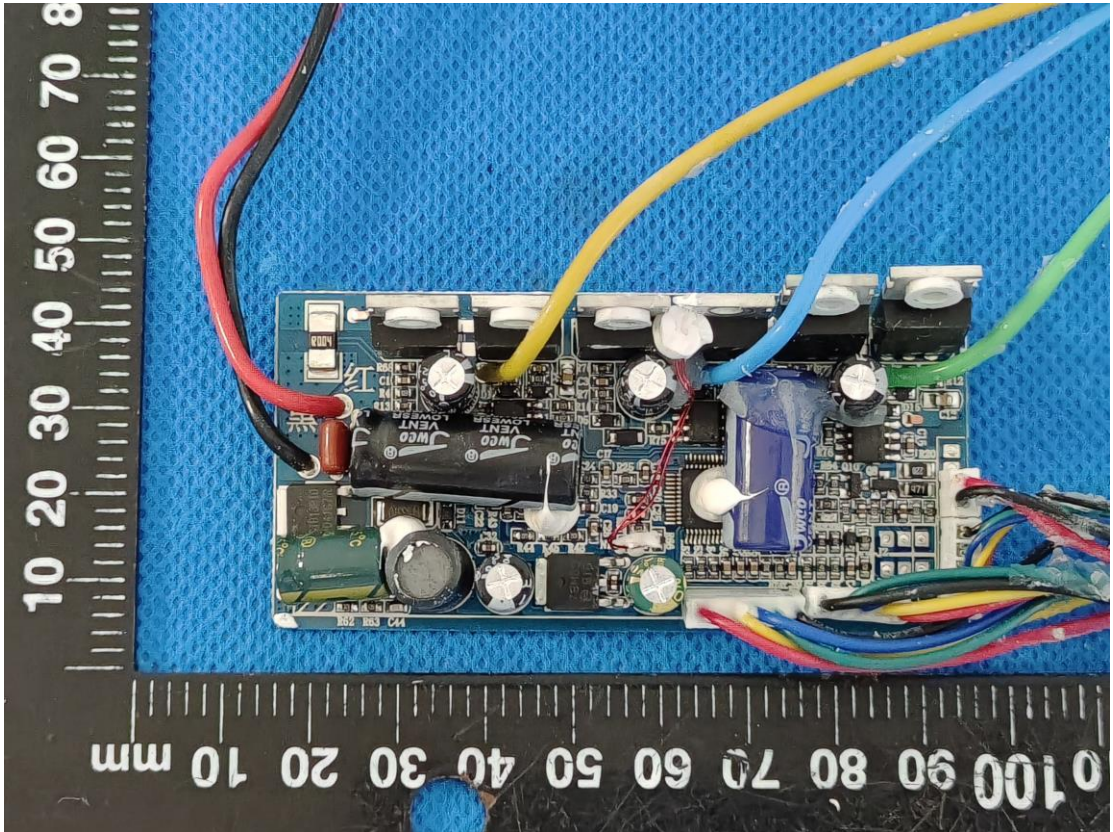

# EUT PHOTO(Internal Photos)

Po No.:QM20211204001-2817 Model:X8 / 8'  
Software Ver.:X8V9 Voltage:36V  
Under Voltage:31V Gear:15/20/25KM/H  
Date of production:20220106 Current-Liminted:16A±1A  
Serial No.: 039 Supplier code:ETC