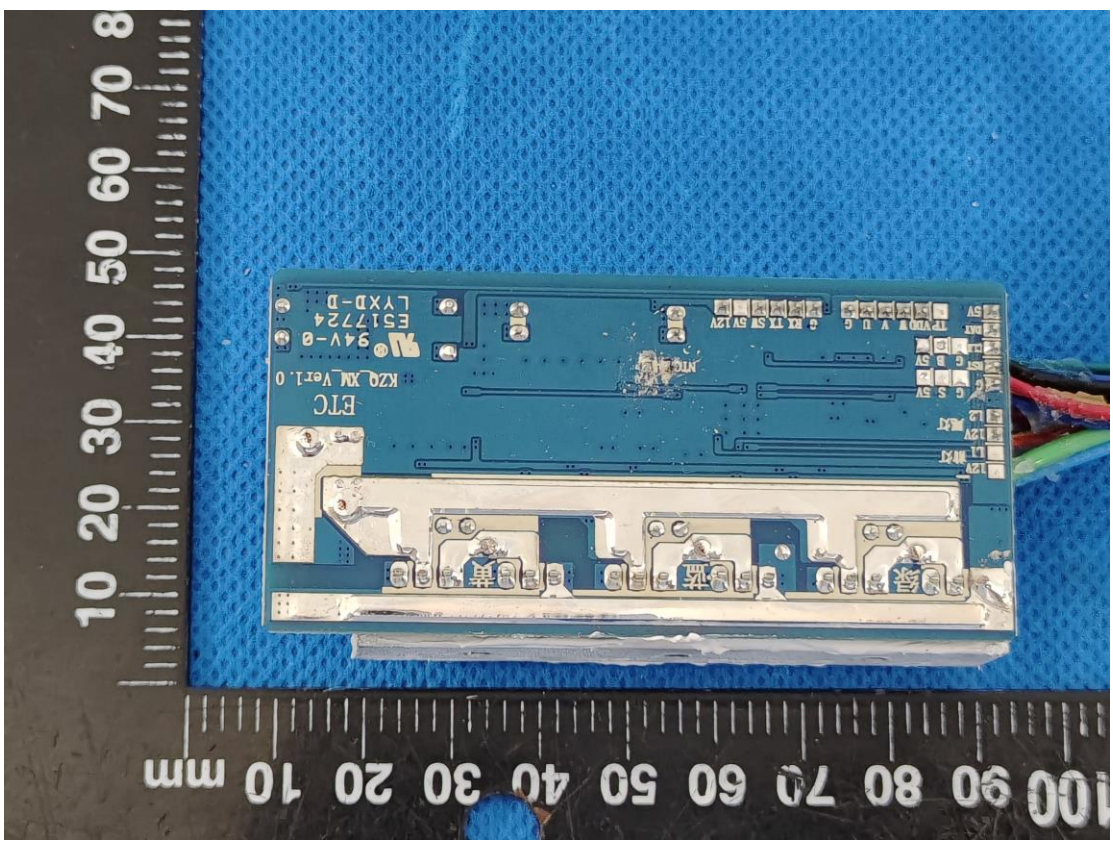

# EUT PHOTO(Internal Photos)

Po No.:QM20211204001-2817 Model:X8 / 8'  
Software Ver.:X8V9 Voltage:36V  
Under Voltage:31V Gear:15/20/25KM/H  
Date of production:20220106 Current-Liminted:16A±1A  
Serial No.: 039 Supplier code:ETC