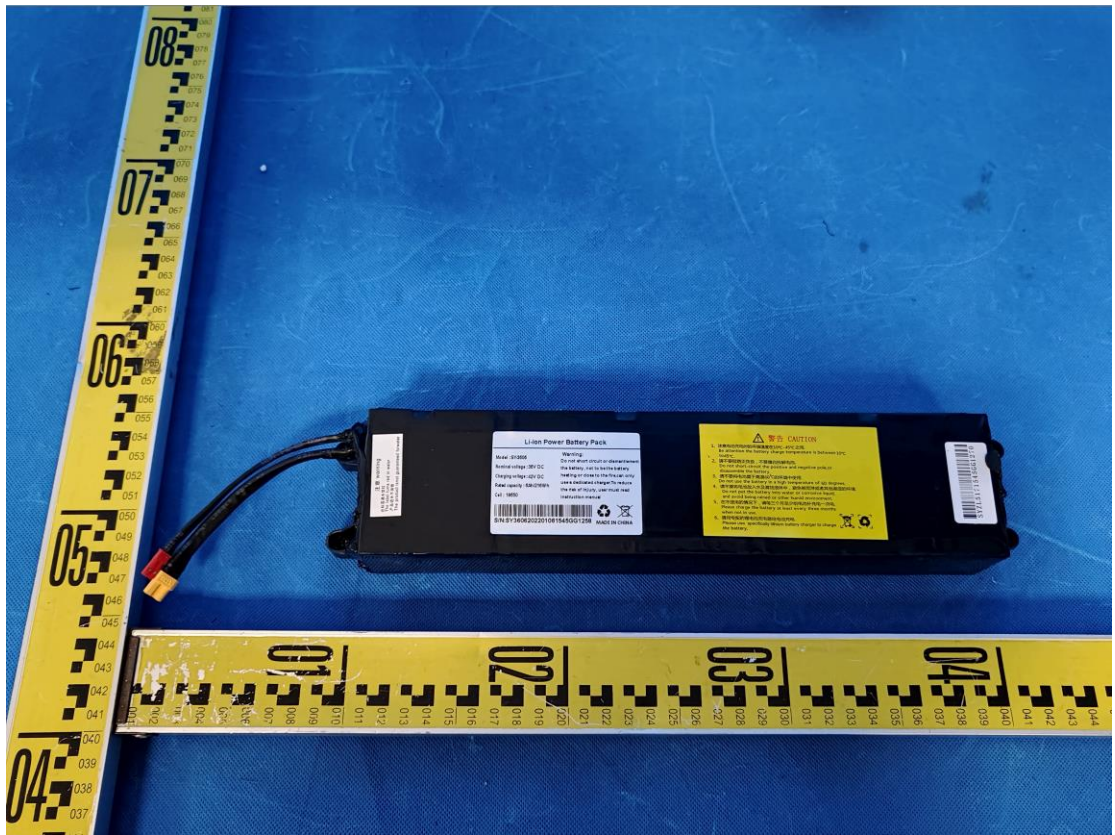

# EUT PHOTO(Internal Photos)

Po No.:QM20211204001-2817 Model:X8 / 8'  
Software Ver.:X8V9 Voltage:36V  
Under Voltage:31V Gear:15/20/25KM/H  
Date of production:20220106 Current-Liminted:16A±1A  
Serial No.: 039 Supplier code:ETC