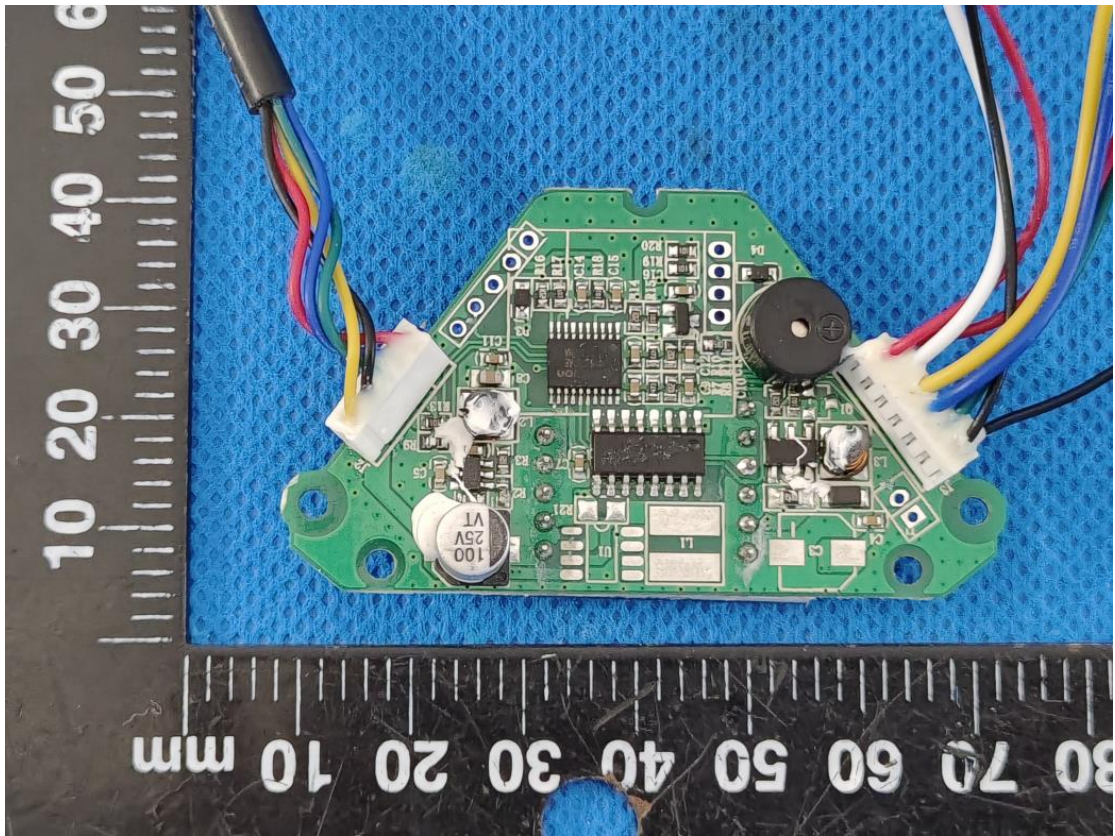

# EUT PHOTO(Internal Photos)

Po No.:QM20211204001-2817 Model:X8 / 8'  
Software Ver.:X8V9 Voltage:36V  
Under Voltage:31V Gear:15/20/25KM/H  
Date of production:20220106 Current-Liminted:16A±1A  
Serial No.: 039 Supplier code:ETC