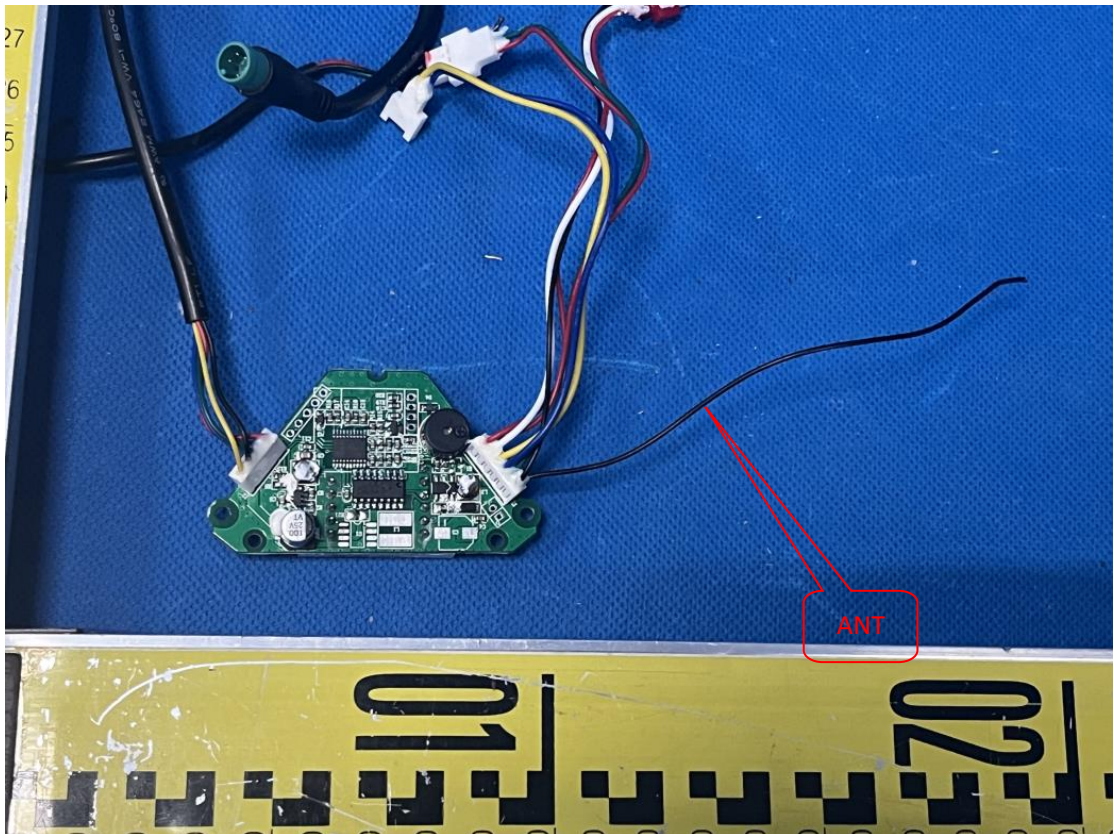

# EUT PHOTO(Internal Photos)

Po No.:QM20211204001-2817 Model:X8 / 8'  
Software Ver.:X8V9 Voltage:36V  
Under Voltage:31V Gear:15/20/25KM/H  
Date of production:20220106 Current-Liminted:16A±1A  
Serial No.: 039 Supplier code:ETC