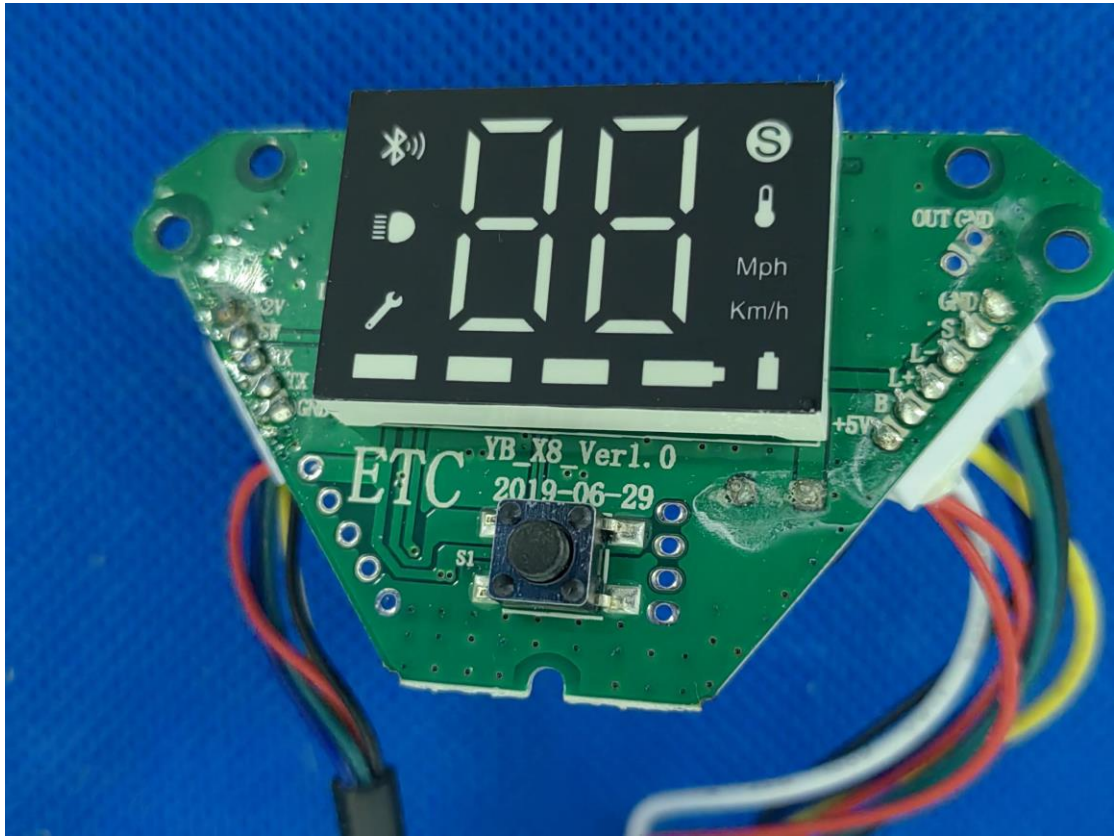

# EUT PHOTO(Internal Photos)

Po No.:QM20211204001-2817 Model:X8 / 8'  
Software Ver.:X8V9 Voltage:36V  
Under Voltage:31V Gear:15/20/25KM/H  
Date of production:20220106 Current-Liminted:16A±1A  
Serial No.: 039 Supplier code:ETC