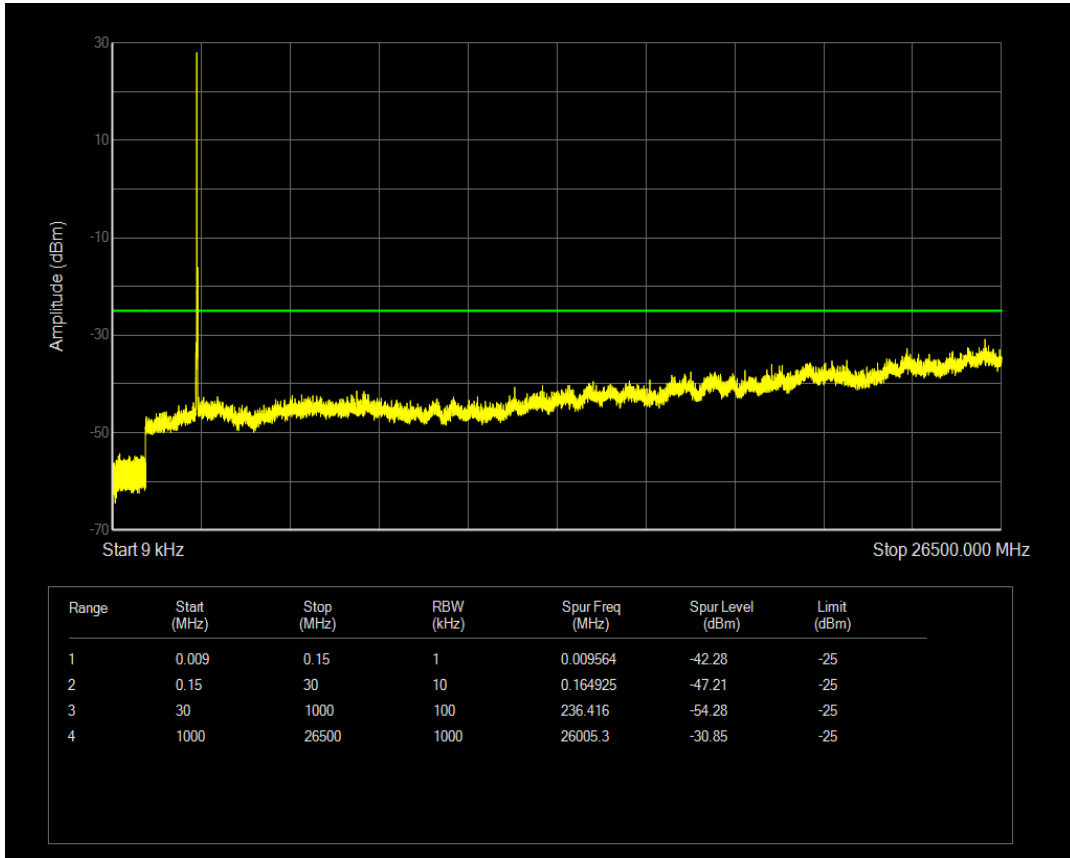

Band7 QPSK BW=15MHz Channel=20825 RB Size=75 Position=#0

Band7 QPSK BW=15MHz Channel=20825 RB Size=1 Position=#0

Band7 QAM16 BW=15MHz Channel=20825 RB Size=75 Position=#0

Band7 QAM16 BW=15MHz Channel=20825 RB Size=1 Position=#0

Band7 QPSK BW=15MHz Channel=21100 RB Size=1 Position=#0

Band7 QAM16 BW=15MHz Channel=21100 RB Size=1 Position=#0

Band7 QPSK BW=15MHz Channel=21100 RB Size=75 Position=#0

Band7 QAM16 BW=15MHz Channel=21100 RB Size=75 Position=#0