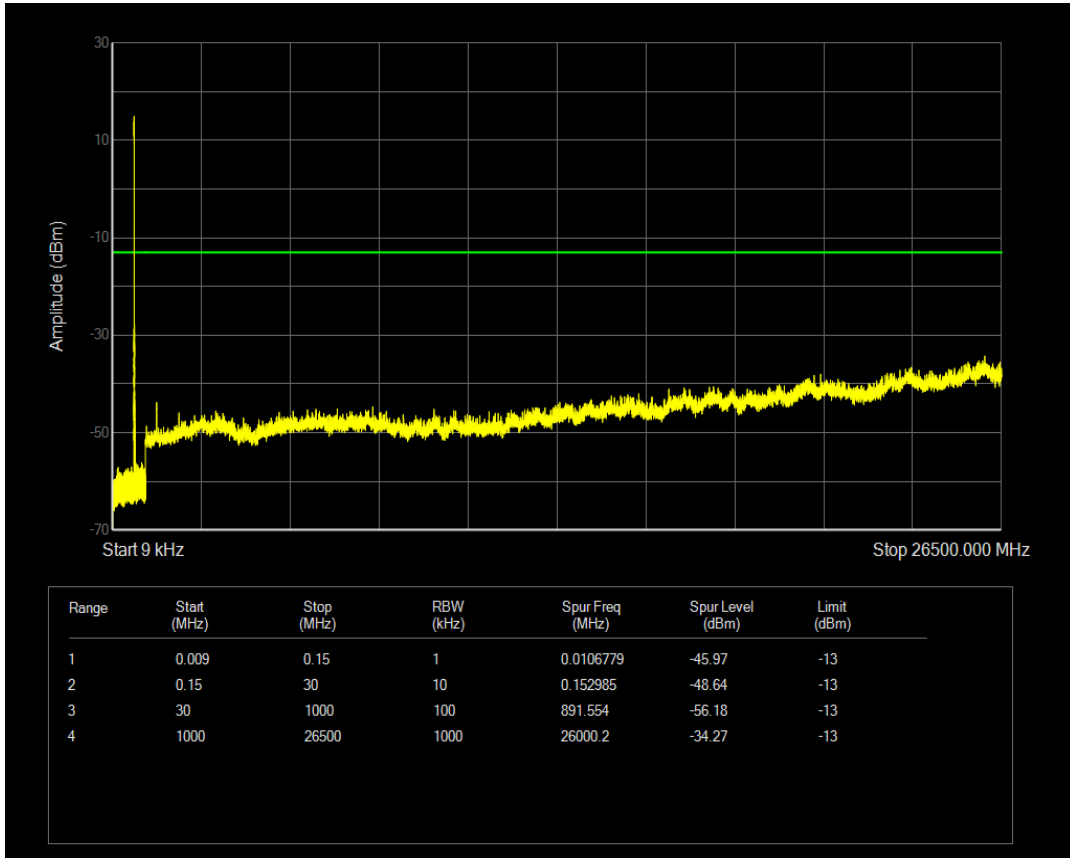

Band71 QPSK BW=5MHz Channel=133147 RB Size=1 Position=#0

Band71 QPSK BW=5MHz Channel=133147 RB Size=25 Position=#0

Band71 QAM16 BW=5MHz Channel=133147 RB Size=1 Position=#0

Band71 QAM16 BW=5MHz Channel=133147 RB Size=25 Position=#0