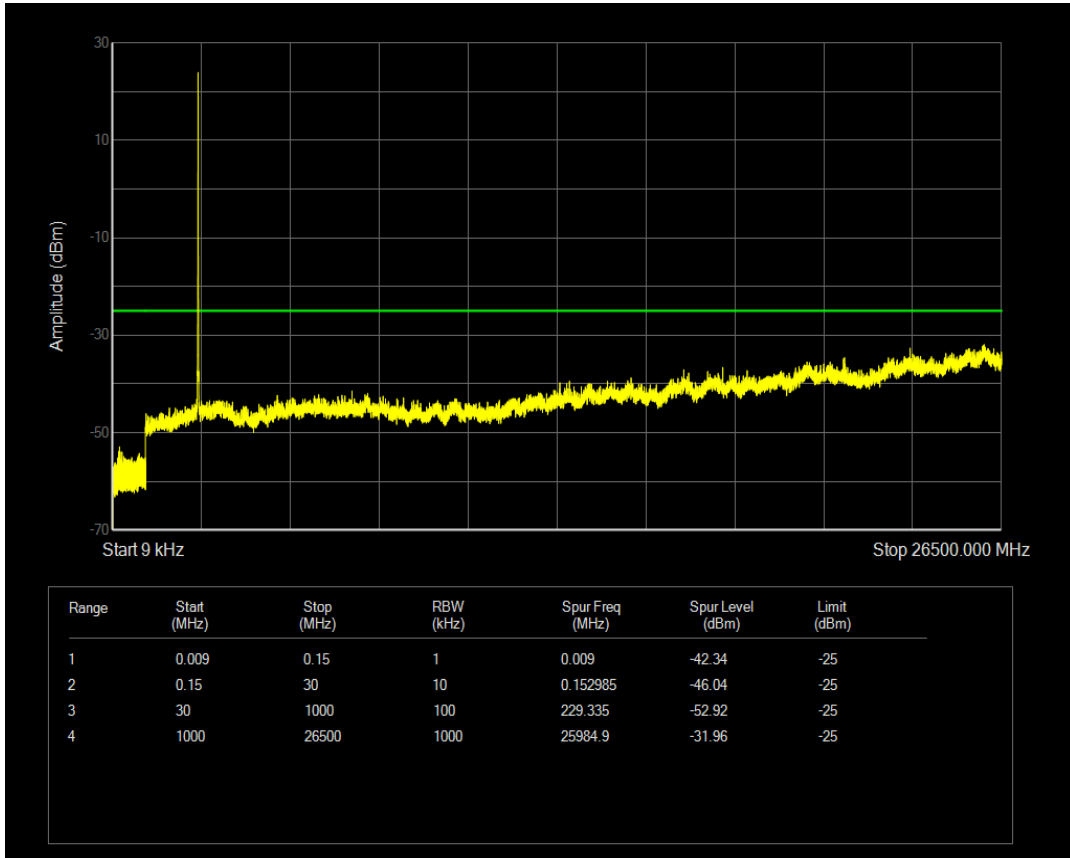

Band7 QPSK BW=5MHz Channel=21425 RB Size=1 Position=#0

Band7 QPSK BW=5MHz Channel=21425 RB Size=25 Position=#0

Band7 QAM16 BW=5MHz Channel=21425 RB Size=1 Position=#0

Band7 QAM16 BW=5MHz Channel=21425 RB Size=25 Position=#0

Band7 QPSK BW=10MHz Channel=20800 RB Size=1 Position=#0

Band7 QAM16 BW=10MHz Channel=20800 RB Size=1 Position=#0

Band7 QPSK BW=10MHz Channel=20800 RB Size=50 Position=#0

Band7 QPSK BW=10MHz Channel=21100 RB Size=1 Position=#0