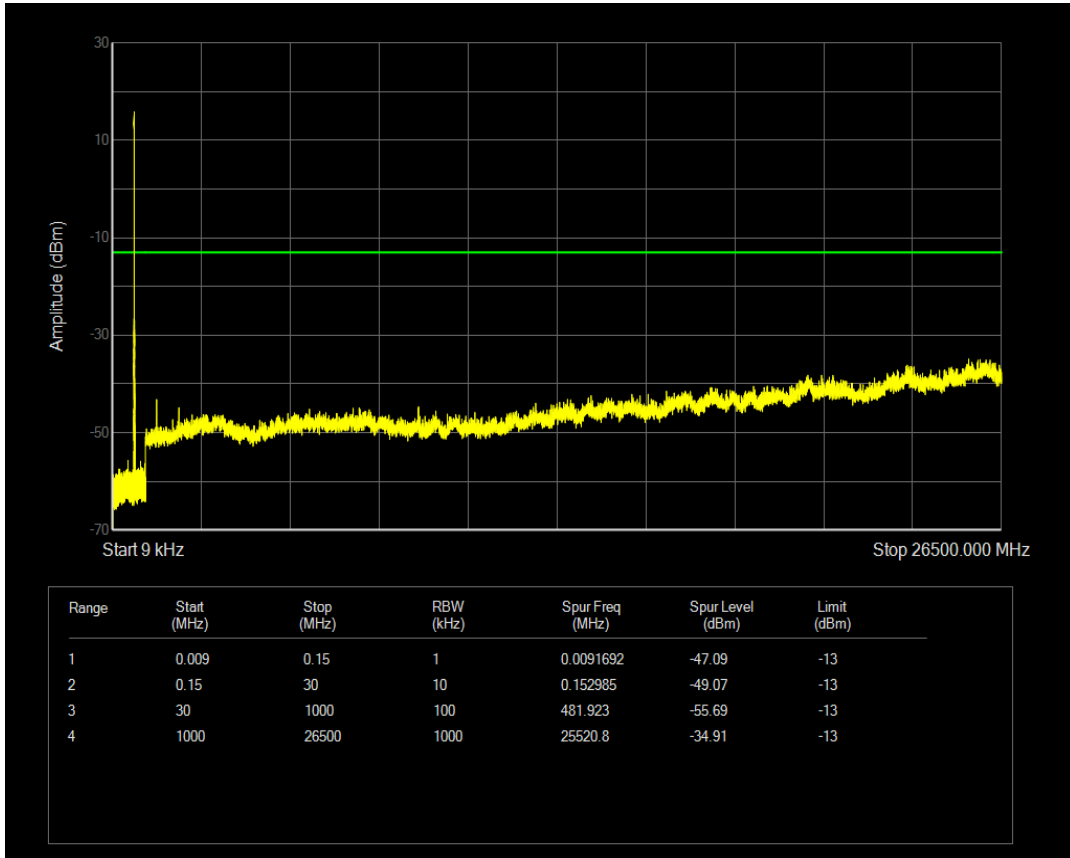

Band71 QPSK BW=5MHz Channel=133147 RB Size=25 Position=#0

Band71 QAM16 BW=5MHz Channel=133147 RB Size=1 Position=#0