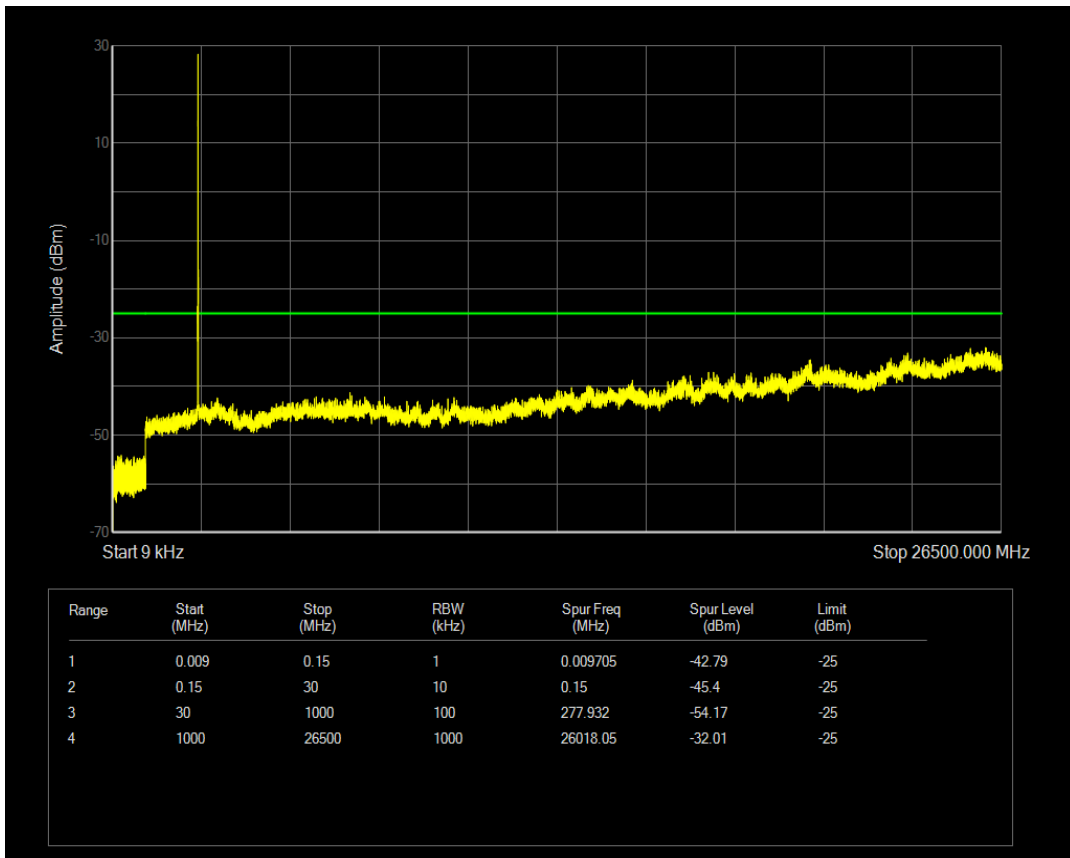

Band7 QPSK BW=5MHz Channel=21425 RB Size=1 Position=#0

Band7 QPSK BW=5MHz Channel=21425 RB Size=25 Position=#0

Band7 QAM16 BW=5MHz Channel=21425 RB Size=1 Position=#0

Band7 QAM16 BW=5MHz Channel=21425 RB Size=25 Position=#0

Band7 QPSK BW=10MHz Channel=20800 RB Size=1 Position=#0

Band7 QAM16 BW=10MHz Channel=20800 RB Size=1 Position=#0

Band7 QPSK BW=10MHz Channel=20800 RB Size=50 Position=#0

Band7 QPSK BW=10MHz Channel=21100 RB Size=1 Position=#0