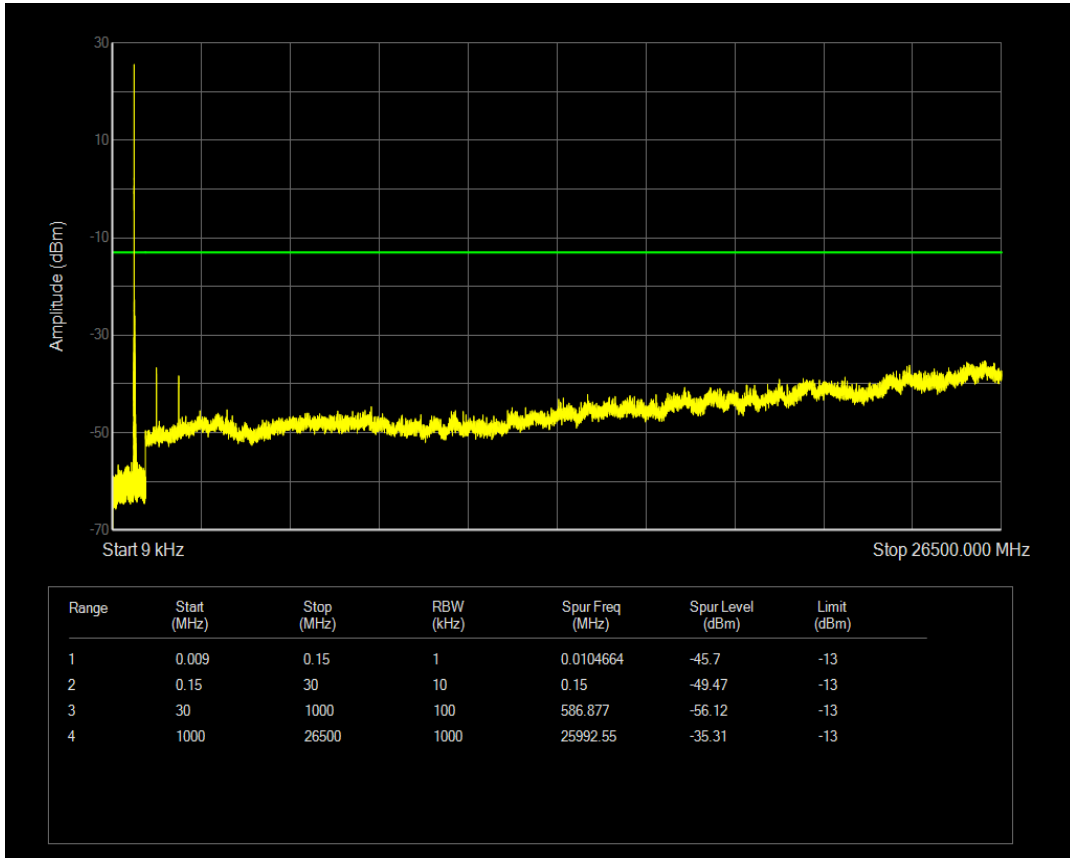

Band71 QPSK BW=10MHz Channel=133172 RB Size=1 Position=#0

Band71 QAM16 BW=10MHz Channel=133172 RB Size=1 Position=#0