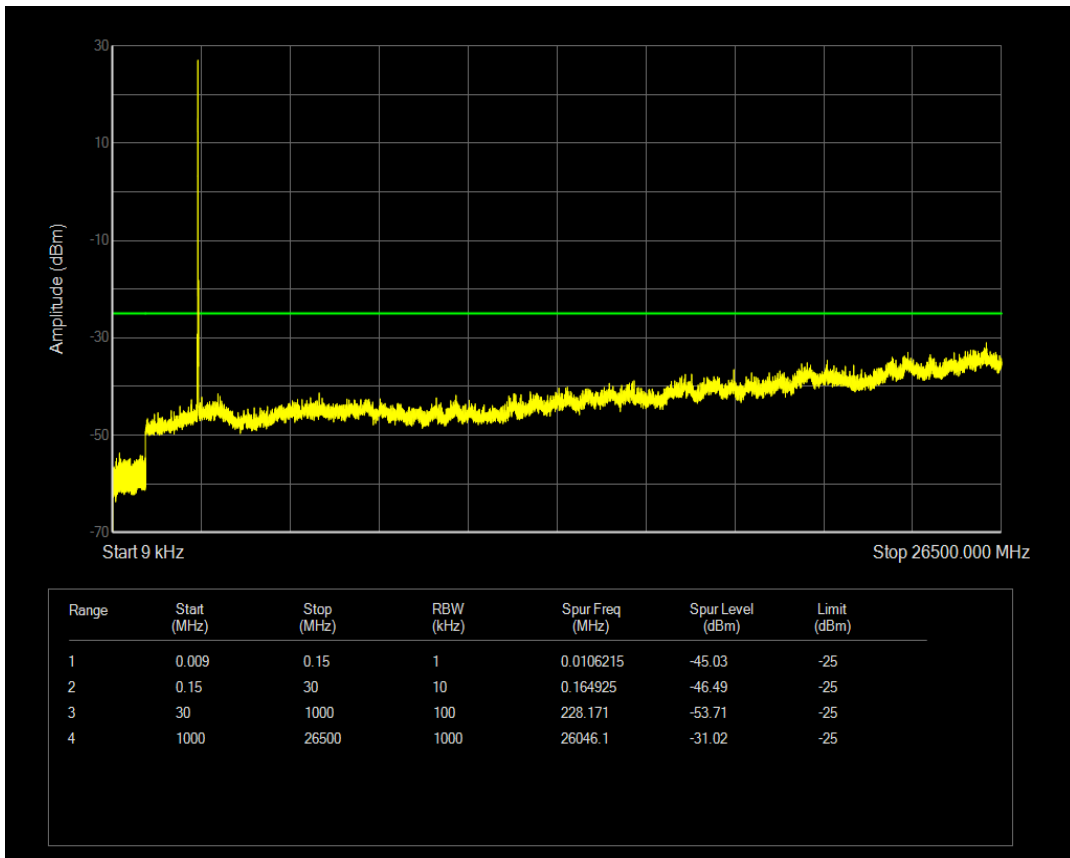

Band7 QPSK BW=10MHz Channel=20800 RB Size=1 Position=#0

Band7 QAM16 BW=10MHz Channel=20800 RB Size=1 Position=#0

Band7 QPSK BW=10MHz Channel=20800 RB Size=50 Position=#0

Band7 QPSK BW=10MHz Channel=21100 RB Size=1 Position=#0

Band7 QAM16 BW=10MHz Channel=20800 RB Size=50 Position=#0

Band7 QPSK BW=10MHz Channel=21100 RB Size=50 Position=#0

Band7 QAM16 BW=10MHz Channel=21100 RB Size=50 Position=#0

Band7 QAM16 BW=10MHz Channel=21100 RB Size=1 Position=#0

Band7 QPSK BW=10MHz Channel=21400 RB Size=1 Position=#0

Band7 QPSK BW=10MHz Channel=21400 RB Size=50 Position=#0

Band7 QAM16 BW=10MHz Channel=21400 RB Size=1 Position=#0

Band7 QAM16 BW=10MHz Channel=21400 RB Size=50 Position=#0