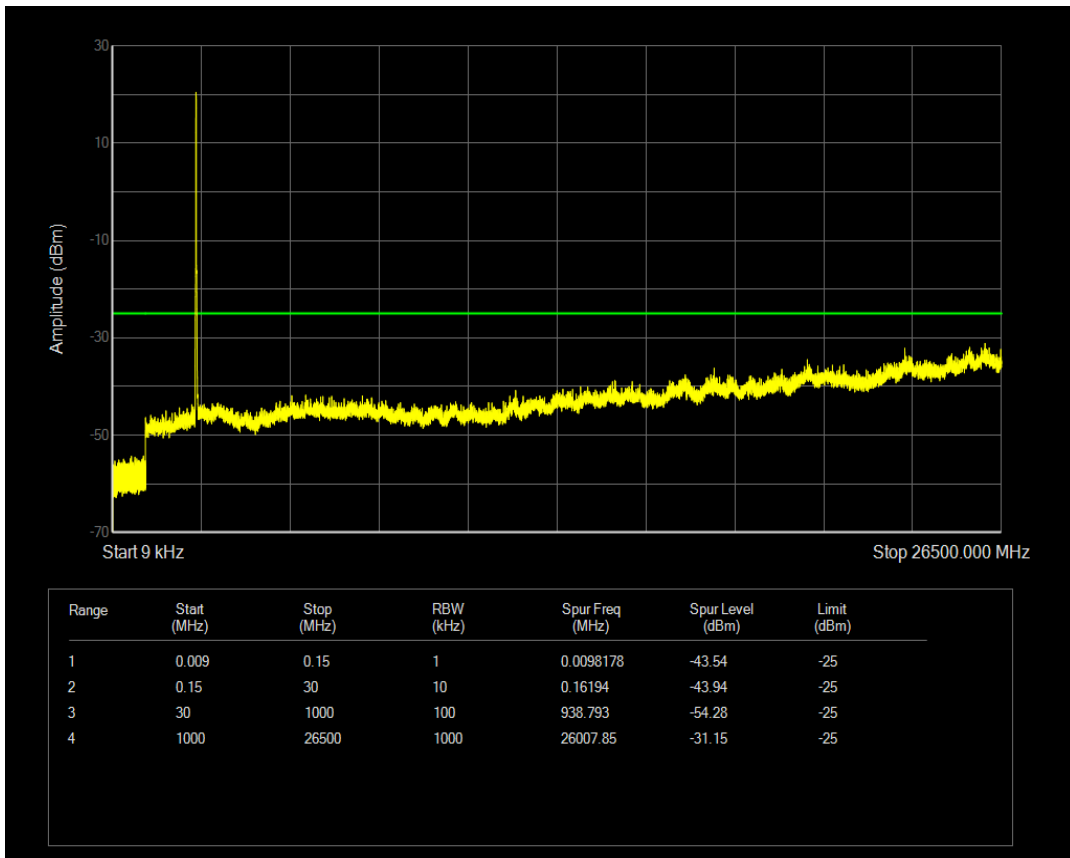

Band7 QPSK BW=10MHz Channel=21400 RB Size=1 Position=#0

Band7 QPSK BW=10MHz Channel=21400 RB Size=50 Position=#0

Band7 QAM16 BW=10MHz Channel=21400 RB Size=1 Position=#0

Band7 QAM16 BW=10MHz Channel=21400 RB Size=50 Position=#0

Band7 QPSK BW=15MHz Channel=20825 RB Size=75 Position=#0

Band7 QPSK BW=15MHz Channel=20825 RB Size=1 Position=#0

Band7 QAM16 BW=15MHz Channel=20825 RB Size=75 Position=#0

Band7 QAM16 BW=15MHz Channel=20825 RB Size=1 Position=#0