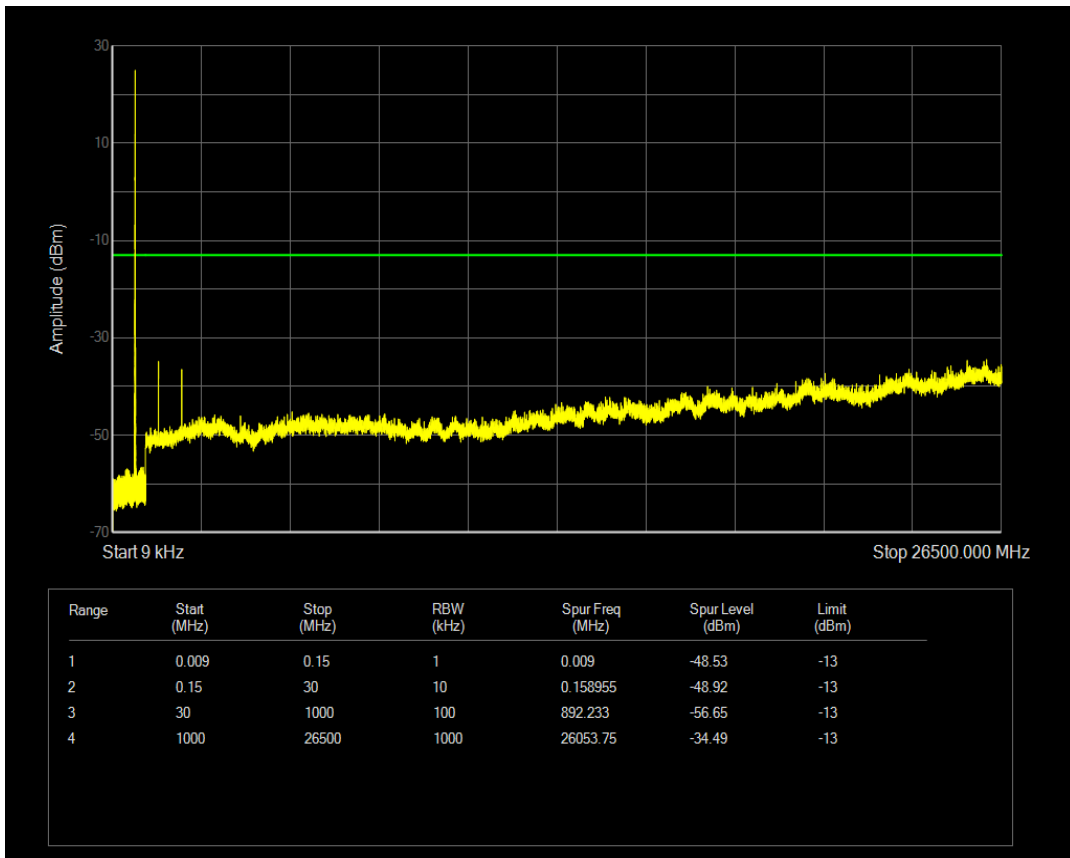

Band71 QAM16 BW=5MHz Channel=133447 RB Size=1 Position=#0

Band71 QAM16 BW=5MHz Channel=133447 RB Size=25 Position=#0