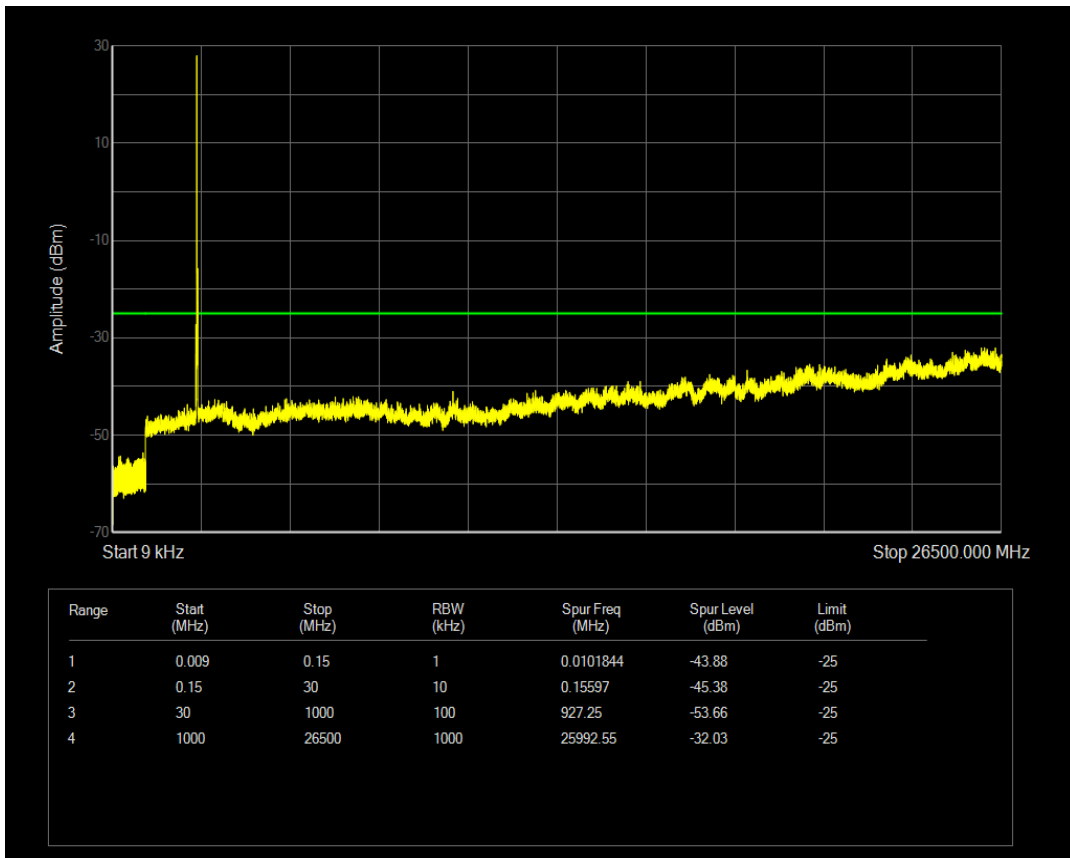

Band7 QPSK BW=15MHz Channel=20825 RB Size=75 Position=#0

Band7 QPSK BW=15MHz Channel=20825 RB Size=1 Position=#0

Band7 QAM16 BW=15MHz Channel=20825 RB Size=75 Position=#0

Band7 QAM16 BW=15MHz Channel=20825 RB Size=1 Position=#0

Band7 QPSK BW=15MHz Channel=21100 RB Size=1 Position=#0

Band7 QAM16 BW=15MHz Channel=21100 RB Size=1 Position=#0

Band7 QPSK BW=15MHz Channel=21100 RB Size=75 Position=#0

Band7 QAM16 BW=15MHz Channel=21100 RB Size=75 Position=#0