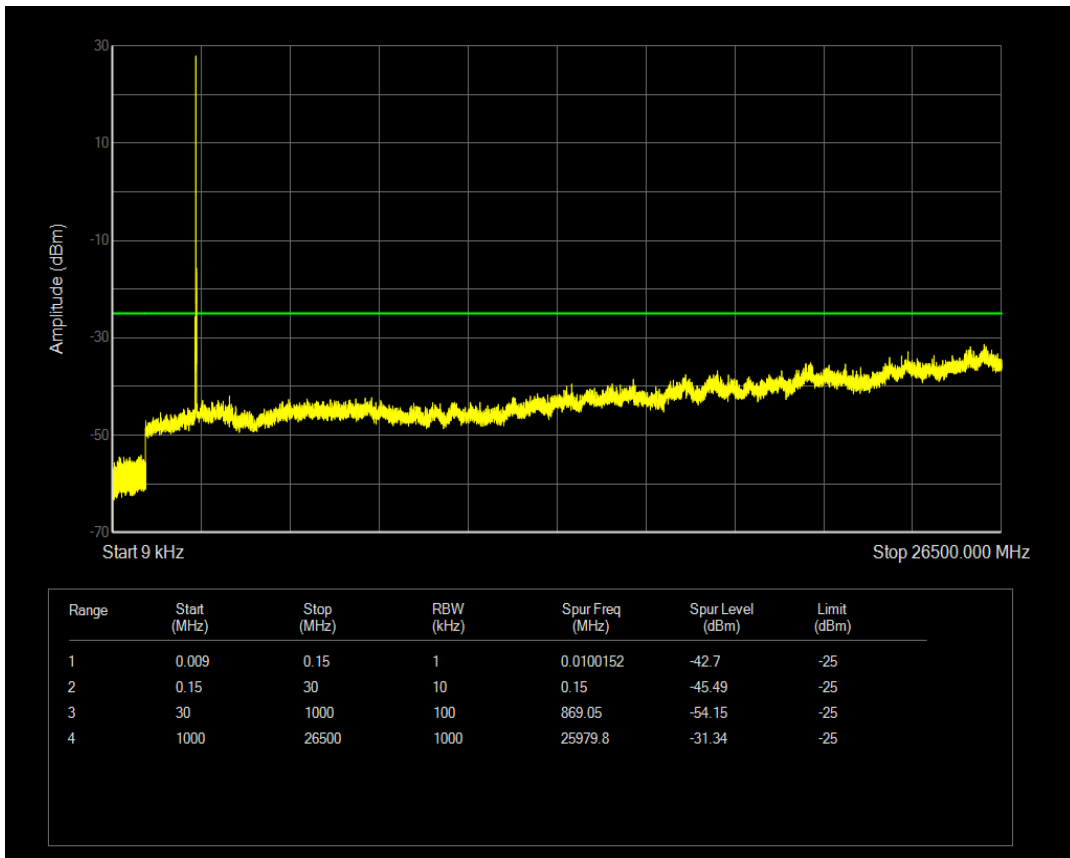

Band7 QPSK BW=5MHz Channel=21425 RB Size=1 Position=#0

Band7 QPSK BW=5MHz Channel=21425 RB Size=25 Position=#0

Band7 QAM16 BW=5MHz Channel=21425 RB Size=1 Position=#0

Band7 QAM16 BW=5MHz Channel=21425 RB Size=25 Position=#0

Band7 QPSK BW=10MHz Channel=20800 RB Size=1 Position=#0

Band7 QAM16 BW=10MHz Channel=20800 RB Size=1 Position=#0

Band7 QPSK BW=10MHz Channel=20800 RB Size=50 Position=#0

Band7 QPSK BW=10MHz Channel=21100 RB Size=1 Position=#0