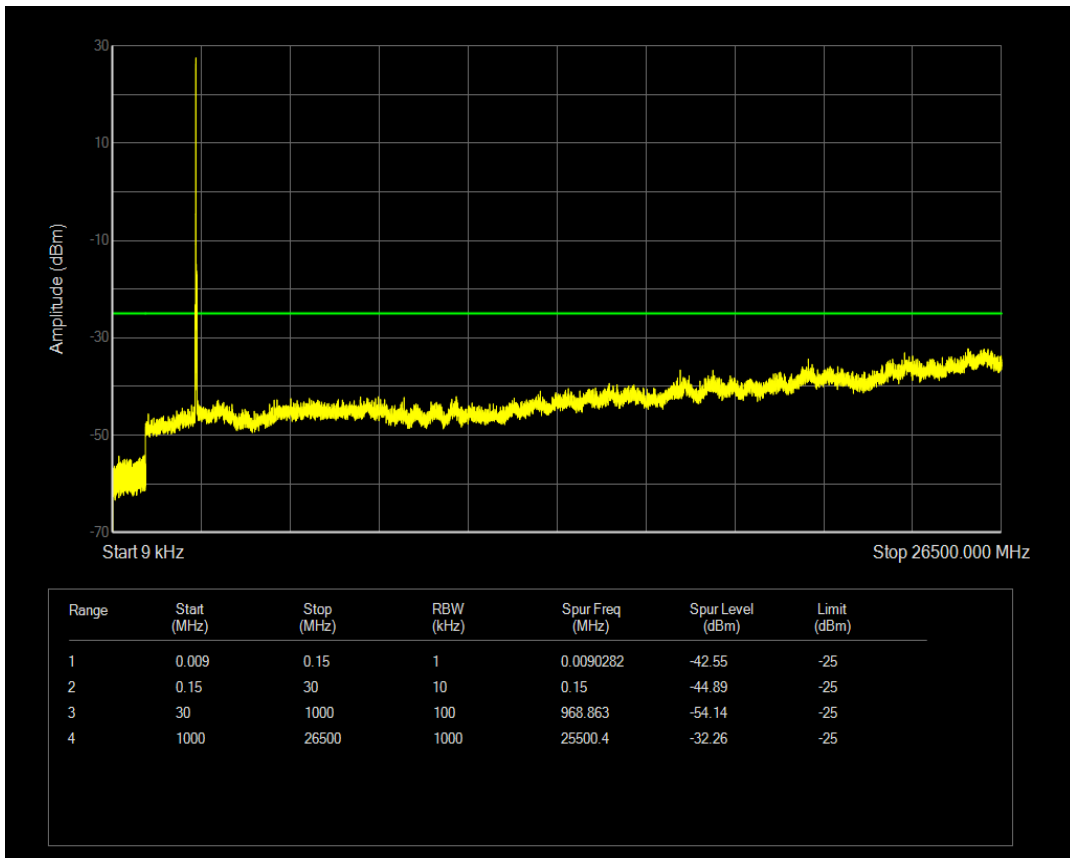

Band7 QPSK BW=15MHz Channel=21375 RB Size=75 Position=#0

Band7 QPSK BW=15MHz Channel=21375 RB Size=1 Position=#0

Band7 QAM16 BW=15MHz Channel=21375 RB Size=1 Position=#0

Band7 QAM16 BW=15MHz Channel=21375 RB Size=75 Position=#0

Band7 QPSK BW=20MHz Channel=20850 RB Size=1 Position=#0

Band7 QPSK BW=20MHz Channel=20850 RB Size=100 Position=#0

Band7 QAM16 BW=20MHz Channel=20850 RB Size=1 Position=#0

Band7 QAM16 BW=20MHz Channel=20850 RB Size=100 Position=#0