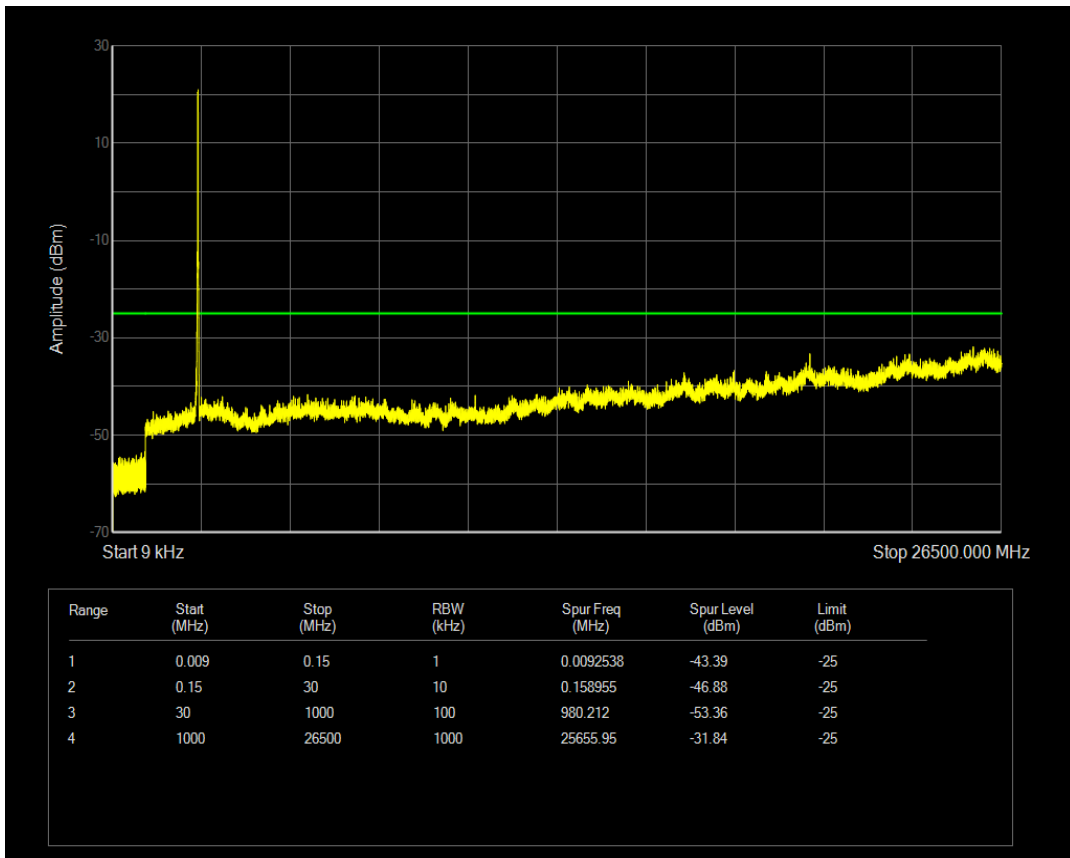

Band7 QPSK BW=15MHz Channel=21375 RB Size=75 Position=#0

Band7 QPSK BW=15MHz Channel=21375 RB Size=1 Position=#0