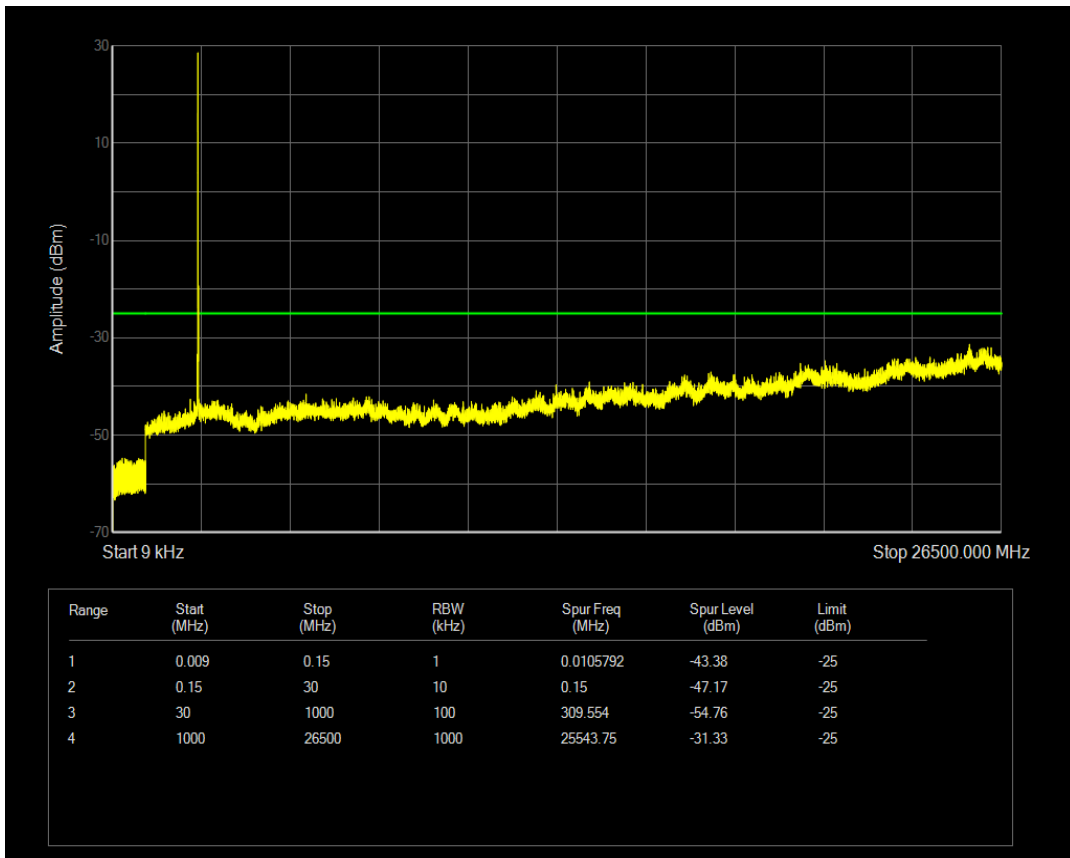

Band7 QPSK BW=10MHz Channel=20800 RB Size=1 Position=#0

Band7 QAM16 BW=10MHz Channel=20800 RB Size=1 Position=#0

Band7 QPSK BW=10MHz Channel=20800 RB Size=50 Position=#0

Band7 QPSK BW=10MHz Channel=21100 RB Size=1 Position=#0

Band7 QAM16 BW=10MHz Channel=20800 RB Size=50 Position=#0

Band7 QPSK BW=10MHz Channel=21100 RB Size=50 Position=#0

Band7 QAM16 BW=10MHz Channel=21100 RB Size=50 Position=#0

Band7 QAM16 BW=10MHz Channel=21100 RB Size=1 Position=#0

Band7 QPSK BW=10MHz Channel=21400 RB Size=1 Position=#0

Band7 QPSK BW=10MHz Channel=21400 RB Size=50 Position=#0

Band7 QAM16 BW=10MHz Channel=21400 RB Size=1 Position=#0

Band7 QAM16 BW=10MHz Channel=21400 RB Size=50 Position=#0