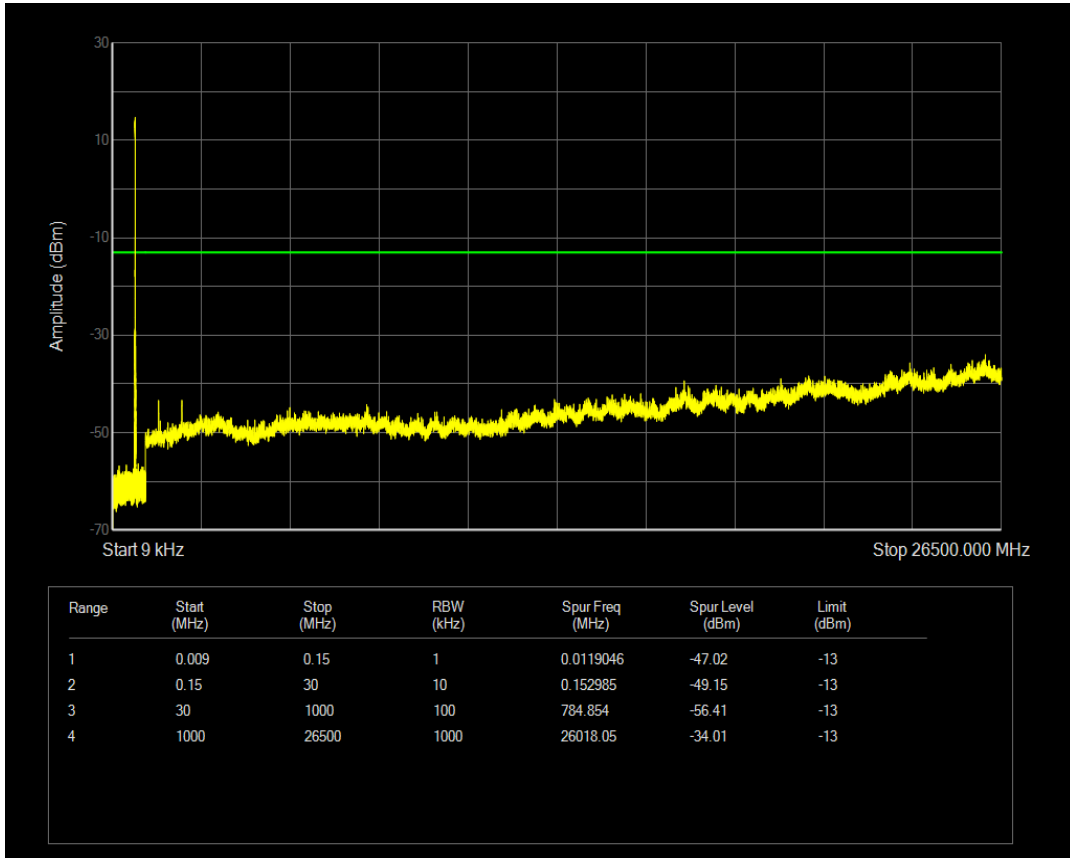

Band71 QPSK BW=5MHz Channel=133447 RB Size=1 Position=#0

Band71 QPSK BW=5MHz Channel=133447 RB Size=25 Position=#0

Band71 QAM16 BW=5MHz Channel=133447 RB Size=1 Position=#0

Band71 QAM16 BW=5MHz Channel=133447 RB Size=25 Position=#0