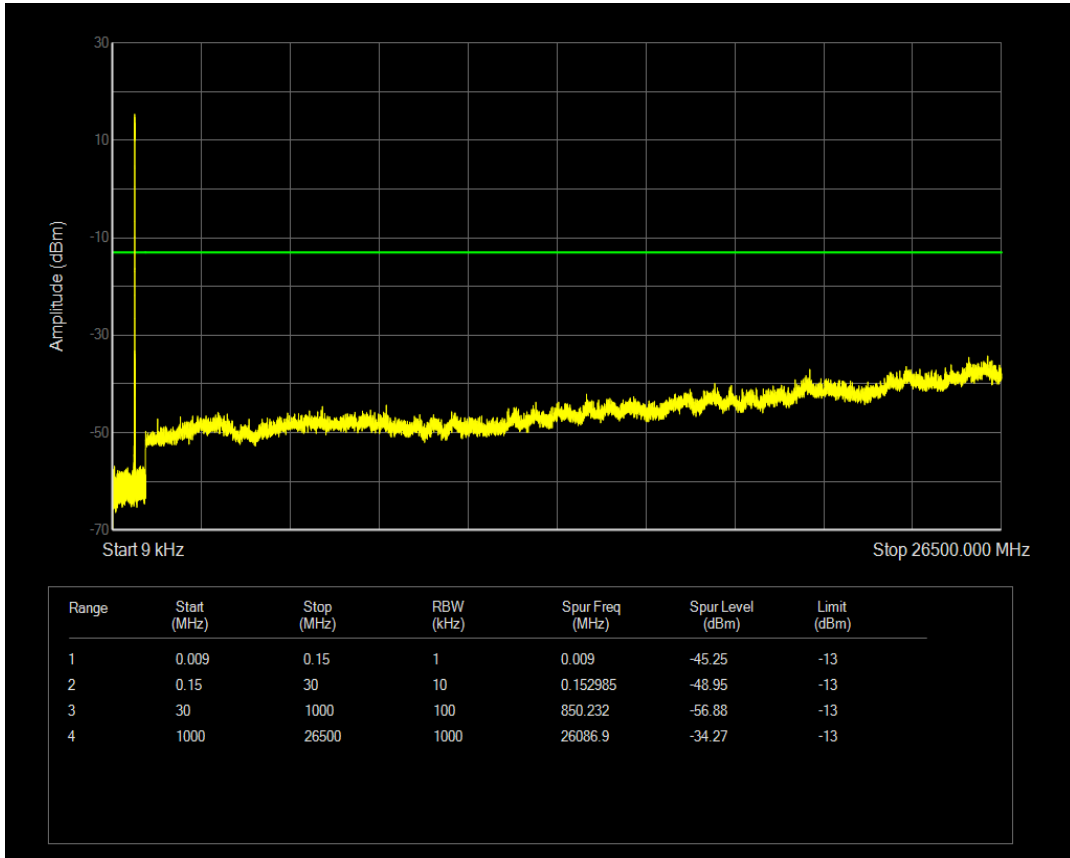

Band71 QPSK BW=5MHz Channel=133297 RB Size=25 Position=#0

Band71 QAM16 BW=5MHz Channel=133297 RB Size=25 Position=#0