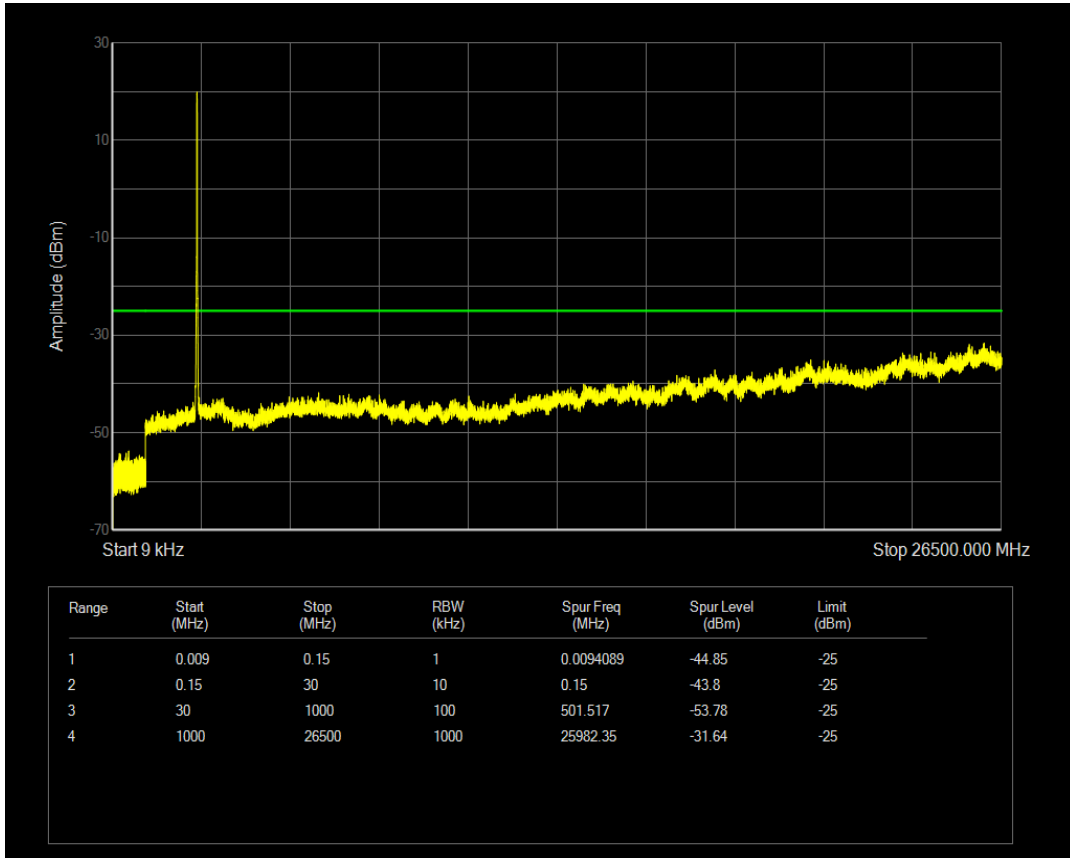

Band7 QPSK BW=15MHz Channel=21100 RB Size=1 Position=#0

Band7 QAM16 BW=15MHz Channel=21100 RB Size=1 Position=#0

Band7 QPSK BW=15MHz Channel=21100 RB Size=75 Position=#0

Band7 QAM16 BW=15MHz Channel=21100 RB Size=75 Position=#0