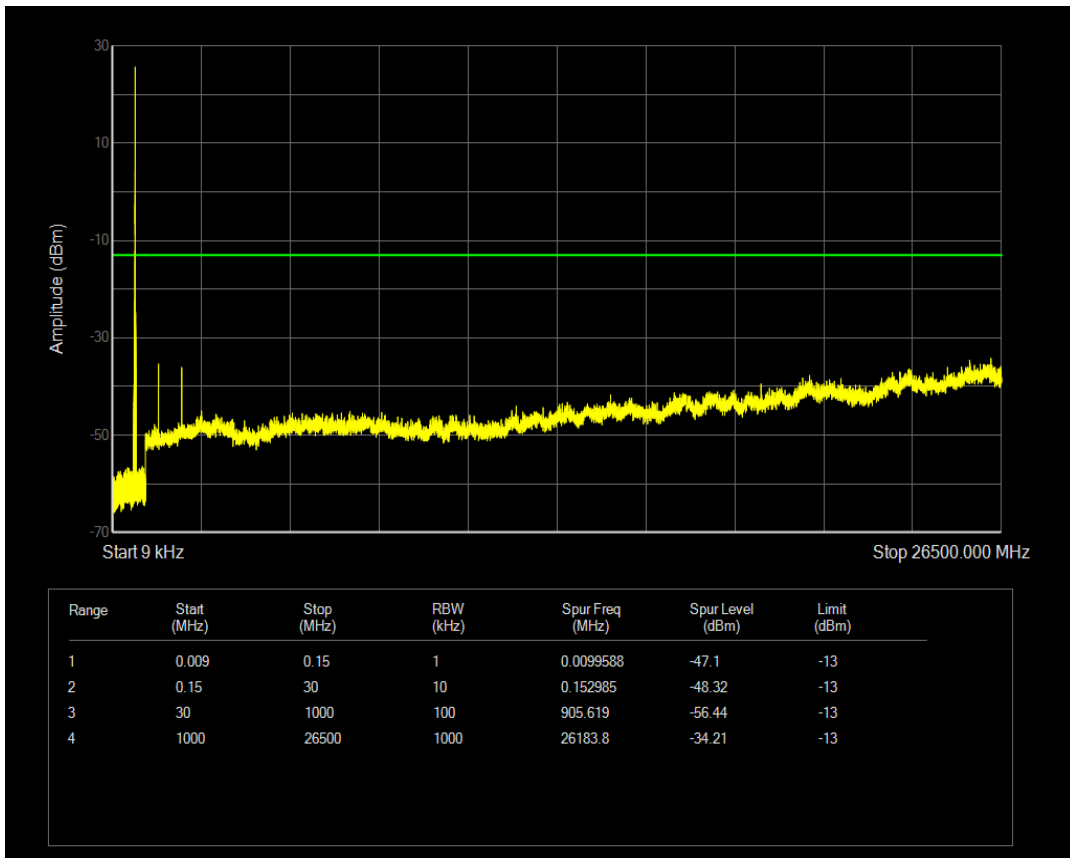

Band71 QPSK BW=5MHz Channel=133447 RB Size=1 Position=#0

Band71 QPSK BW=5MHz Channel=133447 RB Size=25 Position=#0