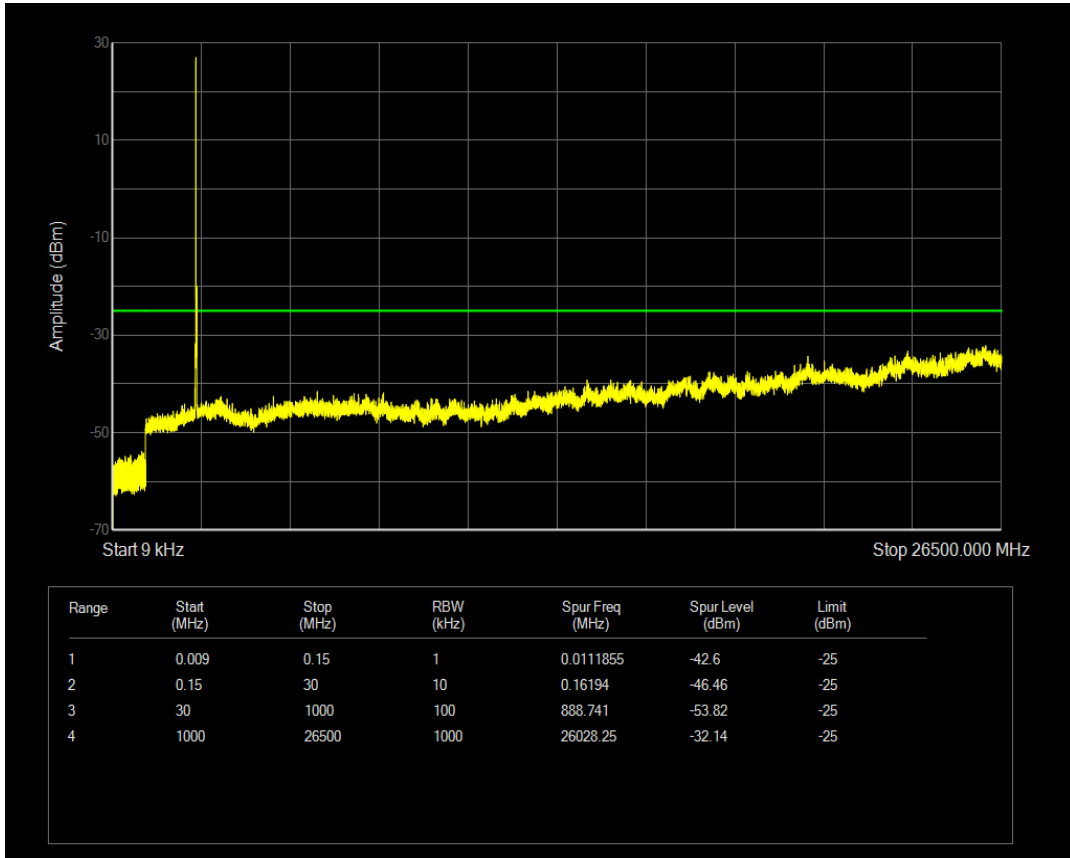

Band7 QPSK BW=10MHz Channel=21400 RB Size=1 Position=#0

Band7 QPSK BW=10MHz Channel=21400 RB Size=50 Position=#0

Band7 QAM16 BW=10MHz Channel=21400 RB Size=1 Position=#0

Band7 QAM16 BW=10MHz Channel=21400 RB Size=50 Position=#0

Band7 QPSK BW=15MHz Channel=20825 RB Size=75 Position=#0

Band7 QPSK BW=15MHz Channel=20825 RB Size=1 Position=#0

Band7 QAM16 BW=15MHz Channel=20825 RB Size=75 Position=#0

Band7 QAM16 BW=15MHz Channel=20825 RB Size=1 Position=#0

Band7 QPSK BW=15MHz Channel=21100 RB Size=1 Position=#0

Band7 QAM16 BW=15MHz Channel=21100 RB Size=1 Position=#0

Band7 QPSK BW=15MHz Channel=21100 RB Size=75 Position=#0

Band7 QAM16 BW=15MHz Channel=21100 RB Size=75 Position=#0