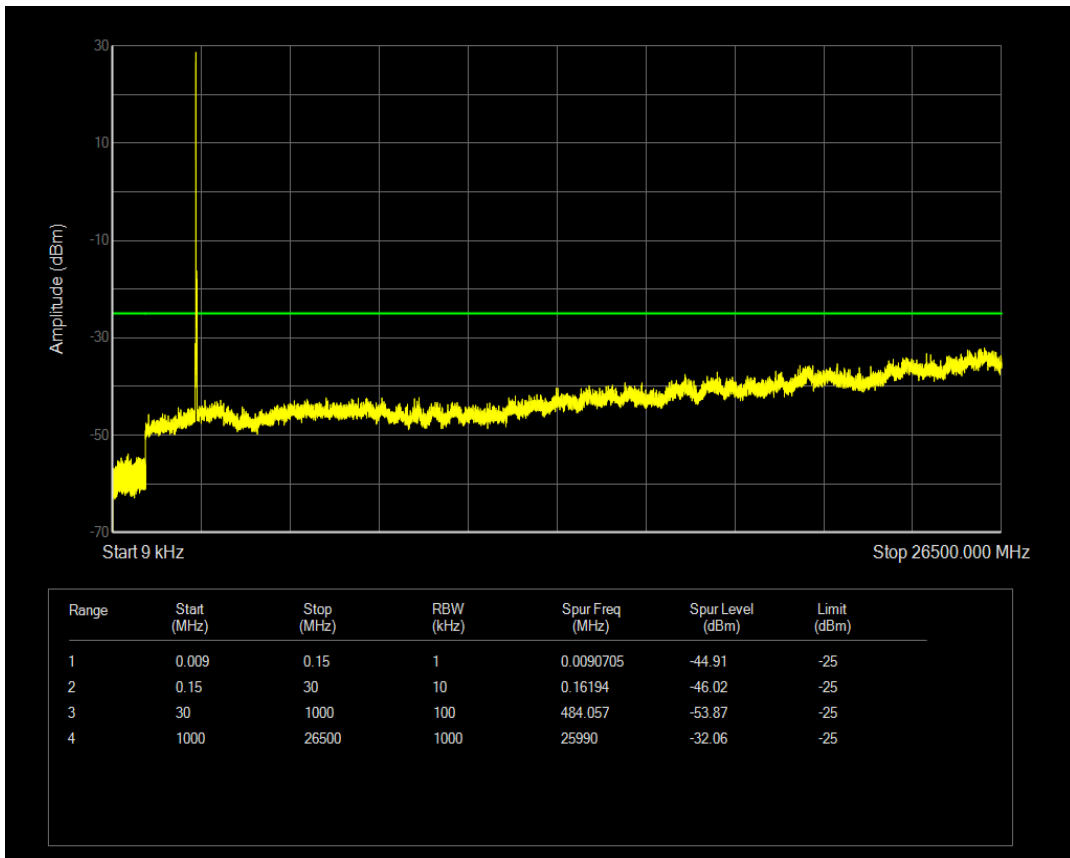

Band7 QPSK BW=20MHz Channel=20850 RB Size=1 Position=#0

Band7 QPSK BW=20MHz Channel=20850 RB Size=100 Position=#0