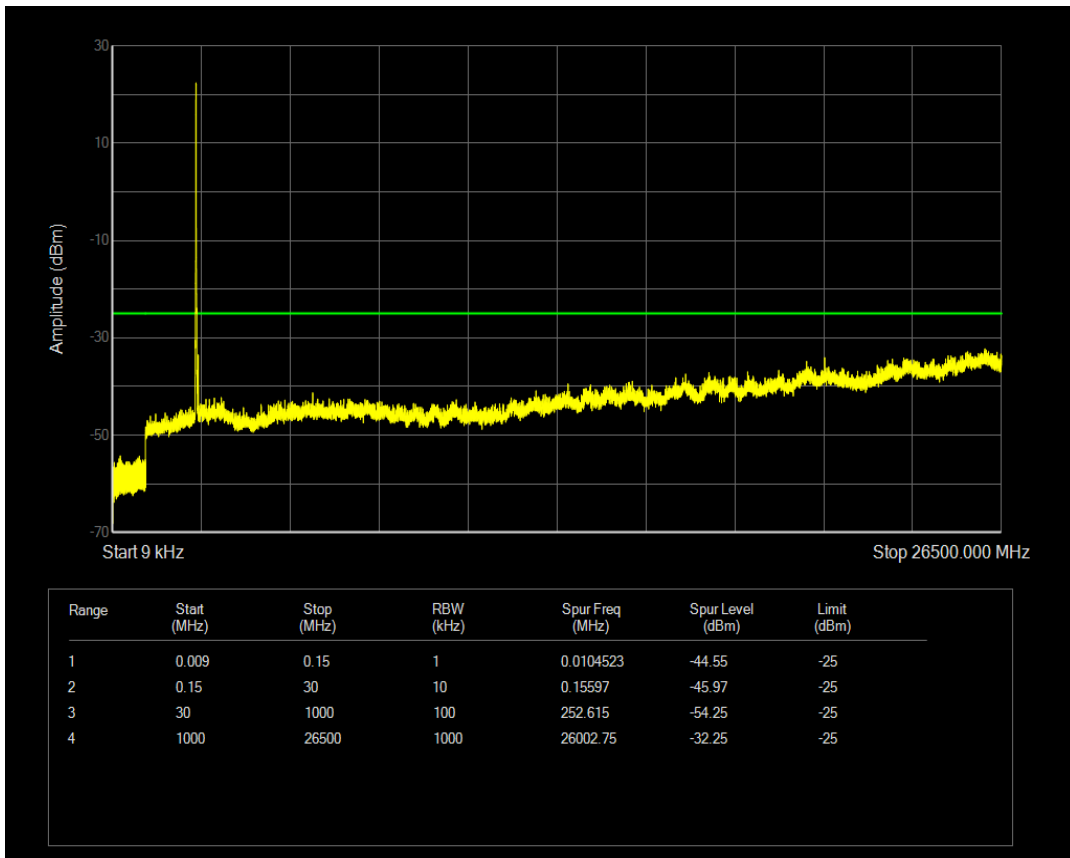

Band7 QPSK BW=5MHz Channel=21425 RB Size=1 Position=#0

Band7 QPSK BW=5MHz Channel=21425 RB Size=25 Position=#0

Band7 QAM16 BW=5MHz Channel=21425 RB Size=1 Position=#0

Band7 QAM16 BW=5MHz Channel=21425 RB Size=25 Position=#0

Band7 QPSK BW=10MHz Channel=20800 RB Size=1 Position=#0

Band7 QAM16 BW=10MHz Channel=20800 RB Size=1 Position=#0

Band7 QPSK BW=10MHz Channel=20800 RB Size=50 Position=#0

Band7 QPSK BW=10MHz Channel=21100 RB Size=1 Position=#0