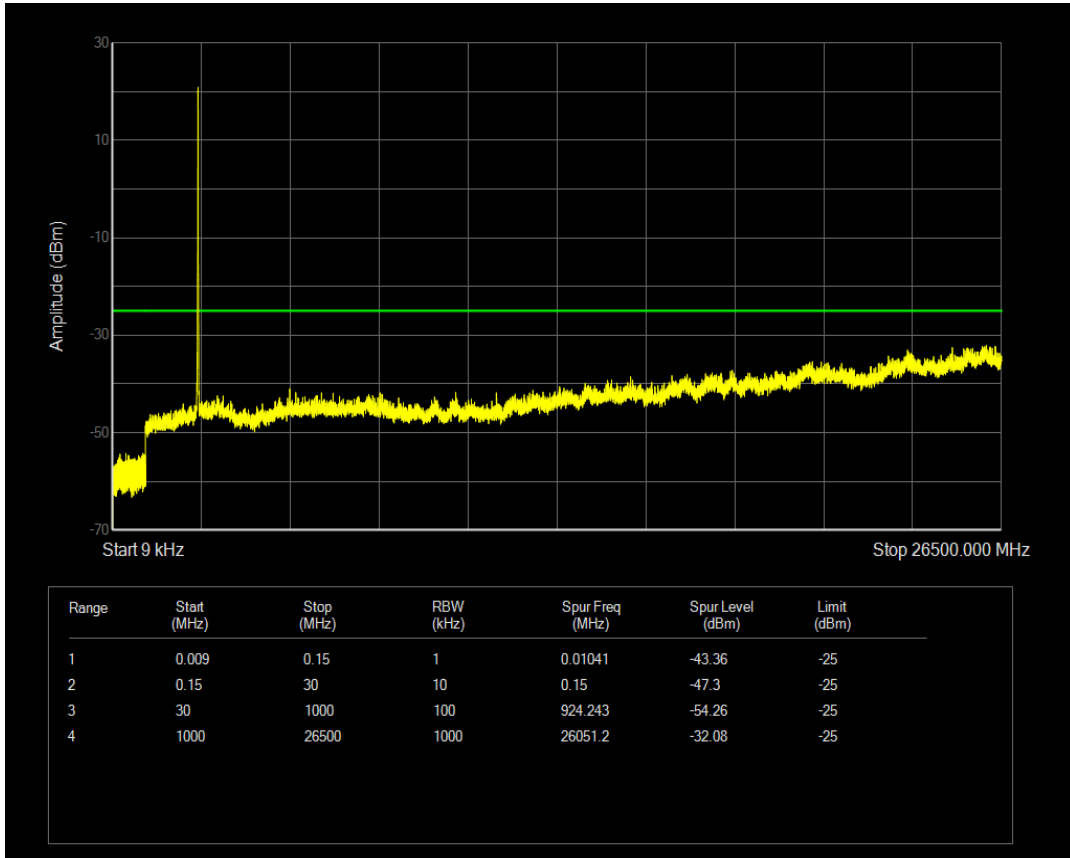

Band7 QAM16 BW=10MHz Channel=20800 RB Size=50 Position=#0

Band7 QPSK BW=10MHz Channel=21100 RB Size=50 Position=#0

Band7 QAM16 BW=10MHz Channel=21100 RB Size=50 Position=#0

Band7 QAM16 BW=10MHz Channel=21100 RB Size=1 Position=#0

Band7 QPSK BW=10MHz Channel=21400 RB Size=1 Position=#0

Band7 QPSK BW=10MHz Channel=21400 RB Size=50 Position=#0

Band7 QAM16 BW=10MHz Channel=21400 RB Size=1 Position=#0

Band7 QAM16 BW=10MHz Channel=21400 RB Size=50 Position=#0

Band7 QPSK BW=15MHz Channel=20825 RB Size=75 Position=#0

Band7 QPSK BW=15MHz Channel=20825 RB Size=1 Position=#0

Band7 QAM16 BW=15MHz Channel=20825 RB Size=75 Position=#0

Band7 QAM16 BW=15MHz Channel=20825 RB Size=1 Position=#0