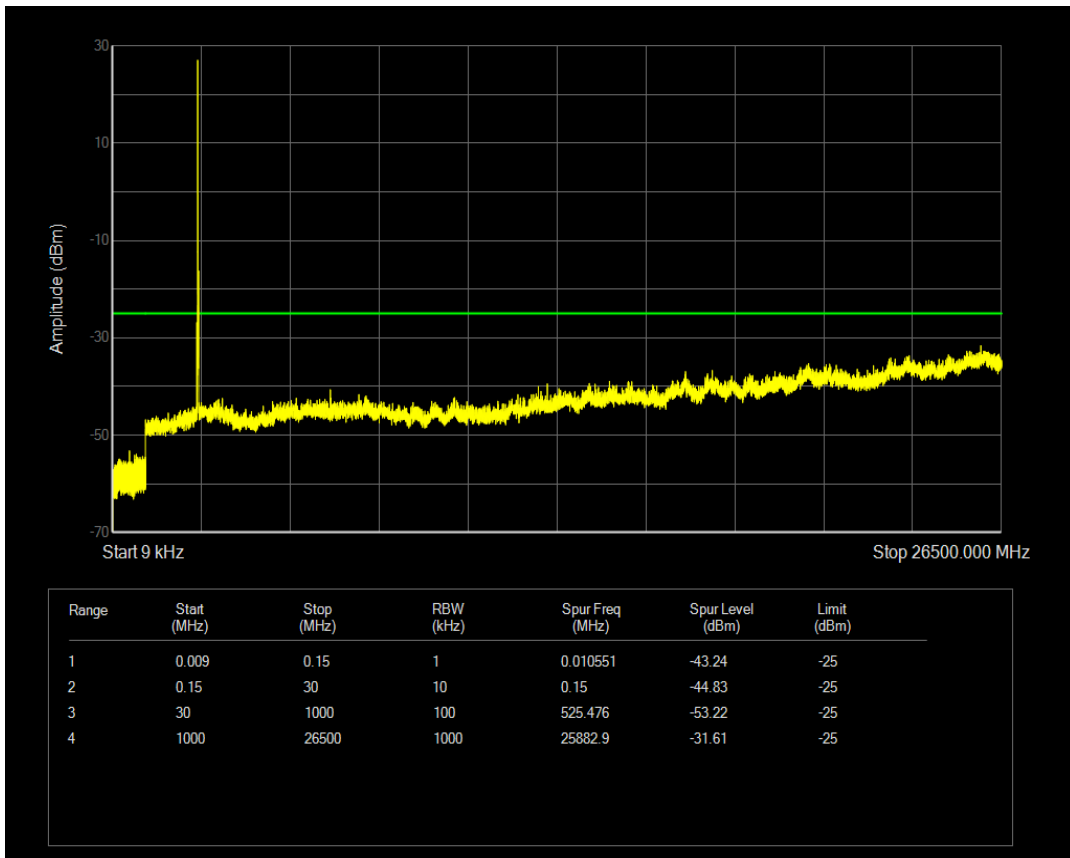

Band7 QAM16 BW=15MHz Channel=21375 RB Size=1 Position=#0

Band7 QAM16 BW=15MHz Channel=21375 RB Size=75 Position=#0