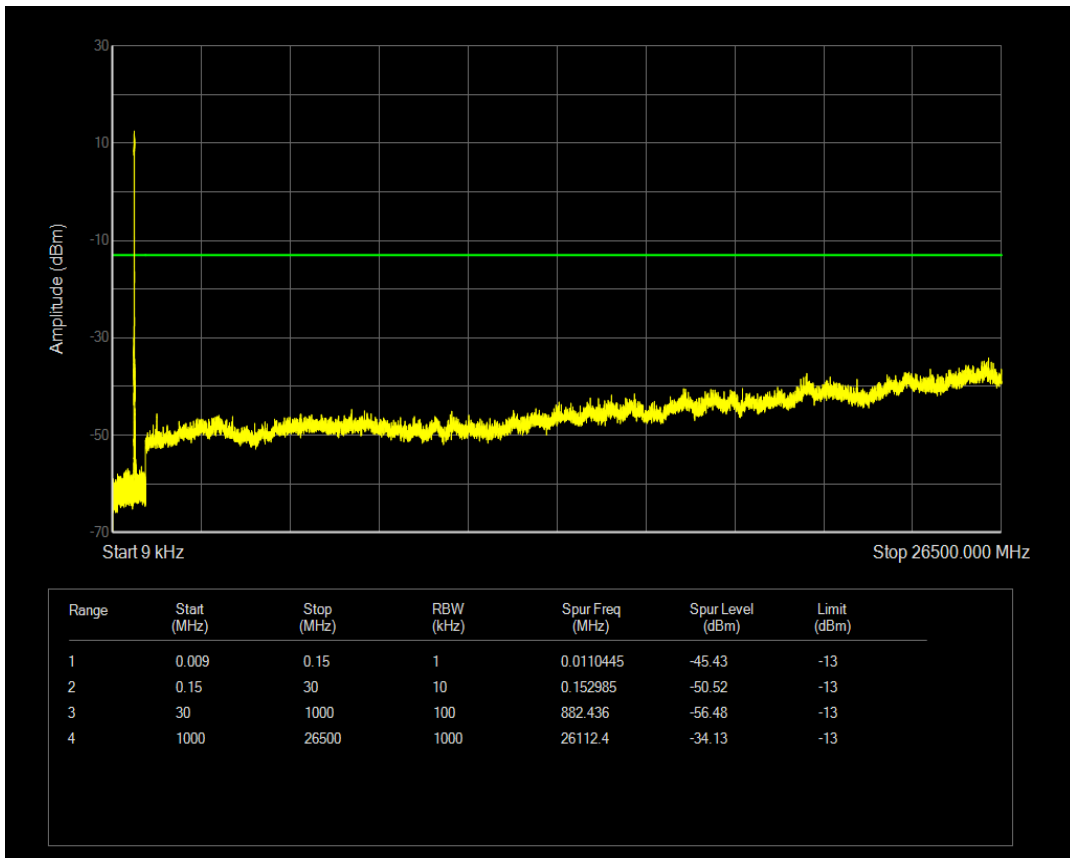

Band71 QPSK BW=10MHz Channel=133172 RB Size=50 Position=#0

Band71 QPSK BW=10MHz Channel=133172 RB Size=1 Position=#0