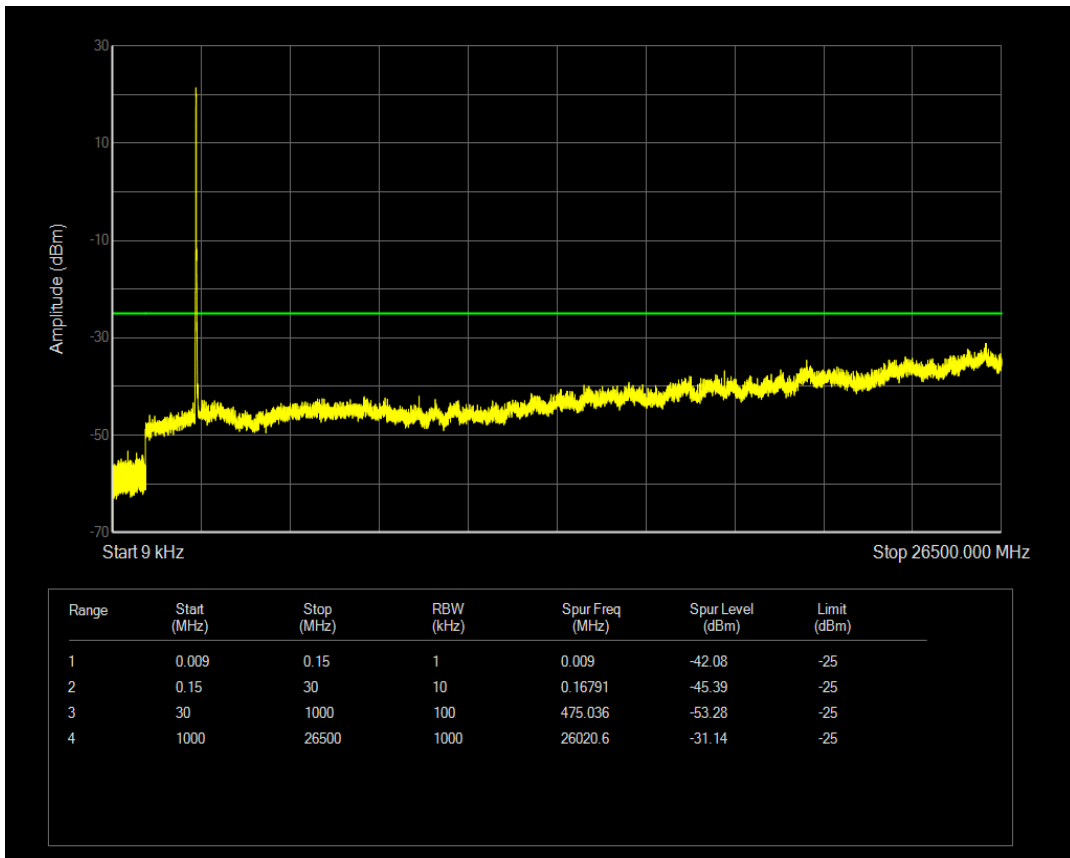

Band7 QPSK BW=10MHz Channel=21400 RB Size=1 Position=#0

Band7 QPSK BW=10MHz Channel=21400 RB Size=50 Position=#0

Band7 QAM16 BW=10MHz Channel=21400 RB Size=1 Position=#0

Band7 QAM16 BW=10MHz Channel=21400 RB Size=50 Position=#0

Band7 QPSK BW=15MHz Channel=20825 RB Size=75 Position=#0

Band7 QPSK BW=15MHz Channel=20825 RB Size=1 Position=#0

Band7 QAM16 BW=15MHz Channel=20825 RB Size=75 Position=#0

Band7 QAM16 BW=15MHz Channel=20825 RB Size=1 Position=#0