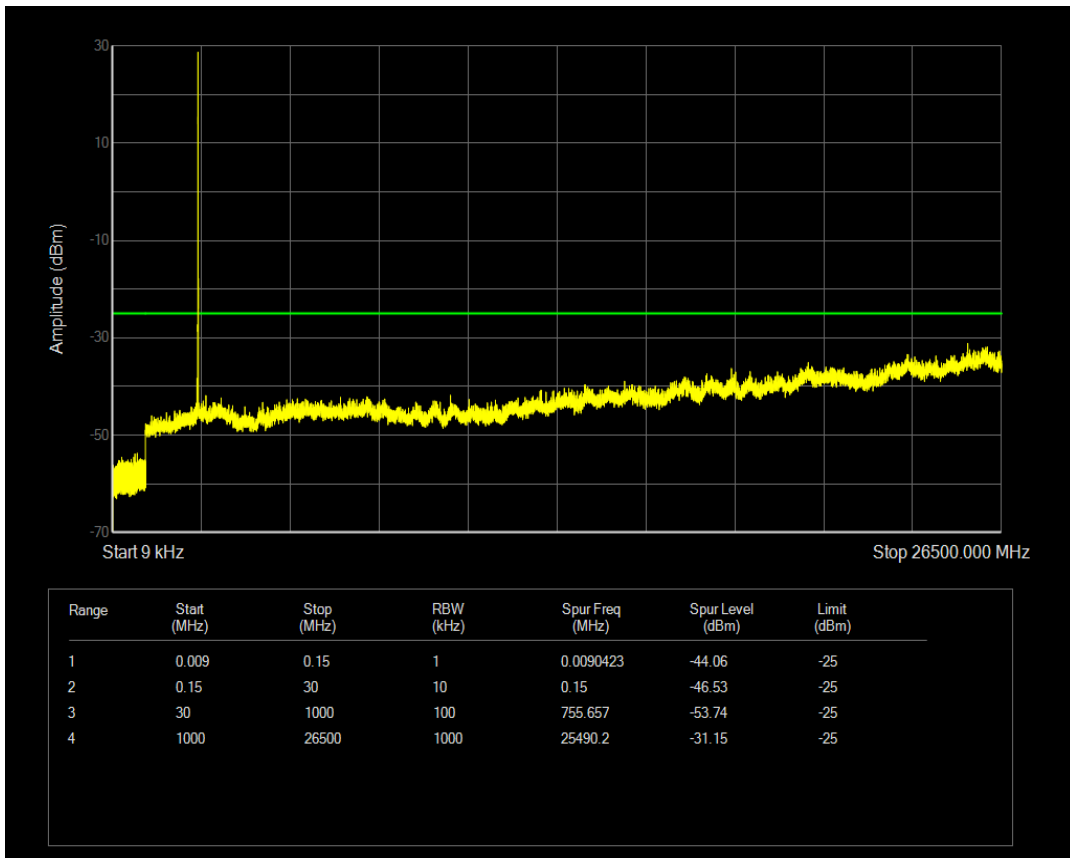

Band7 QPSK BW=5MHz Channel=21425 RB Size=1 Position=#0

Band7 QPSK BW=5MHz Channel=21425 RB Size=25 Position=#0

Band7 QAM16 BW=5MHz Channel=21425 RB Size=1 Position=#0

Band7 QAM16 BW=5MHz Channel=21425 RB Size=25 Position=#0

Band7 QPSK BW=10MHz Channel=20800 RB Size=1 Position=#0

Band7 QAM16 BW=10MHz Channel=20800 RB Size=1 Position=#0

Band7 QPSK BW=10MHz Channel=20800 RB Size=50 Position=#0

Band7 QPSK BW=10MHz Channel=21100 RB Size=1 Position=#0