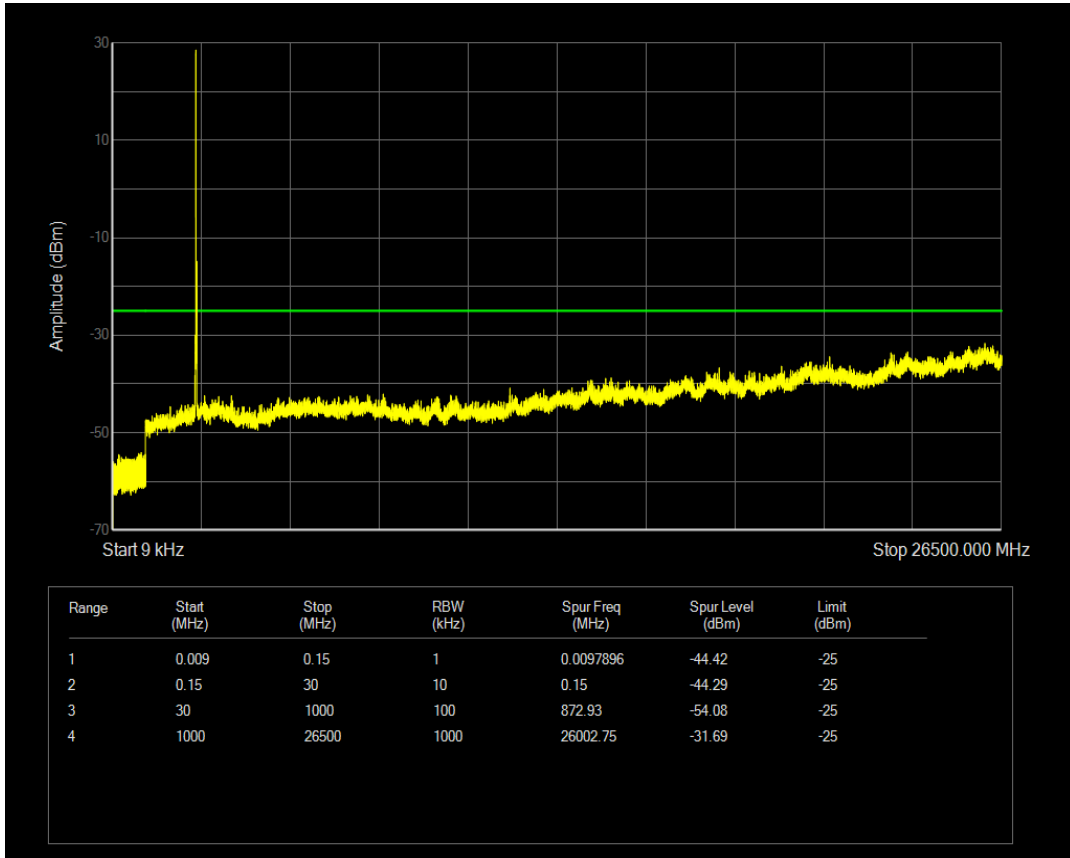

Band7 QAM16 BW=10MHz Channel=20800 RB Size=50 Position=#0

Band7 QPSK BW=10MHz Channel=21100 RB Size=50 Position=#0

Band7 QAM16 BW=10MHz Channel=21100 RB Size=50 Position=#0

Band7 QAM16 BW=10MHz Channel=21100 RB Size=1 Position=#0

Band7 QPSK BW=10MHz Channel=21400 RB Size=1 Position=#0

Band7 QPSK BW=10MHz Channel=21400 RB Size=50 Position=#0

Band7 QAM16 BW=10MHz Channel=21400 RB Size=1 Position=#0

Band7 QAM16 BW=10MHz Channel=21400 RB Size=50 Position=#0

Band7 QPSK BW=15MHz Channel=20825 RB Size=75 Position=#0

Band7 QPSK BW=15MHz Channel=20825 RB Size=1 Position=#0

Band7 QAM16 BW=15MHz Channel=20825 RB Size=75 Position=#0

Band7 QAM16 BW=15MHz Channel=20825 RB Size=1 Position=#0