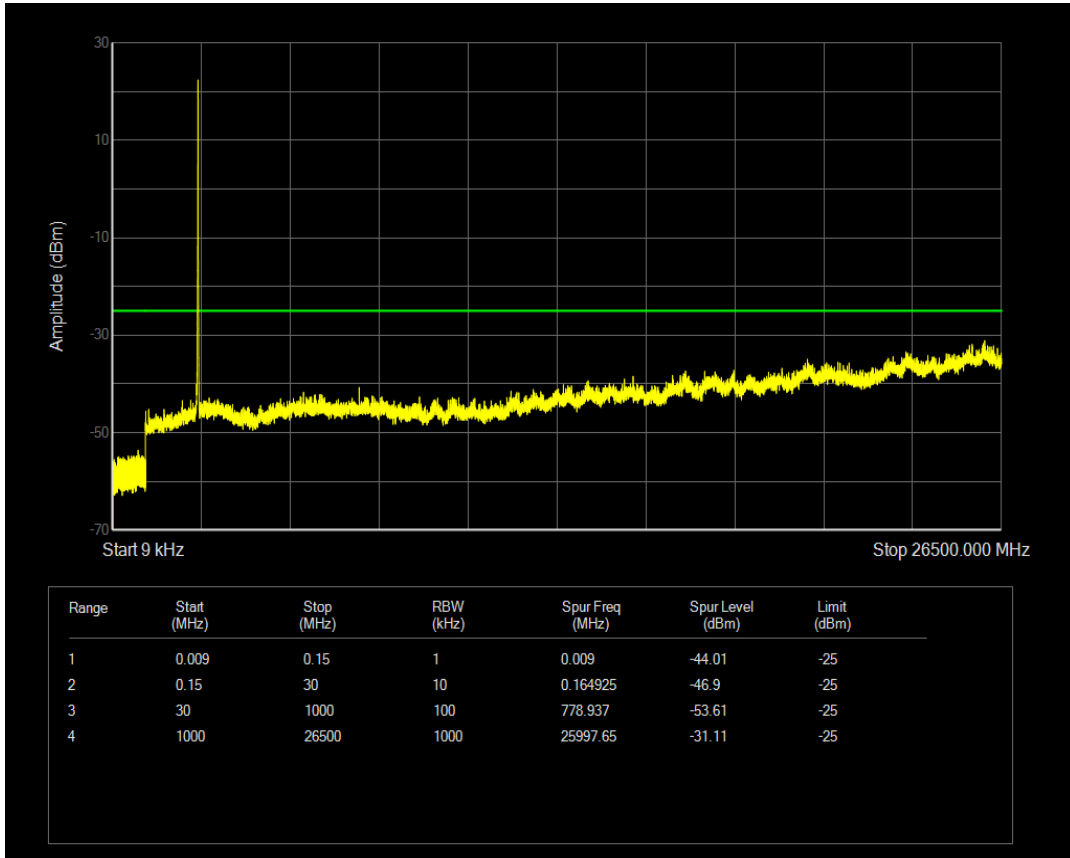

Band7 QPSK BW=10MHz Channel=20800 RB Size=1 Position=#0

Band7 QAM16 BW=10MHz Channel=20800 RB Size=1 Position=#0

Band7 QPSK BW=10MHz Channel=20800 RB Size=50 Position=#0

Band7 QPSK BW=10MHz Channel=21100 RB Size=1 Position=#0

Band7 QAM16 BW=10MHz Channel=20800 RB Size=50 Position=#0

Band7 QPSK BW=10MHz Channel=21100 RB Size=50 Position=#0

Band7 QAM16 BW=10MHz Channel=21100 RB Size=50 Position=#0

Band7 QAM16 BW=10MHz Channel=21100 RB Size=1 Position=#0

Band7 QPSK BW=10MHz Channel=21400 RB Size=1 Position=#0

Band7 QPSK BW=10MHz Channel=21400 RB Size=50 Position=#0

Band7 QAM16 BW=10MHz Channel=21400 RB Size=1 Position=#0

Band7 QAM16 BW=10MHz Channel=21400 RB Size=50 Position=#0