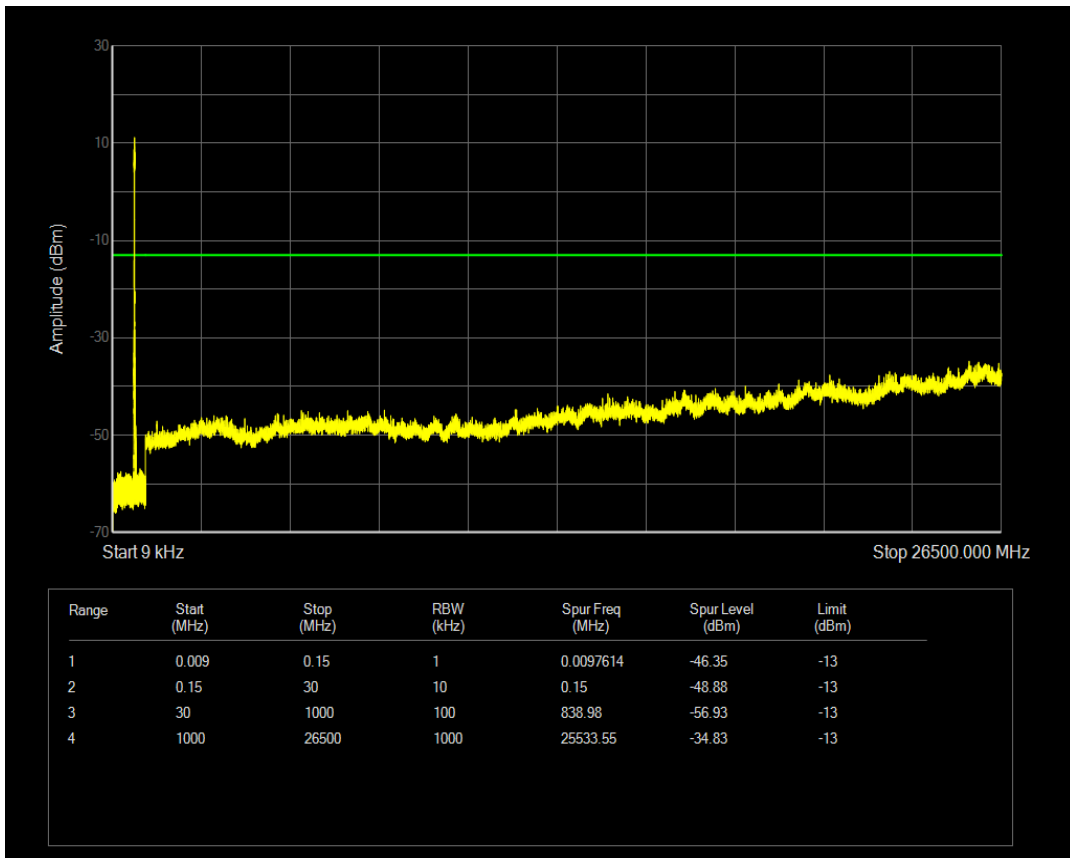

Band71 QAM16 BW=15MHz Channel=133197 RB Size=75 Position=#0

Band71 QAM16 BW=15MHz Channel=133197 RB Size=1 Position=#0