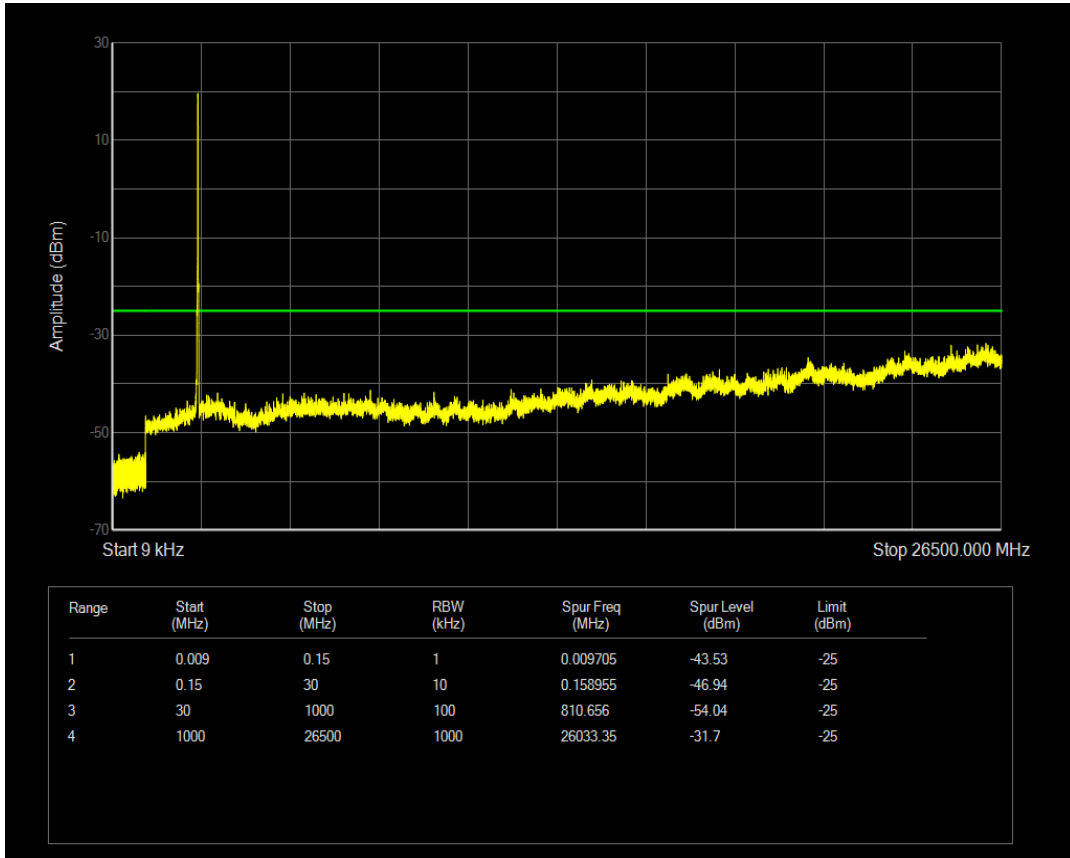

Band7 QPSK BW=15MHz Channel=21375 RB Size=75 Position=#0

Band7 QPSK BW=15MHz Channel=21375 RB Size=1 Position=#0

Band7 QAM16 BW=15MHz Channel=21375 RB Size=1 Position=#0

Band7 QAM16 BW=15MHz Channel=21375 RB Size=75 Position=#0

Band7 QPSK BW=20MHz Channel=20850 RB Size=1 Position=#0

Band7 QPSK BW=20MHz Channel=20850 RB Size=100 Position=#0

Band7 QAM16 BW=20MHz Channel=20850 RB Size=1 Position=#0

Band7 QAM16 BW=20MHz Channel=20850 RB Size=100 Position=#0