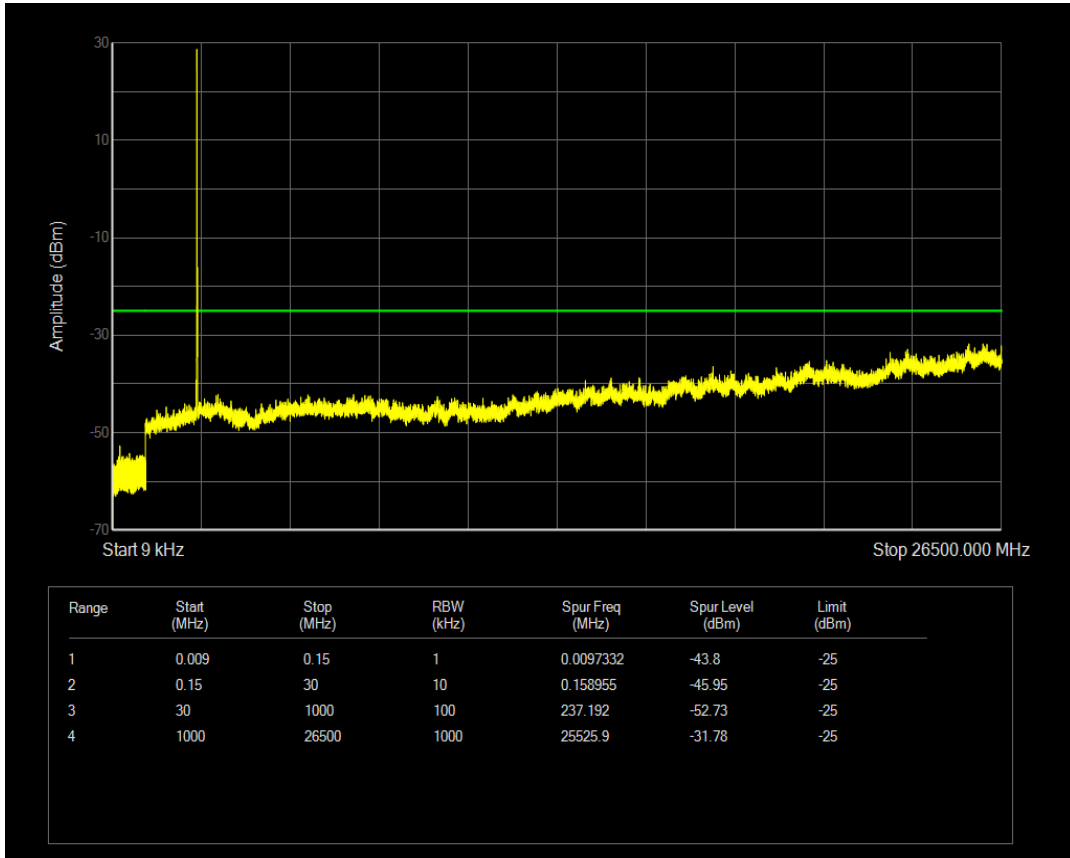

Band7 QPSK BW=10MHz Channel=20800 RB Size=1 Position=#0

Band7 QAM16 BW=10MHz Channel=20800 RB Size=1 Position=#0

Band7 QPSK BW=10MHz Channel=20800 RB Size=50 Position=#0

Band7 QPSK BW=10MHz Channel=21100 RB Size=1 Position=#0

Band7 QAM16 BW=10MHz Channel=20800 RB Size=50 Position=#0

Band7 QPSK BW=10MHz Channel=21100 RB Size=50 Position=#0

Band7 QAM16 BW=10MHz Channel=21100 RB Size=50 Position=#0

Band7 QAM16 BW=10MHz Channel=21100 RB Size=1 Position=#0

Band7 QPSK BW=10MHz Channel=21400 RB Size=1 Position=#0

Band7 QPSK BW=10MHz Channel=21400 RB Size=50 Position=#0

Band7 QAM16 BW=10MHz Channel=21400 RB Size=1 Position=#0

Band7 QAM16 BW=10MHz Channel=21400 RB Size=50 Position=#0