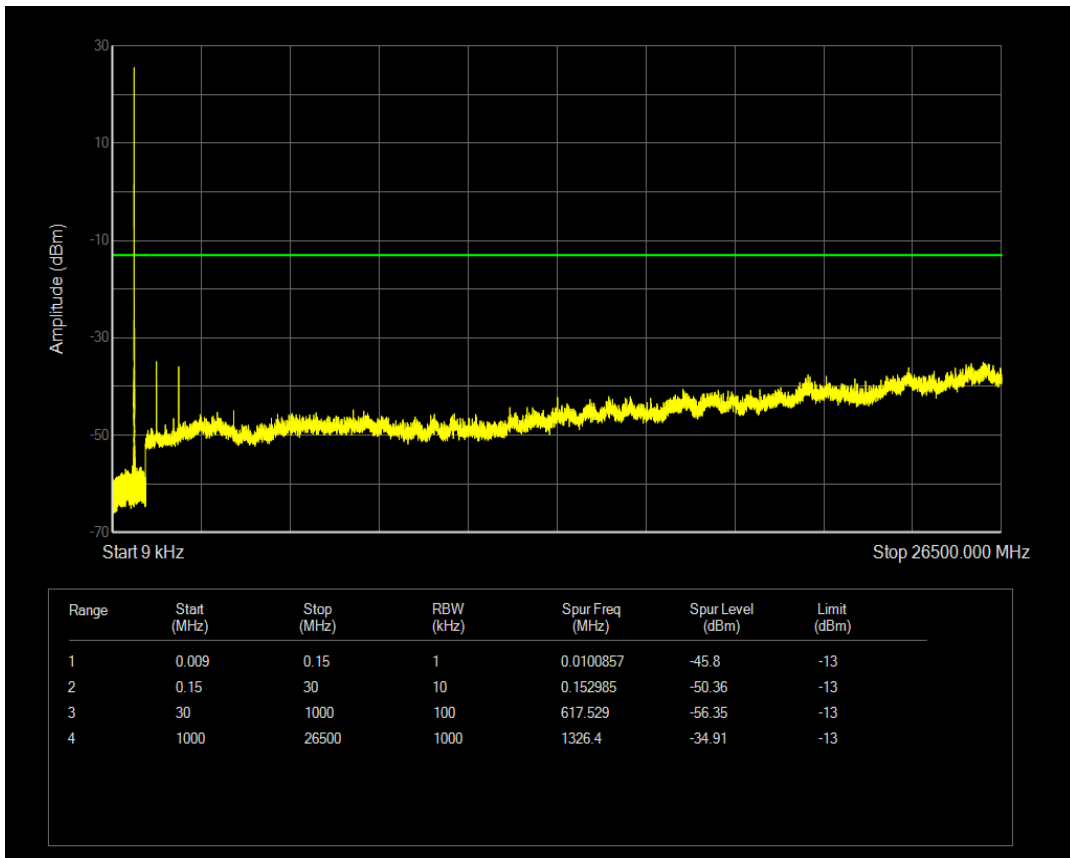

Band71 QAM16 BW=5MHz Channel=133147 RB Size=1 Position=#0

Band71 QAM16 BW=5MHz Channel=133147 RB Size=25 Position=#0