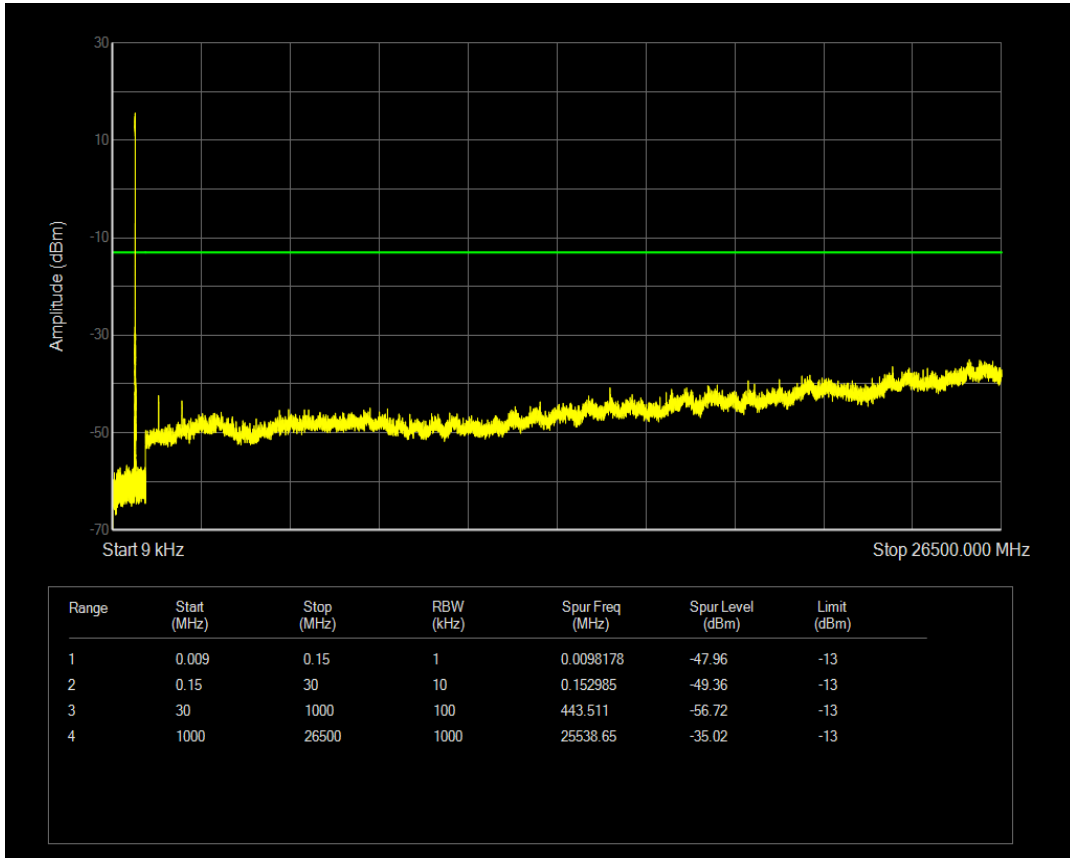

Band71 QPSK BW=5MHz Channel=133447 RB Size=25 Position=#0

Band71 QAM16 BW=5MHz Channel=133447 RB Size=1 Position=#0