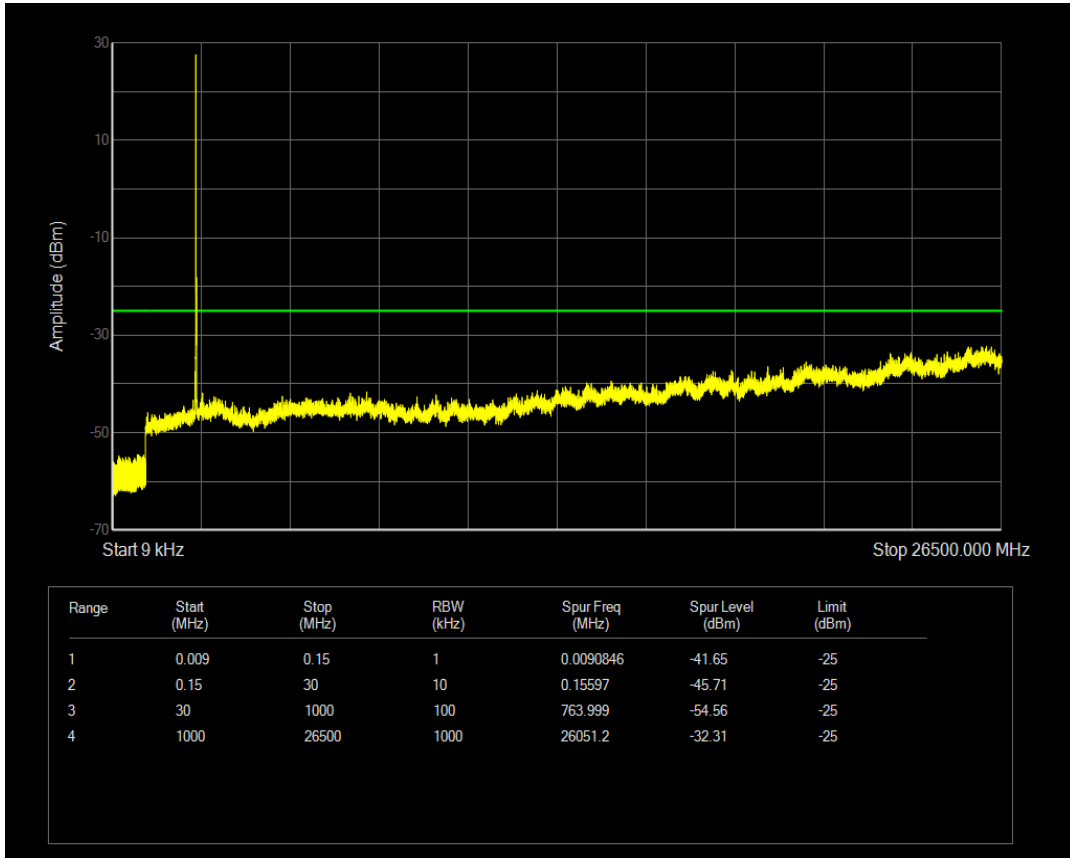

Band7 QPSK BW=5MHz Channel=21425 RB Size=1 Position=#0

Band7 QPSK BW=5MHz Channel=21425 RB Size=25 Position=#0

Band7 QAM16 BW=5MHz Channel=21425 RB Size=1 Position=#0

Band7 QAM16 BW=5MHz Channel=21425 RB Size=25 Position=#0

Band7 QPSK BW=10MHz Channel=20800 RB Size=1 Position=#0

Band7 QAM16 BW=10MHz Channel=20800 RB Size=1 Position=#0

Band7 QPSK BW=10MHz Channel=20800 RB Size=50 Position=#0

Band7 QPSK BW=10MHz Channel=21100 RB Size=1 Position=#0