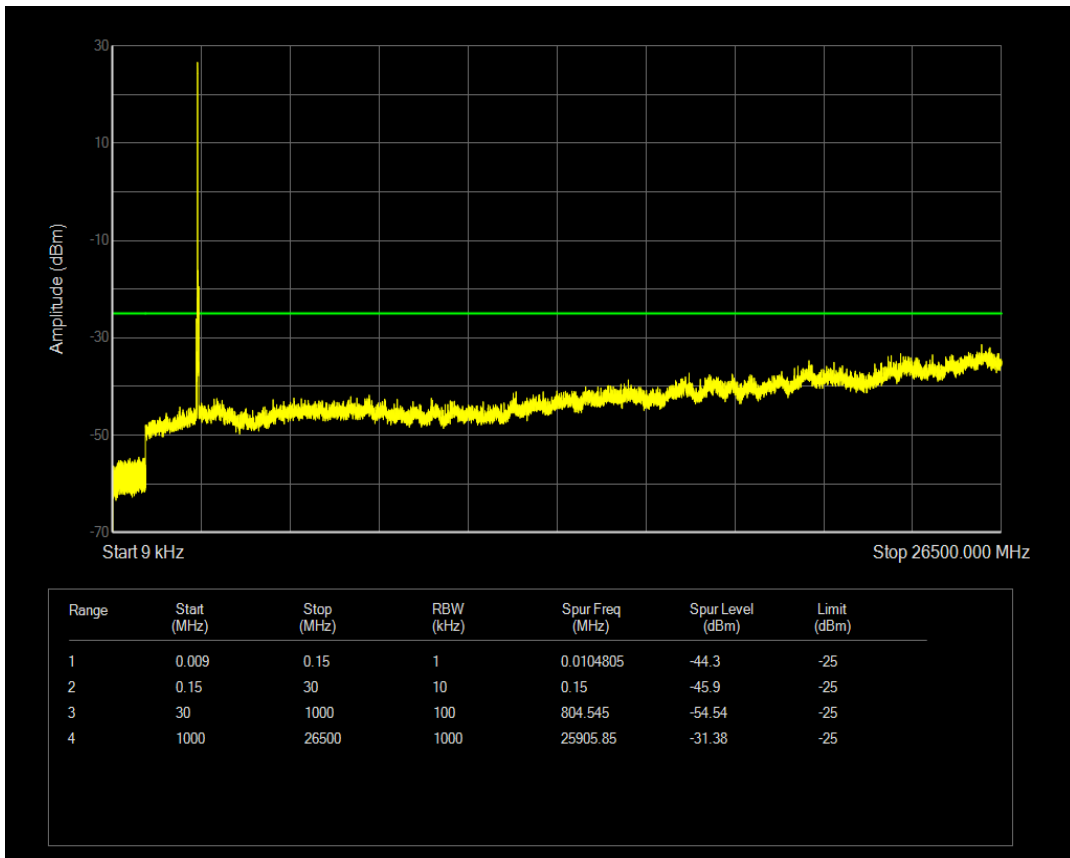

Band7 QAM16 BW=20MHz Channel=21350 RB Size=1 Position=#0

Band7 QAM16 BW=20MHz Channel=21350 RB Size=100 Position=#0