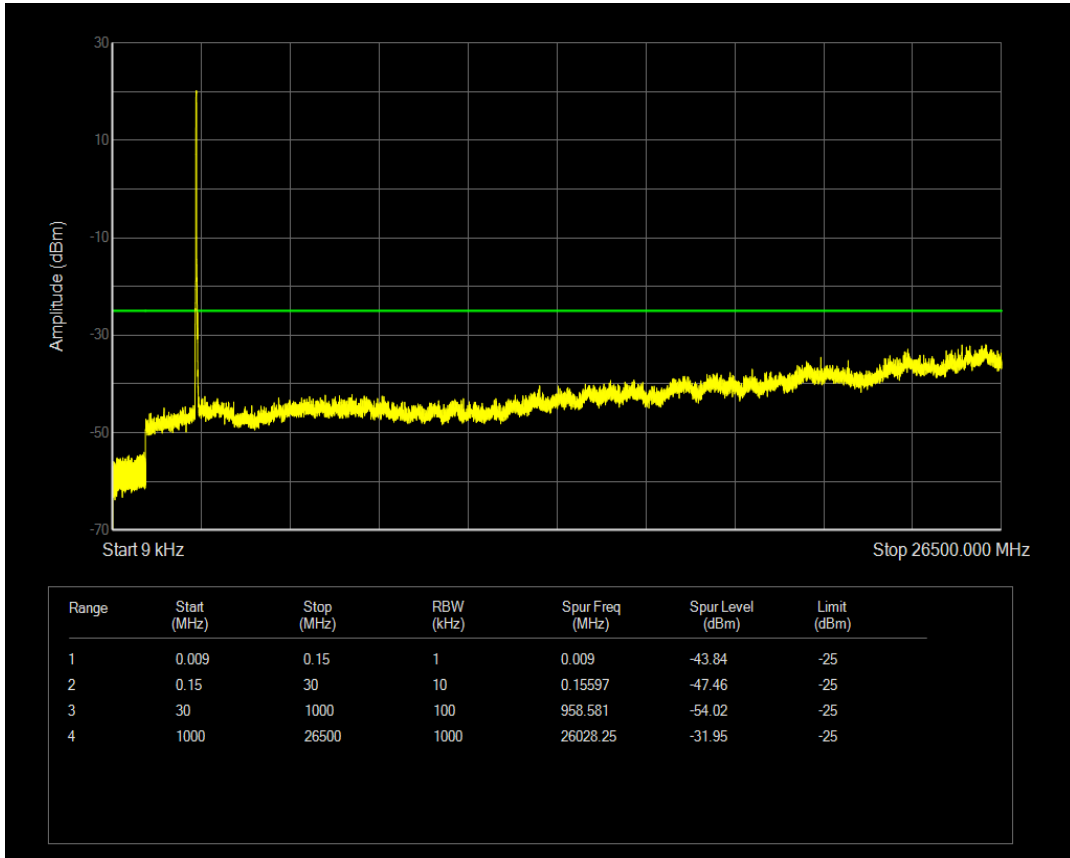

Band7 QPSK BW=15MHz Channel=21375 RB Size=75 Position=#0

Band7 QPSK BW=15MHz Channel=21375 RB Size=1 Position=#0

Band7 QAM16 BW=15MHz Channel=21375 RB Size=1 Position=#0

Band7 QAM16 BW=15MHz Channel=21375 RB Size=75 Position=#0

Band7 QPSK BW=20MHz Channel=20850 RB Size=1 Position=#0

Band7 QPSK BW=20MHz Channel=20850 RB Size=100 Position=#0

Band7 QAM16 BW=20MHz Channel=20850 RB Size=1 Position=#0

Band7 QAM16 BW=20MHz Channel=20850 RB Size=100 Position=#0