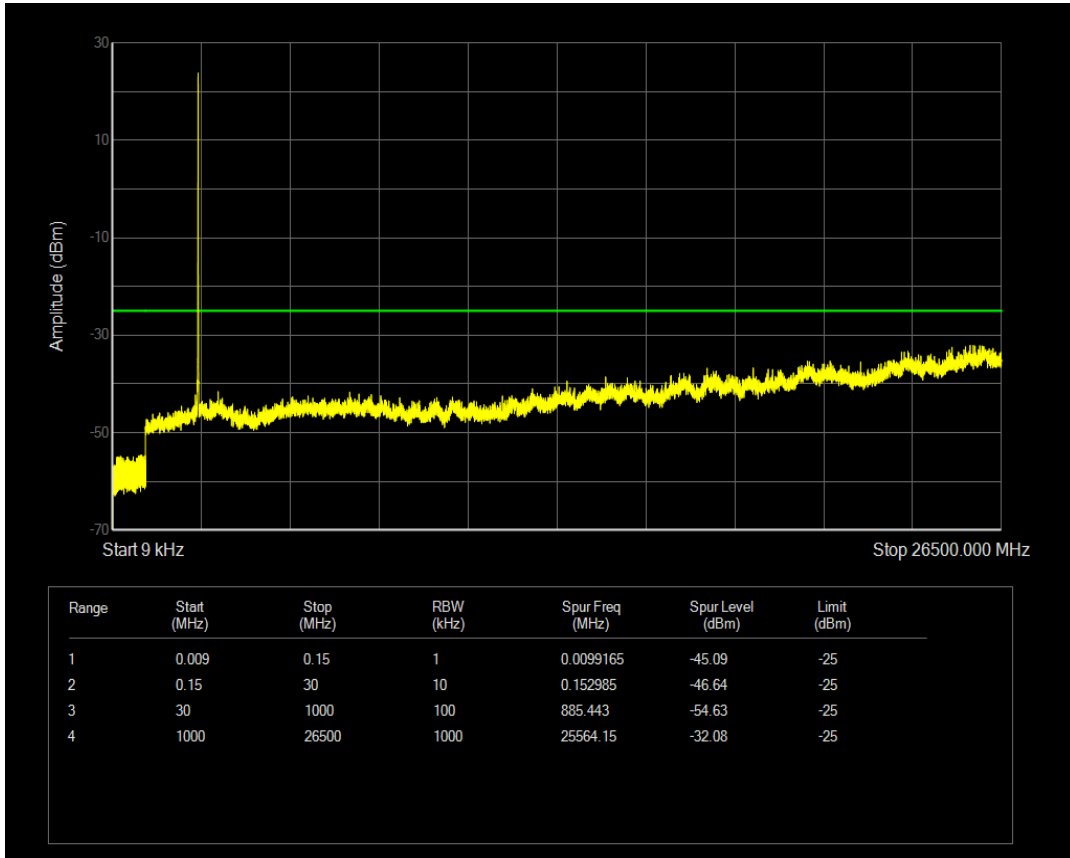

Band7 QPSK BW=5MHz Channel=21425 RB Size=1 Position=#0

Band7 QPSK BW=5MHz Channel=21425 RB Size=25 Position=#0

Band7 QAM16 BW=5MHz Channel=21425 RB Size=1 Position=#0

Band7 QAM16 BW=5MHz Channel=21425 RB Size=25 Position=#0

Band7 QPSK BW=10MHz Channel=20800 RB Size=1 Position=#0

Band7 QAM16 BW=10MHz Channel=20800 RB Size=1 Position=#0

Band7 QPSK BW=10MHz Channel=20800 RB Size=50 Position=#0

Band7 QPSK BW=10MHz Channel=21100 RB Size=1 Position=#0