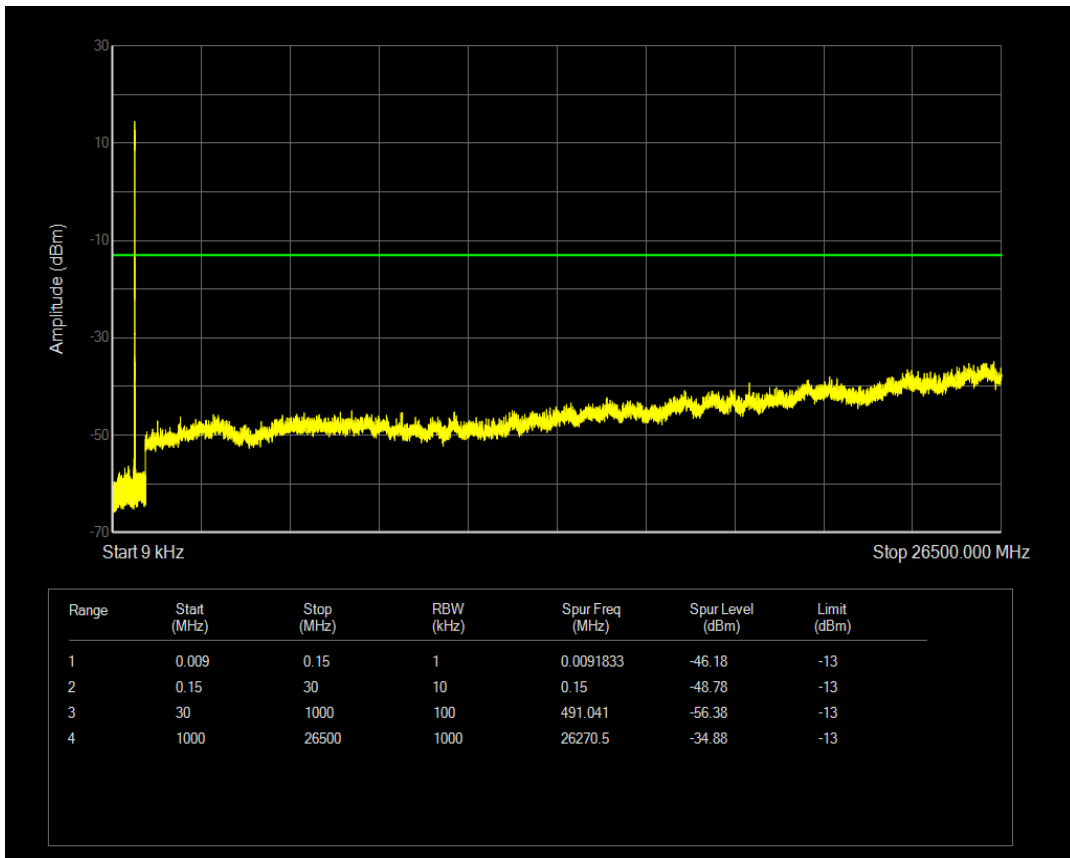

Band71 QAM16 BW=5MHz Channel=133297 RB Size=25 Position=#0

Band71 QAM16 BW=5MHz Channel=133297 RB Size=1 Position=#0