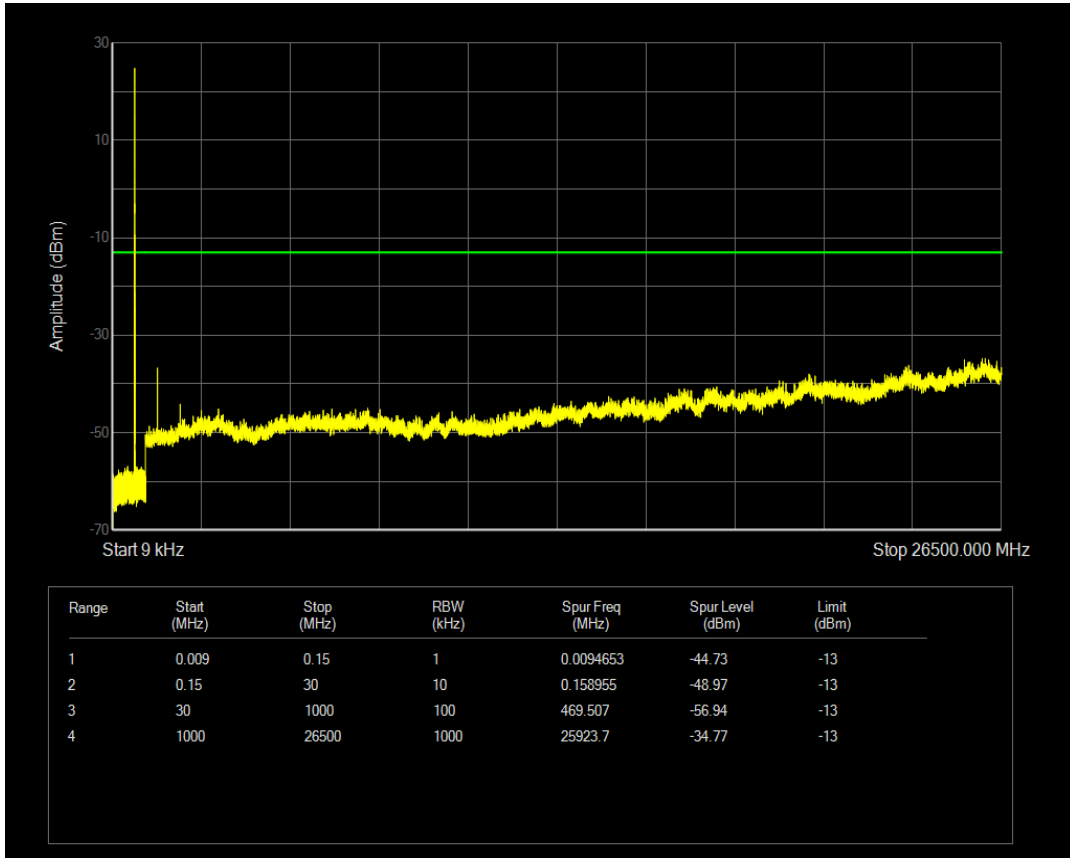

Band71 QPSK BW=5MHz Channel=133297 RB Size=1 Position=#0

Band71 QPSK BW=5MHz Channel=133297 RB Size=25 Position=#0

Band71 QAM16 BW=5MHz Channel=133297 RB Size=25 Position=#0

Band71 QAM16 BW=5MHz Channel=133297 RB Size=1 Position=#0