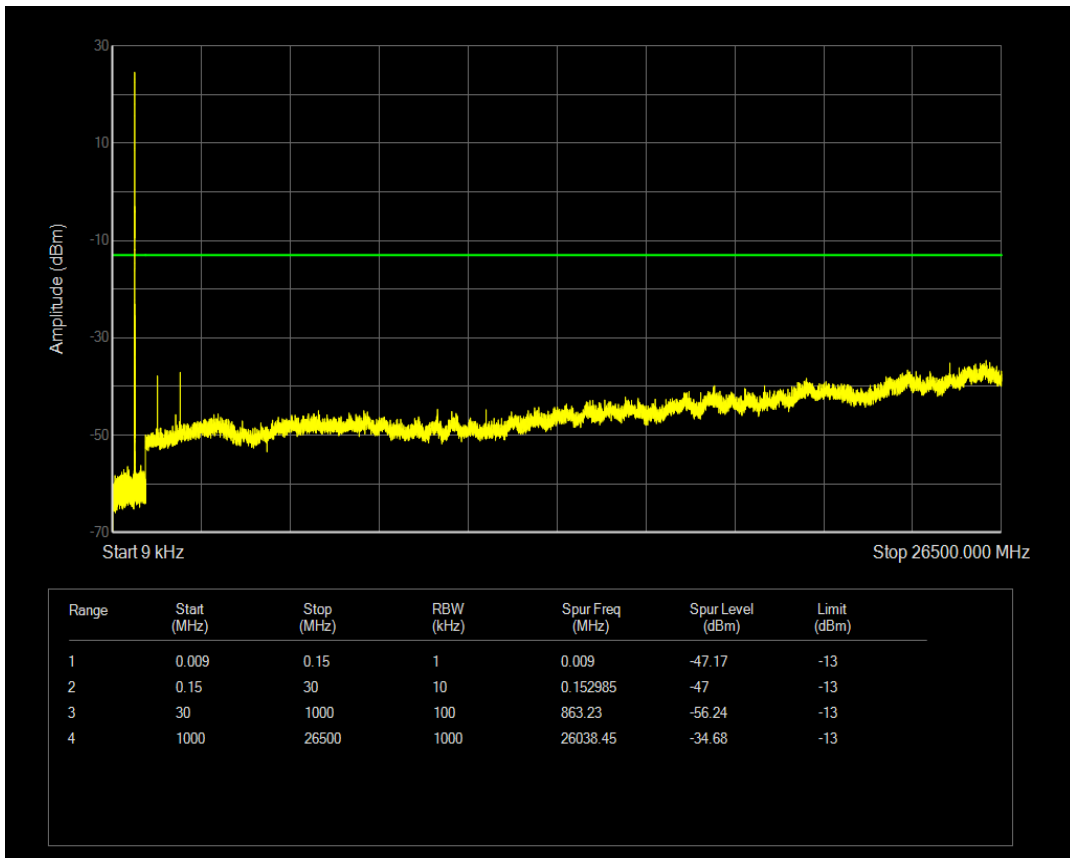

Band71 QPSK BW=5MHz Channel=133297 RB Size=1 Position=#0

Band71 QPSK BW=5MHz Channel=133297 RB Size=25 Position=#0