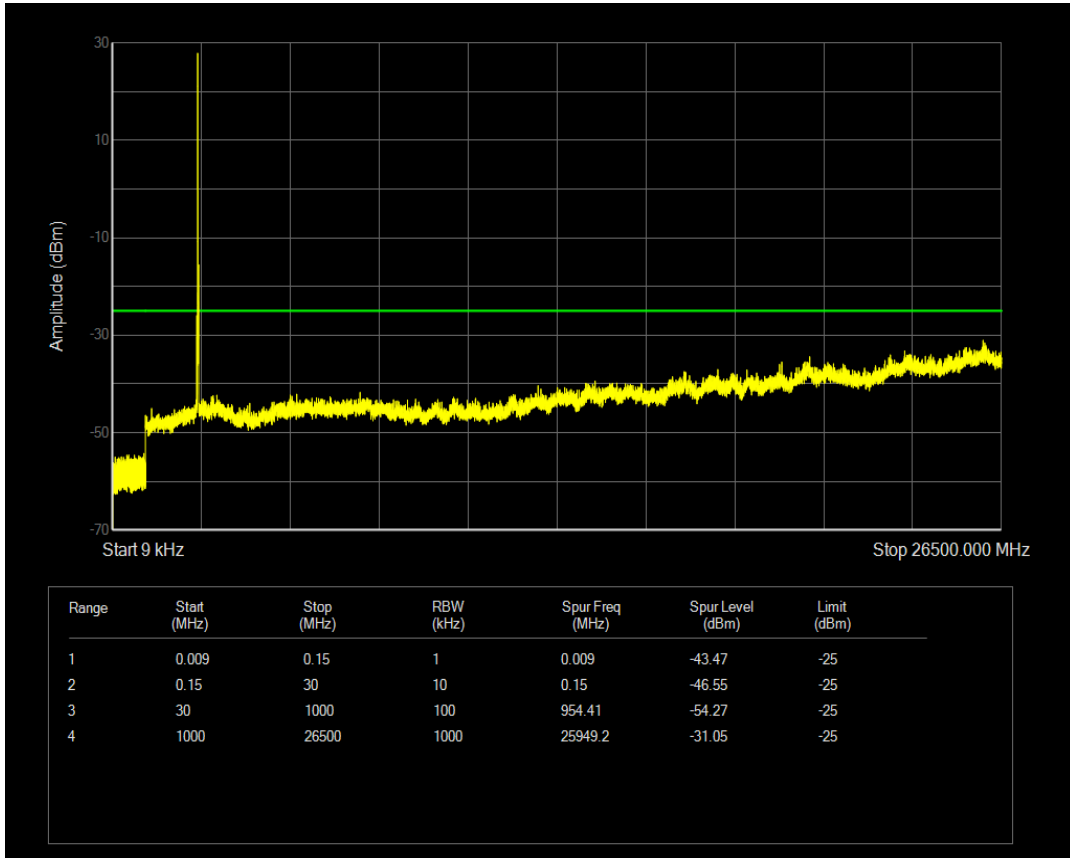

Band7 QPSK BW=15MHz Channel=21375 RB Size=1 Position=#0

Band7 QAM16 BW=15MHz Channel=21375 RB Size=1 Position=#0