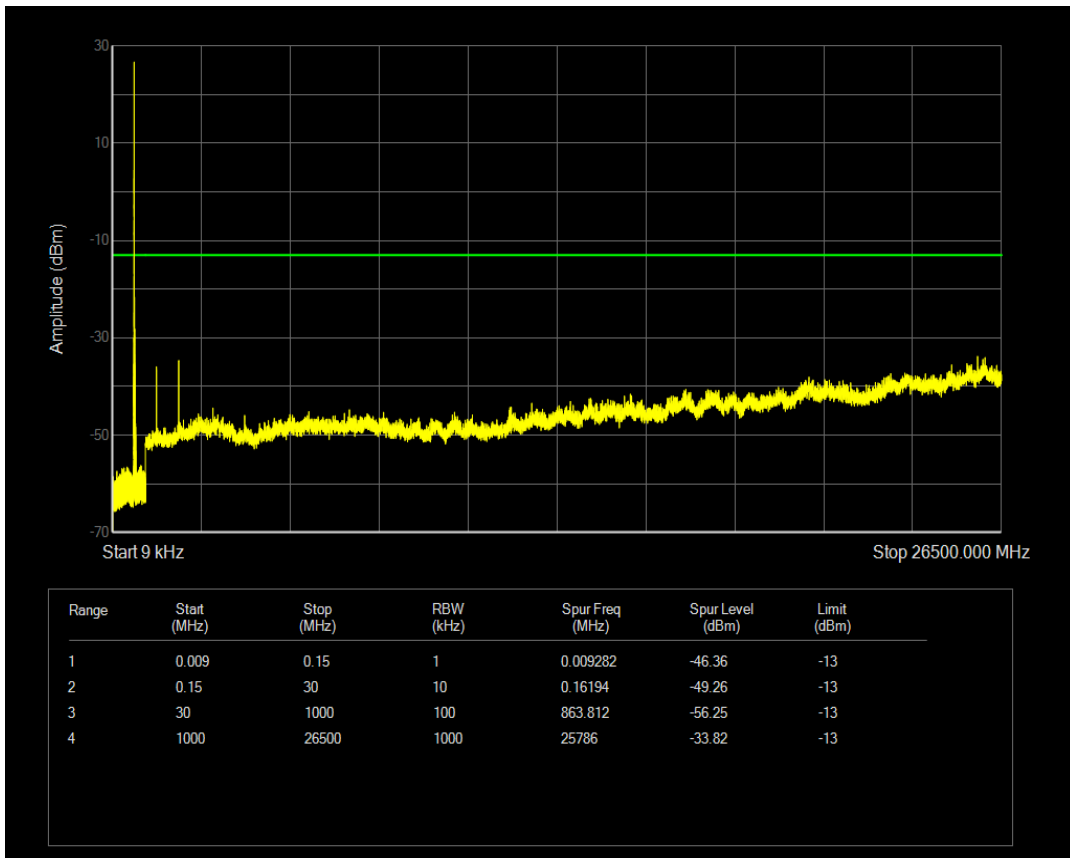

Band71 QAM16 BW=10MHz Channel=133172 RB Size=1 Position=#0

Band71 QPSK BW=10MHz Channel=133297 RB Size=1 Position=#0