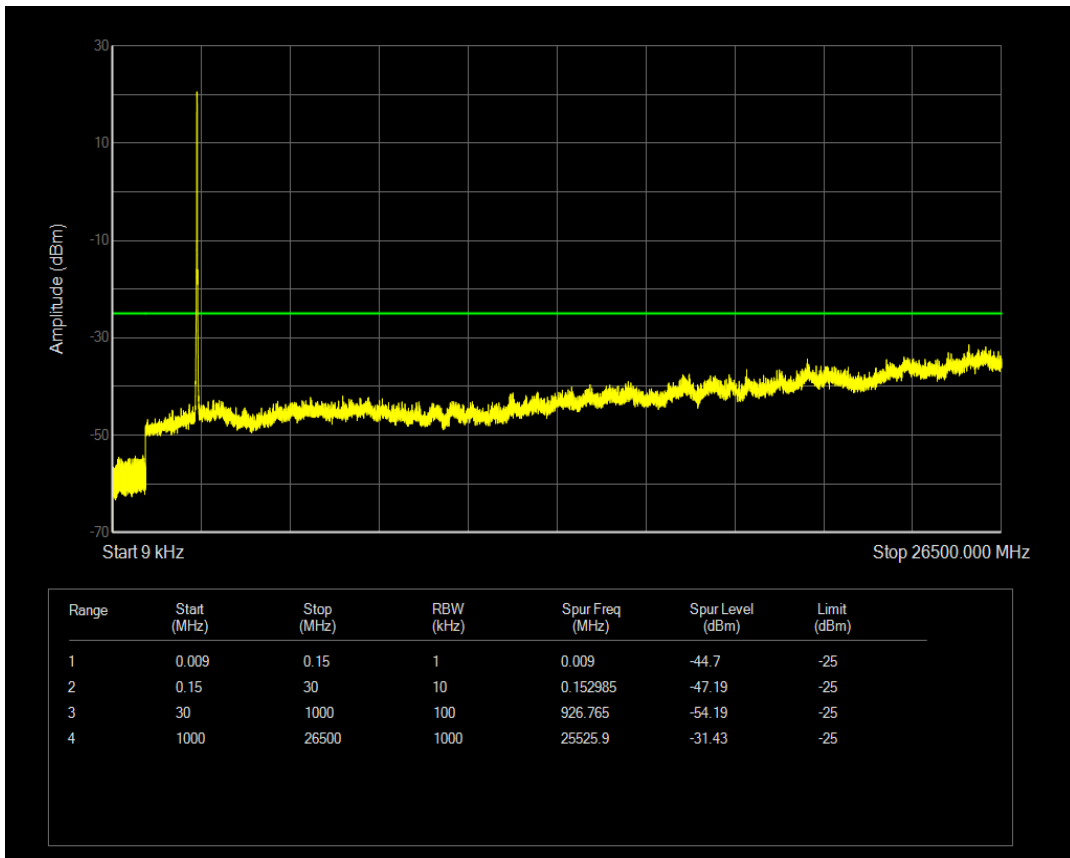

Band7 QPSK BW=15MHz Channel=20825 RB Size=75 Position=#0

Band7 QPSK BW=15MHz Channel=20825 RB Size=1 Position=#0

Band7 QAM16 BW=15MHz Channel=20825 RB Size=75 Position=#0

Band7 QAM16 BW=15MHz Channel=20825 RB Size=1 Position=#0

Band7 QPSK BW=15MHz Channel=21100 RB Size=1 Position=#0

Band7 QAM16 BW=15MHz Channel=21100 RB Size=1 Position=#0

Band7 QPSK BW=15MHz Channel=21100 RB Size=75 Position=#0

Band7 QAM16 BW=15MHz Channel=21100 RB Size=75 Position=#0