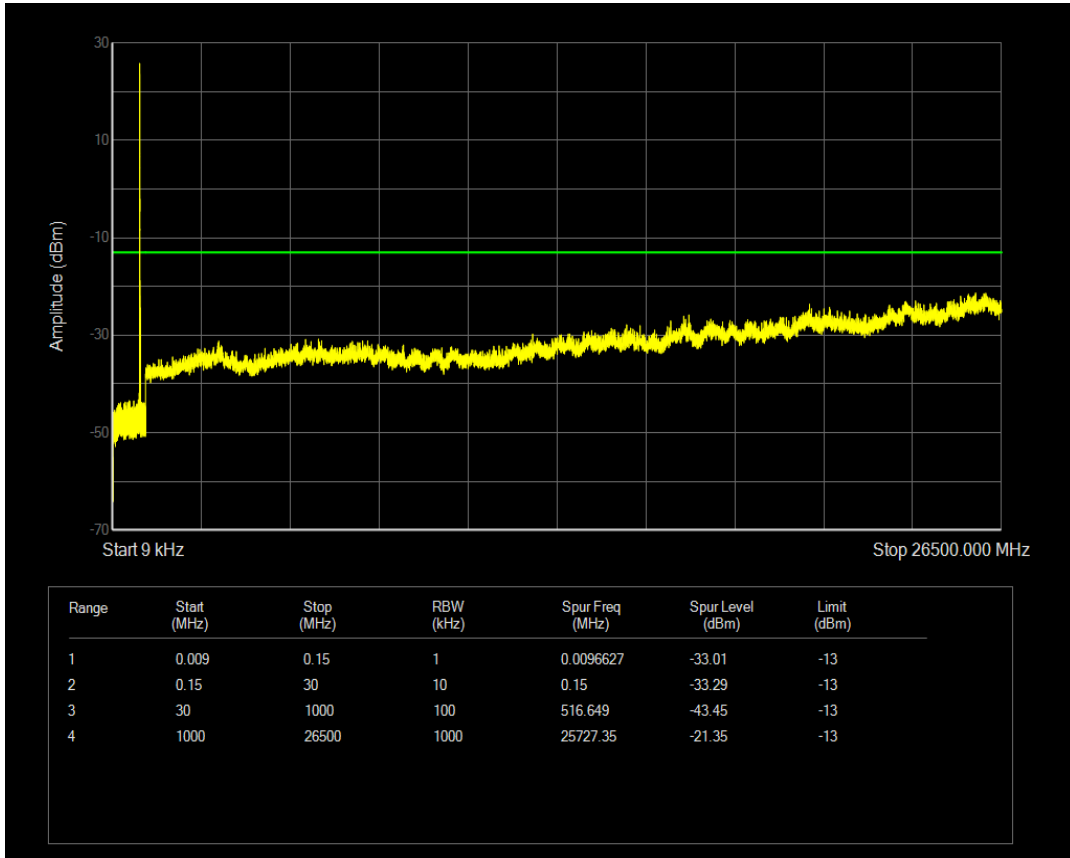

Band5 QPSK BW=5MHz Channel=20625 RB Size=1 Position=#0

Band5 QPSK BW=5MHz Channel=20625 RB Size=25 Position=#0

Band5 QAM16 BW=5MHz Channel=20625 RB Size=25 Position=#0

Band5 QAM16 BW=5MHz Channel=20625 RB Size=1 Position=#0

Band5 QPSK BW=10MHz Channel=20450 RB Size=1 Position=#0

Band5 QAM16 BW=10MHz Channel=20450 RB Size=1 Position=#0

Band5 QPSK BW=10MHz Channel=20450 RB Size=50 Position=#0

Band5 QAM16 BW=10MHz Channel=20450 RB Size=50 Position=#0