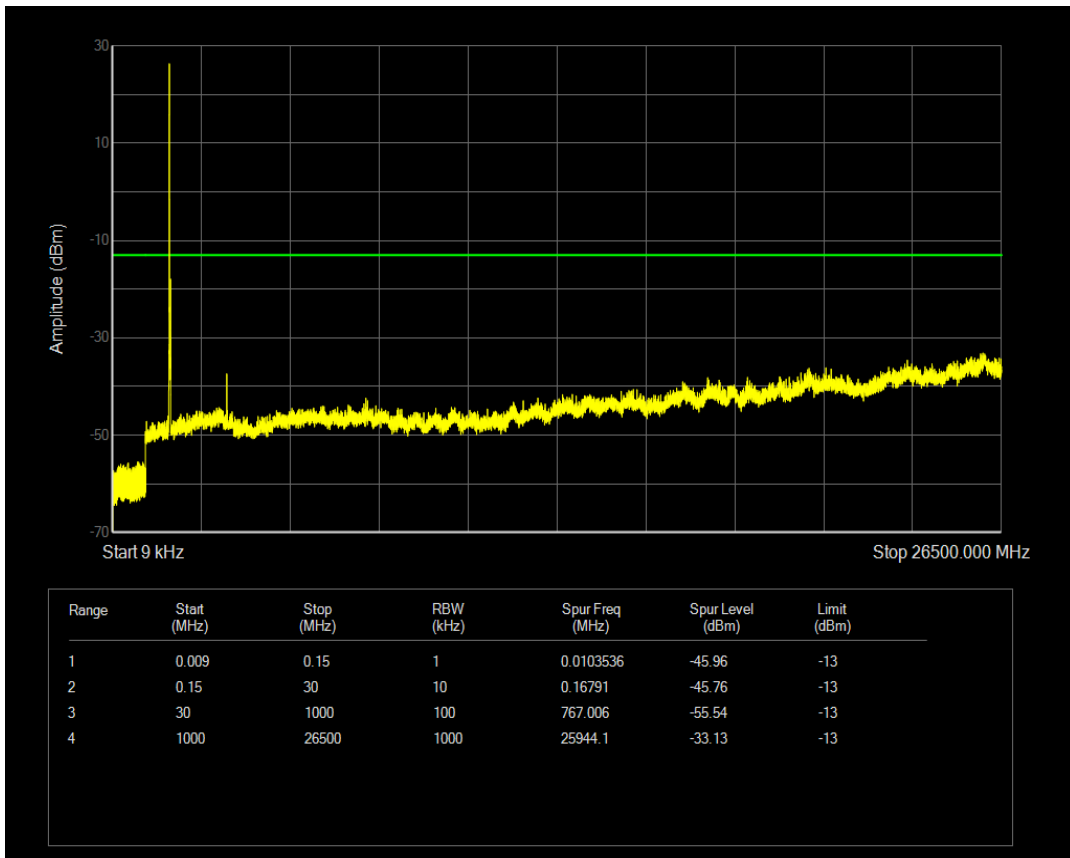

Band66 QAM16 BW=20MHz Channel=132072 RB Size=1 Position=#0

Band66 QAM16 BW=20MHz Channel=132072 RB Size=100 Position=#0