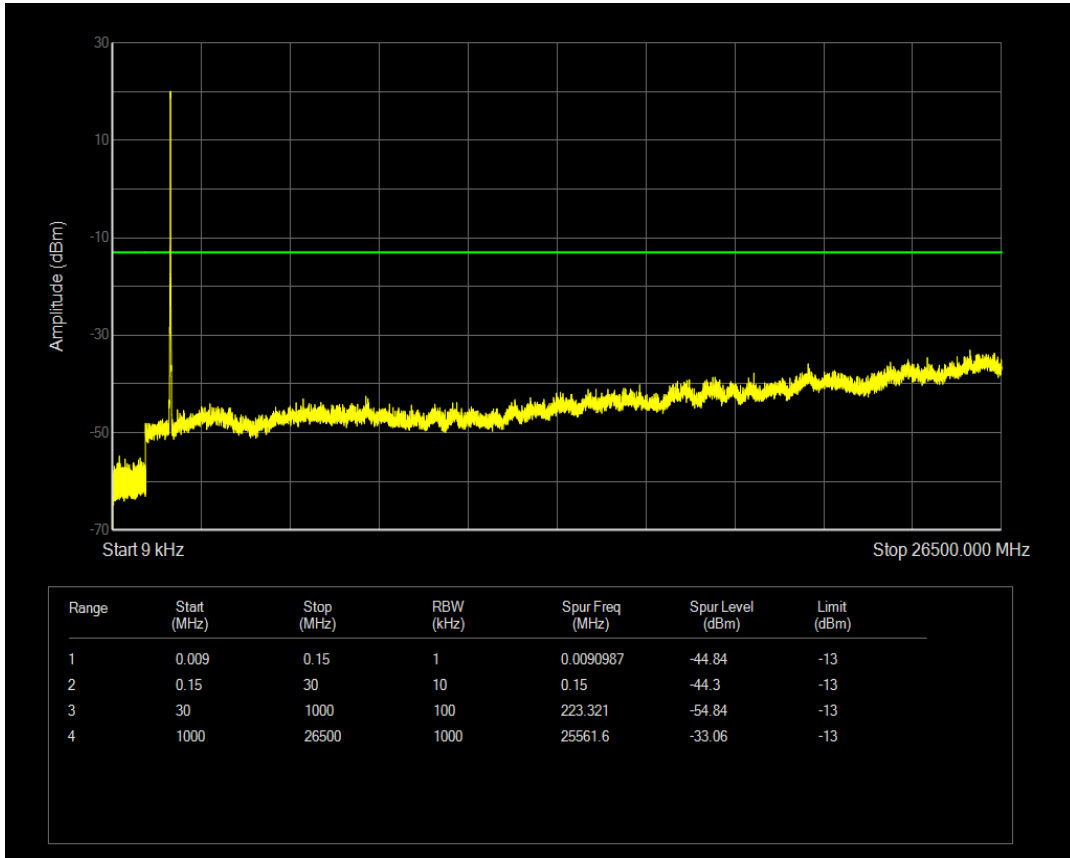

Band66 QPSK BW=10MHz Channel=132322 RB Size=50 Position=#0

Band66 QAM16 BW=10MHz Channel=132322 RB Size=1 Position=#0