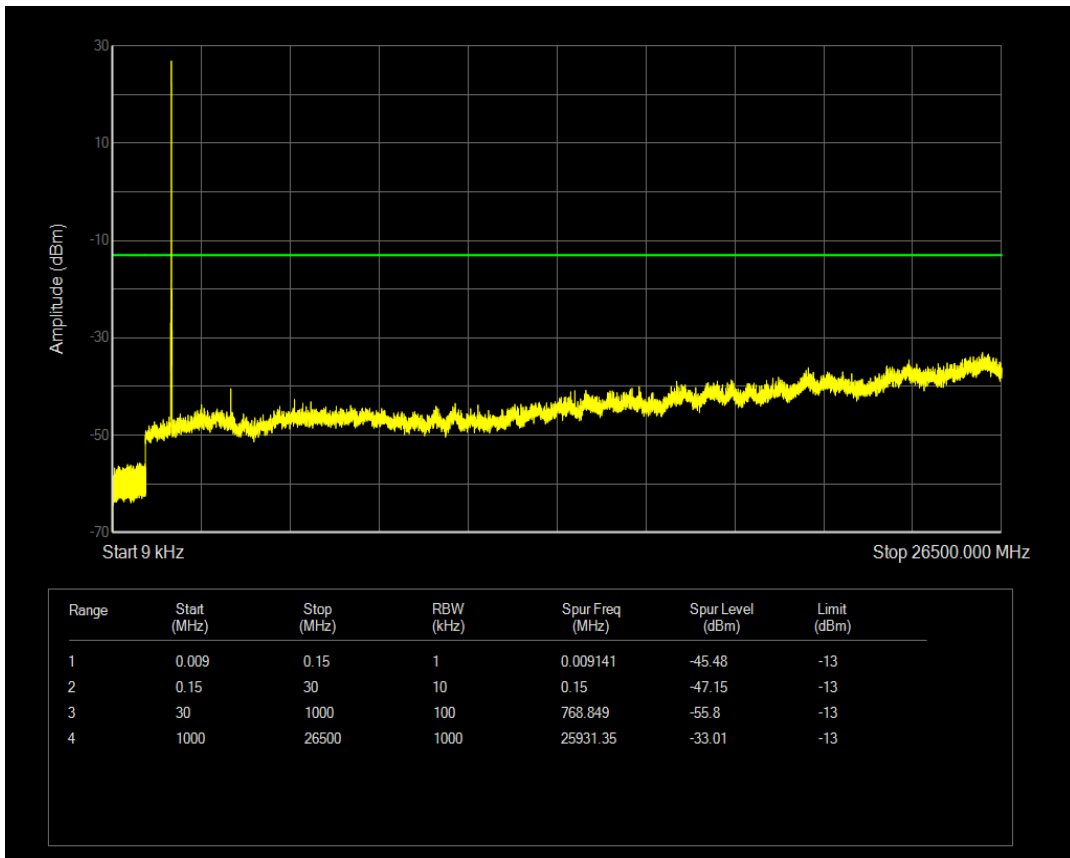

Band66 QPSK BW=10MHz Channel=132622 RB Size=1 Position=#0

Band66 QPSK BW=10MHz Channel=132622 RB Size=50 Position=#0