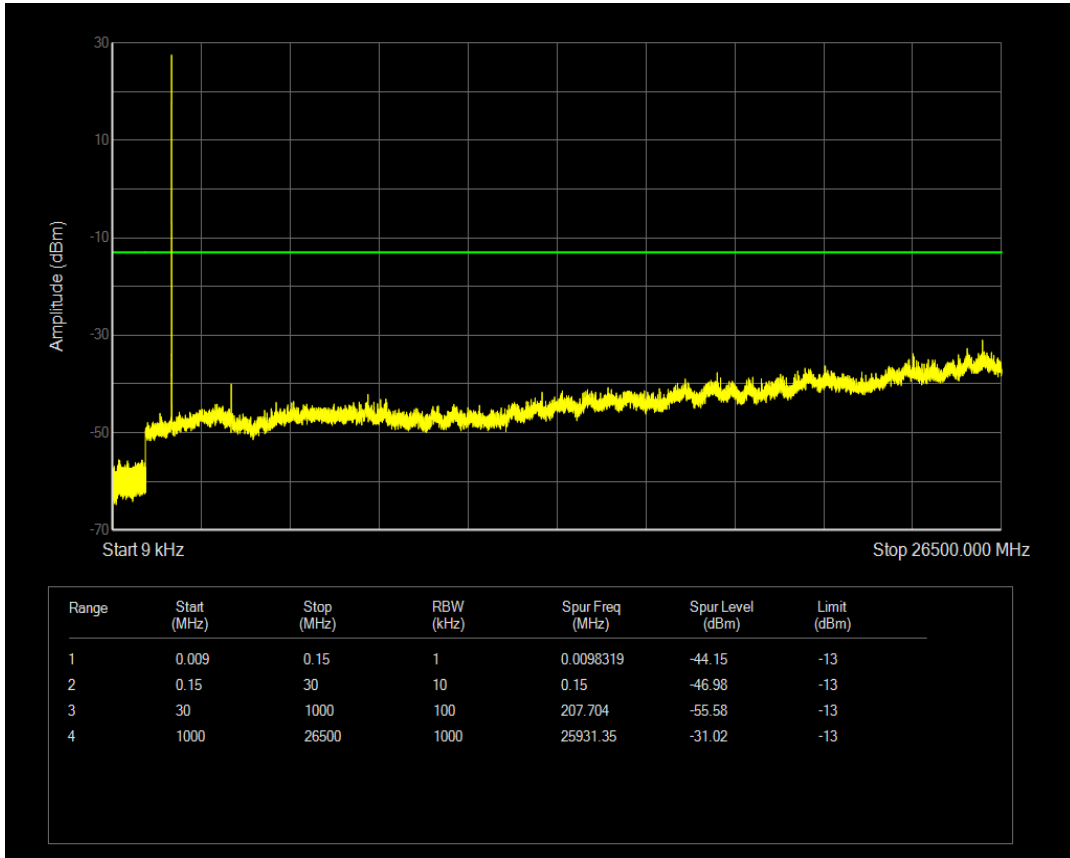

Band66 QPSK BW=3MHz Channel=132657 RB Size=15 Position=#0

Band66 QPSK BW=3MHz Channel=132657 RB Size=1 Position=#0

Band66 QAM16 BW=3MHz Channel=132657 RB Size=15 Position=#0

Band66 QAM16 BW=3MHz Channel=132657 RB Size=1 Position=#0