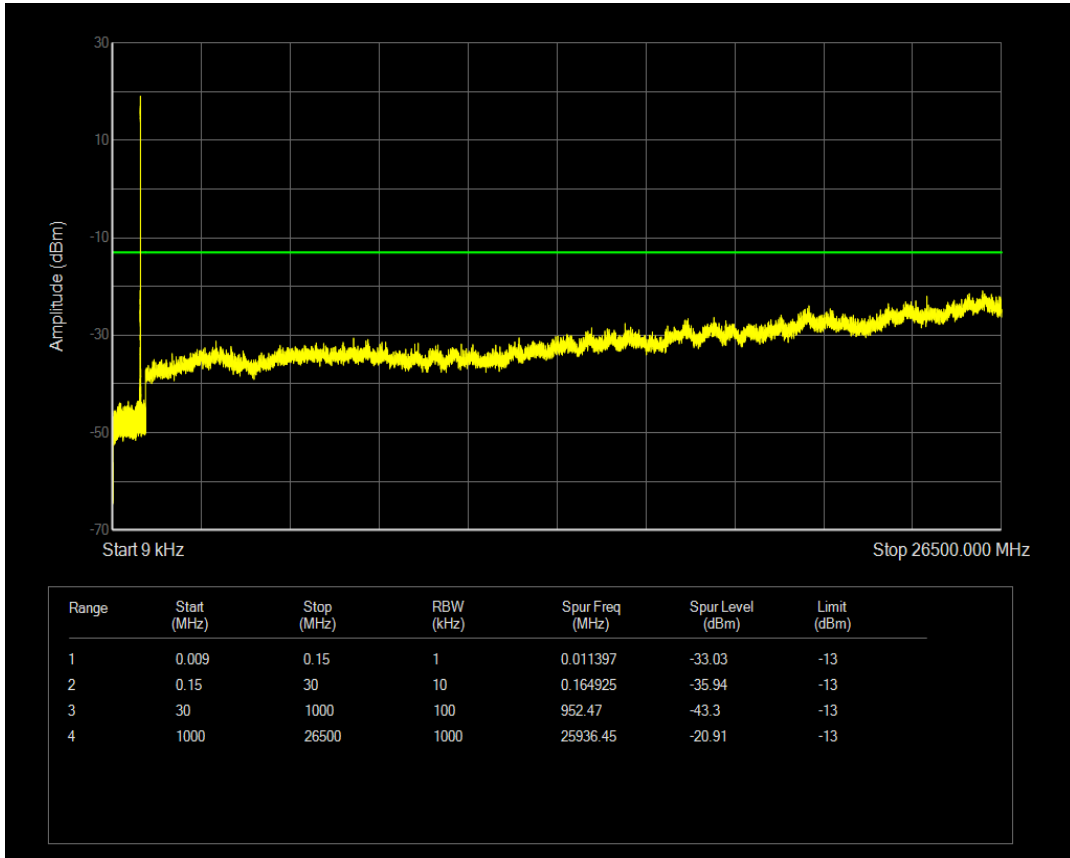

Band5 QAM16 BW=1.4MHz Channel=20643 RB Size=6 Position=#0

Band5 QPSK BW=3MHz Channel=20415 RB Size=15 Position=#0

Band5 QAM16 BW=3MHz Channel=20415 RB Size=1 Position=#0

Band5 QAM16 BW=3MHz Channel=20415 RB Size=15 Position=#0

Band5 QPSK BW=3MHz Channel=20525 RB Size=1 Position=#0

Band5 QPSK BW=3MHz Channel=20525 RB Size=15 Position=#0

Band5 QAM16 BW=3MHz Channel=20525 RB Size=15 Position=#0

Band5 QAM16 BW=3MHz Channel=20525 RB Size=1 Position=#0

Band5 QPSK BW=3MHz Channel=20635 RB Size=1 Position=#0

Band5 QPSK BW=3MHz Channel=20635 RB Size=15 Position=#0

Band5 QAM16 BW=3MHz Channel=20635 RB Size=1 Position=#0

Band5 QAM16 BW=3MHz Channel=20635 RB Size=15 Position=#0