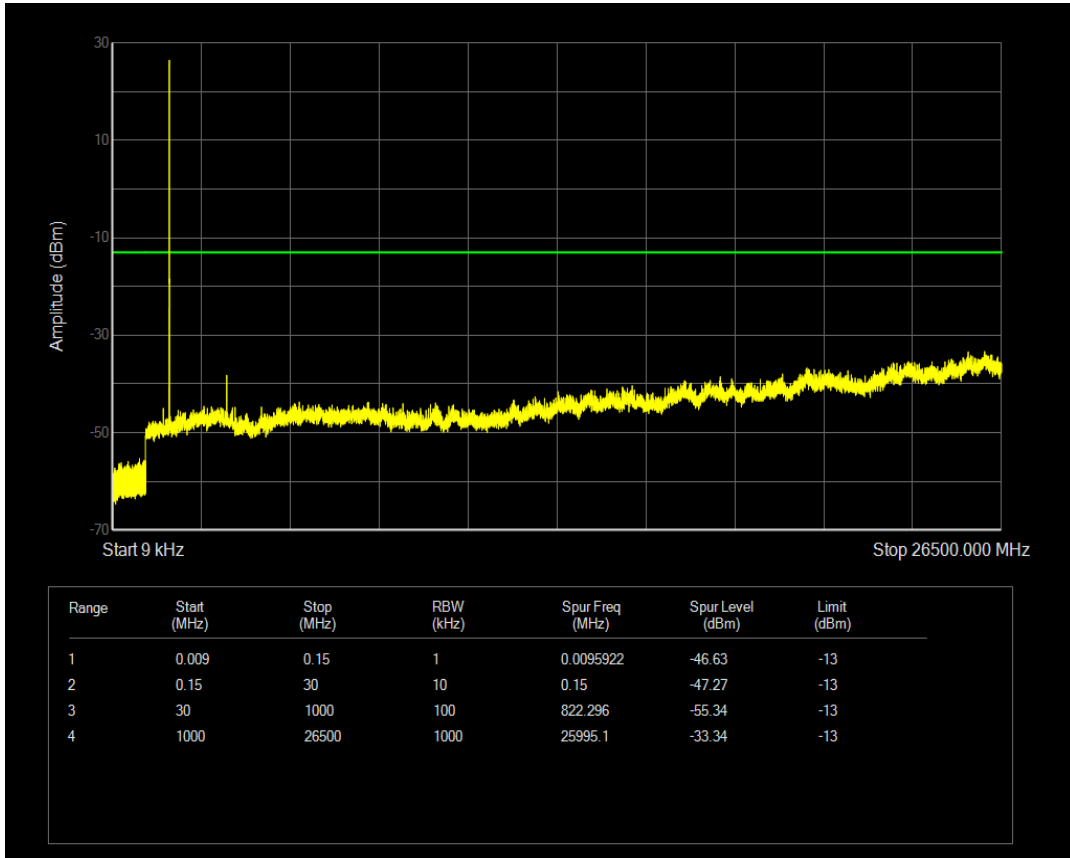

Band66 QPSK BW=3MHz Channel=131987 RB Size=15 Position=#0

Band66 QPSK BW=3MHz Channel=131987 RB Size=1 Position=#0

Band66 QAM16 BW=3MHz Channel=131987 RB Size=15 Position=#0

Band66 QAM16 BW=3MHz Channel=131987 RB Size=1 Position=#0