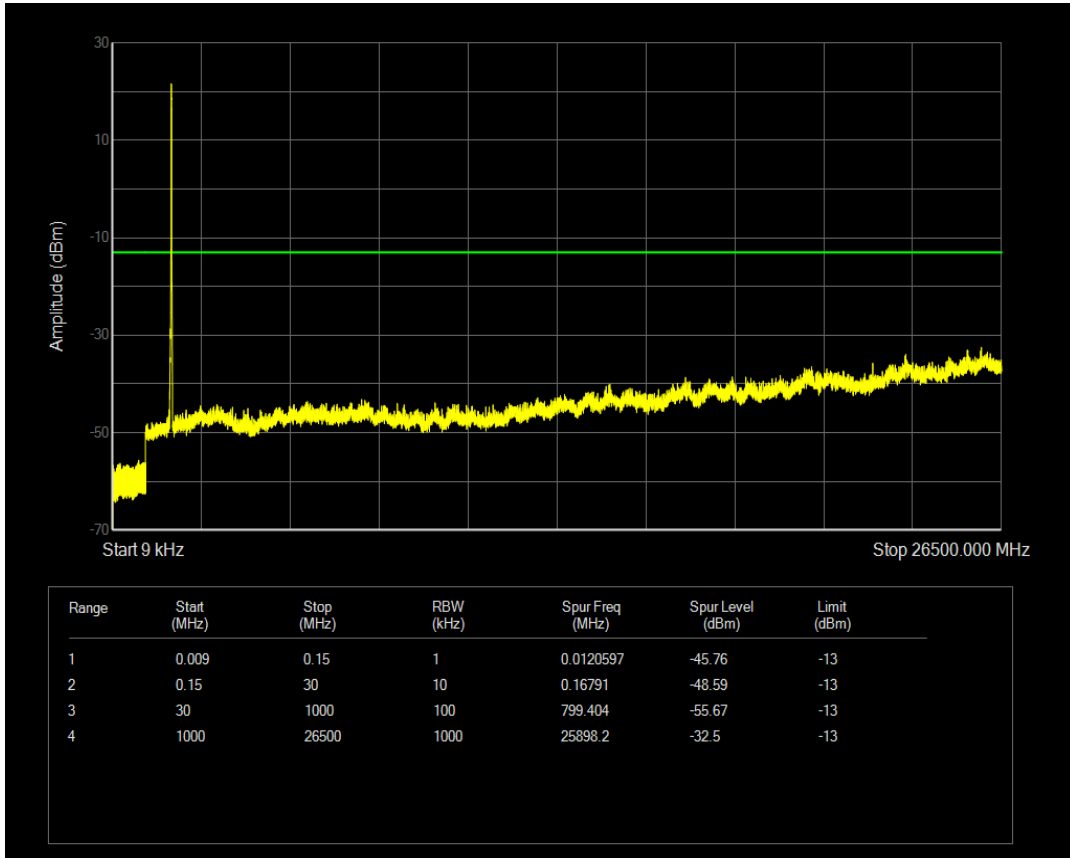

Band66 QPSK BW=15MHz Channel=132597 RB Size=75 Position=#0

Band66 QAM16 BW=15MHz Channel=132597 RB Size=1 Position=#0