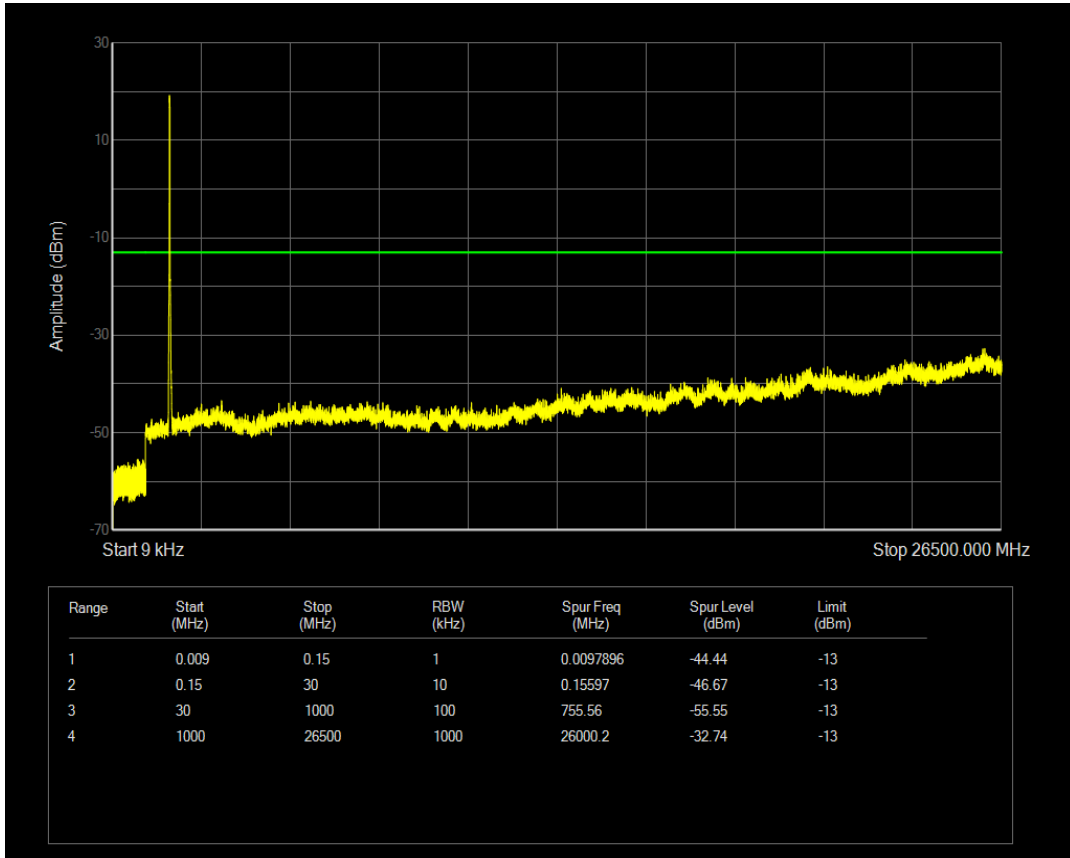

Band66 QPSK BW=20MHz Channel=132072 RB Size=100 Position=#0

Band66 QAM16 BW=20MHz Channel=132072 RB Size=1 Position=#0