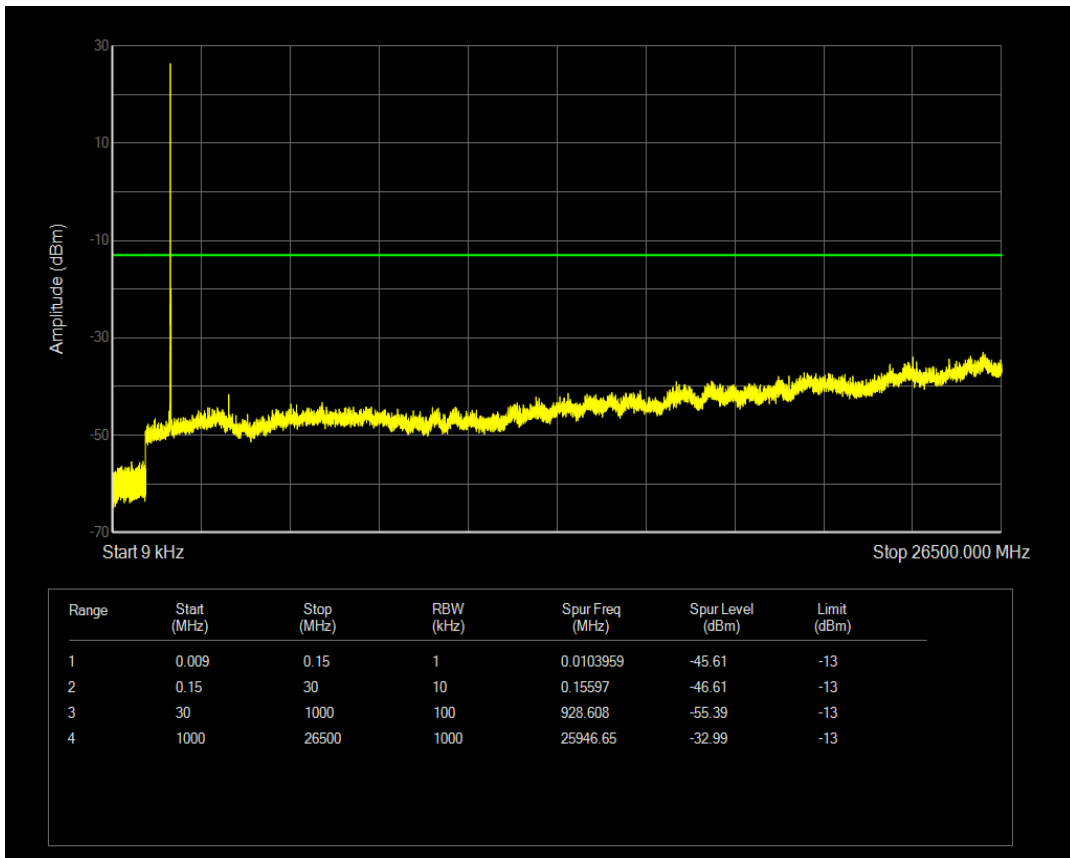

Band66 QAM16 BW=10MHz Channel=132322 RB Size=1 Position=#0

Band66 QAM16 BW=10MHz Channel=132322 RB Size=50 Position=#0