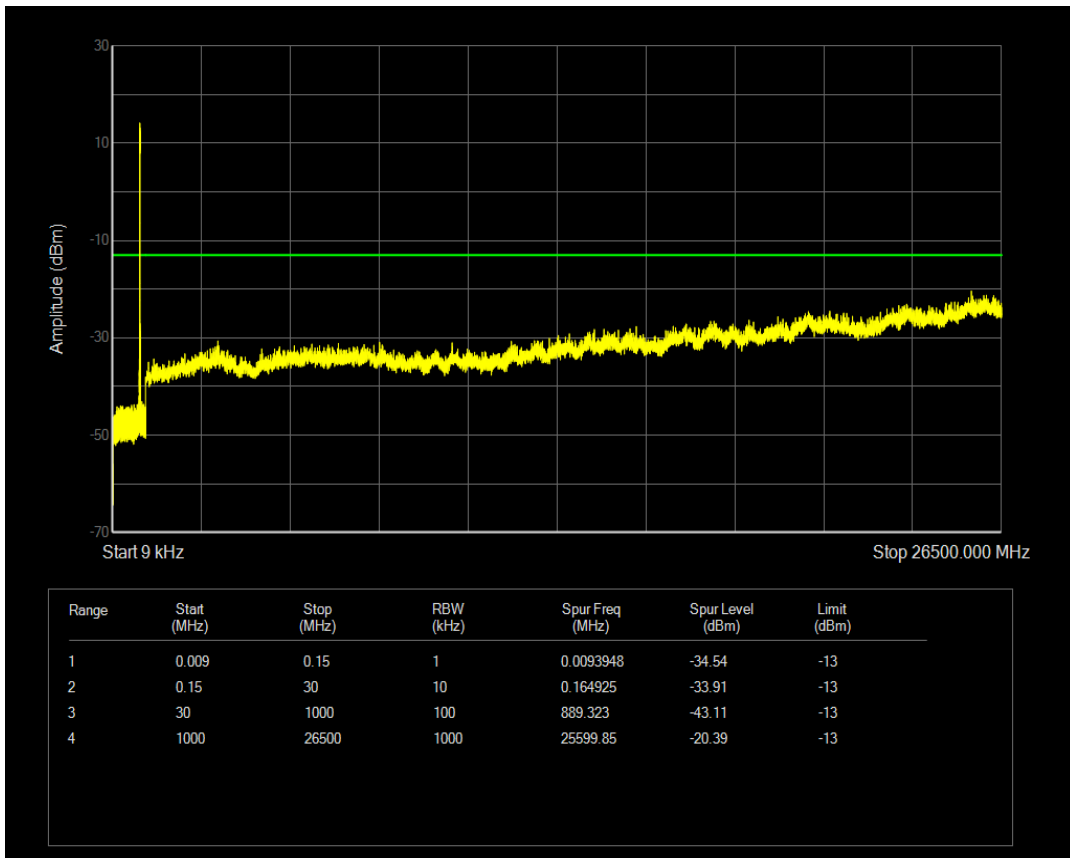

Band5 QPSK BW=5MHz Channel=20625 RB Size=1 Position=#0

Band5 QPSK BW=5MHz Channel=20625 RB Size=25 Position=#0

Band5 QAM16 BW=5MHz Channel=20625 RB Size=25 Position=#0

Band5 QAM16 BW=5MHz Channel=20625 RB Size=1 Position=#0

Band5 QPSK BW=10MHz Channel=20450 RB Size=1 Position=#0

Band5 QAM16 BW=10MHz Channel=20450 RB Size=1 Position=#0

Band5 QPSK BW=10MHz Channel=20450 RB Size=50 Position=#0

Band5 QAM16 BW=10MHz Channel=20450 RB Size=50 Position=#0