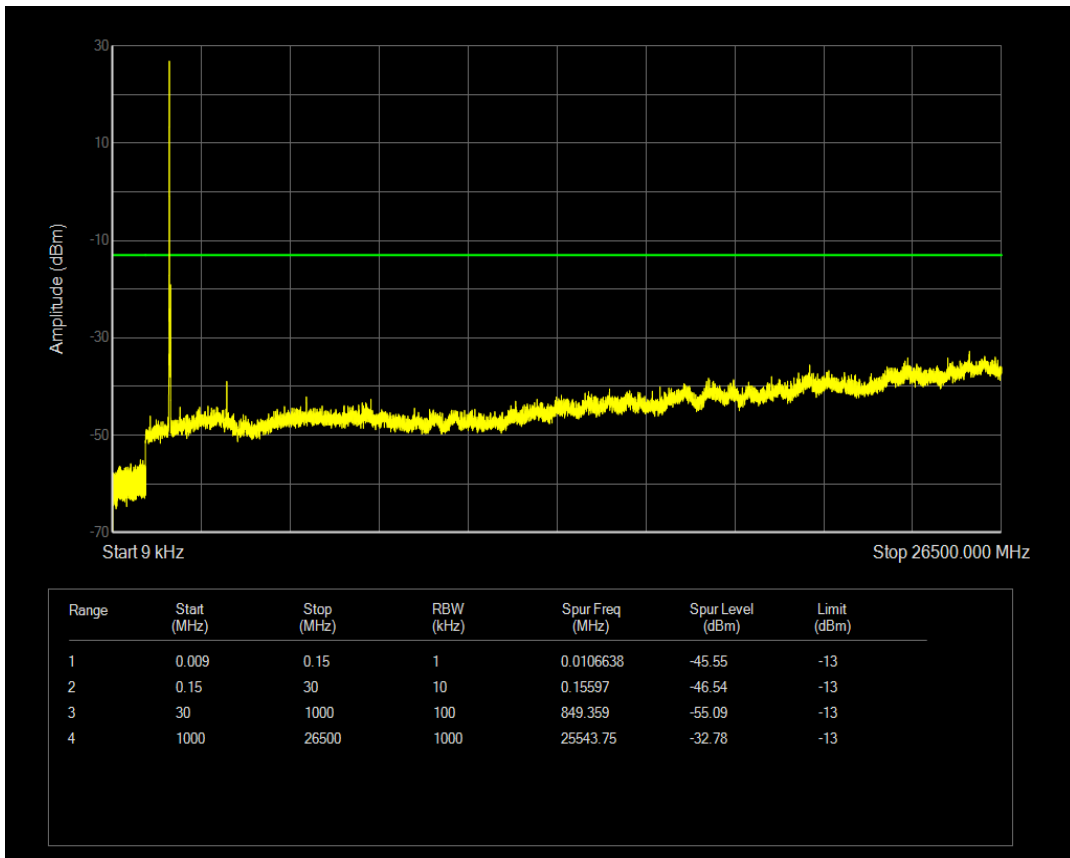

Band66 QPSK BW=20MHz Channel=132072 RB Size=1 Position=#0

Band66 QPSK BW=20MHz Channel=132072 RB Size=100 Position=#0