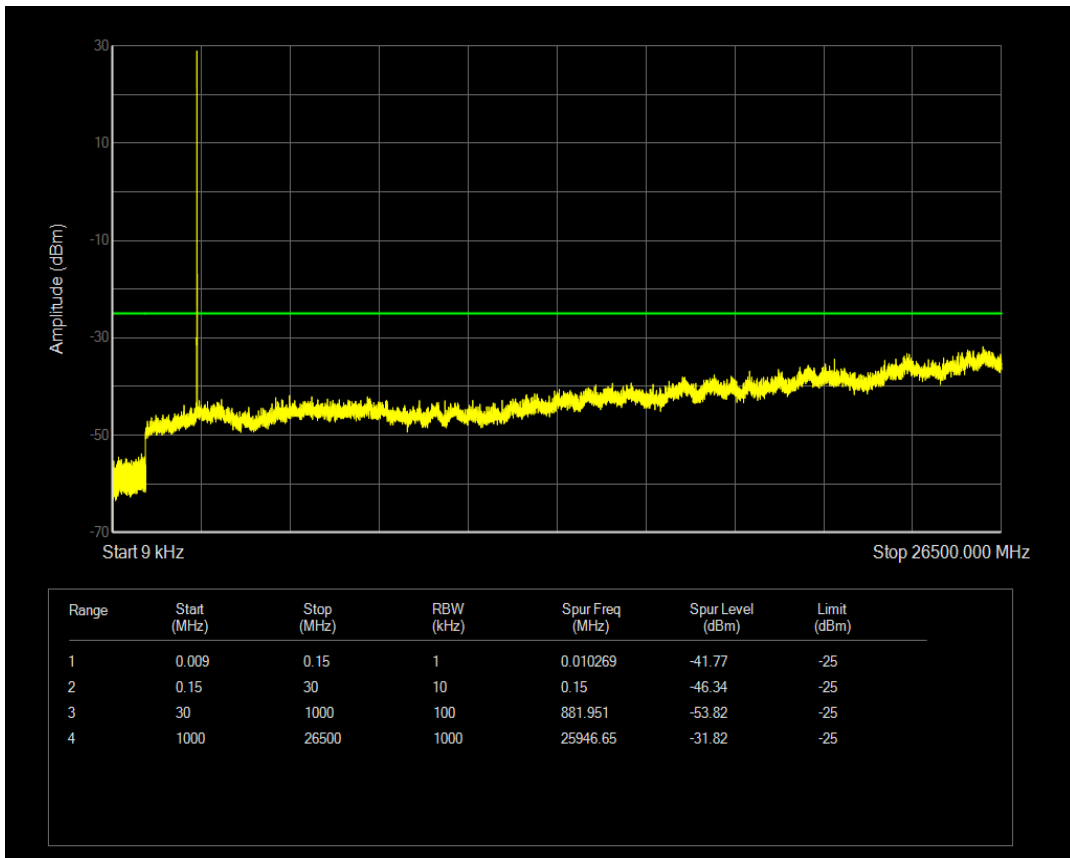

Band7 QAM16 BW=5MHz Channel=21100 RB Size=1 Position=#0

Band7 QAM16 BW=5MHz Channel=21100 RB Size=25 Position=#0