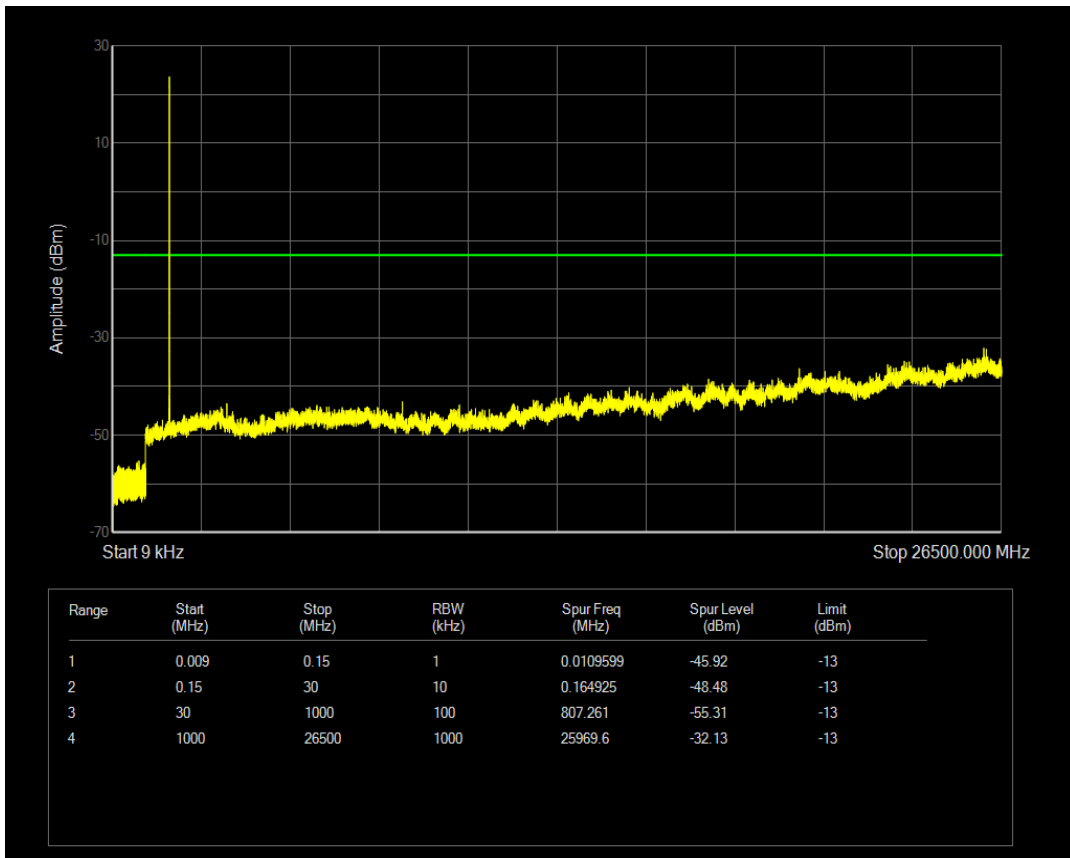

Band66 QPSK BW=3MHz Channel=131987 RB Size=15 Position=#0

Band66 QPSK BW=3MHz Channel=131987 RB Size=1 Position=#0