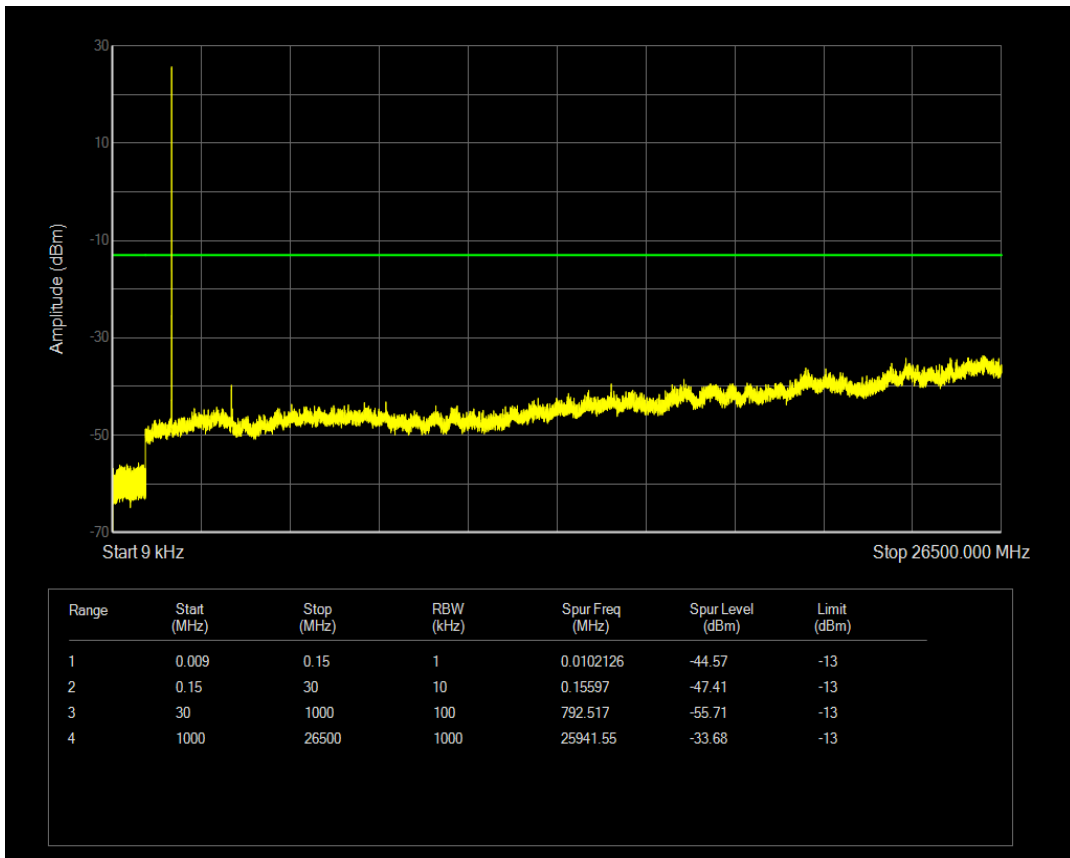

Band66 QPSK BW=1.4MHz Channel=132665 RB Size=6 Position=#0

Band66 QAM16 BW=1.4MHz Channel=132665 RB Size=6 Position=#0