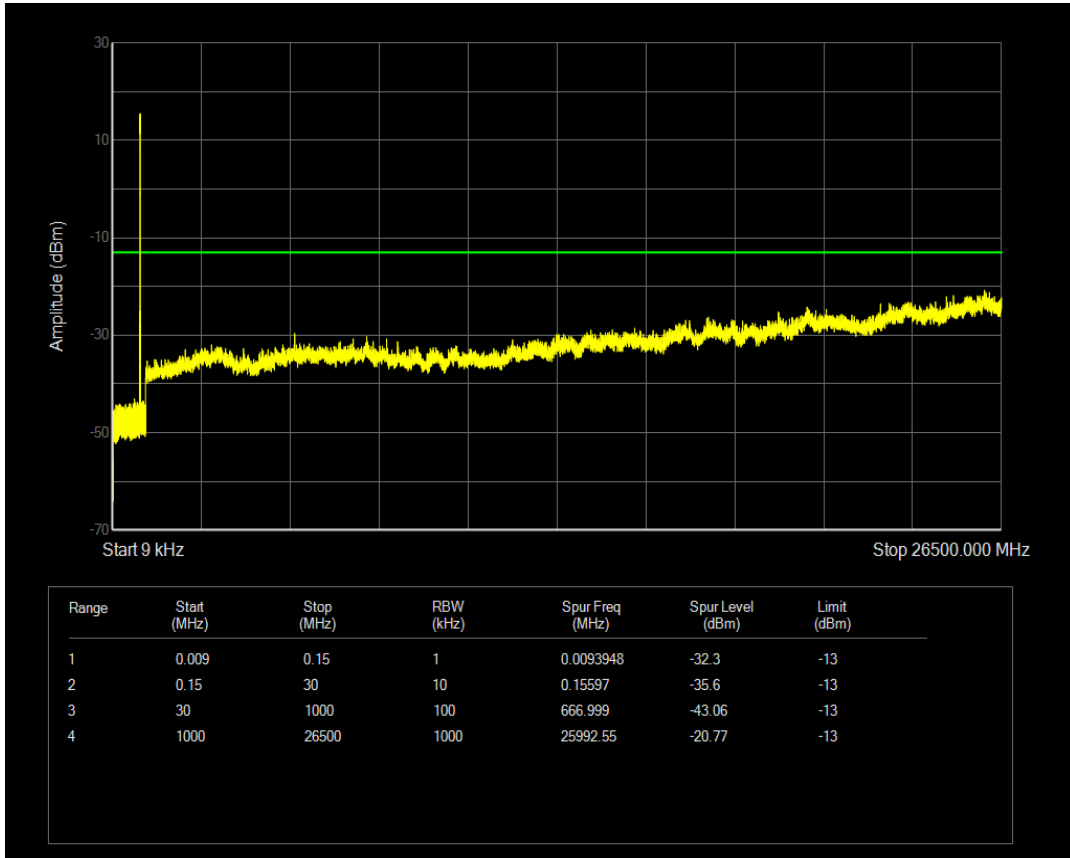

Band5 QPSK BW=5MHz Channel=20525 RB Size=1 Position=#0

Band5 QAM16 BW=5MHz Channel=20525 RB Size=1 Position=#0

Band5 QPSK BW=5MHz Channel=20525 RB Size=25 Position=#0

Band5 QAM16 BW=5MHz Channel=20525 RB Size=25 Position=#0

Band5 QPSK BW=5MHz Channel=20625 RB Size=1 Position=#0

Band5 QPSK BW=5MHz Channel=20625 RB Size=25 Position=#0

Band5 QAM16 BW=5MHz Channel=20625 RB Size=25 Position=#0

Band5 QAM16 BW=5MHz Channel=20625 RB Size=1 Position=#0