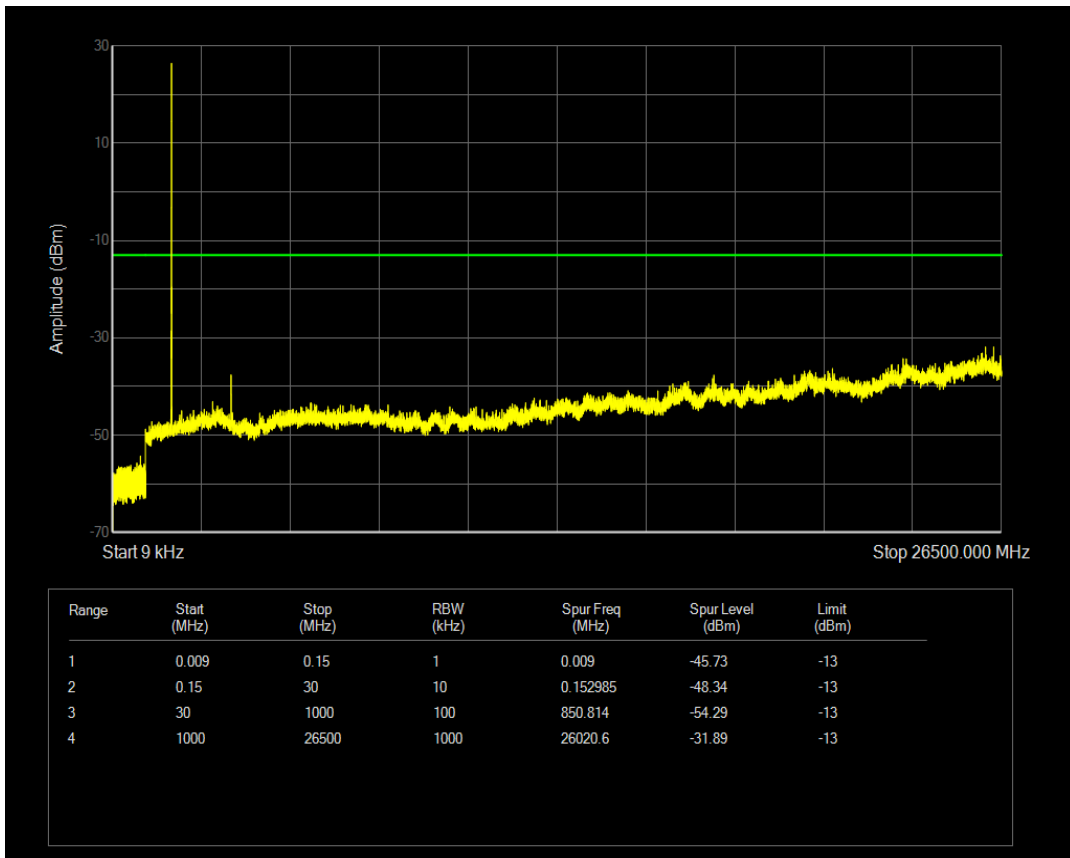

Band66 QAM16 BW=5MHz Channel=132647 RB Size=1 Position=#0

Band66 QAM16 BW=5MHz Channel=132647 RB Size=25 Position=#0