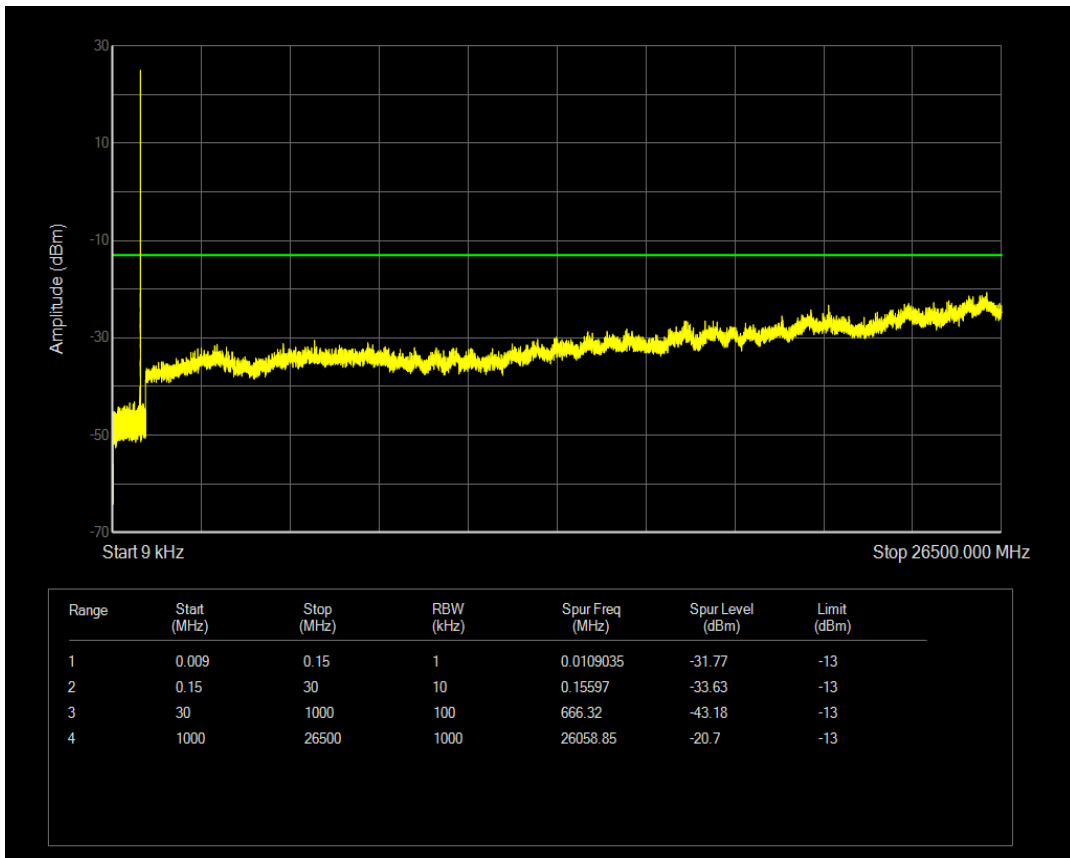

Band5 QPSK BW=3MHz Channel=20635 RB Size=1 Position=#0

Band5 QPSK BW=3MHz Channel=20635 RB Size=15 Position=#0