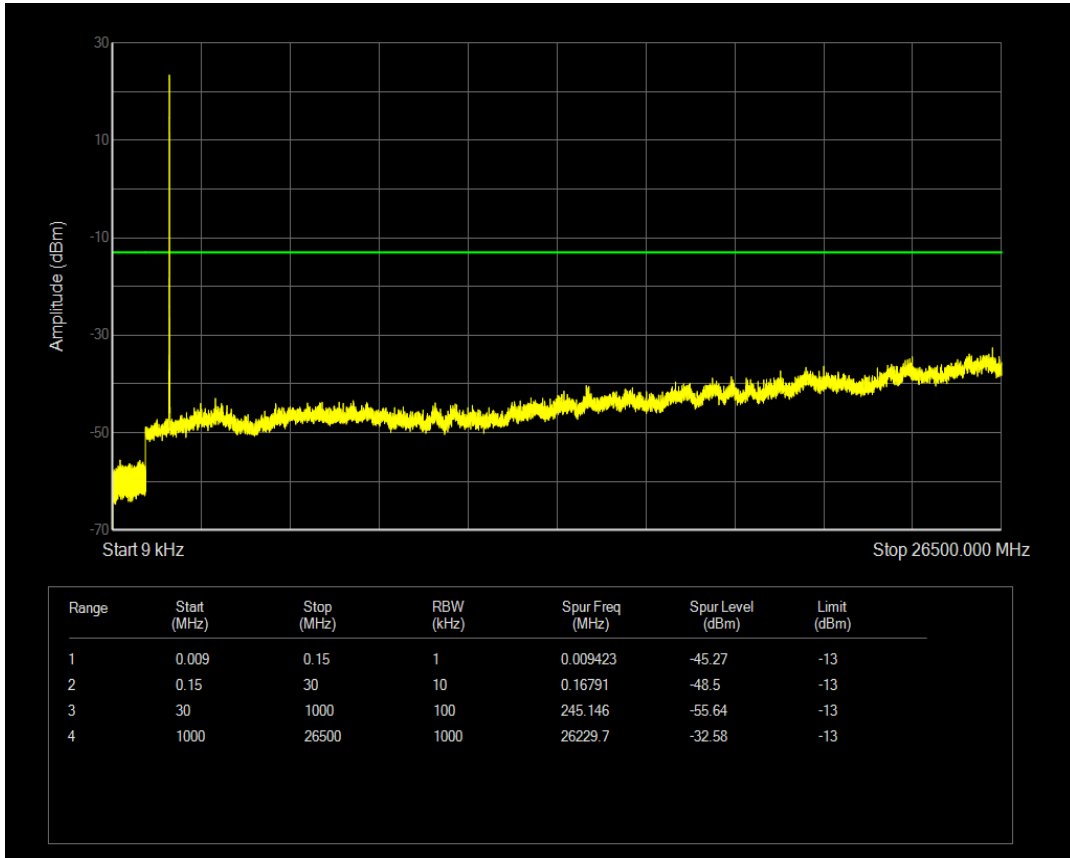

Band66 QPSK BW=5MHz Channel=131997 RB Size=1 Position=#0

Band66 QPSK BW=5MHz Channel=131997 RB Size=25 Position=#0

Band66 QAM16 BW=5MHz Channel=131997 RB Size=1 Position=#0

Band66 QAM16 BW=5MHz Channel=131997 RB Size=25 Position=#0