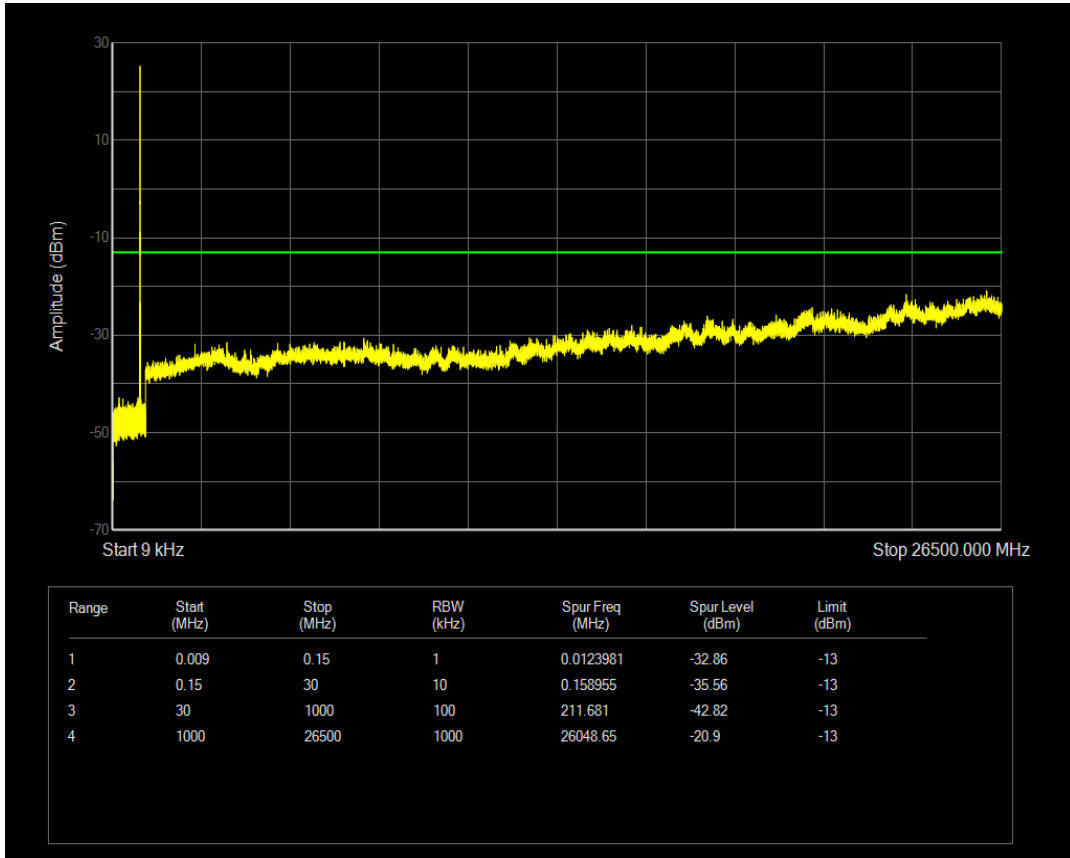

Band5 QPSK BW=5MHz Channel=20425 RB Size=25 Position=#0

Band5 QPSK BW=5MHz Channel=20425 RB Size=1 Position=#0

Band5 QAM16 BW=5MHz Channel=20425 RB Size=1 Position=#0

Band5 QAM16 BW=5MHz Channel=20425 RB Size=25 Position=#0

Band5 QPSK BW=5MHz Channel=20525 RB Size=1 Position=#0

Band5 QAM16 BW=5MHz Channel=20525 RB Size=1 Position=#0

Band5 QPSK BW=5MHz Channel=20525 RB Size=25 Position=#0

Band5 QAM16 BW=5MHz Channel=20525 RB Size=25 Position=#0