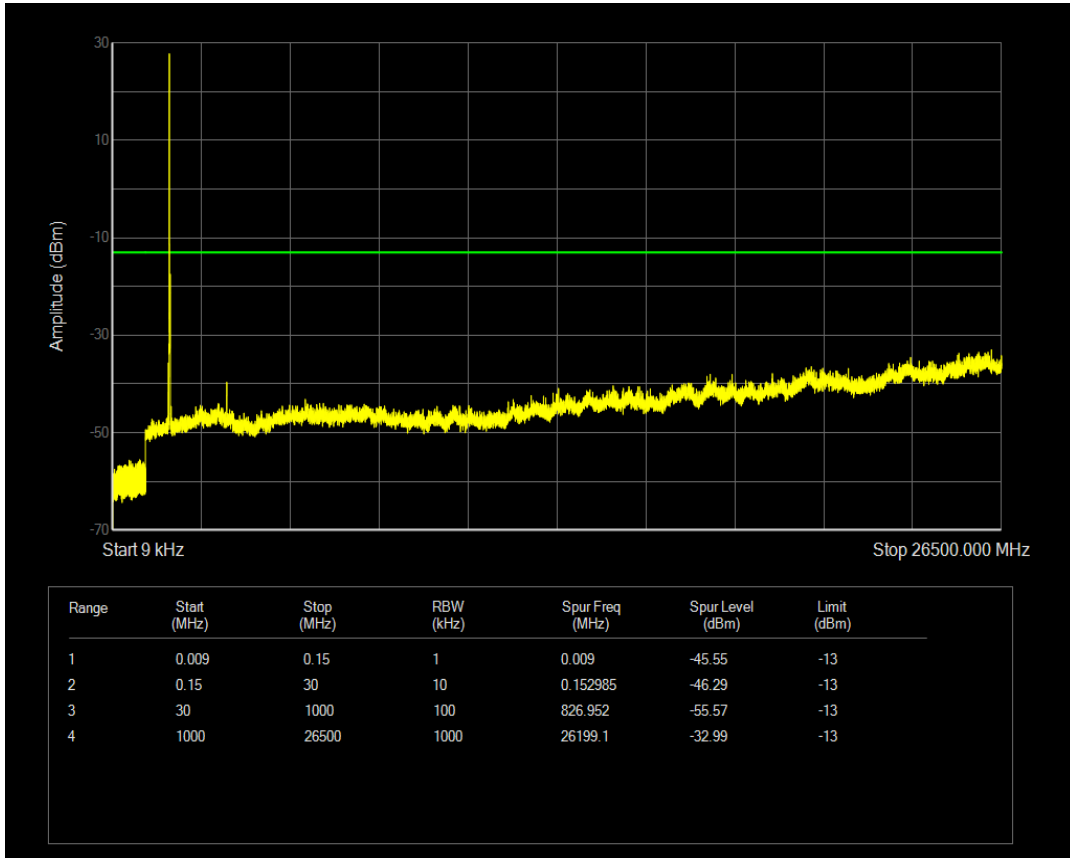

Band66 QAM16 BW=10MHz Channel=132622 RB Size=50 Position=#0

Band66 QPSK BW=15MHz Channel=132047 RB Size=75 Position=#0

Band66 QAM16 BW=15MHz Channel=132047 RB Size=75 Position=#0

Band66 QAM16 BW=15MHz Channel=132047 RB Size=1 Position=#0