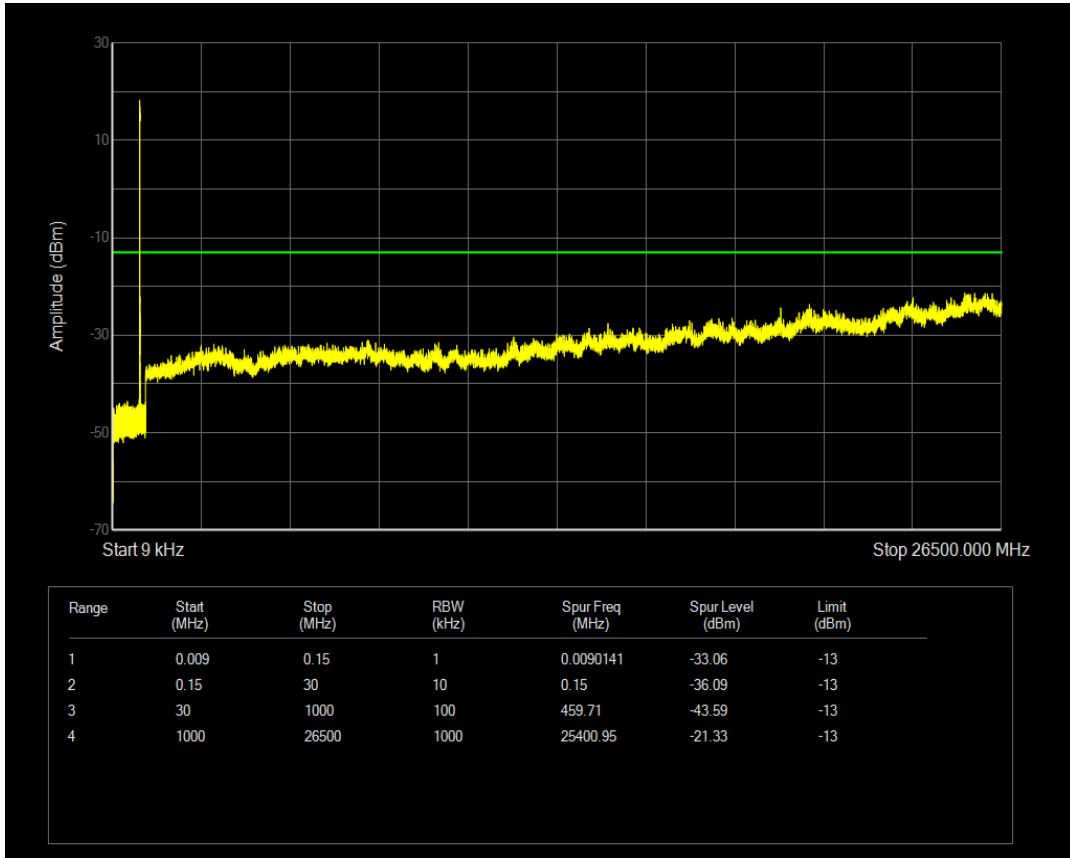

Band5 QPSK BW=1.4MHz Channel=20643 RB Size=6 Position=#0

Band5 QPSK BW=1.4MHz Channel=20643 RB Size=1 Position=#0

Band5 QAM16 BW=1.4MHz Channel=20643 RB Size=1 Position=#0

Band5 QPSK BW=3MHz Channel=20415 RB Size=1 Position=#0

Band5 QAM16 BW=1.4MHz Channel=20643 RB Size=6 Position=#0

Band5 QPSK BW=3MHz Channel=20415 RB Size=15 Position=#0

Band5 QAM16 BW=3MHz Channel=20415 RB Size=1 Position=#0

Band5 QAM16 BW=3MHz Channel=20415 RB Size=15 Position=#0

Band5 QPSK BW=3MHz Channel=20525 RB Size=1 Position=#0

Band5 QPSK BW=3MHz Channel=20525 RB Size=15 Position=#0

Band5 QAM16 BW=3MHz Channel=20525 RB Size=15 Position=#0

Band5 QAM16 BW=3MHz Channel=20525 RB Size=1 Position=#0