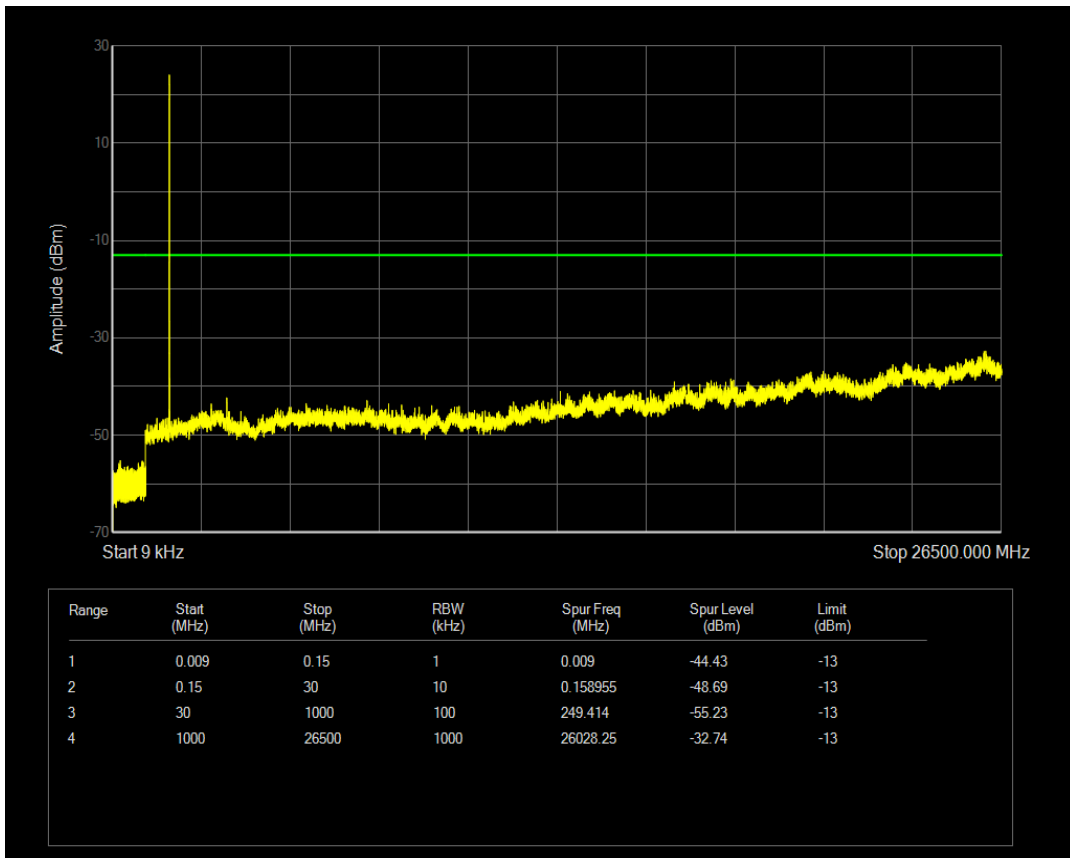

Band66 QAM16 BW=3MHz Channel=131987 RB Size=15 Position=#0

Band66 QAM16 BW=3MHz Channel=131987 RB Size=1 Position=#0