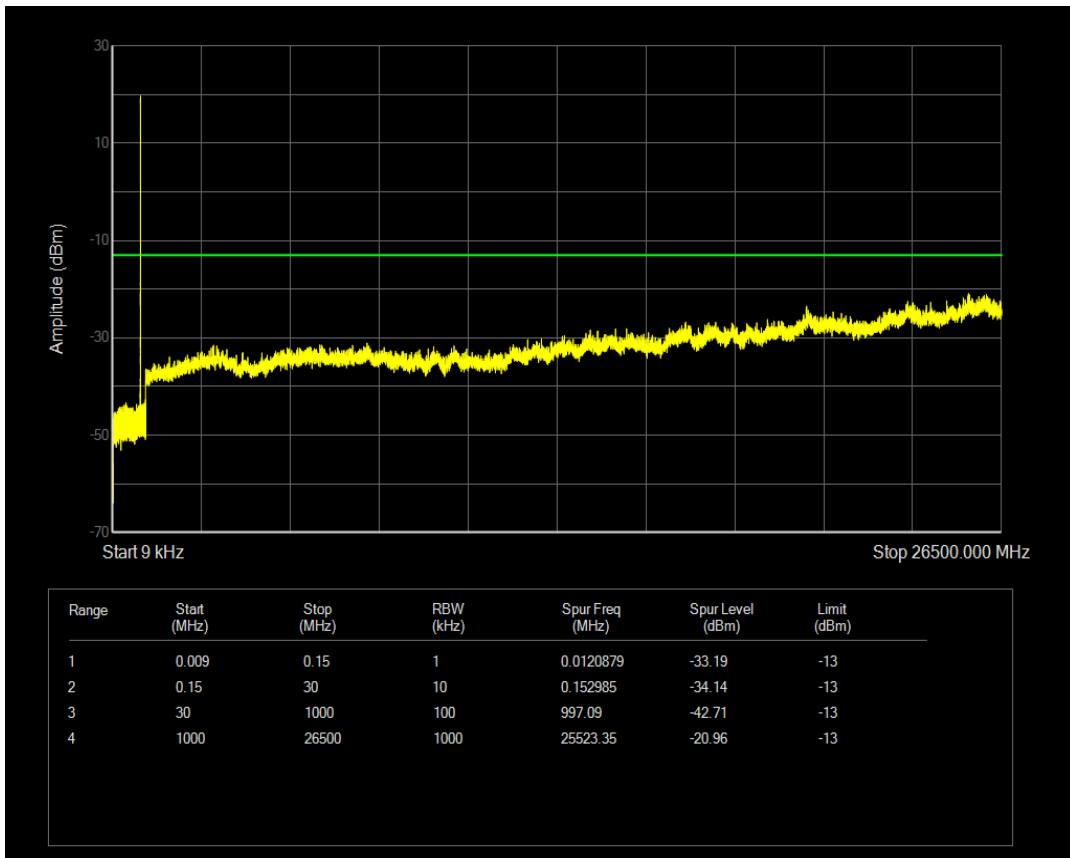

Band5 QPSK BW=1.4MHz Channel=20643 RB Size=6 Position=#0

Band5 QPSK BW=1.4MHz Channel=20643 RB Size=1 Position=#0

Band5 QAM16 BW=1.4MHz Channel=20643 RB Size=1 Position=#0

Band5 QPSK BW=3MHz Channel=20415 RB Size=1 Position=#0

Band5 QAM16 BW=1.4MHz Channel=20643 RB Size=6 Position=#0

Band5 QPSK BW=3MHz Channel=20415 RB Size=15 Position=#0

Band5 QAM16 BW=3MHz Channel=20415 RB Size=1 Position=#0

Band5 QAM16 BW=3MHz Channel=20415 RB Size=15 Position=#0