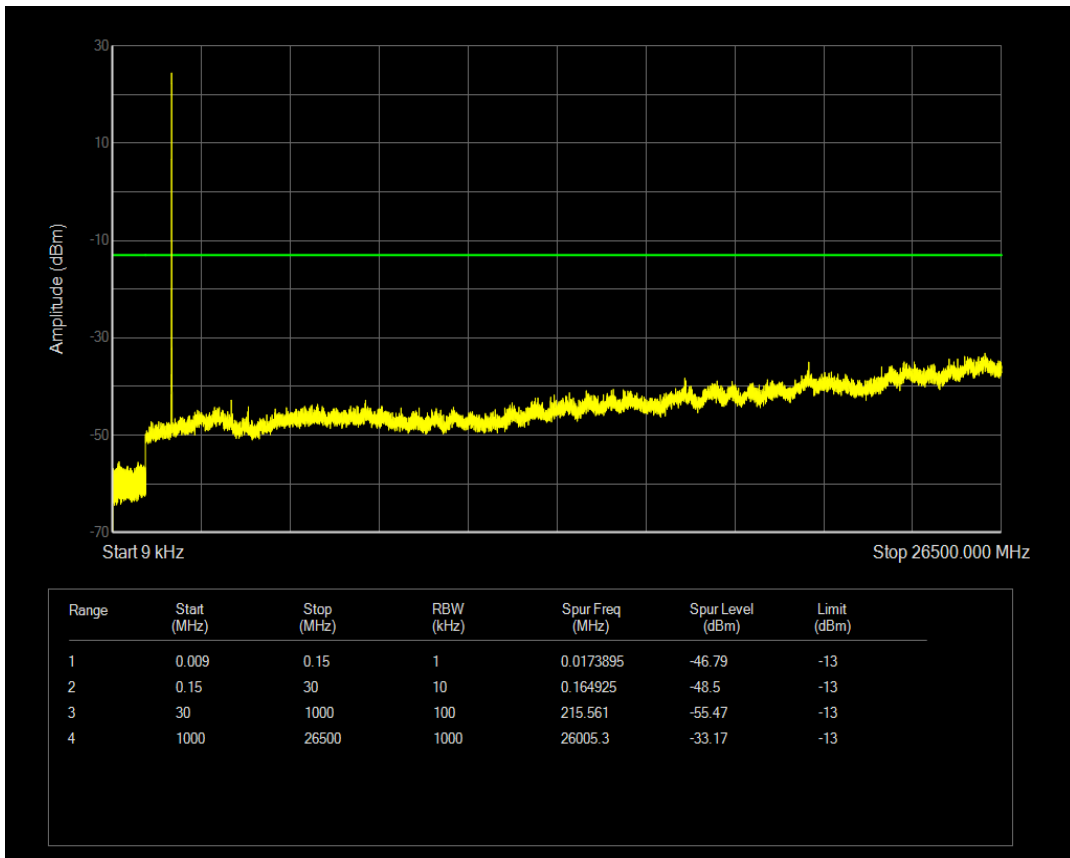

Band66 QAM16 BW=3MHz Channel=132657 RB Size=15 Position=#0

Band66 QAM16 BW=3MHz Channel=132657 RB Size=1 Position=#0