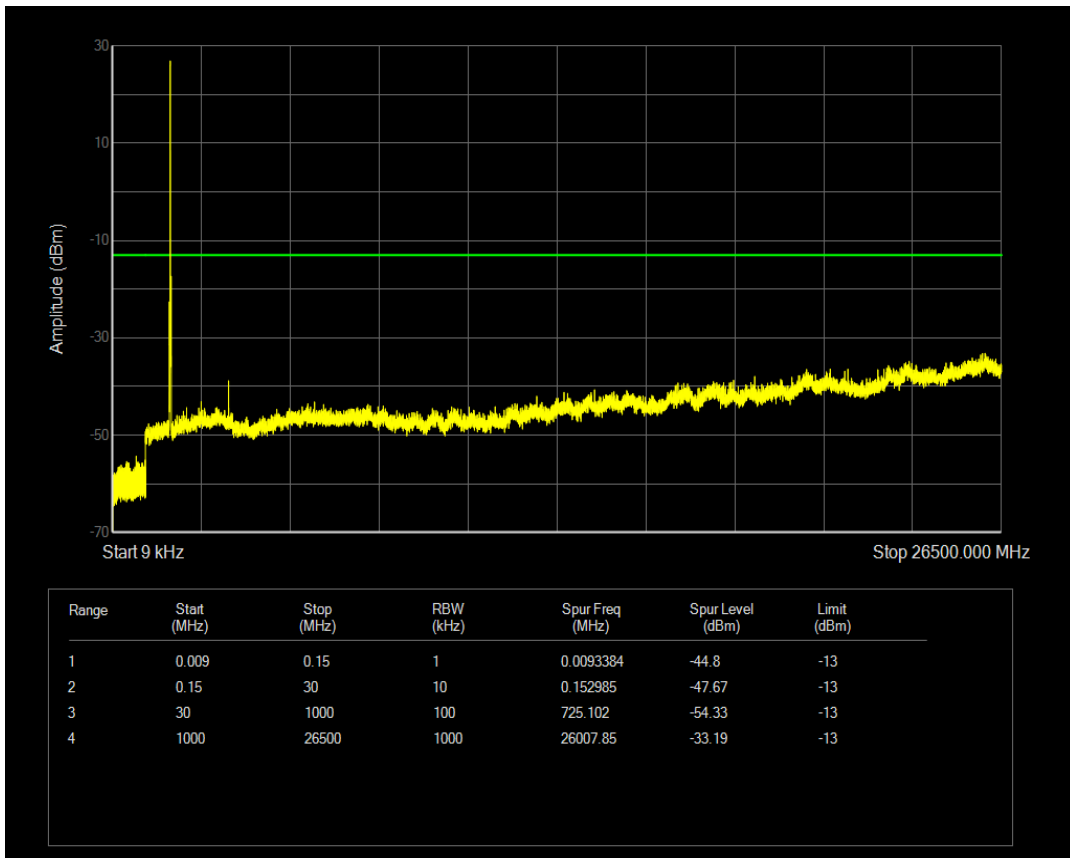

Band66 QPSK BW=15MHz Channel=132322 RB Size=1 Position=#0

Band66 QPSK BW=15MHz Channel=132322 RB Size=75 Position=#0