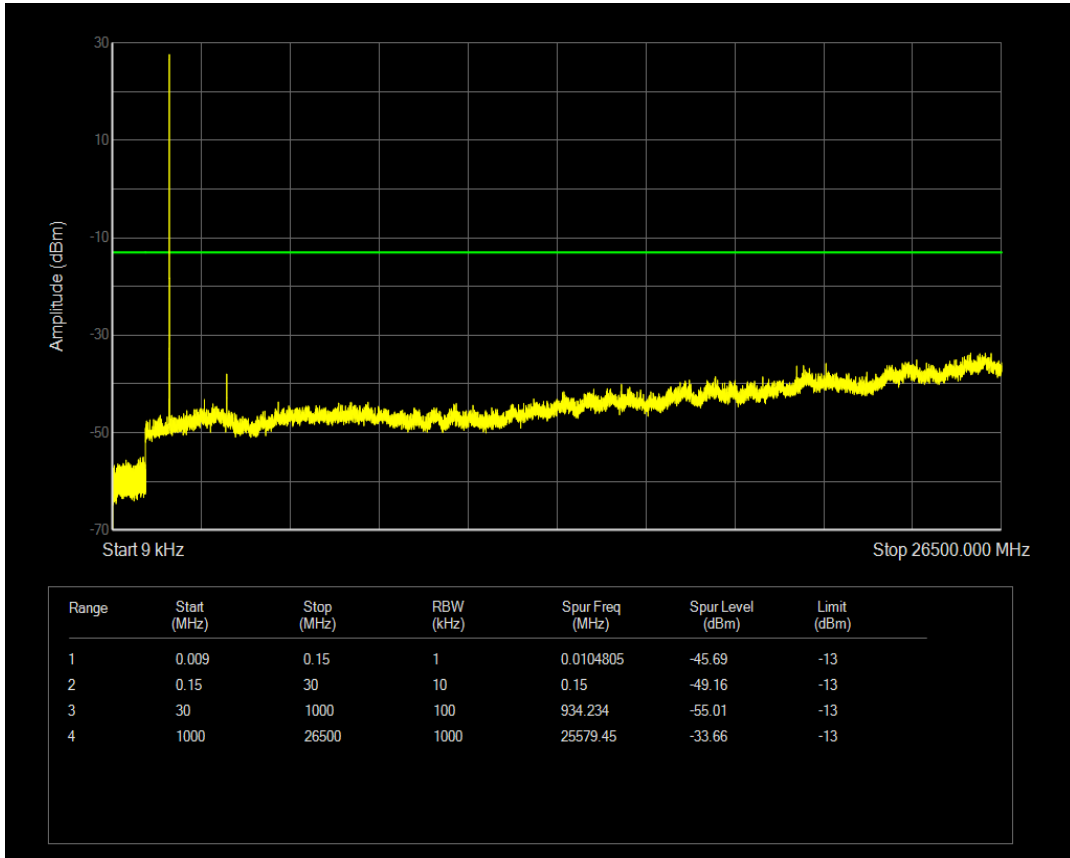

Band66 QPSK BW=3MHz Channel=131987 RB Size=1 Position=#0

Band66 QAM16 BW=3MHz Channel=131987 RB Size=15 Position=#0