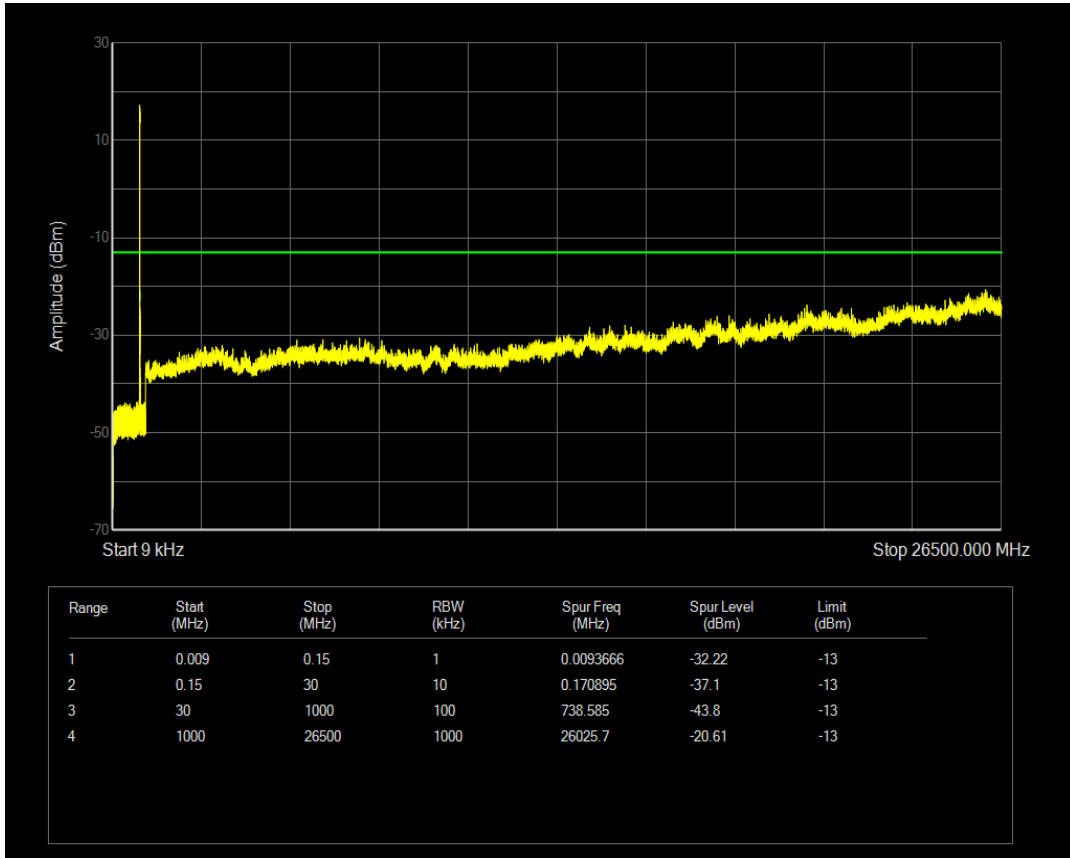

Band5 QPSK BW=1.4MHz Channel=20643 RB Size=6 Position=#0

Band5 QPSK BW=1.4MHz Channel=20643 RB Size=1 Position=#0

Band5 QAM16 BW=1.4MHz Channel=20643 RB Size=1 Position=#0

Band5 QPSK BW=3MHz Channel=20415 RB Size=1 Position=#0

Band5 QAM16 BW=1.4MHz Channel=20643 RB Size=6 Position=#0

Band5 QPSK BW=3MHz Channel=20415 RB Size=15 Position=#0

Band5 QAM16 BW=3MHz Channel=20415 RB Size=1 Position=#0

Band5 QAM16 BW=3MHz Channel=20415 RB Size=15 Position=#0