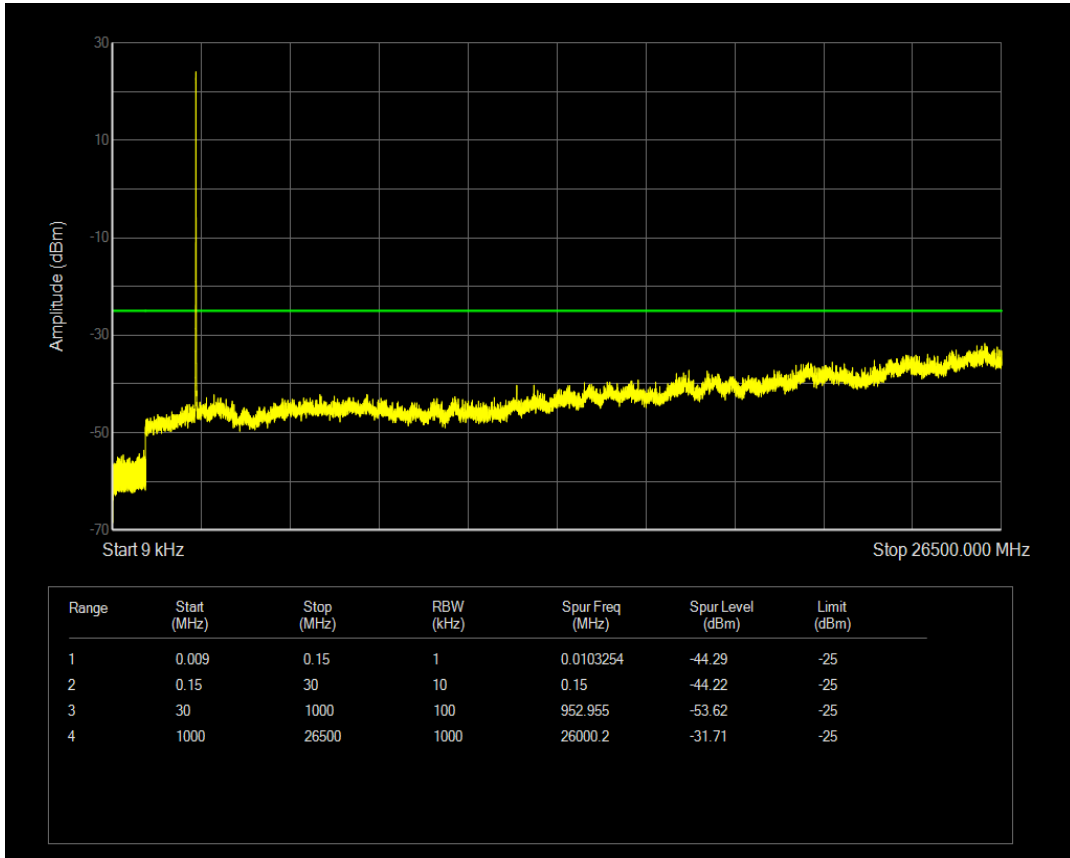

Band66 QPSK BW=20MHz Channel=132572 RB Size=1 Position=#0

Band66 QAM16 BW=20MHz Channel=132572 RB Size=1 Position=#0

Band66 QPSK BW=20MHz Channel=132572 RB Size=100 Position=#0

Band66 QAM16 BW=20MHz Channel=132572 RB Size=100 Position=#0

Band7 QPSK BW=5MHz Channel=20775 RB Size=1 Position=#0

Band7 QPSK BW=5MHz Channel=20775 RB Size=25 Position=#0

Band7 QAM16 BW=5MHz Channel=20775 RB Size=1 Position=#0

Band7 QAM16 BW=5MHz Channel=20775 RB Size=25 Position=#0