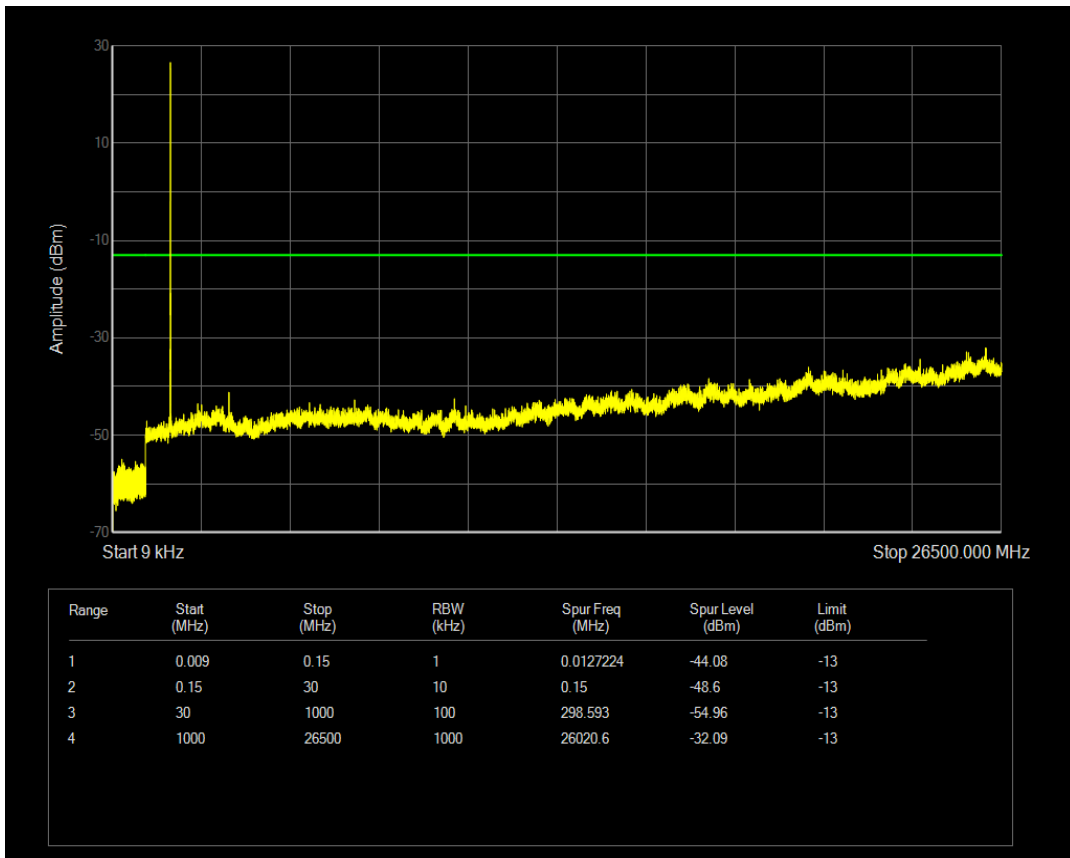

Band66 QPSK BW=5MHz Channel=132322 RB Size=1 Position=#0

Band66 QPSK BW=5MHz Channel=132322 RB Size=25 Position=#0