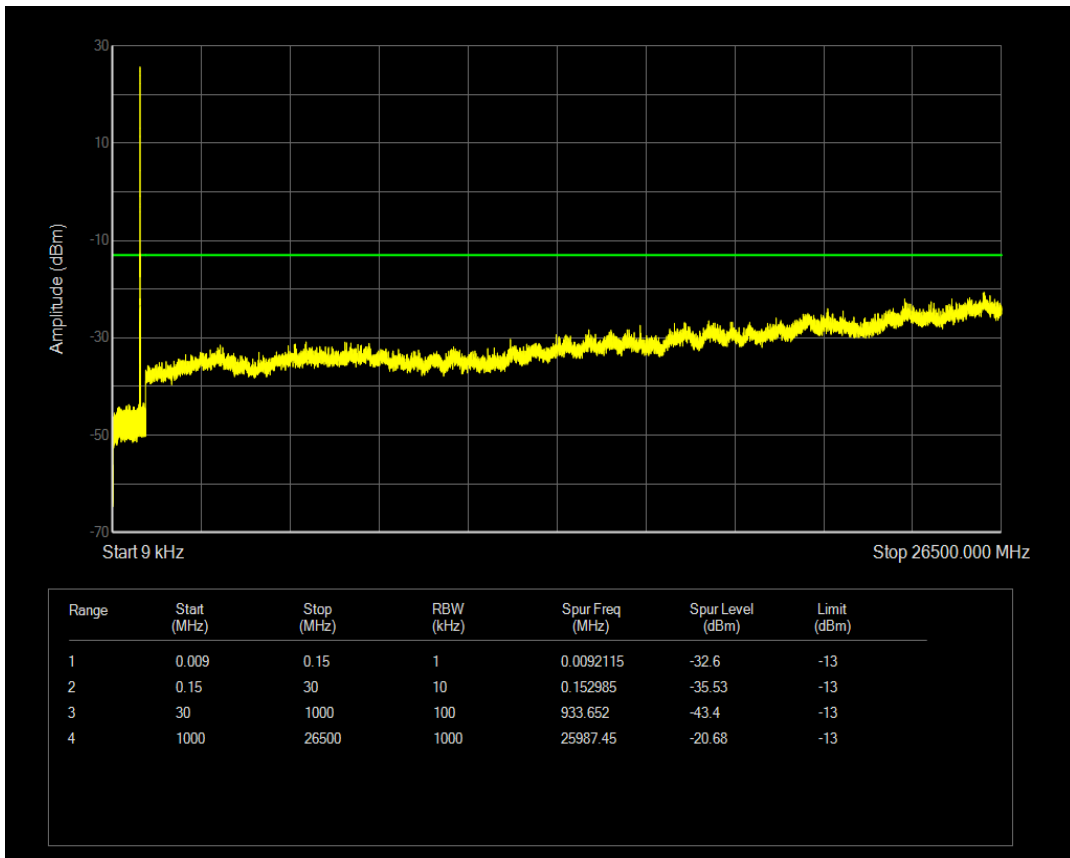

Band5 QPSK BW=5MHz Channel=20425 RB Size=25 Position=#0

Band5 QPSK BW=5MHz Channel=20425 RB Size=1 Position=#0

Band5 QAM16 BW=5MHz Channel=20425 RB Size=1 Position=#0

Band5 QAM16 BW=5MHz Channel=20425 RB Size=25 Position=#0

Band5 QPSK BW=5MHz Channel=20525 RB Size=1 Position=#0

Band5 QAM16 BW=5MHz Channel=20525 RB Size=1 Position=#0

Band5 QPSK BW=5MHz Channel=20525 RB Size=25 Position=#0

Band5 QAM16 BW=5MHz Channel=20525 RB Size=25 Position=#0