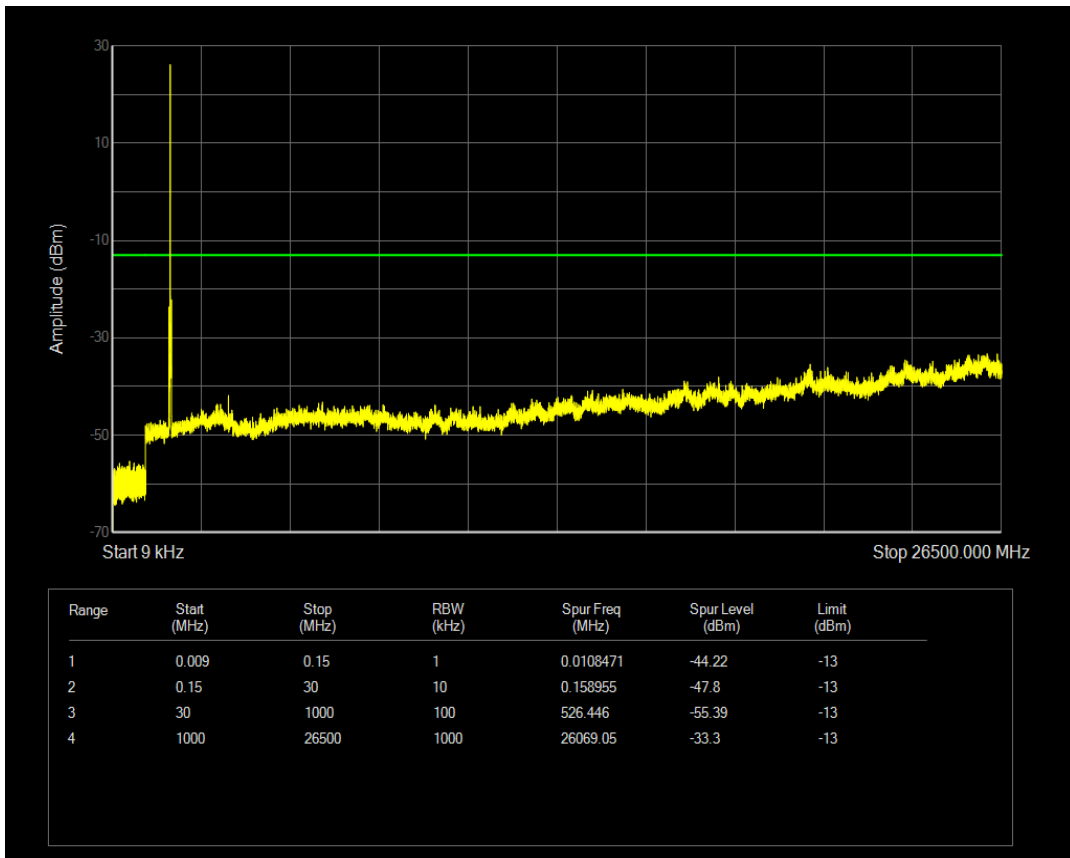

Band66 QAM16 BW=20MHz Channel=132322 RB Size=1 Position=#0

Band66 QAM16 BW=20MHz Channel=132322 RB Size=100 Position=#0