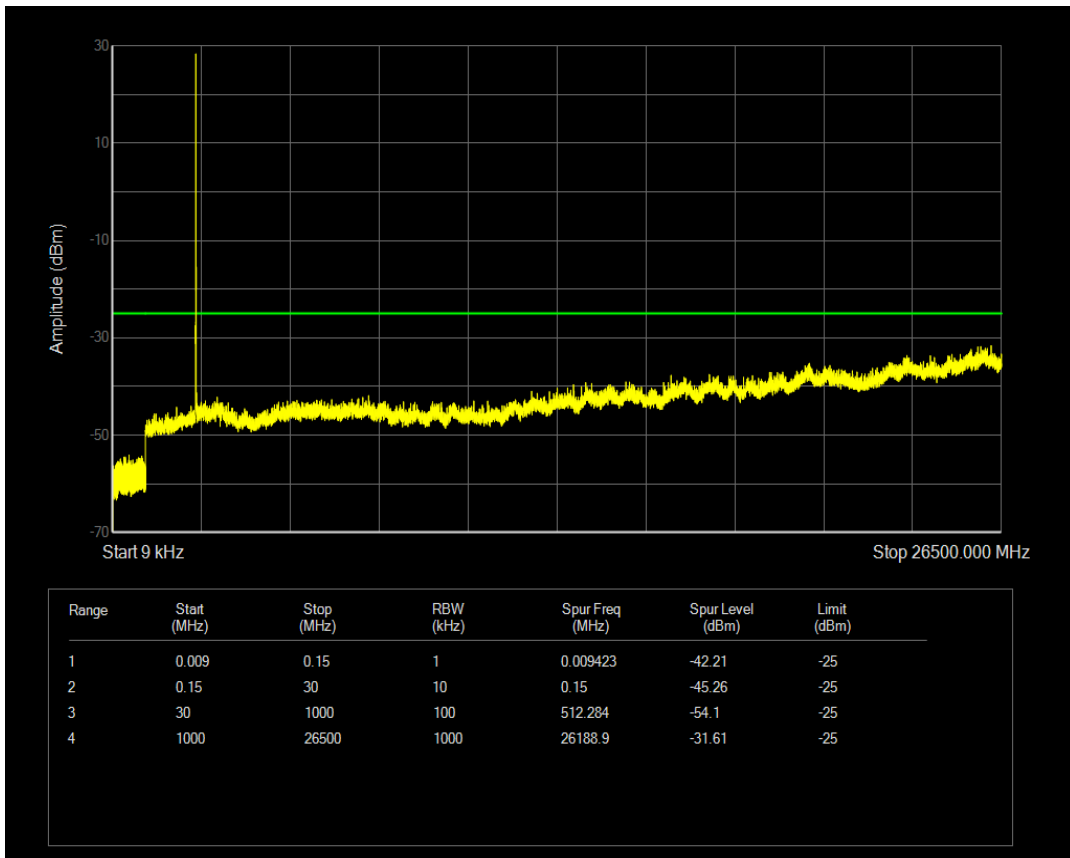

Band7 QPSK BW=5MHz Channel=20775 RB Size=1 Position=#0

Band7 QPSK BW=5MHz Channel=20775 RB Size=25 Position=#0