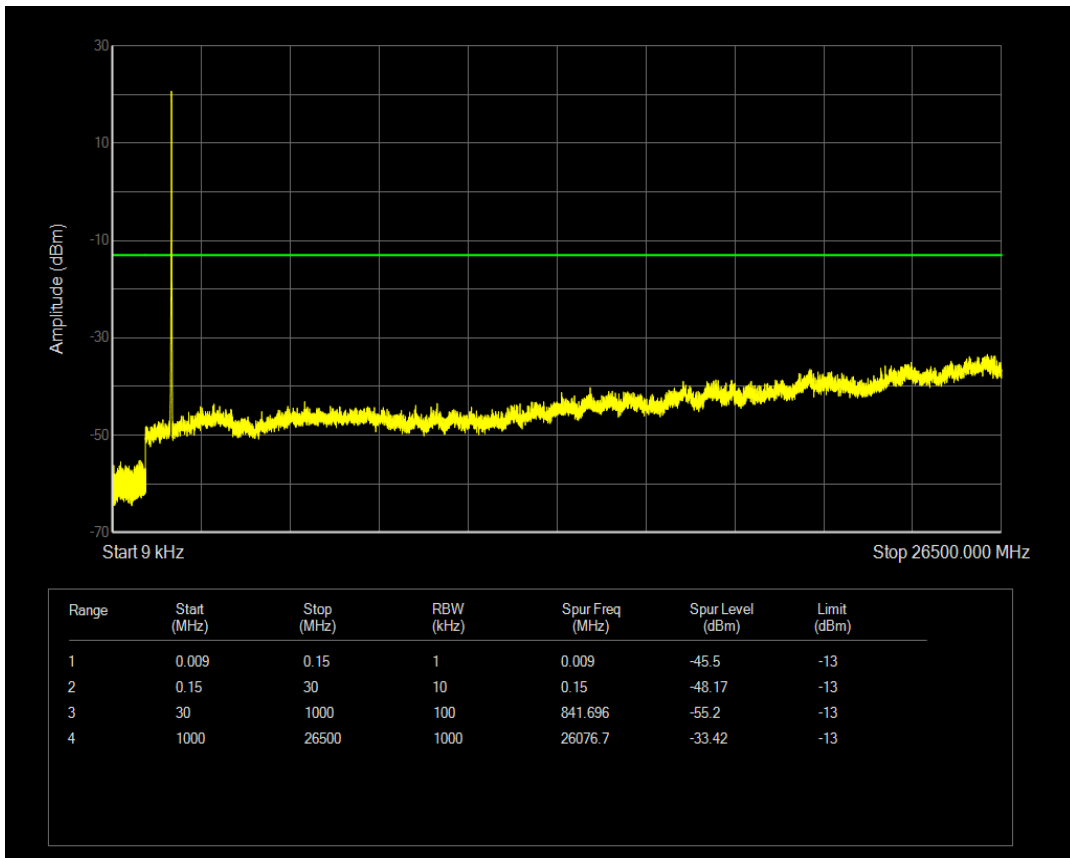

Band66 QAM16 BW=10MHz Channel=132622 RB Size=50 Position=#0

Band66 QPSK BW=15MHz Channel=132047 RB Size=75 Position=#0