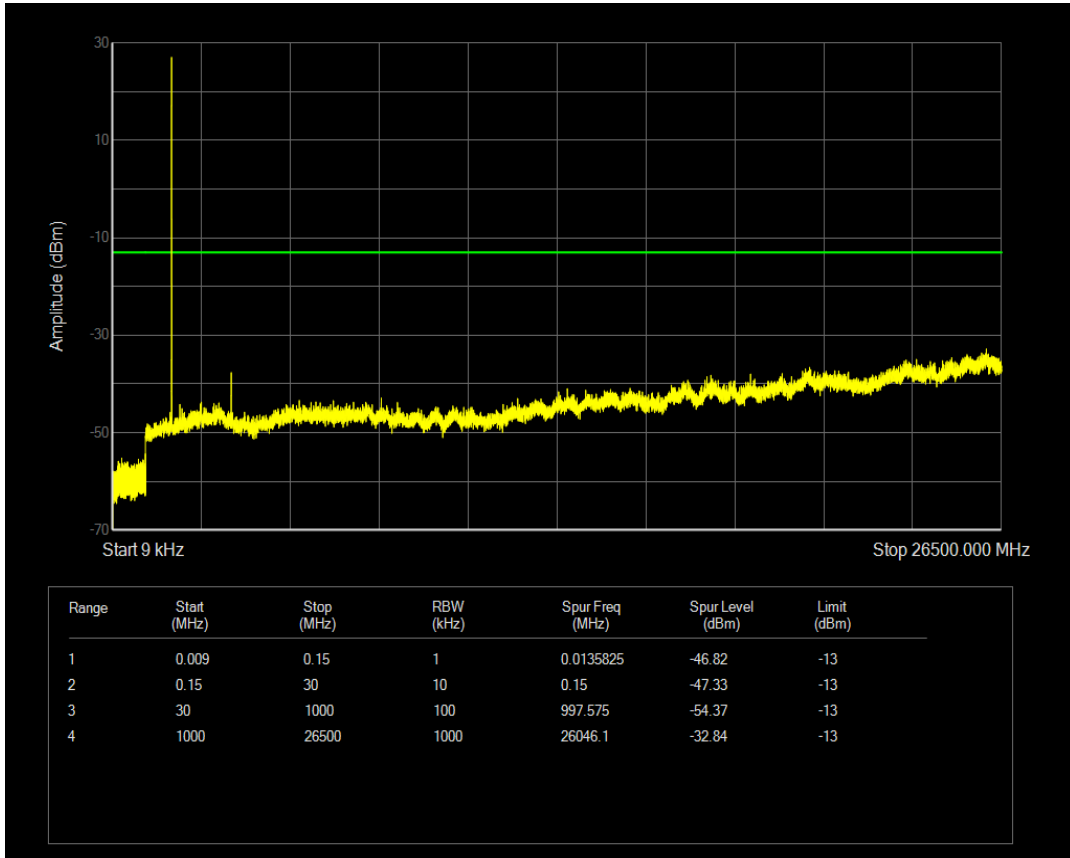

Band66 QPSK BW=3MHz Channel=132657 RB Size=1 Position=#0

Band66 QAM16 BW=3MHz Channel=132657 RB Size=15 Position=#0