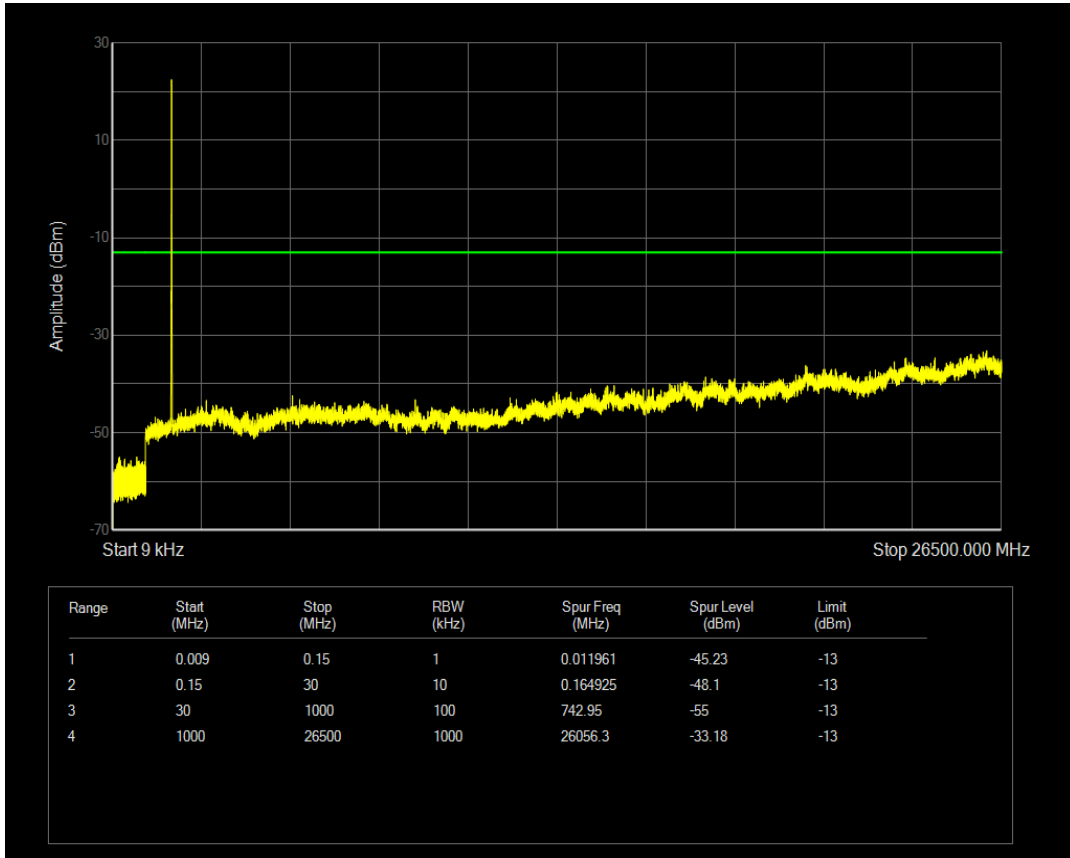

Band66 QPSK BW=5MHz Channel=132647 RB Size=25 Position=#0

Band66 QAM16 BW=5MHz Channel=132647 RB Size=1 Position=#0