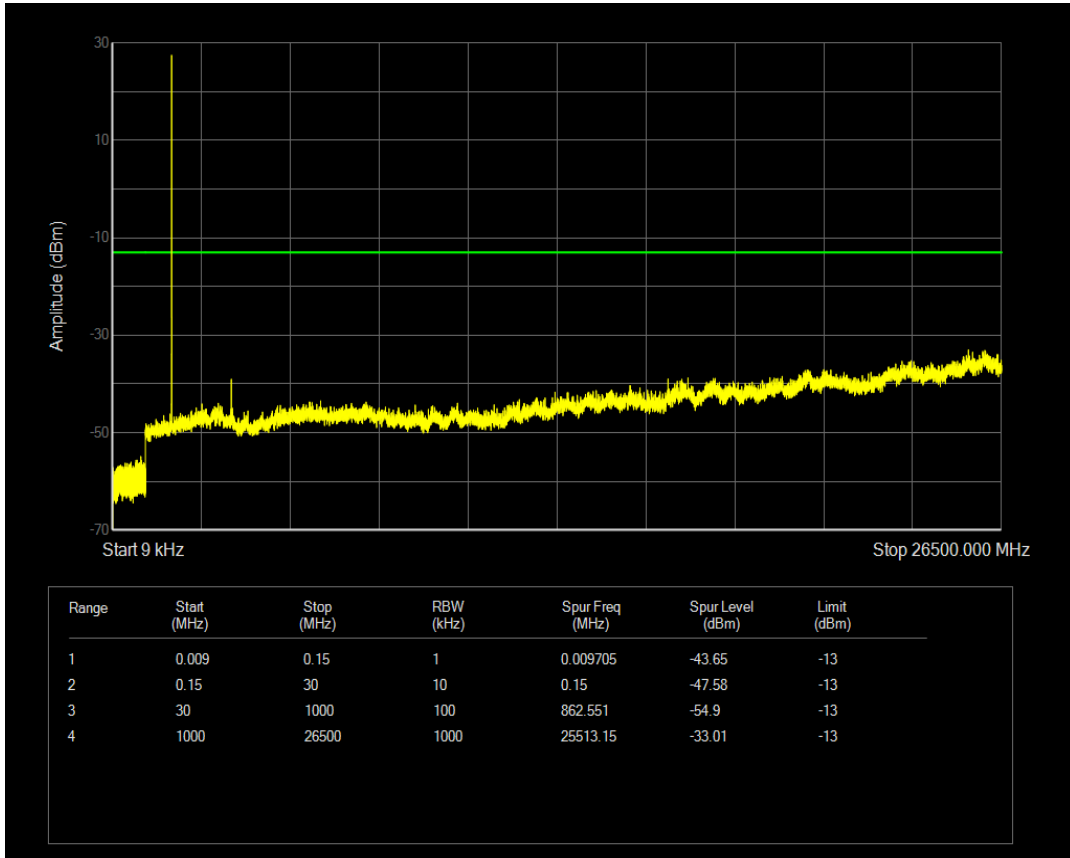

Band66 QAM16 BW=1.4MHz Channel=132665 RB Size=1 Position=#0

Band66 QPSK BW=1.4MHz Channel=132665 RB Size=6 Position=#0