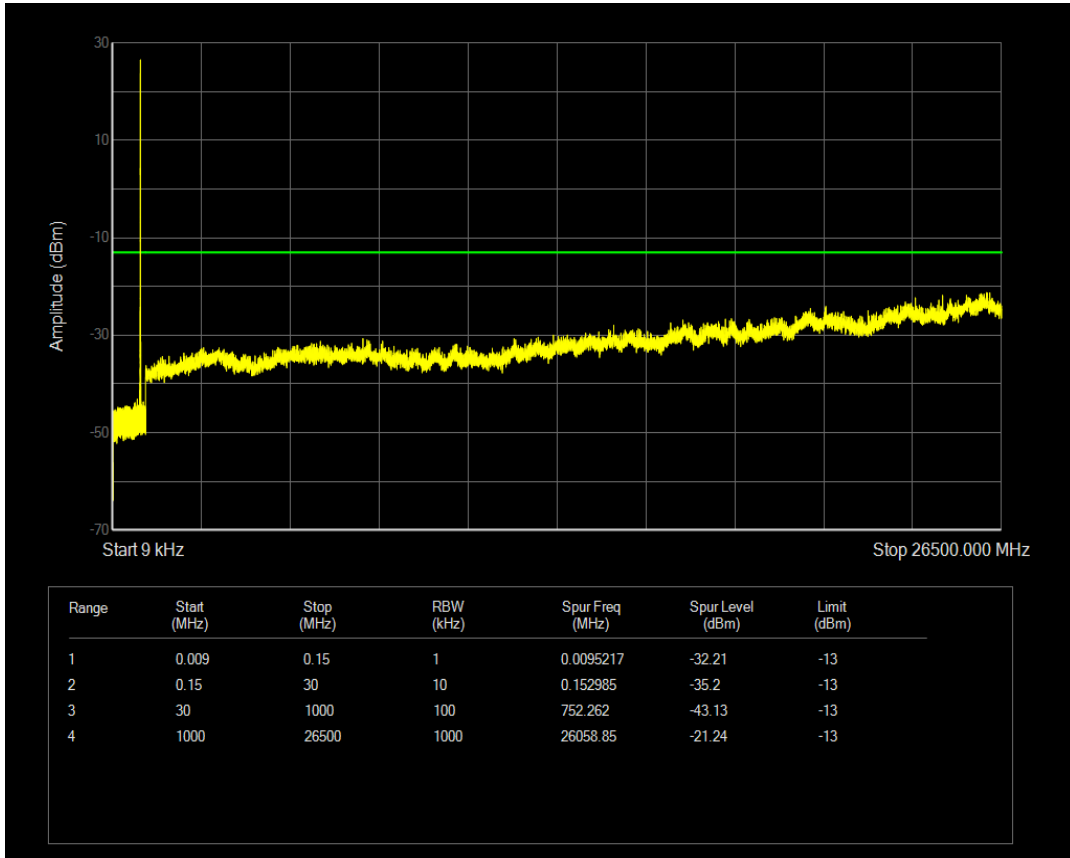

Band5 QPSK BW=5MHz Channel=20625 RB Size=1 Position=#0

Band5 QPSK BW=5MHz Channel=20625 RB Size=25 Position=#0

Band5 QAM16 BW=5MHz Channel=20625 RB Size=25 Position=#0

Band5 QAM16 BW=5MHz Channel=20625 RB Size=1 Position=#0

Band5 QPSK BW=10MHz Channel=20450 RB Size=1 Position=#0

Band5 QAM16 BW=10MHz Channel=20450 RB Size=1 Position=#0

Band5 QPSK BW=10MHz Channel=20450 RB Size=50 Position=#0

Band5 QAM16 BW=10MHz Channel=20450 RB Size=50 Position=#0