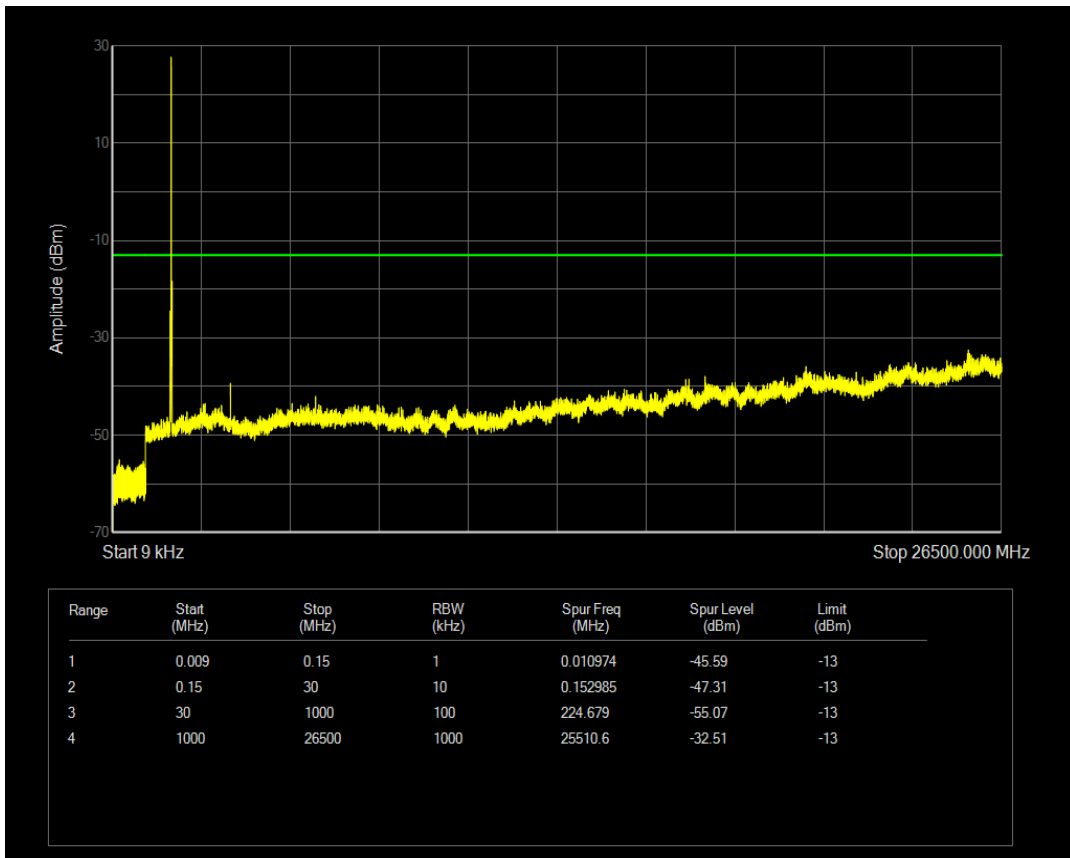

Band66 QAM16 BW=15MHz Channel=132597 RB Size=1 Position=#0

Band66 QAM16 BW=15MHz Channel=132597 RB Size=75 Position=#0