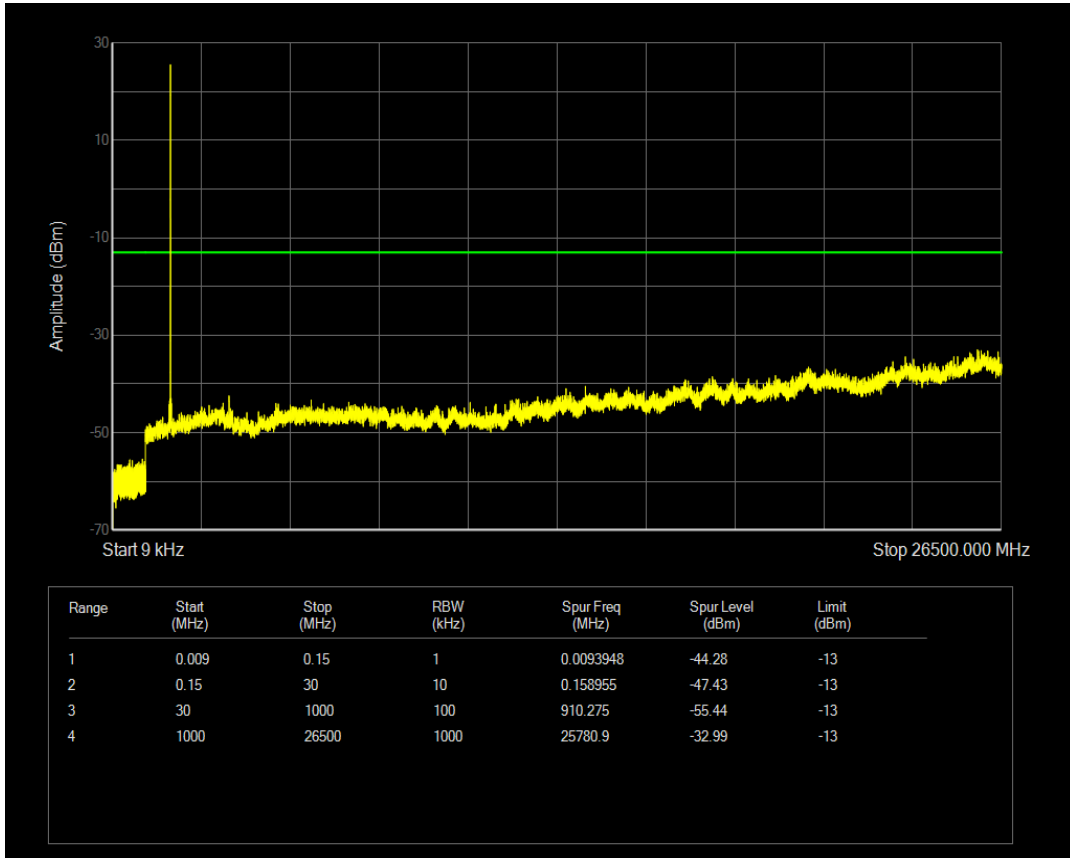

Band66 QPSK BW=1.4MHz Channel=132322 RB Size=6 Position=#0

Band66 QAM16 BW=1.4MHz Channel=132322 RB Size=1 Position=#0