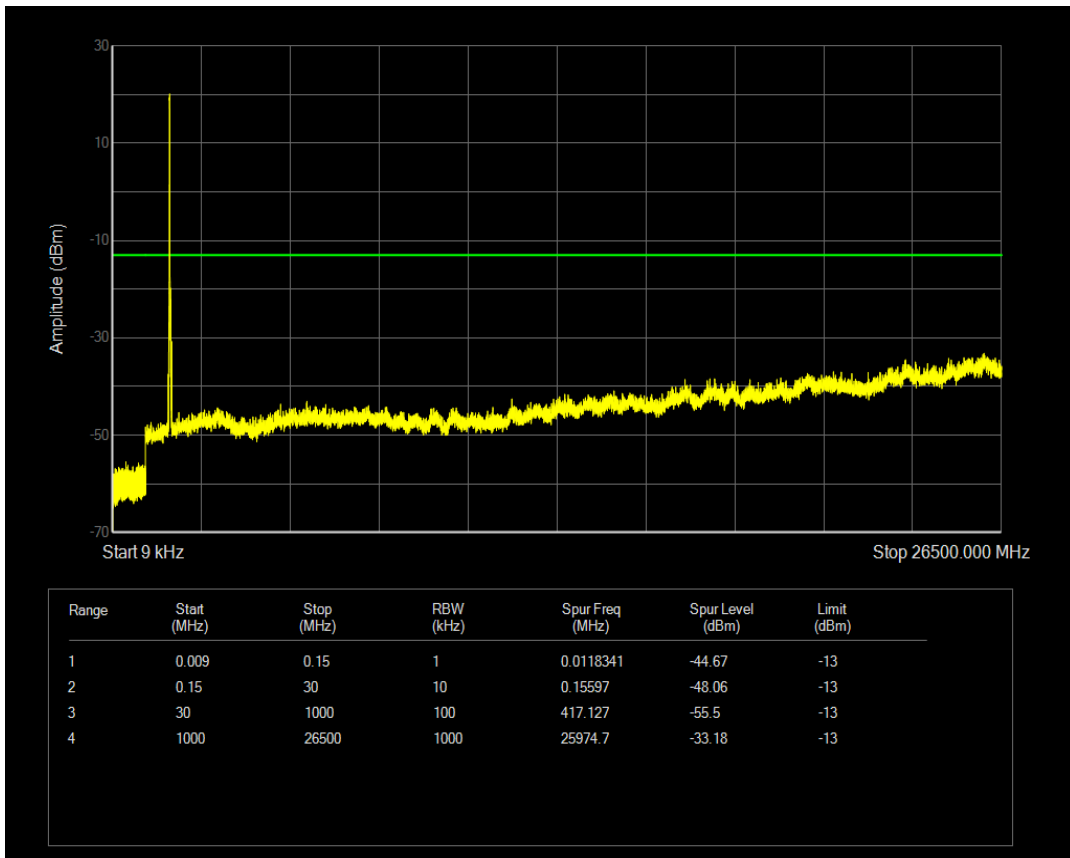

Band66 QAM16 BW=15MHz Channel=132047 RB Size=75 Position=#0

Band66 QAM16 BW=15MHz Channel=132047 RB Size=1 Position=#0