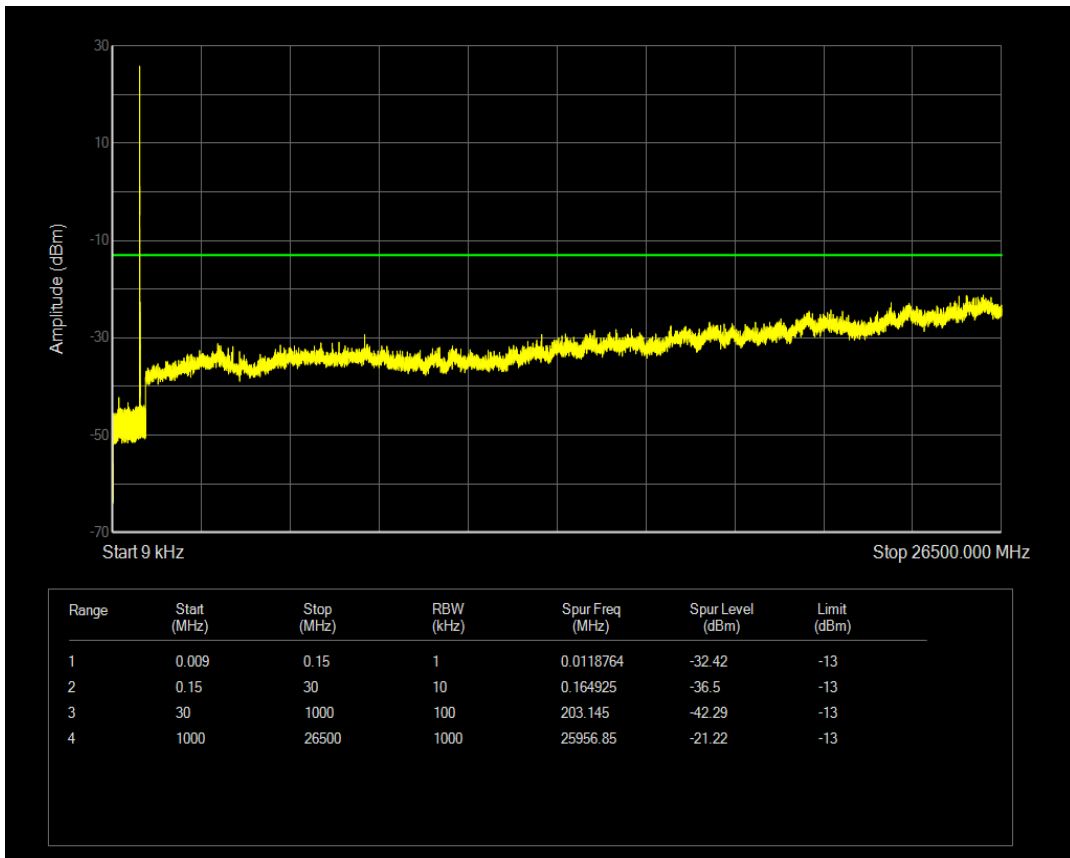

Band5 QPSK BW=1.4MHz Channel=20643 RB Size=6 Position=#0

Band5 QPSK BW=1.4MHz Channel=20643 RB Size=1 Position=#0

Band5 QAM16 BW=1.4MHz Channel=20643 RB Size=1 Position=#0

Band5 QPSK BW=3MHz Channel=20415 RB Size=1 Position=#0

Band5 QAM16 BW=1.4MHz Channel=20643 RB Size=6 Position=#0

Band5 QPSK BW=3MHz Channel=20415 RB Size=15 Position=#0

Band5 QAM16 BW=3MHz Channel=20415 RB Size=1 Position=#0

Band5 QAM16 BW=3MHz Channel=20415 RB Size=15 Position=#0