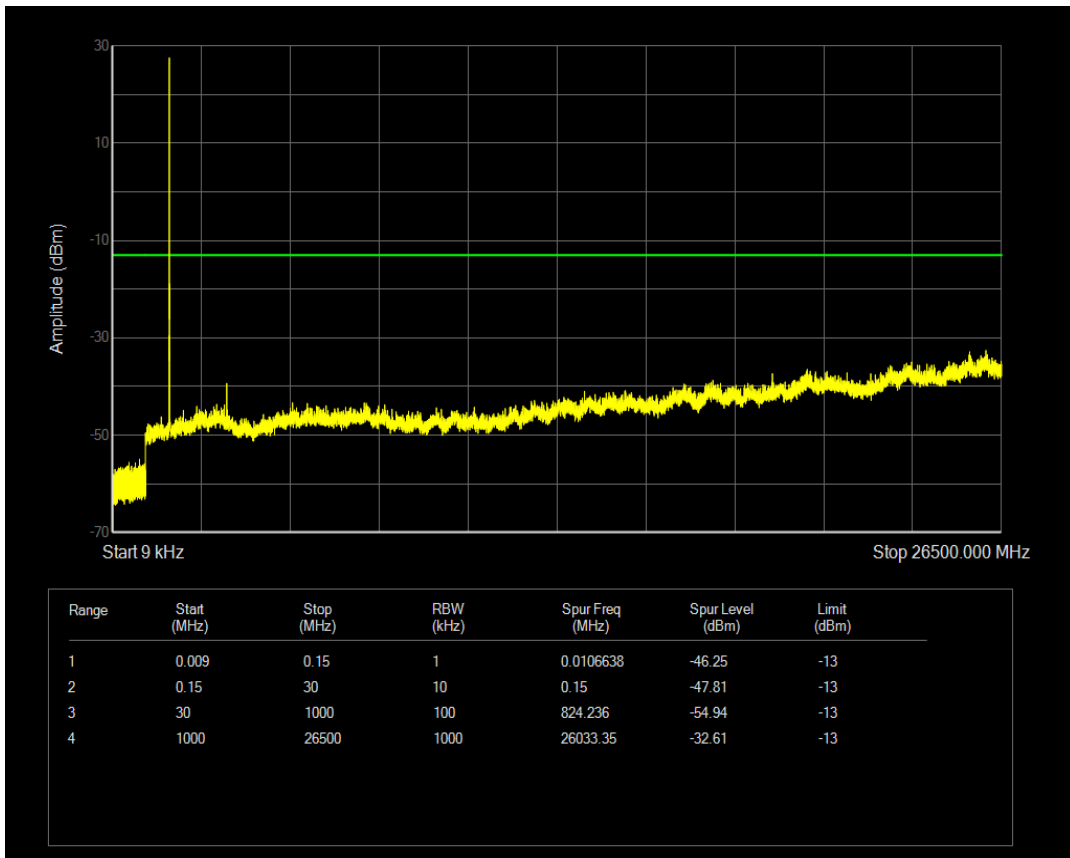

Band66 QAM16 BW=5MHz Channel=131997 RB Size=1 Position=#0

Band66 QAM16 BW=5MHz Channel=131997 RB Size=25 Position=#0