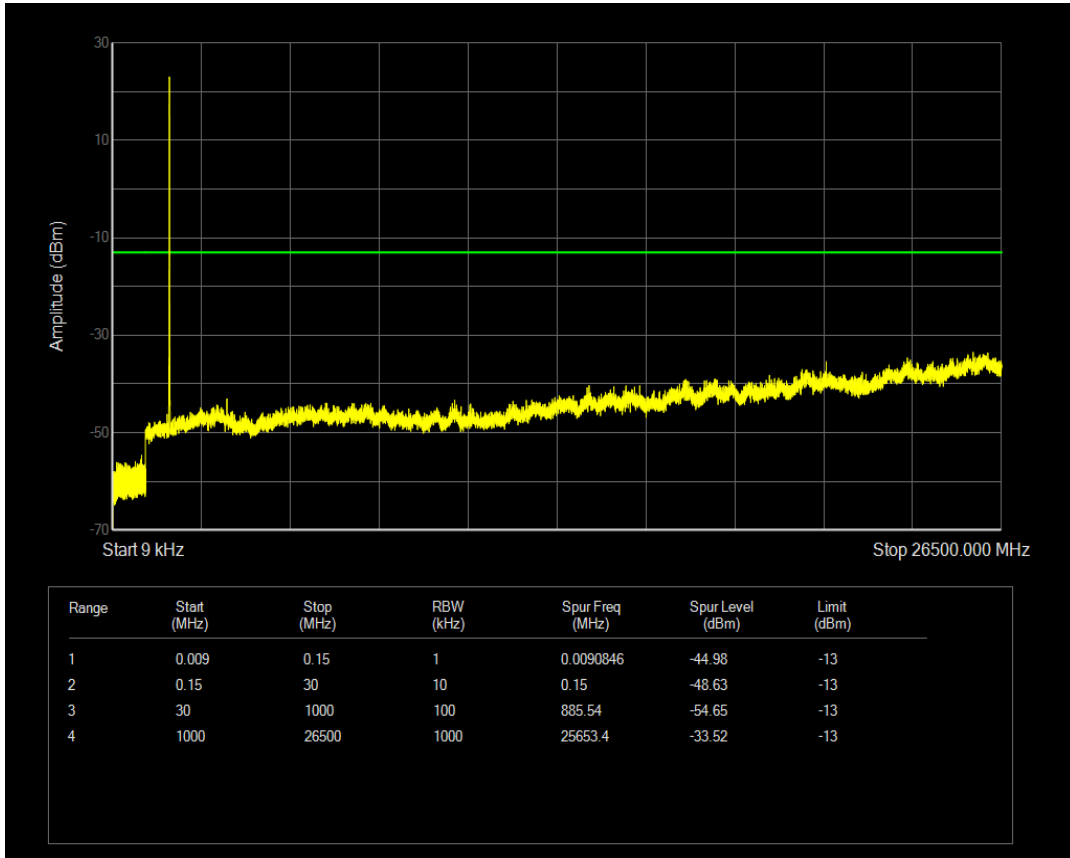

Band66 QPSK BW=5MHz Channel=131997 RB Size=25 Position=#0

Band66 QAM16 BW=5MHz Channel=131997 RB Size=1 Position=#0