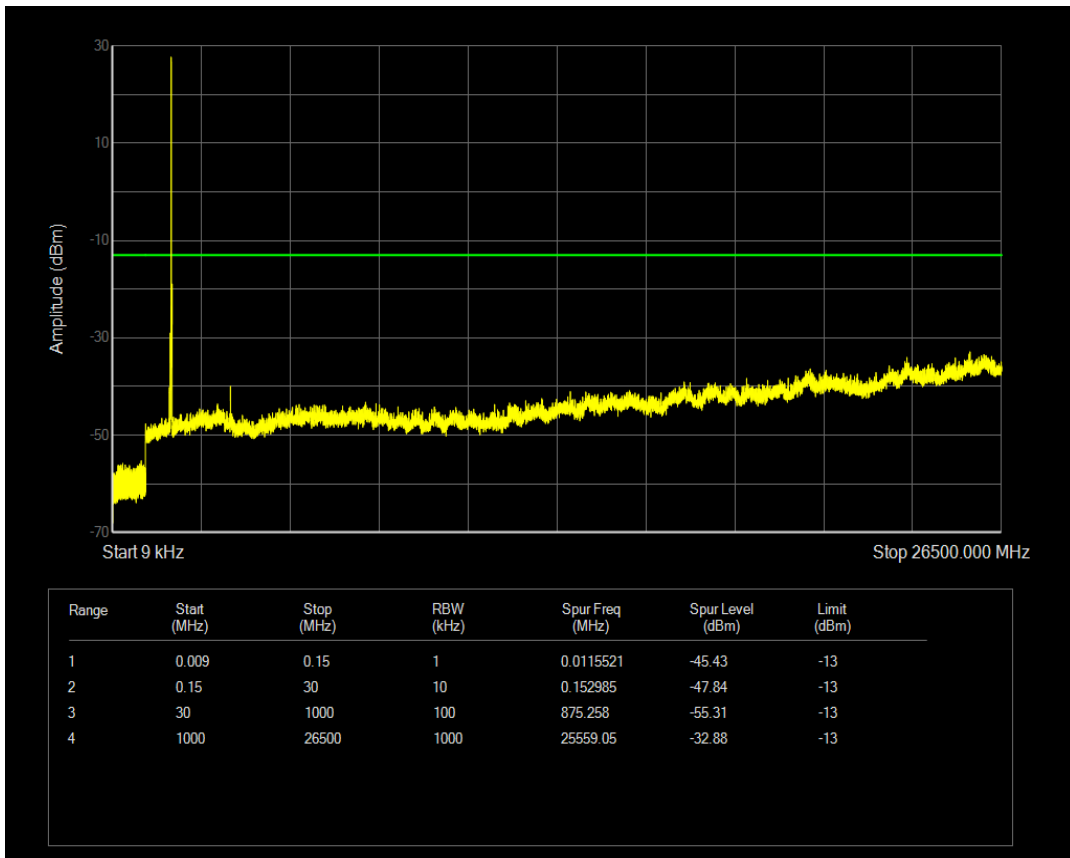

Band66 QPSK BW=15MHz Channel=132597 RB Size=1 Position=#0

Band66 QPSK BW=15MHz Channel=132597 RB Size=75 Position=#0