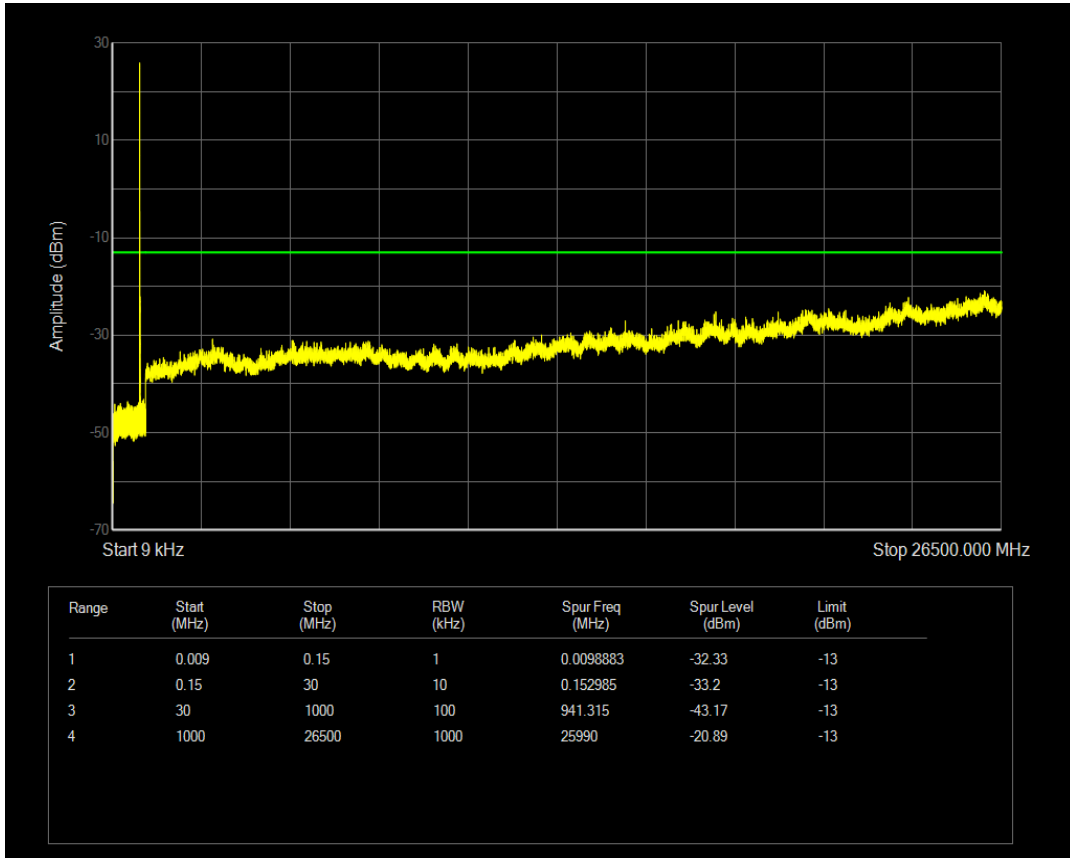

Band5 QPSK BW=1.4MHz Channel=20643 RB Size=6 Position=#0

Band5 QPSK BW=1.4MHz Channel=20643 RB Size=1 Position=#0

Band5 QAM16 BW=1.4MHz Channel=20643 RB Size=1 Position=#0

Band5 QPSK BW=3MHz Channel=20415 RB Size=1 Position=#0

Band5 QAM16 BW=1.4MHz Channel=20643 RB Size=6 Position=#0

Band5 QPSK BW=3MHz Channel=20415 RB Size=15 Position=#0

Band5 QAM16 BW=3MHz Channel=20415 RB Size=1 Position=#0

Band5 QAM16 BW=3MHz Channel=20415 RB Size=15 Position=#0