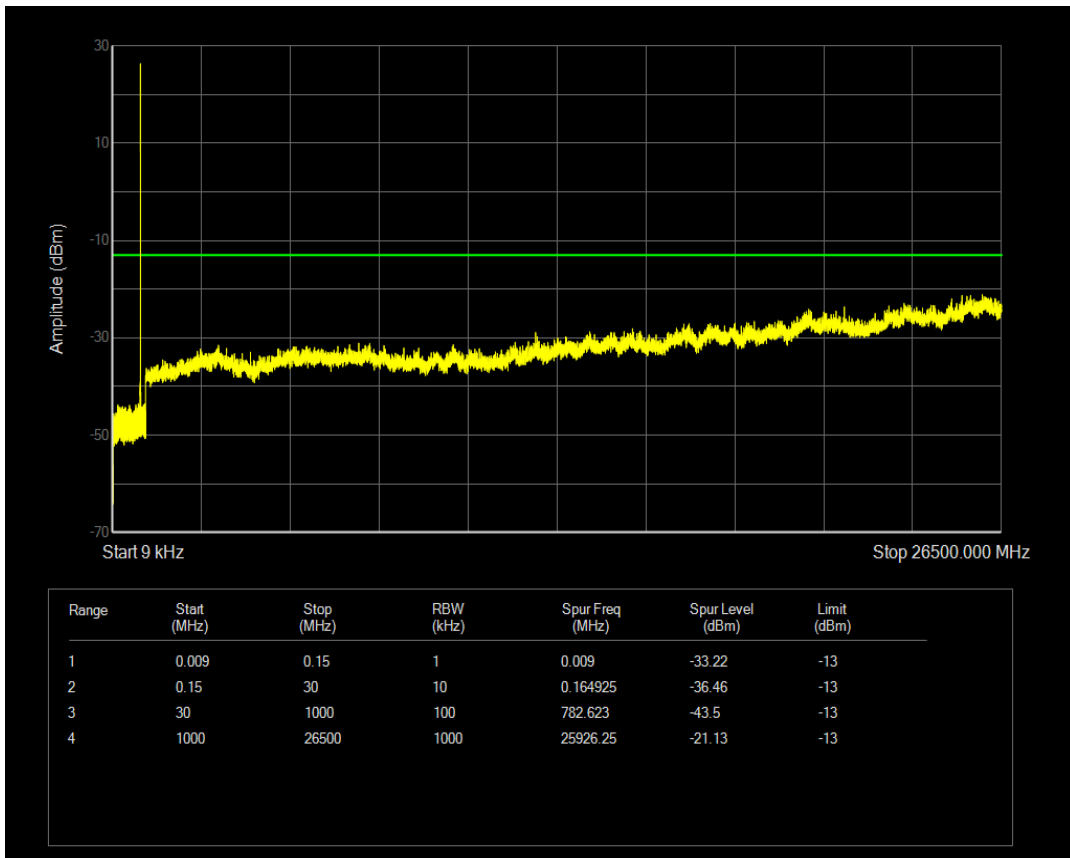

Band5 QPSK BW=1.4MHz Channel=20643 RB Size=6 Position=#0

Band5 QPSK BW=1.4MHz Channel=20643 RB Size=1 Position=#0

Band5 QAM16 BW=1.4MHz Channel=20643 RB Size=1 Position=#0

Band5 QPSK BW=3MHz Channel=20415 RB Size=1 Position=#0

Band5 QAM16 BW=1.4MHz Channel=20643 RB Size=6 Position=#0

Band5 QPSK BW=3MHz Channel=20415 RB Size=15 Position=#0

Band5 QAM16 BW=3MHz Channel=20415 RB Size=1 Position=#0

Band5 QAM16 BW=3MHz Channel=20415 RB Size=15 Position=#0