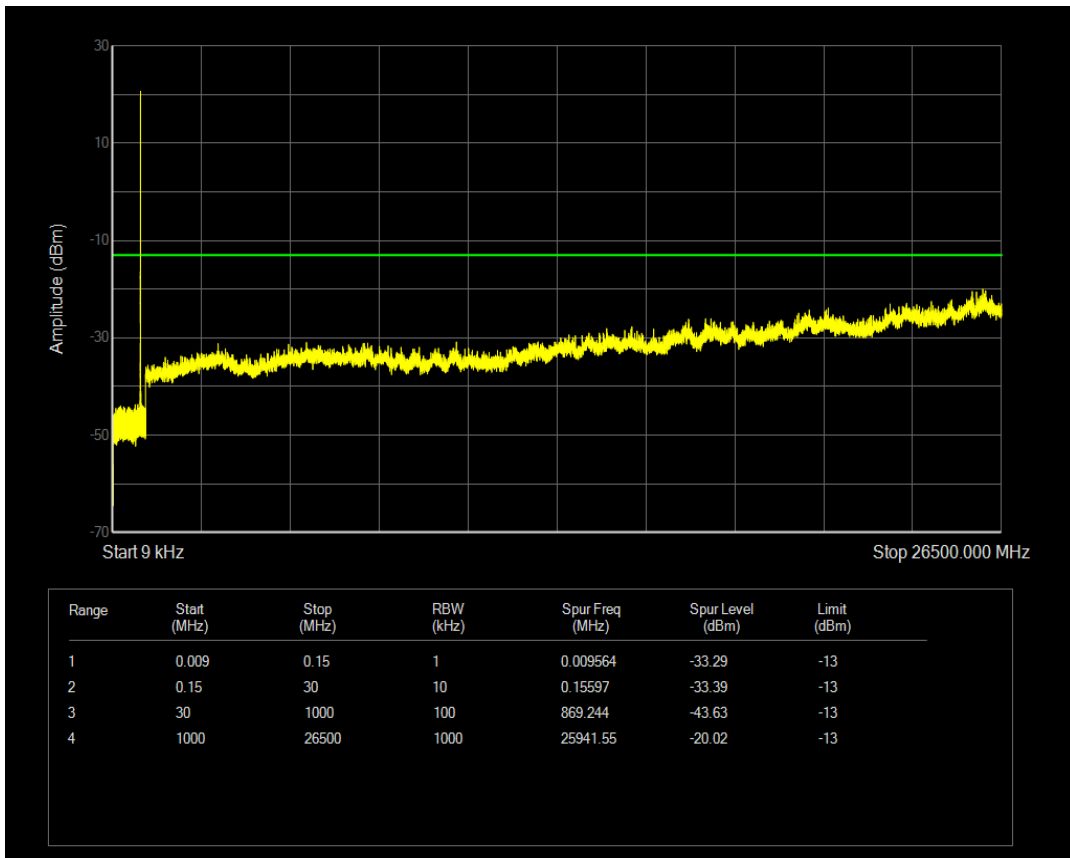

Band5 QPSK BW=1.4MHz Channel=20643 RB Size=6 Position=#0

Band5 QPSK BW=1.4MHz Channel=20643 RB Size=1 Position=#0

Band5 QAM16 BW=1.4MHz Channel=20643 RB Size=1 Position=#0

Band5 QPSK BW=3MHz Channel=20415 RB Size=1 Position=#0

Band5 QAM16 BW=1.4MHz Channel=20643 RB Size=6 Position=#0

Band5 QPSK BW=3MHz Channel=20415 RB Size=15 Position=#0

Band5 QAM16 BW=3MHz Channel=20415 RB Size=1 Position=#0

Band5 QAM16 BW=3MHz Channel=20415 RB Size=15 Position=#0