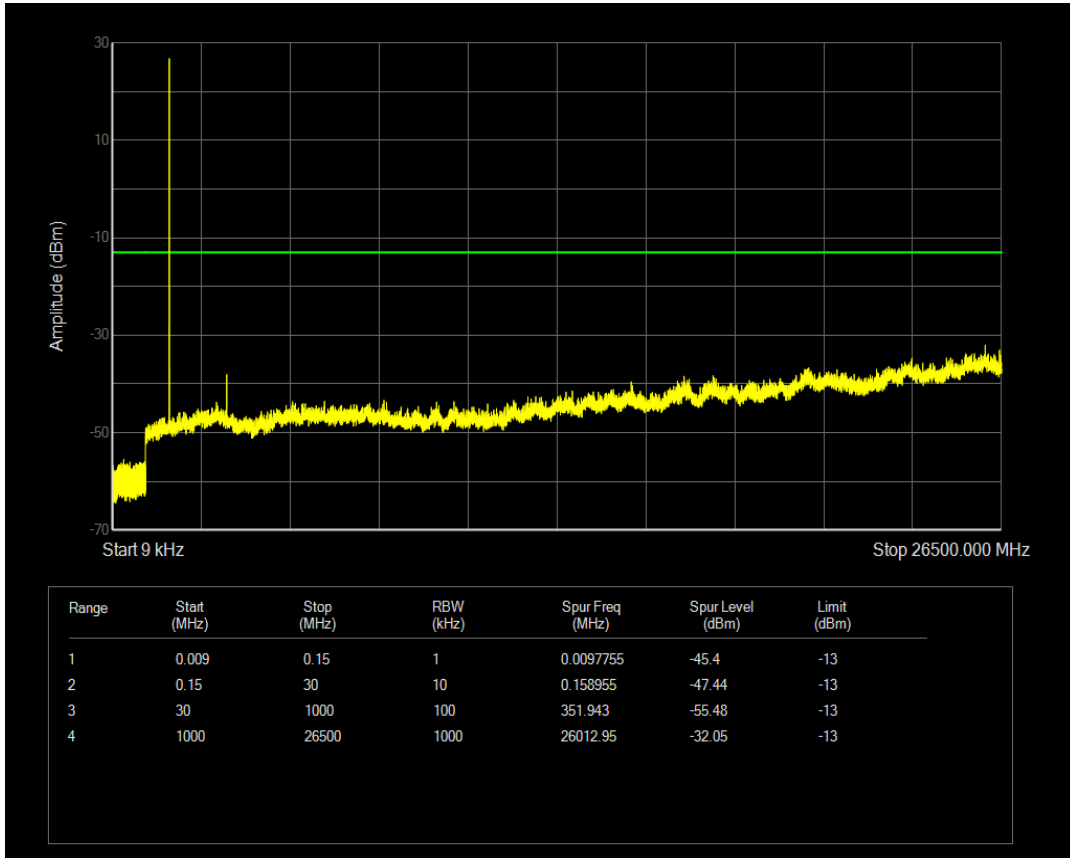

Band66 QAM16 BW=1.4MHz Channel=131979 RB Size=1 Position=#0

Band66 QPSK BW=1.4MHz Channel=131979 RB Size=6 Position=#0