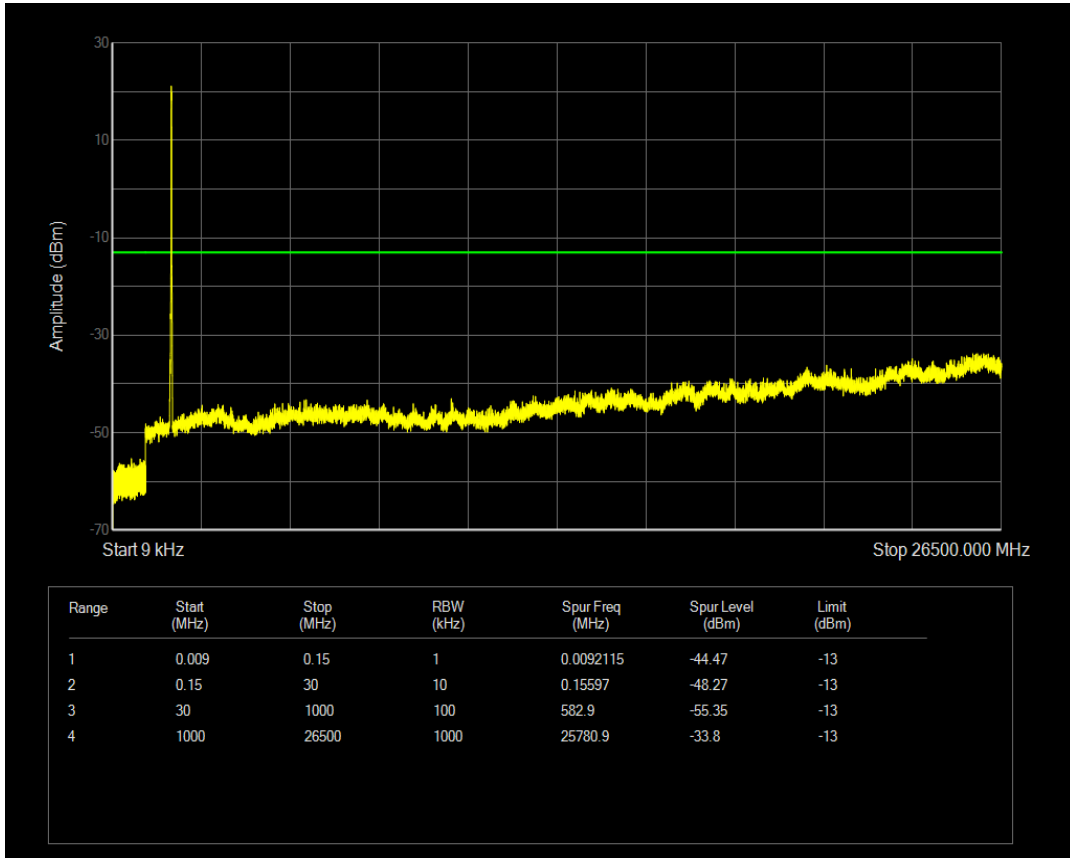

Band66 QPSK BW=15MHz Channel=132597 RB Size=1 Position=#0

Band66 QPSK BW=15MHz Channel=132597 RB Size=75 Position=#0

Band66 QAM16 BW=15MHz Channel=132597 RB Size=1 Position=#0

Band66 QAM16 BW=15MHz Channel=132597 RB Size=75 Position=#0