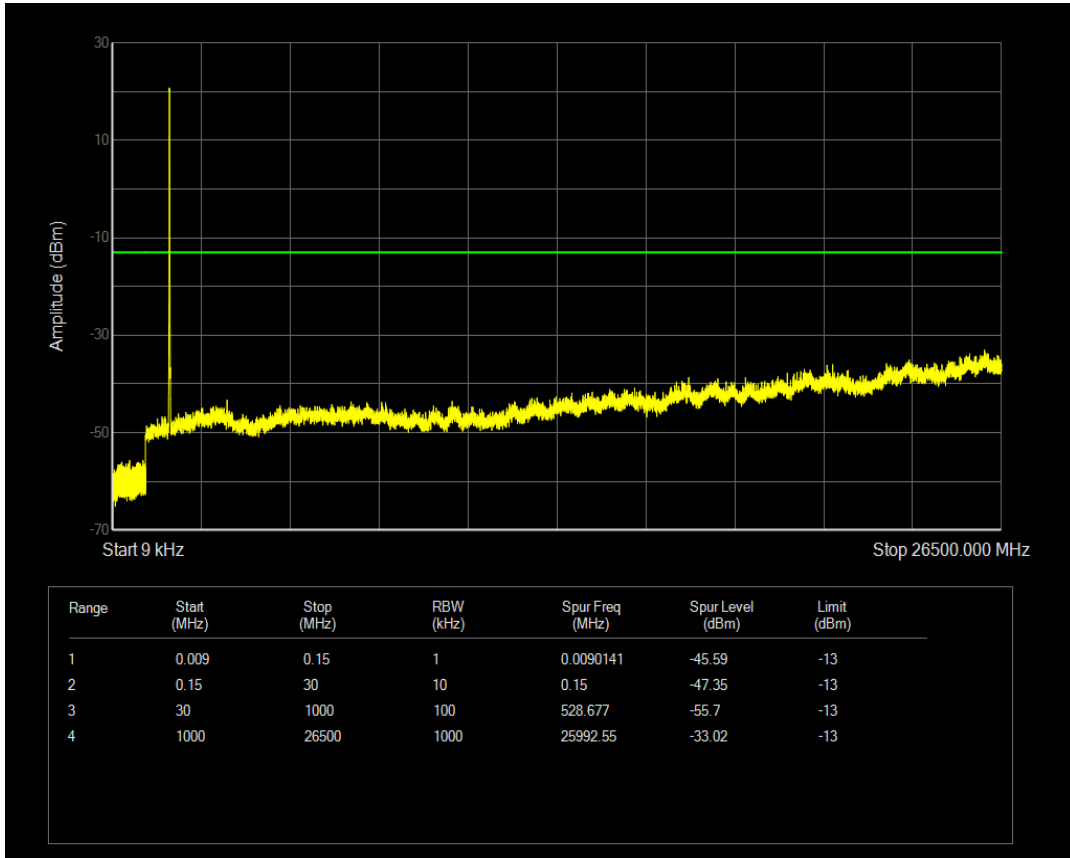

Band66 QPSK BW=10MHz Channel=132022 RB Size=50 Position=#0

Band66 QAM16 BW=10MHz Channel=132022 RB Size=1 Position=#0