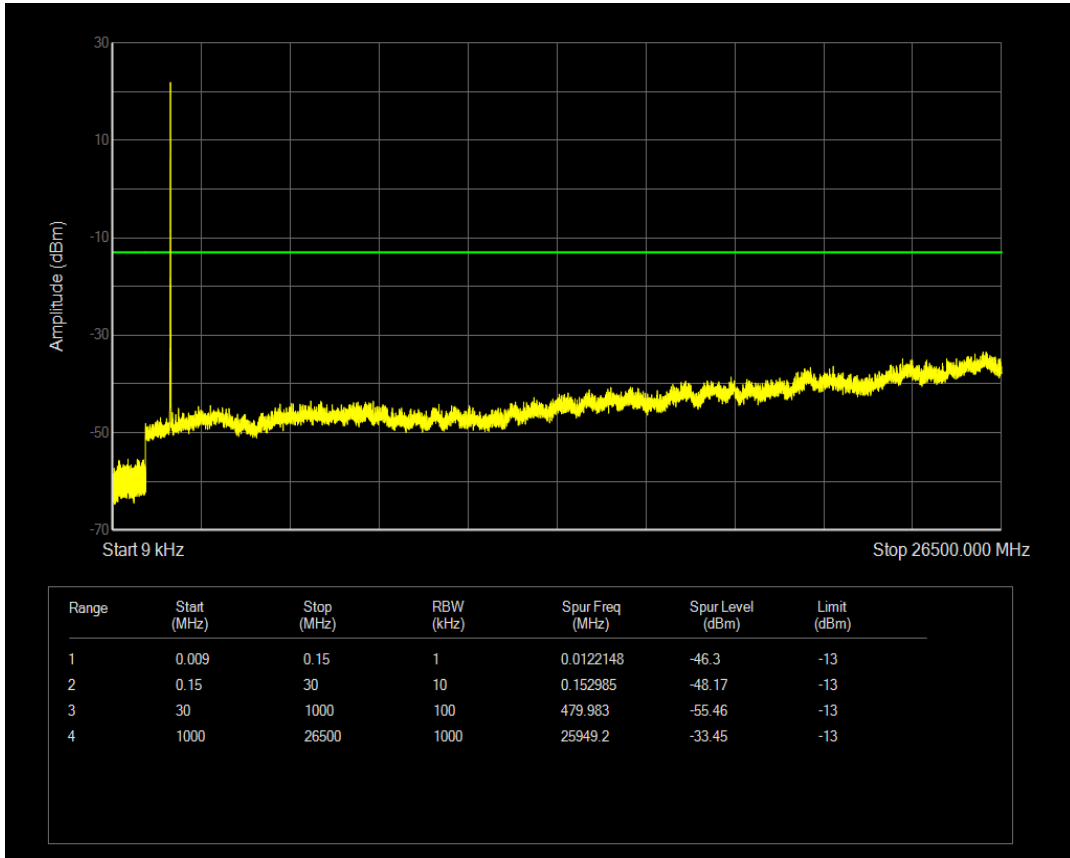

Band66 QPSK BW=5MHz Channel=132322 RB Size=25 Position=#0

Band66 QAM16 BW=5MHz Channel=132322 RB Size=1 Position=#0