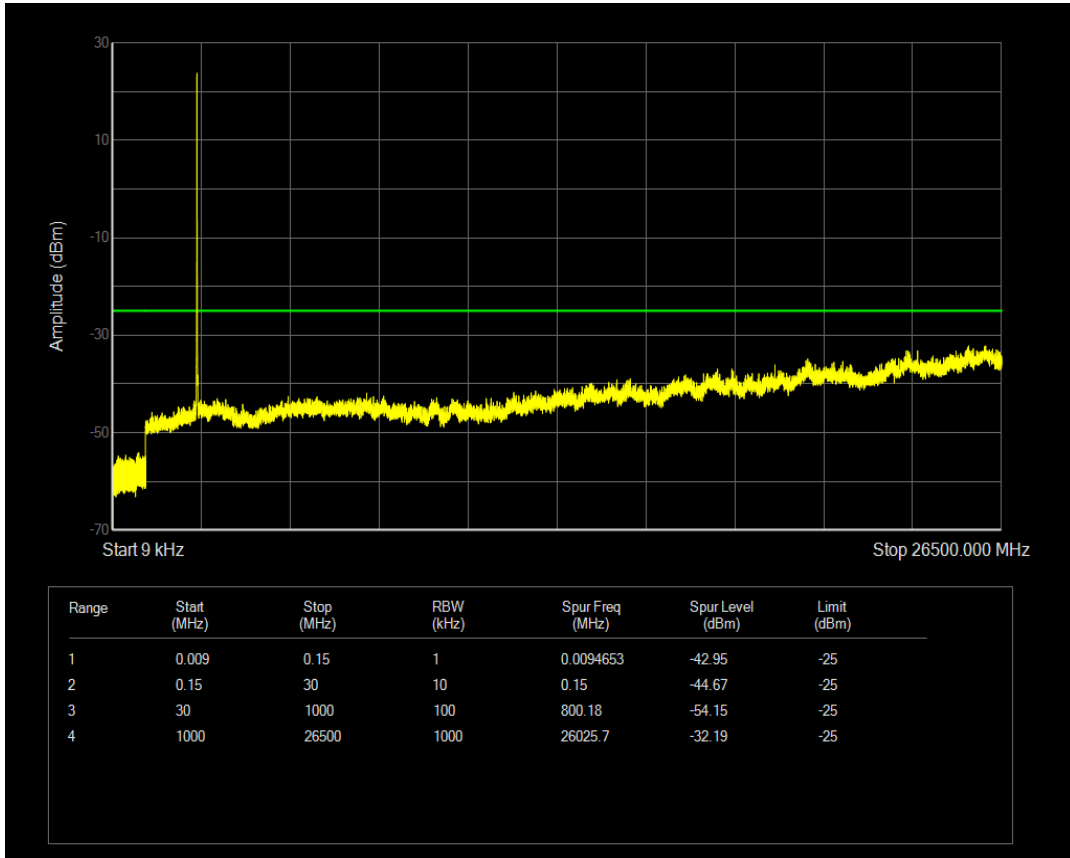

Band7 QPSK BW=5MHz Channel=21100 RB Size=25 Position=#0

Band7 QAM16 BW=5MHz Channel=21100 RB Size=1 Position=#0