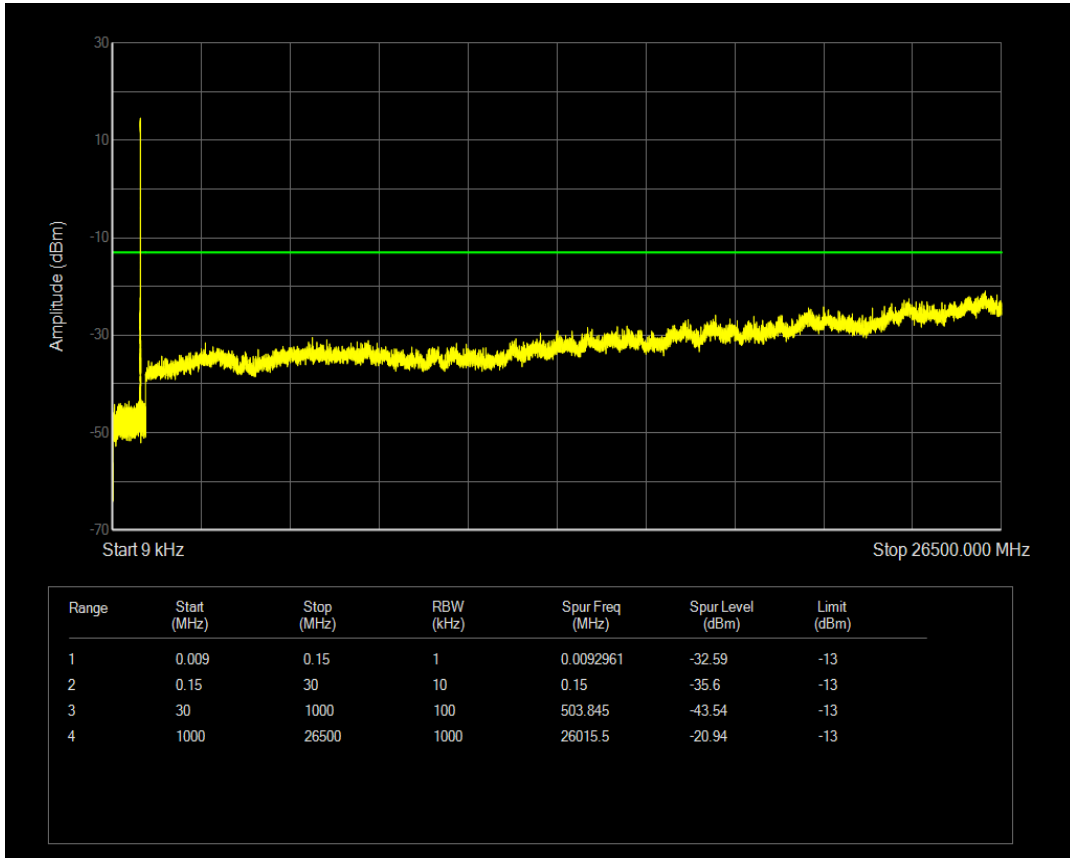

Band5 QPSK BW=5MHz Channel=20525 RB Size=1 Position=#0

Band5 QAM16 BW=5MHz Channel=20525 RB Size=1 Position=#0

Band5 QPSK BW=5MHz Channel=20525 RB Size=25 Position=#0

Band5 QAM16 BW=5MHz Channel=20525 RB Size=25 Position=#0

Band5 QPSK BW=5MHz Channel=20625 RB Size=1 Position=#0

Band5 QPSK BW=5MHz Channel=20625 RB Size=25 Position=#0

Band5 QAM16 BW=5MHz Channel=20625 RB Size=25 Position=#0

Band5 QAM16 BW=5MHz Channel=20625 RB Size=1 Position=#0