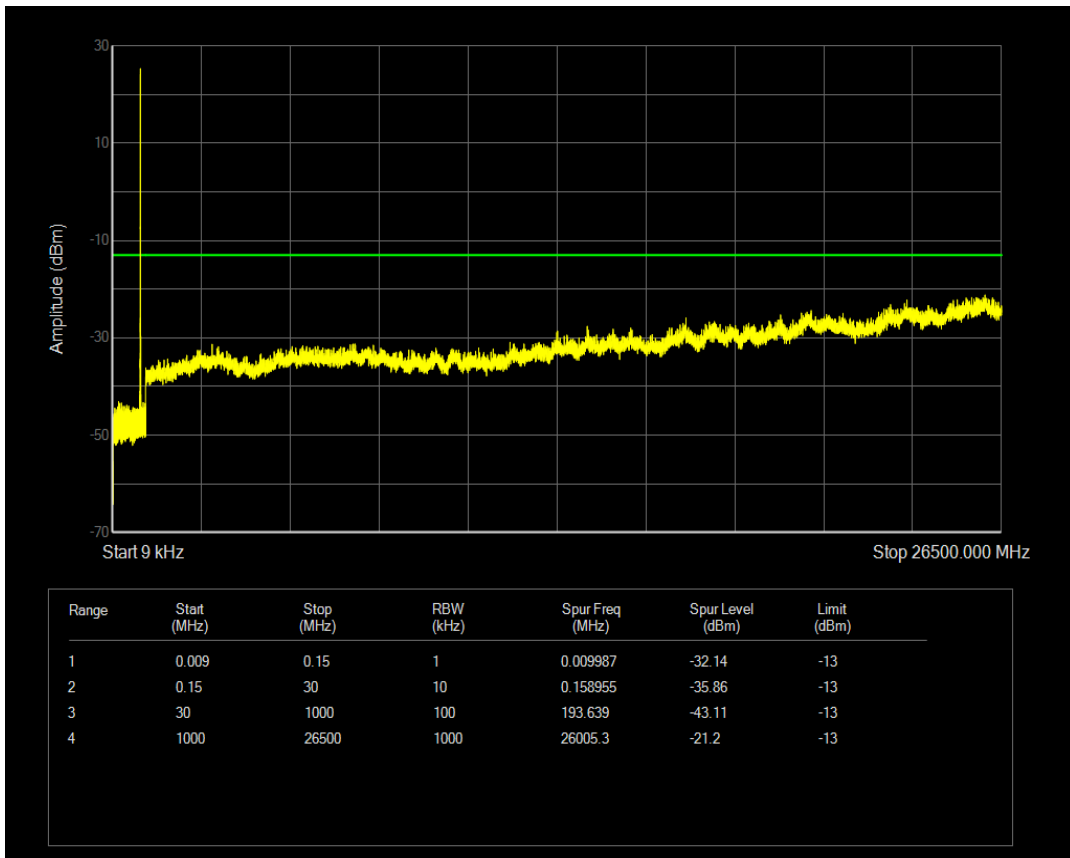

Band5 QPSK BW=5MHz Channel=20525 RB Size=1 Position=#0

Band5 QAM16 BW=5MHz Channel=20525 RB Size=1 Position=#0

Band5 QPSK BW=5MHz Channel=20525 RB Size=25 Position=#0

Band5 QAM16 BW=5MHz Channel=20525 RB Size=25 Position=#0

Band5 QPSK BW=5MHz Channel=20625 RB Size=1 Position=#0

Band5 QPSK BW=5MHz Channel=20625 RB Size=25 Position=#0

Band5 QAM16 BW=5MHz Channel=20625 RB Size=25 Position=#0

Band5 QAM16 BW=5MHz Channel=20625 RB Size=1 Position=#0