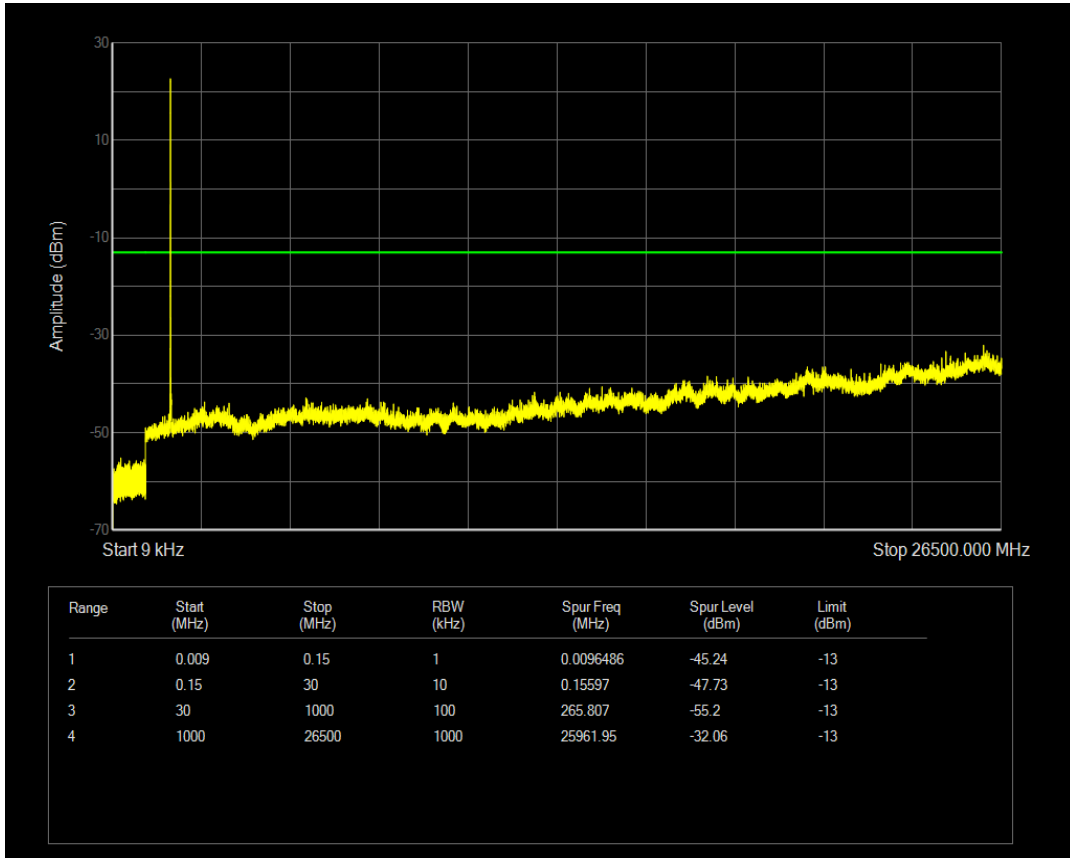

Band66 QPSK BW=3MHz Channel=132322 RB Size=15 Position=#0

Band66 QAM16 BW=3MHz Channel=132322 RB Size=1 Position=#0