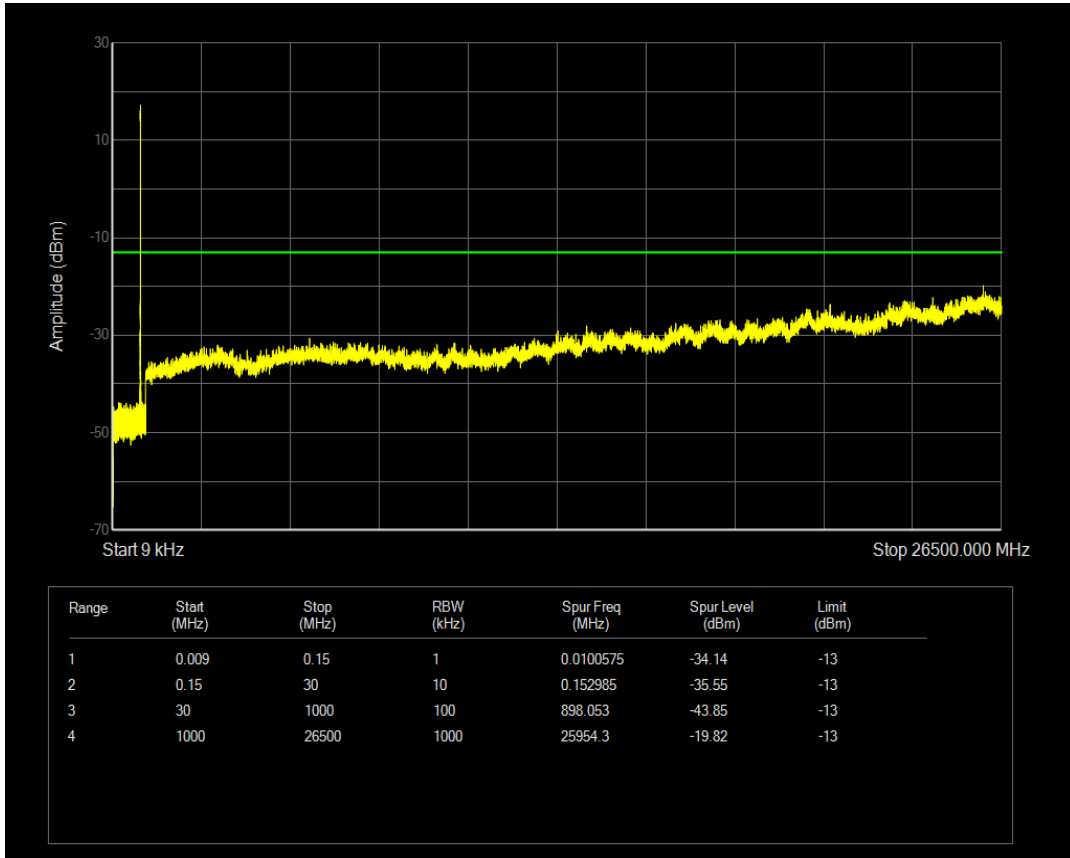

Band5 QPSK BW=3MHz Channel=20635 RB Size=1 Position=#0

Band5 QPSK BW=3MHz Channel=20635 RB Size=15 Position=#0

Band5 QAM16 BW=3MHz Channel=20635 RB Size=1 Position=#0

Band5 QAM16 BW=3MHz Channel=20635 RB Size=15 Position=#0

Band5 QPSK BW=5MHz Channel=20425 RB Size=25 Position=#0

Band5 QPSK BW=5MHz Channel=20425 RB Size=1 Position=#0

Band5 QAM16 BW=5MHz Channel=20425 RB Size=1 Position=#0

Band5 QAM16 BW=5MHz Channel=20425 RB Size=25 Position=#0