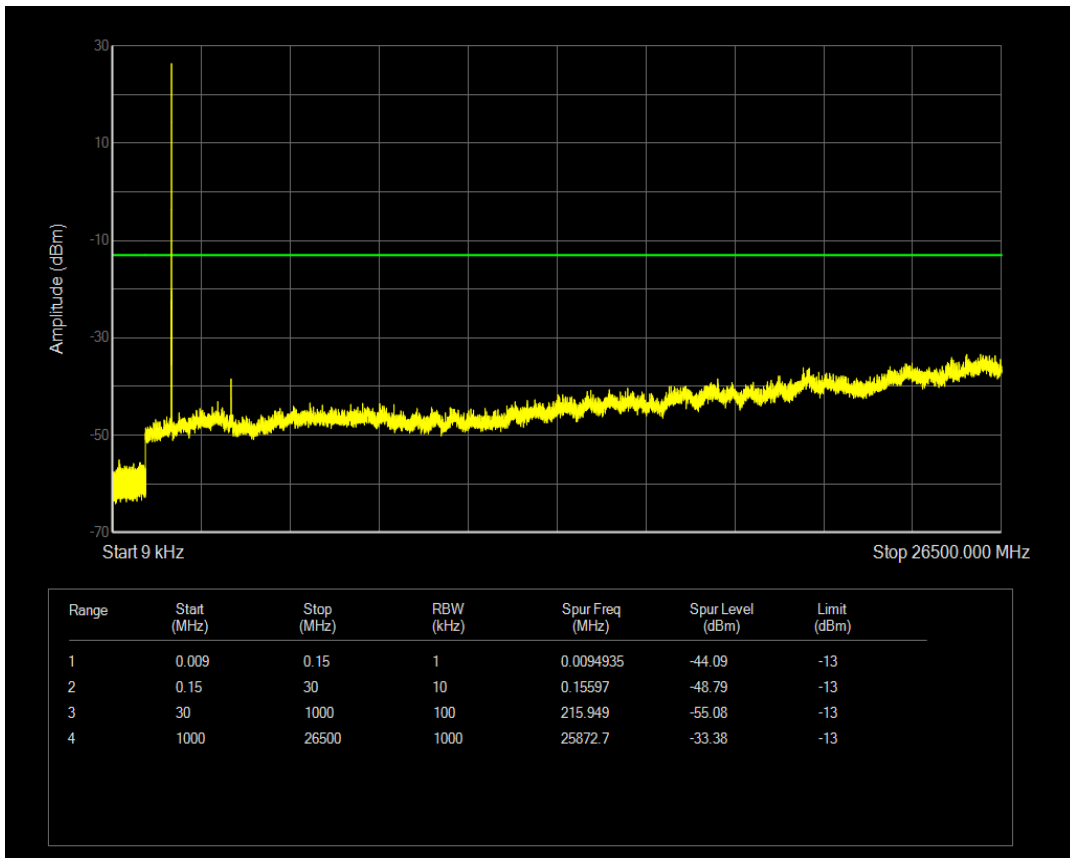

Band66 QPSK BW=5MHz Channel=132647 RB Size=1 Position=#0

Band66 QPSK BW=5MHz Channel=132647 RB Size=25 Position=#0