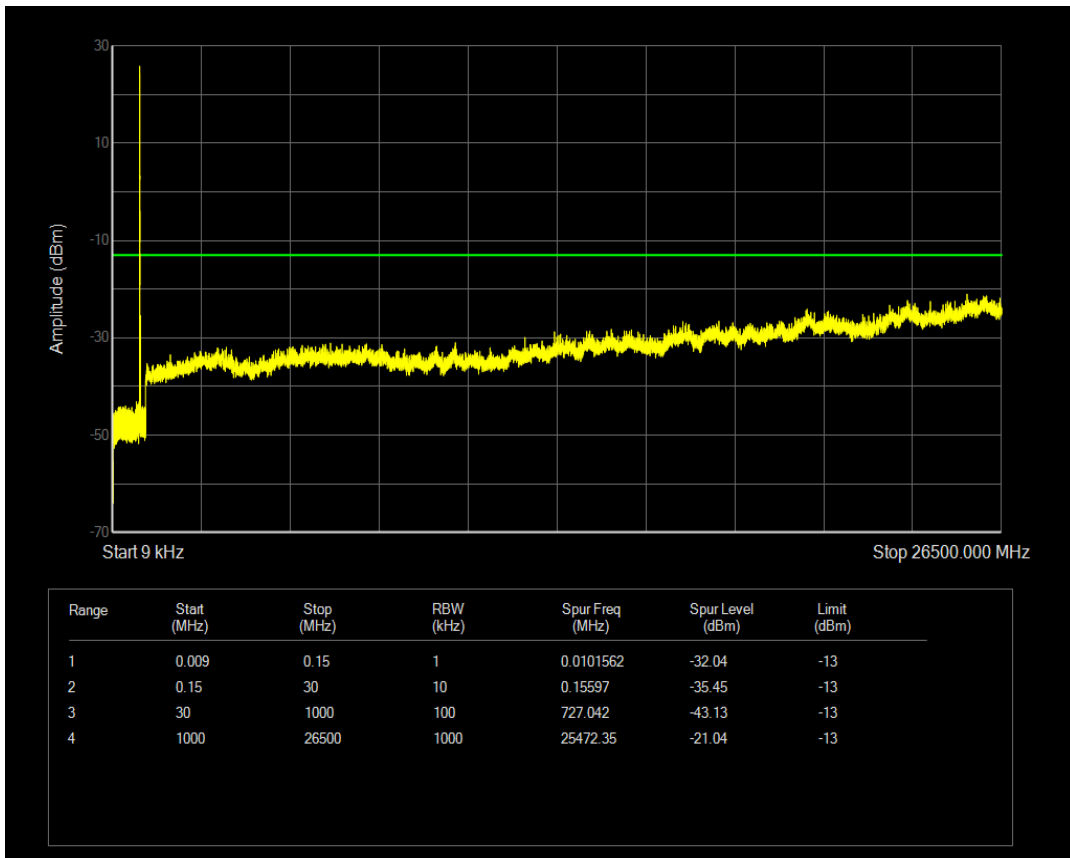

Band5 QPSK BW=5MHz Channel=20625 RB Size=1 Position=#0

Band5 QPSK BW=5MHz Channel=20625 RB Size=25 Position=#0

Band5 QAM16 BW=5MHz Channel=20625 RB Size=25 Position=#0

Band5 QAM16 BW=5MHz Channel=20625 RB Size=1 Position=#0

Band5 QPSK BW=10MHz Channel=20450 RB Size=1 Position=#0

Band5 QAM16 BW=10MHz Channel=20450 RB Size=1 Position=#0

Band5 QPSK BW=10MHz Channel=20450 RB Size=50 Position=#0

Band5 QAM16 BW=10MHz Channel=20450 RB Size=50 Position=#0