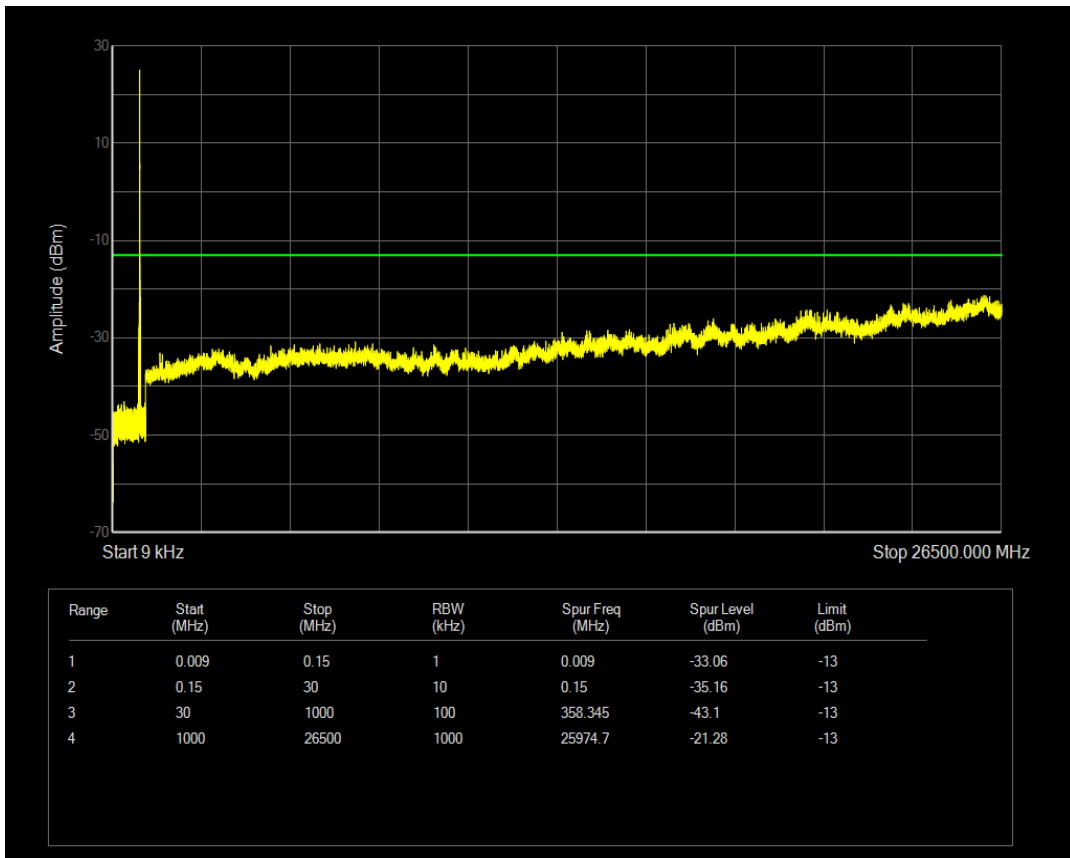

Band5 QPSK BW=3MHz Channel=20635 RB Size=1 Position=#0

Band5 QPSK BW=3MHz Channel=20635 RB Size=15 Position=#0

Band5 QAM16 BW=3MHz Channel=20635 RB Size=1 Position=#0

Band5 QAM16 BW=3MHz Channel=20635 RB Size=15 Position=#0

Band5 QPSK BW=5MHz Channel=20425 RB Size=25 Position=#0

Band5 QPSK BW=5MHz Channel=20425 RB Size=1 Position=#0

Band5 QAM16 BW=5MHz Channel=20425 RB Size=1 Position=#0

Band5 QAM16 BW=5MHz Channel=20425 RB Size=25 Position=#0