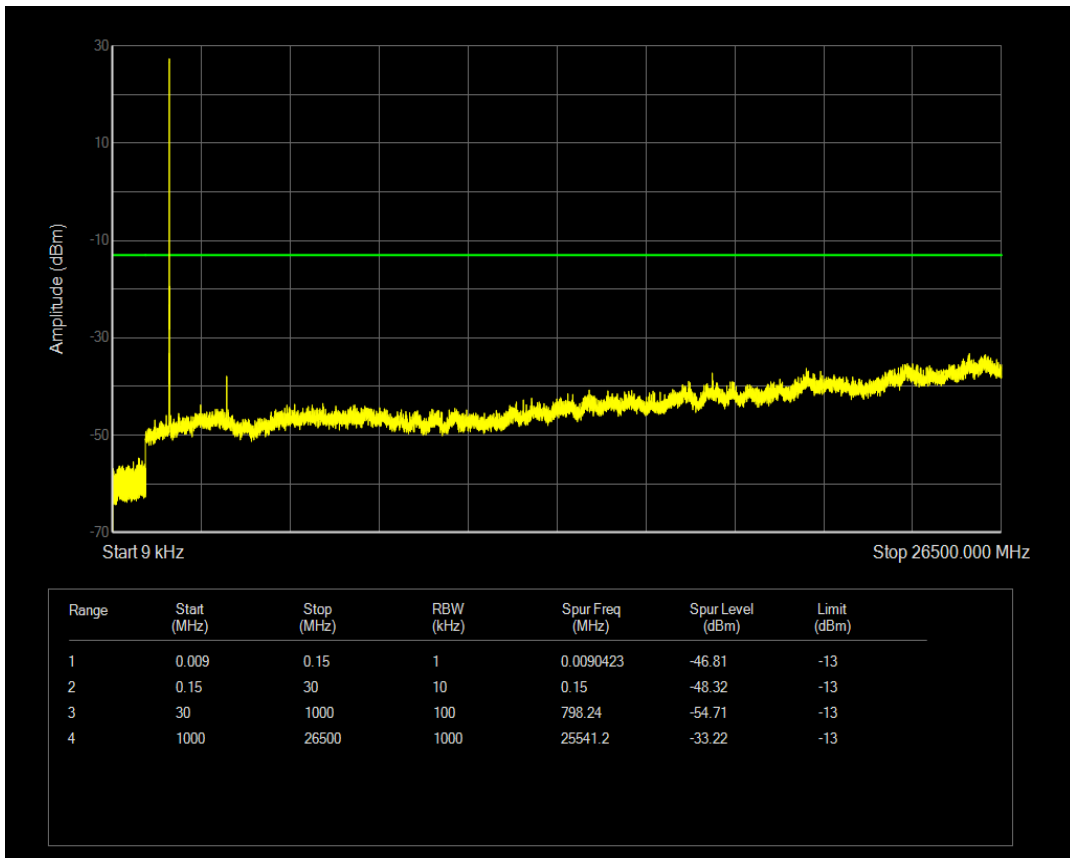

Band66 QPSK BW=5MHz Channel=131997 RB Size=1 Position=#0

Band66 QPSK BW=5MHz Channel=131997 RB Size=25 Position=#0