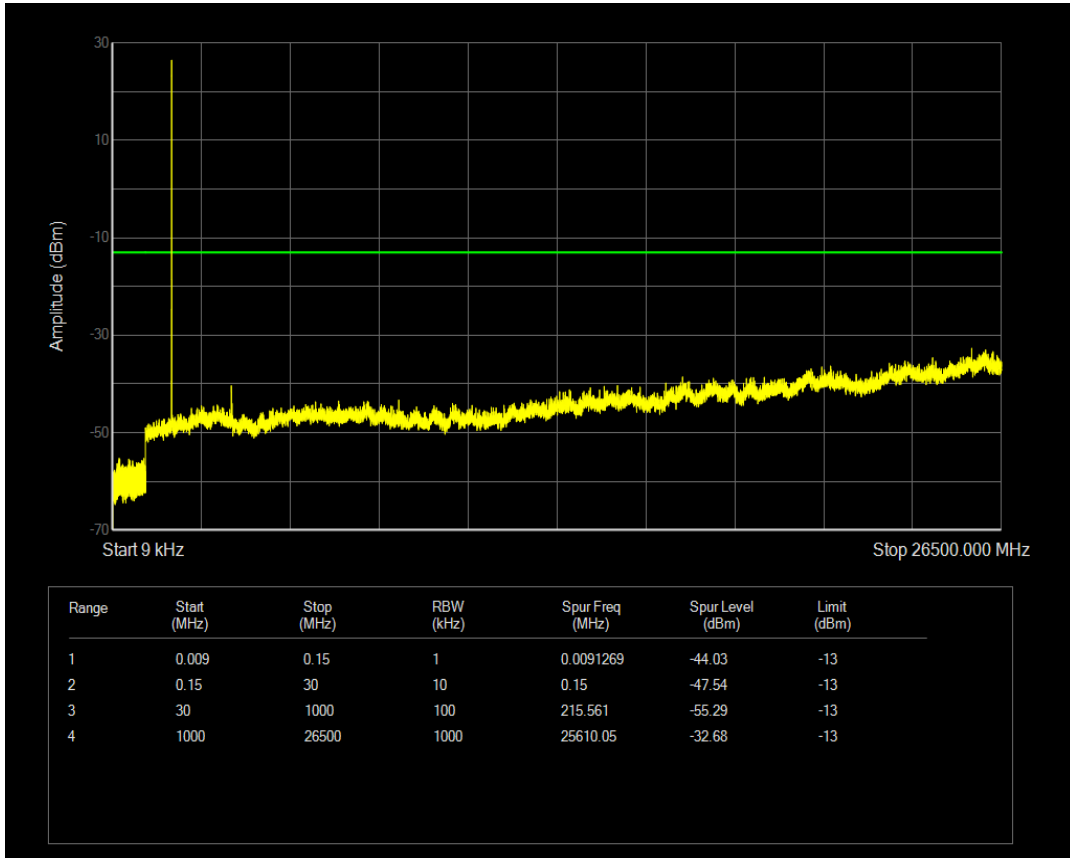

Band66 QAM16 BW=1.4MHz Channel=132322 RB Size=6 Position=#0

Band66 QAM16 BW=1.4MHz Channel=132665 RB Size=1 Position=#0

Band66 QPSK BW=1.4MHz Channel=132665 RB Size=6 Position=#0

Band66 QAM16 BW=1.4MHz Channel=132665 RB Size=6 Position=#0