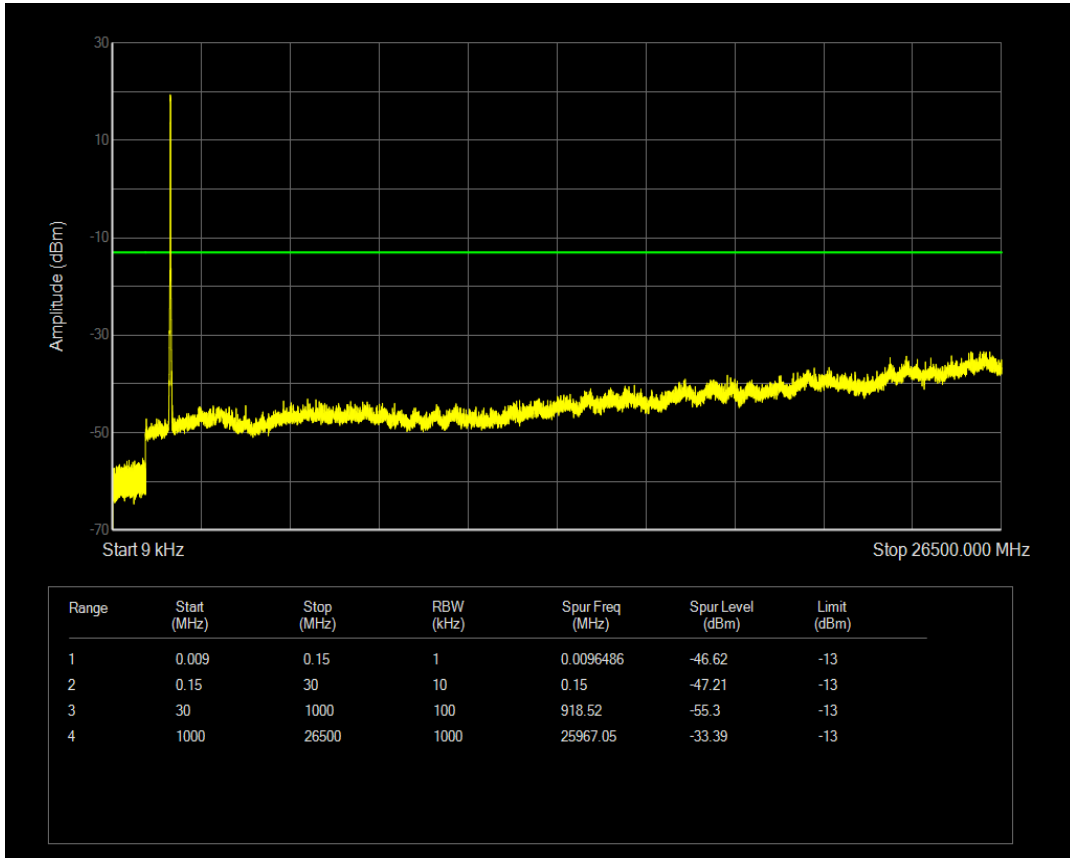

Band66 QPSK BW=15MHz Channel=132322 RB Size=75 Position=#0

Band66 QAM16 BW=15MHz Channel=132322 RB Size=1 Position=#0