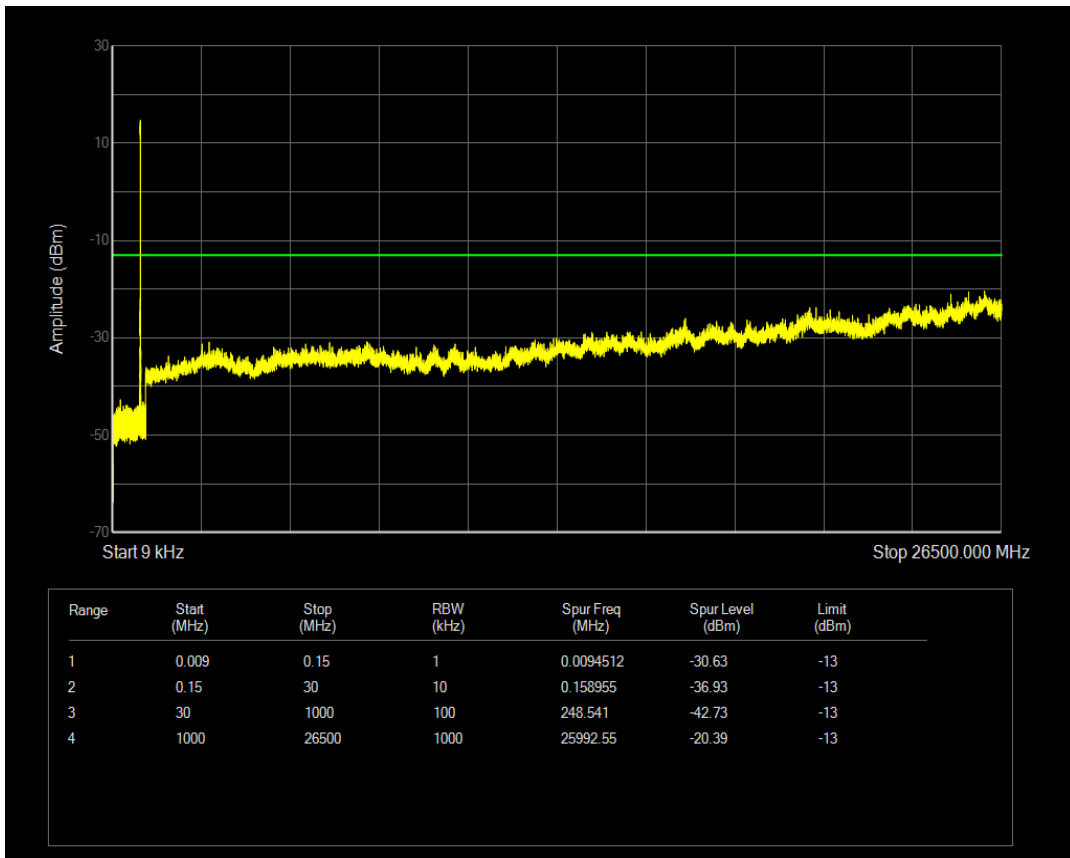

Band5 QPSK BW=5MHz Channel=20525 RB Size=1 Position=#0

Band5 QAM16 BW=5MHz Channel=20525 RB Size=1 Position=#0

Band5 QPSK BW=5MHz Channel=20525 RB Size=25 Position=#0

Band5 QAM16 BW=5MHz Channel=20525 RB Size=25 Position=#0

Band5 QPSK BW=5MHz Channel=20625 RB Size=1 Position=#0

Band5 QPSK BW=5MHz Channel=20625 RB Size=25 Position=#0

Band5 QAM16 BW=5MHz Channel=20625 RB Size=25 Position=#0

Band5 QAM16 BW=5MHz Channel=20625 RB Size=1 Position=#0