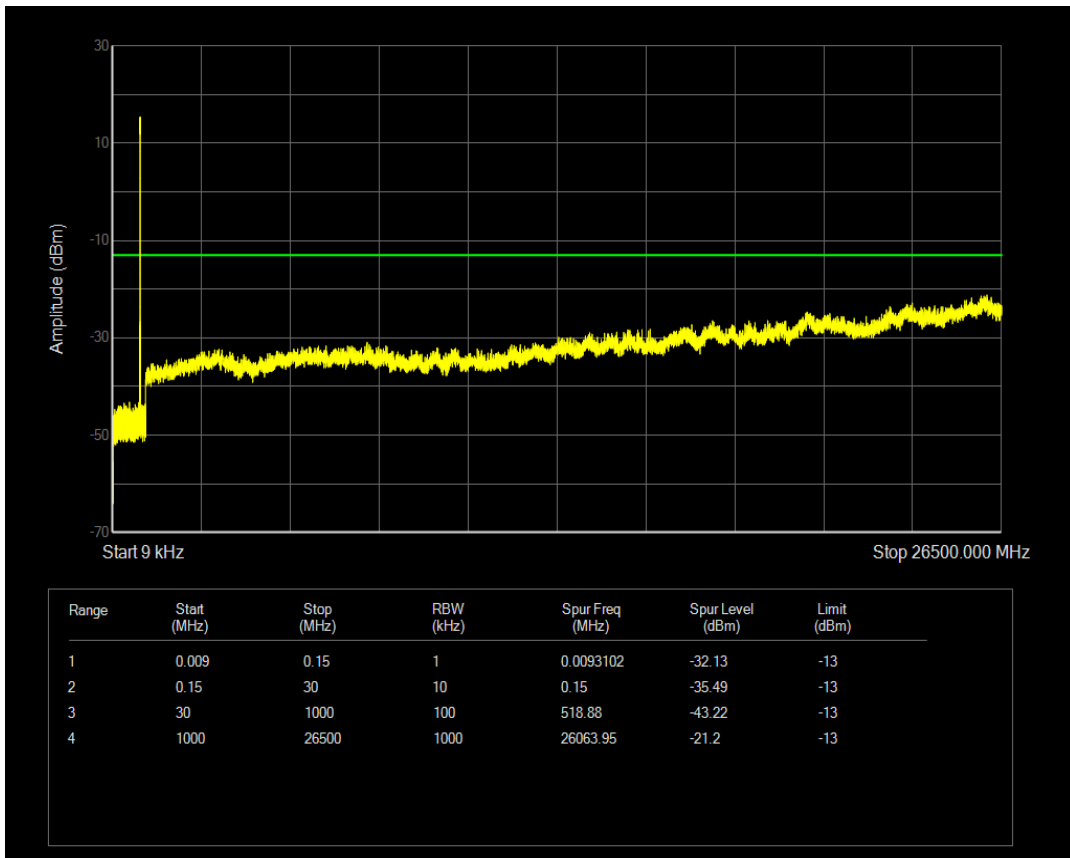

Band5 QPSK BW=5MHz Channel=20425 RB Size=25 Position=#0

Band5 QPSK BW=5MHz Channel=20425 RB Size=1 Position=#0

Band5 QAM16 BW=5MHz Channel=20425 RB Size=1 Position=#0

Band5 QAM16 BW=5MHz Channel=20425 RB Size=25 Position=#0

Band5 QPSK BW=5MHz Channel=20525 RB Size=1 Position=#0

Band5 QAM16 BW=5MHz Channel=20525 RB Size=1 Position=#0

Band5 QPSK BW=5MHz Channel=20525 RB Size=25 Position=#0

Band5 QAM16 BW=5MHz Channel=20525 RB Size=25 Position=#0