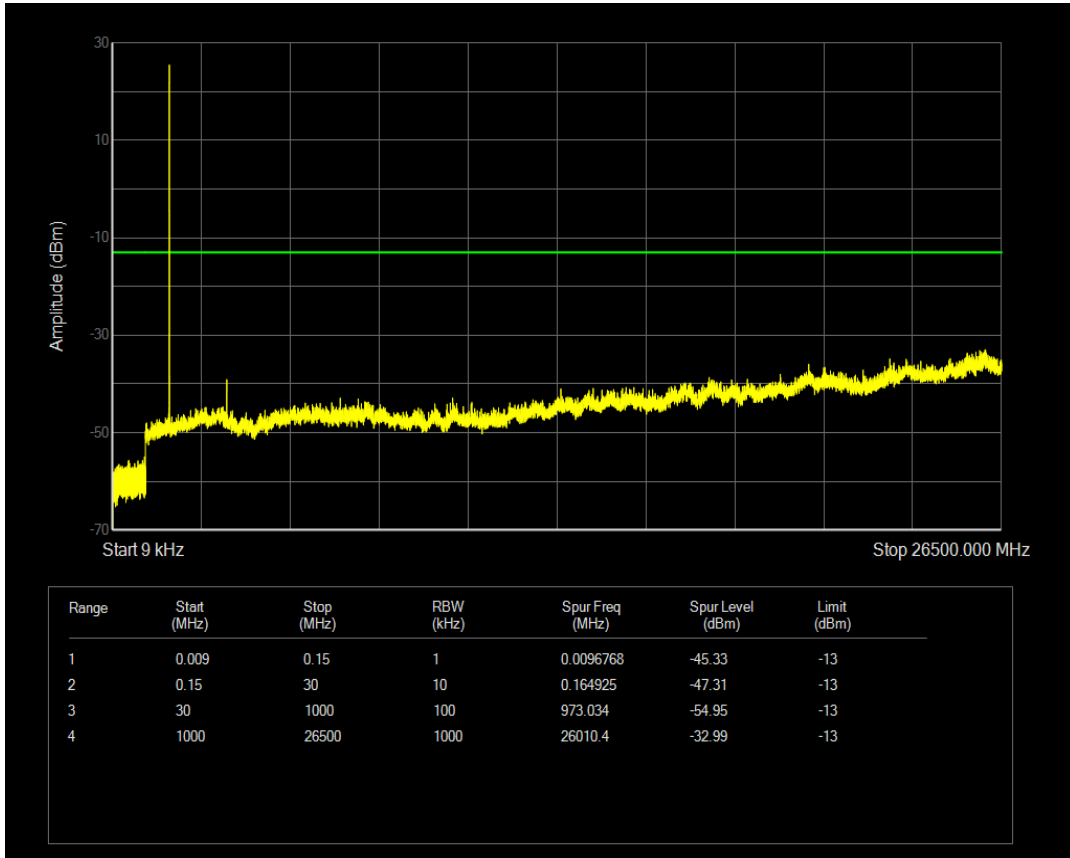

Band66 QPSK BW=1.4MHz Channel=131979 RB Size=1 Position=#0

Band66 QAM16 BW=1.4MHz Channel=131979 RB Size=1 Position=#0

Band66 QPSK BW=1.4MHz Channel=131979 RB Size=6 Position=#0

Band66 QAM16 BW=1.4MHz Channel=131979 RB Size=6 Position=#0