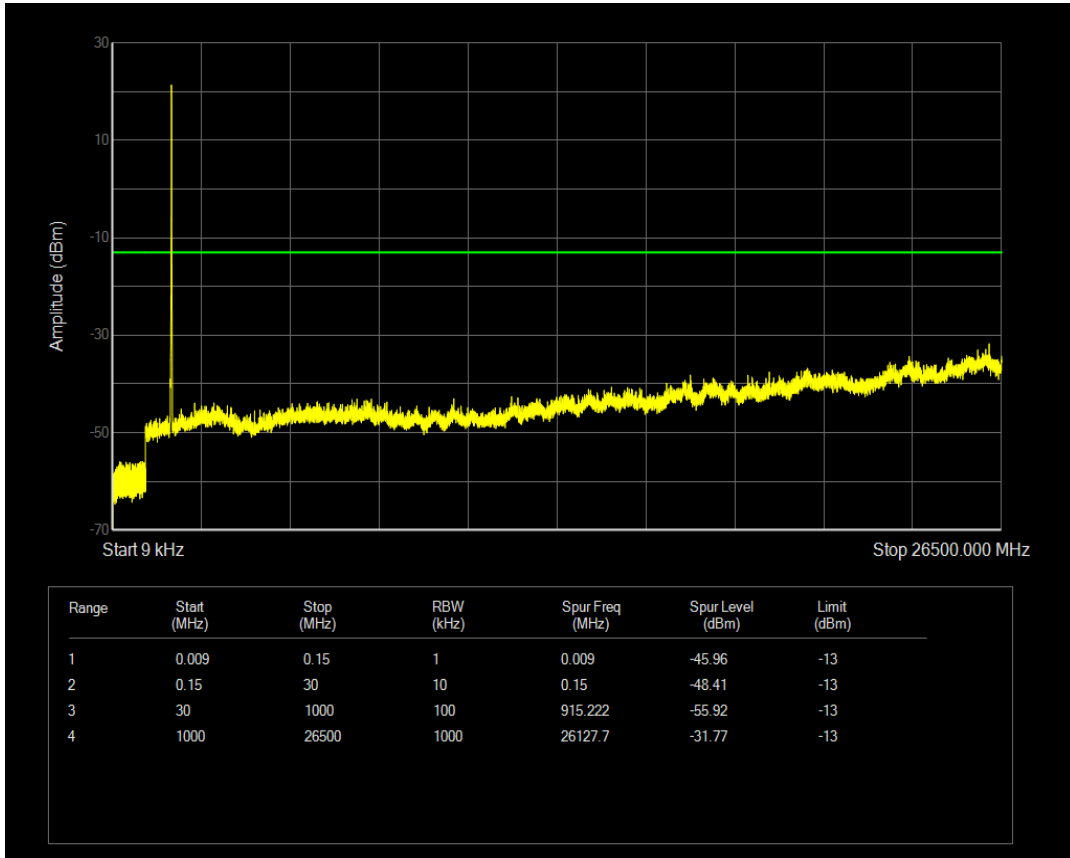

Band66 QPSK BW=10MHz Channel=132622 RB Size=50 Position=#0

Band66 QAM16 BW=10MHz Channel=132622 RB Size=1 Position=#0