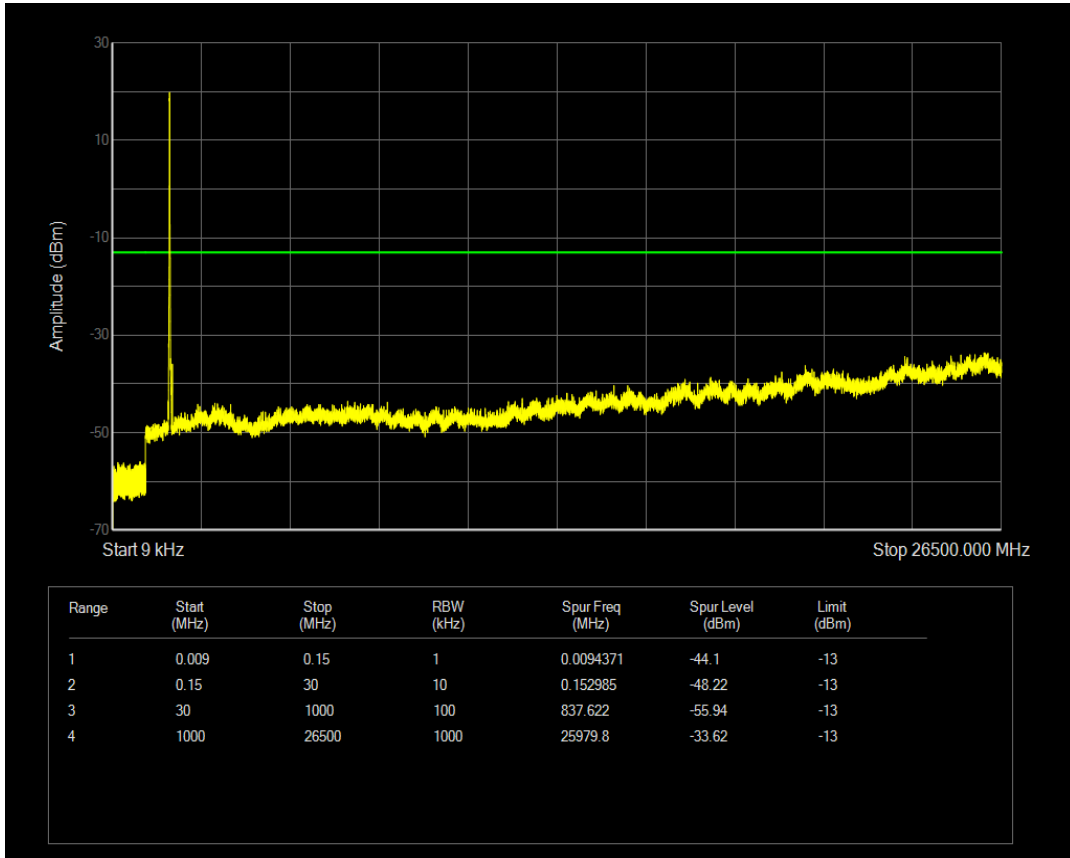

Band66 QPSK BW=15MHz Channel=132047 RB Size=75 Position=#0

Band66 QAM16 BW=15MHz Channel=132047 RB Size=75 Position=#0