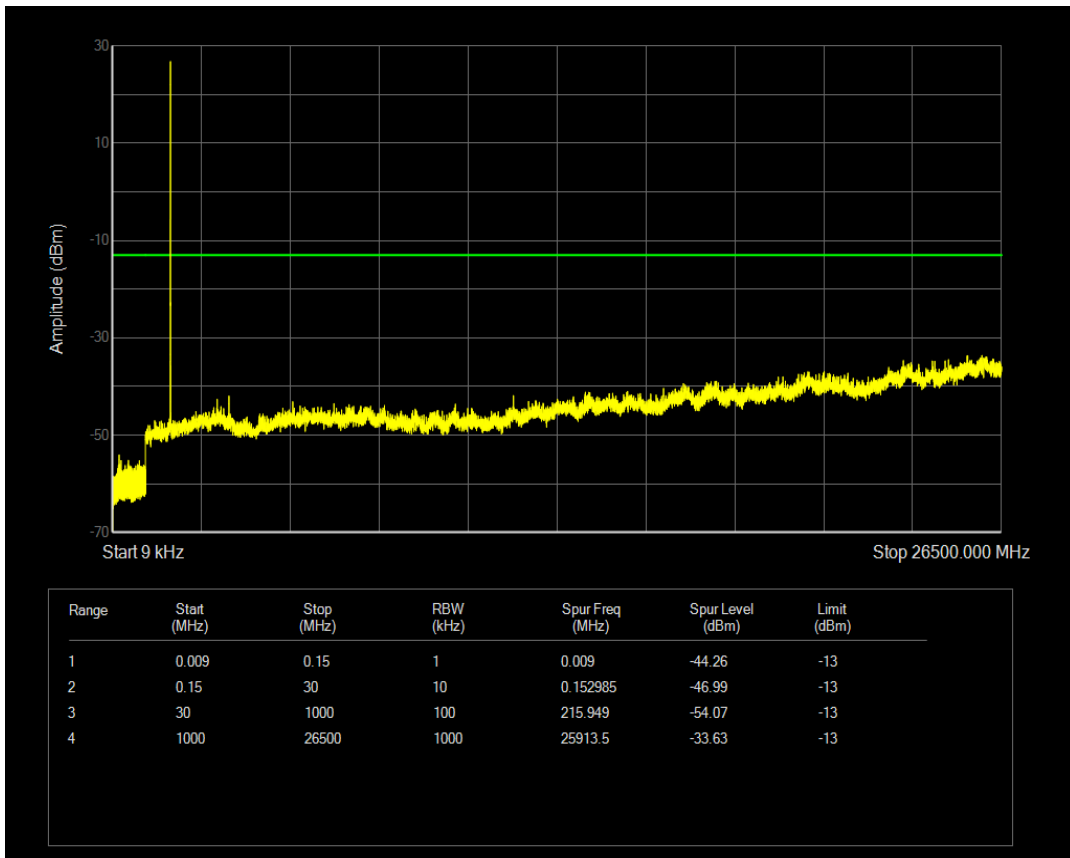

Band66 QAM16 BW=3MHz Channel=132322 RB Size=1 Position=#0

Band66 QAM16 BW=3MHz Channel=132322 RB Size=15 Position=#0