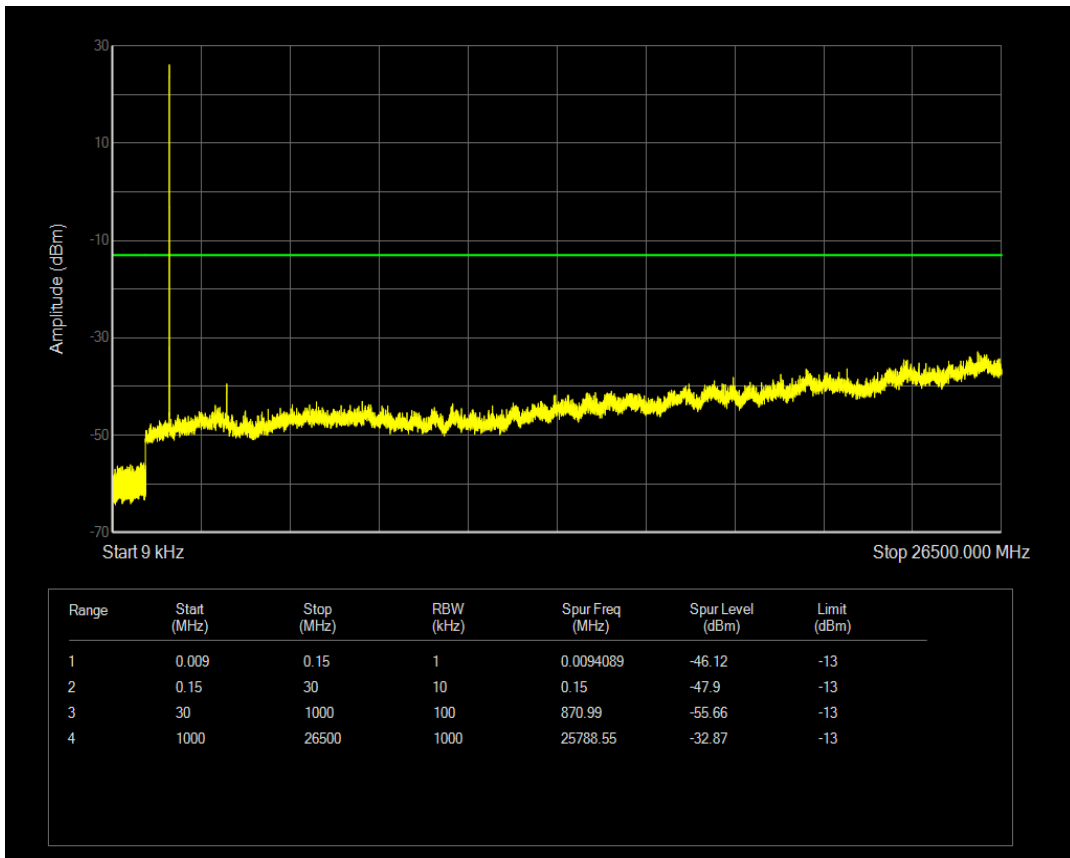

Band66 QPSK BW=1.4MHz Channel=131979 RB Size=6 Position=#0

Band66 QAM16 BW=1.4MHz Channel=131979 RB Size=6 Position=#0