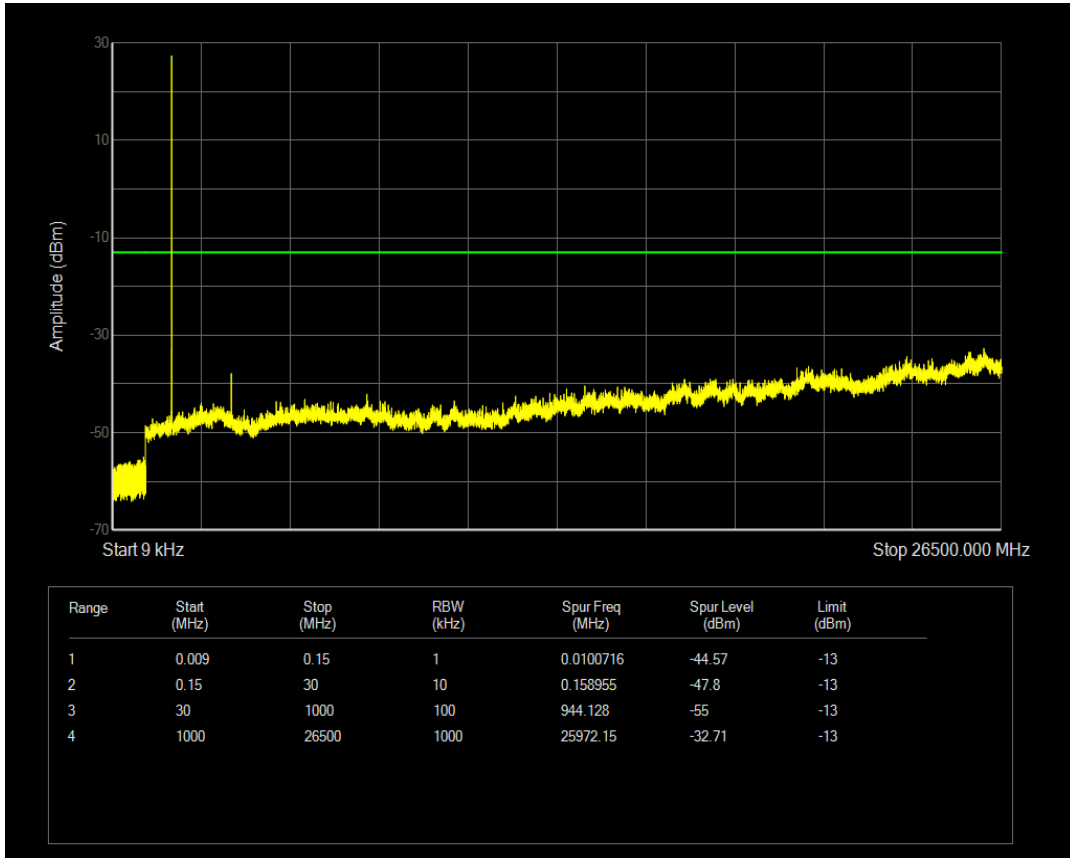

Band66 QPSK BW=1.4MHz Channel=132322 RB Size=1 Position=#0

Band66 QPSK BW=1.4MHz Channel=132322 RB Size=6 Position=#0

Band66 QAM16 BW=1.4MHz Channel=132322 RB Size=1 Position=#0

Band66 QPSK BW=1.4MHz Channel=132665 RB Size=1 Position=#0