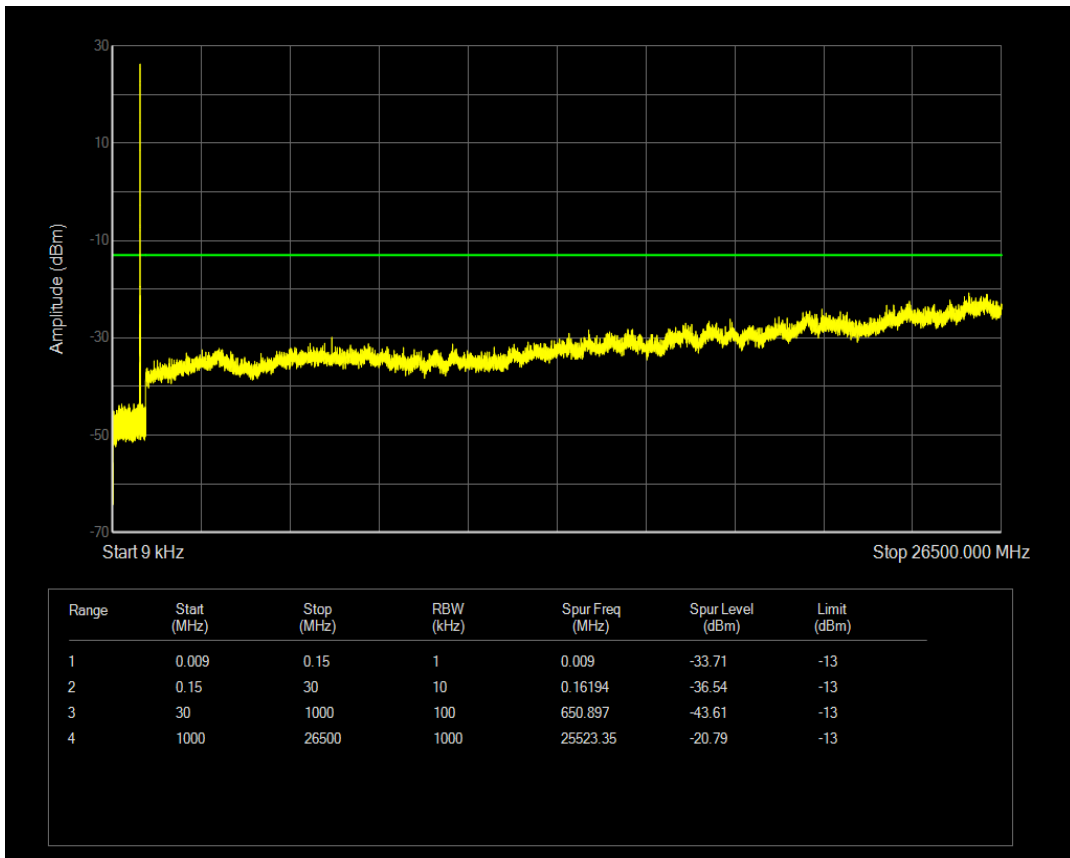

Band5 QPSK BW=1.4MHz Channel=20643 RB Size=6 Position=#0

Band5 QPSK BW=1.4MHz Channel=20643 RB Size=1 Position=#0

Band5 QAM16 BW=1.4MHz Channel=20643 RB Size=1 Position=#0

Band5 QPSK BW=3MHz Channel=20415 RB Size=1 Position=#0

Band5 QAM16 BW=1.4MHz Channel=20643 RB Size=6 Position=#0

Band5 QPSK BW=3MHz Channel=20415 RB Size=15 Position=#0

Band5 QAM16 BW=3MHz Channel=20415 RB Size=1 Position=#0

Band5 QAM16 BW=3MHz Channel=20415 RB Size=15 Position=#0

Band5 QPSK BW=3MHz Channel=20525 RB Size=1 Position=#0

Band5 QPSK BW=3MHz Channel=20525 RB Size=15 Position=#0

Band5 QAM16 BW=3MHz Channel=20525 RB Size=15 Position=#0

Band5 QAM16 BW=3MHz Channel=20525 RB Size=1 Position=#0