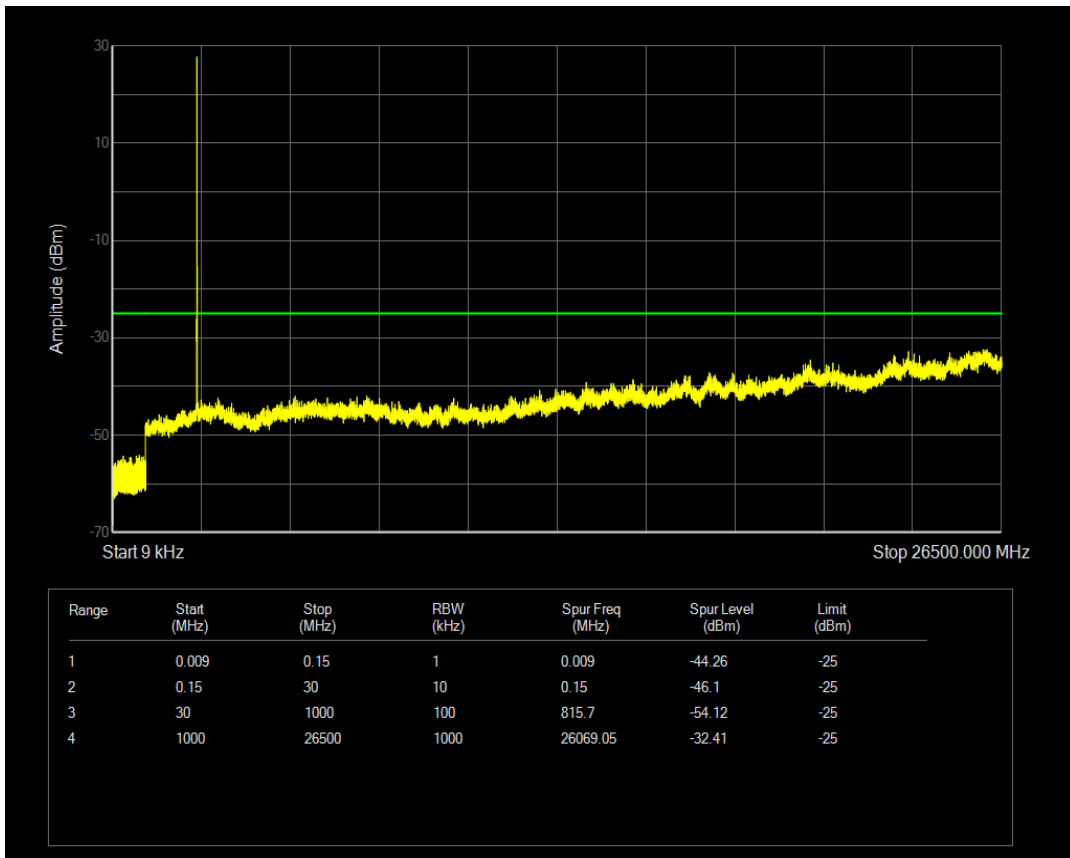

Band7 QPSK BW=5MHz Channel=21100 RB Size=1 Position=#0

Band7 QPSK BW=5MHz Channel=21100 RB Size=25 Position=#0