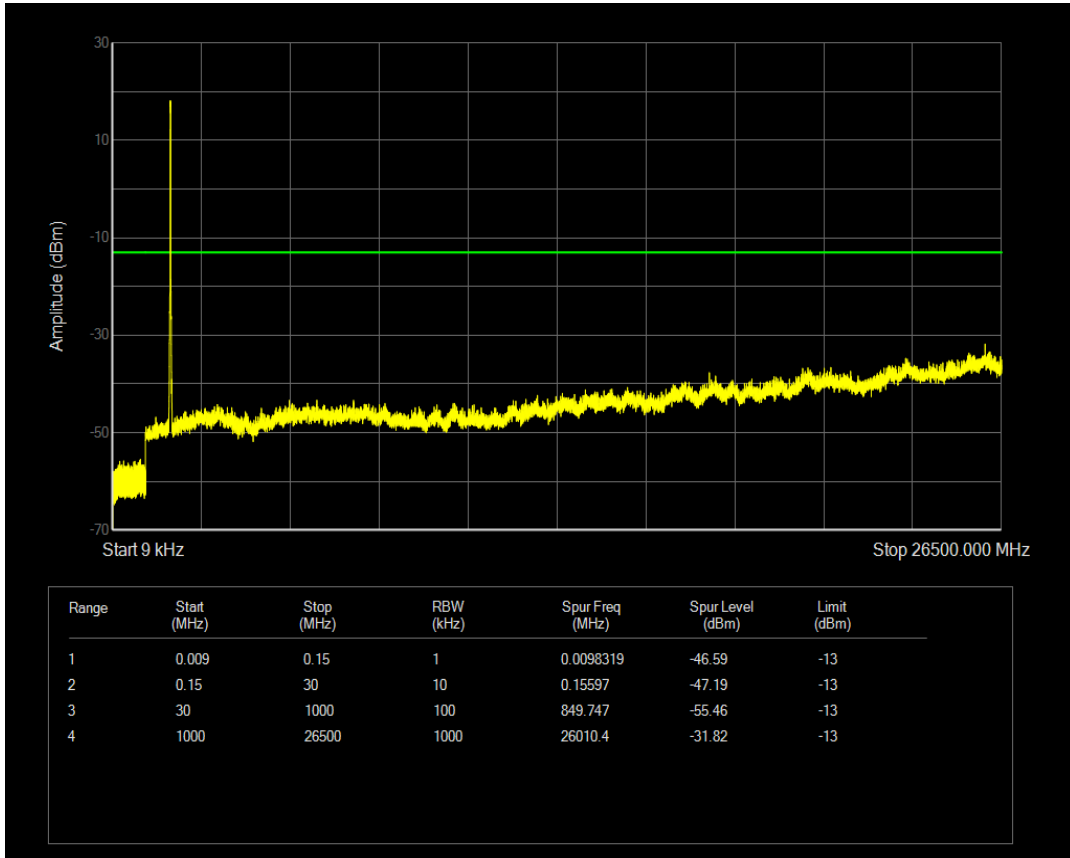

Band66 QPSK BW=15MHz Channel=132322 RB Size=1 Position=#0

Band66 QPSK BW=15MHz Channel=132322 RB Size=75 Position=#0

Band66 QAM16 BW=15MHz Channel=132322 RB Size=1 Position=#0

Band66 QAM16 BW=15MHz Channel=132322 RB Size=75 Position=#0