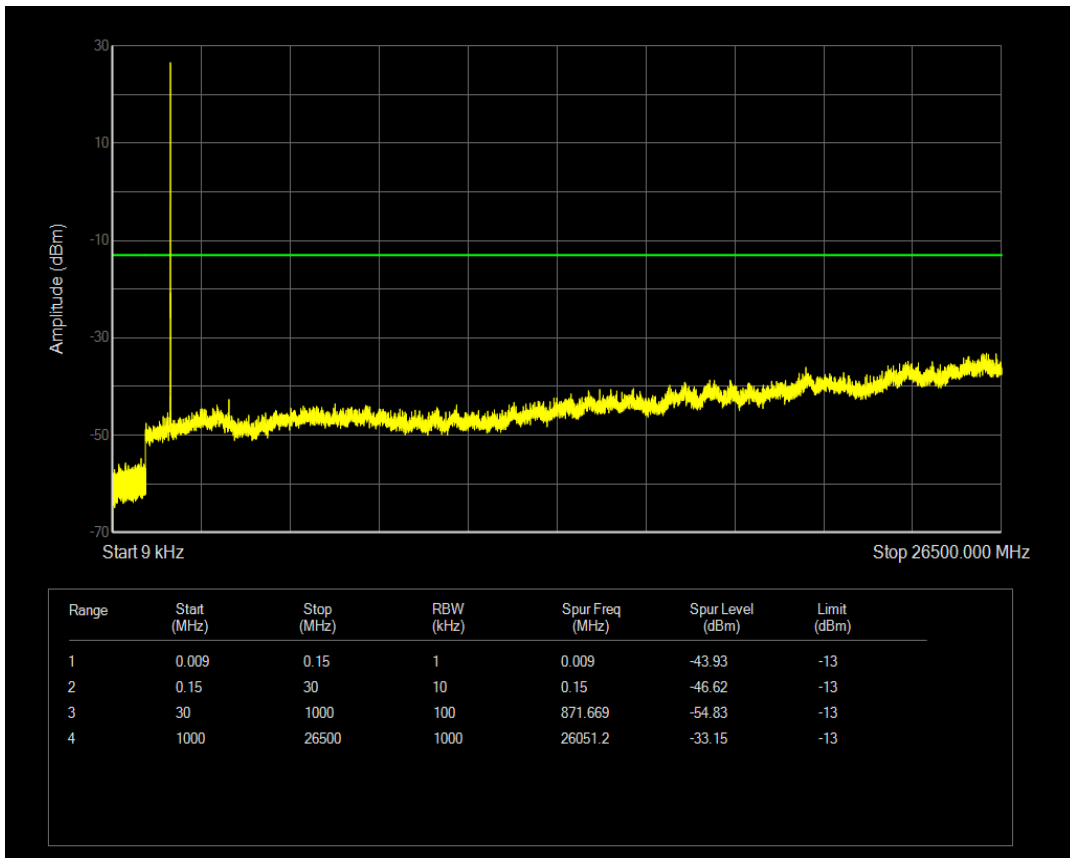

Band66 QAM16 BW=5MHz Channel=132322 RB Size=1 Position=#0

Band66 QAM16 BW=5MHz Channel=132322 RB Size=25 Position=#0