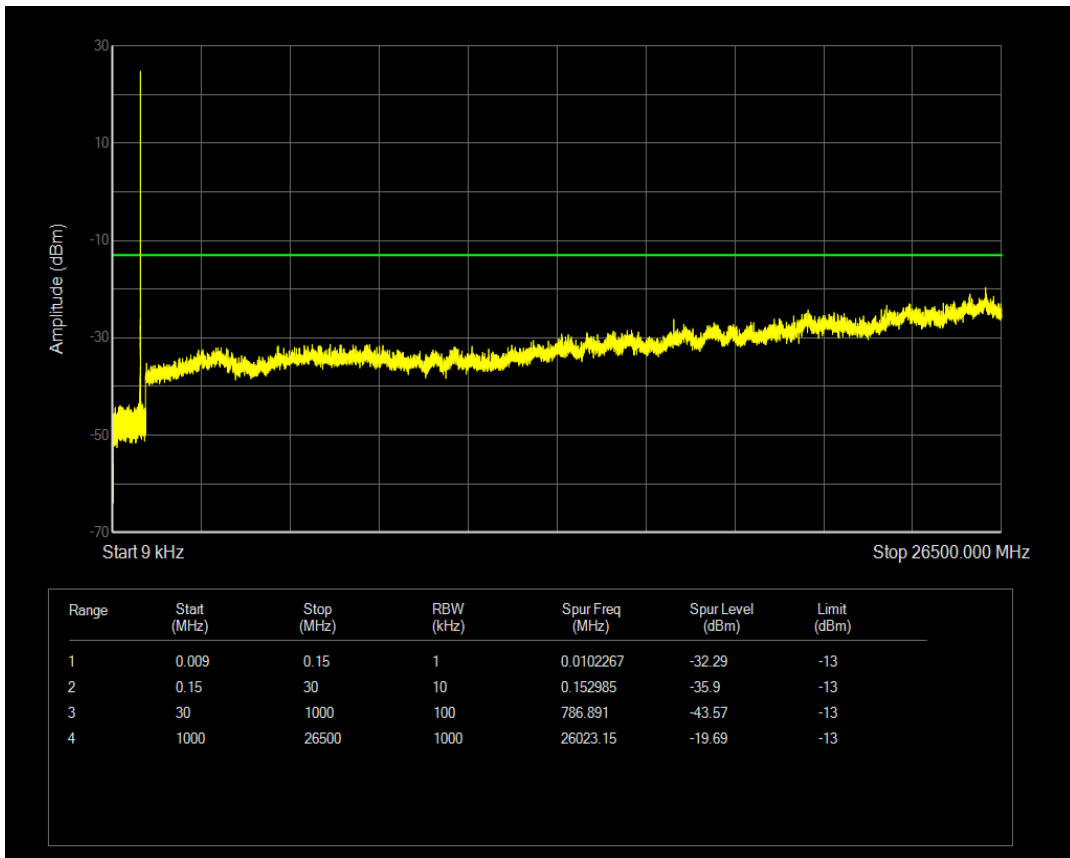

Band5 QAM16 BW=3MHz Channel=20635 RB Size=1 Position=#0

Band5 QAM16 BW=3MHz Channel=20635 RB Size=15 Position=#0