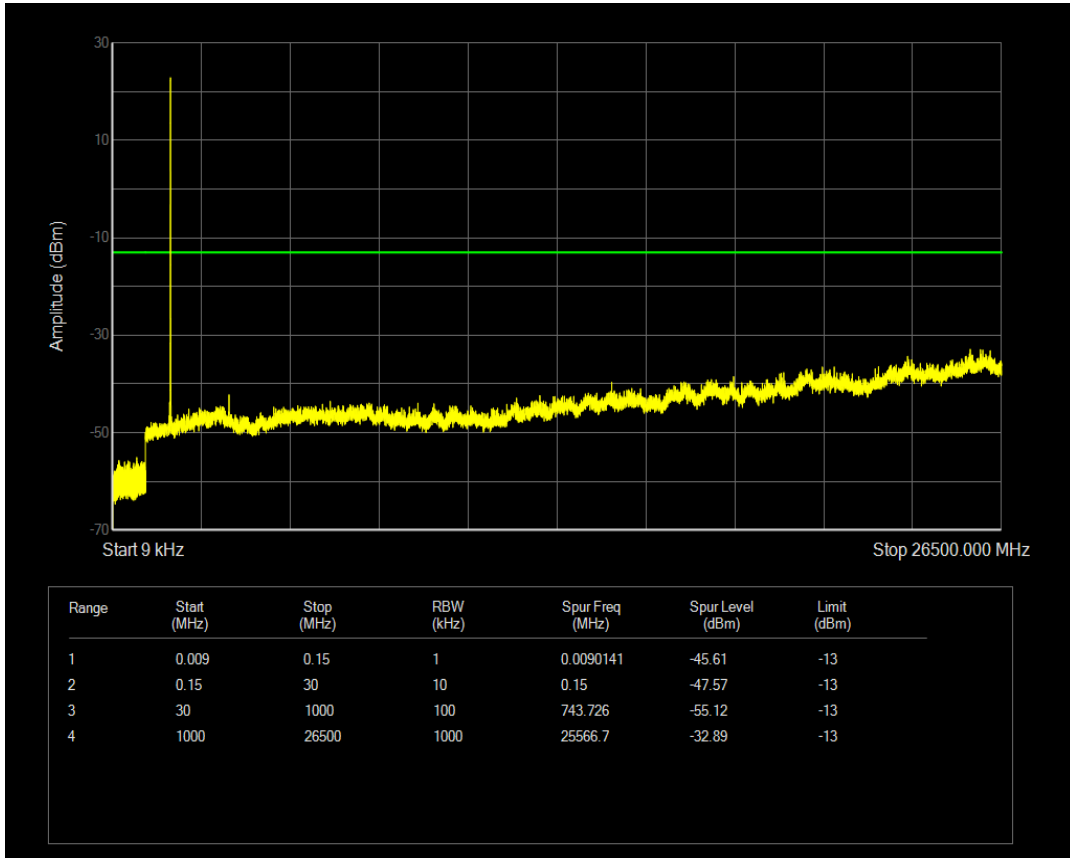

Band66 QPSK BW=3MHz Channel=132322 RB Size=1 Position=#0

Band66 QPSK BW=3MHz Channel=132322 RB Size=15 Position=#0

Band66 QAM16 BW=3MHz Channel=132322 RB Size=1 Position=#0

Band66 QAM16 BW=3MHz Channel=132322 RB Size=15 Position=#0