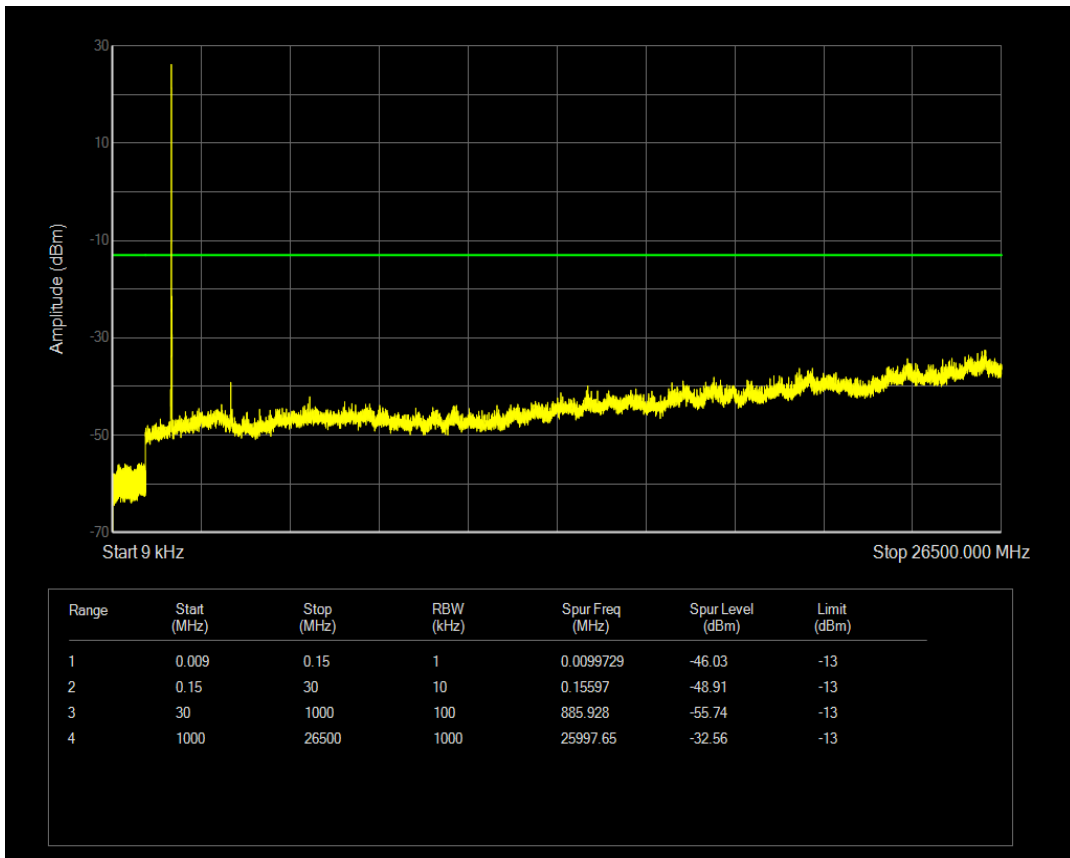

Band66 QAM16 BW=10MHz Channel=132622 RB Size=1 Position=#0

Band66 QPSK BW=15MHz Channel=132047 RB Size=1 Position=#0