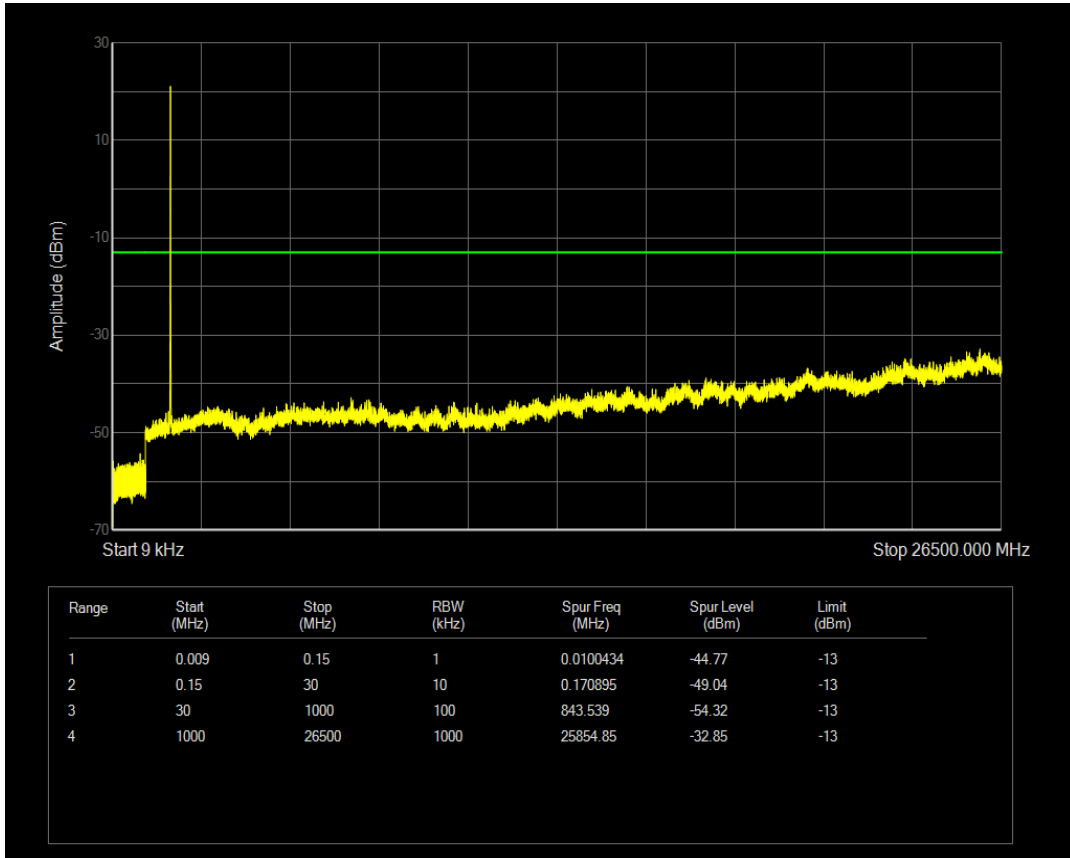

Band66 QPSK BW=5MHz Channel=132322 RB Size=1 Position=#0

Band66 QPSK BW=5MHz Channel=132322 RB Size=25 Position=#0

Band66 QAM16 BW=5MHz Channel=132322 RB Size=1 Position=#0

Band66 QAM16 BW=5MHz Channel=132322 RB Size=25 Position=#0