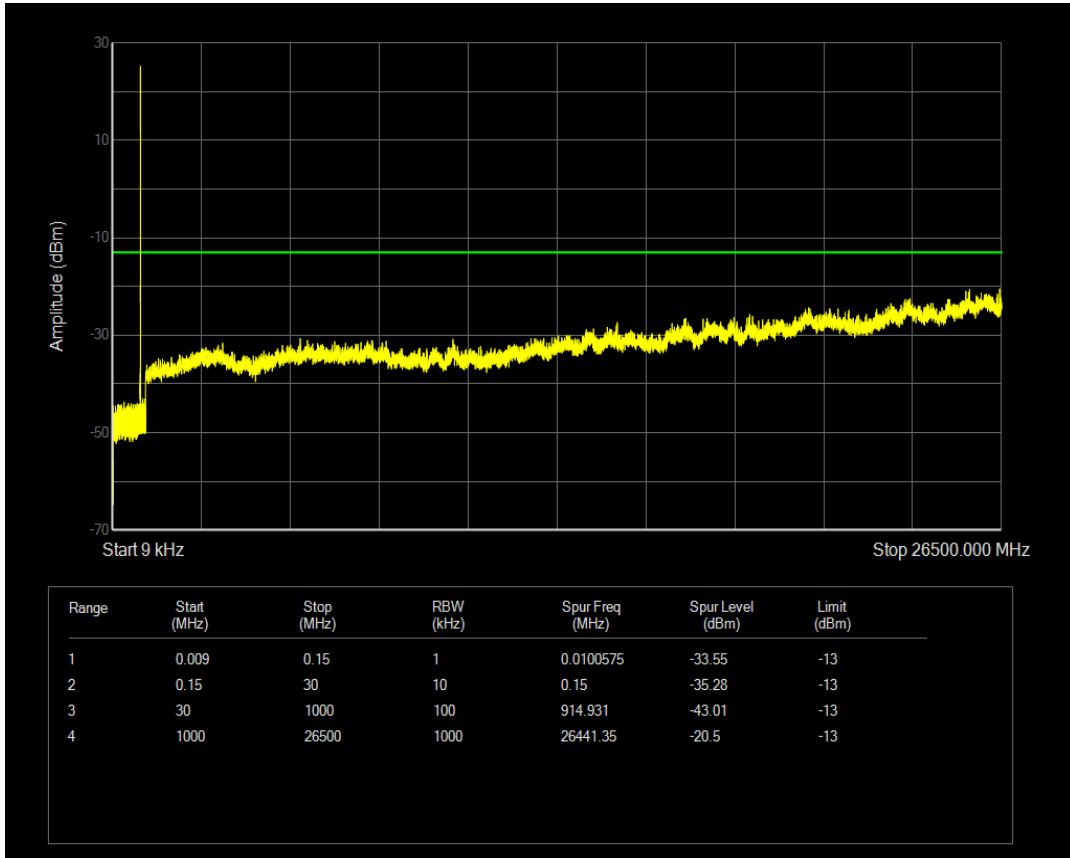

Band5 QPSK BW=1.4MHz Channel=20643 RB Size=6 Position=#0

Band5 QPSK BW=1.4MHz Channel=20643 RB Size=1 Position=#0

Band5 QAM16 BW=1.4MHz Channel=20643 RB Size=1 Position=#0

Band5 QPSK BW=3MHz Channel=20415 RB Size=1 Position=#0

Band5 QAM16 BW=1.4MHz Channel=20643 RB Size=6 Position=#0

Band5 QPSK BW=3MHz Channel=20415 RB Size=15 Position=#0

Band5 QAM16 BW=3MHz Channel=20415 RB Size=1 Position=#0

Band5 QAM16 BW=3MHz Channel=20415 RB Size=15 Position=#0