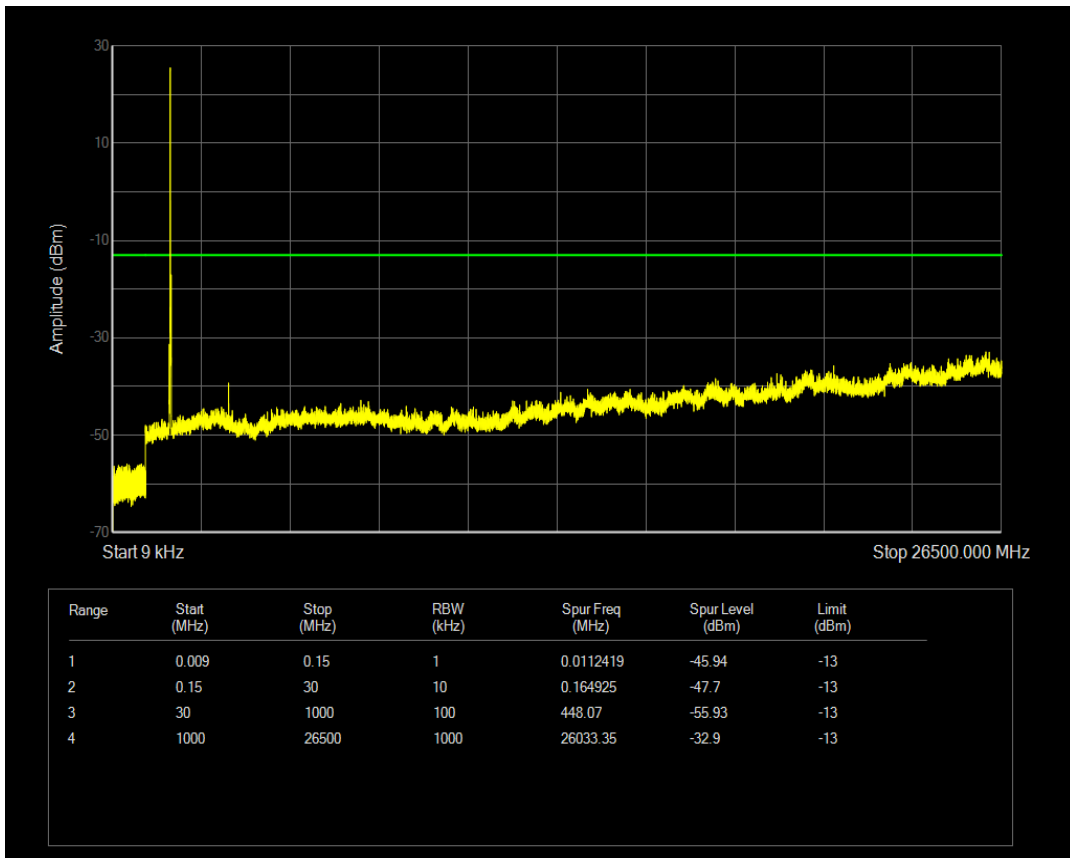

Band66 QAM16 BW=15MHz Channel=132322 RB Size=1 Position=#0

Band66 QAM16 BW=15MHz Channel=132322 RB Size=75 Position=#0