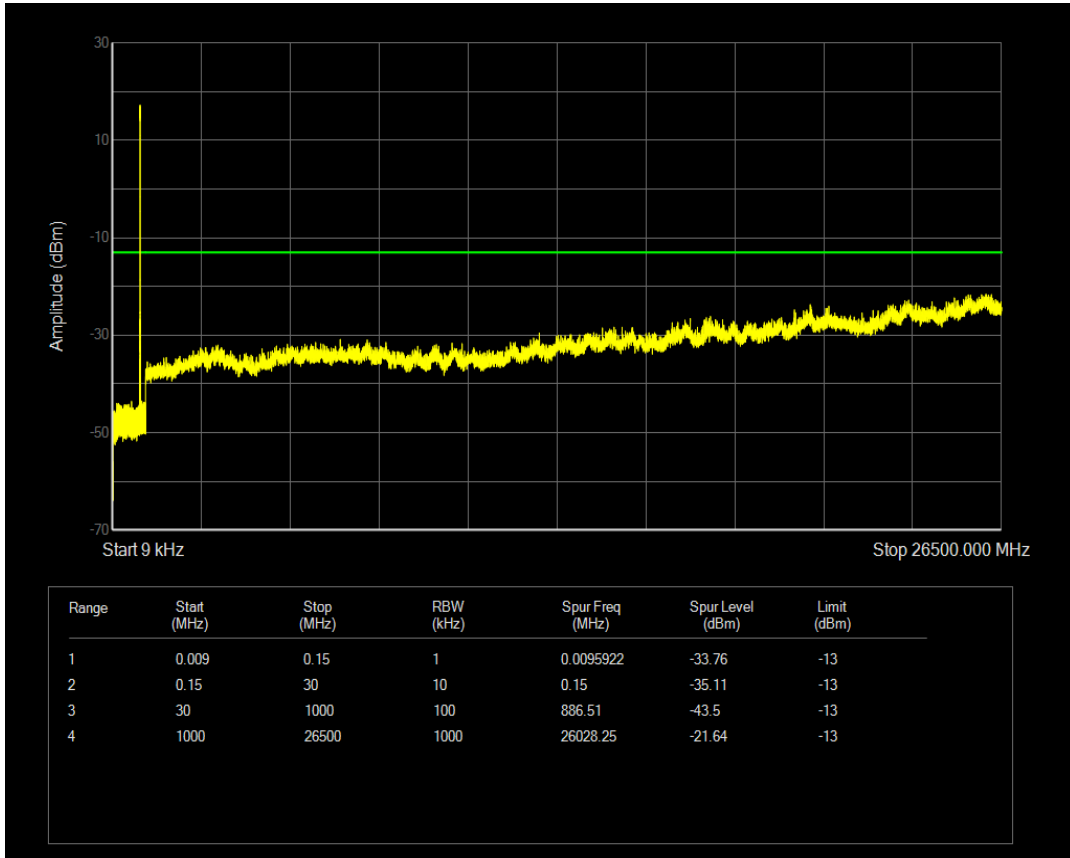

Band5 QPSK BW=1.4MHz Channel=20643 RB Size=6 Position=#0

Band5 QPSK BW=1.4MHz Channel=20643 RB Size=1 Position=#0

Band5 QAM16 BW=1.4MHz Channel=20643 RB Size=1 Position=#0

Band5 QPSK BW=3MHz Channel=20415 RB Size=1 Position=#0

Band5 QAM16 BW=1.4MHz Channel=20643 RB Size=6 Position=#0

Band5 QPSK BW=3MHz Channel=20415 RB Size=15 Position=#0

Band5 QAM16 BW=3MHz Channel=20415 RB Size=1 Position=#0

Band5 QAM16 BW=3MHz Channel=20415 RB Size=15 Position=#0

Band5 QPSK BW=3MHz Channel=20525 RB Size=1 Position=#0

Band5 QPSK BW=3MHz Channel=20525 RB Size=15 Position=#0

Band5 QAM16 BW=3MHz Channel=20525 RB Size=15 Position=#0

Band5 QAM16 BW=3MHz Channel=20525 RB Size=1 Position=#0