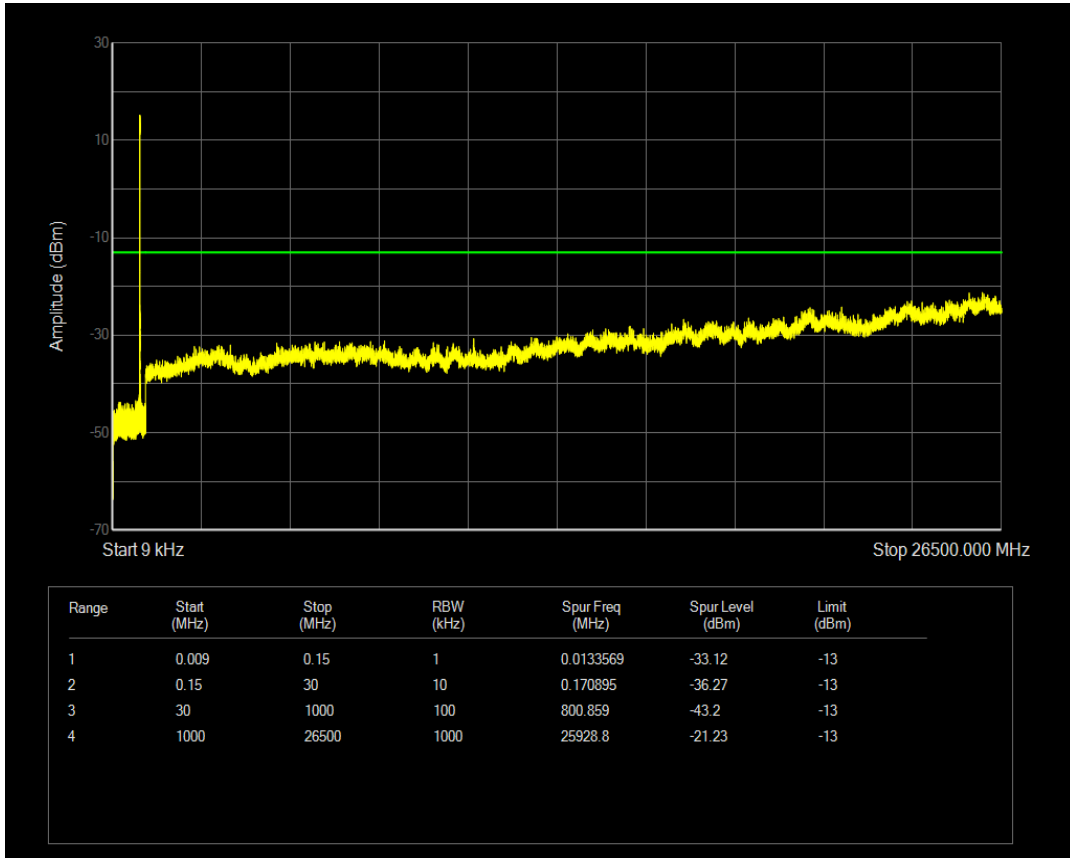

Band5 QPSK BW=5MHz Channel=20425 RB Size=25 Position=#0

Band5 QPSK BW=5MHz Channel=20425 RB Size=1 Position=#0

Band5 QAM16 BW=5MHz Channel=20425 RB Size=1 Position=#0

Band5 QAM16 BW=5MHz Channel=20425 RB Size=25 Position=#0

Band5 QPSK BW=5MHz Channel=20525 RB Size=1 Position=#0

Band5 QAM16 BW=5MHz Channel=20525 RB Size=1 Position=#0

Band5 QPSK BW=5MHz Channel=20525 RB Size=25 Position=#0

Band5 QAM16 BW=5MHz Channel=20525 RB Size=25 Position=#0