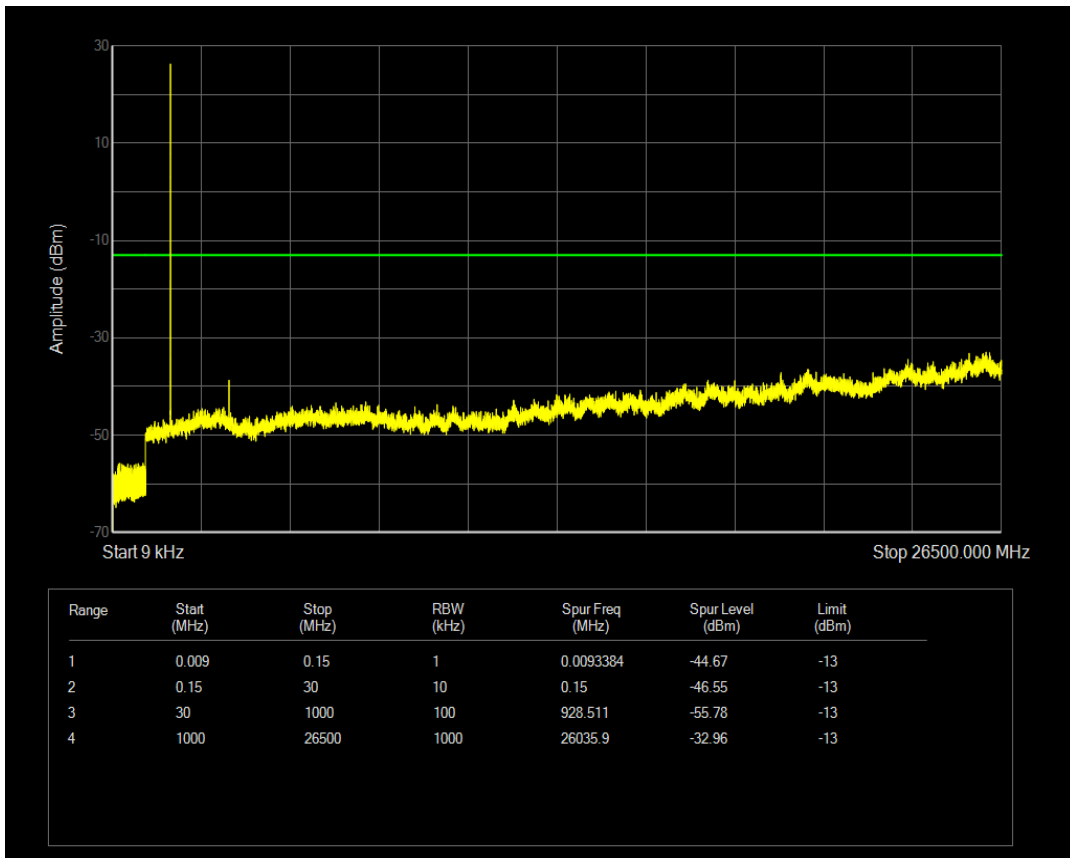

Band66 QPSK BW=1.4MHz Channel=132322 RB Size=1 Position=#0

Band66 QPSK BW=1.4MHz Channel=132322 RB Size=6 Position=#0