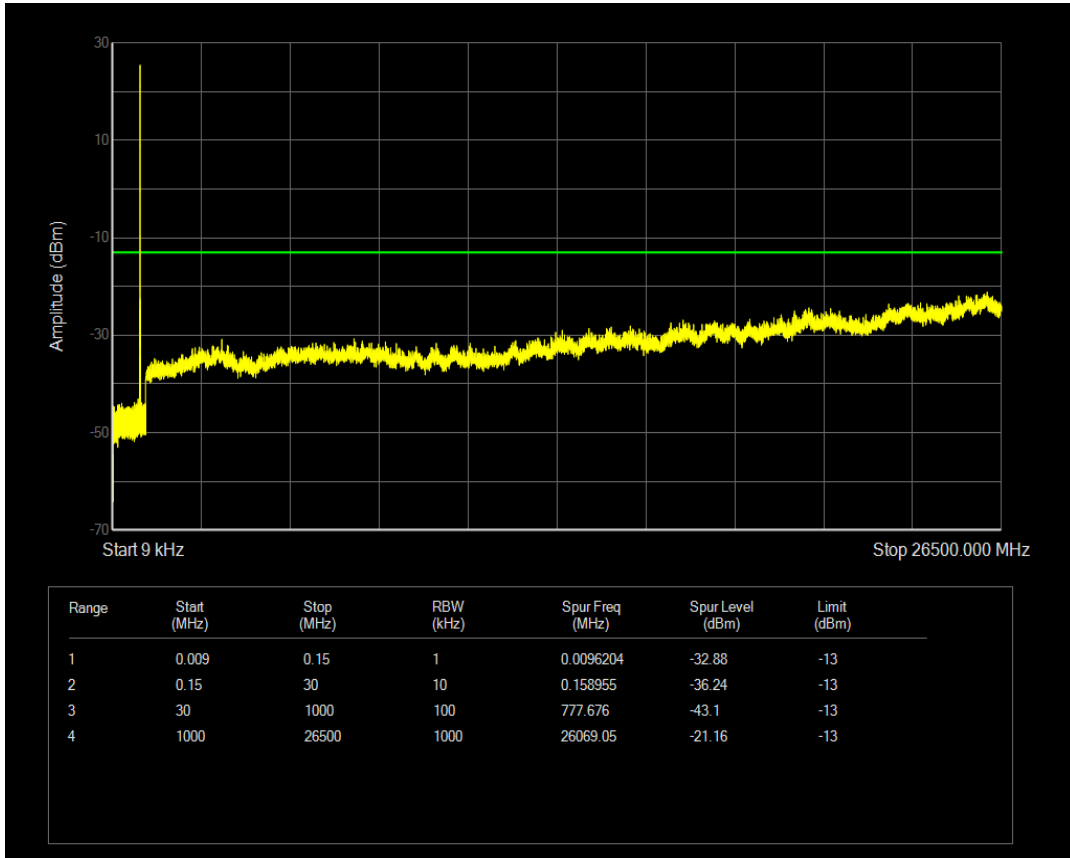

Band5 QAM16 BW=1.4MHz Channel=20643 RB Size=6 Position=#0

Band5 QPSK BW=3MHz Channel=20415 RB Size=15 Position=#0

Band5 QAM16 BW=3MHz Channel=20415 RB Size=1 Position=#0

Band5 QAM16 BW=3MHz Channel=20415 RB Size=15 Position=#0

Band5 QPSK BW=3MHz Channel=20525 RB Size=1 Position=#0

Band5 QPSK BW=3MHz Channel=20525 RB Size=15 Position=#0

Band5 QAM16 BW=3MHz Channel=20525 RB Size=15 Position=#0

Band5 QAM16 BW=3MHz Channel=20525 RB Size=1 Position=#0

Band5 QPSK BW=3MHz Channel=20635 RB Size=1 Position=#0

Band5 QPSK BW=3MHz Channel=20635 RB Size=15 Position=#0

Band5 QAM16 BW=3MHz Channel=20635 RB Size=1 Position=#0

Band5 QAM16 BW=3MHz Channel=20635 RB Size=15 Position=#0