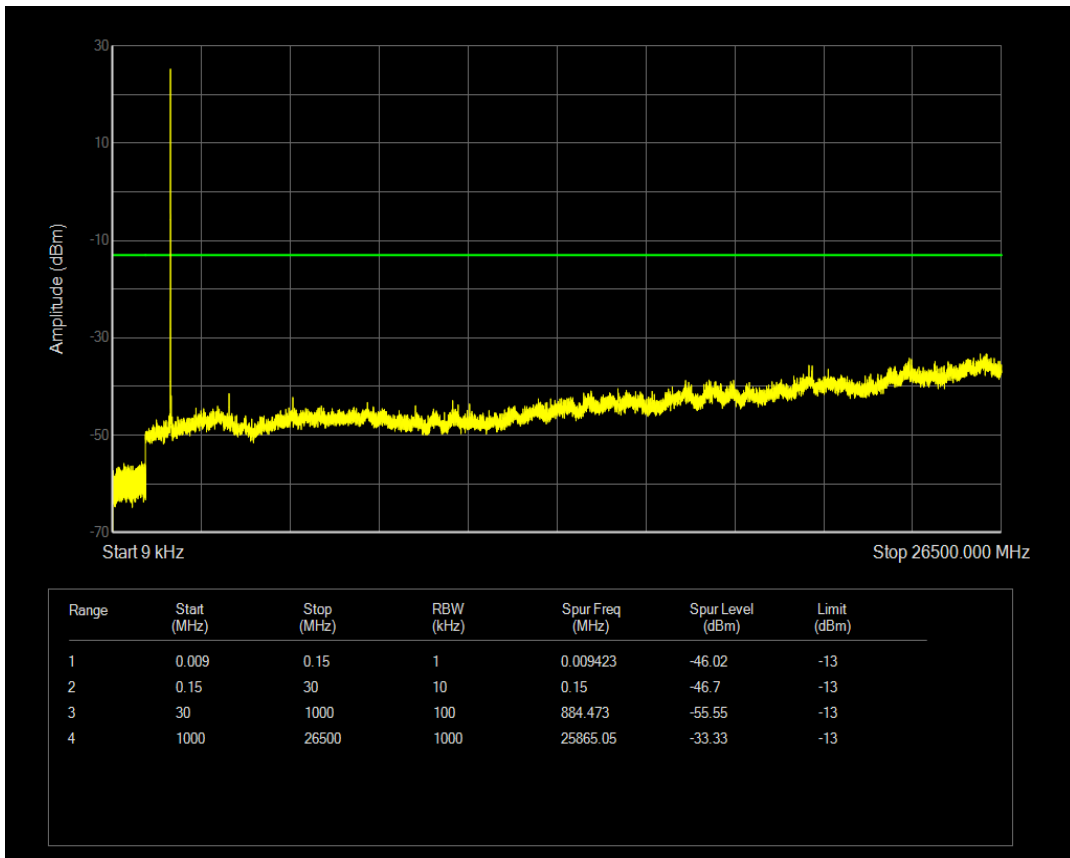

Band66 QAM16 BW=1.4MHz Channel=132322 RB Size=6 Position=#0

Band66 QAM16 BW=1.4MHz Channel=132665 RB Size=1 Position=#0