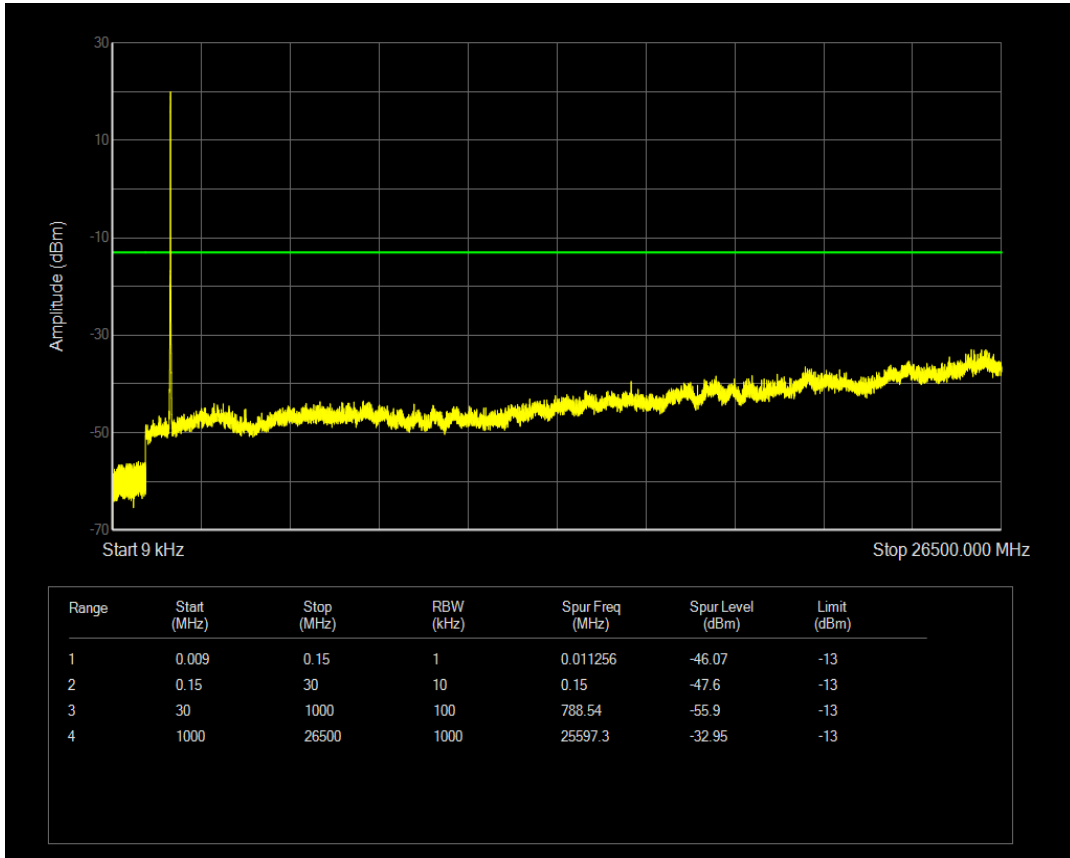

Band66 QPSK BW=10MHz Channel=132322 RB Size=1 Position=#0

Band66 QPSK BW=10MHz Channel=132322 RB Size=50 Position=#0

Band66 QAM16 BW=10MHz Channel=132322 RB Size=1 Position=#0

Band66 QAM16 BW=10MHz Channel=132322 RB Size=50 Position=#0