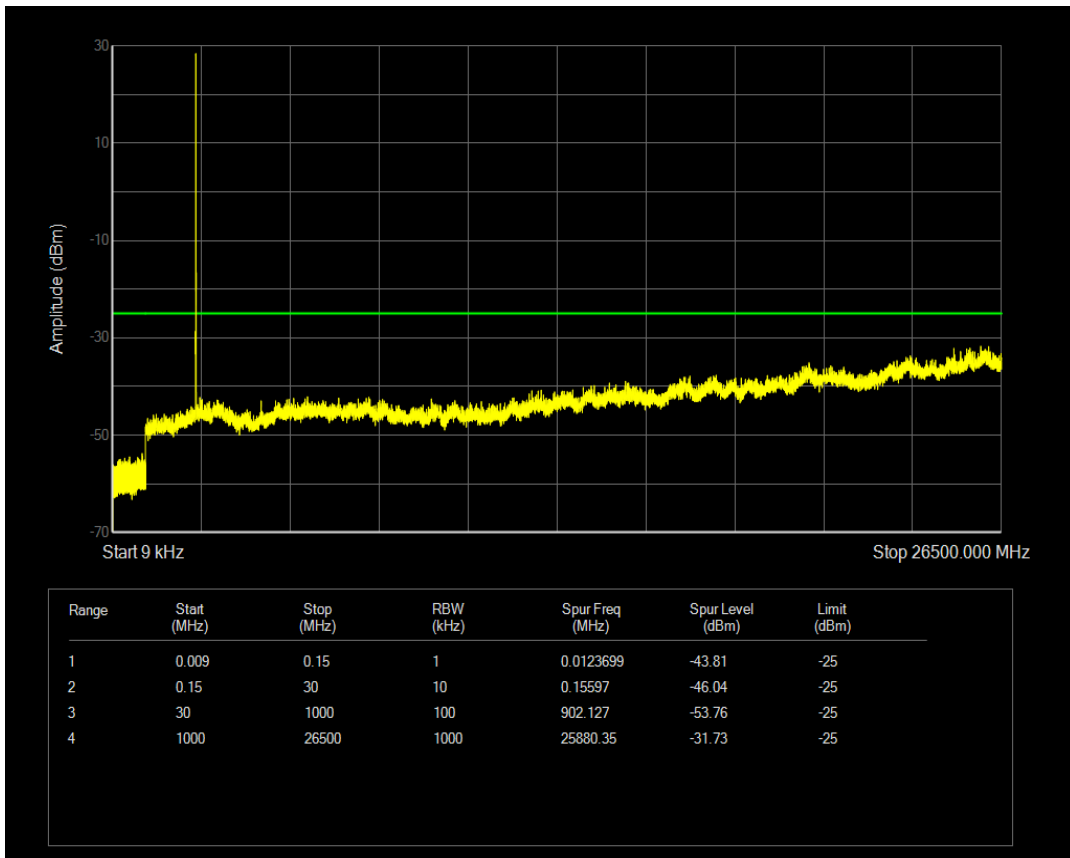

Band7 QAM16 BW=5MHz Channel=20775 RB Size=1 Position=#0

Band7 QAM16 BW=5MHz Channel=20775 RB Size=25 Position=#0