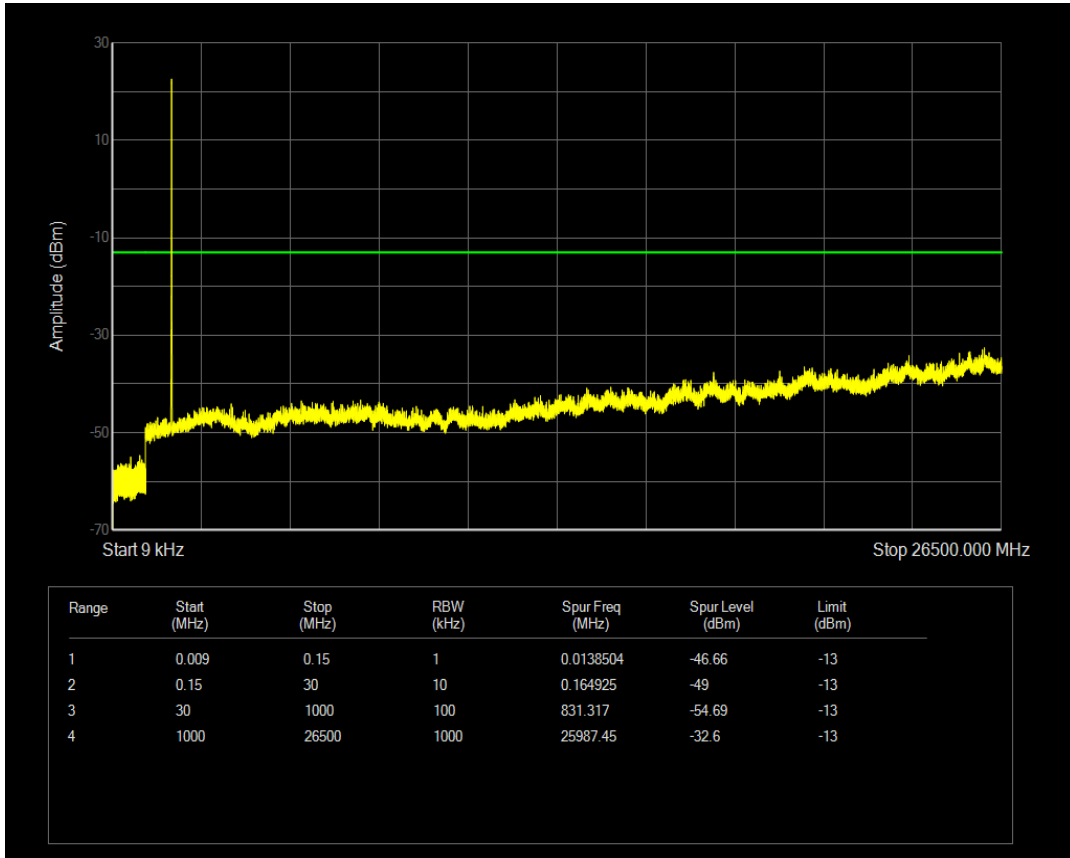

Band66 QPSK BW=5MHz Channel=132647 RB Size=1 Position=#0

Band66 QPSK BW=5MHz Channel=132647 RB Size=25 Position=#0

Band66 QAM16 BW=5MHz Channel=132647 RB Size=1 Position=#0

Band66 QAM16 BW=5MHz Channel=132647 RB Size=25 Position=#0