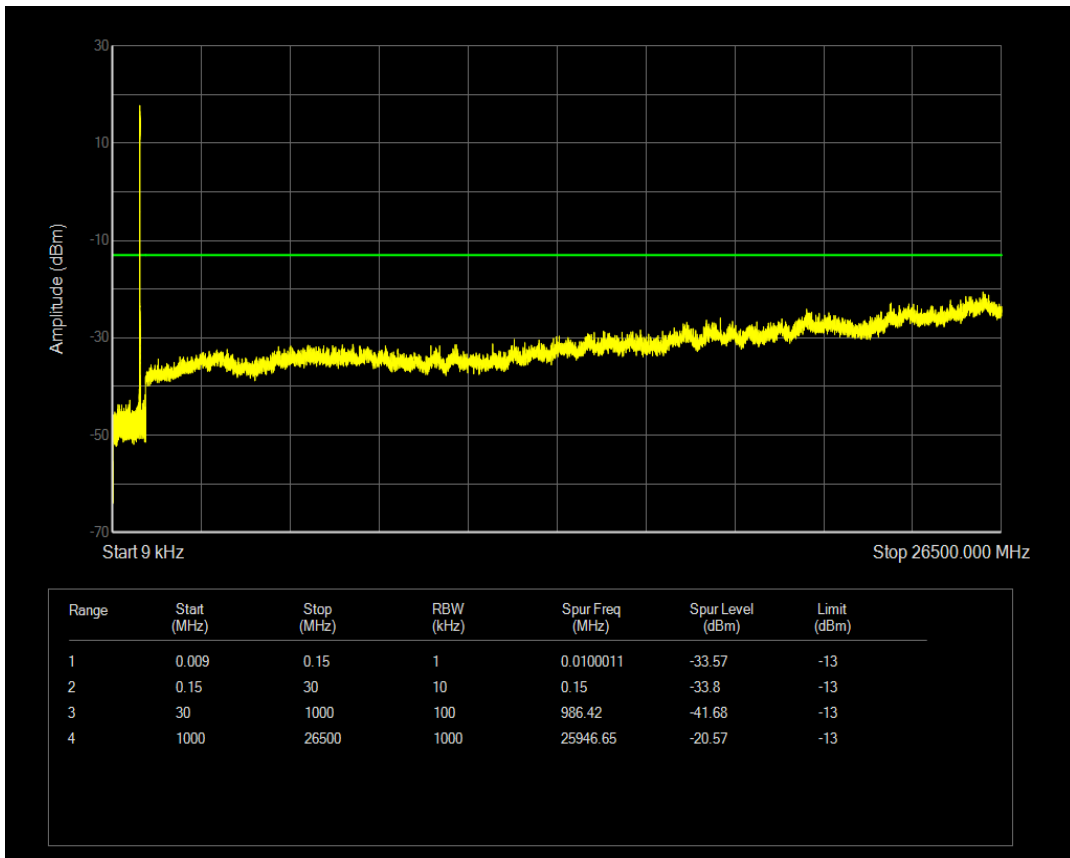

Band5 QPSK BW=3MHz Channel=20635 RB Size=1 Position=#0

Band5 QPSK BW=3MHz Channel=20635 RB Size=15 Position=#0

Band5 QAM16 BW=3MHz Channel=20635 RB Size=1 Position=#0

Band5 QAM16 BW=3MHz Channel=20635 RB Size=15 Position=#0

Band5 QPSK BW=5MHz Channel=20425 RB Size=25 Position=#0

Band5 QPSK BW=5MHz Channel=20425 RB Size=1 Position=#0

Band5 QAM16 BW=5MHz Channel=20425 RB Size=1 Position=#0

Band5 QAM16 BW=5MHz Channel=20425 RB Size=25 Position=#0