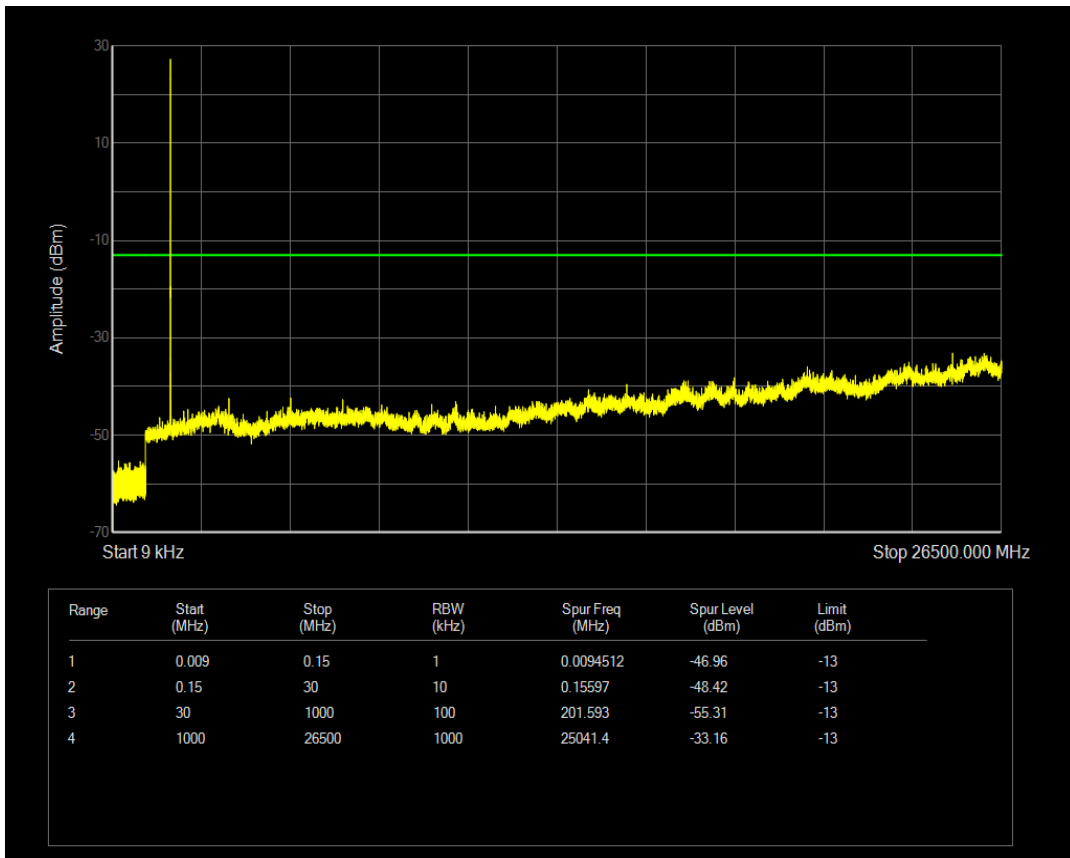

Band66 QPSK BW=3MHz Channel=132322 RB Size=1 Position=#0

Band66 QPSK BW=3MHz Channel=132322 RB Size=15 Position=#0