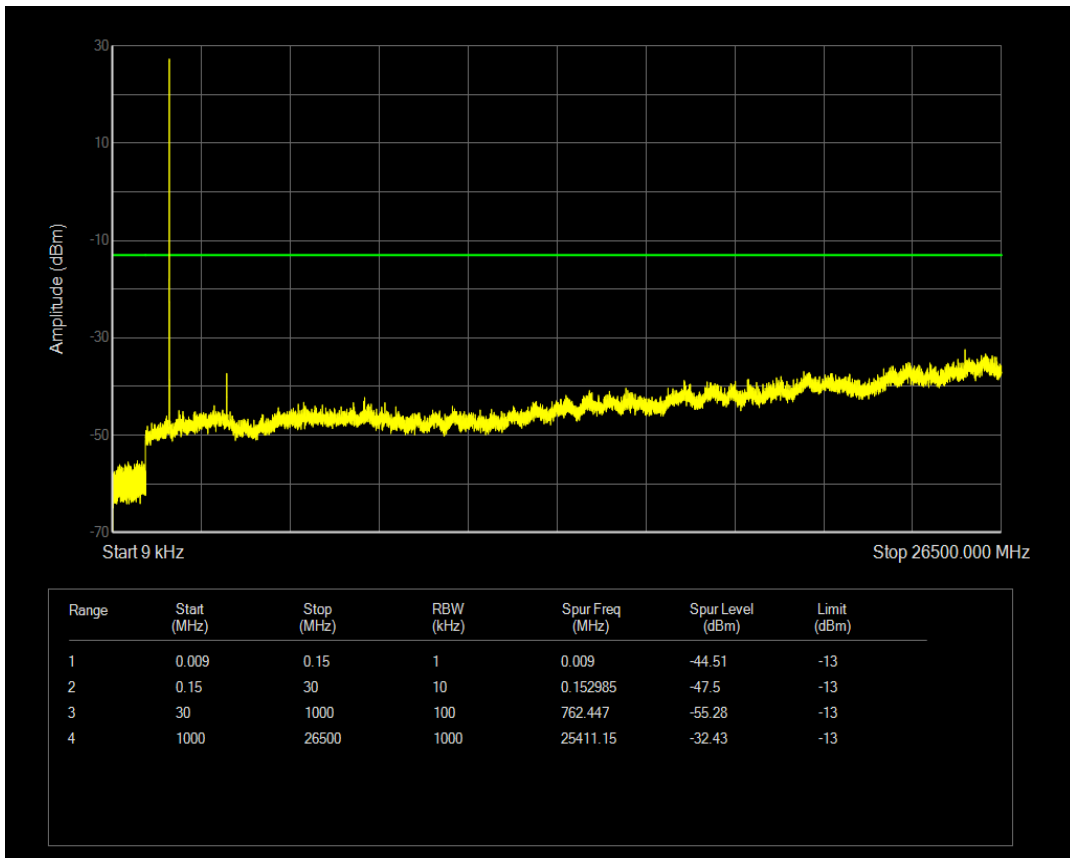

Band66 QPSK BW=1.4MHz Channel=131979 RB Size=1 Position=#0

Band66 QAM16 BW=1.4MHz Channel=131979 RB Size=1 Position=#0