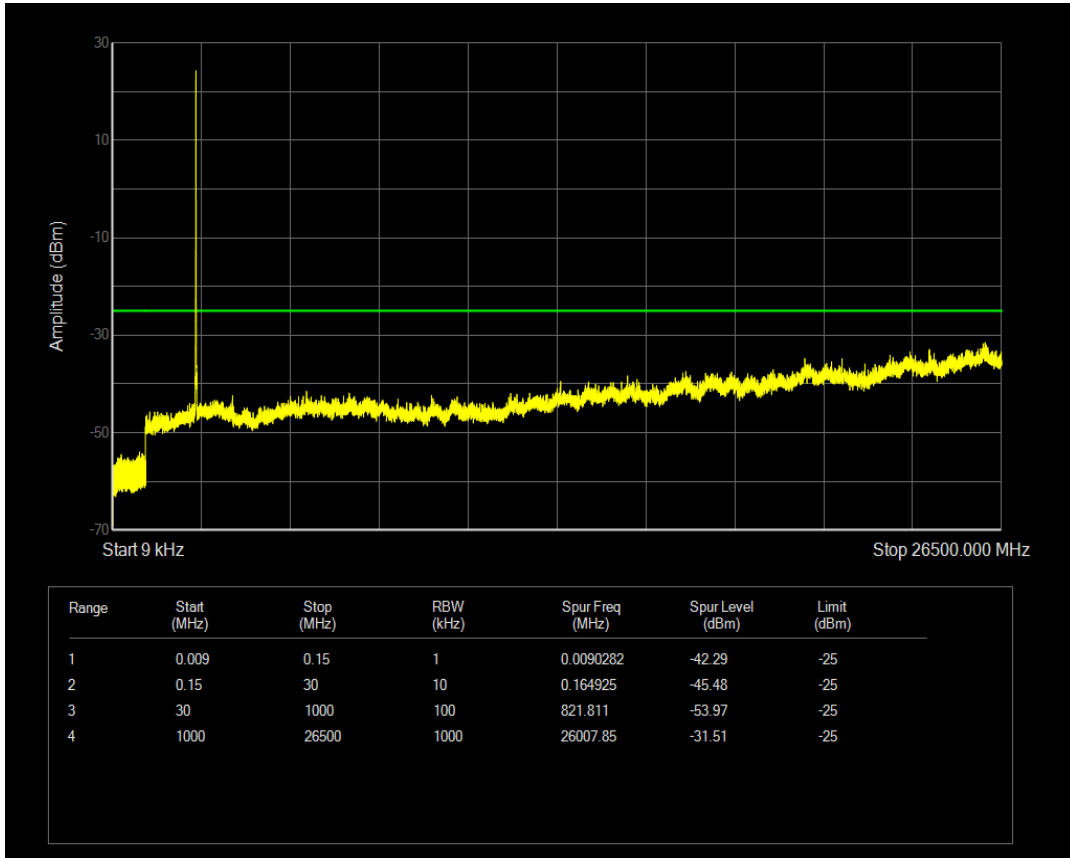

Band66 QPSK BW=20MHz Channel=132572 RB Size=1 Position=#0

Band66 QAM16 BW=20MHz Channel=132572 RB Size=1 Position=#0

Band66 QPSK BW=20MHz Channel=132572 RB Size=100 Position=#0

Band66 QAM16 BW=20MHz Channel=132572 RB Size=100 Position=#0

Band7 QPSK BW=5MHz Channel=20775 RB Size=1 Position=#0

Band7 QPSK BW=5MHz Channel=20775 RB Size=25 Position=#0

Band7 QAM16 BW=5MHz Channel=20775 RB Size=1 Position=#0

Band7 QAM16 BW=5MHz Channel=20775 RB Size=25 Position=#0