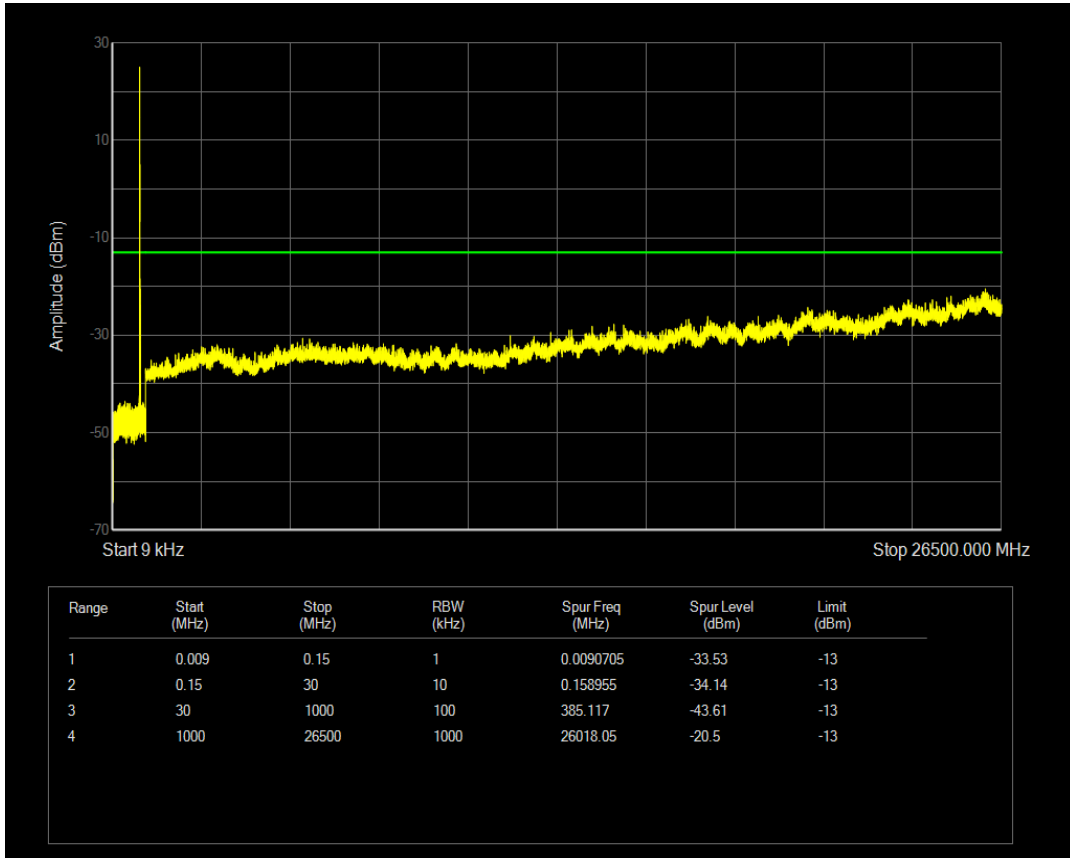

Band5 QPSK BW=3MHz Channel=20635 RB Size=1 Position=#0

Band5 QPSK BW=3MHz Channel=20635 RB Size=15 Position=#0

Band5 QAM16 BW=3MHz Channel=20635 RB Size=1 Position=#0

Band5 QAM16 BW=3MHz Channel=20635 RB Size=15 Position=#0

Band5 QPSK BW=5MHz Channel=20425 RB Size=25 Position=#0

Band5 QPSK BW=5MHz Channel=20425 RB Size=1 Position=#0

Band5 QAM16 BW=5MHz Channel=20425 RB Size=1 Position=#0

Band5 QAM16 BW=5MHz Channel=20425 RB Size=25 Position=#0