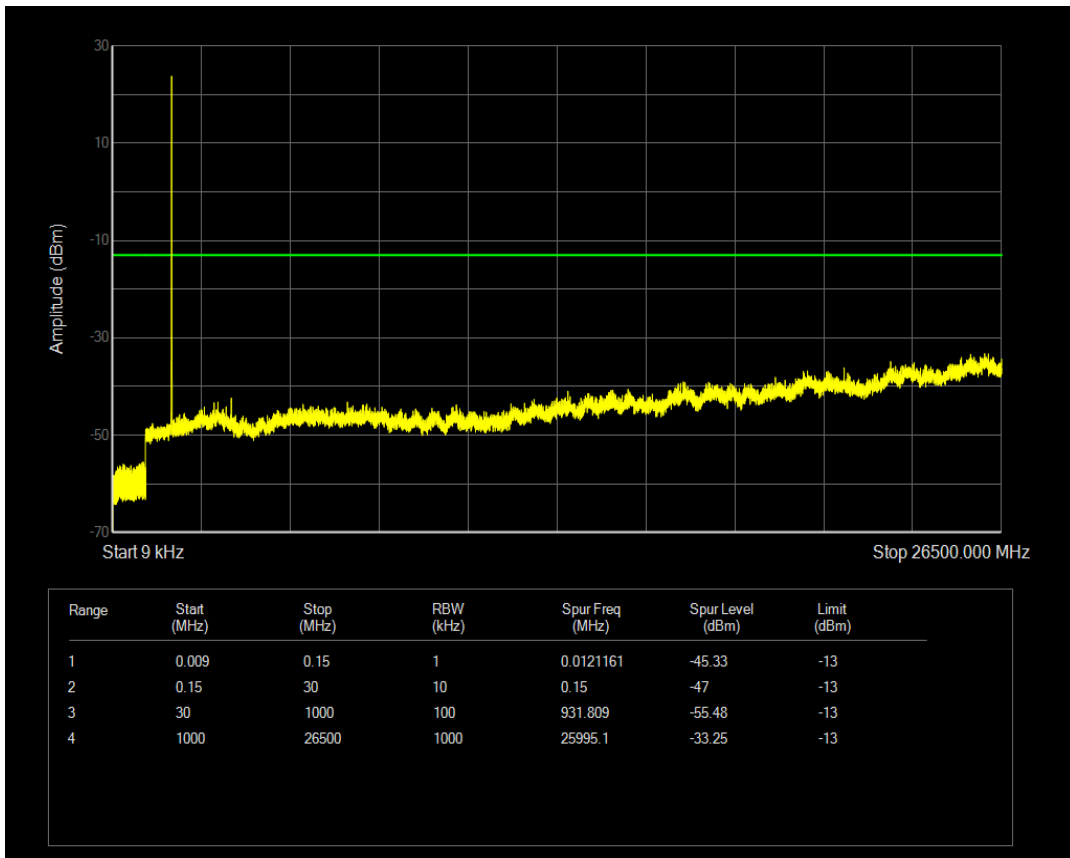

Band66 QPSK BW=3MHz Channel=132657 RB Size=15 Position=#0

Band66 QPSK BW=3MHz Channel=132657 RB Size=1 Position=#0