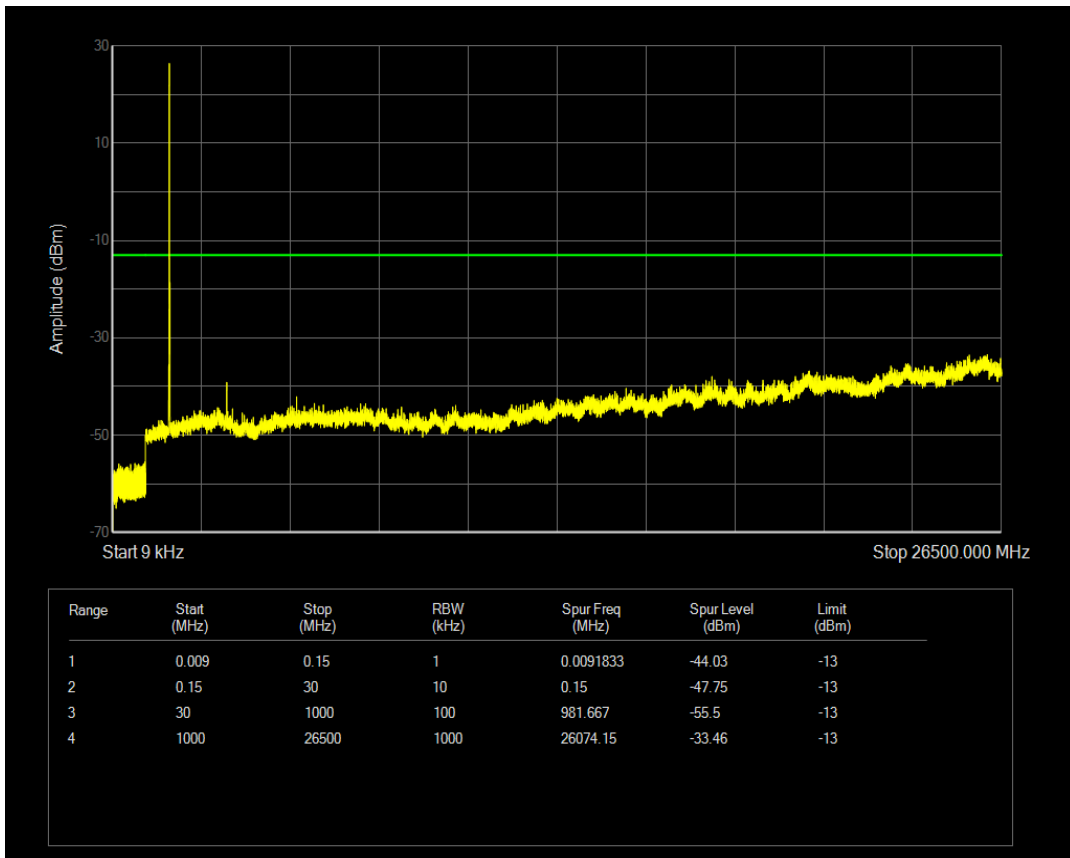

Band66 QAM16 BW=10MHz Channel=132022 RB Size=1 Position=#0

Band66 QAM16 BW=10MHz Channel=132022 RB Size=50 Position=#0