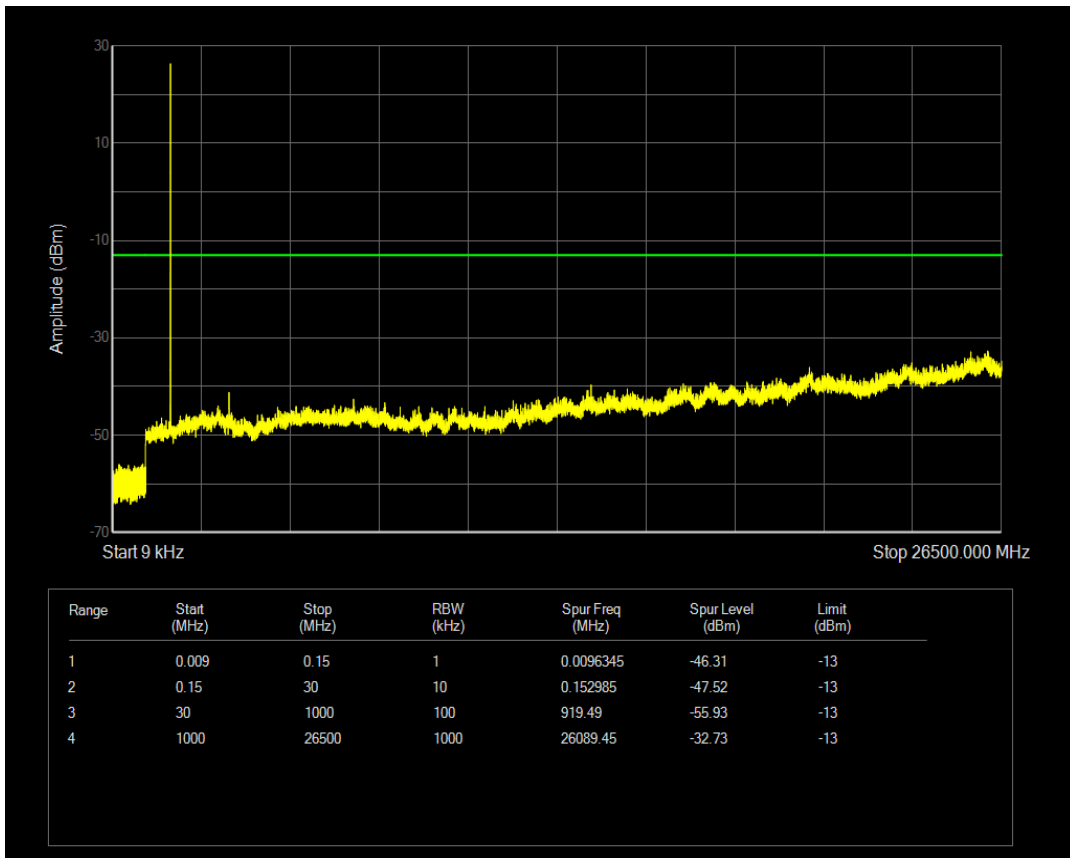

Band66 QAM16 BW=1.4MHz Channel=132322 RB Size=1 Position=#0

Band66 QPSK BW=1.4MHz Channel=132665 RB Size=1 Position=#0