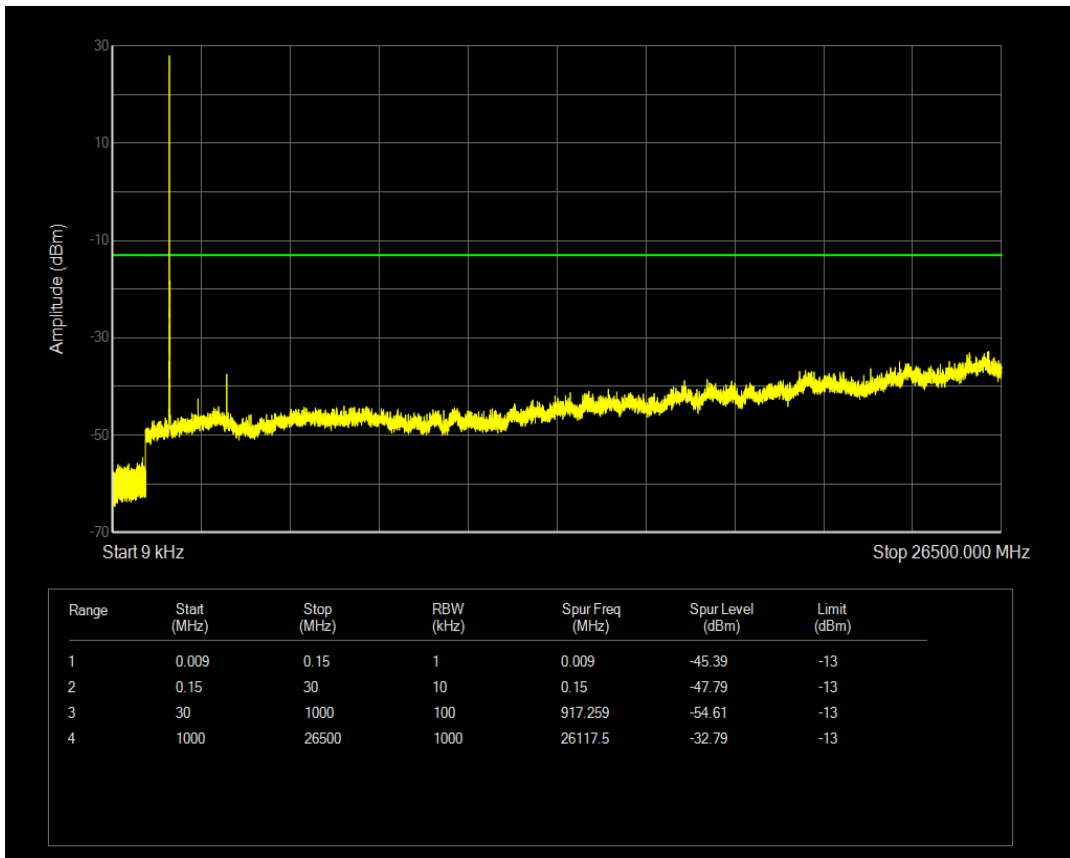

Band66 QPSK BW=10MHz Channel=132022 RB Size=1 Position=#0

Band66 QPSK BW=10MHz Channel=132022 RB Size=50 Position=#0