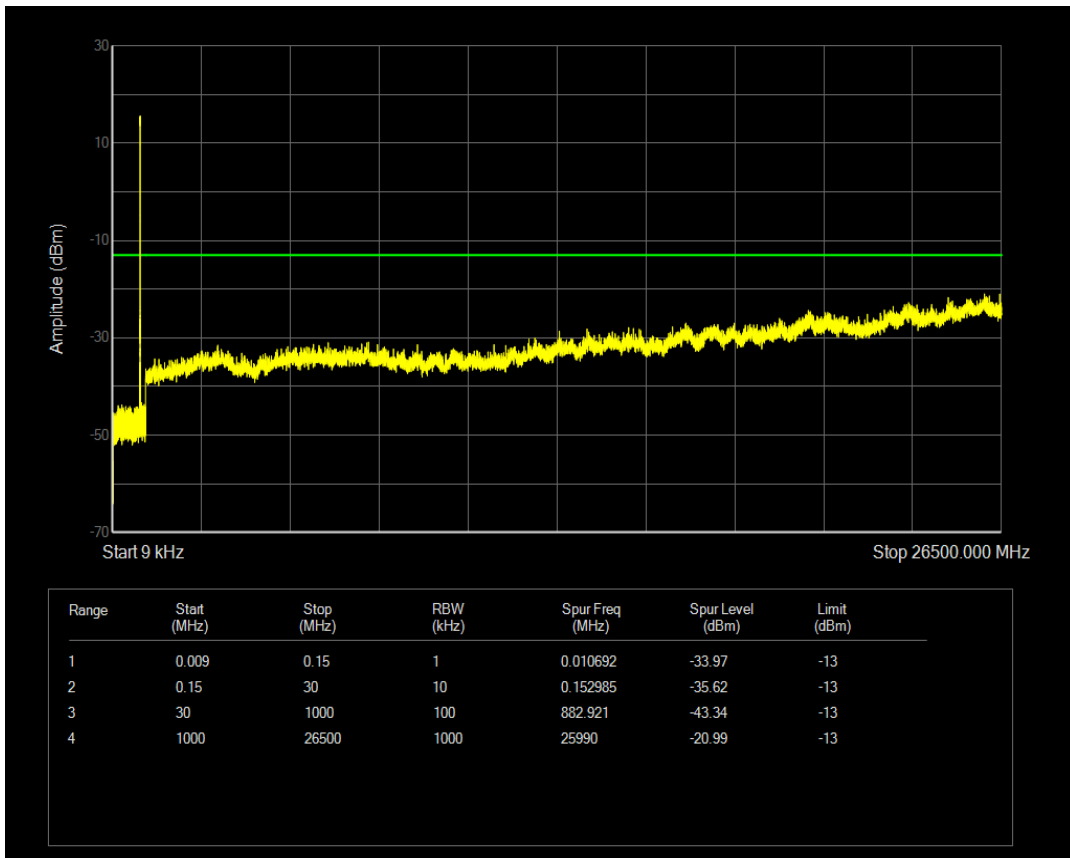

Band5 QAM16 BW=3MHz Channel=20525 RB Size=15 Position=#0

Band5 QAM16 BW=3MHz Channel=20525 RB Size=1 Position=#0