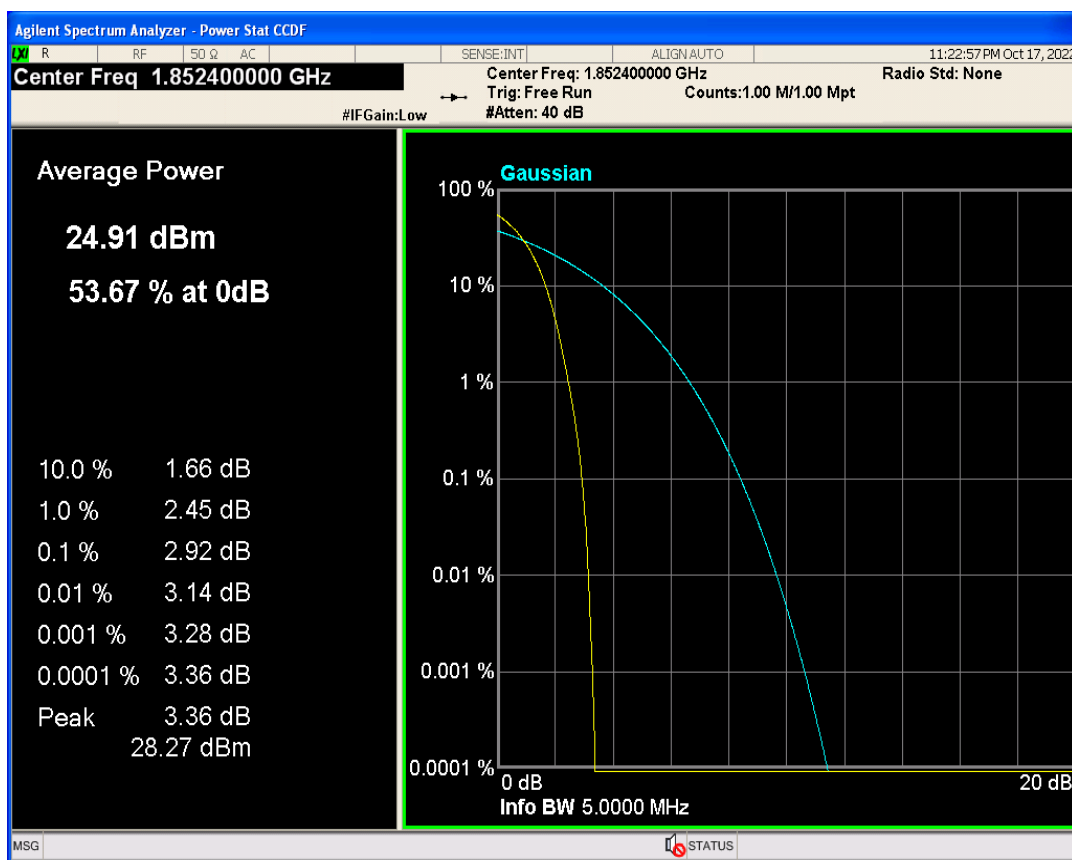

Conducted output power

Band	Channel	Frequency (MHz)	Power (dBm)	Verdict
WCDMA Band2	9262	1852.4	24.20	PASS
WCDMA Band2	9400	1880	23.88	PASS
WCDMA Band2	9538	1907.6	23.75	PASS
WCDMA Band5	4132	826.4	23.59	PASS
WCDMA Band5	4182	836.4	23.66	PASS
WCDMA Band5	4233	846.6	23.66	PASS

Peak-to-Average Ratio

Band	Channel	Frequency (MHz)	Result (dB)	high Limit (dB)	Verdict
WCDMA Band2	9262	1852.4	2.92	13	PASS
WCDMA Band2	9400	1880	2.94	13	PASS
WCDMA Band2	9538	1907.6	2.95	13	PASS
WCDMA Band5	4132	826.4	3.04	13	PASS
WCDMA Band5	4182	836.4	3.04	13	PASS
WCDMA Band5	4233	846.6	3.02	13	PASS

WCDMA Band2 Channel=9262