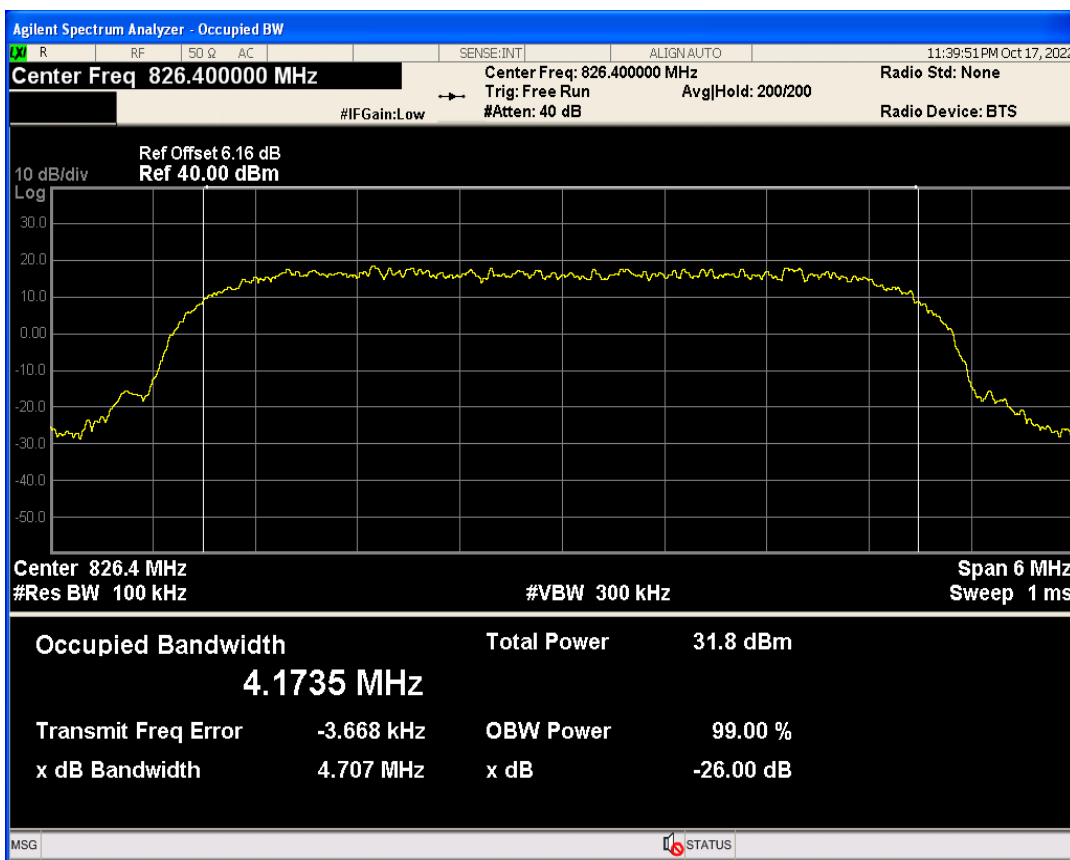

WCDMA Band2 Channel=9400

WCDMA Band2 Channel=9262

WCDMA Band2 Channel=9538

WCDMA Band5 Channel=4182

WCDMA Band5 Channel=4132

WCDMA Band5 Channel=4233

**Band edge**

Band	Channel	Frequency (MHz)	Spur Freq (MHz)	Spur Level (dBm)	Limit (dBm)	Verdict
WCDMA Band2	9262	1852.4	1850.00	-18.92	-13	PASS
WCDMA Band2	9538	1907.6	1910.00	-20.67	-13	PASS
WCDMA Band5	4132	826.4	824.00	-22.09	-13	PASS
WCDMA Band5	4233	846.6	849.00	-22.34	-13	PASS