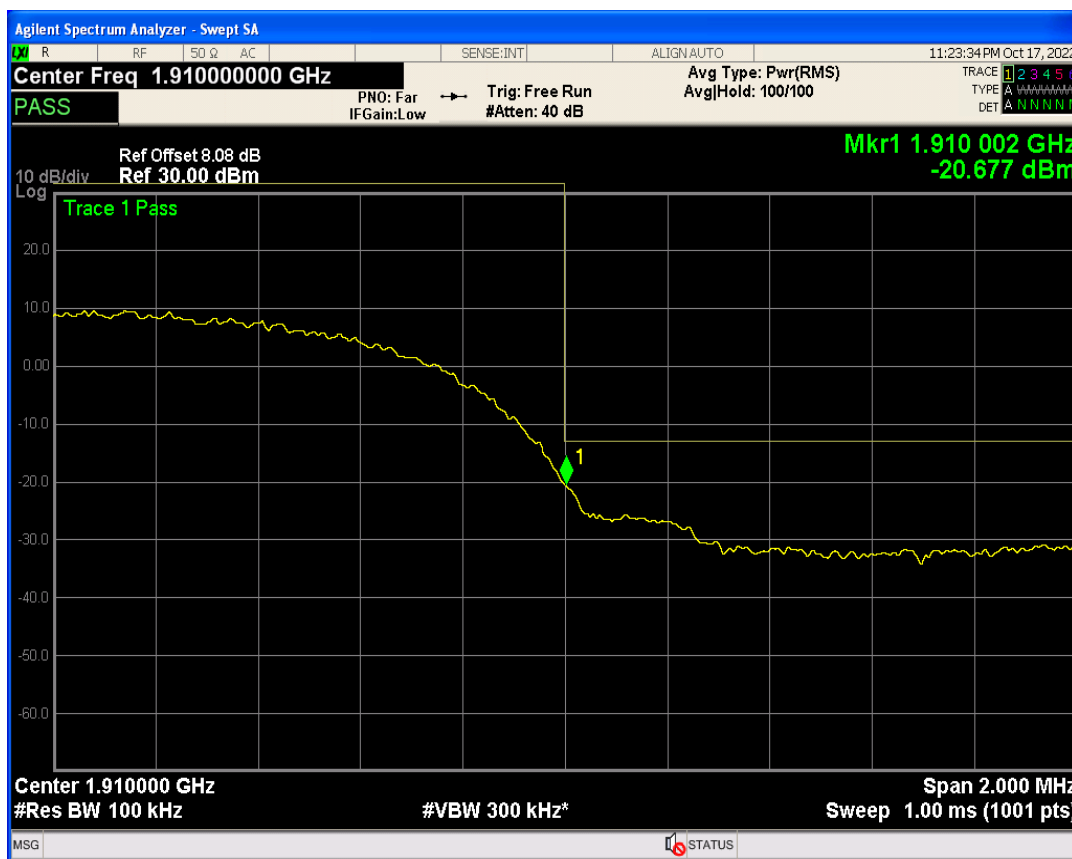

WCDMA Band2 Channel=9400

WCDMA Band2 Channel=9262

WCDMA Band2 Channel=9538

WCDMA Band5 Channel=4182

WCDMA Band5 Channel=4132

WCDMA Band5 Channel=4233

**Band edge**

Band	Channel	Frequency (MHz)	Spur Freq (MHz)	Spur Level (dBm)	Limit (dBm)	Verdict
WCDMA Band2	9262	1852.4	1850.00	-18.92	-13	PASS
WCDMA Band2	9538	1907.6	1910.00	-20.67	-13	PASS
WCDMA Band5	4132	826.4	824.00	-22.09	-13	PASS
WCDMA Band5	4233	846.6	849.00	-22.34	-13	PASS

WCDMA Band2 Channel=9538

WCDMA Band2 Channel=9262

WCDMA Band5 Channel=4132

WCDMA Band5 Channel=4233

**Out-of-band emissions**

Band	Channel	Frequency (MHz)	Spur Freq (MHz)	Spur Level (dBm)	Limit (dBm)	Verdict
WCDMA Band2	9262	1852.4	19871.69	-23.78	-13	PASS
WCDMA Band2	9400	1880	19856.72	-23.59	-13	PASS
WCDMA Band2	9538	1907.6	19770.84	-23.83	-13	PASS
WCDMA Band5	4132	826.4	3197.47	-29.79	-13	PASS
WCDMA Band5	4182	836.4	7404.81	-29.61	-13	PASS
WCDMA Band5	4233	846.6	3028.23	-29.74	-13	PASS