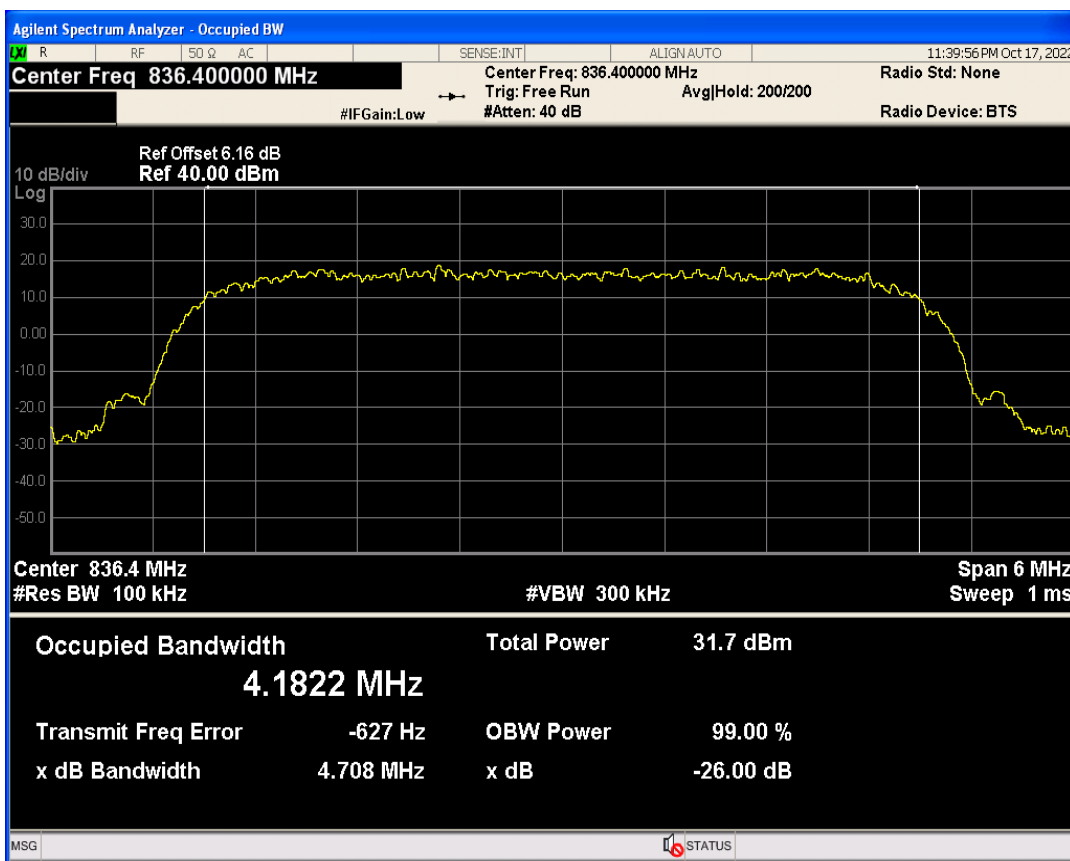

WCDMA Band2 Channel=9400

WCDMA Band2 Channel=9262

WCDMA Band2 Channel=9538

WCDMA Band5 Channel=4182

WCDMA Band5 Channel=4132

WCDMA Band5 Channel=4233

**Band edge**

Band	Channel	Frequency (MHz)	Spur Freq (MHz)	Spur Level (dBm)	Limit (dBm)	Verdict
WCDMA Band2	9262	1852.4	1850.00	-18.92	-13	PASS
WCDMA Band2	9538	1907.6	1910.00	-20.67	-13	PASS
WCDMA Band5	4132	826.4	824.00	-22.09	-13	PASS
WCDMA Band5	4233	846.6	849.00	-22.34	-13	PASS