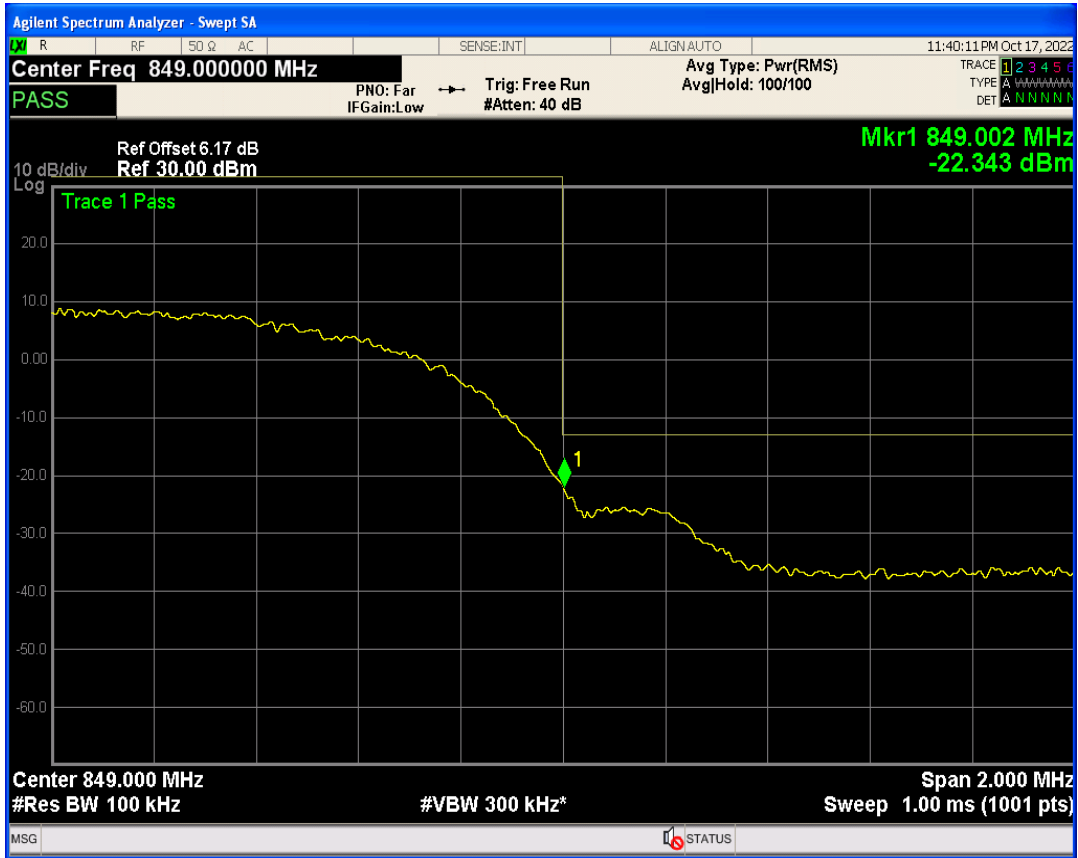

WCDMA Band2 Channel=9538

WCDMA Band2 Channel=9262

WCDMA Band5 Channel=4132

WCDMA Band5 Channel=4233

**Out-of-band emissions**

Band	Channel	Frequency (MHz)	Spur Freq (MHz)	Spur Level (dBm)	Limit (dBm)	Verdict
WCDMA Band2	9262	1852.4	19871.69	-23.78	-13	PASS
WCDMA Band2	9400	1880	19856.72	-23.59	-13	PASS
WCDMA Band2	9538	1907.6	19770.84	-23.83	-13	PASS
WCDMA Band5	4132	826.4	3197.47	-29.79	-13	PASS
WCDMA Band5	4182	836.4	7404.81	-29.61	-13	PASS
WCDMA Band5	4233	846.6	3028.23	-29.74	-13	PASS