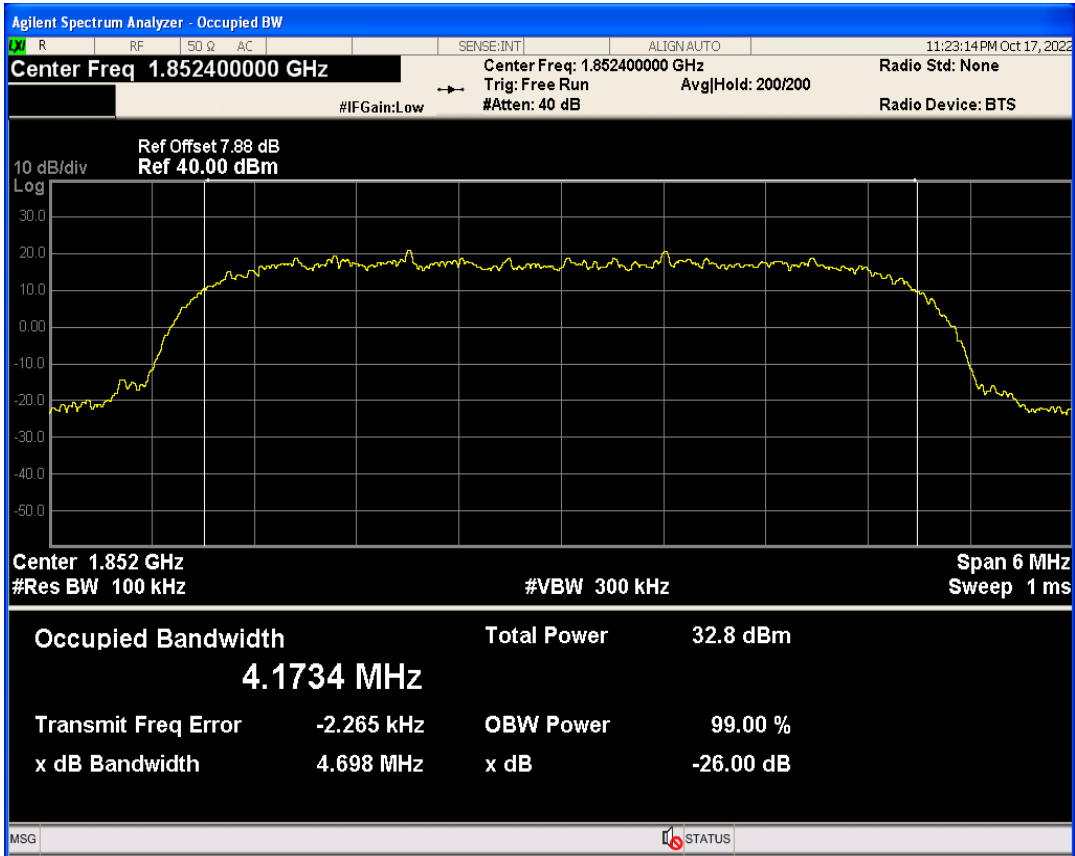

WCDMA Band2 Channel=9262