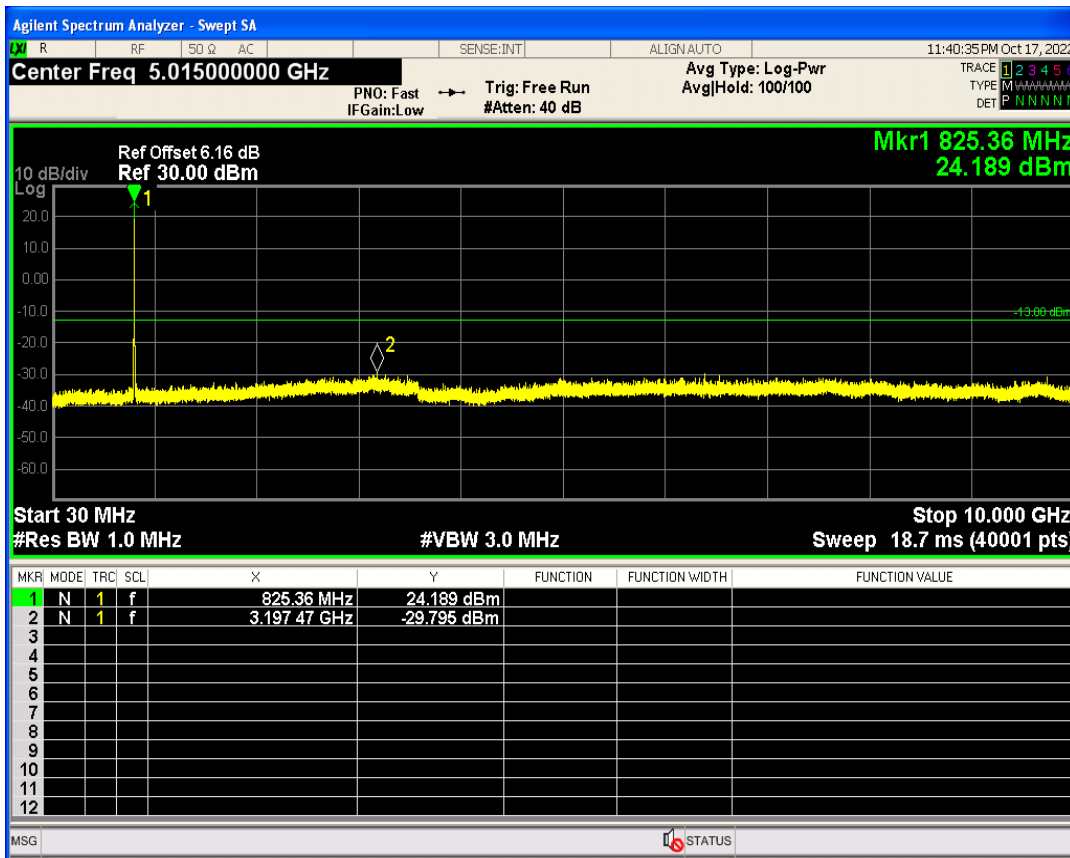

WCDMA Band2 Channel=9538

WCDMA Band2 Channel=9262

WCDMA Band5 Channel=4132

WCDMA Band5 Channel=4233

**Out-of-band emissions**

Band	Channel	Frequency (MHz)	Spur Freq (MHz)	Spur Level (dBm)	Limit (dBm)	Verdict
WCDMA Band2	9262	1852.4	19871.69	-23.78	-13	PASS
WCDMA Band2	9400	1880	19856.72	-23.59	-13	PASS
WCDMA Band2	9538	1907.6	19770.84	-23.83	-13	PASS
WCDMA Band5	4132	826.4	3197.47	-29.79	-13	PASS
WCDMA Band5	4182	836.4	7404.81	-29.61	-13	PASS
WCDMA Band5	4233	846.6	3028.23	-29.74	-13	PASS

WCDMA Band2 Channel=9262

WCDMA Band2 Channel=9538

WCDMA Band2 Channel=9400

WCDMA Band5 Channel=4182

WCDMA Band5 Channel=4132

WCDMA Band5 Channel=4233

**Conducted output power**

Band	Channel	Frequency (MHz)	Power (dBm)	Verdict
HSDPA Band2 Subtest1	9262	1852.4	23.22	PASS
HSDPA Band2 Subtest2	9262	1852.4	22.79	PASS
HSDPA Band2 Subtest3	9262	1852.4	22.03	PASS
HSDPA Band2 Subtest4	9262	1852.4	22.10	PASS
HSDPA Band2 Subtest1	9400	1880	22.92	PASS
HSDPA Band2 Subtest2	9400	1880	22.40	PASS
HSDPA Band2 Subtest3	9400	1880	21.21	PASS
HSDPA Band2 Subtest4	9400	1880	21.31	PASS
HSDPA Band2 Subtest1	9538	1907.6	22.79	PASS
HSDPA Band2 Subtest2	9538	1907.6	22.43	PASS
HSDPA Band2 Subtest3	9538	1907.6	21.29	PASS
HSDPA Band2 Subtest4	9538	1907.6	21.75	PASS
HSDPA Band5 Subtest1	4132	826.4	22.62	PASS
HSDPA Band5 Subtest2	4132	826.4	22.35	PASS
HSDPA Band5 Subtest3	4132	826.4	21.15	PASS
HSDPA Band5 Subtest4	4132	826.4	21.51	PASS
HSDPA Band5 Subtest1	4182	836.4	22.74	PASS
HSDPA Band5 Subtest2	4182	836.4	22.21	PASS
HSDPA Band5 Subtest3	4182	836.4	21.53	PASS
HSDPA Band5 Subtest4	4182	836.4	21.31	PASS
HSDPA Band5 Subtest1	4233	846.6	22.66	PASS
HSDPA Band5 Subtest2	4233	846.6	22.18	PASS
HSDPA Band5 Subtest3	4233	846.6	20.91	PASS
HSDPA Band5 Subtest4	4233	846.6	21.26	PASS