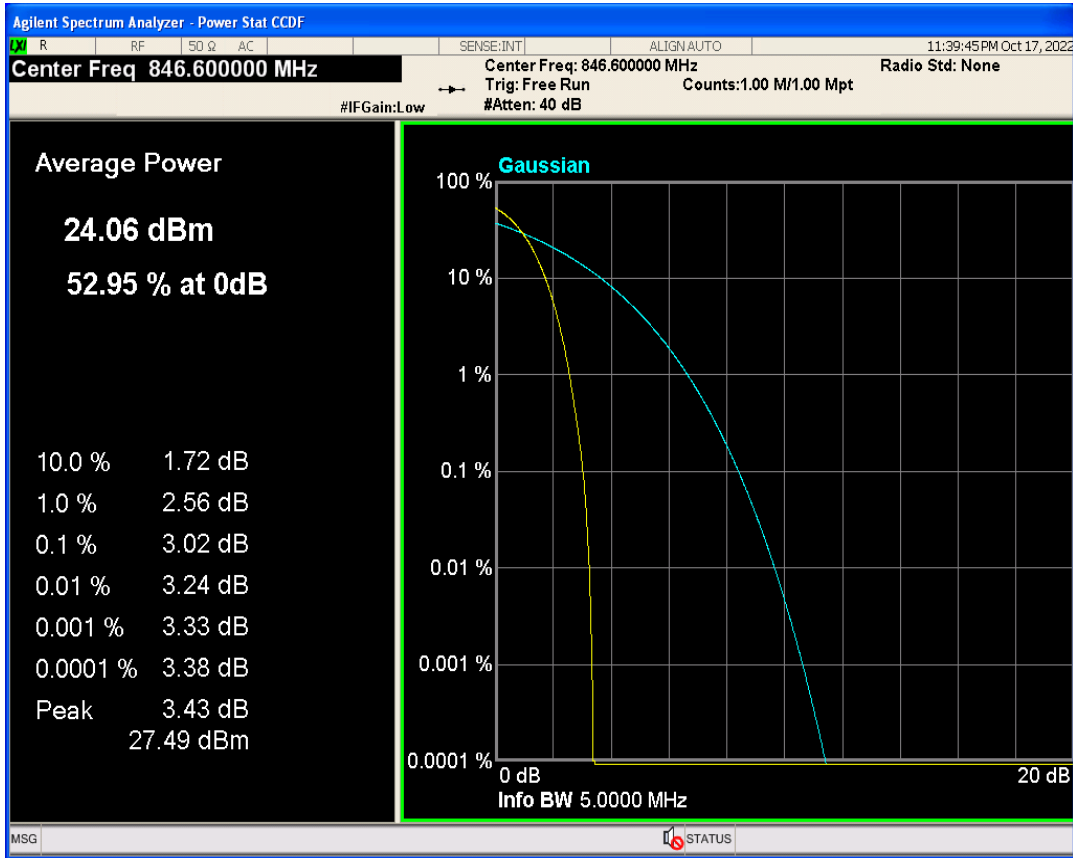

**Peak-to-Average Ratio**

Band	Channel	Frequency (MHz)	Result (dB)	high Limit (dB)	Verdict
WCDMA Band2	9262	1852.4	2.92	13	PASS
WCDMA Band2	9400	1880	2.94	13	PASS
WCDMA Band2	9538	1907.6	2.95	13	PASS
WCDMA Band5	4132	826.4	3.04	13	PASS
WCDMA Band5	4182	836.4	3.04	13	PASS
WCDMA Band5	4233	846.6	3.02	13	PASS

WCDMA Band2 Channel=9262

WCDMA Band2 Channel=9400

**Occupied bandwidth**

Band	Channel	Frequency (MHz)	99% OBW (kHz)	-26dB EBW (kHz)	Verdict
WCDMA Band2	9262	1852.4	4173.410	4697.973	PASS
WCDMA Band2	9400	1880	4178.059	4714.702	PASS
WCDMA Band2	9538	1907.6	4177.052	4715.889	PASS
WCDMA Band5	4132	826.4	4173.463	4707.330	PASS
WCDMA Band5	4182	836.4	4182.166	4708.198	PASS
WCDMA Band5	4233	846.6	4162.784	4667.163	PASS