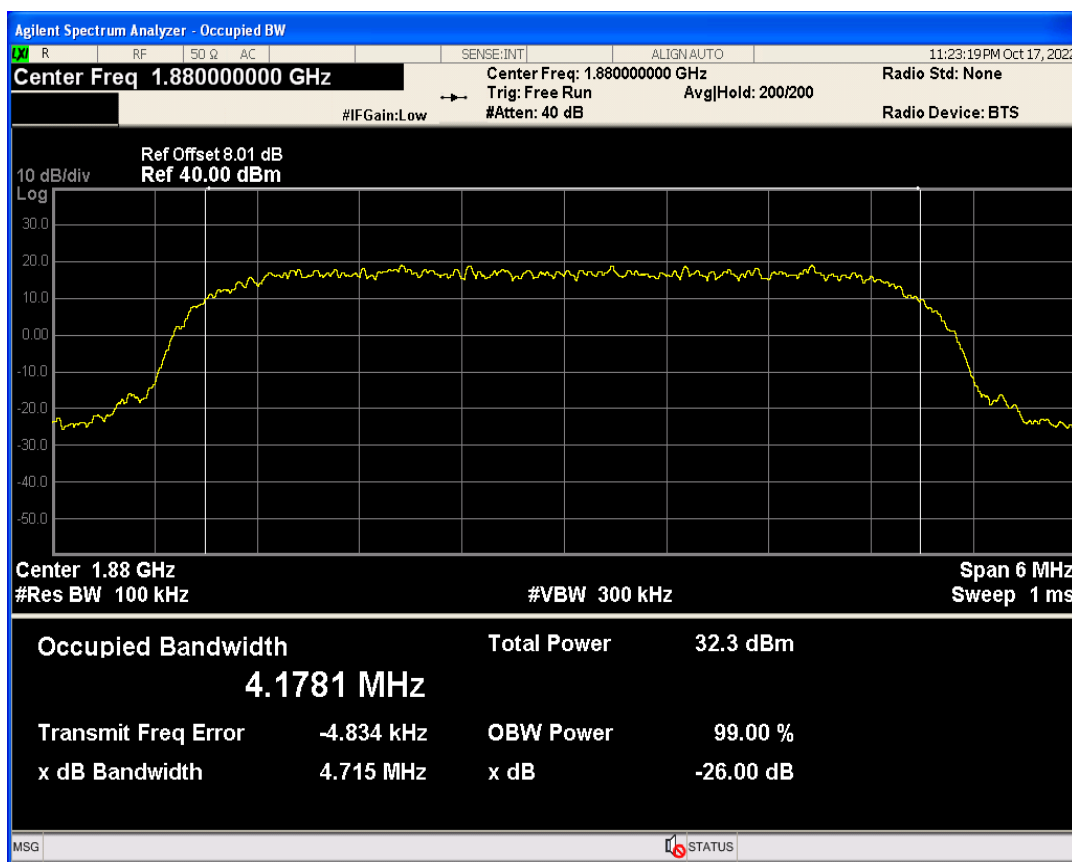

Occupied bandwidth

Band	Channel	Frequency (MHz)	99% OBW (kHz)	-26dB EBW (kHz)	Verdict
WCDMA Band2	9262	1852.4	4173.410	4697.973	PASS
WCDMA Band2	9400	1880	4178.059	4714.702	PASS
WCDMA Band2	9538	1907.6	4177.052	4715.889	PASS
WCDMA Band5	4132	826.4	4173.463	4707.330	PASS
WCDMA Band5	4182	836.4	4182.166	4708.198	PASS
WCDMA Band5	4233	846.6	4162.784	4667.163	PASS

WCDMA Band2 Channel=9400