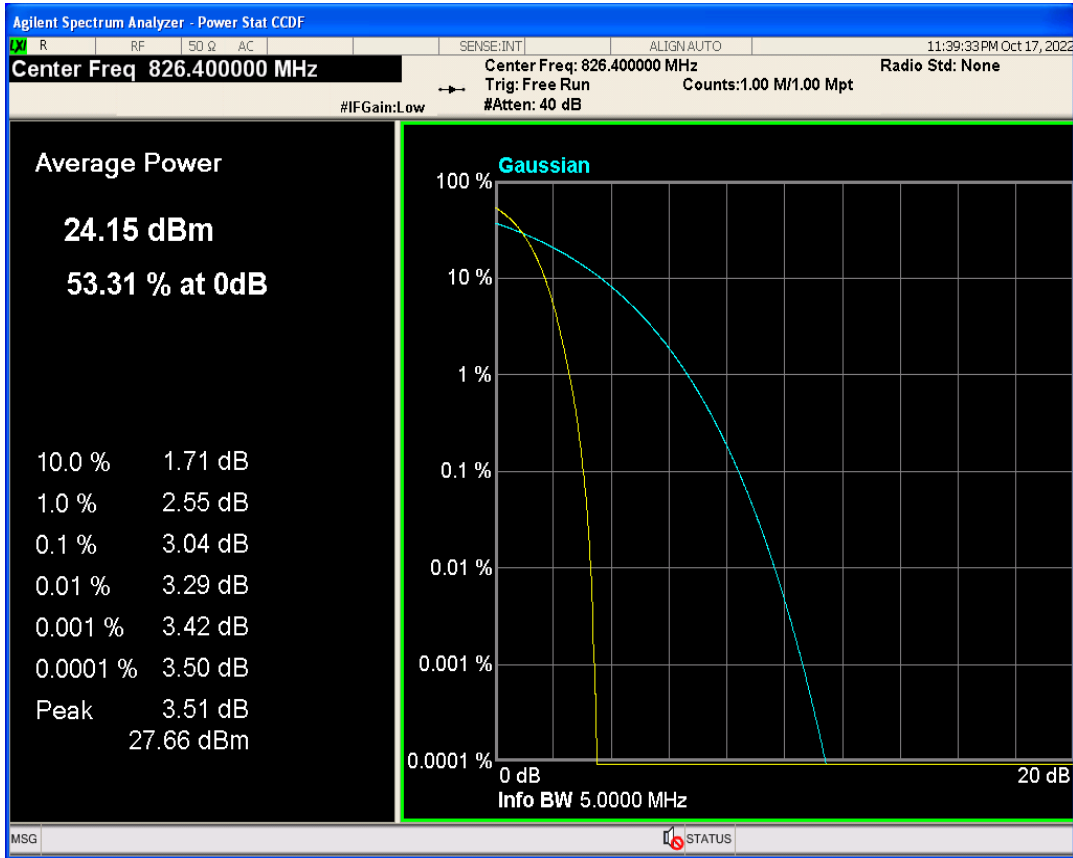

**Peak-to-Average Ratio**

Band	Channel	Frequency (MHz)	Result (dB)	high Limit (dB)	Verdict
WCDMA Band2	9262	1852.4	2.92	13	PASS
WCDMA Band2	9400	1880	2.94	13	PASS
WCDMA Band2	9538	1907.6	2.95	13	PASS
WCDMA Band5	4132	826.4	3.04	13	PASS
WCDMA Band5	4182	836.4	3.04	13	PASS
WCDMA Band5	4233	846.6	3.02	13	PASS

WCDMA Band2 Channel=9262

WCDMA Band2 Channel=9400

**Occupied bandwidth**

Band	Channel	Frequency (MHz)	99% OBW (kHz)	-26dB EBW (kHz)	Verdict
WCDMA Band2	9262	1852.4	4173.410	4697.973	PASS
WCDMA Band2	9400	1880	4178.059	4714.702	PASS
WCDMA Band2	9538	1907.6	4177.052	4715.889	PASS
WCDMA Band5	4132	826.4	4173.463	4707.330	PASS
WCDMA Band5	4182	836.4	4182.166	4708.198	PASS
WCDMA Band5	4233	846.6	4162.784	4667.163	PASS