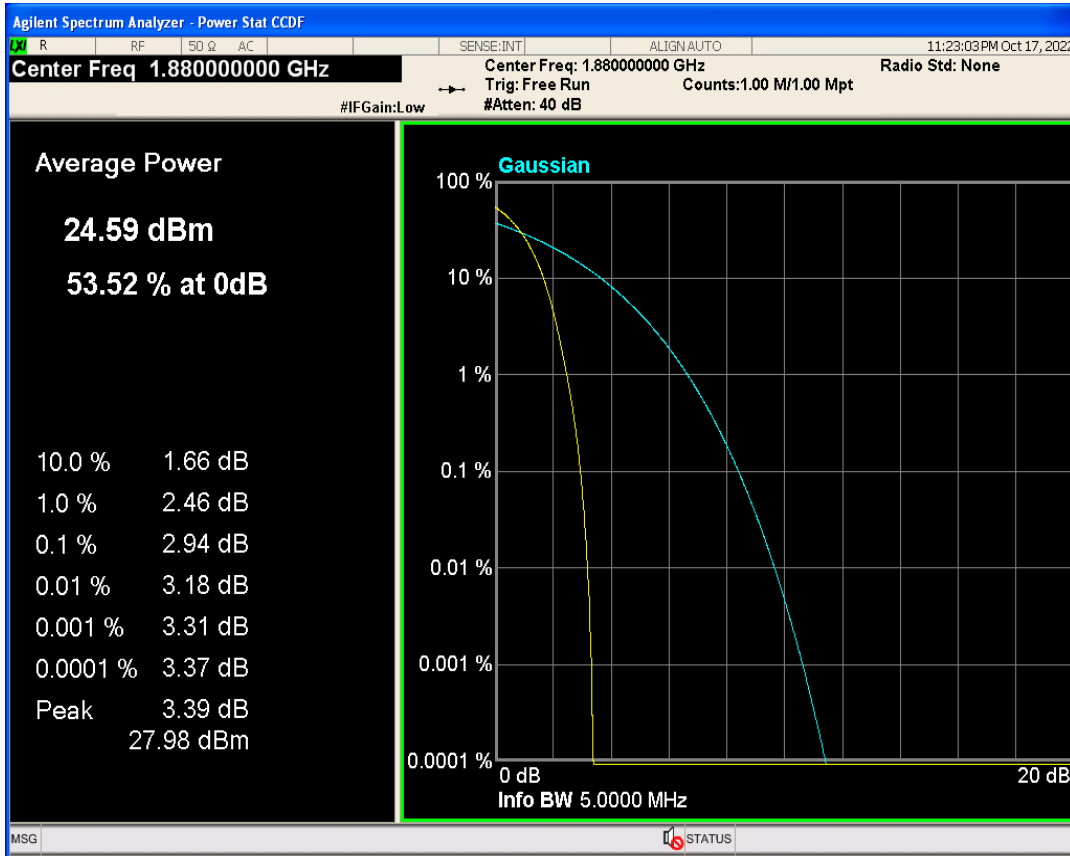

WCDMA Band2 Channel=9400