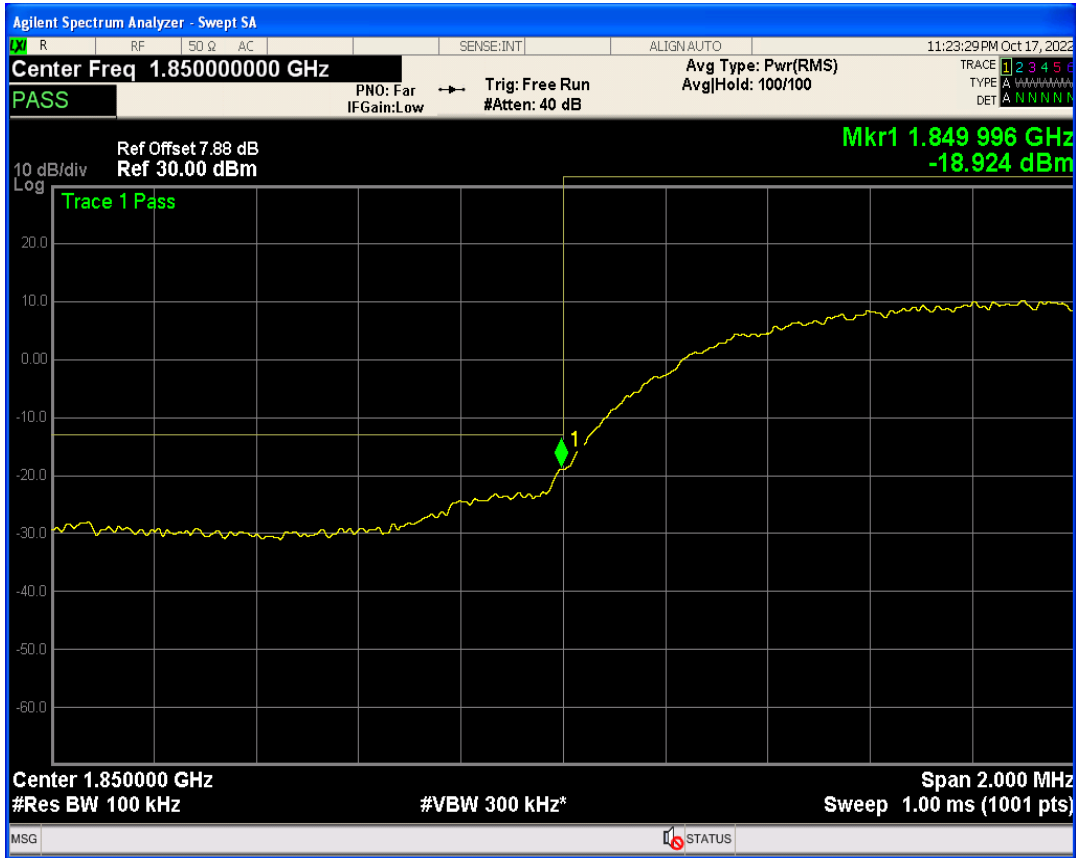

WCDMA Band2 Channel=9400

WCDMA Band2 Channel=9262

WCDMA Band2 Channel=9538

WCDMA Band5 Channel=4182

WCDMA Band5 Channel=4132

WCDMA Band5 Channel=4233

**Band edge**

Band	Channel	Frequency (MHz)	Spur Freq (MHz)	Spur Level (dBm)	Limit (dBm)	Verdict
WCDMA Band2	9262	1852.4	1850.00	-18.92	-13	PASS
WCDMA Band2	9538	1907.6	1910.00	-20.67	-13	PASS
WCDMA Band5	4132	826.4	824.00	-22.09	-13	PASS
WCDMA Band5	4233	846.6	849.00	-22.34	-13	PASS

WCDMA Band2 Channel=9538

WCDMA Band2 Channel=9262

WCDMA Band5 Channel=4132

WCDMA Band5 Channel=4233

**Out-of-band emissions**

Band	Channel	Frequency (MHz)	Spur Freq (MHz)	Spur Level (dBm)	Limit (dBm)	Verdict
WCDMA Band2	9262	1852.4	19871.69	-23.78	-13	PASS
WCDMA Band2	9400	1880	19856.72	-23.59	-13	PASS
WCDMA Band2	9538	1907.6	19770.84	-23.83	-13	PASS
WCDMA Band5	4132	826.4	3197.47	-29.79	-13	PASS
WCDMA Band5	4182	836.4	7404.81	-29.61	-13	PASS
WCDMA Band5	4233	846.6	3028.23	-29.74	-13	PASS