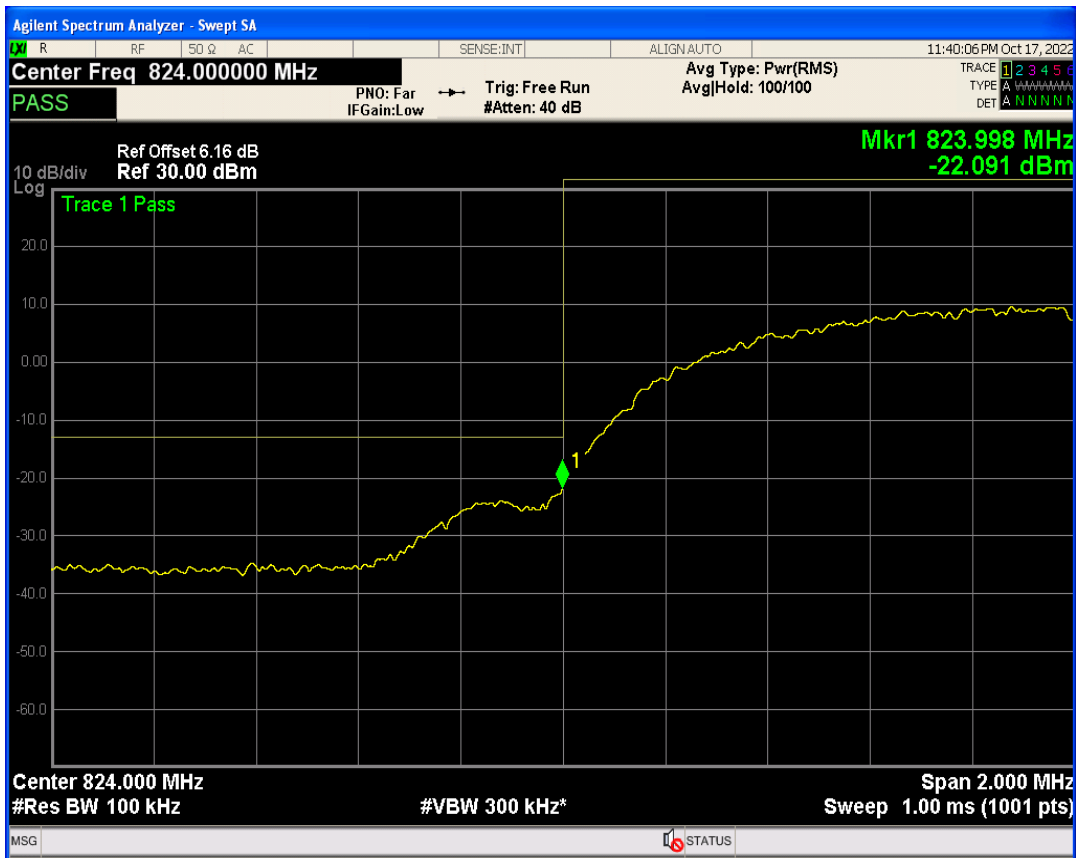

WCDMA Band2 Channel=9400

WCDMA Band2 Channel=9262

WCDMA Band2 Channel=9538

WCDMA Band5 Channel=4182

WCDMA Band5 Channel=4132

WCDMA Band5 Channel=4233

**Band edge**

Band	Channel	Frequency (MHz)	Spur Freq (MHz)	Spur Level (dBm)	Limit (dBm)	Verdict
WCDMA Band2	9262	1852.4	1850.00	-18.92	-13	PASS
WCDMA Band2	9538	1907.6	1910.00	-20.67	-13	PASS
WCDMA Band5	4132	826.4	824.00	-22.09	-13	PASS
WCDMA Band5	4233	846.6	849.00	-22.34	-13	PASS

WCDMA Band2 Channel=9538

WCDMA Band2 Channel=9262

WCDMA Band5 Channel=4132

WCDMA Band5 Channel=4233

**Out-of-band emissions**

Band	Channel	Frequency (MHz)	Spur Freq (MHz)	Spur Level (dBm)	Limit (dBm)	Verdict
WCDMA Band2	9262	1852.4	19871.69	-23.78	-13	PASS
WCDMA Band2	9400	1880	19856.72	-23.59	-13	PASS
WCDMA Band2	9538	1907.6	19770.84	-23.83	-13	PASS
WCDMA Band5	4132	826.4	3197.47	-29.79	-13	PASS
WCDMA Band5	4182	836.4	7404.81	-29.61	-13	PASS
WCDMA Band5	4233	846.6	3028.23	-29.74	-13	PASS