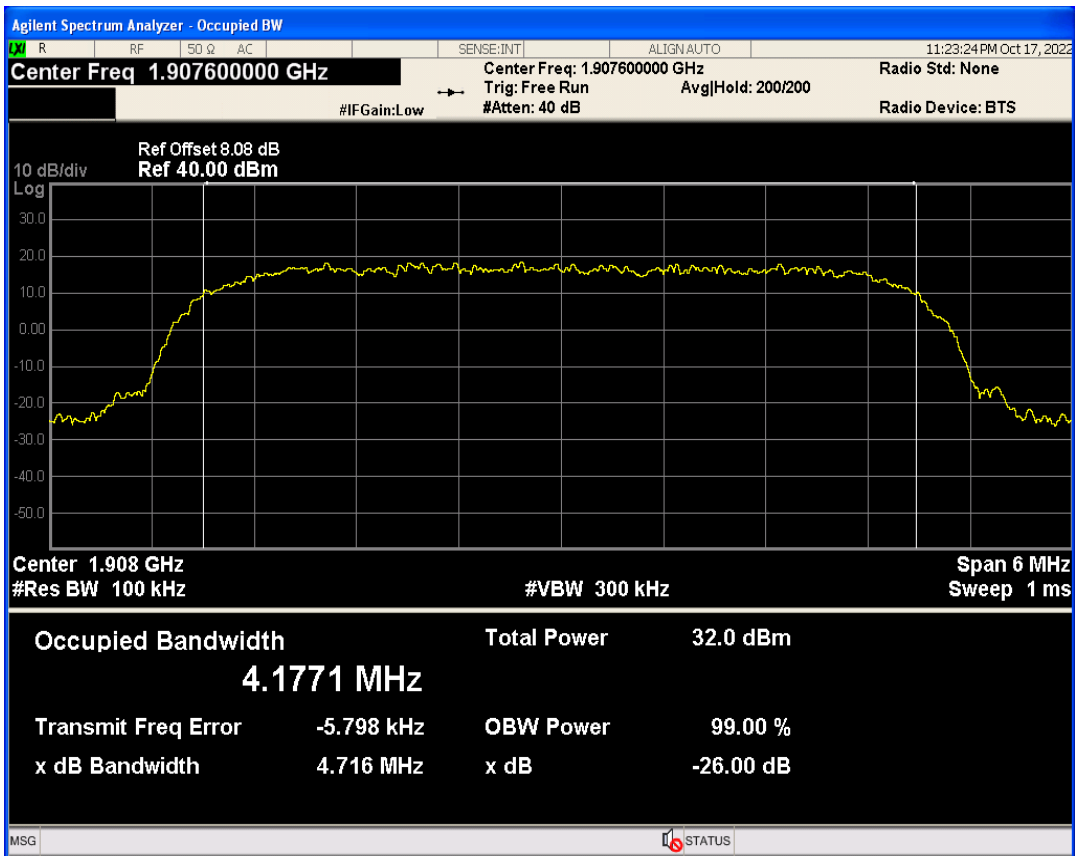

WCDMA Band2 Channel=9538