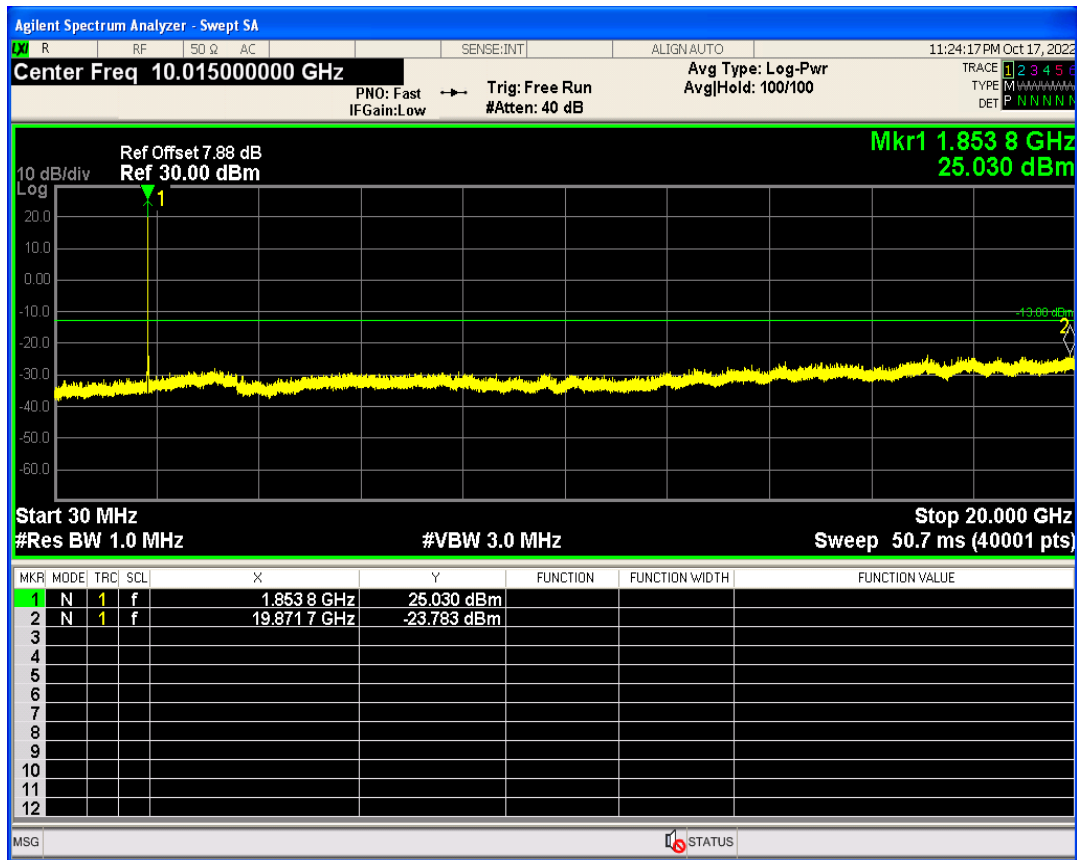

Out-of-band emissions

Band	Channel	Frequency (MHz)	Spur Freq (MHz)	Spur Level (dBm)	Limit (dBm)	Verdict
WCDMA Band2	9262	1852.4	19871.69	-23.78	-13	PASS
WCDMA Band2	9400	1880	19856.72	-23.59	-13	PASS
WCDMA Band2	9538	1907.6	19770.84	-23.83	-13	PASS
WCDMA Band5	4132	826.4	3197.47	-29.79	-13	PASS
WCDMA Band5	4182	836.4	7404.81	-29.61	-13	PASS
WCDMA Band5	4233	846.6	3028.23	-29.74	-13	PASS

WCDMA Band2 Channel=9262