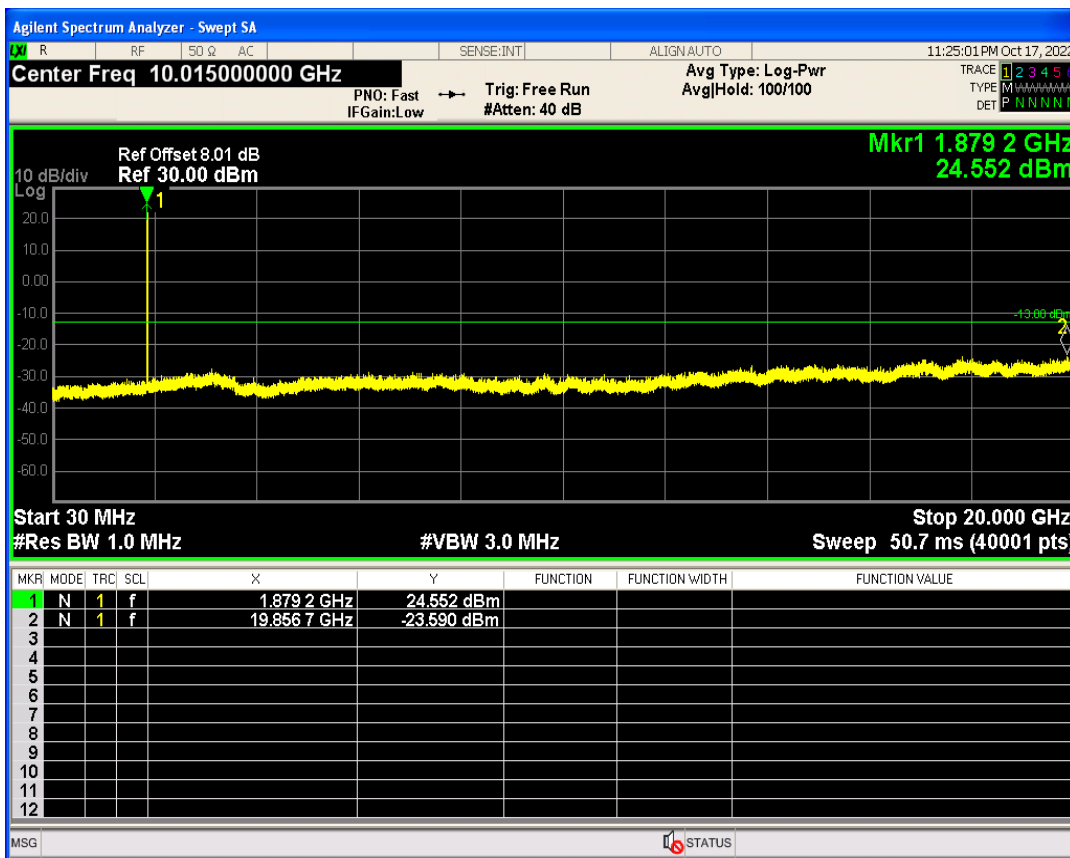

WCDMA Band2 Channel=9400