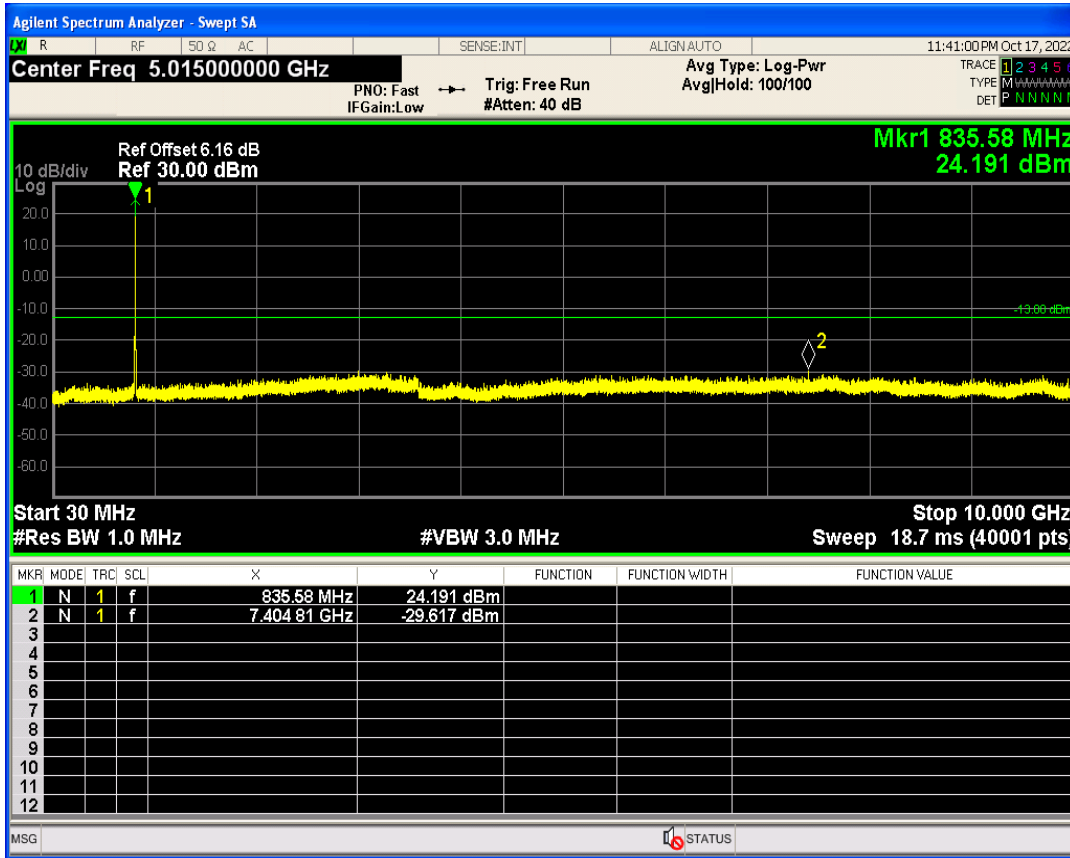

WCDMA Band2 Channel=9538

WCDMA Band2 Channel=9262

WCDMA Band5 Channel=4132

WCDMA Band5 Channel=4233

**Out-of-band emissions**

Band	Channel	Frequency (MHz)	Spur Freq (MHz)	Spur Level (dBm)	Limit (dBm)	Verdict
WCDMA Band2	9262	1852.4	19871.69	-23.78	-13	PASS
WCDMA Band2	9400	1880	19856.72	-23.59	-13	PASS
WCDMA Band2	9538	1907.6	19770.84	-23.83	-13	PASS
WCDMA Band5	4132	826.4	3197.47	-29.79	-13	PASS
WCDMA Band5	4182	836.4	7404.81	-29.61	-13	PASS
WCDMA Band5	4233	846.6	3028.23	-29.74	-13	PASS

WCDMA Band2 Channel=9262

WCDMA Band2 Channel=9538

WCDMA Band2 Channel=9400

WCDMA Band5 Channel=4182

WCDMA Band5 Channel=4132

WCDMA Band5 Channel=4233

**Conducted output power**

Band	Channel	Frequency (MHz)	Power (dBm)	Verdict
HSDPA Band2 Subtest1	9262	1852.4	23.22	PASS
HSDPA Band2 Subtest2	9262	1852.4	22.79	PASS
HSDPA Band2 Subtest3	9262	1852.4	22.03	PASS
HSDPA Band2 Subtest4	9262	1852.4	22.10	PASS
HSDPA Band2 Subtest1	9400	1880	22.92	PASS
HSDPA Band2 Subtest2	9400	1880	22.40	PASS
HSDPA Band2 Subtest3	9400	1880	21.21	PASS
HSDPA Band2 Subtest4	9400	1880	21.31	PASS
HSDPA Band2 Subtest1	9538	1907.6	22.79	PASS
HSDPA Band2 Subtest2	9538	1907.6	22.43	PASS
HSDPA Band2 Subtest3	9538	1907.6	21.29	PASS
HSDPA Band2 Subtest4	9538	1907.6	21.75	PASS
HSDPA Band5 Subtest1	4132	826.4	22.62	PASS
HSDPA Band5 Subtest2	4132	826.4	22.35	PASS
HSDPA Band5 Subtest3	4132	826.4	21.15	PASS
HSDPA Band5 Subtest4	4132	826.4	21.51	PASS
HSDPA Band5 Subtest1	4182	836.4	22.74	PASS
HSDPA Band5 Subtest2	4182	836.4	22.21	PASS
HSDPA Band5 Subtest3	4182	836.4	21.53	PASS
HSDPA Band5 Subtest4	4182	836.4	21.31	PASS
HSDPA Band5 Subtest1	4233	846.6	22.66	PASS
HSDPA Band5 Subtest2	4233	846.6	22.18	PASS
HSDPA Band5 Subtest3	4233	846.6	20.91	PASS
HSDPA Band5 Subtest4	4233	846.6	21.26	PASS