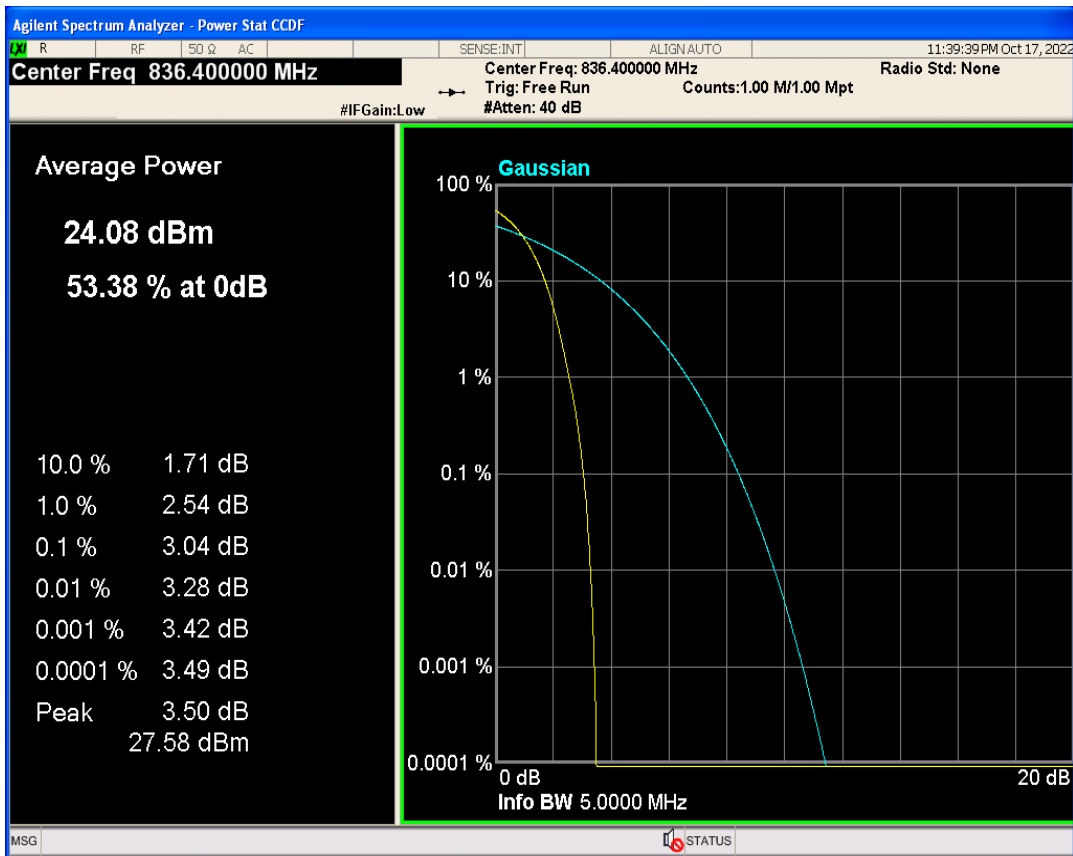

**Peak-to-Average Ratio**

Band	Channel	Frequency (MHz)	Result (dB)	high Limit (dB)	Verdict
WCDMA Band2	9262	1852.4	2.92	13	PASS
WCDMA Band2	9400	1880	2.94	13	PASS
WCDMA Band2	9538	1907.6	2.95	13	PASS
WCDMA Band5	4132	826.4	3.04	13	PASS
WCDMA Band5	4182	836.4	3.04	13	PASS
WCDMA Band5	4233	846.6	3.02	13	PASS

WCDMA Band2 Channel=9262

WCDMA Band2 Channel=9400

**Occupied bandwidth**

Band	Channel	Frequency (MHz)	99% OBW (kHz)	-26dB EBW (kHz)	Verdict
WCDMA Band2	9262	1852.4	4173.410	4697.973	PASS
WCDMA Band2	9400	1880	4178.059	4714.702	PASS
WCDMA Band2	9538	1907.6	4177.052	4715.889	PASS
WCDMA Band5	4132	826.4	4173.463	4707.330	PASS
WCDMA Band5	4182	836.4	4182.166	4708.198	PASS
WCDMA Band5	4233	846.6	4162.784	4667.163	PASS