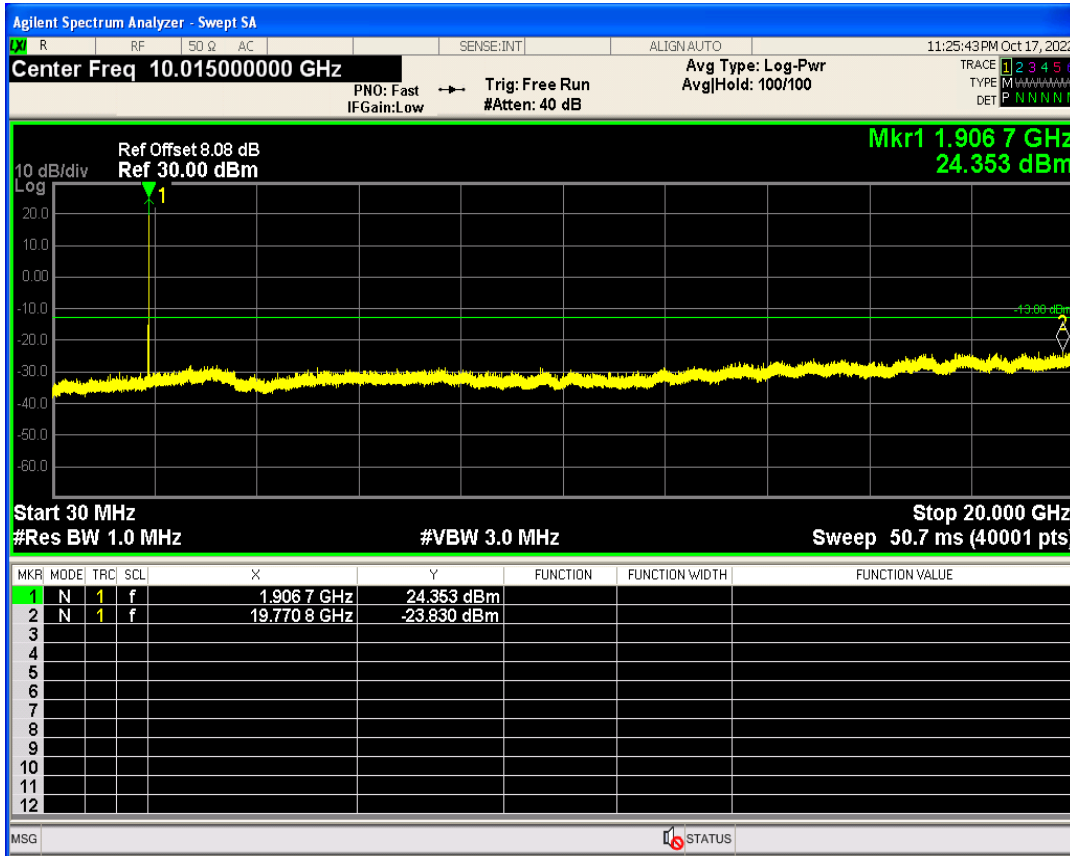

WCDMA Band2 Channel=9538