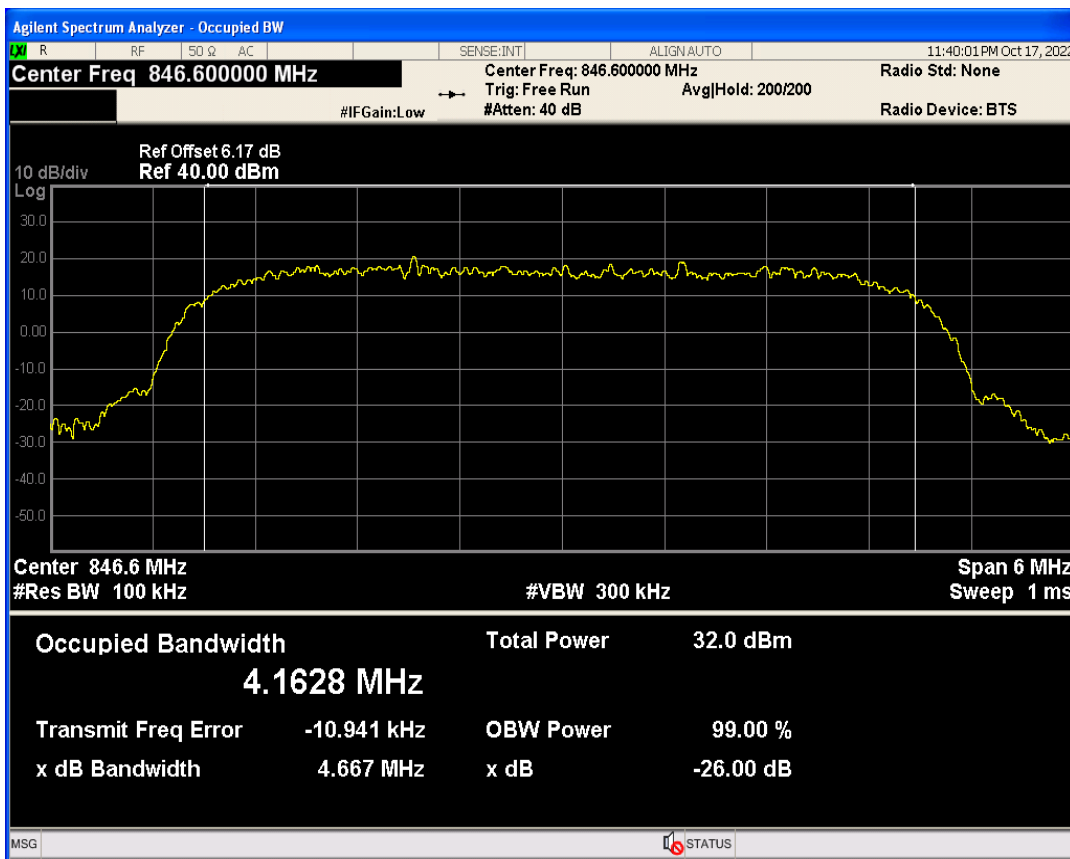

WCDMA Band2 Channel=9400

WCDMA Band2 Channel=9262

WCDMA Band2 Channel=9538

WCDMA Band5 Channel=4182

WCDMA Band5 Channel=4132

WCDMA Band5 Channel=4233

**Band edge**

Band	Channel	Frequency (MHz)	Spur Freq (MHz)	Spur Level (dBm)	Limit (dBm)	Verdict
WCDMA Band2	9262	1852.4	1850.00	-18.92	-13	PASS
WCDMA Band2	9538	1907.6	1910.00	-20.67	-13	PASS
WCDMA Band5	4132	826.4	824.00	-22.09	-13	PASS
WCDMA Band5	4233	846.6	849.00	-22.34	-13	PASS