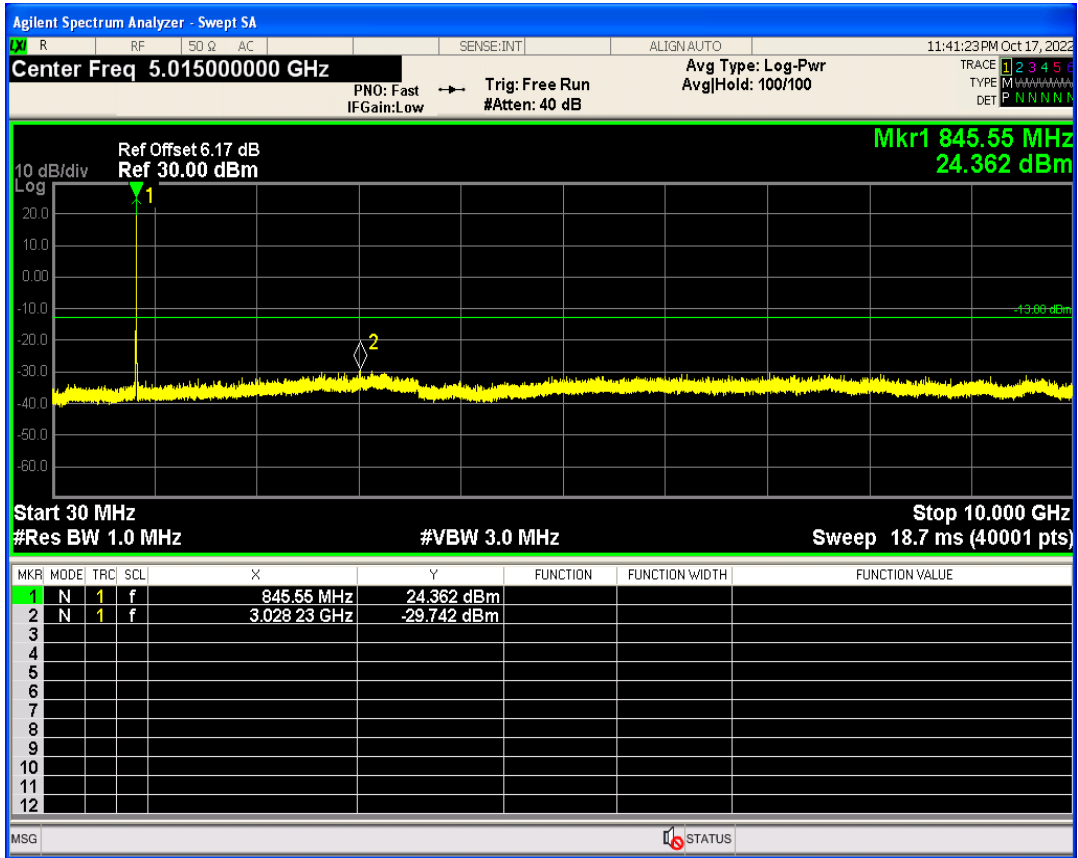

WCDMA Band2 Channel=9538

WCDMA Band2 Channel=9262

WCDMA Band5 Channel=4132

WCDMA Band5 Channel=4233

**Out-of-band emissions**

Band	Channel	Frequency (MHz)	Spur Freq (MHz)	Spur Level (dBm)	Limit (dBm)	Verdict
WCDMA Band2	9262	1852.4	19871.69	-23.78	-13	PASS
WCDMA Band2	9400	1880	19856.72	-23.59	-13	PASS
WCDMA Band2	9538	1907.6	19770.84	-23.83	-13	PASS
WCDMA Band5	4132	826.4	3197.47	-29.79	-13	PASS
WCDMA Band5	4182	836.4	7404.81	-29.61	-13	PASS
WCDMA Band5	4233	846.6	3028.23	-29.74	-13	PASS

WCDMA Band2 Channel=9262

WCDMA Band2 Channel=9538

WCDMA Band2 Channel=9400

WCDMA Band5 Channel=4182

WCDMA Band5 Channel=4132

WCDMA Band5 Channel=4233

**Conducted output power**

Band	Channel	Frequency (MHz)	Power (dBm)	Verdict
HSDPA Band2 Subtest1	9262	1852.4	23.22	PASS
HSDPA Band2 Subtest2	9262	1852.4	22.79	PASS
HSDPA Band2 Subtest3	9262	1852.4	22.03	PASS
HSDPA Band2 Subtest4	9262	1852.4	22.10	PASS
HSDPA Band2 Subtest1	9400	1880	22.92	PASS
HSDPA Band2 Subtest2	9400	1880	22.40	PASS
HSDPA Band2 Subtest3	9400	1880	21.21	PASS
HSDPA Band2 Subtest4	9400	1880	21.31	PASS
HSDPA Band2 Subtest1	9538	1907.6	22.79	PASS
HSDPA Band2 Subtest2	9538	1907.6	22.43	PASS
HSDPA Band2 Subtest3	9538	1907.6	21.29	PASS
HSDPA Band2 Subtest4	9538	1907.6	21.75	PASS
HSDPA Band5 Subtest1	4132	826.4	22.62	PASS
HSDPA Band5 Subtest2	4132	826.4	22.35	PASS
HSDPA Band5 Subtest3	4132	826.4	21.15	PASS
HSDPA Band5 Subtest4	4132	826.4	21.51	PASS
HSDPA Band5 Subtest1	4182	836.4	22.74	PASS
HSDPA Band5 Subtest2	4182	836.4	22.21	PASS
HSDPA Band5 Subtest3	4182	836.4	21.53	PASS
HSDPA Band5 Subtest4	4182	836.4	21.31	PASS
HSDPA Band5 Subtest1	4233	846.6	22.66	PASS
HSDPA Band5 Subtest2	4233	846.6	22.18	PASS
HSDPA Band5 Subtest3	4233	846.6	20.91	PASS
HSDPA Band5 Subtest4	4233	846.6	21.26	PASS