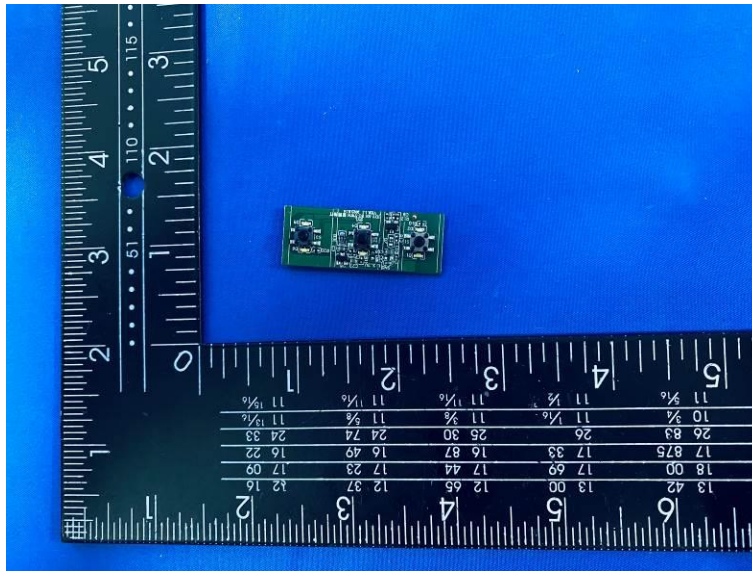

Internal Photos of the EUT

BT PCB Antenna