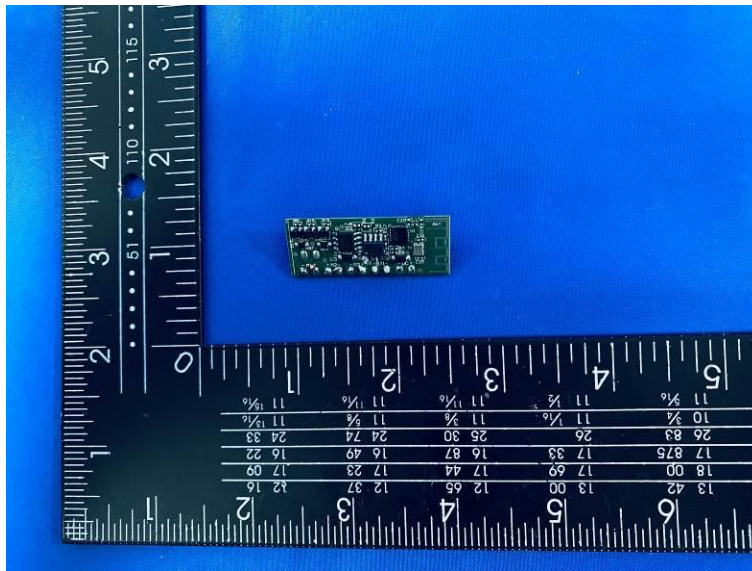

Internal Photos of the EUT

BT PCB Antenna