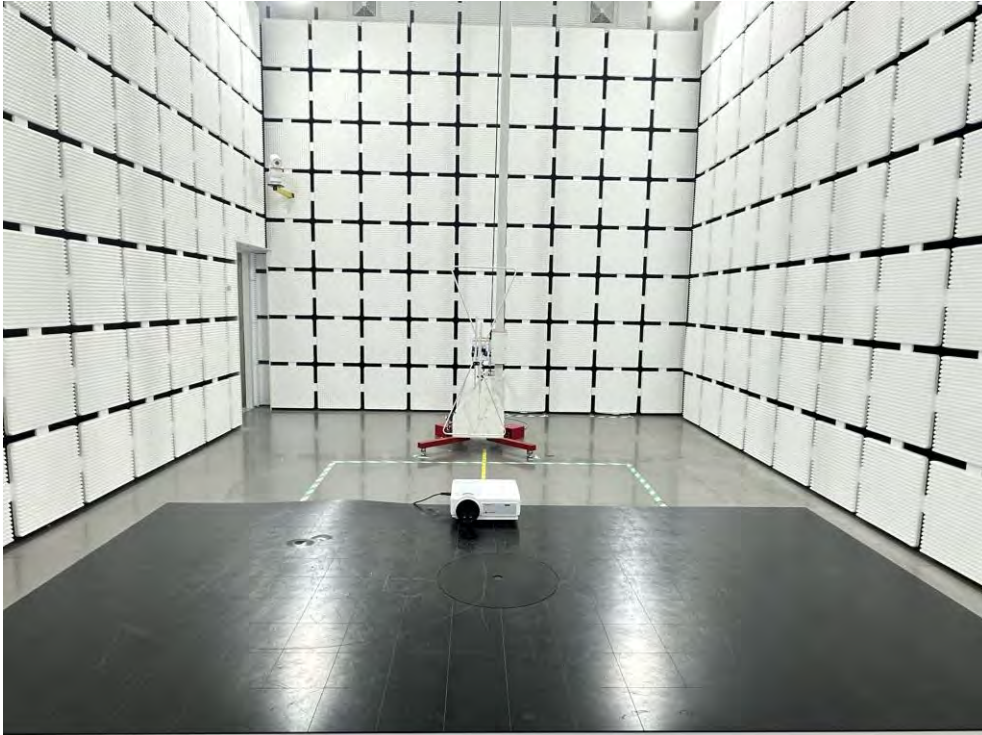

Appendix I Test Setup Photo

FCC ID: 2A9DQ-ALPHA

Spurious Radiation Emissions Test (<1G)

Spurious Radiation Emissions Test (>1G)

Power Line Conducted Emission

-----End-----