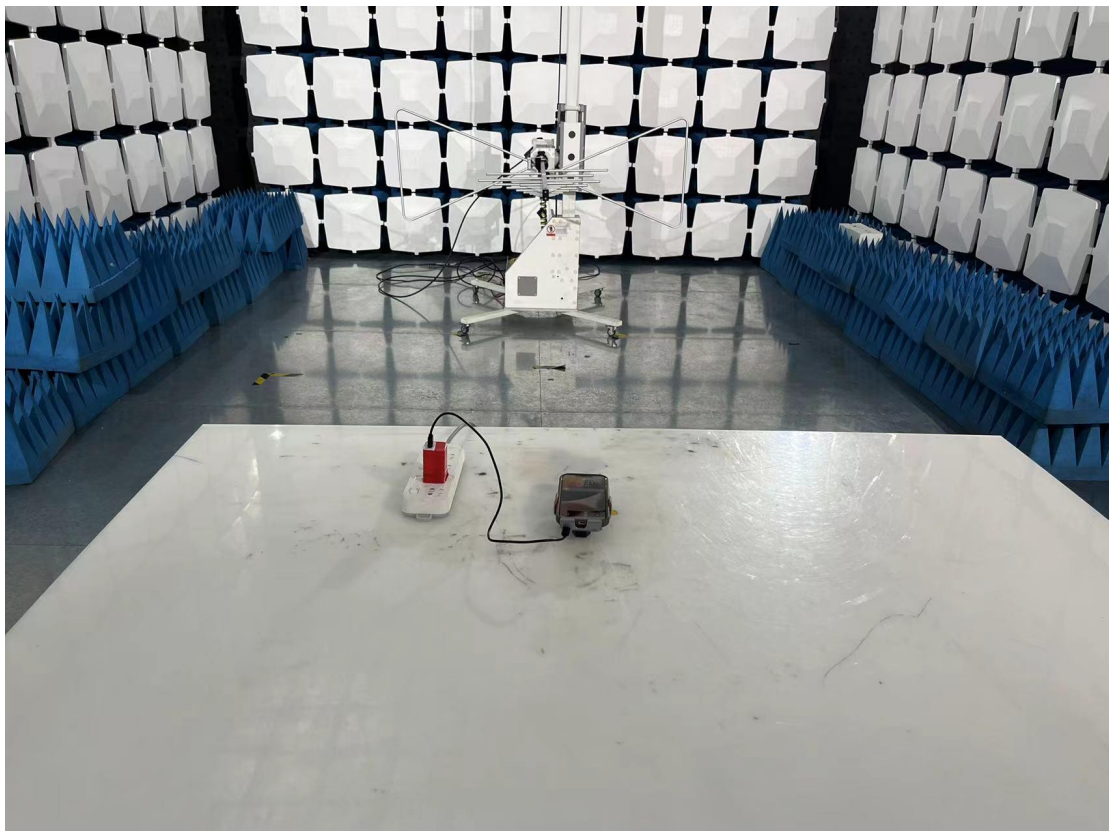

Blow 1GHz for radiated emission test setup

Conducted emission test setup