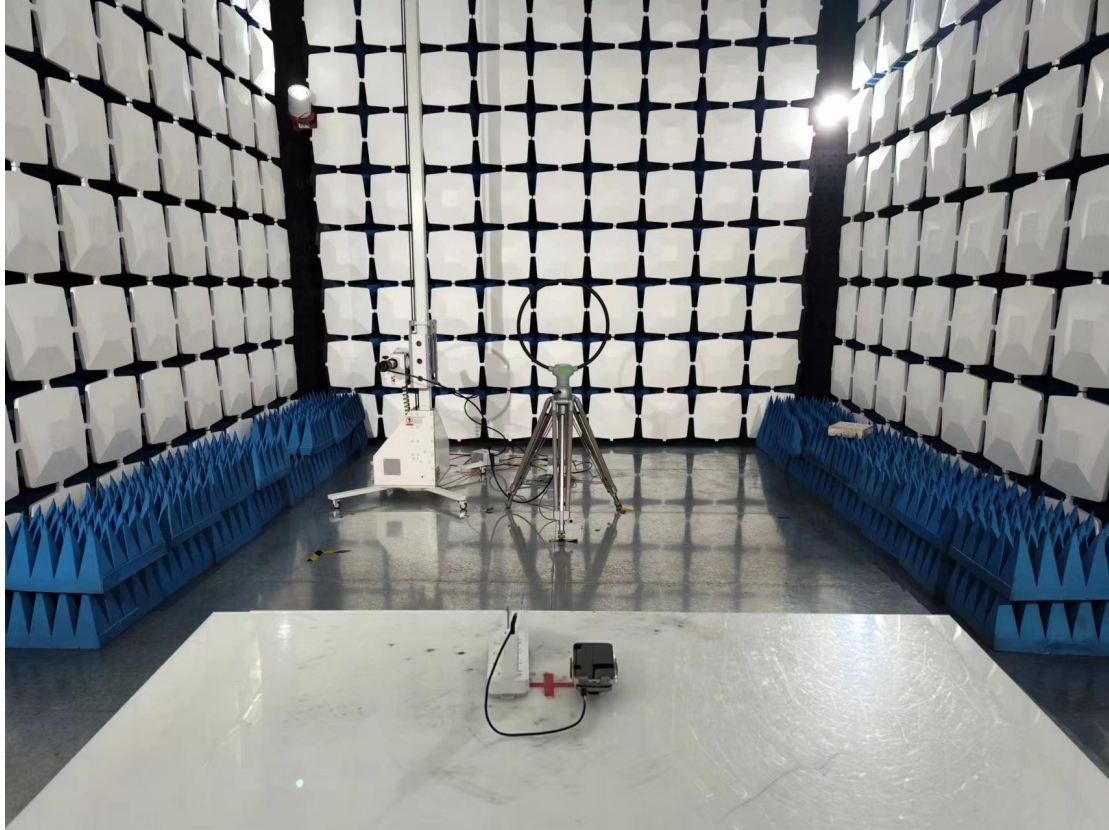

Blow 1GHz for radiated emission test setup

Conducted emission test setup