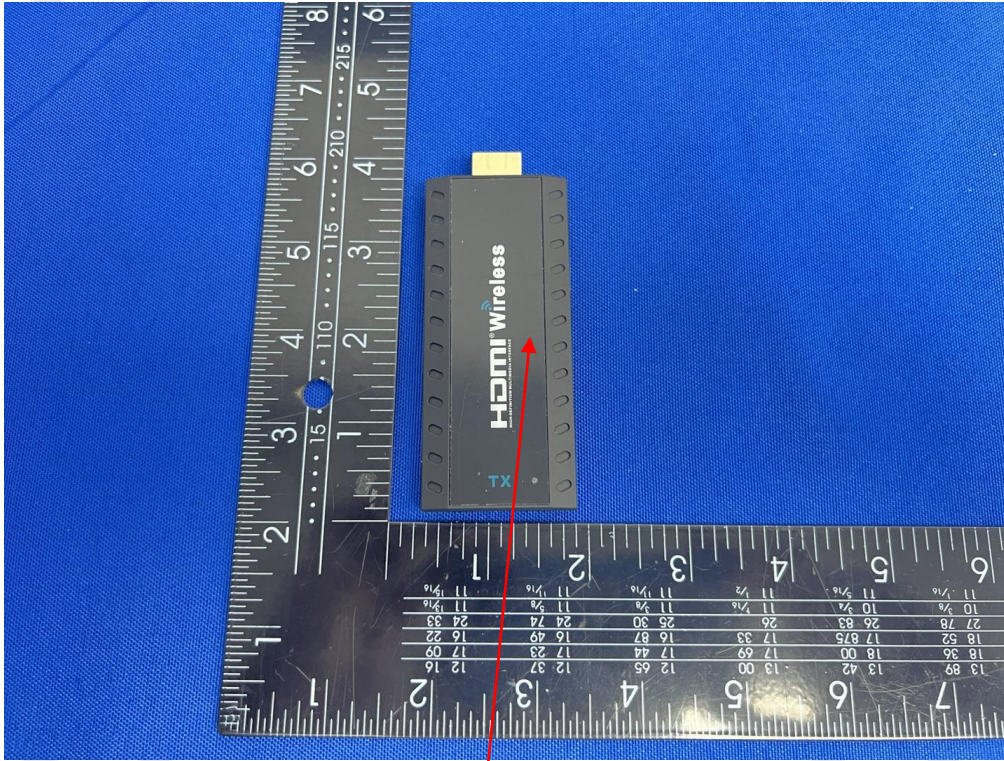

FCC-ID Label Information

1. Label location:

wireless hdmi extender

Model: WH-001

FCC ID: 2A9DF-WH-001