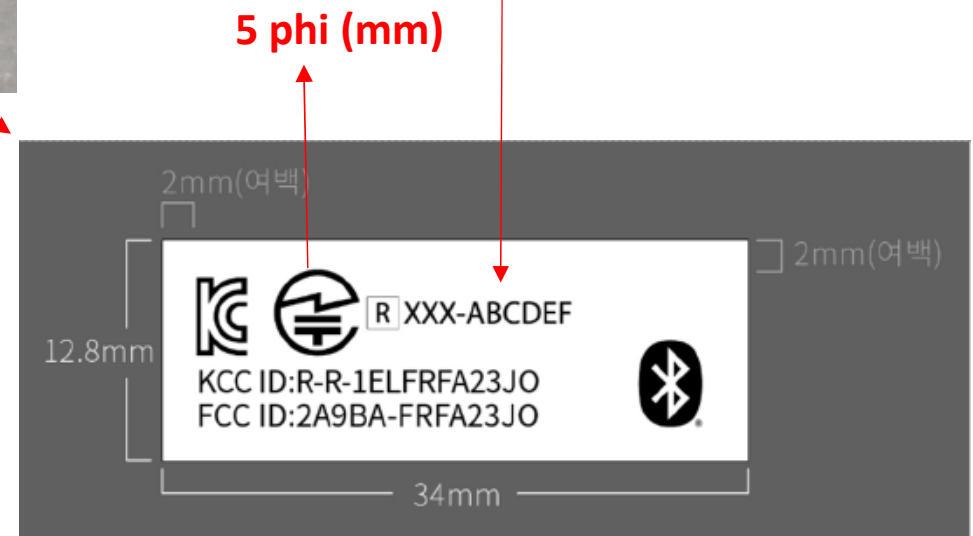

* Label information

This number will be change, after certification.

12.8mm

34mm