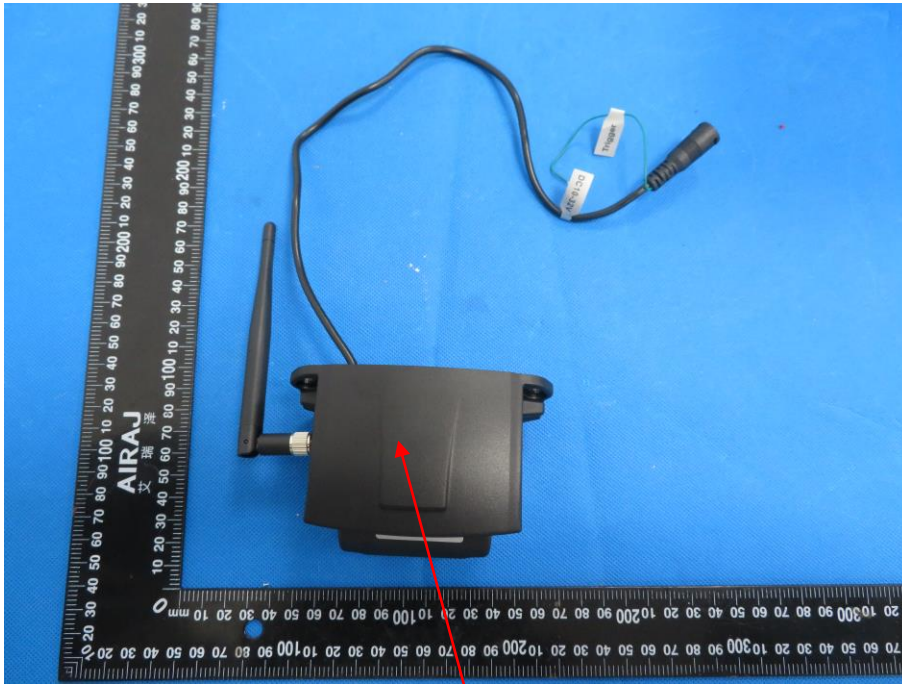

Label & label location

10mm*5mm

PATHWAY 1080P Wireless Camera
FCC ID: 2A98Y-107941