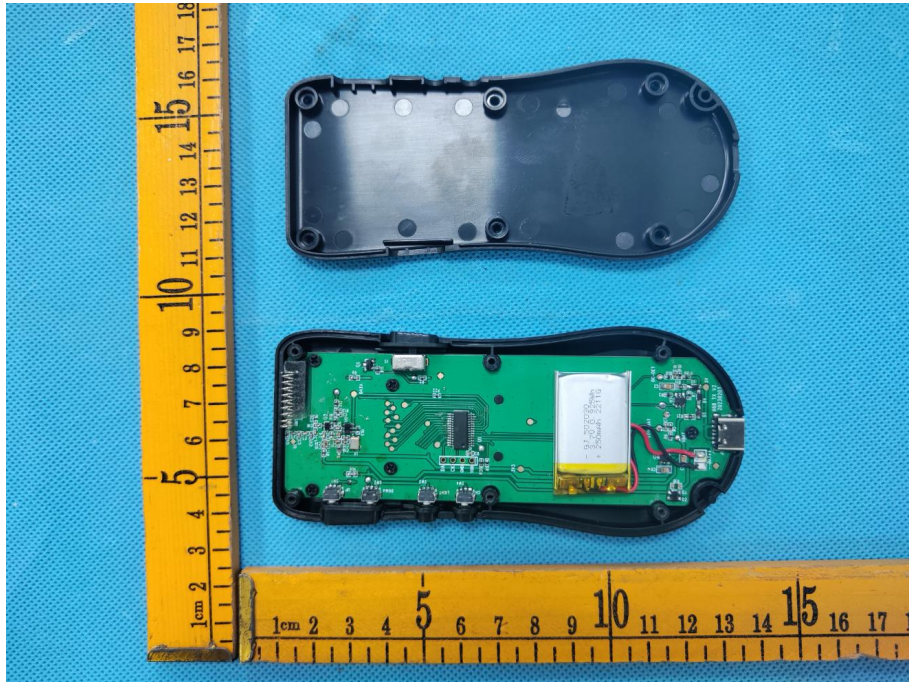

FCC ID:2A98O-668

Transmitting

ANT