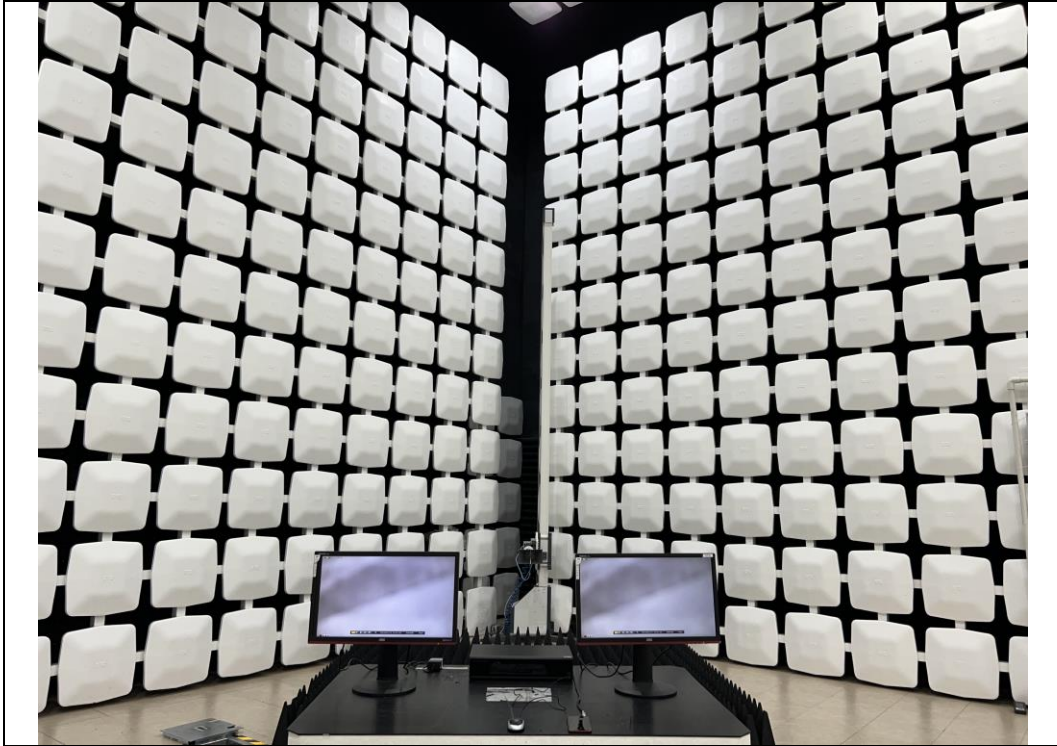

Test Setup Photos

Test Setup Photos

Radiated Emission 30 MHz ~ 1 GHz Front

Test distance : 10 m, height of table : 0.8 m

Radiated Emission 30 MHz ~ 1 GHz Rear

Test distance : 10 m, height of table : 0.8 m

Test Setup Photos

Radiated Emission_1 GHz ~ 6 GHz_Front

Test distance : 3 m, height of table : 0.8 m

Radiated Emission_1 GHz ~ 6 GHz_Rear

Test distance : 3 m, height of table : 0.8 m

Test Setup Photos

Conducted Emission_Front