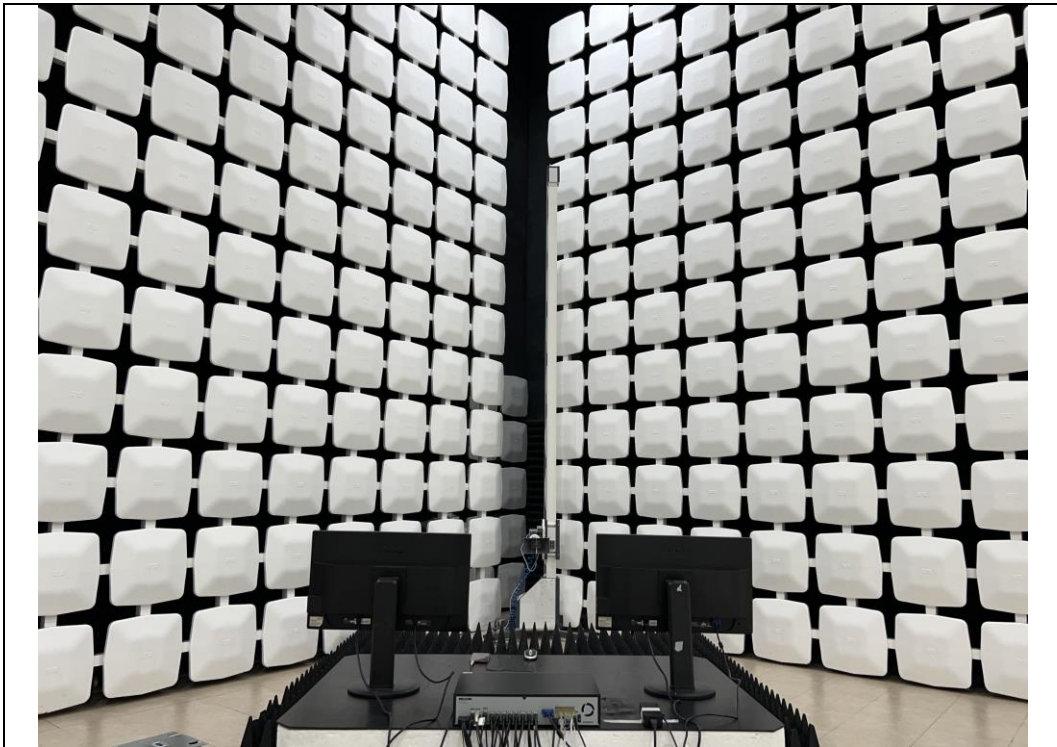

Test Setup Photos

Test Setup Photos

Radiated Emission 30 MHz ~ 1 GHz Front

Test distance : 10 m, height of table : 0.8 m

Radiated Emission 30 MHz ~ 1 GHz Rear

Test distance : 10 m, height of table : 0.8 m

Test Setup Photos

Radiated Emission_1 GHz ~ 6 GHz_Front

Test distance : 3 m, height of table : 0.8 m

Radiated Emission_1 GHz ~ 6 GHz_Rear

Test distance : 3 m, height of table : 0.8 m

Test Setup Photos

Conducted Emission_Front