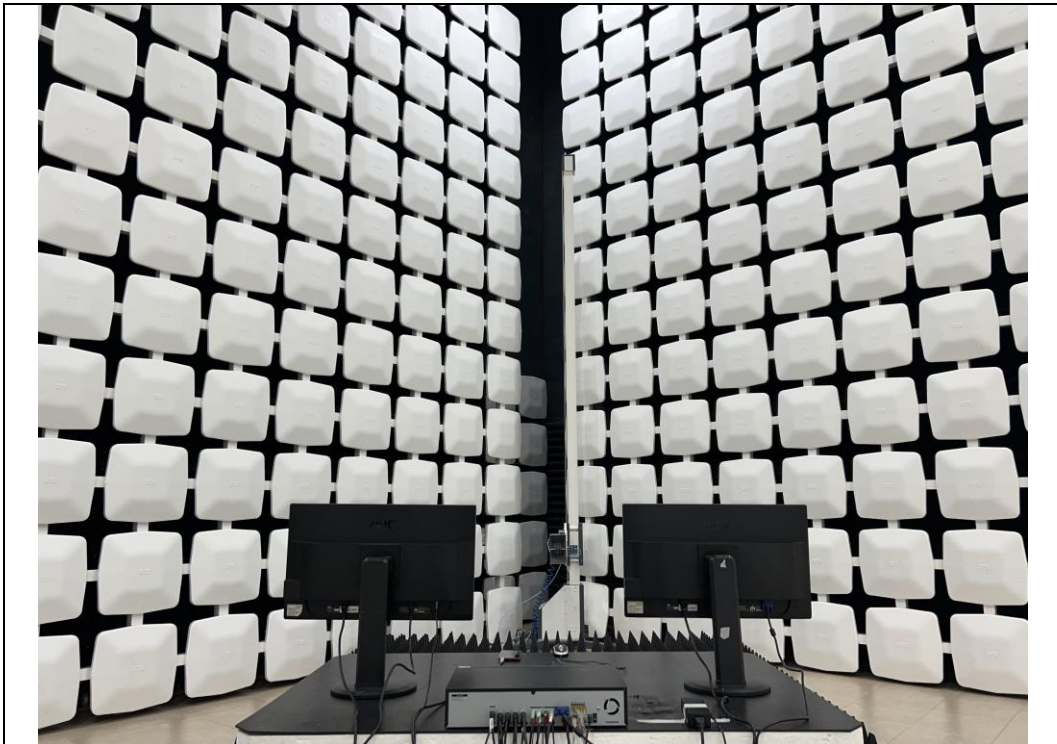

Test Setup Photos

Test Setup Photos

Radiated Emission 30 MHz ~ 1 GHz Front

Test distance : 10 m, height of table : 0.8 m

Radiated Emission 30 MHz ~ 1 GHz Rear

Test distance : 10 m, height of table : 0.8 m

Test Setup Photos

Radiated Emission_1 GHz ~ 6 GHz_Front

Test distance : 3 m, height of table : 0.8 m

Radiated Emission_1 GHz ~ 6 GHz_Rear

Test distance : 3 m, height of table : 0.8 m

Test Setup Photos

Conducted Emission_Front