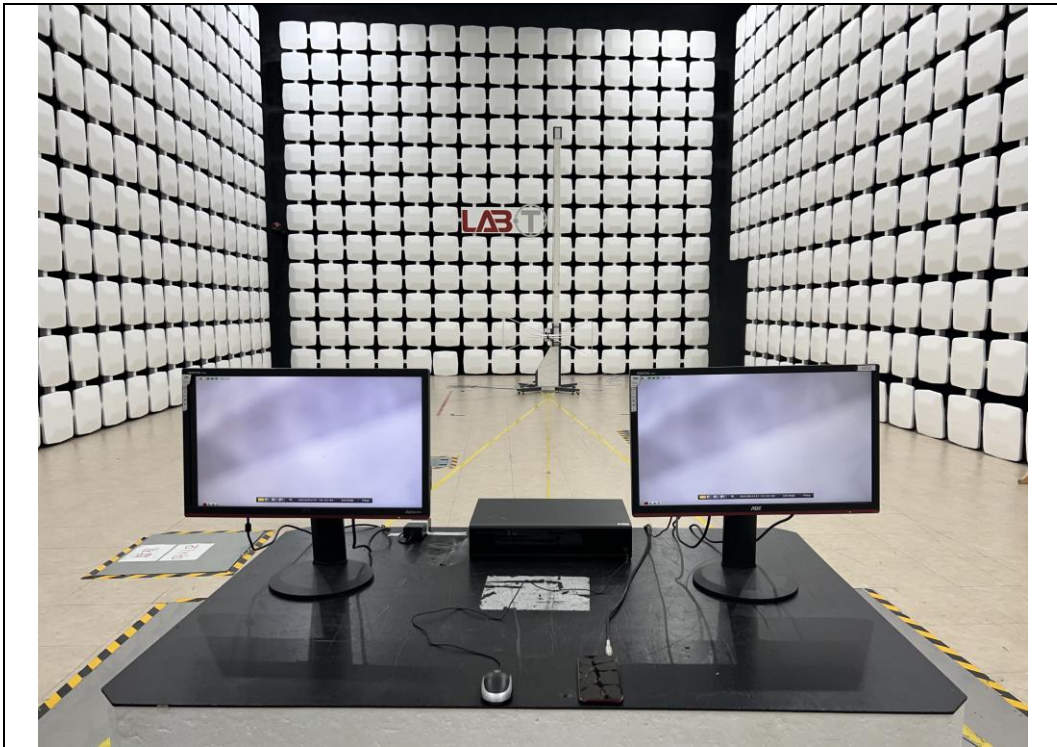

Test Setup Photos

Test Setup Photos

Radiated Emission 30 MHz ~ 1 GHz Front

Test distance : 10 m, height of table : 0.8 m

Radiated Emission 30 MHz ~ 1 GHz Rear

Test distance : 10 m, height of table : 0.8 m

Test Setup Photos

Radiated Emission_1 GHz ~ 6 GHz_Front

Test distance : 3 m, height of table : 0.8 m

Radiated Emission_1 GHz ~ 6 GHz_Rear

Test distance : 3 m, height of table : 0.8 m

Test Setup Photos

Conducted Emission_Front