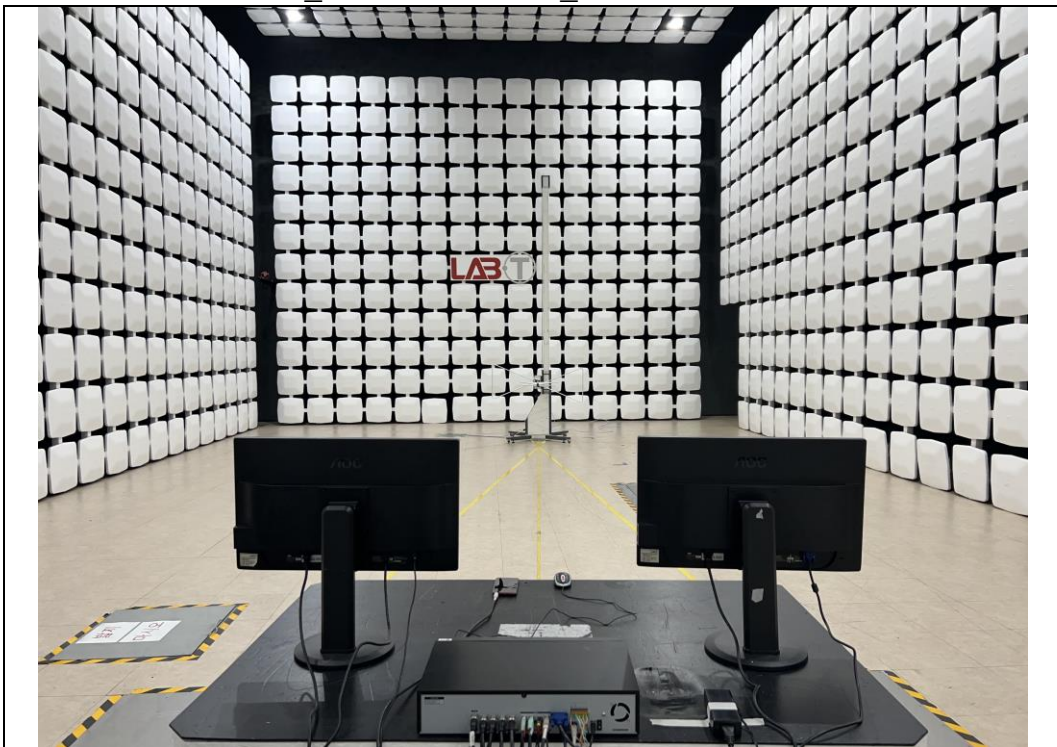

Test Setup Photos

Test Setup Photos

Radiated Emission 30 MHz ~ 1 GHz Front

Test distance : 10 m, height of table : 0.8 m

Radiated Emission 30 MHz ~ 1 GHz Rear

Test distance : 10 m, height of table : 0.8 m

Test Setup Photos

Radiated Emission_1 GHz ~ 6 GHz_Front

Test distance : 3 m, height of table : 0.8 m

Radiated Emission_1 GHz ~ 6 GHz_Rear

Test distance : 3 m, height of table : 0.8 m

Test Setup Photos

Conducted Emission_Front