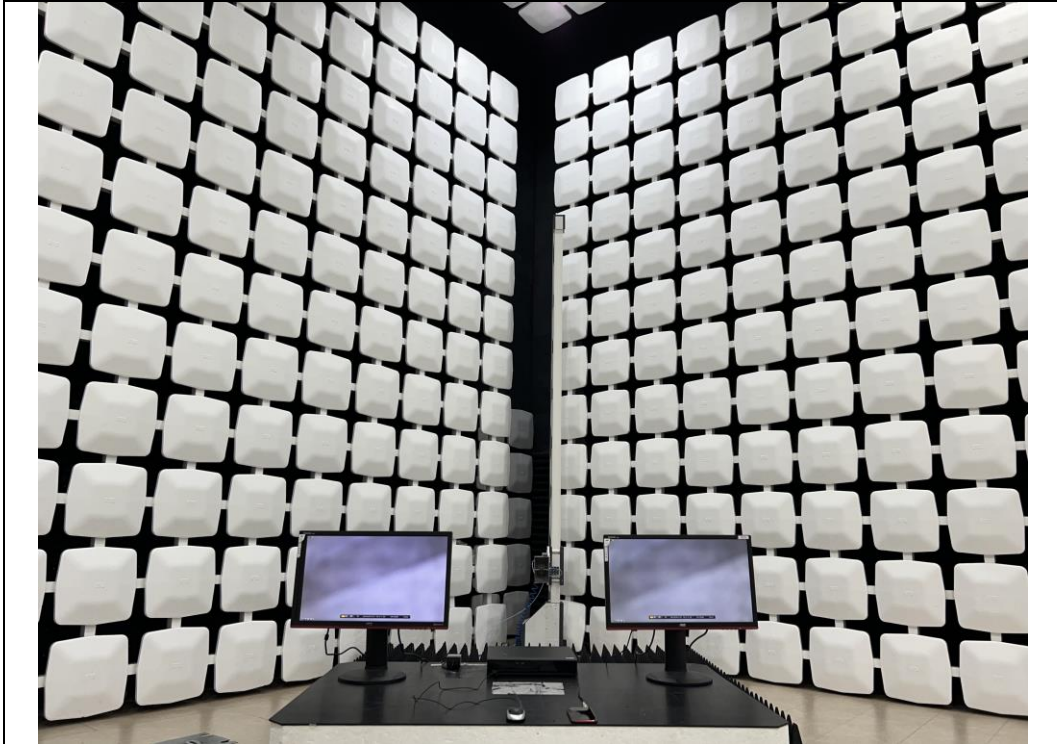

Test Setup Photos

Test Setup Photos

Radiated Emission 30 MHz ~ 1 GHz Front

Test distance : 10 m, height of table : 0.8 m

Radiated Emission 30 MHz ~ 1 GHz Rear

Test distance : 10 m, height of table : 0.8 m

Test Setup Photos

Radiated Emission_1 GHz ~ 6 GHz_Front

Test distance : 3 m, height of table : 0.8 m

Radiated Emission_1 GHz ~ 6 GHz_Rear

Test distance : 3 m, height of table : 0.8 m

Test Setup Photos

Conducted Emission_Front