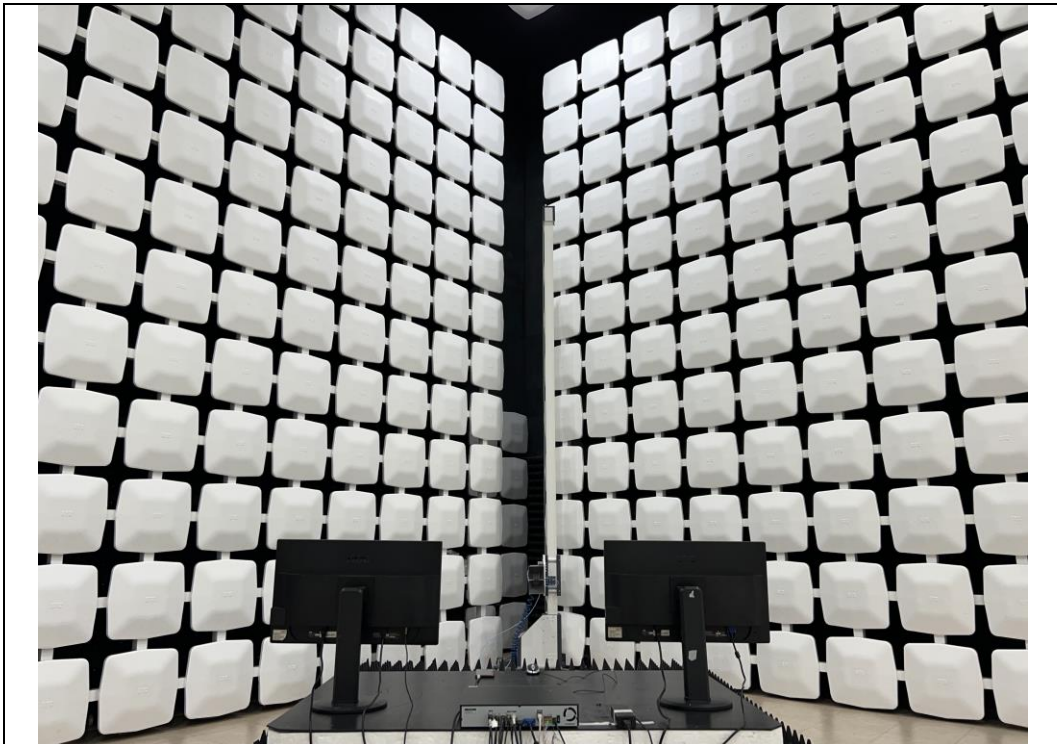

Test Setup Photos

Test Setup Photos

Radiated Emission 30 MHz ~ 1 GHz Front

Test distance : 10 m, height of table : 0.8 m

Radiated Emission 30 MHz ~ 1 GHz Rear

Test distance : 10 m, height of table : 0.8 m

Test Setup Photos

Radiated Emission_1 GHz ~ 6 GHz_Front

Test distance : 3 m, height of table : 0.8 m

Radiated Emission_1 GHz ~ 6 GHz_Rear

Test distance : 3 m, height of table : 0.8 m

Test Setup Photos

Conducted Emission_Front