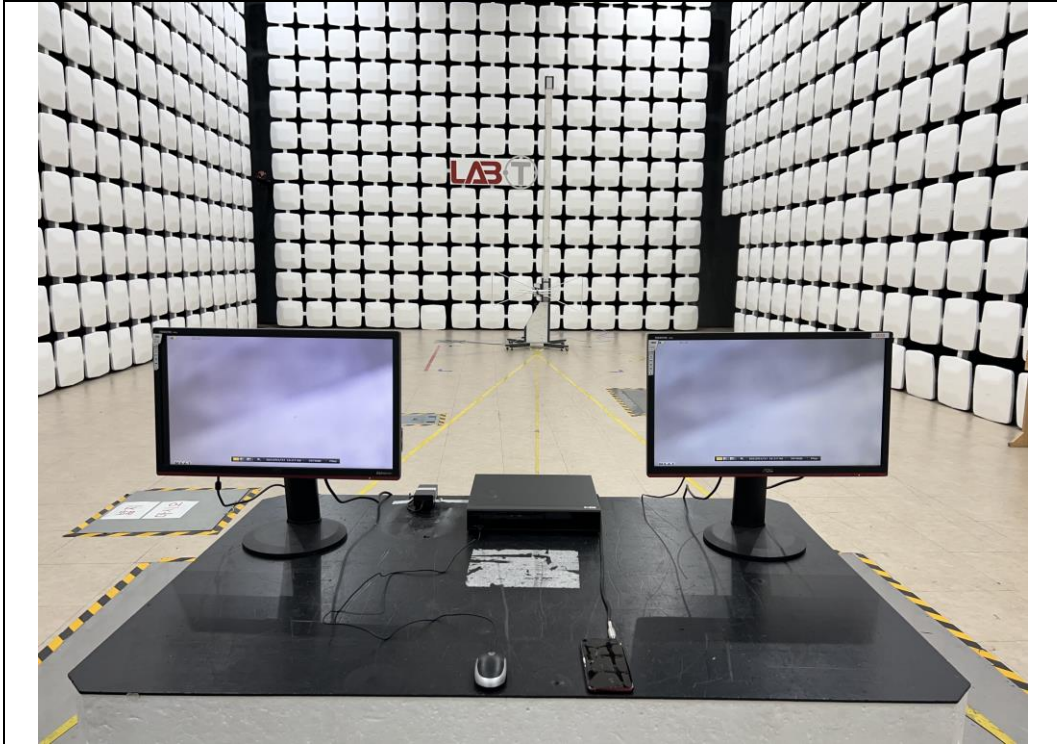

Test Setup Photos

Test Setup Photos

Radiated Emission 30 MHz ~ 1 GHz Front

Test distance : 10 m, height of table : 0.8 m

Radiated Emission 30 MHz ~ 1 GHz Rear

Test distance : 10 m, height of table : 0.8 m

Test Setup Photos

Radiated Emission_1 GHz ~ 6 GHz_Front

Test distance : 3 m, height of table : 0.8 m

Radiated Emission_1 GHz ~ 6 GHz_Rear

Test distance : 3 m, height of table : 0.8 m

Test Setup Photos

Conducted Emission_Front