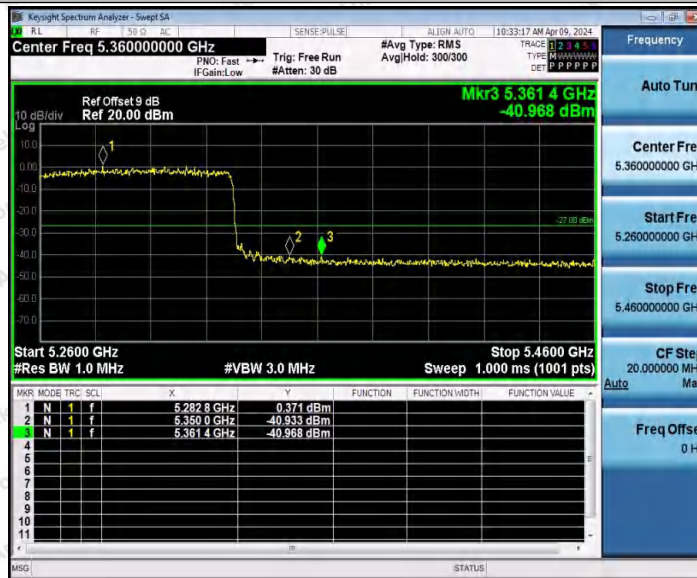

11AX80MIMO_Ant2_High_5290

11AX80MIMO_Ant1_Low_5530