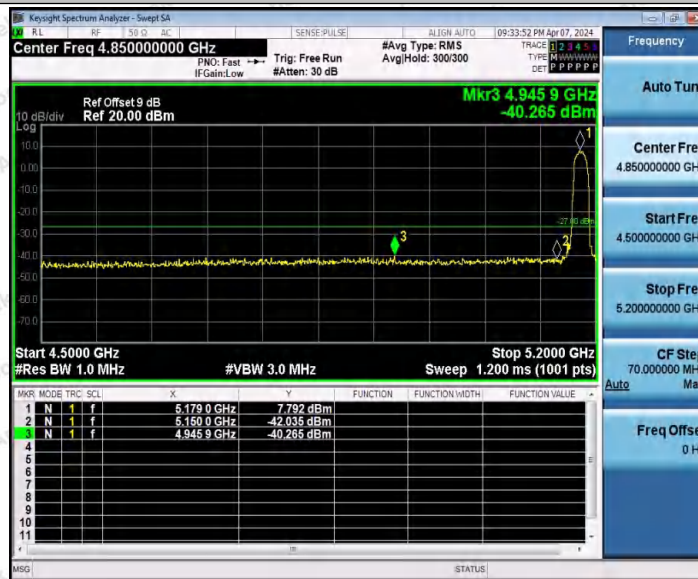

Hotline
 400-003-0500
www.anbotek.com.cn

Test Graphs B1/2/3

11A_Ant1_Low_5180

11A_Ant2_Low_5180

11A_Ant1_High_5240

Shenzhen Anbotek Compliance Laboratory Limited

Address: 1/F., Building D, Sogood Science and Technology Park, Sanwei Community, Hangcheng Street, Bao'an District, Shenzhen, Guangdong, China.
Tel: (86) 0755-26066440 Fax: (86) 0755-26014772 Email: service@anbotek.com