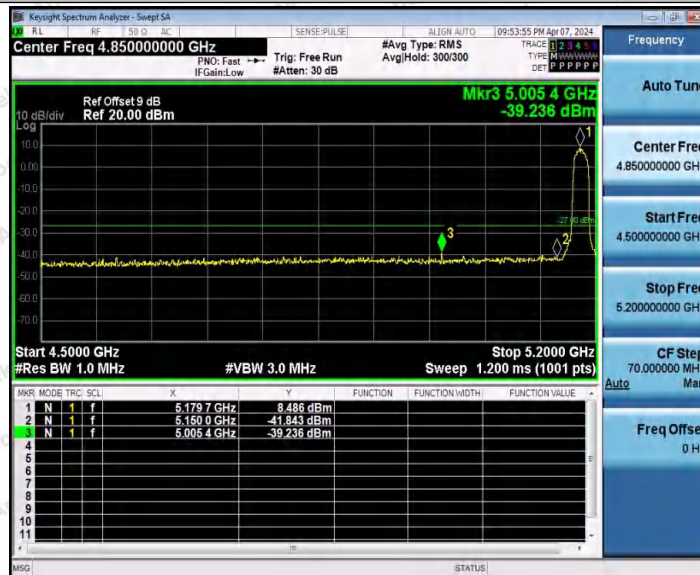

11AC20MIMO_Ant1_Low_5180

11AC20MIMO_Ant2_Low_5180

Shenzhen Anbotek Compliance Laboratory Limited

Address: 1/F., Building D, Sogood Science and Technology Park, Sanwei Community, Hangcheng Street, Bao'an District, Shenzhen, Guangdong, China.
Tel: (86) 0755-26066440 Fax: (86) 0755-26014772 Email: service@anbotek.com

Hotline 400-003-0500
www.anbotek.com.cn