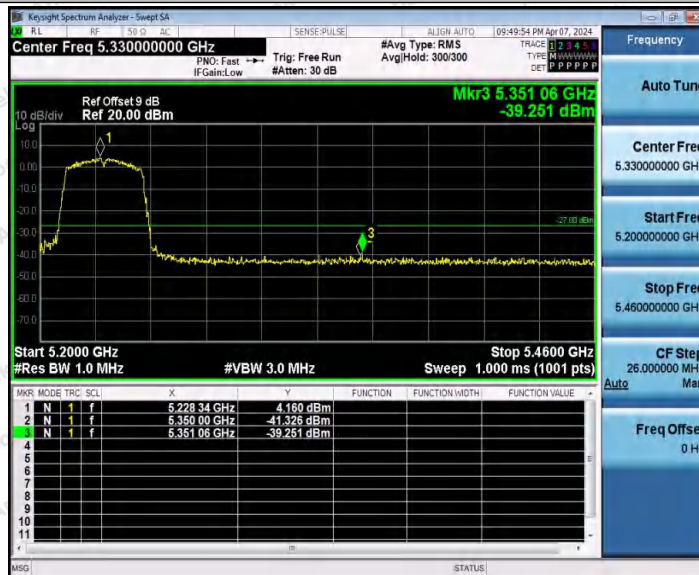

11N40MIMO_Ant1_High_5230

11N40MIMO_Ant2_High_5230

Shenzhen Anbotek Compliance Laboratory Limited

Address: 1/F., Building D, Sogood Science and Technology Park, Sanwei Community, Hangcheng Street, Bao'an District, Shenzhen, Guangdong, China.
Tel: (86) 0755-26066440 Fax: (86) 0755-26014772 Email: service@anbotek.com

Hotline 400-003-0500
www.anbotek.com.cn