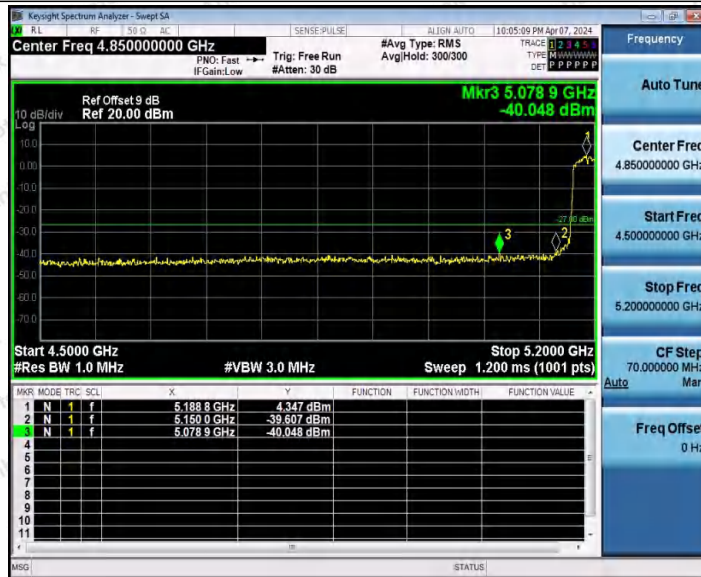

Hotline
 400-003-0500
www.anbotek.com.cn

11AC40MIMO_Ant1_Low_5190

11AC40MIMO_Ant2_Low_5190

Shenzhen Anbotek Compliance Laboratory Limited

Address: 1/F., Building D, Sogood Science and Technology Park, Sanwei Community, Hangcheng Street, Bao'an District, Shenzhen, Guangdong, China.
 Tel: (86) 0755-26066440 Fax: (86) 0755-26014772 Email: service@anbotek.com