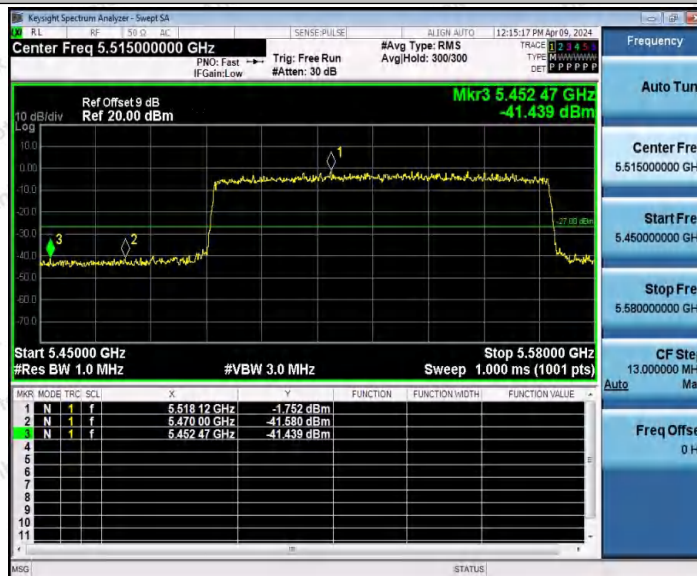

Hotline
 400-003-0500
www.anbotek.com.cn

11AX80MIMO_Ant2_High_5290

11AX80MIMO_Ant1_Low_5530

Shenzhen Anbotek Compliance Laboratory Limited

Address: 1/F., Building D, Sogood Science and Technology Park, Sanwei Community, Hangcheng Street, Bao'an District, Shenzhen, Guangdong, China.
Tel: (86) 0755-26066440 Fax: (86) 0755-26014772 Email: service@anbotek.com