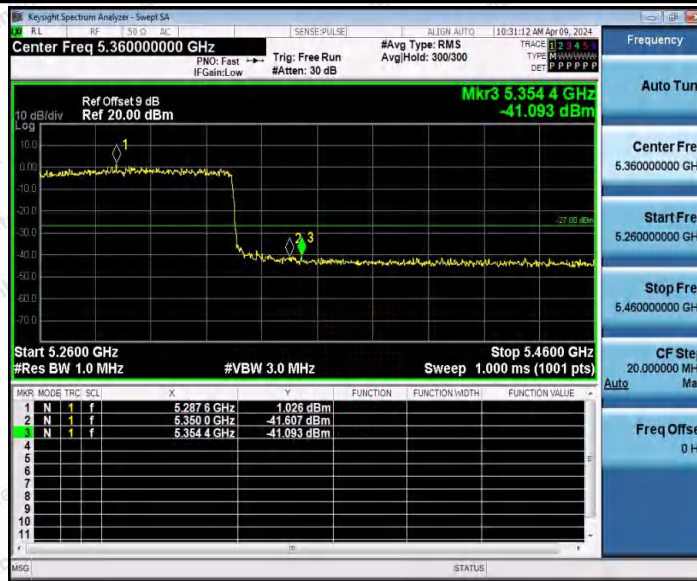

11AX80MIMO_Ant2_High_5290