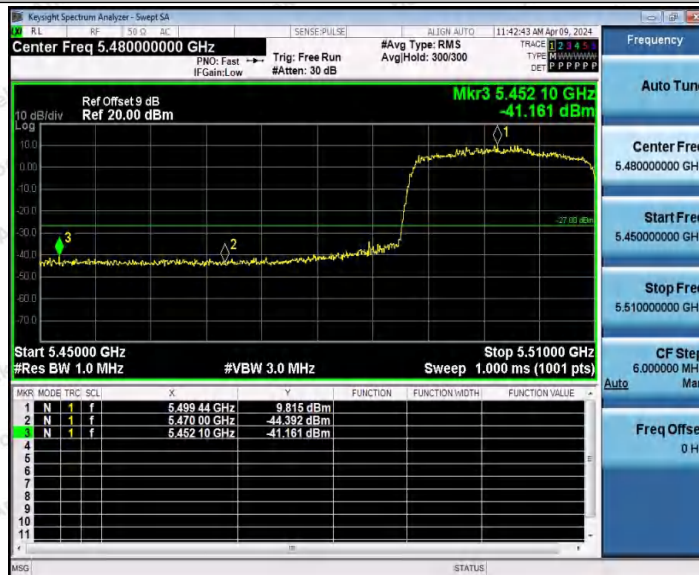

11AX20MIMO_Ant2_Low_5500

11AX20MIMO_Ant1_High_5700

Shenzhen Anbotek Compliance Laboratory Limited

Address: 1/F., Building D, Sogood Science and Technology Park, Sanwei Community, Hangcheng Street, Bao'an District, Shenzhen, Guangdong, China.
Tel: (86) 0755-26066440 Fax: (86) 0755-26014772 Email: service@anbotek.com

Hotline
400-003-0500
www.anbotek.com.cn