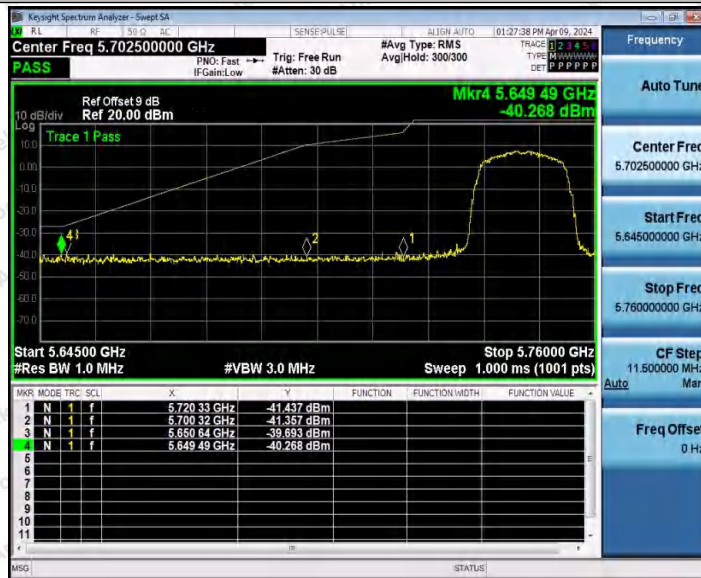

11AC20MIMO_Ant2_Low_5745

11AC20MIMO_Ant1_High_5825