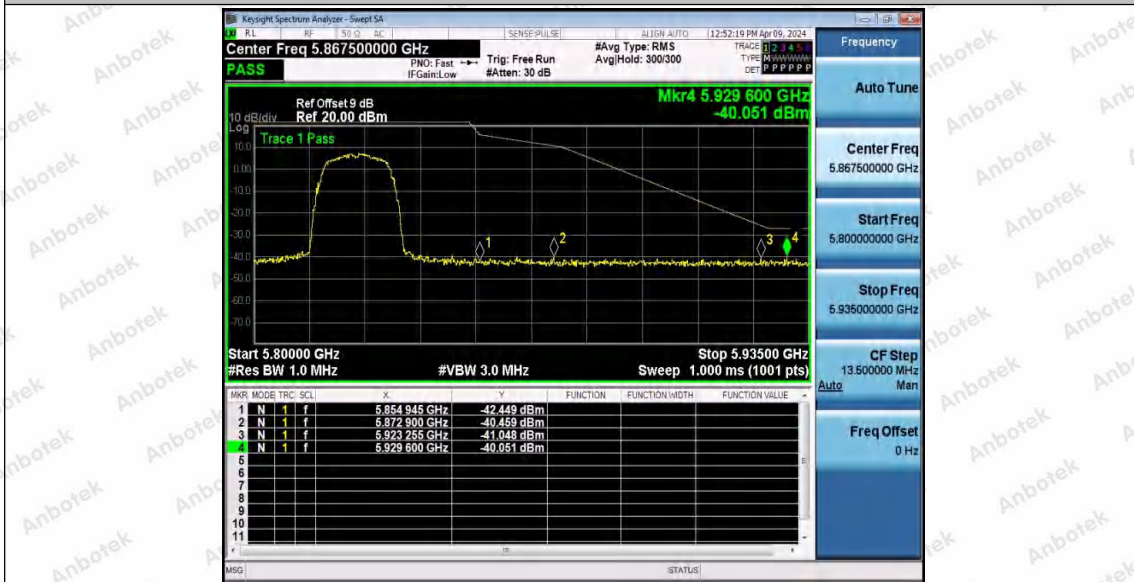

11A_Ant2_High_5825

11N20MIMO_Ant1_Low_5745