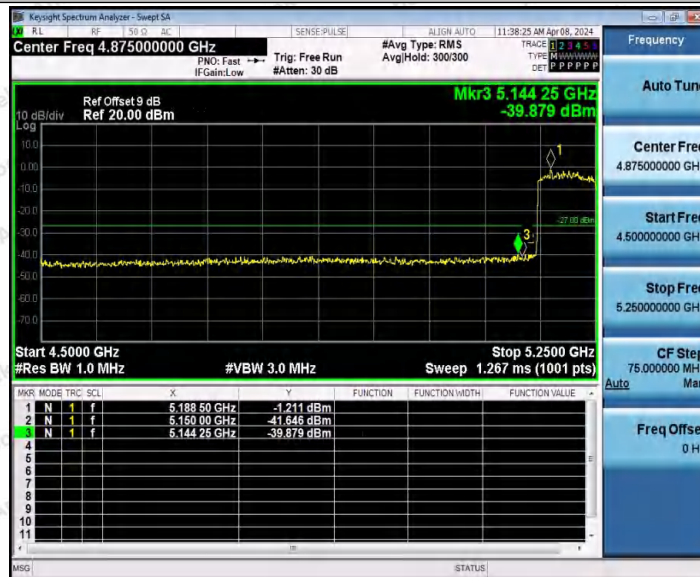

11AX80MIMO_Ant1_Low_5210

11AX80MIMO_Ant2_Low_5210

Shenzhen Anbotek Compliance Laboratory Limited

Address: 1/F., Building D, Sogood Science and Technology Park, Sanwei Community, Hangcheng Street, Bao'an District, Shenzhen, Guangdong, China.
Tel: (86) 0755-26066440 Fax: (86) 0755-26014772 Email: service@anbotek.com

Hotline
400-003-0500
www.anbotek.com.cn