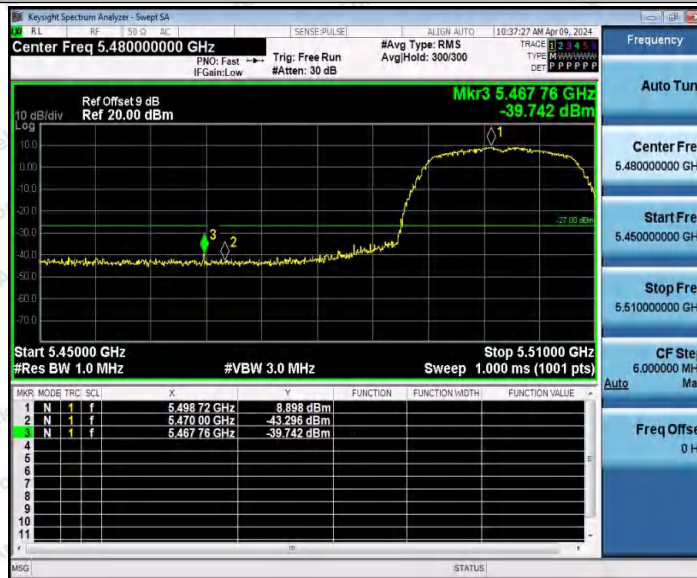

11A_Ant1_Low_5500

11A_Ant2_Low_5500