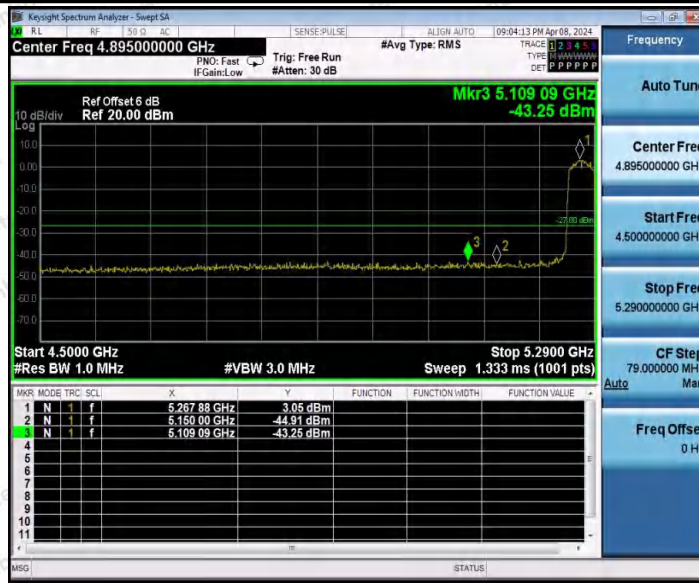

11AC40MIMO_Ant2_Low_5270