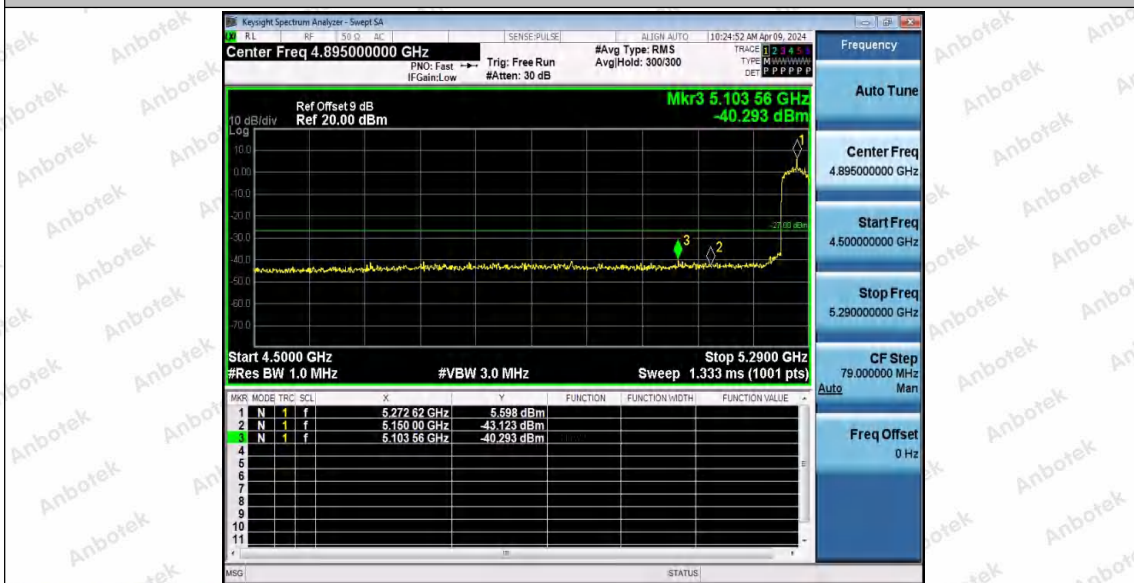

Hotline 400-003-0500
 www.anbotek.com.cn

11AX40MIMO_Ant1_Low_5270

11AX40MIMO_Ant2_Low_5270

Shenzhen Anbotek Compliance Laboratory Limited

Address: 1/F., Building D, Sogood Science and Technology Park, Sanwei Community, Hangcheng Street, Bao'an District, Shenzhen, Guangdong, China.
Tel: (86) 0755-26066440 Fax: (86) 0755-26014772 Email: service@anbotek.com