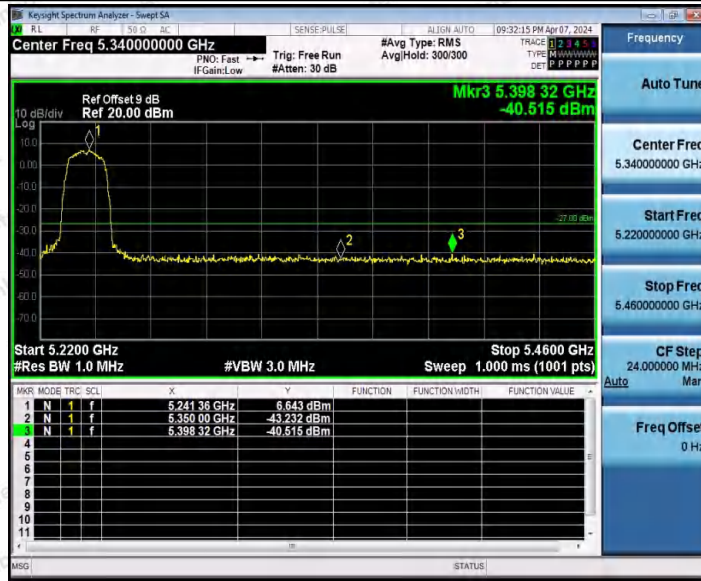

11A_Ant2_High_5240