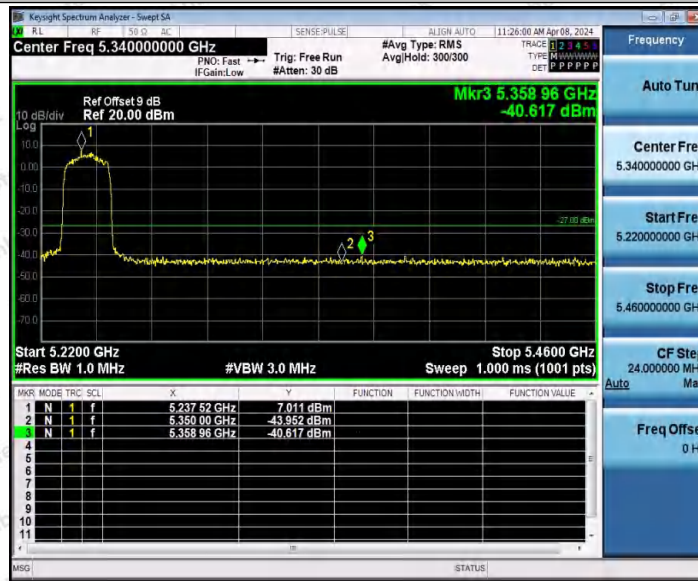

11AX20MIMO_Ant2_High_5240

11AX20MIMO_Ant1_Low_5260