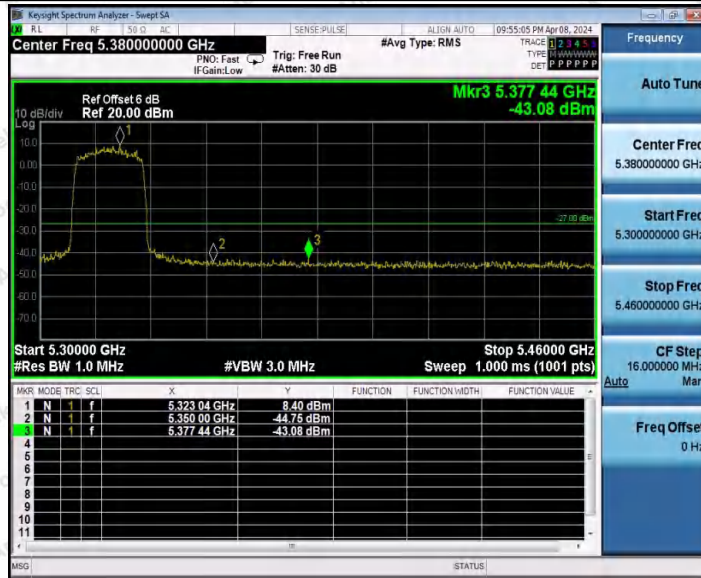

11AX20MIMO_Ant1_High_5320

11AX20MIMO_Ant2_High_5320