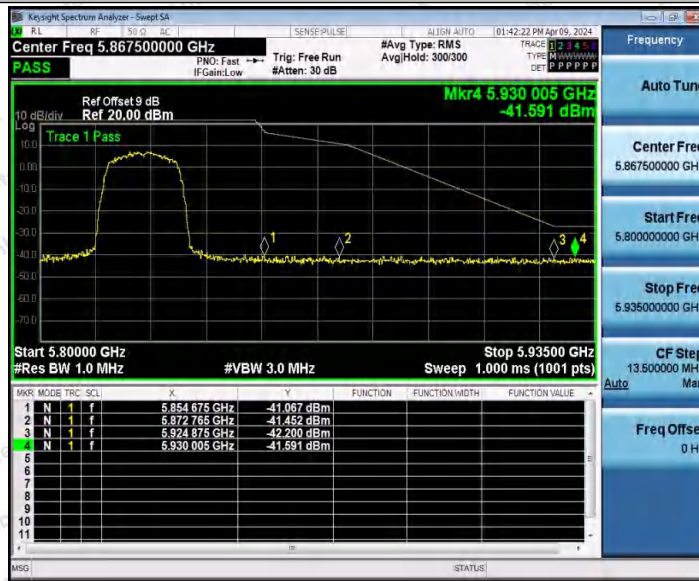

11AC20MIMO_Ant2_High_5825