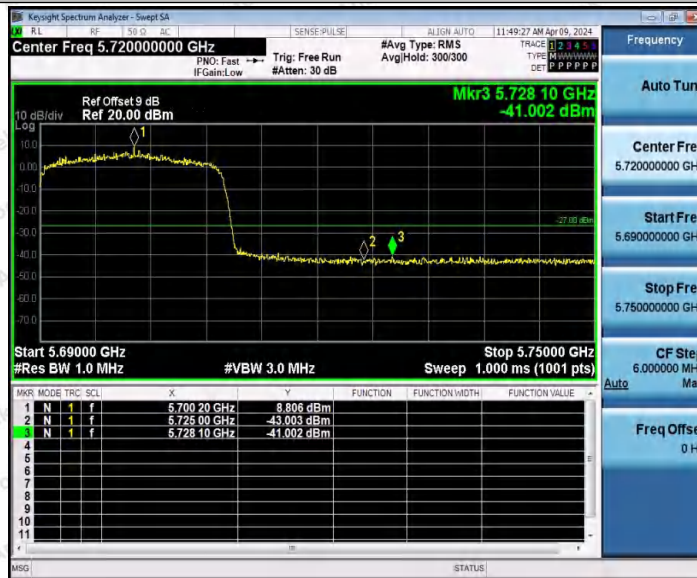

11AX20MIMO_Ant2_High_5700

11AX40MIMO_Ant1_Low_5190