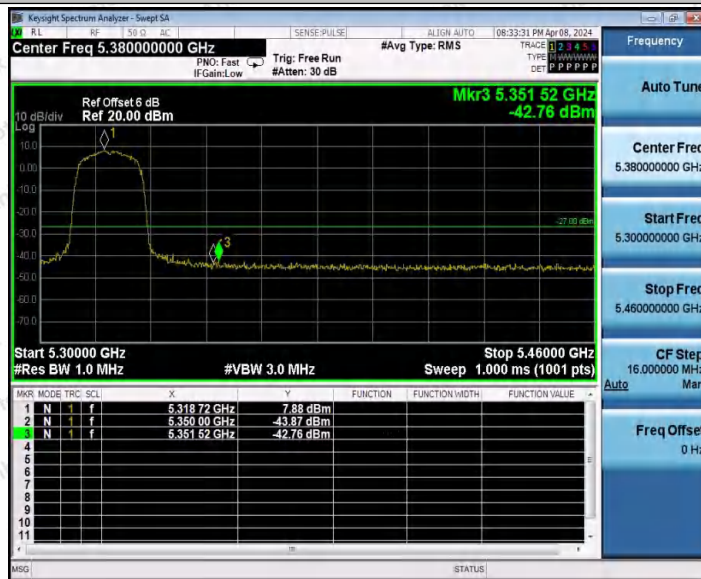

Hotline
400-003-0500
www.anbotek.com.cn

11N20MIMO_Ant1_High_5320

11N20MIMO_Ant2_High_5320

Shenzhen Anbotek Compliance Laboratory Limited

Address: 1/F., Building D, Sogood Science and Technology Park, Sanwei Community, Hangcheng Street, Bao'an District, Shenzhen, Guangdong, China.
 Tel: (86) 0755-26066440 Fax: (86) 0755-26014772 Email: service@anbotek.com