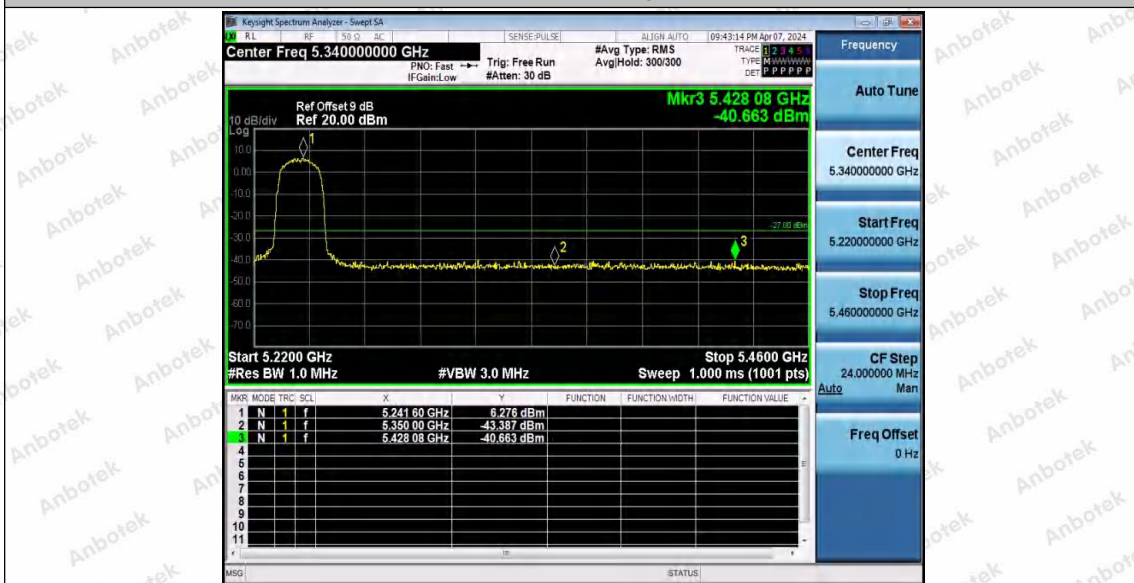

Hotline
400-003-0500
www.anbotek.com.cn

11N20MIMO_Ant2_Low_5180

11N20MIMO_Ant1_High_5240

Shenzhen Anbotek Compliance Laboratory Limited

Address: 1/F., Building D, Sogood Science and Technology Park, Sanwei Community, Hangcheng Street, Bao'an District, Shenzhen, Guangdong, China.
 Tel: (86) 0755-26066440 Fax: (86) 0755-26014772 Email: service@anbotek.com