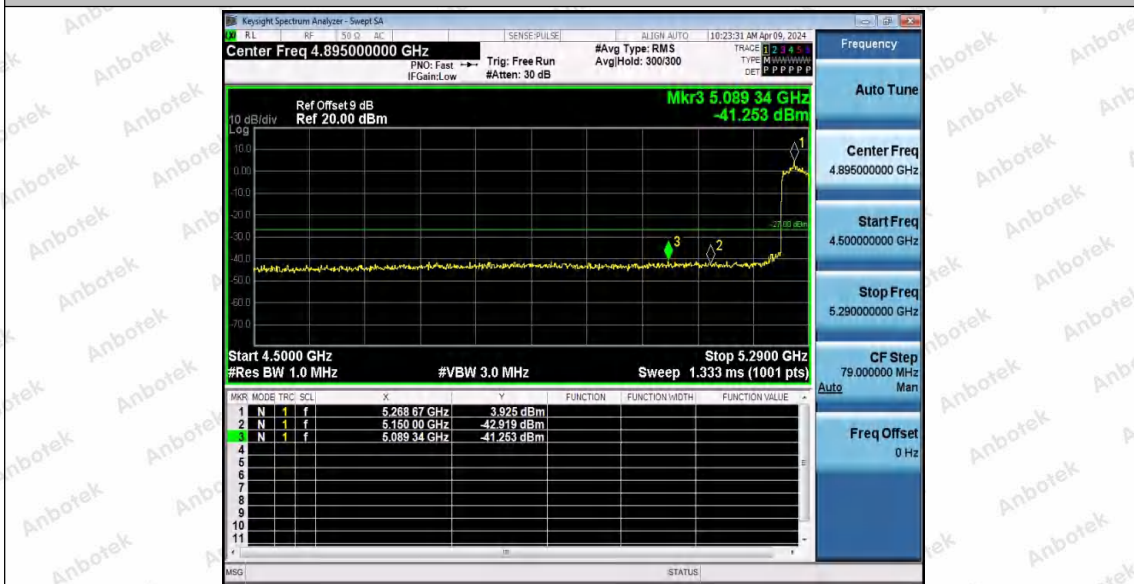

11AX40MIMO_Ant1_Low_5270

11AX40MIMO_Ant2_Low_5270