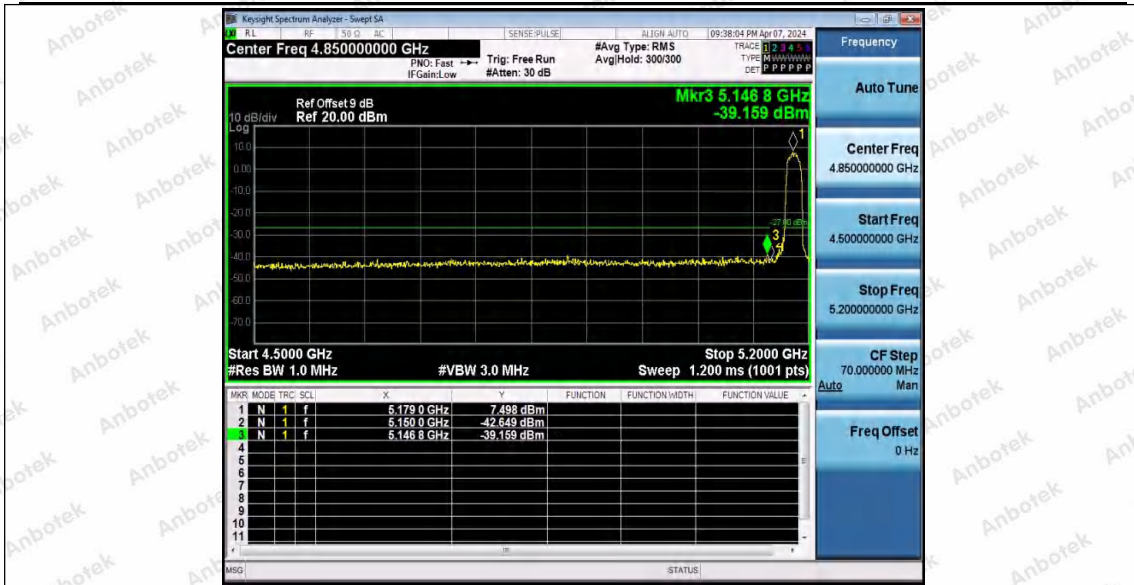

11N20MIMO_Ant2_Low_5180