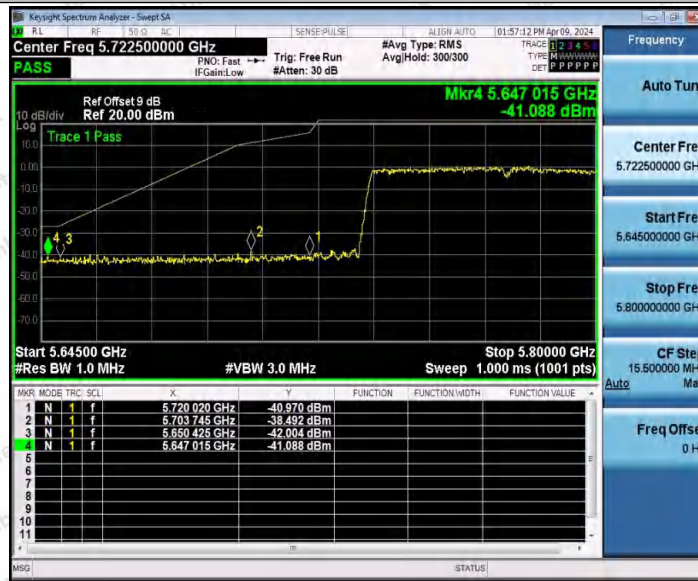

11AC80MIMO_Ant1_Low_5775