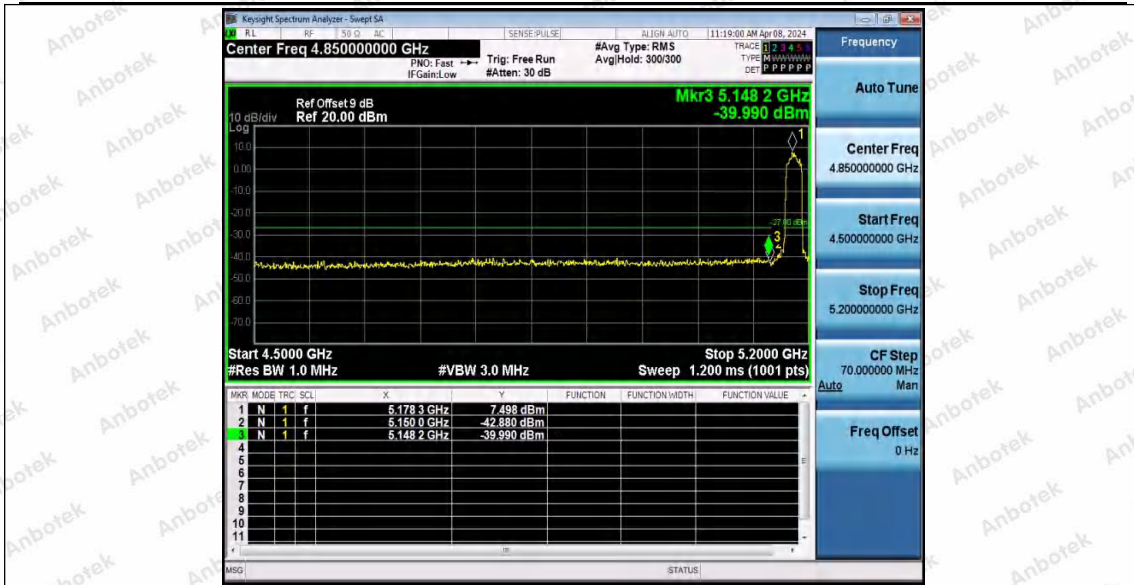

11AX20MIMO_Ant2_Low_5180