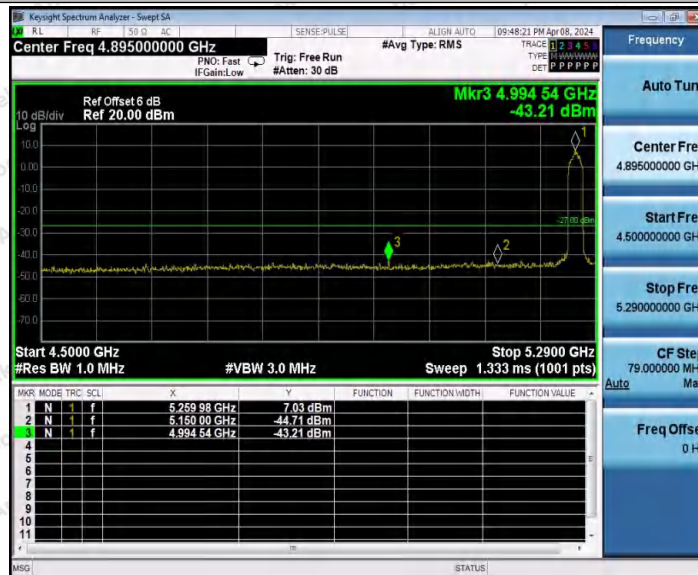

11AX20MIMO_Ant1_Low_5260

11AX20MIMO_Ant2_Low_5260

Shenzhen Anbotek Compliance Laboratory Limited

Address: 1/F., Building D, Sogood Science and Technology Park, Sanwei Community, Hangcheng Street, Bao'an District, Shenzhen, Guangdong, China.
Tel: (86) 0755-26066440 Fax: (86) 0755-26014772 Email: service@anbotek.com

Hotline
400-003-0500
www.anbotek.com.cn