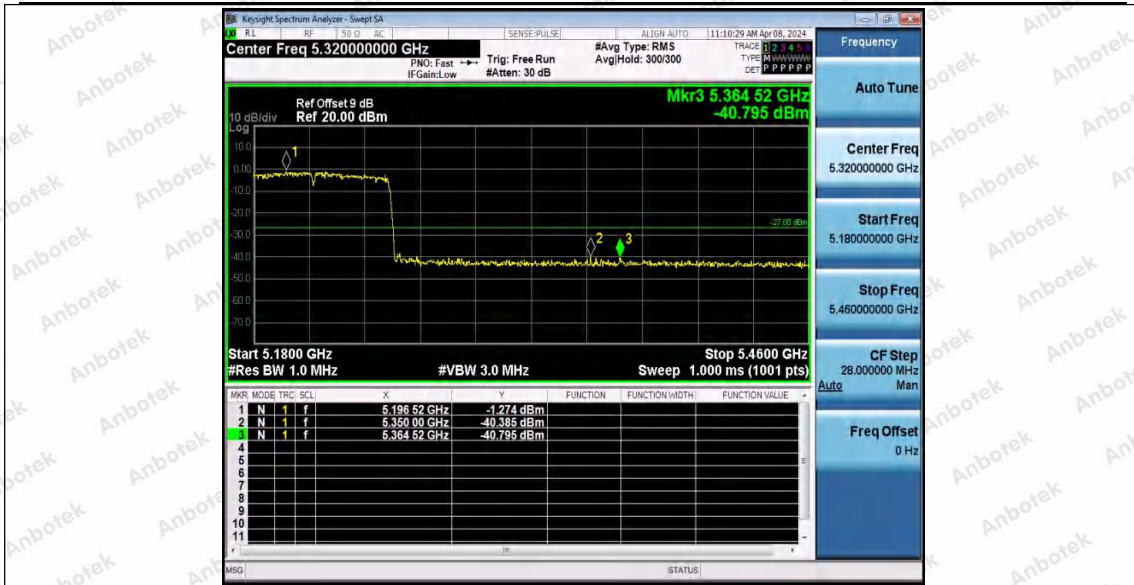

11AC80MIMO_Ant2_High_5210