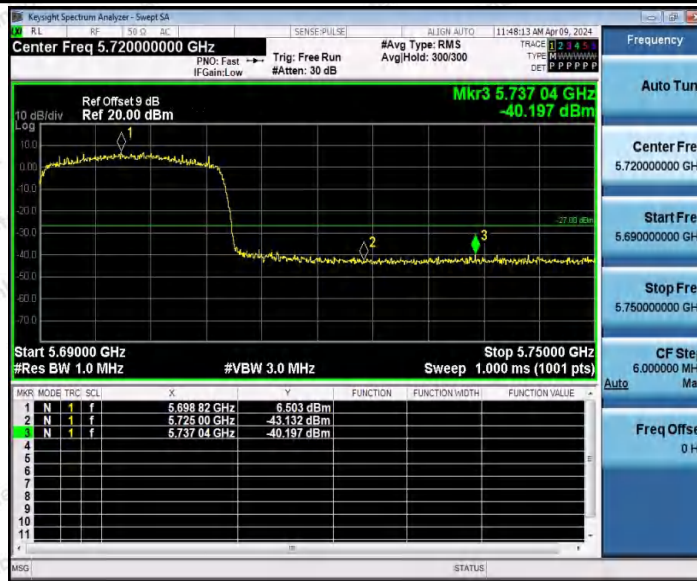

11AX20MIMO_Ant2_High_5700