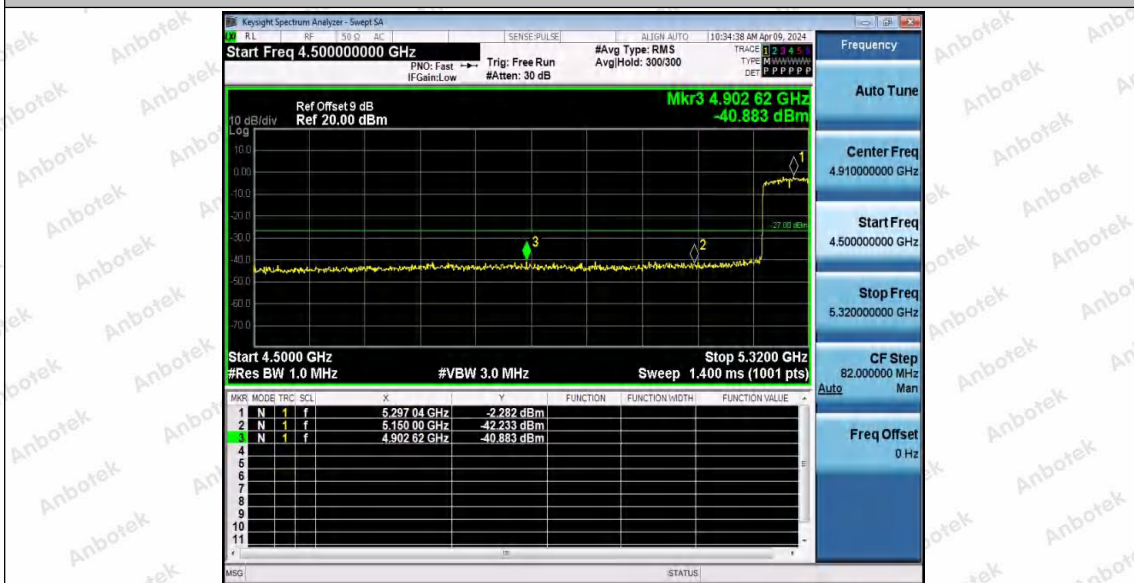

Hotline 400-003-0500
www.anbotek.com.cn

11AC80MIMO_Ant2_High_5210

11AC80MIMO_Ant1_Low_5290

Shenzhen Anbotek Compliance Laboratory Limited

Address: 1/F., Building D, Sogood Science and Technology Park, Sanwei Community, Hangcheng Street, Bao'an District, Shenzhen, Guangdong, China.
Tel: (86) 0755-26066440 Fax: (86) 0755-26014772 Email: service@anbotek.com