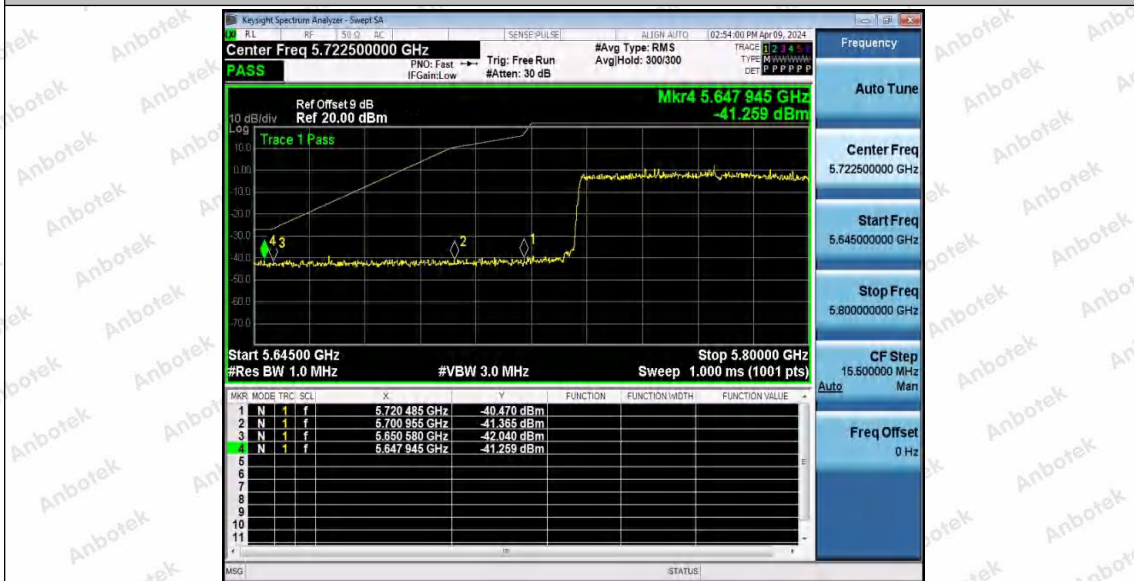

11AX80MIMO_Ant2_Low_5775

Shenzhen Anbotek Compliance Laboratory Limited

Address: 1/F., Building D, Sogood Science and Technology Park, Sanwei Community, Hangcheng Street, Bao'an District, Shenzhen, Guangdong, China.
Tel: (86) 0755-26066440 Fax: (86) 0755-26014772 Email: service@anbotek.com

Hotline 400-003-0500
www.anbotek.com.cn