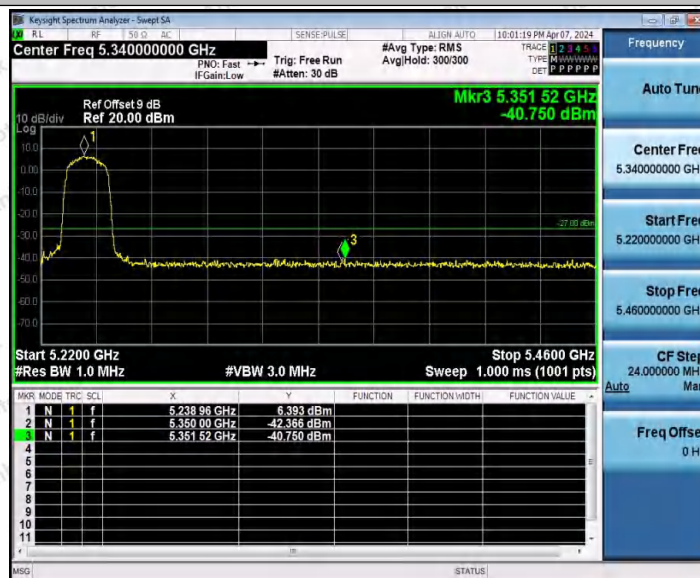

Hotline 400-003-0500
 www.anbotek.com.cn

11AC20MIMO_Ant1_High_5240

11AC20MIMO_Ant2_High_5240

Shenzhen Anbotek Compliance Laboratory Limited

Address: 1/F., Building D, Sogood Science and Technology Park, Sanwei Community, Hangcheng Street, Bao'an District, Shenzhen, Guangdong, China.
 Tel: (86) 0755-26066440 Fax: (86) 0755-26014772 Email: service@anbotek.com