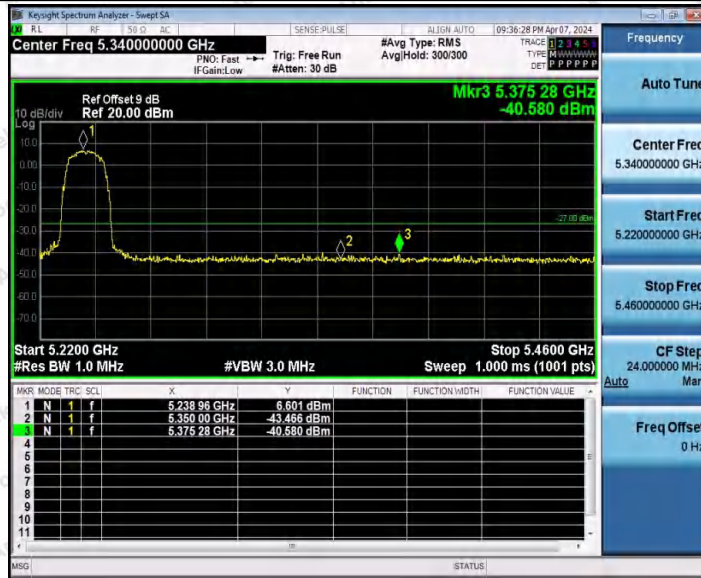

11A_Ant2_High_5240

11A_Ant1_Low_5260