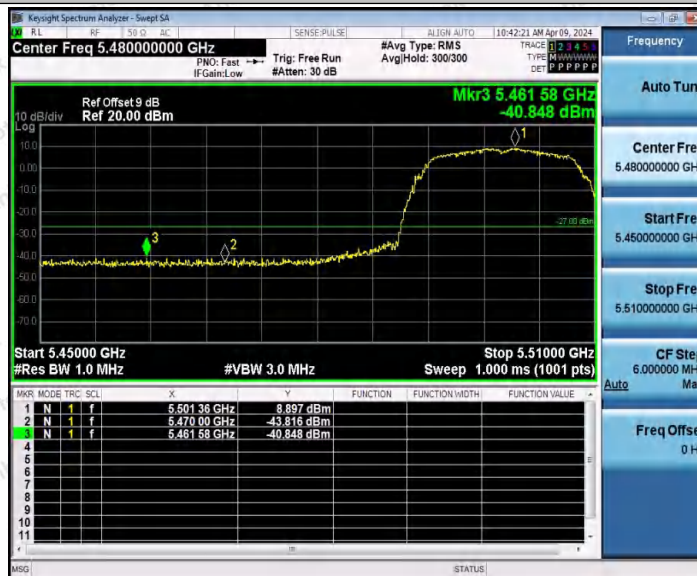

Hotline 400-003-0500
 www.anbotek.com.cn

11A_Ant1_Low_5500

11A_Ant2_Low_5500

Shenzhen Anbotek Compliance Laboratory Limited

Address: 1/F., Building D, Sogood Science and Technology Park, Sanwei Community, Hangcheng Street, Bao'an District, Shenzhen, Guangdong, China.
Tel: (86) 0755-26066440 Fax: (86) 0755-26014772 Email: service@anbotek.com