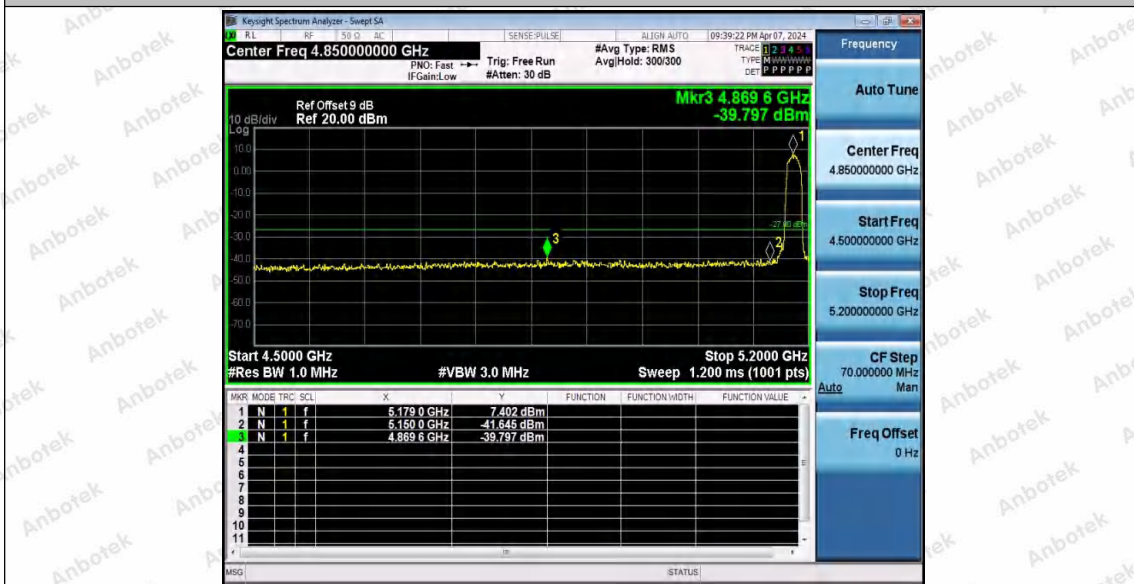

11N20MIMO_Ant2_Low_5180

11N20MIMO_Ant1_High_5240