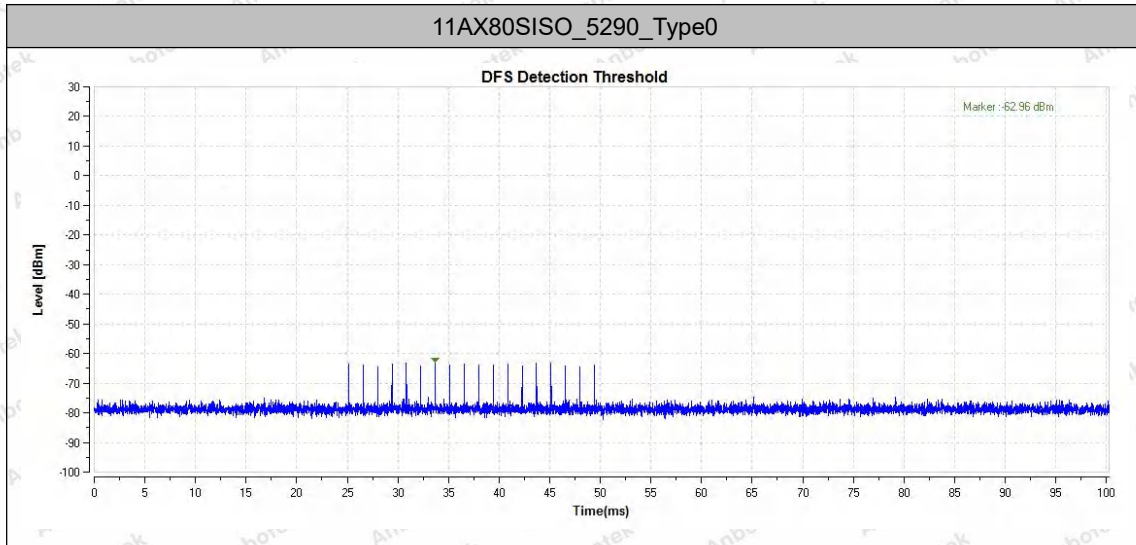

Test Graphs

Shenzhen Anbotek Compliance Laboratory Limited

Address: 1/F., Building D, Sogood Science and Technology Park, Sanwei Community, Hangcheng Street, Bao'an District, Shenzhen, Guangdong, China.
Tel: (86) 0755-26066440 Fax: (86) 0755-26014772 Email: service@anbotek.com

Hotline
400-003-0500
www.anbotek.com.cn