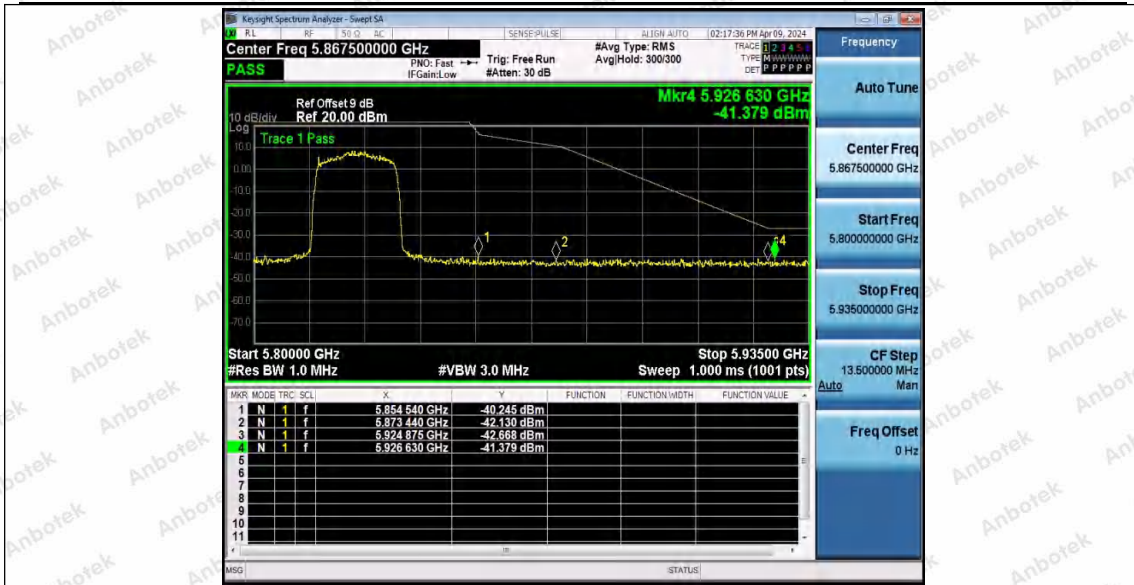

11AX40MIMO_Ant1_Low_5755