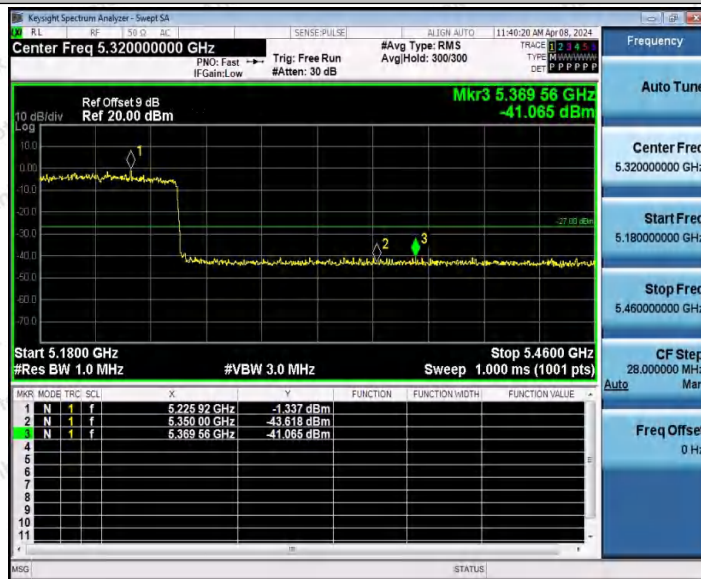

Hotline
400-003-0500
www.anbotek.com.cn

11AX80MIMO_Ant1_High_5210

11AX80MIMO_Ant2_High_5210

Shenzhen Anbotek Compliance Laboratory Limited

Address: 1/F., Building D, Sogood Science and Technology Park, Sanwei Community, Hangcheng Street, Bao'an District, Shenzhen, Guangdong, China.
 Tel: (86) 0755-26066440 Fax: (86) 0755-26014772 Email: service@anbotek.com