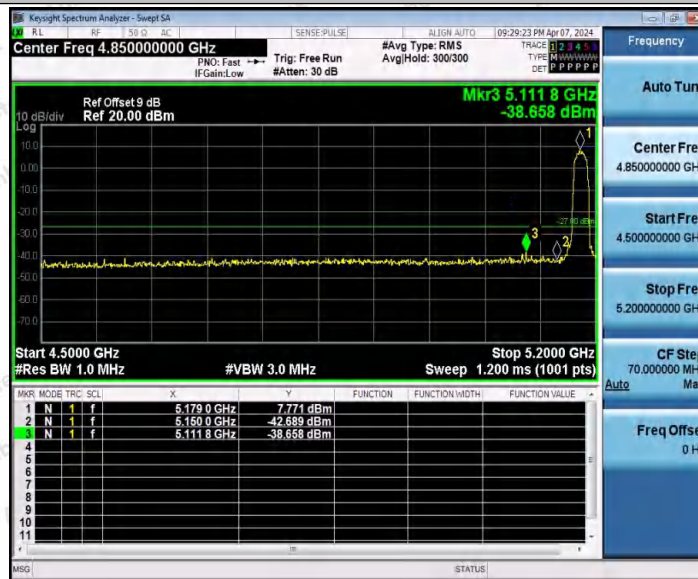

Test Graphs B1/2/3

11A_Ant1_Low_5180

11A_Ant2_Low_5180