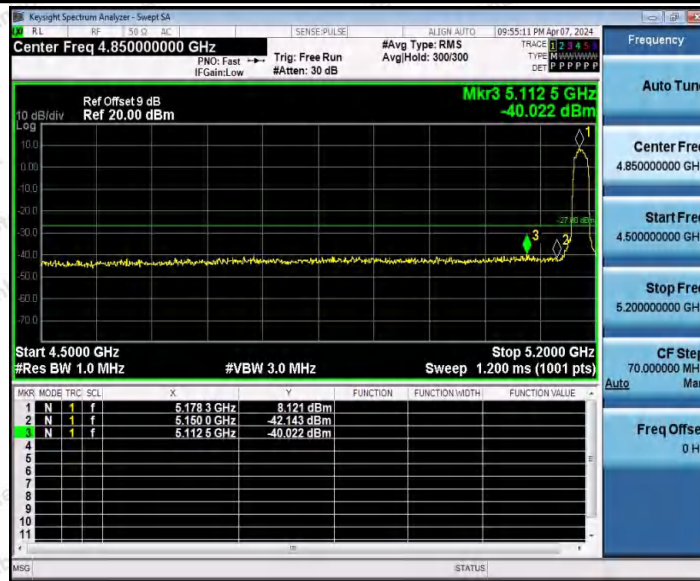

11AC20MIMO_Ant1_High_5240