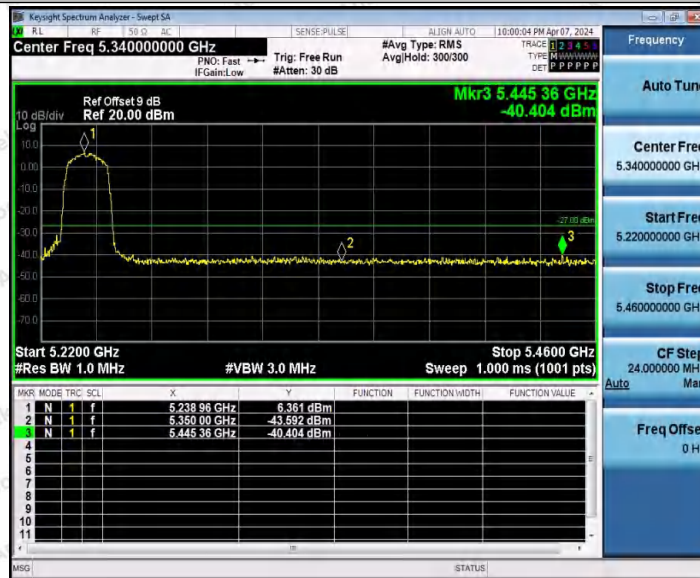

11AC20MIMO_Ant1_High_5240

11AC20MIMO_Ant2_High_5240