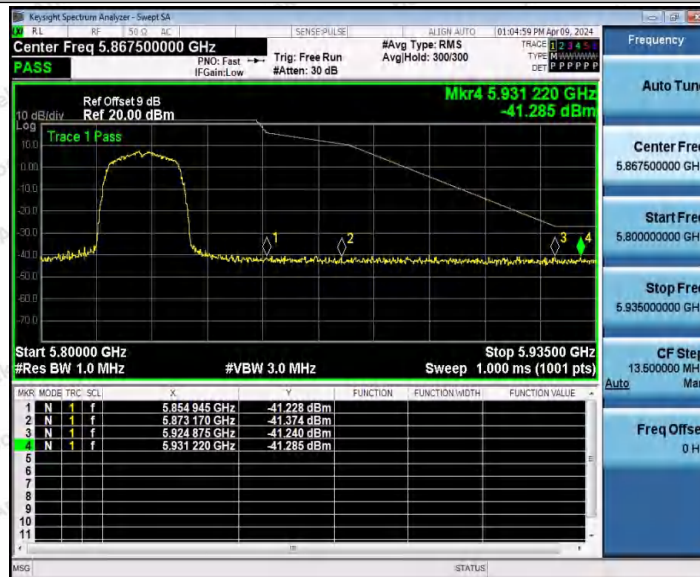

11N20MIMO_Ant1_High_5825

11N20MIMO_Ant2_High_5825

Shenzhen Anbotek Compliance Laboratory Limited

Address: 1/F., Building D, Sogood Science and Technology Park, Sanwei Community, Hangcheng Street, Bao'an District, Shenzhen, Guangdong, China.
Tel: (86) 0755-26066440 Fax: (86) 0755-26014772 Email: service@anbotek.com

Hotline
400-003-0500
www.anbotek.com.cn