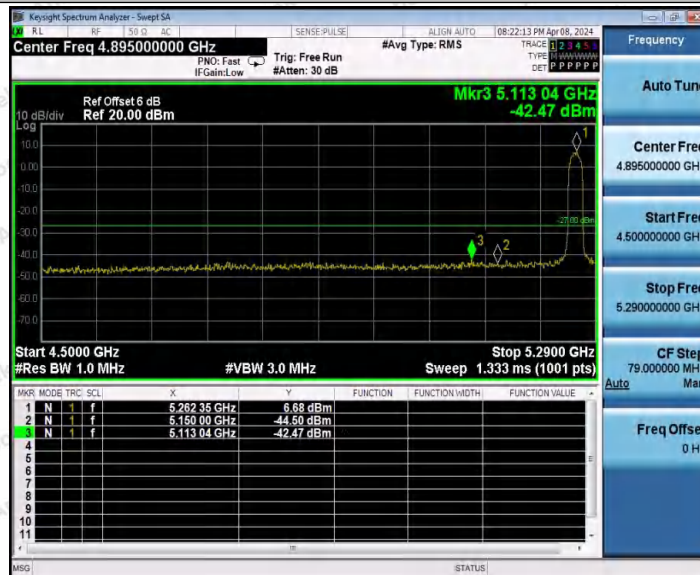

11N20MIMO_Ant1_Low_5260

11N20MIMO_Ant2_Low_5260

Shenzhen Anbotek Compliance Laboratory Limited

Address: 1/F., Building D, Sogood Science and Technology Park, Sanwei Community, Hangcheng Street, Bao'an District, Shenzhen, Guangdong, China.
Tel: (86) 0755-26066440 Fax: (86) 0755-26014772 Email: service@anbotek.com

Hotline
400-003-0500
www.anbotek.com.cn