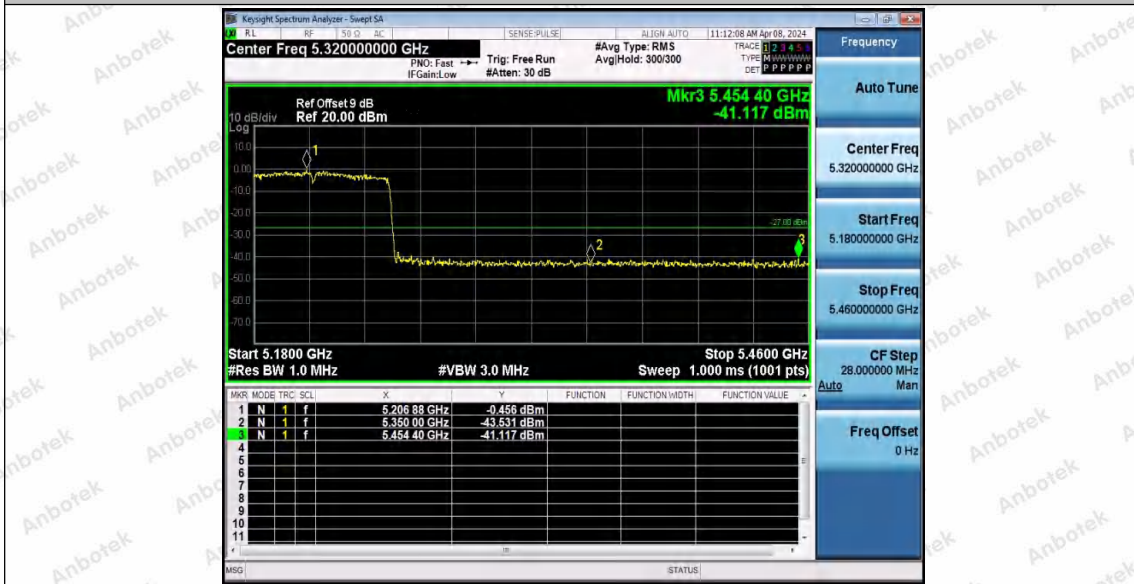

11AC80MIMO_Ant2_High_5210

11AC80MIMO_Ant1_Low_5290