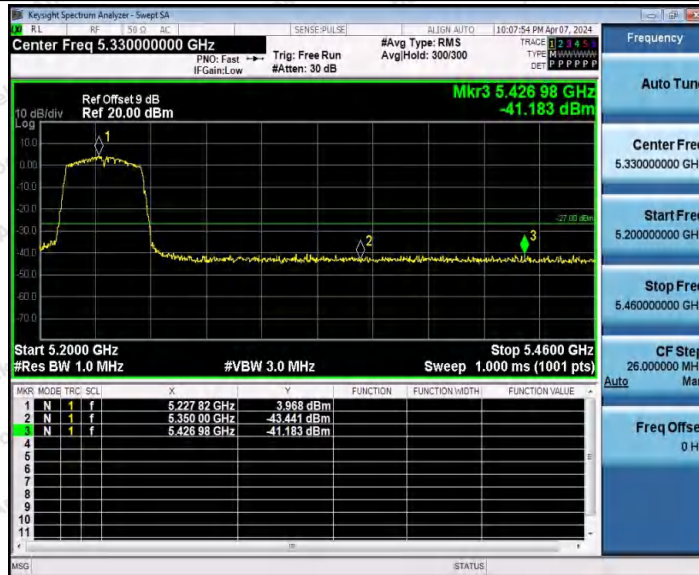

11AC40MIMO_Ant2_High_5230

11AC40MIMO_Ant1_Low_5270

Shenzhen Anbotek Compliance Laboratory Limited

Address: 1/F., Building D, Sogood Science and Technology Park, Sanwei Community, Hangcheng Street, Bao'an District, Shenzhen, Guangdong, China.
Tel: (86) 0755-26066440 Fax: (86) 0755-26014772 Email: service@anbotek.com

Hotline 400-003-0500
www.anbotek.com.cn