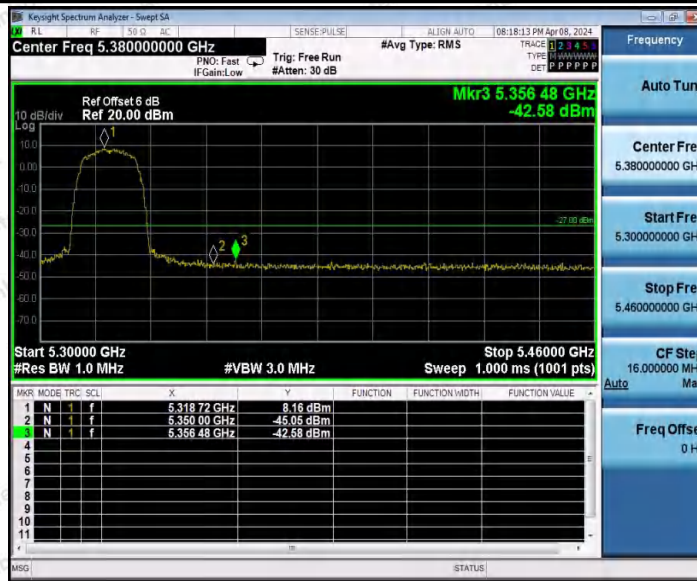

11A_Ant1_Low_5500