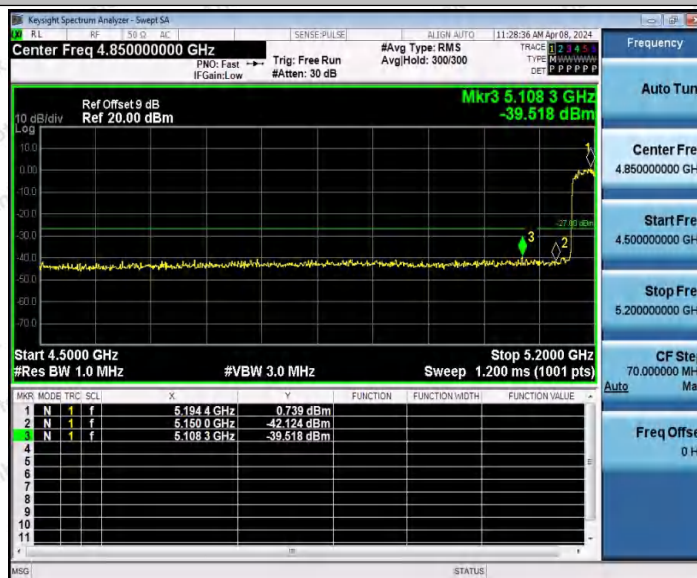

Hotline
400-003-0500
www.anbotek.com.cn

11AX20MIMO_Ant2_High_5700

11AX40MIMO_Ant1_Low_5190

Shenzhen Anbotek Compliance Laboratory Limited

Address: 1/F., Building D, Sogood Science and Technology Park, Sanwei Community, Hangcheng Street, Bao'an District, Shenzhen, Guangdong, China.
Tel: (86) 0755-26066440 Fax: (86) 0755-26014772 Email: service@anbotek.com