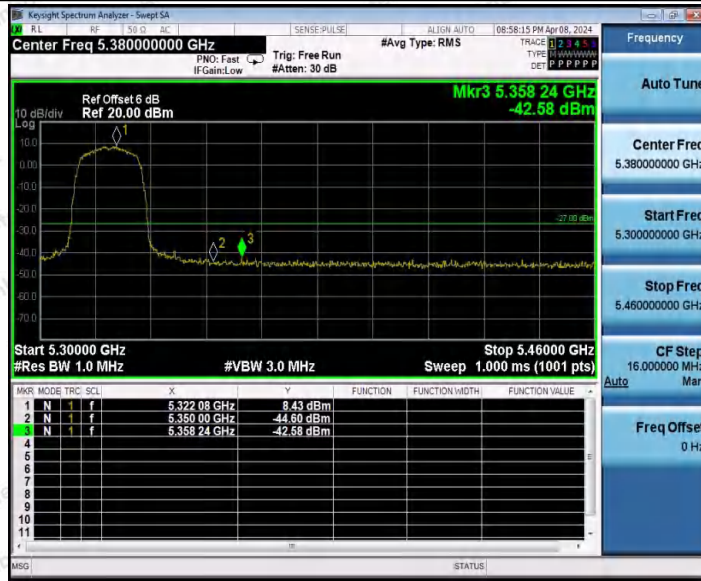

11AC20MIMO_Ant2_High_5320