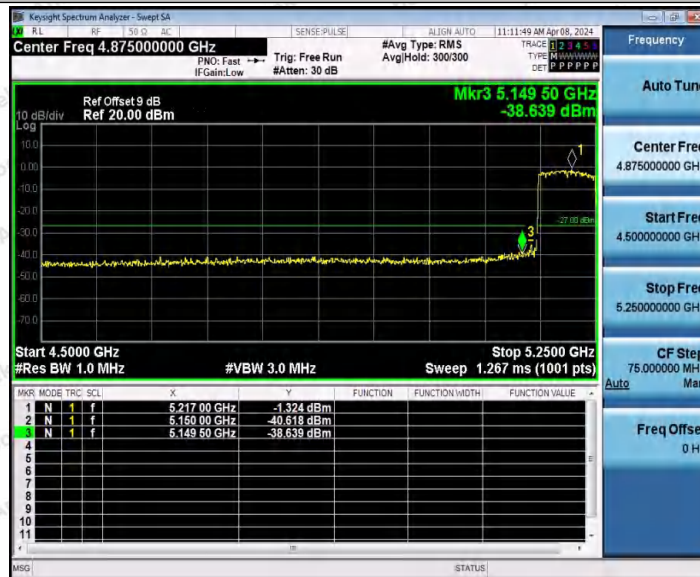

11AC80MIMO_Ant2_Low_5210

11AC80MIMO_Ant1_High_5210

Shenzhen Anbotek Compliance Laboratory Limited

Address: 1/F., Building D, Sogood Science and Technology Park, Sanwei Community, Hangcheng Street, Bao'an District, Shenzhen, Guangdong, China.
Tel: (86) 0755-26066440 Fax: (86) 0755-26014772 Email: service@anbotek.com

Hotline 400-003-0500
www.anbotek.com.cn