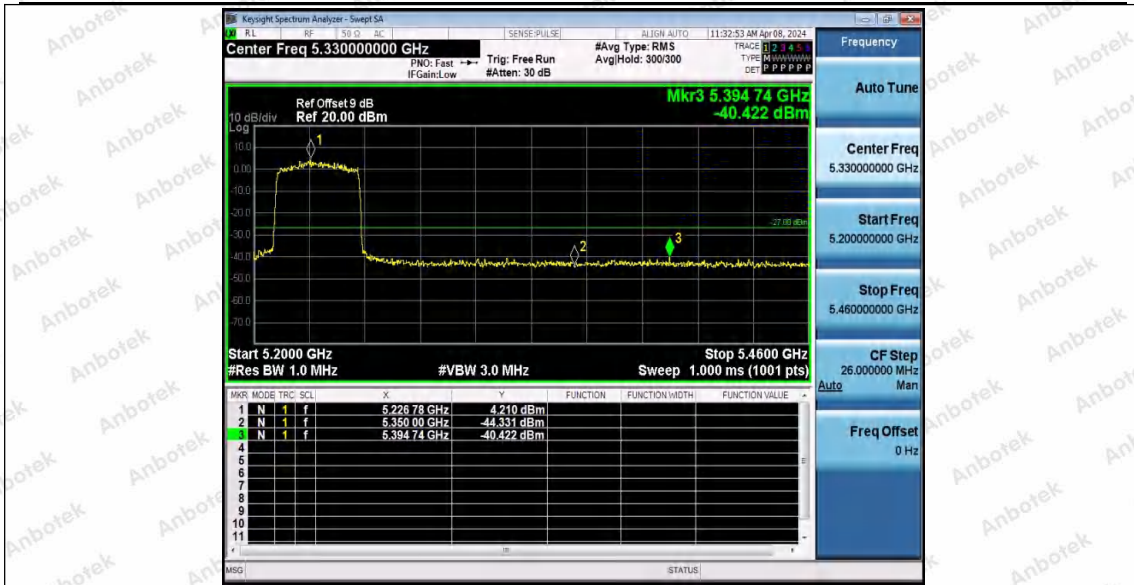

11AX40MIMO_Ant1_Low_5270