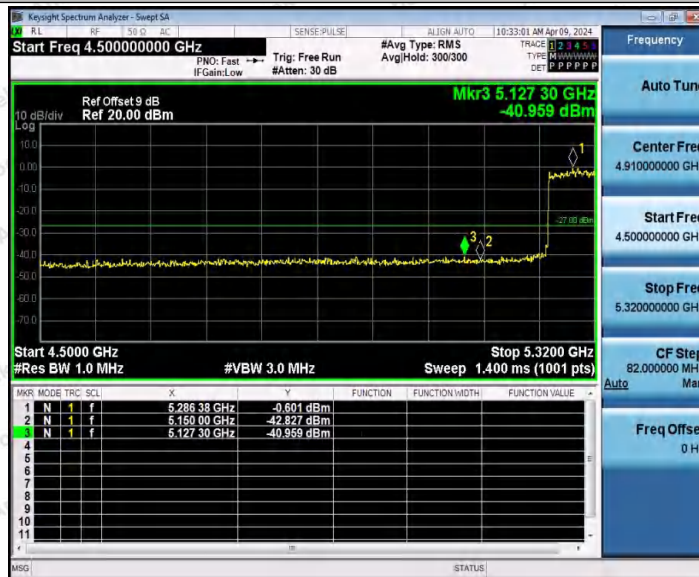

11AX80MIMO_Ant2_Low_5290

11AX80MIMO_Ant1_High_5290

Shenzhen Anbotek Compliance Laboratory Limited

Address: 1/F., Building D, Sogood Science and Technology Park, Sanwei Community, Hangcheng Street, Bao'an District, Shenzhen, Guangdong, China.
Tel: (86) 0755-26066440 Fax: (86) 0755-26014772 Email: service@anbotek.com

Hotline
400-003-0500
www.anbotek.com.cn