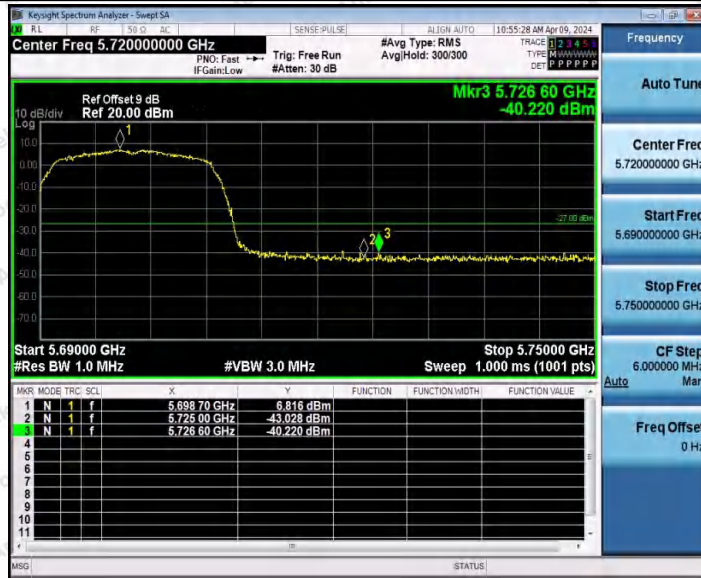

11N20MIMO_Ant2_High_5700

11N40MIMO_Ant1_Low_5190