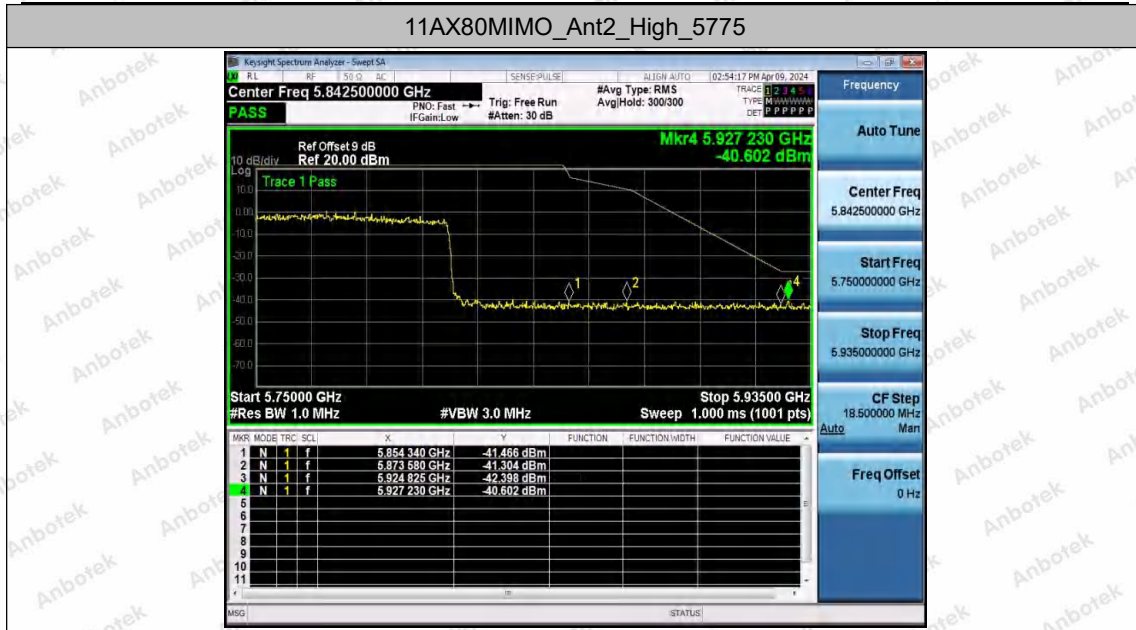

Shenzhen Anbotek Compliance Laboratory Limited

Address: 1/F., Building D, Sogood Science and Technology Park, Sanwei Community, Hangcheng Street, Bao'an District, Shenzhen, Guangdong, China.
Tel: (86) 0755-26066440 Fax: (86) 0755-26014772 Email: service@anbotek.com

Hotline
400-003-0500
www.anbotek.com.cn