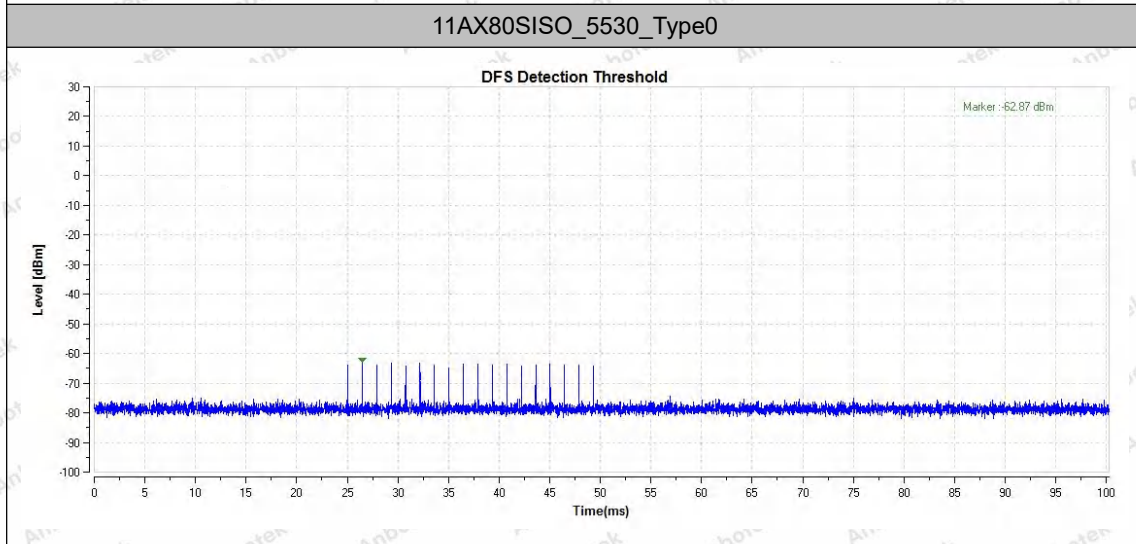

Test Graphs

Shenzhen Anbotek Compliance Laboratory Limited

Address: 1/F., Building D, Sogood Science and Technology Park, Sanwei Community, Hangcheng Street, Bao'an District, Shenzhen, Guangdong, China.
Tel: (86) 0755-26066440 Fax: (86) 0755-26014772 Email: service@anbotek.com

Hotline
400-003-0500
www.anbotek.com.cn