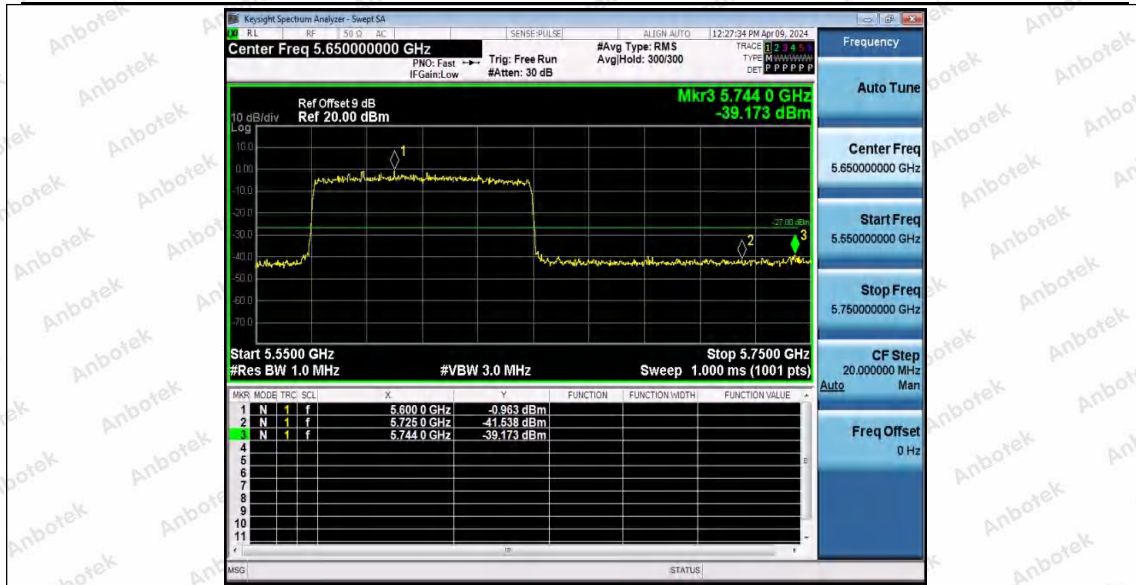

Shenzhen Anbotek Compliance Laboratory Limited

Address: 1/F., Building D, Sogood Science and Technology Park, Sanwei Community, Hangcheng Street, Bao'an District, Shenzhen, Guangdong, China.
Tel: (86) 0755-26066440 Fax: (86) 0755-26014772 Email: service@anbotek.com

Hotline
400-003-0500
www.anbotek.com.cn