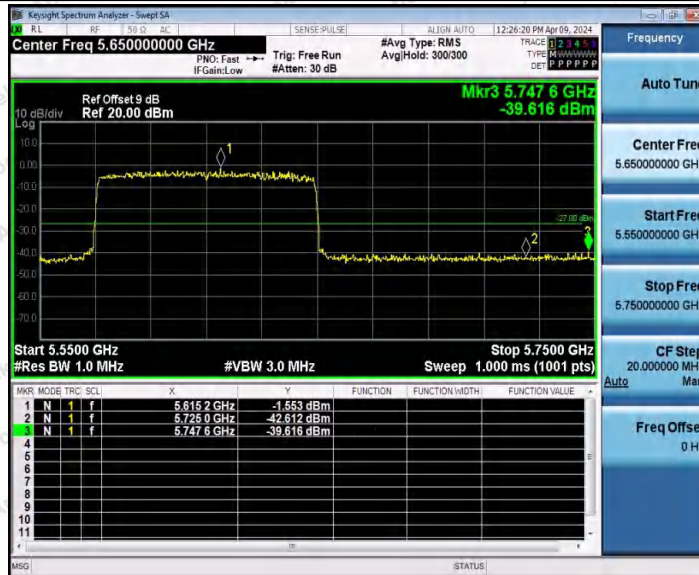

11AX80MIMO_Ant1_High_5610

11AX80MIMO_Ant2_High_5610

Shenzhen Anbotek Compliance Laboratory Limited

Address: 1/F., Building D, Sogood Science and Technology Park, Sanwei Community, Hangcheng Street, Bao'an District, Shenzhen, Guangdong, China.
Tel: (86) 0755-26066440 Fax: (86) 0755-26014772 Email: service@anbotek.com

Hotline 400-003-0500
www.anbotek.com.cn