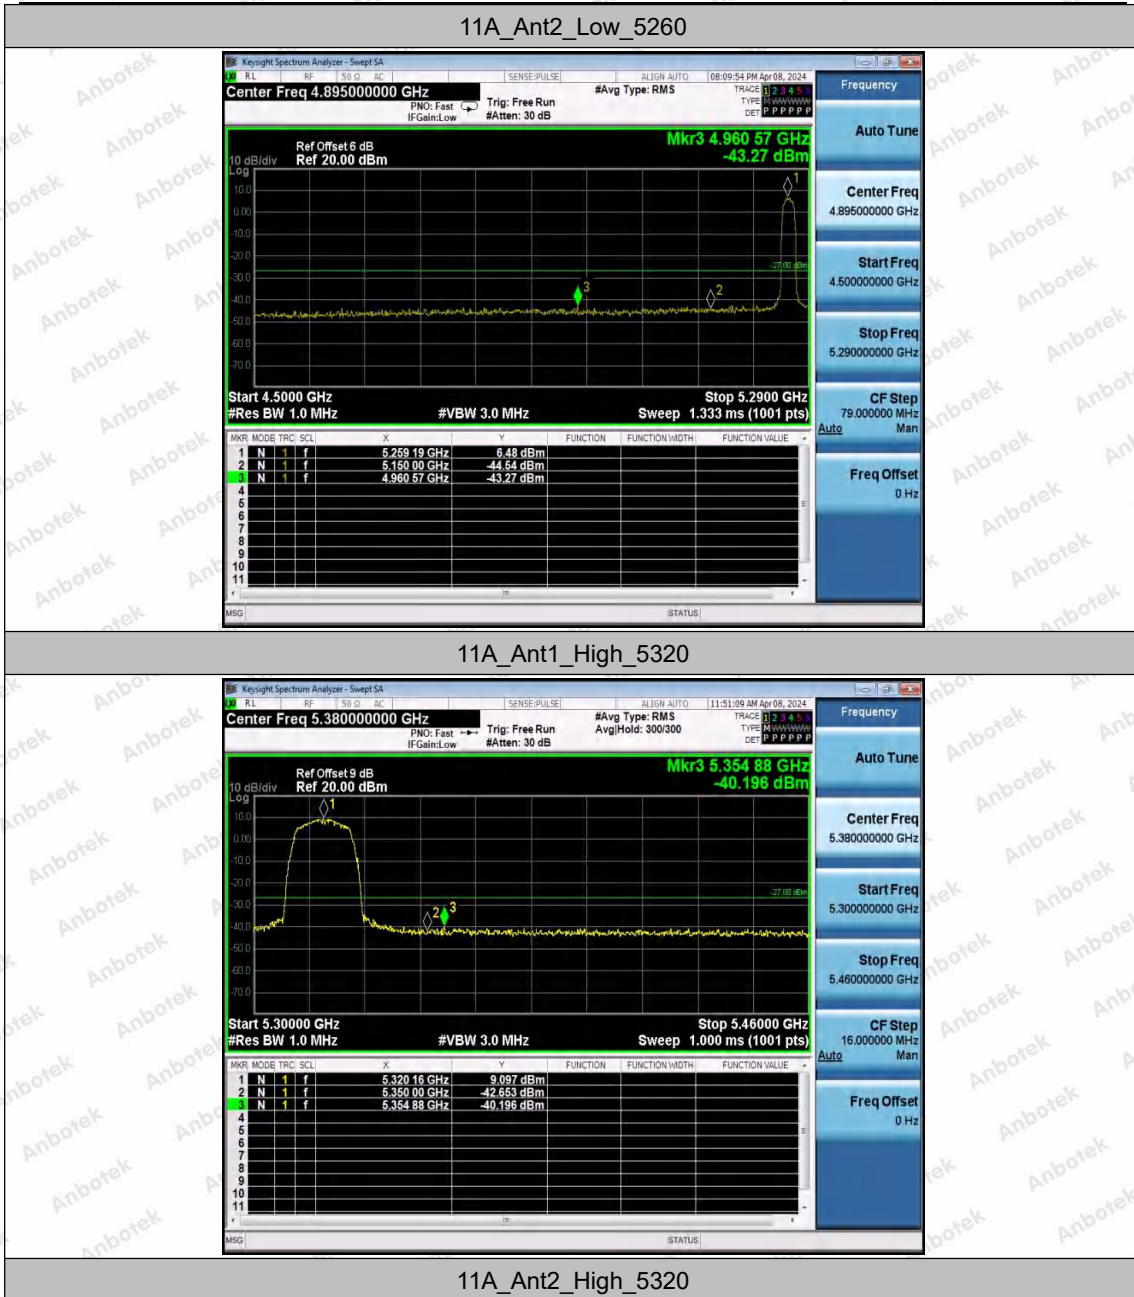

Shenzhen Anbotek Compliance Laboratory Limited

Address: 1/F., Building D, Sogood Science and Technology Park, Sanwei Community, Hangcheng Street, Bao'an District, Shenzhen, Guangdong, China.
Tel: (86) 0755-26066440 Fax: (86) 0755-26014772 Email: service@anbotek.com

Hotline 400-003-0500
www.anbotek.com.cn