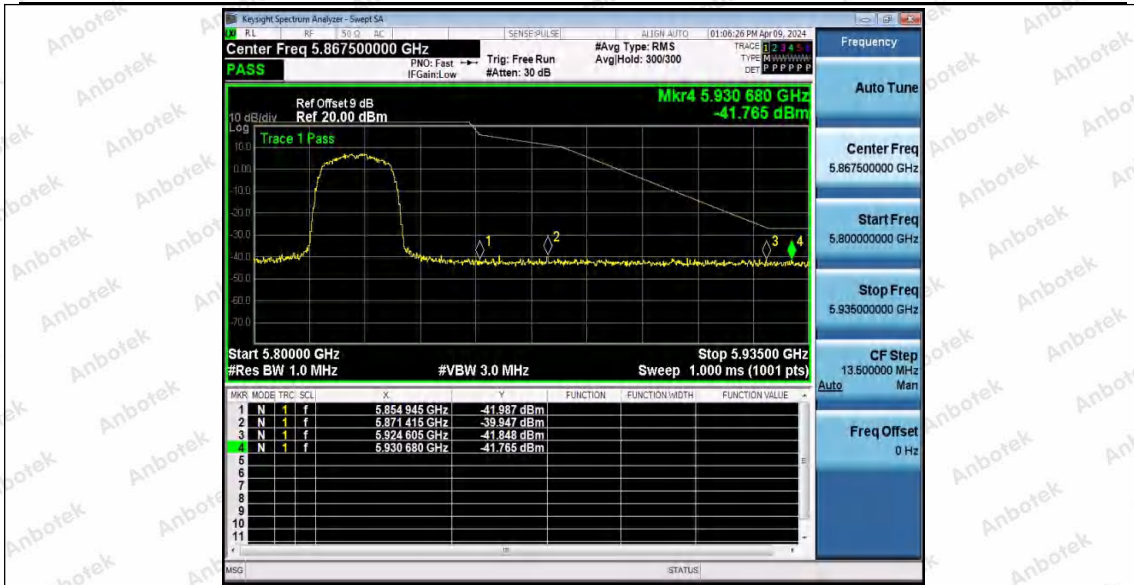

11N40MIMO_Ant1_Low_5755