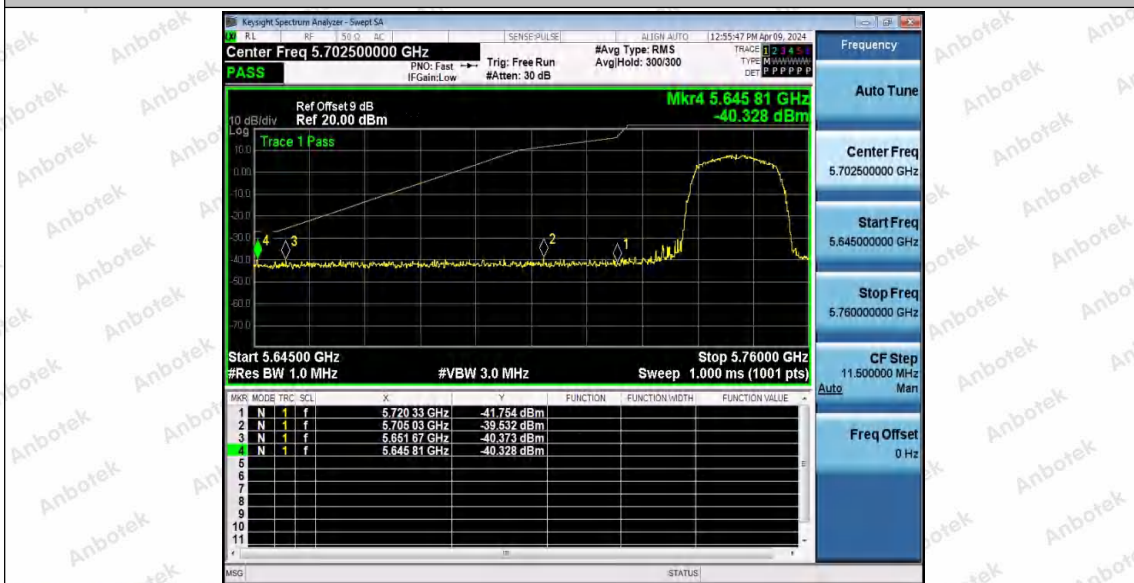

Hotline
 400-003-0500
 www.anbotek.com.cn

11A_Ant2_High_5825

11N20MIMO_Ant1_Low_5745

Shenzhen Anbotek Compliance Laboratory Limited

Address: 1/F., Building D, Sogood Science and Technology Park, Sanwei Community, Hangcheng Street, Bao'an District, Shenzhen, Guangdong, China.
 Tel: (86) 0755-26066440 Fax: (86) 0755-26014772 Email: service@anbotek.com