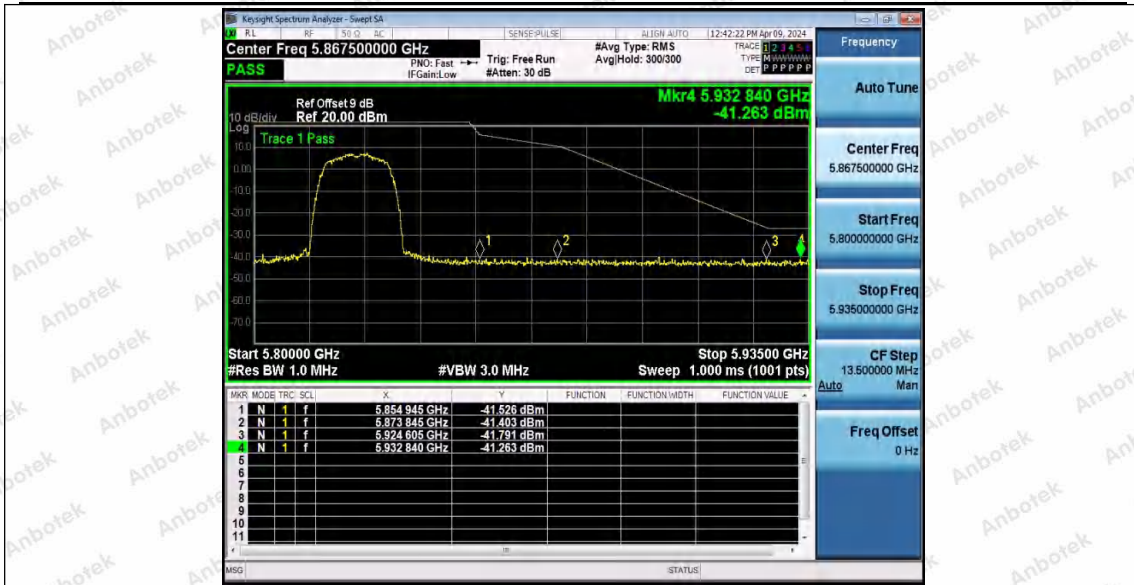

11A_Ant2_High_5825