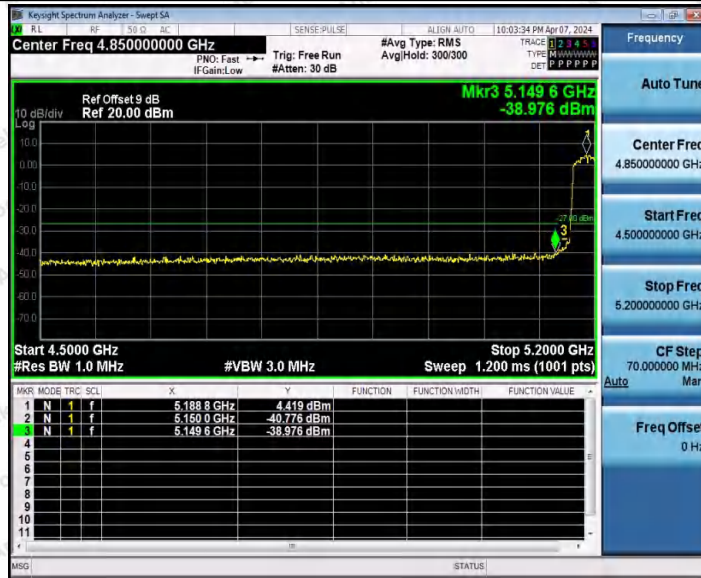

11AC40MIMO_Ant1_Low_5190

11AC40MIMO_Ant2_Low_5190