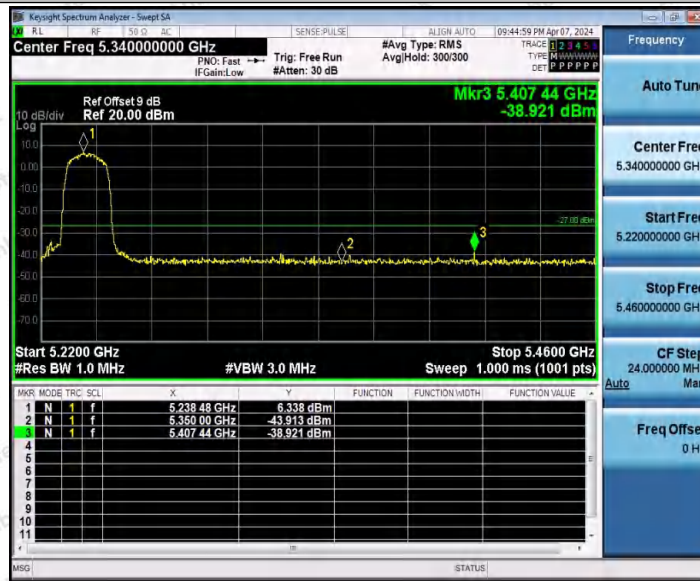

11N20MIMO_Ant2_High_5240

11N20MIMO_Ant1_Low_5260