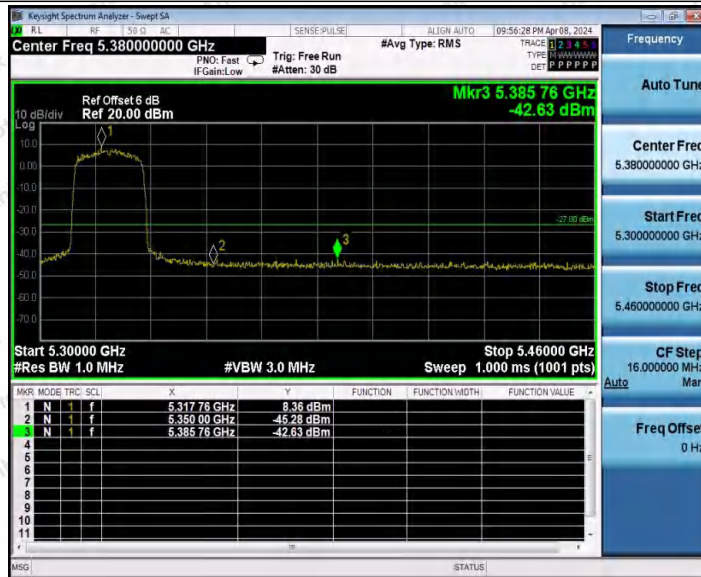

Hotline
400-003-0500
www.anbotek.com.cn

11AX20MIMO_Ant1_High_5320

11AX20MIMO_Ant2_High_5320

Shenzhen Anbotek Compliance Laboratory Limited

Address: 1/F., Building D, Sogood Science and Technology Park, Sanwei Community, Hangcheng Street, Bao'an District, Shenzhen, Guangdong, China.
 Tel: (86) 0755-26066440 Fax: (86) 0755-26014772 Email: service@anbotek.com