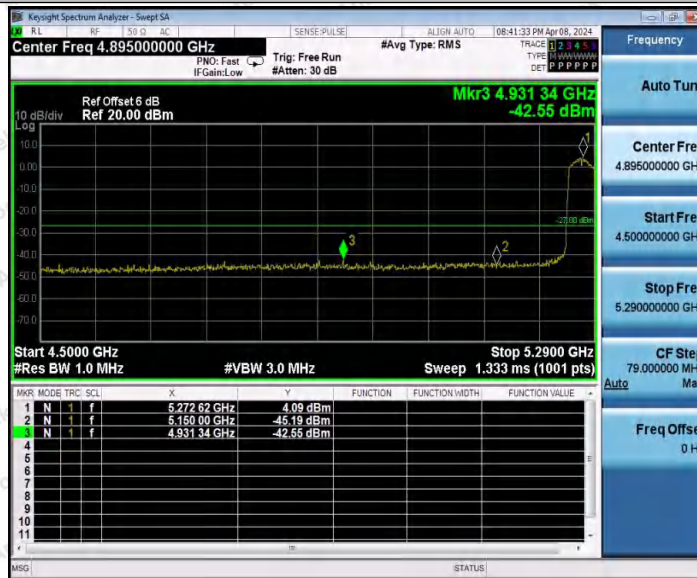

11N40MIMO_Ant1_Low_5270

11N40MIMO_Ant2_Low_5270