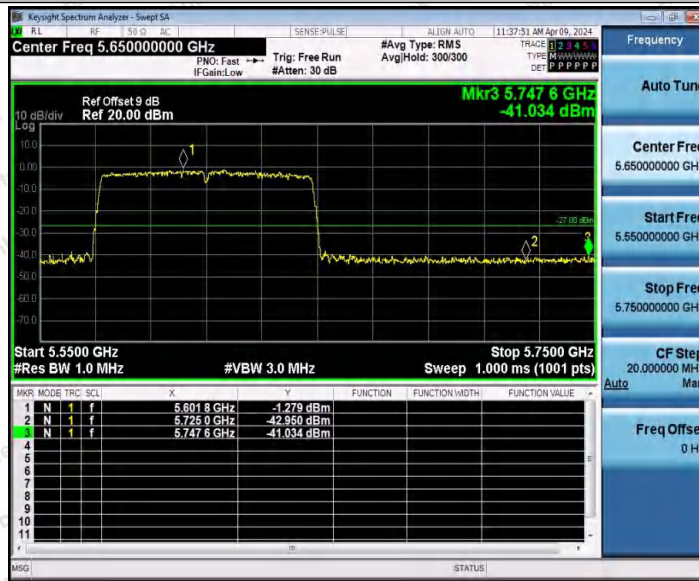

11AC80MIMO_Ant1_High_5610

11AC80MIMO_Ant2_High_5610