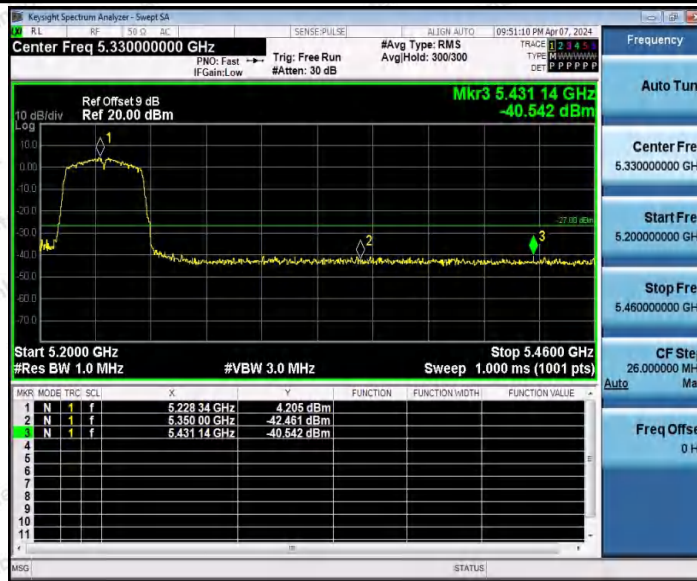

11N40MIMO_Ant1_Low_5270