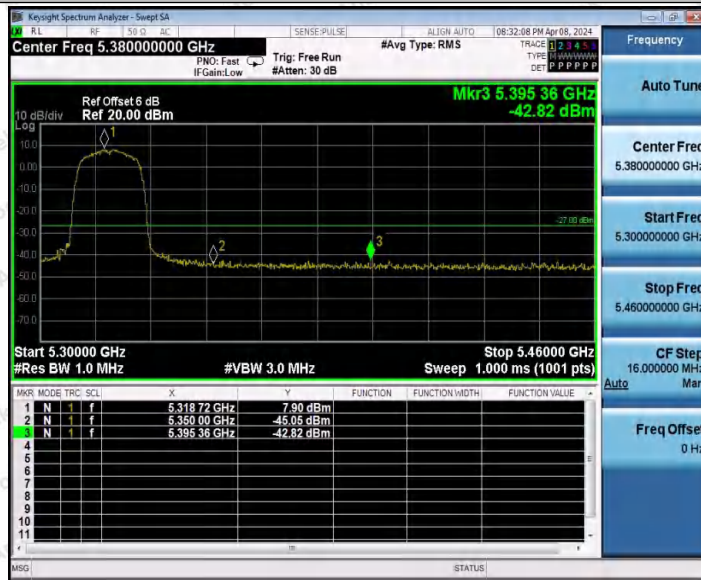

11N20MIMO_Ant1_High_5320

11N20MIMO_Ant2_High_5320