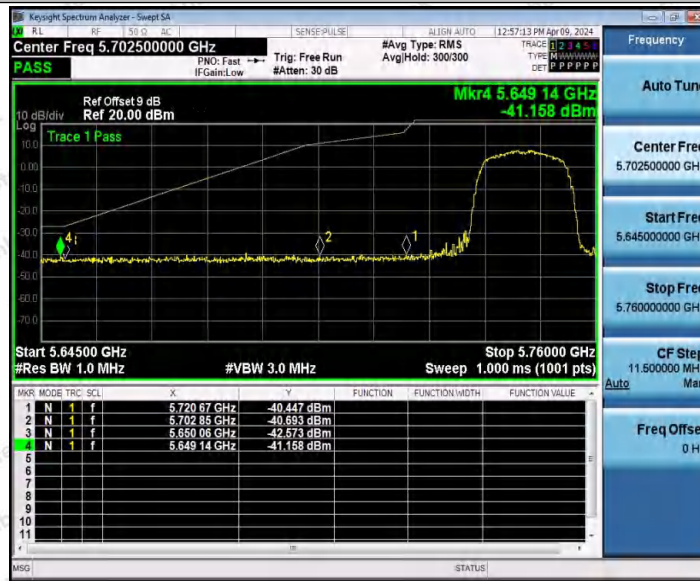

11N20MIMO_Ant2_Low_5745

11N20MIMO_Ant1_High_5825