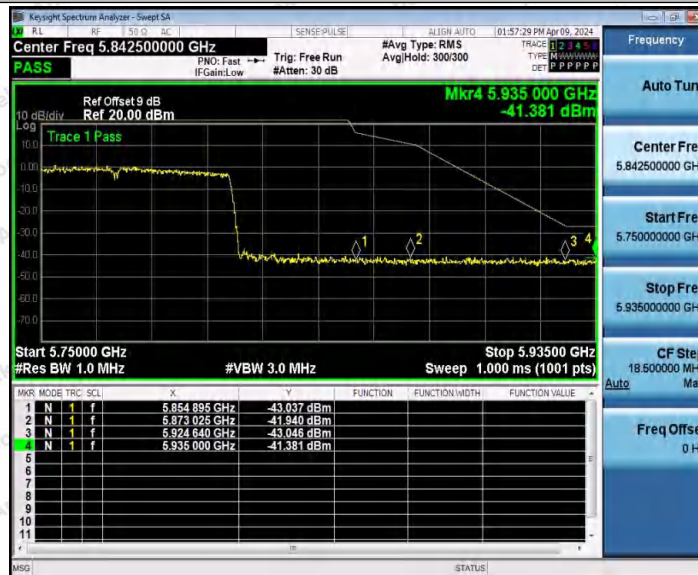

11AC80MIMO_Ant1_High_5775

11AC80MIMO_Ant2_Low_5775

Shenzhen Anbotek Compliance Laboratory Limited

Address: 1/F., Building D, Sogood Science and Technology Park, Sanwei Community, Hangcheng Street, Bao'an District, Shenzhen, Guangdong, China.
Tel: (86) 0755-26066440 Fax: (86) 0755-26014772 Email: service@anbotek.com

Hotline
400-003-0500
www.anbotek.com.cn