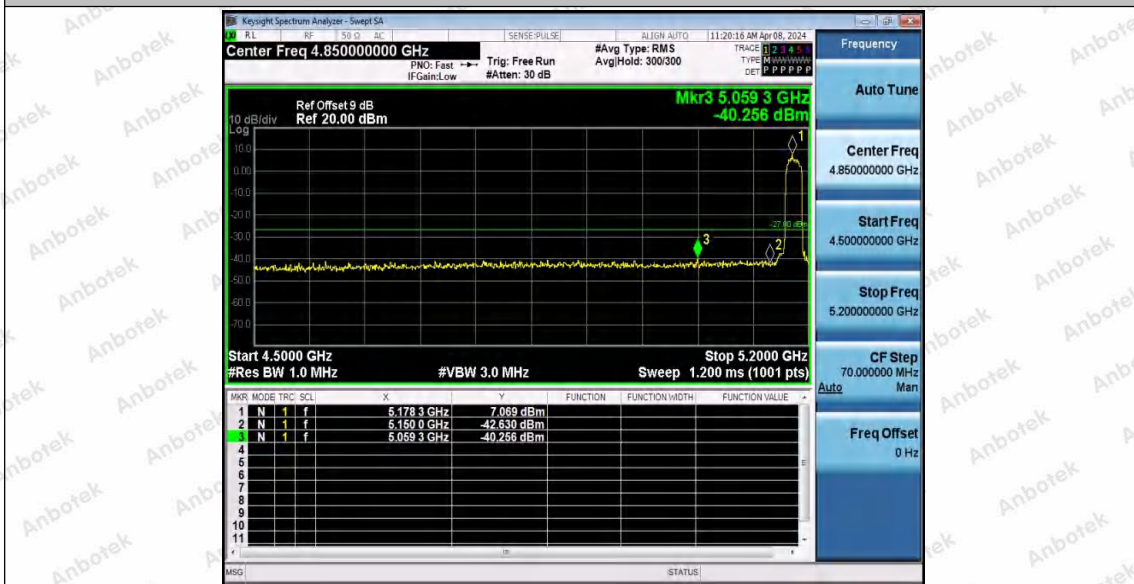

11AX20MIMO_Ant2_Low_5180

11AX20MIMO_Ant1_High_5240