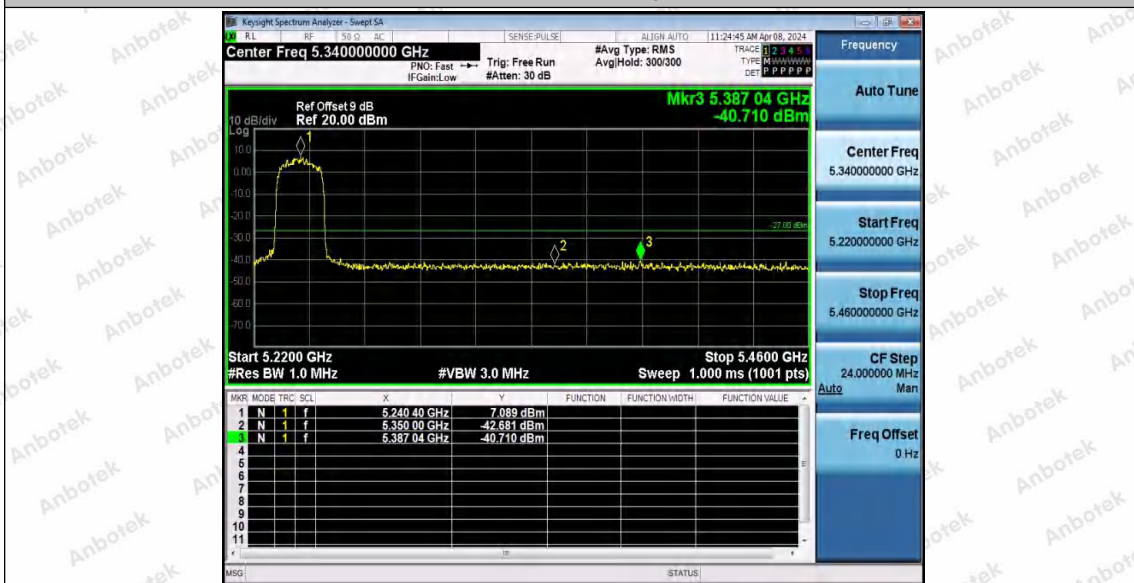

Hotline 400-003-0500
www.anbotek.com.cn

11AX20MIMO_Ant2_Low_5180

11AX20MIMO_Ant1_High_5240

Shenzhen Anbotek Compliance Laboratory Limited

Address: 1/F., Building D, Sogood Science and Technology Park, Sanwei Community, Hangcheng Street, Bao'an District, Shenzhen, Guangdong, China.
Tel: (86) 0755-26066440 Fax: (86) 0755-26014772 Email: service@anbotek.com