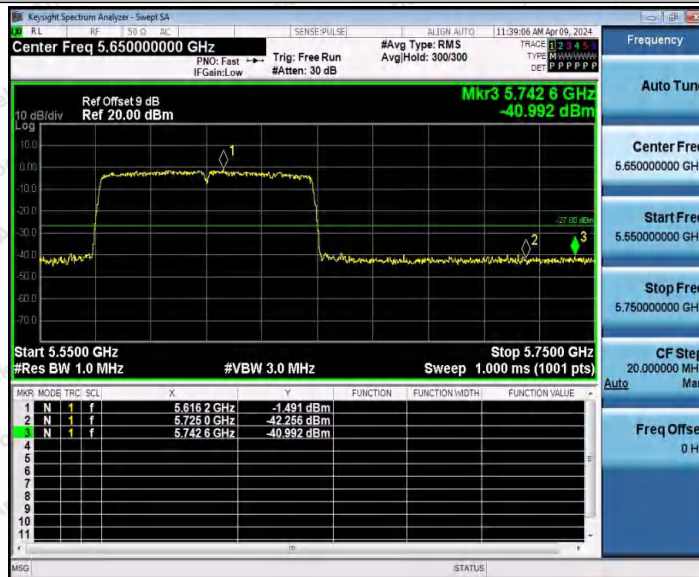

11AC80MIMO_Ant2_High_5610

11AX20MIMO_Ant1_Low_5180

Shenzhen Anbotek Compliance Laboratory Limited

Address: 1/F., Building D, Sogood Science and Technology Park, Sanwei Community, Hangcheng Street, Bao'an District, Shenzhen, Guangdong, China.
Tel: (86) 0755-26066440 Fax: (86) 0755-26014772 Email: service@anbotek.com

Hotline 400-003-0500
www.anbotek.com.cn