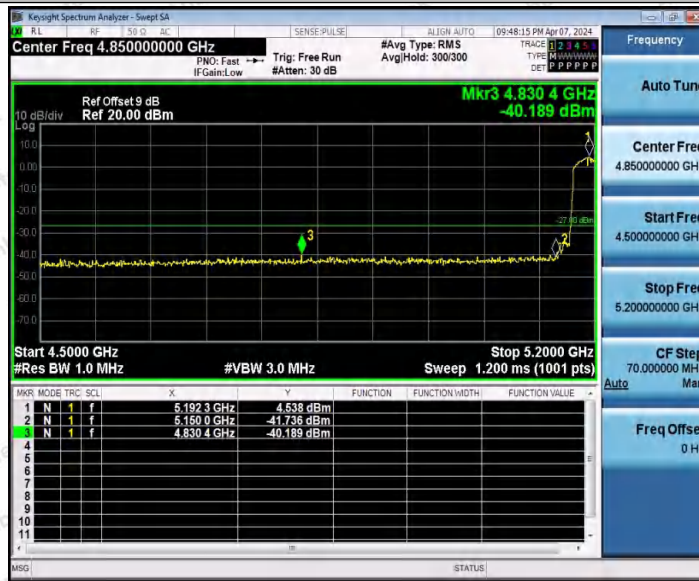

11N40MIMO_Ant2_Low_5190