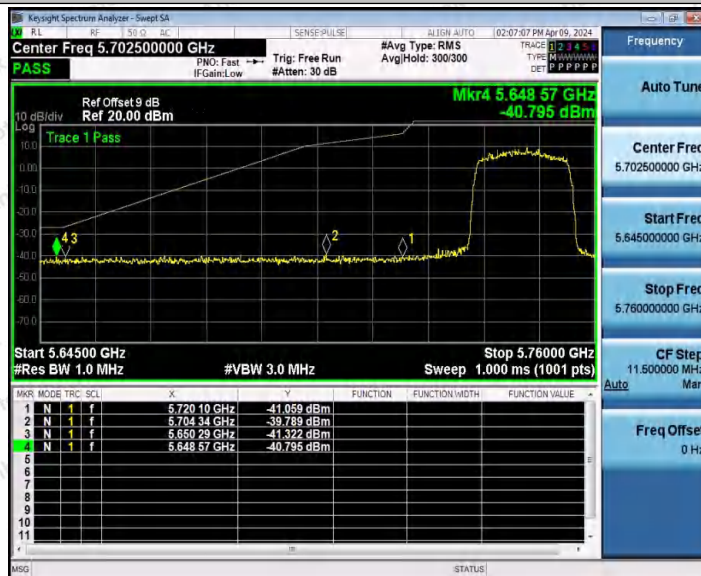

Hotline
400-003-0500
www.anbotek.com.cn

11AC80MIMO_Ant2_High_5775

11AX20MIMO_Ant1_Low_5745

Shenzhen Anbotek Compliance Laboratory Limited

Address: 1/F., Building D, Sogood Science and Technology Park, Sanwei Community, Hangcheng Street, Bao'an District, Shenzhen, Guangdong, China.
Tel: (86) 0755-26066440 Fax: (86) 0755-26014772 Email: service@anbotek.com