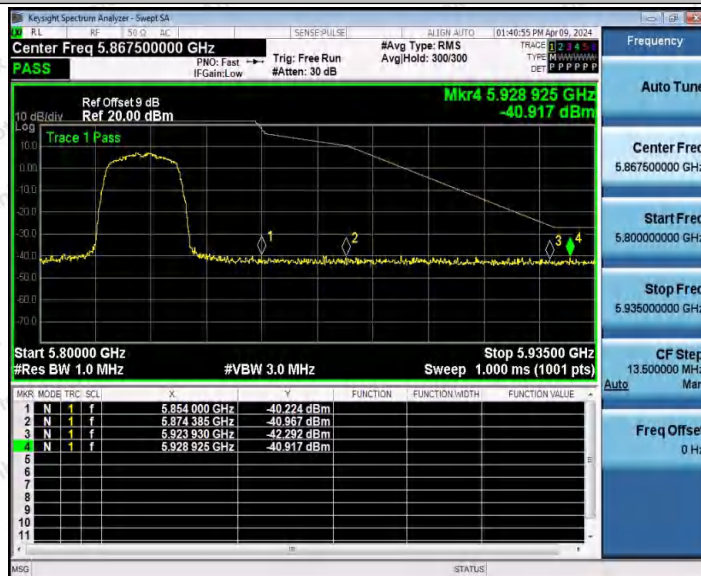

Hotline
400-003-0500
www.anbotek.com.cn

11AC20MIMO_Ant2_Low_5745

11AC20MIMO_Ant1_High_5825

Shenzhen Anbotek Compliance Laboratory Limited

Address: 1/F., Building D, Sogood Science and Technology Park, Sanwei Community, Hangcheng Street, Bao'an District, Shenzhen, Guangdong, China.
 Tel: (86) 0755-26066440 Fax: (86) 0755-26014772 Email: service@anbotek.com