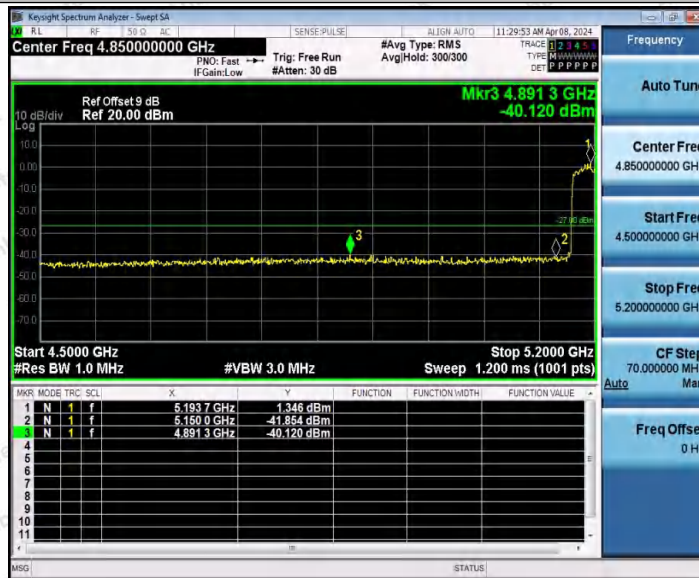

11AX40MIMO_Ant2_Low_5190

11AX40MIMO_Ant1_High_5230