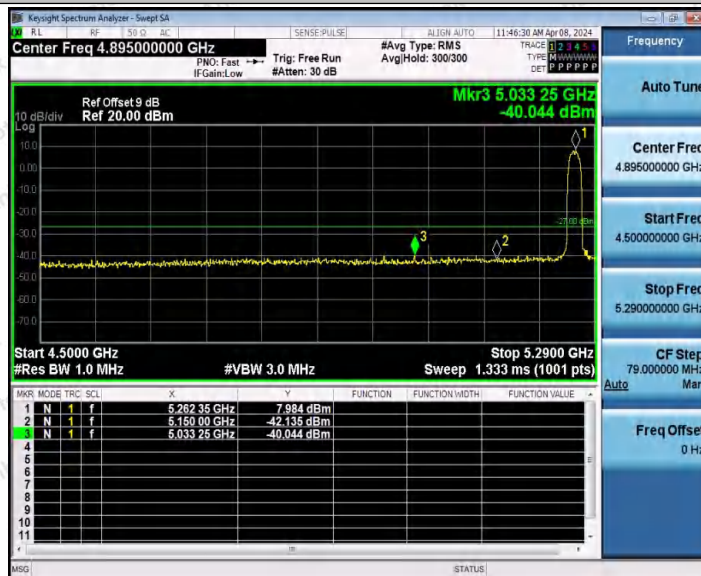

11A_Ant1_Low_5260

Shenzhen Anbotek Compliance Laboratory Limited

Address: 1/F., Building D, Sogood Science and Technology Park, Sanwei Community, Hangcheng Street, Bao'an District, Shenzhen, Guangdong, China.
Tel: (86) 0755-26066440 Fax: (86) 0755-26014772 Email: service@anbotek.com

Hotline
400-003-0500
www.anbotek.com.cn