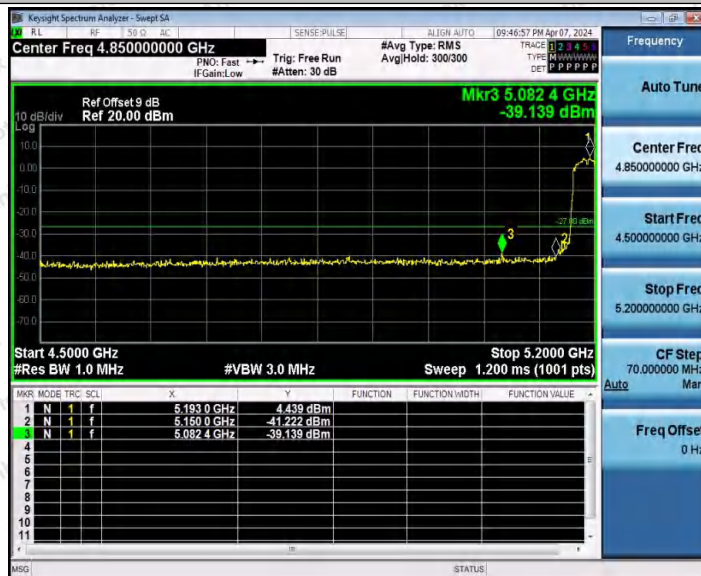

Hotline
400-003-0500
www.anbotek.com.cn

11N20MIMO_Ant2_High_5700

11N40MIMO_Ant1_Low_5190

Shenzhen Anbotek Compliance Laboratory Limited

Address: 1/F., Building D, Sogood Science and Technology Park, Sanwei Community, Hangcheng Street, Bao'an District, Shenzhen, Guangdong, China.
 Tel: (86) 0755-26066440 Fax: (86) 0755-26014772 Email: service@anbotek.com