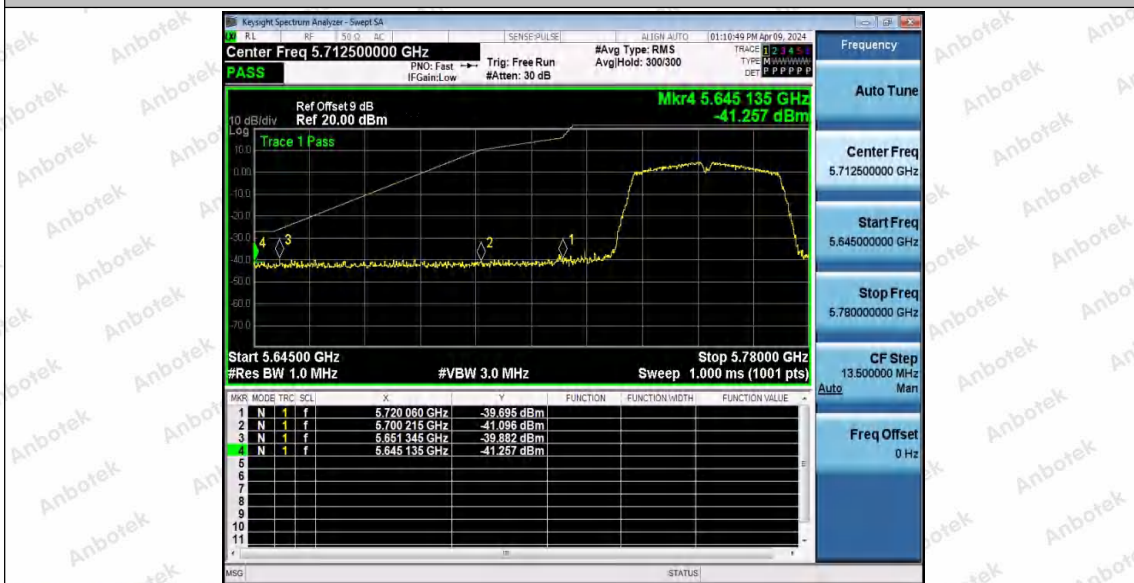

Hotline
400-003-0500
www.anbotek.com.cn

11N40MIMO_Ant1_Low_5755

11N40MIMO_Ant2_Low_5755

Shenzhen Anbotek Compliance Laboratory Limited

Address: 1/F., Building D, Sogood Science and Technology Park, Sanwei Community, Hangcheng Street, Bao'an District, Shenzhen, Guangdong, China.
 Tel: (86) 0755-26066440 Fax: (86) 0755-26014772 Email: service@anbotek.com