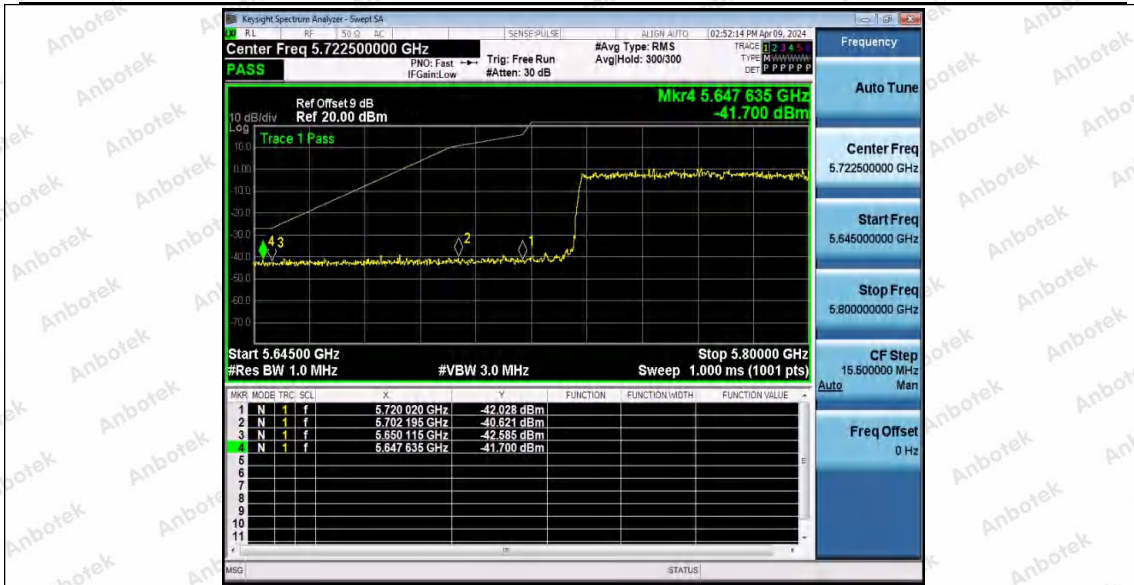

11AX80MIMO_Ant1_High_5775