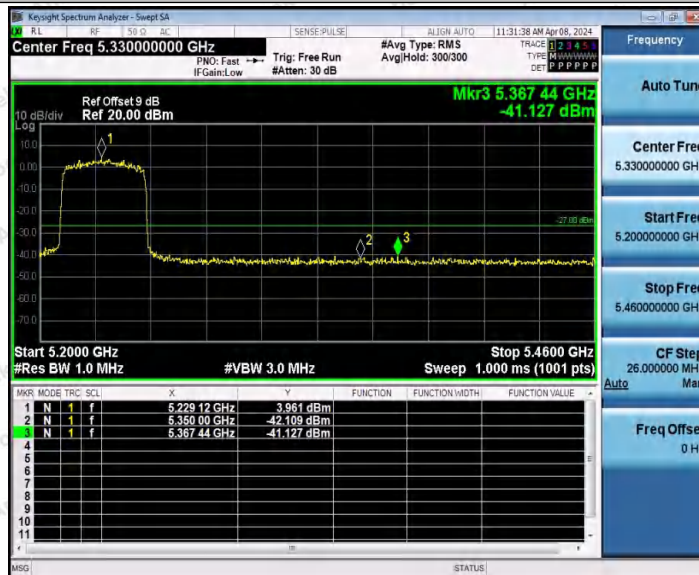

11AX40MIMO_Ant1_High_5230

11AX40MIMO_Ant2_High_5230

Shenzhen Anbotek Compliance Laboratory Limited

Address: 1/F., Building D, Sogood Science and Technology Park, Sanwei Community, Hangcheng Street, Bao'an District, Shenzhen, Guangdong, China.
Tel: (86) 0755-26066440 Fax: (86) 0755-26014772 Email: service@anbotek.com

Hotline 400-003-0500
www.anbotek.com.cn