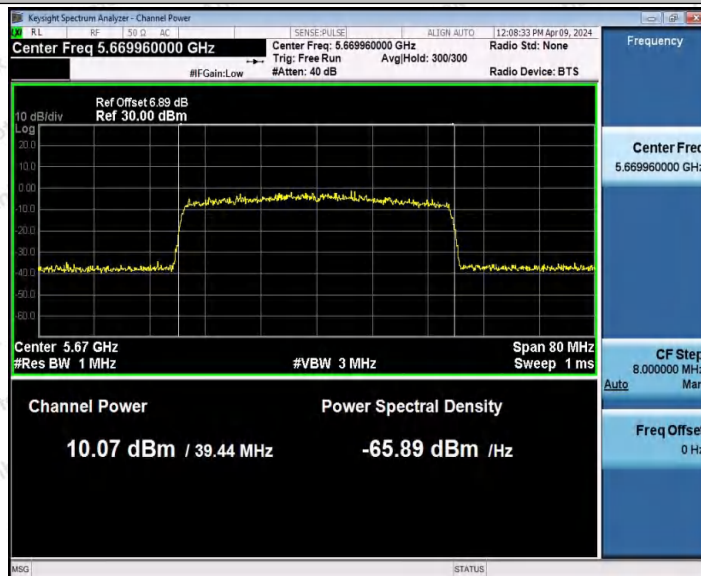

Hotline
400-003-0500
www.anbotek.com.cn

11AX40MIMO_Ant2_5550

11AX40MIMO_Ant1_5670

Shenzhen Anbotek Compliance Laboratory Limited

Address: 1/F., Building D, Sogood Science and Technology Park, Sanwei Community, Hangcheng Street, Bao'an District, Shenzhen, Guangdong, China.
Tel: (86) 0755-26066440 Fax: (86) 0755-26014772 Email: service@anbotek.com