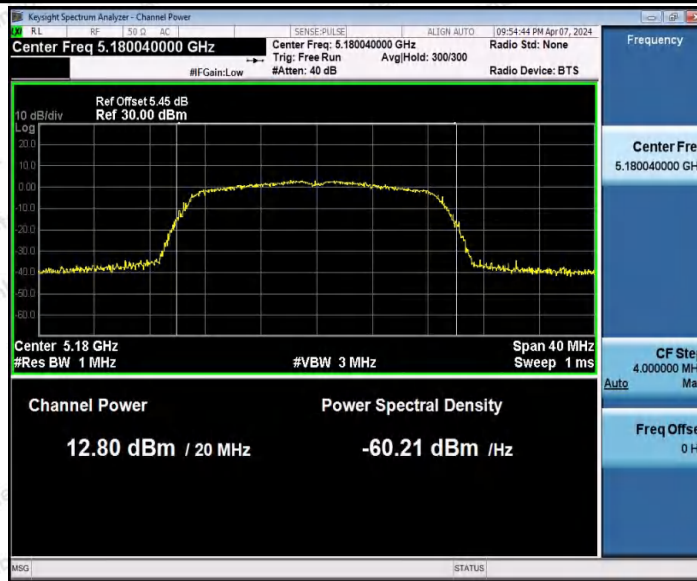

11AC20MIMO_Ant2_5180