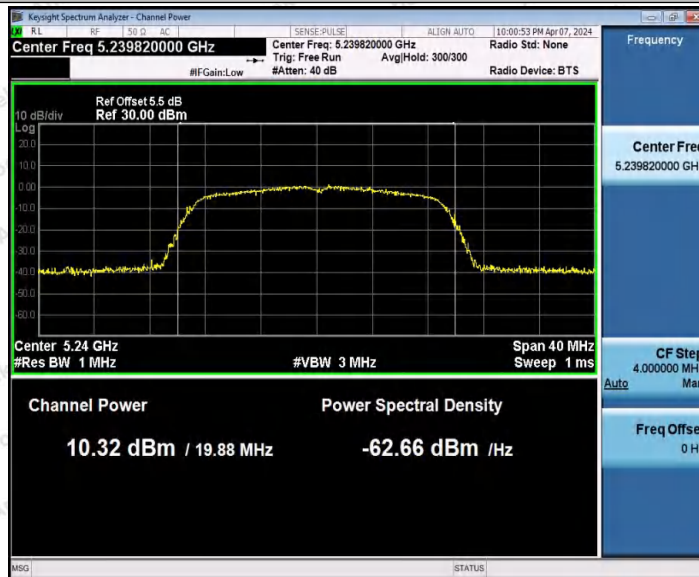

11AC20MIMO_Ant2_5240

Shenzhen Anbotek Compliance Laboratory Limited

Address: 1/F., Building D, Sogood Science and Technology Park, Sanwei Community, Hangcheng Street, Bao'an District, Shenzhen, Guangdong, China.
Tel: (86) 0755-26066440 Fax: (86) 0755-26014772 Email: service@anbotek.com

Hotline
400-003-0500
www.anbotek.com.cn