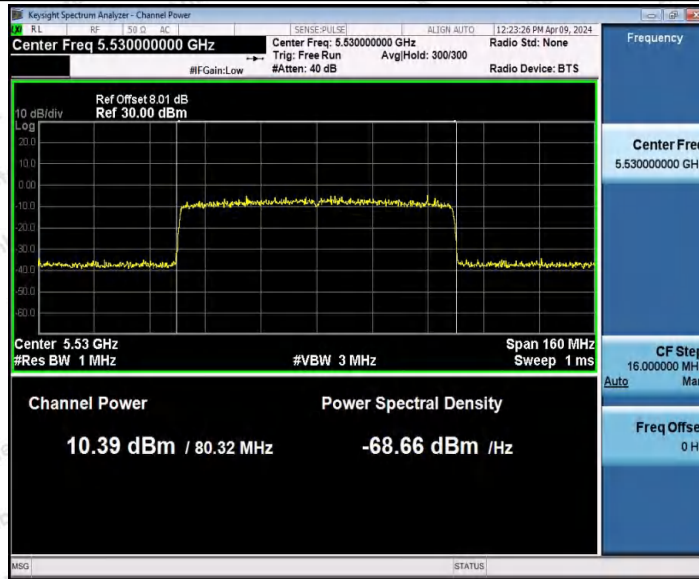

11AX80MIMO_Ant2_5530