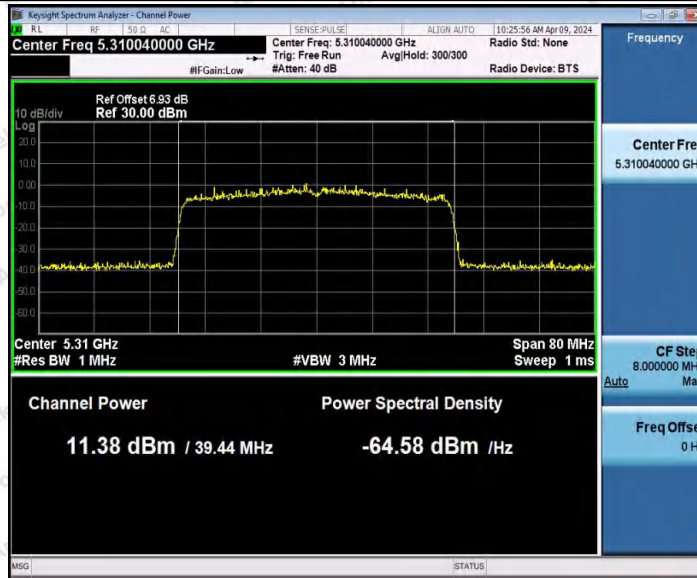

11AX40MIMO_Ant1_5310