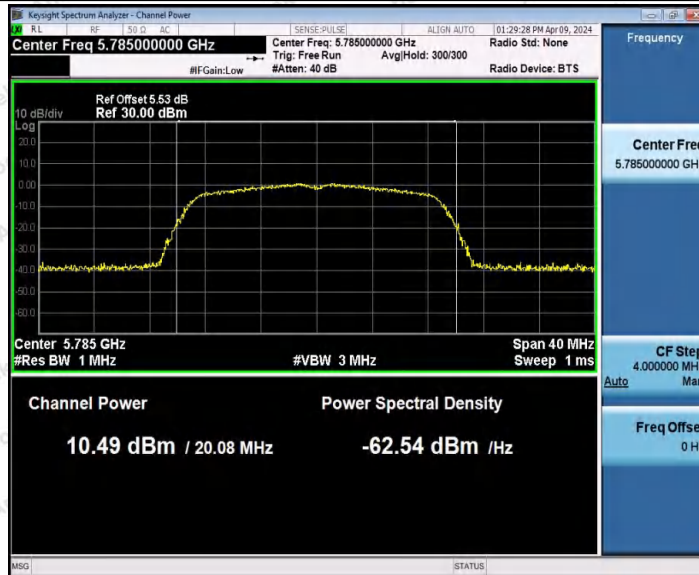

11AC20MIMO_Ant1_5785

11AC20MIMO_Ant2_5785

Shenzhen Anbotek Compliance Laboratory Limited

Address: 1/F., Building D, Sogood Science and Technology Park, Sanwei Community, Hangcheng Street, Bao'an District, Shenzhen, Guangdong, China.
Tel: (86) 0755-26066440 Fax: (86) 0755-26014772 Email: service@anbotek.com

Hotline
400-003-0500
www.anbotek.com.cn