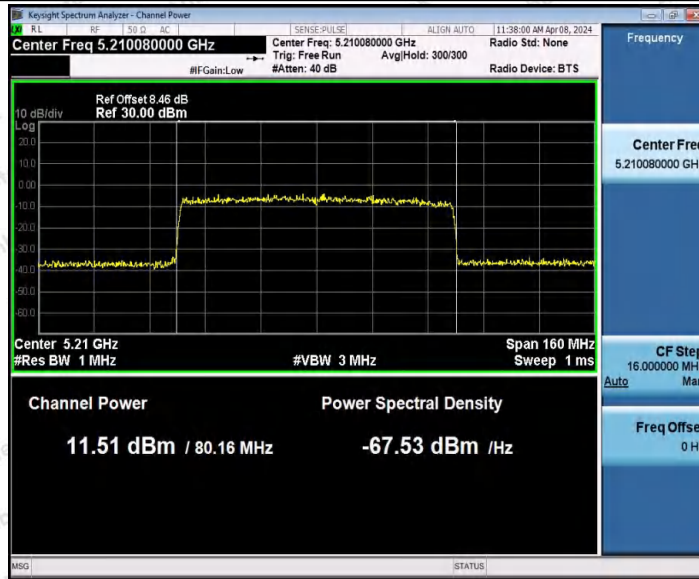

11AX80MIMO_Ant1_5210