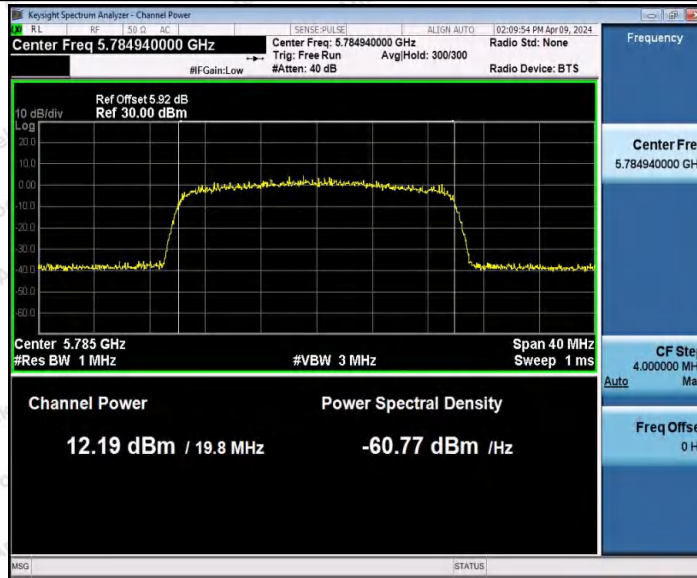

11AX20MIMO_Ant1_5785