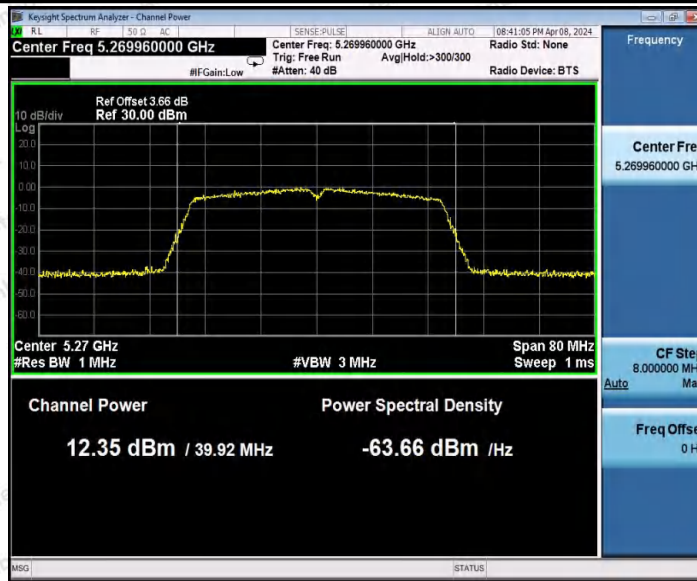

Shenzhen Anbotek Compliance Laboratory Limited

Address: 1/F., Building D, Sogood Science and Technology Park, Sanwei Community, Hangcheng Street, Bao'an District, Shenzhen, Guangdong, China.
Tel: (86) 0755-26066440 Fax: (86) 0755-26014772 Email: service@anbotek.com

Hotline
400-003-0500
www.anbotek.com.cn