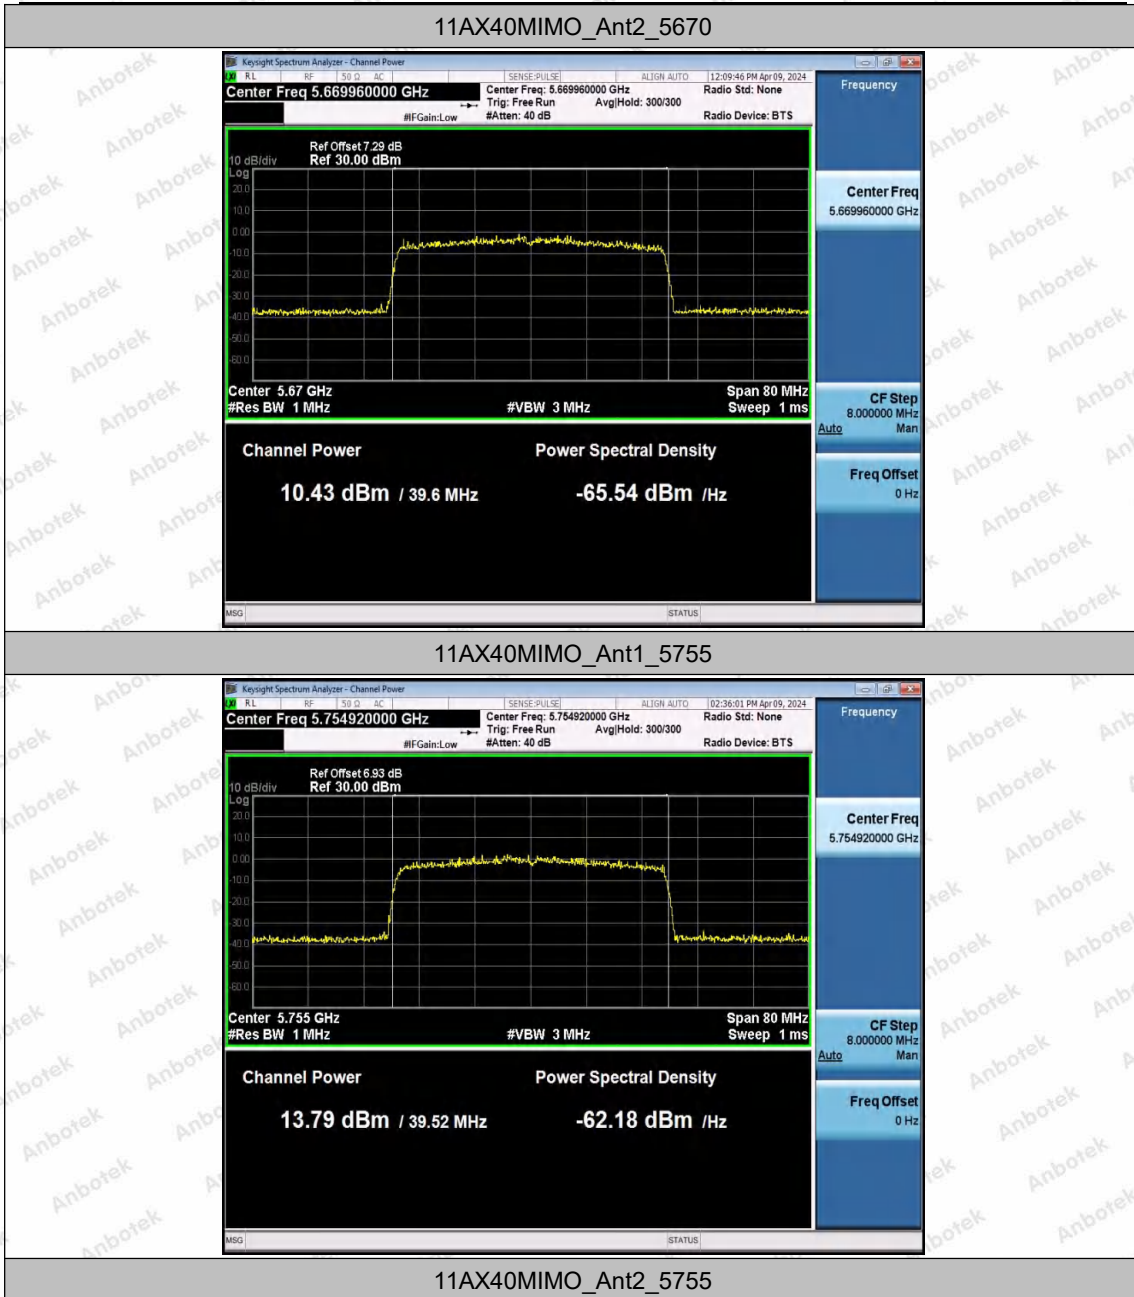

Shenzhen Anbotek Compliance Laboratory Limited

Address: 1/F., Building D, Sogood Science and Technology Park, Sanwei Community, Hangcheng Street, Bao'an District, Shenzhen, Guangdong, China.
Tel: (86) 0755-26066440 Fax: (86) 0755-26014772 Email: service@anbotek.com

Hotline
400-003-0500
www.anbotek.com.cn