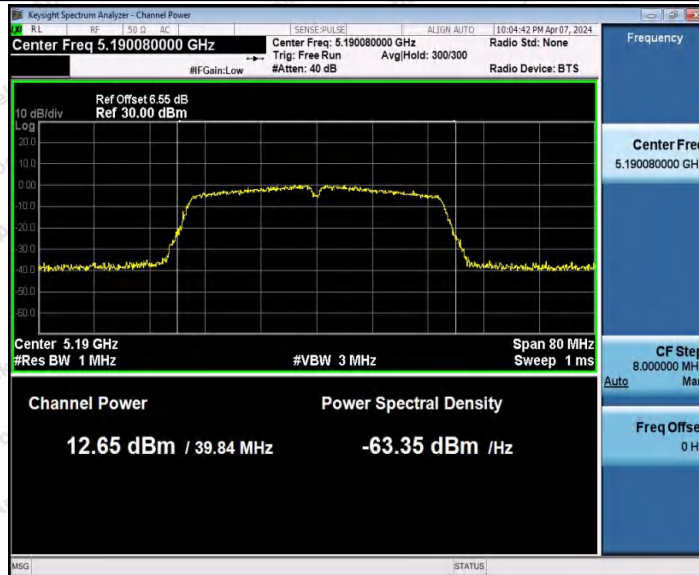

11AC40MIMO_Ant2_5190

Shenzhen Anbotek Compliance Laboratory Limited

Address: 1/F., Building D, Sogood Science and Technology Park, Sanwei Community, Hangcheng Street, Bao'an District, Shenzhen, Guangdong, China.
Tel: (86) 0755-26066440 Fax: (86) 0755-26014772 Email: service@anbotek.com

Hotline
400-003-0500
www.anbotek.com.cn