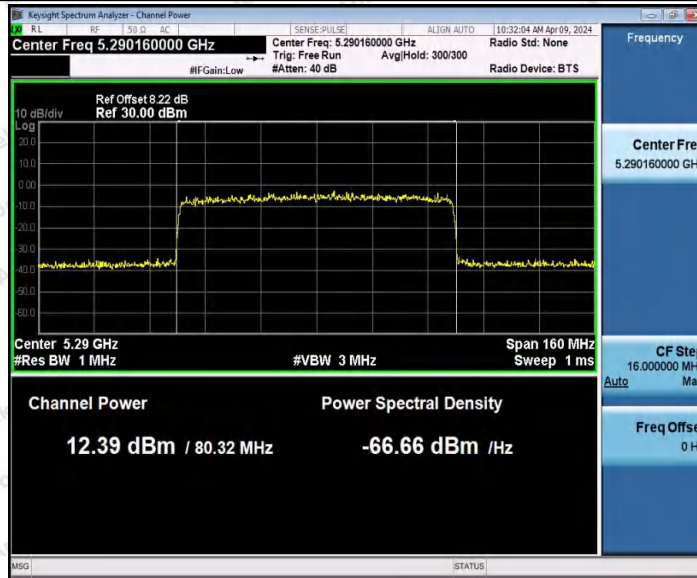

11AX80MIMO_Ant2_5290