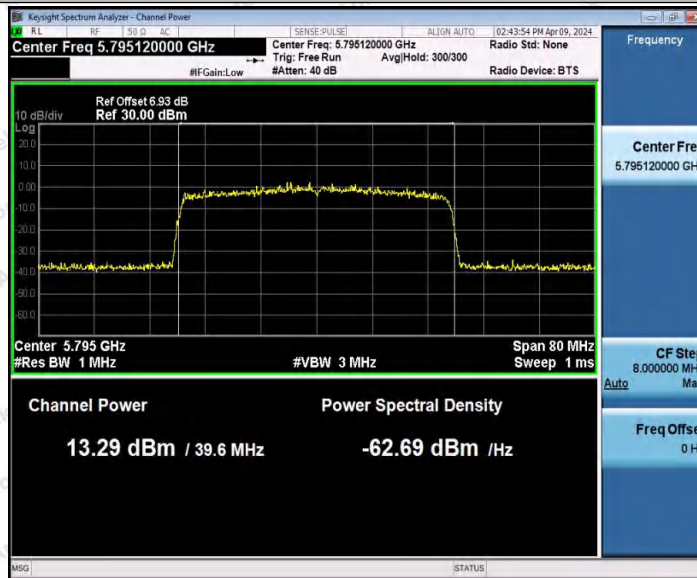

11AX40MIMO_Ant1_5795