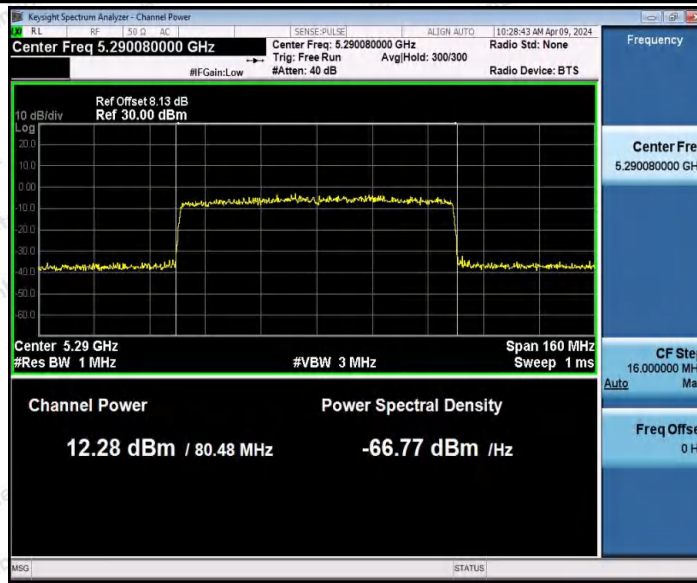

11AX80MIMO_Ant1_5290