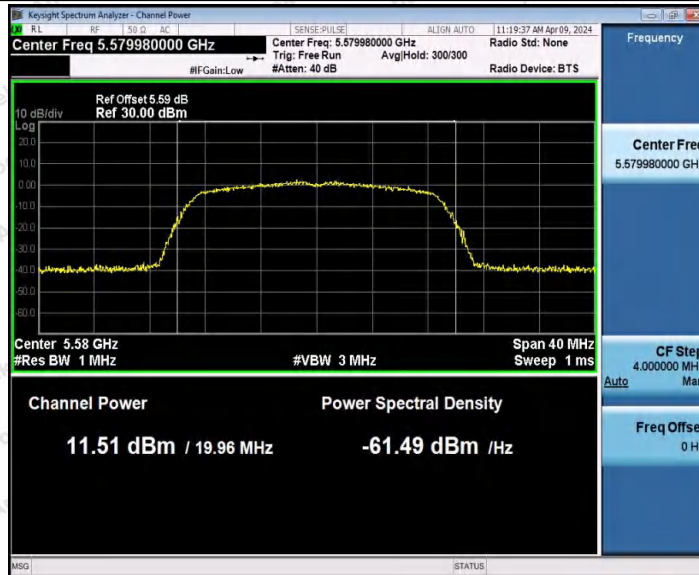

11AC20MIMO_Ant2_5580

Shenzhen Anbotek Compliance Laboratory Limited

Address: 1/F., Building D, Sogood Science and Technology Park, Sanwei Community, Hangcheng Street, Bao'an District, Shenzhen, Guangdong, China.
Tel: (86) 0755-26066440 Fax: (86) 0755-26014772 Email: service@anbotek.com

Hotline
400-003-0500
www.anbotek.com.cn