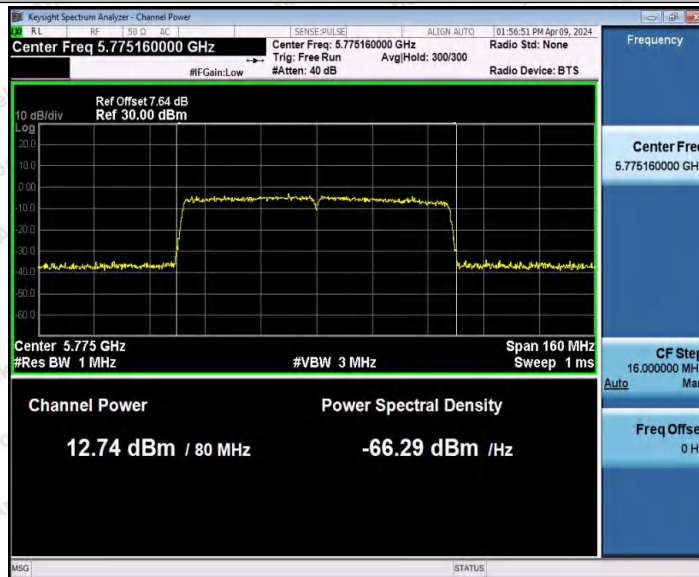

11AC80MIMO_Ant1_5775

11AC80MIMO_Ant2_5775

Shenzhen Anbotek Compliance Laboratory Limited

Address: 1/F., Building D, Sogood Science and Technology Park, Sanwei Community, Hangcheng Street, Bao'an District, Shenzhen, Guangdong, China.
Tel: (86) 0755-26066440 Fax: (86) 0755-26014772 Email: service@anbotek.com

Hotline
400-003-0500
www.anbotek.com.cn