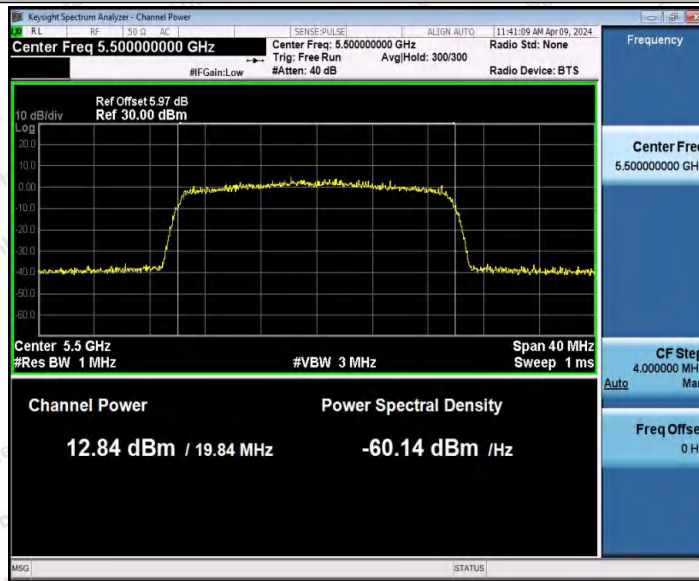

11AX20MIMO_Ant1_5500