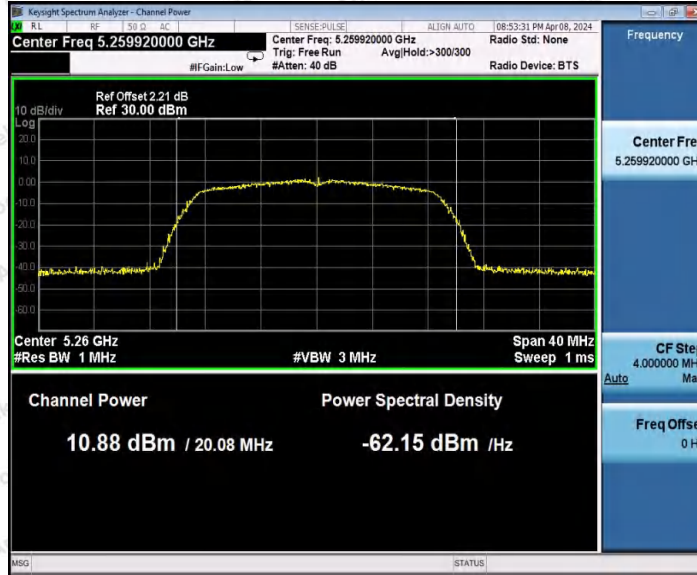

11AC20MIMO_Ant2_5260