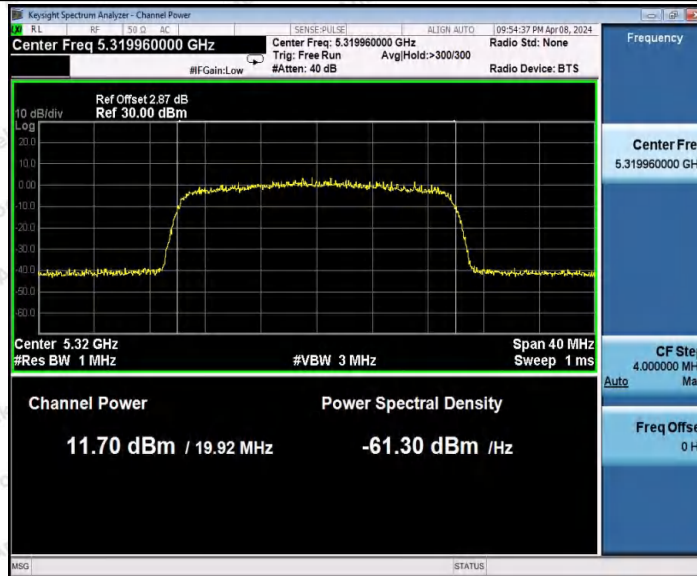

11AX20MIMO_Ant1_5320