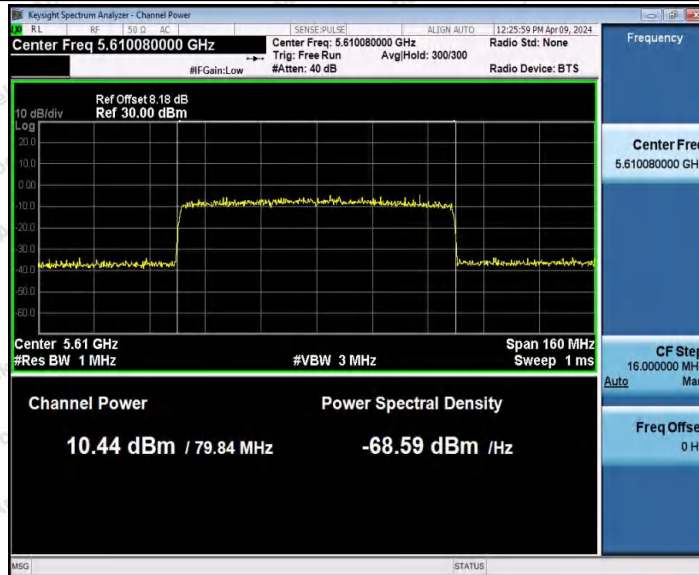

11AX80MIMO_Ant1_5610

11AX80MIMO_Ant2_5610

Shenzhen Anbotek Compliance Laboratory Limited

Address: 1/F., Building D, Sogood Science and Technology Park, Sanwei Community, Hangcheng Street, Bao'an District, Shenzhen, Guangdong, China.
Tel: (86) 0755-26066440 Fax: (86) 0755-26014772 Email: service@anbotek.com

Hotline
400-003-0500
www.anbotek.com.cn