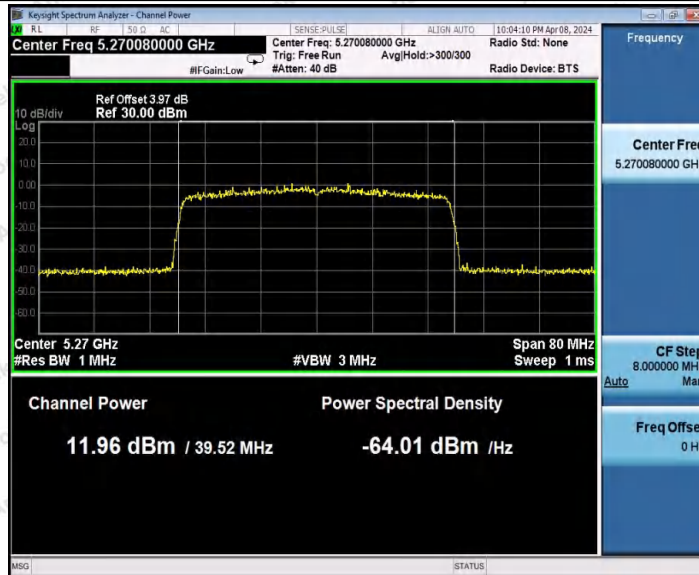

11AX40MIMO_Ant1_5270

11AX40MIMO_Ant2_5270

Shenzhen Anbotek Compliance Laboratory Limited

Address: 1/F., Building D, Sogood Science and Technology Park, Sanwei Community, Hangcheng Street, Bao'an District, Shenzhen, Guangdong, China.
Tel: (86) 0755-26066440 Fax: (86) 0755-26014772 Email: service@anbotek.com

Hotline
400-003-0500
www.anbotek.com.cn