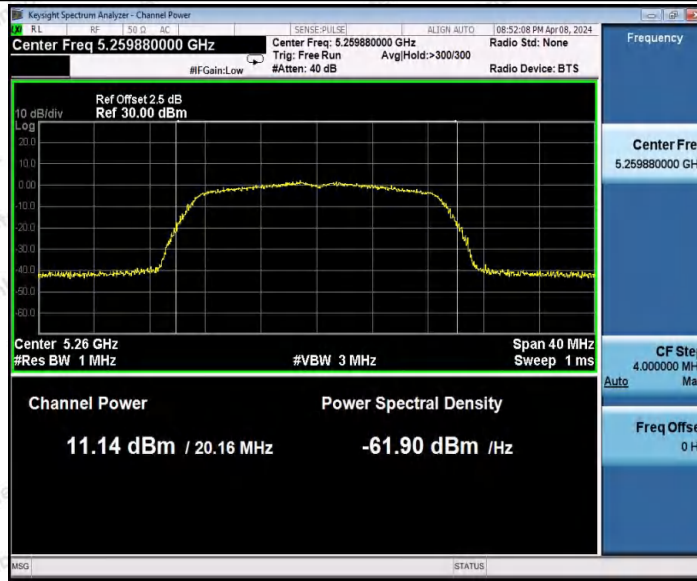

11AC20MIMO_Ant1_5260