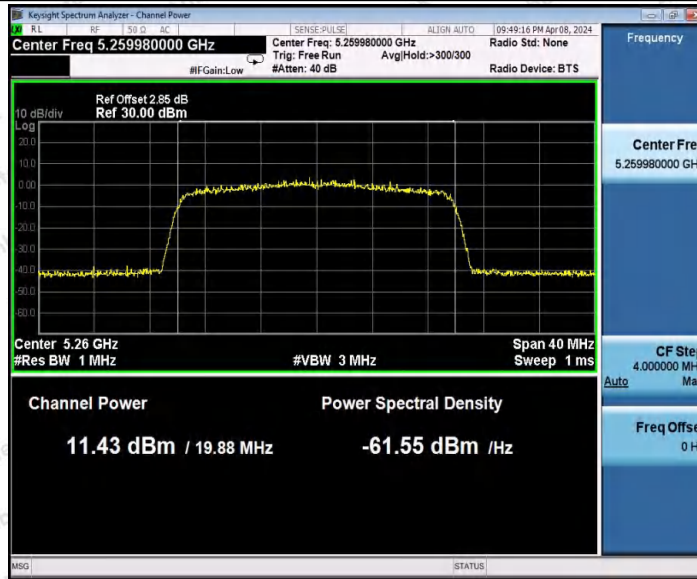

11AX20MIMO_Ant2_5260