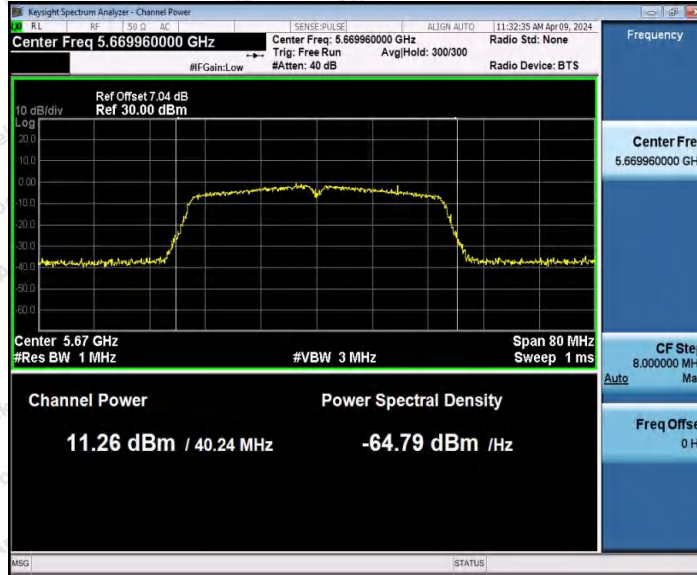

11AC40MIMO_Ant2_5670