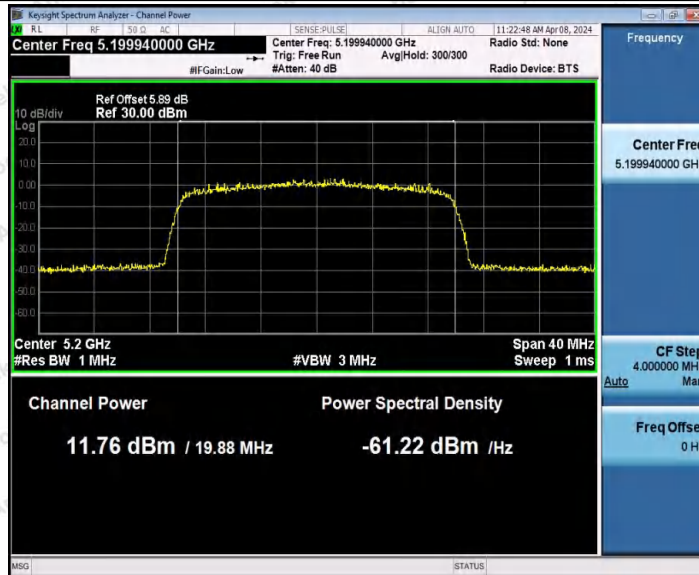

11AX20MIMO_Ant1_5240

Shenzhen Anbotek Compliance Laboratory Limited

Address: 1/F., Building D, Sogood Science and Technology Park, Sanwei Community, Hangcheng Street, Bao'an District, Shenzhen, Guangdong, China.
Tel: (86) 0755-26066440 Fax: (86) 0755-26014772 Email: service@anbotek.com

Hotline
400-003-0500
www.anbotek.com.cn