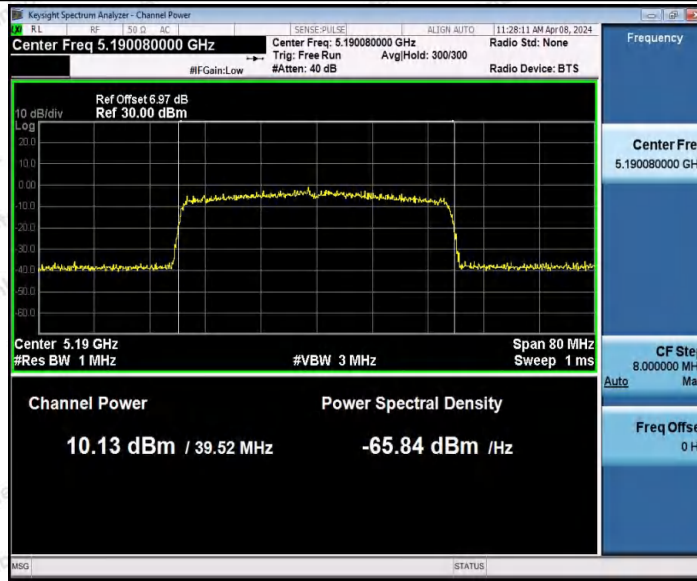

Shenzhen Anbotek Compliance Laboratory Limited

Address: 1/F., Building D, Sogood Science and Technology Park, Sanwei Community, Hangcheng Street, Bao'an District, Shenzhen, Guangdong, China.
Tel: (86) 0755-26066440 Fax: (86) 0755-26014772 Email: service@anbotek.com

Hotline 400-003-0500
www.anbotek.com.cn