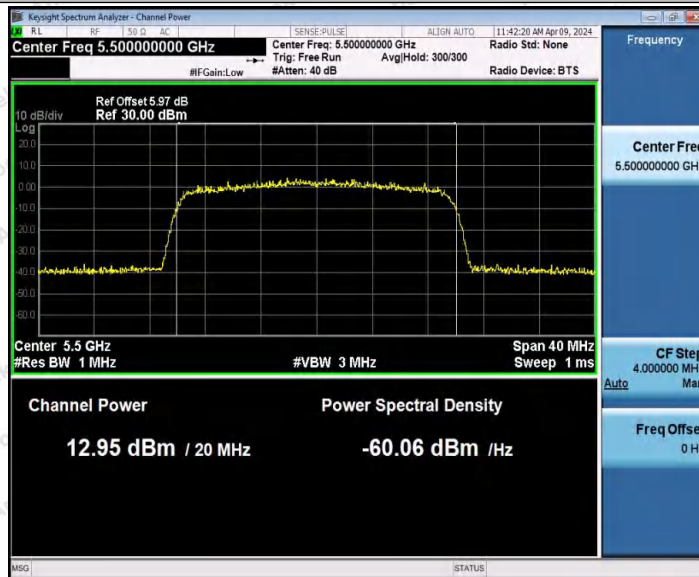

11AX20MIMO_Ant2_5500

11AX20MIMO_Ant1_5580

Shenzhen Anbotek Compliance Laboratory Limited

Address: 1/F., Building D, Sogood Science and Technology Park, Sanwei Community, Hangcheng Street, Bao'an District, Shenzhen, Guangdong, China.
Tel: (86) 0755-26066440 Fax: (86) 0755-26014772 Email: service@anbotek.com

Hotline
400-003-0500
www.anbotek.com.cn