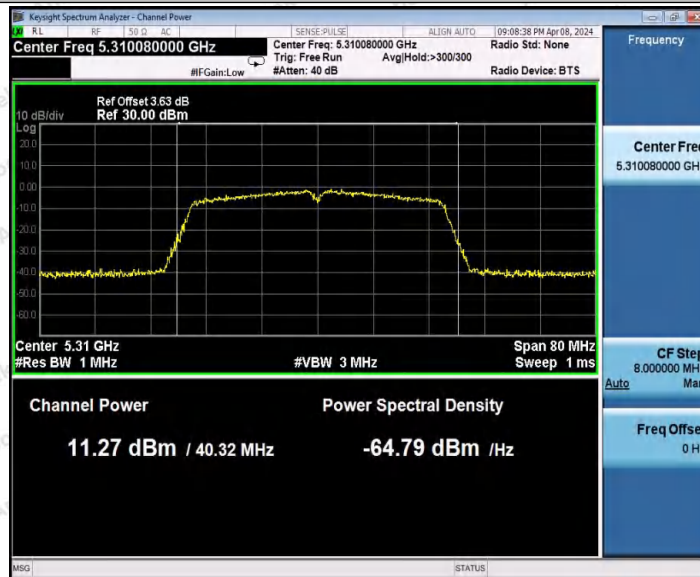

11AC40MIMO_Ant1_5310

11AC40MIMO_Ant2_5310

Shenzhen Anbotek Compliance Laboratory Limited

Address: 1/F., Building D, Sogood Science and Technology Park, Sanwei Community, Hangcheng Street, Bao'an District, Shenzhen, Guangdong, China.
Tel: (86) 0755-26066440 Fax: (86) 0755-26014772 Email: service@anbotek.com

Hotline
400-003-0500
www.anbotek.com.cn