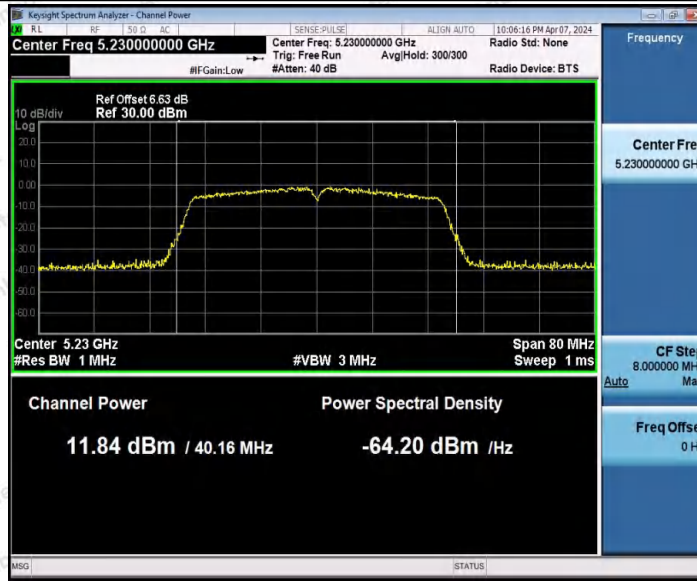

11AC40MIMO_Ant1_5230