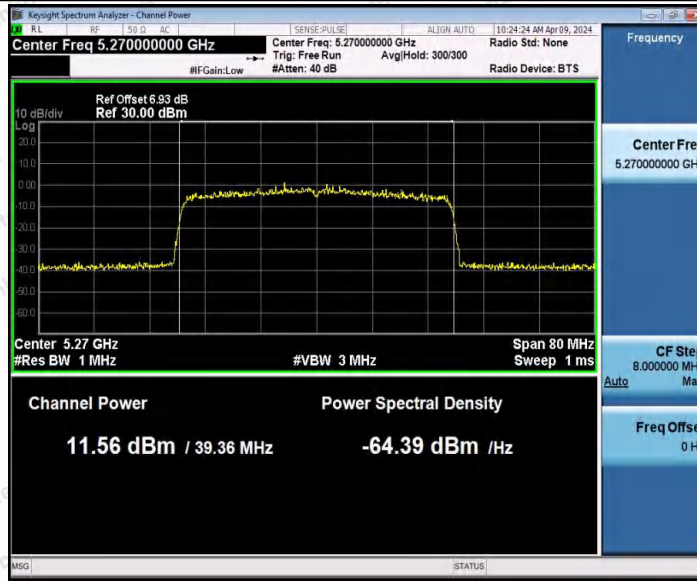

Shenzhen Anbotek Compliance Laboratory Limited

Address: 1/F., Building D, Sogood Science and Technology Park, Sanwei Community, Hangcheng Street, Bao'an District, Shenzhen, Guangdong, China.
Tel: (86) 0755-26066440 Fax: (86) 0755-26014772 Email: service@anbotek.com

Hotline
400-003-0500
www.anbotek.com.cn