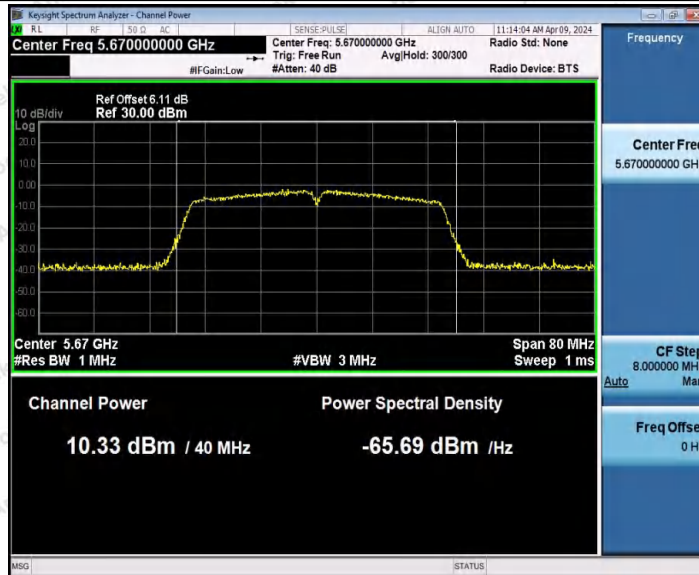

11N40MIMO_Ant2_5670

11N40MIMO_Ant1_5755

Shenzhen Anbotek Compliance Laboratory Limited

Address: 1/F., Building D, Sogood Science and Technology Park, Sanwei Community, Hangcheng Street, Bao'an District, Shenzhen, Guangdong, China.
Tel: (86) 0755-26066440 Fax: (86) 0755-26014772 Email: service@anbotek.com

Hotline
400-003-0500
www.anbotek.com.cn