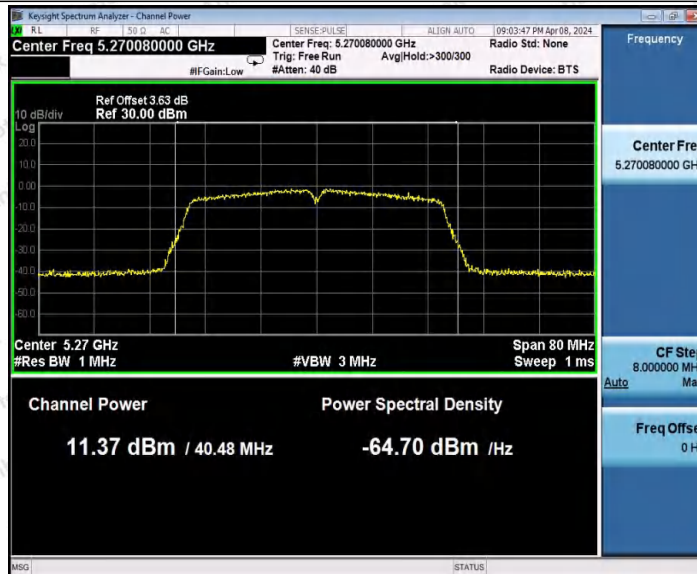

Hotline
400-003-0500
www.anbotek.com.cn

11AC40MIMO_Ant2_5230

11AC40MIMO_Ant1_5270

Shenzhen Anbotek Compliance Laboratory Limited

Address: 1/F., Building D, Sogood Science and Technology Park, Sanwei Community, Hangcheng Street, Bao'an District, Shenzhen, Guangdong, China.
Tel: (86) 0755-26066440 Fax: (86) 0755-26014772 Email: service@anbotek.com