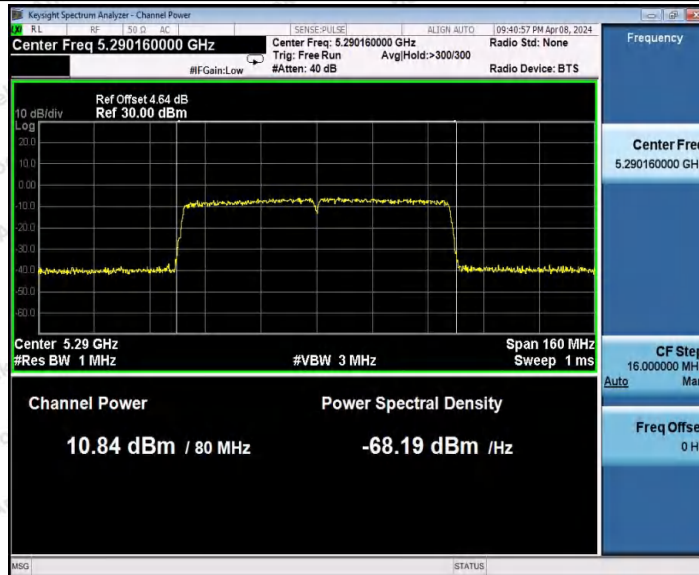

11AC80MIMO_Ant2_5290

11AC80MIMO_Ant1_5530

Shenzhen Anbotek Compliance Laboratory Limited

Address: 1/F., Building D, Sogood Science and Technology Park, Sanwei Community, Hangcheng Street, Bao'an District, Shenzhen, Guangdong, China.
Tel: (86) 0755-26066440 Fax: (86) 0755-26014772 Email: service@anbotek.com

Hotline
400-003-0500
www.anbotek.com.cn