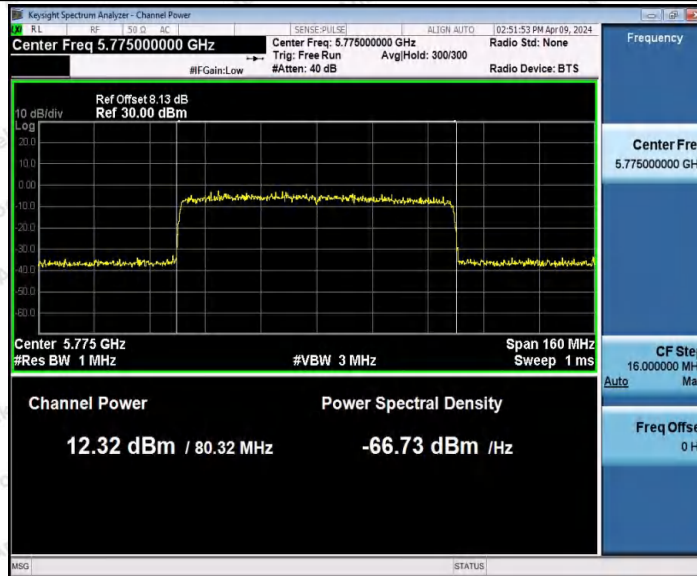

11AX80MIMO_Ant1_5775