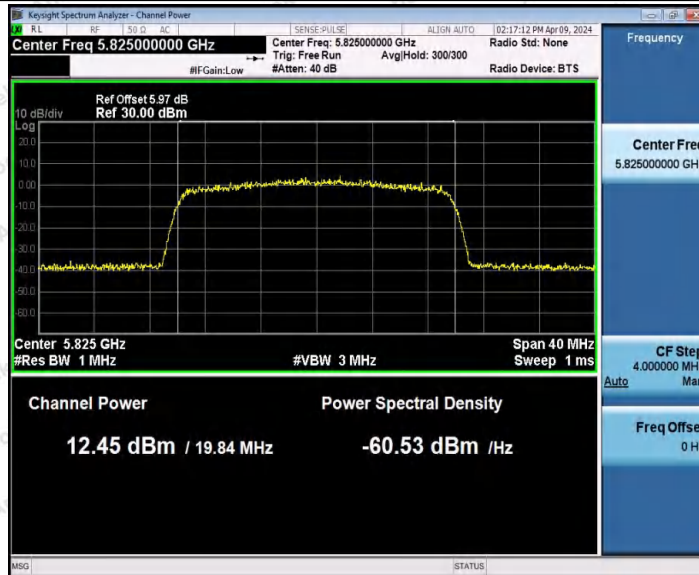

11AX20MIMO_Ant2_5825

11AX40MIMO_Ant1_5190

Shenzhen Anbotek Compliance Laboratory Limited

Address: 1/F., Building D, Sogood Science and Technology Park, Sanwei Community, Hangcheng Street, Bao'an District, Shenzhen, Guangdong, China.
Tel: (86) 0755-26066440 Fax: (86) 0755-26014772 Email: service@anbotek.com

Hotline
400-003-0500
www.anbotek.com.cn