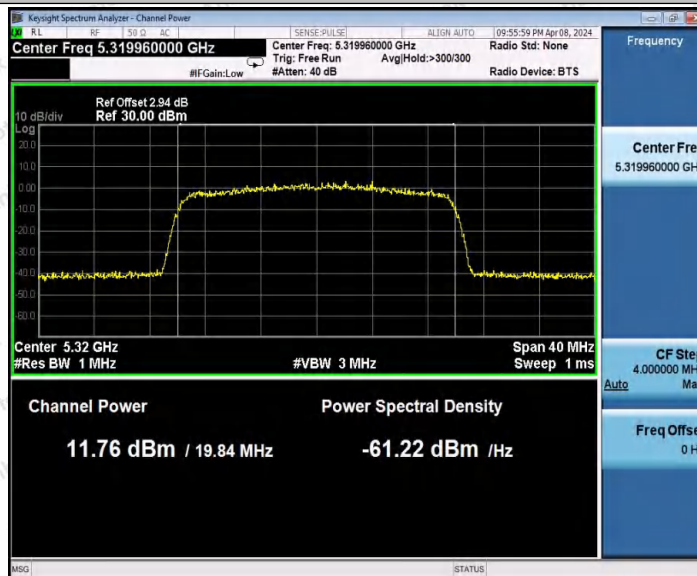

Hotline
400-003-0500
www.anbotek.com.cn

11AX20MIMO_Ant1_5320

11AX20MIMO_Ant2_5320

Shenzhen Anbotek Compliance Laboratory Limited

Address: 1/F., Building D, Sogood Science and Technology Park, Sanwei Community, Hangcheng Street, Bao'an District, Shenzhen, Guangdong, China.
Tel: (86) 0755-26066440 Fax: (86) 0755-26014772 Email: service@anbotek.com