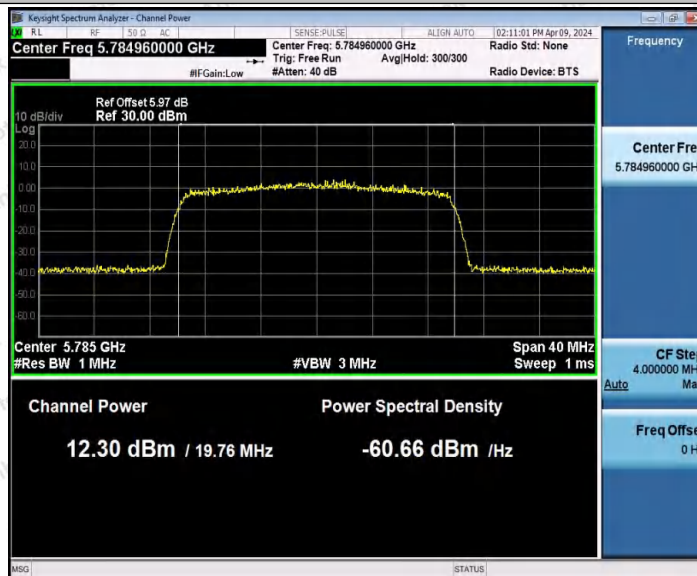

Hotline
400-003-0500
www.anbotek.com.cn

11AX20MIMO_Ant1_5785

11AX20MIMO_Ant2_5785

Shenzhen Anbotek Compliance Laboratory Limited

Address: 1/F., Building D, Sogood Science and Technology Park, Sanwei Community, Hangcheng Street, Bao'an District, Shenzhen, Guangdong, China.
 Tel: (86) 0755-26066440 Fax: (86) 0755-26014772 Email: service@anbotek.com