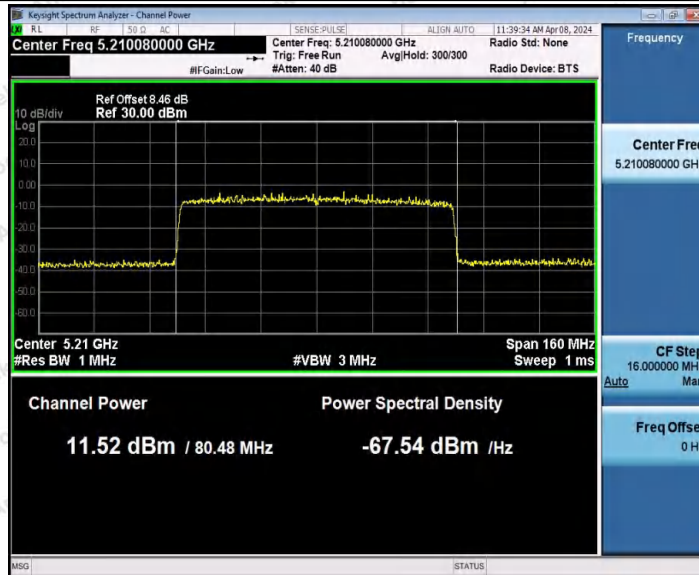

11AX80MIMO_Ant2_5210

Shenzhen Anbotek Compliance Laboratory Limited

Address: 1/F., Building D, Sogood Science and Technology Park, Sanwei Community, Hangcheng Street, Bao'an District, Shenzhen, Guangdong, China.
Tel: (86) 0755-26066440 Fax: (86) 0755-26014772 Email: service@anbotek.com

Hotline
400-003-0500
www.anbotek.com.cn