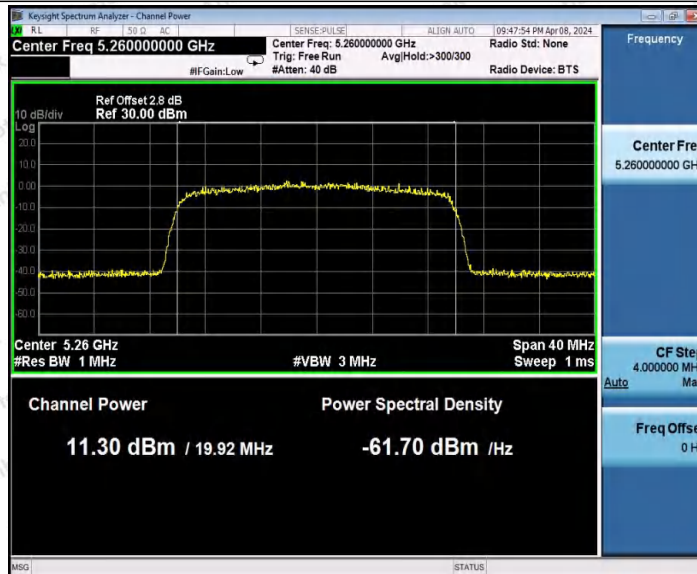

Hotline
 400-003-0500
 www.anbotek.com.cn

11AX20MIMO_Ant2_5240

11AX20MIMO_Ant1_5260

Shenzhen Anbotek Compliance Laboratory Limited

Address: 1/F., Building D, Sogood Science and Technology Park, Sanwei Community, Hangcheng Street, Bao'an District, Shenzhen, Guangdong, China.
Tel: (86) 0755-26066440 Fax: (86) 0755-26014772 Email: service@anbotek.com