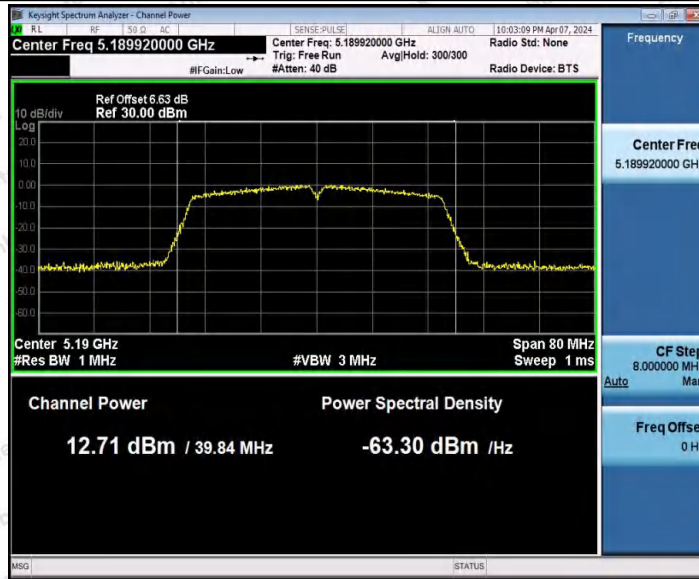

11AC40MIMO_Ant1_5190