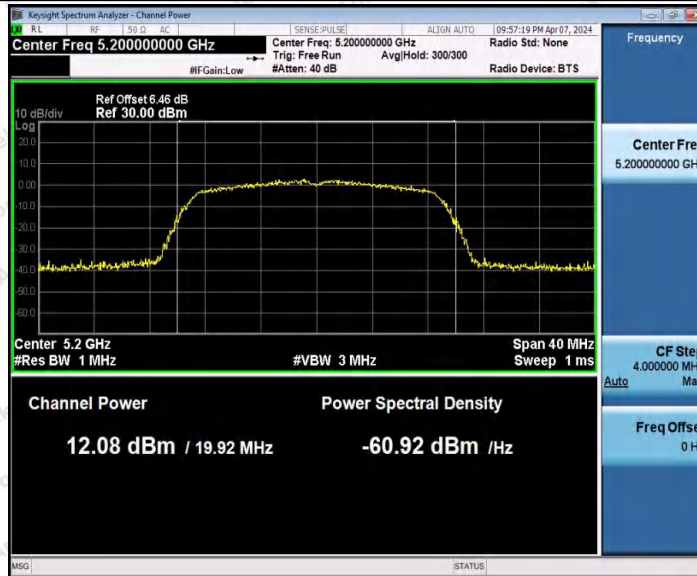

11AC20MIMO_Ant1_5200