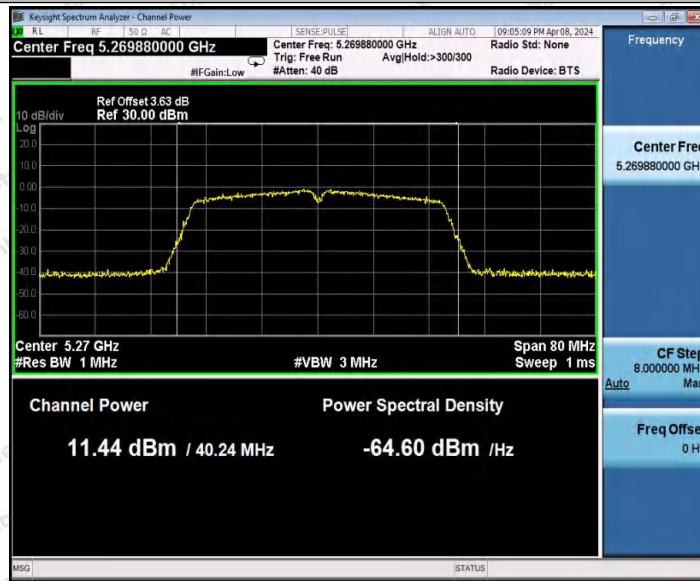

11AC40MIMO_Ant2_5270