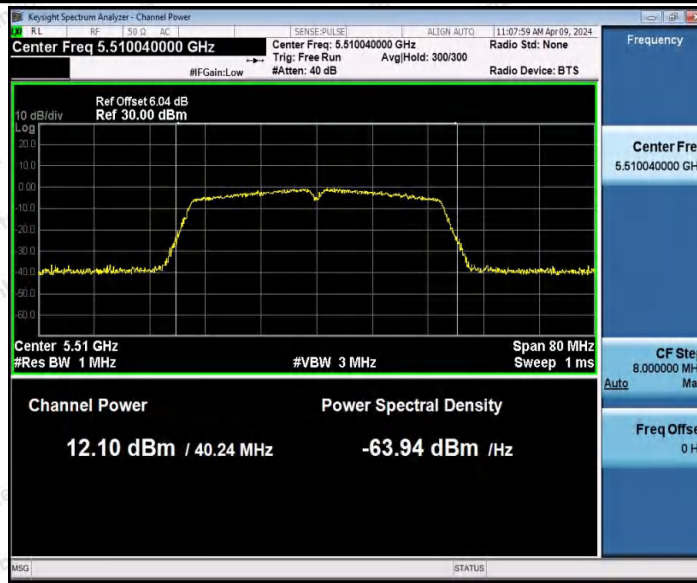

Shenzhen Anbotek Compliance Laboratory Limited

Address: 1/F., Building D, Sogood Science and Technology Park, Sanwei Community, Hangcheng Street, Bao'an District, Shenzhen, Guangdong, China.
Tel: (86) 0755-26066440 Fax: (86) 0755-26014772 Email: service@anbotek.com

Hotline
400-003-0500
www.anbotek.com.cn