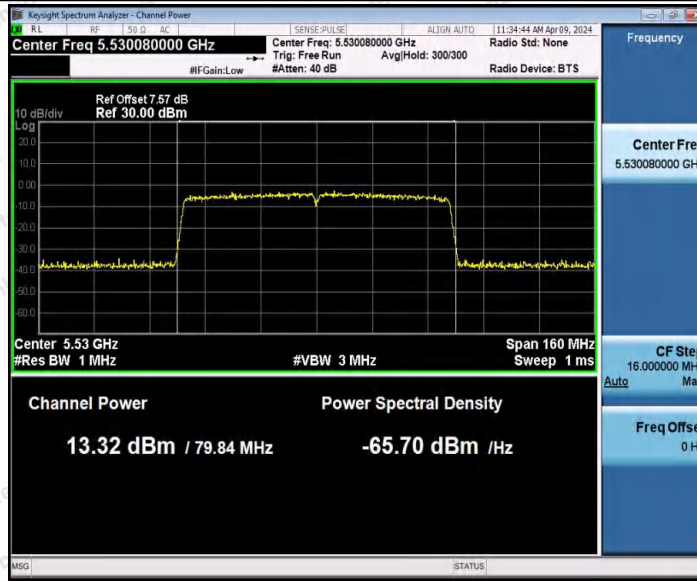

Shenzhen Anbotek Compliance Laboratory Limited

Address: 1/F., Building D, Sogood Science and Technology Park, Sanwei Community, Hangcheng Street, Bao'an District, Shenzhen, Guangdong, China.
Tel: (86) 0755-26066440 Fax: (86) 0755-26014772 Email: service@anbotek.com

Hotline
400-003-0500
www.anbotek.com.cn