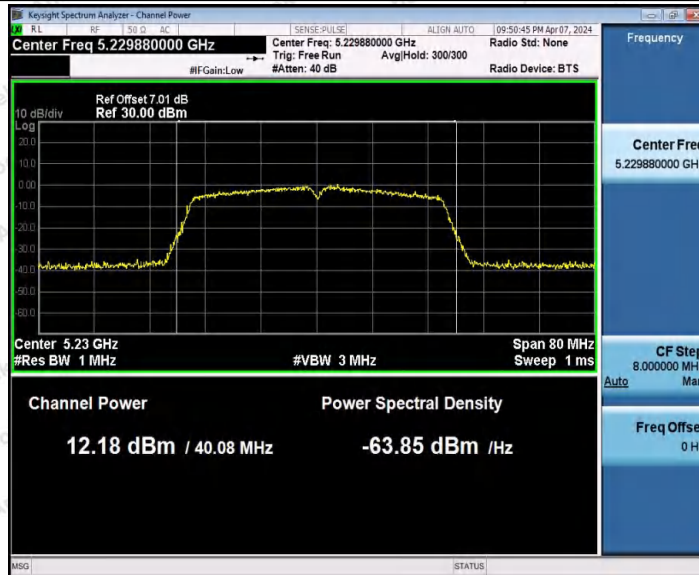

11N40MIMO_Ant1_5230

11N40MIMO_Ant2_5230

11N40MIMO_Ant1_5270

Shenzhen Anbotek Compliance Laboratory Limited

Address: 1/F., Building D, Sogood Science and Technology Park, Sanwei Community, Hangcheng Street, Bao'an District, Shenzhen, Guangdong, China.
Tel: (86) 0755-26066440 Fax: (86) 0755-26014772 Email: service@anbotek.com