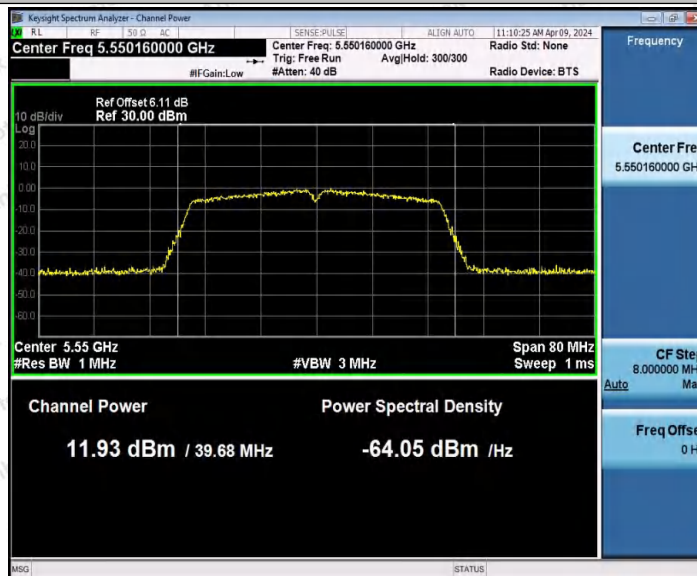

Hotline
400-003-0500
www.anbotek.com.cn

11N40MIMO_Ant1_5550

11N40MIMO_Ant2_5550

Shenzhen Anbotek Compliance Laboratory Limited

Address: 1/F., Building D, Sogood Science and Technology Park, Sanwei Community, Hangcheng Street, Bao'an District, Shenzhen, Guangdong, China.
Tel: (86) 0755-26066440 Fax: (86) 0755-26014772 Email: service@anbotek.com