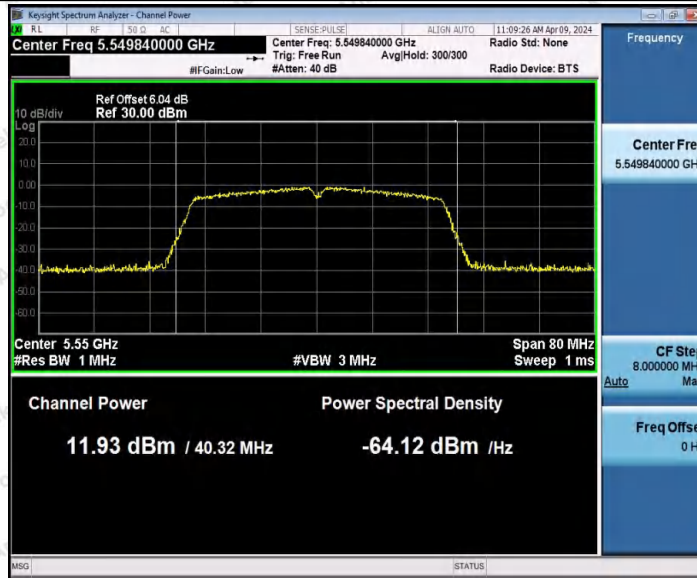

11N40MIMO_Ant1_5550