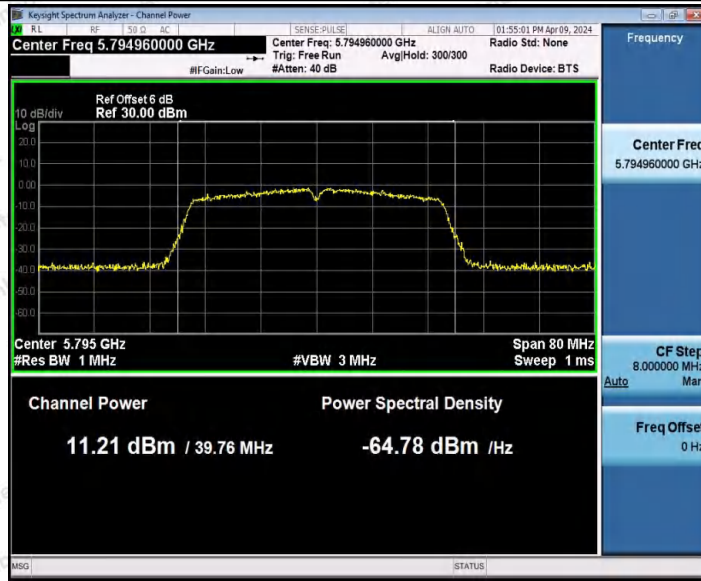

Shenzhen Anbotek Compliance Laboratory Limited

Address: 1/F., Building D, Sogood Science and Technology Park, Sanwei Community, Hangcheng Street, Bao'an District, Shenzhen, Guangdong, China.
Tel: (86) 0755-26066440 Fax: (86) 0755-26014772 Email: service@anbotek.com

Hotline
400-003-0500
www.anbotek.com.cn