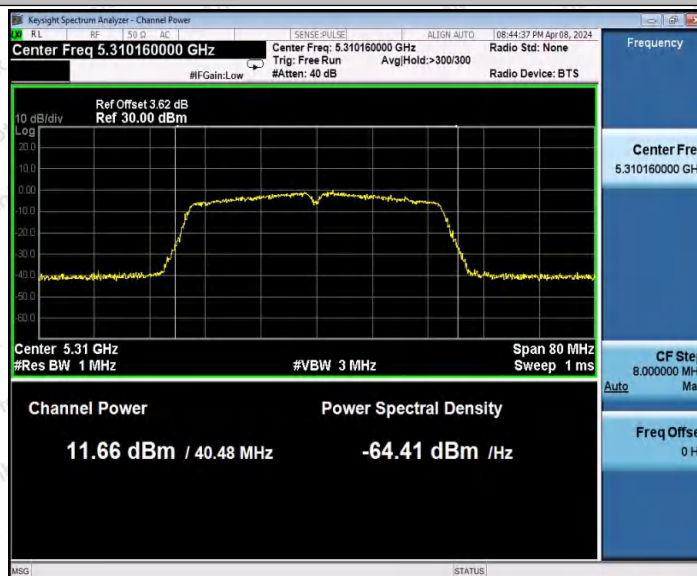

Hotline
400-003-0500
www.anbotek.com.cn

11N40MIMO_Ant2_5270

11N40MIMO_Ant1_5310

Shenzhen Anbotek Compliance Laboratory Limited

Address: 1/F., Building D, Sogood Science and Technology Park, Sanwei Community, Hangcheng Street, Bao'an District, Shenzhen, Guangdong, China.
Tel: (86) 0755-26066440 Fax: (86) 0755-26014772 Email: service@anbotek.com