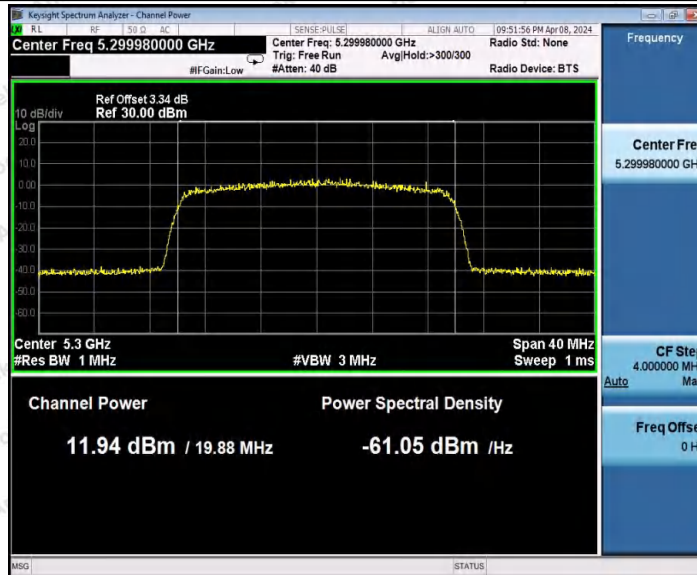

11AX20MIMO_Ant1_5300

11AX20MIMO_Ant2_5300

Shenzhen Anbotek Compliance Laboratory Limited

Address: 1/F., Building D, Sogood Science and Technology Park, Sanwei Community, Hangcheng Street, Bao'an District, Shenzhen, Guangdong, China.
Tel: (86) 0755-26066440 Fax: (86) 0755-26014772 Email: service@anbotek.com

Hotline
400-003-0500
www.anbotek.com.cn