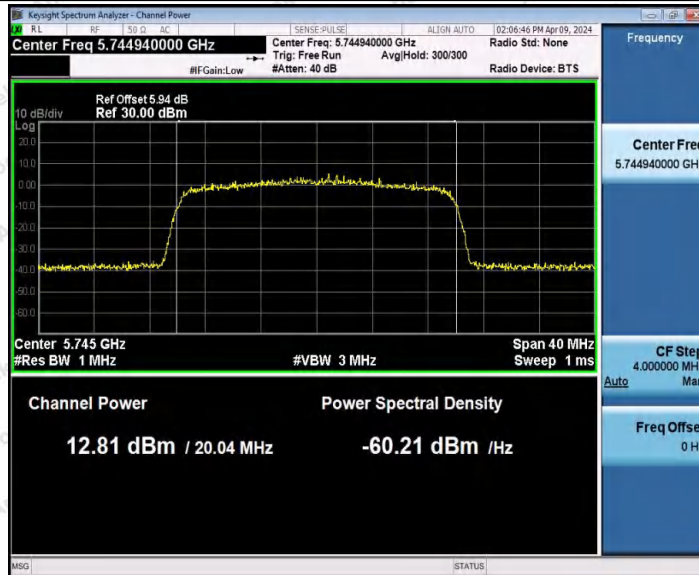

11AX20MIMO_Ant1_5745

11AX20MIMO_Ant2_5745

Shenzhen Anbotek Compliance Laboratory Limited

Address: 1/F., Building D, Sogood Science and Technology Park, Sanwei Community, Hangcheng Street, Bao'an District, Shenzhen, Guangdong, China.
Tel: (86) 0755-26066440 Fax: (86) 0755-26014772 Email: service@anbotek.com

Hotline
400-003-0500
www.anbotek.com.cn