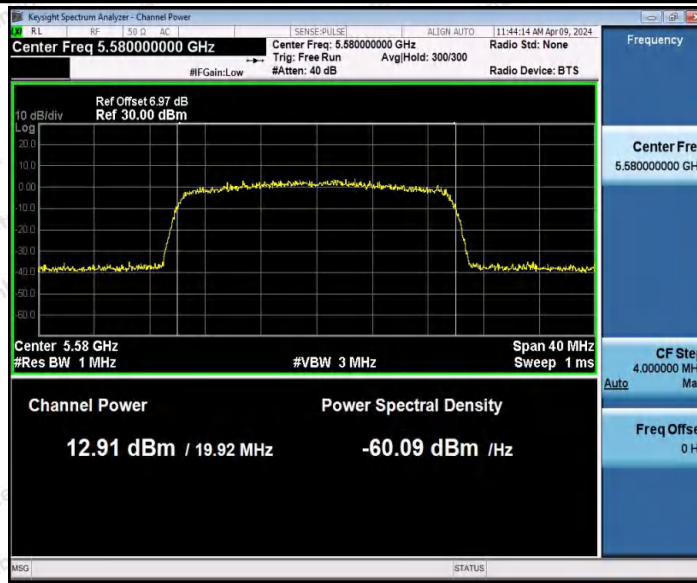

Shenzhen Anbotek Compliance Laboratory Limited

Address: 1/F., Building D, Sogood Science and Technology Park, Sanwei Community, Hangcheng Street, Bao'an District, Shenzhen, Guangdong, China.
Tel: (86) 0755-26066440 Fax: (86) 0755-26014772 Email: service@anbotek.com

Hotline
400-003-0500
www.anbotek.com.cn