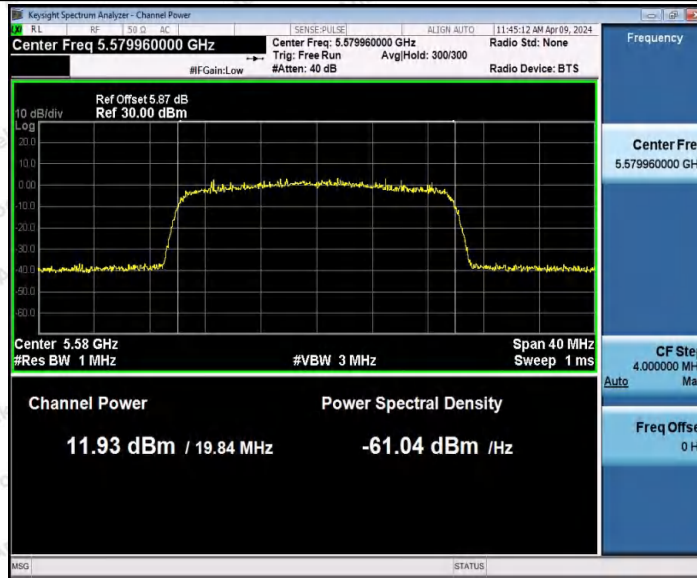

11AX20MIMO_Ant2_5580