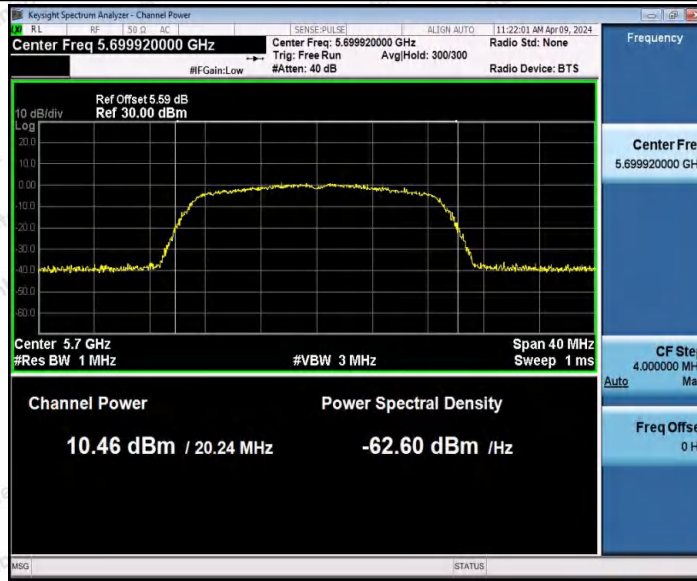

11AC20MIMO_Ant1_5700