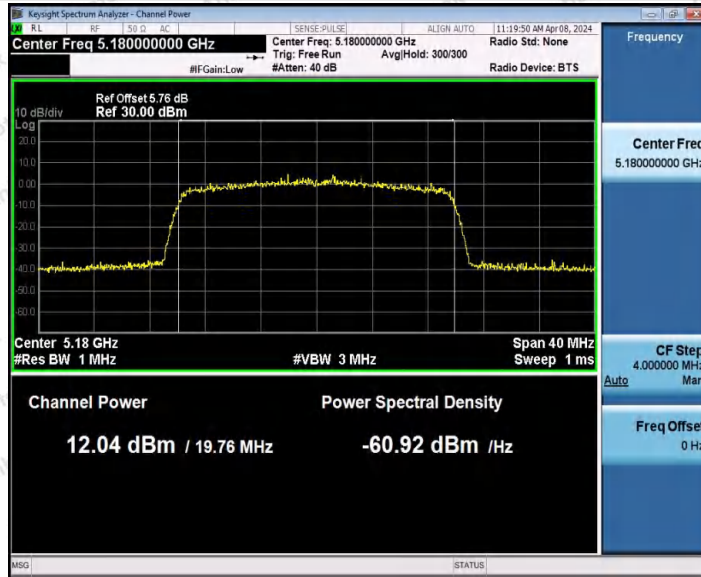

Hotline
400-003-0500
www.anbotek.com.cn

11AX20MIMO_Ant1_5180

11AX20MIMO_Ant2_5180

Shenzhen Anbotek Compliance Laboratory Limited

Address: 1/F., Building D, Sogood Science and Technology Park, Sanwei Community, Hangcheng Street, Bao'an District, Shenzhen, Guangdong, China.
Tel: (86) 0755-26066440 Fax: (86) 0755-26014772 Email: service@anbotek.com