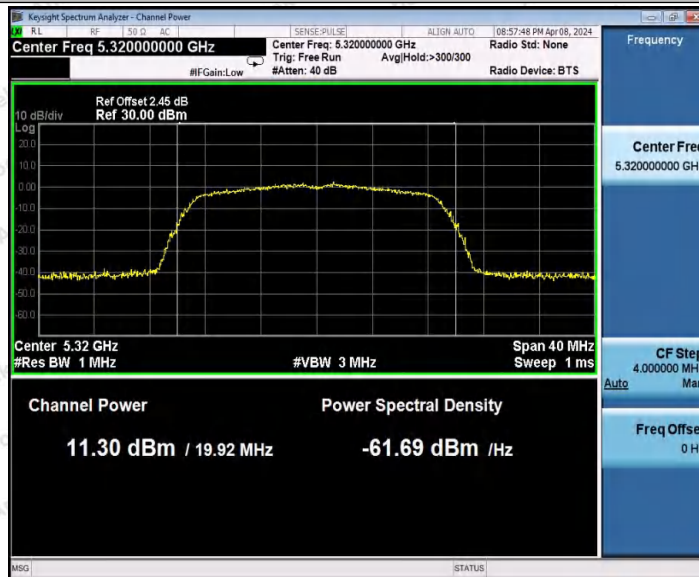

11AC20MIMO_Ant1_5320

Shenzhen Anbotek Compliance Laboratory Limited

Address: 1/F., Building D, Sogood Science and Technology Park, Sanwei Community, Hangcheng Street, Bao'an District, Shenzhen, Guangdong, China.
Tel: (86) 0755-26066440 Fax: (86) 0755-26014772 Email: service@anbotek.com

Hotline
400-003-0500
www.anbotek.com.cn