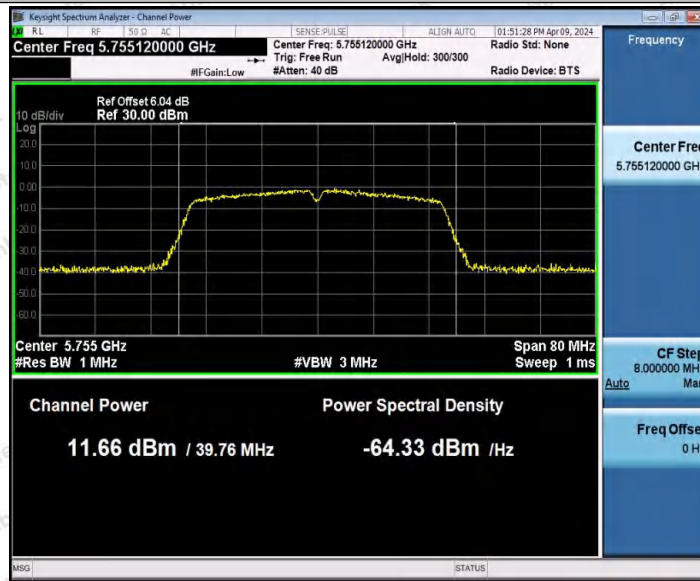

11AC40MIMO_Ant2_5755