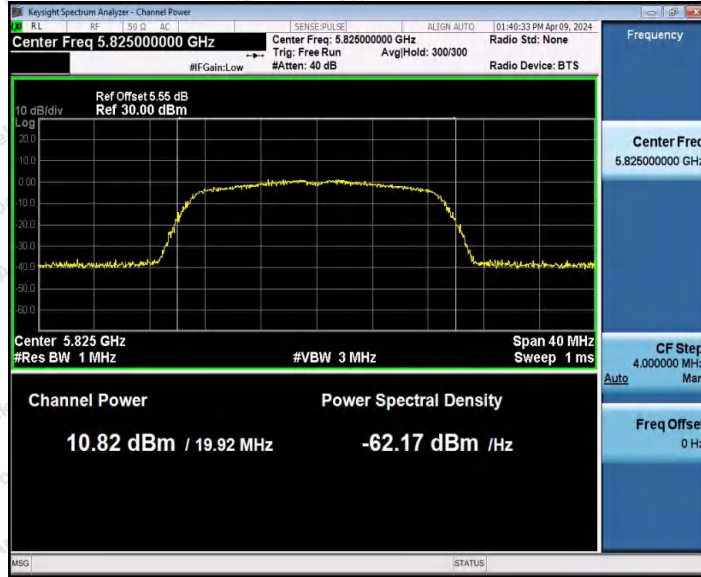

11AC20MIMO_Ant1_5825