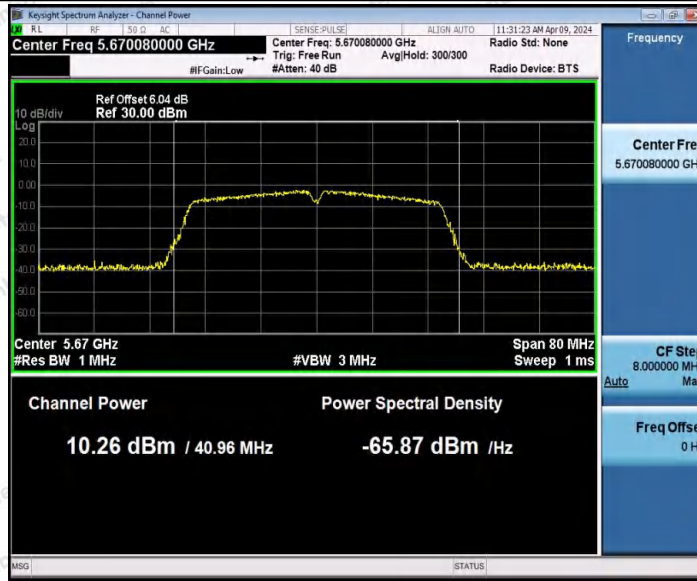

Shenzhen Anbotek Compliance Laboratory Limited

Address: 1/F., Building D, Sogood Science and Technology Park, Sanwei Community, Hangcheng Street, Bao'an District, Shenzhen, Guangdong, China.
Tel: (86) 0755-26066440 Fax: (86) 0755-26014772 Email: service@anbotek.com

Hotline
400-003-0500
www.anbotek.com.cn