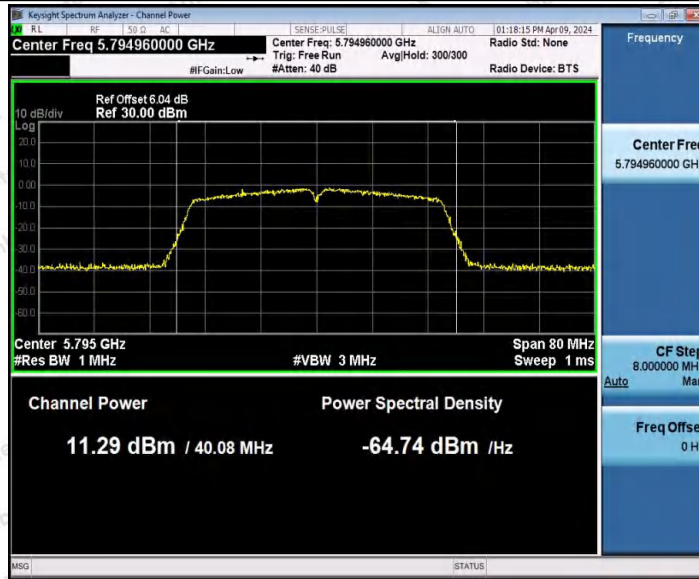

11N40MIMO_Ant2_5795