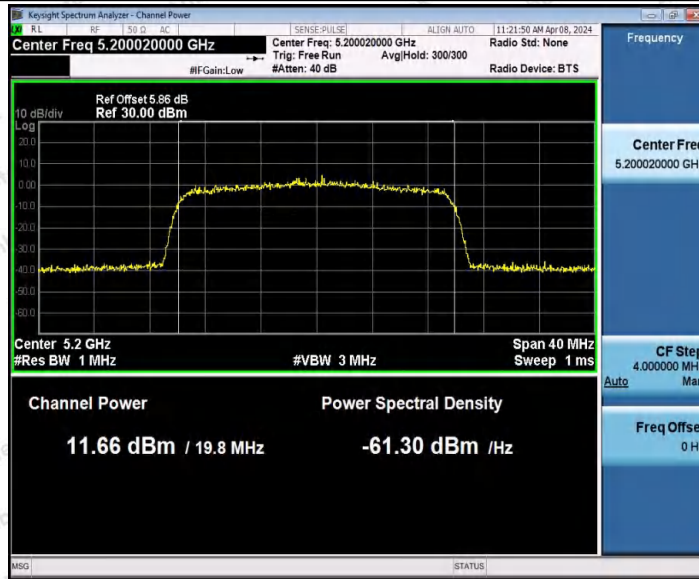

11AX20MIMO_Ant2_5200