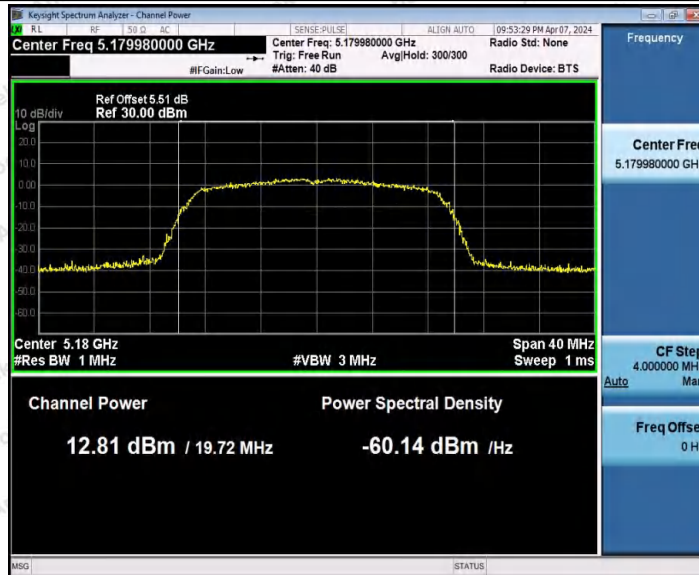

11AC20MIMO_Ant1_5180

Shenzhen Anbotek Compliance Laboratory Limited

Address: 1/F., Building D, Sogood Science and Technology Park, Sanwei Community, Hangcheng Street, Bao'an District, Shenzhen, Guangdong, China.
Tel: (86) 0755-26066440 Fax: (86) 0755-26014772 Email: service@anbotek.com

Hotline
400-003-0500
www.anbotek.com.cn