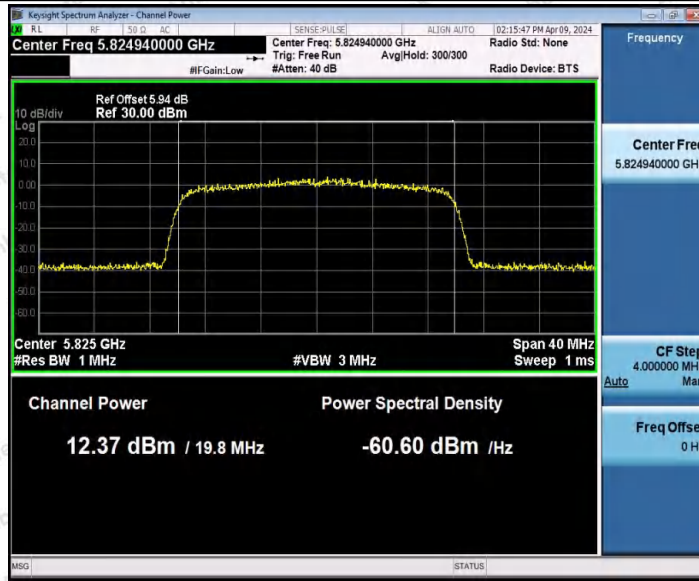

11AX20MIMO_Ant1_5825