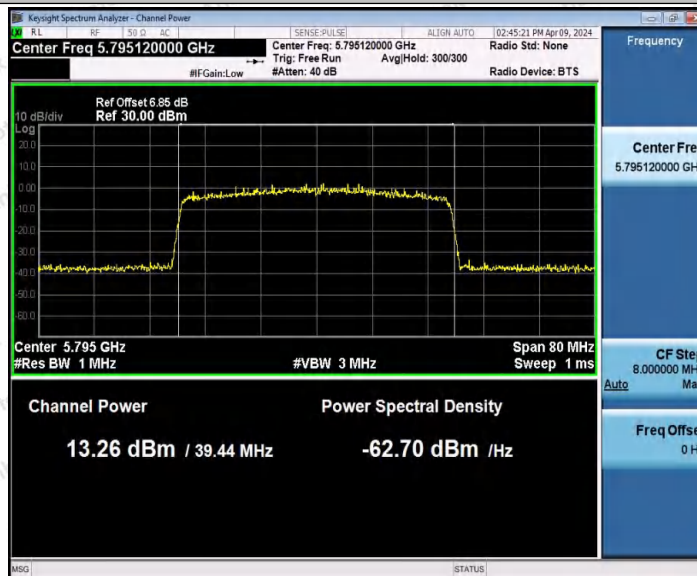

Hotline
400-003-0500
www.anbotek.com.cn

11AX40MIMO_Ant1_5795

11AX40MIMO_Ant2_5795

Shenzhen Anbotek Compliance Laboratory Limited

Address: 1/F., Building D, Sogood Science and Technology Park, Sanwei Community, Hangcheng Street, Bao'an District, Shenzhen, Guangdong, China.
 Tel: (86) 0755-26066440 Fax: (86) 0755-26014772 Email: service@anbotek.com