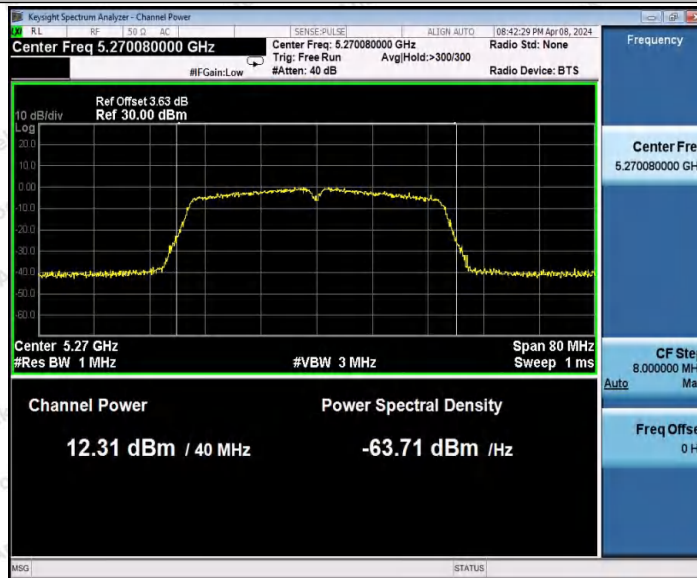

11N40MIMO_Ant2_5270