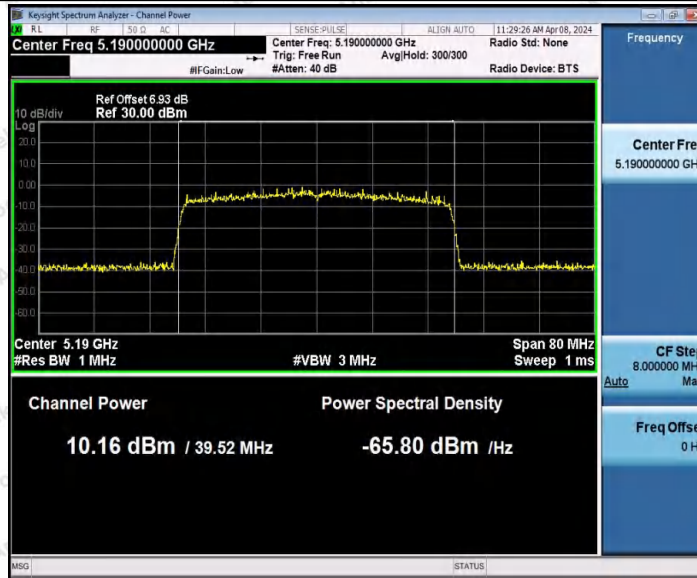

11AX40MIMO_Ant2_5190