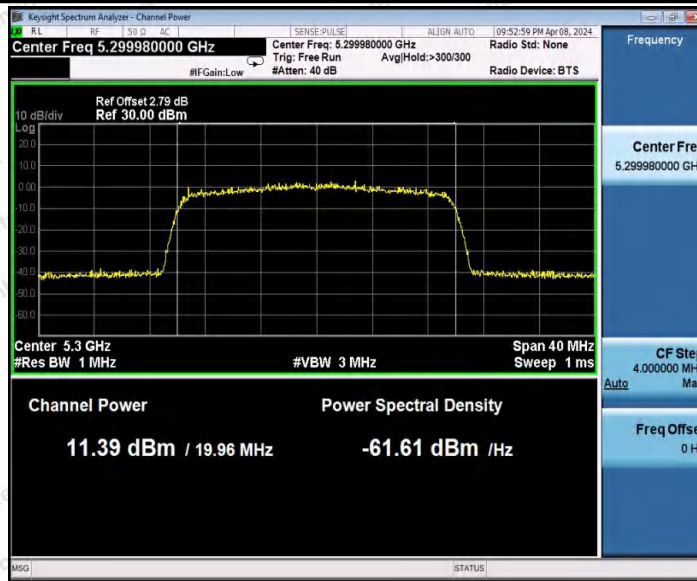

Shenzhen Anbotek Compliance Laboratory Limited

Address: 1/F., Building D, Sogood Science and Technology Park, Sanwei Community, Hangcheng Street, Bao'an District, Shenzhen, Guangdong, China.
Tel: (86) 0755-26066440 Fax: (86) 0755-26014772 Email: service@anbotek.com

Hotline
400-003-0500
www.anbotek.com.cn