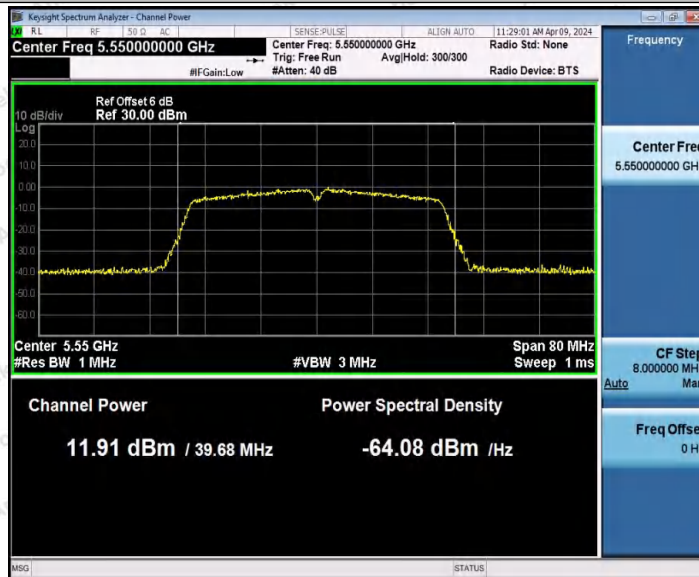

11AC40MIMO_Ant2_5550

11AC40MIMO_Ant1_5670

Shenzhen Anbotek Compliance Laboratory Limited

Address: 1/F., Building D, Sogood Science and Technology Park, Sanwei Community, Hangcheng Street, Bao'an District, Shenzhen, Guangdong, China.
Tel: (86) 0755-26066440 Fax: (86) 0755-26014772 Email: service@anbotek.com

Hotline
400-003-0500
www.anbotek.com.cn