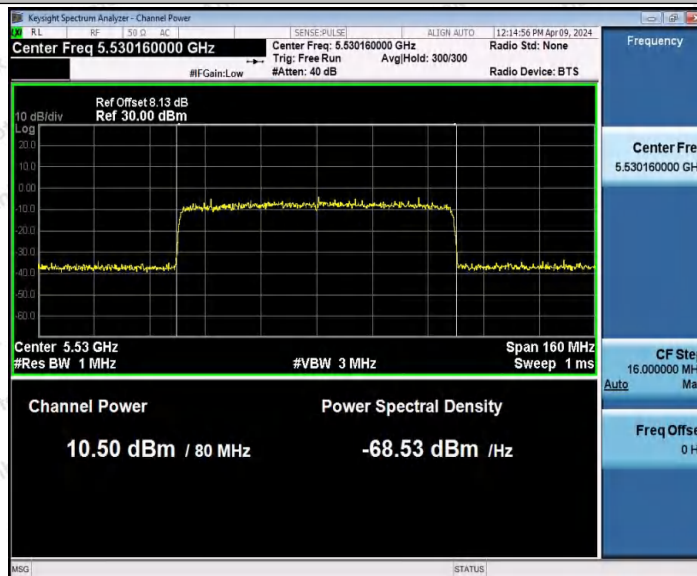

Hotline
400-003-0500
www.anbotek.com.cn

11AX80MIMO_Ant2_5290

11AX80MIMO_Ant1_5530

Shenzhen Anbotek Compliance Laboratory Limited

Address: 1/F., Building D, Sogood Science and Technology Park, Sanwei Community, Hangcheng Street, Bao'an District, Shenzhen, Guangdong, China.
Tel: (86) 0755-26066440 Fax: (86) 0755-26014772 Email: service@anbotek.com