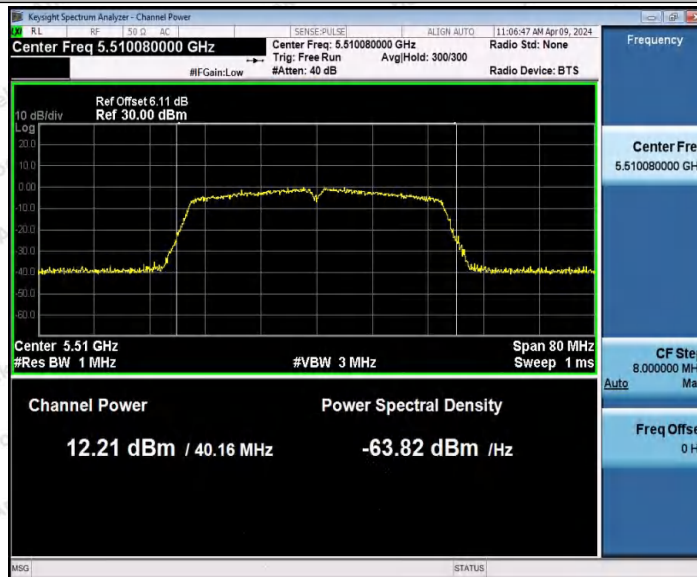

11N40MIMO_Ant1_5510

11N40MIMO_Ant2_5510

Shenzhen Anbotek Compliance Laboratory Limited

Address: 1/F., Building D, Sogood Science and Technology Park, Sanwei Community, Hangcheng Street, Bao'an District, Shenzhen, Guangdong, China.
Tel: (86) 0755-26066440 Fax: (86) 0755-26014772 Email: service@anbotek.com

Hotline
400-003-0500
www.anbotek.com.cn