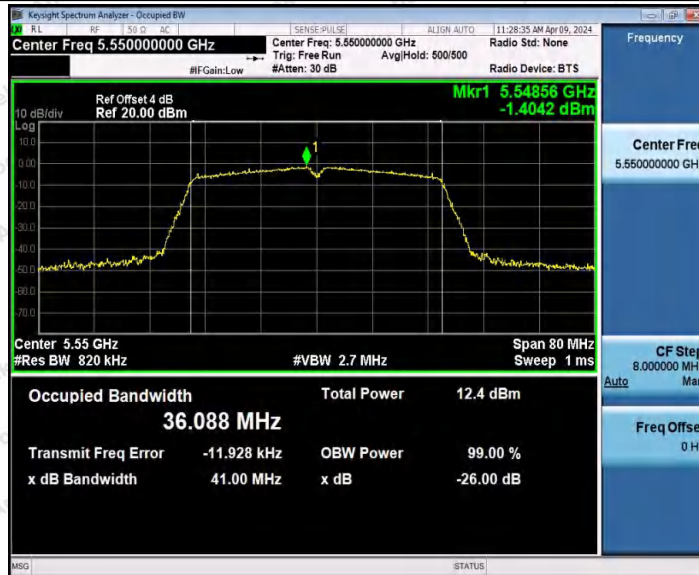

11AC40MIMO_Ant2_5550

11AC40MIMO_Ant1_5670

Shenzhen Anbotek Compliance Laboratory Limited

Address: 1/F., Building D, Sogood Science and Technology Park, Sanwei Community, Hangcheng Street, Bao'an District, Shenzhen, Guangdong, China.
Tel: (86) 0755-26066440 Fax: (86) 0755-26014772 Email: service@anbotek.com

Hotline
400-003-0500
www.anbotek.com.cn