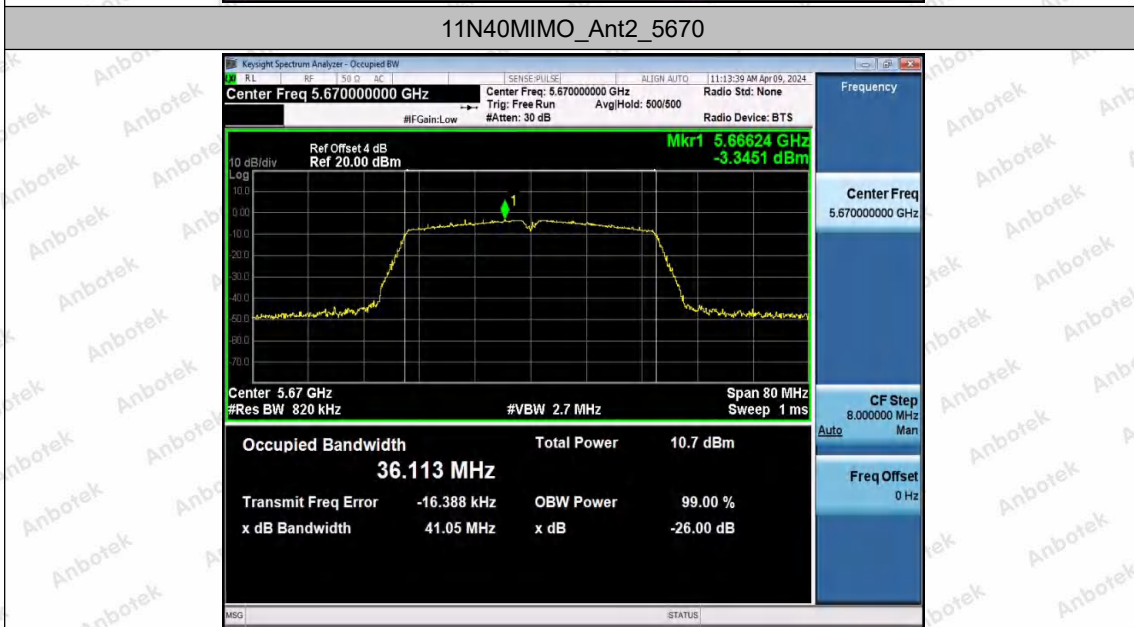

11N40MIMO_Ant1_5755

Shenzhen Anbotek Compliance Laboratory Limited

Address: 1/F., Building D, Sogood Science and Technology Park, Sanwei Community, Hangcheng Street, Bao'an District, Shenzhen, Guangdong, China.
Tel: (86) 0755-26066440 Fax: (86) 0755-26014772 Email: service@anbotek.com

Hotline
400-003-0500
www.anbotek.com.cn