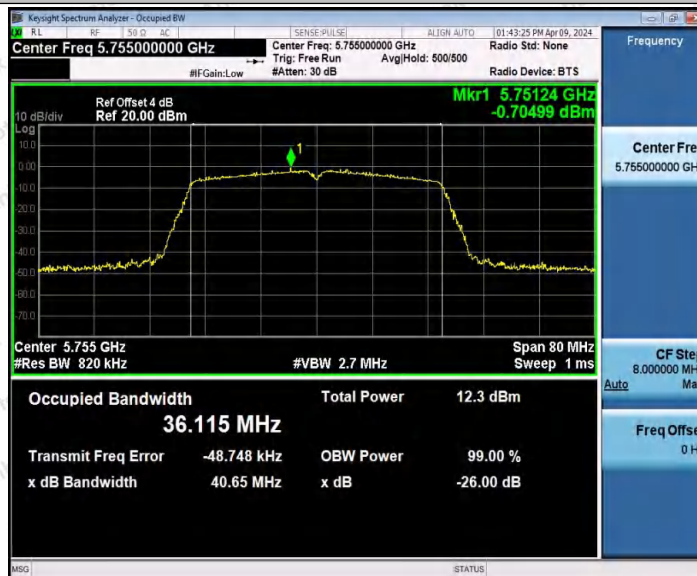

Hotline  
400-003-0500  
www.anbotek.com.cn

11AC40MIMO\_Ant2\_5670

11AC40MIMO\_Ant1\_5755