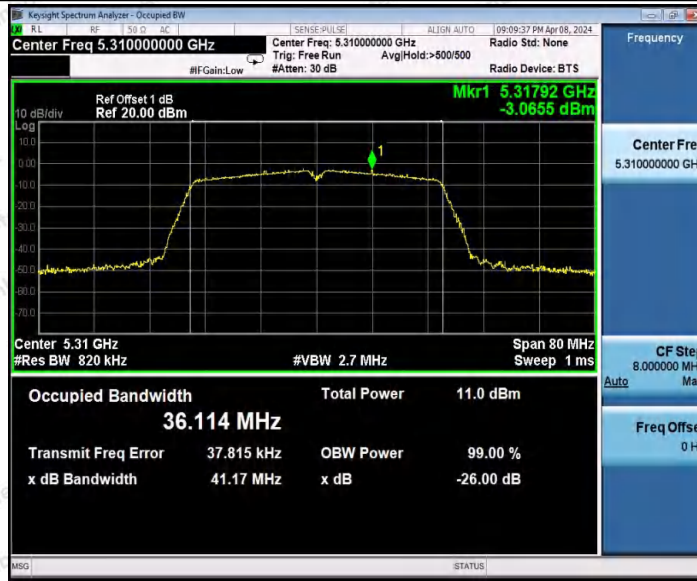

Shenzhen Anbotek Compliance Laboratory Limited

Address: 1/F., Building D, Sogood Science and Technology Park, Sanwei Community, Hangcheng Street, Bao'an District, Shenzhen, Guangdong, China.
Tel: (86) 0755-26066440 Fax: (86) 0755-26014772 Email: service@anbotek.com

Hotline 400-003-0500
www.anbotek.com.cn