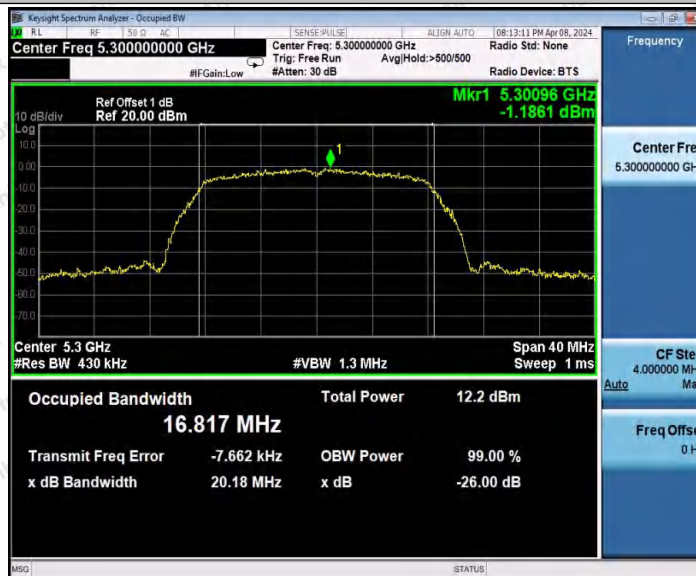

Hotline  
 400-003-0500  
 www.anbotek.com.cn

11A\_Ant1\_5300

11A\_Ant2\_5300