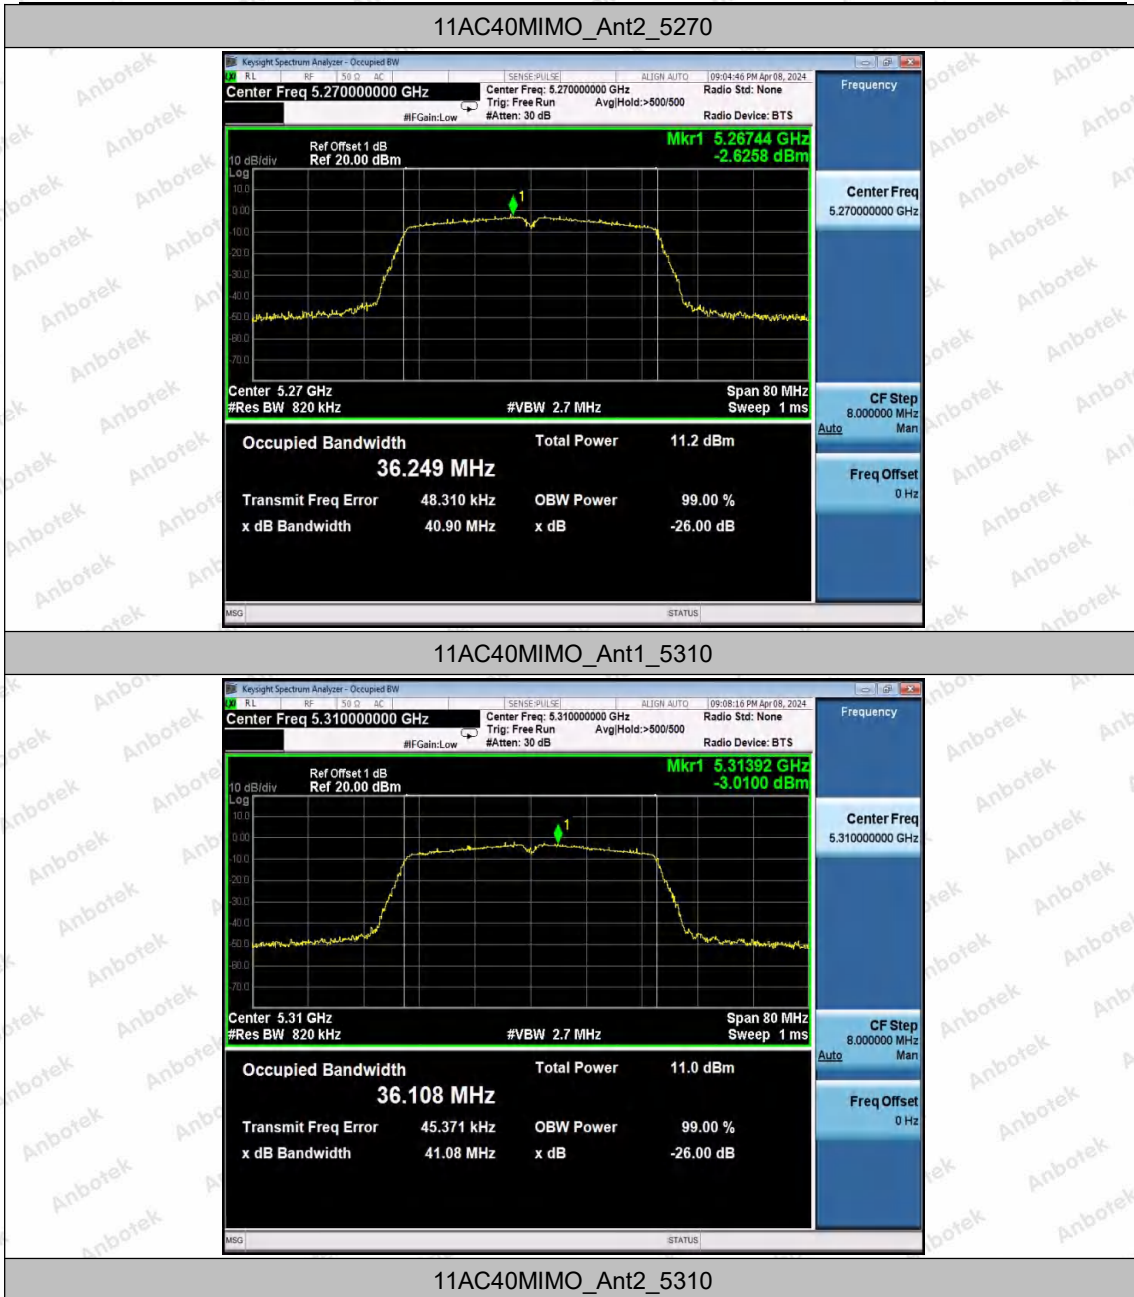

Shenzhen Anbotek Compliance Laboratory Limited

Address: 1/F., Building D, Sogood Science and Technology Park, Sanwei Community, Hangcheng Street, Bao'an District, Shenzhen, Guangdong, China.
Tel: (86) 0755-26066440 Fax: (86) 0755-26014772 Email: service@anbotek.com

Hotline
400-003-0500
www.anbotek.com.cn