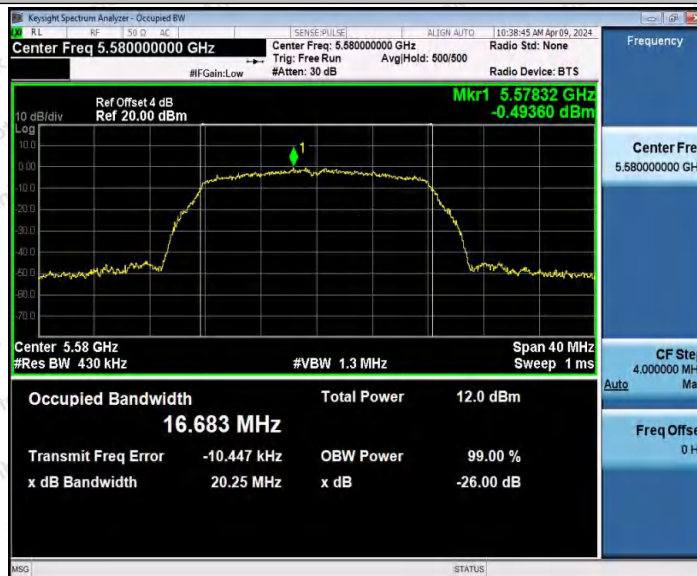

11A_Ant1_5580

Shenzhen Anbotek Compliance Laboratory Limited

Address: 1/F., Building D, Sogood Science and Technology Park, Sanwei Community, Hangcheng Street, Bao'an District, Shenzhen, Guangdong, China.
Tel: (86) 0755-26066440 Fax: (86) 0755-26014772 Email: service@anbotek.com

Hotline 400-003-0500
www.anbotek.com.cn