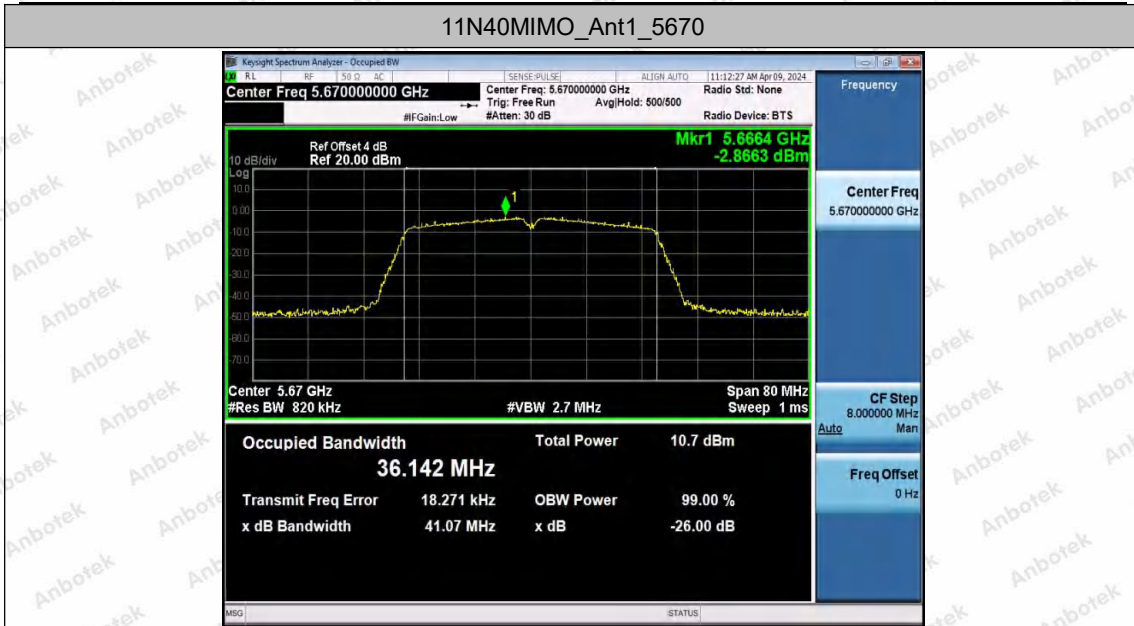

11N40MIMO_Ant1_5755

Shenzhen Anbotek Compliance Laboratory Limited

Address: 1/F., Building D, Sogood Science and Technology Park, Sanwei Community, Hangcheng Street, Bao'an District, Shenzhen, Guangdong, China.
Tel: (86) 0755-26066440 Fax: (86) 0755-26014772 Email: service@anbotek.com

Hotline
400-003-0500
www.anbotek.com.cn