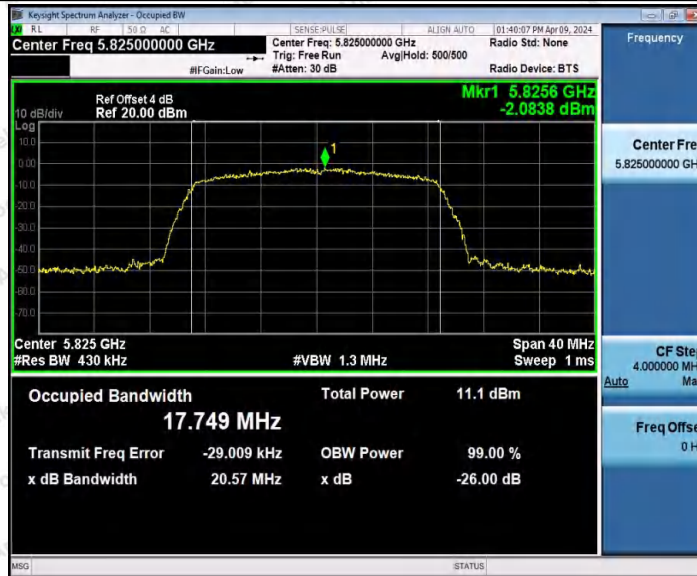

Hotline  
400-003-0500  
www.anbotek.com.cn

11AC20MIMO\_Ant1\_5825

11AC20MIMO\_Ant2\_5825