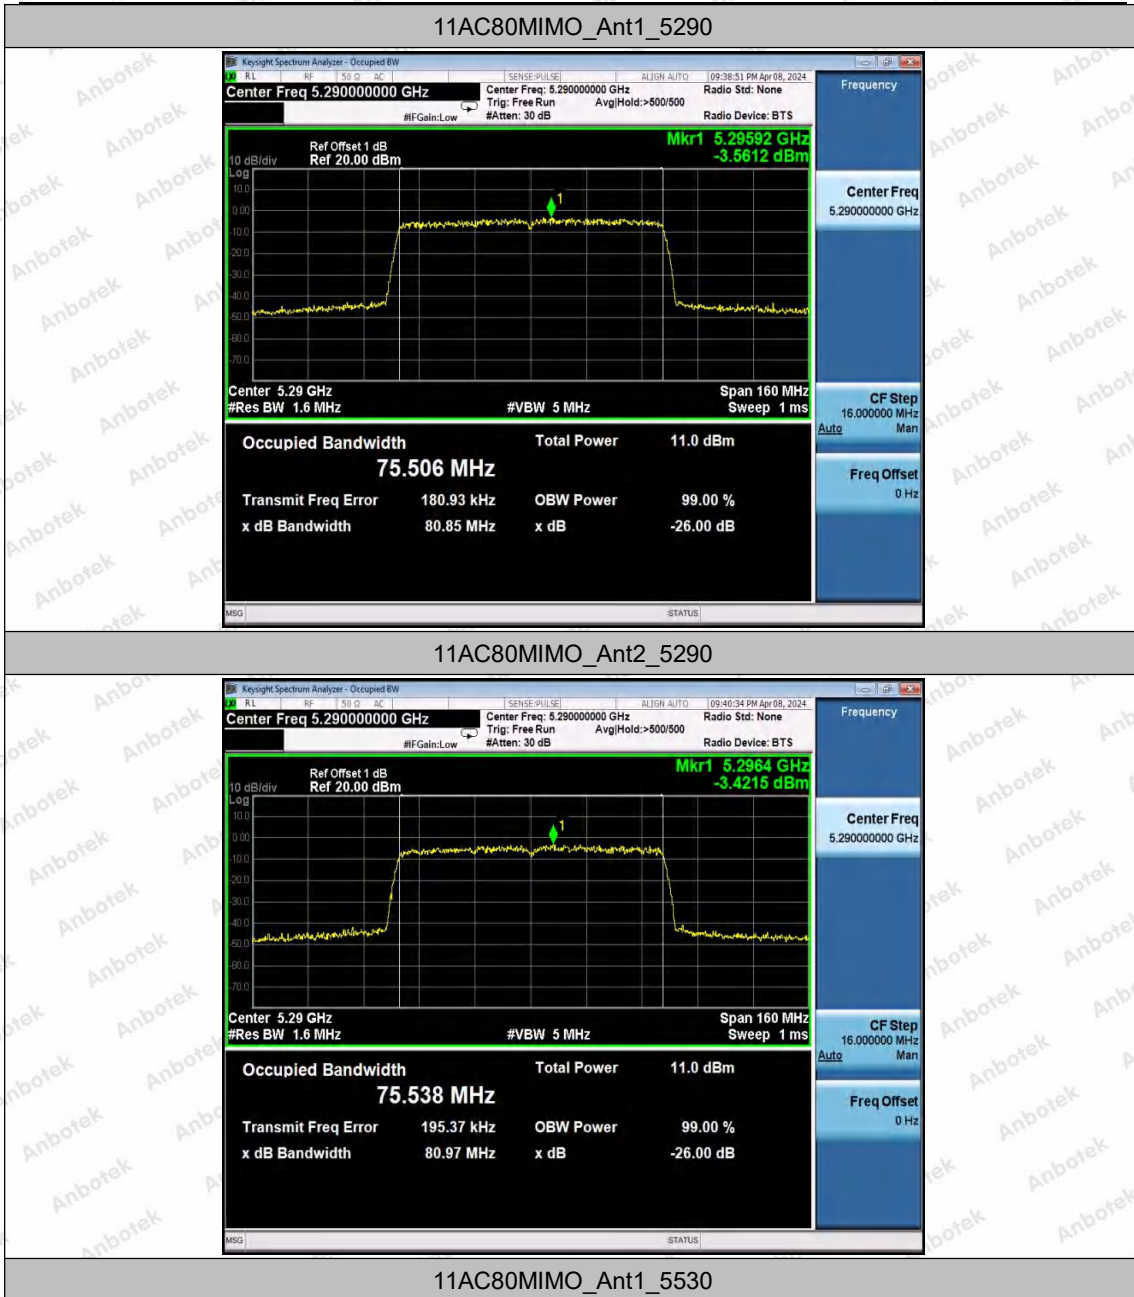

Shenzhen Anbotek Compliance Laboratory Limited

Address: 1/F., Building D, Sogood Science and Technology Park, Sanwei Community, Hangcheng Street, Bao'an District, Shenzhen, Guangdong, China.
Tel: (86) 0755-26066440 Fax: (86) 0755-26014772 Email: service@anbotek.com

Hotline 400-003-0500
www.anbotek.com.cn