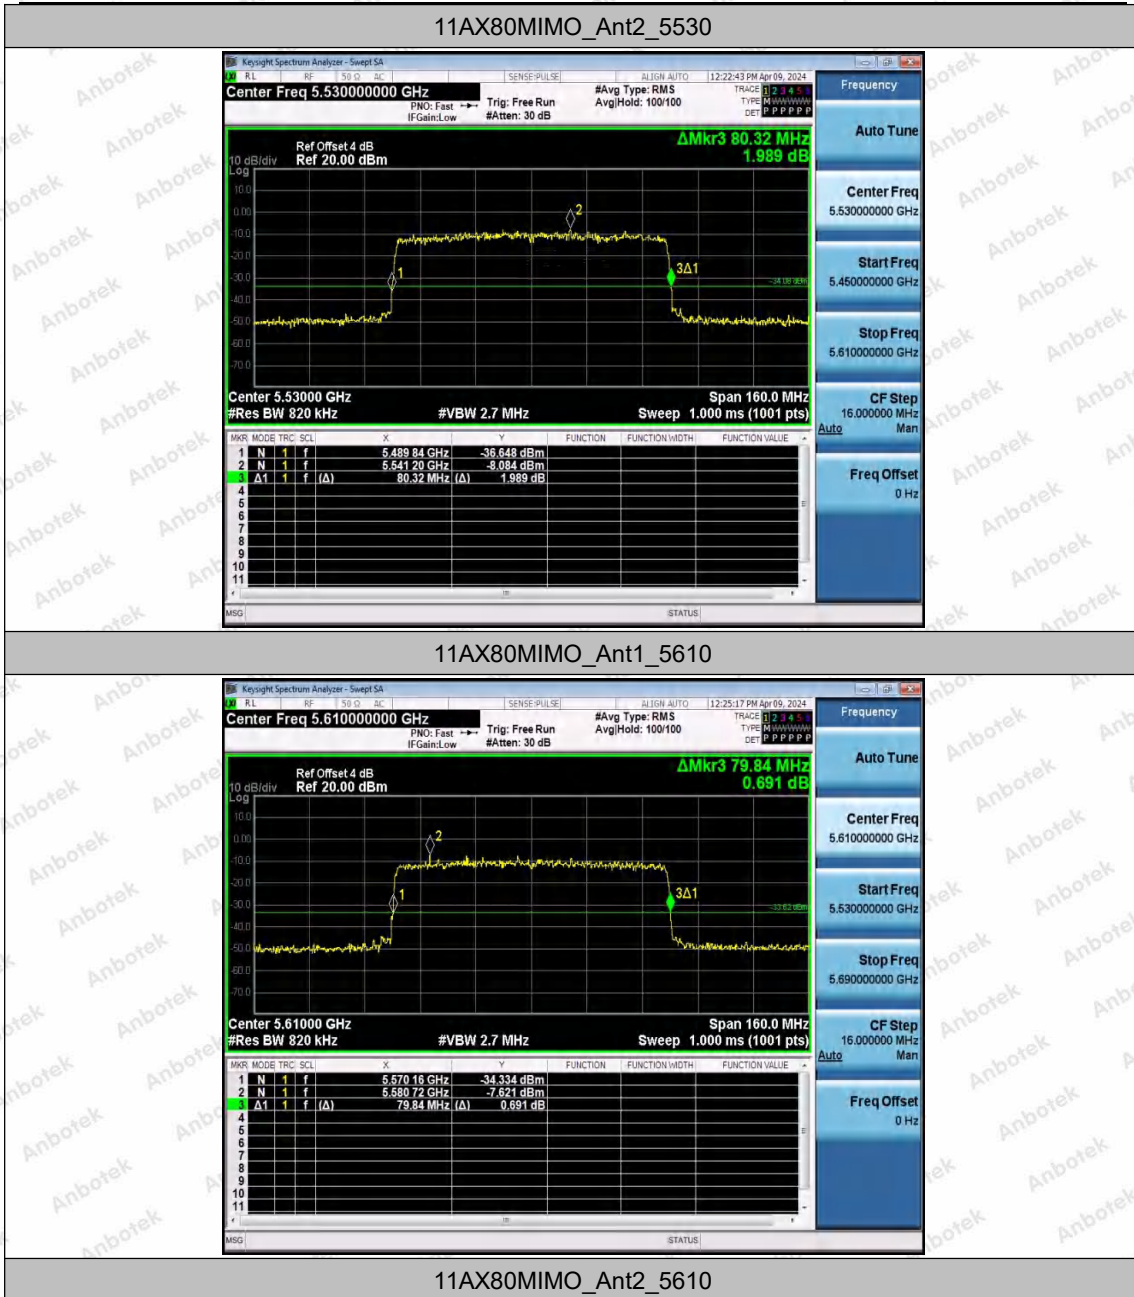

Shenzhen Anbotek Compliance Laboratory Limited

Address: 1/F., Building D, Sogood Science and Technology Park, Sanwei Community, Hangcheng Street, Bao'an District, Shenzhen, Guangdong, China.
Tel: (86) 0755-26066440 Fax: (86) 0755-26014772 Email: service@anbotek.com

Hotline
400-003-0500
www.anbotek.com.cn