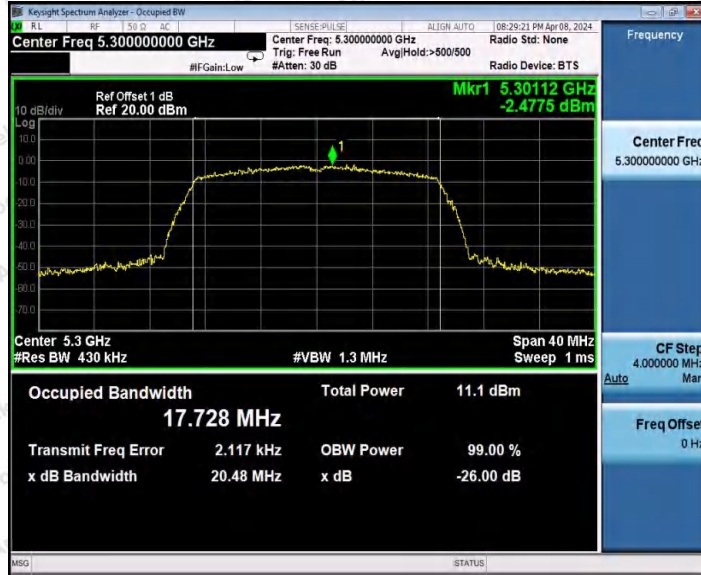

11N20MIMO_Ant2_5300