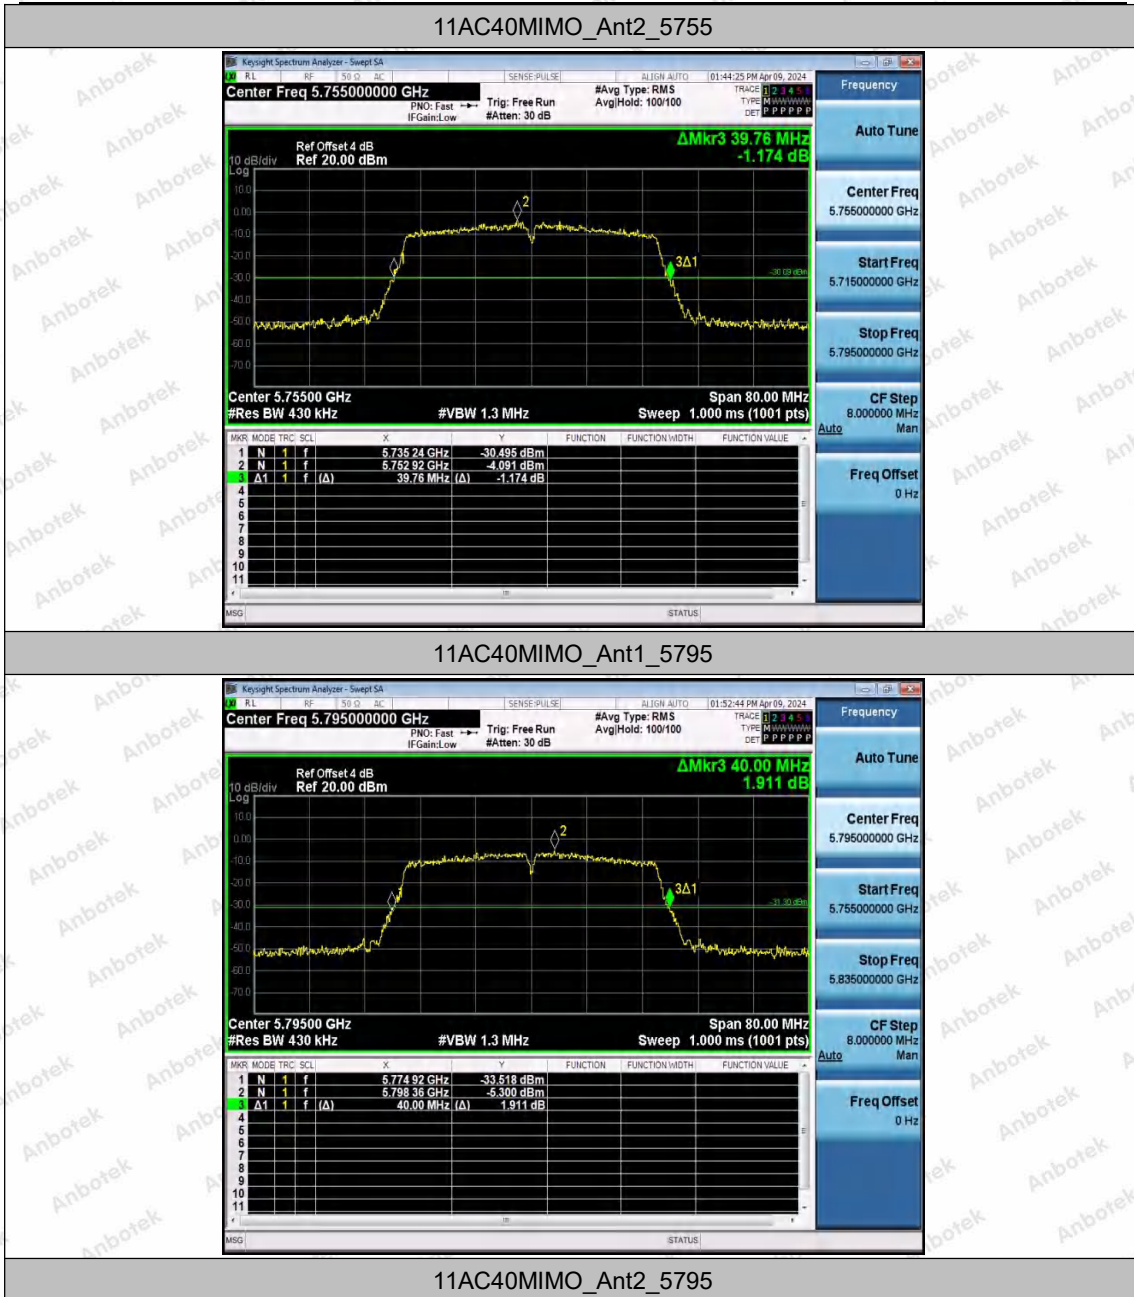

Shenzhen Anbotek Compliance Laboratory Limited

Address: 1/F., Building D, Sogood Science and Technology Park, Sanwei Community, Hangcheng Street, Bao'an District, Shenzhen, Guangdong, China.
Tel: (86) 0755-26066440 Fax: (86) 0755-26014772 Email: service@anbotek.com

Hotline 400-003-0500
www.anbotek.com.cn