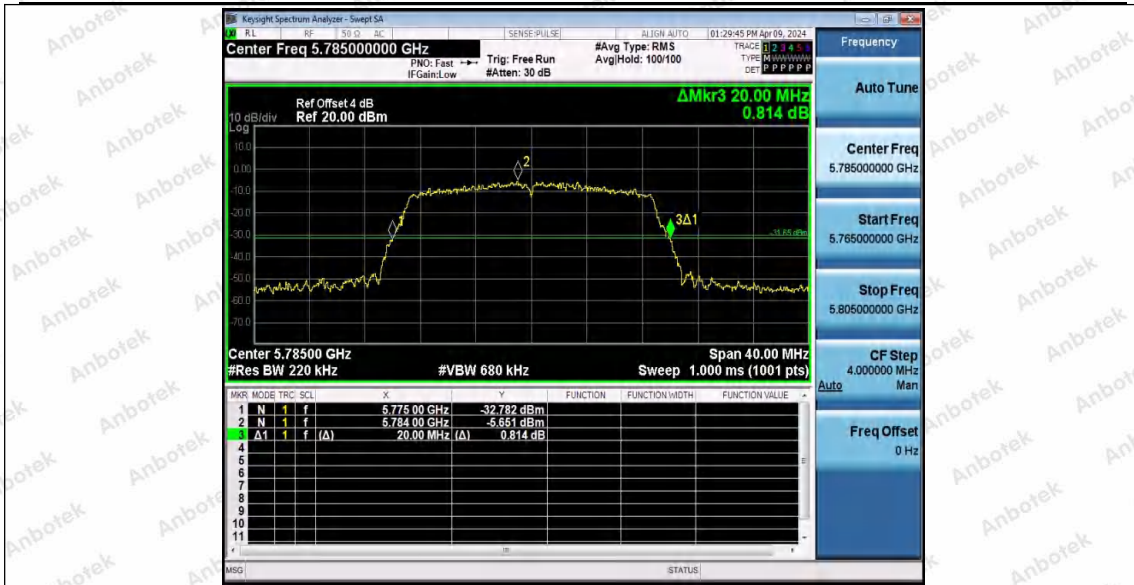

Shenzhen Anbotek Compliance Laboratory Limited

Address: 1/F., Building D, Sogood Science and Technology Park, Sanwei Community, Hangcheng Street, Bao'an District, Shenzhen, Guangdong, China.
Tel: (86) 0755-26066440 Fax: (86) 0755-26014772 Email: service@anbotek.com

Hotline 400-003-0500
www.anbotek.com.cn