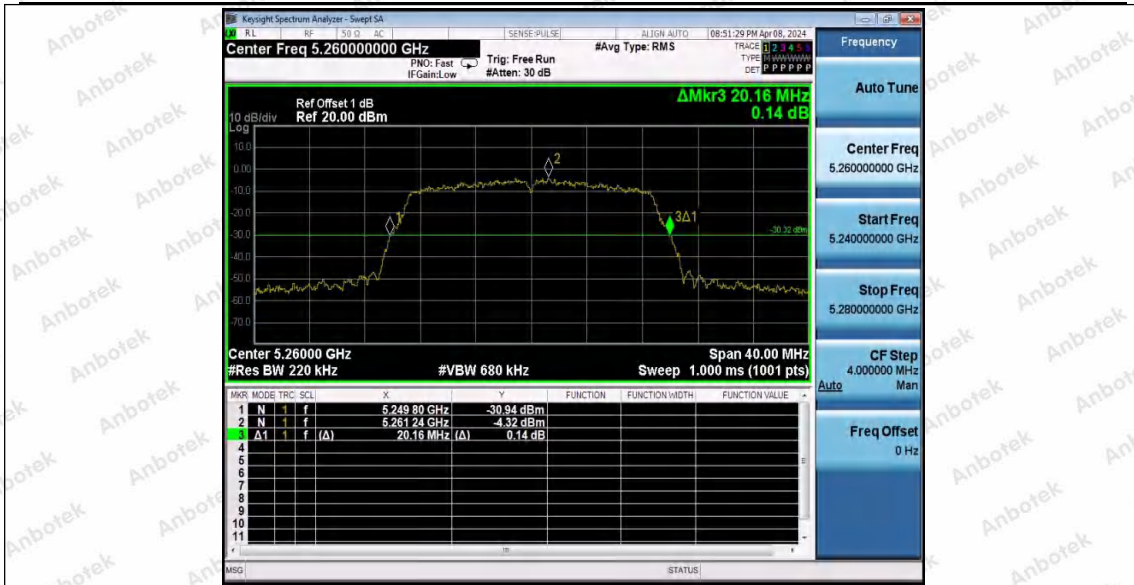

11AC20MIMO_Ant2_5260