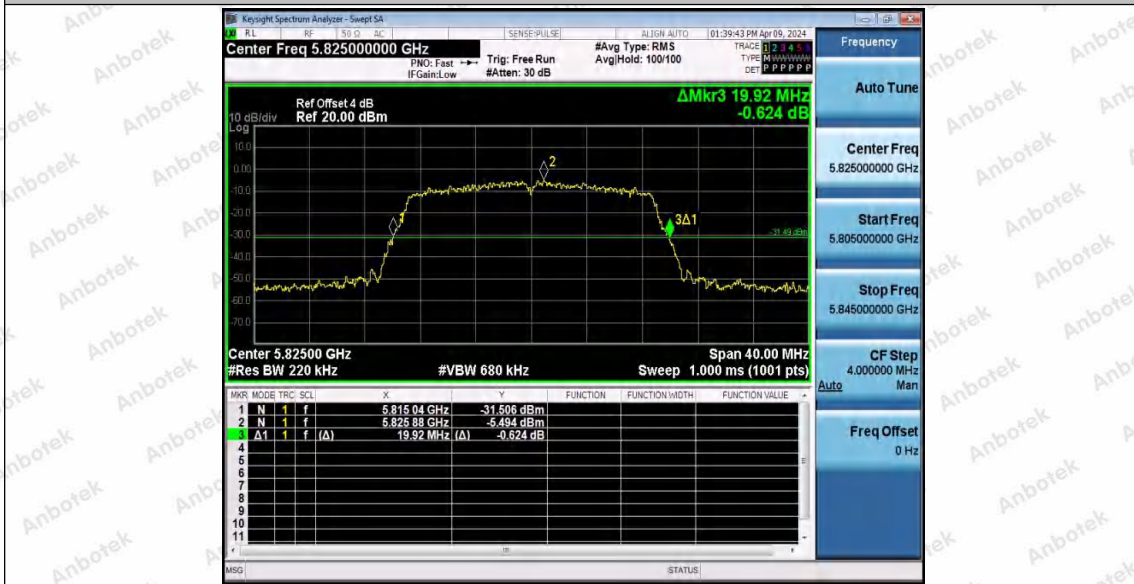

Hotline  
400-003-0500  
www.anbotek.com.cn

11AC20MIMO\_Ant1\_5825

11AC20MIMO\_Ant2\_5825