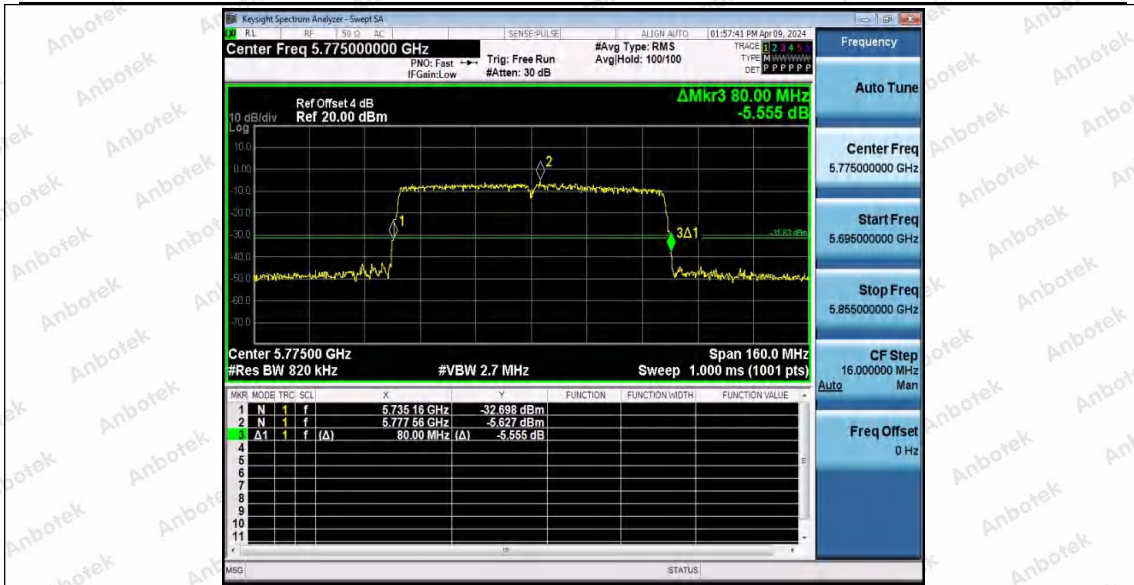

11AC80MIMO_Ant2_5775