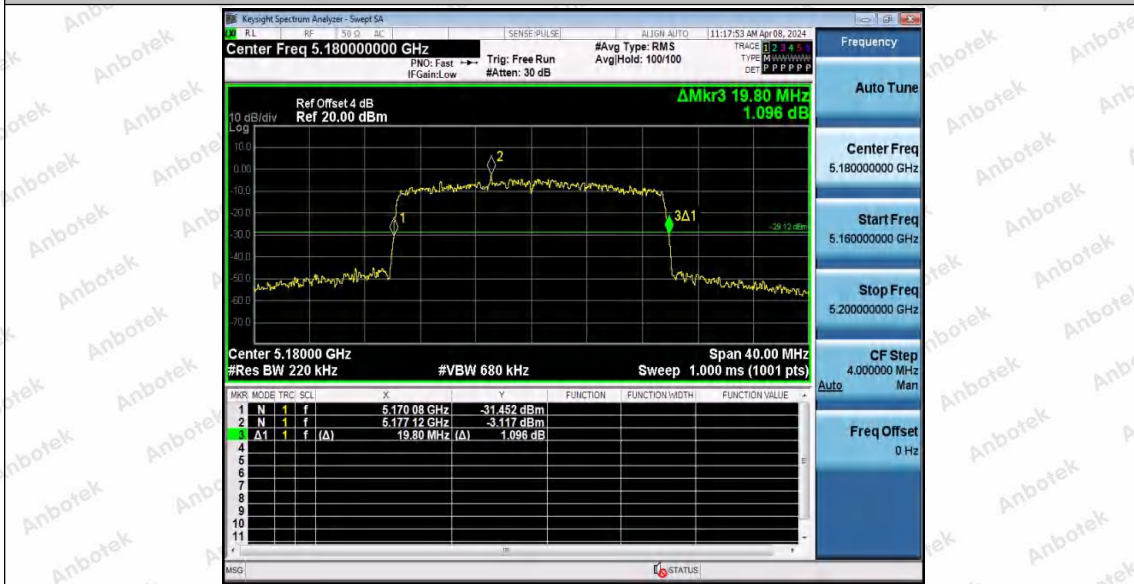

11AX20MIMO_Ant1_5180