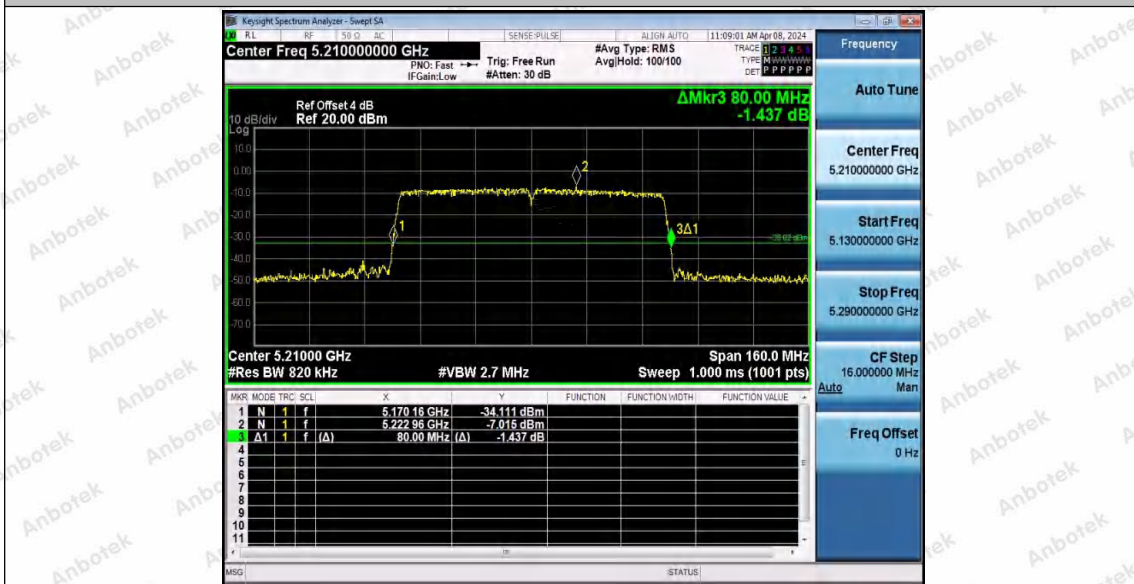

Hotline 400-003-0500  
www.anbotek.com.cn

11AC80MIMO\_Ant1\_5210

11AC80MIMO\_Ant2\_5210