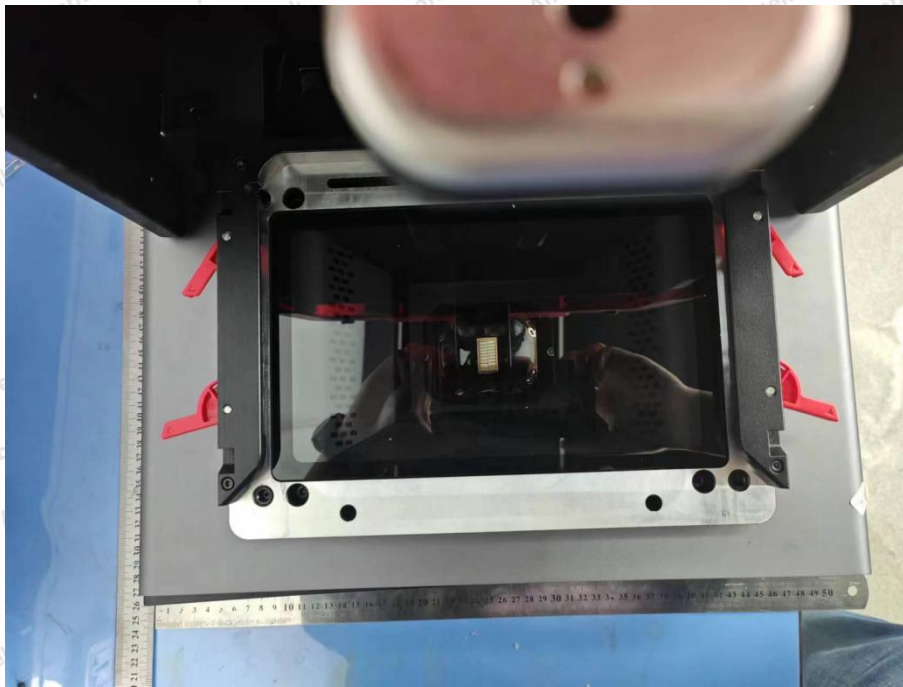

Shenzhen Anbotek Compliance Laboratory Limited

Address: 1/F., Building D, Sogood Science and Technology Park, Sanwei Community, Hangcheng Street, Bao'an District, Shenzhen, Guangdong, China.
Tel: (86) 0755-26066440 Fax: (86) 0755-26014772 Email: service@anbotek.com

Hotline
400-003-0500
www.anbotek.com.cn