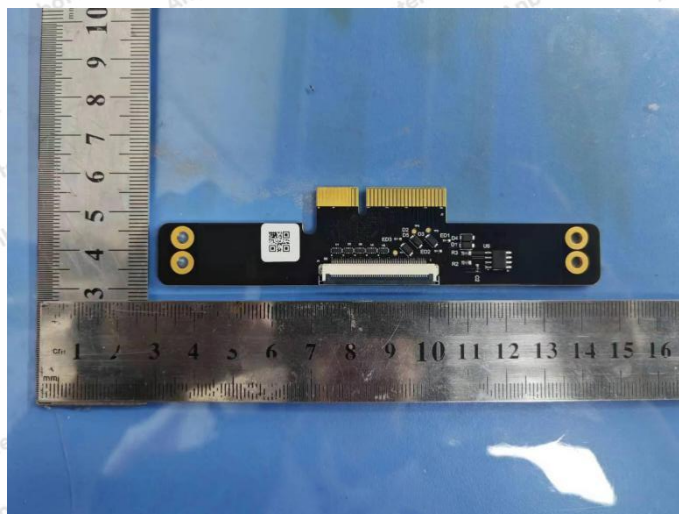

Hotline
400-003-0500
www.anbotek.com.cn

WIFI ANT1

WIFI ANT2

Shenzhen Anbotek Compliance Laboratory Limited

Address: 1/F., Building D, Sogood Science and Technology Park, Sanwei Community, Hangcheng Street, Bao'an District, Shenzhen, Guangdong, China.
Tel: (86) 0755-26066440 Fax: (86) 0755-26014772 Email: service@anbotek.com