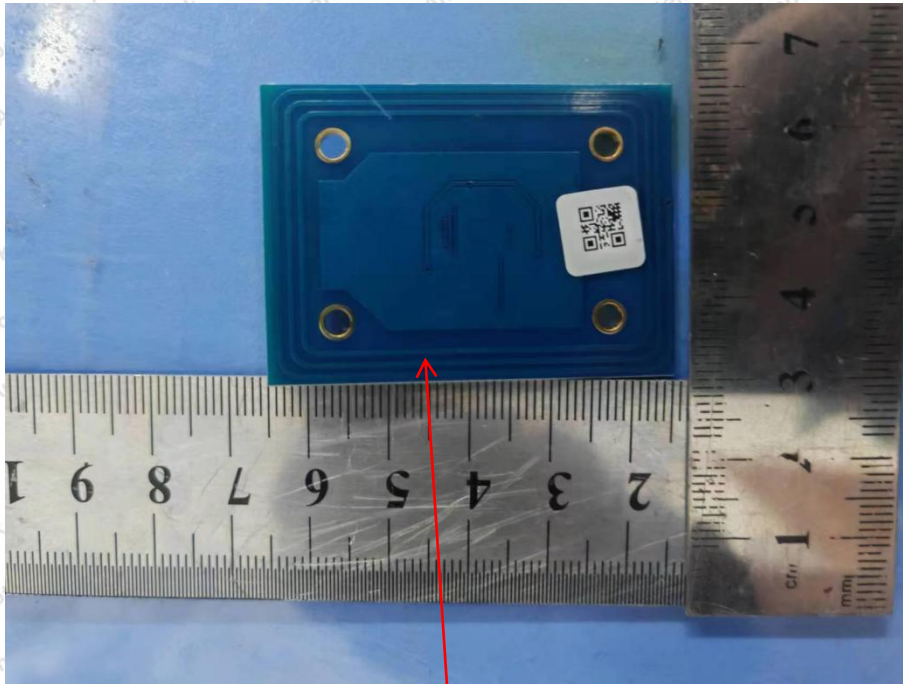

Hotline
400-003-0500
www.anbotek.com.cn

NFC ANT

Shenzhen Anbotek Compliance Laboratory Limited

Address: 1/F., Building D, Sogood Science and Technology Park, Sanwei Community, Hangcheng Street, Bao'an District, Shenzhen, Guangdong, China.
Tel: (86) 0755-26066440 Fax: (86) 0755-26014772 Email: service@anbotek.com