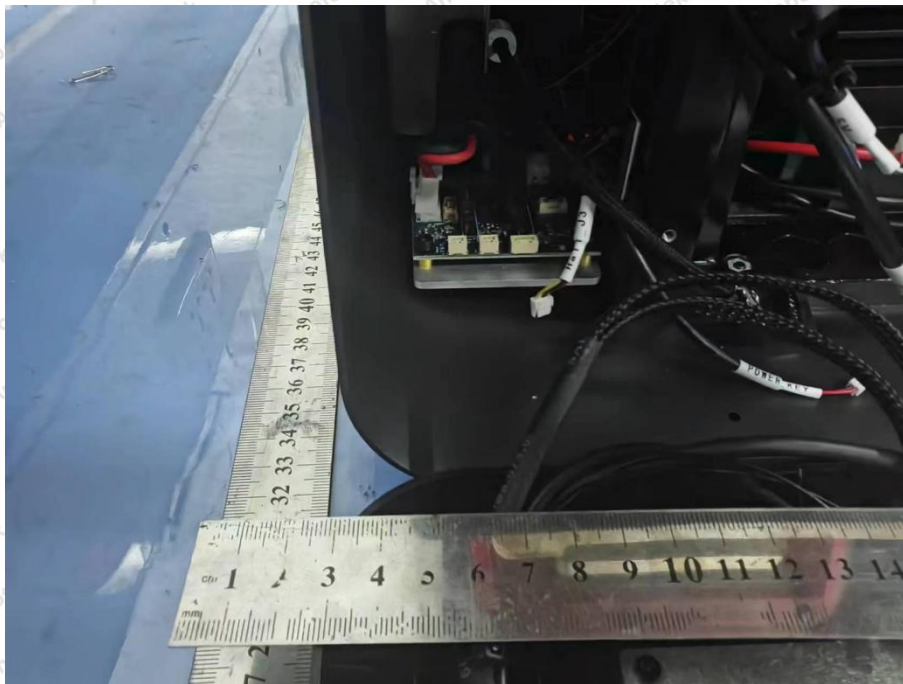

Hotline
400-003-0500
www.anbotek.com.cn

NFC ANT

Shenzhen Anbotek Compliance Laboratory Limited

Address: 1/F., Building D, Sogood Science and Technology Park, Sanwei Community, Hangcheng Street, Bao'an District, Shenzhen, Guangdong, China.
Tel: (86) 0755-26066440 Fax: (86) 0755-26014772 Email: service@anbotek.com