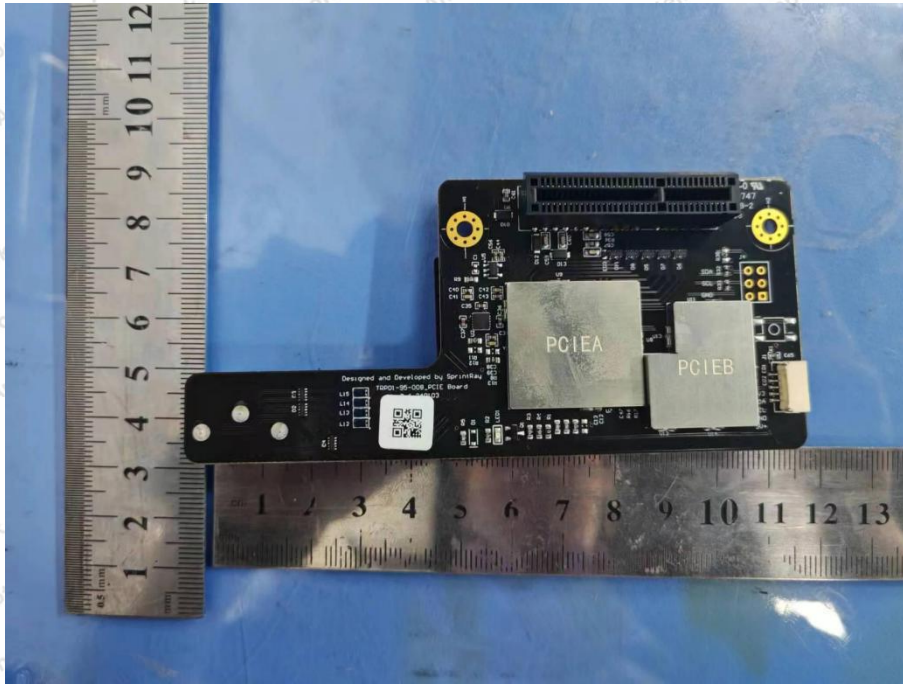

Hotline
400-003-0500
www.anbotek.com.cn

NFC ANT

Shenzhen Anbotek Compliance Laboratory Limited

Address: 1/F., Building D, Sogood Science and Technology Park, Sanwei Community, Hangcheng Street, Bao'an District, Shenzhen, Guangdong, China.
Tel: (86) 0755-26066440 Fax: (86) 0755-26014772 Email: service@anbotek.com