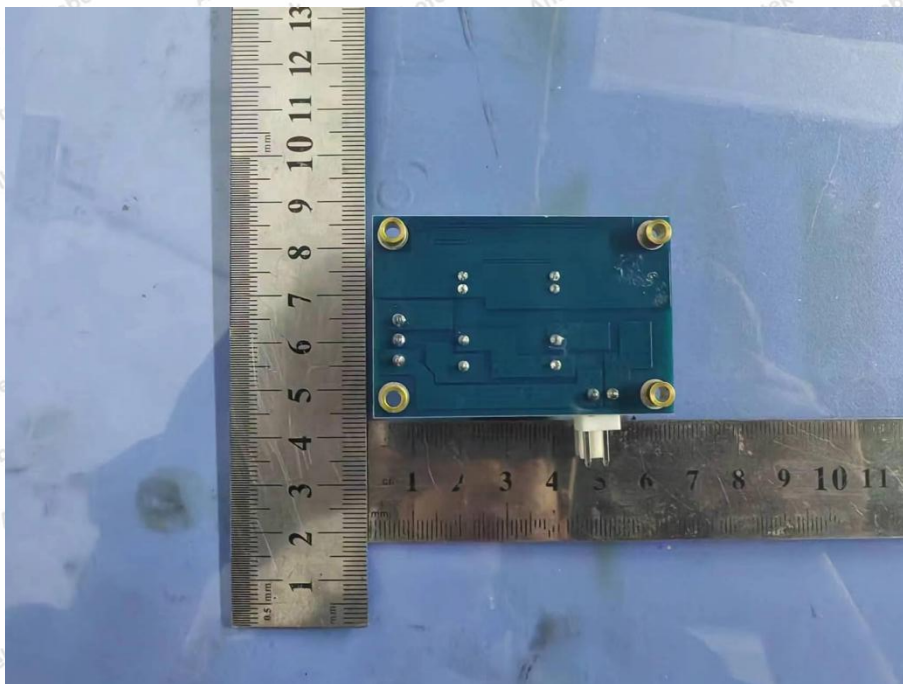

Hotline
400-003-0500
www.anbotek.com.cn

NFC ANT

Shenzhen Anbotek Compliance Laboratory Limited

Address: 1/F., Building D, Sogood Science and Technology Park, Sanwei Community, Hangcheng Street, Bao'an District, Shenzhen, Guangdong, China.
Tel: (86) 0755-26066440 Fax: (86) 0755-26014772 Email: service@anbotek.com