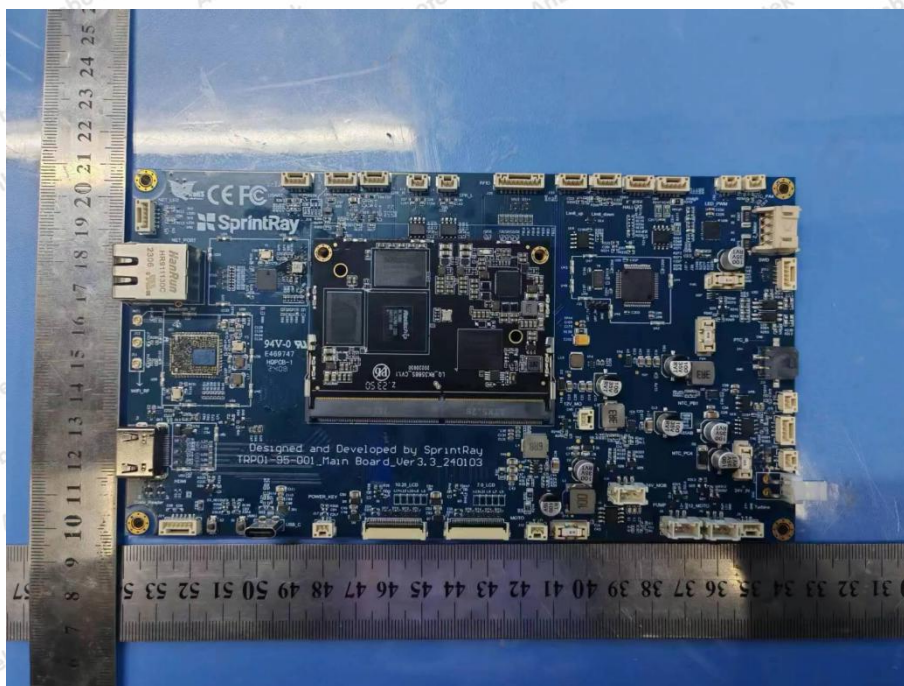

Shenzhen Anbotek Compliance Laboratory Limited

Address: 1/F., Building D, Sogood Science and Technology Park, Sanwei Community, Hangcheng Street, Bao'an District, Shenzhen, Guangdong, China.
Tel: (86) 0755-26066440 Fax: (86) 0755-26014772 Email: service@anbotek.com

Hotline
400-003-0500
www.anbotek.com.cn