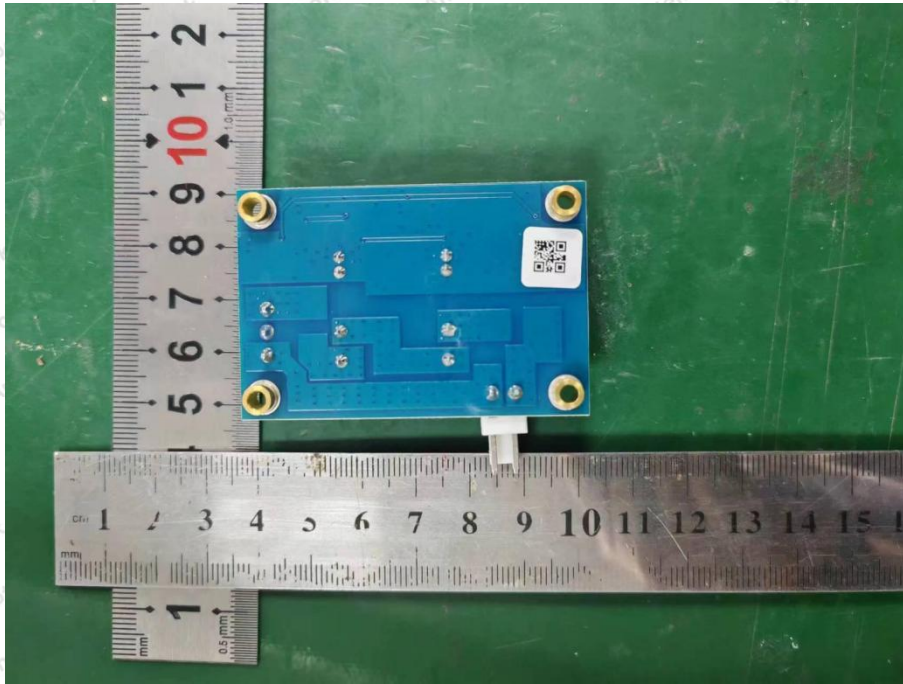

Hotline
400-003-0500
www.anbotek.com.cn

NFC ANT

Shenzhen Anbotek Compliance Laboratory Limited

Address: 1/F., Building D, Sogood Science and Technology Park, Sanwei Community, Hangcheng Street, Bao'an District, Shenzhen, Guangdong, China.
Tel: (86) 0755-26066440 Fax: (86) 0755-26014772 Email: service@anbotek.com