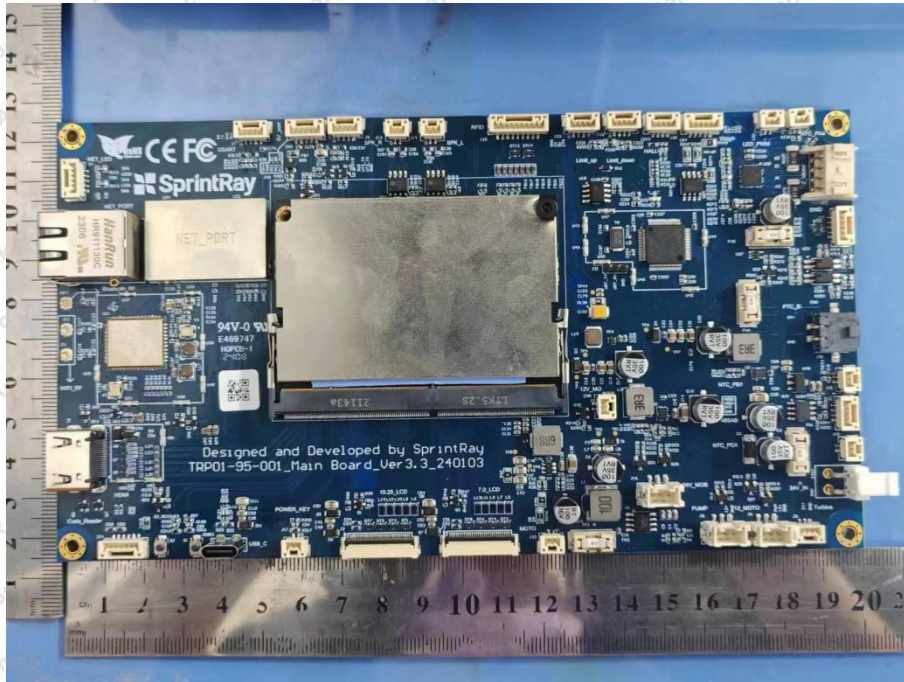

Shenzhen Anbotek Compliance Laboratory Limited

Address: 1/F., Building D, Sogood Science and Technology Park, Sanwei Community, Hangcheng Street, Bao'an District, Shenzhen, Guangdong, China.
Tel: (86) 0755-26066440 Fax: (86) 0755-26014772 Email: service@anbotek.com

Hotline
400-003-0500
www.anbotek.com.cn