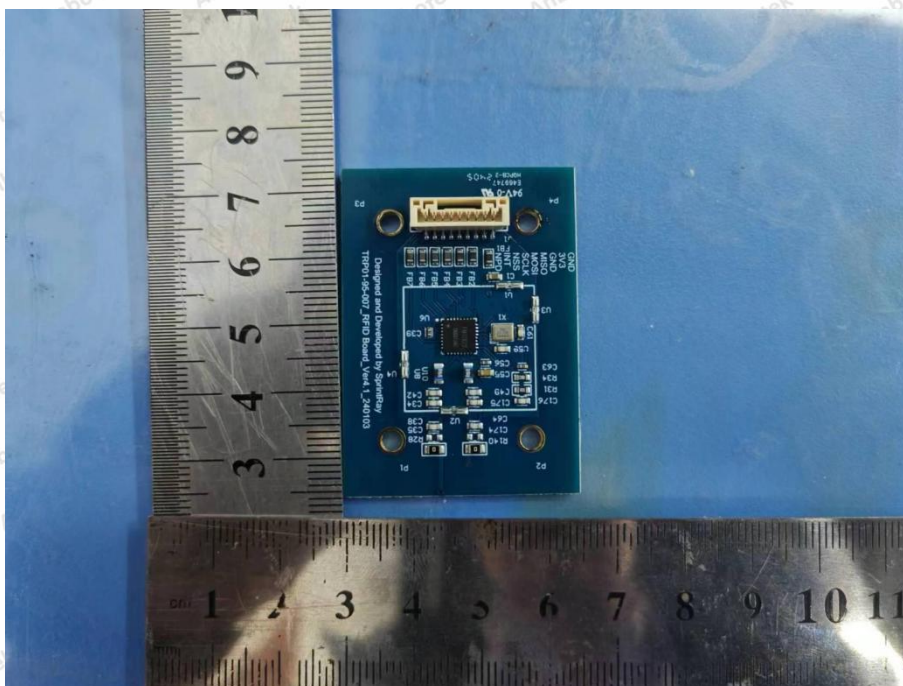

Hotline
400-003-0500
www.anbotek.com.cn

NFC ANT

Shenzhen Anbotek Compliance Laboratory Limited

Address: 1/F., Building D, Sogood Science and Technology Park, Sanwei Community, Hangcheng Street, Bao'an District, Shenzhen, Guangdong, China.
Tel: (86) 0755-26066440 Fax: (86) 0755-26014772 Email: service@anbotek.com