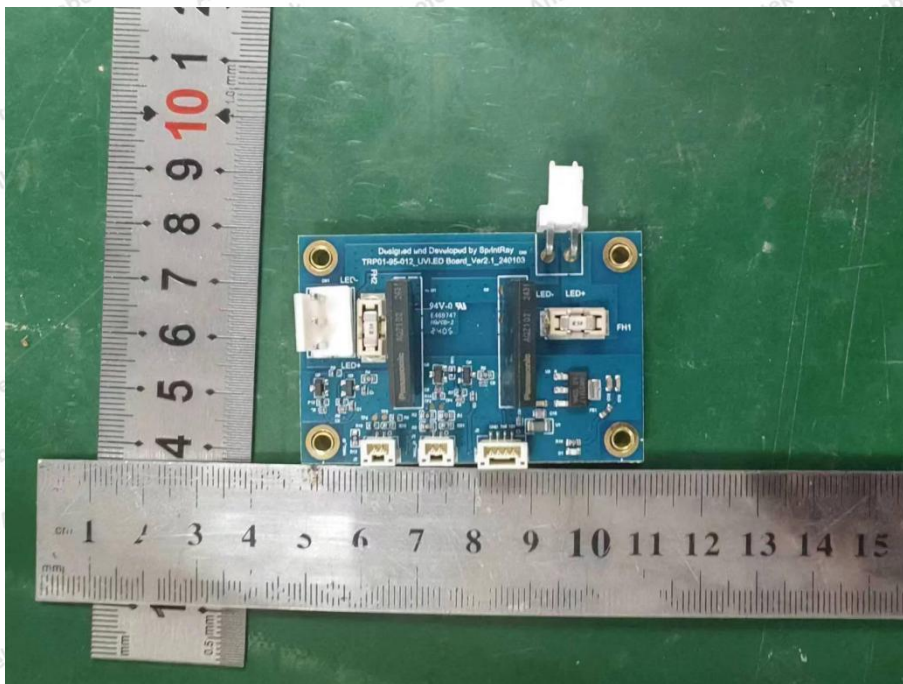

Hotline
400-003-0500
www.anbotek.com.cn

NFC ANT

Shenzhen Anbotek Compliance Laboratory Limited

Address: 1/F., Building D, Sogood Science and Technology Park, Sanwei Community, Hangcheng Street, Bao'an District, Shenzhen, Guangdong, China.
Tel: (86) 0755-26066440 Fax: (86) 0755-26014772 Email: service@anbotek.com