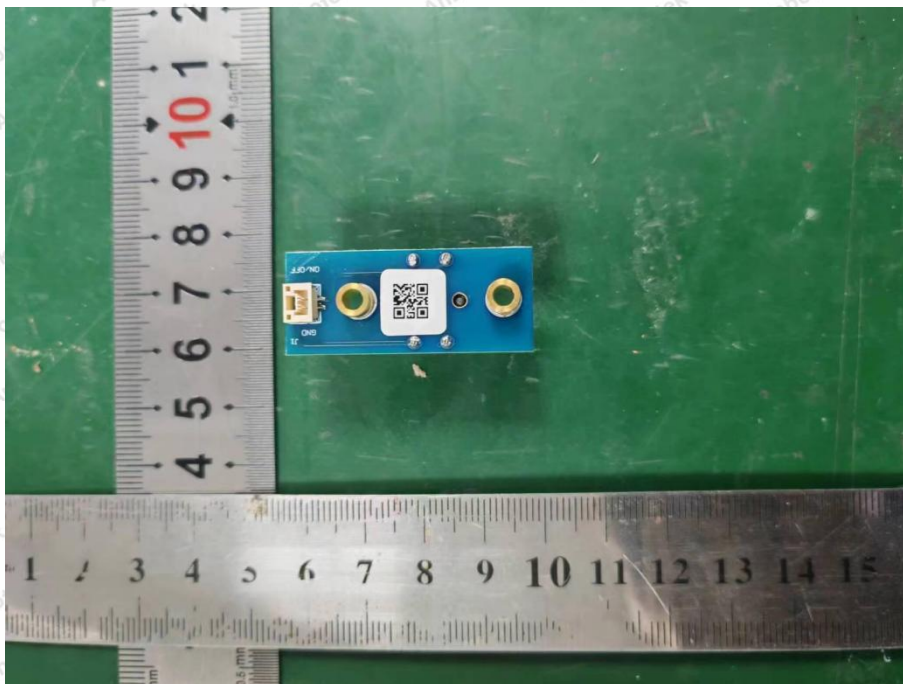

Hotline
400-003-0500
www.anbotek.com.cn

WIFI ANT1

WIFI ANT2

Shenzhen Anbotek Compliance Laboratory Limited

Address: 1/F., Building D, Sogood Science and Technology Park, Sanwei Community, Hangcheng Street, Bao'an District, Shenzhen, Guangdong, China.
Tel: (86) 0755-26066440 Fax: (86) 0755-26014772 Email: service@anbotek.com