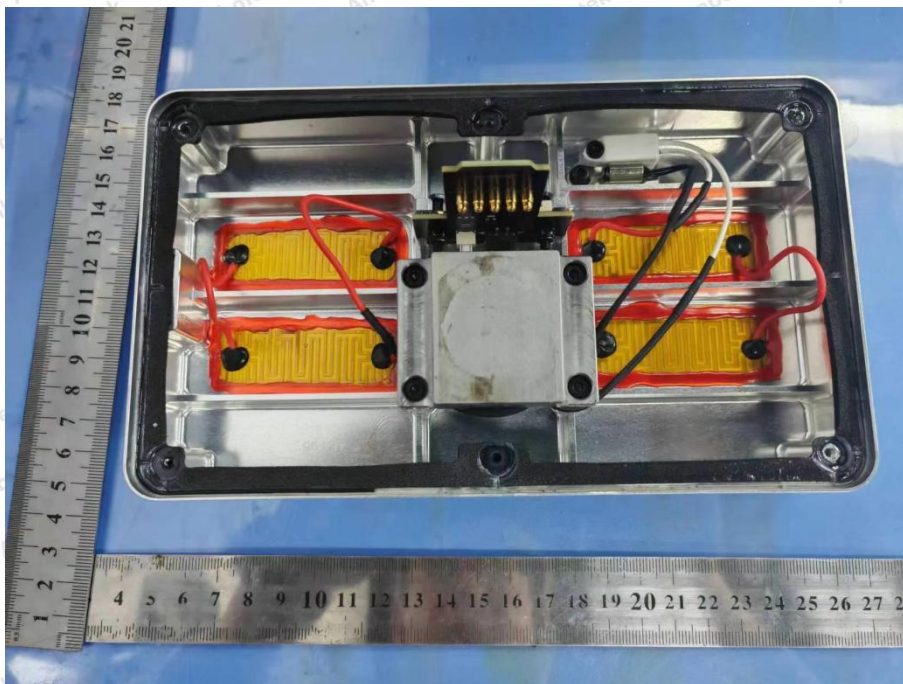

Hotline
400-003-0500
www.anbotek.com.cn

WIFI ANT1

WIFI ANT2

Shenzhen Anbotek Compliance Laboratory Limited

Address: 1/F., Building D, Sogood Science and Technology Park, Sanwei Community, Hangcheng Street, Bao'an District, Shenzhen, Guangdong, China.
Tel: (86) 0755-26066440 Fax: (86) 0755-26014772 Email: service@anbotek.com