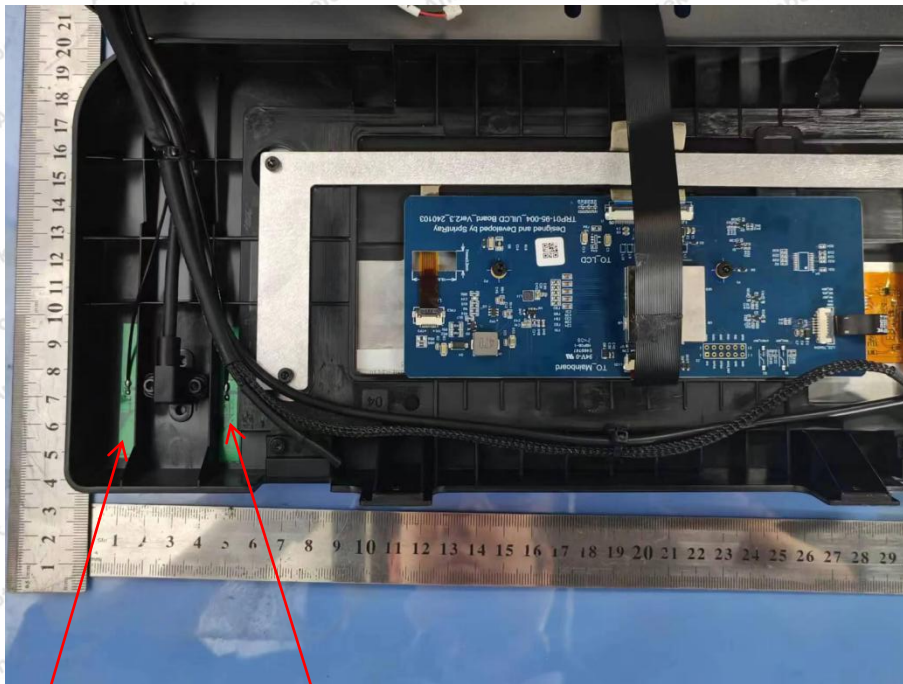

WIFI ANT2

WIFI ANT1