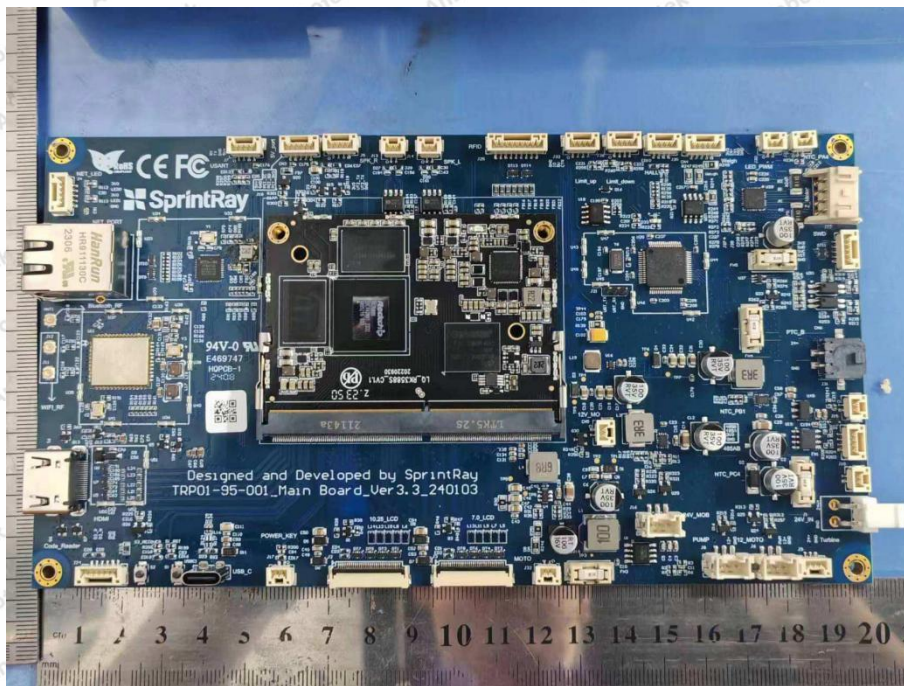

Shenzhen Anbotek Compliance Laboratory Limited

Address: 1/F., Building D, Sogood Science and Technology Park, Sanwei Community, Hangcheng Street, Bao'an District, Shenzhen, Guangdong, China.
Tel: (86) 0755-26066440 Fax: (86) 0755-26014772 Email: service@anbotek.com

Hotline
400-003-0500
www.anbotek.com.cn