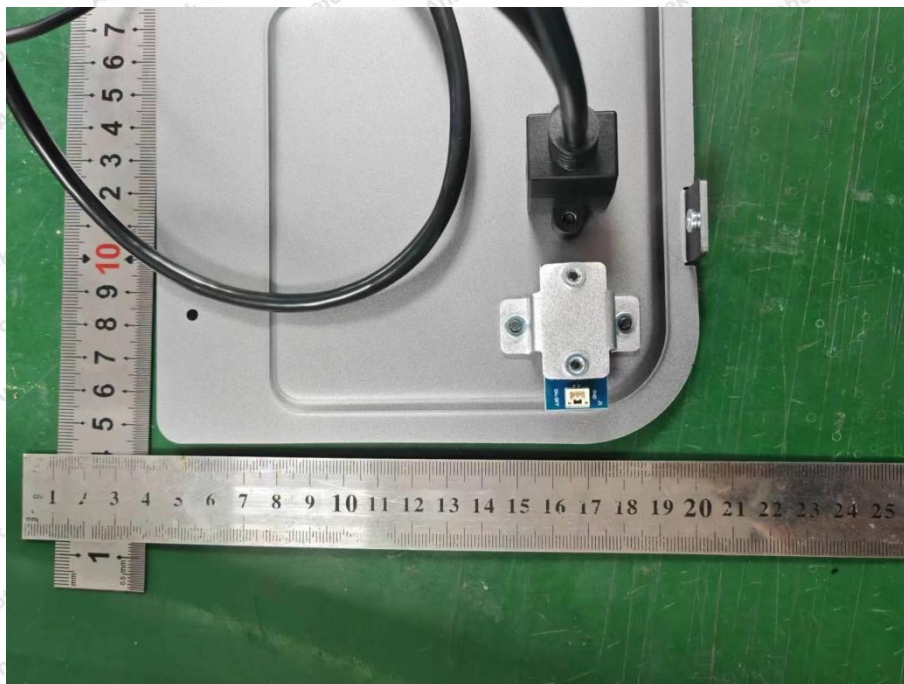

Hotline
400-003-0500
www.anbotek.com.cn

WIFI ANT1

WIFI ANT2

Shenzhen Anbotek Compliance Laboratory Limited

Address: 1/F., Building D, Sogood Science and Technology Park, Sanwei Community, Hangcheng Street, Bao'an District, Shenzhen, Guangdong, China.
Tel: (86) 0755-26066440 Fax: (86) 0755-26014772 Email: service@anbotek.com