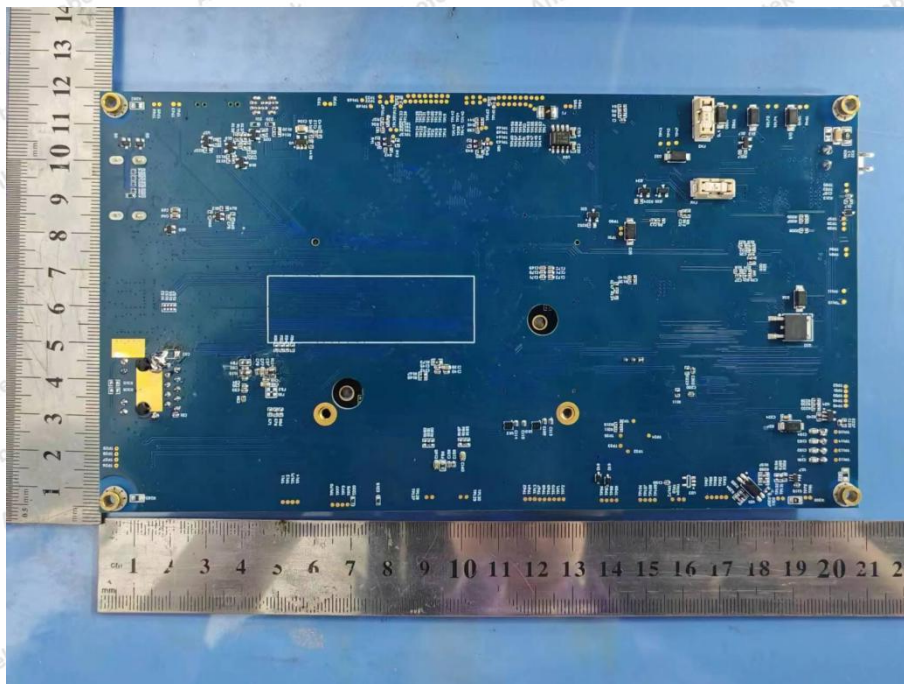

Shenzhen Anbotek Compliance Laboratory Limited

Address: 1/F., Building D, Sogood Science and Technology Park, Sanwei Community, Hangcheng Street, Bao'an District, Shenzhen, Guangdong, China.
Tel: (86) 0755-26066440 Fax: (86) 0755-26014772 Email: service@anbotek.com

Hotline
400-003-0500
www.anbotek.com.cn