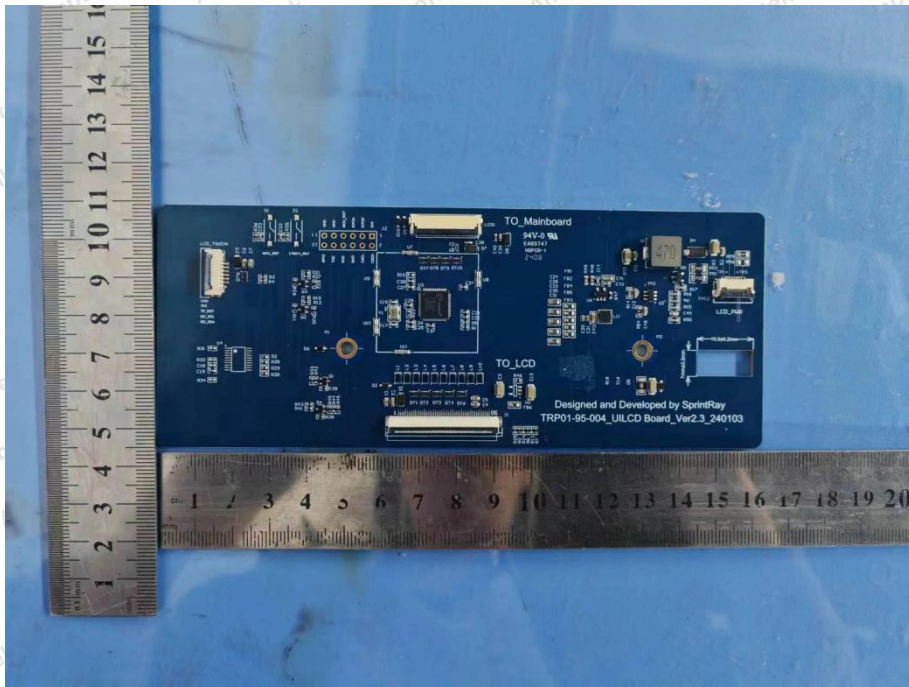

Appendix III -- Internal Photograph

Shenzhen Anbotek Compliance Laboratory Limited

Address: 1/F., Building D, Sogood Science and Technology Park, Sanwei Community, Hangcheng Street, Bao'an District, Shenzhen, Guangdong, China.
Tel: (86) 0755-26066440 Fax: (86) 0755-26014772 Email: service@anbotek.com