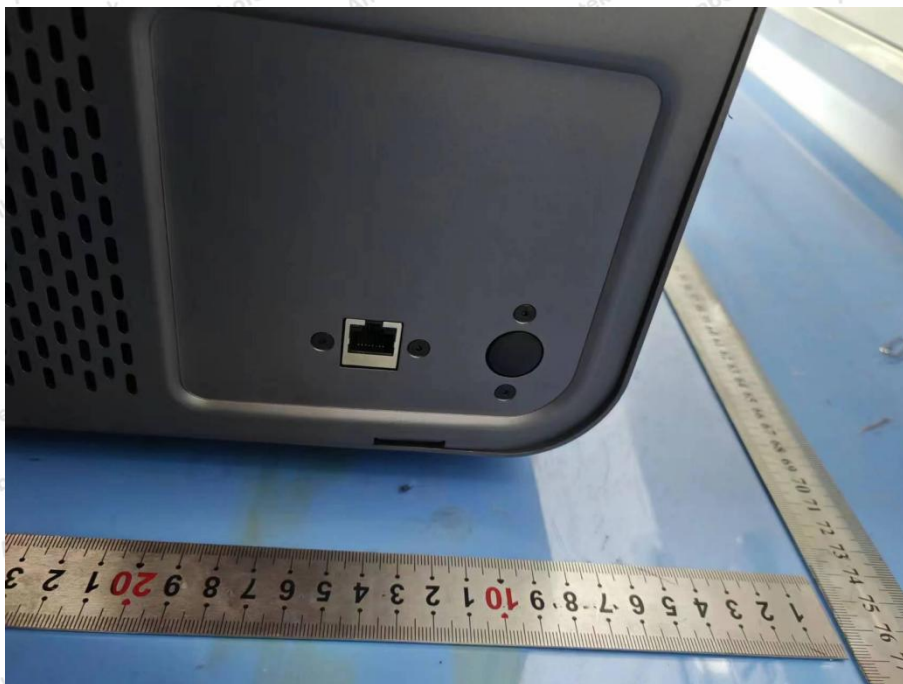

Hotline
400-003-0500
www.anbotek.com.cn

WIFI ANT1

WIFI ANT2

Shenzhen Anbotek Compliance Laboratory Limited

Address: 1/F., Building D, Sogood Science and Technology Park, Sanwei Community, Hangcheng Street, Bao'an District, Shenzhen, Guangdong, China.
Tel: (86) 0755-26066440 Fax: (86) 0755-26014772 Email: service@anbotek.com