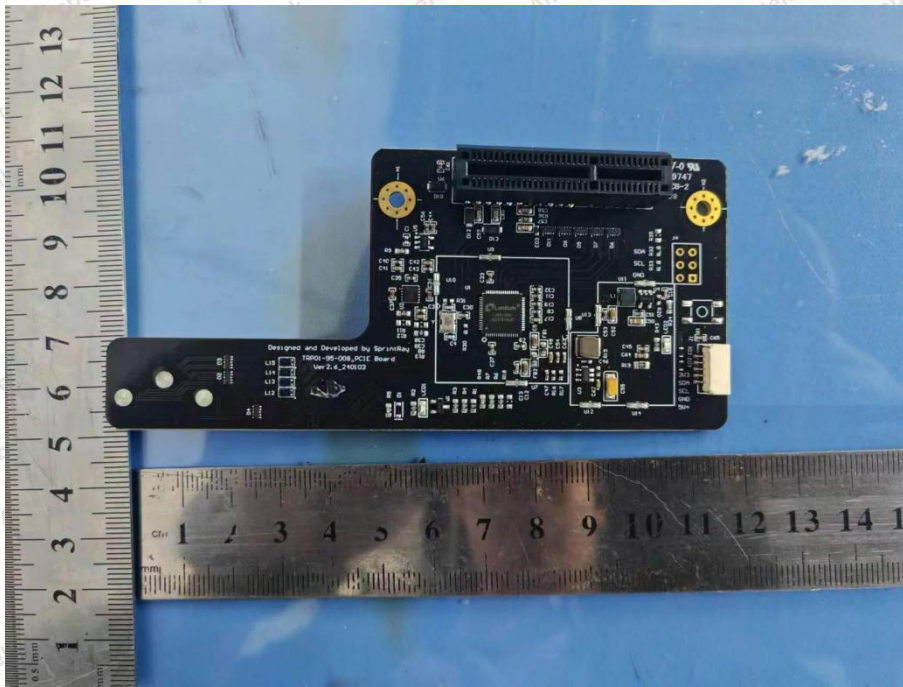

Hotline
400-003-0500
www.anbotek.com.cn

NFC ANT

Shenzhen Anbotek Compliance Laboratory Limited

Address: 1/F., Building D, Sogood Science and Technology Park, Sanwei Community, Hangcheng Street, Bao'an District, Shenzhen, Guangdong, China.
Tel: (86) 0755-26066440 Fax: (86) 0755-26014772 Email: service@anbotek.com