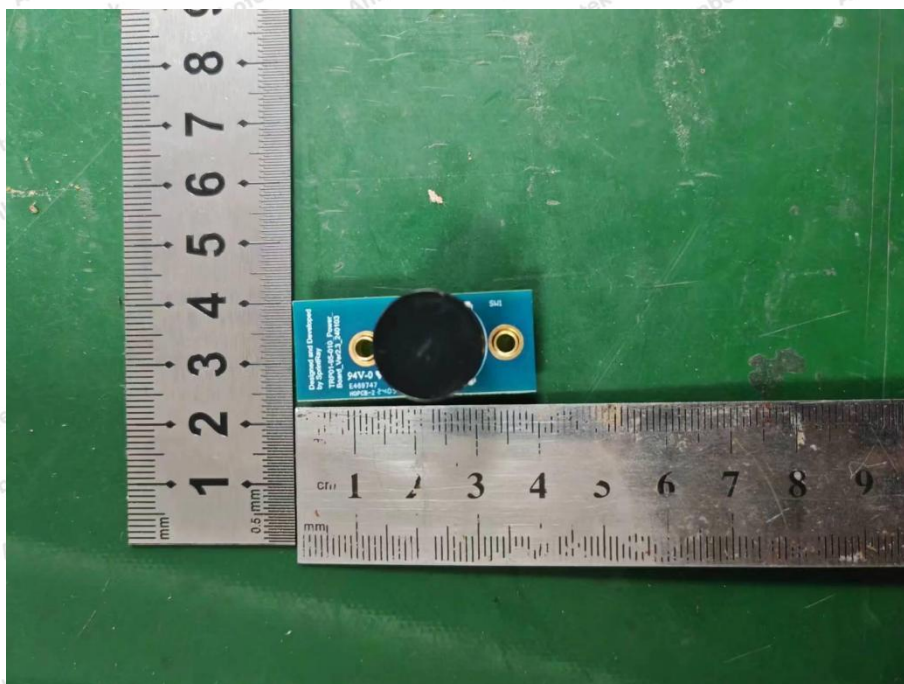

Hotline
400-003-0500
www.anbotek.com.cn

WIFI ANT1

WIFI ANT2

Shenzhen Anbotek Compliance Laboratory Limited

Address: 1/F., Building D, Sogood Science and Technology Park, Sanwei Community, Hangcheng Street, Bao'an District, Shenzhen, Guangdong, China.
Tel: (86) 0755-26066440 Fax: (86) 0755-26014772 Email: service@anbotek.com