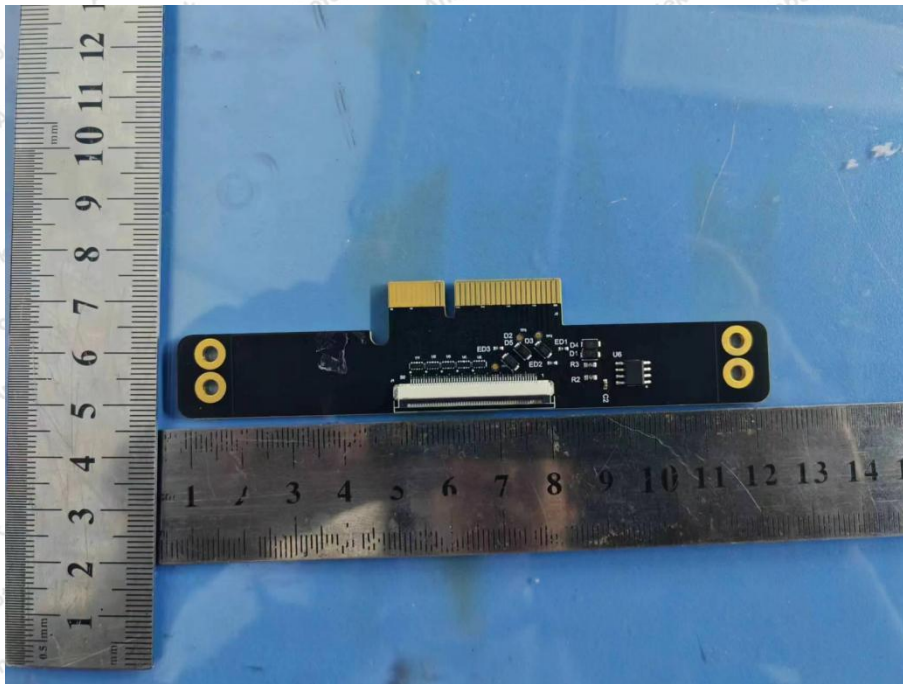

Hotline
400-003-0500
www.anbotek.com.cn

WIFI ANT1

WIFI ANT2

Shenzhen Anbotek Compliance Laboratory Limited

Address: 1/F., Building D, Sogood Science and Technology Park, Sanwei Community, Hangcheng Street, Bao'an District, Shenzhen, Guangdong, China.
Tel: (86) 0755-26066440 Fax: (86) 0755-26014772 Email: service@anbotek.com