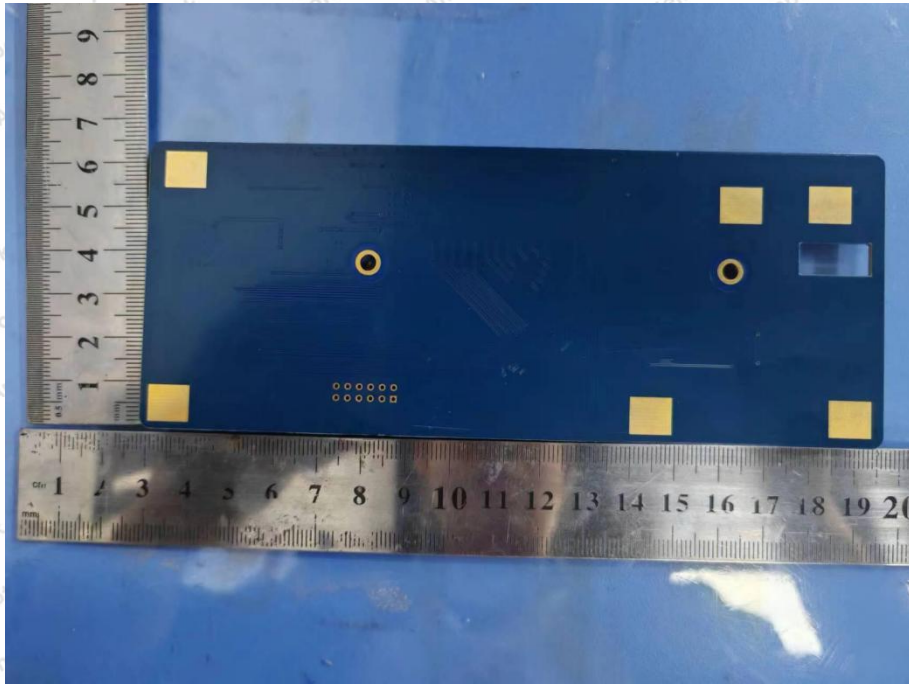

Appendix III -- Internal Photograph

Shenzhen Anbotek Compliance Laboratory Limited

Address: 1/F., Building D, Sogood Science and Technology Park, Sanwei Community, Hangcheng Street, Bao'an District, Shenzhen, Guangdong, China.
Tel: (86) 0755-26066440 Fax: (86) 0755-26014772 Email: service@anbotek.com