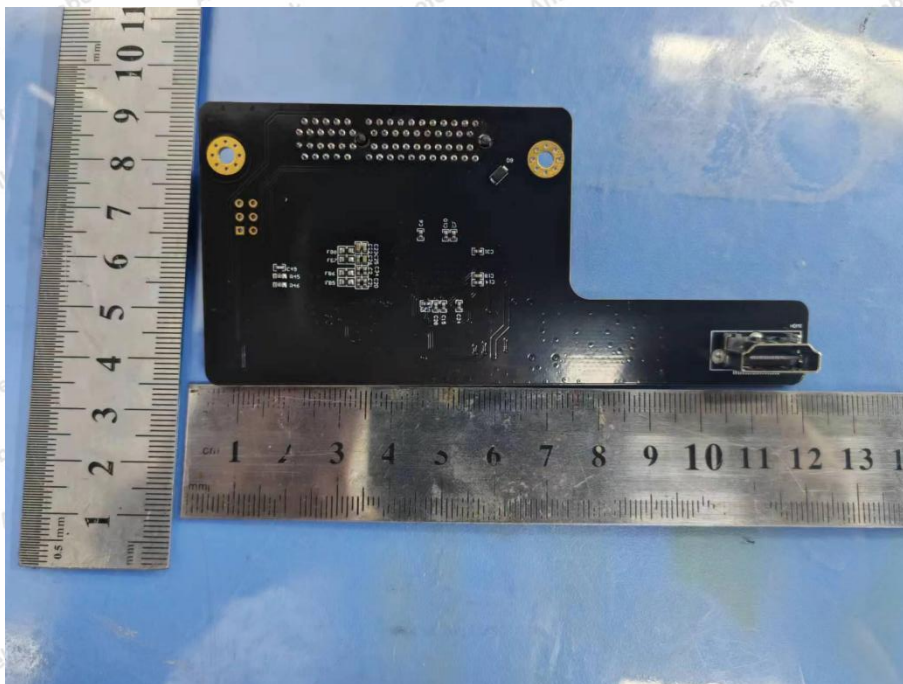

Hotline
400-003-0500
www.anbotek.com.cn

NFC ANT

Shenzhen Anbotek Compliance Laboratory Limited

Address: 1/F., Building D, Sogood Science and Technology Park, Sanwei Community, Hangcheng Street, Bao'an District, Shenzhen, Guangdong, China.
Tel: (86) 0755-26066440 Fax: (86) 0755-26014772 Email: service@anbotek.com