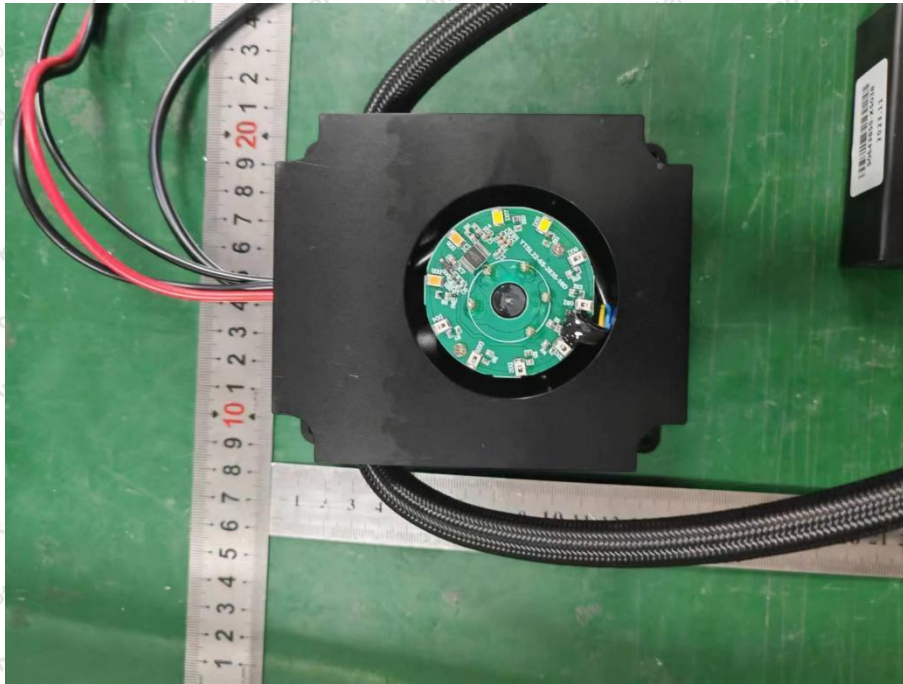

Shenzhen Anbotek Compliance Laboratory Limited

Address: 1/F., Building D, Sogood Science and Technology Park, Sanwei Community, Hangcheng Street, Bao'an District, Shenzhen, Guangdong, China.
Tel: (86) 0755-26066440 Fax: (86) 0755-26014772 Email: service@anbotek.com

Hotline
400-003-0500
www.anbotek.com.cn