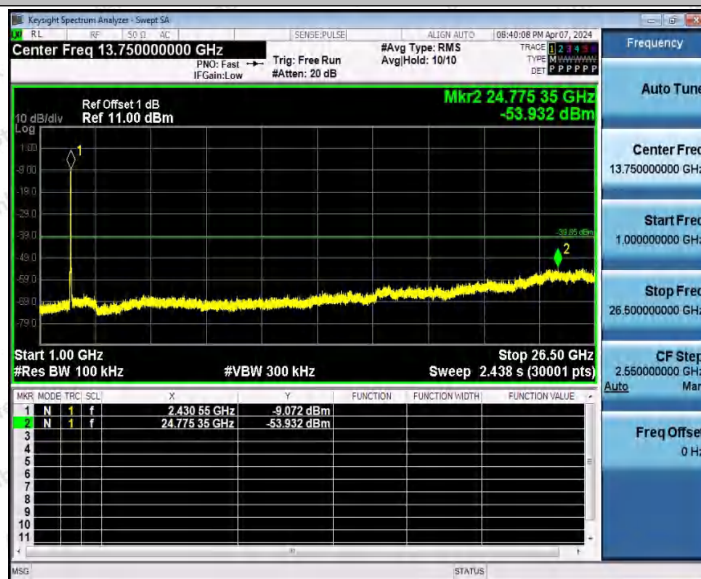

Hotline
400-003-0500
www.anbotek.com.cn

11N40SISO_Ant2_2422_30~1000

11N40SISO_Ant2_2422_1000~26500

Shenzhen Anbotek Compliance Laboratory Limited

Address: 1/F., Building D, Sogood Science and Technology Park, Sanwei Community, Hangcheng Street, Bao'an District, Shenzhen, Guangdong, China.
Tel: (86) 0755-26066440 Fax: (86) 0755-26014772 Email: service@anbotek.com