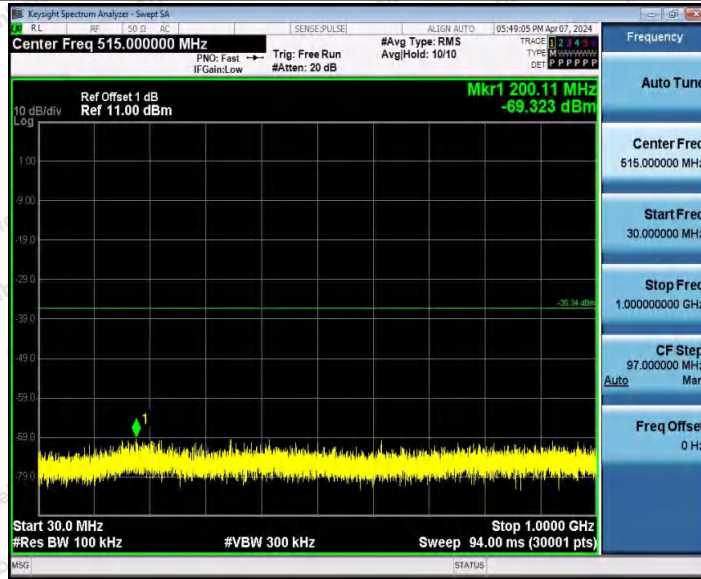

11N20SISO_Ant1_2412_1000~26500