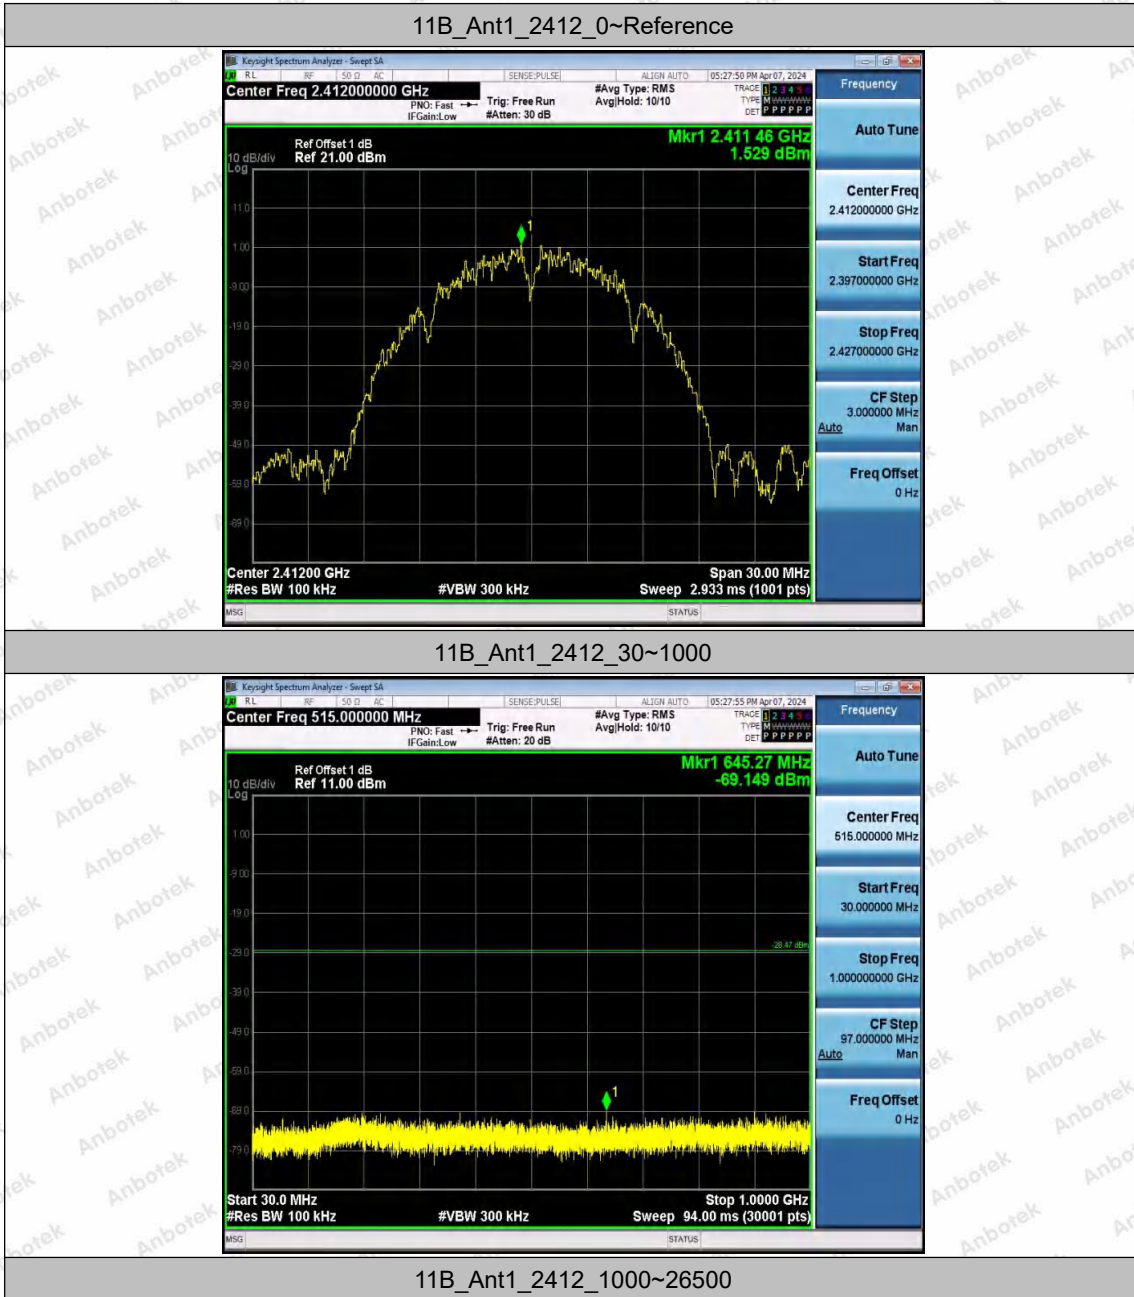

Test Graphs

Shenzhen Anbotek Compliance Laboratory Limited

Address: 1/F., Building D, Sogood Science and Technology Park, Sanwei Community, Hangcheng Street, Bao'an District, Shenzhen, Guangdong, China.
Tel: (86) 0755-26066440 Fax: (86) 0755-26014772 Email: service@anbotek.com

Hotline
400-003-0500
www.anbotek.com.cn