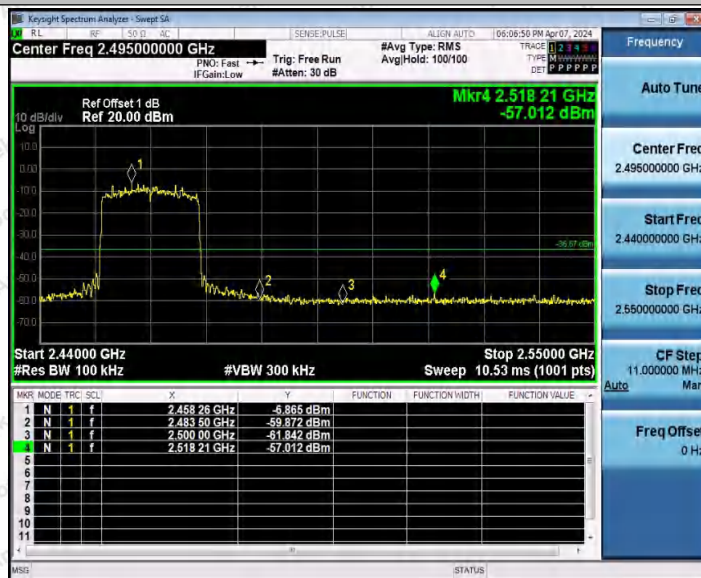

11AX20SISO_Ant1_High_2462