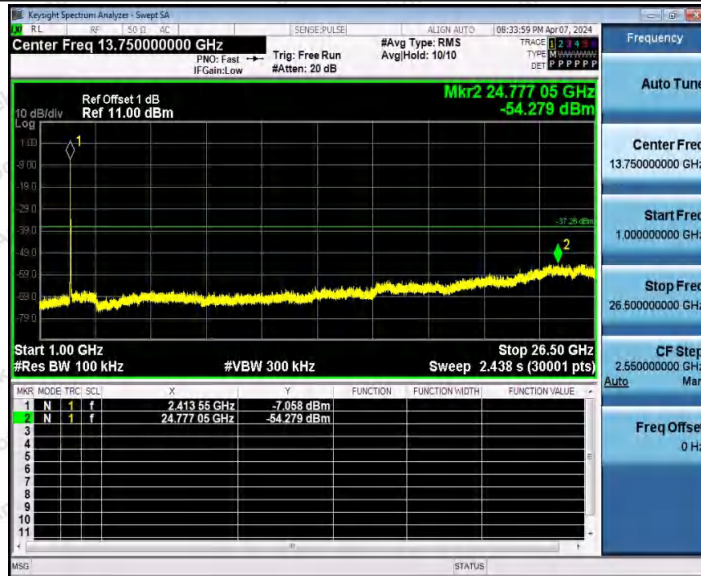

11N20SISO_Ant1_2437_0~Reference

Shenzhen Anbotek Compliance Laboratory Limited

Address: 1/F., Building D, Sogood Science and Technology Park, Sanwei Community, Hangcheng Street, Bao'an District, Shenzhen, Guangdong, China.
Tel: (86) 0755-26066440 Fax: (86) 0755-26014772 Email: service@anbotek.com

Hotline
400-003-0500
www.anbotek.com.cn