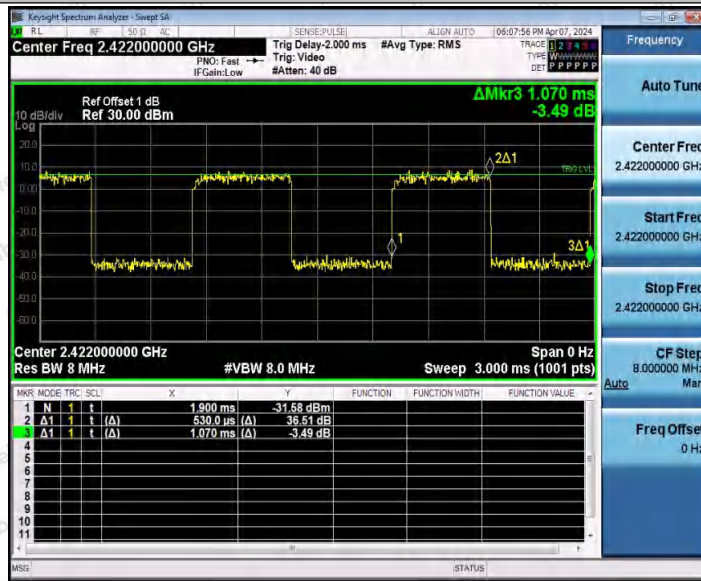

11AX40SISO_Ant1_2422