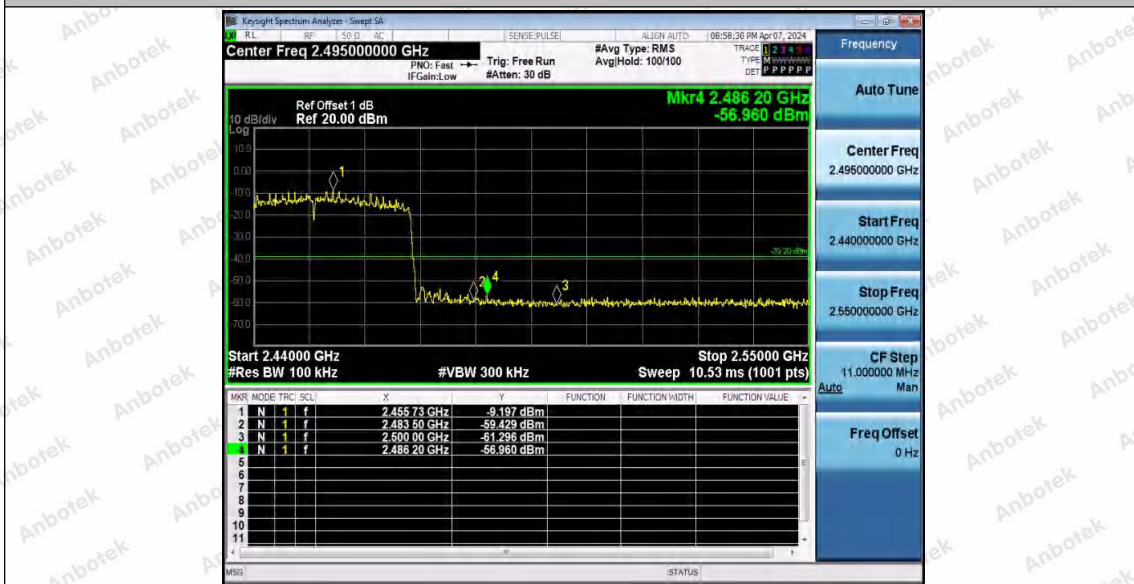

11AX40SISO_Ant2_High_2452

Shenzhen Anbotek Compliance Laboratory Limited

Address: 1/F., Building D, Sogood Science and Technology Park, Sanwei Community, Hangcheng Street, Bao'an District, Shenzhen, Guangdong, China.
Tel: (86) 0755-26066440 Fax: (86) 0755-26014772 Email: service@anbotek.com

Hotline
400-003-0500
www.anbotek.com.cn