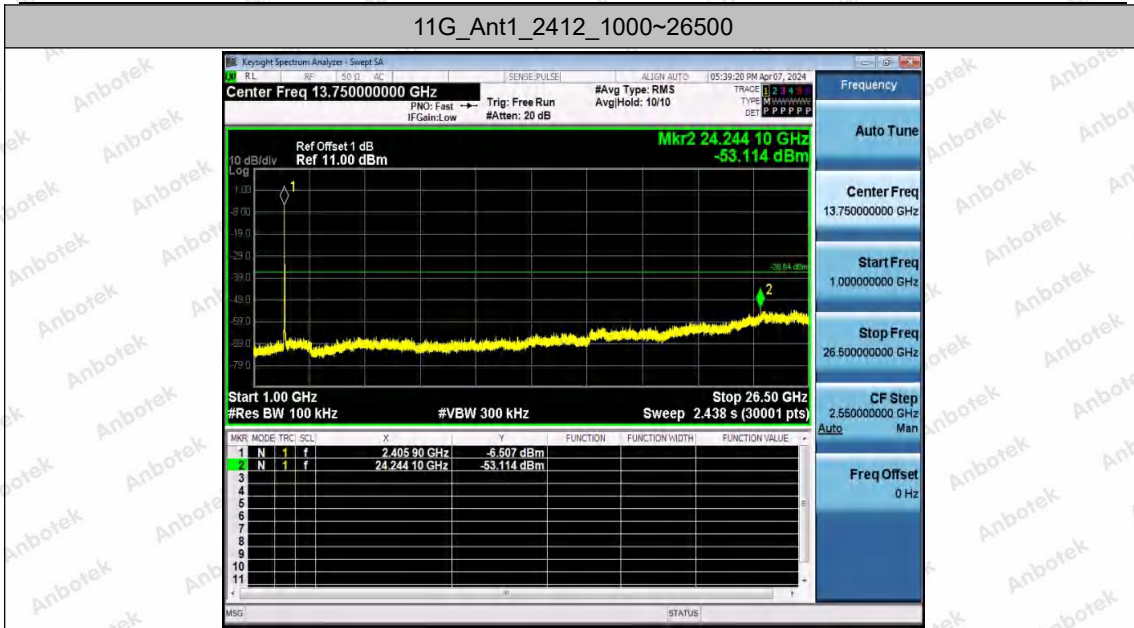

11G_Ant2_2412_30~1000

Shenzhen Anbotek Compliance Laboratory Limited

Address: 1/F., Building D, Sogood Science and Technology Park, Sanwei Community, Hangcheng Street, Bao'an District, Shenzhen, Guangdong, China.
Tel: (86) 0755-26066440 Fax: (86) 0755-26014772 Email: service@anbotek.com

Hotline
400-003-0500
www.anbotek.com.cn