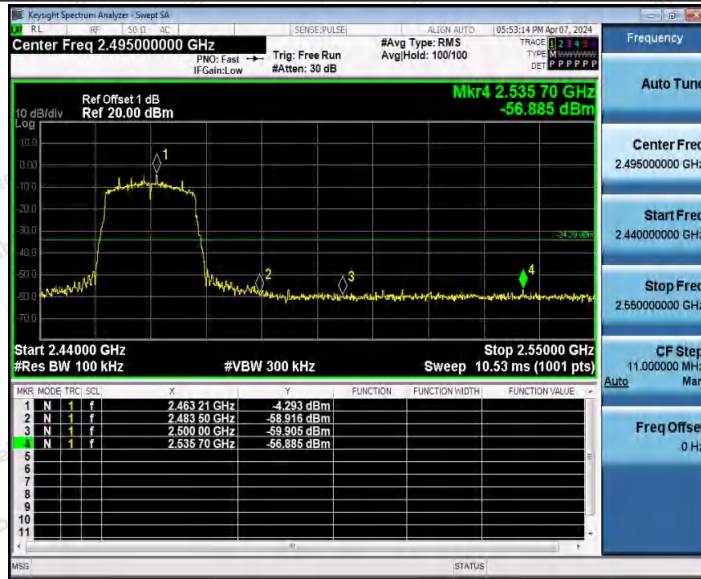

11N20SISO_Ant1_High_2462