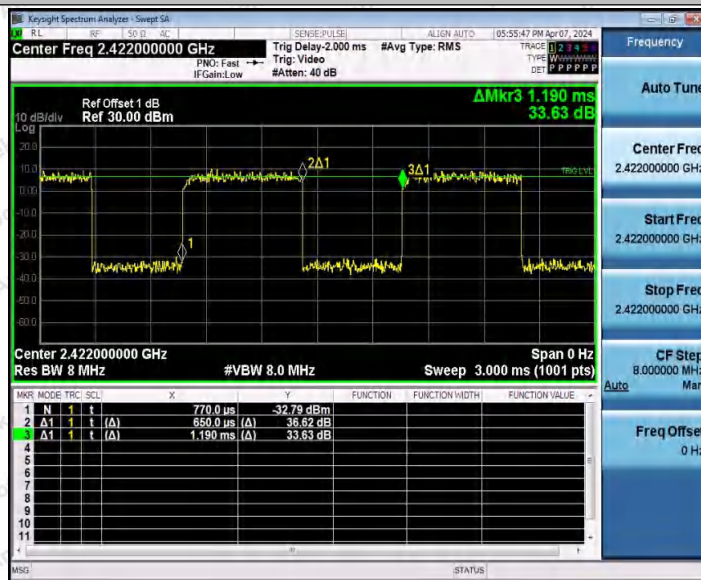

11N40SISO_Ant1_2422