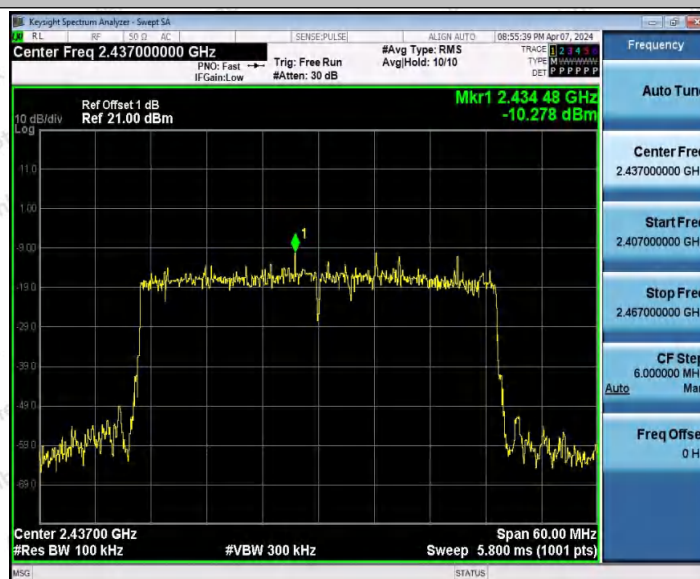

Hotline
400-003-0500
www.anbotek.com.cn

11AX40SISO_Ant1_2437_1000~26500

11AX40SISO_Ant2_2437_0~Reference

Shenzhen Anbotek Compliance Laboratory Limited

Address: 1/F., Building D, Sogood Science and Technology Park, Sanwei Community, Hangcheng Street, Bao'an District, Shenzhen, Guangdong, China.
 Tel: (86) 0755-26066440 Fax: (86) 0755-26014772 Email: service@anbotek.com