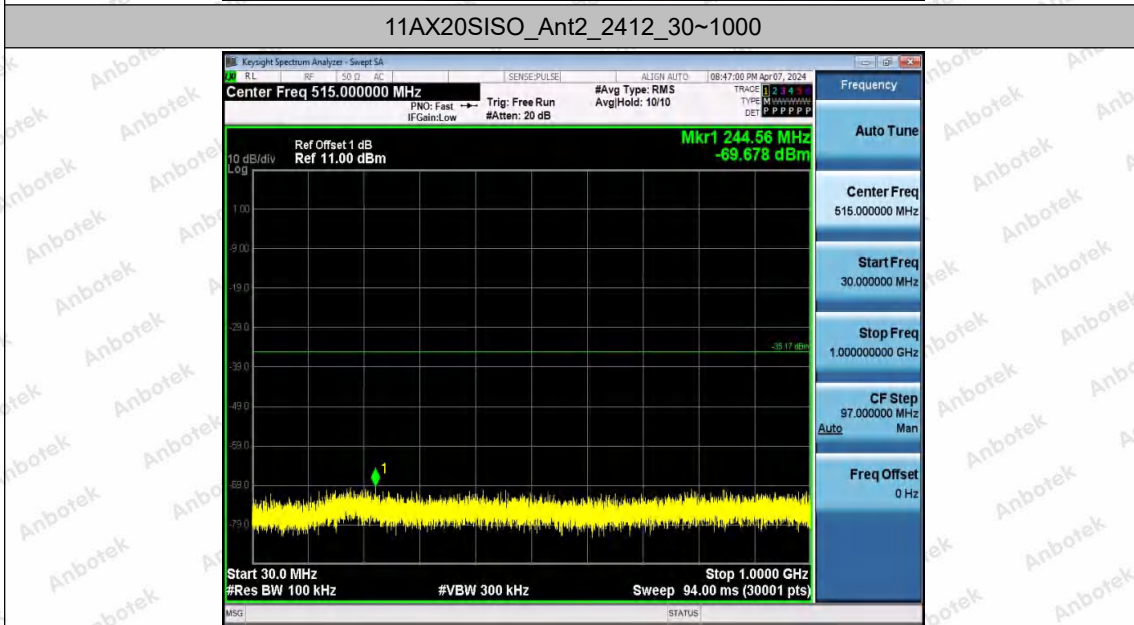

11AX20SISO_Ant2_2412_1000~26500

Shenzhen Anbotek Compliance Laboratory Limited

Address: 1/F., Building D, Sogood Science and Technology Park, Sanwei Community, Hangcheng Street, Bao'an District, Shenzhen, Guangdong, China.
Tel: (86) 0755-26066440 Fax: (86) 0755-26014772 Email: service@anbotek.com

Hotline
400-003-0500
www.anbotek.com.cn