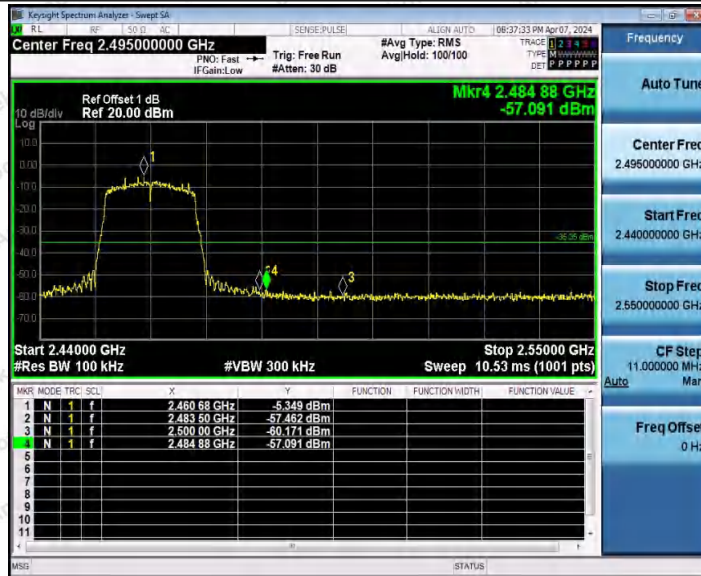

11N20SISO_Ant2_High_2462

11N40SISO_Ant1_Low_2422

Shenzhen Anbotek Compliance Laboratory Limited

Address: 1/F., Building D, Sogood Science and Technology Park, Sanwei Community, Hangcheng Street, Bao'an District, Shenzhen, Guangdong, China.
Tel: (86) 0755-26066440 Fax: (86) 0755-26014772 Email: service@anbotek.com

Hotline
400-003-0500
www.anbotek.com.cn