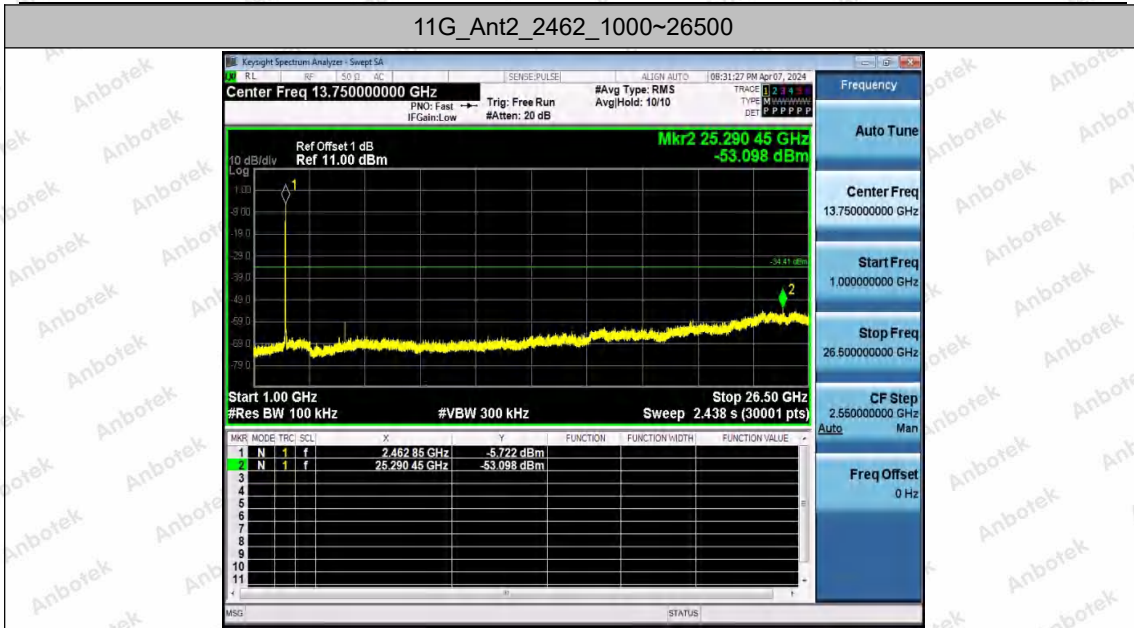

11N20SISO_Ant1_2412_30~1000

Shenzhen Anbotek Compliance Laboratory Limited

Address: 1/F., Building D, Sogood Science and Technology Park, Sanwei Community, Hangcheng Street, Bao'an District, Shenzhen, Guangdong, China.
Tel: (86) 0755-26066440 Fax: (86) 0755-26014772 Email: service@anbotek.com

Hotline
400-003-0500
www.anbotek.com.cn