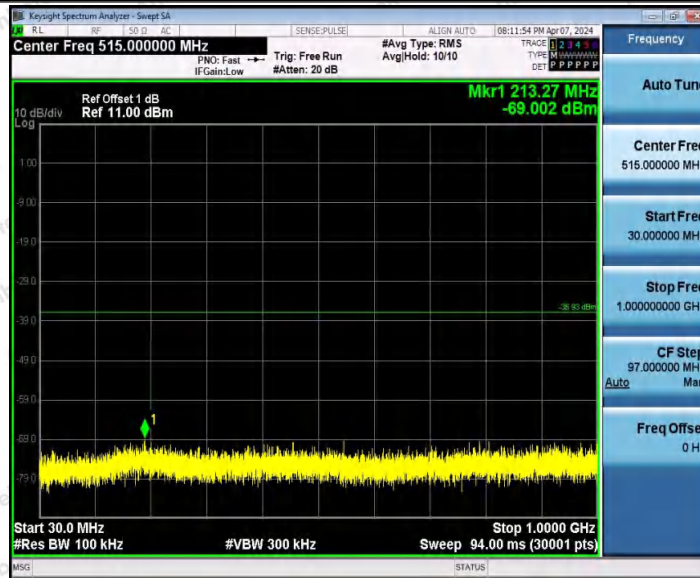

Shenzhen Anbotek Compliance Laboratory Limited

Address: 1/F., Building D, Sogood Science and Technology Park, Sanwei Community, Hangcheng Street, Bao'an District, Shenzhen, Guangdong, China.
Tel: (86) 0755-26066440 Fax: (86) 0755-26014772 Email: service@anbotek.com

Hotline
400-003-0500
www.anbotek.com.cn