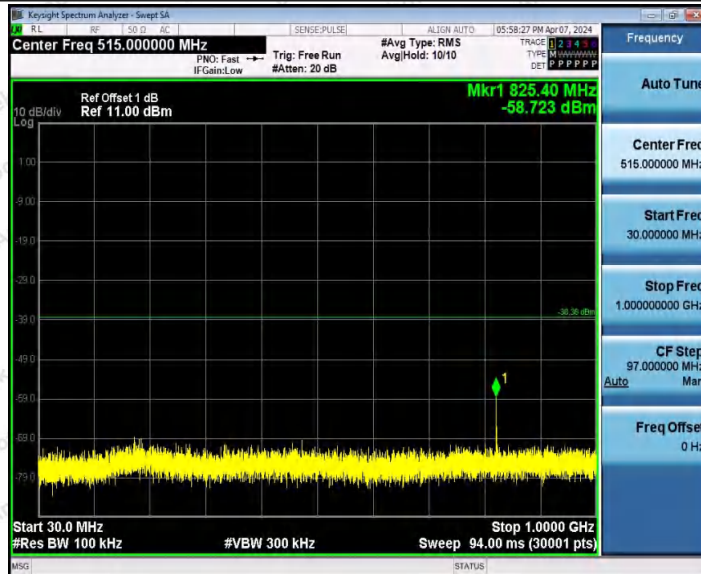

11N40SISO_Ant1_2437_30~1000

11N40SISO_Ant1_2437_1000~26500

Shenzhen Anbotek Compliance Laboratory Limited

Address: 1/F., Building D, Sogood Science and Technology Park, Sanwei Community, Hangcheng Street, Bao'an District, Shenzhen, Guangdong, China.
Tel: (86) 0755-26066440 Fax: (86) 0755-26014772 Email: service@anbotek.com

Hotline
400-003-0500
www.anbotek.com.cn