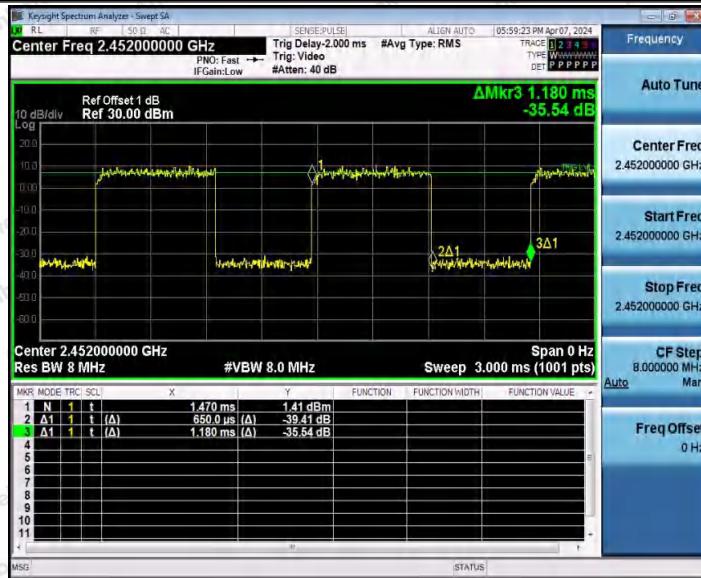

Shenzhen Anbotek Compliance Laboratory Limited

Address: 1/F., Building D, Sogood Science and Technology Park, Sanwei Community, Hangcheng Street, Bao'an District, Shenzhen, Guangdong, China.
Tel: (86) 0755-26066440 Fax: (86) 0755-26014772 Email: service@anbotek.com

Hotline
400-003-0500
www.anbotek.com.cn