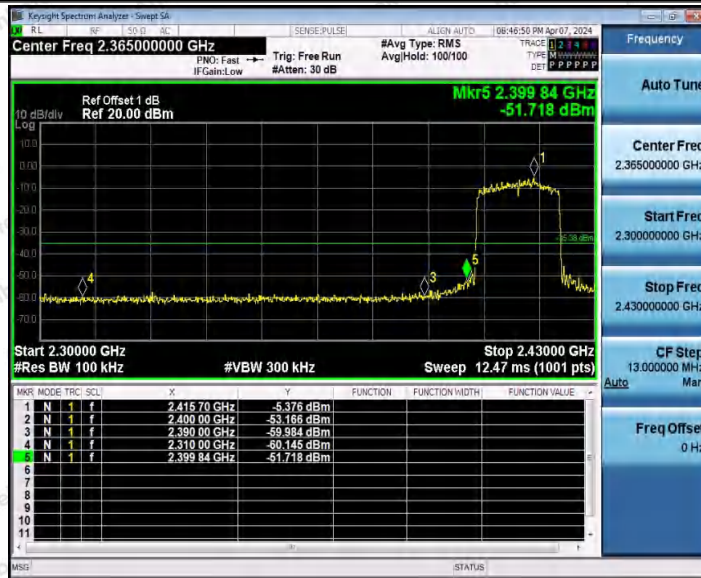

Shenzhen Anbotek Compliance Laboratory Limited

Address: 1/F., Building D, Sogood Science and Technology Park, Sanwei Community, Hangcheng Street, Bao'an District, Shenzhen, Guangdong, China.
Tel: (86) 0755-26066440 Fax: (86) 0755-26014772 Email: service@anbotek.com

Hotline 400-003-0500
www.anbotek.com.cn