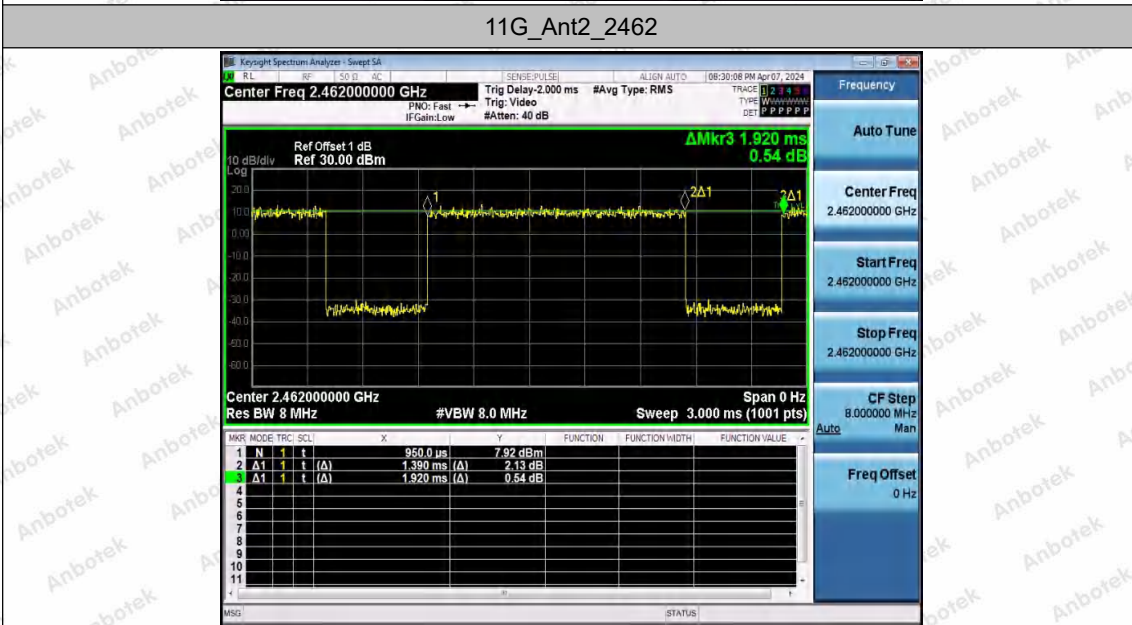

11N20SISO_Ant1_2412

Shenzhen Anbotek Compliance Laboratory Limited

Address: 1/F., Building D, Sogood Science and Technology Park, Sanwei Community, Hangcheng Street, Bao'an District, Shenzhen, Guangdong, China.
Tel: (86) 0755-26066440 Fax: (86) 0755-26014772 Email: service@anbotek.com

Hotline 400-003-0500
www.anbotek.com.cn