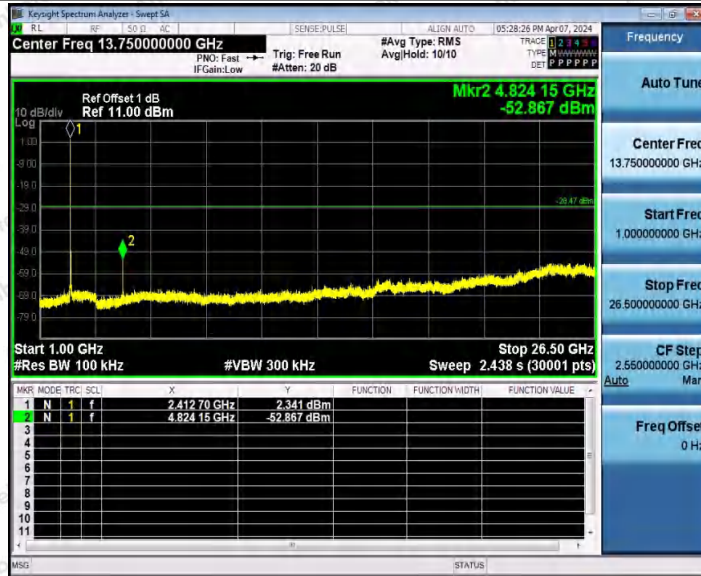

Shenzhen Anbotek Compliance Laboratory Limited

Address: 1/F., Building D, Sogood Science and Technology Park, Sanwei Community, Hangcheng Street, Bao'an District, Shenzhen, Guangdong, China.
Tel: (86) 0755-26066440 Fax: (86) 0755-26014772 Email: service@anbotek.com

Hotline
400-003-0500
www.anbotek.com.cn