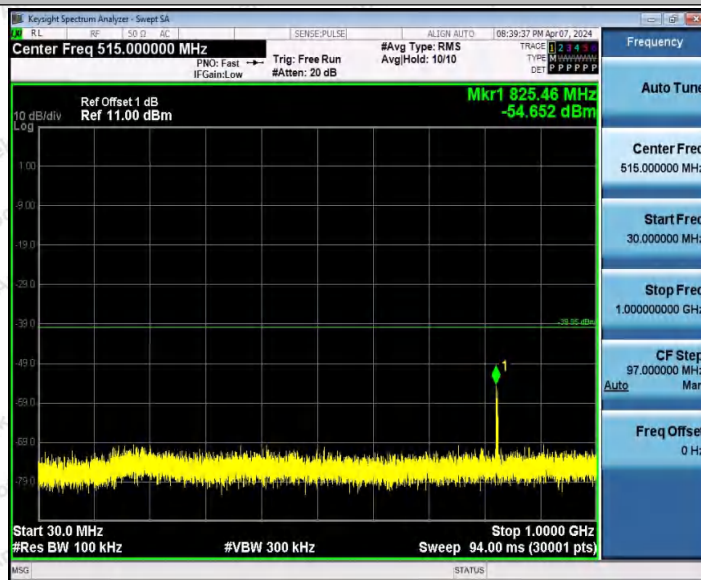

11N40SISO_Ant2_2422_30~1000