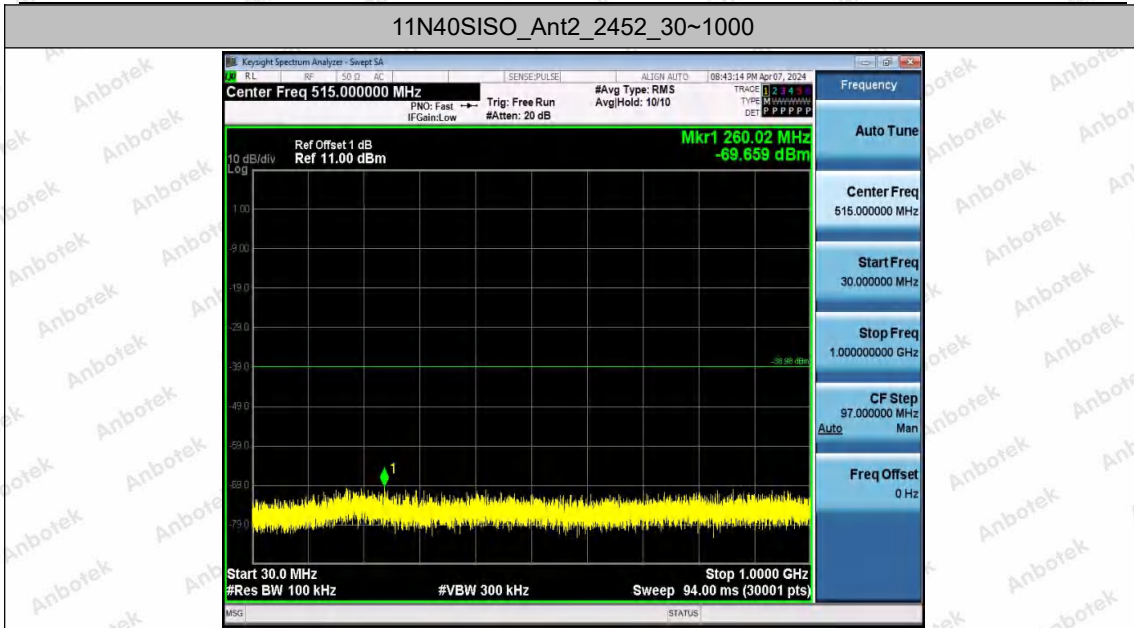

11AX20SISO_Ant1_2412_0~Reference

Shenzhen Anbotek Compliance Laboratory Limited

Address: 1/F., Building D, Sogood Science and Technology Park, Sanwei Community, Hangcheng Street, Bao'an District, Shenzhen, Guangdong, China.
Tel: (86) 0755-26066440 Fax: (86) 0755-26014772 Email: service@anbotek.com

Hotline
400-003-0500
www.anbotek.com.cn