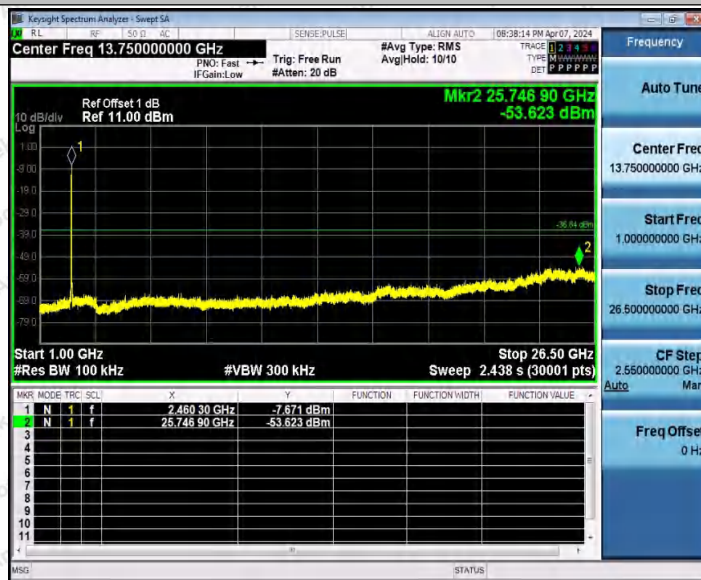

11N20SISO_Ant2_2462_1000~26500