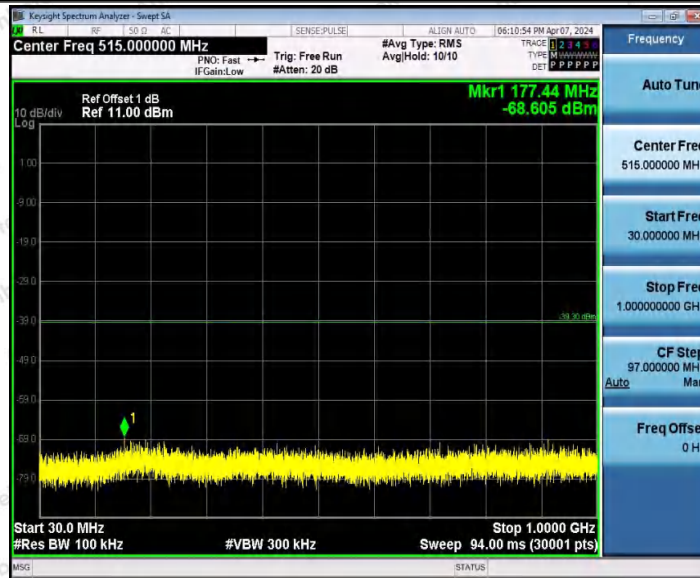

Shenzhen Anbotek Compliance Laboratory Limited

Address: 1/F., Building D, Sogood Science and Technology Park, Sanwei Community, Hangcheng Street, Bao'an District, Shenzhen, Guangdong, China.
Tel: (86) 0755-26066440 Fax: (86) 0755-26014772 Email: service@anbotek.com

Hotline 400-003-0500
www.anbotek.com.cn