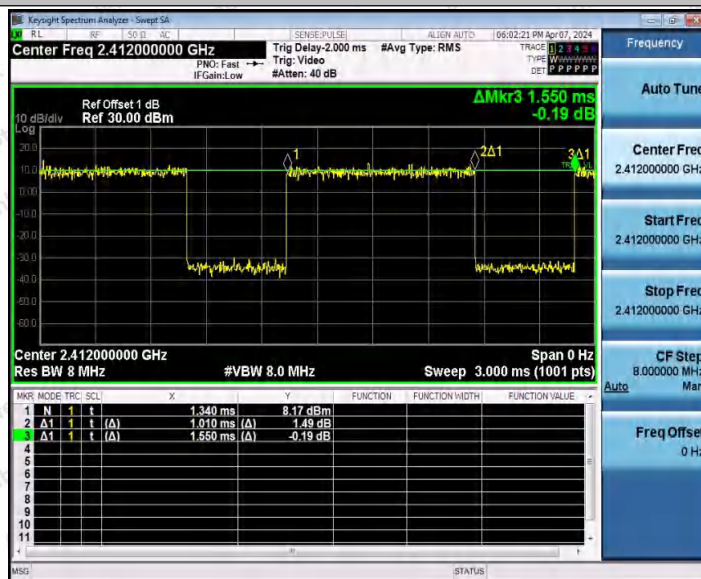

Hotline
 400-003-0500
 www.anbotek.com.cn

11N40SISO_Ant2_2452

11AX20SISO_Ant1_2412

Shenzhen Anbotek Compliance Laboratory Limited

Address: 1/F., Building D, Sogood Science and Technology Park, Sanwei Community, Hangcheng Street, Bao'an District, Shenzhen, Guangdong, China.
 Tel: (86) 0755-26066440 Fax: (86) 0755-26014772 Email: service@anbotek.com