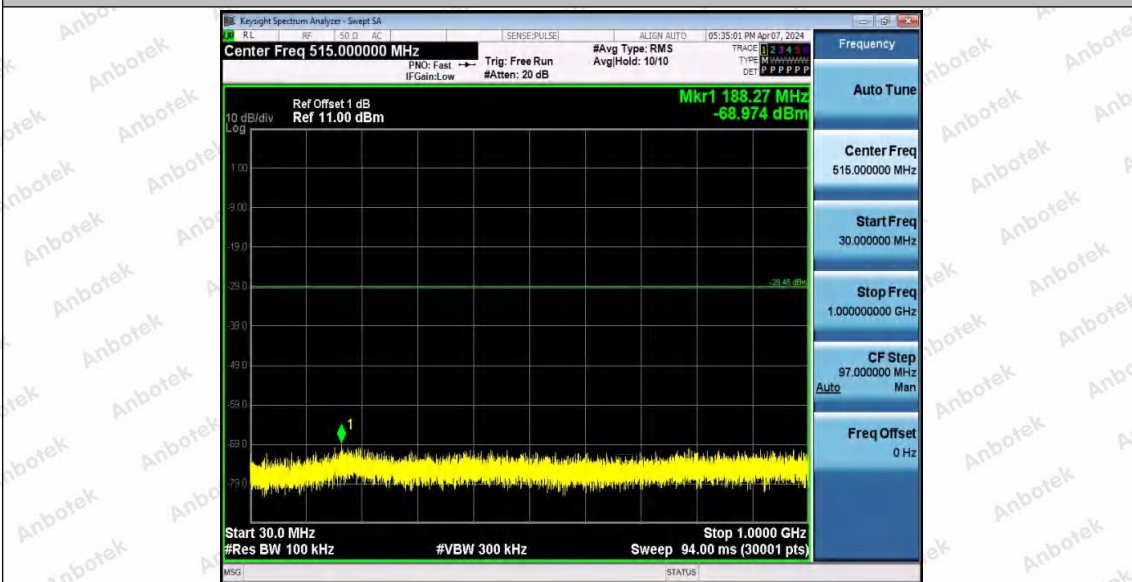

11B_Ant1_2462_30~1000