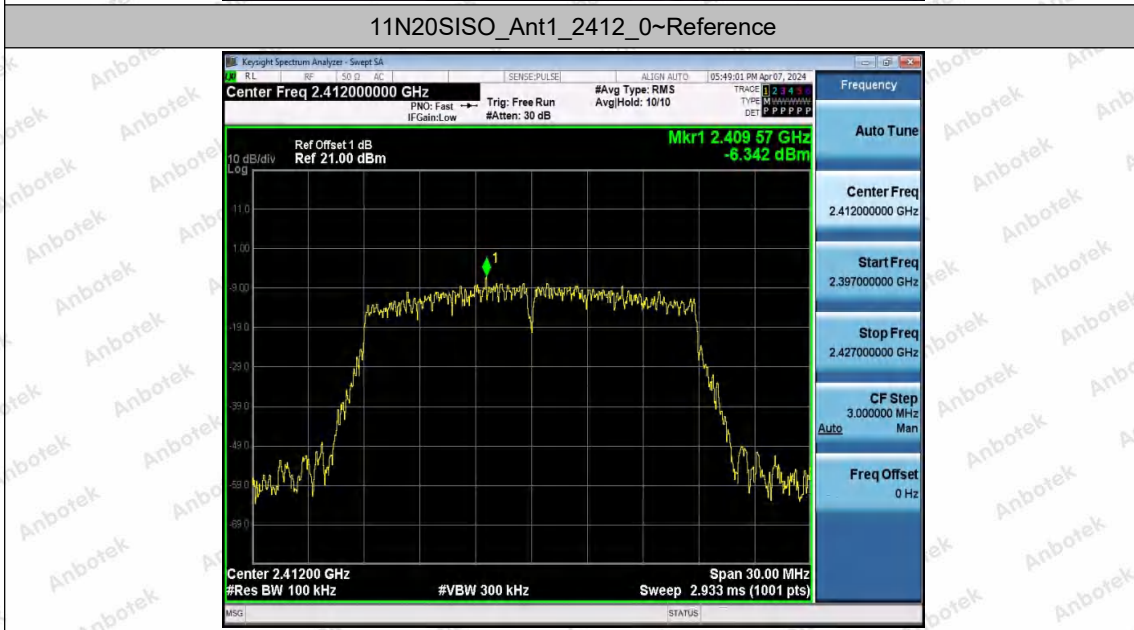

11N20SISO_Ant1_2412_30~1000

Shenzhen Anbotek Compliance Laboratory Limited

Address: 1/F., Building D, Sogood Science and Technology Park, Sanwei Community, Hangcheng Street, Bao'an District, Shenzhen, Guangdong, China.
Tel: (86) 0755-26066440 Fax: (86) 0755-26014772 Email: service@anbotek.com

Hotline
400-003-0500
www.anbotek.com.cn