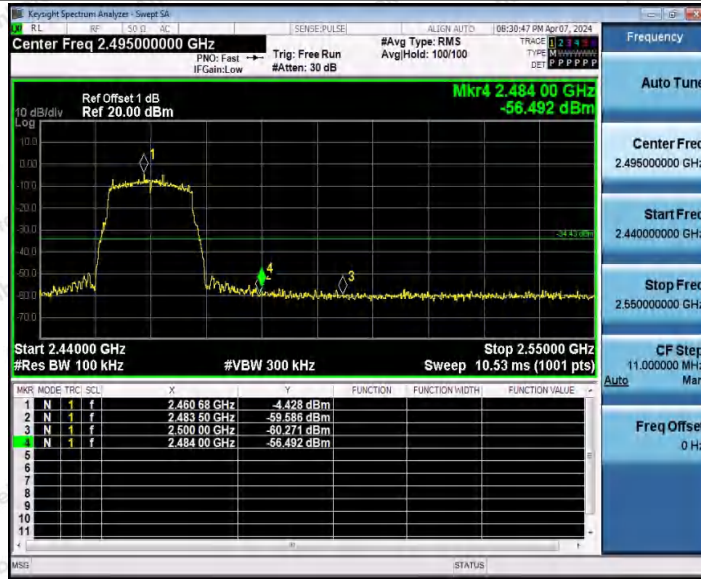

Shenzhen Anbotek Compliance Laboratory Limited

Address: 1/F., Building D, Sogood Science and Technology Park, Sanwei Community, Hangcheng Street, Bao'an District, Shenzhen, Guangdong, China.
Tel: (86) 0755-26066440 Fax: (86) 0755-26014772 Email: service@anbotek.com

Hotline 400-003-0500
www.anbotek.com.cn