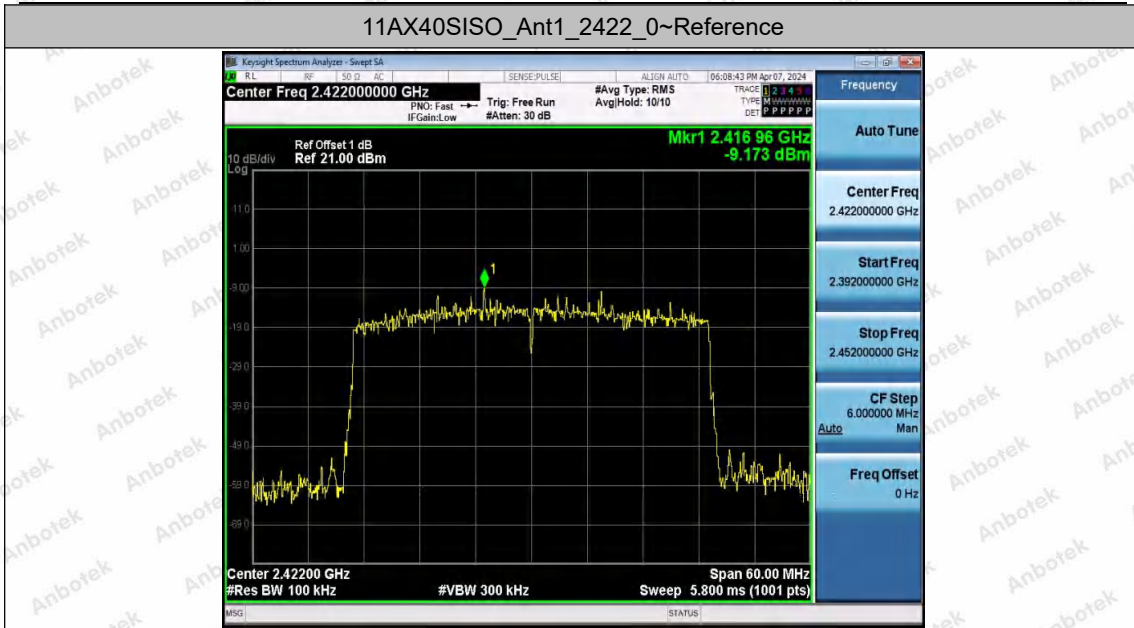

11AX40SISO_Ant1_2422_1000~26500

Shenzhen Anbotek Compliance Laboratory Limited

Address: 1/F., Building D, Sogood Science and Technology Park, Sanwei Community, Hangcheng Street, Bao'an District, Shenzhen, Guangdong, China.
Tel: (86) 0755-26066440 Fax: (86) 0755-26014772 Email: service@anbotek.com

Hotline
400-003-0500
www.anbotek.com.cn