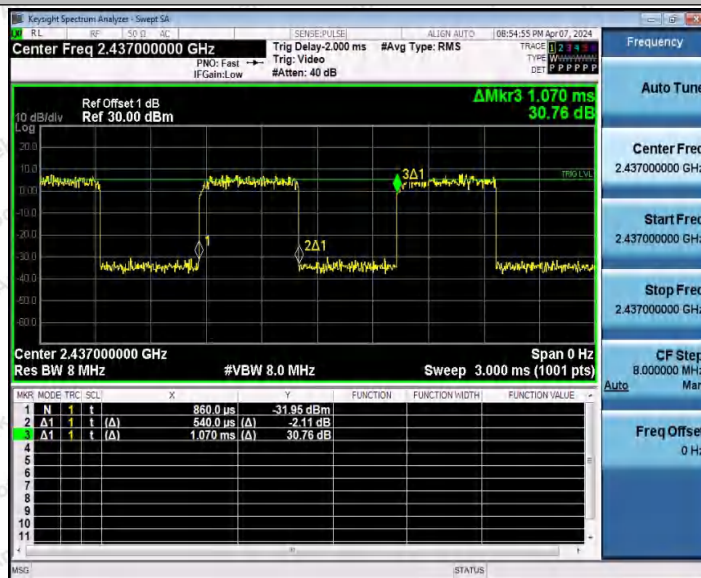

11AX40SISO_Ant2_2437