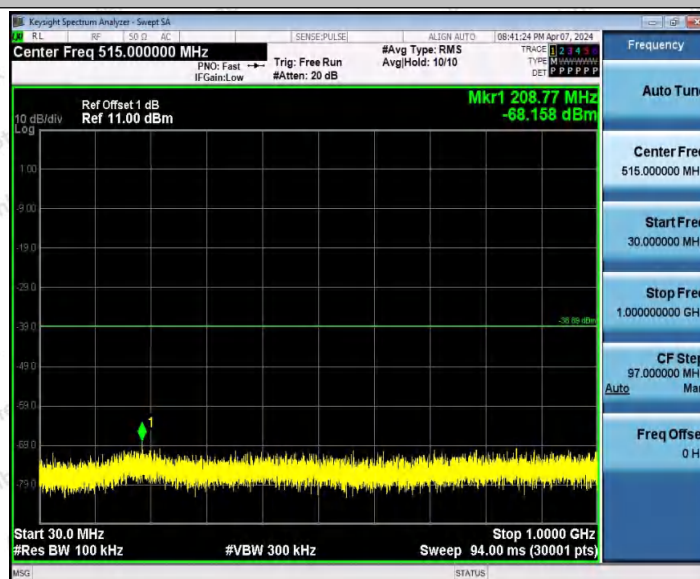

Hotline
 400-003-0500
www.anbotek.com.cn

11N40SISO_Ant2_2437_0~Reference

11N40SISO_Ant2_2437_30~1000

Shenzhen Anbotek Compliance Laboratory Limited

Address: 1/F., Building D, Sogood Science and Technology Park, Sanwei Community, Hangcheng Street, Bao'an District, Shenzhen, Guangdong, China.
 Tel: (86) 0755-26066440 Fax: (86) 0755-26014772 Email: service@anbotek.com