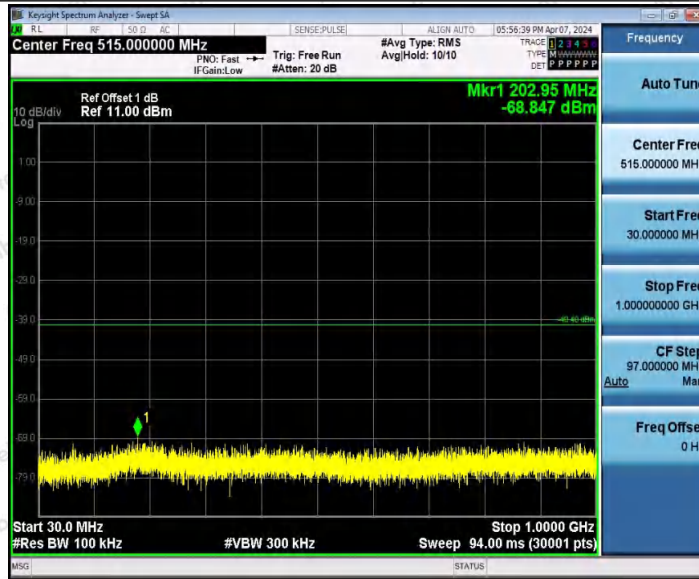

11N40SISO_Ant1_2422_30~1000