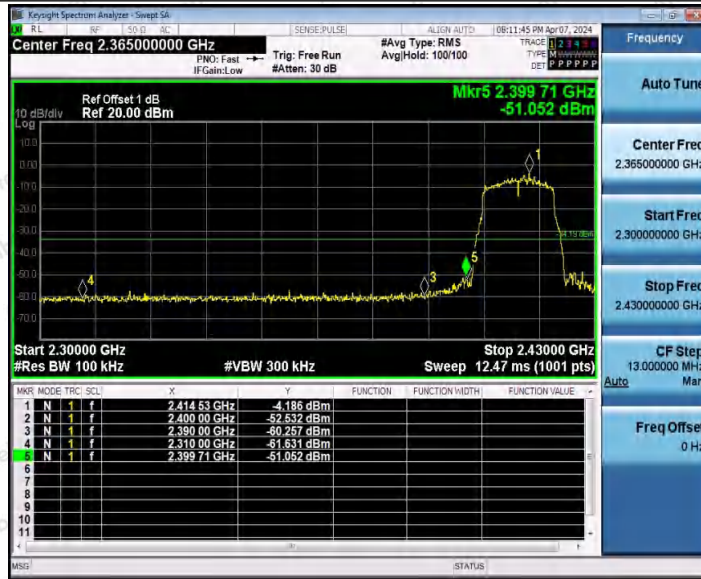

11G_Ant2_Low_2412

11G_Ant1_High_2462

11G_Ant2_High_2462

Shenzhen Anbotek Compliance Laboratory Limited

Address: 1/F., Building D, Sogood Science and Technology Park, Sanwei Community, Hangcheng Street, Bao'an District, Shenzhen, Guangdong, China.
 Tel: (86) 0755-26066440 Fax: (86) 0755-26014772 Email: service@anbotek.com