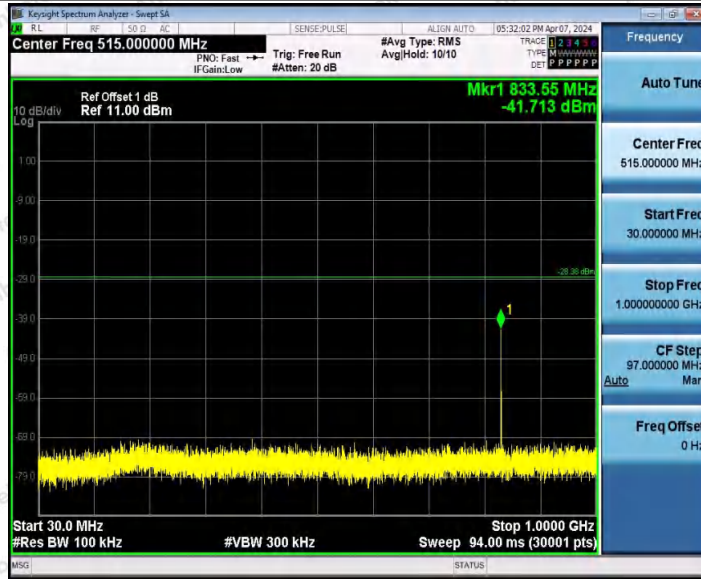

11B_Ant1_2437_30~1000