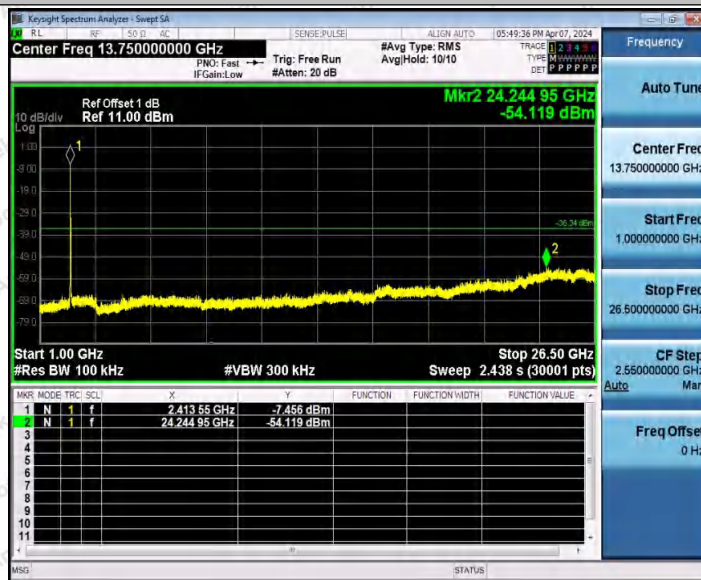

11N20SISO_Ant2_2412_0~Reference