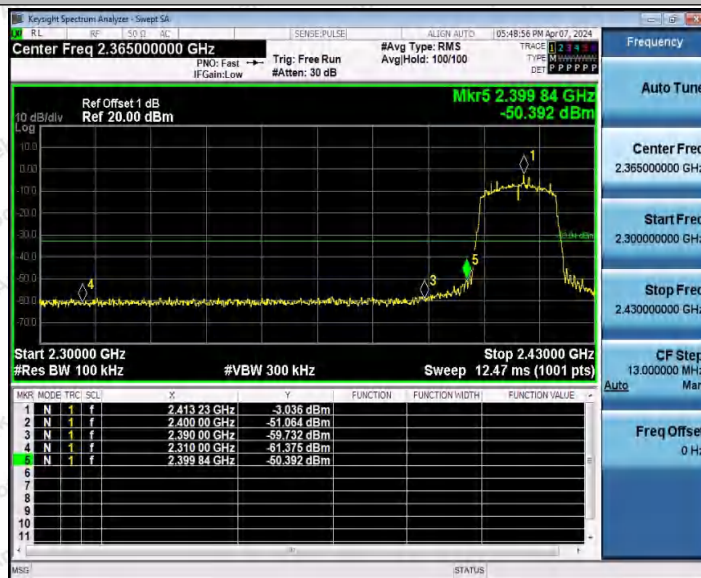

11N20SISO_Ant1_Low_2412