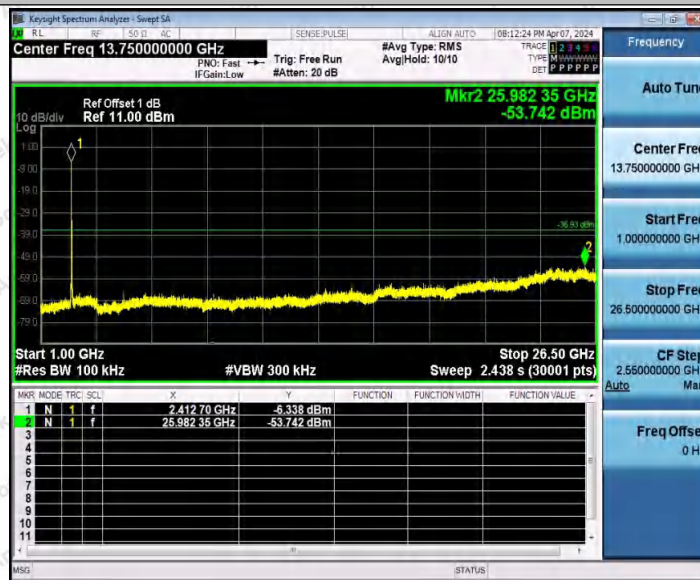

11G_Ant2_2412_1000~26500