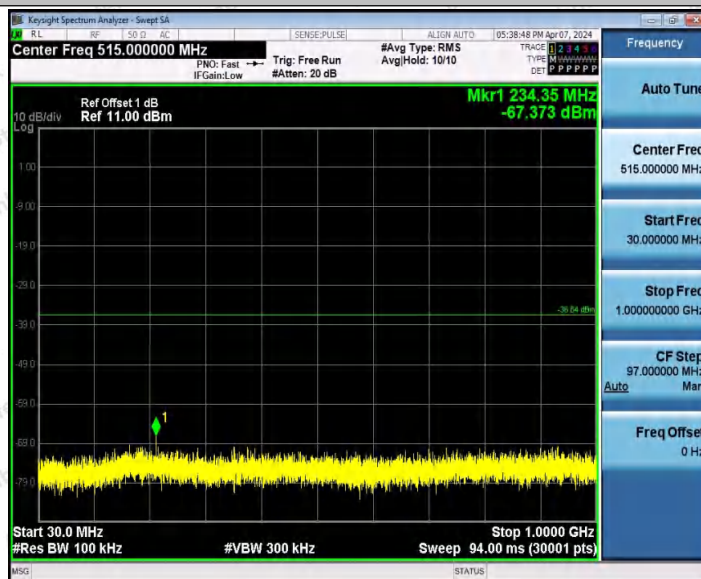

Hotline
400-003-0500
www.anbotek.com.cn

11G_Ant1_2412_0~Reference

11G_Ant1_2412_30~1000

Shenzhen Anbotek Compliance Laboratory Limited

Address: 1/F., Building D, Sogood Science and Technology Park, Sanwei Community, Hangcheng Street, Bao'an District, Shenzhen, Guangdong, China.
 Tel: (86) 0755-26066440 Fax: (86) 0755-26014772 Email: service@anbotek.com