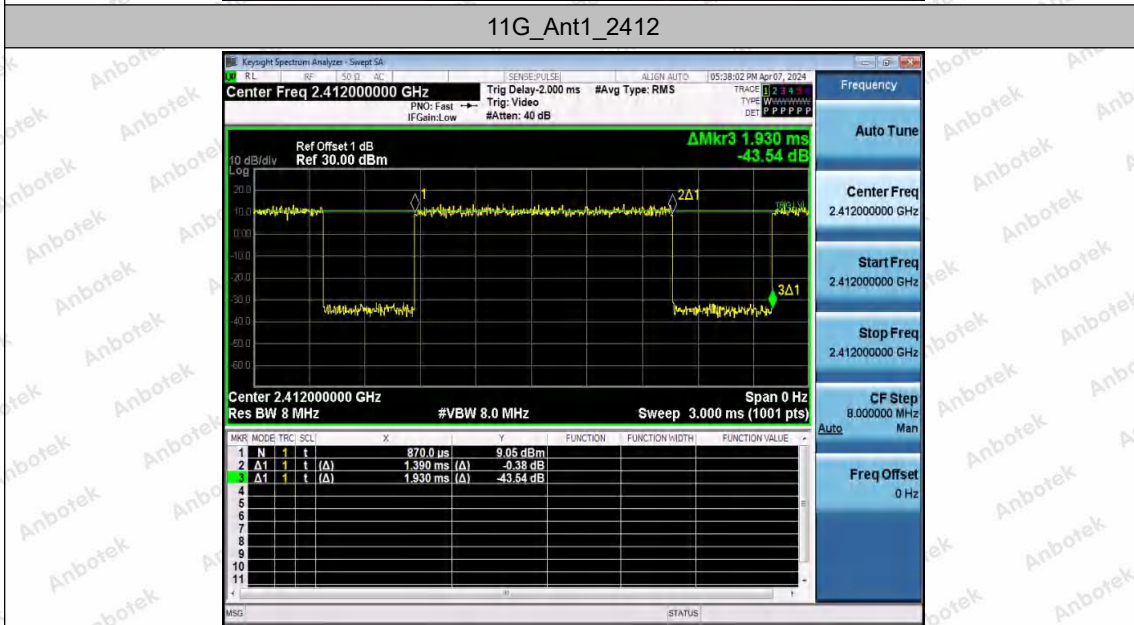

11G_Ant2_2412

Shenzhen Anbotek Compliance Laboratory Limited

Address: 1/F., Building D, Sogood Science and Technology Park, Sanwei Community, Hangcheng Street, Bao'an District, Shenzhen, Guangdong, China.
Tel: (86) 0755-26066440 Fax: (86) 0755-26014772 Email: service@anbotek.com

Hotline 400-003-0500
www.anbotek.com.cn