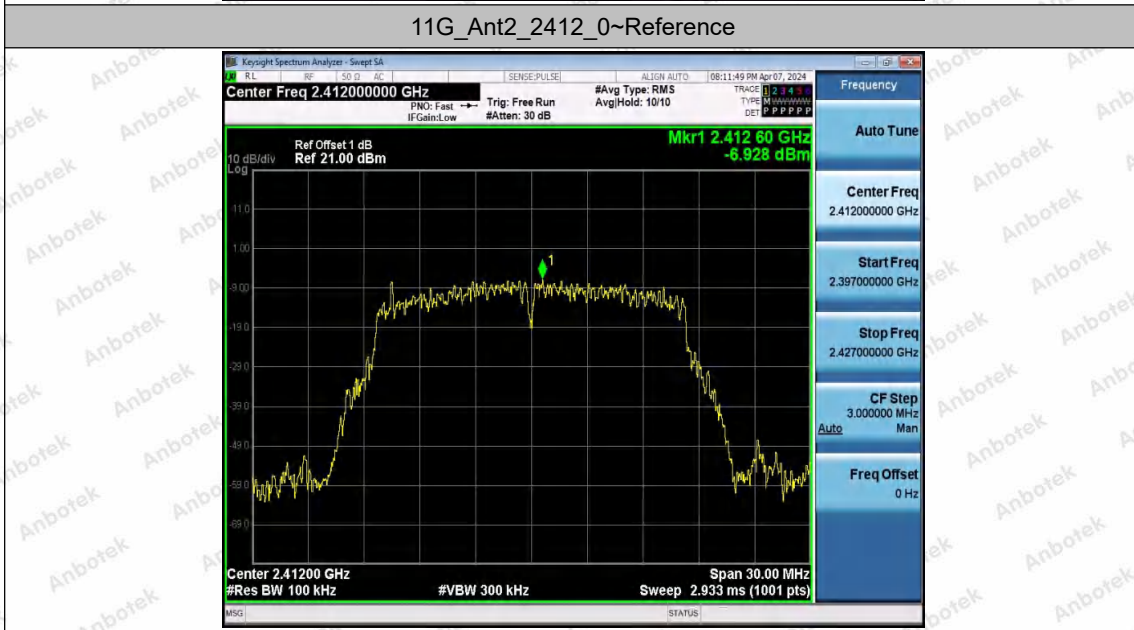

11G_Ant2_2412_30~1000

Shenzhen Anbotek Compliance Laboratory Limited

Address: 1/F., Building D, Sogood Science and Technology Park, Sanwei Community, Hangcheng Street, Bao'an District, Shenzhen, Guangdong, China.
Tel: (86) 0755-26066440 Fax: (86) 0755-26014772 Email: service@anbotek.com

Hotline
400-003-0500
www.anbotek.com.cn