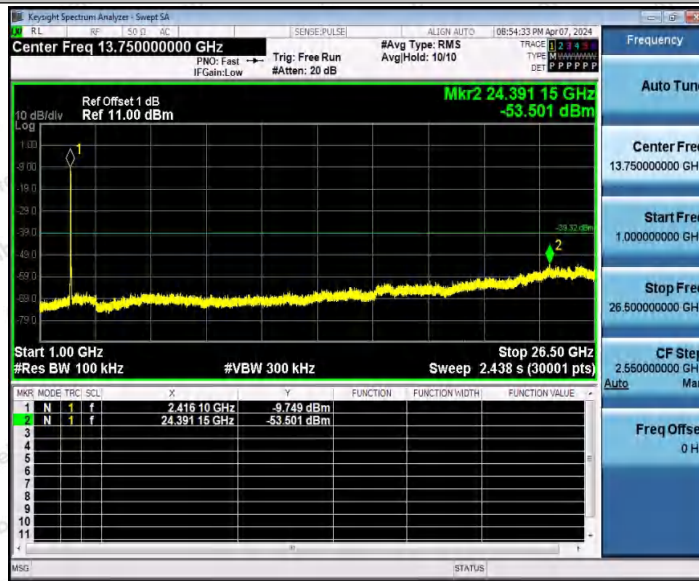

11AX40SISO_Ant2_2422_1000~26500