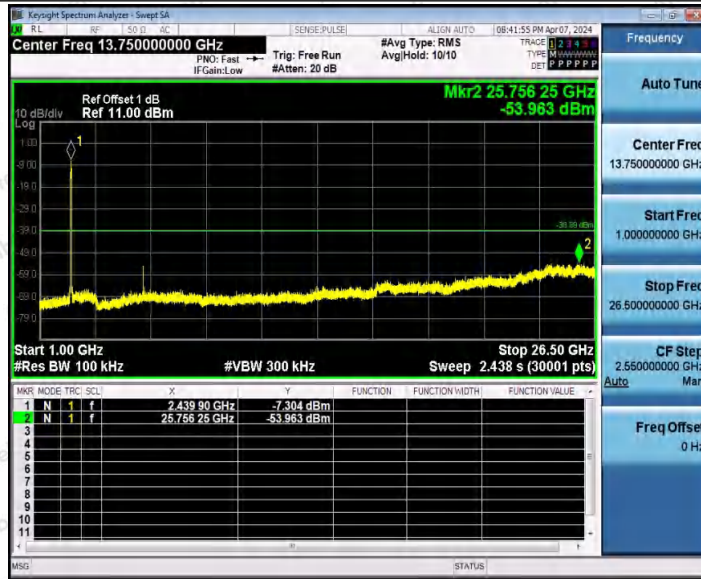

11N40SISO_Ant2_2437_1000~26500