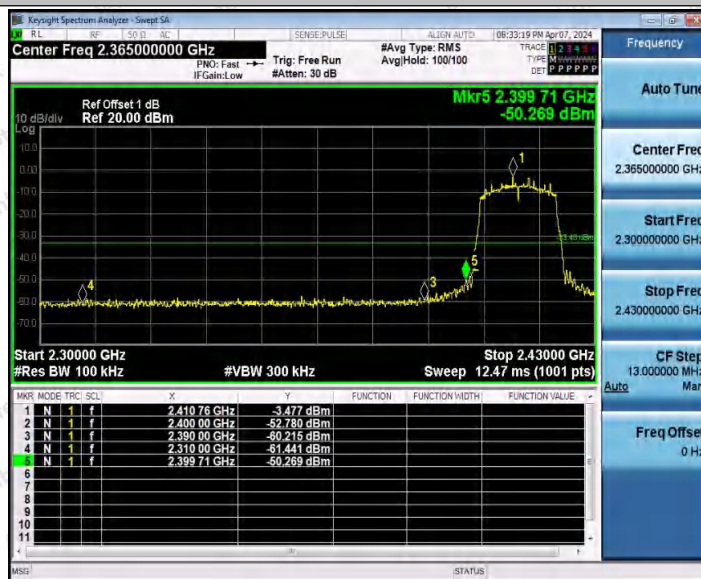

Hotline
 400-003-0500
www.anbotek.com.cn

11N20SISO_Ant1_Low_2412

11N20SISO_Ant2_Low_2412

Shenzhen Anbotek Compliance Laboratory Limited

Address: 1/F., Building D, Sogood Science and Technology Park, Sanwei Community, Hangcheng Street, Bao'an District, Shenzhen, Guangdong, China.
 Tel: (86) 0755-26066440 Fax: (86) 0755-26014772 Email: service@anbotek.com