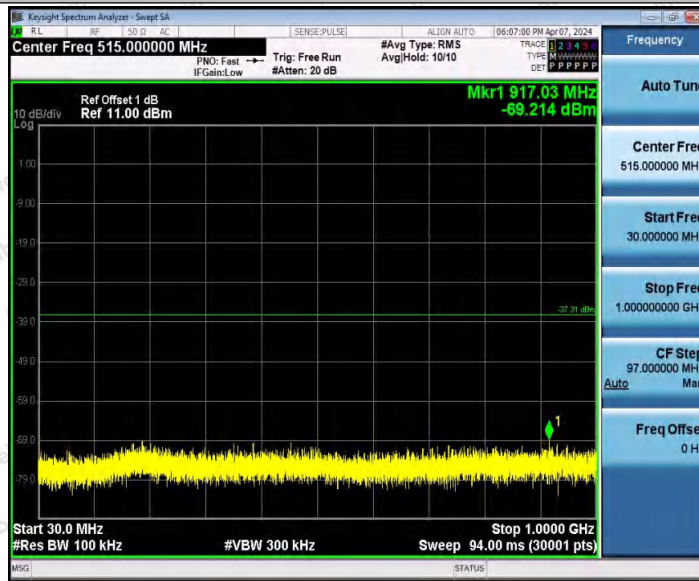

11AX20SISO_Ant1_2462_30~1000