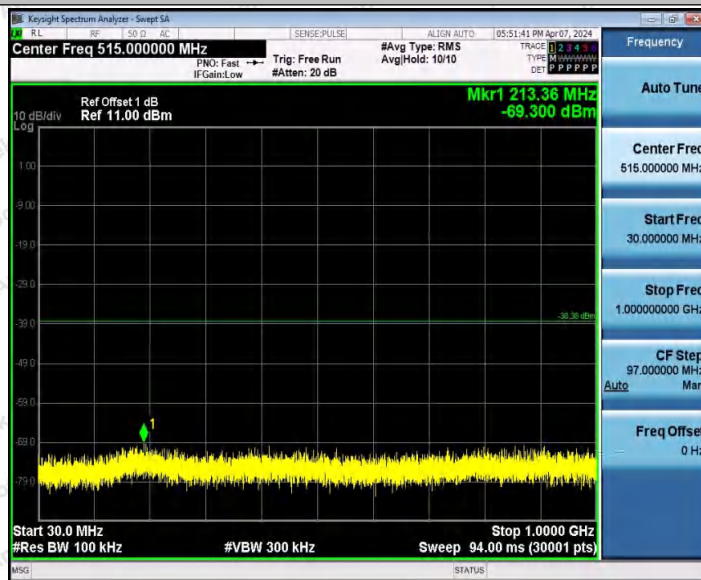

11N20SISO_Ant1_2437_30~1000