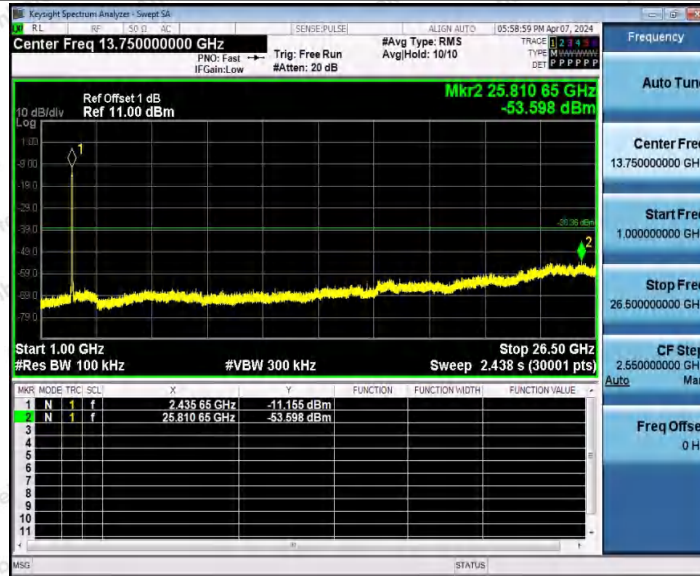

Shenzhen Anbotek Compliance Laboratory Limited

Address: 1/F., Building D, Sogood Science and Technology Park, Sanwei Community, Hangcheng Street, Bao'an District, Shenzhen, Guangdong, China.
Tel: (86) 0755-26066440 Fax: (86) 0755-26014772 Email: service@anbotek.com

Hotline
400-003-0500
www.anbotek.com.cn