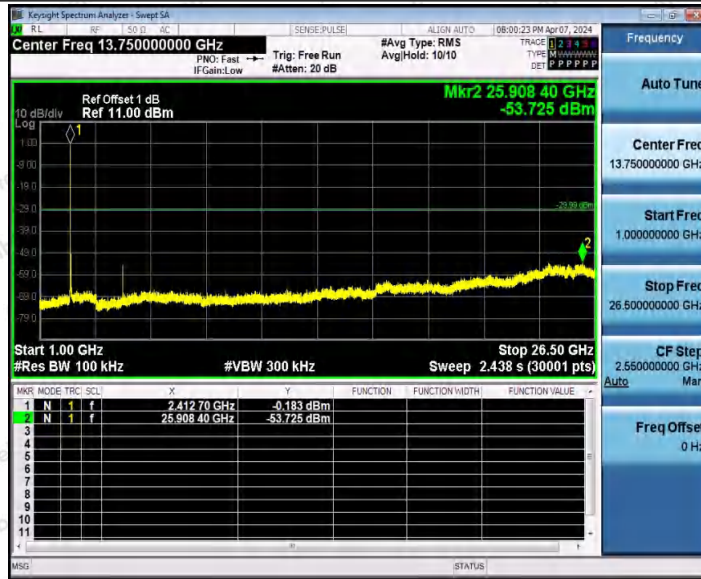

11B_Ant2_2412_1000~26500