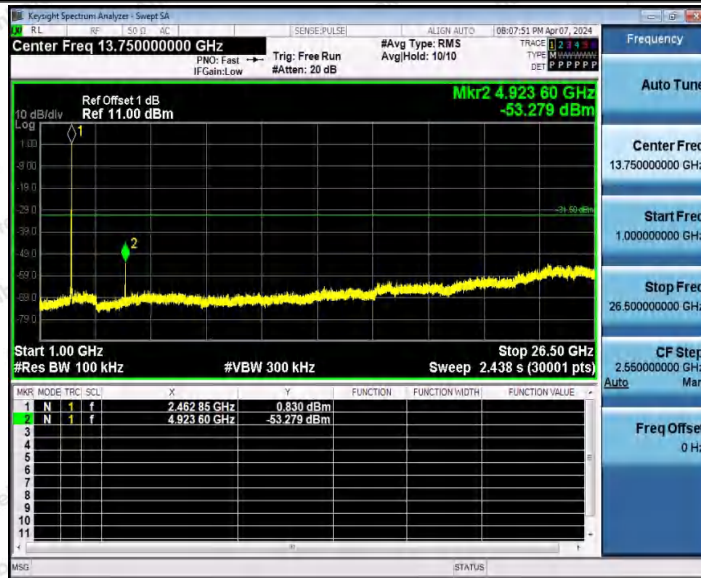

Shenzhen Anbotek Compliance Laboratory Limited

Address: 1/F., Building D, Sogood Science and Technology Park, Sanwei Community, Hangcheng Street, Bao'an District, Shenzhen, Guangdong, China.
Tel: (86) 0755-26066440 Fax: (86) 0755-26014772 Email: service@anbotek.com

Hotline
400-003-0500
www.anbotek.com.cn