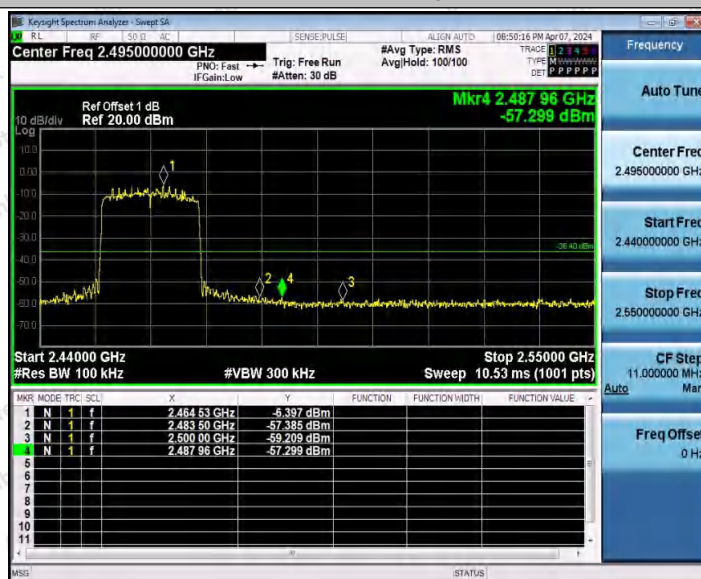

11AX20SISO_Ant2_High_2462

Shenzhen Anbotek Compliance Laboratory Limited

Address: 1/F., Building D, Sogood Science and Technology Park, Sanwei Community, Hangcheng Street, Bao'an District, Shenzhen, Guangdong, China.
Tel: (86) 0755-26066440 Fax: (86) 0755-26014772 Email: service@anbotek.com

Hotline 400-003-0500
www.anbotek.com.cn