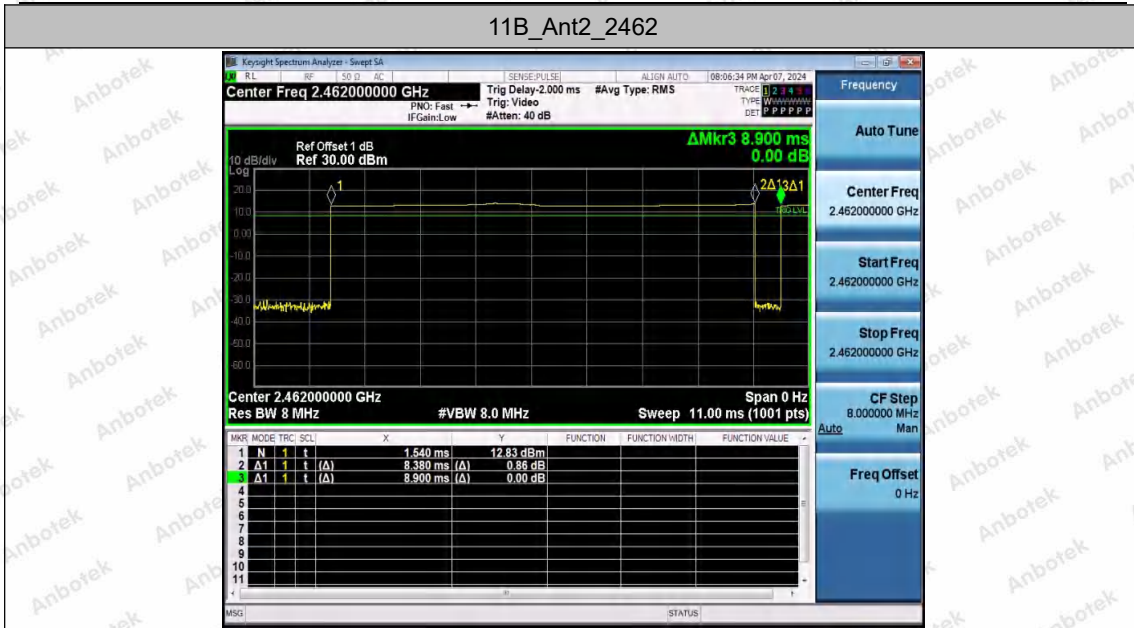

11G_Ant2_2412

Shenzhen Anbotek Compliance Laboratory Limited

Address: 1/F., Building D, Sogood Science and Technology Park, Sanwei Community, Hangcheng Street, Bao'an District, Shenzhen, Guangdong, China.
Tel: (86) 0755-26066440 Fax: (86) 0755-26014772 Email: service@anbotek.com

Hotline 400-003-0500
www.anbotek.com.cn