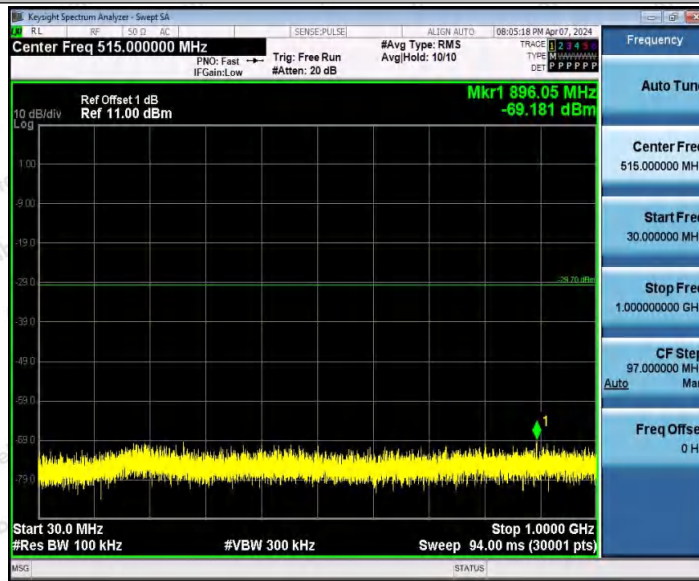

11B_Ant2_2437_30~1000