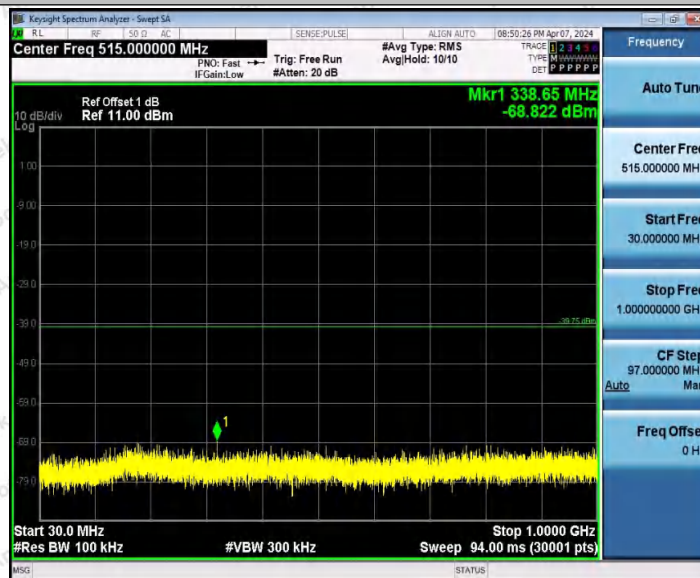

11AX20SISO_Ant2_2462_30~1000