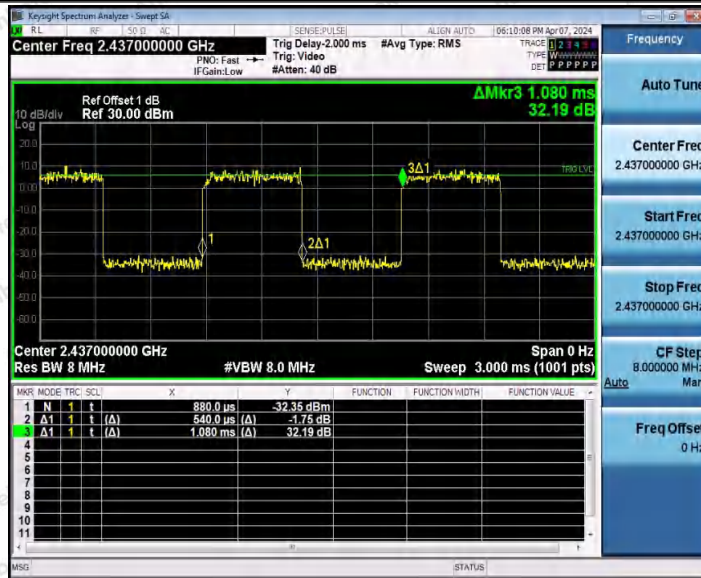

Shenzhen Anbotek Compliance Laboratory Limited

Address: 1/F., Building D, Sogood Science and Technology Park, Sanwei Community, Hangcheng Street, Bao'an District, Shenzhen, Guangdong, China.
Tel: (86) 0755-26066440 Fax: (86) 0755-26014772 Email: service@anbotek.com

Hotline 400-003-0500
www.anbotek.com.cn