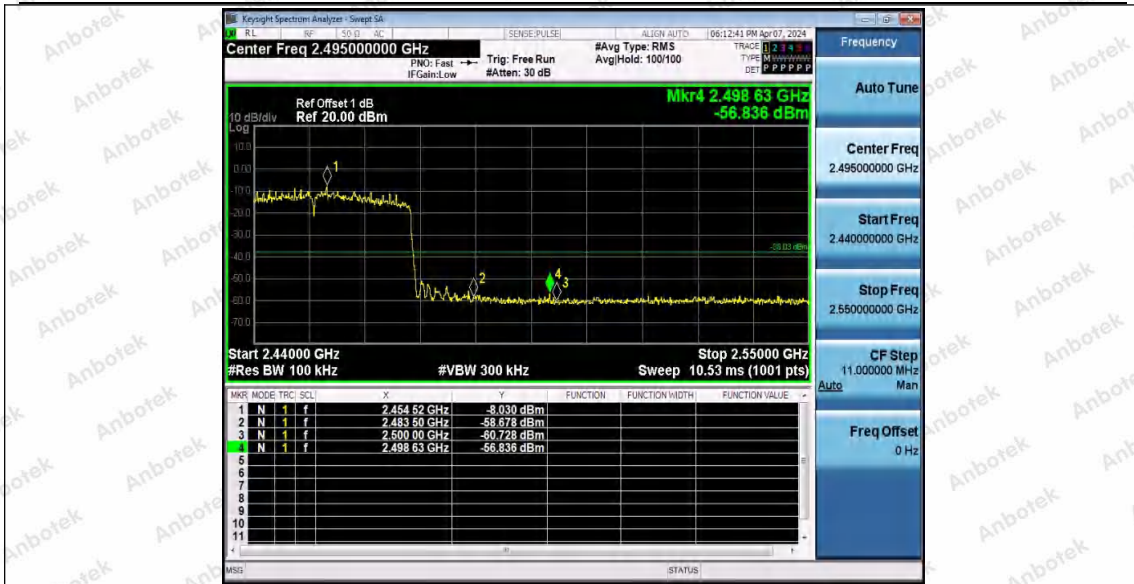

Shenzhen Anbotek Compliance Laboratory Limited

Address: 1/F., Building D, Sogood Science and Technology Park, Sanwei Community, Hangcheng Street, Bao'an District, Shenzhen, Guangdong, China.
Tel: (86) 0755-26066440 Fax: (86) 0755-26014772 Email: service@anbotek.com

Hotline
400-003-0500
www.anbotek.com.cn