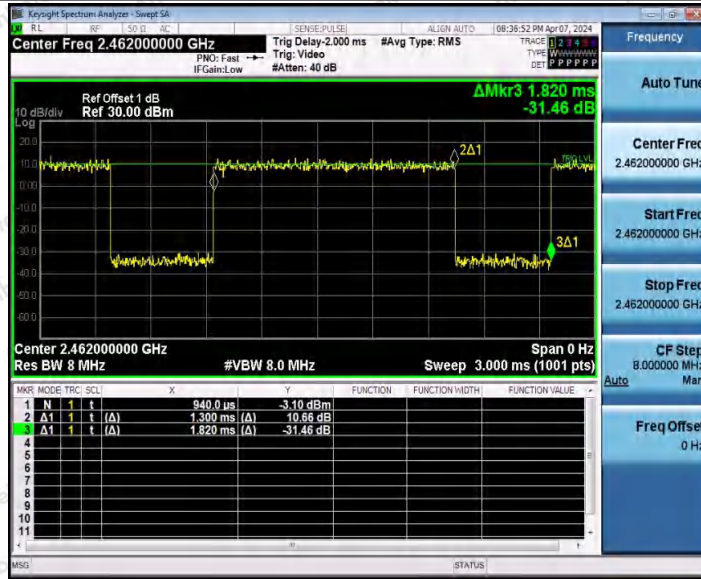

Shenzhen Anbotek Compliance Laboratory Limited

Address: 1/F., Building D, Sogood Science and Technology Park, Sanwei Community, Hangcheng Street, Bao'an District, Shenzhen, Guangdong, China.
Tel: (86) 0755-26066440 Fax: (86) 0755-26014772 Email: service@anbotek.com

Hotline 400-003-0500
www.anbotek.com.cn