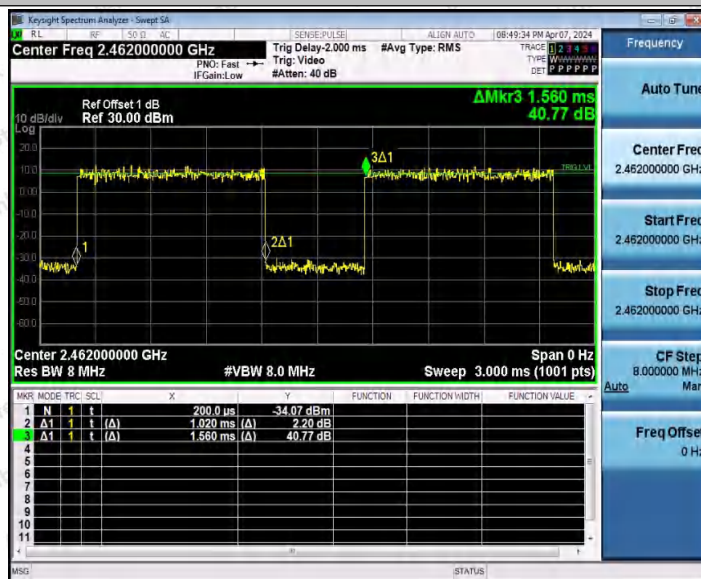

Hotline
 400-003-0500
www.anbotek.com.cn

11AX20SISO_Ant1_2462

11AX20SISO_Ant2_2462

Shenzhen Anbotek Compliance Laboratory Limited

Address: 1/F., Building D, Sogood Science and Technology Park, Sanwei Community, Hangcheng Street, Bao'an District, Shenzhen, Guangdong, China.
 Tel: (86) 0755-26066440 Fax: (86) 0755-26014772 Email: service@anbotek.com