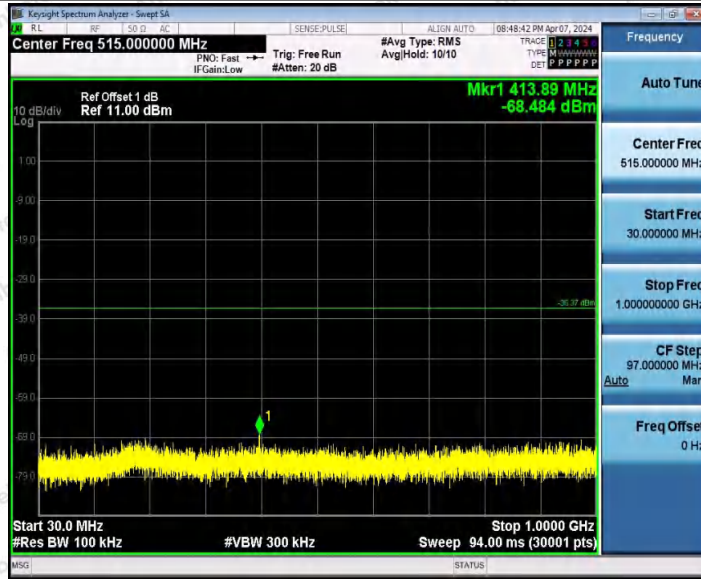

Shenzhen Anbotek Compliance Laboratory Limited

Address: 1/F., Building D, Sogood Science and Technology Park, Sanwei Community, Hangcheng Street, Bao'an District, Shenzhen, Guangdong, China.
Tel: (86) 0755-26066440 Fax: (86) 0755-26014772 Email: service@anbotek.com

Hotline 400-003-0500
www.anbotek.com.cn