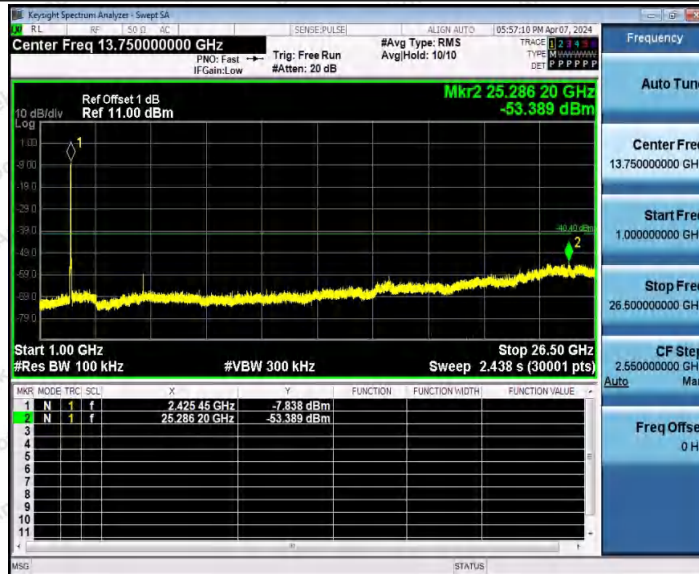

11N40SISO_Ant1_2422_1000~26500

Shenzhen Anbotek Compliance Laboratory Limited

Address: 1/F., Building D, Sogood Science and Technology Park, Sanwei Community, Hangcheng Street, Bao'an District, Shenzhen, Guangdong, China.
Tel: (86) 0755-26066440 Fax: (86) 0755-26014772 Email: service@anbotek.com

Hotline
400-003-0500
www.anbotek.com.cn