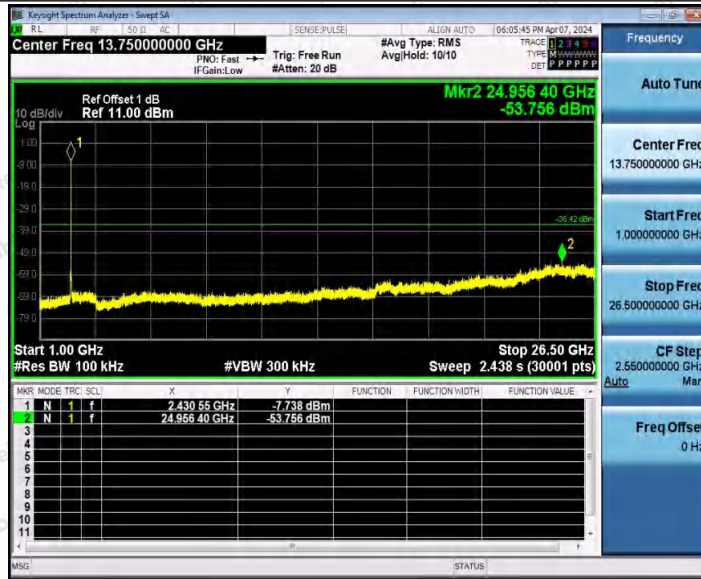

11AX20SISO_Ant1_2437_1000~26500