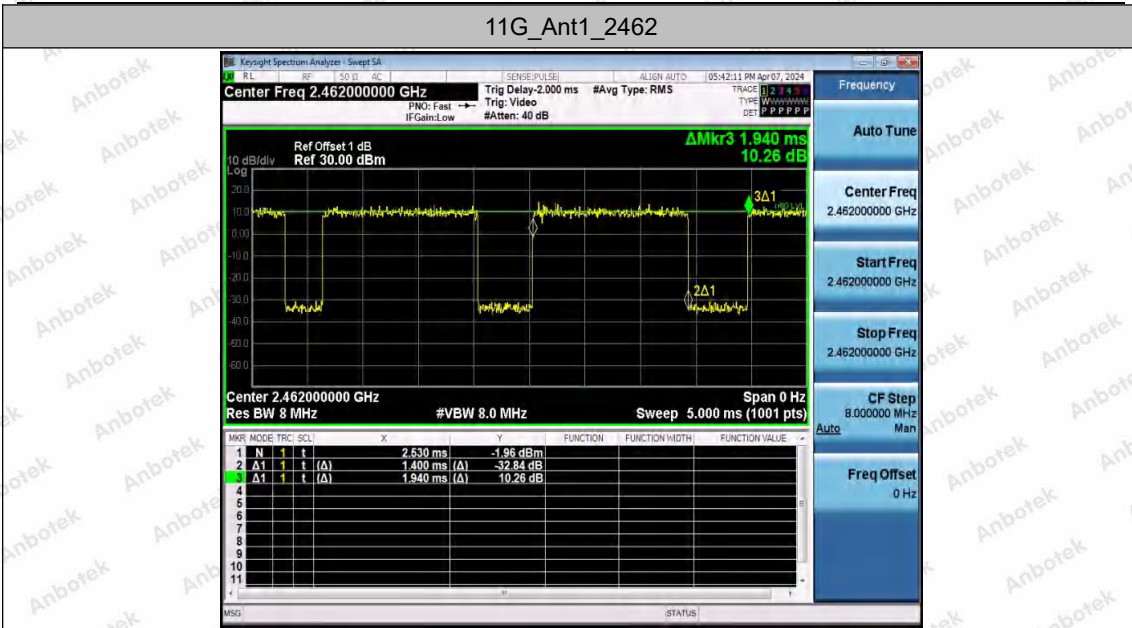

11N20SISO_Ant1_2412

Shenzhen Anbotek Compliance Laboratory Limited

Address: 1/F., Building D, Sogood Science and Technology Park, Sanwei Community, Hangcheng Street, Bao'an District, Shenzhen, Guangdong, China.
Tel: (86) 0755-26066440 Fax: (86) 0755-26014772 Email: service@anbotek.com

Hotline 400-003-0500
www.anbotek.com.cn