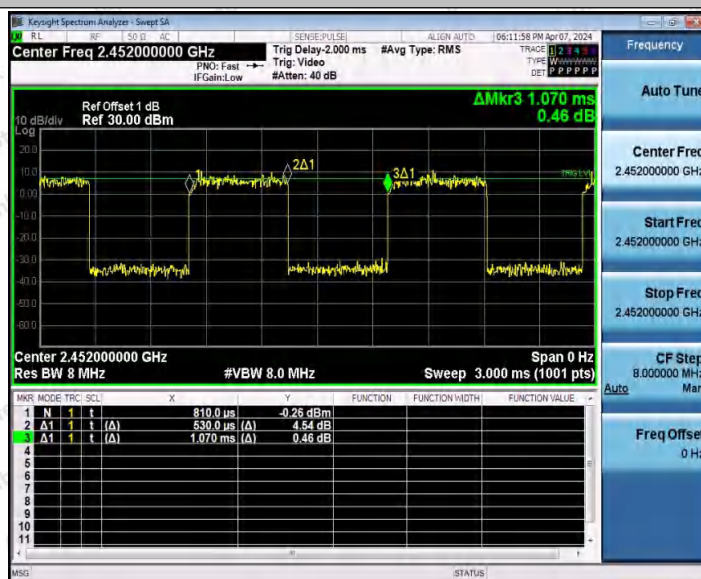

Hotline 400-003-0500
 www.anbotek.com.cn

11AX40SISO_Ant2_2437

11AX40SISO_Ant1_2452

Shenzhen Anbotek Compliance Laboratory Limited

Address: 1/F., Building D, Sogood Science and Technology Park, Sanwei Community, Hangcheng Street, Bao'an District, Shenzhen, Guangdong, China.
 Tel: (86) 0755-26066440 Fax: (86) 0755-26014772 Email: service@anbotek.com