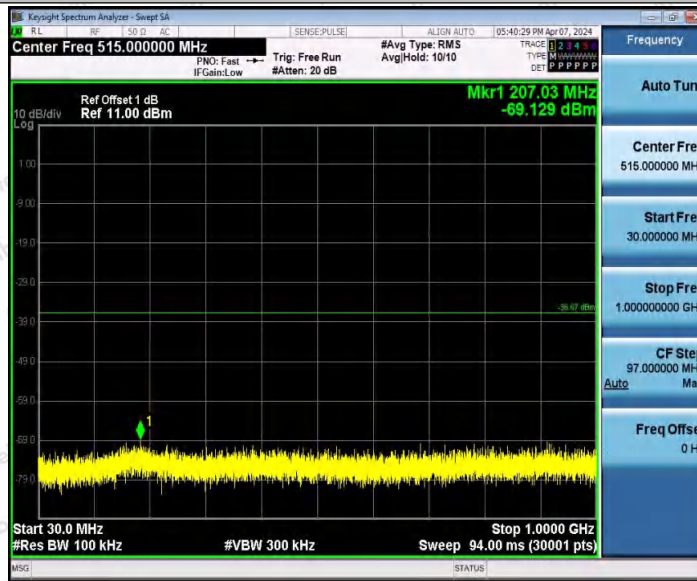

11G_Ant1_2437_30~1000