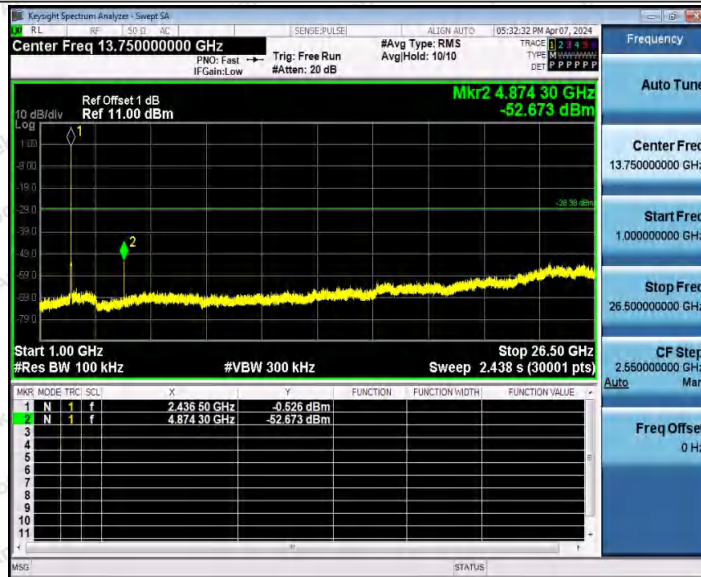

11B_Ant1_2437_1000~26500