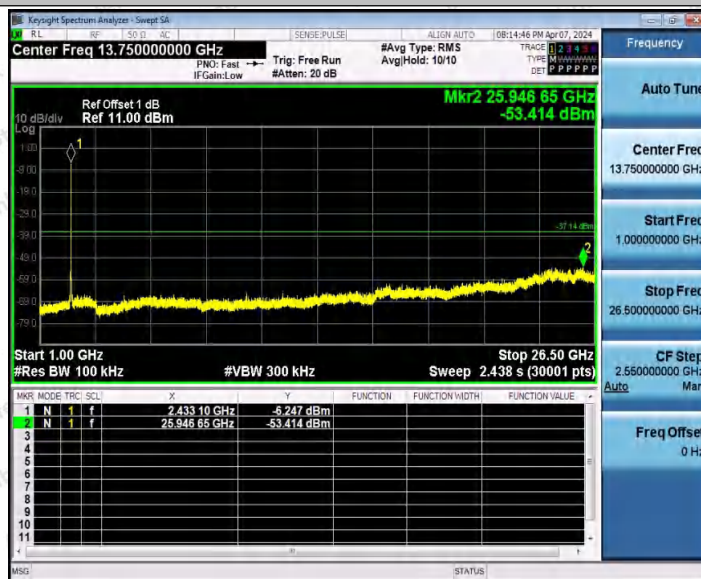

Hotline
400-003-0500
www.anbotek.com.cn

11G_Ant2_2437_30~1000

11G_Ant2_2437_1000~26500

Shenzhen Anbotek Compliance Laboratory Limited

Address: 1/F., Building D, Sogood Science and Technology Park, Sanwei Community, Hangcheng Street, Bao'an District, Shenzhen, Guangdong, China.
Tel: (86) 0755-26066440 Fax: (86) 0755-26014772 Email: service@anbotek.com