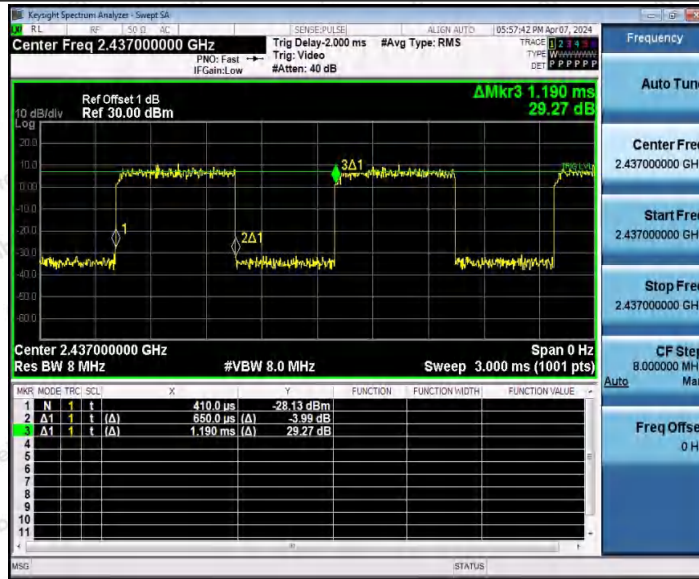

11N40SISO_Ant1_2437