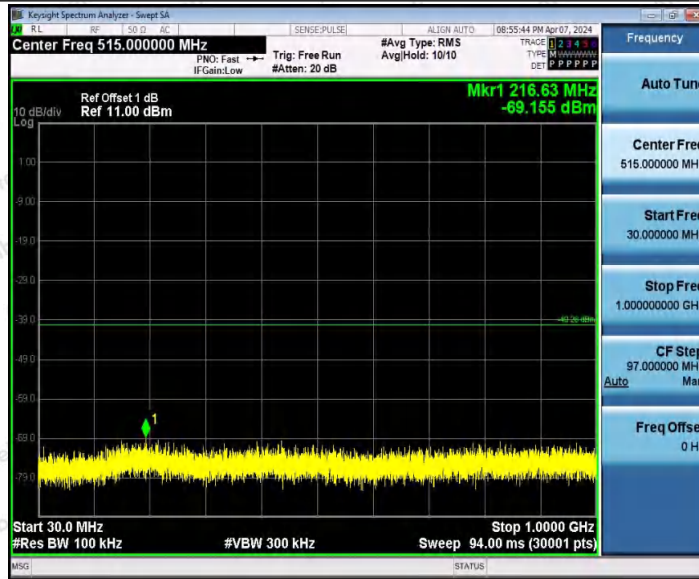

11AX40SISO_Ant2_2437_30~1000