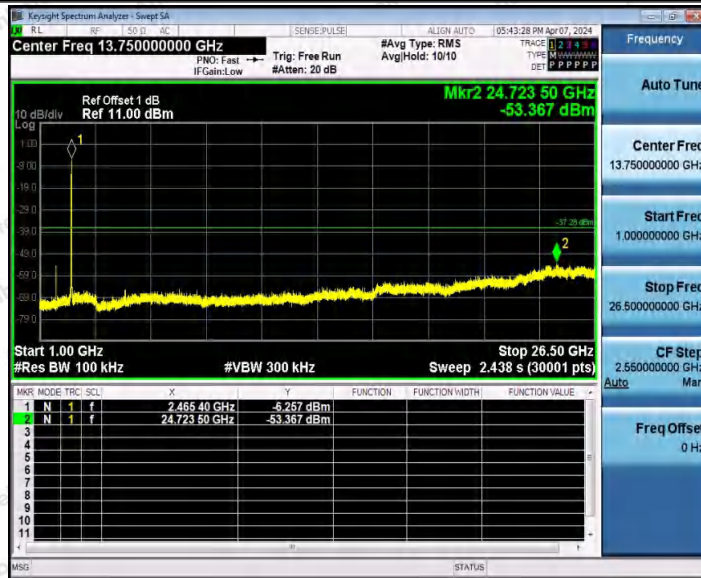

11G_Ant2_2462_0~Reference