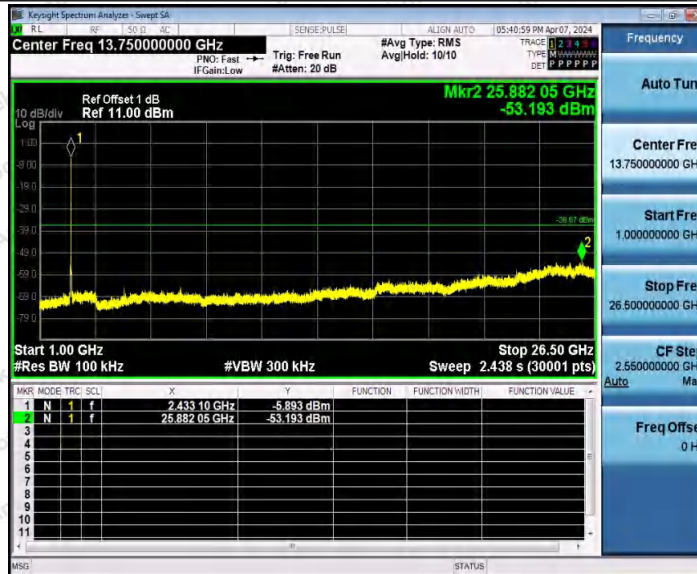

11G_Ant1_2437_1000~26500

11G_Ant2_2437_0~Reference

Shenzhen Anbotek Compliance Laboratory Limited

Address: 1/F., Building D, Sogood Science and Technology Park, Sanwei Community, Hangcheng Street, Bao'an District, Shenzhen, Guangdong, China.
Tel: (86) 0755-26066440 Fax: (86) 0755-26014772 Email: service@anbotek.com

Hotline
400-003-0500
www.anbotek.com.cn