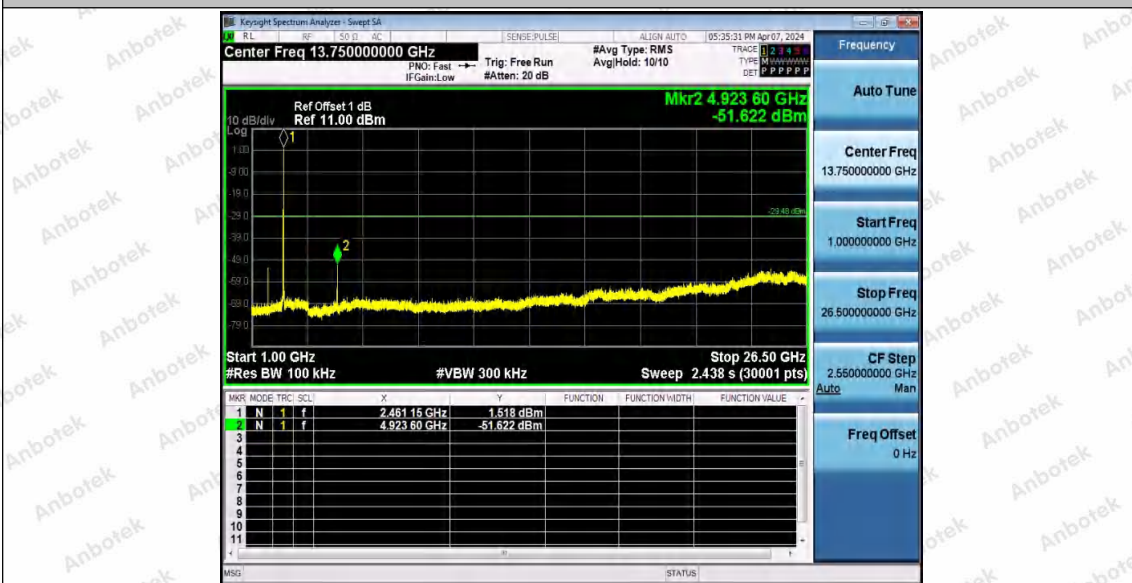

Hotline
400-003-0500
www.anbotek.com.cn

11B_Ant1_2462_30~1000

11B_Ant1_2462_1000~26500

Shenzhen Anbotek Compliance Laboratory Limited

Address: 1/F., Building D, Sogood Science and Technology Park, Sanwei Community, Hangcheng Street, Bao'an District, Shenzhen, Guangdong, China.
Tel: (86) 0755-26066440 Fax: (86) 0755-26014772 Email: service@anbotek.com