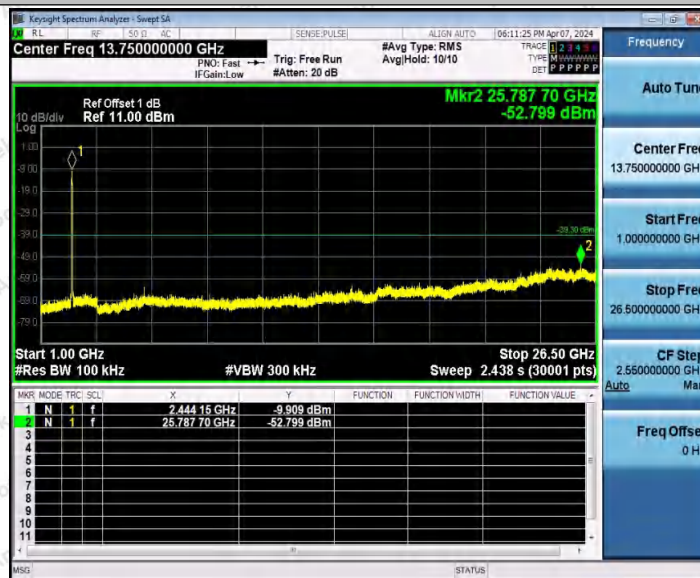

11AX40SISO_Ant1_2437_1000~26500