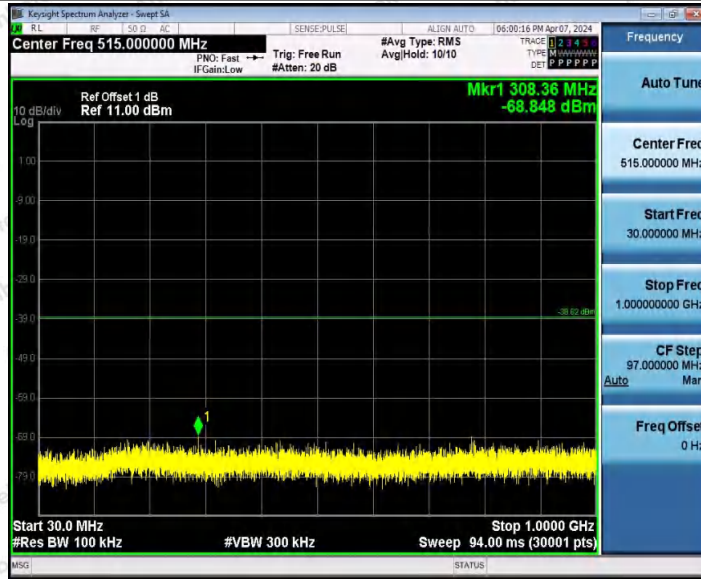

11N40SISO_Ant1_2452_30~1000