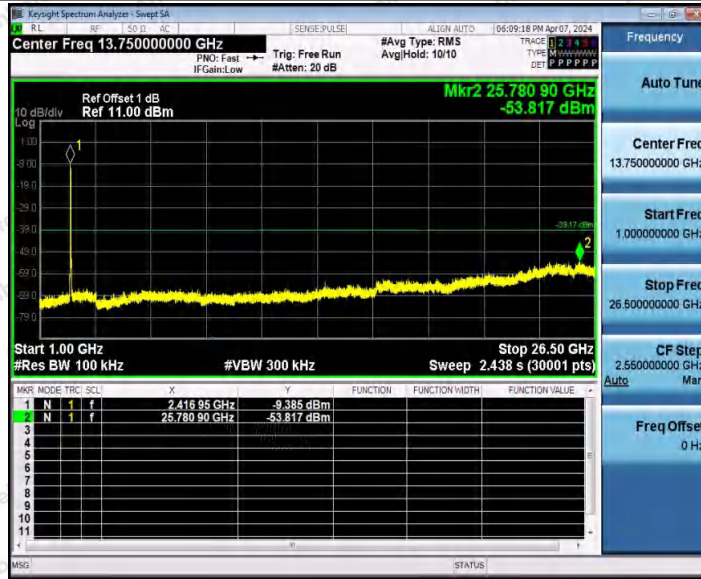

Shenzhen Anbotek Compliance Laboratory Limited

Address: 1/F., Building D, Sogood Science and Technology Park, Sanwei Community, Hangcheng Street, Bao'an District, Shenzhen, Guangdong, China.
Tel: (86) 0755-26066440 Fax: (86) 0755-26014772 Email: service@anbotek.com

Hotline
400-003-0500
www.anbotek.com.cn