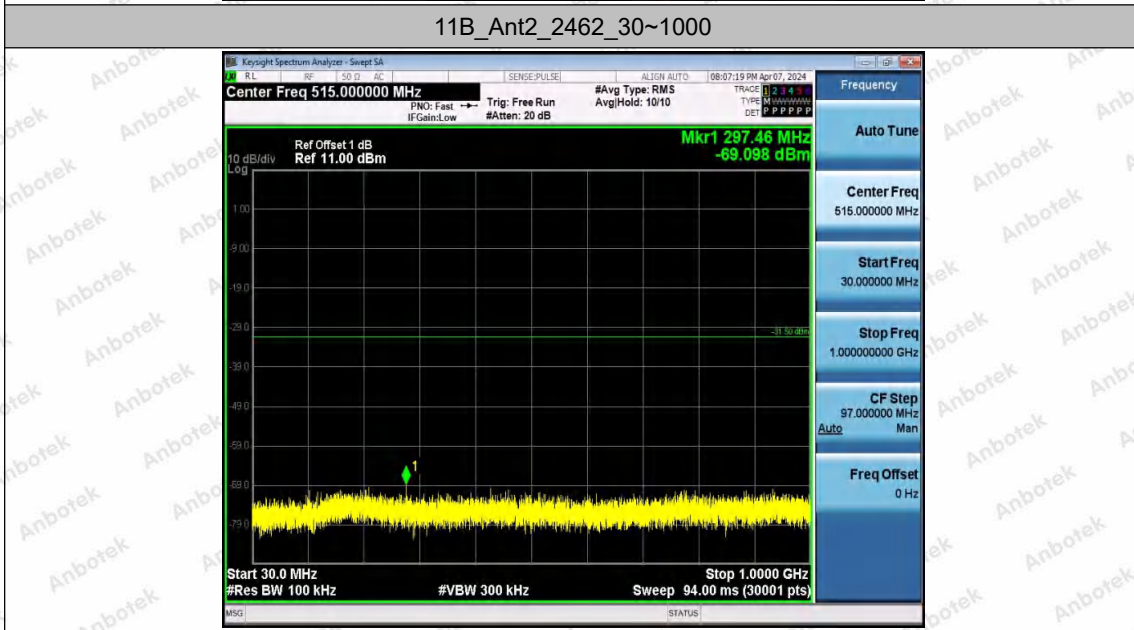

11B_Ant2_2462_1000~26500

Shenzhen Anbotek Compliance Laboratory Limited

Address: 1/F., Building D, Sogood Science and Technology Park, Sanwei Community, Hangcheng Street, Bao'an District, Shenzhen, Guangdong, China.
Tel: (86) 0755-26066440 Fax: (86) 0755-26014772 Email: service@anbotek.com

Hotline
400-003-0500
www.anbotek.com.cn