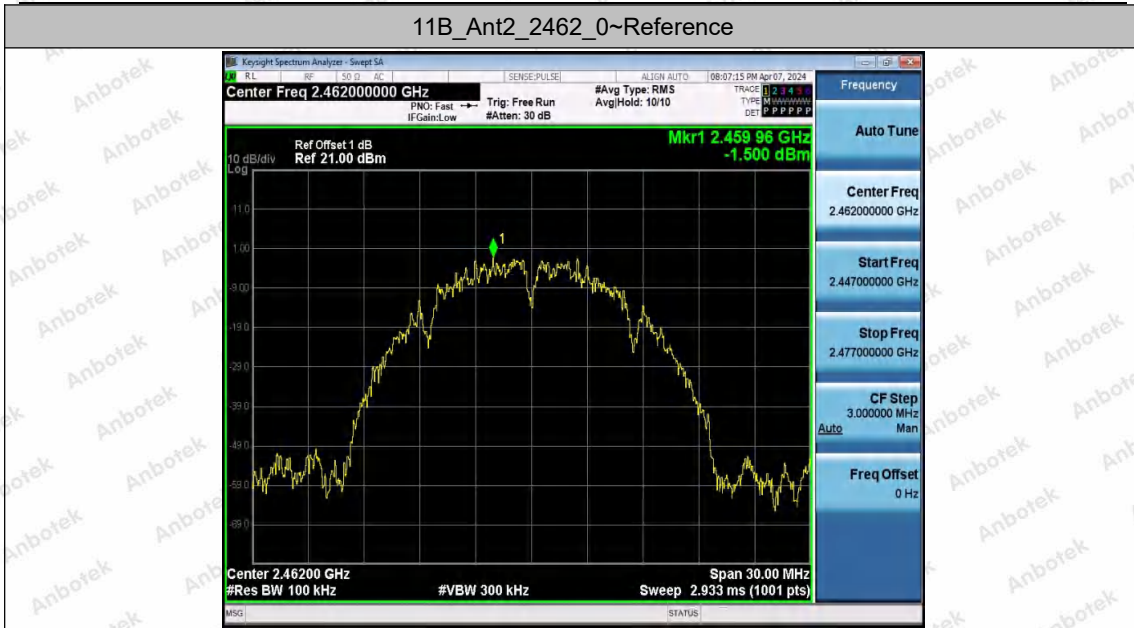

11B_Ant2_2462_1000~26500

Shenzhen Anbotek Compliance Laboratory Limited

Address: 1/F., Building D, Sogood Science and Technology Park, Sanwei Community, Hangcheng Street, Bao'an District, Shenzhen, Guangdong, China.
Tel: (86) 0755-26066440 Fax: (86) 0755-26014772 Email: service@anbotek.com

Hotline
400-003-0500
www.anbotek.com.cn