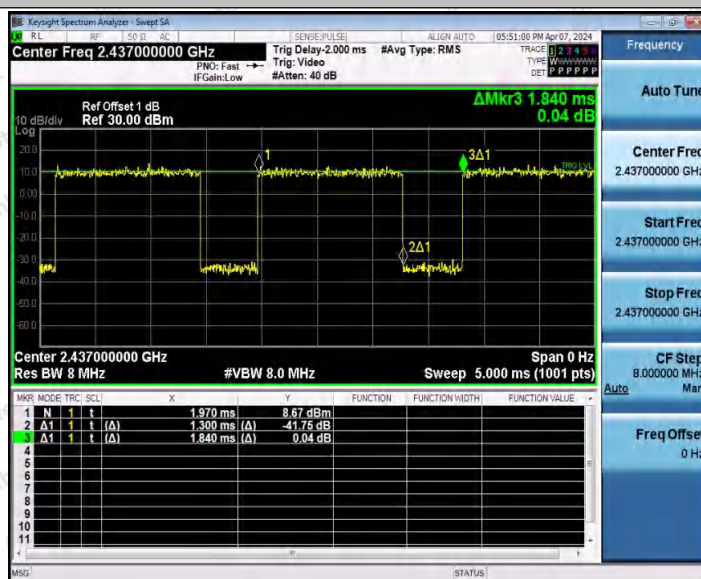

Hotline 400-003-0500
 www.anbotek.com.cn

11N20SISO_Ant2_2412

11N20SISO_Ant1_2437

Shenzhen Anbotek Compliance Laboratory Limited

Address: 1/F., Building D, Sogood Science and Technology Park, Sanwei Community, Hangcheng Street, Bao'an District, Shenzhen, Guangdong, China.
 Tel: (86) 0755-26066440 Fax: (86) 0755-26014772 Email: service@anbotek.com