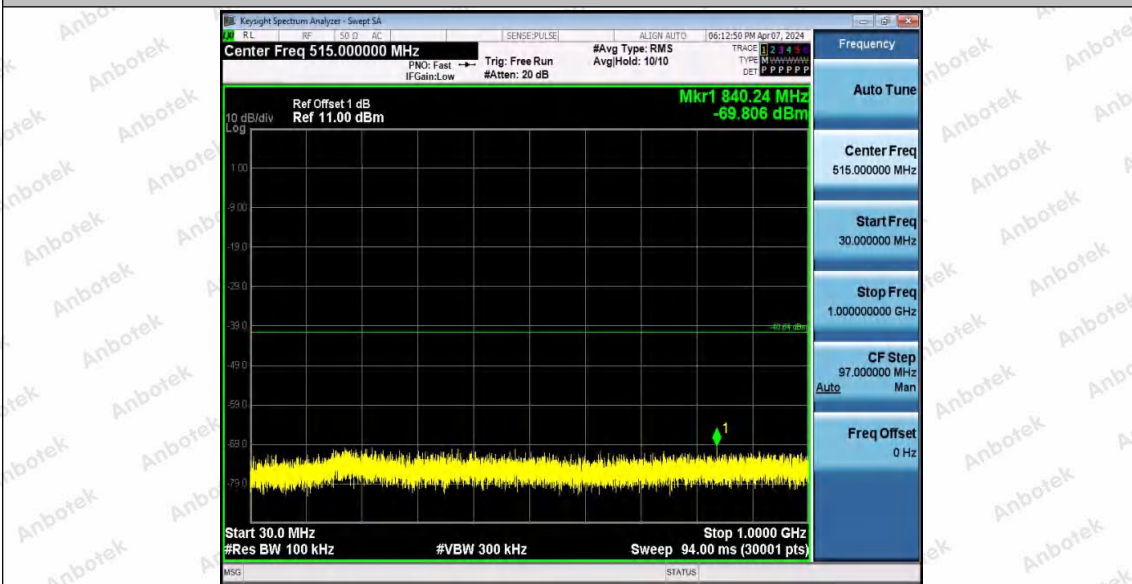

11AX40SISO_Ant1_2452_30~1000