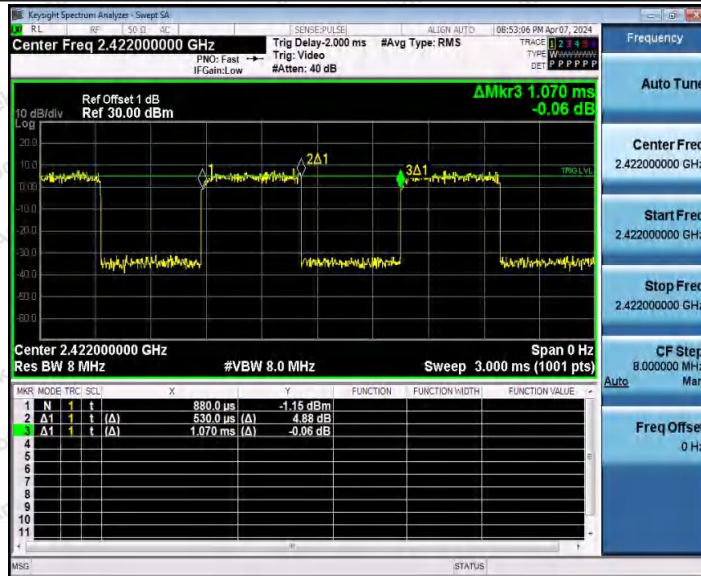

11AX40SISO_Ant2_2422

11AX40SISO_Ant1_2437

Shenzhen Anbotek Compliance Laboratory Limited

Address: 1/F., Building D, Sogood Science and Technology Park, Sanwei Community, Hangcheng Street, Bao'an District, Shenzhen, Guangdong, China.
Tel: (86) 0755-26066440 Fax: (86) 0755-26014772 Email: service@anbotek.com

Hotline 400-003-0500
www.anbotek.com.cn