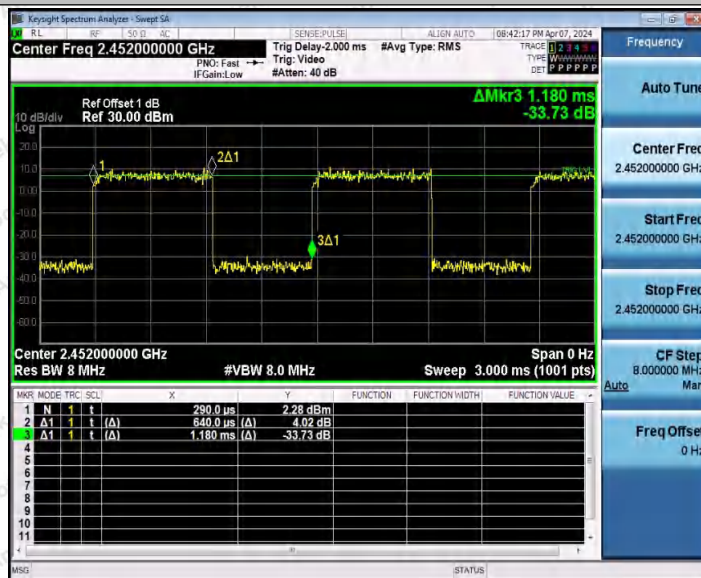

11N40SISO_Ant2_2452