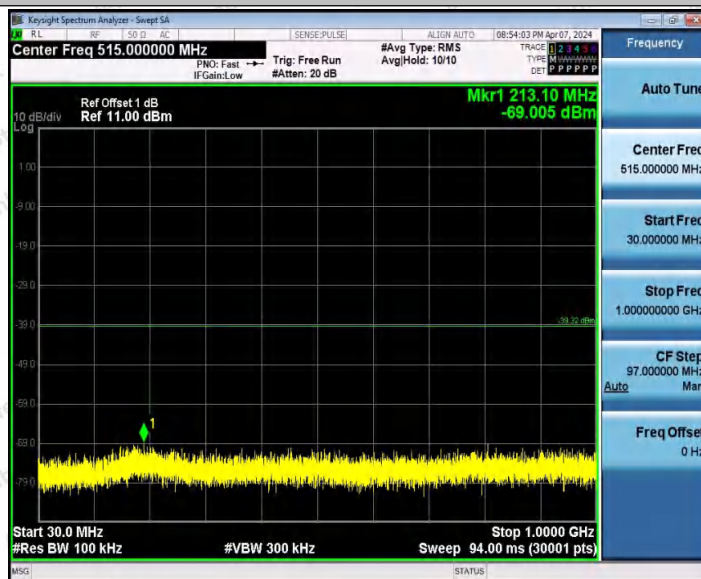

Hotline
 400-003-0500
www.anbotek.com.cn

11AX40SISO_Ant2_2422_0~Reference

11AX40SISO_Ant2_2422_30~1000

Shenzhen Anbotek Compliance Laboratory Limited

Address: 1/F., Building D, Sogood Science and Technology Park, Sanwei Community, Hangcheng Street, Bao'an District, Shenzhen, Guangdong, China.
Tel: (86) 0755-26066440 Fax: (86) 0755-26014772 Email: service@anbotek.com