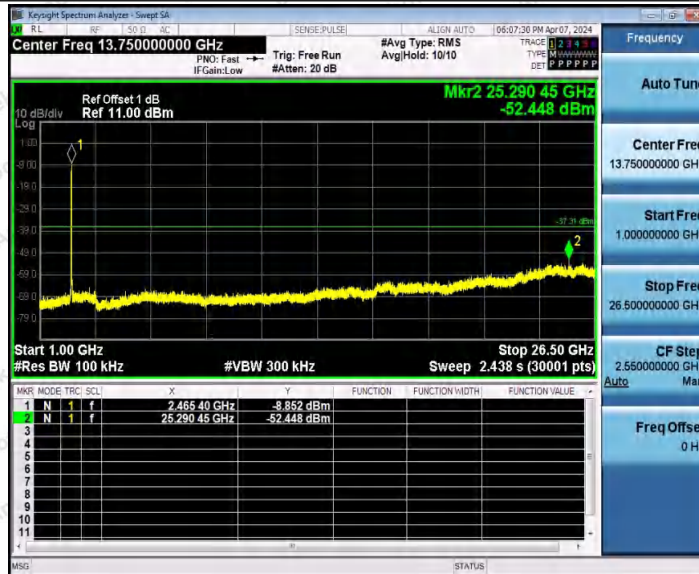

11AX20SISO_Ant1_2462_1000~26500

Shenzhen Anbotek Compliance Laboratory Limited

Address: 1/F., Building D, Sogood Science and Technology Park, Sanwei Community, Hangcheng Street, Bao'an District, Shenzhen, Guangdong, China.
Tel: (86) 0755-26066440 Fax: (86) 0755-26014772 Email: service@anbotek.com

Hotline
400-003-0500
www.anbotek.com.cn