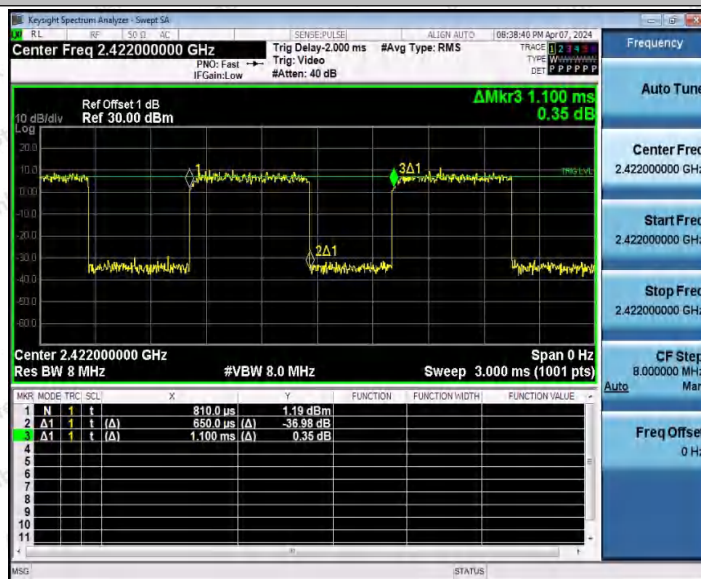

Hotline
 400-003-0500
 www.anbotek.com.cn

11N40SISO_Ant1_2422

11N40SISO_Ant2_2422

Shenzhen Anbotek Compliance Laboratory Limited

Address: 1/F., Building D, Sogood Science and Technology Park, Sanwei Community, Hangcheng Street, Bao'an District, Shenzhen, Guangdong, China.
 Tel: (86) 0755-26066440 Fax: (86) 0755-26014772 Email: service@anbotek.com