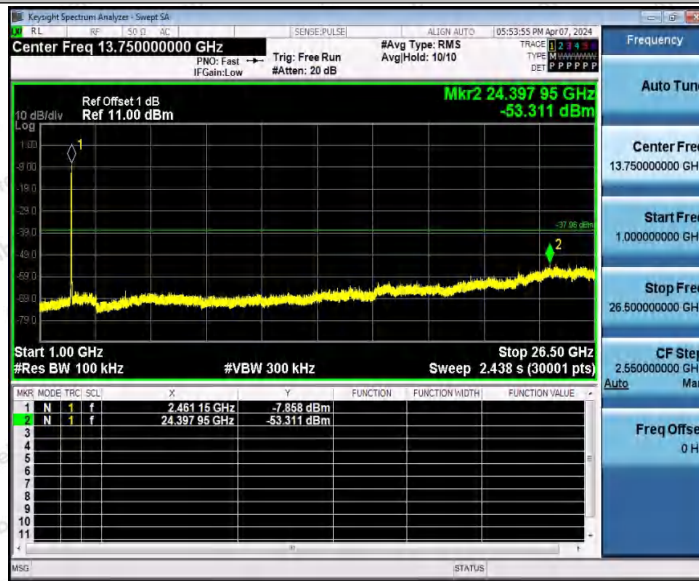

11N20SISO_Ant1_2462_1000~26500