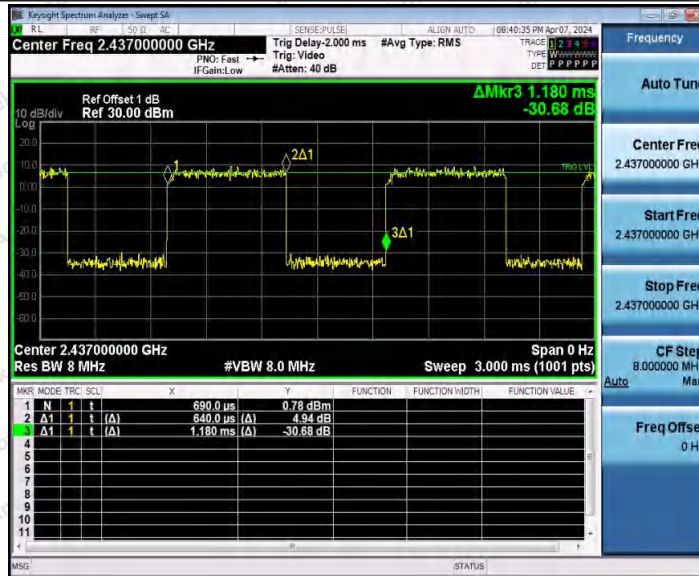

11N40SISO_Ant2_2437

11N40SISO_Ant1_2452

Shenzhen Anbotek Compliance Laboratory Limited

Address: 1/F., Building D, Sogood Science and Technology Park, Sanwei Community, Hangcheng Street, Bao'an District, Shenzhen, Guangdong, China.
Tel: (86) 0755-26066440 Fax: (86) 0755-26014772 Email: service@anbotek.com

Hotline
400-003-0500
www.anbotek.com.cn