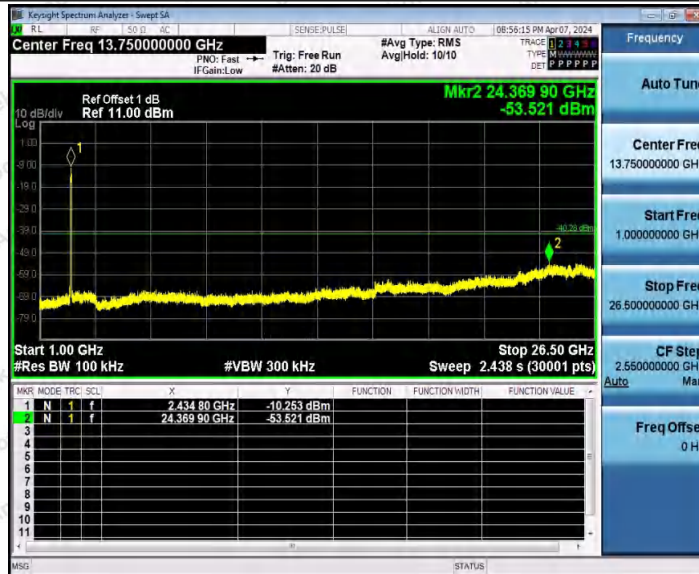

11AX40SISO_Ant2_2437_1000~26500

11AX40SISO_Ant1_2452_0~Reference

Shenzhen Anbotek Compliance Laboratory Limited

Address: 1/F., Building D, Sogood Science and Technology Park, Sanwei Community, Hangcheng Street, Bao'an District, Shenzhen, Guangdong, China.
Tel: (86) 0755-26066440 Fax: (86) 0755-26014772 Email: service@anbotek.com

Hotline
400-003-0500
www.anbotek.com.cn