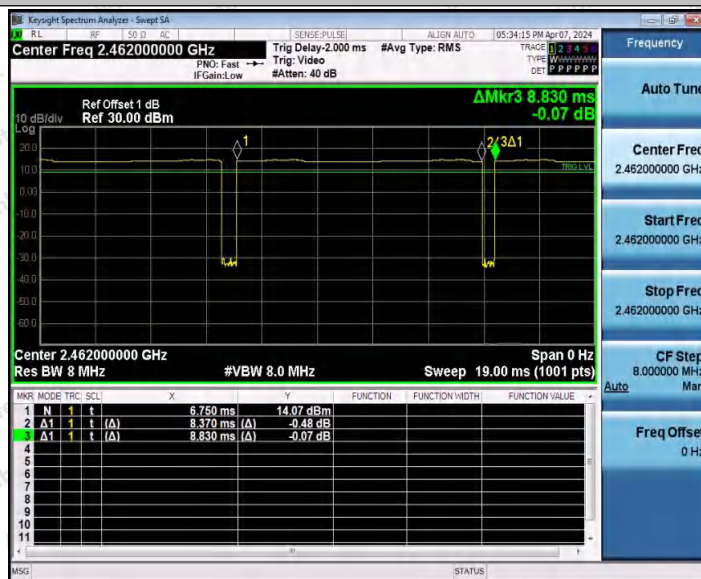

11B_Ant1_2462

Shenzhen Anbotek Compliance Laboratory Limited

Address: 1/F., Building D, Sogood Science and Technology Park, Sanwei Community, Hangcheng Street, Bao'an District, Shenzhen, Guangdong, China.
Tel: (86) 0755-26066440 Fax: (86) 0755-26014772 Email: service@anbotek.com

Hotline
400-003-0500
www.anbotek.com.cn