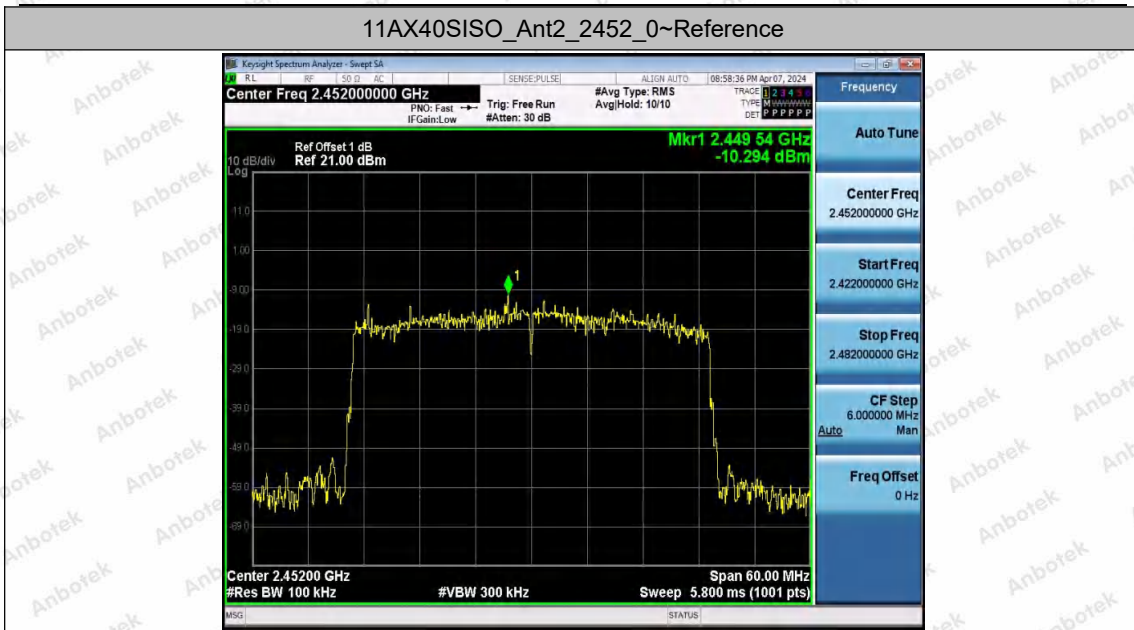

11AX40SISO_Ant2_2452_1000~26500

Shenzhen Anbotek Compliance Laboratory Limited

Address: 1/F., Building D, Sogood Science and Technology Park, Sanwei Community, Hangcheng Street, Bao'an District, Shenzhen, Guangdong, China.
Tel: (86) 0755-26066440 Fax: (86) 0755-26014772 Email: service@anbotek.com

Hotline
400-003-0500
www.anbotek.com.cn