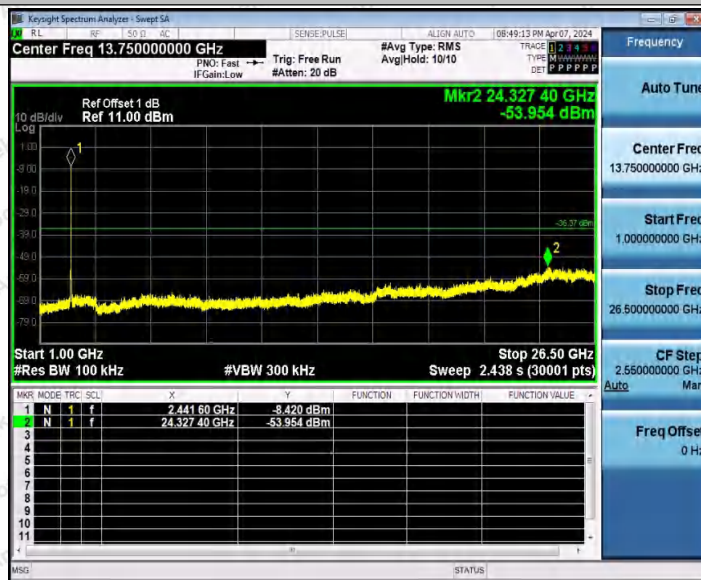

11AX20SISO_Ant2_2437_1000~26500