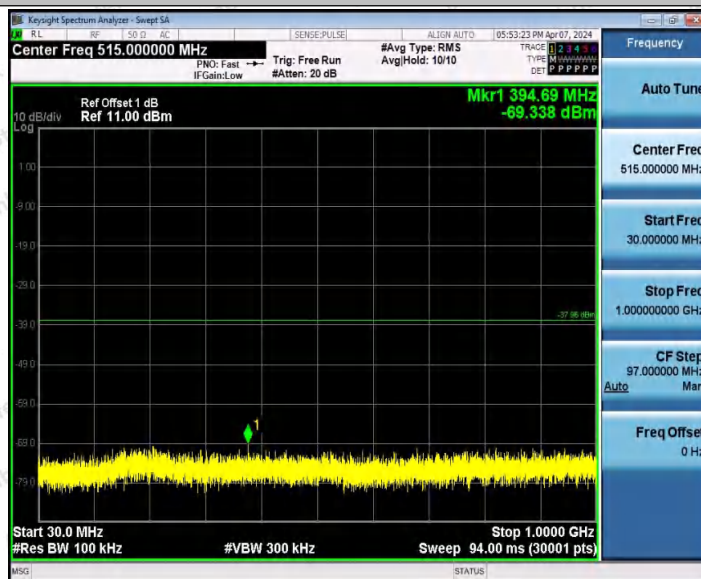

Hotline
400-003-0500
www.anbotek.com.cn

11N20SISO_Ant1_2462_0~Reference

11N20SISO_Ant1_2462_30~1000

Shenzhen Anbotek Compliance Laboratory Limited

Address: 1/F., Building D, Sogood Science and Technology Park, Sanwei Community, Hangcheng Street, Bao'an District, Shenzhen, Guangdong, China.
Tel: (86) 0755-26066440 Fax: (86) 0755-26014772 Email: service@anbotek.com