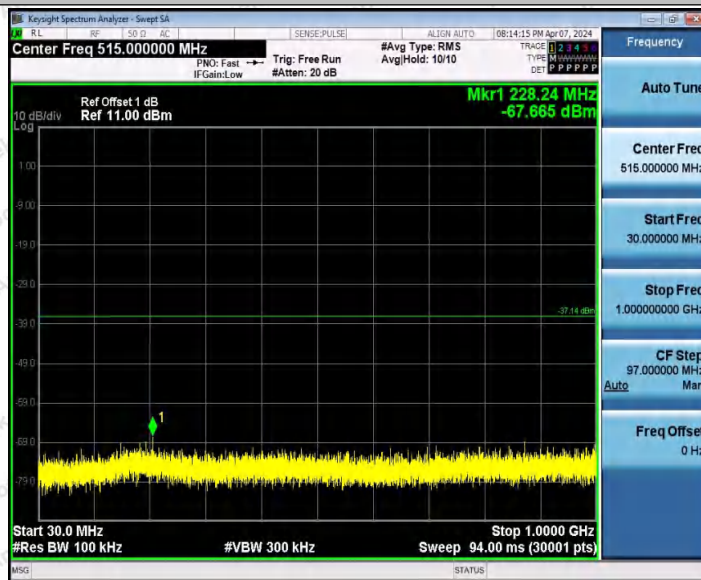

11G_Ant2_2437_30~1000