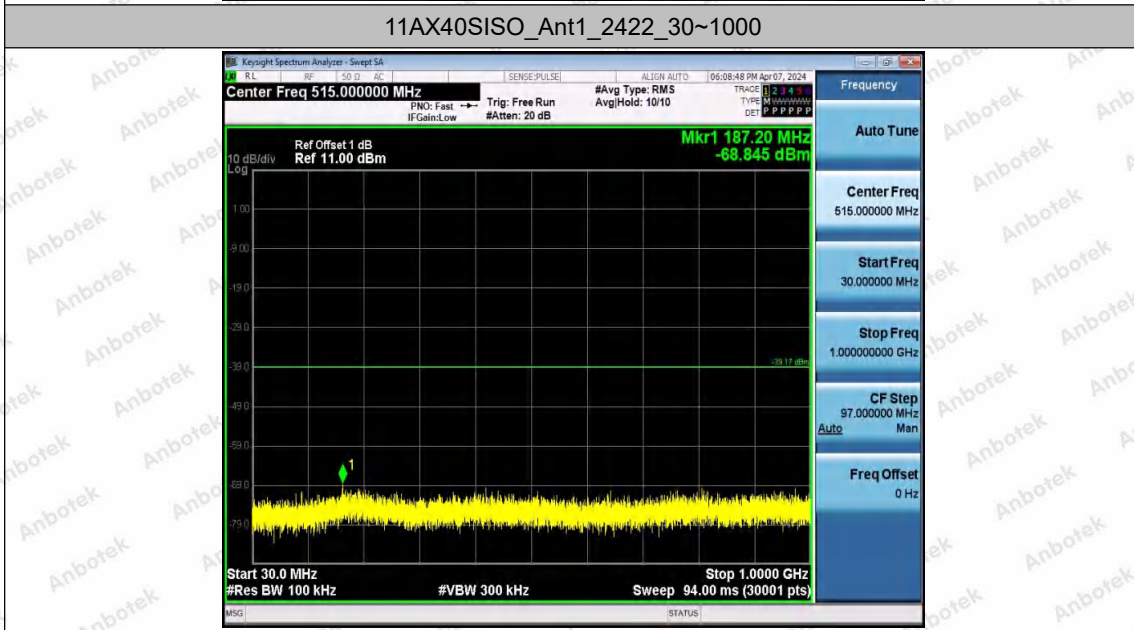

11AX40SISO_Ant1_2422_1000~26500

Shenzhen Anbotek Compliance Laboratory Limited

Address: 1/F., Building D, Sogood Science and Technology Park, Sanwei Community, Hangcheng Street, Bao'an District, Shenzhen, Guangdong, China.
Tel: (86) 0755-26066440 Fax: (86) 0755-26014772 Email: service@anbotek.com

Hotline
400-003-0500
www.anbotek.com.cn