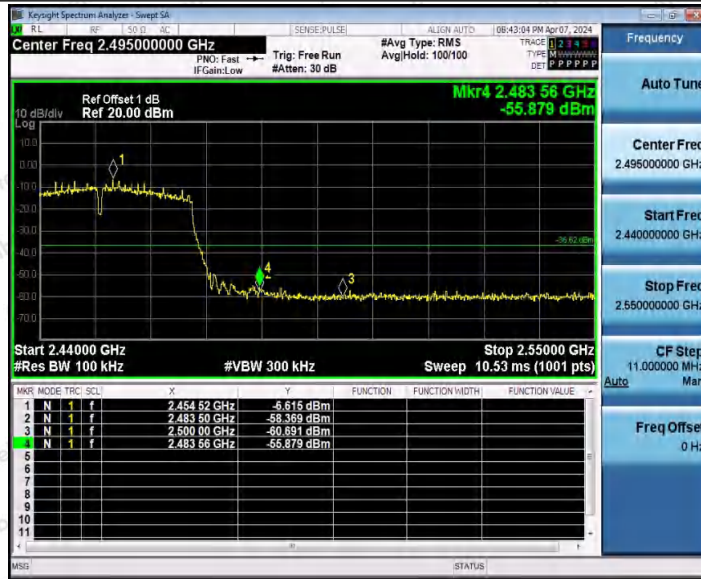

11N40SISO_Ant2_High_2452