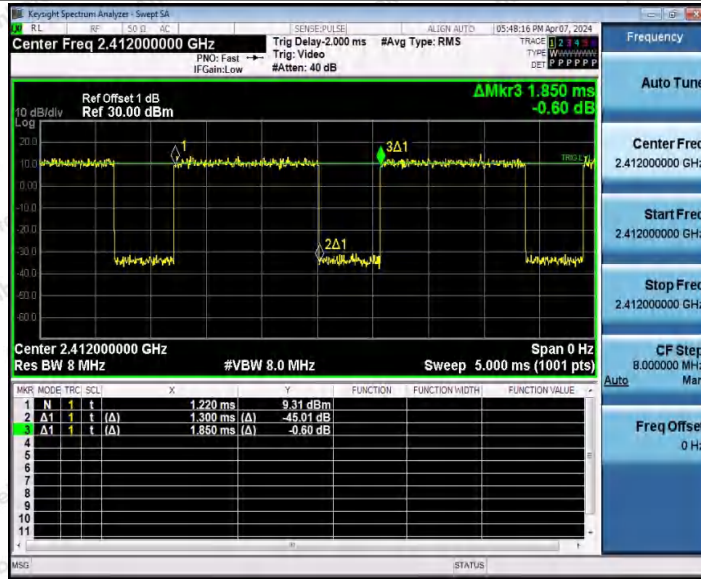

Shenzhen Anbotek Compliance Laboratory Limited

Address: 1/F., Building D, Sogood Science and Technology Park, Sanwei Community, Hangcheng Street, Bao'an District, Shenzhen, Guangdong, China.
Tel: (86) 0755-26066440 Fax: (86) 0755-26014772 Email: service@anbotek.com

Hotline 400-003-0500
www.anbotek.com.cn