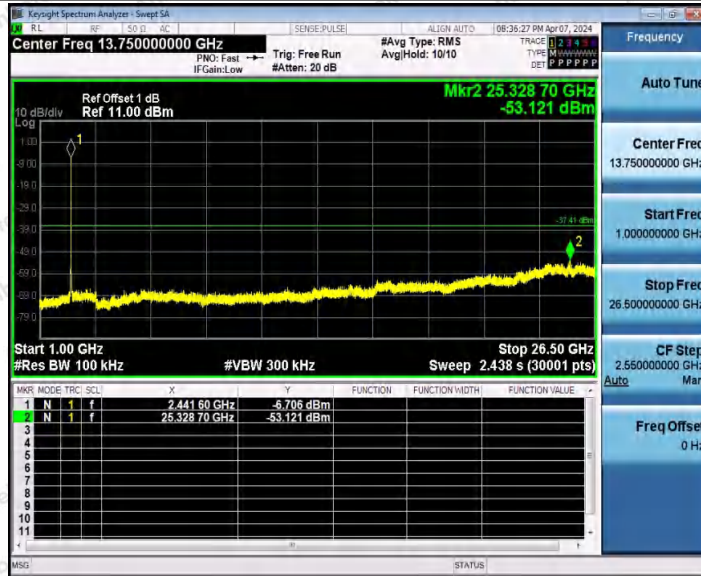

Shenzhen Anbotek Compliance Laboratory Limited

Address: 1/F., Building D, Sogood Science and Technology Park, Sanwei Community, Hangcheng Street, Bao'an District, Shenzhen, Guangdong, China.
Tel: (86) 0755-26066440 Fax: (86) 0755-26014772 Email: service@anbotek.com

Hotline 400-003-0500
www.anbotek.com.cn