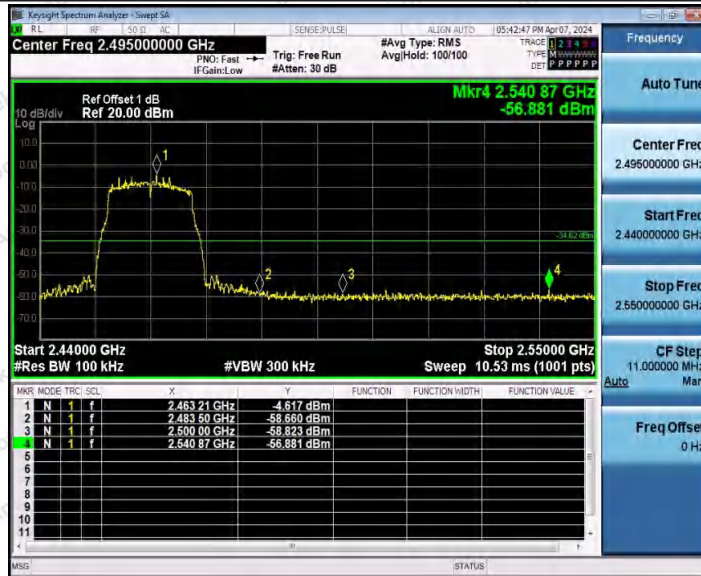

11G_Ant2_Low_2412

11G_Ant1_High_2462

11G_Ant2_High_2462

Shenzhen Anbotek Compliance Laboratory Limited

Address: 1/F., Building D, Sogood Science and Technology Park, Sanwei Community, Hangcheng Street, Bao'an District, Shenzhen, Guangdong, China.
 Tel: (86) 0755-26066440 Fax: (86) 0755-26014772 Email: service@anbotek.com