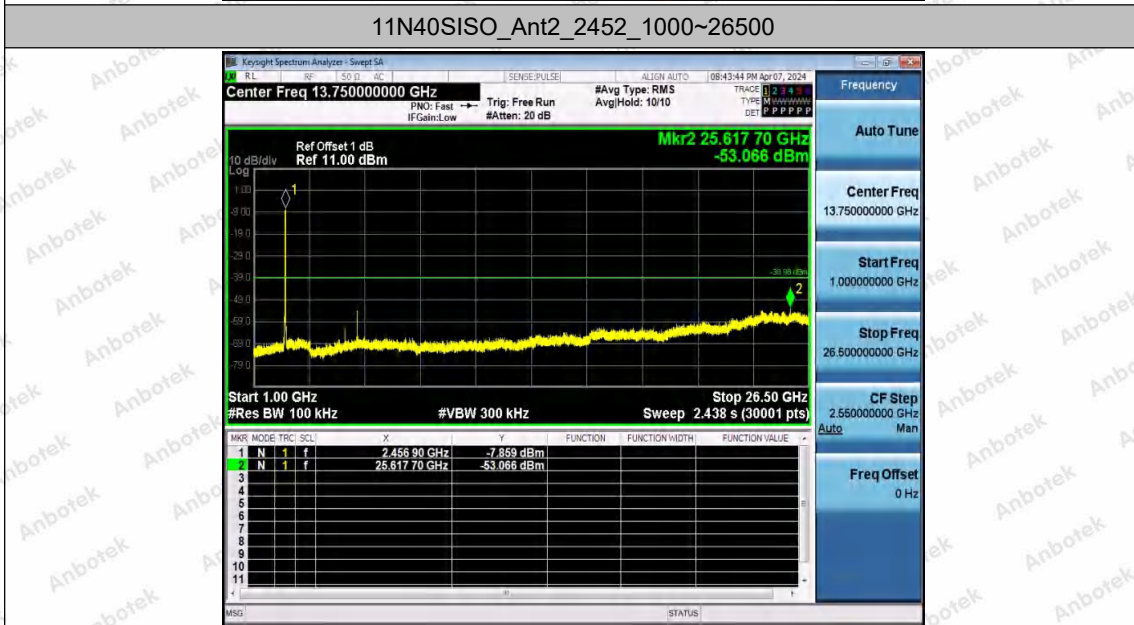

11AX20SISO_Ant1_2412_0~Reference

Shenzhen Anbotek Compliance Laboratory Limited

Address: 1/F., Building D, Sogood Science and Technology Park, Sanwei Community, Hangcheng Street, Bao'an District, Shenzhen, Guangdong, China.
Tel: (86) 0755-26066440 Fax: (86) 0755-26014772 Email: service@anbotek.com

Hotline
400-003-0500
www.anbotek.com.cn