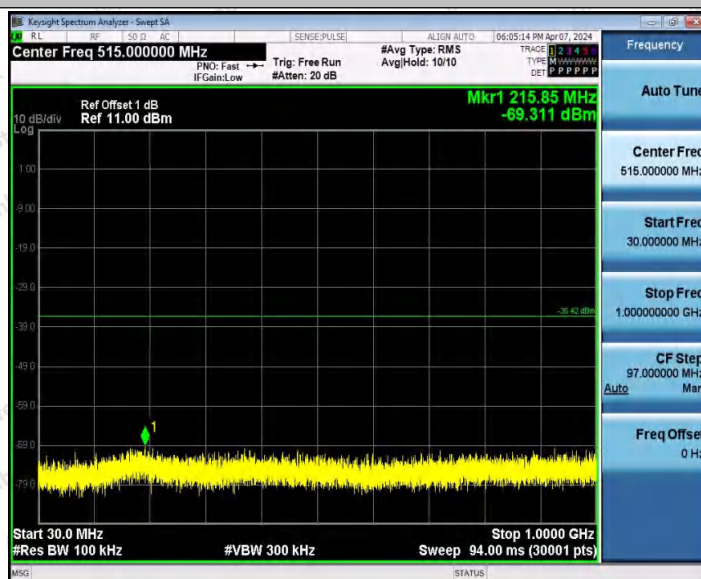

Hotline
400-003-0500
www.anbotek.com.cn

11AX20SISO_Ant1_2437_0~Reference

11AX20SISO_Ant1_2437_30~1000

Shenzhen Anbotek Compliance Laboratory Limited

Address: 1/F., Building D, Sogood Science and Technology Park, Sanwei Community, Hangcheng Street, Bao'an District, Shenzhen, Guangdong, China.
Tel: (86) 0755-26066440 Fax: (86) 0755-26014772 Email: service@anbotek.com