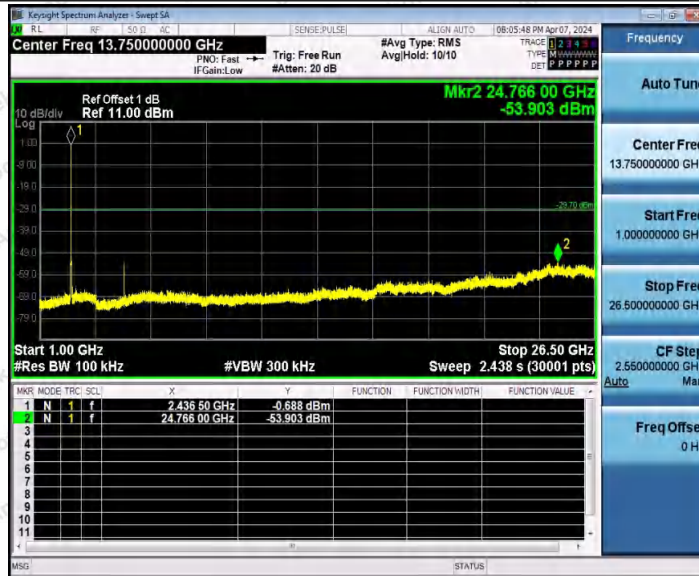

11B_Ant2_2437_1000~26500

Shenzhen Anbotek Compliance Laboratory Limited

Address: 1/F., Building D, Sogood Science and Technology Park, Sanwei Community, Hangcheng Street, Bao'an District, Shenzhen, Guangdong, China.
Tel: (86) 0755-26066440 Fax: (86) 0755-26014772 Email: service@anbotek.com

Hotline
400-003-0500
www.anbotek.com.cn