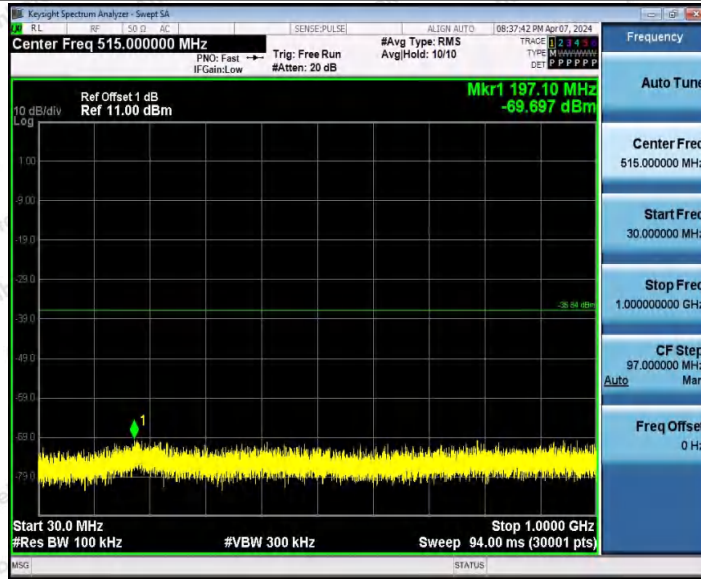

Shenzhen Anbotek Compliance Laboratory Limited

Address: 1/F., Building D, Sogood Science and Technology Park, Sanwei Community, Hangcheng Street, Bao'an District, Shenzhen, Guangdong, China.
Tel: (86) 0755-26066440 Fax: (86) 0755-26014772 Email: service@anbotek.com

Hotline 400-003-0500
www.anbotek.com.cn