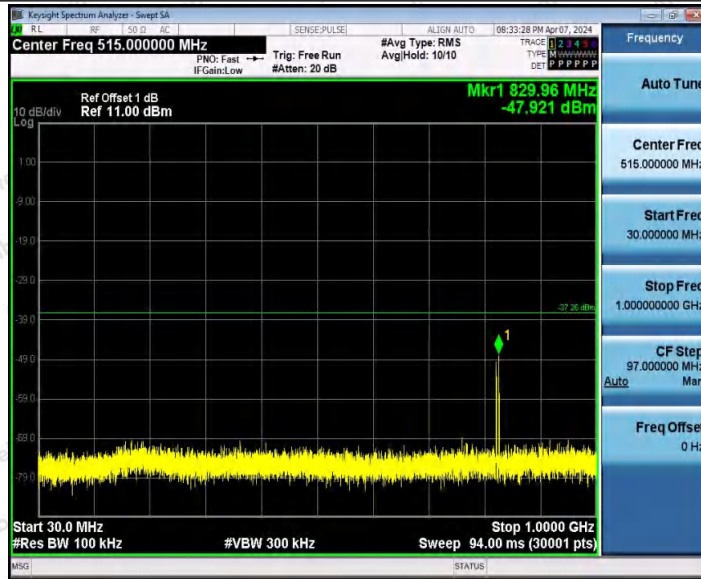

11N20SISO_Ant2_2412_1000~26500