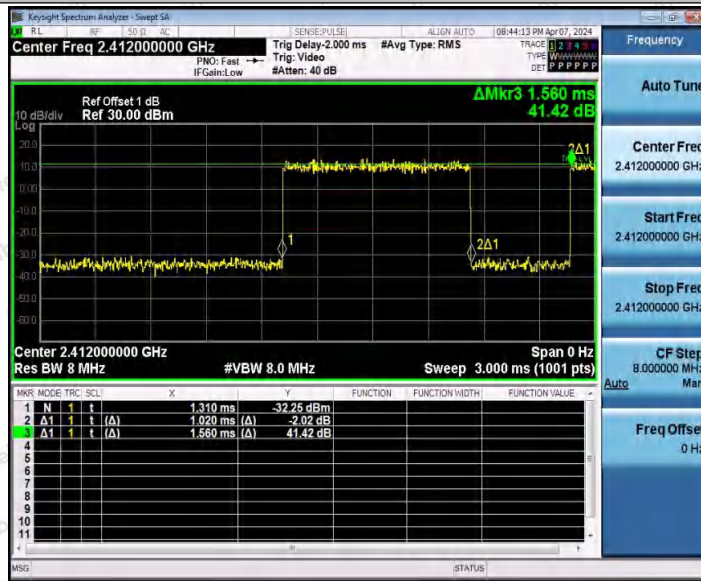

11AX20SISO_Ant2_2412