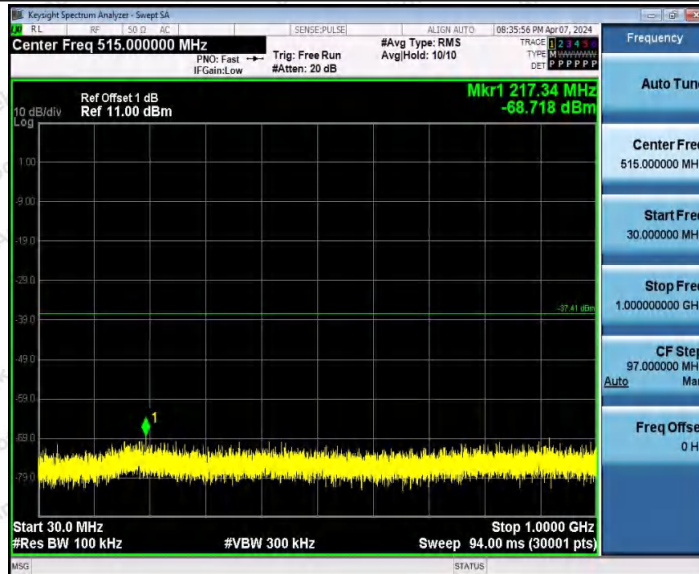

11N20SISO_Ant2_2437_30~1000

11N20SISO_Ant2_2437_1000~26500

Shenzhen Anbotek Compliance Laboratory Limited

Address: 1/F., Building D, Sogood Science and Technology Park, Sanwei Community, Hangcheng Street, Bao'an District, Shenzhen, Guangdong, China.
Tel: (86) 0755-26066440 Fax: (86) 0755-26014772 Email: service@anbotek.com

Hotline
400-003-0500
www.anbotek.com.cn