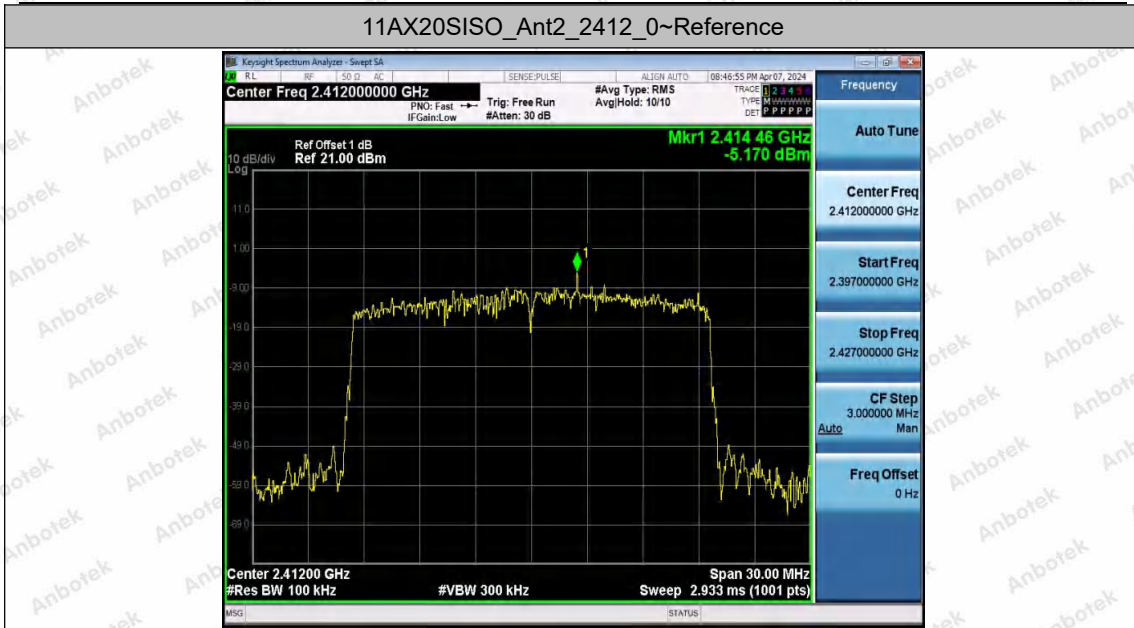

11AX20SISO_Ant2_2412_1000~26500

Shenzhen Anbotek Compliance Laboratory Limited

Address: 1/F., Building D, Sogood Science and Technology Park, Sanwei Community, Hangcheng Street, Bao'an District, Shenzhen, Guangdong, China.
Tel: (86) 0755-26066440 Fax: (86) 0755-26014772 Email: service@anbotek.com

Hotline
400-003-0500
www.anbotek.com.cn