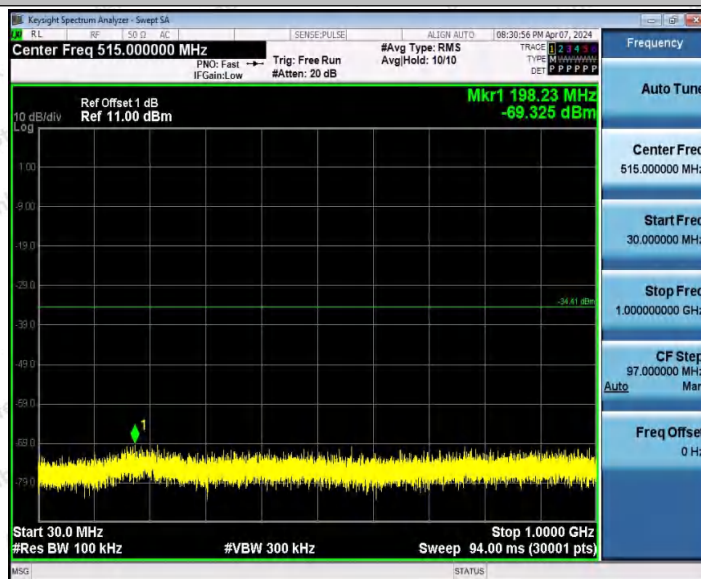

Hotline
400-003-0500
www.anbotek.com.cn

11G_Ant2_2462_0~Reference

11G_Ant2_2462_30~1000

Shenzhen Anbotek Compliance Laboratory Limited

Address: 1/F., Building D, Sogood Science and Technology Park, Sanwei Community, Hangcheng Street, Bao'an District, Shenzhen, Guangdong, China.
Tel: (86) 0755-26066440 Fax: (86) 0755-26014772 Email: service@anbotek.com