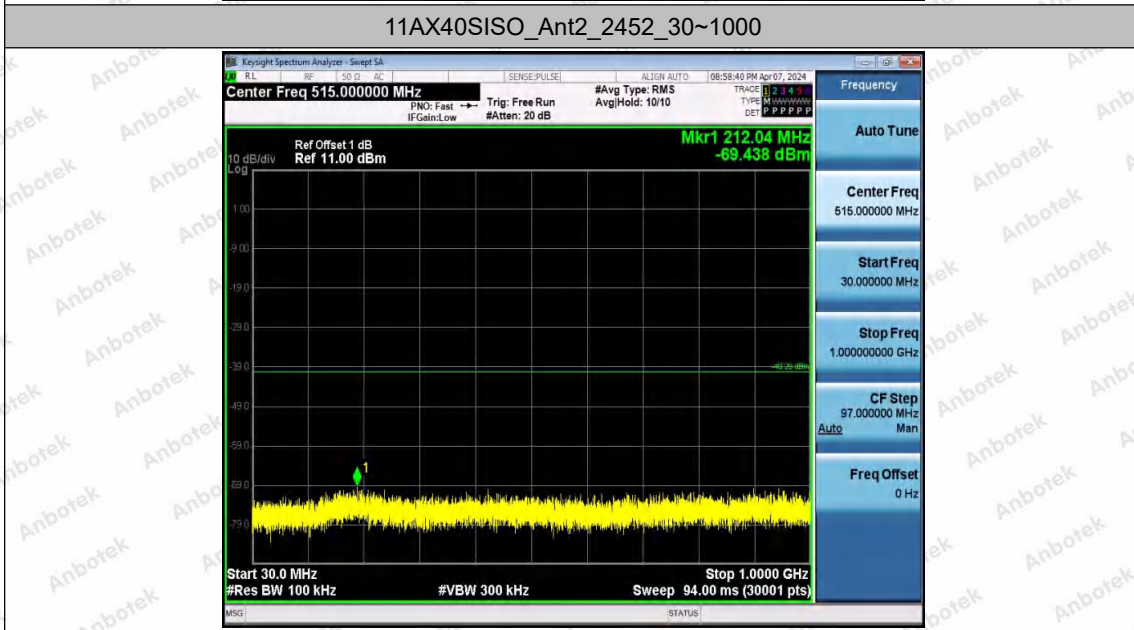

11AX40SISO_Ant2_2452_1000~26500

Shenzhen Anbotek Compliance Laboratory Limited

Address: 1/F., Building D, Sogood Science and Technology Park, Sanwei Community, Hangcheng Street, Bao'an District, Shenzhen, Guangdong, China.
Tel: (86) 0755-26066440 Fax: (86) 0755-26014772 Email: service@anbotek.com

Hotline
400-003-0500
www.anbotek.com.cn