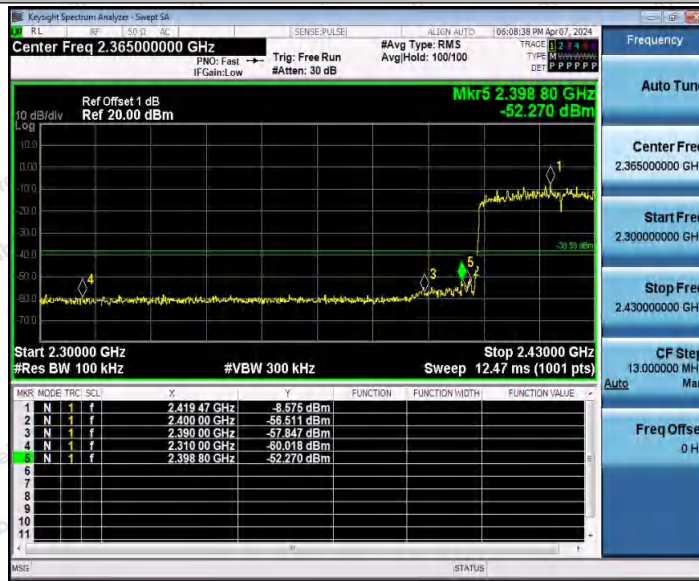

11AX40SISO_Ant1_Low_2422