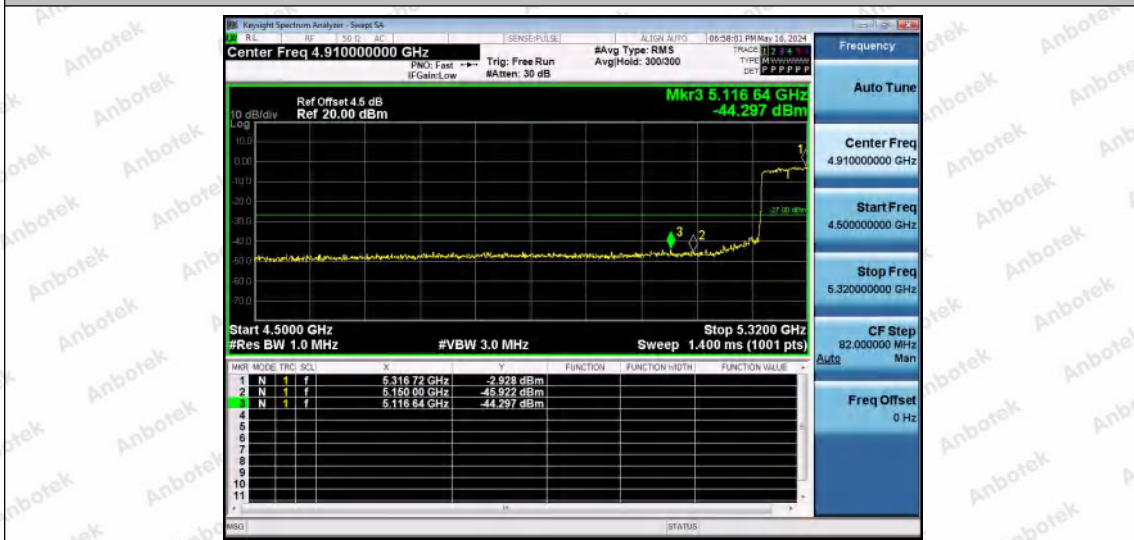

11AC80MIMO-Ant1-5290-PASS