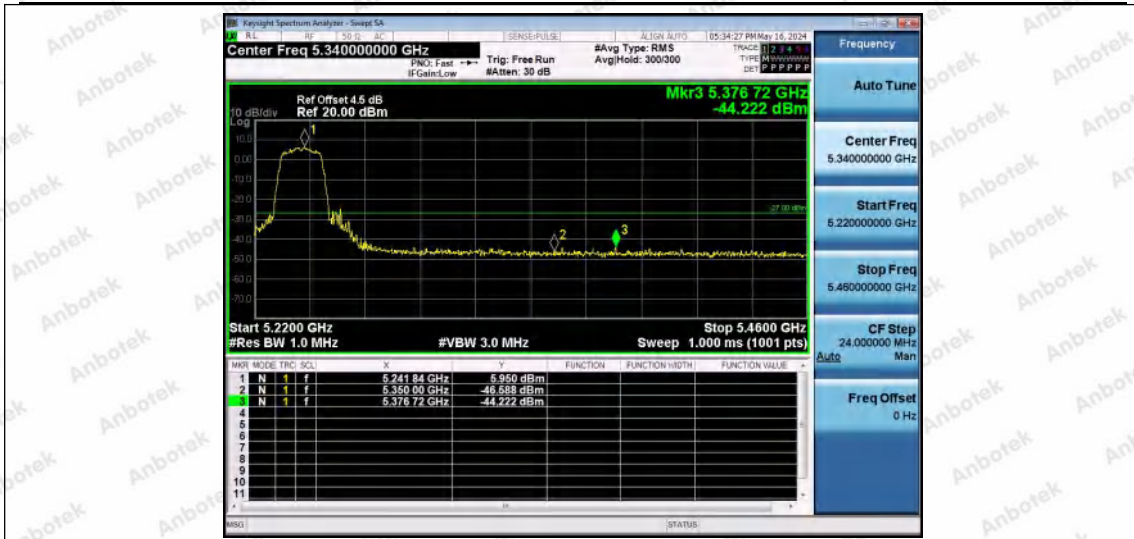

11N20MIMO-Ant2-5240-PASS