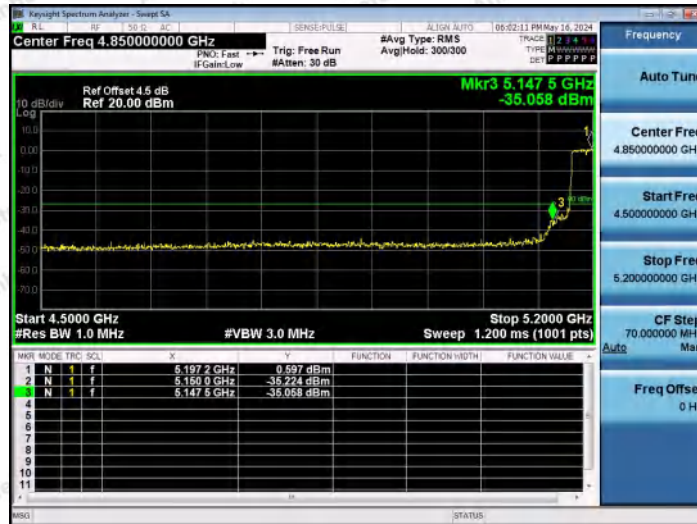

11N40MIMO-Ant1-5190-PASS