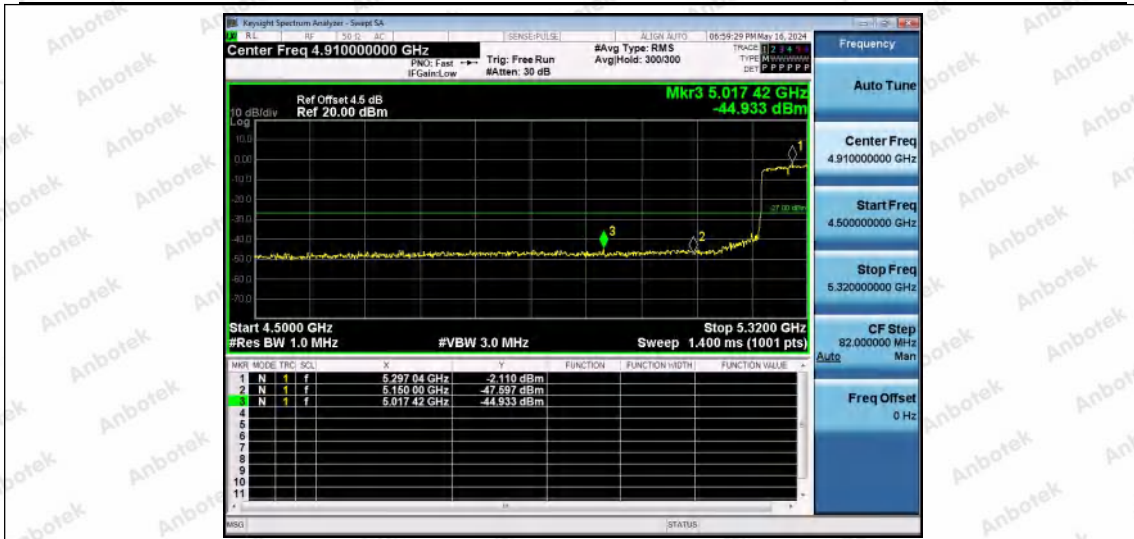

11AC80MIMO-Ant2-5290-PASS