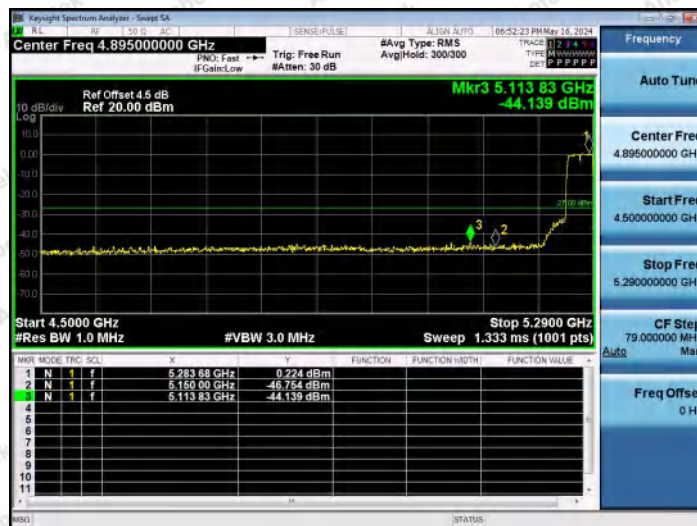

11AC40MIMO-Ant1-5270-PASS