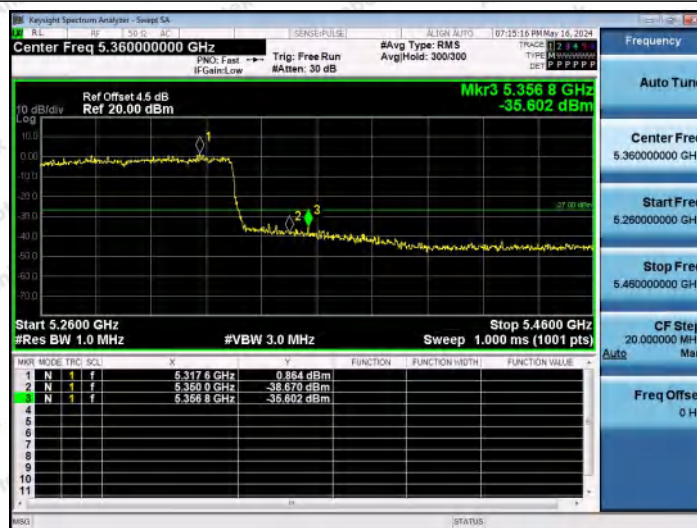

Hotline 400-003-0500
 www.anbotek.com.cn

11AX80MIMO-Ant2-5210-PASS

11AX80MIMO-Ant1-5290-PASS

11AX80MIMO-Ant1-5290-PASS

Shenzhen Anbotek Compliance Laboratory Limited

Address: 1/F., Building D, Sogood Science and Technology Park, Sanwei Community, Hangcheng Street, Bao'an District, Shenzhen, Guangdong, China.
Tel: (86) 0755-26066440 Fax: (86) 0755-26014772 Email: service@anbotek.com