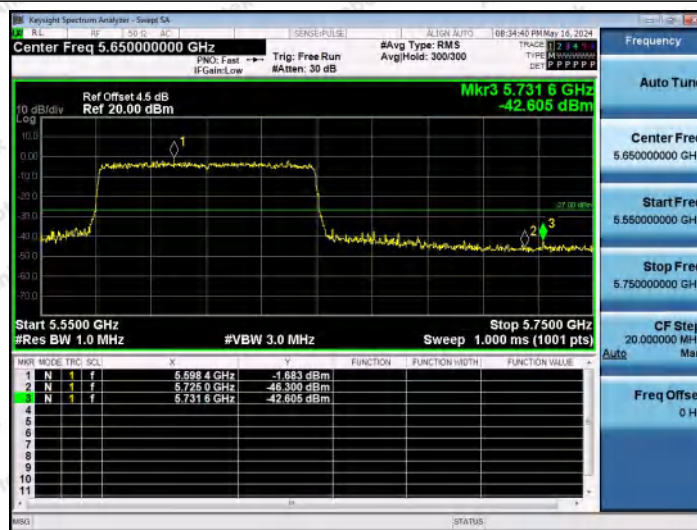

Hotline 400-003-0500
 www.anbotek.com.cn

11AX80MIMO-Ant2-5530-PASS

11AX80MIMO-Ant1-5610-PASS

11AX80MIMO-Ant2-5610-PASS

Shenzhen Anbotek Compliance Laboratory Limited

Address: 1/F., Building D, Sogood Science and Technology Park, Sanwei Community, Hangcheng Street, Bao'an District, Shenzhen, Guangdong, China.
 Tel: (86) 0755-26066440 Fax: (86) 0755-26014772 Email: service@anbotek.com