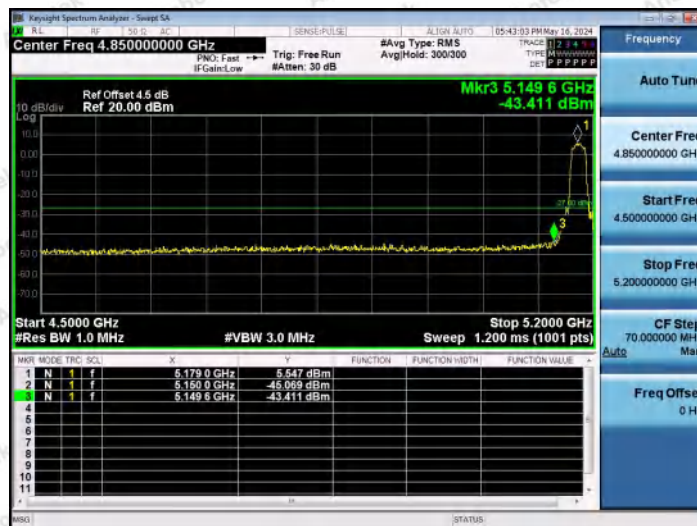

11AC20MIMO-Ant2-5180-PASS