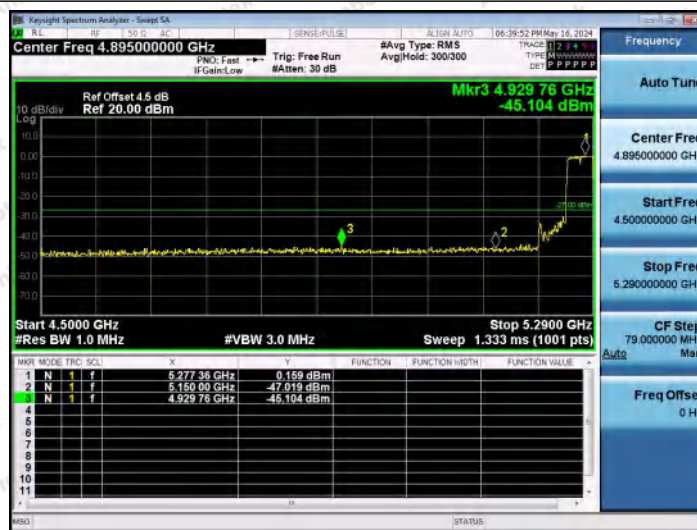

Hotline 400-003-0500
 www.anbotek.com.cn

11N40MIMO-Ant2-5230-PASS

11N40MIMO-Ant1-5270-PASS

11N40MIMO-Ant2-5270-PASS

Shenzhen Anbotek Compliance Laboratory Limited

Address: 1/F., Building D, Sogood Science and Technology Park, Sanwei Community, Hangcheng Street, Bao'an District, Shenzhen, Guangdong, China.
Tel: (86) 0755-26066440 Fax: (86) 0755-26014772 Email: service@anbotek.com