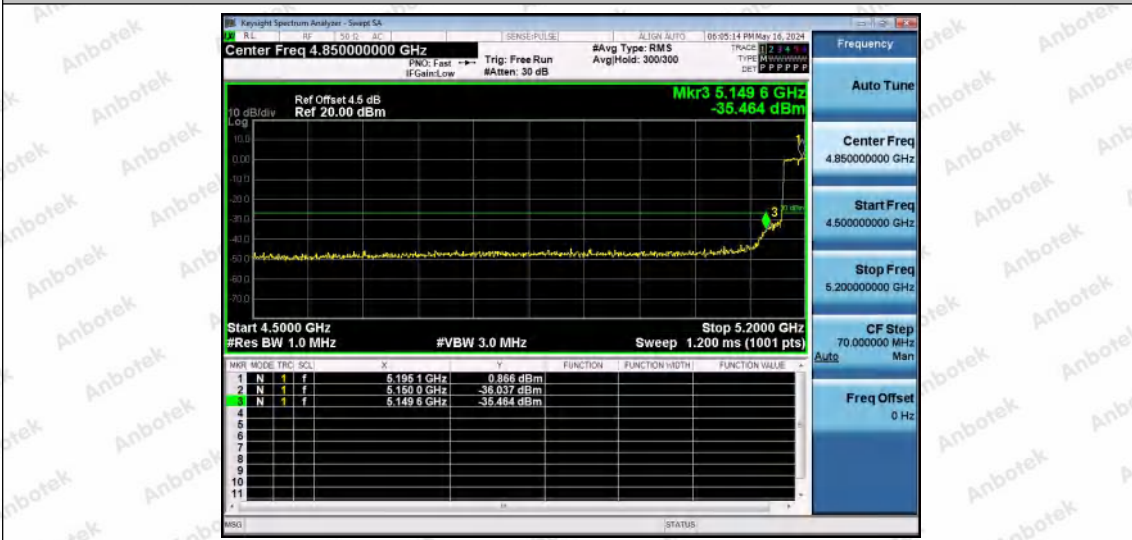

11AC40MIMO-Ant2-5190-PASS