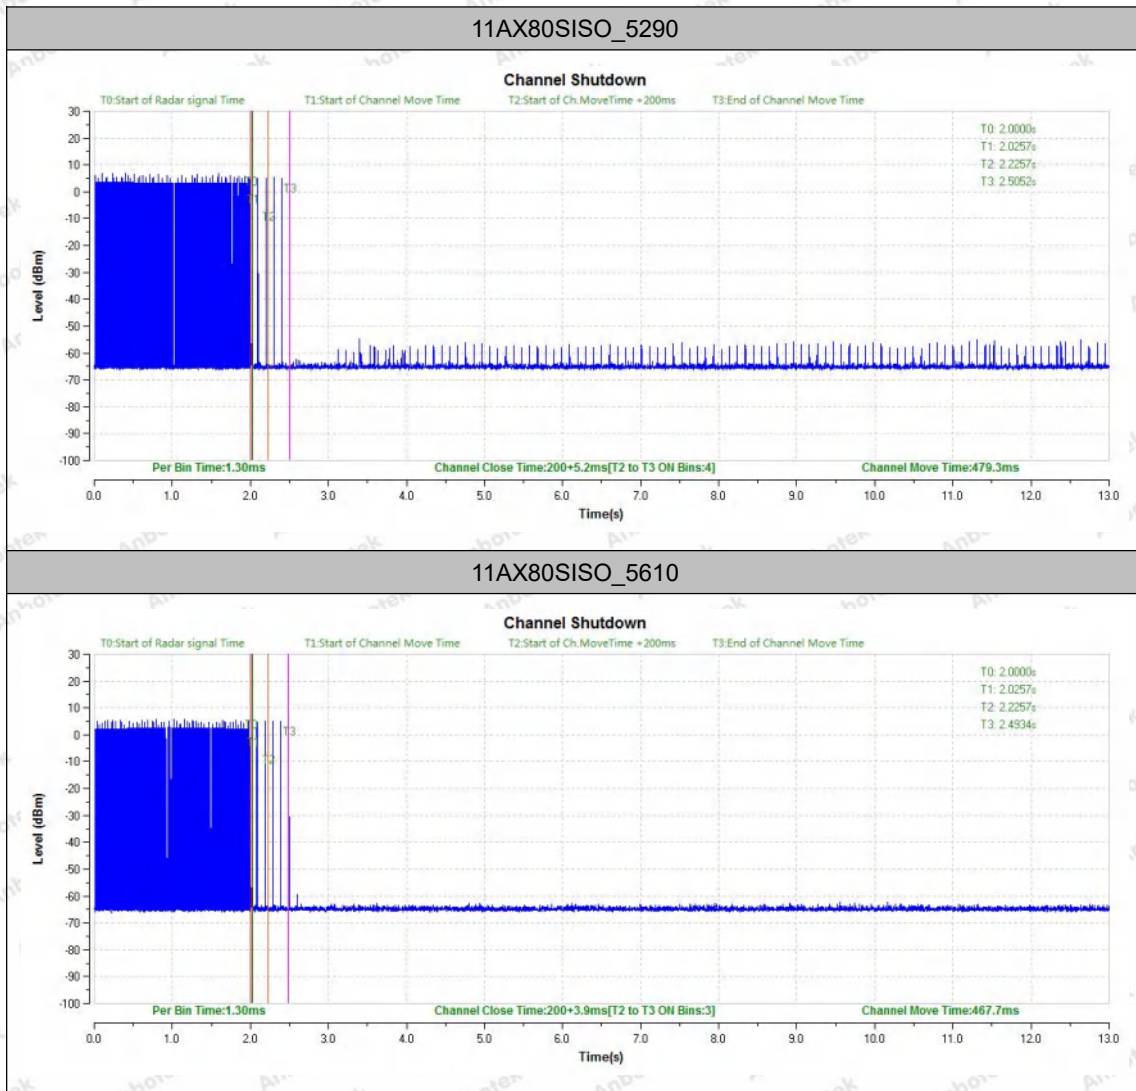

Appendix G: Channel Move Time and Channel Closing

Transmission Time

Test Result

TestMode	Frequency[MHz]	CCT[ms]	Limit[ms]	CMT[ms]	Limit[ms]	Verdict
11AX80SISO	5290	200+5.2	200+60	479.3	10000	PASS
11AX80SISO	5610	200+3.9	200+60	467.7	10000	PASS

Test Graphs

---End---