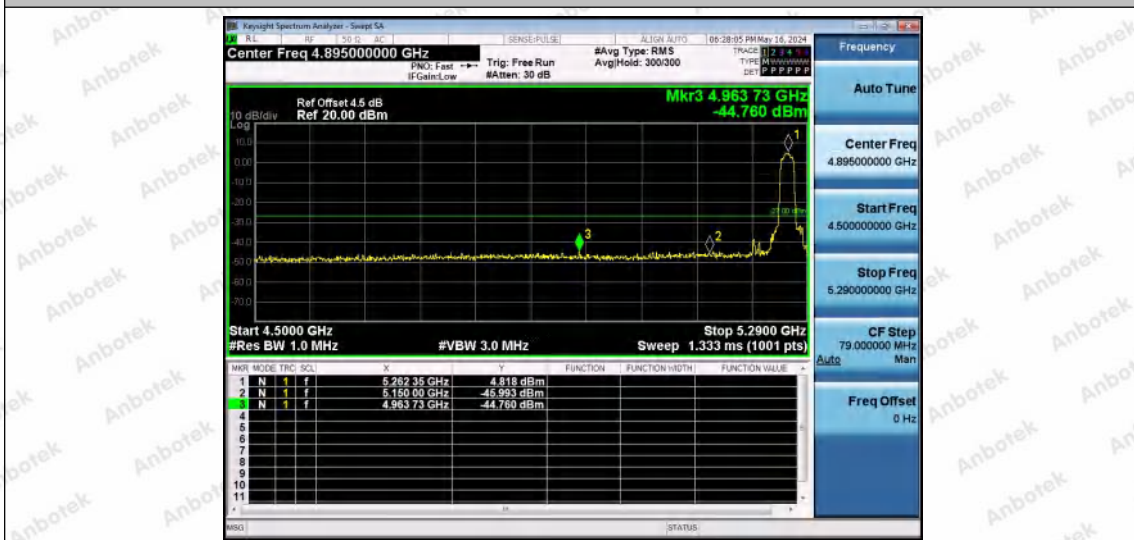

Hotline 400-003-0500
www.anbotek.com.cn

11N20MIMO-Ant2-5240-PASS

11N20MIMO-Ant1-5260-PASS

11N20MIMO-Ant2-5260-PASS

Shenzhen Anbotek Compliance Laboratory Limited

Address: 1/F., Building D, Sogood Science and Technology Park, Sanwei Community, Hangcheng Street, Bao'an District, Shenzhen, Guangdong, China.
 Tel: (86) 0755-26066440 Fax: (86) 0755-26014772 Email: service@anbotek.com