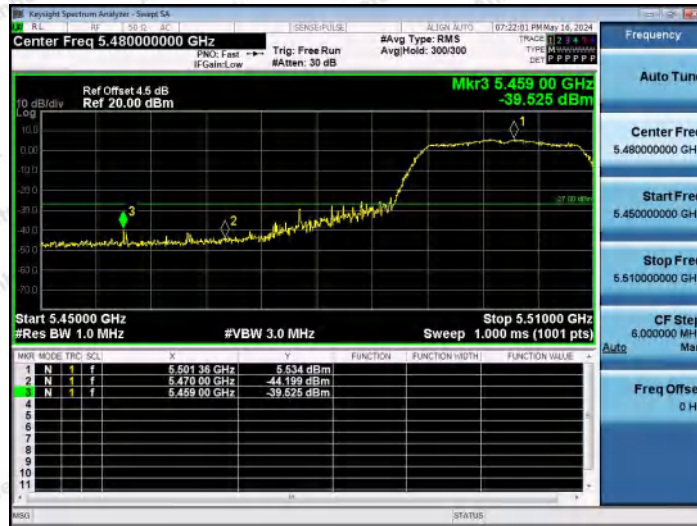

11N20MIMO-Ant2-5500-PASS