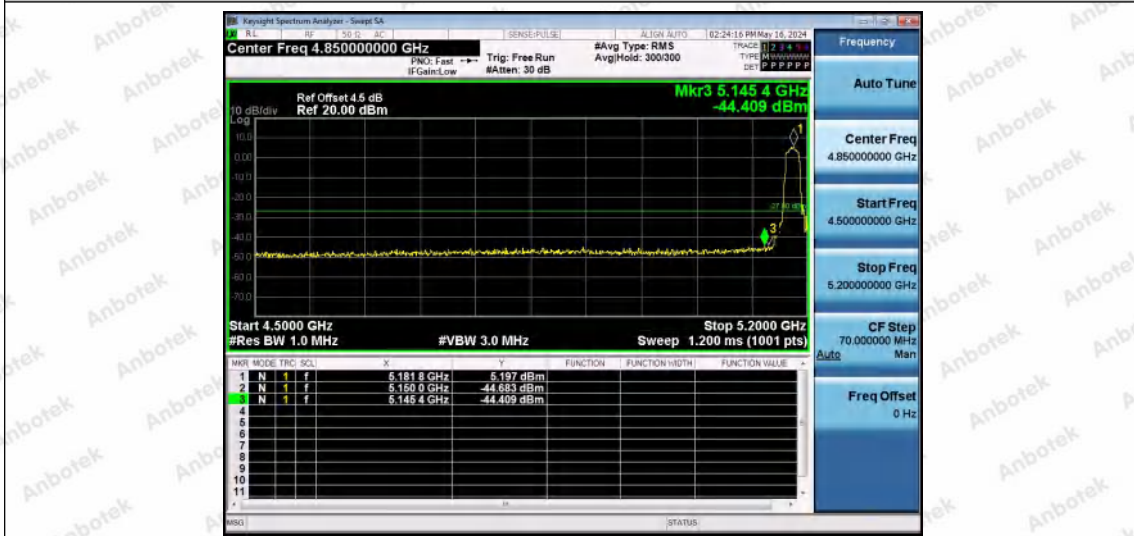

Test Graphs B1/2/3

11A-Ant1-5180-PASS

11A-Ant2-5180-PASS

11A-Ant1-5240-PASS

Shenzhen Anbotek Compliance Laboratory Limited

Address: 1/F., Building D, Sogood Science and Technology Park, Sanwei Community, Hangcheng Street, Bao'an District, Shenzhen, Guangdong, China.
 Tel: (86) 0755-26066440 Fax: (86) 0755-26014772 Email: service@anbotek.com