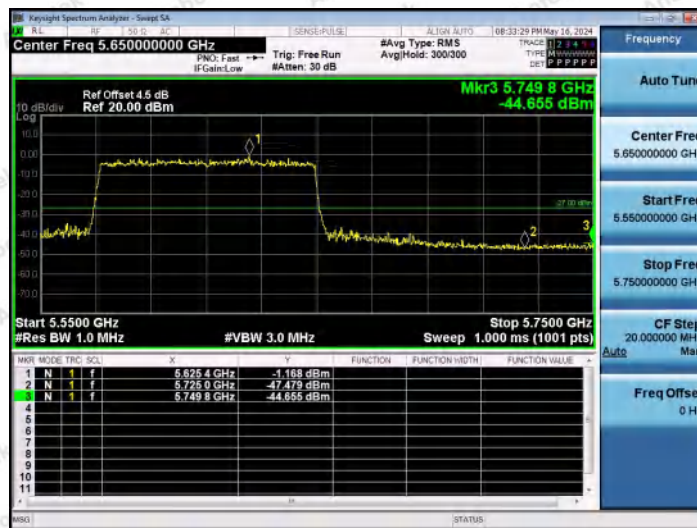

11AX80MIMO-Ant1-5610-PASS