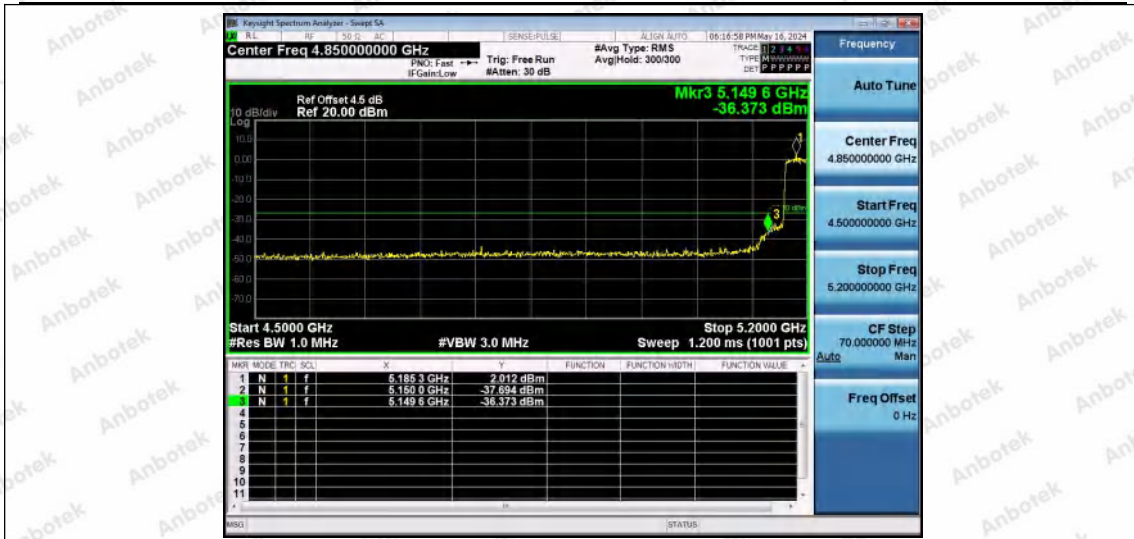

11AX40MIMO-Ant1-5190-PASS