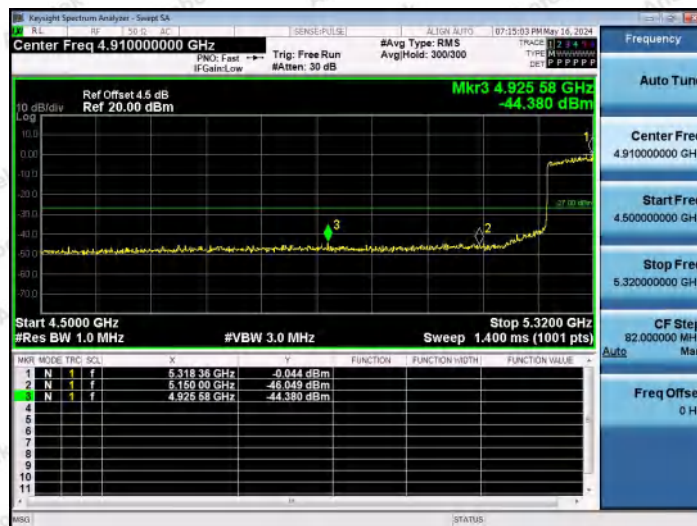

11AX80MIMO-Ant1-5290-PASS