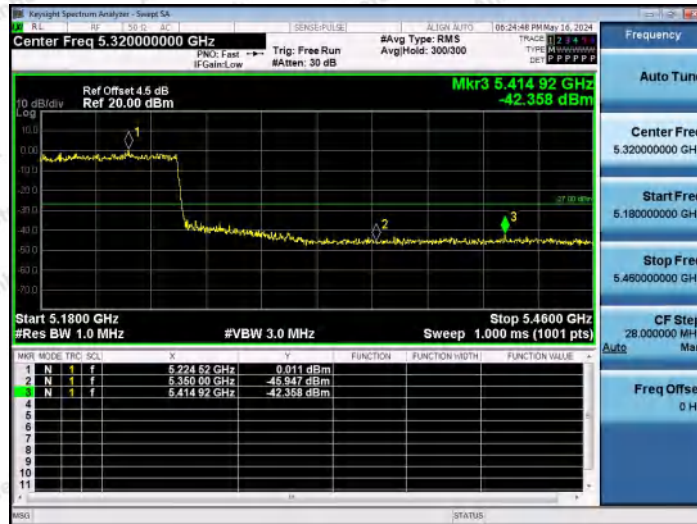

11AX80MIMO-Ant2-5210-PASS