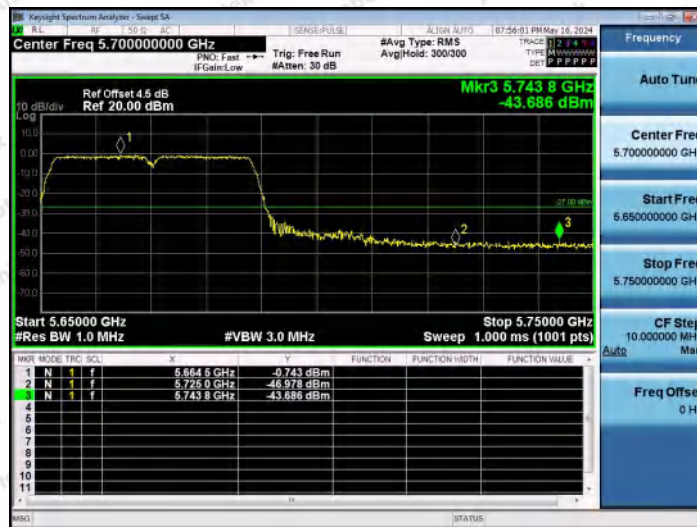

Hotline 400-003-0500
www.anbotek.com.cn

11AC40MIMO-Ant2-5510-PASS

11AC40MIMO-Ant1-5670-PASS

11AC40MIMO-Ant2-5670-PASS

Shenzhen Anbotek Compliance Laboratory Limited

Address: 1/F., Building D, Sogood Science and Technology Park, Sanwei Community, Hangcheng Street, Bao'an District, Shenzhen, Guangdong, China.
 Tel: (86) 0755-26066440 Fax: (86) 0755-26014772 Email: service@anbotek.com