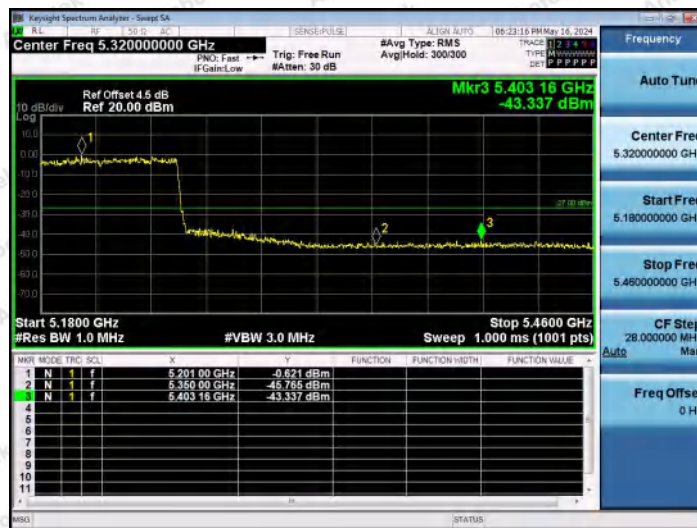

11AX80MIMO-Ant1-5210-PASS