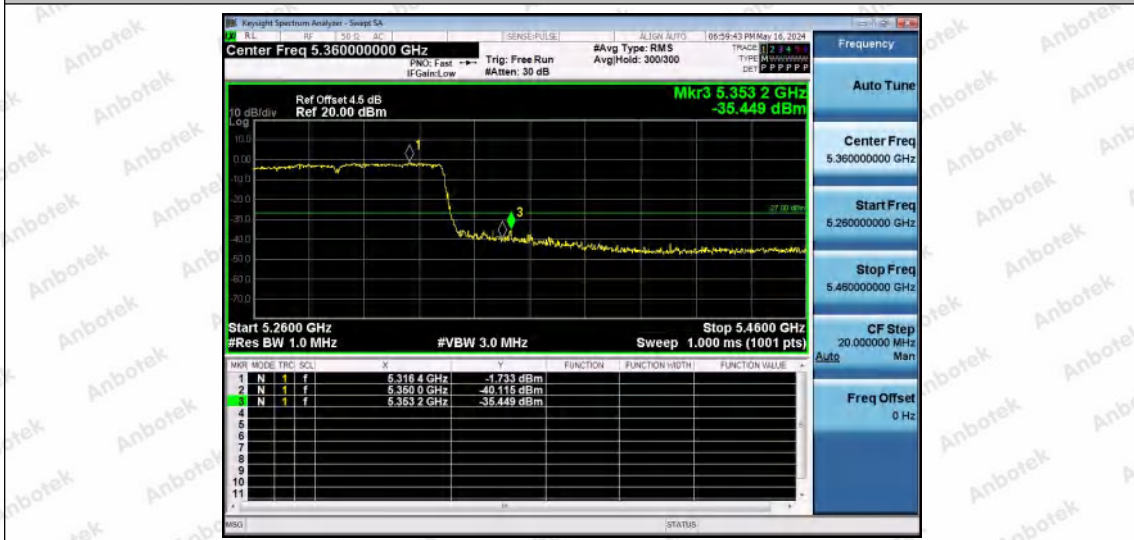

11AC80MIMO-Ant2-5290-PASS