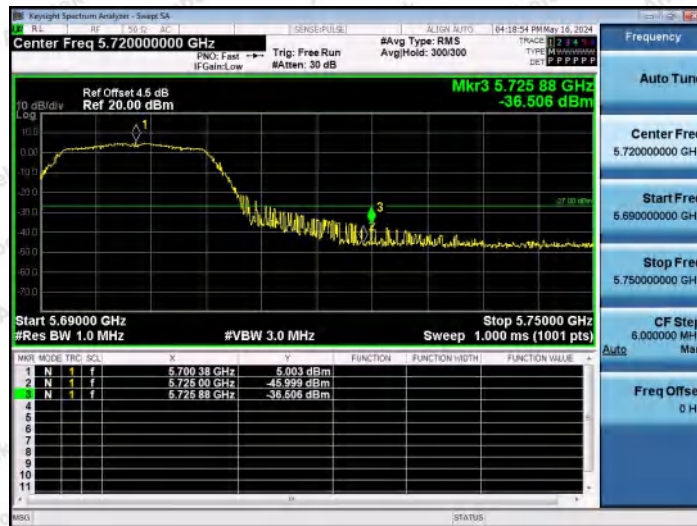

11A-Ant1-5700-PASS