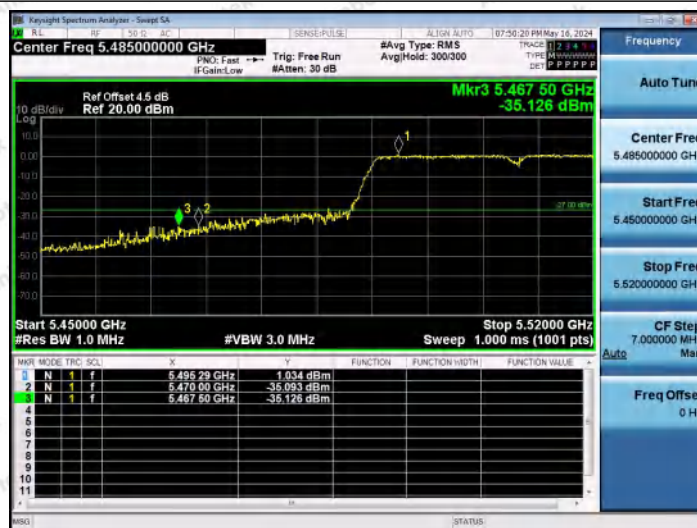

Hotline 400-003-0500
 www.anbotek.com.cn

11AC40MIMO-Ant1-5310-PASS

11AC40MIMO-Ant2-5310-PASS

11AC40MIMO-Ant1-5510-PASS

Shenzhen Anbotek Compliance Laboratory Limited

Address: 1/F., Building D, Sogood Science and Technology Park, Sanwei Community, Hangcheng Street, Bao'an District, Shenzhen, Guangdong, China.
Tel: (86) 0755-26066440 Fax: (86) 0755-26014772 Email: service@anbotek.com