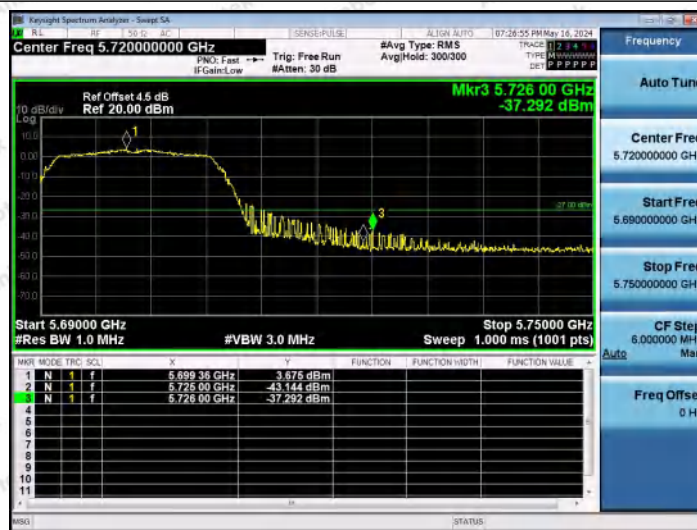

Hotline 400-003-0500
www.anbotek.com.cn

11N20MIMO-Ant2-5500-PASS

11N20MIMO-Ant1-5700-PASS

11N20MIMO-Ant2-5700-PASS

Shenzhen Anbotek Compliance Laboratory Limited

Address: 1/F., Building D, Sogood Science and Technology Park, Sanwei Community, Hangcheng Street, Bao'an District, Shenzhen, Guangdong, China.
 Tel: (86) 0755-26066440 Fax: (86) 0755-26014772 Email: service@anbotek.com