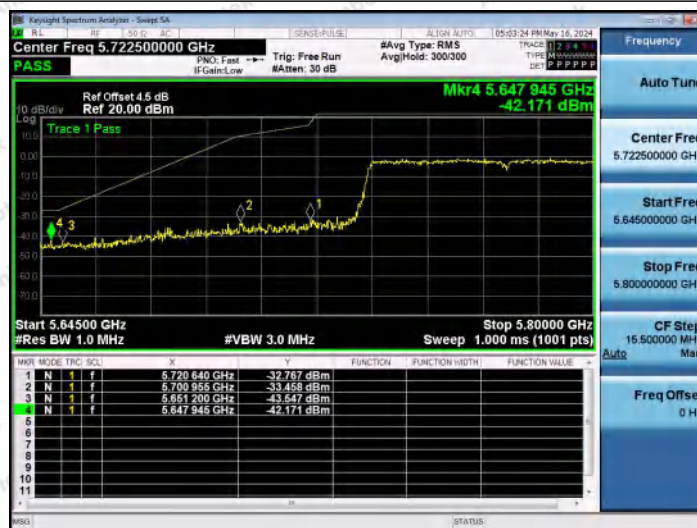

Hotline 400-003-0500
www.anbotek.com.cn

11AC40MIMO-Ant1-5795-PASS

11AC40MIMO-Ant2-5795-PASS

11AC80MIMO-Ant1-5775-PASS

Shenzhen Anbotek Compliance Laboratory Limited

Address: 1/F., Building D, Sogood Science and Technology Park, Sanwei Community, Hangcheng Street, Bao'an District, Shenzhen, Guangdong, China.
Tel: (86) 0755-26066440 Fax: (86) 0755-26014772 Email: service@anbotek.com