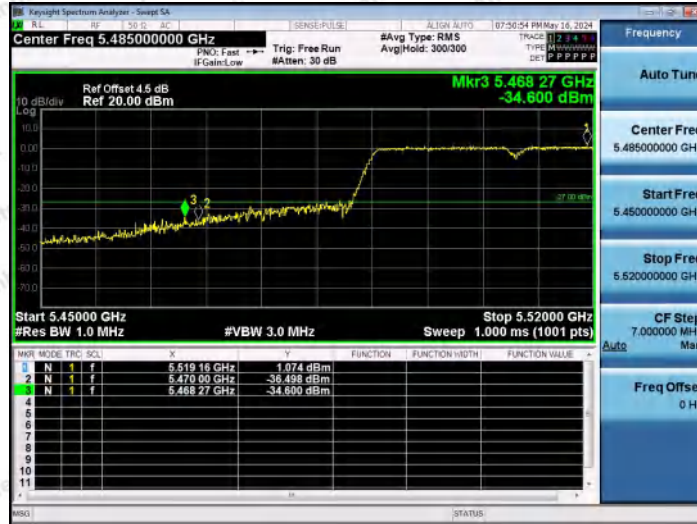

11AC40MIMO-Ant2-5510-PASS