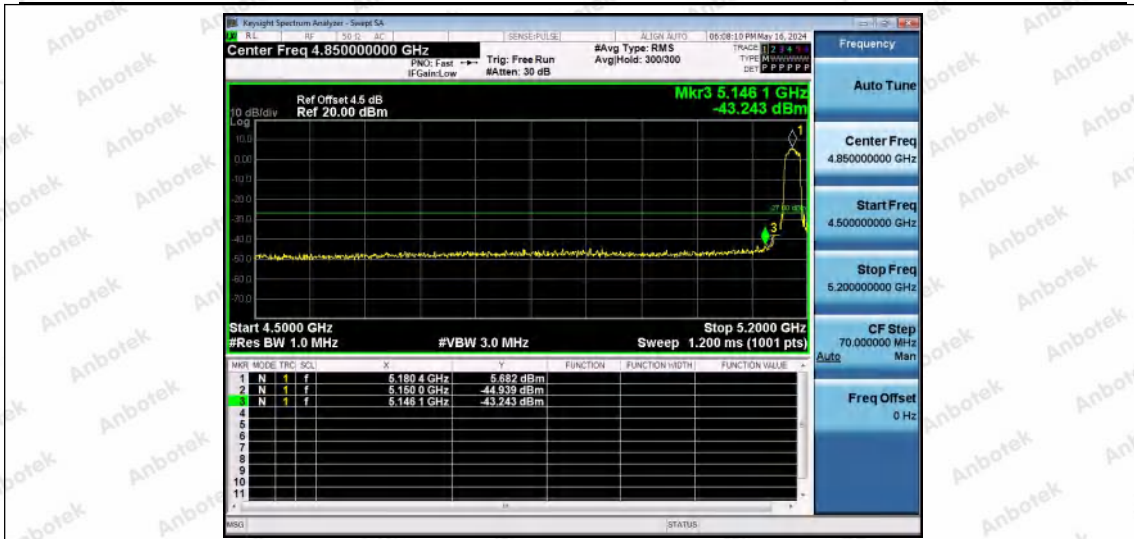

11AX20MIMO-Ant1-5180-PASS