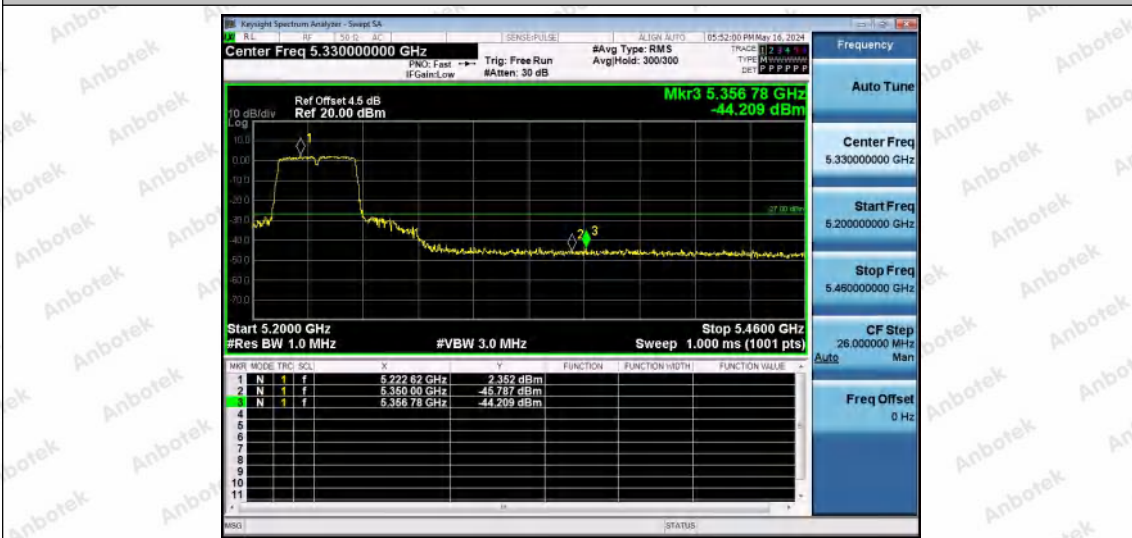

Hotline 400-003-0500
 www.anbotek.com.cn

11AC40MIMO-Ant1-5190-PASS

11AC40MIMO-Ant2-5190-PASS

11AC40MIMO-Ant1-5230-PASS

Shenzhen Anbotek Compliance Laboratory Limited

Address: 1/F., Building D, Sogood Science and Technology Park, Sanwei Community, Hangcheng Street, Bao'an District, Shenzhen, Guangdong, China.
Tel: (86) 0755-26066440 Fax: (86) 0755-26014772 Email: service@anbotek.com