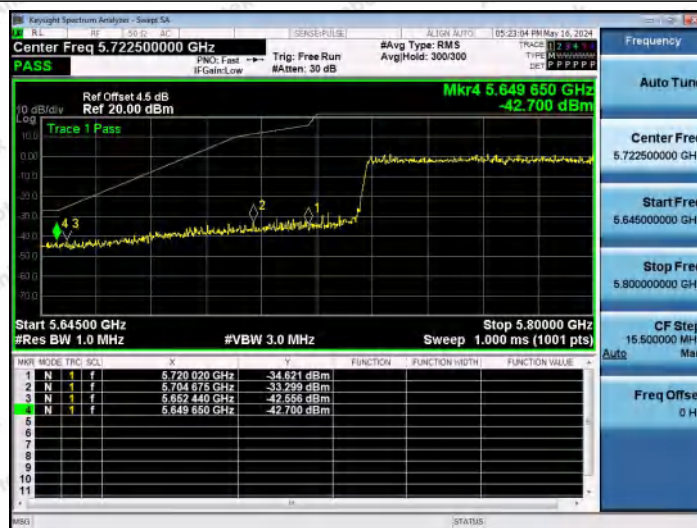

11AX80MIMO-Ant1-5775-PASS

Shenzhen Anbotek Compliance Laboratory Limited

Address: 1/F., Building D, Sogood Science and Technology Park, Sanwei Community, Hangcheng Street, Bao'an District, Shenzhen, Guangdong, China.
Tel: (86) 0755-26066440 Fax: (86) 0755-26014772 Email: service@anbotek.com

Hotline 400-003-0500
www.anbotek.com.cn