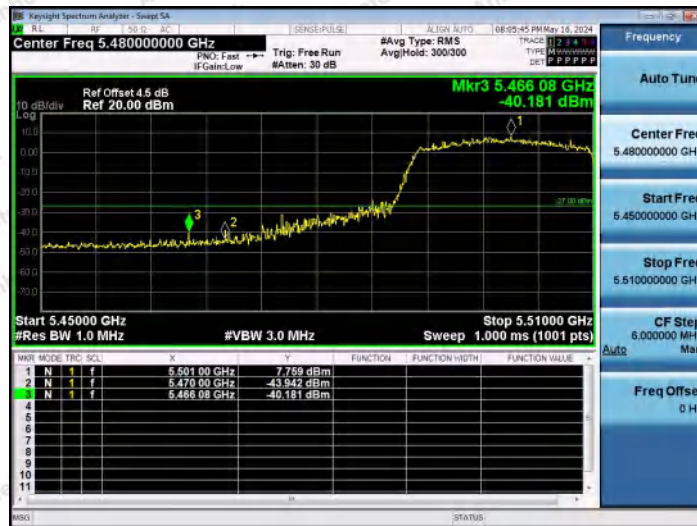

11AX20MIMO-Ant2-5500-PASS