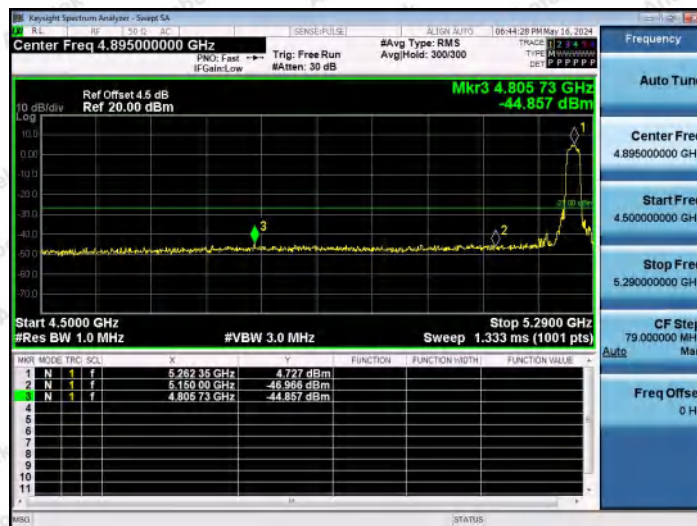

11AC20MIMO-Ant1-5260-PASS