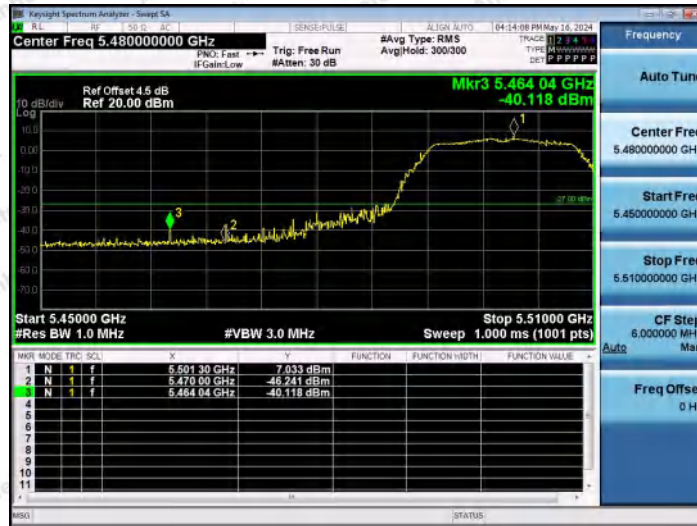

11A-Ant2-5500-PASS