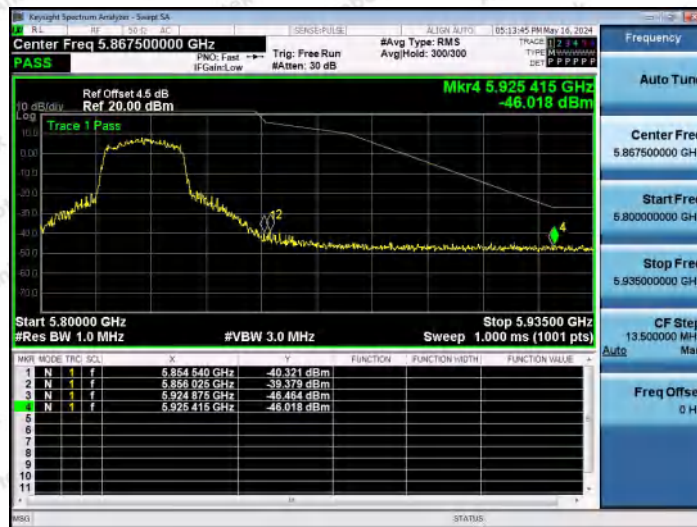

Hotline 400-003-0500
 www.anbotek.com.cn

11AX20MIMO-Ant1-5745-PASS

11AX20MIMO-Ant2-5745-PASS

11AX20MIMO-Ant1-5825-PASS

Shenzhen Anbotek Compliance Laboratory Limited

Address: 1/F., Building D, Sogood Science and Technology Park, Sanwei Community, Hangcheng Street, Bao'an District, Shenzhen, Guangdong, China.
 Tel: (86) 0755-26066440 Fax: (86) 0755-26014772 Email: service@anbotek.com