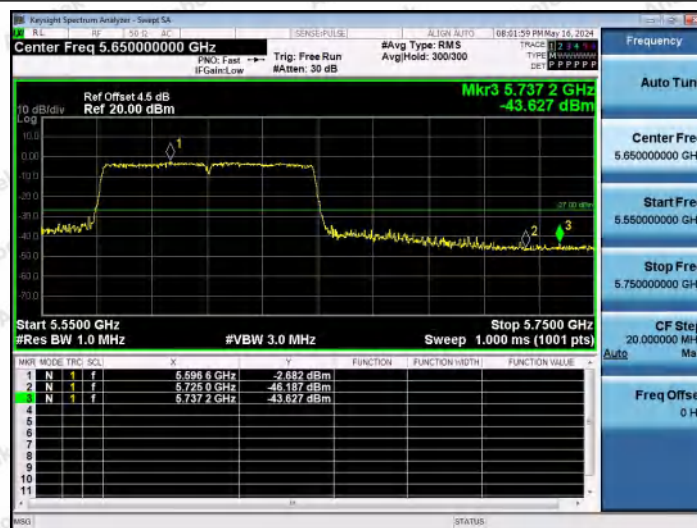

11AC80MIMO-Ant1-5610-PASS