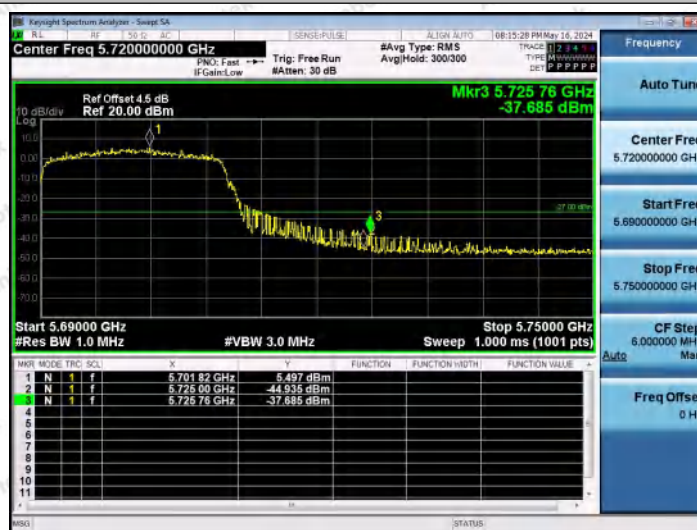

Hotline 400-003-0500
www.anbotek.com.cn

11AX20MIMO-Ant2-5500-PASS

11AX20MIMO-Ant1-5700-PASS

11AX20MIMO-Ant2-5700-PASS

Shenzhen Anbotek Compliance Laboratory Limited

Address: 1/F., Building D, Sogood Science and Technology Park, Sanwei Community, Hangcheng Street, Bao'an District, Shenzhen, Guangdong, China.
Tel: (86) 0755-26066440 Fax: (86) 0755-26014772 Email: service@anbotek.com