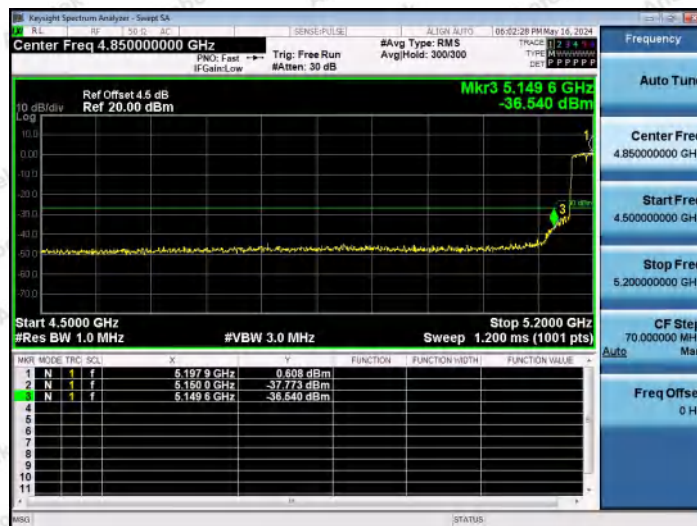

11N40MIMO-Ant2-5190-PASS