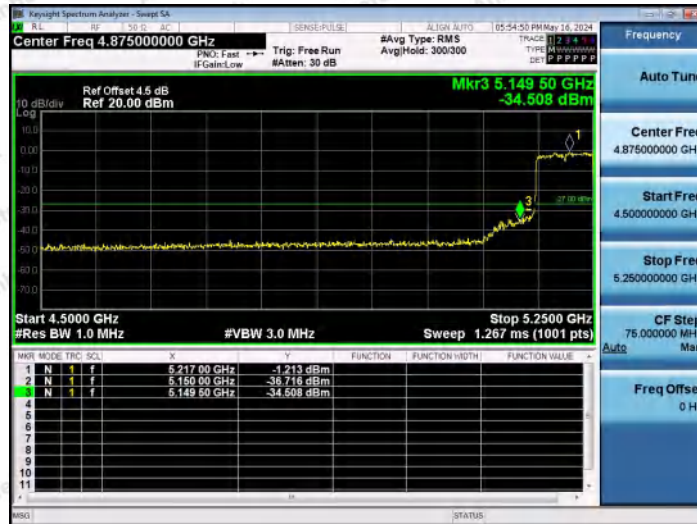

11AC80MIMO-Ant1-5210-PASS