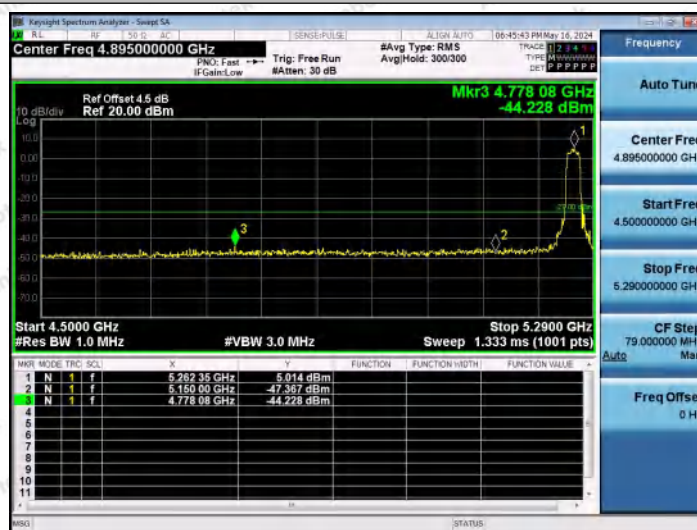

Hotline 400-003-0500
 www.anbotek.com.cn

11AC20MIMO-Ant2-5240-PASS

11AC20MIMO-Ant1-5260-PASS

11AC20MIMO-Ant2-5260-PASS

Shenzhen Anbotek Compliance Laboratory Limited

Address: 1/F., Building D, Sogood Science and Technology Park, Sanwei Community, Hangcheng Street, Bao'an District, Shenzhen, Guangdong, China.
Tel: (86) 0755-26066440 Fax: (86) 0755-26014772 Email: service@anbotek.com