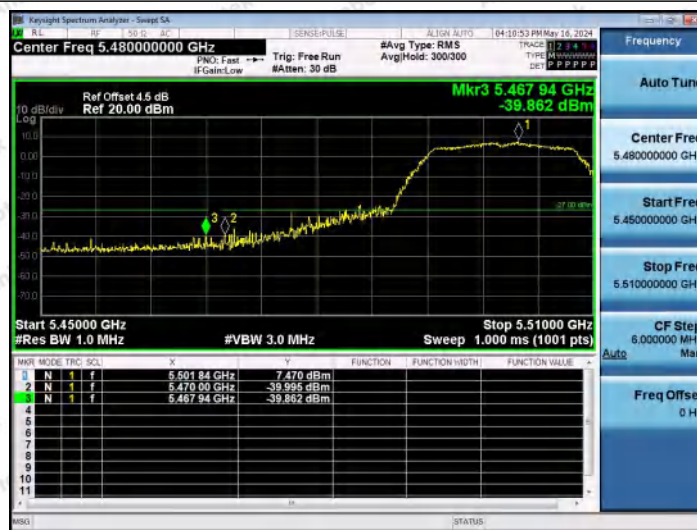

Hotline 400-003-0500
 www.anbotek.com.cn

11A-Ant1-5320-PASS

11A-Ant2-5320-PASS

11A-Ant1-5500-PASS

Shenzhen Anbotek Compliance Laboratory Limited

Address: 1/F., Building D, Sogood Science and Technology Park, Sanwei Community, Hangcheng Street, Bao'an District, Shenzhen, Guangdong, China.
Tel: (86) 0755-26066440 Fax: (86) 0755-26014772 Email: service@anbotek.com