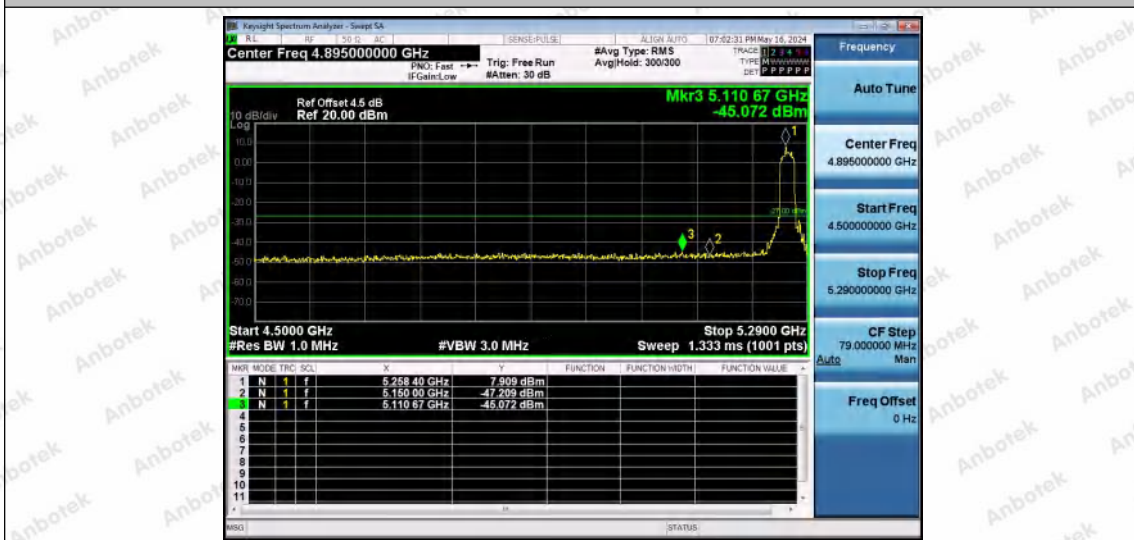

Hotline 400-003-0500
 www.anbotek.com.cn

11AX20MIMO-Ant2-5240-PASS

11AX20MIMO-Ant1-5260-PASS

11AX20MIMO-Ant2-5260-PASS

Shenzhen Anbotek Compliance Laboratory Limited

Address: 1/F., Building D, Sogood Science and Technology Park, Sanwei Community, Hangcheng Street, Bao'an District, Shenzhen, Guangdong, China.
 Tel: (86) 0755-26066440 Fax: (86) 0755-26014772 Email: service@anbotek.com