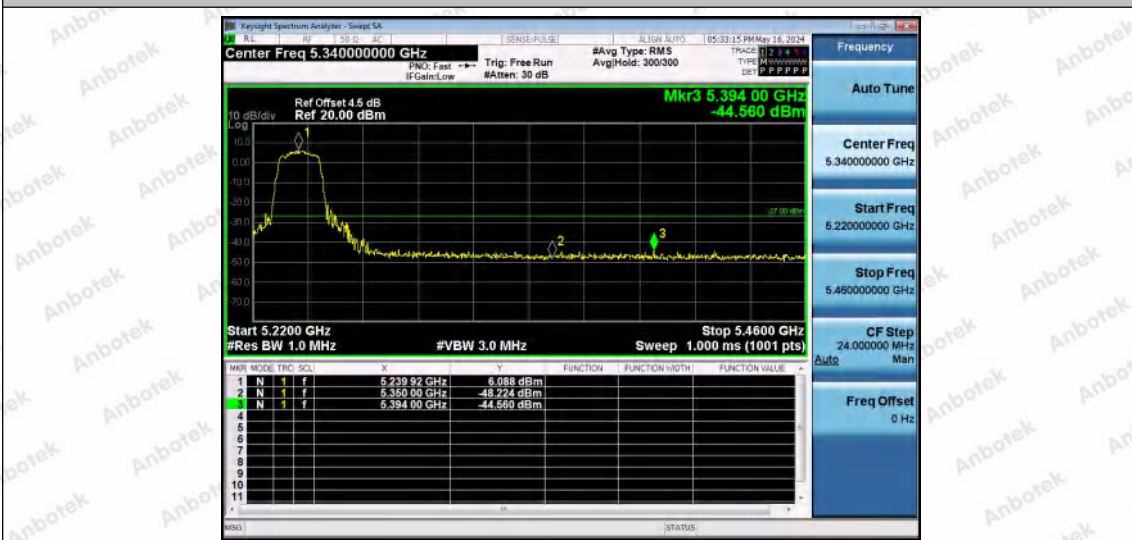

Hotline 400-003-0500
www.anbotek.com.cn

11N20MIMO-Ant1-5180-PASS

11N20MIMO-Ant2-5180-PASS

11N20MIMO-Ant1-5240-PASS

Shenzhen Anbotek Compliance Laboratory Limited

Address: 1/F., Building D, Sogood Science and Technology Park, Sanwei Community, Hangcheng Street, Bao'an District, Shenzhen, Guangdong, China.
Tel: (86) 0755-26066440 Fax: (86) 0755-26014772 Email: service@anbotek.com