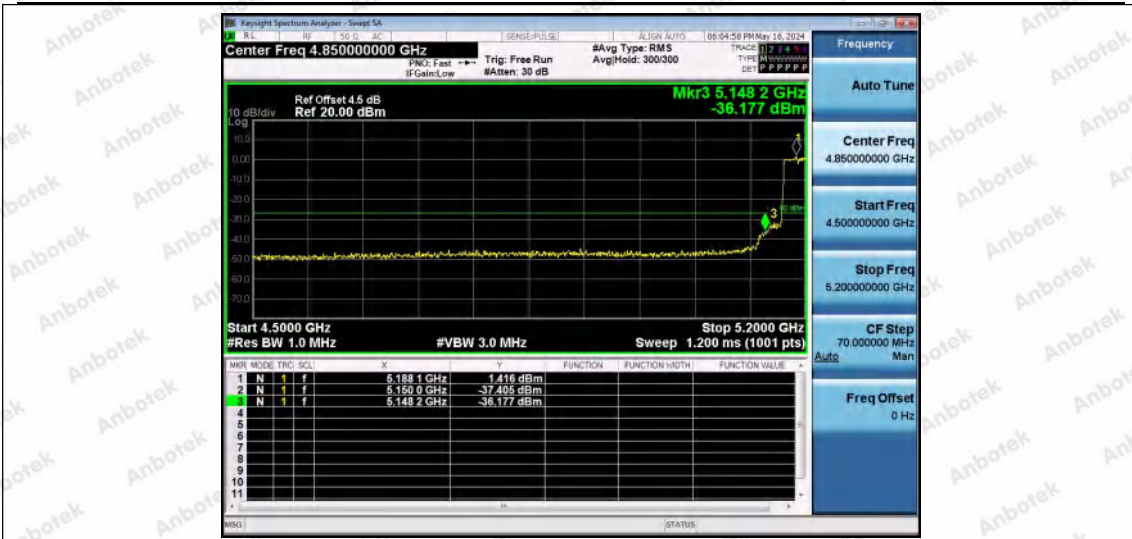

11AC40MIMO-Ant1-5190-PASS