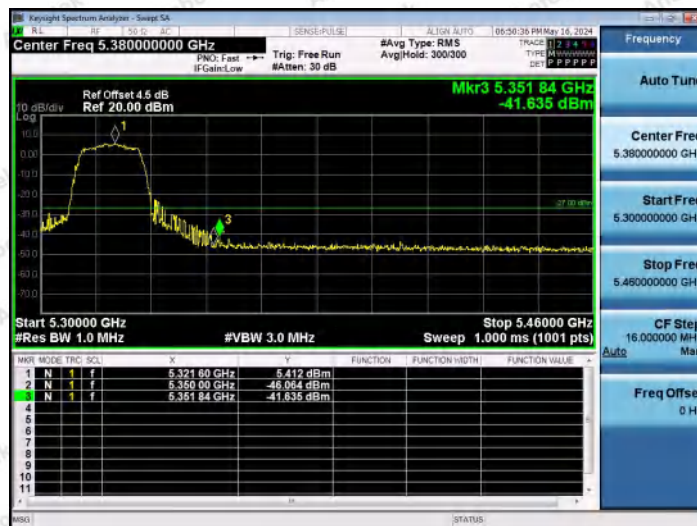

11AC20MIMO-Ant2-5320-PASS