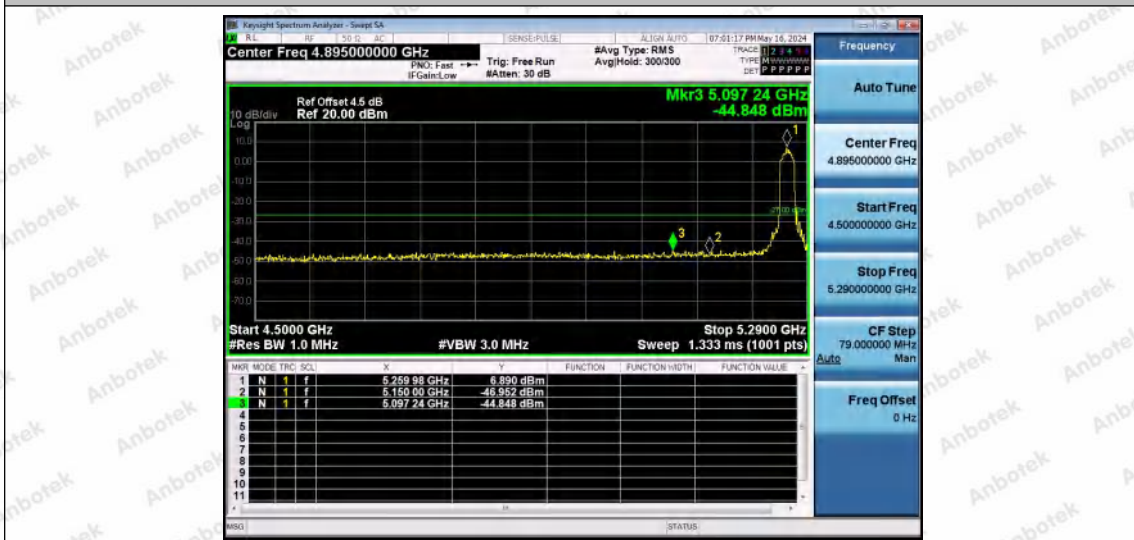

11AX20MIMO-Ant1-5260-PASS