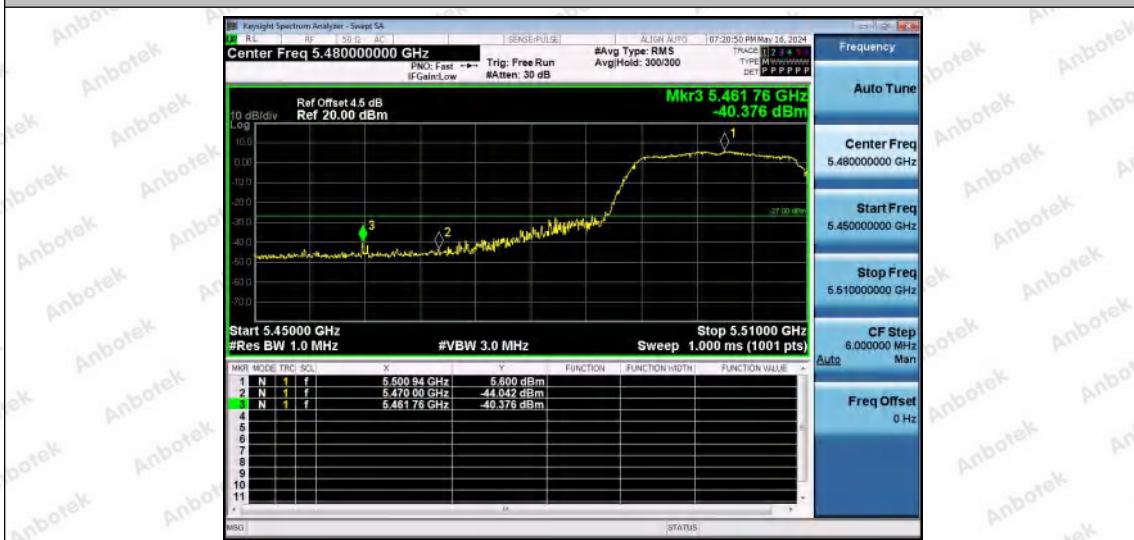

Hotline 400-003-0500
 www.anbotek.com.cn

11N20MIMO-Ant1-5320-PASS

11N20MIMO-Ant2-5320-PASS

11N20MIMO-Ant1-5500-PASS

Shenzhen Anbotek Compliance Laboratory Limited

Address: 1/F., Building D, Sogood Science and Technology Park, Sanwei Community, Hangcheng Street, Bao'an District, Shenzhen, Guangdong, China.
Tel: (86) 0755-26066440 Fax: (86) 0755-26014772 Email: service@anbotek.com