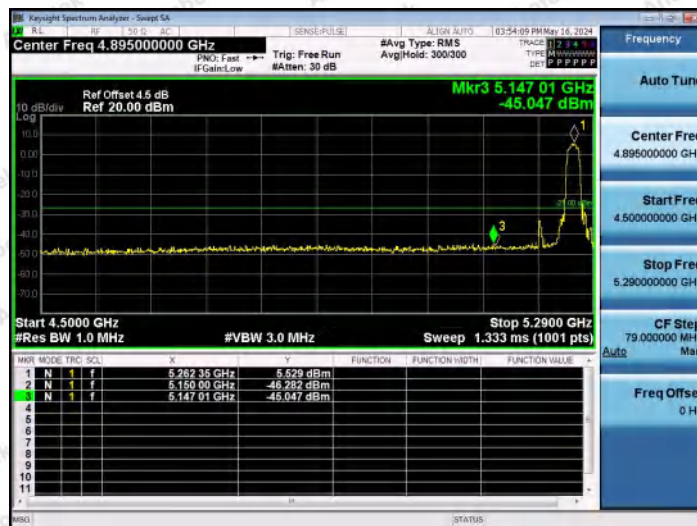

11A-Ant1-5260-PASS