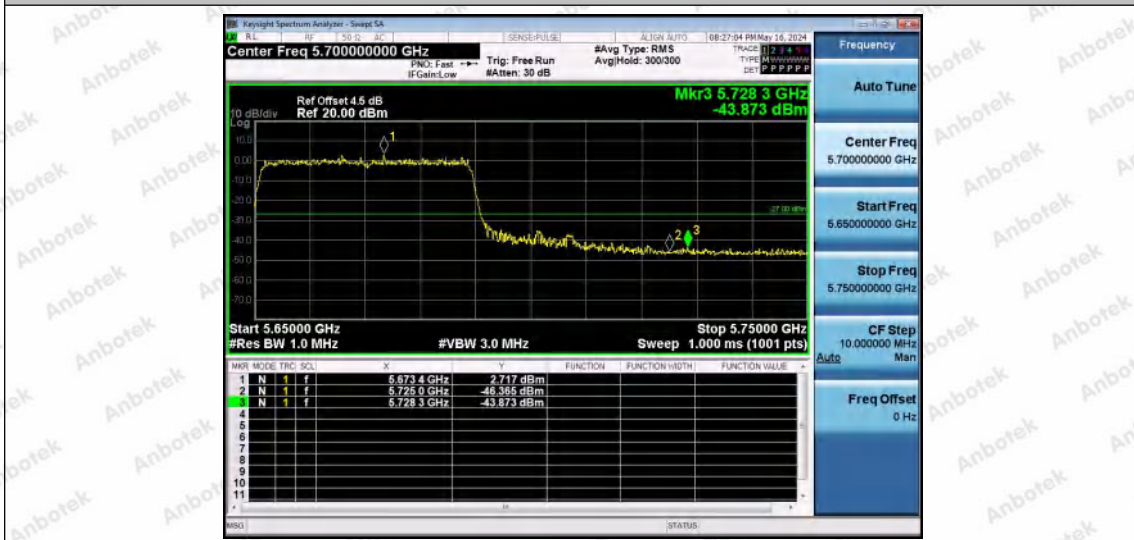

Hotline 400-003-0500
 www.anbotek.com.cn

11AX40MIMO-Ant1-5510-PASS

11AX40MIMO-Ant1-5670-PASS

11AX40MIMO-Ant2-5670-PASS

Shenzhen Anbotek Compliance Laboratory Limited

Address: 1/F., Building D, Sogood Science and Technology Park, Sanwei Community, Hangcheng Street, Bao'an District, Shenzhen, Guangdong, China.
 Tel: (86) 0755-26066440 Fax: (86) 0755-26014772 Email: service@anbotek.com