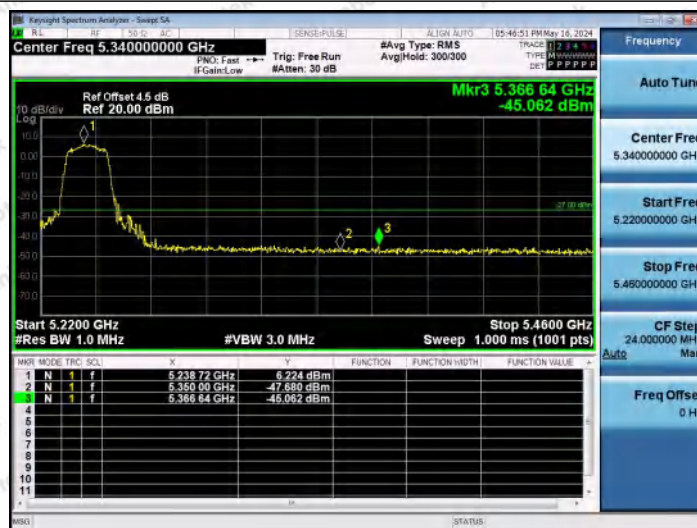

Hotline 400-003-0500
 www.anbotek.com.cn

11AC20MIMO-Ant1-5180-PASS

11AC20MIMO-Ant2-5180-PASS

11AC20MIMO-Ant1-5240-PASS

Shenzhen Anbotek Compliance Laboratory Limited

Address: 1/F., Building D, Sogood Science and Technology Park, Sanwei Community, Hangcheng Street, Bao'an District, Shenzhen, Guangdong, China.
 Tel: (86) 0755-26066440 Fax: (86) 0755-26014772 Email: service@anbotek.com