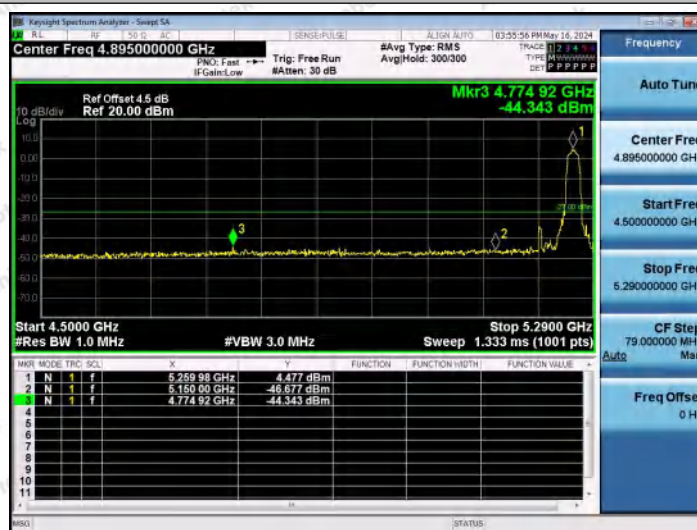

11A-Ant2-5260-PASS

Shenzhen Anbotek Compliance Laboratory Limited

Address: 1/F., Building D, Sogood Science and Technology Park, Sanwei Community, Hangcheng Street, Bao'an District, Shenzhen, Guangdong, China.
Tel: (86) 0755-26066440 Fax: (86) 0755-26014772 Email: service@anbotek.com

Hotline 400-003-0500
www.anbotek.com.cn