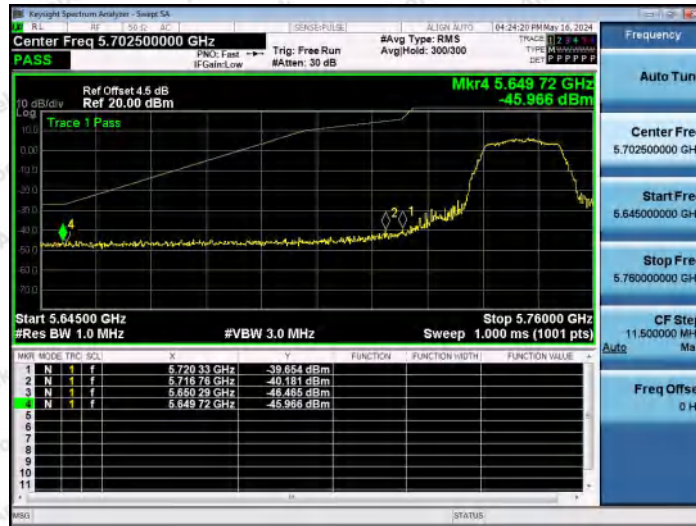

11A-Ant2-5745-PASS