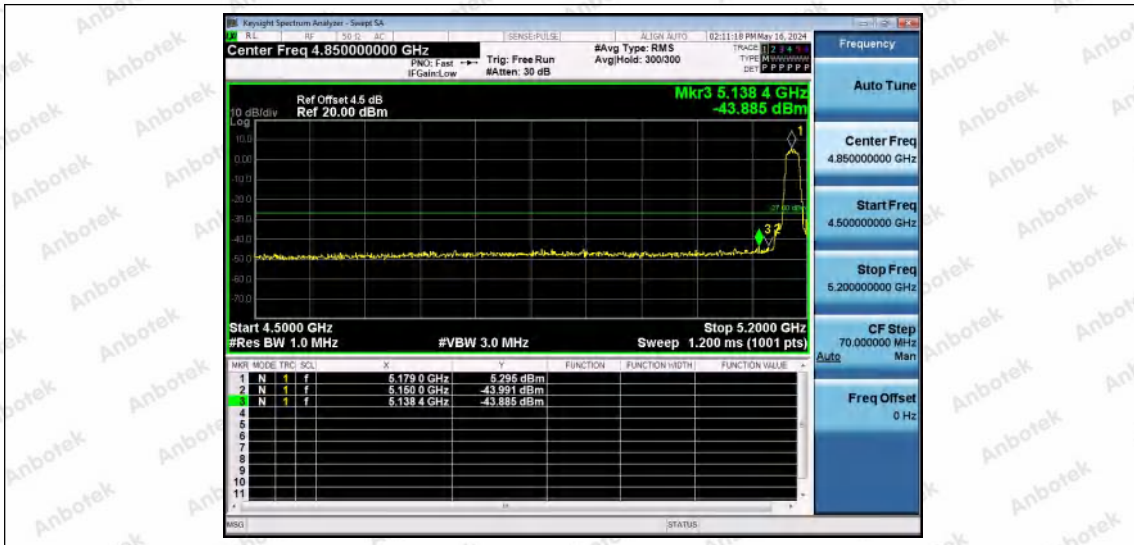

Test Graphs B1/2/3

11A-Ant1-5180-PASS

11A-Ant2-5180-PASS

11A-Ant1-5240-PASS

Shenzhen Anbotek Compliance Laboratory Limited

Address: 1/F., Building D, Sogood Science and Technology Park, Sanwei Community, Hangcheng Street, Bao'an District, Shenzhen, Guangdong, China.
 Tel: (86) 0755-26066440 Fax: (86) 0755-26014772 Email: service@anbotek.com