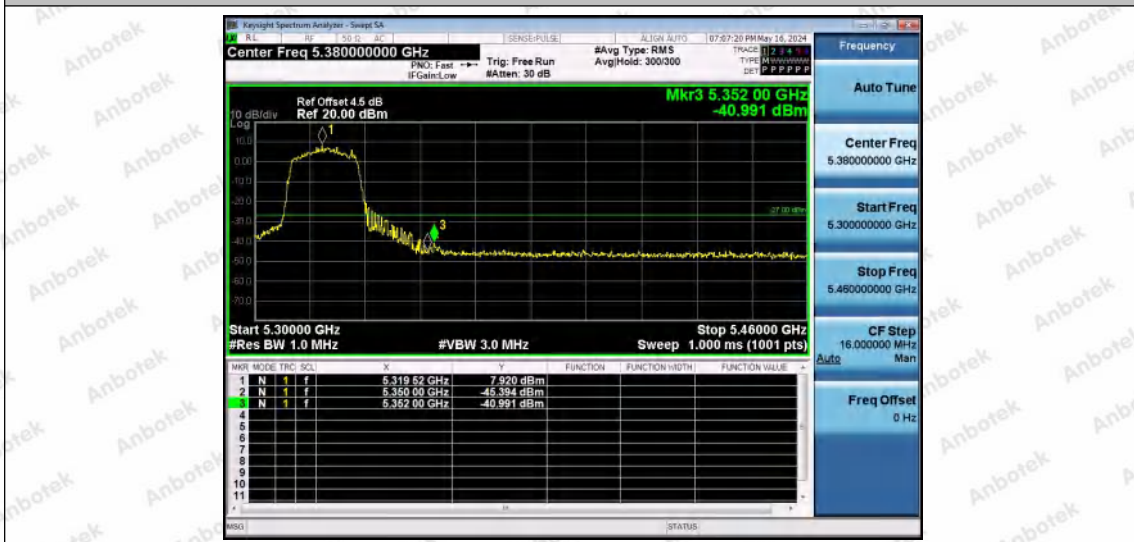

11AX20MIMO-Ant2-5320-PASS