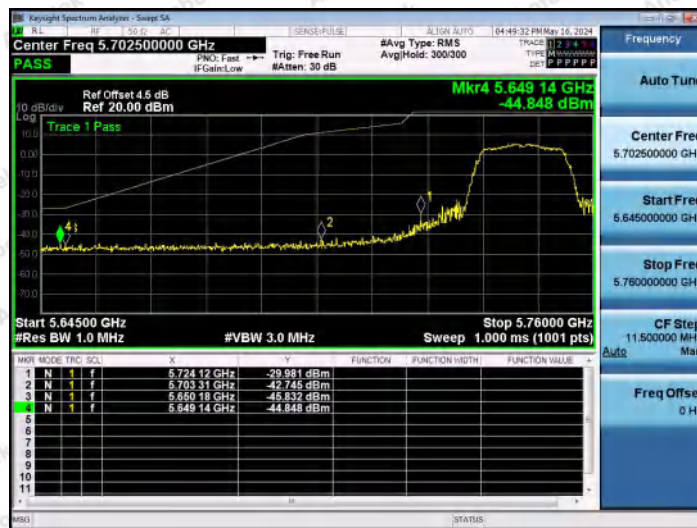

11AC20MIMO-Ant2-5745-PASS