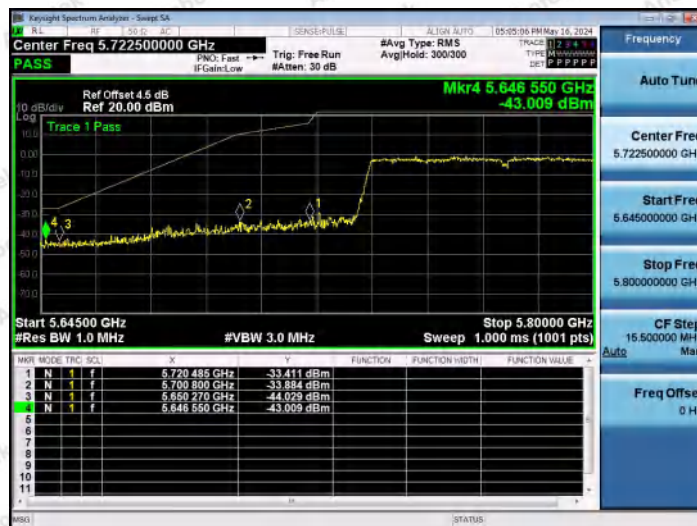

11AC80MIMO-Ant2-5775-PASS