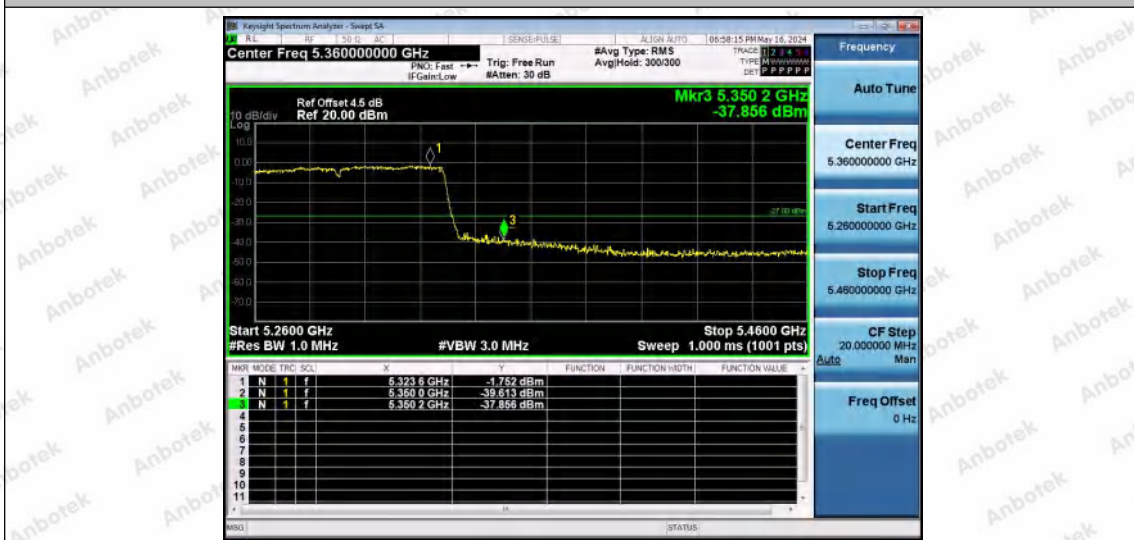

Hotline 400-003-0500
www.anbotek.com.cn

11AC80MIMO-Ant2-5210-PASS

11AC80MIMO-Ant1-5290-PASS

11AC80MIMO-Ant1-5290-PASS

Shenzhen Anbotek Compliance Laboratory Limited

Address: 1/F., Building D, Sogood Science and Technology Park, Sanwei Community, Hangcheng Street, Bao'an District, Shenzhen, Guangdong, China.
Tel: (86) 0755-26066440 Fax: (86) 0755-26014772 Email: service@anbotek.com