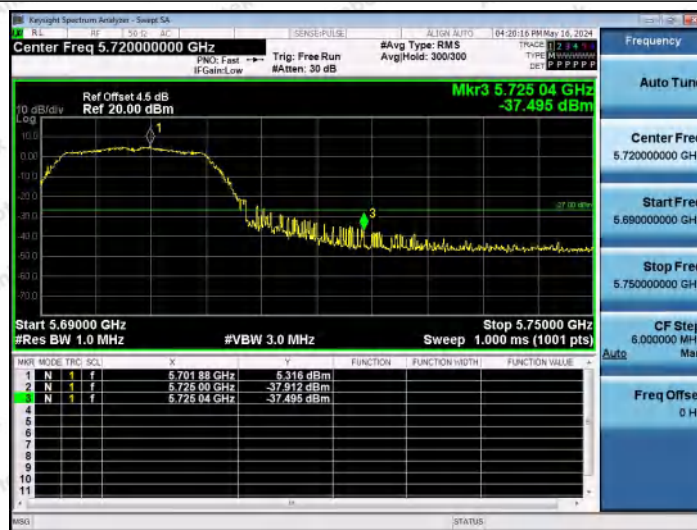

Hotline 400-003-0500
www.anbotek.com.cn

11A-Ant2-5500-PASS

11A-Ant1-5700-PASS

11A-Ant2-5700-PASS

Shenzhen Anbotek Compliance Laboratory Limited

Address: 1/F., Building D, Sogood Science and Technology Park, Sanwei Community, Hangcheng Street, Bao'an District, Shenzhen, Guangdong, China.
Tel: (86) 0755-26066440 Fax: (86) 0755-26014772 Email: service@anbotek.com