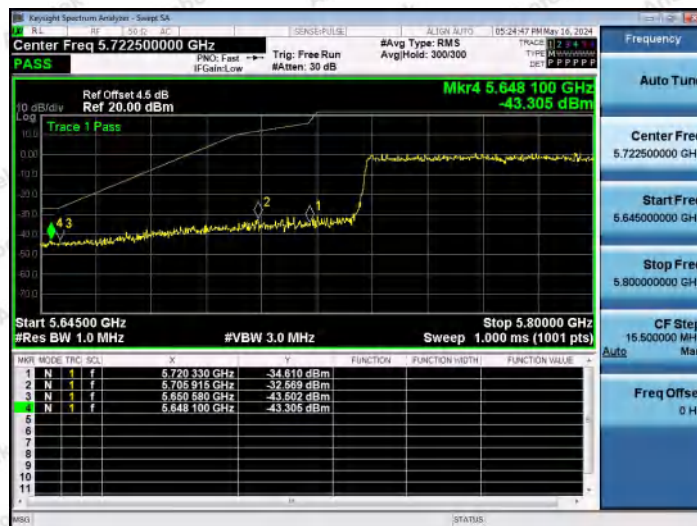

11AX80MIMO-Ant2-5775-PASS