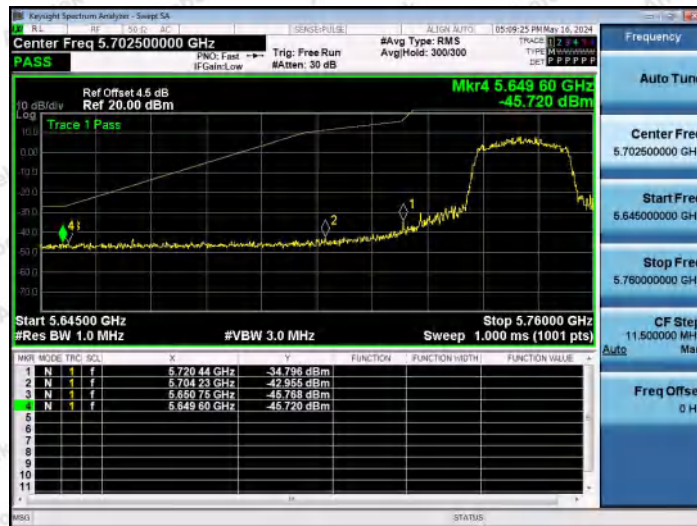

11AX20MIMO-Ant2-5745-PASS