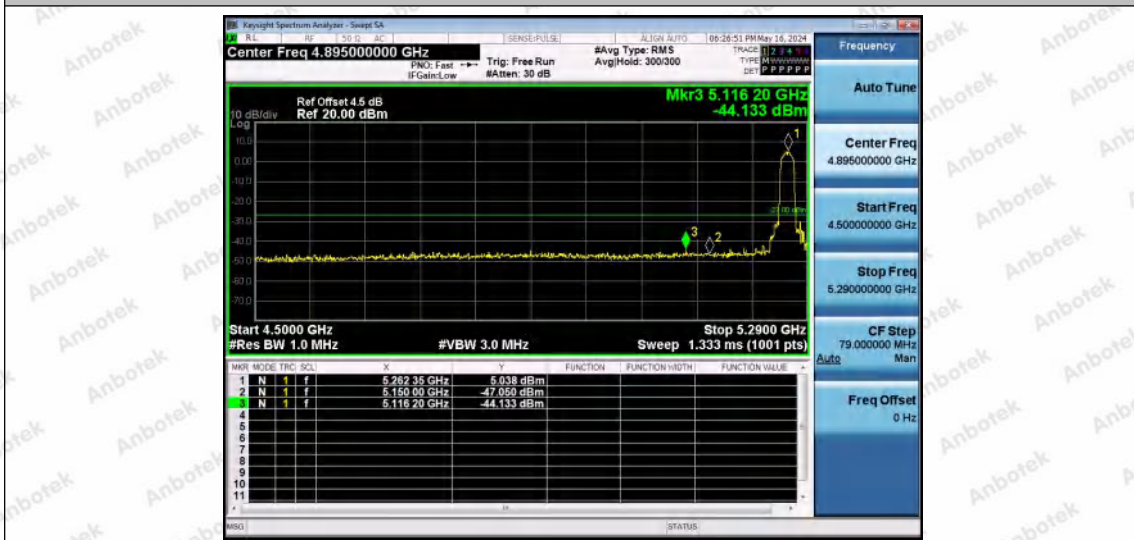

11N20MIMO-Ant1-5260-PASS