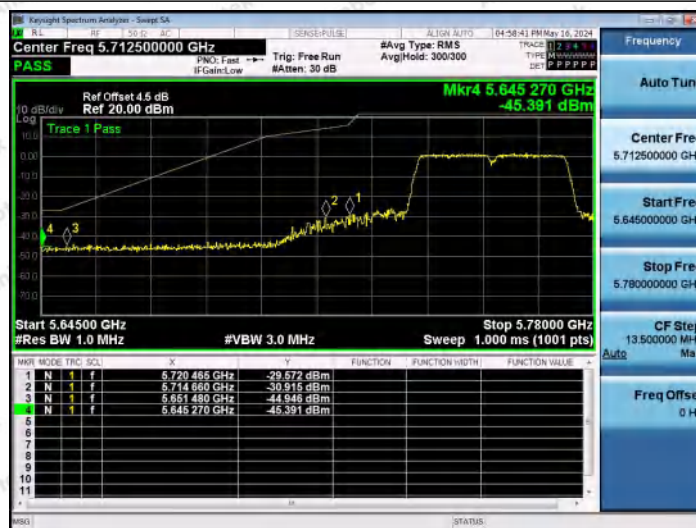

Hotline 400-003-0500
 www.anbotek.com.cn

11AC20MIMO-Ant2-5825-PASS

11AC40MIMO-Ant1-5755-PASS

11AC40MIMO-Ant2-5755-PASS

Shenzhen Anbotek Compliance Laboratory Limited

Address: 1/F., Building D, Sogood Science and Technology Park, Sanwei Community, Hangcheng Street, Bao'an District, Shenzhen, Guangdong, China.
Tel: (86) 0755-26066440 Fax: (86) 0755-26014772 Email: service@anbotek.com