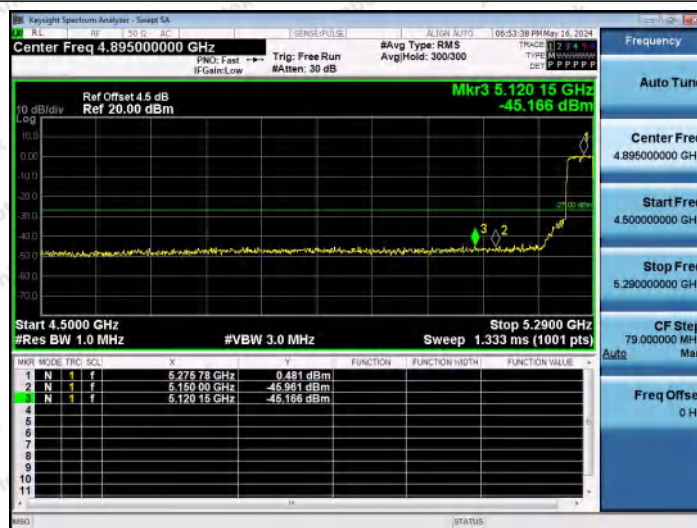

Hotline 400-003-0500
www.anbotek.com.cn

11AC40MIMO-Ant2-5230-PASS

11AC40MIMO-Ant1-5270-PASS

11AC40MIMO-Ant2-5270-PASS

Shenzhen Anbotek Compliance Laboratory Limited

Address: 1/F., Building D, Sogood Science and Technology Park, Sanwei Community, Hangcheng Street, Bao'an District, Shenzhen, Guangdong, China.
 Tel: (86) 0755-26066440 Fax: (86) 0755-26014772 Email: service@anbotek.com