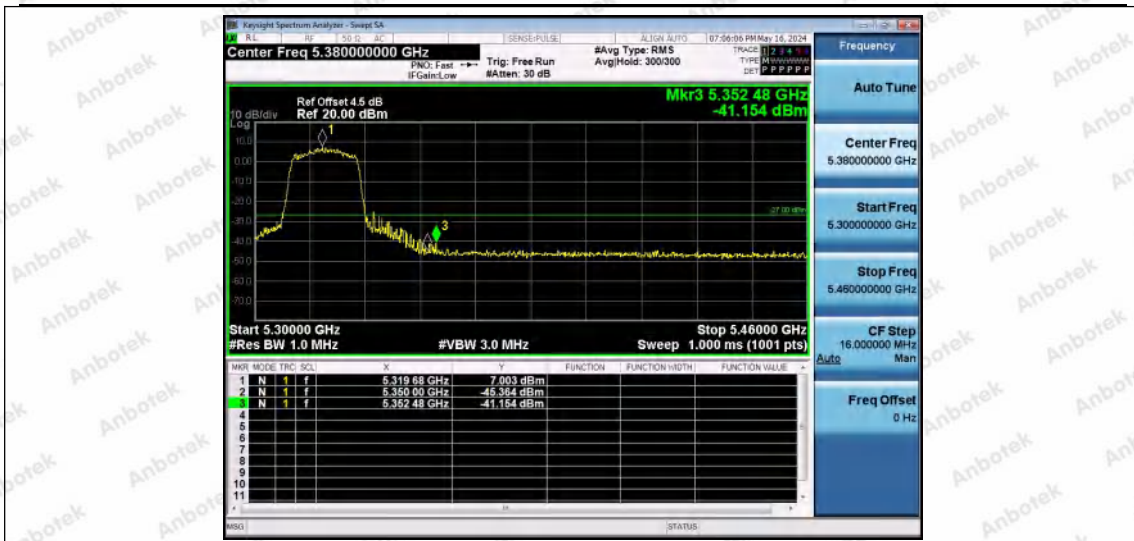

11AX20MIMO-Ant1-5320-PASS