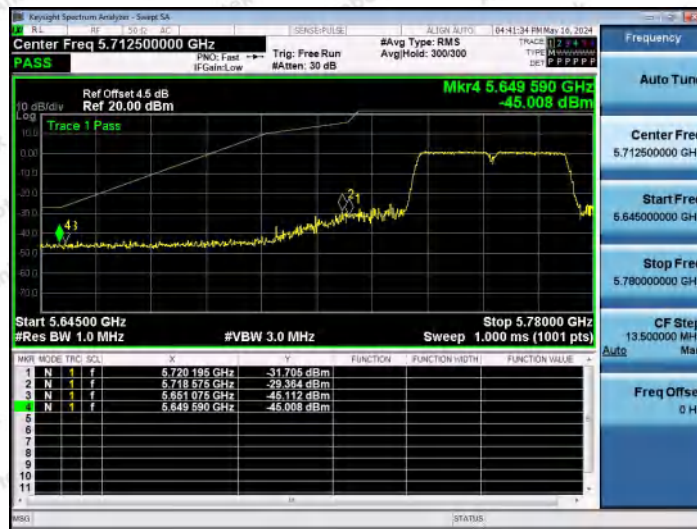

Hotline 400-003-0500
 www.anbotek.com.cn

11N20MIMO-Ant1-5825-PASS

11N20MIMO-Ant2-5825-PASS

11N40MIMO-Ant1-5755-PASS

Shenzhen Anbotek Compliance Laboratory Limited

Address: 1/F., Building D, Sogood Science and Technology Park, Sanwei Community, Hangcheng Street, Bao'an District, Shenzhen, Guangdong, China.
 Tel: (86) 0755-26066440 Fax: (86) 0755-26014772 Email: service@anbotek.com