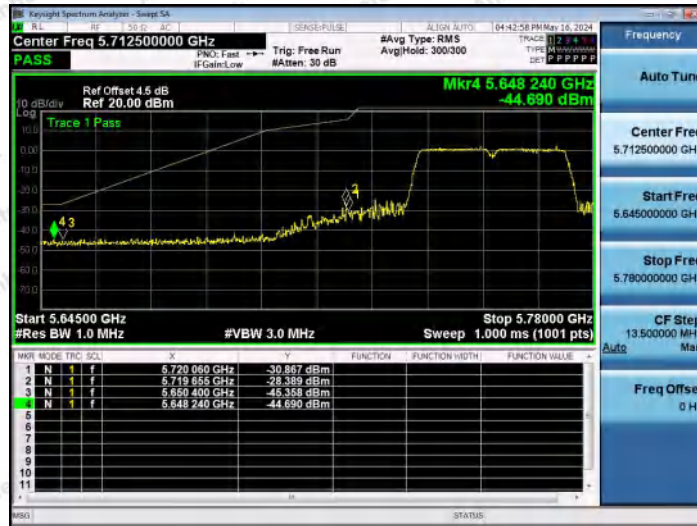

11N40MIMO-Ant2-5755-PASS