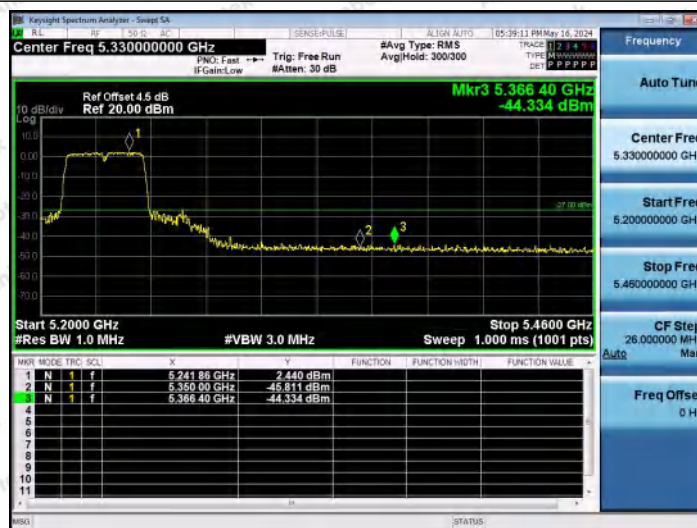

Hotline 400-003-0500
 www.anbotek.com.cn

11N40MIMO-Ant1-5190-PASS

11N40MIMO-Ant2-5190-PASS

11N40MIMO-Ant1-5230-PASS

Shenzhen Anbotek Compliance Laboratory Limited

Address: 1/F., Building D, Sogood Science and Technology Park, Sanwei Community, Hangcheng Street, Bao'an District, Shenzhen, Guangdong, China.
 Tel: (86) 0755-26066440 Fax: (86) 0755-26014772 Email: service@anbotek.com