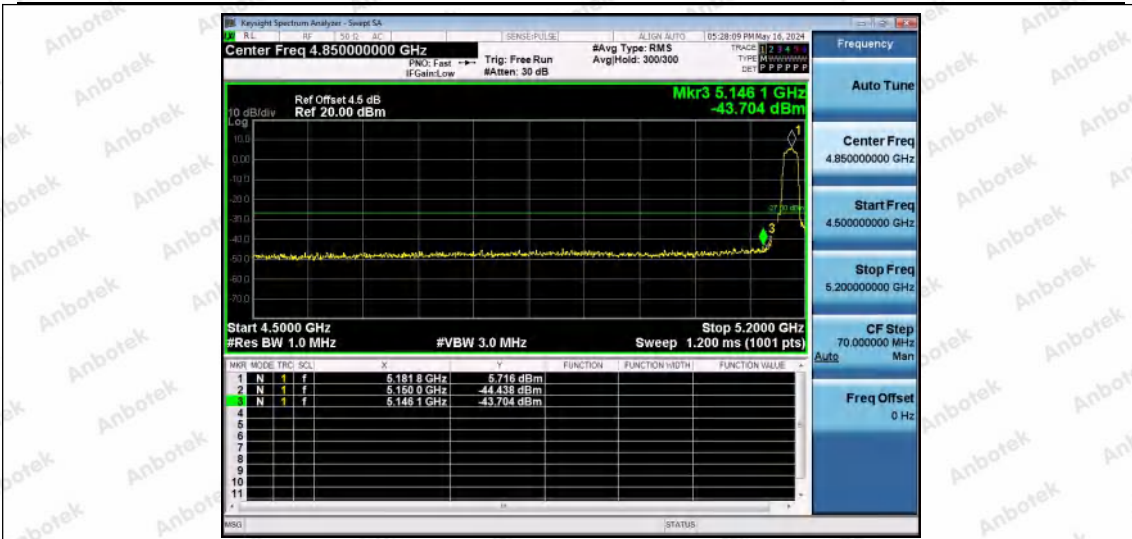

11N20MIMO-Ant1-5180-PASS