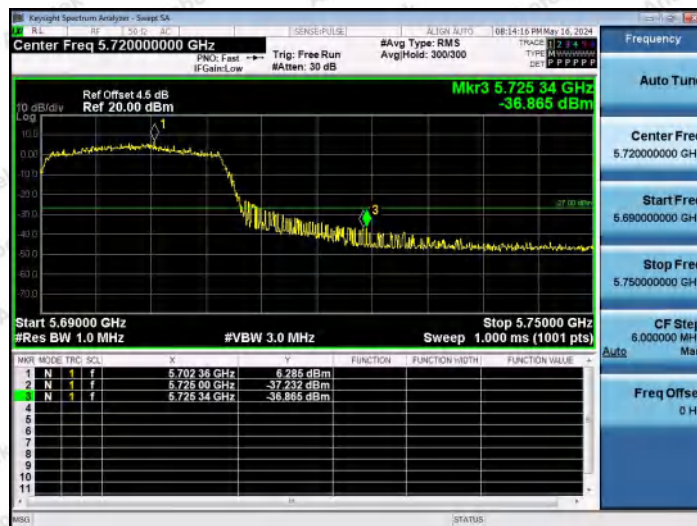

11AX20MIMO-Ant1-5700-PASS