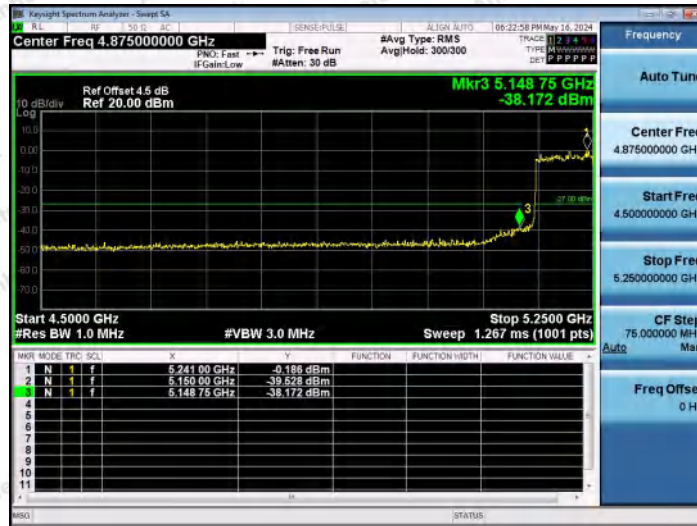

11AX80MIMO-Ant1-5210-PASS