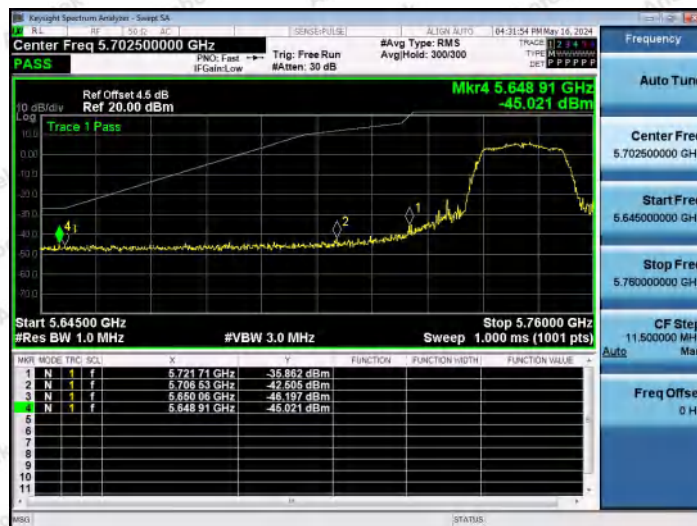

11N20MIMO-Ant1-5745-PASS