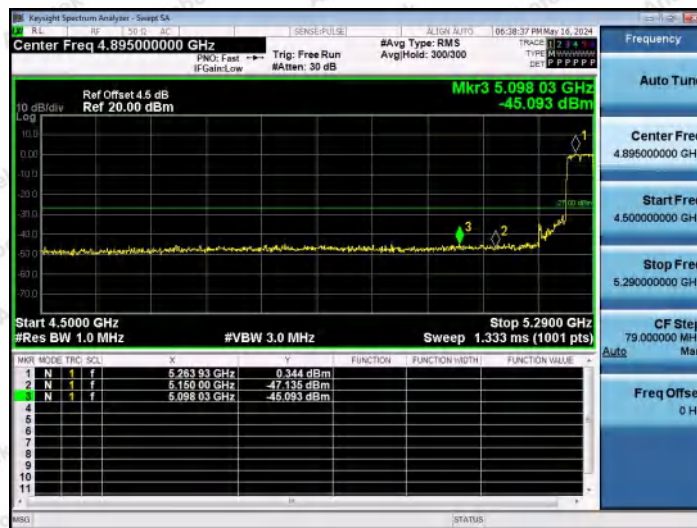

11N40MIMO-Ant1-5270-PASS