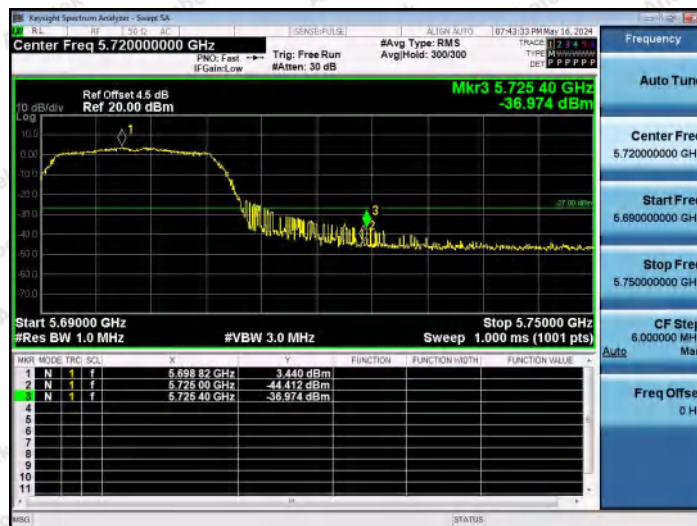

11AC20MIMO-Ant1-5700-PASS