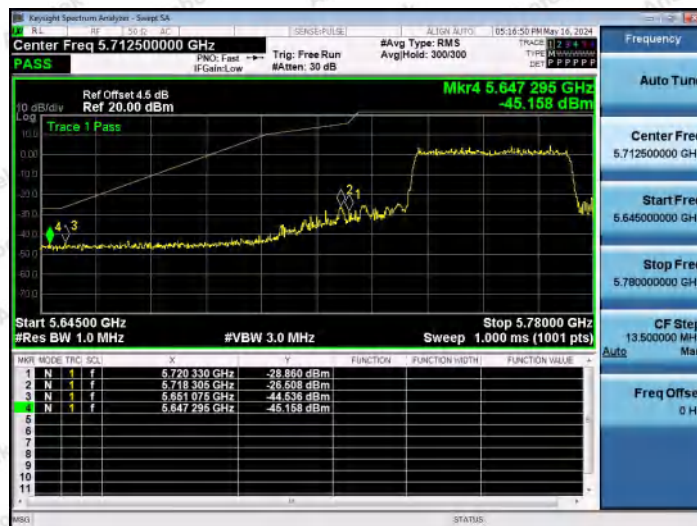

11AX40MIMO-Ant1-5755-PASS