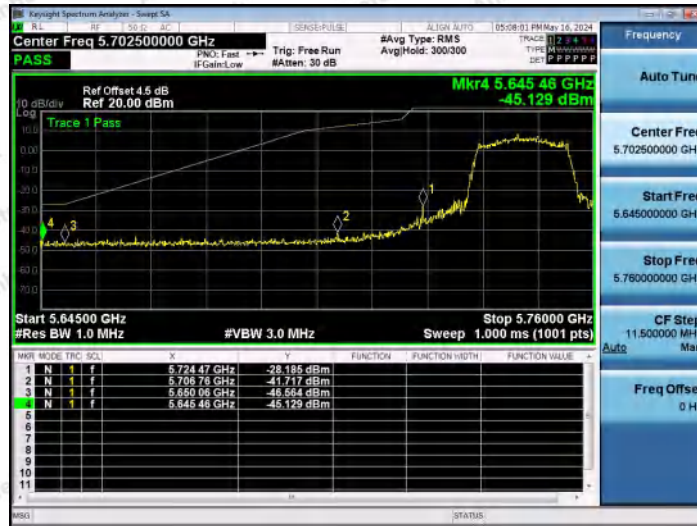

11AX20MIMO-Ant1-5745-PASS