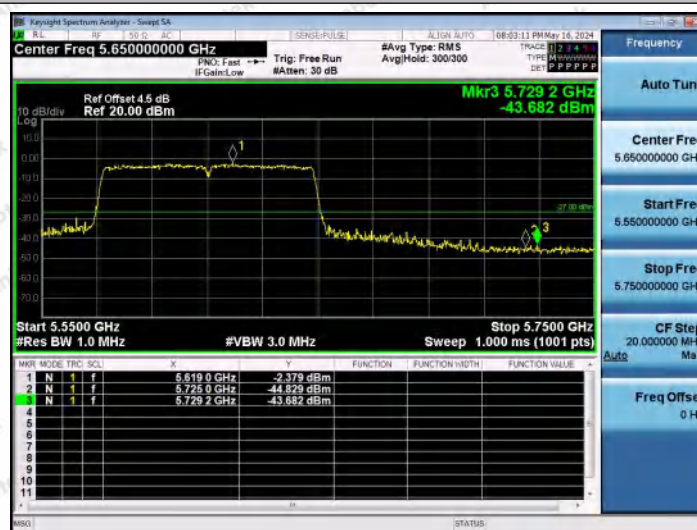

Hotline 400-003-0500
 www.anbotek.com.cn

11AC80MIMO-Ant2-5530-PASS

11AC80MIMO-Ant1-5610-PASS

11AC80MIMO-Ant2-5610-PASS

Shenzhen Anbotek Compliance Laboratory Limited

Address: 1/F., Building D, Sogood Science and Technology Park, Sanwei Community, Hangcheng Street, Bao'an District, Shenzhen, Guangdong, China.
 Tel: (86) 0755-26066440 Fax: (86) 0755-26014772 Email: service@anbotek.com