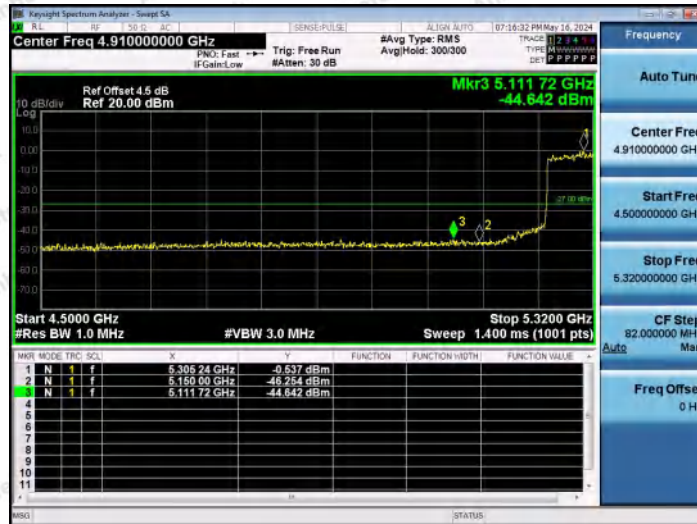

11AX80MIMO-Ant2-5290-PASS