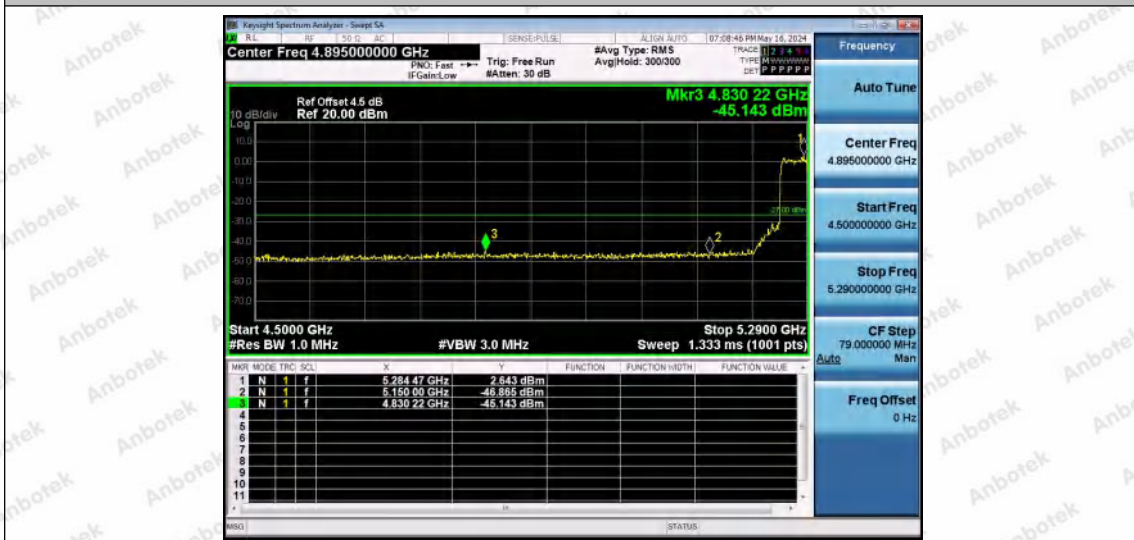

11AX40MIMO-Ant1-5270-PASS