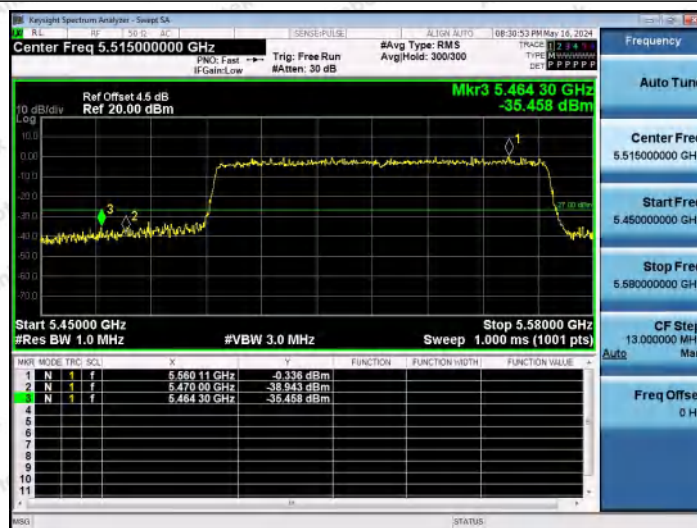

Hotline 400-003-0500
www.anbotek.com.cn

11AX80MIMO-Ant2-5290-PASS

11AX80MIMO-Ant2-5290-PASS

11AX80MIMO-Ant1-5530-PASS

Shenzhen Anbotek Compliance Laboratory Limited

Address: 1/F., Building D, Sogood Science and Technology Park, Sanwei Community, Hangcheng Street, Bao'an District, Shenzhen, Guangdong, China.
 Tel: (86) 0755-26066440 Fax: (86) 0755-26014772 Email: service@anbotek.com