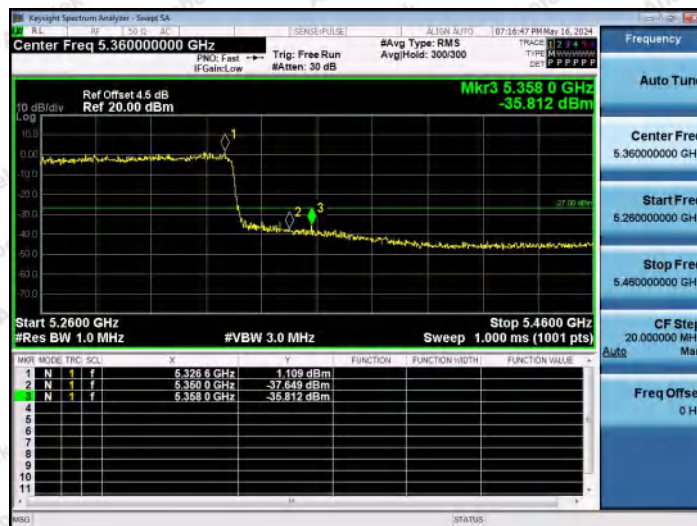

11AX80MIMO-Ant2-5290-PASS