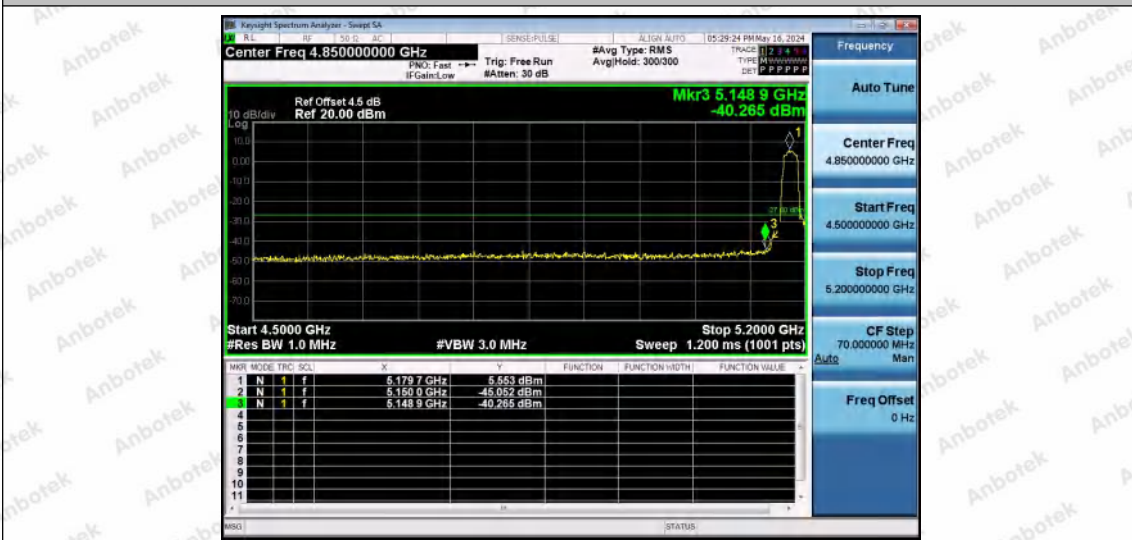

11N20MIMO-Ant2-5180-PASS