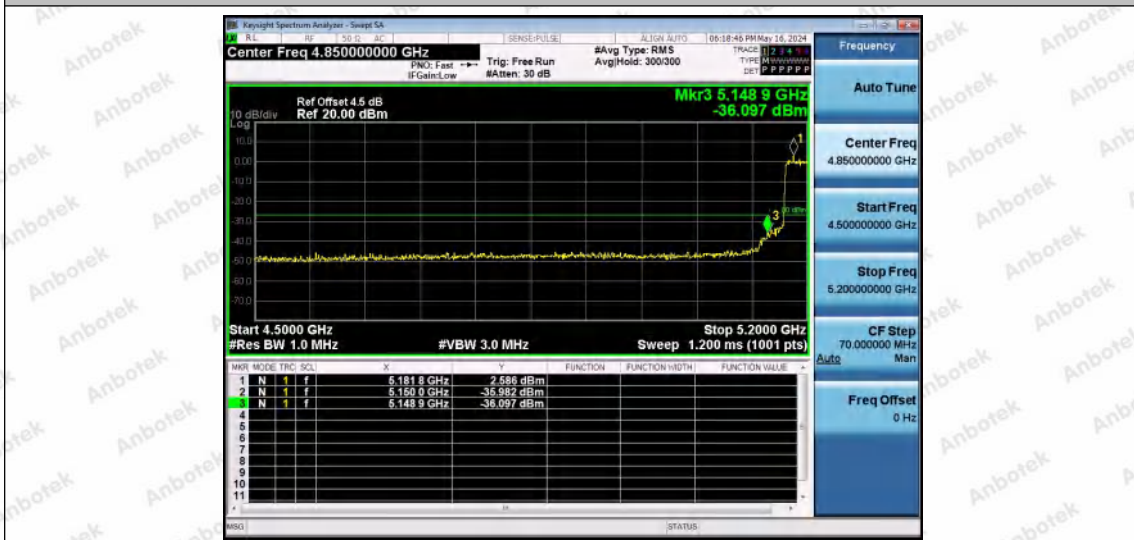

11AX40MIMO-Ant2-5190-PASS