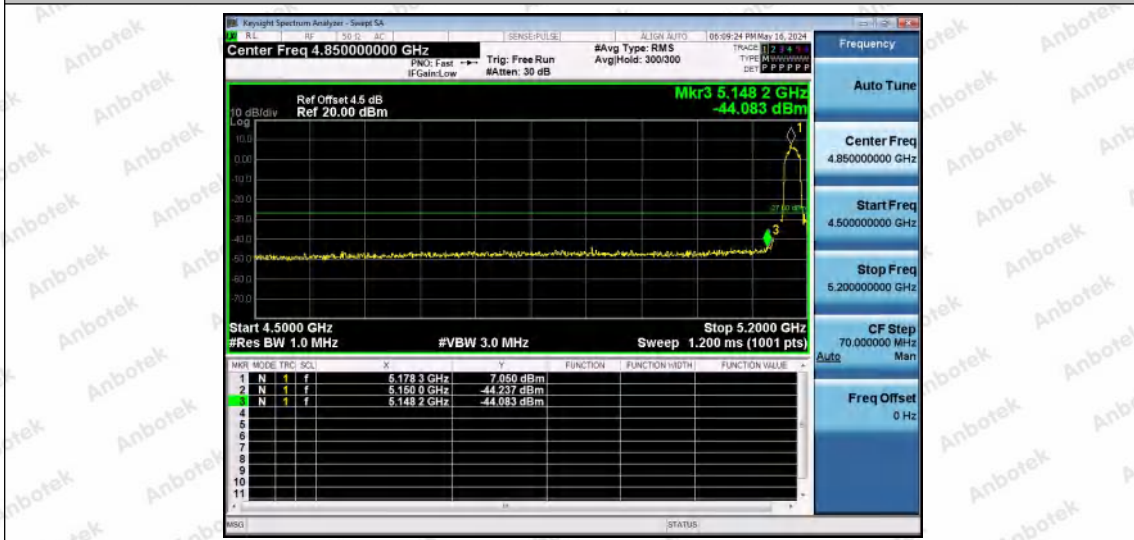

11AX20MIMO-Ant2-5180-PASS