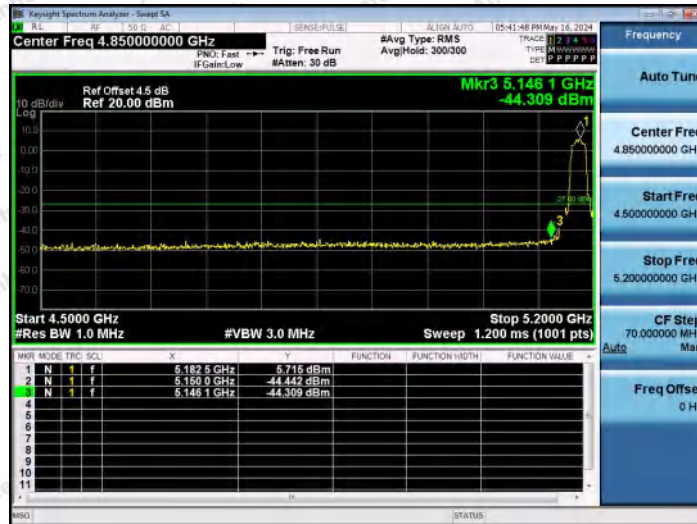

11AC20MIMO-Ant1-5180-PASS