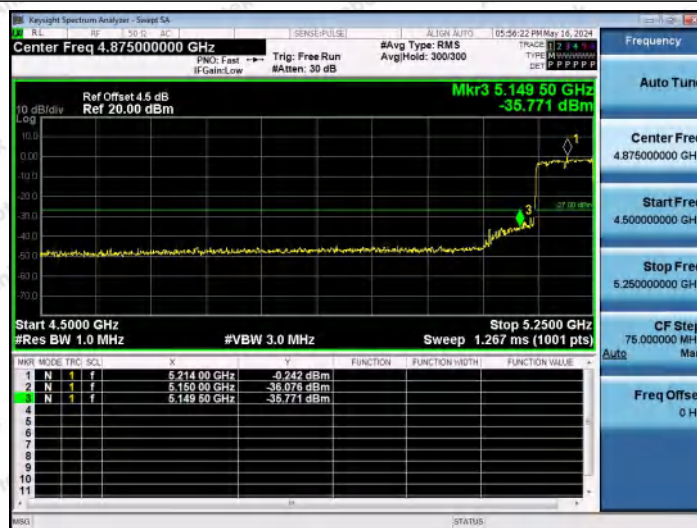

Hotline 400-003-0500
 www.anbotek.com.cn

11AC80MIMO-Ant1-5210-PASS

11AC80MIMO-Ant1-5210-PASS

11AC80MIMO-Ant2-5210-PASS

Shenzhen Anbotek Compliance Laboratory Limited

Address: 1/F., Building D, Sogood Science and Technology Park, Sanwei Community, Hangcheng Street, Bao'an District, Shenzhen, Guangdong, China.
Tel: (86) 0755-26066440 Fax: (86) 0755-26014772 Email: service@anbotek.com