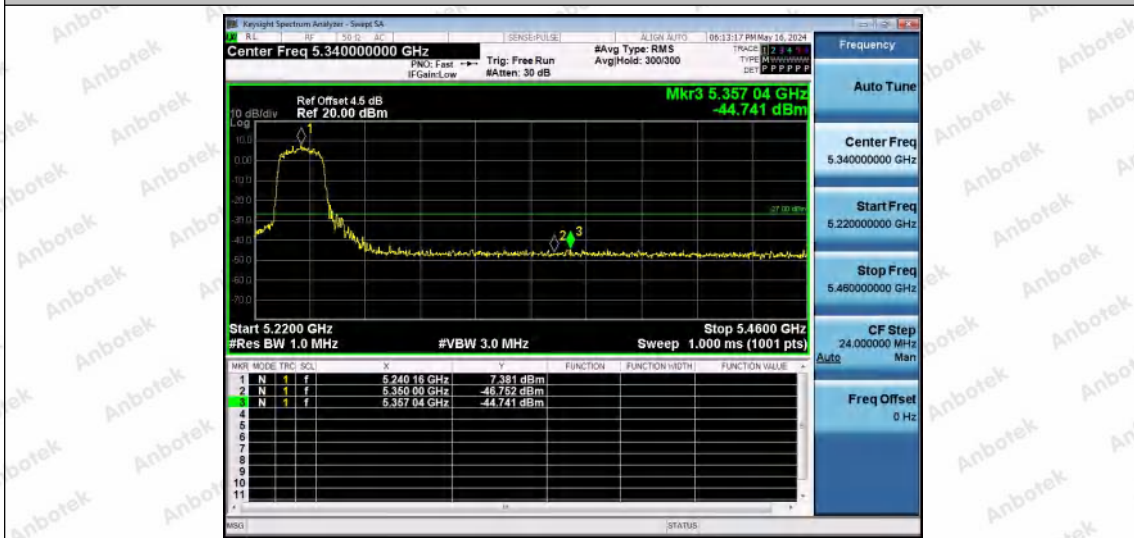

Hotline 400-003-0500
 www.anbotek.com.cn

11AX20MIMO-Ant1-5180-PASS

11AX20MIMO-Ant2-5180-PASS

11AX20MIMO-Ant1-5240-PASS

Shenzhen Anbotek Compliance Laboratory Limited

Address: 1/F., Building D, Sogood Science and Technology Park, Sanwei Community, Hangcheng Street, Bao'an District, Shenzhen, Guangdong, China.
 Tel: (86) 0755-26066440 Fax: (86) 0755-26014772 Email: service@anbotek.com