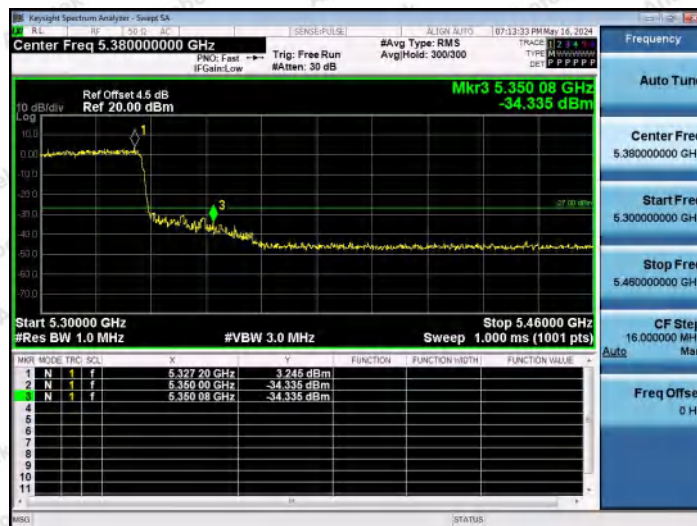

11AX40MIMO-Ant2-5310-PASS