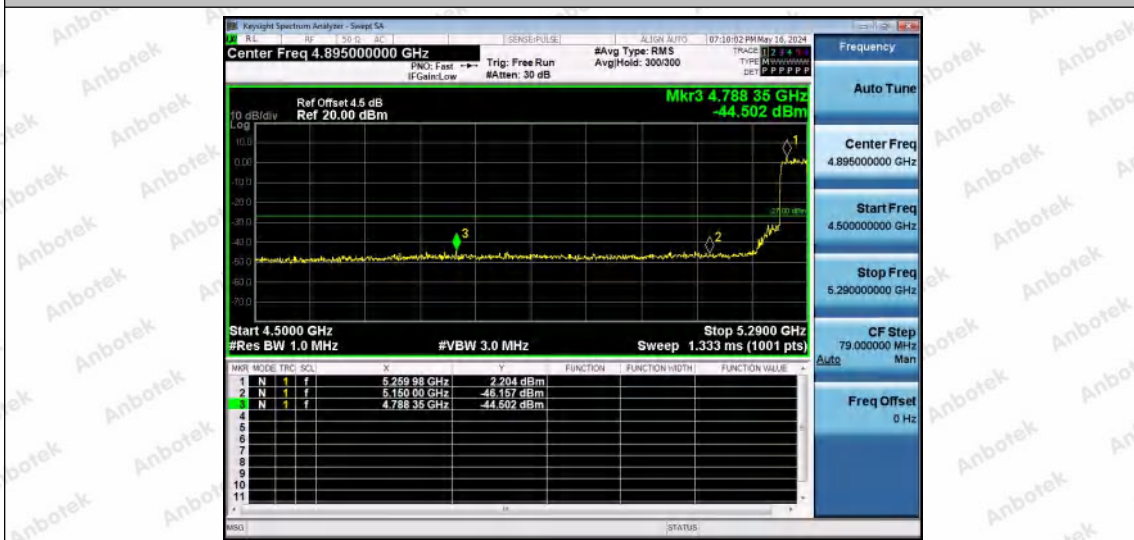

Hotline 400-003-0500
 www.anbotek.com.cn

11AX40MIMO-Ant2-5230-PASS

11AX40MIMO-Ant1-5270-PASS

11AX40MIMO-Ant2-5270-PASS

Shenzhen Anbotek Compliance Laboratory Limited

Address: 1/F., Building D, Sogood Science and Technology Park, Sanwei Community, Hangcheng Street, Bao'an District, Shenzhen, Guangdong, China.
Tel: (86) 0755-26066440 Fax: (86) 0755-26014772 Email: service@anbotek.com