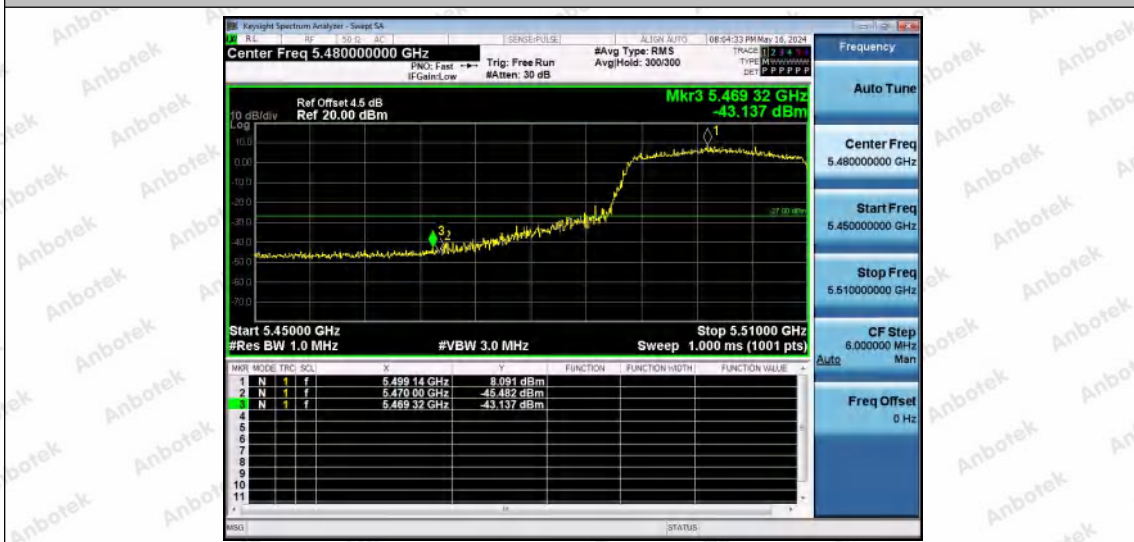

Hotline 400-003-0500
 www.anbotek.com.cn

11AX20MIMO-Ant1-5320-PASS

11AX20MIMO-Ant2-5320-PASS

11AX20MIMO-Ant1-5500-PASS

Shenzhen Anbotek Compliance Laboratory Limited

Address: 1/F., Building D, Sogood Science and Technology Park, Sanwei Community, Hangcheng Street, Bao'an District, Shenzhen, Guangdong, China.
Tel: (86) 0755-26066440 Fax: (86) 0755-26014772 Email: service@anbotek.com