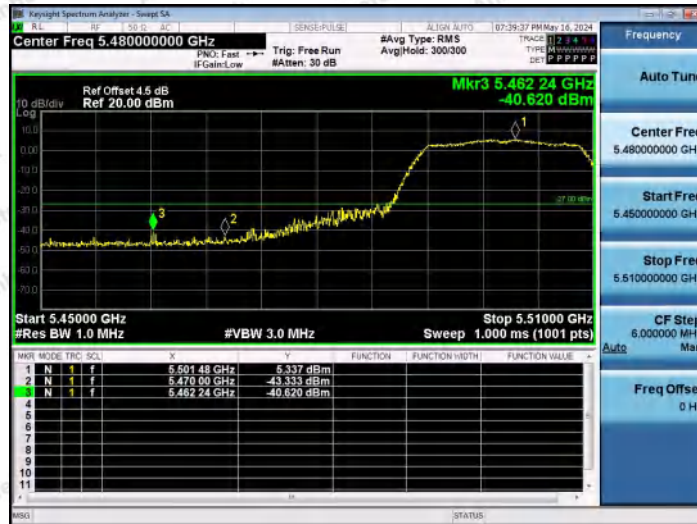

11AC20MIMO-Ant2-5500-PASS