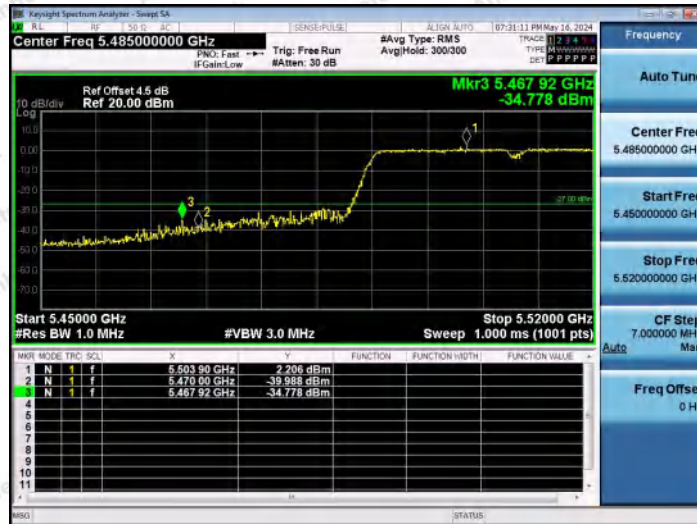

11N40MIMO-Ant2-5510-PASS