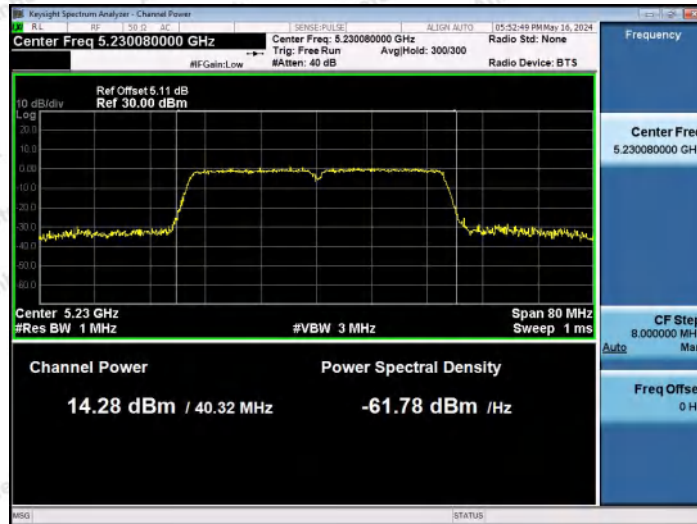

11AC40MIMO-Ant2-5230-PASS