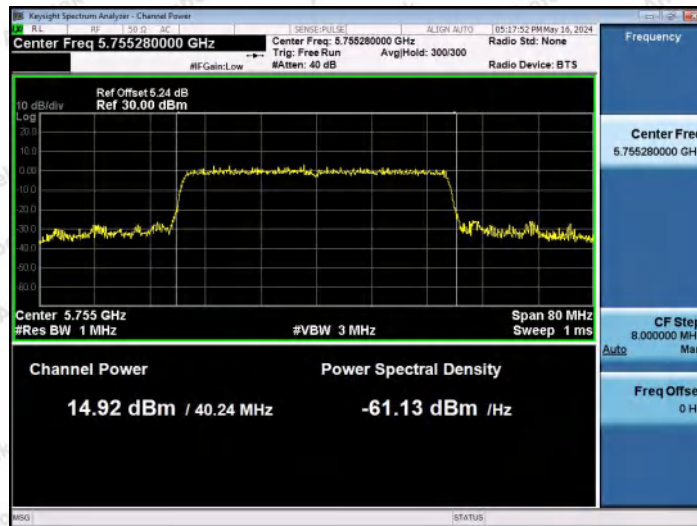

11AX40MIMO-Ant2-5755-PASS