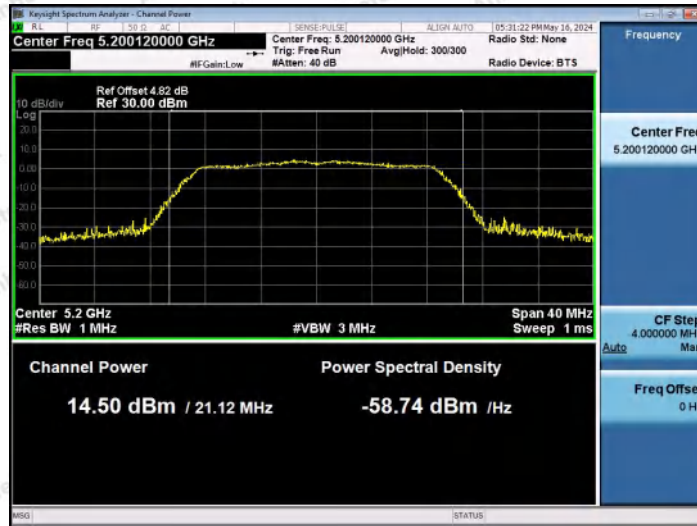

11N20MIMO-Ant2-5200-PASS