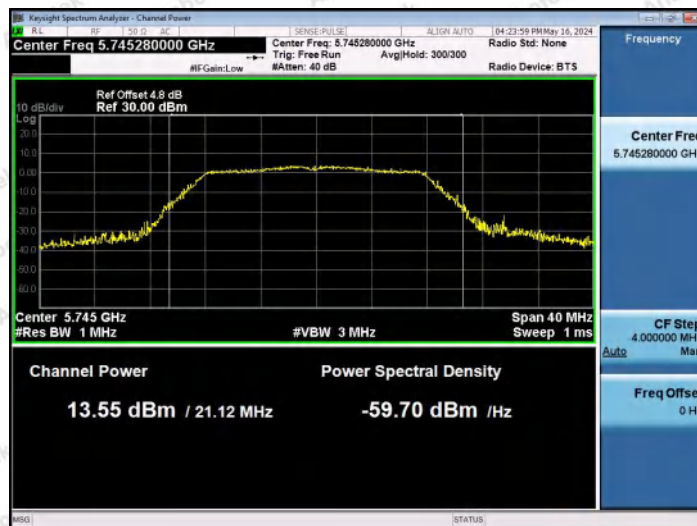

11A-Ant2-5745-PASS