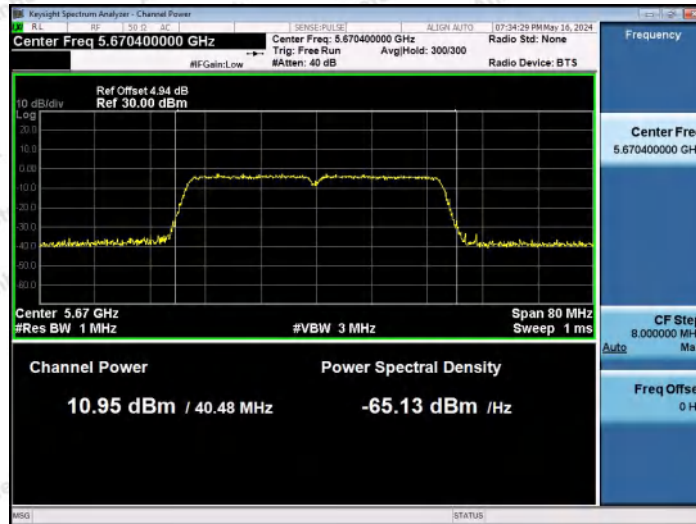

11N40MIMO-Ant1-5670-PASS