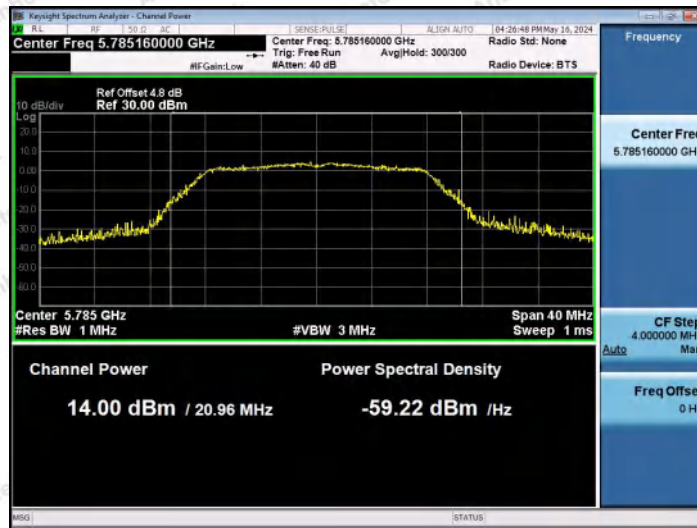

11A-Ant2-5785-PASS