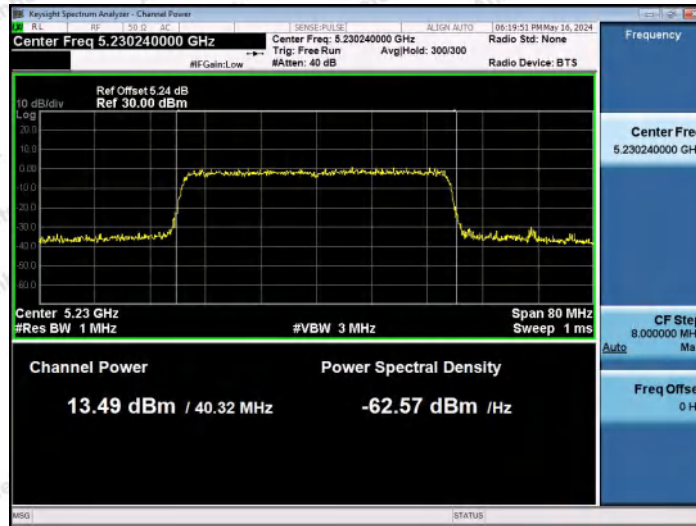

11AX40MIMO-Ant1-5230-PASS