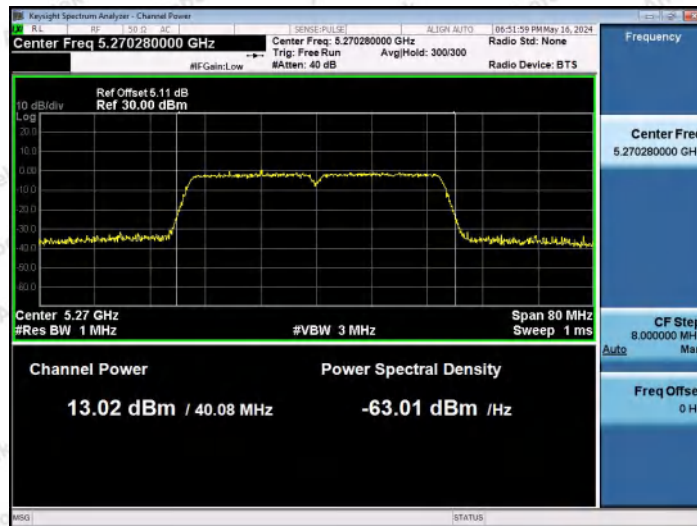

11AC40MIMO-Ant1-5270-PASS