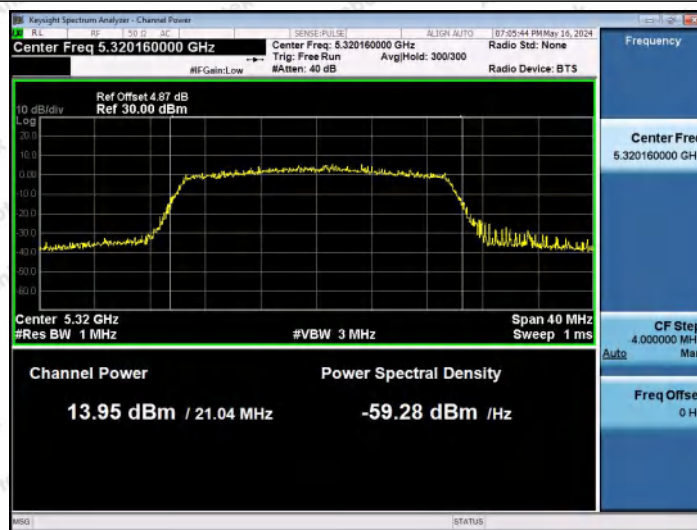

Hotline: 400-003-0500
www.anbotek.com.cn

11AX20MIMO-Ant1-5300-PASS

11AX20MIMO-Ant2-5300-PASS

11AX20MIMO-Ant1-5320-PASS

Shenzhen Anbotek Compliance Laboratory Limited

Address: 1/F., Building D, Sogood Science and Technology Park, Sanwei Community, Hangcheng Street, Bao'an District, Shenzhen, Guangdong, China.
Tel: (86) 0755-26066440 Fax: (86) 0755-26014772 Email: service@anbotek.com