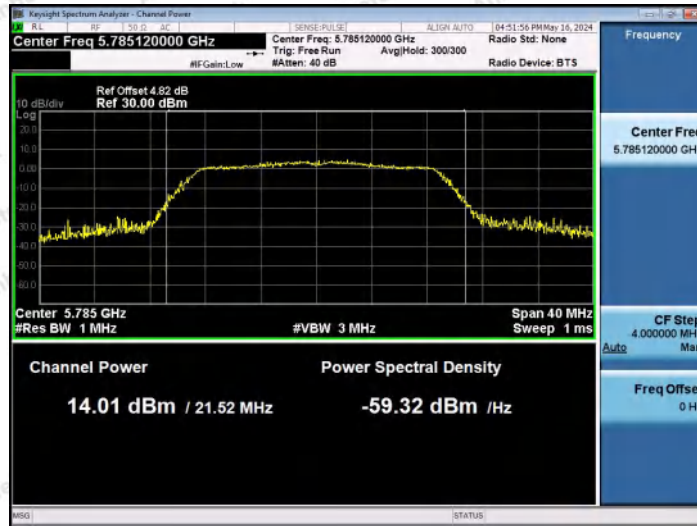

11AC20MIMO-Ant2-5785-PASS