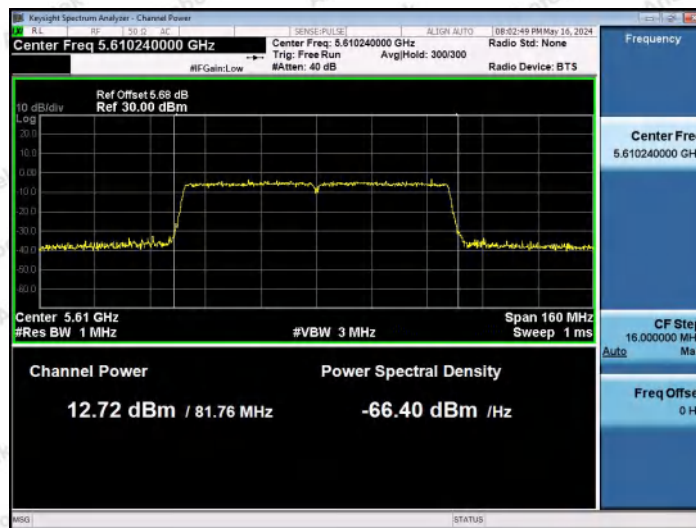

11AC80MIMO-Ant2-5610-PASS