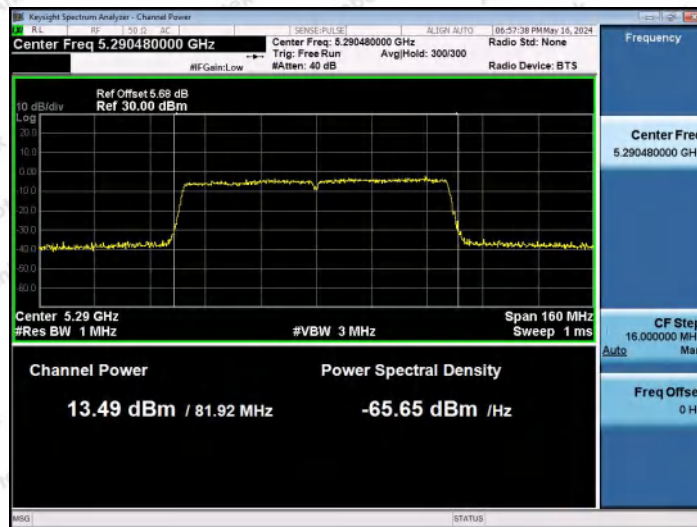

Hotline 400-003-0500
 www.anbotek.com.cn

11AC40MIMO-Ant2-5755-PASS

11AC40MIMO-Ant1-5795-PASS

11AC40MIMO-Ant2-5795-PASS

11AC80MIMO-Ant1-5210-PASS

11AC80MIMO-Ant2-5210-PASS

11AC80MIMO-Ant1-5290-PASS

Shenzhen Anbotek Compliance Laboratory Limited