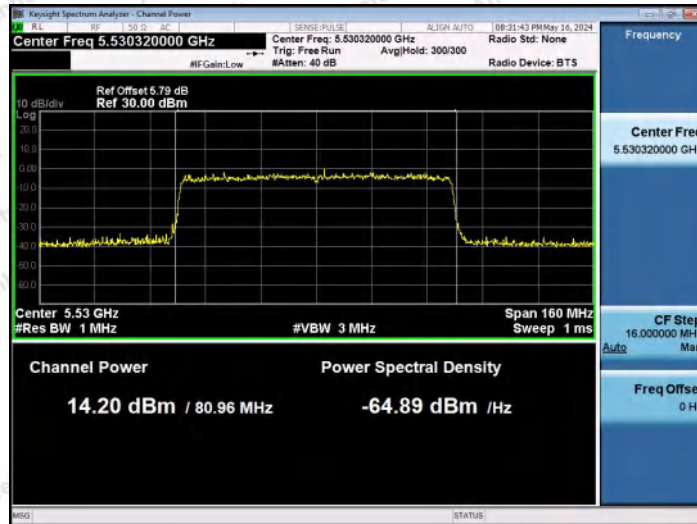

11AX80MIMO-Ant2-5530-PASS