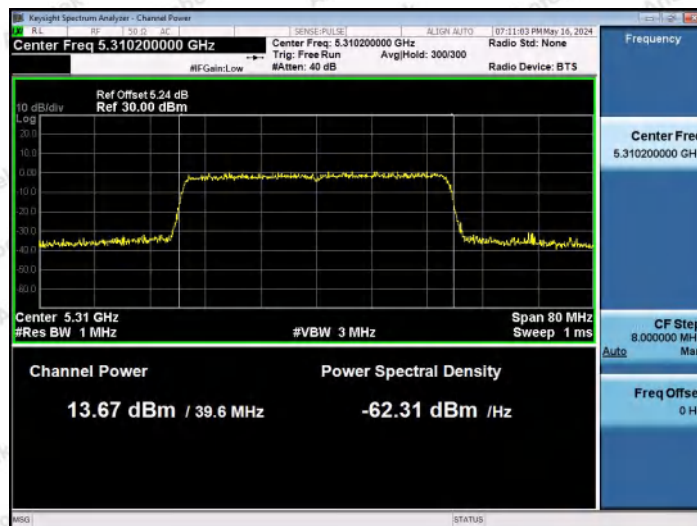

11AX40MIMO-Ant1-5310-PASS