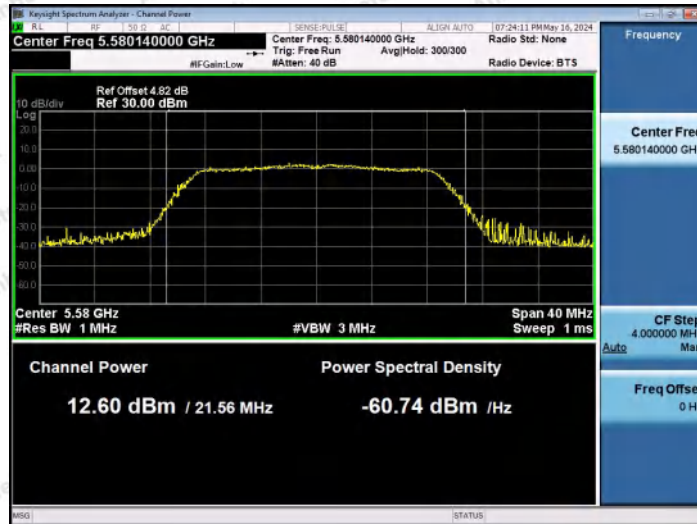

11N20MIMO-Ant2-5580-PASS