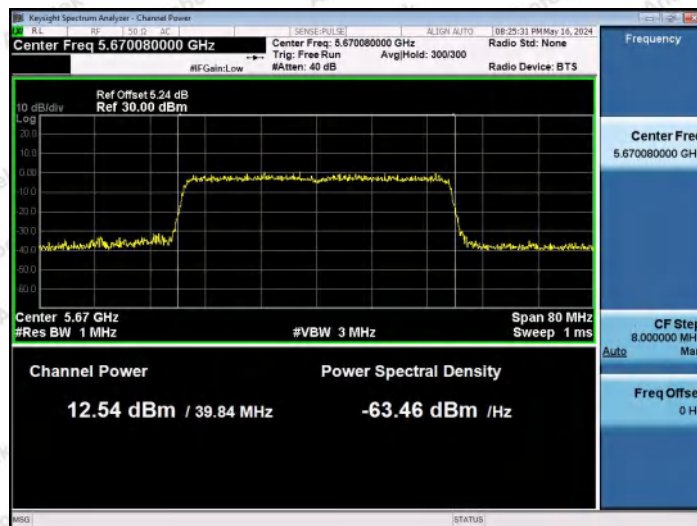

11AX40MIMO-Ant1-5670-PASS