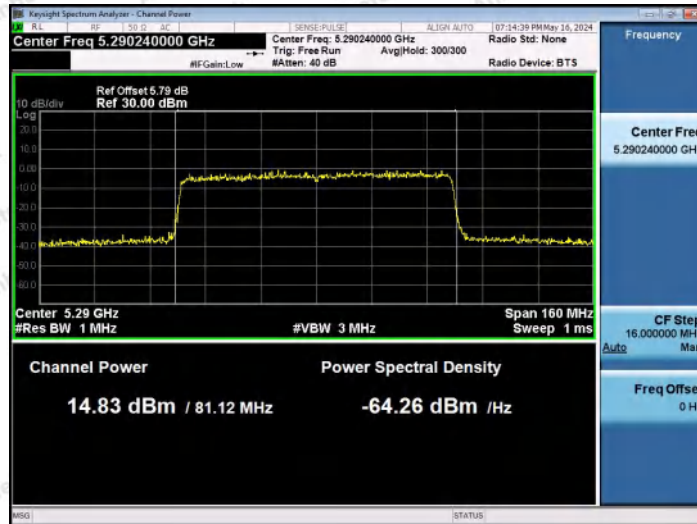

11AX80MIMO-Ant1-5290-PASS