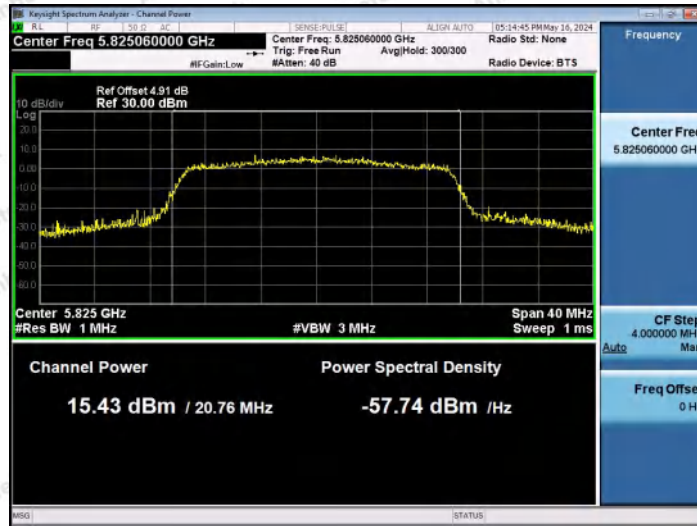

11AX20MIMO-Ant2-5825-PASS