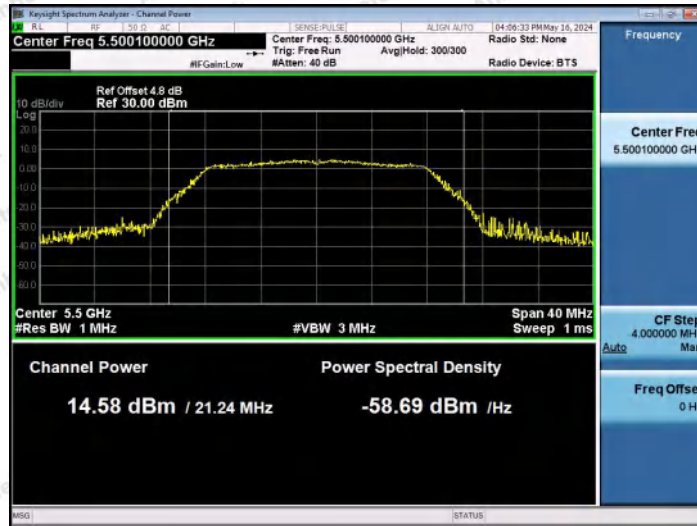

11A-Ant1-5500-PASS