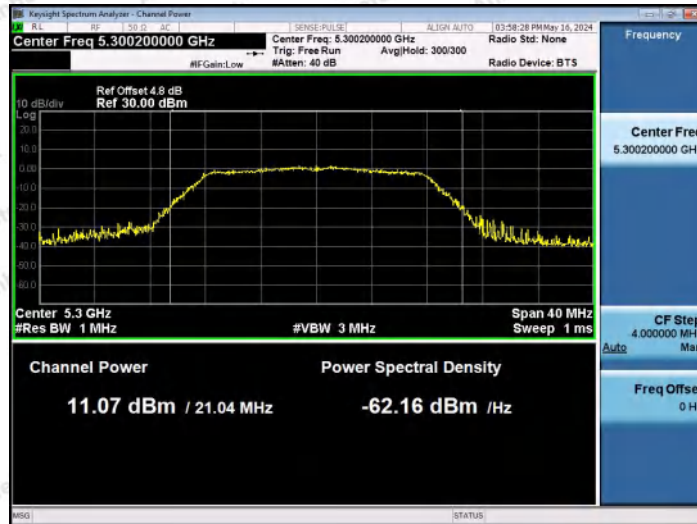

11A-Ant2-5300-PASS