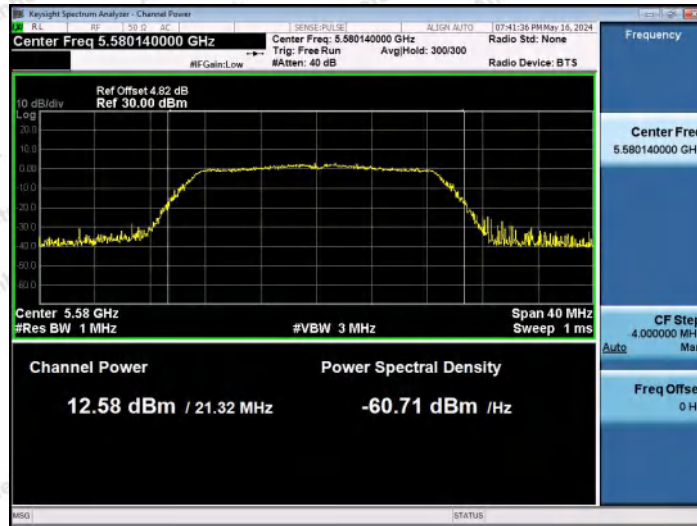

11AC20MIMO-Ant2-5580-PASS