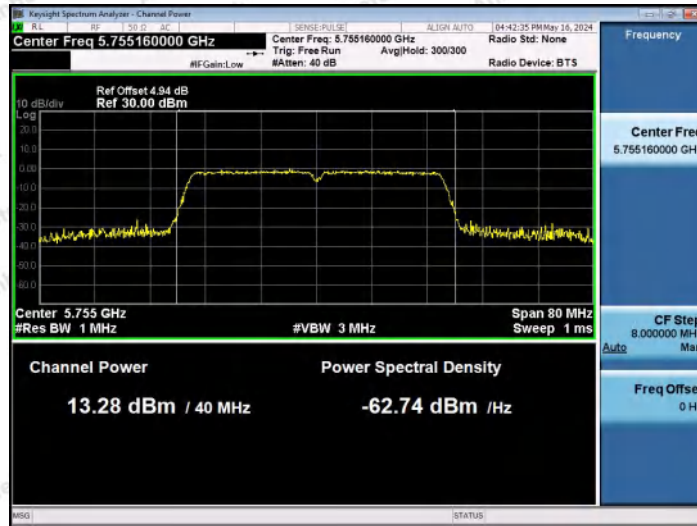

11N40MIMO-Ant2-5755-PASS