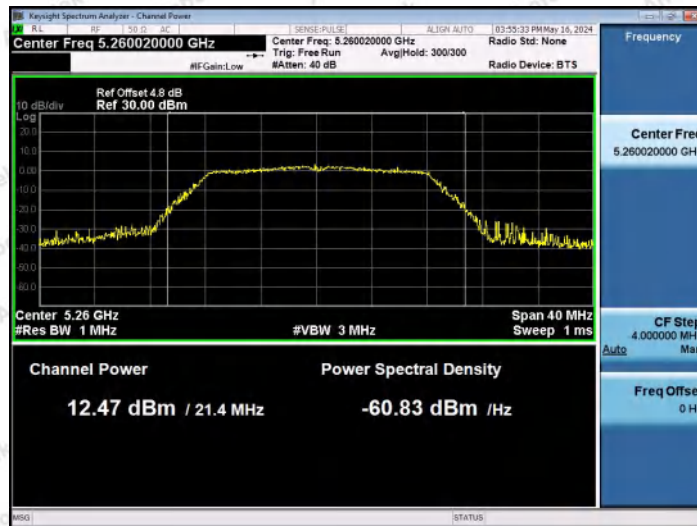

11A-Ant2-5260-PASS