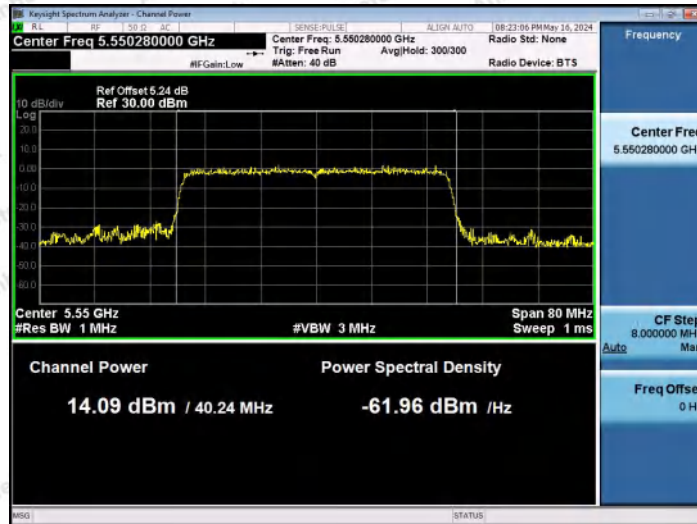

11AX40MIMO-Ant2-5550-PASS