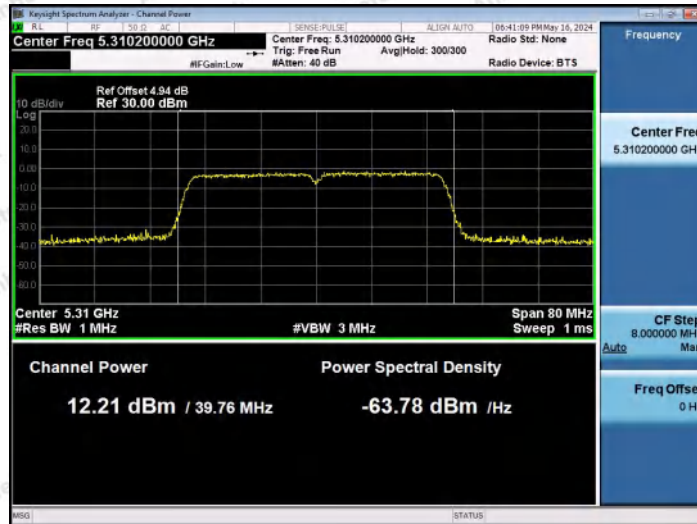

11N40MIMO-Ant1-5310-PASS