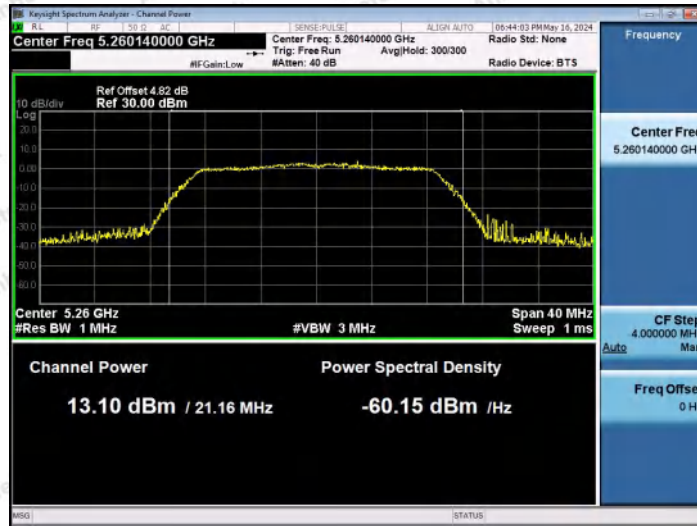

11AC20MIMO-Ant1-5260-PASS