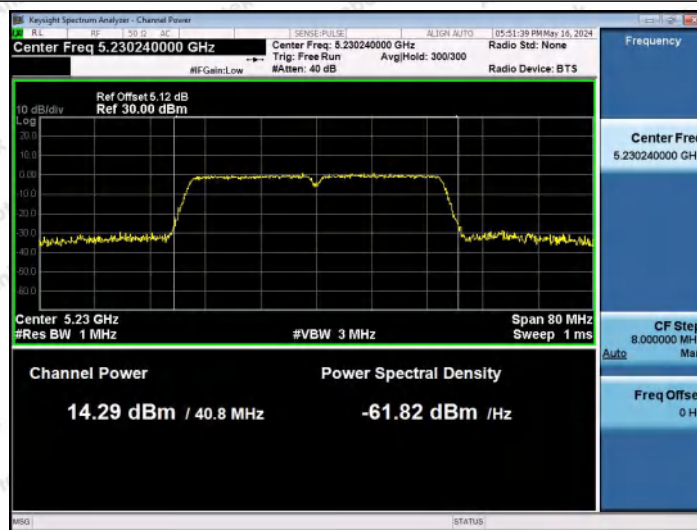

Hotline: 400-003-0500
www.anbotek.com.cn

11AC40MIMO-Ant1-5190-PASS

11AC40MIMO-Ant2-5190-PASS

11AC40MIMO-Ant1-5230-PASS

Shenzhen Anbotek Compliance Laboratory Limited

Address: 1/F., Building D, Sogood Science and Technology Park, Sanwei Community, Hangcheng Street, Bao'an District, Shenzhen, Guangdong, China.
Tel: (86) 0755-26066440 Fax: (86) 0755-26014772 Email: service@anbotek.com