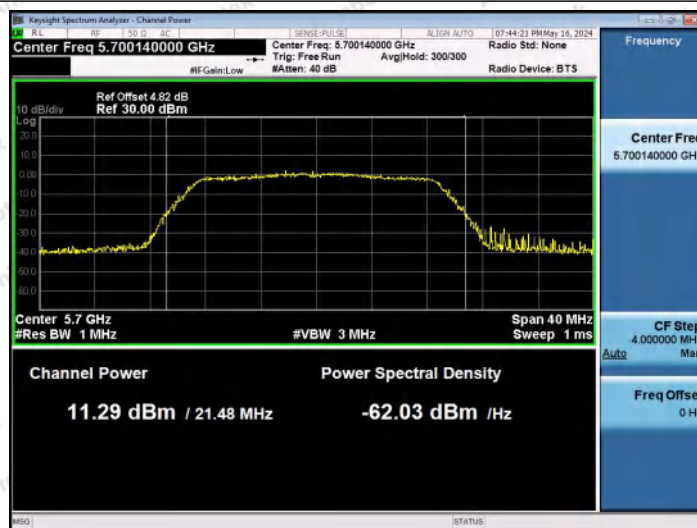

Hotline
 400-003-0500
 www.anbotek.com.cn

11AC20MIMO-Ant2-5580-PASS

11AC20MIMO-Ant1-5700-PASS

11AC20MIMO-Ant2-5700-PASS

Shenzhen Anbotek Compliance Laboratory Limited

Address: 1/F., Building D, Sogood Science and Technology Park, Sanwei Community, Hangcheng Street, Bao'an District, Shenzhen, Guangdong, China.
Tel: (86) 0755-26066440 Fax: (86) 0755-26014772 Email: service@anbotek.com