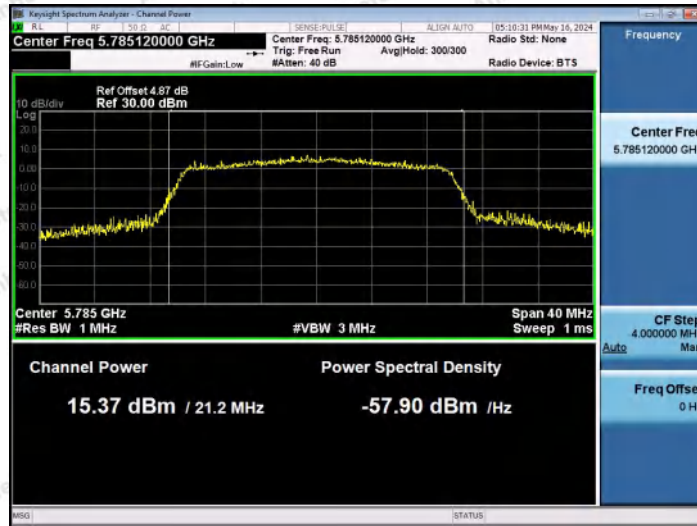

11AX20MIMO-Ant1-5785-PASS