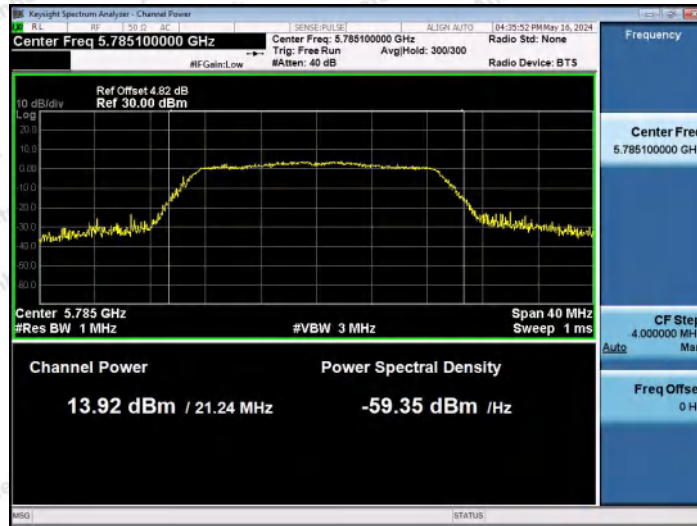

11N20MIMO-Ant2-5785-PASS