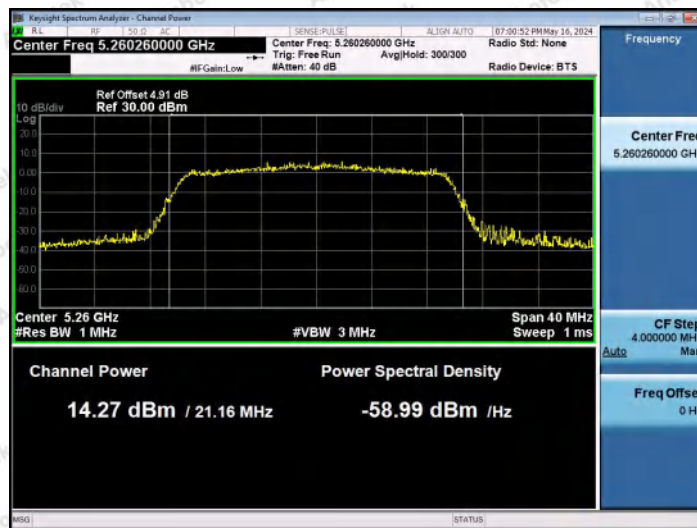

11AX20MIMO-Ant1-5260-PASS