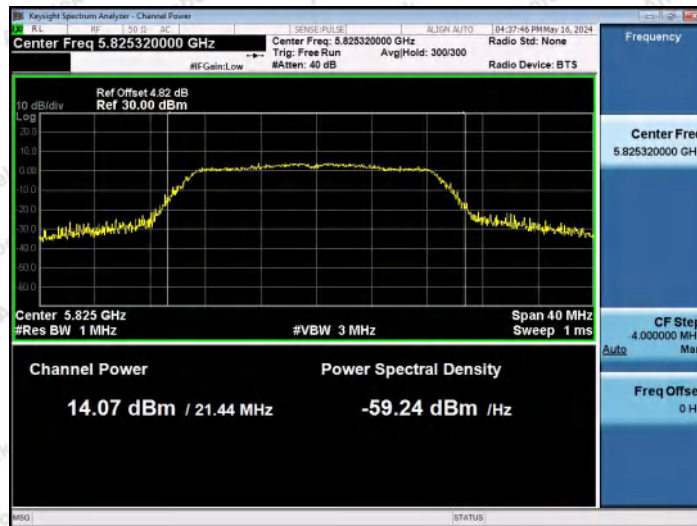

11N20MIMO-Ant1-5825-PASS