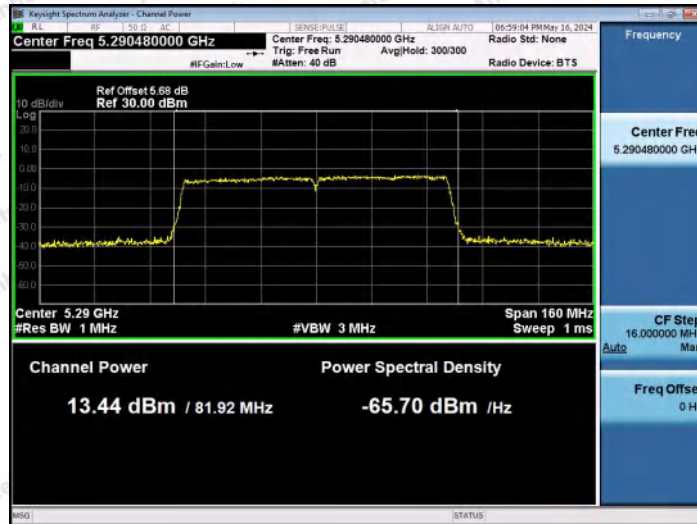

11AC80MIMO-Ant2-5290-PASS