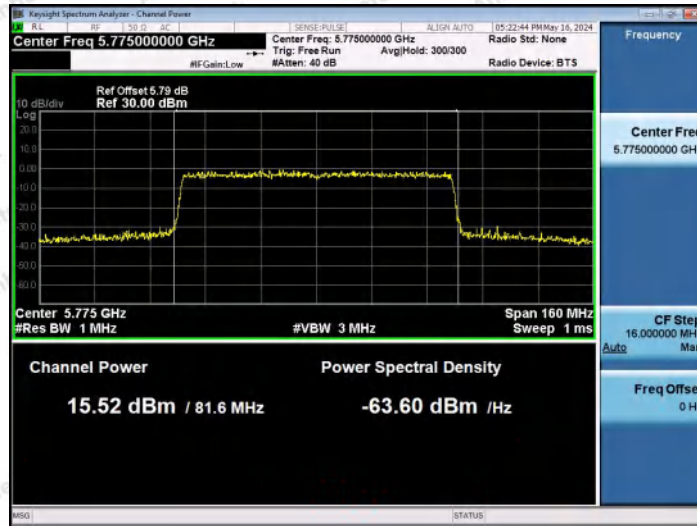

Hotline: 400-003-0500
 www.anbotek.com.cn

11AX80MIMO-Ant1-5775-PASS

11AX80MIMO-Ant2-5775-PASS

Appendix D: Maximum Power Spectral Density

Test Result

TestMode	Antenna	Frequency[MHz]	Result [dBm/MHz]	Limit[dBm/MHz]	Verdict
11A	Ant1	5180	-1.74	≤11.00	PASS
11A	Ant2	5180	-1.77	≤11.00	PASS
11A	Ant1	5200	-2.10	≤11.00	PASS
11A	Ant2	5200	-1.31	≤11.00	PASS
11A	Ant1	5240	-1.72	≤11.00	PASS
11A	Ant2	5240	-2.47	≤11.00	PASS
11A	Ant1	5260	-2.00	≤11.00	PASS
11A	Ant2	5260	-2.87	≤11.00	PASS
11A	Ant1	5300	-2.17	≤11.00	PASS
11A	Ant2	5300	-4.38	≤11.00	PASS
11A	Ant1	5320	-2.43	≤11.00	PASS
11A	Ant2	5320	-5.30	≤11.00	PASS
11A	Ant1	5500	-0.79	≤11.00	PASS
11A	Ant2	5500	-1.63	≤11.00	PASS
11A	Ant1	5580	-2.62	≤11.00	PASS
11A	Ant2	5580	-2.26	≤11.00	PASS
11A	Ant1	5700	-2.79	≤11.00	PASS
11A	Ant2	5700	-3.01	≤11.00	PASS
11A	Ant1	5745	-4.55	≤30.00	PASS
11A	Ant2	5745	-4.59	≤30.00	PASS
11A	Ant1	5785	-3.76	≤30.00	PASS
11A	Ant2	5785	-3.87	≤30.00	PASS
11A	Ant1	5825	-3.59	≤30.00	PASS
11A	Ant2	5825	-3.79	≤30.00	PASS
11N20MIMO	Ant1	5180	-0.82	≤11.00	PASS
11N20MIMO	Ant2	5180	-1.19	≤11.00	PASS
11N20MIMO	total	5180	2.01	≤10.07	PASS
11N20MIMO	Ant1	5200	-1.38	≤11.00	PASS
11N20MIMO	Ant2	5200	-0.97	≤11.00	PASS
11N20MIMO	total	5200	1.84	≤10.07	PASS
11N20MIMO	Ant1	5240	-1.65	≤11.00	PASS
11N20MIMO	Ant2	5240	-1.77	≤11.00	PASS
11N20MIMO	total	5240	1.30	≤10.07	PASS
11N20MIMO	Ant1	5260	-2.68	≤11.00	PASS
11N20MIMO	Ant2	5260	-2.11	≤11.00	PASS
11N20MIMO	total	5260	0.62	≤9.99	PASS
11N20MIMO	Ant1	5300	-2.70	≤11.00	PASS