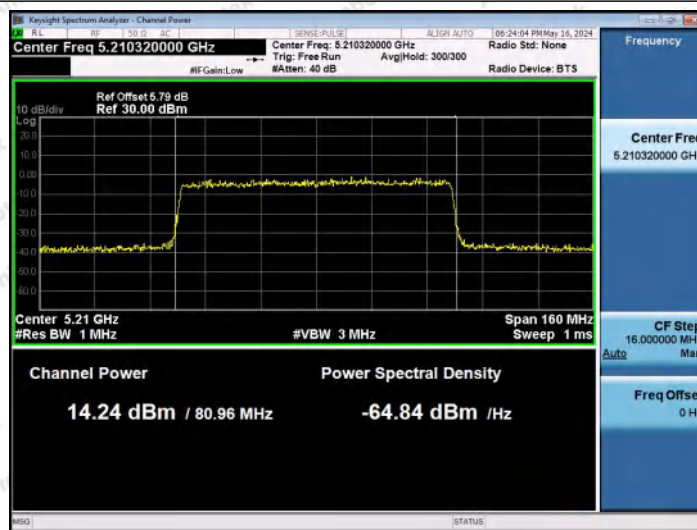

Hotline 400-003-0500
 www.anbotek.com.cn

11AX40MIMO-Ant2-5795-PASS

11AX80MIMO-Ant1-5210-PASS

11AX80MIMO-Ant2-5210-PASS

Shenzhen Anbotek Compliance Laboratory Limited

Address: 1/F., Building D, Sogood Science and Technology Park, Sanwei Community, Hangcheng Street, Bao'an District, Shenzhen, Guangdong, China.
 Tel: (86) 0755-26066440 Fax: (86) 0755-26014772 Email: service@anbotek.com