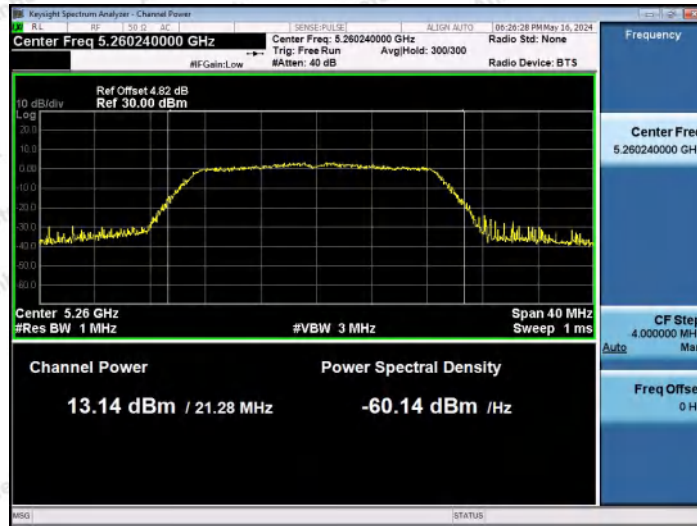

11N20MIMO-Ant1-5260-PASS