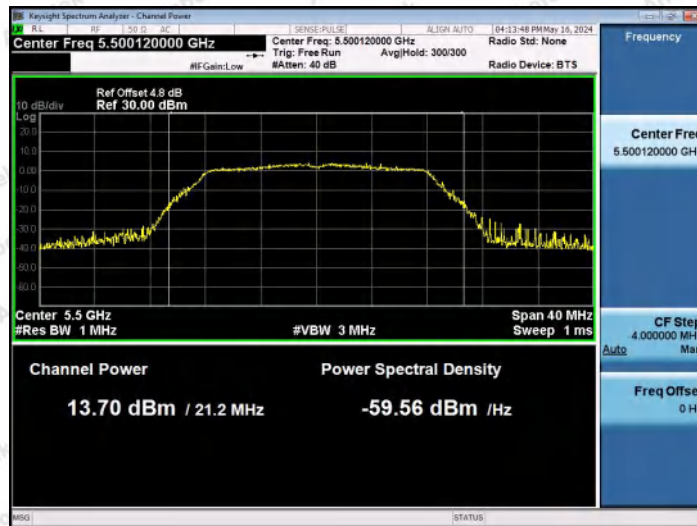

11A-Ant2-5500-PASS