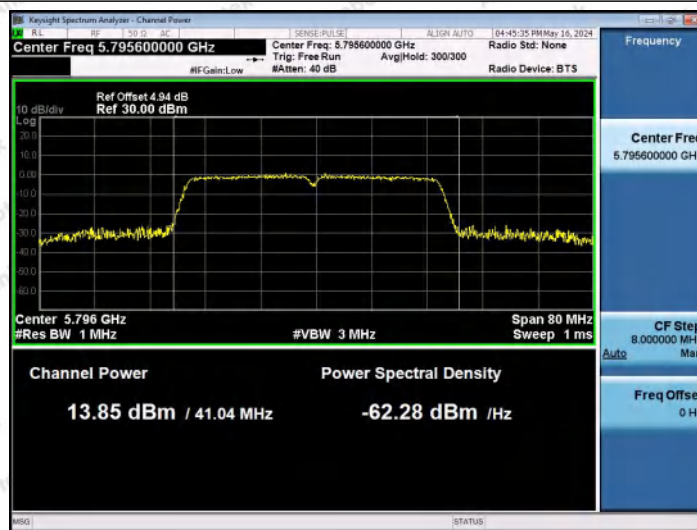

Hotline: 400-003-0500
 www.anbotek.com.cn

11N40MIMO-Ant2-5755-PASS

11N40MIMO-Ant1-5795-PASS

11N40MIMO-Ant2-5795-PASS

Shenzhen Anbotek Compliance Laboratory Limited

Address: 1/F., Building D, Sogood Science and Technology Park, Sanwei Community, Hangcheng Street, Bao'an District, Shenzhen, Guangdong, China.
Tel: (86) 0755-26066440 Fax: (86) 0755-26014772 Email: service@anbotek.com