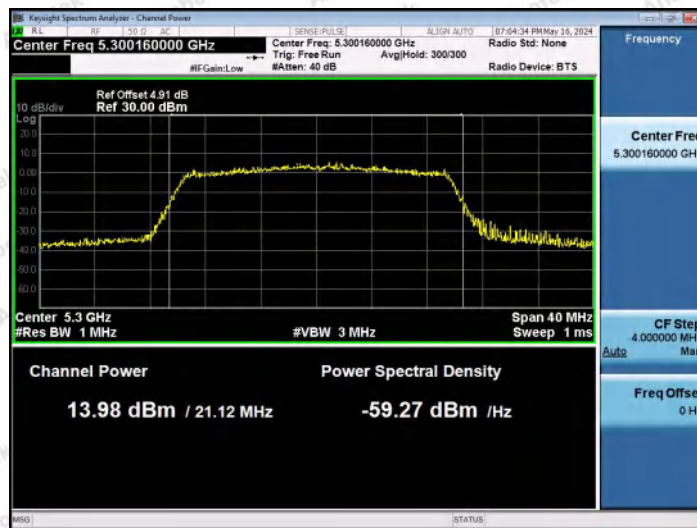

11AX20MIMO-Ant2-5300-PASS