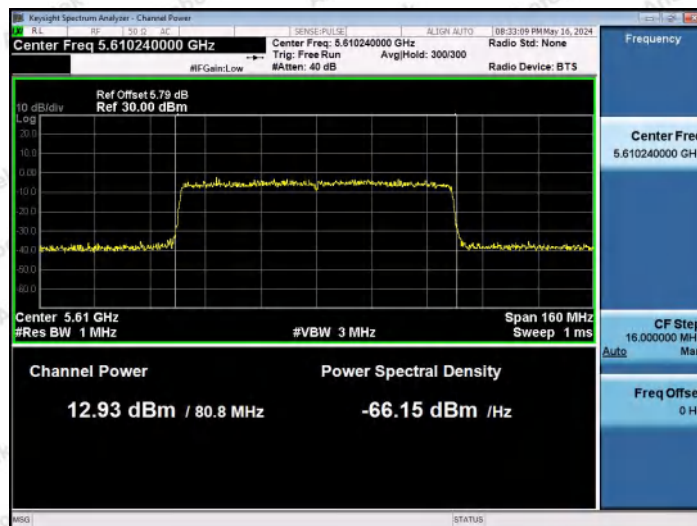

11AX80MIMO-Ant1-5610-PASS