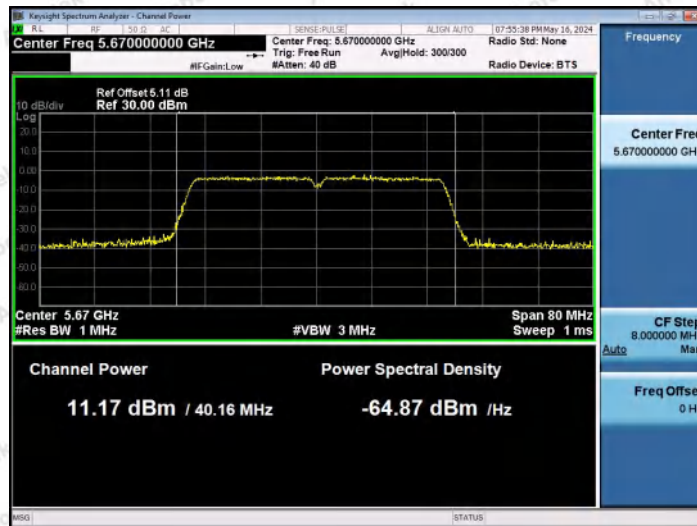

11AC40MIMO-Ant2-5670-PASS