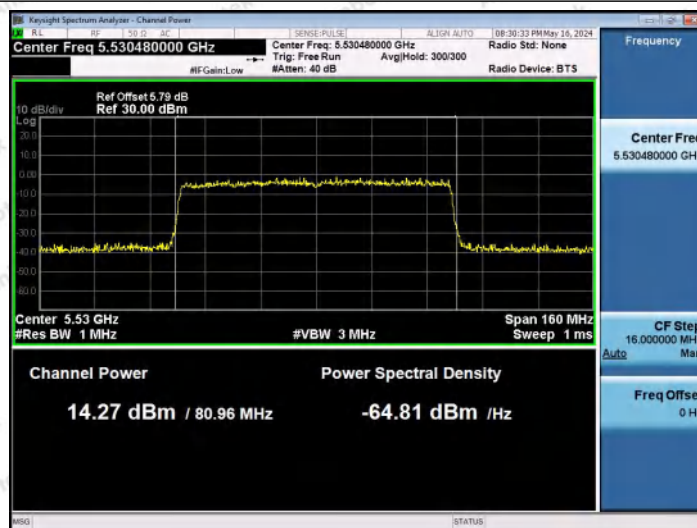

Hotline
 400-003-0500
www.anbotek.com.cn

11AX80MIMO-Ant1-5290-PASS

11AX80MIMO-Ant2-5290-PASS

11AX80MIMO-Ant1-5530-PASS

Shenzhen Anbotek Compliance Laboratory Limited

Address: 1/F., Building D, Sogood Science and Technology Park, Sanwei Community, Hangcheng Street, Bao'an District, Shenzhen, Guangdong, China.
Tel: (86) 0755-26066440 Fax: (86) 0755-26014772 Email: service@anbotek.com