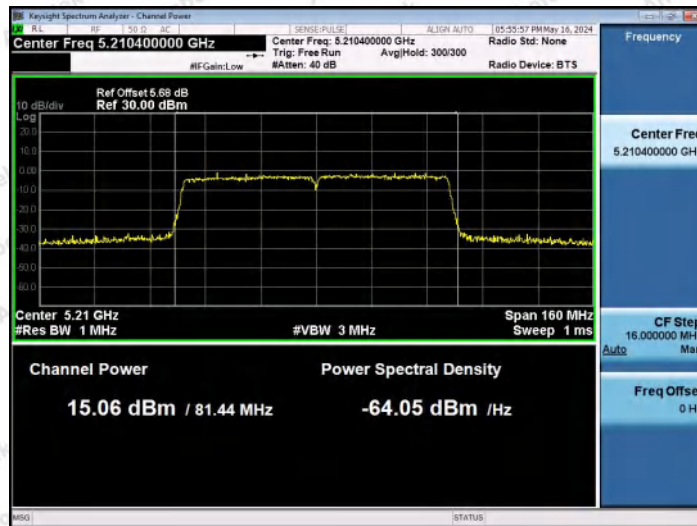

Hotline 400-003-0500
 www.anbotek.com.cn

11AC40MIMO-Ant2-5755-PASS

11AC40MIMO-Ant1-5795-PASS

11AC40MIMO-Ant2-5795-PASS

11AC80MIMO-Ant1-5210-PASS

11AC80MIMO-Ant2-5210-PASS

11AC80MIMO-Ant1-5290-PASS

Shenzhen Anbotek Compliance Laboratory Limited