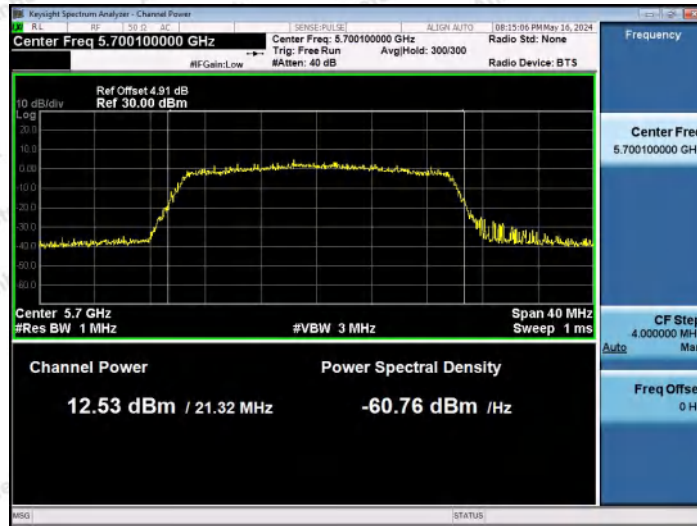

11AX20MIMO-Ant2-5700-PASS