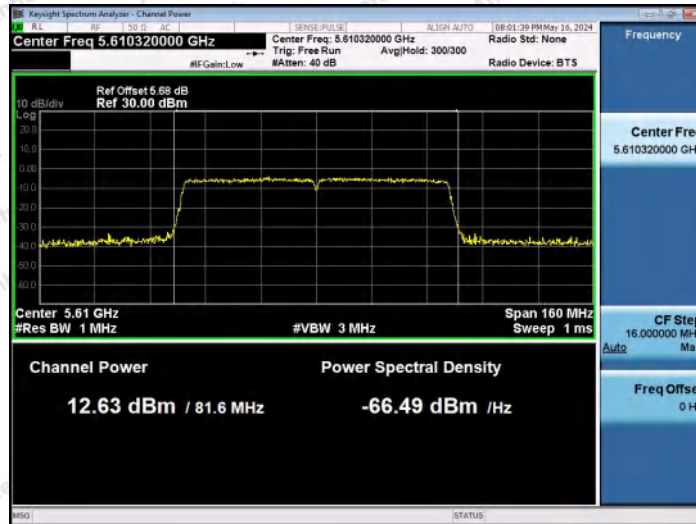

11AC80MIMO-Ant1-5610-PASS