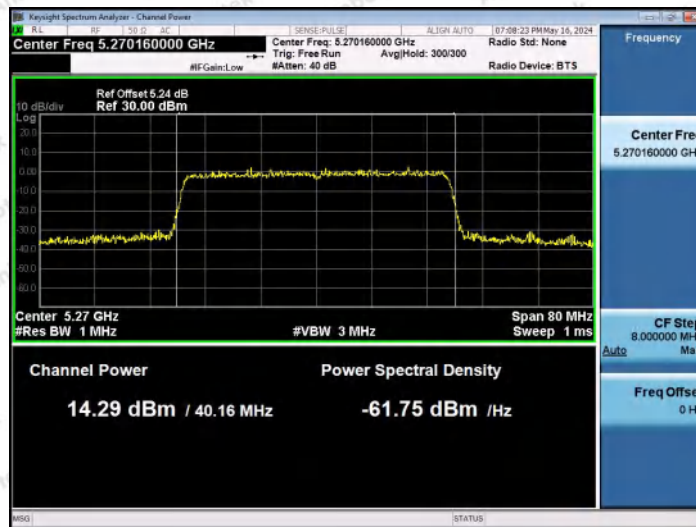

Hotline: 400-003-0500
 www.anbotek.com.cn

11AX40MIMO-Ant1-5230-PASS

11AX40MIMO-Ant2-5230-PASS

11AX40MIMO-Ant1-5270-PASS

Shenzhen Anbotek Compliance Laboratory Limited

Address: 1/F., Building D, Sogood Science and Technology Park, Sanwei Community, Hangcheng Street, Bao'an District, Shenzhen, Guangdong, China.
Tel: (86) 0755-26066440 Fax: (86) 0755-26014772 Email: service@anbotek.com