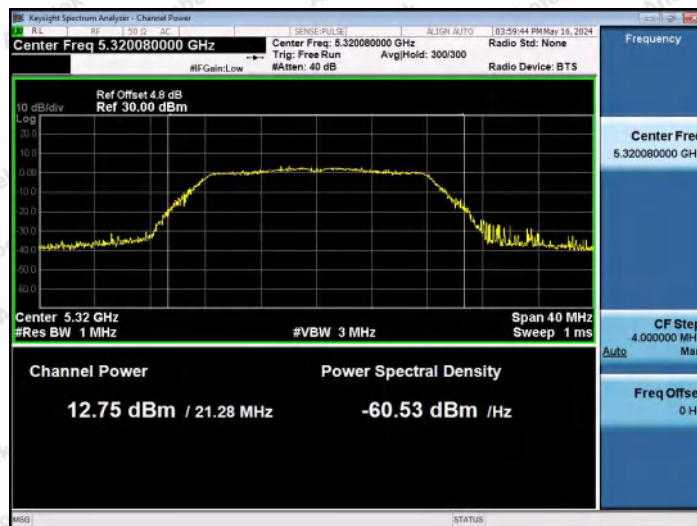

11A-Ant1-5320-PASS