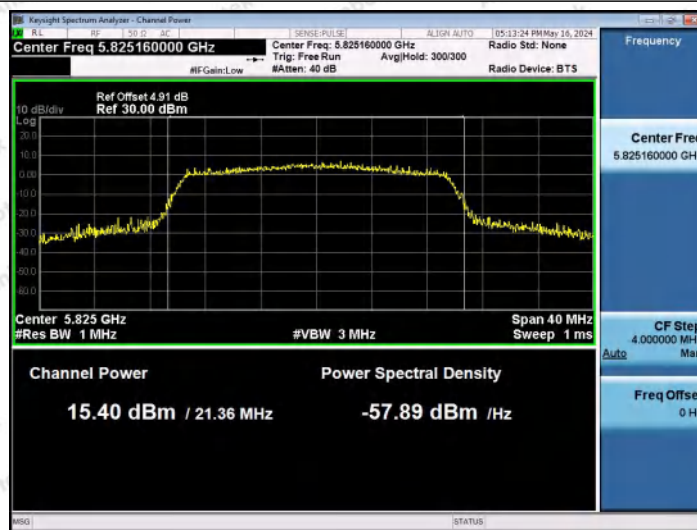

Hotline: 400-003-0500
www.anbotek.com.cn

11AX20MIMO-Ant1-5785-PASS

11AX20MIMO-Ant2-5785-PASS

11AX20MIMO-Ant1-5825-PASS

Shenzhen Anbotek Compliance Laboratory Limited

Address: 1/F., Building D, Sogood Science and Technology Park, Sanwei Community, Hangcheng Street, Bao'an District, Shenzhen, Guangdong, China.
Tel: (86) 0755-26066440 Fax: (86) 0755-26014772 Email: service@anbotek.com