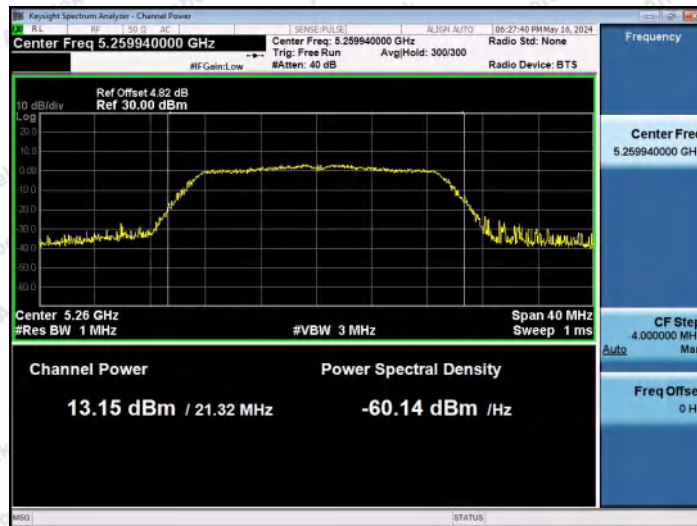

11N20MIMO-Ant2-5260-PASS