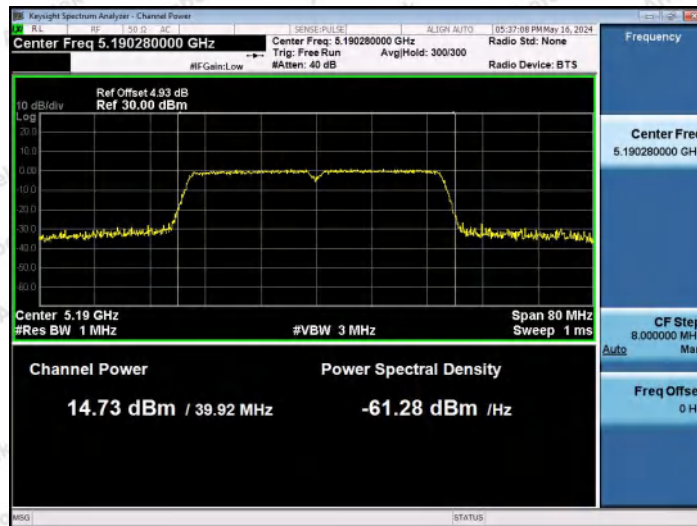

11N40MIMO-Ant2-5190-PASS