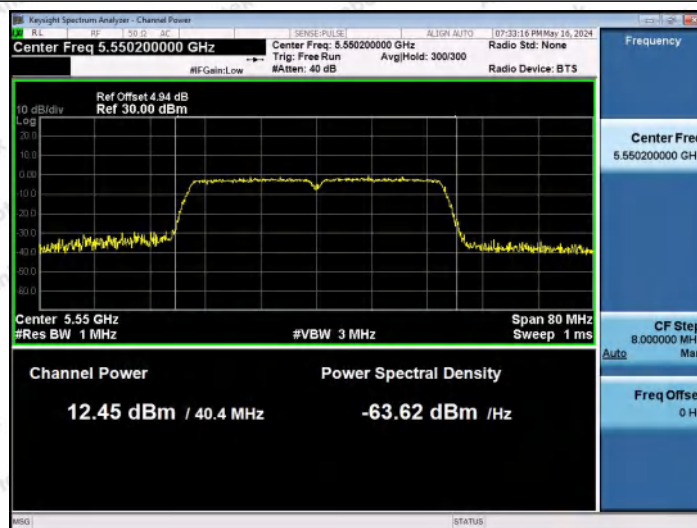

Hotline: 400-003-0500
www.anbotek.com.cn

11N40MIMO-Ant2-5510-PASS

11N40MIMO-Ant1-5550-PASS

11N40MIMO-Ant2-5550-PASS

Shenzhen Anbotek Compliance Laboratory Limited

Address: 1/F., Building D, Sogood Science and Technology Park, Sanwei Community, Hangcheng Street, Bao'an District, Shenzhen, Guangdong, China.
 Tel: (86) 0755-26066440 Fax: (86) 0755-26014772 Email: service@anbotek.com