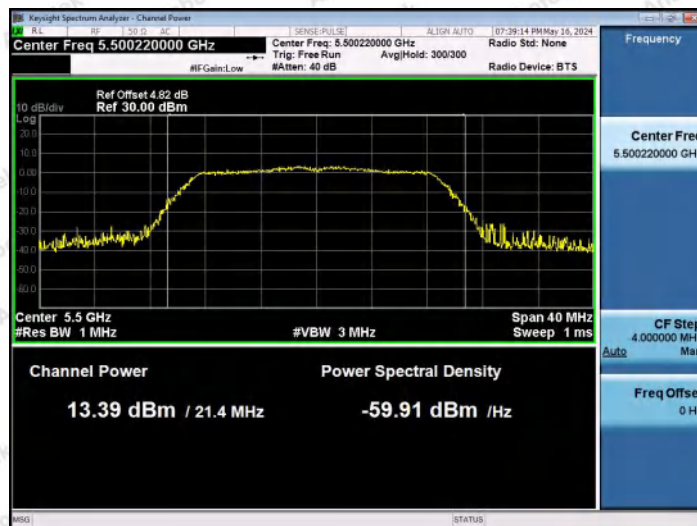

11AC20MIMO-Ant2-5500-PASS