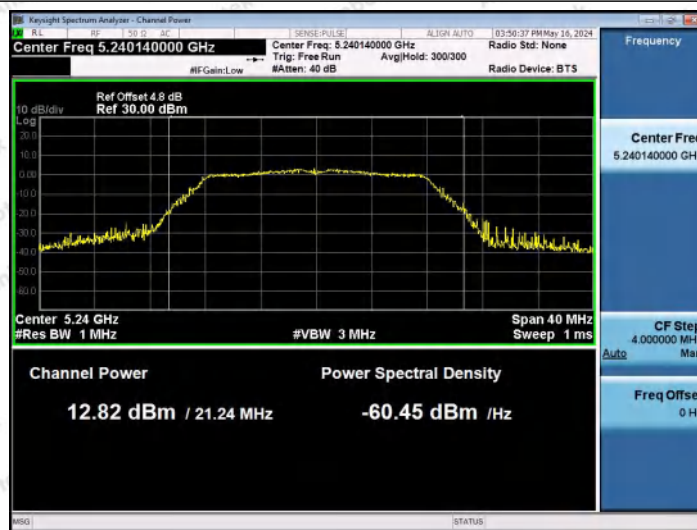

11A-Ant2-5240-PASS

Shenzhen Anbotek Compliance Laboratory Limited

Address: 1/F., Building D, Sogood Science and Technology Park, Sanwei Community, Hangcheng Street, Bao'an District, Shenzhen, Guangdong, China.
Tel: (86) 0755-26066440 Fax: (86) 0755-26014772 Email: service@anbotek.com

Hotline: 400-003-0500
www.anbotek.com.cn