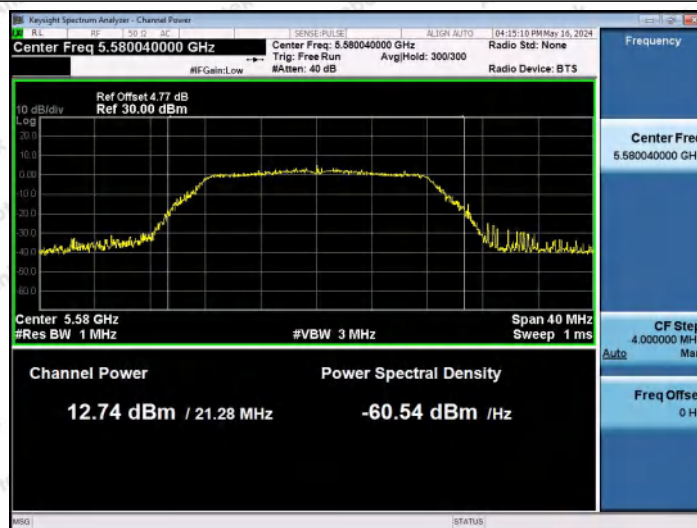

Hotline
 400-003-0500
 www.anbotek.com.cn

11A-Ant1-5500-PASS

11A-Ant2-5500-PASS

11A-Ant1-5580-PASS

Shenzhen Anbotek Compliance Laboratory Limited

Address: 1/F., Building D, Sogood Science and Technology Park, Sanwei Community, Hangcheng Street, Bao'an District, Shenzhen, Guangdong, China.
 Tel: (86) 0755-26066440 Fax: (86) 0755-26014772 Email: service@anbotek.com