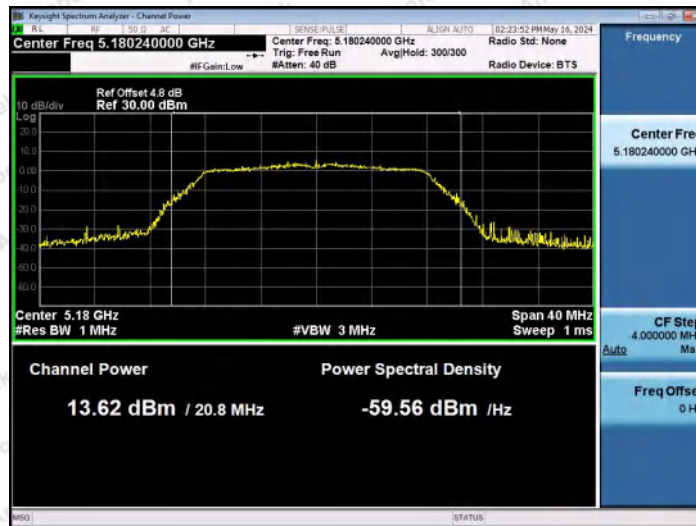

Test Graphs Channel Power

11A-Ant1-5180-PASS

11A-Ant2-5180-PASS

11A-Ant1-5200-PASS

Shenzhen Anbotek Compliance Laboratory Limited

Address: 1/F., Building D, Sogood Science and Technology Park, Sanwei Community, Hangcheng Street, Bao'an District, Shenzhen, Guangdong, China.
Tel: (86) 0755-26066440 Fax: (86) 0755-26014772 Email: service@anbotek.com