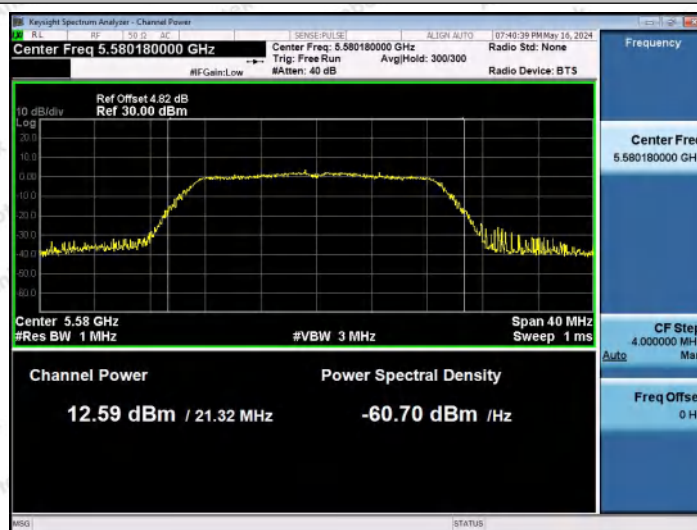

Hotline: 400-003-0500
 www.anbotek.com.cn

11AC20MIMO-Ant1-5500-PASS

11AC20MIMO-Ant2-5500-PASS

11AC20MIMO-Ant1-5580-PASS

Shenzhen Anbotek Compliance Laboratory Limited

Address: 1/F., Building D, Sogood Science and Technology Park, Sanwei Community, Hangcheng Street, Bao'an District, Shenzhen, Guangdong, China.
 Tel: (86) 0755-26066440 Fax: (86) 0755-26014772 Email: service@anbotek.com