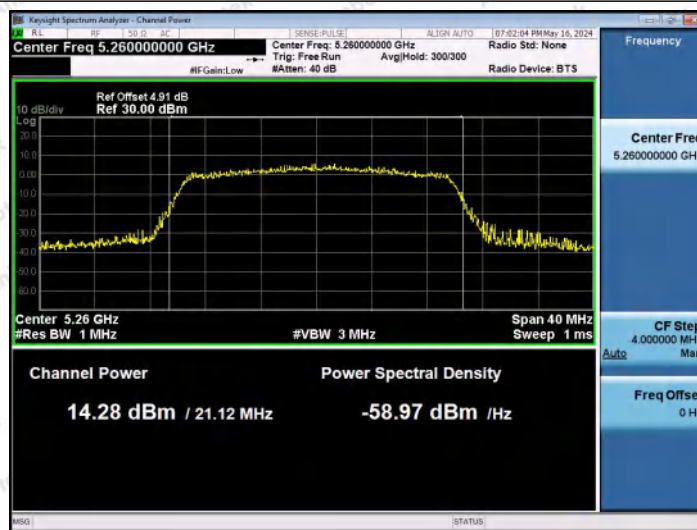

Hotline
400-003-0500
www.anbotek.com.cn

11AX20MIMO-Ant2-5240-PASS

11AX20MIMO-Ant1-5260-PASS

11AX20MIMO-Ant2-5260-PASS

Shenzhen Anbotek Compliance Laboratory Limited

Address: 1/F., Building D, Sogood Science and Technology Park, Sanwei Community, Hangcheng Street, Bao'an District, Shenzhen, Guangdong, China.
Tel: (86) 0755-26066440 Fax: (86) 0755-26014772 Email: service@anbotek.com