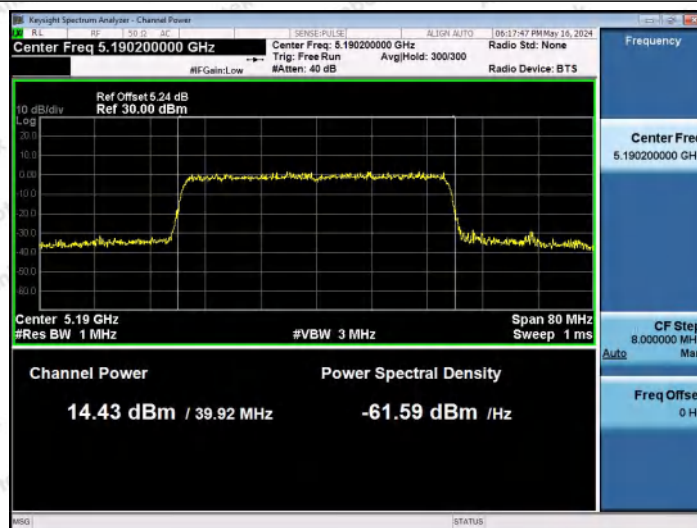

Hotline: 400-003-0500
www.anbotek.com.cn

11AX20MIMO-Ant2-5825-PASS

11AX40MIMO-Ant1-5190-PASS

11AX40MIMO-Ant2-5190-PASS

Shenzhen Anbotek Compliance Laboratory Limited

Address: 1/F., Building D, Sogood Science and Technology Park, Sanwei Community, Hangcheng Street, Bao'an District, Shenzhen, Guangdong, China.
 Tel: (86) 0755-26066440 Fax: (86) 0755-26014772 Email: service@anbotek.com