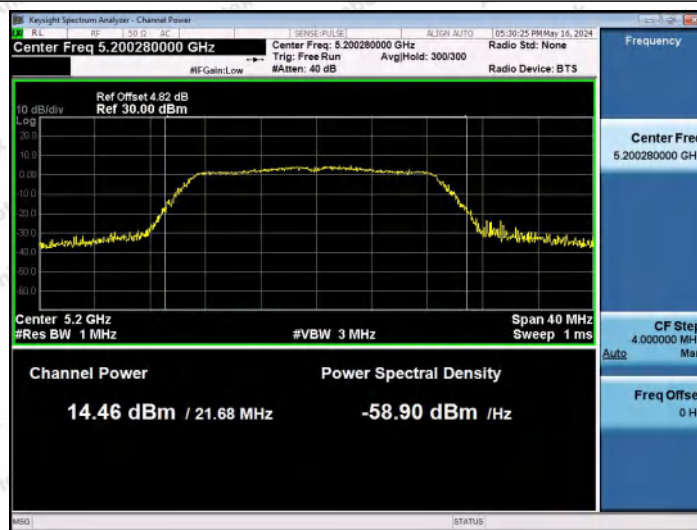

Hotline
 400-003-0500
www.anbotek.com.cn

11N20MIMO-Ant1-5180-PASS

11N20MIMO-Ant2-5180-PASS

11N20MIMO-Ant1-5200-PASS

Shenzhen Anbotek Compliance Laboratory Limited

Address: 1/F., Building D, Sogood Science and Technology Park, Sanwei Community, Hangcheng Street, Bao'an District, Shenzhen, Guangdong, China.
Tel: (86) 0755-26066440 Fax: (86) 0755-26014772 Email: service@anbotek.com