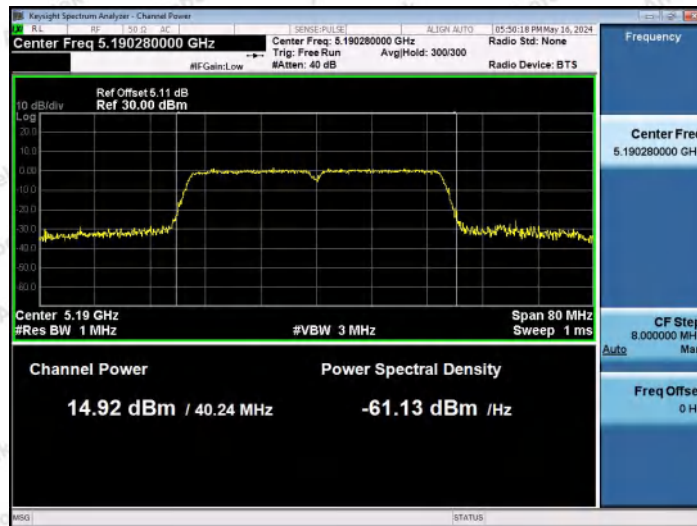

11AC40MIMO-Ant2-5190-PASS