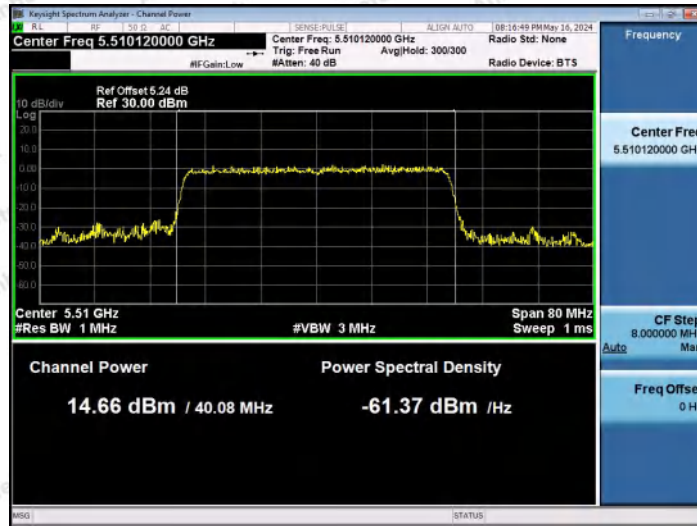

11AX40MIMO-Ant1-5510-PASS