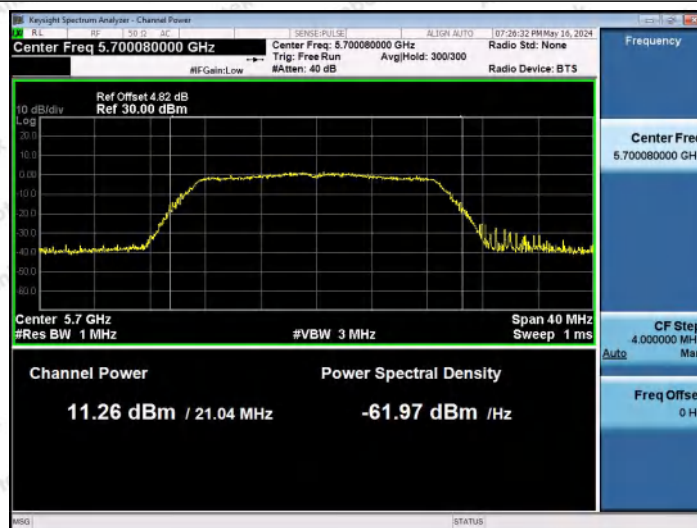

Hotline: 400-003-0500
 www.anbotek.com.cn

11N20MIMO-Ant2-5580-PASS

11N20MIMO-Ant1-5700-PASS

11N20MIMO-Ant2-5700-PASS

Shenzhen Anbotek Compliance Laboratory Limited

Address: 1/F., Building D, Sogood Science and Technology Park, Sanwei Community, Hangcheng Street, Bao'an District, Shenzhen, Guangdong, China.
Tel: (86) 0755-26066440 Fax: (86) 0755-26014772 Email: service@anbotek.com