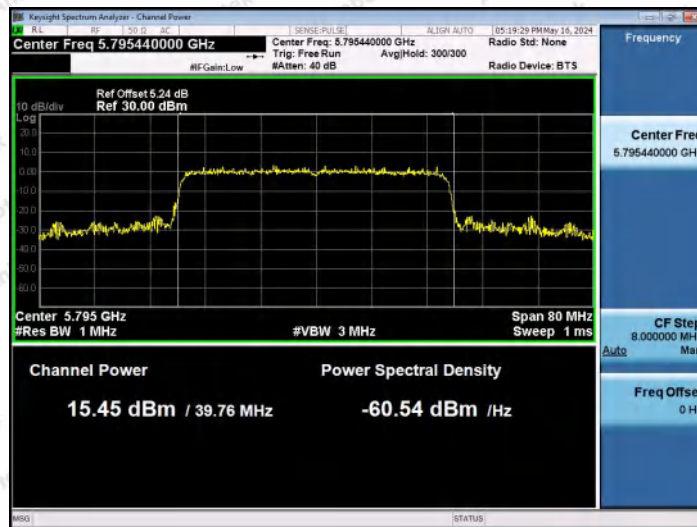

Hotline: 400-003-0500
 www.anbotek.com.cn

11AX40MIMO-Ant1-5755-PASS

11AX40MIMO-Ant2-5755-PASS

11AX40MIMO-Ant1-5795-PASS

Shenzhen Anbotek Compliance Laboratory Limited

Address: 1/F., Building D, Sogood Science and Technology Park, Sanwei Community, Hangcheng Street, Bao'an District, Shenzhen, Guangdong, China.
 Tel: (86) 0755-26066440 Fax: (86) 0755-26014772 Email: service@anbotek.com