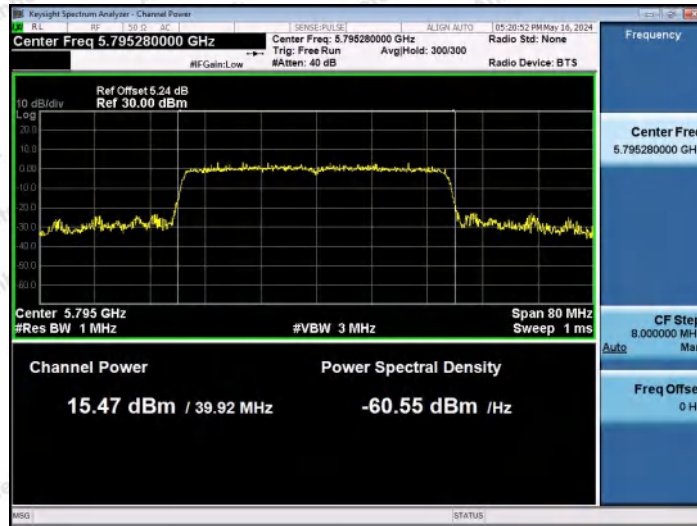

11AX40MIMO-Ant2-5795-PASS