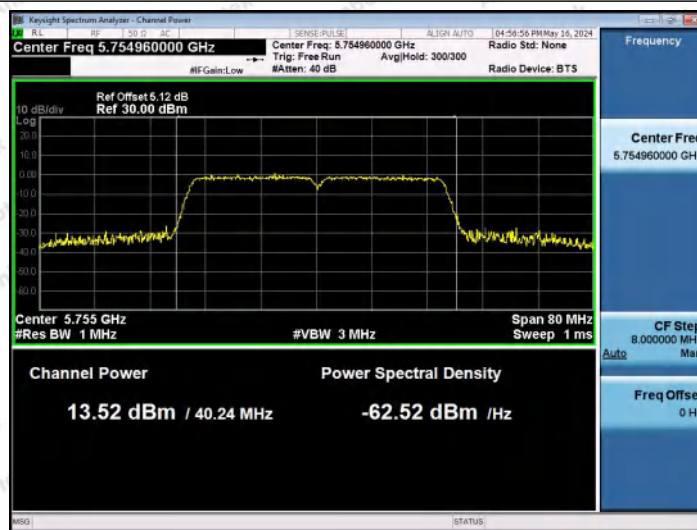

Hotline: 400-003-0500
 www.anbotek.com.cn

11AC40MIMO-Ant1-5670-PASS

11AC40MIMO-Ant2-5670-PASS

11AC40MIMO-Ant1-5755-PASS

Shenzhen Anbotek Compliance Laboratory Limited

Address: 1/F., Building D, Sogood Science and Technology Park, Sanwei Community, Hangcheng Street, Bao'an District, Shenzhen, Guangdong, China.
 Tel: (86) 0755-26066440 Fax: (86) 0755-26014772 Email: service@anbotek.com