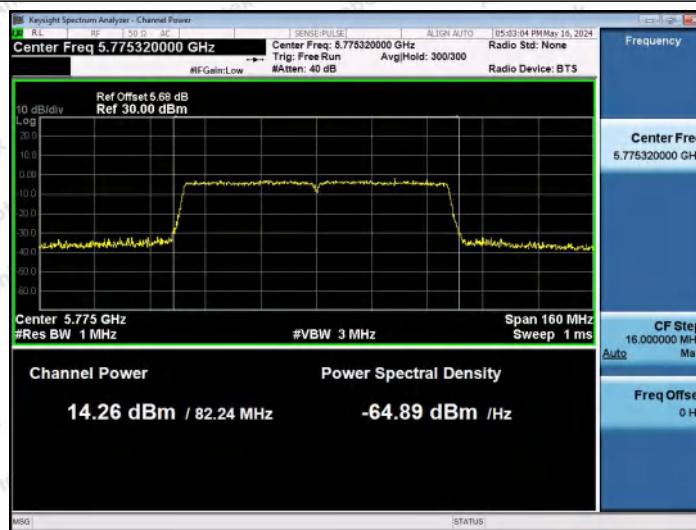

Hotline
 400-003-0500
 www.anbotek.com.cn

11AC80MIMO-Ant1-5610-PASS

11AC80MIMO-Ant2-5610-PASS

11AC80MIMO-Ant1-5775-PASS

Shenzhen Anbotek Compliance Laboratory Limited

Address: 1/F., Building D, Sogood Science and Technology Park, Sanwei Community, Hangcheng Street, Bao'an District, Shenzhen, Guangdong, China.
 Tel: (86) 0755-26066440 Fax: (86) 0755-26014772 Email: service@anbotek.com