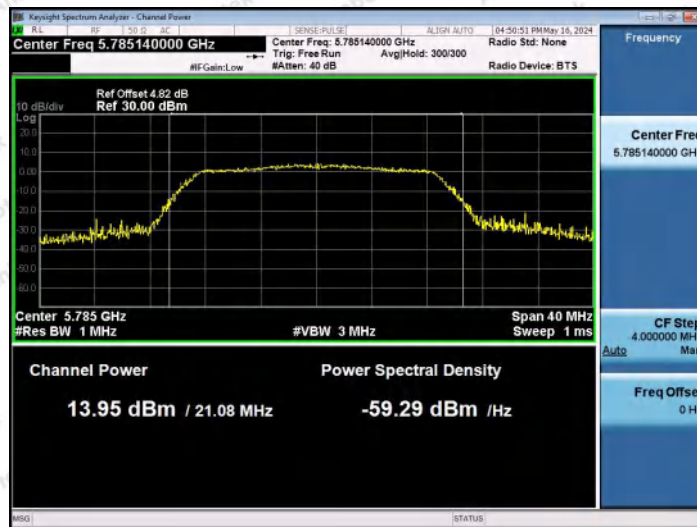

Hotline
400-003-0500
www.anbotek.com.cn

11AC20MIMO-Ant1-5745-PASS

11AC20MIMO-Ant2-5745-PASS

11AC20MIMO-Ant1-5785-PASS

Shenzhen Anbotek Compliance Laboratory Limited

Address: 1/F., Building D, Sogood Science and Technology Park, Sanwei Community, Hangcheng Street, Bao'an District, Shenzhen, Guangdong, China.
 Tel: (86) 0755-26066440 Fax: (86) 0755-26014772 Email: service@anbotek.com