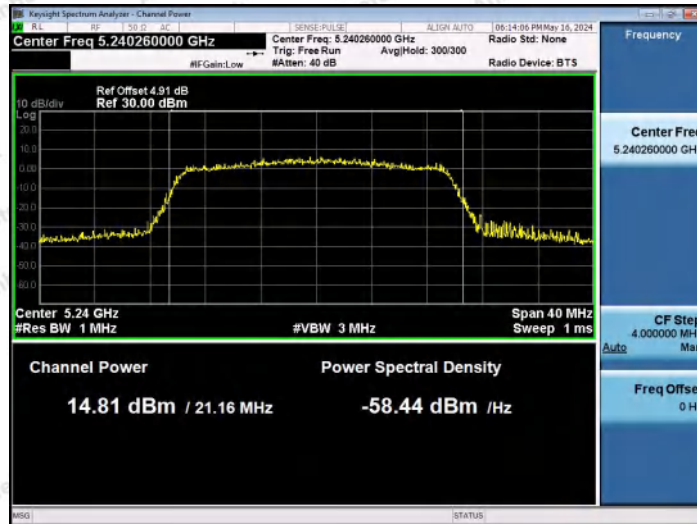

11AX20MIMO-Ant2-5240-PASS