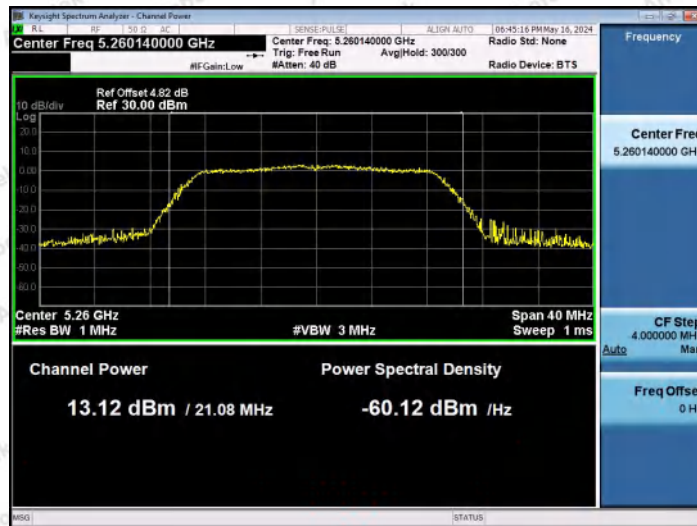

11AC20MIMO-Ant2-5260-PASS