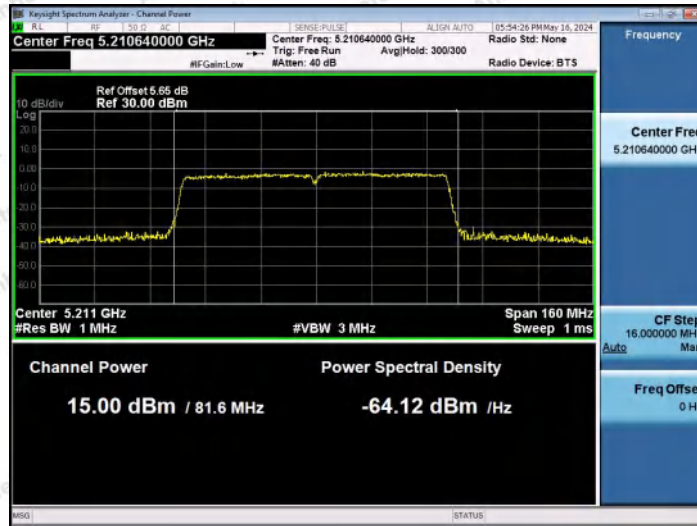

Hotline 400-003-0500
 www.anbotek.com.cn

11AC40MIMO-Ant2-5755-PASS

11AC40MIMO-Ant1-5795-PASS

11AC40MIMO-Ant2-5795-PASS

11AC80MIMO-Ant1-5210-PASS

11AC80MIMO-Ant2-5210-PASS

11AC80MIMO-Ant1-5290-PASS

Shenzhen Anbotek Compliance Laboratory Limited