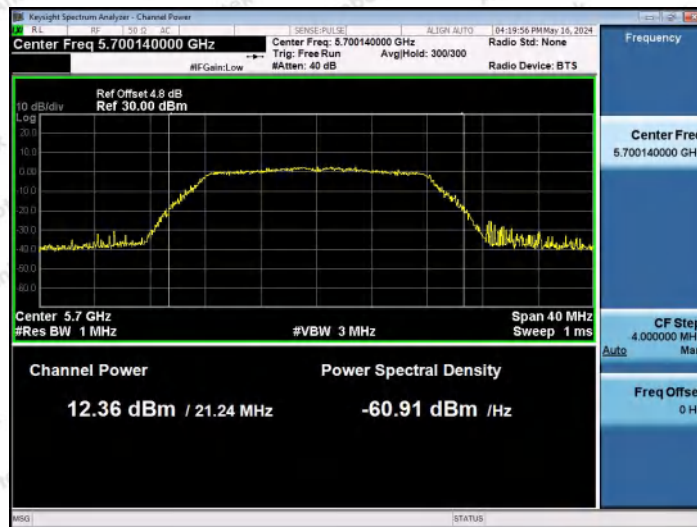

Hotline: 400-003-0500
 www.anbotek.com.cn

11A-Ant2-5580-PASS

11A-Ant1-5700-PASS

11A-Ant2-5700-PASS

Shenzhen Anbotek Compliance Laboratory Limited

Address: 1/F., Building D, Sogood Science and Technology Park, Sanwei Community, Hangcheng Street, Bao'an District, Shenzhen, Guangdong, China.
 Tel: (86) 0755-26066440 Fax: (86) 0755-26014772 Email: service@anbotek.com