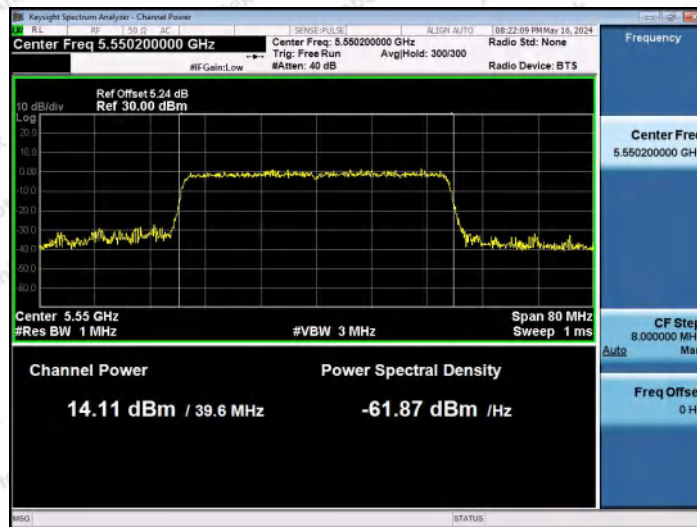

Hotline: 400-003-0500
 www.anbotek.com.cn

11AX40MIMO-Ant1-5510-PASS

11AX40MIMO-Ant2-5510-PASS

11AX40MIMO-Ant1-5550-PASS

Shenzhen Anbotek Compliance Laboratory Limited

Address: 1/F., Building D, Sogood Science and Technology Park, Sanwei Community, Hangcheng Street, Bao'an District, Shenzhen, Guangdong, China.
Tel: (86) 0755-26066440 Fax: (86) 0755-26014772 Email: service@anbotek.com