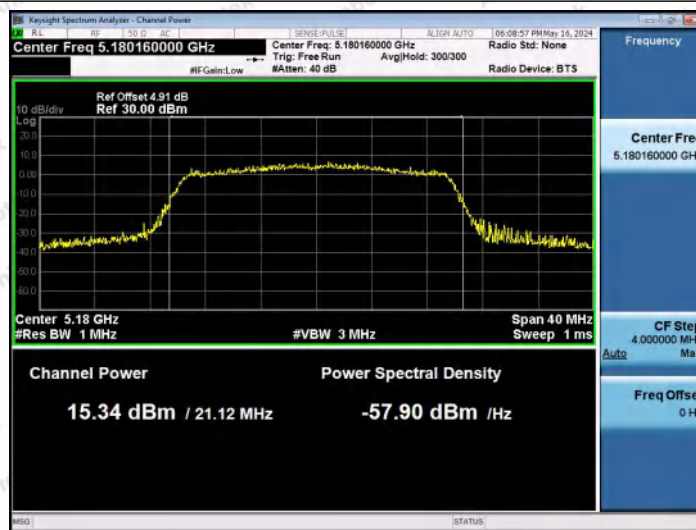

Hotline: 400-003-0500
 www.anbotek.com.cn

11AC80MIMO-Ant2-5775-PASS

11AX20MIMO-Ant1-5180-PASS

11AX20MIMO-Ant2-5180-PASS

Shenzhen Anbotek Compliance Laboratory Limited

Address: 1/F., Building D, Sogood Science and Technology Park, Sanwei Community, Hangcheng Street, Bao'an District, Shenzhen, Guangdong, China.
 Tel: (86) 0755-26066440 Fax: (86) 0755-26014772 Email: service@anbotek.com