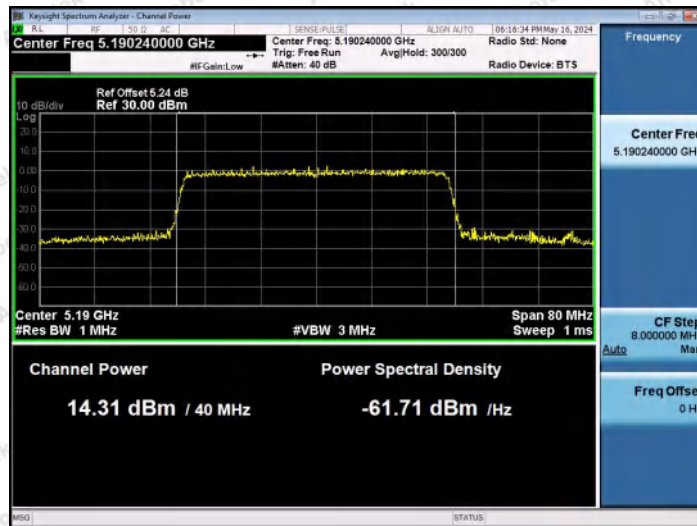

11AX40MIMO-Ant1-5190-PASS