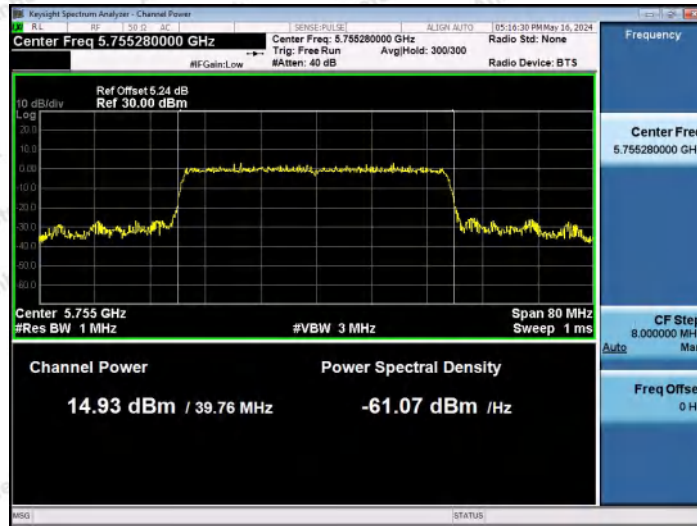

11AX40MIMO-Ant1-5755-PASS