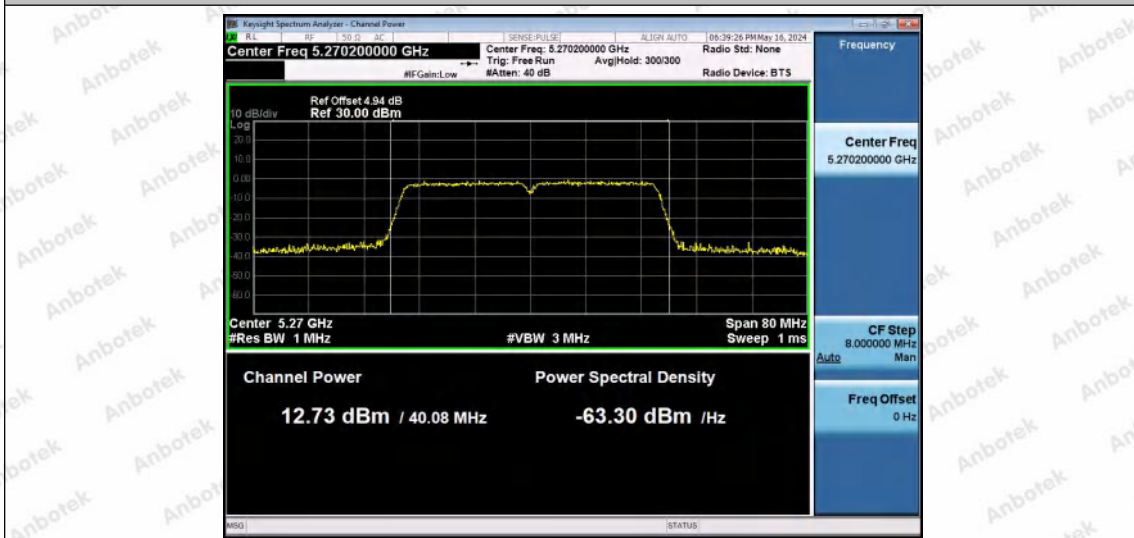

Hotline: 400-003-0500
www.anbotek.com.cn

11N40MIMO-Ant2-5230-PASS

11N40MIMO-Ant1-5270-PASS

11N40MIMO-Ant2-5270-PASS

Shenzhen Anbotek Compliance Laboratory Limited

Address: 1/F., Building D, Sogood Science and Technology Park, Sanwei Community, Hangcheng Street, Bao'an District, Shenzhen, Guangdong, China.
Tel: (86) 0755-26066440 Fax: (86) 0755-26014772 Email: service@anbotek.com