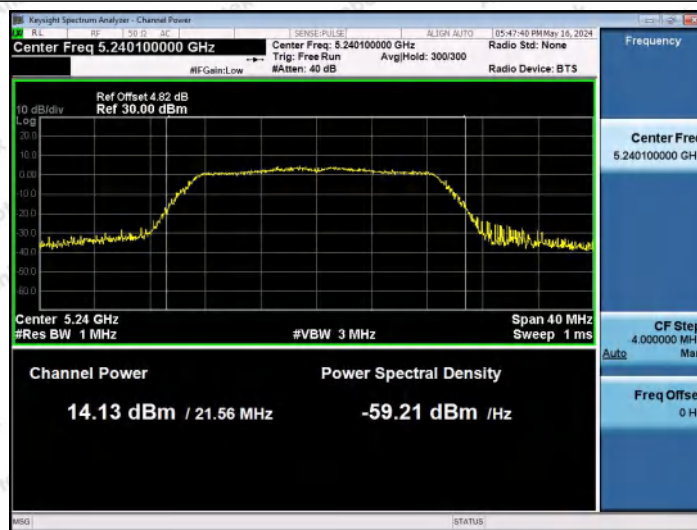

Hotline
400-003-0500
www.anbotek.com.cn

11AC20MIMO-Ant2-5200-PASS

11AC20MIMO-Ant1-5240-PASS

11AC20MIMO-Ant2-5240-PASS

Shenzhen Anbotek Compliance Laboratory Limited

Address: 1/F., Building D, Sogood Science and Technology Park, Sanwei Community, Hangcheng Street, Bao'an District, Shenzhen, Guangdong, China.
 Tel: (86) 0755-26066440 Fax: (86) 0755-26014772 Email: service@anbotek.com