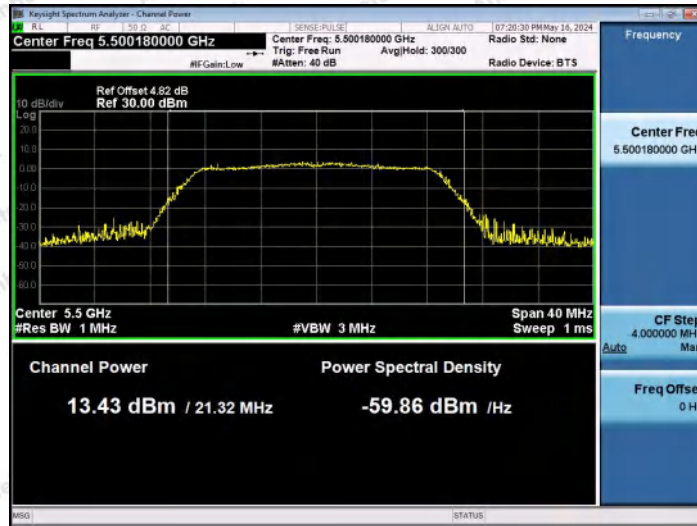

11N20MIMO-Ant1-5500-PASS