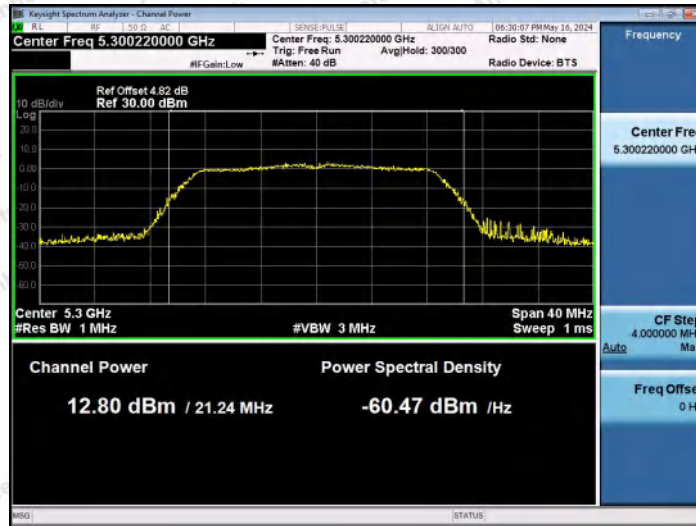

11N20MIMO-Ant2-5300-PASS