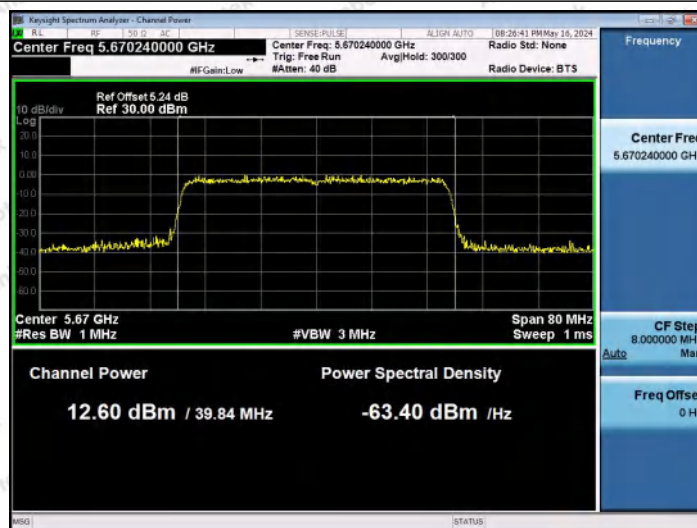

Hotline
400-003-0500
www.anbotek.com.cn

11AX40MIMO-Ant2-5550-PASS

11AX40MIMO-Ant1-5670-PASS

11AX40MIMO-Ant2-5670-PASS

Shenzhen Anbotek Compliance Laboratory Limited

Address: 1/F., Building D, Sogood Science and Technology Park, Sanwei Community, Hangcheng Street, Bao'an District, Shenzhen, Guangdong, China.
 Tel: (86) 0755-26066440 Fax: (86) 0755-26014772 Email: service@anbotek.com