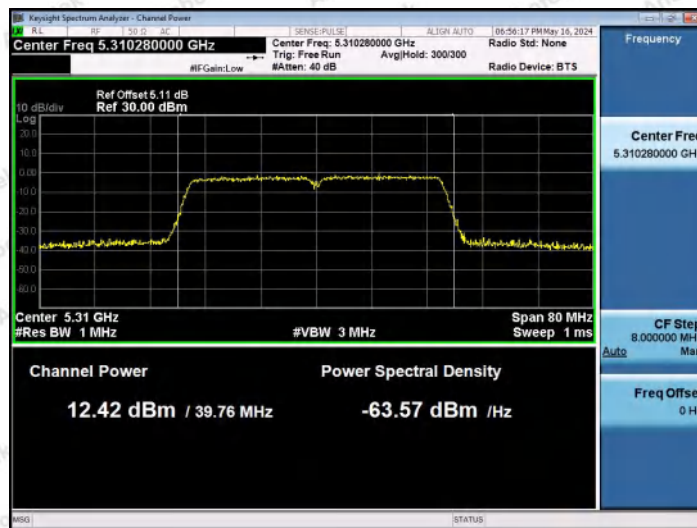

11AC40MIMO-Ant2-5310-PASS