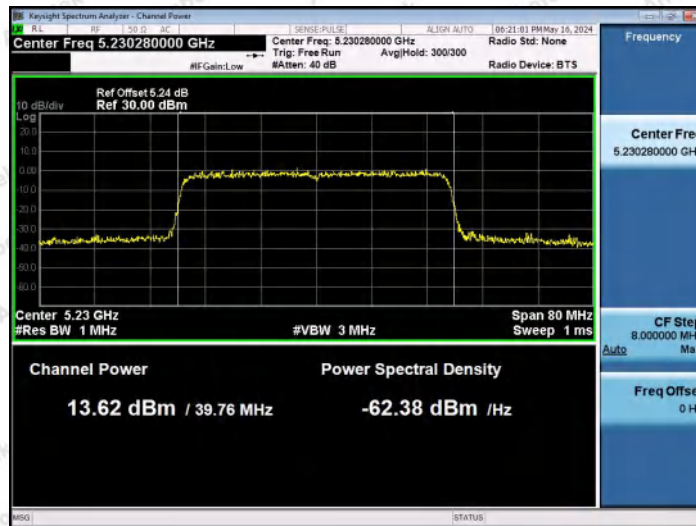

11AX40MIMO-Ant2-5230-PASS