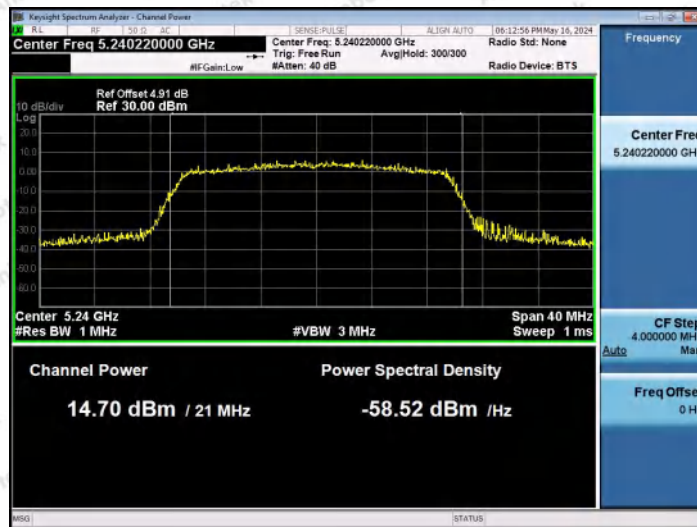

Hotline
 400-003-0500
 www.anbotek.com.cn

11AX20MIMO-Ant1-5200-PASS

11AX20MIMO-Ant2-5200-PASS

11AX20MIMO-Ant1-5240-PASS

Shenzhen Anbotek Compliance Laboratory Limited

Address: 1/F., Building D, Sogood Science and Technology Park, Sanwei Community, Hangcheng Street, Bao'an District, Shenzhen, Guangdong, China.
Tel: (86) 0755-26066440 Fax: (86) 0755-26014772 Email: service@anbotek.com