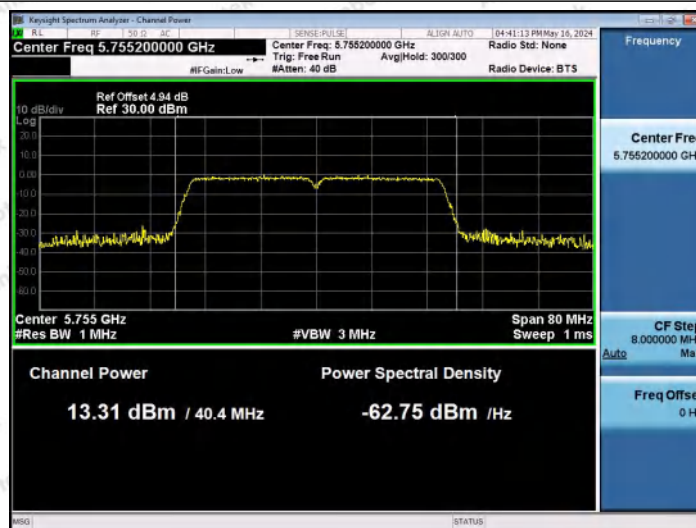

Hotline: 400-003-0500
 www.anbotek.com.cn

11N40MIMO-Ant1-5670-PASS

11N40MIMO-Ant2-5670-PASS

11N40MIMO-Ant1-5755-PASS

Shenzhen Anbotek Compliance Laboratory Limited

Address: 1/F., Building D, Sogood Science and Technology Park, Sanwei Community, Hangcheng Street, Bao'an District, Shenzhen, Guangdong, China.
 Tel: (86) 0755-26066440 Fax: (86) 0755-26014772 Email: service@anbotek.com