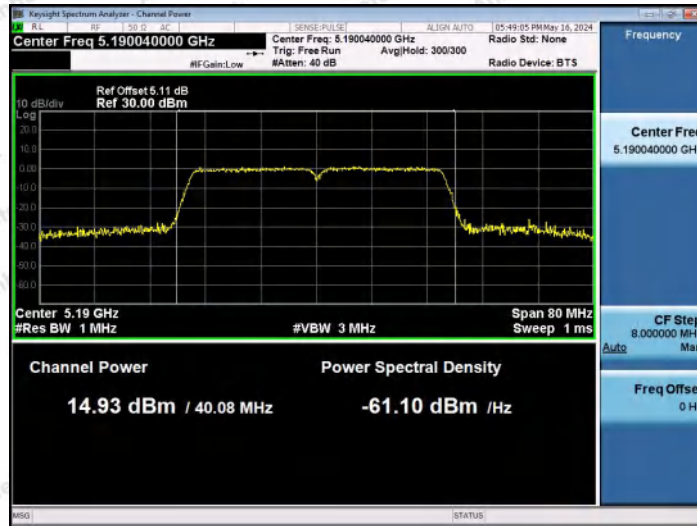

11AC40MIMO-Ant1-5190-PASS