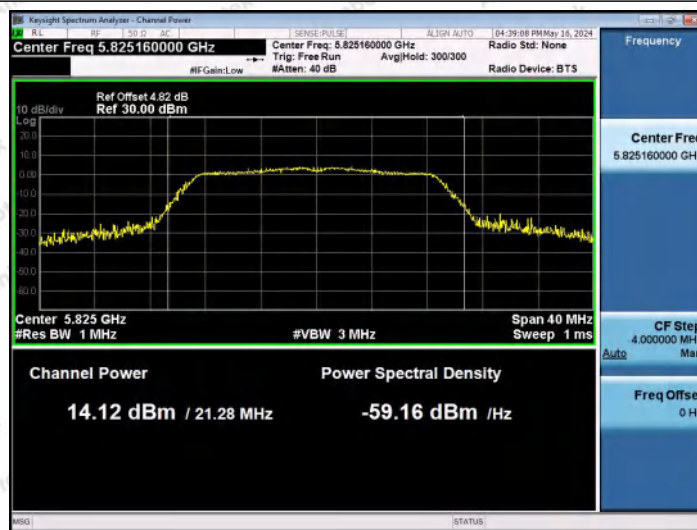

Hotline: 400-003-0500
www.anbotek.com.cn

11N20MIMO-Ant2-5785-PASS

11N20MIMO-Ant1-5825-PASS

11N20MIMO-Ant2-5825-PASS

Shenzhen Anbotek Compliance Laboratory Limited

Address: 1/F., Building D, Sogood Science and Technology Park, Sanwei Community, Hangcheng Street, Bao'an District, Shenzhen, Guangdong, China.
Tel: (86) 0755-26066440 Fax: (86) 0755-26014772 Email: service@anbotek.com