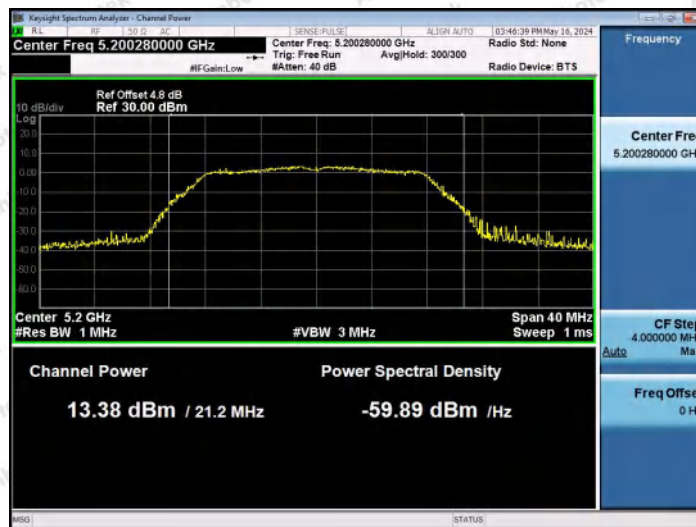

Test Graphs Channel Power

11A-Ant1-5180-PASS

11A-Ant2-5180-PASS

11A-Ant1-5200-PASS

Shenzhen Anbotek Compliance Laboratory Limited

Address: 1/F., Building D, Sogood Science and Technology Park, Sanwei Community, Hangcheng Street, Bao'an District, Shenzhen, Guangdong, China.
Tel: (86) 0755-26066440 Fax: (86) 0755-26014772 Email: service@anbotek.com