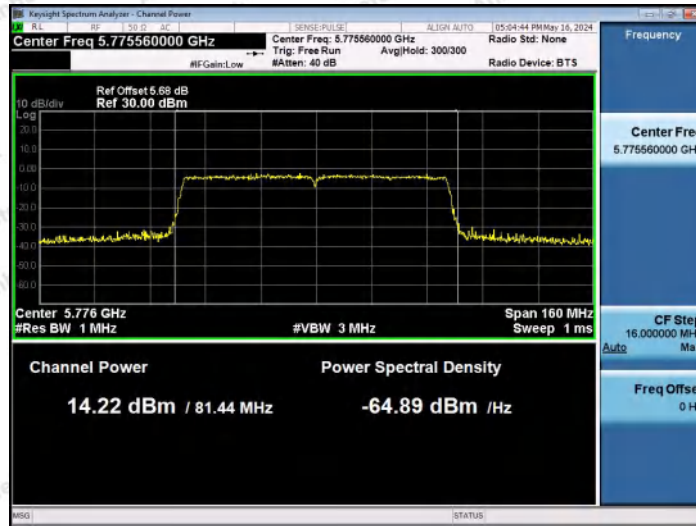

11AC80MIMO-Ant2-5775-PASS