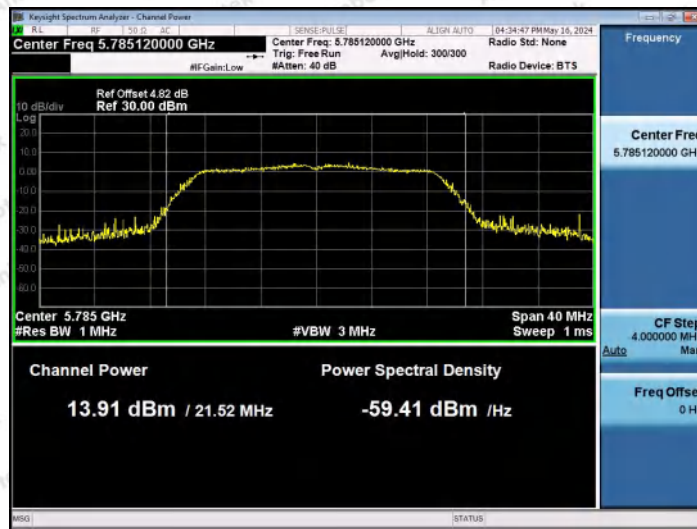

Hotline
400-003-0500
www.anbotek.com.cn

11N20MIMO-Ant1-5745-PASS

11N20MIMO-Ant2-5745-PASS

11N20MIMO-Ant1-5785-PASS

Shenzhen Anbotek Compliance Laboratory Limited

Address: 1/F., Building D, Sogood Science and Technology Park, Sanwei Community, Hangcheng Street, Bao'an District, Shenzhen, Guangdong, China.
Tel: (86) 0755-26066440 Fax: (86) 0755-26014772 Email: service@anbotek.com