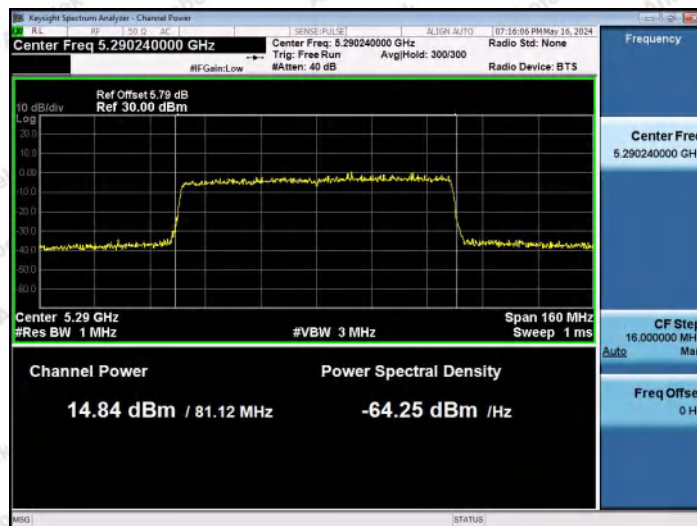

11AX80MIMO-Ant2-5290-PASS