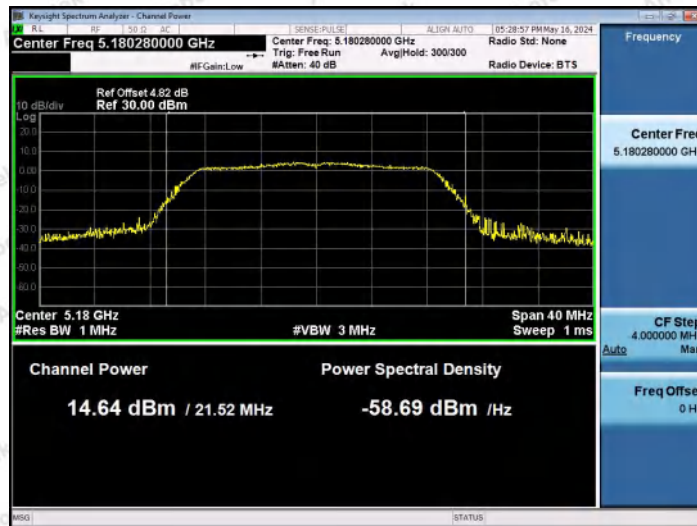

11N20MIMO-Ant2-5180-PASS