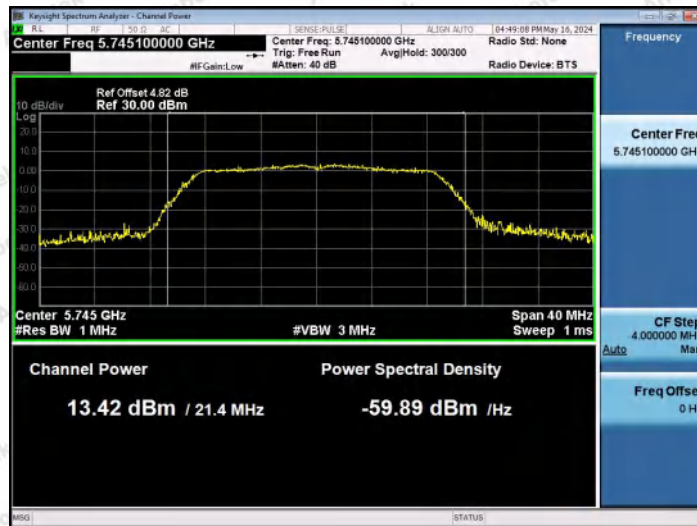

11AC20MIMO-Ant2-5745-PASS