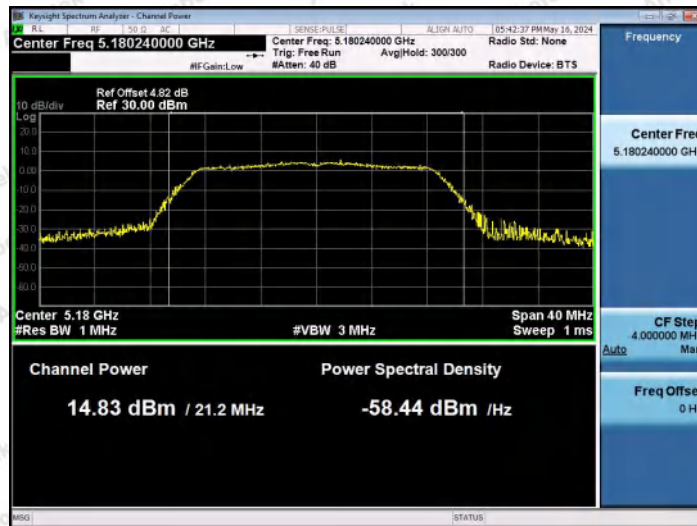

11AC20MIMO-Ant2-5180-PASS