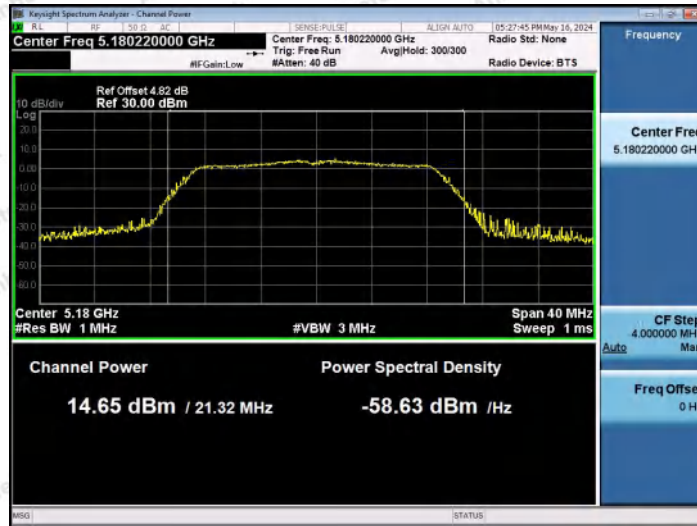

11N20MIMO-Ant1-5180-PASS