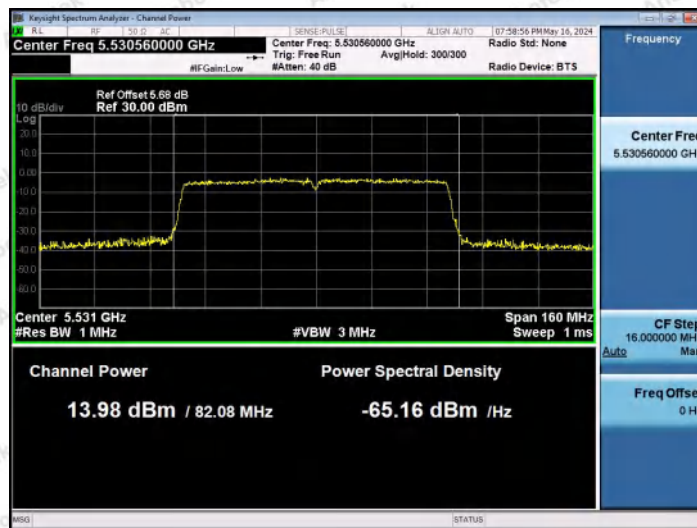

11AC80MIMO-Ant1-5530-PASS