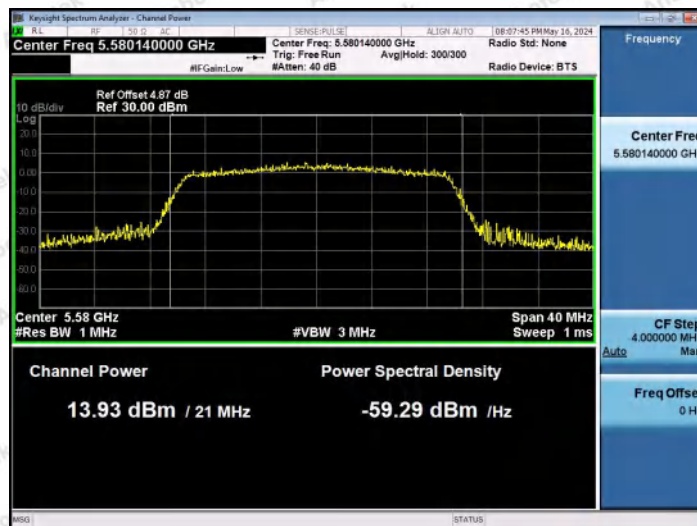

11AX20MIMO-Ant2-5580-PASS