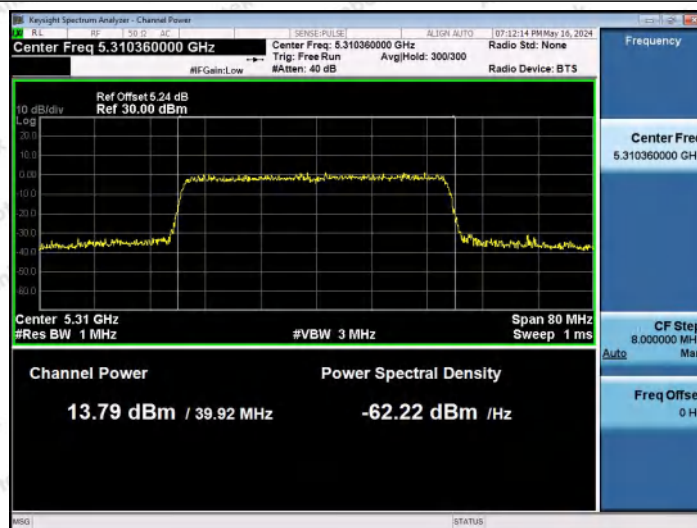

Hotline: 400-003-0500
www.anbotek.com.cn

11AX40MIMO-Ant2-5270-PASS

11AX40MIMO-Ant1-5310-PASS

11AX40MIMO-Ant2-5310-PASS

Shenzhen Anbotek Compliance Laboratory Limited

Address: 1/F., Building D, Sogood Science and Technology Park, Sanwei Community, Hangcheng Street, Bao'an District, Shenzhen, Guangdong, China.
 Tel: (86) 0755-26066440 Fax: (86) 0755-26014772 Email: service@anbotek.com