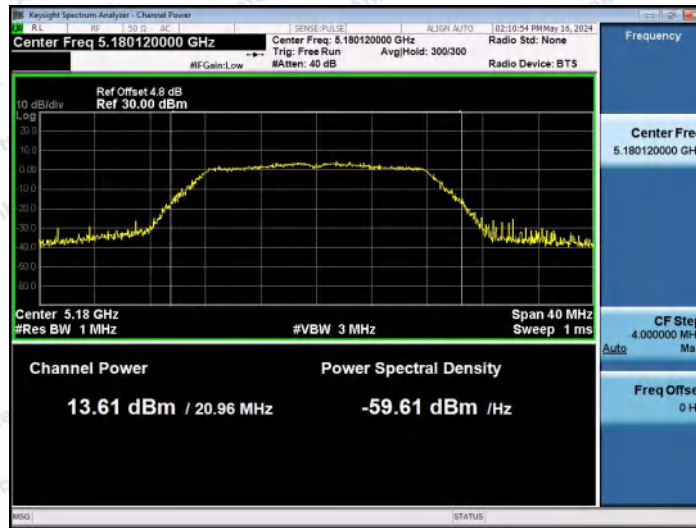

Test Graphs Channel Power

11A-Ant1-5180-PASS

11A-Ant2-5180-PASS

11A-Ant1-5200-PASS

Shenzhen Anbotek Compliance Laboratory Limited

Address: 1/F., Building D, Sogood Science and Technology Park, Sanwei Community, Hangcheng Street, Bao'an District, Shenzhen, Guangdong, China.
Tel: (86) 0755-26066440 Fax: (86) 0755-26014772 Email: service@anbotek.com