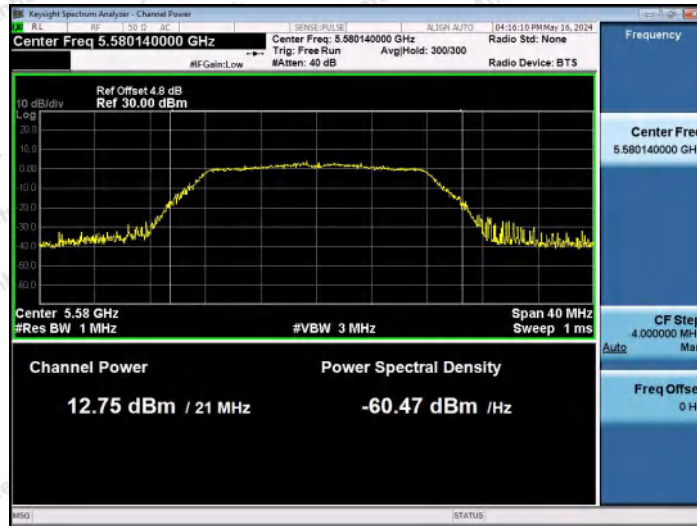

11A-Ant2-5580-PASS