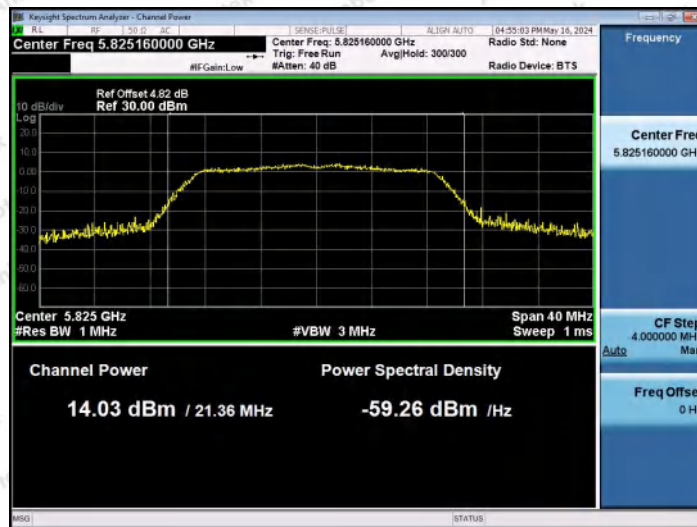

Hotline
 400-003-0500
 www.anbotek.com.cn

11AC20MIMO-Ant2-5785-PASS

11AC20MIMO-Ant1-5825-PASS

11AC20MIMO-Ant2-5825-PASS

Shenzhen Anbotek Compliance Laboratory Limited

Address: 1/F., Building D, Sogood Science and Technology Park, Sanwei Community, Hangcheng Street, Bao'an District, Shenzhen, Guangdong, China.
Tel: (86) 0755-26066440 Fax: (86) 0755-26014772 Email: service@anbotek.com