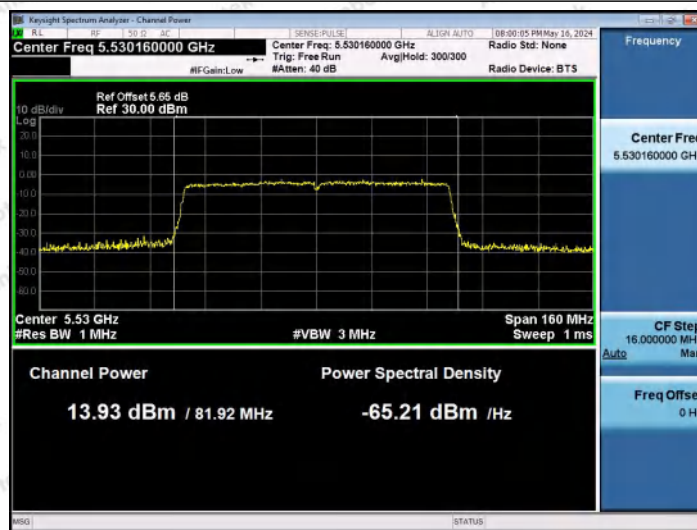

Hotline: 400-003-0500
 www.anbotek.com.cn

11AC80MIMO-Ant2-5290-PASS

11AC80MIMO-Ant1-5530-PASS

11AC80MIMO-Ant2-5530-PASS

Shenzhen Anbotek Compliance Laboratory Limited

Address: 1/F., Building D, Sogood Science and Technology Park, Sanwei Community, Hangcheng Street, Bao'an District, Shenzhen, Guangdong, China.
 Tel: (86) 0755-26066440 Fax: (86) 0755-26014772 Email: service@anbotek.com