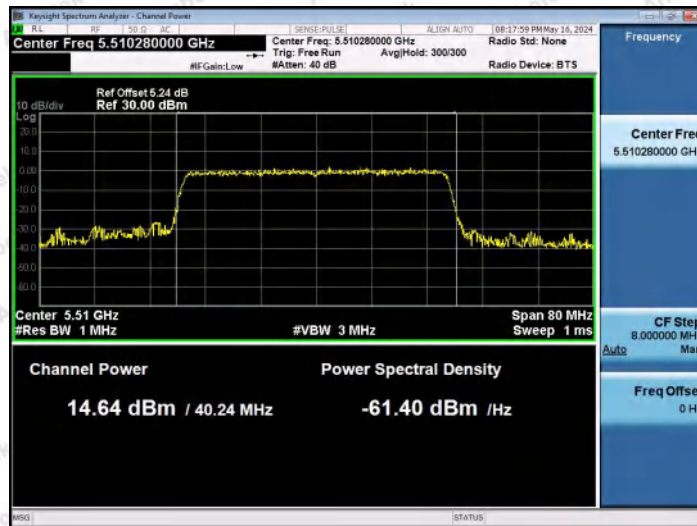

11AX40MIMO-Ant2-5510-PASS