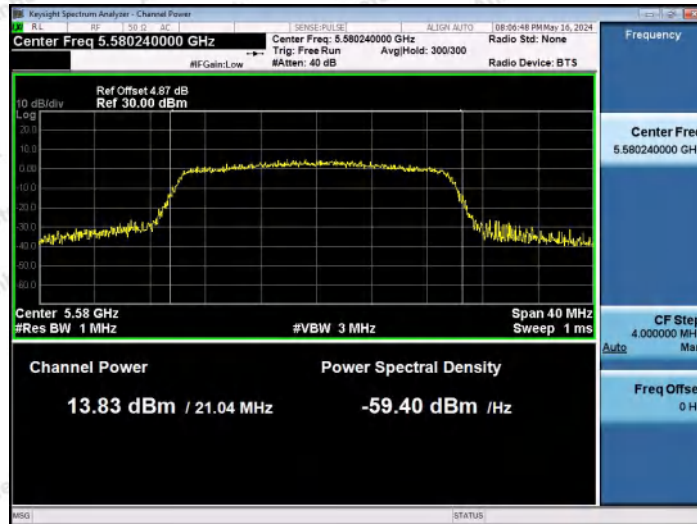

11AX20MIMO-Ant1-5580-PASS