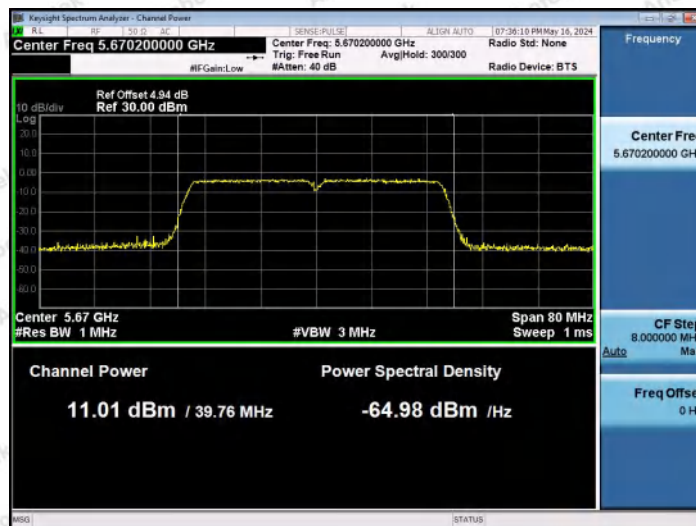

11N40MIMO-Ant2-5670-PASS