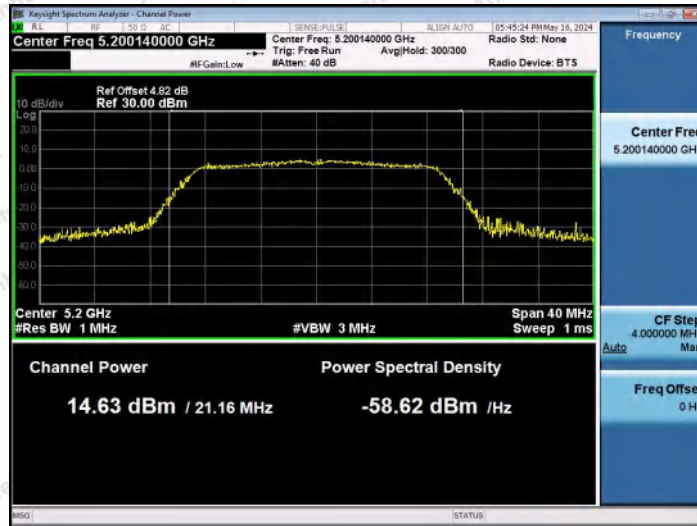

11AC20MIMO-Ant2-5200-PASS