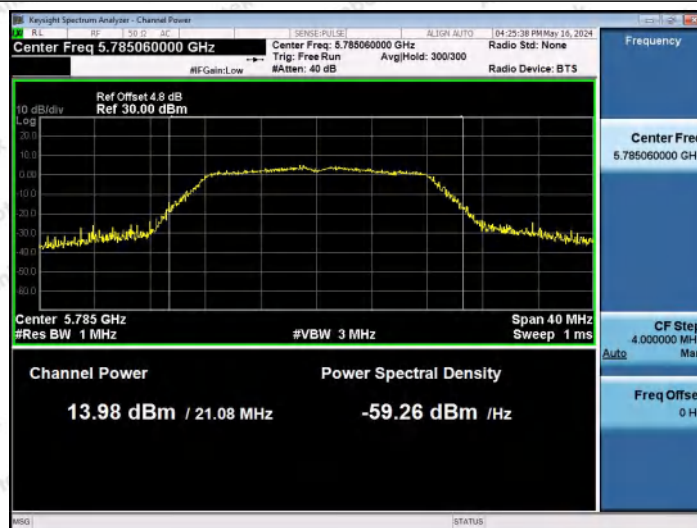

Hotline
 400-003-0500
www.anbotek.com.cn

11A-Ant1-5745-PASS

11A-Ant2-5745-PASS

11A-Ant1-5785-PASS

Shenzhen Anbotek Compliance Laboratory Limited

Address: 1/F., Building D, Sogood Science and Technology Park, Sanwei Community, Hangcheng Street, Bao'an District, Shenzhen, Guangdong, China.
Tel: (86) 0755-26066440 Fax: (86) 0755-26014772 Email: service@anbotek.com