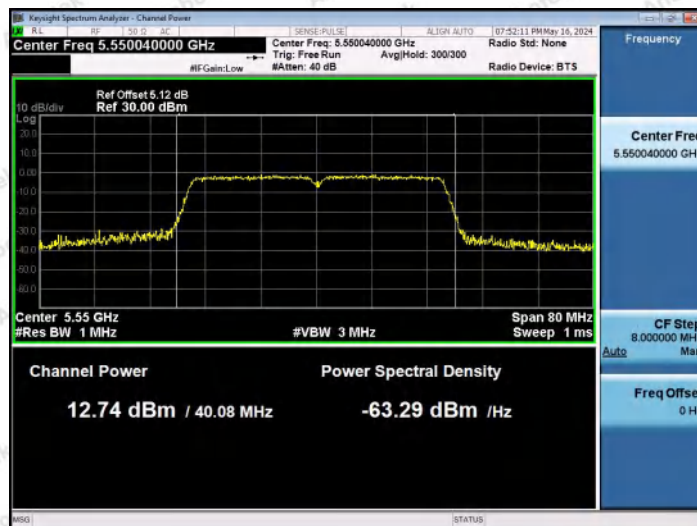

11AC40MIMO-Ant1-5550-PASS