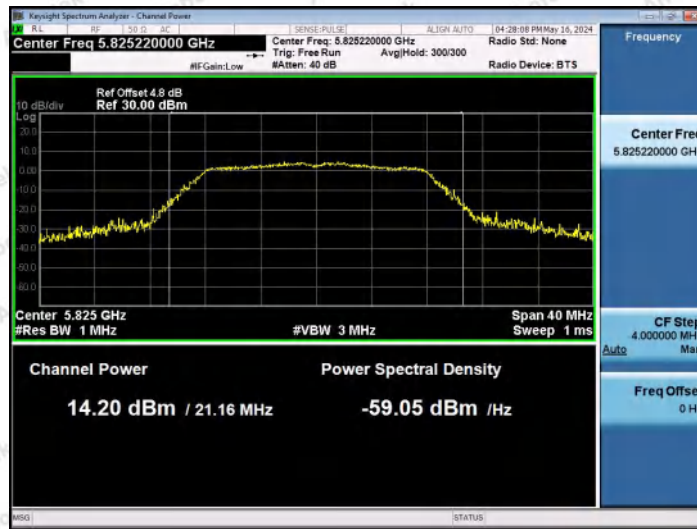

11A-Ant1-5825-PASS