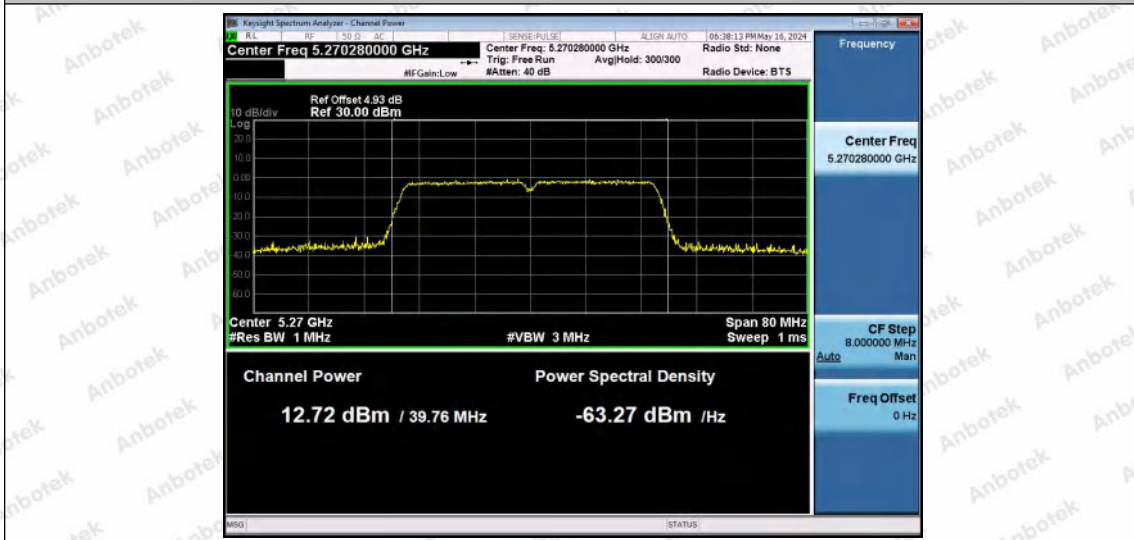

11N40MIMO-Ant1-5270-PASS