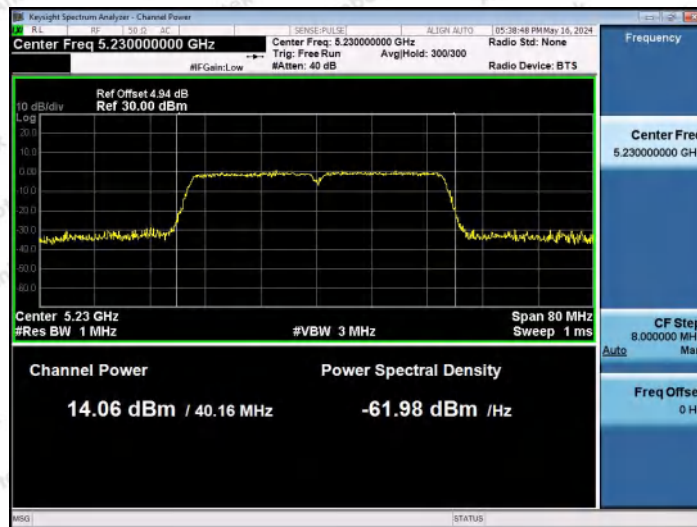

Hotline: 400-003-0500
www.anbotek.com.cn

11N40MIMO-Ant1-5190-PASS

11N40MIMO-Ant2-5190-PASS

11N40MIMO-Ant1-5230-PASS

Shenzhen Anbotek Compliance Laboratory Limited

Address: 1/F., Building D, Sogood Science and Technology Park, Sanwei Community, Hangcheng Street, Bao'an District, Shenzhen, Guangdong, China.
Tel: (86) 0755-26066440 Fax: (86) 0755-26014772 Email: service@anbotek.com