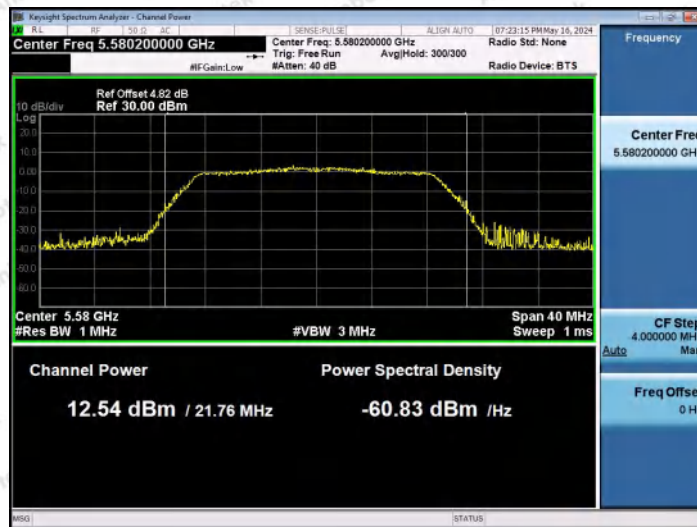

Hotline: 400-003-0500
www.anbotek.com.cn

11N20MIMO-Ant1-5500-PASS

11N20MIMO-Ant2-5500-PASS

11N20MIMO-Ant1-5580-PASS

Shenzhen Anbotek Compliance Laboratory Limited

Address: 1/F., Building D, Sogood Science and Technology Park, Sanwei Community, Hangcheng Street, Bao'an District, Shenzhen, Guangdong, China.
 Tel: (86) 0755-26066440 Fax: (86) 0755-26014772 Email: service@anbotek.com