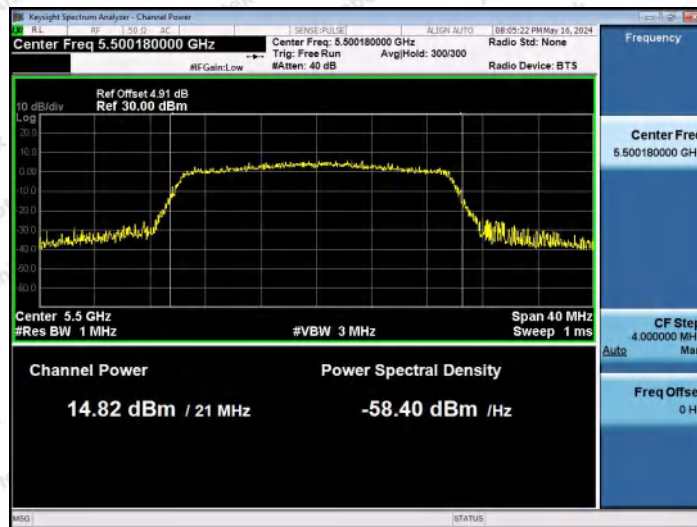

Hotline: 400-003-0500
www.anbotek.com.cn

11AX20MIMO-Ant2-5320-PASS

11AX20MIMO-Ant1-5500-PASS

11AX20MIMO-Ant2-5500-PASS

Shenzhen Anbotek Compliance Laboratory Limited

Address: 1/F., Building D, Sogood Science and Technology Park, Sanwei Community, Hangcheng Street, Bao'an District, Shenzhen, Guangdong, China.
 Tel: (86) 0755-26066440 Fax: (86) 0755-26014772 Email: service@anbotek.com