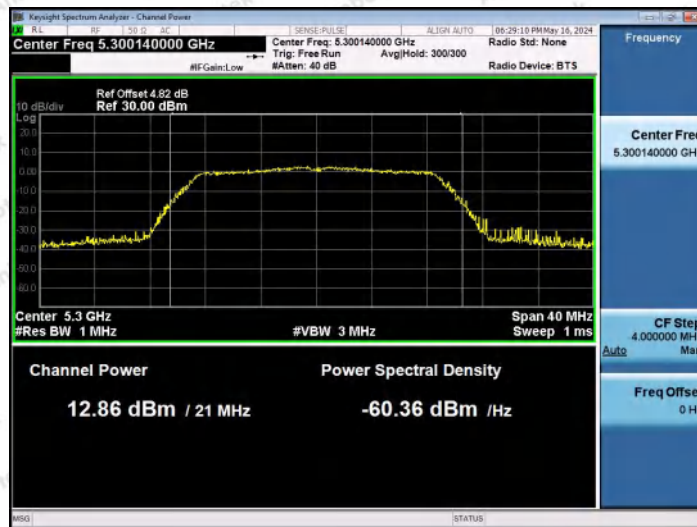

Hotline
 400-003-0500
www.anbotek.com.cn

11N20MIMO-Ant1-5260-PASS

11N20MIMO-Ant2-5260-PASS

11N20MIMO-Ant1-5300-PASS

Shenzhen Anbotek Compliance Laboratory Limited

Address: 1/F., Building D, Sogood Science and Technology Park, Sanwei Community, Hangcheng Street, Bao'an District, Shenzhen, Guangdong, China.
Tel: (86) 0755-26066440 Fax: (86) 0755-26014772 Email: service@anbotek.com