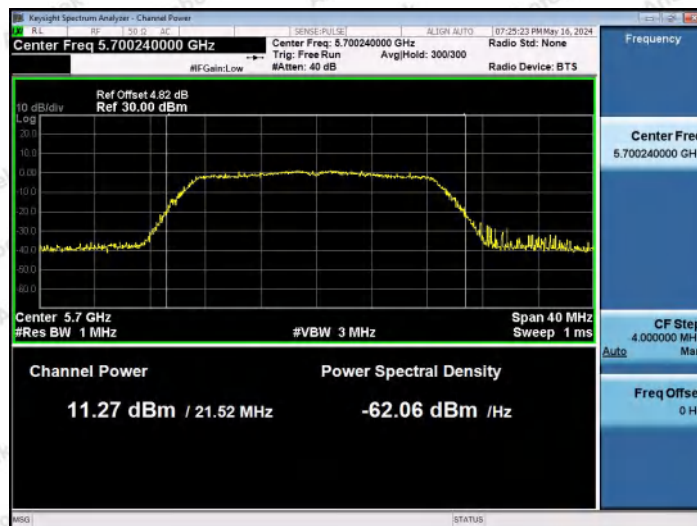

11N20MIMO-Ant1-5700-PASS