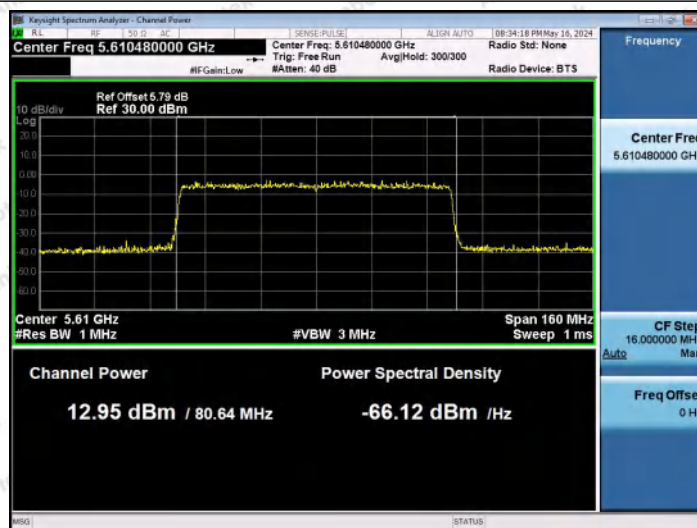

11AX80MIMO-Ant2-5610-PASS

Shenzhen Anbotek Compliance Laboratory Limited

Address: 1/F., Building D, Sogood Science and Technology Park, Sanwei Community, Hangcheng Street, Bao'an District, Shenzhen, Guangdong, China.
Tel: (86) 0755-26066440 Fax: (86) 0755-26014772 Email: service@anbotek.com

Hotline: 400-003-0500
www.anbotek.com.cn