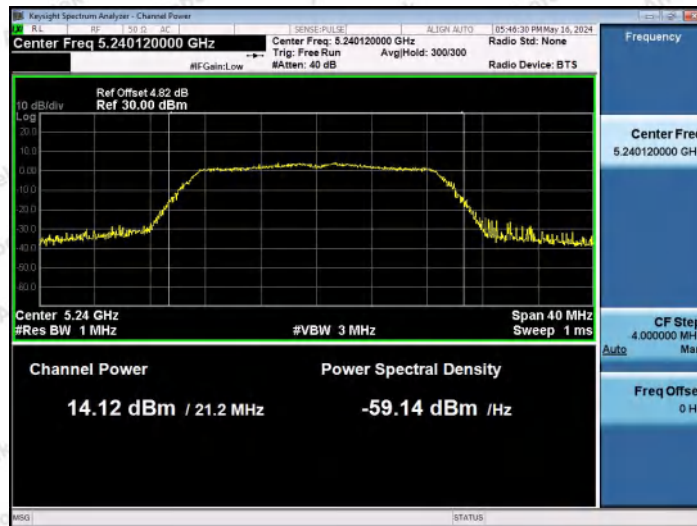

11AC20MIMO-Ant1-5240-PASS