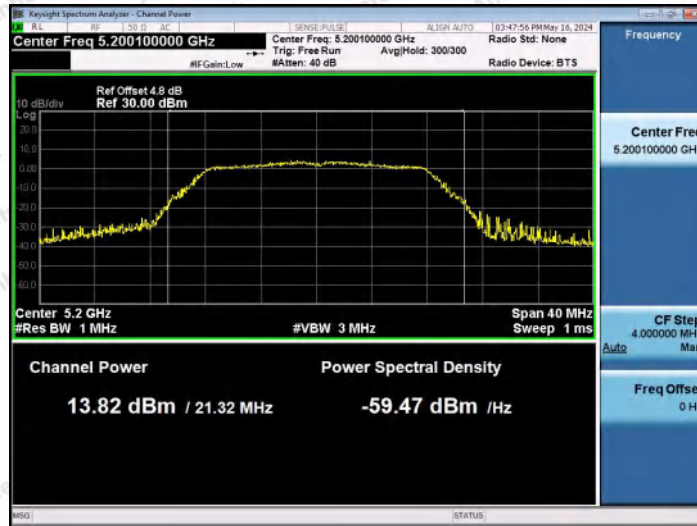

11A-Ant2-5200-PASS