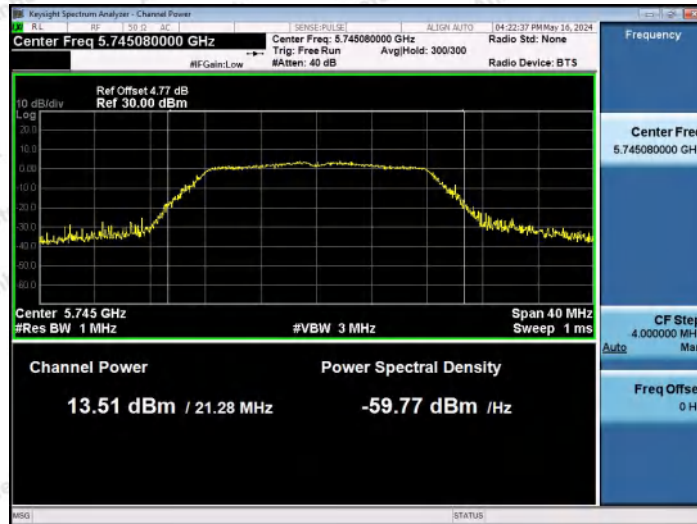

11A-Ant1-5745-PASS