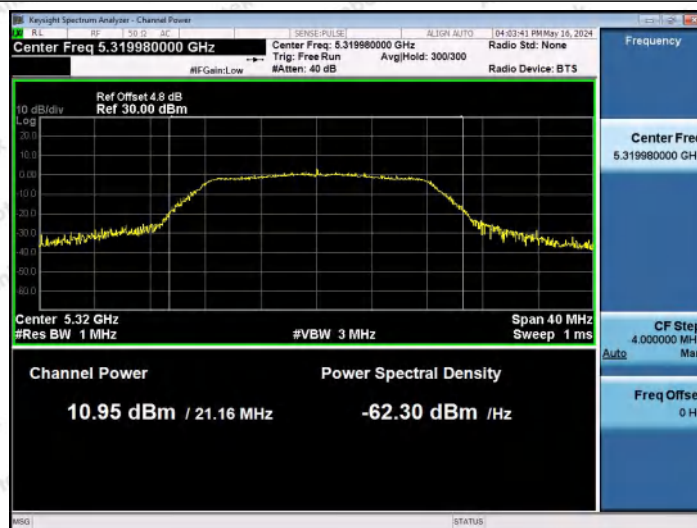

Hotline
400-003-0500
www.anbotek.com.cn

11A-Ant2-5300-PASS

11A-Ant1-5320-PASS

11A-Ant2-5320-PASS

Shenzhen Anbotek Compliance Laboratory Limited

Address: 1/F., Building D, Sogood Science and Technology Park, Sanwei Community, Hangcheng Street, Bao'an District, Shenzhen, Guangdong, China.
 Tel: (86) 0755-26066440 Fax: (86) 0755-26014772 Email: service@anbotek.com