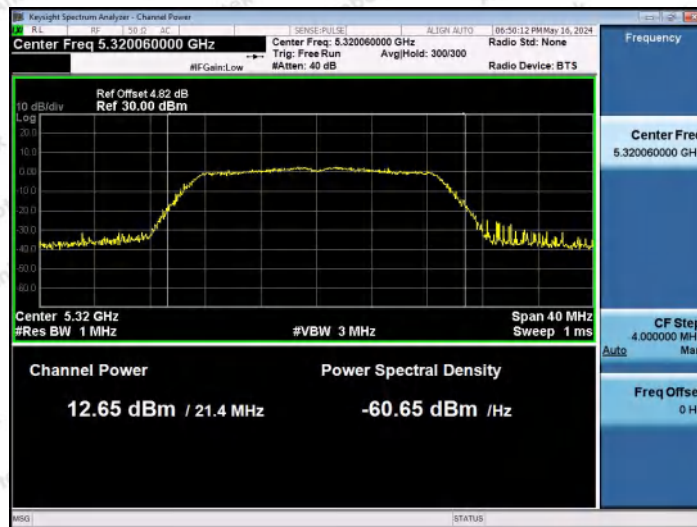

Hotline
400-003-0500
www.anbotek.com.cn

11AC20MIMO-Ant2-5300-PASS

11AC20MIMO-Ant1-5320-PASS

11AC20MIMO-Ant2-5320-PASS

Shenzhen Anbotek Compliance Laboratory Limited

Address: 1/F., Building D, Sogood Science and Technology Park, Sanwei Community, Hangcheng Street, Bao'an District, Shenzhen, Guangdong, China.
 Tel: (86) 0755-26066440 Fax: (86) 0755-26014772 Email: service@anbotek.com