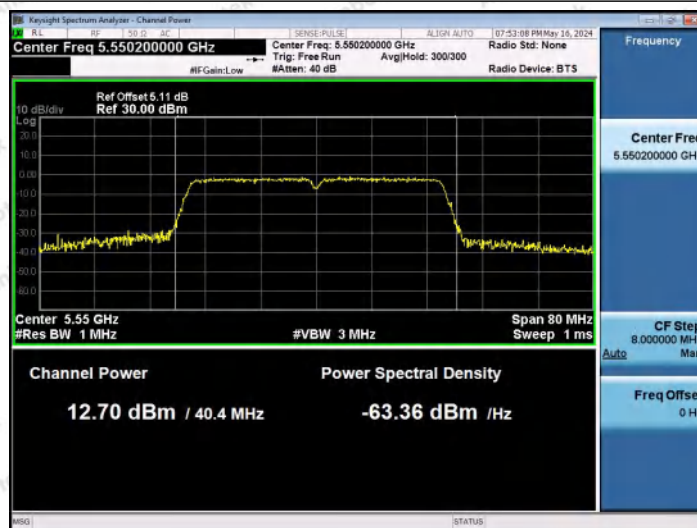

Hotline: 400-003-0500
www.anbotek.com.cn

11AC40MIMO-Ant2-5510-PASS

11AC40MIMO-Ant1-5550-PASS

11AC40MIMO-Ant2-5550-PASS

Shenzhen Anbotek Compliance Laboratory Limited

Address: 1/F., Building D, Sogood Science and Technology Park, Sanwei Community, Hangcheng Street, Bao'an District, Shenzhen, Guangdong, China.
 Tel: (86) 0755-26066440 Fax: (86) 0755-26014772 Email: service@anbotek.com