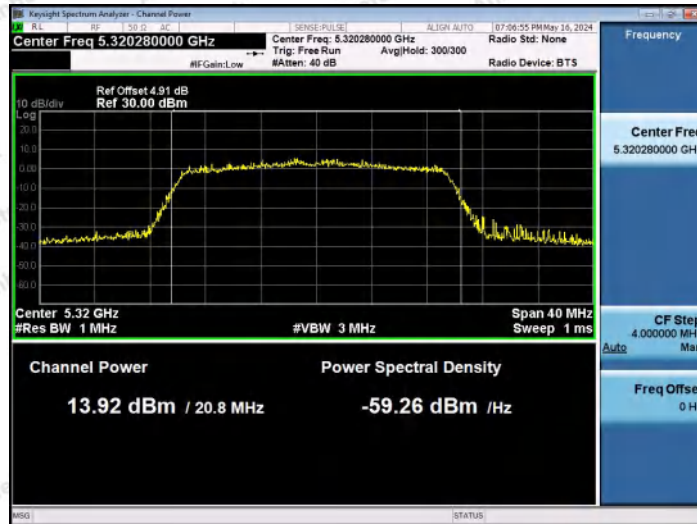

11AX20MIMO-Ant2-5320-PASS