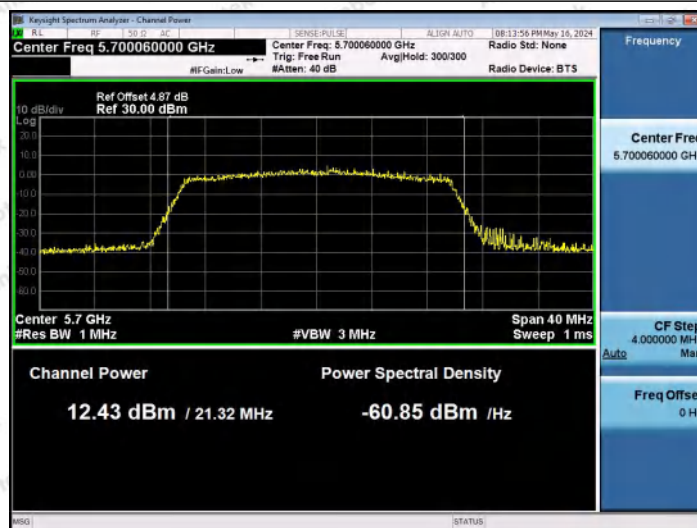

Hotline: 400-003-0500
 www.anbotek.com.cn

11AX20MIMO-Ant1-5580-PASS

11AX20MIMO-Ant2-5580-PASS

11AX20MIMO-Ant1-5700-PASS

Shenzhen Anbotek Compliance Laboratory Limited

Address: 1/F., Building D, Sogood Science and Technology Park, Sanwei Community, Hangcheng Street, Bao'an District, Shenzhen, Guangdong, China.
 Tel: (86) 0755-26066440 Fax: (86) 0755-26014772 Email: service@anbotek.com