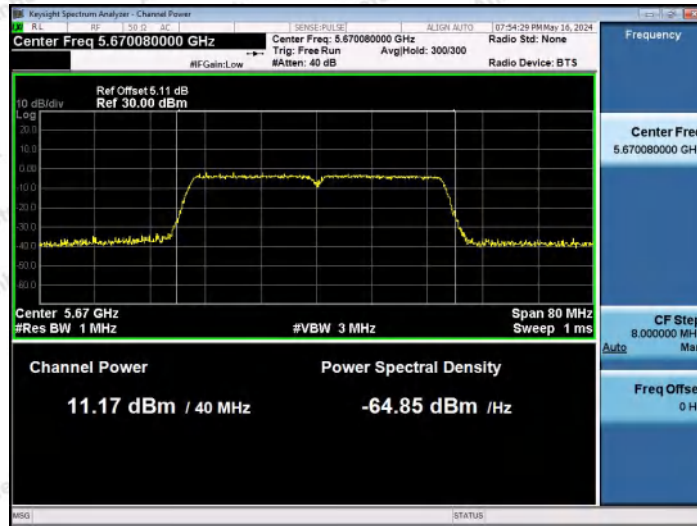

11AC40MIMO-Ant1-5670-PASS