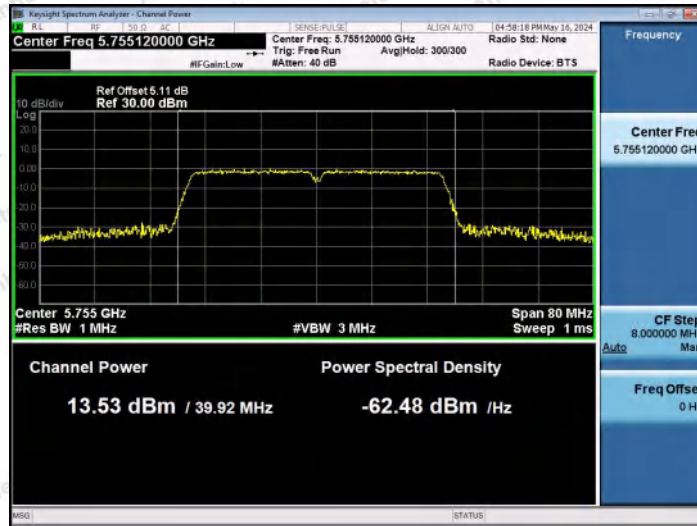

11AC40MIMO-Ant2-5755-PASS