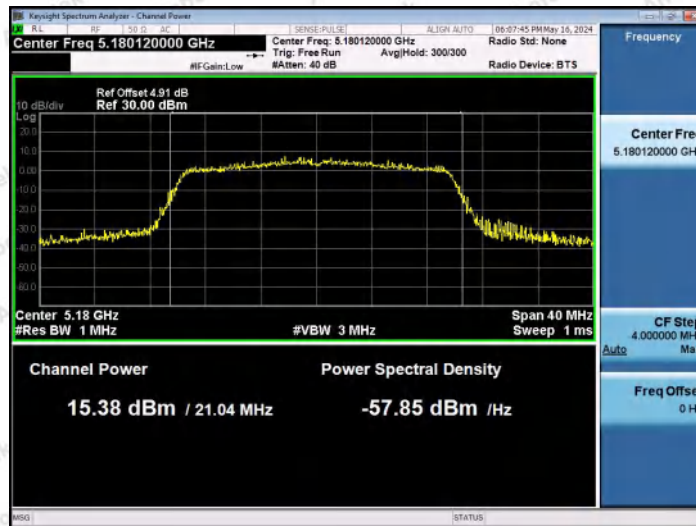

11AX20MIMO-Ant1-5180-PASS