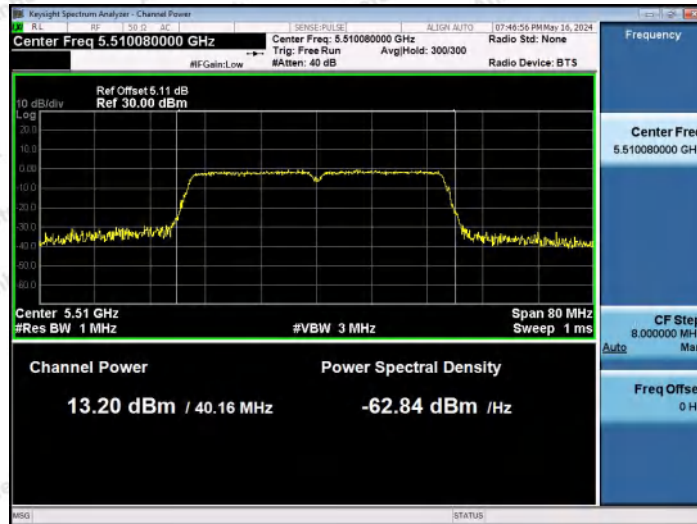

11AC40MIMO-Ant2-5510-PASS