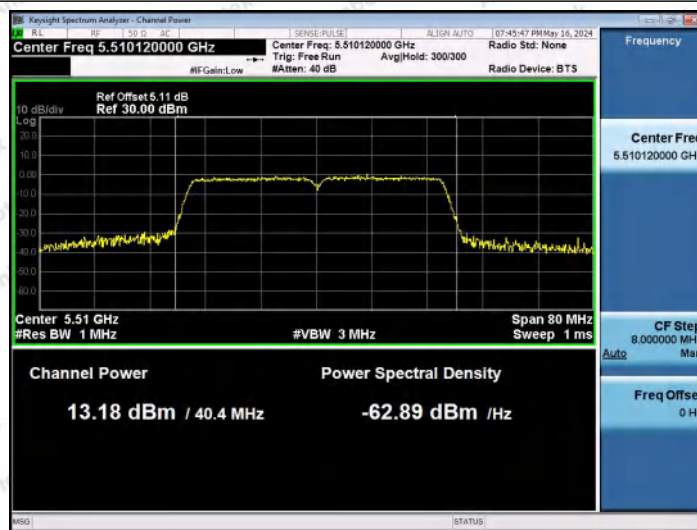

Hotline
 400-003-0500
www.anbotek.com.cn

11AC40MIMO-Ant1-5310-PASS

11AC40MIMO-Ant2-5310-PASS

11AC40MIMO-Ant1-5510-PASS

Shenzhen Anbotek Compliance Laboratory Limited

Address: 1/F., Building D, Sogood Science and Technology Park, Sanwei Community, Hangcheng Street, Bao'an District, Shenzhen, Guangdong, China.
Tel: (86) 0755-26066440 Fax: (86) 0755-26014772 Email: service@anbotek.com