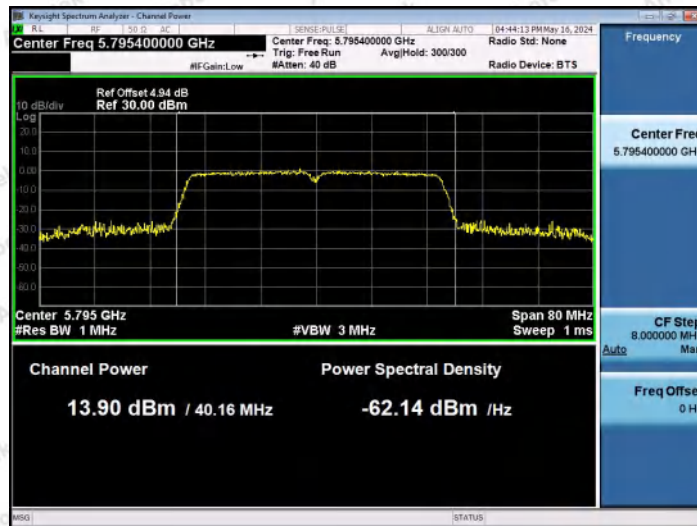

11N40MIMO-Ant1-5795-PASS