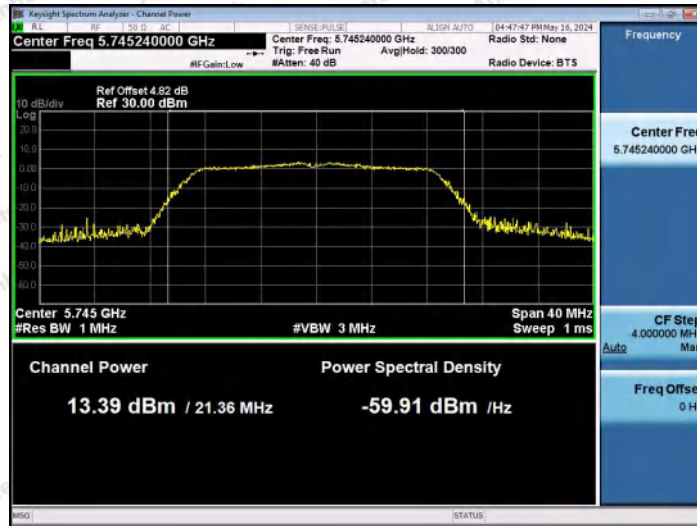

11AC20MIMO-Ant1-5745-PASS