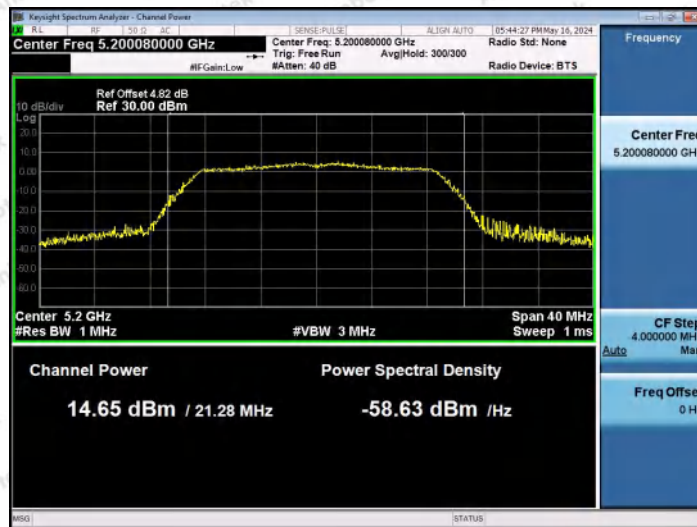

Hotline: 400-003-0500
www.anbotek.com.cn

11AC20MIMO-Ant1-5180-PASS

11AC20MIMO-Ant2-5180-PASS

11AC20MIMO-Ant1-5200-PASS

Shenzhen Anbotek Compliance Laboratory Limited

Address: 1/F., Building D, Sogood Science and Technology Park, Sanwei Community, Hangcheng Street, Bao'an District, Shenzhen, Guangdong, China.
Tel: (86) 0755-26066440 Fax: (86) 0755-26014772 Email: service@anbotek.com