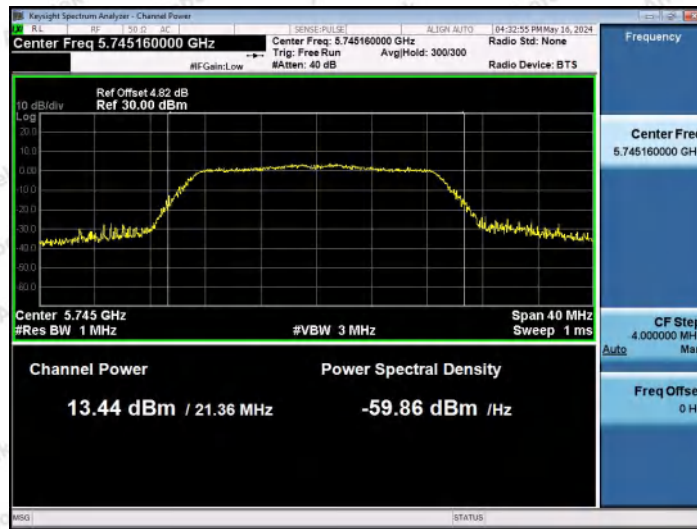

11N20MIMO-Ant2-5745-PASS