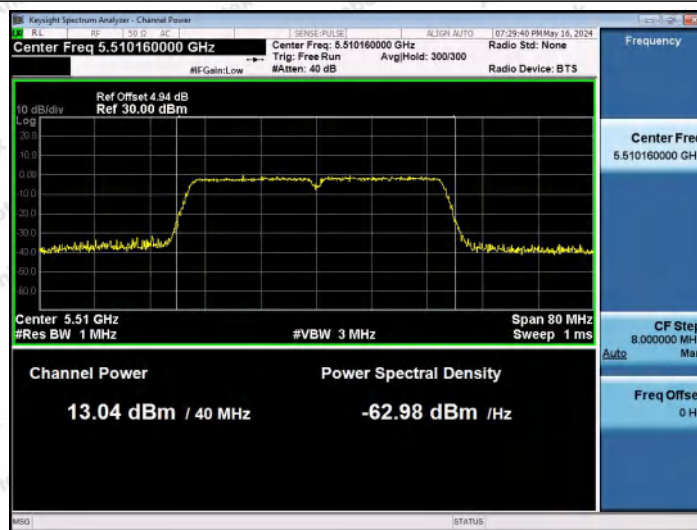

Hotline: 400-003-0500
www.anbotek.com.cn

11N40MIMO-Ant1-5310-PASS

11N40MIMO-Ant2-5310-PASS

11N40MIMO-Ant1-5510-PASS

Shenzhen Anbotek Compliance Laboratory Limited

Address: 1/F., Building D, Sogood Science and Technology Park, Sanwei Community, Hangcheng Street, Bao'an District, Shenzhen, Guangdong, China.
Tel: (86) 0755-26066440 Fax: (86) 0755-26014772 Email: service@anbotek.com