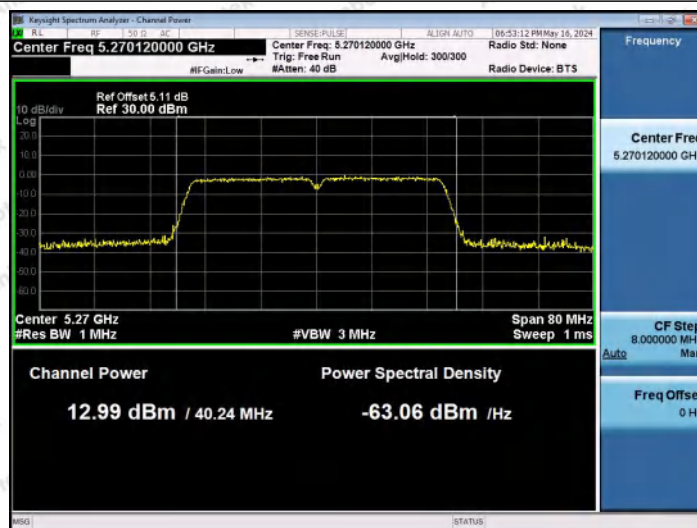

Hotline: 400-003-0500
www.anbotek.com.cn

11AC40MIMO-Ant2-5230-PASS

11AC40MIMO-Ant1-5270-PASS

11AC40MIMO-Ant2-5270-PASS

Shenzhen Anbotek Compliance Laboratory Limited

Address: 1/F., Building D, Sogood Science and Technology Park, Sanwei Community, Hangcheng Street, Bao'an District, Shenzhen, Guangdong, China.
 Tel: (86) 0755-26066440 Fax: (86) 0755-26014772 Email: service@anbotek.com