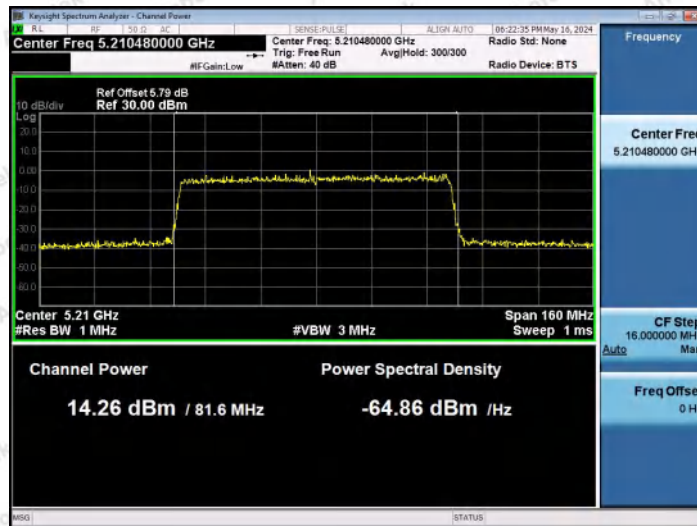

11AX80MIMO-Ant1-5210-PASS