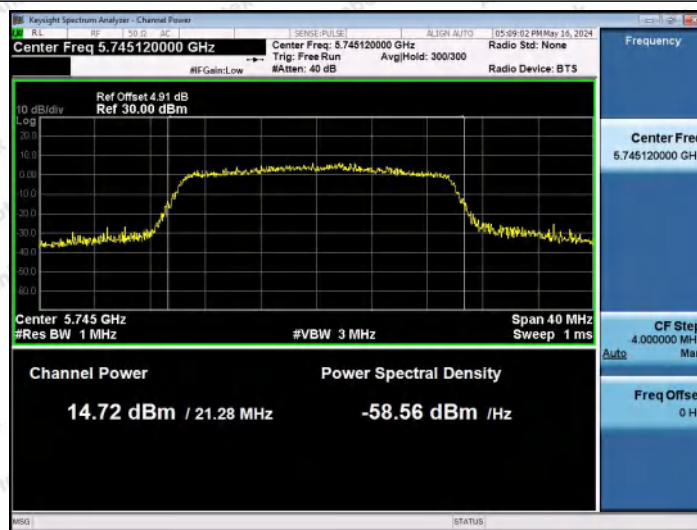

Hotline: 400-003-0500
 www.anbotek.com.cn

11AX20MIMO-Ant2-5700-PASS

11AX20MIMO-Ant1-5745-PASS

11AX20MIMO-Ant2-5745-PASS

Shenzhen Anbotek Compliance Laboratory Limited

Address: 1/F., Building D, Sogood Science and Technology Park, Sanwei Community, Hangcheng Street, Bao'an District, Shenzhen, Guangdong, China.
Tel: (86) 0755-26066440 Fax: (86) 0755-26014772 Email: service@anbotek.com