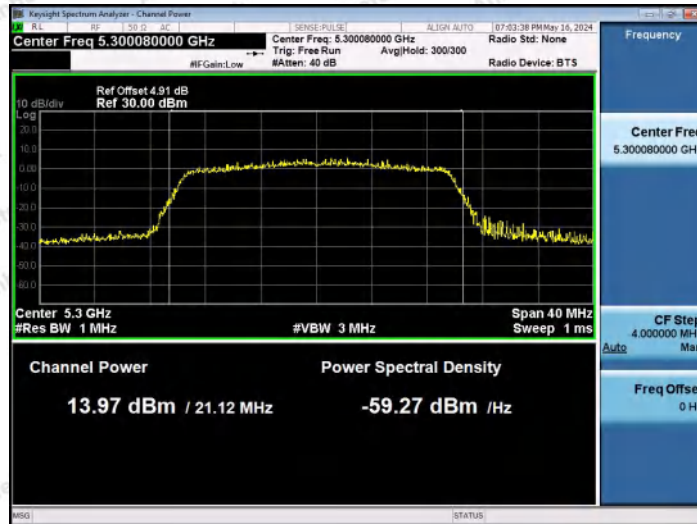

11AX20MIMO-Ant1-5300-PASS