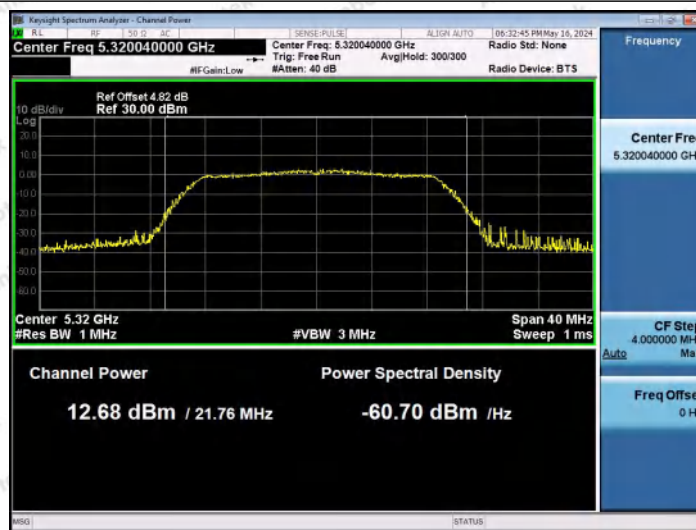

Hotline
400-003-0500
www.anbotek.com.cn

11N20MIMO-Ant2-5300-PASS

11N20MIMO-Ant1-5320-PASS

11N20MIMO-Ant2-5320-PASS

Shenzhen Anbotek Compliance Laboratory Limited

Address: 1/F., Building D, Sogood Science and Technology Park, Sanwei Community, Hangcheng Street, Bao'an District, Shenzhen, Guangdong, China.
Tel: (86) 0755-26066440 Fax: (86) 0755-26014772 Email: service@anbotek.com