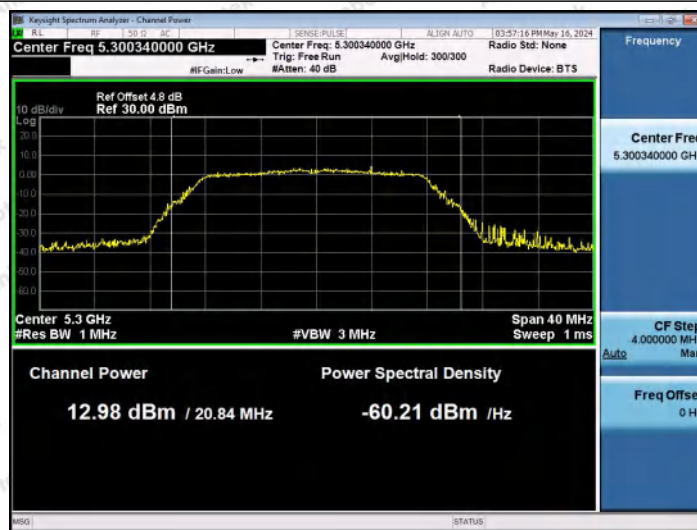

11A-Ant1-5300-PASS

Shenzhen Anbotek Compliance Laboratory Limited

Address: 1/F., Building D, Sogood Science and Technology Park, Sanwei Community, Hangcheng Street, Bao'an District, Shenzhen, Guangdong, China.
Tel: (86) 0755-26066440 Fax: (86) 0755-26014772 Email: service@anbotek.com

Hotline
400-003-0500
www.anbotek.com.cn