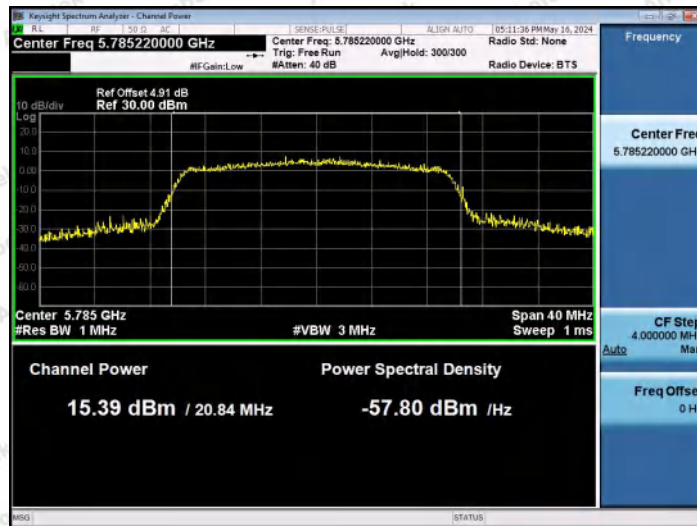

11AX20MIMO-Ant2-5785-PASS