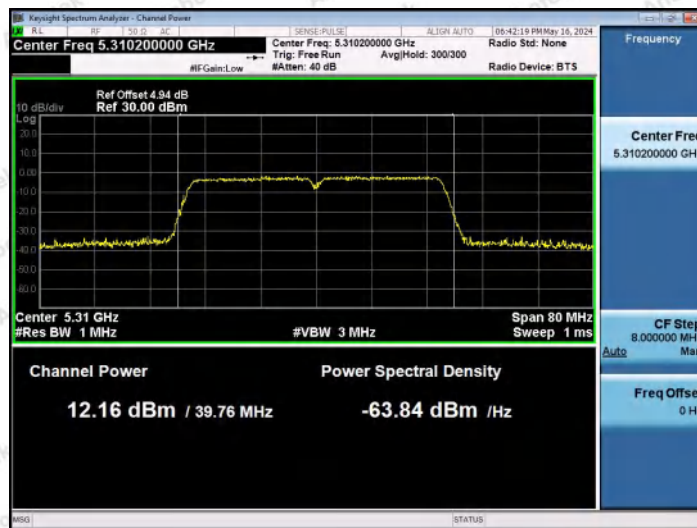

11N40MIMO-Ant2-5310-PASS