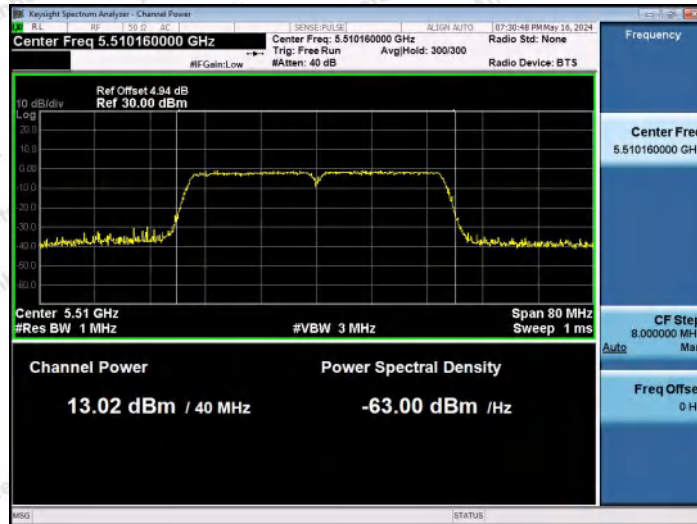

11N40MIMO-Ant2-5510-PASS