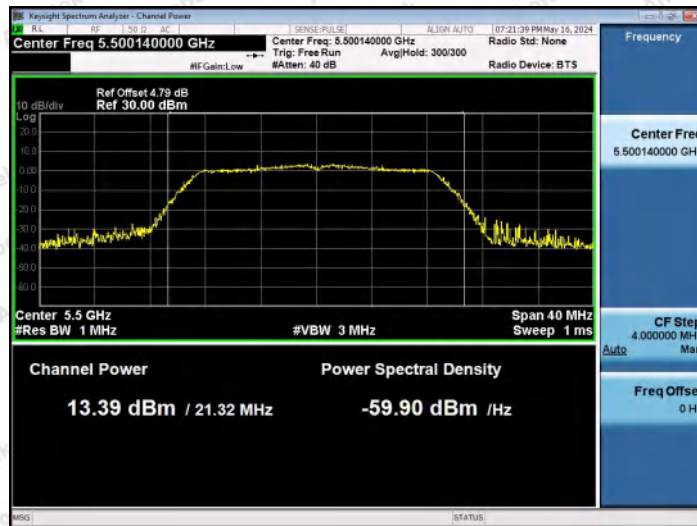

11N20MIMO-Ant2-5500-PASS