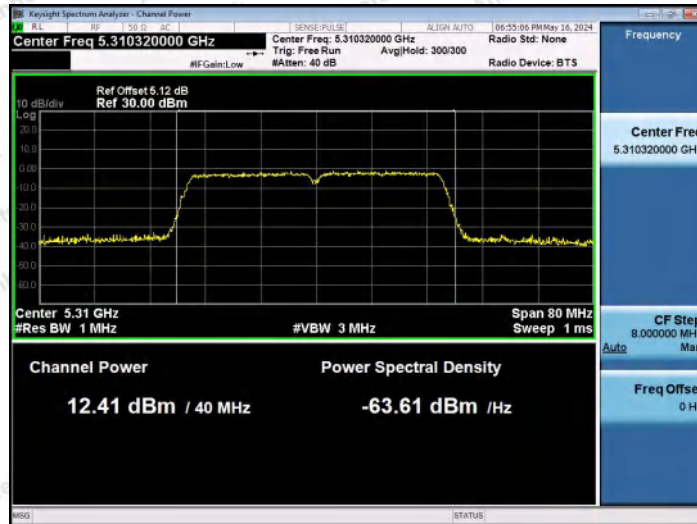

11AC40MIMO-Ant1-5310-PASS