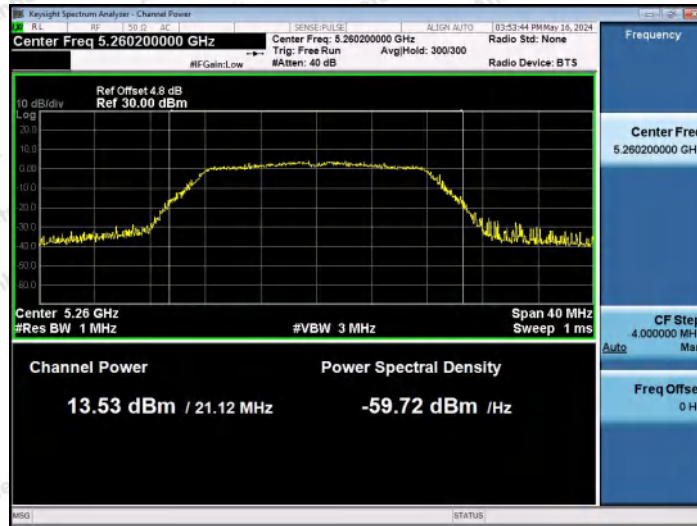

11A-Ant1-5260-PASS