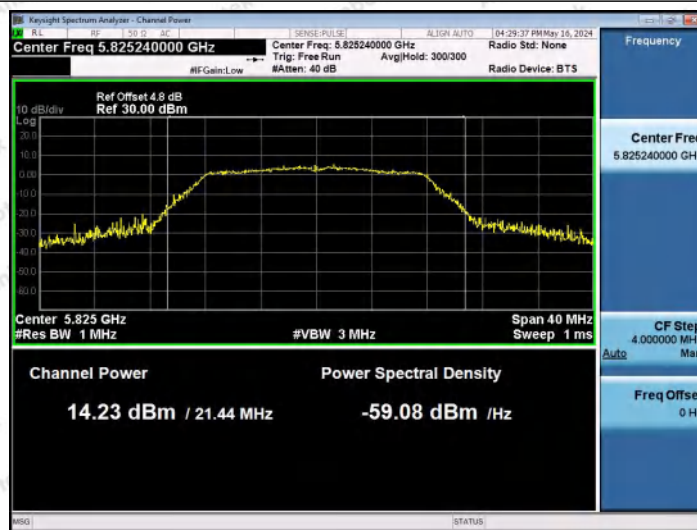

Hotline: 400-003-0500
www.anbotek.com.cn

11A-Ant2-5785-PASS

11A-Ant1-5825-PASS

11A-Ant2-5825-PASS

Shenzhen Anbotek Compliance Laboratory Limited

Address: 1/F., Building D, Sogood Science and Technology Park, Sanwei Community, Hangcheng Street, Bao'an District, Shenzhen, Guangdong, China.
 Tel: (86) 0755-26066440 Fax: (86) 0755-26014772 Email: service@anbotek.com