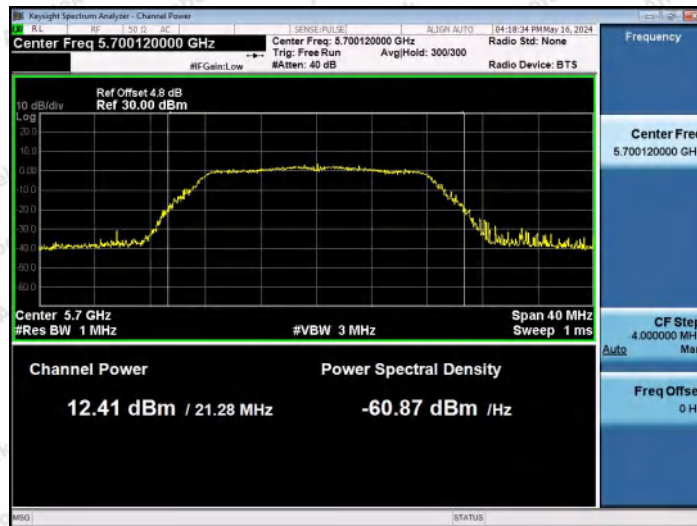

11A-Ant1-5700-PASS