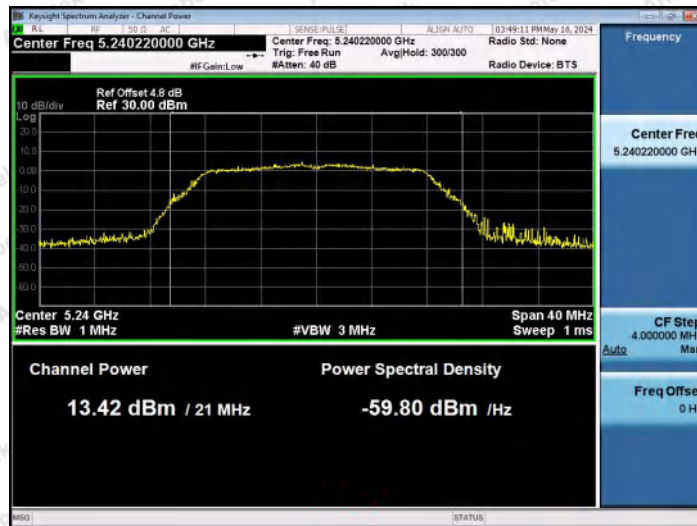

11A-Ant1-5240-PASS