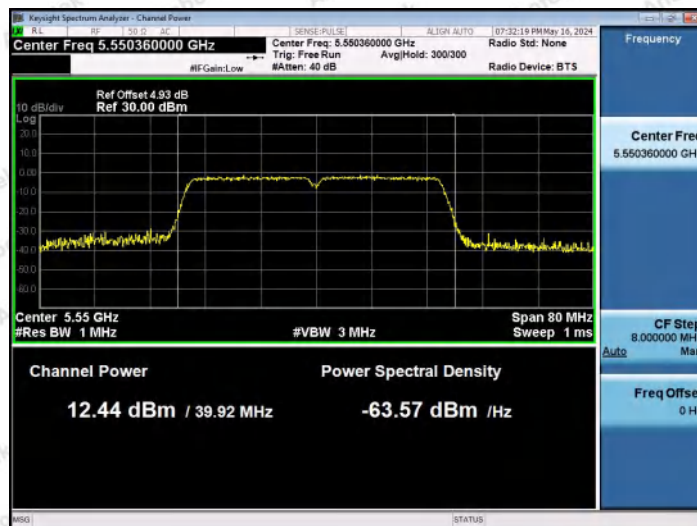

11N40MIMO-Ant1-5550-PASS