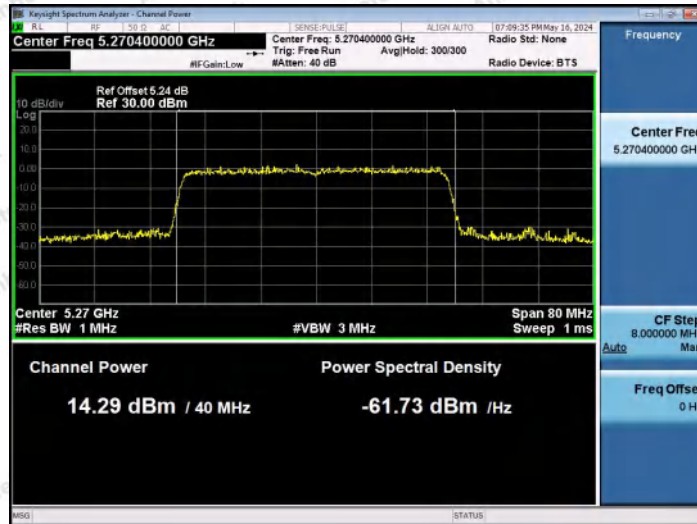

11AX40MIMO-Ant2-5270-PASS