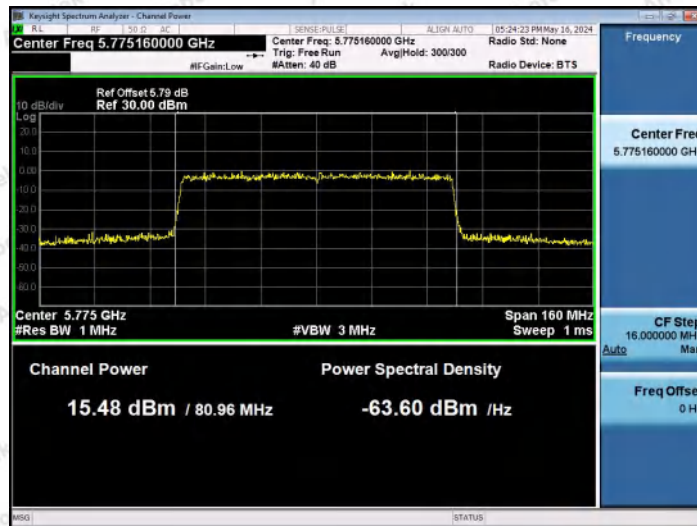

Hotline: 400-003-0500
 www.anbotek.com.cn

11AX80MIMO-Ant1-5775-PASS

11AX80MIMO-Ant2-5775-PASS

Appendix D: Maximum Power Spectral Density

Test Result

TestMode	Antenna	Frequency[MHz]	Result [dBm/MHz]	Limit[dBm/MHz]	Verdict
11A	Ant1	5180	-1.74	≤11.00	PASS
11A	Ant2	5180	-1.77	≤11.00	PASS
11A	Ant1	5200	-2.10	≤11.00	PASS
11A	Ant2	5200	-1.31	≤11.00	PASS
11A	Ant1	5240	-1.72	≤11.00	PASS
11A	Ant2	5240	-2.47	≤11.00	PASS
11A	Ant1	5260	-2.00	≤11.00	PASS
11A	Ant2	5260	-2.87	≤11.00	PASS
11A	Ant1	5300	-2.17	≤11.00	PASS
11A	Ant2	5300	-4.38	≤11.00	PASS
11A	Ant1	5320	-2.43	≤11.00	PASS
11A	Ant2	5320	-5.30	≤11.00	PASS
11A	Ant1	5500	-0.79	≤11.00	PASS
11A	Ant2	5500	-1.63	≤11.00	PASS
11A	Ant1	5580	-2.62	≤11.00	PASS
11A	Ant2	5580	-2.26	≤11.00	PASS
11A	Ant1	5700	-2.79	≤11.00	PASS
11A	Ant2	5700	-3.01	≤11.00	PASS
11A	Ant1	5745	-4.55	≤30.00	PASS
11A	Ant2	5745	-4.59	≤30.00	PASS
11A	Ant1	5785	-3.76	≤30.00	PASS
11A	Ant2	5785	-3.87	≤30.00	PASS
11A	Ant1	5825	-3.59	≤30.00	PASS
11A	Ant2	5825	-3.79	≤30.00	PASS
11N20MIMO	Ant1	5180	-0.82	≤11.00	PASS
11N20MIMO	Ant2	5180	-1.19	≤11.00	PASS
11N20MIMO	total	5180	2.01	≤10.07	PASS
11N20MIMO	Ant1	5200	-1.38	≤11.00	PASS
11N20MIMO	Ant2	5200	-0.97	≤11.00	PASS
11N20MIMO	total	5200	1.84	≤10.07	PASS
11N20MIMO	Ant1	5240	-1.65	≤11.00	PASS
11N20MIMO	Ant2	5240	-1.77	≤11.00	PASS
11N20MIMO	total	5240	1.30	≤10.07	PASS
11N20MIMO	Ant1	5260	-2.68	≤11.00	PASS
11N20MIMO	Ant2	5260	-2.11	≤11.00	PASS
11N20MIMO	total	5260	0.62	≤9.99	PASS
11N20MIMO	Ant1	5300	-2.70	≤11.00	PASS