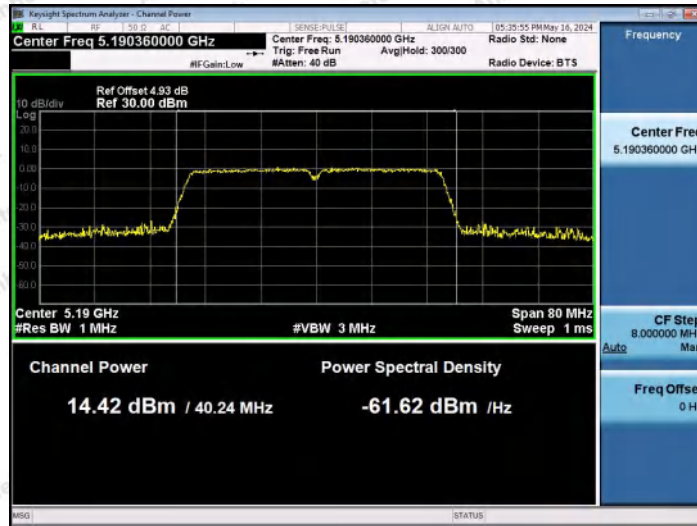

11N40MIMO-Ant1-5190-PASS