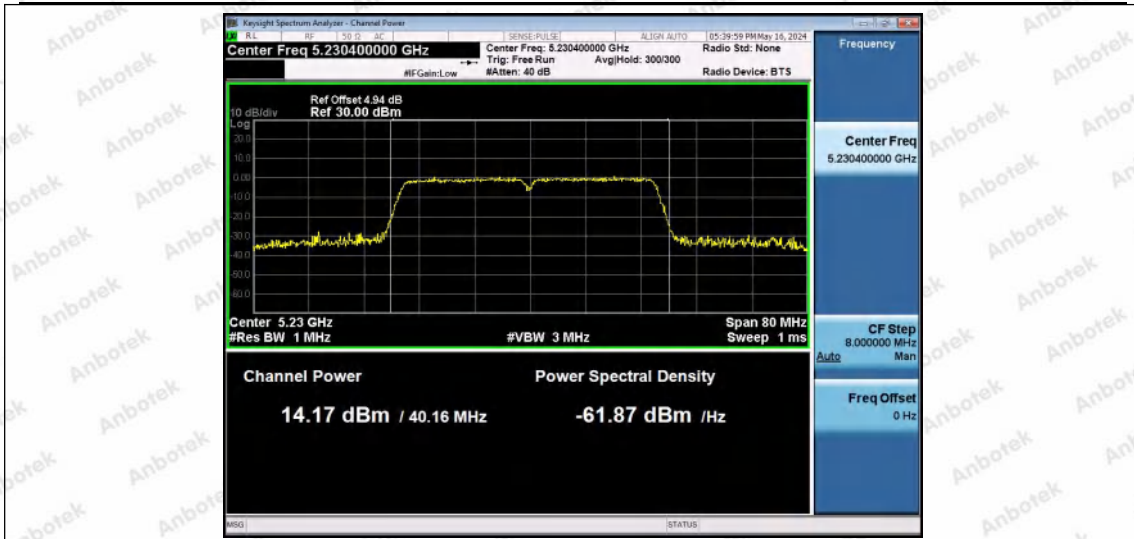

11N40MIMO-Ant2-5230-PASS