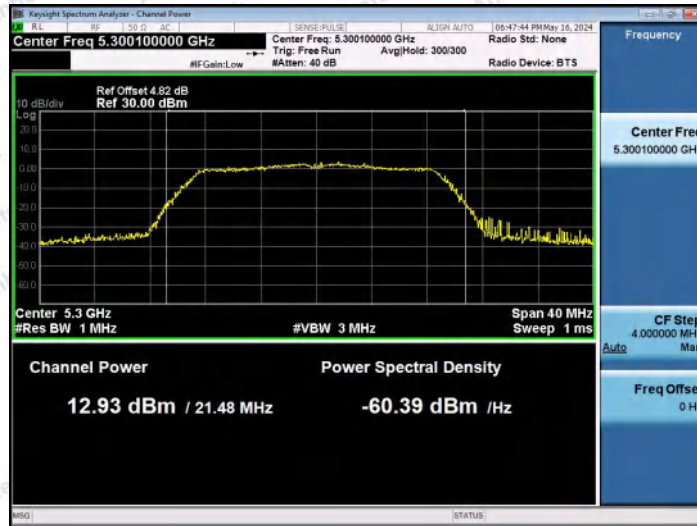

11AC20MIMO-Ant2-5300-PASS