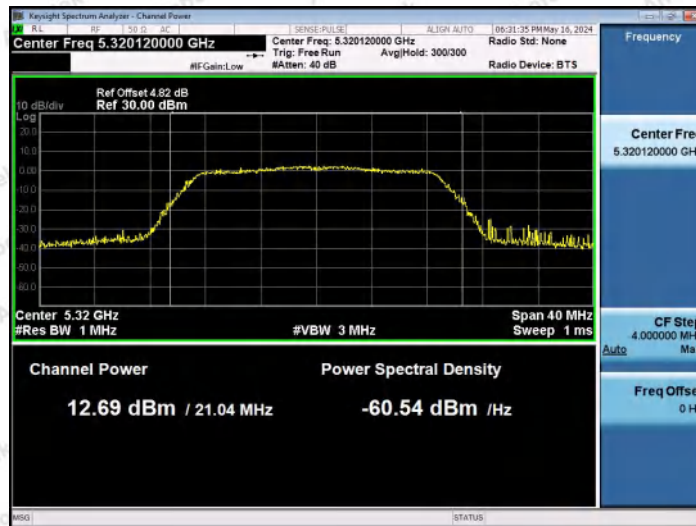

11N20MIMO-Ant1-5320-PASS