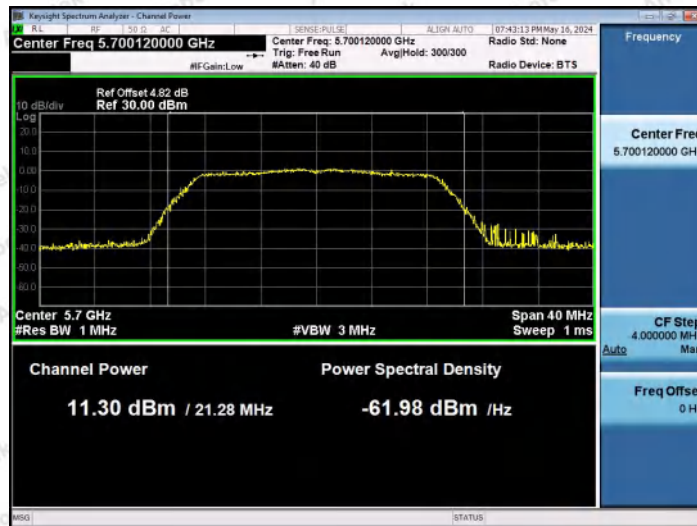

11AC20MIMO-Ant1-5700-PASS