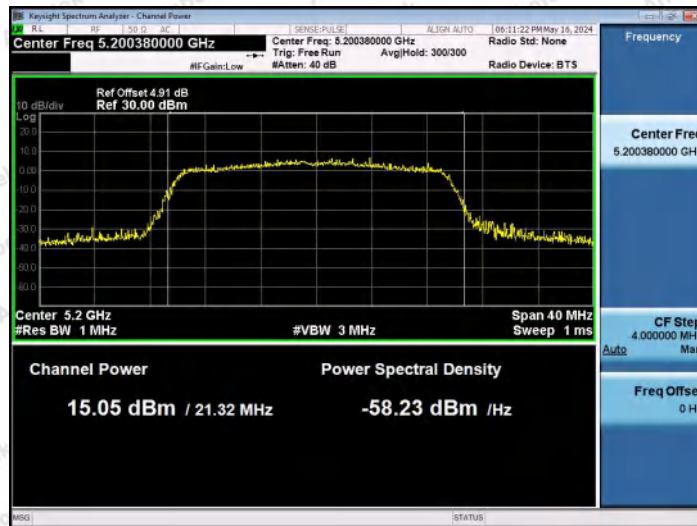

11AX20MIMO-Ant2-5200-PASS