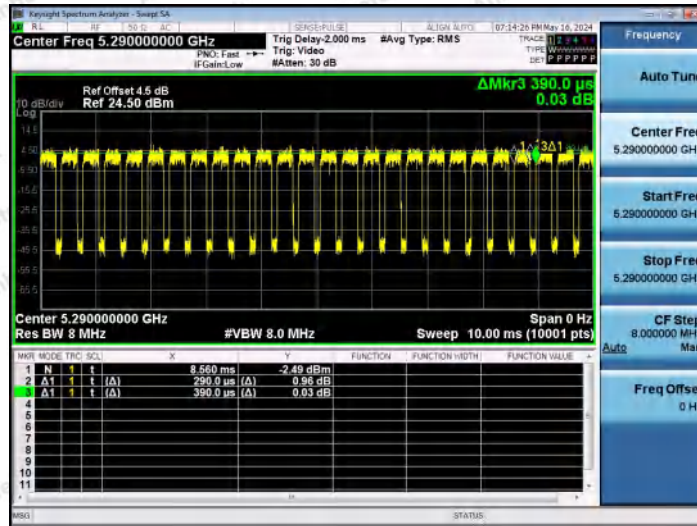

NTNV-11AX80MIMO-Ant1-5290