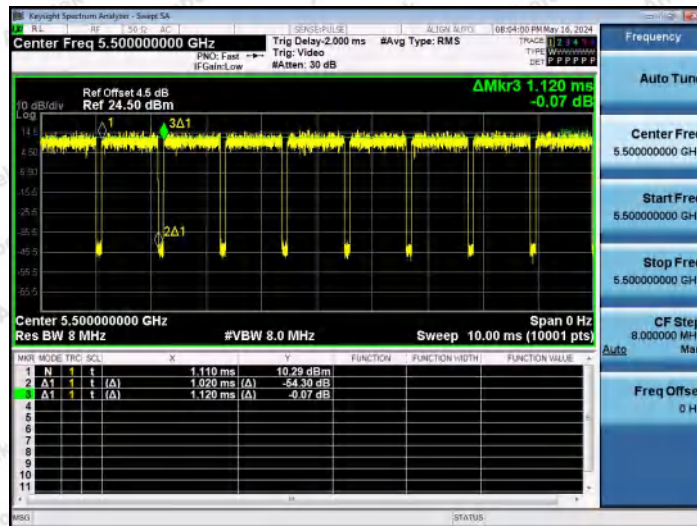

NTNV-11AX20MIMO-Ant1-5500