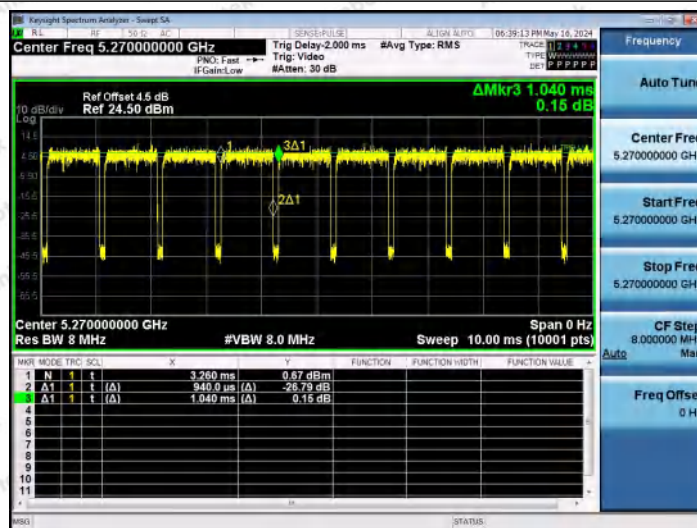

Hotline
 400-003-0500
 www.anbotek.com.cn

NTNV-11N40MIMO-Ant2-5230

NTNV-11N40MIMO-Ant1-5270

NTNV-11N40MIMO-Ant2-5270

Shenzhen Anbotek Compliance Laboratory Limited

Address: 1/F., Building D, Sogood Science and Technology Park, Sanwei Community, Hangcheng Street, Bao'an District, Shenzhen, Guangdong, China.
 Tel: (86) 0755-26066440 Fax: (86) 0755-26014772 Email: service@anbotek.com