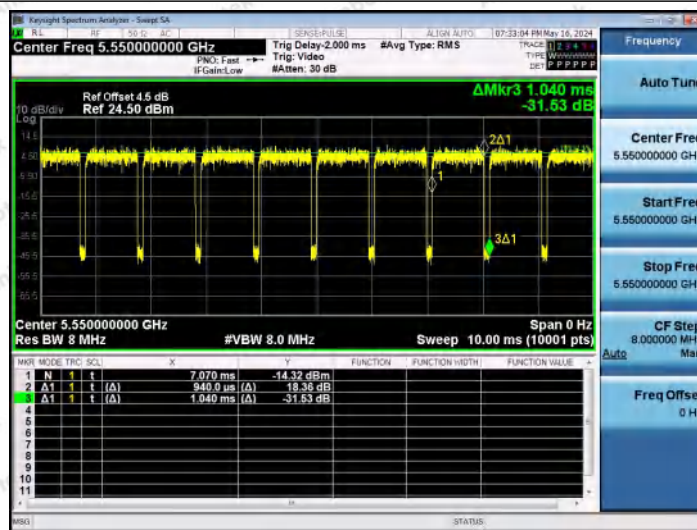

Hotline 400-003-0500
 www.anbotek.com.cn

NTVN-11N40MIMO-Ant2-5510

NTVN-11N40MIMO-Ant1-5550

NTVN-11N40MIMO-Ant2-5550

Shenzhen Anbotek Compliance Laboratory Limited

Address: 1/F., Building D, Sogood Science and Technology Park, Sanwei Community, Hangcheng Street, Bao'an District, Shenzhen, Guangdong, China.
 Tel: (86) 0755-26066440 Fax: (86) 0755-26014772 Email: service@anbotek.com