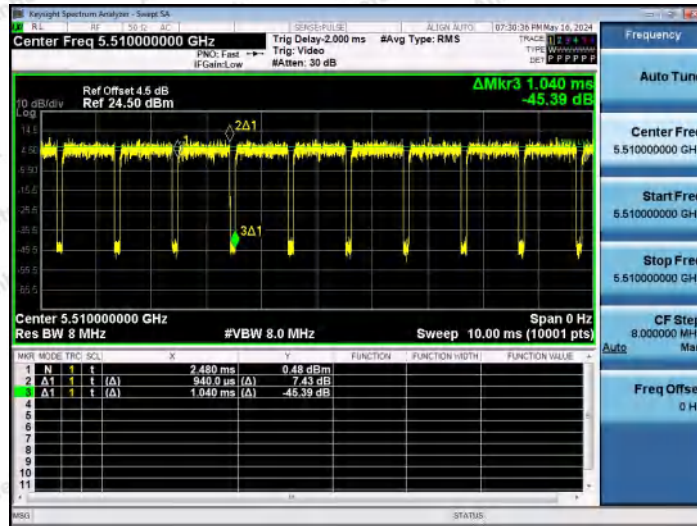

NTVN-11N40MIMO-Ant2-5510