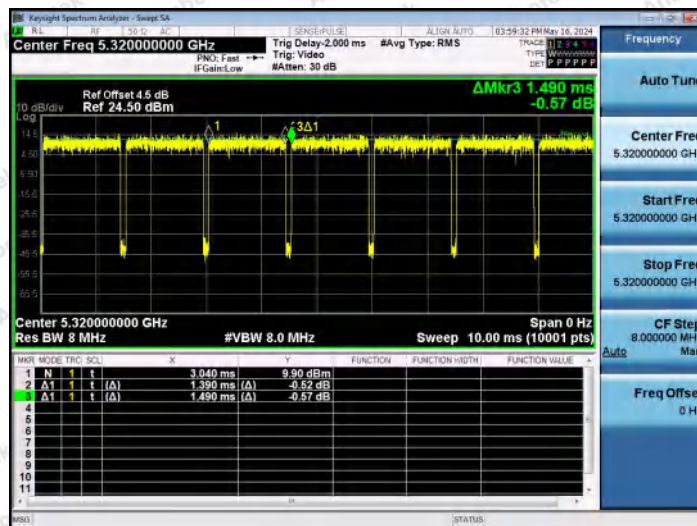

NTNV-11A-Ant1-5320