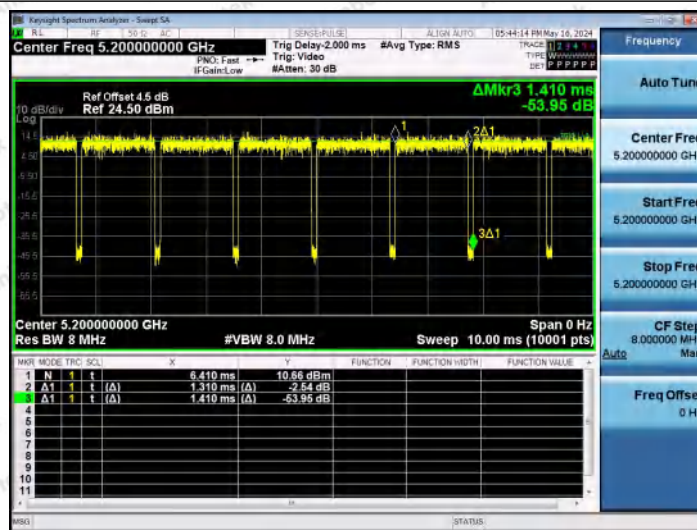

Hotline 400-003-0500
 www.anbotek.com.cn

NTNV-11AC20MIMO-Ant1-5180

NTNV-11AC20MIMO-Ant2-5180

NTNV-11AC20MIMO-Ant1-5200

Shenzhen Anbotek Compliance Laboratory Limited

Address: 1/F., Building D, Sogood Science and Technology Park, Sanwei Community, Hangcheng Street, Bao'an District, Shenzhen, Guangdong, China.
 Tel: (86) 0755-26066440 Fax: (86) 0755-26014772 Email: service@anbotek.com