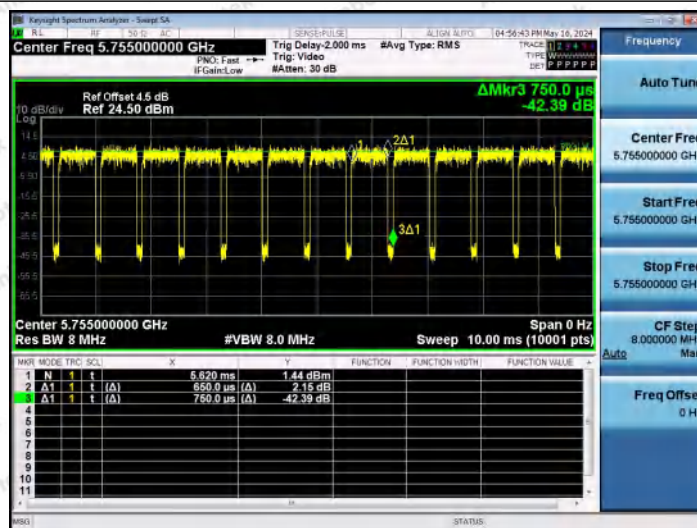

Hotline 400-003-0500
 www.anbotek.com.cn

NTNV-11AC40MIMO-Ant1-5670

NTNV-11AC40MIMO-Ant2-5670

NTNV-11AC40MIMO-Ant1-5755

Shenzhen Anbotek Compliance Laboratory Limited

Address: 1/F., Building D, Sogood Science and Technology Park, Sanwei Community, Hangcheng Street, Bao'an District, Shenzhen, Guangdong, China.
 Tel: (86) 0755-26066440 Fax: (86) 0755-26014772 Email: service@anbotek.com