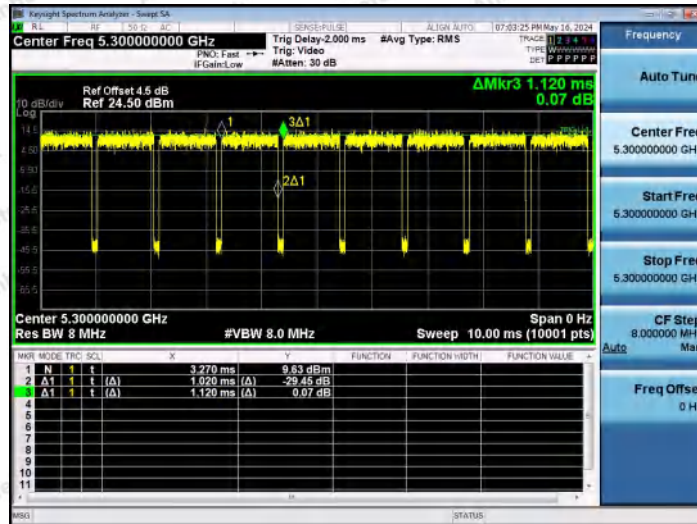

NTNV-11AX20MIMO-Ant1-5300