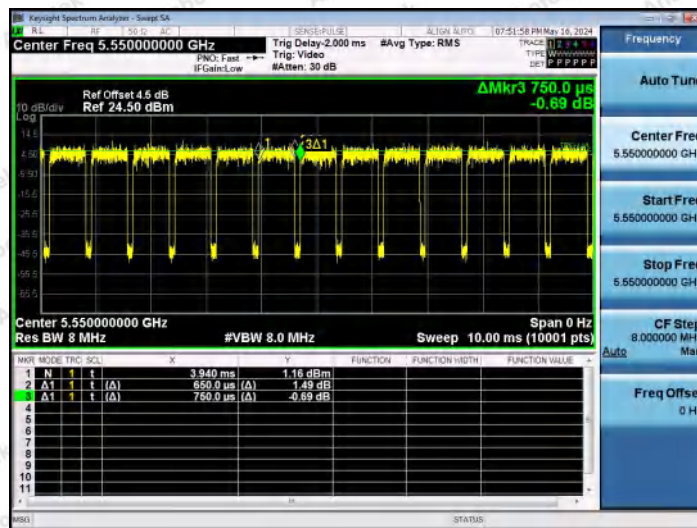

NTNV-11AC40MIMO-Ant1-5550