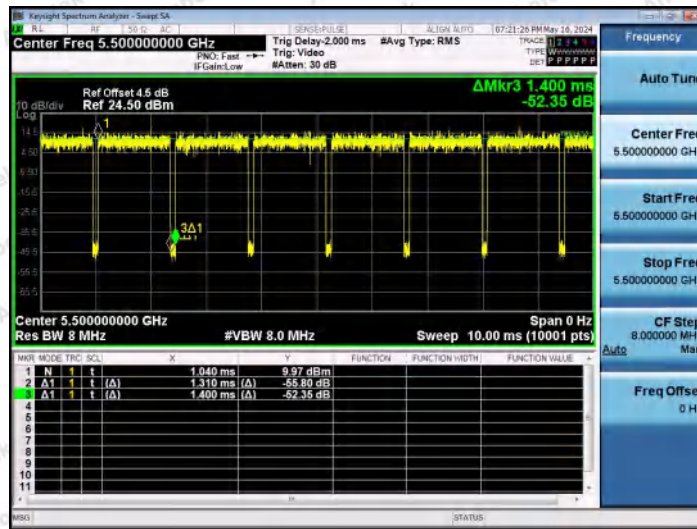

NTNV-11N20MIMO-Ant2-5500