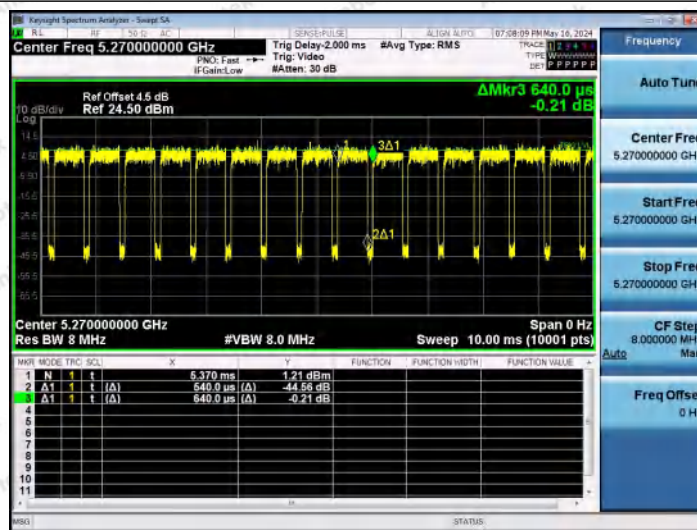

Hotline 400-003-0500
www.anbotek.com.cn

NTNV-11AX40MIMO-Ant1-5230

NTNV-11AX40MIMO-Ant2-5230

NTNV-11AX40MIMO-Ant1-5270

Shenzhen Anbotek Compliance Laboratory Limited

Address: 1/F., Building D, Sogood Science and Technology Park, Sanwei Community, Hangcheng Street, Bao'an District, Shenzhen, Guangdong, China.
Tel: (86) 0755-26066440 Fax: (86) 0755-26014772 Email: service@anbotek.com