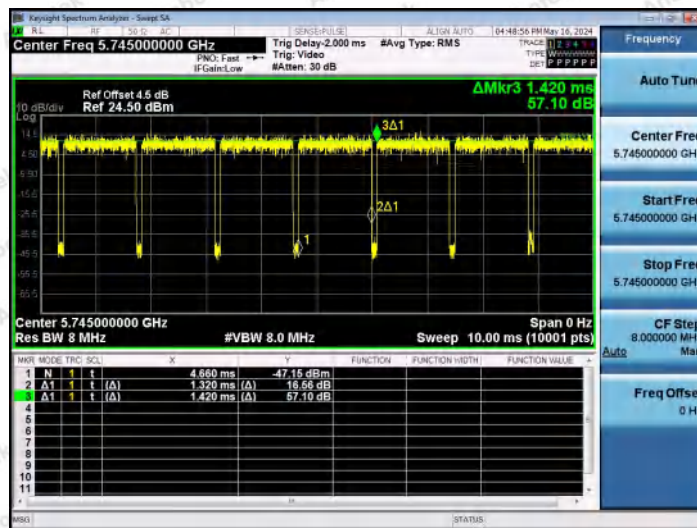

NTNV-11AC20MIMO-Ant2-5745