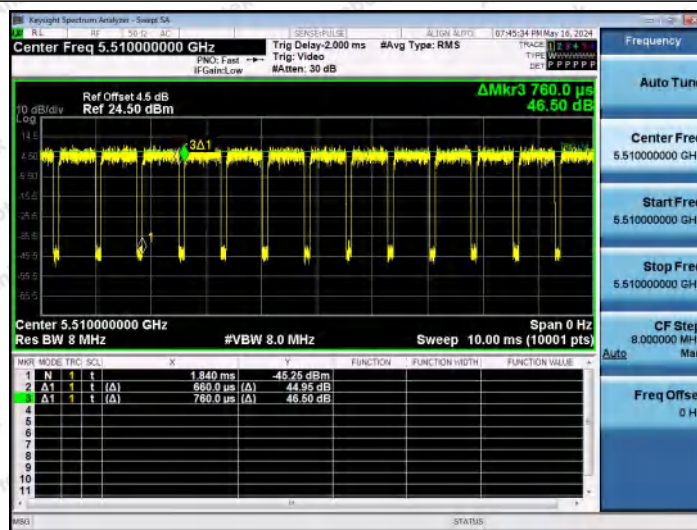

Hotline 400-003-0500
 www.anbotek.com.cn

NTNV-11AC40MIMO-Ant1-5310

NTNV-11AC40MIMO-Ant2-5310

NTNV-11AC40MIMO-Ant1-5510

Shenzhen Anbotek Compliance Laboratory Limited

Address: 1/F., Building D, Sogood Science and Technology Park, Sanwei Community, Hangcheng Street, Bao'an District, Shenzhen, Guangdong, China.
 Tel: (86) 0755-26066440 Fax: (86) 0755-26014772 Email: service@anbotek.com