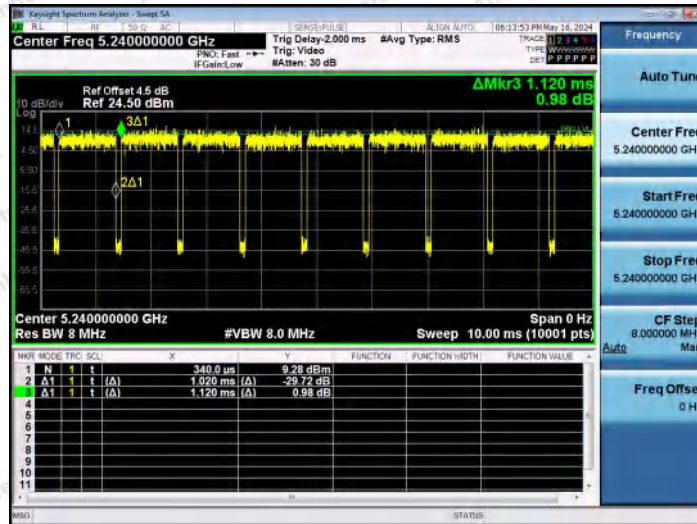

NTNV-11AX20MIMO-Ant2-5240