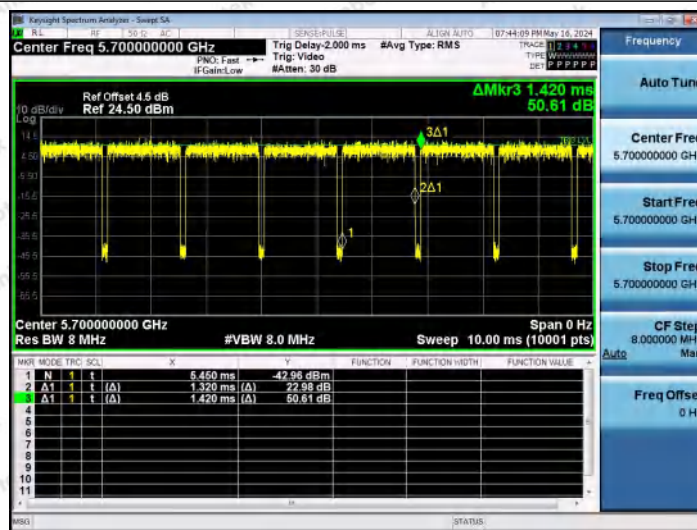

Hotline
 400-003-0500
 www.anbotek.com.cn

NTNV-11AC20MIMO-Ant2-5580

NTNV-11AC20MIMO-Ant1-5700

NTNV-11AC20MIMO-Ant2-5700

Shenzhen Anbotek Compliance Laboratory Limited

Address: 1/F., Building D, Sogood Science and Technology Park, Sanwei Community, Hangcheng Street, Bao'an District, Shenzhen, Guangdong, China.
 Tel: (86) 0755-26066440 Fax: (86) 0755-26014772 Email: service@anbotek.com