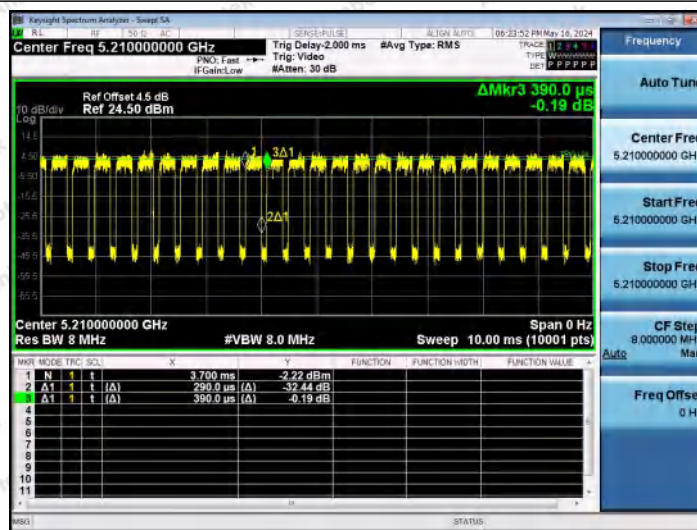

Hotline 400-003-0500
 www.anbotek.com.cn

NTNV-11AX40MIMO-Ant2-5795

NTNV-11AX80MIMO-Ant1-5210

NTNV-11AX80MIMO-Ant2-5210

Shenzhen Anbotek Compliance Laboratory Limited

Address: 1/F., Building D, Sogood Science and Technology Park, Sanwei Community, Hangcheng Street, Bao'an District, Shenzhen, Guangdong, China.
Tel: (86) 0755-26066440 Fax: (86) 0755-26014772 Email: service@anbotek.com