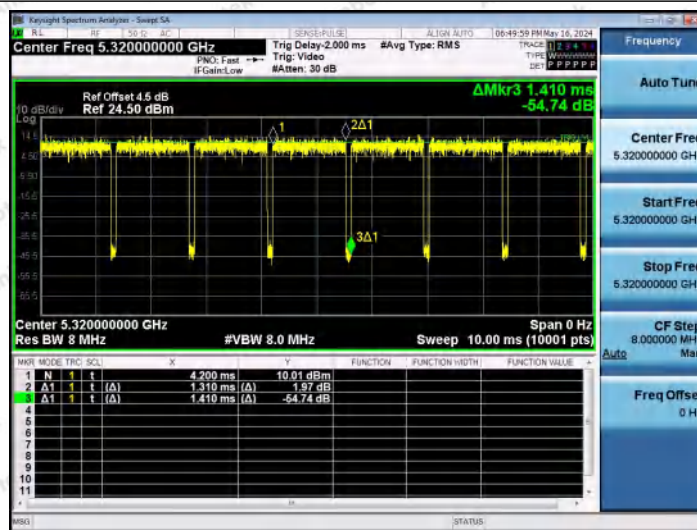

Hotline 400-003-0500
 www.anbotek.com.cn

NTNV-11AC20MIMO-Ant2-5300

NTNV-11AC20MIMO-Ant1-5320

NTNV-11AC20MIMO-Ant2-5320

Shenzhen Anbotek Compliance Laboratory Limited

Address: 1/F., Building D, Sogood Science and Technology Park, Sanwei Community, Hangcheng Street, Bao'an District, Shenzhen, Guangdong, China.
 Tel: (86) 0755-26066440 Fax: (86) 0755-26014772 Email: service@anbotek.com