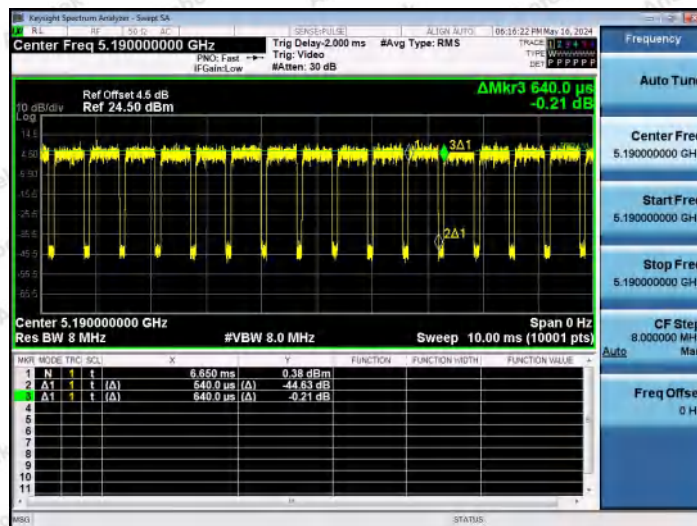

NTNV-11AX40MIMO-Ant1-5190