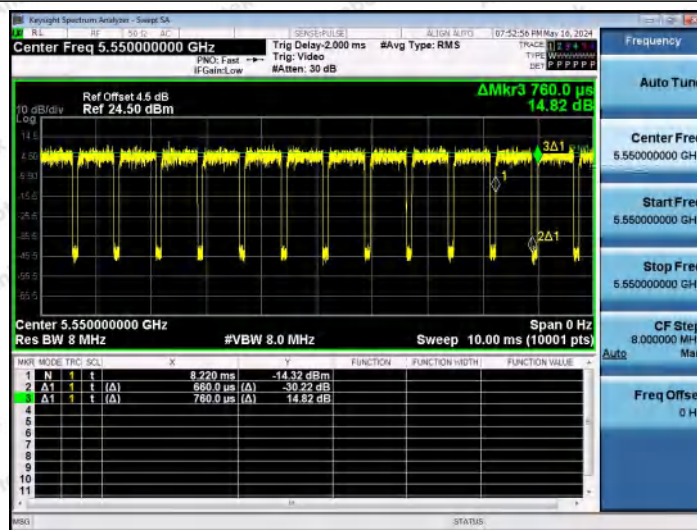

Hotline 400-003-0500
 www.anbotek.com.cn

NTNV-11AC40MIMO-Ant2-5510

NTNV-11AC40MIMO-Ant1-5550

NTNV-11AC40MIMO-Ant2-5550

Shenzhen Anbotek Compliance Laboratory Limited

Address: 1/F., Building D, Sogood Science and Technology Park, Sanwei Community, Hangcheng Street, Bao'an District, Shenzhen, Guangdong, China.
 Tel: (86) 0755-26066440 Fax: (86) 0755-26014772 Email: service@anbotek.com