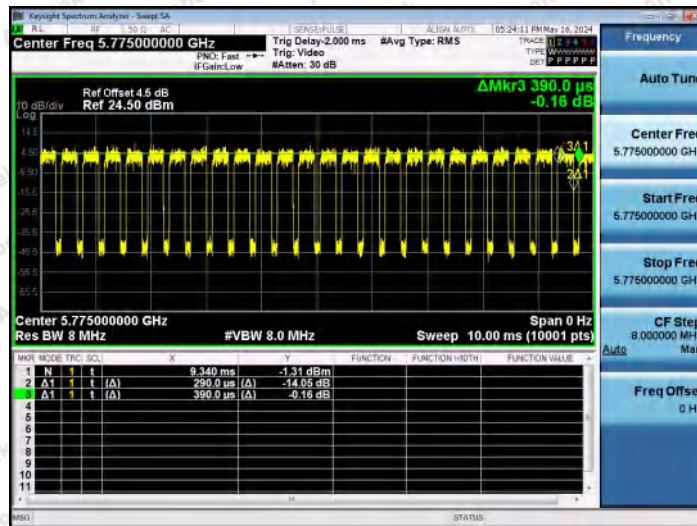

NTNV-11AX80MIMO-Ant2-5775

Shenzhen Anbotek Compliance Laboratory Limited

Address: 1/F., Building D, Sogood Science and Technology Park, Sanwei Community, Hangcheng Street, Bao'an District, Shenzhen, Guangdong, China.
Tel: (86) 0755-26066440 Fax: (86) 0755-26014772 Email: service@anbotek.com

Hotline 400-003-0500
www.anbotek.com.cn