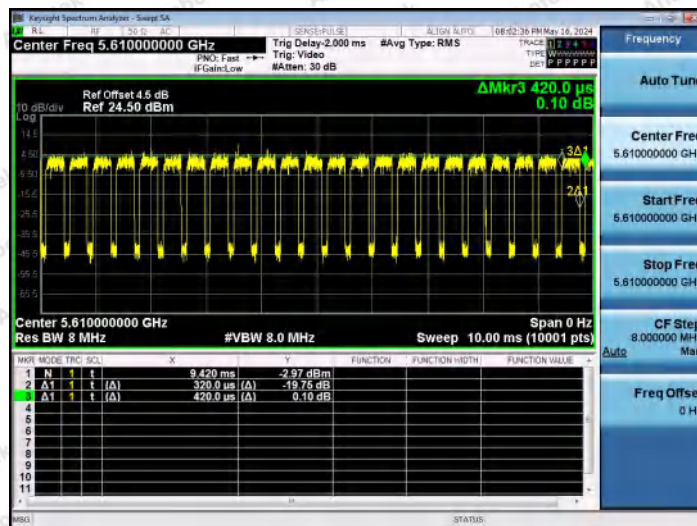

NTNV-11AC80MIMO-Ant2-5610