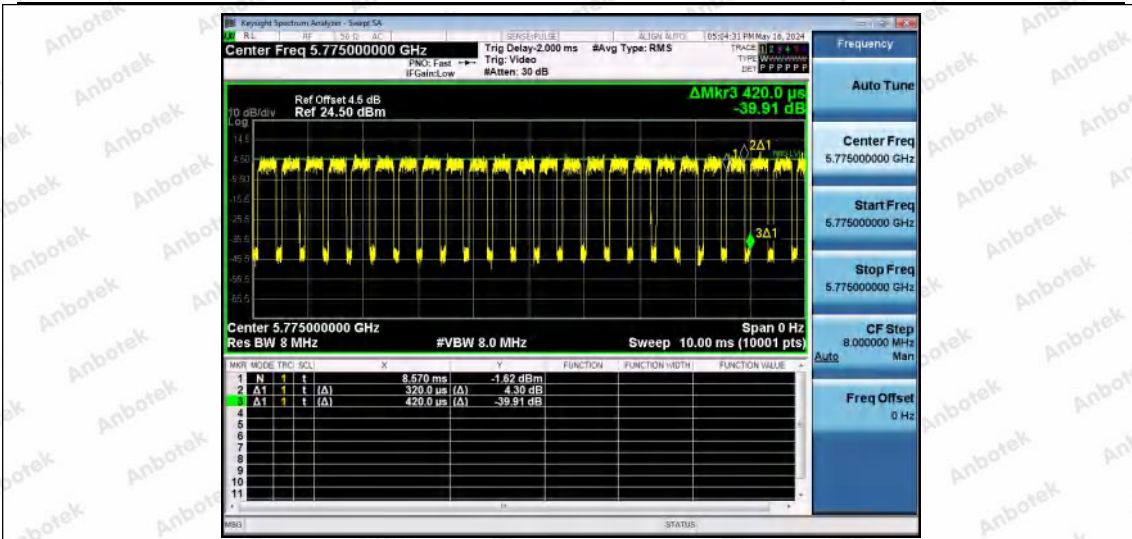

NTNV-11AC80MIMO-Ant2-5775