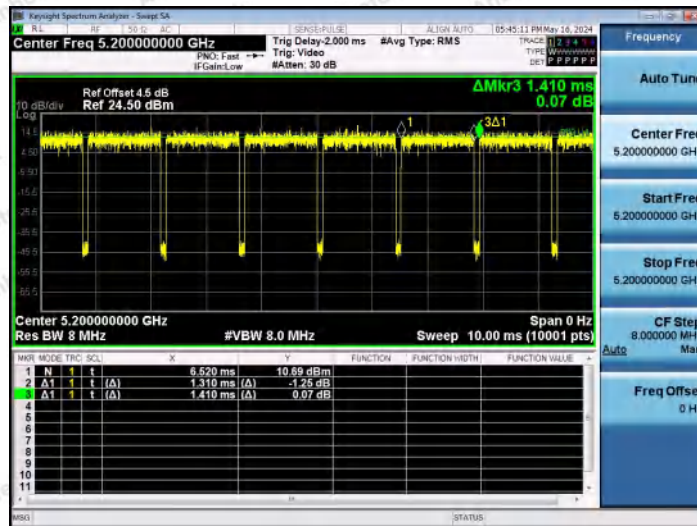

NTNV-11AC20MIMO-Ant2-5200