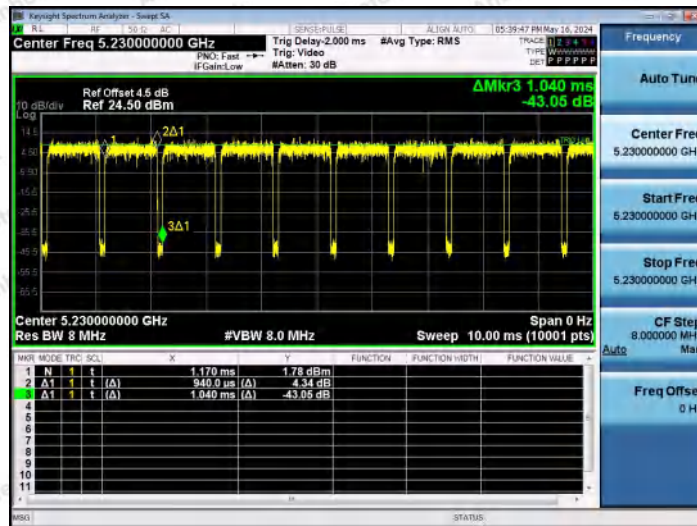

NTNV-11N40MIMO-Ant2-5230