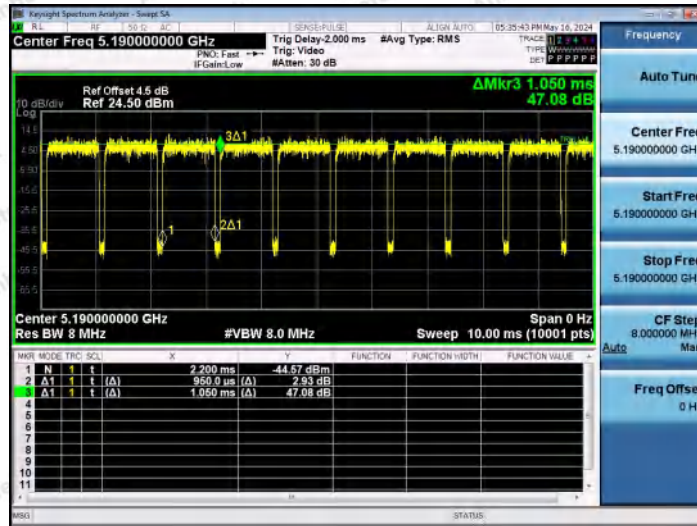

NTNV-11N40MIMO-Ant1-5190