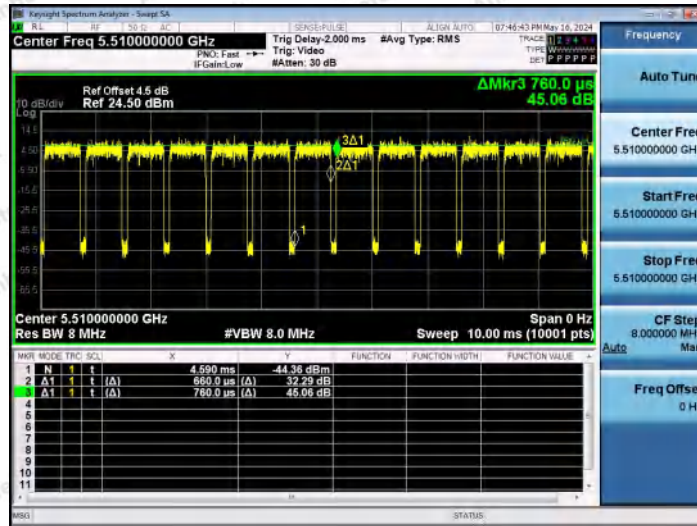

NTNV-11AC40MIMO-Ant2-5510