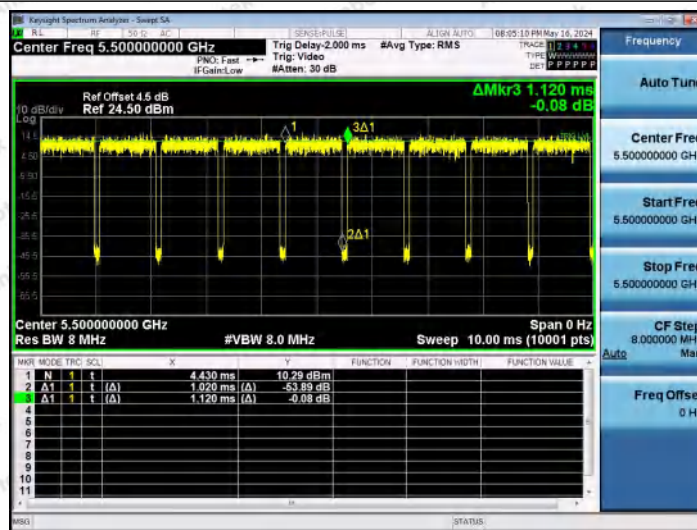

Hotline 400-003-0500
 www.anbotek.com.cn

NTNV-11AX20MIMO-Ant2-5320

NTNV-11AX20MIMO-Ant1-5500

NTNV-11AX20MIMO-Ant2-5500

Shenzhen Anbotek Compliance Laboratory Limited

Address: 1/F., Building D, Sogood Science and Technology Park, Sanwei Community, Hangcheng Street, Bao'an District, Shenzhen, Guangdong, China.
 Tel: (86) 0755-26066440 Fax: (86) 0755-26014772 Email: service@anbotek.com