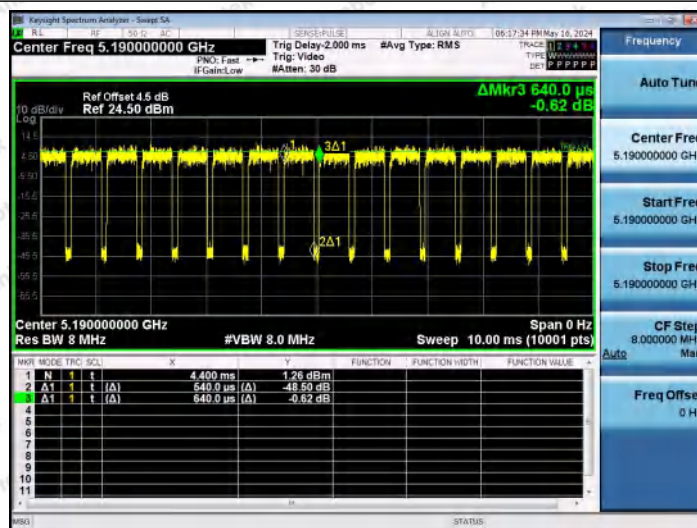

Hotline 400-003-0500
 www.anbotek.com.cn

NTNV-11AX20MIMO-Ant2-5825

NTNV-11AX40MIMO-Ant1-5190

NTNV-11AX40MIMO-Ant2-5190

Shenzhen Anbotek Compliance Laboratory Limited

Address: 1/F., Building D, Sogood Science and Technology Park, Sanwei Community, Hangcheng Street, Bao'an District, Shenzhen, Guangdong, China.
Tel: (86) 0755-26066440 Fax: (86) 0755-26014772 Email: service@anbotek.com