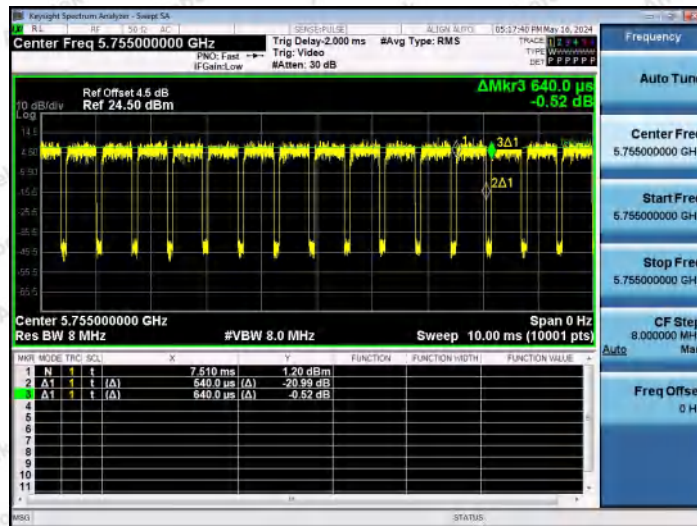

NTNV-11AX40MIMO-Ant2-5755