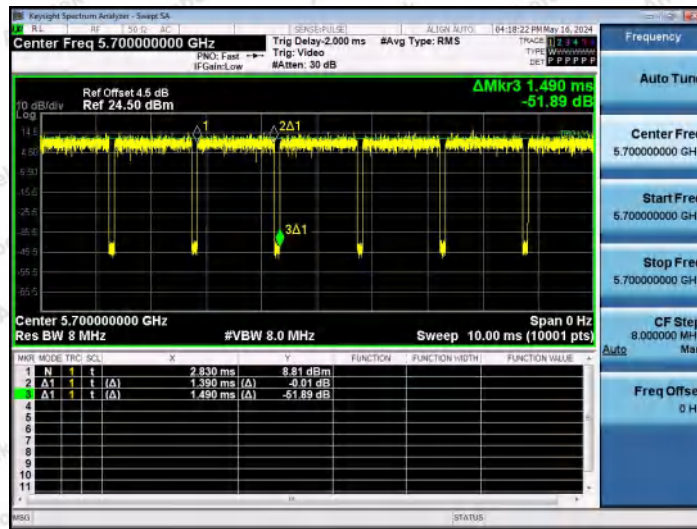

NTNV-11A-Ant1-5700