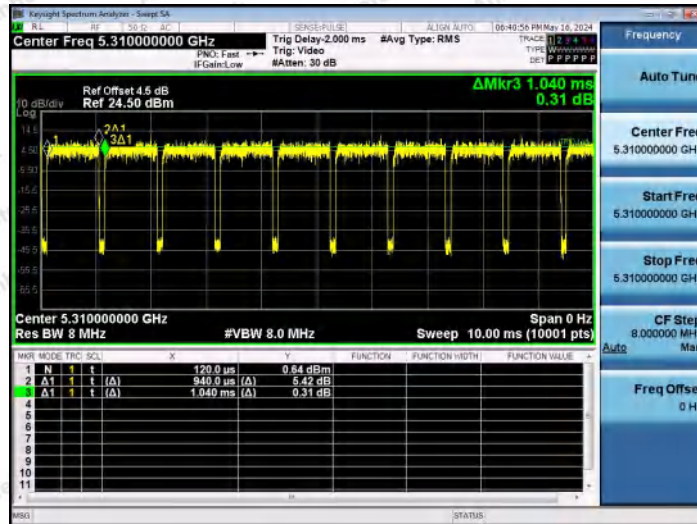

NTNV-11N40MIMO-Ant1-5310