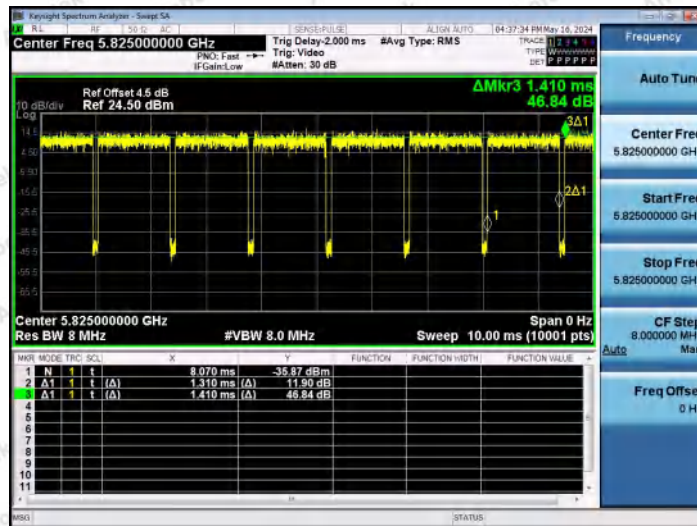

NTVN-11N20MIMO-Ant1-5825