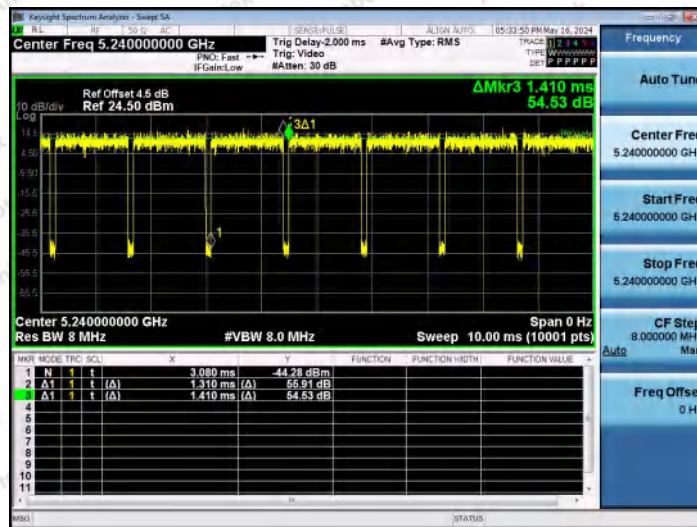

Hotline 400-003-0500
 www.anbotek.com.cn

NTNV-11N20MIMO-Ant2-5200

NTNV-11N20MIMO-Ant1-5240

NTNV-11N20MIMO-Ant2-5240

Shenzhen Anbotek Compliance Laboratory Limited

Address: 1/F., Building D, Sogood Science and Technology Park, Sanwei Community, Hangcheng Street, Bao'an District, Shenzhen, Guangdong, China.
 Tel: (86) 0755-26066440 Fax: (86) 0755-26014772 Email: service@anbotek.com