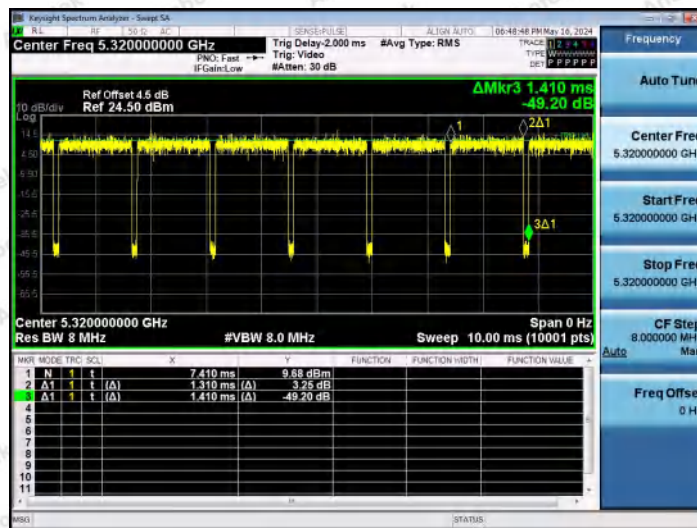

NTNV-11AC20MIMO-Ant1-5320