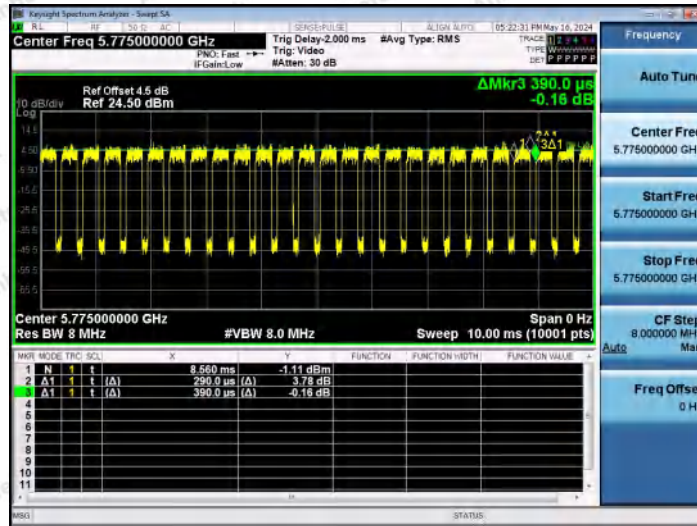

NTNV-11AX80MIMO-Ant1-5775