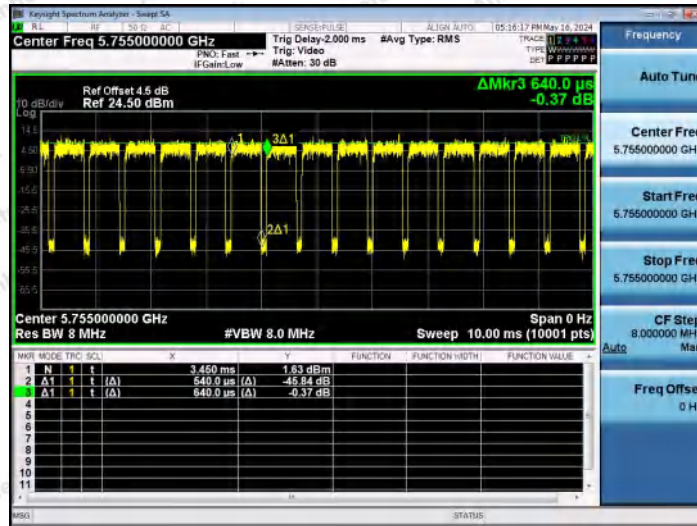

NTNV-11AX40MIMO-Ant1-5755