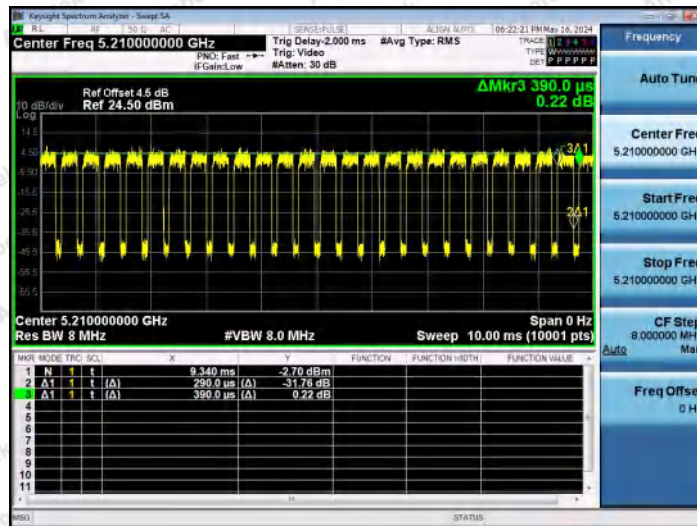

NTNV-11AX80MIMO-Ant1-5210