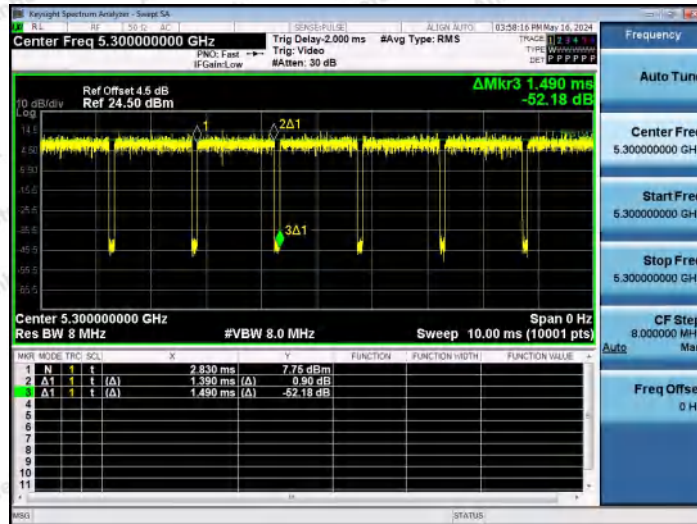

NTNV-11A-Ant2-5300