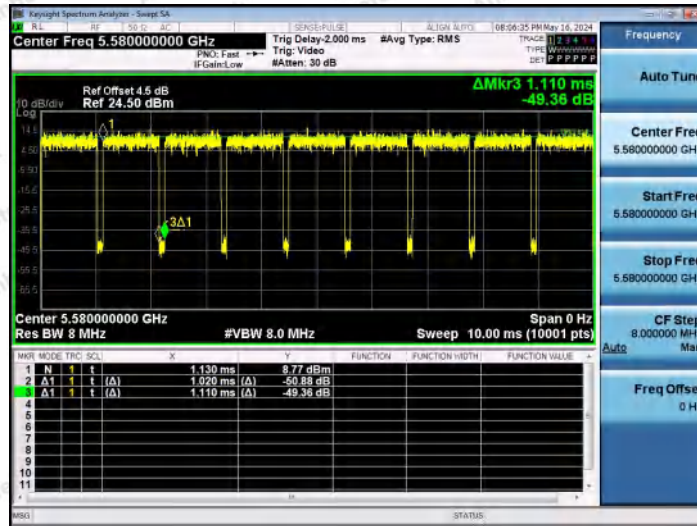

NTNV-11AX20MIMO-Ant1-5580