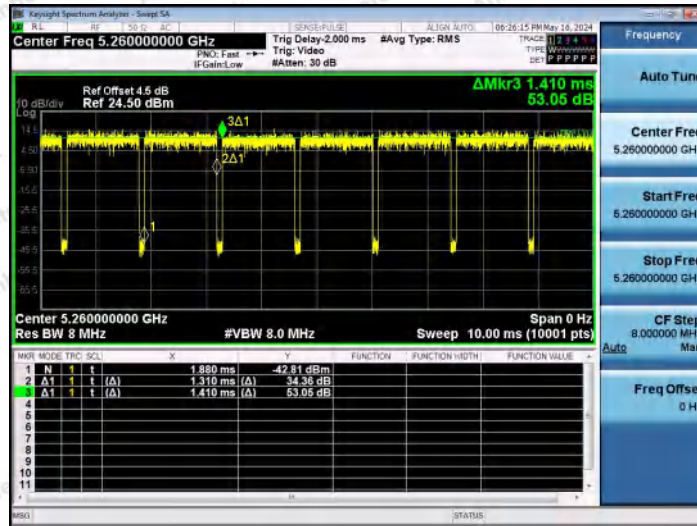

NTVN-11N20MIMO-Ant1-5260