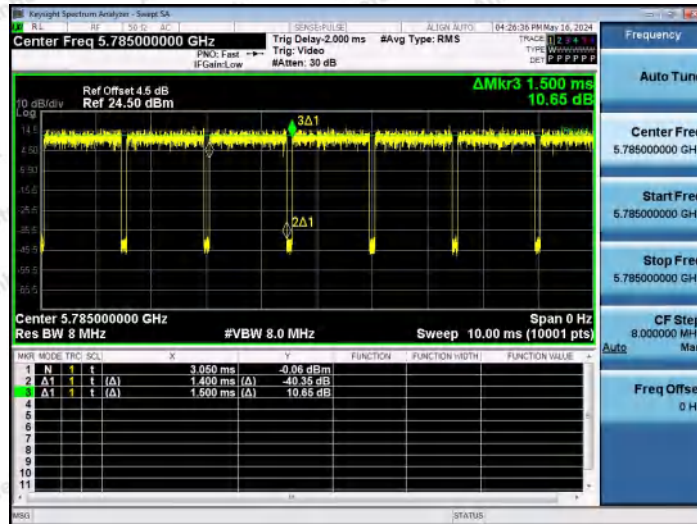

NTNV-11A-Ant2-5785