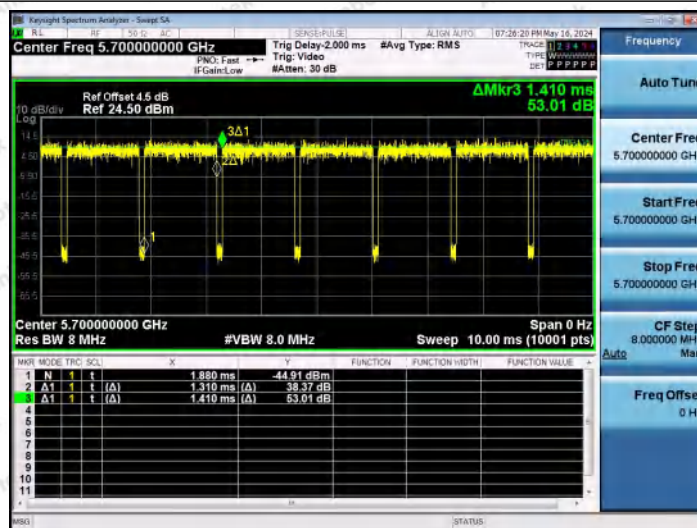

Hotline 400-003-0500
 www.anbotek.com.cn

NTVN-11N20MIMO-Ant2-5580

NTVN-11N20MIMO-Ant1-5700

NTVN-11N20MIMO-Ant2-5700

Shenzhen Anbotek Compliance Laboratory Limited

Address: 1/F., Building D, Sogood Science and Technology Park, Sanwei Community, Hangcheng Street, Bao'an District, Shenzhen, Guangdong, China.
 Tel: (86) 0755-26066440 Fax: (86) 0755-26014772 Email: service@anbotek.com