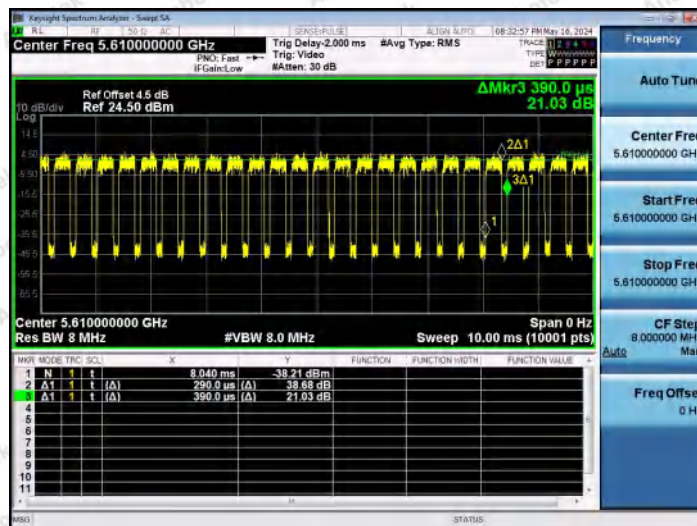

NTNV-11AX80MIMO-Ant1-5610