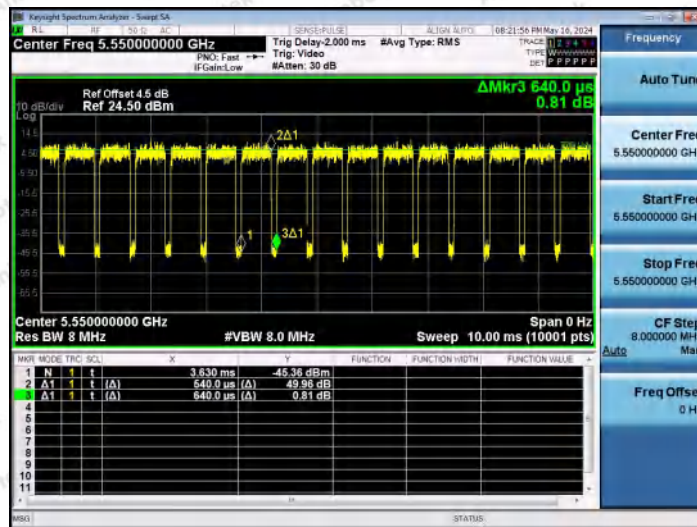

Hotline 400-003-0500
 www.anbotek.com.cn

NTNV-11AX40MIMO-Ant1-5510

NTNV-11AX40MIMO-Ant2-5510

NTNV-11AX40MIMO-Ant1-5550

Shenzhen Anbotek Compliance Laboratory Limited

Address: 1/F., Building D, Sogood Science and Technology Park, Sanwei Community, Hangcheng Street, Bao'an District, Shenzhen, Guangdong, China.
 Tel: (86) 0755-26066440 Fax: (86) 0755-26014772 Email: service@anbotek.com