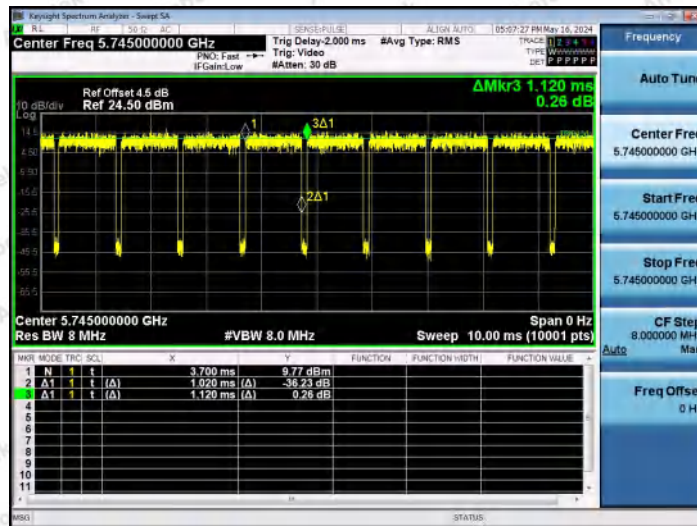

NTNV-11AX20MIMO-Ant1-5745