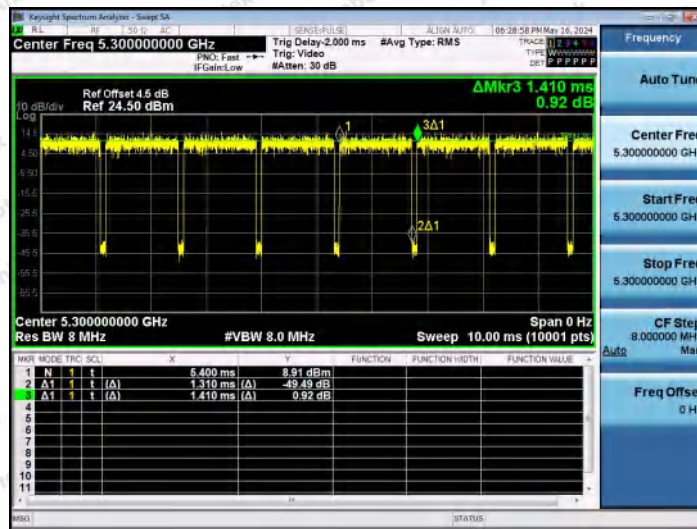

Hotline 400-003-0500
 www.anbotek.com.cn

NTVN-11N20MIMO-Ant1-5260

NTVN-11N20MIMO-Ant2-5260

NTVN-11N20MIMO-Ant1-5300

Shenzhen Anbotek Compliance Laboratory Limited

Address: 1/F., Building D, Sogood Science and Technology Park, Sanwei Community, Hangcheng Street, Bao'an District, Shenzhen, Guangdong, China.
 Tel: (86) 0755-26066440 Fax: (86) 0755-26014772 Email: service@anbotek.com