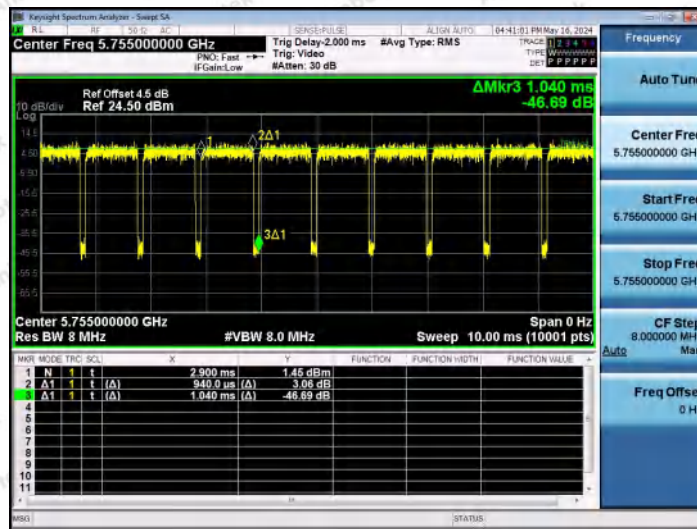

Hotline 400-003-0500
 www.anbotek.com.cn

NTNV-11N40MIMO-Ant1-5670

NTNV-11N40MIMO-Ant2-5670

NTNV-11N40MIMO-Ant1-5755

Shenzhen Anbotek Compliance Laboratory Limited

Address: 1/F., Building D, Sogood Science and Technology Park, Sanwei Community, Hangcheng Street, Bao'an District, Shenzhen, Guangdong, China.
 Tel: (86) 0755-26066440 Fax: (86) 0755-26014772 Email: service@anbotek.com