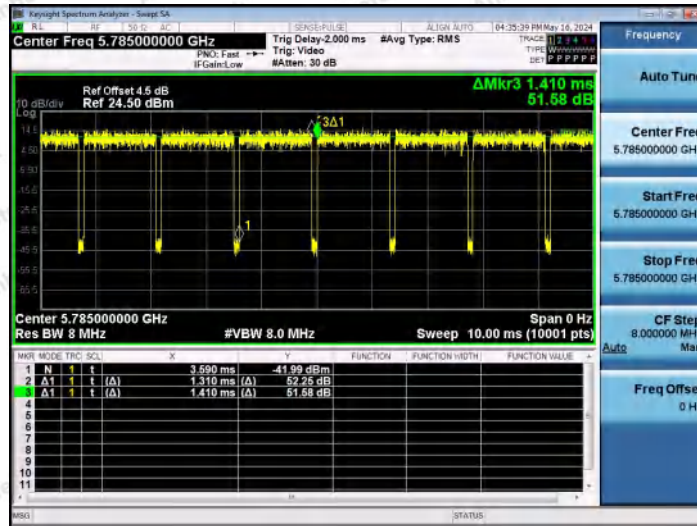

NTVN-11N20MIMO-Ant2-5785