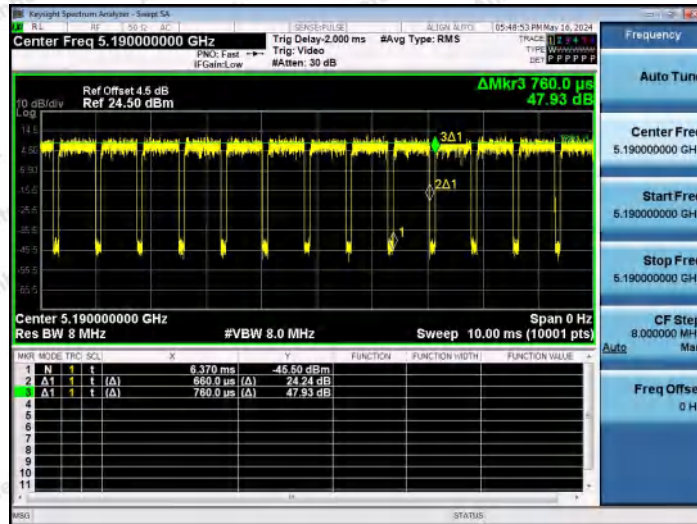

NTNV-11AC40MIMO-Ant1-5190