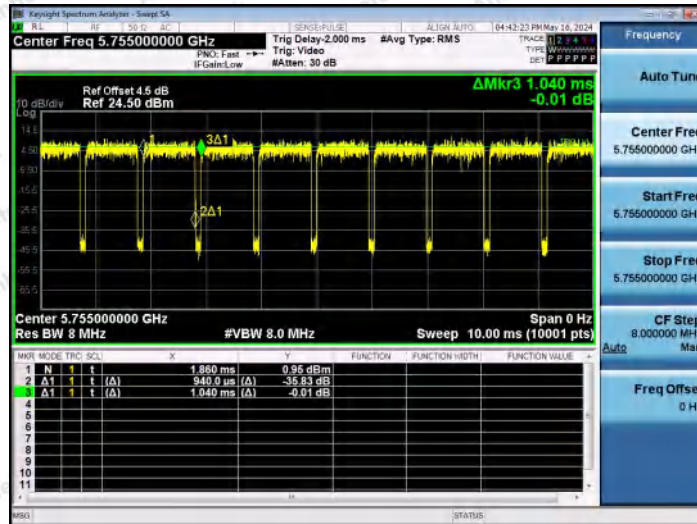

NTNV-11N40MIMO-Ant2-5755