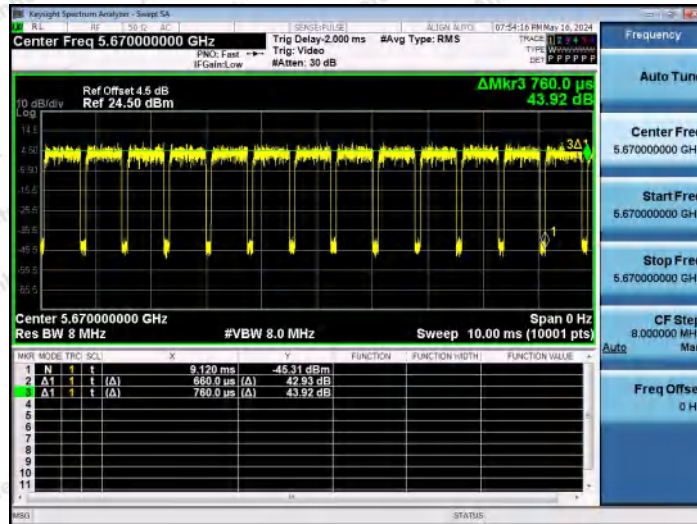

NTNV-11AC40MIMO-Ant1-5670