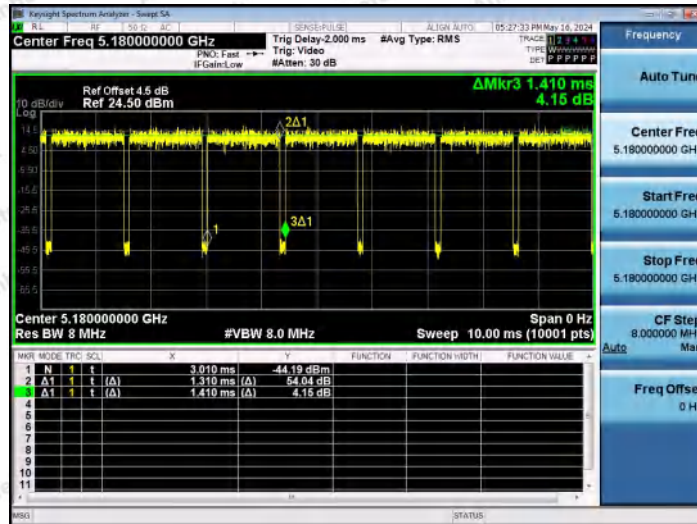

NTNV-11N20MIMO-Ant1-5180