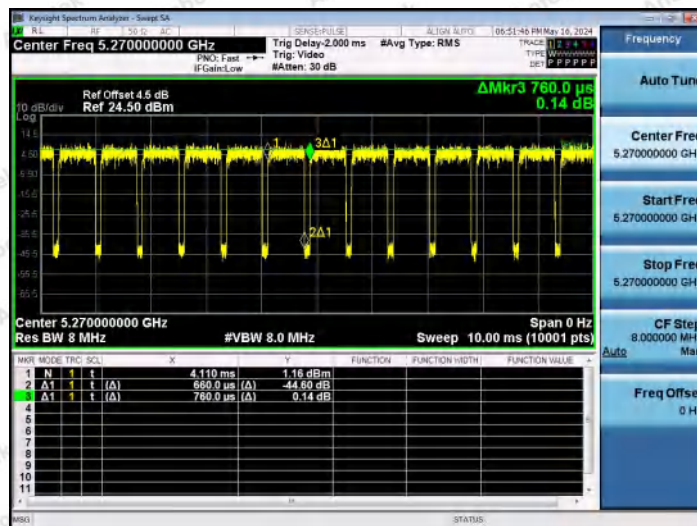

NTNV-11AC40MIMO-Ant1-5270