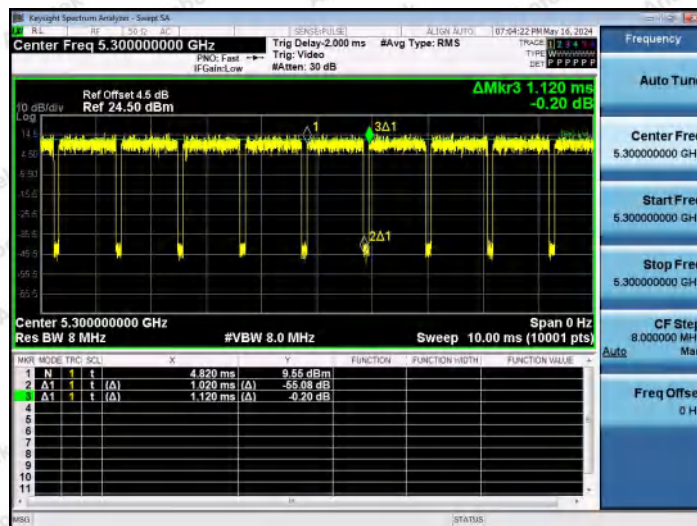

NTNV-11AX20MIMO-Ant2-5300