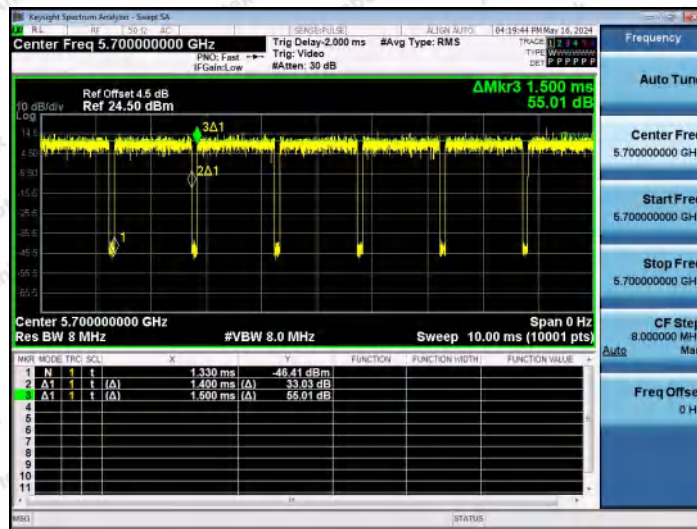

Hotline 400-003-0500
 www.anbotek.com.cn

NTNV-11A-Ant2-5580

NTNV-11A-Ant1-5700

NTNV-11A-Ant2-5700

Shenzhen Anbotek Compliance Laboratory Limited

Address: 1/F., Building D, Sogood Science and Technology Park, Sanwei Community, Hangcheng Street, Bao'an District, Shenzhen, Guangdong, China.
 Tel: (86) 0755-26066440 Fax: (86) 0755-26014772 Email: service@anbotek.com