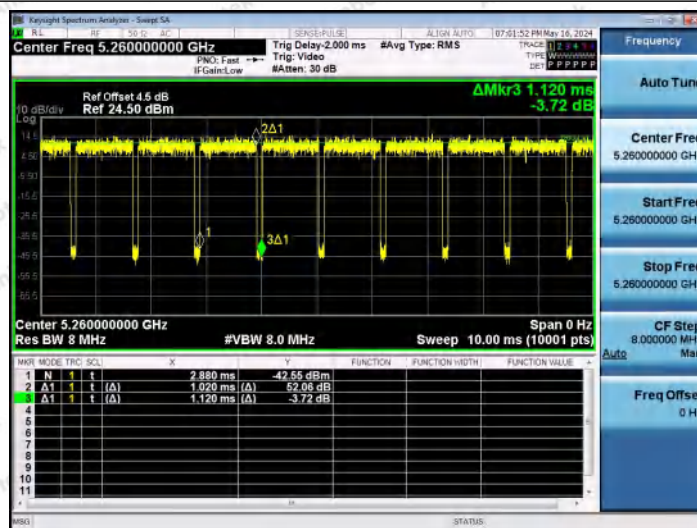

Hotline 400-003-0500
 www.anbotek.com.cn

NTNV-11AX20MIMO-Ant2-5240

NTNV-11AX20MIMO-Ant1-5260

NTNV-11AX20MIMO-Ant2-5260

Shenzhen Anbotek Compliance Laboratory Limited

Address: 1/F., Building D, Sogood Science and Technology Park, Sanwei Community, Hangcheng Street, Bao'an District, Shenzhen, Guangdong, China.
 Tel: (86) 0755-26066440 Fax: (86) 0755-26014772 Email: service@anbotek.com