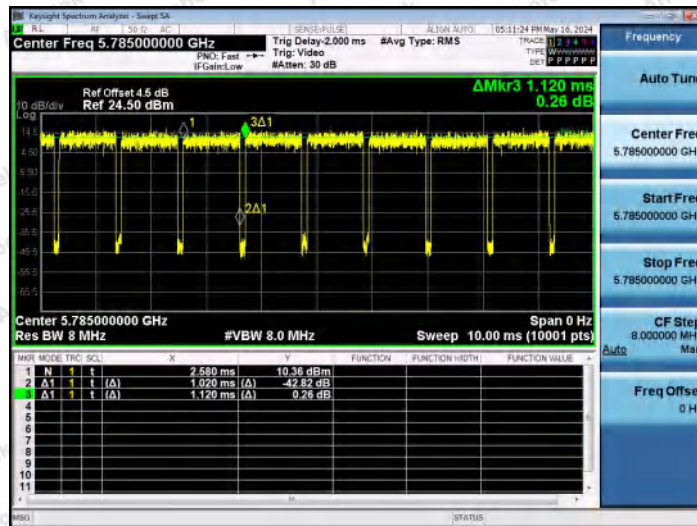

NTNV-11AX20MIMO-Ant2-5785