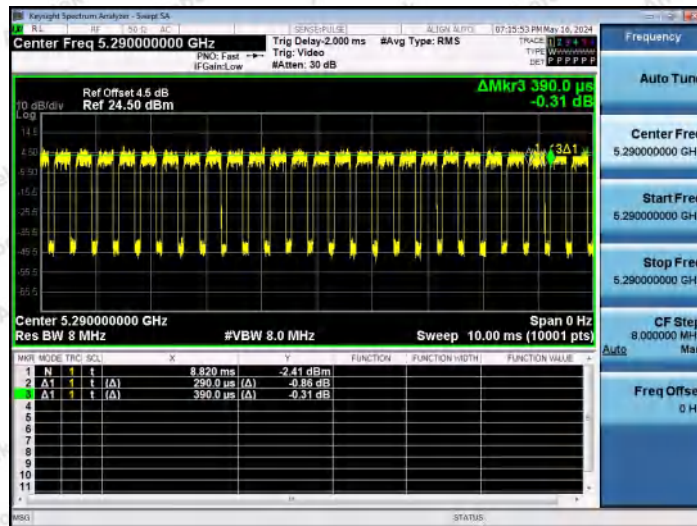

NTNV-11AX80MIMO-Ant2-5290