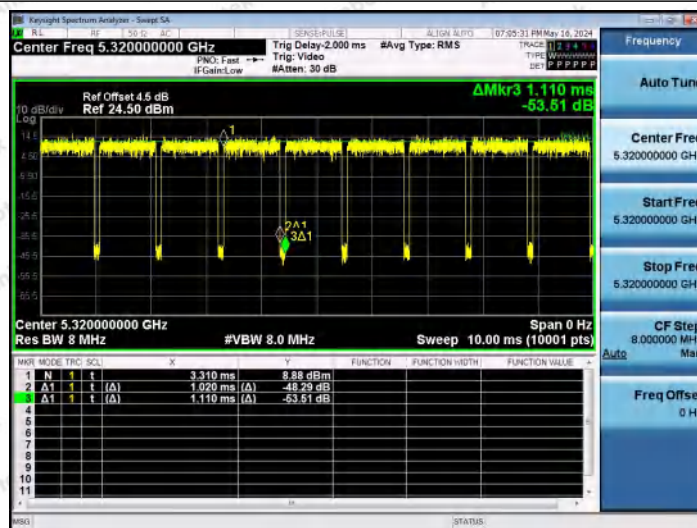

Hotline 400-003-0500
 www.anbotek.com.cn

NTNV-11AX20MIMO-Ant1-5300

NTNV-11AX20MIMO-Ant2-5300

NTNV-11AX20MIMO-Ant1-5320

Shenzhen Anbotek Compliance Laboratory Limited

Address: 1/F., Building D, Sogood Science and Technology Park, Sanwei Community, Hangcheng Street, Bao'an District, Shenzhen, Guangdong, China.
 Tel: (86) 0755-26066440 Fax: (86) 0755-26014772 Email: service@anbotek.com