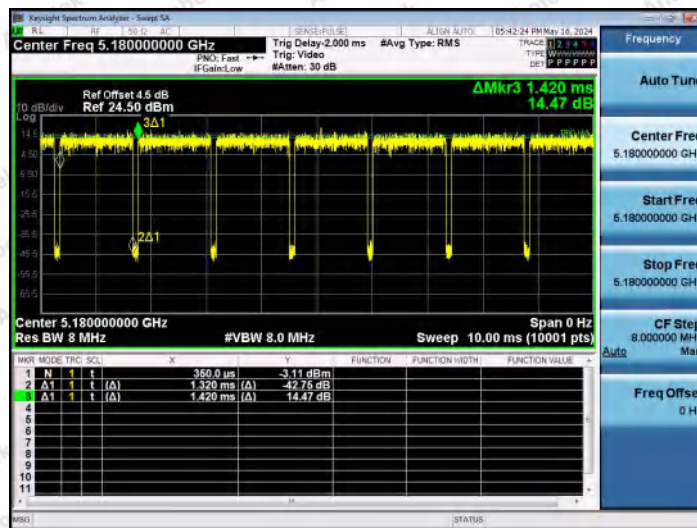

NTNV-11AC20MIMO-Ant2-5180