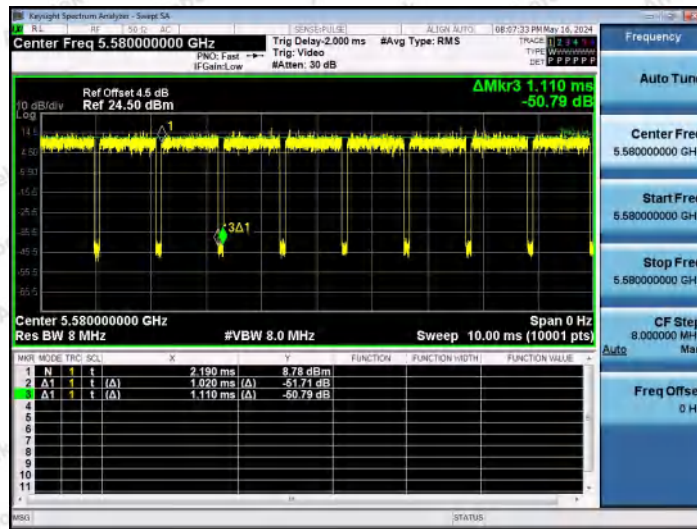

NTNV-11AX20MIMO-Ant2-5580