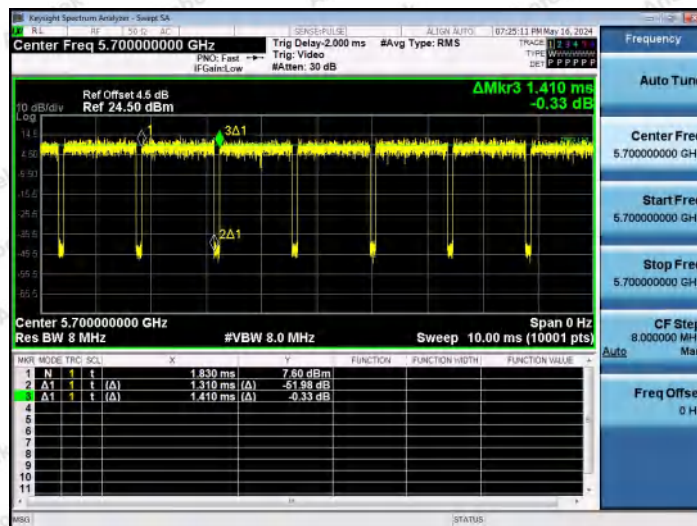

NTVN-11N20MIMO-Ant1-5700