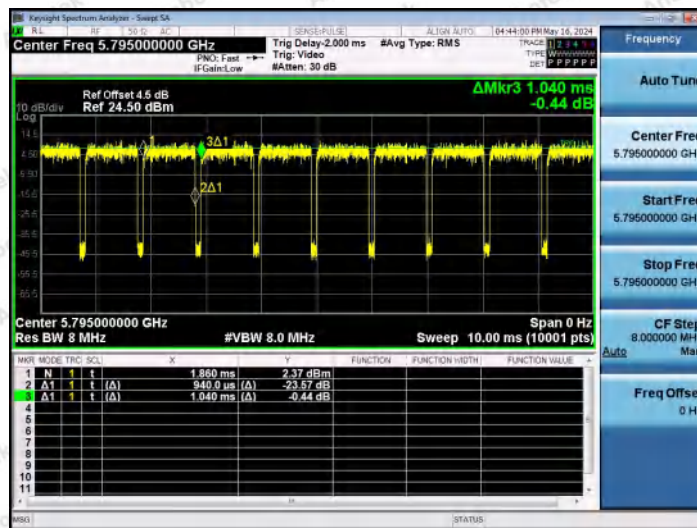

NTNV-11N40MIMO-Ant1-5795