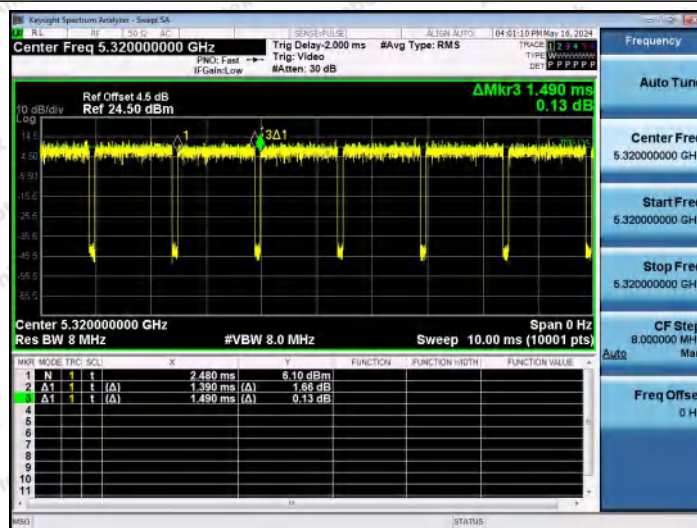

Hotline 400-003-0500
 www.anbotek.com.cn

NTNV-11A-Ant2-5300

NTNV-11A-Ant1-5320

NTNV-11A-Ant2-5320

Shenzhen Anbotek Compliance Laboratory Limited

Address: 1/F., Building D, Sogood Science and Technology Park, Sanwei Community, Hangcheng Street, Bao'an District, Shenzhen, Guangdong, China.
Tel: (86) 0755-26066440 Fax: (86) 0755-26014772 Email: service@anbotek.com