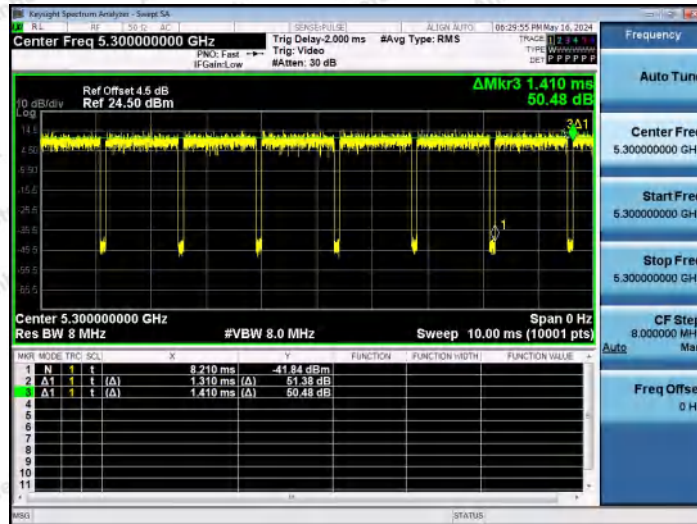

NTVN-11N20MIMO-Ant2-5300