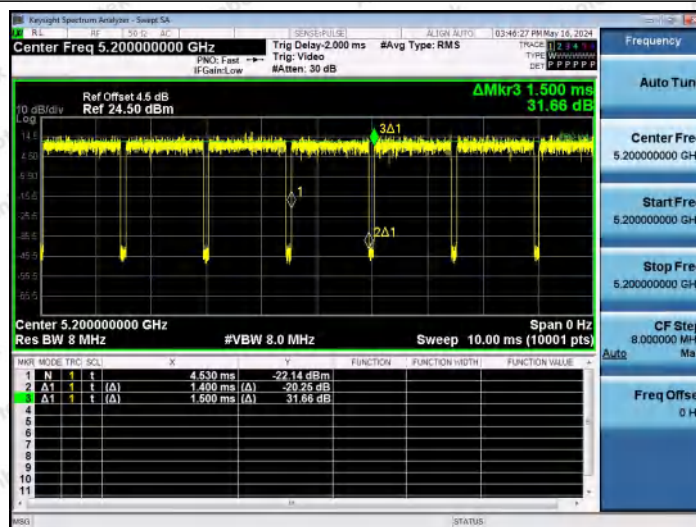

Test Graphs

NTNV-11A-Ant1-5180

NTNV-11A-Ant2-5180

NTNV-11A-Ant1-5200

Shenzhen Anbotek Compliance Laboratory Limited

Address: 1/F., Building D, Sogood Science and Technology Park, Sanwei Community, Hangcheng Street, Bao'an District, Shenzhen, Guangdong, China.
 Tel: (86) 0755-26066440 Fax: (86) 0755-26014772 Email: service@anbotek.com