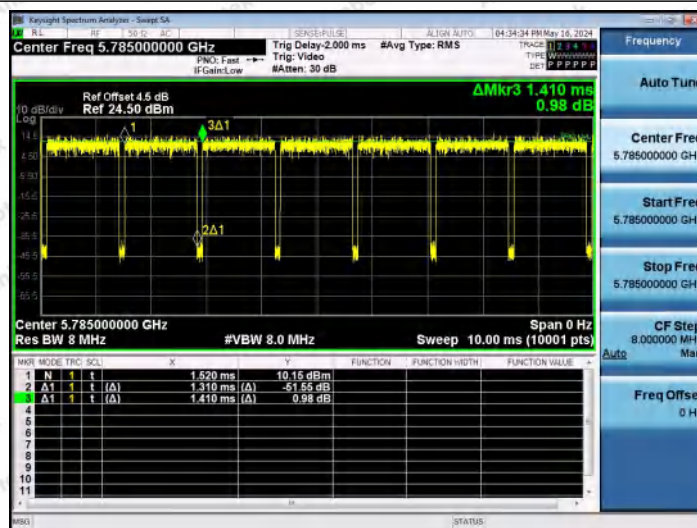

Hotline 400-003-0500
 www.anbotek.com.cn

NTVN-11N20MIMO-Ant1-5745

NTVN-11N20MIMO-Ant2-5745

NTVN-11N20MIMO-Ant1-5785

Shenzhen Anbotek Compliance Laboratory Limited

Address: 1/F., Building D, Sogood Science and Technology Park, Sanwei Community, Hangcheng Street, Bao'an District, Shenzhen, Guangdong, China.
 Tel: (86) 0755-26066440 Fax: (86) 0755-26014772 Email: service@anbotek.com