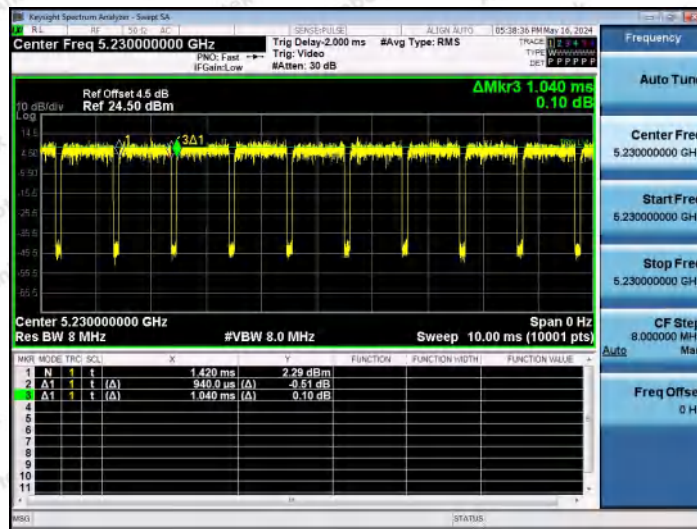

Hotline 400-003-0500
 www.anbotek.com.cn

NTNV-11N40MIMO-Ant1-5190

NTNV-11N40MIMO-Ant2-5190

NTNV-11N40MIMO-Ant1-5230

Shenzhen Anbotek Compliance Laboratory Limited

Address: 1/F., Building D, Sogood Science and Technology Park, Sanwei Community, Hangcheng Street, Bao'an District, Shenzhen, Guangdong, China.
 Tel: (86) 0755-26066440 Fax: (86) 0755-26014772 Email: service@anbotek.com