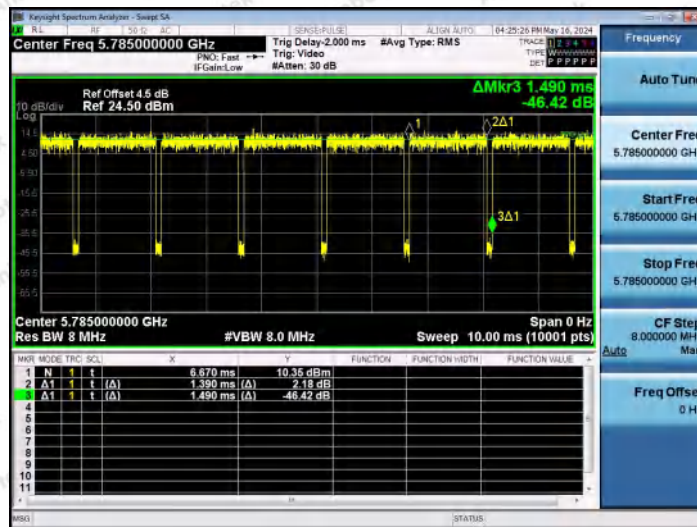

Hotline 400-003-0500
 www.anbotek.com.cn

NTNV-11A-Ant1-5745

NTNV-11A-Ant2-5745

NTNV-11A-Ant1-5785

Shenzhen Anbotek Compliance Laboratory Limited

Address: 1/F., Building D, Sogood Science and Technology Park, Sanwei Community, Hangcheng Street, Bao'an District, Shenzhen, Guangdong, China.
 Tel: (86) 0755-26066440 Fax: (86) 0755-26014772 Email: service@anbotek.com