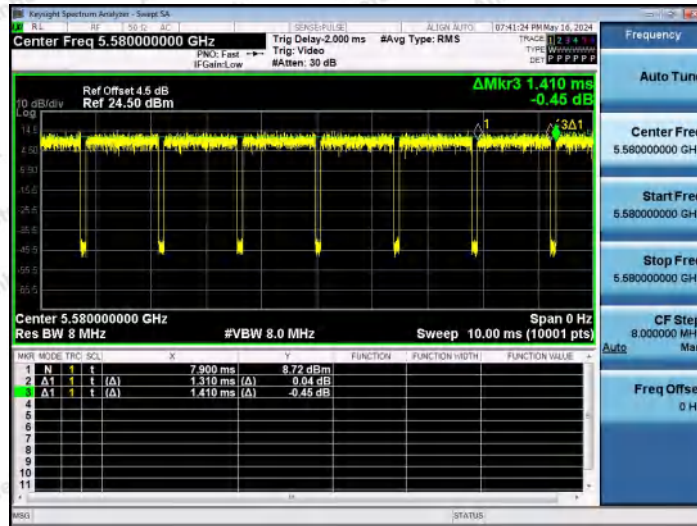

NTNV-11AC20MIMO-Ant2-5580