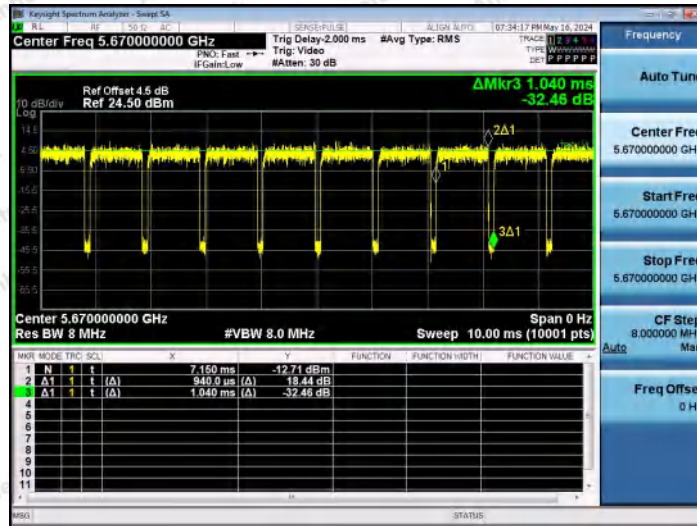

NTNV-11N40MIMO-Ant1-5670