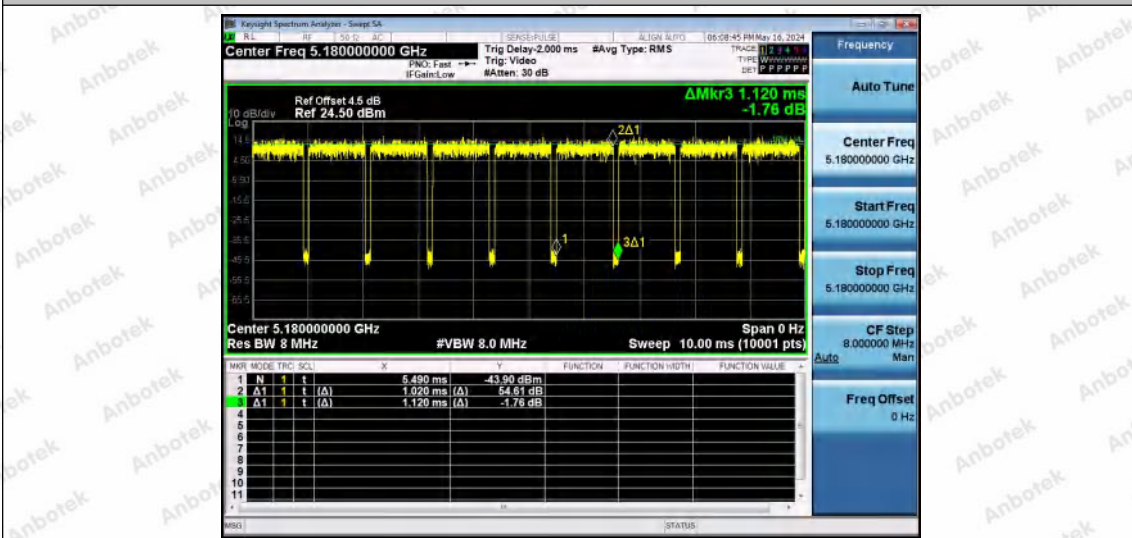

Hotline 400-003-0500
 www.anbotek.com.cn

NTNV-11AC80MIMO-Ant2-5775

NTNV-11AX20MIMO-Ant1-5180

NTNV-11AX20MIMO-Ant2-5180

Shenzhen Anbotek Compliance Laboratory Limited

Address: 1/F., Building D, Sogood Science and Technology Park, Sanwei Community, Hangcheng Street, Bao'an District, Shenzhen, Guangdong, China.
 Tel: (86) 0755-26066440 Fax: (86) 0755-26014772 Email: service@anbotek.com