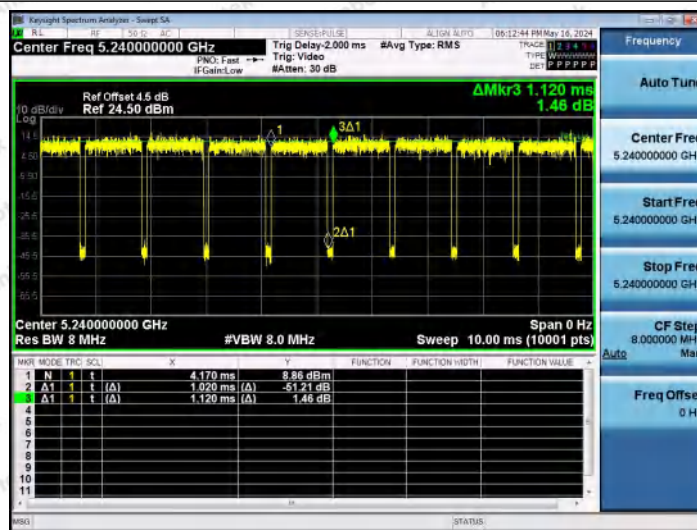

Hotline 400-003-0500
 www.anbotek.com.cn

NTNV-11AX20MIMO-Ant1-5200

NTNV-11AX20MIMO-Ant2-5200

NTNV-11AX20MIMO-Ant1-5240

Shenzhen Anbotek Compliance Laboratory Limited

Address: 1/F., Building D, Sogood Science and Technology Park, Sanwei Community, Hangcheng Street, Bao'an District, Shenzhen, Guangdong, China.
 Tel: (86) 0755-26066440 Fax: (86) 0755-26014772 Email: service@anbotek.com