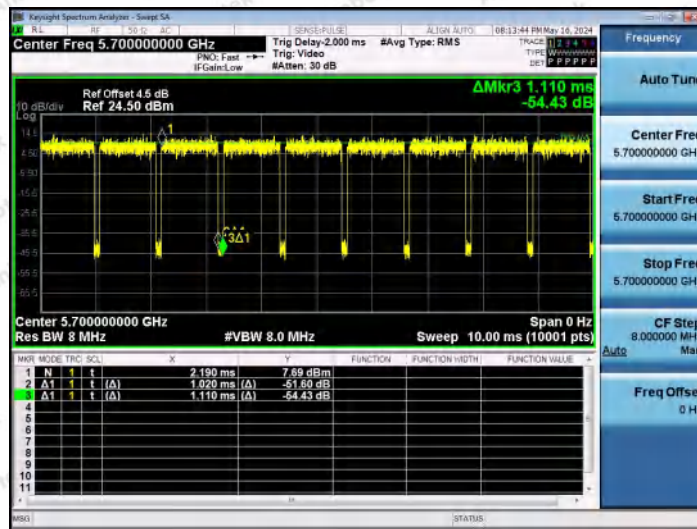

Hotline 400-003-0500
 www.anbotek.com.cn

NTNV-11AX20MIMO-Ant1-5580

NTNV-11AX20MIMO-Ant2-5580

NTNV-11AX20MIMO-Ant1-5700

Shenzhen Anbotek Compliance Laboratory Limited

Address: 1/F., Building D, Sogood Science and Technology Park, Sanwei Community, Hangcheng Street, Bao'an District, Shenzhen, Guangdong, China.
 Tel: (86) 0755-26066440 Fax: (86) 0755-26014772 Email: service@anbotek.com