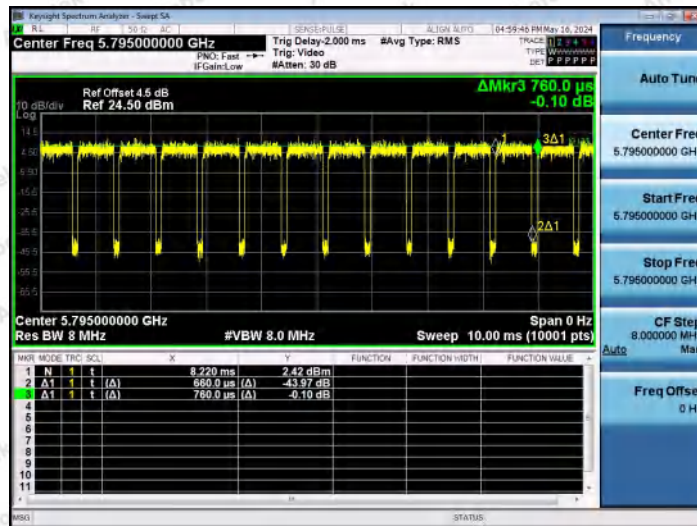

NTNV-11AC40MIMO-Ant1-5795