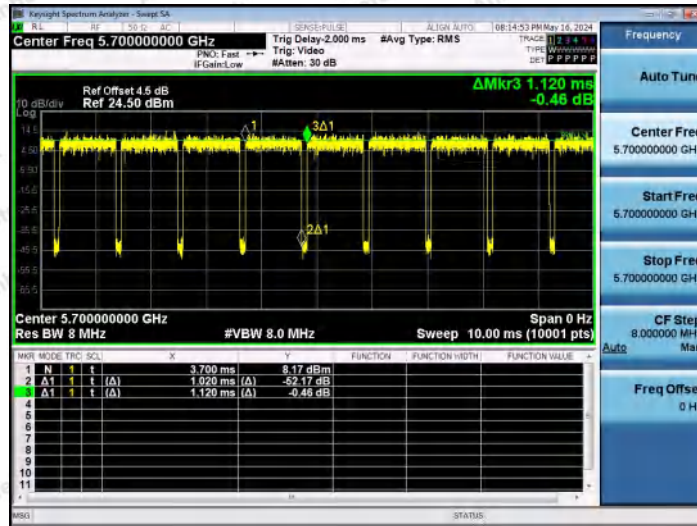

NTNV-11AX20MIMO-Ant2-5700