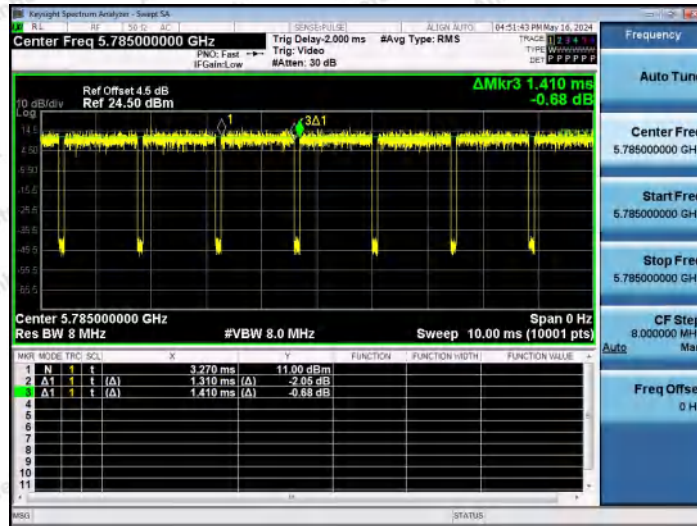

NTNV-11AC20MIMO-Ant2-5785