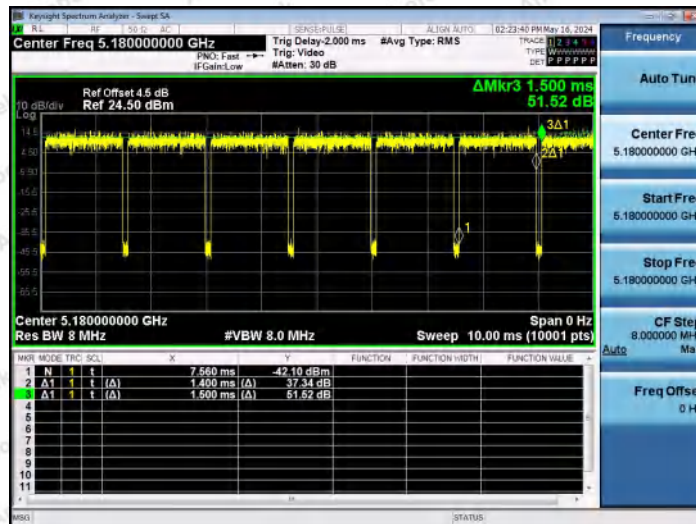

Test Graphs

NTNV-11A-Ant1-5180

NTNV-11A-Ant2-5180

NTNV-11A-Ant1-5200

Shenzhen Anbotek Compliance Laboratory Limited

Address: 1/F., Building D, Sogood Science and Technology Park, Sanwei Community, Hangcheng Street, Bao'an District, Shenzhen, Guangdong, China.
 Tel: (86) 0755-26066440 Fax: (86) 0755-26014772 Email: service@anbotek.com