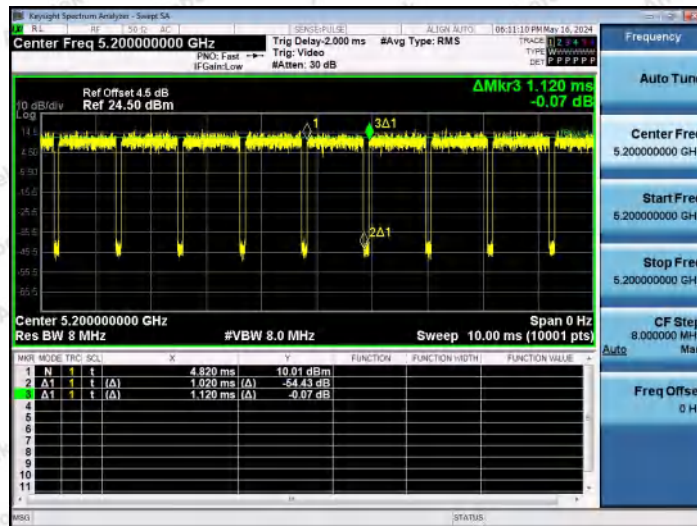

NTNV-11AX20MIMO-Ant2-5200