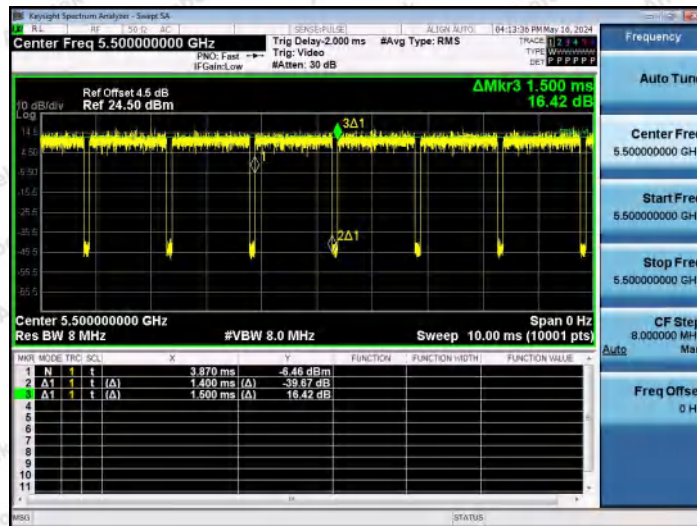

NTNV-11A-Ant2-5500