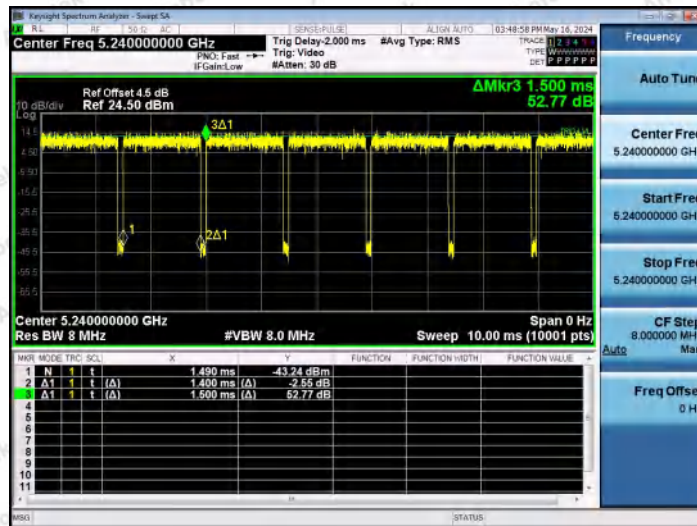

NTNV-11A-Ant1-5240