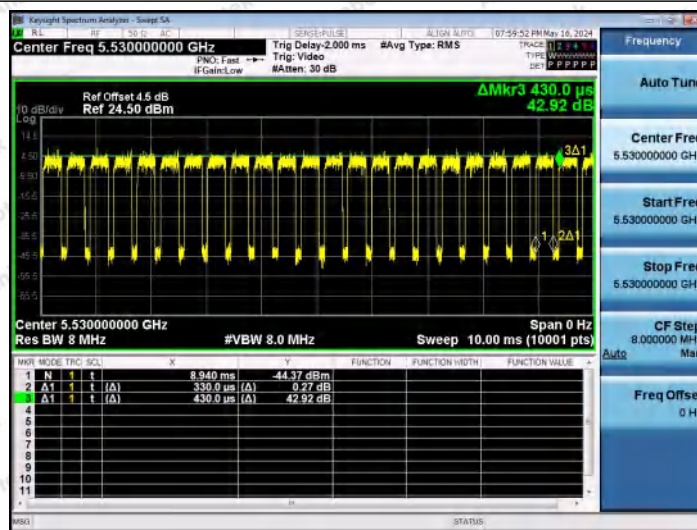

Hotline 400-003-0500
 www.anbotek.com.cn

NTNV-11AC80MIMO-Ant2-5290

NTNV-11AC80MIMO-Ant1-5530

NTNV-11AC80MIMO-Ant2-5530

Shenzhen Anbotek Compliance Laboratory Limited

Address: 1/F., Building D, Sogood Science and Technology Park, Sanwei Community, Hangcheng Street, Bao'an District, Shenzhen, Guangdong, China.
 Tel: (86) 0755-26066440 Fax: (86) 0755-26014772 Email: service@anbotek.com