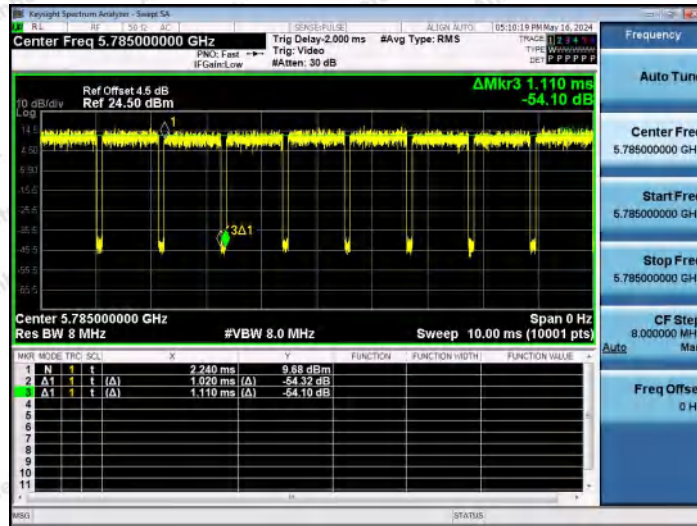

NTNV-11AX20MIMO-Ant1-5785