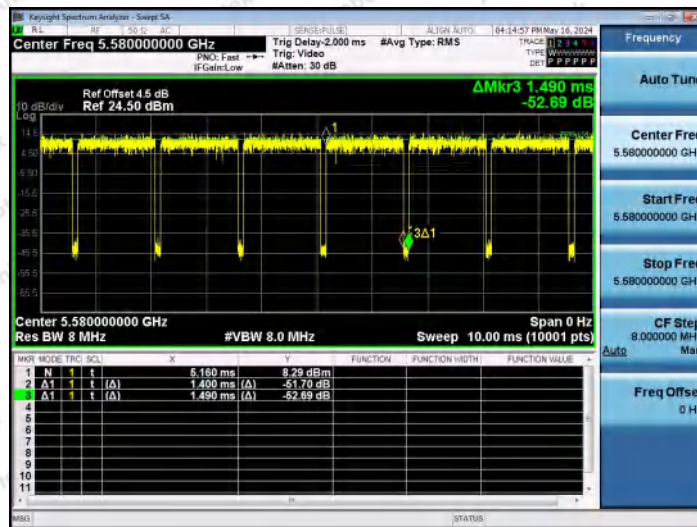

Hotline 400-003-0500
www.anbotek.com.cn

NTNV-11A-Ant1-5500

NTNV-11A-Ant2-5500

NTNV-11A-Ant1-5580

Shenzhen Anbotek Compliance Laboratory Limited

Address: 1/F., Building D, Sogood Science and Technology Park, Sanwei Community, Hangcheng Street, Bao'an District, Shenzhen, Guangdong, China.
 Tel: (86) 0755-26066440 Fax: (86) 0755-26014772 Email: service@anbotek.com