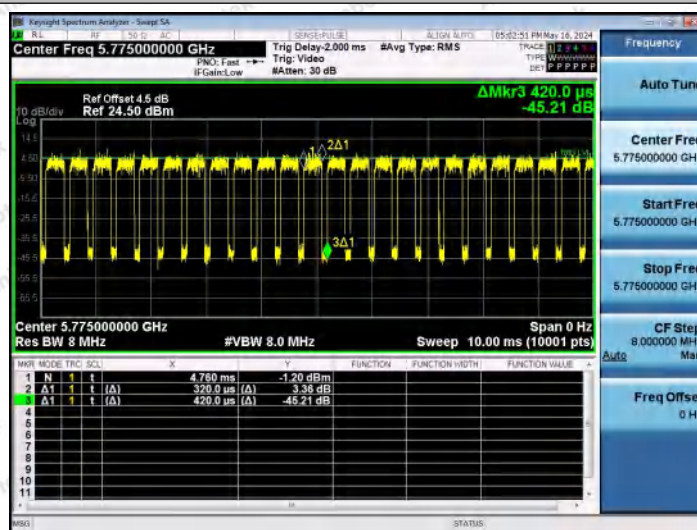

Hotline
 400-003-0500
 www.anbotek.com.cn

NTNV-11AC80MIMO-Ant1-5610

NTNV-11AC80MIMO-Ant2-5610

NTNV-11AC80MIMO-Ant1-5775

Shenzhen Anbotek Compliance Laboratory Limited

Address: 1/F., Building D, Sogood Science and Technology Park, Sanwei Community, Hangcheng Street, Bao'an District, Shenzhen, Guangdong, China.
 Tel: (86) 0755-26066440 Fax: (86) 0755-26014772 Email: service@anbotek.com