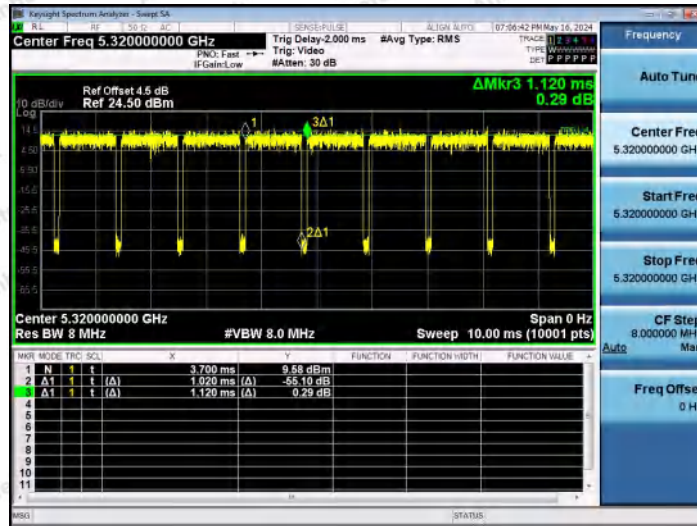

NTNV-11AX20MIMO-Ant2-5320