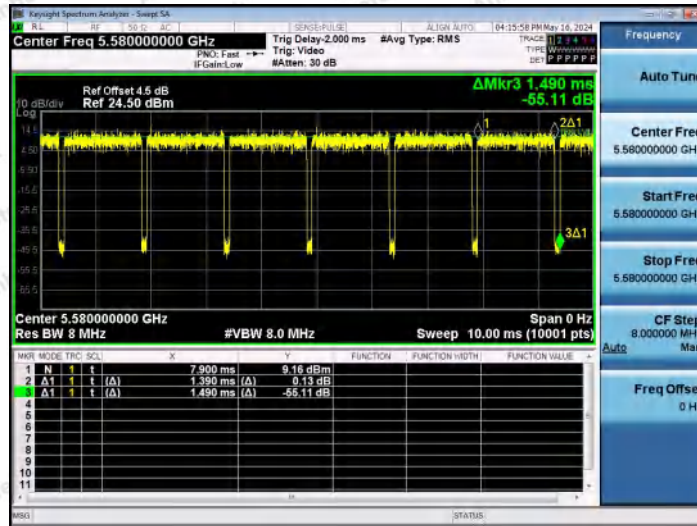

NTNV-11A-Ant2-5580