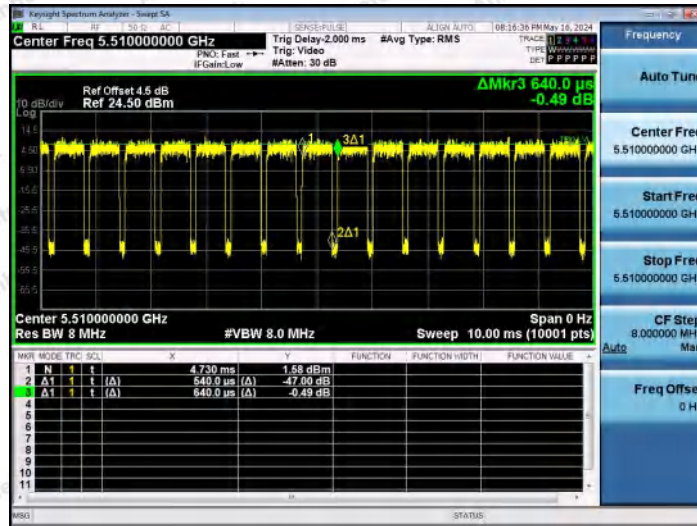

NTNV-11AX40MIMO-Ant1-5510