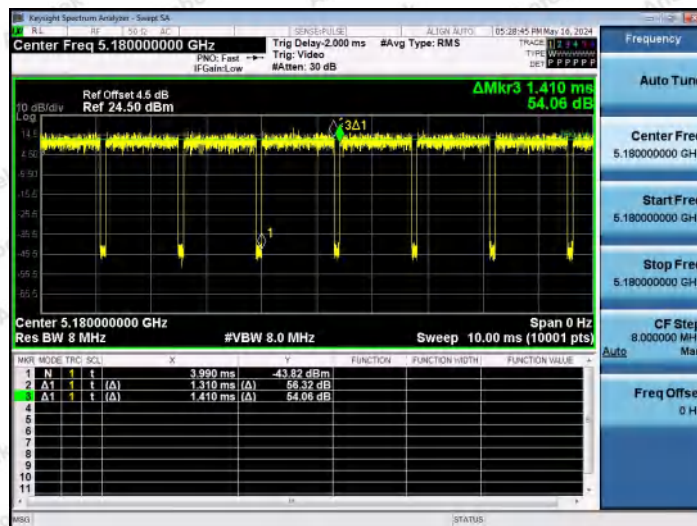

NTNV-11N20MIMO-Ant2-5180