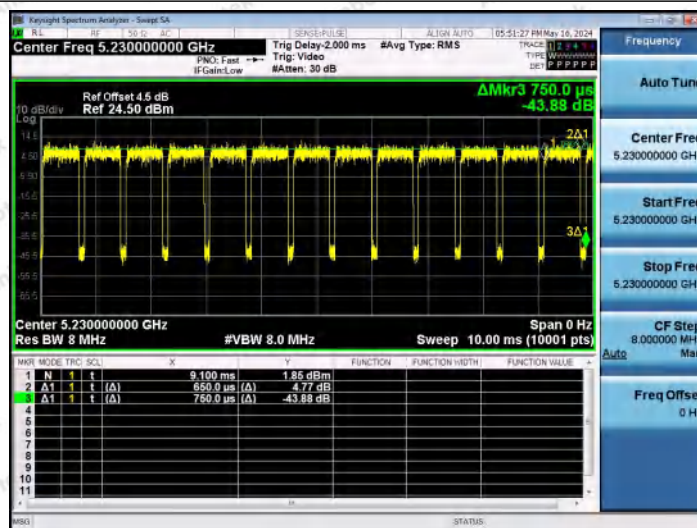

Hotline 400-003-0500
 www.anbotek.com.cn

NTNV-11AC40MIMO-Ant1-5190

NTNV-11AC40MIMO-Ant2-5190

NTNV-11AC40MIMO-Ant1-5230

Shenzhen Anbotek Compliance Laboratory Limited

Address: 1/F., Building D, Sogood Science and Technology Park, Sanwei Community, Hangcheng Street, Bao'an District, Shenzhen, Guangdong, China.
 Tel: (86) 0755-26066440 Fax: (86) 0755-26014772 Email: service@anbotek.com