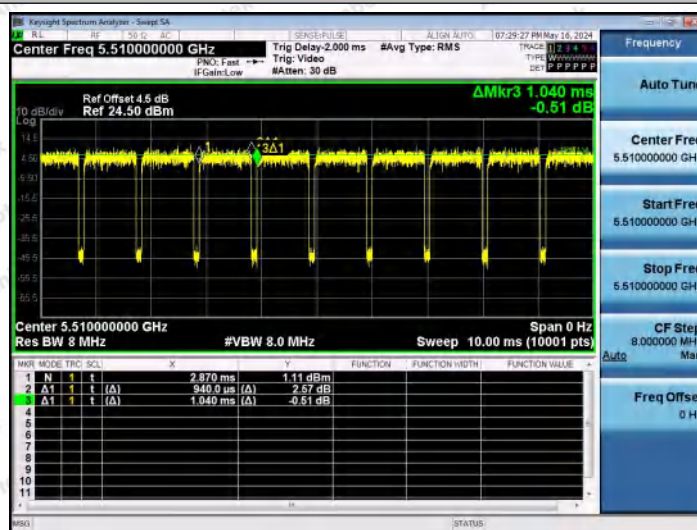

Hotline 400-003-0500
 www.anbotek.com.cn

NTNV-11N40MIMO-Ant1-5310

NTNV-11N40MIMO-Ant2-5310

NTNV-11N40MIMO-Ant1-5510

Shenzhen Anbotek Compliance Laboratory Limited

Address: 1/F., Building D, Sogood Science and Technology Park, Sanwei Community, Hangcheng Street, Bao'an District, Shenzhen, Guangdong, China.
 Tel: (86) 0755-26066440 Fax: (86) 0755-26014772 Email: service@anbotek.com