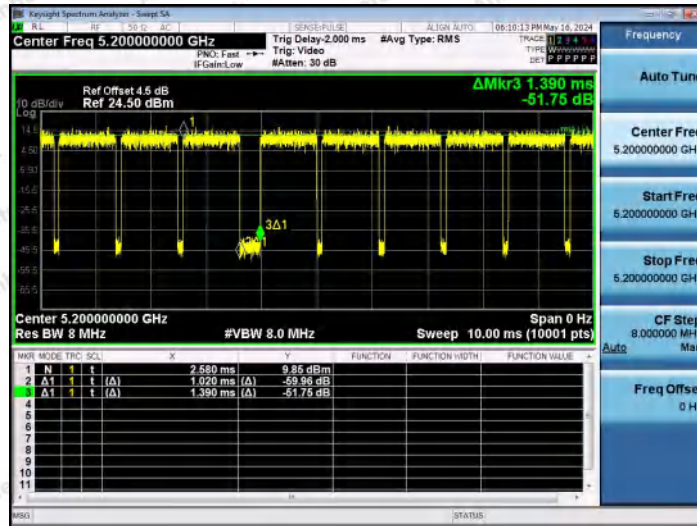

NTNV-11AX20MIMO-Ant1-5200