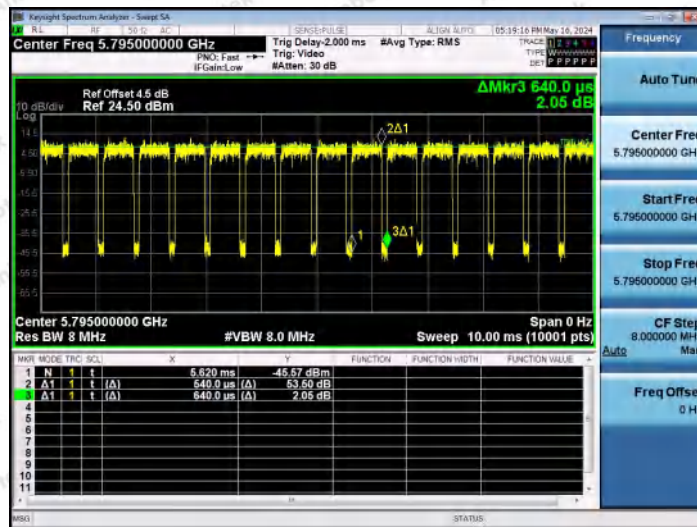

Hotline 400-003-0500
 www.anbotek.com.cn

NTNV-11AX40MIMO-Ant1-5755

NTNV-11AX40MIMO-Ant2-5755

NTNV-11AX40MIMO-Ant1-5795

Shenzhen Anbotek Compliance Laboratory Limited

Address: 1/F., Building D, Sogood Science and Technology Park, Sanwei Community, Hangcheng Street, Bao'an District, Shenzhen, Guangdong, China.
 Tel: (86) 0755-26066440 Fax: (86) 0755-26014772 Email: service@anbotek.com