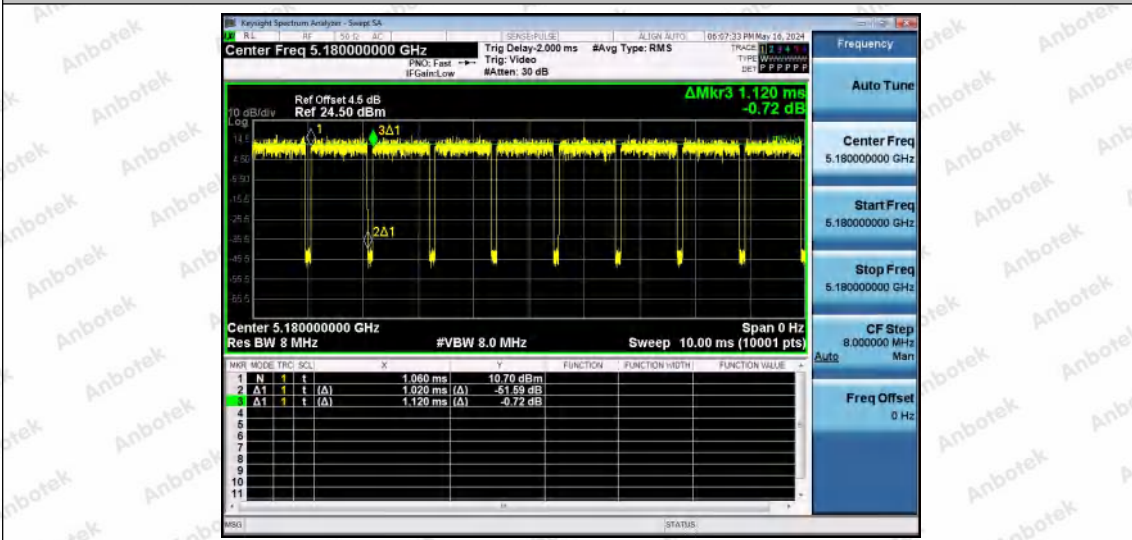

NTNV-11AX20MIMO-Ant1-5180