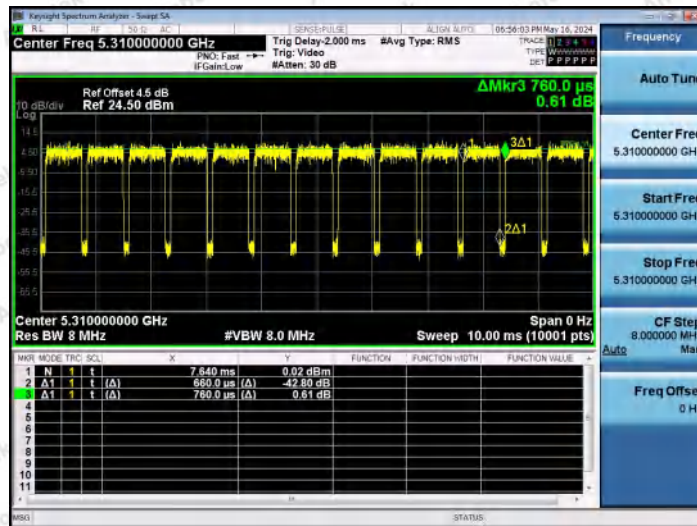

NTNV-11AC40MIMO-Ant2-5310