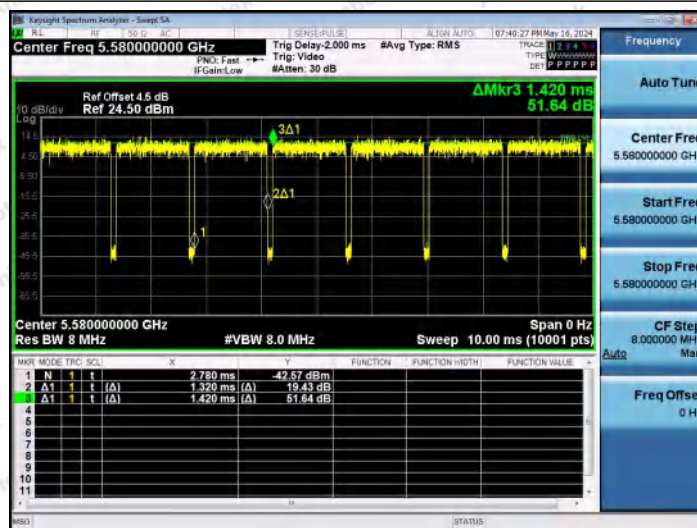

Hotline 400-003-0500
 www.anbotek.com.cn

NTNV-11AC20MIMO-Ant1-5500

NTNV-11AC20MIMO-Ant2-5500

NTNV-11AC20MIMO-Ant1-5580

Shenzhen Anbotek Compliance Laboratory Limited

Address: 1/F., Building D, Sogood Science and Technology Park, Sanwei Community, Hangcheng Street, Bao'an District, Shenzhen, Guangdong, China.
 Tel: (86) 0755-26066440 Fax: (86) 0755-26014772 Email: service@anbotek.com