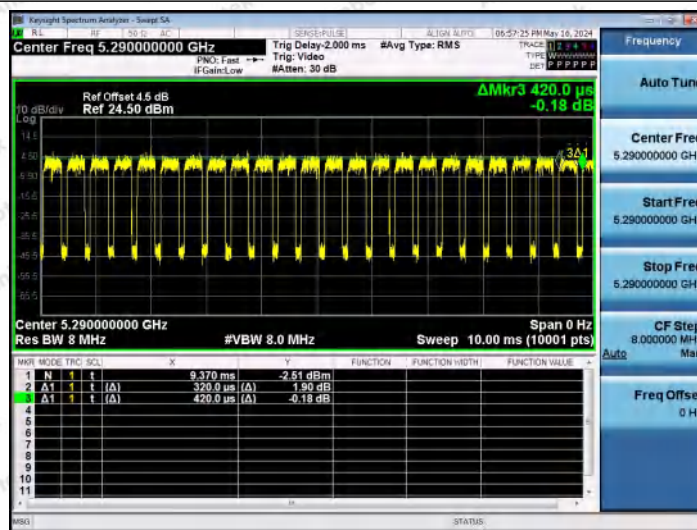

Hotline 400-003-0500
 www.anbotek.com.cn

NTNV-11AC80MIMO-Ant1-5210

NTNV-11AC80MIMO-Ant2-5210

NTNV-11AC80MIMO-Ant1-5290

Shenzhen Anbotek Compliance Laboratory Limited

Address: 1/F., Building D, Sogood Science and Technology Park, Sanwei Community, Hangcheng Street, Bao'an District, Shenzhen, Guangdong, China.
 Tel: (86) 0755-26066440 Fax: (86) 0755-26014772 Email: service@anbotek.com