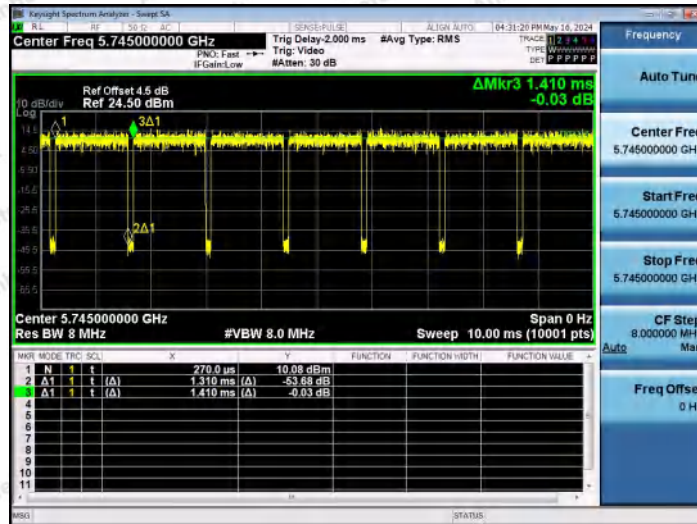

NTVN-11N20MIMO-Ant1-5745