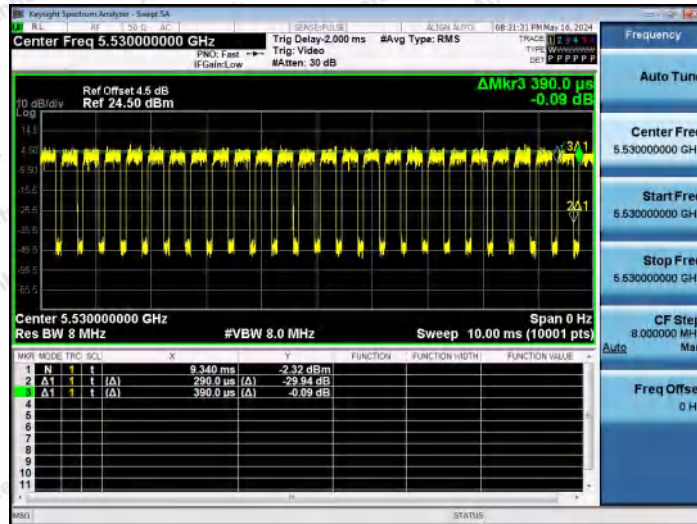

NTNV-11AX80MIMO-Ant2-5530