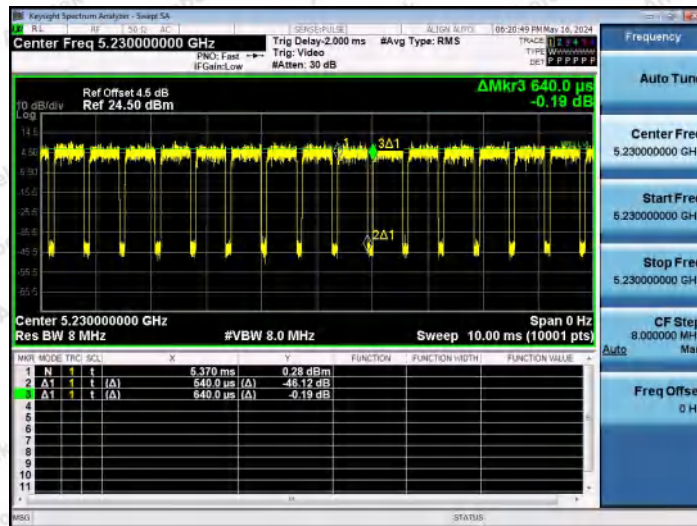

NTNV-11AX40MIMO-Ant2-5230