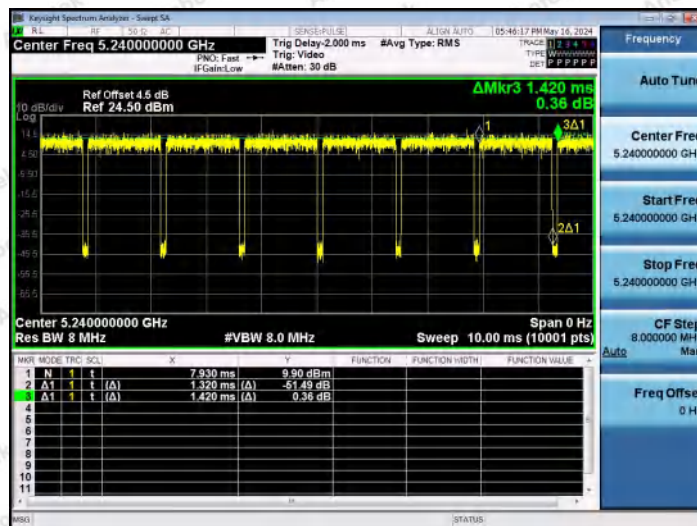

NTNV-11AC20MIMO-Ant1-5240