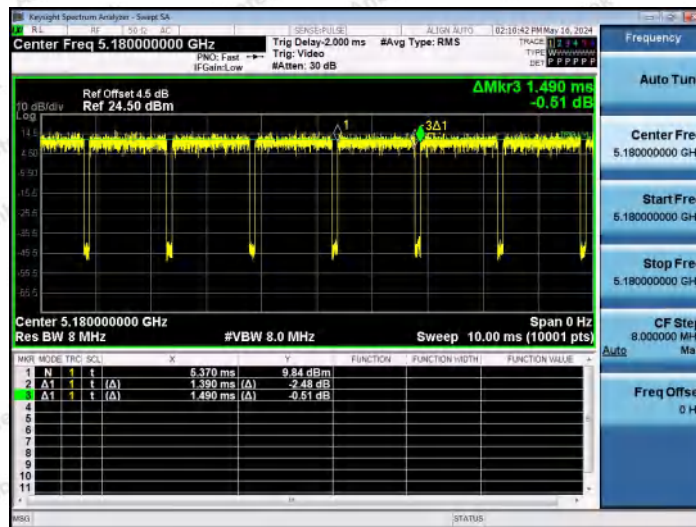

Test Graphs

NTNV-11A-Ant1-5180

NTNV-11A-Ant2-5180

NTNV-11A-Ant1-5200

Shenzhen Anbotek Compliance Laboratory Limited

Address: 1/F., Building D, Sogood Science and Technology Park, Sanwei Community, Hangcheng Street, Bao'an District, Shenzhen, Guangdong, China.
 Tel: (86) 0755-26066440 Fax: (86) 0755-26014772 Email: service@anbotek.com