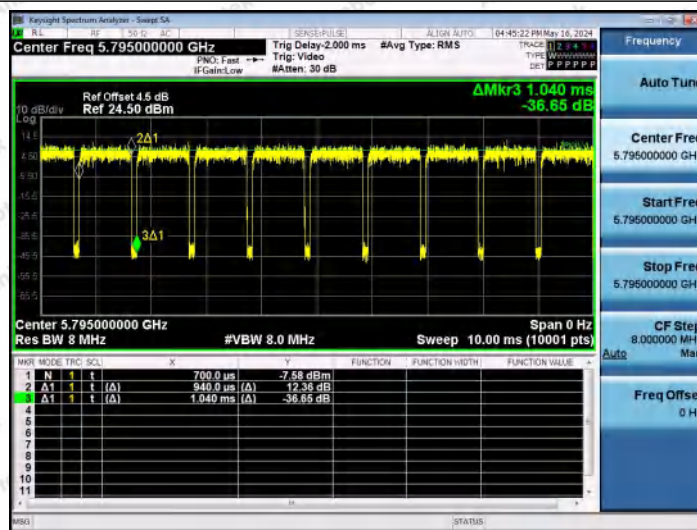

Hotline 400-003-0500
 www.anbotek.com.cn

NTNV-11N40MIMO-Ant2-5755

NTNV-11N40MIMO-Ant1-5795

NTNV-11N40MIMO-Ant2-5795

Shenzhen Anbotek Compliance Laboratory Limited

Address: 1/F., Building D, Sogood Science and Technology Park, Sanwei Community, Hangcheng Street, Bao'an District, Shenzhen, Guangdong, China.
 Tel: (86) 0755-26066440 Fax: (86) 0755-26014772 Email: service@anbotek.com