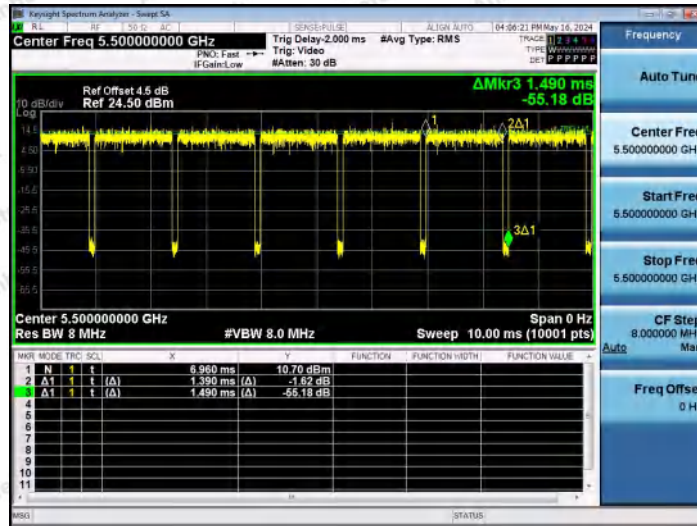

NTNV-11A-Ant1-5500