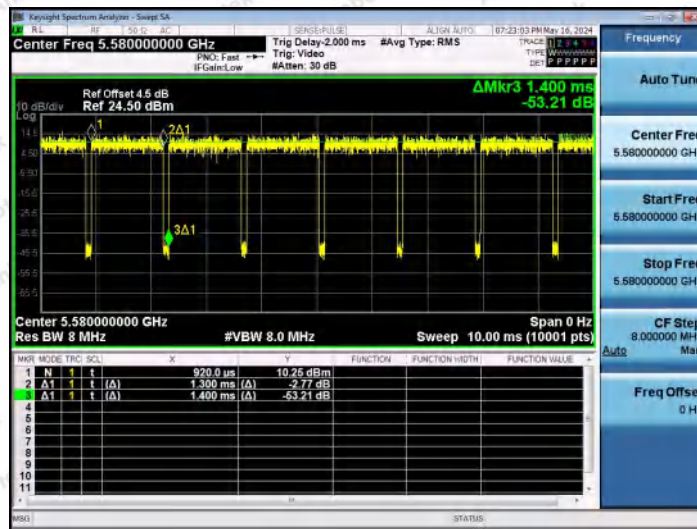

Hotline 400-003-0500
 www.anbotek.com.cn

NTNV-11N20MIMO-Ant1-5500

NTNV-11N20MIMO-Ant2-5500

NTNV-11N20MIMO-Ant1-5580

Shenzhen Anbotek Compliance Laboratory Limited

Address: 1/F., Building D, Sogood Science and Technology Park, Sanwei Community, Hangcheng Street, Bao'an District, Shenzhen, Guangdong, China.
 Tel: (86) 0755-26066440 Fax: (86) 0755-26014772 Email: service@anbotek.com