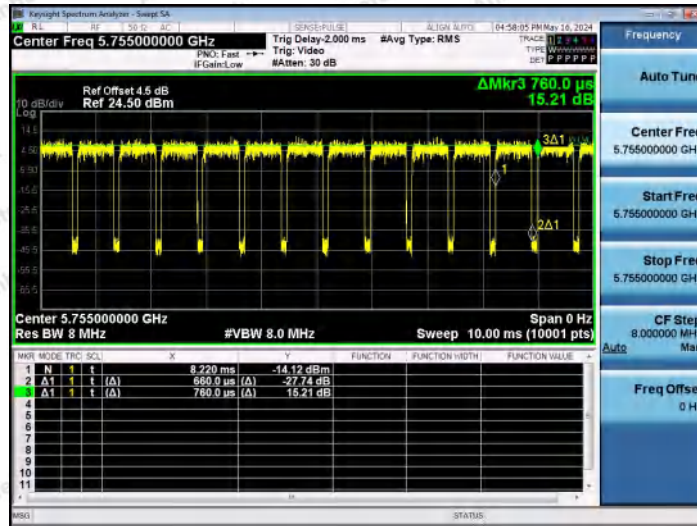

NTNV-11AC40MIMO-Ant2-5755