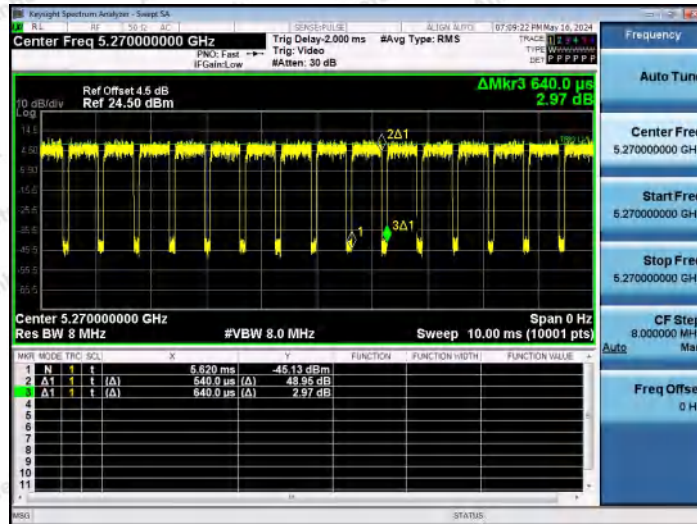

NTNV-11AX40MIMO-Ant2-5270