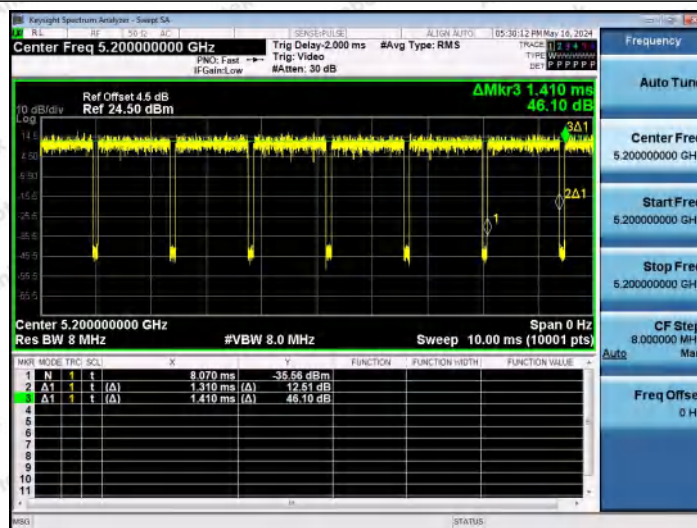

Hotline
 400-003-0500
 www.anbotek.com.cn

NTNV-11N20MIMO-Ant1-5180

NTNV-11N20MIMO-Ant2-5180

NTNV-11N20MIMO-Ant1-5200

Shenzhen Anbotek Compliance Laboratory Limited

Address: 1/F., Building D, Sogood Science and Technology Park, Sanwei Community, Hangcheng Street, Bao'an District, Shenzhen, Guangdong, China.
 Tel: (86) 0755-26066440 Fax: (86) 0755-26014772 Email: service@anbotek.com