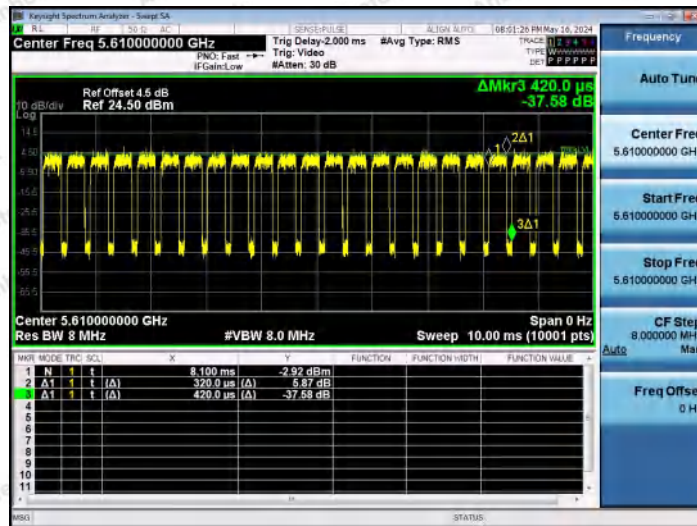

NTNV-11AC80MIMO-Ant1-5610