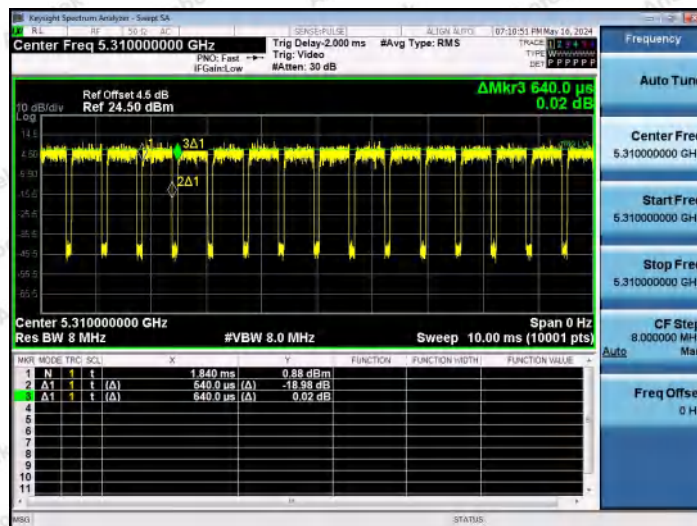

NTNV-11AX40MIMO-Ant1-5310