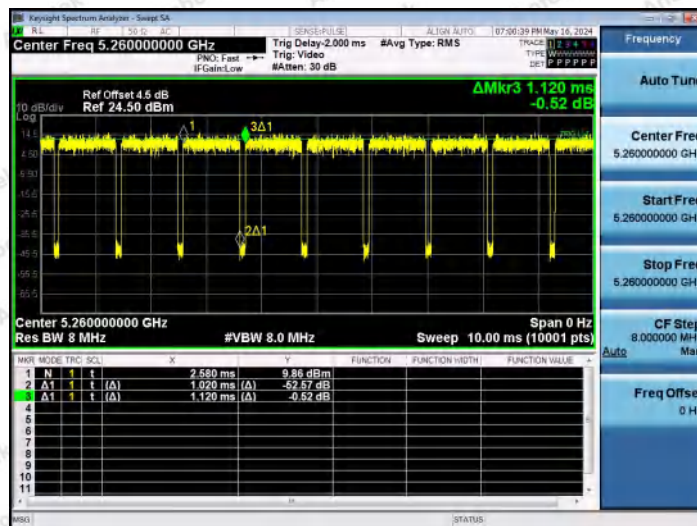

NTNV-11AX20MIMO-Ant1-5260