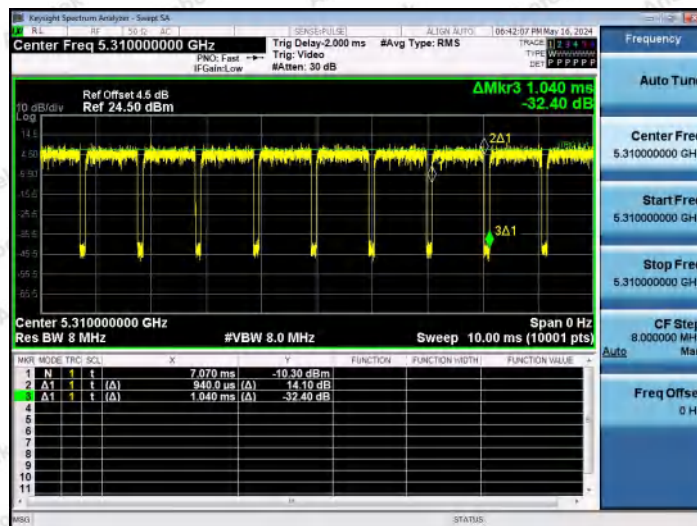

NTNV-11N40MIMO-Ant2-5310