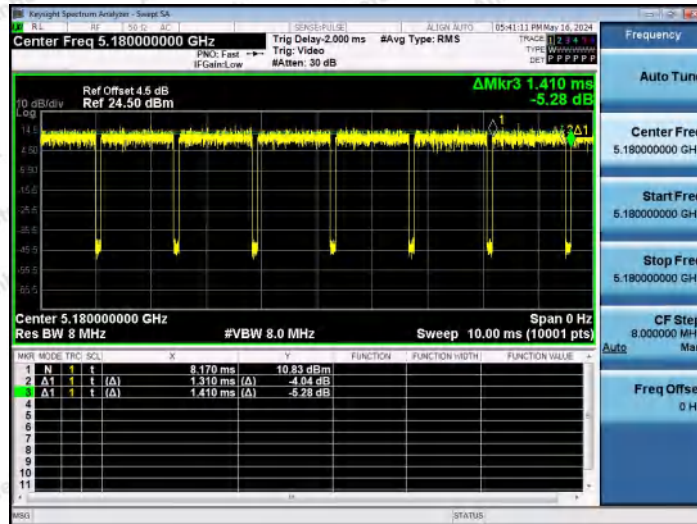

NTNV-11AC20MIMO-Ant1-5180