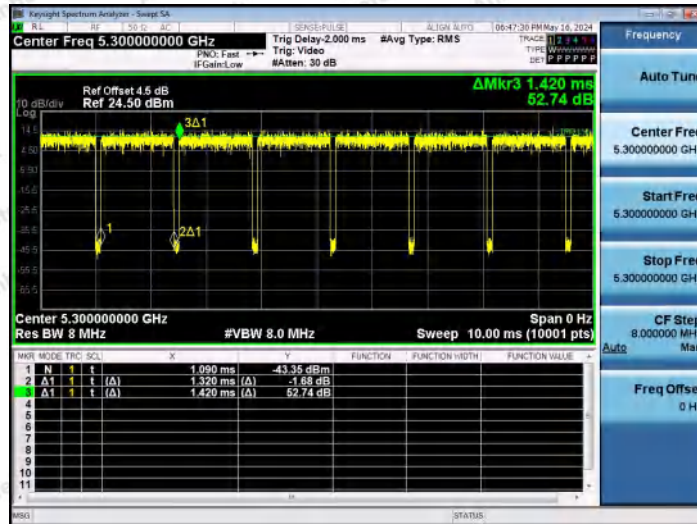

NTNV-11AC20MIMO-Ant2-5300