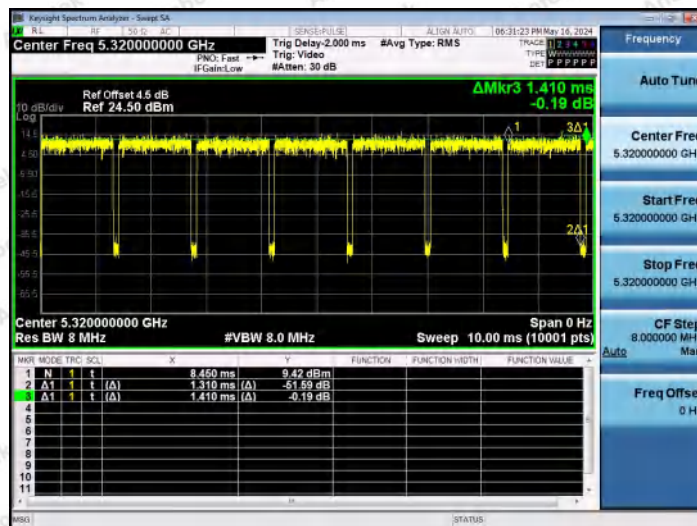

NTVN-11N20MIMO-Ant1-5320