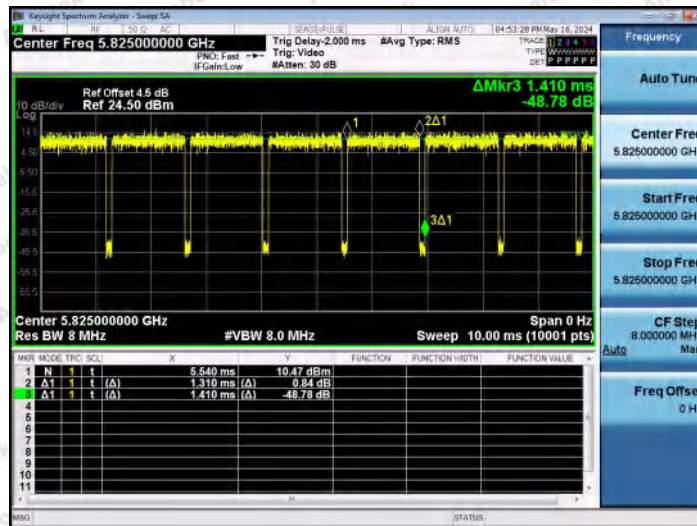

NTNV-11AC20MIMO-Ant1-5825