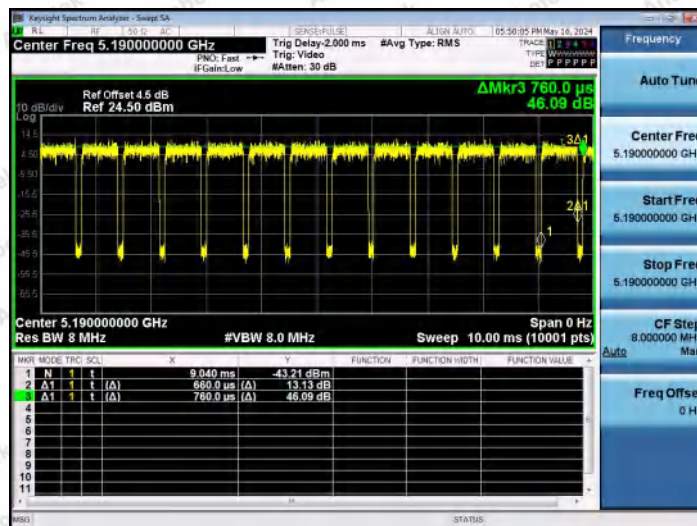

NTNV-11AC40MIMO-Ant2-5190