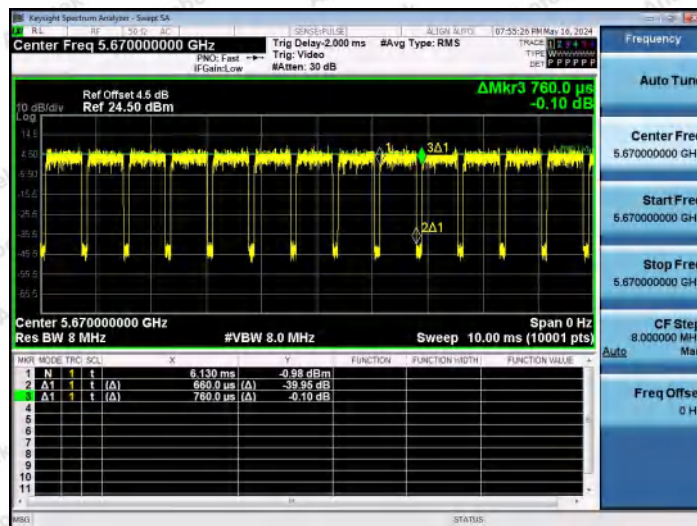

NTNV-11AC40MIMO-Ant2-5670