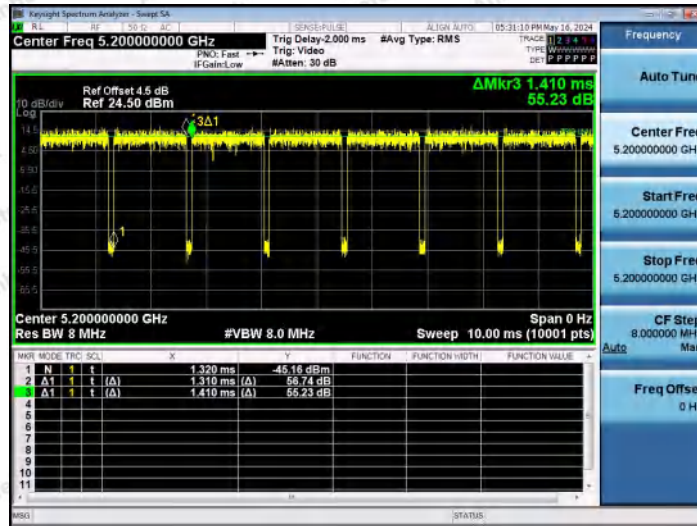

NTNV-11N20MIMO-Ant2-5200