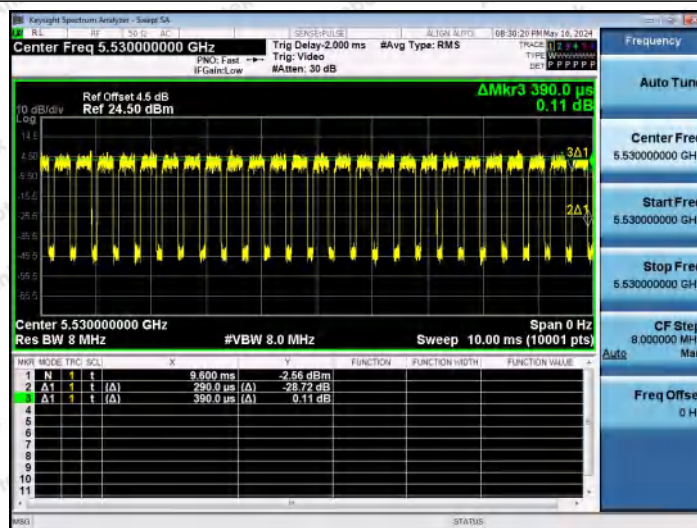

Hotline 400-003-0500
www.anbotek.com.cn

NTNV-11AX80MIMO-Ant1-5290

NTNV-11AX80MIMO-Ant2-5290

NTNV-11AX80MIMO-Ant1-5530

Shenzhen Anbotek Compliance Laboratory Limited

Address: 1/F., Building D, Sogood Science and Technology Park, Sanwei Community, Hangcheng Street, Bao'an District, Shenzhen, Guangdong, China.
 Tel: (86) 0755-26066440 Fax: (86) 0755-26014772 Email: service@anbotek.com