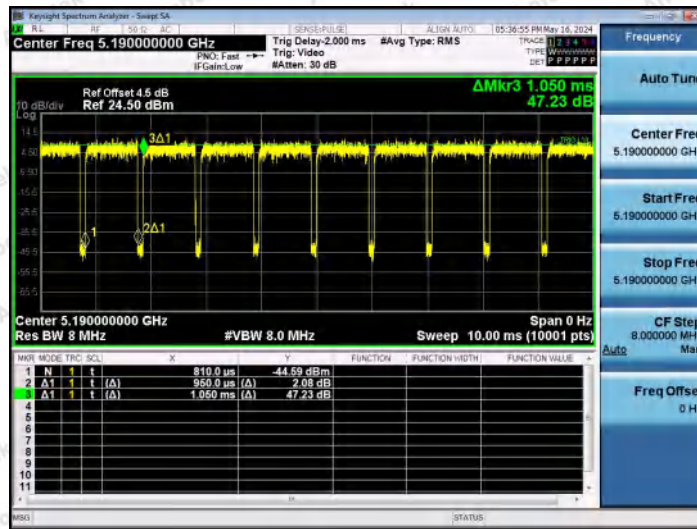

NTNV-11N40MIMO-Ant2-5190