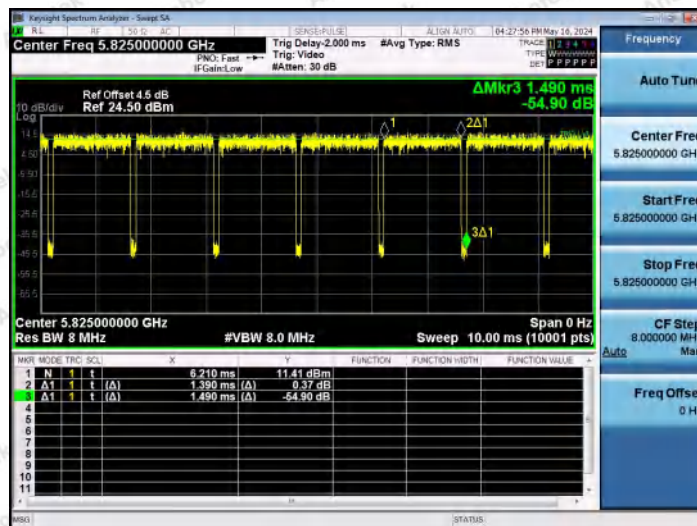

NTNV-11A-Ant1-5825