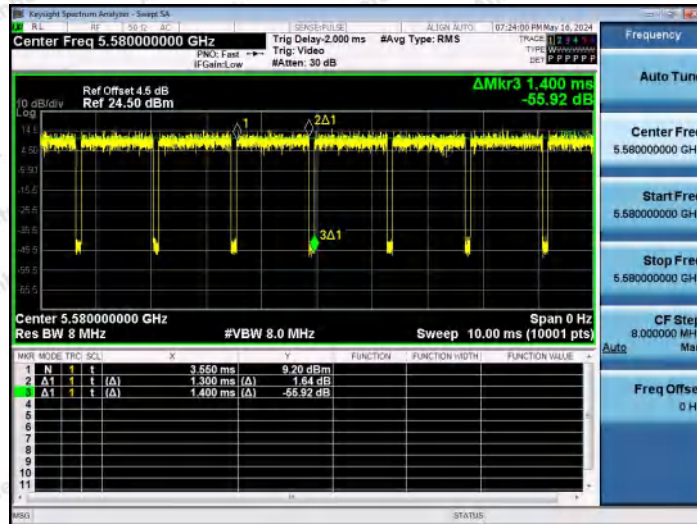

NTVN-11N20MIMO-Ant2-5580