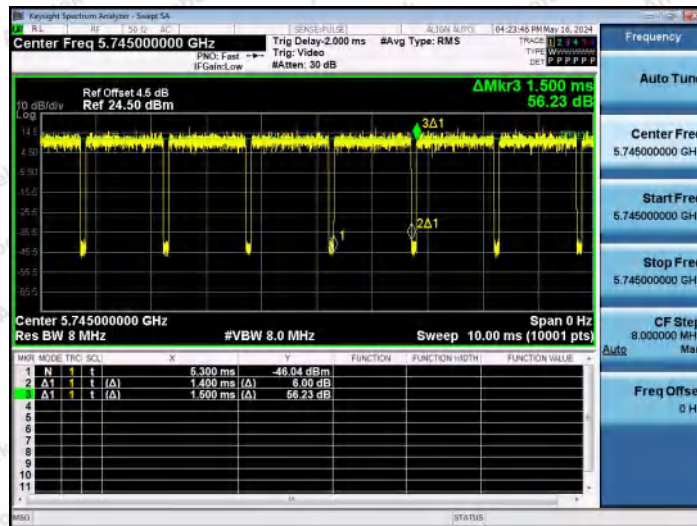

NTNV-11A-Ant2-5745