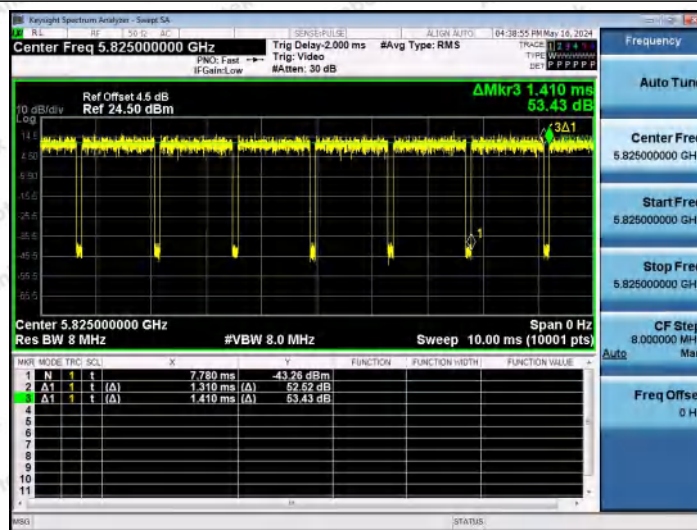

Hotline 400-003-0500
 www.anbotek.com.cn

NTVN-11N20MIMO-Ant2-5785

NTVN-11N20MIMO-Ant1-5825

NTVN-11N20MIMO-Ant2-5825

Shenzhen Anbotek Compliance Laboratory Limited

Address: 1/F., Building D, Sogood Science and Technology Park, Sanwei Community, Hangcheng Street, Bao'an District, Shenzhen, Guangdong, China.
 Tel: (86) 0755-26066440 Fax: (86) 0755-26014772 Email: service@anbotek.com