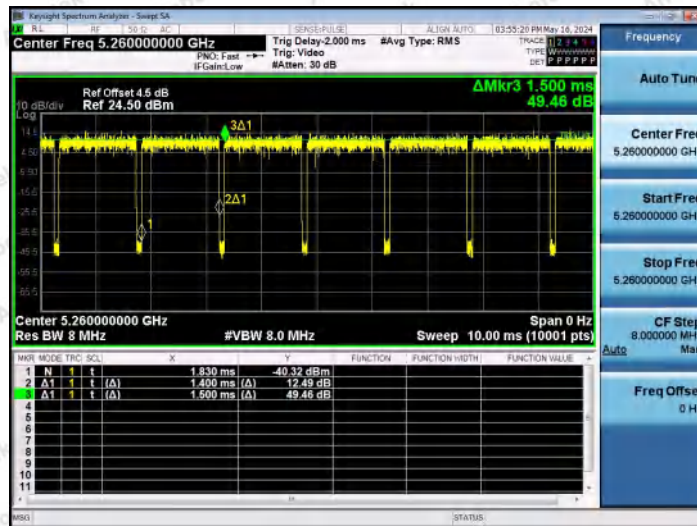

NTNV-11A-Ant2-5260