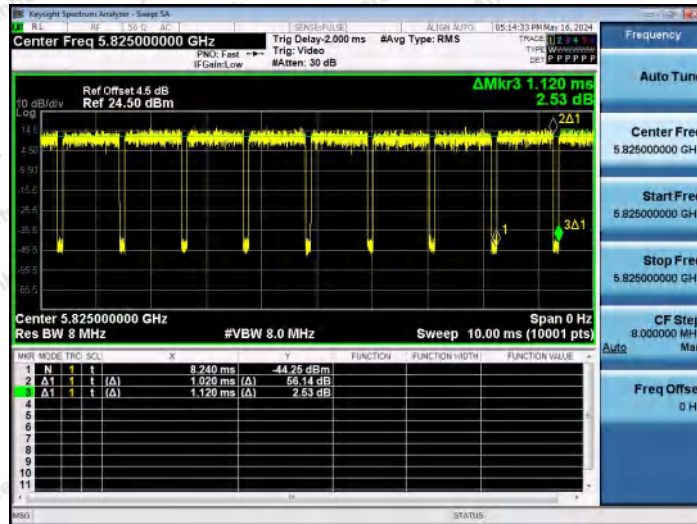

NTNV-11AX20MIMO-Ant2-5825