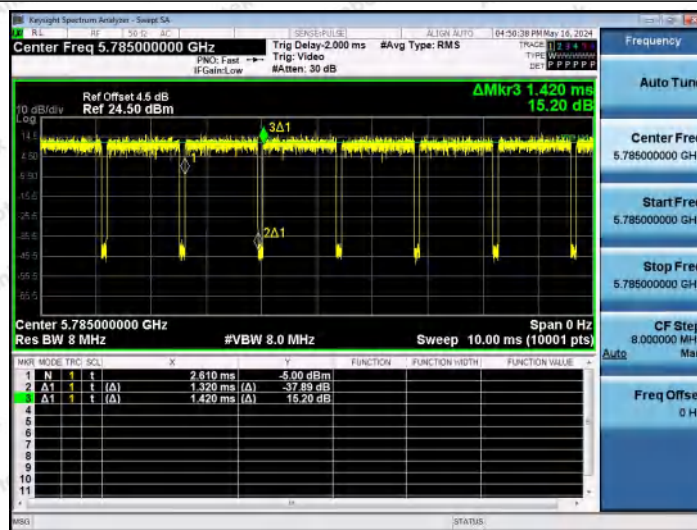

Hotline 400-003-0500
 www.anbotek.com.cn

NTNV-11AC20MIMO-Ant1-5745

NTNV-11AC20MIMO-Ant2-5745

NTNV-11AC20MIMO-Ant1-5785

Shenzhen Anbotek Compliance Laboratory Limited

Address: 1/F., Building D, Sogood Science and Technology Park, Sanwei Community, Hangcheng Street, Bao'an District, Shenzhen, Guangdong, China.
 Tel: (86) 0755-26066440 Fax: (86) 0755-26014772 Email: service@anbotek.com