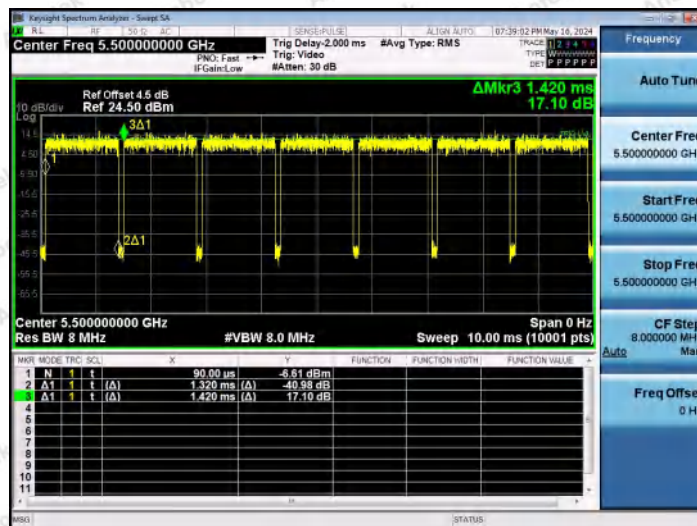

NTNV-11AC20MIMO-Ant2-5500