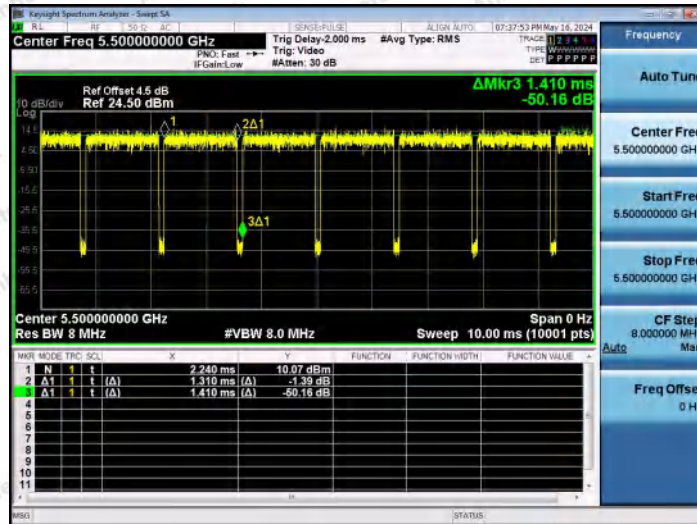

NTNV-11AC20MIMO-Ant1-5500