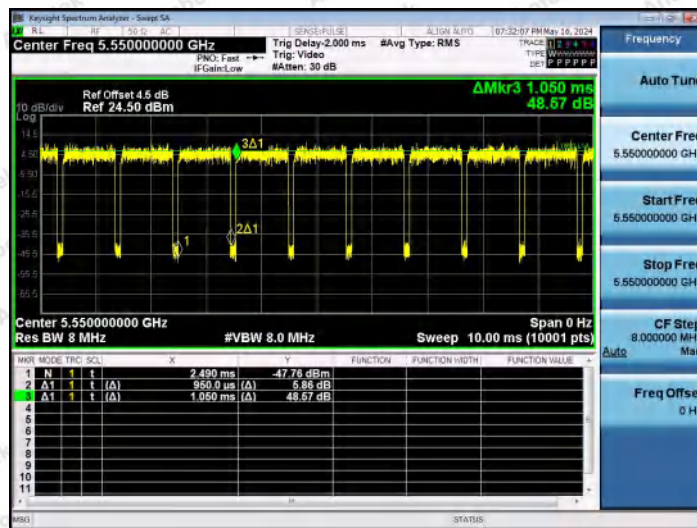

NTVN-11N40MIMO-Ant1-5550