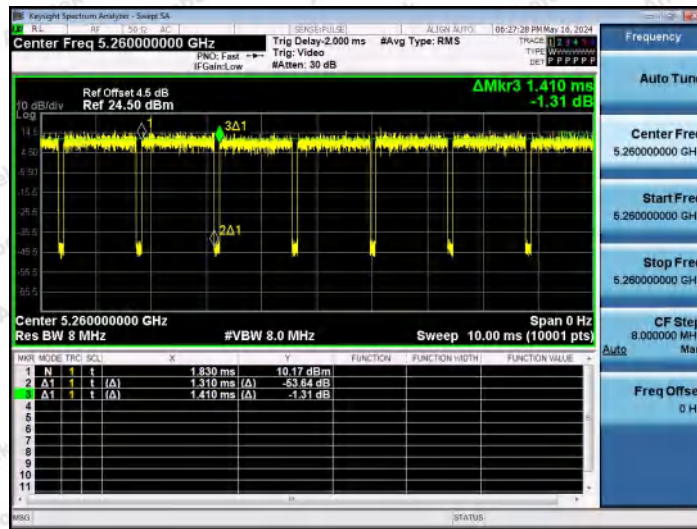

NTVN-11N20MIMO-Ant2-5260