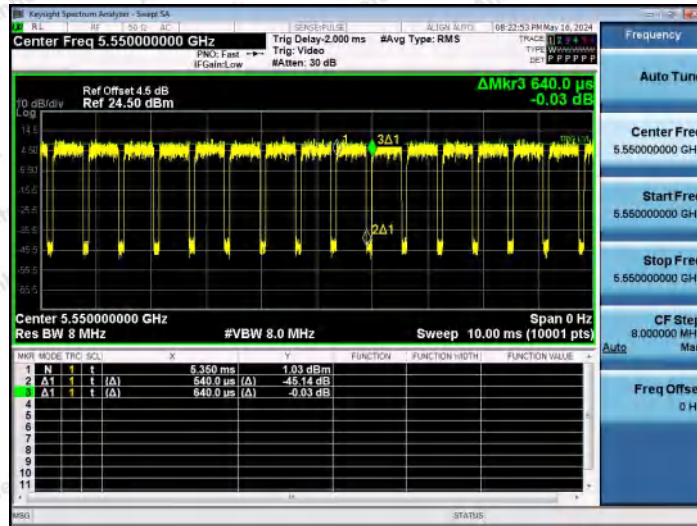

NTNV-11AX40MIMO-Ant2-5550