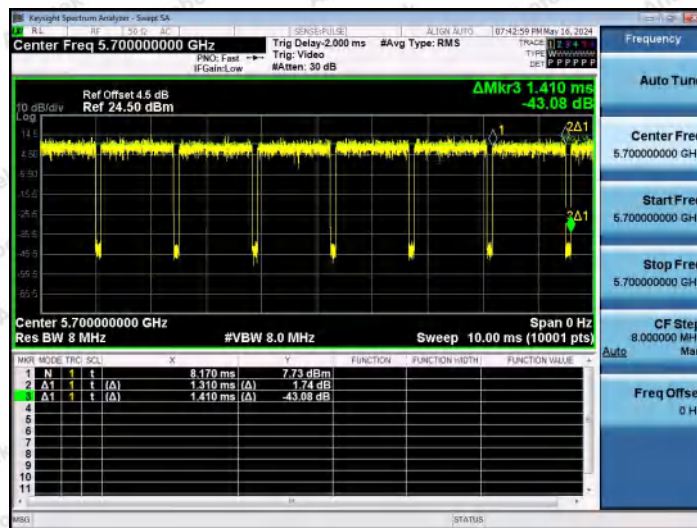

NTNV-11AC20MIMO-Ant1-5700