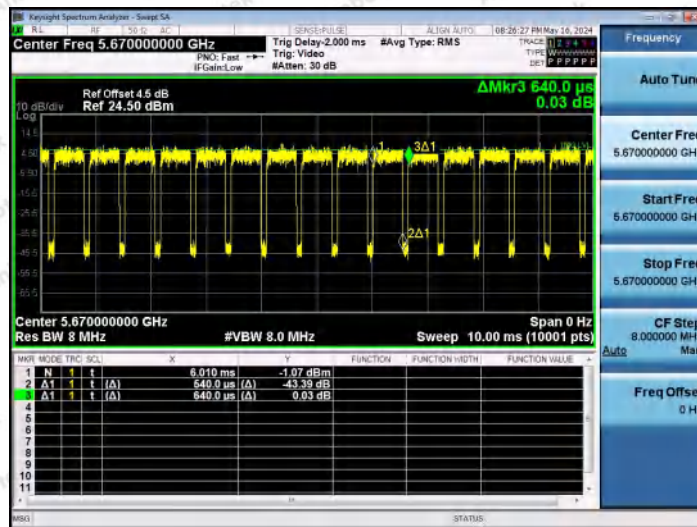

Hotline 400-003-0500
 www.anbotek.com.cn

NTNV-11AX40MIMO-Ant2-5550

NTNV-11AX40MIMO-Ant1-5670

NTNV-11AX40MIMO-Ant2-5670

Shenzhen Anbotek Compliance Laboratory Limited

Address: 1/F., Building D, Sogood Science and Technology Park, Sanwei Community, Hangcheng Street, Bao'an District, Shenzhen, Guangdong, China.
 Tel: (86) 0755-26066440 Fax: (86) 0755-26014772 Email: service@anbotek.com