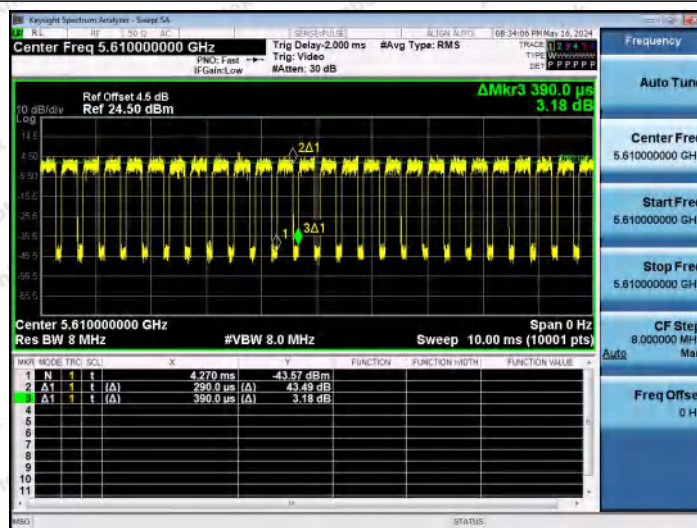

Hotline 400-003-0500
 www.anbotek.com.cn

NTNV-11AX80MIMO-Ant2-5530

NTNV-11AX80MIMO-Ant1-5610

NTNV-11AX80MIMO-Ant2-5610

Shenzhen Anbotek Compliance Laboratory Limited

Address: 1/F., Building D, Sogood Science and Technology Park, Sanwei Community, Hangcheng Street, Bao'an District, Shenzhen, Guangdong, China.
 Tel: (86) 0755-26066440 Fax: (86) 0755-26014772 Email: service@anbotek.com