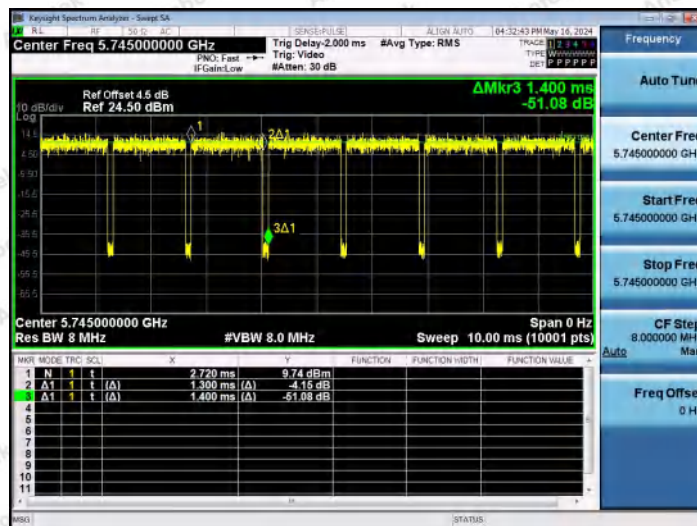

NTVN-11N20MIMO-Ant2-5745