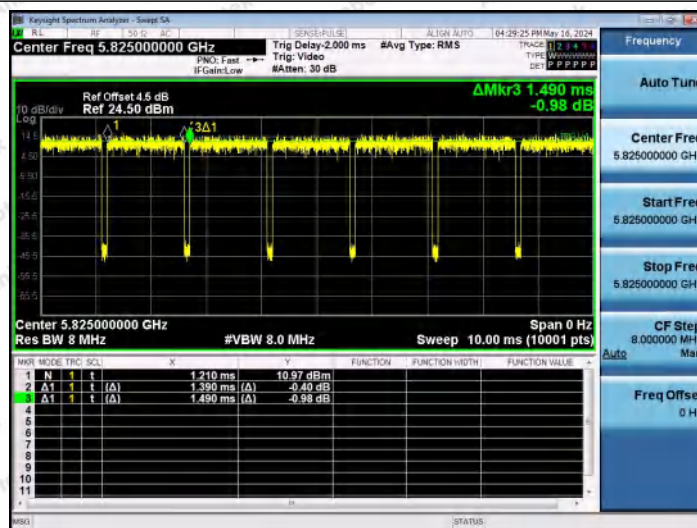

Hotline 400-003-0500
 www.anbotek.com.cn

NTNV-11A-Ant2-5785

NTNV-11A-Ant1-5825

NTNV-11A-Ant2-5825

Shenzhen Anbotek Compliance Laboratory Limited

Address: 1/F., Building D, Sogood Science and Technology Park, Sanwei Community, Hangcheng Street, Bao'an District, Shenzhen, Guangdong, China.
 Tel: (86) 0755-26066440 Fax: (86) 0755-26014772 Email: service@anbotek.com