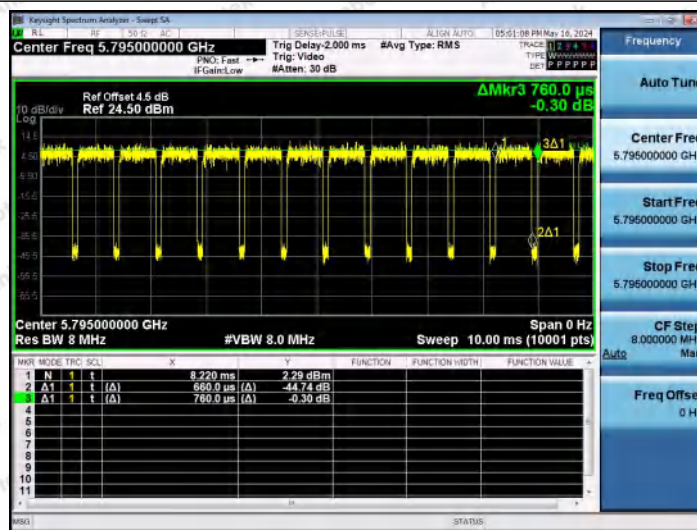

Hotline 400-003-0500
 www.anbotek.com.cn

NTNV-11AC40MIMO-Ant2-5755

NTNV-11AC40MIMO-Ant1-5795

NTNV-11AC40MIMO-Ant2-5795

Shenzhen Anbotek Compliance Laboratory Limited

Address: 1/F., Building D, Sogood Science and Technology Park, Sanwei Community, Hangcheng Street, Bao'an District, Shenzhen, Guangdong, China.
 Tel: (86) 0755-26066440 Fax: (86) 0755-26014772 Email: service@anbotek.com