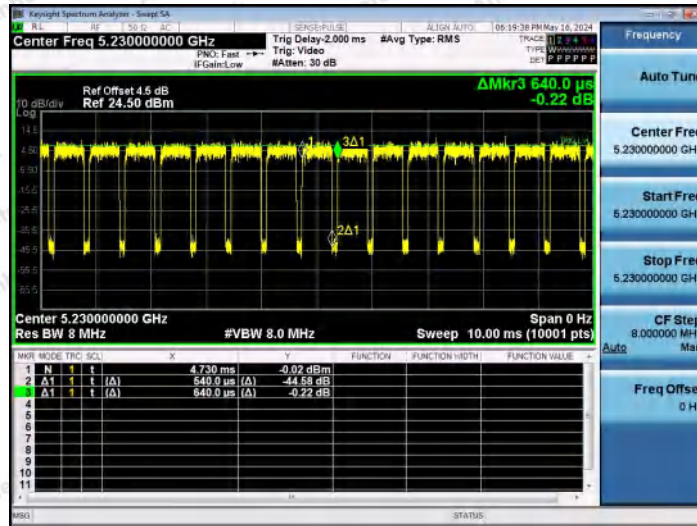

NTNV-11AX40MIMO-Ant1-5230