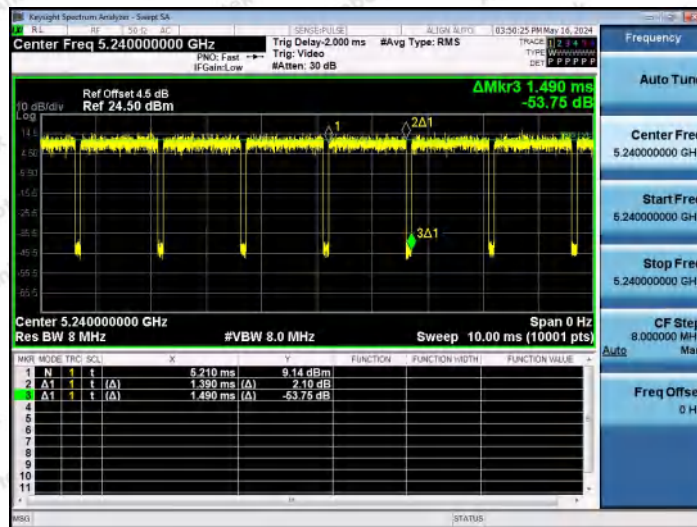

Hotline
 400-003-0500
www.anbotek.com.cn

NTNV-11A-Ant2-5200

NTNV-11A-Ant1-5240

NTNV-11A-Ant2-5240

Shenzhen Anbotek Compliance Laboratory Limited

Address: 1/F., Building D, Sogood Science and Technology Park, Sanwei Community, Hangcheng Street, Bao'an District, Shenzhen, Guangdong, China.
 Tel: (86) 0755-26066440 Fax: (86) 0755-26014772 Email: service@anbotek.com