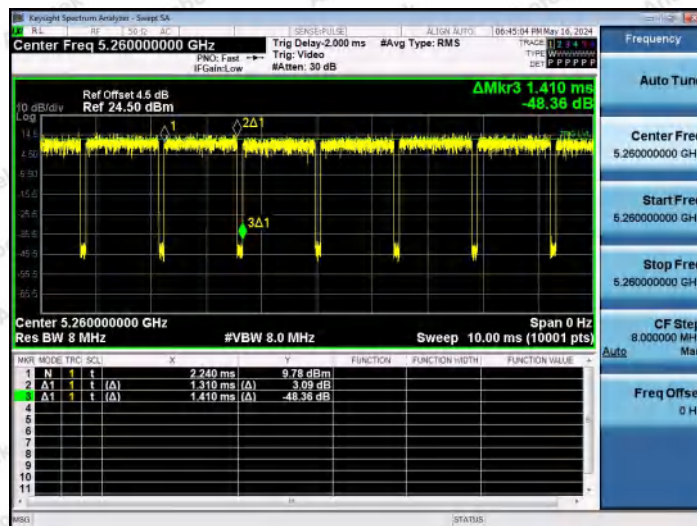

NTNV-11AC20MIMO-Ant2-5260