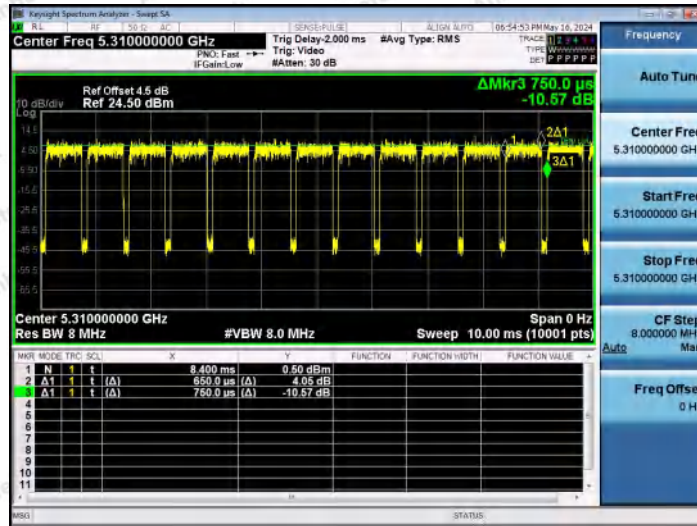

NTNV-11AC40MIMO-Ant1-5310