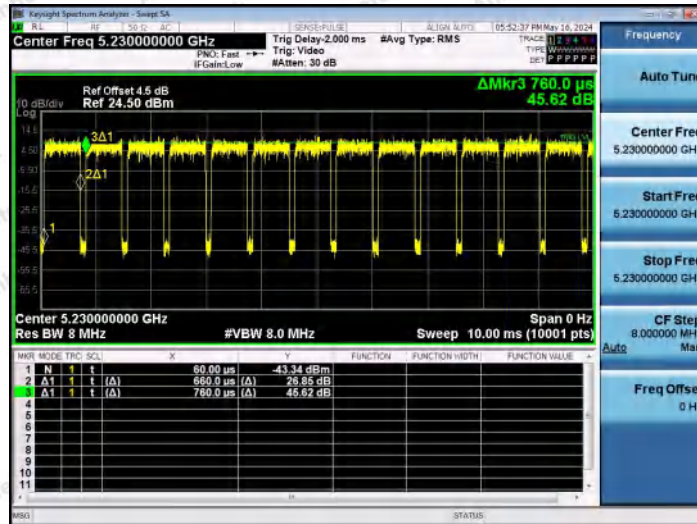

NTNV-11AC40MIMO-Ant2-5230