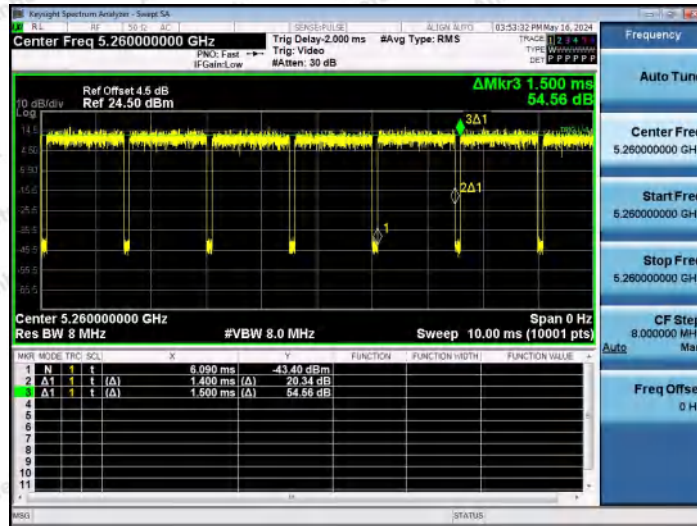

NTNV-11A-Ant1-5260