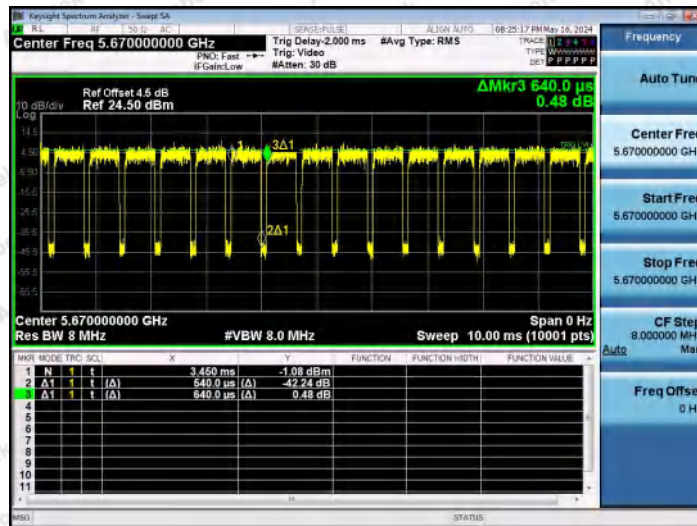

NTNV-11AX40MIMO-Ant1-5670