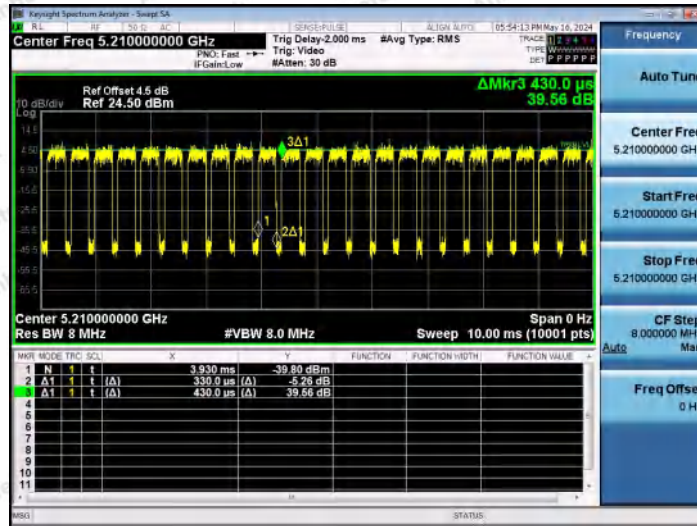

NTNV-11AC80MIMO-Ant1-5210