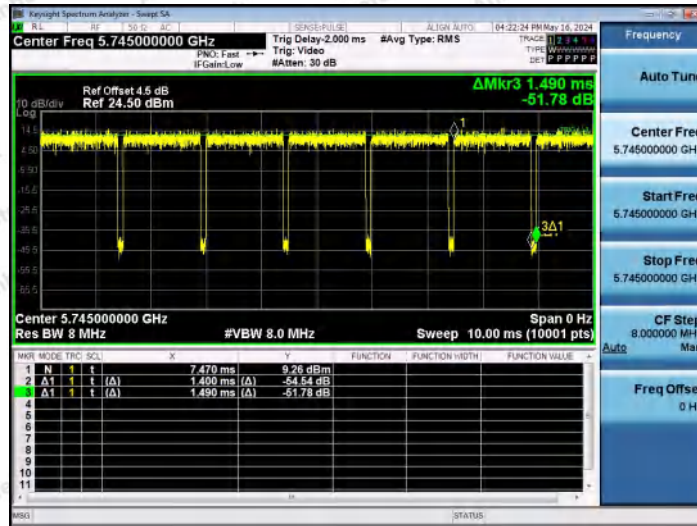

NTNV-11A-Ant1-5745