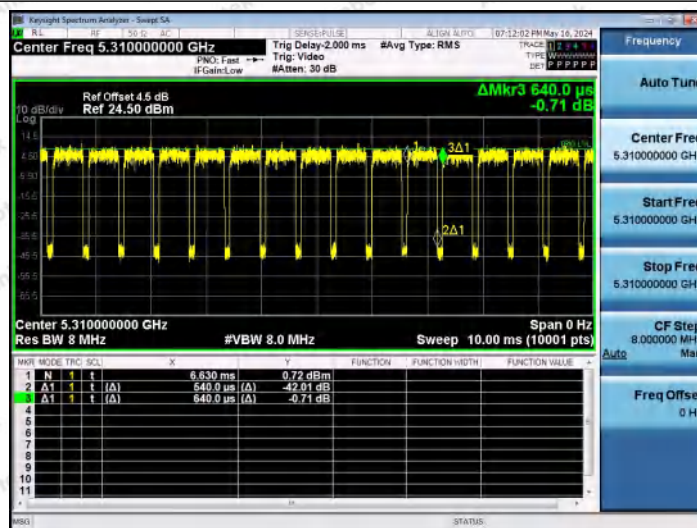

Hotline
400-003-0500
www.anbotek.com.cn

NTNV-11AX40MIMO-Ant2-5270

NTNV-11AX40MIMO-Ant1-5310

NTNV-11AX40MIMO-Ant2-5310

Shenzhen Anbotek Compliance Laboratory Limited

Address: 1/F., Building D, Sogood Science and Technology Park, Sanwei Community, Hangcheng Street, Bao'an District, Shenzhen, Guangdong, China.
 Tel: (86) 0755-26066440 Fax: (86) 0755-26014772 Email: service@anbotek.com