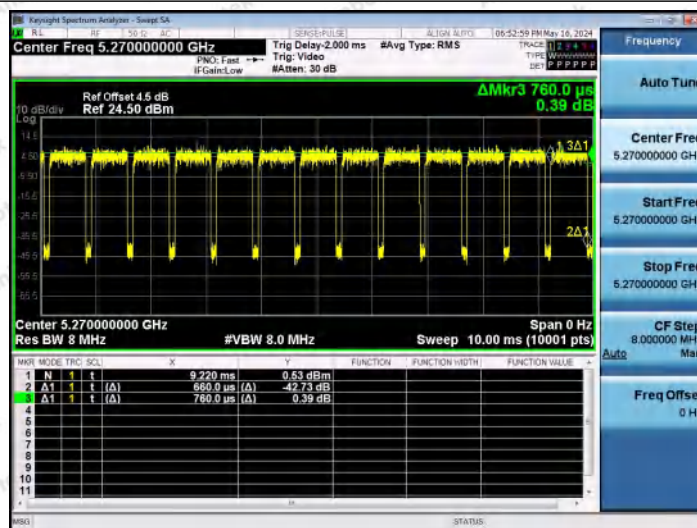

Hotline 400-003-0500
 www.anbotek.com.cn

NTNV-11AC40MIMO-Ant2-5230

NTNV-11AC40MIMO-Ant1-5270

NTNV-11AC40MIMO-Ant2-5270

Shenzhen Anbotek Compliance Laboratory Limited

Address: 1/F., Building D, Sogood Science and Technology Park, Sanwei Community, Hangcheng Street, Bao'an District, Shenzhen, Guangdong, China.
 Tel: (86) 0755-26066440 Fax: (86) 0755-26014772 Email: service@anbotek.com