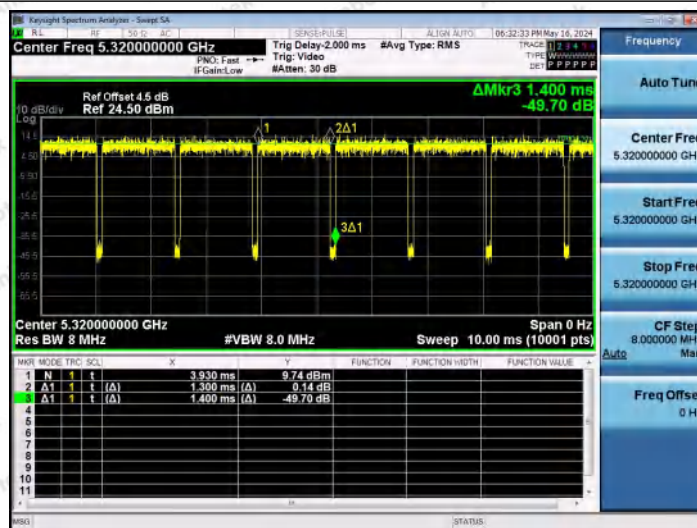

Hotline 400-003-0500
 www.anbotek.com.cn

NTVN-11N20MIMO-Ant2-5300

NTVN-11N20MIMO-Ant1-5320

NTVN-11N20MIMO-Ant2-5320

Shenzhen Anbotek Compliance Laboratory Limited

Address: 1/F., Building D, Sogood Science and Technology Park, Sanwei Community, Hangcheng Street, Bao'an District, Shenzhen, Guangdong, China.
 Tel: (86) 0755-26066440 Fax: (86) 0755-26014772 Email: service@anbotek.com