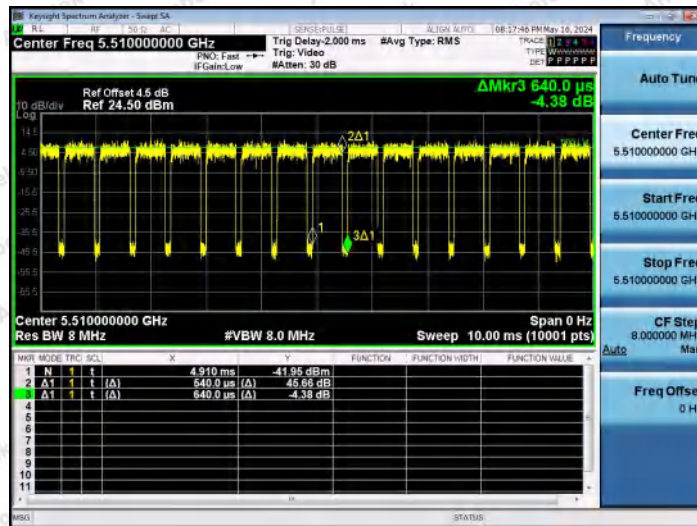

NTNV-11AX40MIMO-Ant2-5510