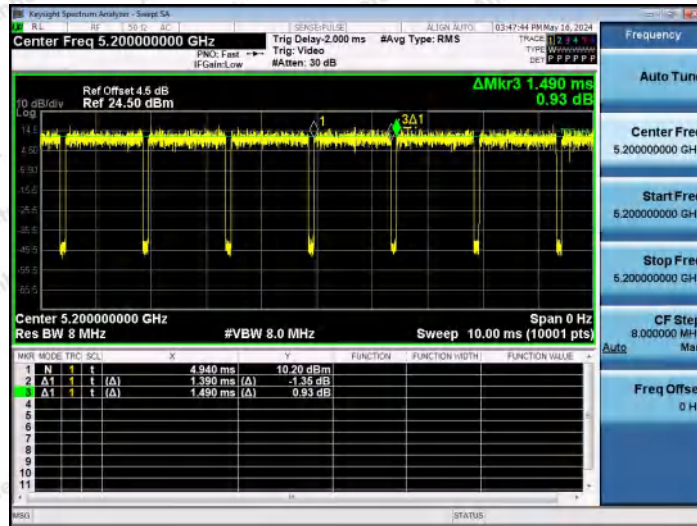

NTNV-11A-Ant2-5200