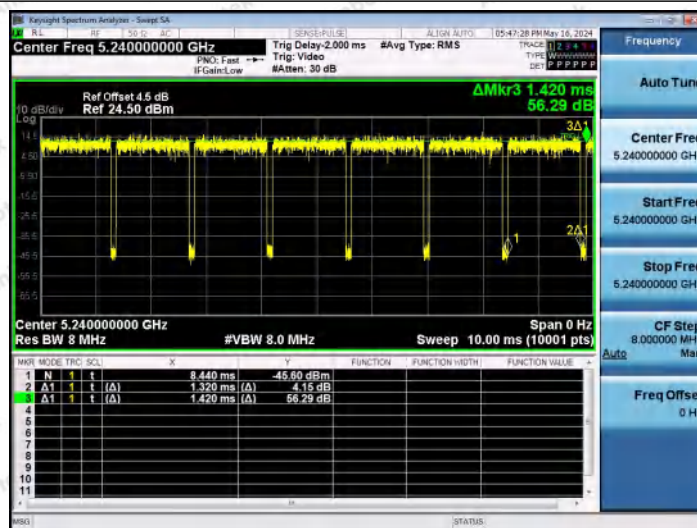

Hotline 400-003-0500
 www.anbotek.com.cn

NTNV-11AC20MIMO-Ant2-5200

NTNV-11AC20MIMO-Ant1-5240

NTNV-11AC20MIMO-Ant2-5240

Shenzhen Anbotek Compliance Laboratory Limited

Address: 1/F., Building D, Sogood Science and Technology Park, Sanwei Community, Hangcheng Street, Bao'an District, Shenzhen, Guangdong, China.
 Tel: (86) 0755-26066440 Fax: (86) 0755-26014772 Email: service@anbotek.com