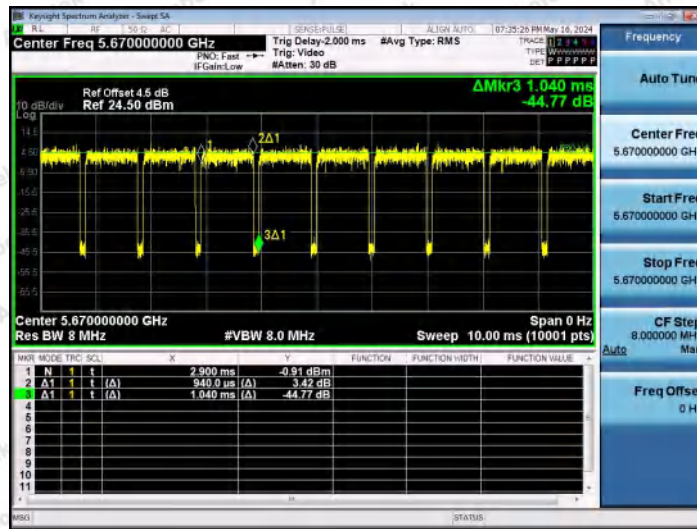

NTNV-11N40MIMO-Ant2-5670