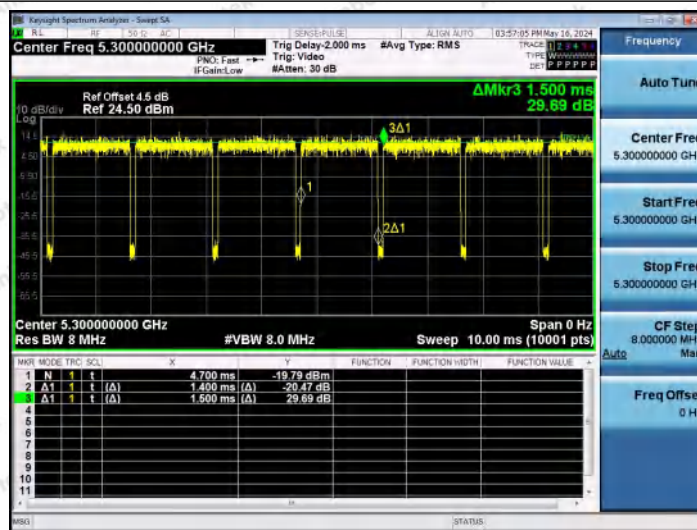

Hotline 400-003-0500
 www.anbotek.com.cn

NTNV-11A-Ant1-5260

NTNV-11A-Ant2-5260

NTNV-11A-Ant1-5300

Shenzhen Anbotek Compliance Laboratory Limited

Address: 1/F., Building D, Sogood Science and Technology Park, Sanwei Community, Hangcheng Street, Bao'an District, Shenzhen, Guangdong, China.
 Tel: (86) 0755-26066440 Fax: (86) 0755-26014772 Email: service@anbotek.com