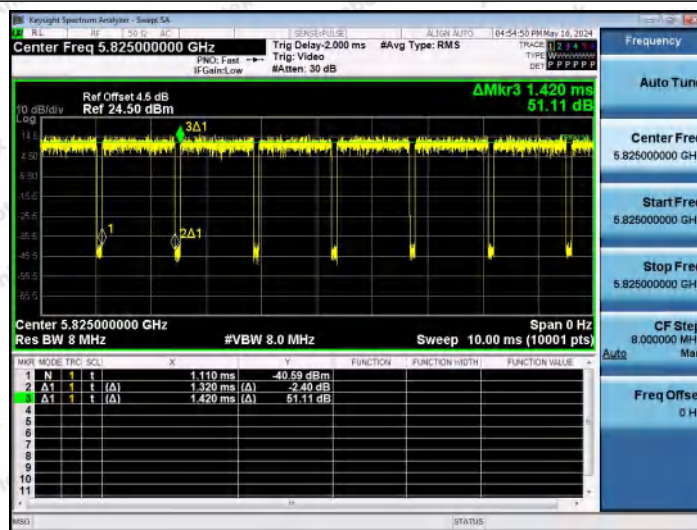

Hotline 400-003-0500
 www.anbotek.com.cn

NTNV-11AC20MIMO-Ant2-5785

NTNV-11AC20MIMO-Ant1-5825

NTNV-11AC20MIMO-Ant2-5825

Shenzhen Anbotek Compliance Laboratory Limited

Address: 1/F., Building D, Sogood Science and Technology Park, Sanwei Community, Hangcheng Street, Bao'an District, Shenzhen, Guangdong, China.
 Tel: (86) 0755-26066440 Fax: (86) 0755-26014772 Email: service@anbotek.com