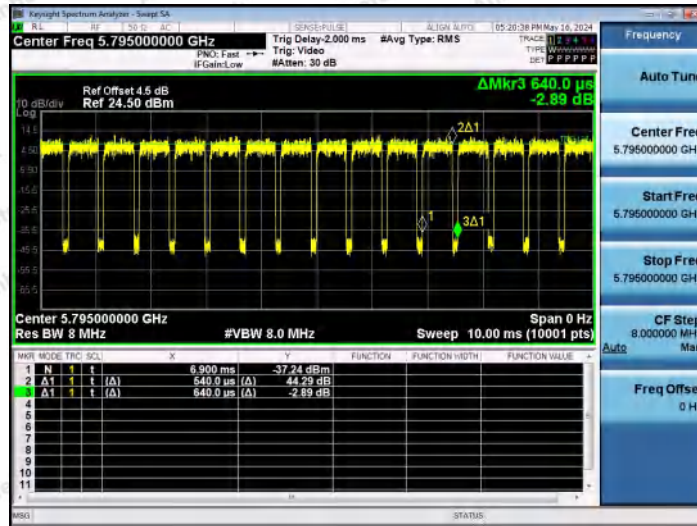

NTNV-11AX40MIMO-Ant2-5795