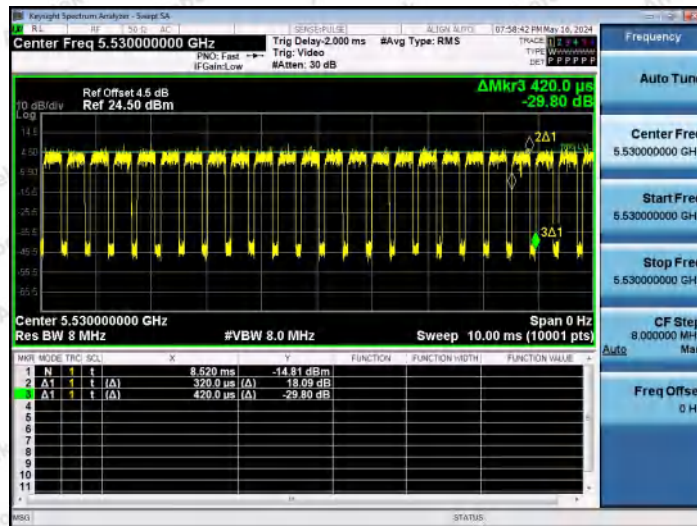

NTNV-11AC80MIMO-Ant1-5530