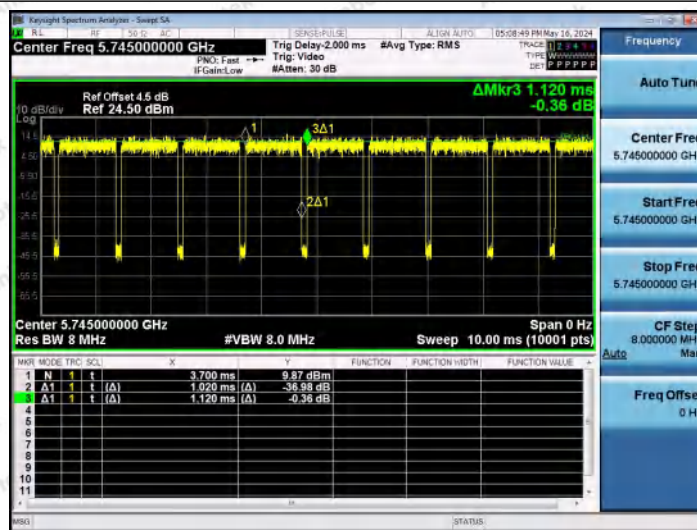

Hotline 400-003-0500
 www.anbotek.com.cn

NTNV-11AX20MIMO-Ant2-5700

NTNV-11AX20MIMO-Ant1-5745

NTNV-11AX20MIMO-Ant2-5745

Shenzhen Anbotek Compliance Laboratory Limited

Address: 1/F., Building D, Sogood Science and Technology Park, Sanwei Community, Hangcheng Street, Bao'an District, Shenzhen, Guangdong, China.
 Tel: (86) 0755-26066440 Fax: (86) 0755-26014772 Email: service@anbotek.com