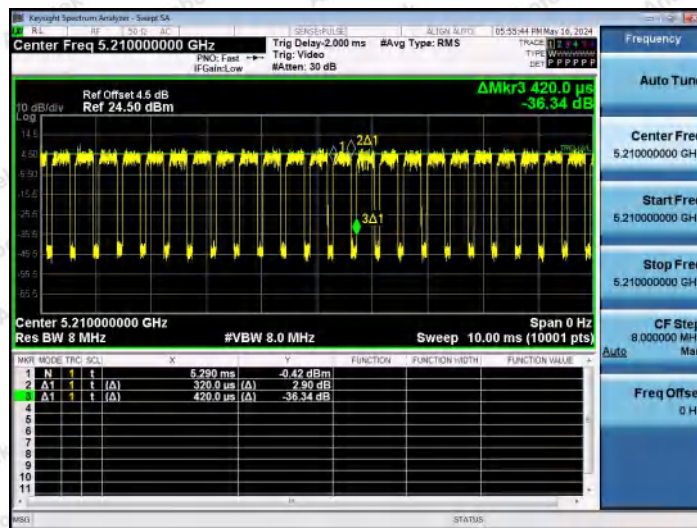

NTNV-11AC80MIMO-Ant2-5210