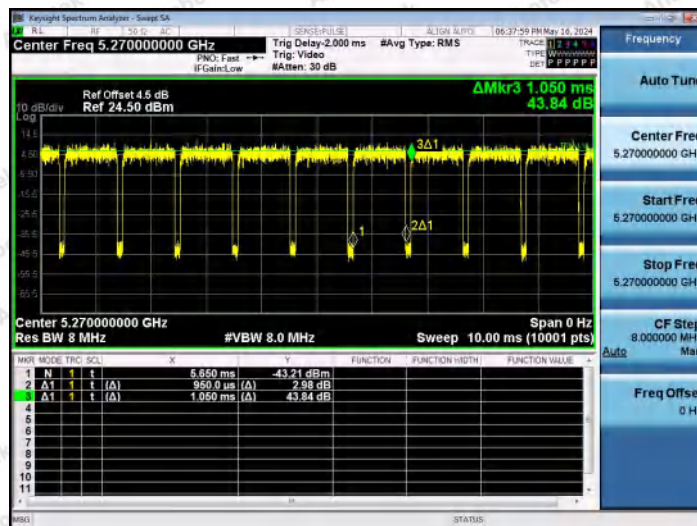

NTNV-11N40MIMO-Ant1-5270