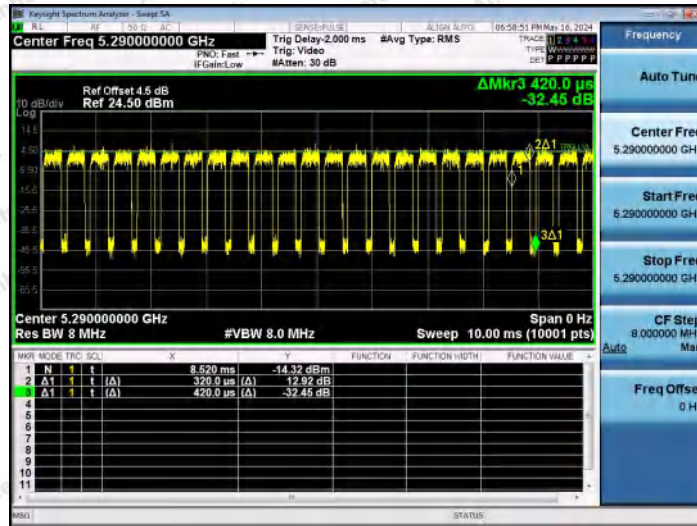

NTNV-11AC80MIMO-Ant2-5290