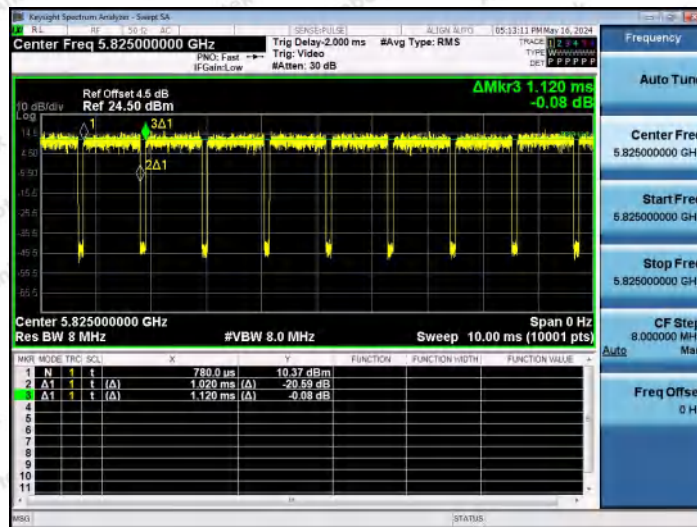

Hotline 400-003-0500
 www.anbotek.com.cn

NTNV-11AX20MIMO-Ant1-5785

NTNV-11AX20MIMO-Ant2-5785

NTNV-11AX20MIMO-Ant1-5825

Shenzhen Anbotek Compliance Laboratory Limited

Address: 1/F., Building D, Sogood Science and Technology Park, Sanwei Community, Hangcheng Street, Bao'an District, Shenzhen, Guangdong, China.
 Tel: (86) 0755-26066440 Fax: (86) 0755-26014772 Email: service@anbotek.com