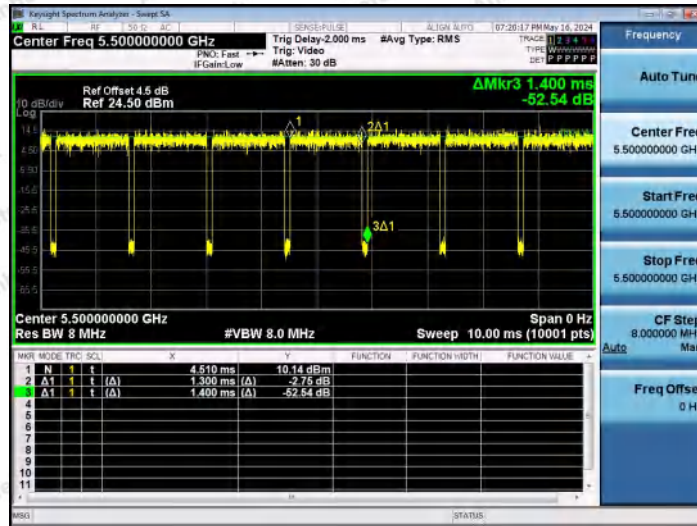

NTNV-11N20MIMO-Ant1-5500