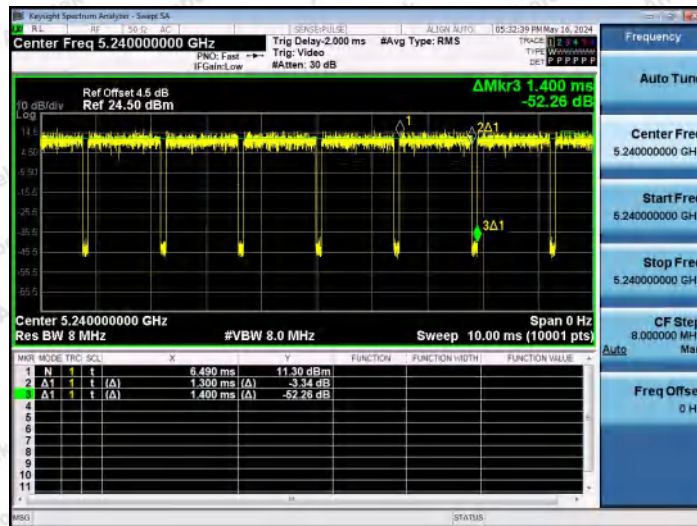

NTNV-11N20MIMO-Ant1-5240