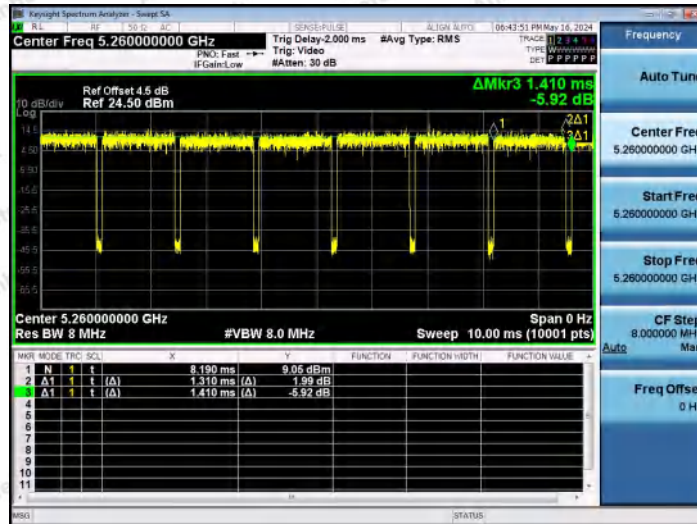

NTNV-11AC20MIMO-Ant1-5260