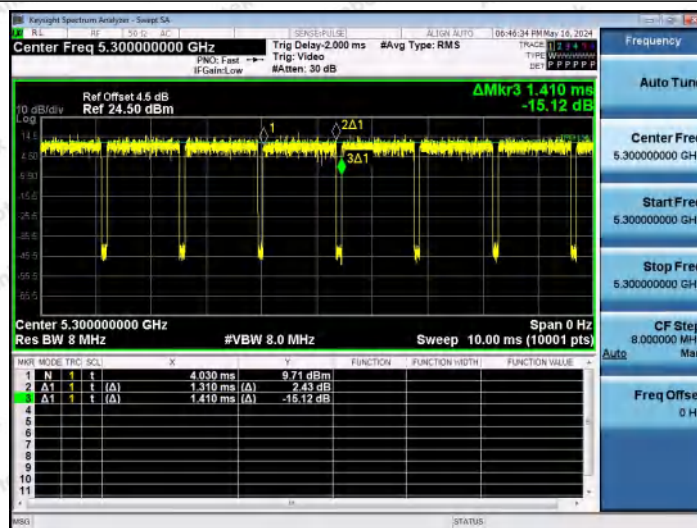

Hotline 400-003-0500
 www.anbotek.com.cn

NTNV-11AC20MIMO-Ant1-5260

NTNV-11AC20MIMO-Ant2-5260

NTNV-11AC20MIMO-Ant1-5300

Shenzhen Anbotek Compliance Laboratory Limited

Address: 1/F., Building D, Sogood Science and Technology Park, Sanwei Community, Hangcheng Street, Bao'an District, Shenzhen, Guangdong, China.
 Tel: (86) 0755-26066440 Fax: (86) 0755-26014772 Email: service@anbotek.com