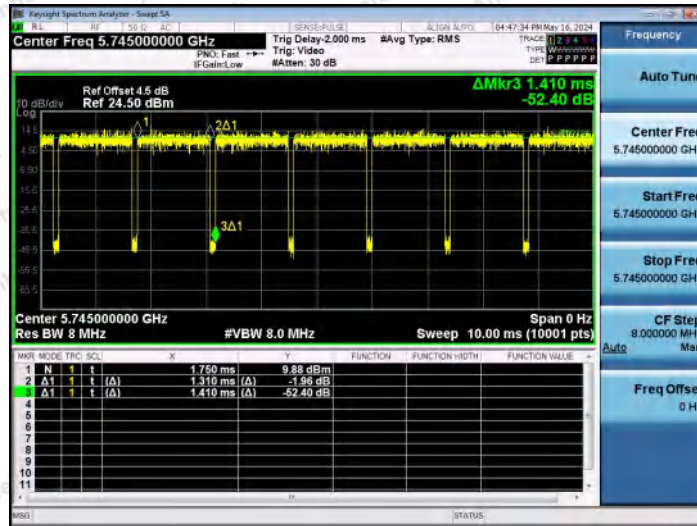

NTNV-11AC20MIMO-Ant1-5745