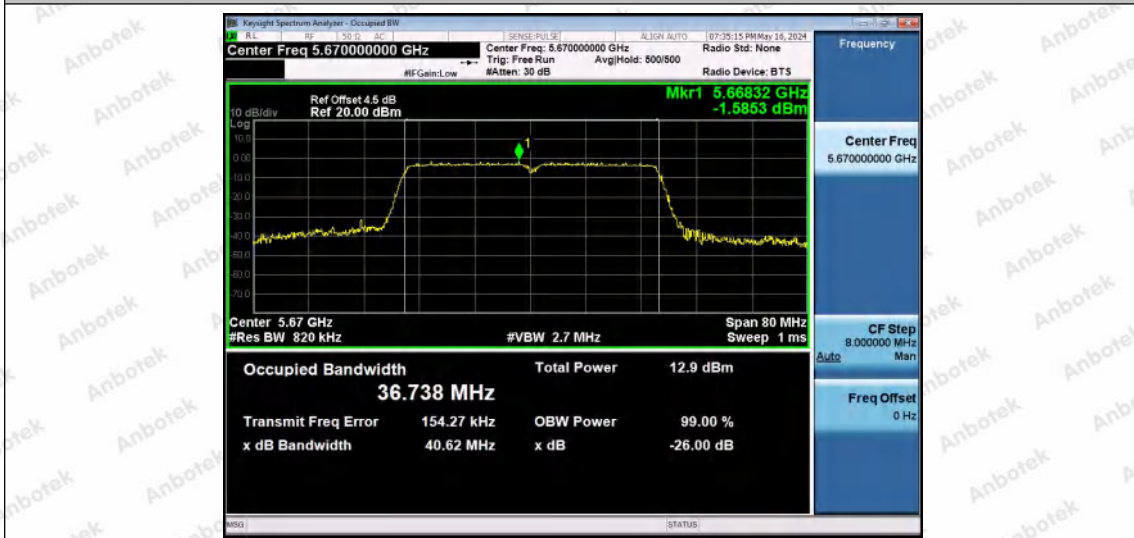

11N40MIMO-Ant2-5670