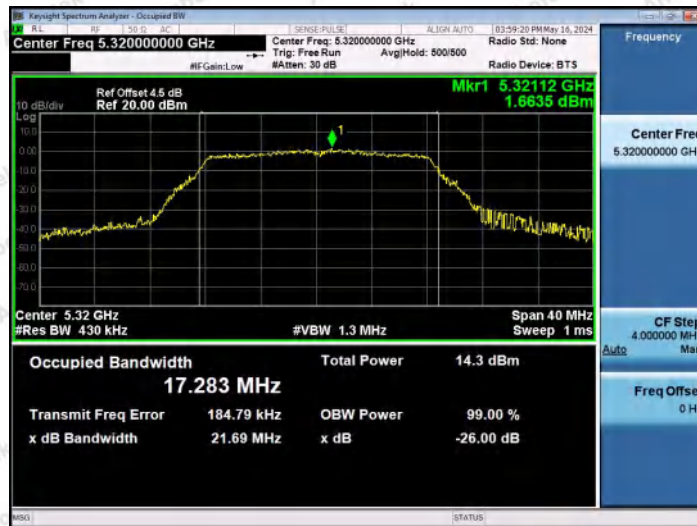

11A-Ant1-5320