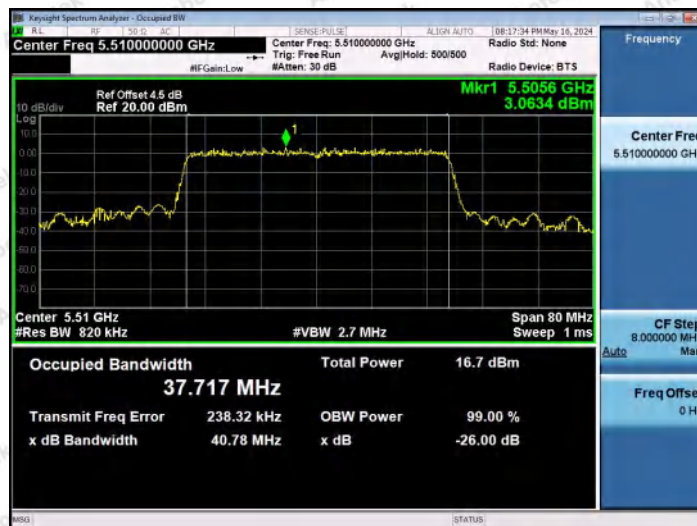

11AX40MIMO-Ant2-5510