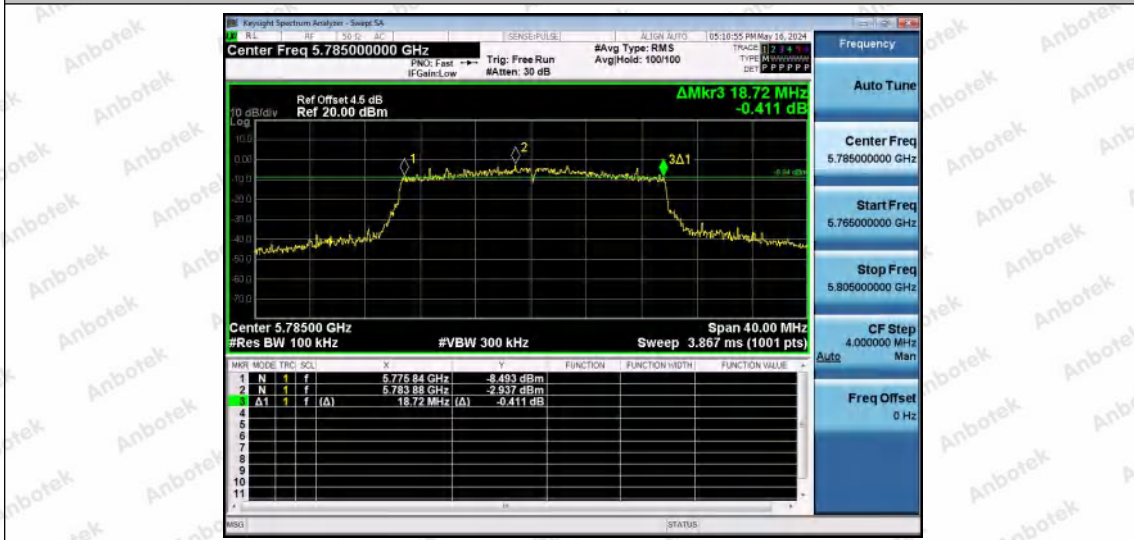

11AX20MIMO-Ant2-5785-PASS