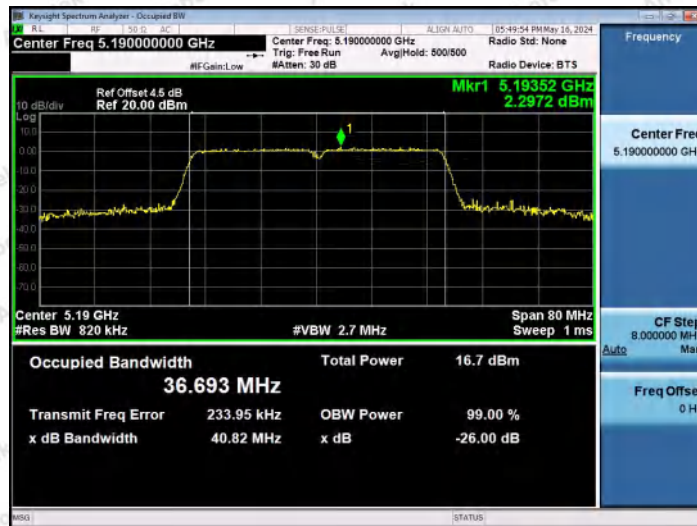

11AC40MIMO-Ant2-5190