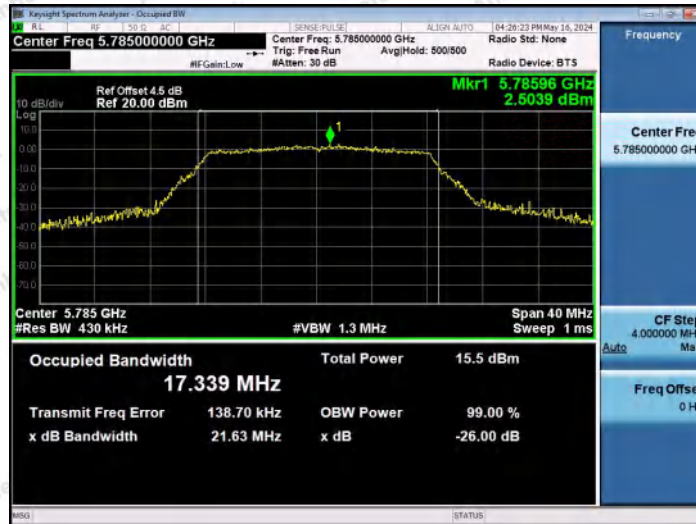

11A-Ant2-5785