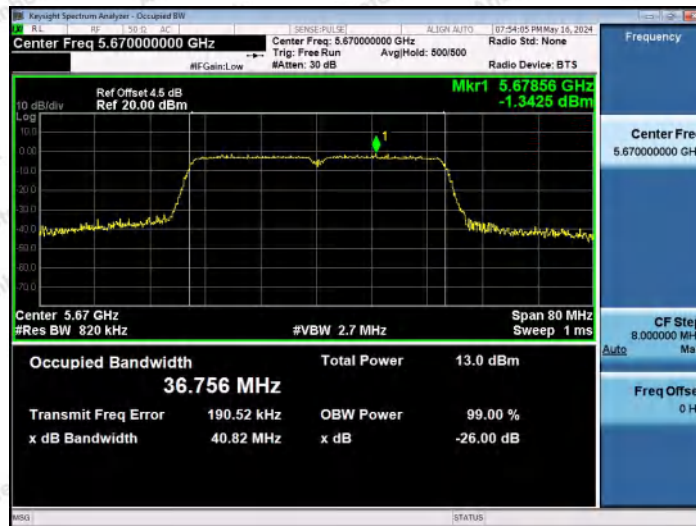

11AC40MIMO-Ant1-5670