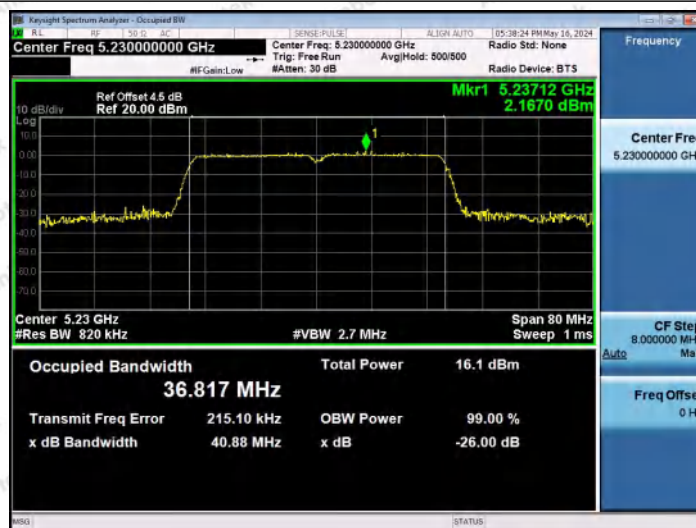

Hotline
400-003-0500
www.anbotek.com.cn

11N40MIMO-Ant1-5190

11N40MIMO-Ant2-5190

11N40MIMO-Ant1-5230

Shenzhen Anbotek Compliance Laboratory Limited

Address: 1/F., Building D, Sogood Science and Technology Park, Sanwei Community, Hangcheng Street, Bao'an District, Shenzhen, Guangdong, China.
Tel: (86) 0755-26066440 Fax: (86) 0755-26014772 Email: service@anbotek.com