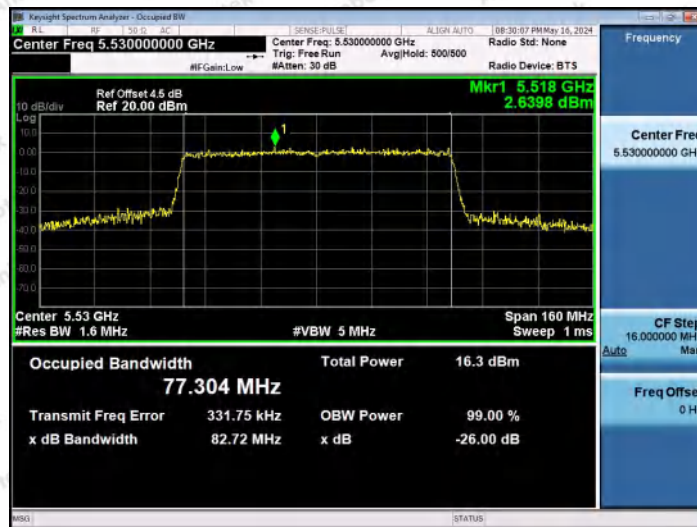

Hotline
 400-003-0500
 www.anbotek.com.cn

11AX80MIMO-Ant1-5290

11AX80MIMO-Ant2-5290

11AX80MIMO-Ant1-5530

Shenzhen Anbotek Compliance Laboratory Limited

Address: 1/F., Building D, Sogood Science and Technology Park, Sanwei Community, Hangcheng Street, Bao'an District, Shenzhen, Guangdong, China.
Tel: (86) 0755-26066440 Fax: (86) 0755-26014772 Email: service@anbotek.com