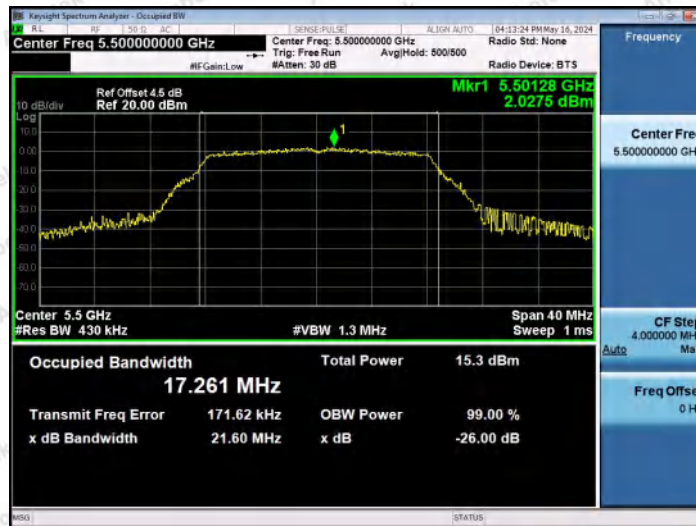

11A-Ant2-5500