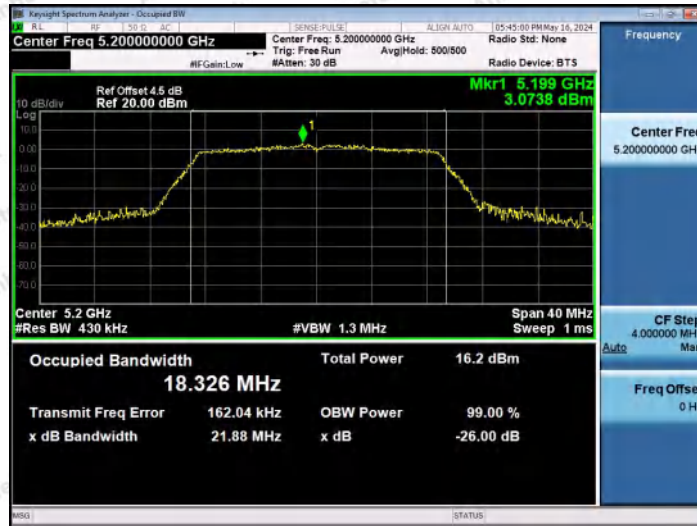

11AC20MIMO-Ant2-5200