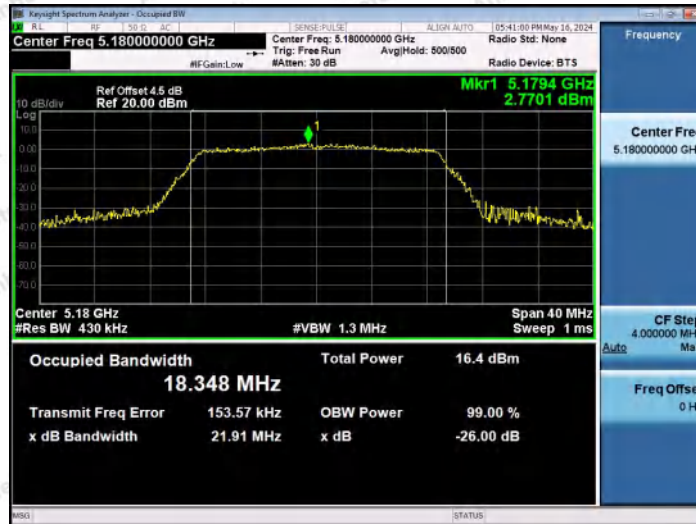

11AC20MIMO-Ant1-5180