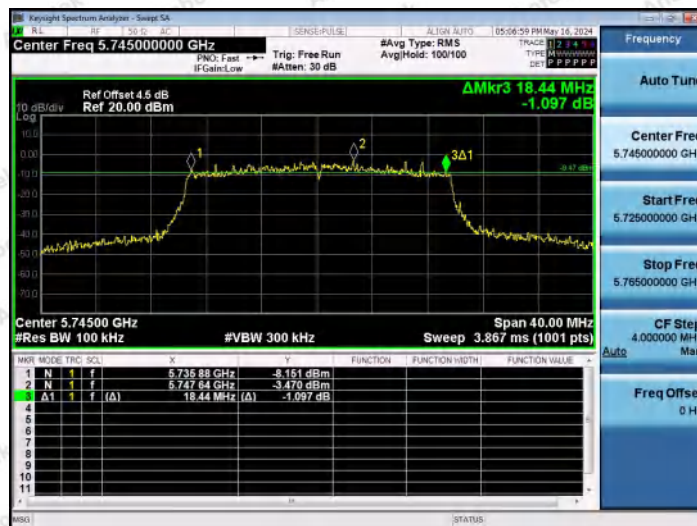

11AX20MIMO-Ant1-5745-PASS