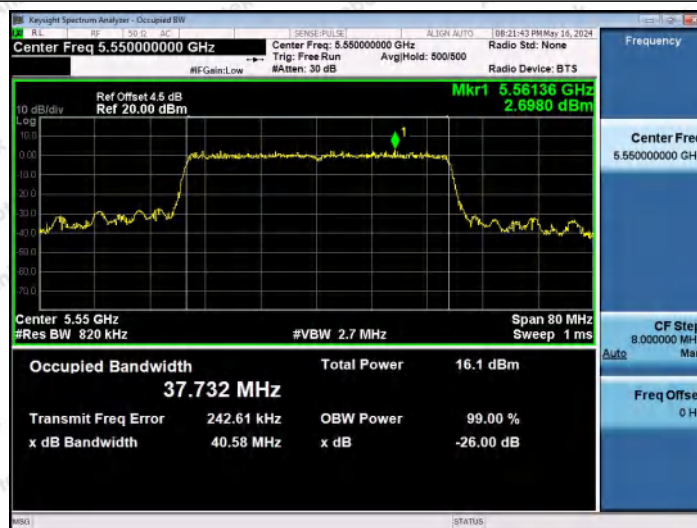

Hotline
400-003-0500
www.anbotek.com.cn

11AX40MIMO-Ant1-5510

11AX40MIMO-Ant2-5510

11AX40MIMO-Ant1-5550

Shenzhen Anbotek Compliance Laboratory Limited

Address: 1/F., Building D, Sogood Science and Technology Park, Sanwei Community, Hangcheng Street, Bao'an District, Shenzhen, Guangdong, China.
 Tel: (86) 0755-26066440 Fax: (86) 0755-26014772 Email: service@anbotek.com