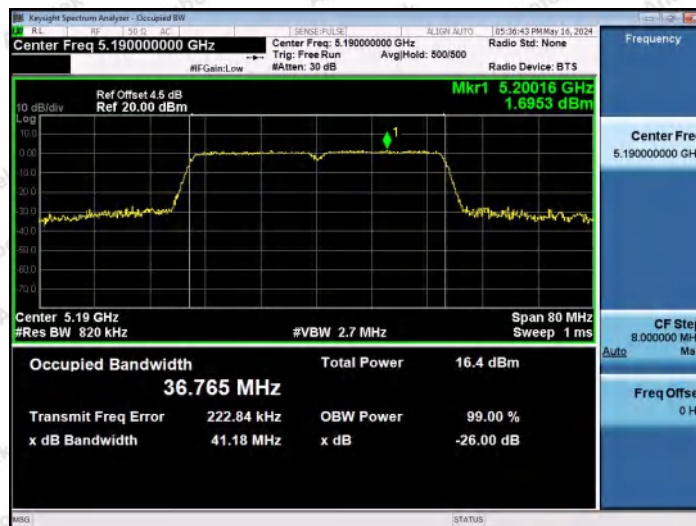

11N40MIMO-Ant2-5190