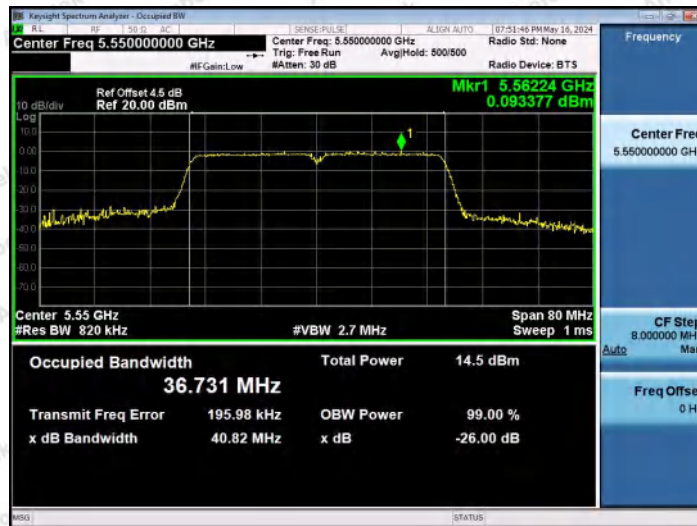

11AC40MIMO-Ant1-5550