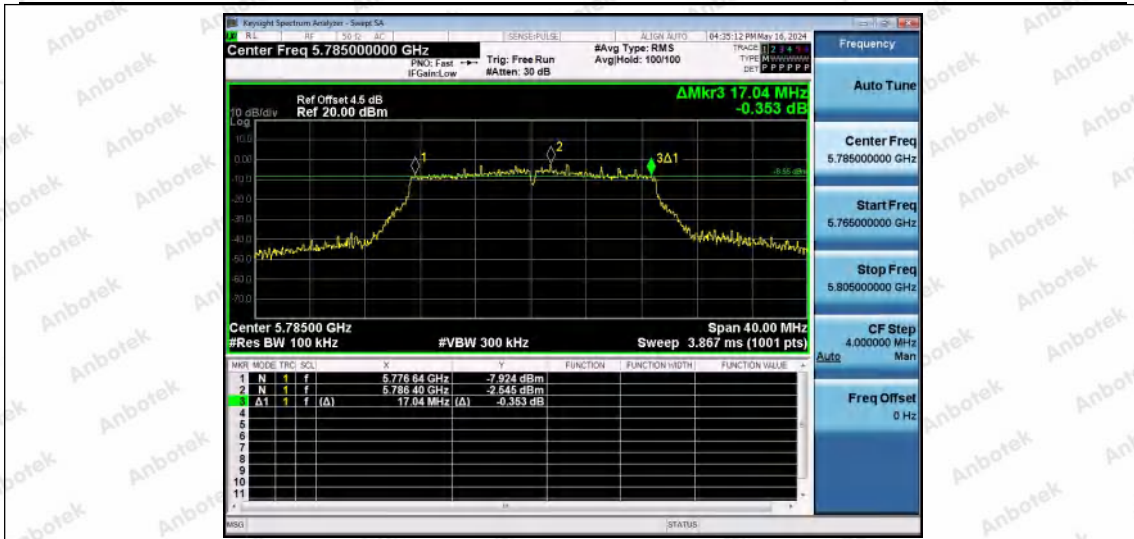

11N20MIMO-Ant2-5785-PASS