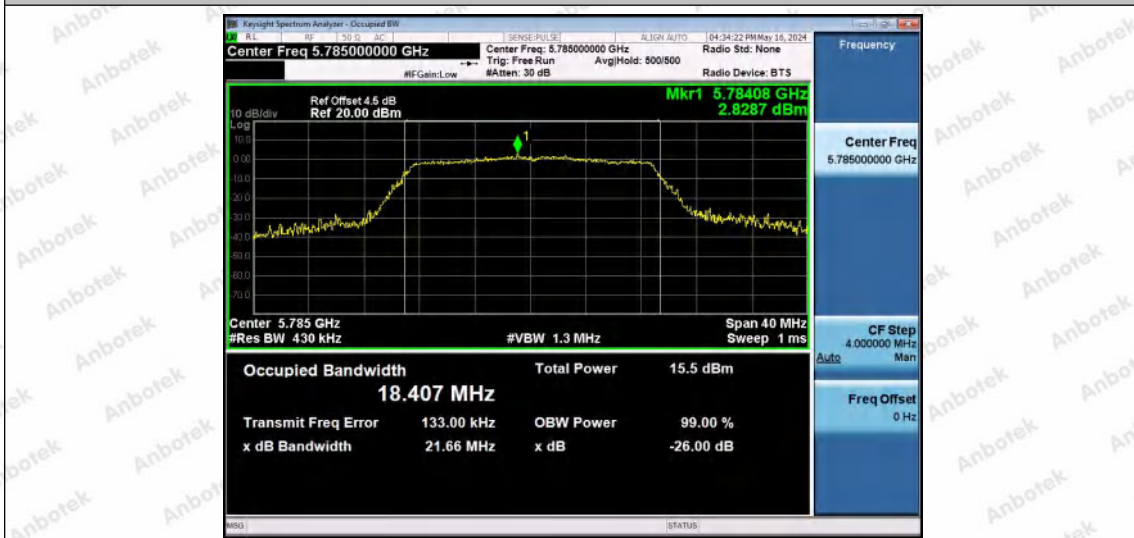

Hotline
400-003-0500
www.anbotek.com.cn

11N20MIMO-Ant1-5745

11N20MIMO-Ant2-5745

11N20MIMO-Ant1-5785

Shenzhen Anbotek Compliance Laboratory Limited

Address: 1/F., Building D, Sogood Science and Technology Park, Sanwei Community, Hangcheng Street, Bao'an District, Shenzhen, Guangdong, China.
Tel: (86) 0755-26066440 Fax: (86) 0755-26014772 Email: service@anbotek.com