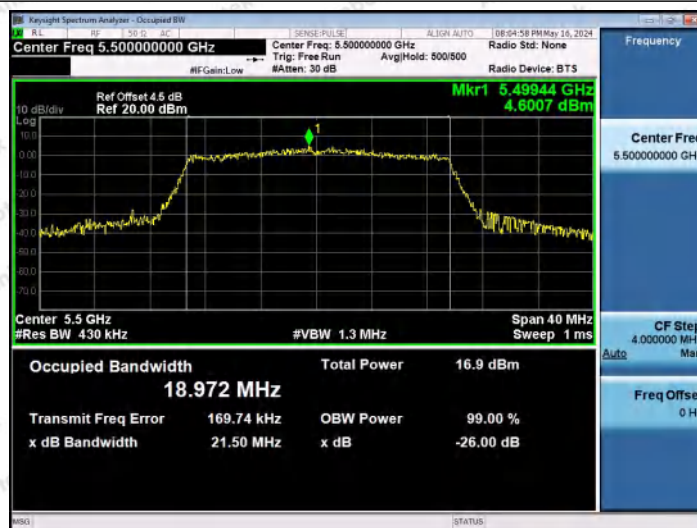

Hotline
400-003-0500
www.anbotek.com.cn

11AX20MIMO-Ant2-5320

11AX20MIMO-Ant1-5500

11AX20MIMO-Ant2-5500

Shenzhen Anbotek Compliance Laboratory Limited

Address: 1/F., Building D, Sogood Science and Technology Park, Sanwei Community, Hangcheng Street, Bao'an District, Shenzhen, Guangdong, China.
 Tel: (86) 0755-26066440 Fax: (86) 0755-26014772 Email: service@anbotek.com