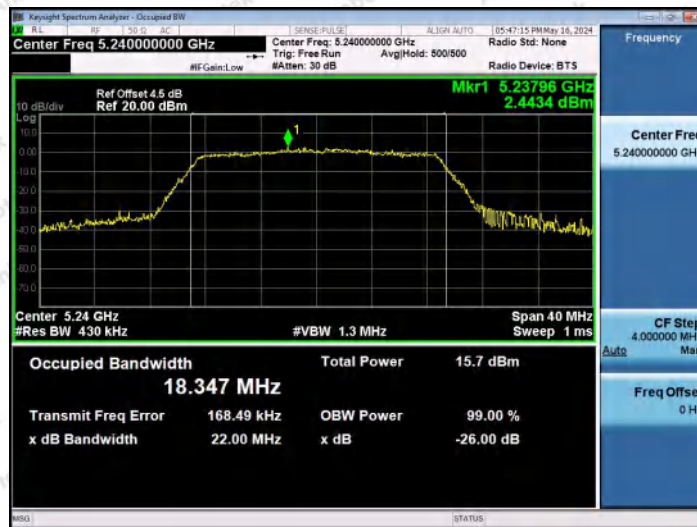

Hotline
400-003-0500
www.anbotek.com.cn

11AC20MIMO-Ant2-5200

11AC20MIMO-Ant1-5240

11AC20MIMO-Ant2-5240

Shenzhen Anbotek Compliance Laboratory Limited

Address: 1/F., Building D, Sogood Science and Technology Park, Sanwei Community, Hangcheng Street, Bao'an District, Shenzhen, Guangdong, China.
 Tel: (86) 0755-26066440 Fax: (86) 0755-26014772 Email: service@anbotek.com