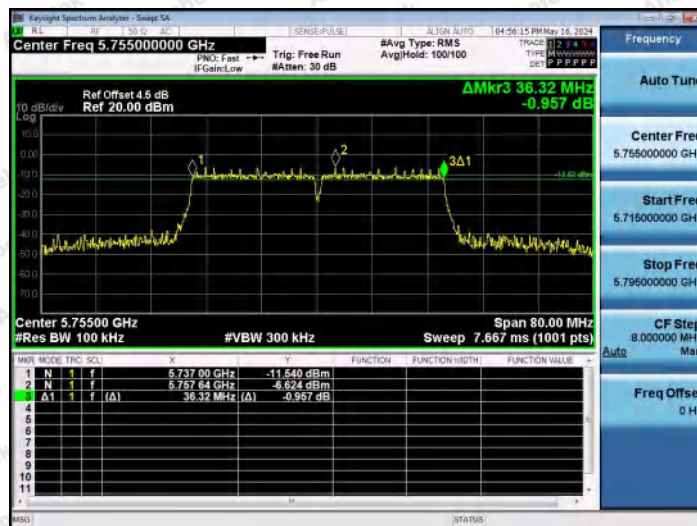

11AC40MIMO-Ant1-5755-PASS