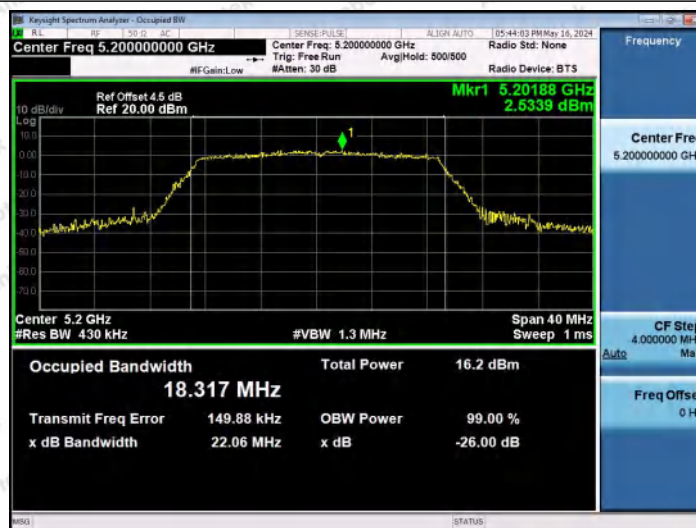

Hotline
400-003-0500
www.anbotek.com.cn

11AC20MIMO-Ant1-5180

11AC20MIMO-Ant2-5180

11AC20MIMO-Ant1-5200

Shenzhen Anbotek Compliance Laboratory Limited

Address: 1/F., Building D, Sogood Science and Technology Park, Sanwei Community, Hangcheng Street, Bao'an District, Shenzhen, Guangdong, China.
Tel: (86) 0755-26066440 Fax: (86) 0755-26014772 Email: service@anbotek.com