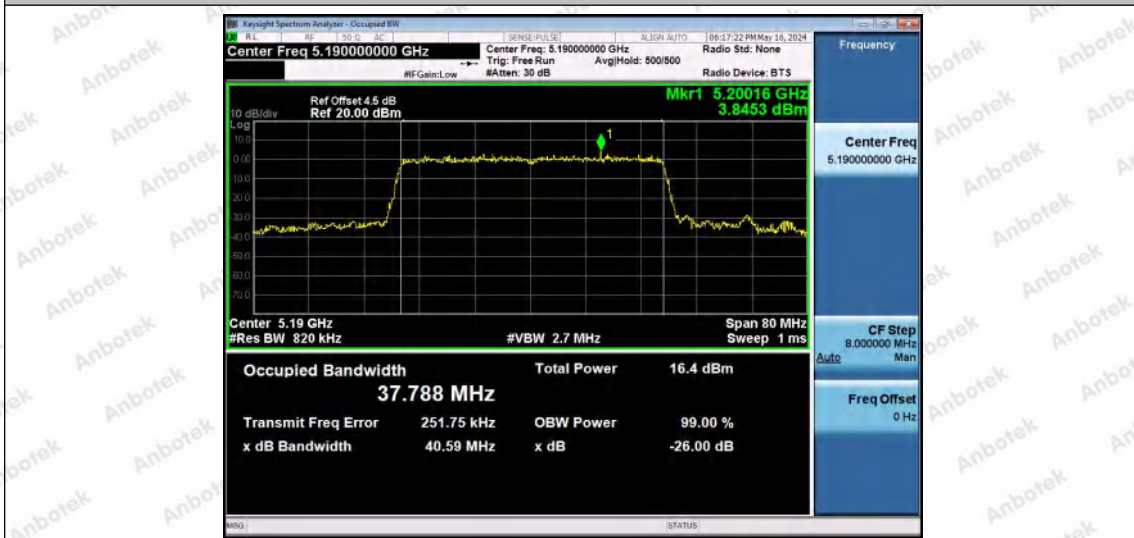

Hotline 400-003-0500
 www.anbotek.com.cn

11AX20MIMO-Ant2-5825

11AX40MIMO-Ant1-5190

11AX40MIMO-Ant2-5190

Shenzhen Anbotek Compliance Laboratory Limited

Address: 1/F., Building D, Sogood Science and Technology Park, Sanwei Community, Hangcheng Street, Bao'an District, Shenzhen, Guangdong, China.
 Tel: (86) 0755-26066440 Fax: (86) 0755-26014772 Email: service@anbotek.com