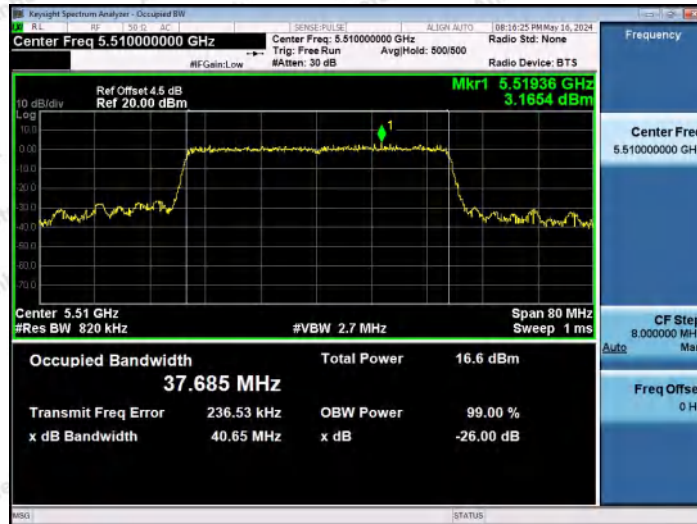

11AX40MIMO-Ant1-5510