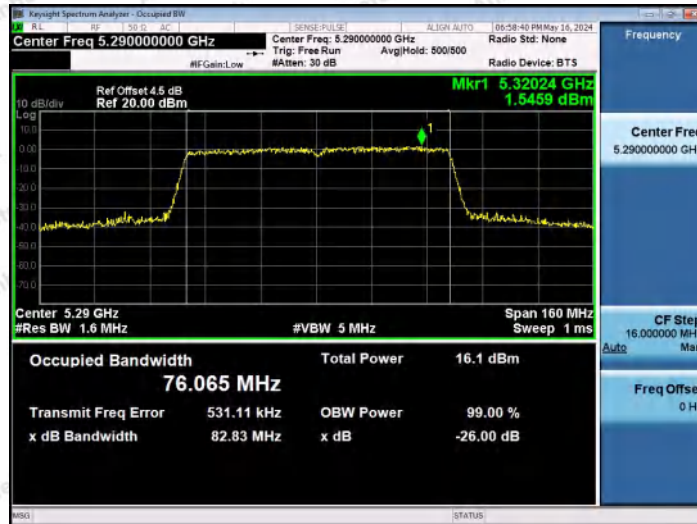

11AC80MIMO-Ant2-5290