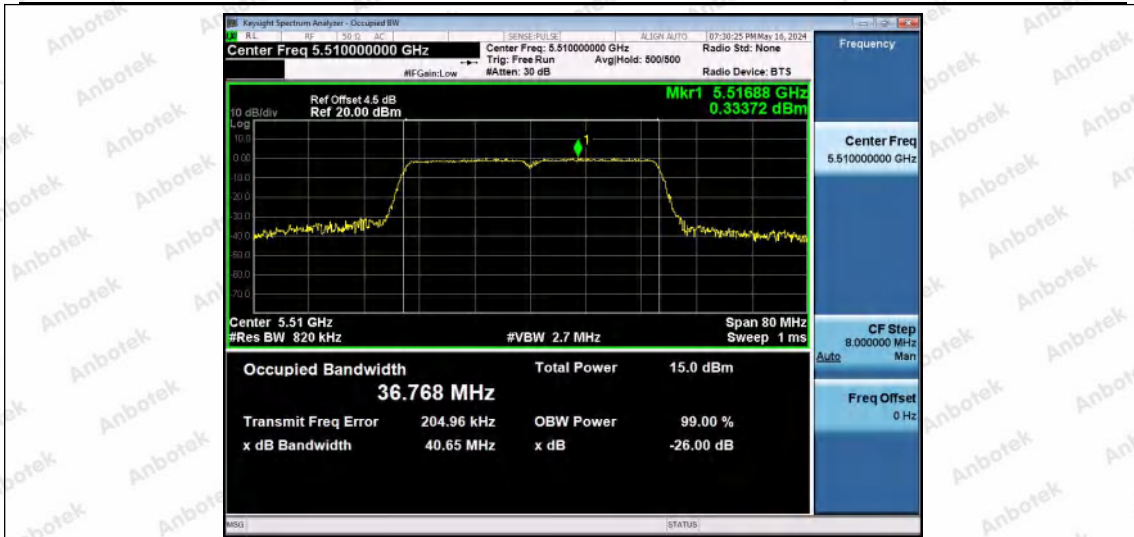

11N40MIMO-Ant2-5510