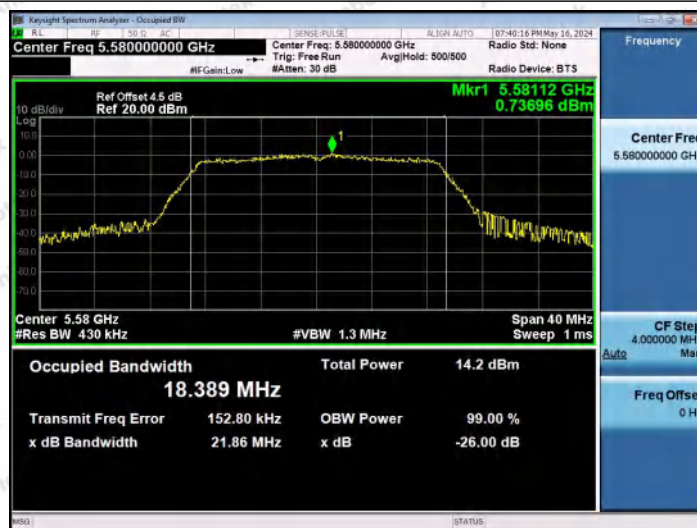

Hotline
400-003-0500
www.anbotek.com.cn

11AC20MIMO-Ant1-5500

11AC20MIMO-Ant2-5500

11AC20MIMO-Ant1-5580

Shenzhen Anbotek Compliance Laboratory Limited

Address: 1/F., Building D, Sogood Science and Technology Park, Sanwei Community, Hangcheng Street, Bao'an District, Shenzhen, Guangdong, China.
Tel: (86) 0755-26066440 Fax: (86) 0755-26014772 Email: service@anbotek.com