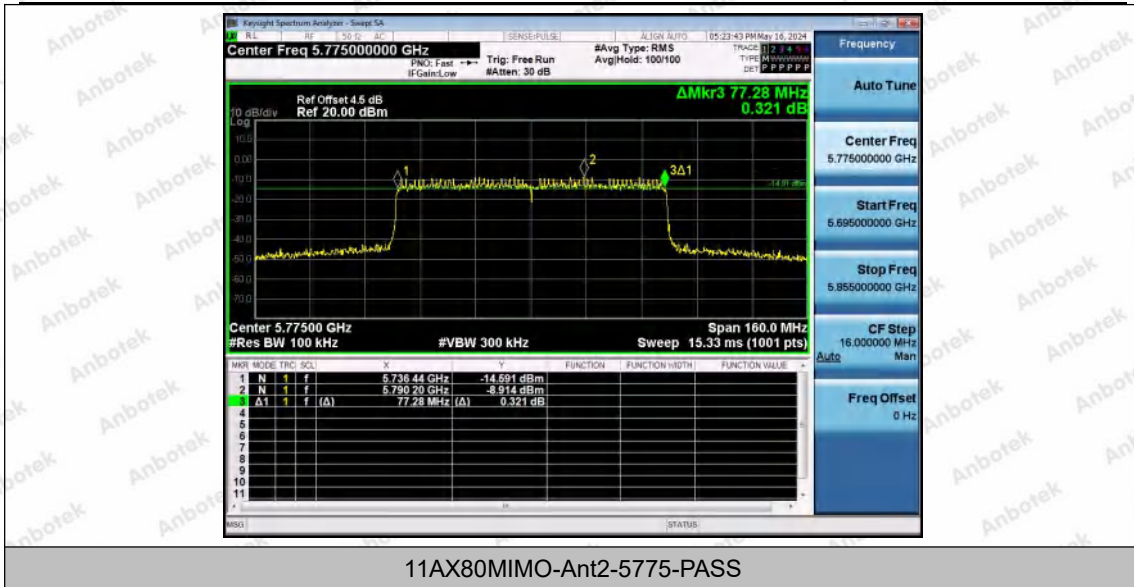

11AX80MIMO-Ant2-5775-PASS

Shenzhen Anbotek Compliance Laboratory Limited

Address: 1/F., Building D, Sogood Science and Technology Park, Sanwei Community, Hangcheng Street, Bao'an District, Shenzhen, Guangdong, China.
Tel: (86) 0755-26066440 Fax: (86) 0755-26014772 Email: service@anbotek.com

Hotline
400-003-0500
www.anbotek.com.cn