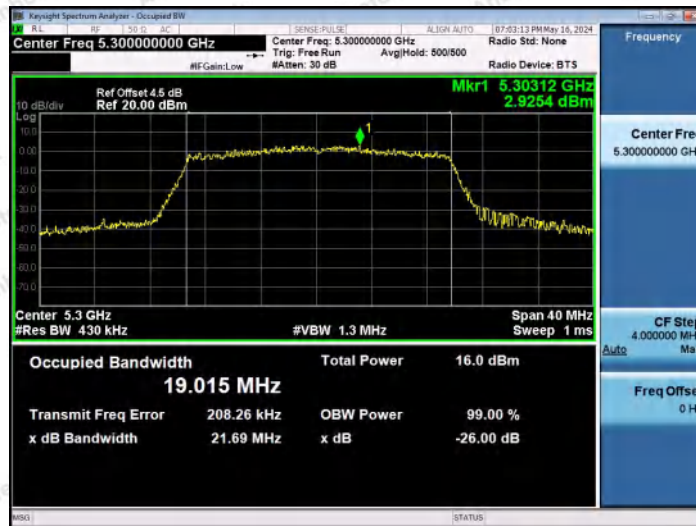

11AX20MIMO-Ant1-5300