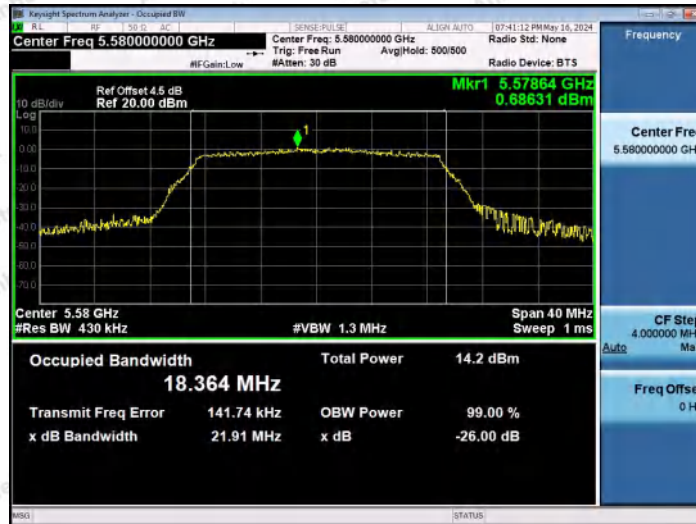

11AC20MIMO-Ant2-5580