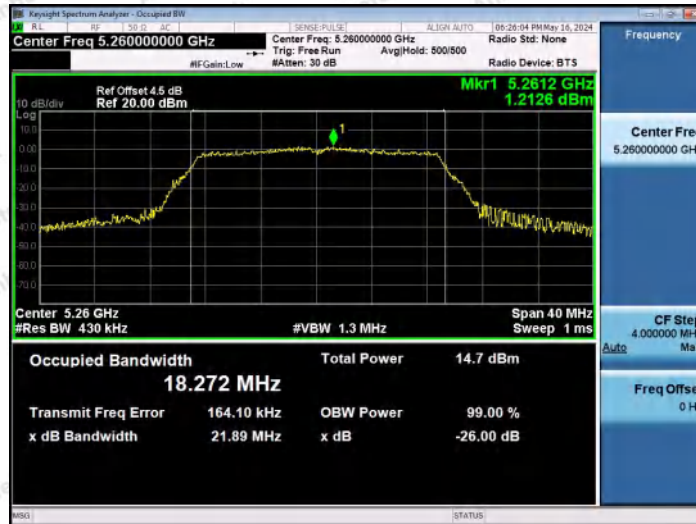

11N20MIMO-Ant1-5260