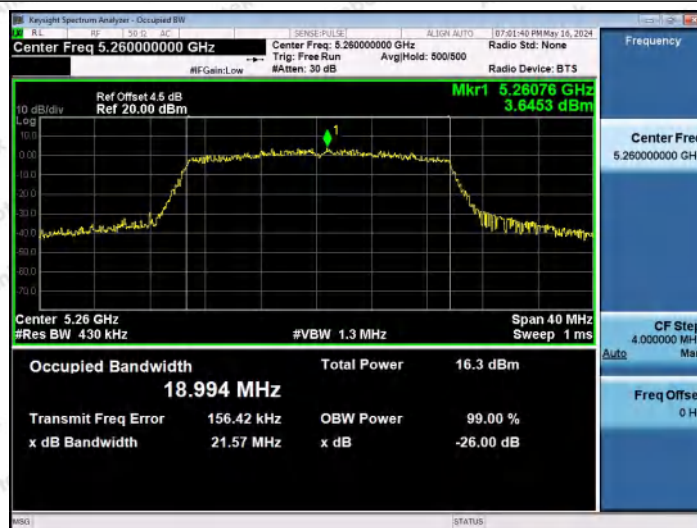

Hotline 400-003-0500
www.anbotek.com.cn

11AX20MIMO-Ant2-5240

11AX20MIMO-Ant1-5260

11AX20MIMO-Ant2-5260

Shenzhen Anbotek Compliance Laboratory Limited

Address: 1/F., Building D, Sogood Science and Technology Park, Sanwei Community, Hangcheng Street, Bao'an District, Shenzhen, Guangdong, China.
Tel: (86) 0755-26066440 Fax: (86) 0755-26014772 Email: service@anbotek.com