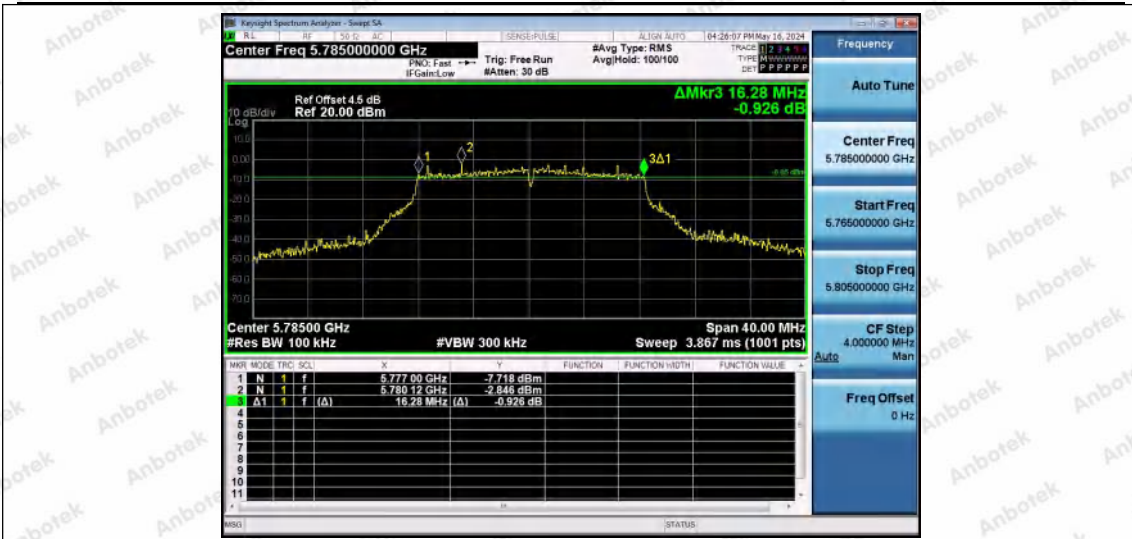

11A-Ant2-5785-PASS