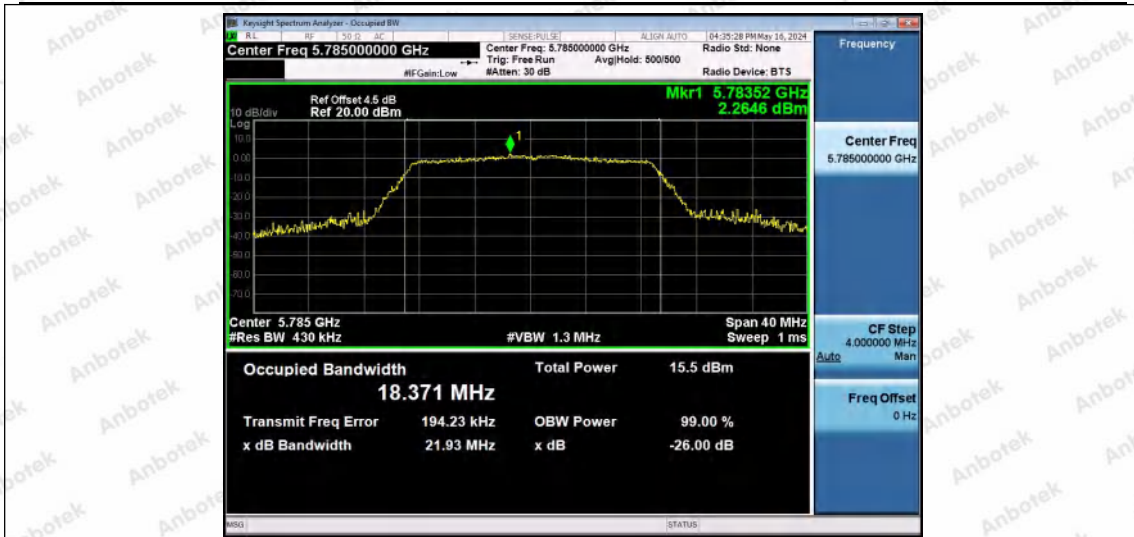

11N20MIMO-Ant2-5785