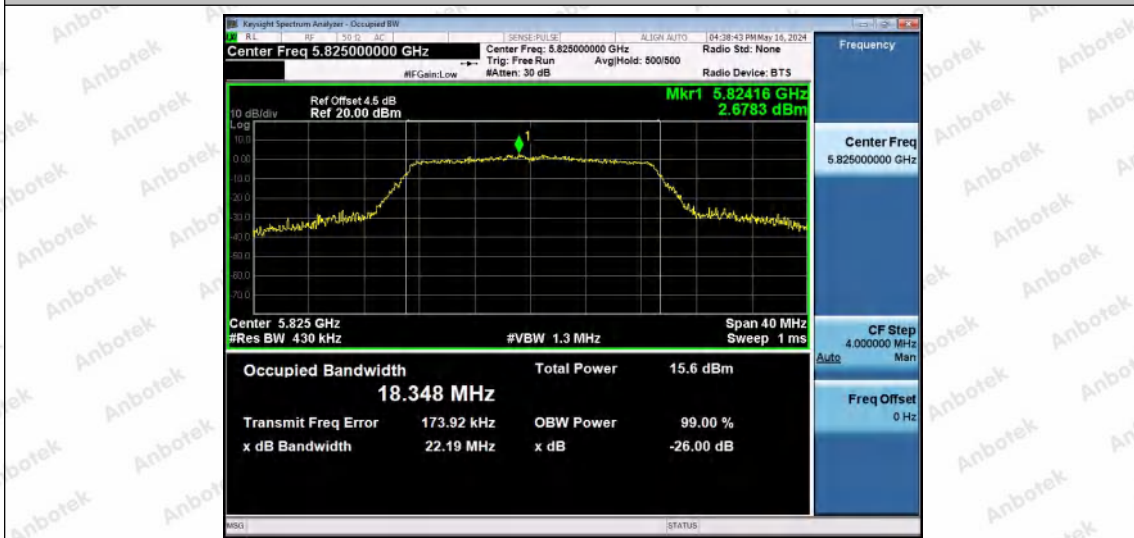

Hotline
400-003-0500
www.anbotek.com.cn

11N20MIMO-Ant2-5785

11N20MIMO-Ant1-5825

11N20MIMO-Ant2-5825

Shenzhen Anbotek Compliance Laboratory Limited

Address: 1/F., Building D, Sogood Science and Technology Park, Sanwei Community, Hangcheng Street, Bao'an District, Shenzhen, Guangdong, China.
Tel: (86) 0755-26066440 Fax: (86) 0755-26014772 Email: service@anbotek.com