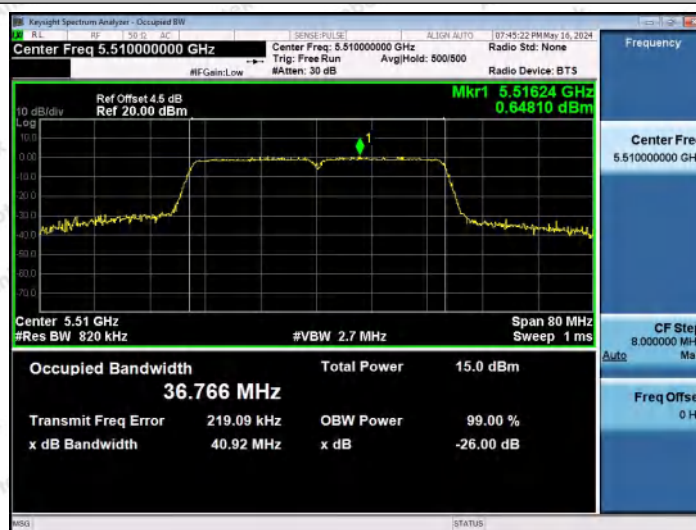

Hotline
 400-003-0500
 www.anbotek.com.cn

11AC40MIMO-Ant1-5310

11AC40MIMO-Ant2-5310

11AC40MIMO-Ant1-5510

Shenzhen Anbotek Compliance Laboratory Limited

Address: 1/F., Building D, Sogood Science and Technology Park, Sanwei Community, Hangcheng Street, Bao'an District, Shenzhen, Guangdong, China.
 Tel: (86) 0755-26066440 Fax: (86) 0755-26014772 Email: service@anbotek.com