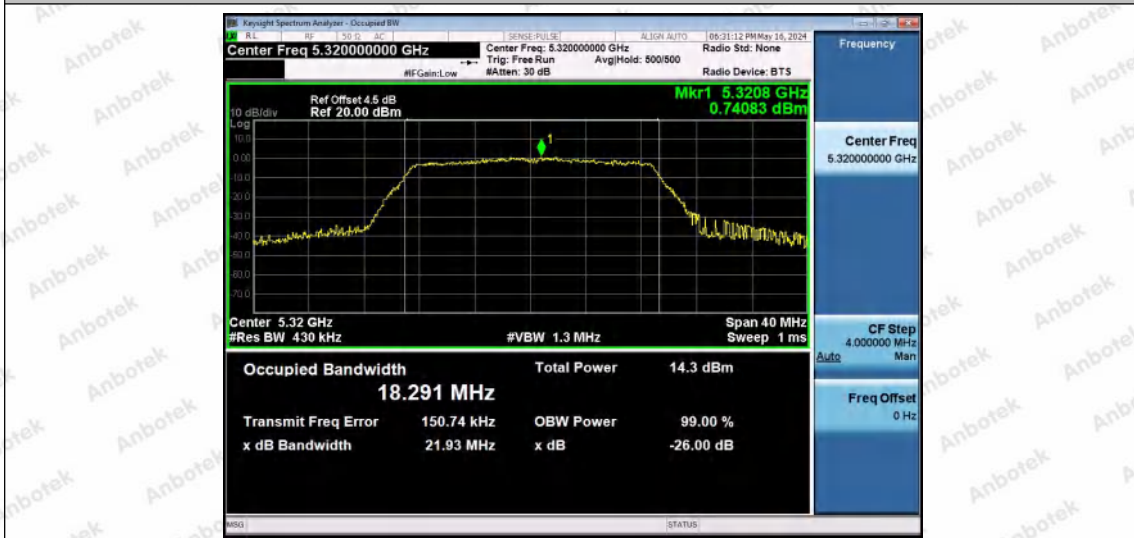

11N20MIMO-Ant1-5320