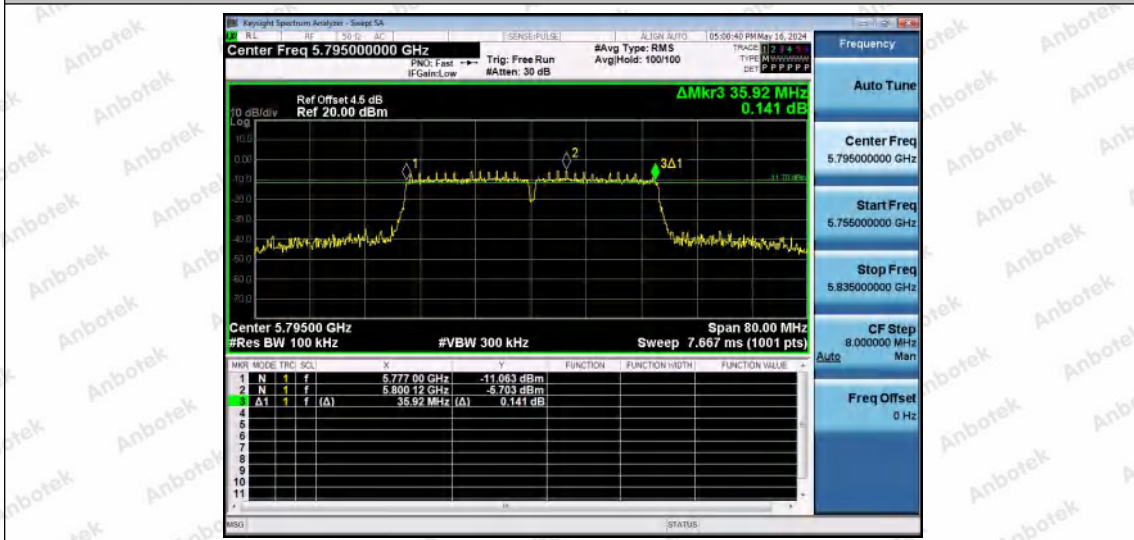

11AC40MIMO-Ant2-5795-PASS