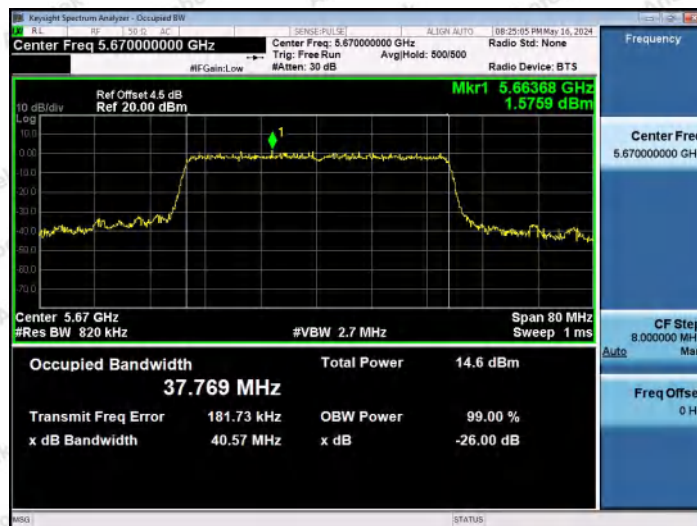

11AX40MIMO-Ant1-5670