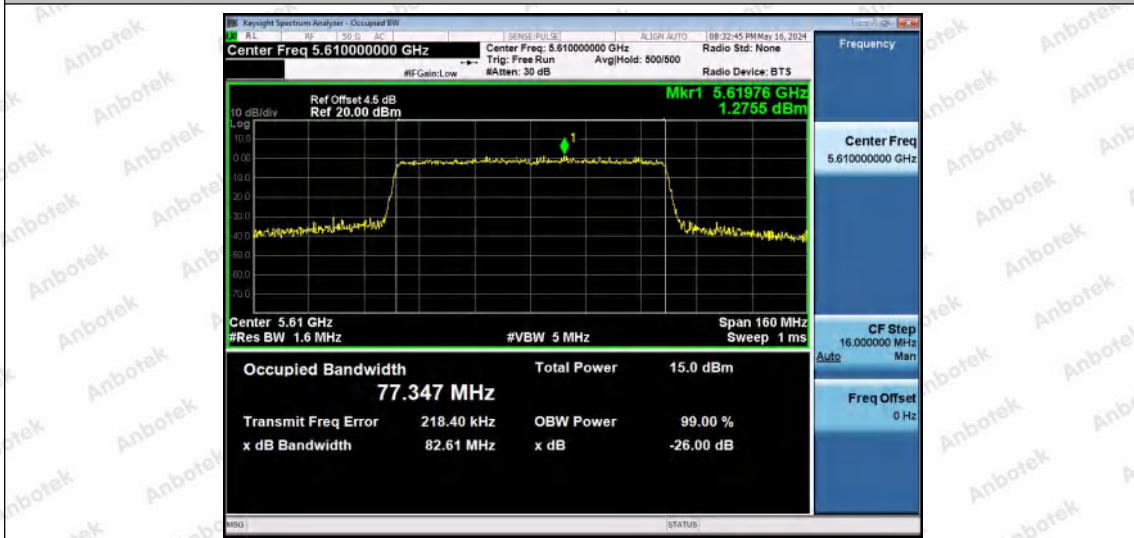

11AX80MIMO-Ant1-5610