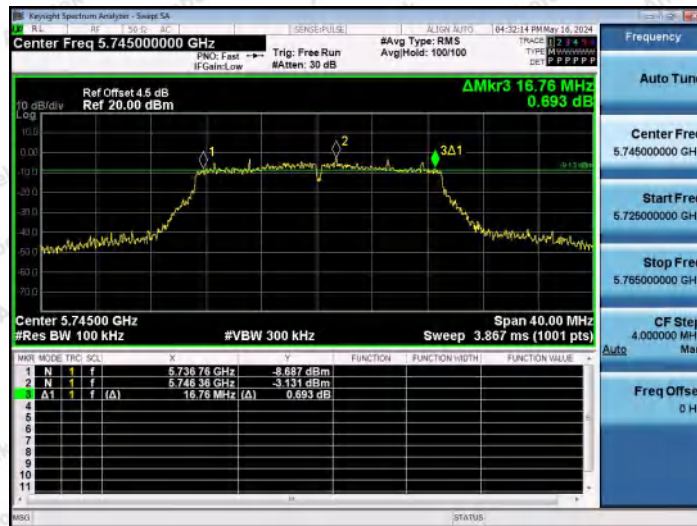

11N20MIMO-Ant2-5745-PASS