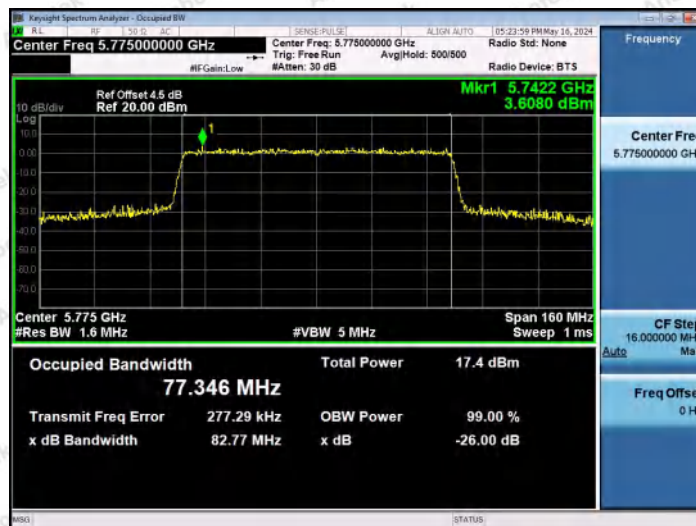

11AX80MIMO-Ant2-5775

Shenzhen Anbotek Compliance Laboratory Limited

Address: 1/F., Building D, Sogood Science and Technology Park, Sanwei Community, Hangcheng Street, Bao'an District, Shenzhen, Guangdong, China.
Tel: (86) 0755-26066440 Fax: (86) 0755-26014772 Email: service@anbotek.com

Hotline
400-003-0500
www.anbotek.com.cn