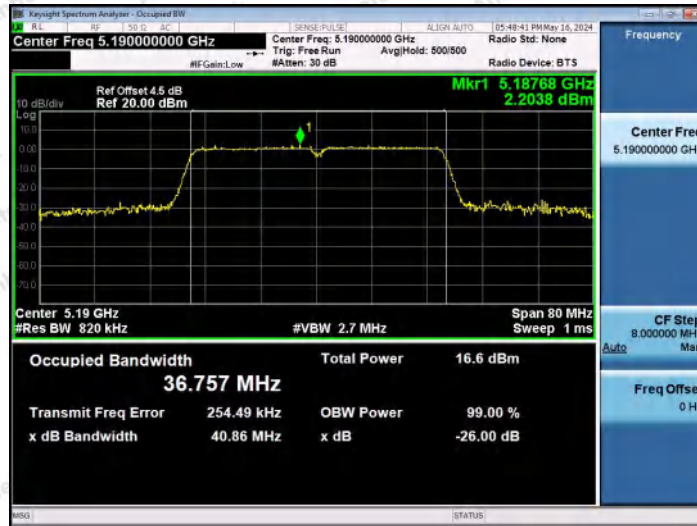

11AC40MIMO-Ant1-5190