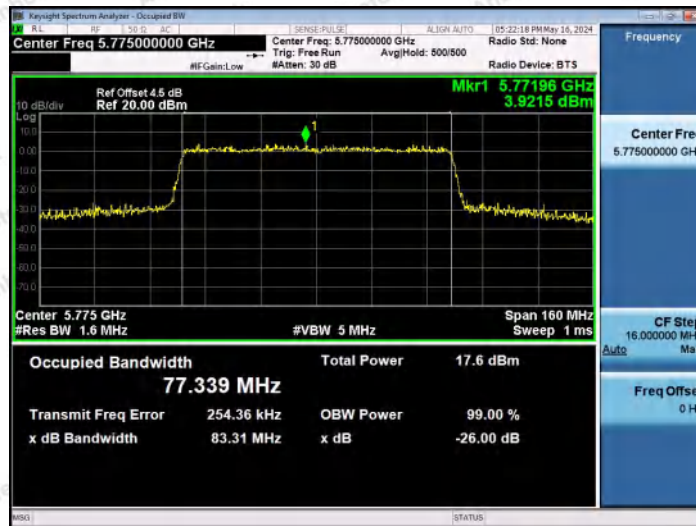

11AX80MIMO-Ant1-5775