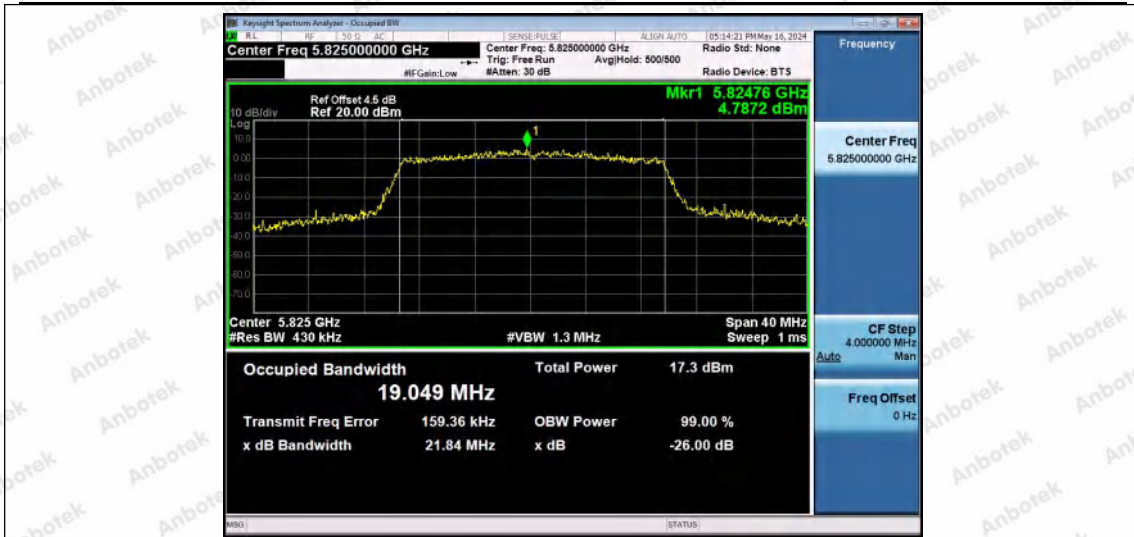

11AX20MIMO-Ant2-5825