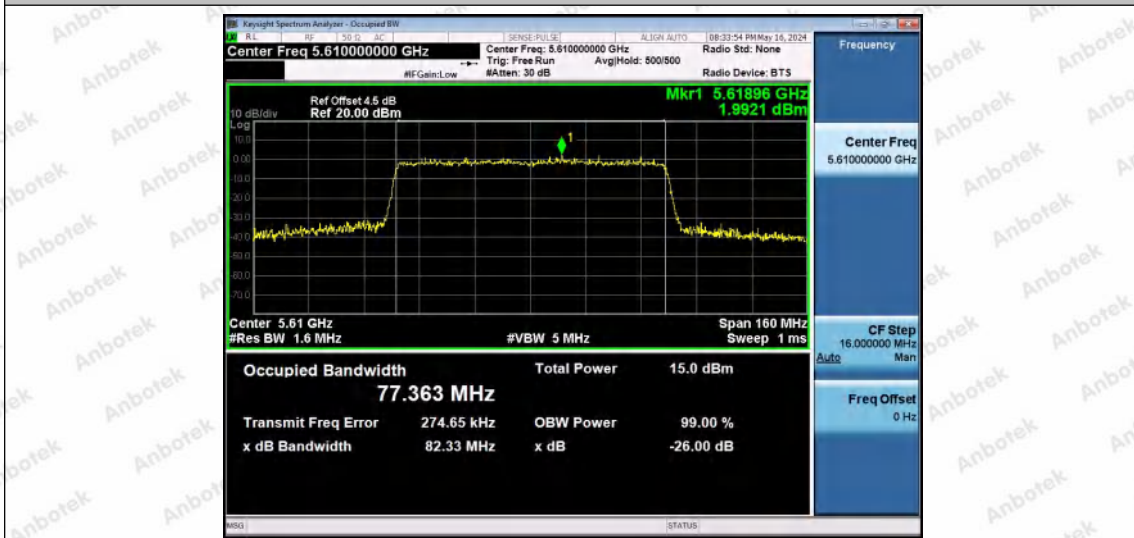

Hotline
400-003-0500
www.anbotek.com.cn

11AX80MIMO-Ant2-5530

11AX80MIMO-Ant1-5610

11AX80MIMO-Ant2-5610

Shenzhen Anbotek Compliance Laboratory Limited

Address: 1/F., Building D, Sogood Science and Technology Park, Sanwei Community, Hangcheng Street, Bao'an District, Shenzhen, Guangdong, China.
 Tel: (86) 0755-26066440 Fax: (86) 0755-26014772 Email: service@anbotek.com