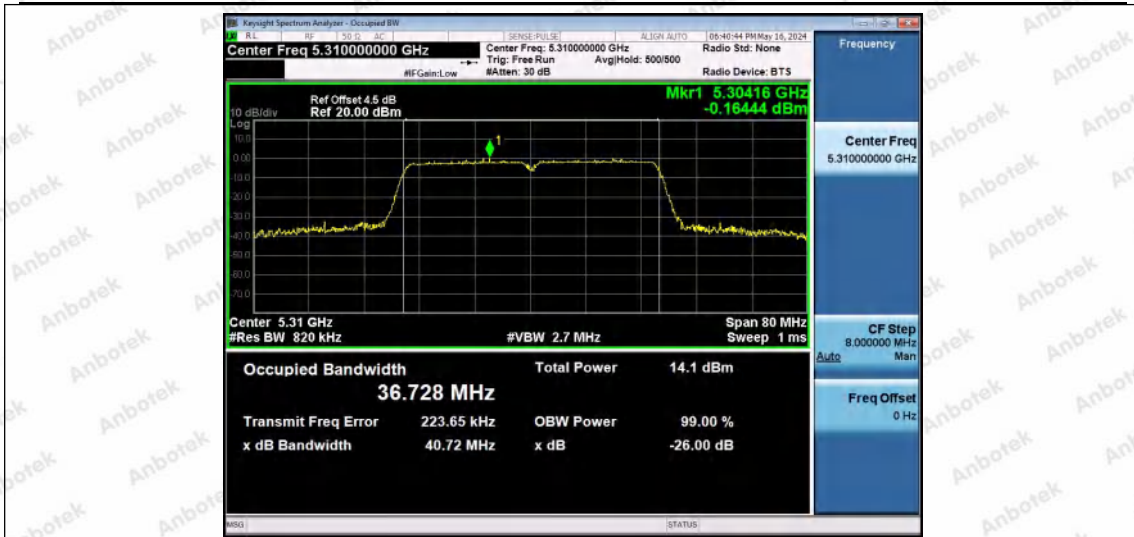

11N40MIMO-Ant1-5310