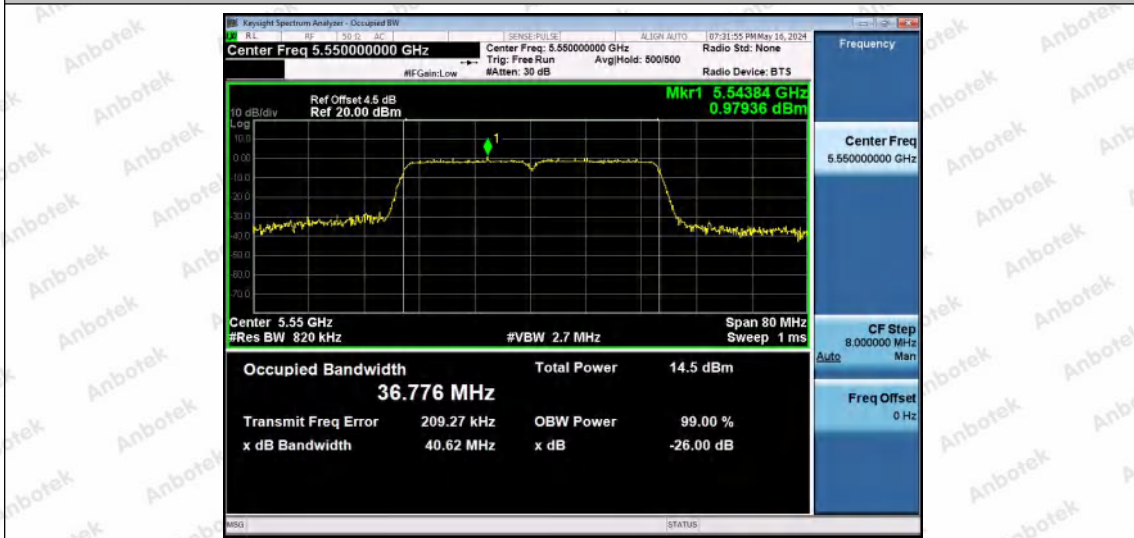

11N40MIMO-Ant1-5550