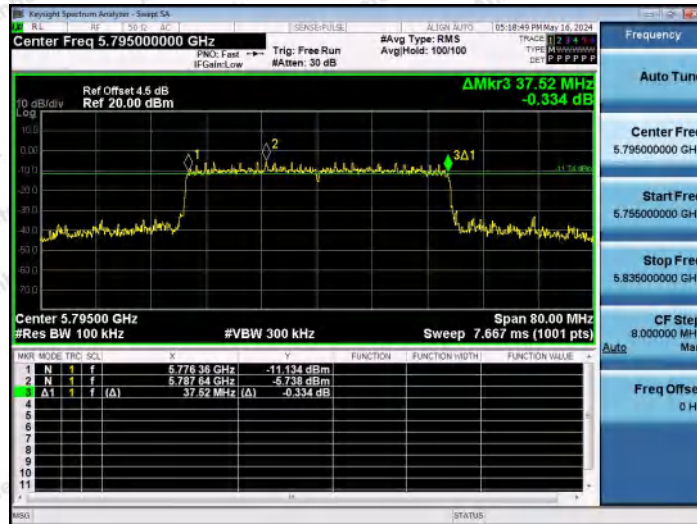

11AX40MIMO-Ant1-5795-PASS