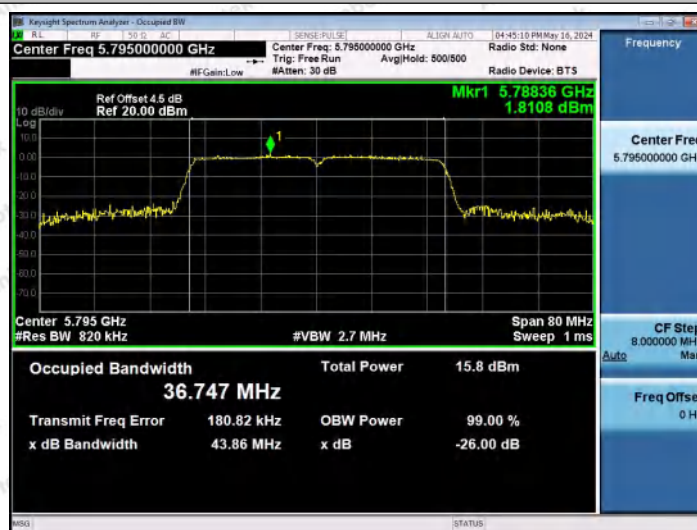

Hotline
400-003-0500
www.anbotek.com.cn

11N40MIMO-Ant2-5755

11N40MIMO-Ant1-5795

11N40MIMO-Ant2-5795

Shenzhen Anbotek Compliance Laboratory Limited

Address: 1/F., Building D, Sogood Science and Technology Park, Sanwei Community, Hangcheng Street, Bao'an District, Shenzhen, Guangdong, China.
Tel: (86) 0755-26066440 Fax: (86) 0755-26014772 Email: service@anbotek.com