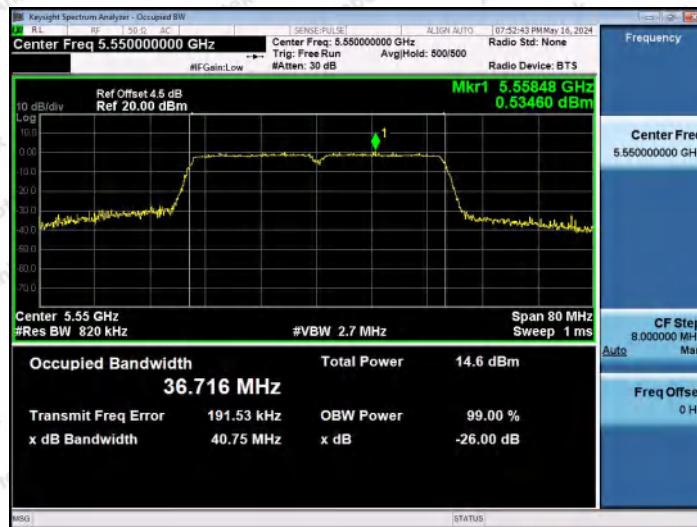

Hotline
 400-003-0500
 www.anbotek.com.cn

11AC40MIMO-Ant2-5510

11AC40MIMO-Ant1-5550

11AC40MIMO-Ant2-5550

Shenzhen Anbotek Compliance Laboratory Limited

Address: 1/F., Building D, Sogood Science and Technology Park, Sanwei Community, Hangcheng Street, Bao'an District, Shenzhen, Guangdong, China.
Tel: (86) 0755-26066440 Fax: (86) 0755-26014772 Email: service@anbotek.com