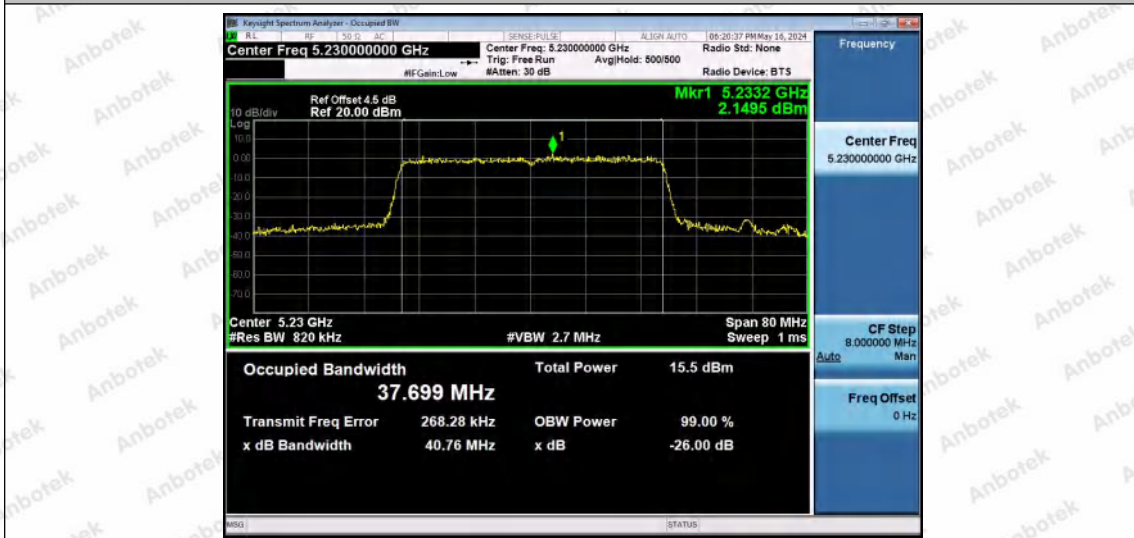

11AX40MIMO-Ant2-5230