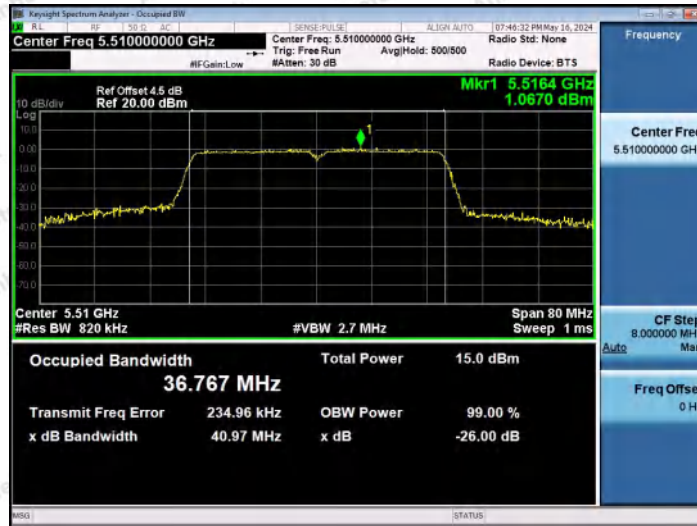

11AC40MIMO-Ant2-5510