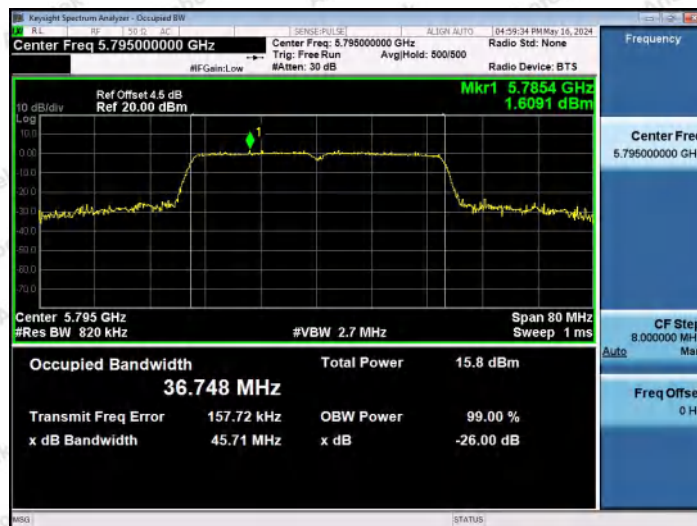

11AC40MIMO-Ant1-5795