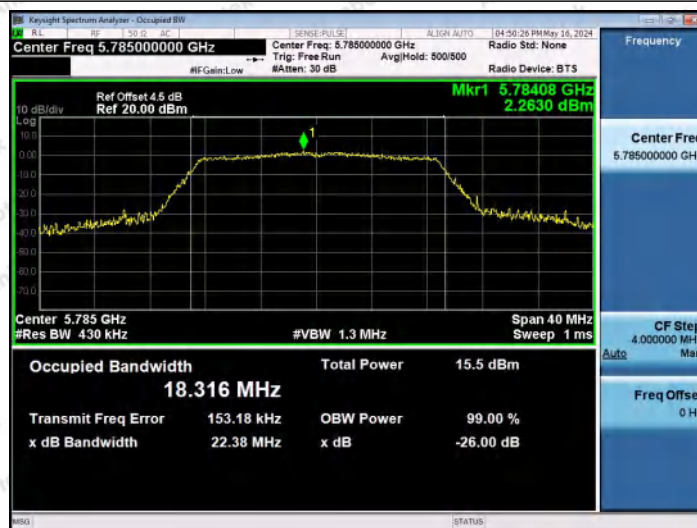

Hotline
400-003-0500
www.anbotek.com.cn

11AC20MIMO-Ant1-5745

11AC20MIMO-Ant2-5745

11AC20MIMO-Ant1-5785

Shenzhen Anbotek Compliance Laboratory Limited

Address: 1/F., Building D, Sogood Science and Technology Park, Sanwei Community, Hangcheng Street, Bao'an District, Shenzhen, Guangdong, China.
 Tel: (86) 0755-26066440 Fax: (86) 0755-26014772 Email: service@anbotek.com