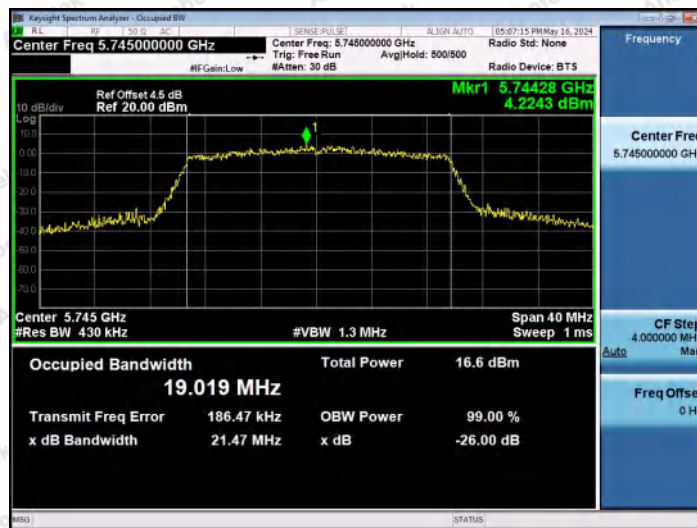

11AX20MIMO-Ant1-5745