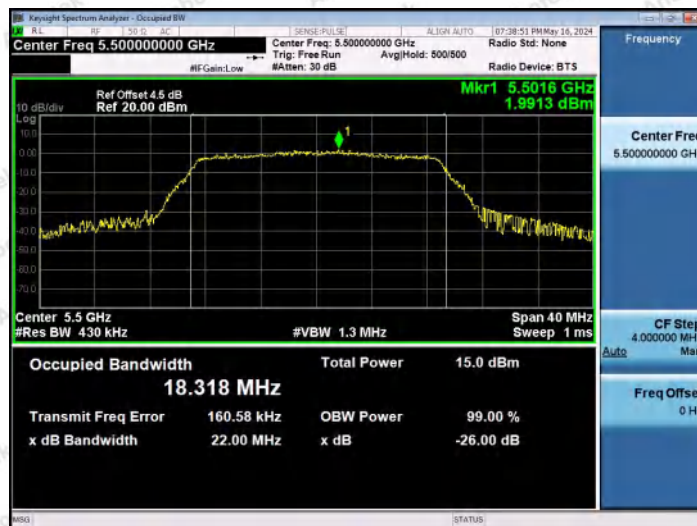

11AC20MIMO-Ant2-5500