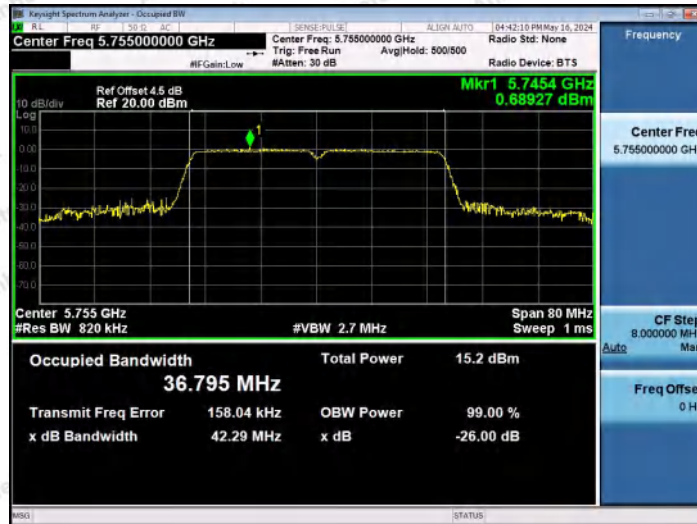

11N40MIMO-Ant2-5755