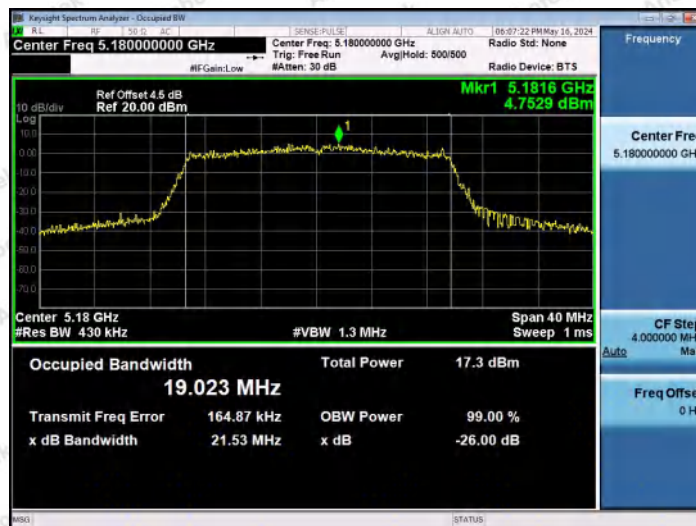

11AX20MIMO-Ant1-5180