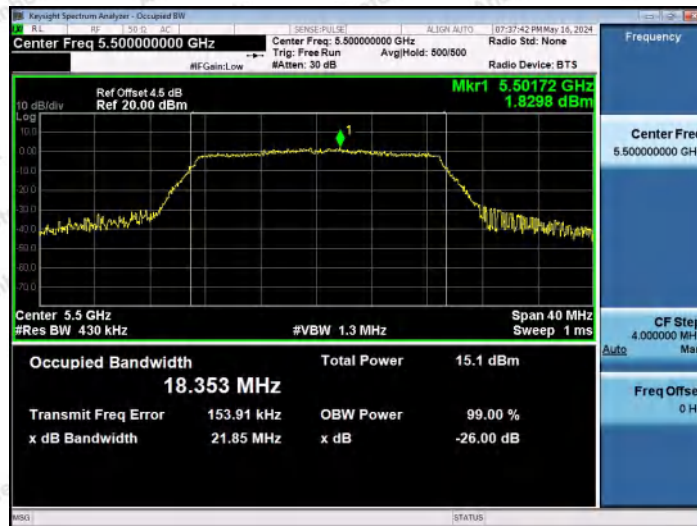

11AC20MIMO-Ant1-5500