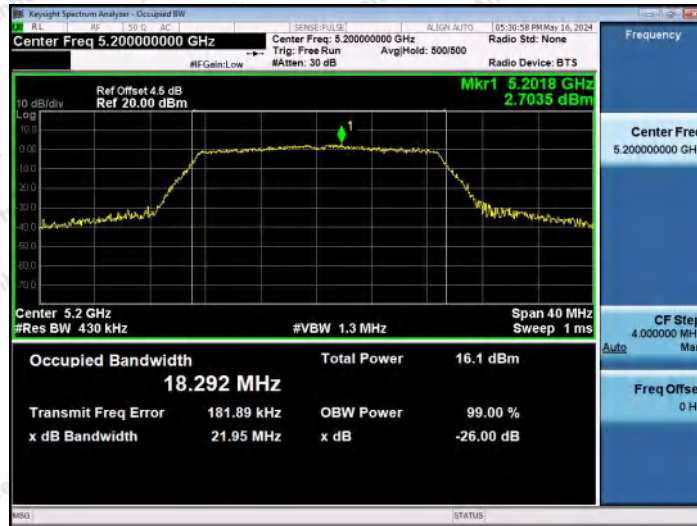

11N20MIMO-Ant2-5200