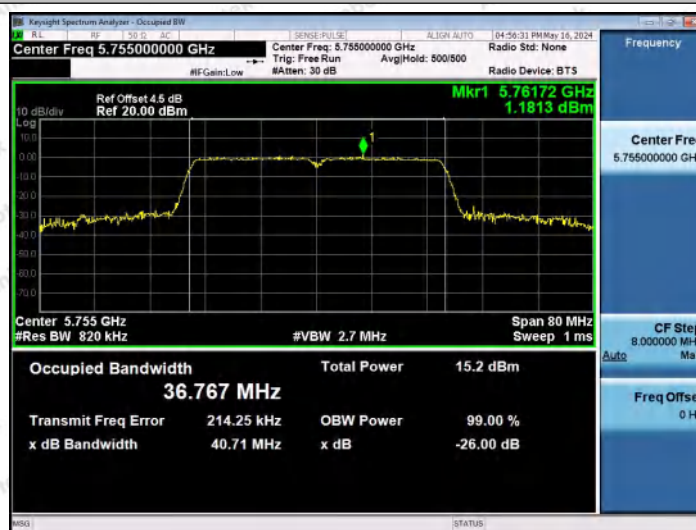

Hotline
400-003-0500
www.anbotek.com.cn

11AC40MIMO-Ant1-5670

11AC40MIMO-Ant2-5670

11AC40MIMO-Ant1-5755

Shenzhen Anbotek Compliance Laboratory Limited

Address: 1/F., Building D, Sogood Science and Technology Park, Sanwei Community, Hangcheng Street, Bao'an District, Shenzhen, Guangdong, China.
 Tel: (86) 0755-26066440 Fax: (86) 0755-26014772 Email: service@anbotek.com