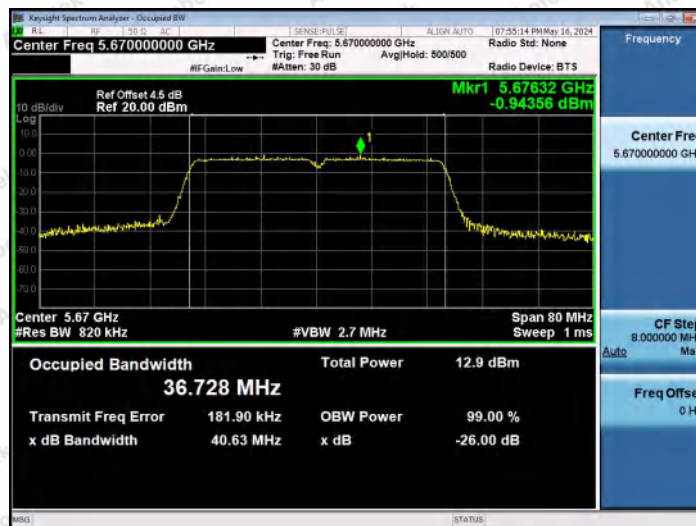

11AC40MIMO-Ant2-5670