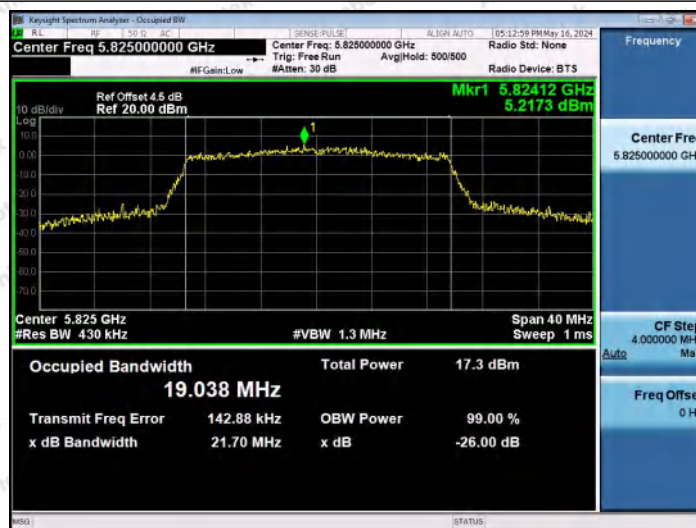

Hotline 400-003-0500
 www.anbotek.com.cn

11AX20MIMO-Ant1-5785

11AX20MIMO-Ant2-5785

11AX20MIMO-Ant1-5825

Shenzhen Anbotek Compliance Laboratory Limited

Address: 1/F., Building D, Sogood Science and Technology Park, Sanwei Community, Hangcheng Street, Bao'an District, Shenzhen, Guangdong, China.
 Tel: (86) 0755-26066440 Fax: (86) 0755-26014772 Email: service@anbotek.com