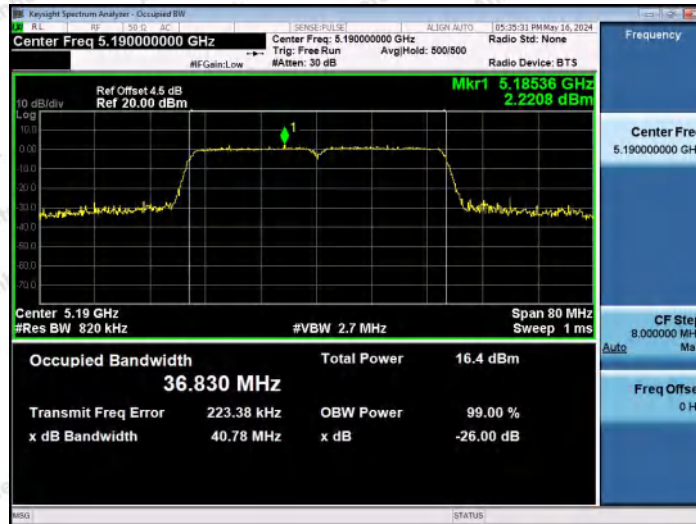

11N40MIMO-Ant1-5190