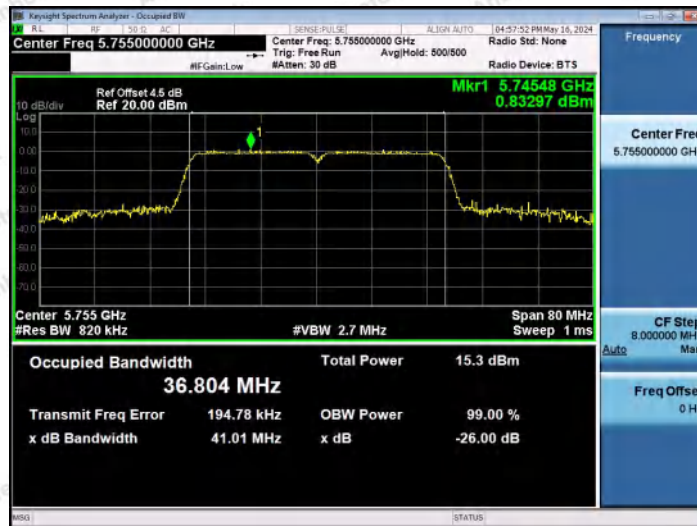

11AC40MIMO-Ant2-5755