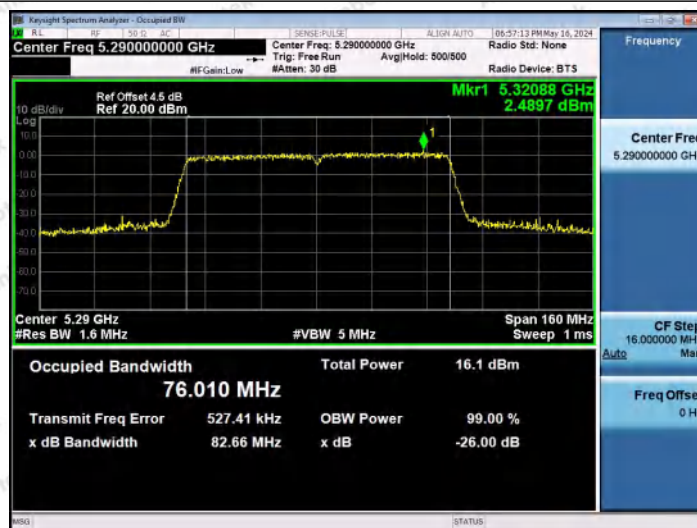

Hotline
 400-003-0500
 www.anbotek.com.cn

11AC80MIMO-Ant1-5210

11AC80MIMO-Ant2-5210

11AC80MIMO-Ant1-5290

Shenzhen Anbotek Compliance Laboratory Limited

Address: 1/F., Building D, Sogood Science and Technology Park, Sanwei Community, Hangcheng Street, Bao'an District, Shenzhen, Guangdong, China.
 Tel: (86) 0755-26066440 Fax: (86) 0755-26014772 Email: service@anbotek.com