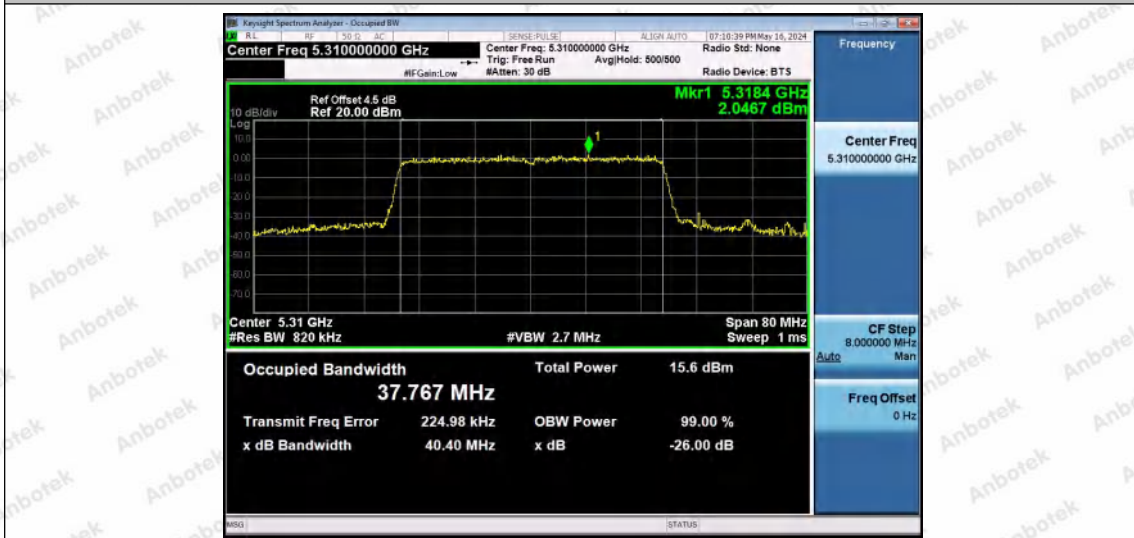

11AX40MIMO-Ant1-5310