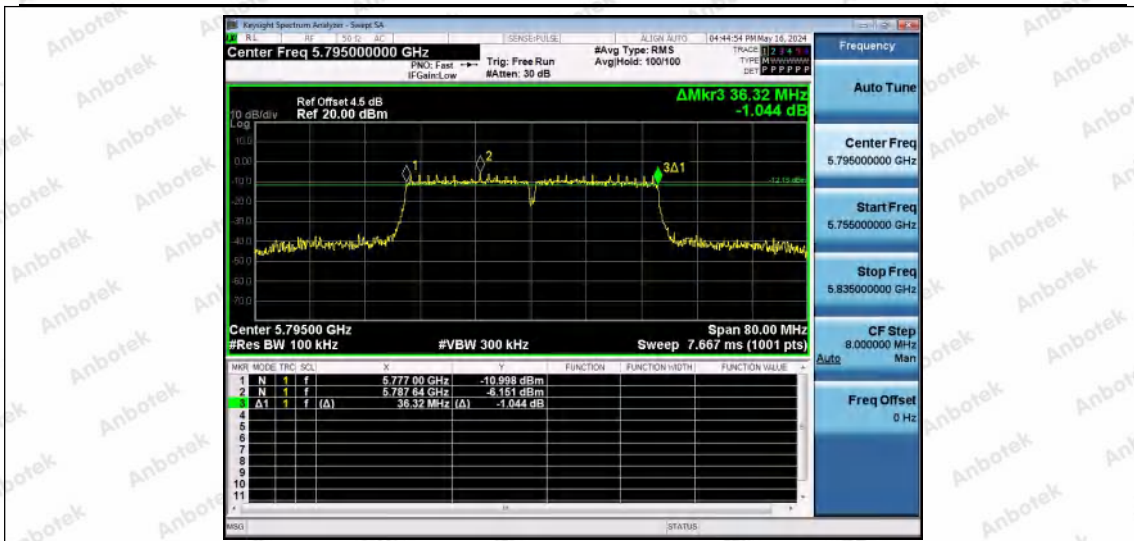

11N40MIMO-Ant2-5795-PASS