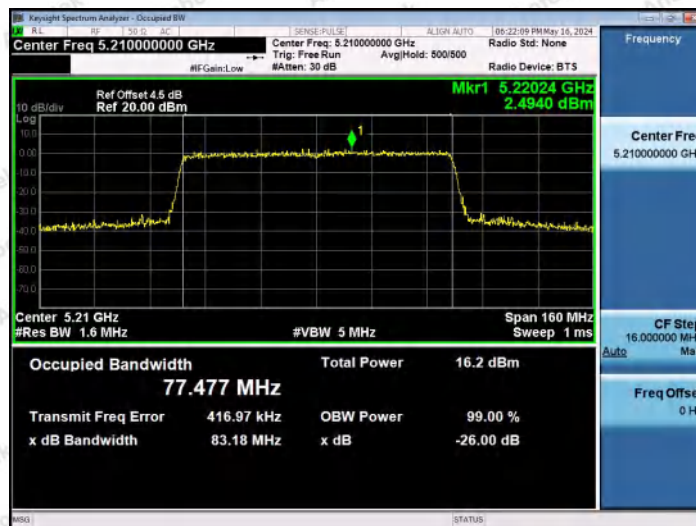

11AX80MIMO-Ant1-5210