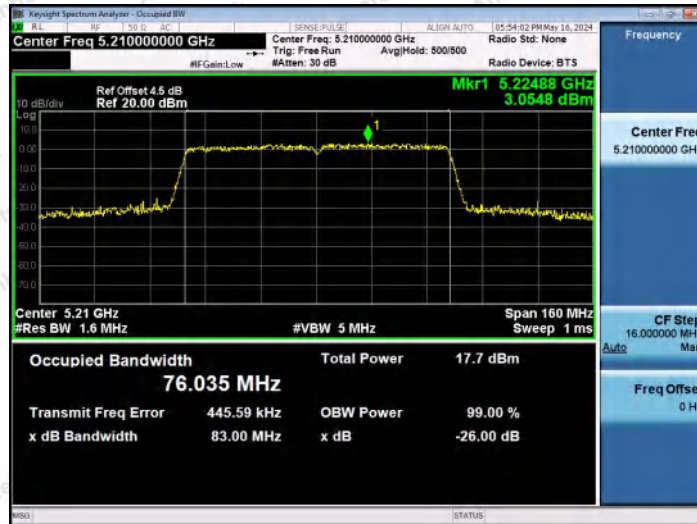

11AC80MIMO-Ant1-5210