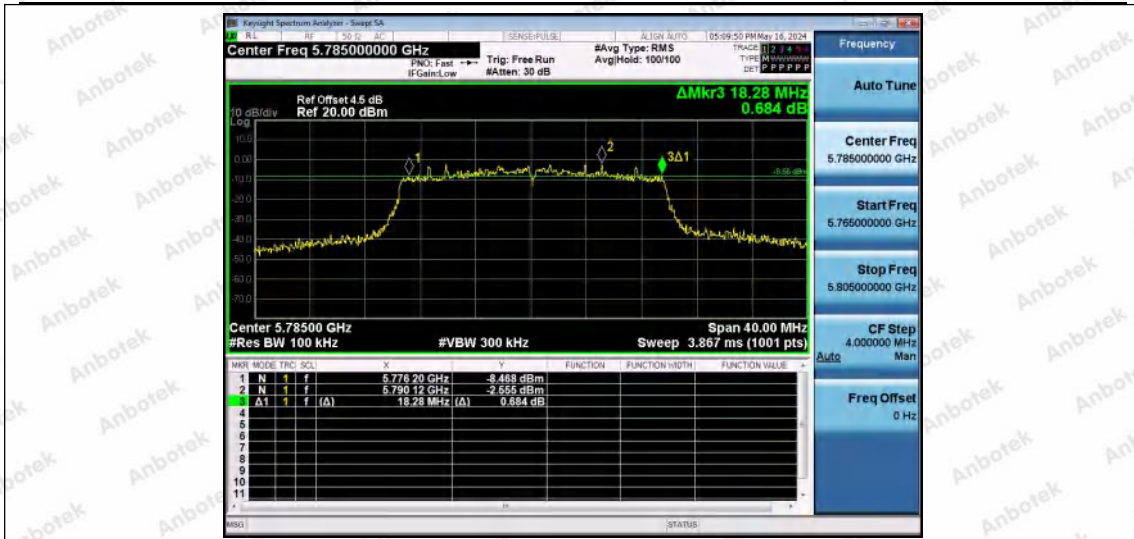

11AX20MIMO-Ant1-5785-PASS