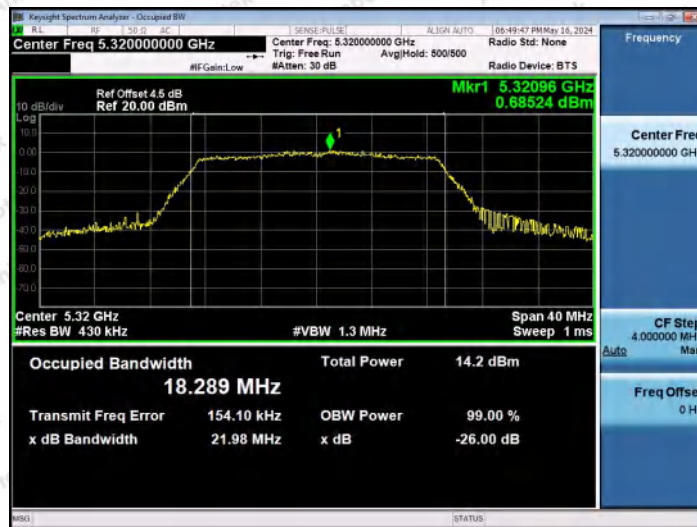

Hotline 400-003-0500
 www.anbotek.com.cn

11AC20MIMO-Ant2-5300

11AC20MIMO-Ant1-5320

11AC20MIMO-Ant2-5320

Shenzhen Anbotek Compliance Laboratory Limited

Address: 1/F., Building D, Sogood Science and Technology Park, Sanwei Community, Hangcheng Street, Bao'an District, Shenzhen, Guangdong, China.
Tel: (86) 0755-26066440 Fax: (86) 0755-26014772 Email: service@anbotek.com