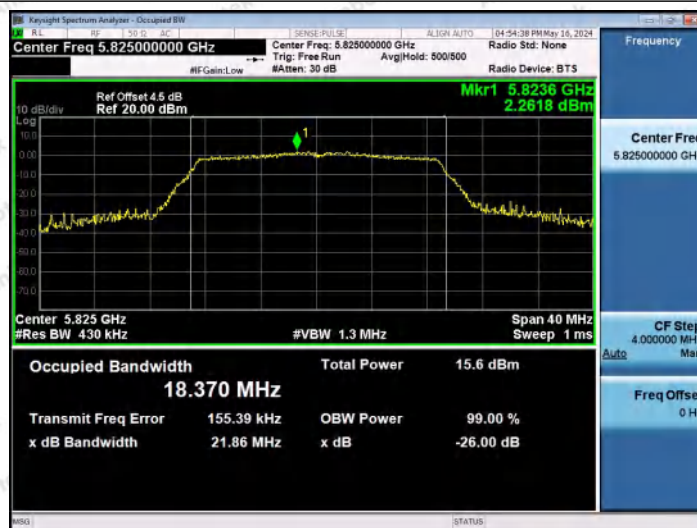

Hotline
 400-003-0500
 www.anbotek.com.cn

11AC20MIMO-Ant2-5785

11AC20MIMO-Ant1-5825

11AC20MIMO-Ant2-5825

Shenzhen Anbotek Compliance Laboratory Limited

Address: 1/F., Building D, Sogood Science and Technology Park, Sanwei Community, Hangcheng Street, Bao'an District, Shenzhen, Guangdong, China.
 Tel: (86) 0755-26066440 Fax: (86) 0755-26014772 Email: service@anbotek.com