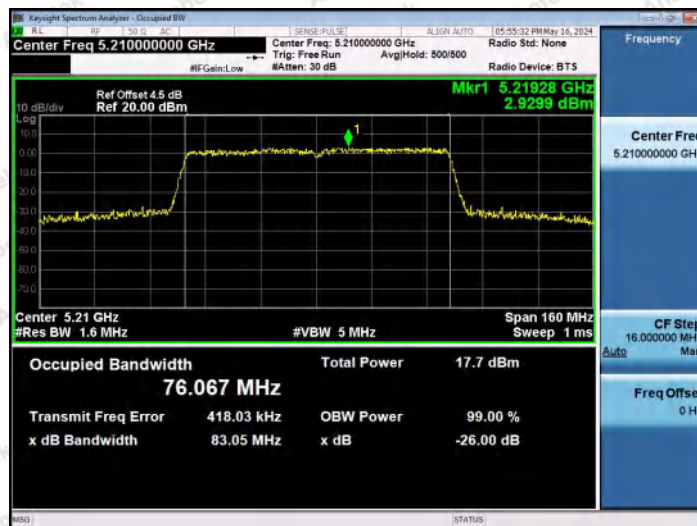

11AC80MIMO-Ant2-5210