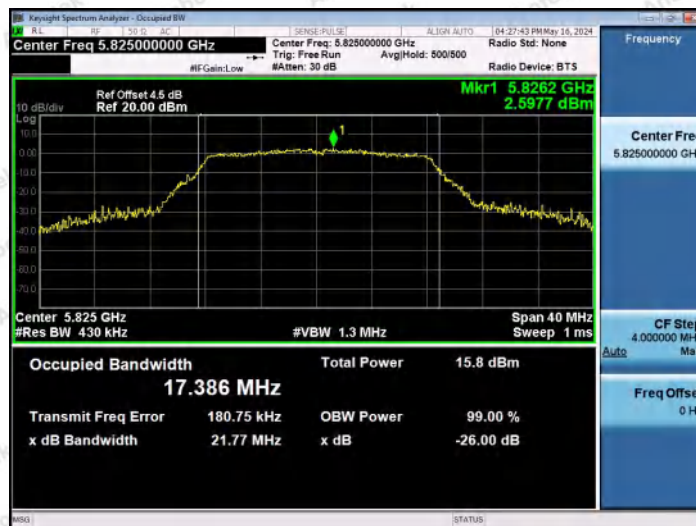

11A-Ant1-5825