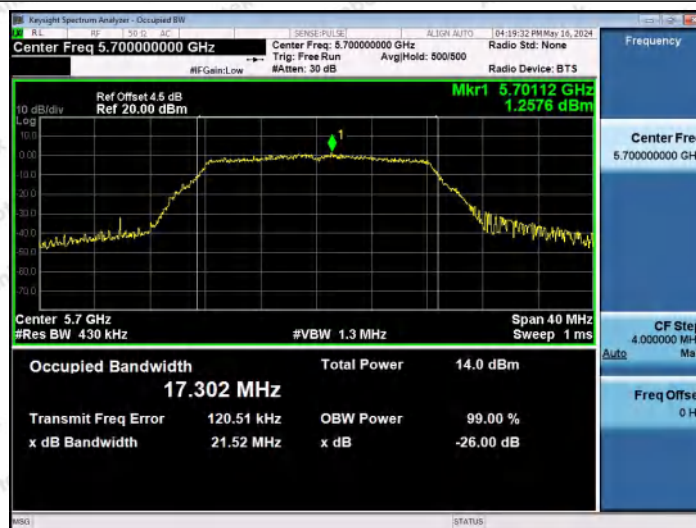

Hotline
400-003-0500
www.anbotek.com.cn

11A-Ant2-5580

11A-Ant1-5700

11A-Ant2-5700

Shenzhen Anbotek Compliance Laboratory Limited

Address: 1/F., Building D, Sogood Science and Technology Park, Sanwei Community, Hangcheng Street, Bao'an District, Shenzhen, Guangdong, China.
Tel: (86) 0755-26066440 Fax: (86) 0755-26014772 Email: service@anbotek.com