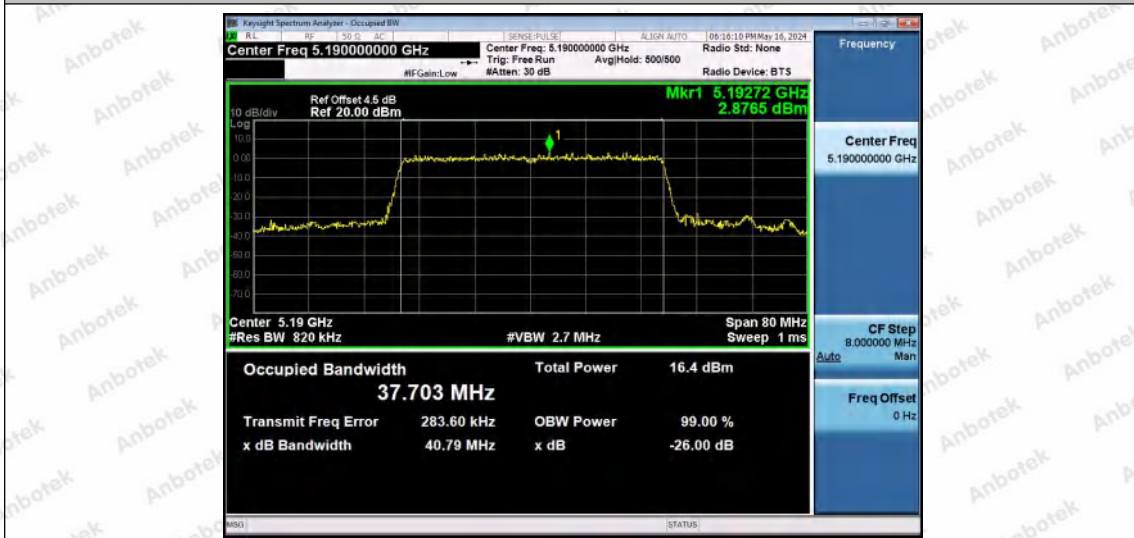

11AX40MIMO-Ant1-5190