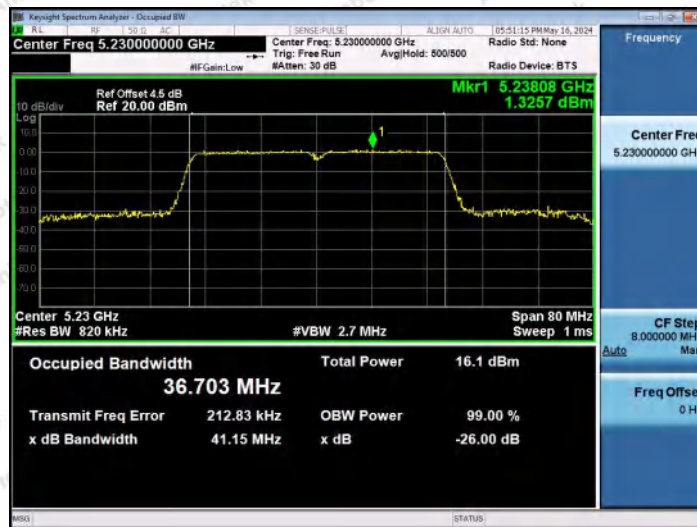

Hotline
 400-003-0500
 www.anbotek.com.cn

11AC40MIMO-Ant1-5190

11AC40MIMO-Ant2-5190

11AC40MIMO-Ant1-5230

Shenzhen Anbotek Compliance Laboratory Limited

Address: 1/F., Building D, Sogood Science and Technology Park, Sanwei Community, Hangcheng Street, Bao'an District, Shenzhen, Guangdong, China.
Tel: (86) 0755-26066440 Fax: (86) 0755-26014772 Email: service@anbotek.com