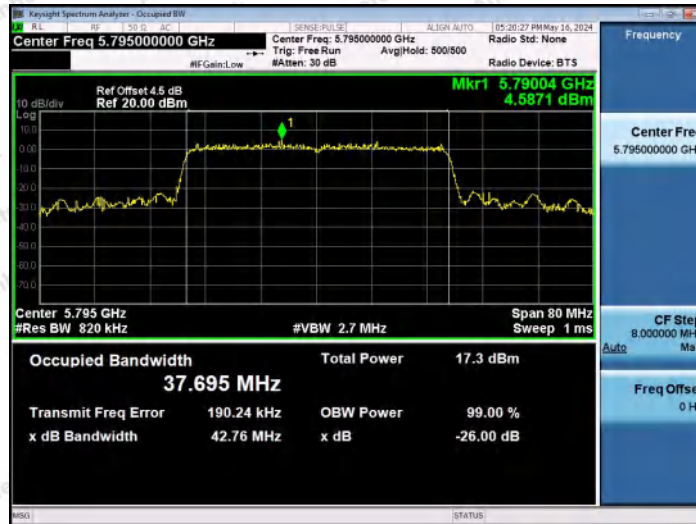

11AX40MIMO-Ant2-5795