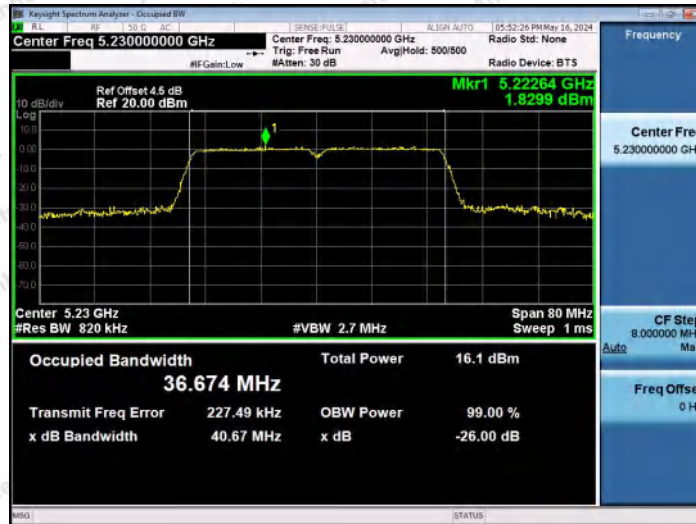

11AC40MIMO-Ant2-5230