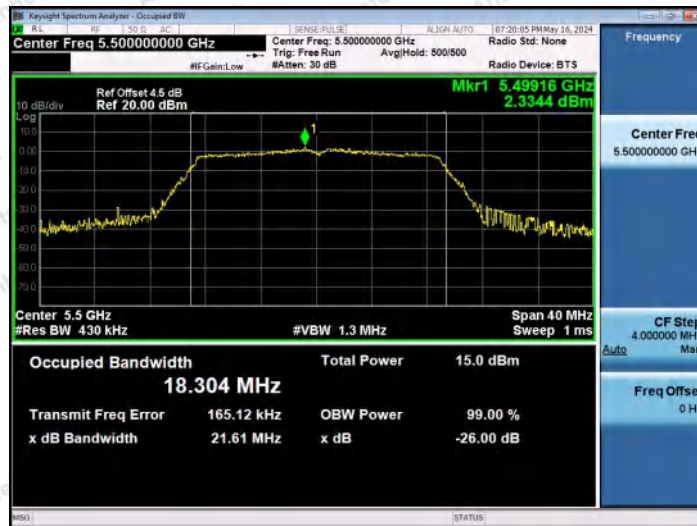

11N20MIMO-Ant1-5500