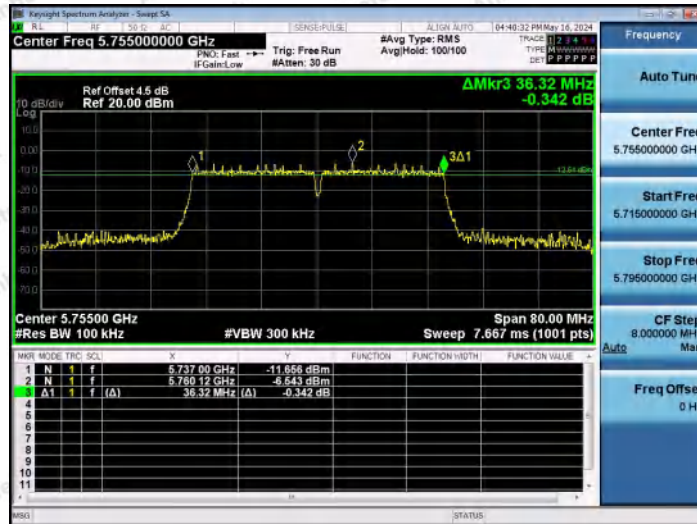

11N40MIMO-Ant1-5755-PASS