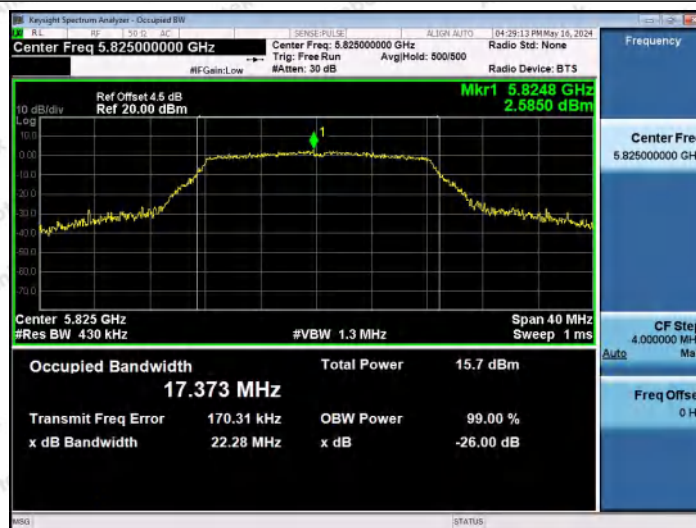

Hotline 400-003-0500
www.anbotek.com.cn

11A-Ant2-5785

11A-Ant1-5825

11A-Ant2-5825

Shenzhen Anbotek Compliance Laboratory Limited

Address: 1/F., Building D, Sogood Science and Technology Park, Sanwei Community, Hangcheng Street, Bao'an District, Shenzhen, Guangdong, China.
 Tel: (86) 0755-26066440 Fax: (86) 0755-26014772 Email: service@anbotek.com