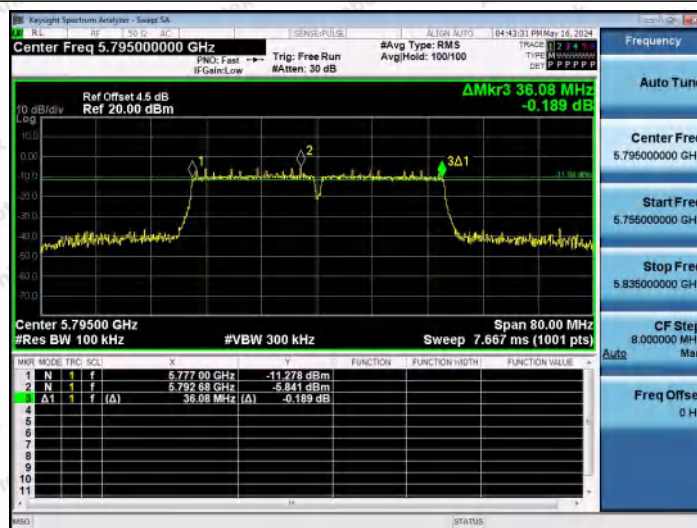

Hotline 400-003-0500
 www.anbotek.com.cn

11N40MIMO-Ant1-5755-PASS

11N40MIMO-Ant2-5755-PASS

11N40MIMO-Ant1-5795-PASS

Shenzhen Anbotek Compliance Laboratory Limited

Address: 1/F., Building D, Sogood Science and Technology Park, Sanwei Community, Hangcheng Street, Bao'an District, Shenzhen, Guangdong, China.
 Tel: (86) 0755-26066440 Fax: (86) 0755-26014772 Email: service@anbotek.com