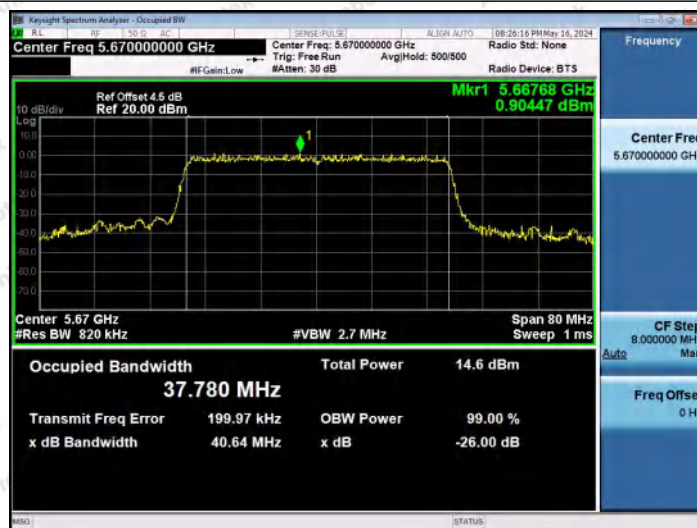

Hotline
 400-003-0500
 www.anbotek.com.cn

11AX40MIMO-Ant2-5550

11AX40MIMO-Ant1-5670

11AX40MIMO-Ant2-5670

Shenzhen Anbotek Compliance Laboratory Limited

Address: 1/F., Building D, Sogood Science and Technology Park, Sanwei Community, Hangcheng Street, Bao'an District, Shenzhen, Guangdong, China.
Tel: (86) 0755-26066440 Fax: (86) 0755-26014772 Email: service@anbotek.com