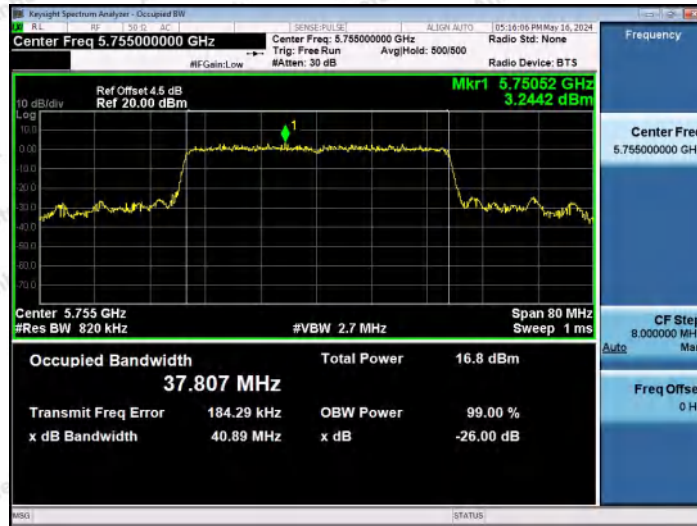

11AX40MIMO-Ant1-5755