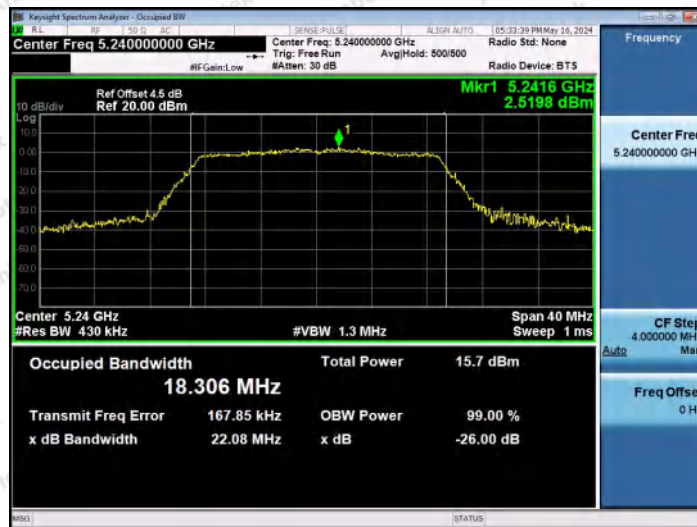

Hotline
400-003-0500
www.anbotek.com.cn

11N20MIMO-Ant2-5200

11N20MIMO-Ant1-5240

11N20MIMO-Ant2-5240

Shenzhen Anbotek Compliance Laboratory Limited

Address: 1/F., Building D, Sogood Science and Technology Park, Sanwei Community, Hangcheng Street, Bao'an District, Shenzhen, Guangdong, China.
Tel: (86) 0755-26066440 Fax: (86) 0755-26014772 Email: service@anbotek.com