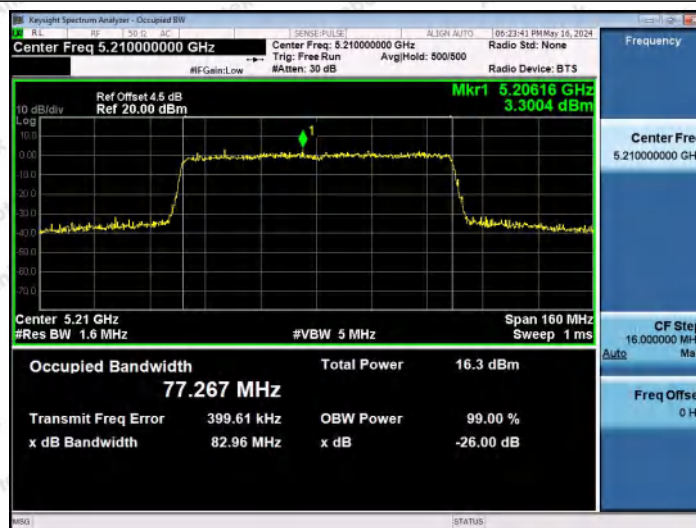

Hotline 400-003-0500
 www.anbotek.com.cn

11AX40MIMO-Ant2-5795

11AX80MIMO-Ant1-5210

11AX80MIMO-Ant2-5210

Shenzhen Anbotek Compliance Laboratory Limited

Address: 1/F., Building D, Sogood Science and Technology Park, Sanwei Community, Hangcheng Street, Bao'an District, Shenzhen, Guangdong, China.
 Tel: (86) 0755-26066440 Fax: (86) 0755-26014772 Email: service@anbotek.com