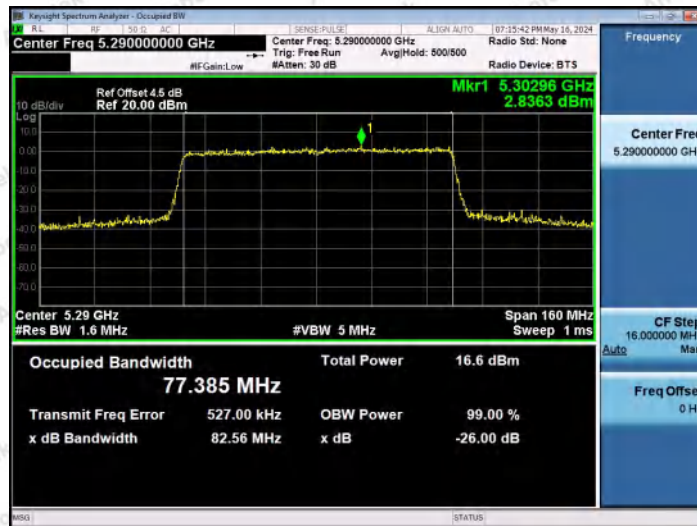

11AX80MIMO-Ant2-5290