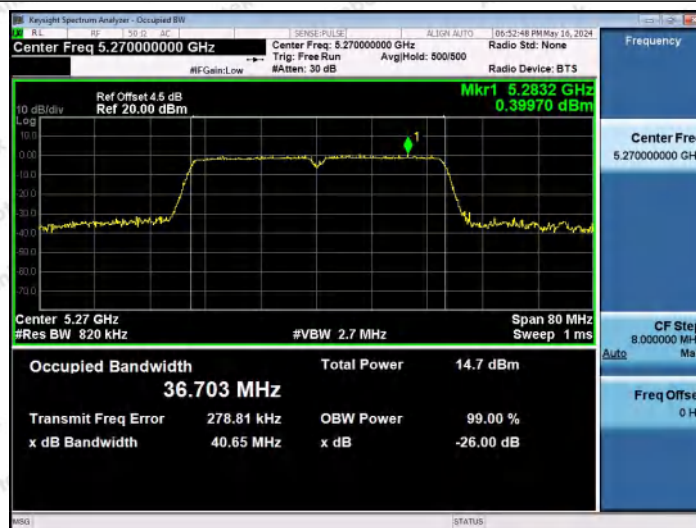

Hotline
400-003-0500
www.anbotek.com.cn

11AC40MIMO-Ant2-5230

11AC40MIMO-Ant1-5270

11AC40MIMO-Ant2-5270

Shenzhen Anbotek Compliance Laboratory Limited

Address: 1/F., Building D, Sogood Science and Technology Park, Sanwei Community, Hangcheng Street, Bao'an District, Shenzhen, Guangdong, China.
 Tel: (86) 0755-26066440 Fax: (86) 0755-26014772 Email: service@anbotek.com