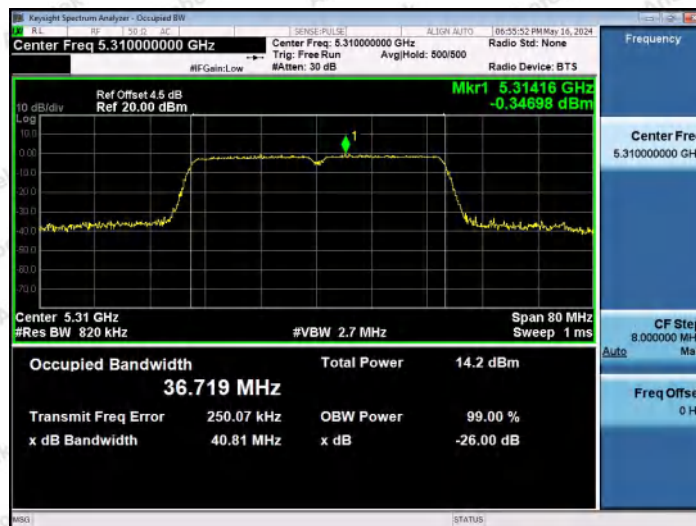

11AC40MIMO-Ant2-5310