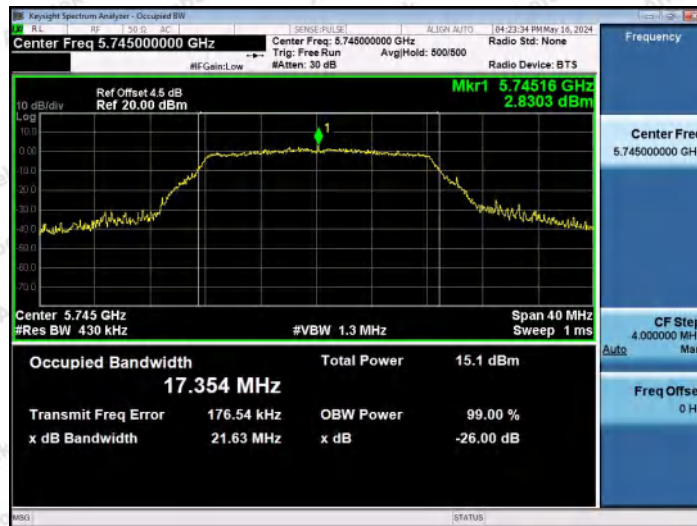

11A-Ant2-5745