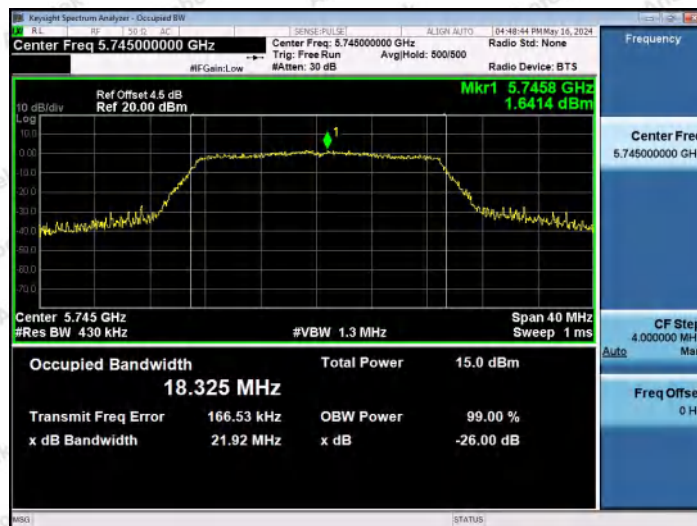

11AC20MIMO-Ant2-5745