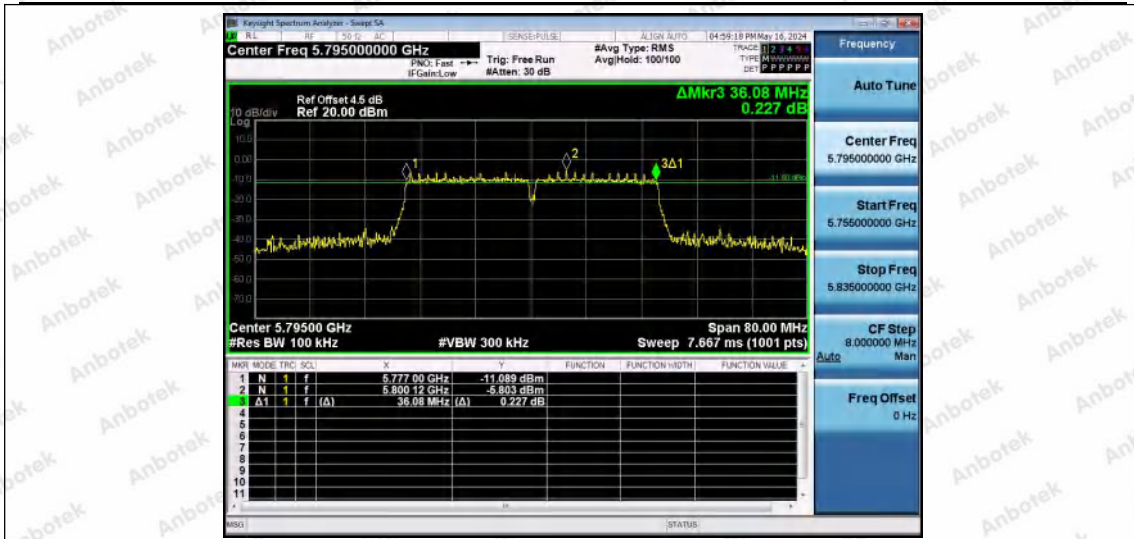

11AC40MIMO-Ant1-5795-PASS