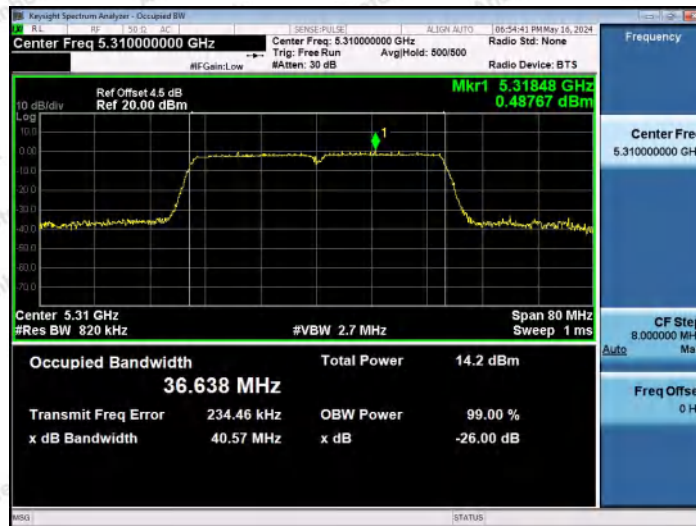

11AC40MIMO-Ant1-5310