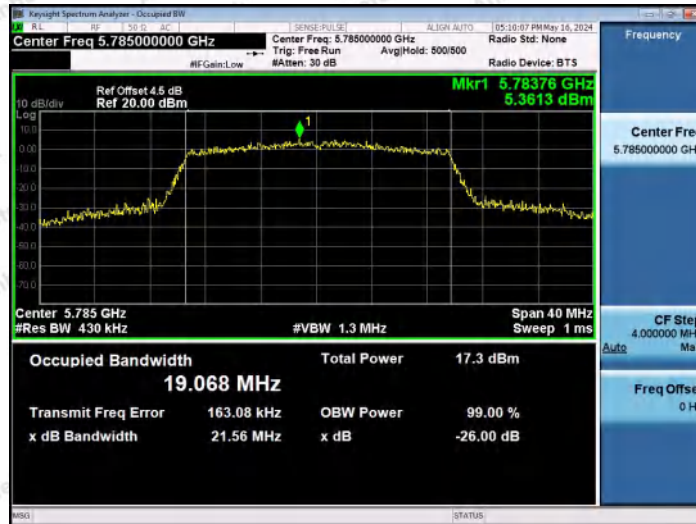

11AX20MIMO-Ant1-5785