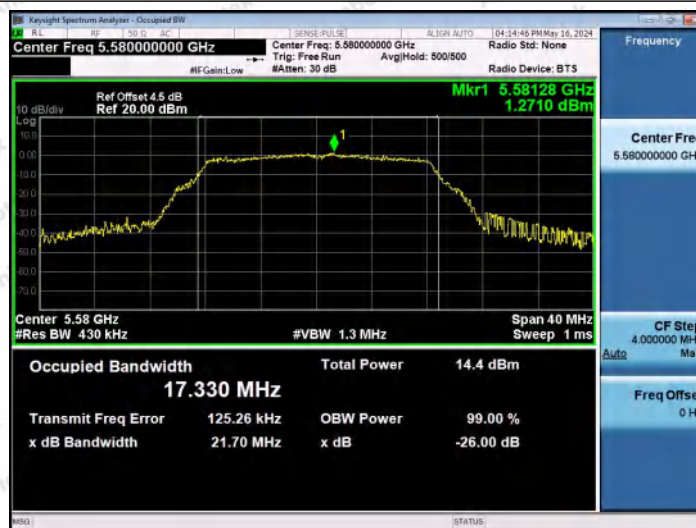

Hotline 400-003-0500
www.anbotek.com.cn

11A-Ant1-5500

11A-Ant2-5500

11A-Ant1-5580

Shenzhen Anbotek Compliance Laboratory Limited

Address: 1/F., Building D, Sogood Science and Technology Park, Sanwei Community, Hangcheng Street, Bao'an District, Shenzhen, Guangdong, China.
Tel: (86) 0755-26066440 Fax: (86) 0755-26014772 Email: service@anbotek.com