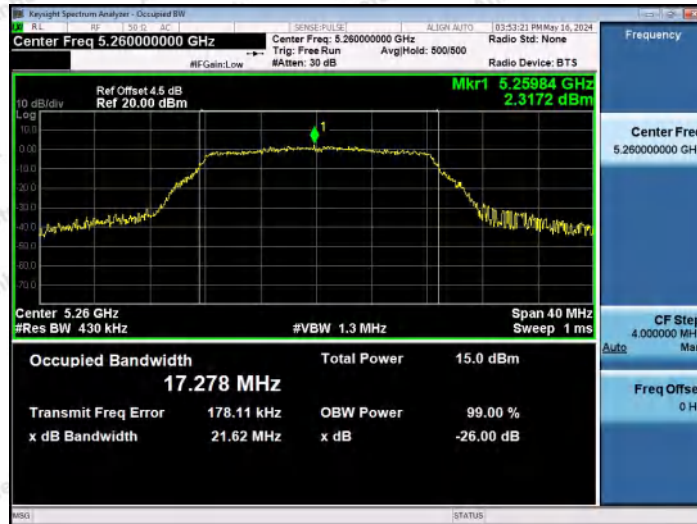

11A-Ant1-5260