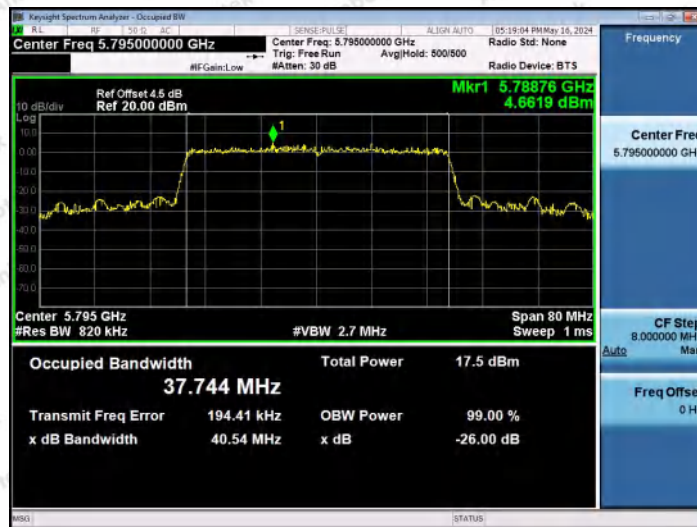

Hotline
400-003-0500
www.anbotek.com.cn

11AX40MIMO-Ant1-5755

11AX40MIMO-Ant2-5755

11AX40MIMO-Ant1-5795

Shenzhen Anbotek Compliance Laboratory Limited

Address: 1/F., Building D, Sogood Science and Technology Park, Sanwei Community, Hangcheng Street, Bao'an District, Shenzhen, Guangdong, China.
 Tel: (86) 0755-26066440 Fax: (86) 0755-26014772 Email: service@anbotek.com