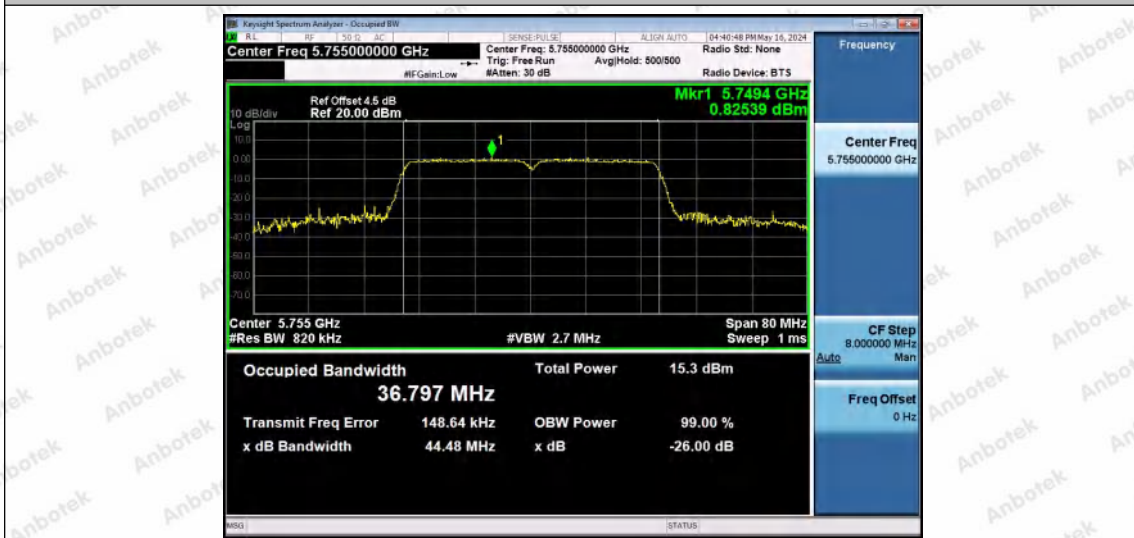

Hotline
400-003-0500
www.anbotek.com.cn

11N40MIMO-Ant1-5670

11N40MIMO-Ant2-5670

11N40MIMO-Ant1-5755

Shenzhen Anbotek Compliance Laboratory Limited

Address: 1/F., Building D, Sogood Science and Technology Park, Sanwei Community, Hangcheng Street, Bao'an District, Shenzhen, Guangdong, China.
Tel: (86) 0755-26066440 Fax: (86) 0755-26014772 Email: service@anbotek.com