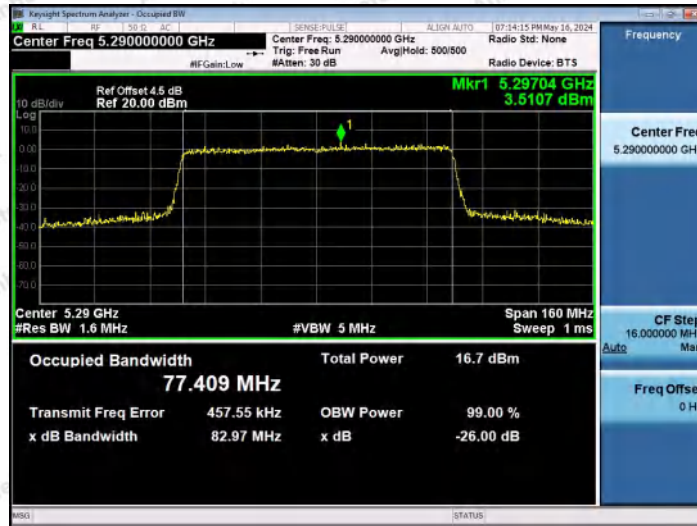

11AX80MIMO-Ant1-5290