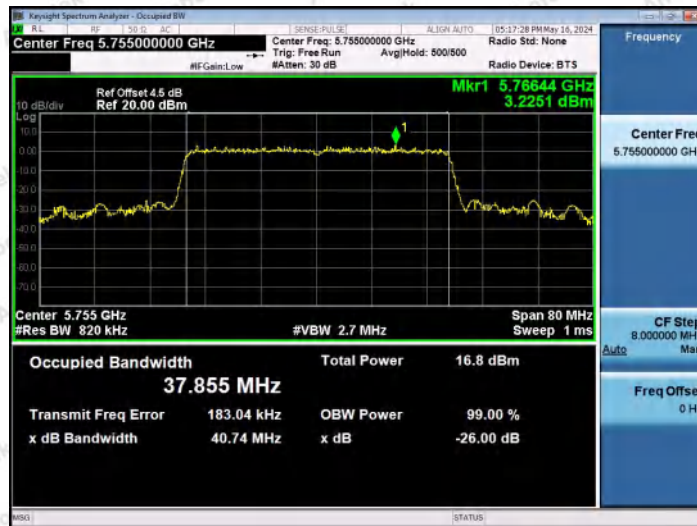

11AX40MIMO-Ant2-5755