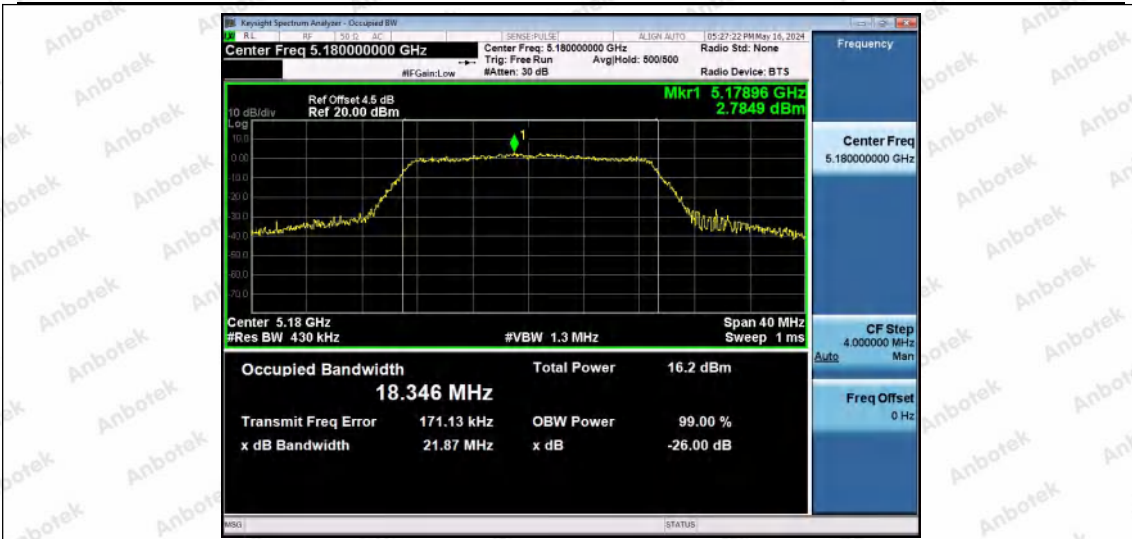

11N20MIMO-Ant1-5180