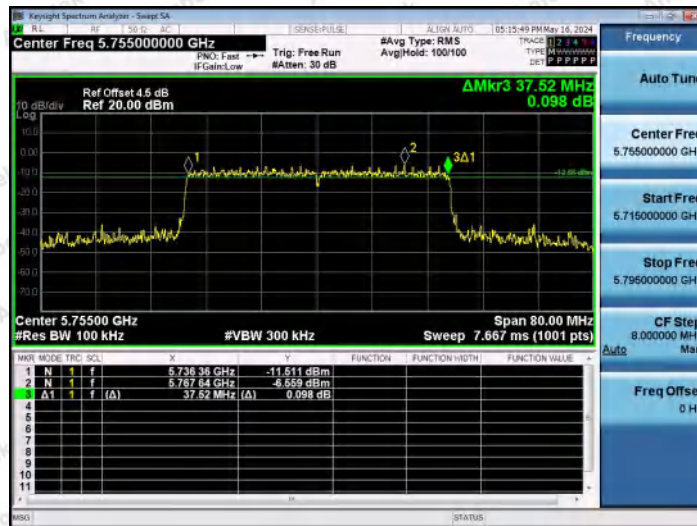

11AX40MIMO-Ant1-5755-PASS