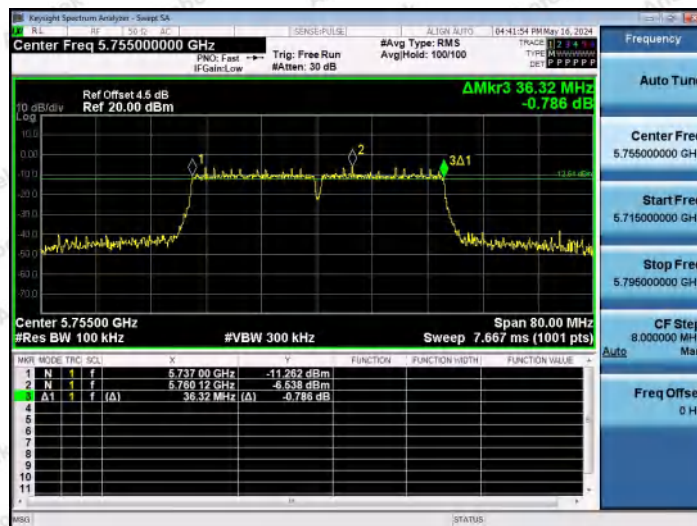

11N40MIMO-Ant2-5755-PASS