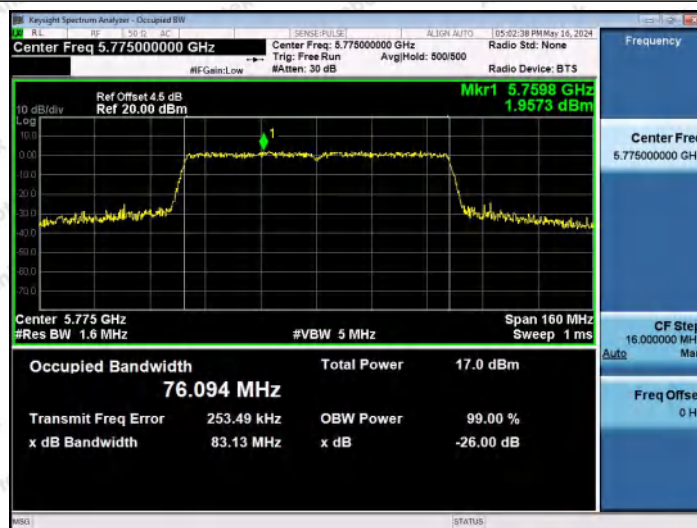

Hotline
400-003-0500
www.anbotek.com.cn

11AC80MIMO-Ant1-5610

11AC80MIMO-Ant2-5610

11AC80MIMO-Ant1-5775

Shenzhen Anbotek Compliance Laboratory Limited

Address: 1/F., Building D, Sogood Science and Technology Park, Sanwei Community, Hangcheng Street, Bao'an District, Shenzhen, Guangdong, China.
 Tel: (86) 0755-26066440 Fax: (86) 0755-26014772 Email: service@anbotek.com