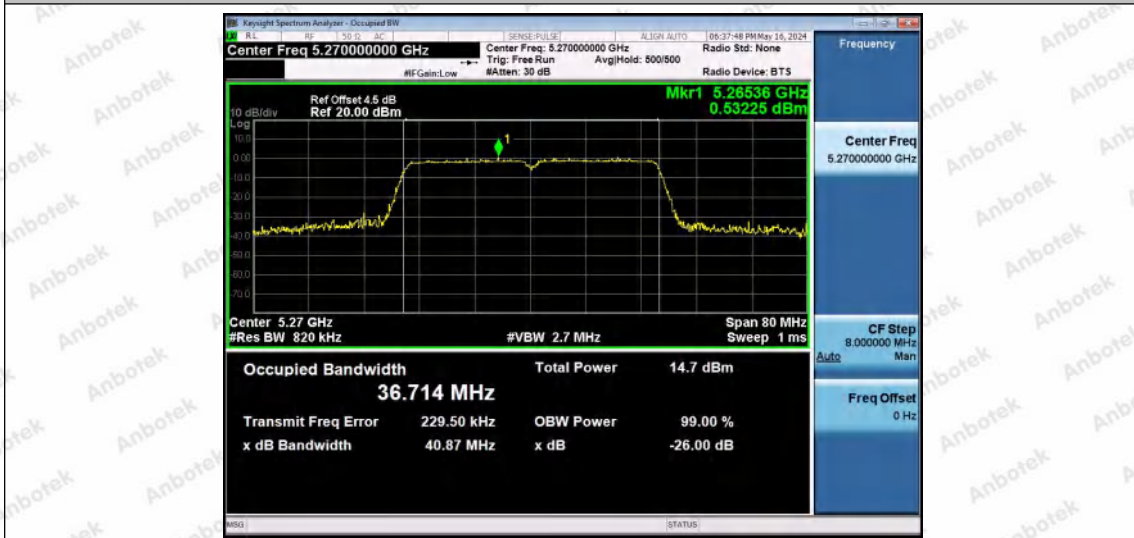

11N40MIMO-Ant1-5270