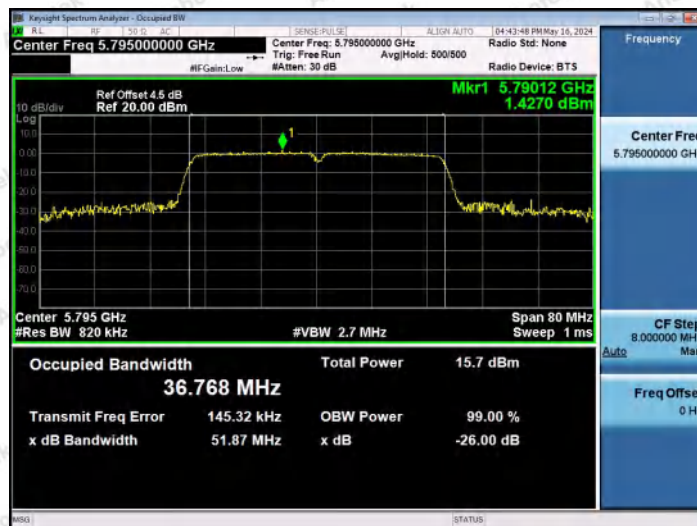

11N40MIMO-Ant1-5795