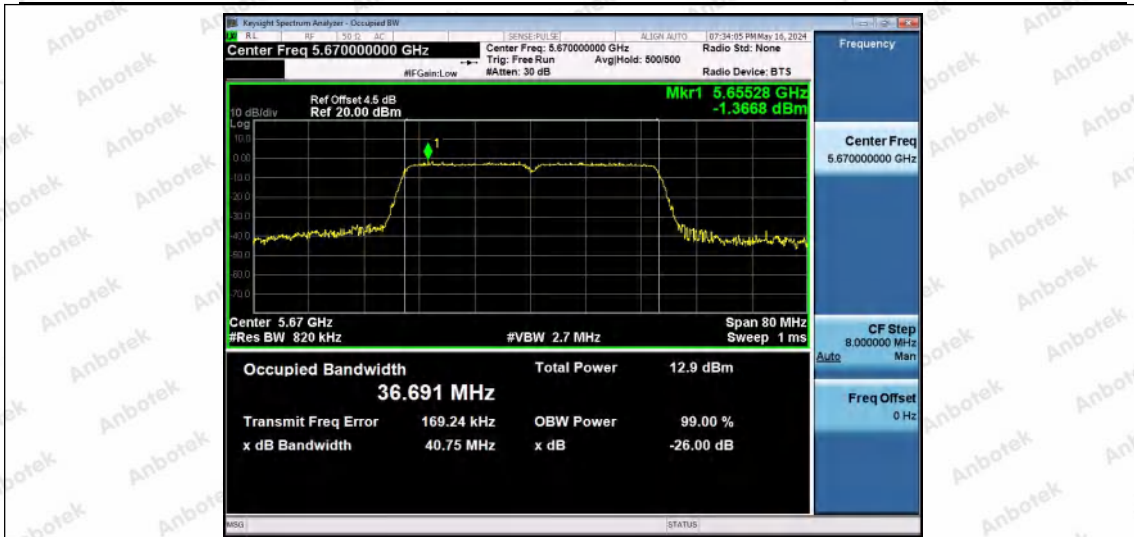

11N40MIMO-Ant1-5670