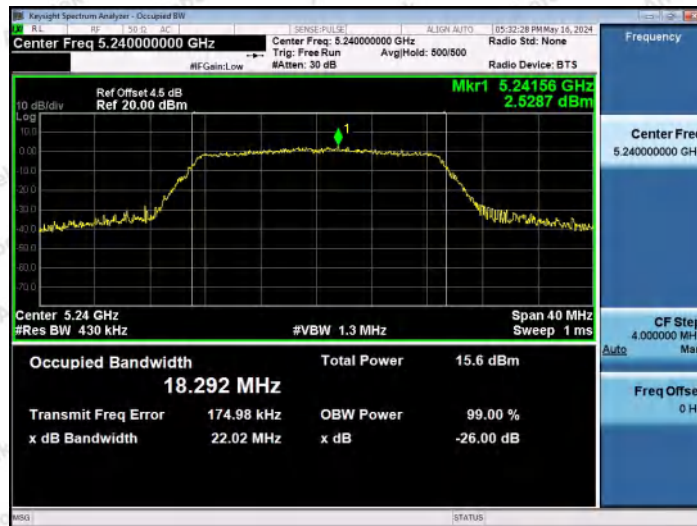

11N20MIMO-Ant1-5240