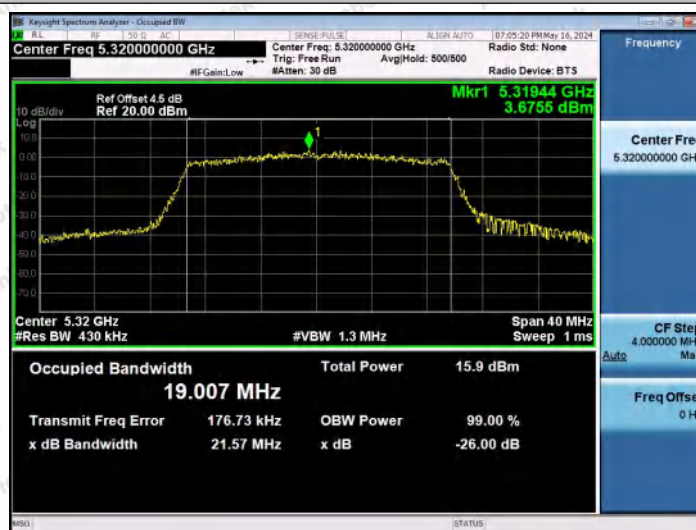

Hotline
400-003-0500
www.anbotek.com.cn

11AX20MIMO-Ant1-5300

11AX20MIMO-Ant2-5300

11AX20MIMO-Ant1-5320

Shenzhen Anbotek Compliance Laboratory Limited

Address: 1/F., Building D, Sogood Science and Technology Park, Sanwei Community, Hangcheng Street, Bao'an District, Shenzhen, Guangdong, China.
Tel: (86) 0755-26066440 Fax: (86) 0755-26014772 Email: service@anbotek.com