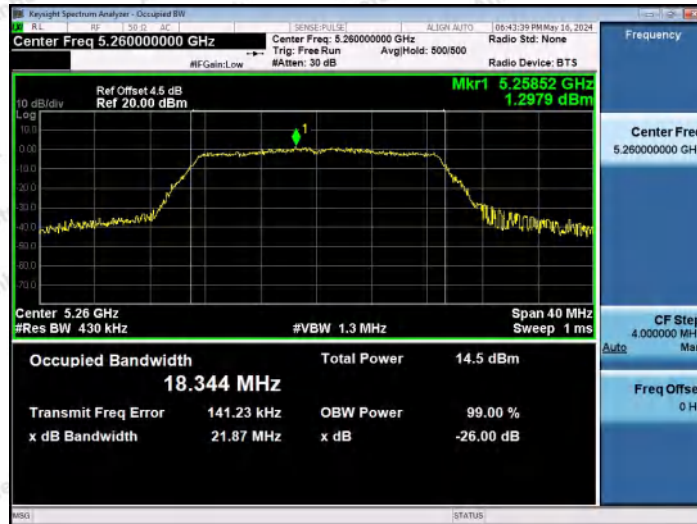

11AC20MIMO-Ant1-5260