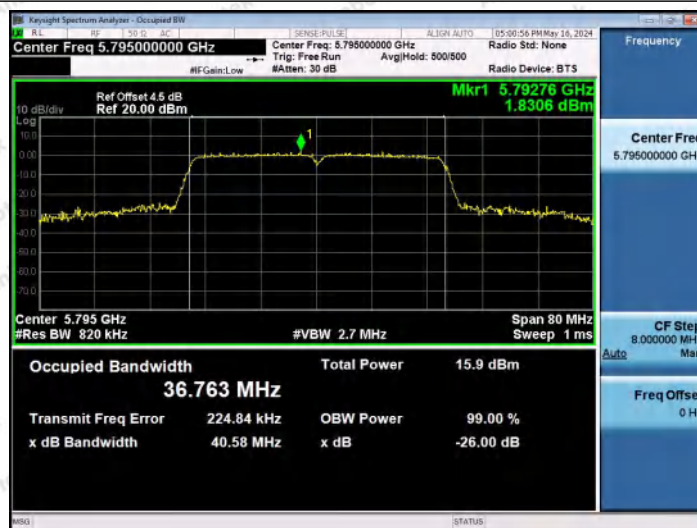

Hotline
 400-003-0500
 www.anbotek.com.cn

11AC40MIMO-Ant2-5755

11AC40MIMO-Ant1-5795

11AC40MIMO-Ant2-5795

Shenzhen Anbotek Compliance Laboratory Limited

Address: 1/F., Building D, Sogood Science and Technology Park, Sanwei Community, Hangcheng Street, Bao'an District, Shenzhen, Guangdong, China.
 Tel: (86) 0755-26066440 Fax: (86) 0755-26014772 Email: service@anbotek.com