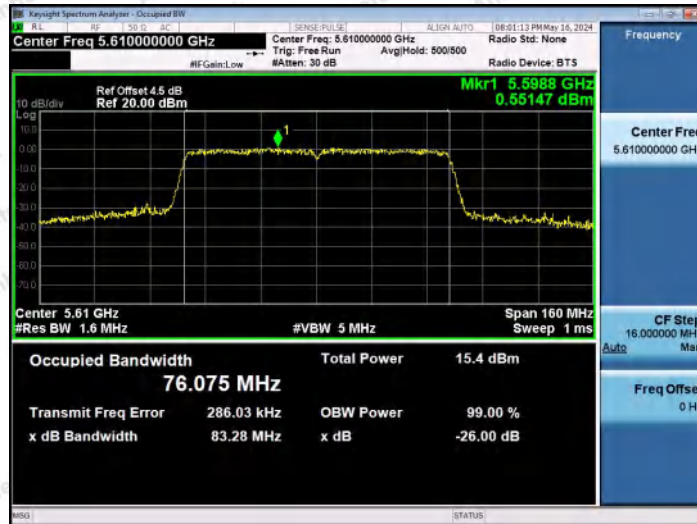

11AC80MIMO-Ant1-5610