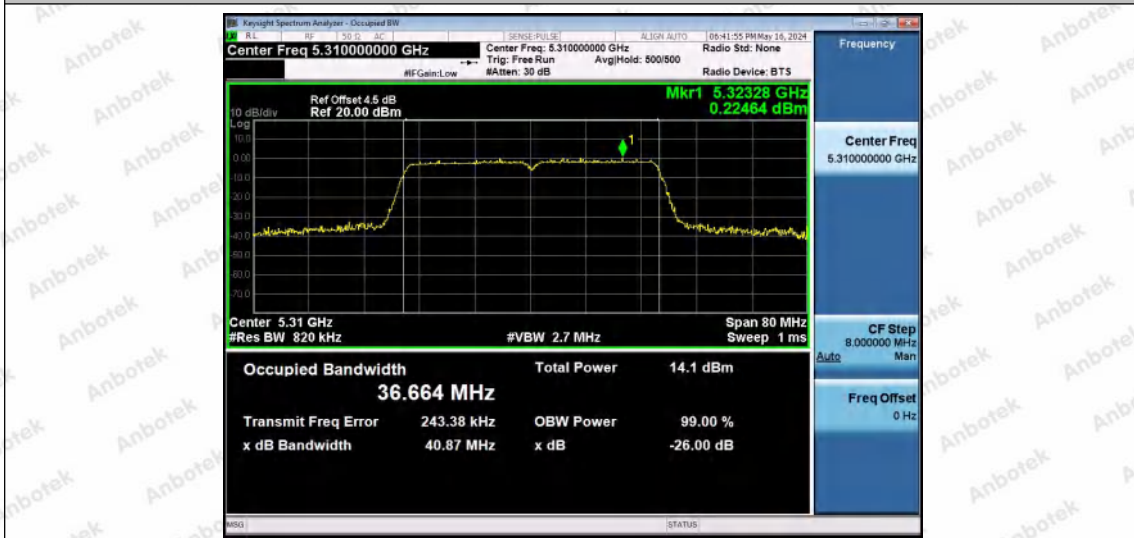

11N40MIMO-Ant2-5310