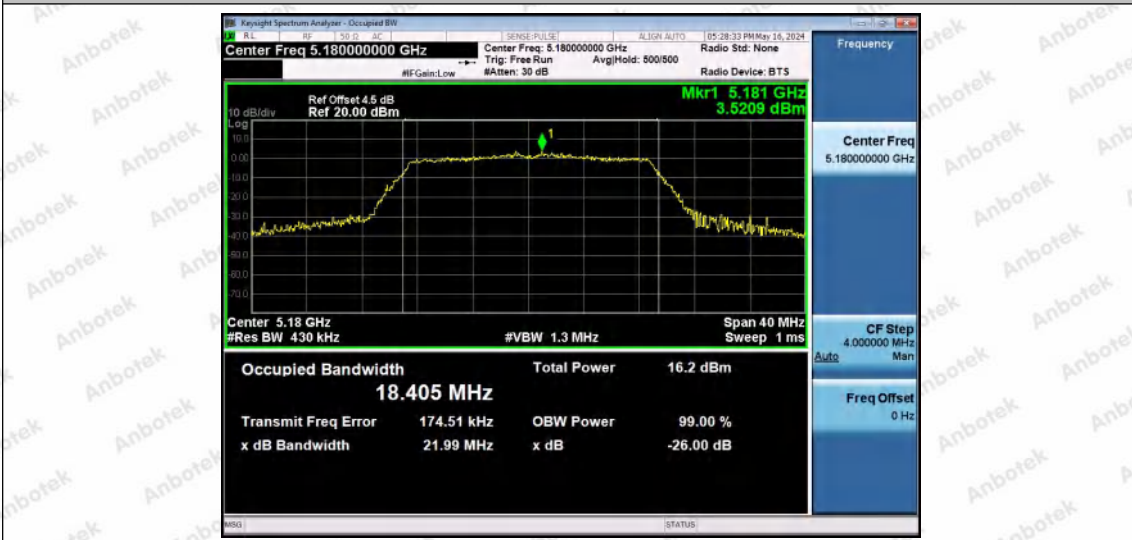

11N20MIMO-Ant2-5180