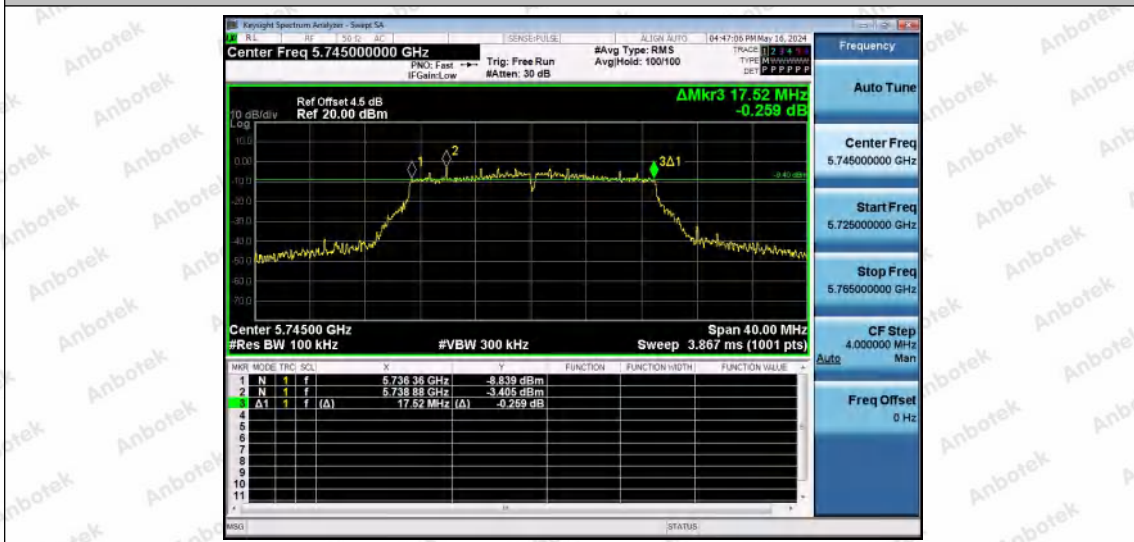

11A20MIMO-Ant1-5745-PASS