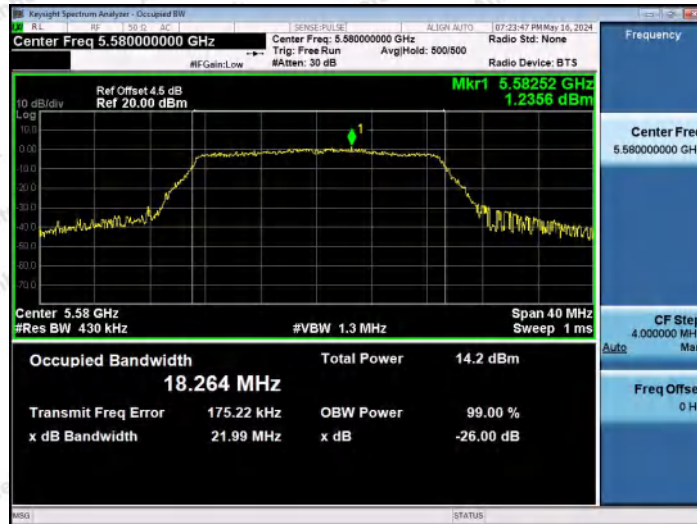

11N20MIMO-Ant2-5580