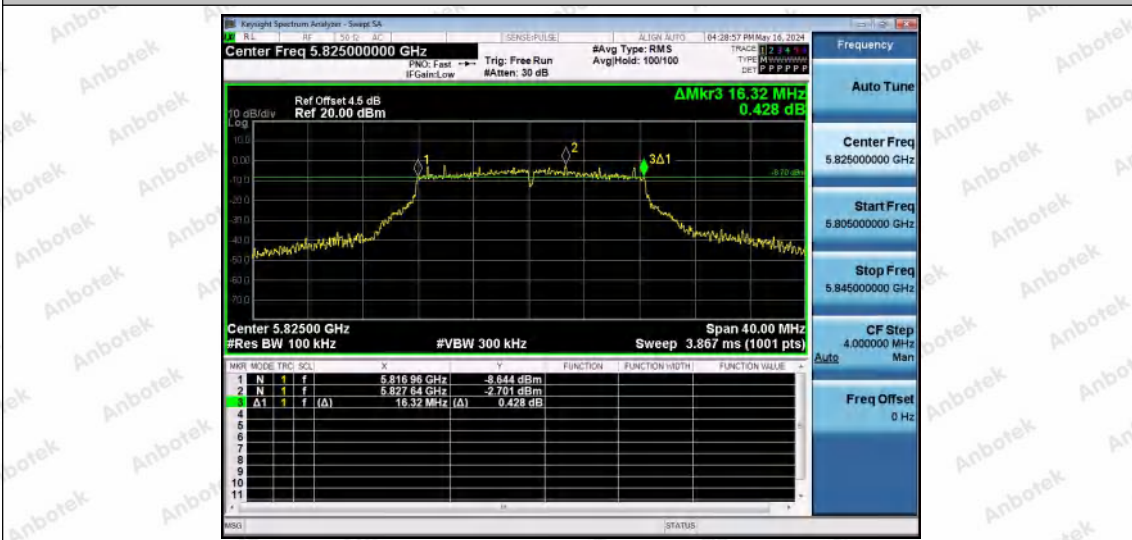

Hotline
400-003-0500
www.anbotek.com.cn

11A-Ant2-5785-PASS

11A-Ant1-5825-PASS

11A-Ant2-5825-PASS

Shenzhen Anbotek Compliance Laboratory Limited

Address: 1/F., Building D, Sogood Science and Technology Park, Sanwei Community, Hangcheng Street, Bao'an District, Shenzhen, Guangdong, China.
 Tel: (86) 0755-26066440 Fax: (86) 0755-26014772 Email: service@anbotek.com