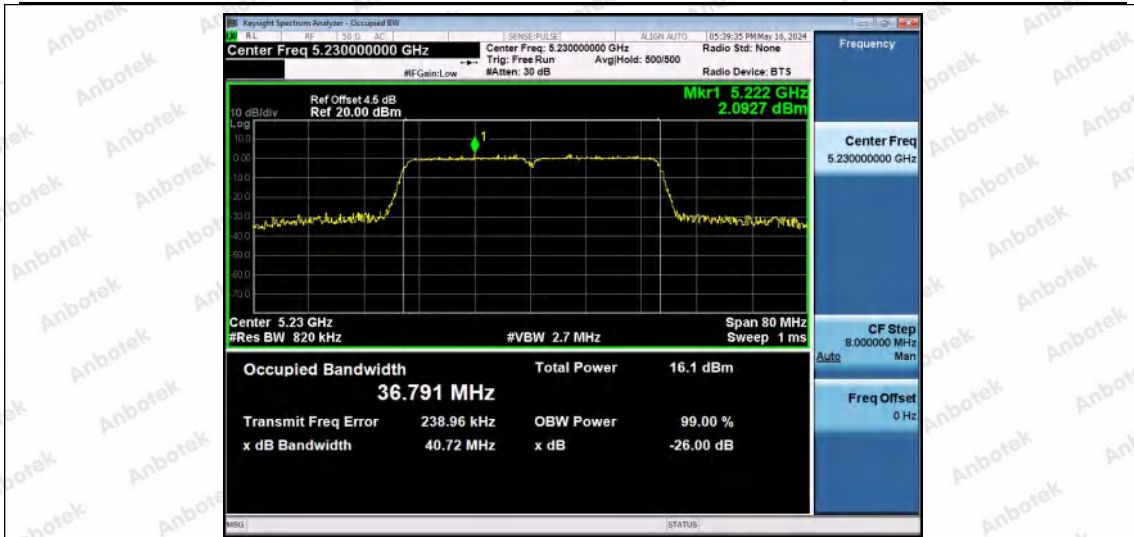

11N40MIMO-Ant2-5230