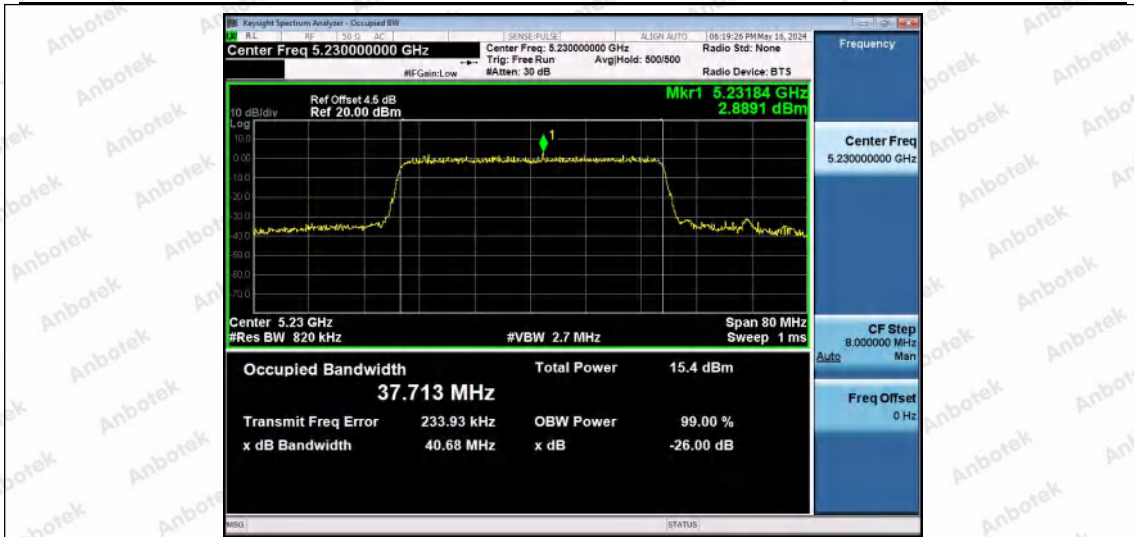

11AX40MIMO-Ant1-5230