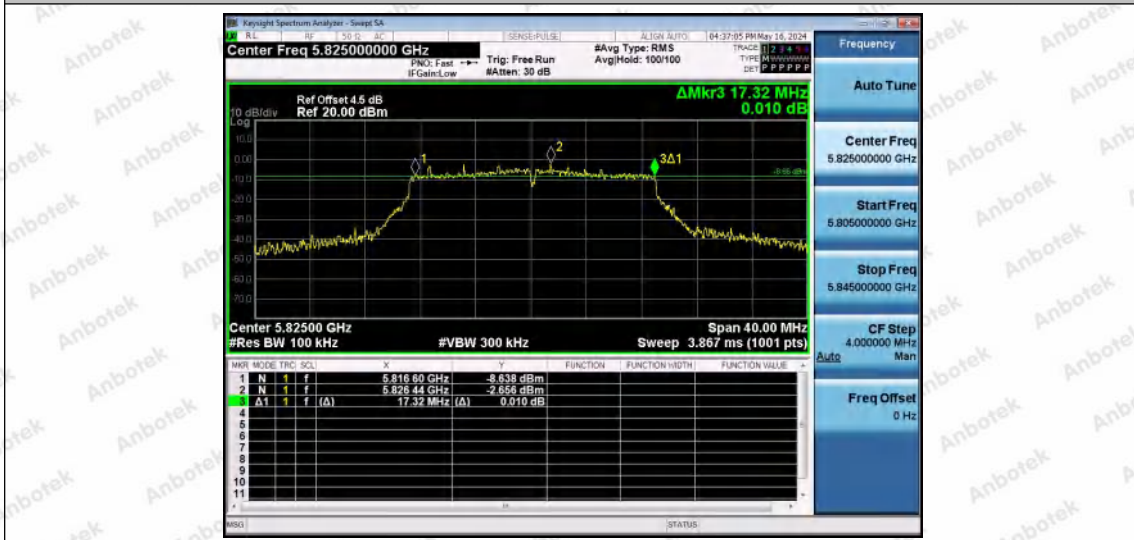

11N20MIMO-Ant1-5825-PASS