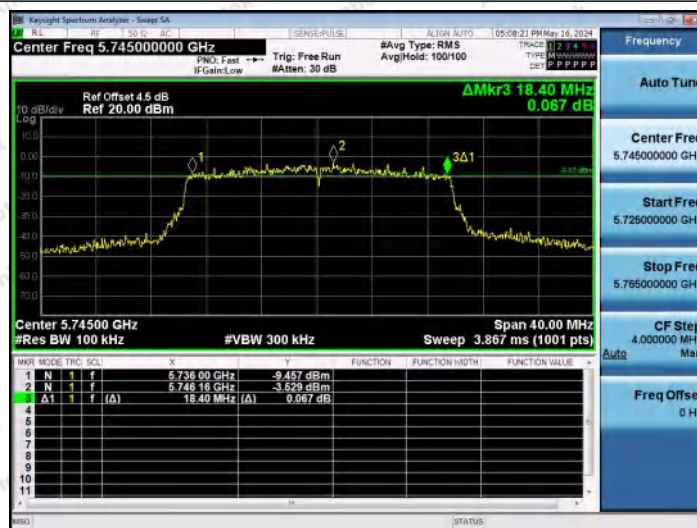

Hotline 400-003-0500
www.anbotek.com.cn

11AC80MIMO-Ant2-5775-PASS

11AX20MIMO-Ant1-5745-PASS

11AX20MIMO-Ant2-5745-PASS

Shenzhen Anbotek Compliance Laboratory Limited

Address: 1/F., Building D, Sogood Science and Technology Park, Sanwei Community, Hangcheng Street, Bao'an District, Shenzhen, Guangdong, China.
Tel: (86) 0755-26066440 Fax: (86) 0755-26014772 Email: service@anbotek.com