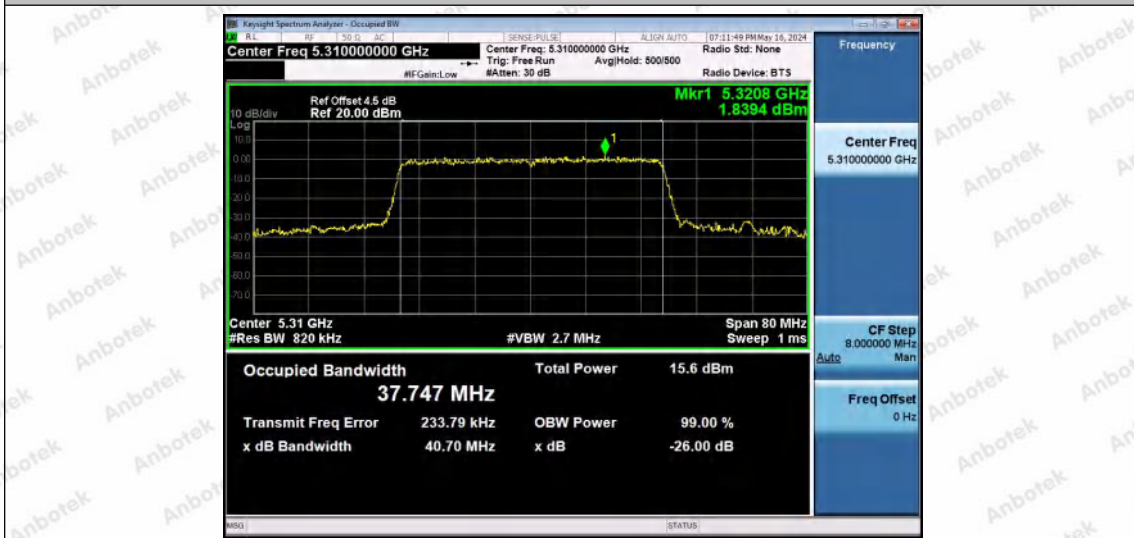

Hotline
 400-003-0500
 www.anbotek.com.cn

11AX40MIMO-Ant2-5270

11AX40MIMO-Ant1-5310

11AX40MIMO-Ant2-5310

Shenzhen Anbotek Compliance Laboratory Limited

Address: 1/F., Building D, Sogood Science and Technology Park, Sanwei Community, Hangcheng Street, Bao'an District, Shenzhen, Guangdong, China.
Tel: (86) 0755-26066440 Fax: (86) 0755-26014772 Email: service@anbotek.com