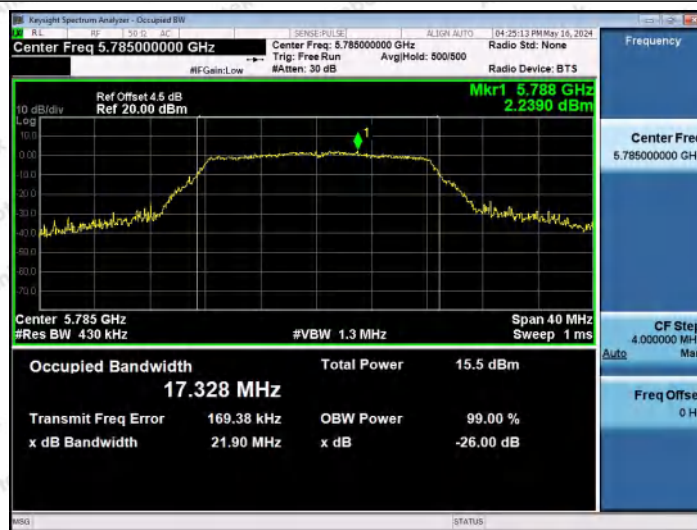

Hotline
400-003-0500
www.anbotek.com.cn

11A-Ant1-5745

11A-Ant2-5745

11A-Ant1-5785

Shenzhen Anbotek Compliance Laboratory Limited

Address: 1/F., Building D, Sogood Science and Technology Park, Sanwei Community, Hangcheng Street, Bao'an District, Shenzhen, Guangdong, China.
Tel: (86) 0755-26066440 Fax: (86) 0755-26014772 Email: service@anbotek.com