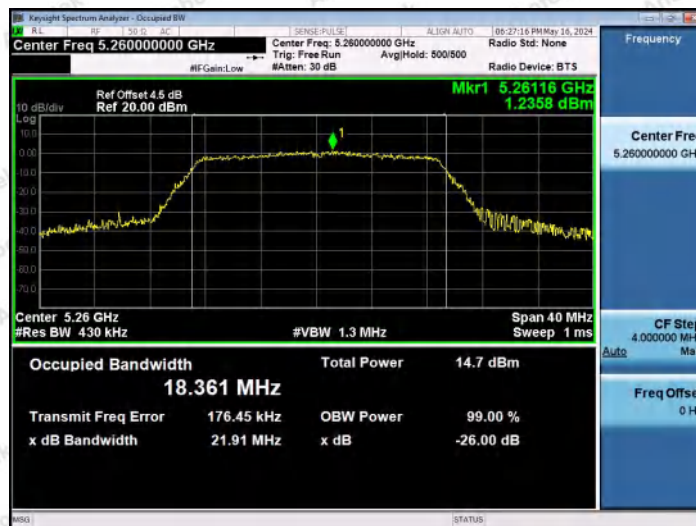

11N20MIMO-Ant2-5260