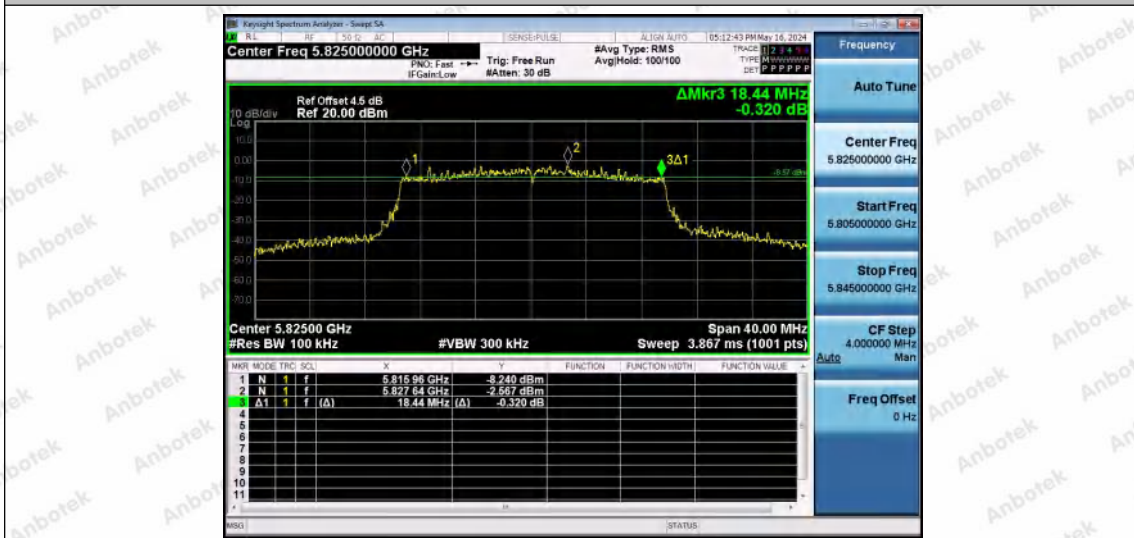

Hotline 400-003-0500
www.anbotek.com.cn

11AX20MIMO-Ant1-5785-PASS

11AX20MIMO-Ant2-5785-PASS

11AX20MIMO-Ant1-5825-PASS

Shenzhen Anbotek Compliance Laboratory Limited

Address: 1/F., Building D, Sogood Science and Technology Park, Sanwei Community, Hangcheng Street, Bao'an District, Shenzhen, Guangdong, China.
Tel: (86) 0755-26066440 Fax: (86) 0755-26014772 Email: service@anbotek.com