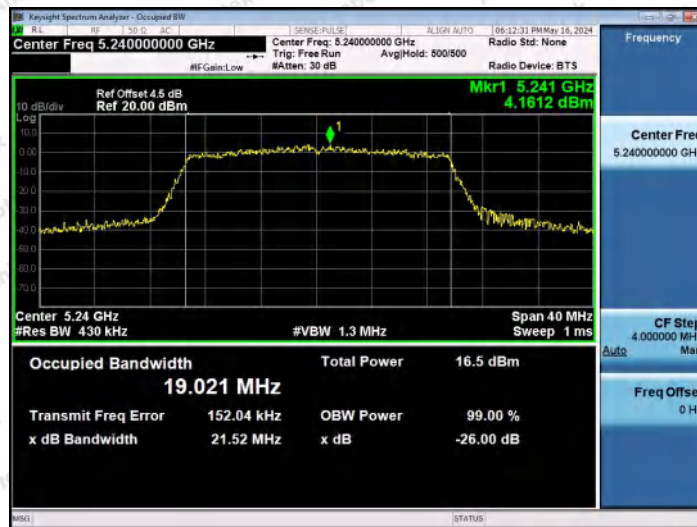

Hotline
400-003-0500
www.anbotek.com.cn

11AX20MIMO-Ant1-5200

11AX20MIMO-Ant2-5200

11AX20MIMO-Ant1-5240

Shenzhen Anbotek Compliance Laboratory Limited

Address: 1/F., Building D, Sogood Science and Technology Park, Sanwei Community, Hangcheng Street, Bao'an District, Shenzhen, Guangdong, China.
Tel: (86) 0755-26066440 Fax: (86) 0755-26014772 Email: service@anbotek.com