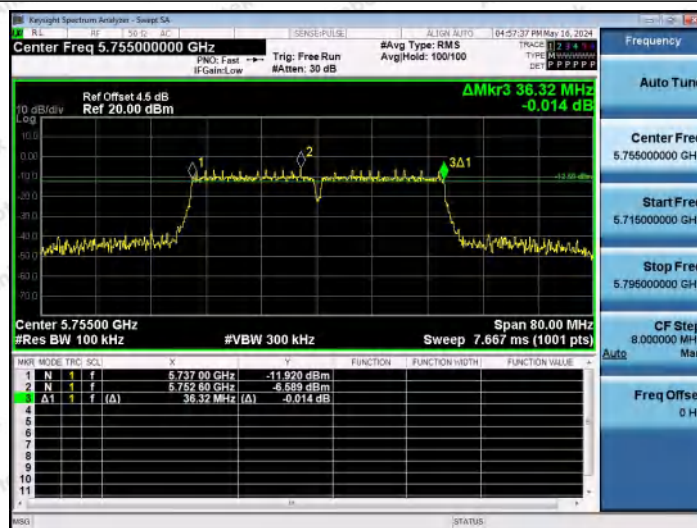

Hotline 400-003-0500
www.anbotek.com.cn

11AC20MIMO-Ant2-5825-PASS

11AC40MIMO-Ant1-5755-PASS

11AC40MIMO-Ant2-5755-PASS

Shenzhen Anbotek Compliance Laboratory Limited

Address: 1/F., Building D, Sogood Science and Technology Park, Sanwei Community, Hangcheng Street, Bao'an District, Shenzhen, Guangdong, China.
Tel: (86) 0755-26066440 Fax: (86) 0755-26014772 Email: service@anbotek.com