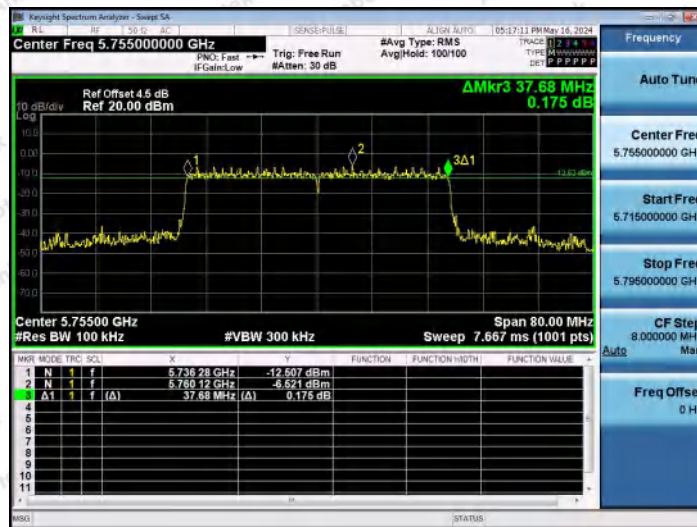

Hotline 400-003-0500
www.anbotek.com.cn

11AX20MIMO-Ant2-5825-PASS

11AX40MIMO-Ant1-5755-PASS

11AX40MIMO-Ant2-5755-PASS

Shenzhen Anbotek Compliance Laboratory Limited

Address: 1/F., Building D, Sogood Science and Technology Park, Sanwei Community, Hangcheng Street, Bao'an District, Shenzhen, Guangdong, China.
 Tel: (86) 0755-26066440 Fax: (86) 0755-26014772 Email: service@anbotek.com