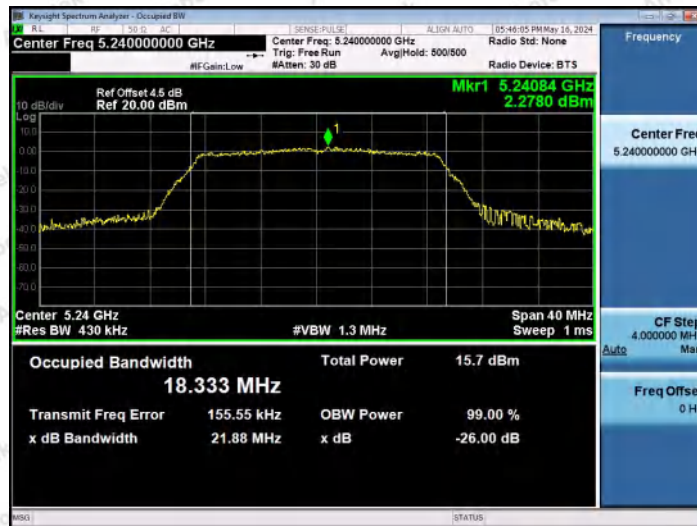

11AC20MIMO-Ant1-5240