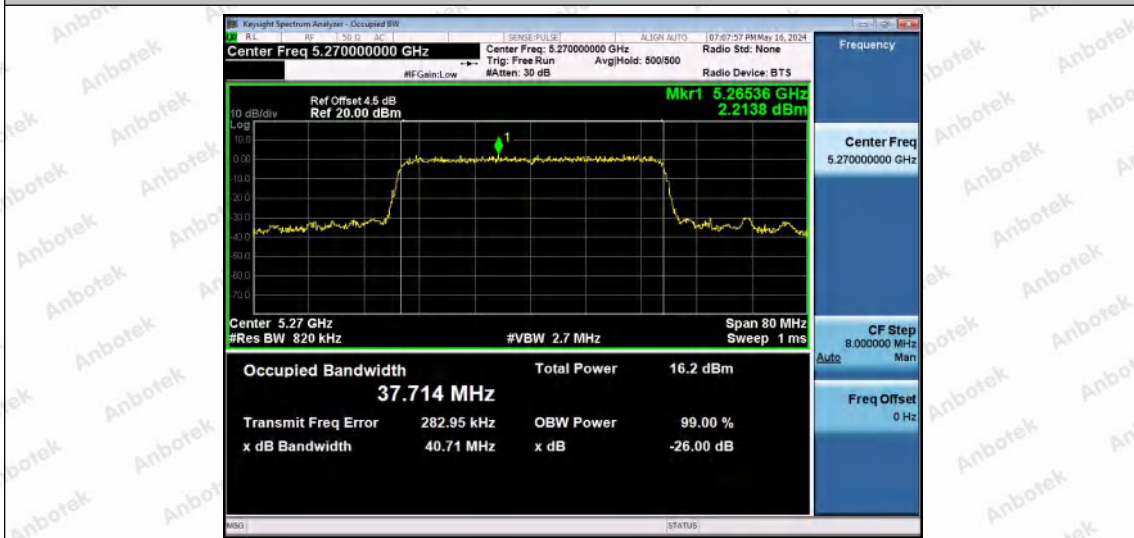

Hotline 400-003-0500
 www.anbotek.com.cn

11AX40MIMO-Ant1-5230

11AX40MIMO-Ant2-5230

11AX40MIMO-Ant1-5270

Shenzhen Anbotek Compliance Laboratory Limited

Address: 1/F., Building D, Sogood Science and Technology Park, Sanwei Community, Hangcheng Street, Bao'an District, Shenzhen, Guangdong, China.
 Tel: (86) 0755-26066440 Fax: (86) 0755-26014772 Email: service@anbotek.com