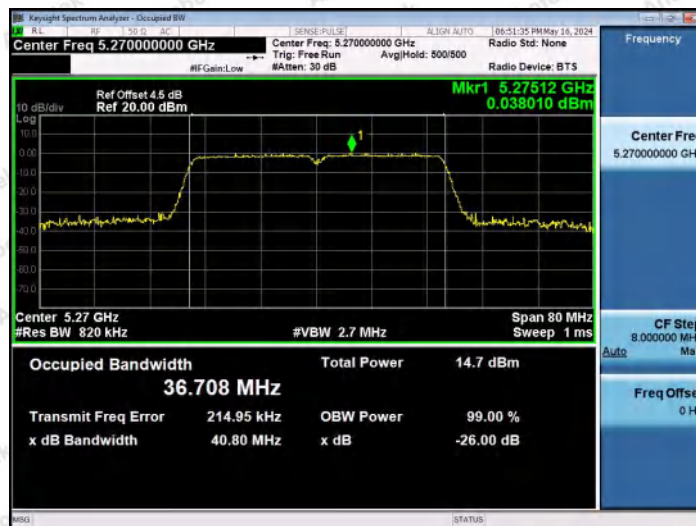

11AC40MIMO-Ant1-5270