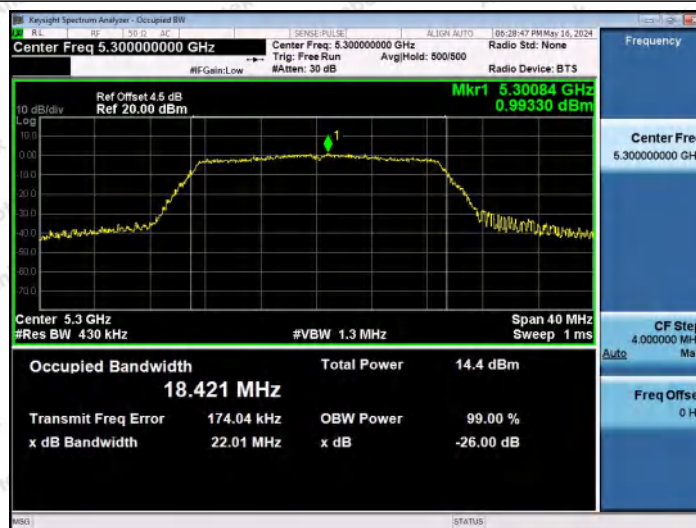

Hotline
400-003-0500
www.anbotek.com.cn

11N20MIMO-Ant1-5260

11N20MIMO-Ant2-5260

11N20MIMO-Ant1-5300

Shenzhen Anbotek Compliance Laboratory Limited

Address: 1/F., Building D, Sogood Science and Technology Park, Sanwei Community, Hangcheng Street, Bao'an District, Shenzhen, Guangdong, China.
Tel: (86) 0755-26066440 Fax: (86) 0755-26014772 Email: service@anbotek.com