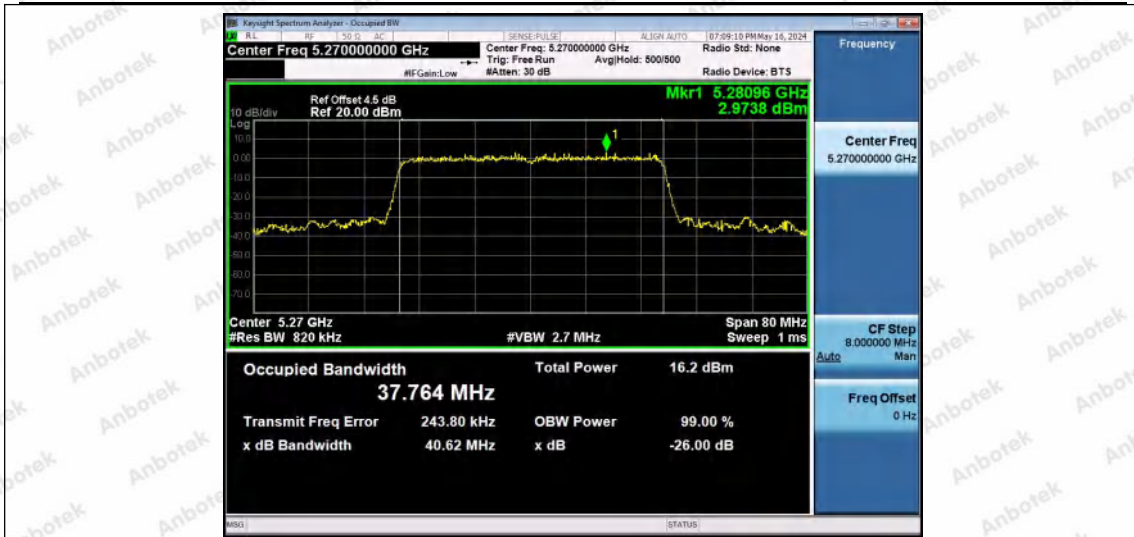

11AX40MIMO-Ant2-5270