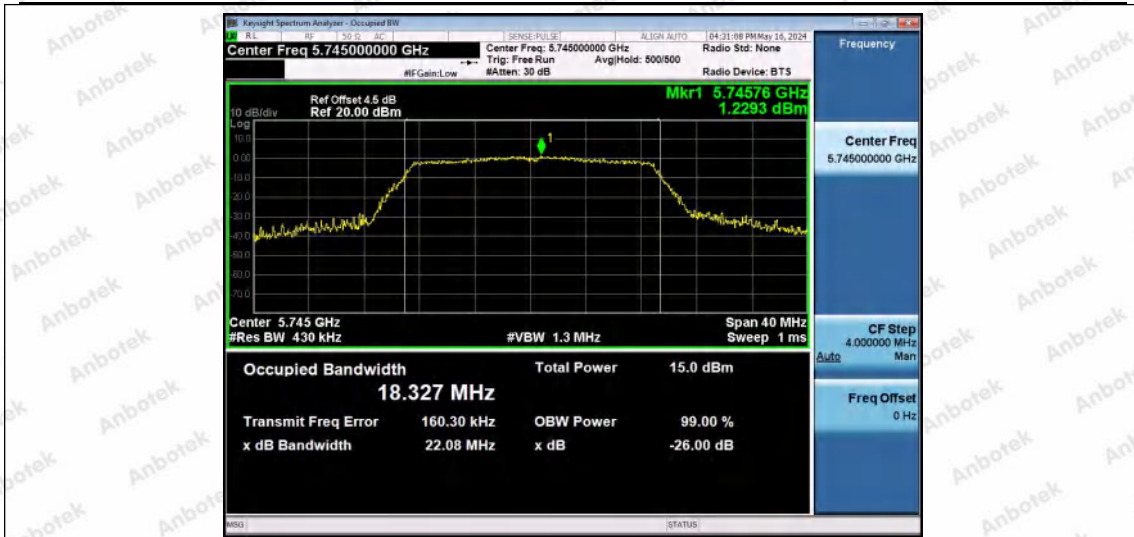

11N20MIMO-Ant1-5745