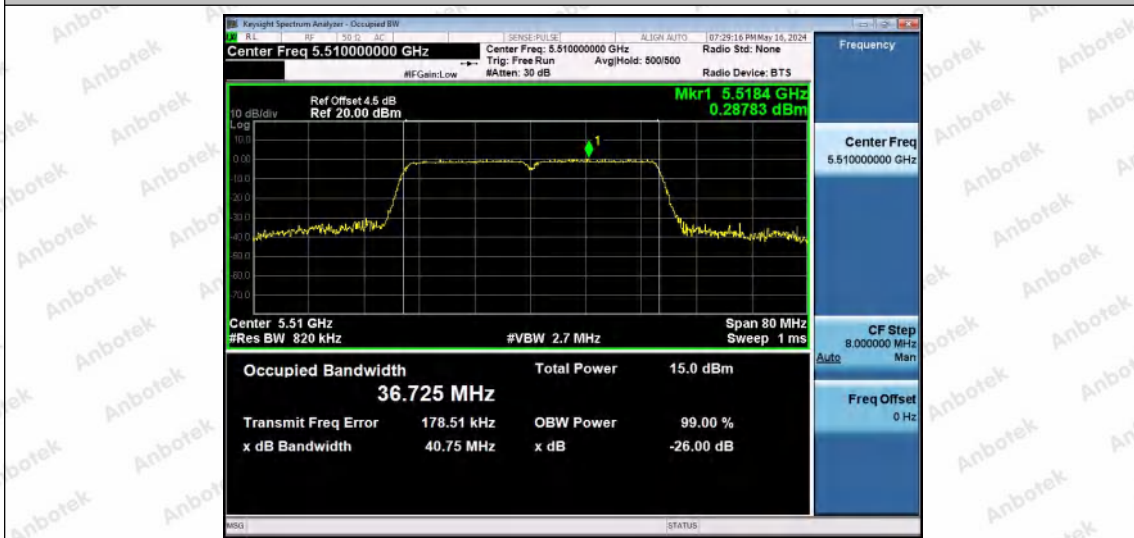

Hotline
400-003-0500
www.anbotek.com.cn

11N40MIMO-Ant1-5310

11N40MIMO-Ant2-5310

11N40MIMO-Ant1-5510

Shenzhen Anbotek Compliance Laboratory Limited

Address: 1/F., Building D, Sogood Science and Technology Park, Sanwei Community, Hangcheng Street, Bao'an District, Shenzhen, Guangdong, China.
Tel: (86) 0755-26066440 Fax: (86) 0755-26014772 Email: service@anbotek.com