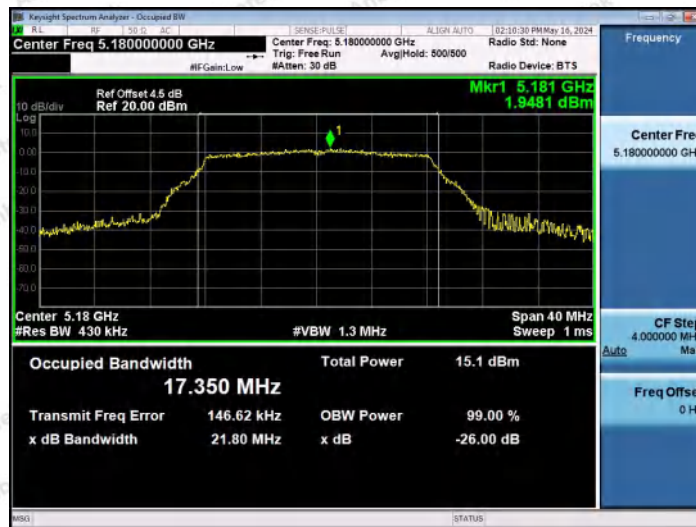

Test Graphs

11A-Ant1-5180

11A-Ant2-5180

11A-Ant1-5200

Shenzhen Anbotek Compliance Laboratory Limited

Address: 1/F., Building D, Sogood Science and Technology Park, Sanwei Community, Hangcheng Street, Bao'an District, Shenzhen, Guangdong, China.
Tel: (86) 0755-26066440 Fax: (86) 0755-26014772 Email: service@anbotek.com