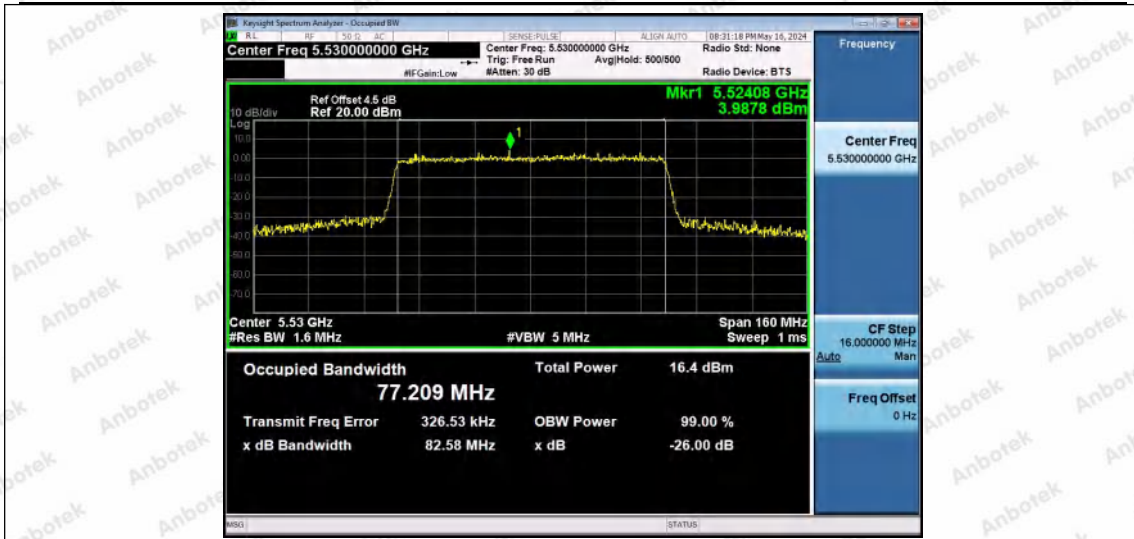

11AX80MIMO-Ant2-5530