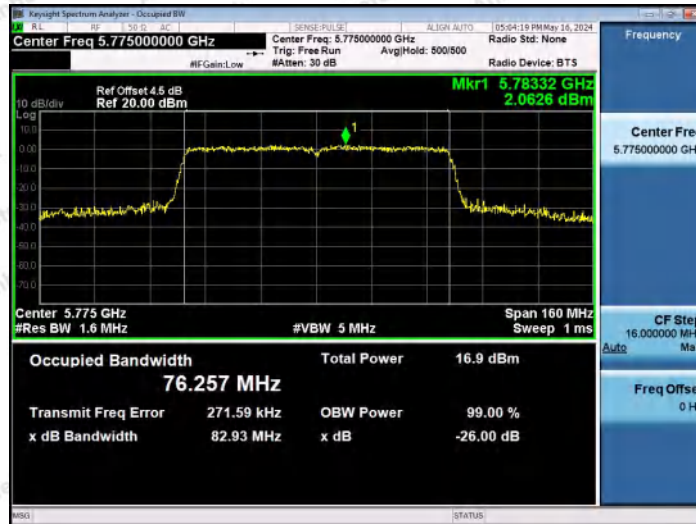

11AC80MIMO-Ant2-5775