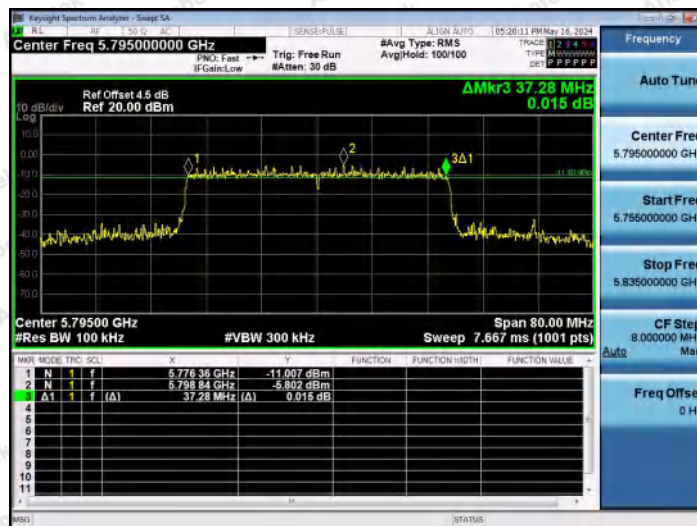

11AX40MIMO-Ant2-5795-PASS