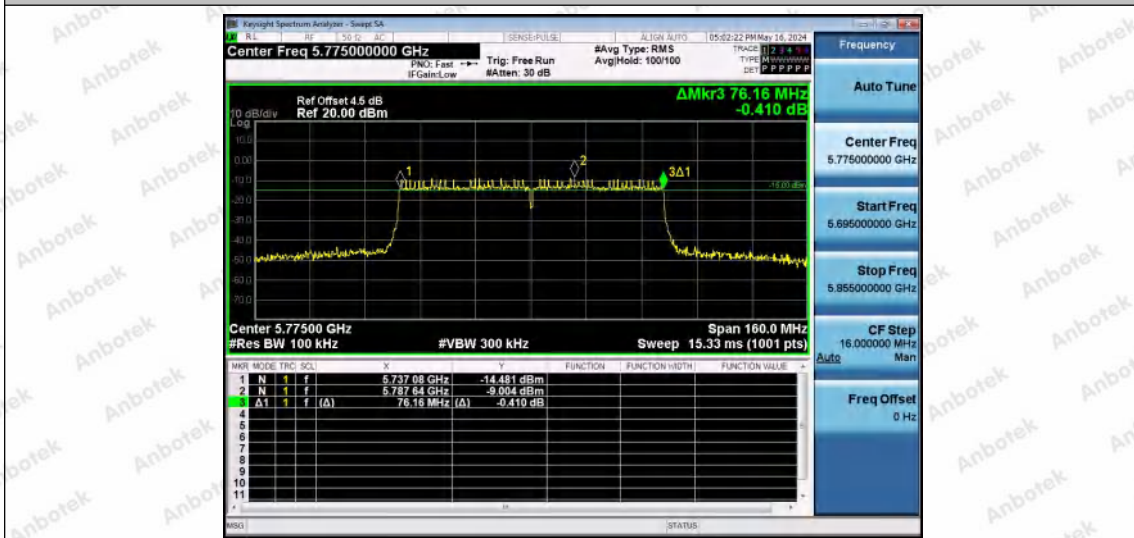

Hotline 400-003-0500
www.anbotek.com.cn

11AC40MIMO-Ant1-5795-PASS

11AC40MIMO-Ant2-5795-PASS

11AC80MIMO-Ant1-5775-PASS

Shenzhen Anbotek Compliance Laboratory Limited

Address: 1/F., Building D, Sogood Science and Technology Park, Sanwei Community, Hangcheng Street, Bao'an District, Shenzhen, Guangdong, China.
Tel: (86) 0755-26066440 Fax: (86) 0755-26014772 Email: service@anbotek.com