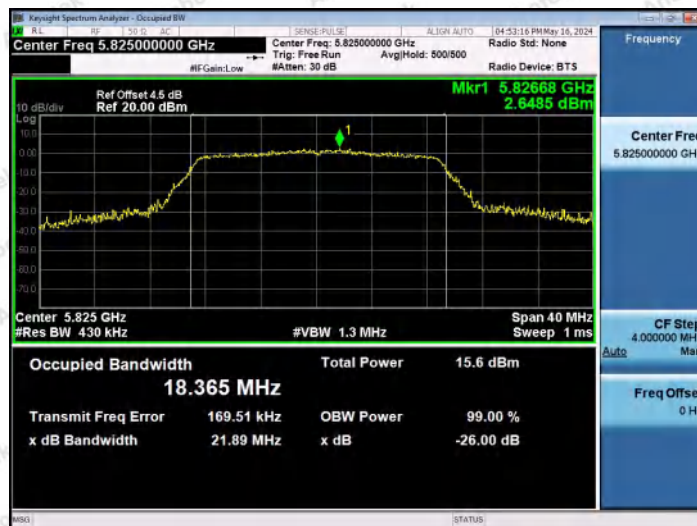

11AC20MIMO-Ant1-5825