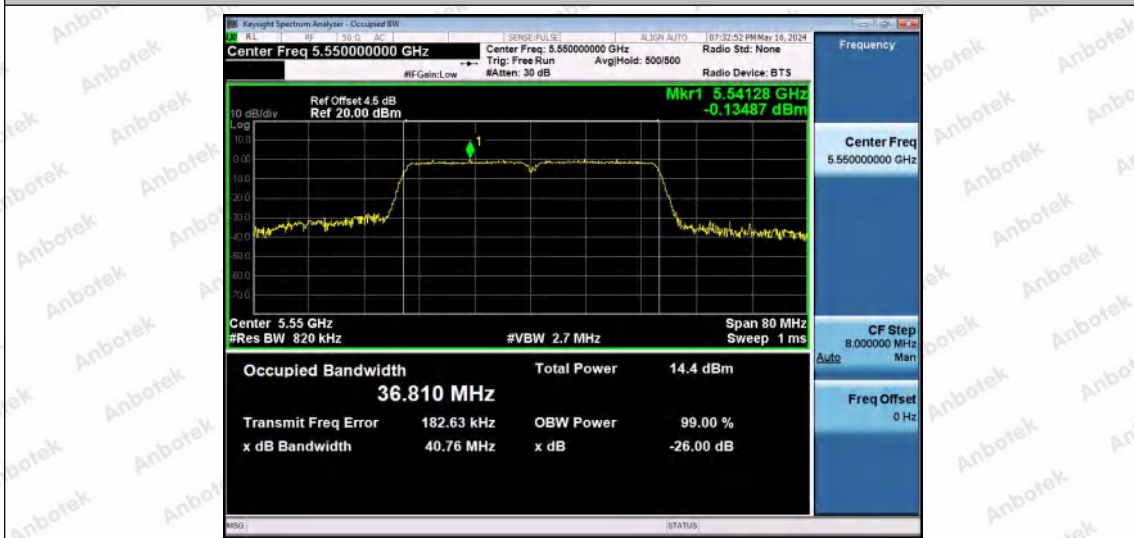

Hotline
400-003-0500
www.anbotek.com.cn

11N40MIMO-Ant2-5510

11N40MIMO-Ant1-5550

11N40MIMO-Ant2-5550

Shenzhen Anbotek Compliance Laboratory Limited

Address: 1/F., Building D, Sogood Science and Technology Park, Sanwei Community, Hangcheng Street, Bao'an District, Shenzhen, Guangdong, China.
Tel: (86) 0755-26066440 Fax: (86) 0755-26014772 Email: service@anbotek.com