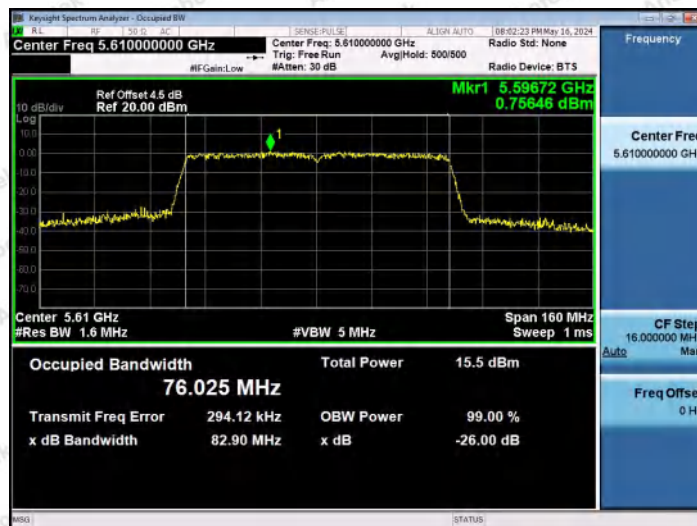

11AC80MIMO-Ant2-5610