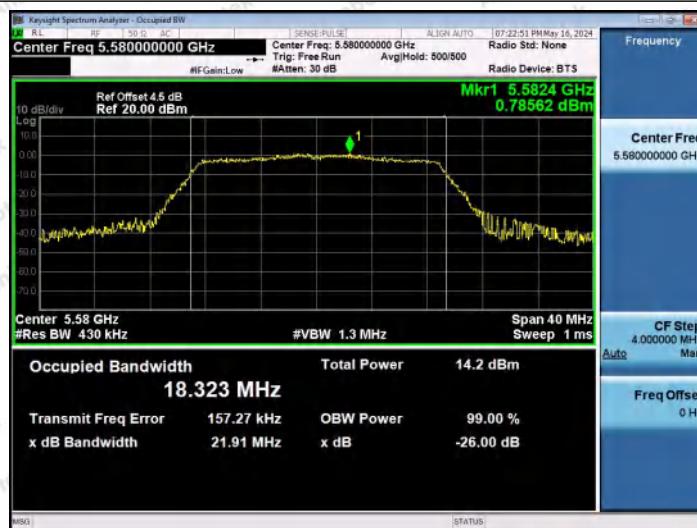

Hotline
400-003-0500
www.anbotek.com.cn

11N20MIMO-Ant1-5500

11N20MIMO-Ant2-5500

11N20MIMO-Ant1-5580

Shenzhen Anbotek Compliance Laboratory Limited

Address: 1/F., Building D, Sogood Science and Technology Park, Sanwei Community, Hangcheng Street, Bao'an District, Shenzhen, Guangdong, China.
Tel: (86) 0755-26066440 Fax: (86) 0755-26014772 Email: service@anbotek.com