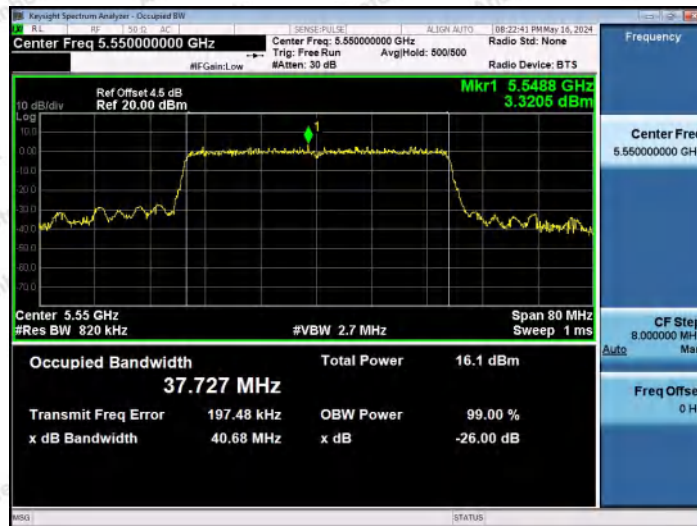

11AX40MIMO-Ant2-5550