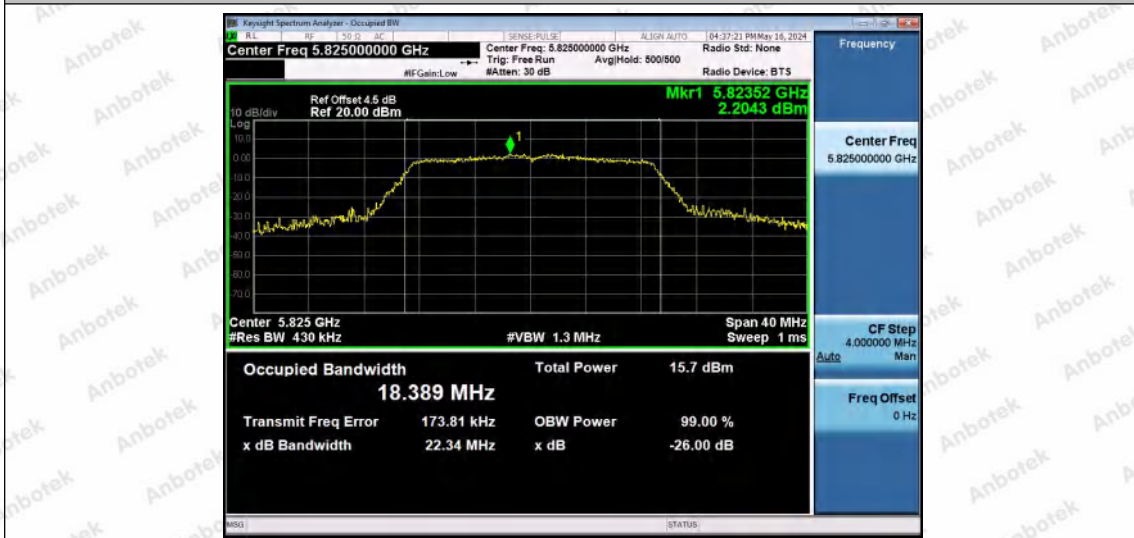

11N20MIMO-Ant1-5825