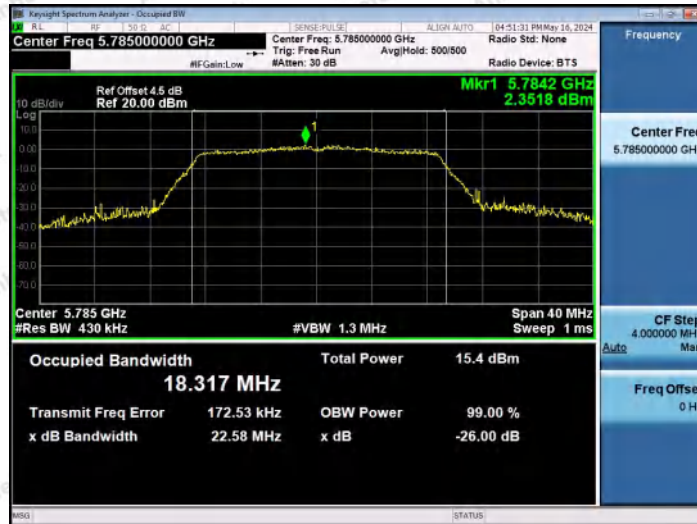

11AC20MIMO-Ant2-5785