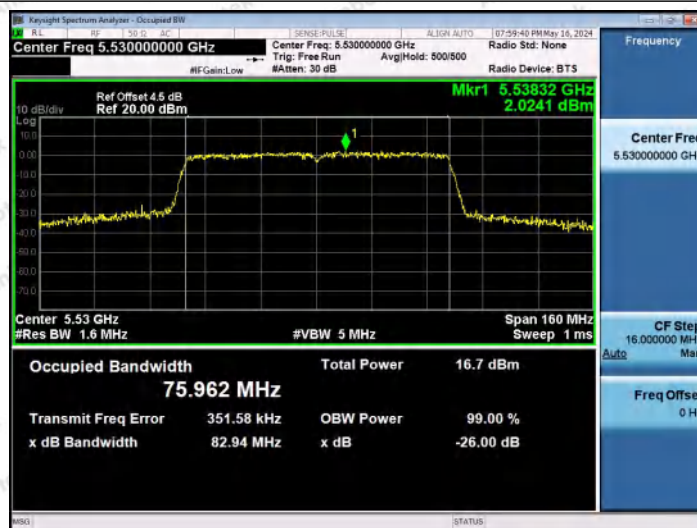

Hotline 400-003-0500
 www.anbotek.com.cn

11AC80MIMO-Ant2-5290

11AC80MIMO-Ant1-5530

11AC80MIMO-Ant2-5530

Shenzhen Anbotek Compliance Laboratory Limited

Address: 1/F., Building D, Sogood Science and Technology Park, Sanwei Community, Hangcheng Street, Bao'an District, Shenzhen, Guangdong, China.
Tel: (86) 0755-26066440 Fax: (86) 0755-26014772 Email: service@anbotek.com