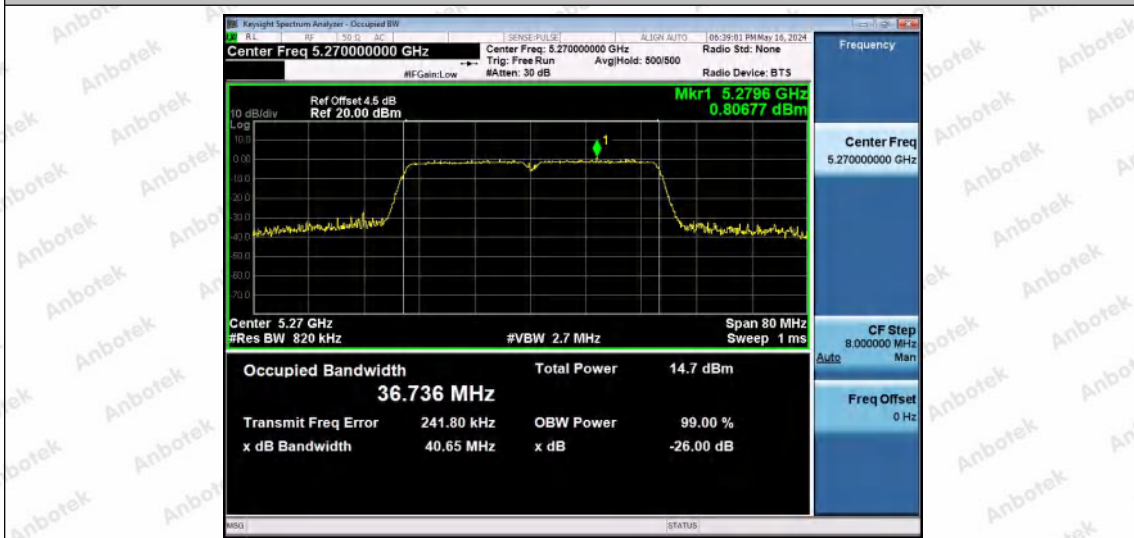

Hotline
400-003-0500
www.anbotek.com.cn

11N40MIMO-Ant2-5230

11N40MIMO-Ant1-5270

11N40MIMO-Ant2-5270

Shenzhen Anbotek Compliance Laboratory Limited

Address: 1/F., Building D, Sogood Science and Technology Park, Sanwei Community, Hangcheng Street, Bao'an District, Shenzhen, Guangdong, China.
Tel: (86) 0755-26066440 Fax: (86) 0755-26014772 Email: service@anbotek.com