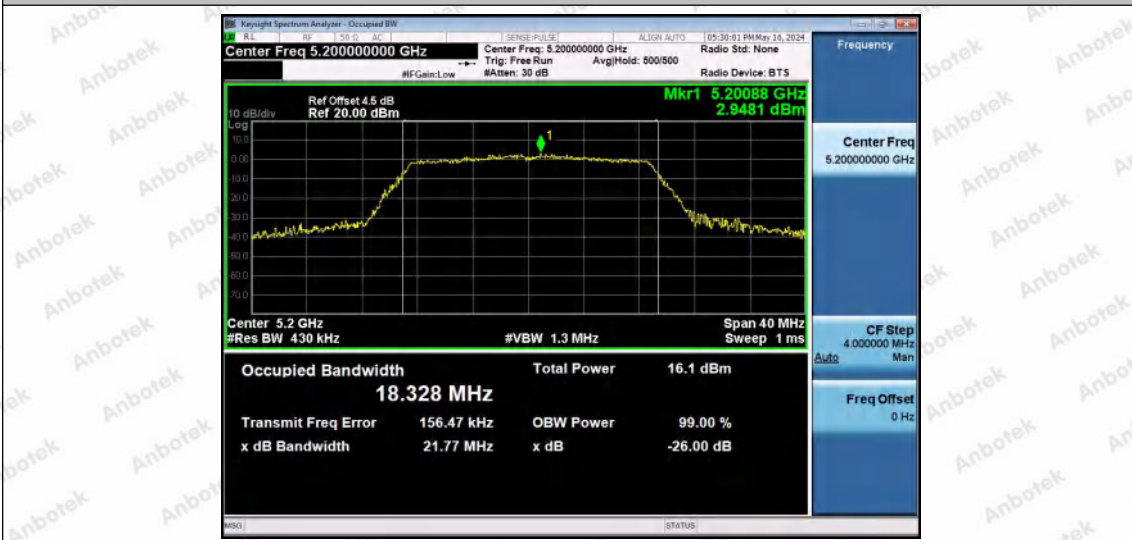

Hotline
 400-003-0500
www.anbotek.com.cn

11N20MIMO-Ant1-5180

11N20MIMO-Ant2-5180

11N20MIMO-Ant1-5200

Shenzhen Anbotek Compliance Laboratory Limited

Address: 1/F., Building D, Sogood Science and Technology Park, Sanwei Community, Hangcheng Street, Bao'an District, Shenzhen, Guangdong, China.
Tel: (86) 0755-26066440 Fax: (86) 0755-26014772 Email: service@anbotek.com