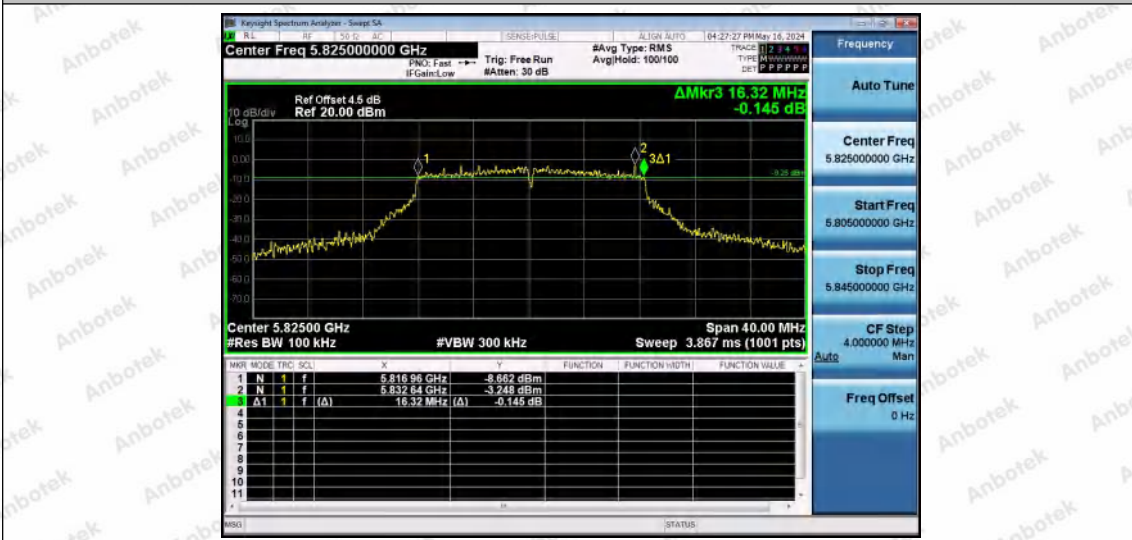

11A-Ant1-5825-PASS