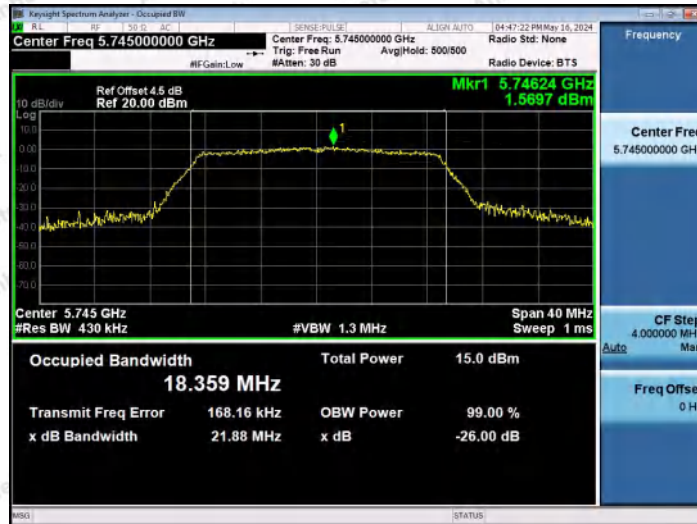

11AC20MIMO-Ant1-5745