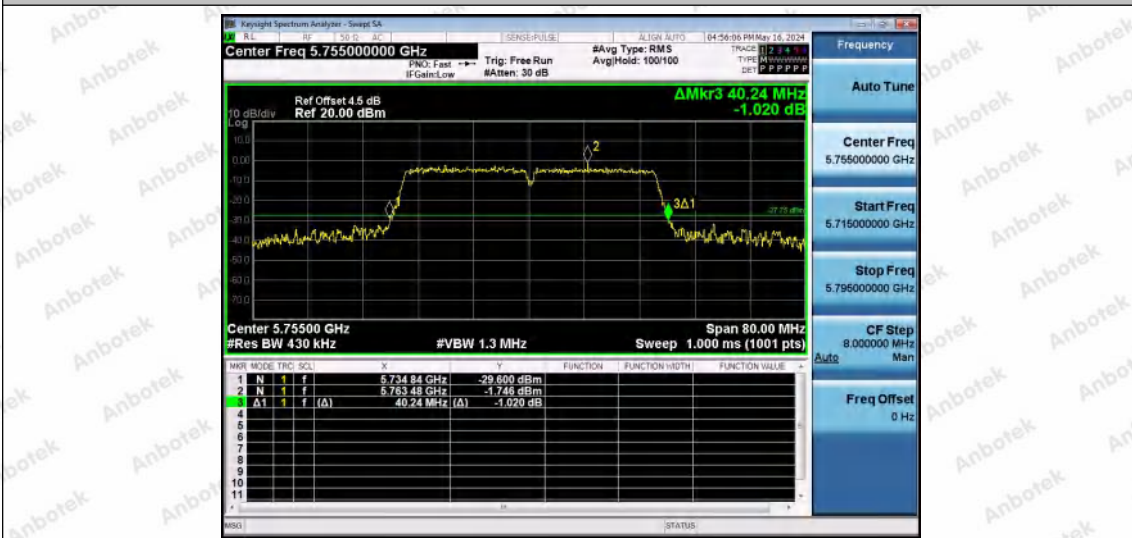

Hotline 400-003-0500
 www.anbotek.com.cn

11AC40MIMO-Ant1-5670

11AC40MIMO-Ant2-5670

11AC40MIMO-Ant1-5755

Shenzhen Anbotek Compliance Laboratory Limited

Address: 1/F., Building D, Sogood Science and Technology Park, Sanwei Community, Hangcheng Street, Bao'an District, Shenzhen, Guangdong, China.
 Tel: (86) 0755-26066440 Fax: (86) 0755-26014772 Email: service@anbotek.com