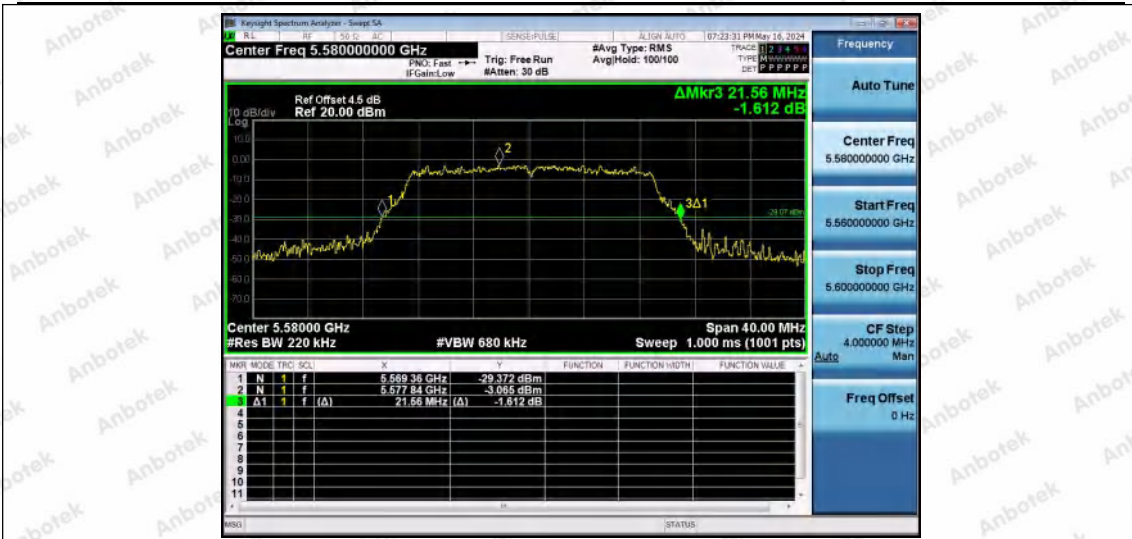

11N20MIMO-Ant2-5580