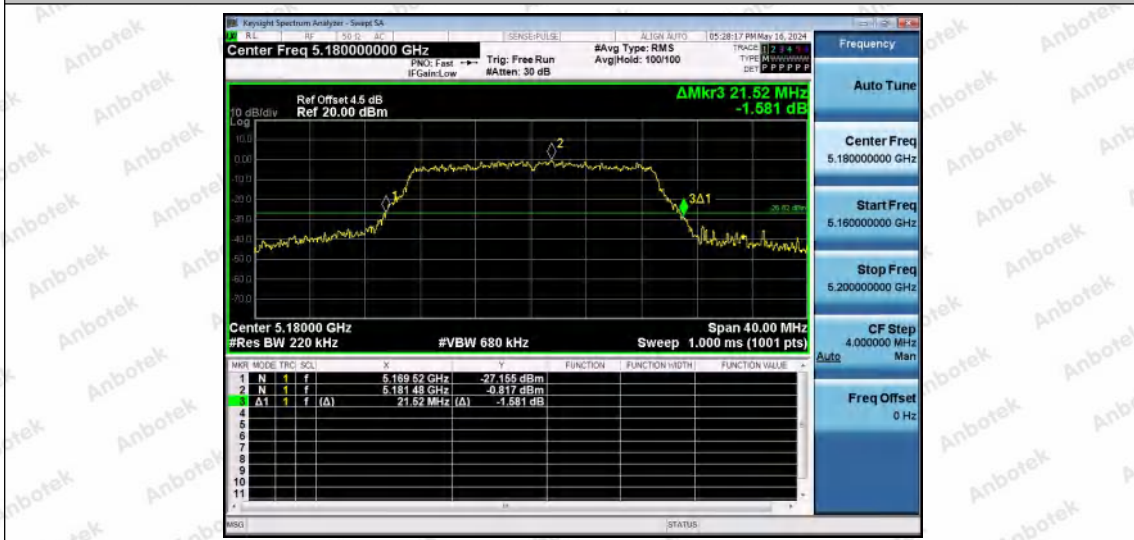

11N20MIMO-Ant2-5180