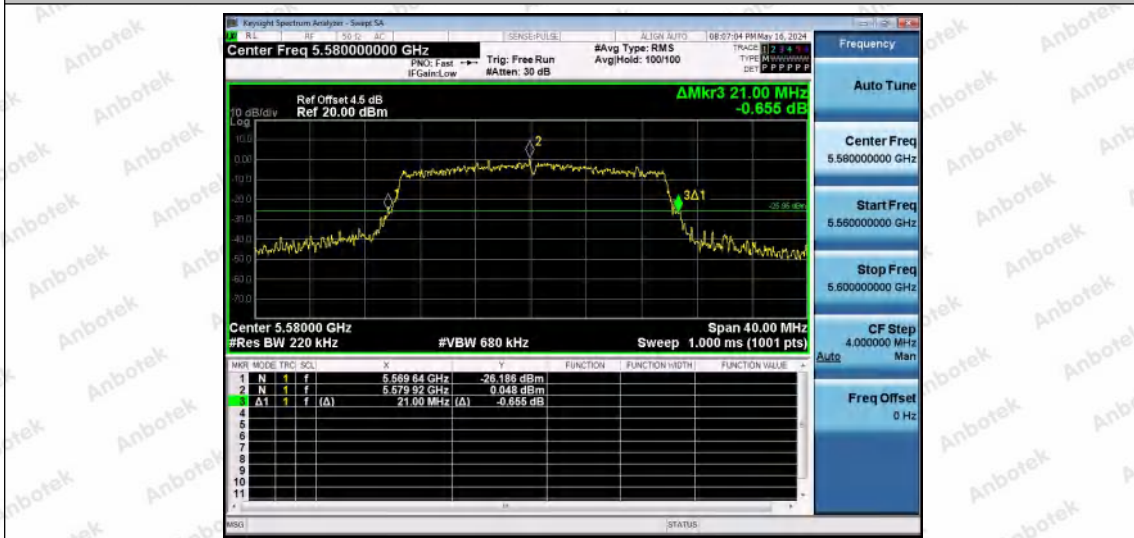

11AX20MIMO-Ant2-5580