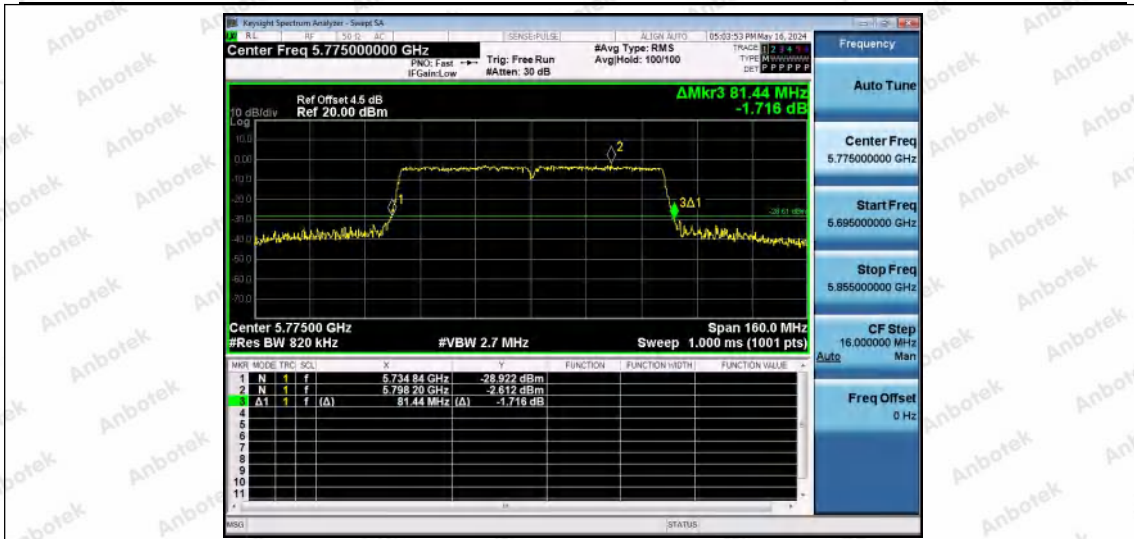

11AC80MIMO-Ant2-5775