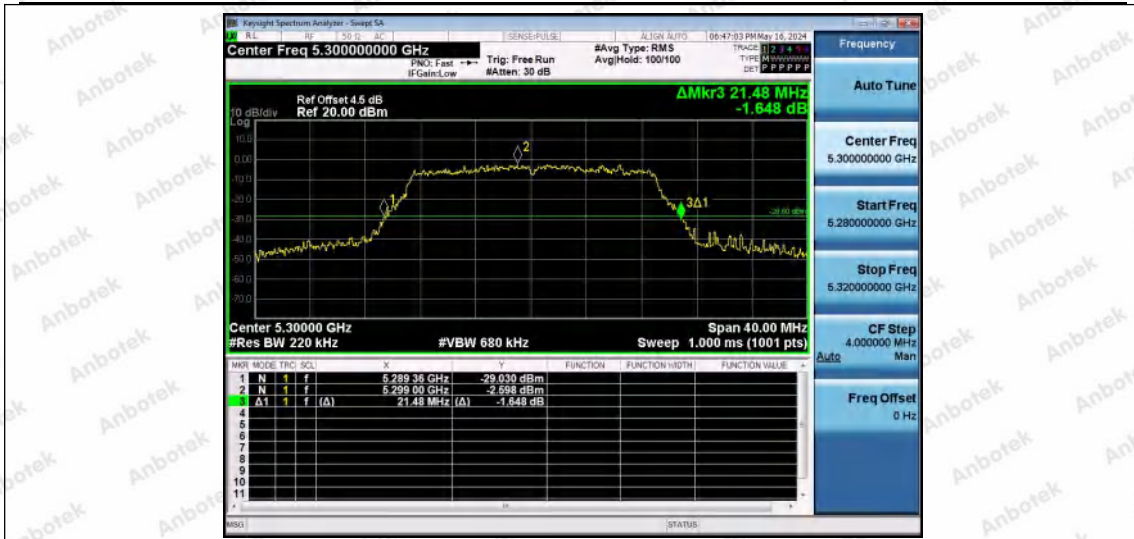

11AC20MIMO-Ant2-5300