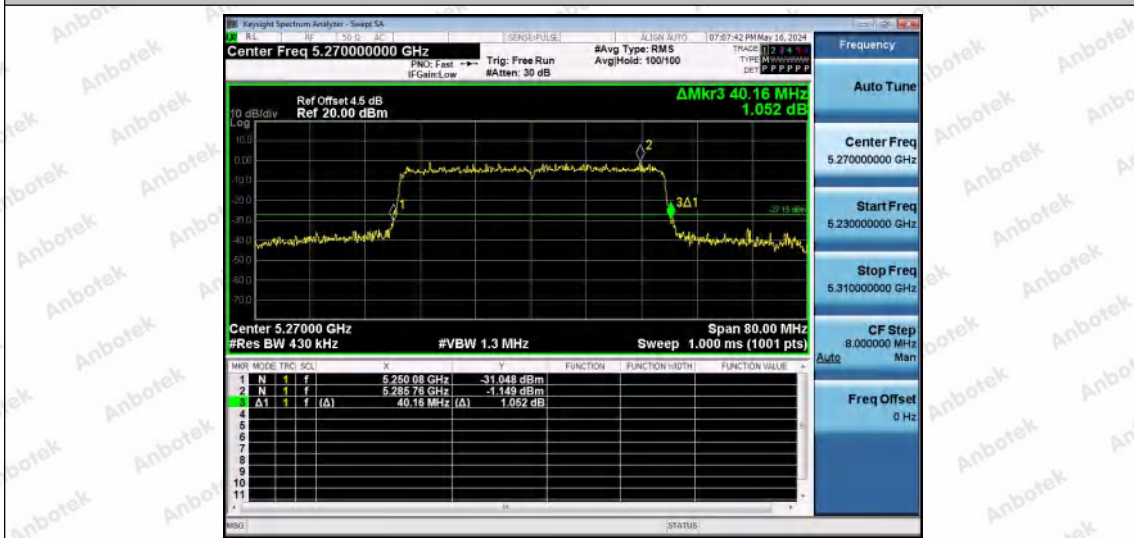

Hotline 400-003-0500
www.anbotek.com.cn

11AX40MIMO-Ant1-5230

11AX40MIMO-Ant2-5230

11AX40MIMO-Ant1-5270

Shenzhen Anbotek Compliance Laboratory Limited

Address: 1/F., Building D, Sogood Science and Technology Park, Sanwei Community, Hangcheng Street, Bao'an District, Shenzhen, Guangdong, China.
 Tel: (86) 0755-26066440 Fax: (86) 0755-26014772 Email: service@anbotek.com