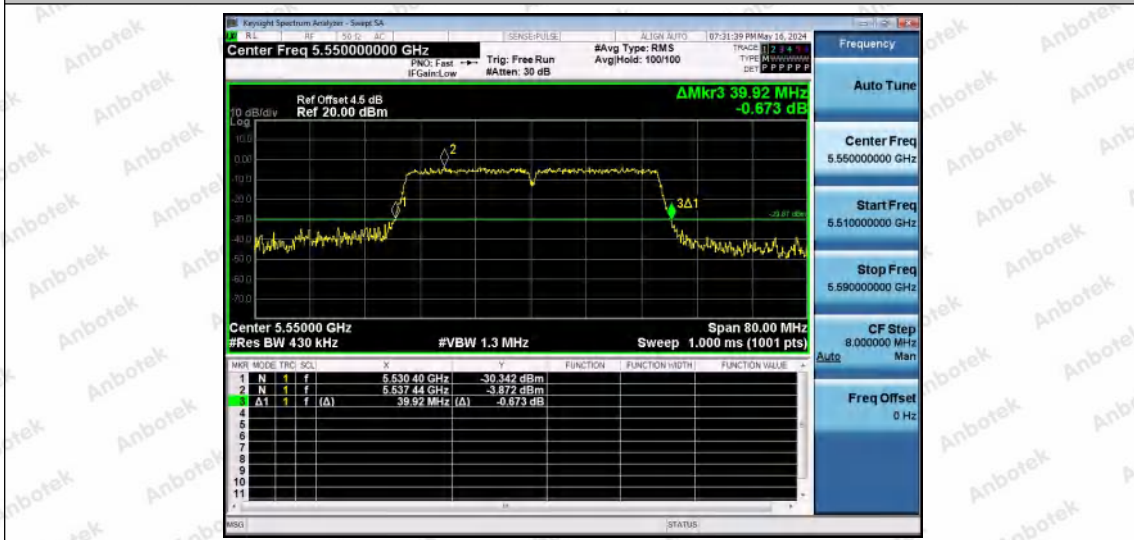

11N40MIMO-Ant1-5550