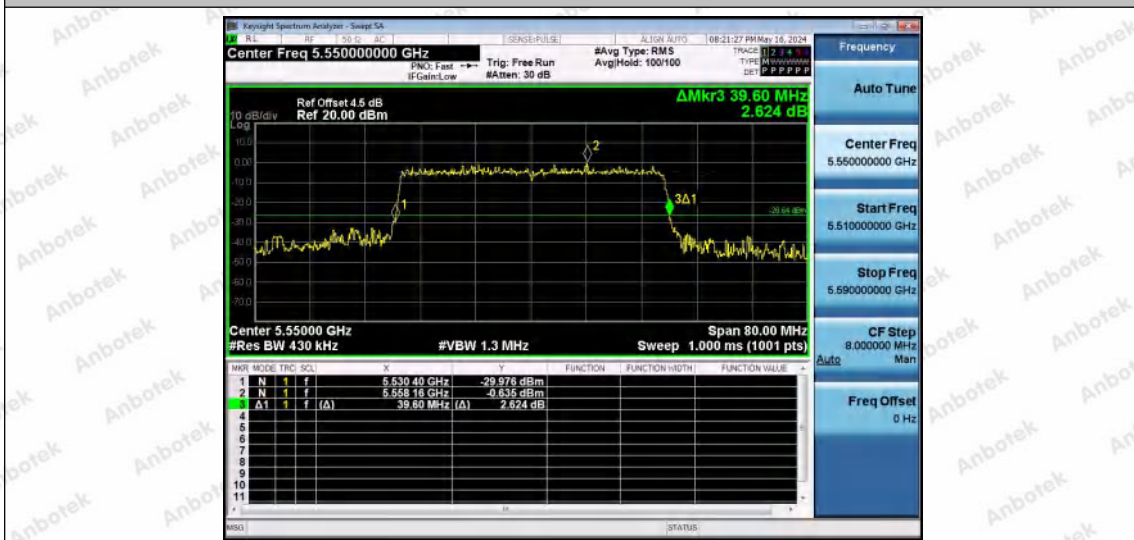

Hotline 400-003-0500
 www.anbotek.com.cn

11AX40MIMO-Ant1-5510

11AX40MIMO-Ant2-5510

11AX40MIMO-Ant1-5550

Shenzhen Anbotek Compliance Laboratory Limited

Address: 1/F., Building D, Sogood Science and Technology Park, Sanwei Community, Hangcheng Street, Bao'an District, Shenzhen, Guangdong, China.
Tel: (86) 0755-26066440 Fax: (86) 0755-26014772 Email: service@anbotek.com