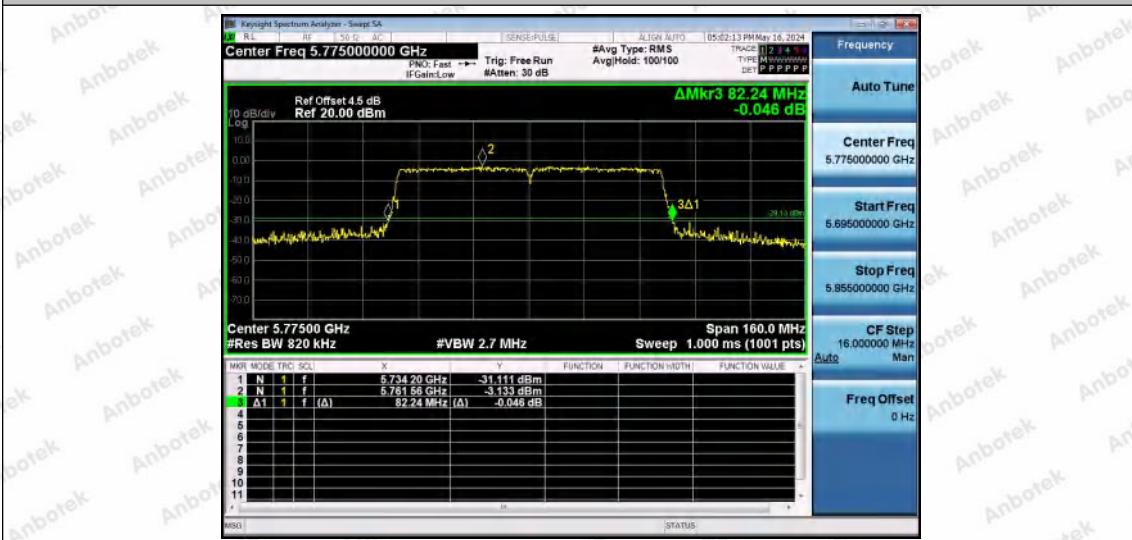

Hotline 400-003-0500
 www.anbotek.com.cn

11AC80MIMO-Ant1-5610

11AC80MIMO-Ant2-5610

11AC80MIMO-Ant1-5775

Shenzhen Anbotek Compliance Laboratory Limited

Address: 1/F., Building D, Sogood Science and Technology Park, Sanwei Community, Hangcheng Street, Bao'an District, Shenzhen, Guangdong, China.
Tel: (86) 0755-26066440 Fax: (86) 0755-26014772 Email: service@anbotek.com