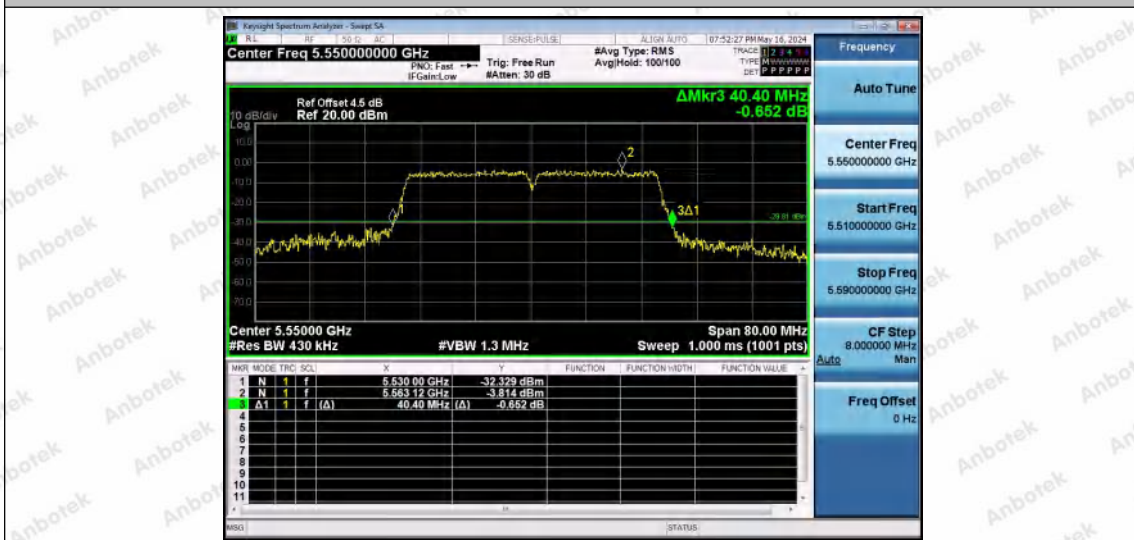

Hotline 400-003-0500
www.anbotek.com.cn

11AC40MIMO-Ant2-5510

11AC40MIMO-Ant1-5550

11AC40MIMO-Ant2-5550

Shenzhen Anbotek Compliance Laboratory Limited

Address: 1/F., Building D, Sogood Science and Technology Park, Sanwei Community, Hangcheng Street, Bao'an District, Shenzhen, Guangdong, China.
 Tel: (86) 0755-26066440 Fax: (86) 0755-26014772 Email: service@anbotek.com