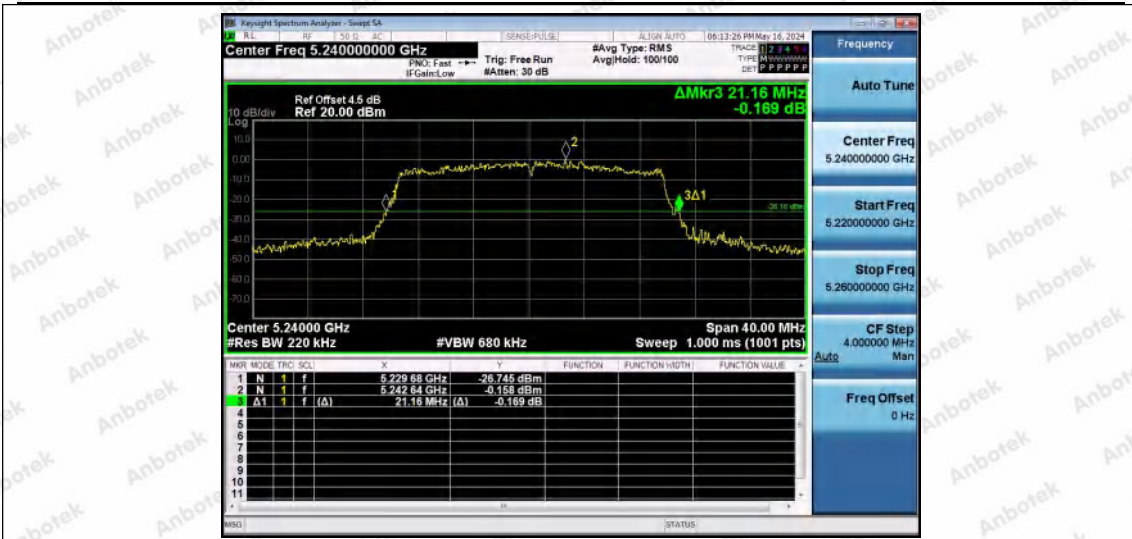

11AX20MIMO-Ant2-5240