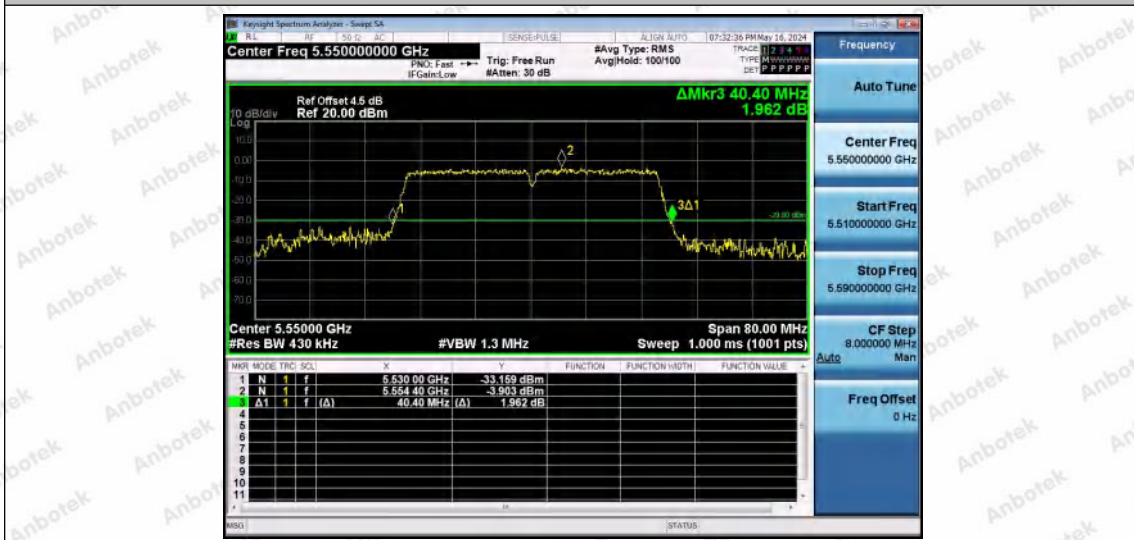

Hotline 400-003-0500
 www.anbotek.com.cn

11N40MIMO-Ant2-5510

11N40MIMO-Ant1-5550

11N40MIMO-Ant2-5550

Shenzhen Anbotek Compliance Laboratory Limited

Address: 1/F., Building D, Sogood Science and Technology Park, Sanwei Community, Hangcheng Street, Bao'an District, Shenzhen, Guangdong, China.
 Tel: (86) 0755-26066440 Fax: (86) 0755-26014772 Email: service@anbotek.com