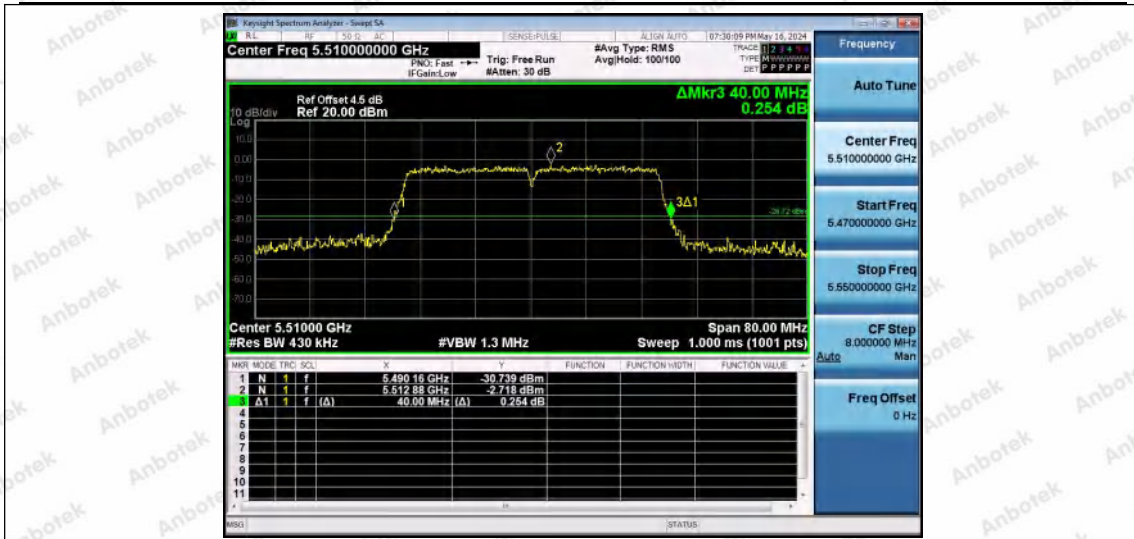

11N40MIMO-Ant2-5510