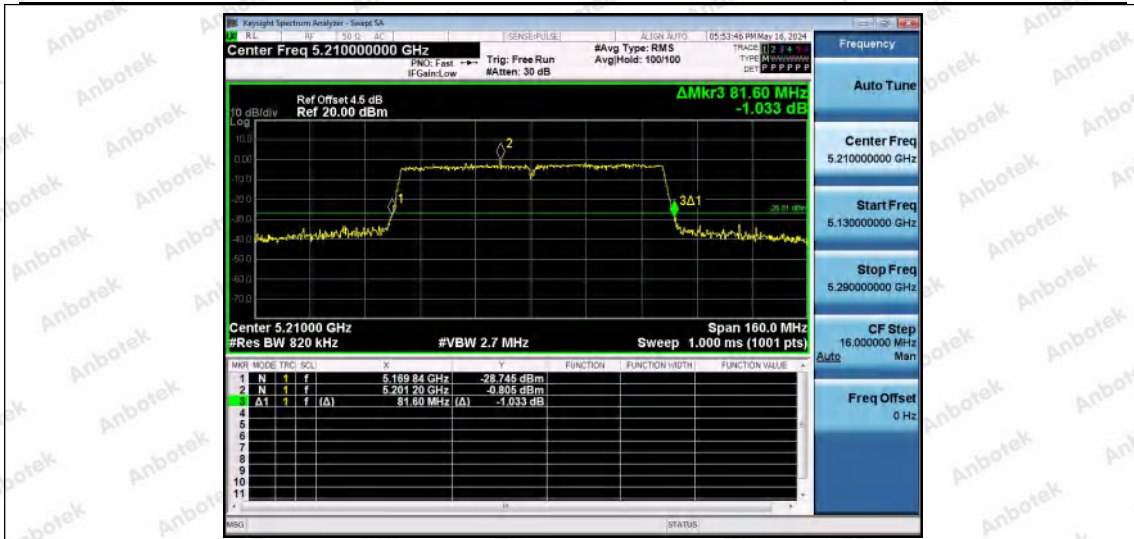

11AC80MIMO-Ant1-5210