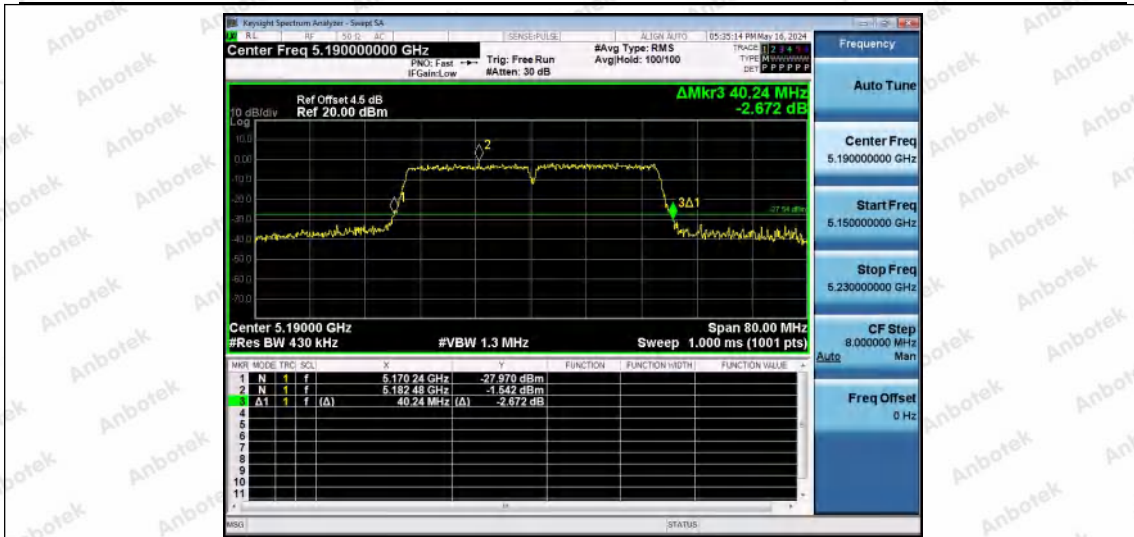

11N40MIMO-Ant1-5190