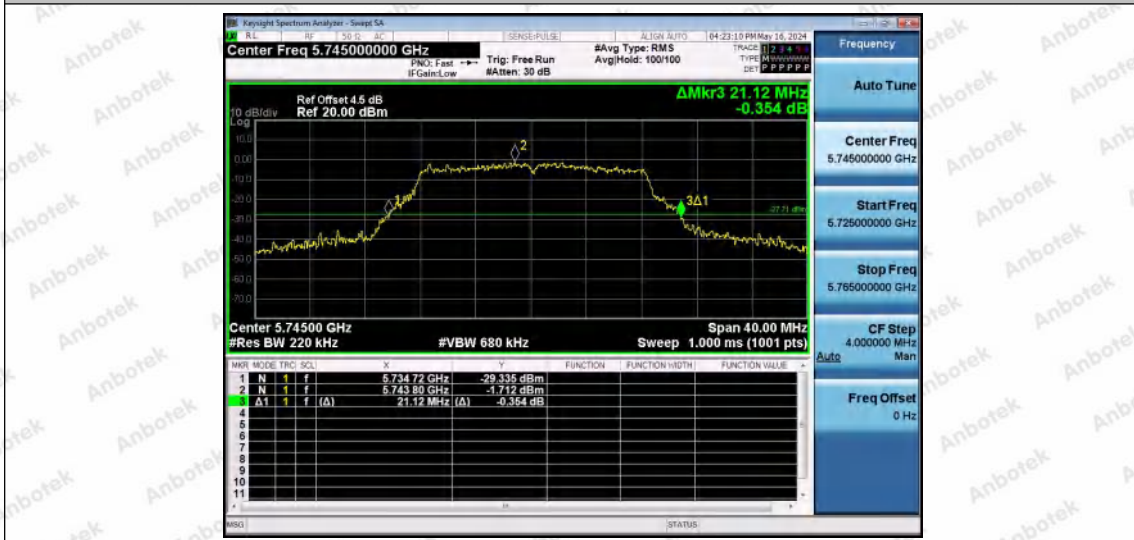

11A-Ant2-5745