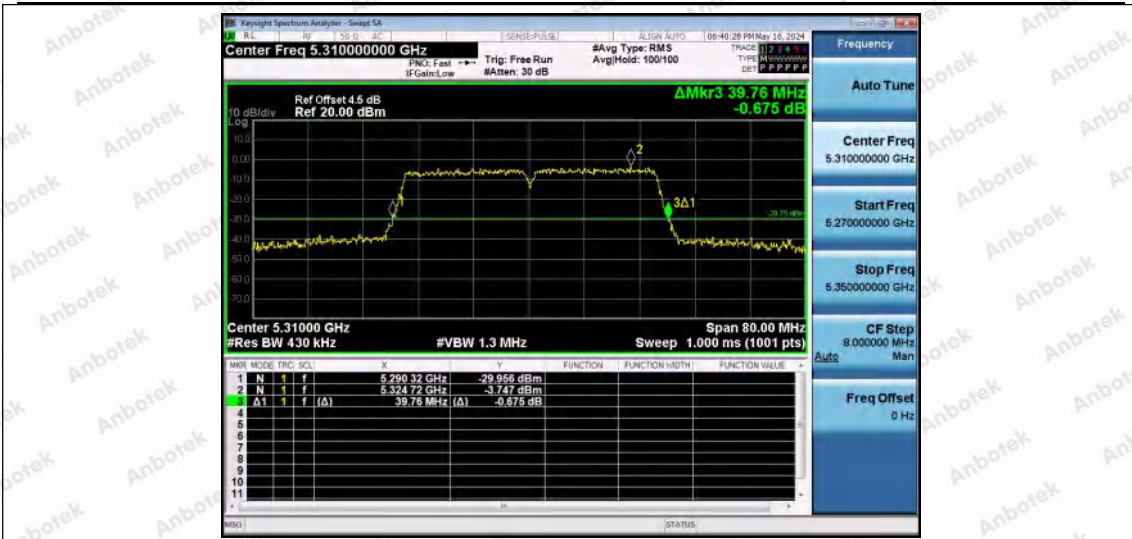

11N40MIMO-Ant1-5310