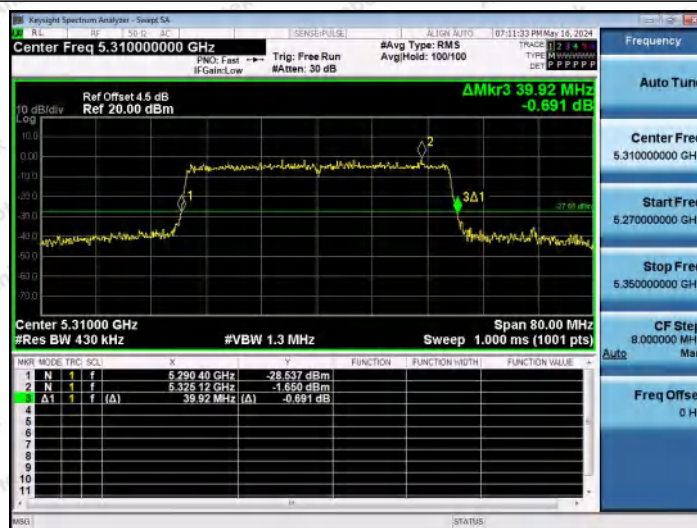

Hotline 400-003-0500
 www.anbotek.com.cn

11AX40MIMO-Ant2-5270

11AX40MIMO-Ant1-5310

11AX40MIMO-Ant2-5310

Shenzhen Anbotek Compliance Laboratory Limited

Address: 1/F., Building D, Sogood Science and Technology Park, Sanwei Community, Hangcheng Street, Bao'an District, Shenzhen, Guangdong, China.
 Tel: (86) 0755-26066440 Fax: (86) 0755-26014772 Email: service@anbotek.com