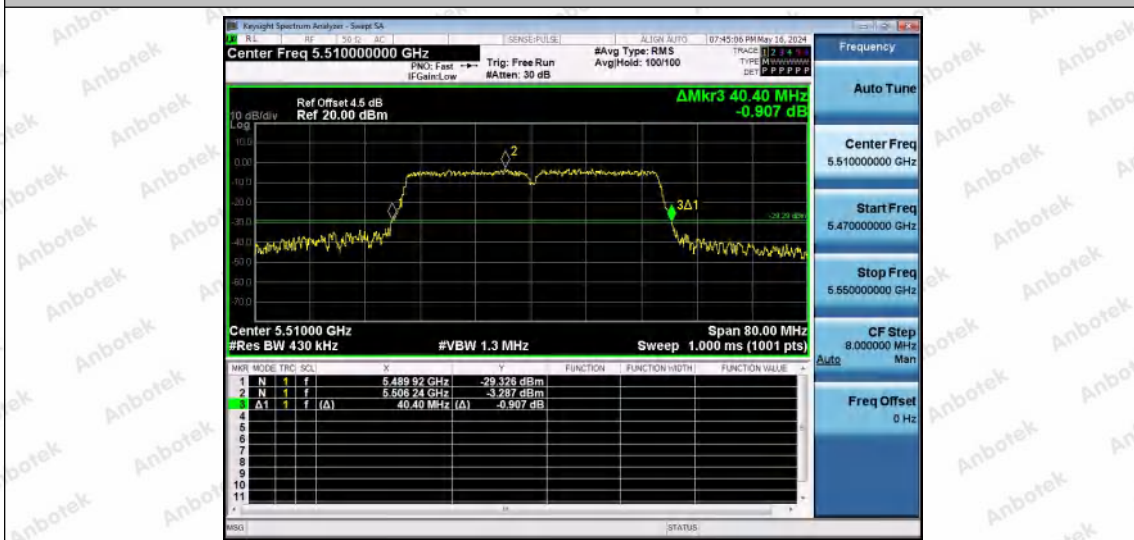

Hotline 400-003-0500
 www.anbotek.com.cn

11AC40MIMO-Ant1-5310

11AC40MIMO-Ant2-5310

11AC40MIMO-Ant1-5510

Shenzhen Anbotek Compliance Laboratory Limited

Address: 1/F., Building D, Sogood Science and Technology Park, Sanwei Community, Hangcheng Street, Bao'an District, Shenzhen, Guangdong, China.
Tel: (86) 0755-26066440 Fax: (86) 0755-26014772 Email: service@anbotek.com