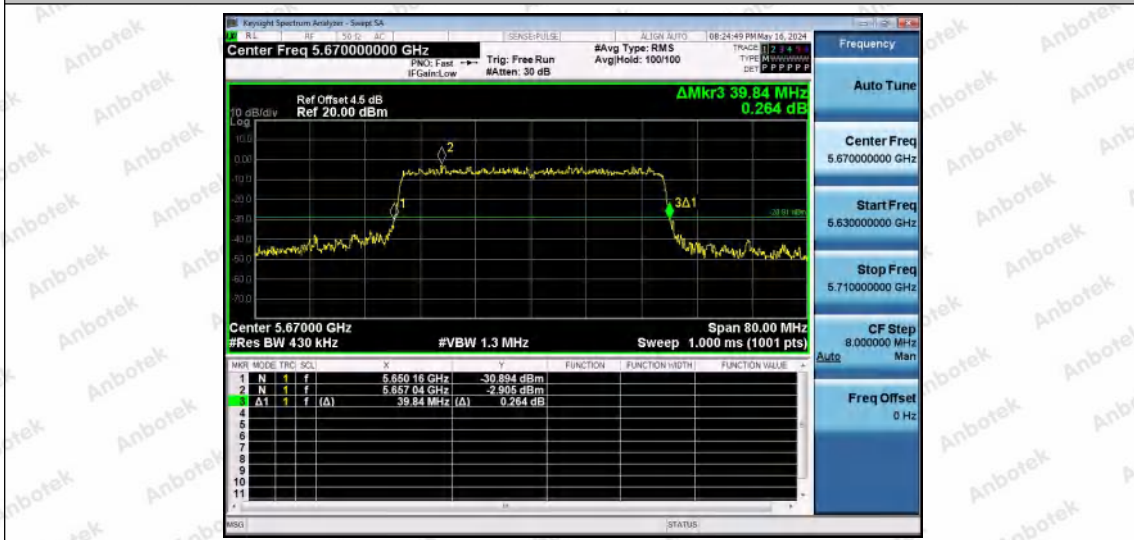

11AX40MIMO-Ant1-5670