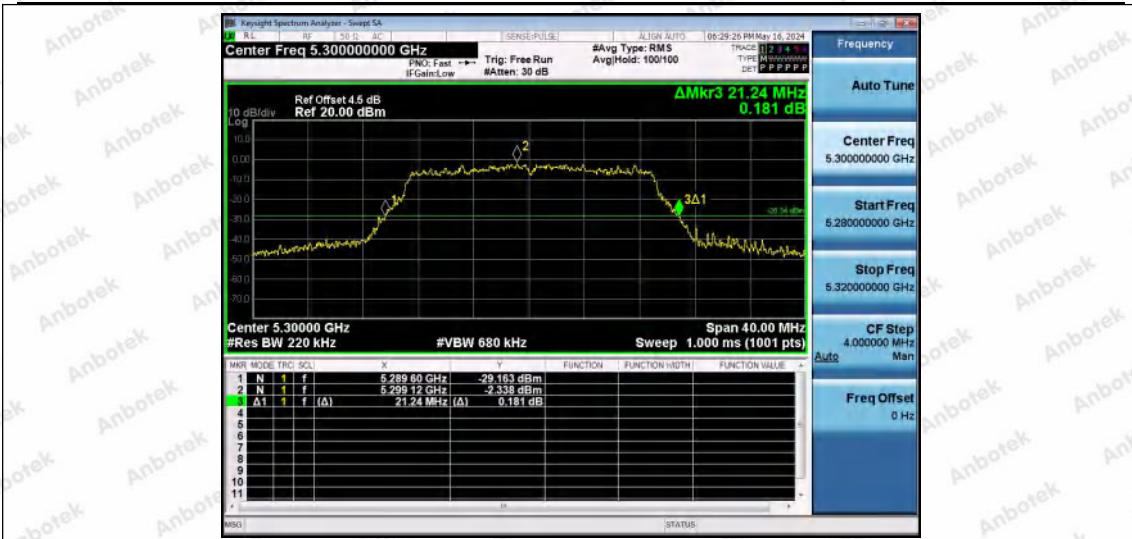

11N20MIMO-Ant2-5300