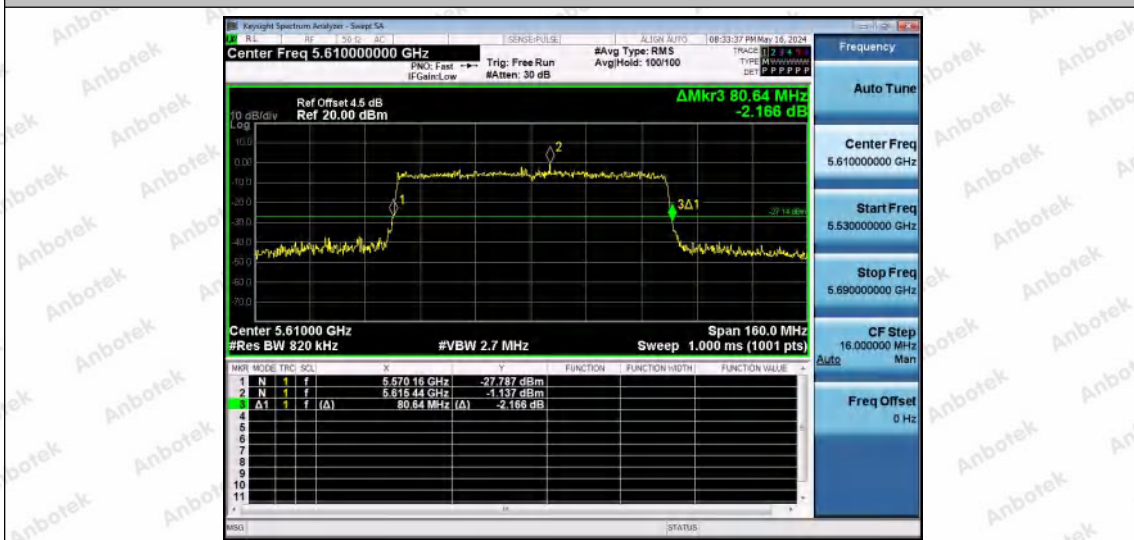

Hotline 400-003-0500
 www.anbotek.com.cn

11AX80MIMO-Ant2-5530

11AX80MIMO-Ant1-5610

11AX80MIMO-Ant2-5610

Shenzhen Anbotek Compliance Laboratory Limited

Address: 1/F., Building D, Sogood Science and Technology Park, Sanwei Community, Hangcheng Street, Bao'an District, Shenzhen, Guangdong, China.
Tel: (86) 0755-26066440 Fax: (86) 0755-26014772 Email: service@anbotek.com