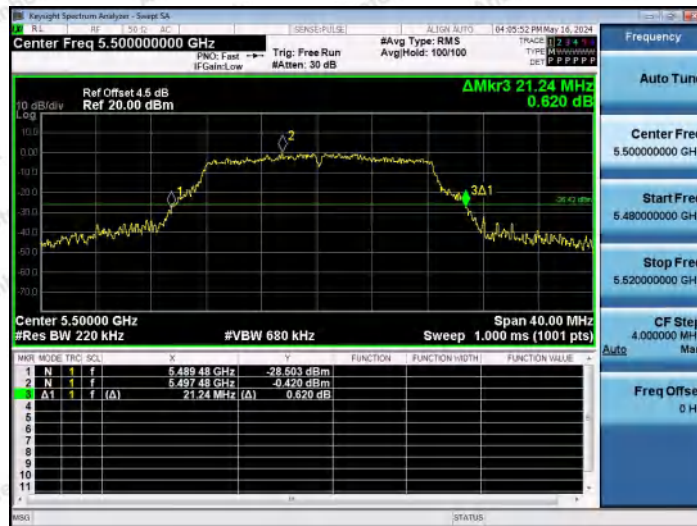

11A-Ant1-5500