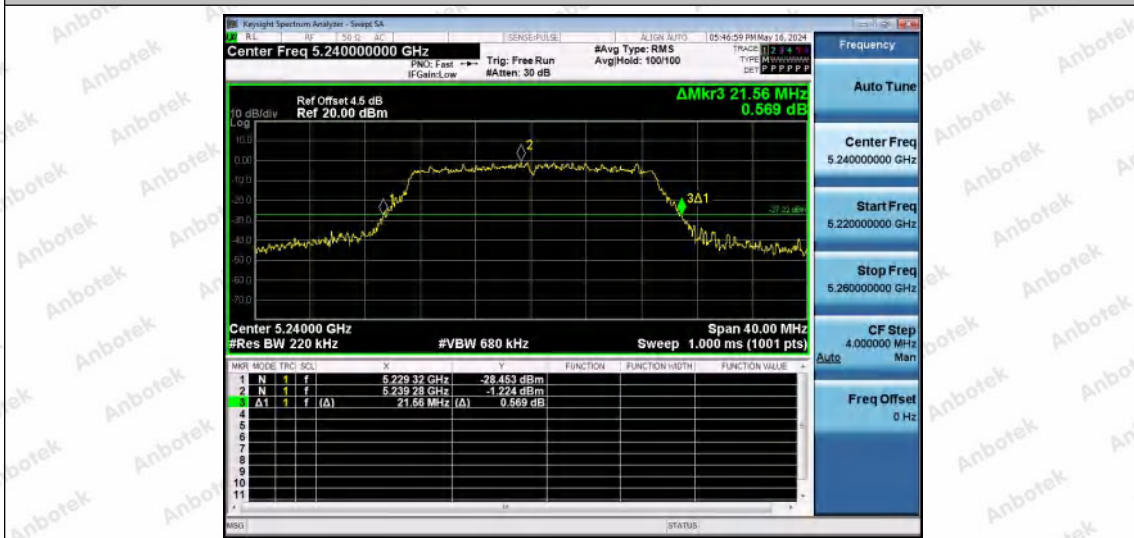

Hotline 400-003-0500
www.anbotek.com.cn

11AC20MIMO-Ant2-5200

11AC20MIMO-Ant1-5240

11AC20MIMO-Ant2-5240

Shenzhen Anbotek Compliance Laboratory Limited

Address: 1/F., Building D, Sogood Science and Technology Park, Sanwei Community, Hangcheng Street, Bao'an District, Shenzhen, Guangdong, China.
Tel: (86) 0755-26066440 Fax: (86) 0755-26014772 Email: service@anbotek.com