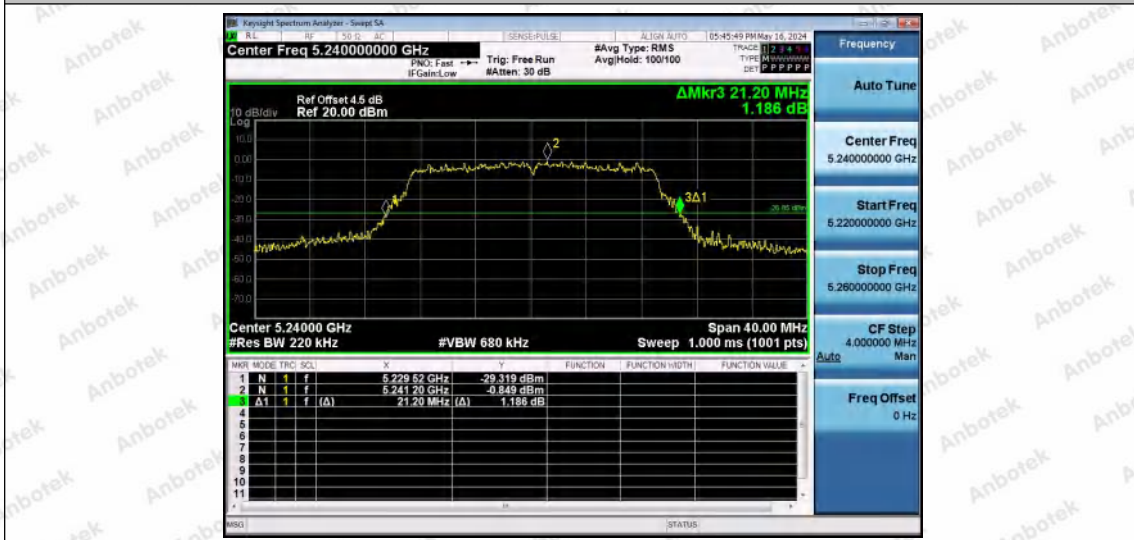

11AC20MIMO-Ant1-5240