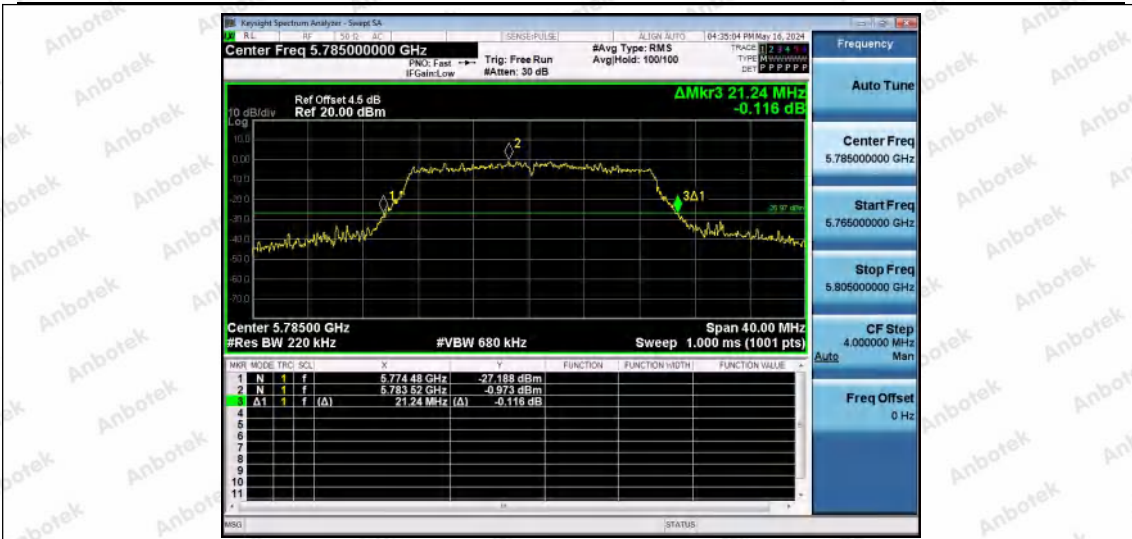

11N20MIMO-Ant2-5785