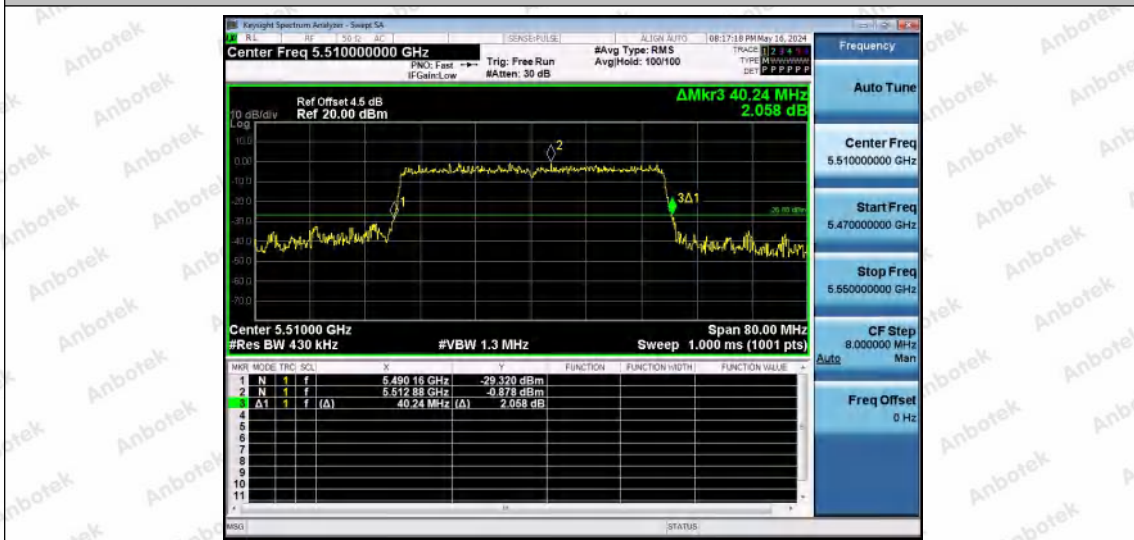

11AX40MIMO-Ant2-5510