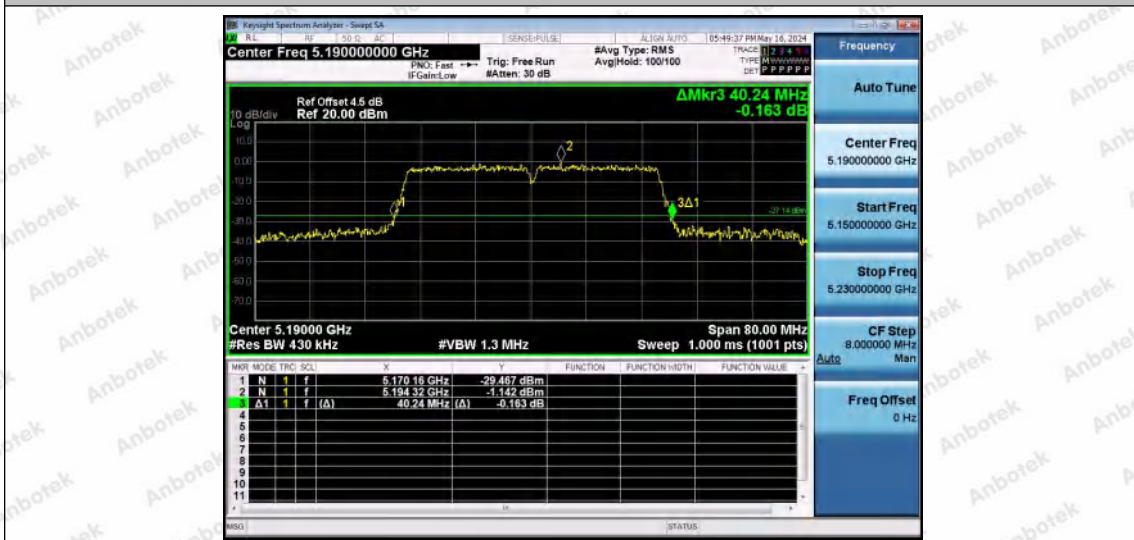

11AC40MIMO-Ant2-5190