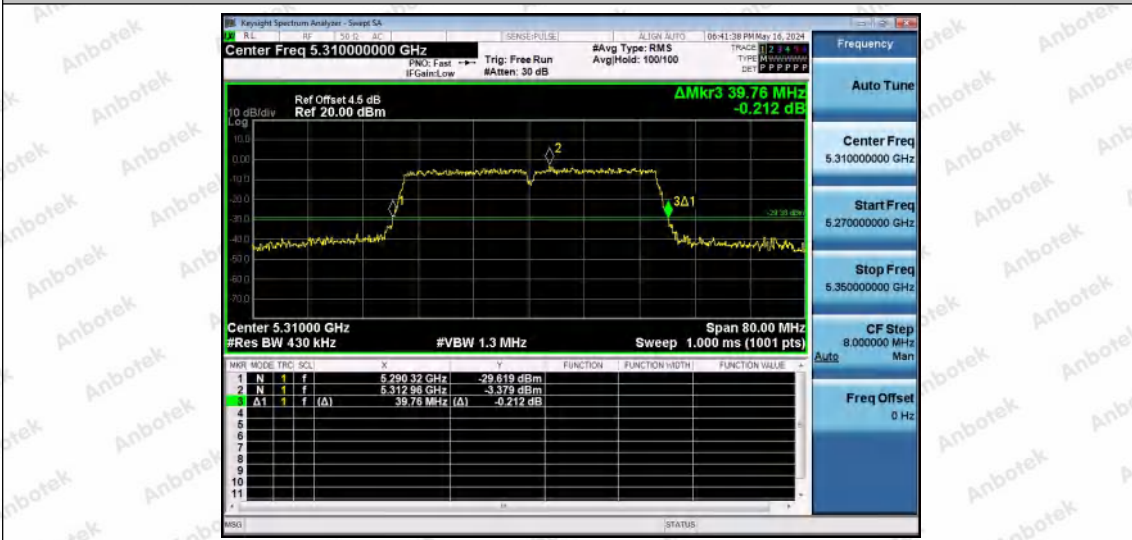

11N40MIMO-Ant2-5310