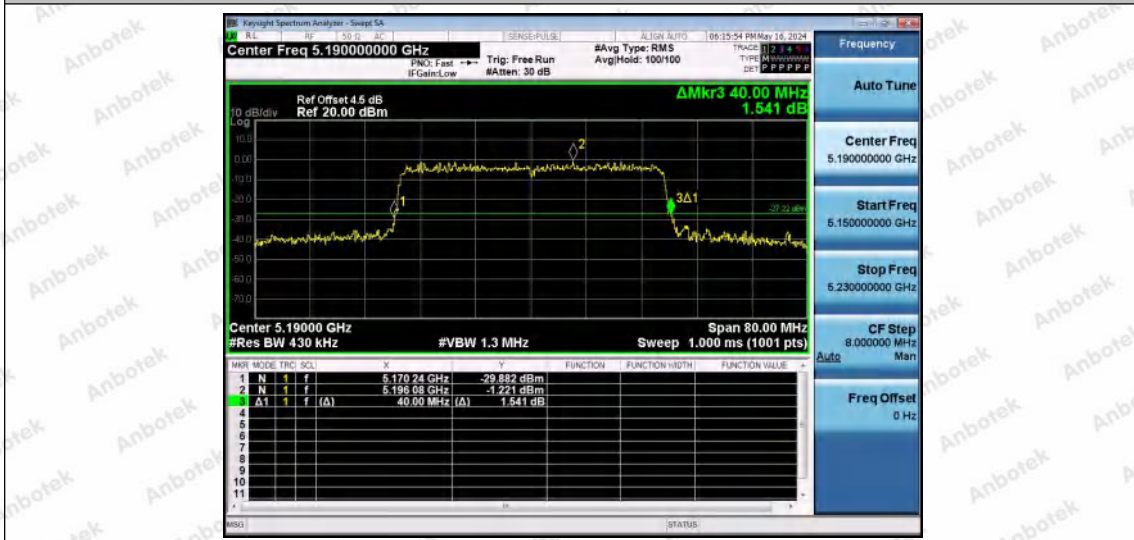

11AX40MIMO-Ant1-5190