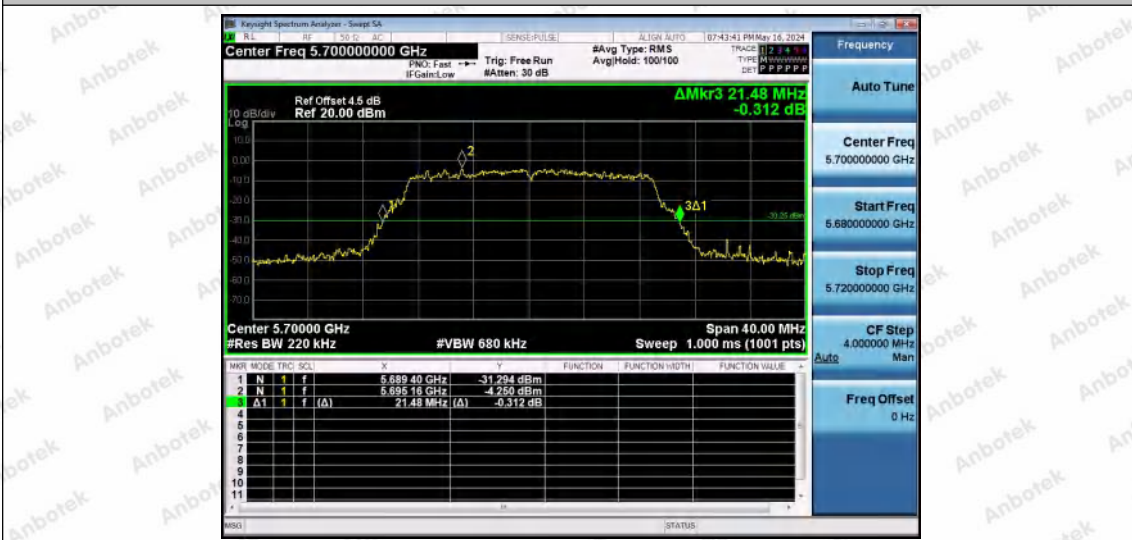

Hotline 400-003-0500
www.anbotek.com.cn

11AC20MIMO-Ant2-5580

11AC20MIMO-Ant1-5700

11AC20MIMO-Ant2-5700

Shenzhen Anbotek Compliance Laboratory Limited

Address: 1/F., Building D, Sogood Science and Technology Park, Sanwei Community, Hangcheng Street, Bao'an District, Shenzhen, Guangdong, China.
Tel: (86) 0755-26066440 Fax: (86) 0755-26014772 Email: service@anbotek.com