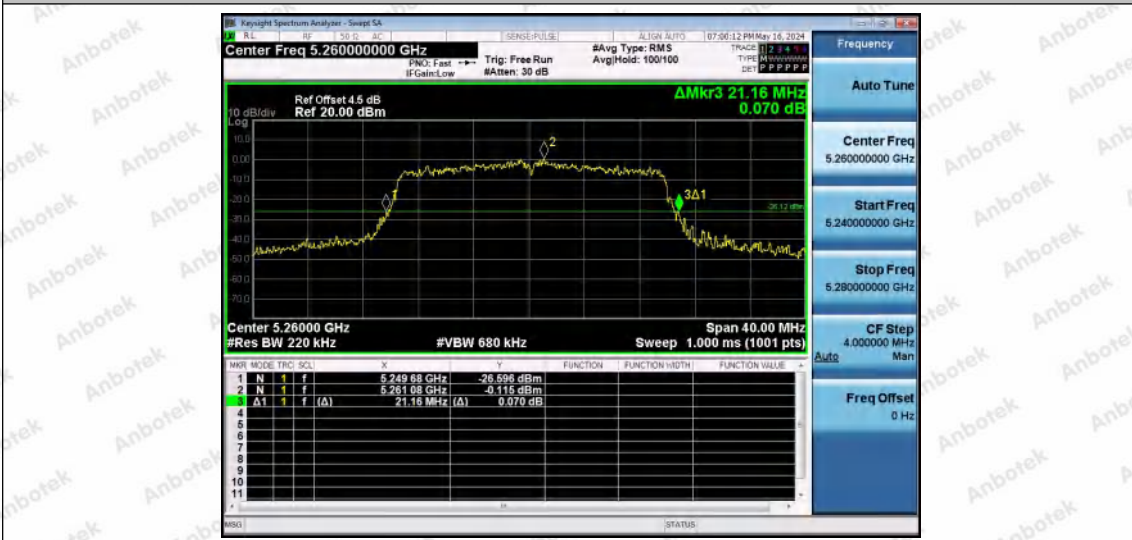

11AX20MIMO-Ant1-5260