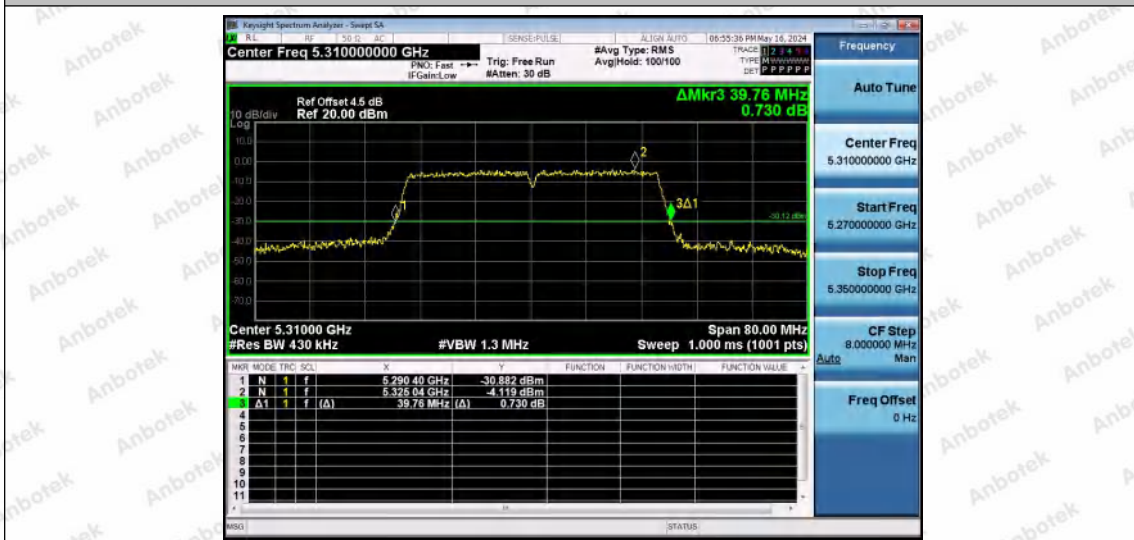

11AC40MIMO-Ant2-5310