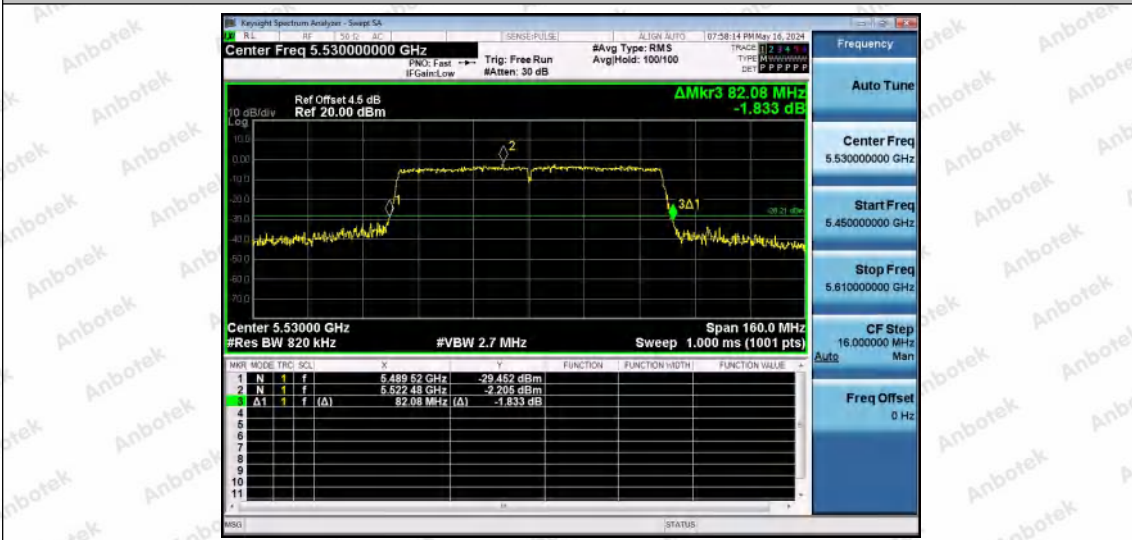

11AC80MIMO-Ant1-5530