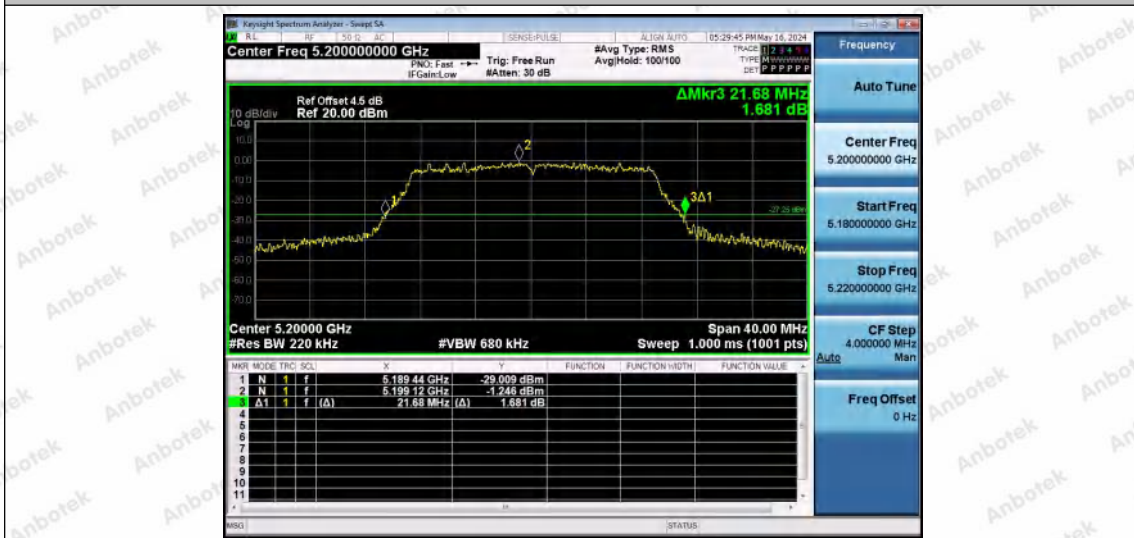

Hotline 400-003-0500
www.anbotek.com.cn

11N20MIMO-Ant1-5180

11N20MIMO-Ant2-5180

11N20MIMO-Ant1-5200

Shenzhen Anbotek Compliance Laboratory Limited

Address: 1/F., Building D, Sogood Science and Technology Park, Sanwei Community, Hangcheng Street, Bao'an District, Shenzhen, Guangdong, China.
Tel: (86) 0755-26066440 Fax: (86) 0755-26014772 Email: service@anbotek.com