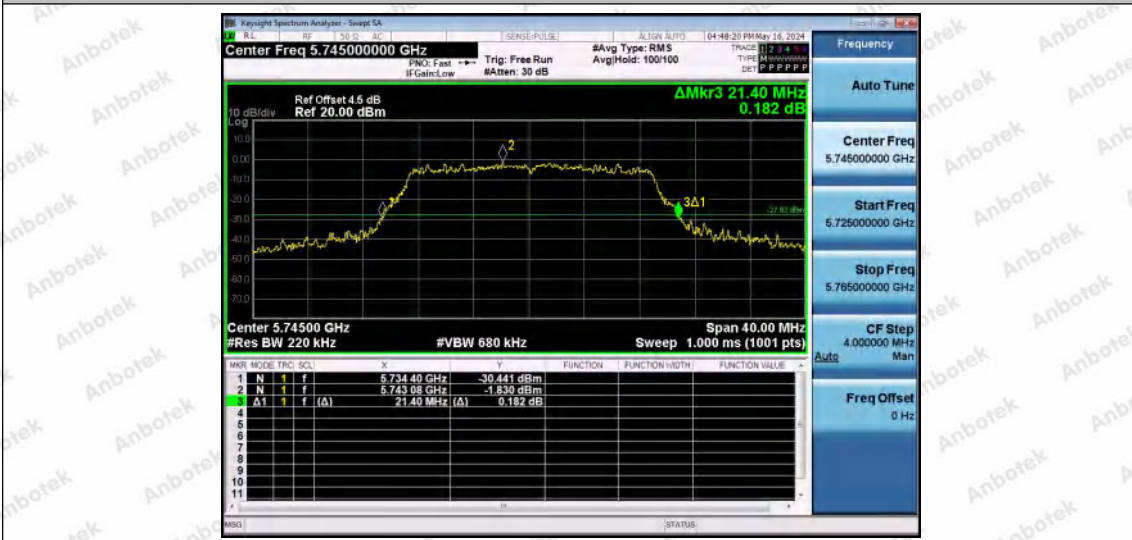

11AC20MIMO-Ant2-5745