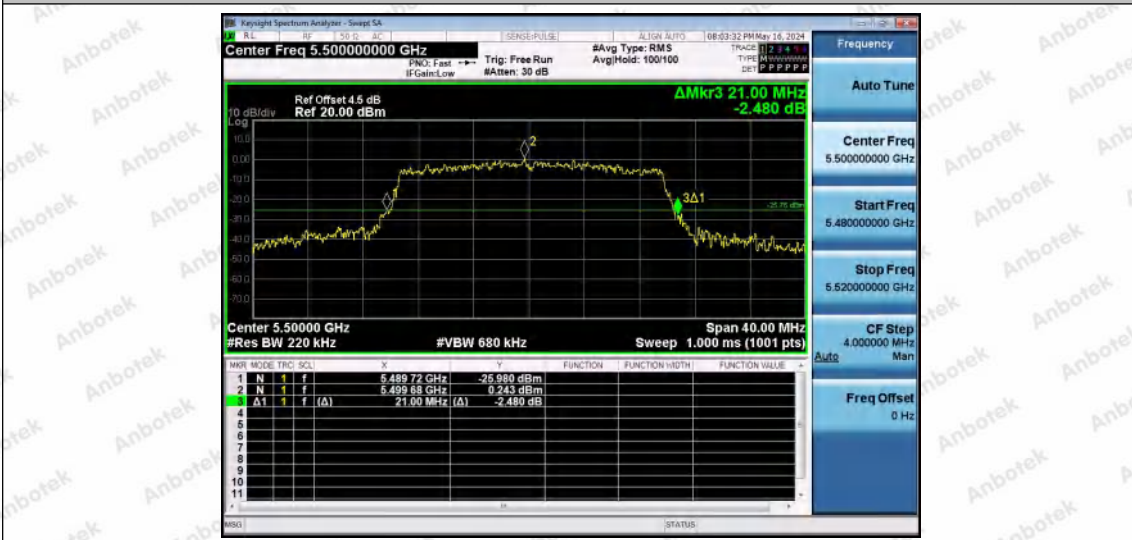

11AX20MIMO-Ant1-5500