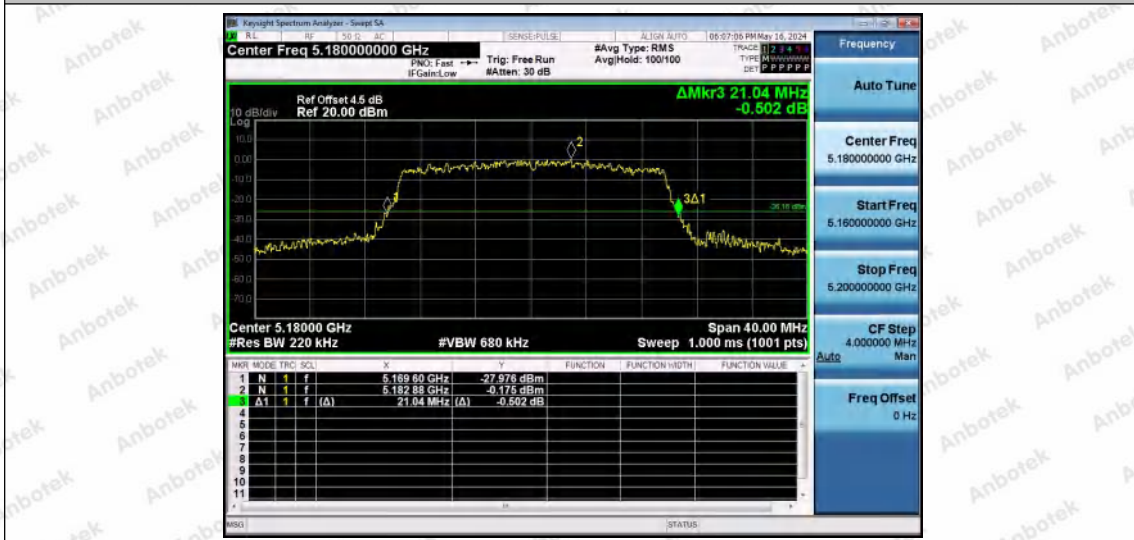

11AX20MIMO-Ant1-5180