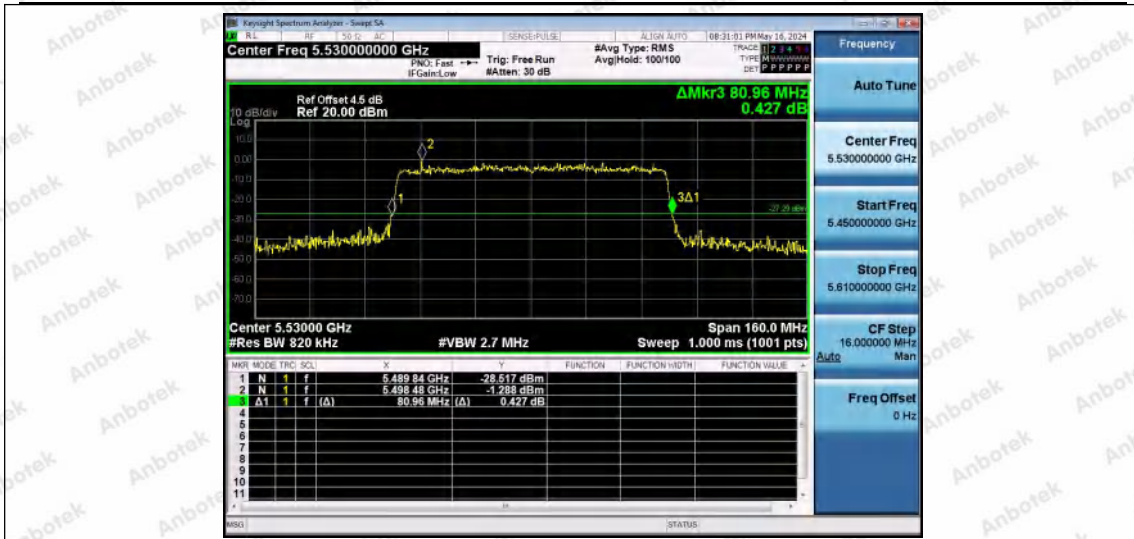

11AX80MIMO-Ant2-5530