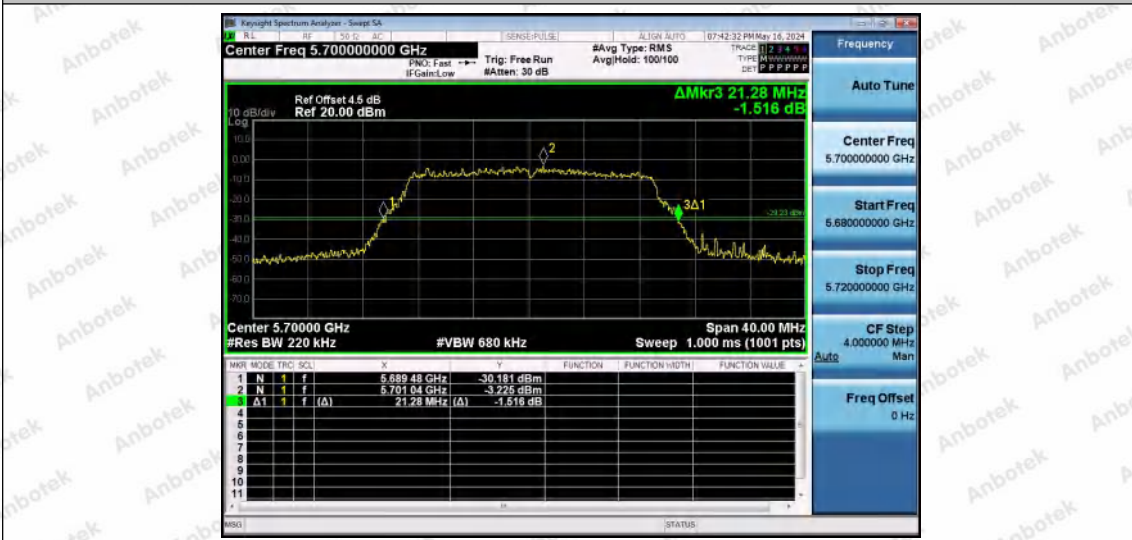

11AC20MIMO-Ant1-5700