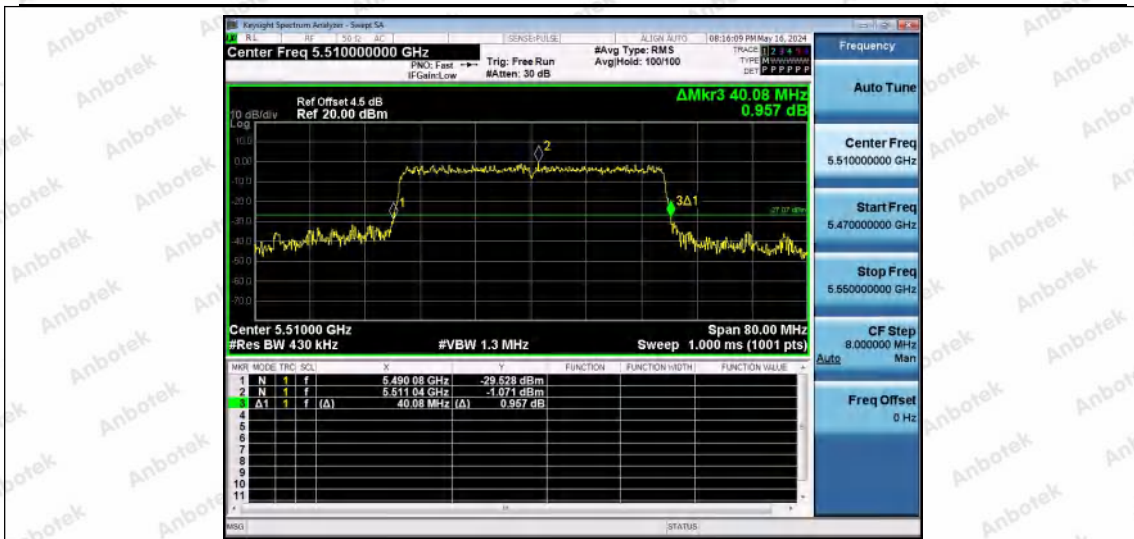

11AX40MIMO-Ant1-5510