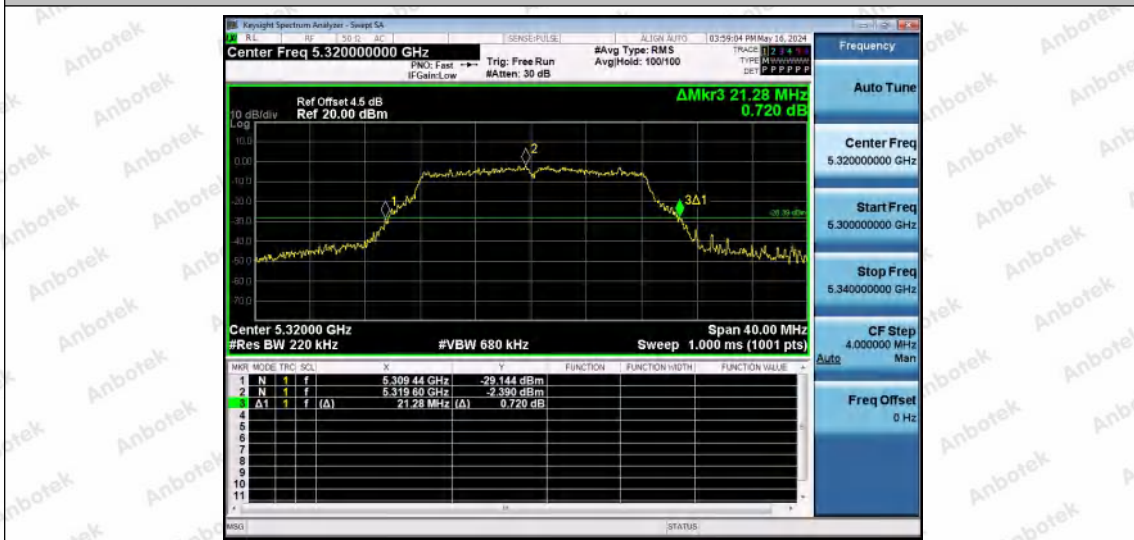

11A-Ant1-5320