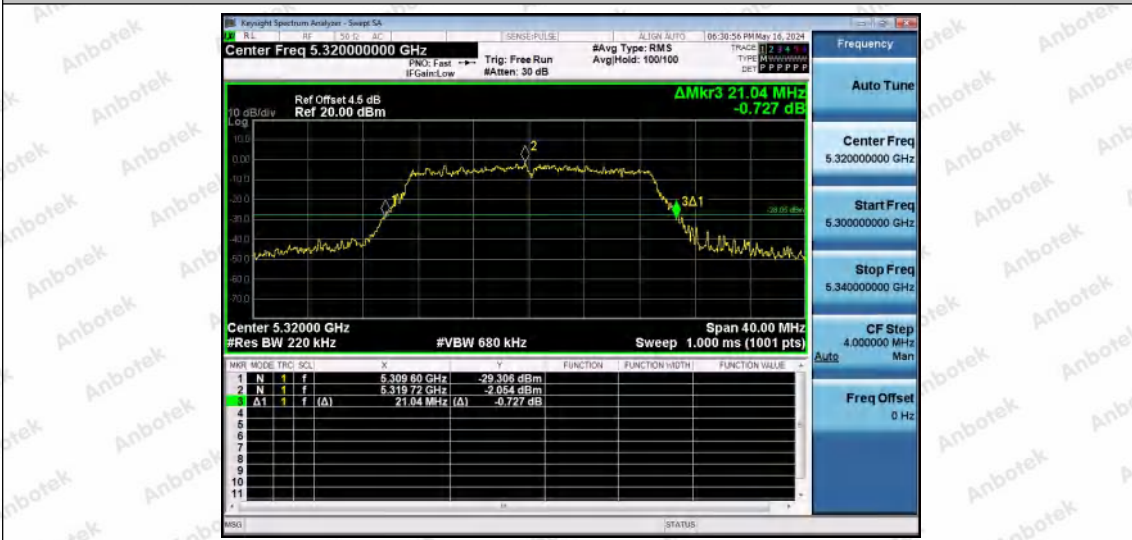

11N20MIMO-Ant1-5320