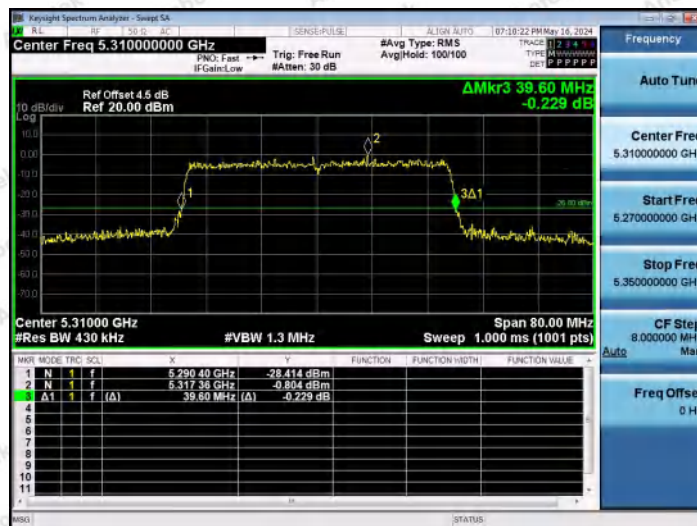

11AX40MIMO-Ant1-5310