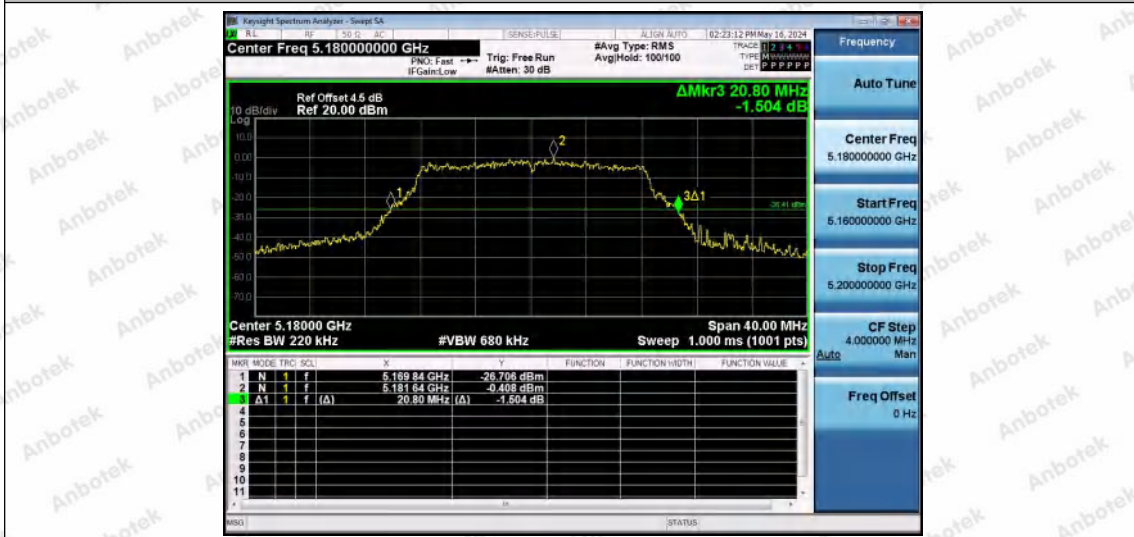

11A-Ant2-5180