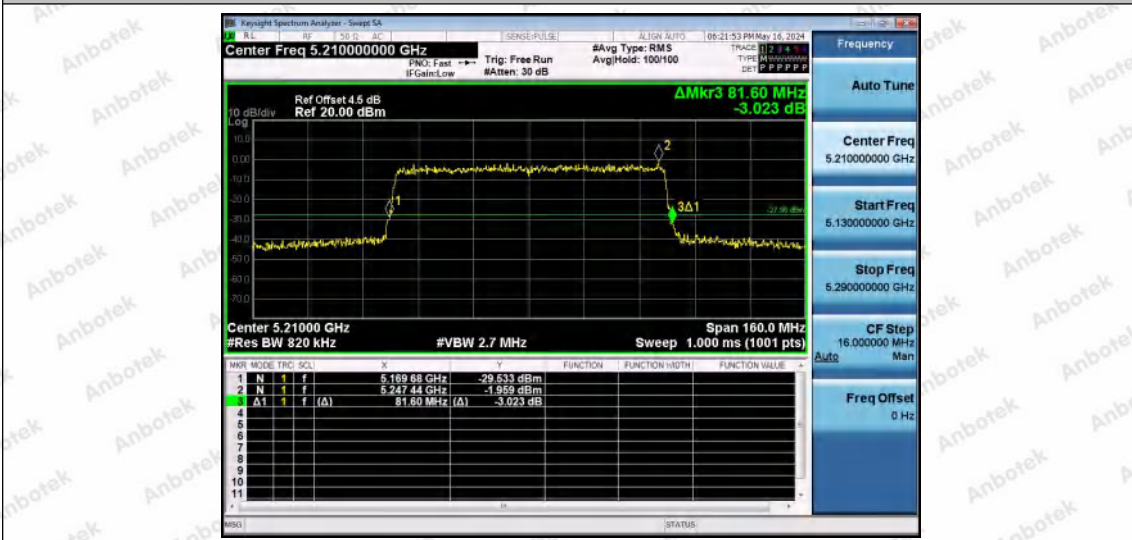

11AX80MIMO-Ant1-5210