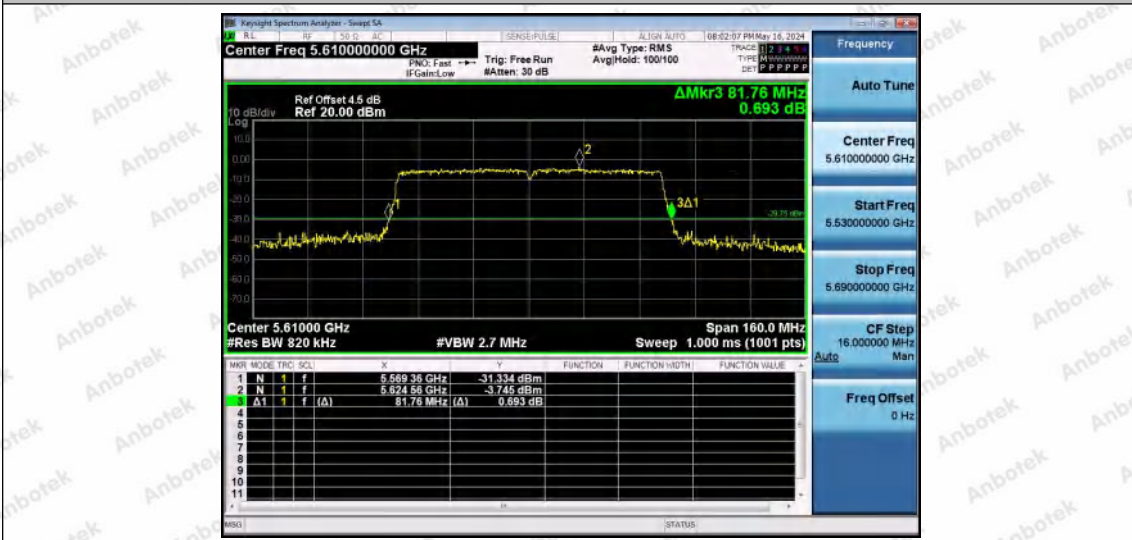

11AC80MIMO-Ant2-5610