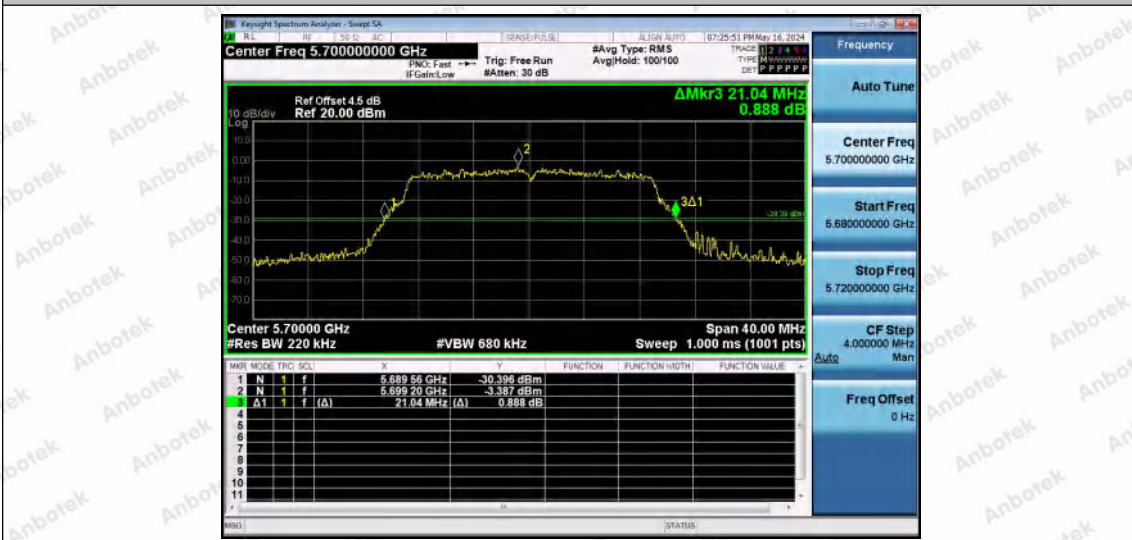

Hotline 400-003-0500
 www.anbotek.com.cn

11N20MIMO-Ant2-5580

11N20MIMO-Ant1-5700

11N20MIMO-Ant2-5700

Shenzhen Anbotek Compliance Laboratory Limited

Address: 1/F., Building D, Sogood Science and Technology Park, Sanwei Community, Hangcheng Street, Bao'an District, Shenzhen, Guangdong, China.
 Tel: (86) 0755-26066440 Fax: (86) 0755-26014772 Email: service@anbotek.com