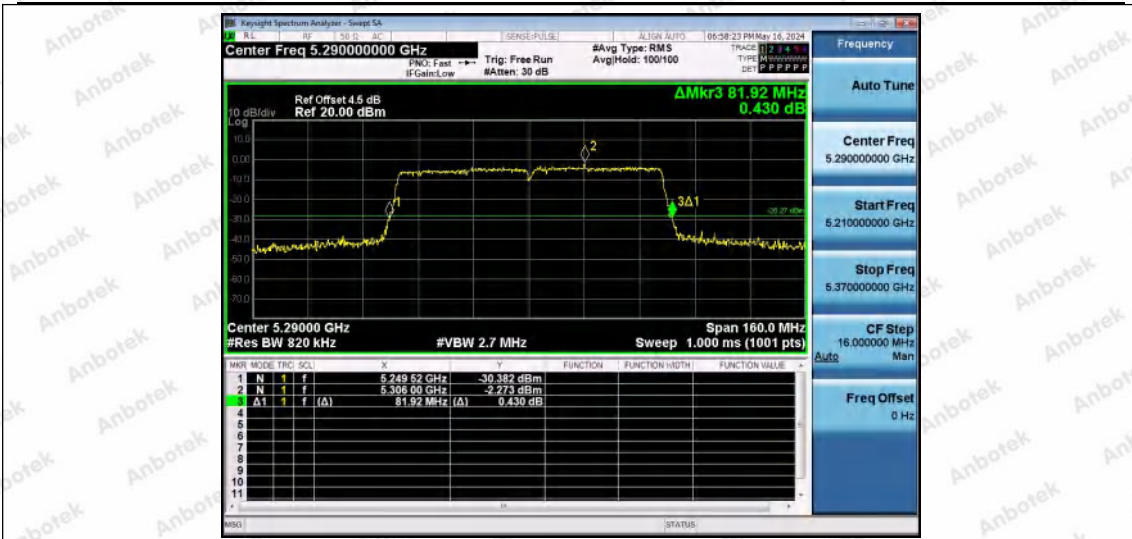

11AC80MIMO-Ant2-5290