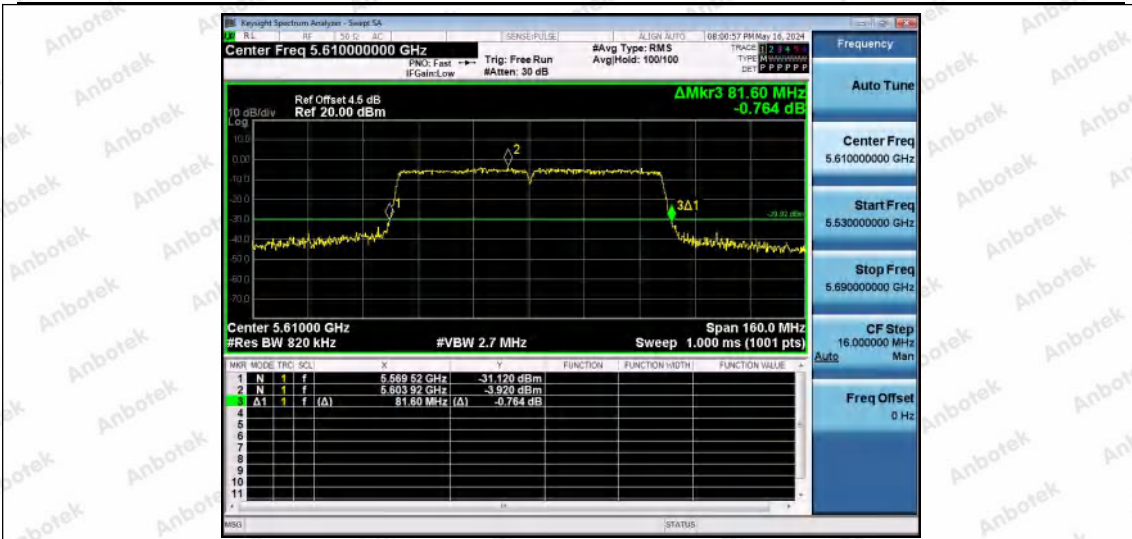

11AC80MIMO-Ant1-5610