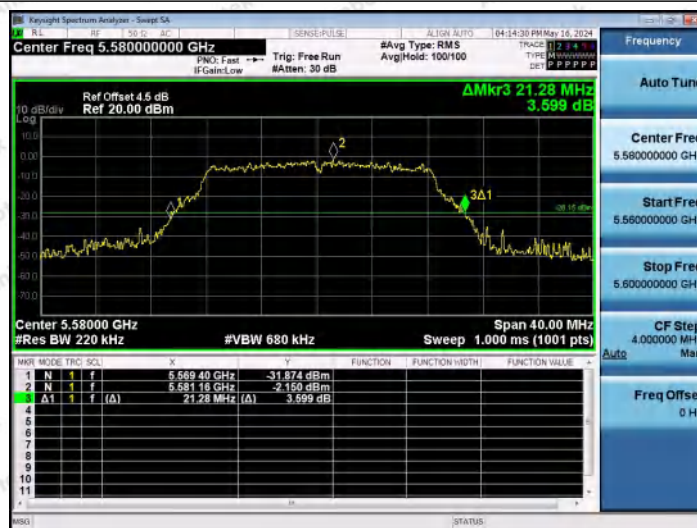

Hotline 400-003-0500
www.anbotek.com.cn

11A-Ant1-5500

11A-Ant2-5500

11A-Ant1-5580

Shenzhen Anbotek Compliance Laboratory Limited

Address: 1/F., Building D, Sogood Science and Technology Park, Sanwei Community, Hangcheng Street, Bao'an District, Shenzhen, Guangdong, China.
 Tel: (86) 0755-26066440 Fax: (86) 0755-26014772 Email: service@anbotek.com