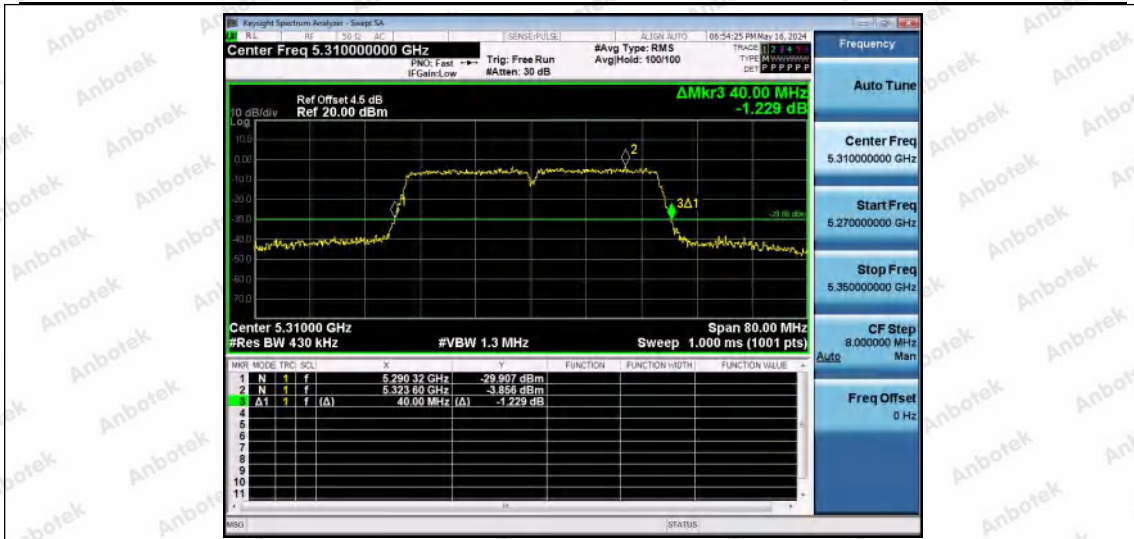

11AC40MIMO-Ant1-5310