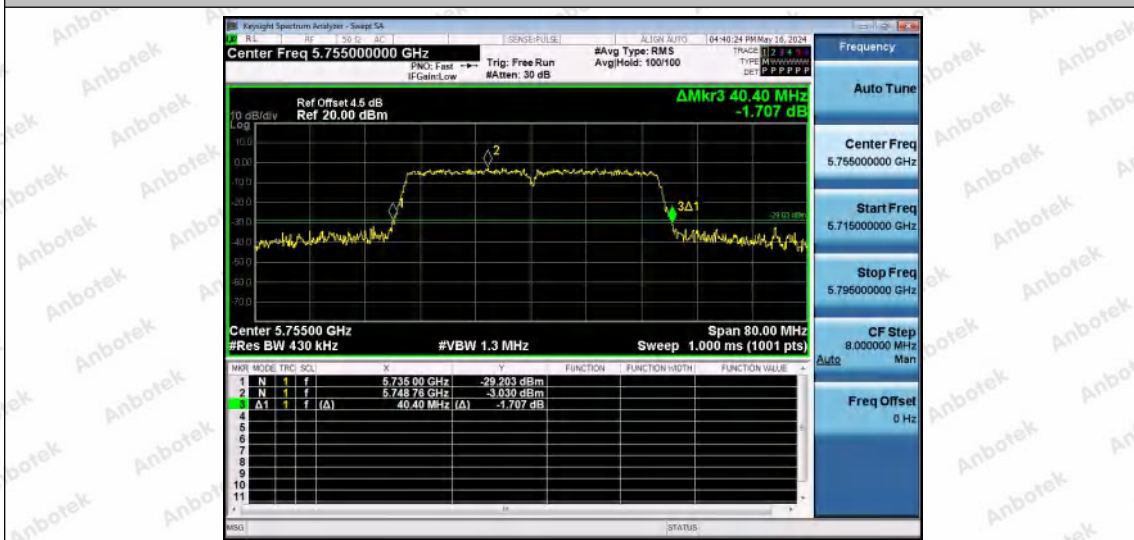

11N40MIMO-Ant1-5755

Shenzhen Anbotek Compliance Laboratory Limited

Address: 1/F., Building D, Sogood Science and Technology Park, Sanwei Community, Hangcheng Street, Bao'an District, Shenzhen, Guangdong, China.
Tel: (86) 0755-26066440 Fax: (86) 0755-26014772 Email: service@anbotek.com

Hotline 400-003-0500
www.anbotek.com.cn