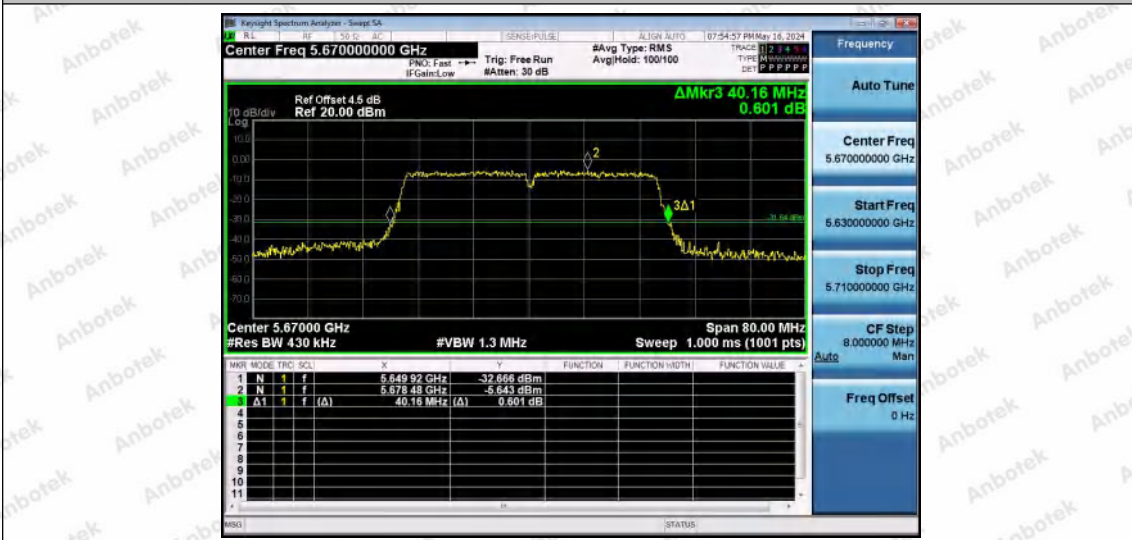

11AC40MIMO-Ant2-5670