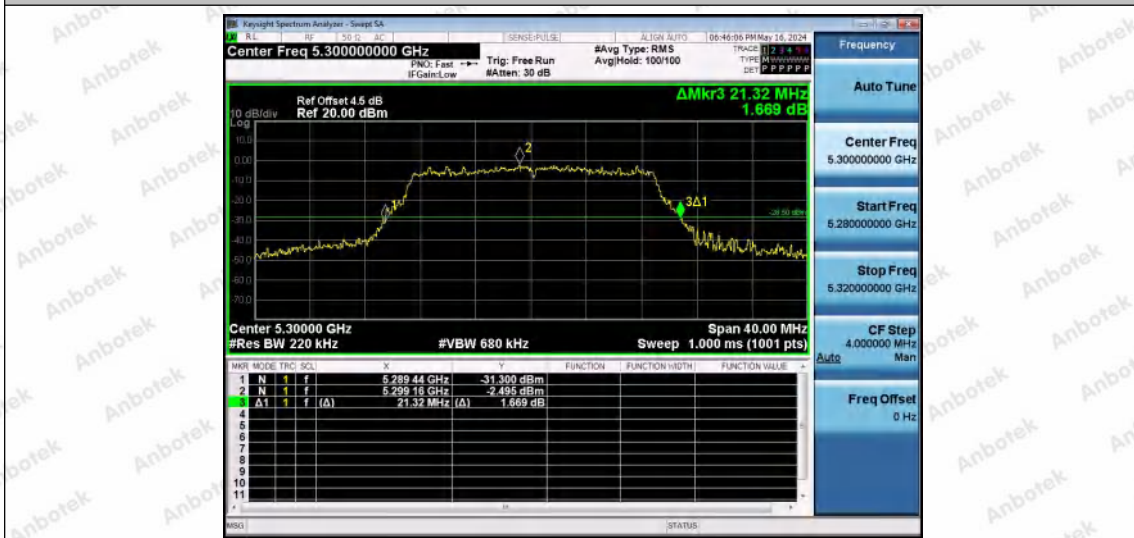

Hotline 400-003-0500
www.anbotek.com.cn

11AC20MIMO-Ant1-5260

11AC20MIMO-Ant2-5260

11AC20MIMO-Ant1-5300

Shenzhen Anbotek Compliance Laboratory Limited

Address: 1/F., Building D, Sogood Science and Technology Park, Sanwei Community, Hangcheng Street, Bao'an District, Shenzhen, Guangdong, China.
Tel: (86) 0755-26066440 Fax: (86) 0755-26014772 Email: service@anbotek.com