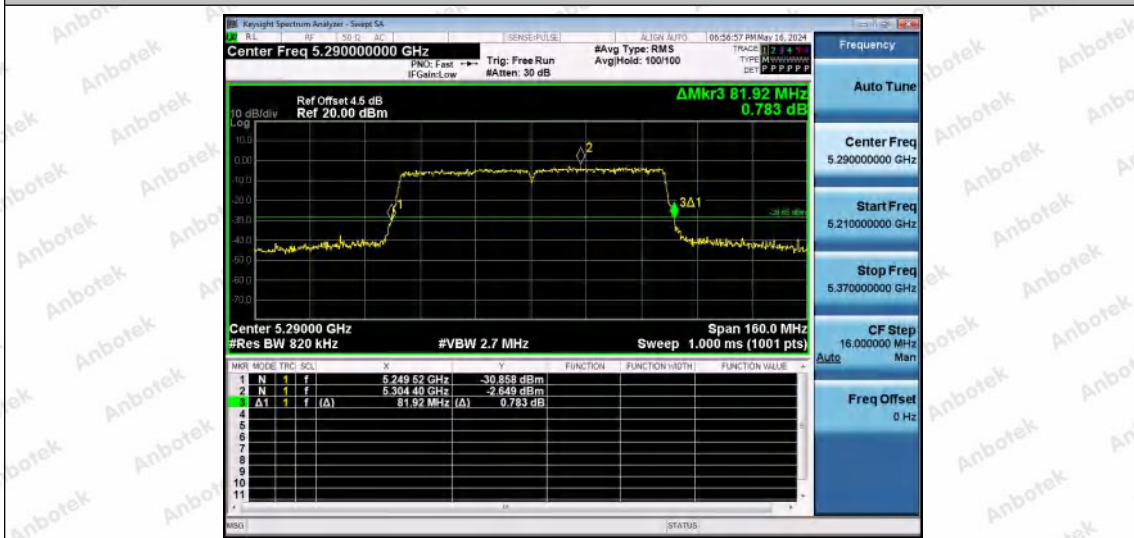

Hotline 400-003-0500
www.anbotek.com.cn

11AC80MIMO-Ant1-5210

11AC80MIMO-Ant2-5210

11AC80MIMO-Ant1-5290

Shenzhen Anbotek Compliance Laboratory Limited

Address: 1/F., Building D, Sogood Science and Technology Park, Sanwei Community, Hangcheng Street, Bao'an District, Shenzhen, Guangdong, China.
Tel: (86) 0755-26066440 Fax: (86) 0755-26014772 Email: service@anbotek.com