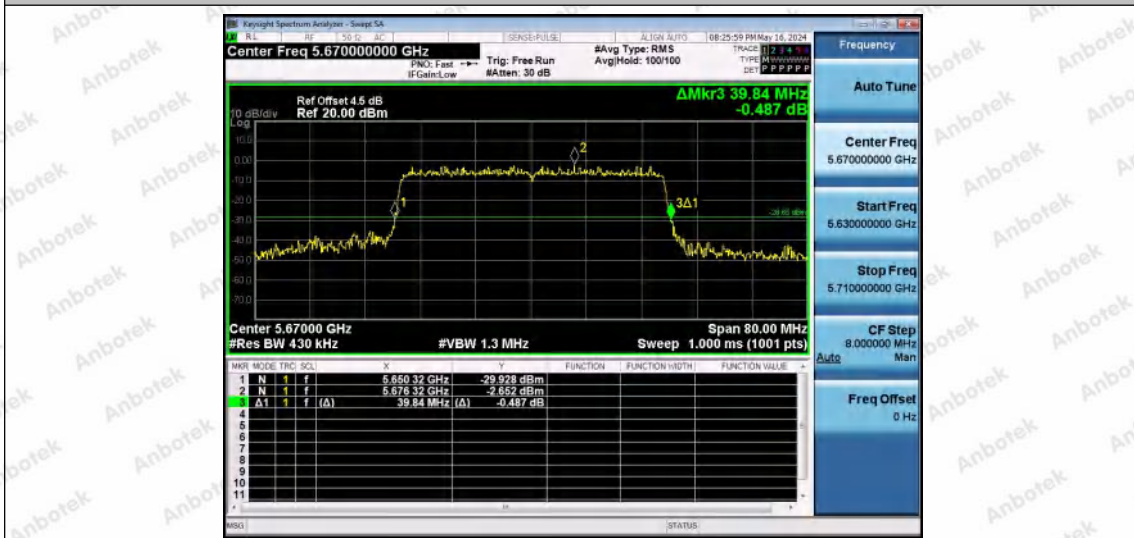

Hotline
400-003-0500
www.anbotek.com.cn

11AX40MIMO-Ant2-5550

11AX40MIMO-Ant1-5670

11AX40MIMO-Ant2-5670

Shenzhen Anbotek Compliance Laboratory Limited

Address: 1/F., Building D, Sogood Science and Technology Park, Sanwei Community, Hangcheng Street, Bao'an District, Shenzhen, Guangdong, China.
Tel: (86) 0755-26066440 Fax: (86) 0755-26014772 Email: service@anbotek.com