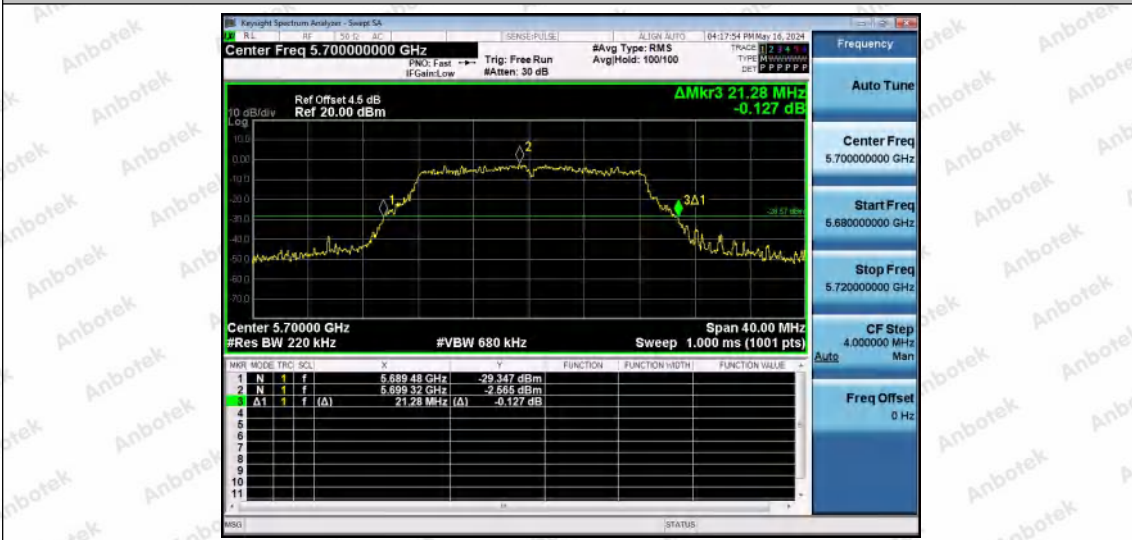

11A-Ant1-5700