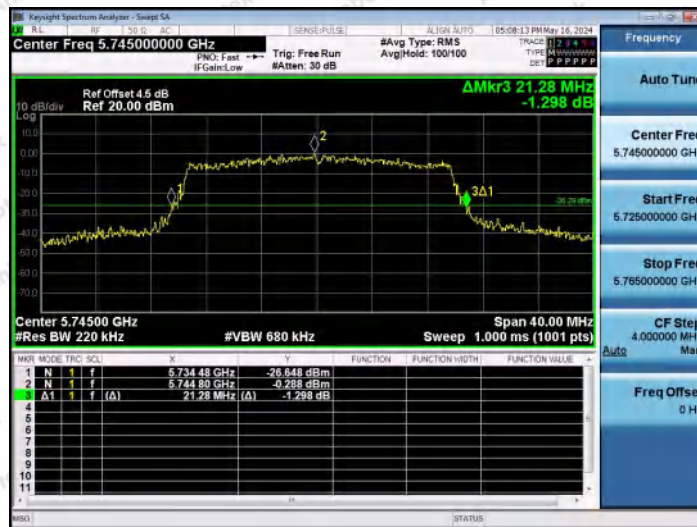

Hotline
400-003-0500
www.anbotek.com.cn

11AX20MIMO-Ant2-5700

11AX20MIMO-Ant1-5745

11AX20MIMO-Ant2-5745

Shenzhen Anbotek Compliance Laboratory Limited

Address: 1/F., Building D, Sogood Science and Technology Park, Sanwei Community, Hangcheng Street, Bao'an District, Shenzhen, Guangdong, China.
Tel: (86) 0755-26066440 Fax: (86) 0755-26014772 Email: service@anbotek.com