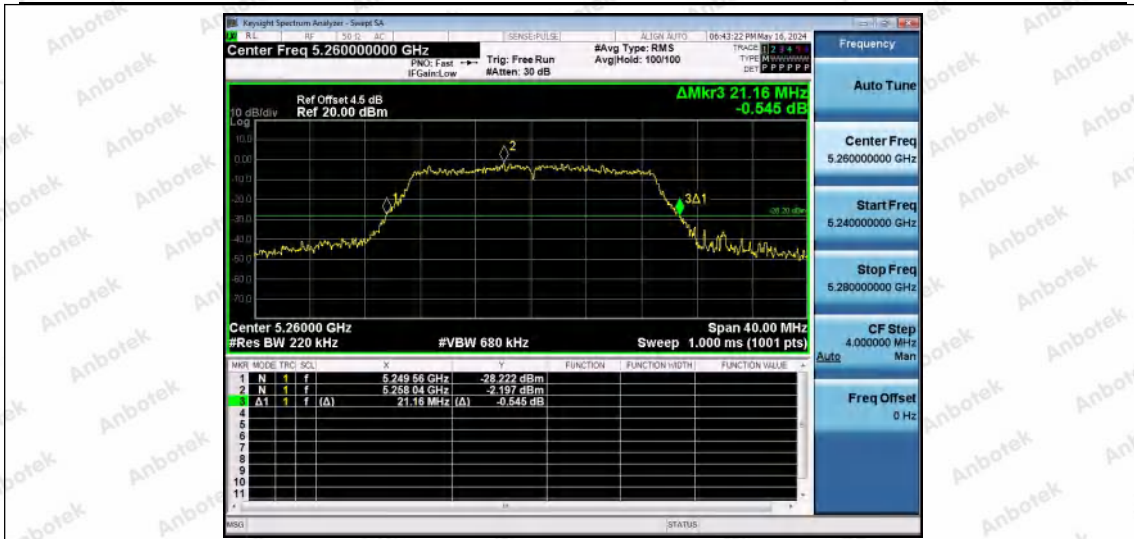

11AC20MIMO-Ant1-5260