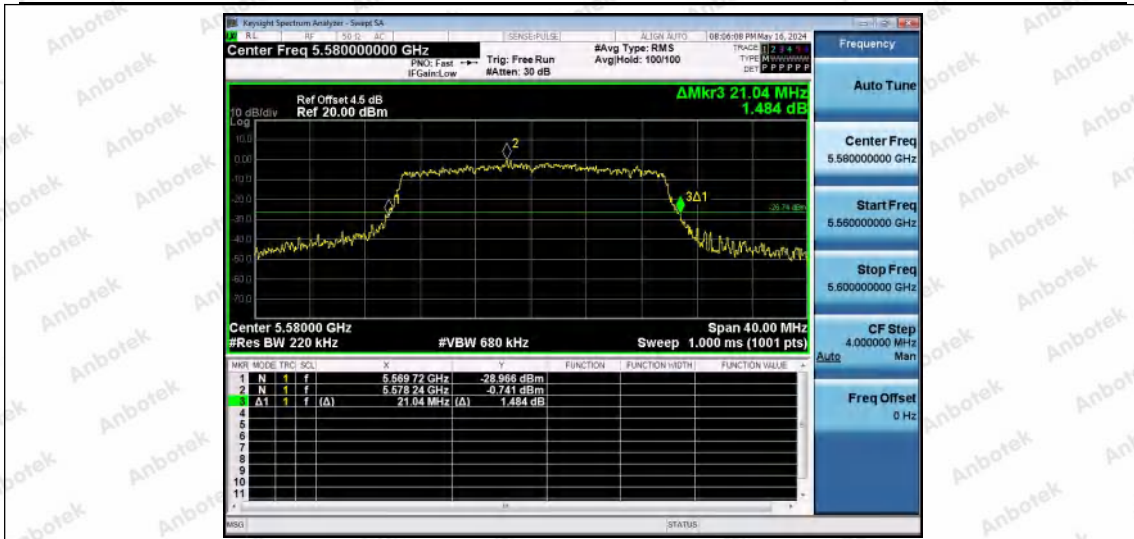

11AX20MIMO-Ant1-5580