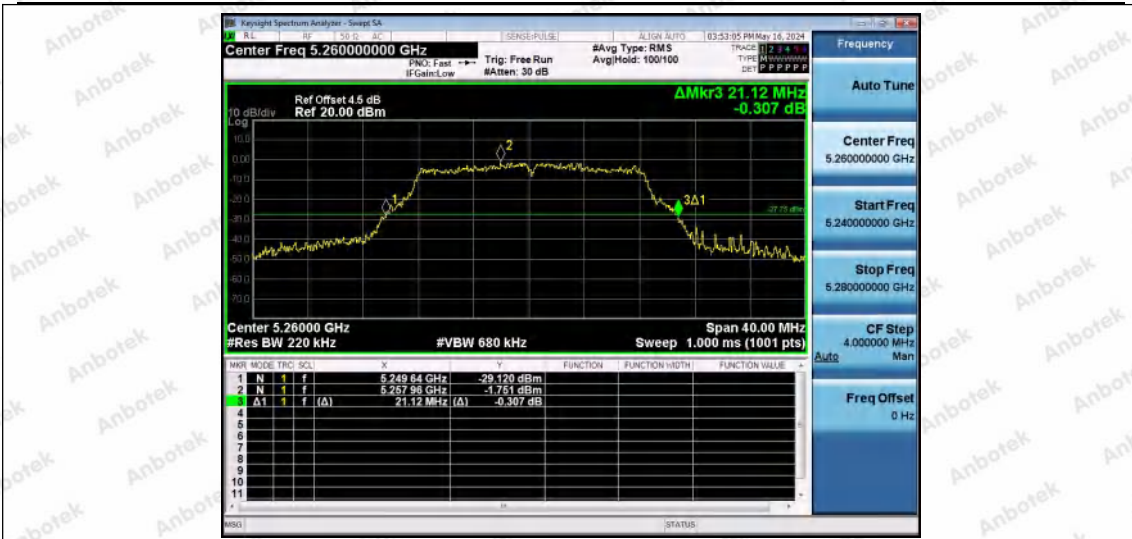

11A-Ant1-5260