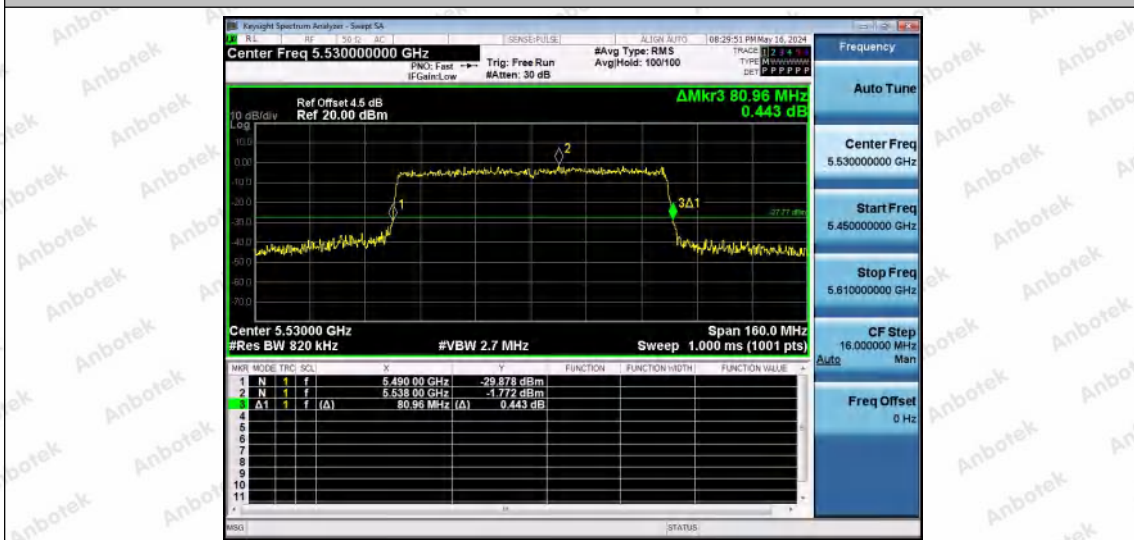

Hotline 400-003-0500
www.anbotek.com.cn

11AX80MIMO-Ant1-5290

11AX80MIMO-Ant2-5290

11AX80MIMO-Ant1-5530

Shenzhen Anbotek Compliance Laboratory Limited

Address: 1/F., Building D, Sogood Science and Technology Park, Sanwei Community, Hangcheng Street, Bao'an District, Shenzhen, Guangdong, China.
 Tel: (86) 0755-26066440 Fax: (86) 0755-26014772 Email: service@anbotek.com