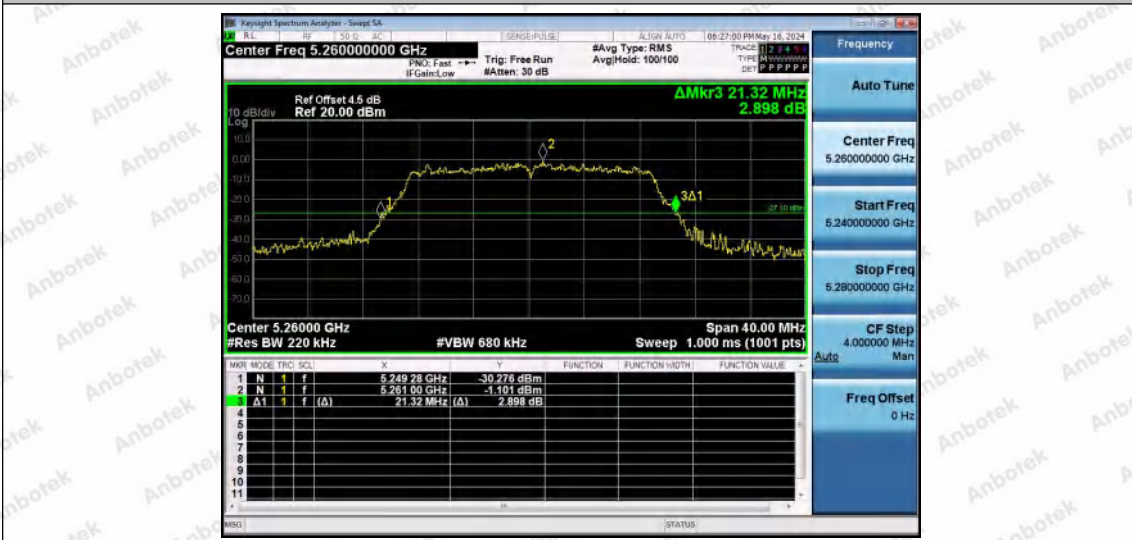

11N20MIMO-Ant2-5260