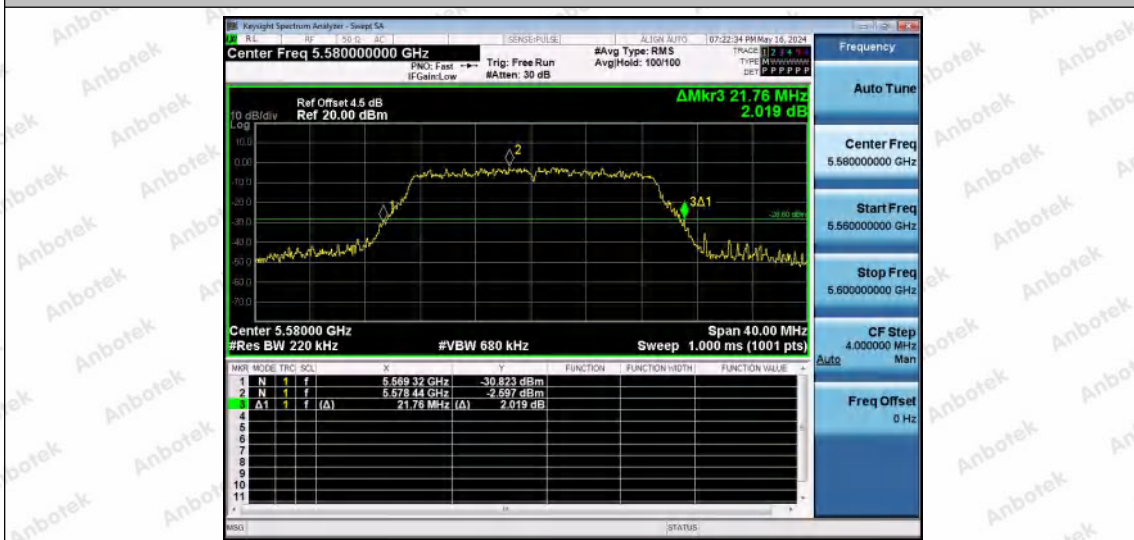

Hotline
400-003-0500
www.anbotek.com.cn

11N20MIMO-Ant1-5500

11N20MIMO-Ant2-5500

11N20MIMO-Ant1-5580

Shenzhen Anbotek Compliance Laboratory Limited

Address: 1/F., Building D, Sogood Science and Technology Park, Sanwei Community, Hangcheng Street, Bao'an District, Shenzhen, Guangdong, China.
 Tel: (86) 0755-26066440 Fax: (86) 0755-26014772 Email: service@anbotek.com