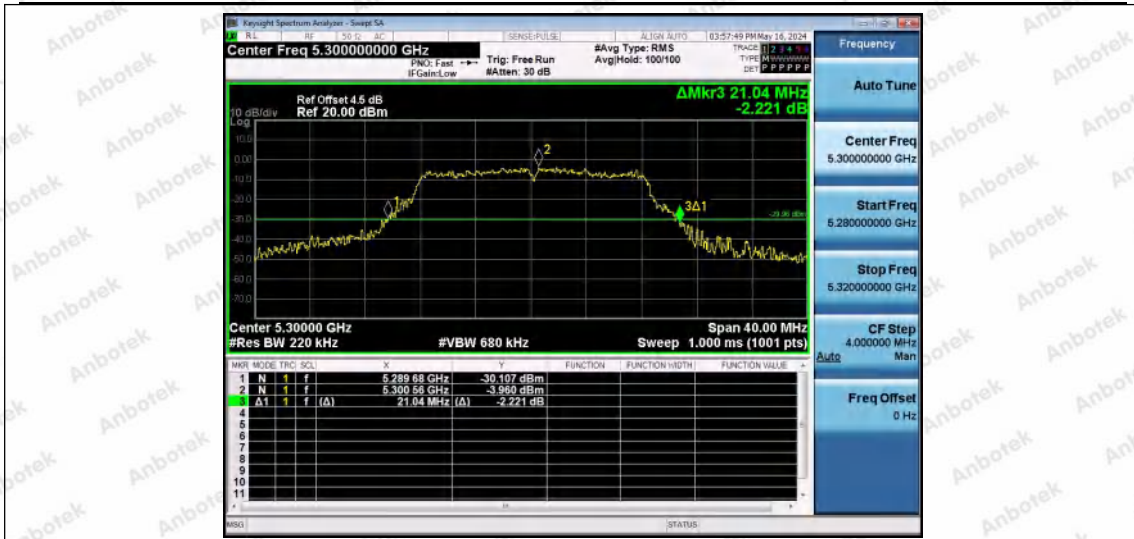

11A-Ant2-5300