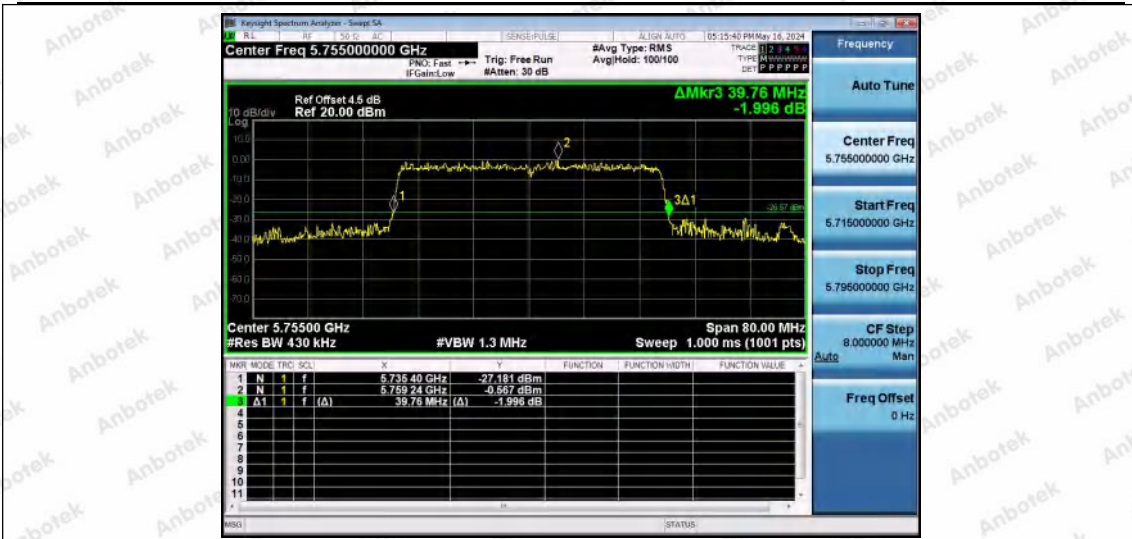

11AX40MIMO-Ant1-5755