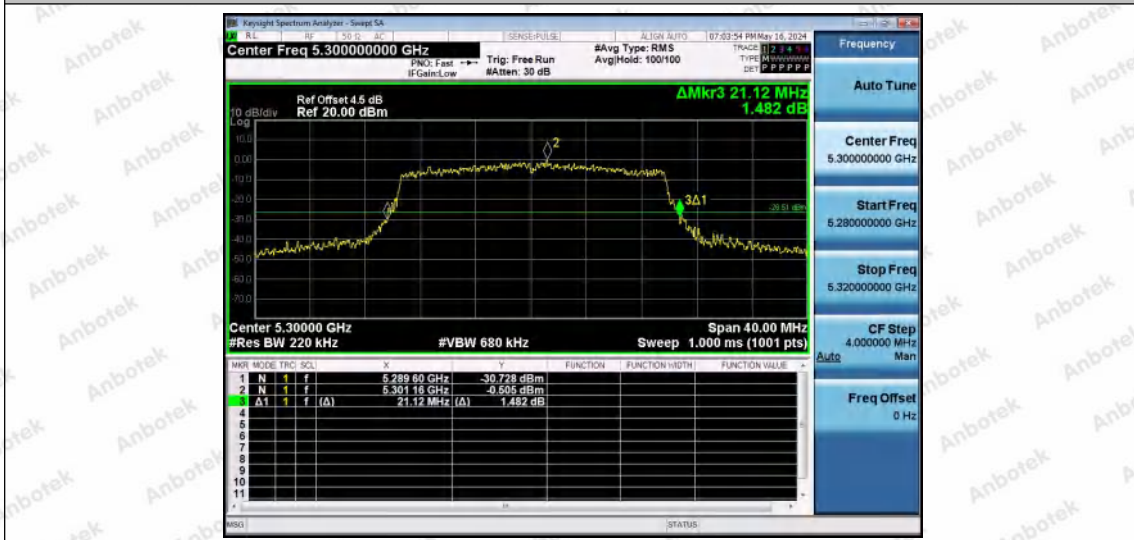

11AX20MIMO-Ant2-5300