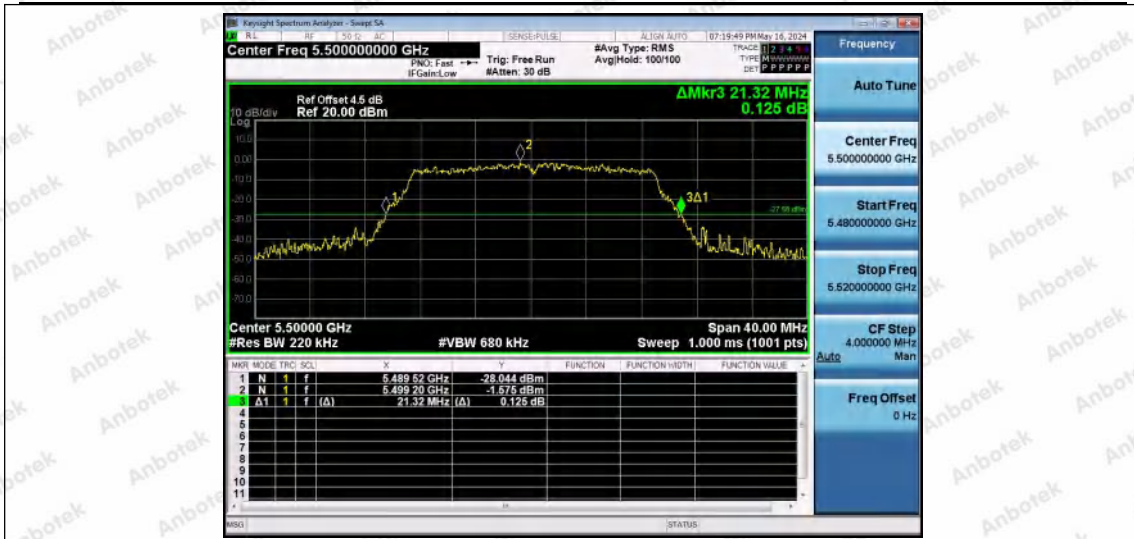

11N20MIMO-Ant1-5500