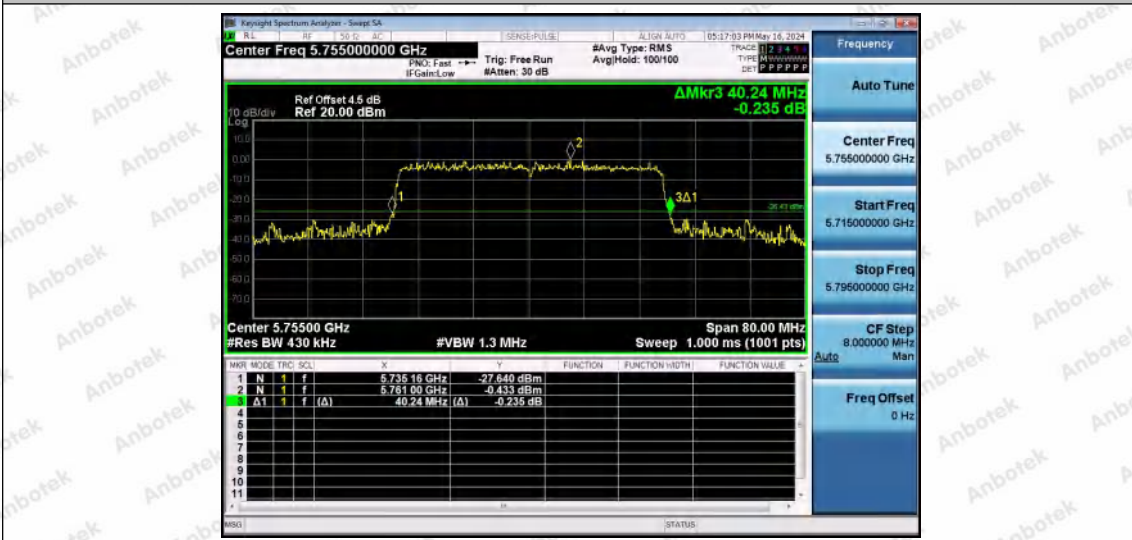

11AX40MIMO-Ant2-5755