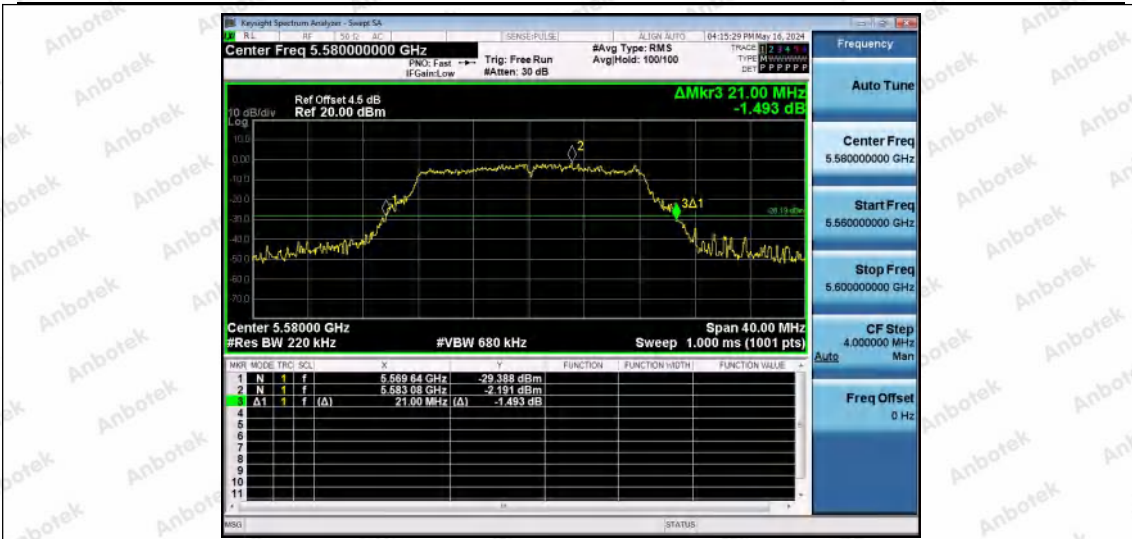

11A-Ant2-5580