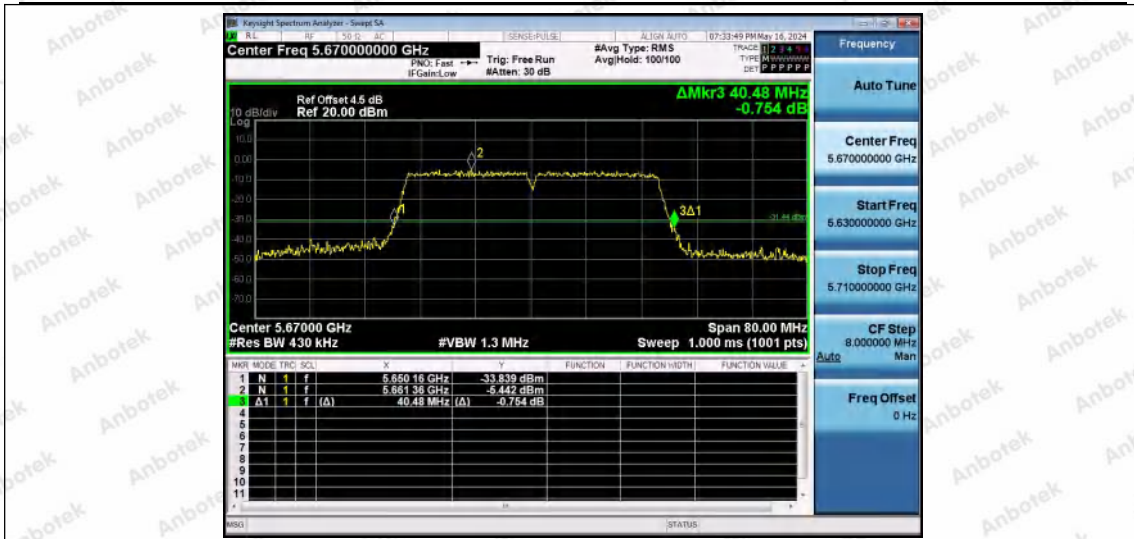

11N40MIMO-Ant1-5670