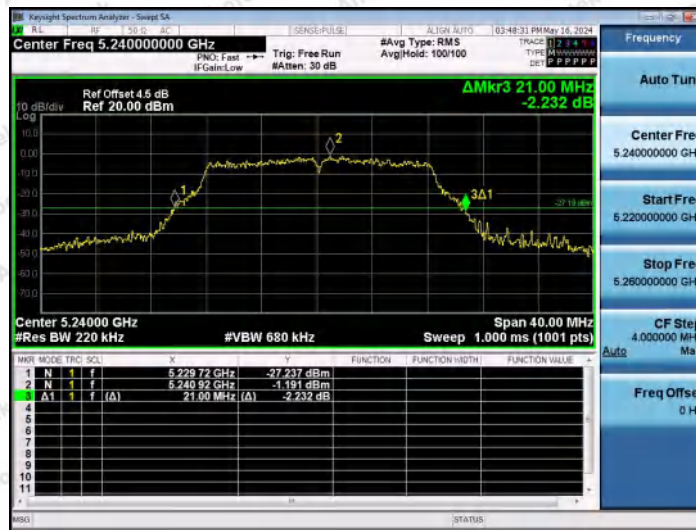

11A-Ant1-5240