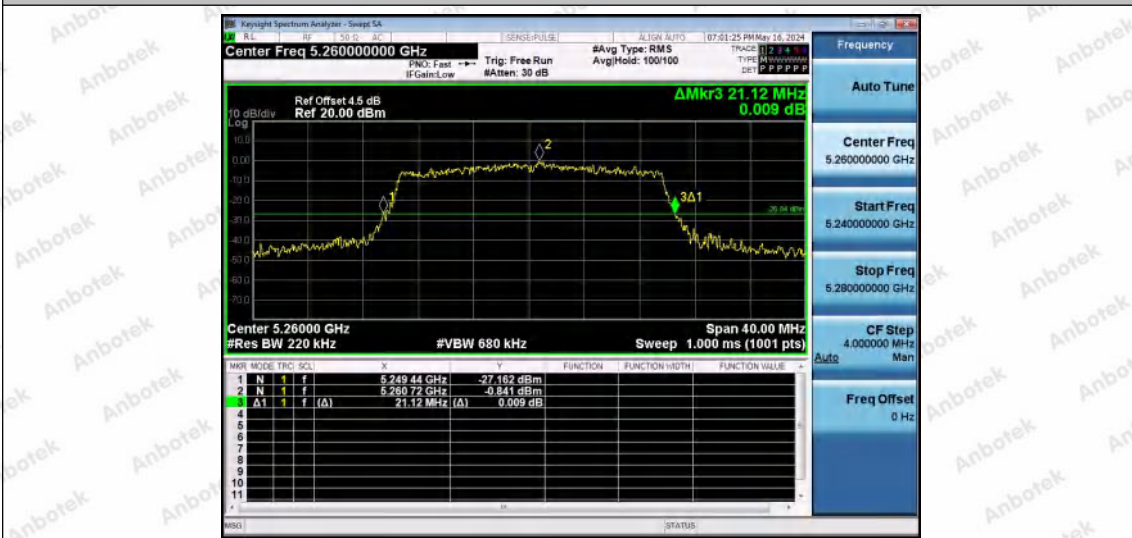

Hotline 400-003-0500
 www.anbotek.com.cn

11AX20MIMO-Ant2-5240

11AX20MIMO-Ant1-5260

11AX20MIMO-Ant2-5260

Shenzhen Anbotek Compliance Laboratory Limited

Address: 1/F., Building D, Sogood Science and Technology Park, Sanwei Community, Hangcheng Street, Bao'an District, Shenzhen, Guangdong, China.
 Tel: (86) 0755-26066440 Fax: (86) 0755-26014772 Email: service@anbotek.com