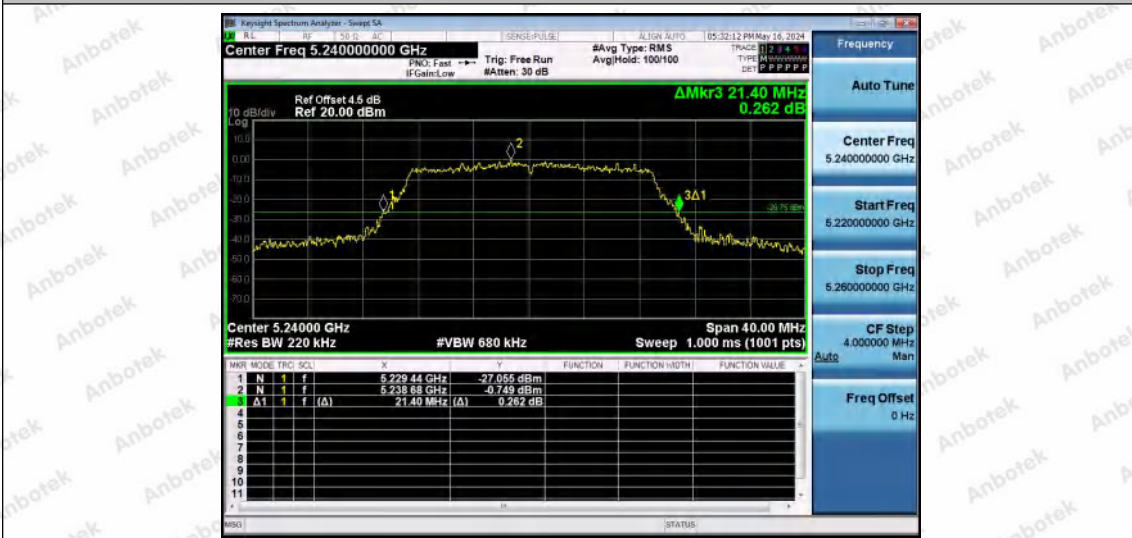

11N20MIMO-Ant1-5240