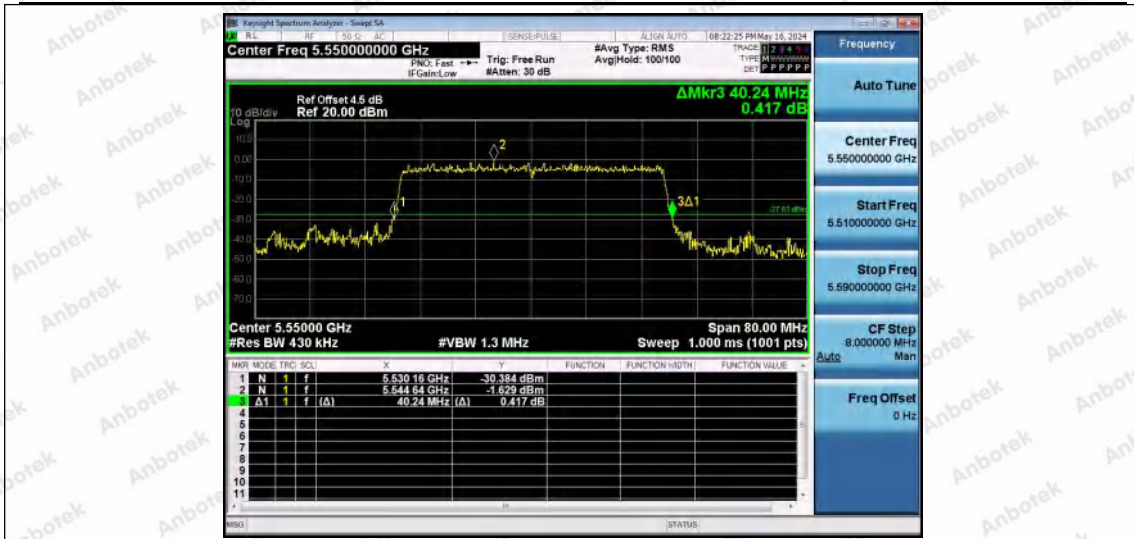

11AX40MIMO-Ant2-5550