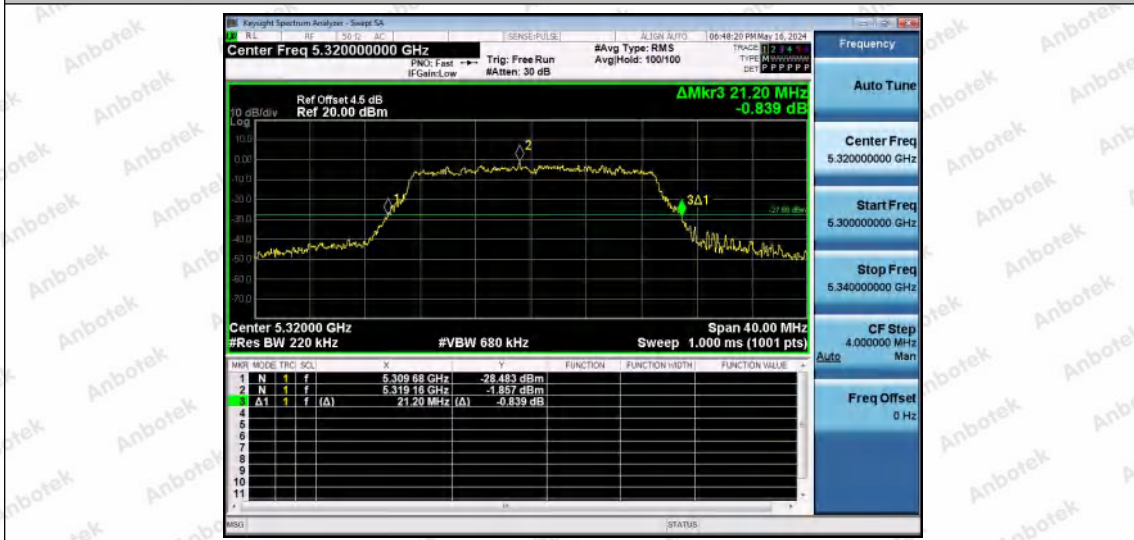

11AC20MIMO-Ant1-5320