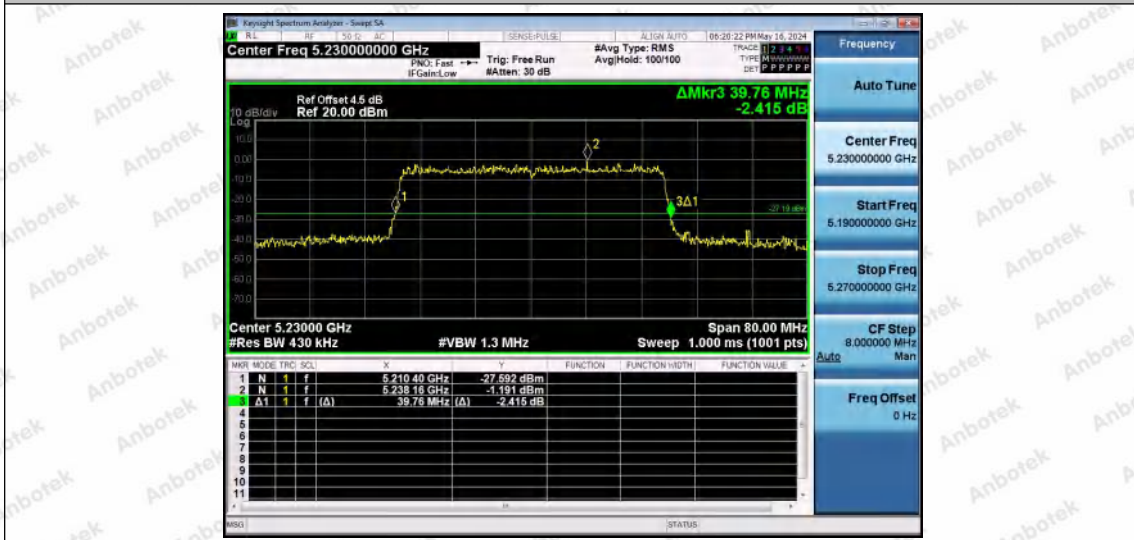

11AX40MIMO-Ant2-5230