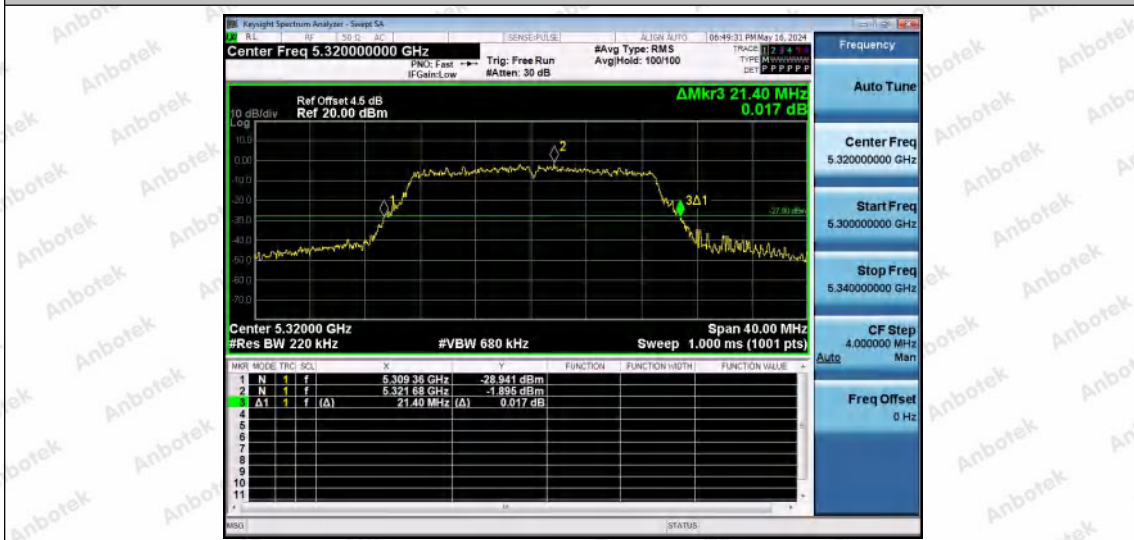

Hotline 400-003-0500
www.anbotek.com.cn

11AC20MIMO-Ant2-5300

11AC20MIMO-Ant1-5320

11AC20MIMO-Ant2-5320

Shenzhen Anbotek Compliance Laboratory Limited

Address: 1/F., Building D, Sogood Science and Technology Park, Sanwei Community, Hangcheng Street, Bao'an District, Shenzhen, Guangdong, China.
Tel: (86) 0755-26066440 Fax: (86) 0755-26014772 Email: service@anbotek.com