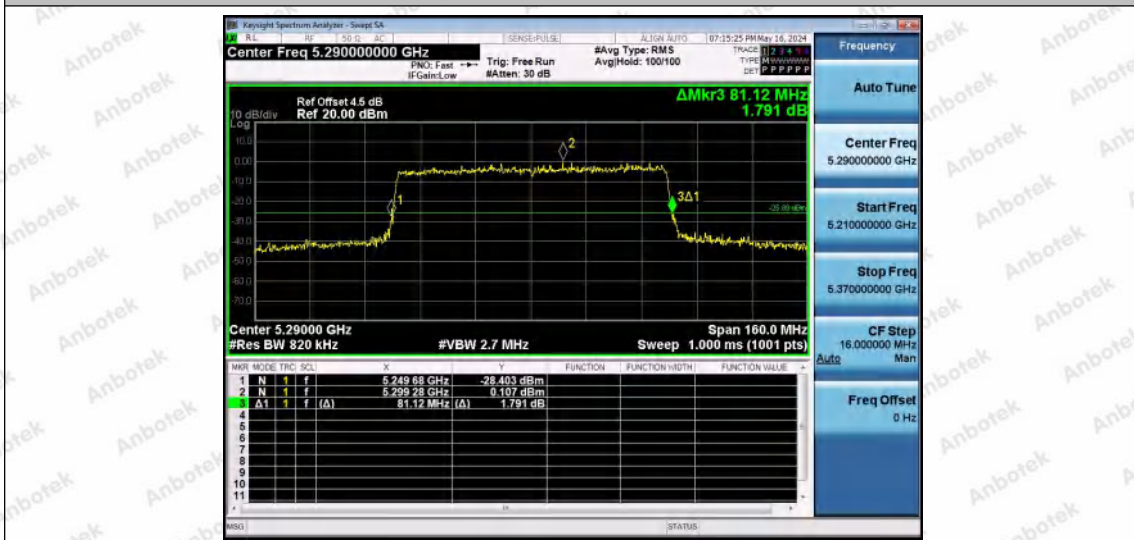

11AX80MIMO-Ant2-5290