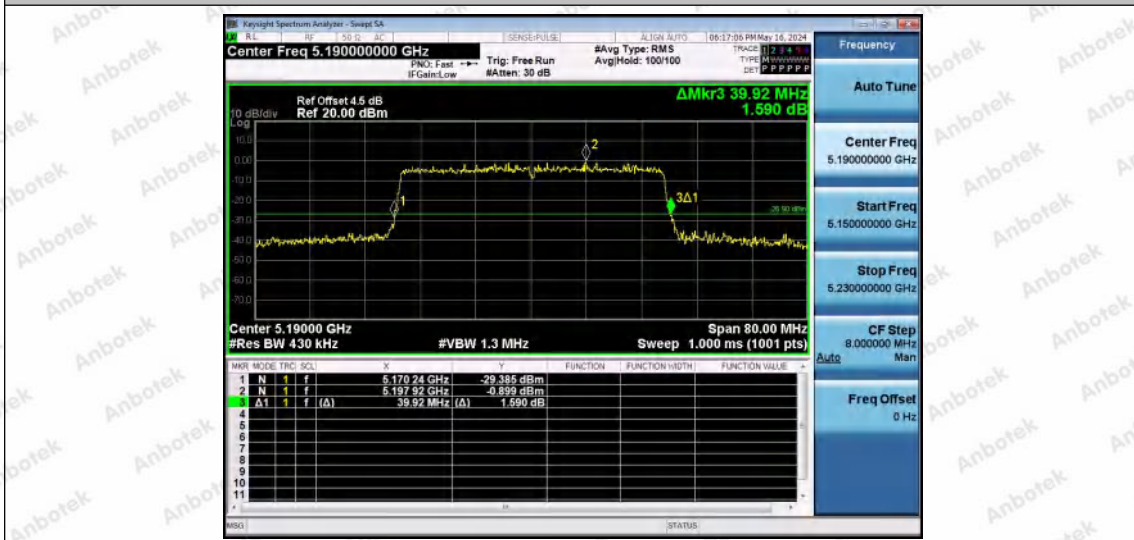

Hotline 400-003-0500
 www.anbotek.com.cn

11AX20MIMO-Ant2-5825

11AX40MIMO-Ant1-5190

11AX40MIMO-Ant2-5190

Shenzhen Anbotek Compliance Laboratory Limited

Address: 1/F., Building D, Sogood Science and Technology Park, Sanwei Community, Hangcheng Street, Bao'an District, Shenzhen, Guangdong, China.
Tel: (86) 0755-26066440 Fax: (86) 0755-26014772 Email: service@anbotek.com