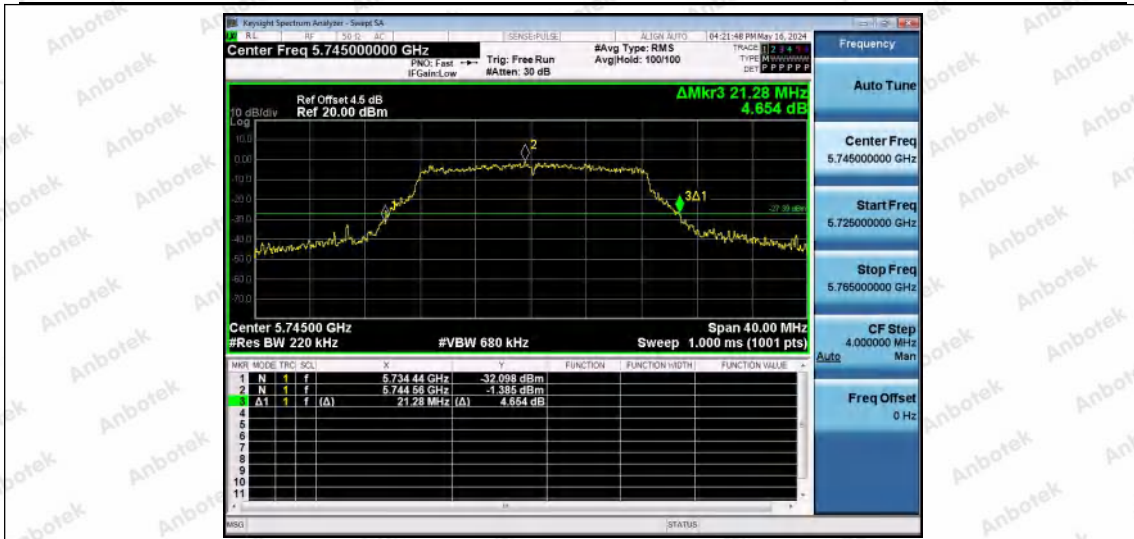

11A-Ant1-5745