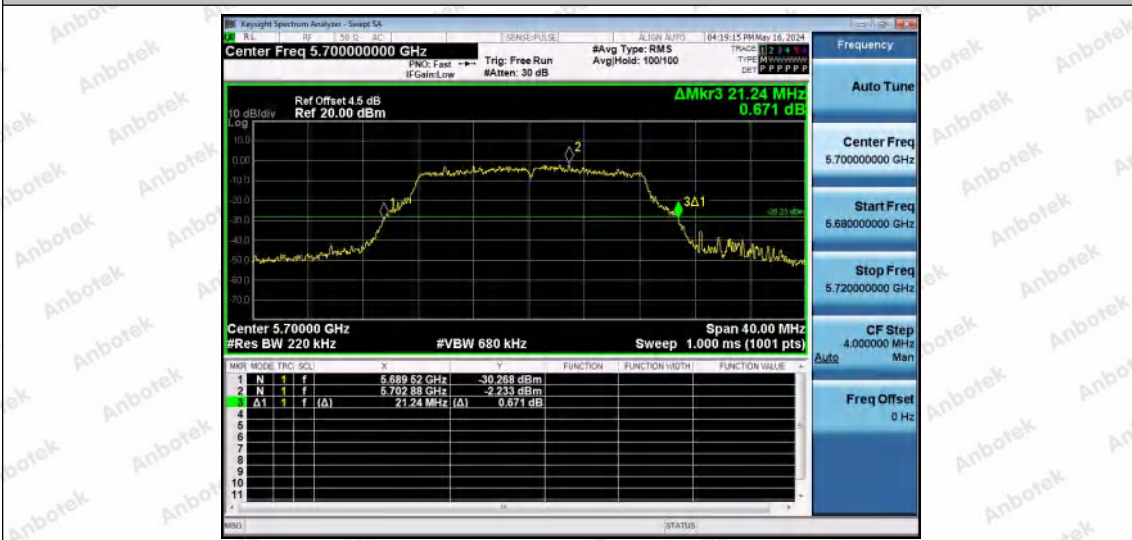

Hotline 400-003-0500
 www.anbotek.com.cn

11A-Ant2-5580

11A-Ant1-5700

11A-Ant2-5700

Shenzhen Anbotek Compliance Laboratory Limited

Address: 1/F., Building D, Sogood Science and Technology Park, Sanwei Community, Hangcheng Street, Bao'an District, Shenzhen, Guangdong, China.
Tel: (86) 0755-26066440 Fax: (86) 0755-26014772 Email: service@anbotek.com