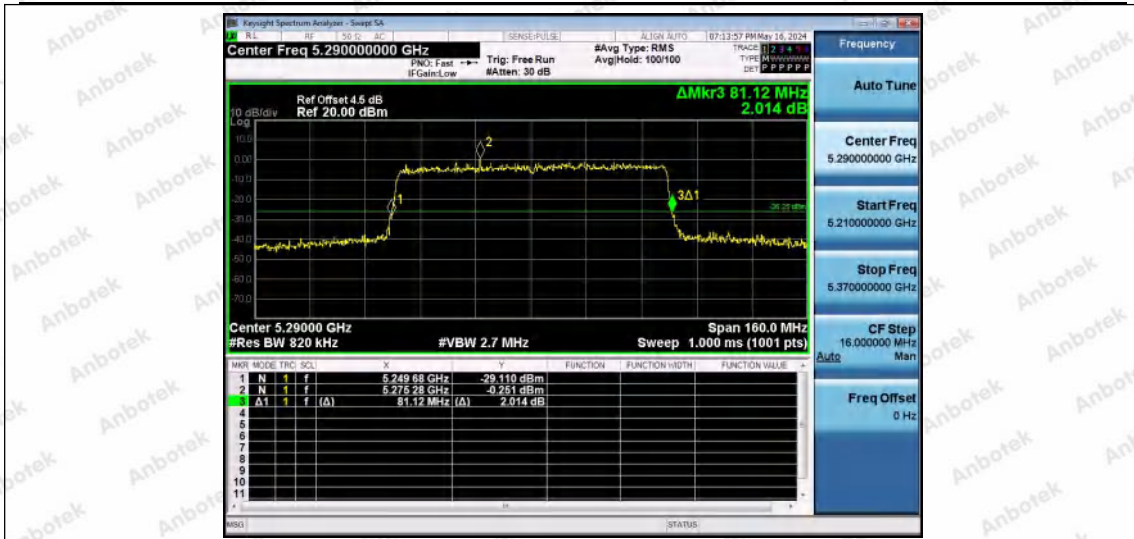

11AX80MIMO-Ant1-5290