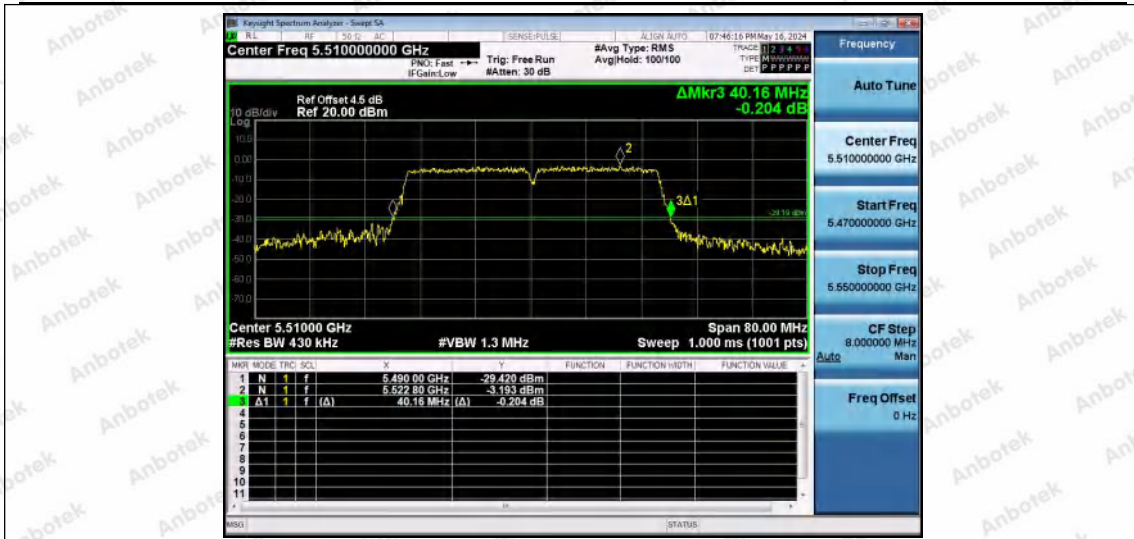

11AC40MIMO-Ant2-5510