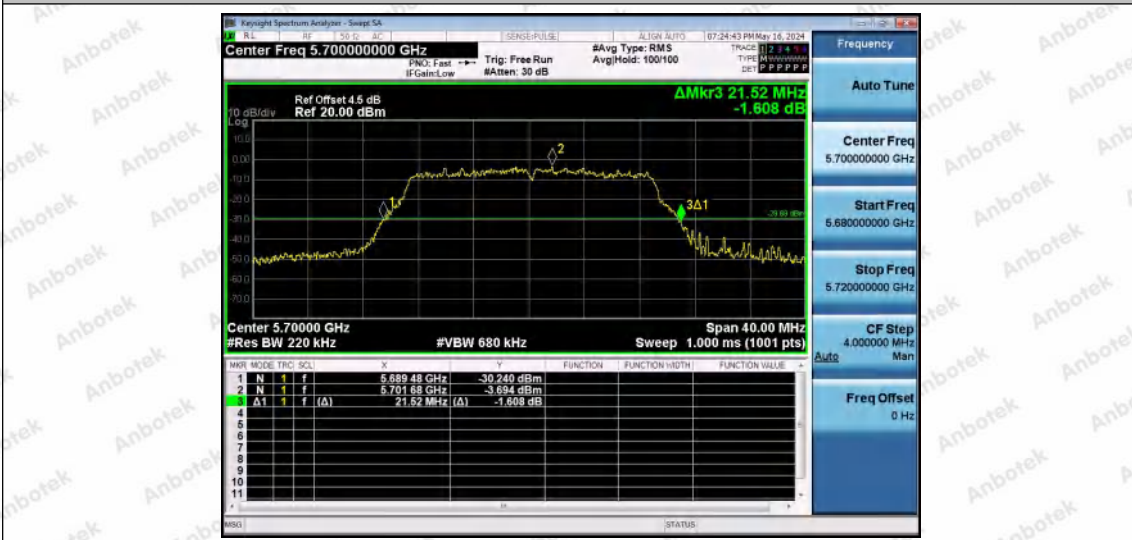

11N20MIMO-Ant1-5700