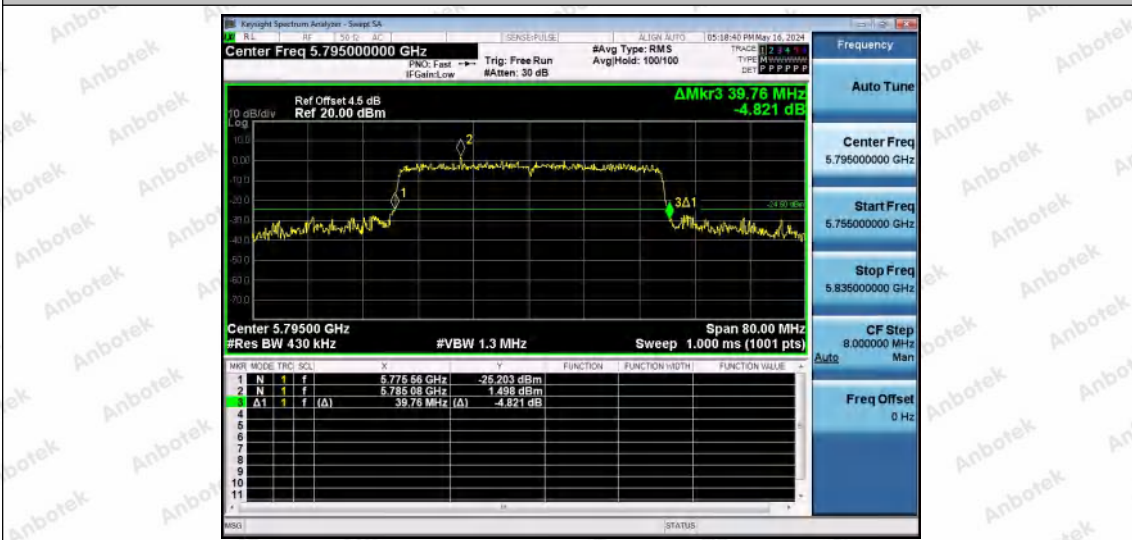

Hotline 400-003-0500
www.anbotek.com.cn

11AX40MIMO-Ant1-5755

11AX40MIMO-Ant2-5755

11AX40MIMO-Ant1-5795

Shenzhen Anbotek Compliance Laboratory Limited

Address: 1/F., Building D, Sogood Science and Technology Park, Sanwei Community, Hangcheng Street, Bao'an District, Shenzhen, Guangdong, China.
Tel: (86) 0755-26066440 Fax: (86) 0755-26014772 Email: service@anbotek.com