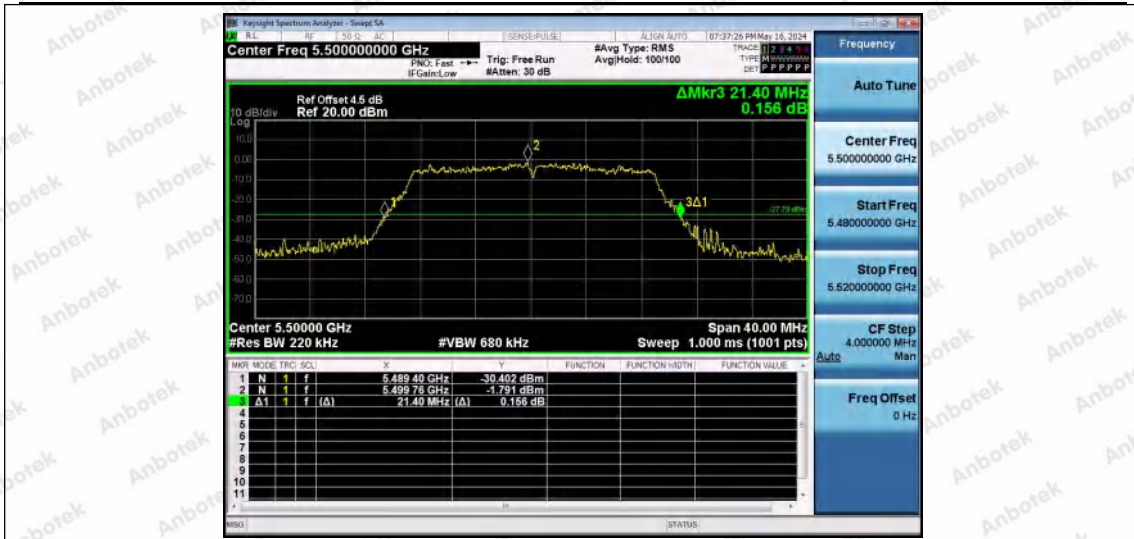

11AC20MIMO-Ant1-5500