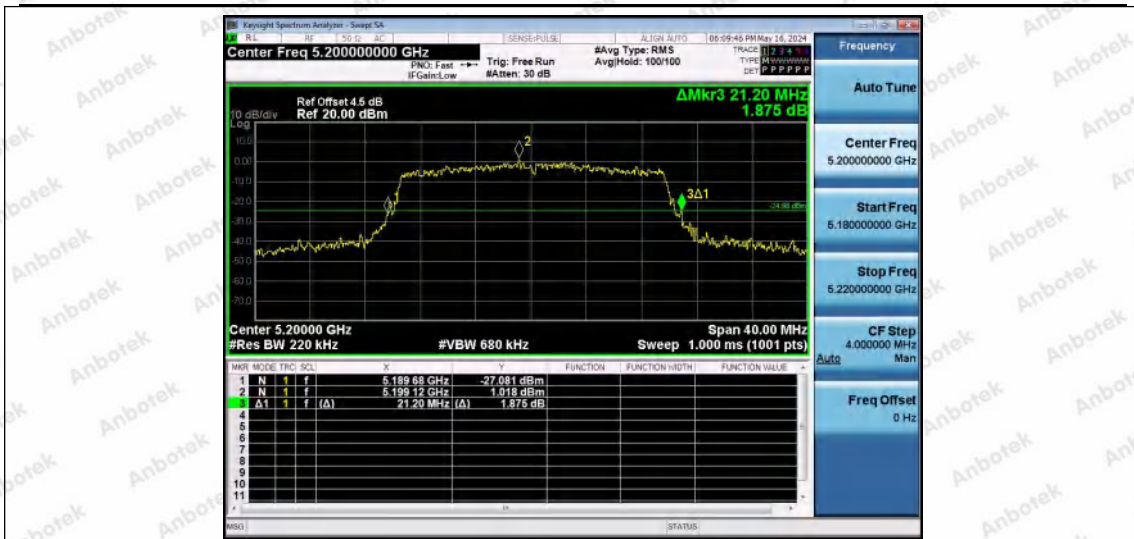

11AX20MIMO-Ant1-5200