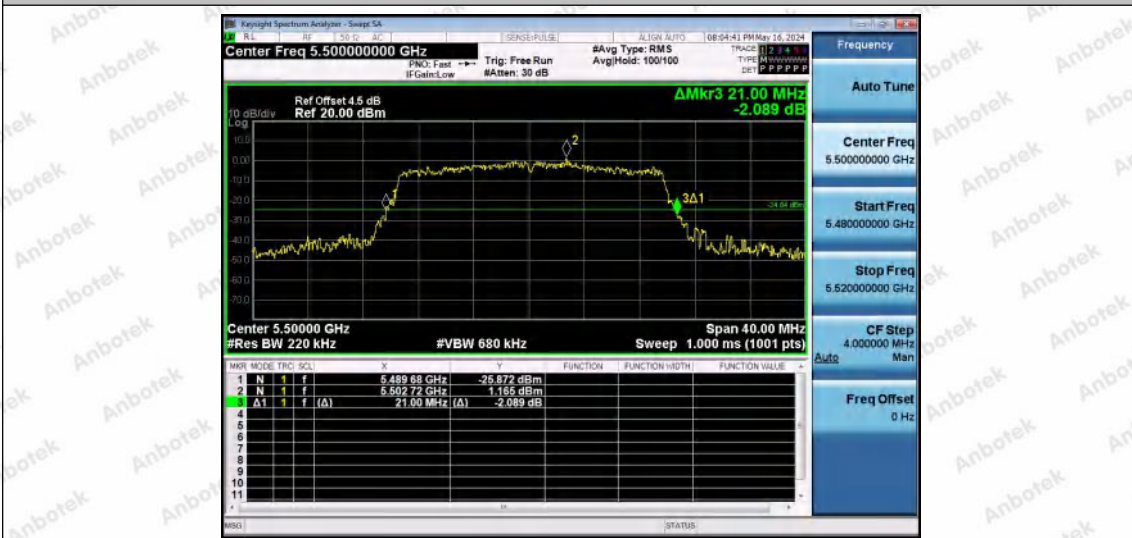

Hotline 400-003-0500
www.anbotek.com.cn

11AX20MIMO-Ant2-5320

11AX20MIMO-Ant1-5500

11AX20MIMO-Ant2-5500

Shenzhen Anbotek Compliance Laboratory Limited

Address: 1/F., Building D, Sogood Science and Technology Park, Sanwei Community, Hangcheng Street, Bao'an District, Shenzhen, Guangdong, China.
Tel: (86) 0755-26066440 Fax: (86) 0755-26014772 Email: service@anbotek.com