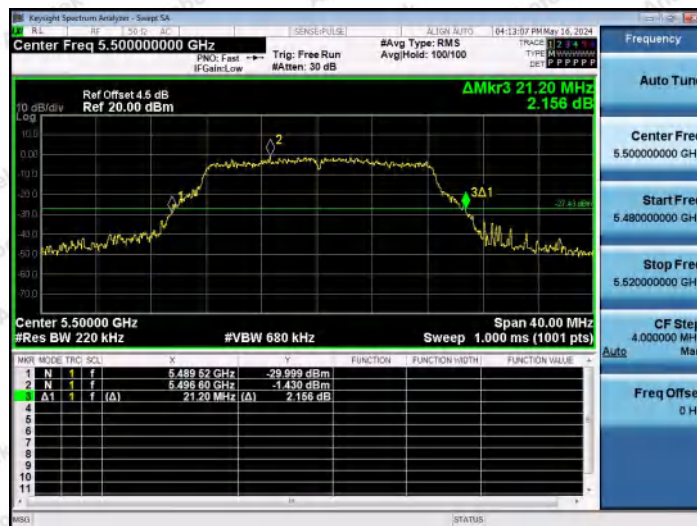

11A-Ant2-5500