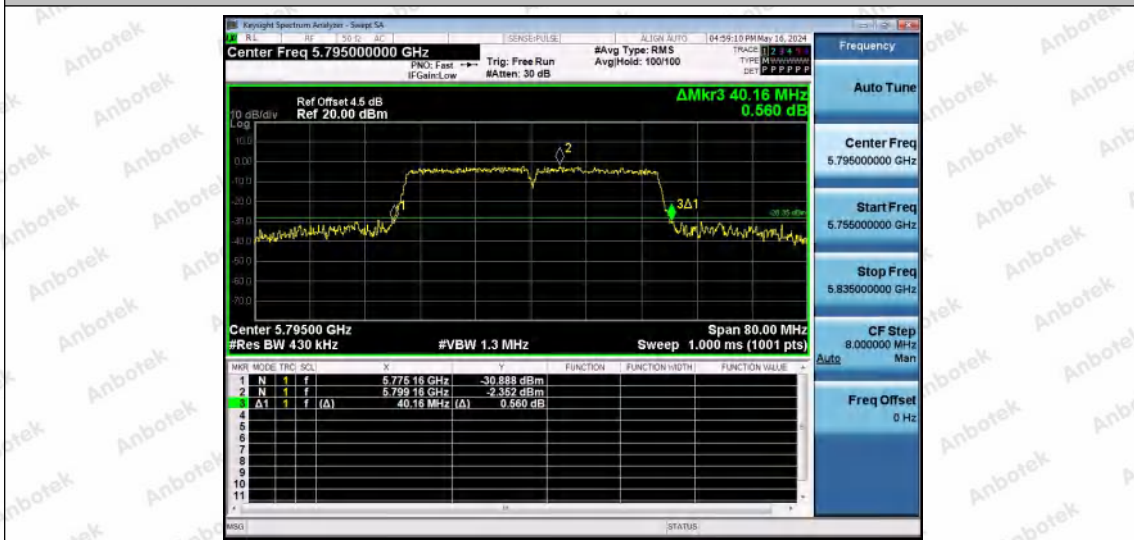

11AC40MIMO-Ant1-5795