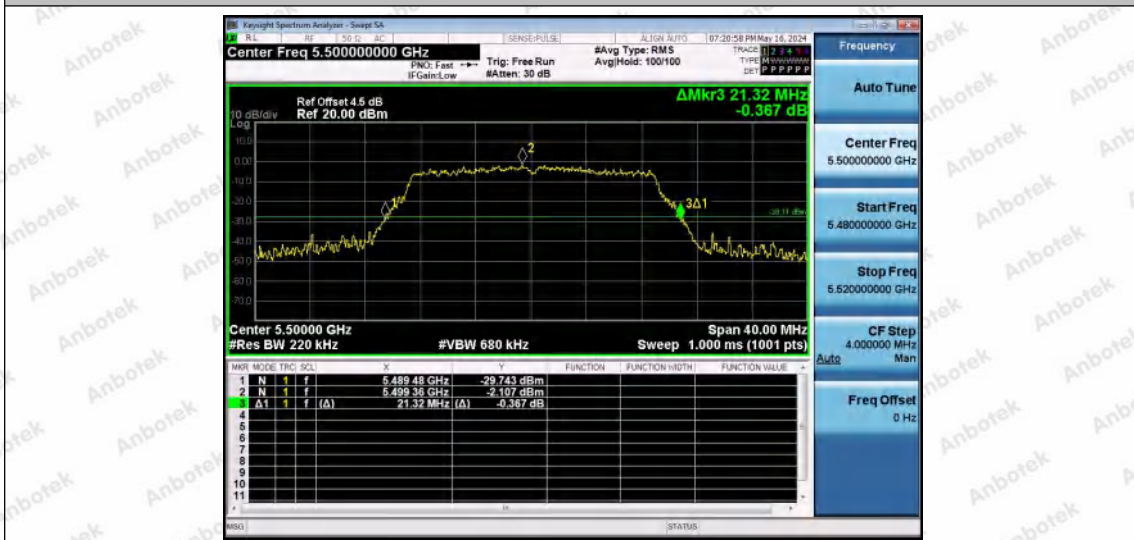

11N20MIMO-Ant2-5500