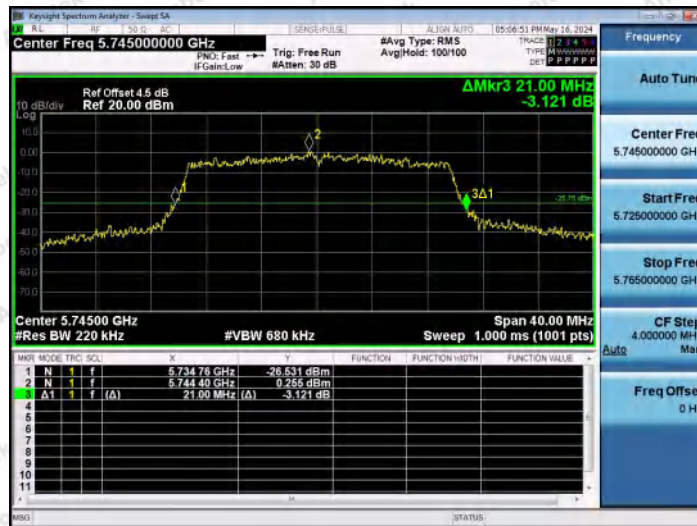

11AX20MIMO-Ant1-5745