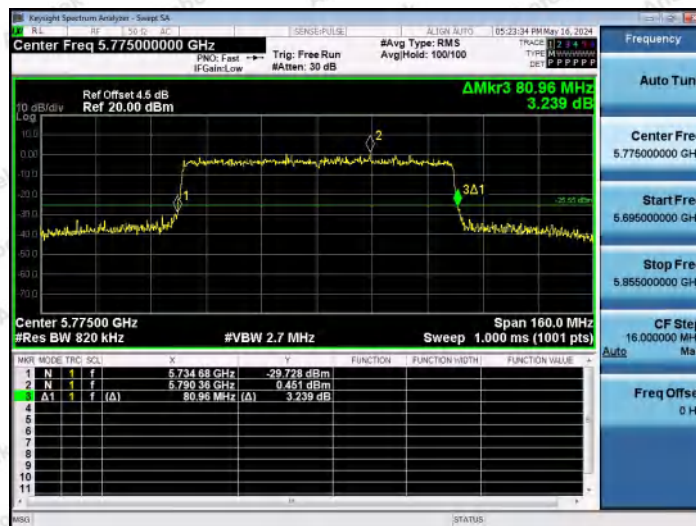

11AX80MIMO-Ant2-5775

Shenzhen Anbotek Compliance Laboratory Limited

Address: 1/F., Building D, Sogood Science and Technology Park, Sanwei Community, Hangcheng Street, Bao'an District, Shenzhen, Guangdong, China.
Tel: (86) 0755-26066440 Fax: (86) 0755-26014772 Email: service@anbotek.com

Hotline 400-003-0500
www.anbotek.com.cn