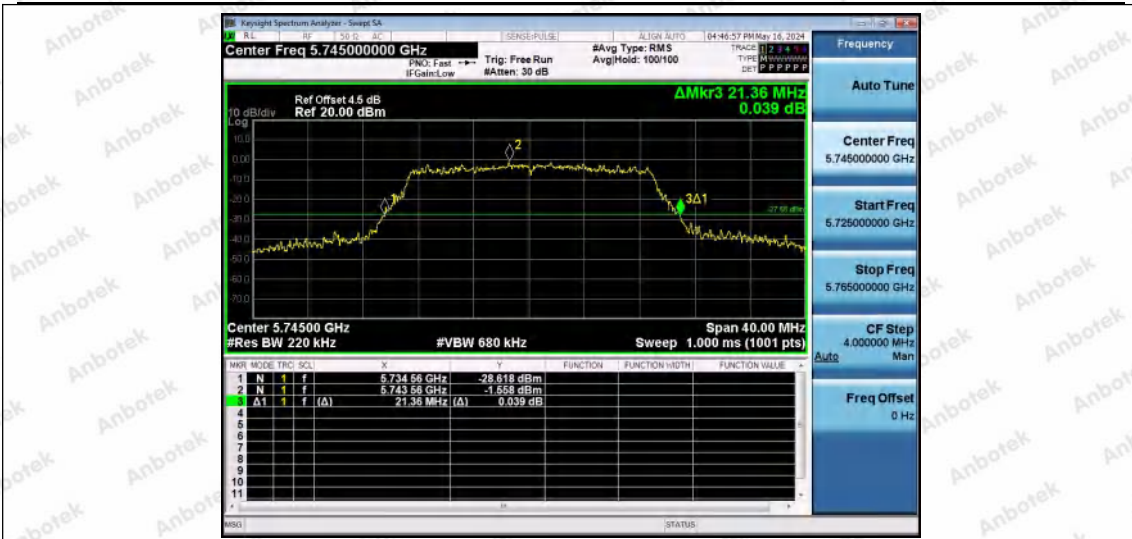

11AC20MIMO-Ant1-5745