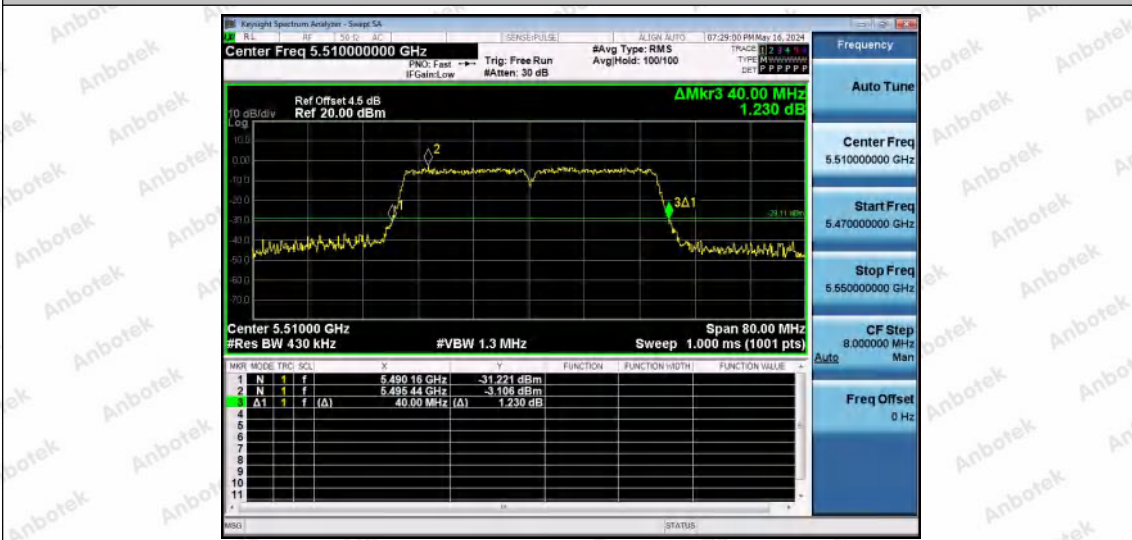

Hotline 400-003-0500
www.anbotek.com.cn

11N40MIMO-Ant1-5310

11N40MIMO-Ant2-5310

11N40MIMO-Ant1-5510

Shenzhen Anbotek Compliance Laboratory Limited

Address: 1/F., Building D, Sogood Science and Technology Park, Sanwei Community, Hangcheng Street, Bao'an District, Shenzhen, Guangdong, China.
 Tel: (86) 0755-26066440 Fax: (86) 0755-26014772 Email: service@anbotek.com