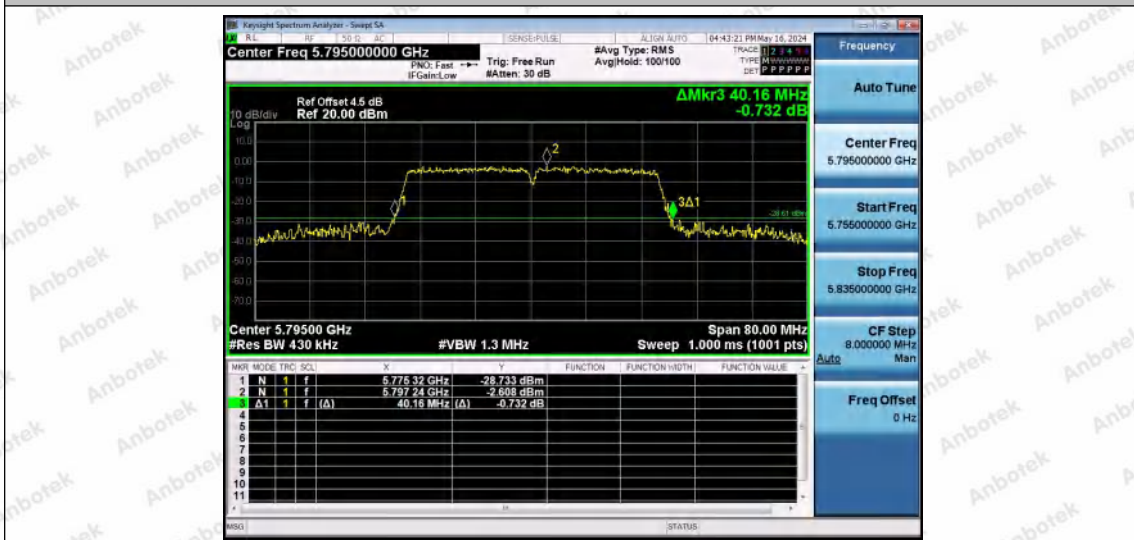

11N40MIMO-Ant1-5795