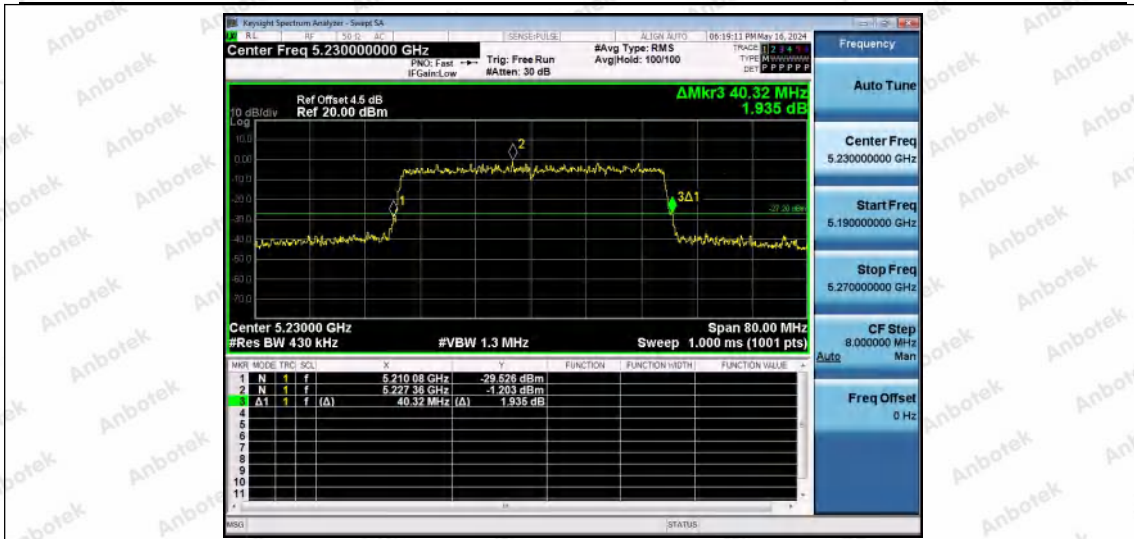

11AX40MIMO-Ant1-5230