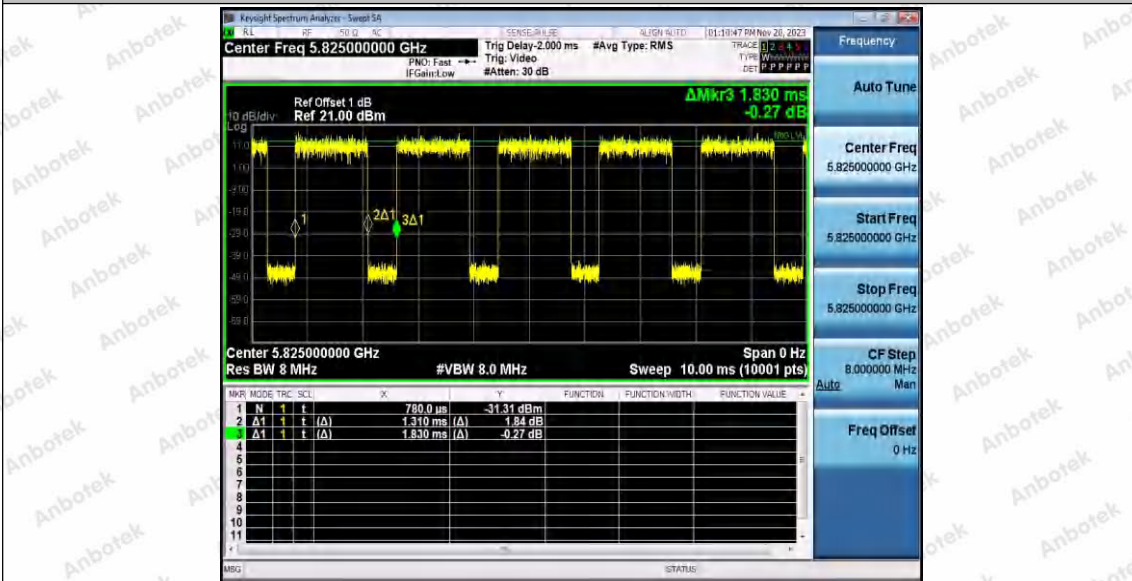

Hotline 400-003-0500
www.anbotek.com.cn

11AC20SISO_Ant1_5785

11AC20SISO_Ant1_5825

Shenzhen Anbotek Compliance Laboratory Limited

Address: 1/F., Building D, Sogood Science and Technology Park, Sanwei Community, Hangcheng Street, Bao'an District, Shenzhen, Guangdong, China.
 Tel: (86) 0755-26066440 Fax: (86) 0755-26014772 Email: service@anbotek.com