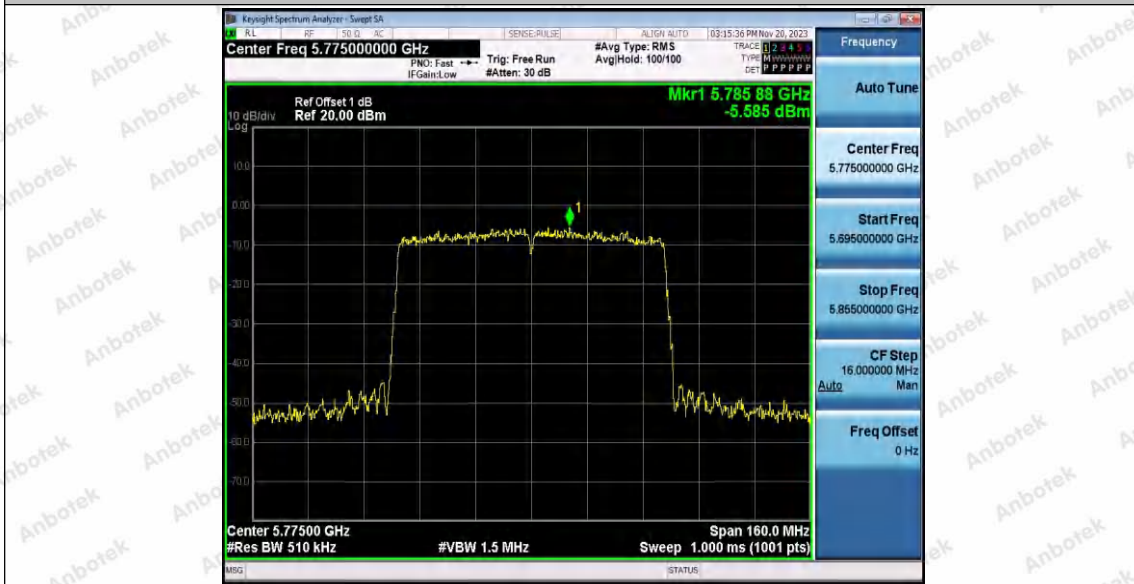

11AC80SISO_Ant1_5775

Shenzhen Anbotek Compliance Laboratory Limited

Address: 1/F., Building D, Sogood Science and Technology Park, Sanwei Community, Hangcheng Street, Bao'an District, Shenzhen, Guangdong, China.
Tel: (86) 0755-26066440 Fax: (86) 0755-26014772 Email: service@anbotek.com

Hotline 400-003-0500
www.anbotek.com.cn