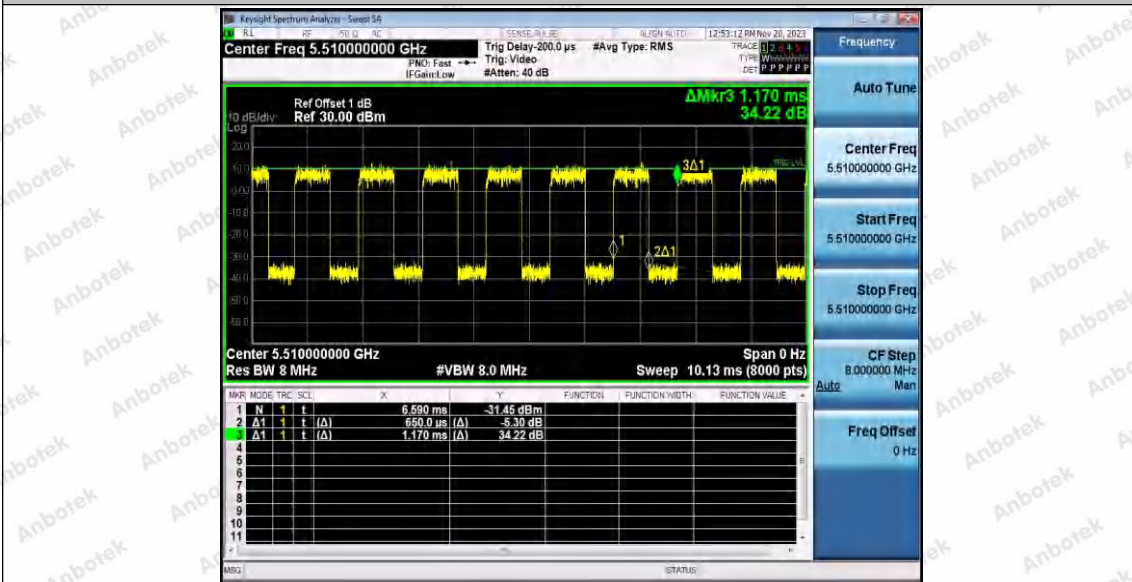

11N40SISO_Ant1_5510