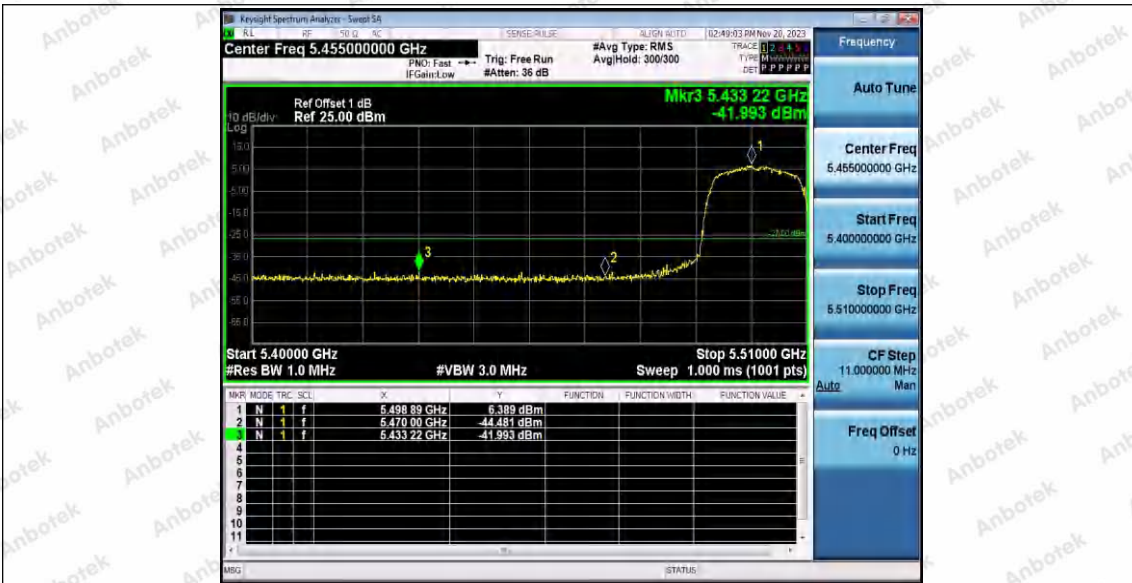

Shenzhen Anbotek Compliance Laboratory Limited

Address: 1/F., Building D, Sogood Science and Technology Park, Sanwei Community, Hangcheng Street, Bao'an District, Shenzhen, Guangdong, China.
Tel: (86) 0755-26066440 Fax: (86) 0755-26014772 Email: service@anbotek.com

Hotline 400-003-0500
www.anbotek.com.cn