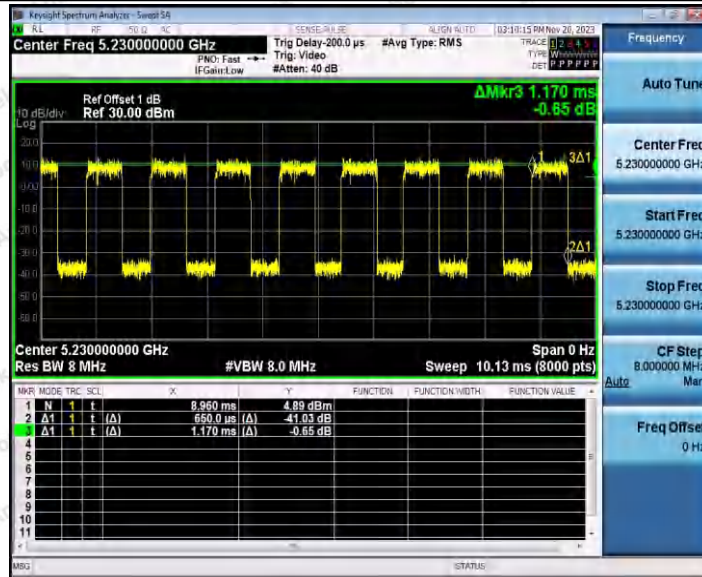

11AC40SISO_Ant1_5230

11AC40SISO_Ant1_5270

Shenzhen Anbotek Compliance Laboratory Limited

Address: 1/F., Building D, Sogood Science and Technology Park, Sanwei Community, Hangcheng Street, Bao'an District, Shenzhen, Guangdong, China.
Tel: (86) 0755-26066440 Fax: (86) 0755-26014772 Email: service@anbotek.com

Hotline 400-003-0500
www.anbotek.com.cn