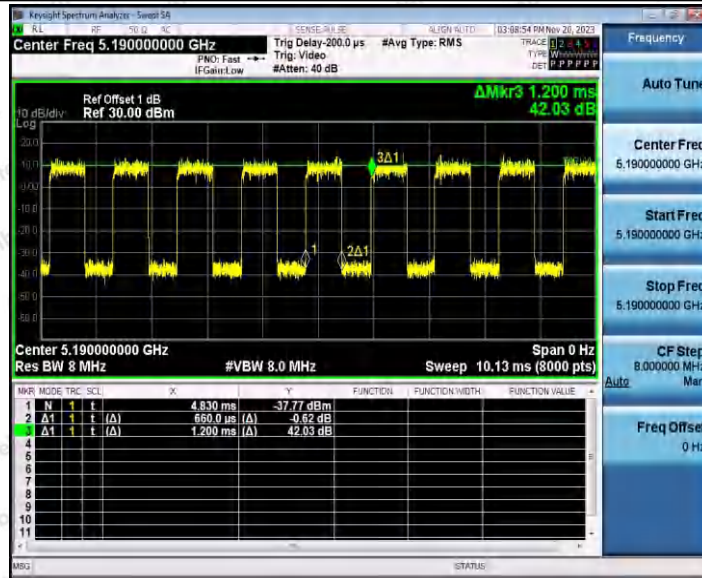

11AC40SISO_Ant1_5190