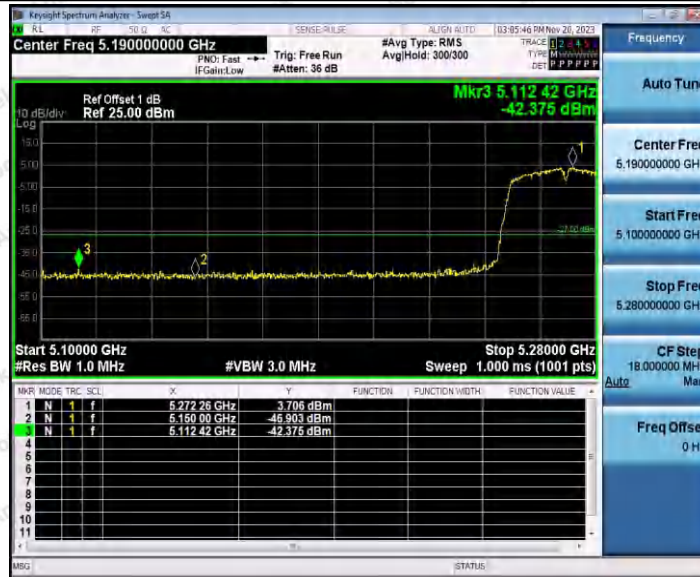

11AC40SISO_Ant1_Low_5270

11AC40SISO_Ant1_High_5310

Shenzhen Anbotek Compliance Laboratory Limited

Address: 1/F., Building D, Sogood Science and Technology Park, Sanwei Community, Hangcheng Street, Bao'an District, Shenzhen, Guangdong, China.
Tel: (86) 0755-26066440 Fax: (86) 0755-26014772 Email: service@anbotek.com

Hotline 400-003-0500
www.anbotek.com.cn