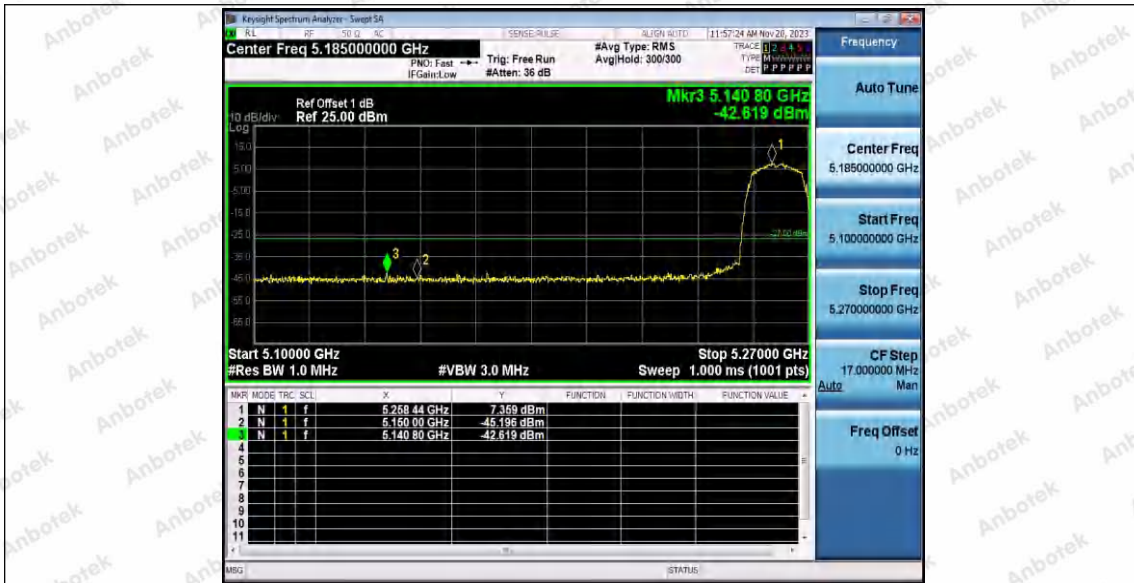

Shenzhen Anbotek Compliance Laboratory Limited

Address: 1/F., Building D, Sogood Science and Technology Park, Sanwei Community, Hangcheng Street, Bao'an District, Shenzhen, Guangdong, China.
Tel: (86) 0755-26066440 Fax: (86) 0755-26014772 Email: service@anbotek.com

Hotline 400-003-0500
www.anbotek.com.cn