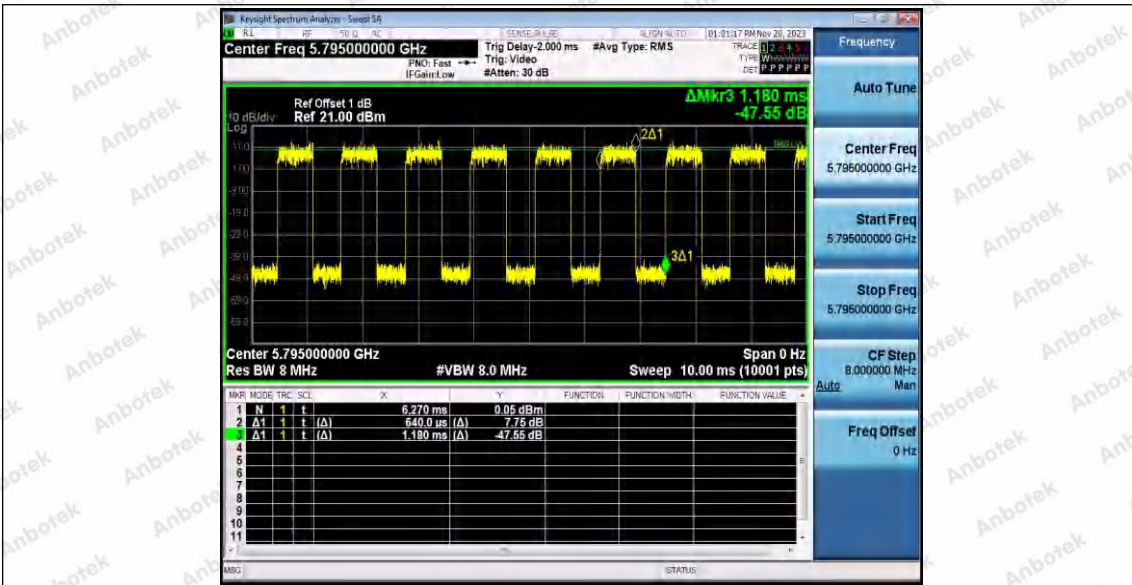

Shenzhen Anbotek Compliance Laboratory Limited

Address: 1/F., Building D, Sogood Science and Technology Park, Sanwei Community, Hangcheng Street, Bao'an District, Shenzhen, Guangdong, China.
Tel: (86) 0755-26066440 Fax: (86) 0755-26014772 Email: service@anbotek.com

Hotline 400-003-0500
www.anbotek.com.cn