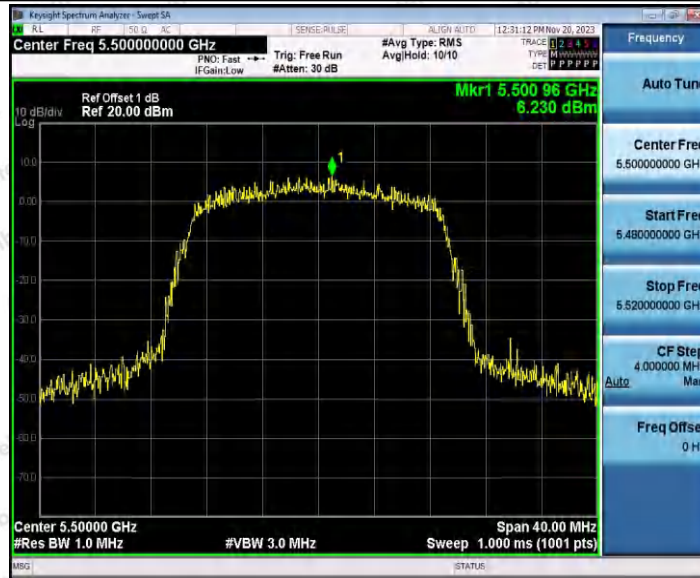

11N20SISO_Ant1_5500