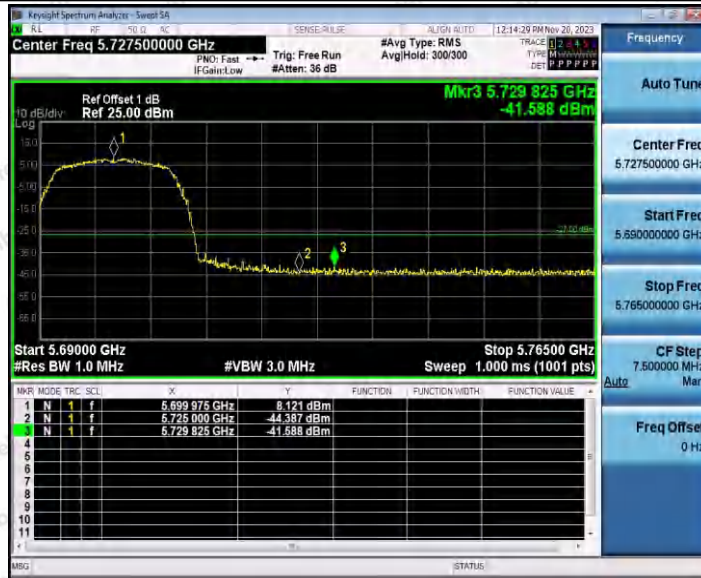

11A_Ant1_High_5700