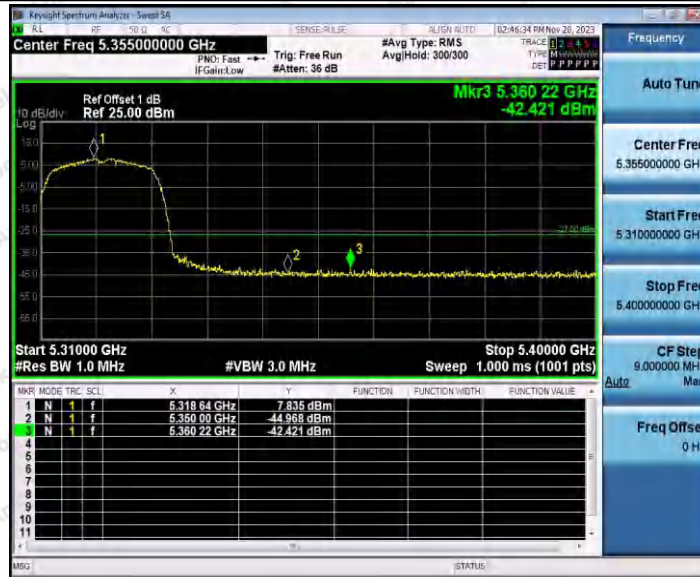

11AC20SISO_Ant1_High_5320

11AC20SISO_Ant1_Low_5500

Shenzhen Anbotek Compliance Laboratory Limited

Address: 1/F., Building D, Sogood Science and Technology Park, Sanwei Community, Hangcheng Street, Bao'an District, Shenzhen, Guangdong, China.
Tel: (86) 0755-26066440 Fax: (86) 0755-26014772 Email: service@anbotek.com

Hotline
400-003-0500
www.anbotek.com.cn