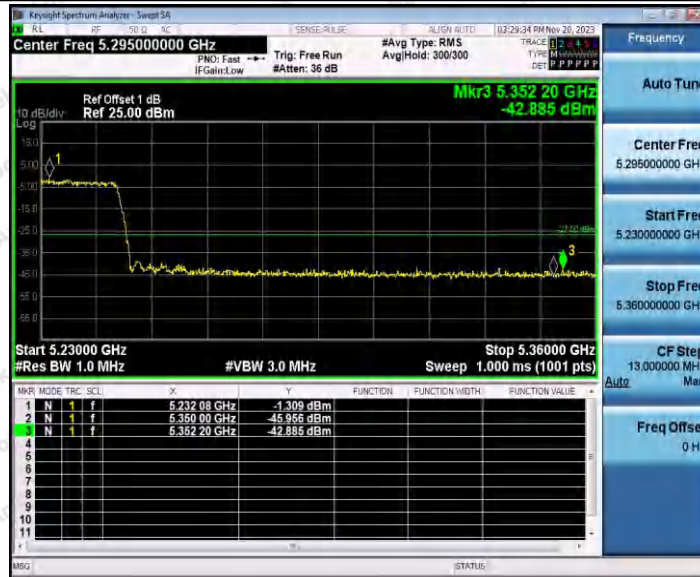

11AC80SISO_Ant1_High_5210

11AC80SISO_Ant1_Low_5290

Shenzhen Anbotek Compliance Laboratory Limited

Address: 1/F., Building D, Sogood Science and Technology Park, Sanwei Community, Hangcheng Street, Bao'an District, Shenzhen, Guangdong, China.
Tel: (86) 0755-26066440 Fax: (86) 0755-26014772 Email: service@anbotek.com

Hotline 400-003-0500
www.anbotek.com.cn