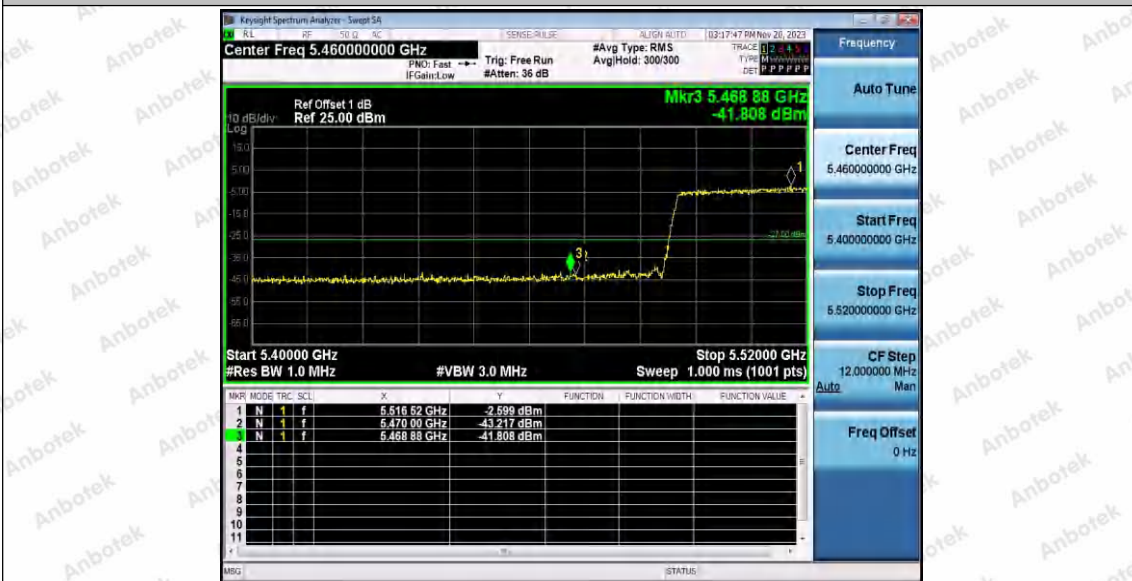

Hotline 400-003-0500
www.anbotek.com.cn

11AC80SISO_Ant1_High_5290

11AC80SISO_Ant1_Low_5530

Shenzhen Anbotek Compliance Laboratory Limited

Address: 1/F., Building D, Sogood Science and Technology Park, Sanwei Community, Hangcheng Street, Bao'an District, Shenzhen, Guangdong, China.
 Tel: (86) 0755-26066440 Fax: (86) 0755-26014772 Email: service@anbotek.com