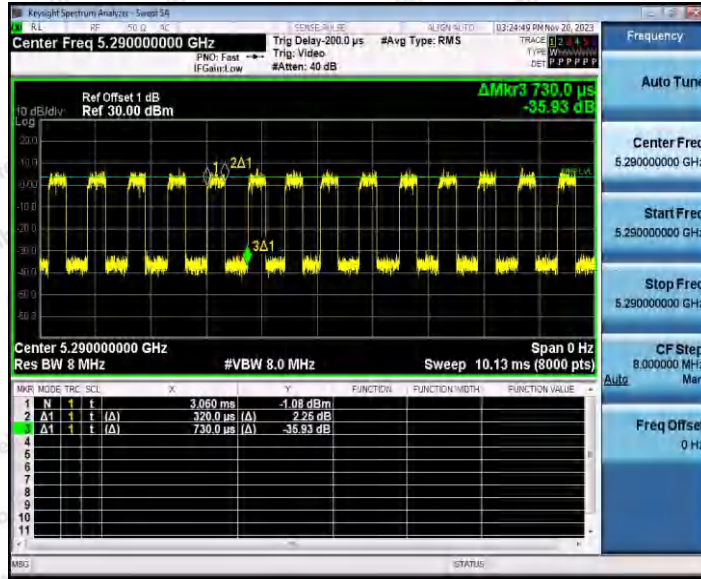

11AC80SISO_Ant1_5290