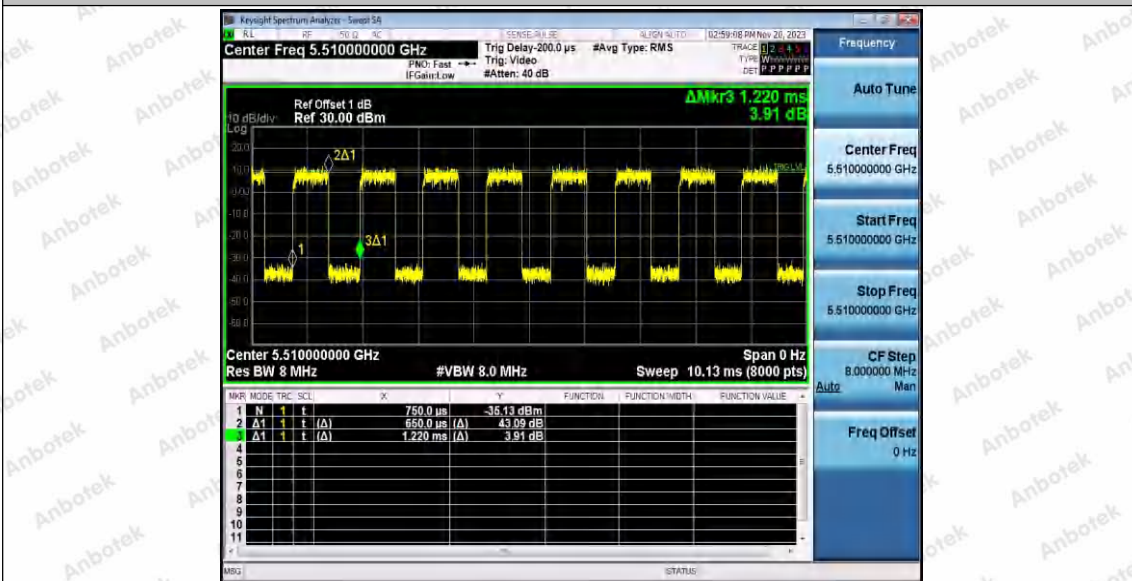

Hotline 400-003-0500
www.anbotek.com.cn

11AC40SISO_Ant1_5310

11AC40SISO_Ant1_5510

Shenzhen Anbotek Compliance Laboratory Limited

Address: 1/F., Building D, Sogood Science and Technology Park, Sanwei Community, Hangcheng Street, Bao'an District, Shenzhen, Guangdong, China.
Tel: (86) 0755-26066440 Fax: (86) 0755-26014772 Email: service@anbotek.com