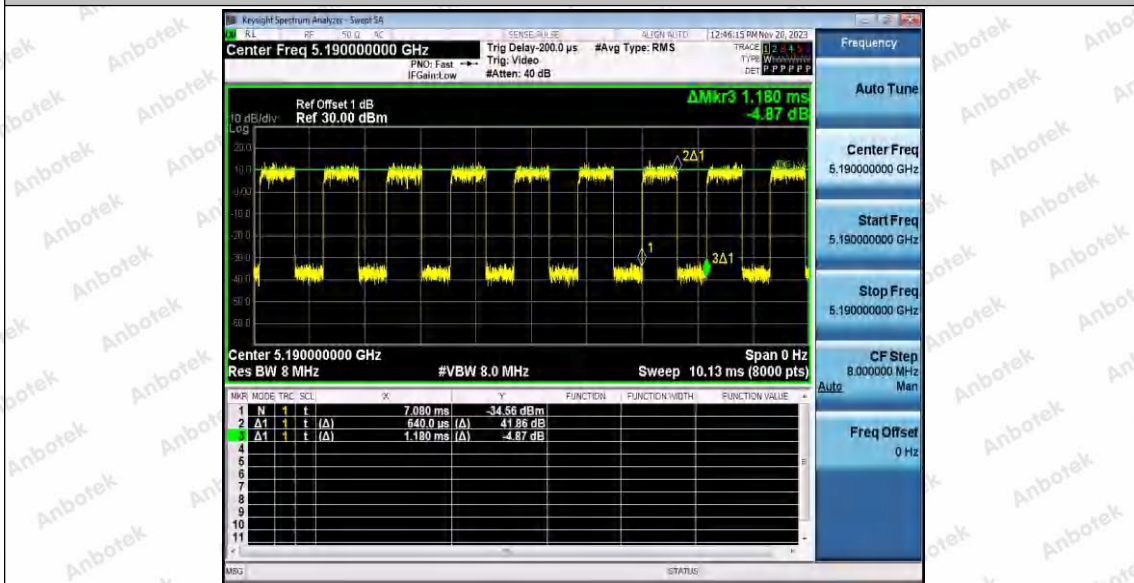

11N20SISO_Ant1_5825

11N40SISO_Ant1_5190

Shenzhen Anbotek Compliance Laboratory Limited

Address: 1/F., Building D, Sogood Science and Technology Park, Sanwei Community, Hangcheng Street, Bao'an District, Shenzhen, Guangdong, China.
 Tel: (86) 0755-26066440 Fax: (86) 0755-26014772 Email: service@anbotek.com