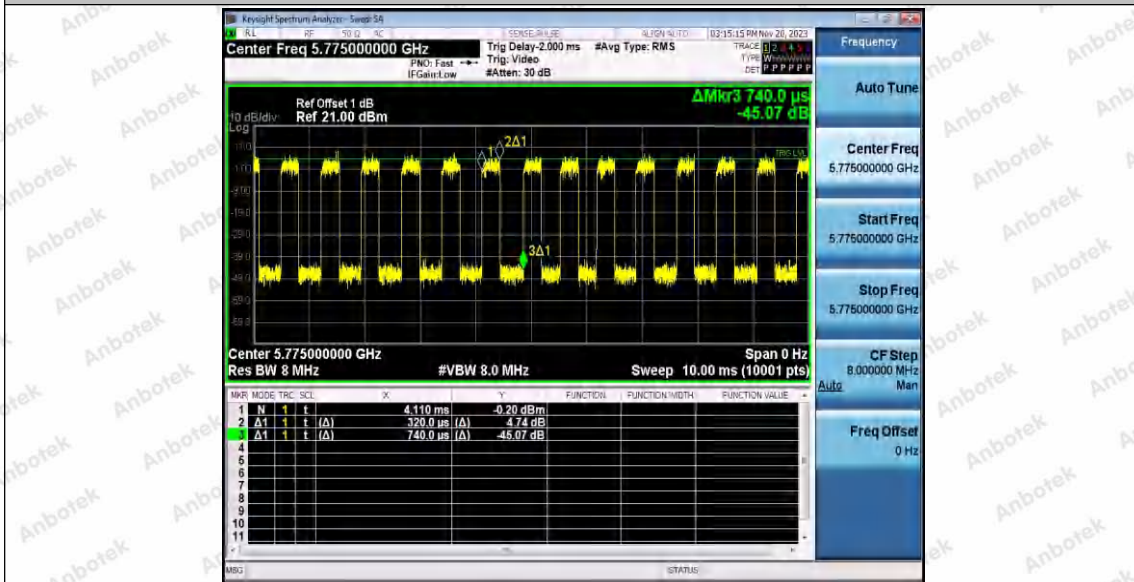

11AC80SISO_Ant1_5775

Shenzhen Anbotek Compliance Laboratory Limited

Address: 1/F., Building D, Sogood Science and Technology Park, Sanwei Community, Hangcheng Street, Bao'an District, Shenzhen, Guangdong, China.
Tel: (86) 0755-26066440 Fax: (86) 0755-26014772 Email: service@anbotek.com

Hotline 400-003-0500
www.anbotek.com.cn