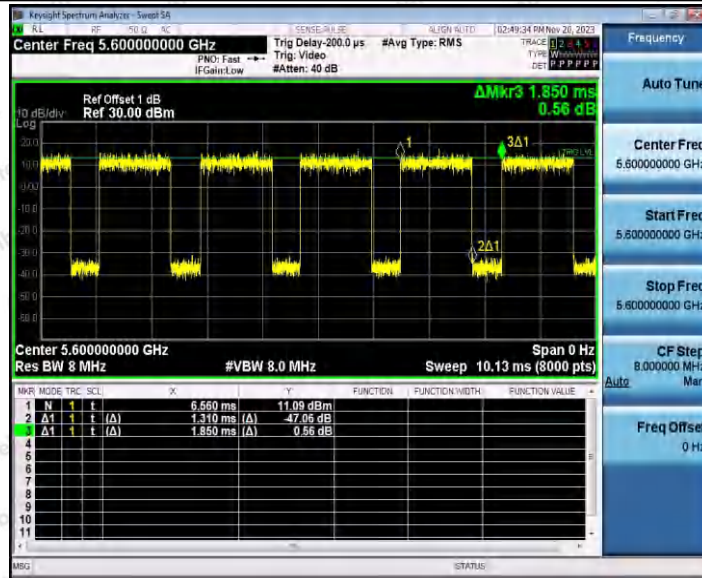

11AC20SISO_Ant1_5600