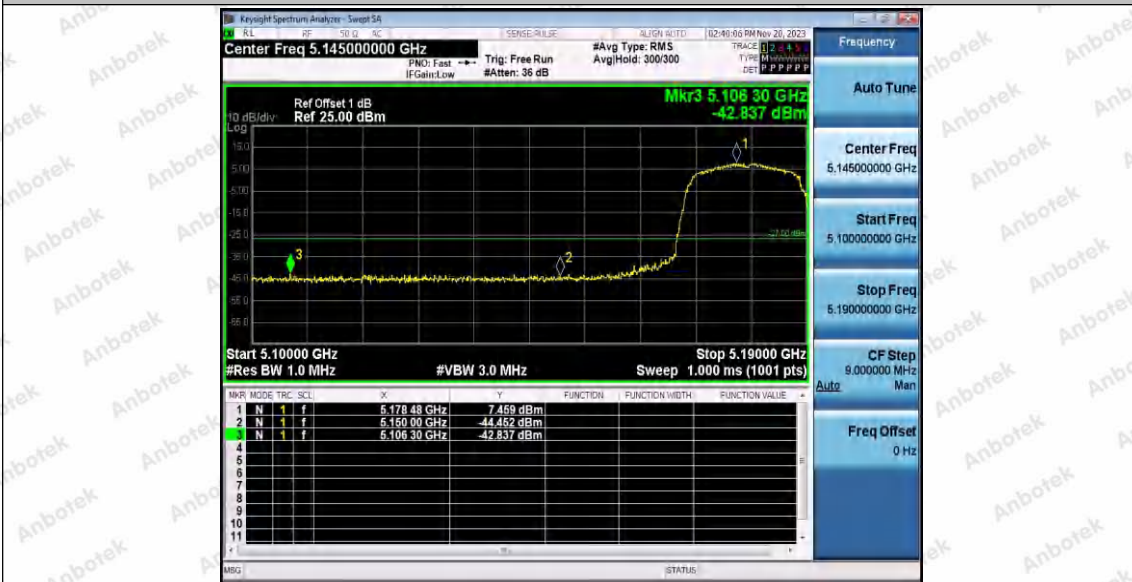

11AC20SISO_Ant1_Low_5180