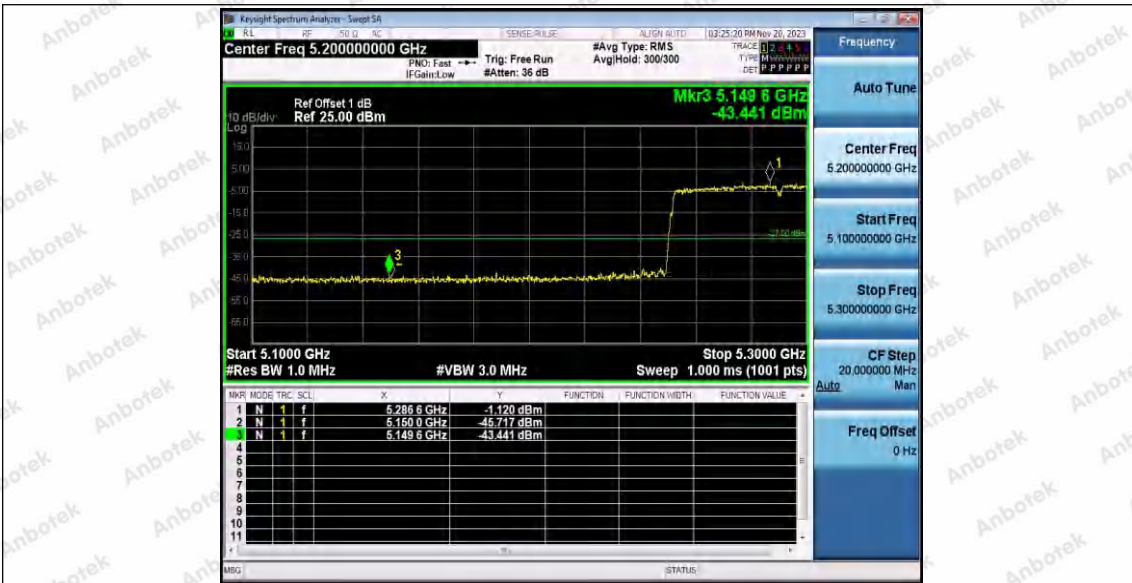

Shenzhen Anbotek Compliance Laboratory Limited

Address: 1/F., Building D, Sogood Science and Technology Park, Sanwei Community, Hangcheng Street, Bao'an District, Shenzhen, Guangdong, China.
Tel: (86) 0755-26066440 Fax: (86) 0755-26014772 Email: service@anbotek.com

Hotline 400-003-0500
www.anbotek.com.cn