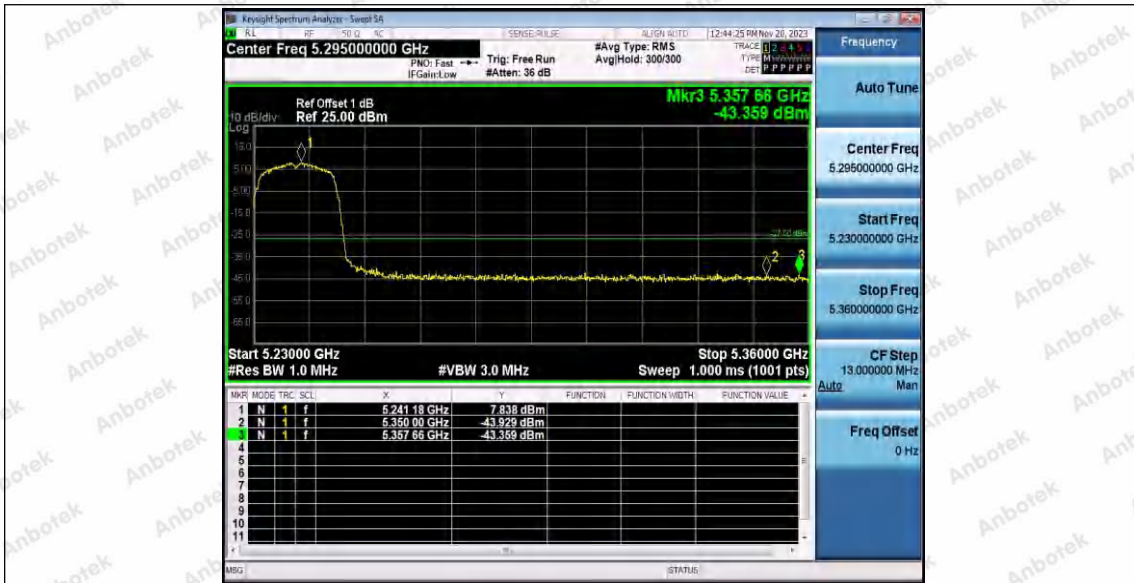

Shenzhen Anbotek Compliance Laboratory Limited

Address: 1/F., Building D, Sogood Science and Technology Park, Sanwei Community, Hangcheng Street, Bao'an District, Shenzhen, Guangdong, China.
Tel: (86) 0755-26066440 Fax: (86) 0755-26014772 Email: service@anbotek.com

Hotline 400-003-0500
www.anbotek.com.cn