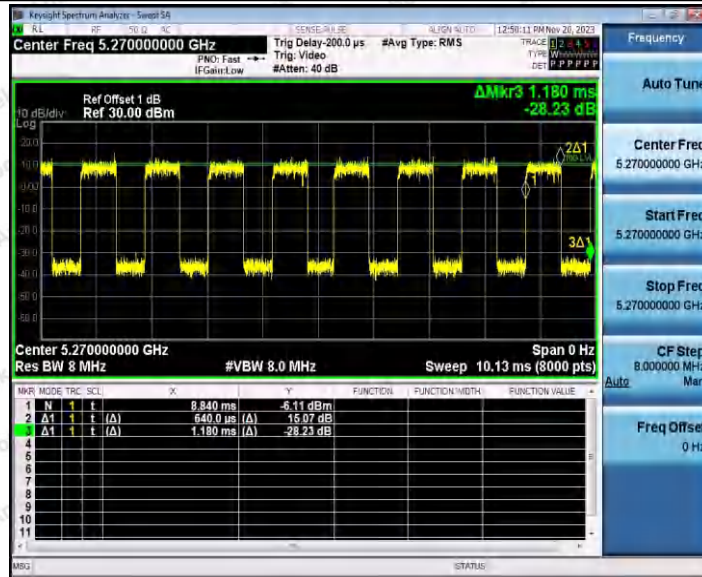

11N40SISO_Ant1_5270

11N40SISO_Ant1_5310

Shenzhen Anbotek Compliance Laboratory Limited

Address: 1/F., Building D, Sogood Science and Technology Park, Sanwei Community, Hangcheng Street, Bao'an District, Shenzhen, Guangdong, China.
Tel: (86) 0755-26066440 Fax: (86) 0755-26014772 Email: service@anbotek.com

Hotline 400-003-0500
www.anbotek.com.cn