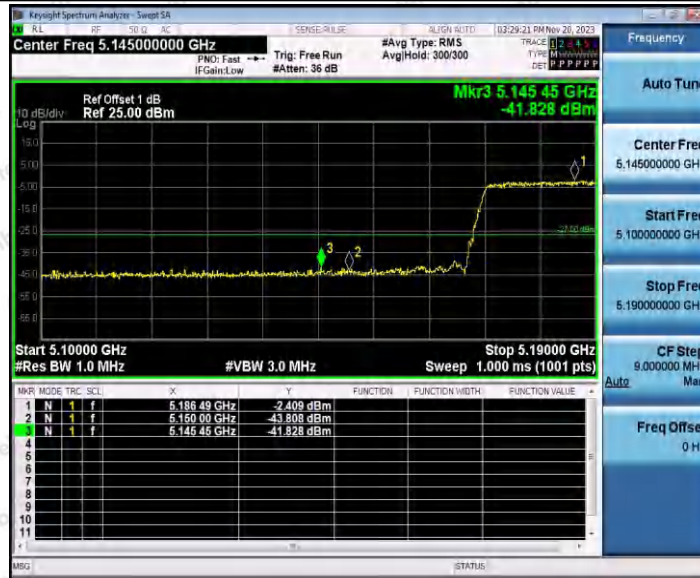

11AC80SISO_Ant1_Low_5210