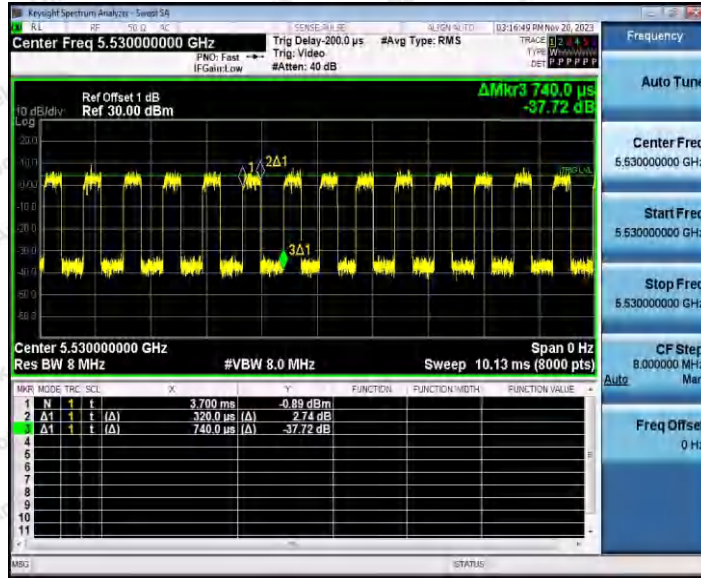

11AC80SISO_Ant1_5530

11AC80SISO_Ant1_5610

Shenzhen Anbotek Compliance Laboratory Limited

Address: 1/F., Building D, Sogood Science and Technology Park, Sanwei Community, Hangcheng Street, Bao'an District, Shenzhen, Guangdong, China.
Tel: (86) 0755-26066440 Fax: (86) 0755-26014772 Email: service@anbotek.com

Hotline 400-003-0500
www.anbotek.com.cn