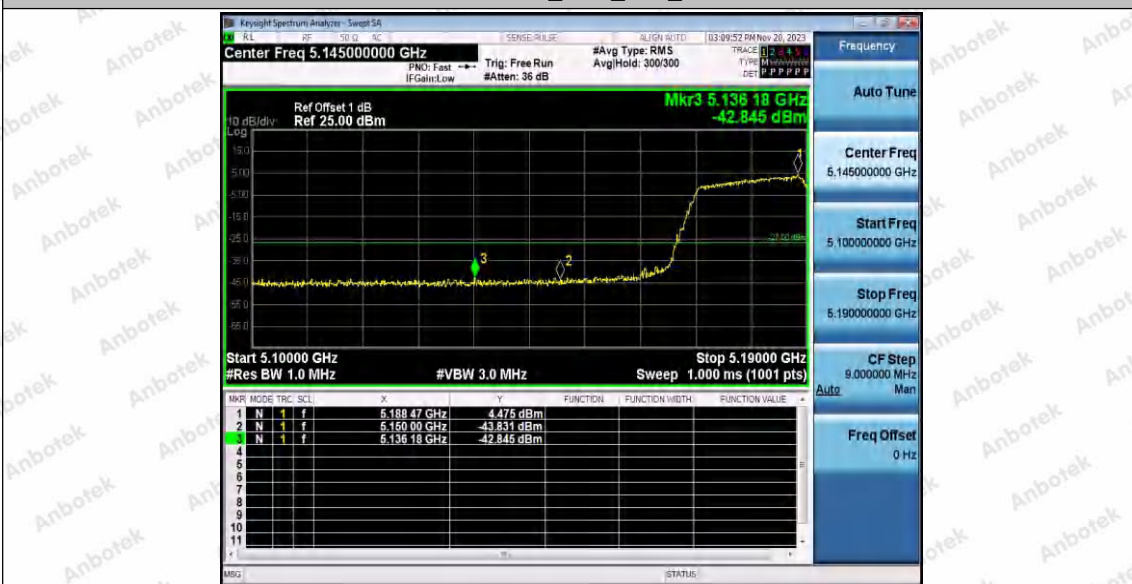

Hotline
400-003-0500
www.anbotek.com.cn

11AC20SISO_Ant1_High_5700

11AC40SISO_Ant1_Low_5190

Shenzhen Anbotek Compliance Laboratory Limited

Address: 1/F., Building D, Sogood Science and Technology Park, Sanwei Community, Hangcheng Street, Bao'an District, Shenzhen, Guangdong, China.
Tel: (86) 0755-26066440 Fax: (86) 0755-26014772 Email: service@anbotek.com