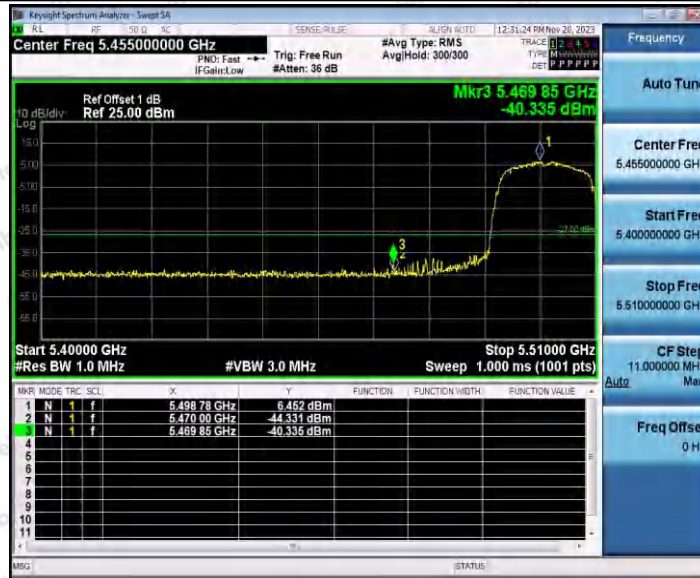

11N20SISO_Ant1_Low_5500