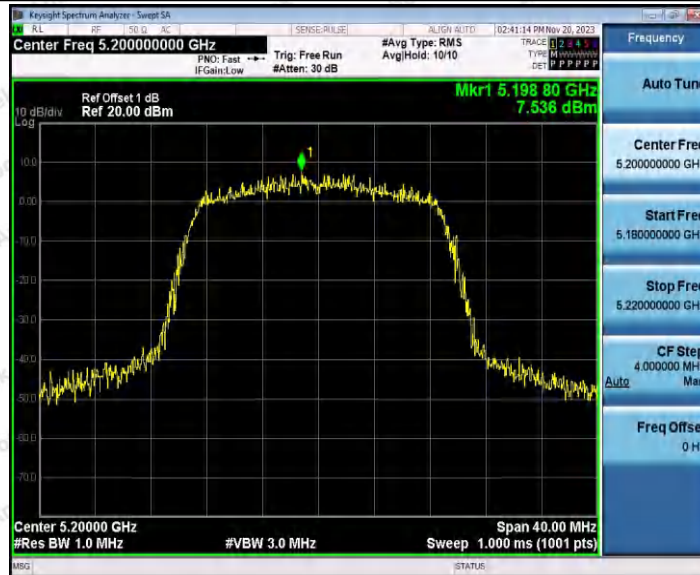

11AC20SISO_Ant1_5200

11AC20SISO_Ant1_5240

Shenzhen Anbotek Compliance Laboratory Limited

Address: 1/F., Building D, Sogood Science and Technology Park, Sanwei Community, Hangcheng Street, Bao'an District, Shenzhen, Guangdong, China.
Tel: (86) 0755-26066440 Fax: (86) 0755-26014772 Email: service@anbotek.com

Hotline
400-003-0500
www.anbotek.com.cn