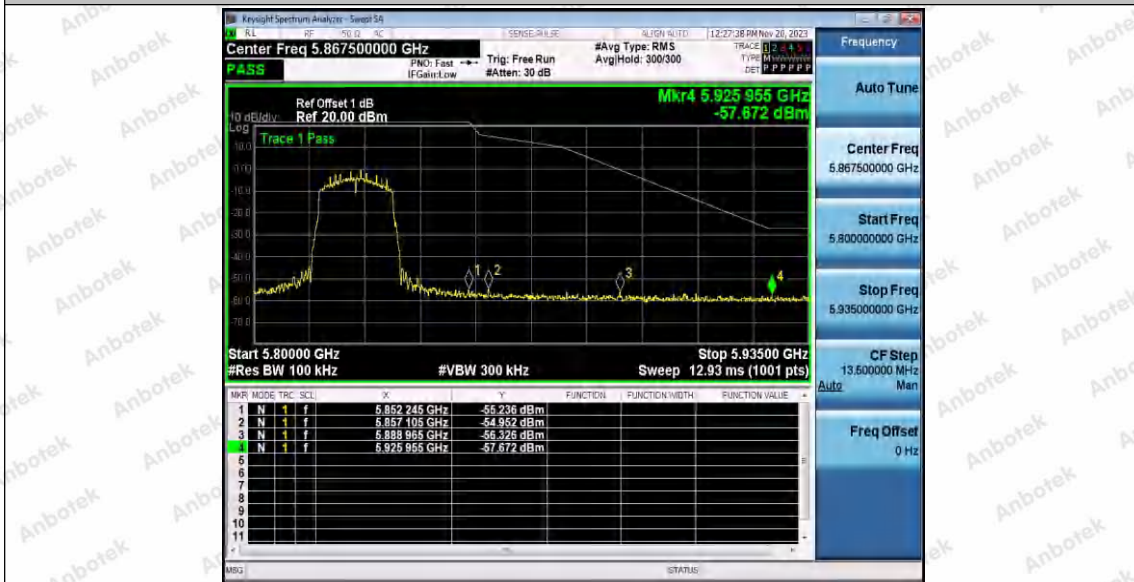

11N20SISO_Ant1_High_5825