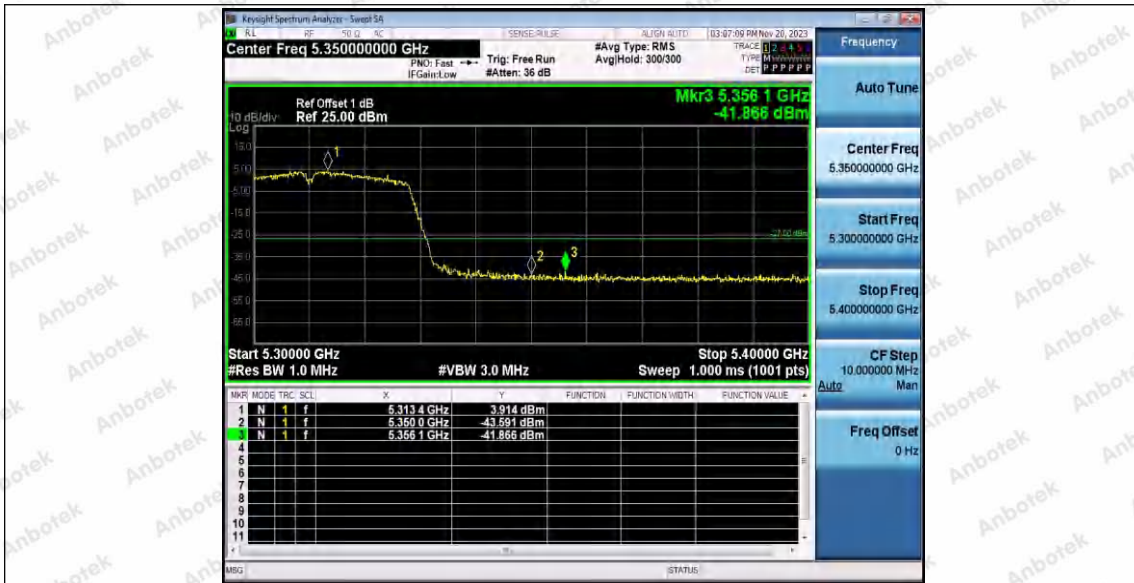

Shenzhen Anbotek Compliance Laboratory Limited

Address: 1/F., Building D, Sogood Science and Technology Park, Sanwei Community, Hangcheng Street, Bao'an District, Shenzhen, Guangdong, China.
Tel: (86) 0755-26066440 Fax: (86) 0755-26014772 Email: service@anbotek.com

Hotline 400-003-0500
www.anbotek.com.cn