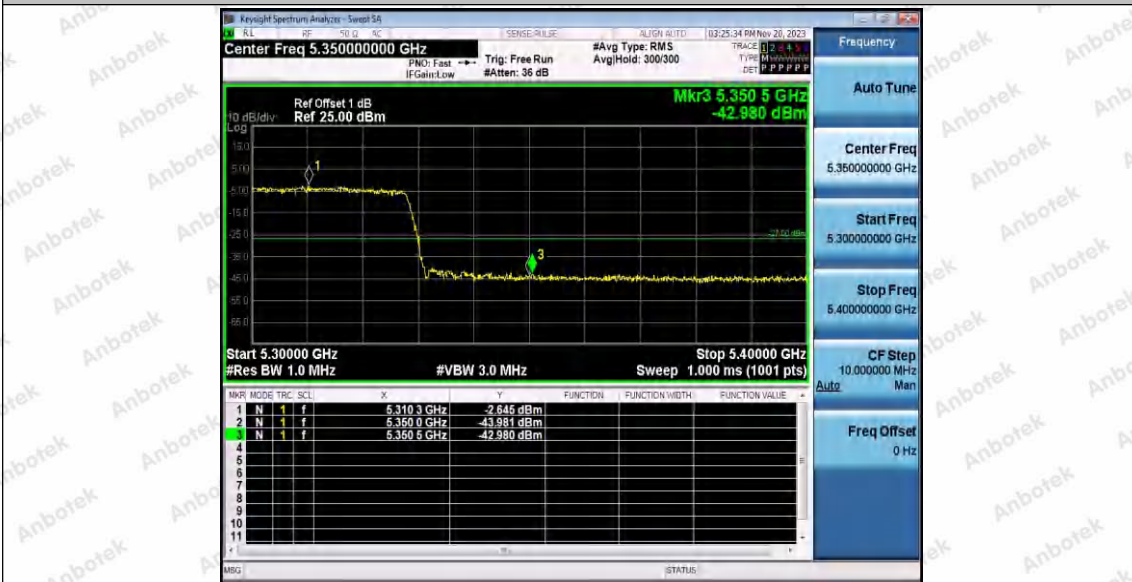

11AC80SISO_Ant1_High_5290