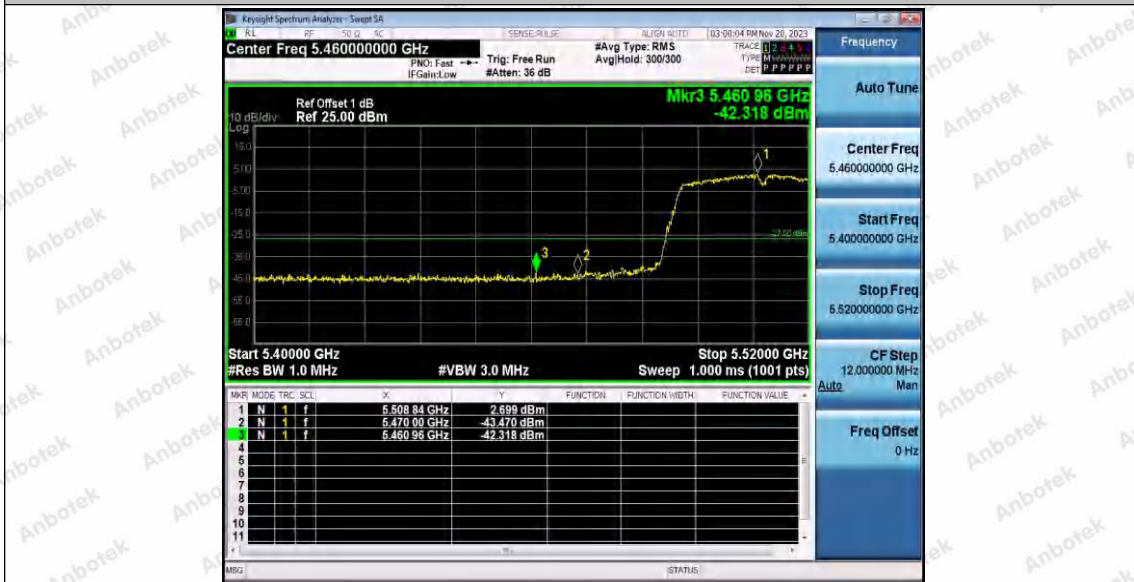

11AC40SISO_Ant1_Low_5510