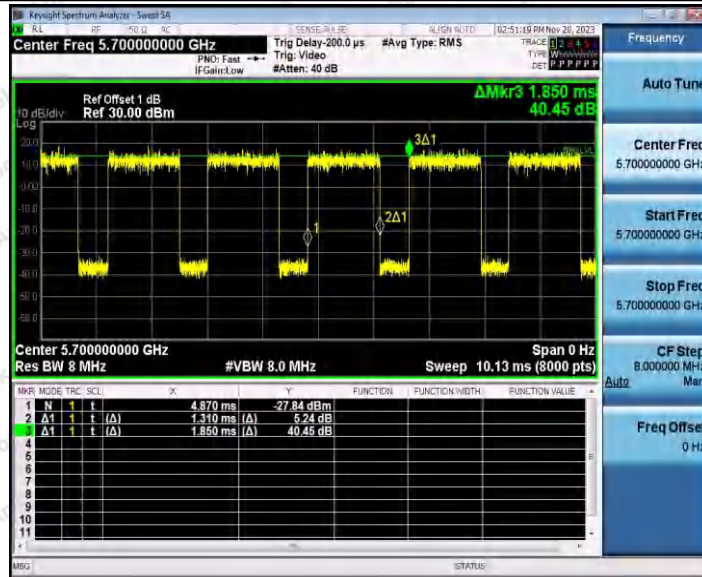

11AC20SISO_Ant1_5700

11AC20SISO_Ant1_5745

Shenzhen Anbotek Compliance Laboratory Limited

Address: 1/F., Building D, Sogood Science and Technology Park, Sanwei Community, Hangcheng Street, Bao'an District, Shenzhen, Guangdong, China.
Tel: (86) 0755-26066440 Fax: (86) 0755-26014772 Email: service@anbotek.com

Hotline 400-003-0500
www.anbotek.com.cn