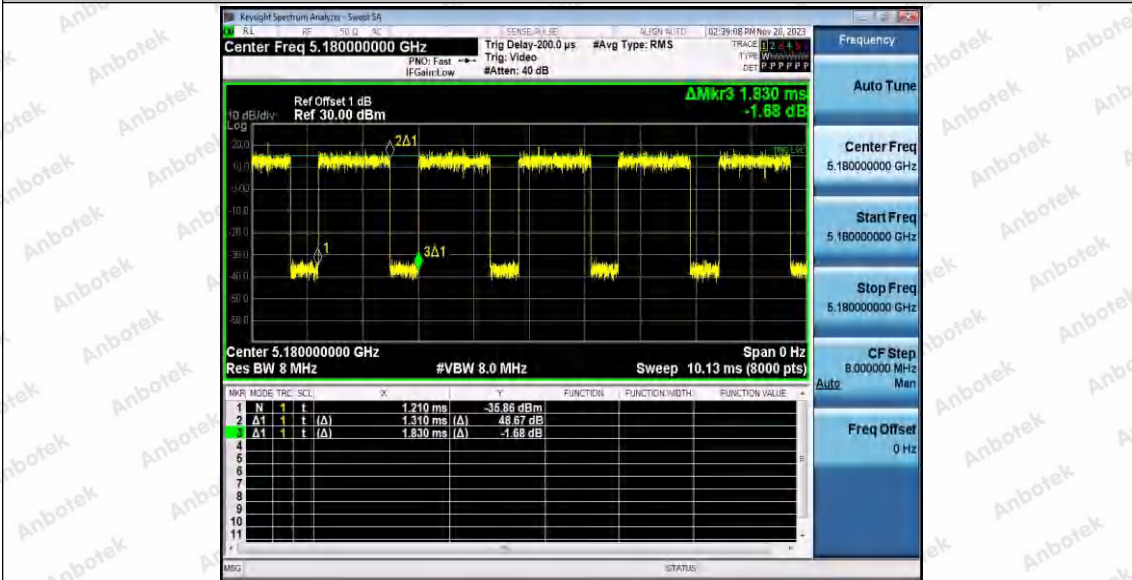

11AC20SISO_Ant1_5180