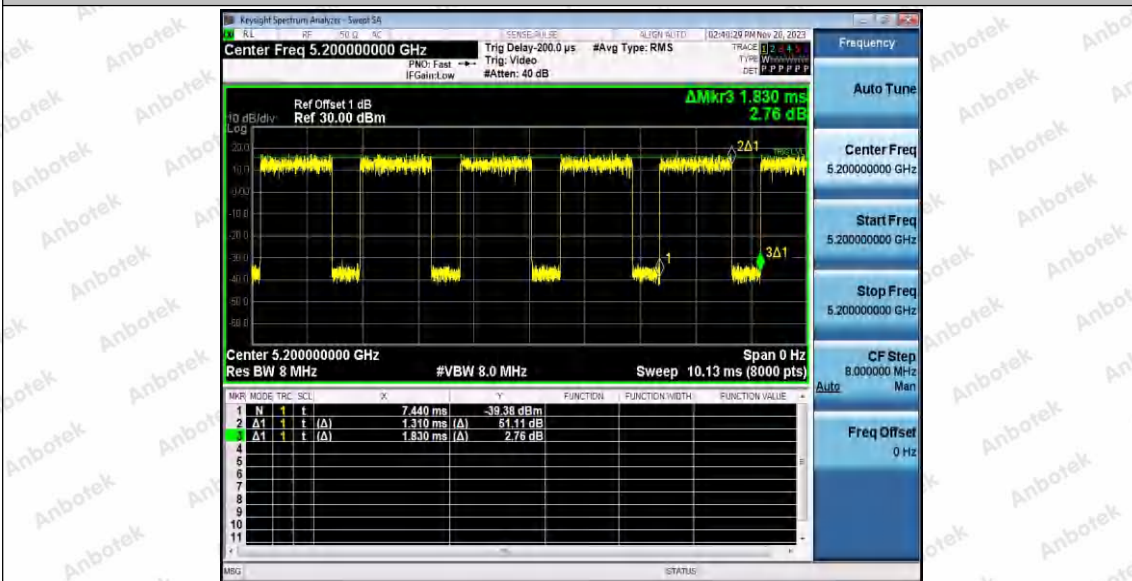

Hotline 400-003-0500
www.anbotek.com.cn

11AC20SISO_Ant1_5180

11AC20SISO_Ant1_5200

Shenzhen Anbotek Compliance Laboratory Limited

Address: 1/F., Building D, Sogood Science and Technology Park, Sanwei Community, Hangcheng Street, Bao'an District, Shenzhen, Guangdong, China.
 Tel: (86) 0755-26066440 Fax: (86) 0755-26014772 Email: service@anbotek.com