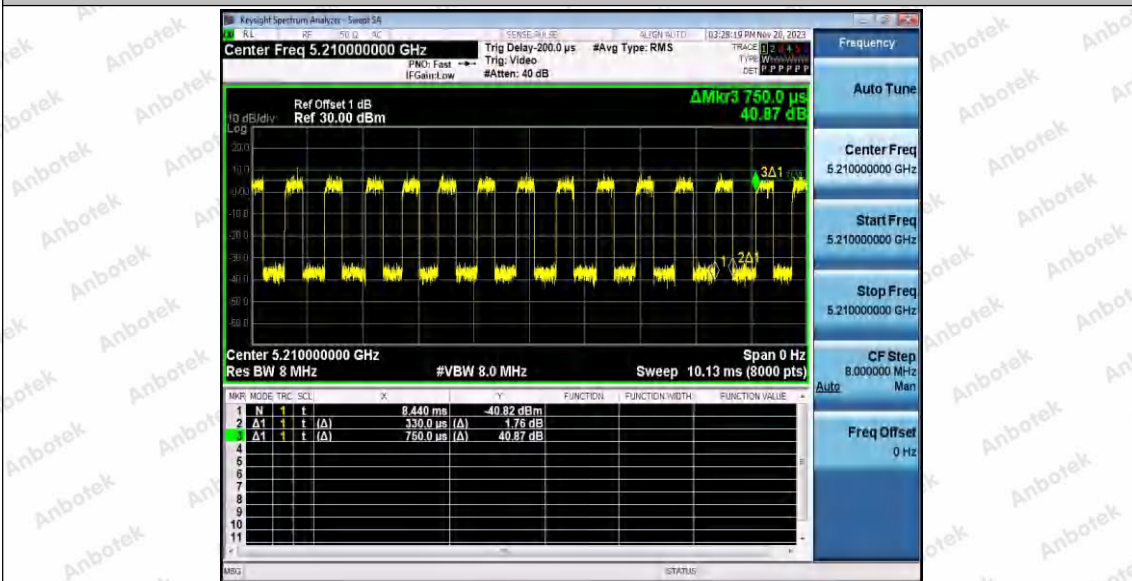

Hotline
400-003-0500
www.anbotek.com.cn

11AC40SISO_Ant1_5795

11AC80SISO_Ant1_5210

Shenzhen Anbotek Compliance Laboratory Limited

Address: 1/F., Building D, Sogood Science and Technology Park, Sanwei Community, Hangcheng Street, Bao'an District, Shenzhen, Guangdong, China.
Tel: (86) 0755-26066440 Fax: (86) 0755-26014772 Email: service@anbotek.com