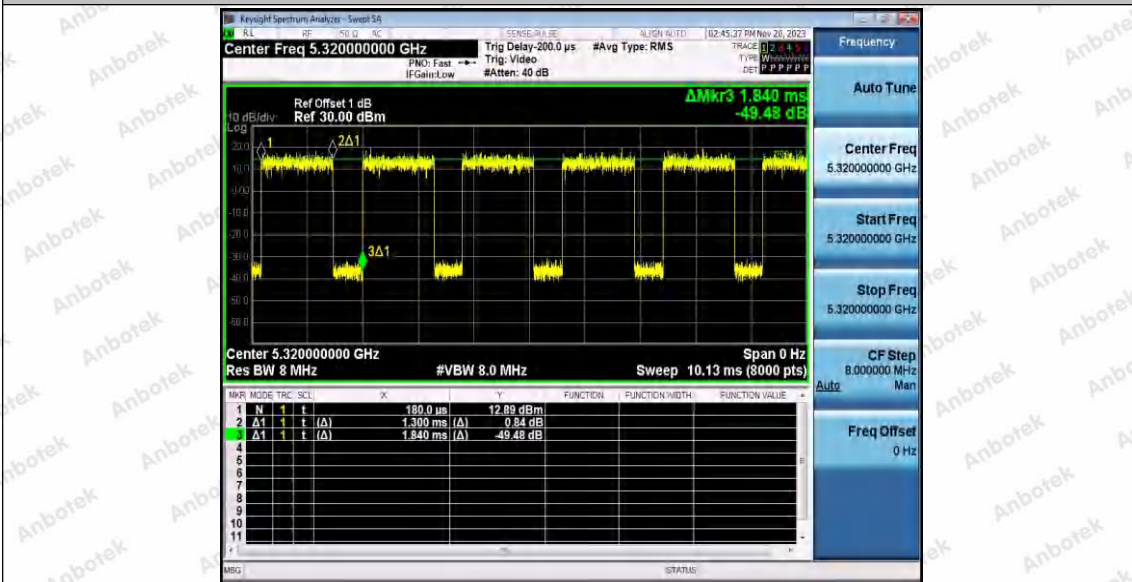

11AC20SISO_Ant1_5320