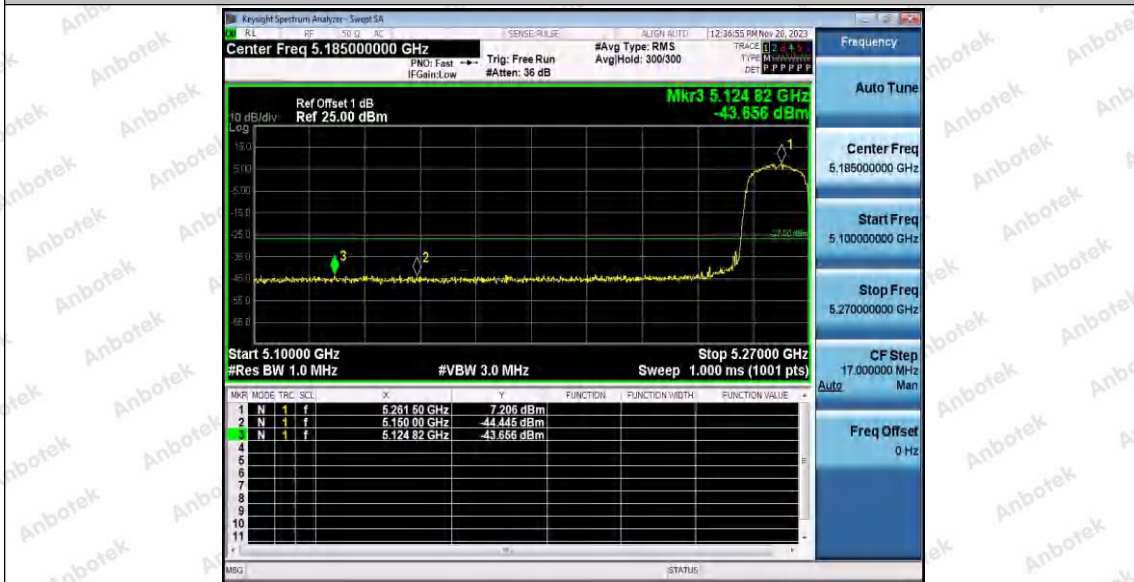

11N20SISO_Ant1_Low_5260