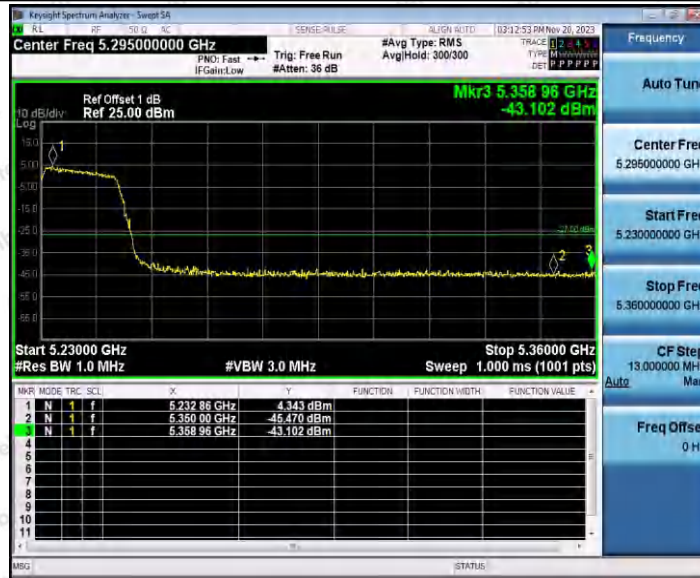

11AC40SISO_Ant1_High_5230