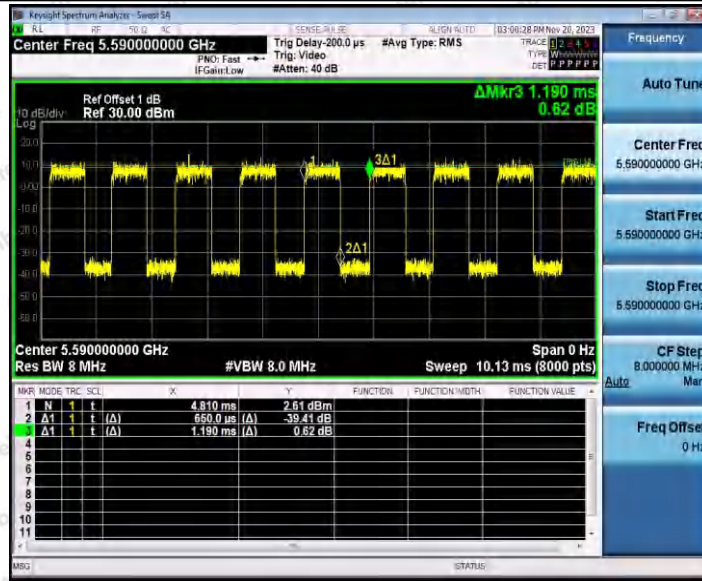

11AC40SISO_Ant1_5590