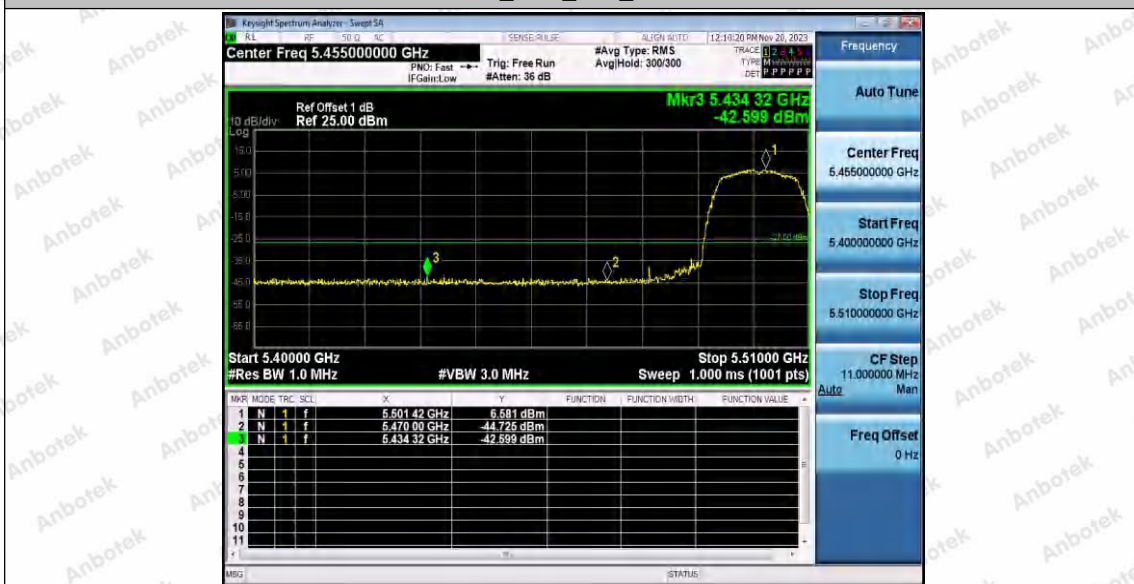

11A_Ant1_Low_5500

Shenzhen Anbotek Compliance Laboratory Limited

Address: 1/F., Building D, Sogood Science and Technology Park, Sanwei Community, Hangcheng Street, Bao'an District, Shenzhen, Guangdong, China.
Tel: (86) 0755-26066440 Fax: (86) 0755-26014772 Email: service@anbotek.com

Hotline 400-003-0500
www.anbotek.com.cn