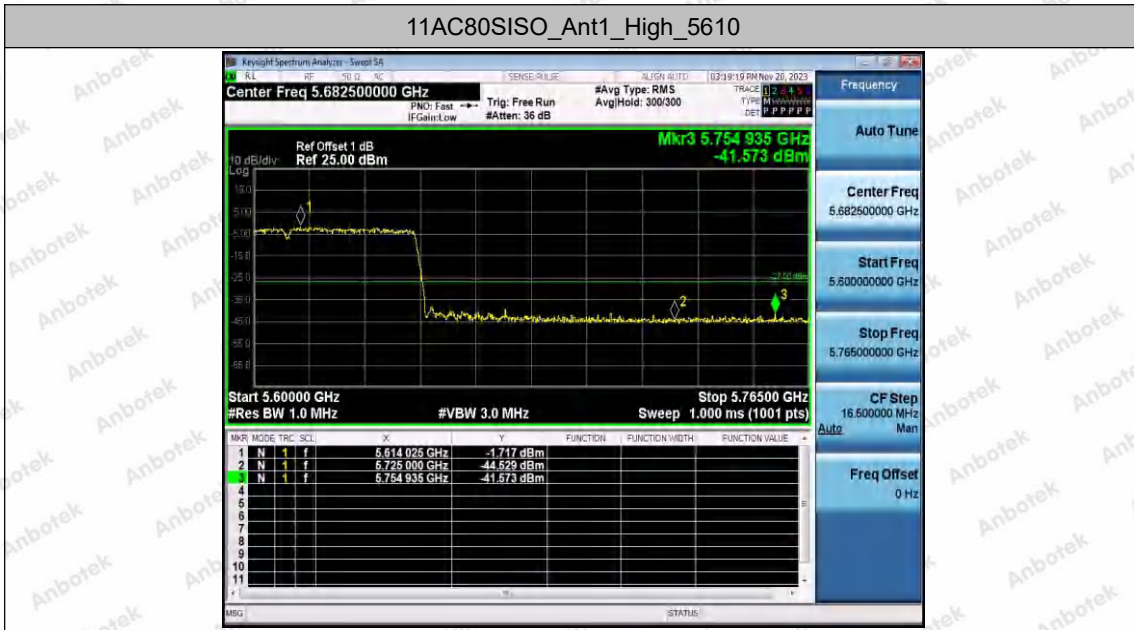

Shenzhen Anbotek Compliance Laboratory Limited

Address: 1/F., Building D, Sogood Science and Technology Park, Sanwei Community, Hangcheng Street, Bao'an District, Shenzhen, Guangdong, China.
Tel: (86) 0755-26066440 Fax: (86) 0755-26014772 Email: service@anbotek.com

Hotline
400-003-0500
www.anbotek.com.cn