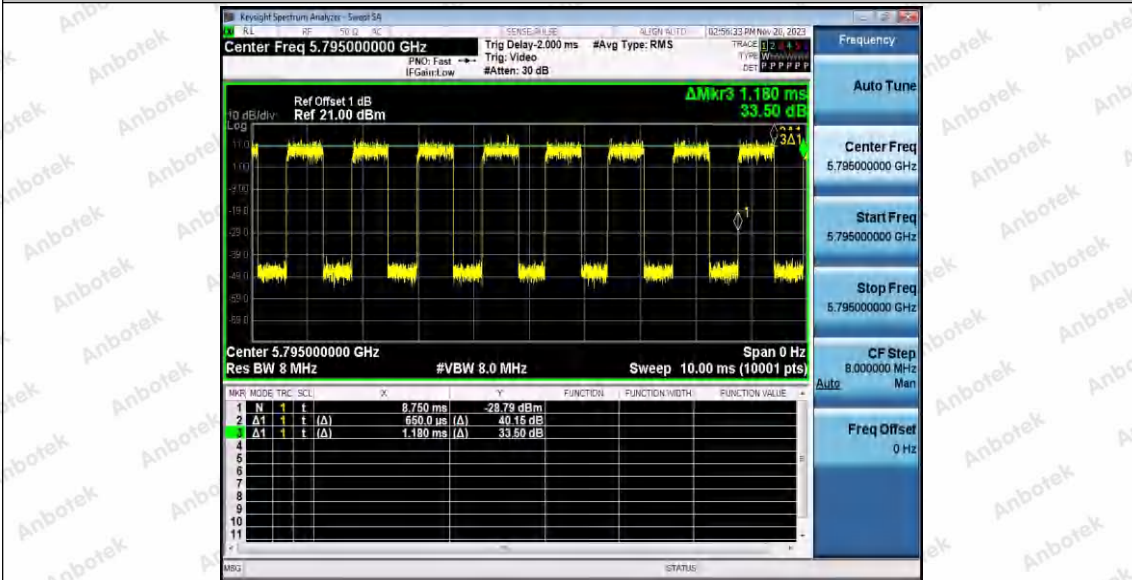

11AC40SISO_Ant1_5795