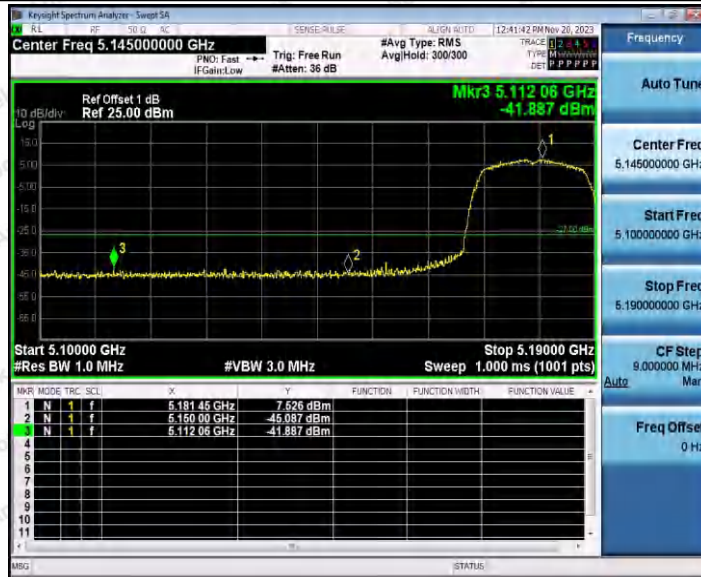

11N20SISO_Ant1_Low_5180

11N20SISO_Ant1_High_5240

Shenzhen Anbotek Compliance Laboratory Limited

Address: 1/F., Building D, Sogood Science and Technology Park, Sanwei Community, Hangcheng Street, Bao'an District, Shenzhen, Guangdong, China.
Tel: (86) 0755-26066440 Fax: (86) 0755-26014772 Email: service@anbotek.com

Hotline 400-003-0500
www.anbotek.com.cn