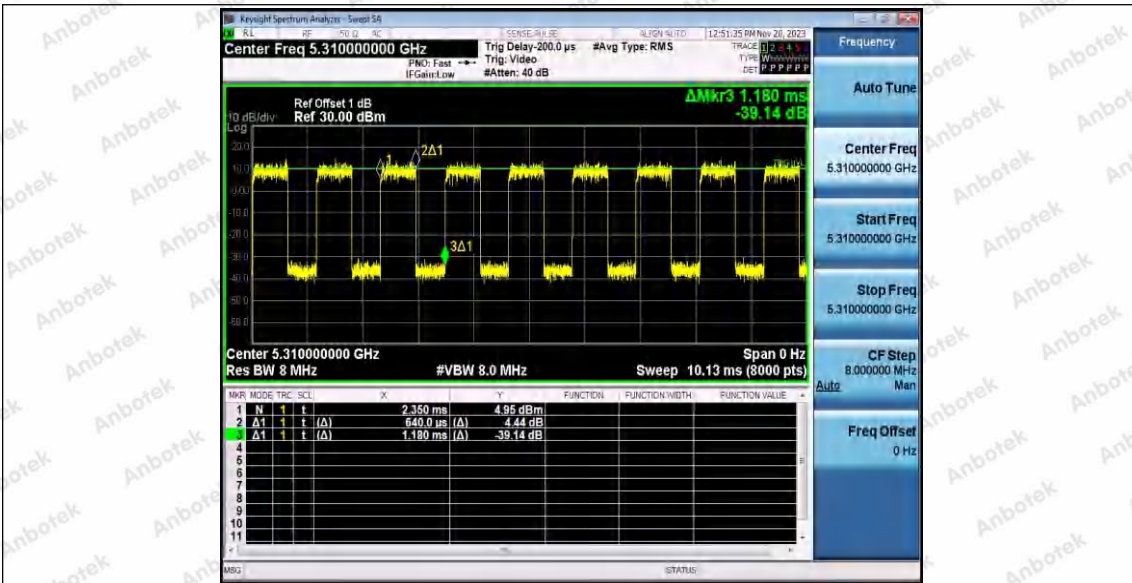

Shenzhen Anbotek Compliance Laboratory Limited

Address: 1/F., Building D, Sogood Science and Technology Park, Sanwei Community, Hangcheng Street, Bao'an District, Shenzhen, Guangdong, China.
Tel: (86) 0755-26066440 Fax: (86) 0755-26014772 Email: service@anbotek.com

Hotline 400-003-0500
www.anbotek.com.cn