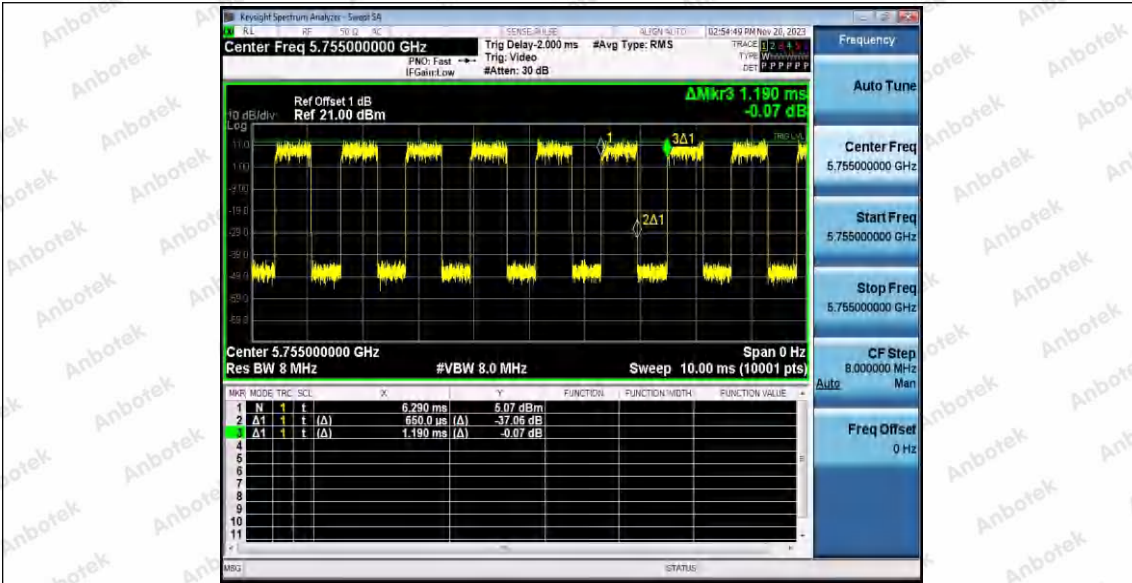

Shenzhen Anbotek Compliance Laboratory Limited

Address: 1/F., Building D, Sogood Science and Technology Park, Sanwei Community, Hangcheng Street, Bao'an District, Shenzhen, Guangdong, China.
Tel: (86) 0755-26066440 Fax: (86) 0755-26014772 Email: service@anbotek.com

Hotline 400-003-0500
www.anbotek.com.cn