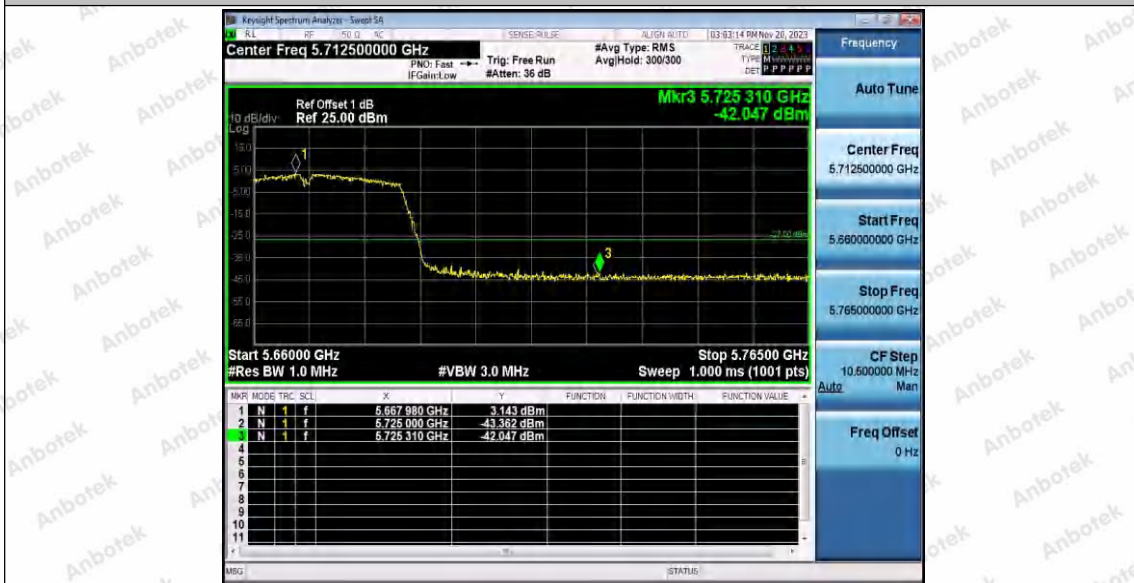

Hotline 400-003-0500
 www.anbotek.com.cn

11AC40SISO_Ant1_Low_5510

11AC40SISO_Ant1_High_5670

Shenzhen Anbotek Compliance Laboratory Limited

Address: 1/F., Building D, Sogood Science and Technology Park, Sanwei Community, Hangcheng Street, Bao'an District, Shenzhen, Guangdong, China.
 Tel: (86) 0755-26066440 Fax: (86) 0755-26014772 Email: service@anbotek.com