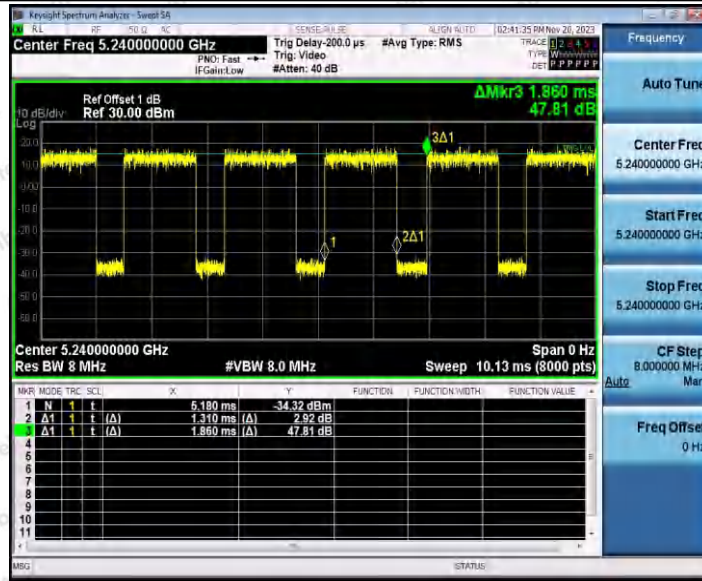

11AC20SISO_Ant1_5240