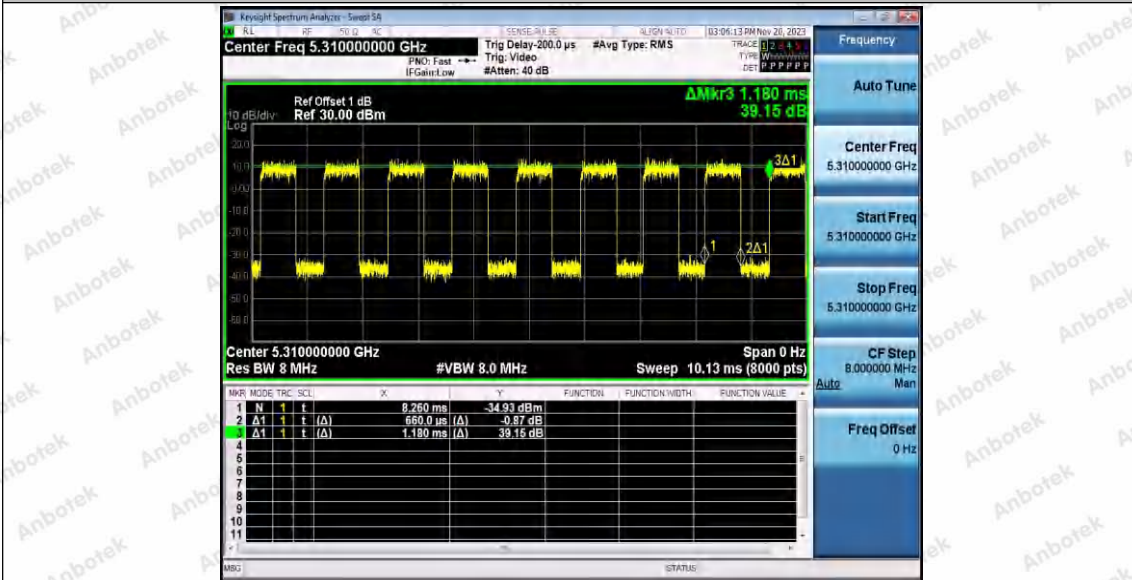

11AC40SISO_Ant1_5310