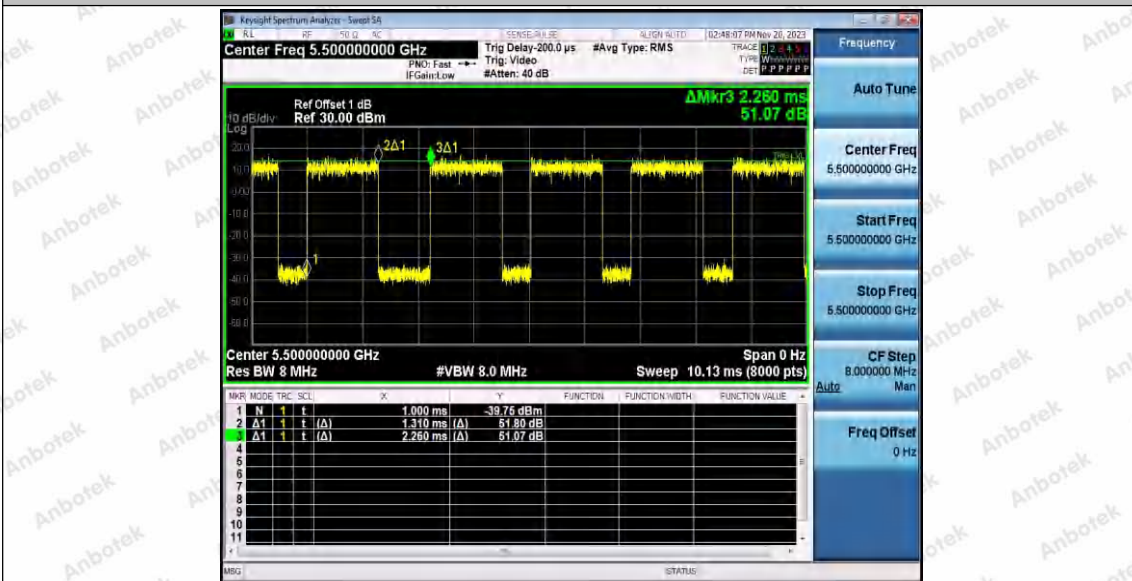

Hotline 400-003-0500
www.anbotek.com.cn

11AC20SISO_Ant1_5320

11AC20SISO_Ant1_5500

Shenzhen Anbotek Compliance Laboratory Limited

Address: 1/F., Building D, Sogood Science and Technology Park, Sanwei Community, Hangcheng Street, Bao'an District, Shenzhen, Guangdong, China.
 Tel: (86) 0755-26066440 Fax: (86) 0755-26014772 Email: service@anbotek.com