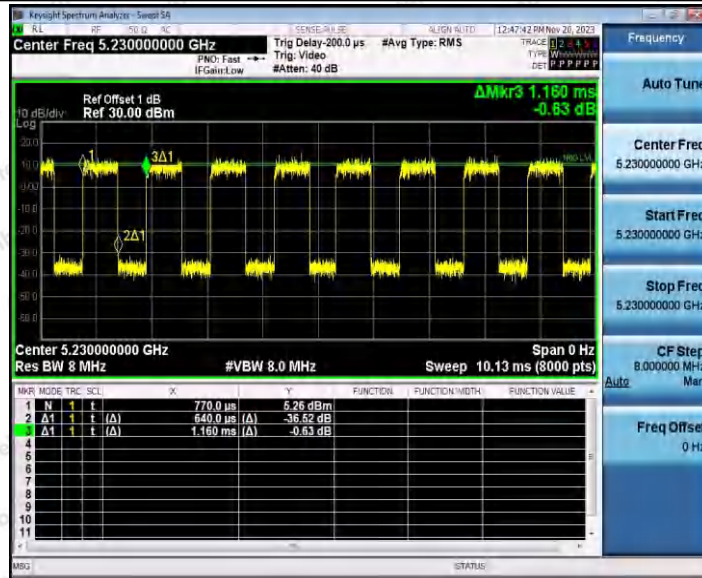

11N40SISO_Ant1_5230