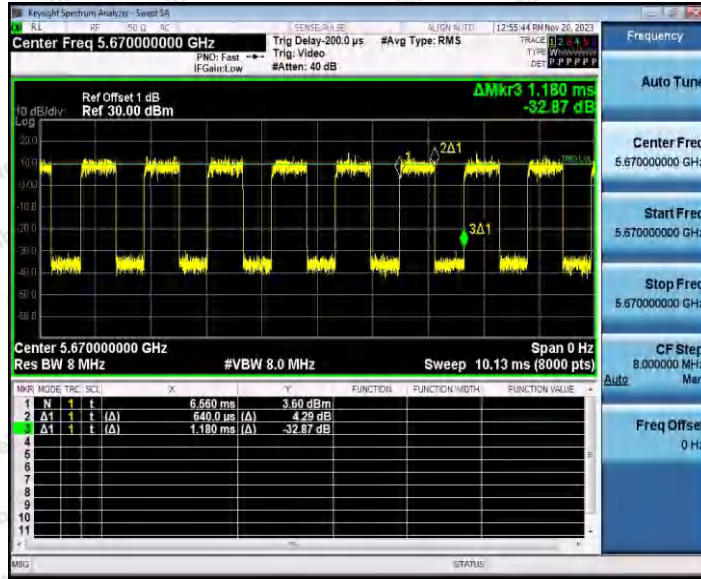

11N40SISO_Ant1_5670