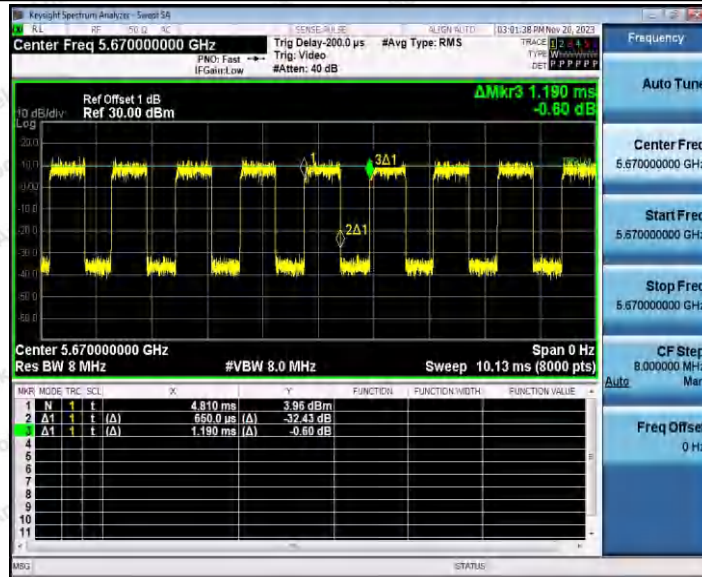

11AC40SISO_Ant1_5670

11AC40SISO_Ant1_5755

Shenzhen Anbotek Compliance Laboratory Limited

Address: 1/F., Building D, Sogood Science and Technology Park, Sanwei Community, Hangcheng Street, Bao'an District, Shenzhen, Guangdong, China.
Tel: (86) 0755-26066440 Fax: (86) 0755-26014772 Email: service@anbotek.com

Hotline
400-003-0500
www.anbotek.com.cn