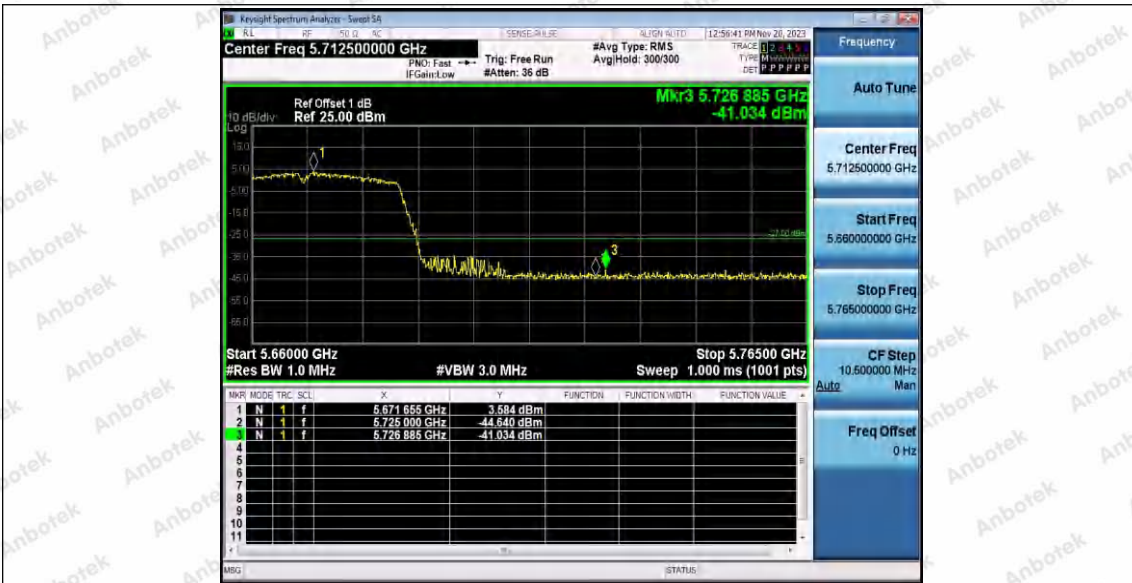

Shenzhen Anbotek Compliance Laboratory Limited

Address: 1/F., Building D, Sogood Science and Technology Park, Sanwei Community, Hangcheng Street, Bao'an District, Shenzhen, Guangdong, China.
Tel: (86) 0755-26066440 Fax: (86) 0755-26014772 Email: service@anbotek.com

Hotline 400-003-0500
www.anbotek.com.cn