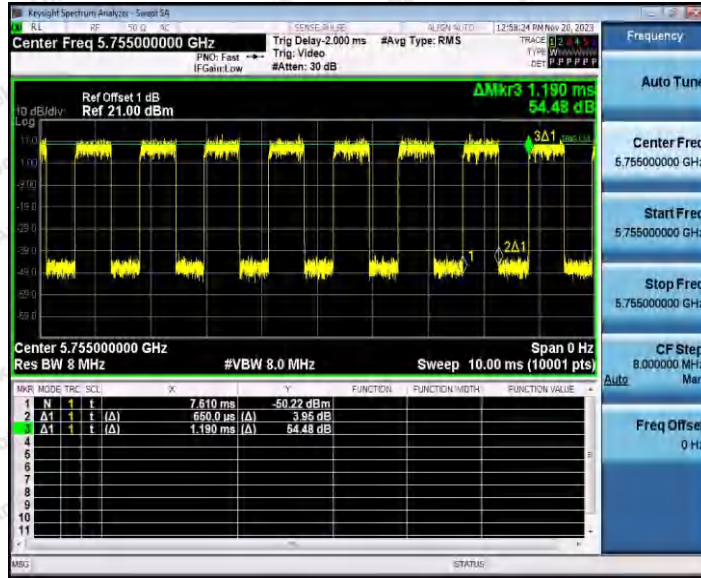

11N40SISO_Ant1_5755

11N40SISO_Ant1_5795

Shenzhen Anbotek Compliance Laboratory Limited

Address: 1/F., Building D, Sogood Science and Technology Park, Sanwei Community, Hangcheng Street, Bao'an District, Shenzhen, Guangdong, China.
Tel: (86) 0755-26066440 Fax: (86) 0755-26014772 Email: service@anbotek.com

Hotline 400-003-0500
www.anbotek.com.cn