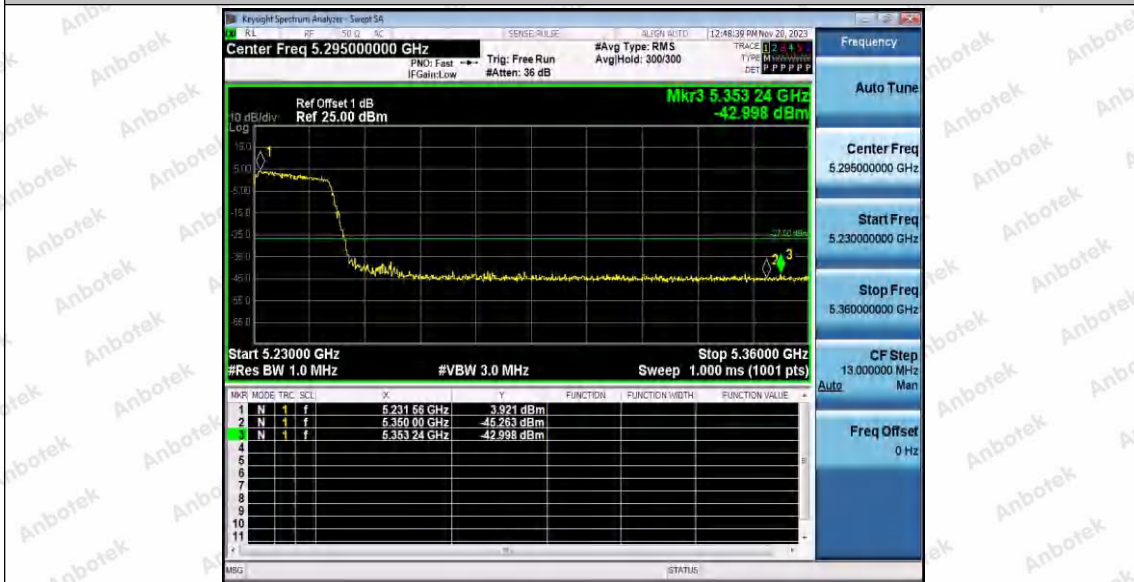

11N40SISO_Ant1_High_5230