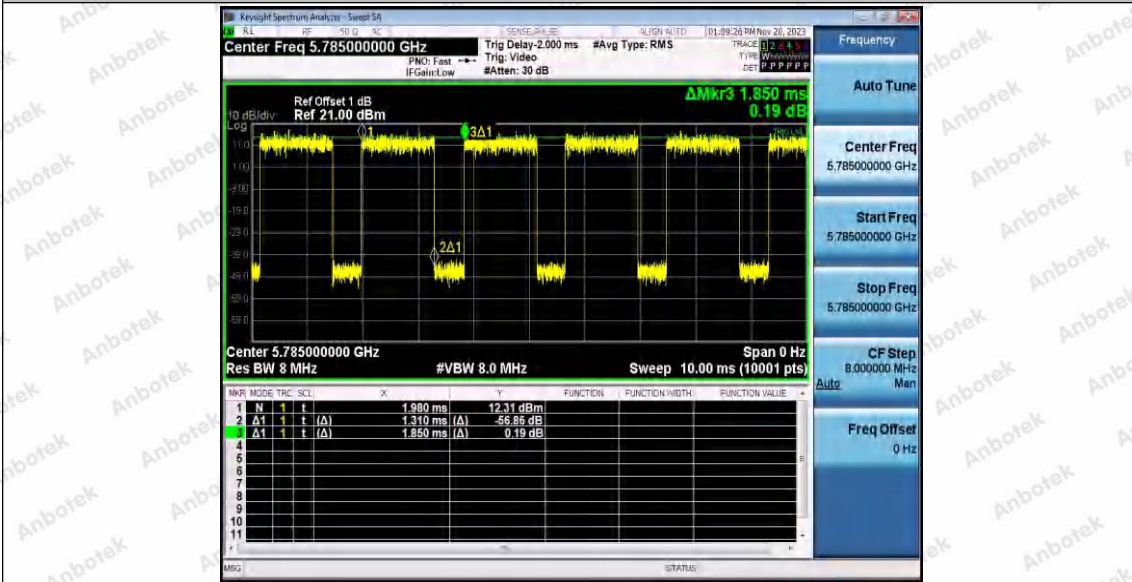

11AC20SISO_Ant1_5785