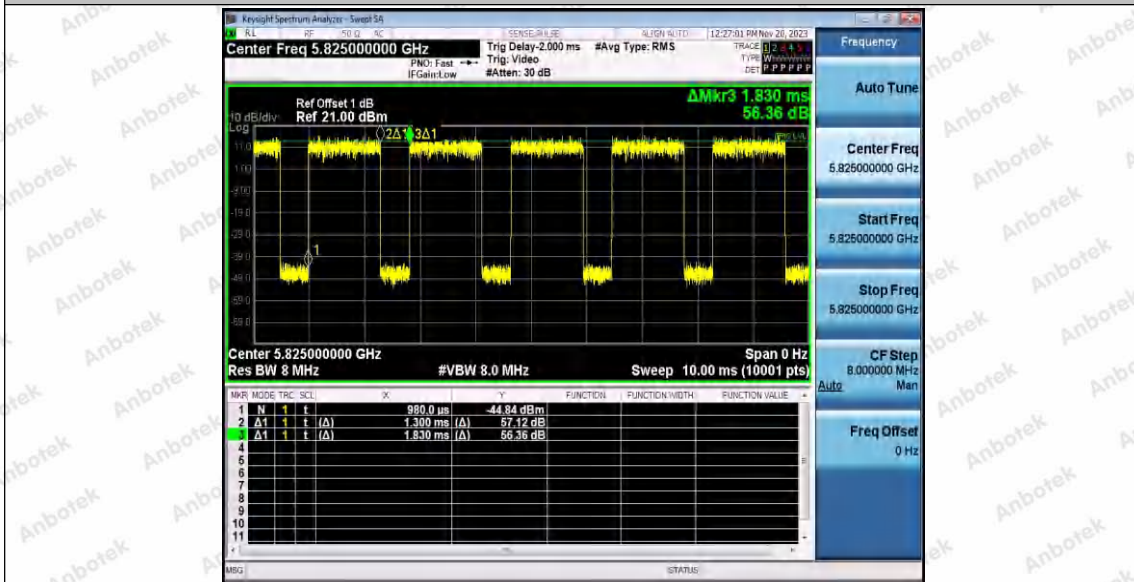

11N20SISO_Ant1_5825

11N40SISO_Ant1_5190

Shenzhen Anbotek Compliance Laboratory Limited

Address: 1/F., Building D, Sogood Science and Technology Park, Sanwei Community, Hangcheng Street, Bao'an District, Shenzhen, Guangdong, China.
 Tel: (86) 0755-26066440 Fax: (86) 0755-26014772 Email: service@anbotek.com