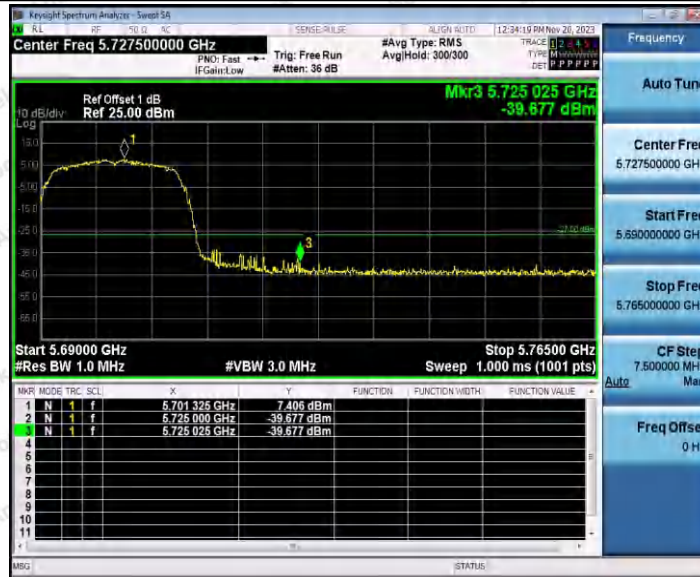

11N20SISO_Ant1_High_5700

11N40SISO_Ant1_Low_5190

Shenzhen Anbotek Compliance Laboratory Limited

Address: 1/F., Building D, Sogood Science and Technology Park, Sanwei Community, Hangcheng Street, Bao'an District, Shenzhen, Guangdong, China.
Tel: (86) 0755-26066440 Fax: (86) 0755-26014772 Email: service@anbotek.com

Hotline 400-003-0500
www.anbotek.com.cn