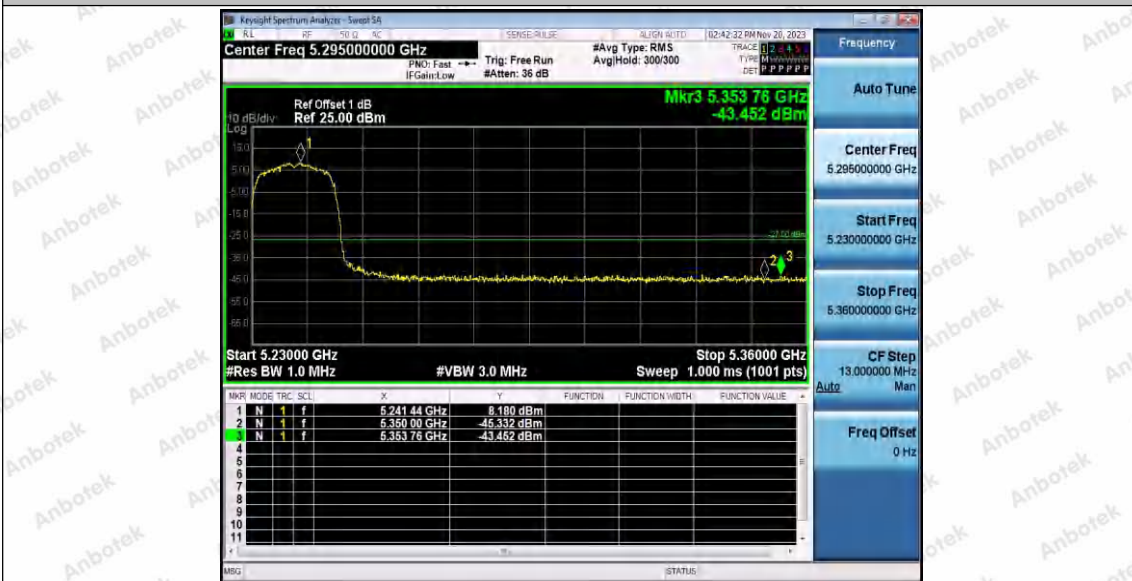

Hotline
 400-003-0500
www.anbotek.com.cn

11AC20SISO_Ant1_Low_5180

11AC20SISO_Ant1_High_5240

Shenzhen Anbotek Compliance Laboratory Limited

Address: 1/F., Building D, Sogood Science and Technology Park, Sanwei Community, Hangcheng Street, Bao'an District, Shenzhen, Guangdong, China.
 Tel: (86) 0755-26066440 Fax: (86) 0755-26014772 Email: service@anbotek.com