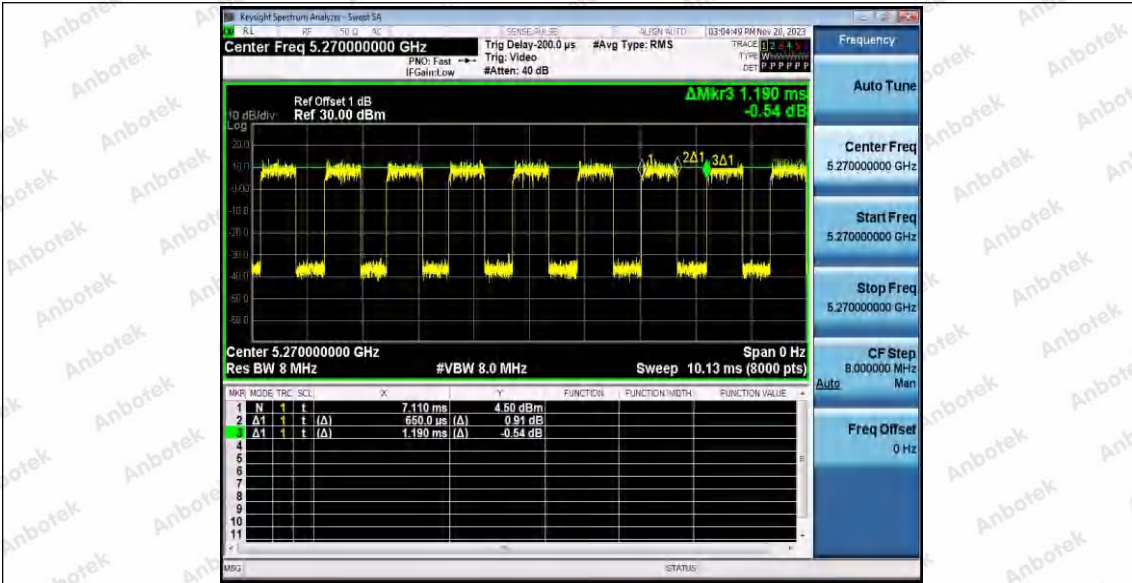

Shenzhen Anbotek Compliance Laboratory Limited

Address: 1/F., Building D, Sogood Science and Technology Park, Sanwei Community, Hangcheng Street, Bao'an District, Shenzhen, Guangdong, China.
Tel: (86) 0755-26066440 Fax: (86) 0755-26014772 Email: service@anbotek.com

Hotline 400-003-0500
www.anbotek.com.cn