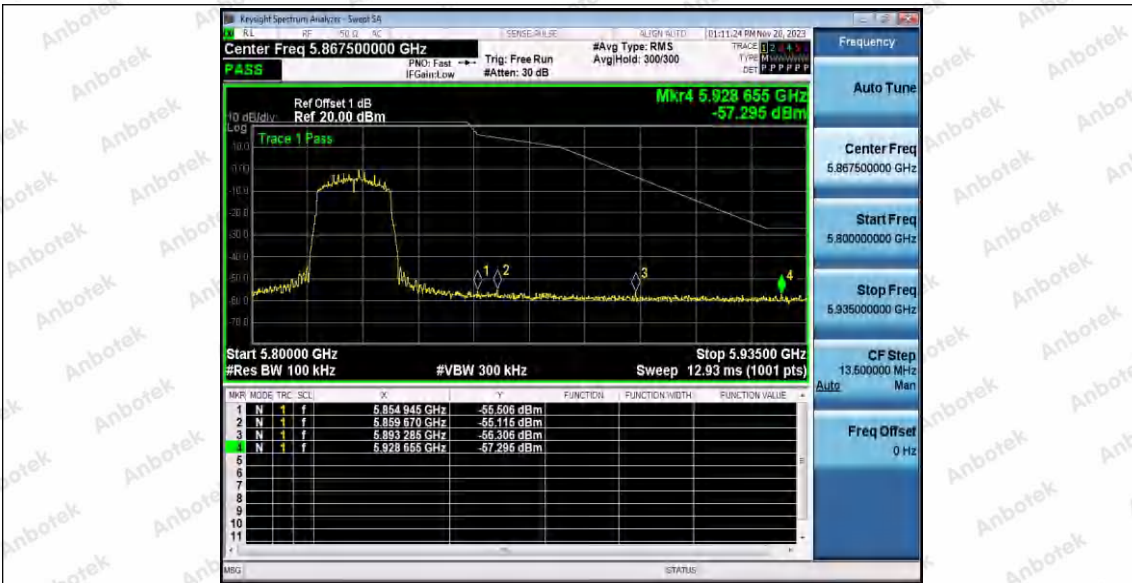

Shenzhen Anbotek Compliance Laboratory Limited

Address: 1/F., Building D, Sogood Science and Technology Park, Sanwei Community, Hangcheng Street, Bao'an District, Shenzhen, Guangdong, China.
Tel: (86) 0755-26066440 Fax: (86) 0755-26014772 Email: service@anbotek.com

Hotline 400-003-0500
www.anbotek.com.cn