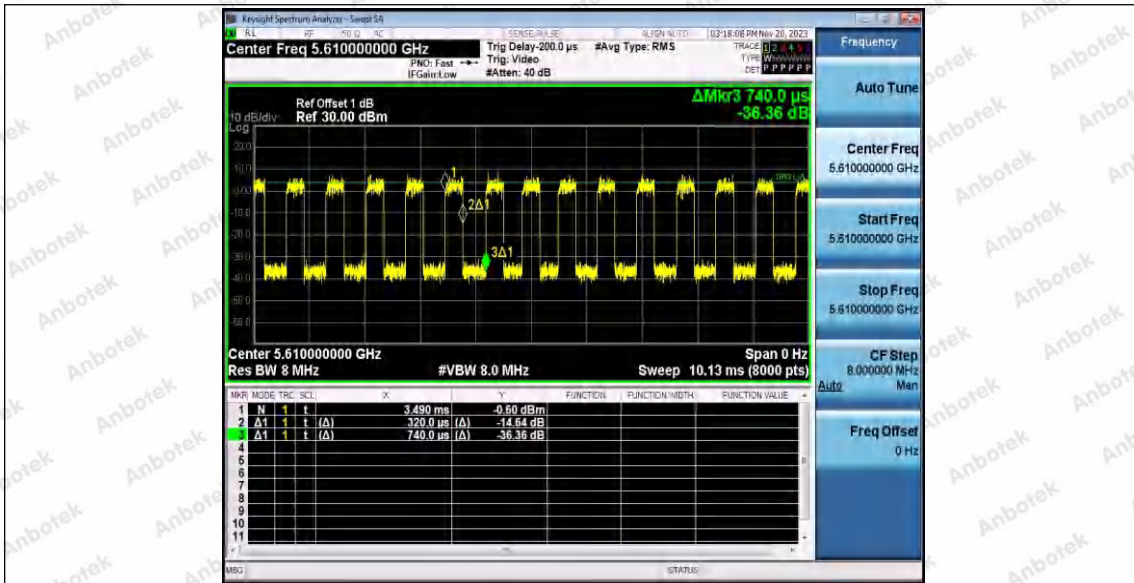

Shenzhen Anbotek Compliance Laboratory Limited

Address: 1/F., Building D, Sogood Science and Technology Park, Sanwei Community, Hangcheng Street, Bao'an District, Shenzhen, Guangdong, China.
Tel: (86) 0755-26066440 Fax: (86) 0755-26014772 Email: service@anbotek.com

Hotline 400-003-0500
www.anbotek.com.cn