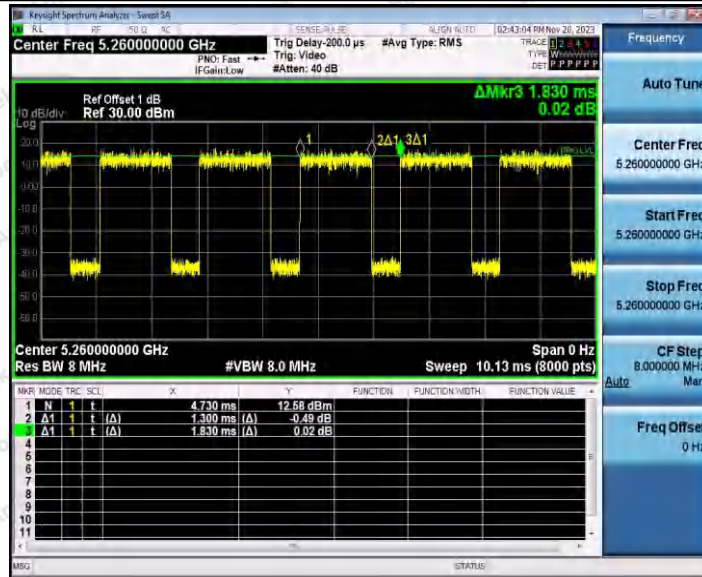

11AC20SISO_Ant1_5260

11AC20SISO_Ant1_5300

Shenzhen Anbotek Compliance Laboratory Limited

Address: 1/F., Building D, Sogood Science and Technology Park, Sanwei Community, Hangcheng Street, Bao'an District, Shenzhen, Guangdong, China.
Tel: (86) 0755-26066440 Fax: (86) 0755-26014772 Email: service@anbotek.com

Hotline 400-003-0500
www.anbotek.com.cn