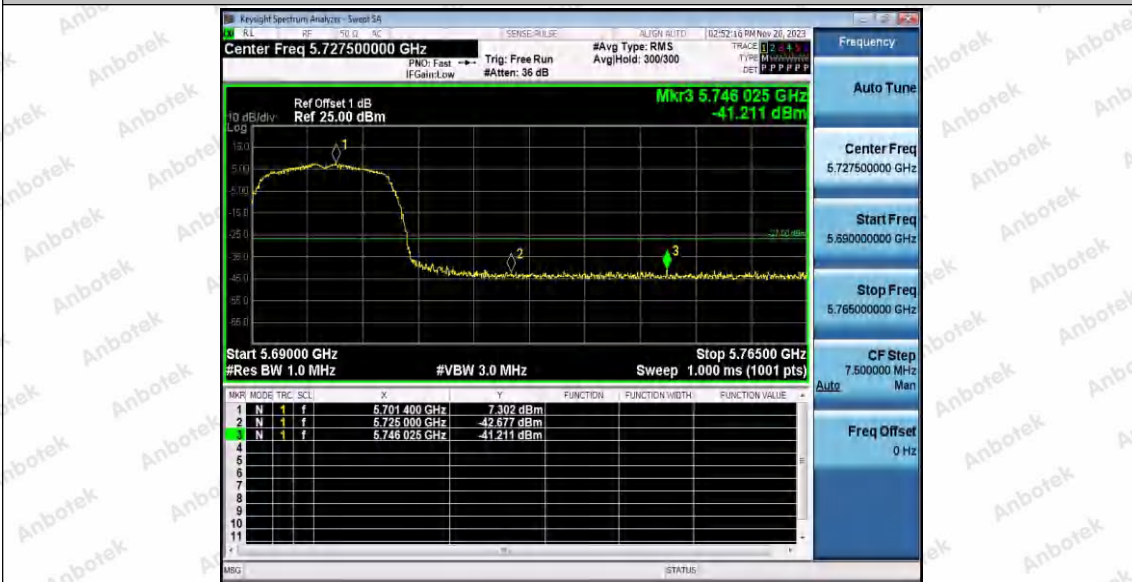

11AC20SISO_Ant1_High_5700