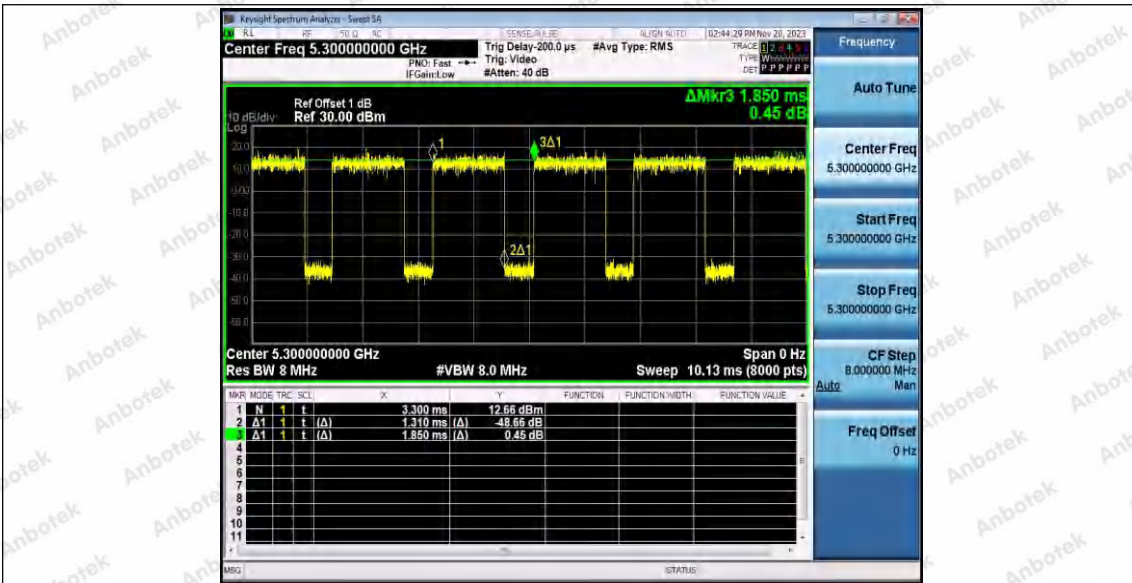

Shenzhen Anbotek Compliance Laboratory Limited

Address: 1/F., Building D, Sogood Science and Technology Park, Sanwei Community, Hangcheng Street, Bao'an District, Shenzhen, Guangdong, China.
Tel: (86) 0755-26066440 Fax: (86) 0755-26014772 Email: service@anbotek.com

Hotline 400-003-0500
www.anbotek.com.cn