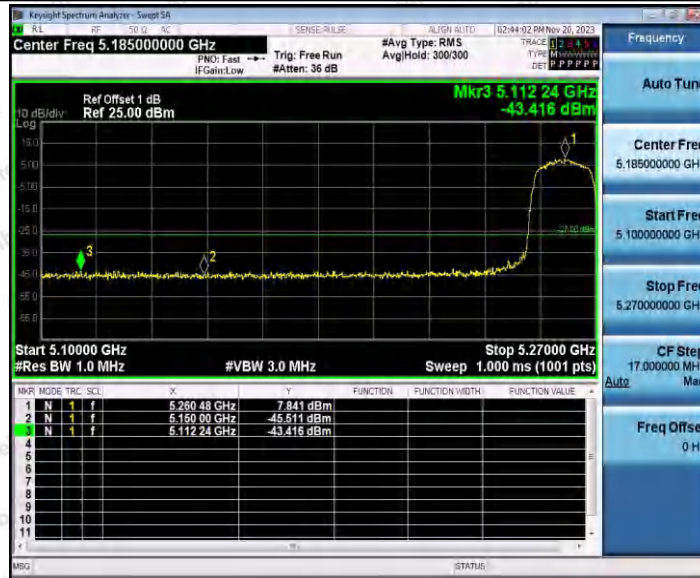

11AC20SISO_Ant1_Low_5260