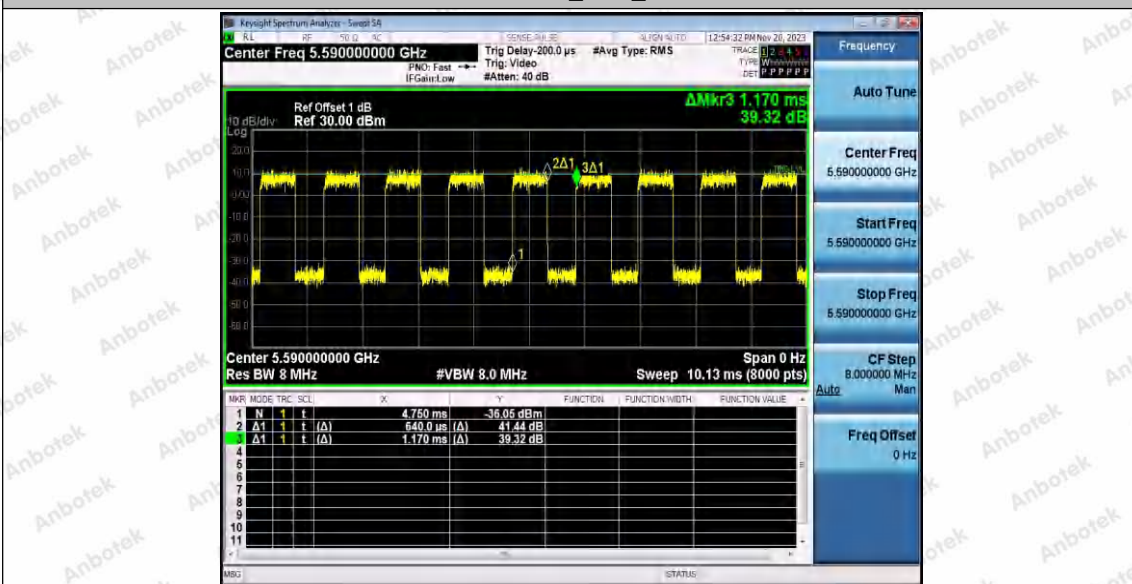

Hotline 400-003-0500
www.anbotek.com.cn

11N40SISO_Ant1_5510

11N40SISO_Ant1_5590

Shenzhen Anbotek Compliance Laboratory Limited

Address: 1/F., Building D, Sogood Science and Technology Park, Sanwei Community, Hangcheng Street, Bao'an District, Shenzhen, Guangdong, China.
 Tel: (86) 0755-26066440 Fax: (86) 0755-26014772 Email: service@anbotek.com