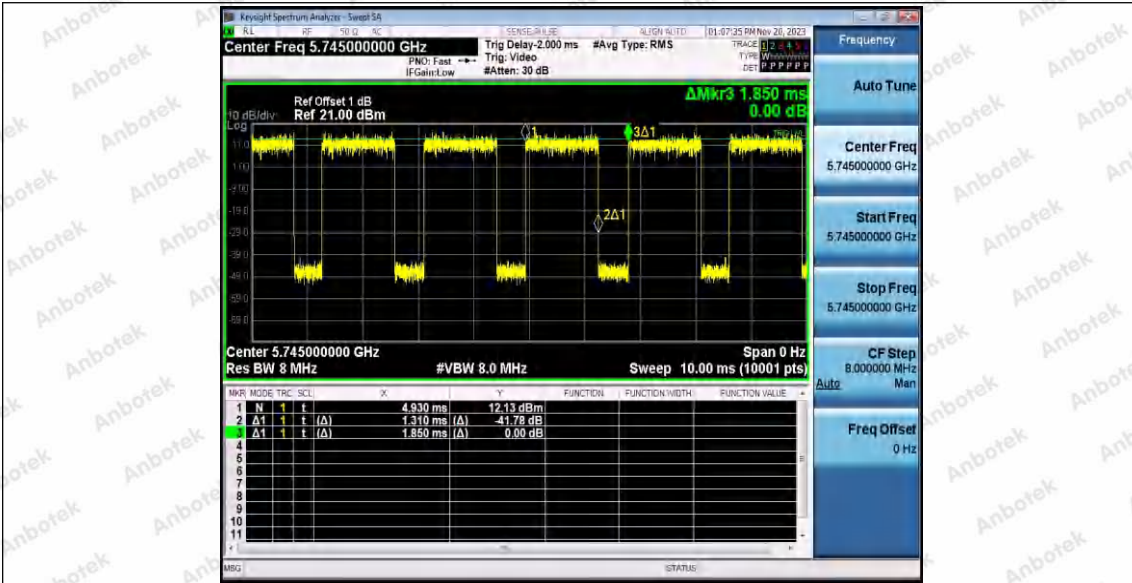

Shenzhen Anbotek Compliance Laboratory Limited

Address: 1/F., Building D, Sogood Science and Technology Park, Sanwei Community, Hangcheng Street, Bao'an District, Shenzhen, Guangdong, China.
Tel: (86) 0755-26066440 Fax: (86) 0755-26014772 Email: service@anbotek.com

Hotline 400-003-0500
www.anbotek.com.cn