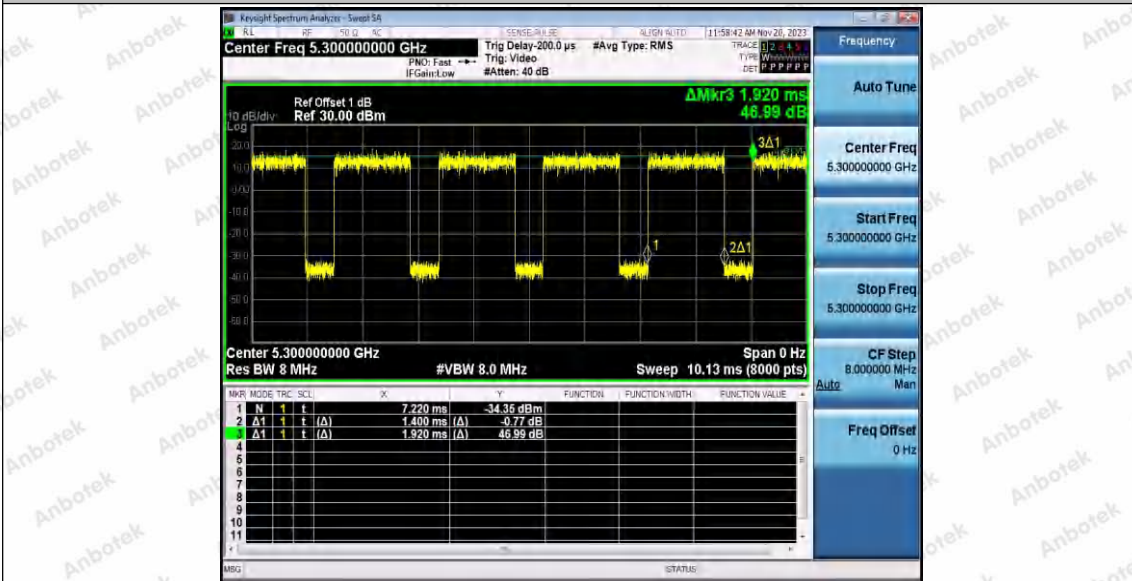

Shenzhen Anbotek Compliance Laboratory Limited

Address: 1/F., Building D, Sogood Science and Technology Park, Sanwei Community, Hangcheng Street, Bao'an District, Shenzhen, Guangdong, China.
Tel: (86) 0755-26066440 Fax: (86) 0755-26014772 Email: service@anbotek.com

Hotline 400-003-0500
www.anbotek.com.cn