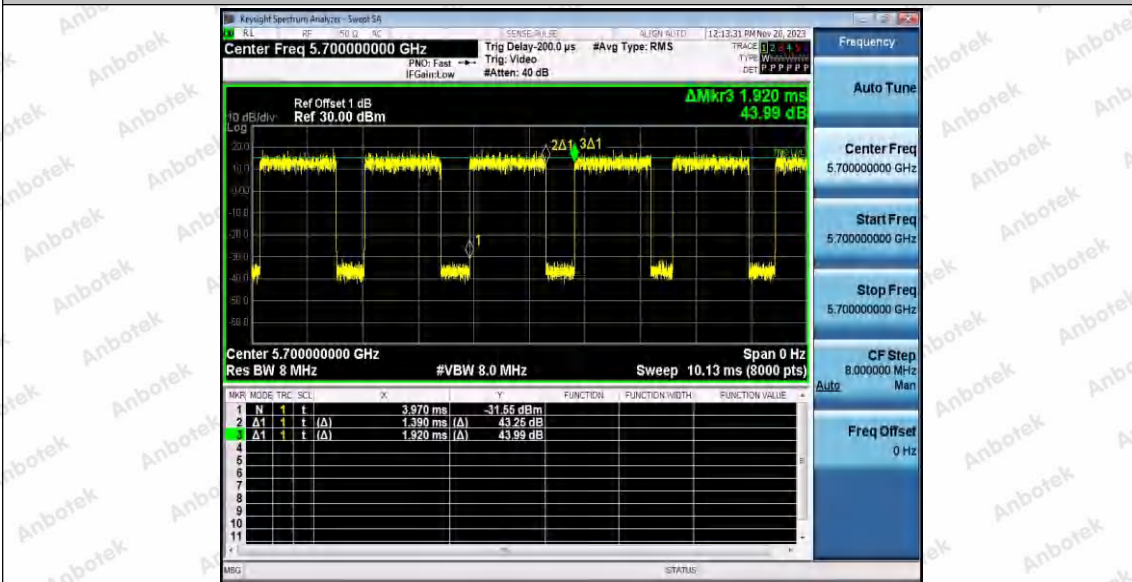

11A_Ant1_5745