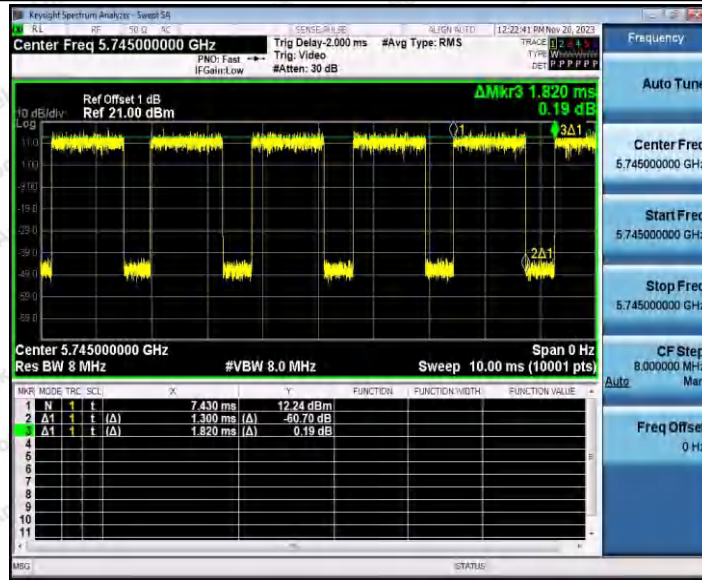

11N20SISO_Ant1_5785

Shenzhen Anbotek Compliance Laboratory Limited

Address: 1/F., Building D, Sogood Science and Technology Park, Sanwei Community, Hangcheng Street, Bao'an District, Shenzhen, Guangdong, China.
Tel: (86) 0755-26066440 Fax: (86) 0755-26014772 Email: service@anbotek.com

Hotline 400-003-0500
www.anbotek.com.cn