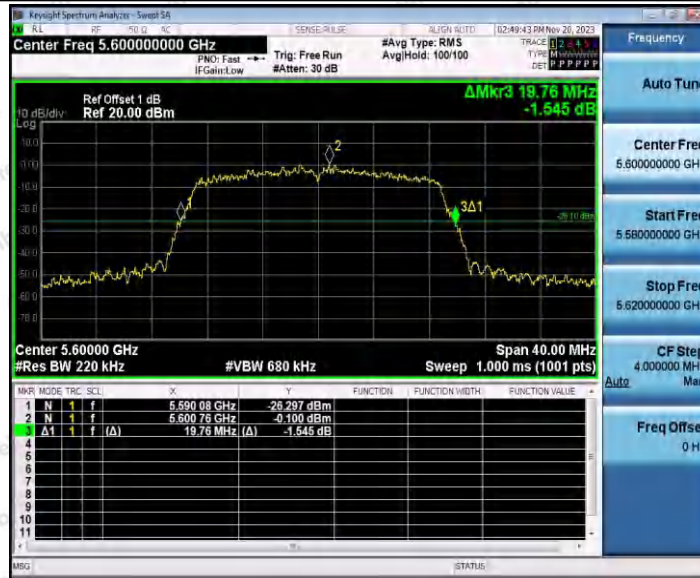

11AC20SISO_Ant1_5700