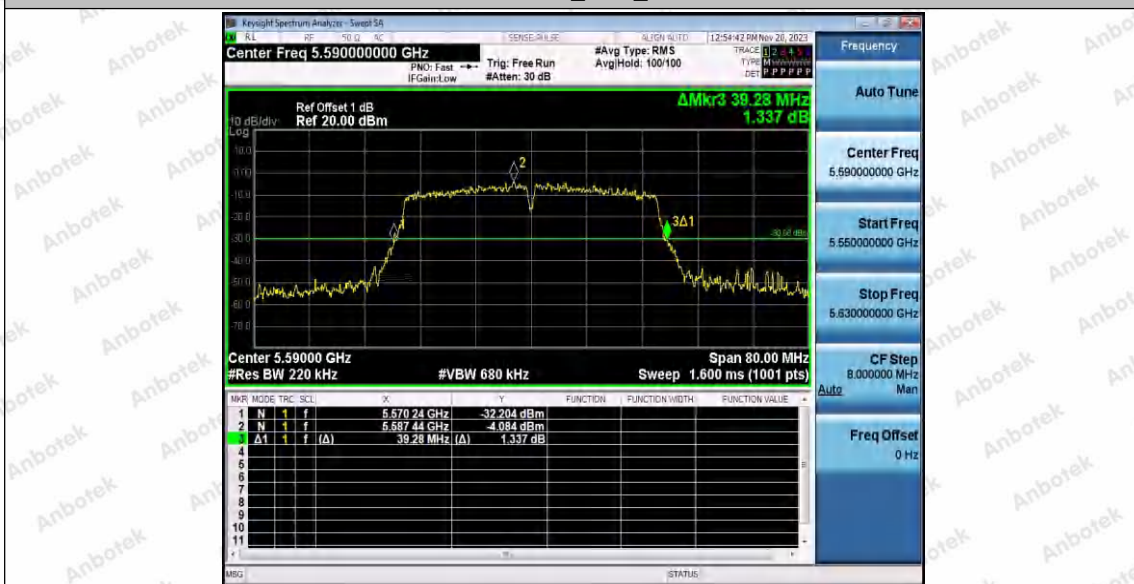

Hotline 400-003-0500
www.anbotek.com.cn

11N40SISO_Ant1_5510

11N40SISO_Ant1_5590

Shenzhen Anbotek Compliance Laboratory Limited

Address: 1/F., Building D, Sogood Science and Technology Park, Sanwei Community, Hangcheng Street, Bao'an District, Shenzhen, Guangdong, China.
 Tel: (86) 0755-26066440 Fax: (86) 0755-26014772 Email: service@anbotek.com