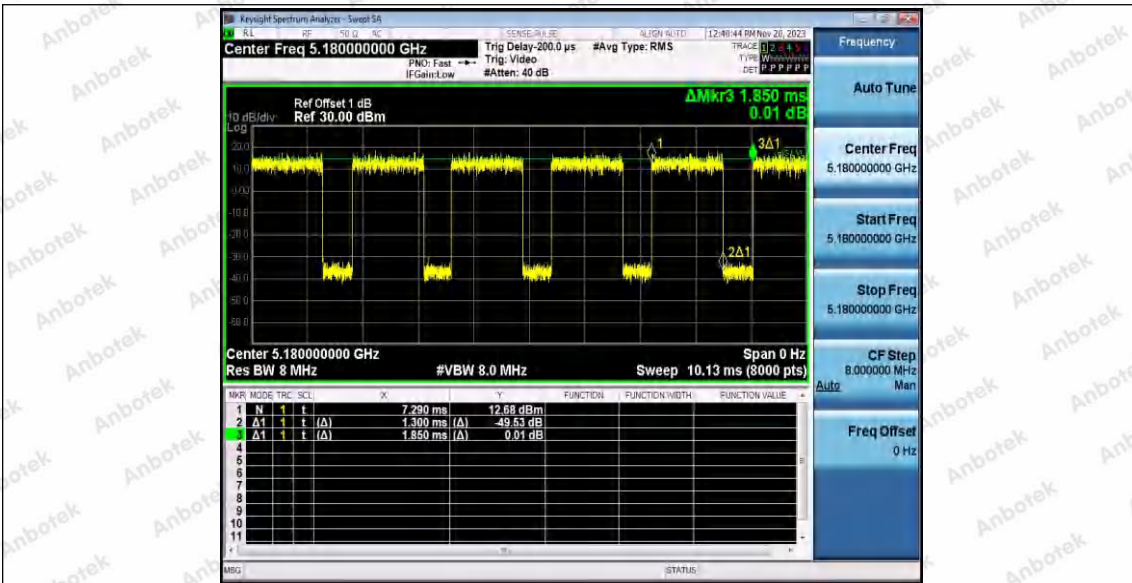

11N20SISO_Ant1_5200