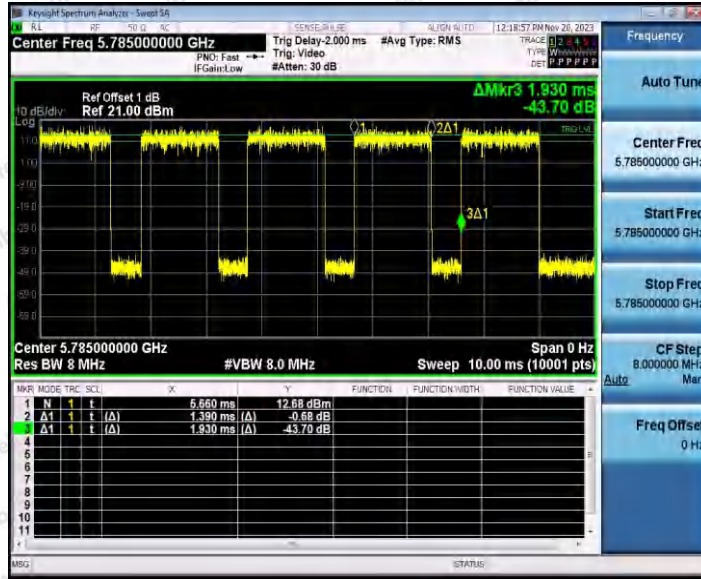

11A_Ant1_5825