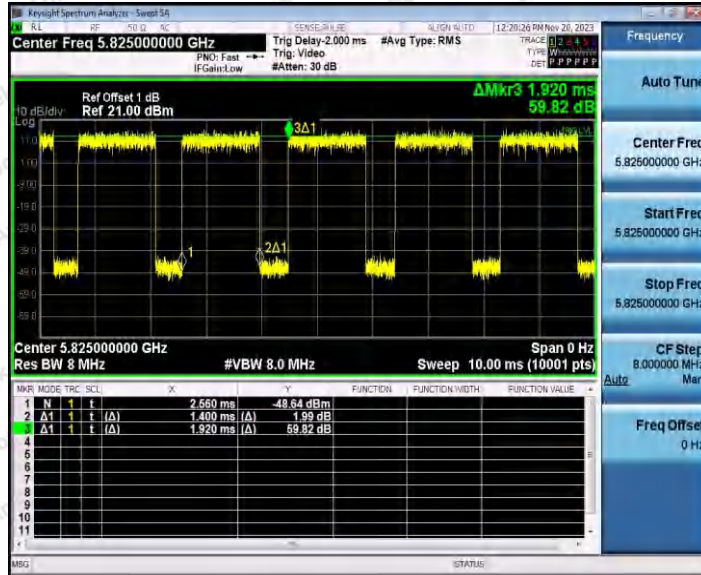

11N20SISO_Ant1_5180

Shenzhen Anbotek Compliance Laboratory Limited

Address: 1/F., Building D, Sogood Science and Technology Park, Sanwei Community, Hangcheng Street, Bao'an District, Shenzhen, Guangdong, China.
Tel: (86) 0755-26066440 Fax: (86) 0755-26014772 Email: service@anbotek.com

Hotline
400-003-0500
www.anbotek.com.cn