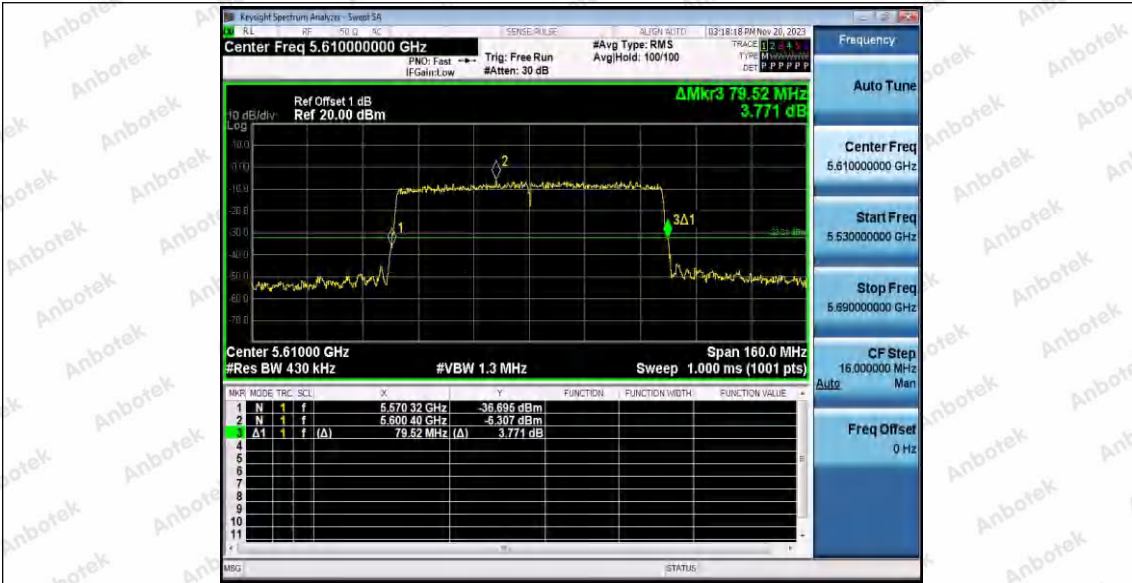

11AC80SISO_Ant1_5775