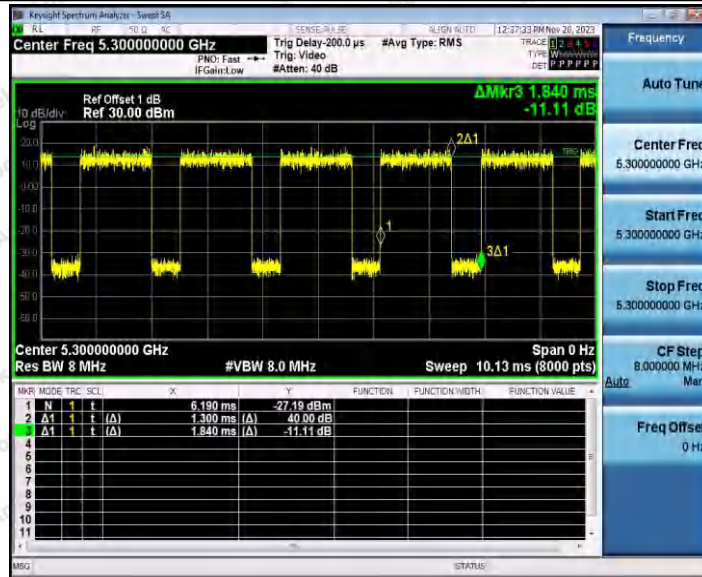

11N20SISO_Ant1_5320

Shenzhen Anbotek Compliance Laboratory Limited

Address: 1/F., Building D, Sogood Science and Technology Park, Sanwei Community, Hangcheng Street, Bao'an District, Shenzhen, Guangdong, China.
Tel: (86) 0755-26066440 Fax: (86) 0755-26014772 Email: service@anbotek.com

Hotline 400-003-0500
www.anbotek.com.cn