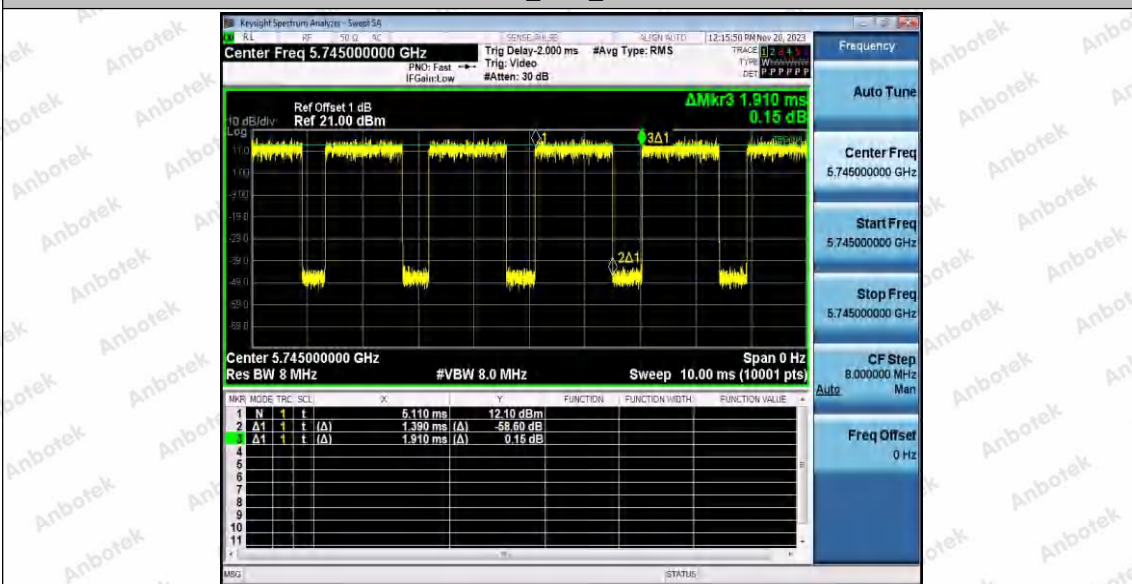

Hotline: 400-003-0500
 www.anbotek.com.cn

11A_Ant1_5700

11A_Ant1_5745

Shenzhen Anbotek Compliance Laboratory Limited

Address: 1/F., Building D, Sogood Science and Technology Park, Sanwei Community, Hangcheng Street, Bao'an District, Shenzhen, Guangdong, China.
 Tel: (86) 0755-26066440 Fax: (86) 0755-26014772 Email: service@anbotek.com