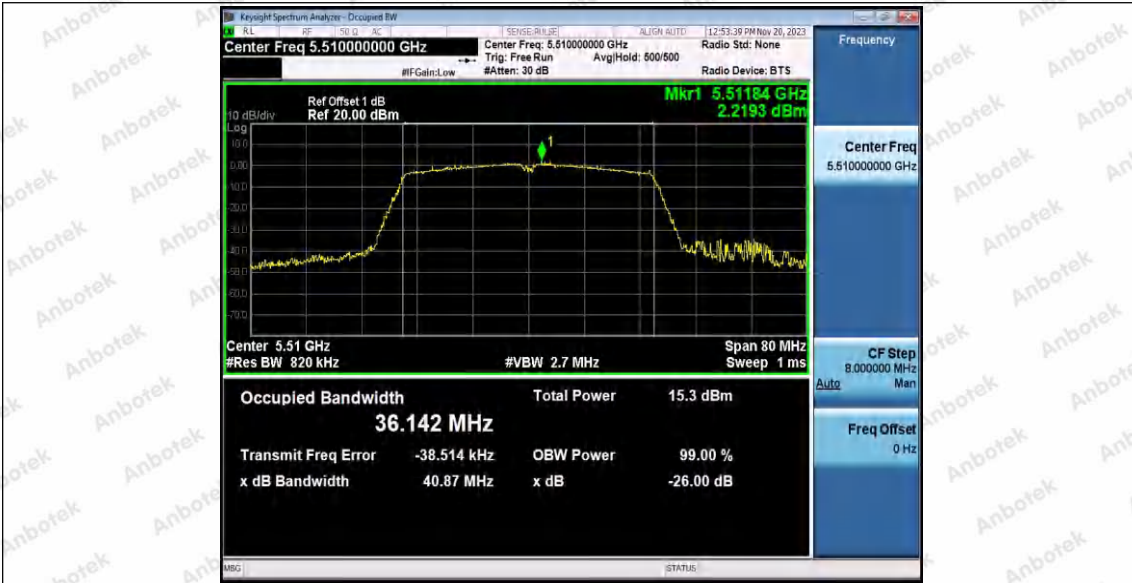

11N40SISO_Ant1_5590