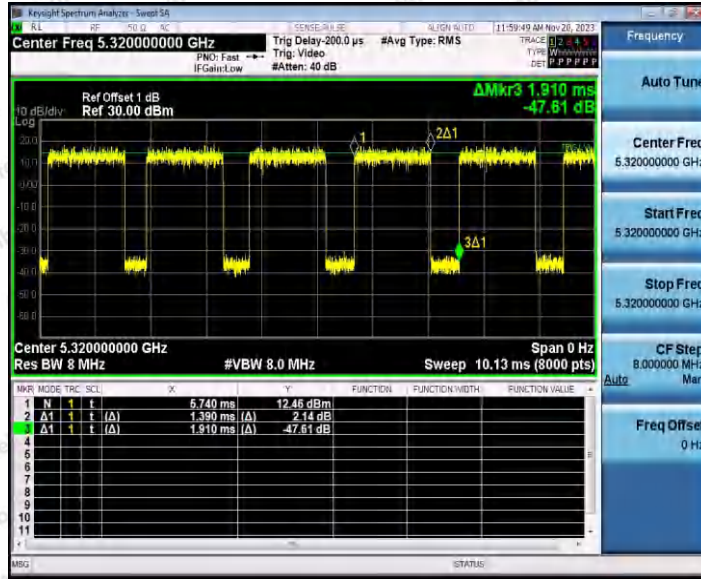

11A_Ant1_5320

11A_Ant1_5500