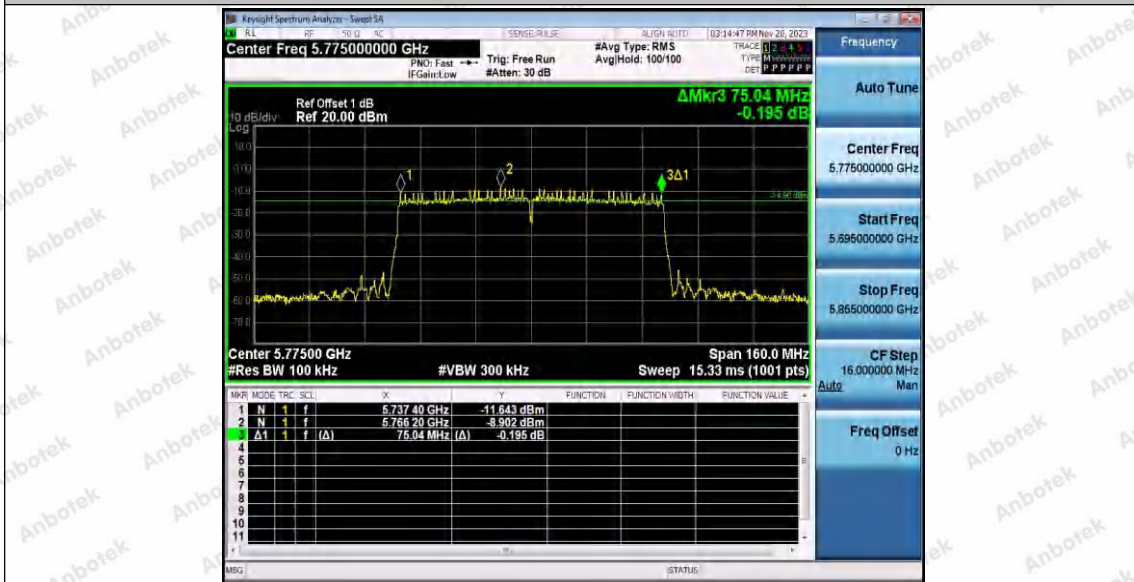

Shenzhen Anbotek Compliance Laboratory Limited

Address: 1/F., Building D, Sogood Science and Technology Park, Sanwei Community, Hangcheng Street, Bao'an District, Shenzhen, Guangdong, China.
Tel: (86) 0755-26066440 Fax: (86) 0755-26014772 Email: service@anbotek.com

Hotline
400-003-0500
www.anbotek.com.cn