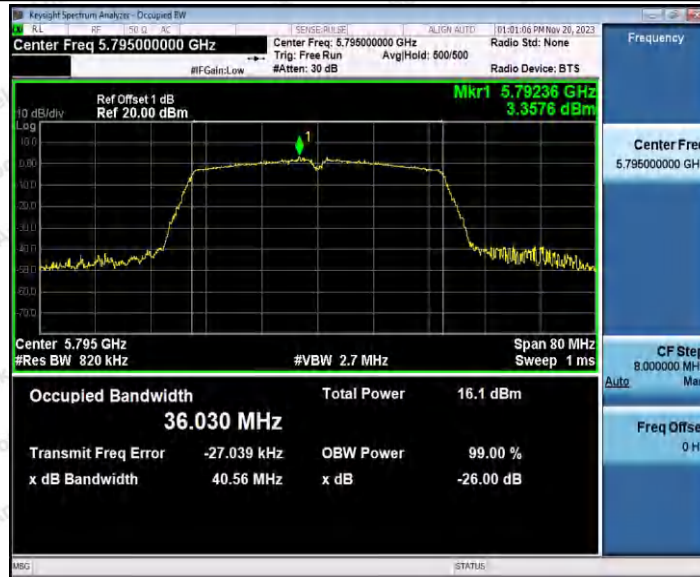

11N40SISO_Ant1_5795

Shenzhen Anbotek Compliance Laboratory Limited

Address: 1/F., Building D, Sogood Science and Technology Park, Sanwei Community, Hangcheng Street, Bao'an District, Shenzhen, Guangdong, China.
Tel: (86) 0755-26066440 Fax: (86) 0755-26014772 Email: service@anbotek.com

Hotline 400-003-0500
www.anbotek.com.cn