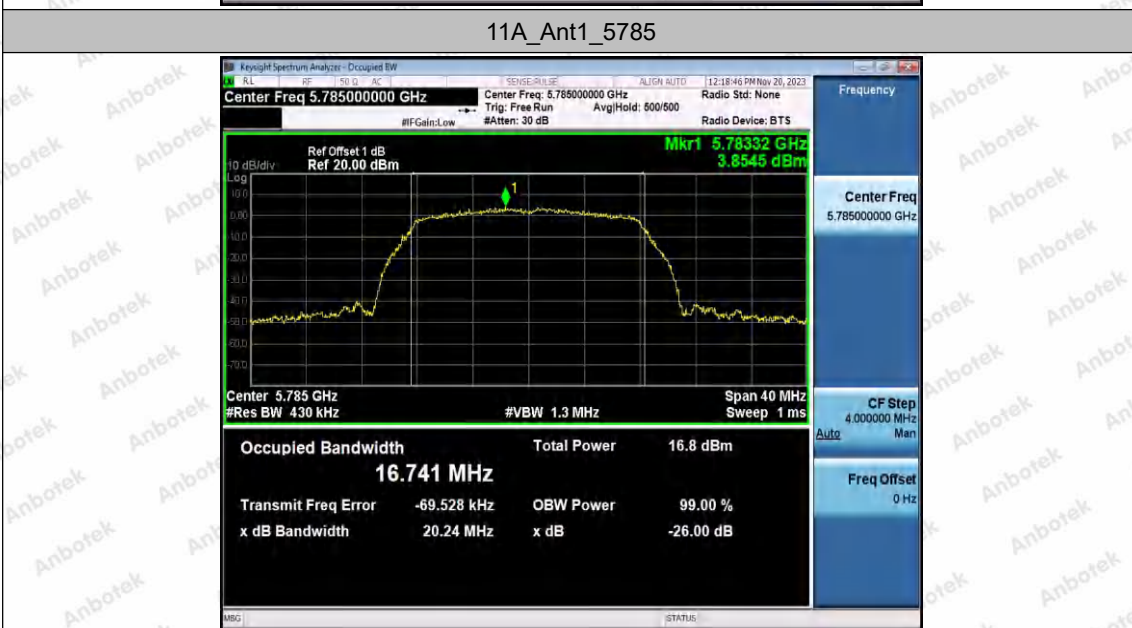

Shenzhen Anbotek Compliance Laboratory Limited

Address: 1/F., Building D, Sogood Science and Technology Park, Sanwei Community, Hangcheng Street, Bao'an District, Shenzhen, Guangdong, China.
Tel: (86) 0755-26066440 Fax: (86) 0755-26014772 Email: service@anbotek.com

Hotline 400-003-0500
www.anbotek.com.cn