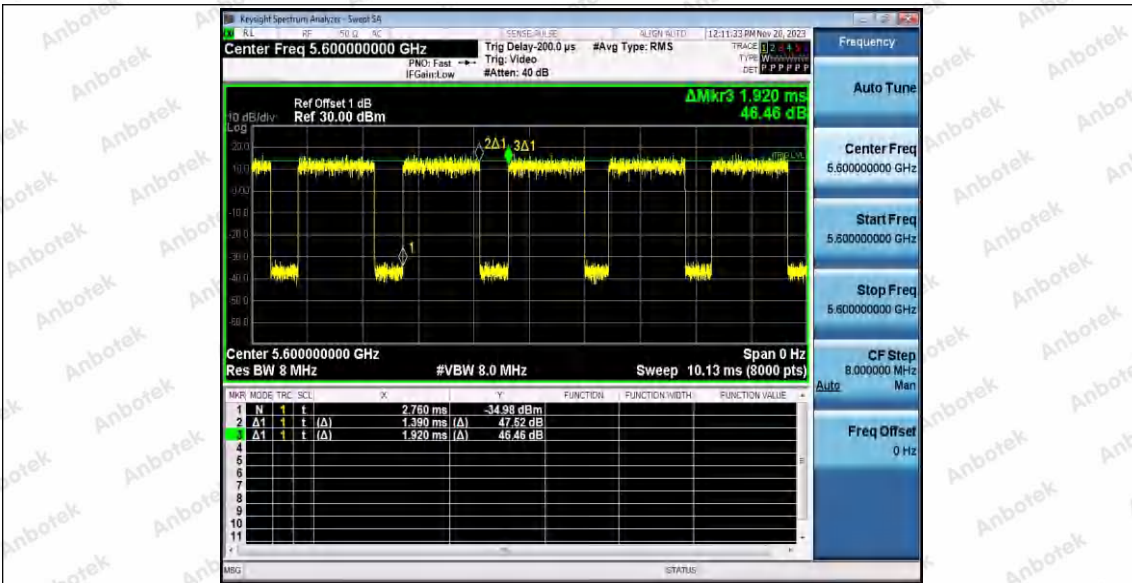

11A_Ant1_5700