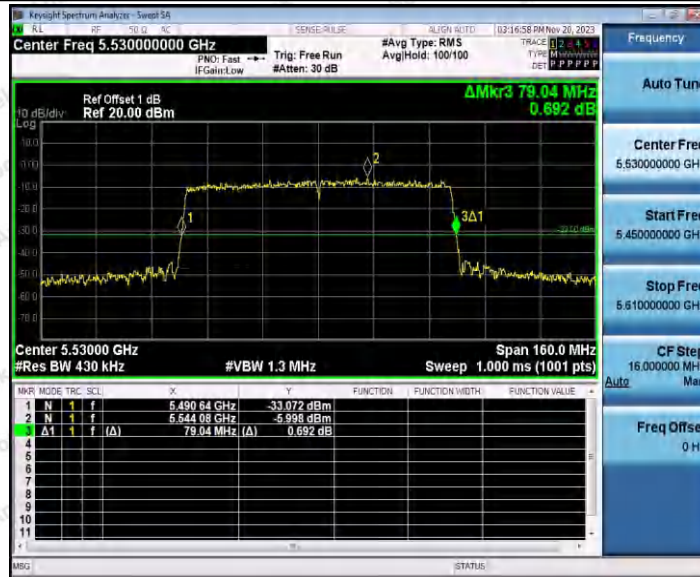

11AC80SISO_Ant1_5610

Shenzhen Anbotek Compliance Laboratory Limited

Address: 1/F., Building D, Sogood Science and Technology Park, Sanwei Community, Hangcheng Street, Bao'an District, Shenzhen, Guangdong, China.
Tel: (86) 0755-26066440 Fax: (86) 0755-26014772 Email: service@anbotek.com

Hotline
400-003-0500
www.anbotek.com.cn