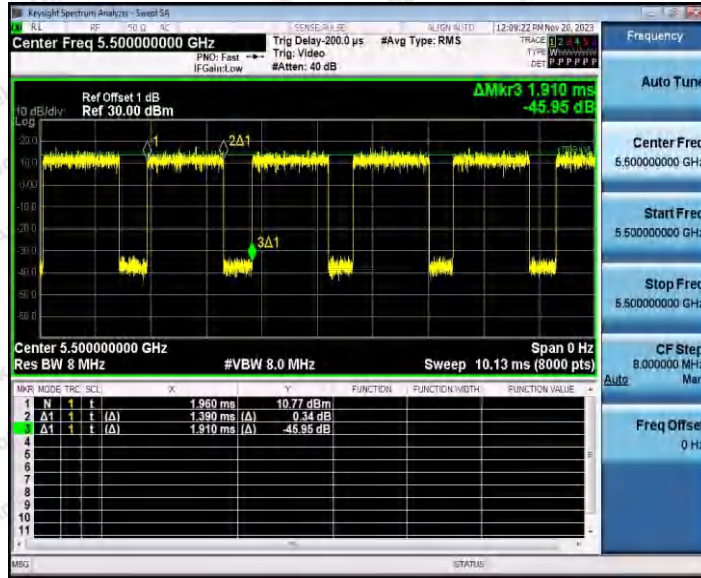

11A_Ant1_5600

Shenzhen Anbotek Compliance Laboratory Limited

Address: 1/F., Building D, Sogood Science and Technology Park, Sanwei Community, Hangcheng Street, Bao'an District, Shenzhen, Guangdong, China.
Tel: (86) 0755-26066440 Fax: (86) 0755-26014772 Email: service@anbotek.com

Hotline: 400-003-0500
www.anbotek.com.cn