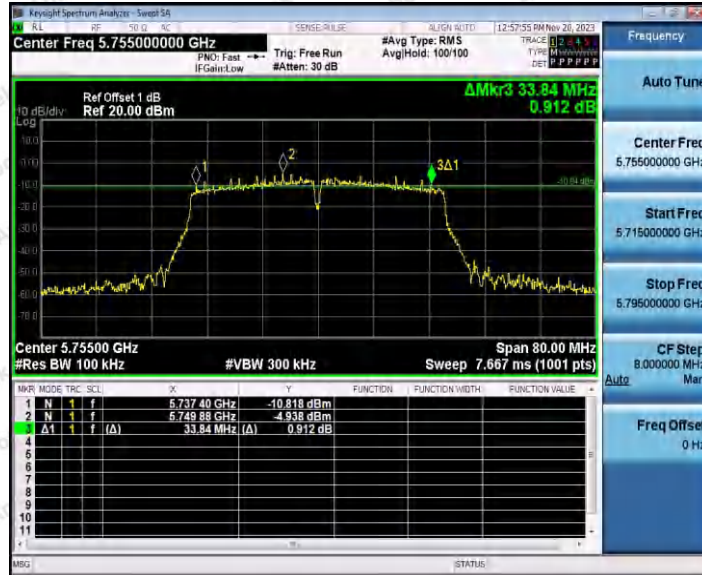

11N40SISO_Ant1_5795

Shenzhen Anbotek Compliance Laboratory Limited

Address: 1/F., Building D, Sogood Science and Technology Park, Sanwei Community, Hangcheng Street, Bao'an District, Shenzhen, Guangdong, China.
Tel: (86) 0755-26066440 Fax: (86) 0755-26014772 Email: service@anbotek.com

Hotline 400-003-0500
www.anbotek.com.cn