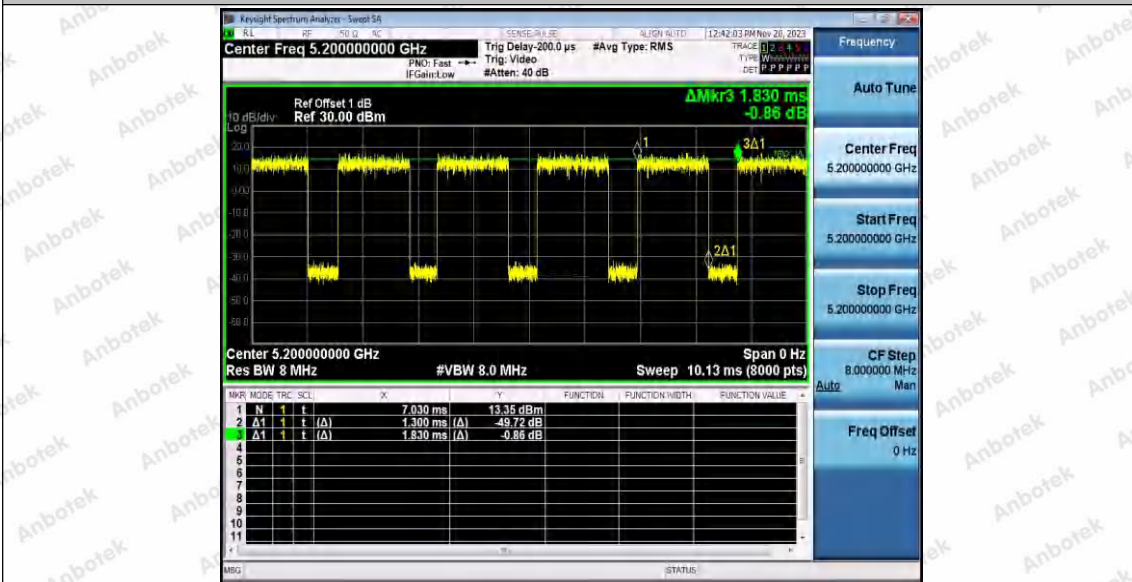

11N20SISO_Ant1_5240