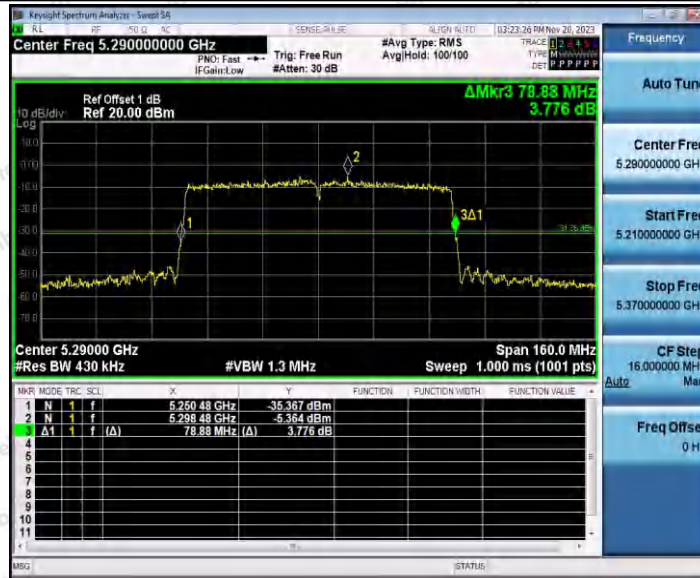

11AC80SISO_Ant1_5530