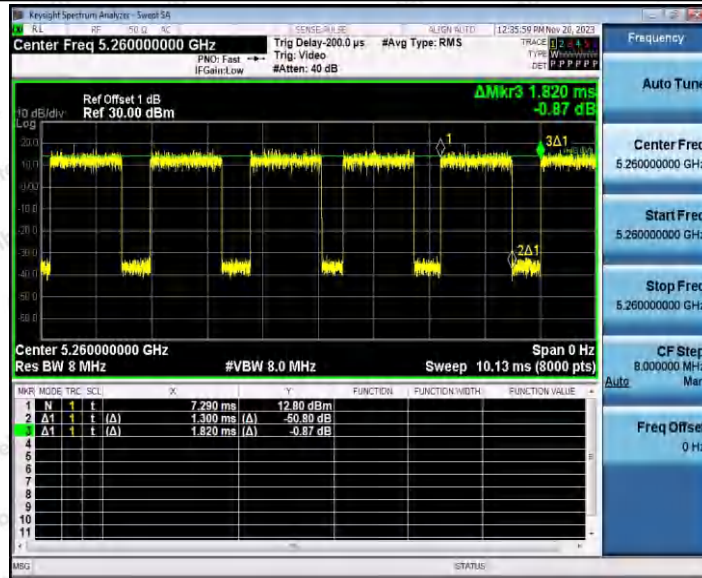

11N20SISO_Ant1_5300