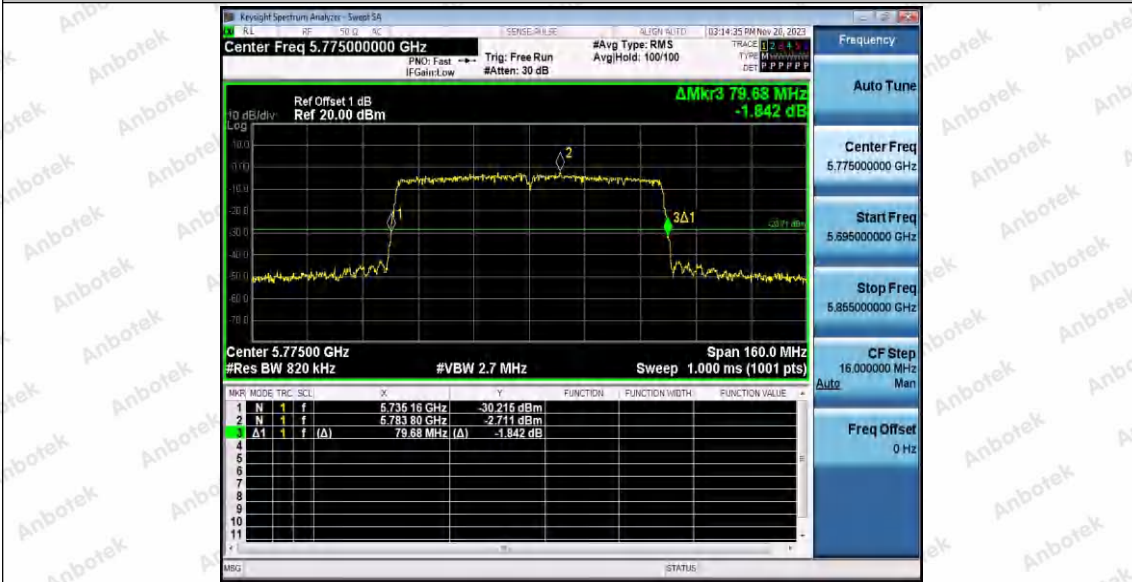

Shenzhen Anbotek Compliance Laboratory Limited

Address: 1/F., Building D, Sogood Science and Technology Park, Sanwei Community, Hangcheng Street, Bao'an District, Shenzhen, Guangdong, China.
Tel: (86) 0755-26066440 Fax: (86) 0755-26014772 Email: service@anbotek.com

Hotline 400-003-0500
www.anbotek.com.cn