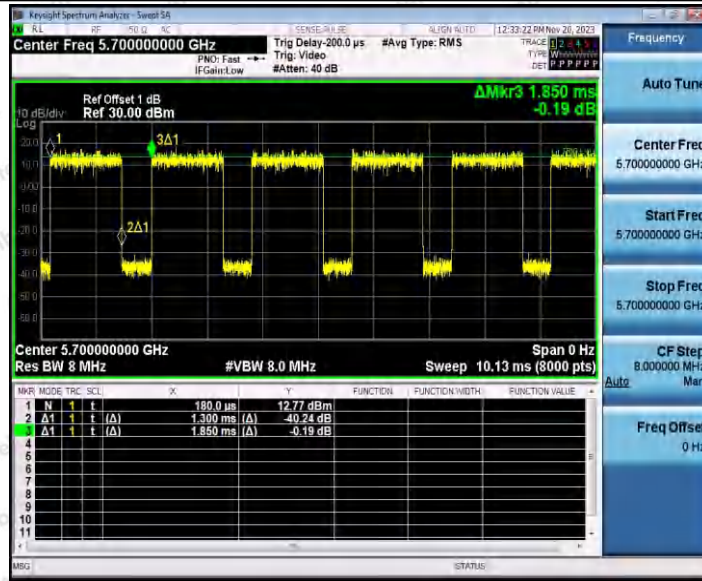

11N20SISO_Ant1_5745