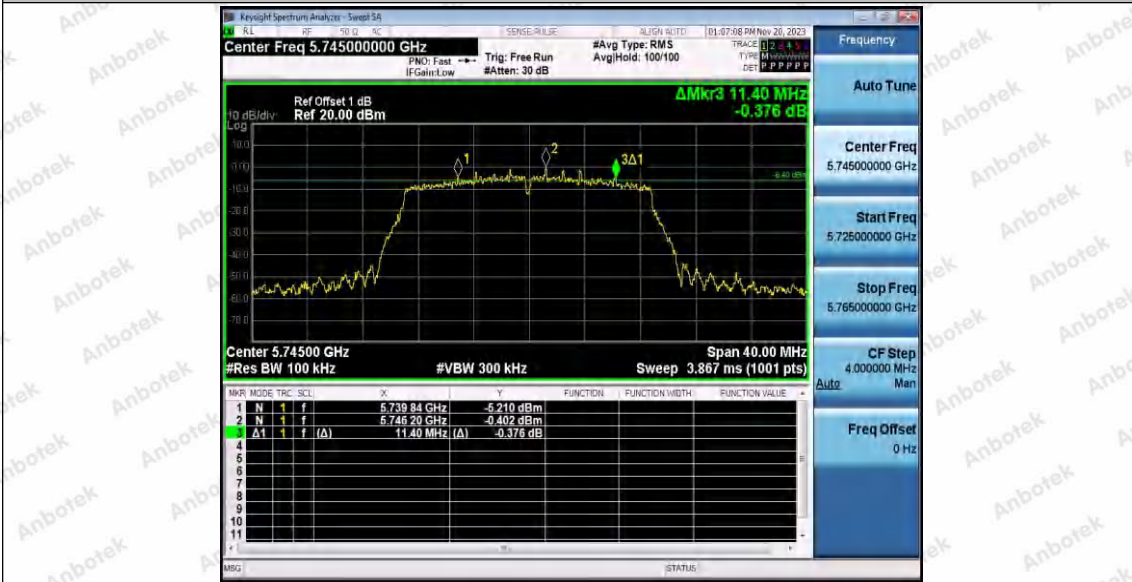

11AC20SISO_Ant1_5785