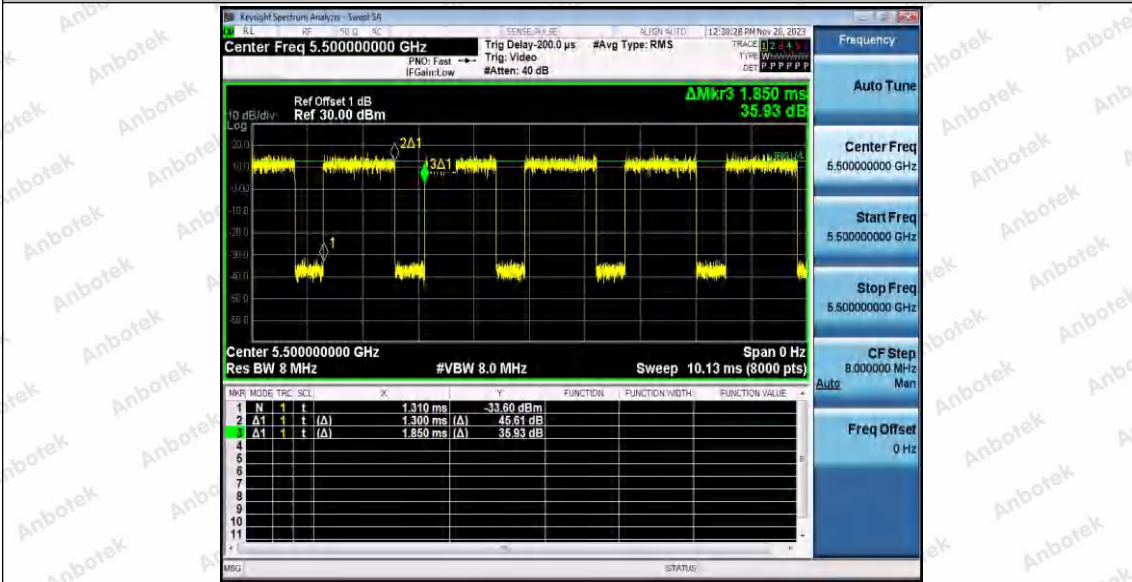

11N20SISO_Ant1_5600