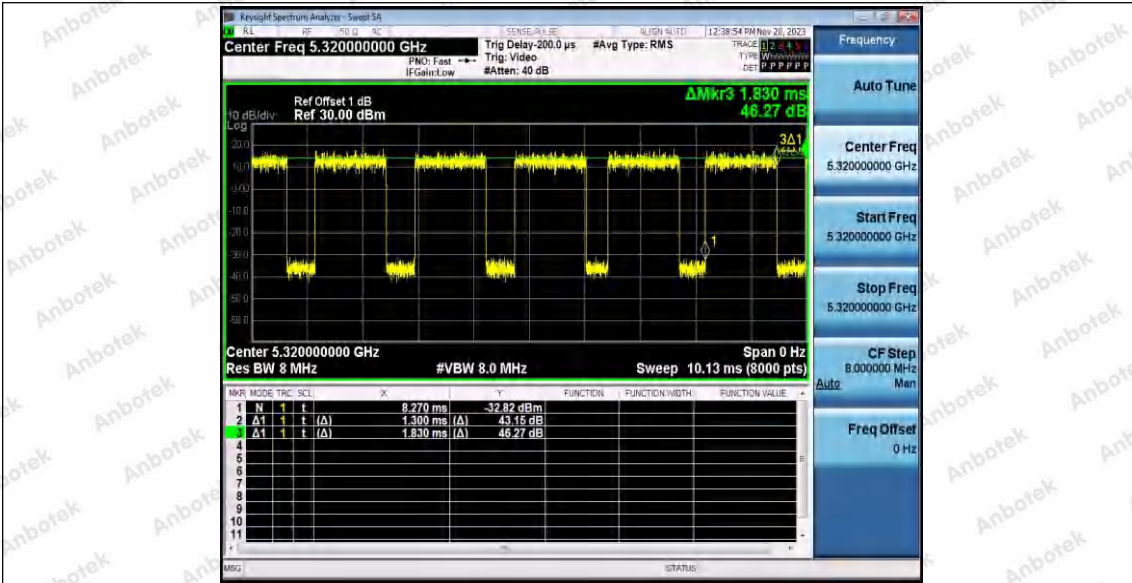

11N20SISO_Ant1_5500