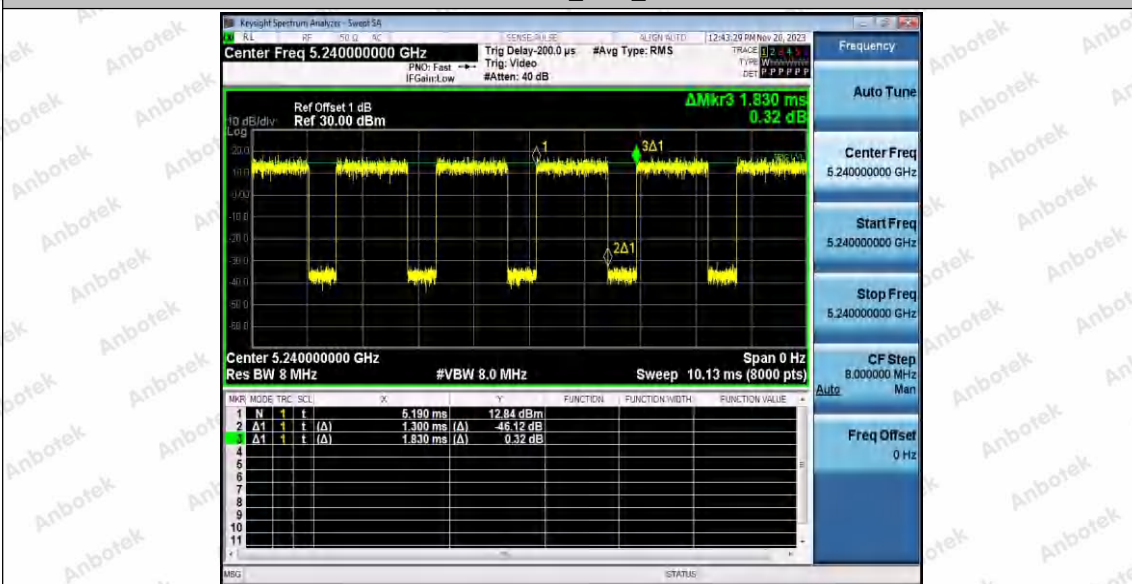

Hotline
400-003-0500
www.anbotek.com.cn

11N20SISO_Ant1_5200

11N20SISO_Ant1_5240

Shenzhen Anbotek Compliance Laboratory Limited

Address: 1/F., Building D, Sogood Science and Technology Park, Sanwei Community, Hangcheng Street, Bao'an District, Shenzhen, Guangdong, China.
 Tel: (86) 0755-26066440 Fax: (86) 0755-26014772 Email: service@anbotek.com