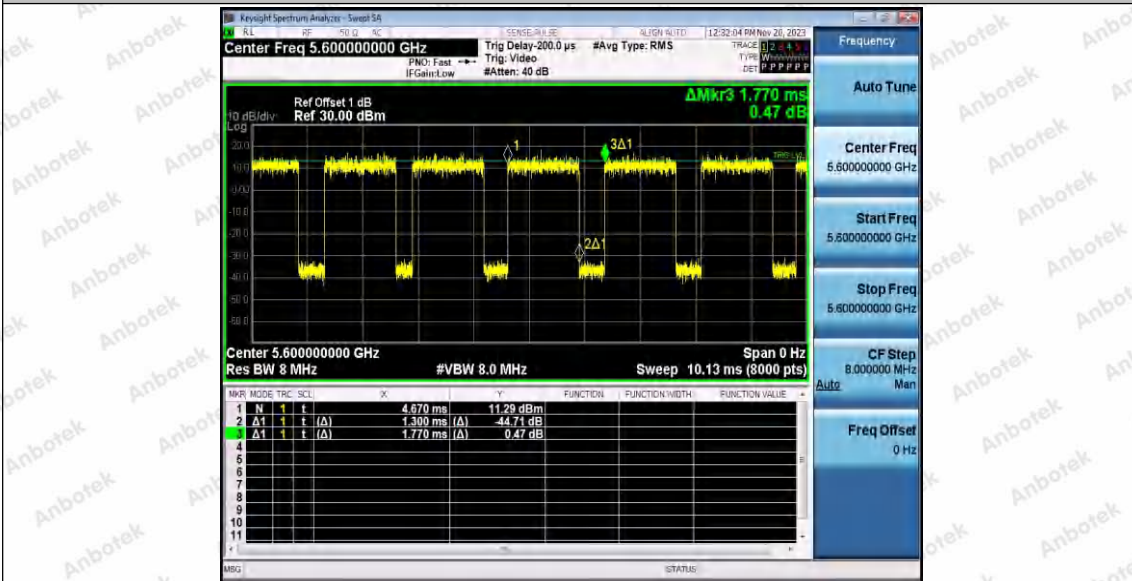

Hotline 400-003-0500
www.anbotek.com.cn

11N20SISO_Ant1_5500

11N20SISO_Ant1_5600

Shenzhen Anbotek Compliance Laboratory Limited

Address: 1/F., Building D, Sogood Science and Technology Park, Sanwei Community, Hangcheng Street, Bao'an District, Shenzhen, Guangdong, China.
 Tel: (86) 0755-26066440 Fax: (86) 0755-26014772 Email: service@anbotek.com