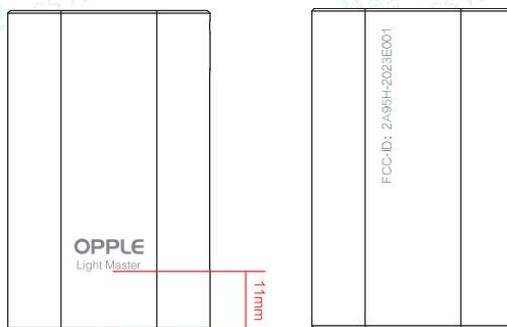

LABEL AND LOCATION

(Size: L: 3.0cm x W: 2.0cm)