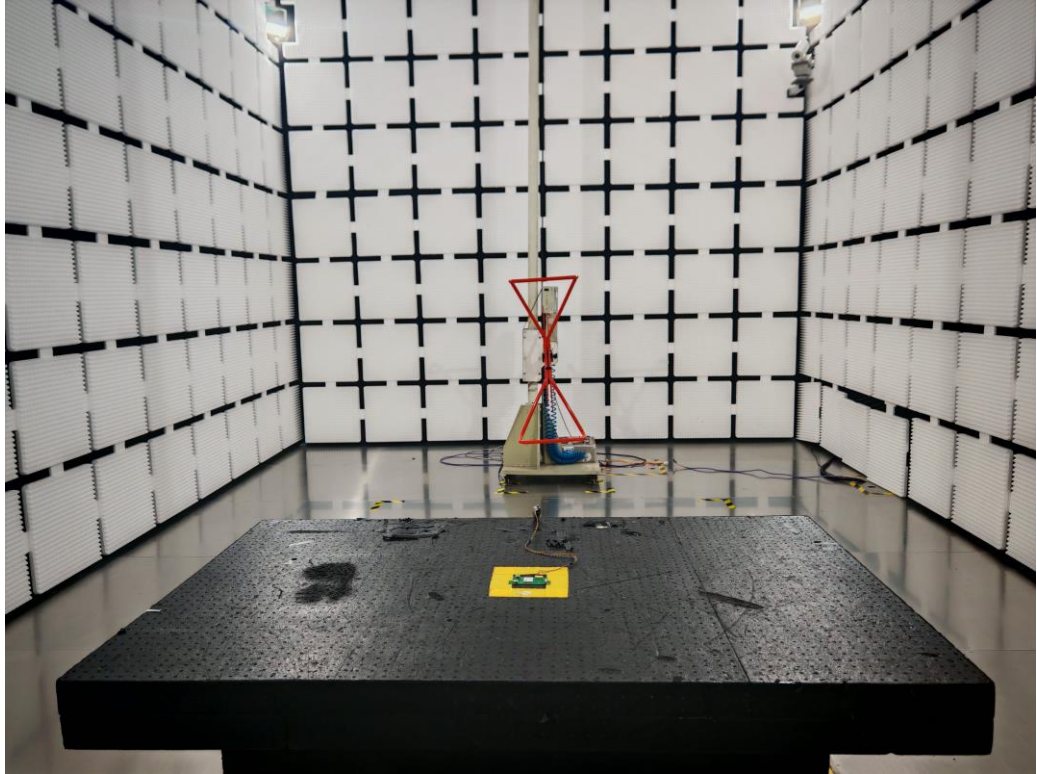

TEST SETUP PHOTOGRAPHS OF EUT

AC POWER LINE CONDUCTED EMISSION TEST

Front View

Side View

RADIATED EMISSION TEST

Below 1GHz

Above 1GHz