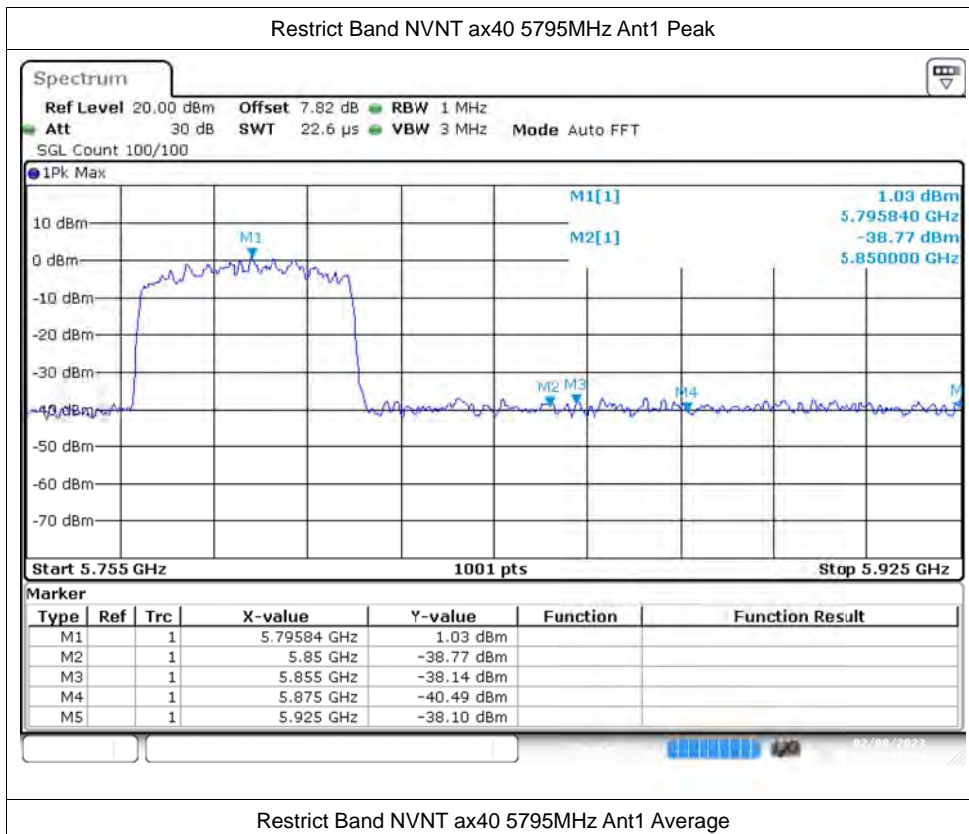

Restrict Band NVNT ax40 5755MHz Ant1 Peak

Restrict Band NVNT ax40 5755MHz Ant1 Average

Restrict Band NVNT ax40 5795MHz Ant1 Average

Restrict Band NVNT ax80 5775MHz Ant0 Peak

Restrict Band NVNT ax80 5775MHz Ant0 Average

Restrict Band NVNT ax80 5775MHz Ant1 Peak

Restrict Band NVNT ax80 5775MHz Ant1 Average

Restrict Band NVNT ax80 5775MHz Ant1 Peak

Restrict Band NVNT ax80 5775MHz Ant1 Average

---The End---