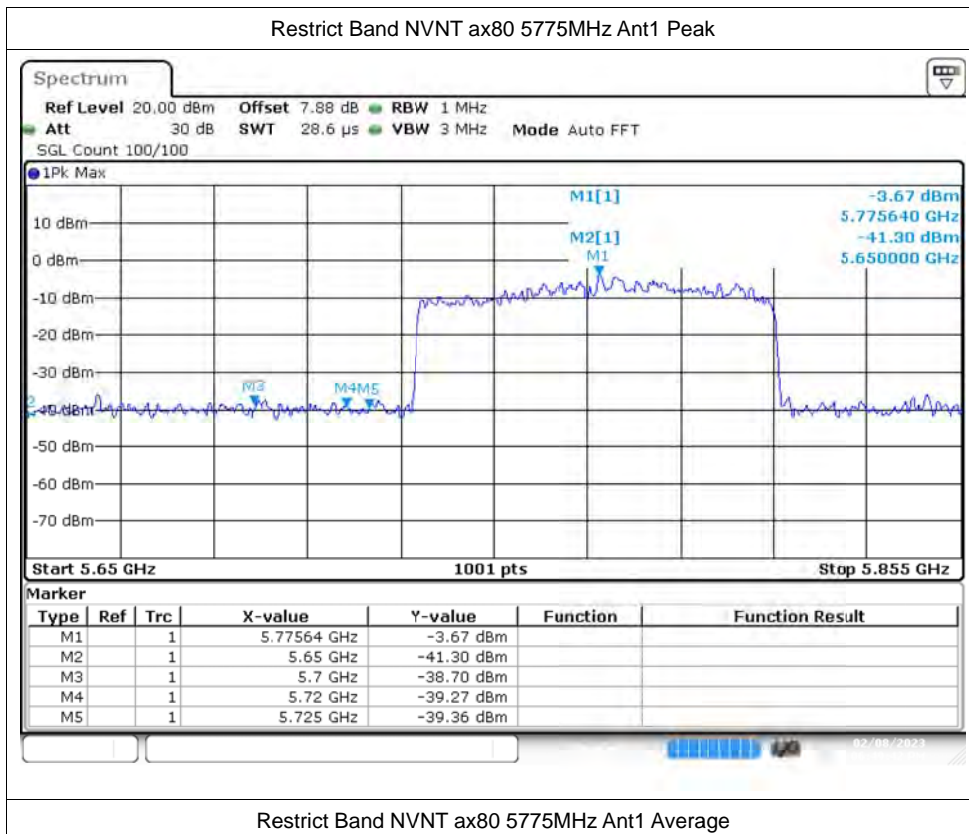

Restrict Band NVNT ax40 5755MHz Ant1 Peak

Restrict Band NVNT ax40 5755MHz Ant1 Average

Restrict Band NVNT ax40 5795MHz Ant1 Average

Restrict Band NVNT ax80 5775MHz Ant0 Peak

Restrict Band NVNT ax80 5775MHz Ant0 Average

Restrict Band NVNT ax80 5775MHz Ant1 Peak

Restrict Band NVNT ax80 5775MHz Ant1 Average

Restrict Band NVNT ax80 5775MHz Ant1 Peak

Restrict Band NVNT ax80 5775MHz Ant1 Average

---The End---