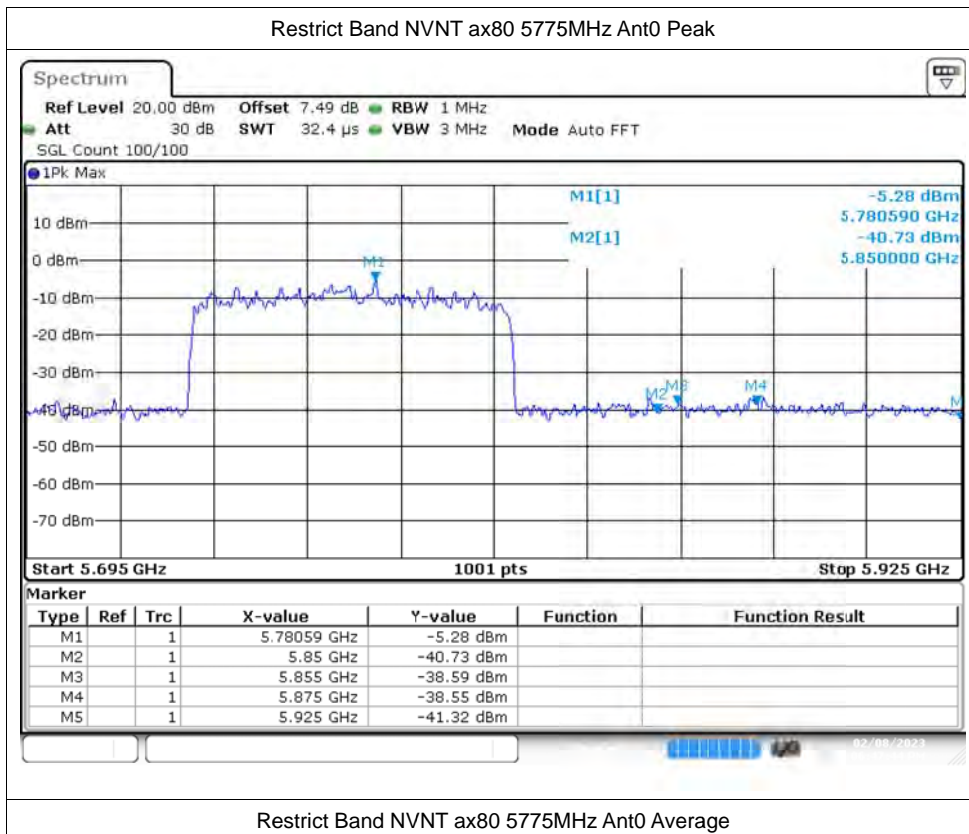

Restrict Band NVNT ax40 5755MHz Ant1 Peak

Restrict Band NVNT ax40 5755MHz Ant1 Average

Restrict Band NVNT ax40 5795MHz Ant1 Average

Restrict Band NVNT ax80 5775MHz Ant0 Peak

Restrict Band NVNT ax80 5775MHz Ant0 Average

Restrict Band NVNT ax80 5775MHz Ant1 Peak

Restrict Band NVNT ax80 5775MHz Ant1 Average

Restrict Band NVNT ax80 5775MHz Ant1 Peak

Restrict Band NVNT ax80 5775MHz Ant1 Average

---The End---