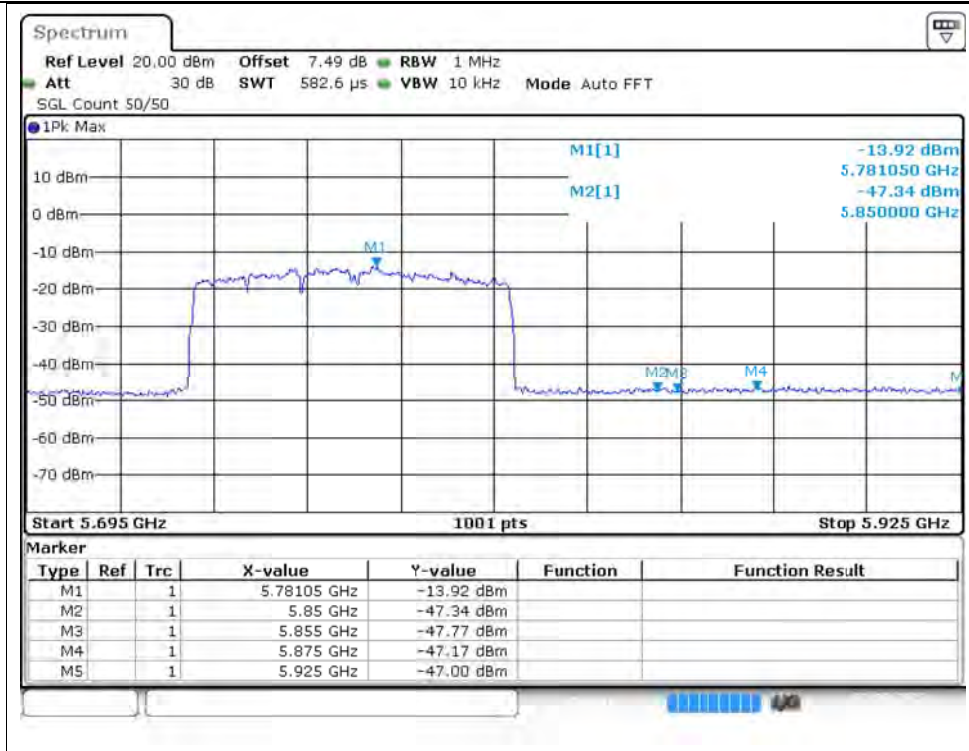

Restrict Band NVNT ax40 5755MHz Ant1 Peak

Restrict Band NVNT ax40 5755MHz Ant1 Average

Restrict Band NVNT ax40 5795MHz Ant1 Average

Restrict Band NVNT ax80 5775MHz Ant0 Peak

Restrict Band NVNT ax80 5775MHz Ant0 Average

Restrict Band NVNT ax80 5775MHz Ant1 Peak

Restrict Band NVNT ax80 5775MHz Ant1 Average

Restrict Band NVNT ax80 5775MHz Ant1 Peak

Restrict Band NVNT ax80 5775MHz Ant1 Average

---The End---