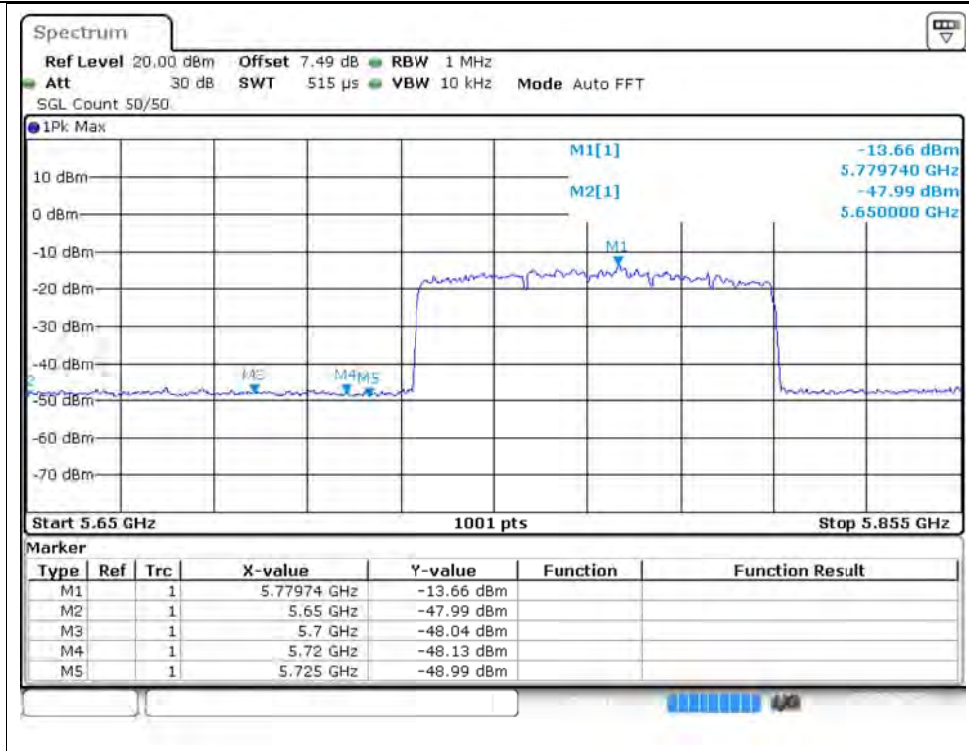

Restrict Band NVNT ax40 5755MHz Ant1 Peak

Restrict Band NVNT ax40 5755MHz Ant1 Average

Restrict Band NVNT ax40 5795MHz Ant1 Average

Restrict Band NVNT ax80 5775MHz Ant0 Peak

Restrict Band NVNT ax80 5775MHz Ant0 Average

Restrict Band NVNT ax80 5775MHz Ant1 Peak

Restrict Band NVNT ax80 5775MHz Ant1 Average

Restrict Band NVNT ax80 5775MHz Ant1 Peak

Restrict Band NVNT ax80 5775MHz Ant1 Average

---The End---