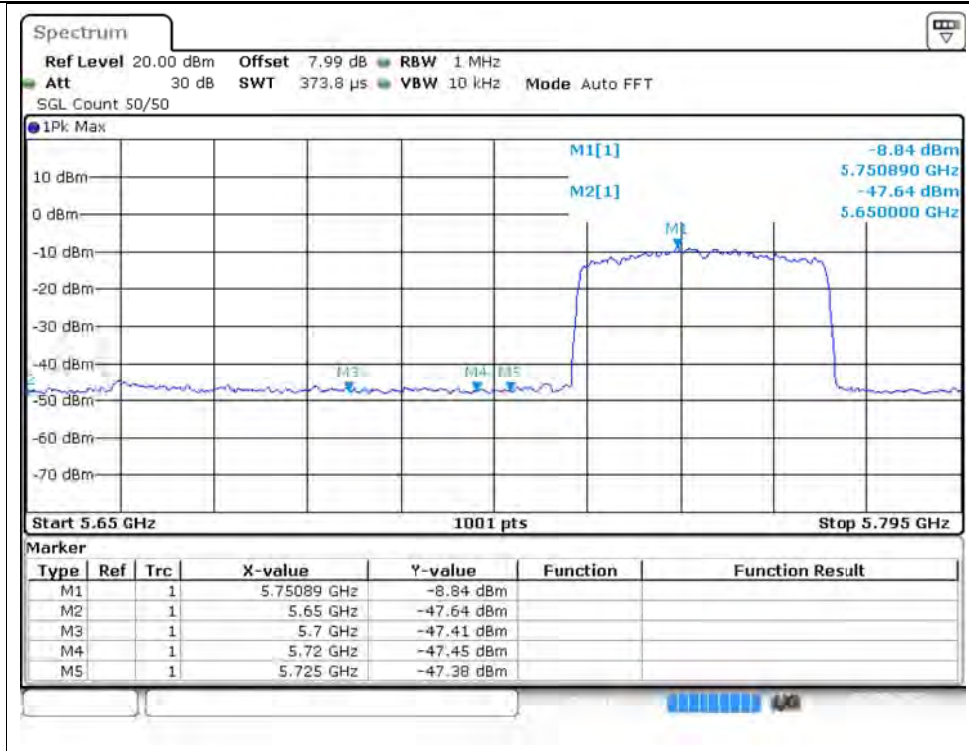

Restrict Band NVNT ax40 5755MHz Ant1 Peak

Restrict Band NVNT ax40 5755MHz Ant1 Average

Restrict Band NVNT ax40 5795MHz Ant1 Average

Restrict Band NVNT ax80 5775MHz Ant0 Peak

Restrict Band NVNT ax80 5775MHz Ant0 Average

Restrict Band NVNT ax80 5775MHz Ant1 Peak

Restrict Band NVNT ax80 5775MHz Ant1 Average

Restrict Band NVNT ax80 5775MHz Ant1 Peak

Restrict Band NVNT ax80 5775MHz Ant1 Average

---The End---