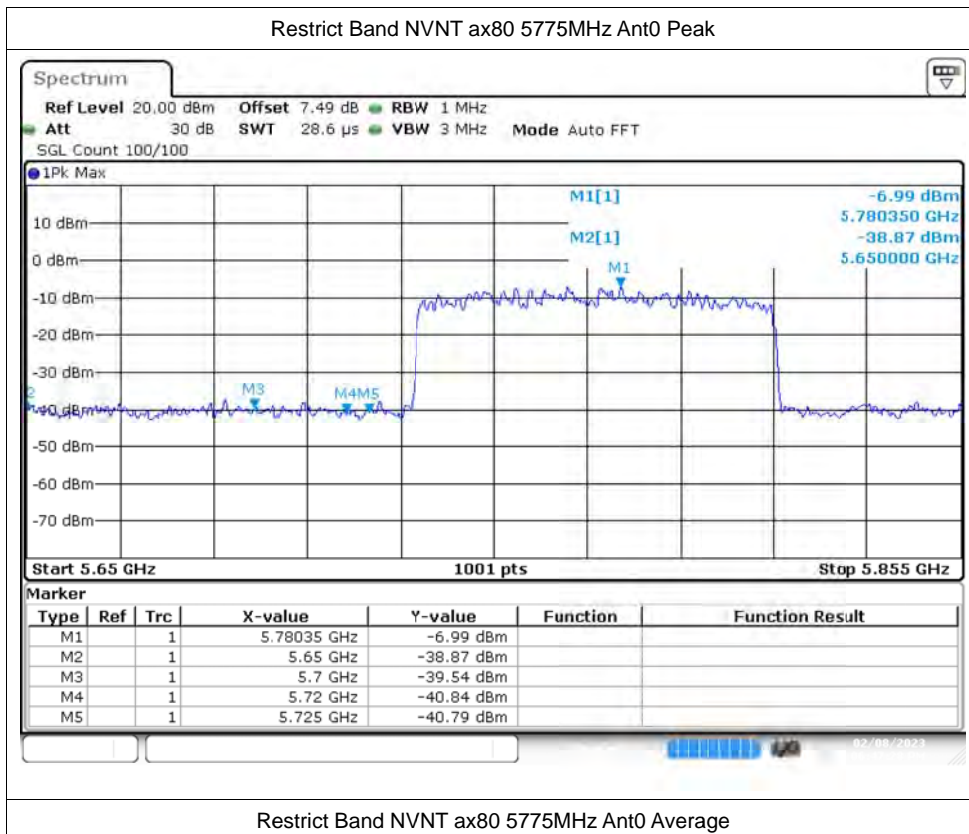

Restrict Band NVNT ax40 5755MHz Ant1 Peak

Restrict Band NVNT ax40 5755MHz Ant1 Average

Restrict Band NVNT ax40 5795MHz Ant1 Average

Restrict Band NVNT ax80 5775MHz Ant0 Peak

Restrict Band NVNT ax80 5775MHz Ant0 Average

Restrict Band NVNT ax80 5775MHz Ant1 Peak

Restrict Band NVNT ax80 5775MHz Ant1 Average

Restrict Band NVNT ax80 5775MHz Ant1 Peak

Restrict Band NVNT ax80 5775MHz Ant1 Average

---The End---