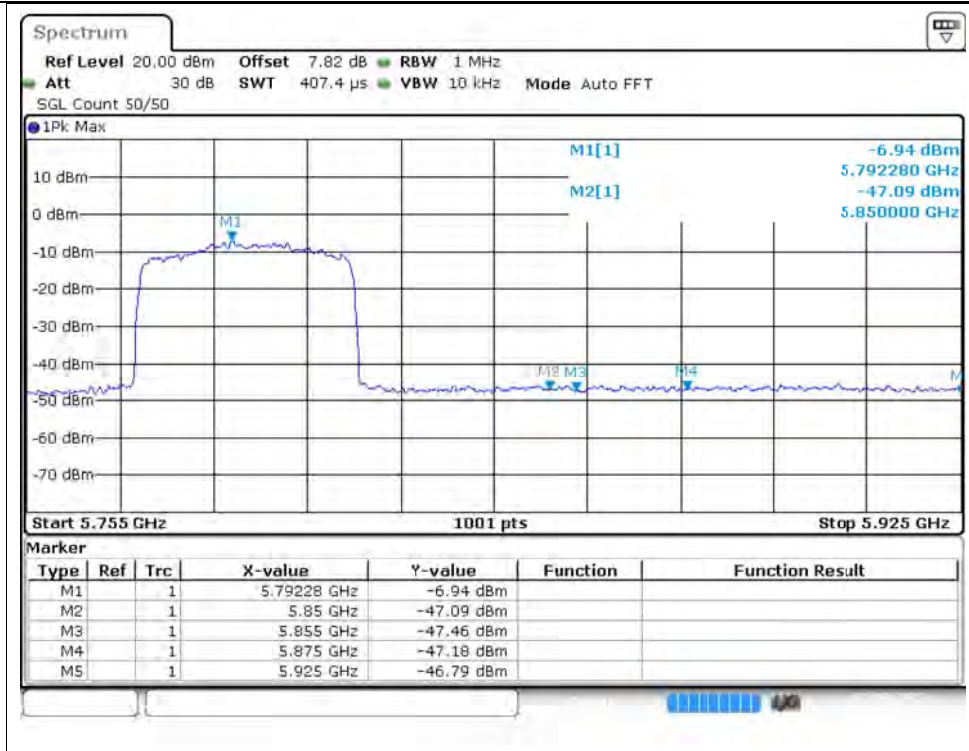

Restrict Band NVNT ax40 5755MHz Ant1 Peak

Restrict Band NVNT ax40 5755MHz Ant1 Average

Restrict Band NVNT ax40 5795MHz Ant1 Average

Restrict Band NVNT ax80 5775MHz Ant0 Peak

Restrict Band NVNT ax80 5775MHz Ant0 Average

Restrict Band NVNT ax80 5775MHz Ant1 Peak

Restrict Band NVNT ax80 5775MHz Ant1 Average

Restrict Band NVNT ax80 5775MHz Ant1 Peak

Restrict Band NVNT ax80 5775MHz Ant1 Average

---The End---