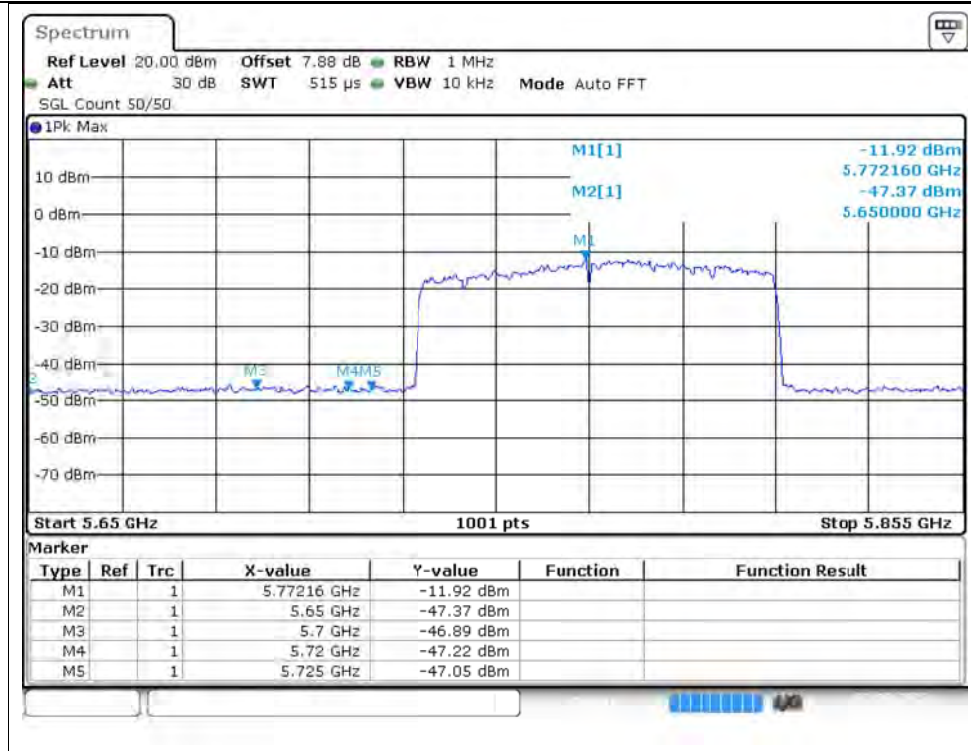

Restrict Band NVNT ax40 5755MHz Ant1 Peak

Restrict Band NVNT ax40 5755MHz Ant1 Average

Restrict Band NVNT ax40 5795MHz Ant1 Average

Restrict Band NVNT ax80 5775MHz Ant0 Peak

Restrict Band NVNT ax80 5775MHz Ant0 Average

Restrict Band NVNT ax80 5775MHz Ant1 Peak

Restrict Band NVNT ax80 5775MHz Ant1 Average

Restrict Band NVNT ax80 5775MHz Ant1 Peak

Restrict Band NVNT ax80 5775MHz Ant1 Average

---The End---