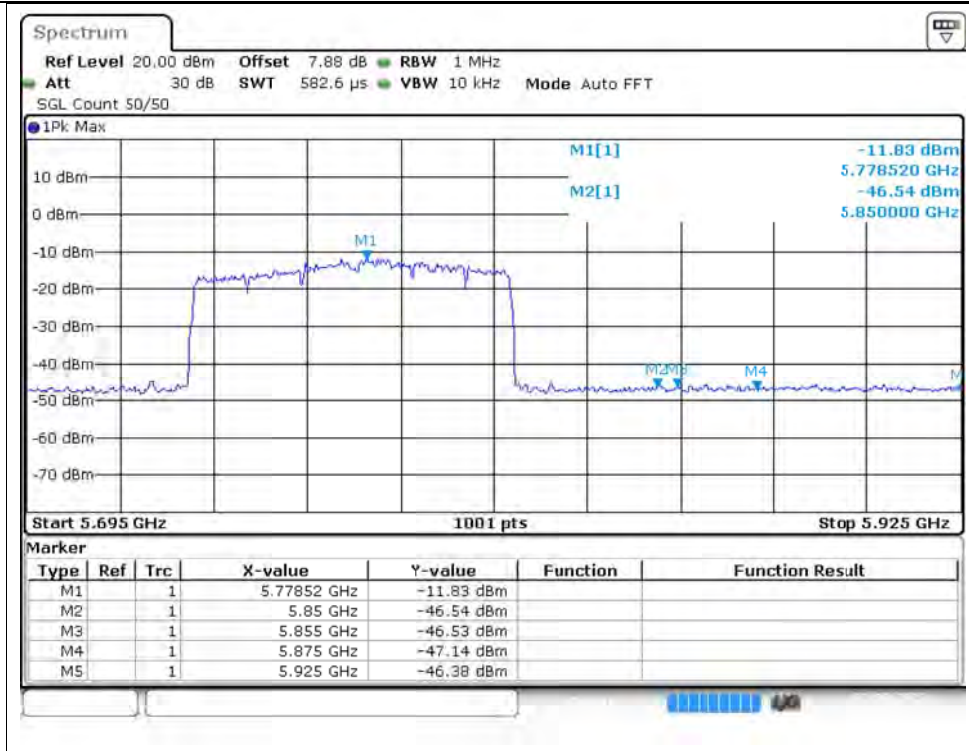

Restrict Band NVNT ax40 5755MHz Ant1 Peak

Restrict Band NVNT ax40 5755MHz Ant1 Average

Restrict Band NVNT ax40 5795MHz Ant1 Average

Restrict Band NVNT ax80 5775MHz Ant0 Peak

Restrict Band NVNT ax80 5775MHz Ant0 Average

Restrict Band NVNT ax80 5775MHz Ant1 Peak

Restrict Band NVNT ax80 5775MHz Ant1 Average

Restrict Band NVNT ax80 5775MHz Ant1 Peak

Restrict Band NVNT ax80 5775MHz Ant1 Average

---The End---