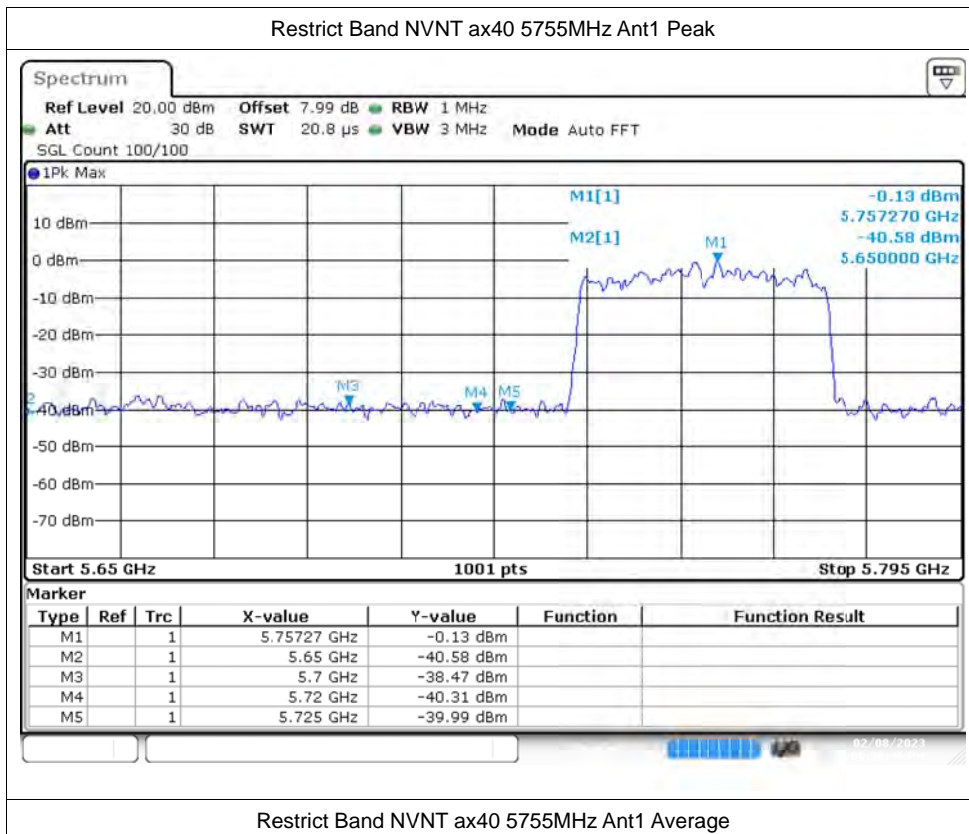

Restrict Band NVNT ax40 5755MHz Ant1 Peak

Restrict Band NVNT ax40 5755MHz Ant1 Average

Restrict Band NVNT ax40 5795MHz Ant1 Average

Restrict Band NVNT ax80 5775MHz Ant0 Peak

Restrict Band NVNT ax80 5775MHz Ant0 Average

Restrict Band NVNT ax80 5775MHz Ant1 Peak

Restrict Band NVNT ax80 5775MHz Ant1 Average

Restrict Band NVNT ax80 5775MHz Ant1 Peak

Restrict Band NVNT ax80 5775MHz Ant1 Average

---The End---