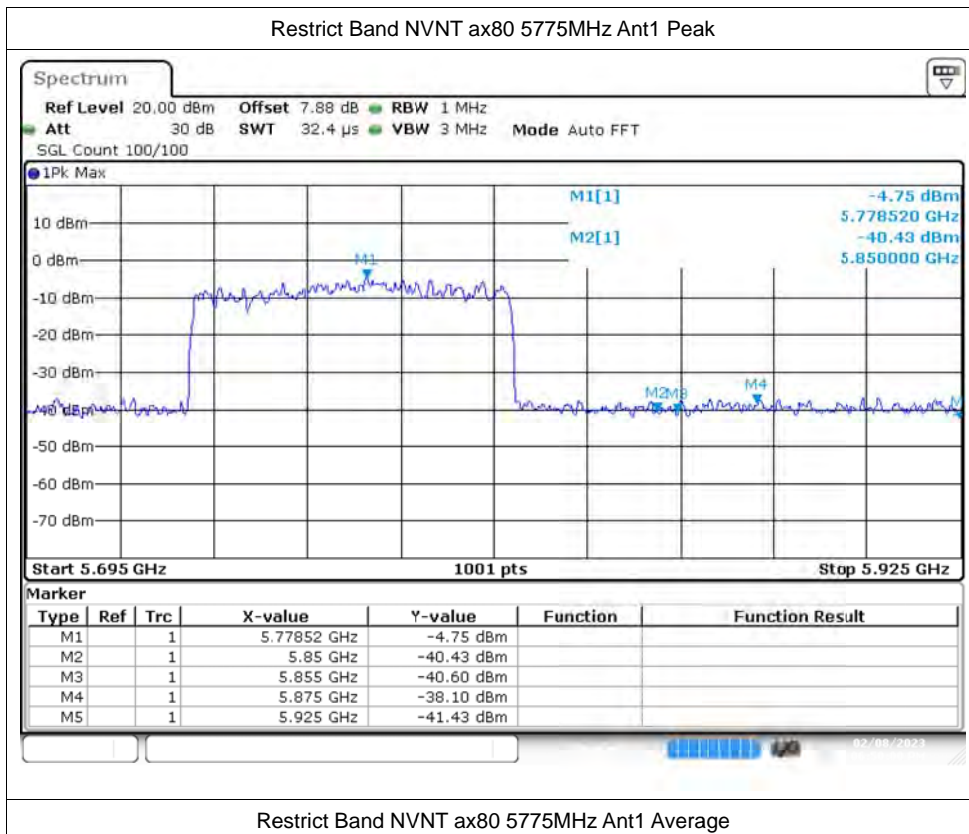

Restrict Band NVNT ax40 5755MHz Ant1 Peak

Restrict Band NVNT ax40 5755MHz Ant1 Average

Restrict Band NVNT ax40 5795MHz Ant1 Average

Restrict Band NVNT ax80 5775MHz Ant0 Peak

Restrict Band NVNT ax80 5775MHz Ant0 Average

Restrict Band NVNT ax80 5775MHz Ant1 Peak

Restrict Band NVNT ax80 5775MHz Ant1 Average

Restrict Band NVNT ax80 5775MHz Ant1 Peak

Restrict Band NVNT ax80 5775MHz Ant1 Average

---The End---