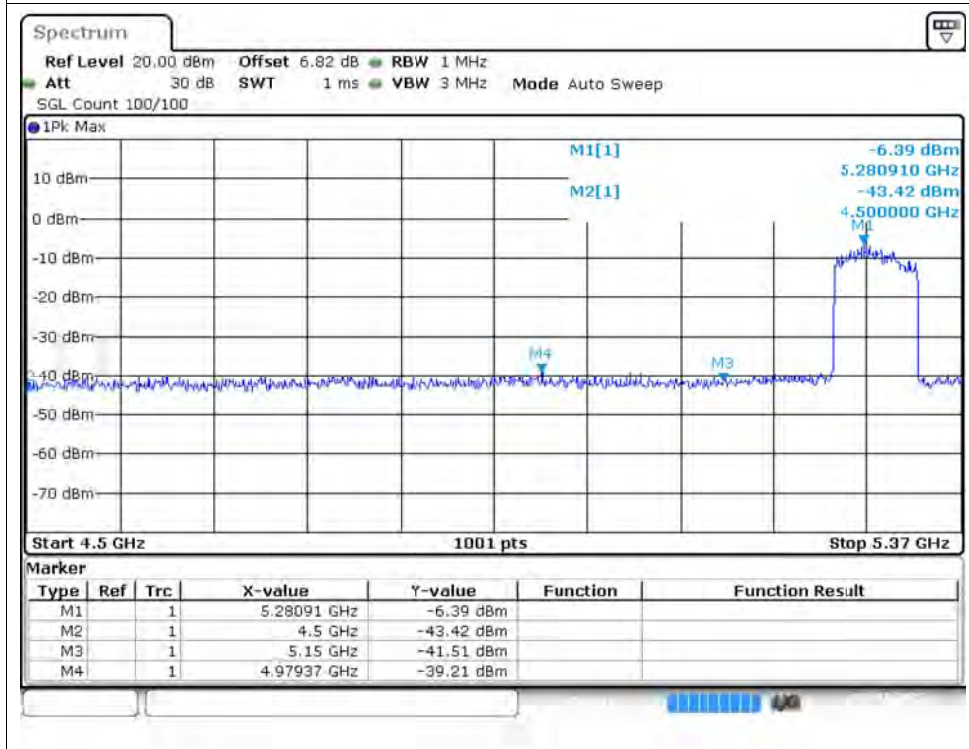

Restrict Band NVNT ax40 5230MHz Ant2 Peak

Restrict Band NVNT ax40 5230MHz Ant2 Average

Restrict Band NVNT ax40 5270MHz Ant2 Peak

Restrict Band NVNT ax40 5270MHz Ant2 Average

Restrict Band NVNT ax40 5310MHz Ant2 Peak

Restrict Band NVNT ax40 5310MHz Ant2 Average

Restrict Band NVNT ax40 5510MHz Ant2 Peak

Restrict Band NVNT ax40 5510MHz Ant2 Average

Restrict Band NVNT ax40 5670MHz Ant2 Peak

Restrict Band NVNT ax40 5670MHz Ant2 Average

Restrict Band NVNT ax80 5290MHz Ant1 Peak

Restrict Band NVNT ax80 5290MHz Ant1 Average

Restrict Band NVNT ax80 5530MHz Ant1 Peak

Restrict Band NVNT ax80 5530MHz Ant1 Average

Restrict Band NVNT ax80 5610MHz Ant1 Peak

Restrict Band NVNT ax80 5610MHz Ant1 Average

Restrict Band NVNT ax80 5210MHz Ant2 Peak

Restrict Band NVNT ax80 5210MHz Ant2 Average

Restrict Band NVNT ax80 5290MHz Ant2 Peak

Restrict Band NVNT ax80 5290MHz Ant2 Average