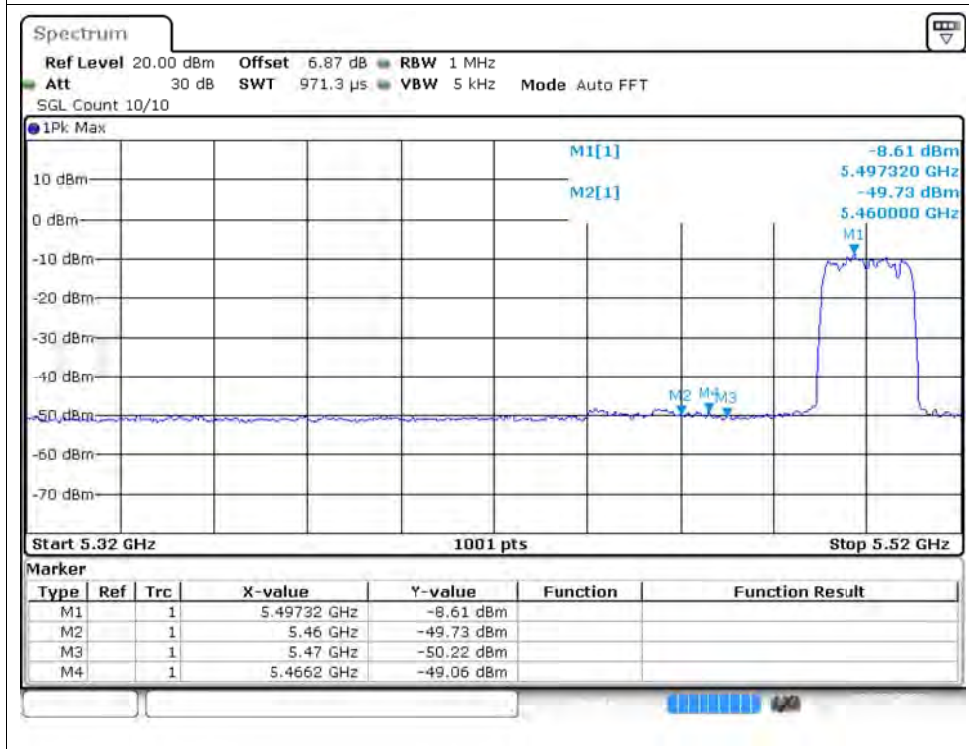

Restrict Band NVNT ax20 5320MHz Ant1 Peak

Restrict Band NVNT ax20 5320MHz Ant1 Average

Restrict Band NVNT ax20 5500MHz Ant1 Peak

Restrict Band NVNT ax20 5500MHz Ant1 Average

Restrict Band NVNT ax20 5700MHz Ant1 Peak

Restrict Band NVNT ax20 5700MHz Ant1 Average

Restrict Band NVNT ax20 5180MHz Ant2 Peak

Restrict Band NVNT ax20 5180MHz Ant2 Average

Restrict Band NVNT ax20 5240MHz Ant2 Peak

Restrict Band NVNT ax20 5240MHz Ant2 Average

Restrict Band NVNT ax20 5260MHz Ant2 Peak

Restrict Band NVNT ax20 5260MHz Ant2 Average

Restrict Band NVNT ax20 5320MHz Ant2 Peak

Restrict Band NVNT ax20 5320MHz Ant2 Average

Restrict Band NVNT ax20 5500MHz Ant2 Peak