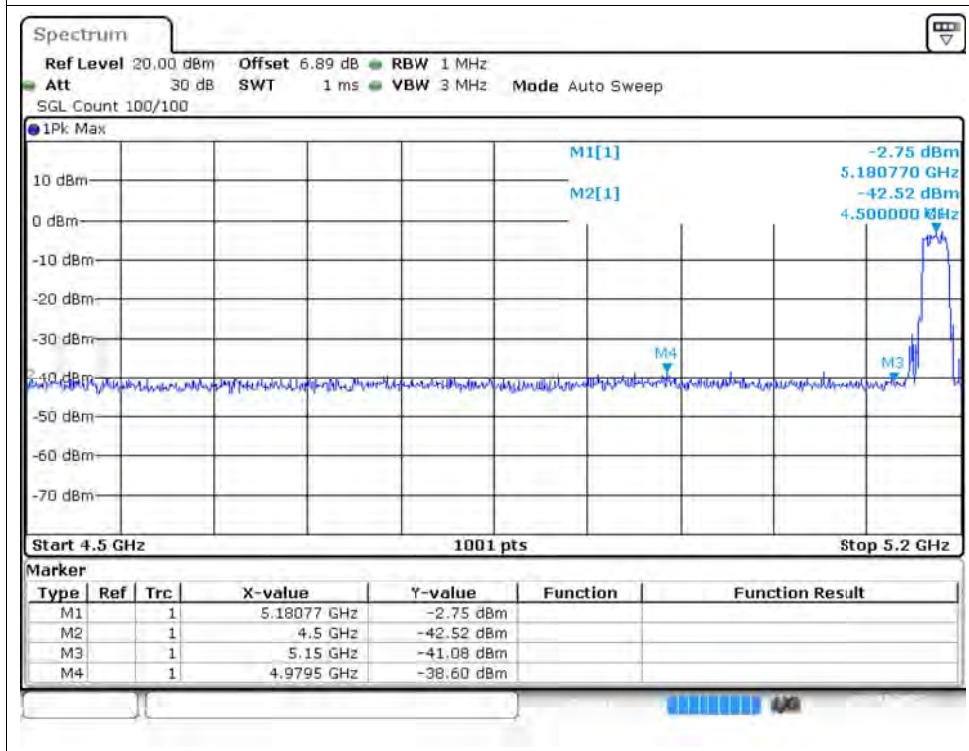

Restrict Band NVNT ax20 5320MHz Ant1 Peak

Restrict Band NVNT ax20 5320MHz Ant1 Average

Restrict Band NVNT ax20 5500MHz Ant1 Peak

Restrict Band NVNT ax20 5500MHz Ant1 Average

Restrict Band NVNT ax20 5700MHz Ant1 Peak

Restrict Band NVNT ax20 5700MHz Ant1 Average

Restrict Band NVNT ax20 5180MHz Ant2 Peak

Restrict Band NVNT ax20 5180MHz Ant2 Average

Restrict Band NVNT ax20 5240MHz Ant2 Peak

Restrict Band NVNT ax20 5240MHz Ant2 Average