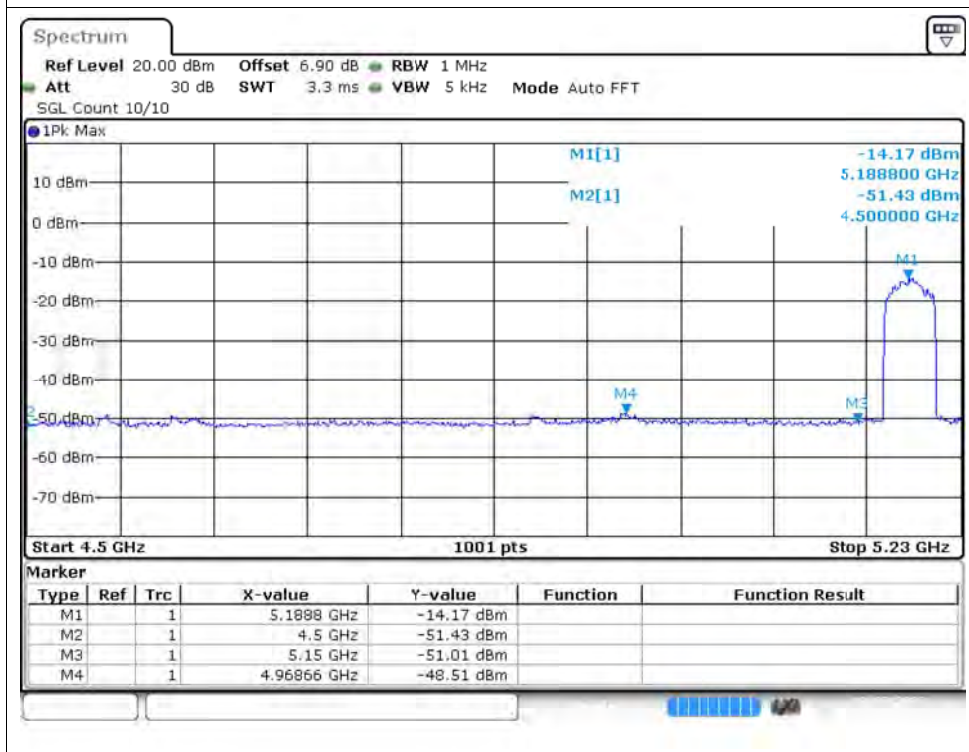

Restrict Band NVNT ax40 5510MHz Ant1 Average

Restrict Band NVNT ax40 5670MHz Ant1 Peak

Restrict Band NVNT ax40 5670MHz Ant1 Average

Restrict Band NVNT ax40 5190MHz Ant2 Peak

Restrict Band NVNT ax40 5190MHz Ant2 Average

Restrict Band NVNT ax40 5230MHz Ant2 Peak

Restrict Band NVNT ax40 5230MHz Ant2 Average

Restrict Band NVNT ax40 5270MHz Ant2 Peak

Restrict Band NVNT ax40 5270MHz Ant2 Average

Restrict Band NVNT ax40 5310MHz Ant2 Peak