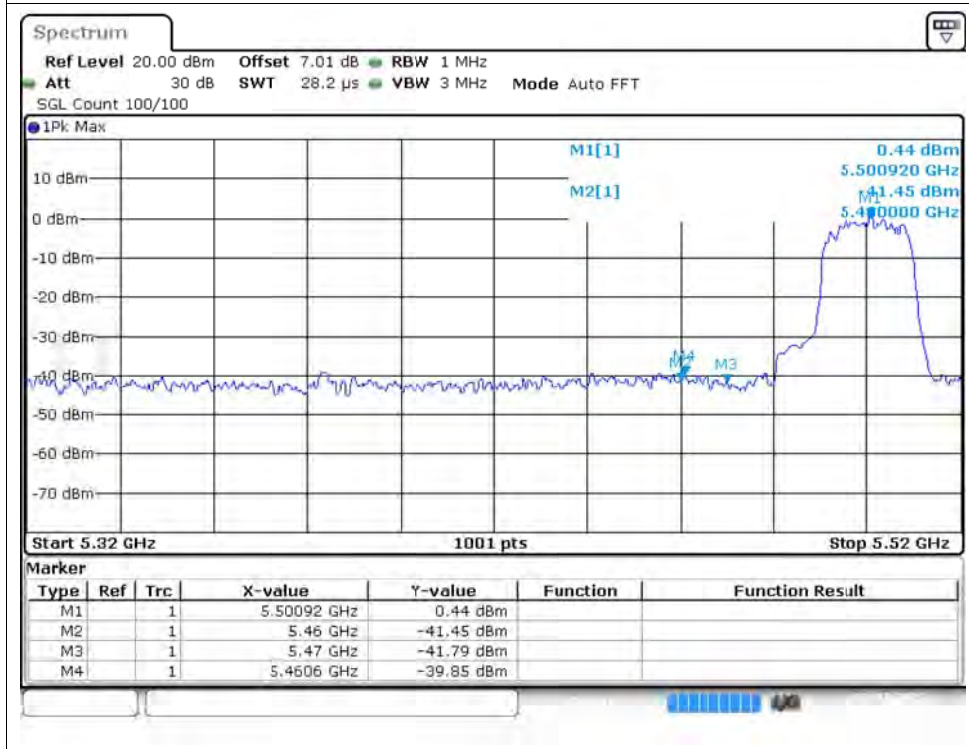

Restrict Band NVNT ax20 5260MHz Ant2 Peak

Restrict Band NVNT ax20 5260MHz Ant2 Average

Restrict Band NVNT ax20 5320MHz Ant2 Peak

Restrict Band NVNT ax20 5320MHz Ant2 Average

Restrict Band NVNT ax20 5500MHz Ant2 Peak

Restrict Band NVNT ax20 5500MHz Ant2 Average

Restrict Band NVNT ax20 5700MHz Ant2 Peak

Restrict Band NVNT ax20 5700MHz Ant2 Average

Restrict Band NVNT ax40 5190MHz Ant1 Peak

Restrict Band NVNT ax40 5190MHz Ant1 Average