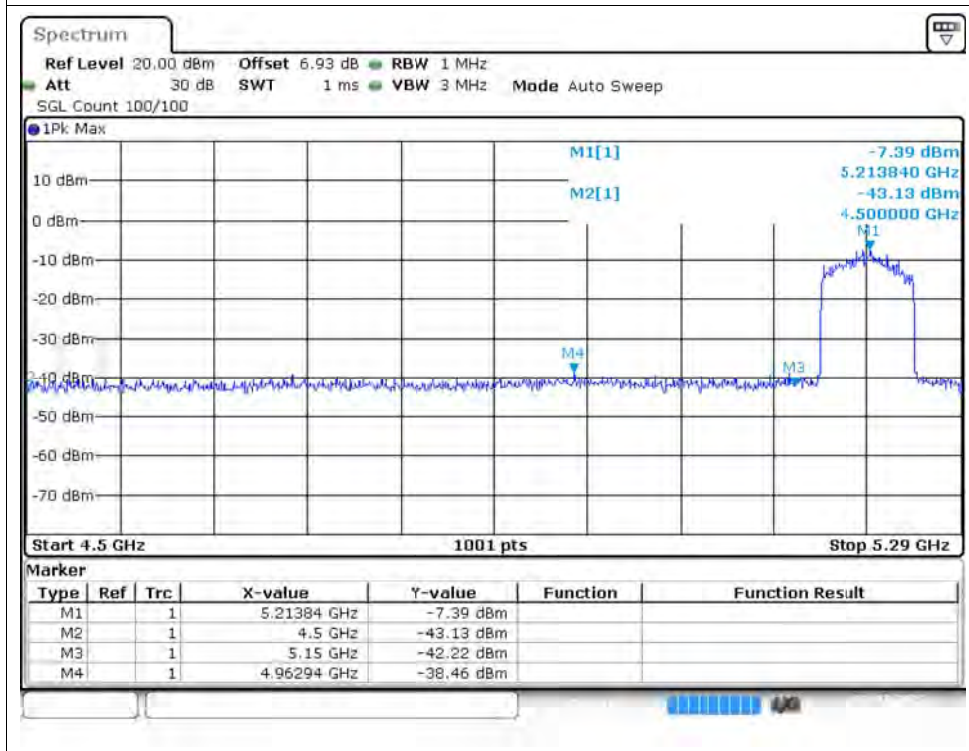

Restrict Band NVNT ax80 5290MHz Ant1 Peak

Restrict Band NVNT ax80 5290MHz Ant1 Average

Restrict Band NVNT ax80 5530MHz Ant1 Peak

Restrict Band NVNT ax80 5530MHz Ant1 Average

Restrict Band NVNT ax80 5610MHz Ant1 Peak

Restrict Band NVNT ax80 5610MHz Ant1 Average

Restrict Band NVNT ax80 5210MHz Ant2 Peak

Restrict Band NVNT ax80 5210MHz Ant2 Average

Restrict Band NVNT ax80 5290MHz Ant2 Peak

Restrict Band NVNT ax80 5290MHz Ant2 Average