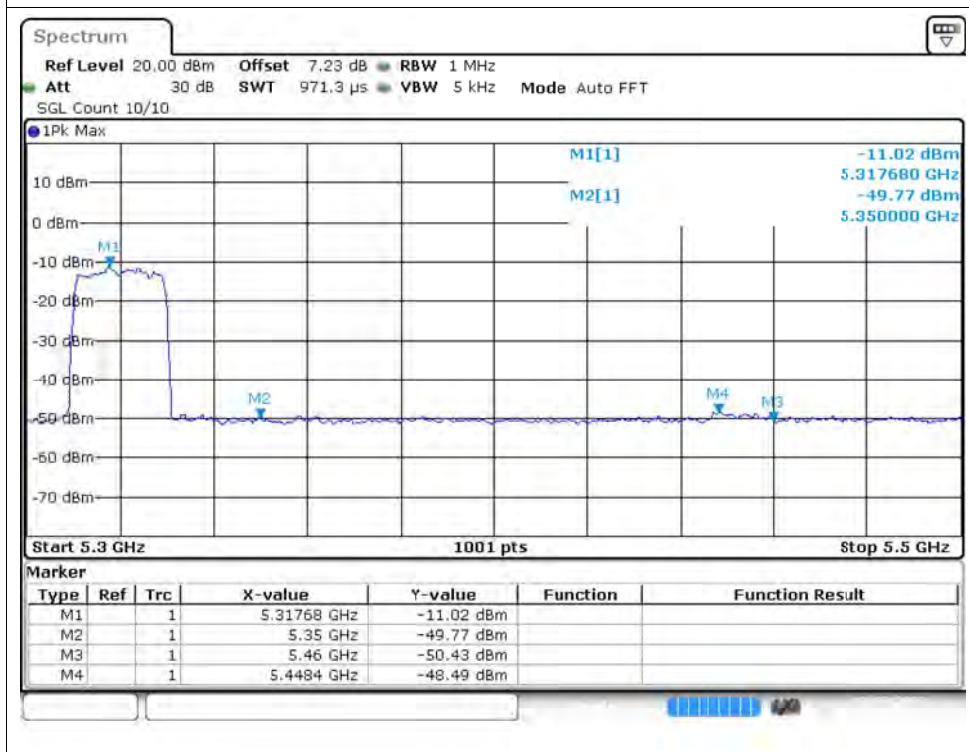

Restrict Band NVNT ax20 5260MHz Ant2 Peak

Restrict Band NVNT ax20 5260MHz Ant2 Average

Restrict Band NVNT ax20 5320MHz Ant2 Peak

Restrict Band NVNT ax20 5320MHz Ant2 Average

Restrict Band NVNT ax20 5500MHz Ant2 Peak

Restrict Band NVNT ax20 5500MHz Ant2 Average

Restrict Band NVNT ax20 5700MHz Ant2 Peak

Restrict Band NVNT ax20 5700MHz Ant2 Average

Restrict Band NVNT ax40 5190MHz Ant1 Peak

Restrict Band NVNT ax40 5190MHz Ant1 Average