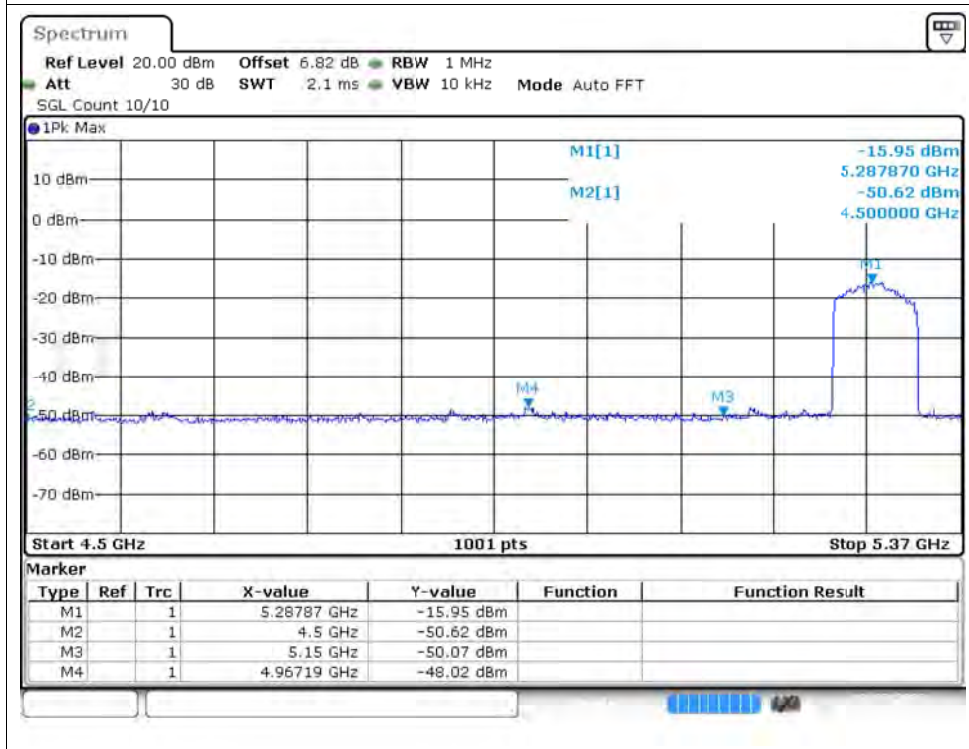

Restrict Band NVNT ax40 5310MHz Ant2 Average

Restrict Band NVNT ax40 5510MHz Ant2 Peak

Restrict Band NVNT ax40 5510MHz Ant2 Average

Restrict Band NVNT ax40 5670MHz Ant2 Peak

Restrict Band NVNT ax40 5670MHz Ant2 Average

Restrict Band NVNT ax80 5290MHz Ant1 Peak

Restrict Band NVNT ax80 5290MHz Ant1 Average

Restrict Band NVNT ax80 5530MHz Ant1 Peak

Restrict Band NVNT ax80 5530MHz Ant1 Average

Restrict Band NVNT ax80 5610MHz Ant1 Peak

Restrict Band NVNT ax80 5610MHz Ant1 Average

Restrict Band NVNT ax80 5210MHz Ant2 Peak

Restrict Band NVNT ax80 5210MHz Ant2 Average

Restrict Band NVNT ax80 5290MHz Ant2 Peak

Restrict Band NVNT ax80 5290MHz Ant2 Average