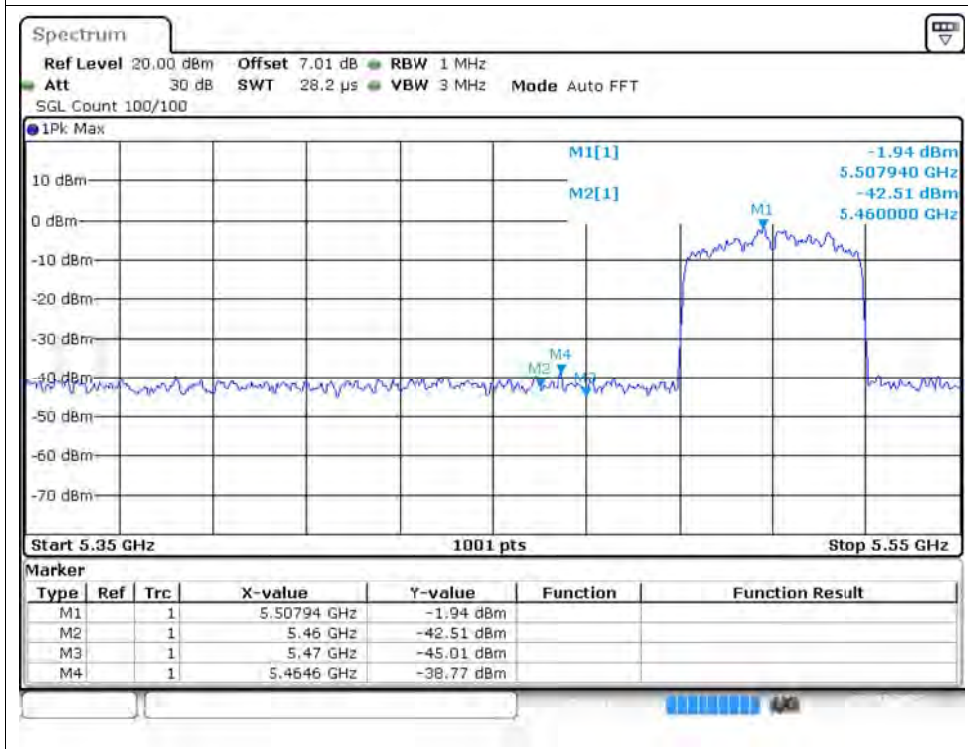

Restrict Band NVNT ax40 5230MHz Ant2 Peak

Restrict Band NVNT ax40 5230MHz Ant2 Average

Restrict Band NVNT ax40 5270MHz Ant2 Peak

Restrict Band NVNT ax40 5270MHz Ant2 Average

Restrict Band NVNT ax40 5310MHz Ant2 Peak

Restrict Band NVNT ax40 5310MHz Ant2 Average

Restrict Band NVNT ax40 5510MHz Ant2 Peak

Restrict Band NVNT ax40 5510MHz Ant2 Average

Restrict Band NVNT ax40 5670MHz Ant2 Peak

Restrict Band NVNT ax40 5670MHz Ant2 Average