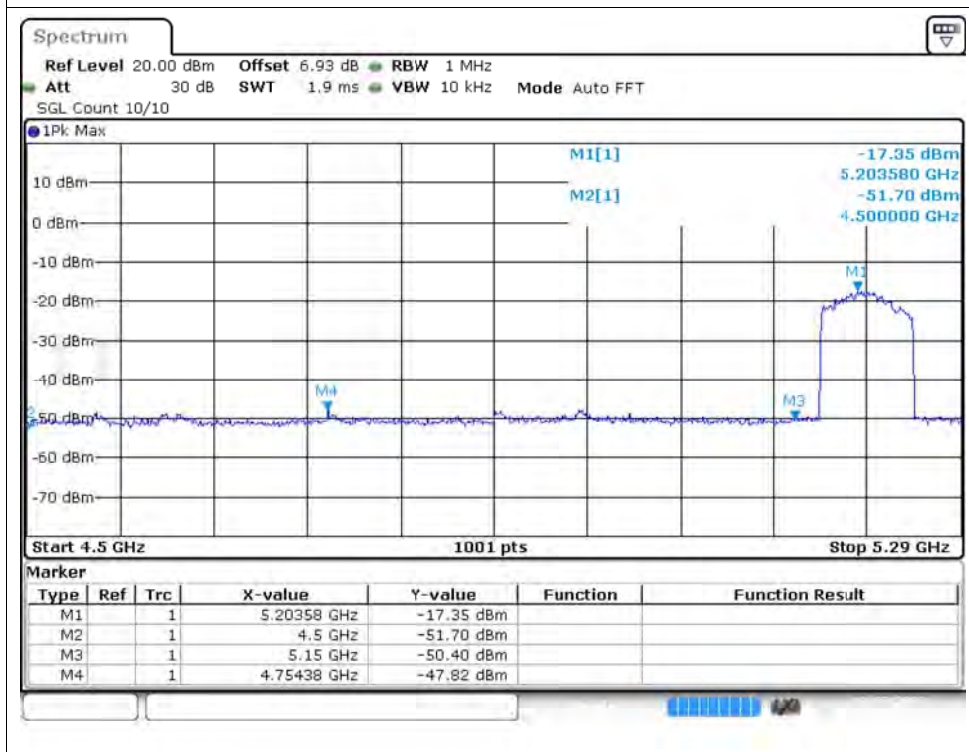

Restrict Band NVNT ax80 5290MHz Ant1 Peak

Restrict Band NVNT ax80 5290MHz Ant1 Average

Restrict Band NVNT ax80 5530MHz Ant1 Peak

Restrict Band NVNT ax80 5530MHz Ant1 Average

Restrict Band NVNT ax80 5610MHz Ant1 Peak

Restrict Band NVNT ax80 5610MHz Ant1 Average

Restrict Band NVNT ax80 5210MHz Ant2 Peak

Restrict Band NVNT ax80 5210MHz Ant2 Average

Restrict Band NVNT ax80 5290MHz Ant2 Peak

Restrict Band NVNT ax80 5290MHz Ant2 Average

Restrict Band NVNT ax80 5530MHz Ant2 Peak

Restrict Band NVNT ax80 5530MHz Ant2 Average

Restrict Band NVNT ax80 5610MHz Ant2 Peak

Restrict Band NVNT ax80 5610MHz Ant2 Average