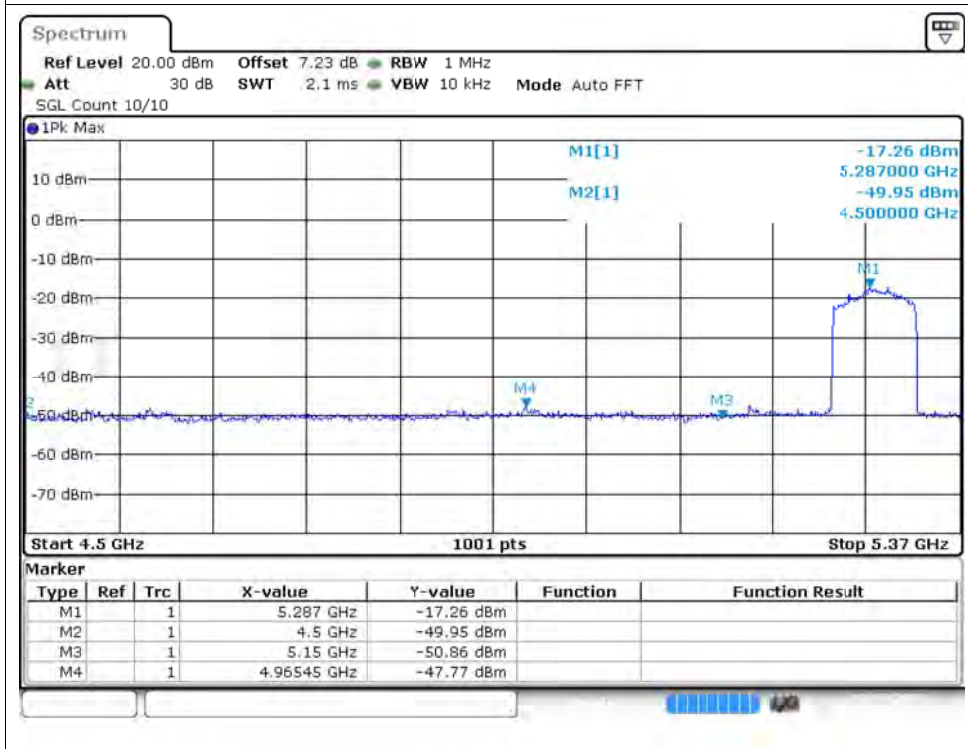

Restrict Band NVNT ax80 5290MHz Ant1 Peak

Restrict Band NVNT ax80 5290MHz Ant1 Average

Restrict Band NVNT ax80 5530MHz Ant1 Peak

Restrict Band NVNT ax80 5530MHz Ant1 Average

Restrict Band NVNT ax80 5610MHz Ant1 Peak

Restrict Band NVNT ax80 5610MHz Ant1 Average

Restrict Band NVNT ax80 5210MHz Ant2 Peak

Restrict Band NVNT ax80 5210MHz Ant2 Average

Restrict Band NVNT ax80 5290MHz Ant2 Peak

Restrict Band NVNT ax80 5290MHz Ant2 Average

Restrict Band NVNT ax80 5530MHz Ant2 Peak

Restrict Band NVNT ax80 5530MHz Ant2 Average

Restrict Band NVNT ax80 5610MHz Ant2 Peak

Restrict Band NVNT ax80 5610MHz Ant2 Average