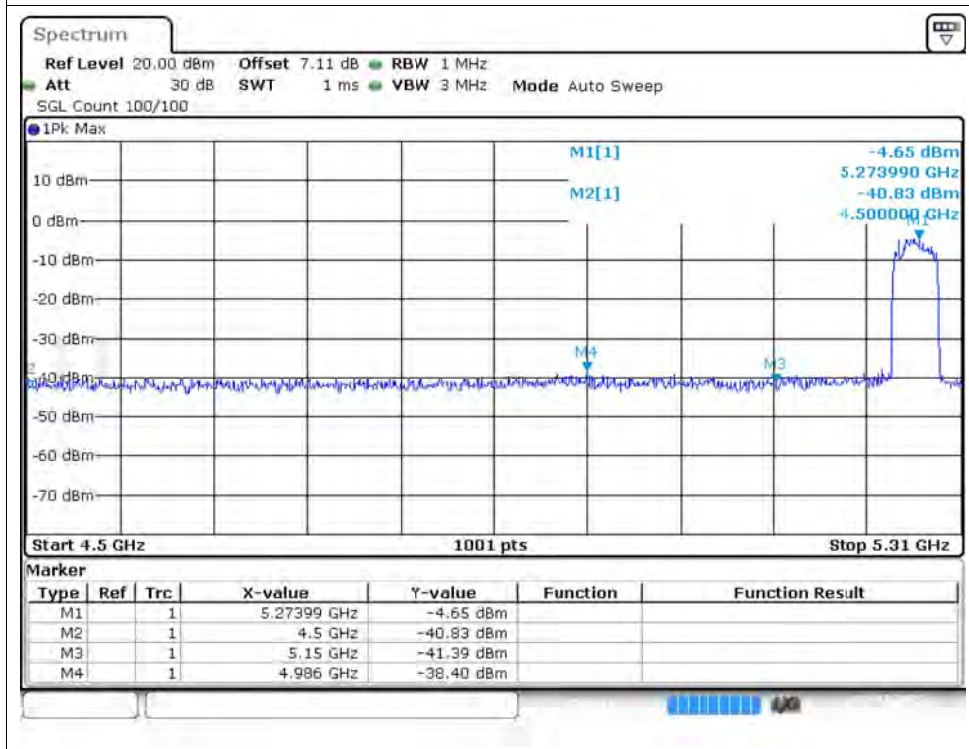

Restrict Band NVNT ax40 5230MHz Ant2 Peak

Restrict Band NVNT ax40 5230MHz Ant2 Average

Restrict Band NVNT ax40 5270MHz Ant2 Peak

Restrict Band NVNT ax40 5270MHz Ant2 Average

Restrict Band NVNT ax40 5310MHz Ant2 Peak