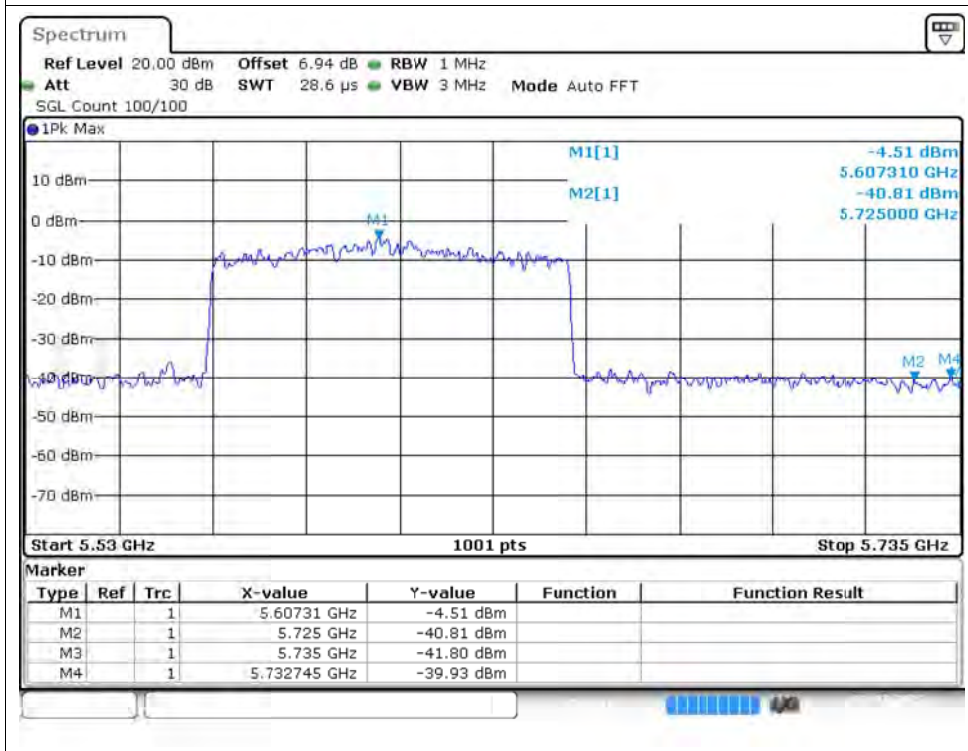

Restrict Band NVNT ax80 5290MHz Ant1 Peak

Restrict Band NVNT ax80 5290MHz Ant1 Average

Restrict Band NVNT ax80 5530MHz Ant1 Peak

Restrict Band NVNT ax80 5530MHz Ant1 Average

Restrict Band NVNT ax80 5610MHz Ant1 Peak

Restrict Band NVNT ax80 5610MHz Ant1 Average

Restrict Band NVNT ax80 5210MHz Ant2 Peak

Restrict Band NVNT ax80 5210MHz Ant2 Average

Restrict Band NVNT ax80 5290MHz Ant2 Peak

Restrict Band NVNT ax80 5290MHz Ant2 Average