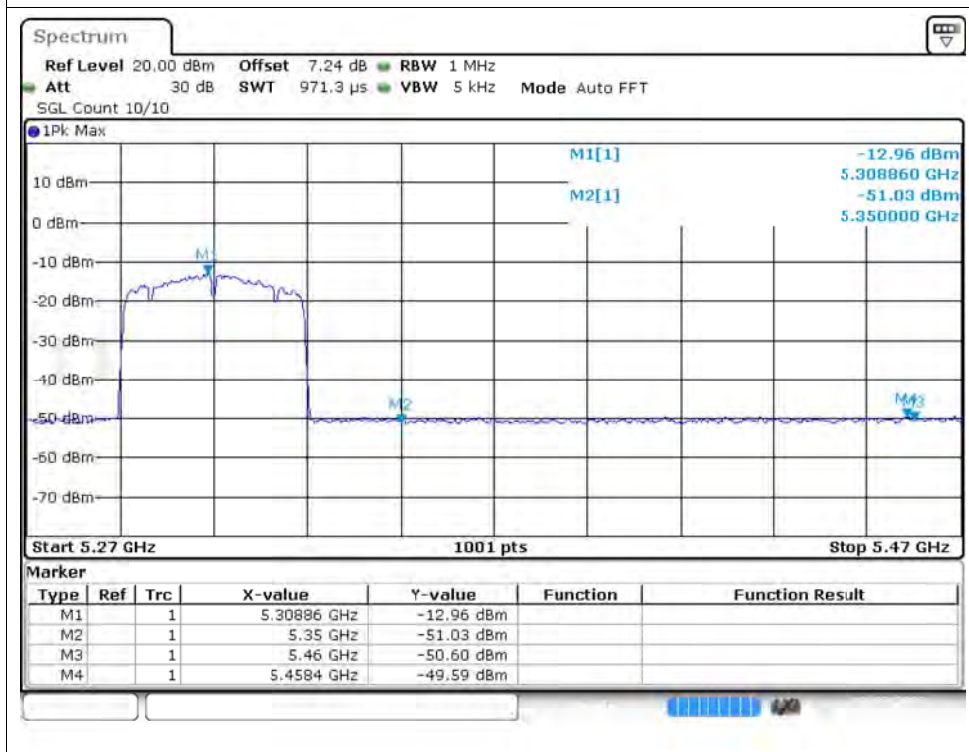

Restrict Band NVNT ax40 5230MHz Ant2 Peak

Restrict Band NVNT ax40 5230MHz Ant2 Average

Restrict Band NVNT ax40 5270MHz Ant2 Peak

Restrict Band NVNT ax40 5270MHz Ant2 Average

Restrict Band NVNT ax40 5310MHz Ant2 Peak

Restrict Band NVNT ax40 5310MHz Ant2 Average

Restrict Band NVNT ax40 5510MHz Ant2 Peak

Restrict Band NVNT ax40 5510MHz Ant2 Average

Restrict Band NVNT ax40 5670MHz Ant2 Peak

Restrict Band NVNT ax40 5670MHz Ant2 Average