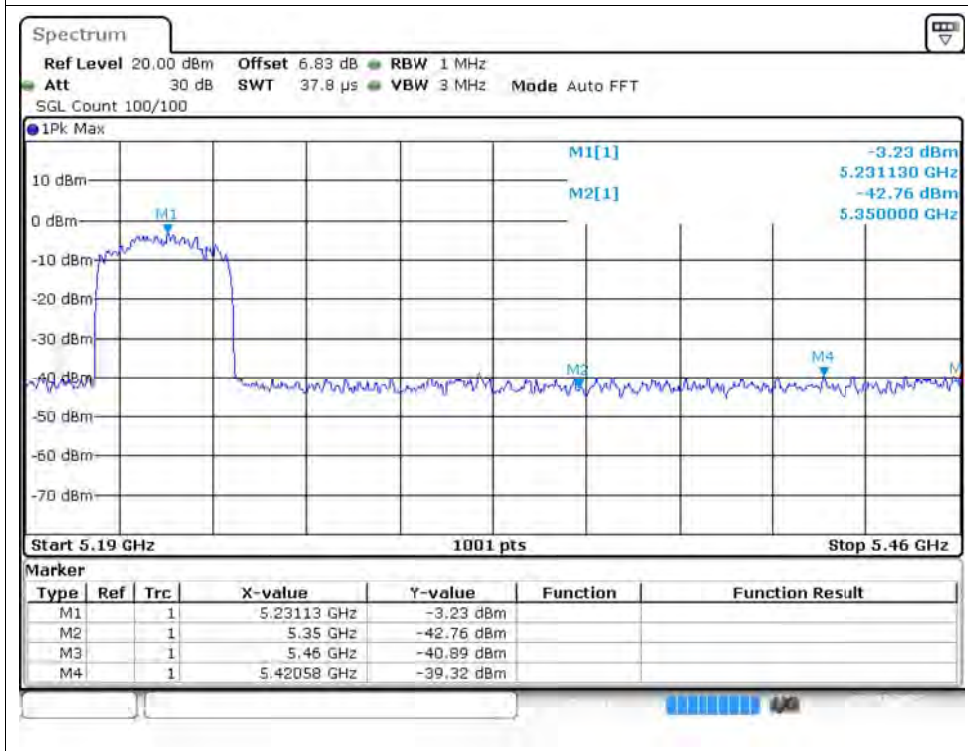

Restrict Band NVNT ax20 5500MHz Ant2 Average

Restrict Band NVNT ax20 5700MHz Ant2 Peak

Restrict Band NVNT ax20 5700MHz Ant2 Average

Restrict Band NVNT ax40 5190MHz Ant1 Peak

Restrict Band NVNT ax40 5190MHz Ant1 Average

Restrict Band NVNT ax40 5230MHz Ant1 Peak

Restrict Band NVNT ax40 5230MHz Ant1 Average

Restrict Band NVNT ax40 5310MHz Ant1 Peak

Restrict Band NVNT ax40 5310MHz Ant1 Average

Restrict Band NVNT ax40 5510MHz Ant1 Peak