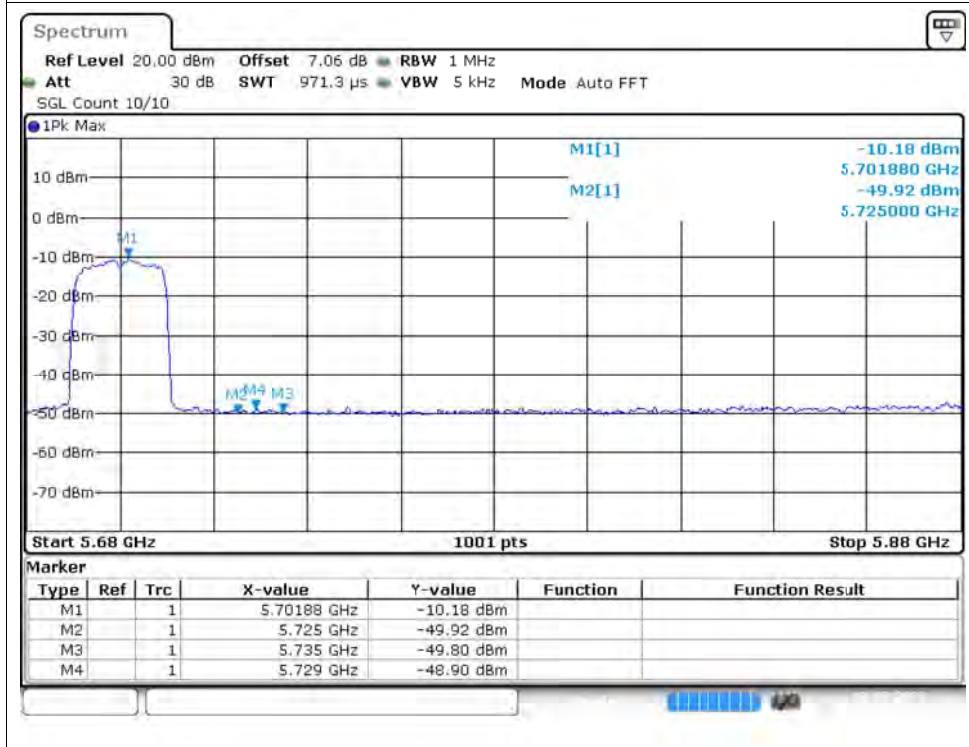

Restrict Band NVNT ax20 5320MHz Ant1 Peak

Restrict Band NVNT ax20 5320MHz Ant1 Average

Restrict Band NVNT ax20 5500MHz Ant1 Peak

Restrict Band NVNT ax20 5500MHz Ant1 Average

Restrict Band NVNT ax20 5700MHz Ant1 Peak

Restrict Band NVNT ax20 5700MHz Ant1 Average

Restrict Band NVNT ax20 5180MHz Ant2 Peak

Restrict Band NVNT ax20 5180MHz Ant2 Average

Restrict Band NVNT ax20 5240MHz Ant2 Peak

Restrict Band NVNT ax20 5240MHz Ant2 Average