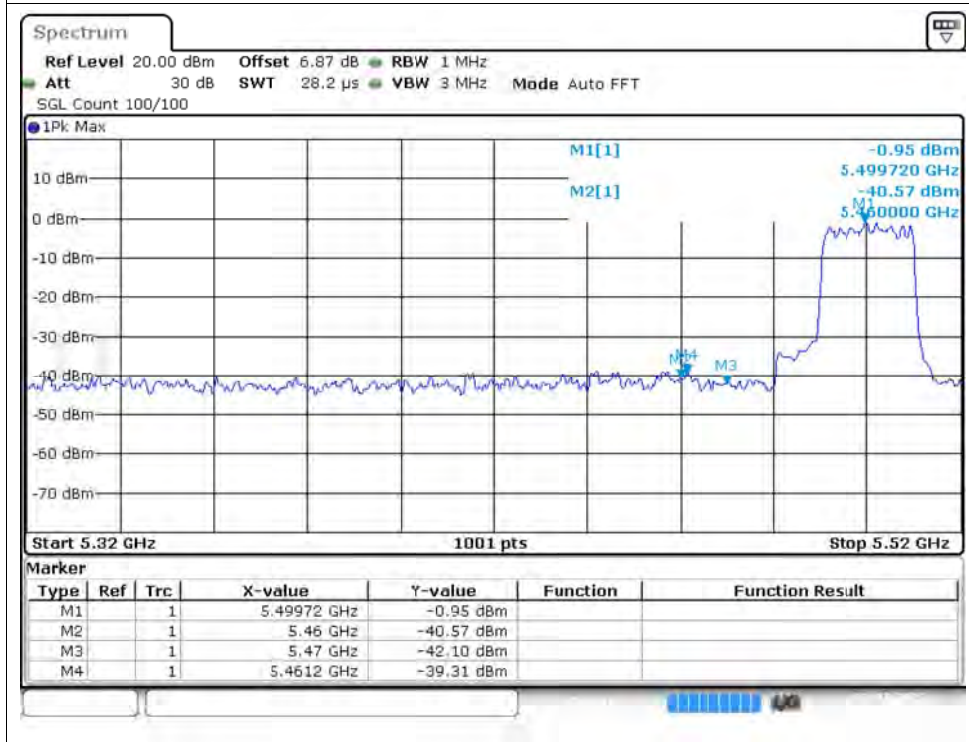

Restrict Band NVNT ax20 5320MHz Ant1 Peak

Restrict Band NVNT ax20 5320MHz Ant1 Average

Restrict Band NVNT ax20 5500MHz Ant1 Peak

Restrict Band NVNT ax20 5500MHz Ant1 Average

Restrict Band NVNT ax20 5700MHz Ant1 Peak