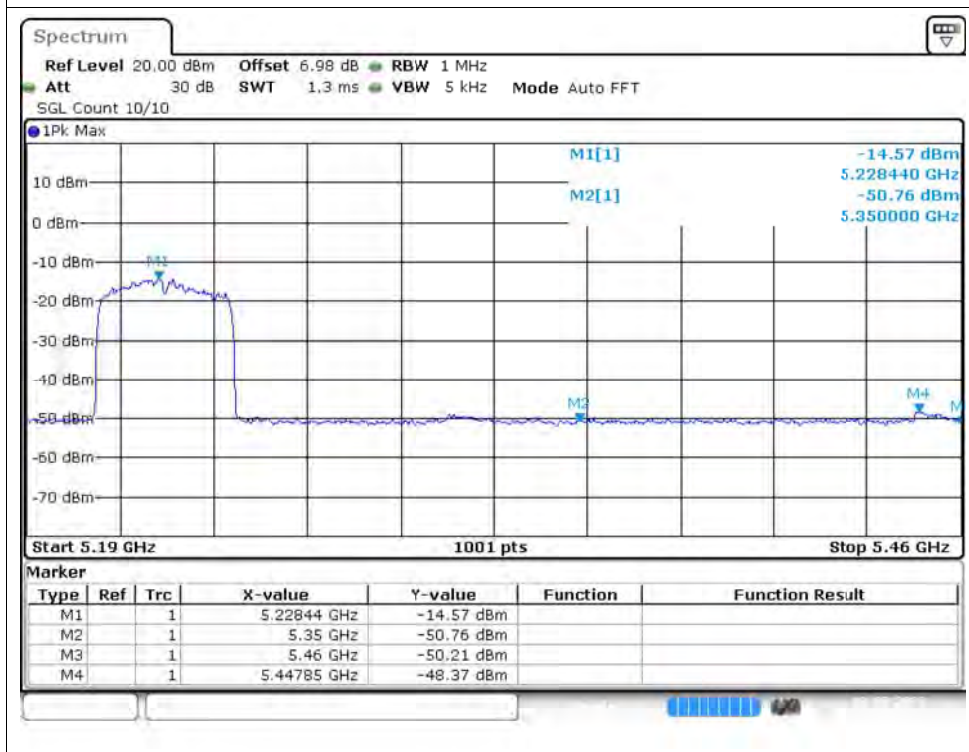

Restrict Band NVNT ax40 5510MHz Ant1 Average

Restrict Band NVNT ax40 5670MHz Ant1 Peak

Restrict Band NVNT ax40 5670MHz Ant1 Average

Restrict Band NVNT ax40 5190MHz Ant2 Peak

Restrict Band NVNT ax40 5190MHz Ant2 Average

Restrict Band NVNT ax40 5230MHz Ant2 Peak

Restrict Band NVNT ax40 5230MHz Ant2 Average

Restrict Band NVNT ax40 5270MHz Ant2 Peak

Restrict Band NVNT ax40 5270MHz Ant2 Average

Restrict Band NVNT ax40 5310MHz Ant2 Peak