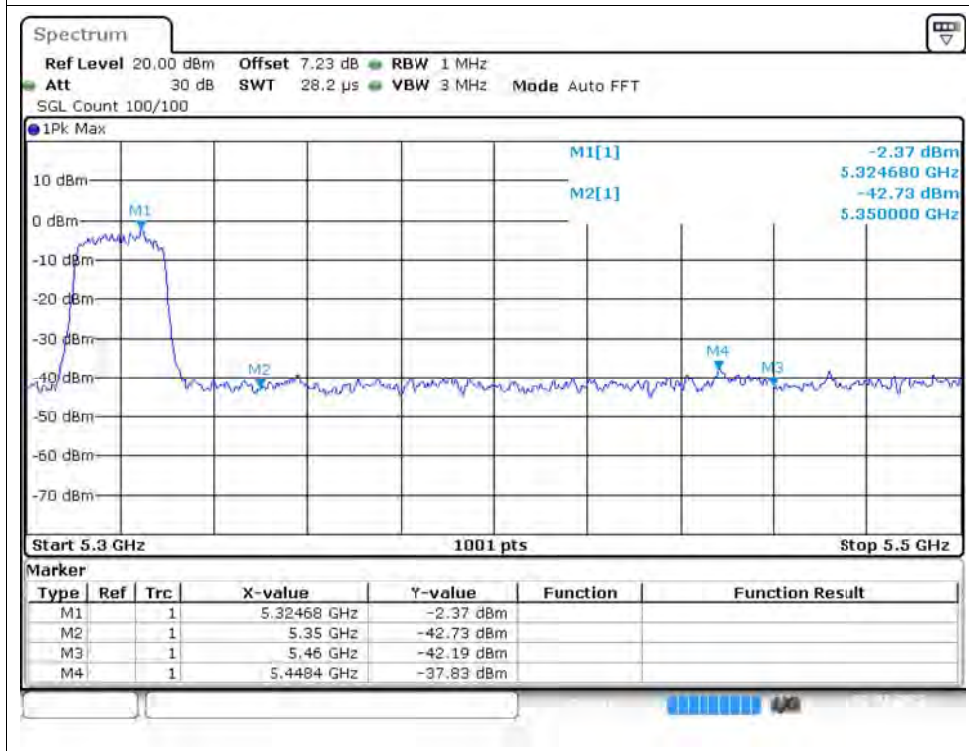

Restrict Band NVNT ax20 5260MHz Ant2 Peak

Restrict Band NVNT ax20 5260MHz Ant2 Average

Restrict Band NVNT ax20 5320MHz Ant2 Peak

Restrict Band NVNT ax20 5320MHz Ant2 Average

Restrict Band NVNT ax20 5500MHz Ant2 Peak

Restrict Band NVNT ax20 5500MHz Ant2 Average

Restrict Band NVNT ax20 5700MHz Ant2 Peak

Restrict Band NVNT ax20 5700MHz Ant2 Average

Restrict Band NVNT ax40 5190MHz Ant1 Peak

Restrict Band NVNT ax40 5190MHz Ant1 Average