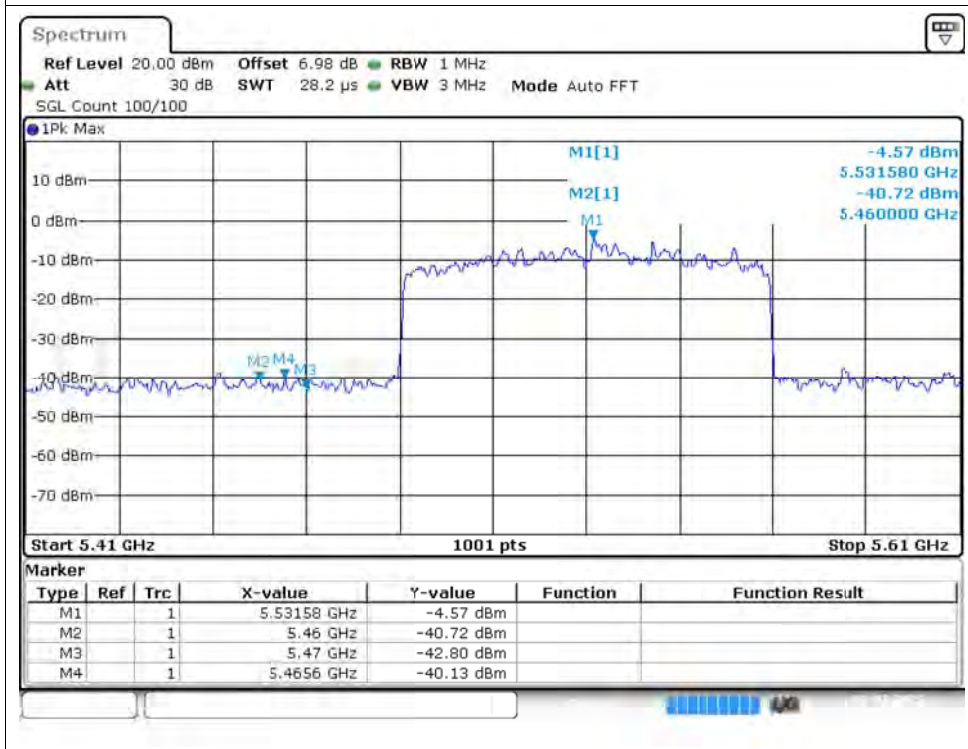

Restrict Band NVNT ax80 5290MHz Ant1 Peak

Restrict Band NVNT ax80 5290MHz Ant1 Average

Restrict Band NVNT ax80 5530MHz Ant1 Peak

Restrict Band NVNT ax80 5530MHz Ant1 Average

Restrict Band NVNT ax80 5610MHz Ant1 Peak

Restrict Band NVNT ax80 5610MHz Ant1 Average

Restrict Band NVNT ax80 5210MHz Ant2 Peak

Restrict Band NVNT ax80 5210MHz Ant2 Average

Restrict Band NVNT ax80 5290MHz Ant2 Peak

Restrict Band NVNT ax80 5290MHz Ant2 Average

Restrict Band NVNT ax80 5530MHz Ant2 Peak

Restrict Band NVNT ax80 5530MHz Ant2 Average

Restrict Band NVNT ax80 5610MHz Ant2 Peak

Restrict Band NVNT ax80 5610MHz Ant2 Average