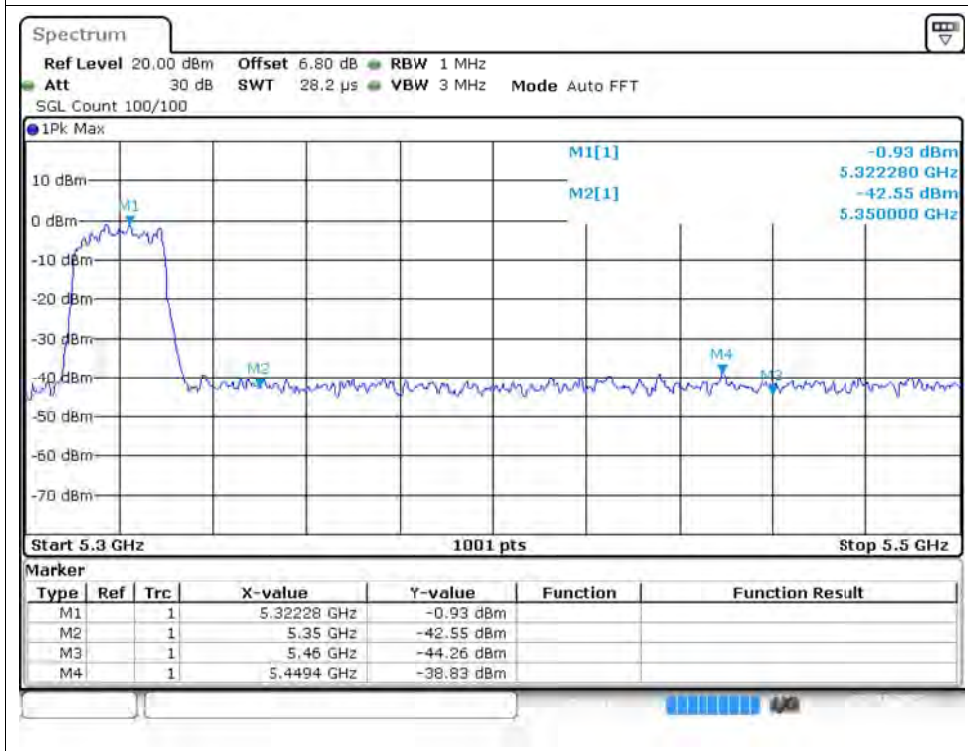

Restrict Band NVNT ax20 5320MHz Ant1 Peak

Restrict Band NVNT ax20 5320MHz Ant1 Average

Restrict Band NVNT ax20 5500MHz Ant1 Peak

Restrict Band NVNT ax20 5500MHz Ant1 Average

Restrict Band NVNT ax20 5700MHz Ant1 Peak

Restrict Band NVNT ax20 5700MHz Ant1 Average

Restrict Band NVNT ax20 5180MHz Ant2 Peak

Restrict Band NVNT ax20 5180MHz Ant2 Average

Restrict Band NVNT ax20 5240MHz Ant2 Peak

Restrict Band NVNT ax20 5240MHz Ant2 Average