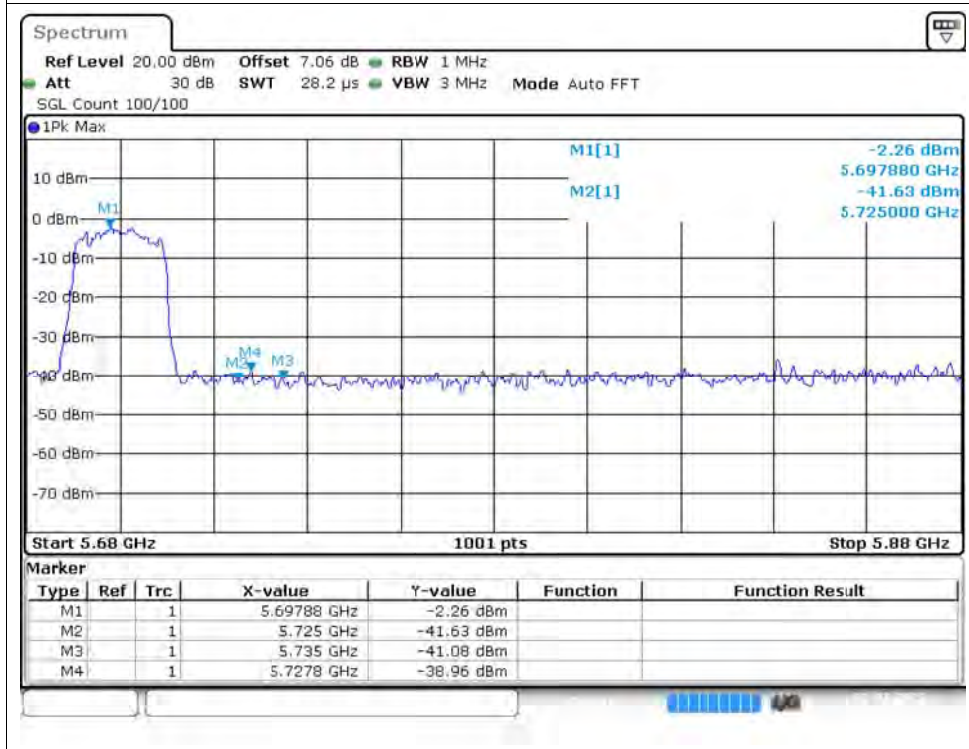

Restrict Band NVNT ax20 5320MHz Ant1 Peak

Restrict Band NVNT ax20 5320MHz Ant1 Average

Restrict Band NVNT ax20 5500MHz Ant1 Peak

Restrict Band NVNT ax20 5500MHz Ant1 Average

Restrict Band NVNT ax20 5700MHz Ant1 Peak