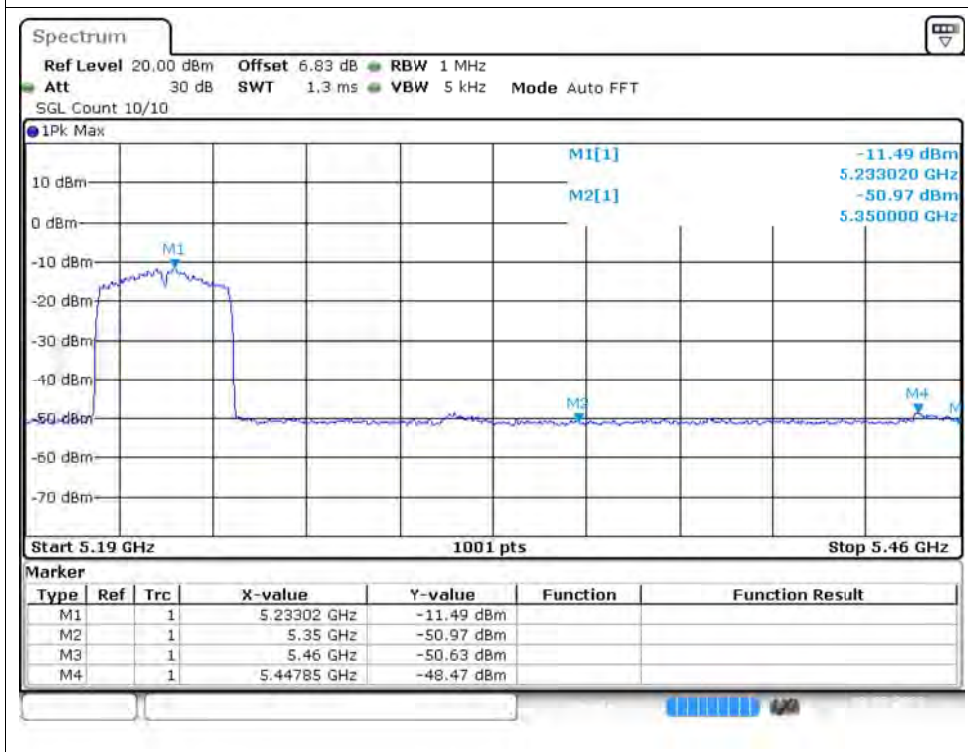

Restrict Band NVNT ax20 5500MHz Ant2 Average

Restrict Band NVNT ax20 5700MHz Ant2 Peak

Restrict Band NVNT ax20 5700MHz Ant2 Average

Restrict Band NVNT ax40 5190MHz Ant1 Peak

Restrict Band NVNT ax40 5190MHz Ant1 Average

Restrict Band NVNT ax40 5230MHz Ant1 Peak

Restrict Band NVNT ax40 5230MHz Ant1 Average

Restrict Band NVNT ax40 5310MHz Ant1 Peak

Restrict Band NVNT ax40 5310MHz Ant1 Average

Restrict Band NVNT ax40 5510MHz Ant1 Peak