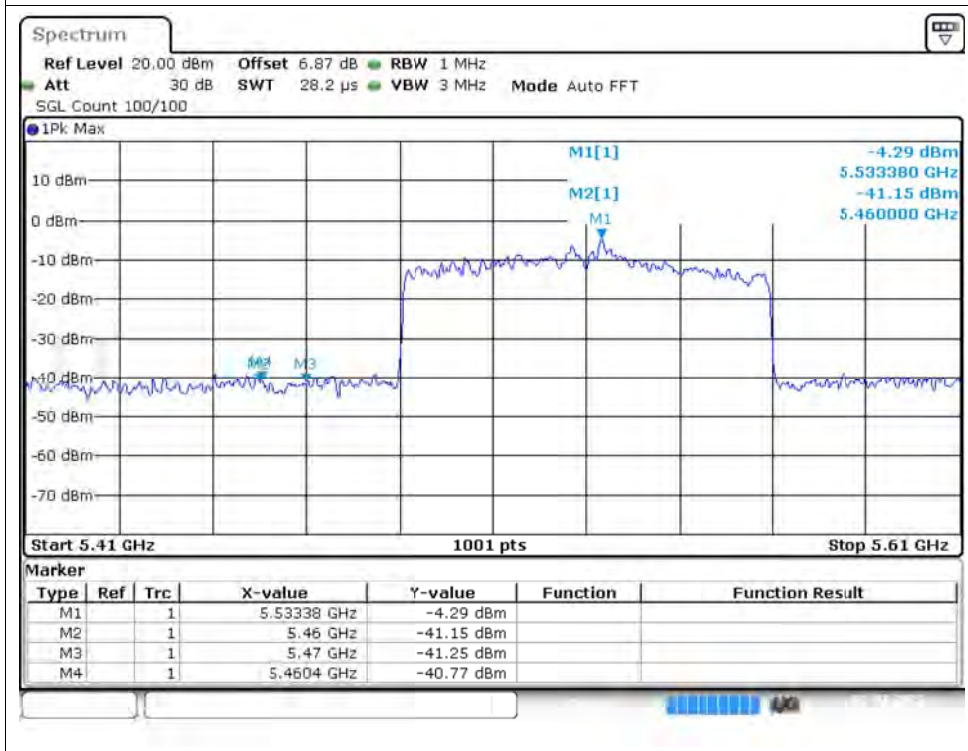

Restrict Band NVNT ax80 5290MHz Ant1 Peak

Restrict Band NVNT ax80 5290MHz Ant1 Average

Restrict Band NVNT ax80 5530MHz Ant1 Peak

Restrict Band NVNT ax80 5530MHz Ant1 Average

Restrict Band NVNT ax80 5610MHz Ant1 Peak

Restrict Band NVNT ax80 5610MHz Ant1 Average

Restrict Band NVNT ax80 5210MHz Ant2 Peak

Restrict Band NVNT ax80 5210MHz Ant2 Average

Restrict Band NVNT ax80 5290MHz Ant2 Peak

Restrict Band NVNT ax80 5290MHz Ant2 Average