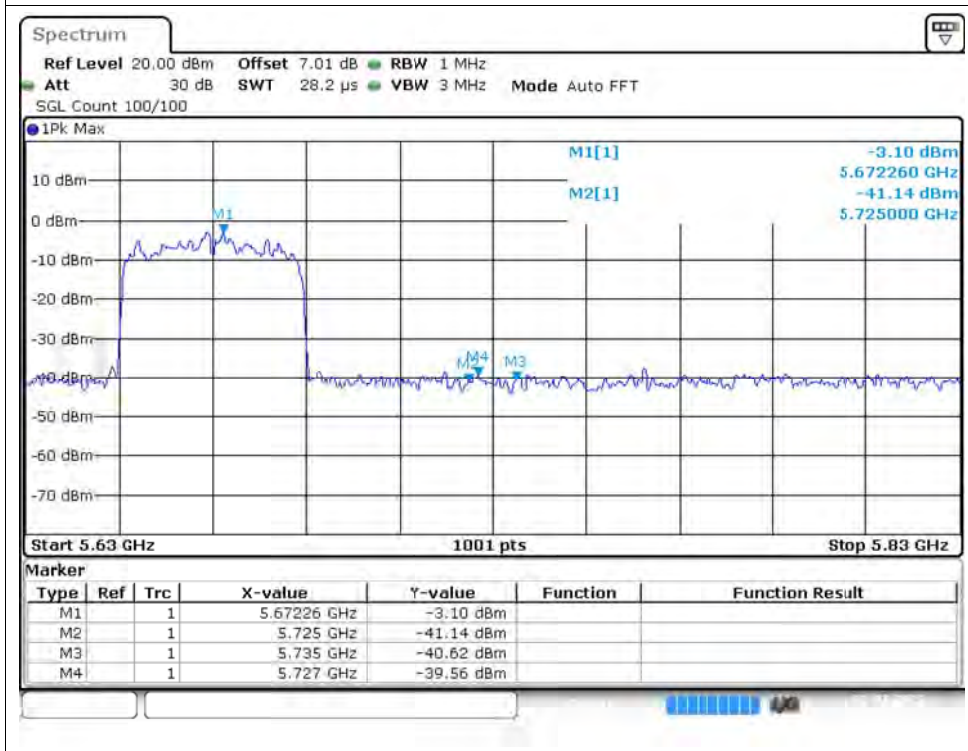

Restrict Band NVNT ax40 5230MHz Ant1 Peak

Restrict Band NVNT ax40 5230MHz Ant1 Average

Restrict Band NVNT ax40 5310MHz Ant1 Peak

Restrict Band NVNT ax40 5310MHz Ant1 Average

Restrict Band NVNT ax40 5510MHz Ant1 Peak

Restrict Band NVNT ax40 5510MHz Ant1 Average

Restrict Band NVNT ax40 5670MHz Ant1 Peak

Restrict Band NVNT ax40 5670MHz Ant1 Average

Restrict Band NVNT ax40 5190MHz Ant2 Peak

Restrict Band NVNT ax40 5190MHz Ant2 Average