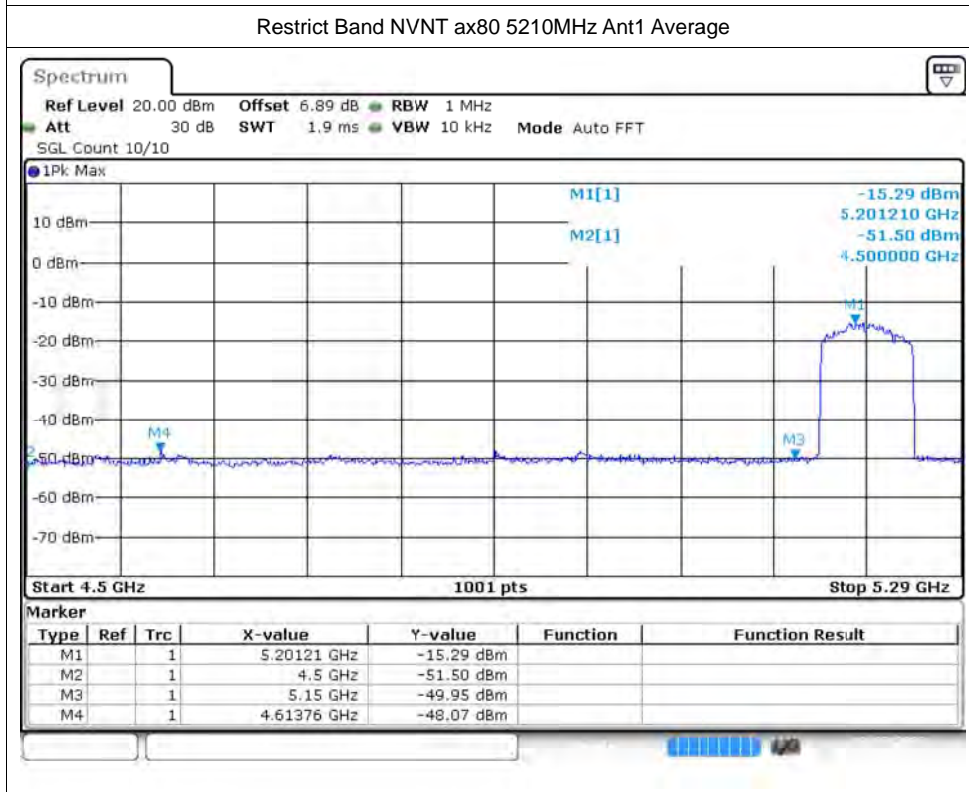

Restrict Band NVNT ax40 5230MHz Ant2 Peak

Restrict Band NVNT ax40 5230MHz Ant2 Average

Restrict Band NVNT ax40 5270MHz Ant2 Peak

Restrict Band NVNT ax40 5270MHz Ant2 Average

Restrict Band NVNT ax40 5310MHz Ant2 Peak

Restrict Band NVNT ax40 5310MHz Ant2 Average

Restrict Band NVNT ax40 5510MHz Ant2 Peak

Restrict Band NVNT ax40 5510MHz Ant2 Average

Restrict Band NVNT ax40 5670MHz Ant2 Peak

Restrict Band NVNT ax40 5670MHz Ant2 Average

Restrict Band NVNT ax80 5290MHz Ant1 Peak

Restrict Band NVNT ax80 5290MHz Ant1 Average

Restrict Band NVNT ax80 5530MHz Ant1 Peak

Restrict Band NVNT ax80 5530MHz Ant1 Average

Restrict Band NVNT ax80 5610MHz Ant1 Peak

Restrict Band NVNT ax80 5610MHz Ant1 Average

Restrict Band NVNT ax80 5210MHz Ant2 Peak

Restrict Band NVNT ax80 5210MHz Ant2 Average

Restrict Band NVNT ax80 5290MHz Ant2 Peak

Restrict Band NVNT ax80 5290MHz Ant2 Average