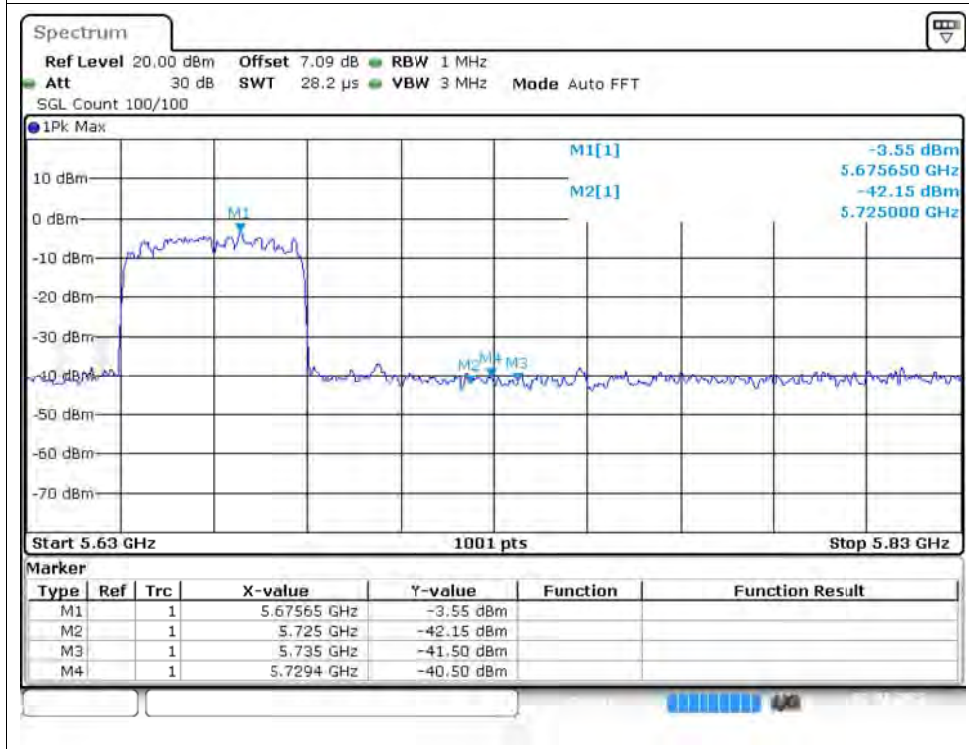

Restrict Band NVNT ax40 5310MHz Ant2 Average

Restrict Band NVNT ax40 5510MHz Ant2 Peak

Restrict Band NVNT ax40 5510MHz Ant2 Average

Restrict Band NVNT ax40 5670MHz Ant2 Peak

Restrict Band NVNT ax40 5670MHz Ant2 Average

Restrict Band NVNT ax80 5290MHz Ant1 Peak

Restrict Band NVNT ax80 5290MHz Ant1 Average

Restrict Band NVNT ax80 5530MHz Ant1 Peak

Restrict Band NVNT ax80 5530MHz Ant1 Average

Restrict Band NVNT ax80 5610MHz Ant1 Peak