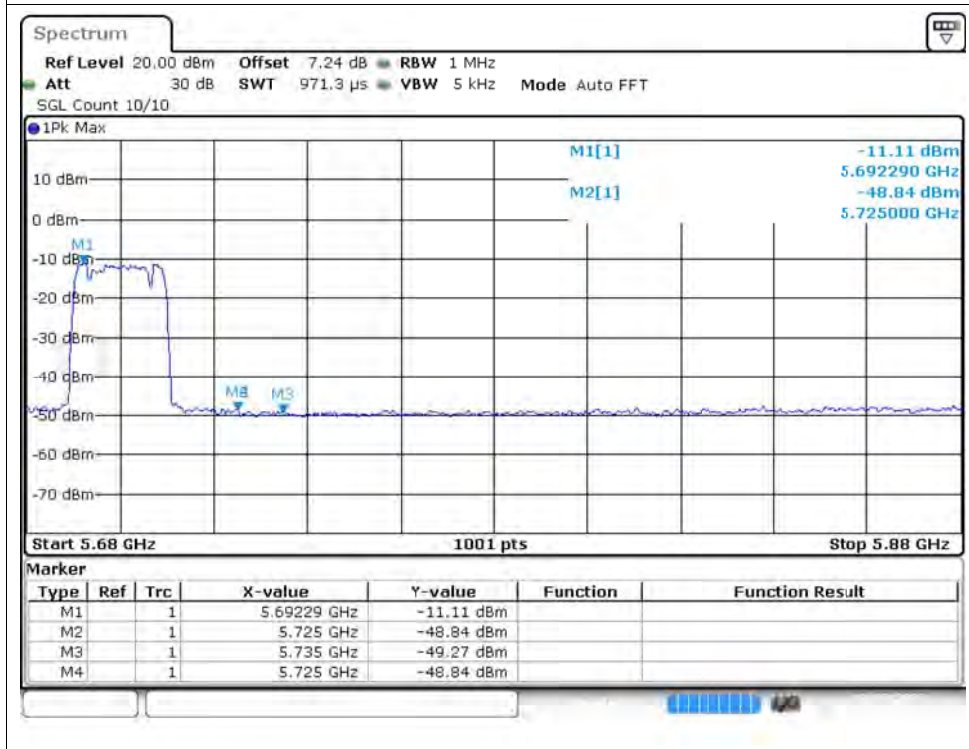

Restrict Band NVNT ax20 5500MHz Ant2 Average

Restrict Band NVNT ax20 5700MHz Ant2 Peak

Restrict Band NVNT ax20 5700MHz Ant2 Average

Restrict Band NVNT ax40 5190MHz Ant1 Peak

Restrict Band NVNT ax40 5190MHz Ant1 Average

Restrict Band NVNT ax40 5230MHz Ant1 Peak

Restrict Band NVNT ax40 5230MHz Ant1 Average

Restrict Band NVNT ax40 5310MHz Ant1 Peak

Restrict Band NVNT ax40 5310MHz Ant1 Average

Restrict Band NVNT ax40 5510MHz Ant1 Peak