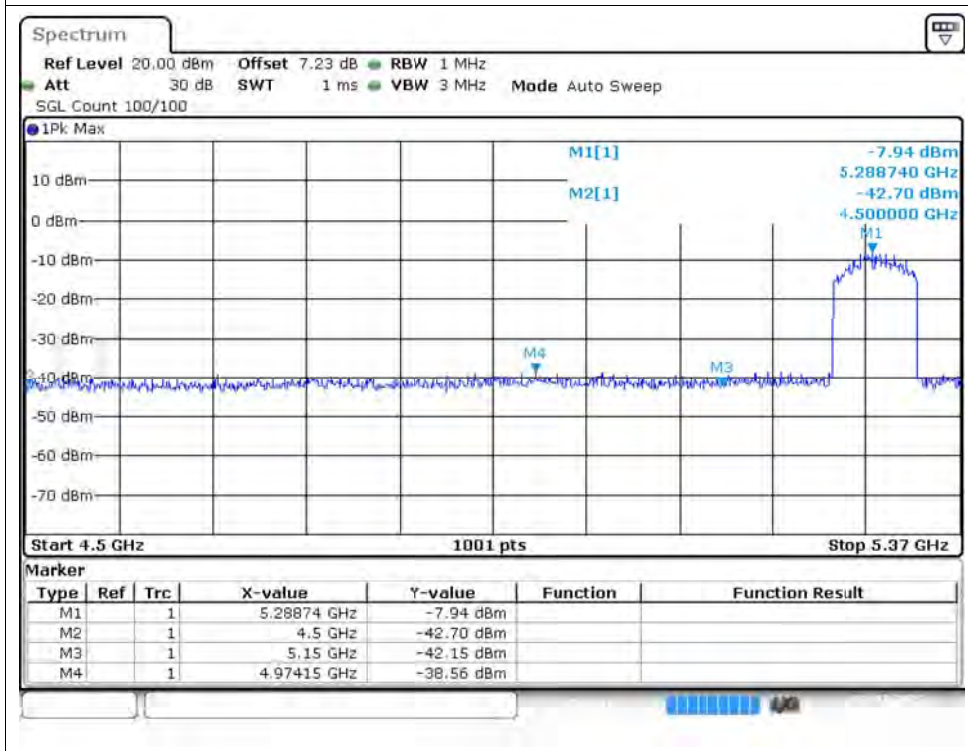

Restrict Band NVNT ax80 5290MHz Ant1 Peak

Restrict Band NVNT ax80 5290MHz Ant1 Average

Restrict Band NVNT ax80 5530MHz Ant1 Peak

Restrict Band NVNT ax80 5530MHz Ant1 Average

Restrict Band NVNT ax80 5610MHz Ant1 Peak

Restrict Band NVNT ax80 5610MHz Ant1 Average

Restrict Band NVNT ax80 5210MHz Ant2 Peak

Restrict Band NVNT ax80 5210MHz Ant2 Average

Restrict Band NVNT ax80 5290MHz Ant2 Peak

Restrict Band NVNT ax80 5290MHz Ant2 Average

Restrict Band NVNT ax80 5530MHz Ant2 Peak

Restrict Band NVNT ax80 5530MHz Ant2 Average

Restrict Band NVNT ax80 5610MHz Ant2 Peak

Restrict Band NVNT ax80 5610MHz Ant2 Average