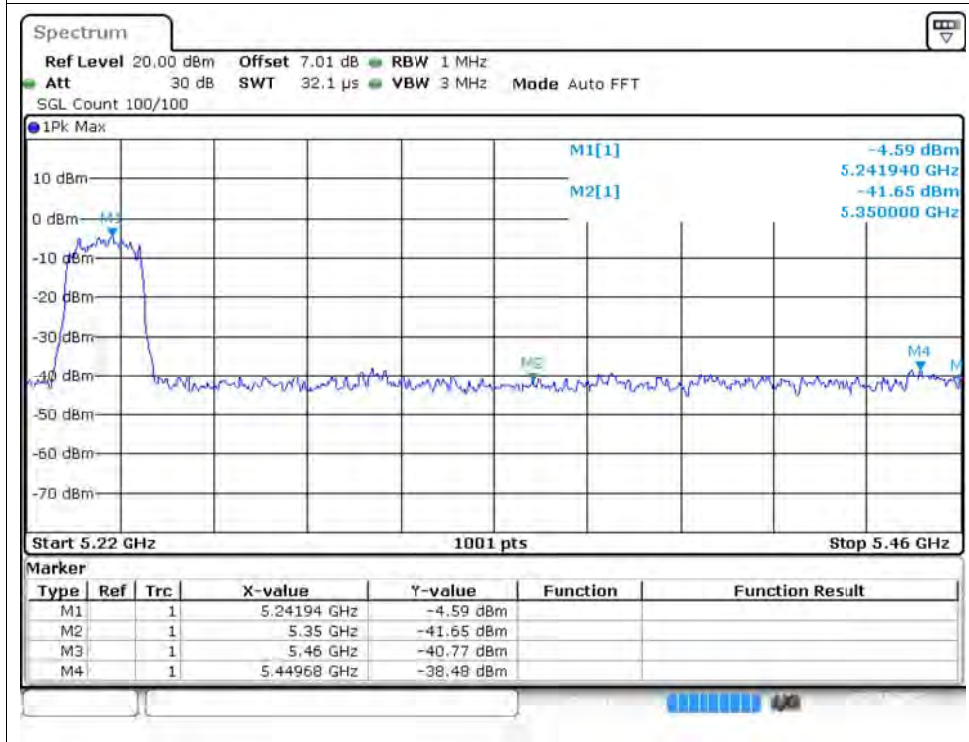

Restrict Band NVNT ax20 5700MHz Ant1 Average

Restrict Band NVNT ax20 5180MHz Ant2 Peak

Restrict Band NVNT ax20 5180MHz Ant2 Average

Restrict Band NVNT ax20 5240MHz Ant2 Peak

Restrict Band NVNT ax20 5240MHz Ant2 Average

Restrict Band NVNT ax20 5260MHz Ant2 Peak

Restrict Band NVNT ax20 5260MHz Ant2 Average

Restrict Band NVNT ax20 5320MHz Ant2 Peak

Restrict Band NVNT ax20 5320MHz Ant2 Average

Restrict Band NVNT ax20 5500MHz Ant2 Peak