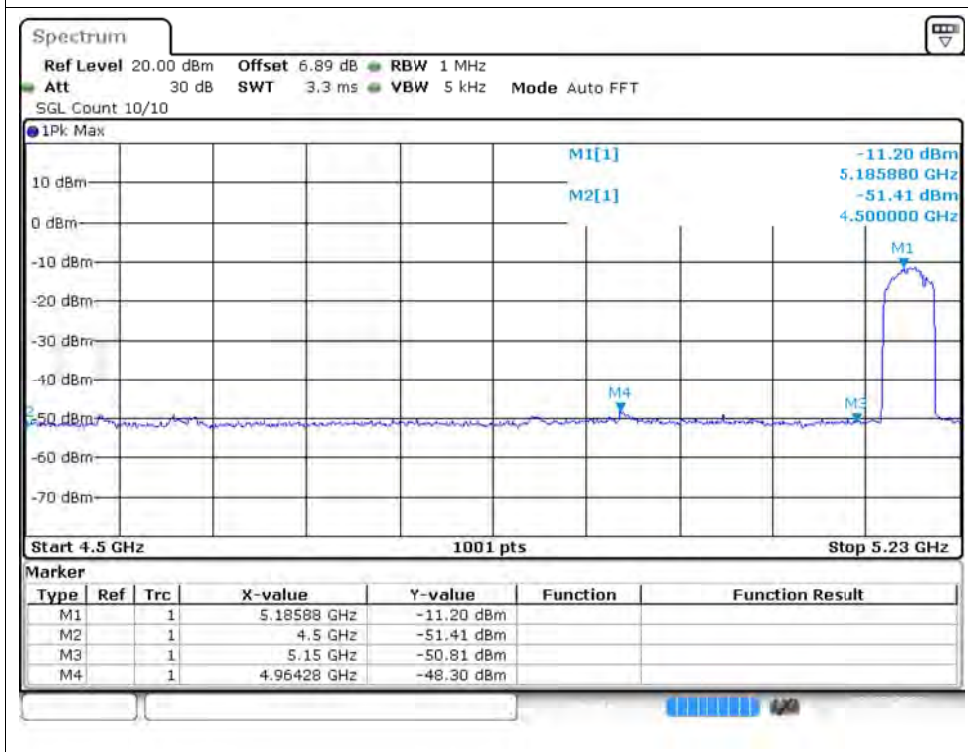

Restrict Band NVNT ax20 5500MHz Ant2 Average

Restrict Band NVNT ax20 5700MHz Ant2 Peak

Restrict Band NVNT ax20 5700MHz Ant2 Average

Restrict Band NVNT ax40 5190MHz Ant1 Peak

Restrict Band NVNT ax40 5190MHz Ant1 Average

Restrict Band NVNT ax40 5230MHz Ant1 Peak

Restrict Band NVNT ax40 5230MHz Ant1 Average

Restrict Band NVNT ax40 5310MHz Ant1 Peak

Restrict Band NVNT ax40 5310MHz Ant1 Average

Restrict Band NVNT ax40 5510MHz Ant1 Peak