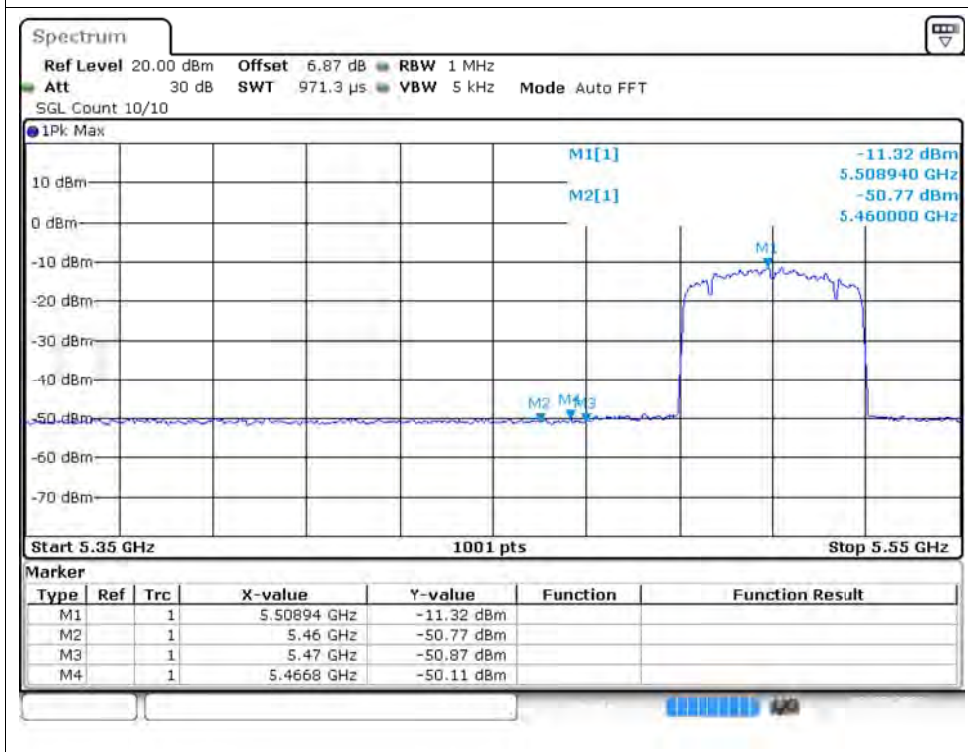

Restrict Band NVNT ax40 5230MHz Ant1 Peak

Restrict Band NVNT ax40 5230MHz Ant1 Average

Restrict Band NVNT ax40 5310MHz Ant1 Peak

Restrict Band NVNT ax40 5310MHz Ant1 Average

Restrict Band NVNT ax40 5510MHz Ant1 Peak

Restrict Band NVNT ax40 5510MHz Ant1 Average

Restrict Band NVNT ax40 5670MHz Ant1 Peak

Restrict Band NVNT ax40 5670MHz Ant1 Average

Restrict Band NVNT ax40 5190MHz Ant2 Peak

Restrict Band NVNT ax40 5190MHz Ant2 Average