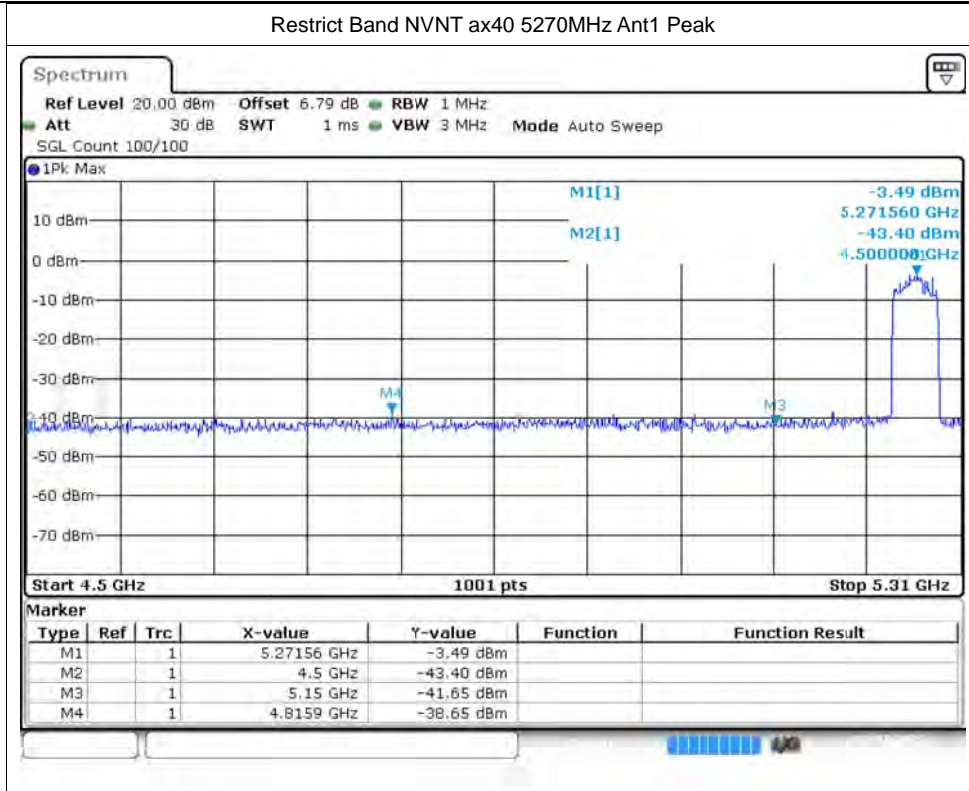

Restrict Band NVNT ax20 5500MHz Ant2 Average

Restrict Band NVNT ax20 5700MHz Ant2 Peak

Restrict Band NVNT ax20 5700MHz Ant2 Average

Restrict Band NVNT ax40 5190MHz Ant1 Peak

Restrict Band NVNT ax40 5190MHz Ant1 Average

Restrict Band NVNT ax40 5230MHz Ant1 Peak

Restrict Band NVNT ax40 5230MHz Ant1 Average

Restrict Band NVNT ax40 5310MHz Ant1 Peak

Restrict Band NVNT ax40 5310MHz Ant1 Average

Restrict Band NVNT ax40 5510MHz Ant1 Peak