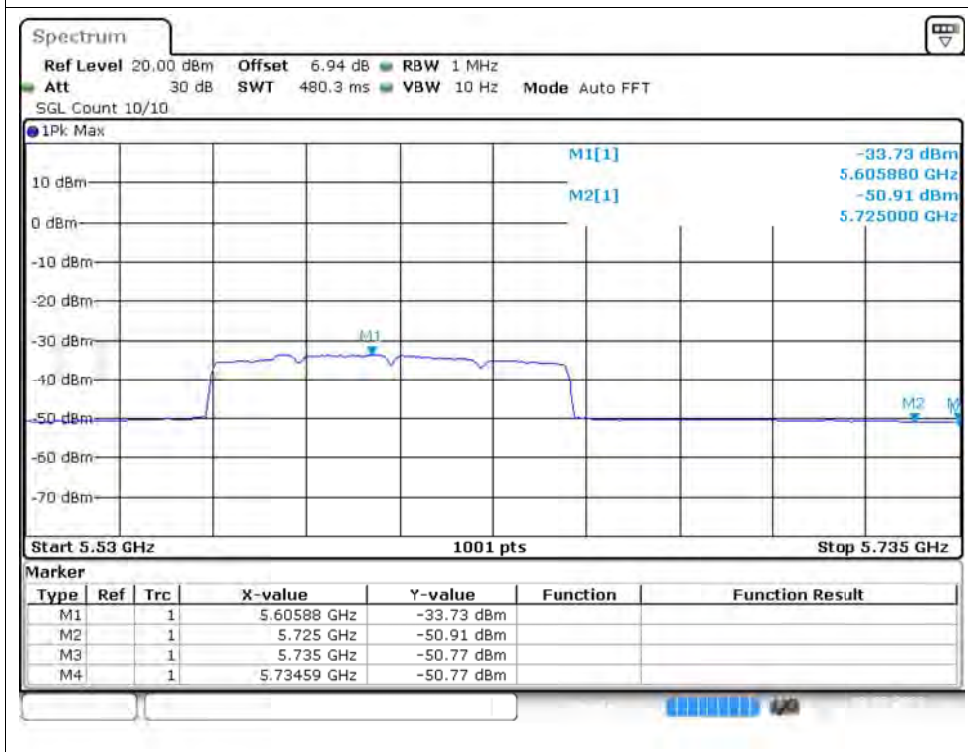

Restrict Band NVNT ax80 5290MHz Ant1 Peak

Restrict Band NVNT ax80 5290MHz Ant1 Average

Restrict Band NVNT ax80 5530MHz Ant1 Peak

Restrict Band NVNT ax80 5530MHz Ant1 Average

Restrict Band NVNT ax80 5610MHz Ant1 Peak

Restrict Band NVNT ax80 5610MHz Ant1 Average

Restrict Band NVNT ax80 5210MHz Ant2 Peak

Restrict Band NVNT ax80 5210MHz Ant2 Average

Restrict Band NVNT ax80 5290MHz Ant2 Peak

Restrict Band NVNT ax80 5290MHz Ant2 Average

Restrict Band NVNT ax80 5530MHz Ant2 Peak

Restrict Band NVNT ax80 5530MHz Ant2 Average

Restrict Band NVNT ax80 5610MHz Ant2 Peak

Restrict Band NVNT ax80 5610MHz Ant2 Average