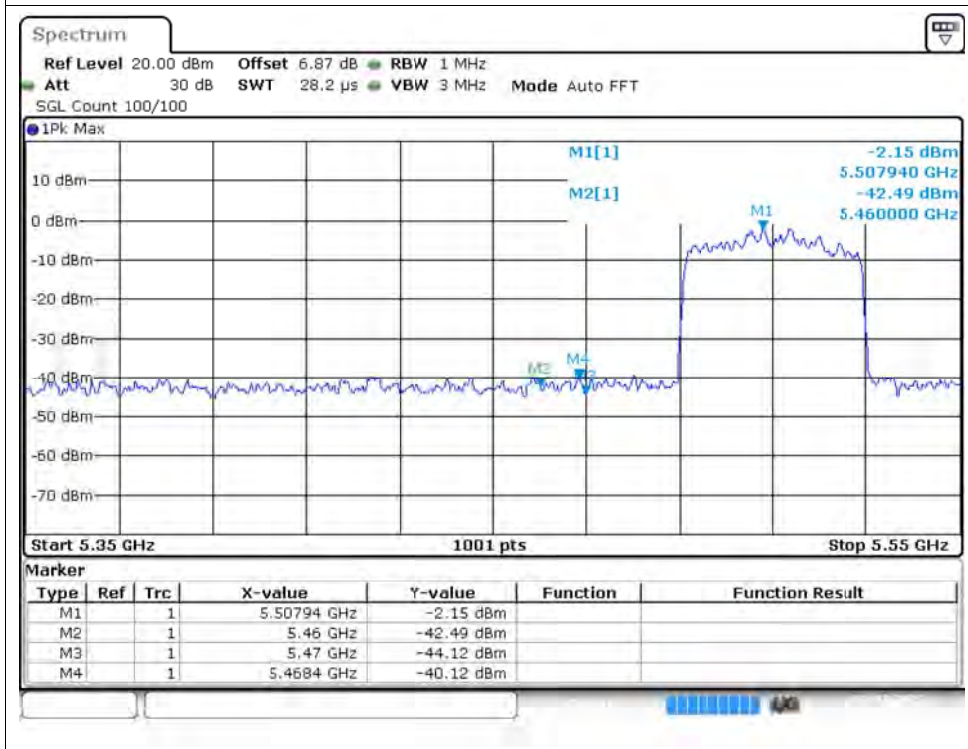

Restrict Band NVNT ax40 5230MHz Ant1 Peak

Restrict Band NVNT ax40 5230MHz Ant1 Average

Restrict Band NVNT ax40 5310MHz Ant1 Peak

Restrict Band NVNT ax40 5310MHz Ant1 Average

Restrict Band NVNT ax40 5510MHz Ant1 Peak

Restrict Band NVNT ax40 5510MHz Ant1 Average

Restrict Band NVNT ax40 5670MHz Ant1 Peak

Restrict Band NVNT ax40 5670MHz Ant1 Average

Restrict Band NVNT ax40 5190MHz Ant2 Peak

Restrict Band NVNT ax40 5190MHz Ant2 Average