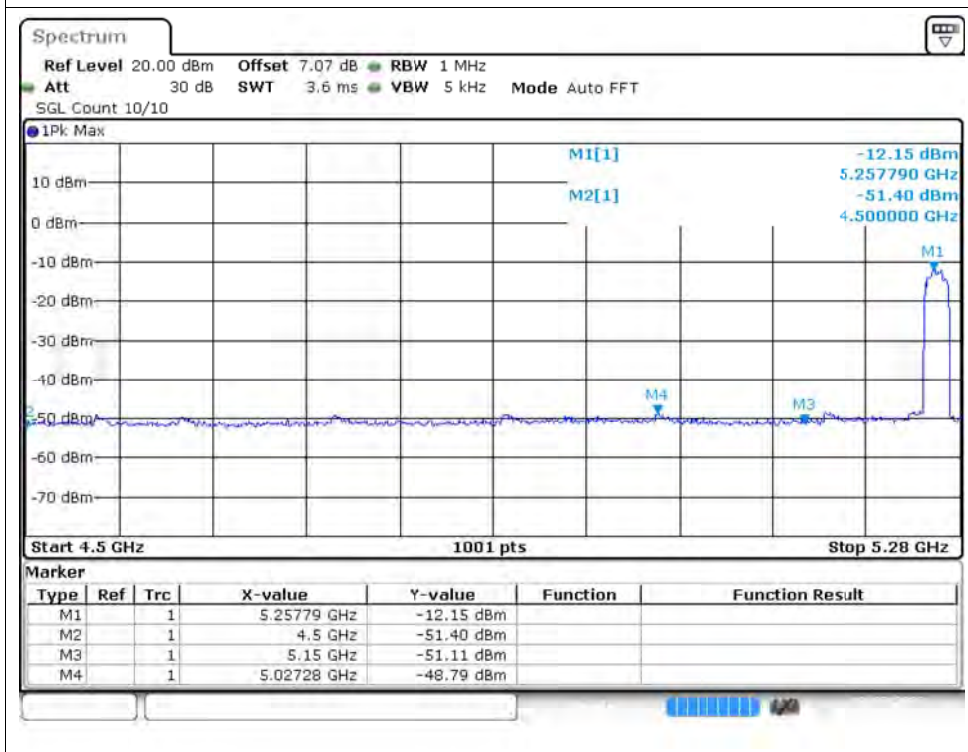

Restrict Band NVNT ax20 5700MHz Ant1 Average

Restrict Band NVNT ax20 5180MHz Ant2 Peak

Restrict Band NVNT ax20 5180MHz Ant2 Average

Restrict Band NVNT ax20 5240MHz Ant2 Peak

Restrict Band NVNT ax20 5240MHz Ant2 Average

Restrict Band NVNT ax20 5260MHz Ant2 Peak

Restrict Band NVNT ax20 5260MHz Ant2 Average

Restrict Band NVNT ax20 5320MHz Ant2 Peak

Restrict Band NVNT ax20 5320MHz Ant2 Average

Restrict Band NVNT ax20 5500MHz Ant2 Peak