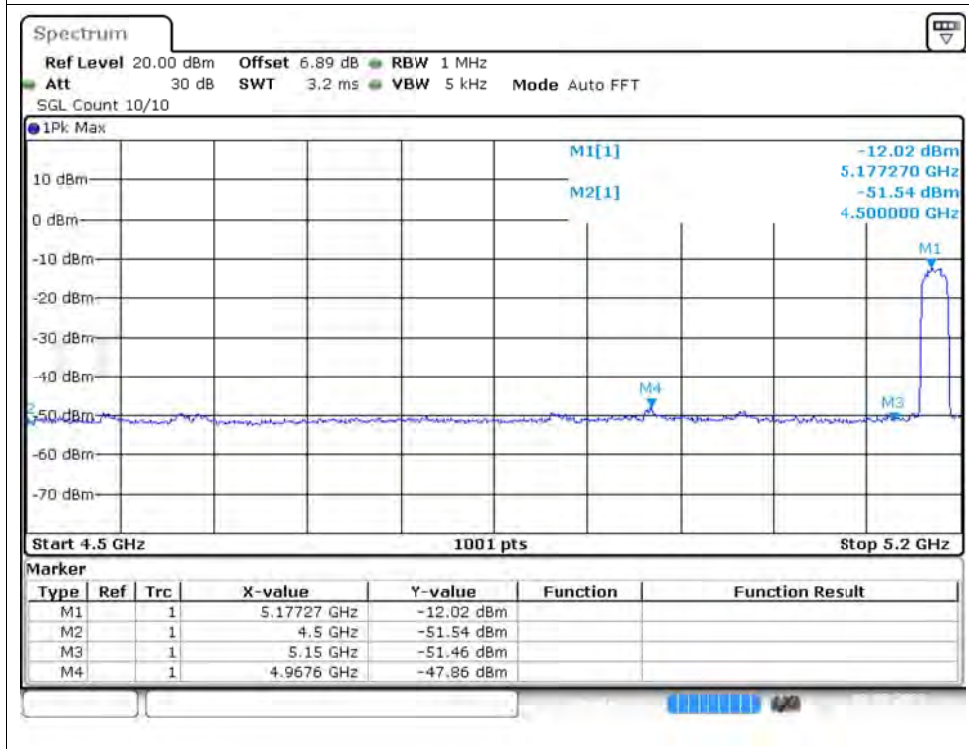

Restrict Band NVNT ax20 5700MHz Ant1 Average

Restrict Band NVNT ax20 5180MHz Ant2 Peak

Restrict Band NVNT ax20 5180MHz Ant2 Average

Restrict Band NVNT ax20 5240MHz Ant2 Peak

Restrict Band NVNT ax20 5240MHz Ant2 Average

Restrict Band NVNT ax20 5260MHz Ant2 Peak

Restrict Band NVNT ax20 5260MHz Ant2 Average

Restrict Band NVNT ax20 5320MHz Ant2 Peak

Restrict Band NVNT ax20 5320MHz Ant2 Average

Restrict Band NVNT ax20 5500MHz Ant2 Peak