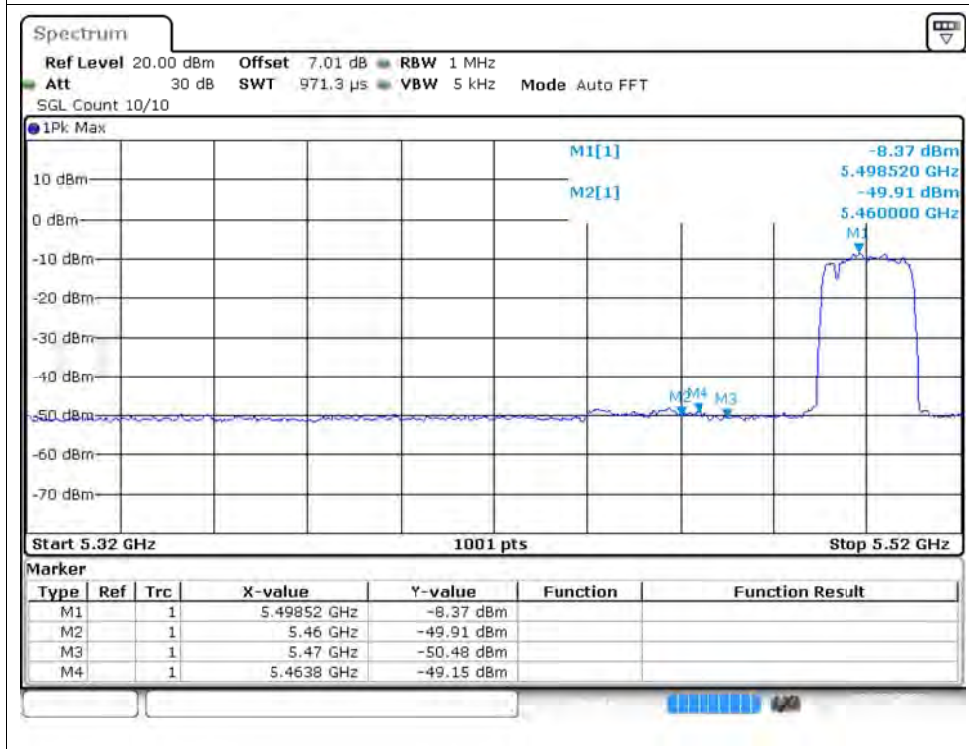

Restrict Band NVNT ax20 5260MHz Ant2 Peak

Restrict Band NVNT ax20 5260MHz Ant2 Average

Restrict Band NVNT ax20 5320MHz Ant2 Peak

Restrict Band NVNT ax20 5320MHz Ant2 Average

Restrict Band NVNT ax20 5500MHz Ant2 Peak

Restrict Band NVNT ax20 5500MHz Ant2 Average

Restrict Band NVNT ax20 5700MHz Ant2 Peak

Restrict Band NVNT ax20 5700MHz Ant2 Average

Restrict Band NVNT ax40 5190MHz Ant1 Peak

Restrict Band NVNT ax40 5190MHz Ant1 Average