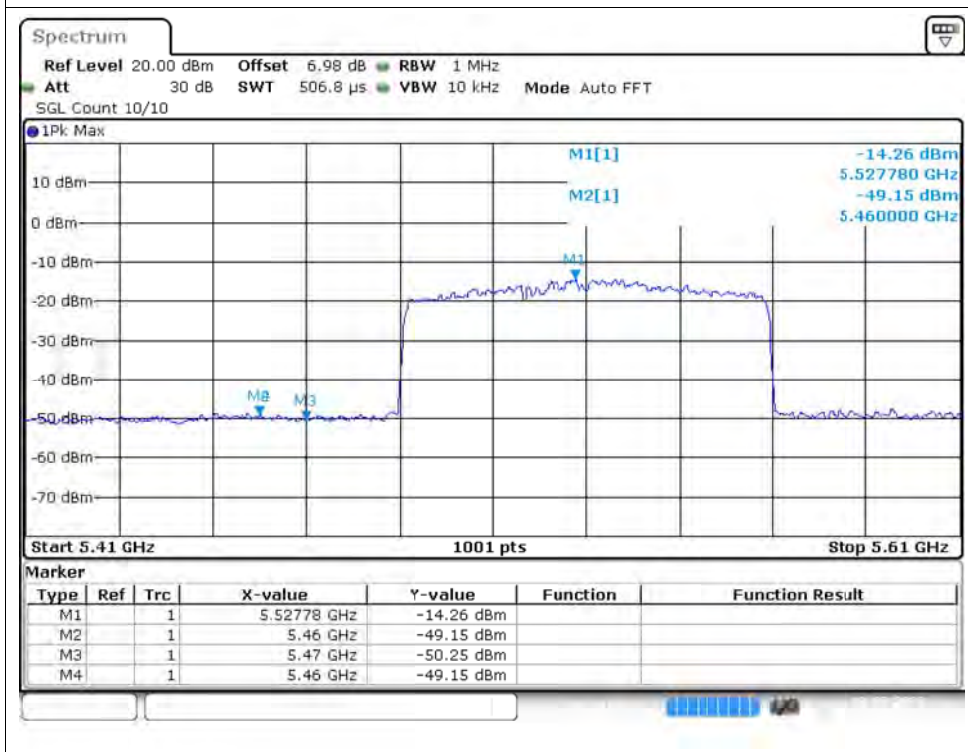

Restrict Band NVNT ax80 5290MHz Ant1 Peak

Restrict Band NVNT ax80 5290MHz Ant1 Average

Restrict Band NVNT ax80 5530MHz Ant1 Peak

Restrict Band NVNT ax80 5530MHz Ant1 Average

Restrict Band NVNT ax80 5610MHz Ant1 Peak

Restrict Band NVNT ax80 5610MHz Ant1 Average

Restrict Band NVNT ax80 5210MHz Ant2 Peak

Restrict Band NVNT ax80 5210MHz Ant2 Average

Restrict Band NVNT ax80 5290MHz Ant2 Peak

Restrict Band NVNT ax80 5290MHz Ant2 Average

Restrict Band NVNT ax80 5530MHz Ant2 Peak

Restrict Band NVNT ax80 5530MHz Ant2 Average

Restrict Band NVNT ax80 5610MHz Ant2 Peak

Restrict Band NVNT ax80 5610MHz Ant2 Average