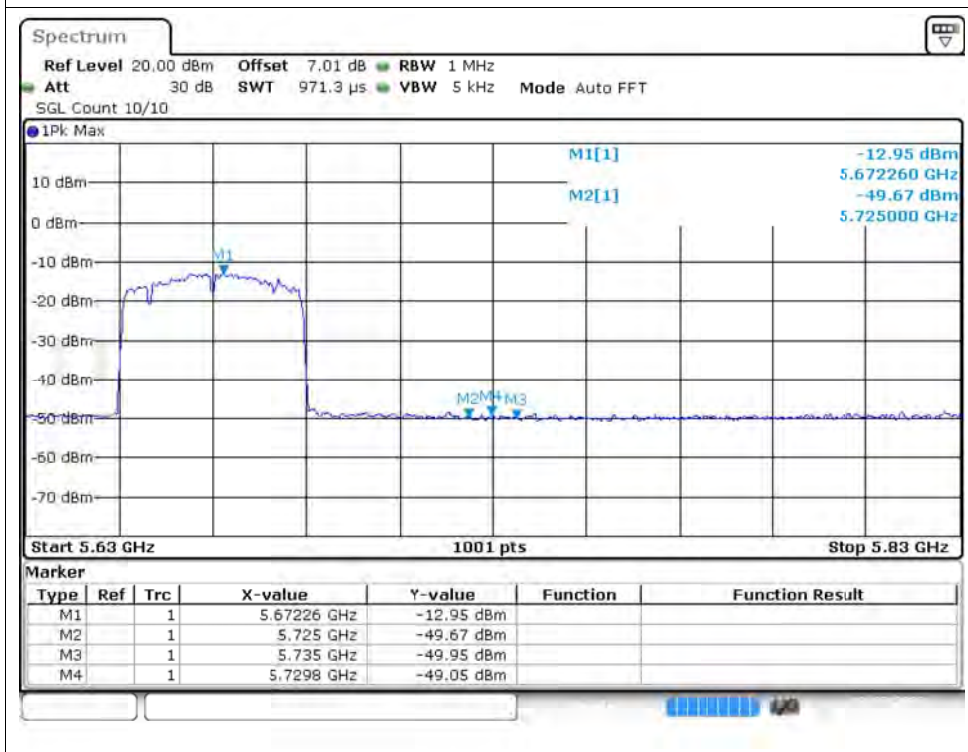

Restrict Band NVNT ax40 5510MHz Ant1 Average

Restrict Band NVNT ax40 5670MHz Ant1 Peak

Restrict Band NVNT ax40 5670MHz Ant1 Average

Restrict Band NVNT ax40 5190MHz Ant2 Peak

Restrict Band NVNT ax40 5190MHz Ant2 Average

Restrict Band NVNT ax40 5230MHz Ant2 Peak

Restrict Band NVNT ax40 5230MHz Ant2 Average

Restrict Band NVNT ax40 5270MHz Ant2 Peak

Restrict Band NVNT ax40 5270MHz Ant2 Average

Restrict Band NVNT ax40 5310MHz Ant2 Peak