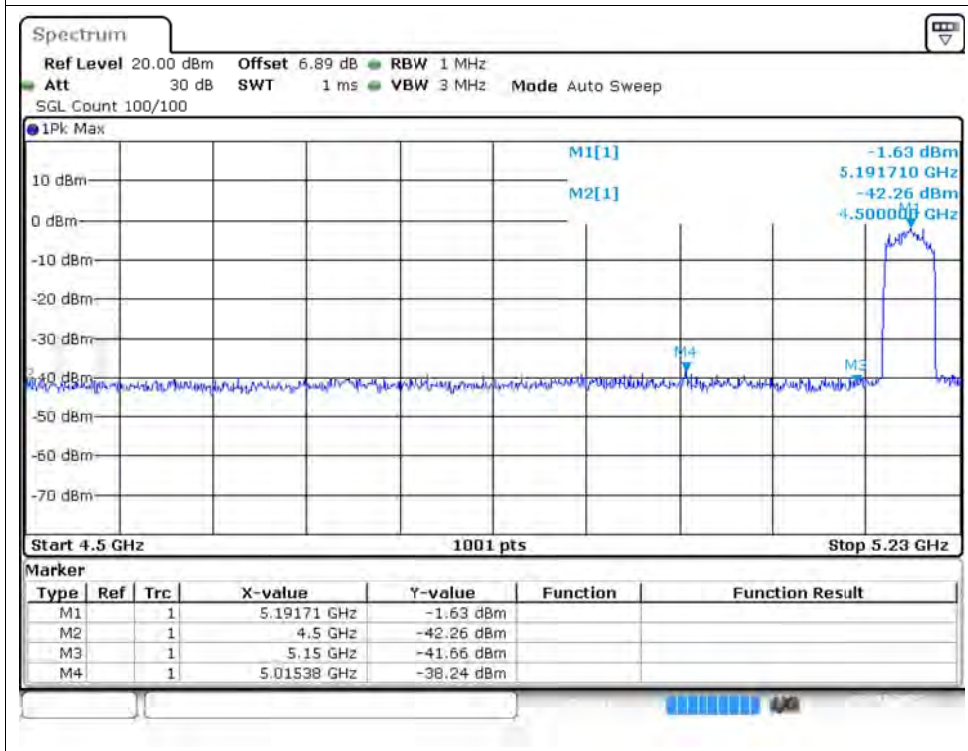

Restrict Band NVNT ax20 5500MHz Ant2 Average

Restrict Band NVNT ax20 5700MHz Ant2 Peak

Restrict Band NVNT ax20 5700MHz Ant2 Average

Restrict Band NVNT ax40 5190MHz Ant1 Peak

Restrict Band NVNT ax40 5190MHz Ant1 Average

Restrict Band NVNT ax40 5230MHz Ant1 Peak

Restrict Band NVNT ax40 5230MHz Ant1 Average

Restrict Band NVNT ax40 5310MHz Ant1 Peak

Restrict Band NVNT ax40 5310MHz Ant1 Average

Restrict Band NVNT ax40 5510MHz Ant1 Peak