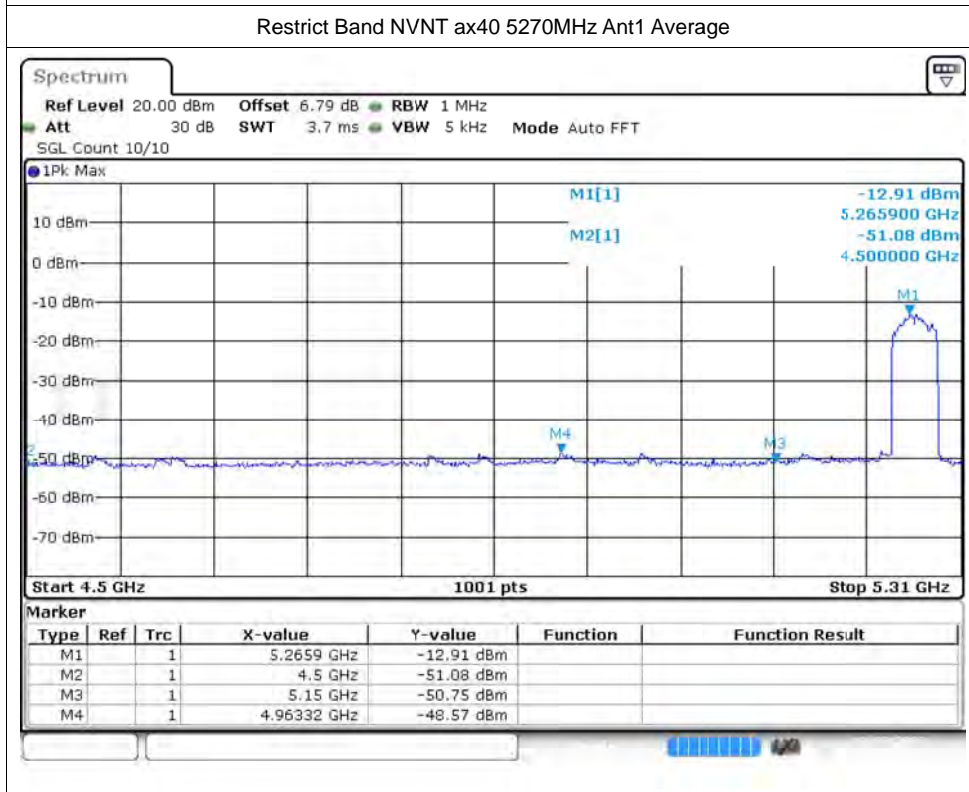

Restrict Band NVNT ax20 5260MHz Ant2 Peak

Restrict Band NVNT ax20 5260MHz Ant2 Average

Restrict Band NVNT ax20 5320MHz Ant2 Peak

Restrict Band NVNT ax20 5320MHz Ant2 Average

Restrict Band NVNT ax20 5500MHz Ant2 Peak

Restrict Band NVNT ax20 5500MHz Ant2 Average

Restrict Band NVNT ax20 5700MHz Ant2 Peak

Restrict Band NVNT ax20 5700MHz Ant2 Average

Restrict Band NVNT ax40 5190MHz Ant1 Peak

Restrict Band NVNT ax40 5190MHz Ant1 Average

Restrict Band NVNT ax40 5230MHz Ant1 Peak

Restrict Band NVNT ax40 5230MHz Ant1 Average

Restrict Band NVNT ax40 5310MHz Ant1 Peak

Restrict Band NVNT ax40 5310MHz Ant1 Average

Restrict Band NVNT ax40 5510MHz Ant1 Peak