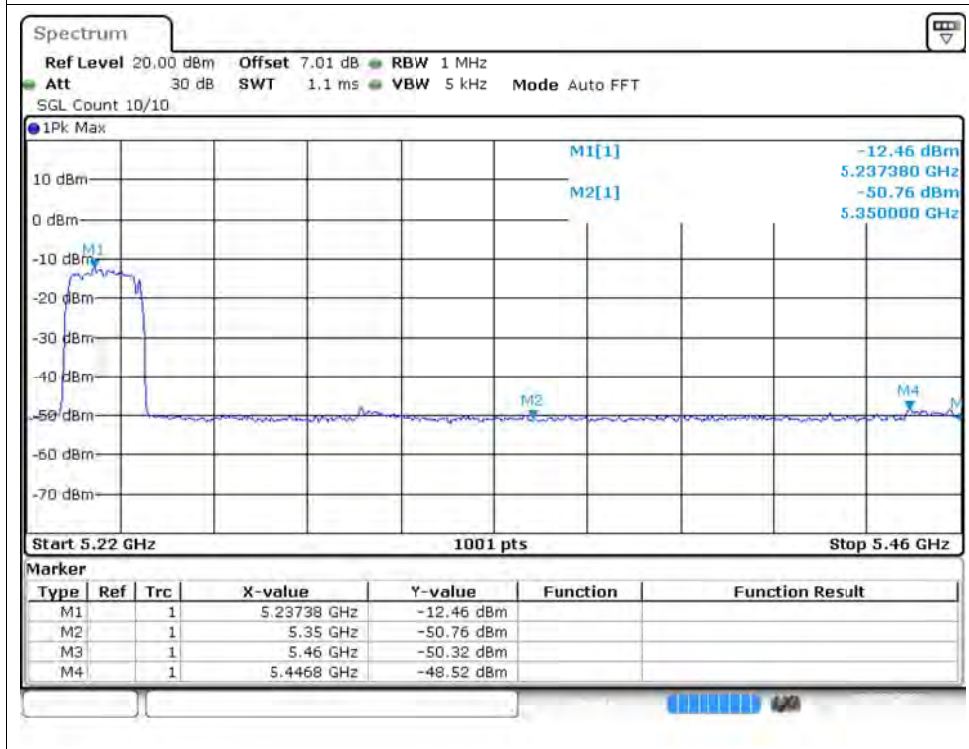

Restrict Band NVNT ax20 5700MHz Ant1 Average

Restrict Band NVNT ax20 5180MHz Ant2 Peak

Restrict Band NVNT ax20 5180MHz Ant2 Average

Restrict Band NVNT ax20 5240MHz Ant2 Peak

Restrict Band NVNT ax20 5240MHz Ant2 Average

Restrict Band NVNT ax20 5260MHz Ant2 Peak

Restrict Band NVNT ax20 5260MHz Ant2 Average

Restrict Band NVNT ax20 5320MHz Ant2 Peak

Restrict Band NVNT ax20 5320MHz Ant2 Average

Restrict Band NVNT ax20 5500MHz Ant2 Peak