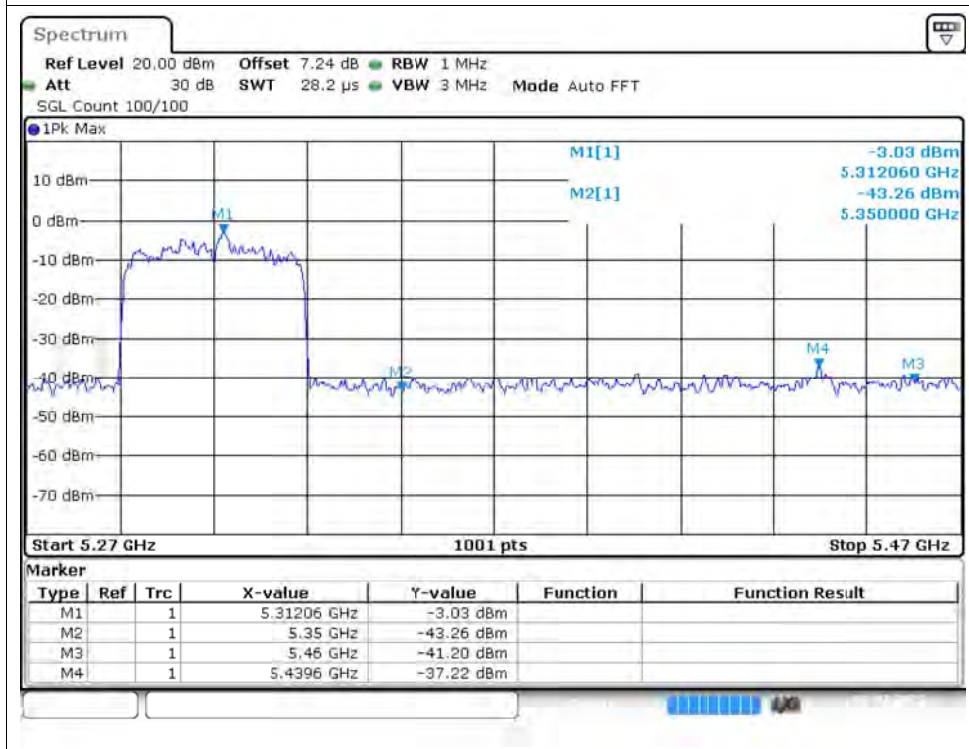

Restrict Band NVNT ax40 5230MHz Ant2 Peak

Restrict Band NVNT ax40 5230MHz Ant2 Average

Restrict Band NVNT ax40 5270MHz Ant2 Peak

Restrict Band NVNT ax40 5270MHz Ant2 Average

Restrict Band NVNT ax40 5310MHz Ant2 Peak