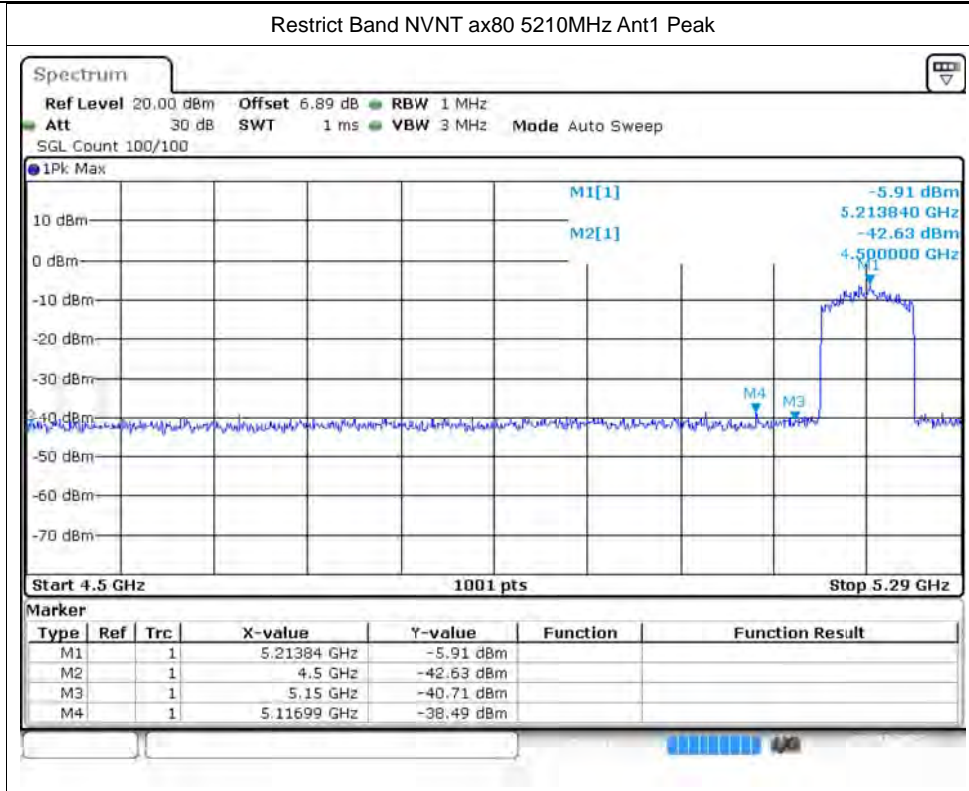

Restrict Band NVNT ax40 5230MHz Ant2 Peak

Restrict Band NVNT ax40 5230MHz Ant2 Average

Restrict Band NVNT ax40 5270MHz Ant2 Peak

Restrict Band NVNT ax40 5270MHz Ant2 Average

Restrict Band NVNT ax40 5310MHz Ant2 Peak

Restrict Band NVNT ax40 5310MHz Ant2 Average

Restrict Band NVNT ax40 5510MHz Ant2 Peak

Restrict Band NVNT ax40 5510MHz Ant2 Average

Restrict Band NVNT ax40 5670MHz Ant2 Peak

Restrict Band NVNT ax40 5670MHz Ant2 Average

Restrict Band NVNT ax80 5290MHz Ant1 Peak

Restrict Band NVNT ax80 5290MHz Ant1 Average

Restrict Band NVNT ax80 5530MHz Ant1 Peak

Restrict Band NVNT ax80 5530MHz Ant1 Average

Restrict Band NVNT ax80 5610MHz Ant1 Peak

Restrict Band NVNT ax80 5610MHz Ant1 Average

Restrict Band NVNT ax80 5210MHz Ant2 Peak

Restrict Band NVNT ax80 5210MHz Ant2 Average

Restrict Band NVNT ax80 5290MHz Ant2 Peak

Restrict Band NVNT ax80 5290MHz Ant2 Average