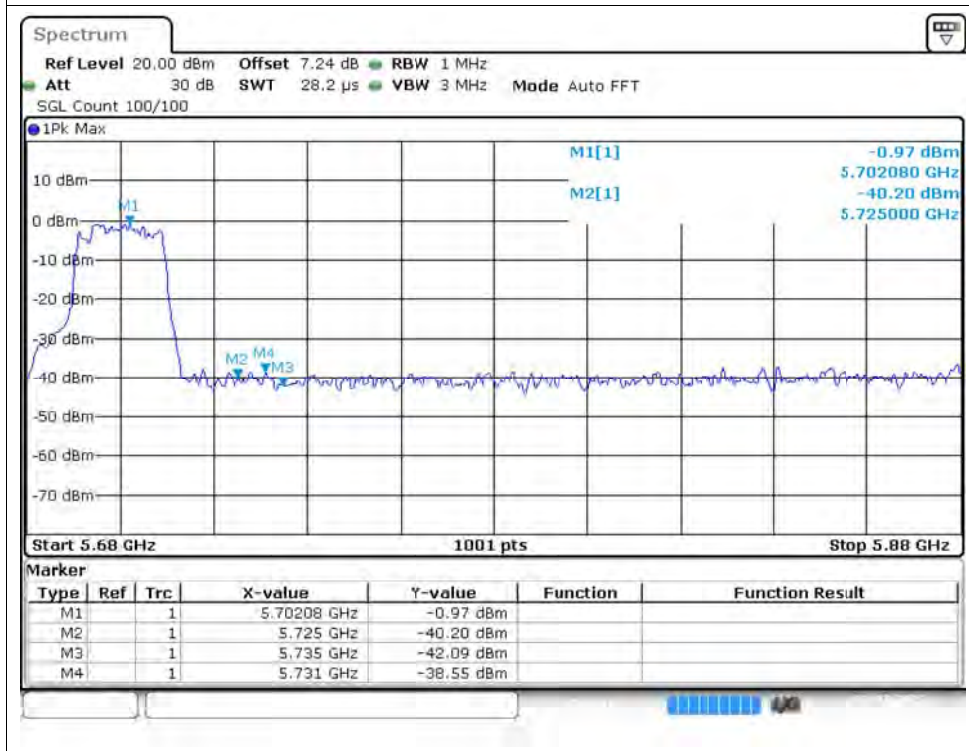

Restrict Band NVNT ax20 5260MHz Ant2 Peak

Restrict Band NVNT ax20 5260MHz Ant2 Average

Restrict Band NVNT ax20 5320MHz Ant2 Peak

Restrict Band NVNT ax20 5320MHz Ant2 Average

Restrict Band NVNT ax20 5500MHz Ant2 Peak

Restrict Band NVNT ax20 5500MHz Ant2 Average

Restrict Band NVNT ax20 5700MHz Ant2 Peak

Restrict Band NVNT ax20 5700MHz Ant2 Average

Restrict Band NVNT ax40 5190MHz Ant1 Peak

Restrict Band NVNT ax40 5190MHz Ant1 Average