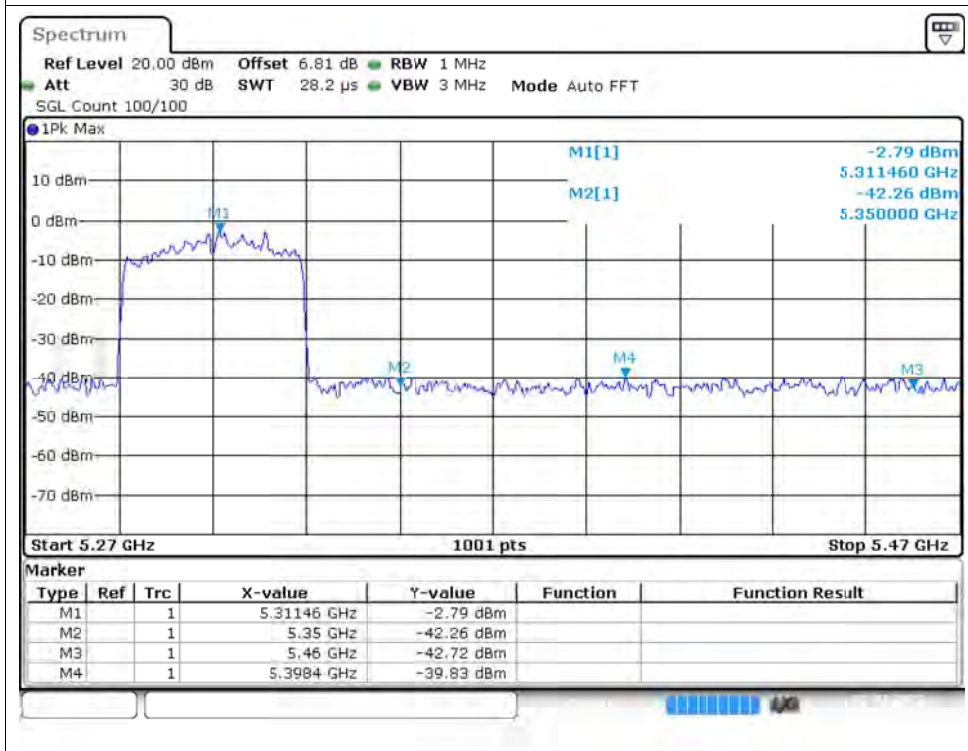

Restrict Band NVNT ax40 5230MHz Ant1 Peak

Restrict Band NVNT ax40 5230MHz Ant1 Average

Restrict Band NVNT ax40 5310MHz Ant1 Peak

Restrict Band NVNT ax40 5310MHz Ant1 Average

Restrict Band NVNT ax40 5510MHz Ant1 Peak

Restrict Band NVNT ax40 5510MHz Ant1 Average

Restrict Band NVNT ax40 5670MHz Ant1 Peak

Restrict Band NVNT ax40 5670MHz Ant1 Average

Restrict Band NVNT ax40 5190MHz Ant2 Peak

Restrict Band NVNT ax40 5190MHz Ant2 Average