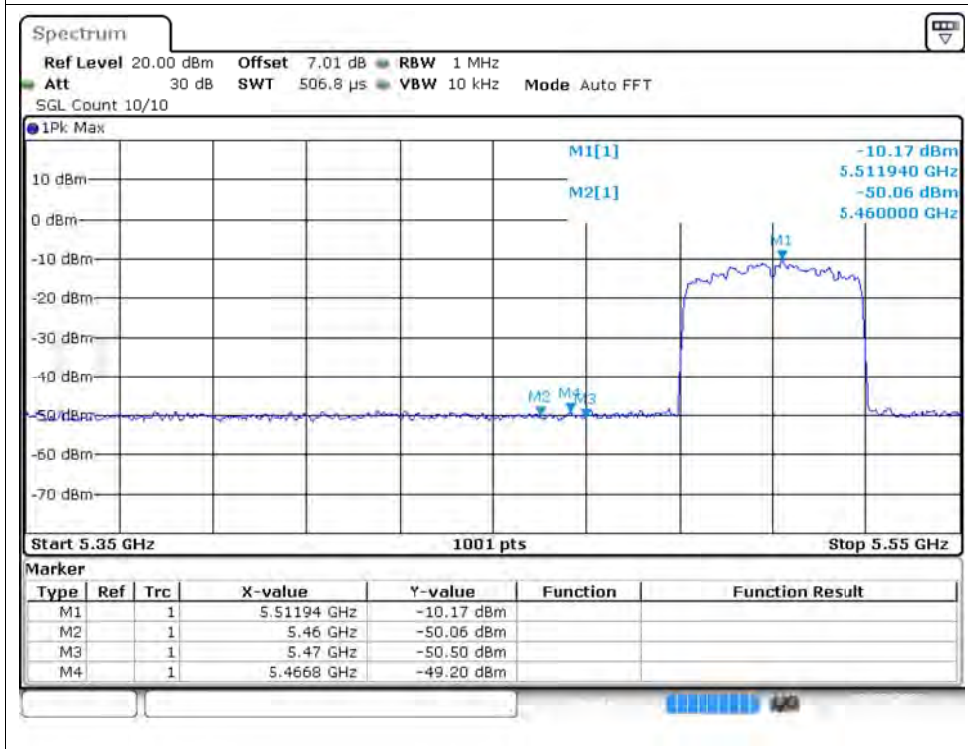

Restrict Band NVNT ax40 5310MHz Ant2 Average

Restrict Band NVNT ax40 5510MHz Ant2 Peak

Restrict Band NVNT ax40 5510MHz Ant2 Average

Restrict Band NVNT ax40 5670MHz Ant2 Peak

Restrict Band NVNT ax40 5670MHz Ant2 Average

Restrict Band NVNT ax80 5290MHz Ant1 Peak

Restrict Band NVNT ax80 5290MHz Ant1 Average

Restrict Band NVNT ax80 5530MHz Ant1 Peak

Restrict Band NVNT ax80 5530MHz Ant1 Average

Restrict Band NVNT ax80 5610MHz Ant1 Peak

Restrict Band NVNT ax80 5610MHz Ant1 Average

Restrict Band NVNT ax80 5210MHz Ant2 Peak

Restrict Band NVNT ax80 5210MHz Ant2 Average

Restrict Band NVNT ax80 5290MHz Ant2 Peak

Restrict Band NVNT ax80 5290MHz Ant2 Average