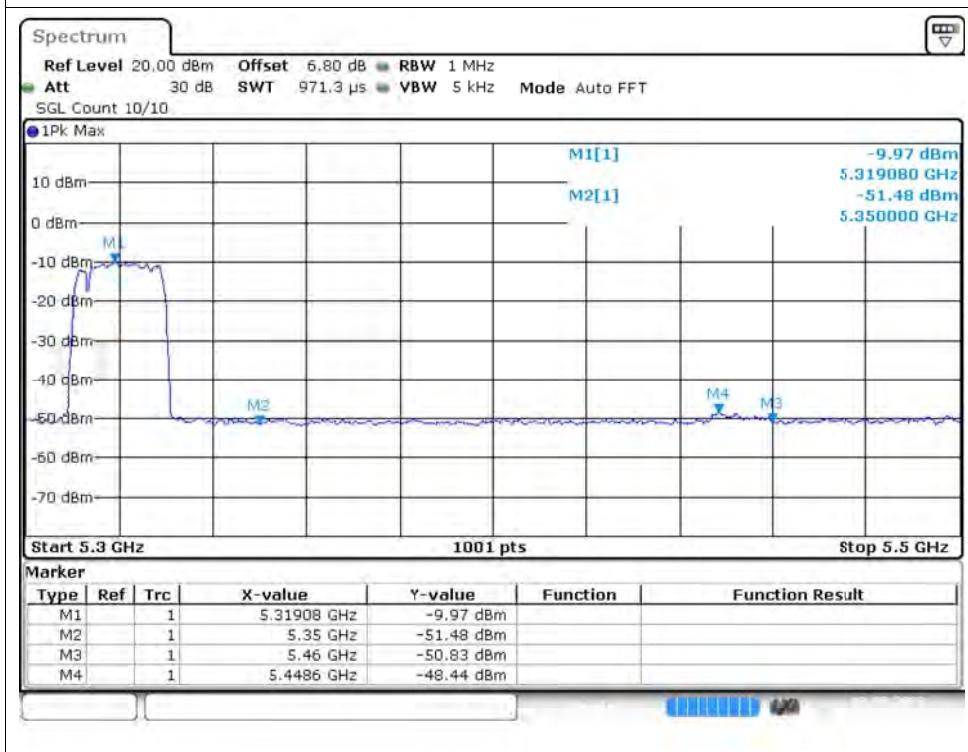

Restrict Band NVNT ax20 5320MHz Ant1 Peak

Restrict Band NVNT ax20 5320MHz Ant1 Average

Restrict Band NVNT ax20 5500MHz Ant1 Peak

Restrict Band NVNT ax20 5500MHz Ant1 Average

Restrict Band NVNT ax20 5700MHz Ant1 Peak