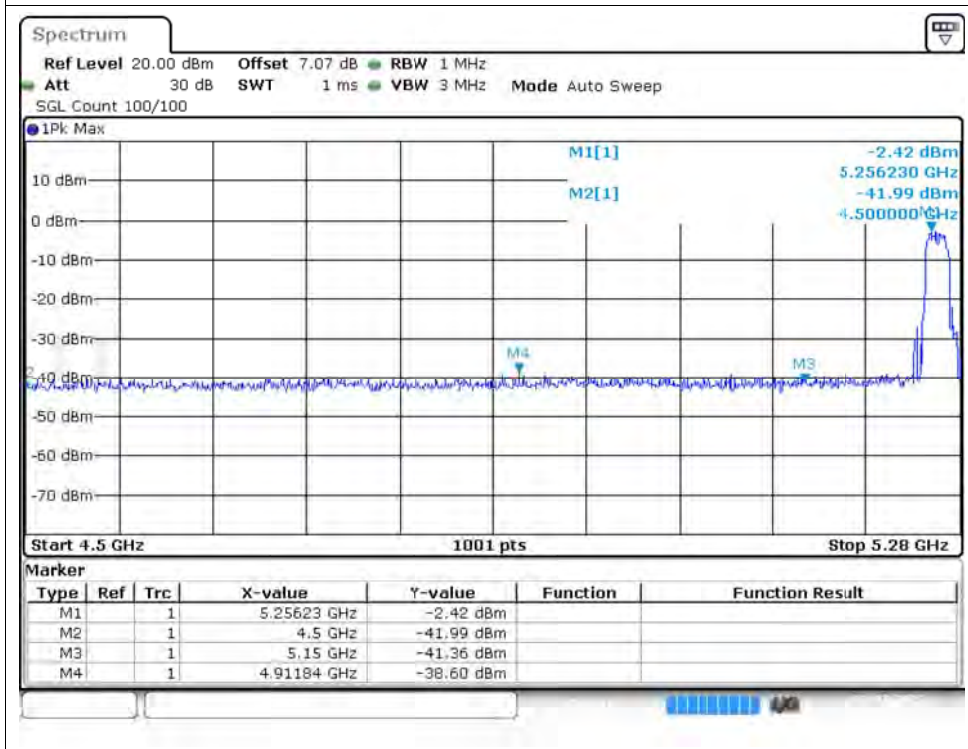

Restrict Band NVNT ax20 5700MHz Ant1 Average

Restrict Band NVNT ax20 5180MHz Ant2 Peak

Restrict Band NVNT ax20 5180MHz Ant2 Average

Restrict Band NVNT ax20 5240MHz Ant2 Peak

Restrict Band NVNT ax20 5240MHz Ant2 Average

Restrict Band NVNT ax20 5260MHz Ant2 Peak

Restrict Band NVNT ax20 5260MHz Ant2 Average

Restrict Band NVNT ax20 5320MHz Ant2 Peak

Restrict Band NVNT ax20 5320MHz Ant2 Average

Restrict Band NVNT ax20 5500MHz Ant2 Peak