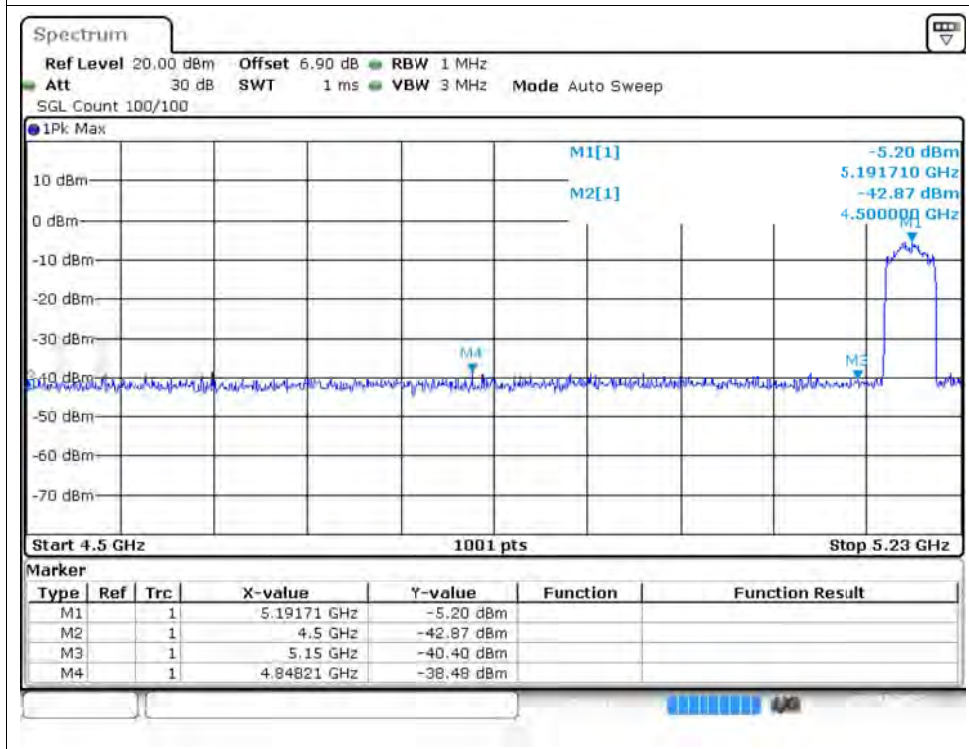

Restrict Band NVNT ax40 5510MHz Ant1 Average

Restrict Band NVNT ax40 5670MHz Ant1 Peak

Restrict Band NVNT ax40 5670MHz Ant1 Average

Restrict Band NVNT ax40 5190MHz Ant2 Peak

Restrict Band NVNT ax40 5190MHz Ant2 Average

Restrict Band NVNT ax40 5230MHz Ant2 Peak

Restrict Band NVNT ax40 5230MHz Ant2 Average

Restrict Band NVNT ax40 5270MHz Ant2 Peak

Restrict Band NVNT ax40 5270MHz Ant2 Average

Restrict Band NVNT ax40 5310MHz Ant2 Peak