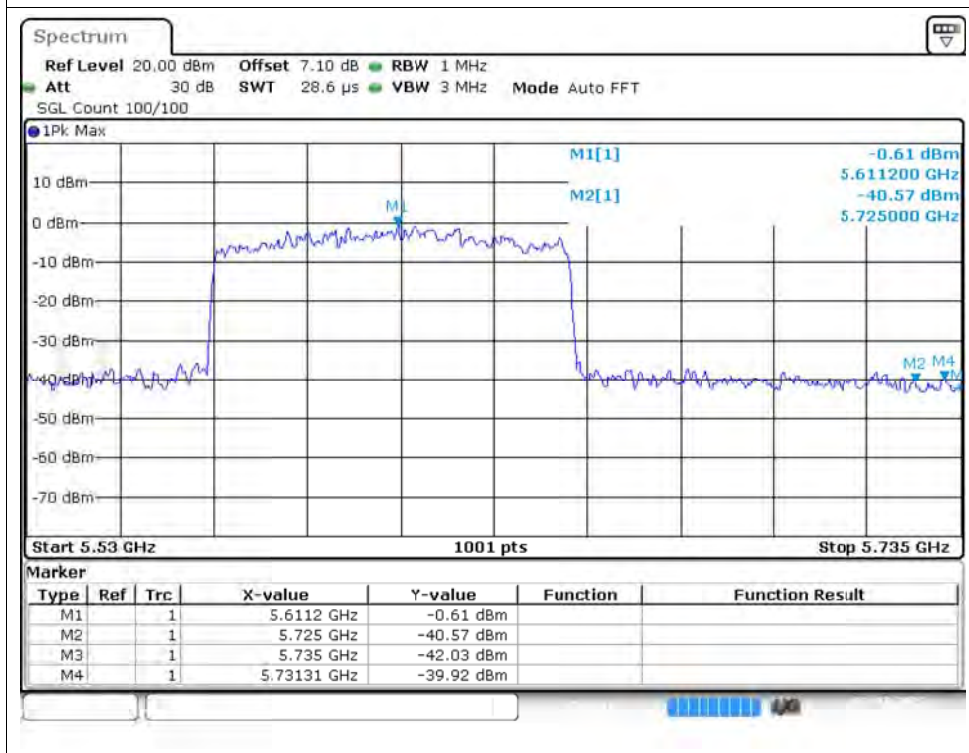

Restrict Band NVNT ax80 5610MHz Ant1 Average

Restrict Band NVNT ax80 5210MHz Ant2 Peak

Restrict Band NVNT ax80 5210MHz Ant2 Average

Restrict Band NVNT ax80 5290MHz Ant2 Peak

Restrict Band NVNT ax80 5290MHz Ant2 Average

Restrict Band NVNT ax80 5530MHz Ant2 Peak

Restrict Band NVNT ax80 5530MHz Ant2 Average

Restrict Band NVNT ax80 5610MHz Ant2 Peak

Restrict Band NVNT ax80 5610MHz Ant2 Average