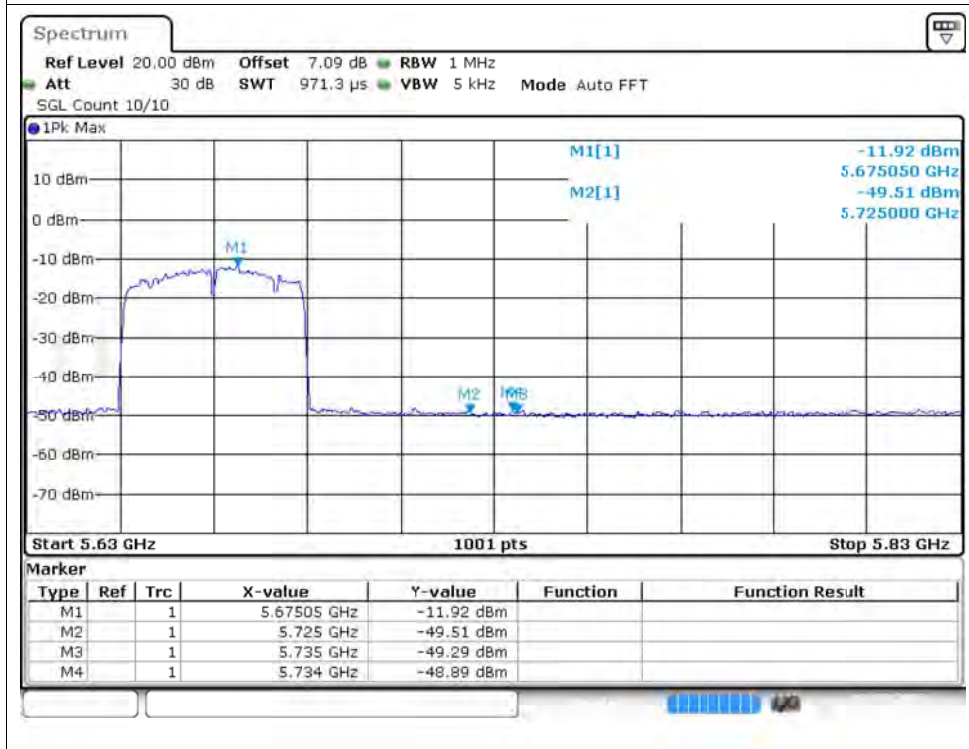

Restrict Band NVNT ax40 5230MHz Ant2 Peak

Restrict Band NVNT ax40 5230MHz Ant2 Average

Restrict Band NVNT ax40 5270MHz Ant2 Peak

Restrict Band NVNT ax40 5270MHz Ant2 Average

Restrict Band NVNT ax40 5310MHz Ant2 Peak

Restrict Band NVNT ax40 5310MHz Ant2 Average

Restrict Band NVNT ax40 5510MHz Ant2 Peak

Restrict Band NVNT ax40 5510MHz Ant2 Average

Restrict Band NVNT ax40 5670MHz Ant2 Peak

Restrict Band NVNT ax40 5670MHz Ant2 Average

Restrict Band NVNT ax80 5290MHz Ant1 Peak

Restrict Band NVNT ax80 5290MHz Ant1 Average

Restrict Band NVNT ax80 5530MHz Ant1 Peak

Restrict Band NVNT ax80 5530MHz Ant1 Average

Restrict Band NVNT ax80 5610MHz Ant1 Peak

Restrict Band NVNT ax80 5610MHz Ant1 Average

Restrict Band NVNT ax80 5210MHz Ant2 Peak

Restrict Band NVNT ax80 5210MHz Ant2 Average

Restrict Band NVNT ax80 5290MHz Ant2 Peak

Restrict Band NVNT ax80 5290MHz Ant2 Average