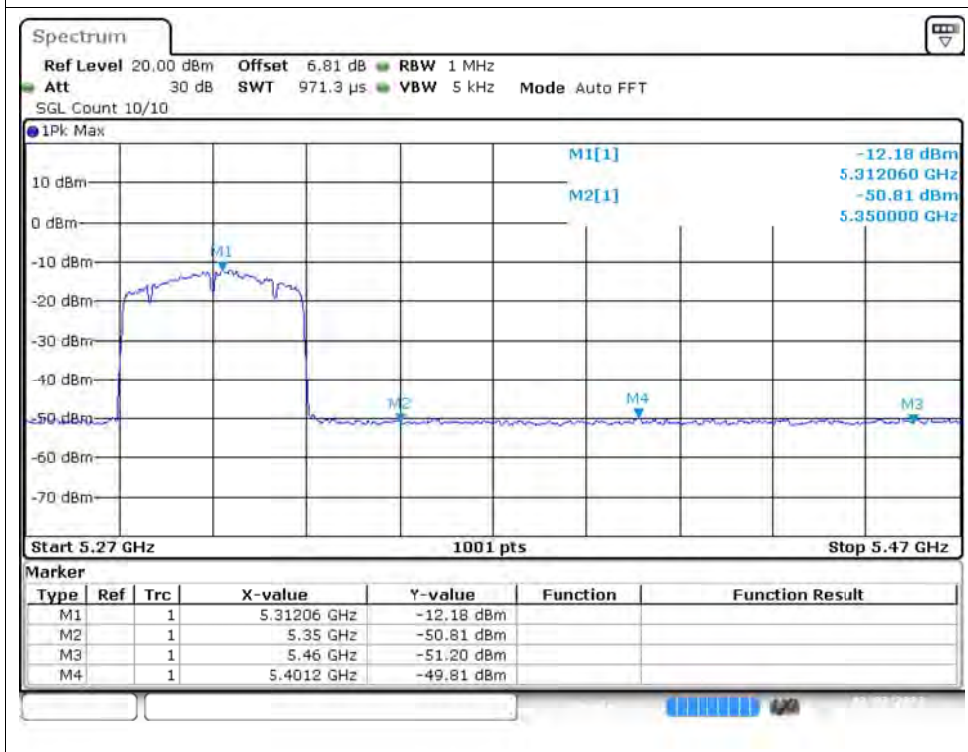

Restrict Band NVNT ax40 5230MHz Ant1 Peak

Restrict Band NVNT ax40 5230MHz Ant1 Average

Restrict Band NVNT ax40 5310MHz Ant1 Peak

Restrict Band NVNT ax40 5310MHz Ant1 Average

Restrict Band NVNT ax40 5510MHz Ant1 Peak

Restrict Band NVNT ax40 5510MHz Ant1 Average

Restrict Band NVNT ax40 5670MHz Ant1 Peak

Restrict Band NVNT ax40 5670MHz Ant1 Average

Restrict Band NVNT ax40 5190MHz Ant2 Peak

Restrict Band NVNT ax40 5190MHz Ant2 Average