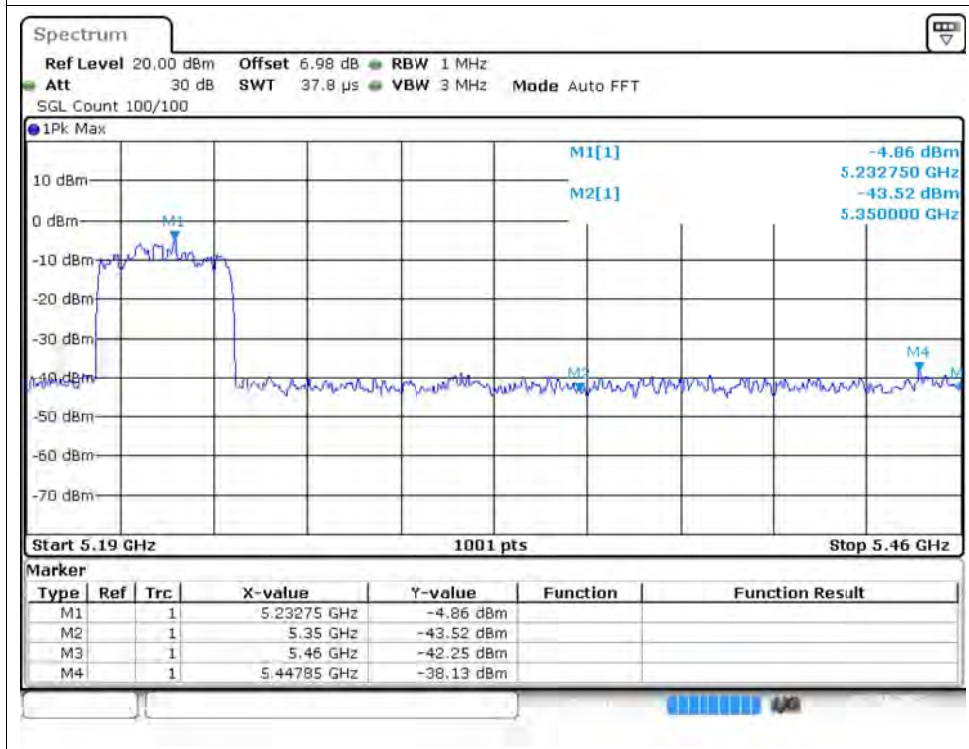

Restrict Band NVNT ax40 5510MHz Ant1 Average

Restrict Band NVNT ax40 5670MHz Ant1 Peak

Restrict Band NVNT ax40 5670MHz Ant1 Average

Restrict Band NVNT ax40 5190MHz Ant2 Peak

Restrict Band NVNT ax40 5190MHz Ant2 Average

Restrict Band NVNT ax40 5230MHz Ant2 Peak

Restrict Band NVNT ax40 5230MHz Ant2 Average

Restrict Band NVNT ax40 5270MHz Ant2 Peak

Restrict Band NVNT ax40 5270MHz Ant2 Average

Restrict Band NVNT ax40 5310MHz Ant2 Peak