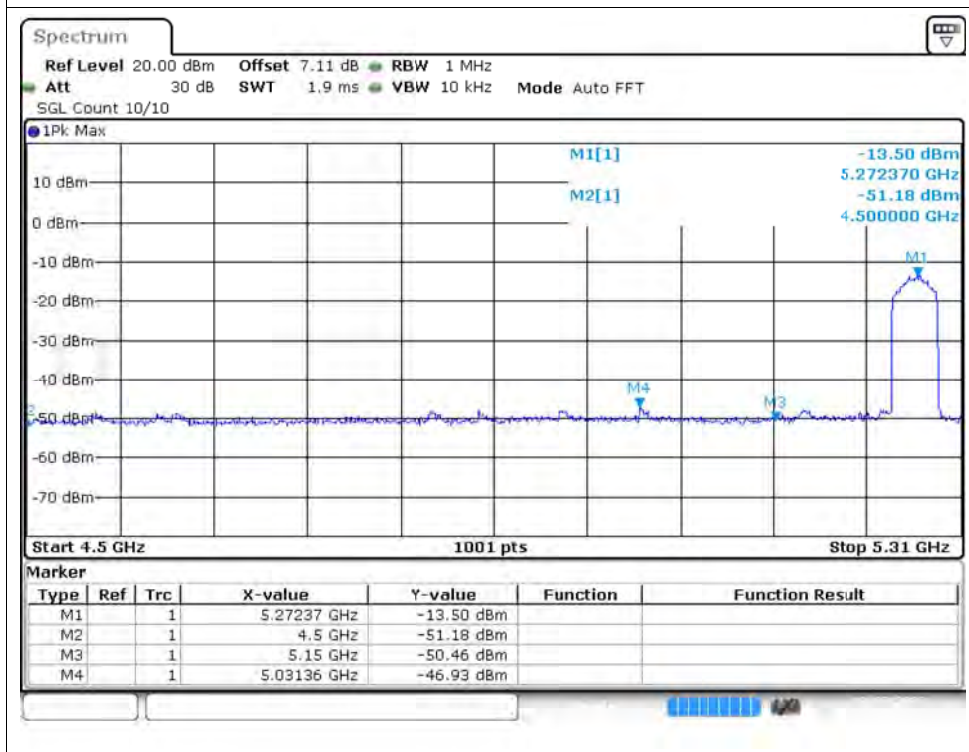

Restrict Band NVNT ax40 5230MHz Ant2 Peak

Restrict Band NVNT ax40 5230MHz Ant2 Average

Restrict Band NVNT ax40 5270MHz Ant2 Peak

Restrict Band NVNT ax40 5270MHz Ant2 Average

Restrict Band NVNT ax40 5310MHz Ant2 Peak

Restrict Band NVNT ax40 5310MHz Ant2 Average

Restrict Band NVNT ax40 5510MHz Ant2 Peak

Restrict Band NVNT ax40 5510MHz Ant2 Average

Restrict Band NVNT ax40 5670MHz Ant2 Peak

Restrict Band NVNT ax40 5670MHz Ant2 Average