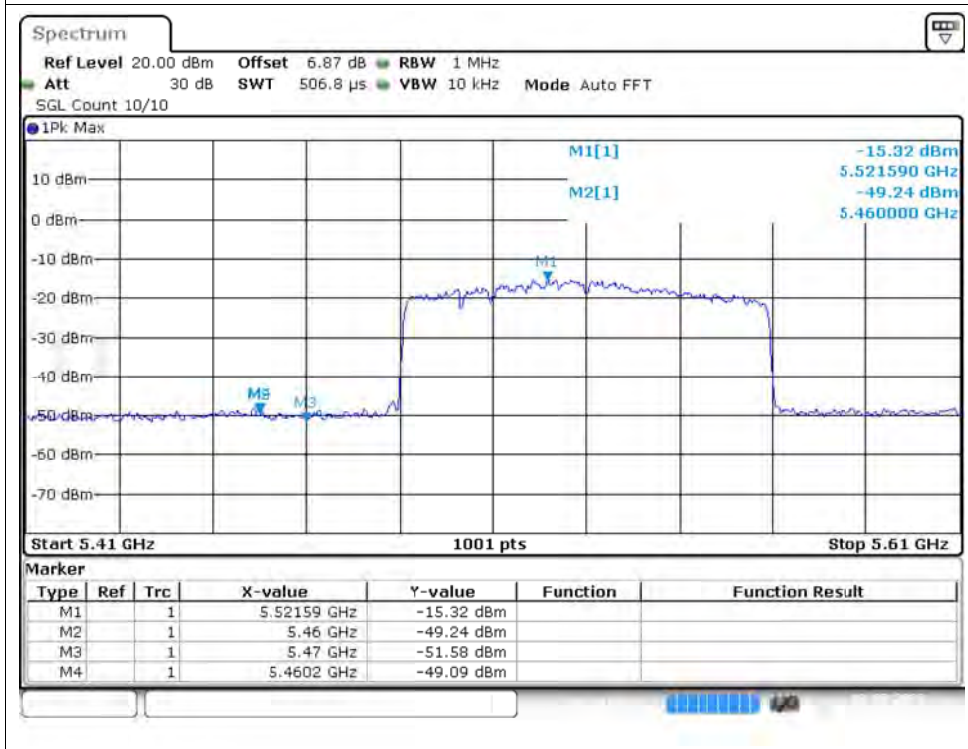

Restrict Band NVNT ax80 5290MHz Ant1 Peak

Restrict Band NVNT ax80 5290MHz Ant1 Average

Restrict Band NVNT ax80 5530MHz Ant1 Peak

Restrict Band NVNT ax80 5530MHz Ant1 Average

Restrict Band NVNT ax80 5610MHz Ant1 Peak

Restrict Band NVNT ax80 5610MHz Ant1 Average

Restrict Band NVNT ax80 5210MHz Ant2 Peak

Restrict Band NVNT ax80 5210MHz Ant2 Average

Restrict Band NVNT ax80 5290MHz Ant2 Peak

Restrict Band NVNT ax80 5290MHz Ant2 Average

Restrict Band NVNT ax80 5530MHz Ant2 Peak

Restrict Band NVNT ax80 5530MHz Ant2 Average

Restrict Band NVNT ax80 5610MHz Ant2 Peak

Restrict Band NVNT ax80 5610MHz Ant2 Average