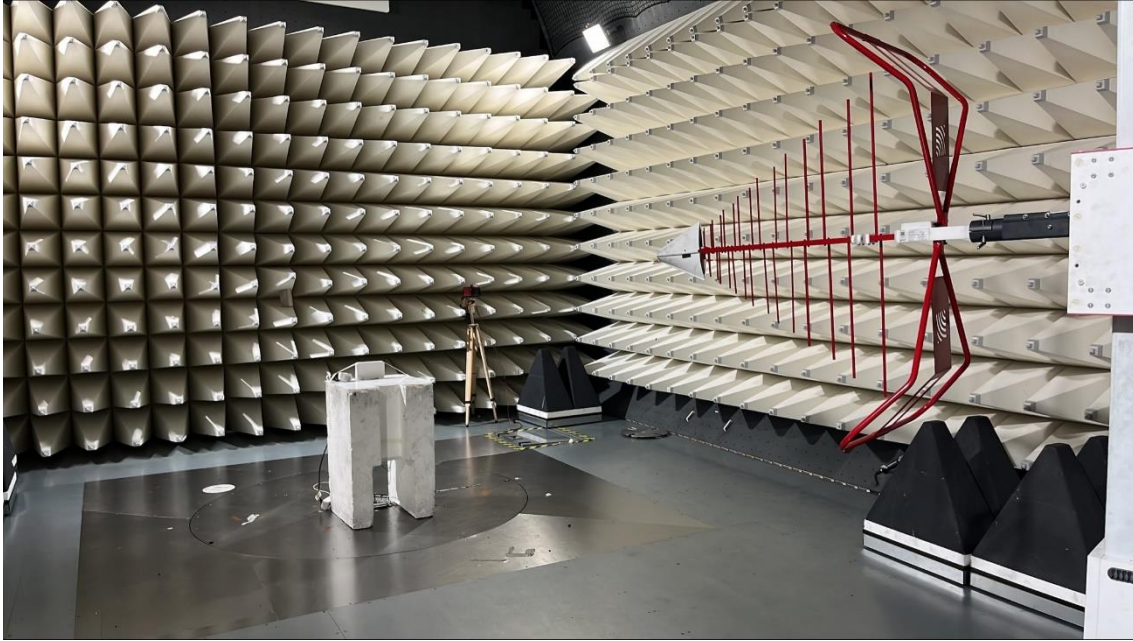

Appendix G: Photographs

EQUIPMENT VIEW FOR CONDUCTED TESTS EXCEPT DFS TESTING

EQUIPMENT VIEW FOR CONDUCTED DFS TESTING

EQUIPMENT VIEW FOR RADIATED TESTS

TEST SETUP FOR RF CONDUCTED MEASUREMENTS EXCEPT DFS TESTING

TEST SETUP FOR RF CONDUCTED DFS TESTING

TEST SETUP FOR RADIATED MEASUREMENTS BELOW 1GHz

TEST SETUP FOR RADIATED MEASUREMENTS BETWEEN 1GHz TO 17 GHz

TEST SETUP FOR RADIATED MEASUREMENTS ABOVE 17 GHz