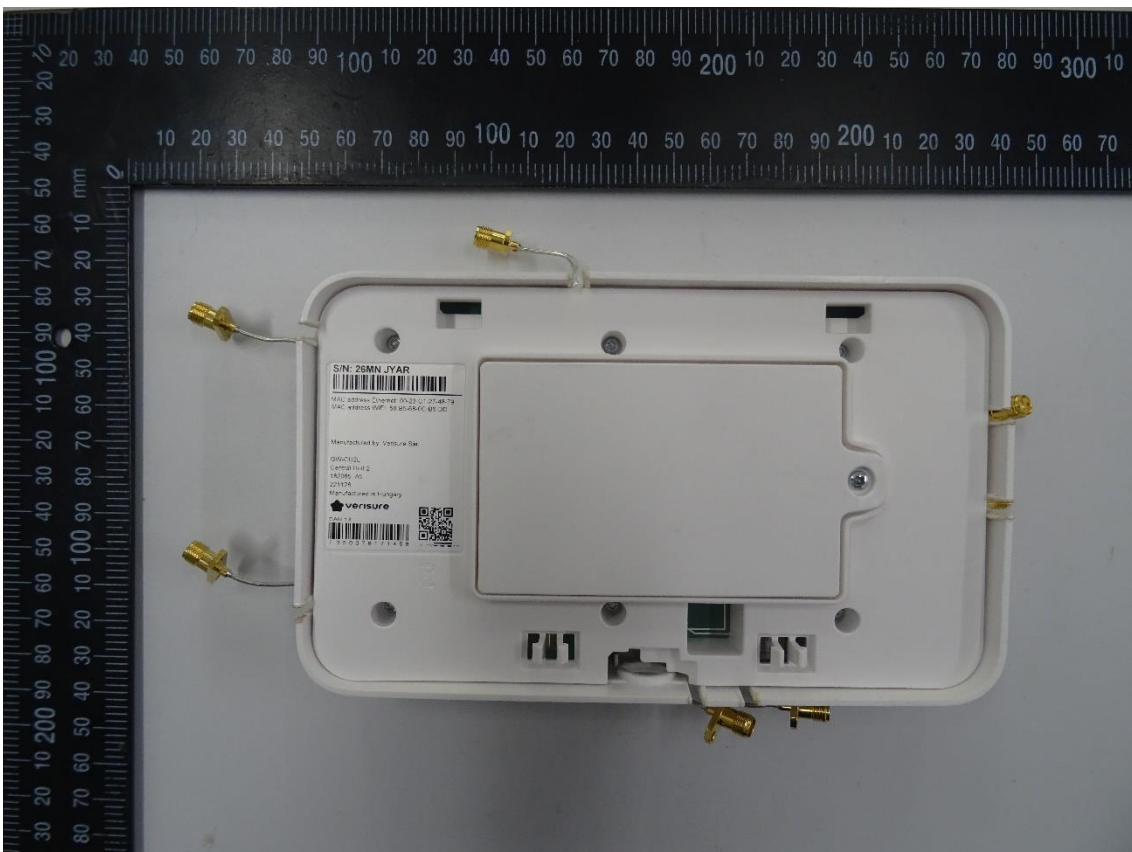

Appendix G: Photographs

EQUIPMENT VIEW FOR CONDUCTED TESTS EXCEPT DFS TESTING

EQUIPMENT VIEW FOR CONDUCTED DFS TESTING

EQUIPMENT VIEW FOR RADIATED TESTS

TEST SETUP FOR RF CONDUCTED MEASUREMENTS EXCEPT DFS TESTING

TEST SETUP FOR RF CONDUCTED DFS TESTING

TEST SETUP FOR RADIATED MEASUREMENTS BELOW 1GHz

TEST SETUP FOR RADIATED MEASUREMENTS BETWEEN 1GHz TO 17 GHz

TEST SETUP FOR RADIATED MEASUREMENTS ABOVE 17 GHz