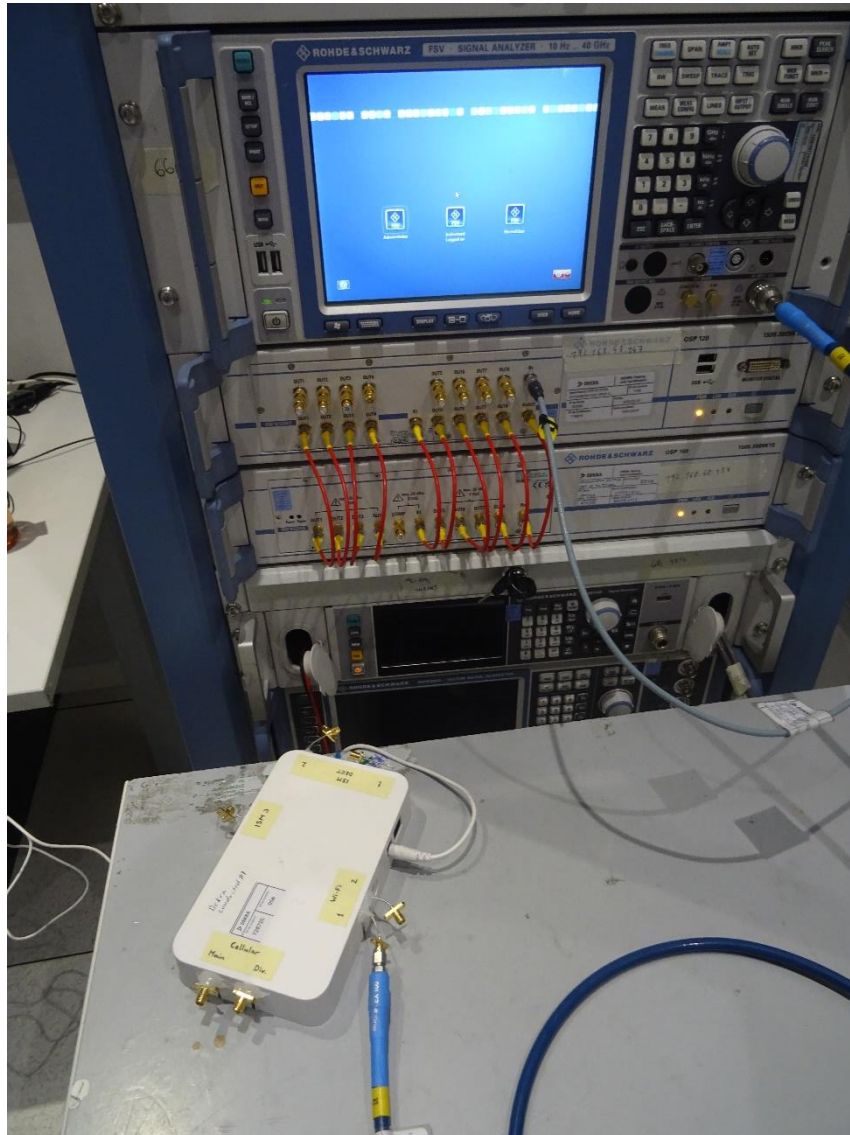

Appendix G: Photographs

EQUIPMENT VIEW FOR CONDUCTED TESTS EXCEPT DFS TESTING

EQUIPMENT VIEW FOR CONDUCTED DFS TESTING

EQUIPMENT VIEW FOR RADIATED TESTS

TEST SETUP FOR RF CONDUCTED MEASUREMENTS EXCEPT DFS TESTING

TEST SETUP FOR RF CONDUCTED DFS TESTING

TEST SETUP FOR RADIATED MEASUREMENTS BELOW 1GHz

TEST SETUP FOR RADIATED MEASUREMENTS BETWEEN 1GHz TO 17 GHz

TEST SETUP FOR RADIATED MEASUREMENTS ABOVE 17 GHz