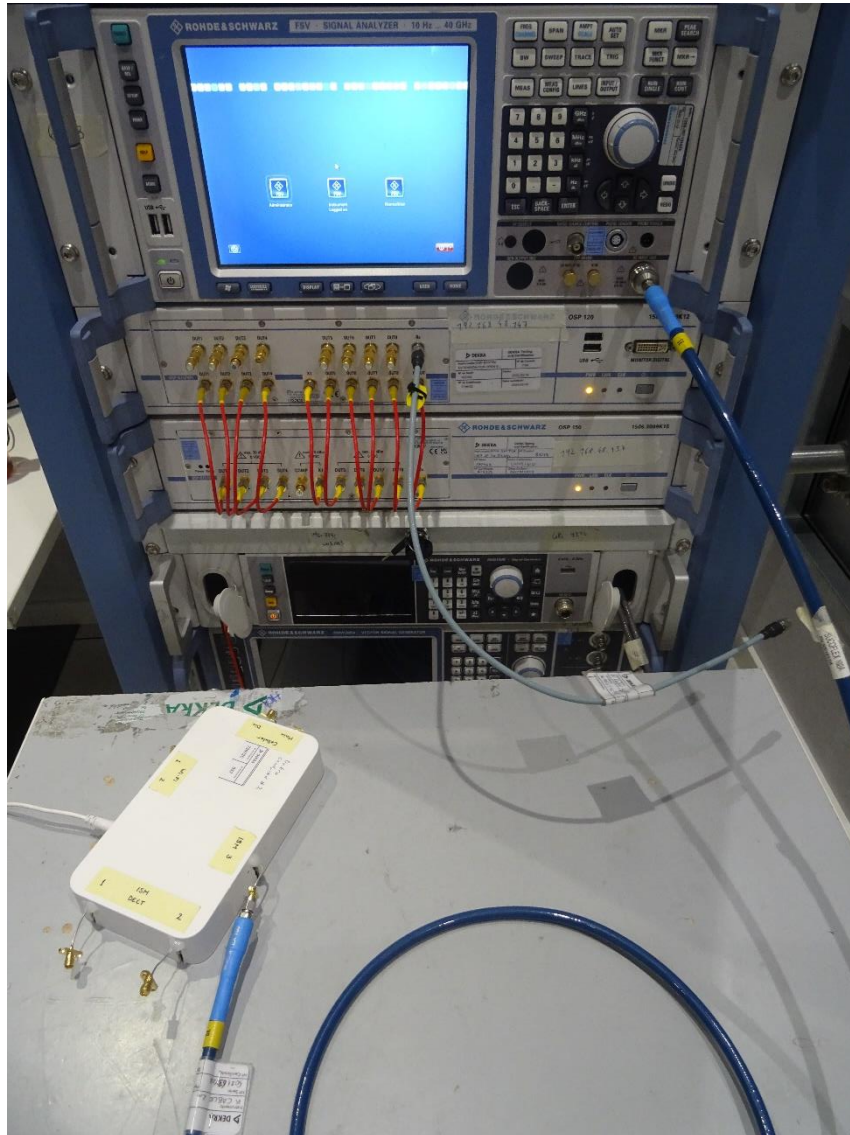

Appendix G: Photographs

EQUIPMENT VIEW FOR CONDUCTED TESTS EXCEPT DFS TESTING

EQUIPMENT VIEW FOR CONDUCTED DFS TESTING

EQUIPMENT VIEW FOR RADIATED TESTS

TEST SETUP FOR RF CONDUCTED MEASUREMENTS EXCEPT DFS TESTING

TEST SETUP FOR RF CONDUCTED DFS TESTING

TEST SETUP FOR RADIATED MEASUREMENTS BELOW 1GHz

TEST SETUP FOR RADIATED MEASUREMENTS BETWEEN 1GHz TO 17 GHz

TEST SETUP FOR RADIATED MEASUREMENTS ABOVE 17 GHz