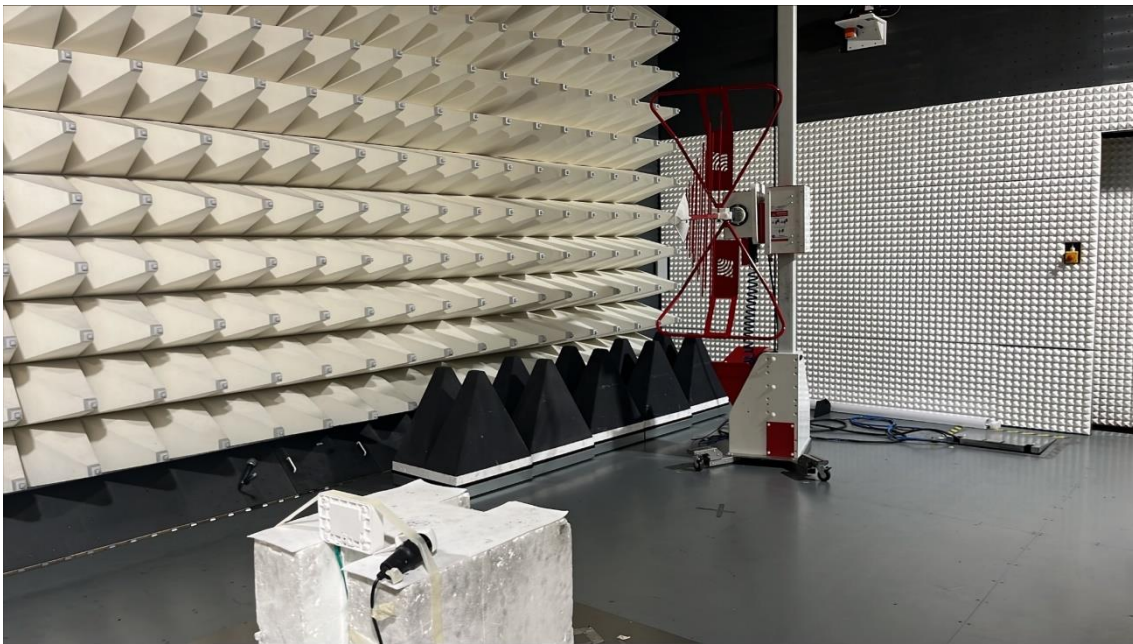

Appendix G: Photographs

EQUIPMENT VIEW FOR CONDUCTED TESTS EXCEPT DFS TESTING

EQUIPMENT VIEW FOR CONDUCTED DFS TESTING

EQUIPMENT VIEW FOR RADIATED TESTS

TEST SETUP FOR RF CONDUCTED MEASUREMENTS EXCEPT DFS TESTING

TEST SETUP FOR RF CONDUCTED DFS TESTING

TEST SETUP FOR RADIATED MEASUREMENTS BELOW 1GHz

TEST SETUP FOR RADIATED MEASUREMENTS BETWEEN 1GHz TO 17 GHz

TEST SETUP FOR RADIATED MEASUREMENTS ABOVE 17 GHz