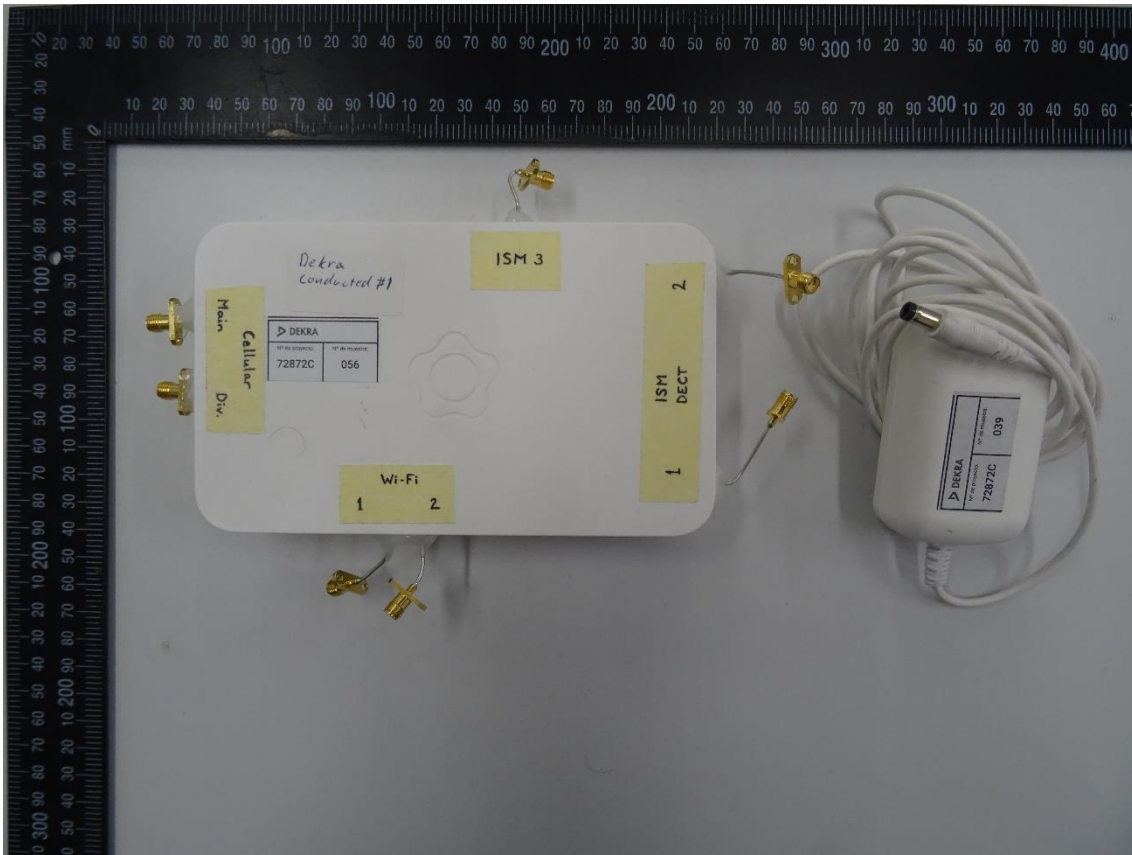

Appendix G: Photographs

EQUIPMENT VIEW FOR CONDUCTED TESTS EXCEPT DFS TESTING

EQUIPMENT VIEW FOR CONDUCTED DFS TESTING

EQUIPMENT VIEW FOR RADIATED TESTS

TEST SETUP FOR RF CONDUCTED MEASUREMENTS EXCEPT DFS TESTING

TEST SETUP FOR RF CONDUCTED DFS TESTING

TEST SETUP FOR RADIATED MEASUREMENTS BELOW 1GHz

TEST SETUP FOR RADIATED MEASUREMENTS BETWEEN 1GHz TO 17 GHz

TEST SETUP FOR RADIATED MEASUREMENTS ABOVE 17 GHz