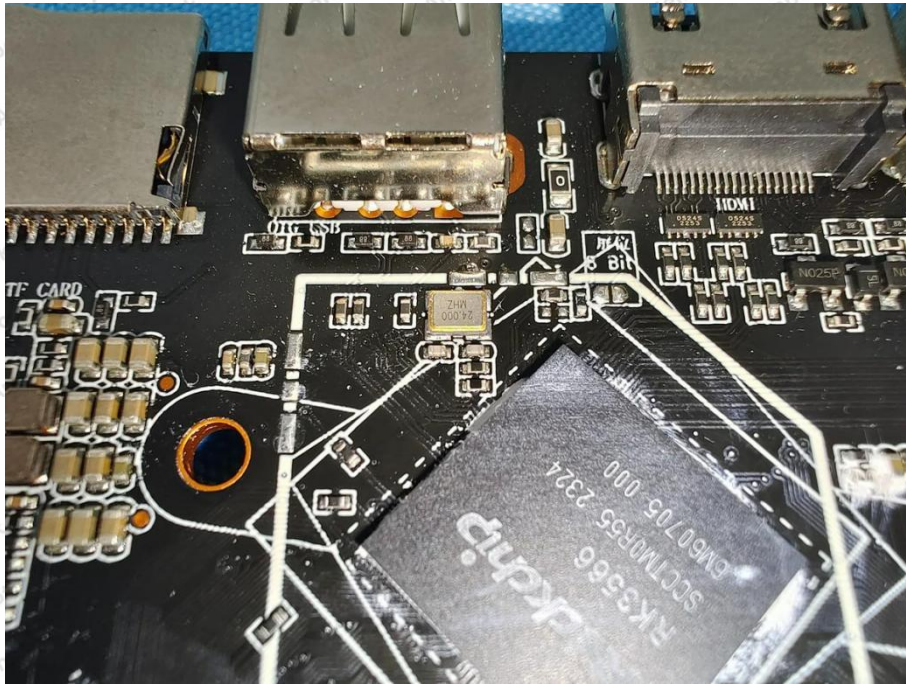

Shenzhen Anbotek Compliance Laboratory Limited

Address: 1/F., Building D, Sogood Science and Technology Park, Sanwei Community, Hangcheng Street, Bao'an District, Shenzhen, Guangdong, China.
Tel: (86) 0755-26066440 Fax: (86) 0755-26014772 Email: service@anbotek.com

Hotline

400-003-0500

www.anbotek.com.cn