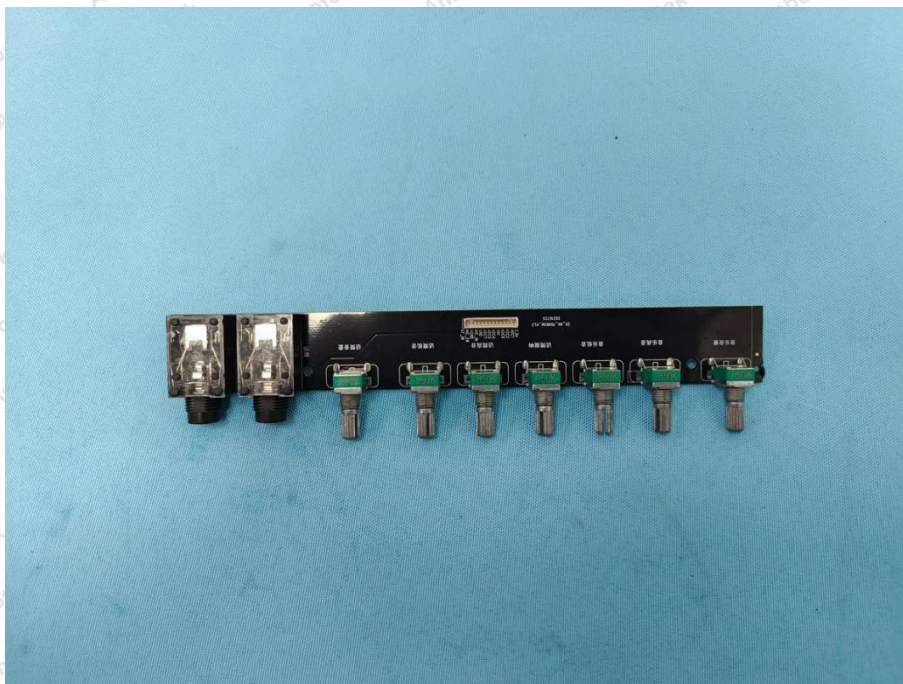

Shenzhen Anbotek Compliance Laboratory Limited

Address: 1/F., Building D, Sogood Science and Technology Park, Sanwei Community, Hangcheng Street, Bao'an District, Shenzhen, Guangdong, China.
Tel: (86) 0755-26066440 Fax: (86) 0755-26014772 Email: service@anbotek.com

Hotline
400-003-0500
www.anbotek.com.cn