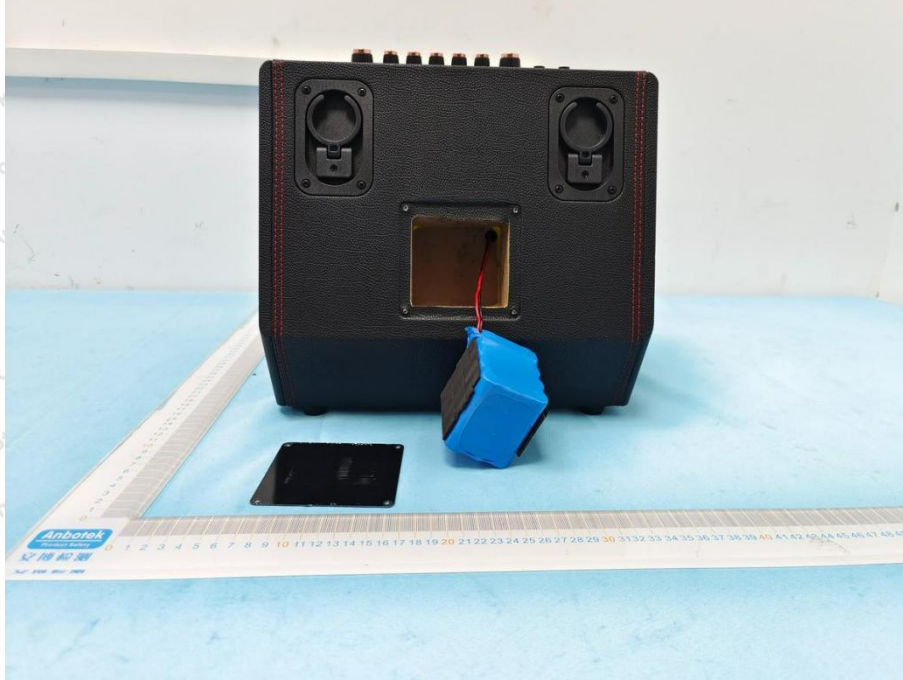

Appendix III -- Internal Photograph

BT ANT

WiFi ANT

Shenzhen Anbotek Compliance Laboratory Limited

Address: 1/F., Building D, Sogood Science and Technology Park, Sanwei Community, Hangcheng Street, Bao'an District, Shenzhen, Guangdong, China.
Tel: (86) 0755-26066440 Fax: (86) 0755-26014772 Email: service@anbotek.com