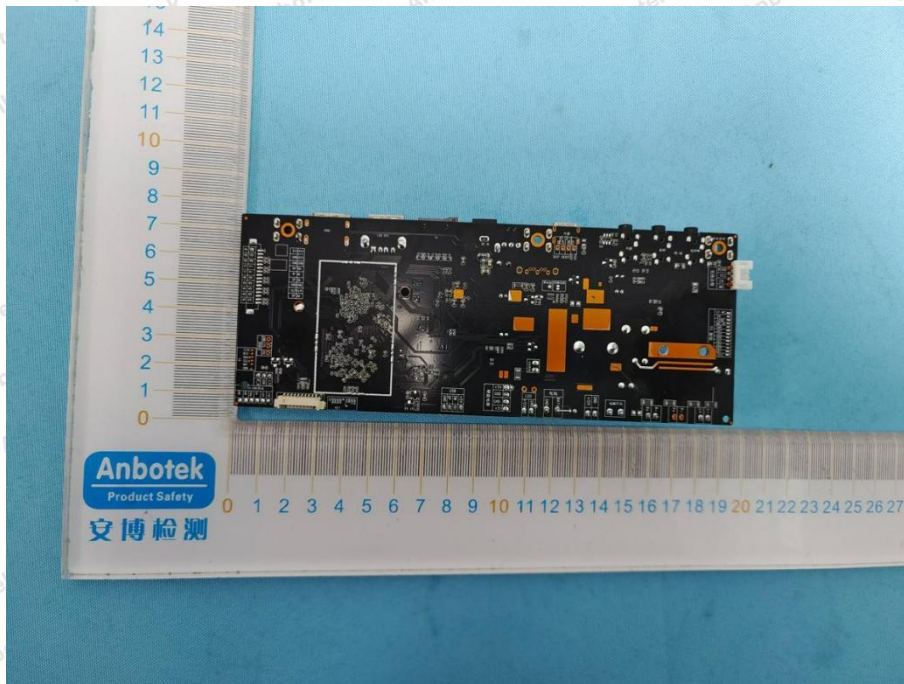

Shenzhen Anbotek Compliance Laboratory Limited

Address: 1/F., Building D, Sogood Science and Technology Park, Sanwei Community, Hangcheng Street, Bao'an District, Shenzhen, Guangdong, China.
Tel: (86) 0755-26066440 Fax: (86) 0755-26014772 Email: service@anbotek.com

Hotline

400-003-0500

www.anbotek.com.cn