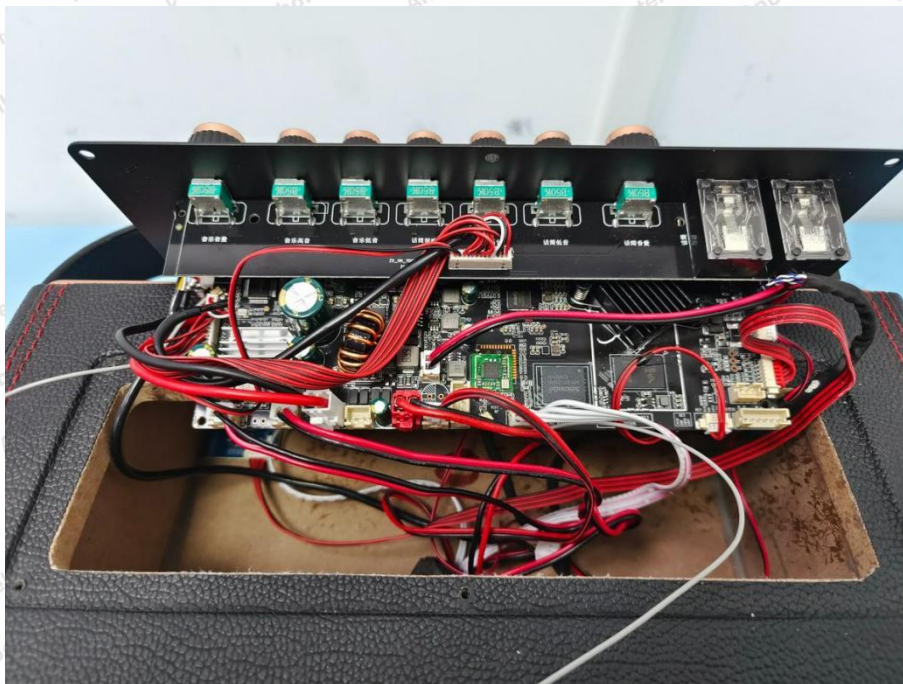

Appendix III -- Internal Photograph

BT ANT

WiFi ANT

Shenzhen Anbotek Compliance Laboratory Limited

Address: 1/F., Building D, Sogood Science and Technology Park, Sanwei Community, Hangcheng Street, Bao'an District, Shenzhen, Guangdong, China.
Tel: (86) 0755-26066440 Fax: (86) 0755-26014772 Email: service@anbotek.com