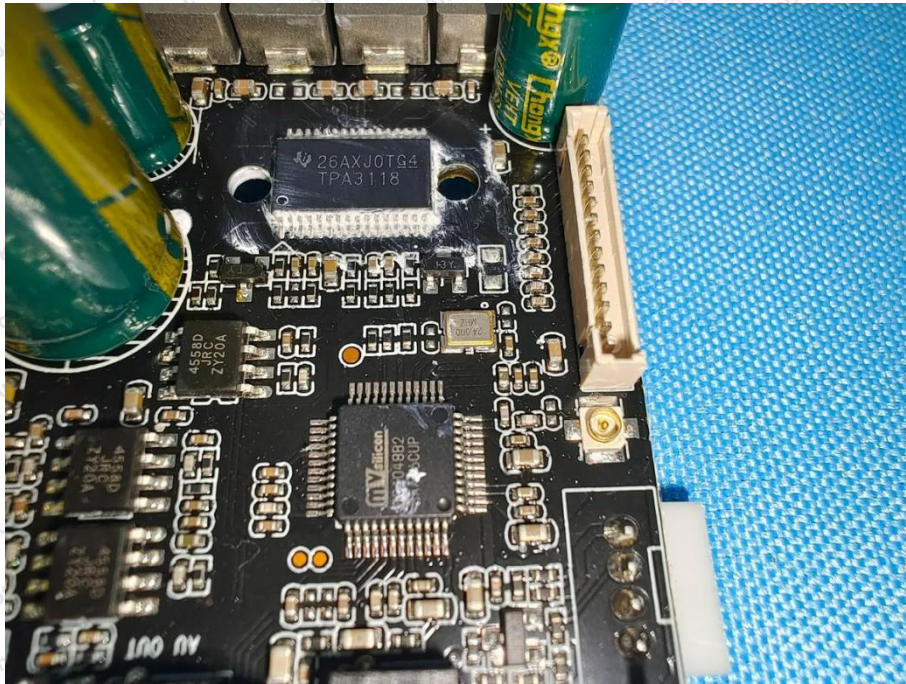

Shenzhen Anbotek Compliance Laboratory Limited

Address: 1/F., Building D, Sogood Science and Technology Park, Sanwei Community, Hangcheng Street, Bao'an District, Shenzhen, Guangdong, China.
Tel: (86) 0755-26066440 Fax: (86) 0755-26014772 Email: service@anbotek.com

Hotline

400-003-0500

www.anbotek.com.cn