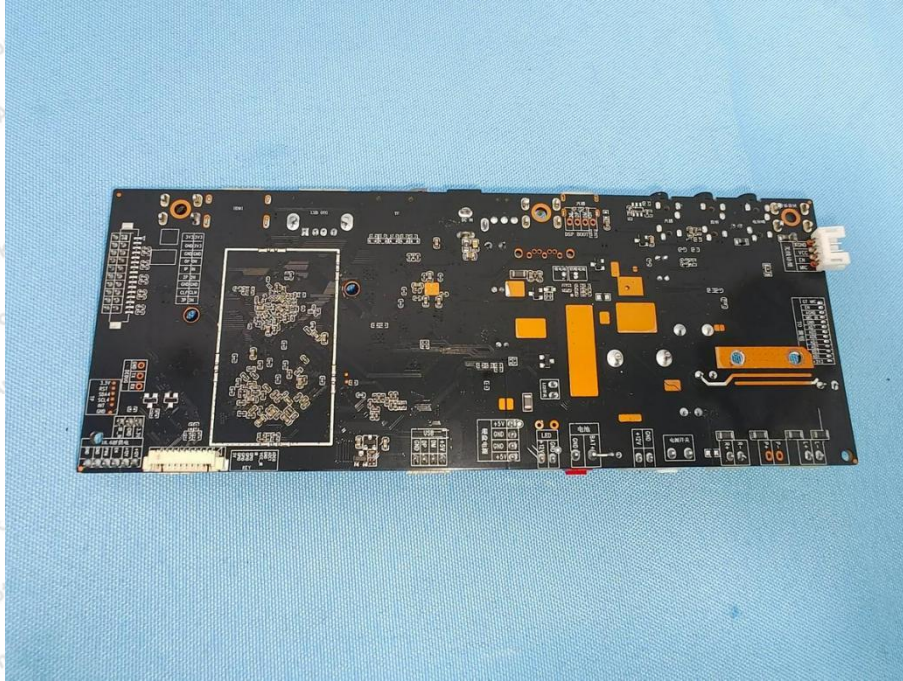

Shenzhen Anbotek Compliance Laboratory Limited

Address: 1/F., Building D, Sogood Science and Technology Park, Sanwei Community, Hangcheng Street, Bao'an District, Shenzhen, Guangdong, China.
Tel: (86) 0755-26066440 Fax: (86) 0755-26014772 Email: service@anbotek.com

Hotline

400-003-0500

www.anbotek.com.cn

安博
检测