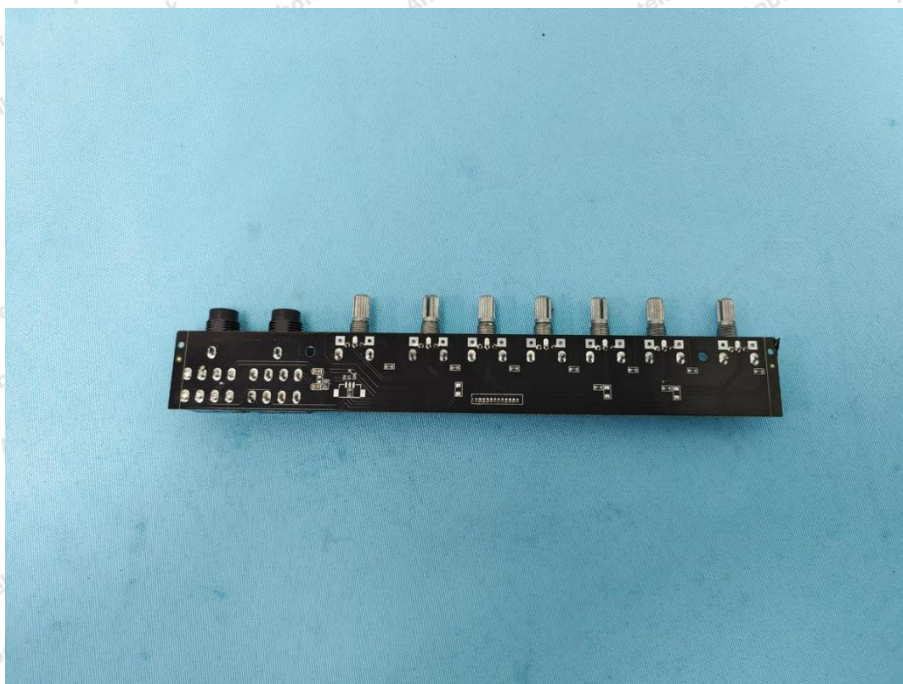

Shenzhen Anbotek Compliance Laboratory Limited

Address: 1/F., Building D, Sogood Science and Technology Park, Sanwei Community, Hangcheng Street, Bao'an District, Shenzhen, Guangdong, China.
Tel: (86) 0755-26066440 Fax: (86) 0755-26014772 Email: service@anbotek.com

Hotline
400-003-0500
www.anbotek.com.cn