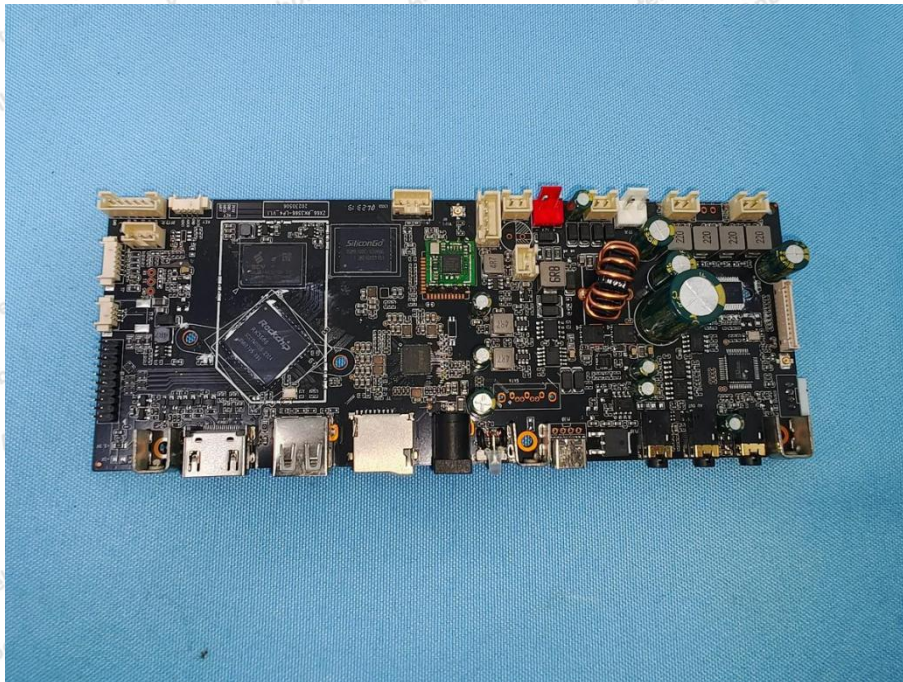

Shenzhen Anbotek Compliance Laboratory Limited

Address: 1/F., Building D, Sogood Science and Technology Park, Sanwei Community, Hangcheng Street, Bao'an District, Shenzhen, Guangdong, China.
Tel: (86) 0755-26066440 Fax: (86) 0755-26014772 Email: service@anbotek.com

Hotline

400-003-0500

www.anbotek.com.cn

安博
检测