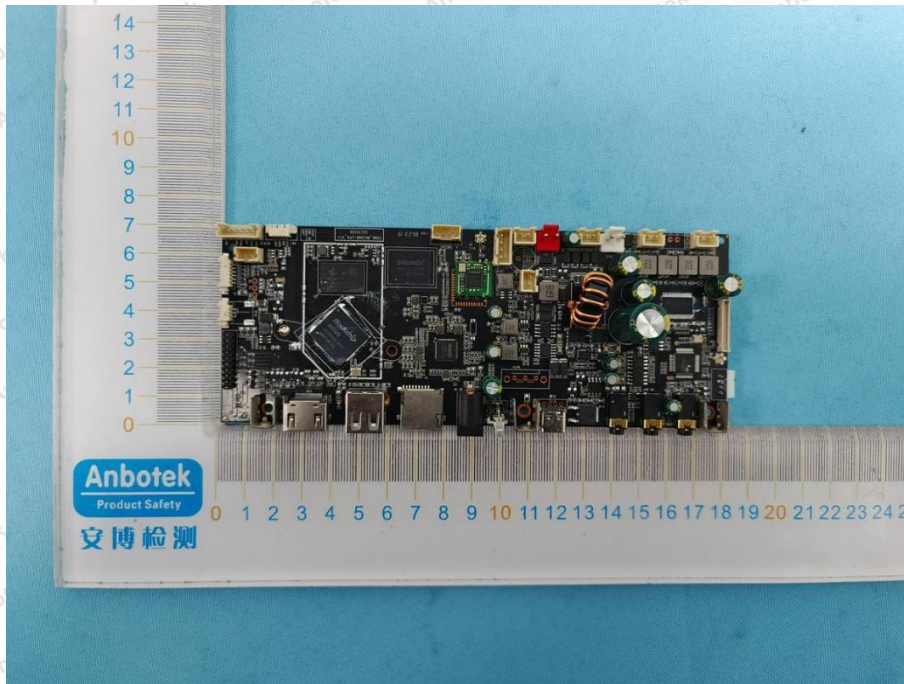

Shenzhen Anbotek Compliance Laboratory Limited

Address: 1/F., Building D, Sogood Science and Technology Park, Sanwei Community, Hangcheng Street, Bao'an District, Shenzhen, Guangdong, China.
Tel: (86) 0755-26066440 Fax: (86) 0755-26014772 Email: service@anbotek.com

Hotline

400-003-0500

www.anbotek.com.cn