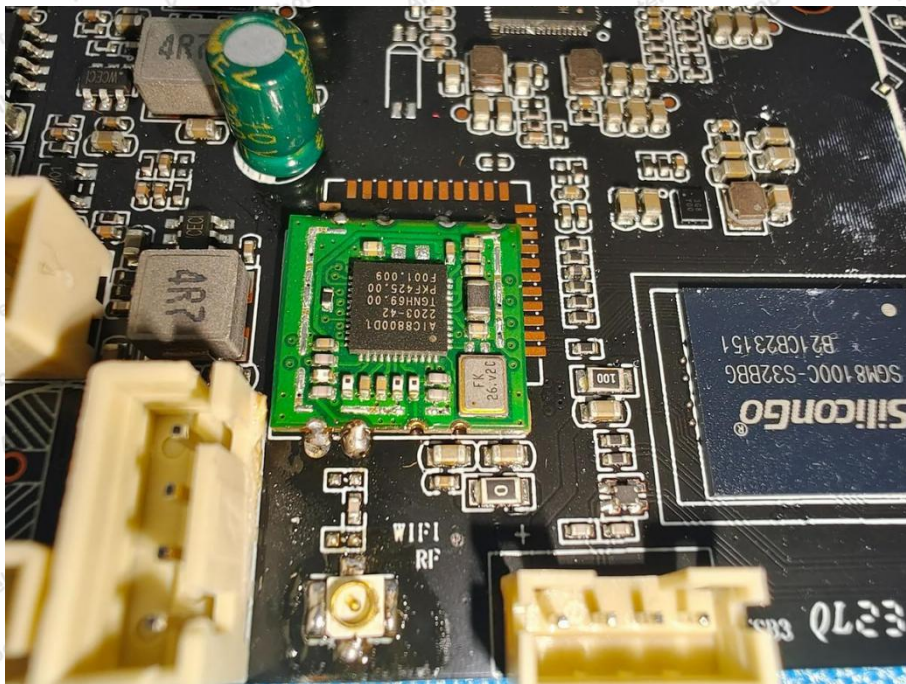

Shenzhen Anbotek Compliance Laboratory Limited

Address: 1/F., Building D, Sogood Science and Technology Park, Sanwei Community, Hangcheng Street, Bao'an District, Shenzhen, Guangdong, China.
Tel: (86) 0755-26066440 Fax: (86) 0755-26014772 Email: service@anbotek.com

Hotline

400-003-0500

www.anbotek.com.cn