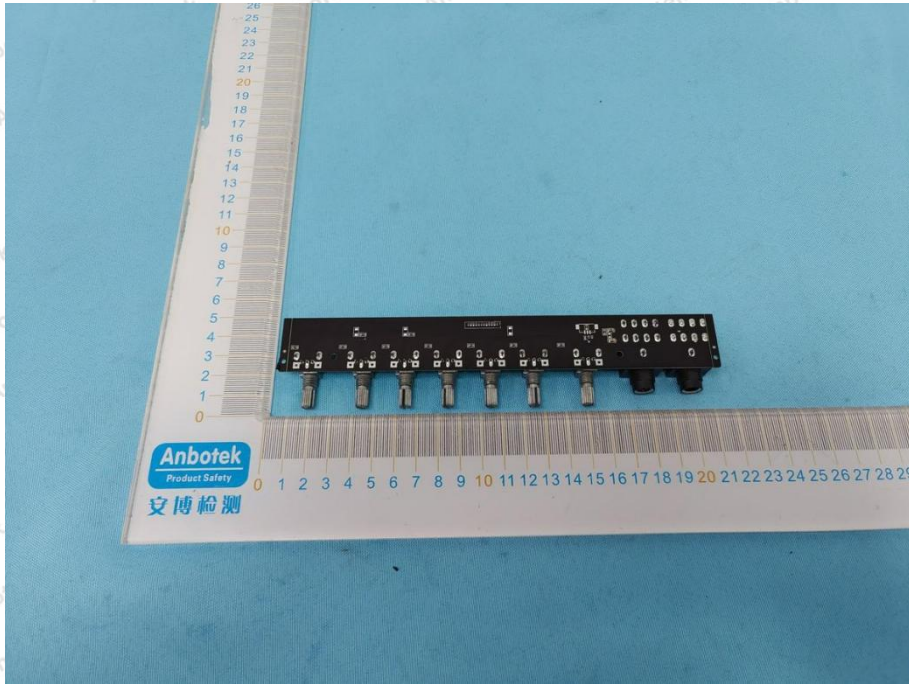

Appendix III -- Internal Photograph

BT ANT

WiFi ANT

Shenzhen Anbotek Compliance Laboratory Limited

Address: 1/F., Building D, Sogood Science and Technology Park, Sanwei Community, Hangcheng Street, Bao'an District, Shenzhen, Guangdong, China.
Tel: (86) 0755-26066440 Fax: (86) 0755-26014772 Email: service@anbotek.com