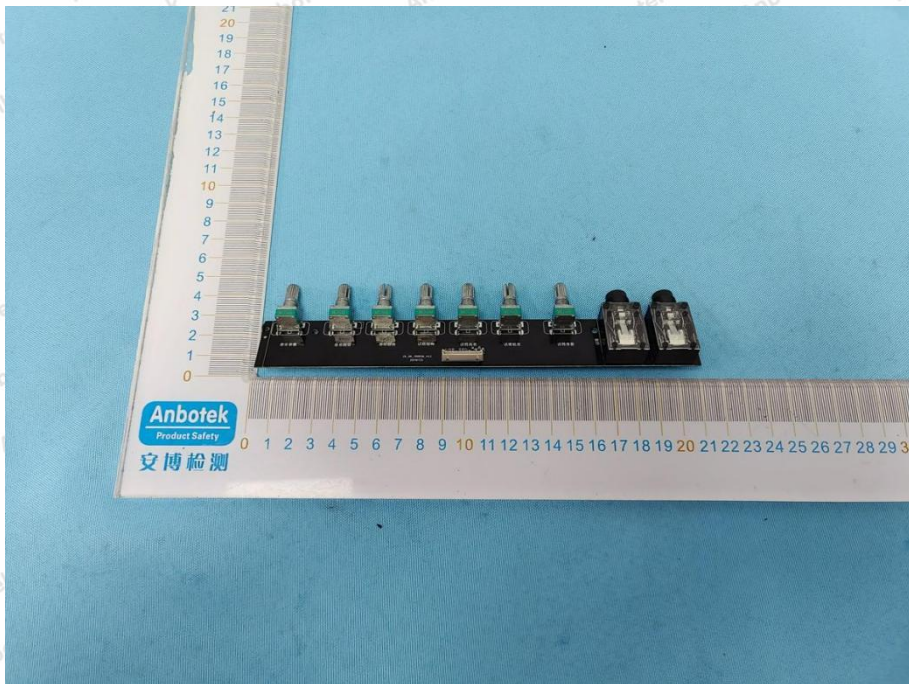

Appendix III -- Internal Photograph

BT ANT

WiFi ANT

Shenzhen Anbotek Compliance Laboratory Limited

Address: 1/F., Building D, Sogood Science and Technology Park, Sanwei Community, Hangcheng Street, Bao'an District, Shenzhen, Guangdong, China.
Tel: (86) 0755-26066440 Fax: (86) 0755-26014772 Email: service@anbotek.com