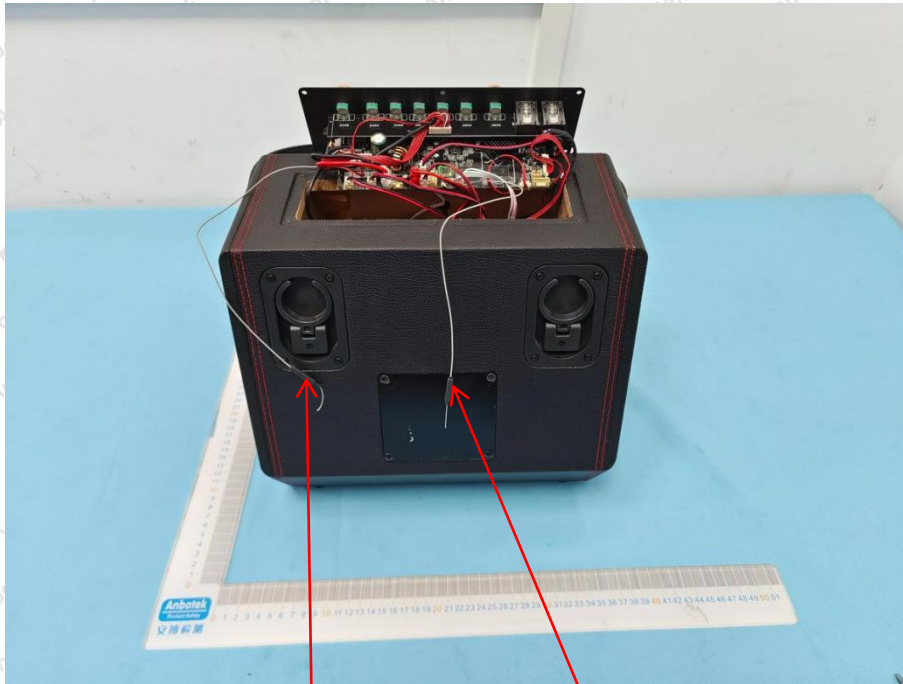

Appendix III -- Internal Photograph

BT ANT

WiFi ANT

Shenzhen Anbotek Compliance Laboratory Limited

Address: 1/F., Building D, Sogood Science and Technology Park, Sanwei Community, Hangcheng Street, Bao'an District, Shenzhen, Guangdong, China.
Tel: (86) 0755-26066440 Fax: (86) 0755-26014772 Email: service@anbotek.com