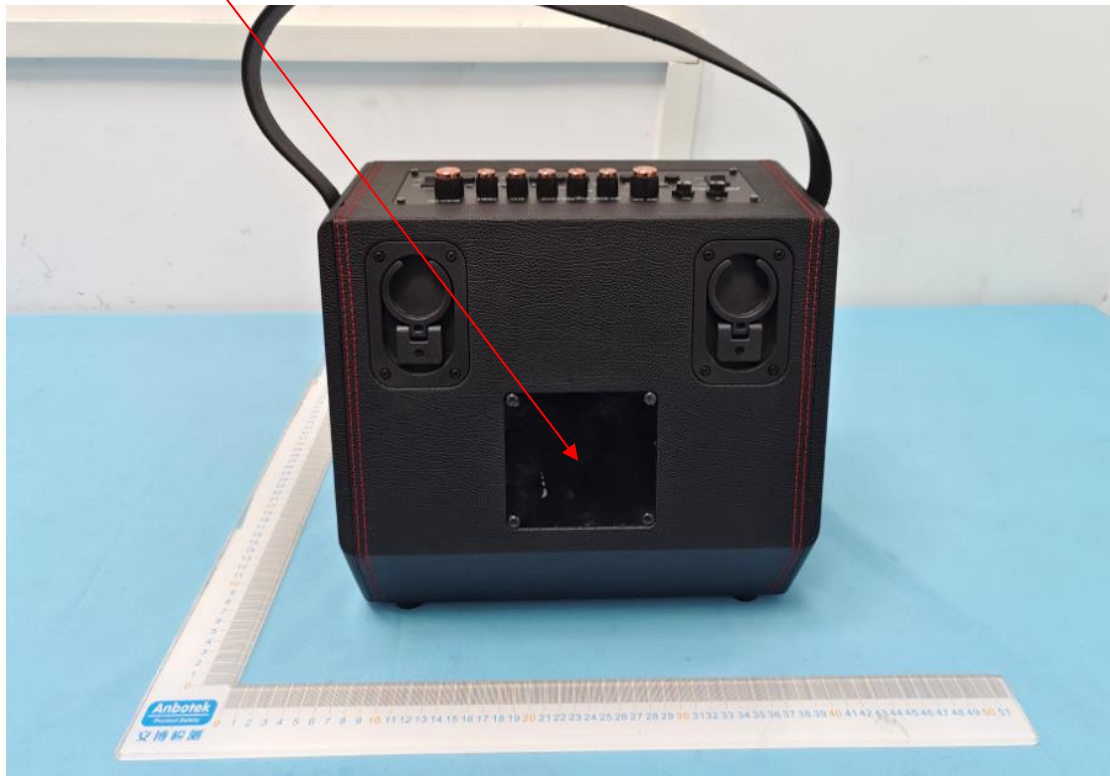

Label Location On EUT

Label

Model: GD-AP08

PRONEXT AP08 KARAOKE MACHINE

FCC ID: 2A92JGD-AP08

Rating Power: 40W

DC Power input: 16V 3A Max

Wifi 2.4g

This device complies with Part 15 of the FCC Rules.

Operation is subject to the following two conditions:

- (1) This device may not cause harmful interference, and
- (2) This device must accept any interference received, including interference that may cause undesired operation.