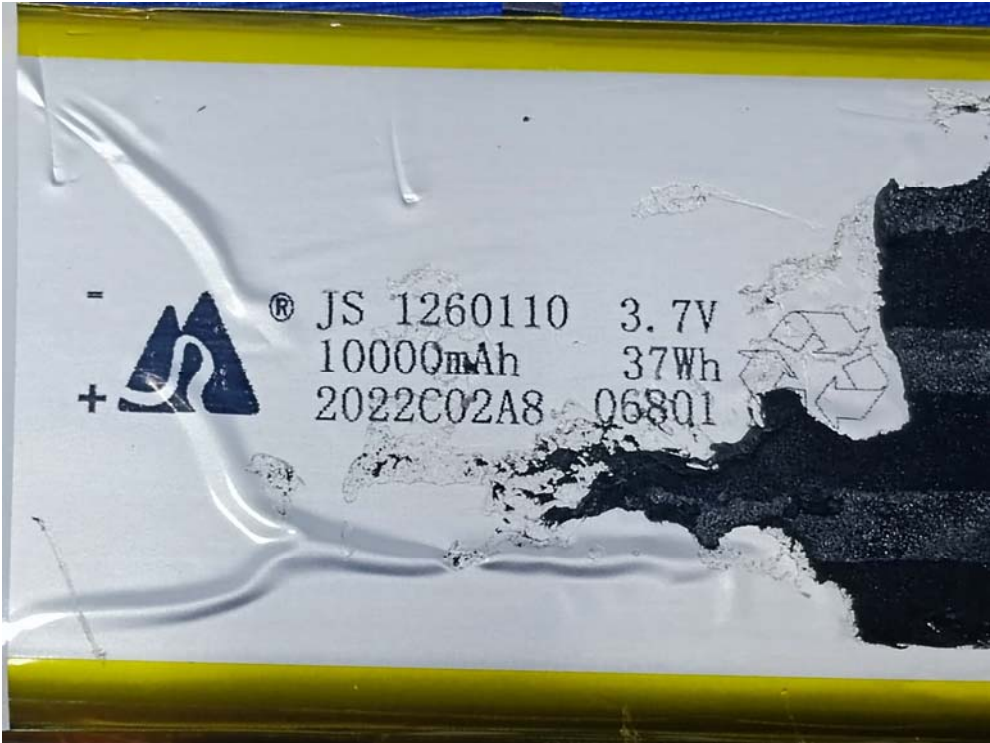

Inside View

-
+  ® JS 1260110 3.7V
10000mAh 37Wh
2022C02A8 06801