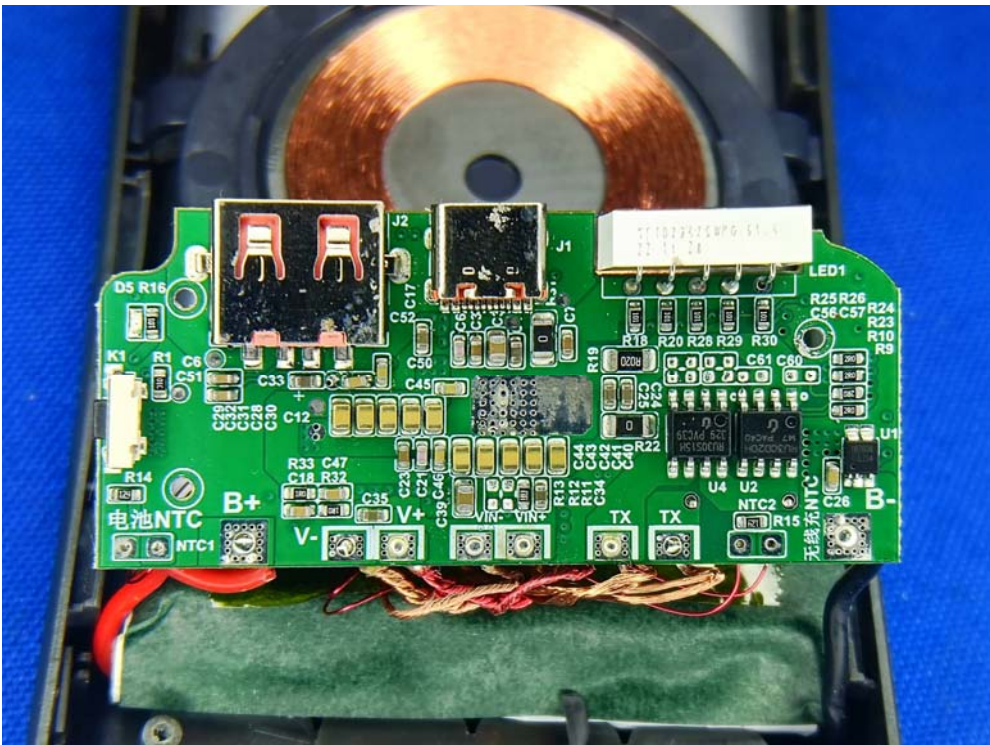

Inside View

-
+  ® JS 1260110 3.7V
10000mAh 37Wh
2022C02A8 06801