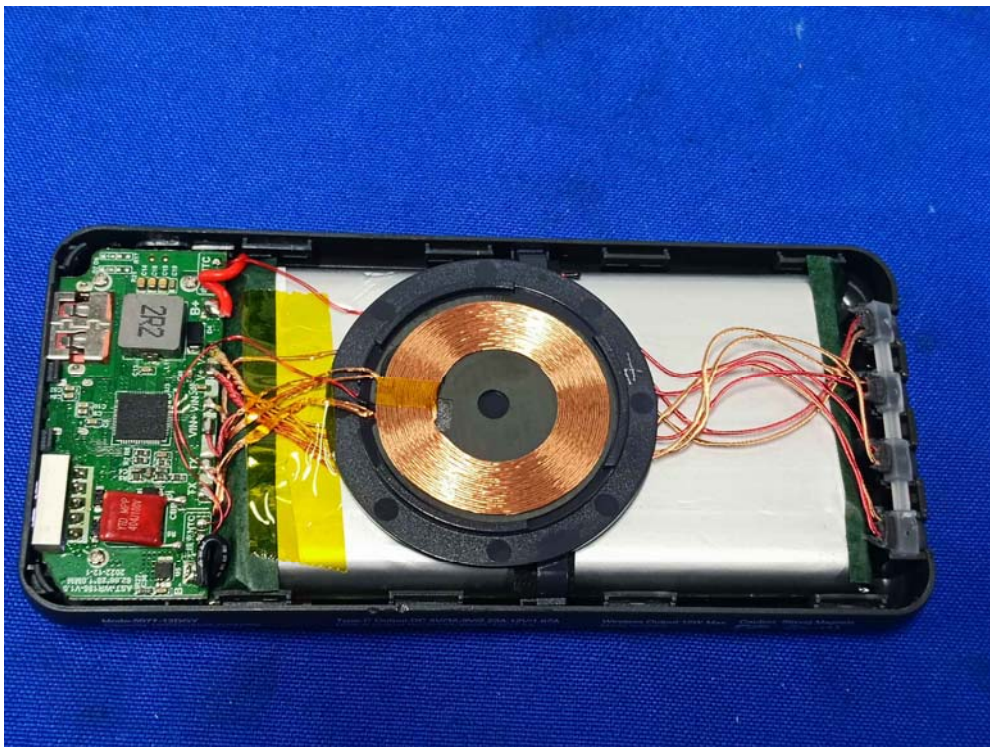

Inside View

-
+  ® JS 1260110 3.7V
10000mAh 37Wh
2022C02A8 06801