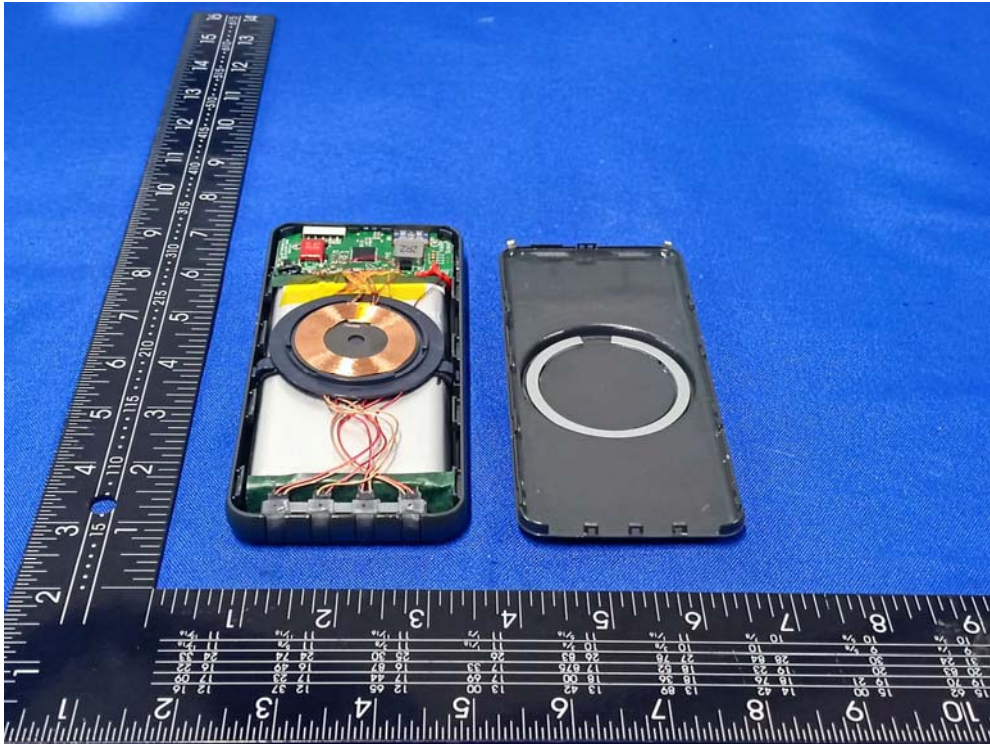

Inside View

-
+  ® JS 1260110 3.7V
10000mAh 37Wh
2022C02A8 06801