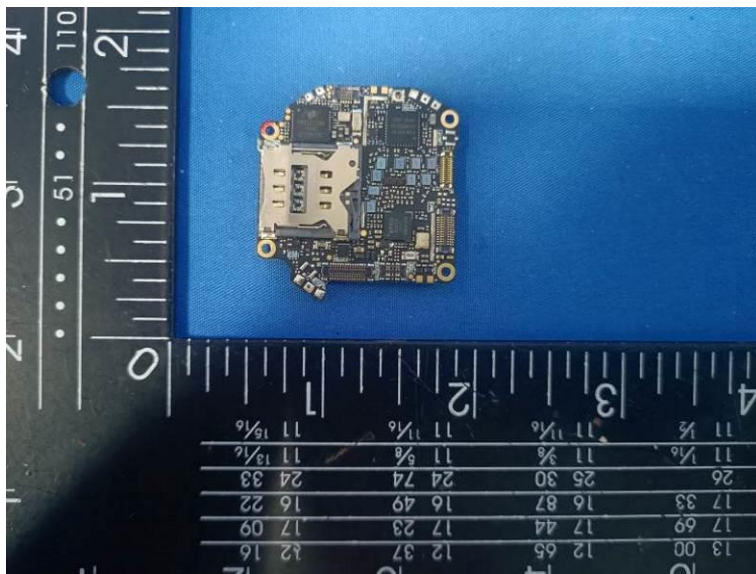

Internal Photos of the EUT

GPS WIFI
BT Antenna

4G Antenna

BT Antenna