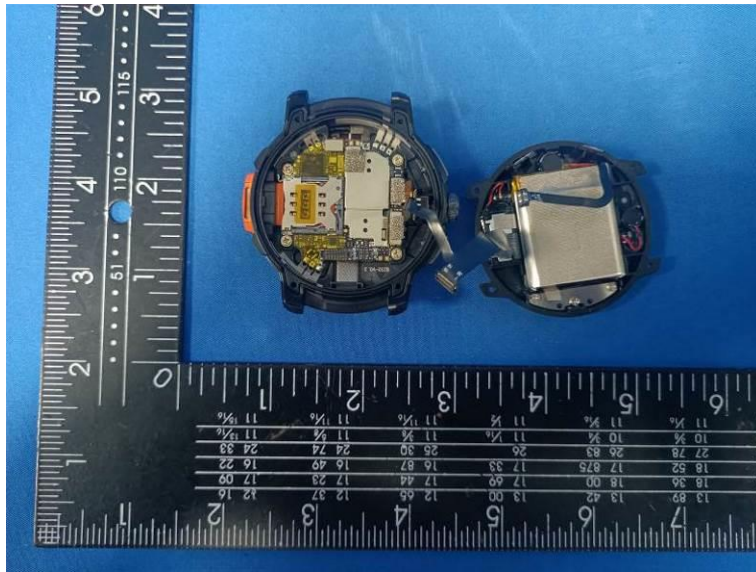

Internal Photos of the EUT

GPS WIFI
BT Antenna

4G Antenna

BT Antenna