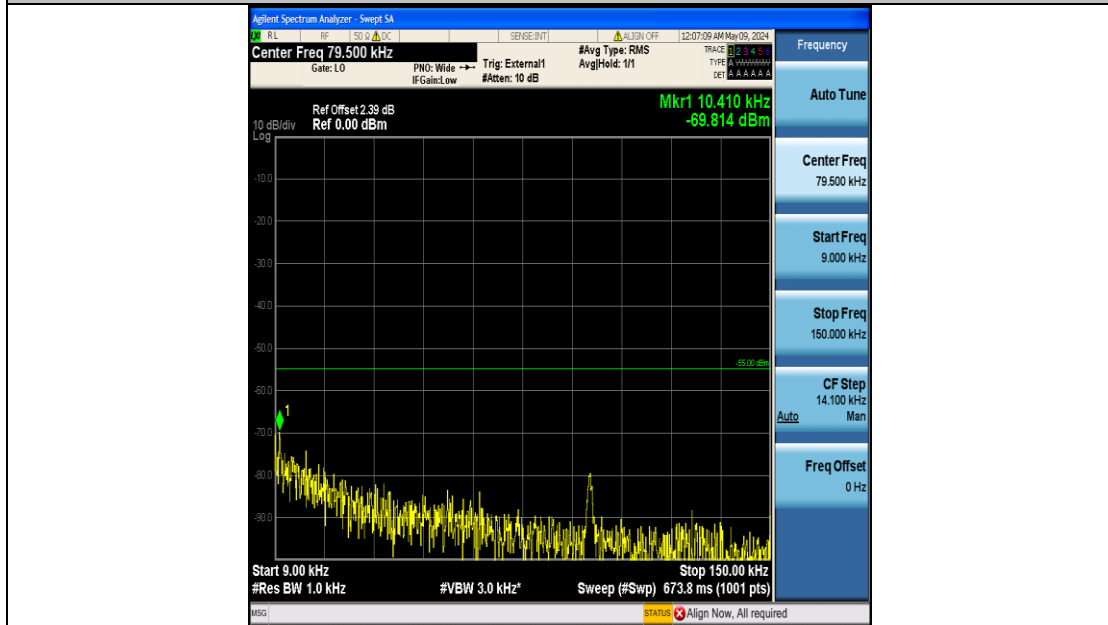

Band41_20MHz_16QAM_40140_100RB#0_0.009~0.15_0.009~0.15