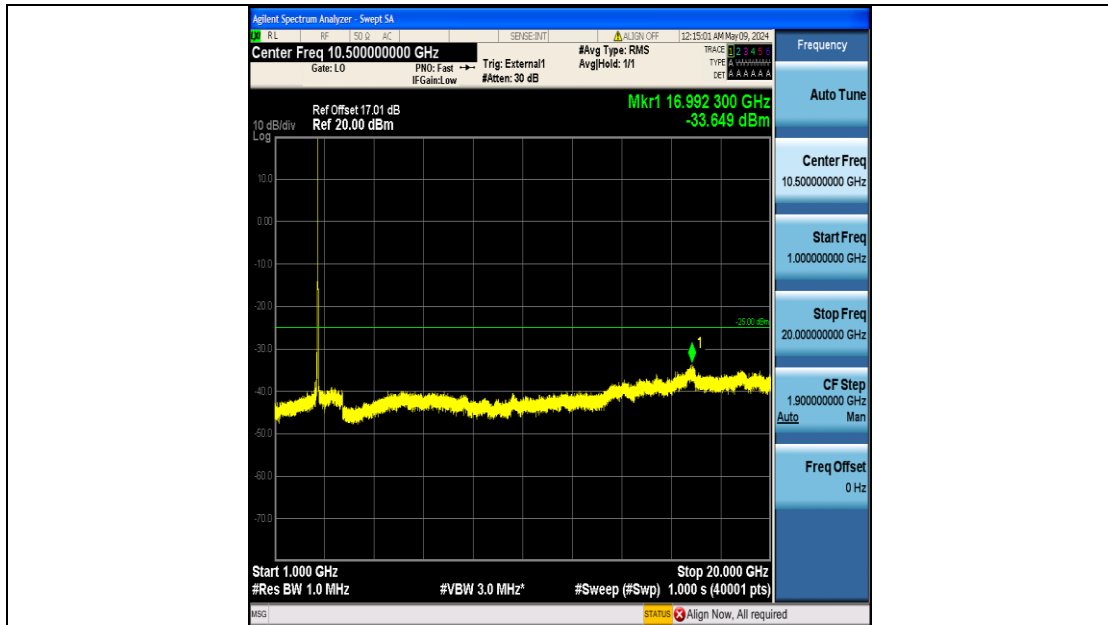

Band41_20MHz_16QAM_41140_100RB#0_1000~20000_1000~20000