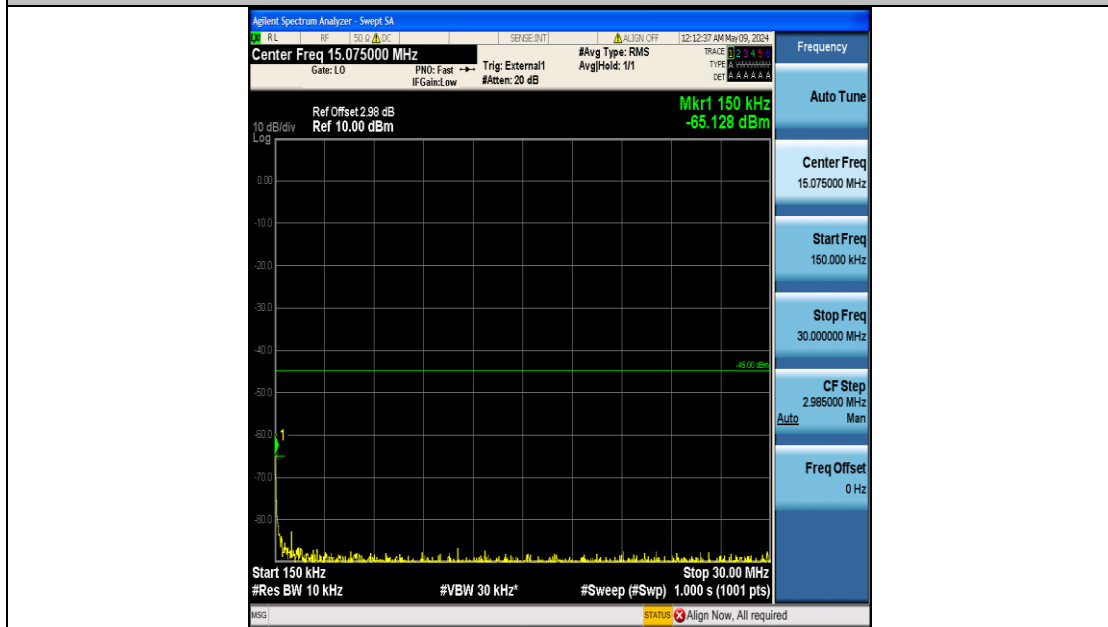

Band41_20MHz_QPSK_41140_100RB#0_0.15~30_0.15~30