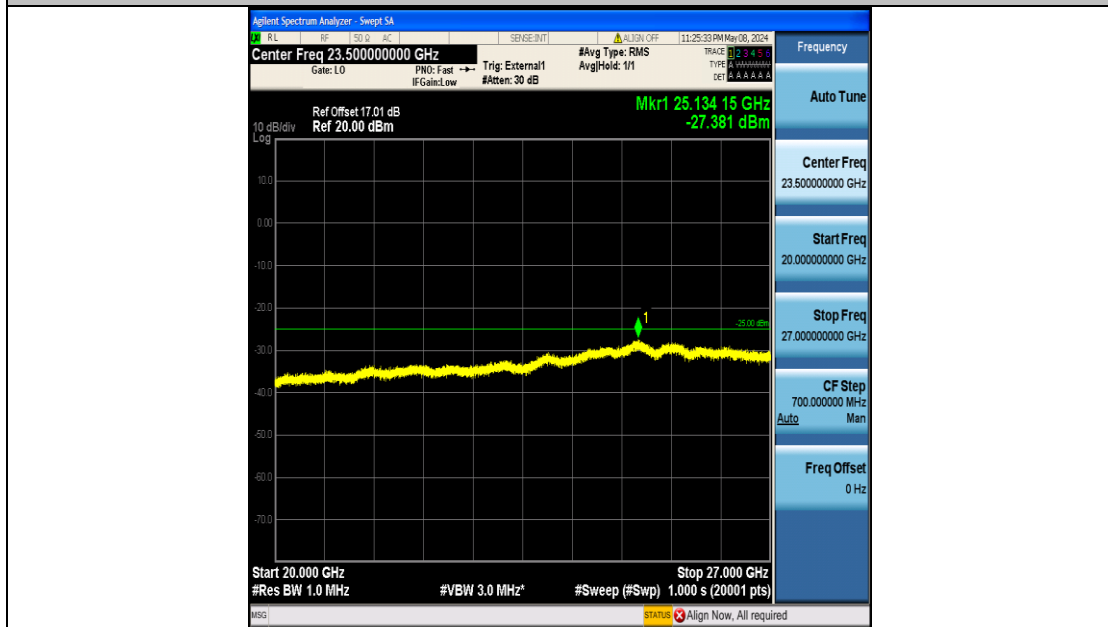

Band41\_15MHz\_16QAM\_41165\_75RB#0\_1000~20000\_1000~20000

Band41\_15MHz\_16QAM\_41165\_75RB#0\_20000~27000\_20000~27000

Band41\_20MHz\_QPSK\_40140\_100RB#0\_0.009~0.15\_0.009~0.15

Band41\_20MHz\_QPSK\_40140\_100RB#0\_0.15~30\_0.15~30