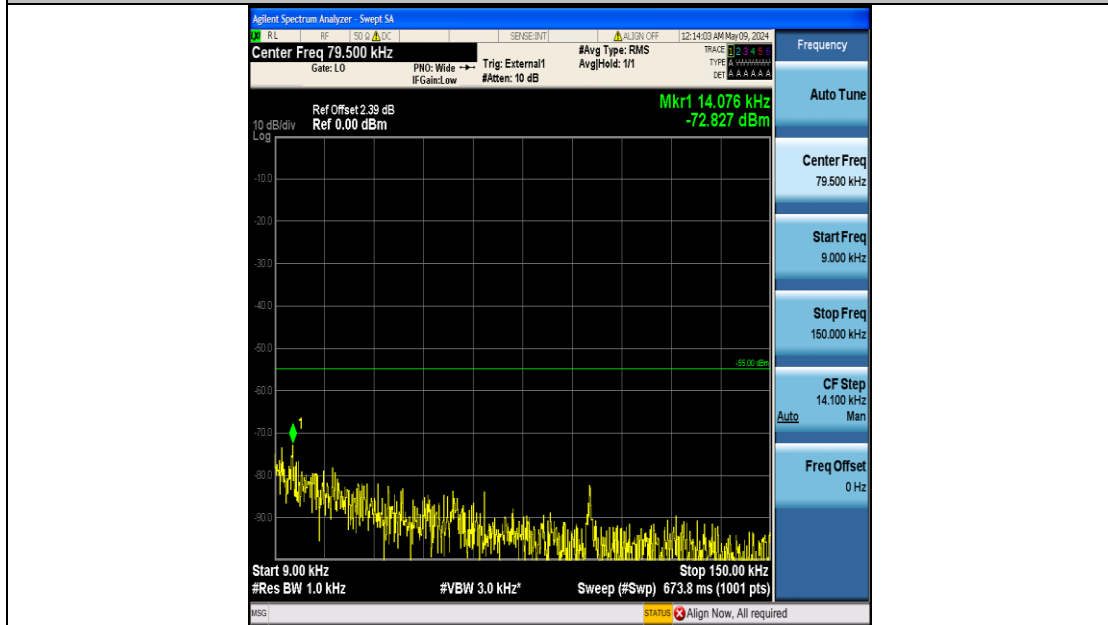

Band41_20MHz_16QAM_41140_100RB#0_0.009~0.15_0.009~0.15