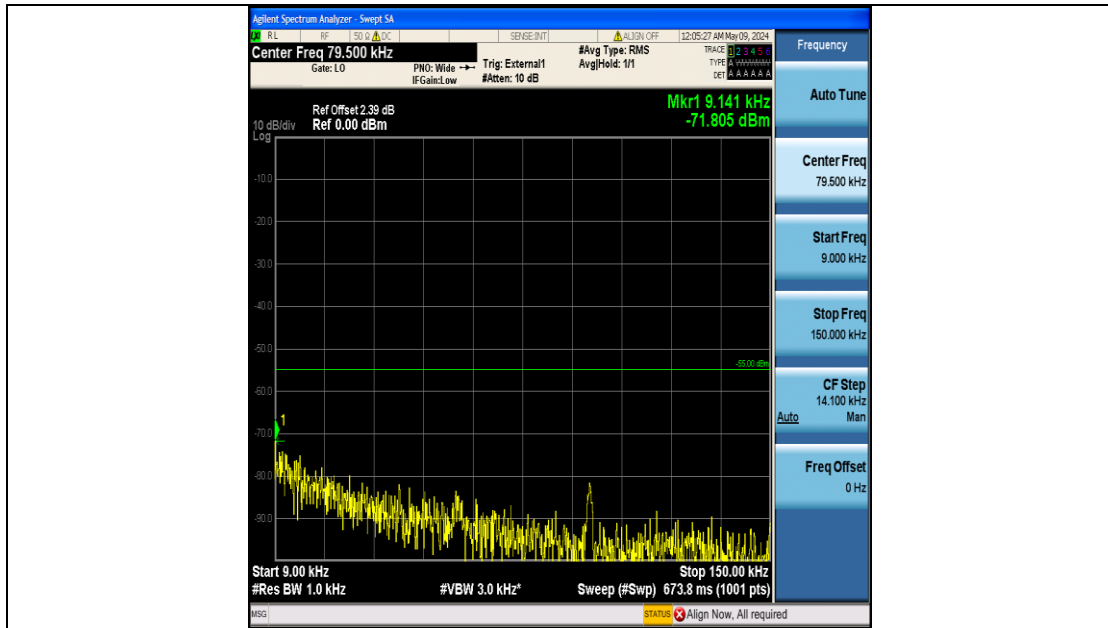

Band41\_15MHz\_16QAM\_41165\_75RB#0\_1000~20000\_1000~20000

Band41\_15MHz\_16QAM\_41165\_75RB#0\_20000~27000\_20000~27000

Band41\_20MHz\_QPSK\_40140\_100RB#0\_0.009~0.15\_0.009~0.15

Band41\_20MHz\_QPSK\_40140\_100RB#0\_0.15~30\_0.15~30