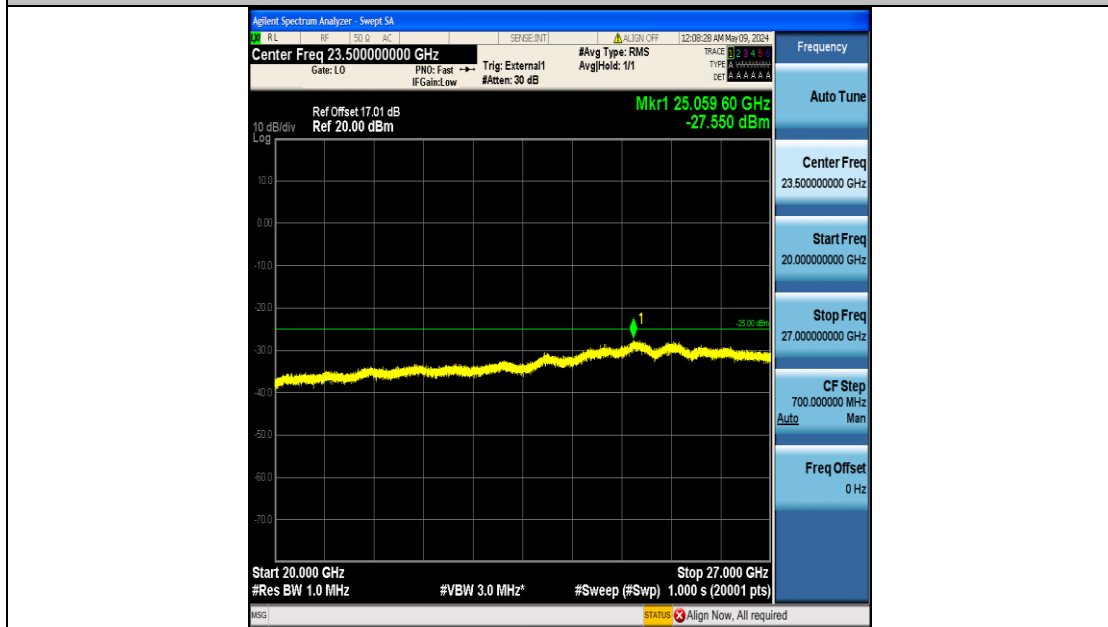

Band41_20MHz_16QAM_40140_100RB#0_20000~27000_20000~27000