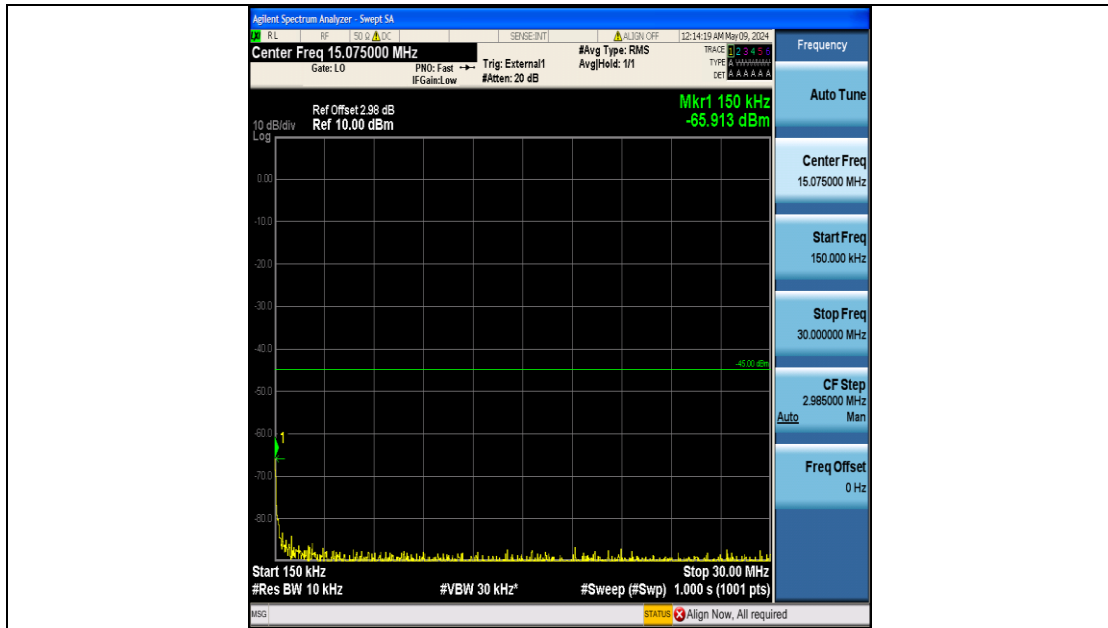

Band41\_20MHz\_16QAM\_40590\_100RB#0\_30~1000\_30~1000

Band41\_20MHz\_16QAM\_40590\_100RB#0\_1000~20000\_1000~20000

Band41\_20MHz\_16QAM\_40590\_100RB#0\_20000~27000\_20000~27000

Band41\_20MHz\_16QAM\_41140\_100RB#0\_0.009~0.15\_0.009~0.15