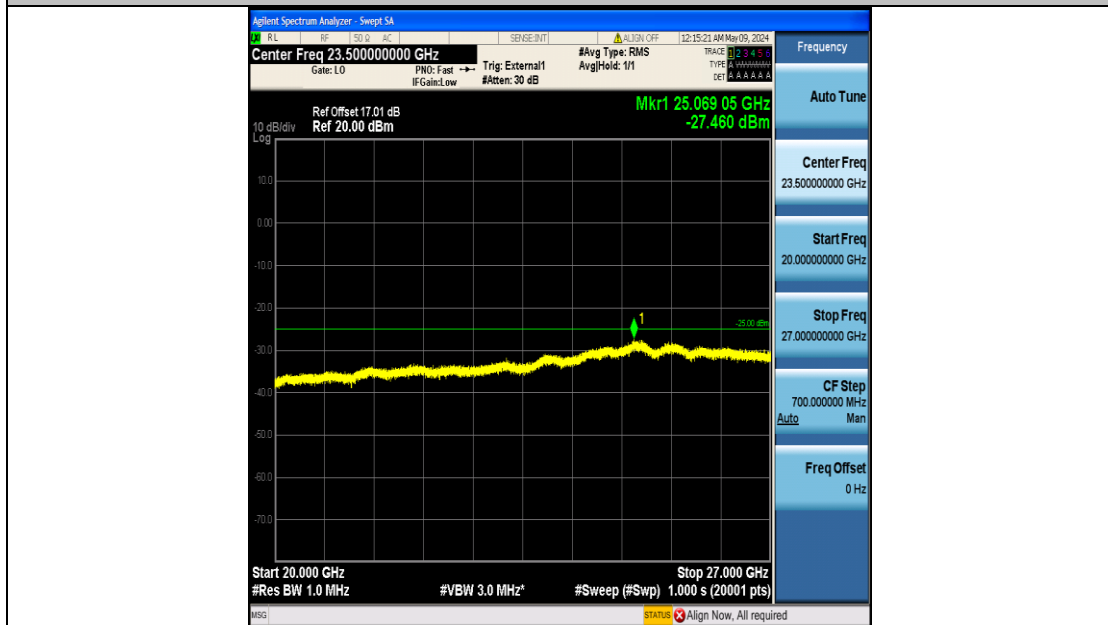

Band41_20MHz_16QAM_41140_100RB#0_20000~27000_20000~27000