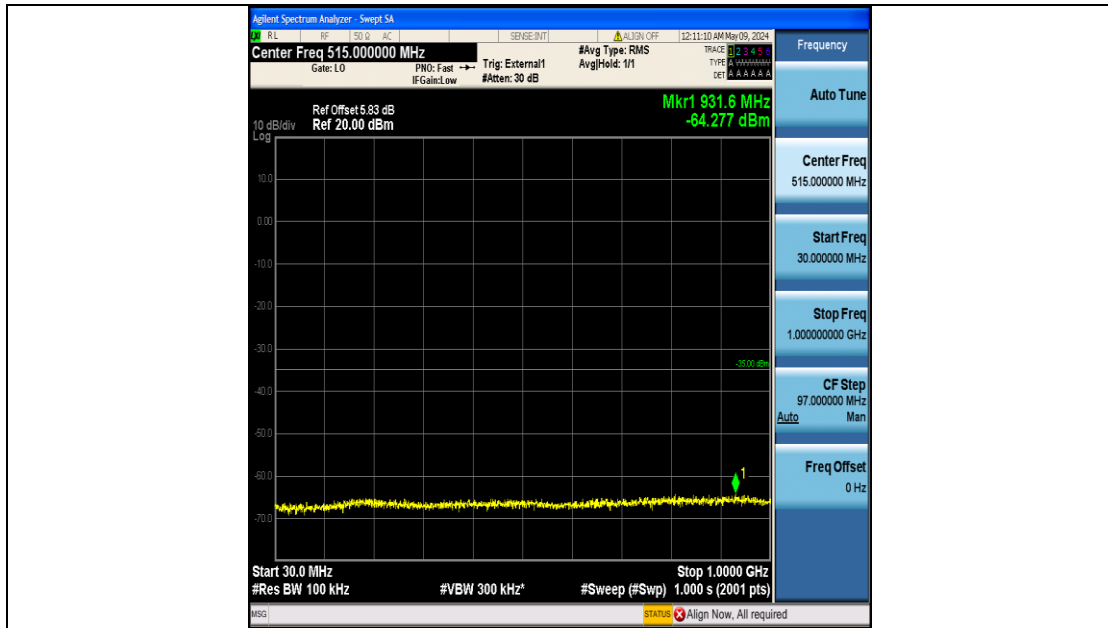

Band41\_20MHz\_16QAM\_40140\_100RB#0\_1000~20000\_1000~20000

Band41\_20MHz\_16QAM\_40140\_100RB#0\_20000~27000\_20000~27000

Band41\_20MHz\_16QAM\_40590\_100RB#0\_0.009~0.15\_0.009~0.15

Band41\_20MHz\_16QAM\_40590\_100RB#0\_0.15~30\_0.15~30