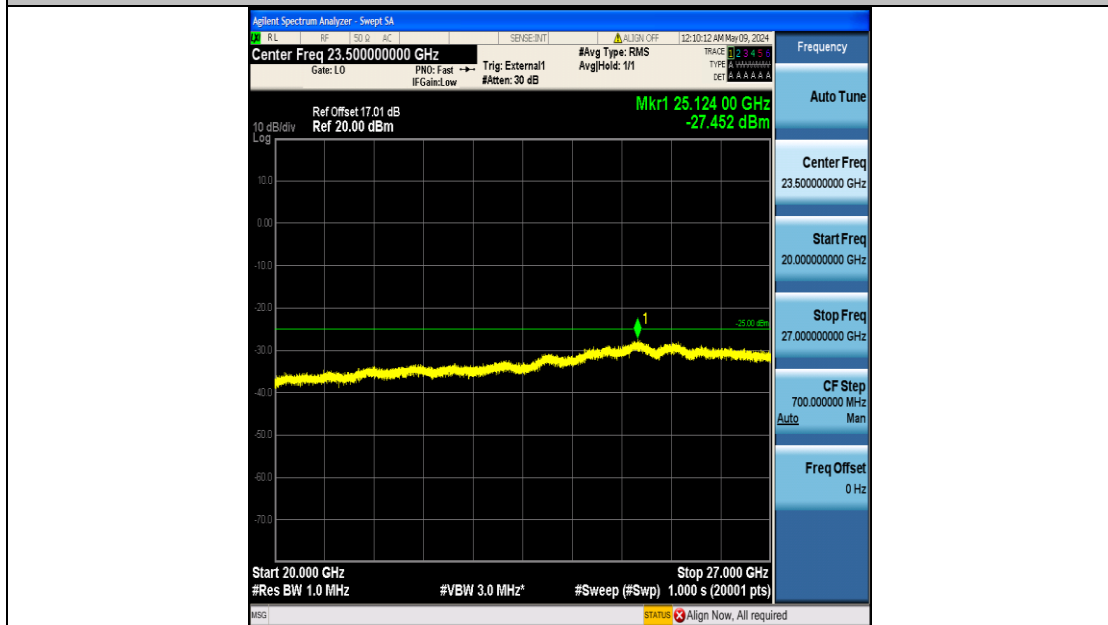

Band41_20MHz_QPSK_40590_100RB#0_20000~27000_20000~27000