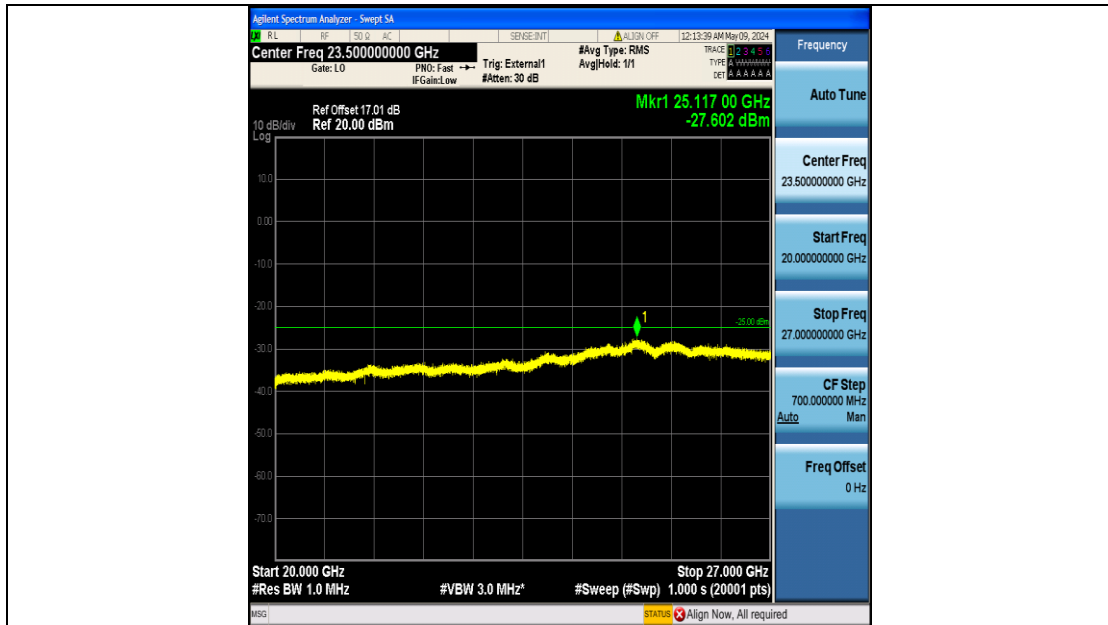

Band41\_20MHz\_QPSK\_41140\_100RB#0\_0.009~0.15\_0.009~0.15

Band41\_20MHz\_QPSK\_41140\_100RB#0\_0.15~30\_0.15~30

Band41\_20MHz\_QPSK\_41140\_100RB#0\_30~1000\_30~1000

Band41\_20MHz\_QPSK\_41140\_100RB#0\_1000~20000\_1000~20000