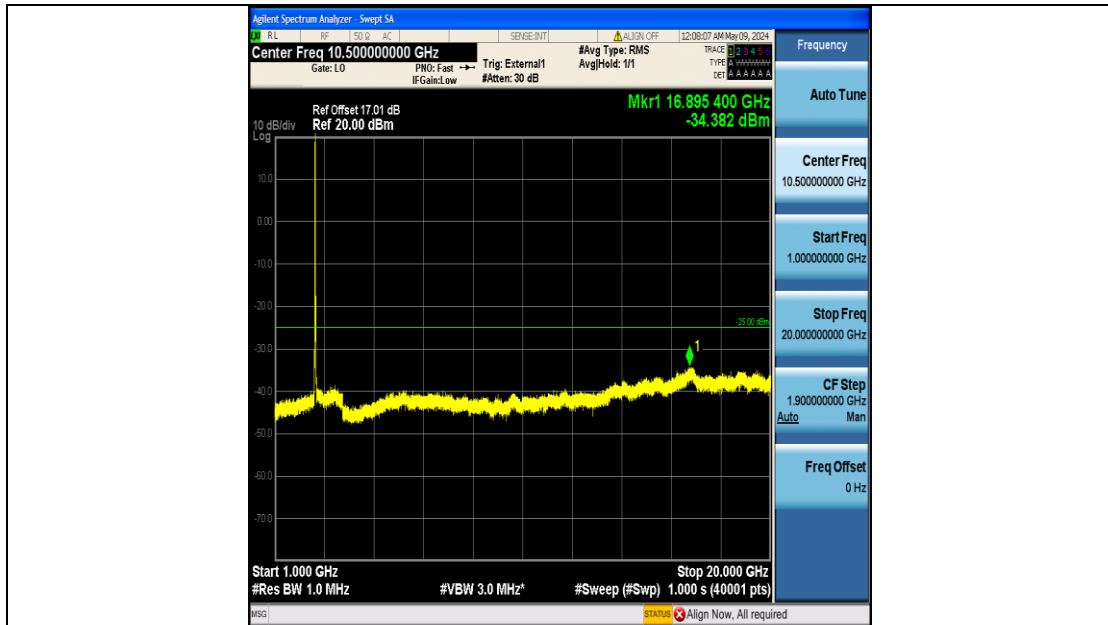

Band41\_20MHz\_QPSK\_41140\_100RB#0\_20000~27000\_20000~27000

Band41\_20MHz\_16QAM\_40140\_100RB#0\_0.009~0.15\_0.009~0.15

Band41\_20MHz\_16QAM\_40140\_100RB#0\_0.15~30\_0.15~30

Band41\_20MHz\_16QAM\_40140\_100RB#0\_30~1000\_30~1000