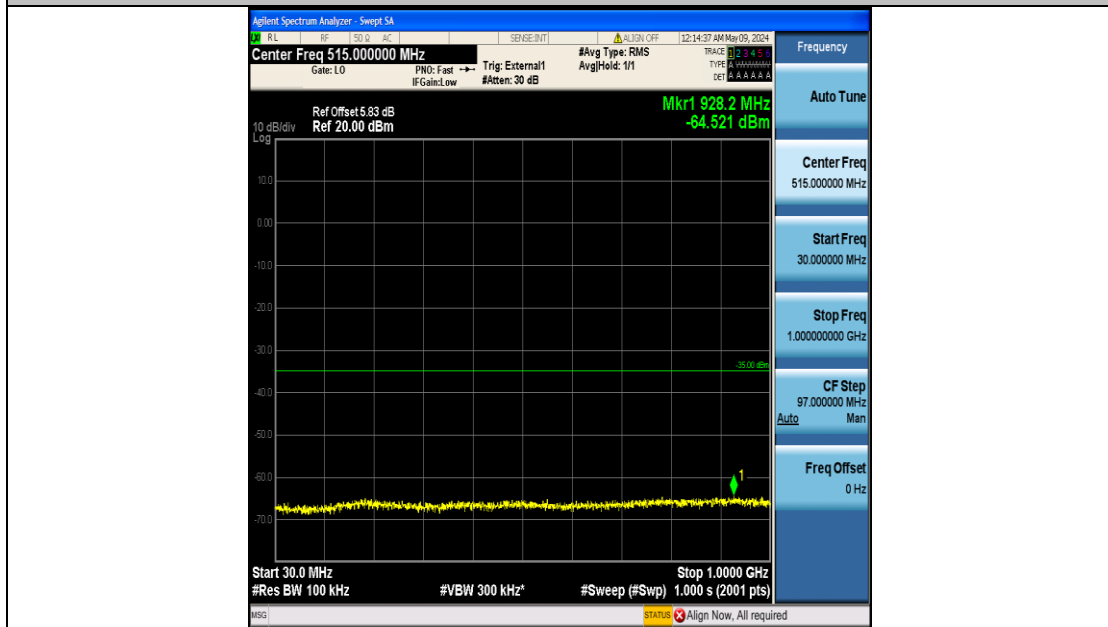

Band41_20MHz_16QAM_41140_100RB#0_30~1000_30~1000