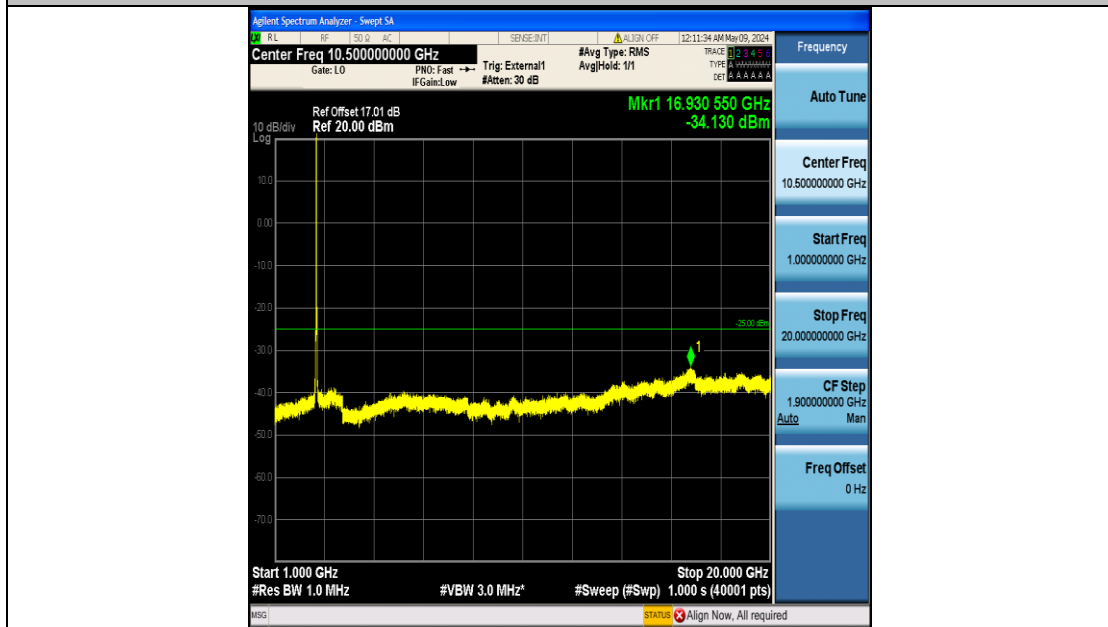

Band41_20MHz_16QAM_40590_100RB#0_1000~20000_1000~20000