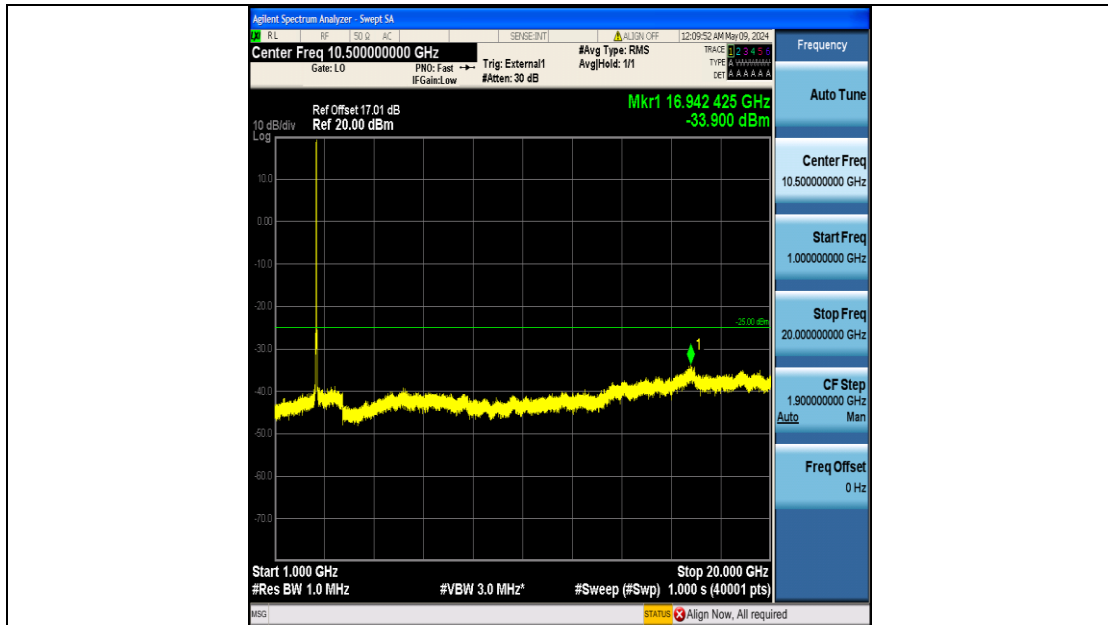

Band41_20MHz_QPSK_40590_100RB#0_1000~20000_1000~20000