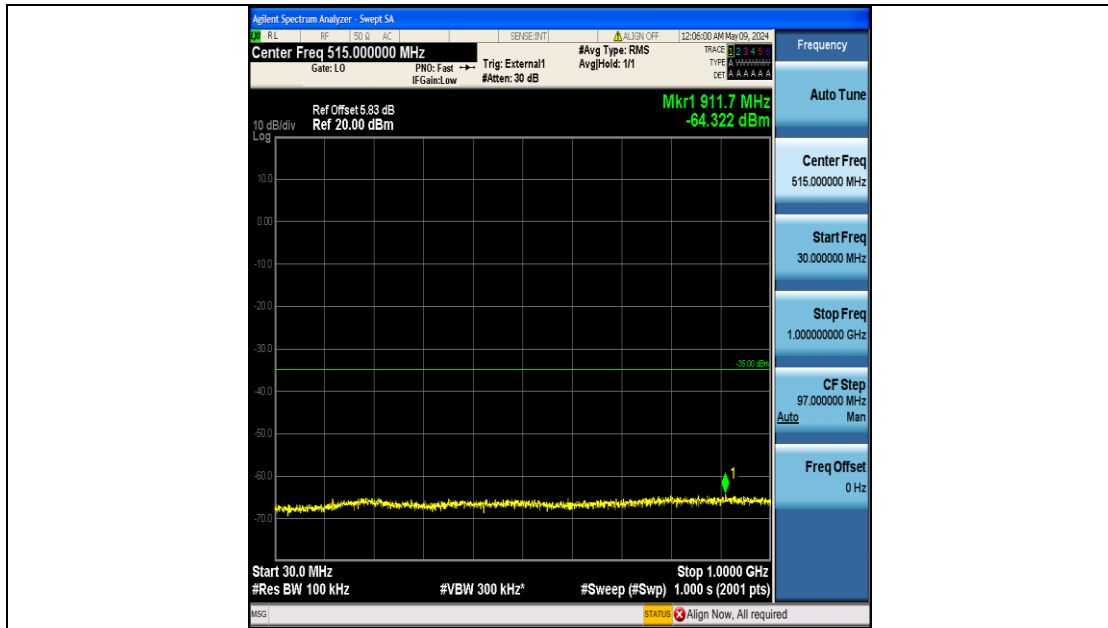

Band41\_15MHz\_16QAM\_41165\_75RB#0\_1000~20000\_1000~20000

Band41\_15MHz\_16QAM\_41165\_75RB#0\_20000~27000\_20000~27000

Band41\_20MHz\_QPSK\_40140\_100RB#0\_0.009~0.15\_0.009~0.15

Band41\_20MHz\_QPSK\_40140\_100RB#0\_0.15~30\_0.15~30