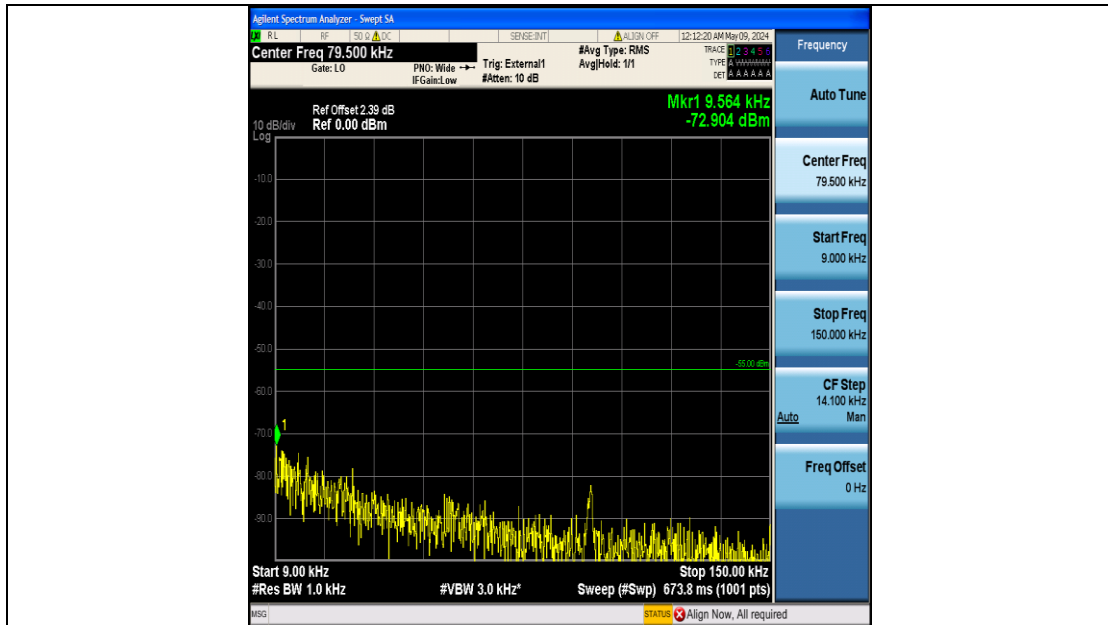

Band41\_20MHz\_QPSK\_40590\_100RB#0\_0.15~30\_0.15~30

Band41\_20MHz\_QPSK\_40590\_100RB#0\_30~1000\_30~1000

Band41\_20MHz\_QPSK\_40590\_100RB#0\_1000~20000\_1000~20000

Band41\_20MHz\_QPSK\_40590\_100RB#0\_20000~27000\_20000~27000