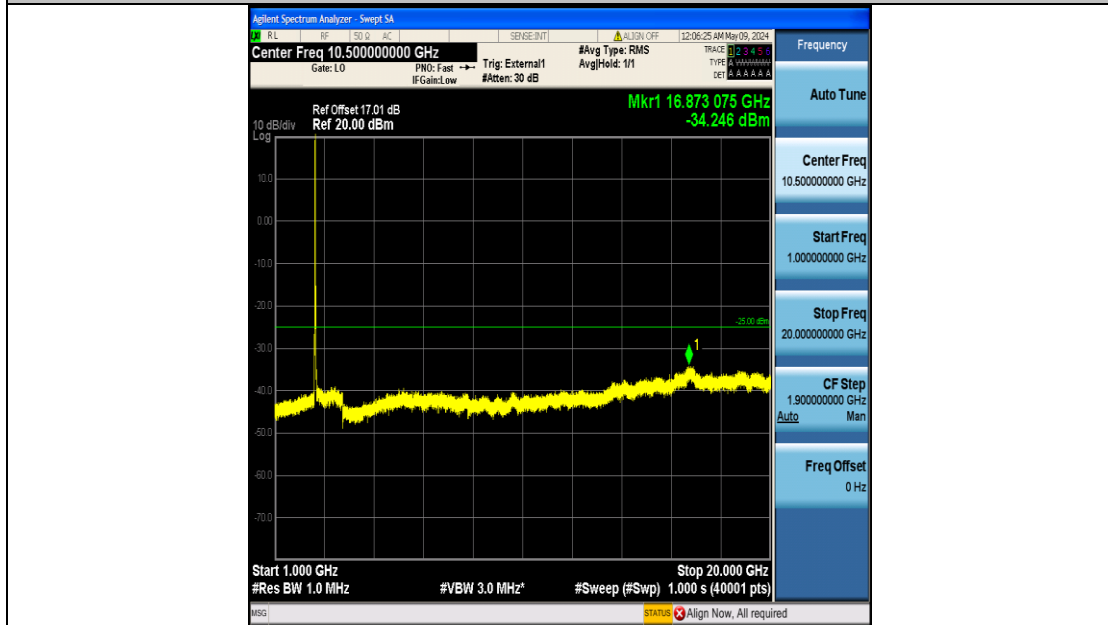

Band41_20MHz_QPSK_40140_100RB#0_1000~20000_1000~20000