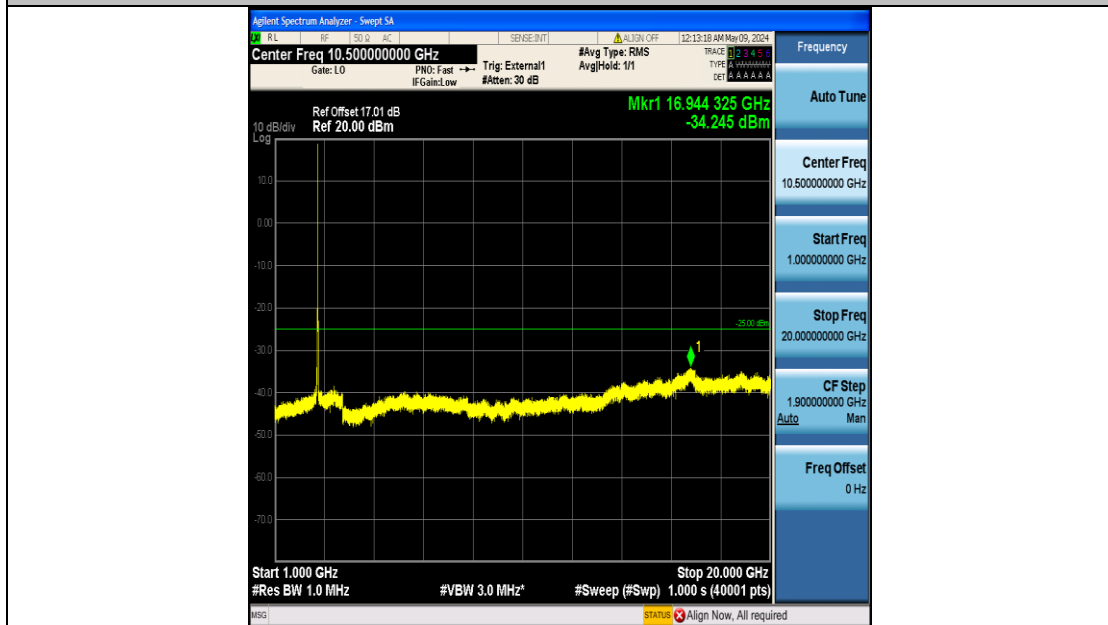

Band41_20MHz_QPSK_41140_100RB#0_1000~20000_1000~20000