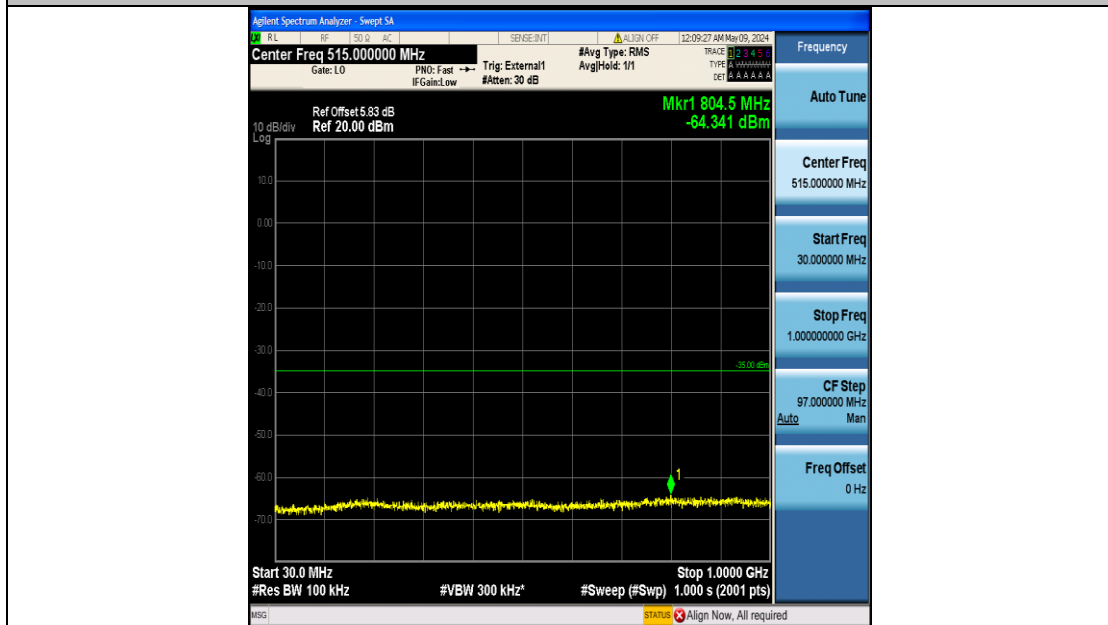

Band41_20MHz_QPSK_40590_100RB#0_30~1000_30~1000