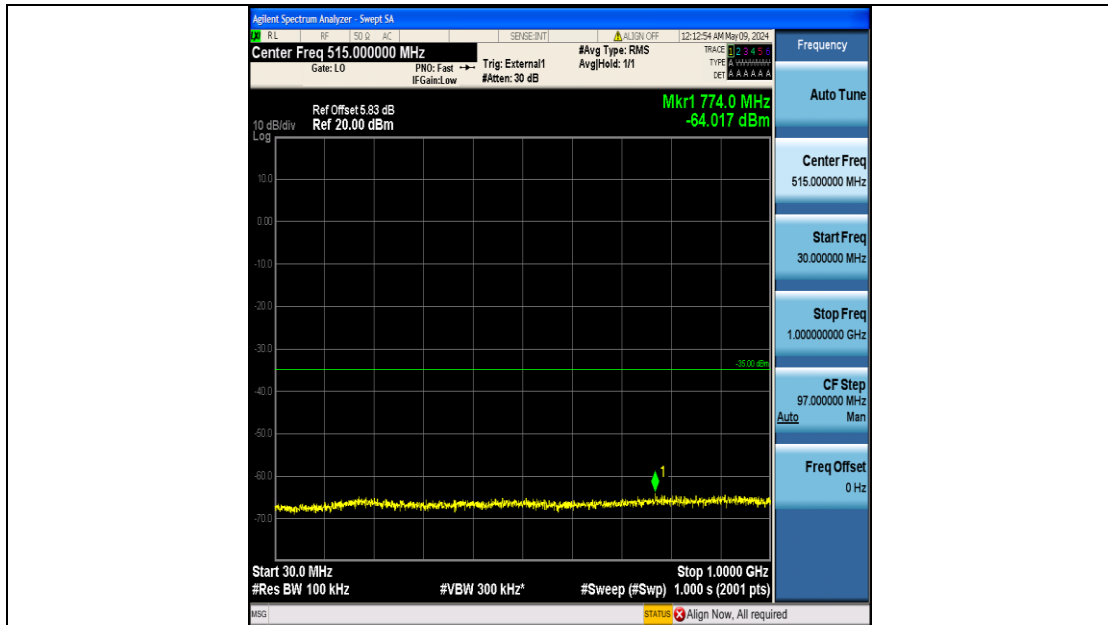

Band41_20MHz_QPSK_41140_100RB#0_30~1000_30~1000