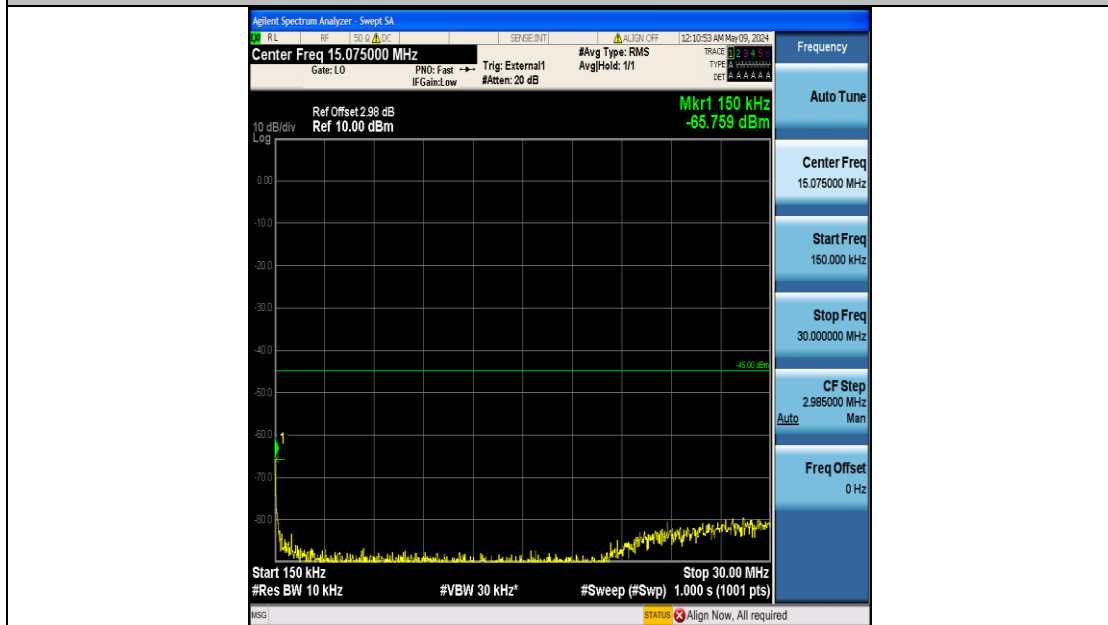

Band41_20MHz_16QAM_40590_100RB#0_0.15~30_0.15~30