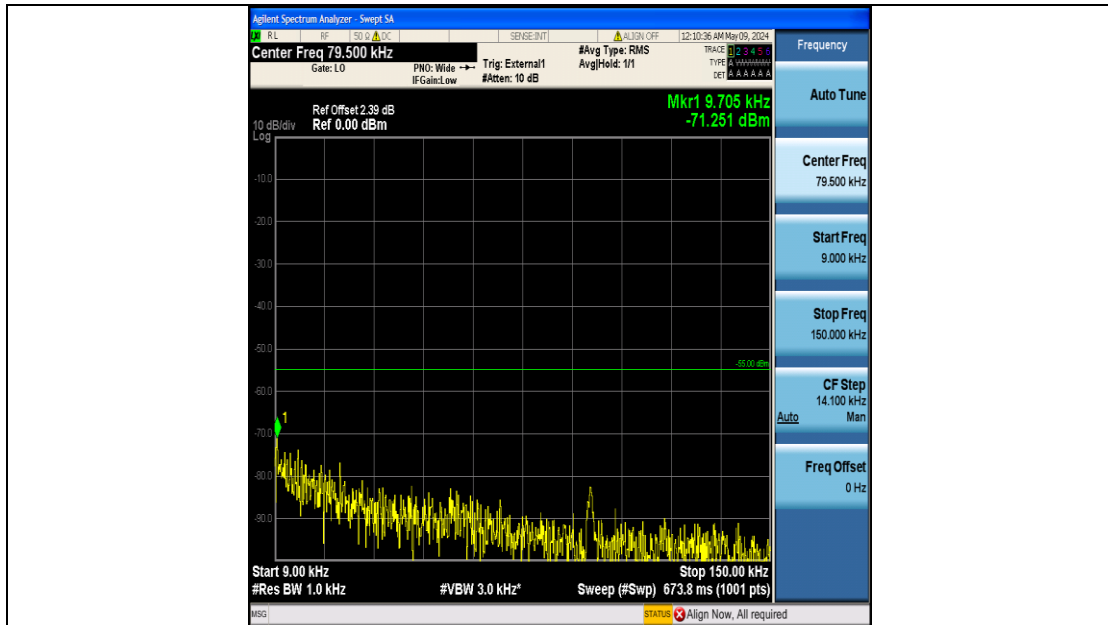

Band41_20MHz_16QAM_40590_100RB#0_0.009~0.15_0.009~0.15