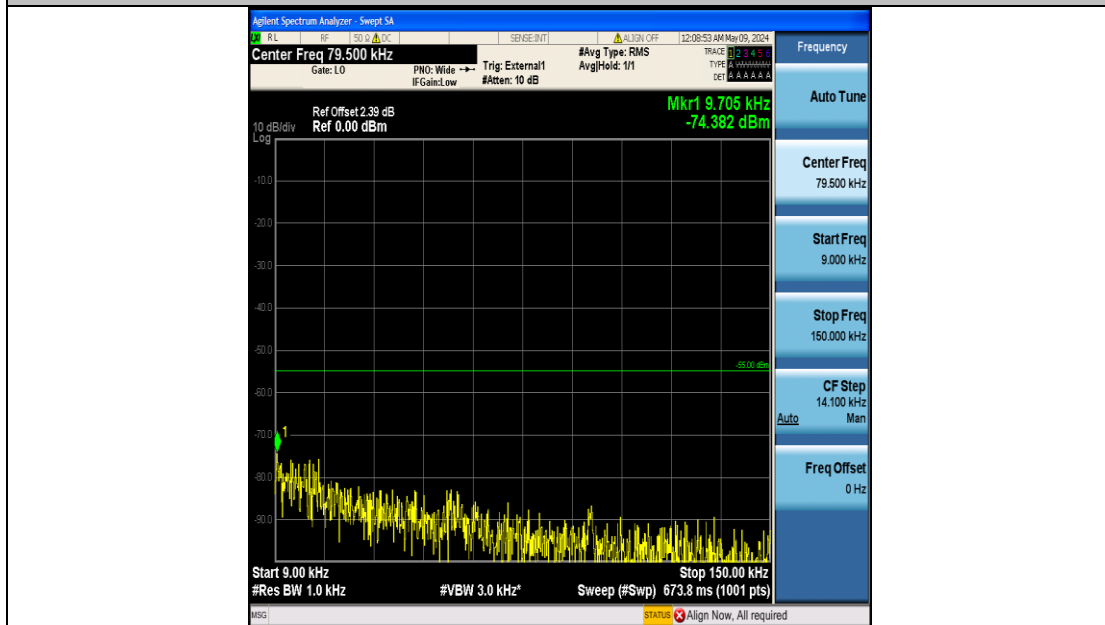

Band41_20MHz_QPSK_40590_100RB#0_0.009~0.15_0.009~0.15