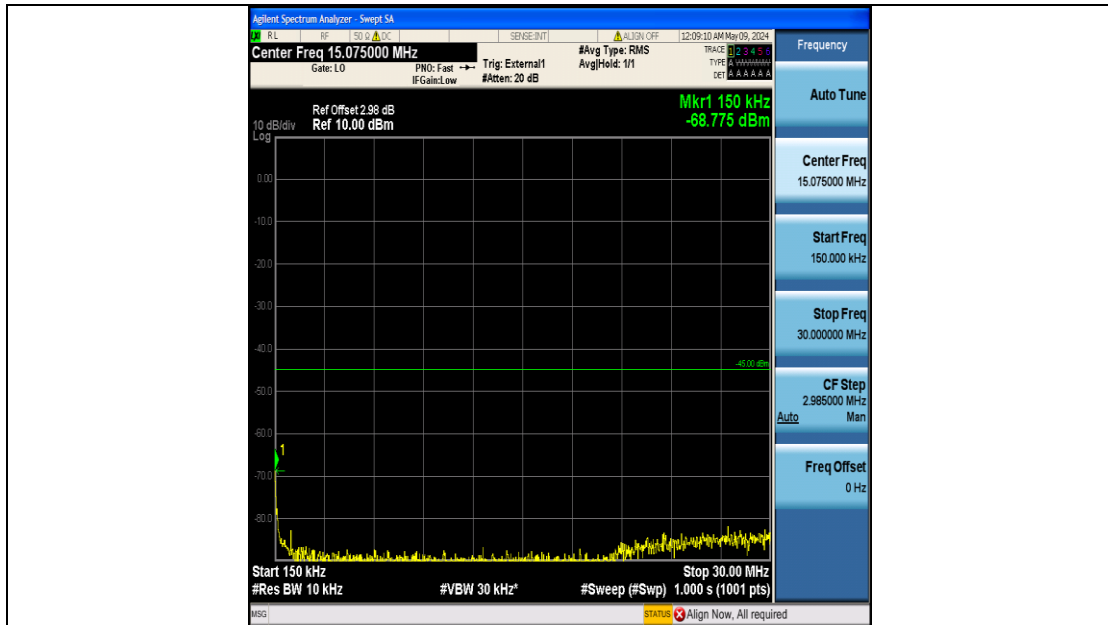

Band41\_20MHz\_QPSK\_40140\_100RB#0\_30~1000\_30~1000

Band41\_20MHz\_QPSK\_40140\_100RB#0\_1000~20000\_1000~20000

Band41\_20MHz\_QPSK\_40140\_100RB#0\_20000~27000\_20000~27000

Band41\_20MHz\_QPSK\_40590\_100RB#0\_0.009~0.15\_0.009~0.15

Band41\_20MHz\_QPSK\_40590\_100RB#0\_0.15~30\_0.15~30

Band41\_20MHz\_QPSK\_40590\_100RB#0\_30~1000\_30~1000

Band41\_20MHz\_QPSK\_40590\_100RB#0\_1000~20000\_1000~20000

Band41\_20MHz\_QPSK\_40590\_100RB#0\_20000~27000\_20000~27000