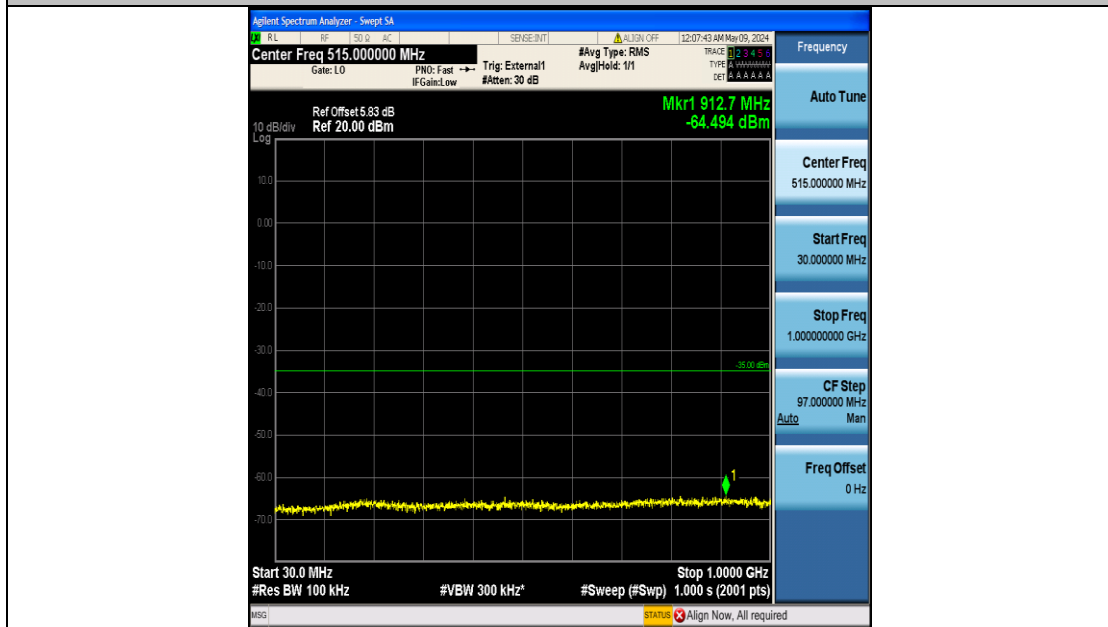

Band41_20MHz_16QAM_40140_100RB#0_30~1000_30~1000