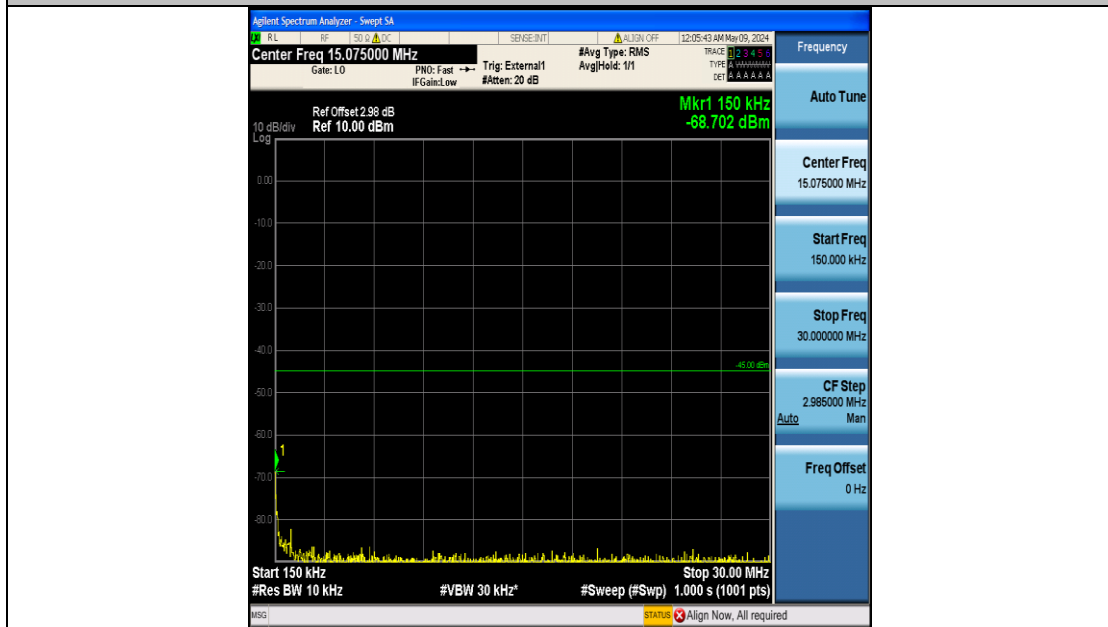

Band41\_15MHz\_16QAM\_41165\_75RB#0\_1000~20000\_1000~20000

Band41\_15MHz\_16QAM\_41165\_75RB#0\_20000~27000\_20000~27000

Band41\_20MHz\_QPSK\_40140\_100RB#0\_0.009~0.15\_0.009~0.15

Band41\_20MHz\_QPSK\_40140\_100RB#0\_0.15~30\_0.15~30