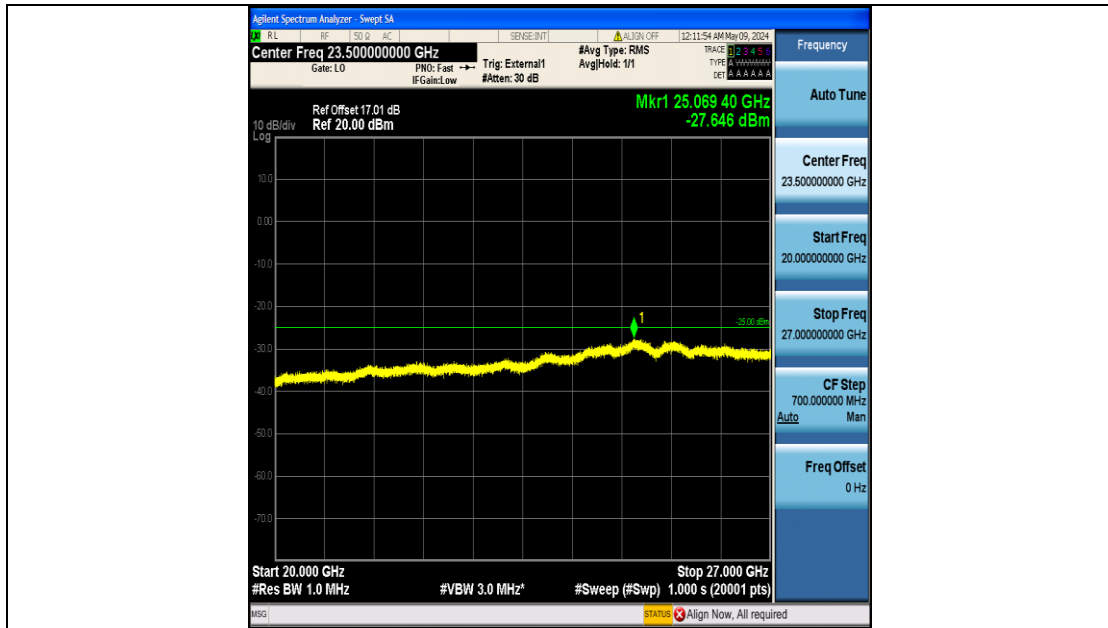

Band41_20MHz_16QAM_40590_100RB#0_20000~27000_20000~27000