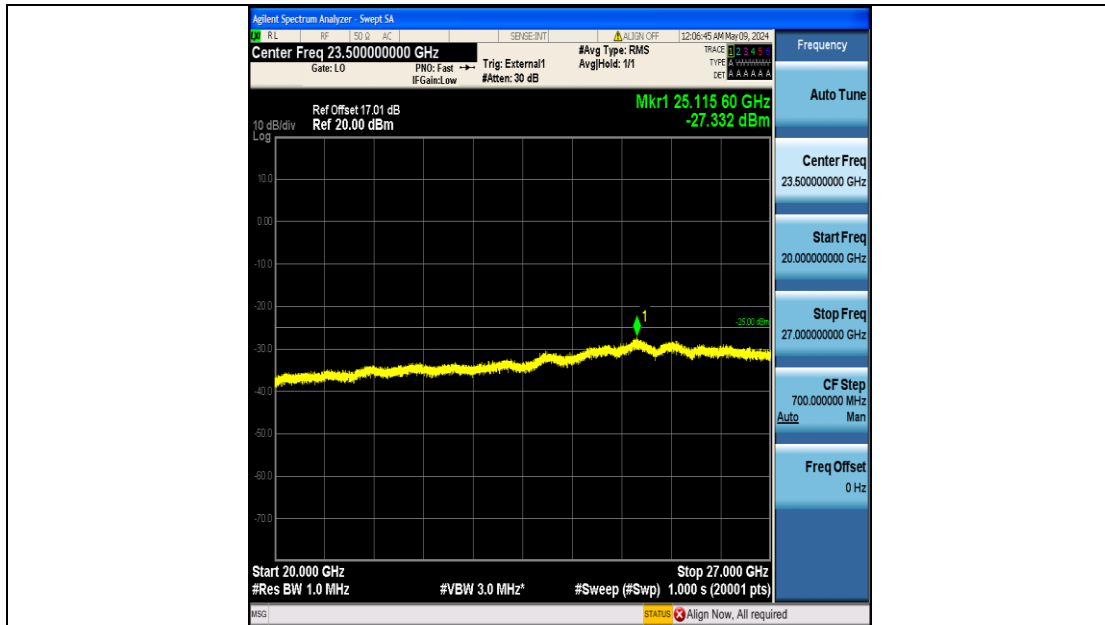

Band41_20MHz_QPSK_40140_100RB#0_20000~27000_20000~27000