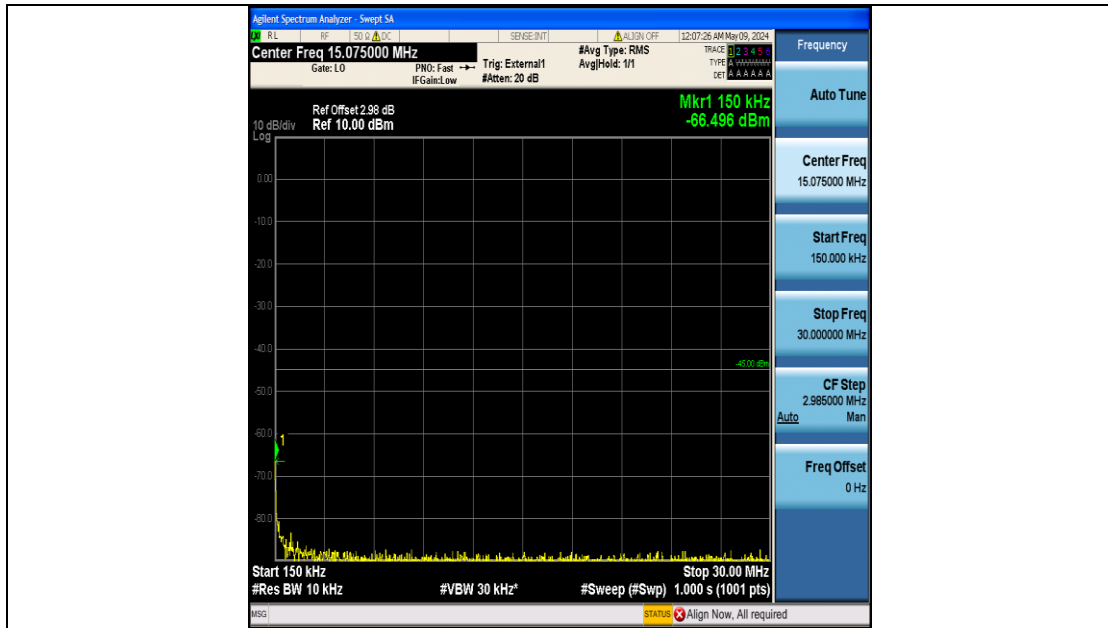

Band41_20MHz_16QAM_40140_100RB#0_0.15~30_0.15~30