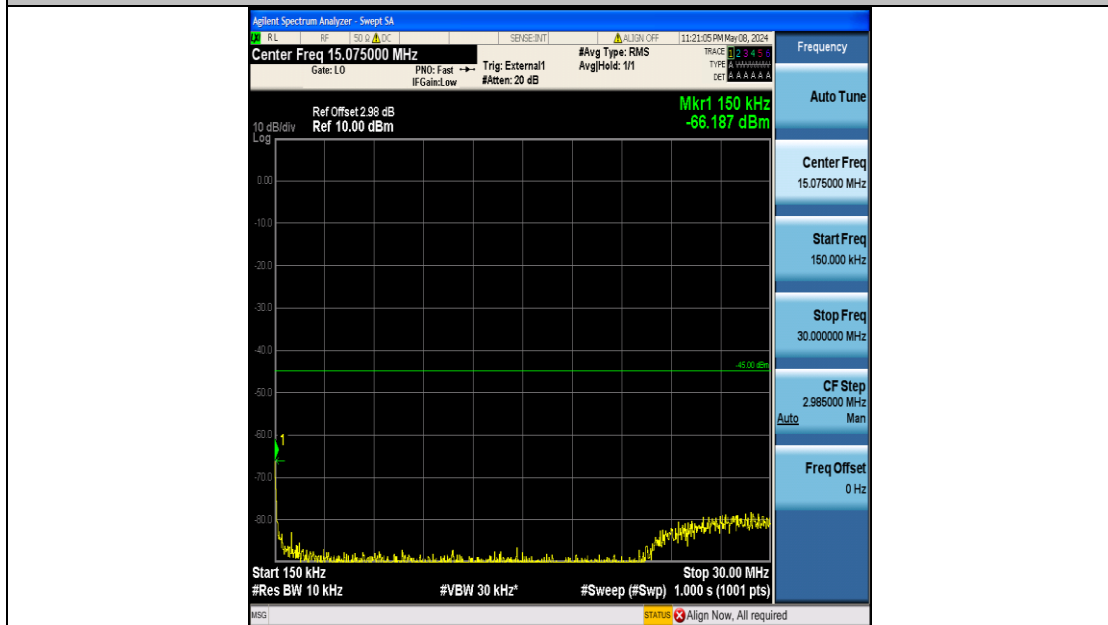

Band41_15MHz_16QAM_40590_75RB#0_0.15~30_0.15~30