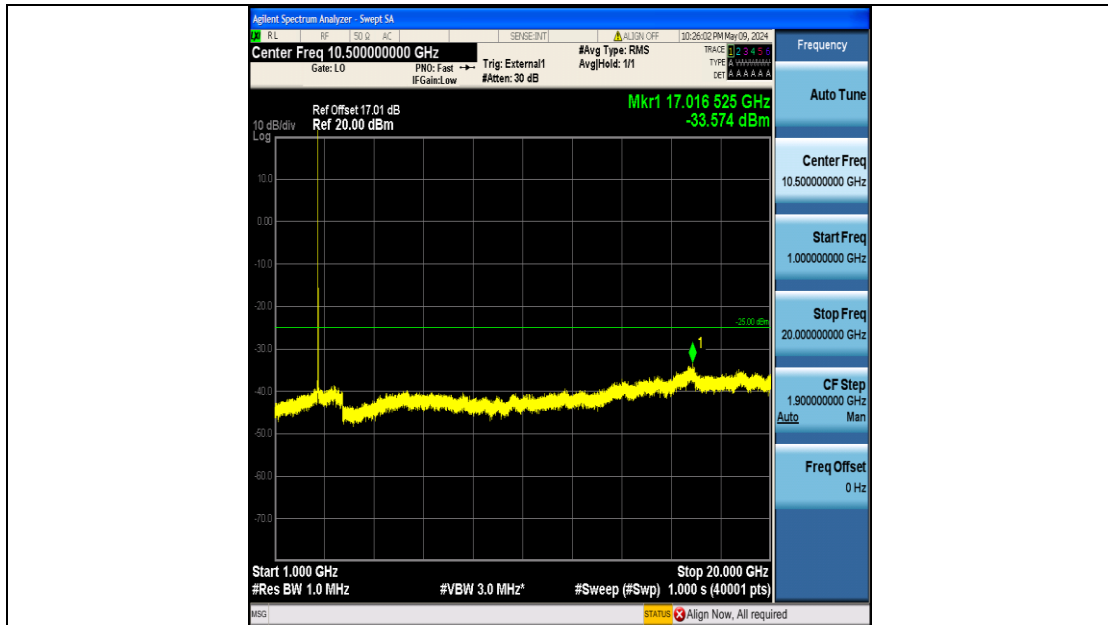

Band41_5MHz_16QAM_40590_25RB#0_20000~27000_20000~27000

Band41_5MHz_16QAM_41215_25RB#0_0.009~0.15_0.009~0.15

Band41_5MHz_16QAM_41215_25RB#0_0.15~30_0.15~30

Band41_5MHz_16QAM_41215_25RB#0_30~1000_30~1000

Band41_5MHz_16QAM_41215_25RB#0_1000~20000_1000~20000