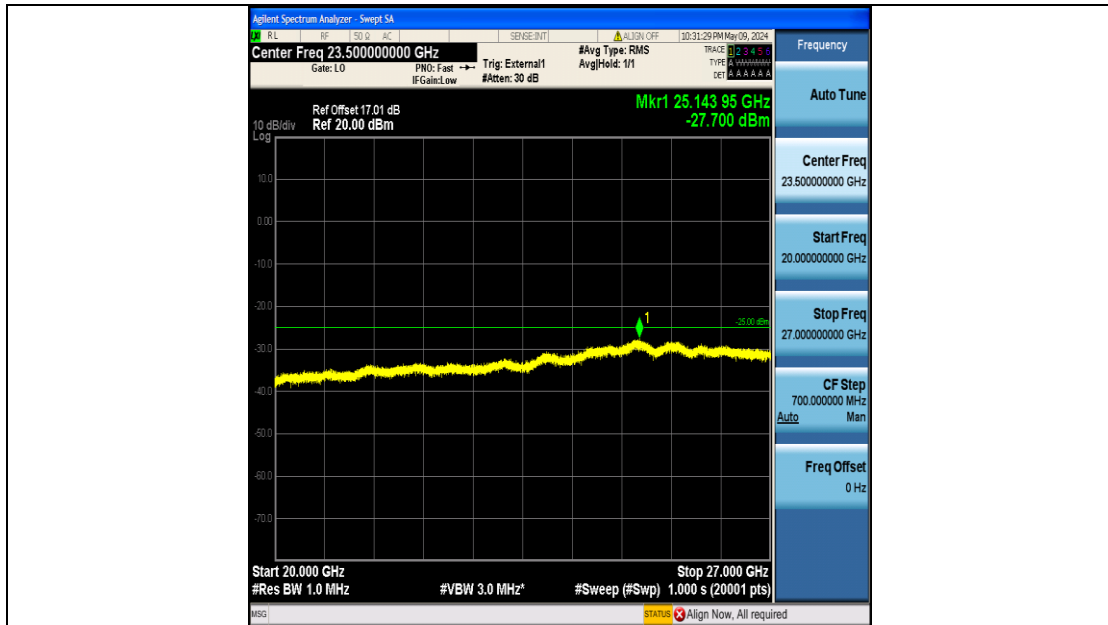

Band41_15MHz_QPSK_40115_75RB#0_0.009~0.15_0.009~0.15

Band41_15MHz_QPSK_40115_75RB#0_0.15~30_0.15~30

Band41_15MHz_QPSK_40115_75RB#0_30~1000_30~1000

Band41_15MHz_QPSK_40115_75RB#0_1000~20000_1000~20000

Band41_15MHz_QPSK_40115_75RB#0_20000~27000_20000~27000