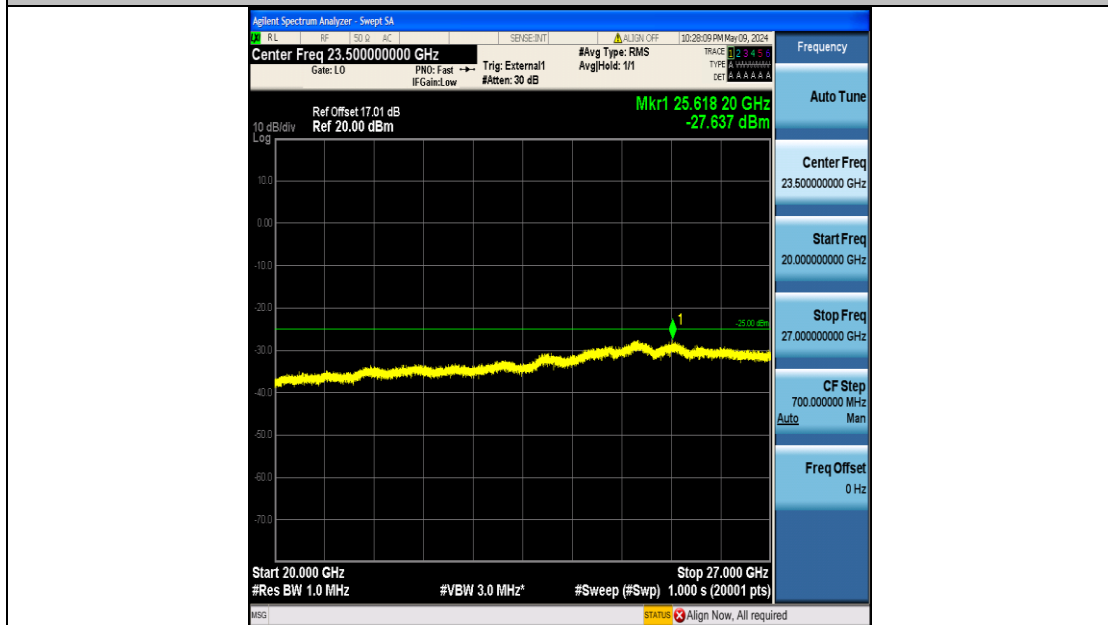

Band41_10MHz_QPSK_40090_50RB#0_20000~27000_20000~27000

Band41_10MHz_QPSK_40590_50RB#0_0.009~0.15_0.009~0.15

Band41_10MHz_QPSK_40590_50RB#0_0.15~30_0.15~30

Band41_10MHz_QPSK_40590_50RB#0_30~1000_30~1000

Band41_10MHz_QPSK_40590_50RB#0_1000~20000_1000~20000