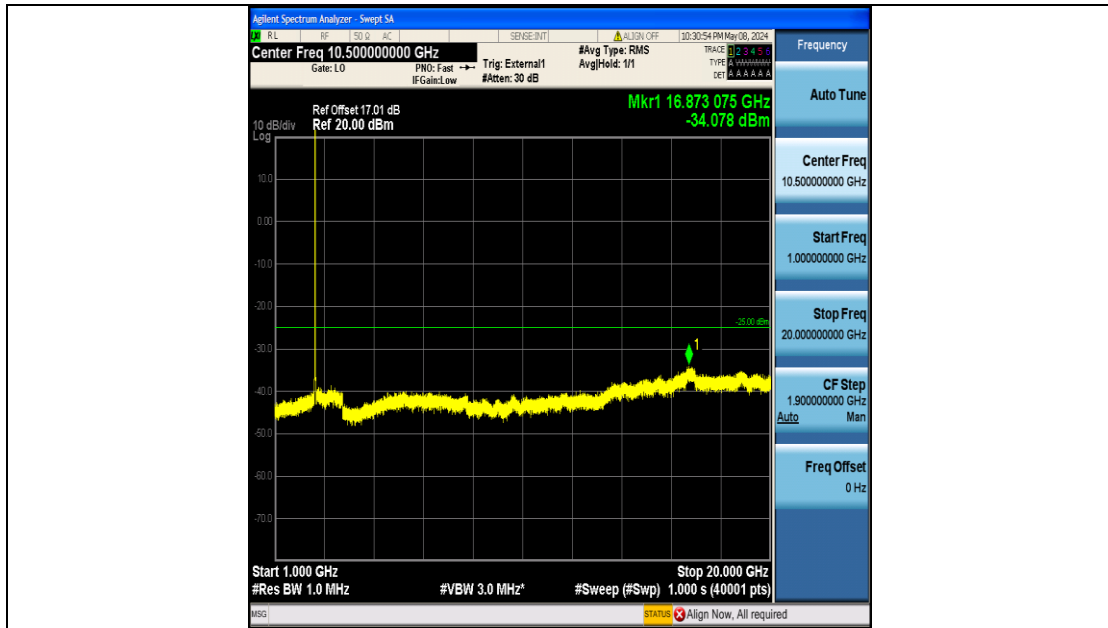

Band41_10MHz_QPSK_41190_50RB#0_20000~27000_20000~27000

Band41_10MHz_16QAM_40090_50RB#0_0.009~0.15_0.009~0.15

Band41_10MHz_16QAM_40090_50RB#0_0.15~30_0.15~30

Band41_10MHz_16QAM_40090_50RB#0_30~1000_30~1000