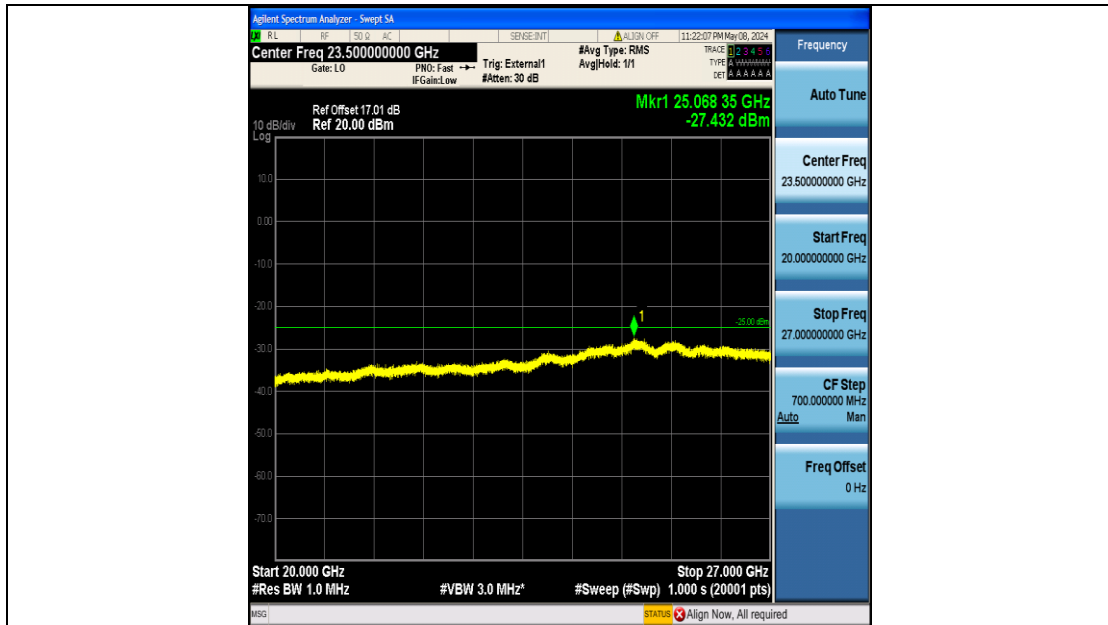

Band41_15MHz_16QAM_40590_75RB#0_20000~27000_20000~27000