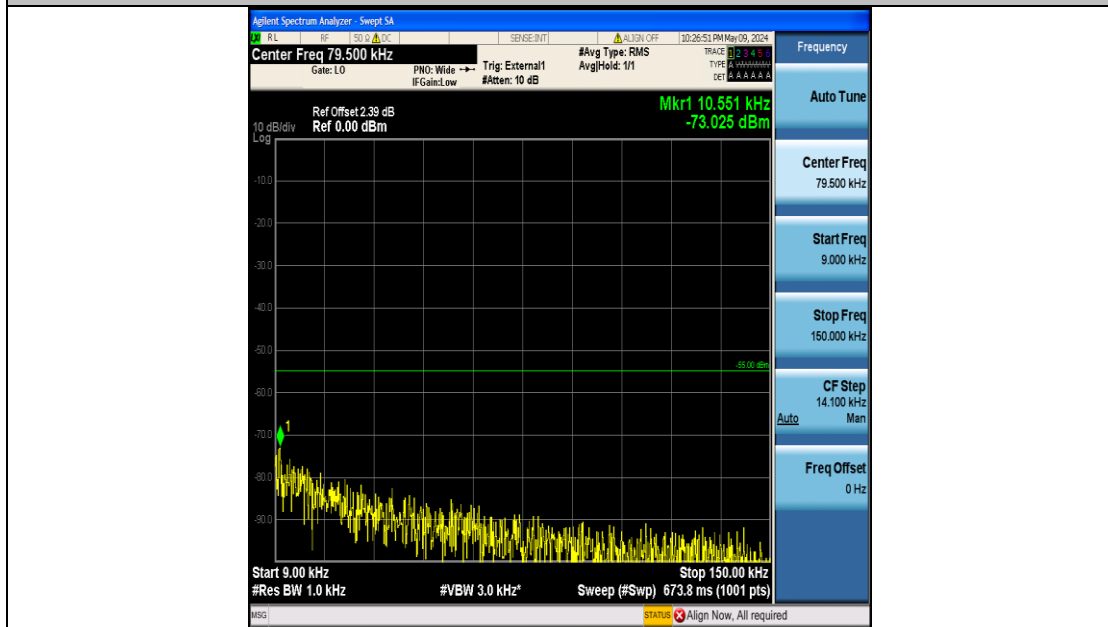

Band41_10MHz_QPSK_40090_50RB#0_20000~27000_20000~27000