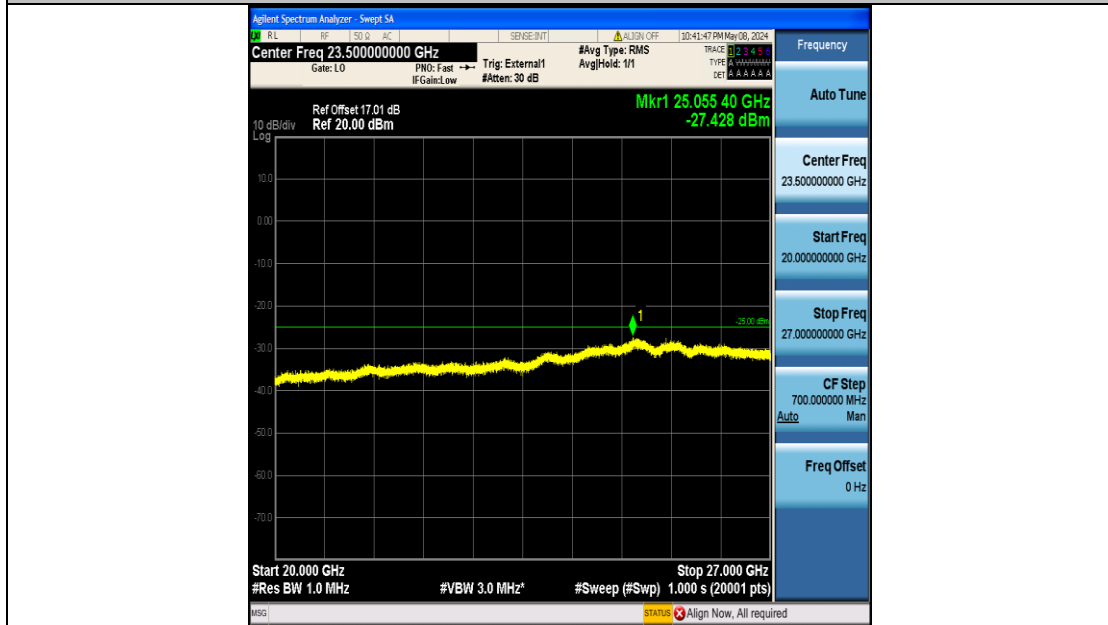

Band41_10MHz_16QAM_41190_50RB#0_20000~27000_20000~27000