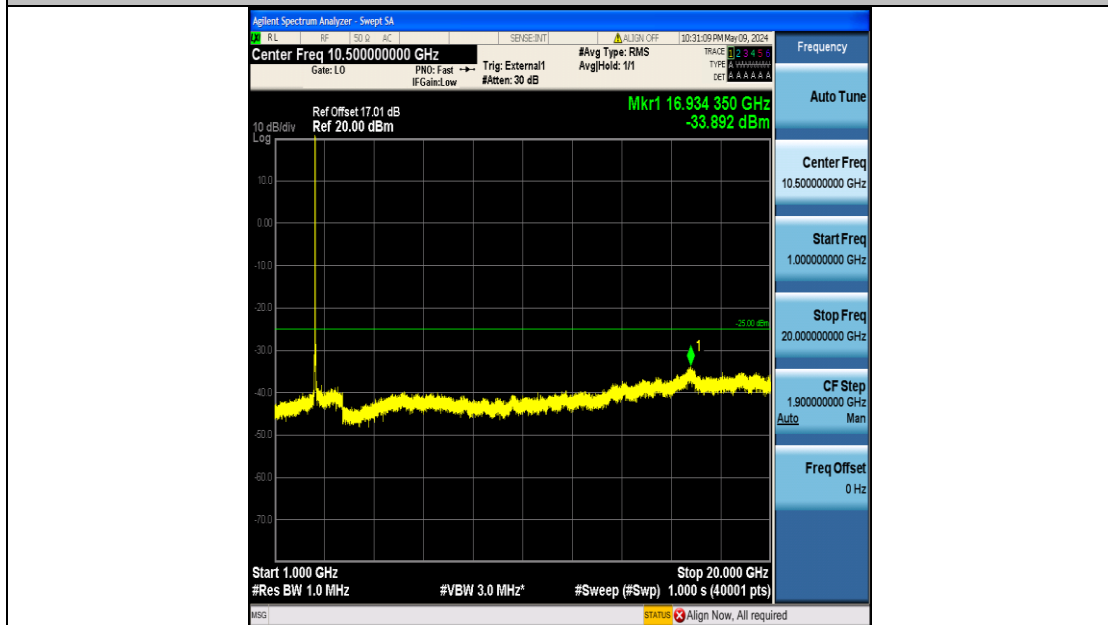

Band41_15MHz_QPSK_40115_75RB#0_30~1000_30~1000