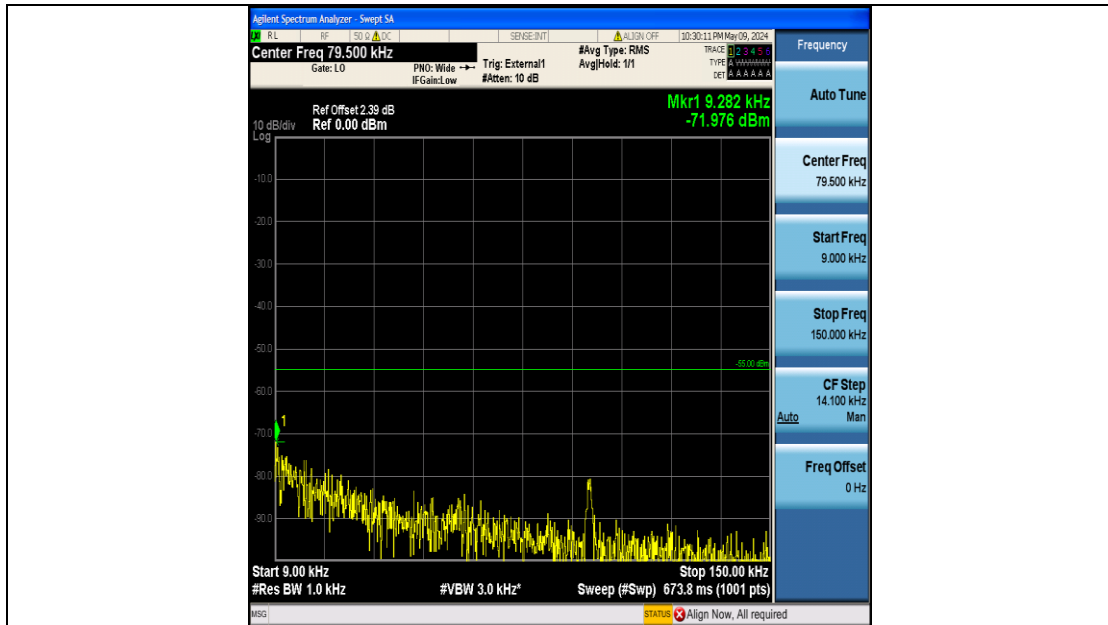

Band41_10MHz_16QAM_41190_50RB#0_0.15~30_0.15~30

Band41_10MHz_16QAM_41190_50RB#0_30~1000_30~1000

Band41_10MHz_16QAM_41190_50RB#0_1000~20000_1000~20000

Band41_10MHz_16QAM_41190_50RB#0_20000~27000_20000~27000