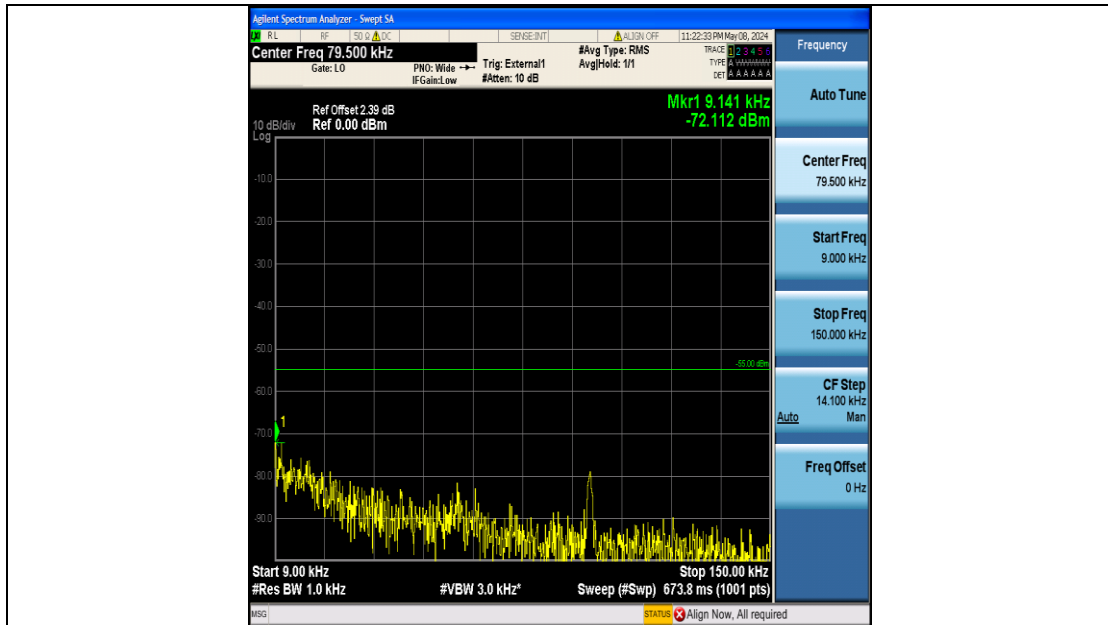

Band41_15MHz_QPSK_40590_75RB#0_0.009~0.15_0.009~0.15

Band41_15MHz_QPSK_40590_75RB#0_0.15~30_0.15~30

Band41_15MHz_QPSK_40590_75RB#0_30~1000_30~1000

Band41_15MHz_QPSK_40590_75RB#0_1000~20000_1000~20000

Band41_15MHz_QPSK_40590_75RB#0_20000~27000_20000~27000