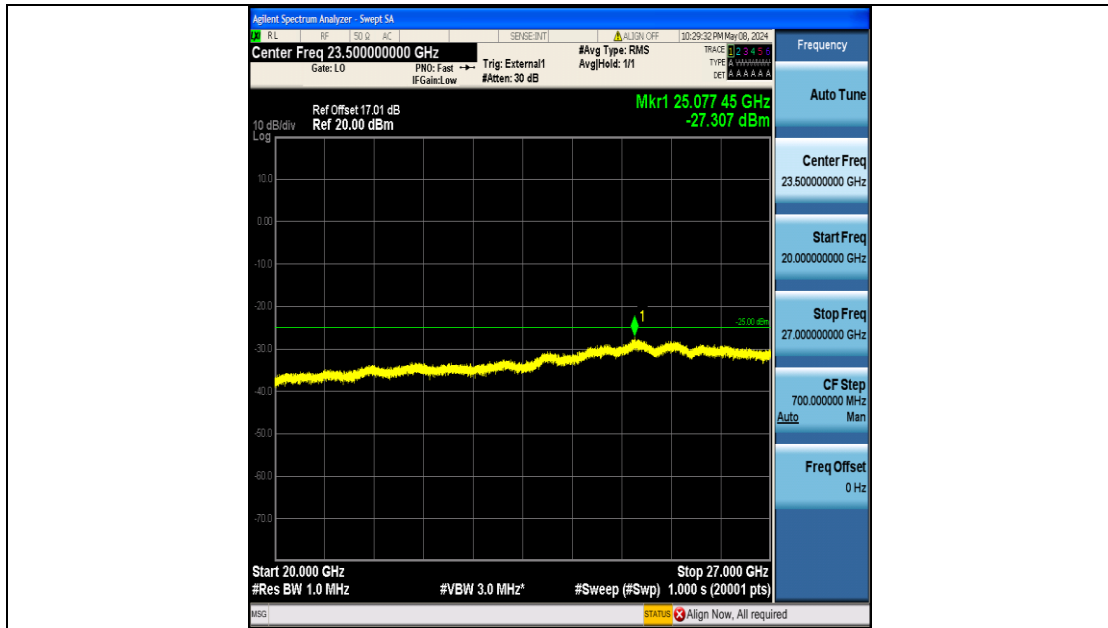

Band41_5MHz_16QAM_41215_25RB#0_20000~27000_20000~27000

Band41_10MHz_QPSK_40090_50RB#0_0.009~0.15_0.009~0.15

Band41_10MHz_QPSK_40090_50RB#0_0.15~30_0.15~30

Band41_10MHz_QPSK_40090_50RB#0_30~1000_30~1000

Band41_10MHz_QPSK_40090_50RB#0_1000~20000_1000~20000