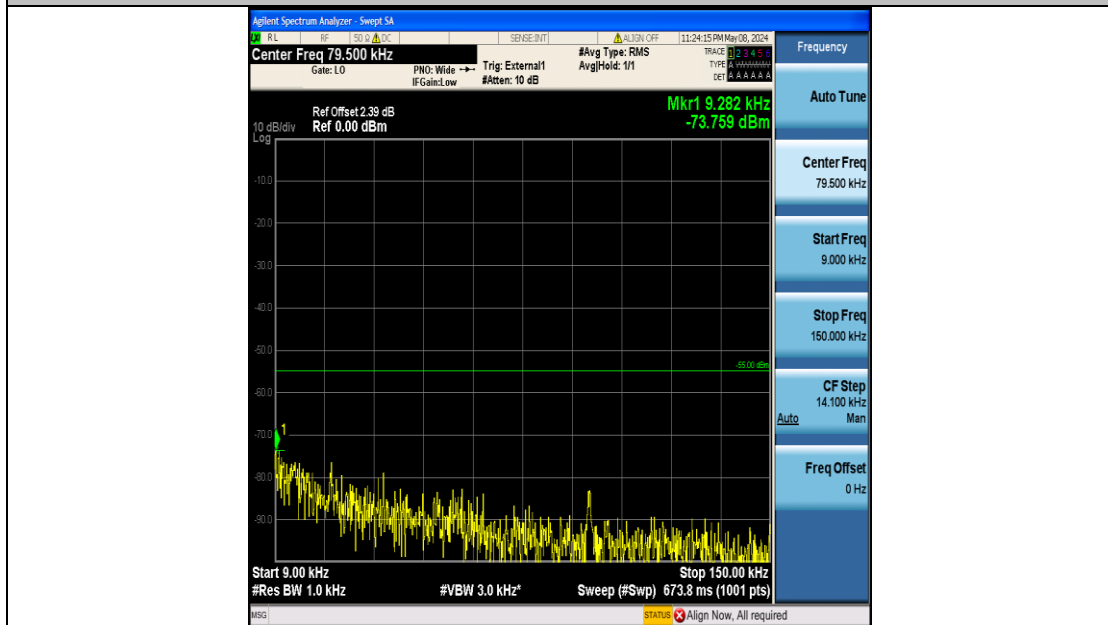

Band41_15MHz_16QAM_41165_75RB#0_0.009~0.15_0.009~0.15