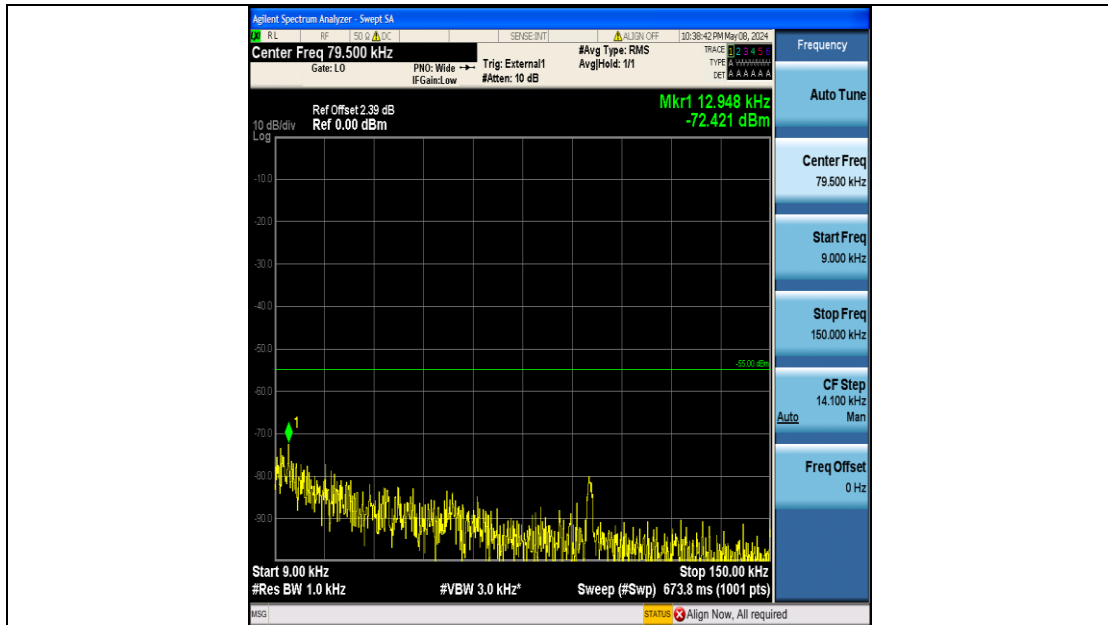

Band41_10MHz_QPSK_40590_50RB#0_20000~27000_20000~27000