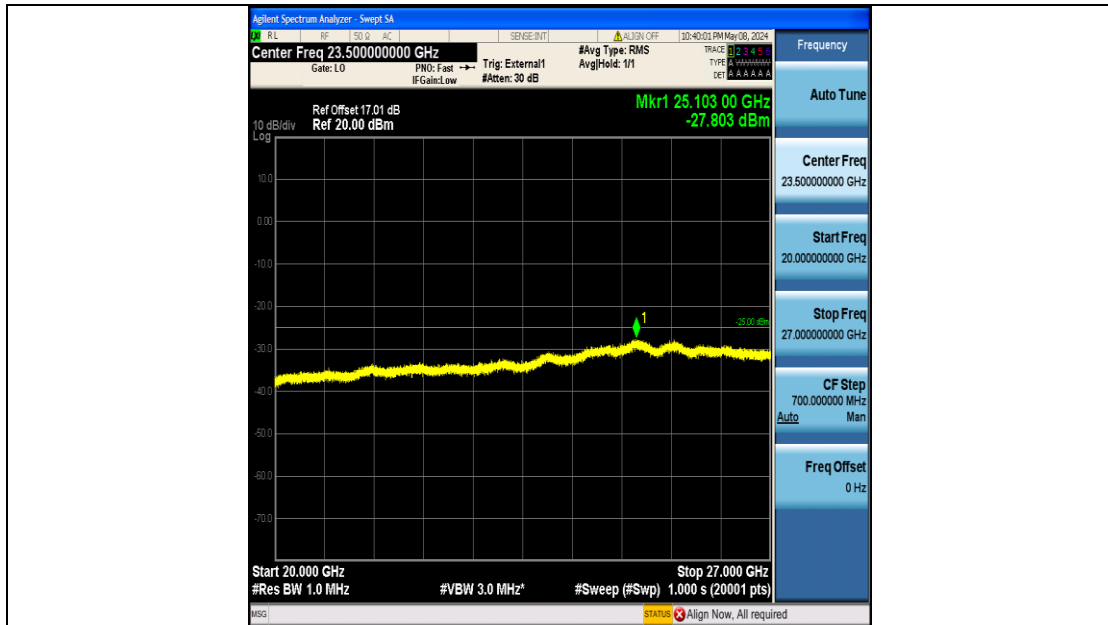

Band41_10MHz_QPSK_40590_50RB#0_20000~27000_20000~27000

Band41_10MHz_QPSK_41190_50RB#0_0.009~0.15_0.009~0.15

Band41_10MHz_QPSK_41190_50RB#0_0.15~30_0.15~30

Band41_10MHz_QPSK_41190_50RB#0_30~1000_30~1000

Band41_10MHz_QPSK_41190_50RB#0_1000~20000_1000~20000