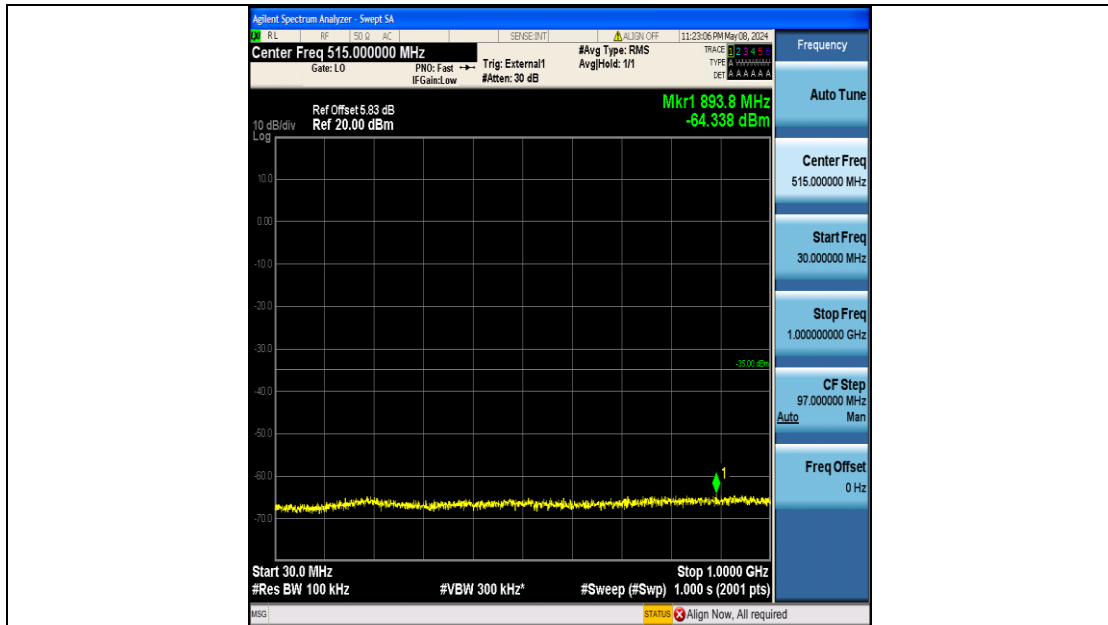

Band41_15MHz_QPSK_41165_75RB#0_0.15~30_0.15~30