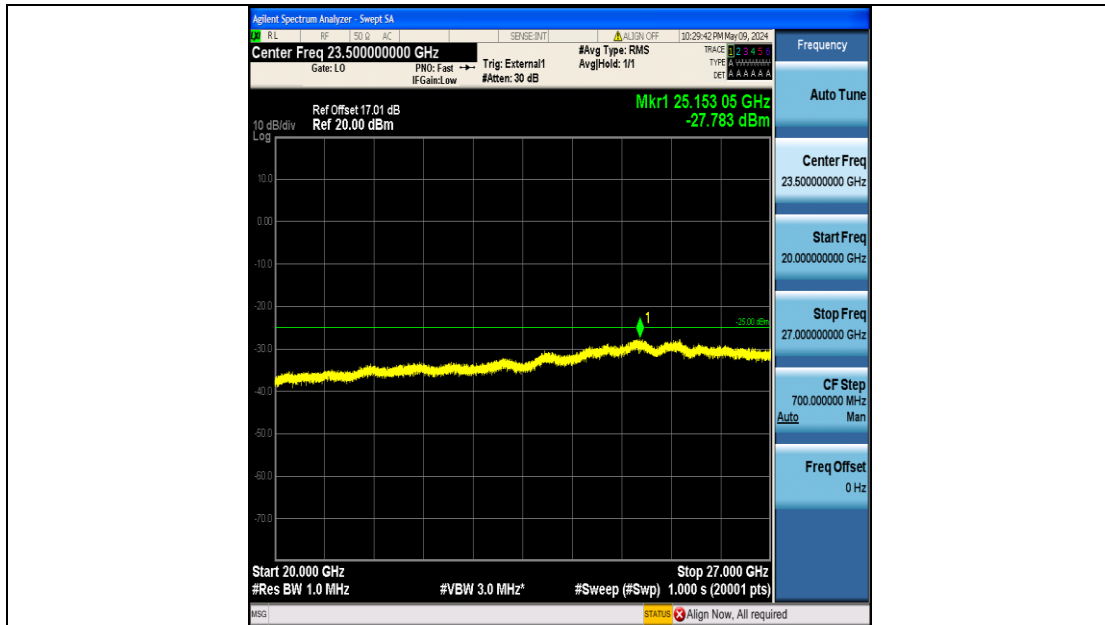

Band41_10MHz_16QAM_40590_50RB#0_1000~20000_1000~20000