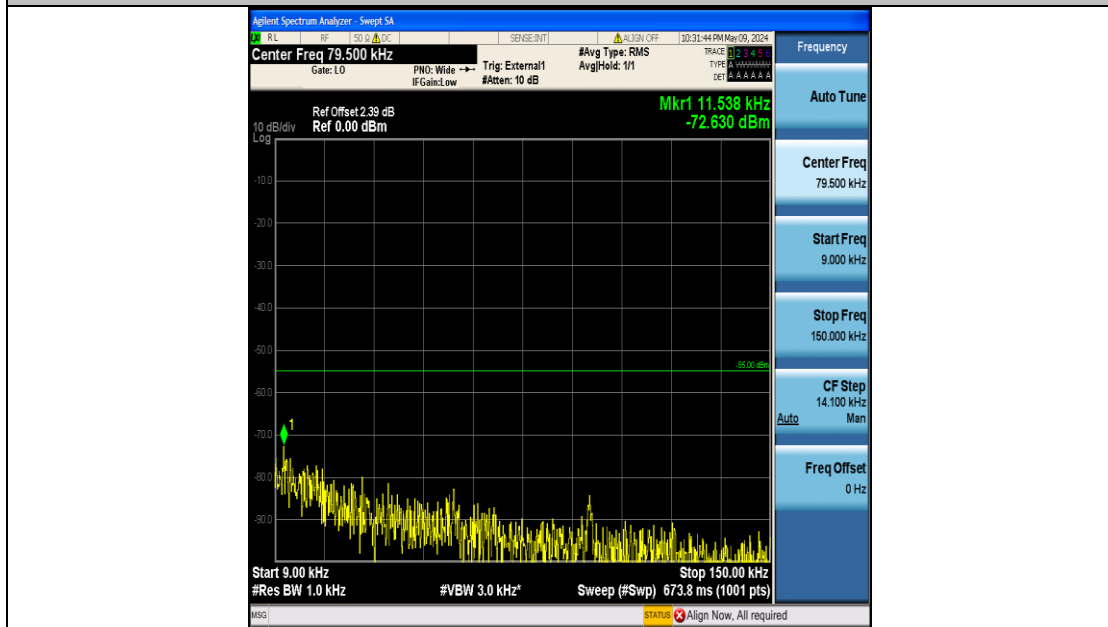

Band41_15MHz_QPSK_41165_75RB#0_0.009~0.15_0.009~0.15

Band41_15MHz_QPSK_41165_75RB#0_0.15~30_0.15~30

Band41_15MHz_QPSK_41165_75RB#0_30~1000_30~1000

Band41_15MHz_QPSK_41165_75RB#0_1000~20000_1000~20000

Band41_15MHz_QPSK_41165_75RB#0_20000~27000_20000~27000