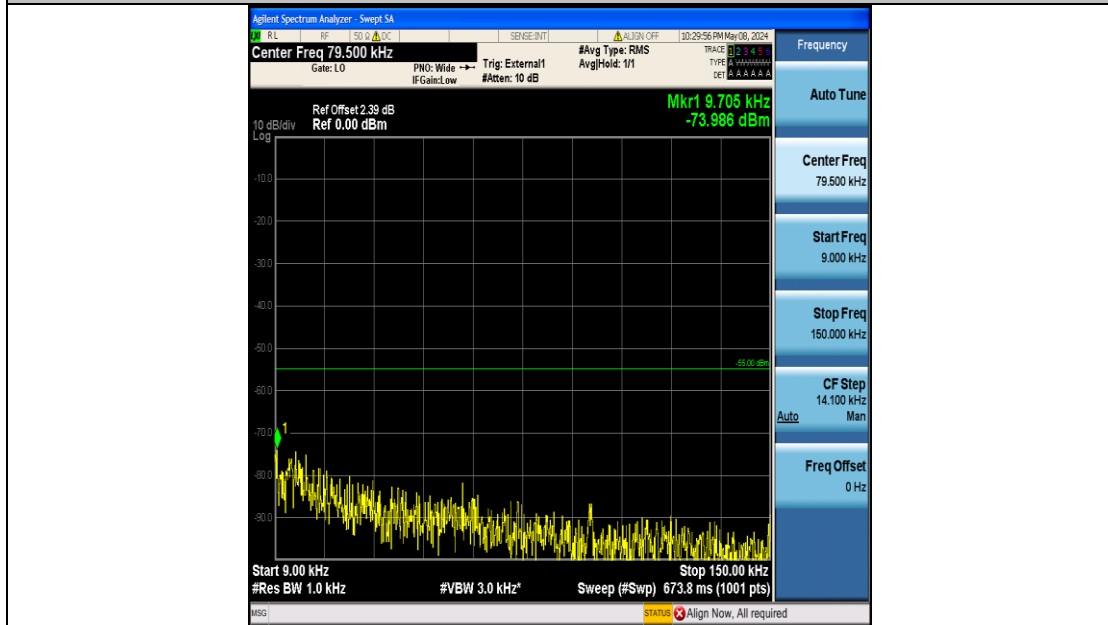

Band41_10MHz_QPSK_41190_50RB#0_20000~27000_20000~27000