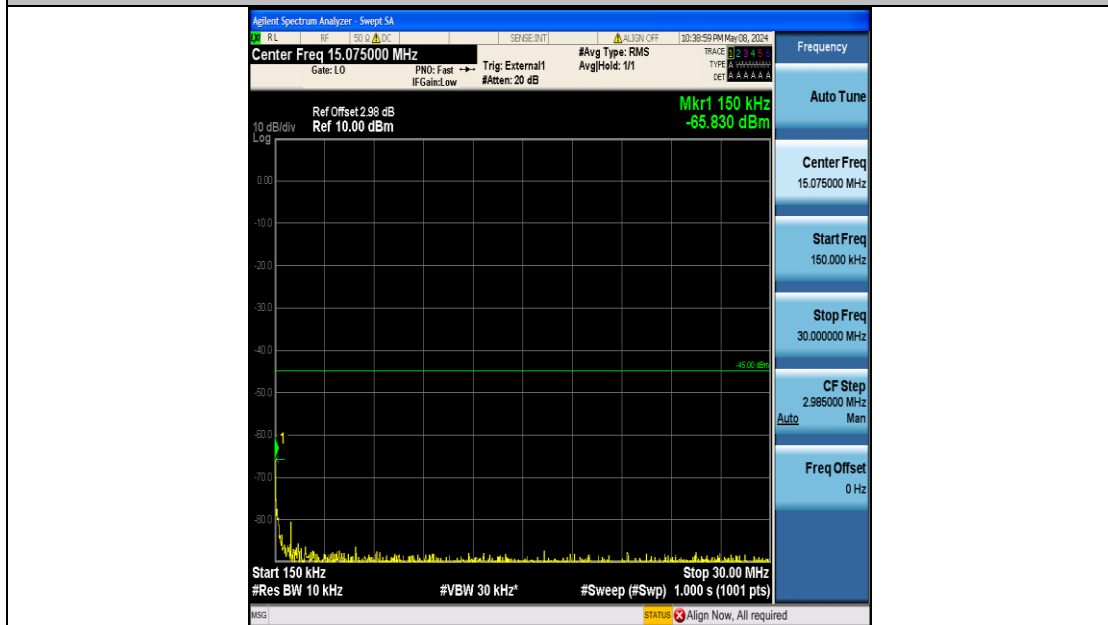

Band41_10MHz_QPSK_41190_50RB#0_0.009~0.15_0.009~0.15