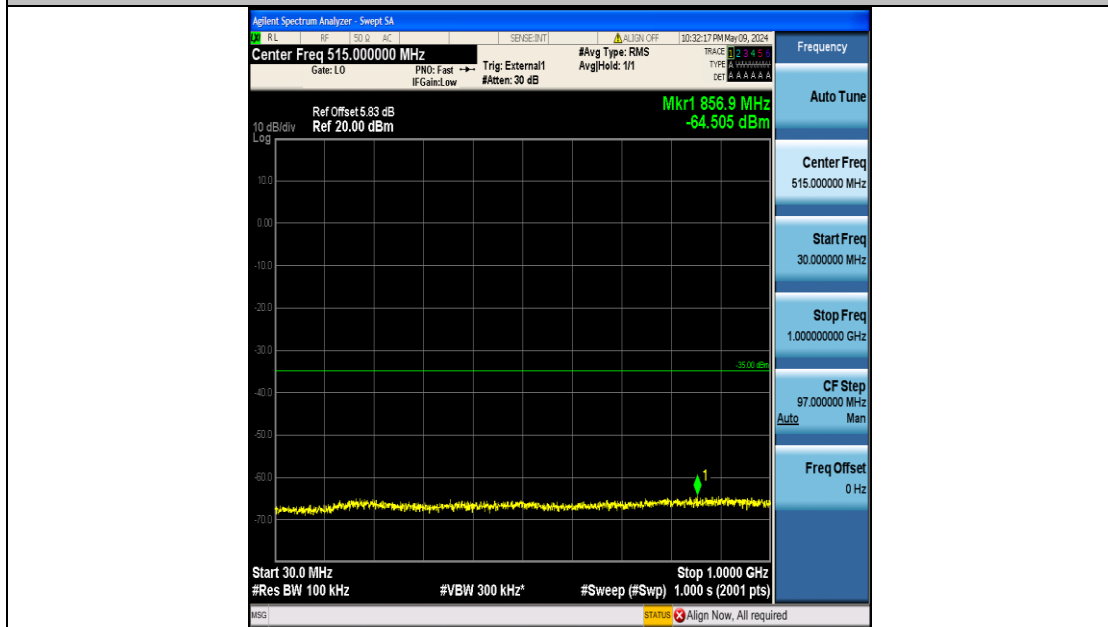

Band41_15MHz_16QAM_40115_75RB#0_0.15~30_0.15~30