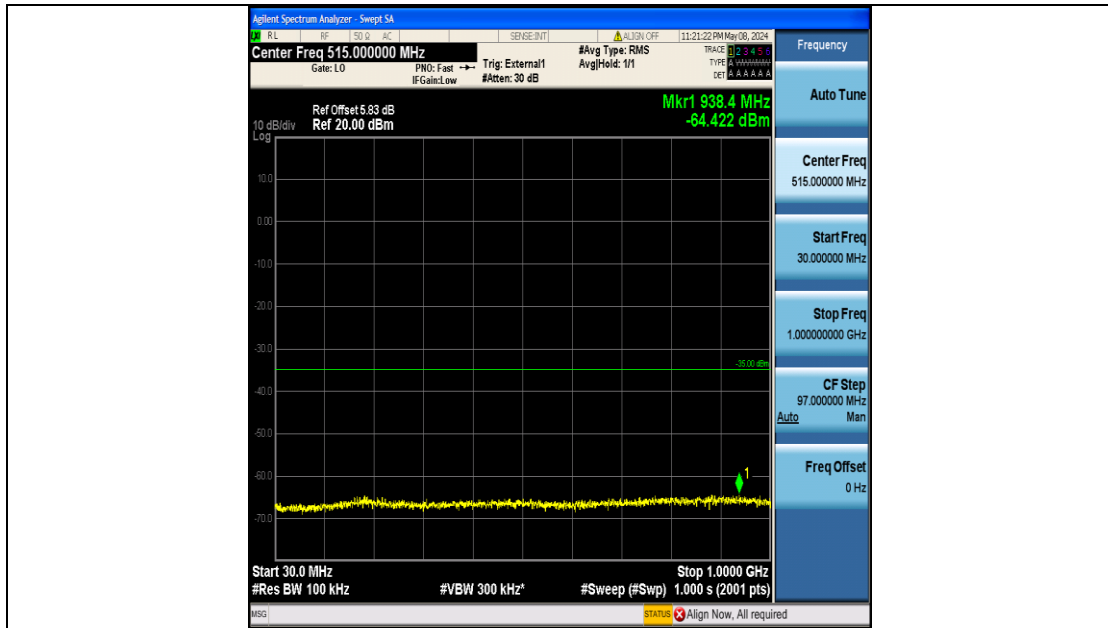

Band41_15MHz_16QAM_40590_75RB#0_30~1000_30~1000