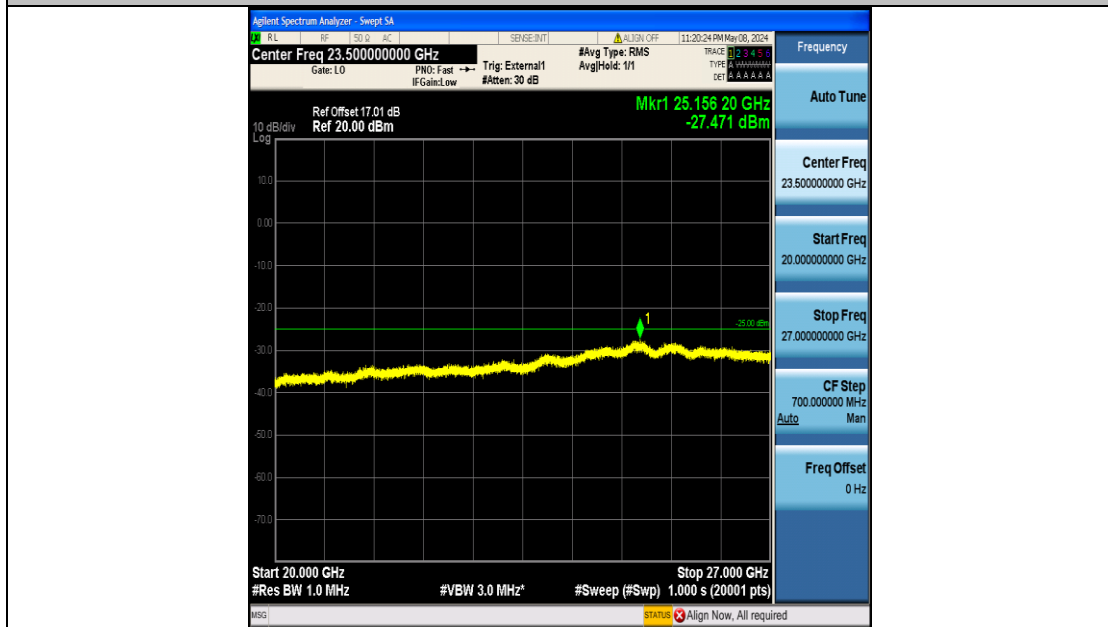

Band41_15MHz_QPSK_40590_75RB#0_0.009~0.15_0.009~0.15

Band41_15MHz_QPSK_40590_75RB#0_0.15~30_0.15~30

Band41_15MHz_QPSK_40590_75RB#0_30~1000_30~1000

Band41_15MHz_QPSK_40590_75RB#0_1000~20000_1000~20000

Band41_15MHz_QPSK_40590_75RB#0_20000~27000_20000~27000