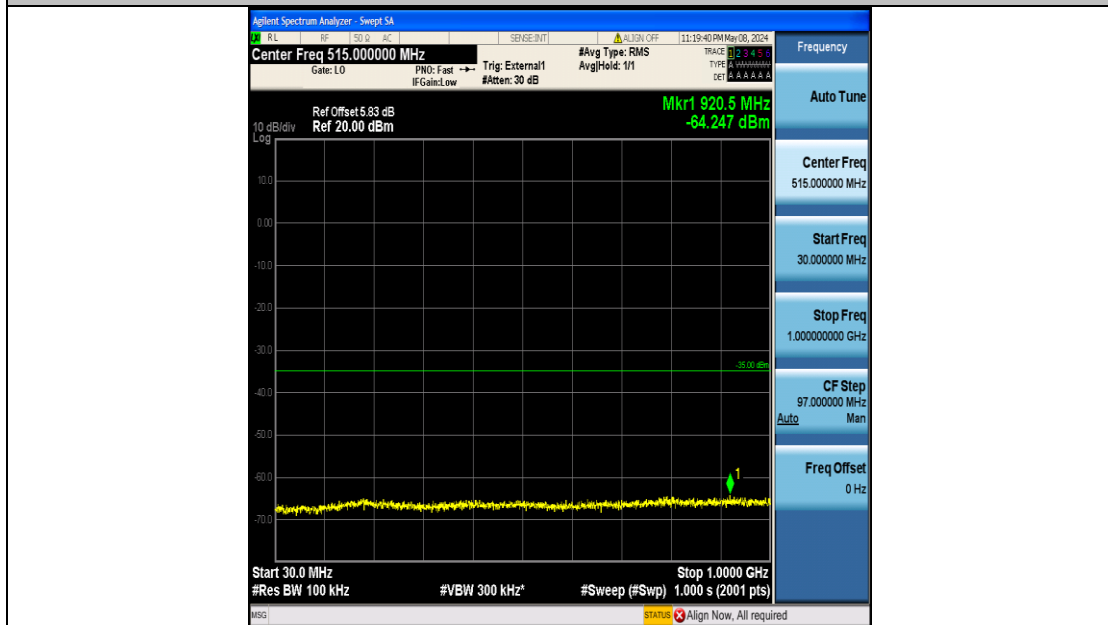

Band41_15MHz_QPSK_40590_75RB#0_0.15~30_0.15~30