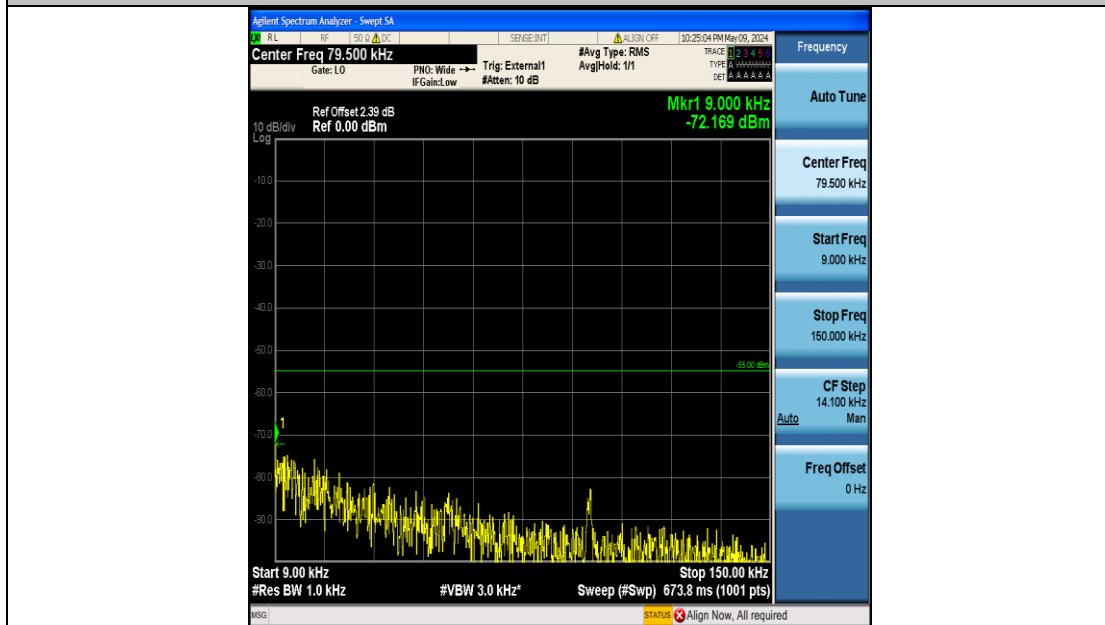

Band41_5MHz_16QAM_40590_25RB#0_20000~27000_20000~27000