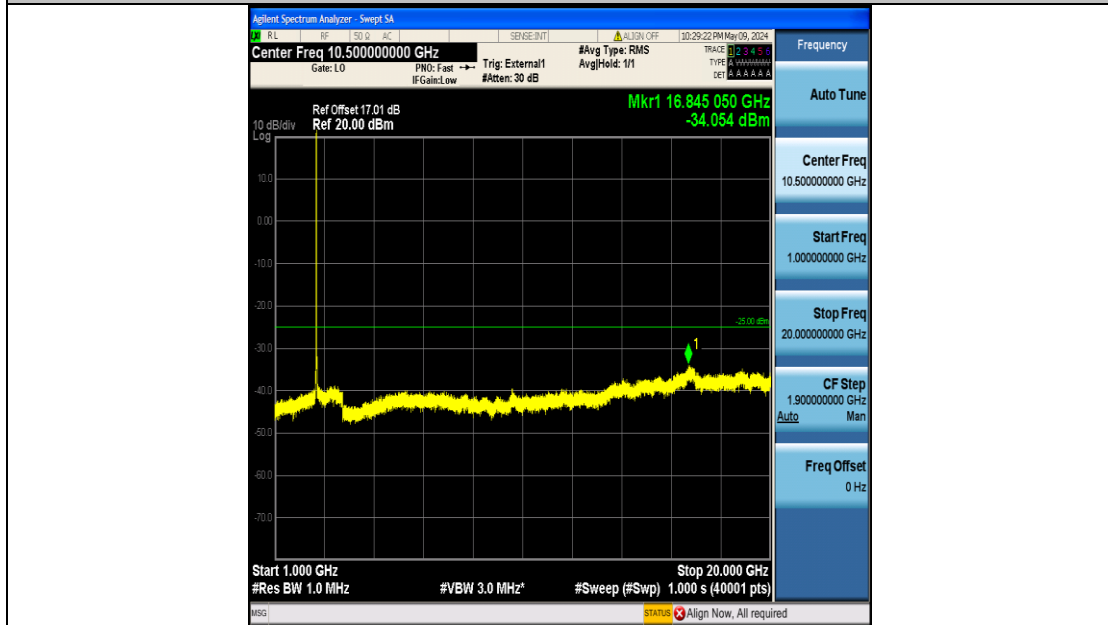

Band41_10MHz_16QAM_40590_50RB#0_30~1000_30~1000