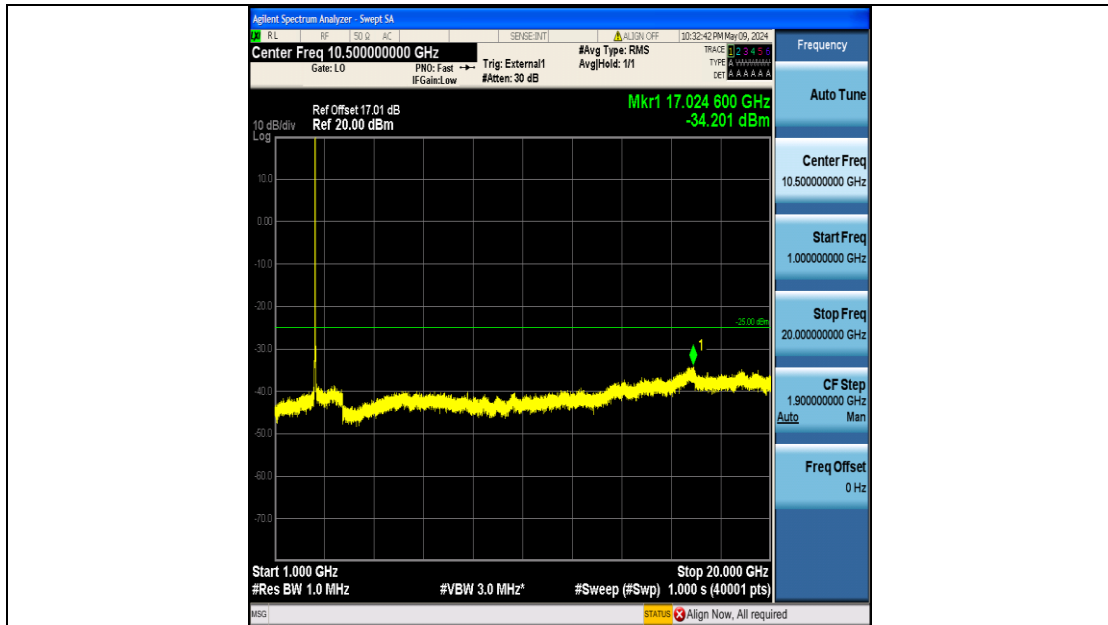

Band41_15MHz_16QAM_40115_75RB#0_30~1000_30~1000

Band41_15MHz_16QAM_40115_75RB#0_1000~20000_1000~20000