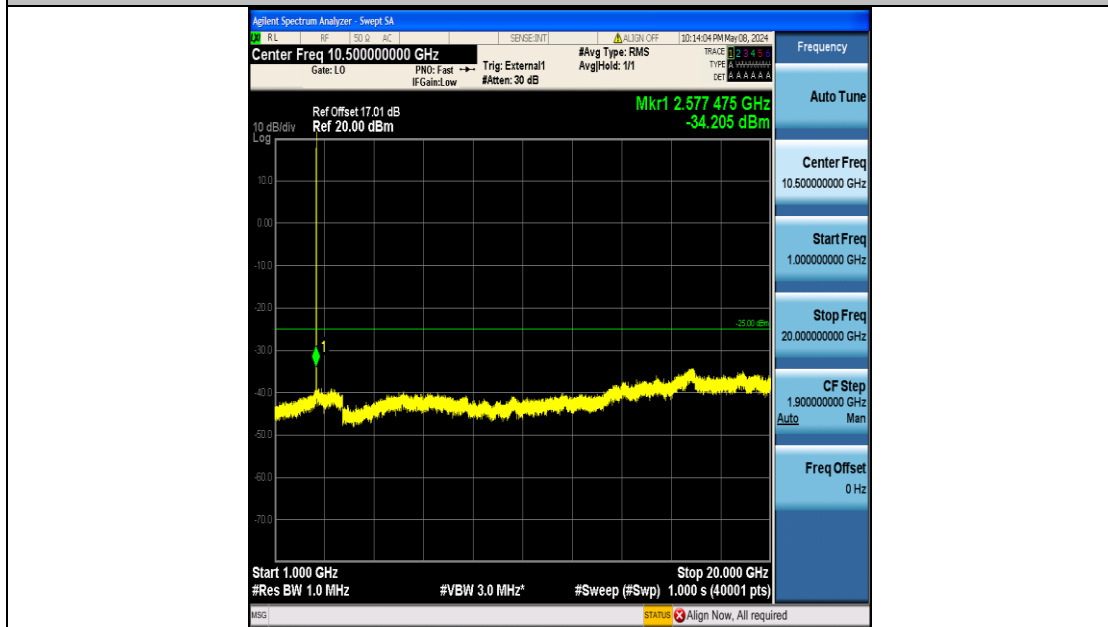

Band41_5MHz_16QAM_40065_25RB#0_20000~27000_20000~27000

Band41_5MHz_16QAM_40590_25RB#0_0.009~0.15_0.009~0.15

Band41_5MHz_16QAM_40590_25RB#0_0.15~30_0.15~30

Band41_5MHz_16QAM_40590_25RB#0_30~1000_30~1000

Band41_5MHz_16QAM_40590_25RB#0_1000~20000_1000~20000