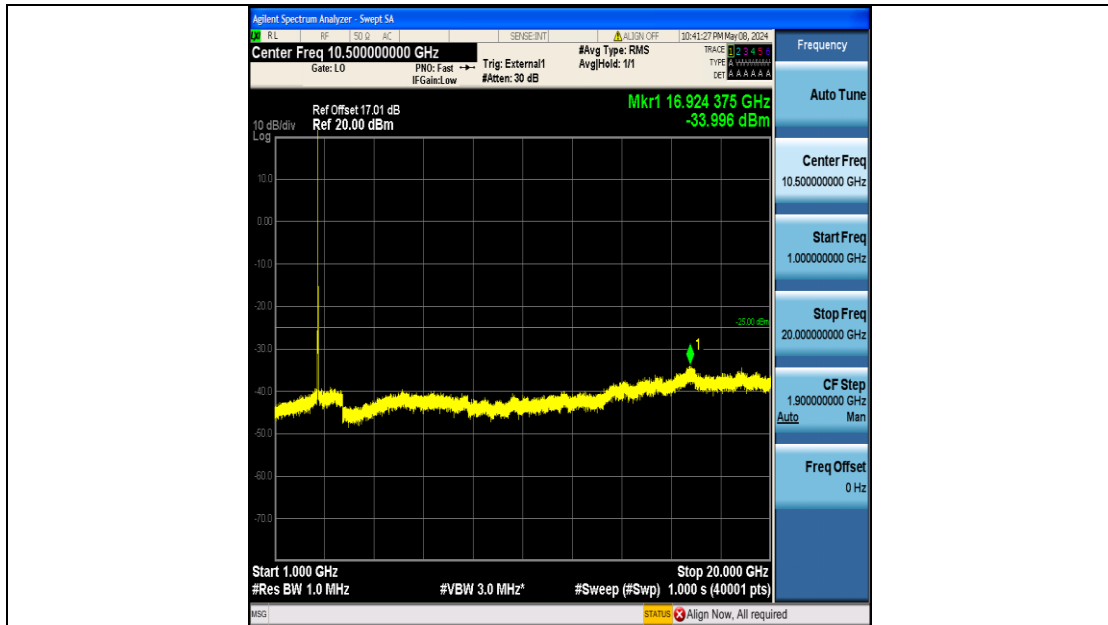

Band41_10MHz_16QAM_41190_50RB#0_30~1000_30~1000

Band41_10MHz_16QAM_41190_50RB#0_1000~20000_1000~20000