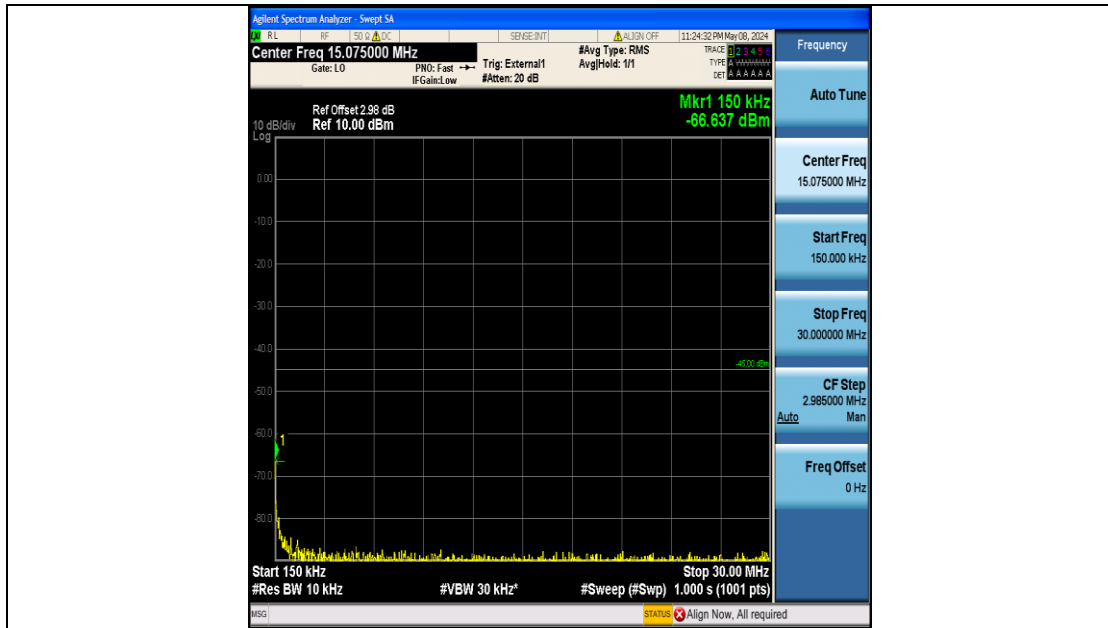

Band41_15MHz_16QAM_41165_75RB#0_0.15~30_0.15~30