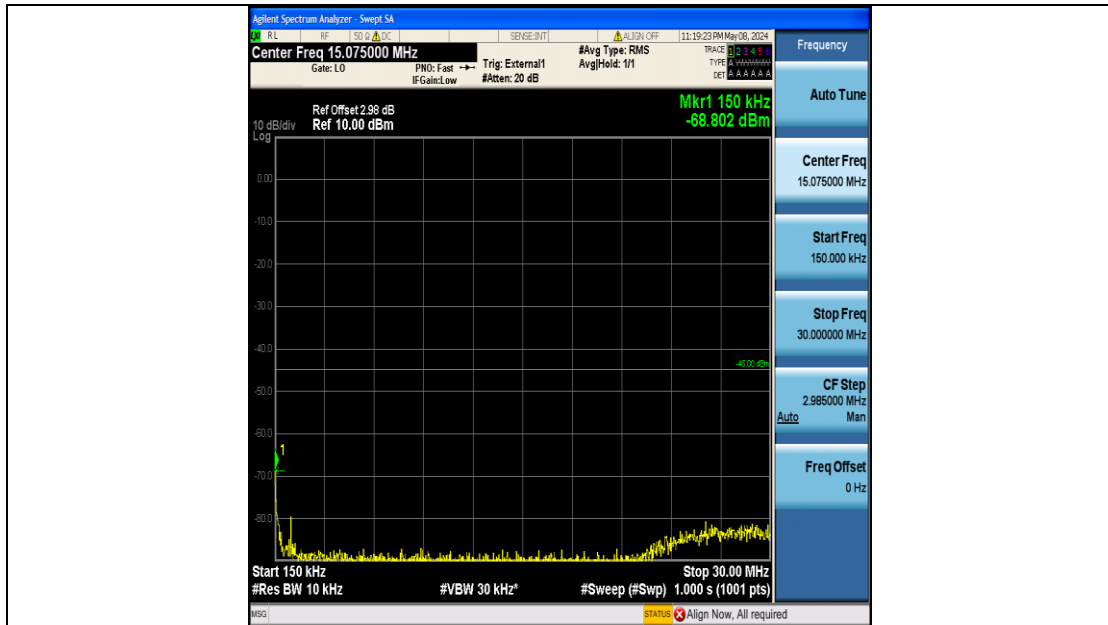

Band41_15MHz_QPSK_40590_75RB#0_0.009~0.15_0.009~0.15