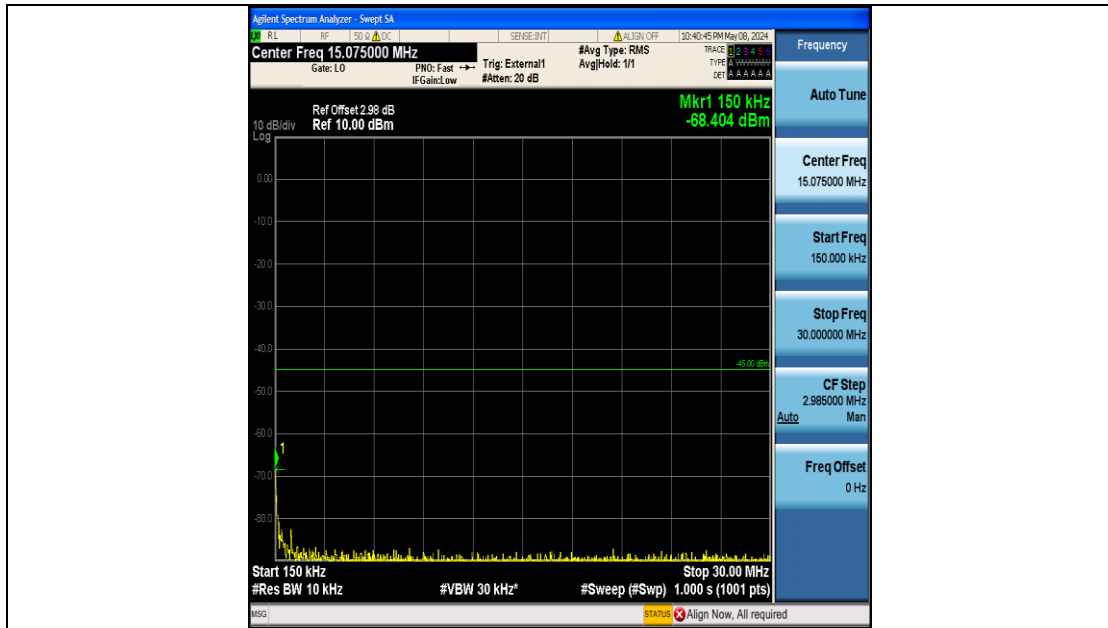

Band41_10MHz_16QAM_40590_50RB#0_30~1000_30~1000

Band41_10MHz_16QAM_40590_50RB#0_1000~20000_1000~20000

Band41_10MHz_16QAM_40590_50RB#0_20000~27000_20000~27000

Band41_10MHz_16QAM_41190_50RB#0_0.009~0.15_0.009~0.15