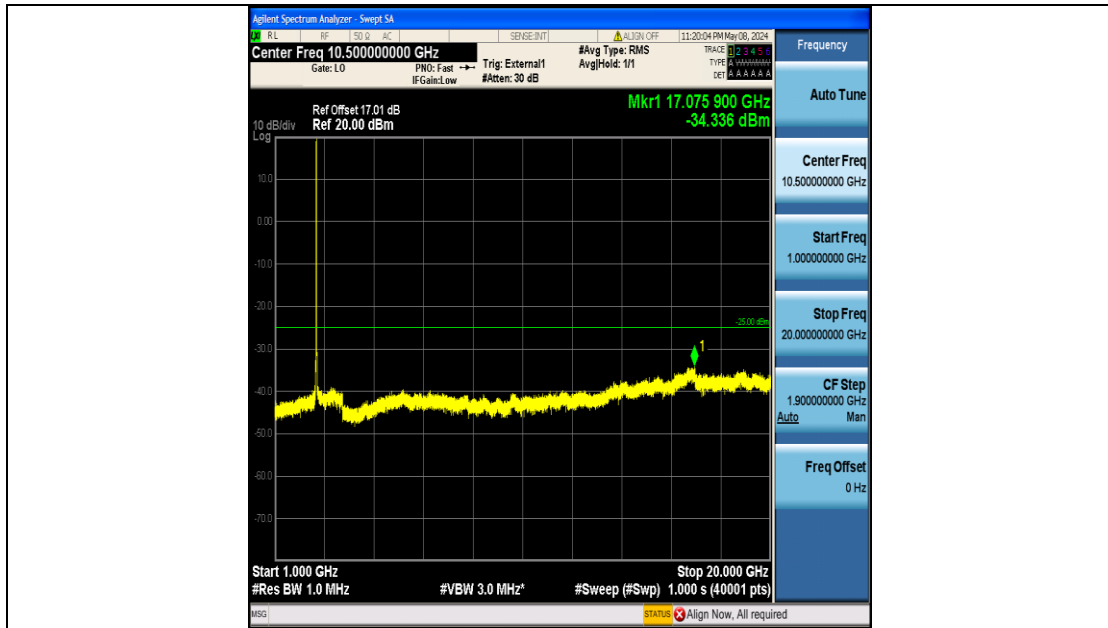

Band41_15MHz_QPSK_40590_75RB#0_30~1000_30~1000