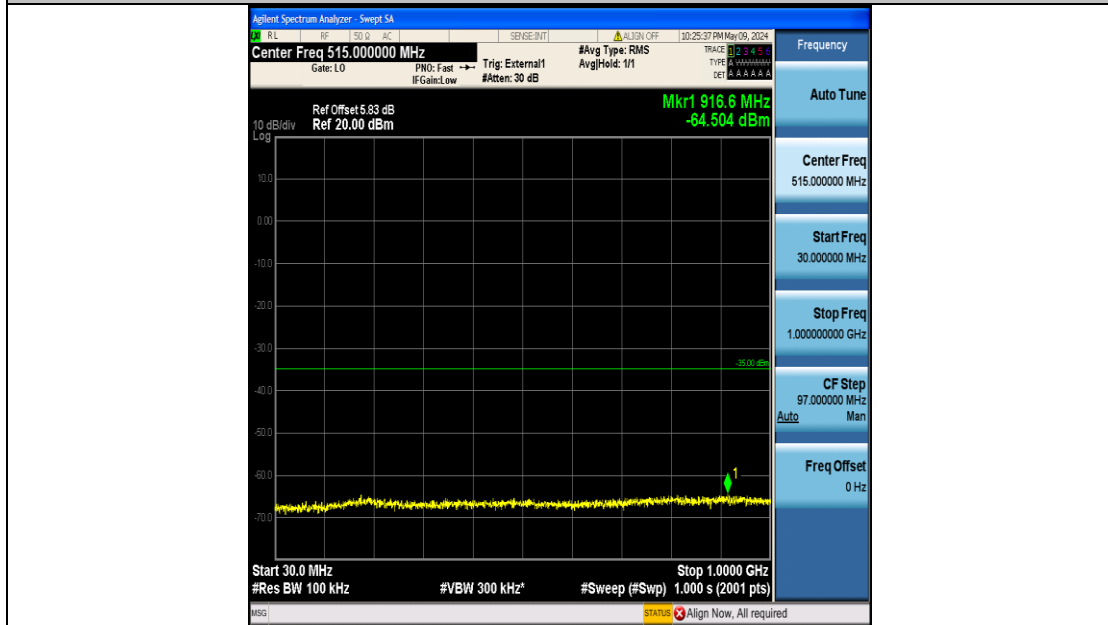

Band41_5MHz_16QAM_41215_25RB#0_0.15~30_0.15~30