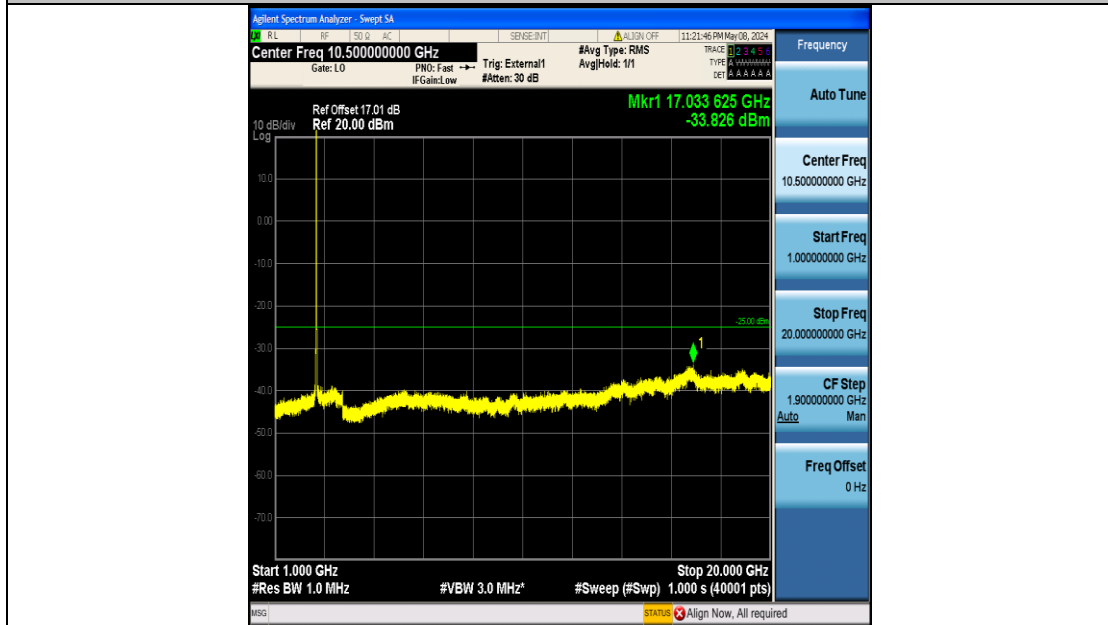

Band41_15MHz_16QAM_40115_75RB#0_20000~27000_20000~27000

Band41_15MHz_16QAM_40590_75RB#0_0.009~0.15_0.009~0.15

Band41_15MHz_16QAM_40590_75RB#0_0.15~30_0.15~30

Band41_15MHz_16QAM_40590_75RB#0_30~1000_30~1000