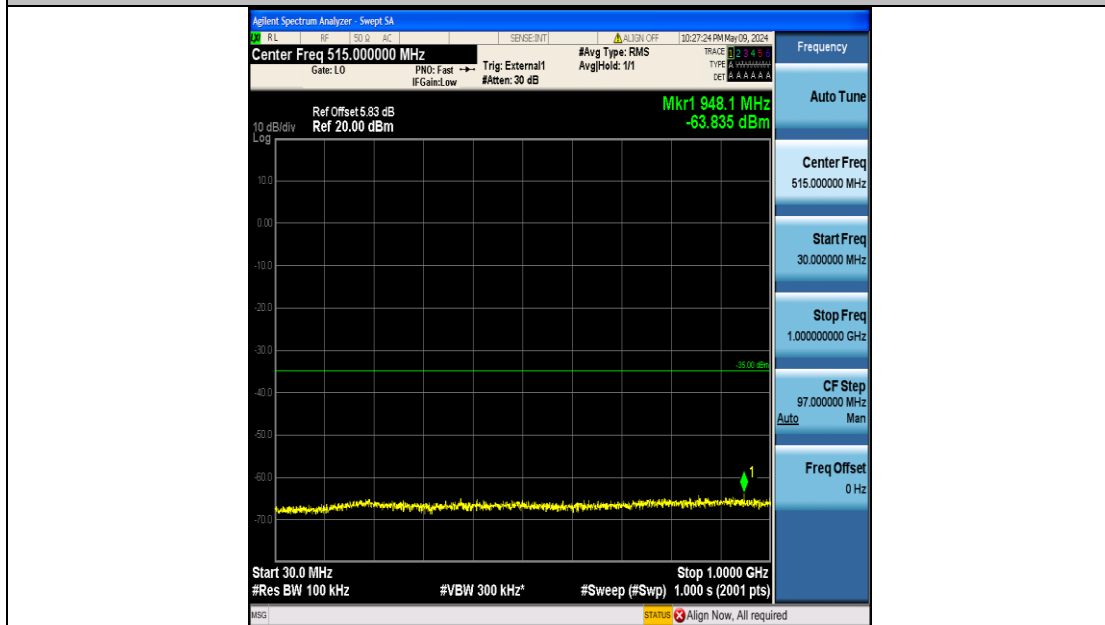

Band41_10MHz_QPSK_40590_50RB#0_0.15~30_0.15~30