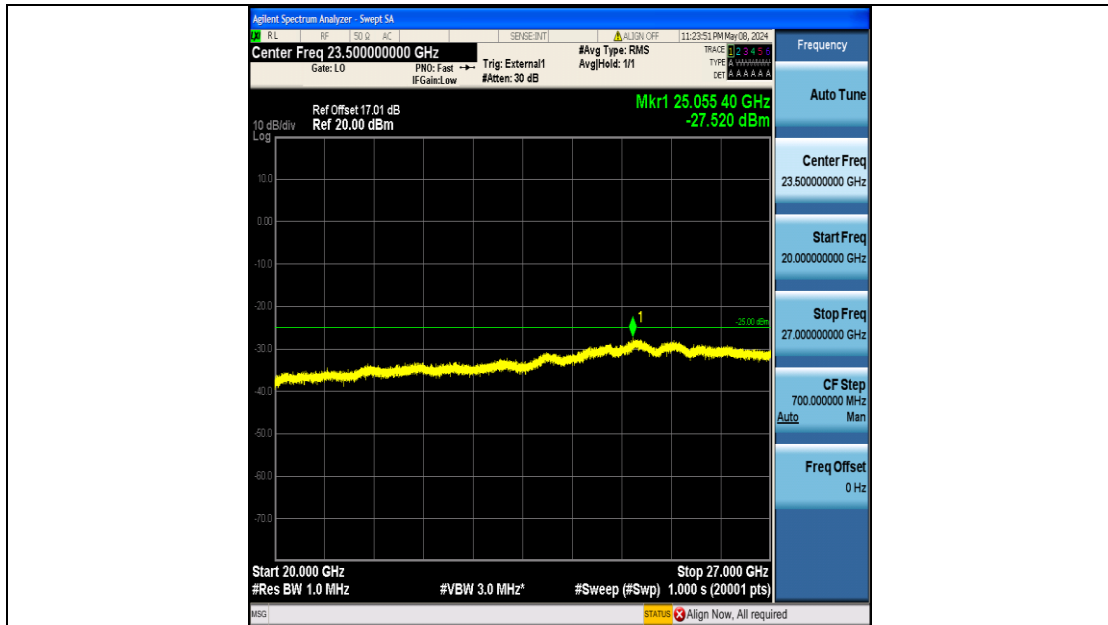

Band41_15MHz_QPSK_41165_75RB#0_0.009~0.15_0.009~0.15

Band41_15MHz_QPSK_41165_75RB#0_0.15~30_0.15~30

Band41_15MHz_QPSK_41165_75RB#0_30~1000_30~1000

Band41_15MHz_QPSK_41165_75RB#0_1000~20000_1000~20000

Band41_15MHz_QPSK_41165_75RB#0_20000~27000_20000~27000