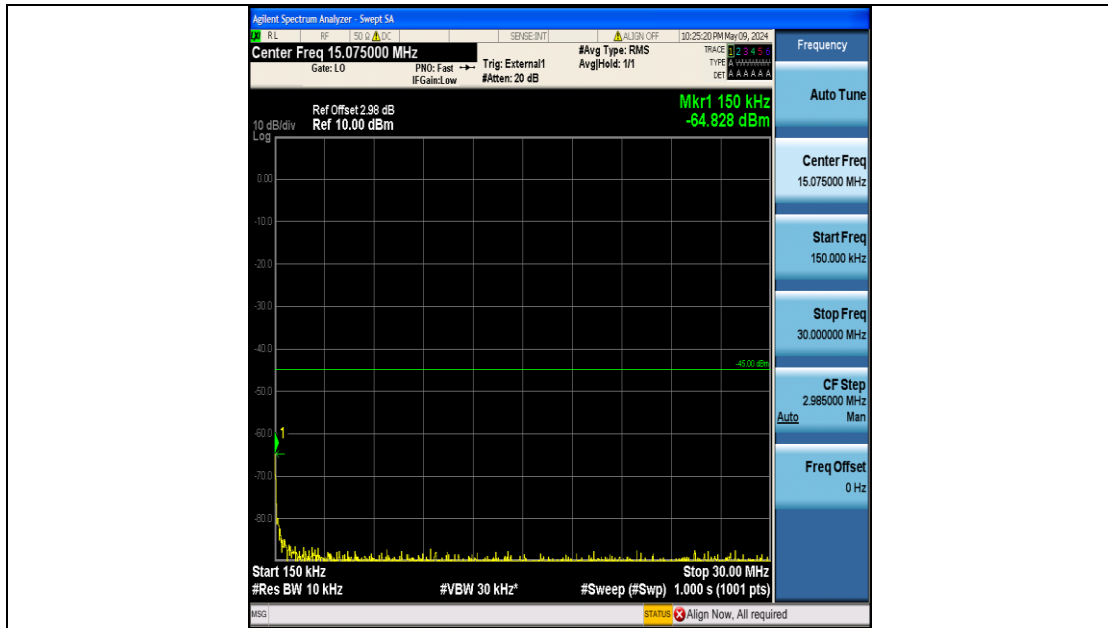

Band41_5MHz_16QAM_41215_25RB#0_0.009~0.15_0.009~0.15