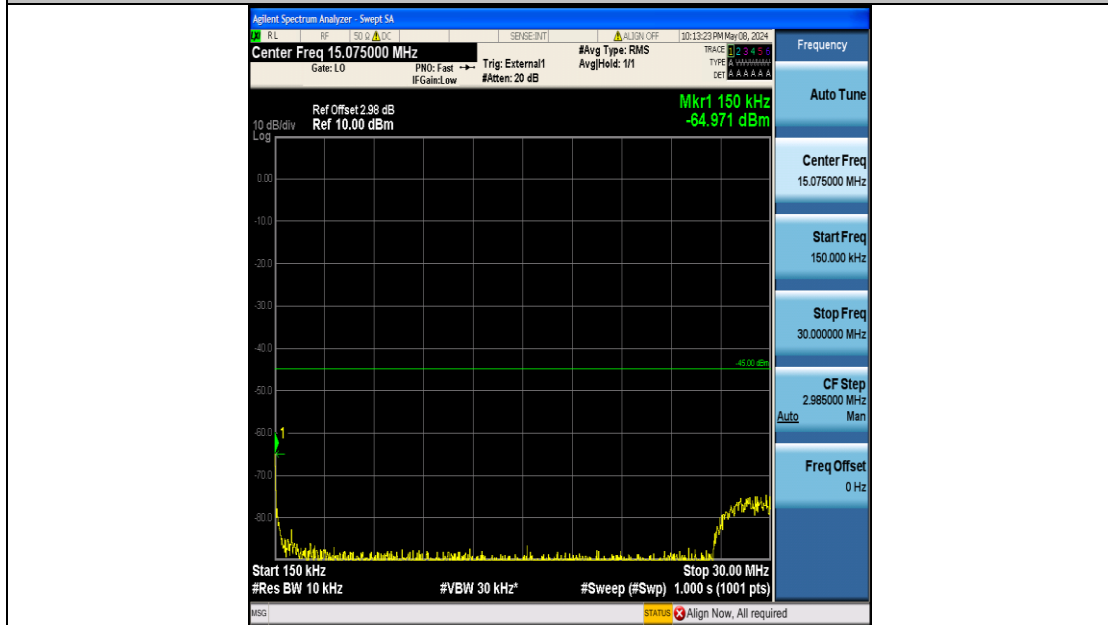

Band41_5MHz_16QAM_40590_25RB#0_0.009~0.15_0.009~0.15