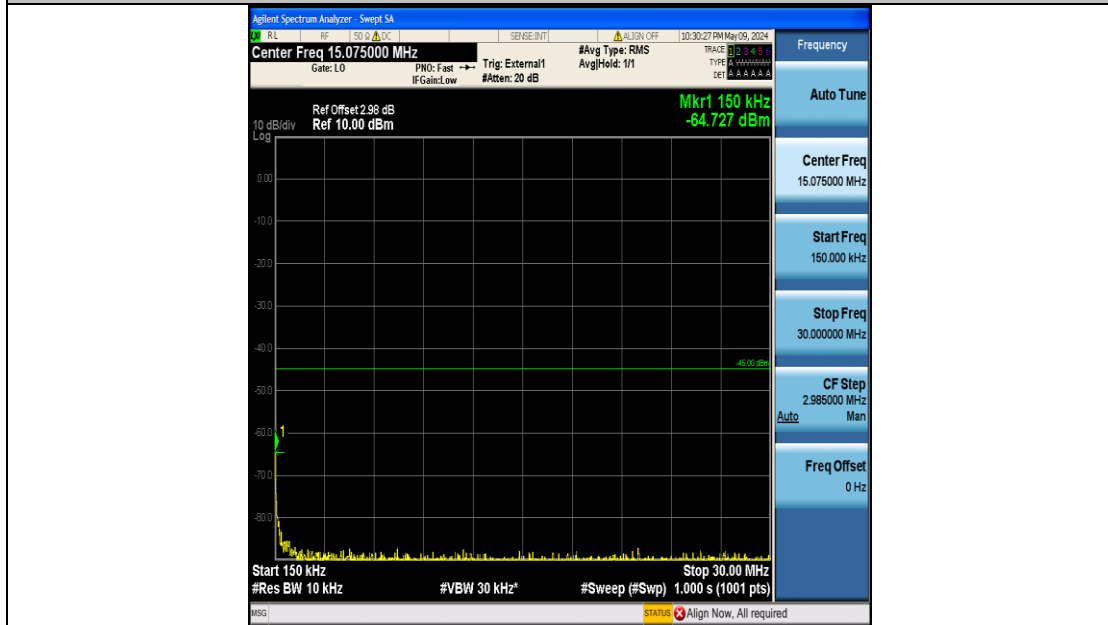

Band41_15MHz_QPSK_40115_75RB#0_0.009~0.15_0.009~0.15