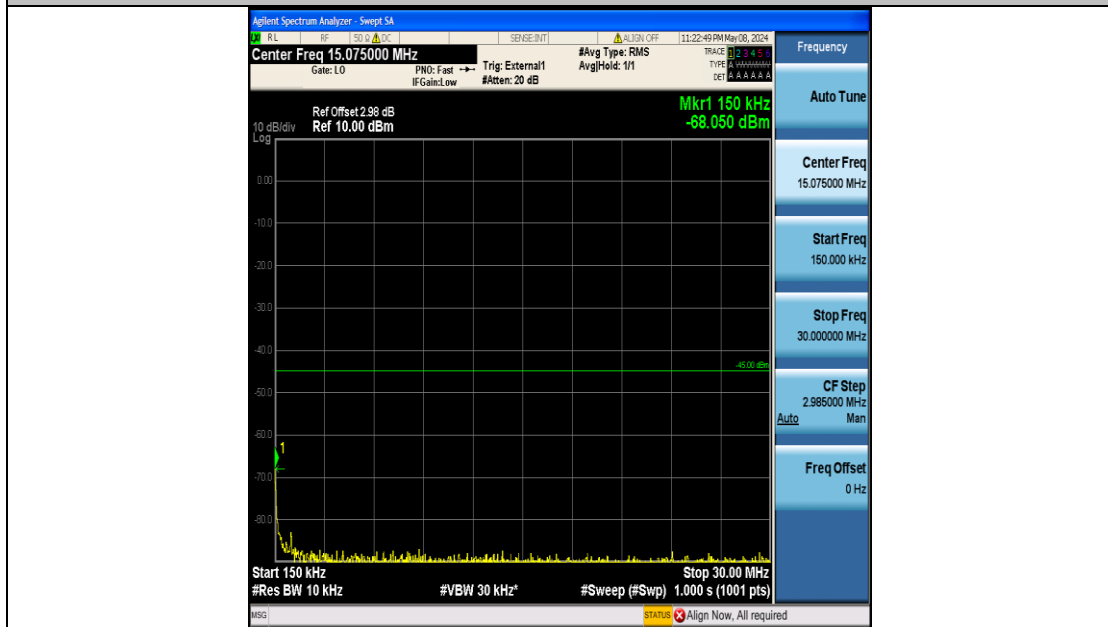

Band41_15MHz_QPSK_41165_75RB#0_0.009~0.15_0.009~0.15