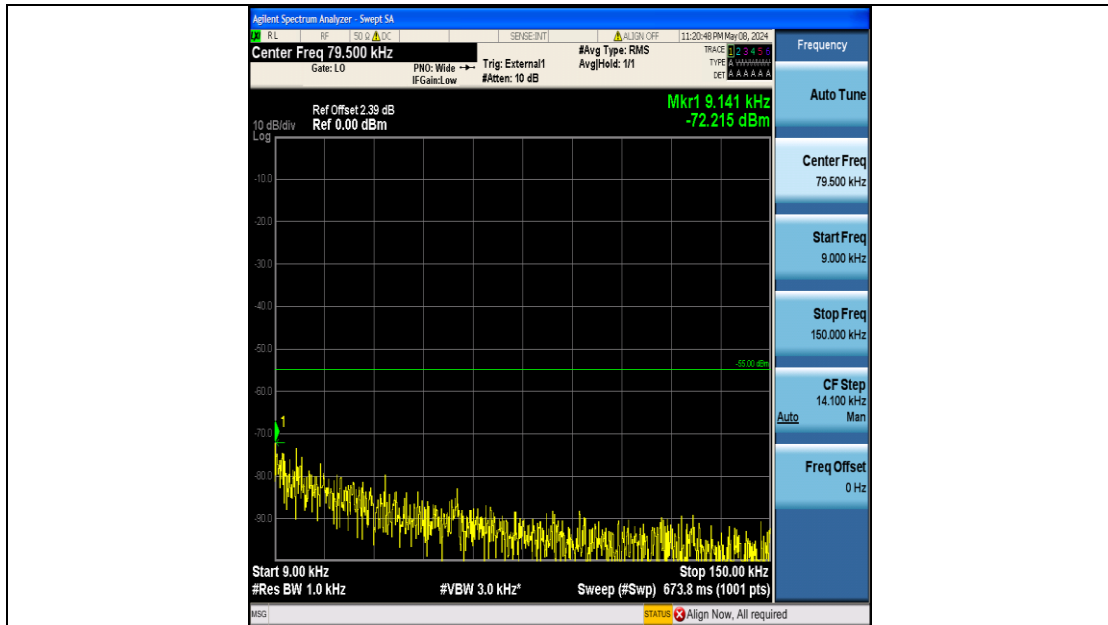

Band41_15MHz_16QAM_40590_75RB#0_0.009~0.15_0.009~0.15