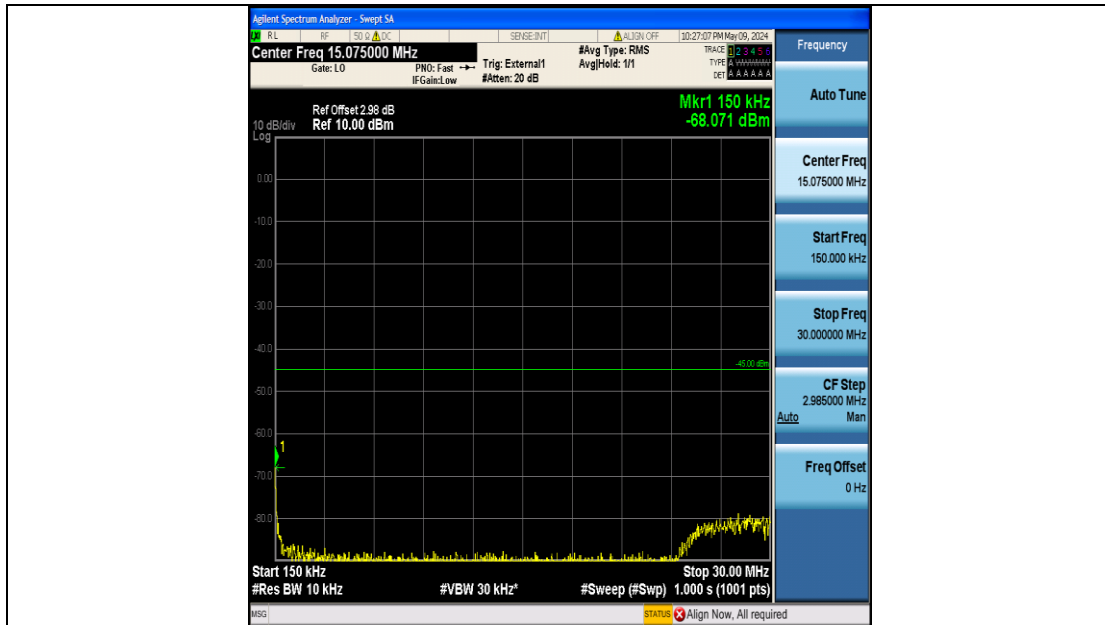

Band41_10MHz_QPSK_40590_50RB#0_0.009~0.15_0.009~0.15