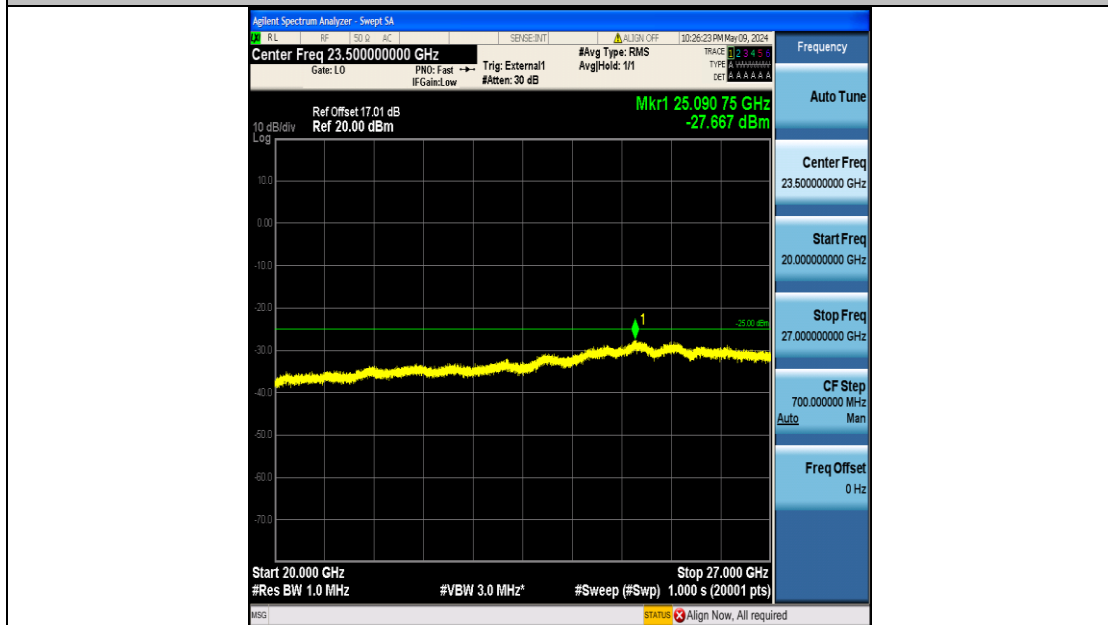

Band41_5MHz_16QAM_40590_25RB#0_20000~27000_20000~27000

Band41_5MHz_16QAM_41215_25RB#0_0.009~0.15_0.009~0.15

Band41_5MHz_16QAM_41215_25RB#0_0.15~30_0.15~30

Band41_5MHz_16QAM_41215_25RB#0_30~1000_30~1000

Band41_5MHz_16QAM_41215_25RB#0_1000~20000_1000~20000