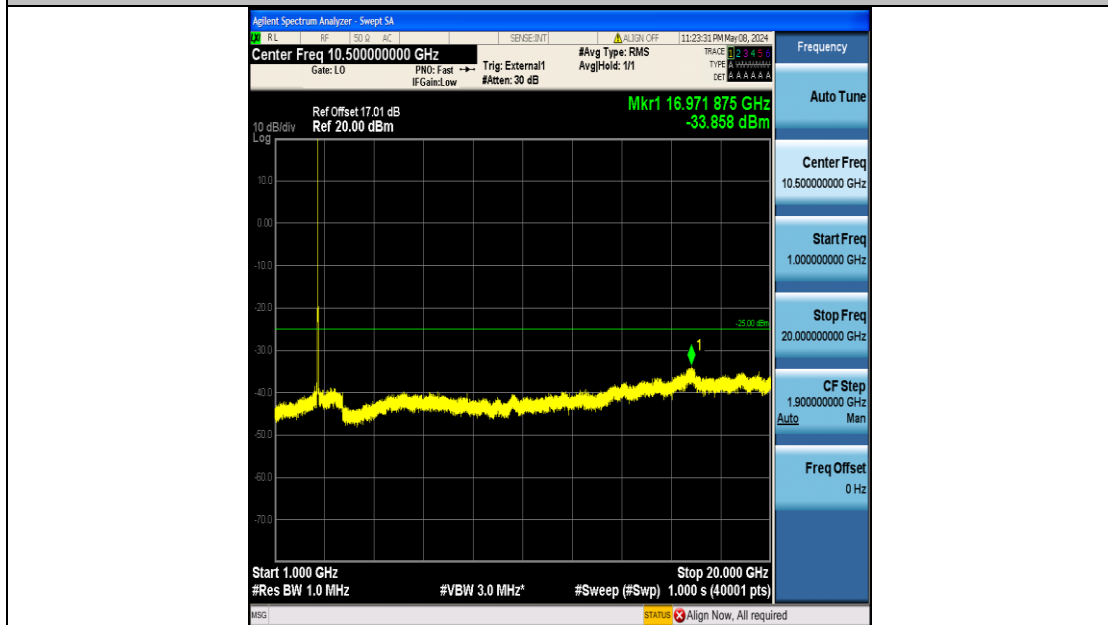

Band41_15MHz_QPSK_41165_75RB#0_30~1000_30~1000