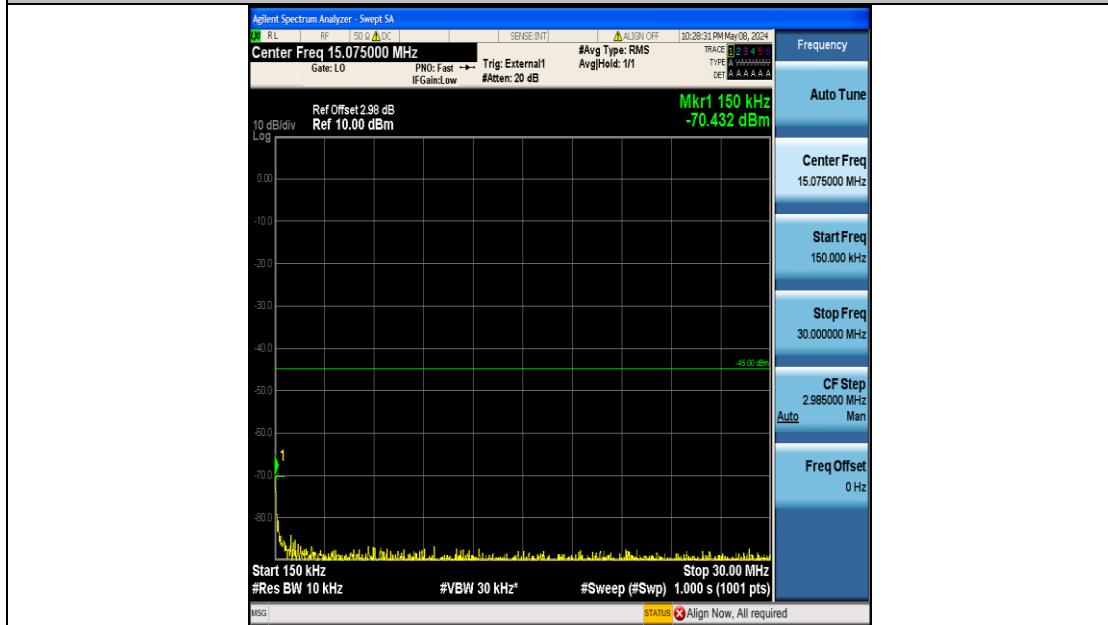

Band41_10MHz_QPSK_40090_50RB#0_0.009~0.15_0.009~0.15