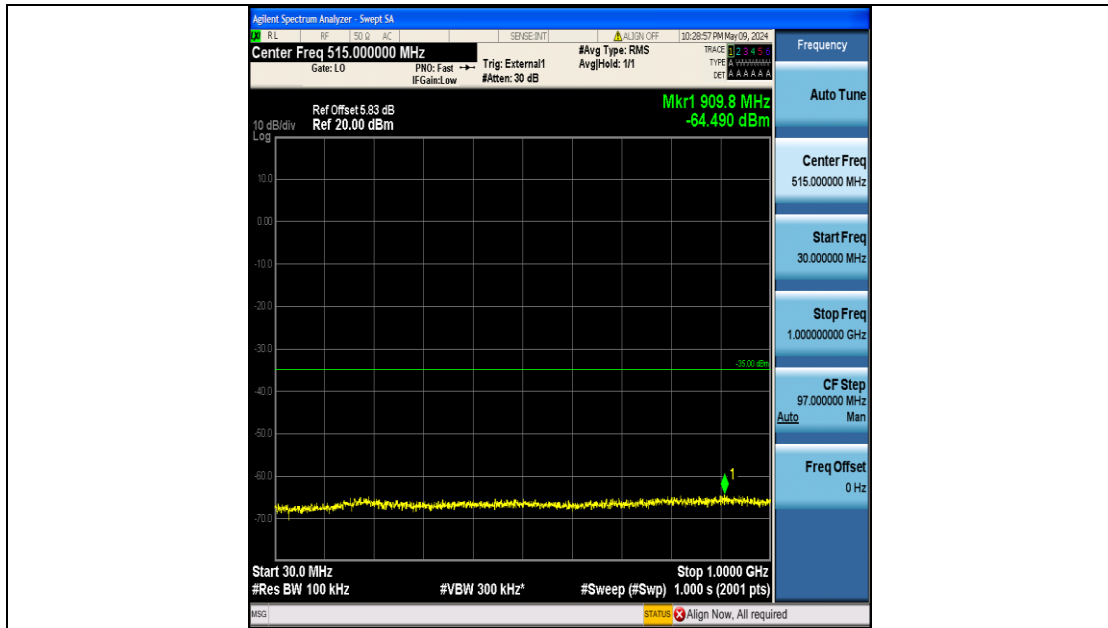

Band41_10MHz_16QAM_40090_50RB#0_1000~20000_1000~20000

Band41_10MHz_16QAM_40090_50RB#0_20000~27000_20000~27000

Band41_10MHz_16QAM_40590_50RB#0_0.009~0.15_0.009~0.15

Band41_10MHz_16QAM_40590_50RB#0_0.15~30_0.15~30