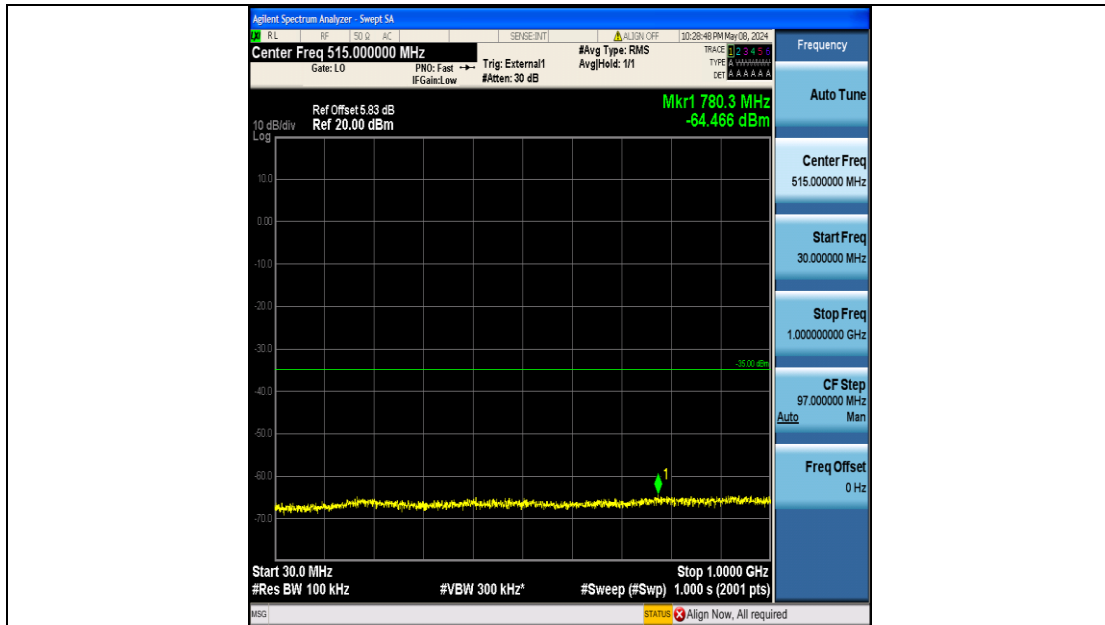

Band41_10MHz_QPSK_40090_50RB#0_0.15~30_0.15~30