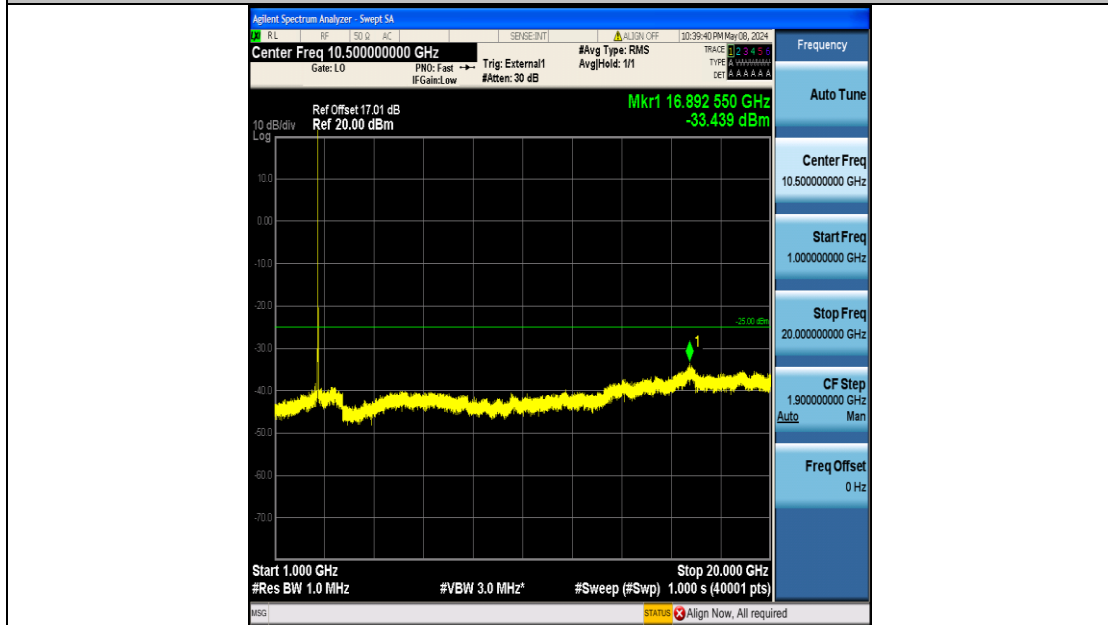

Band41_10MHz_QPSK_40590_50RB#0_20000~27000_20000~27000

Band41_10MHz_QPSK_41190_50RB#0_0.009~0.15_0.009~0.15

Band41_10MHz_QPSK_41190_50RB#0_0.15~30_0.15~30

Band41_10MHz_QPSK_41190_50RB#0_30~1000_30~1000

Band41_10MHz_QPSK_41190_50RB#0_1000~20000_1000~20000