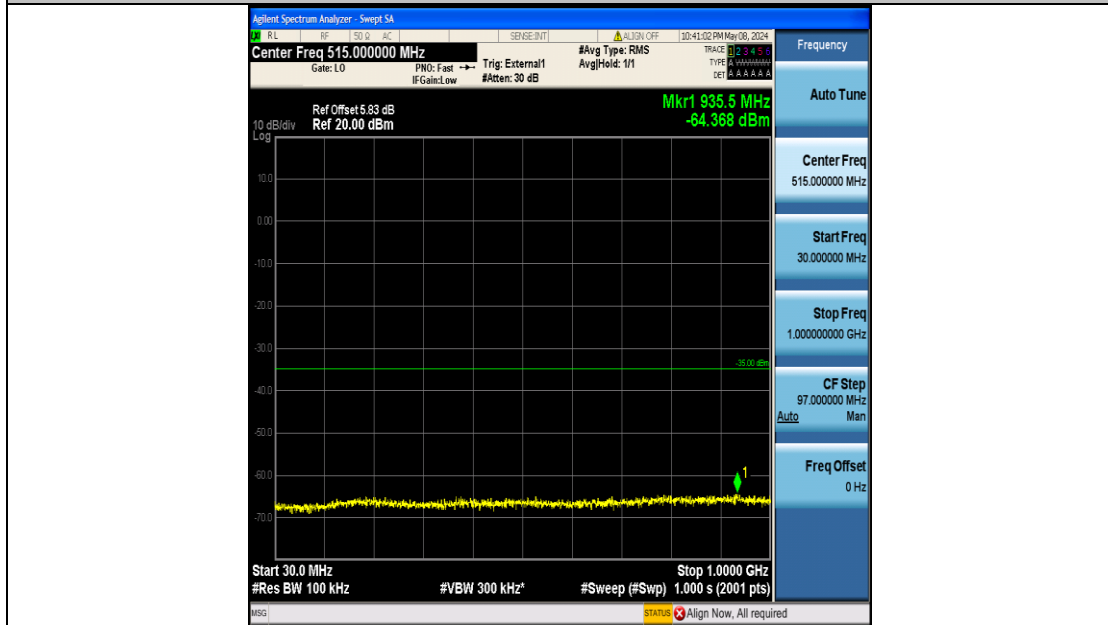

Band41_10MHz_16QAM_41190_50RB#0_0.15~30_0.15~30