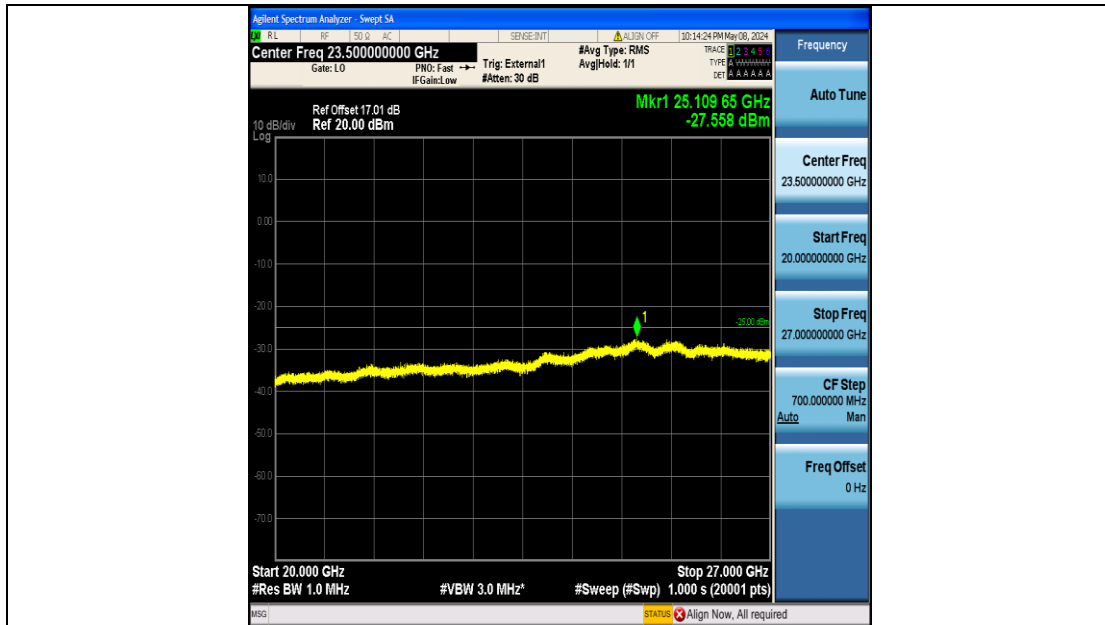

Band41_5MHz_16QAM_40065_25RB#0_20000~27000_20000~27000

Band41_5MHz_16QAM_40590_25RB#0_0.009~0.15_0.009~0.15

Band41_5MHz_16QAM_40590_25RB#0_0.15~30_0.15~30

Band41_5MHz_16QAM_40590_25RB#0_30~1000_30~1000

Band41_5MHz_16QAM_40590_25RB#0_1000~20000_1000~20000