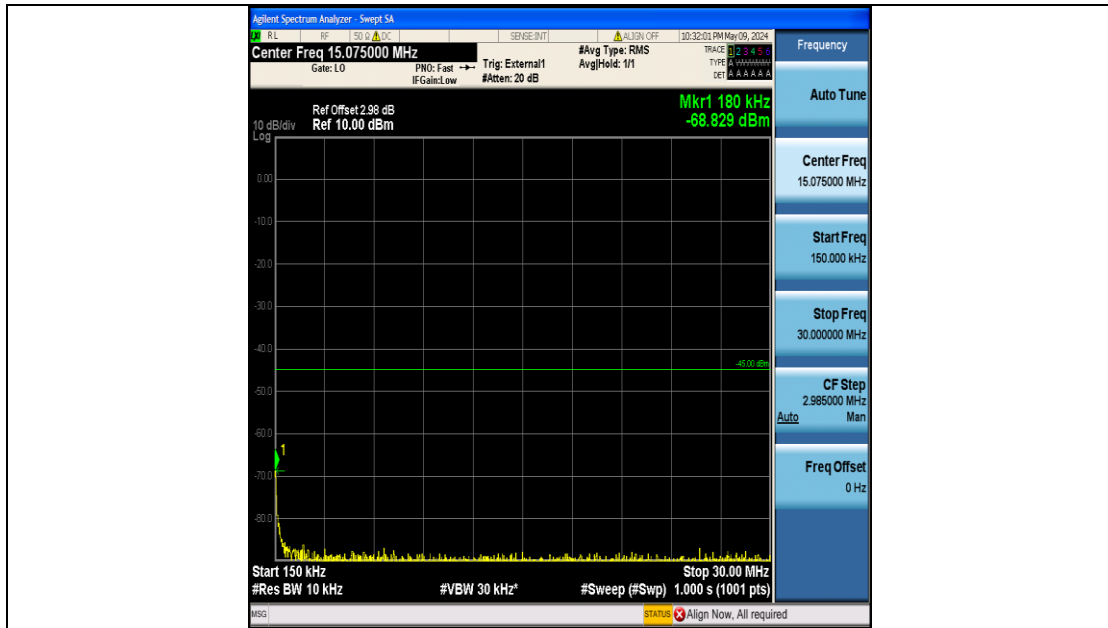

Band41_15MHz_16QAM_40115_75RB#0_0.009~0.15_0.009~0.15