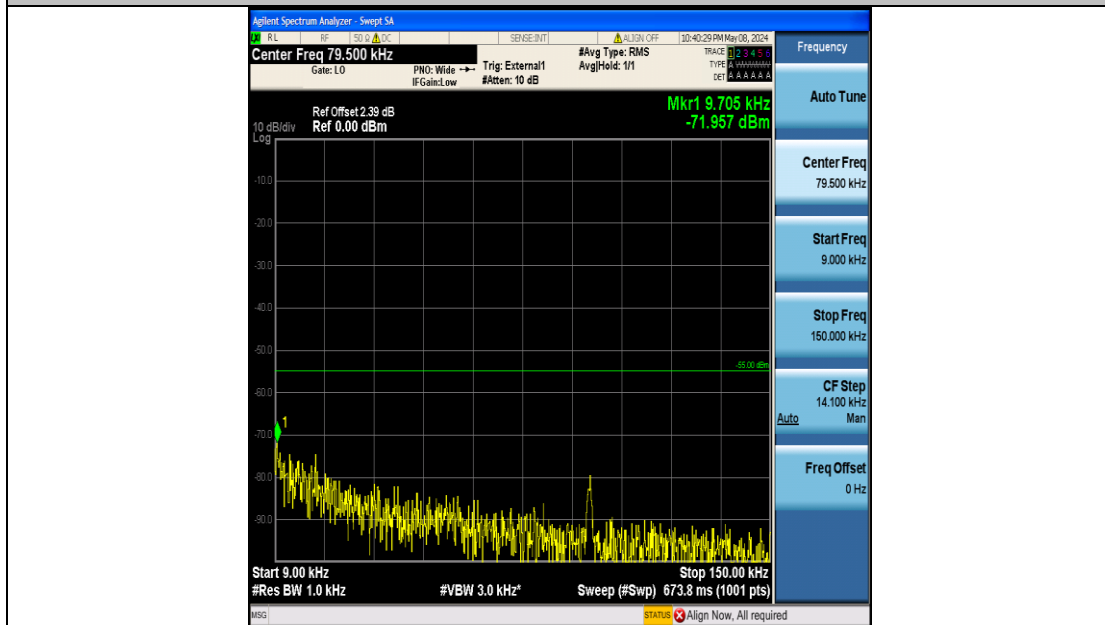

Band41_10MHz_16QAM_40590_50RB#0_20000~27000_20000~27000