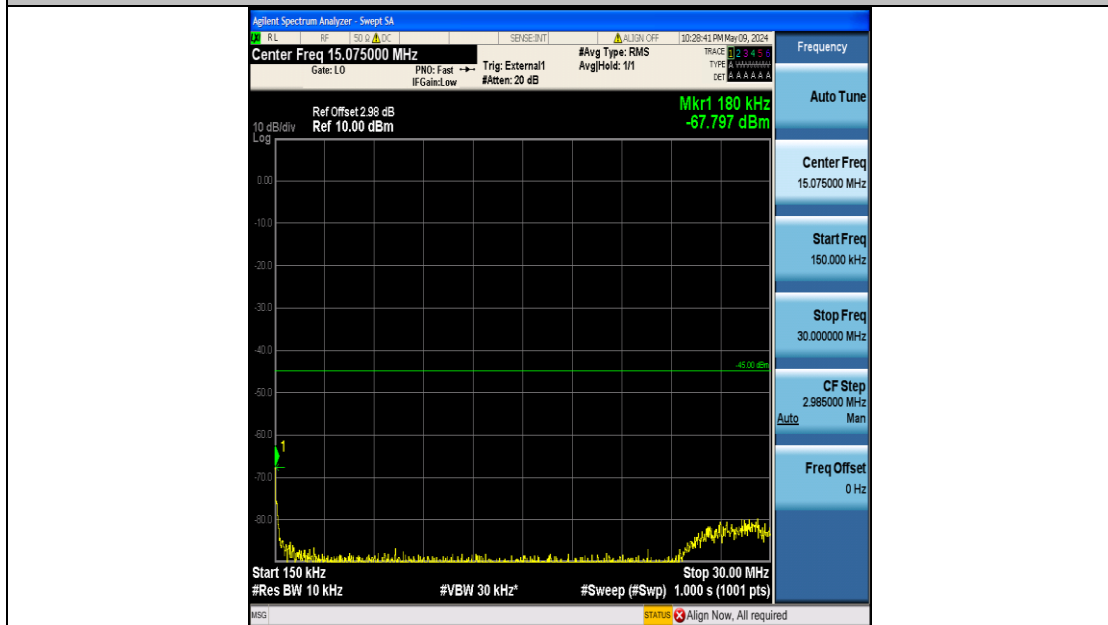

Band41_10MHz_16QAM_40590_50RB#0_0.009~0.15_0.009~0.15