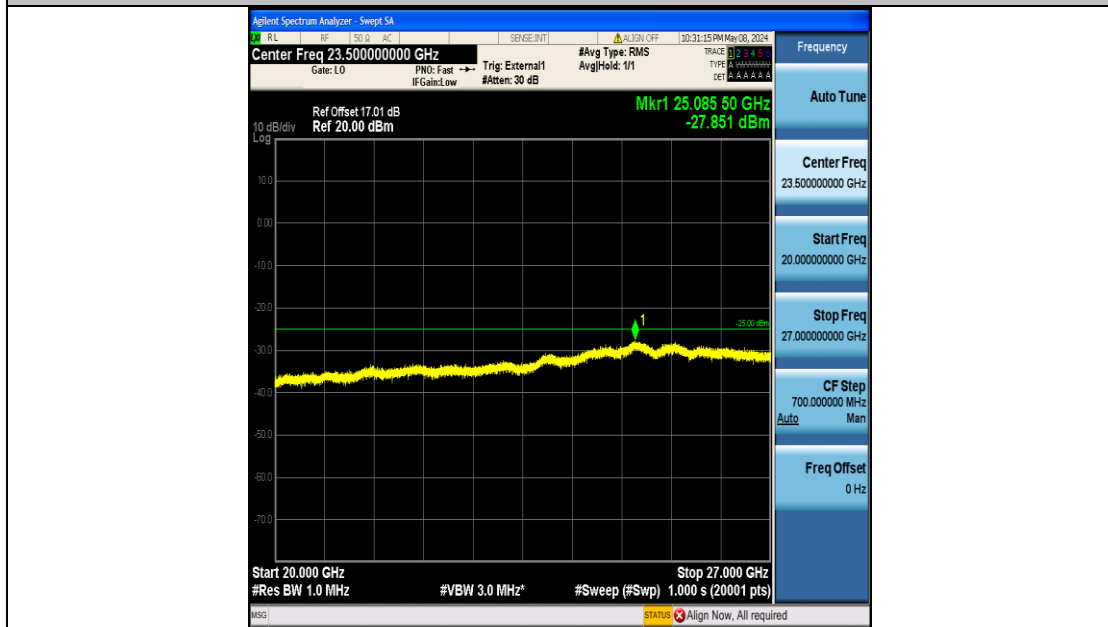

Band41_10MHz_16QAM_40090_50RB#0_20000~27000_20000~27000