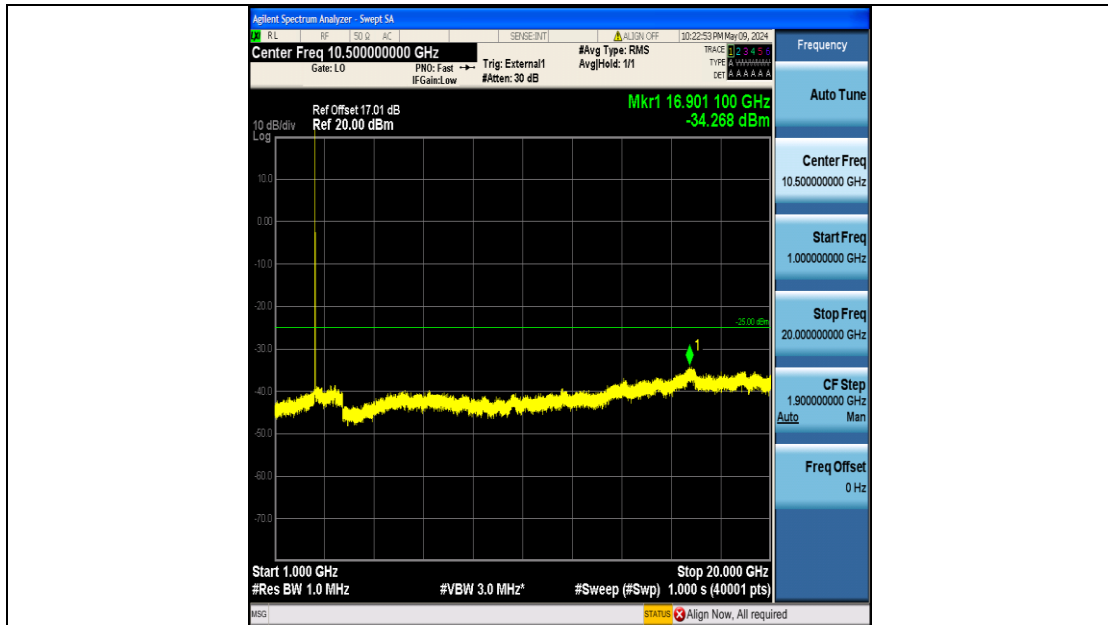

Band41_5MHz_QPSK_41215_25RB#0_2000~27000_2000~27000

Band41_5MHz_16QAM_40065_25RB#0_0.009~0.15_0.009~0.15

Band41_5MHz_16QAM_40065_25RB#0_0.15~30_0.15~30

Band41_5MHz_16QAM_40065_25RB#0_30~1000_30~1000

Band41_5MHz_16QAM_40065_25RB#0_1000~20000_1000~20000