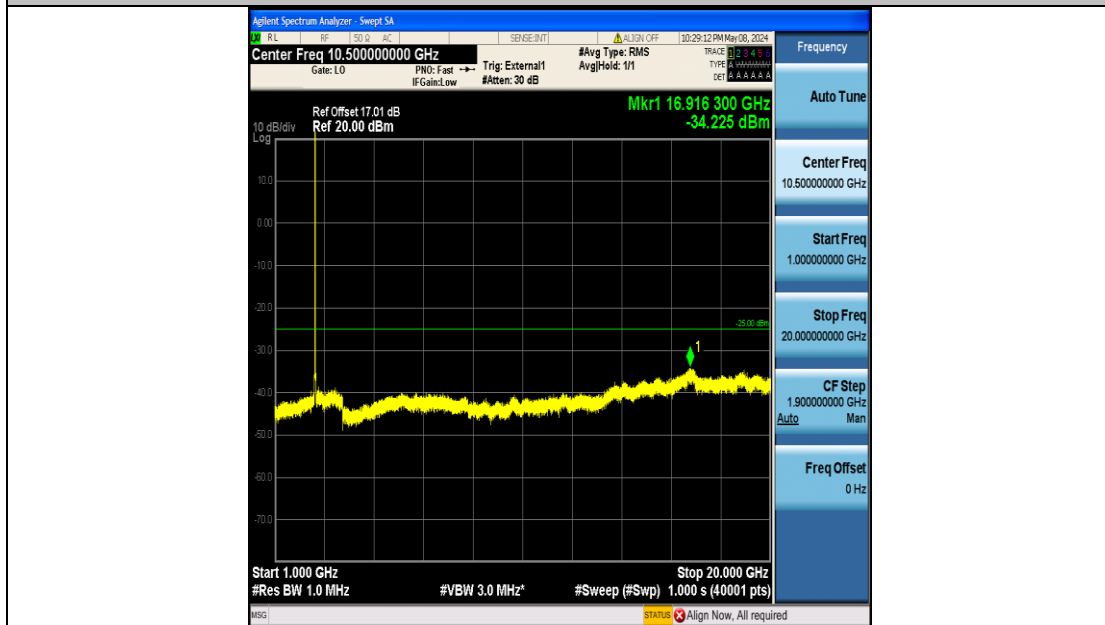

Band41_5MHz_16QAM_41215_25RB#0_20000~27000_20000~27000

Band41_10MHz_QPSK_40090_50RB#0_0.009~0.15_0.009~0.15

Band41_10MHz_QPSK_40090_50RB#0_0.15~30_0.15~30

Band41_10MHz_QPSK_40090_50RB#0_30~1000_30~1000

Band41_10MHz_QPSK_40090_50RB#0_1000~20000_1000~20000