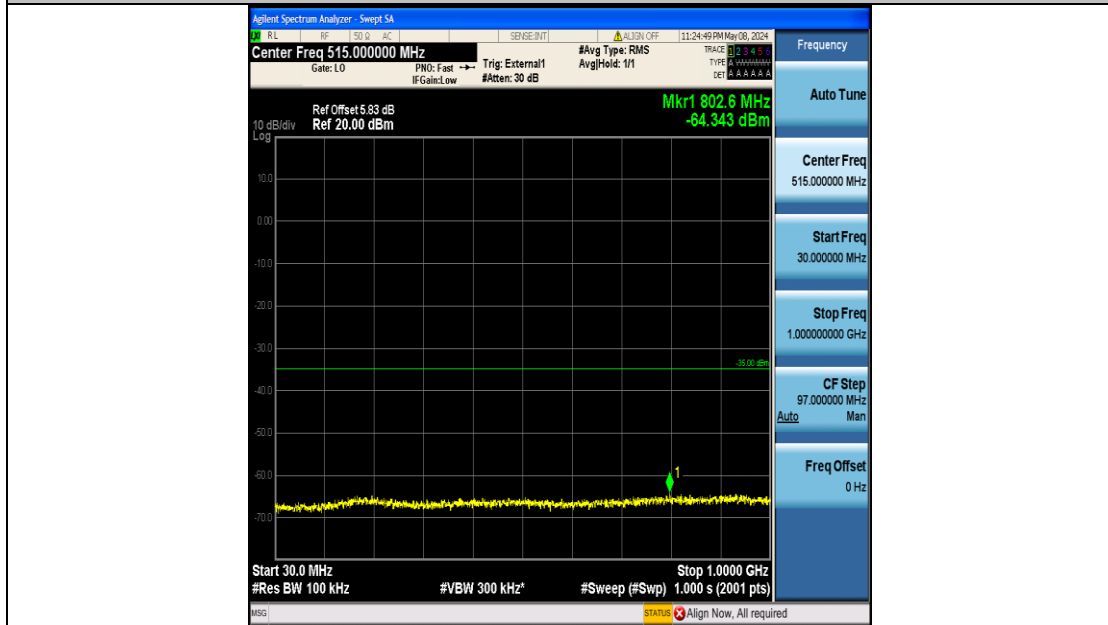

Band41_15MHz_16QAM_40590_75RB#0_1000~20000_1000~20000

Band41_15MHz_16QAM_40590_75RB#0_20000~27000_20000~27000

Band41_15MHz_16QAM_41165_75RB#0_0.009~0.15_0.009~0.15

Band41_15MHz_16QAM_41165_75RB#0_0.15~30_0.15~30