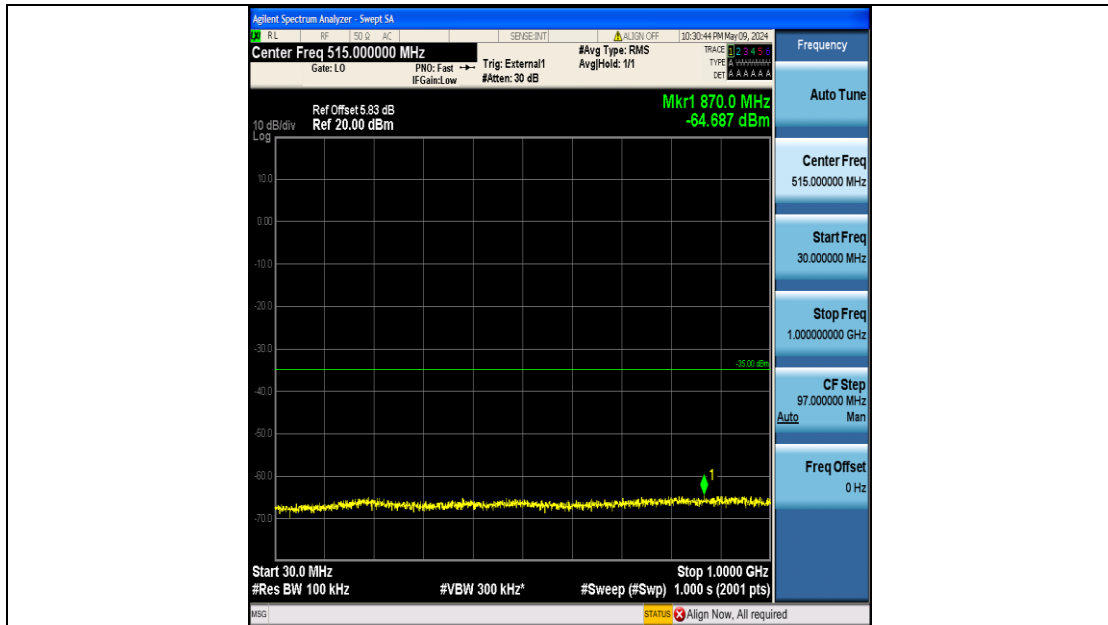

Band41_15MHz_QPSK_40115_75RB#0_0.15~30_0.15~30