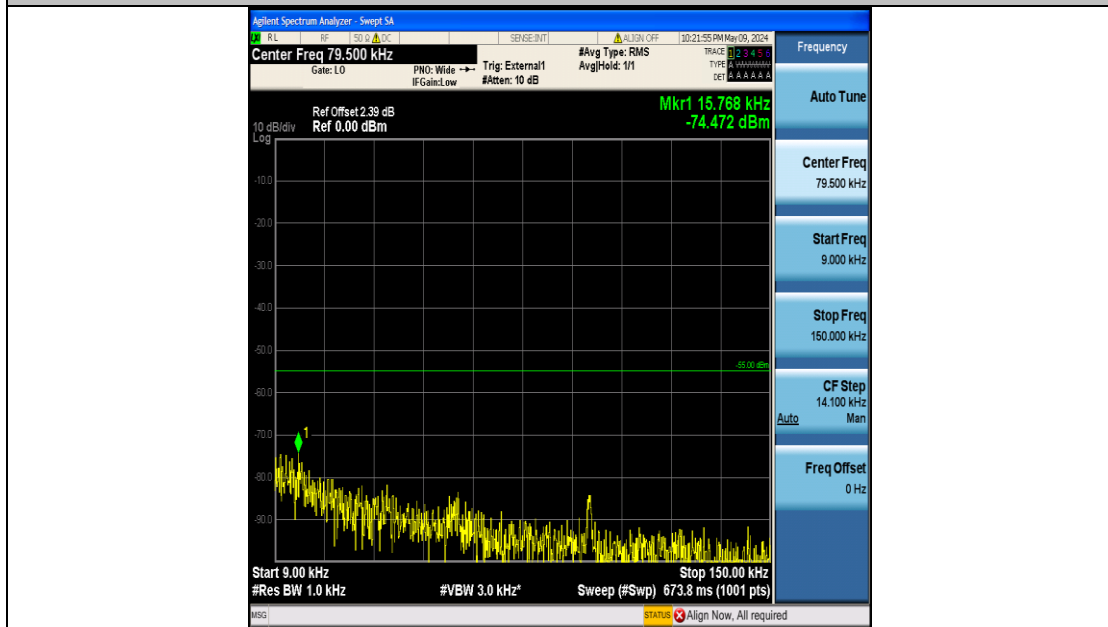

Band41_5MHz_QPSK_41215_25RB#0_2000~27000_2000~27000

Band41_5MHz_16QAM_40065_25RB#0_0.009~0.15_0.009~0.15

Band41_5MHz_16QAM_40065_25RB#0_0.15~30_0.15~30

Band41_5MHz_16QAM_40065_25RB#0_30~1000_30~1000

Band41_5MHz_16QAM_40065_25RB#0_1000~20000_1000~20000