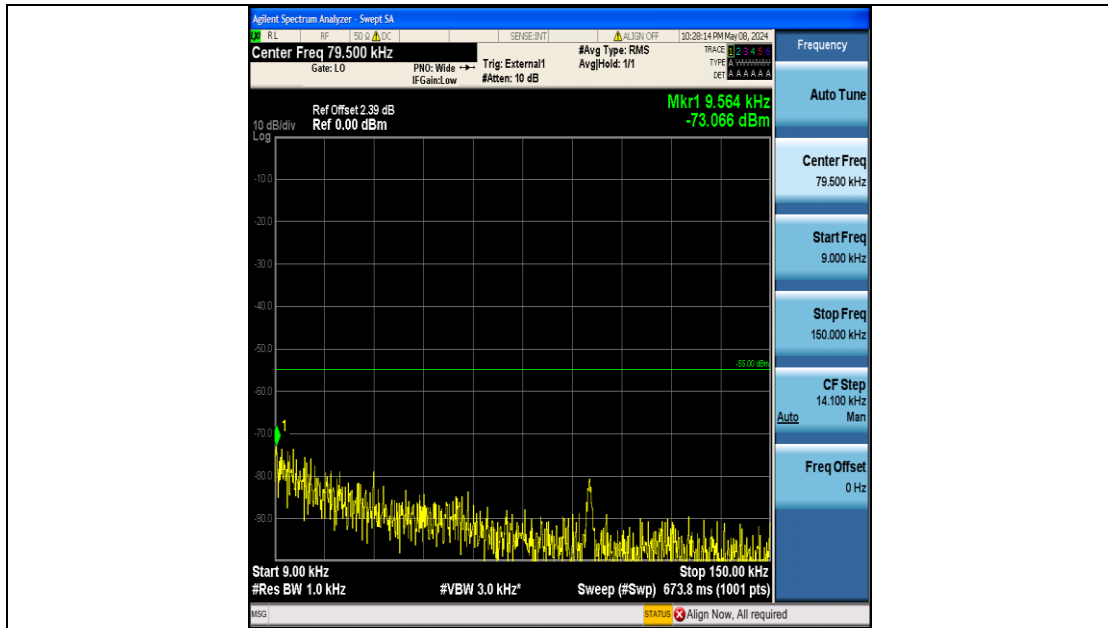

Band41_5MHz_16QAM_41215_25RB#0_20000~27000_20000~27000