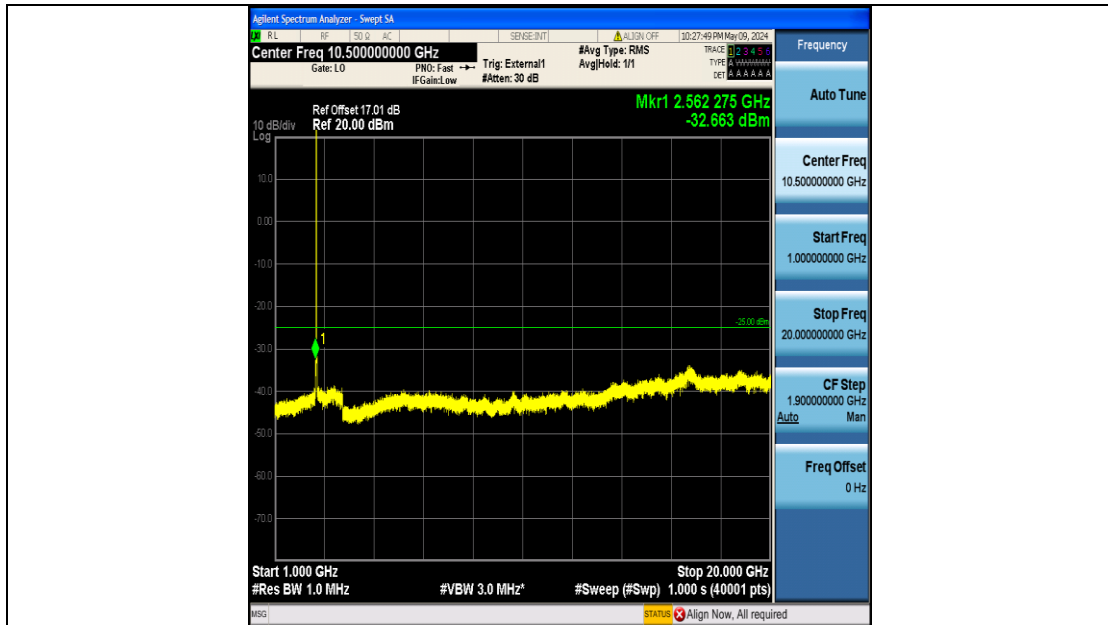

Band41_10MHz_QPSK_40090_50RB#0_20000~27000_20000~27000

Band41_10MHz_QPSK_40590_50RB#0_0.009~0.15_0.009~0.15

Band41_10MHz_QPSK_40590_50RB#0_0.15~30_0.15~30

Band41_10MHz_QPSK_40590_50RB#0_30~1000_30~1000

Band41_10MHz_QPSK_40590_50RB#0_1000~20000_1000~20000