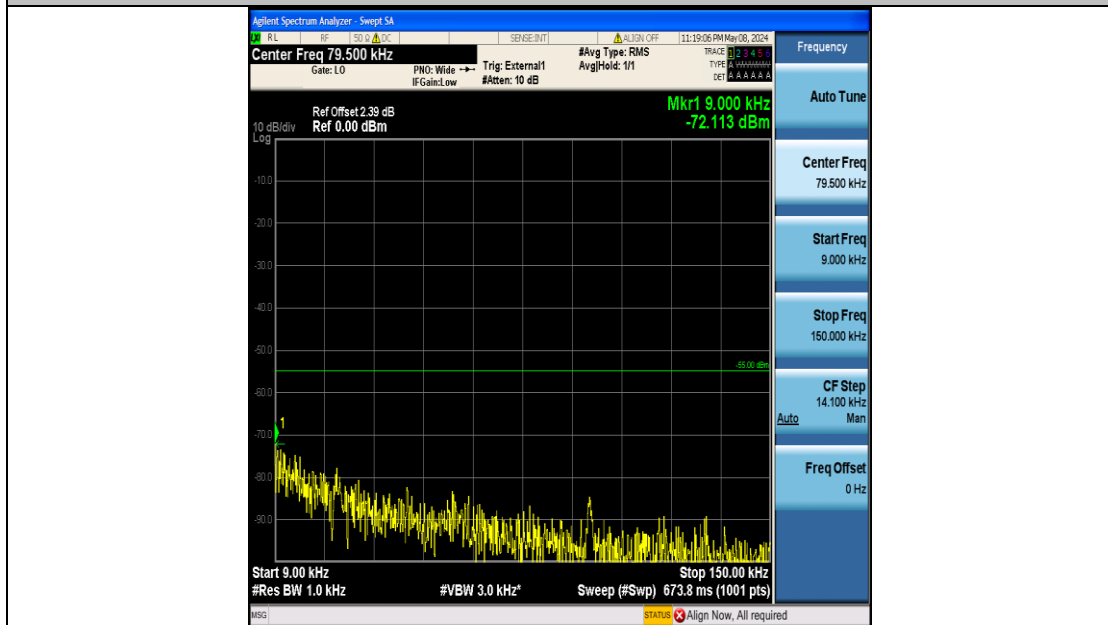

Band41_15MHz_QPSK_40115_75RB#0_0.009~0.15_0.009~0.15

Band41_15MHz_QPSK_40115_75RB#0_0.15~30_0.15~30

Band41_15MHz_QPSK_40115_75RB#0_30~1000_30~1000

Band41_15MHz_QPSK_40115_75RB#0_1000~20000_1000~20000

Band41_15MHz_QPSK_40115_75RB#0_20000~27000_20000~27000