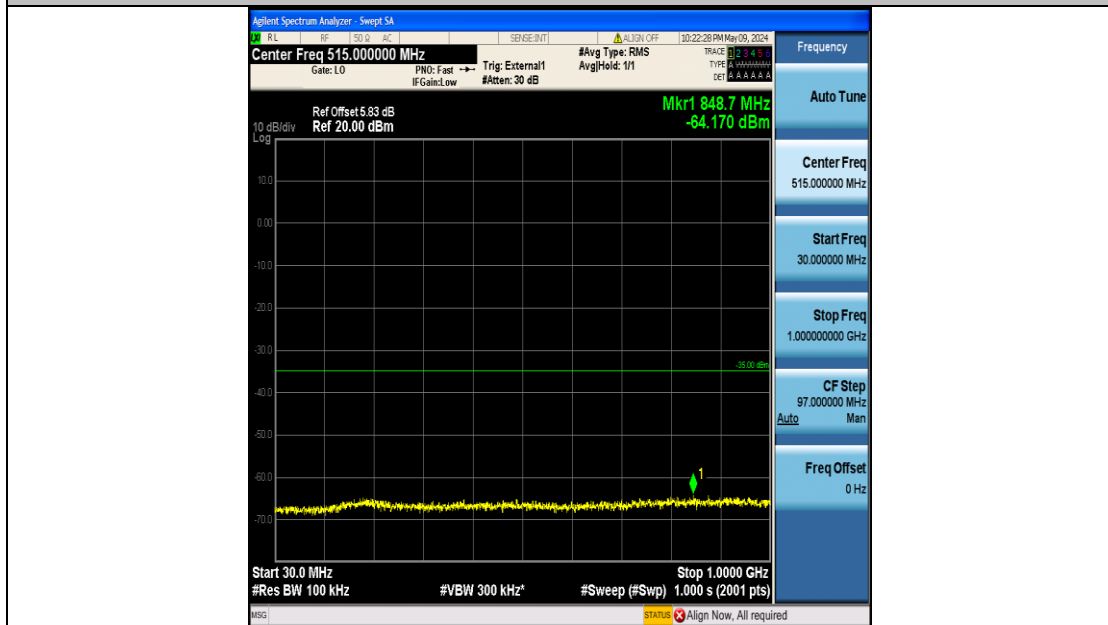

Band41_5MHz_QPSK_41215_25RB#0_2000~27000_2000~27000

Band41_5MHz_16QAM_40065_25RB#0_0.009~0.15_0.009~0.15

Band41_5MHz_16QAM_40065_25RB#0_0.15~30_0.15~30

Band41_5MHz_16QAM_40065_25RB#0_30~1000_30~1000

Band41_5MHz_16QAM_40065_25RB#0_1000~20000_1000~20000