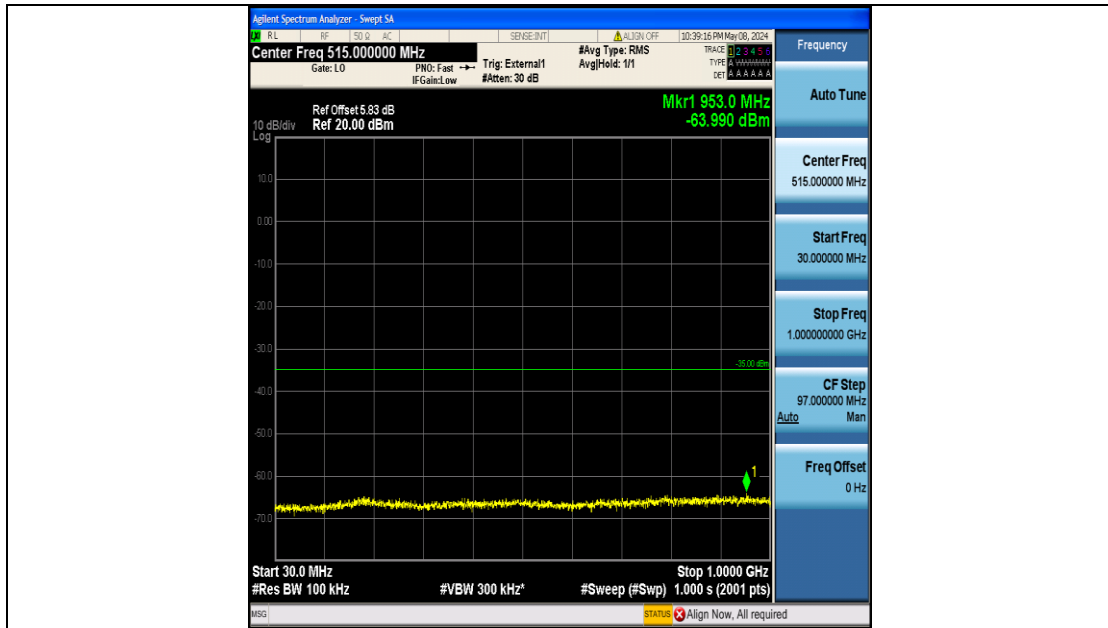

Band41_10MHz_QPSK_41190_50RB#0_0.15~30_0.15~30