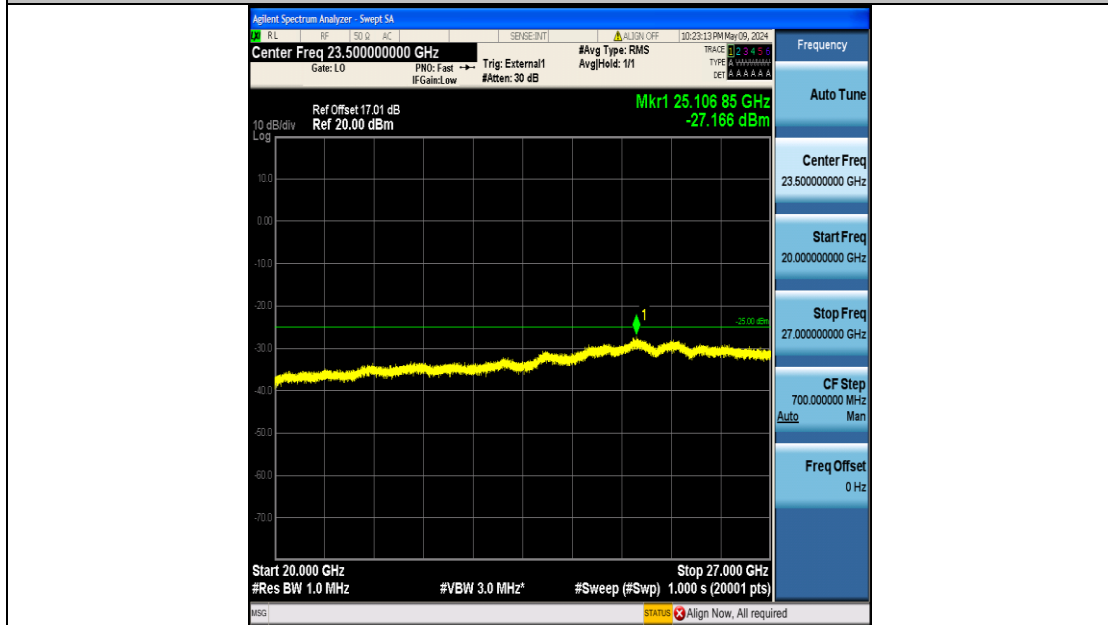

Band41_5MHz_QPSK_41215_25RB#0_2000~27000_2000~27000

Band41_5MHz_16QAM_40065_25RB#0_0.009~0.15_0.009~0.15

Band41_5MHz_16QAM_40065_25RB#0_0.15~30_0.15~30

Band41_5MHz_16QAM_40065_25RB#0_30~1000_30~1000

Band41_5MHz_16QAM_40065_25RB#0_1000~20000_1000~20000