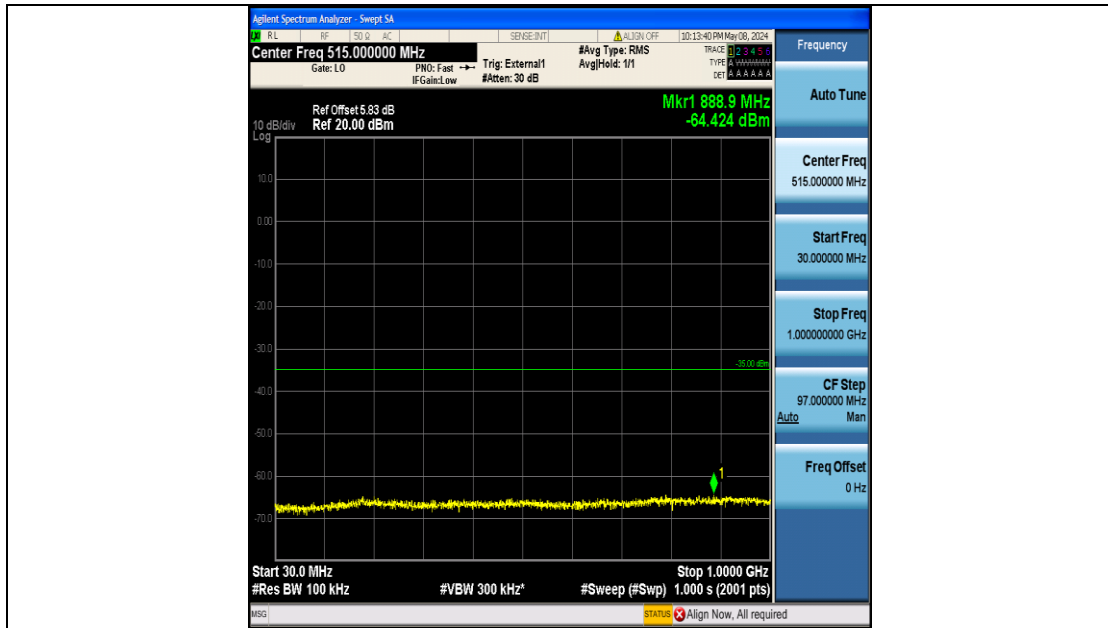

Band41_5MHz_16QAM_40590_25RB#0_0.15~30_0.15~30