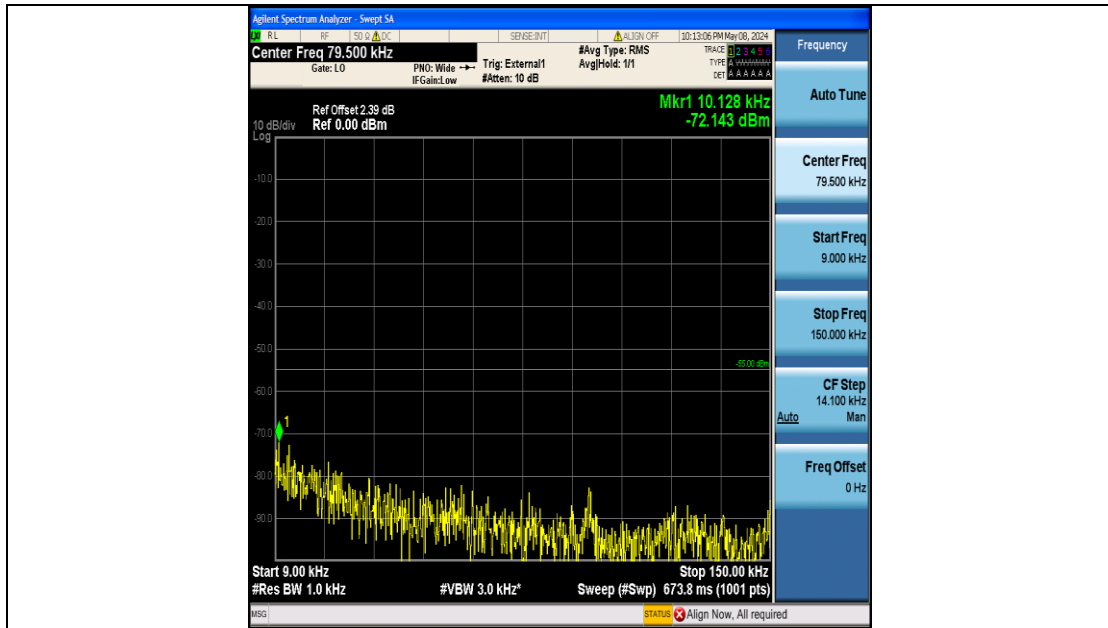

Band41_5MHz_16QAM_40065_25RB#0_20000~27000_20000~27000