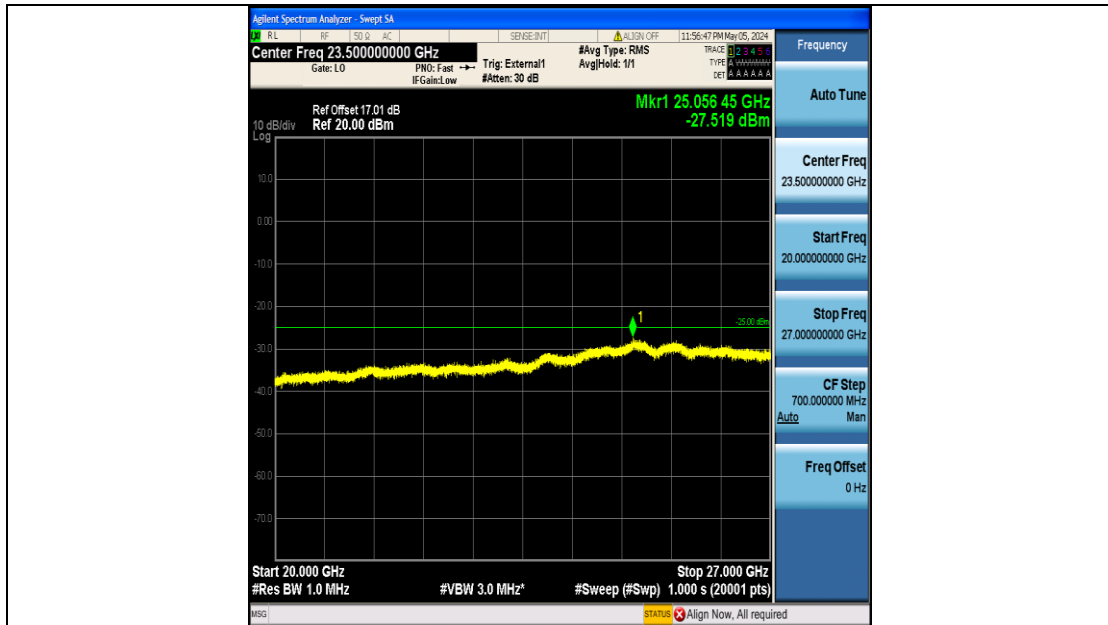

Band38_15MHz_16QAM_38175_75RB#0_1000~20000_1000~20000

Band38_15MHz_16QAM_38175_75RB#0_20000~27000_20000~27000

Band38_20MHz_QPSK_37850_100RB#0_0.009~0.15_0.009~0.15

Band38_20MHz_QPSK_37850_100RB#0_0.15~30_0.15~30

Band38_20MHz_QPSK_37850_100RB#0_30~1000_30~1000

Band38_20MHz_QPSK_37850_100RB#0_1000~20000_1000~20000

Band38_20MHz_QPSK_37850_100RB#0_20000~27000_20000~27000

Band38_20MHz_QPSK_38000_100RB#0_0.009~0.15_0.009~0.15