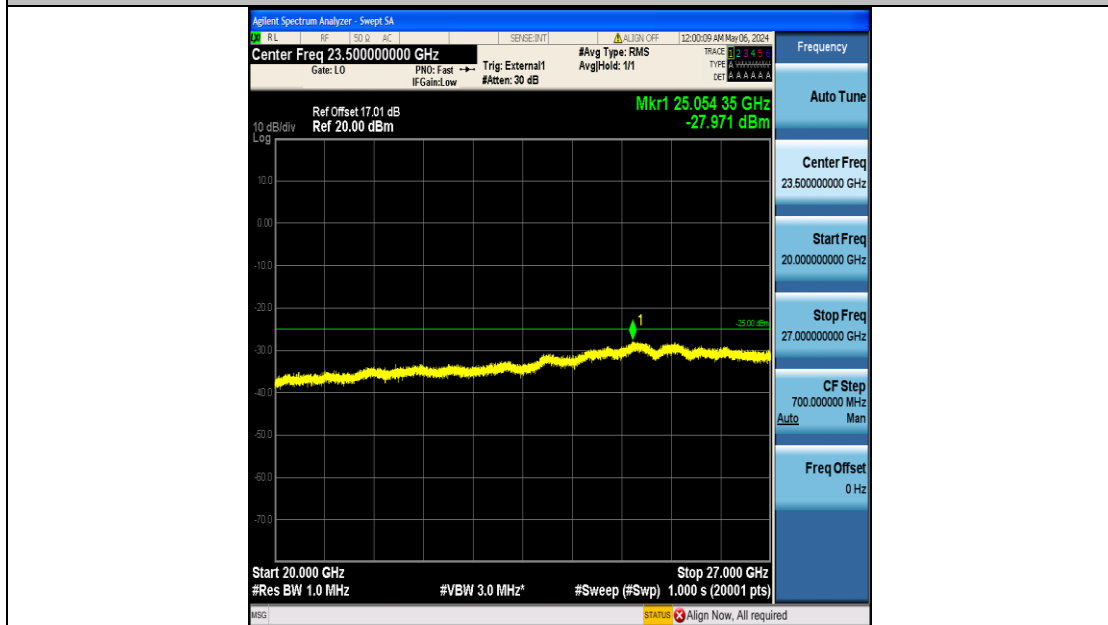

Band38_20MHz_QPSK_37850_100RB#0_30~1000_30~1000

Band38_20MHz_QPSK_37850_100RB#0_1000~20000_1000~20000

Band38_20MHz_QPSK_37850_100RB#0_20000~27000_20000~27000

Band38_20MHz_QPSK_38000_100RB#0_0.009~0.15_0.009~0.15

Band38_20MHz_QPSK_38000_100RB#0_0.15~30_0.15~30

Band38_20MHz_QPSK_38000_100RB#0_30~1000_30~1000

Band38_20MHz_QPSK_38000_100RB#0_1000~20000_1000~20000

Band38_20MHz_QPSK_38000_100RB#0_20000~27000_20000~27000