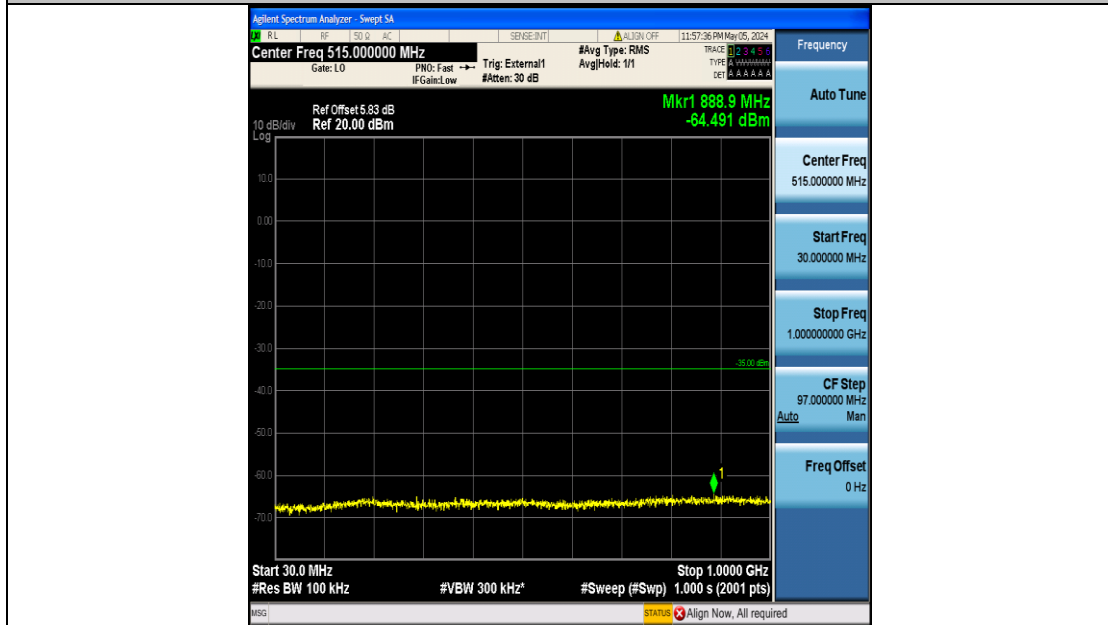

Band38_20MHz_16QAM_37850_100RB#0_30~1000_30~1000