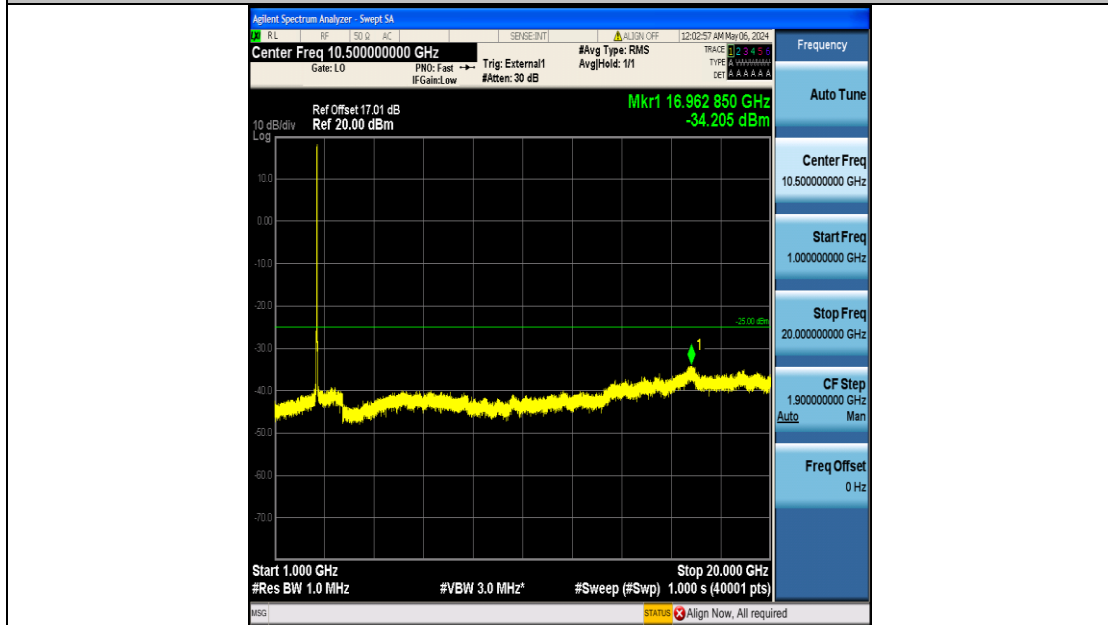

Band38_20MHz_QPSK_38150_100RB#0_1000~20000_1000~20000