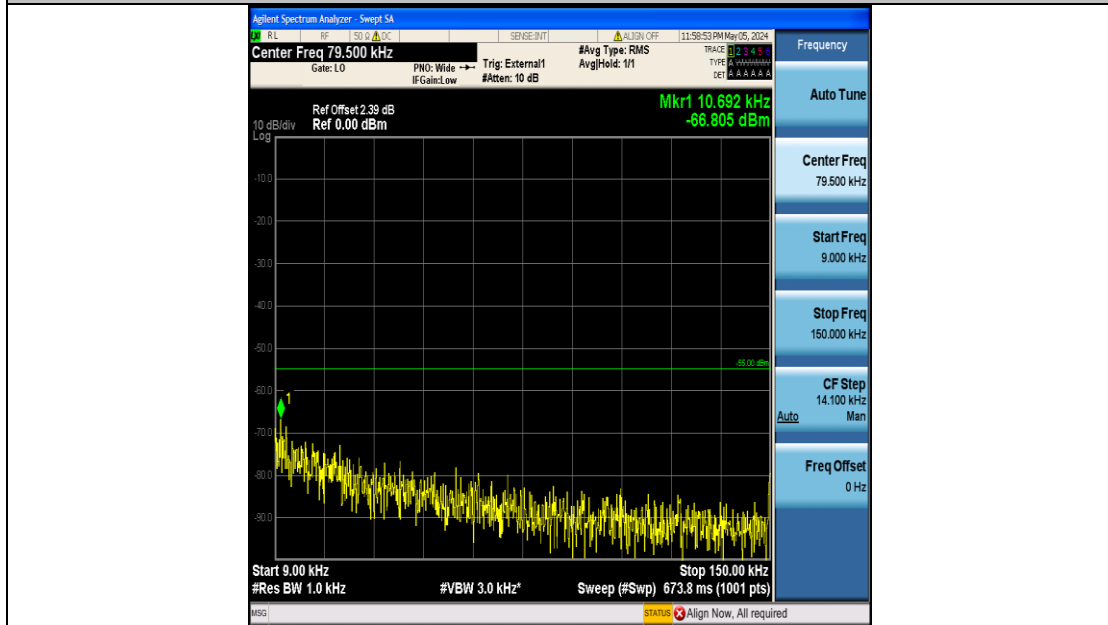

Band38_15MHz_16QAM_38175_75RB#0_1000~20000_1000~20000

Band38_15MHz_16QAM_38175_75RB#0_20000~27000_20000~27000

Band38_20MHz_QPSK_37850_100RB#0_0.009~0.15_0.009~0.15

Band38_20MHz_QPSK_37850_100RB#0_0.15~30_0.15~30

Band38_20MHz_QPSK_37850_100RB#0_30~1000_30~1000

Band38_20MHz_QPSK_37850_100RB#0_1000~20000_1000~20000

Band38_20MHz_QPSK_37850_100RB#0_20000~27000_20000~27000

Band38_20MHz_QPSK_38000_100RB#0_0.009~0.15_0.009~0.15