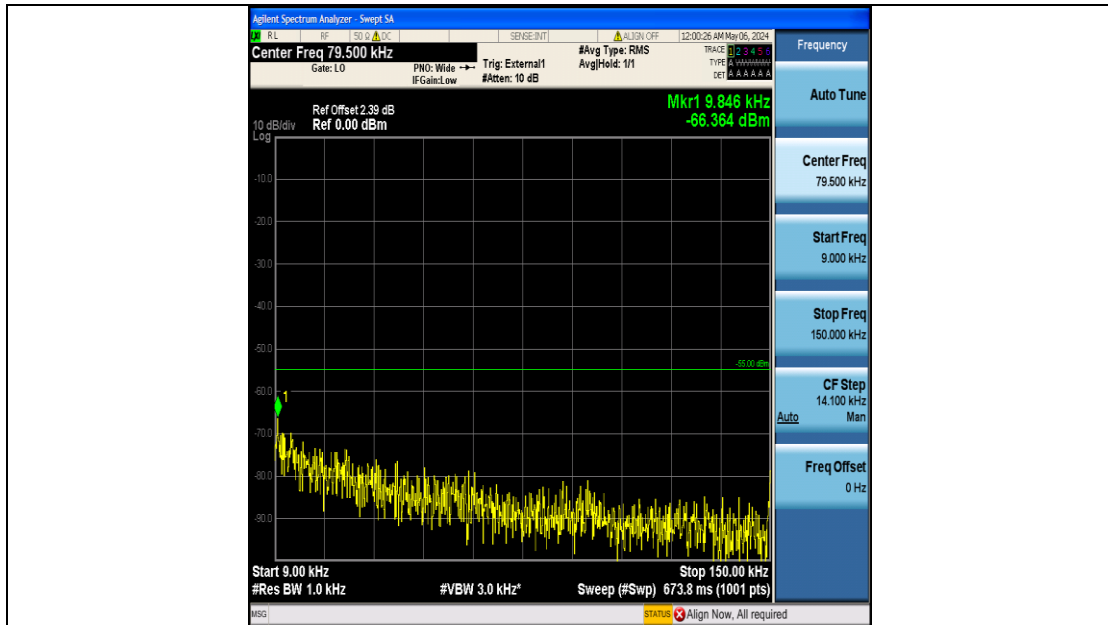

Band38_20MHz_16QAM_38000_100RB#0_0.009~0.15_0.009~0.15