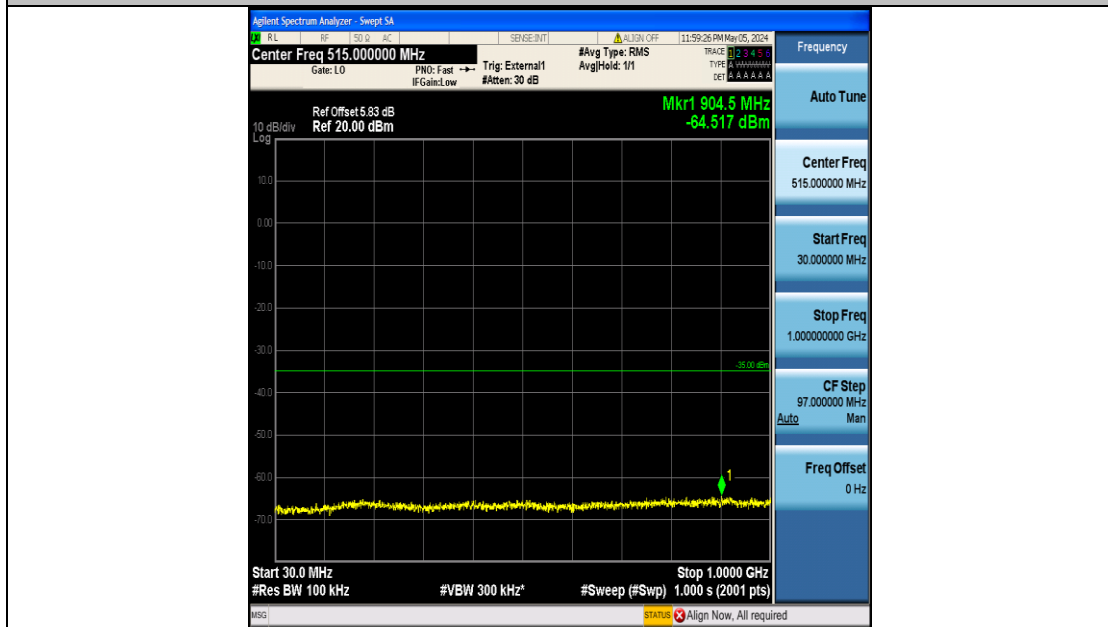

Band38_20MHz_QPSK_37850_100RB#0_30~1000_30~1000

Band38_20MHz_QPSK_37850_100RB#0_1000~20000_1000~20000

Band38_20MHz_QPSK_37850_100RB#0_20000~27000_20000~27000

Band38_20MHz_QPSK_38000_100RB#0_0.009~0.15_0.009~0.15

Band38_20MHz_QPSK_38000_100RB#0_0.15~30_0.15~30

Band38_20MHz_QPSK_38000_100RB#0_30~1000_30~1000

Band38_20MHz_QPSK_38000_100RB#0_1000~20000_1000~20000

Band38_20MHz_QPSK_38000_100RB#0_20000~27000_20000~27000