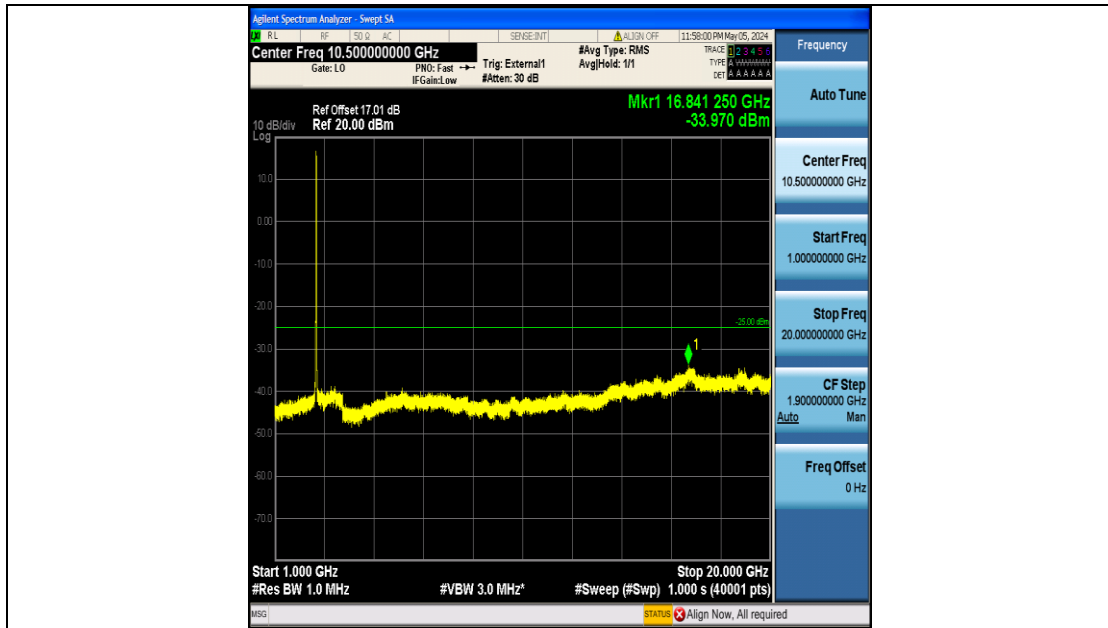

Band38_20MHz_QPSK_38150_100RB#0_20000~27000_20000~27000

Band38_20MHz_16QAM_37850_100RB#0_0.009~0.15_0.009~0.15

Band38_20MHz_16QAM_37850_100RB#0_0.15~30_0.15~30

Band38_20MHz_16QAM_37850_100RB#0_30~1000_30~1000