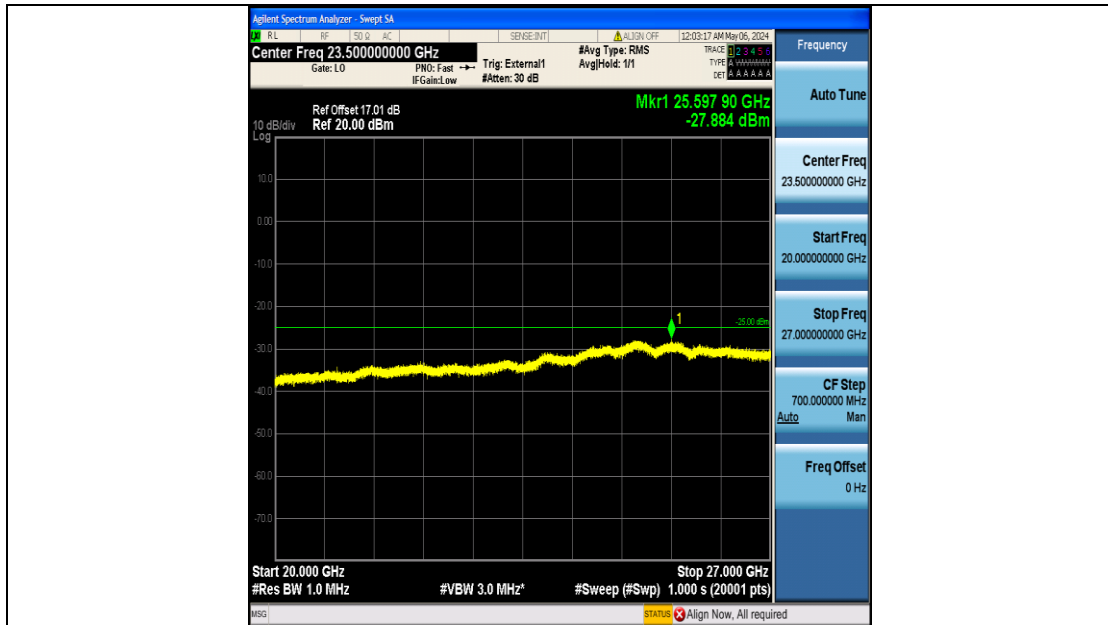

Band38_20MHz_QPSK_38150_100RB#0_0.009~0.15_0.009~0.15

Band38_20MHz_QPSK_38150_100RB#0_0.15~30_0.15~30

Band38_20MHz_QPSK_38150_100RB#0_30~1000_30~1000

Band38_20MHz_QPSK_38150_100RB#0_1000~20000_1000~20000