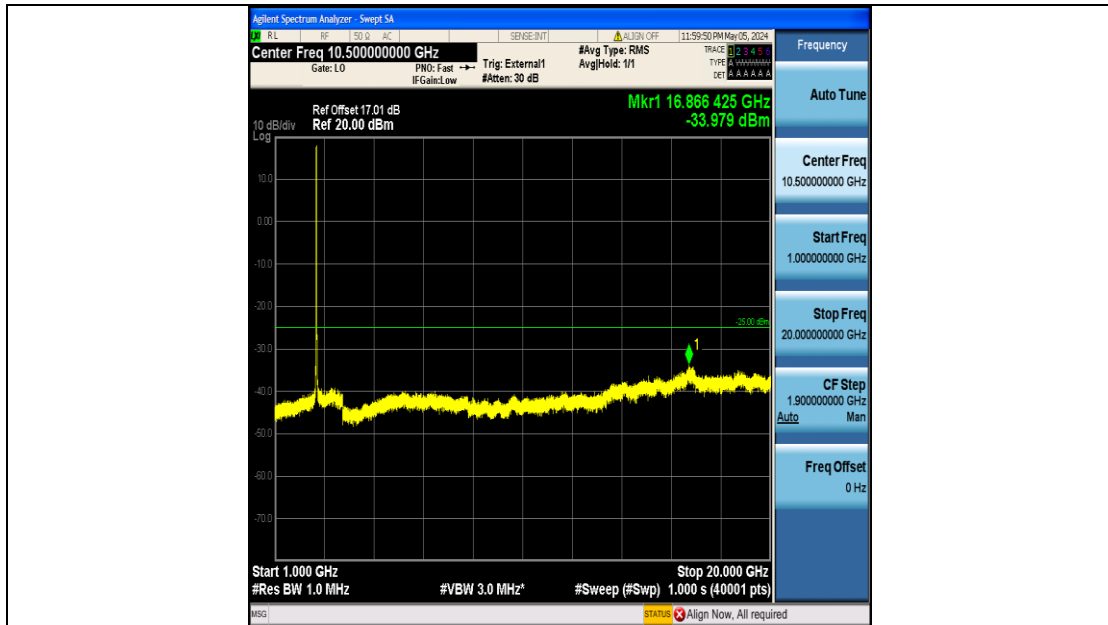

Band38_20MHz_QPSK_38000_100RB#0_1000~20000_1000~20000