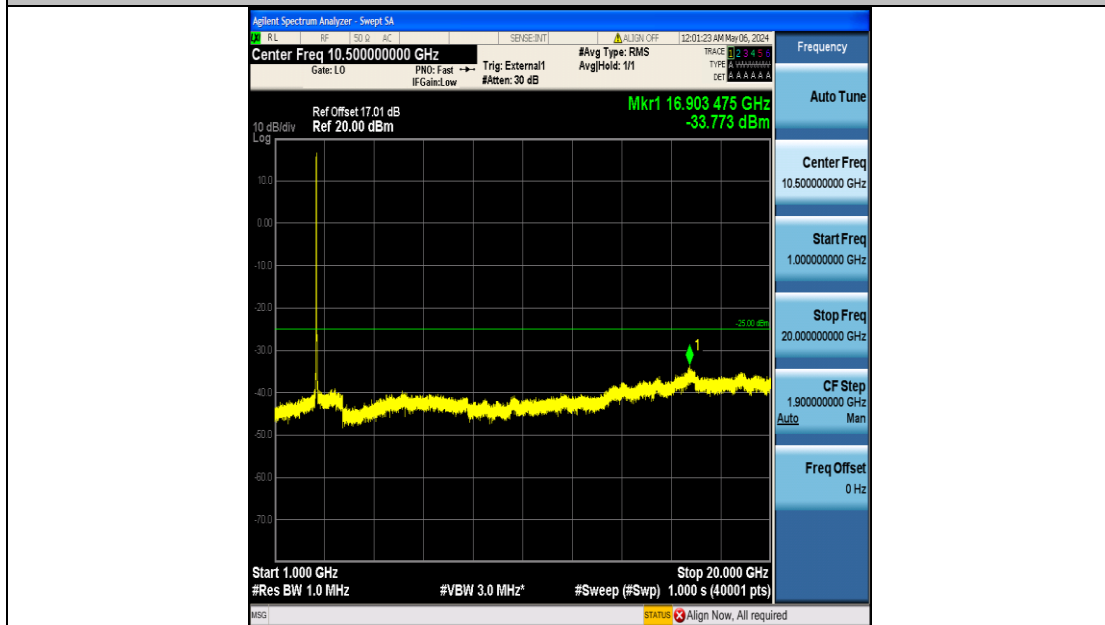

Band38_20MHz_16QAM_38000_100RB#0_1000~20000_1000~20000