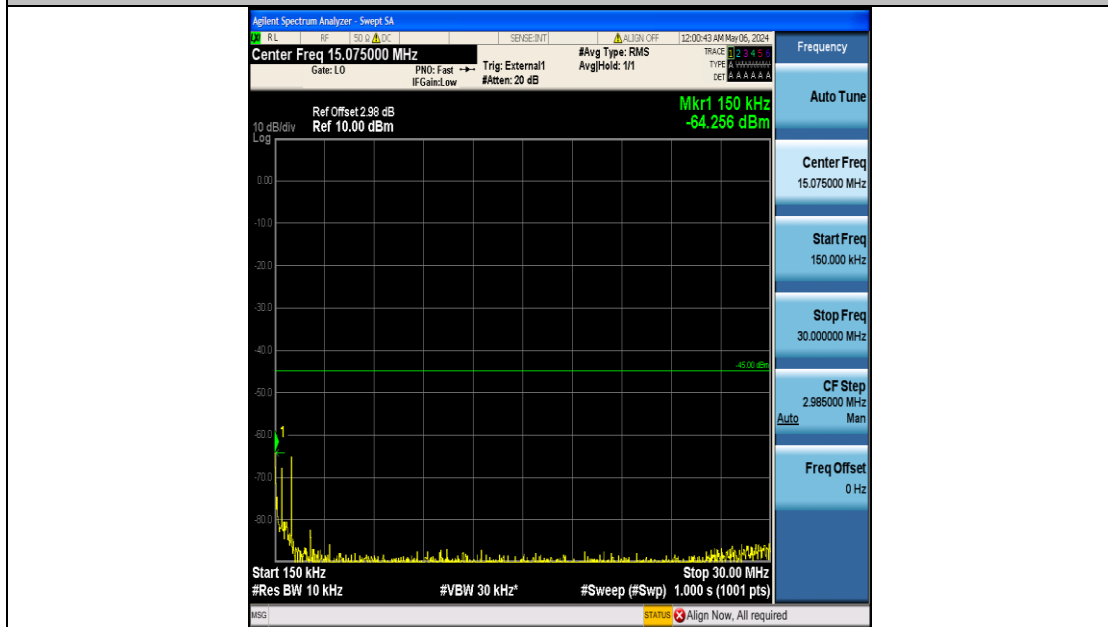

Band38_20MHz_16QAM_38000_100RB#0_0.15~30_0.15~30