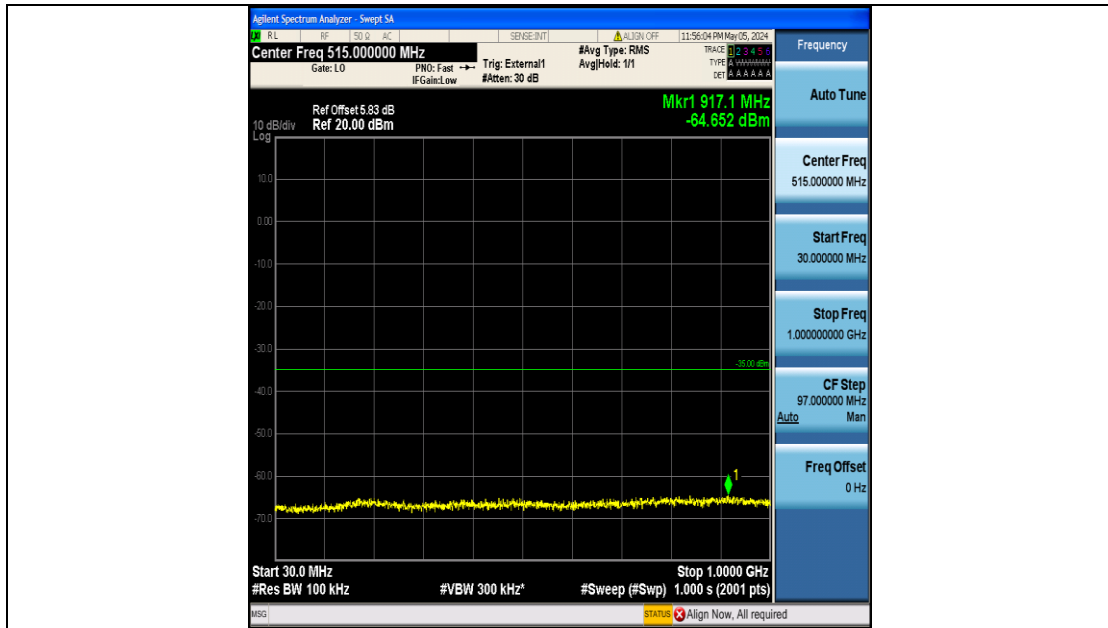

Band38_15MHz_16QAM_38175_75RB#0_1000~20000_1000~20000

Band38_15MHz_16QAM_38175_75RB#0_20000~27000_20000~27000

Band38_20MHz_QPSK_37850_100RB#0_0.009~0.15_0.009~0.15

Band38_20MHz_QPSK_37850_100RB#0_0.15~30_0.15~30

Band38_20MHz_QPSK_37850_100RB#0_30~1000_30~1000

Band38_20MHz_QPSK_37850_100RB#0_1000~20000_1000~20000

Band38_20MHz_QPSK_37850_100RB#0_20000~27000_20000~27000

Band38_20MHz_QPSK_38000_100RB#0_0.009~0.15_0.009~0.15