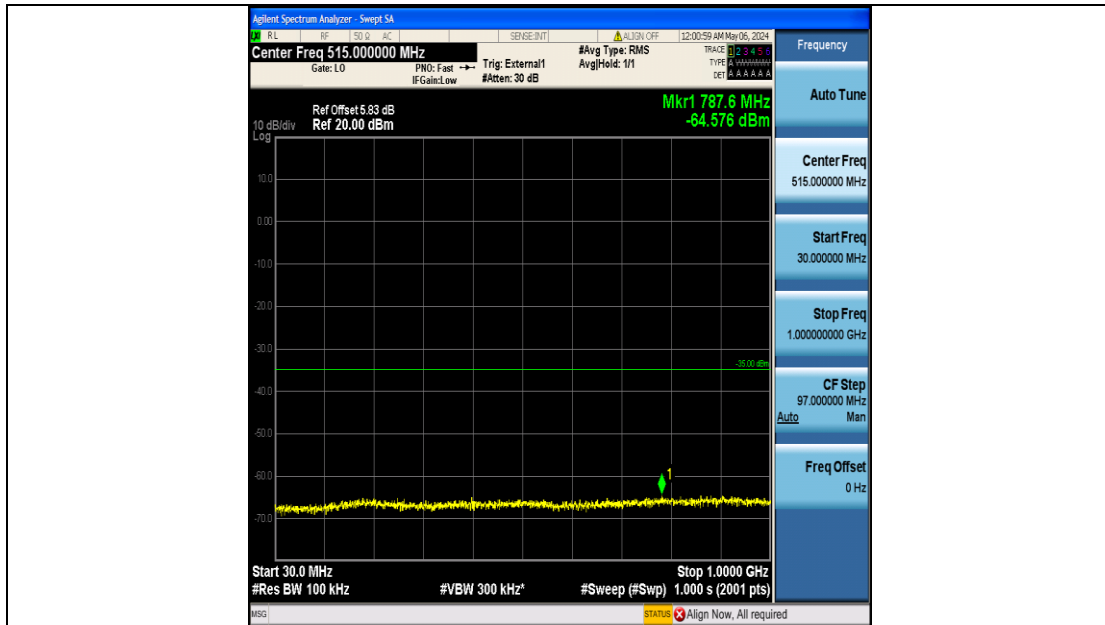

Band38_20MHz_16QAM_37850_100RB#0_1000~20000_1000~20000

Band38_20MHz_16QAM_37850_100RB#0_20000~27000_20000~27000

Band38_20MHz_16QAM_38000_100RB#0_0.009~0.15_0.009~0.15

Band38_20MHz_16QAM_38000_100RB#0_0.15~30_0.15~30