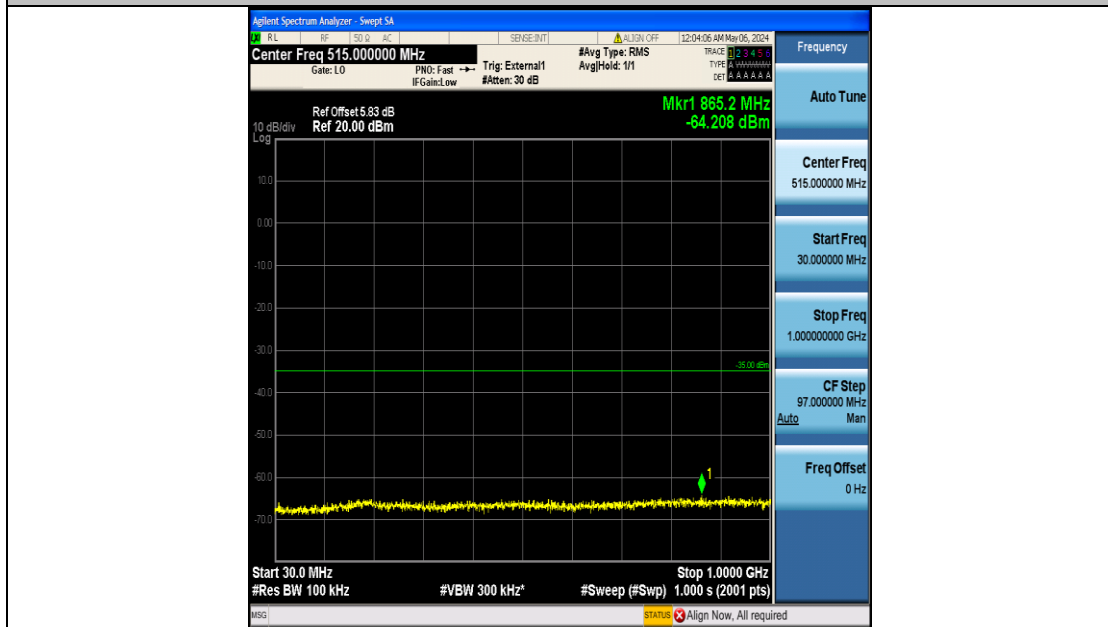

Band38_20MHz_16QAM_38150_100RB#0_30~1000_30~1000