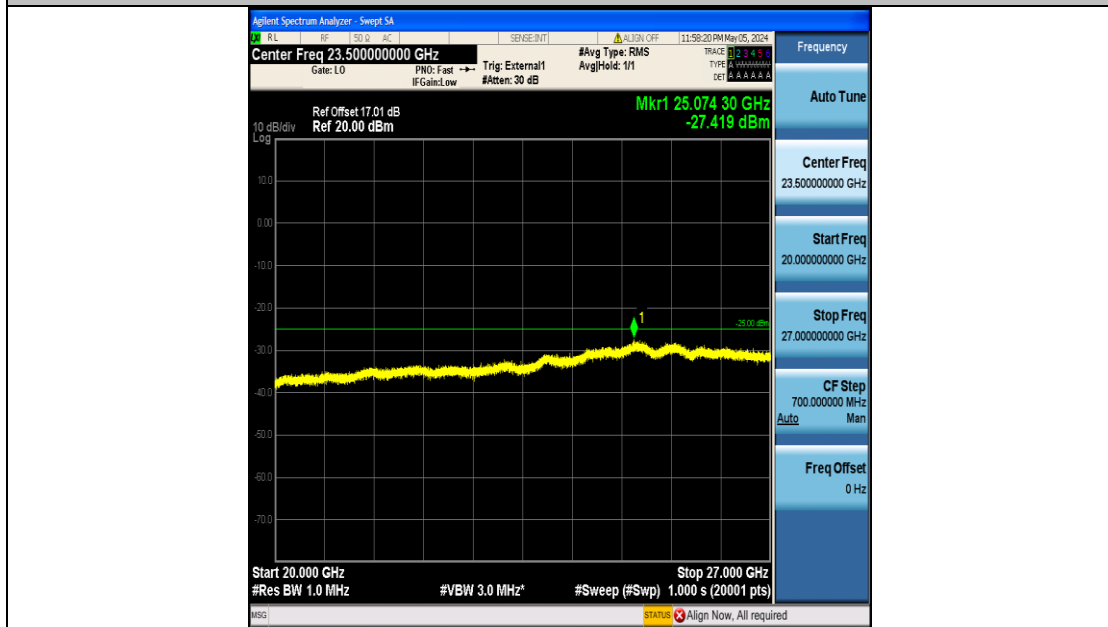

Band38_20MHz_16QAM_37850_100RB#0_20000~27000_20000~27000