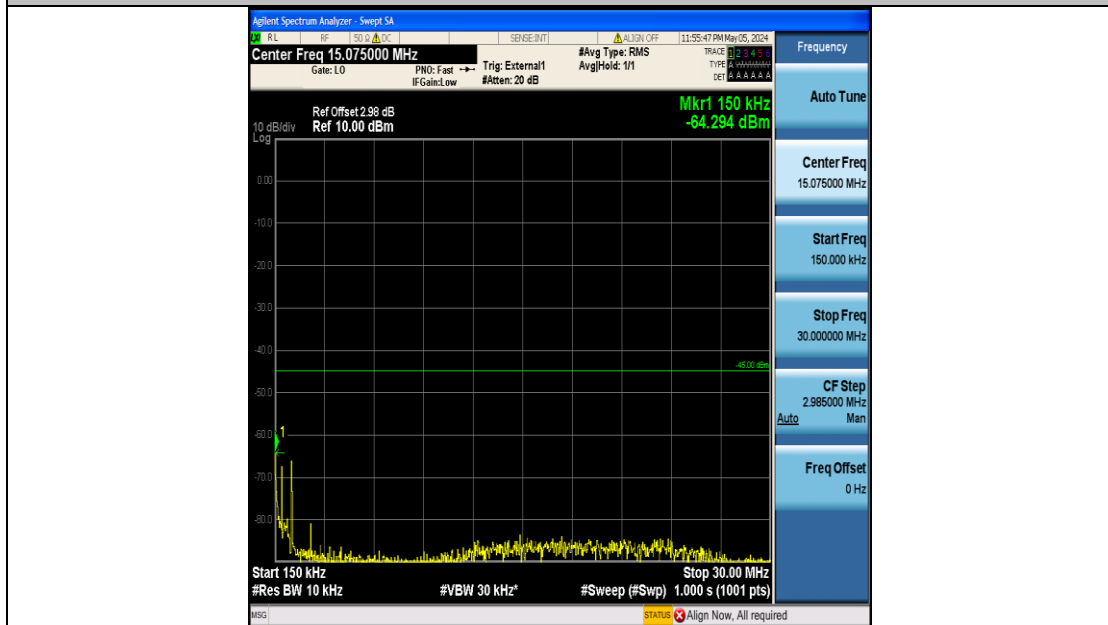

Band38_15MHz_16QAM_38175_75RB#0_1000~20000_1000~20000

Band38_15MHz_16QAM_38175_75RB#0_20000~27000_20000~27000

Band38_20MHz_QPSK_37850_100RB#0_0.009~0.15_0.009~0.15

Band38_20MHz_QPSK_37850_100RB#0_0.15~30_0.15~30

Band38_20MHz_QPSK_37850_100RB#0_30~1000_30~1000

Band38_20MHz_QPSK_37850_100RB#0_1000~20000_1000~20000

Band38_20MHz_QPSK_37850_100RB#0_20000~27000_20000~27000

Band38_20MHz_QPSK_38000_100RB#0_0.009~0.15_0.009~0.15