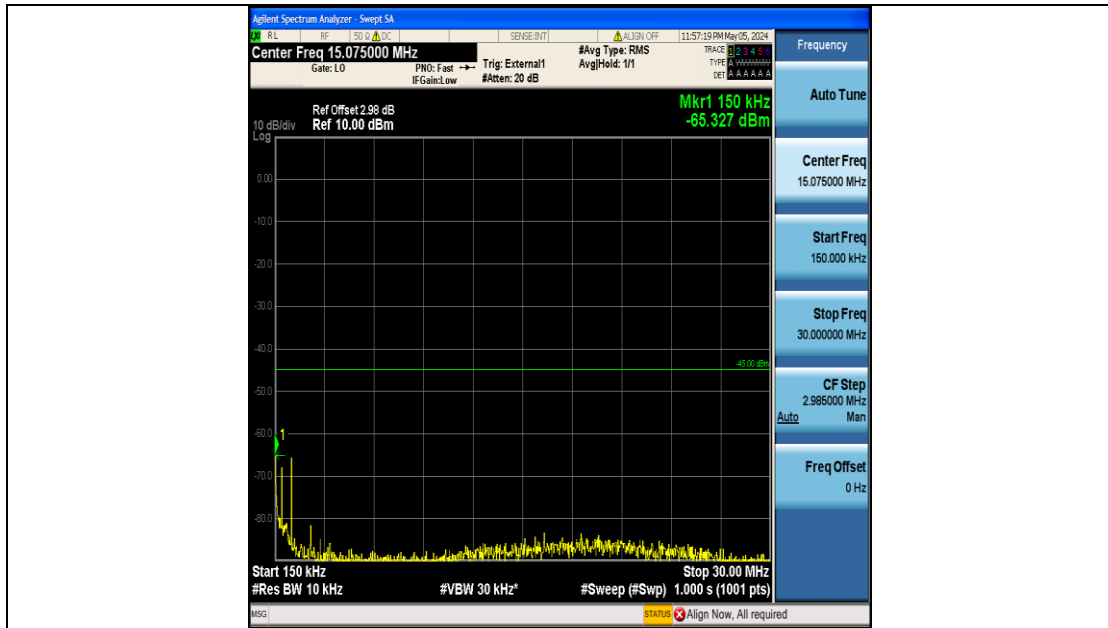

Band38_20MHz_16QAM_37850_100RB#0_0.15~30_0.15~30