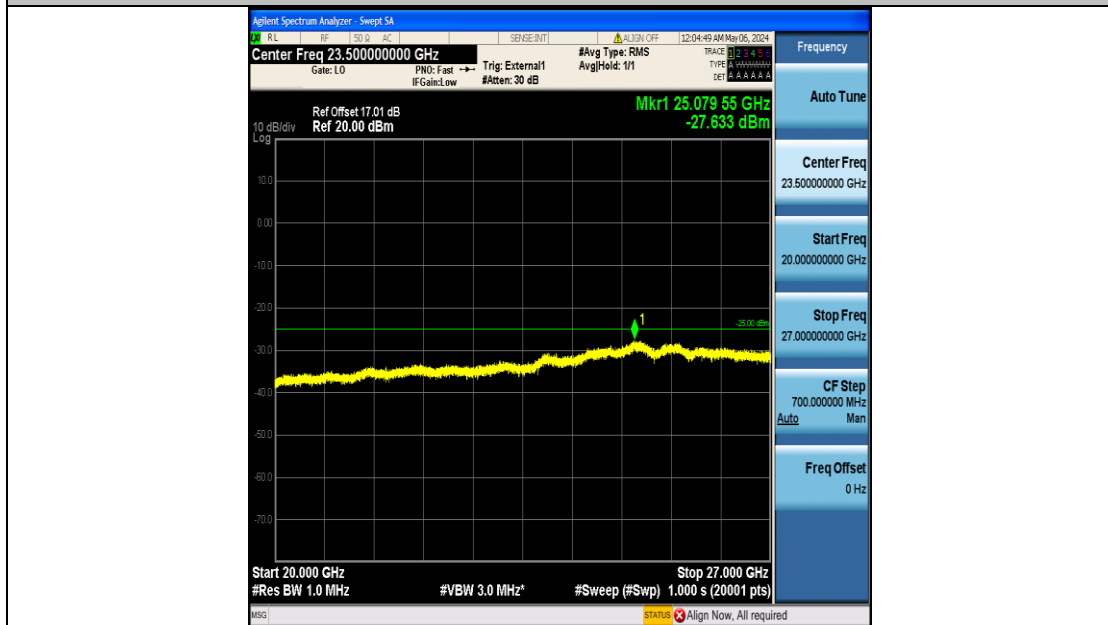

Band38_20MHz_16QAM_38150_100RB#0_20000~27000_20000~27000