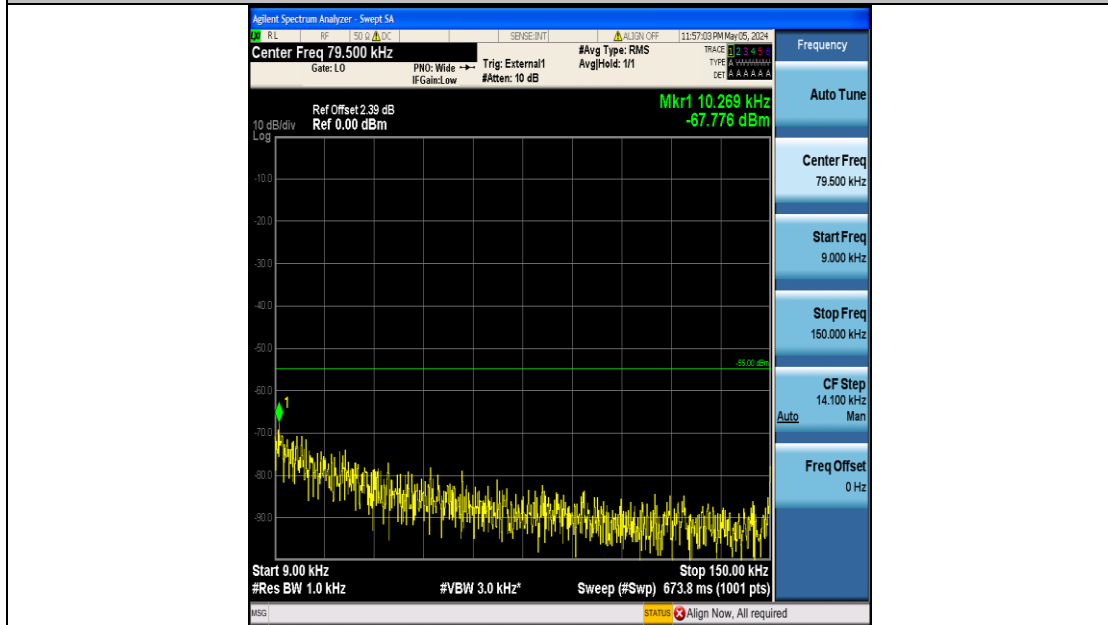

Band38_20MHz_16QAM_37850_100RB#0_0.009~0.15_0.009~0.15