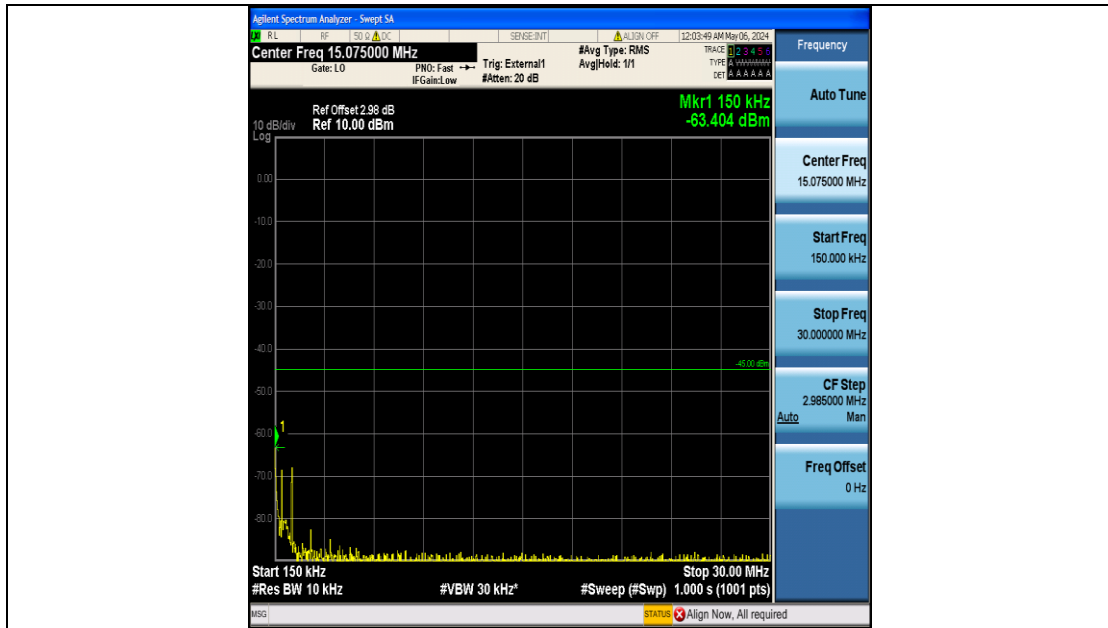

Band38_20MHz_16QAM_38000_100RB#0_30~1000_30~1000

Band38_20MHz_16QAM_38000_100RB#0_1000~20000_1000~20000

Band38_20MHz_16QAM_38000_100RB#0_20000~27000_20000~27000

Band38_20MHz_16QAM_38150_100RB#0_0.009~0.15_0.009~0.15