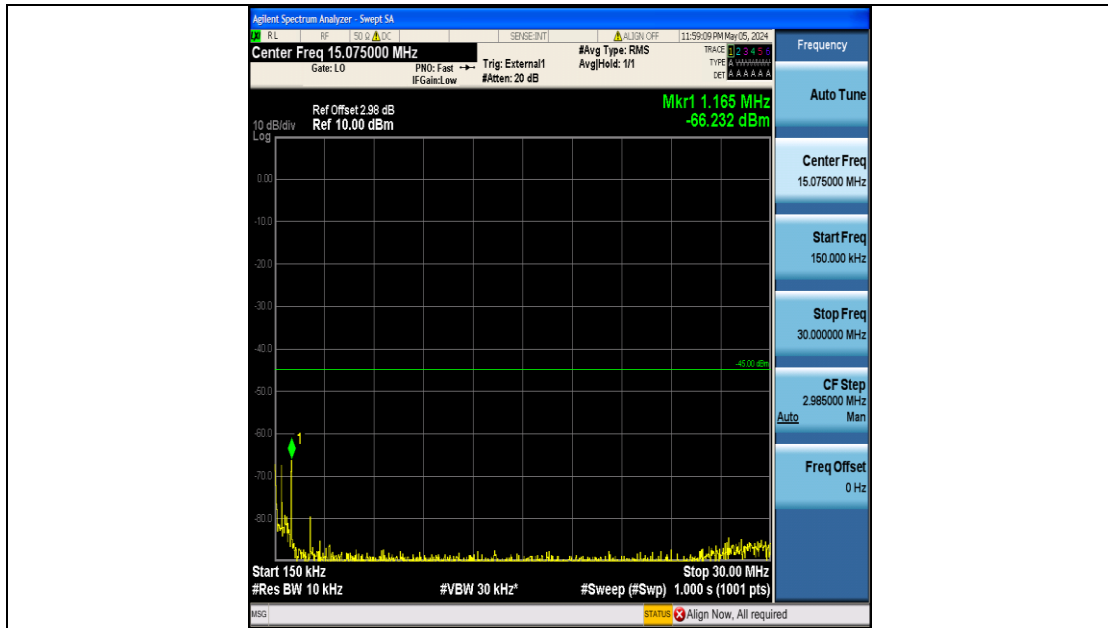

Band38_20MHz_QPSK_37850_100RB#0_30~1000_30~1000

Band38_20MHz_QPSK_37850_100RB#0_1000~20000_1000~20000

Band38_20MHz_QPSK_37850_100RB#0_20000~27000_20000~27000

Band38_20MHz_QPSK_38000_100RB#0_0.009~0.15_0.009~0.15

Band38_20MHz_QPSK_38000_100RB#0_0.15~30_0.15~30

Band38_20MHz_QPSK_38000_100RB#0_30~1000_30~1000

Band38_20MHz_QPSK_38000_100RB#0_1000~20000_1000~20000

Band38_20MHz_QPSK_38000_100RB#0_20000~27000_20000~27000