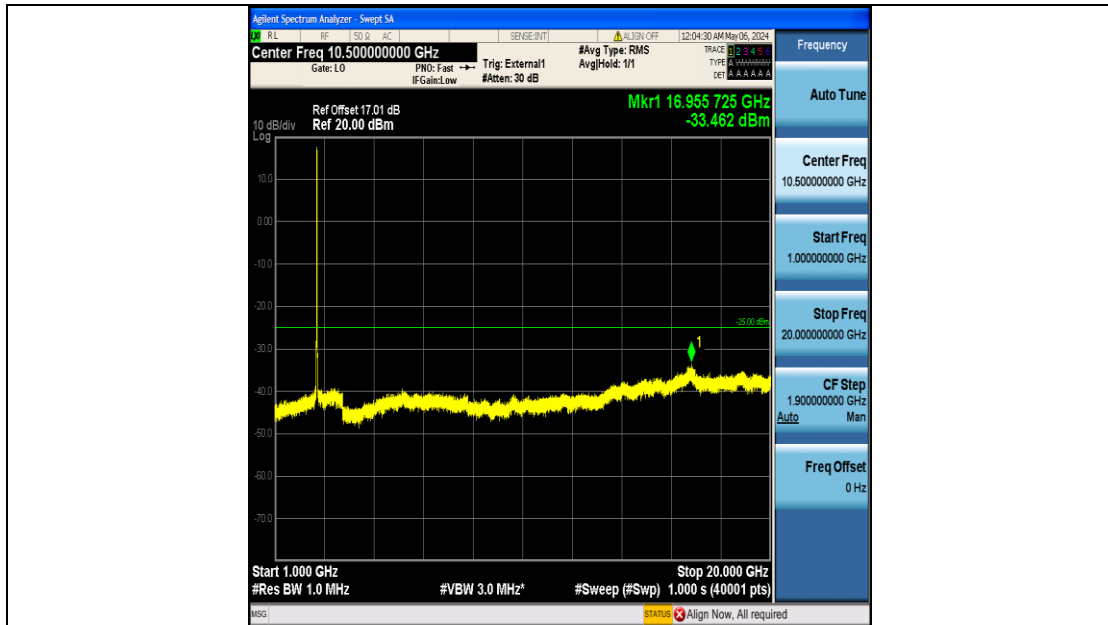

Band38_20MHz_16QAM_38150_100RB#0_1000~20000_1000~20000