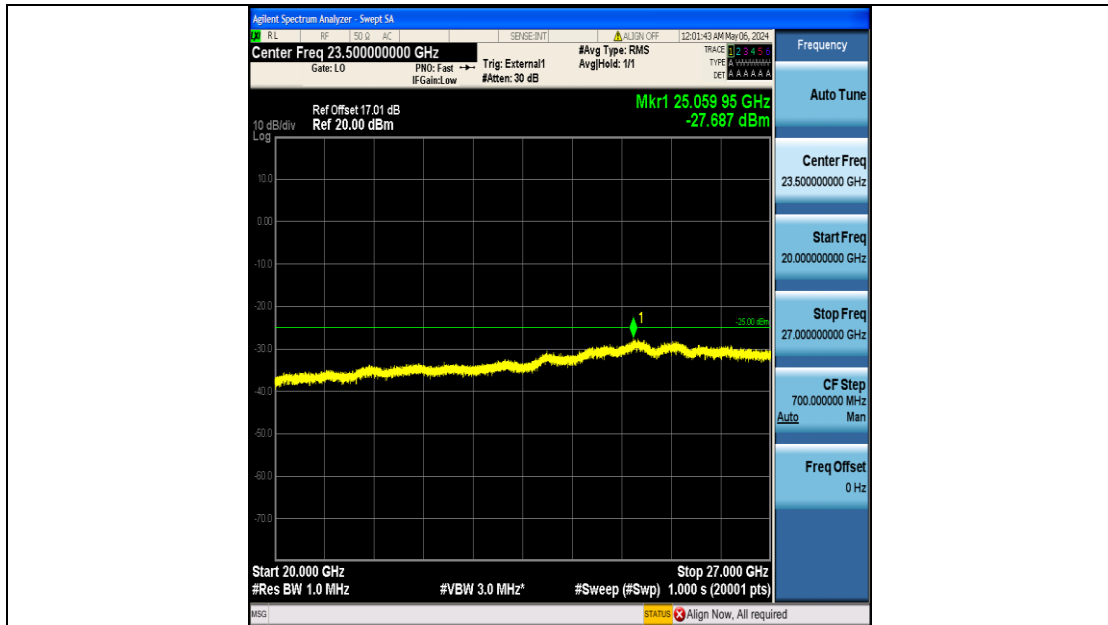

Band38_20MHz_16QAM_38000_100RB#0_20000~27000_20000~27000