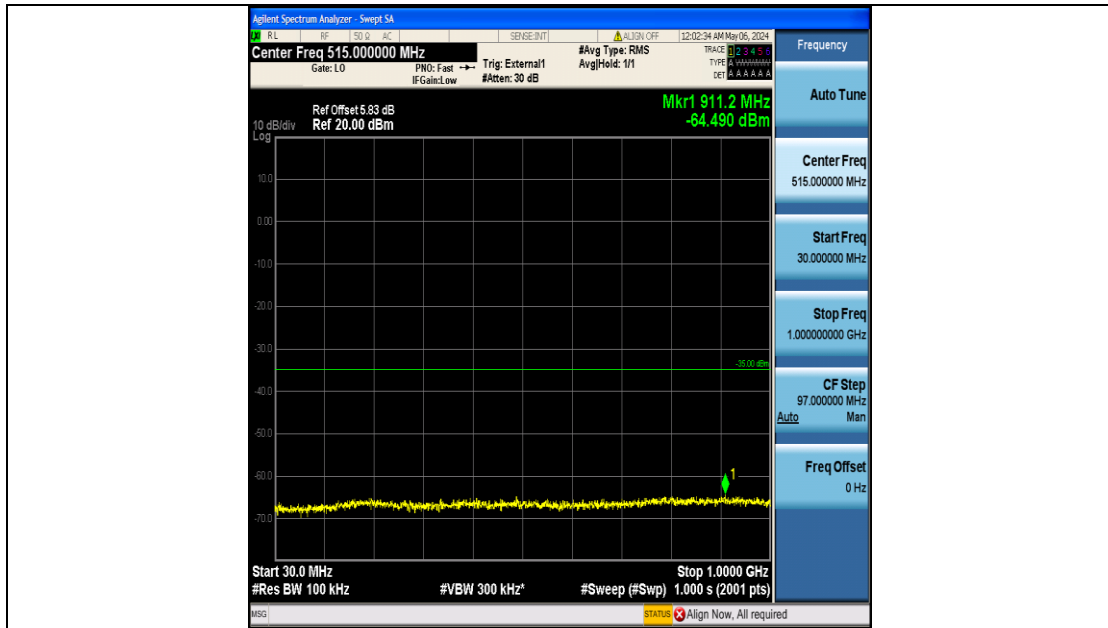

Band38_20MHz_QPSK_38000_100RB#0_0.15~30_0.15~30

Band38_20MHz_QPSK_38000_100RB#0_30~1000_30~1000

Band38_20MHz_QPSK_38000_100RB#0_1000~20000_1000~20000

Band38_20MHz_QPSK_38000_100RB#0_20000~27000_20000~27000

Band38_20MHz_QPSK_38150_100RB#0_0.009~0.15_0.009~0.15

Band38_20MHz_QPSK_38150_100RB#0_0.15~30_0.15~30

Band38_20MHz_QPSK_38150_100RB#0_30~1000_30~1000

Band38_20MHz_QPSK_38150_100RB#0_1000~20000_1000~20000