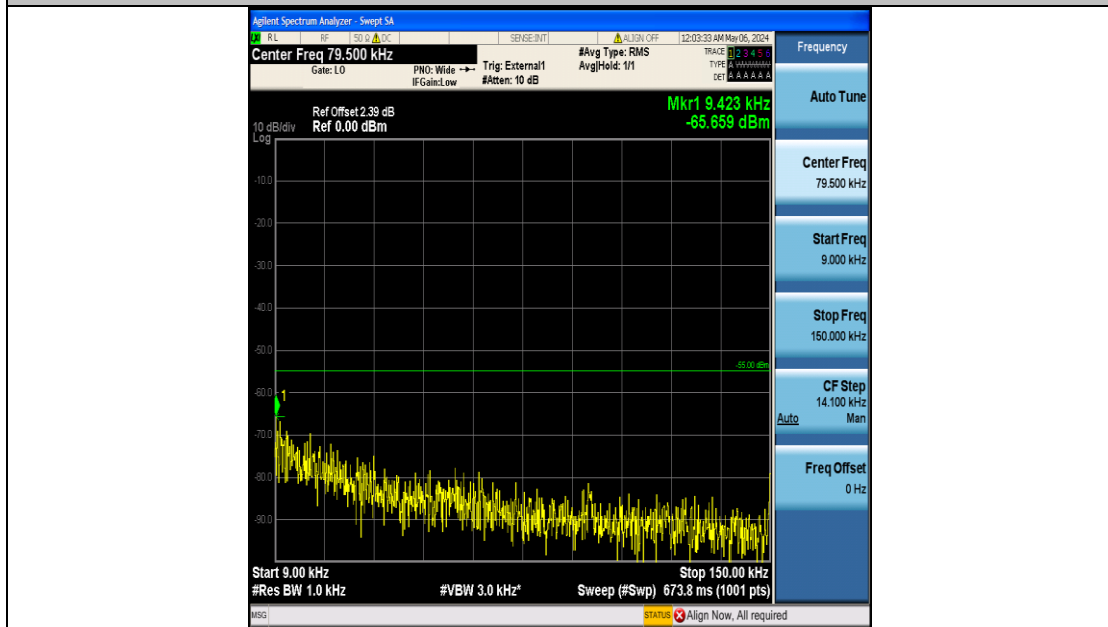

Band38_20MHz_16QAM_38150_100RB#0_0.009~0.15_0.009~0.15