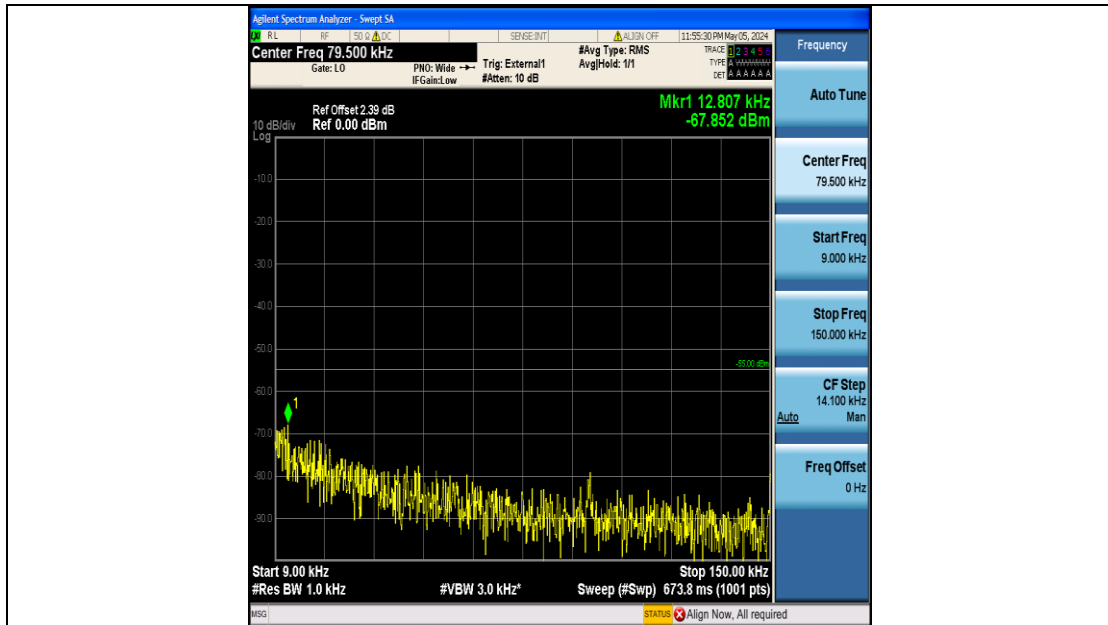

Band38_15MHz_16QAM_38175_75RB#0_1000~20000_1000~20000

Band38_15MHz_16QAM_38175_75RB#0_20000~27000_20000~27000

Band38_20MHz_QPSK_37850_100RB#0_0.009~0.15_0.009~0.15

Band38_20MHz_QPSK_37850_100RB#0_0.15~30_0.15~30