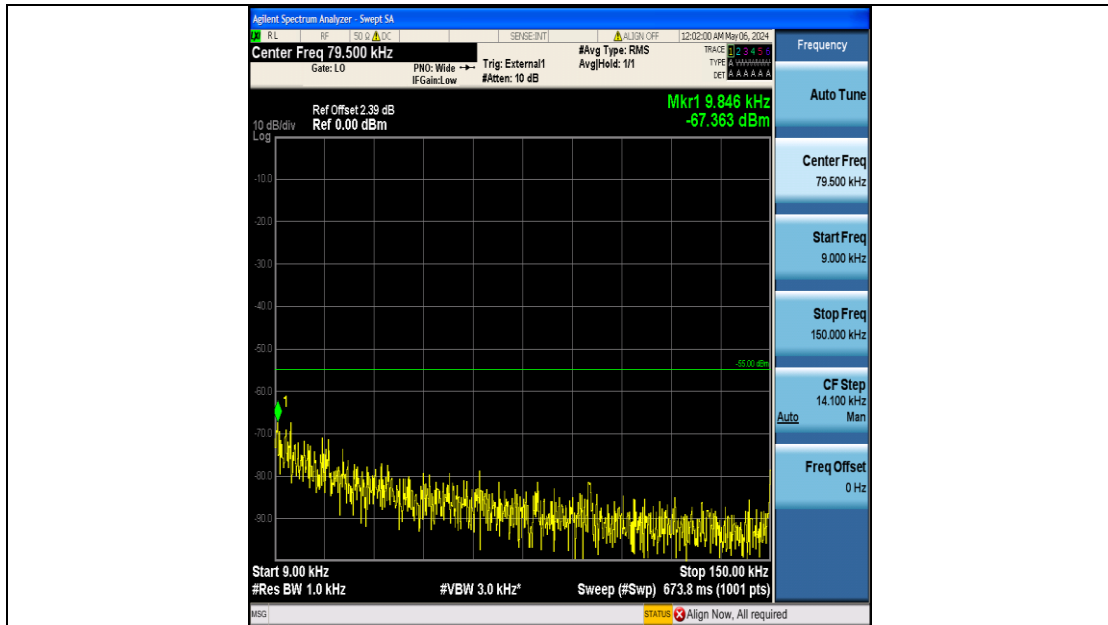

Band38_20MHz_QPSK_38000_100RB#0_0.15~30_0.15~30

Band38_20MHz_QPSK_38000_100RB#0_30~1000_30~1000

Band38_20MHz_QPSK_38000_100RB#0_1000~20000_1000~20000

Band38_20MHz_QPSK_38000_100RB#0_20000~27000_20000~27000