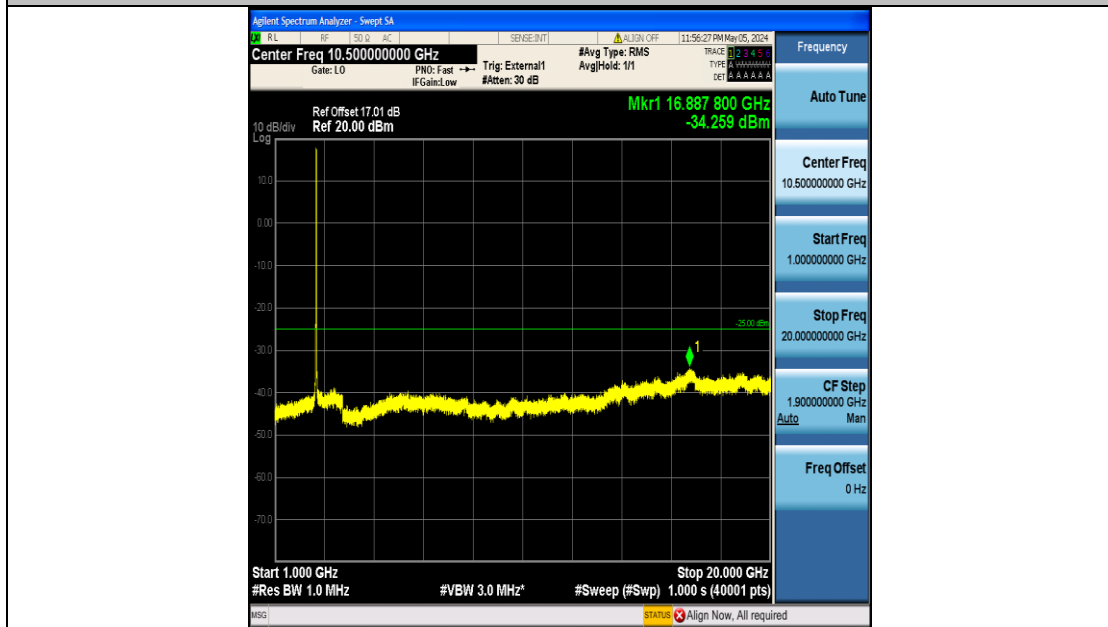

Band38_20MHz_QPSK_37850_100RB#0_1000~20000_1000~20000