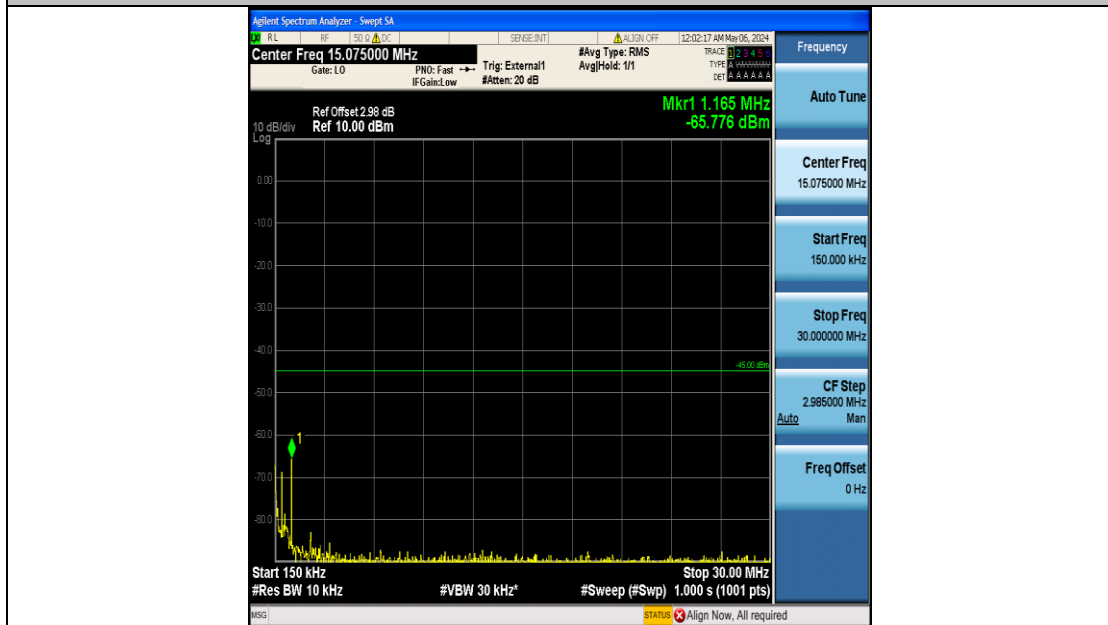

Band38_20MHz_QPSK_38150_100RB#0_0.15~30_0.15~30