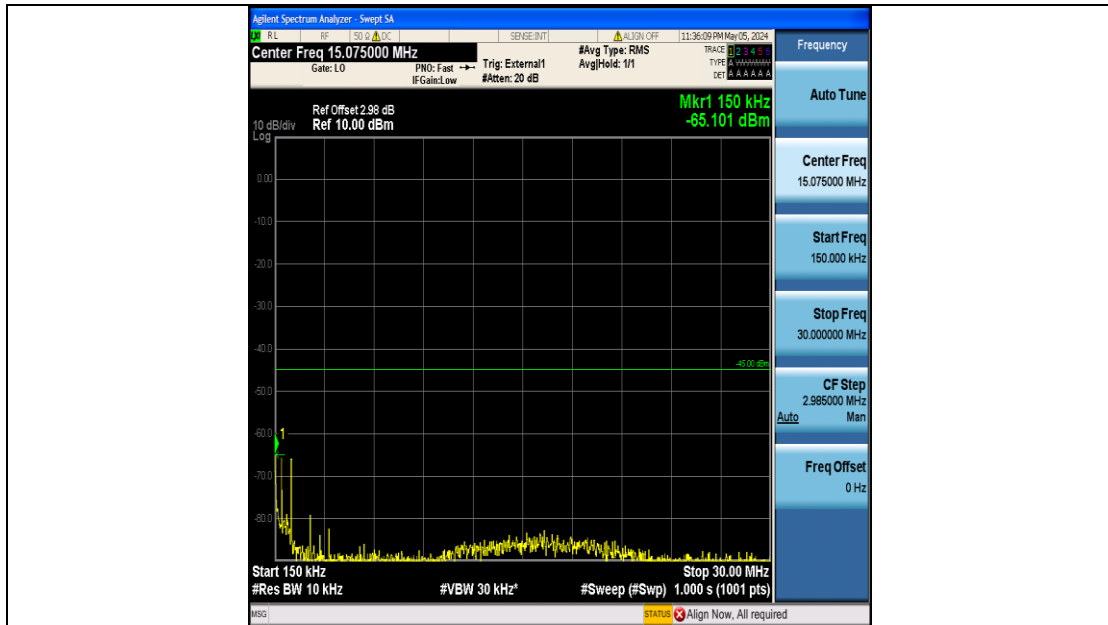

Band38_15MHz_16QAM_37825_75RB#0_0.15~30_0.15~30