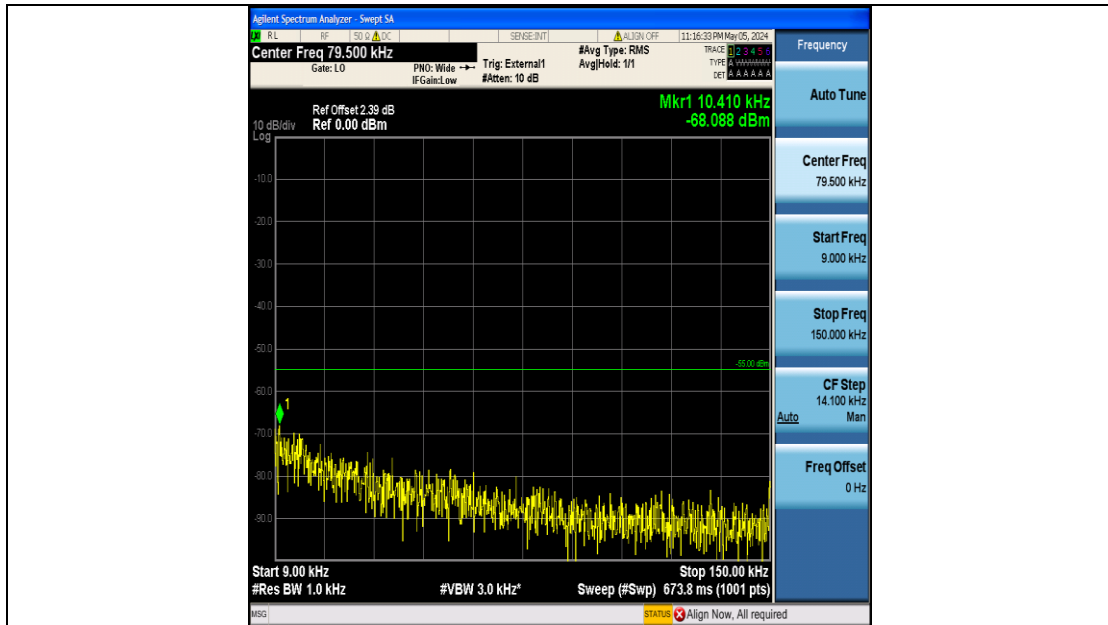

Band38\_10MHz\_16QAM\_37800\_50RB#0\_0.15~30\_0.15~30

Band38\_10MHz\_16QAM\_37800\_50RB#0\_30~1000\_30~1000

Band38\_10MHz\_16QAM\_37800\_50RB#0\_1000~20000\_1000~20000

Band38\_10MHz\_16QAM\_37800\_50RB#0\_20000~27000\_20000~27000