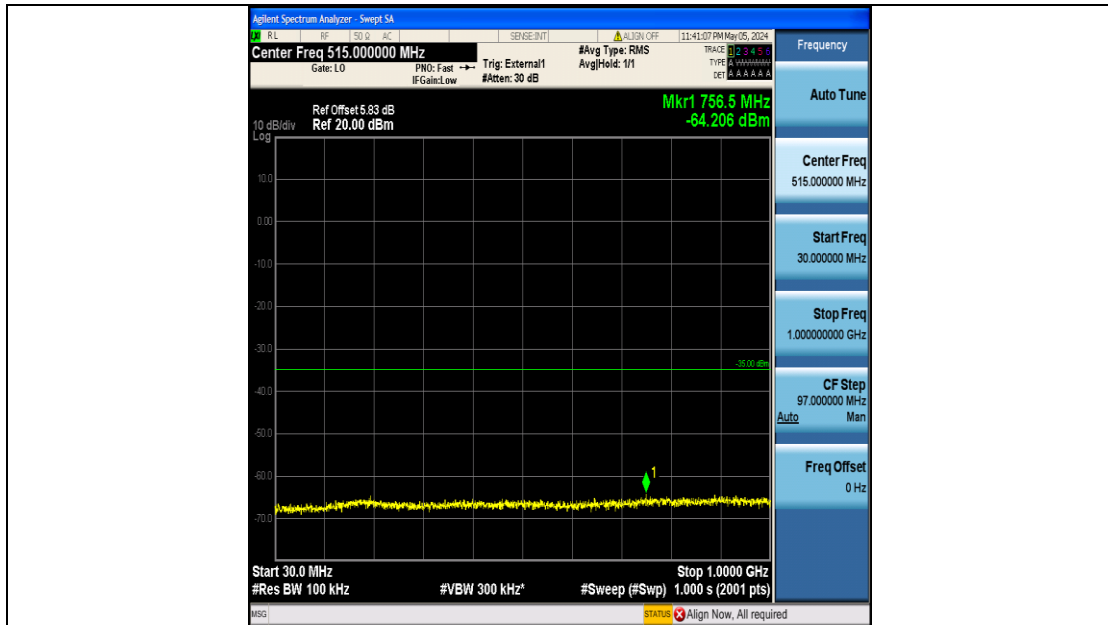

Band38_15MHz_QPSK_38175_75RB#0_30~1000_30~1000