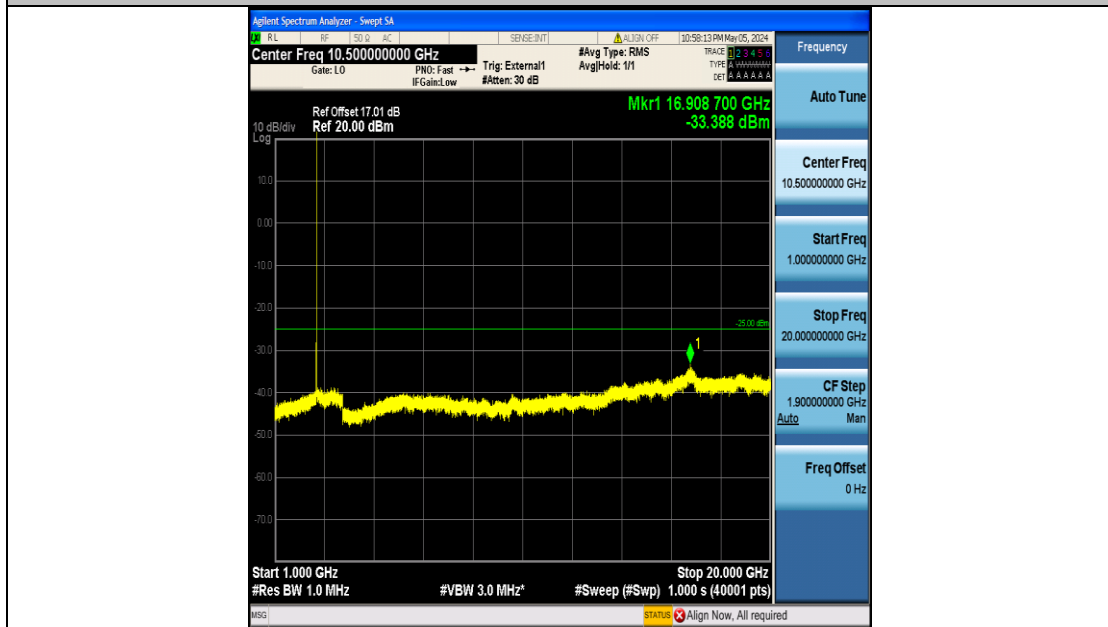

Band38_5MHz_16QAM_38000_25RB#0_30~1000_30~1000