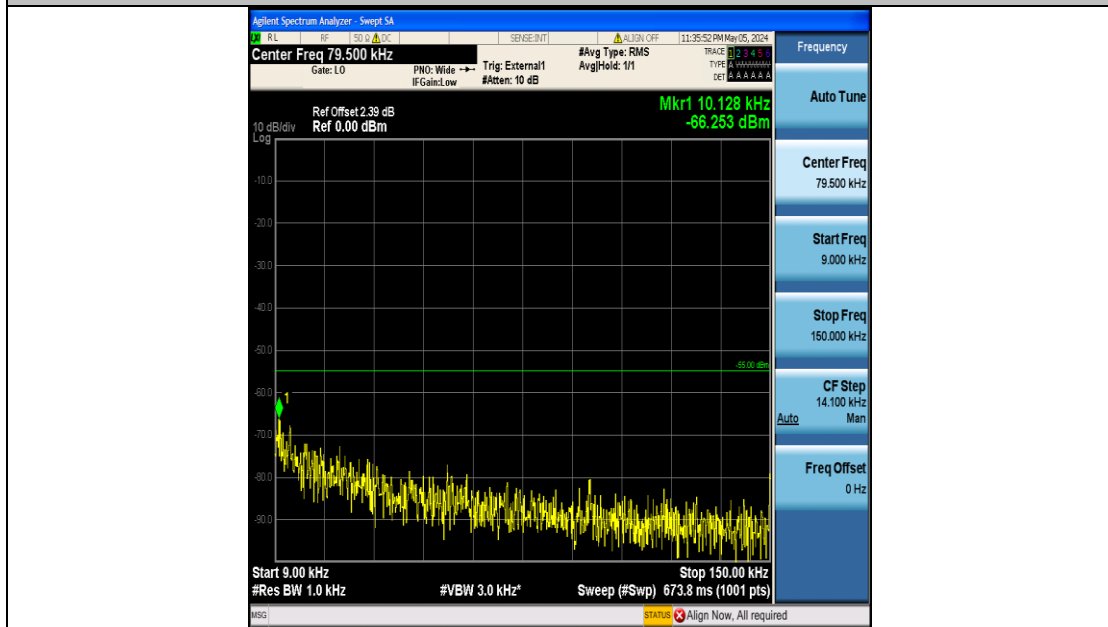

Band38_15MHz_16QAM_37825_75RB#0_0.009~0.15_0.009~0.15