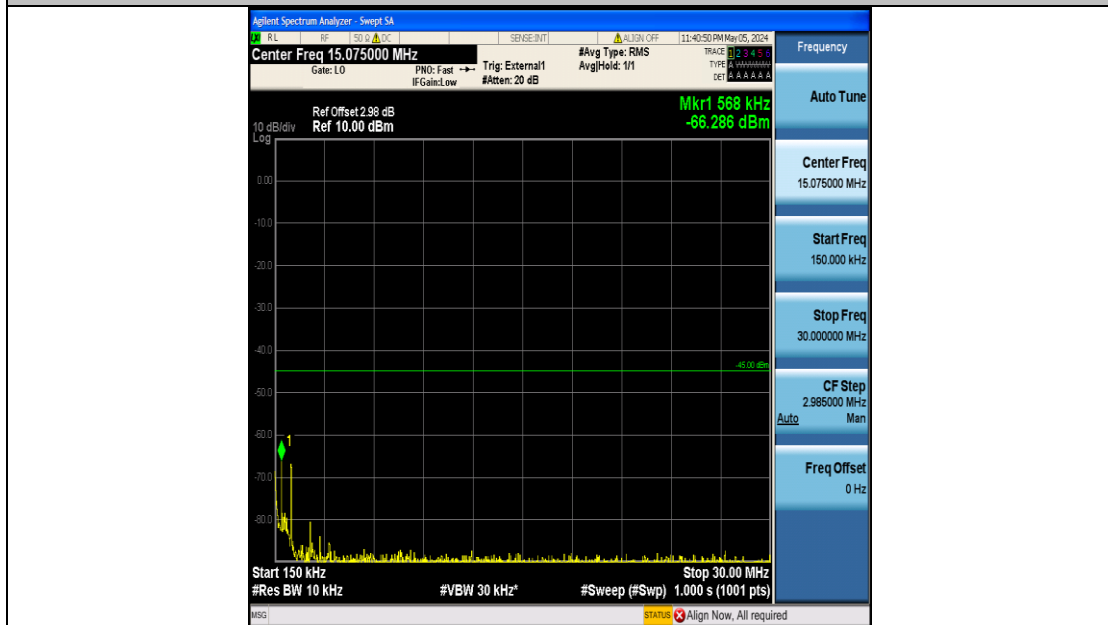

Band38_15MHz_QPSK_38175_75RB#0_0.15~30_0.15~30