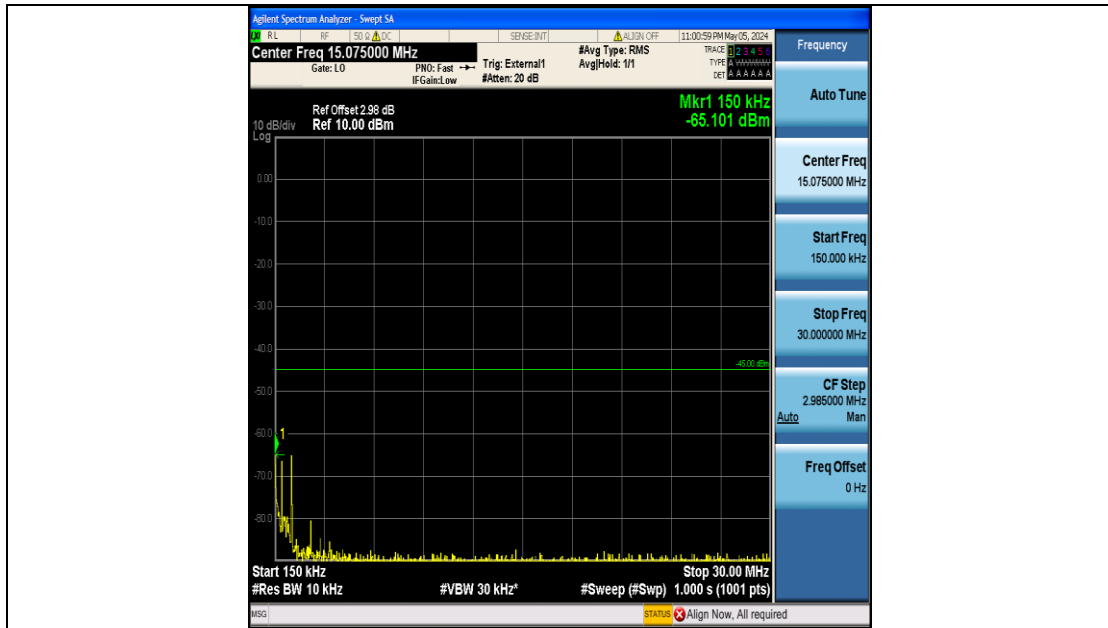

Band38\_5MHz\_16QAM\_38000\_25RB#0\_30~1000\_30~1000

Band38\_5MHz\_16QAM\_38000\_25RB#0\_1000~20000\_1000~20000

Band38\_5MHz\_16QAM\_38000\_25RB#0\_20000~27000\_20000~27000

Band38\_5MHz\_16QAM\_38225\_25RB#0\_0.009~0.15\_0.009~0.15

Band38\_5MHz\_16QAM\_38225\_25RB#0\_0.15~30\_0.15~30

Band38\_5MHz\_16QAM\_38225\_25RB#0\_30~1000\_30~1000

Band38\_5MHz\_16QAM\_38225\_25RB#0\_1000~20000\_1000~20000

Band38\_5MHz\_16QAM\_38225\_25RB#0\_20000~27000\_20000~27000