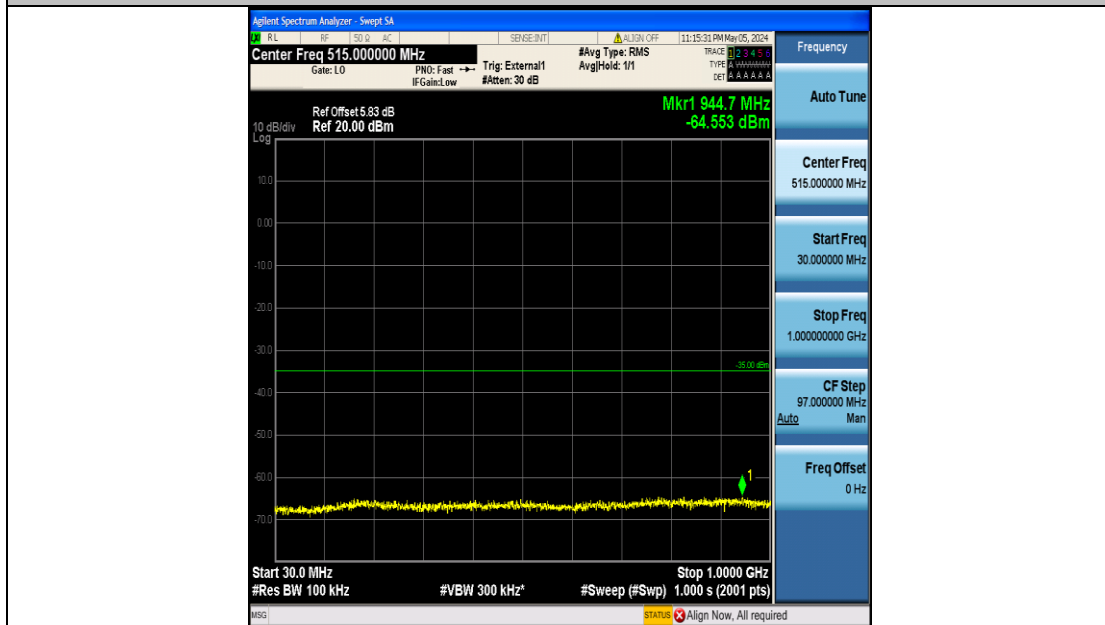

Band38_10MHz_QPSK_38000_50RB#0_0.15~30_0.15~30