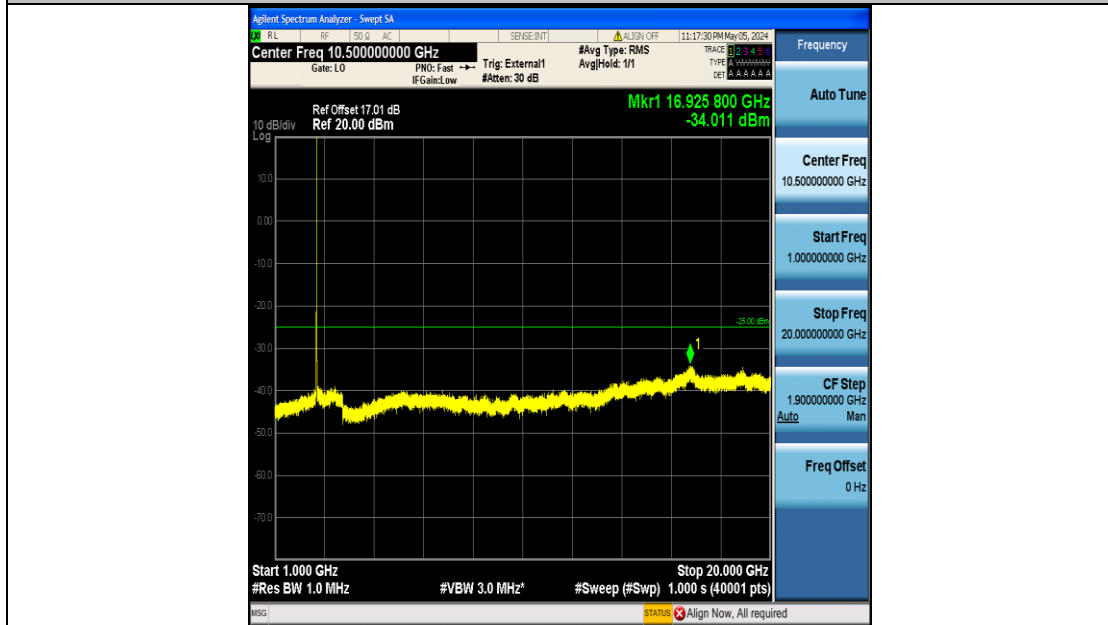

Band38_10MHz_16QAM_38000_50RB#0_1000~20000_1000~20000