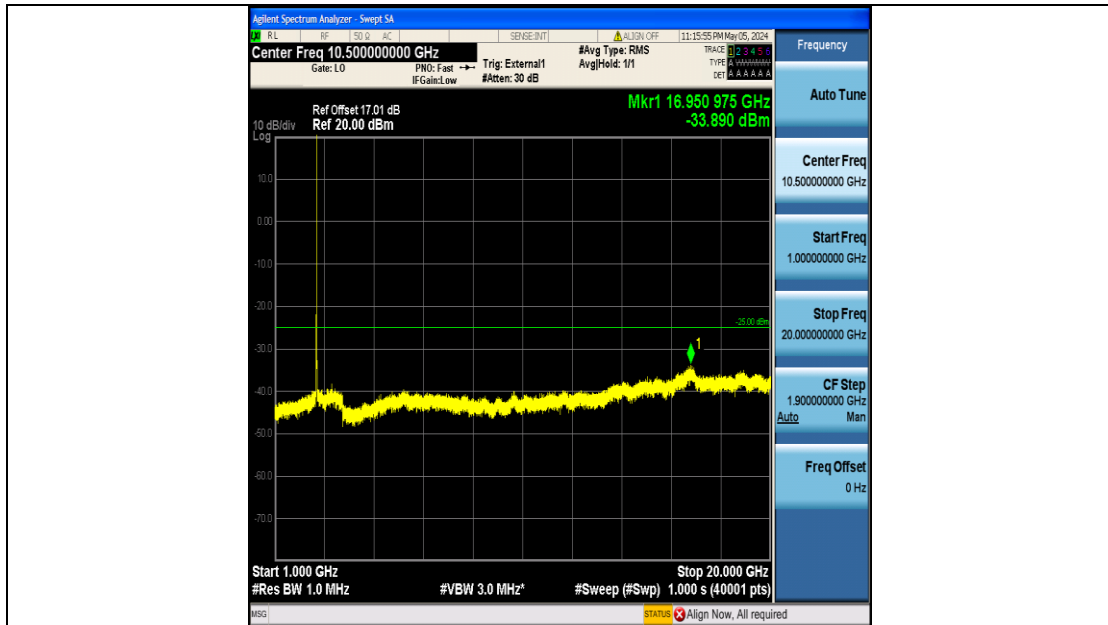

Band38\_10MHz\_QPSK\_37800\_50RB#0\_20000~27000\_20000~27000

Band38\_10MHz\_QPSK\_38000\_50RB#0\_0.009~0.15\_0.009~0.15

Band38\_10MHz\_QPSK\_38000\_50RB#0\_0.15~30\_0.15~30

Band38\_10MHz\_QPSK\_38000\_50RB#0\_30~1000\_30~1000