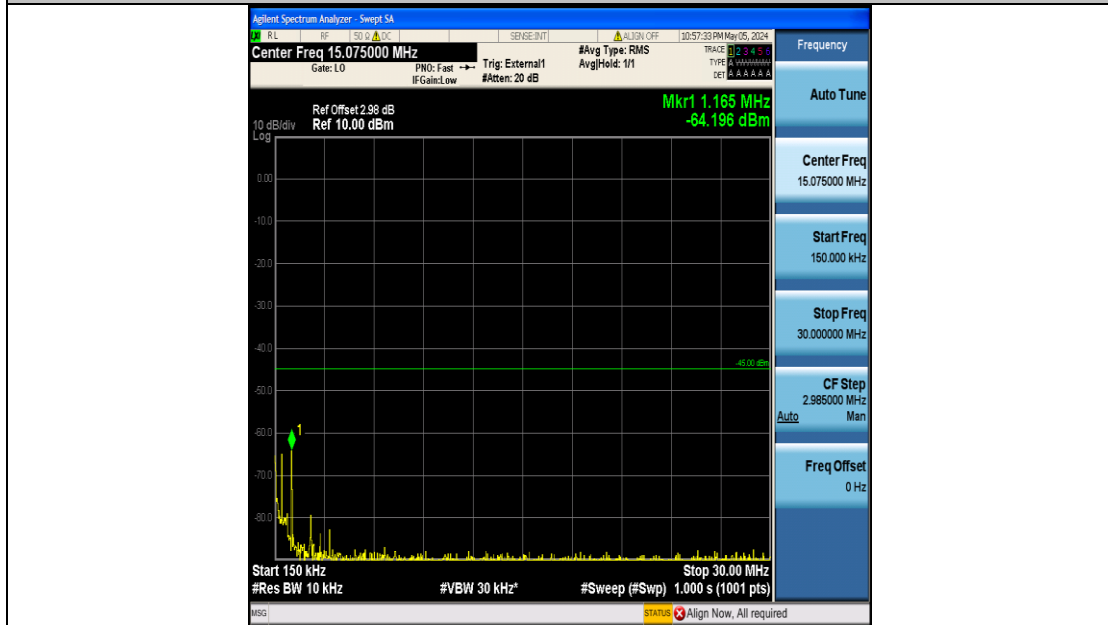

Band38\_5MHz\_QPSK\_38225\_25RB#0\_2000~27000\_2000~27000

Band38\_5MHz\_16QAM\_37775\_25RB#0\_0.009~0.15\_0.009~0.15

Band38\_5MHz\_16QAM\_37775\_25RB#0\_0.15~30\_0.15~30

Band38\_5MHz\_16QAM\_37775\_25RB#0\_30~1000\_30~1000

Band38\_5MHz\_16QAM\_37775\_25RB#0\_1000~20000\_1000~20000

Band38\_5MHz\_16QAM\_37775\_25RB#0\_20000~27000\_20000~27000

Band38\_5MHz\_16QAM\_38000\_25RB#0\_0.009~0.15\_0.009~0.15

Band38\_5MHz\_16QAM\_38000\_25RB#0\_0.15~30\_0.15~30