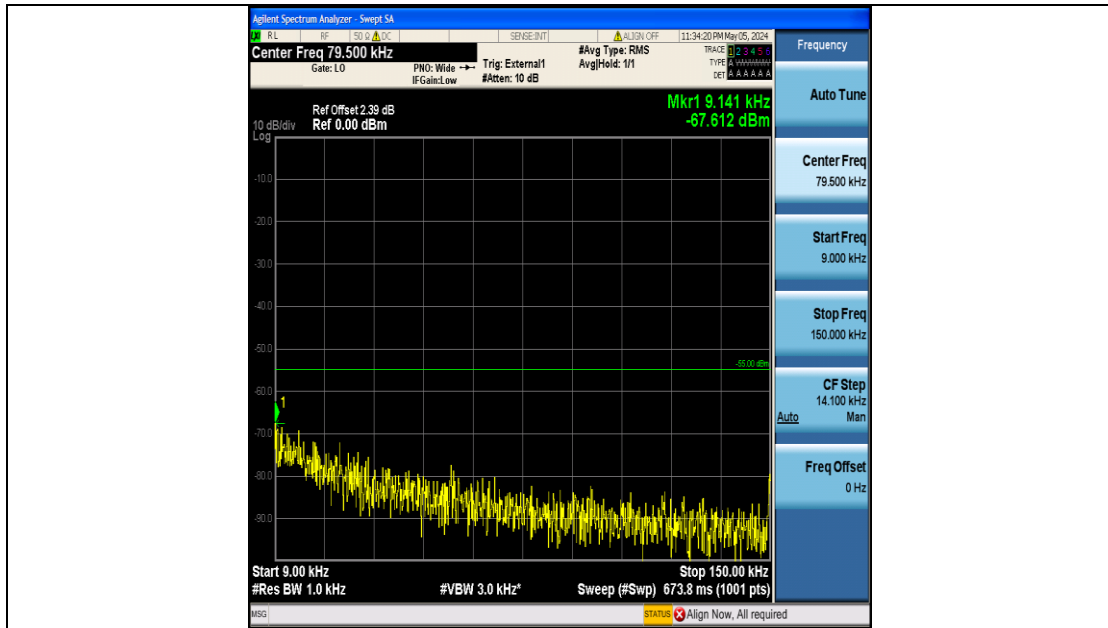

Band38_15MHz_QPSK_37825_75RB#0_0.009~0.15_0.009~0.15