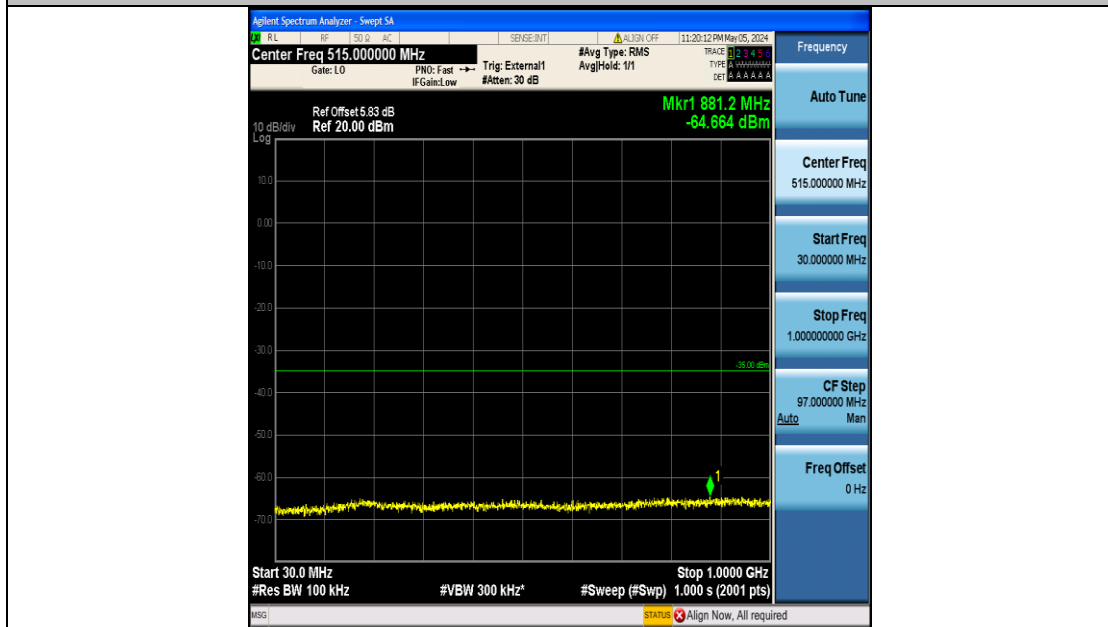

Band38_10MHz_16QAM_38200_50RB#0_30~1000_30~1000