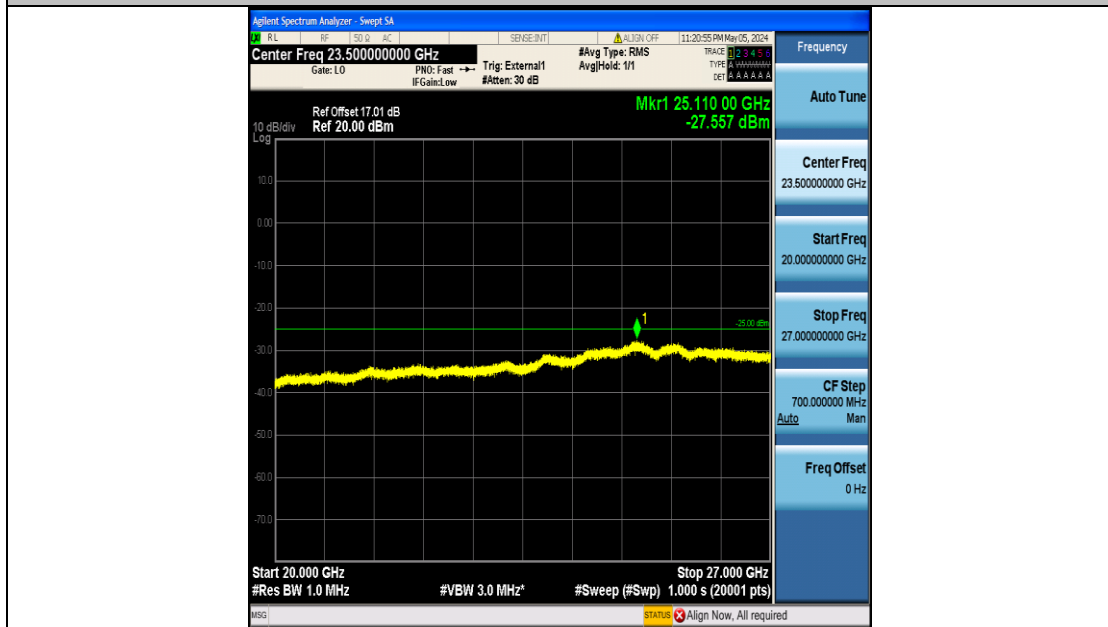

Band38_10MHz_16QAM_38200_50RB#0_20000~27000_20000~27000