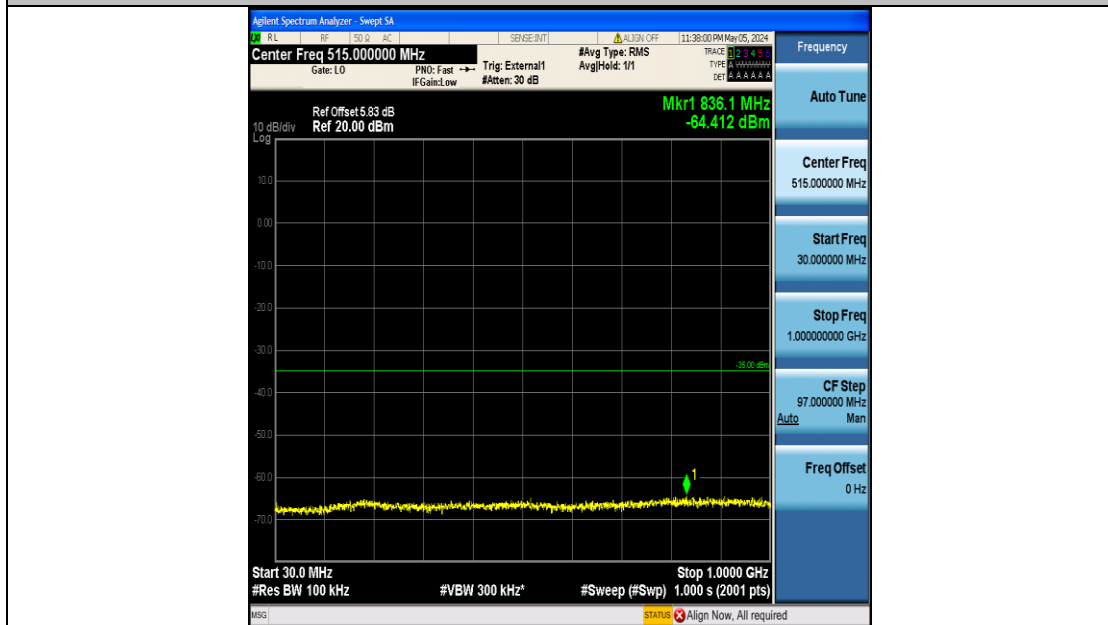

Band38_15MHz_QPSK_38000_75RB#0_30~1000_30~1000