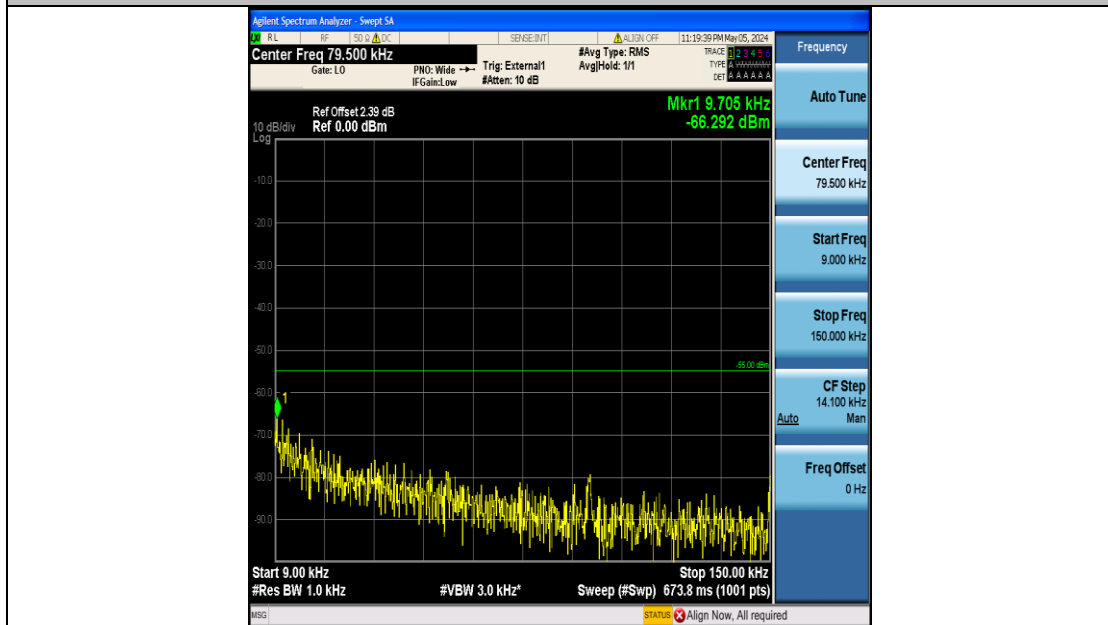

Band38_10MHz_16QAM_38200_50RB#0_0.009~0.15_0.009~0.15