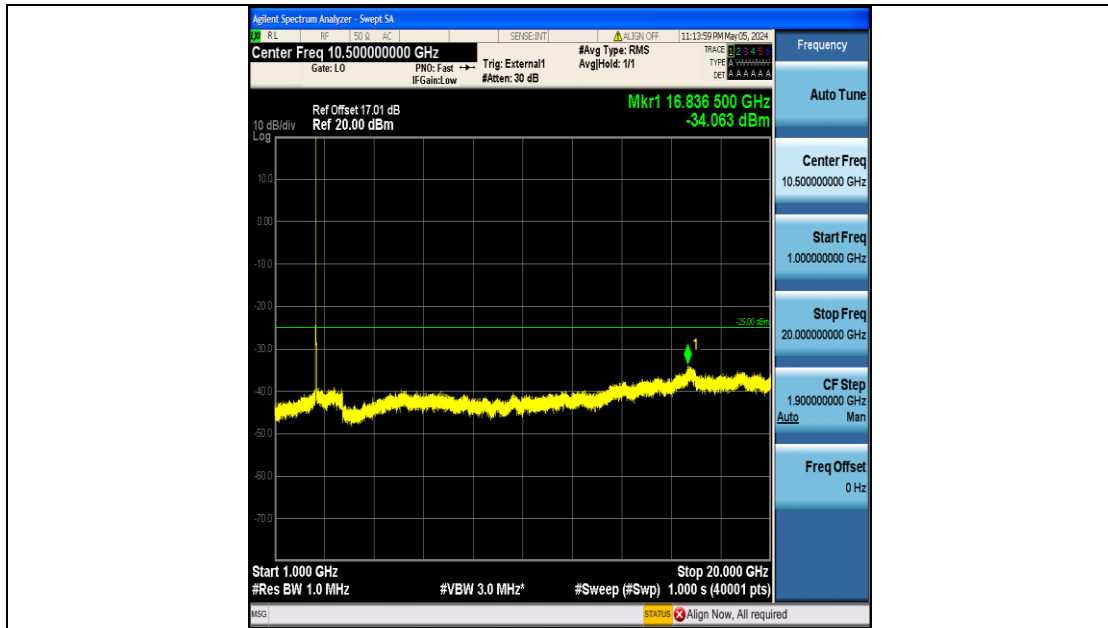

Band38_10MHz_16QAM_37800_50RB#0_30~1000_30~1000