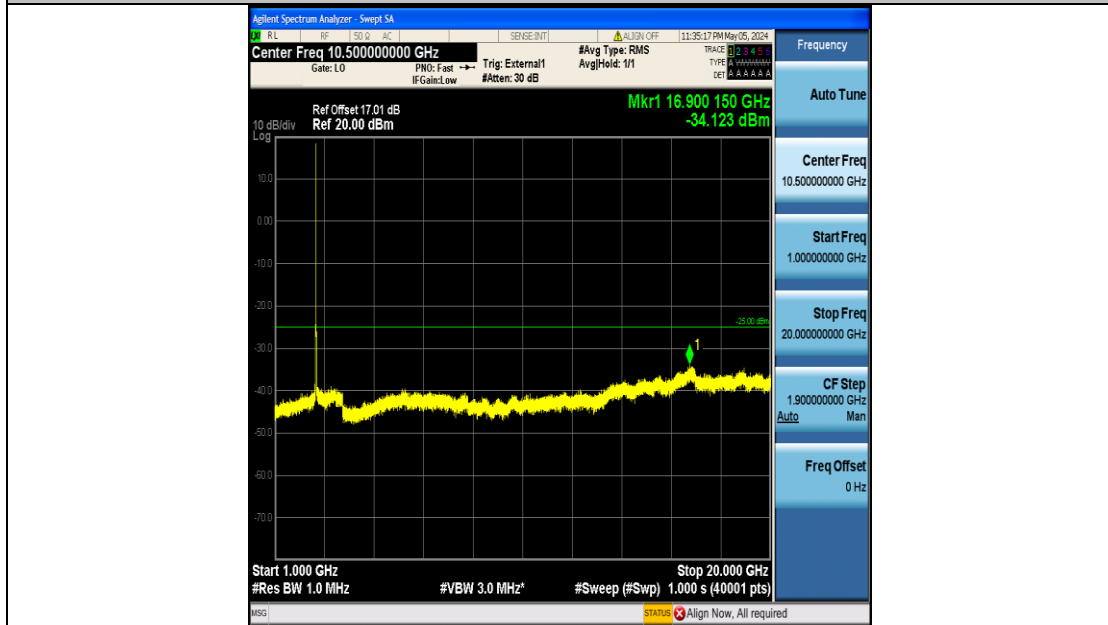

Band38_15MHz_QPSK_37825_75RB#0_1000~20000_1000~20000