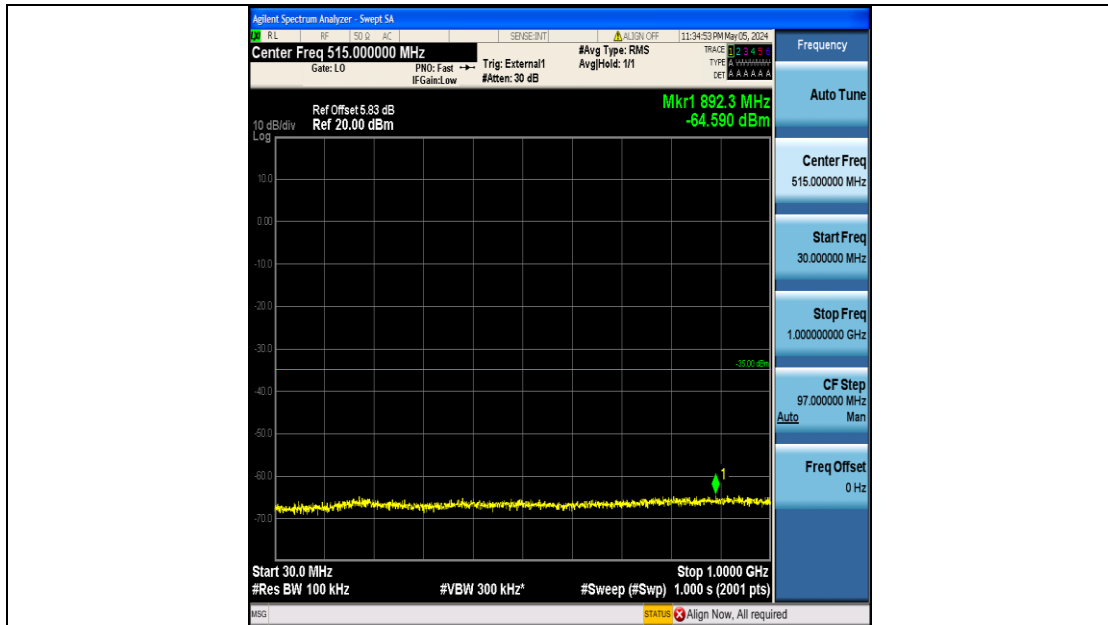

Band38\_10MHz\_16QAM\_38200\_50RB#0\_1000~20000\_1000~20000

Band38\_10MHz\_16QAM\_38200\_50RB#0\_20000~27000\_20000~27000

Band38\_15MHz\_QPSK\_37825\_75RB#0\_0.009~0.15\_0.009~0.15

Band38\_15MHz\_QPSK\_37825\_75RB#0\_0.15~30\_0.15~30