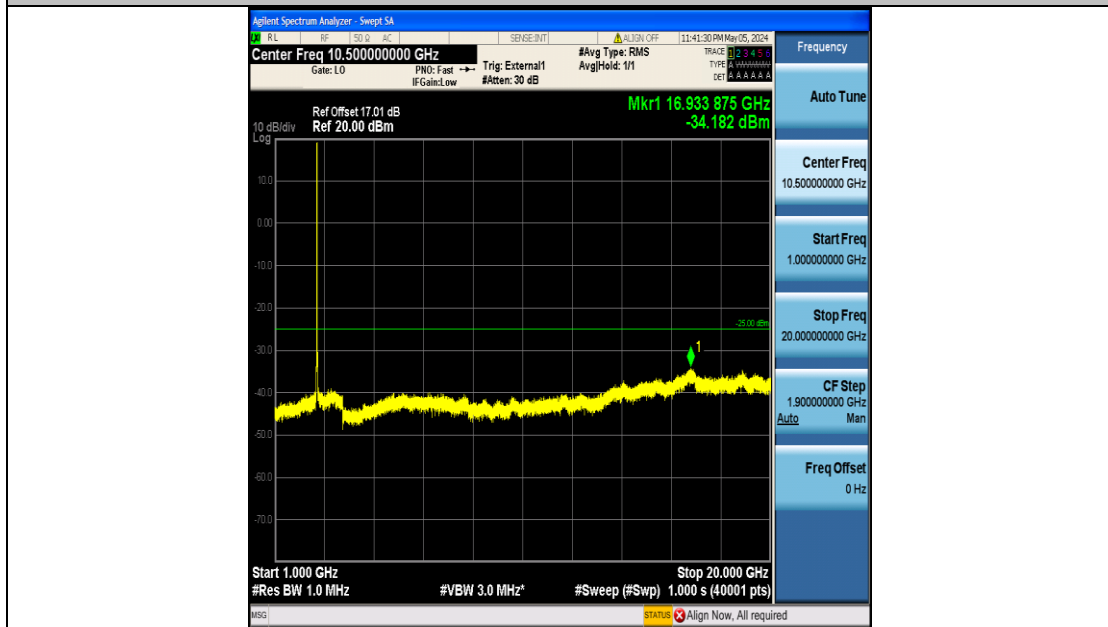

Band38_15MHz_QPSK_38175_75RB#0_1000~20000_1000~20000