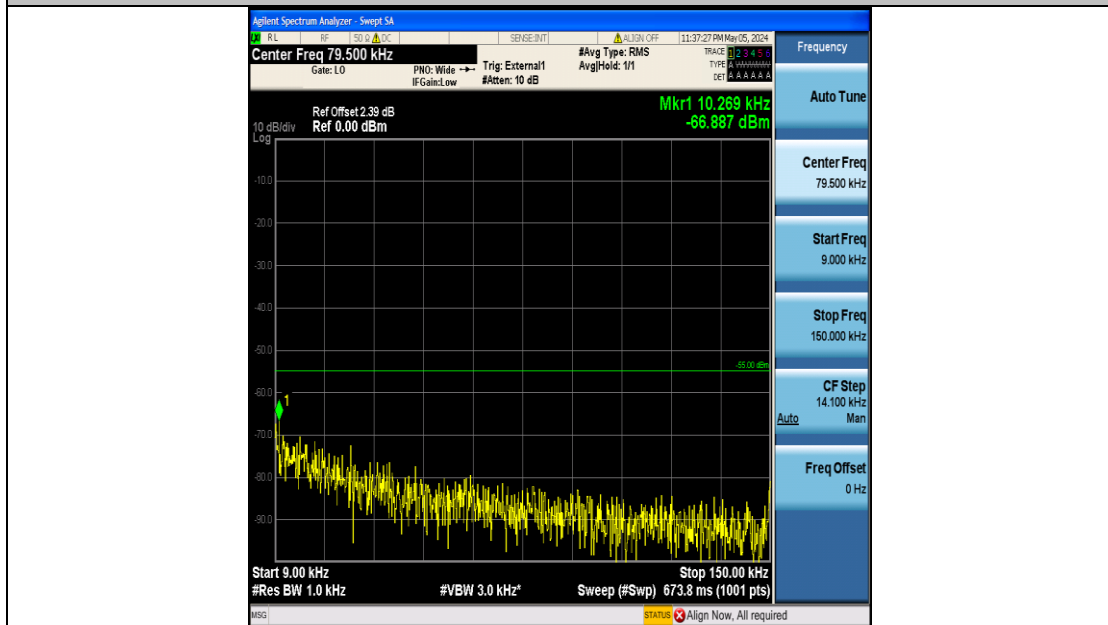

Band38_15MHz_QPSK_38000_75RB#0_0.009~0.15_0.009~0.15