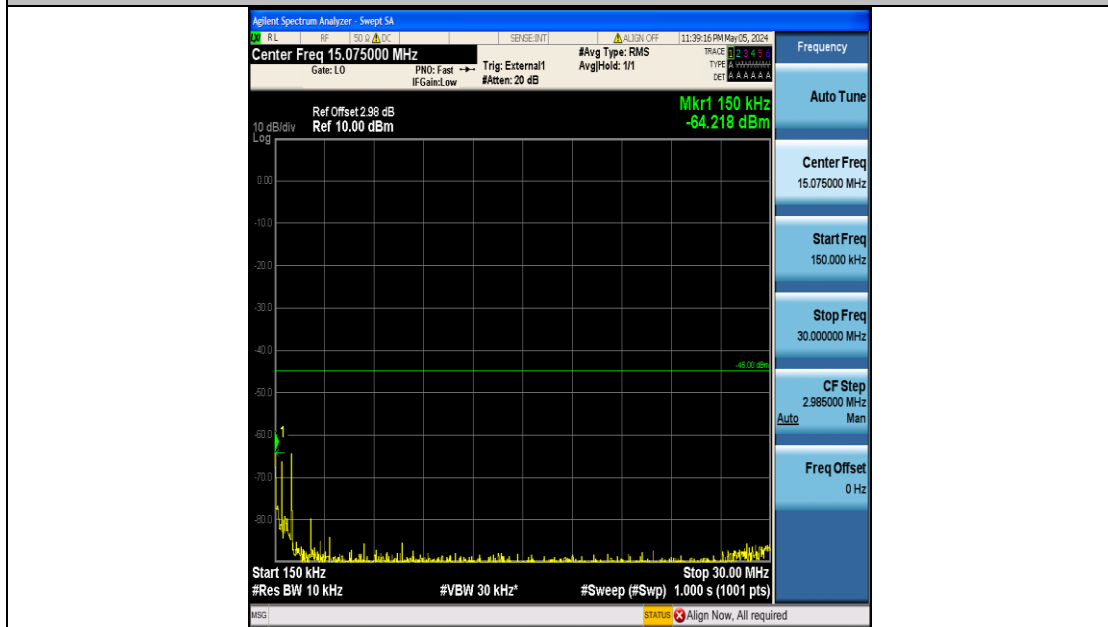

Band38_15MHz_16QAM_38000_75RB#0_0.15~30_0.15~30