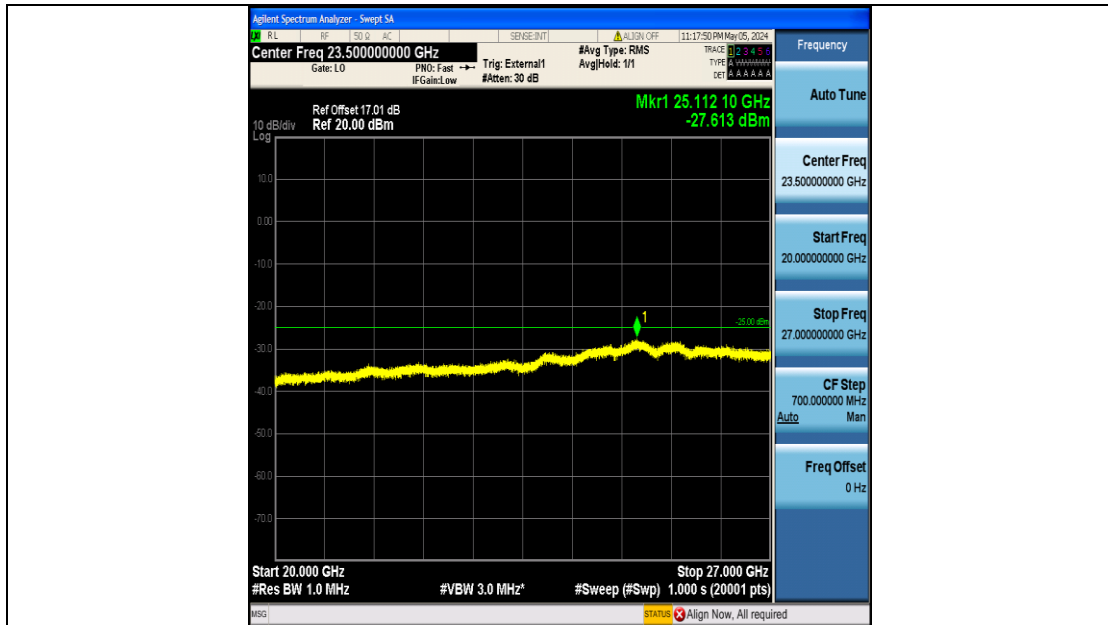

Band38\_10MHz\_16QAM\_38000\_50RB#0\_0.009~0.15\_0.009~0.15

Band38\_10MHz\_16QAM\_38000\_50RB#0\_0.15~30\_0.15~30

Band38\_10MHz\_16QAM\_38000\_50RB#0\_30~1000\_30~1000

Band38\_10MHz\_16QAM\_38000\_50RB#0\_1000~20000\_1000~20000