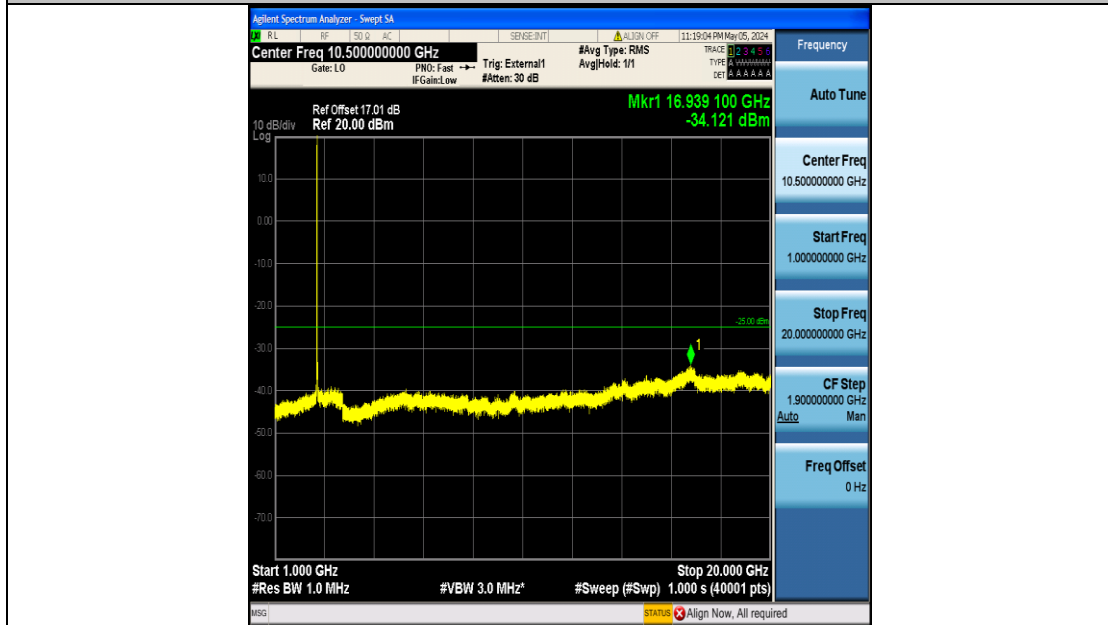

Band38_10MHz_QPSK_38200_50RB#0_30~1000_30~1000