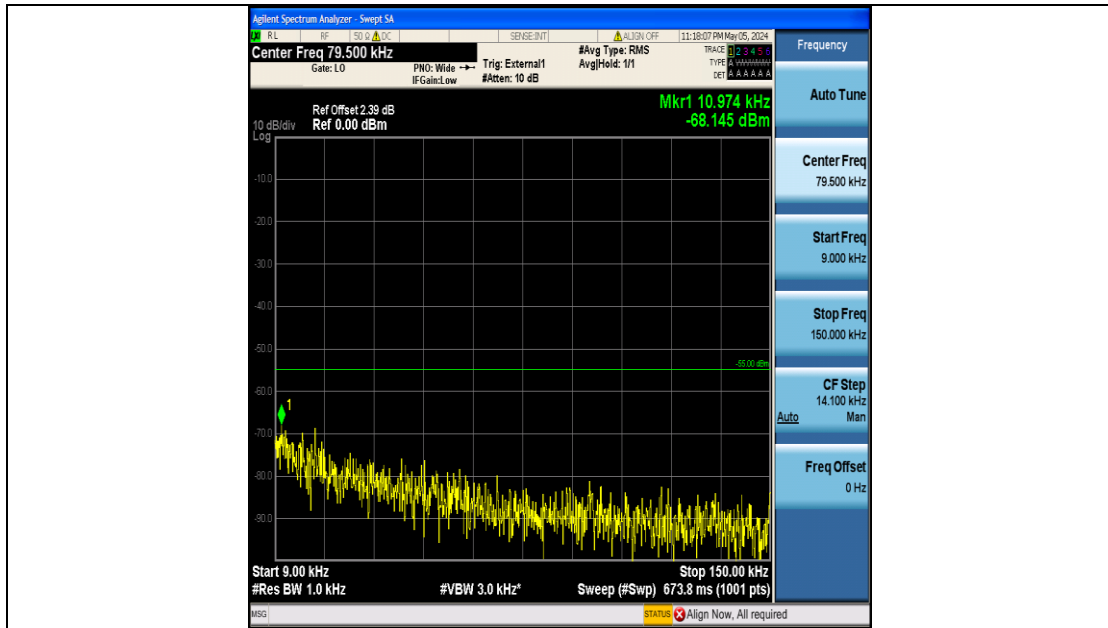

Band38_10MHz_QPSK_38000_50RB#0_20000~27000_20000~27000