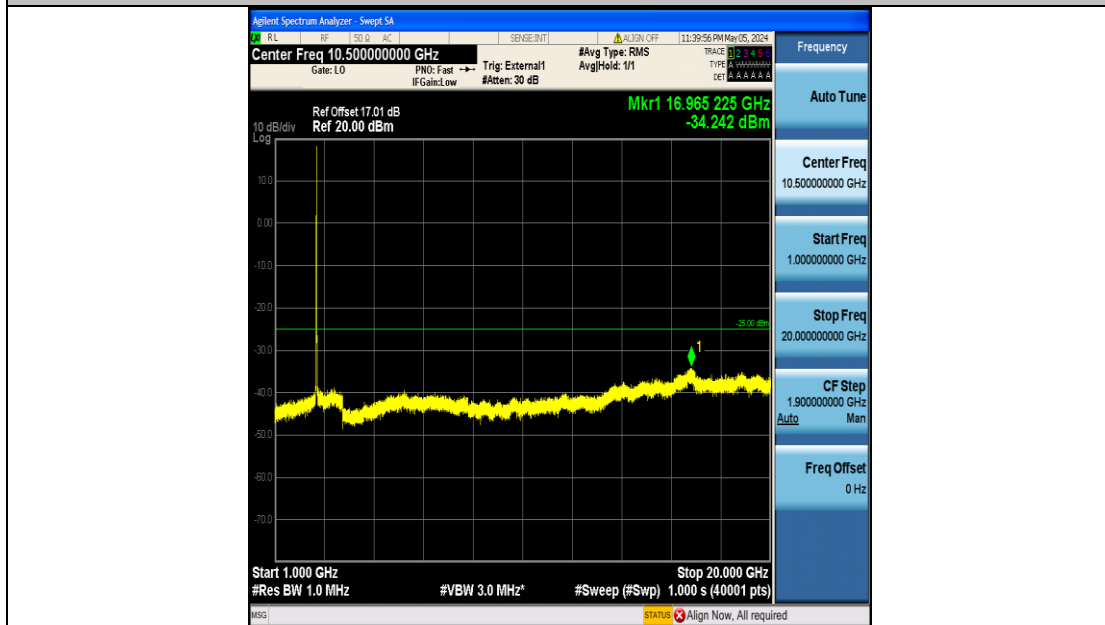

Band38_15MHz_16QAM_38000_75RB#0_1000~20000_1000~20000