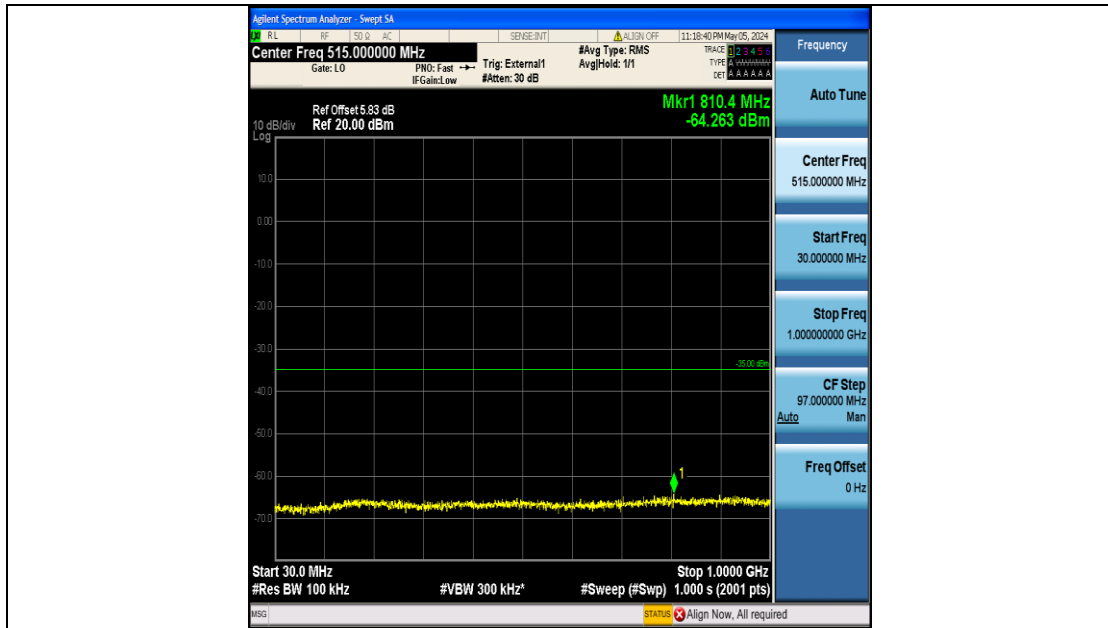

Band38\_10MHz\_QPSK\_38000\_50RB#0\_1000~20000\_1000~20000

Band38\_10MHz\_QPSK\_38000\_50RB#0\_20000~27000\_20000~27000

Band38\_10MHz\_QPSK\_38200\_50RB#0\_0.009~0.15\_0.009~0.15

Band38\_10MHz\_QPSK\_38200\_50RB#0\_0.15~30\_0.15~30