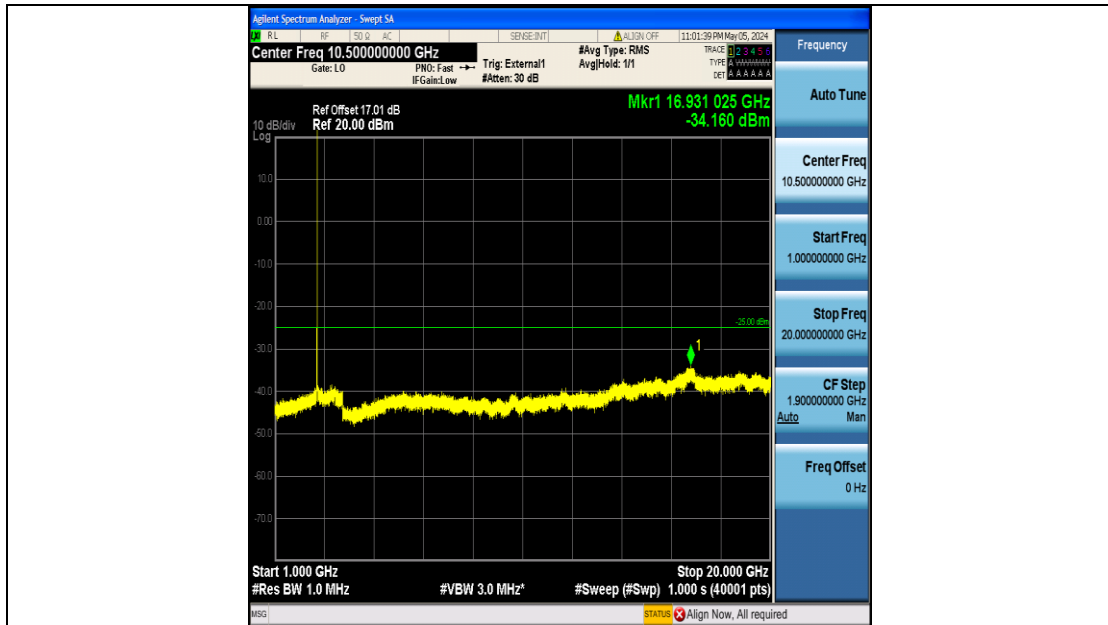

Band38_5MHz_16QAM_38225_25RB#0_30~1000_30~1000