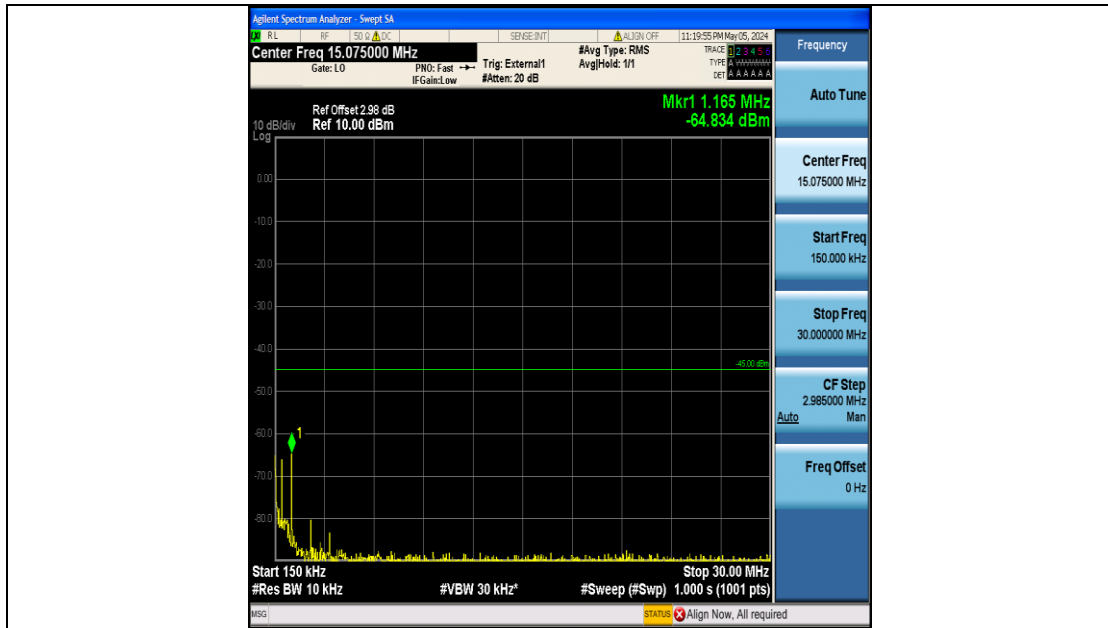

Band38_10MHz_16QAM_38200_50RB#0_0.15~30_0.15~30