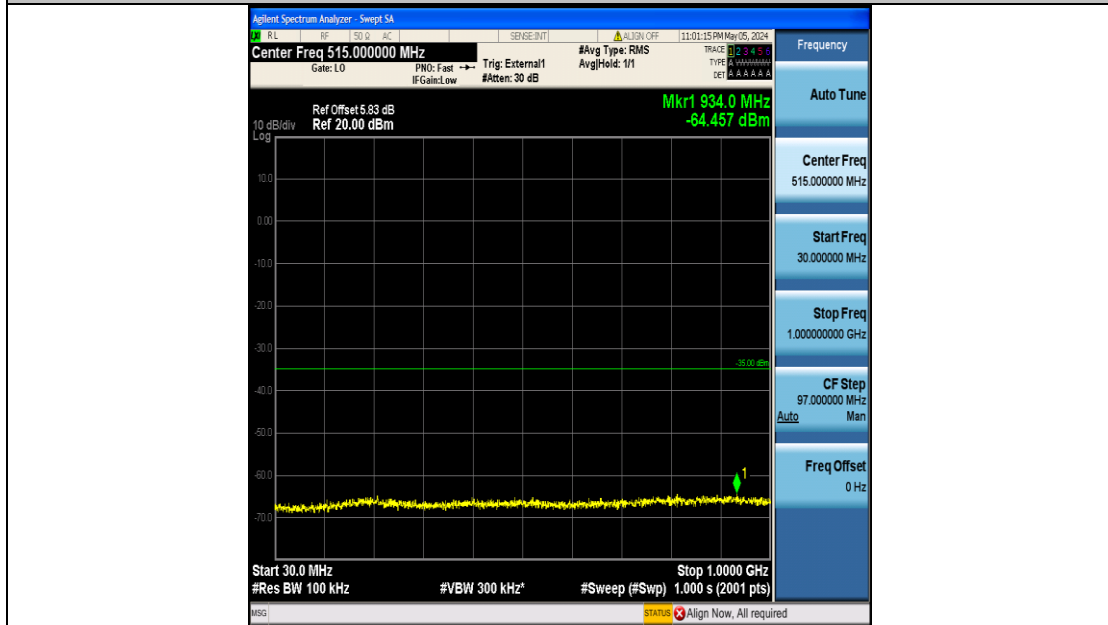

Band38\_5MHz\_16QAM\_38000\_25RB#0\_30~1000\_30~1000

Band38\_5MHz\_16QAM\_38000\_25RB#0\_1000~20000\_1000~20000

Band38\_5MHz\_16QAM\_38000\_25RB#0\_20000~27000\_20000~27000

Band38\_5MHz\_16QAM\_38225\_25RB#0\_0.009~0.15\_0.009~0.15

Band38\_5MHz\_16QAM\_38225\_25RB#0\_0.15~30\_0.15~30

Band38\_5MHz\_16QAM\_38225\_25RB#0\_30~1000\_30~1000

Band38\_5MHz\_16QAM\_38225\_25RB#0\_1000~20000\_1000~20000

Band38\_5MHz\_16QAM\_38225\_25RB#0\_20000~27000\_20000~27000