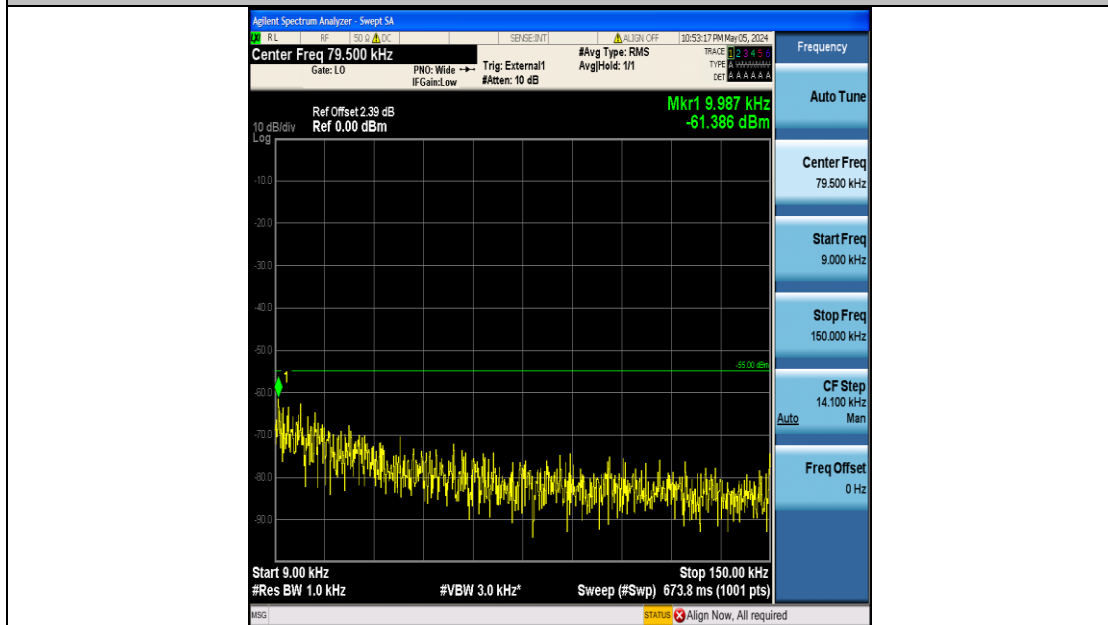

Band38\_5MHz\_QPSK\_38225\_25RB#0\_2000~27000\_2000~27000

Band38\_5MHz\_16QAM\_37775\_25RB#0\_0.009~0.15\_0.009~0.15

Band38\_5MHz\_16QAM\_37775\_25RB#0\_0.15~30\_0.15~30

Band38\_5MHz\_16QAM\_37775\_25RB#0\_30~1000\_30~1000