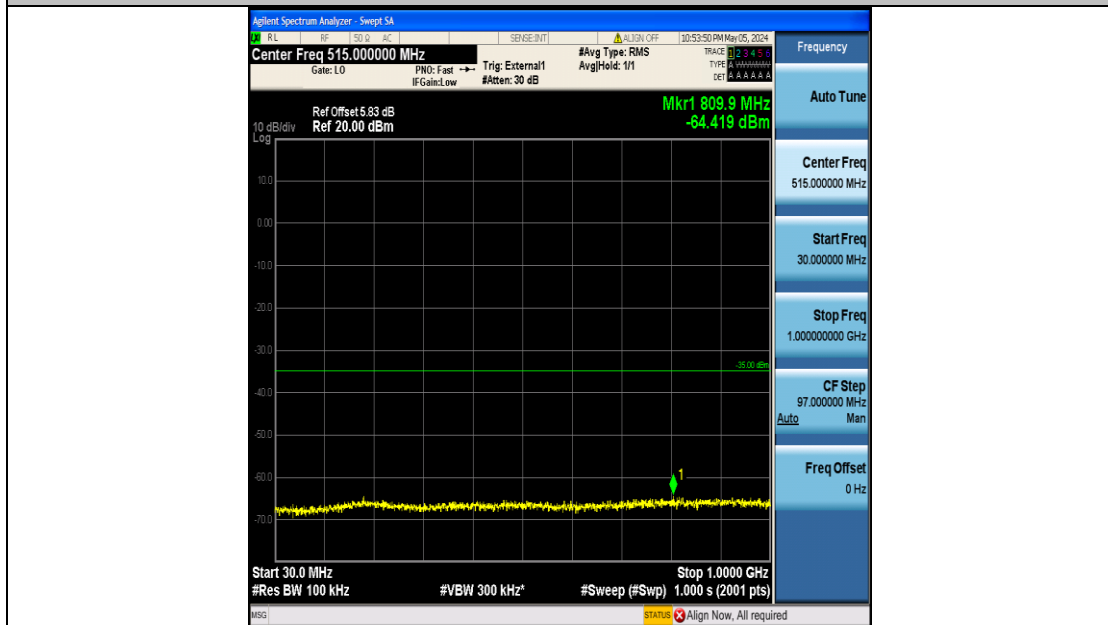

Band38\_5MHz\_QPSK\_38225\_25RB#0\_2000~27000\_2000~27000

Band38\_5MHz\_16QAM\_37775\_25RB#0\_0.009~0.15\_0.009~0.15

Band38\_5MHz\_16QAM\_37775\_25RB#0\_0.15~30\_0.15~30

Band38\_5MHz\_16QAM\_37775\_25RB#0\_30~1000\_30~1000