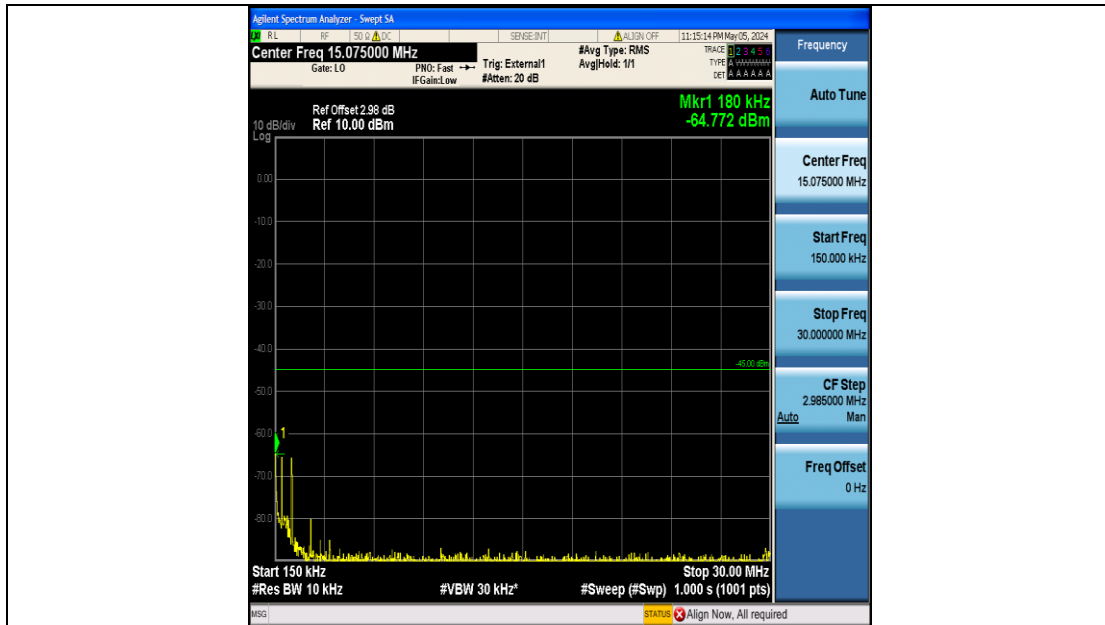

Band38_10MHz_QPSK_38000_50RB#0_0.009~0.15_0.009~0.15