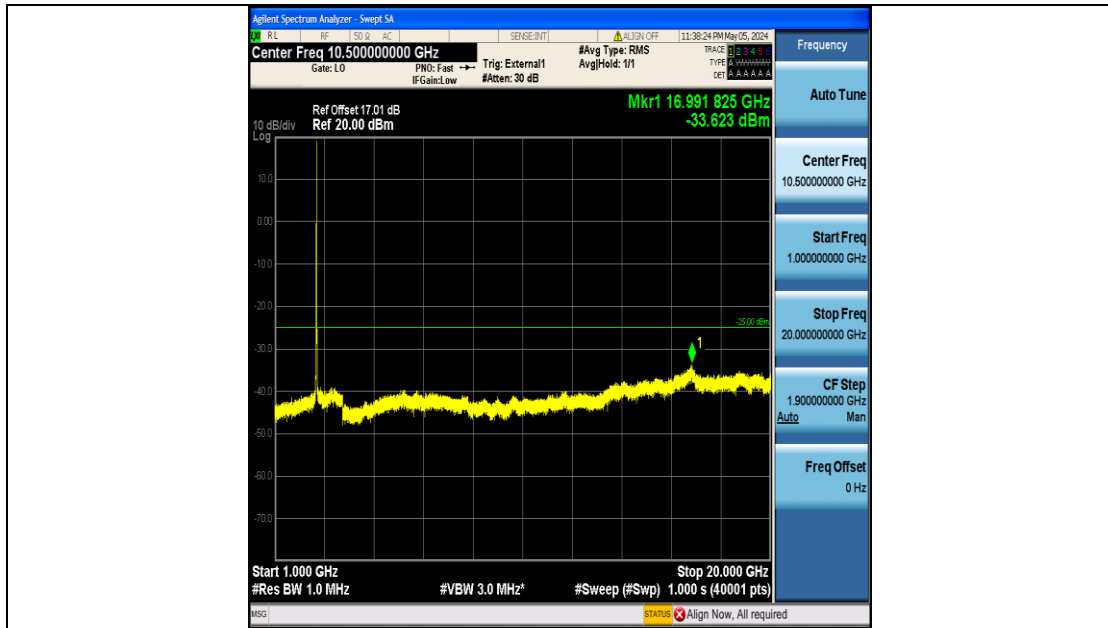

Band38_15MHz_QPSK_38000_75RB#0_1000~20000_1000~20000