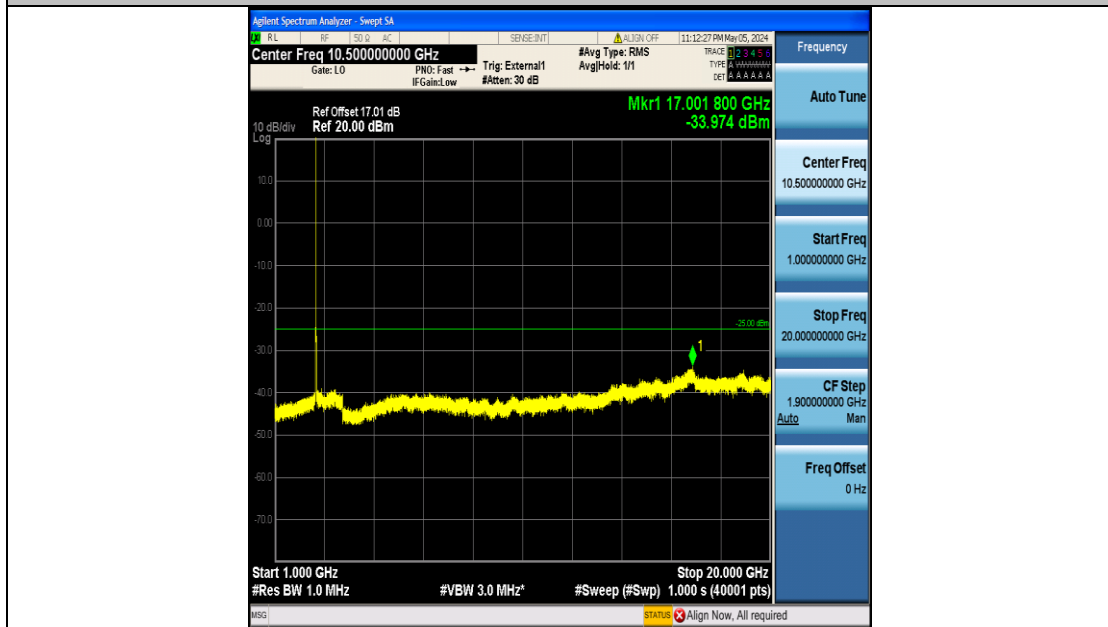

Band38_10MHz_QPSK_37800_50RB#0_30~1000_30~1000