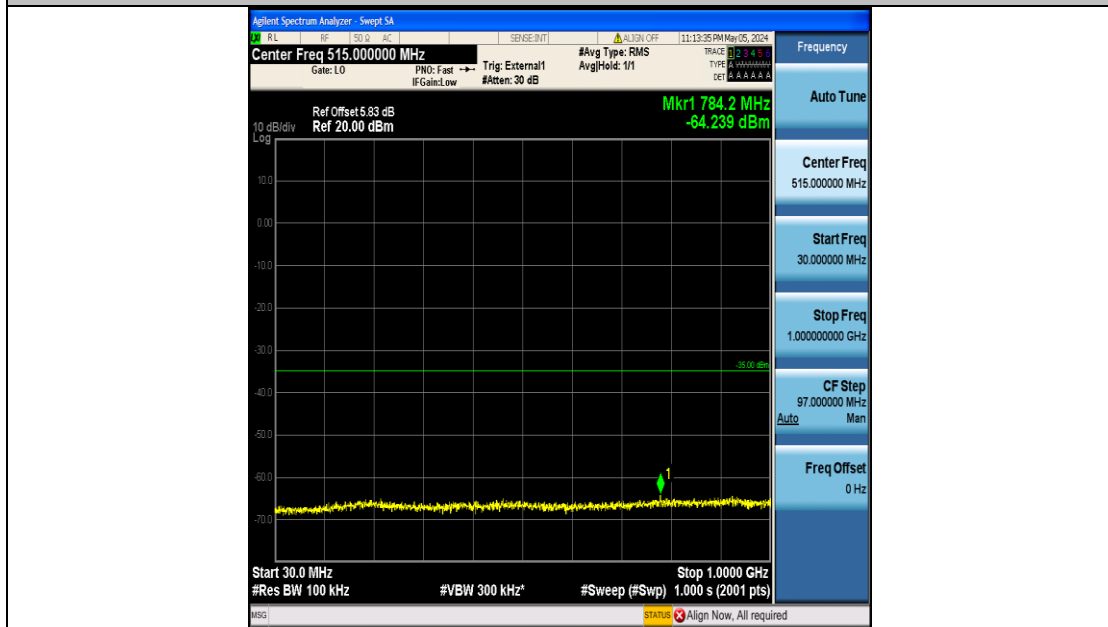

Band38_10MHz_16QAM_37800_50RB#0_0.15~30_0.15~30