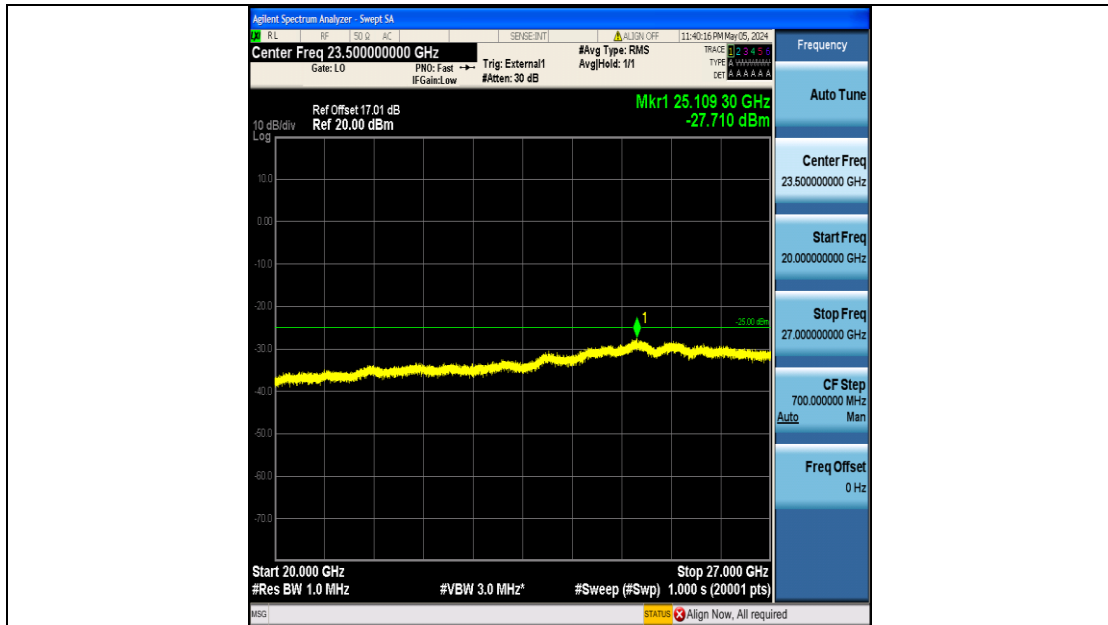

Band38_15MHz_16QAM_38000_75RB#0_20000~27000_20000~27000