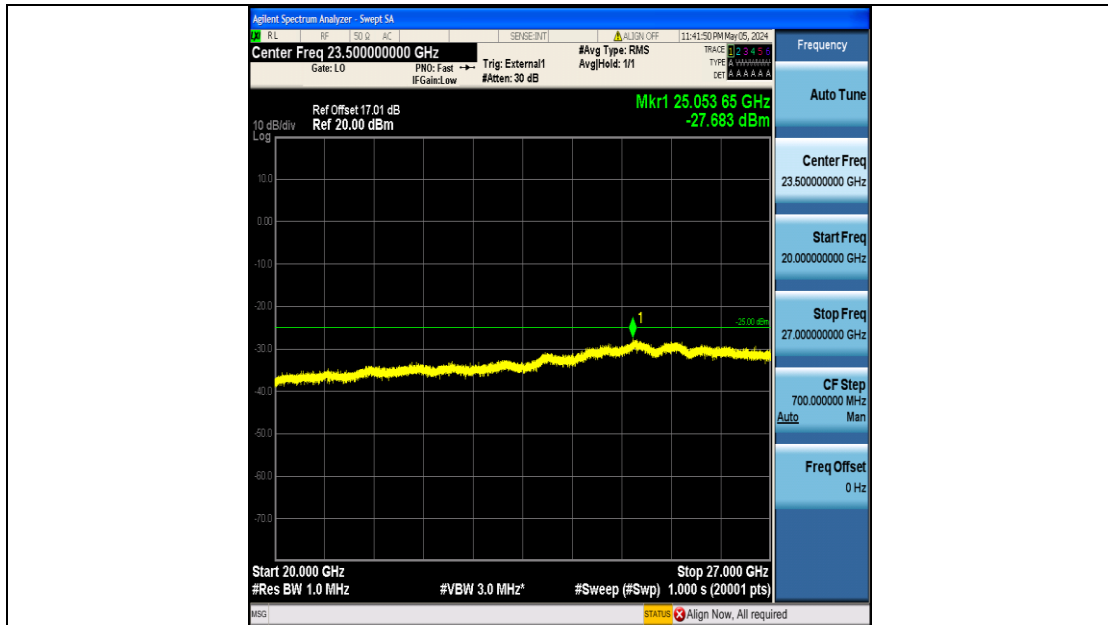

Band38\_15MHz\_QPSK\_38175\_75RB#0\_0.009~0.15\_0.009~0.15

Band38\_15MHz\_QPSK\_38175\_75RB#0\_0.15~30\_0.15~30

Band38\_15MHz\_QPSK\_38175\_75RB#0\_30~1000\_30~1000

Band38\_15MHz\_QPSK\_38175\_75RB#0\_1000~20000\_1000~20000