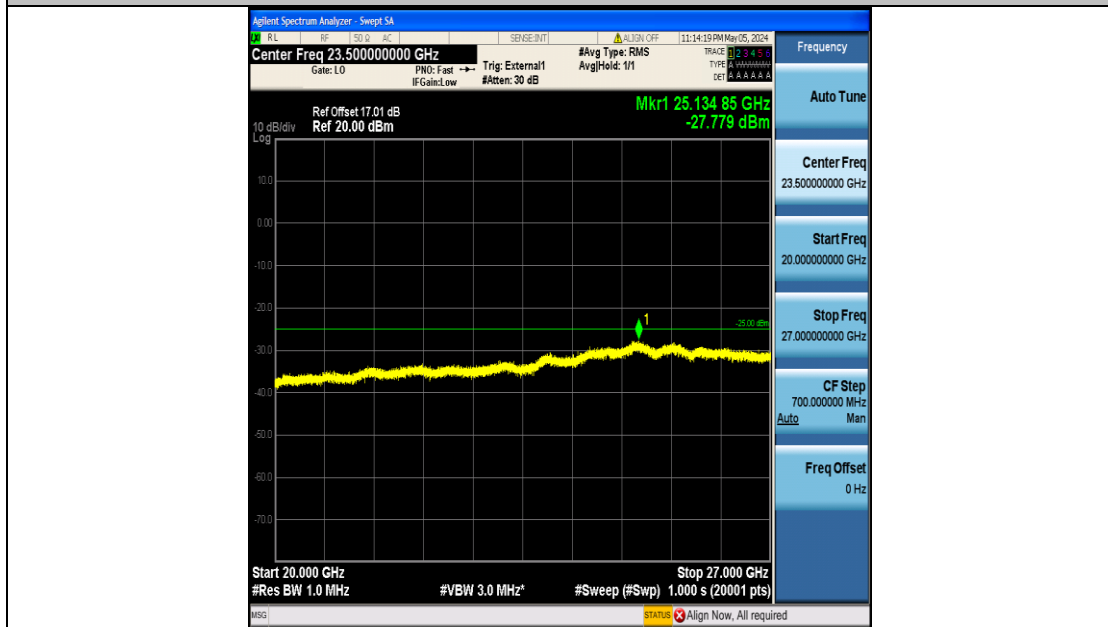

Band38_10MHz_16QAM_37800_50RB#0_1000~20000_1000~20000