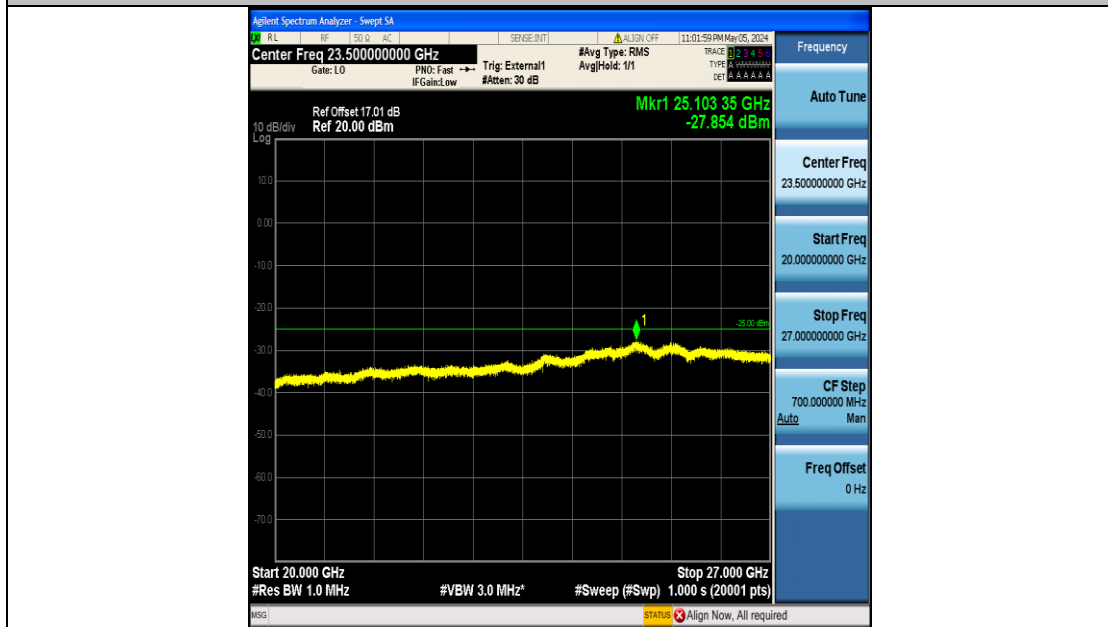

Band38\_5MHz\_16QAM\_38000\_25RB#0\_30~1000\_30~1000

Band38\_5MHz\_16QAM\_38000\_25RB#0\_1000~20000\_1000~20000

Band38\_5MHz\_16QAM\_38000\_25RB#0\_20000~27000\_20000~27000

Band38\_5MHz\_16QAM\_38225\_25RB#0\_0.009~0.15\_0.009~0.15

Band38\_5MHz\_16QAM\_38225\_25RB#0\_0.15~30\_0.15~30

Band38\_5MHz\_16QAM\_38225\_25RB#0\_30~1000\_30~1000

Band38\_5MHz\_16QAM\_38225\_25RB#0\_1000~20000\_1000~20000

Band38\_5MHz\_16QAM\_38225\_25RB#0\_20000~27000\_20000~27000