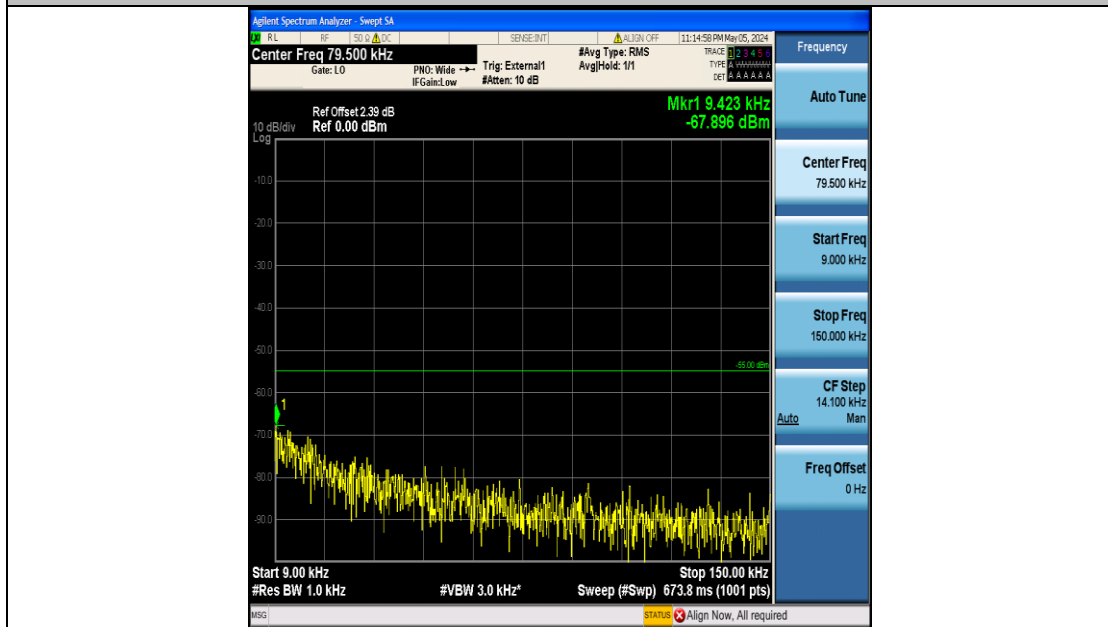

Band38_10MHz_QPSK_37800_50RB#0_20000~27000_20000~27000