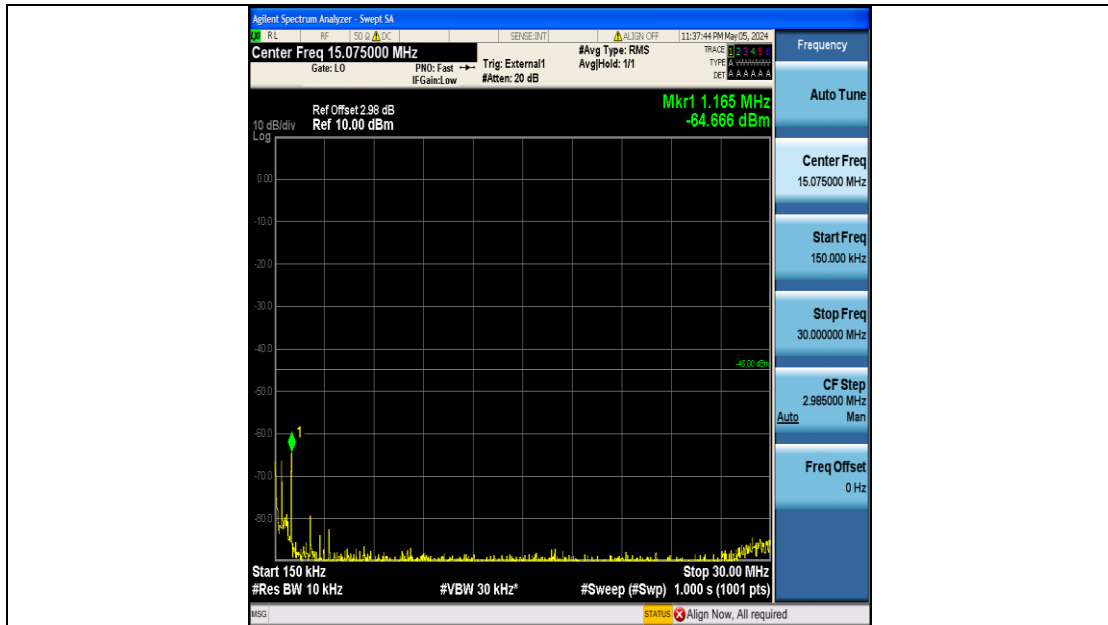

Band38\_15MHz\_QPSK\_37825\_75RB#0\_30~1000\_30~1000

Band38\_15MHz\_QPSK\_37825\_75RB#0\_1000~20000\_1000~20000

Band38\_15MHz\_QPSK\_37825\_75RB#0\_20000~27000\_20000~27000

Band38\_15MHz\_QPSK\_38000\_75RB#0\_0.009~0.15\_0.009~0.15