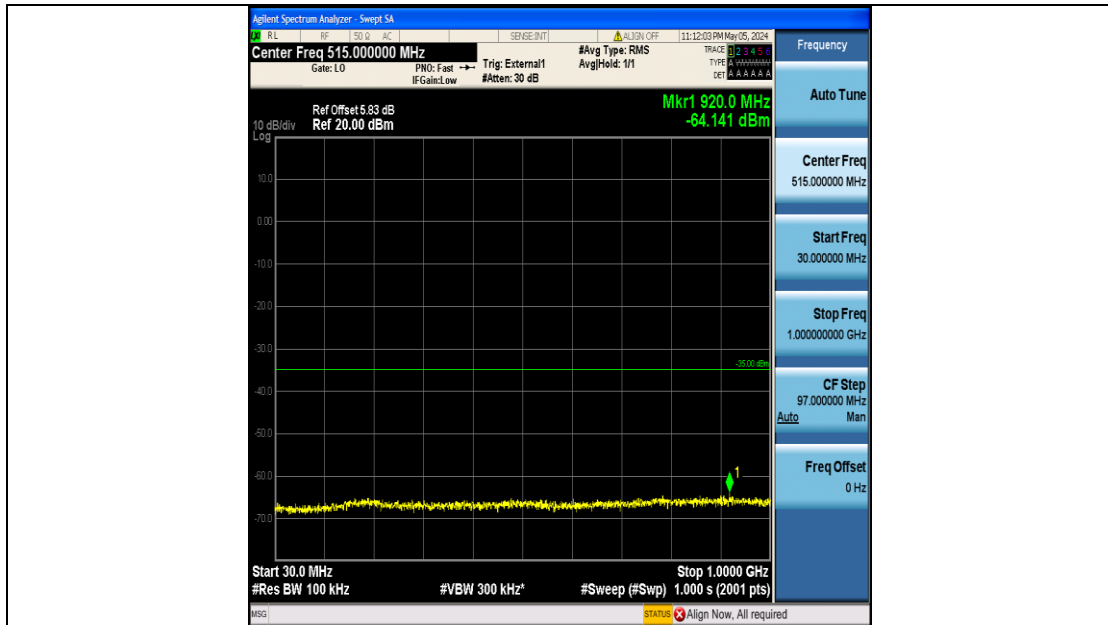

Band38_10MHz_QPSK_37800_50RB#0_0.15~30_0.15~30