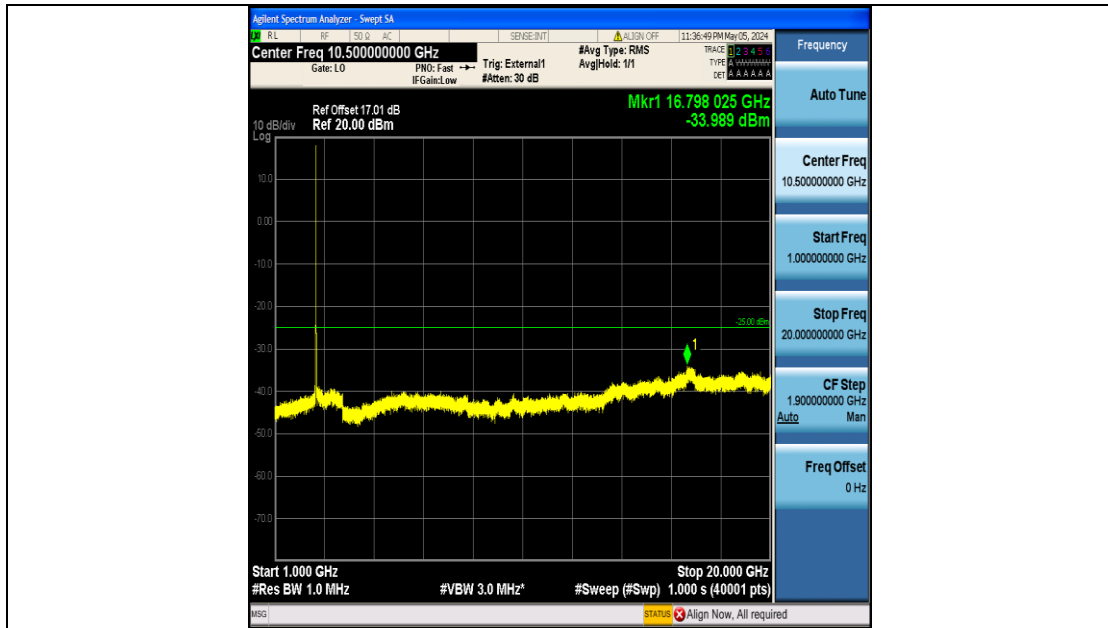

Band38\_15MHz\_QPSK\_38175\_75RB#0\_20000~27000\_20000~27000

Band38\_15MHz\_16QAM\_37825\_75RB#0\_0.009~0.15\_0.009~0.15

Band38\_15MHz\_16QAM\_37825\_75RB#0\_0.15~30\_0.15~30

Band38\_15MHz\_16QAM\_37825\_75RB#0\_30~1000\_30~1000