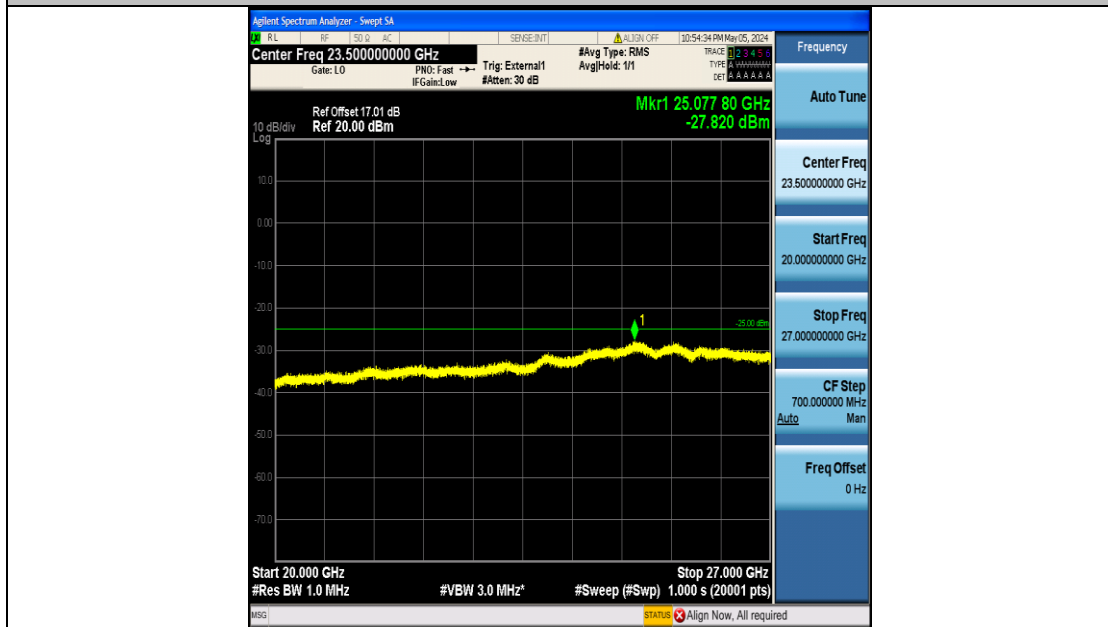

Band38\_5MHz\_QPSK\_38225\_25RB#0\_2000~27000\_2000~27000

Band38\_5MHz\_16QAM\_37775\_25RB#0\_0.009~0.15\_0.009~0.15

Band38\_5MHz\_16QAM\_37775\_25RB#0\_0.15~30\_0.15~30

Band38\_5MHz\_16QAM\_37775\_25RB#0\_30~1000\_30~1000

Band38\_5MHz\_16QAM\_37775\_25RB#0\_1000~20000\_1000~20000

Band38\_5MHz\_16QAM\_37775\_25RB#0\_20000~27000\_20000~27000

Band38\_5MHz\_16QAM\_38000\_25RB#0\_0.009~0.15\_0.009~0.15

Band38\_5MHz\_16QAM\_38000\_25RB#0\_0.15~30\_0.15~30