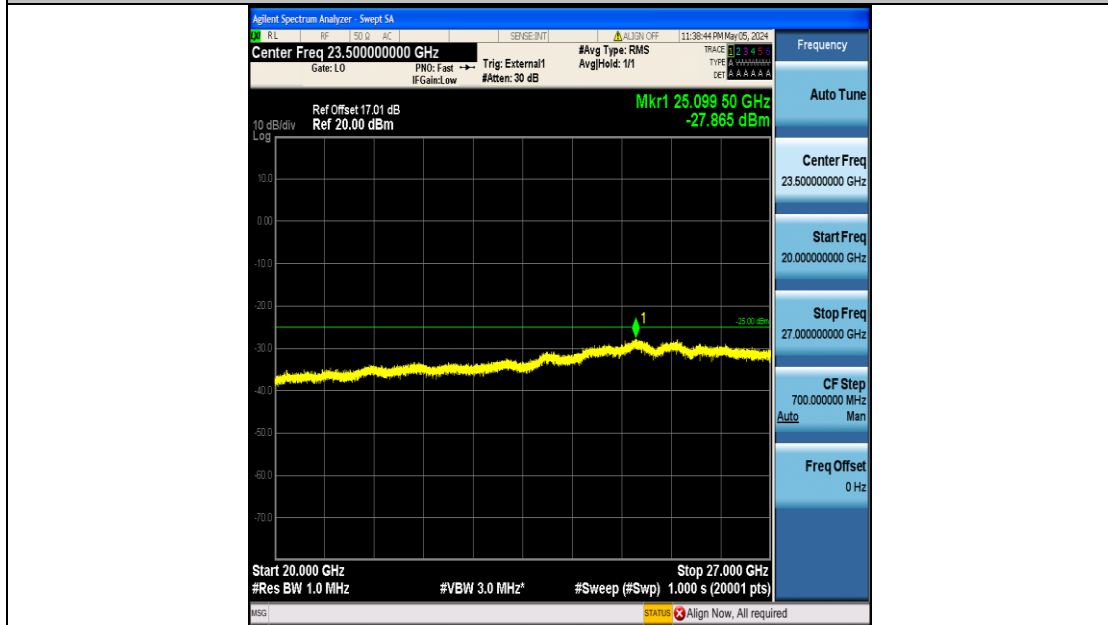

Band38_15MHz_QPSK_38000_75RB#0_20000~27000_20000~27000