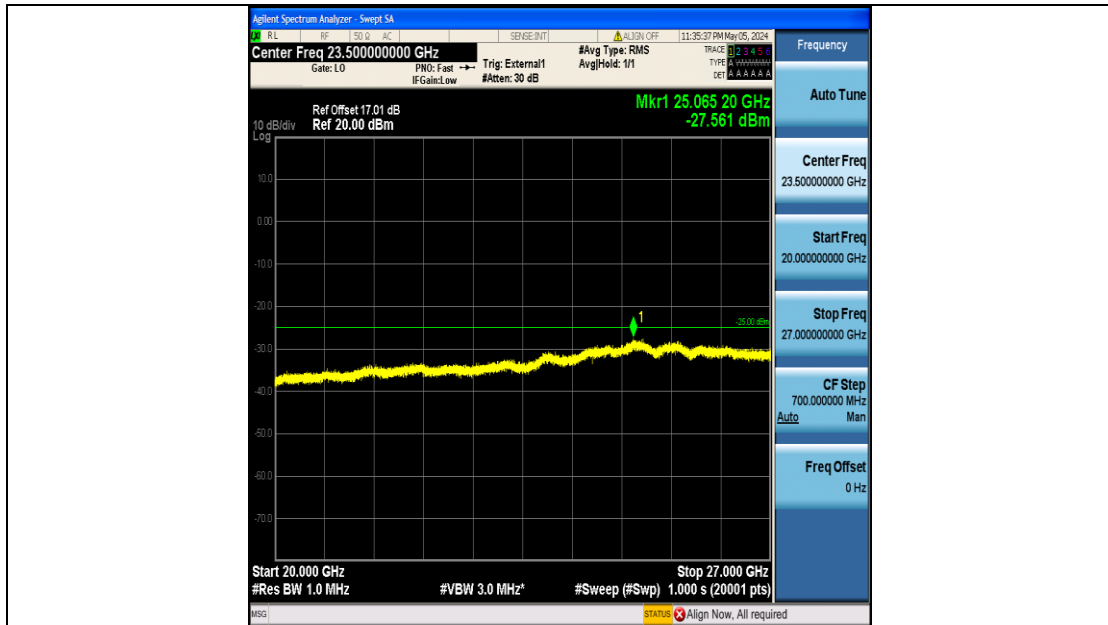

Band38_15MHz_QPSK_37825_75RB#0_20000~27000_20000~27000