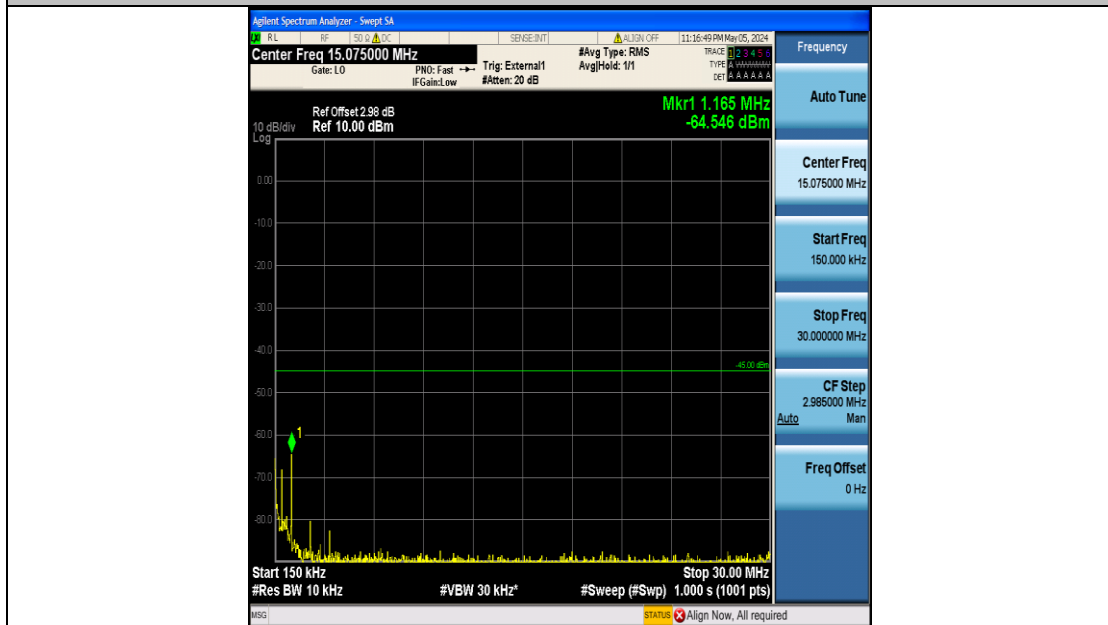

Band38_10MHz_16QAM_38000_50RB#0_0.15~30_0.15~30