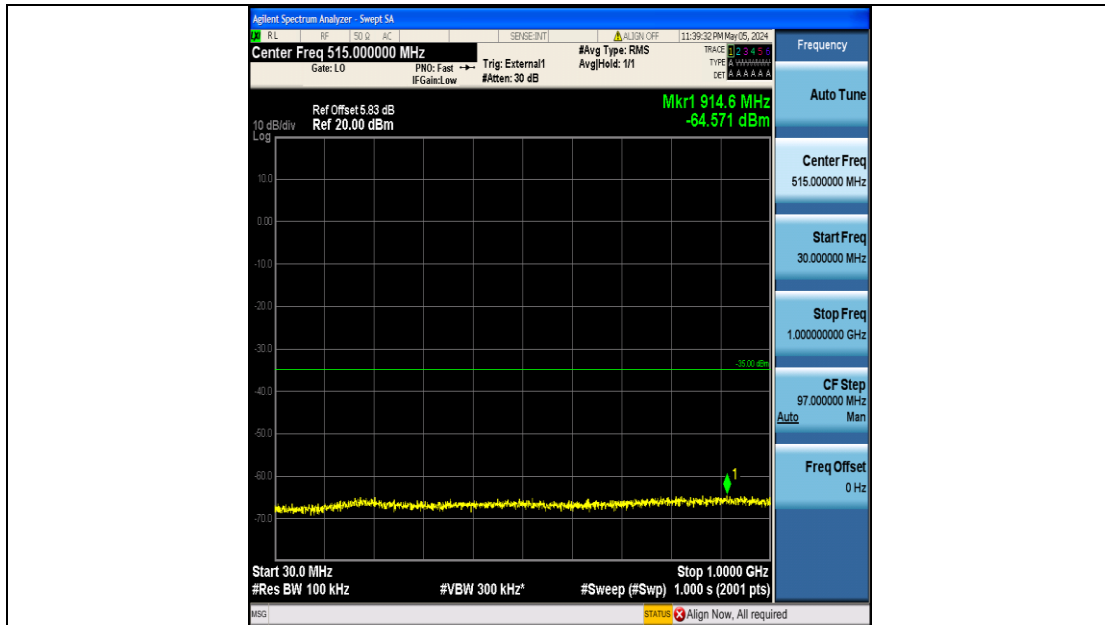

Band38\_15MHz\_16QAM\_37825\_75RB#0\_1000~20000\_1000~20000

Band38\_15MHz\_16QAM\_37825\_75RB#0\_20000~27000\_20000~27000

Band38\_15MHz\_16QAM\_38000\_75RB#0\_0.009~0.15\_0.009~0.15

Band38\_15MHz\_16QAM\_38000\_75RB#0\_0.15~30\_0.15~30