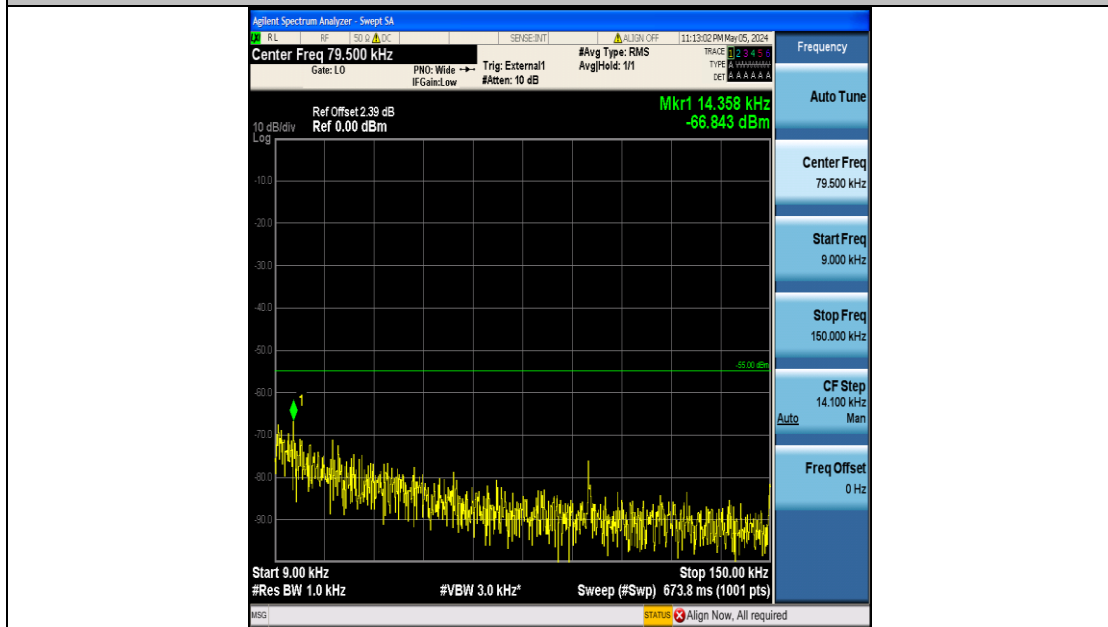

Band38_10MHz_QPSK_38200_50RB#0_20000~27000_20000~27000