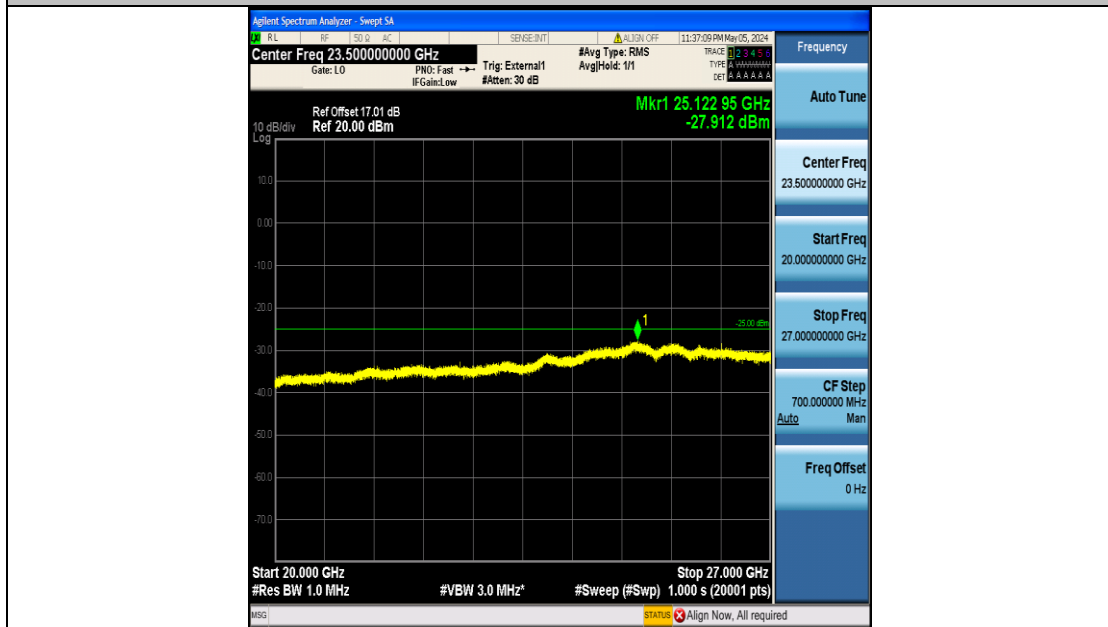

Band38_15MHz_16QAM_37825_75RB#0_20000~27000_20000~27000