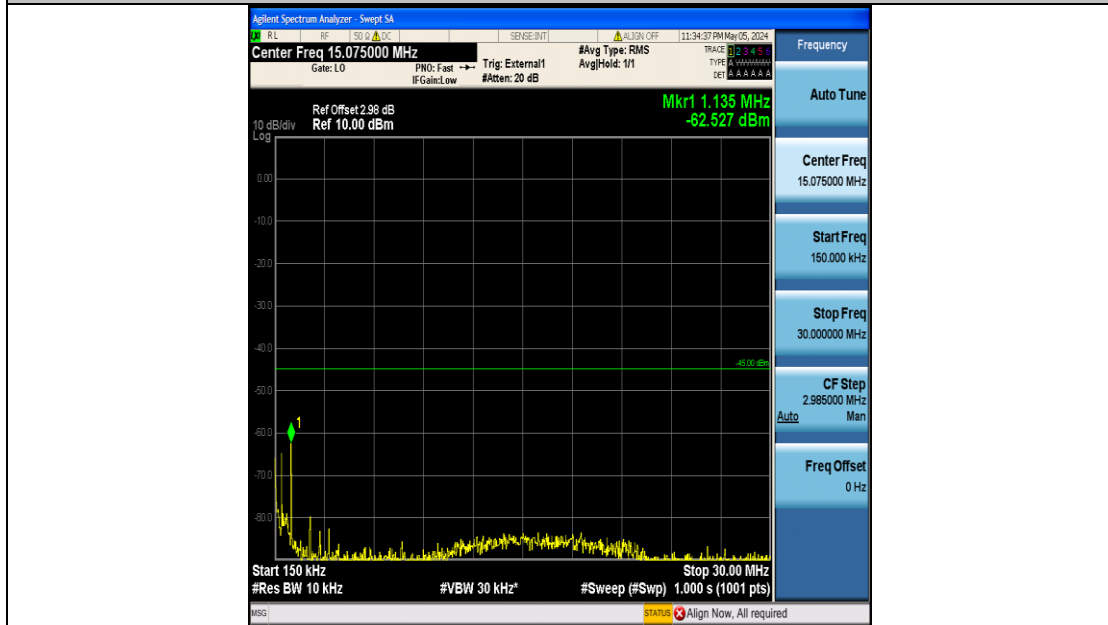

Band38_15MHz_QPSK_37825_75RB#0_0.15~30_0.15~30