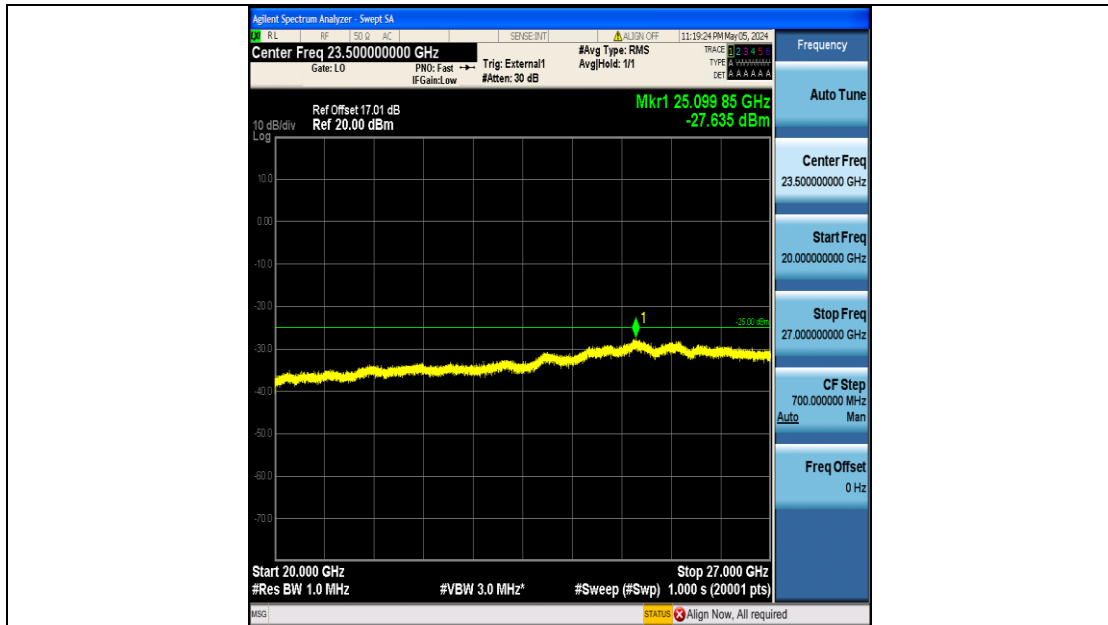

Band38_10MHz_QPSK_38200_50RB#0_1000~20000_1000~20000