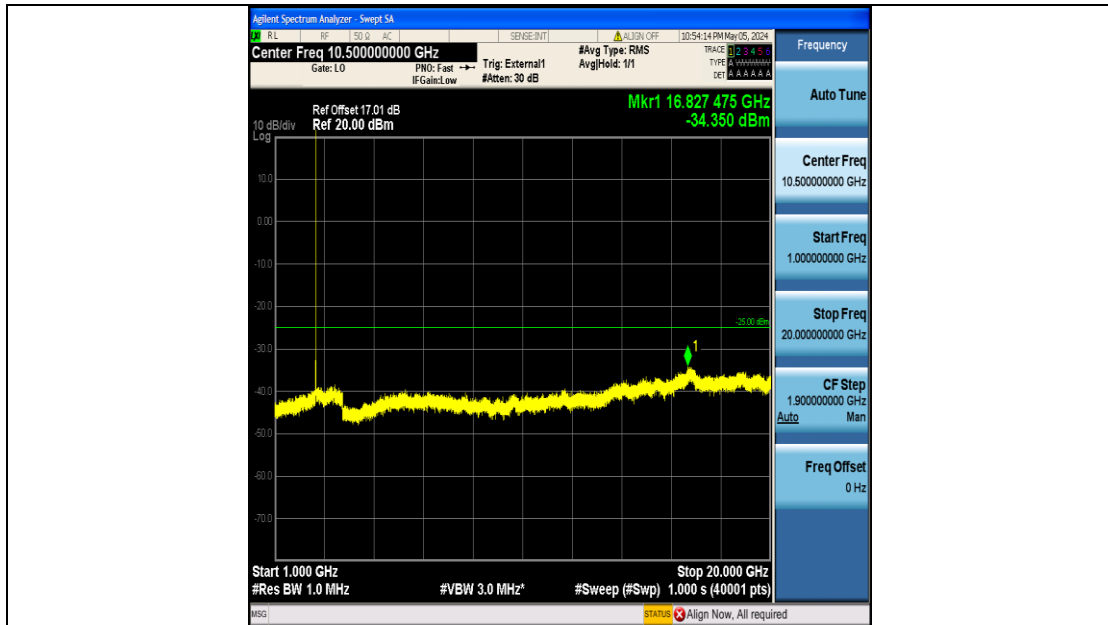

Band38\_5MHz\_QPSK\_38225\_25RB#0\_2000~27000\_2000~27000

Band38\_5MHz\_16QAM\_37775\_25RB#0\_0.009~0.15\_0.009~0.15

Band38\_5MHz\_16QAM\_37775\_25RB#0\_0.15~30\_0.15~30

Band38\_5MHz\_16QAM\_37775\_25RB#0\_30~1000\_30~1000