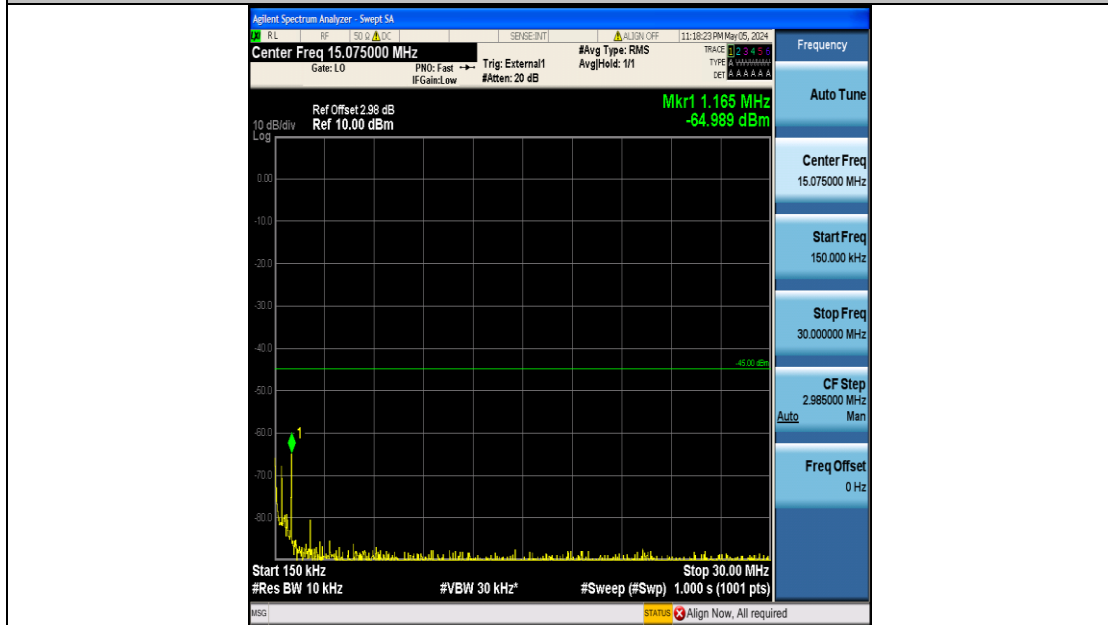

Band38_10MHz_QPSK_38200_50RB#0_0.009~0.15_0.009~0.15