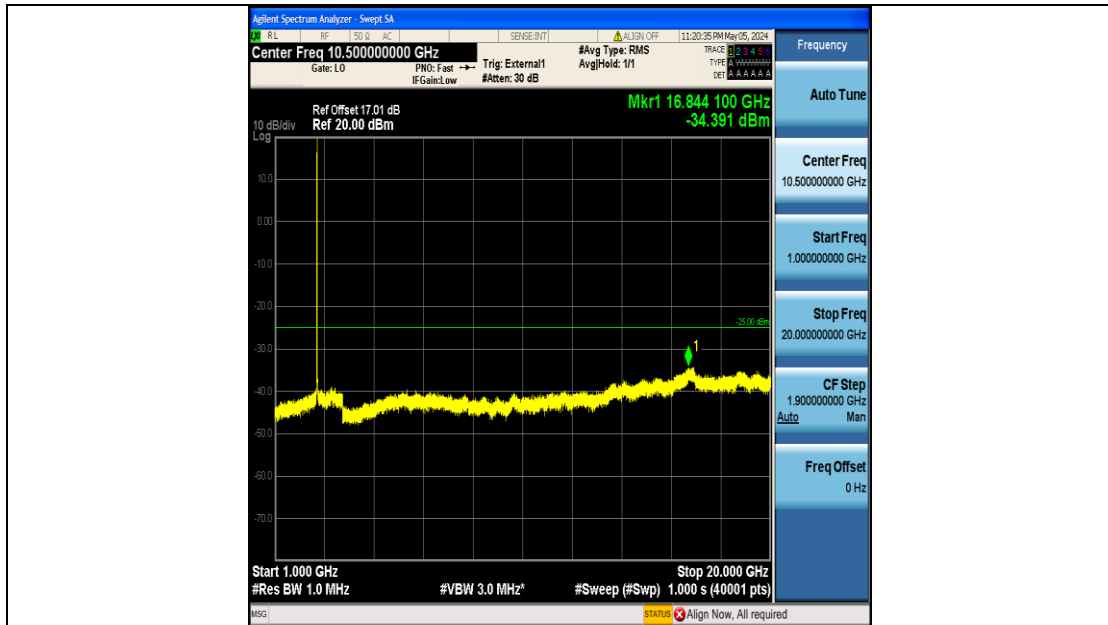

Band38\_10MHz\_16QAM\_38000\_50RB#0\_20000~27000\_20000~27000

Band38\_10MHz\_16QAM\_38200\_50RB#0\_0.009~0.15\_0.009~0.15

Band38\_10MHz\_16QAM\_38200\_50RB#0\_0.15~30\_0.15~30

Band38\_10MHz\_16QAM\_38200\_50RB#0\_30~1000\_30~1000