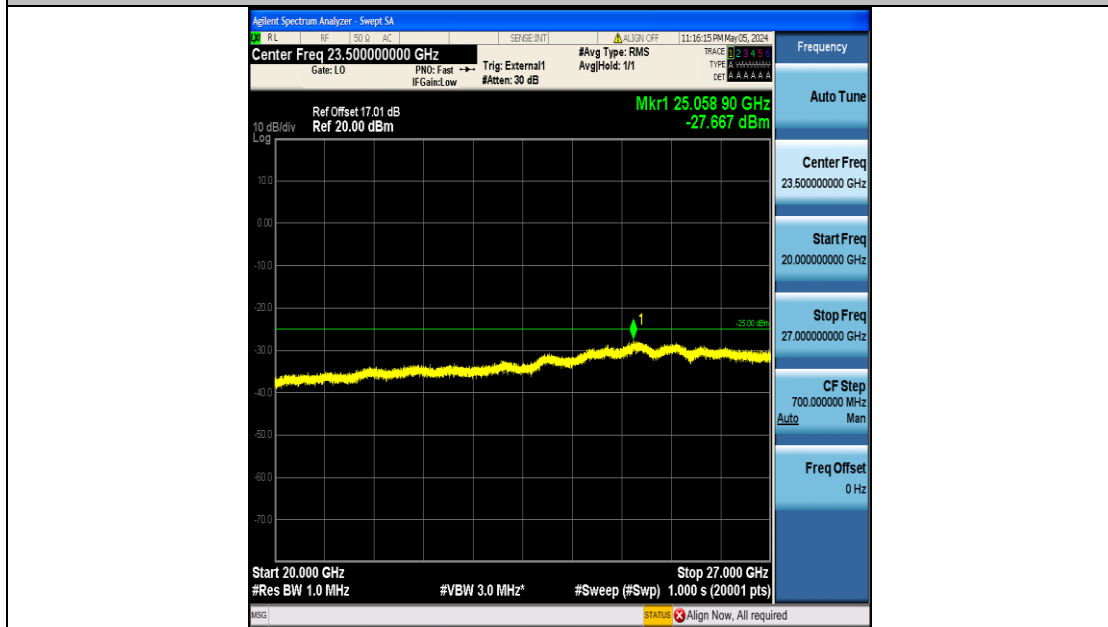

Band38_10MHz_QPSK_38000_50RB#0_1000~20000_1000~20000