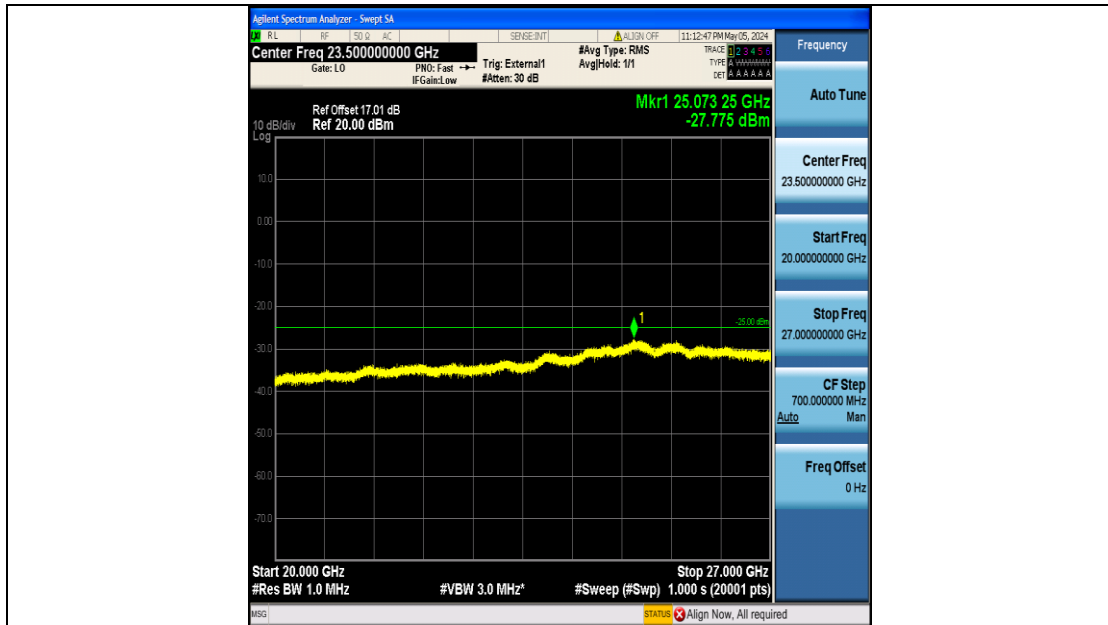

Band38\_10MHz\_QPSK\_37800\_50RB#0\_0.009~0.15\_0.009~0.15

Band38\_10MHz\_QPSK\_37800\_50RB#0\_0.15~30\_0.15~30

Band38\_10MHz\_QPSK\_37800\_50RB#0\_30~1000\_30~1000

Band38\_10MHz\_QPSK\_37800\_50RB#0\_1000~20000\_1000~20000