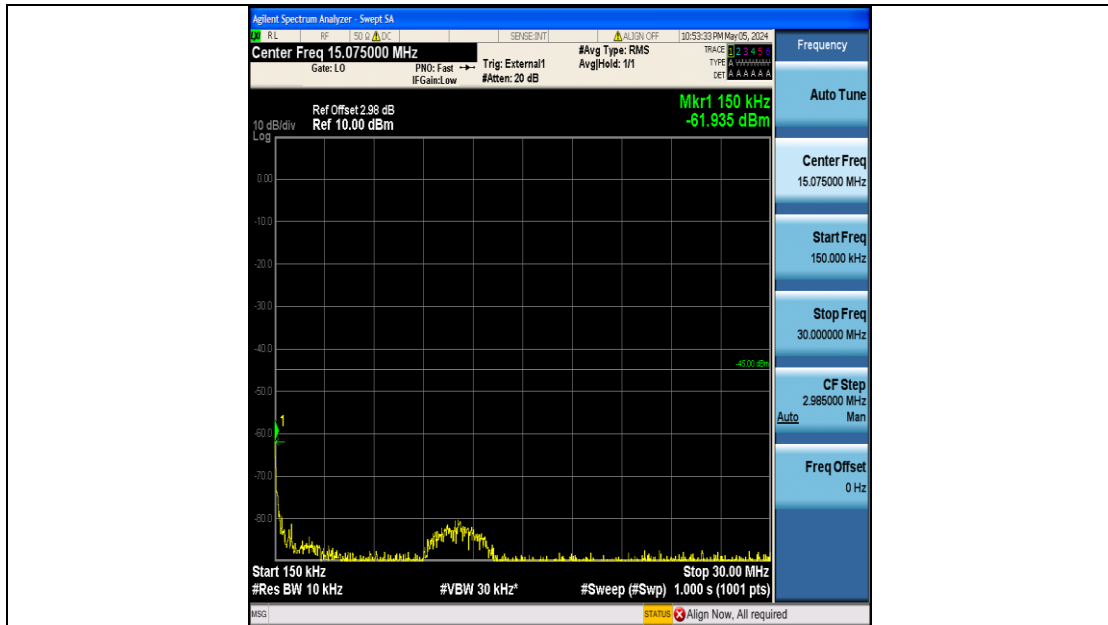

Band38\_5MHz\_QPSK\_38225\_25RB#0\_2000~27000\_2000~27000

Band38\_5MHz\_16QAM\_37775\_25RB#0\_0.009~0.15\_0.009~0.15

Band38\_5MHz\_16QAM\_37775\_25RB#0\_0.15~30\_0.15~30

Band38\_5MHz\_16QAM\_37775\_25RB#0\_30~1000\_30~1000

Band38\_5MHz\_16QAM\_37775\_25RB#0\_1000~20000\_1000~20000

Band38\_5MHz\_16QAM\_37775\_25RB#0\_20000~27000\_20000~27000

Band38\_5MHz\_16QAM\_38000\_25RB#0\_0.009~0.15\_0.009~0.15

Band38\_5MHz\_16QAM\_38000\_25RB#0\_0.15~30\_0.15~30