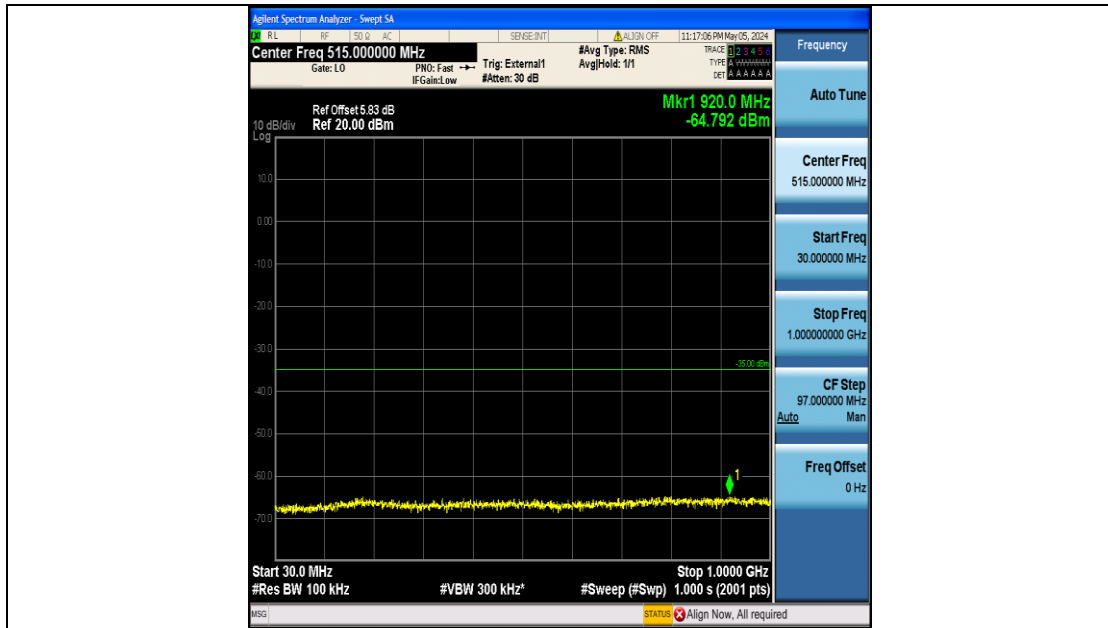

Band38_10MHz_16QAM_38000_50RB#0_30~1000_30~1000