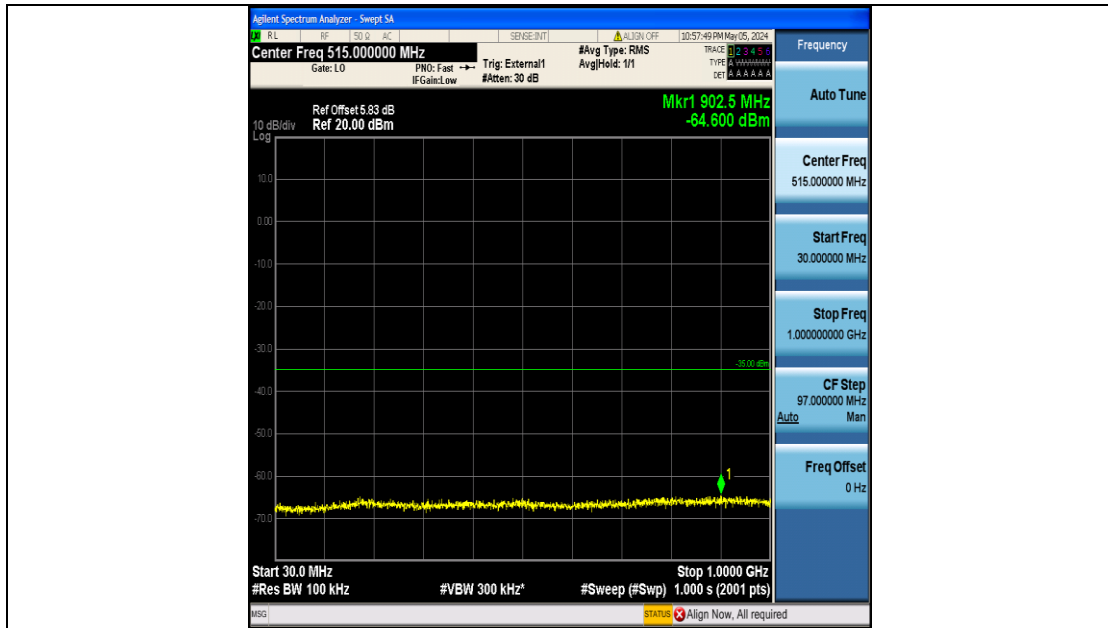

Band38\_5MHz\_16QAM\_37775\_25RB#0\_1000~20000\_1000~20000

Band38\_5MHz\_16QAM\_37775\_25RB#0\_20000~27000\_20000~27000

Band38\_5MHz\_16QAM\_38000\_25RB#0\_0.009~0.15\_0.009~0.15

Band38\_5MHz\_16QAM\_38000\_25RB#0\_0.15~30\_0.15~30

Band38\_5MHz\_16QAM\_38000\_25RB#0\_30~1000\_30~1000

Band38\_5MHz\_16QAM\_38000\_25RB#0\_1000~20000\_1000~20000

Band38\_5MHz\_16QAM\_38000\_25RB#0\_20000~27000\_20000~27000

Band38\_5MHz\_16QAM\_38225\_25RB#0\_0.009~0.15\_0.009~0.15