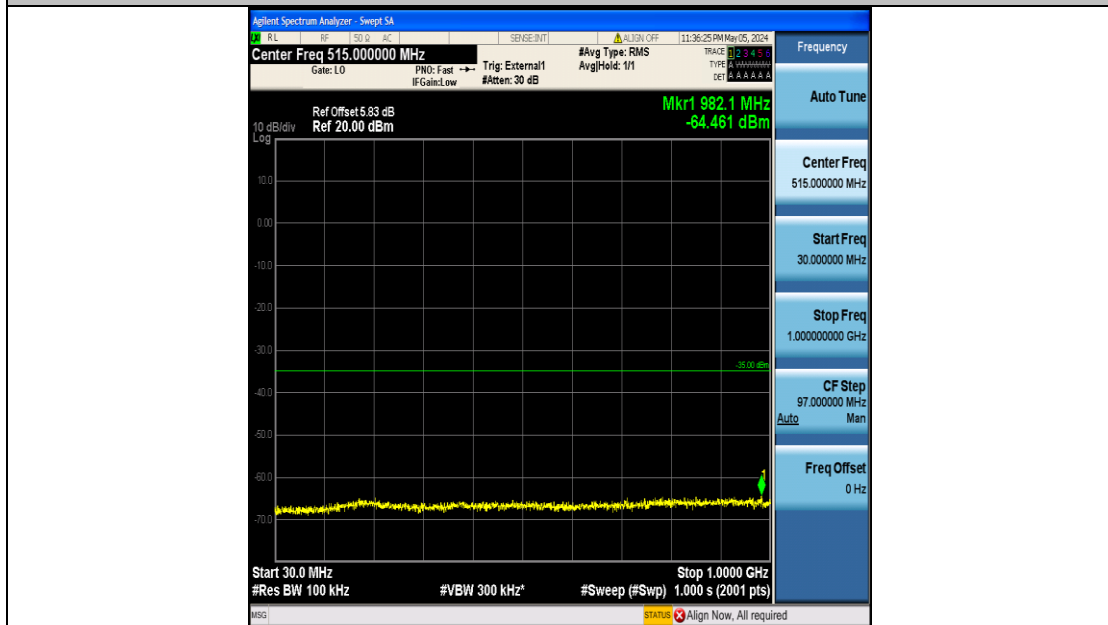

Band38_15MHz_16QAM_37825_75RB#0_30~1000_30~1000