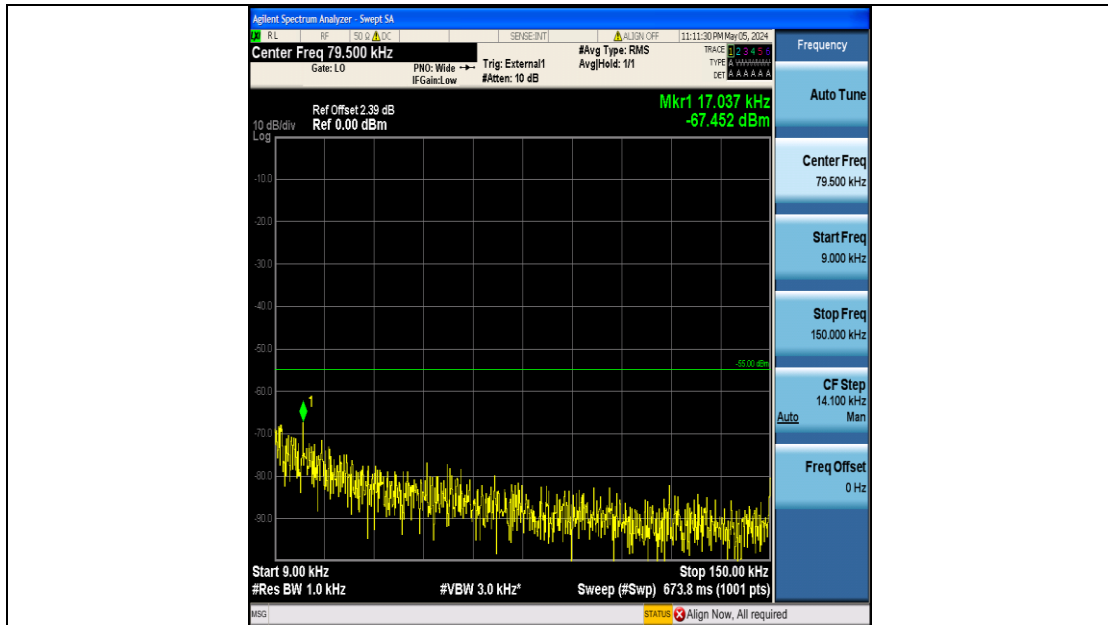

Band38\_5MHz\_16QAM\_38225\_25RB#0\_0.15~30\_0.15~30

Band38\_5MHz\_16QAM\_38225\_25RB#0\_30~1000\_30~1000

Band38\_5MHz\_16QAM\_38225\_25RB#0\_1000~20000\_1000~20000

Band38\_5MHz\_16QAM\_38225\_25RB#0\_20000~27000\_20000~27000