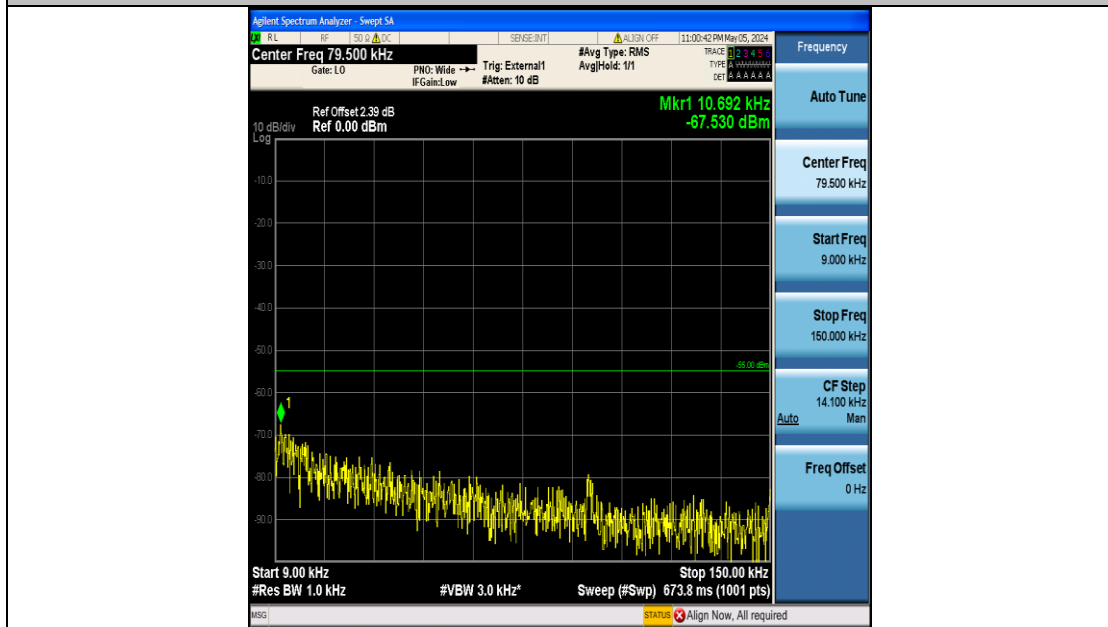

Band38_5MHz_16QAM_38000_25RB#0_20000~27000_20000~27000