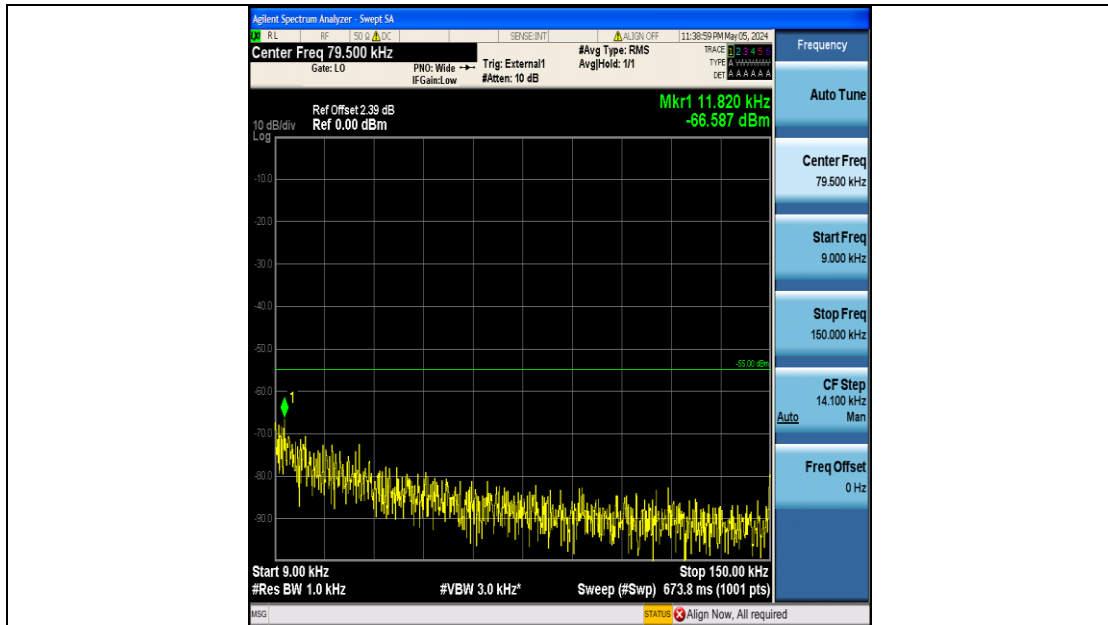

Band38_15MHz_16QAM_38000_75RB#0_0.009~0.15_0.009~0.15