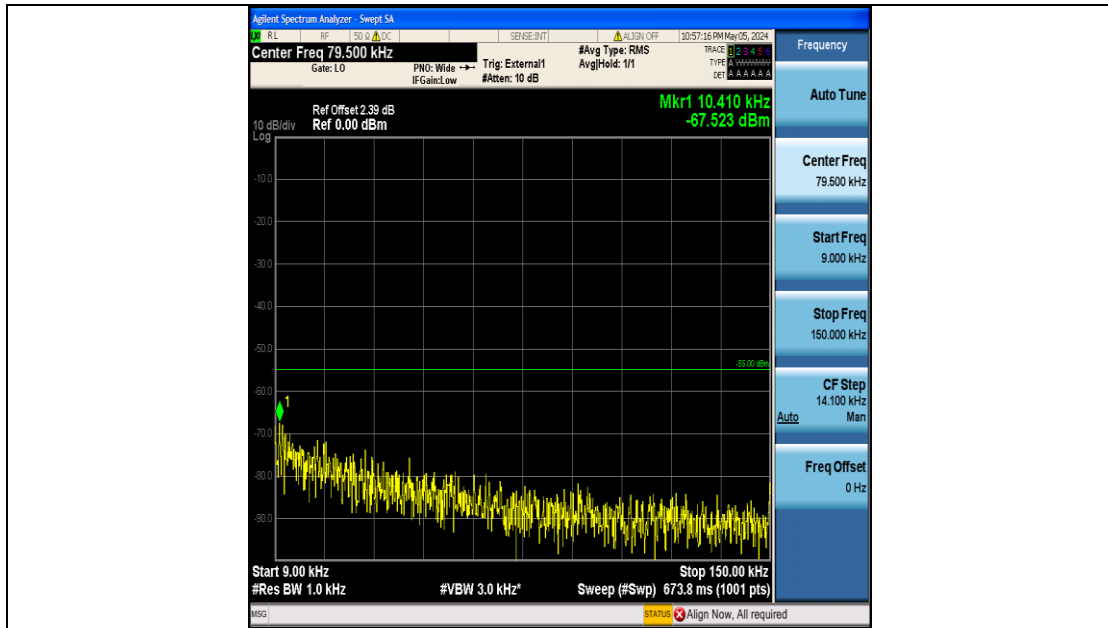

Band38_5MHz_16QAM_37775_25RB#0_20000~27000_20000~27000