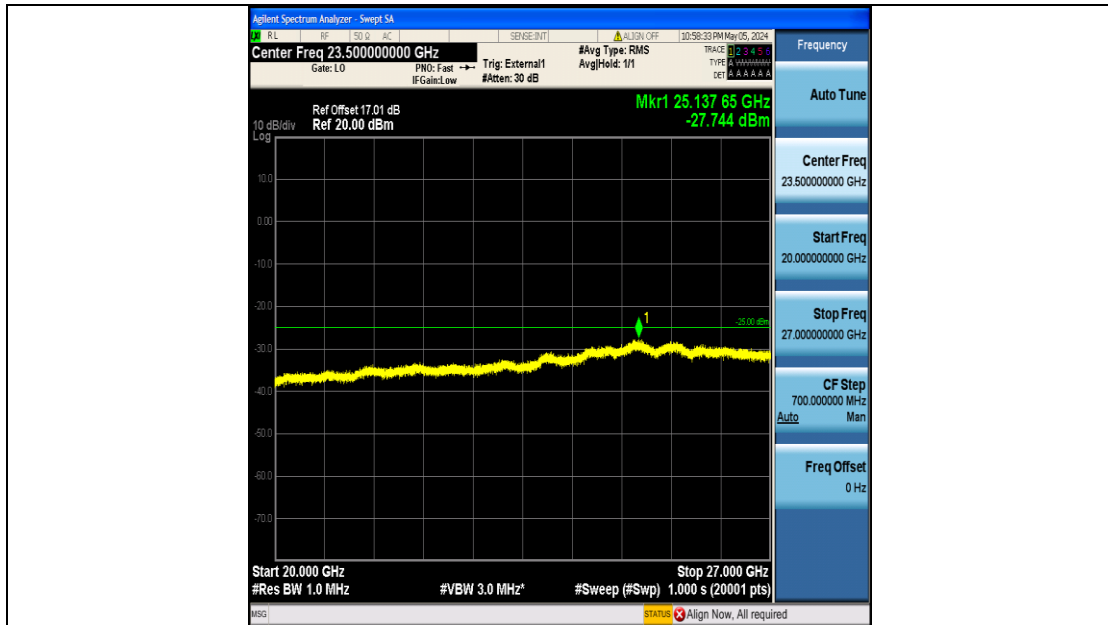

Band38_5MHz_16QAM_38000_25RB#0_1000~20000_1000~20000