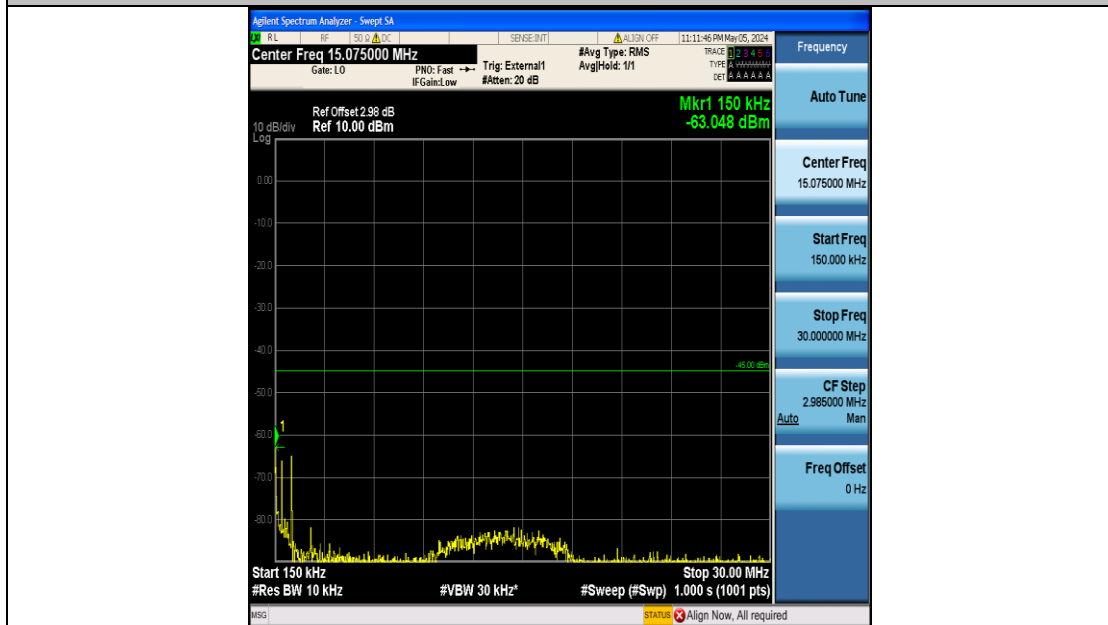

Band38_10MHz_QPSK_37800_50RB#0_0.009~0.15_0.009~0.15