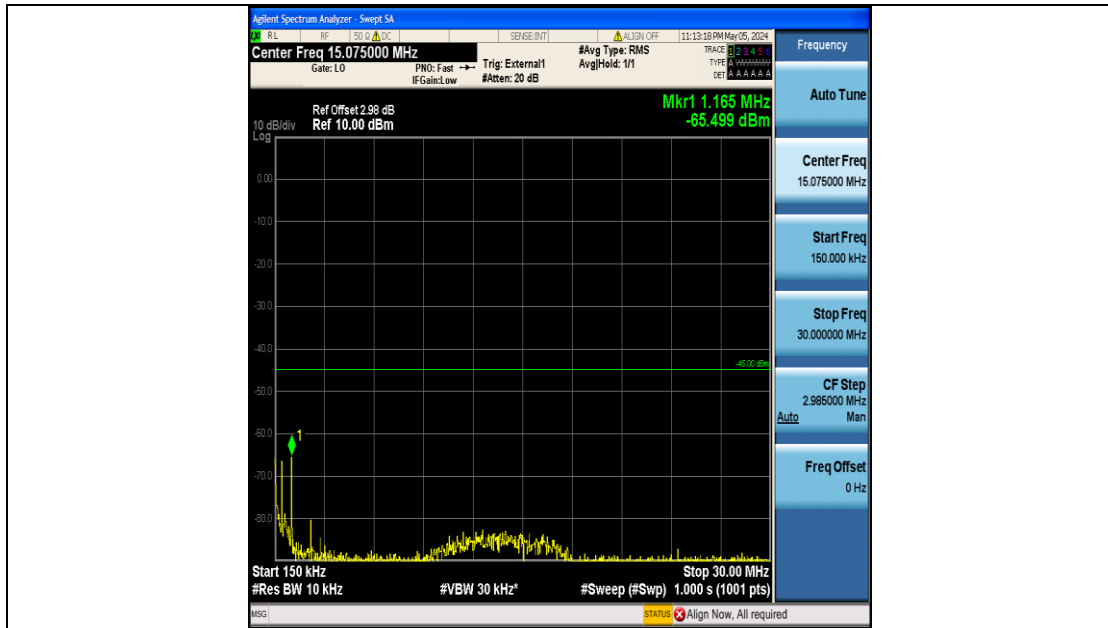

Band38\_10MHz\_QPSK\_38200\_50RB#0\_30~1000\_30~1000

Band38\_10MHz\_QPSK\_38200\_50RB#0\_1000~20000\_1000~20000

Band38\_10MHz\_QPSK\_38200\_50RB#0\_20000~27000\_20000~27000

Band38\_10MHz\_16QAM\_37800\_50RB#0\_0.009~0.15\_0.009~0.15