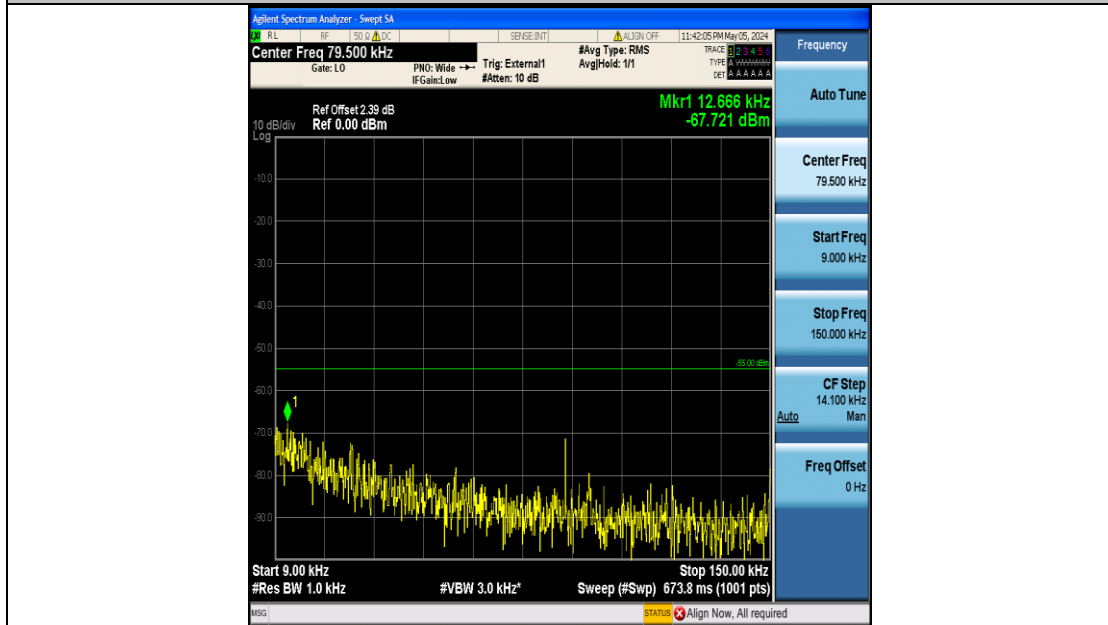

Band38_15MHz_16QAM_38175_75RB#0_0.009~0.15_0.009~0.15