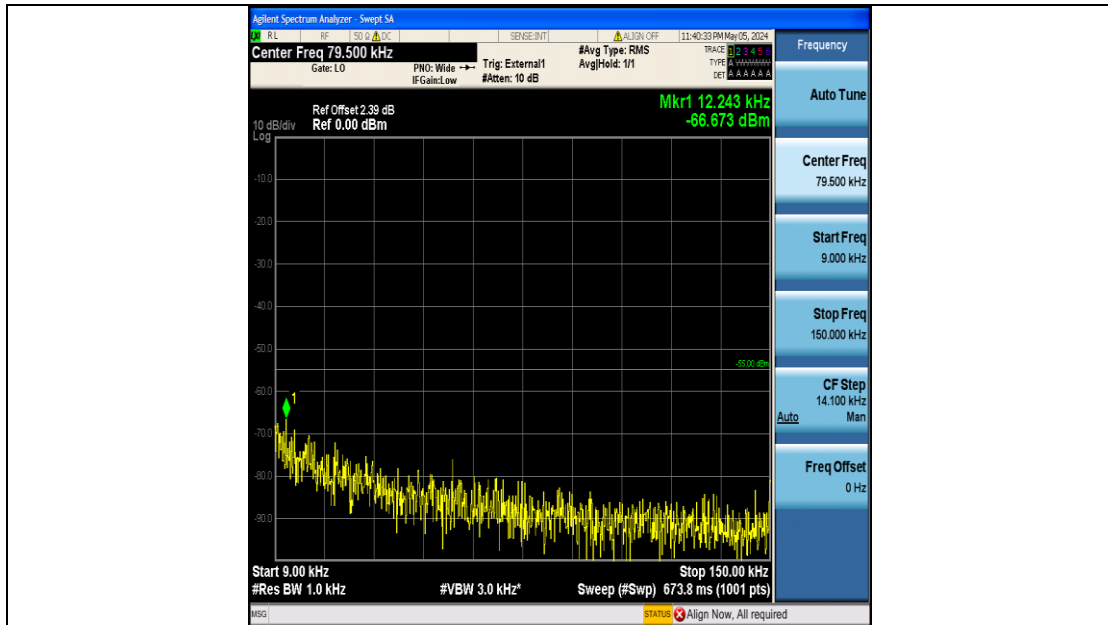

Band38\_15MHz\_QPSK\_38000\_75RB#0\_0.15~30\_0.15~30

Band38\_15MHz\_QPSK\_38000\_75RB#0\_30~1000\_30~1000

Band38\_15MHz\_QPSK\_38000\_75RB#0\_1000~20000\_1000~20000

Band38\_15MHz\_QPSK\_38000\_75RB#0\_20000~27000\_20000~27000