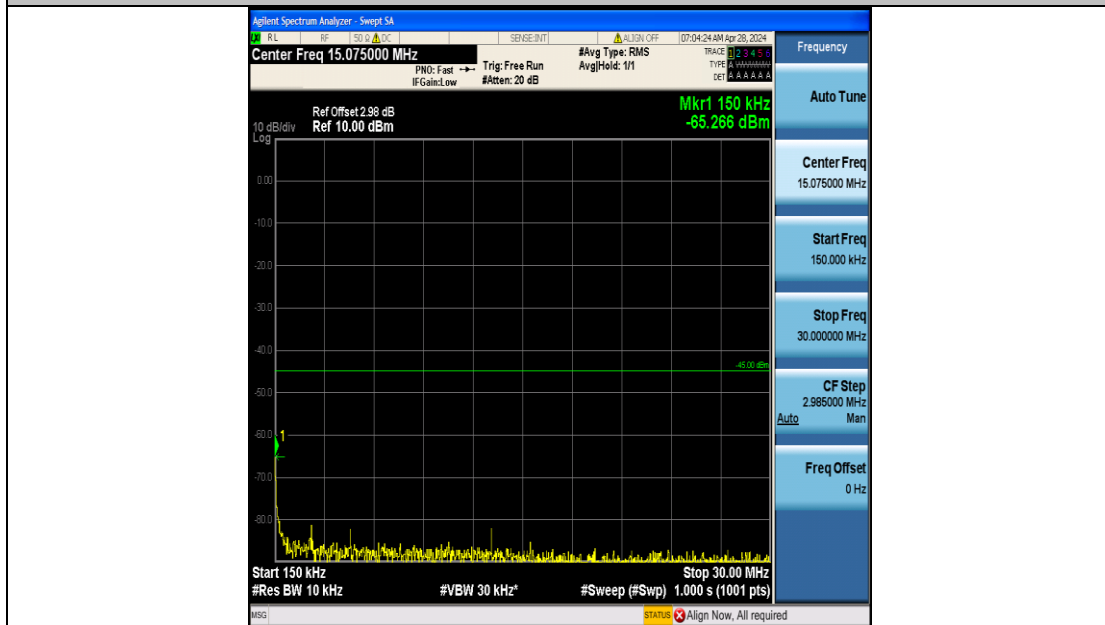

Band7_20MHz_QPSK_21350_100RB#0_0.15~30_0.15~30