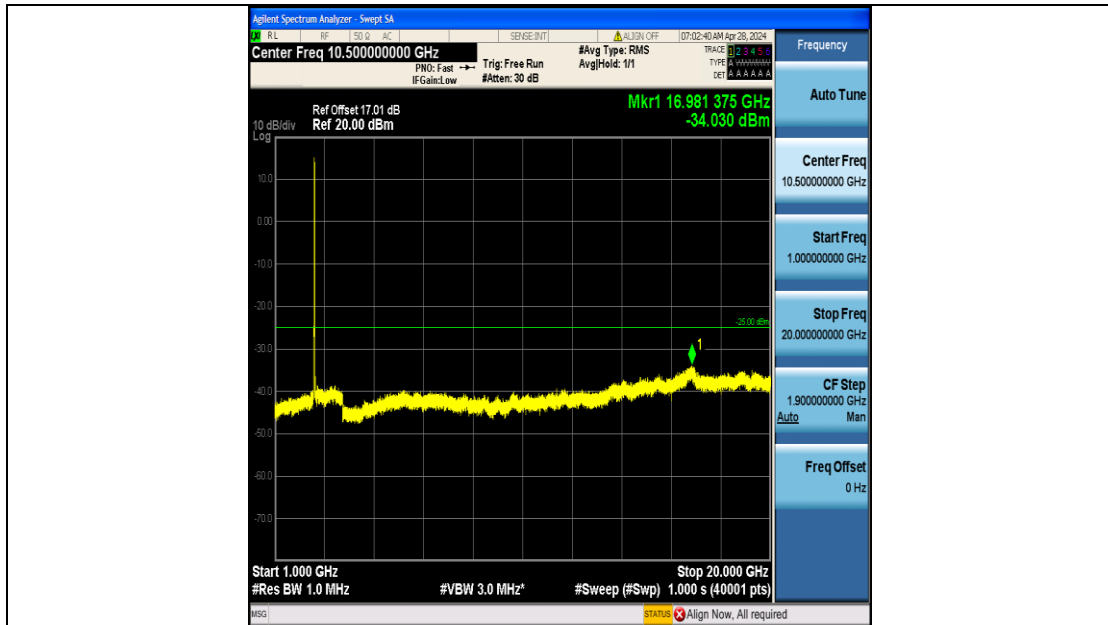

Band7_20MHz_16QAM_20850_100RB#0_30~1000_30~1000