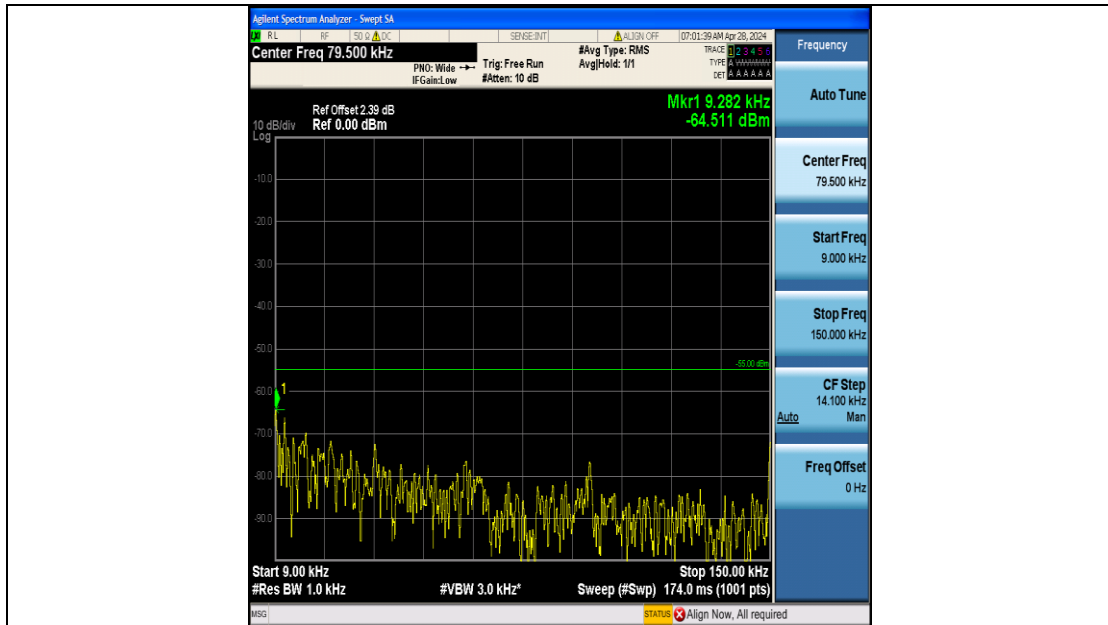

Band7\_15MHz\_16QAM\_21375\_75RB#0\_1000~20000\_1000~20000

Band7\_15MHz\_16QAM\_21375\_75RB#0\_20000~27000\_20000~27000

Band7\_20MHz\_QPSK\_20850\_100RB#0\_0.009~0.15\_0.009~0.15

Band7\_20MHz\_QPSK\_20850\_100RB#0\_0.15~30\_0.15~30