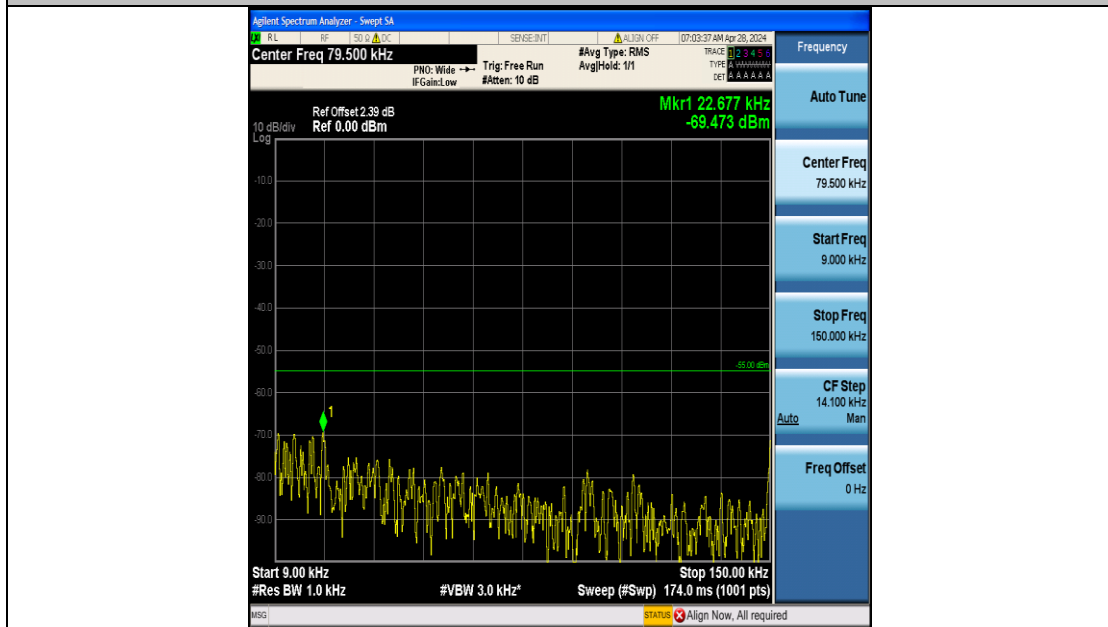

Band7_20MHz_QPSK_21100_100RB#0_20000~27000_20000~27000