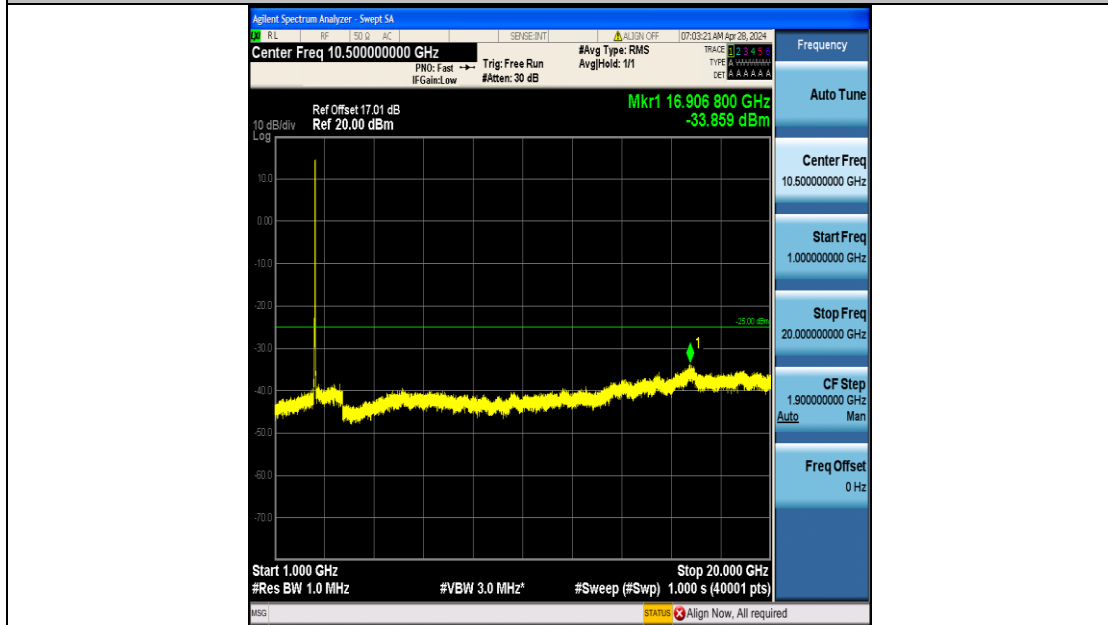

Band7_20MHz_QPSK_21100_100RB#0_30~1000_30~1000