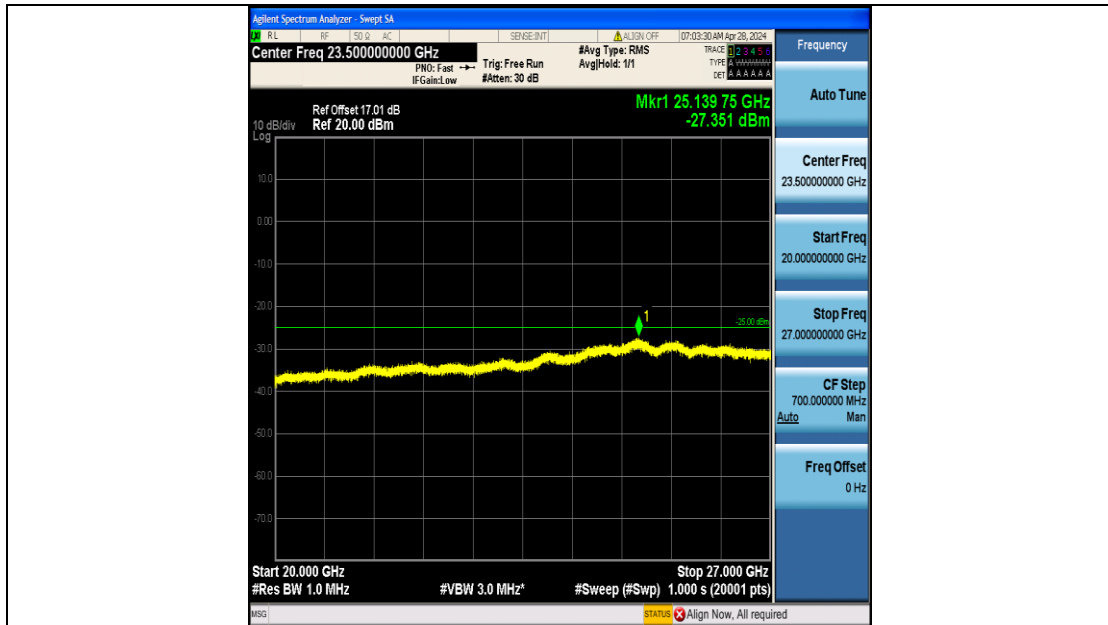

Band7\_20MHz\_QPSK\_21100\_100RB#0\_0.009~0.15\_0.009~0.15

Band7\_20MHz\_QPSK\_21100\_100RB#0\_0.15~30\_0.15~30

Band7\_20MHz\_QPSK\_21100\_100RB#0\_30~1000\_30~1000

Band7\_20MHz\_QPSK\_21100\_100RB#0\_1000~20000\_1000~20000