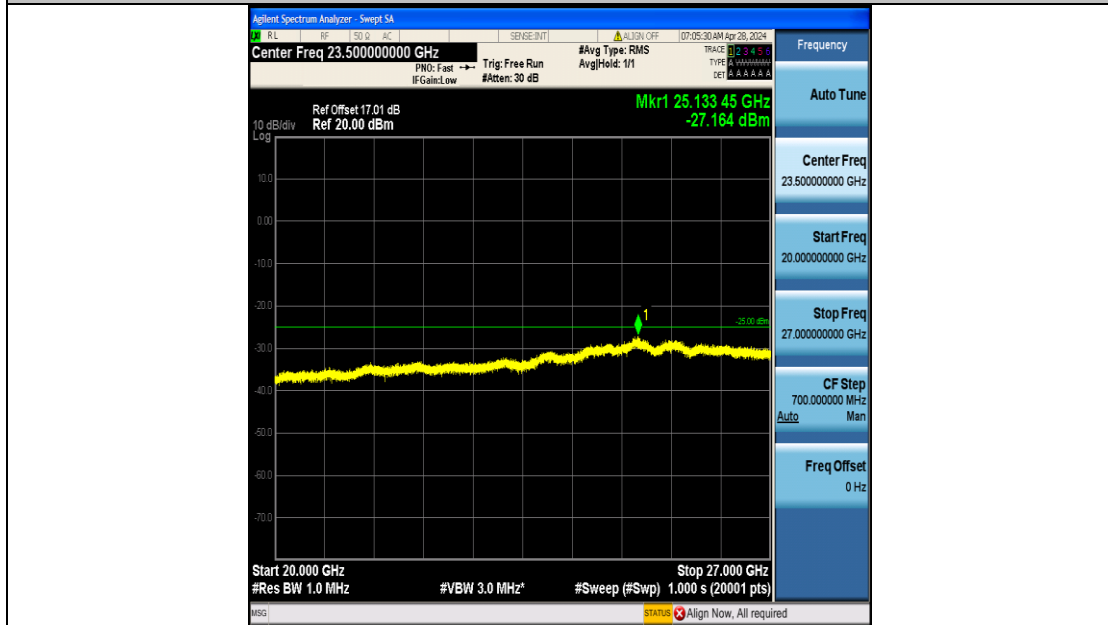

Band7_20MHz_16QAM_21350_100RB#0_20000~27000_20000~27000