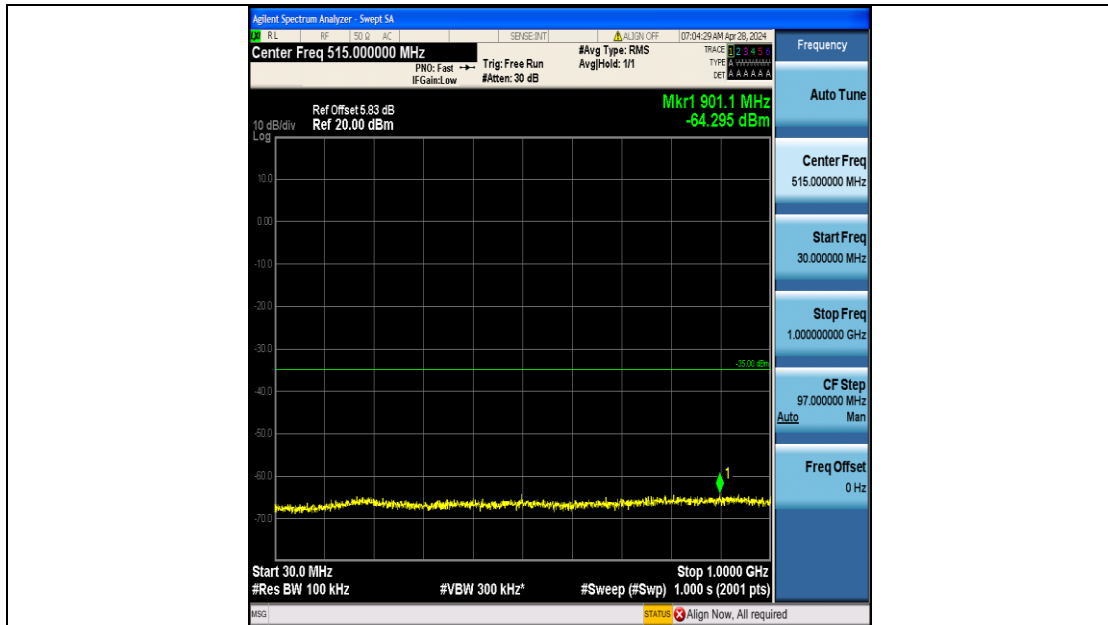

Band7\_20MHz\_16QAM\_21100\_100RB#0\_1000~20000\_1000~20000

Band7\_20MHz\_16QAM\_21100\_100RB#0\_20000~27000\_20000~27000

Band7\_20MHz\_QPSK\_21350\_100RB#0\_0.009~0.15\_0.009~0.15

Band7\_20MHz\_QPSK\_21350\_100RB#0\_0.15~30\_0.15~30