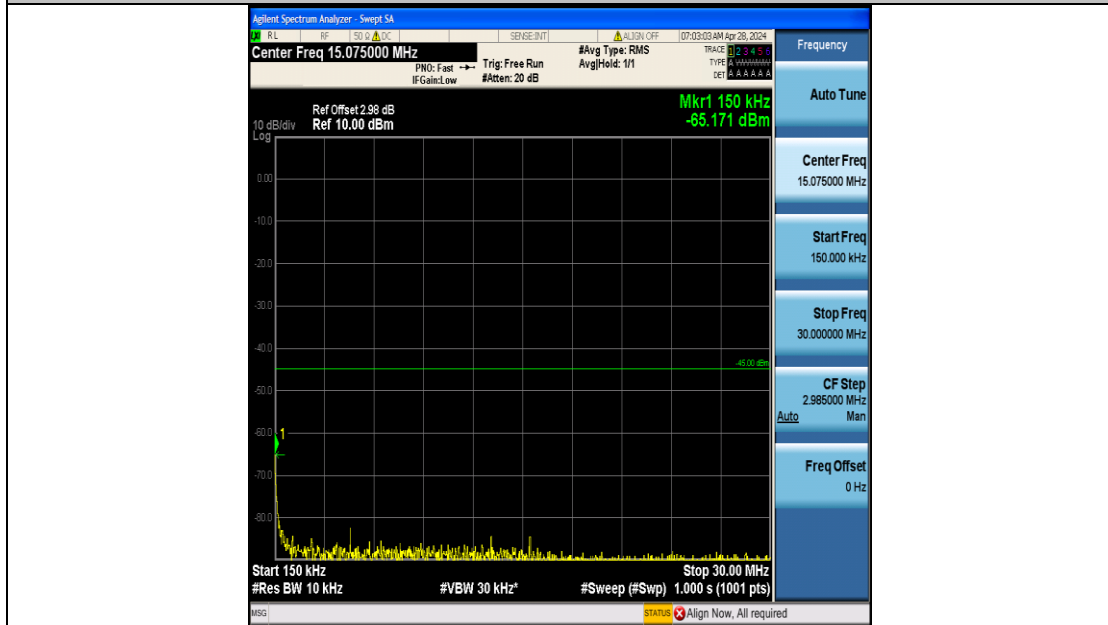

Band7_20MHz_QPSK_21100_100RB#0_0.009~0.15_0.009~0.15