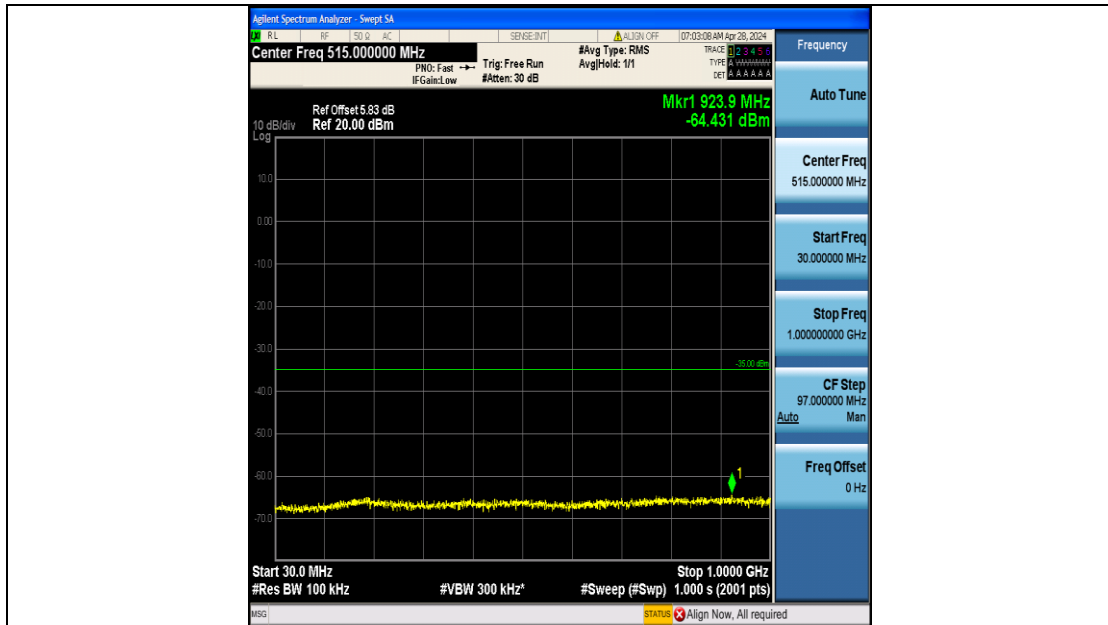

Band7_20MHz_QPSK_21100_100RB#0_0.15~30_0.15~30