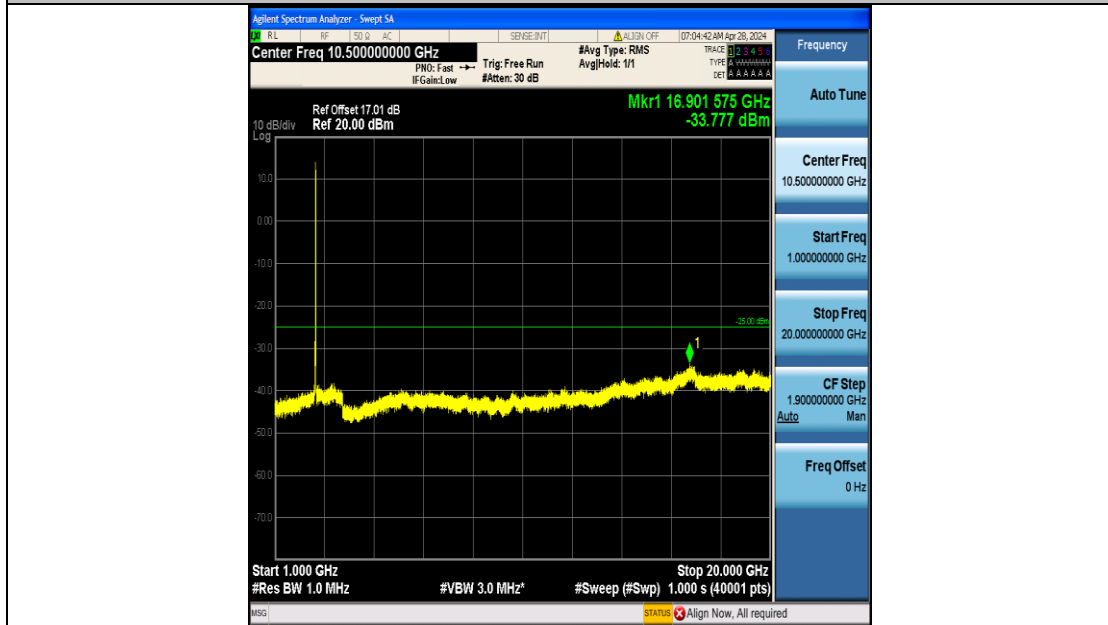

Band7_20MHz_QPSK_21350_100RB#0_1000~20000_1000~20000