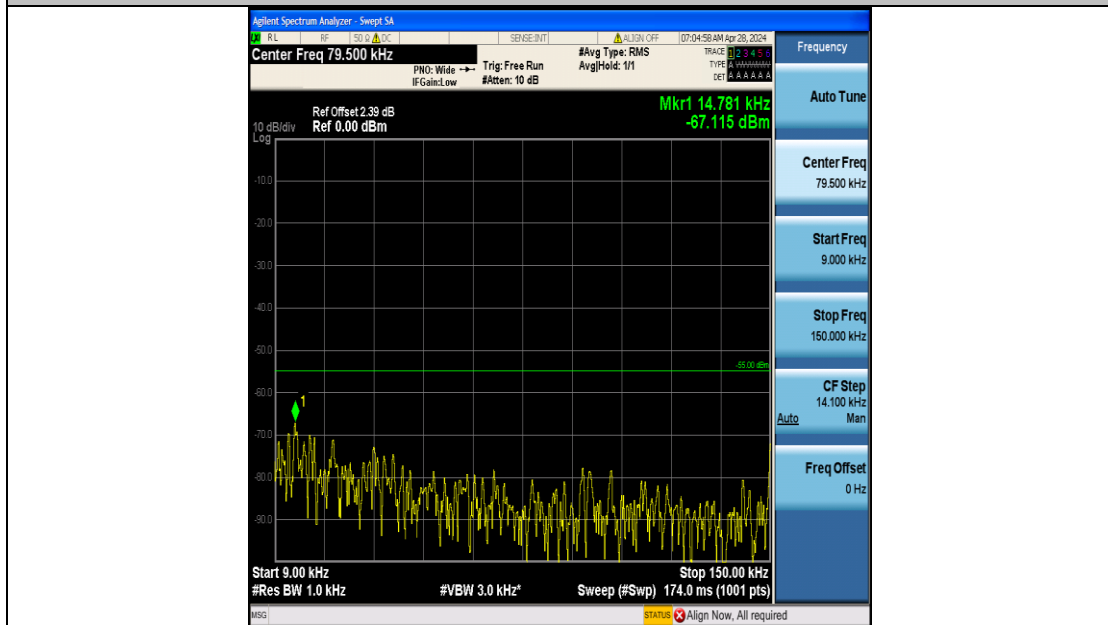

Band7_20MHz_16QAM_21350_100RB#0_0.009~0.15_0.009~0.15