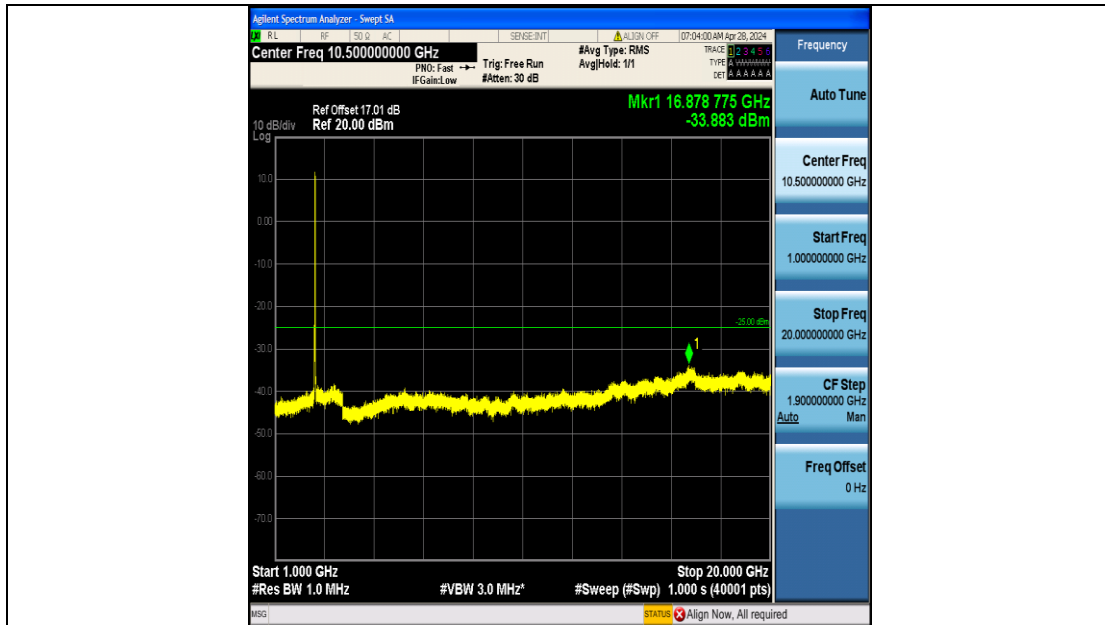

Band7\_20MHz\_QPSK\_21100\_100RB#0\_20000~27000\_20000~27000

Band7\_20MHz\_16QAM\_21100\_100RB#0\_0.009~0.15\_0.009~0.15

Band7\_20MHz\_16QAM\_21100\_100RB#0\_0.15~30\_0.15~30

Band7\_20MHz\_16QAM\_21100\_100RB#0\_30~1000\_30~1000