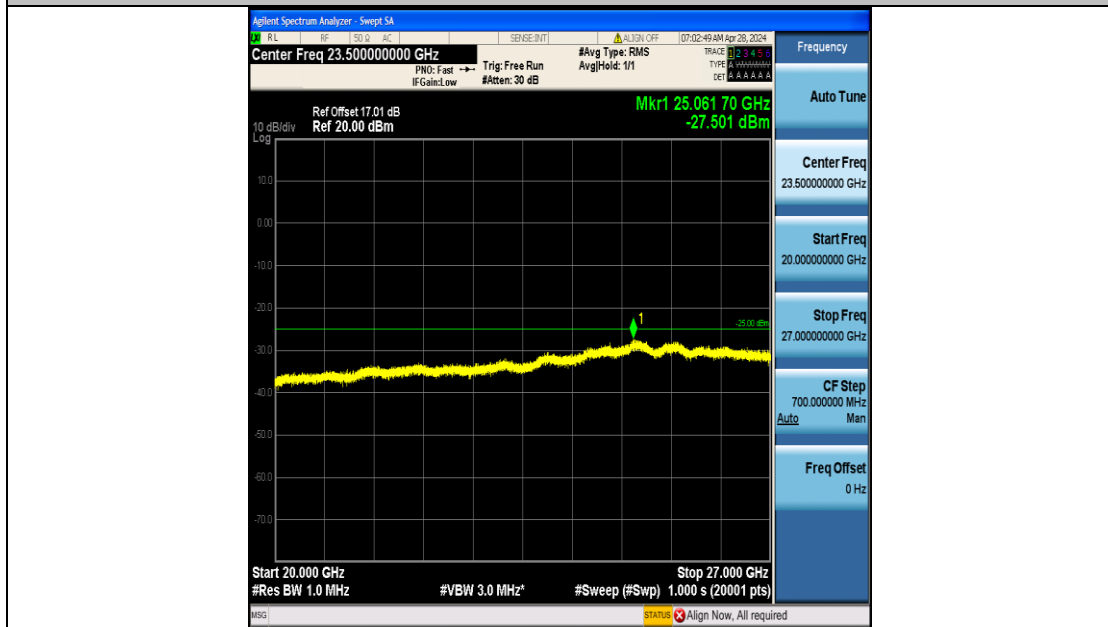

Band7\_20MHz\_QPSK\_20850\_100RB#0\_30~1000\_30~1000

Band7\_20MHz\_QPSK\_20850\_100RB#0\_1000~20000\_1000~20000

Band7\_20MHz\_QPSK\_20850\_100RB#0\_20000~27000\_20000~27000

Band7\_20MHz\_16QAM\_20850\_100RB#0\_0.009~0.15\_0.009~0.15

Band7\_20MHz\_16QAM\_20850\_100RB#0\_0.15~30\_0.15~30

Band7\_20MHz\_16QAM\_20850\_100RB#0\_30~1000\_30~1000

Band7\_20MHz\_16QAM\_20850\_100RB#0\_1000~20000\_1000~20000

Band7\_20MHz\_16QAM\_20850\_100RB#0\_20000~27000\_20000~27000