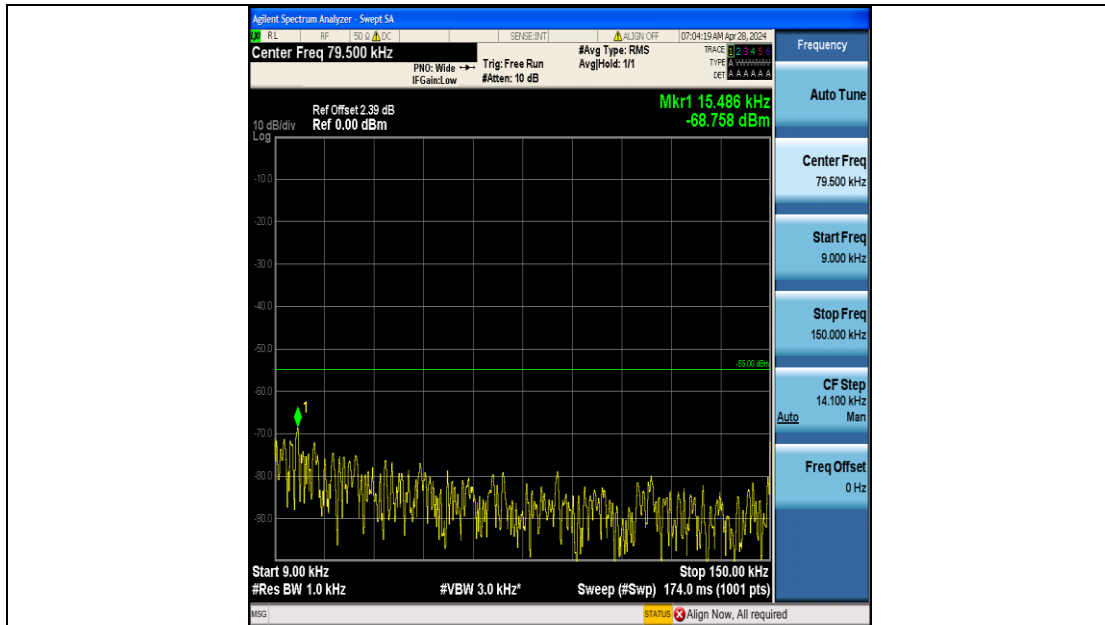

Band7_20MHz_QPSK_21350_100RB#0_0.009~0.15_0.009~0.15