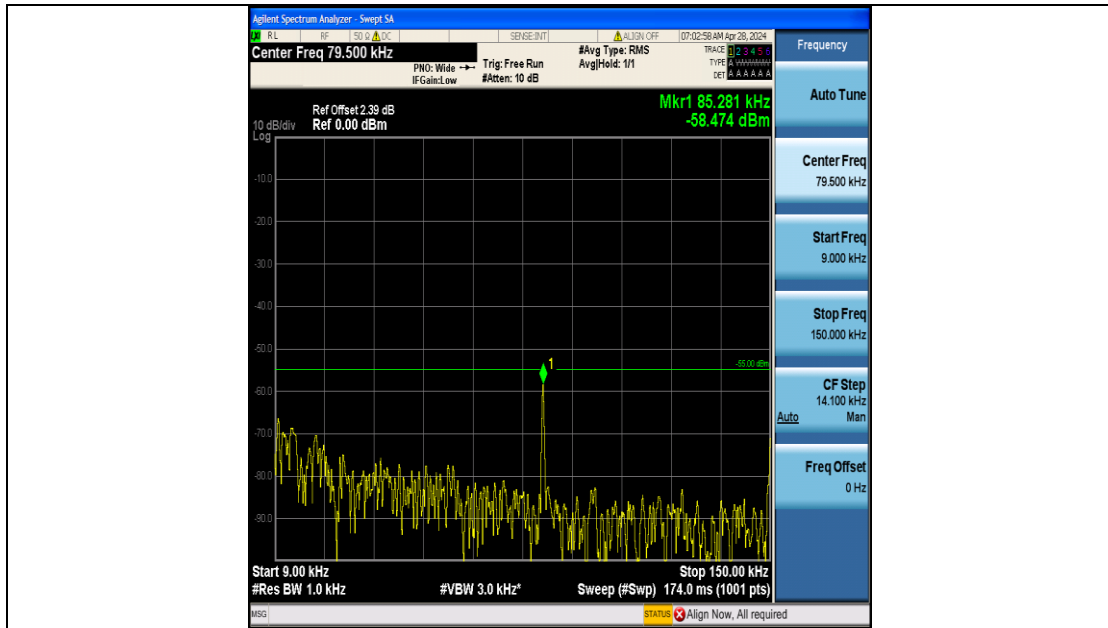

Band7\_20MHz\_16QAM\_20850\_100RB#0\_0.15~30\_0.15~30

Band7\_20MHz\_16QAM\_20850\_100RB#0\_30~1000\_30~1000

Band7\_20MHz\_16QAM\_20850\_100RB#0\_1000~20000\_1000~20000

Band7\_20MHz\_16QAM\_20850\_100RB#0\_20000~27000\_20000~27000