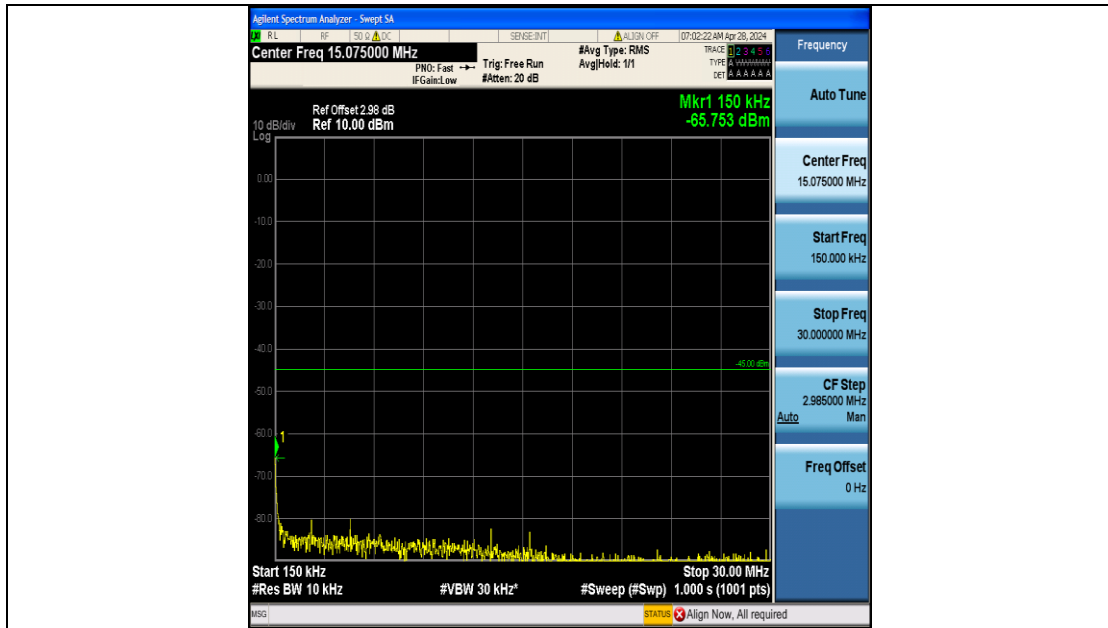

Band7\_20MHz\_QPSK\_20850\_100RB#0\_30~1000\_30~1000

Band7\_20MHz\_QPSK\_20850\_100RB#0\_1000~20000\_1000~20000

Band7\_20MHz\_QPSK\_20850\_100RB#0\_20000~27000\_20000~27000

Band7\_20MHz\_16QAM\_20850\_100RB#0\_0.009~0.15\_0.009~0.15

Band7\_20MHz\_16QAM\_20850\_100RB#0\_0.15~30\_0.15~30

Band7\_20MHz\_16QAM\_20850\_100RB#0\_30~1000\_30~1000

Band7\_20MHz\_16QAM\_20850\_100RB#0\_1000~20000\_1000~20000

Band7\_20MHz\_16QAM\_20850\_100RB#0\_20000~27000\_20000~27000