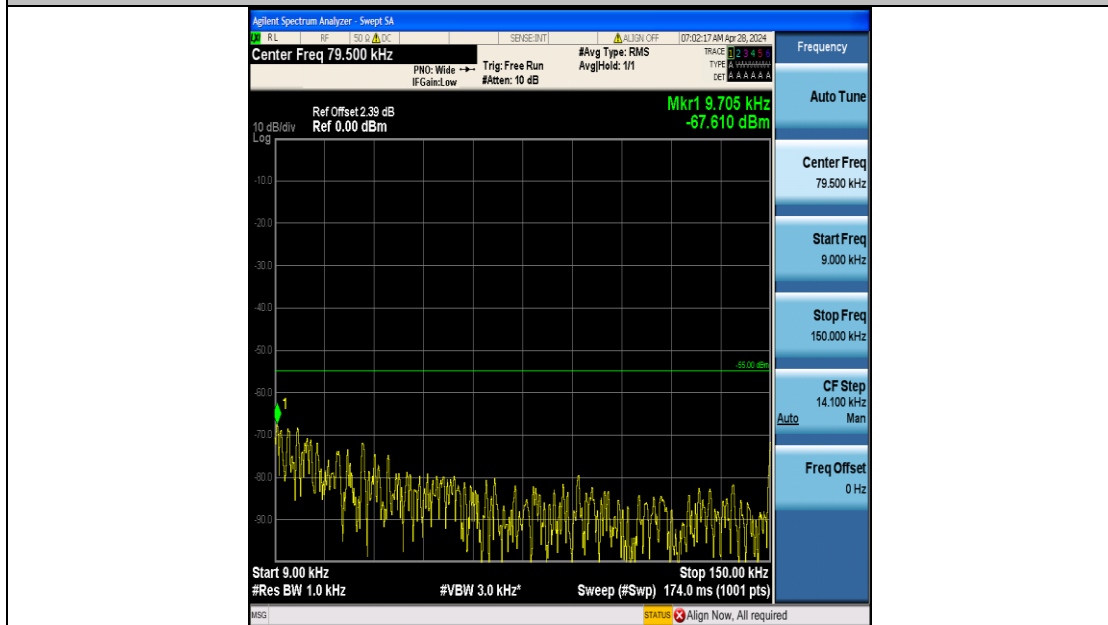

Band7_20MHz_QPSK_20850_100RB#0_20000~27000_20000~27000