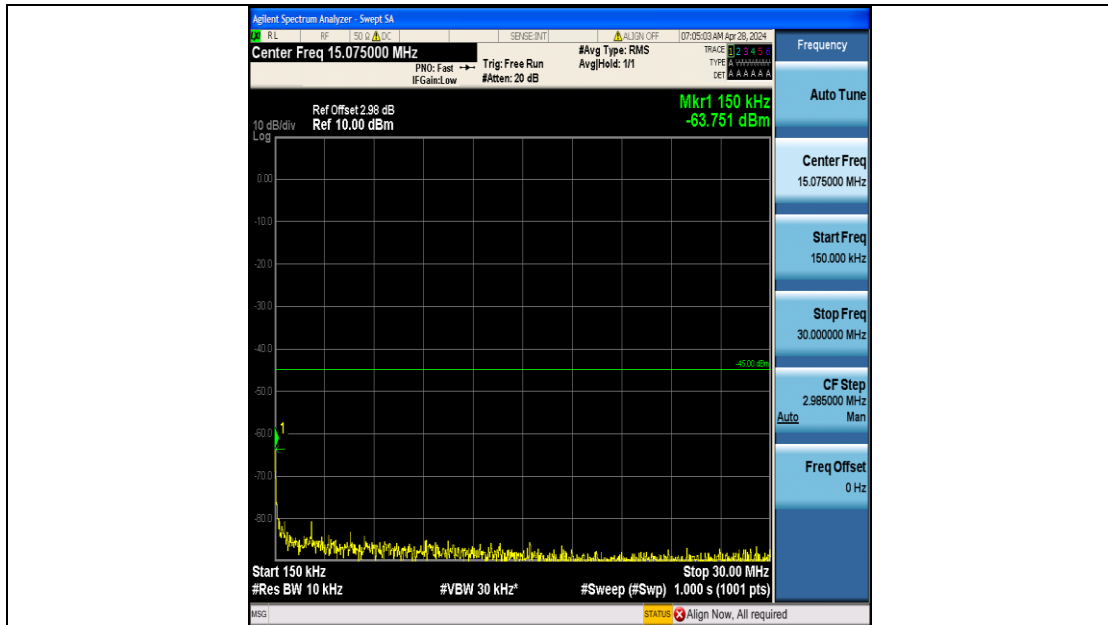

Band7\_20MHz\_QPSK\_21350\_100RB#0\_30~1000\_30~1000

Band7\_20MHz\_QPSK\_21350\_100RB#0\_1000~20000\_1000~20000

Band7\_20MHz\_QPSK\_21350\_100RB#0\_20000~27000\_20000~27000

Band7\_20MHz\_16QAM\_21350\_100RB#0\_0.009~0.15\_0.009~0.15