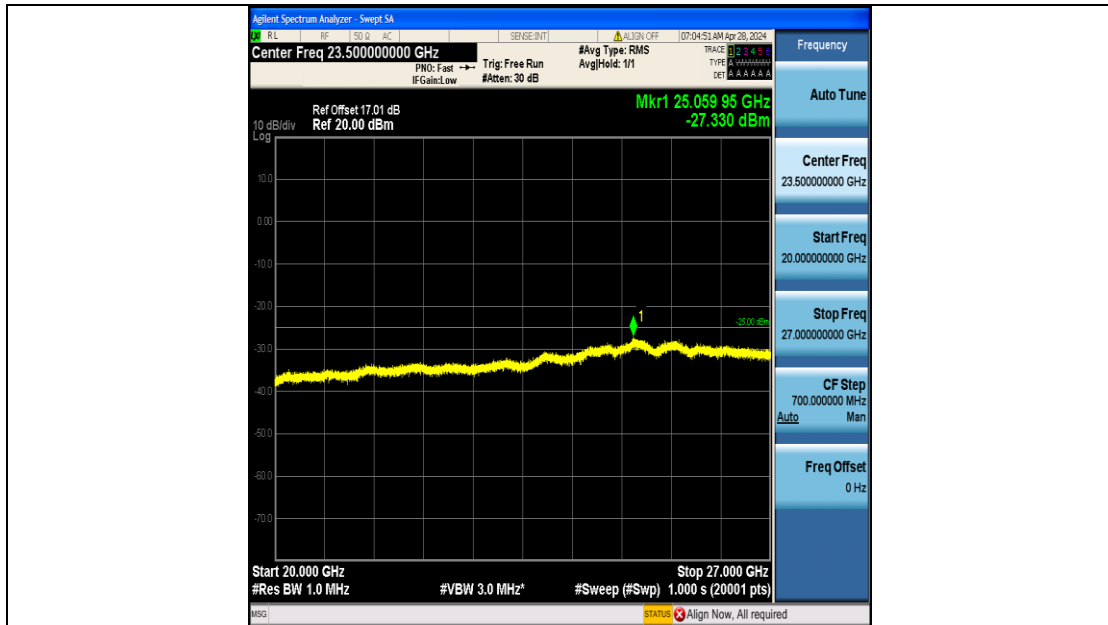

Band7_20MHz_QPSK_21350_100RB#0_20000~27000_20000~27000