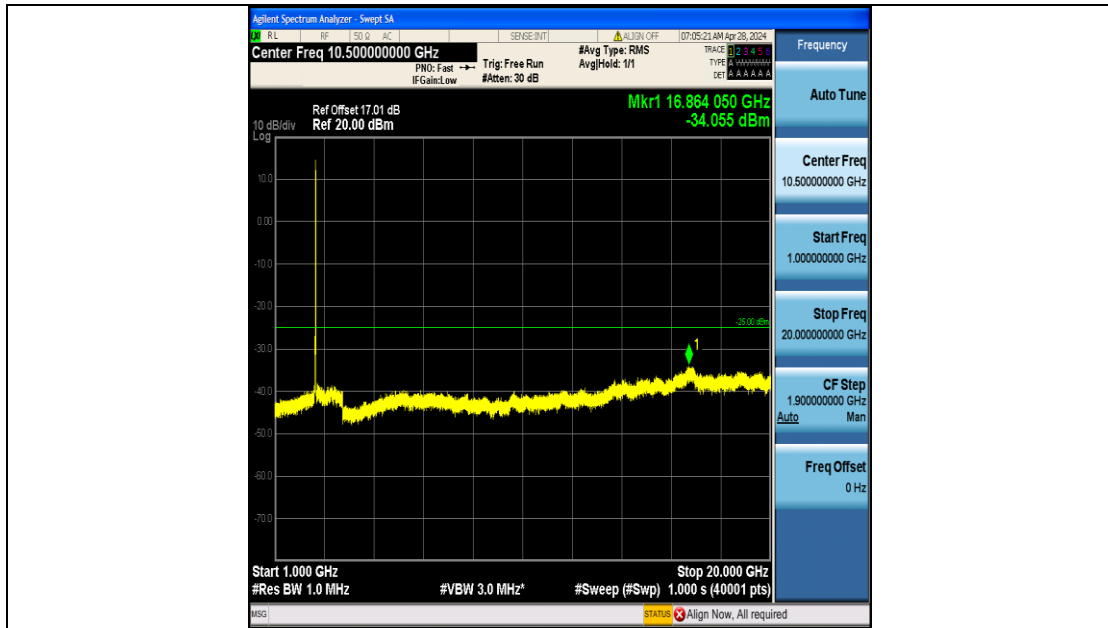

Band7_20MHz_16QAM_21350_100RB#0_1000~20000_1000~20000