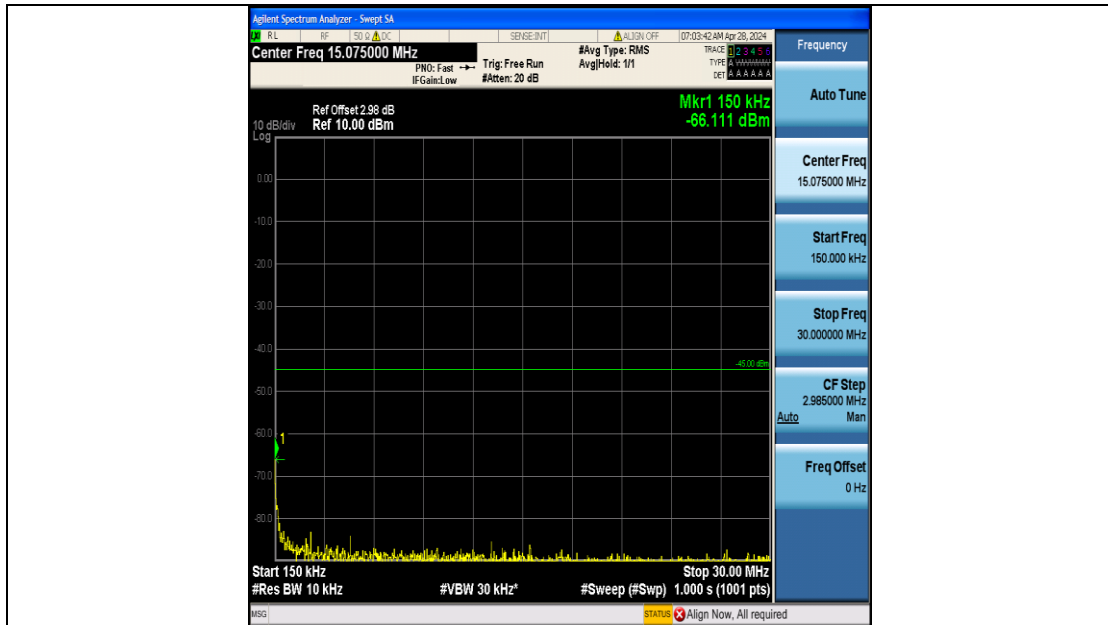

Band7_20MHz_16QAM_21100_100RB#0_0.009~0.15_0.009~0.15