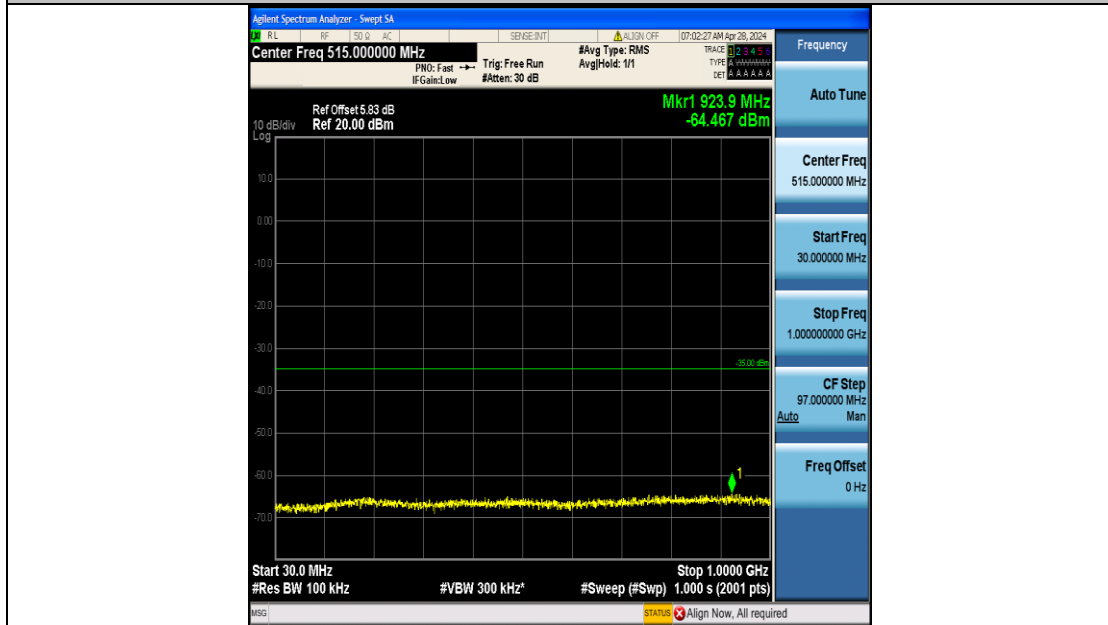

Band7\_20MHz\_QPSK\_20850\_100RB#0\_30~1000\_30~1000

Band7\_20MHz\_QPSK\_20850\_100RB#0\_1000~20000\_1000~20000

Band7\_20MHz\_QPSK\_20850\_100RB#0\_20000~27000\_20000~27000

Band7\_20MHz\_16QAM\_20850\_100RB#0\_0.009~0.15\_0.009~0.15

Band7\_20MHz\_16QAM\_20850\_100RB#0\_0.15~30\_0.15~30

Band7\_20MHz\_16QAM\_20850\_100RB#0\_30~1000\_30~1000

Band7\_20MHz\_16QAM\_20850\_100RB#0\_1000~20000\_1000~20000

Band7\_20MHz\_16QAM\_20850\_100RB#0\_20000~27000\_20000~27000