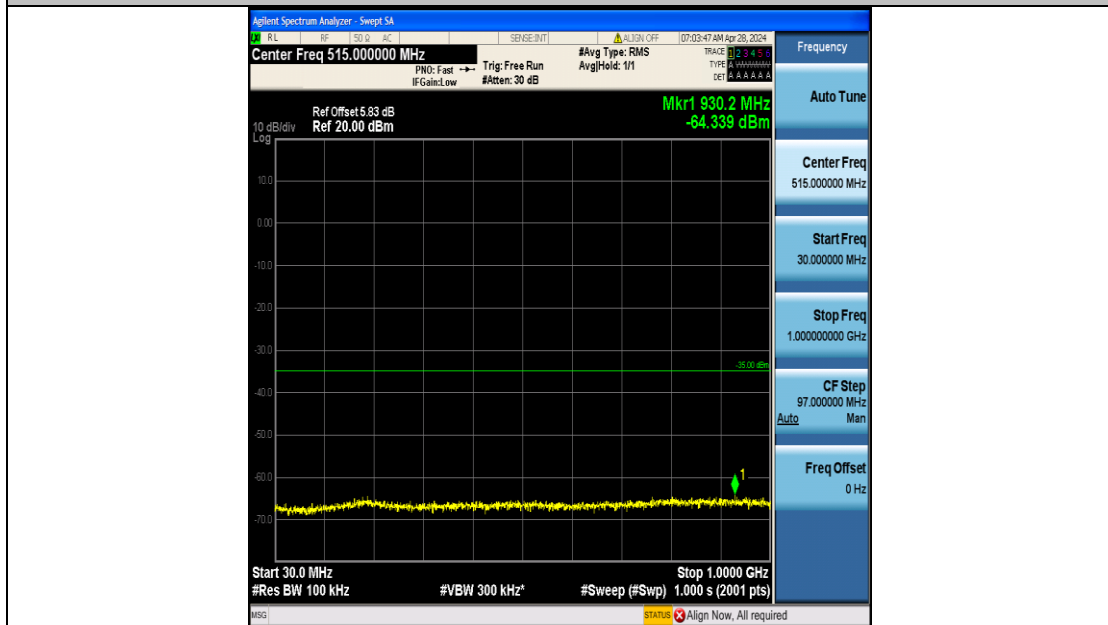

Band7_20MHz_16QAM_21100_100RB#0_0.15~30_0.15~30