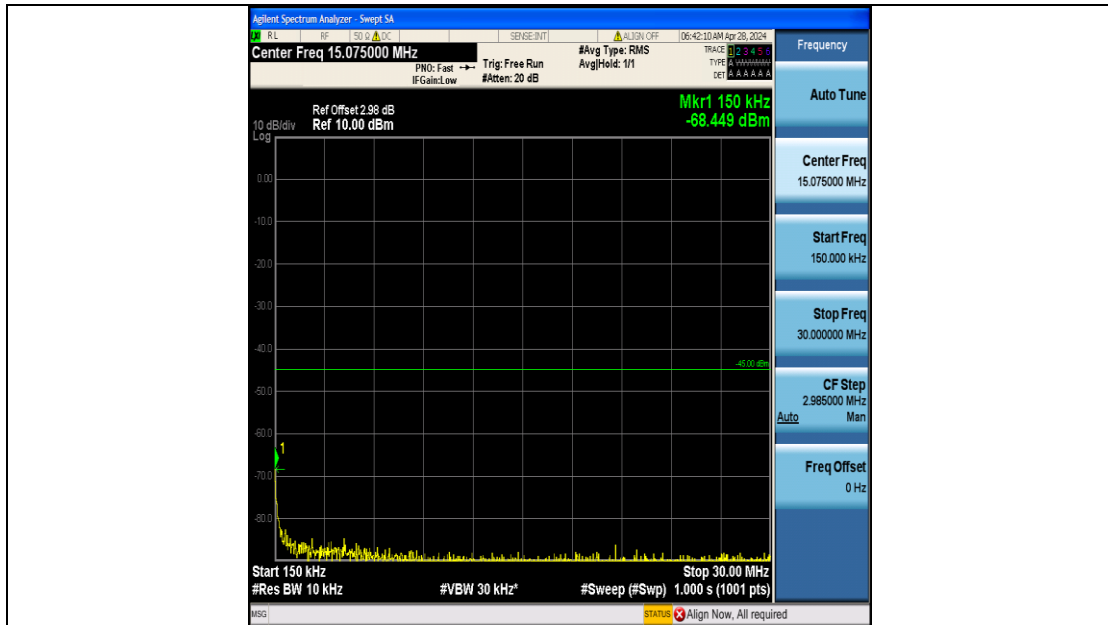

Band7_10MHz_16QAM_21100_50RB#0_0.009~0.15_0.009~0.15

Band7_10MHz_16QAM_21100_50RB#0_0.15~30_0.15~30