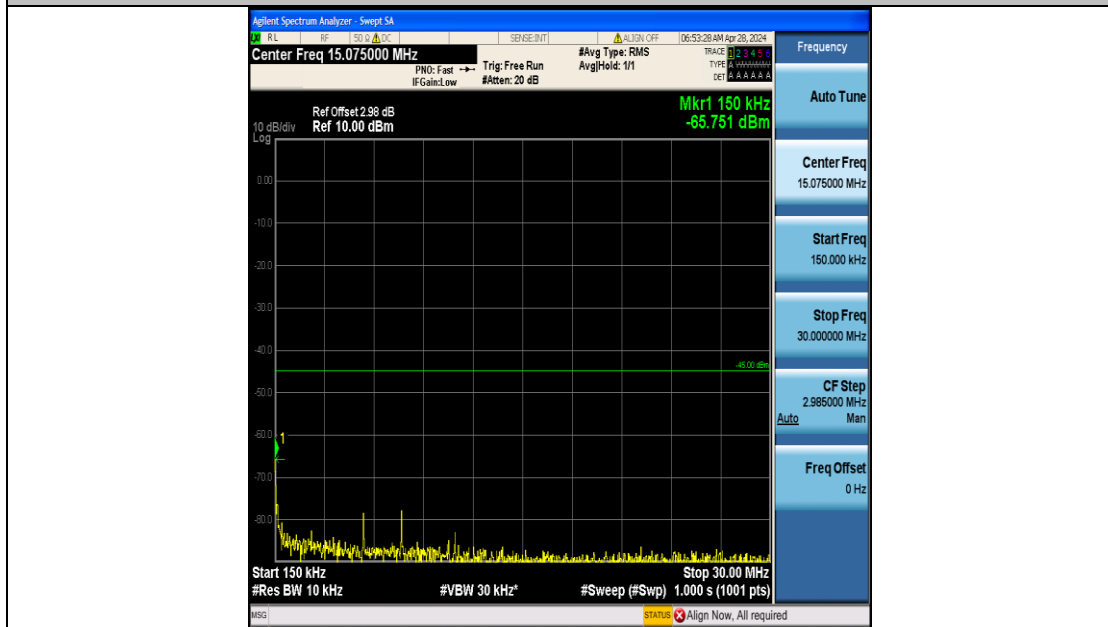

Band7_15MHz_QPSK_21375_75RB#0_0.009~0.15_0.009~0.15

Band7_15MHz_QPSK_21375_75RB#0_0.15~30_0.15~30