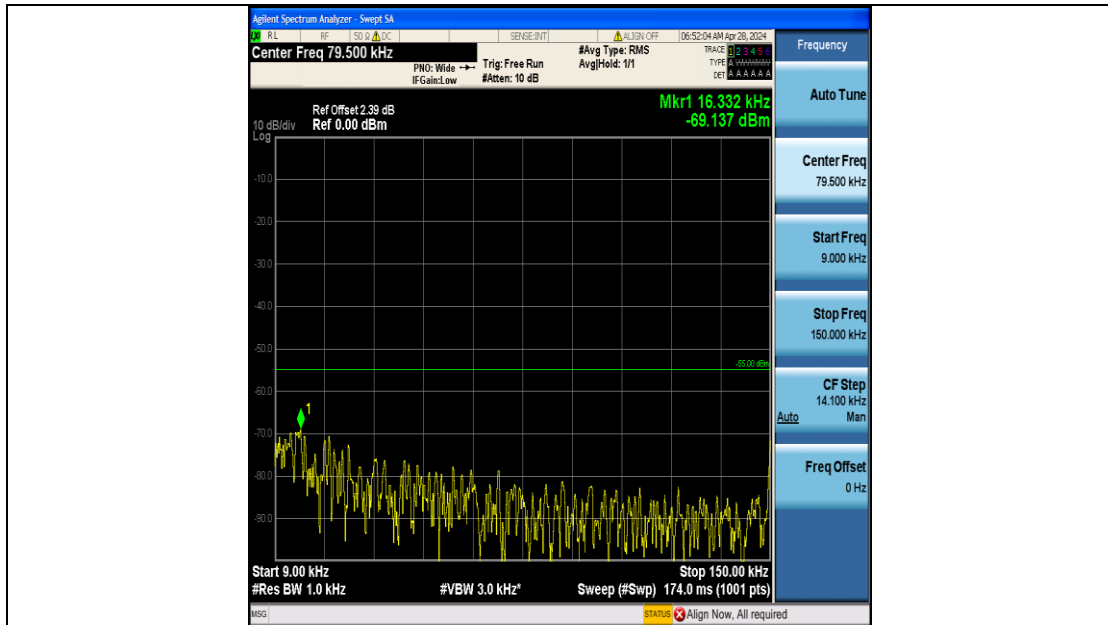

Band7_15MHz_16QAM_20825_75RB#0_20000~27000_20000~27000

Band7_15MHz_QPSK_21100_75RB#0_0.009~0.15_0.009~0.15