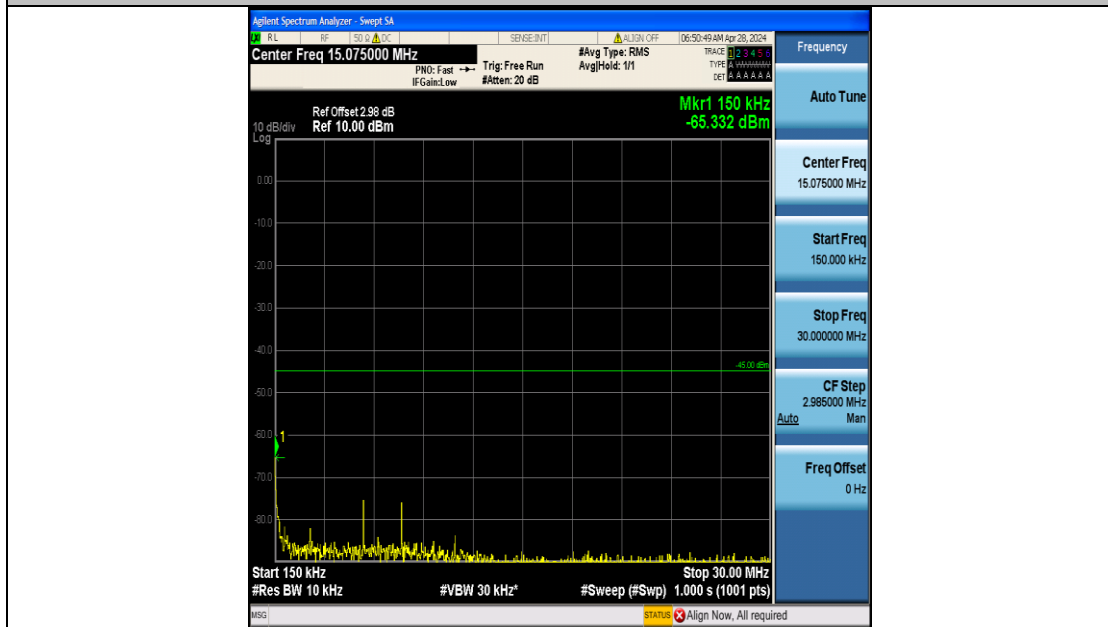

Band7_15MHz_QPSK_20825_75RB#0_0.009~0.15_0.009~0.15

Band7_15MHz_QPSK_20825_75RB#0_0.15~30_0.15~30