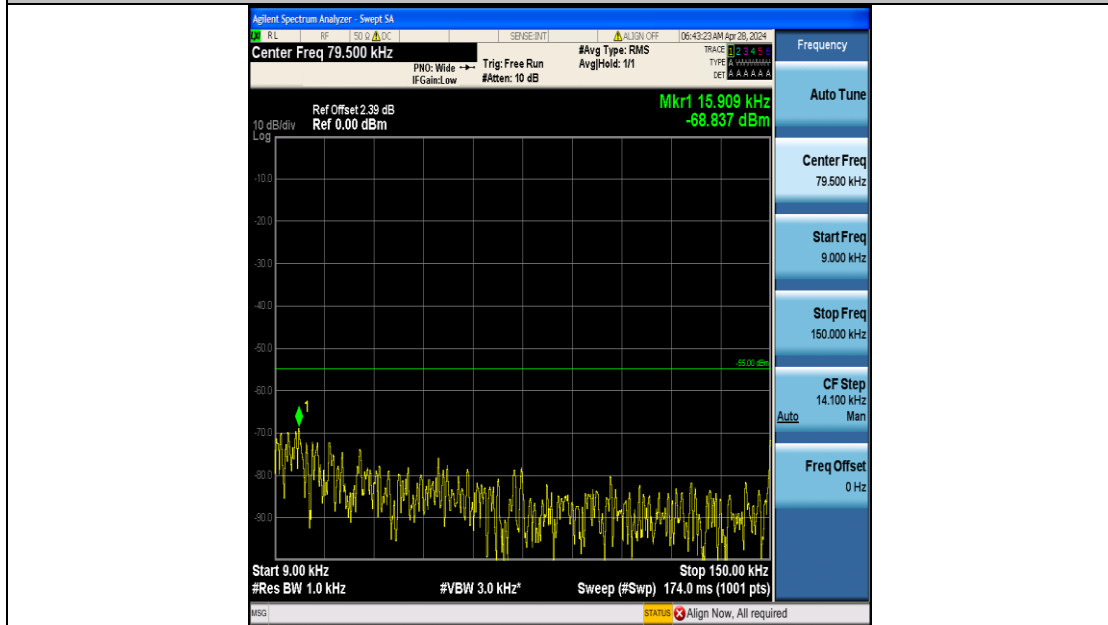

Band7_10MHz_QPSK_21400_50RB#0_20000~27000_20000~27000

Band7_10MHz_16QAM_21400_50RB#0_0.009~0.15_0.009~0.15