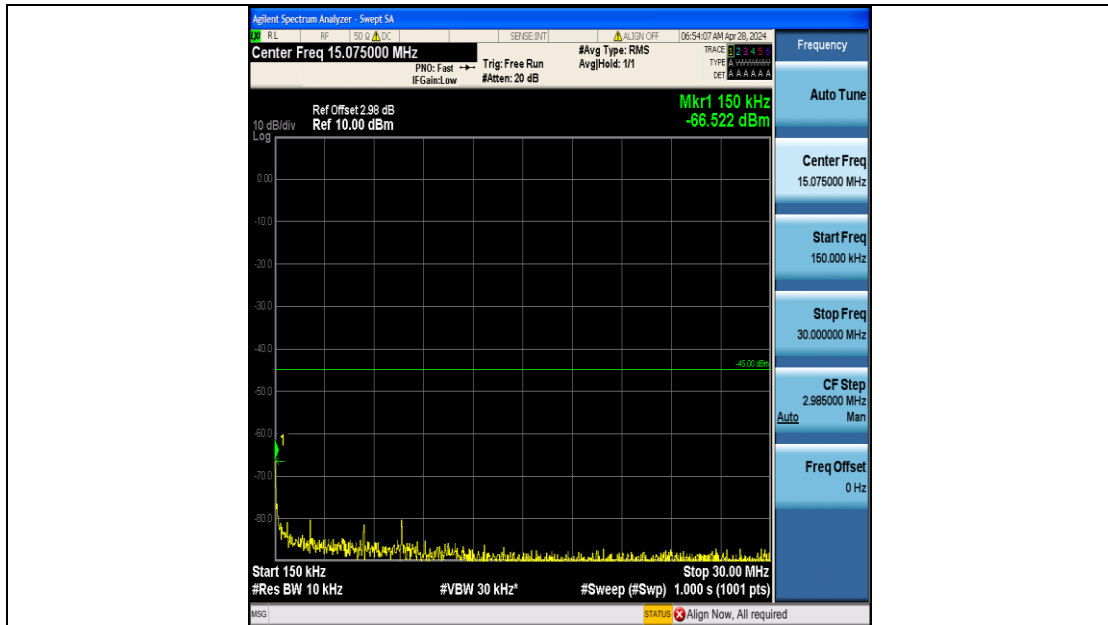

Band7_15MHz_16QAM_21375_75RB#0_0.009~0.15_0.009~0.15

Band7_15MHz_16QAM_21375_75RB#0_0.15~30_0.15~30