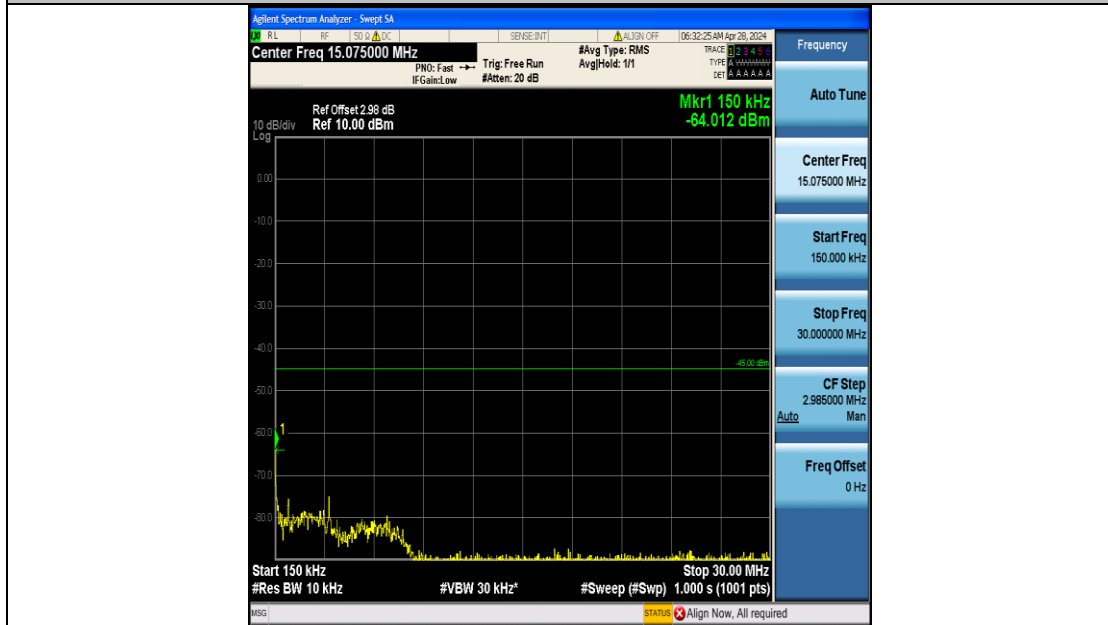

Band7_5MHz_QPSK_21425_25RB#0_0.009~0.15_0.009~0.15

Band7_5MHz_QPSK_21425_25RB#0_0.15~30_0.15~30