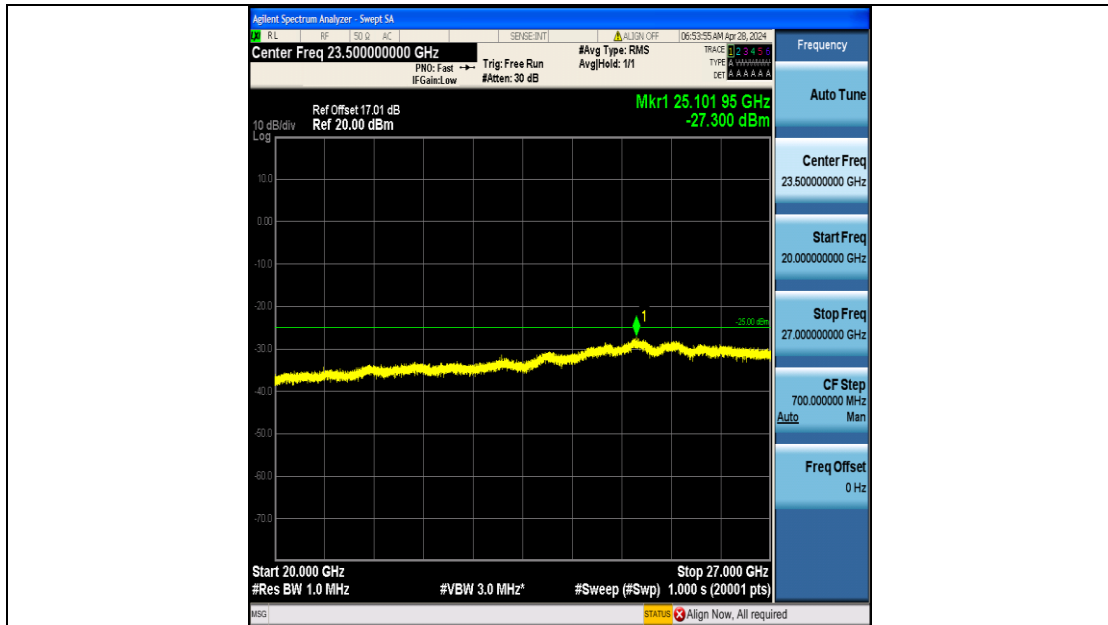

Band7_15MHz_16QAM_21100_75RB#0_20000~27000_20000~27000

Band7_15MHz_QPSK_21375_75RB#0_0.009~0.15_0.009~0.15

Band7_15MHz_QPSK_21375_75RB#0_0.15~30_0.15~30

Band7_15MHz_QPSK_21375_75RB#0_30~1000_30~1000

Band7_15MHz_QPSK_21375_75RB#0_1000~20000_1000~20000