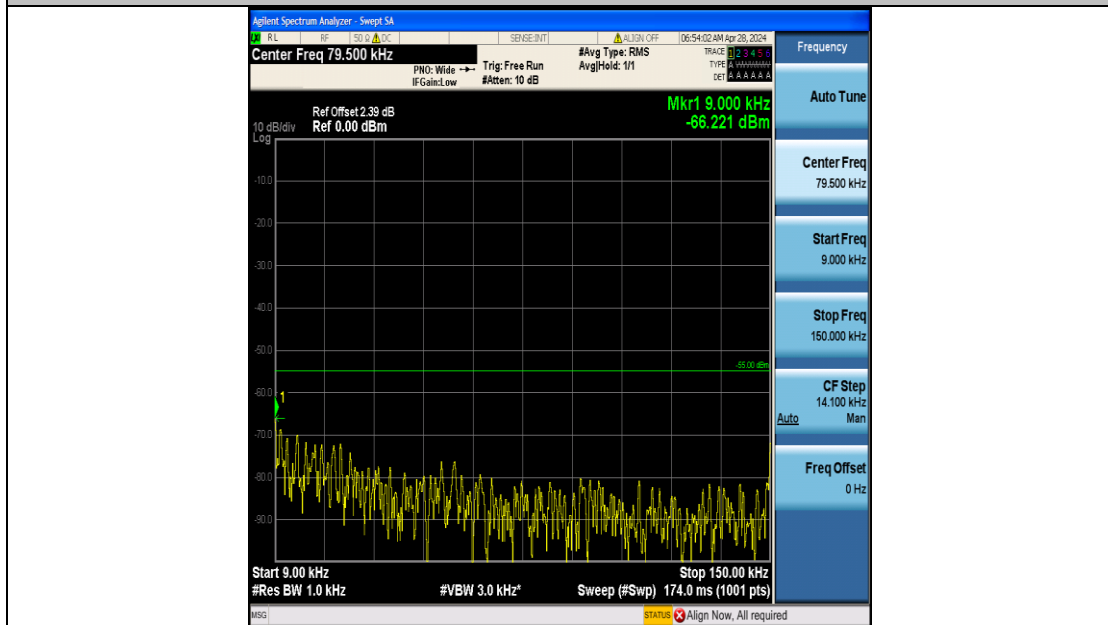

Band7_15MHz_QPSK_21375_75RB#0_2000~27000_2000~27000

Band7_15MHz_16QAM_21375_75RB#0_0.009~0.15_0.009~0.15