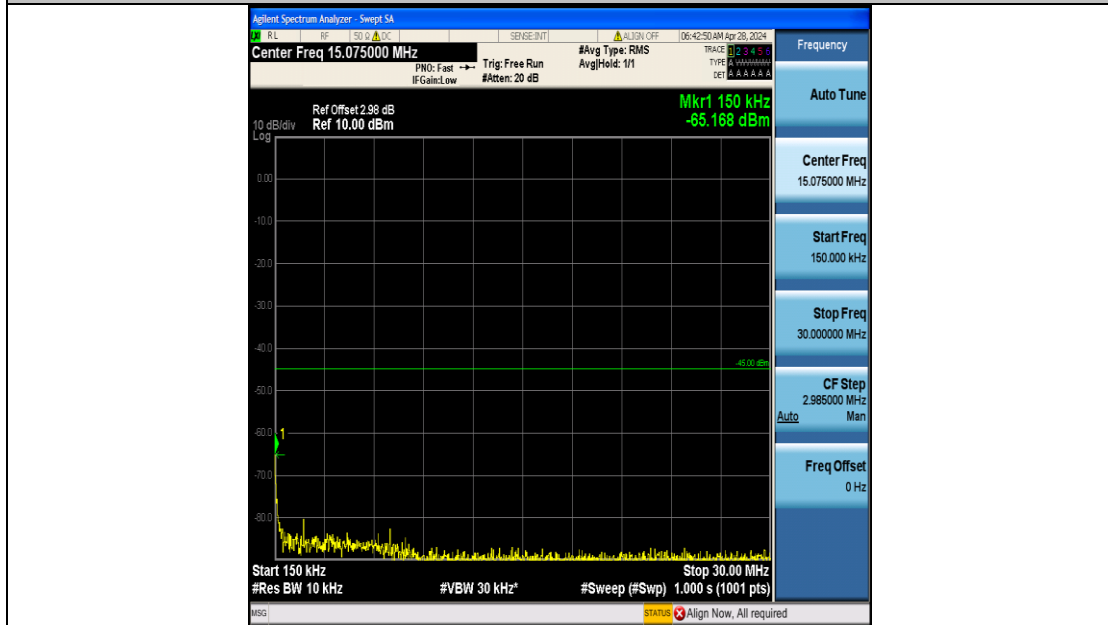

Band7_10MHz_QPSK_21400_50RB#0_0.009~0.15_0.009~0.15

Band7_10MHz_QPSK_21400_50RB#0_0.15~30_0.15~30