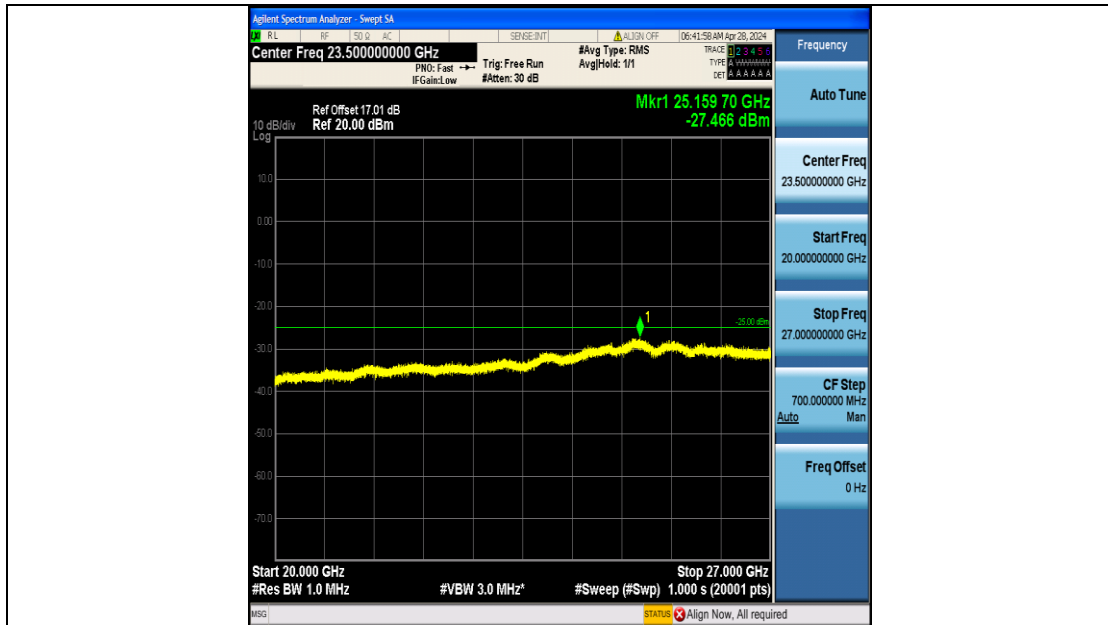

Band7_10MHz_16QAM_20800_50RB#0_20000~27000_20000~27000

Band7_10MHz_QPSK_21100_50RB#0_0.009~0.15_0.009~0.15

Band7_10MHz_QPSK_21100_50RB#0_0.15~30_0.15~30

Band7_10MHz_QPSK_21100_50RB#0_30~1000_30~1000

Band7_10MHz_QPSK_21100_50RB#0_1000~20000_1000~20000