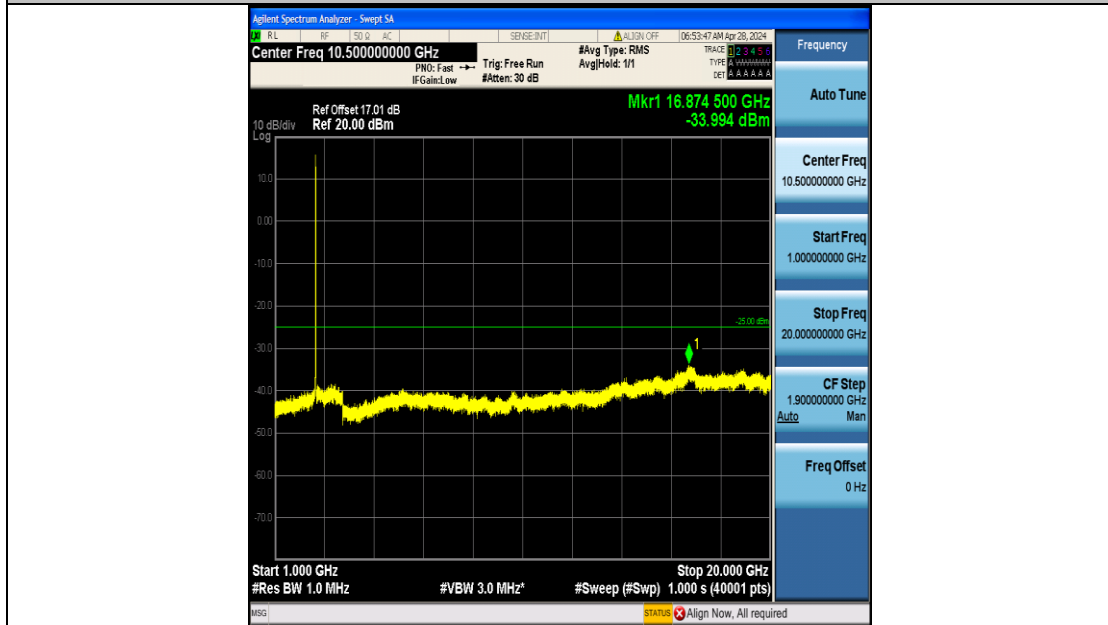

Band7_15MHz_16QAM_21100_75RB#0_20000~27000_20000~27000

Band7_15MHz_QPSK_21375_75RB#0_0.009~0.15_0.009~0.15

Band7_15MHz_QPSK_21375_75RB#0_0.15~30_0.15~30

Band7_15MHz_QPSK_21375_75RB#0_30~1000_30~1000

Band7_15MHz_QPSK_21375_75RB#0_1000~20000_1000~20000