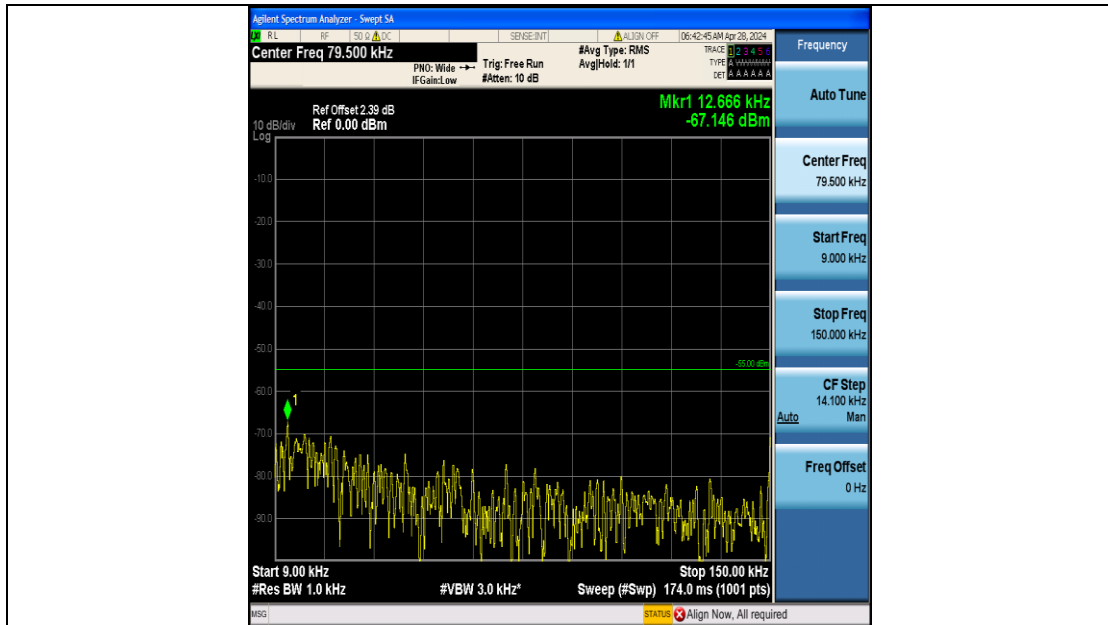

Band7_10MHz_16QAM_21100_50RB#0_20000~27000_20000~27000

Band7_10MHz_QPSK_21400_50RB#0_0.009~0.15_0.009~0.15