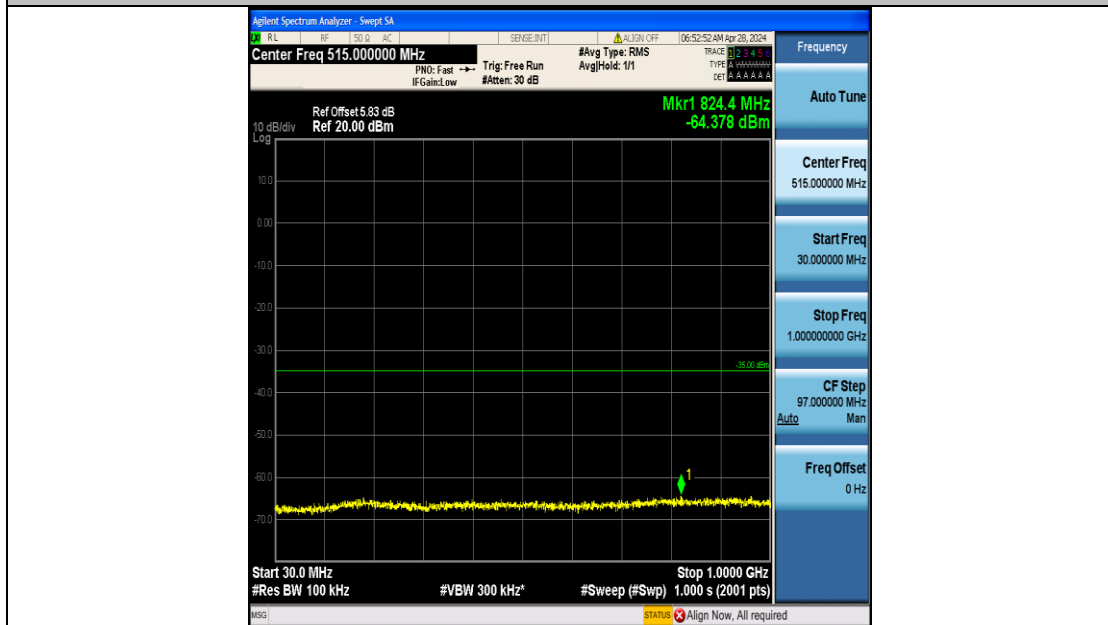

Band7_15MHz_16QAM_21100_75RB#0_0.15~30_0.15~30

Band7_15MHz_16QAM_21100_75RB#0_30~1000_30~1000