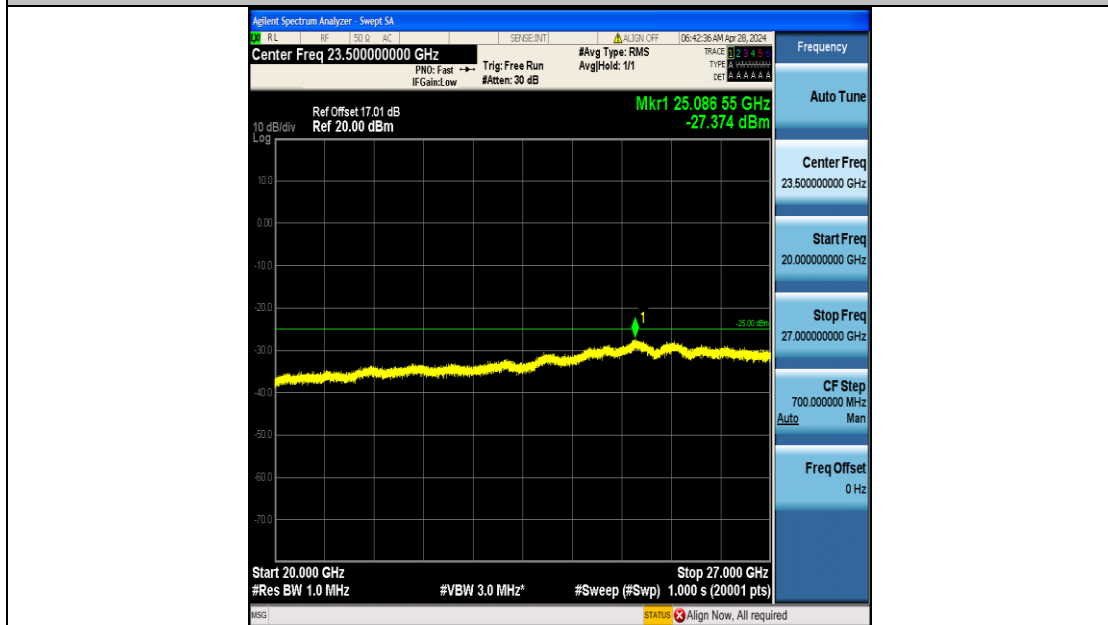

Band7_10MHz_QPSK_21100_50RB#0_20000~27000_20000~27000

Band7_10MHz_16QAM_21100_50RB#0_0.009~0.15_0.009~0.15

Band7_10MHz_16QAM_21100_50RB#0_0.15~30_0.15~30

Band7_10MHz_16QAM_21100_50RB#0_30~1000_30~1000

Band7_10MHz_16QAM_21100_50RB#0_1000~20000_1000~20000