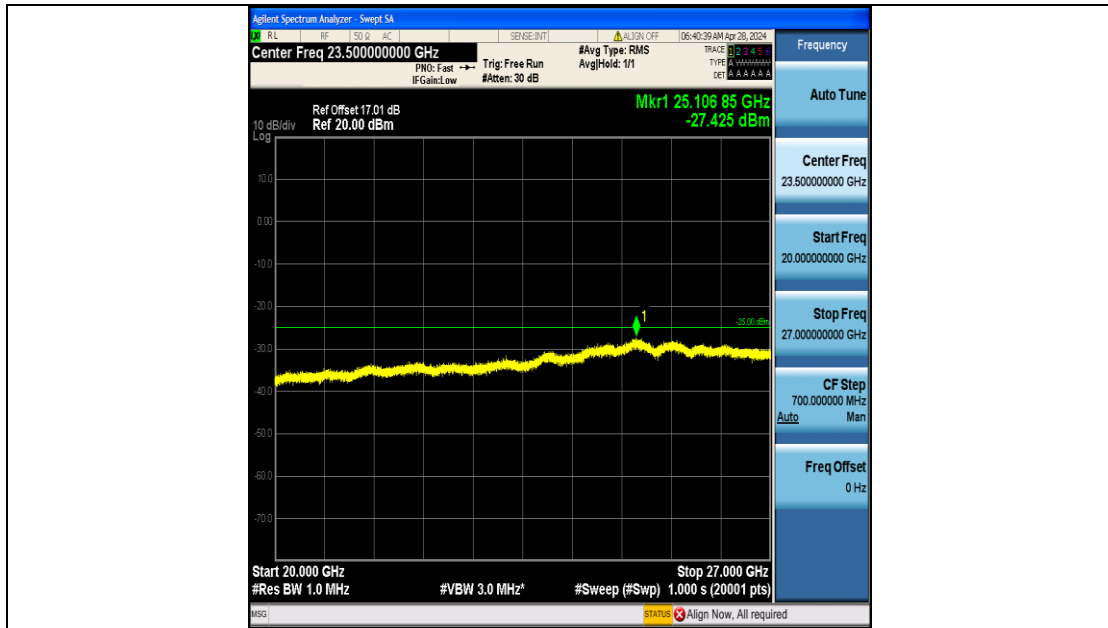

Band7_5MHz_16QAM_21425_25RB#0_20000~27000_20000~27000

Band7_10MHz_QPSK_20800_50RB#0_0.009~0.15_0.009~0.15

Band7_10MHz_QPSK_20800_50RB#0_0.15~30_0.15~30

Band7_10MHz_QPSK_20800_50RB#0_30~1000_30~1000

Band7_10MHz_QPSK_20800_50RB#0_1000~20000_1000~20000