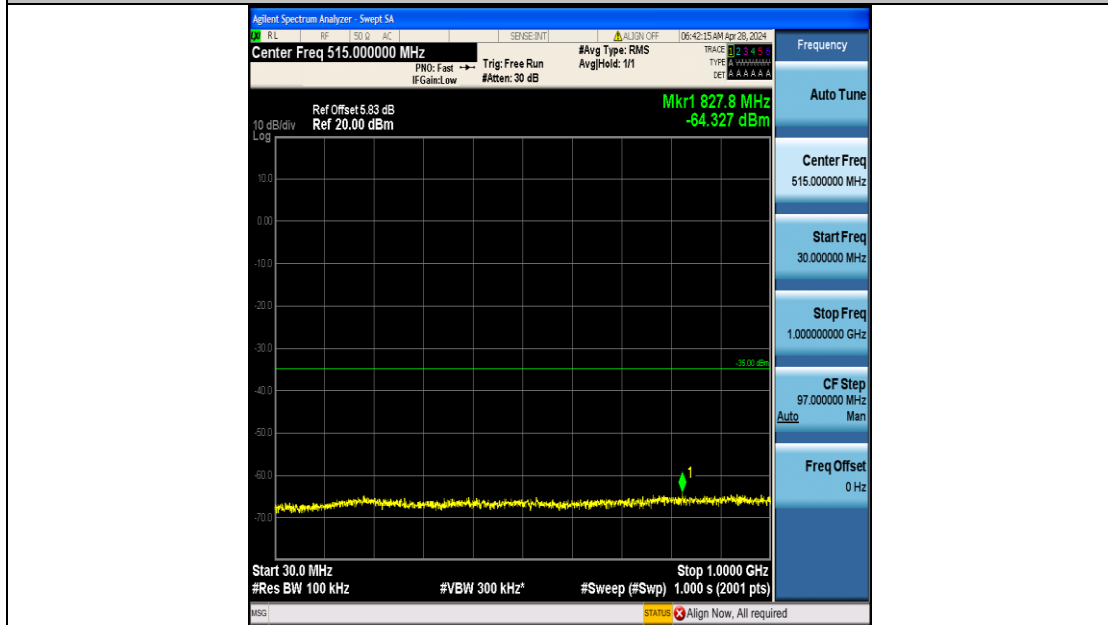

Band7_10MHz_16QAM_21100_50RB#0_0.15~30_0.15~30

Band7_10MHz_16QAM_21100_50RB#0_30~1000_30~1000