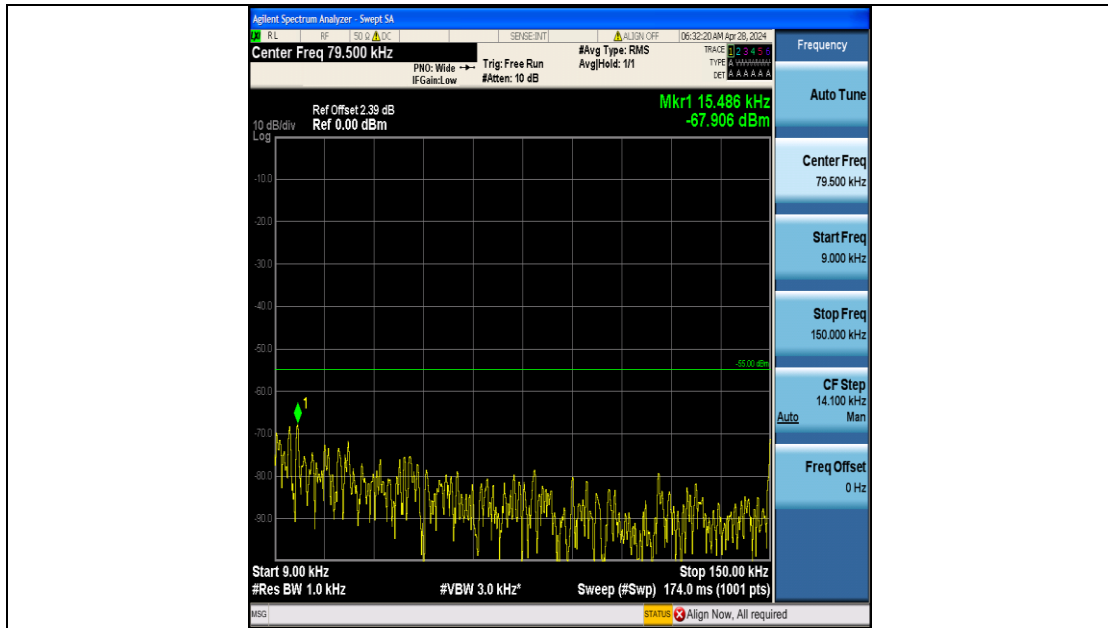

Band7_5MHz_16QAM_21100_25RB#0_20000~27000_20000~27000

Band7_5MHz_QPSK_21425_25RB#0_0.009~0.15_0.009~0.15