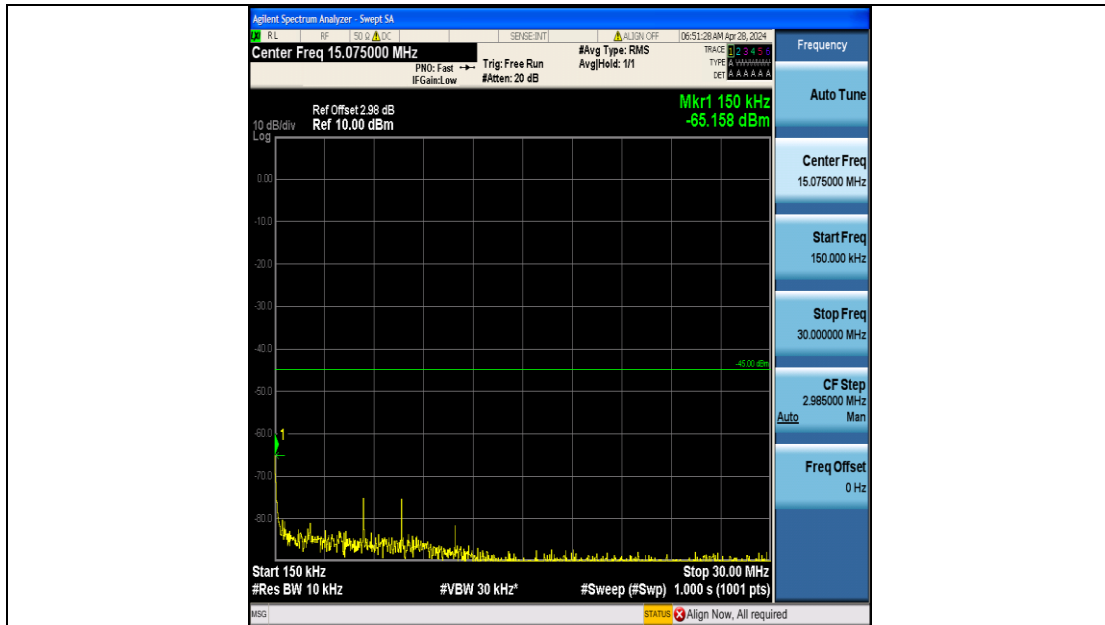

Band7_15MHz_16QAM_20825_75RB#0_0.009~0.15_0.009~0.15

Band7_15MHz_16QAM_20825_75RB#0_0.15~30_0.15~30