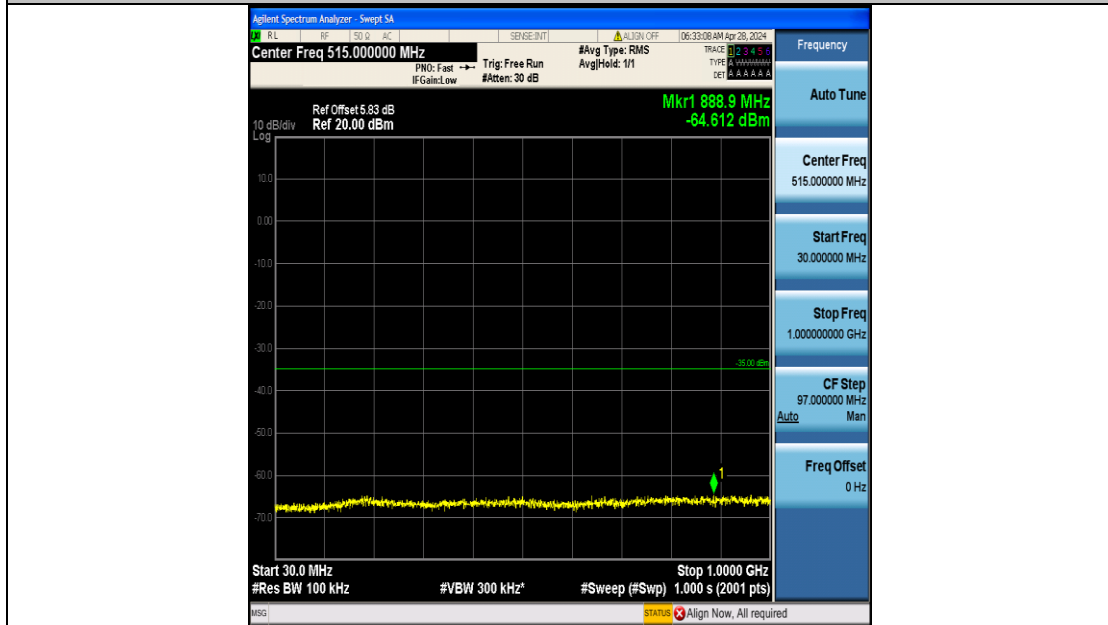

Band7_5MHz_16QAM_21425_25RB#0_0.15~30_0.15~30

Band7_5MHz_16QAM_21425_25RB#0_30~1000_30~1000