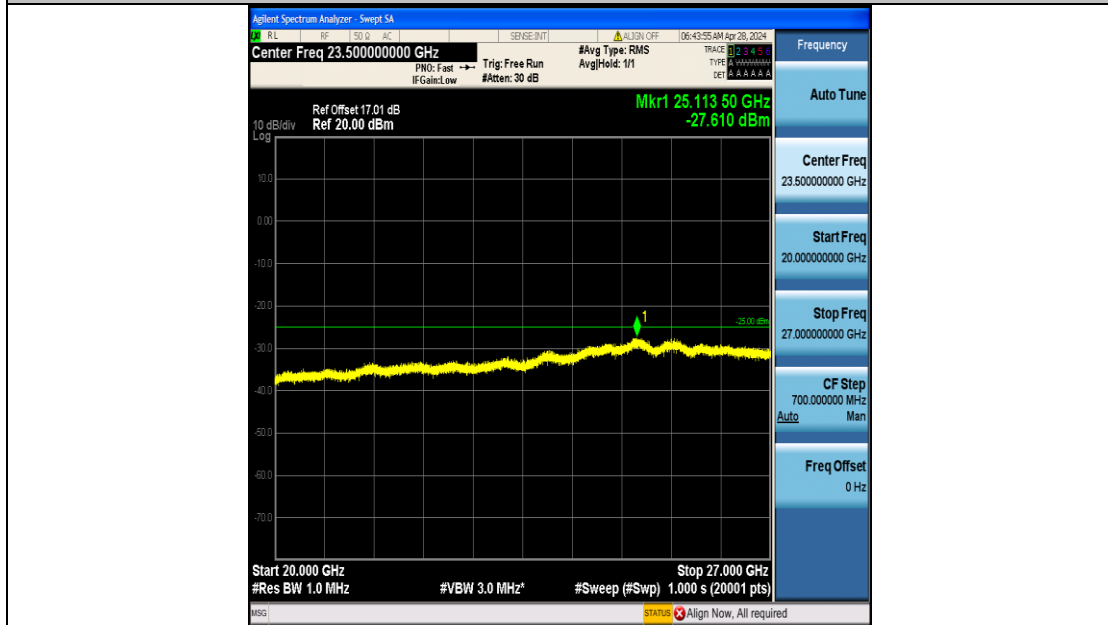

Band7_10MHz_QPSK_21400_50RB#0_20000~27000_20000~27000

Band7_10MHz_16QAM_21400_50RB#0_0.009~0.15_0.009~0.15

Band7_10MHz_16QAM_21400_50RB#0_0.15~30_0.15~30

Band7_10MHz_16QAM_21400_50RB#0_30~1000_30~1000

Band7_10MHz_16QAM_21400_50RB#0_1000~20000_1000~20000