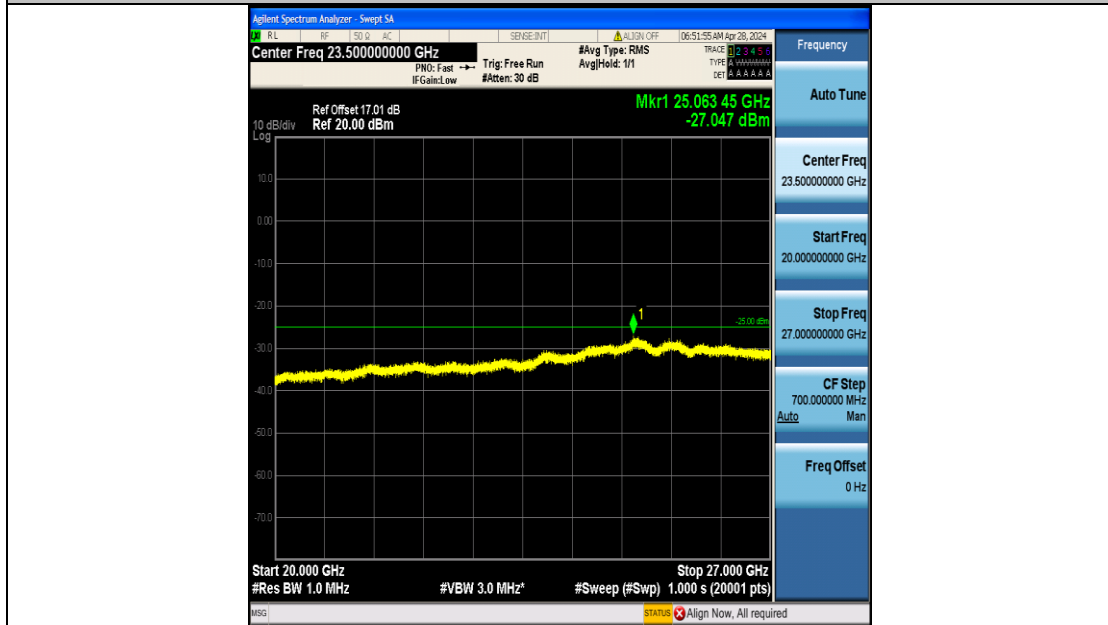

Band7_15MHz_QPSK_20825_75RB#0_2000~27000_2000~27000

Band7_15MHz_16QAM_20825_75RB#0_0.009~0.15_0.009~0.15

Band7_15MHz_16QAM_20825_75RB#0_0.15~30_0.15~30

Band7_15MHz_16QAM_20825_75RB#0_30~1000_30~1000

Band7_15MHz_16QAM_20825_75RB#0_1000~20000_1000~20000