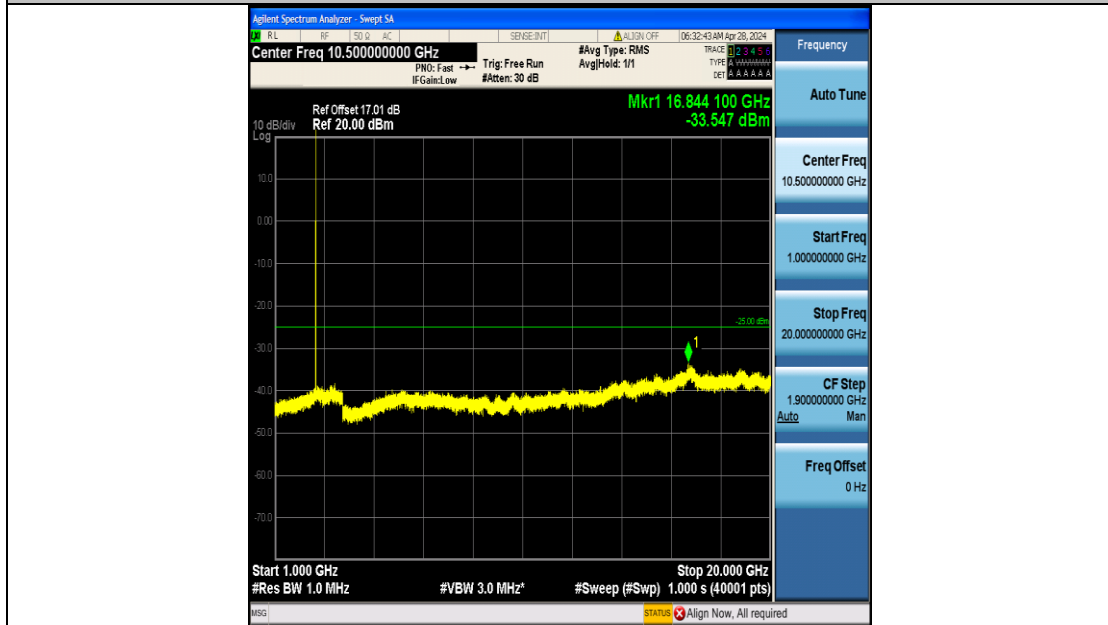

Band7_5MHz_16QAM_21100_25RB#0_20000~27000_20000~27000

Band7_5MHz_QPSK_21425_25RB#0_0.009~0.15_0.009~0.15

Band7_5MHz_QPSK_21425_25RB#0_0.15~30_0.15~30

Band7_5MHz_QPSK_21425_25RB#0_30~1000_30~1000

Band7_5MHz_QPSK_21425_25RB#0_1000~20000_1000~20000