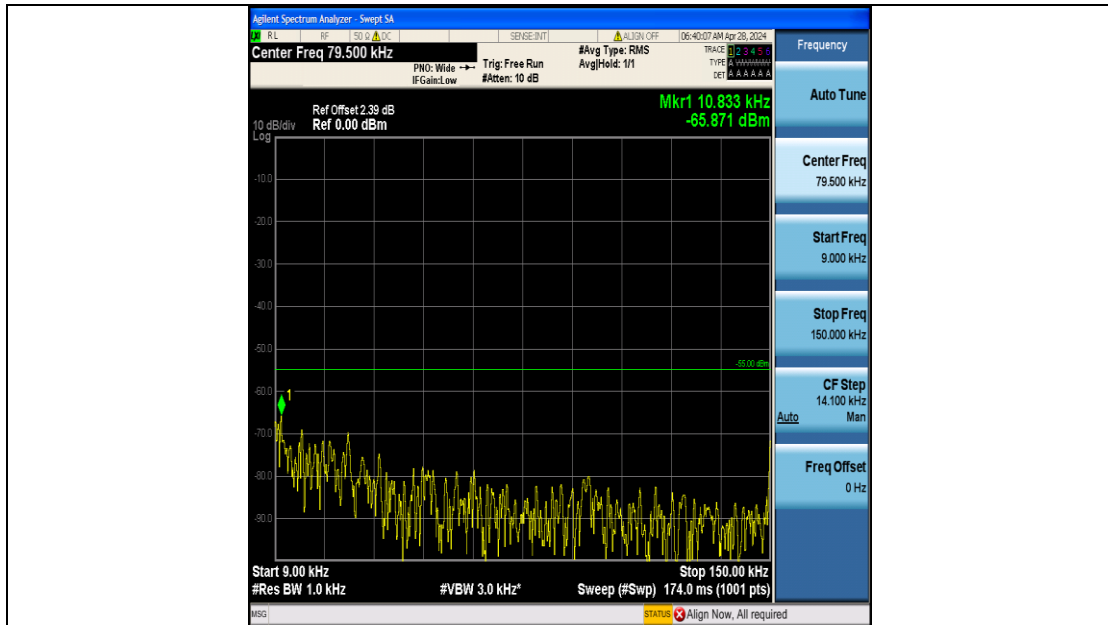

Band7_5MHz_16QAM_21425_25RB#0_20000~27000_20000~27000

Band7_10MHz_QPSK_20800_50RB#0_0.009~0.15_0.009~0.15