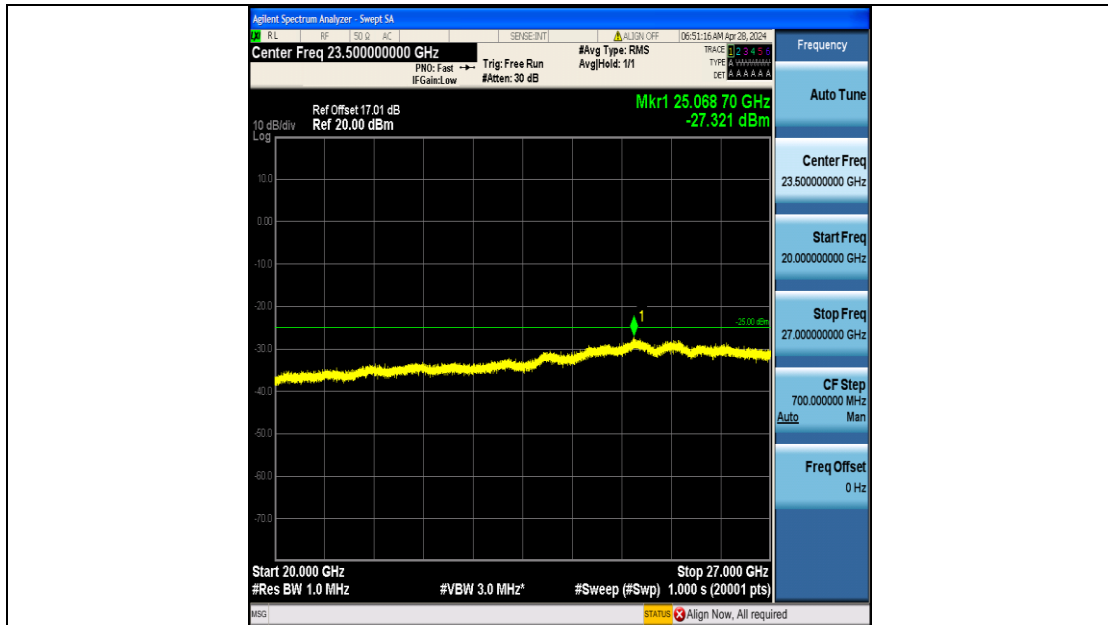

Band7_10MHz_16QAM_21400_50RB#0_20000~27000_20000~27000

Band7_15MHz_QPSK_20825_75RB#0_0.009~0.15_0.009~0.15

Band7_15MHz_QPSK_20825_75RB#0_0.15~30_0.15~30

Band7_15MHz_QPSK_20825_75RB#0_30~1000_30~1000

Band7_15MHz_QPSK_20825_75RB#0_1000~20000_1000~20000