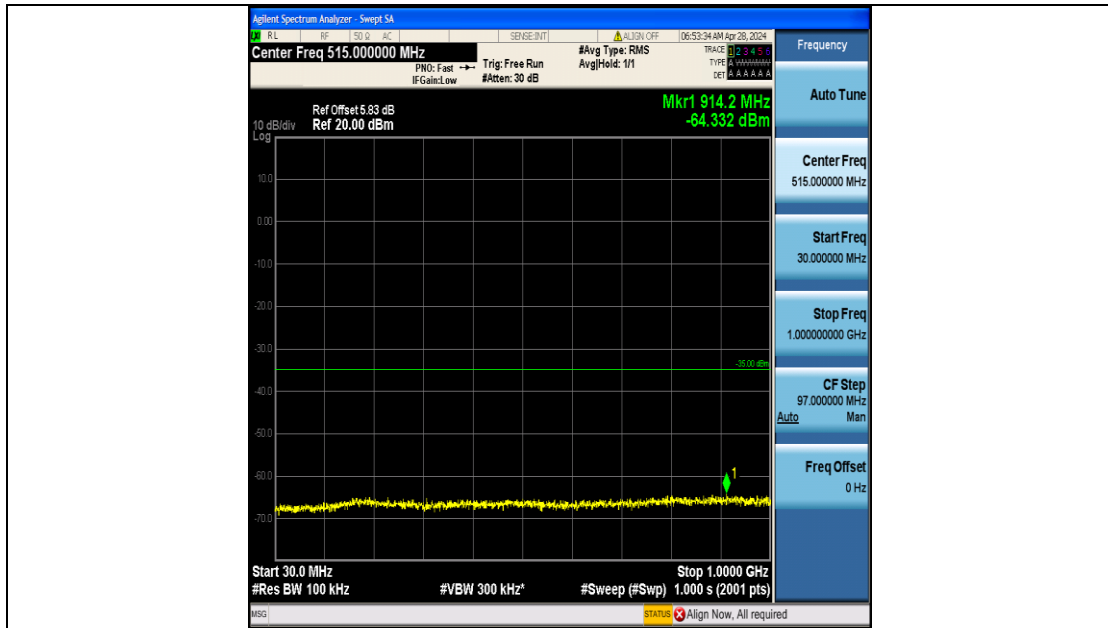

Band7_15MHz_QPSK_21375_75RB#0_0.15~30_0.15~30

Band7_15MHz_QPSK_21375_75RB#0_30~1000_30~1000