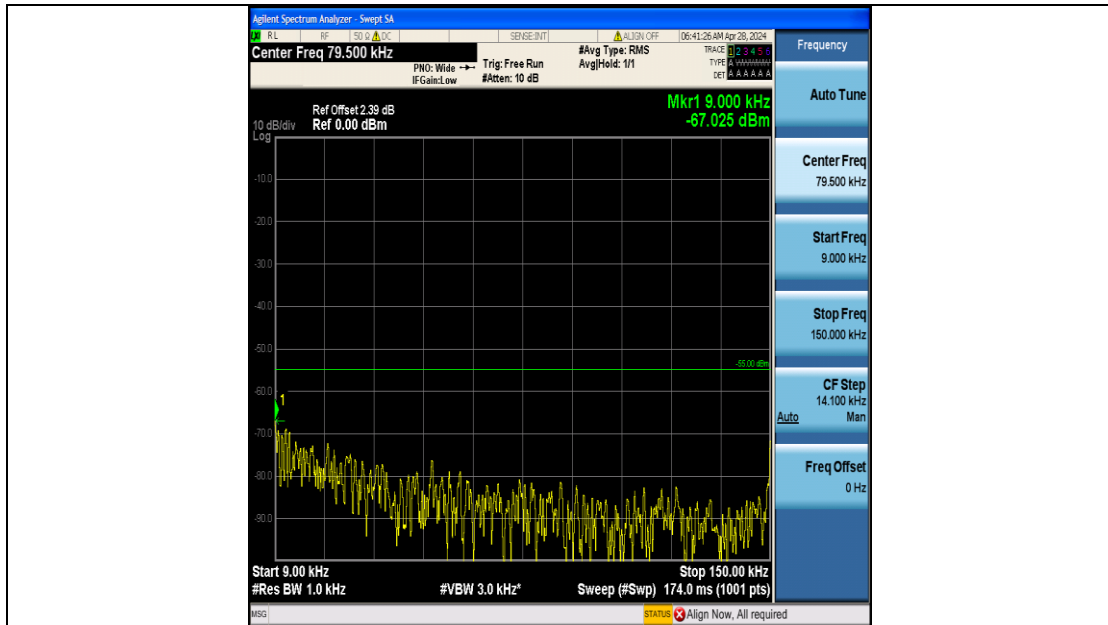

Band7_10MHz_16QAM_20800_50RB#0_20000~27000_20000~27000

Band7_10MHz_QPSK_21100_50RB#0_0.009~0.15_0.009~0.15