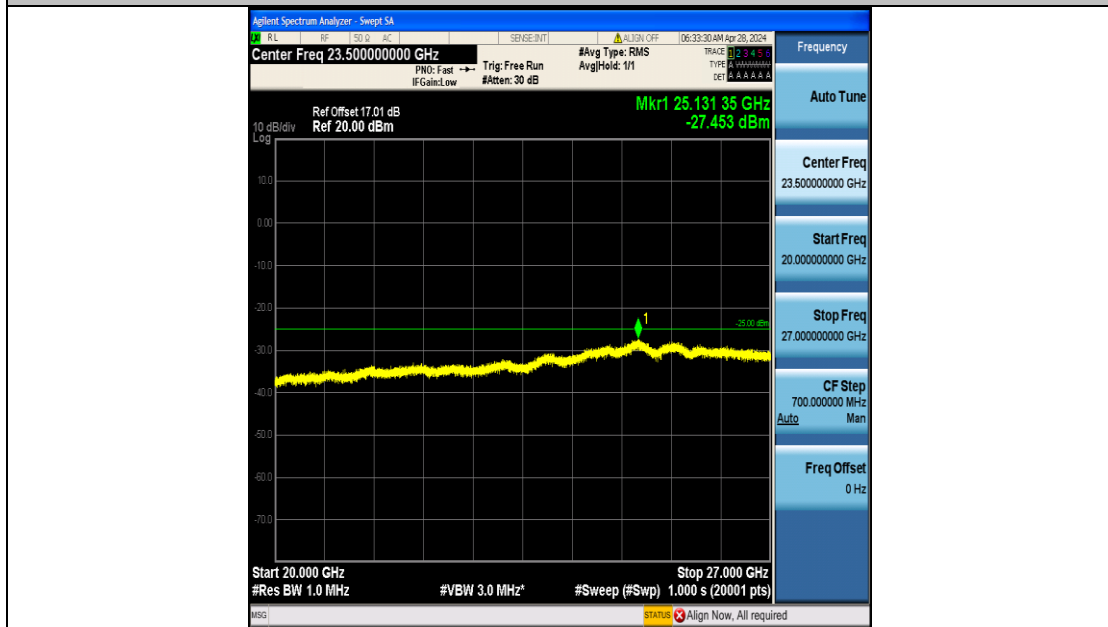

Band7_5MHz_QPSK_21425_25RB#0_20000~27000_20000~27000

Band7_5MHz_16QAM_21425_25RB#0_0.009~0.15_0.009~0.15

Band7_5MHz_16QAM_21425_25RB#0_0.15~30_0.15~30

Band7_5MHz_16QAM_21425_25RB#0_30~1000_30~1000

Band7_5MHz_16QAM_21425_25RB#0_1000~20000_1000~20000