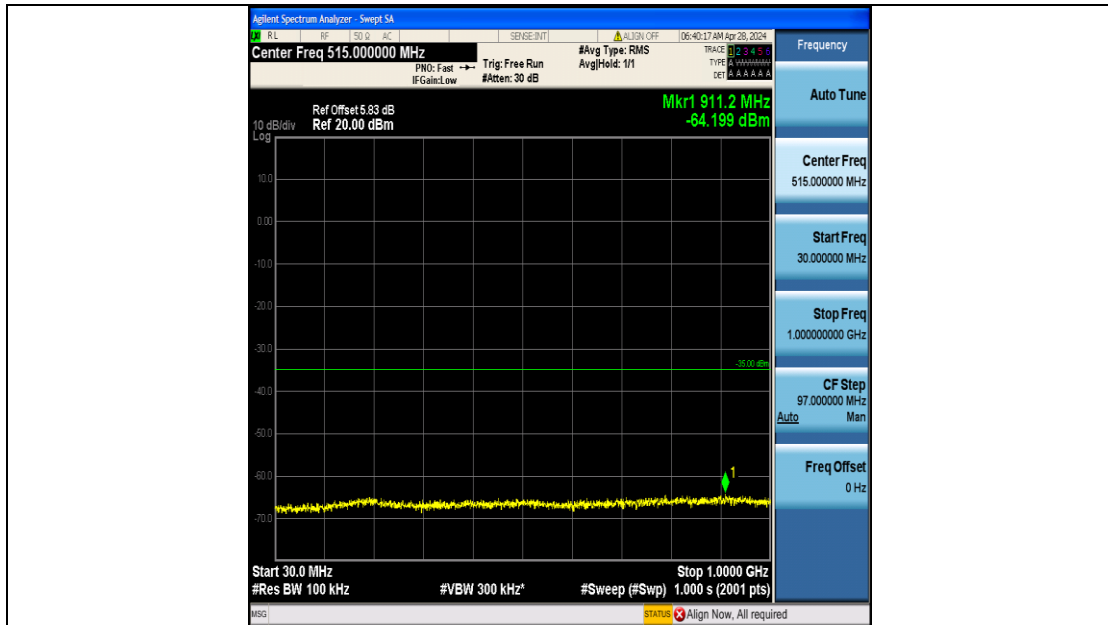

Band7_10MHz_QPSK_20800_50RB#0_0.15~30_0.15~30

Band7_10MHz_QPSK_20800_50RB#0_30~1000_30~1000