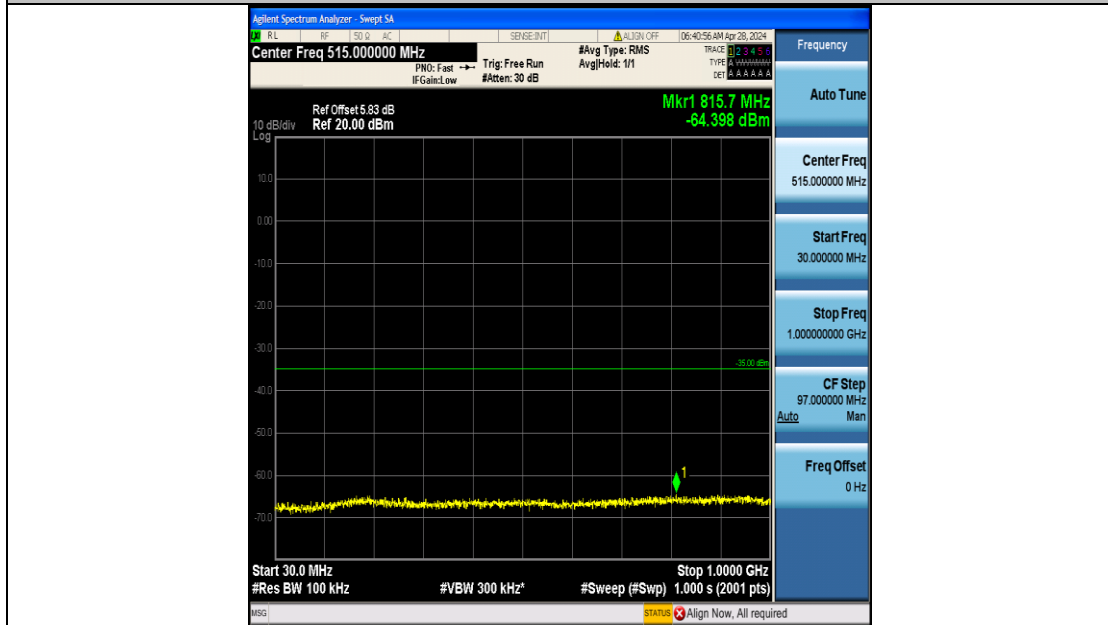

Band7_10MHz_16QAM_20800_50RB#0_0.15~30_0.15~30

Band7_10MHz_16QAM_20800_50RB#0_30~1000_30~1000