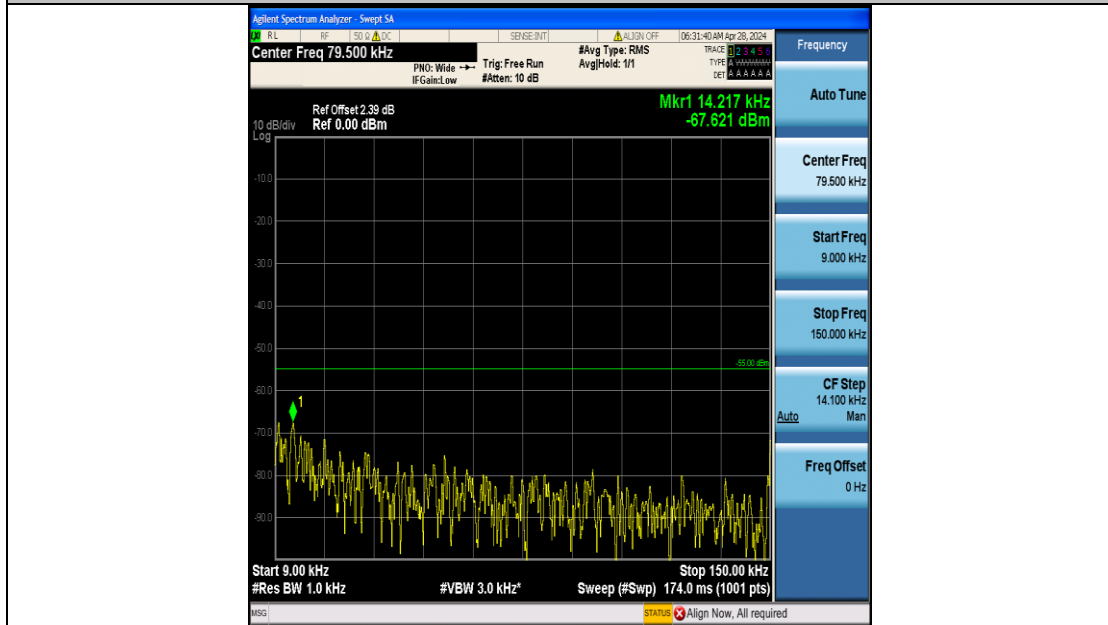

Band7_5MHz_QPSK_21100_25RB#0_20000~27000_20000~27000

Band7_5MHz_16QAM_21100_25RB#0_0.009~0.15_0.009~0.15

Band7_5MHz_16QAM_21100_25RB#0_0.15~30_0.15~30

Band7_5MHz_16QAM_21100_25RB#0_30~1000_30~1000

Band7_5MHz_16QAM_21100_25RB#0_1000~20000_1000~20000