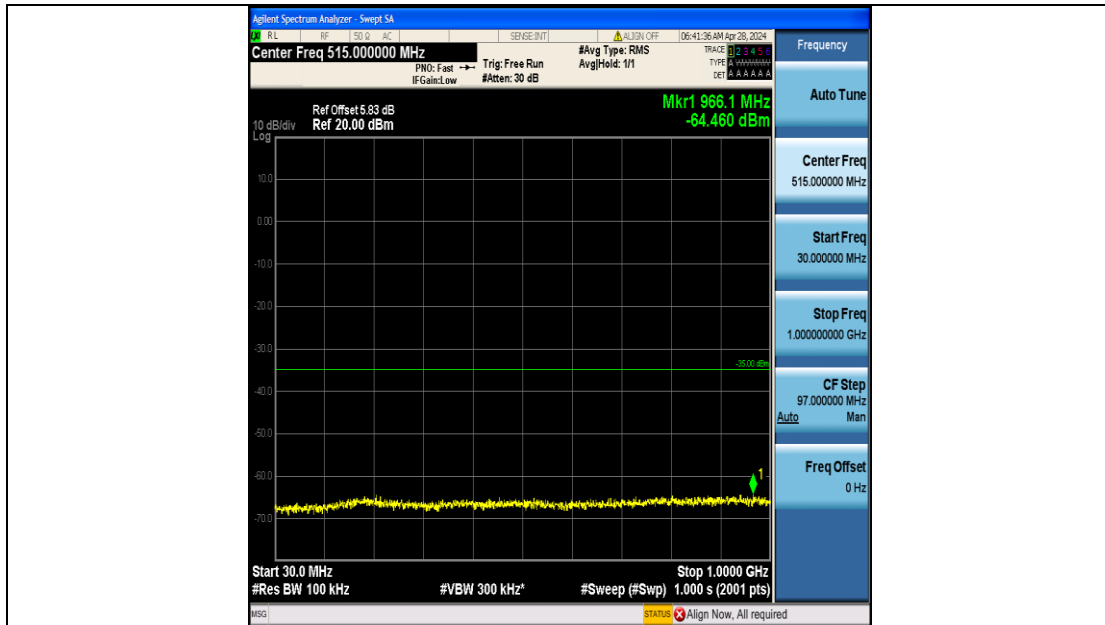

Band7_10MHz_QPSK_21100_50RB#0_0.15~30_0.15~30

Band7_10MHz_QPSK_21100_50RB#0_30~1000_30~1000