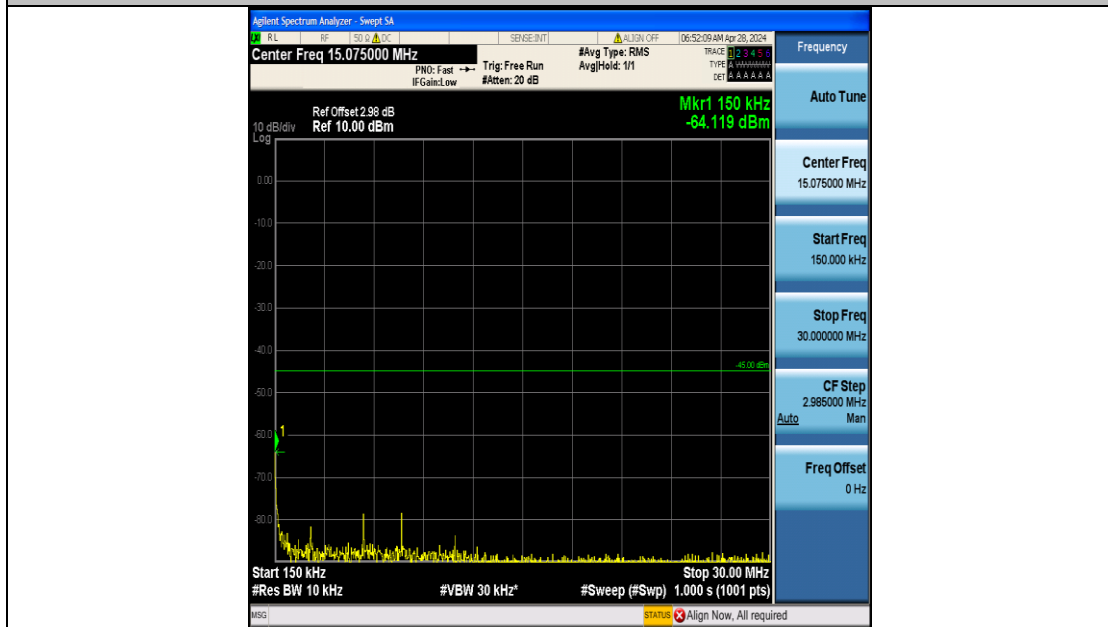

Band7_15MHz_QPSK_21100_75RB#0_0.009~0.15_0.009~0.15

Band7_15MHz_QPSK_21100_75RB#0_0.15~30_0.15~30