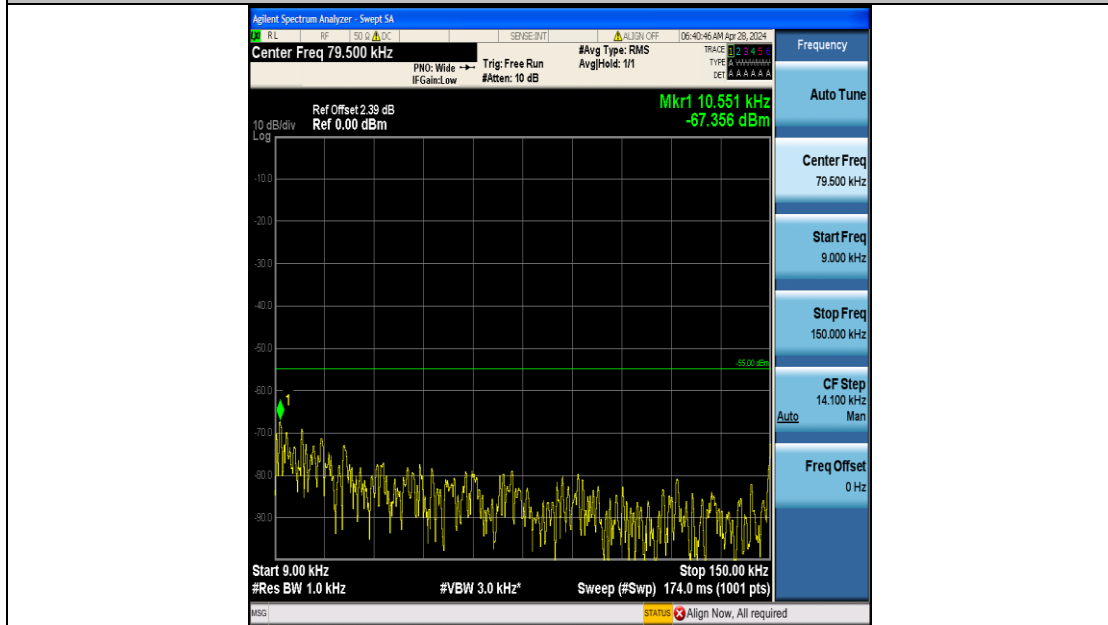

Band7_10MHz_QPSK_20800_50RB#0_20000~27000_20000~27000

Band7_10MHz_16QAM_20800_50RB#0_0.009~0.15_0.009~0.15