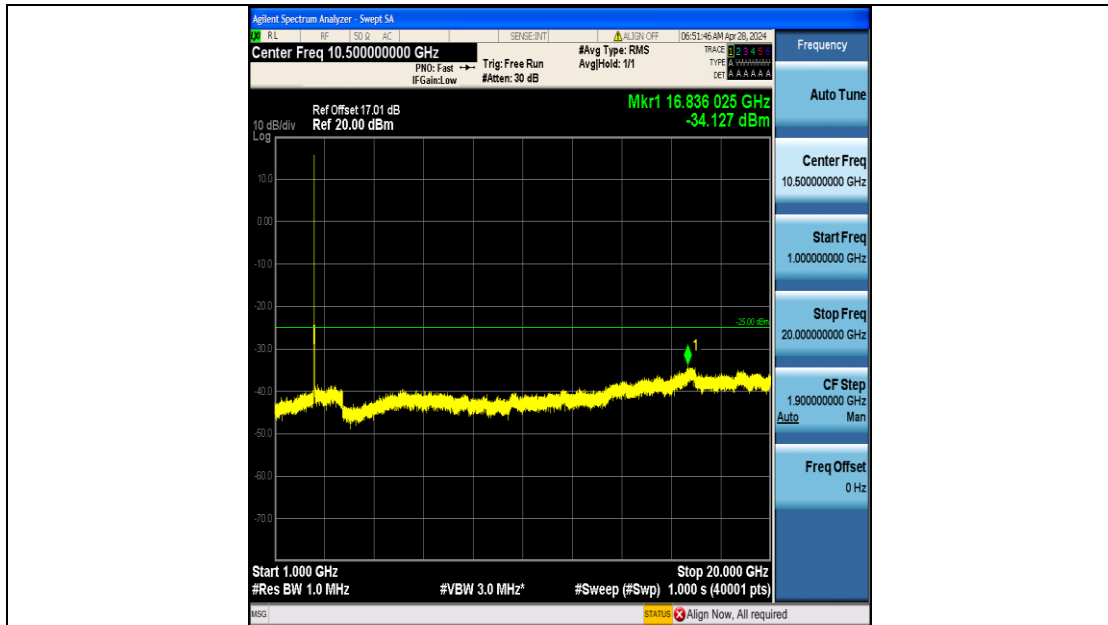

Band7_15MHz_QPSK_20825_75RB#0_2000~27000_2000~27000

Band7_15MHz_16QAM_20825_75RB#0_0.009~0.15_0.009~0.15

Band7_15MHz_16QAM_20825_75RB#0_0.15~30_0.15~30

Band7_15MHz_16QAM_20825_75RB#0_30~1000_30~1000

Band7_15MHz_16QAM_20825_75RB#0_1000~20000_1000~20000