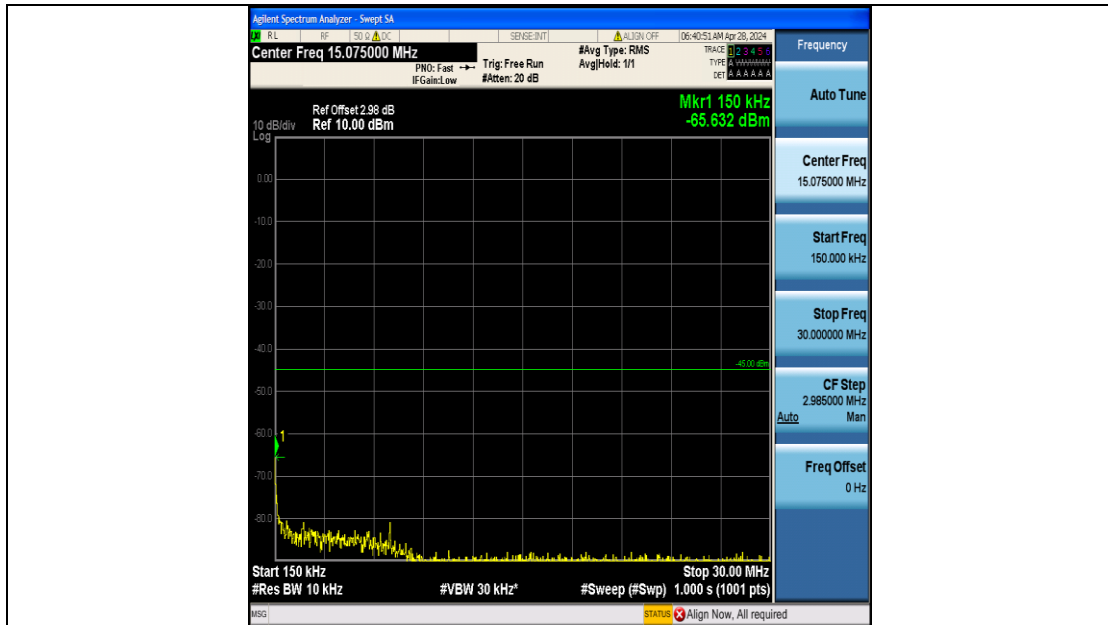

Band7_10MHz_16QAM_20800_50RB#0_0.009~0.15_0.009~0.15

Band7_10MHz_16QAM_20800_50RB#0_0.15~30_0.15~30