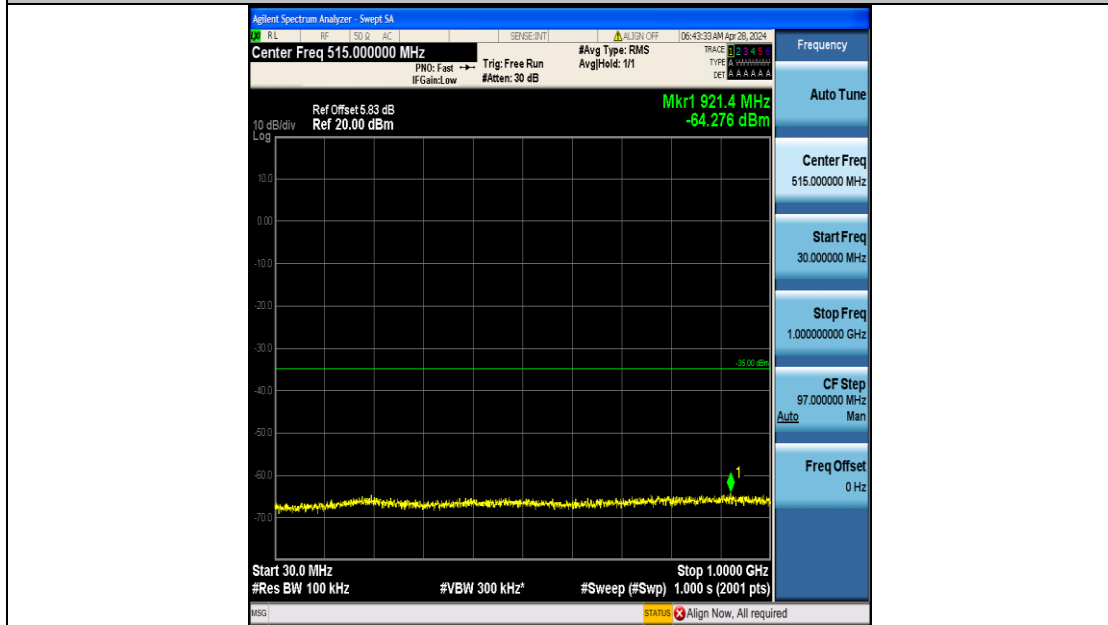

Band7_10MHz_16QAM_21400_50RB#0_0.15~30_0.15~30

Band7_10MHz_16QAM_21400_50RB#0_30~1000_30~1000