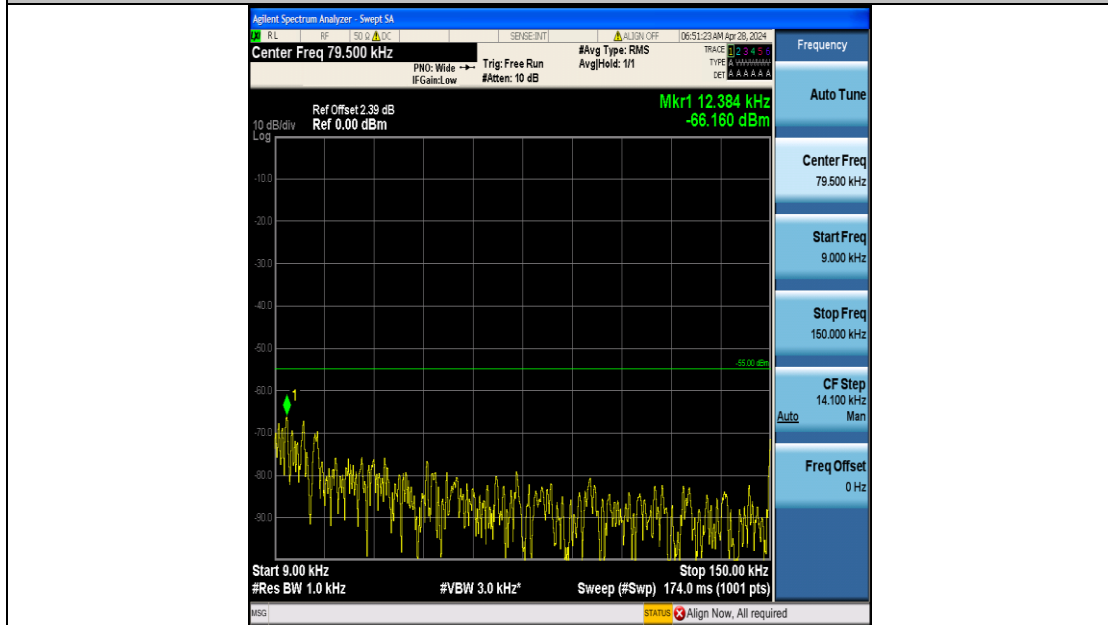

Band7_15MHz_QPSK_20825_75RB#0_2000~27000_2000~27000

Band7_15MHz_16QAM_20825_75RB#0_0.009~0.15_0.009~0.15