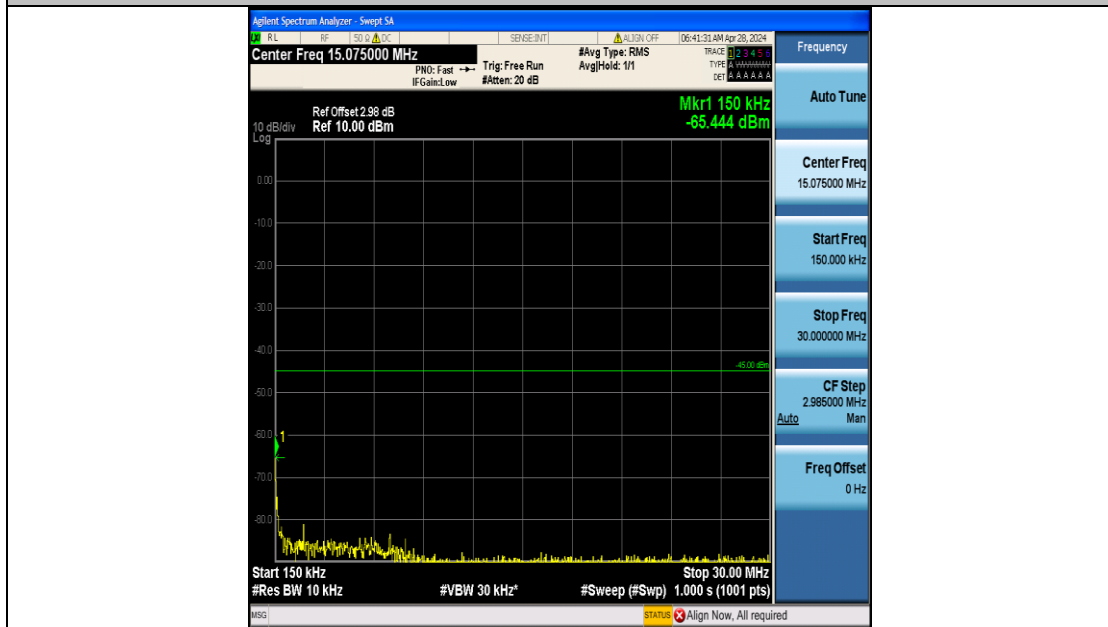

Band7_10MHz_QPSK_21100_50RB#0_0.009~0.15_0.009~0.15

Band7_10MHz_QPSK_21100_50RB#0_0.15~30_0.15~30