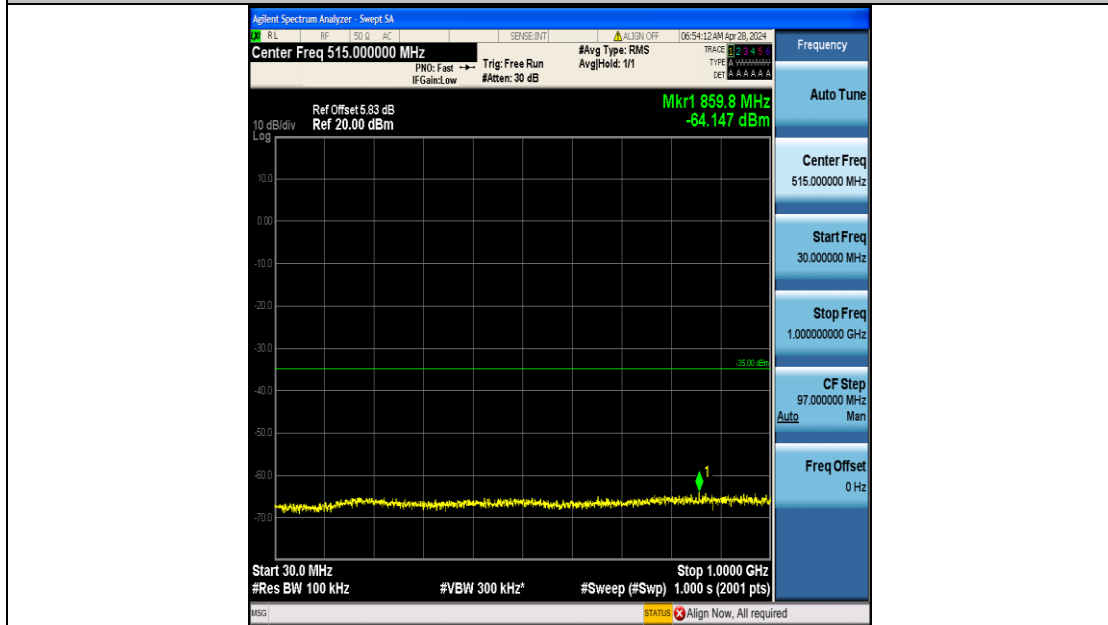

Band7_15MHz_16QAM_21375_75RB#0_0.15~30_0.15~30

Band7_15MHz_16QAM_21375_75RB#0_30~1000_30~1000