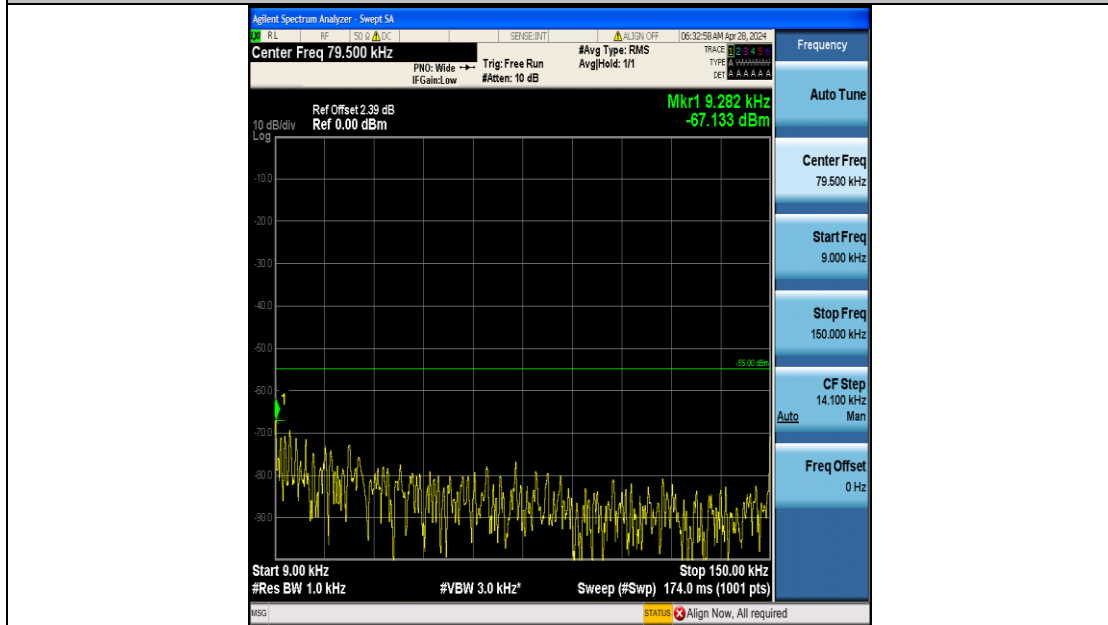

Band7_5MHz_QPSK_21425_25RB#0_20000~27000_20000~27000

Band7_5MHz_16QAM_21425_25RB#0_0.009~0.15_0.009~0.15