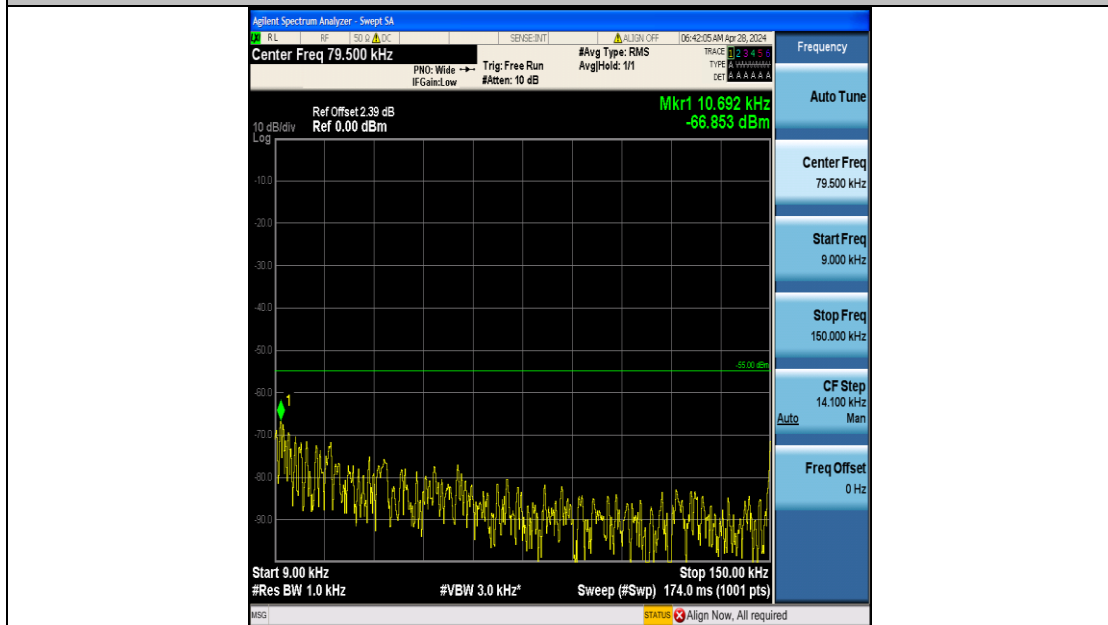

Band7_10MHz_QPSK_21100_50RB#0_20000~27000_20000~27000

Band7_10MHz_16QAM_21100_50RB#0_0.009~0.15_0.009~0.15