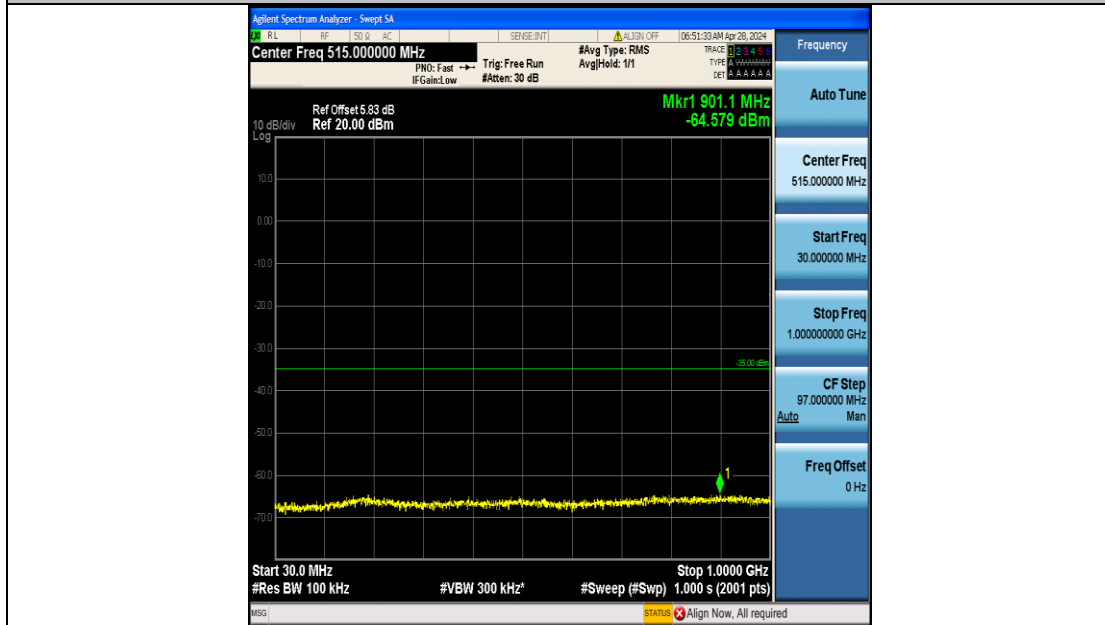

Band7_15MHz_16QAM_20825_75RB#0_0.15~30_0.15~30

Band7_15MHz_16QAM_20825_75RB#0_30~1000_30~1000