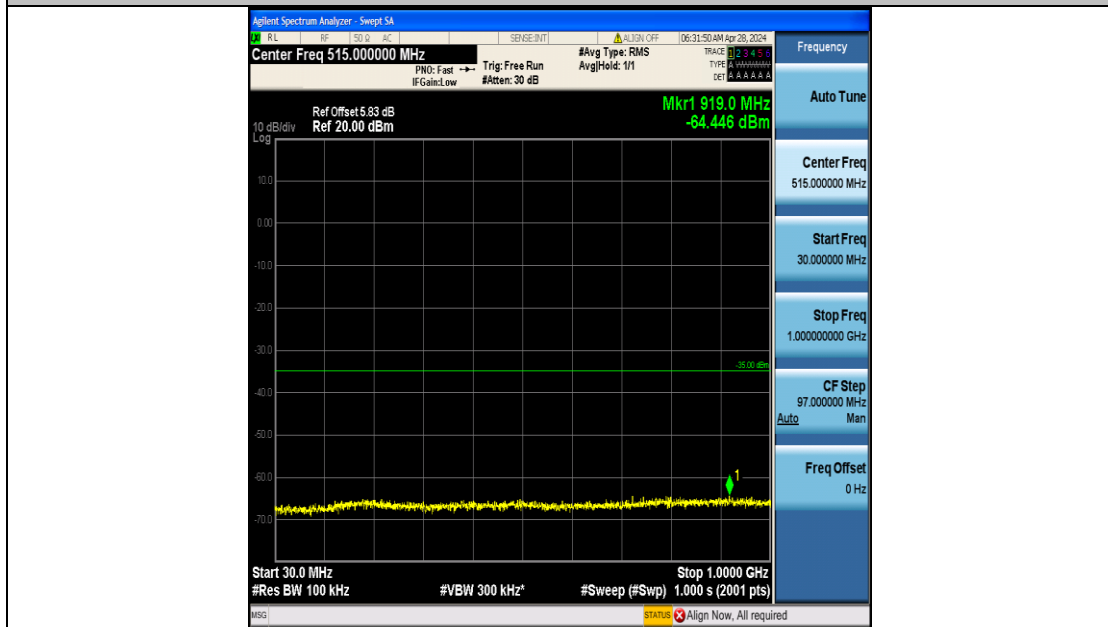

Band7_5MHz_QPSK_21100_25RB#0_20000~27000_20000~27000

Band7_5MHz_16QAM_21100_25RB#0_0.009~0.15_0.009~0.15

Band7_5MHz_16QAM_21100_25RB#0_0.15~30_0.15~30

Band7_5MHz_16QAM_21100_25RB#0_30~1000_30~1000

Band7_5MHz_16QAM_21100_25RB#0_1000~20000_1000~20000