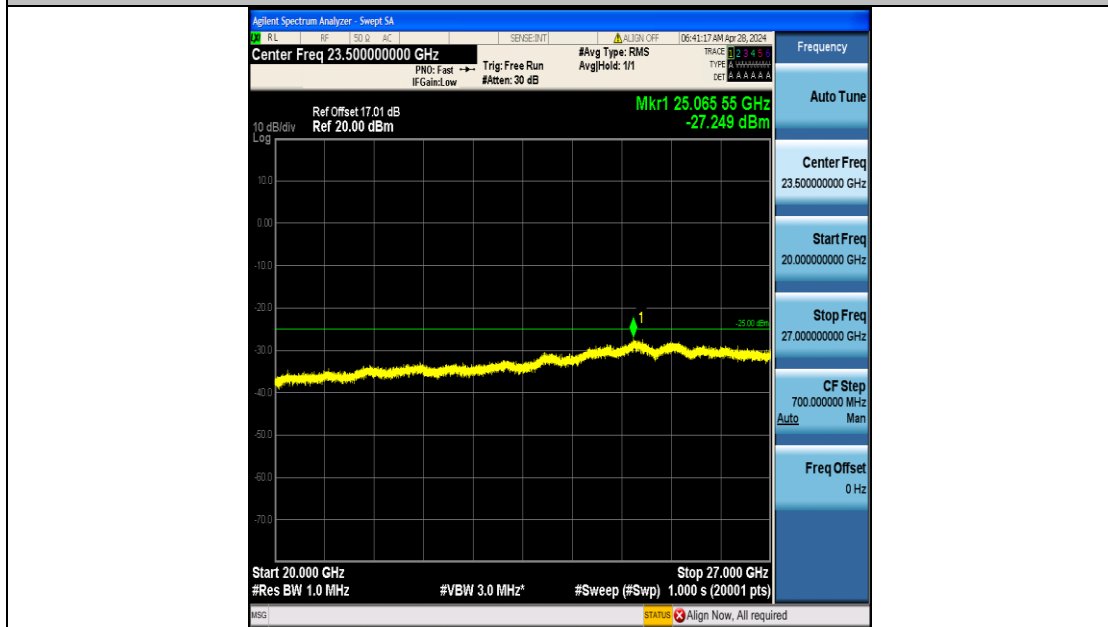

Band7_10MHz_QPSK_20800_50RB#0_20000~27000_20000~27000

Band7_10MHz_16QAM_20800_50RB#0_0.009~0.15_0.009~0.15

Band7_10MHz_16QAM_20800_50RB#0_0.15~30_0.15~30

Band7_10MHz_16QAM_20800_50RB#0_30~1000_30~1000

Band7_10MHz_16QAM_20800_50RB#0_1000~20000_1000~20000