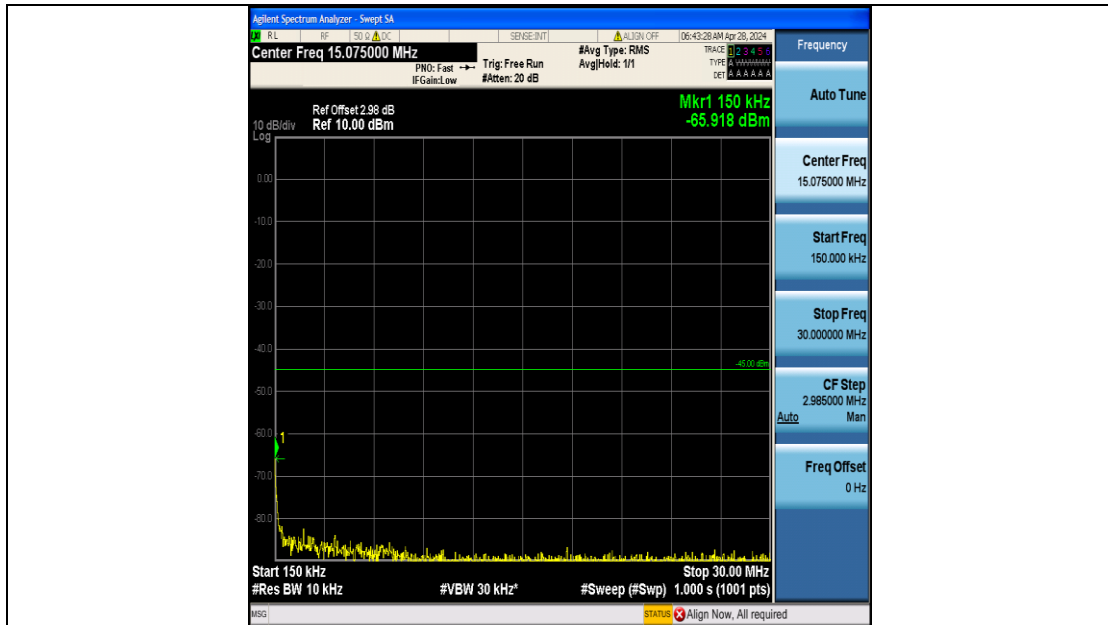

Band7_10MHz_16QAM_21400_50RB#0_0.009~0.15_0.009~0.15

Band7_10MHz_16QAM_21400_50RB#0_0.15~30_0.15~30