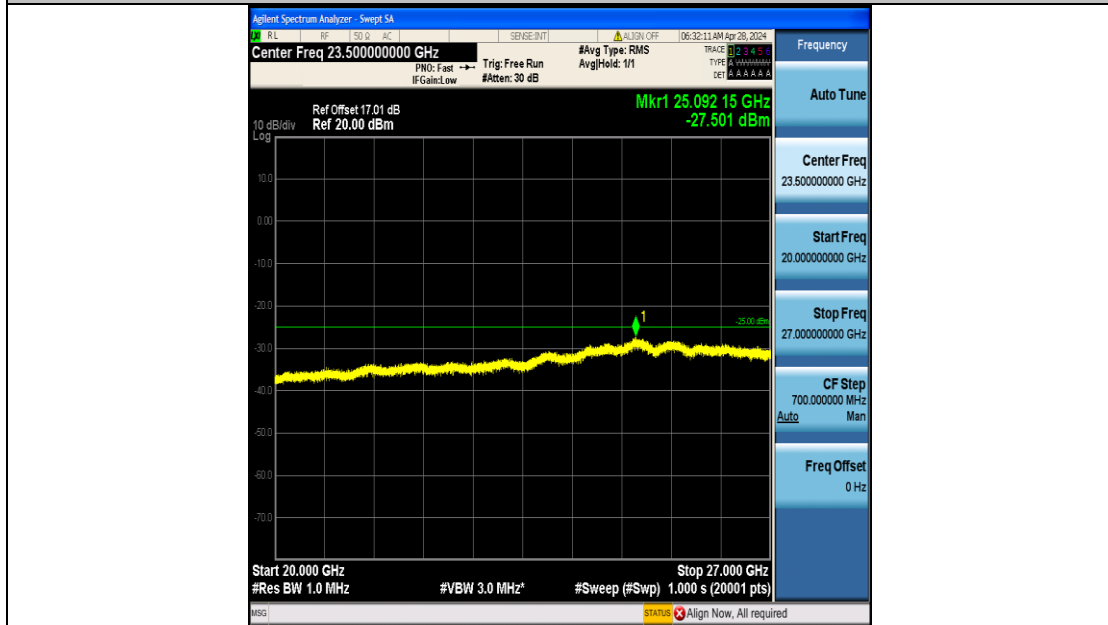

Band7_5MHz_QPSK_21100_25RB#0_20000~27000_20000~27000

Band7_5MHz_16QAM_21100_25RB#0_0.009~0.15_0.009~0.15

Band7_5MHz_16QAM_21100_25RB#0_0.15~30_0.15~30

Band7_5MHz_16QAM_21100_25RB#0_30~1000_30~1000

Band7_5MHz_16QAM_21100_25RB#0_1000~20000_1000~20000