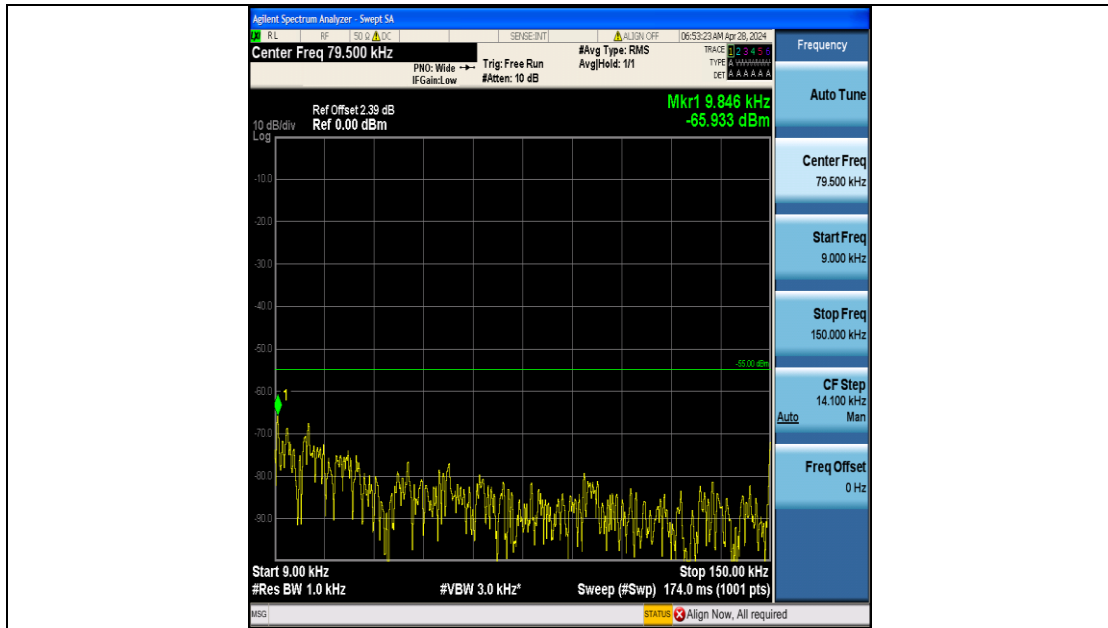

Band7_15MHz_16QAM_21100_75RB#0_20000~27000_20000~27000

Band7_15MHz_QPSK_21375_75RB#0_0.009~0.15_0.009~0.15