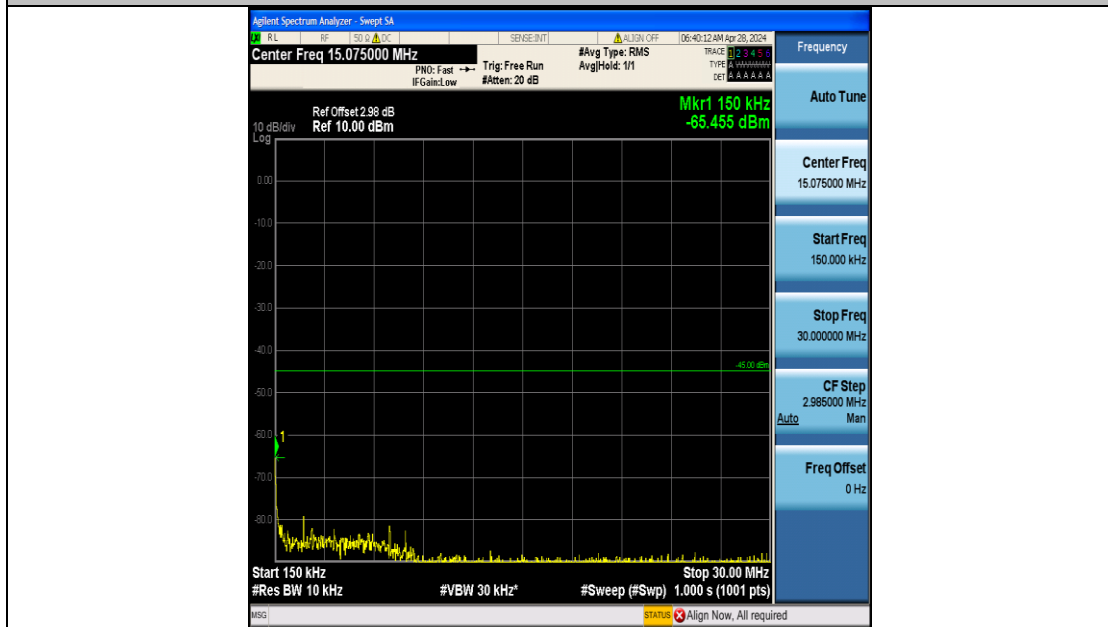

Band7_10MHz_QPSK_20800_50RB#0_0.009~0.15_0.009~0.15

Band7_10MHz_QPSK_20800_50RB#0_0.15~30_0.15~30