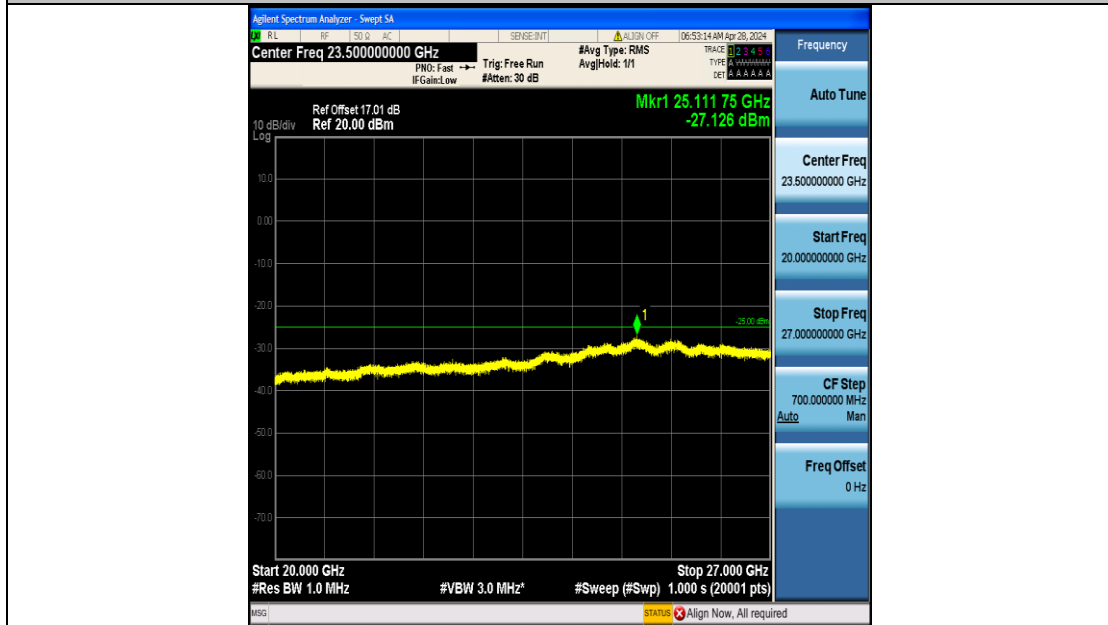

Band7_15MHz_QPSK_21100_75RB#0_20000~27000_20000~27000

Band7_15MHz_16QAM_21100_75RB#0_0.009~0.15_0.009~0.15

Band7_15MHz_16QAM_21100_75RB#0_0.15~30_0.15~30

Band7_15MHz_16QAM_21100_75RB#0_30~1000_30~1000

Band7_15MHz_16QAM_21100_75RB#0_1000~20000_1000~20000