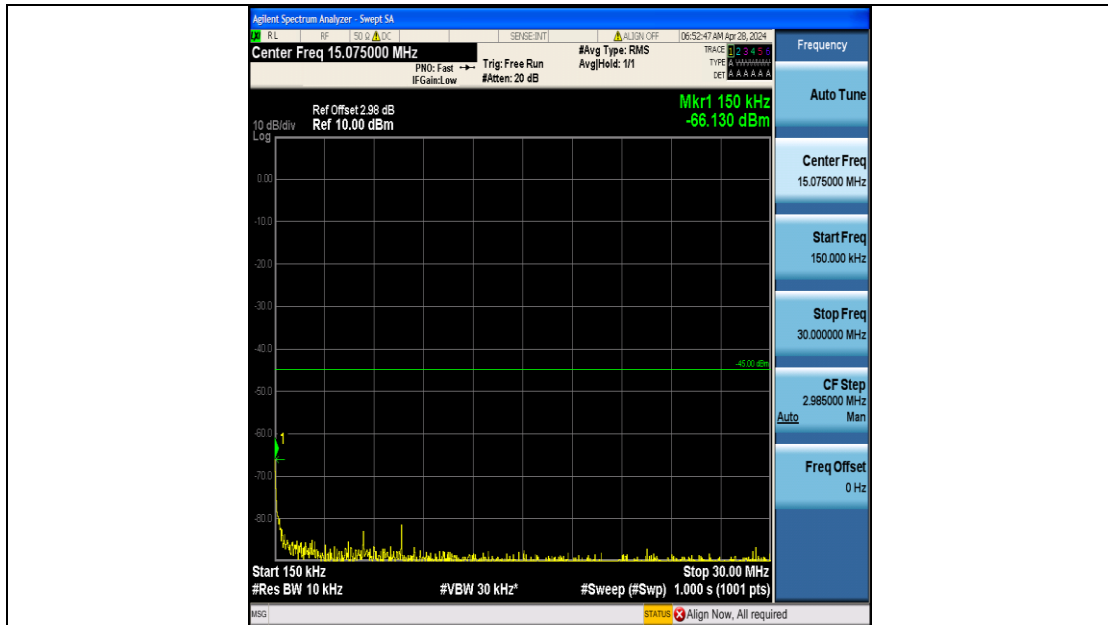

Band7_15MHz_16QAM_21100_75RB#0_0.009~0.15_0.009~0.15

Band7_15MHz_16QAM_21100_75RB#0_0.15~30_0.15~30