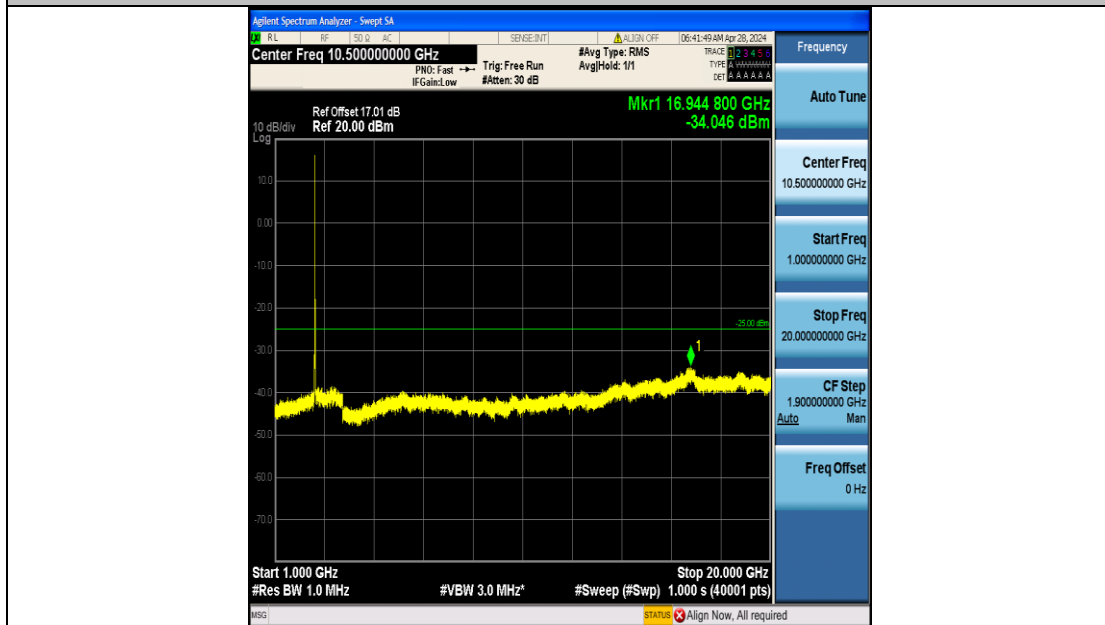

Band7_10MHz_16QAM_20800_50RB#0_20000~27000_20000~27000

Band7_10MHz_QPSK_21100_50RB#0_0.009~0.15_0.009~0.15

Band7_10MHz_QPSK_21100_50RB#0_0.15~30_0.15~30

Band7_10MHz_QPSK_21100_50RB#0_30~1000_30~1000

Band7_10MHz_QPSK_21100_50RB#0_1000~20000_1000~20000