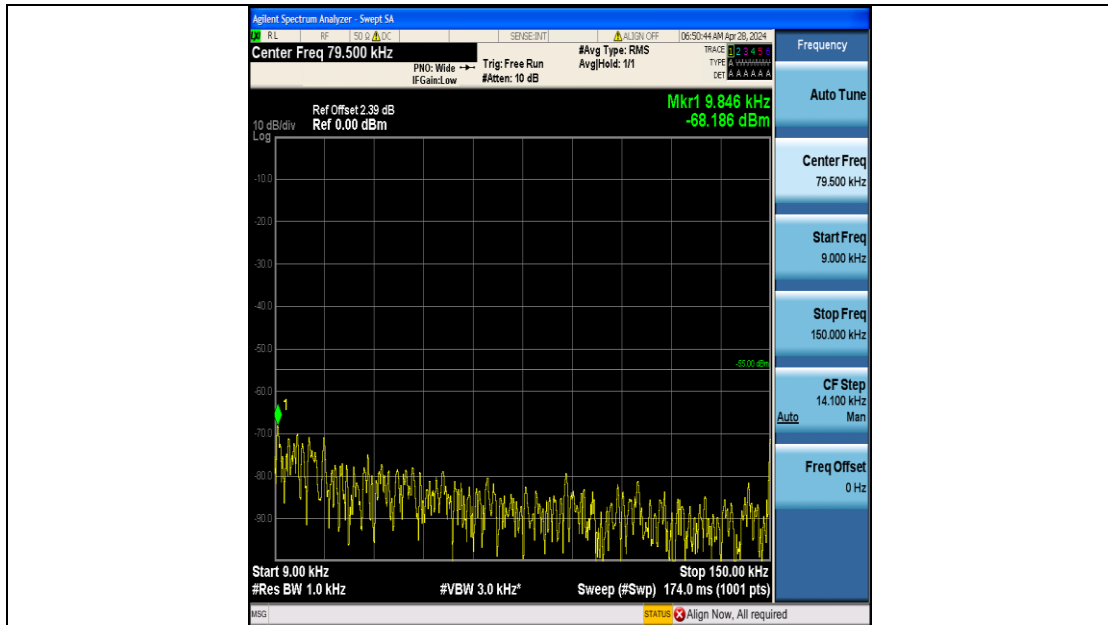

Band7_10MHz_16QAM_21400_50RB#0_20000~27000_20000~27000

Band7_15MHz_QPSK_20825_75RB#0_0.009~0.15_0.009~0.15