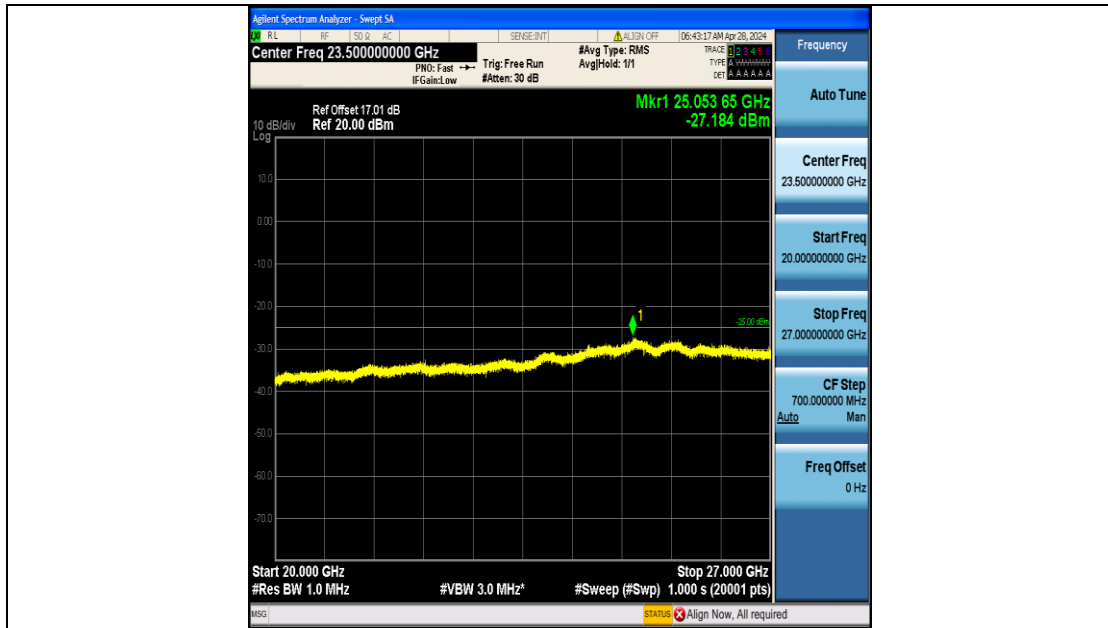

Band7_10MHz_16QAM_21100_50RB#0_20000~27000_20000~27000

Band7_10MHz_QPSK_21400_50RB#0_0.009~0.15_0.009~0.15

Band7_10MHz_QPSK_21400_50RB#0_0.15~30_0.15~30

Band7_10MHz_QPSK_21400_50RB#0_30~1000_30~1000

Band7_10MHz_QPSK_21400_50RB#0_1000~20000_1000~20000