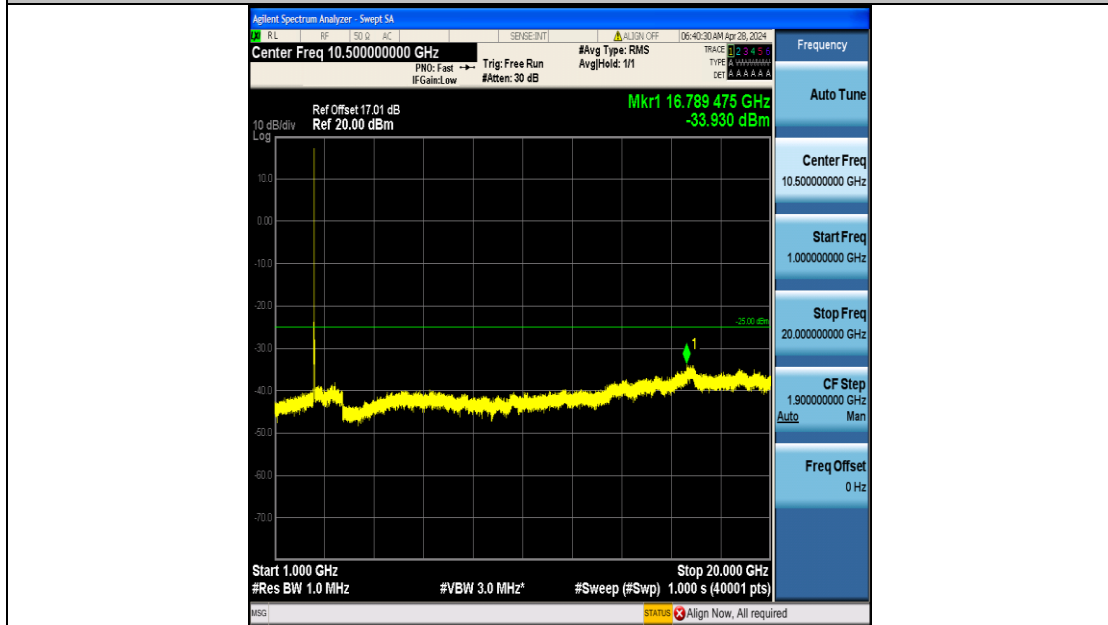

Band7_5MHz_16QAM_21425_25RB#0_20000~27000_20000~27000

Band7_10MHz_QPSK_20800_50RB#0_0.009~0.15_0.009~0.15

Band7_10MHz_QPSK_20800_50RB#0_0.15~30_0.15~30

Band7_10MHz_QPSK_20800_50RB#0_30~1000_30~1000

Band7_10MHz_QPSK_20800_50RB#0_1000~20000_1000~20000