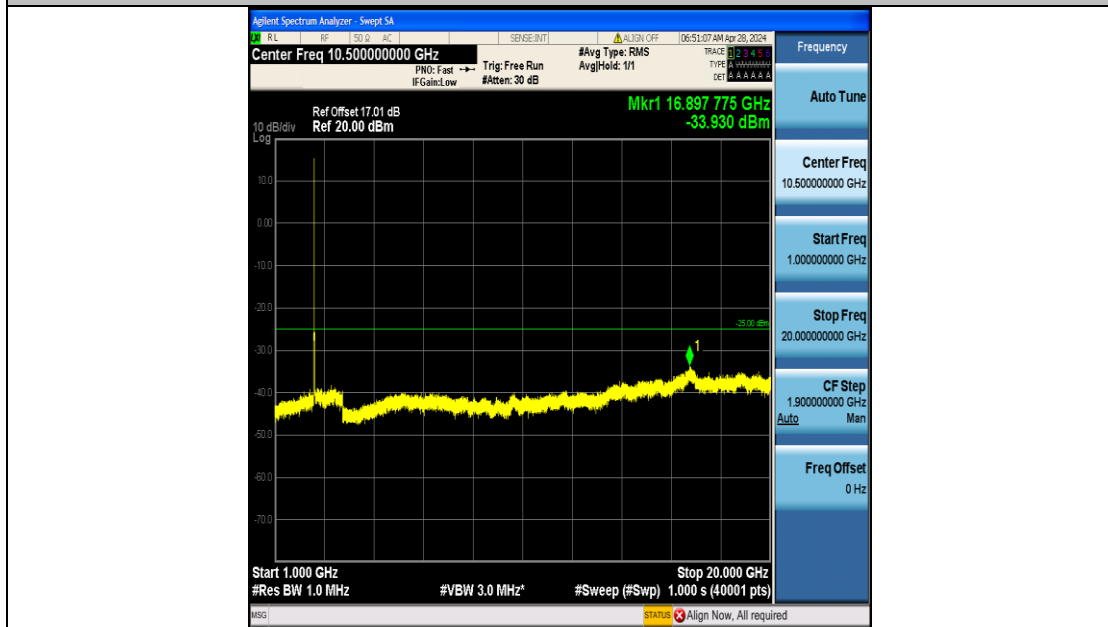

Band7_10MHz_16QAM_21400_50RB#0_20000~27000_20000~27000

Band7_15MHz_QPSK_20825_75RB#0_0.009~0.15_0.009~0.15

Band7_15MHz_QPSK_20825_75RB#0_0.15~30_0.15~30

Band7_15MHz_QPSK_20825_75RB#0_30~1000_30~1000

Band7_15MHz_QPSK_20825_75RB#0_1000~20000_1000~20000