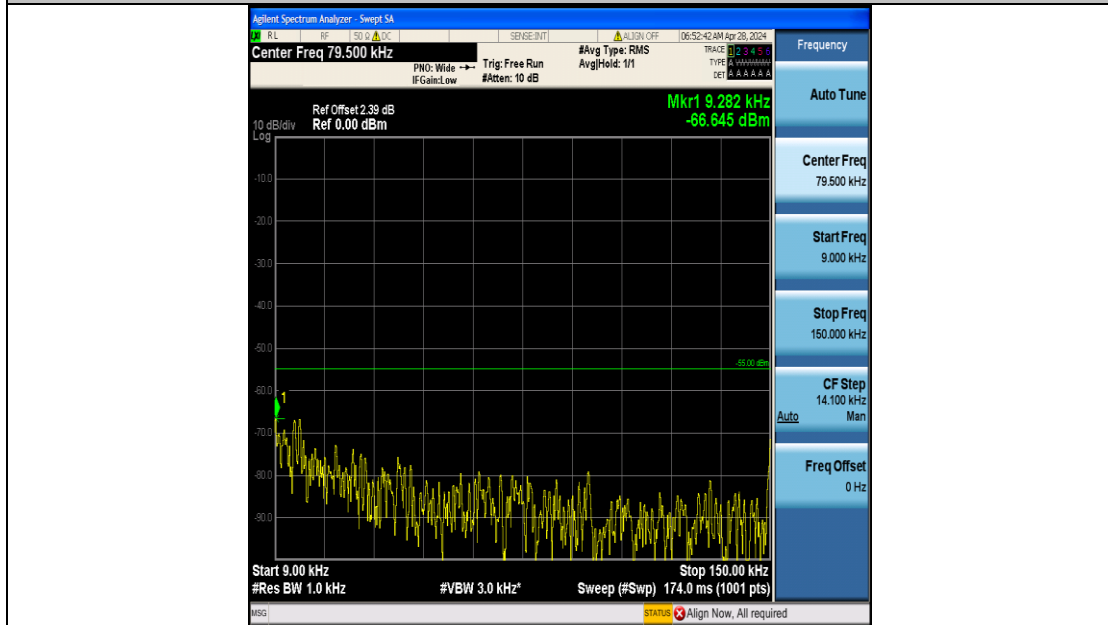

Band7_15MHz_QPSK_21100_75RB#0_20000~27000_20000~27000

Band7_15MHz_16QAM_21100_75RB#0_0.009~0.15_0.009~0.15