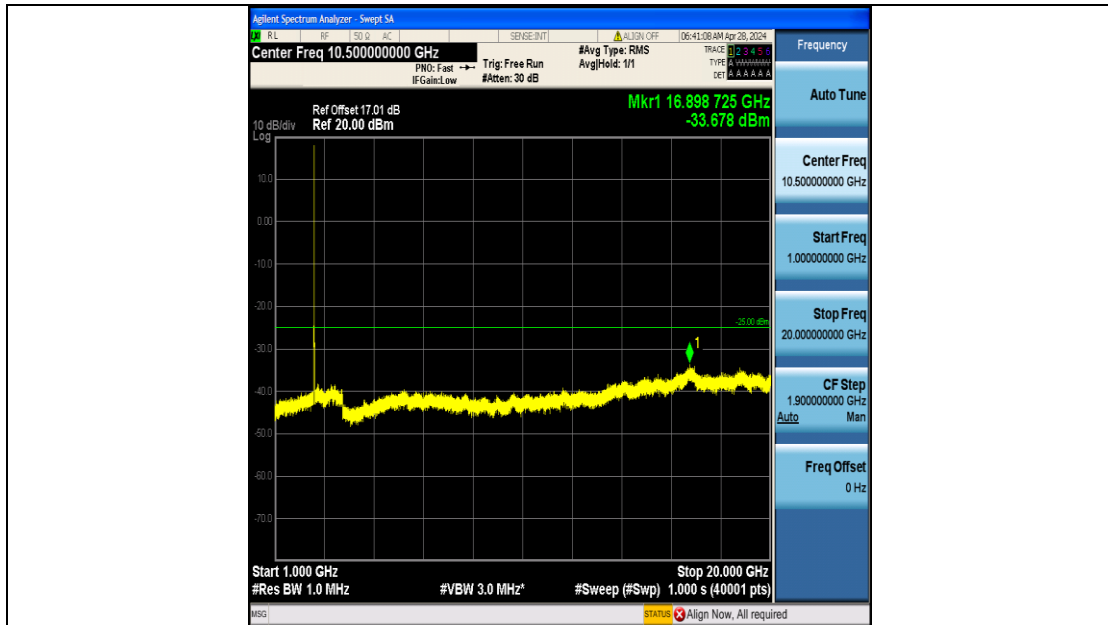

Band7_10MHz_QPSK_20800_50RB#0_20000~27000_20000~27000

Band7_10MHz_16QAM_20800_50RB#0_0.009~0.15_0.009~0.15

Band7_10MHz_16QAM_20800_50RB#0_0.15~30_0.15~30

Band7_10MHz_16QAM_20800_50RB#0_30~1000_30~1000

Band7_10MHz_16QAM_20800_50RB#0_1000~20000_1000~20000