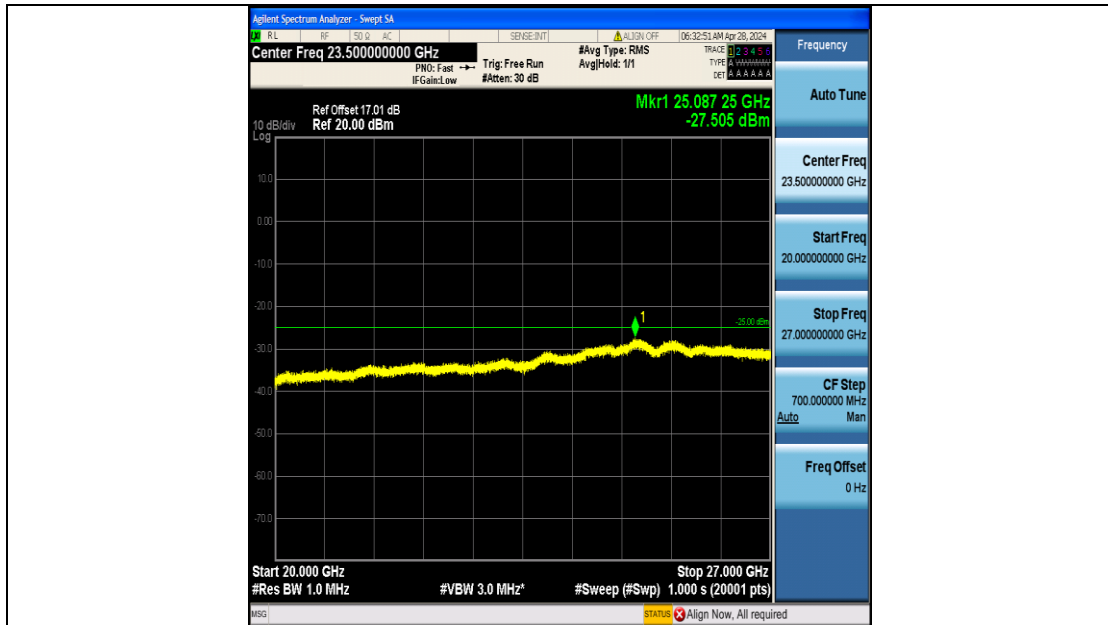

Band7_5MHz_16QAM_21100_25RB#0_20000~27000_20000~27000

Band7_5MHz_QPSK_21425_25RB#0_0.009~0.15_0.009~0.15

Band7_5MHz_QPSK_21425_25RB#0_0.15~30_0.15~30

Band7_5MHz_QPSK_21425_25RB#0_30~1000_30~1000

Band7_5MHz_QPSK_21425_25RB#0_1000~20000_1000~20000