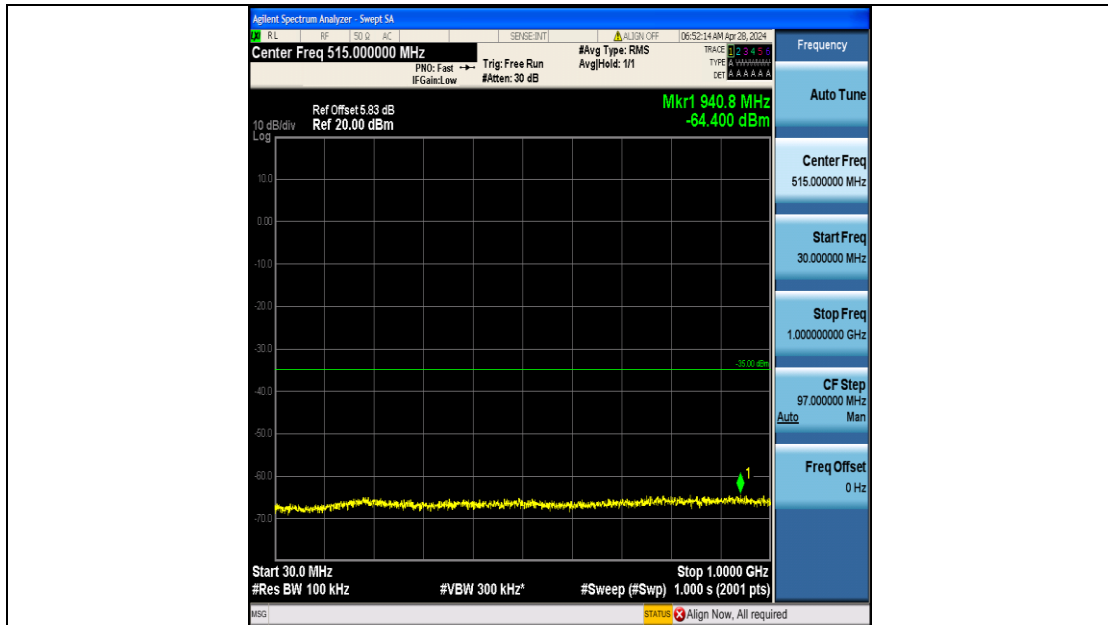

Band7_15MHz_QPSK_21100_75RB#0_0.15~30_0.15~30

Band7_15MHz_QPSK_21100_75RB#0_30~1000_30~1000