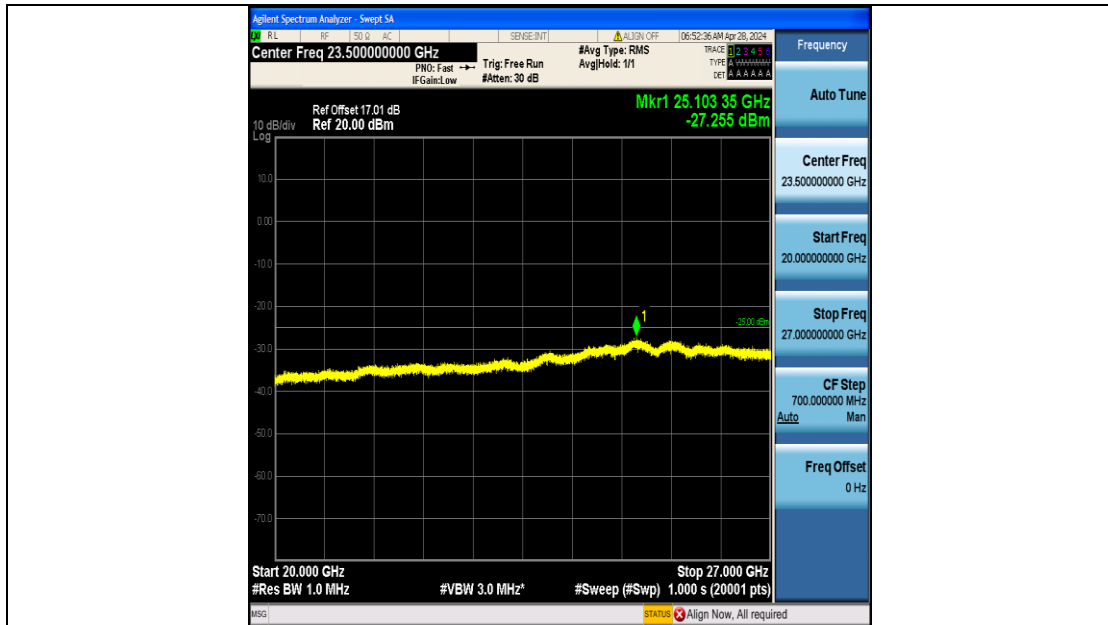

Band7_15MHz_16QAM_20825_75RB#0_20000~27000_20000~27000

Band7_15MHz_QPSK_21100_75RB#0_0.009~0.15_0.009~0.15

Band7_15MHz_QPSK_21100_75RB#0_0.15~30_0.15~30

Band7_15MHz_QPSK_21100_75RB#0_30~1000_30~1000

Band7_15MHz_QPSK_21100_75RB#0_1000~20000_1000~20000