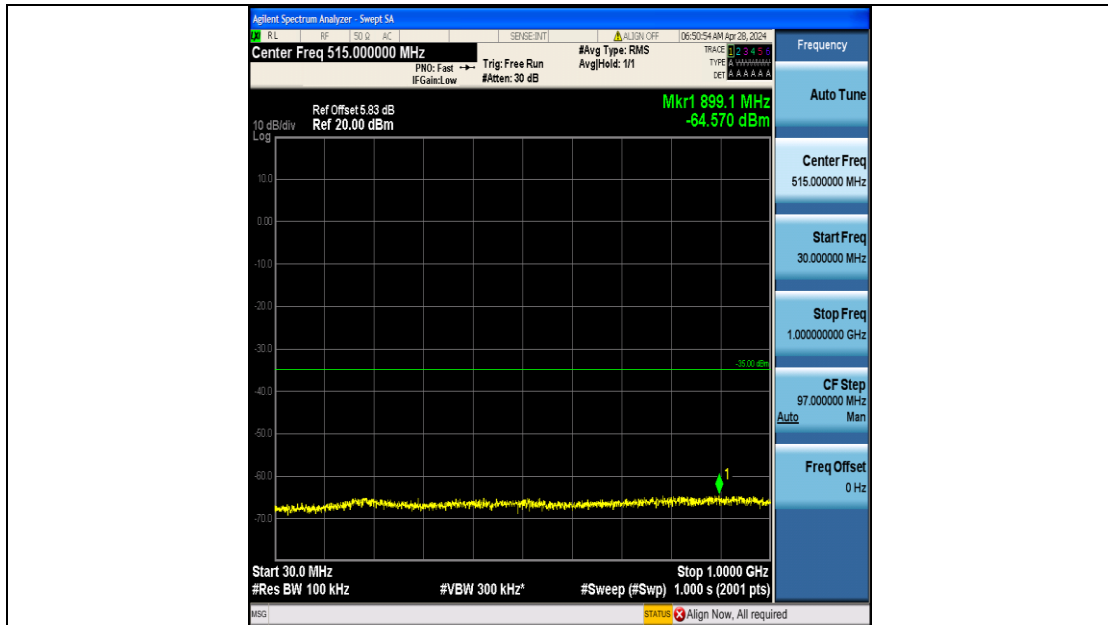

Band7_15MHz_QPSK_20825_75RB#0_0.15~30_0.15~30

Band7_15MHz_QPSK_20825_75RB#0_30~1000_30~1000