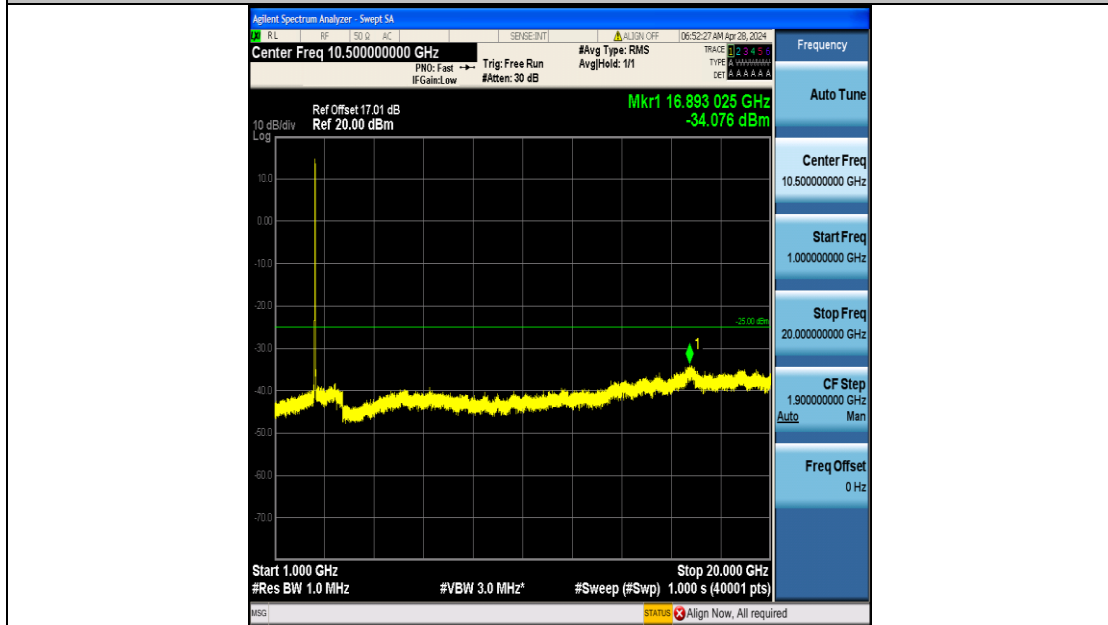

Band7_15MHz_16QAM_20825_75RB#0_20000~27000_20000~27000

Band7_15MHz_QPSK_21100_75RB#0_0.009~0.15_0.009~0.15

Band7_15MHz_QPSK_21100_75RB#0_0.15~30_0.15~30

Band7_15MHz_QPSK_21100_75RB#0_30~1000_30~1000

Band7_15MHz_QPSK_21100_75RB#0_1000~20000_1000~20000