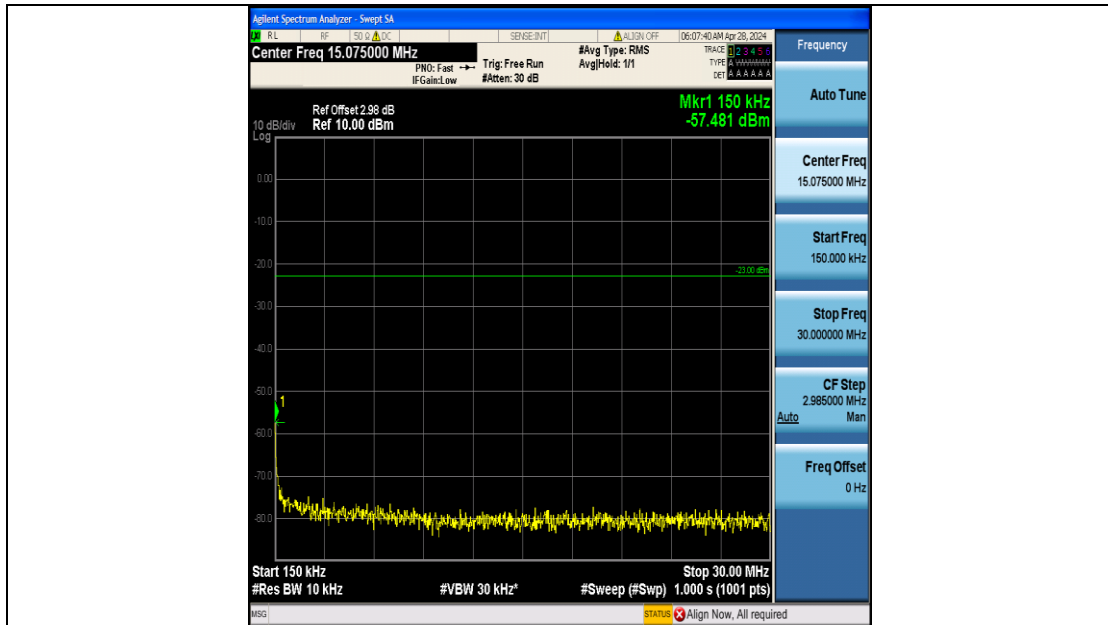

Band5\_10MHz\_QPSK\_20600\_50RB#0\_30~1000\_30~1000

Band5\_10MHz\_QPSK\_20600\_50RB#0\_1000~3000\_1000~3000

Band5\_10MHz\_QPSK\_20600\_50RB#0\_3000~10000\_3000~10000

Band5\_10MHz\_16QAM\_20600\_50RB#0\_0.009~0.15\_0.009~0.15