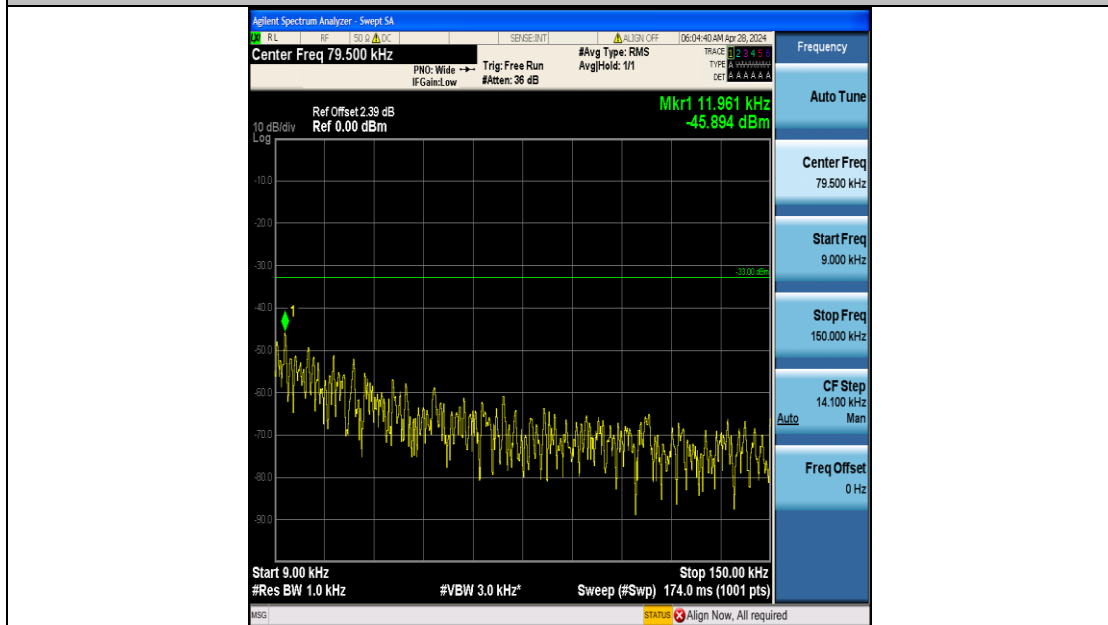

Band5_10MHz_16QAM_20450_50RB#0_0.009~0.15_0.009~0.15