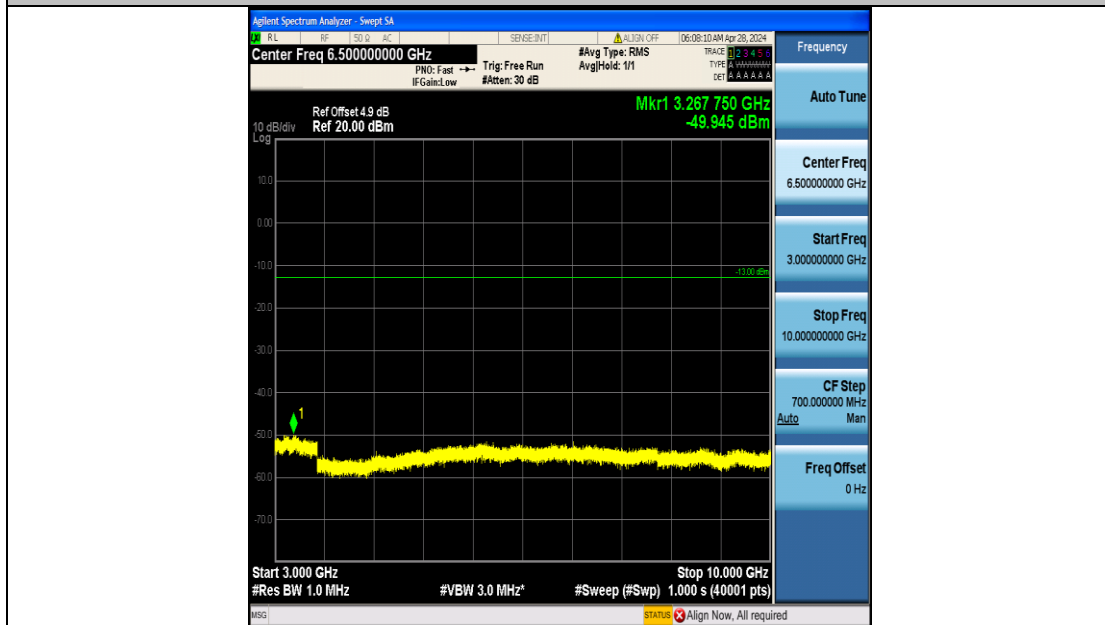

Band5_10MHz_16QAM_20600_50RB#0_3000~10000_3000~10000