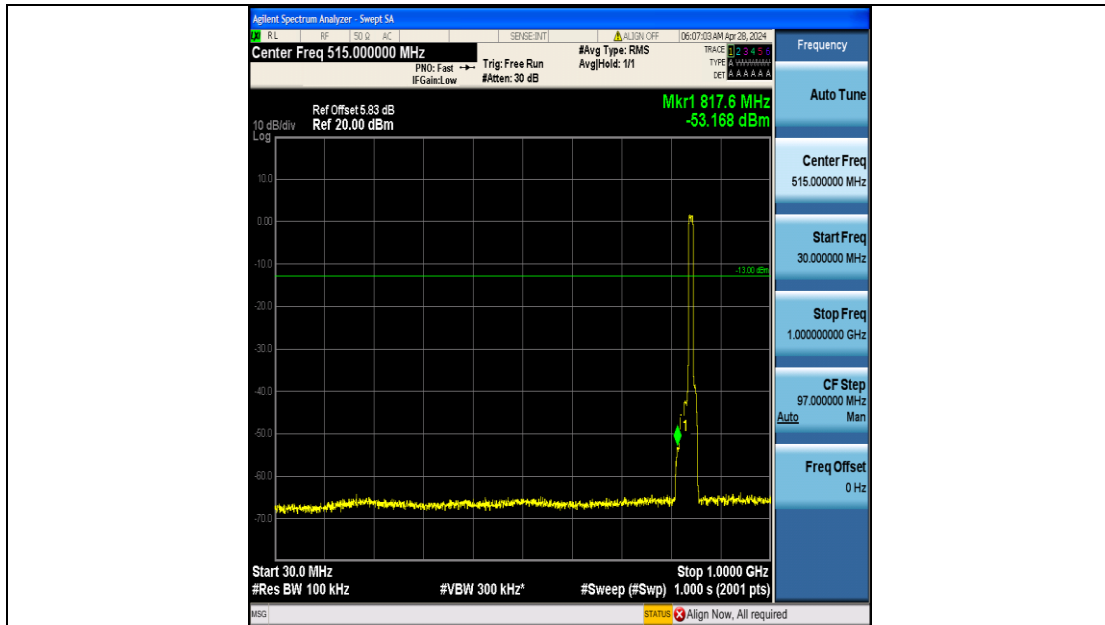

Band5\_10MHz\_16QAM\_20525\_50RB#0\_1000~3000\_1000~3000

Band5\_10MHz\_16QAM\_20525\_50RB#0\_3000~10000\_3000~10000

Band5\_10MHz\_QPSK\_20600\_50RB#0\_0.009~0.15\_0.009~0.15

Band5\_10MHz\_QPSK\_20600\_50RB#0\_0.15~30\_0.15~30