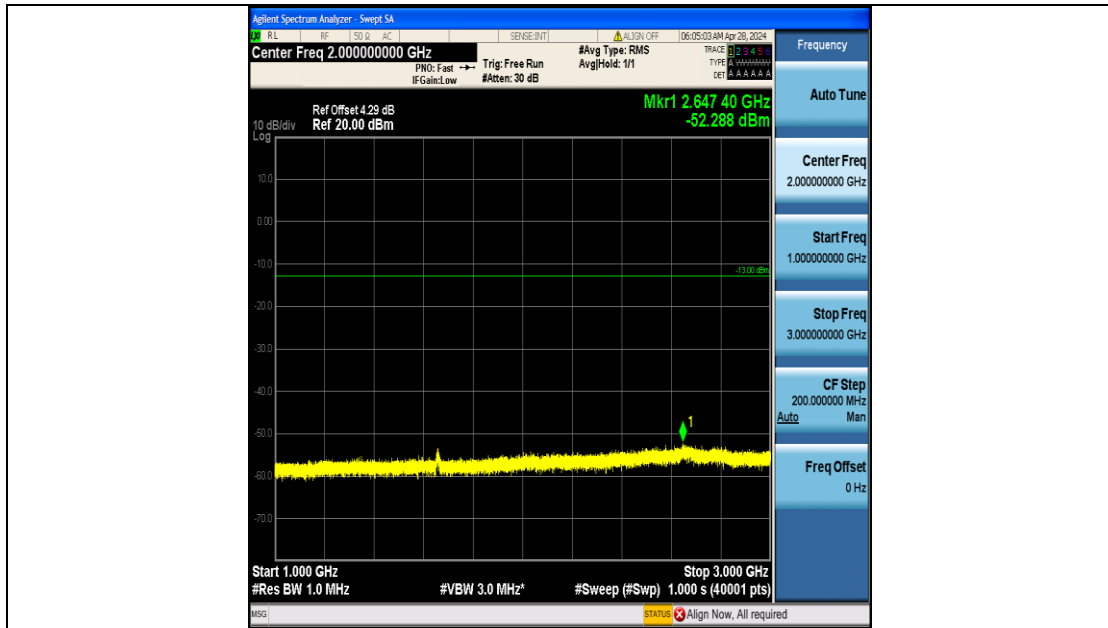

Band5_10MHz_16QAM_20450_50RB#0_1000~3000_1000~3000