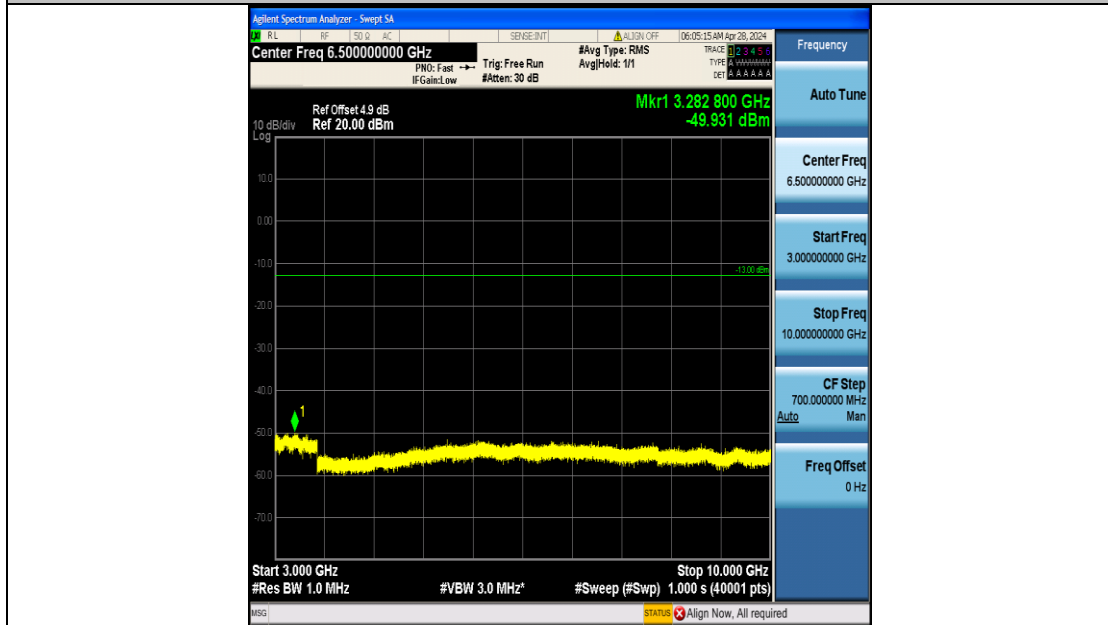

Band5_10MHz_16QAM_20450_50RB#0_3000~10000_3000~10000