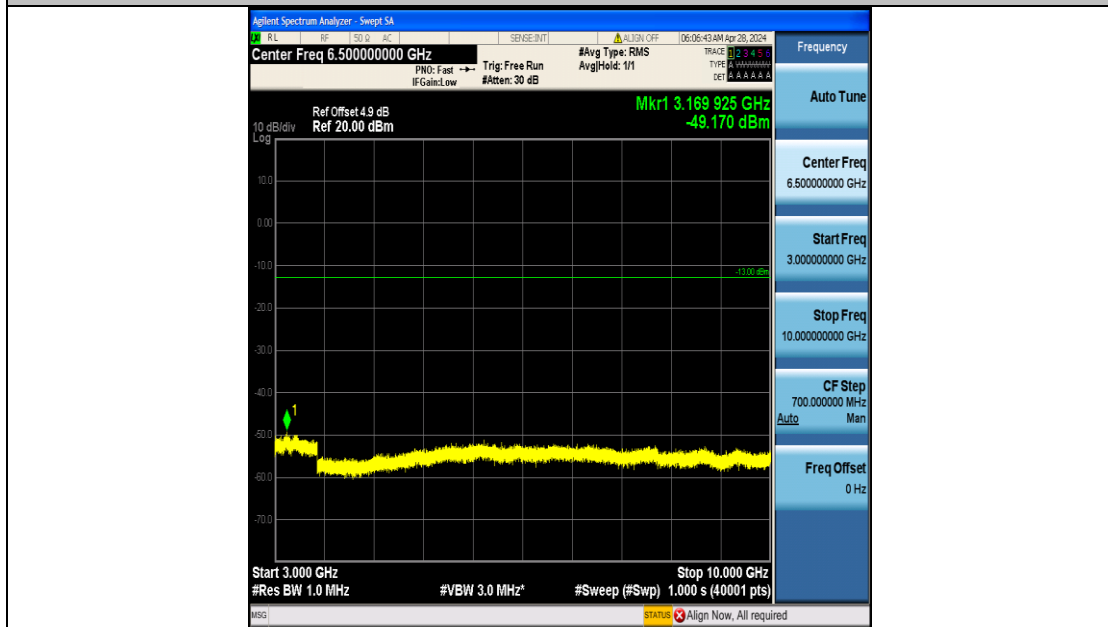

Band5_10MHz_16QAM_20525_50RB#0_3000~10000_3000~10000