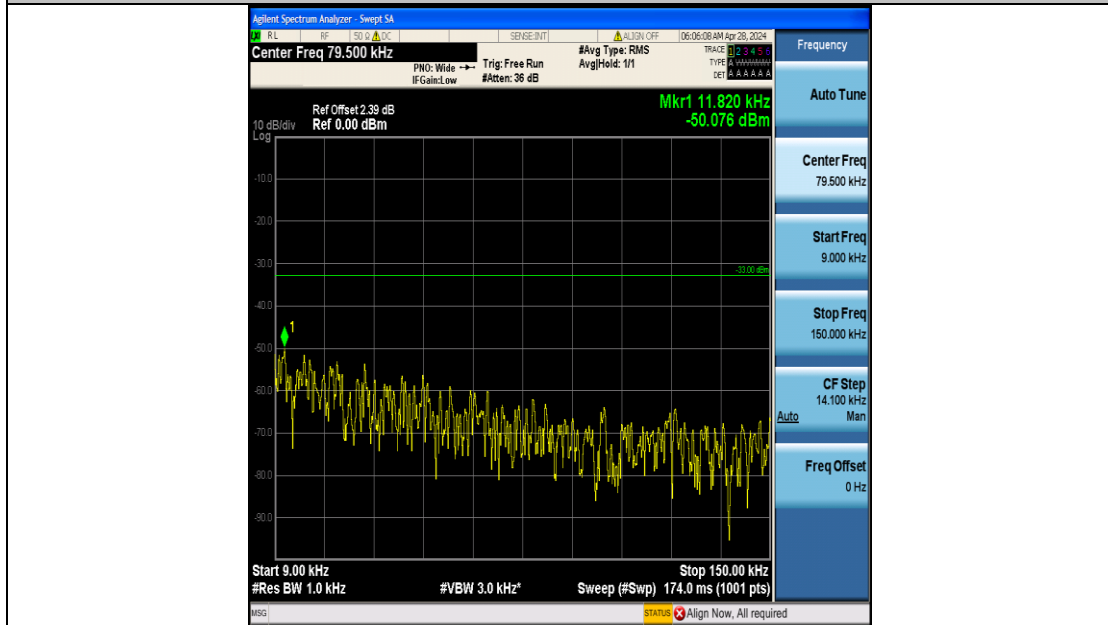

Band5_10MHz_16QAM_20525_50RB#0_0.009~0.15_0.009~0.15