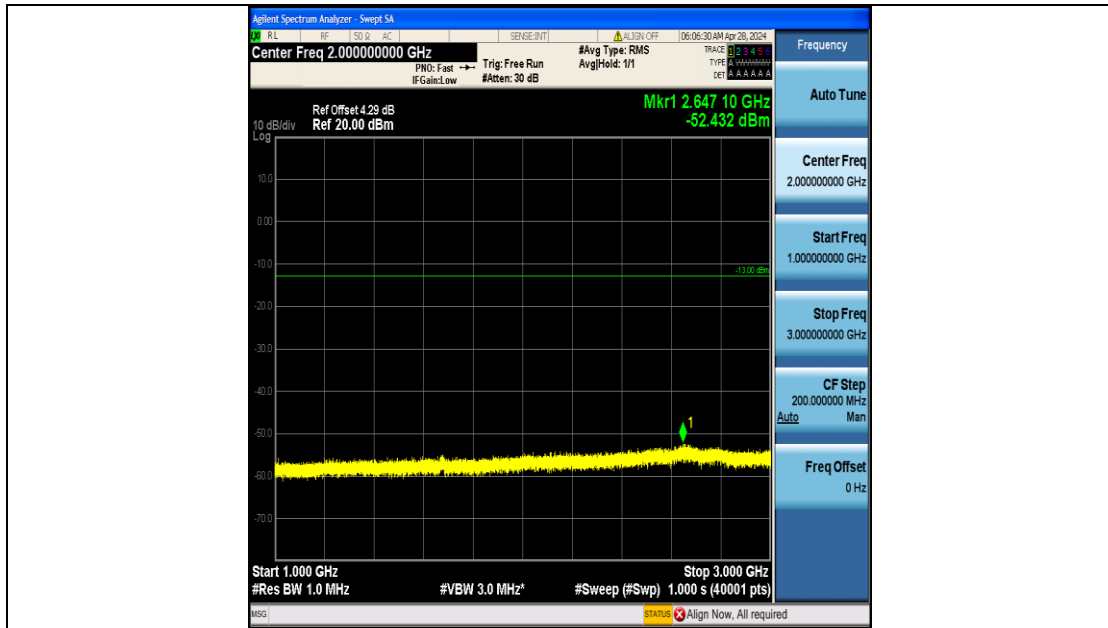

Band5\_10MHz\_QPSK\_20525\_50RB#0\_3000~10000\_3000~10000

Band5\_10MHz\_16QAM\_20525\_50RB#0\_0.009~0.15\_0.009~0.15

Band5\_10MHz\_16QAM\_20525\_50RB#0\_0.15~30\_0.15~30

Band5\_10MHz\_16QAM\_20525\_50RB#0\_30~1000\_30~1000