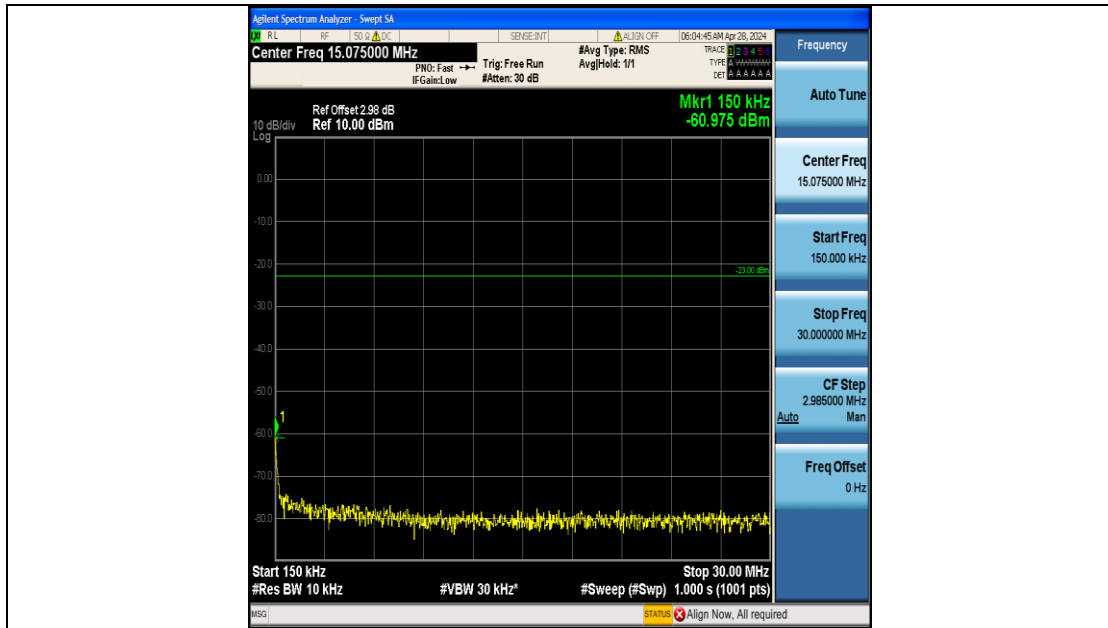

Band5\_10MHz\_QPSK\_20450\_50RB#0\_30~1000\_30~1000

Band5\_10MHz\_QPSK\_20450\_50RB#0\_1000~3000\_1000~3000

Band5\_10MHz\_QPSK\_20450\_50RB#0\_3000~10000\_3000~10000

Band5\_10MHz\_16QAM\_20450\_50RB#0\_0.009~0.15\_0.009~0.15