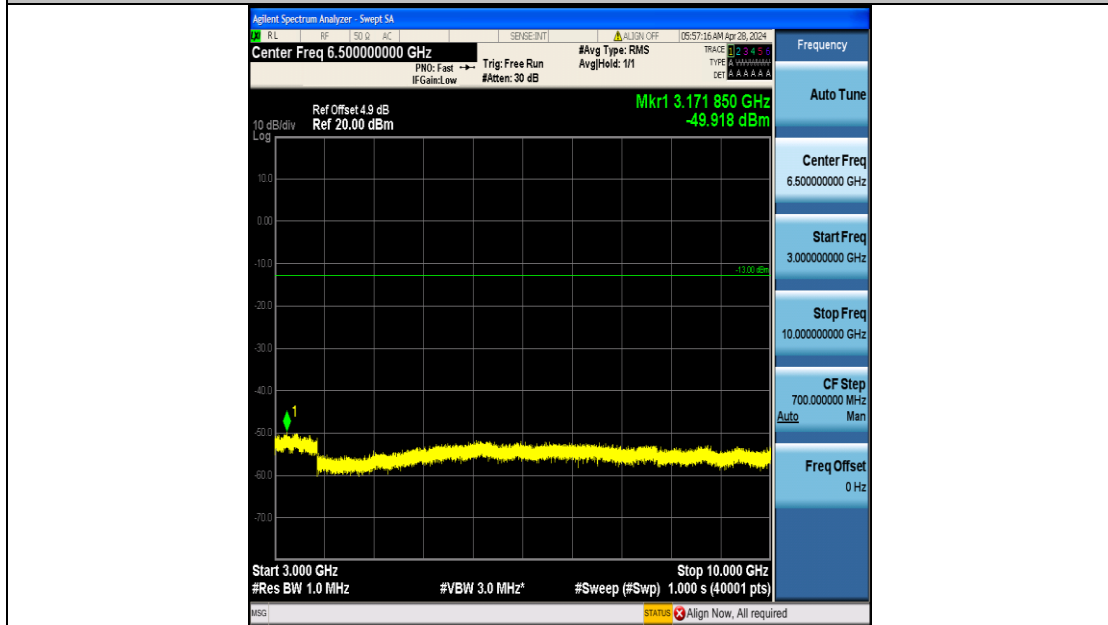

Band5\_5MHz\_16QAM\_20625\_25RB#0\_1000~3000\_1000~3000

Band5\_5MHz\_16QAM\_20625\_25RB#0\_3000~10000\_3000~10000

Band5\_10MHz\_QPSK\_20450\_50RB#0\_0.009~0.15\_0.009~0.15

Band5\_10MHz\_QPSK\_20450\_50RB#0\_0.15~30\_0.15~30