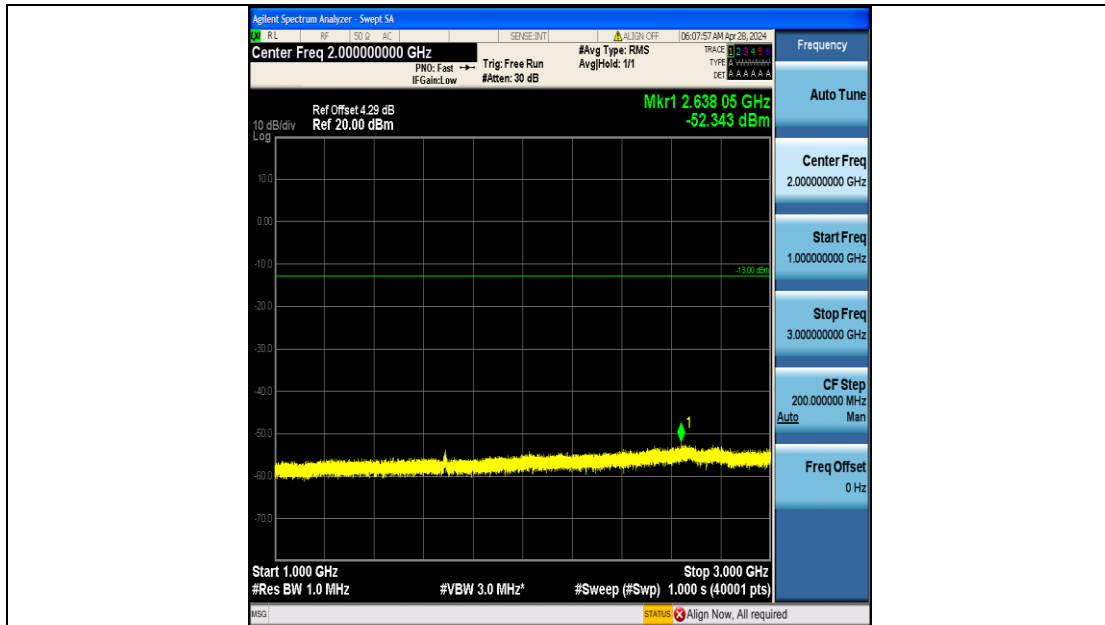

Band5_10MHz_16QAM_20600_50RB#0_1000~3000_1000~3000