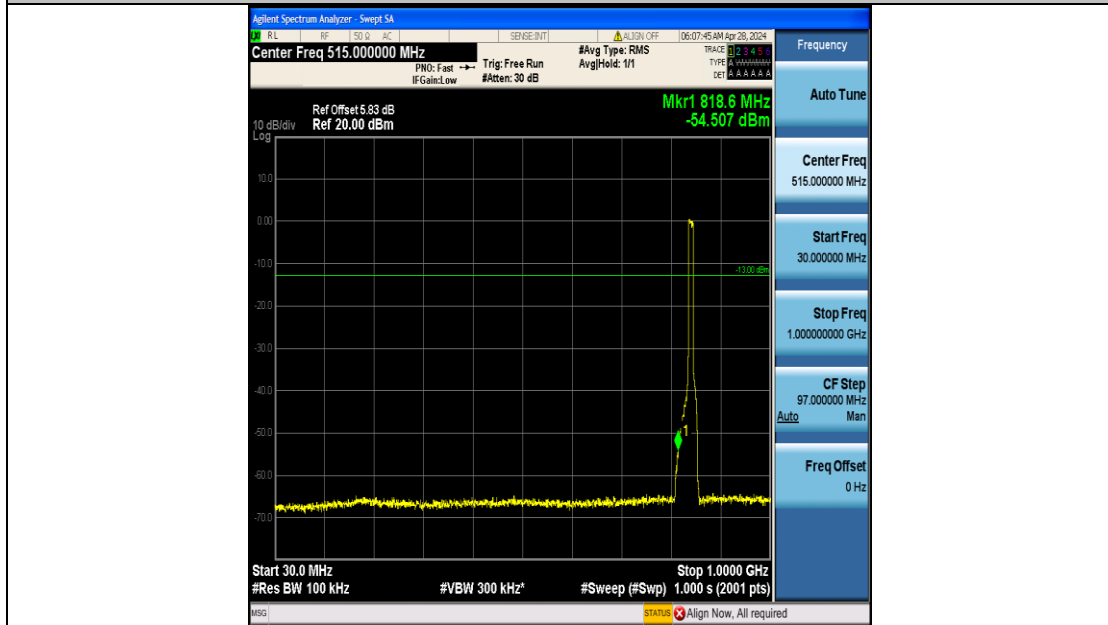

Band5_10MHz_16QAM_20600_50RB#0_30~1000_30~1000