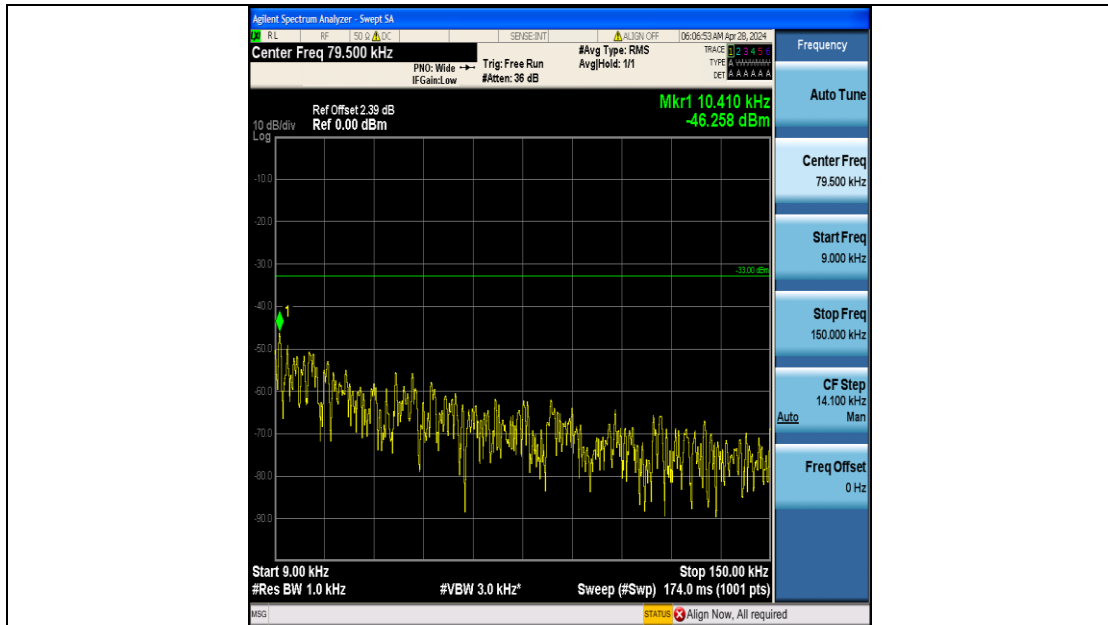

Band5_10MHz_QPSK_20600_50RB#0_0.009~0.15_0.009~0.15