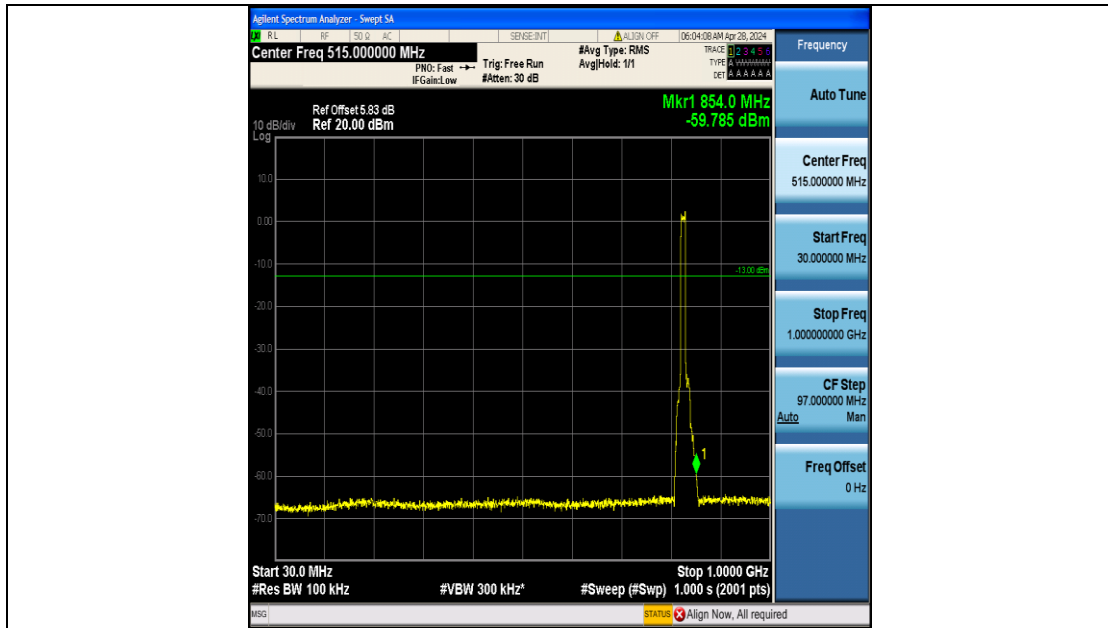

Band5\_5MHz\_16QAM\_20625\_25RB#0\_1000~3000\_1000~3000

Band5\_5MHz\_16QAM\_20625\_25RB#0\_3000~10000\_3000~10000

Band5\_10MHz\_QPSK\_20450\_50RB#0\_0.009~0.15\_0.009~0.15

Band5\_10MHz\_QPSK\_20450\_50RB#0\_0.15~30\_0.15~30