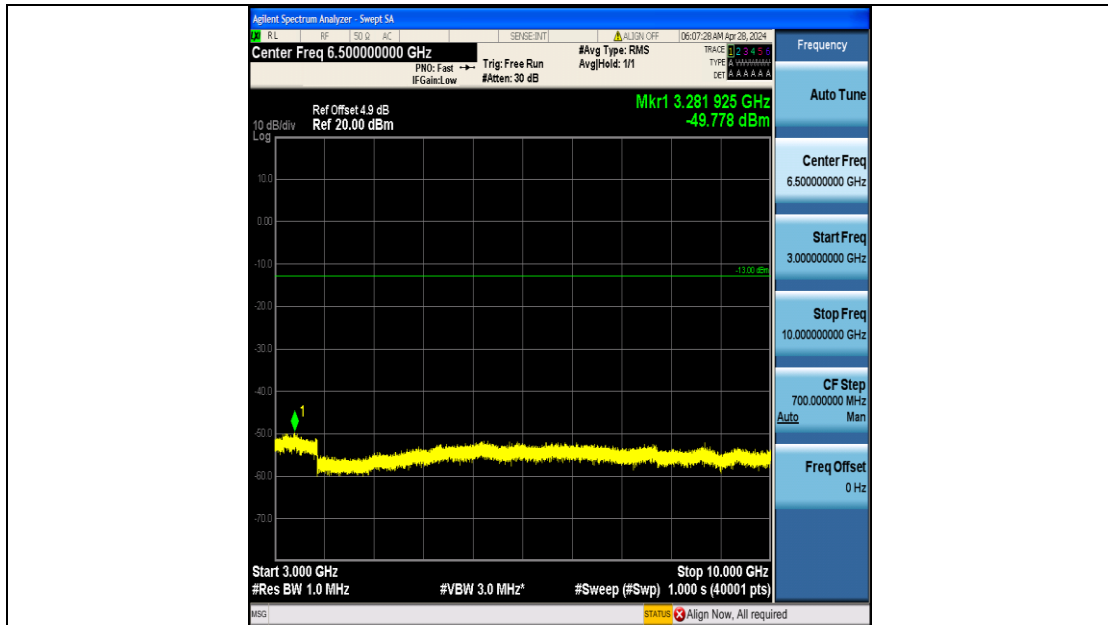

Band5_10MHz_QPSK_20600_50RB#0_3000~10000_3000~10000