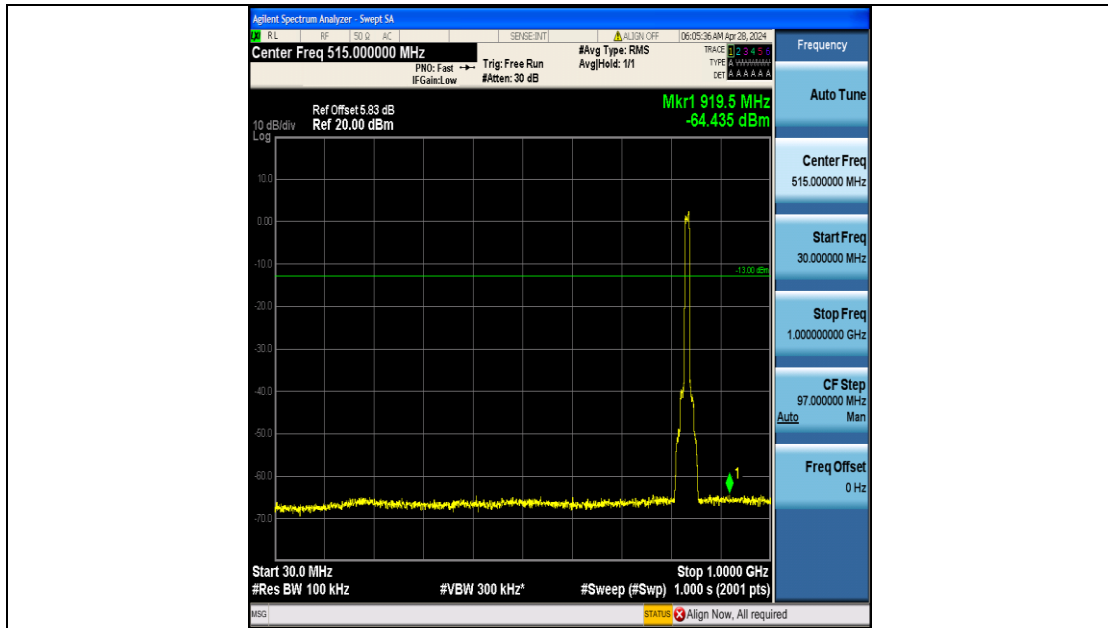

Band5\_10MHz\_16QAM\_20450\_50RB#0\_0.15~30\_0.15~30

Band5\_10MHz\_16QAM\_20450\_50RB#0\_30~1000\_30~1000

Band5\_10MHz\_16QAM\_20450\_50RB#0\_1000~3000\_1000~3000

Band5\_10MHz\_16QAM\_20450\_50RB#0\_3000~10000\_3000~10000

Band5\_10MHz\_QPSK\_20525\_50RB#0\_0.009~0.15\_0.009~0.15

Band5\_10MHz\_QPSK\_20525\_50RB#0\_0.15~30\_0.15~30

Band5\_10MHz\_QPSK\_20525\_50RB#0\_30~1000\_30~1000

Band5\_10MHz\_QPSK\_20525\_50RB#0\_1000~3000\_1000~3000