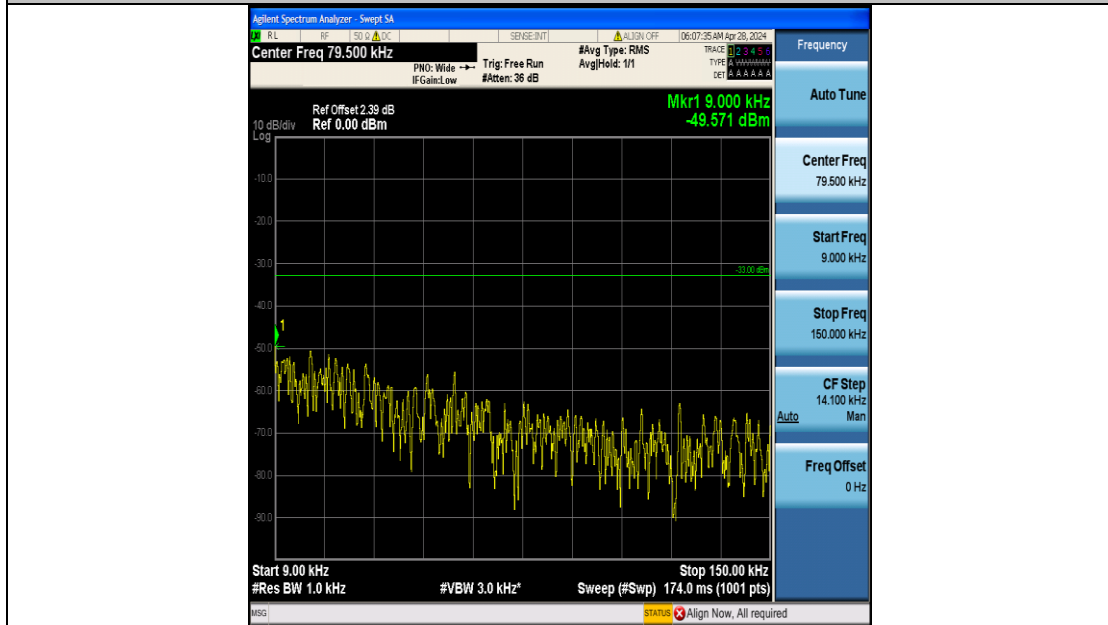

Band5_10MHz_16QAM_20600_50RB#0_0.009~0.15_0.009~0.15