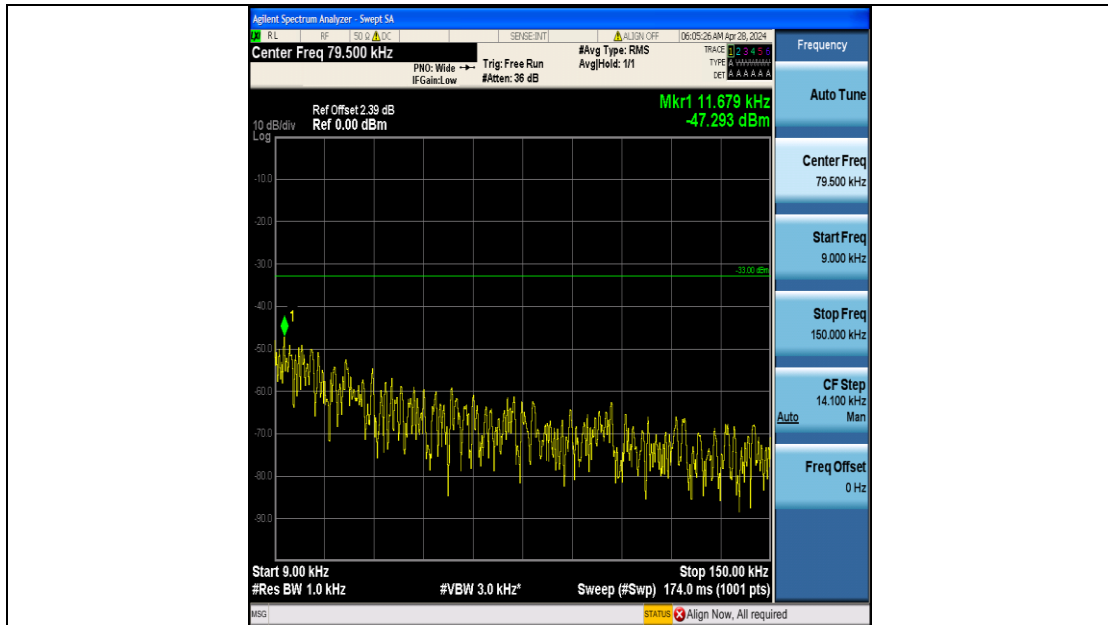

Band5\_10MHz\_16QAM\_20450\_50RB#0\_0.15~30\_0.15~30

Band5\_10MHz\_16QAM\_20450\_50RB#0\_30~1000\_30~1000

Band5\_10MHz\_16QAM\_20450\_50RB#0\_1000~3000\_1000~3000

Band5\_10MHz\_16QAM\_20450\_50RB#0\_3000~10000\_3000~10000