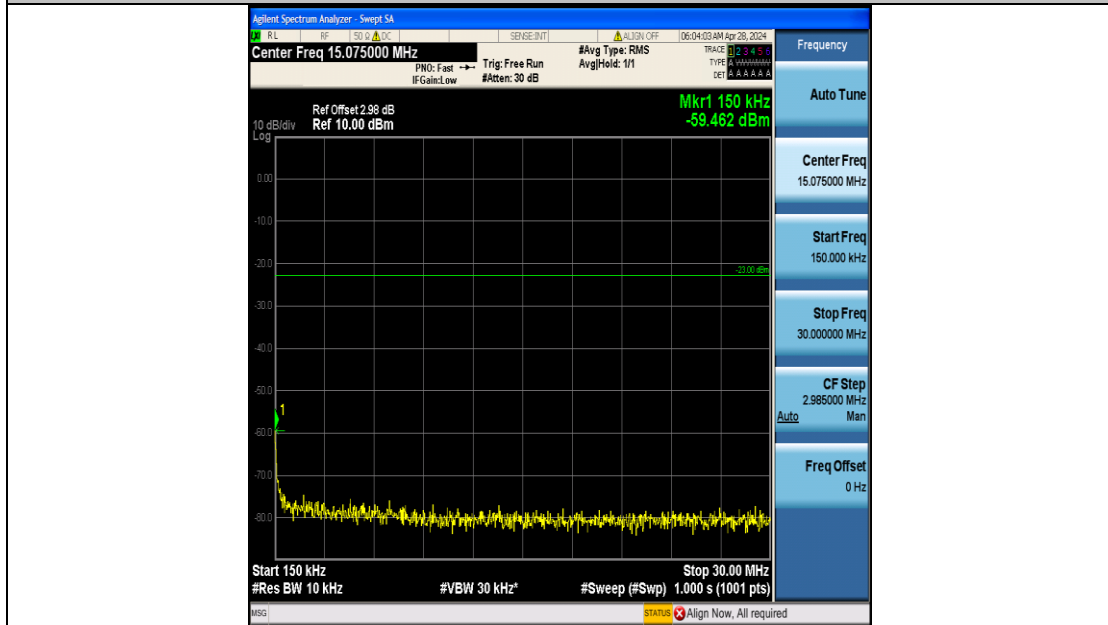

Band5\_5MHz\_16QAM\_20625\_25RB#0\_1000~3000\_1000~3000

Band5\_5MHz\_16QAM\_20625\_25RB#0\_3000~10000\_3000~10000

Band5\_10MHz\_QPSK\_20450\_50RB#0\_0.009~0.15\_0.009~0.15

Band5\_10MHz\_QPSK\_20450\_50RB#0\_0.15~30\_0.15~30