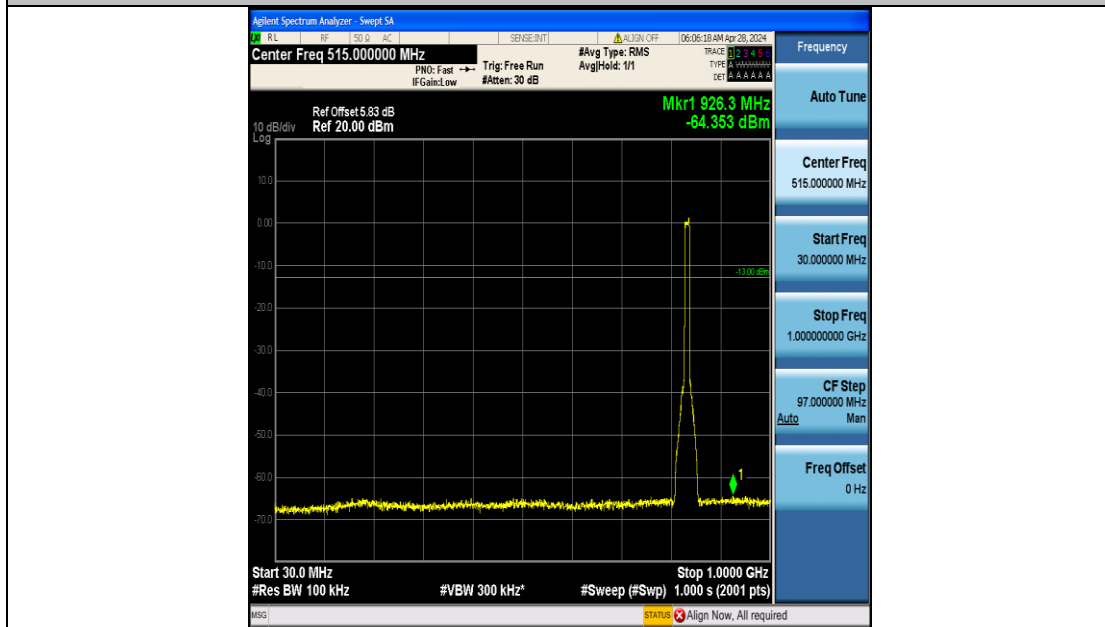

Band5\_10MHz\_QPSK\_20525\_50RB#0\_0.009~0.15\_0.009~0.15

Band5\_10MHz\_QPSK\_20525\_50RB#0\_0.15~30\_0.15~30

Band5\_10MHz\_QPSK\_20525\_50RB#0\_30~1000\_30~1000

Band5\_10MHz\_QPSK\_20525\_50RB#0\_1000~3000\_1000~3000

Band5\_10MHz\_QPSK\_20525\_50RB#0\_3000~10000\_3000~10000

Band5\_10MHz\_16QAM\_20525\_50RB#0\_0.009~0.15\_0.009~0.15

Band5\_10MHz\_16QAM\_20525\_50RB#0\_0.15~30\_0.15~30

Band5\_10MHz\_16QAM\_20525\_50RB#0\_30~1000\_30~1000