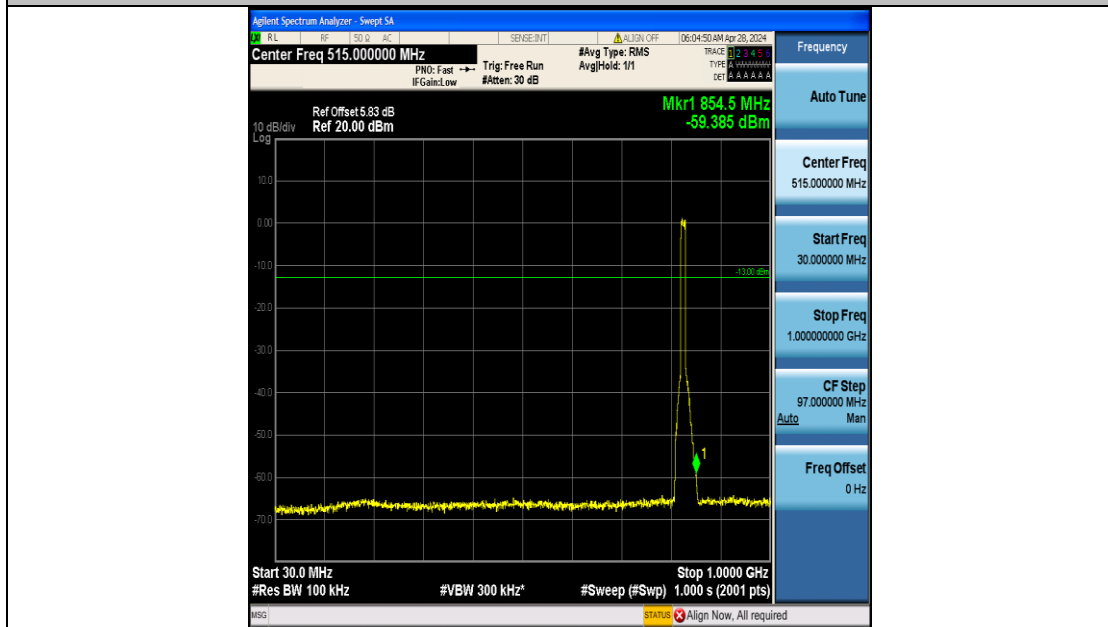

Band5\_10MHz\_QPSK\_20450\_50RB#0\_30~1000\_30~1000

Band5\_10MHz\_QPSK\_20450\_50RB#0\_1000~3000\_1000~3000

Band5\_10MHz\_QPSK\_20450\_50RB#0\_3000~10000\_3000~10000

Band5\_10MHz\_16QAM\_20450\_50RB#0\_0.009~0.15\_0.009~0.15

Band5\_10MHz\_16QAM\_20450\_50RB#0\_0.15~30\_0.15~30

Band5\_10MHz\_16QAM\_20450\_50RB#0\_30~1000\_30~1000

Band5\_10MHz\_16QAM\_20450\_50RB#0\_1000~3000\_1000~3000

Band5\_10MHz\_16QAM\_20450\_50RB#0\_3000~10000\_3000~10000