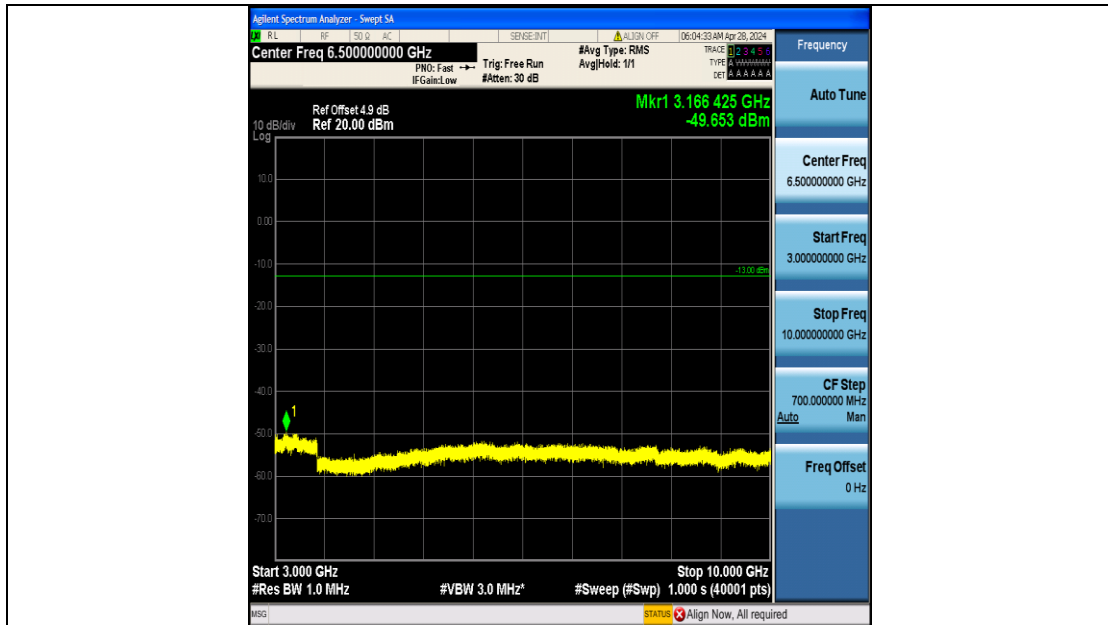

Band5_10MHz_QPSK_20450_50RB#0_3000~10000_3000~10000