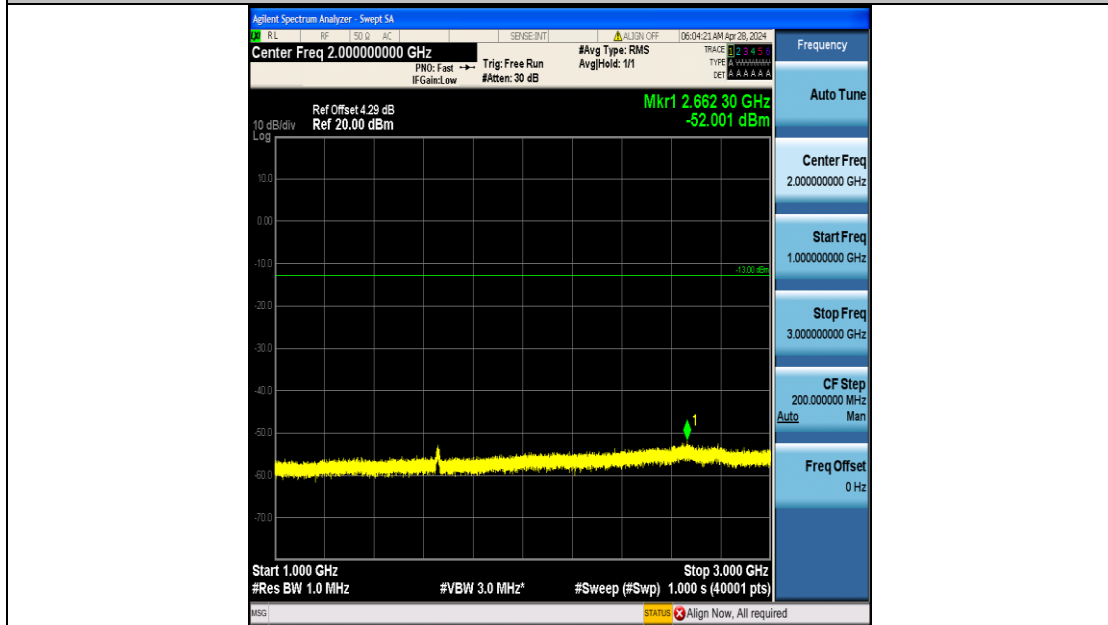

Band5_10MHz_QPSK_20450_50RB#0_1000~3000_1000~3000