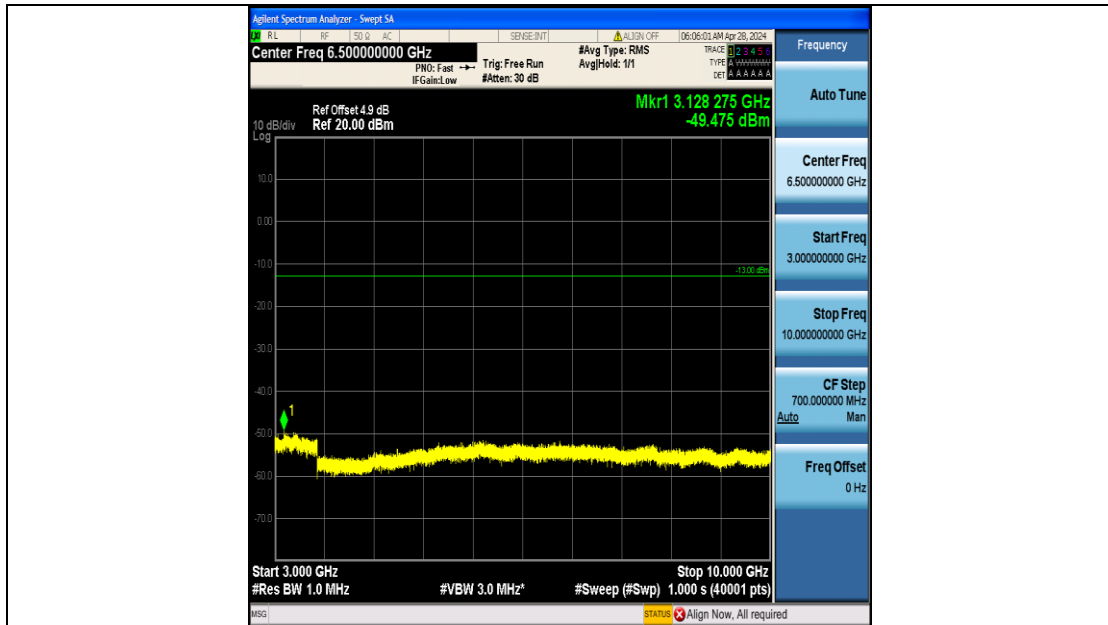

Band5\_10MHz\_QPSK\_20525\_50RB#0\_0.009~0.15\_0.009~0.15

Band5\_10MHz\_QPSK\_20525\_50RB#0\_0.15~30\_0.15~30

Band5\_10MHz\_QPSK\_20525\_50RB#0\_30~1000\_30~1000

Band5\_10MHz\_QPSK\_20525\_50RB#0\_1000~3000\_1000~3000