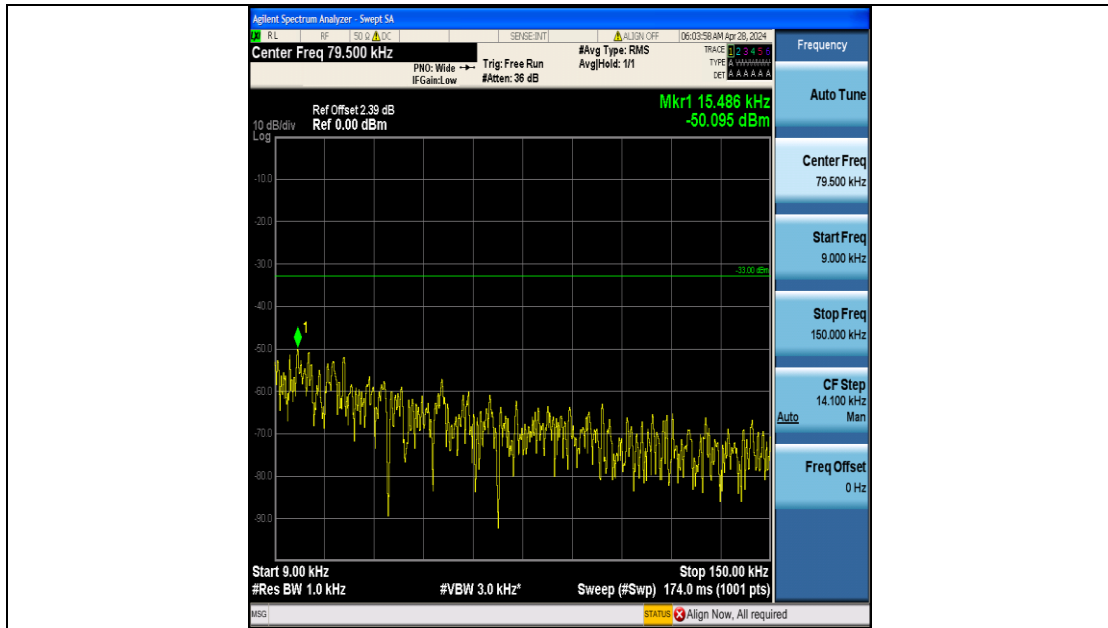

Band5\_5MHz\_16QAM\_20625\_25RB#0\_1000~3000\_1000~3000

Band5\_5MHz\_16QAM\_20625\_25RB#0\_3000~10000\_3000~10000

Band5\_10MHz\_QPSK\_20450\_50RB#0\_0.009~0.15\_0.009~0.15

Band5\_10MHz\_QPSK\_20450\_50RB#0\_0.15~30\_0.15~30