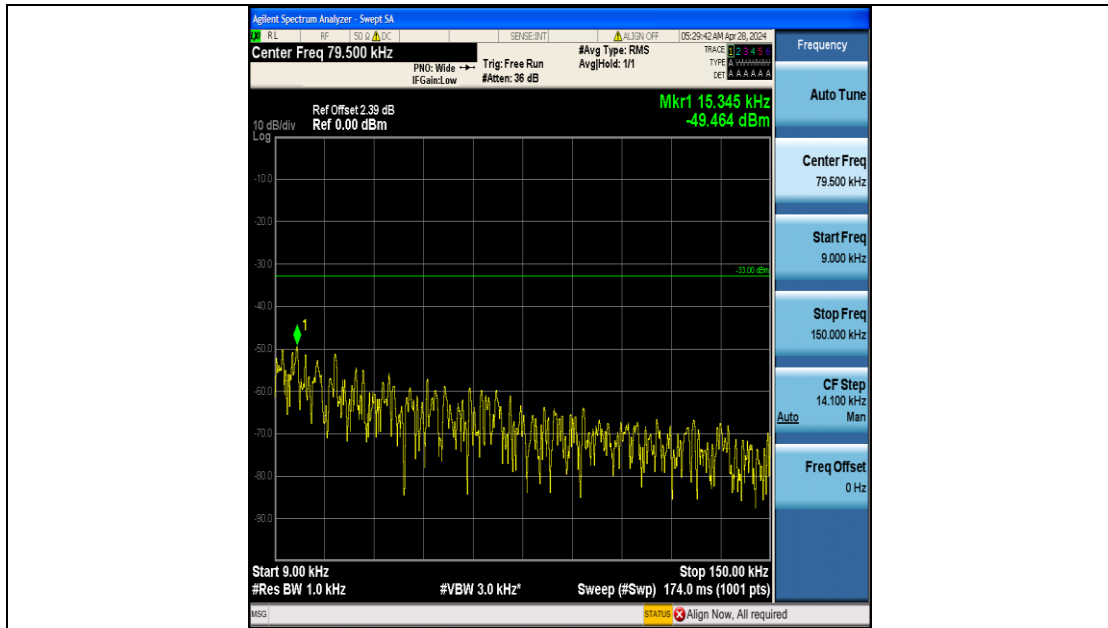

Band5_3MHz_16QAM_20415_15RB#0_3000~10000_3000~10000