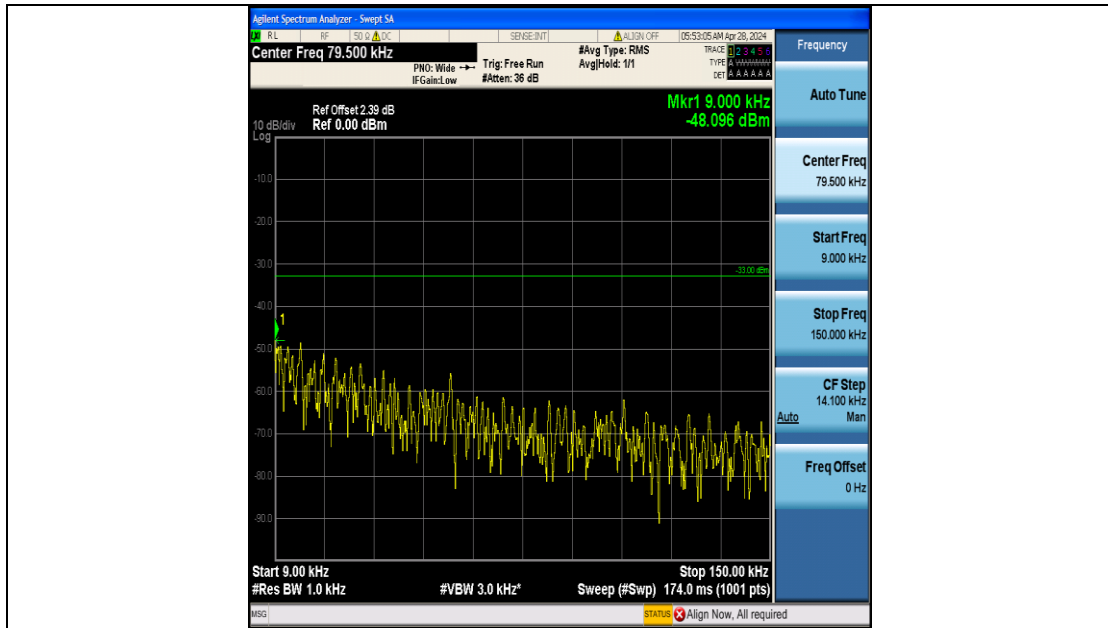

Band5_3MHz_16QAM_20635_15RB#0_3000~10000_3000~10000