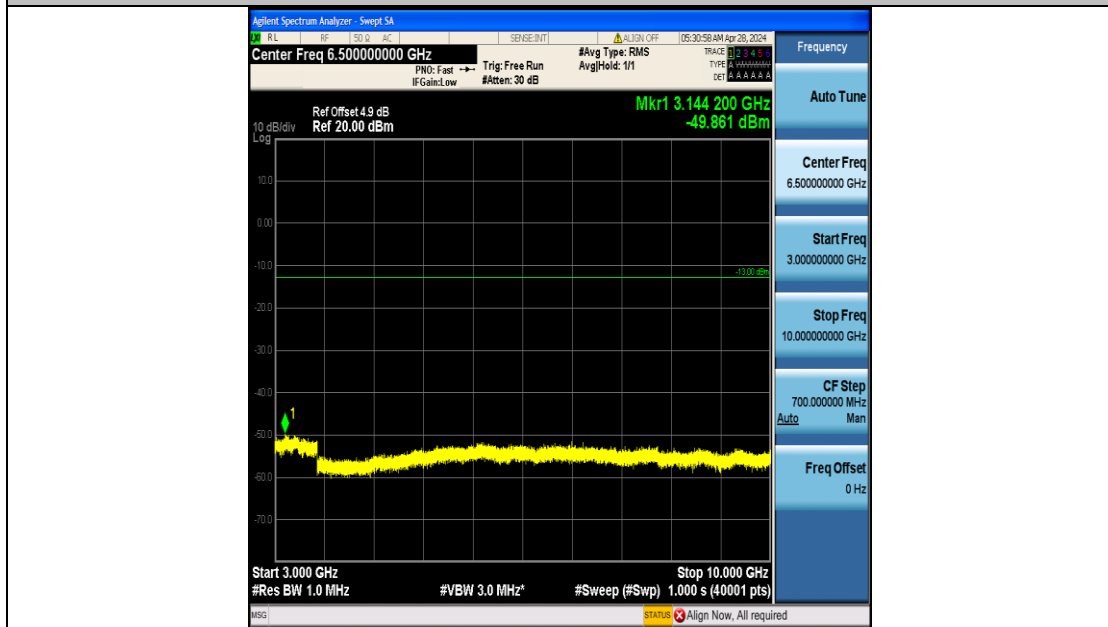

Band5_3MHz_QPSK_20525_15RB#0_3000~10000_3000~10000

Band5_3MHz_16QAM_20525_15RB#0_0.009~0.15_0.009~0.15

Band5_3MHz_16QAM_20525_15RB#0_0.15~30_0.15~30

Band5_3MHz_16QAM_20525_15RB#0_30~1000_30~1000

Band5_3MHz_16QAM_20525_15RB#0_1000~3000_1000~3000