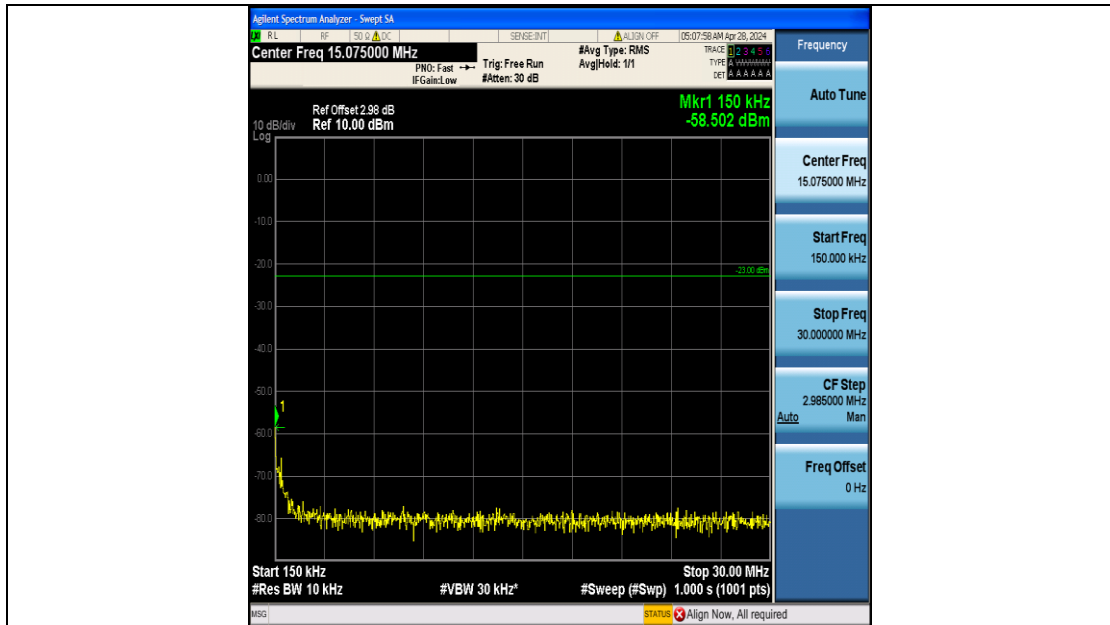

Band5_1.4MHz_16QAM_20643_6RB#0_0.009~0.15_0.009~0.15