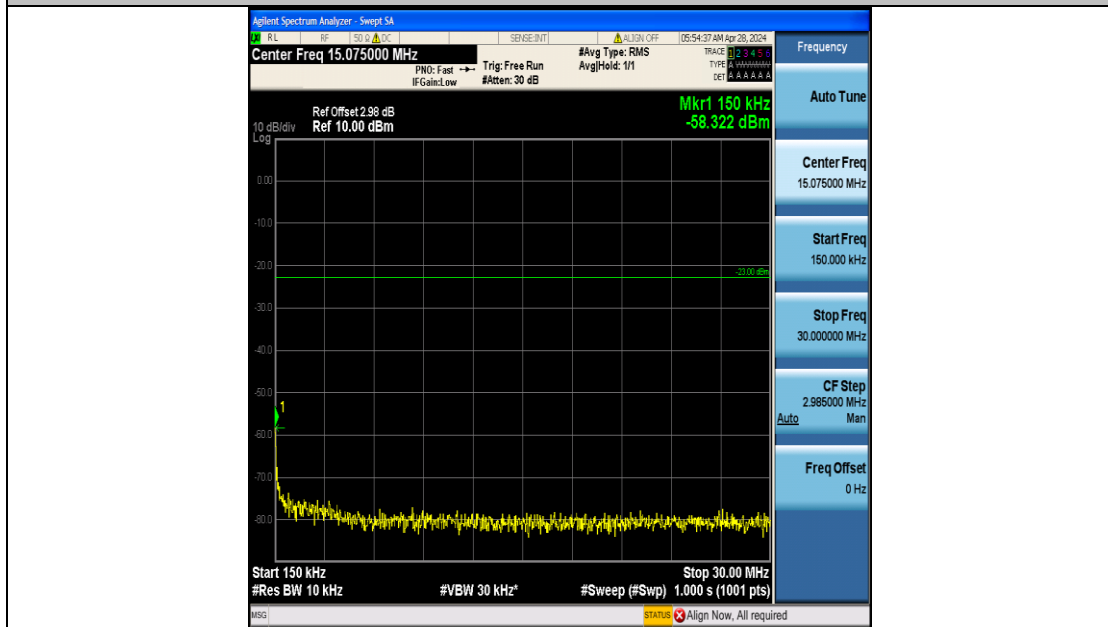

Band5_5MHz_QPSK_20525_25RB#0_0.009~0.15_0.009~0.15