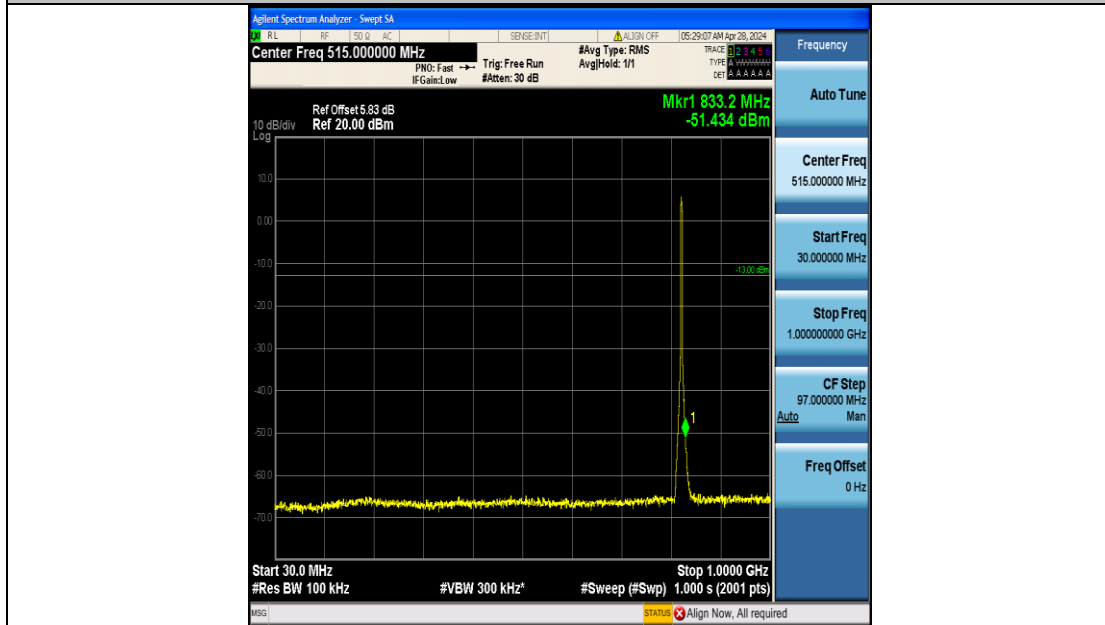

Band5_3MHz_16QAM_20415_15RB#0_0.15~30_0.15~30