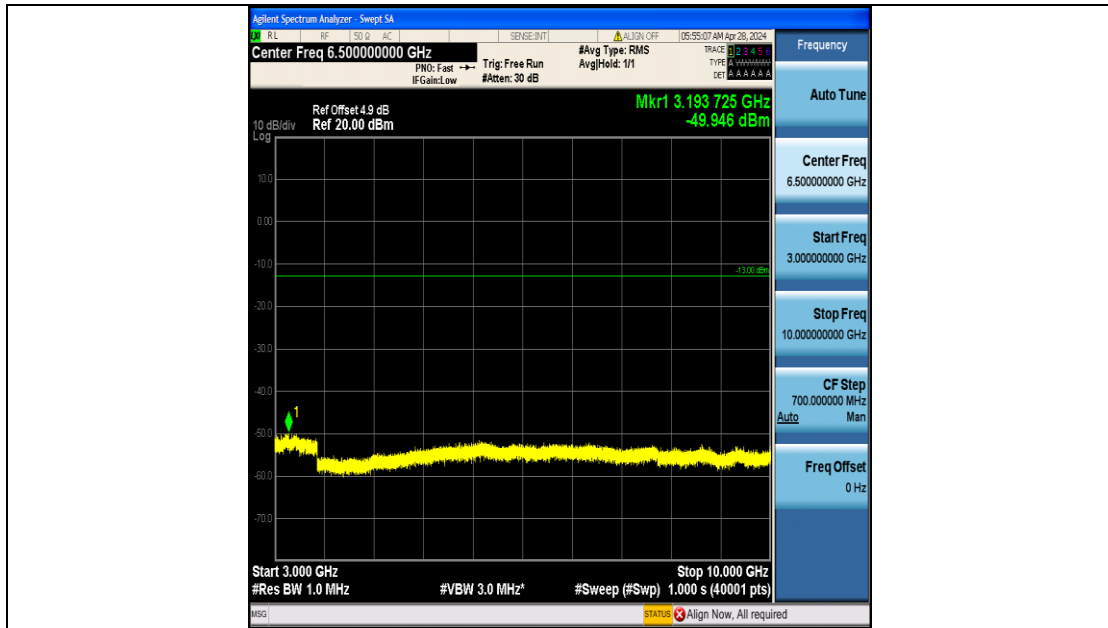

Band5_5MHz_16QAM_20425_25RB#0_3000~10000_3000~10000

Band5_5MHz_QPSK_20525_25RB#0_0.009~0.15_0.009~0.15

Band5_5MHz_QPSK_20525_25RB#0_0.15~30_0.15~30

Band5_5MHz_QPSK_20525_25RB#0_30~1000_30~1000

Band5_5MHz_QPSK_20525_25RB#0_1000~3000_1000~3000