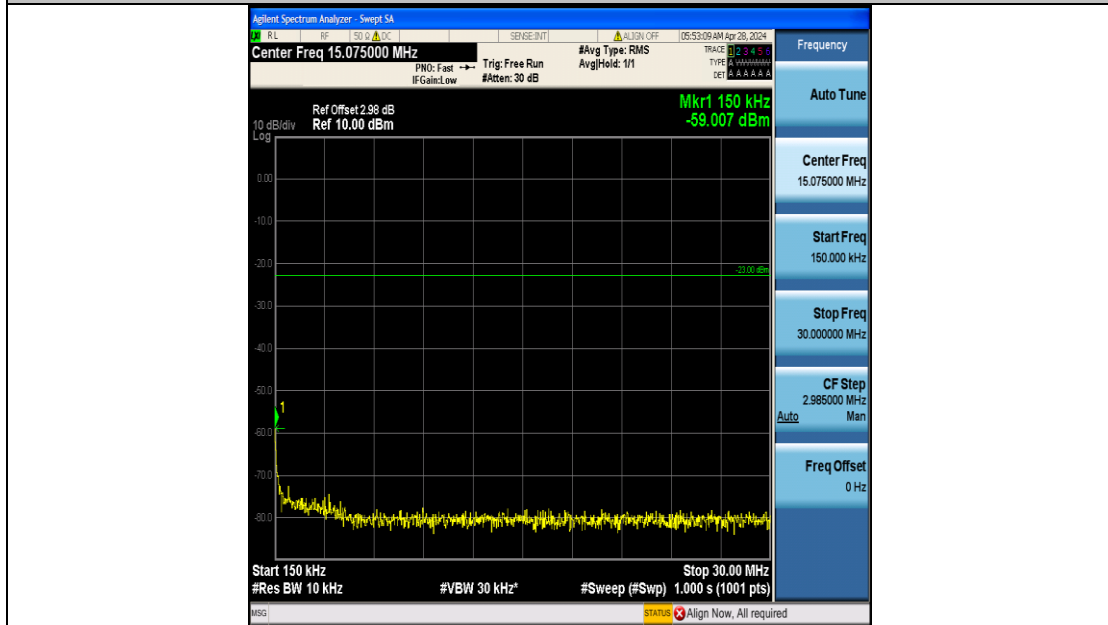

Band5_5MHz_QPSK_20425_25RB#0_0.009~0.15_0.009~0.15