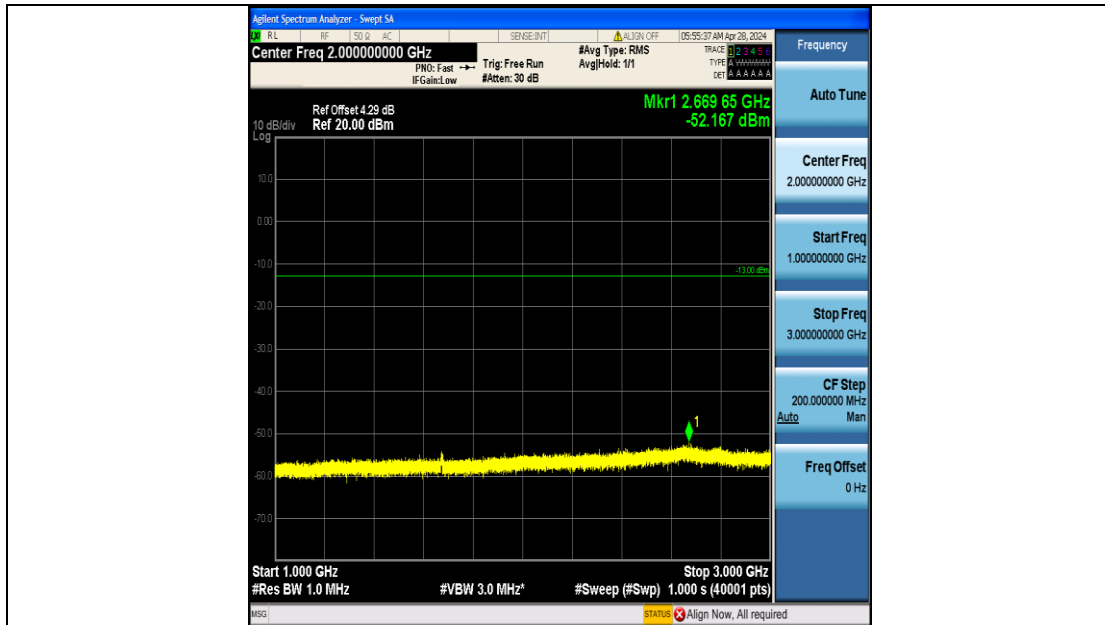

Band5_5MHz_QPSK_20525_25RB#0_3000~10000_3000~10000

Band5_5MHz_16QAM_20525_25RB#0_0.009~0.15_0.009~0.15

Band5_5MHz_16QAM_20525_25RB#0_0.15~30_0.15~30

Band5_5MHz_16QAM_20525_25RB#0_30~1000_30~1000

Band5_5MHz_16QAM_20525_25RB#0_1000~3000_1000~3000