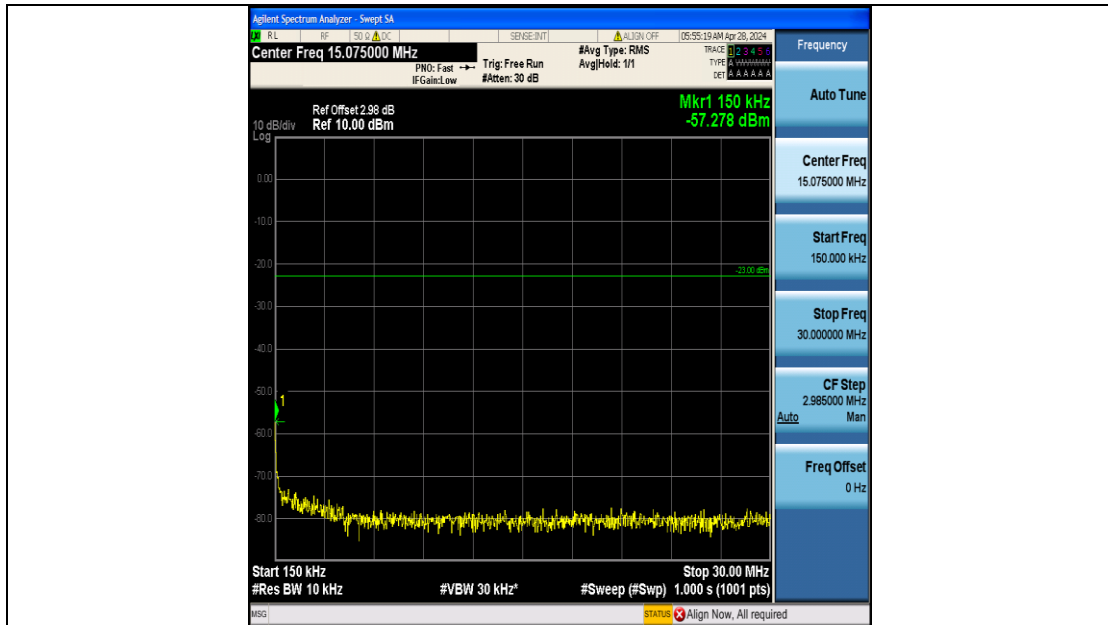

Band5_5MHz_16QAM_20525_25RB#0_0.009~0.15_0.009~0.15