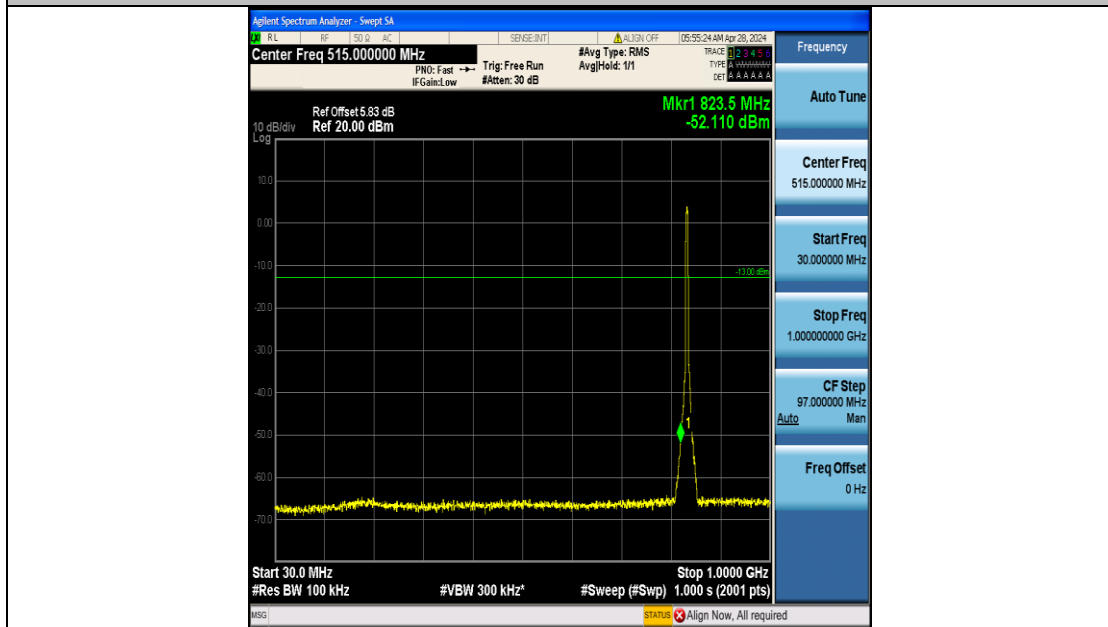

Band5_5MHz_16QAM_20525_25RB#0_0.15~30_0.15~30