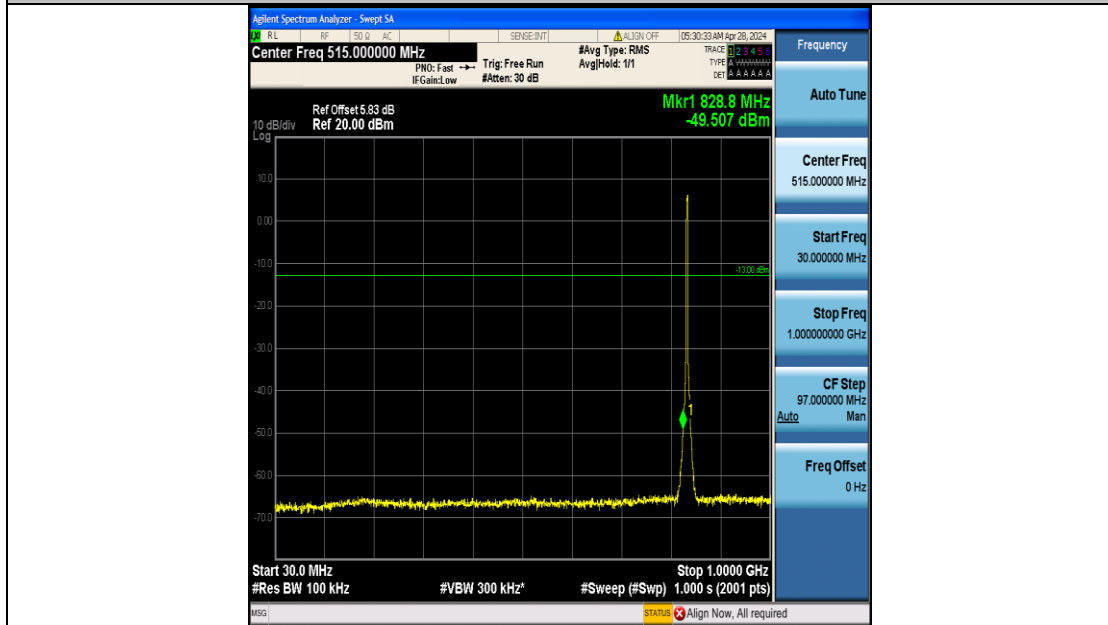

Band5_3MHz_16QAM_20525_15RB#0_0.15~30_0.15~30