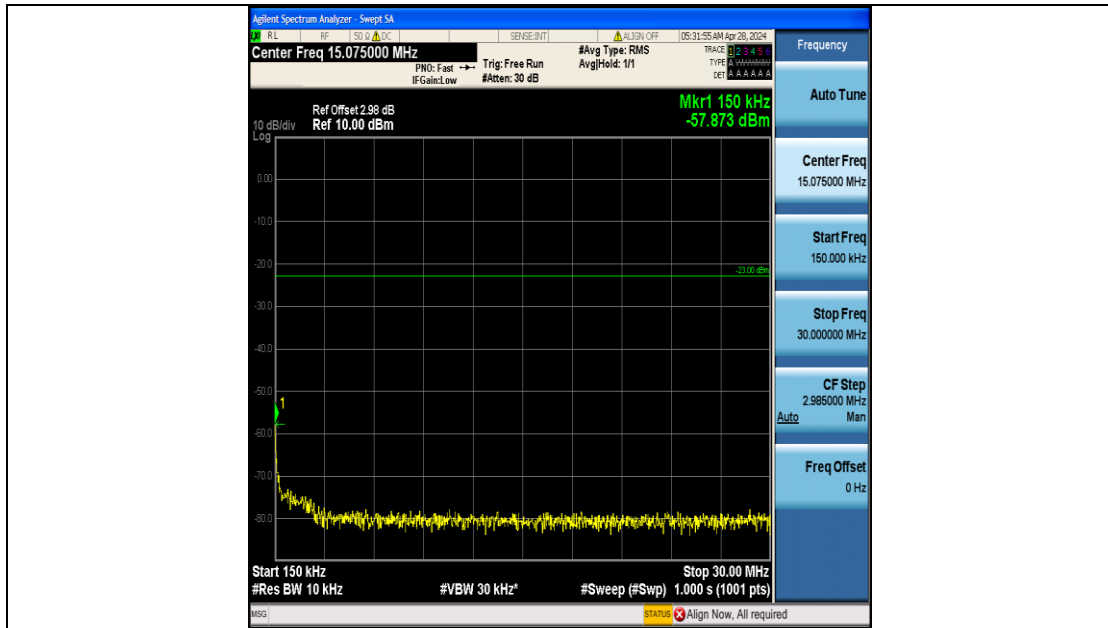

Band5_3MHz_16QAM_20635_15RB#0_0.009~0.15_0.009~0.15