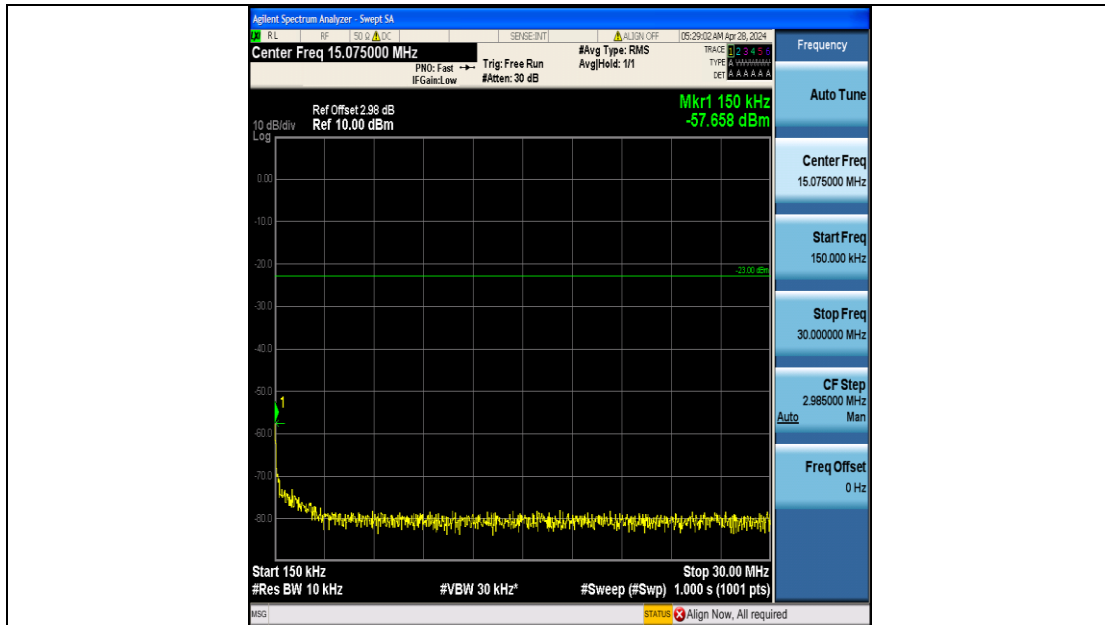

Band5_3MHz_16QAM_20415_15RB#0_0.009~0.15_0.009~0.15