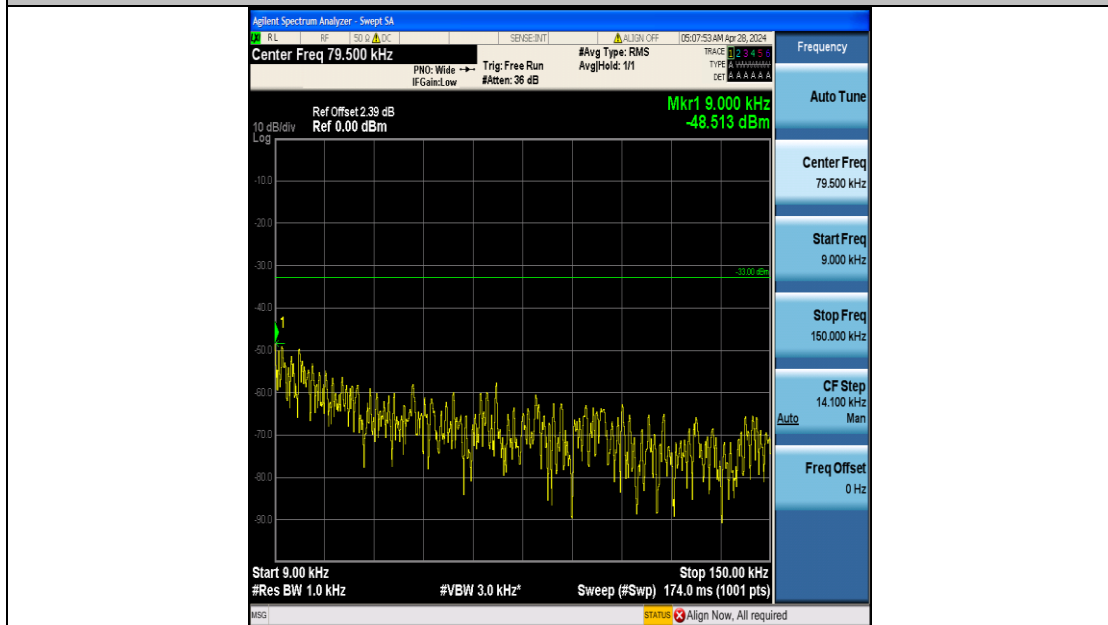

Band5_1.4MHz_QPSK_20643_6RB#0_3000~10000_3000~10000