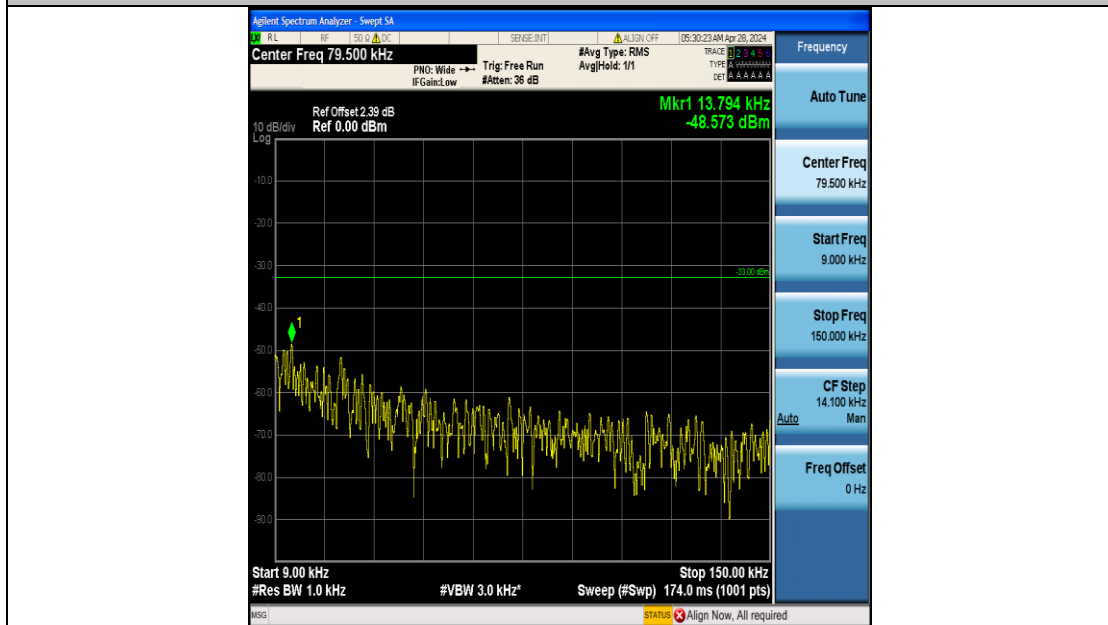

Band5_3MHz_QPSK_20525_15RB#0_3000~10000_3000~10000