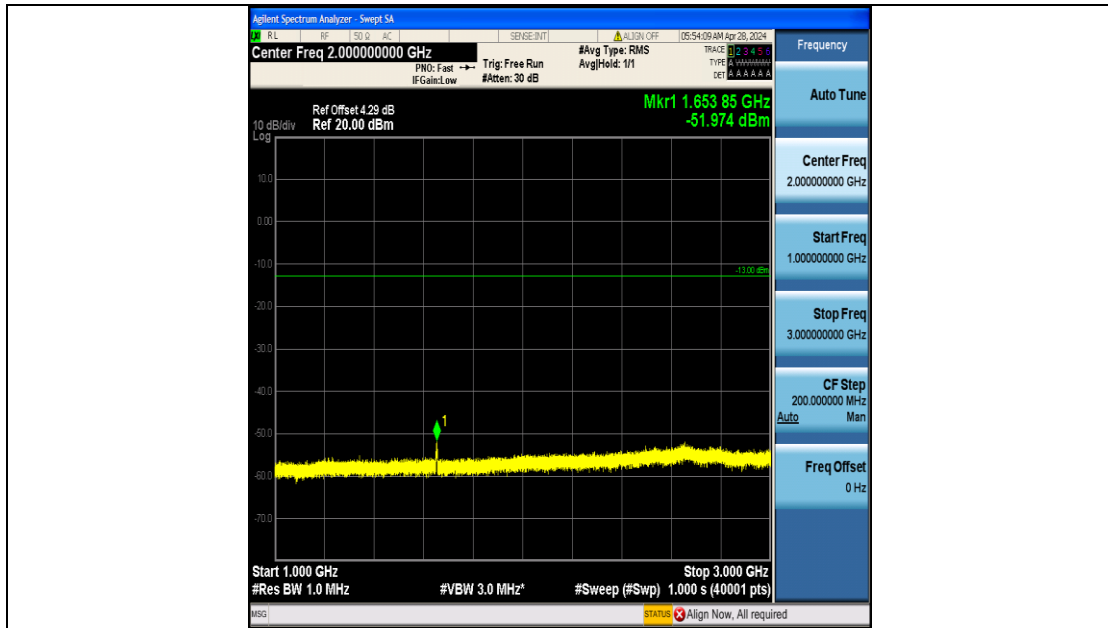

Band5_5MHz_QPSK_20425_25RB#0_3000~10000_3000~10000

Band5_5MHz_16QAM_20425_25RB#0_0.009~0.15_0.009~0.15

Band5_5MHz_16QAM_20425_25RB#0_0.15~30_0.15~30

Band5_5MHz_16QAM_20425_25RB#0_30~1000_30~1000

Band5_5MHz_16QAM_20425_25RB#0_1000~3000_1000~3000