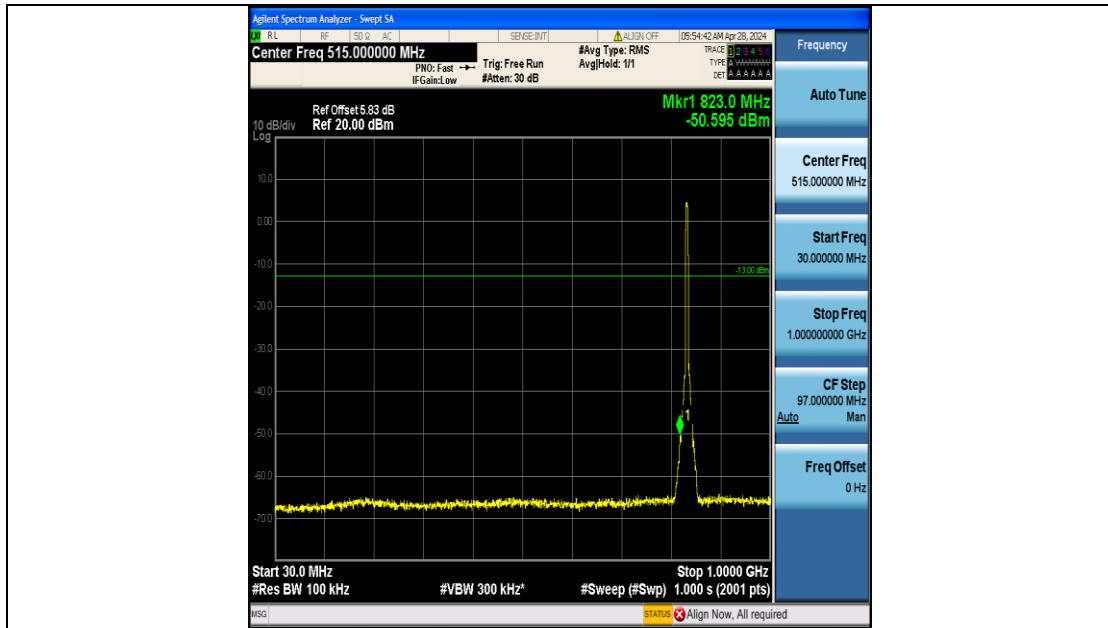

Band5_5MHz_QPSK_20525_25RB#0_0.15~30_0.15~30