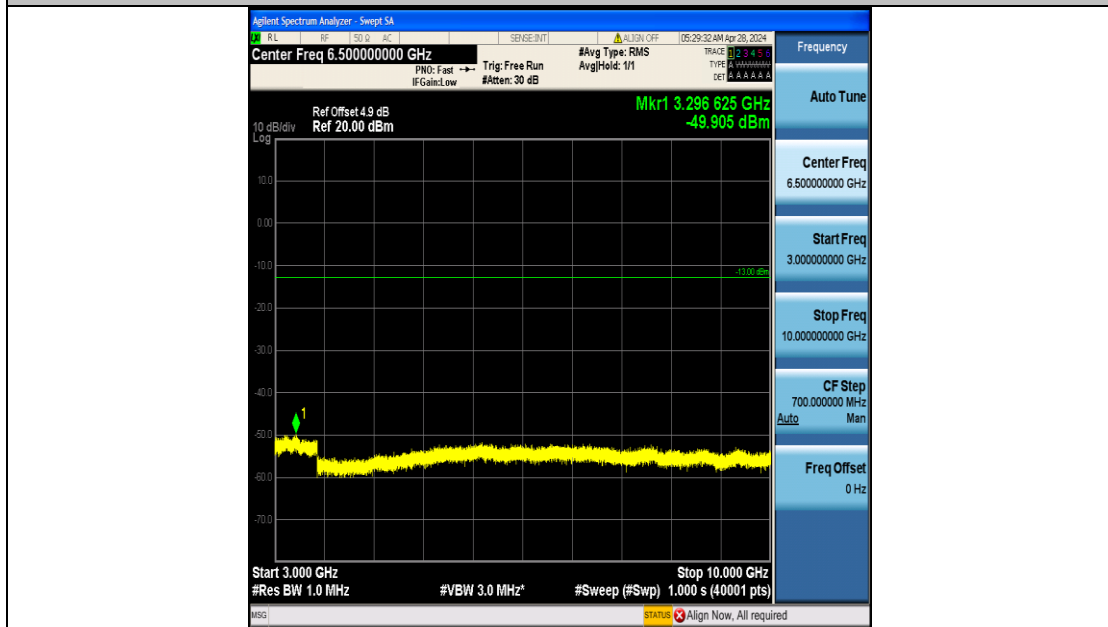

Band5_3MHz_QPSK_20415_15RB#0_3000~10000_3000~10000

Band5_3MHz_16QAM_20415_15RB#0_0.009~0.15_0.009~0.15

Band5_3MHz_16QAM_20415_15RB#0_0.15~30_0.15~30

Band5_3MHz_16QAM_20415_15RB#0_30~1000_30~1000

Band5_3MHz_16QAM_20415_15RB#0_1000~3000_1000~3000