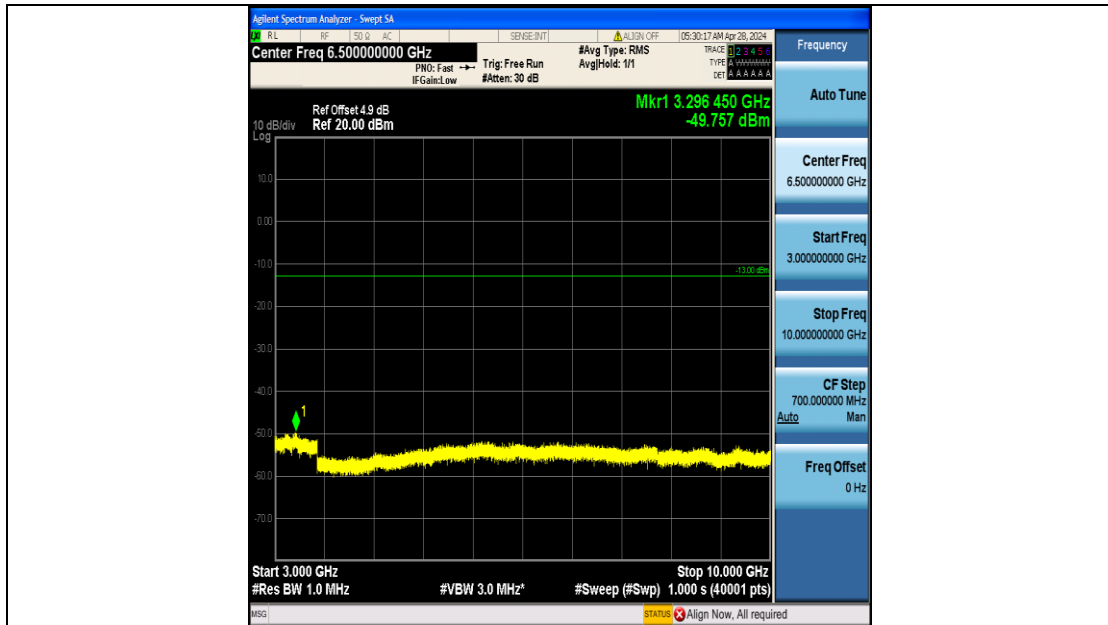

Band5_3MHz_16QAM_20415_15RB#0_3000~10000_3000~10000

Band5_3MHz_QPSK_20525_15RB#0_0.009~0.15_0.009~0.15

Band5_3MHz_QPSK_20525_15RB#0_0.15~30_0.15~30

Band5_3MHz_QPSK_20525_15RB#0_30~1000_30~1000

Band5_3MHz_QPSK_20525_15RB#0_1000~3000_1000~3000