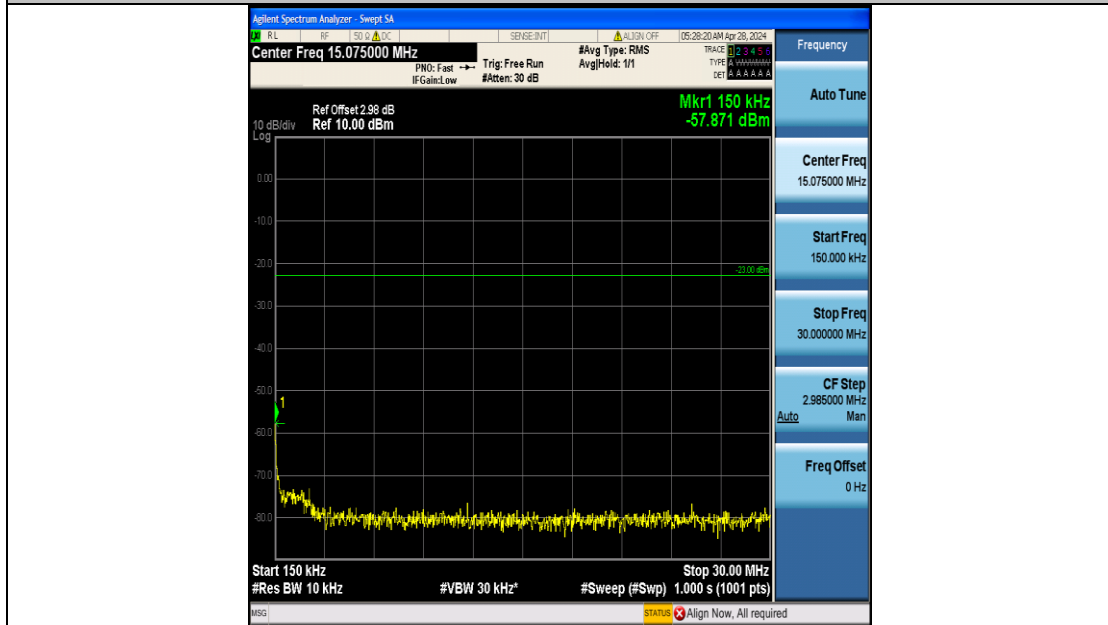

Band5_3MHz_QPSK_20415_15RB#0_0.009~0.15_0.009~0.15