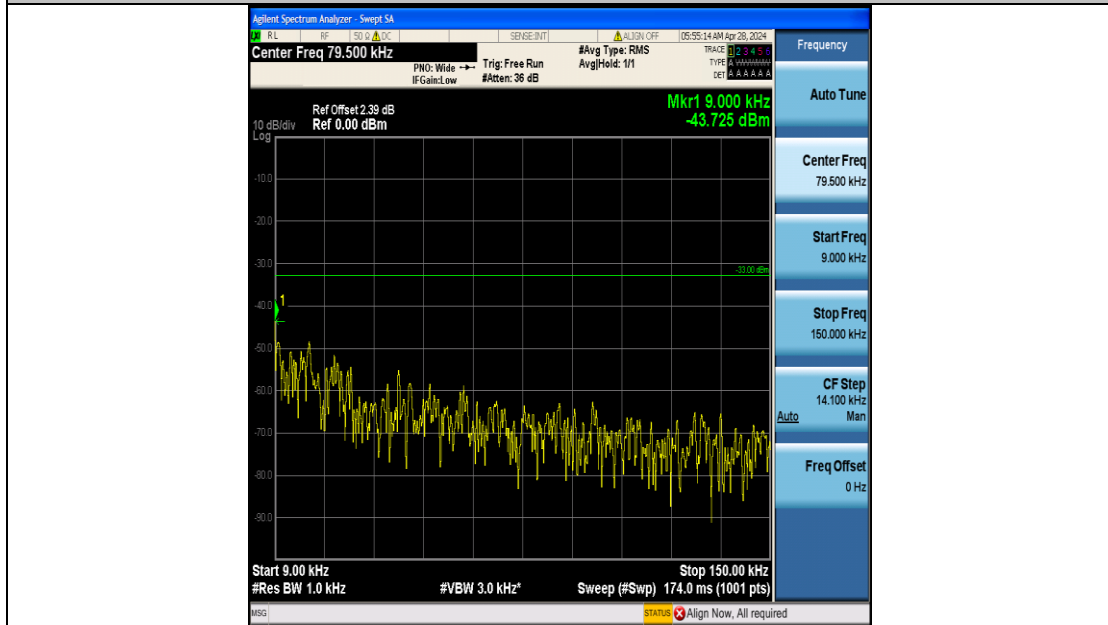

Band5_5MHz_QPSK_20525_25RB#0_3000~10000_3000~10000