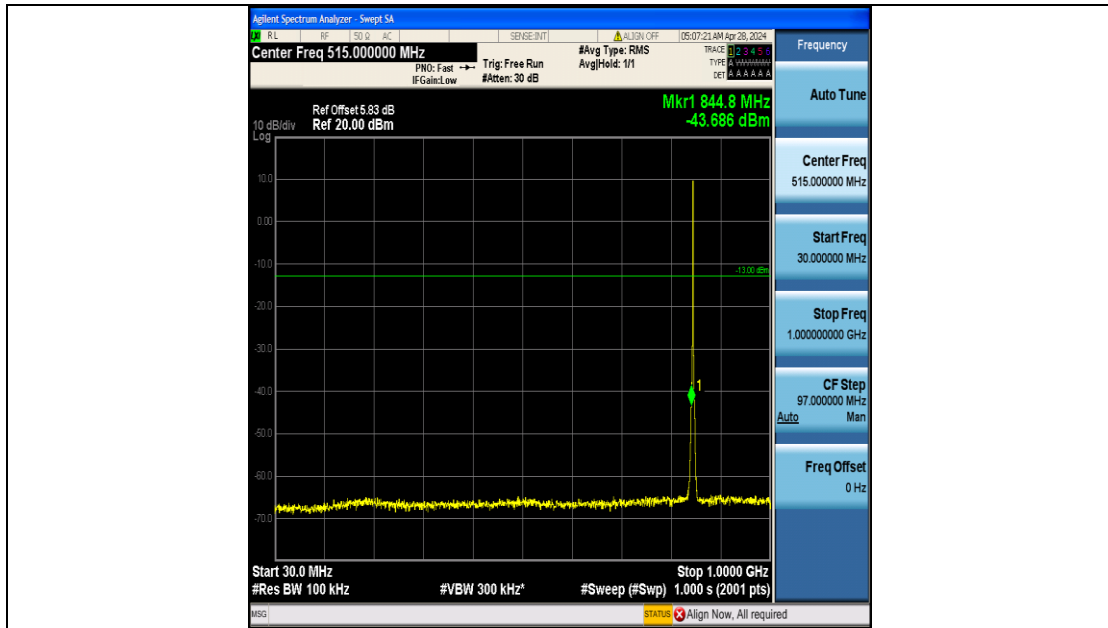

Band5_1.4MHz_QPSK_20643_6RB#0_0.15~30_0.15~30