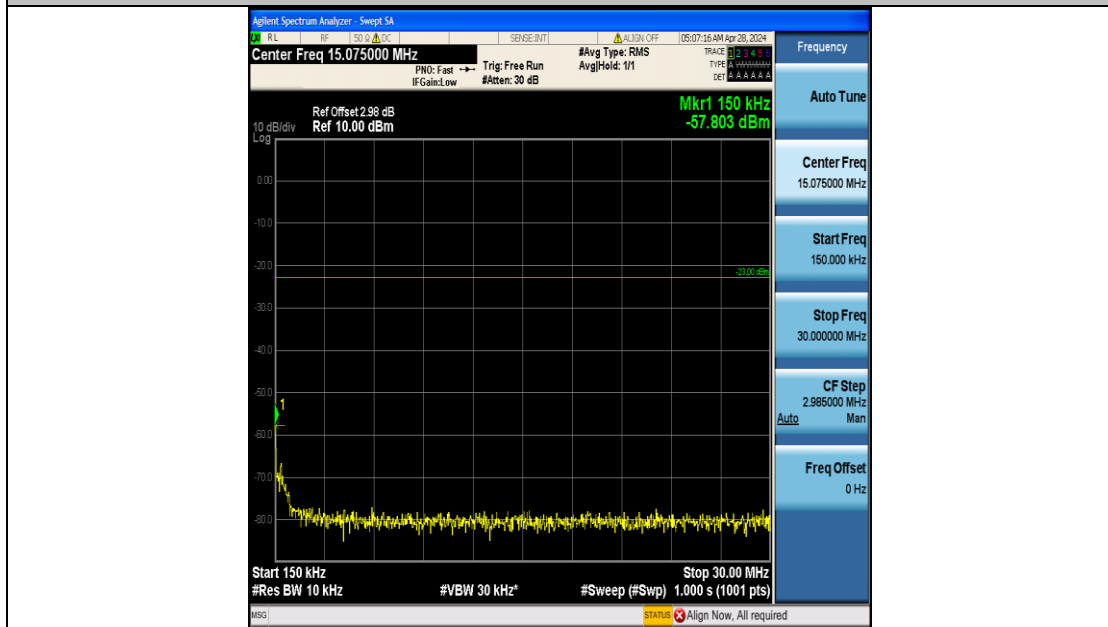

Band5_1.4MHz_QPSK_20643_6RB#0_0.009~0.15_0.009~0.15