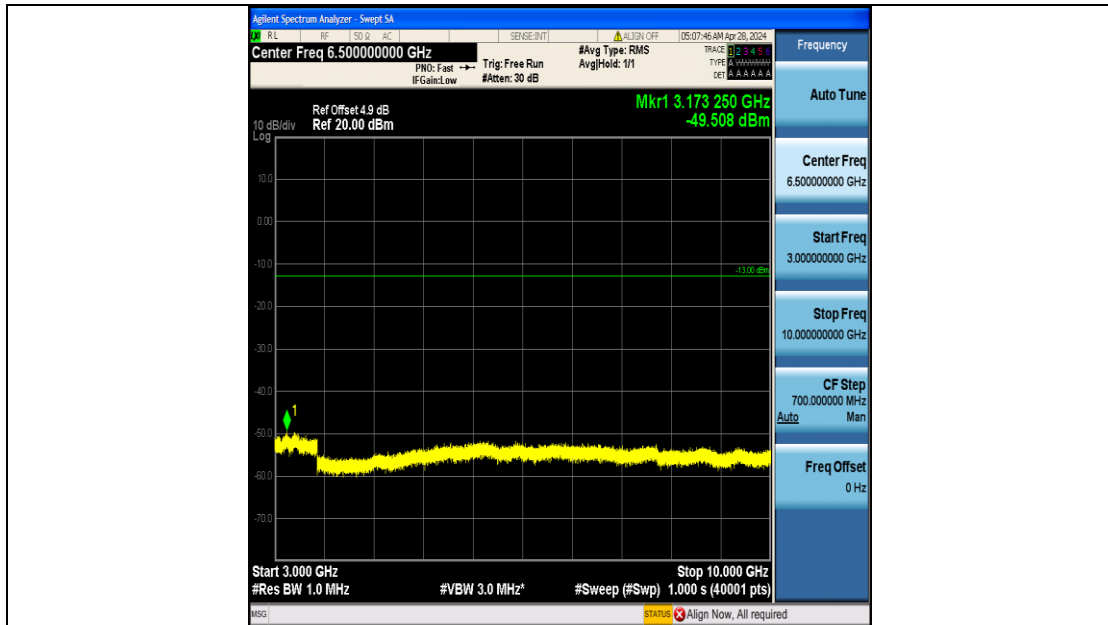

Band5_1.4MHz_16QAM_20525_6RB#0_3000~10000_3000~10000

Band5_1.4MHz_QPSK_20643_6RB#0_0.009~0.15_0.009~0.15

Band5_1.4MHz_QPSK_20643_6RB#0_0.15~30_0.15~30

Band5_1.4MHz_QPSK_20643_6RB#0_30~1000_30~1000

Band5_1.4MHz_QPSK_20643_6RB#0_1000~3000_1000~3000