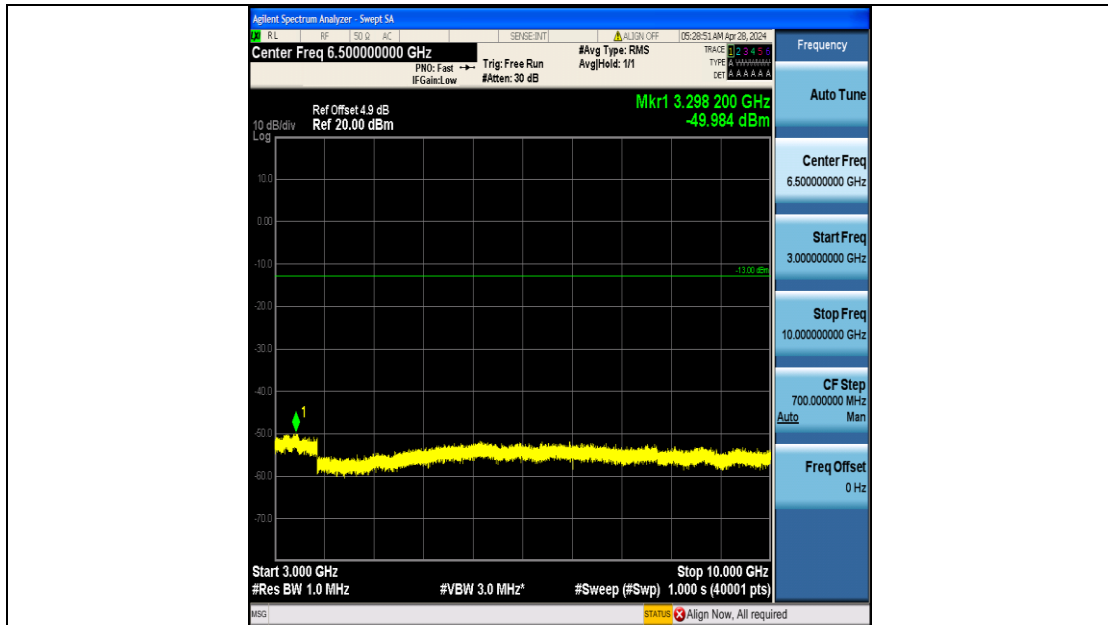

Band5_1.4MHz_16QAM_20643_6RB#0_3000~10000_3000~10000

Band5_3MHz_QPSK_20415_15RB#0_0.009~0.15_0.009~0.15

Band5_3MHz_QPSK_20415_15RB#0_0.15~30_0.15~30

Band5_3MHz_QPSK_20415_15RB#0_30~1000_30~1000

Band5_3MHz_QPSK_20415_15RB#0_1000~3000_1000~3000