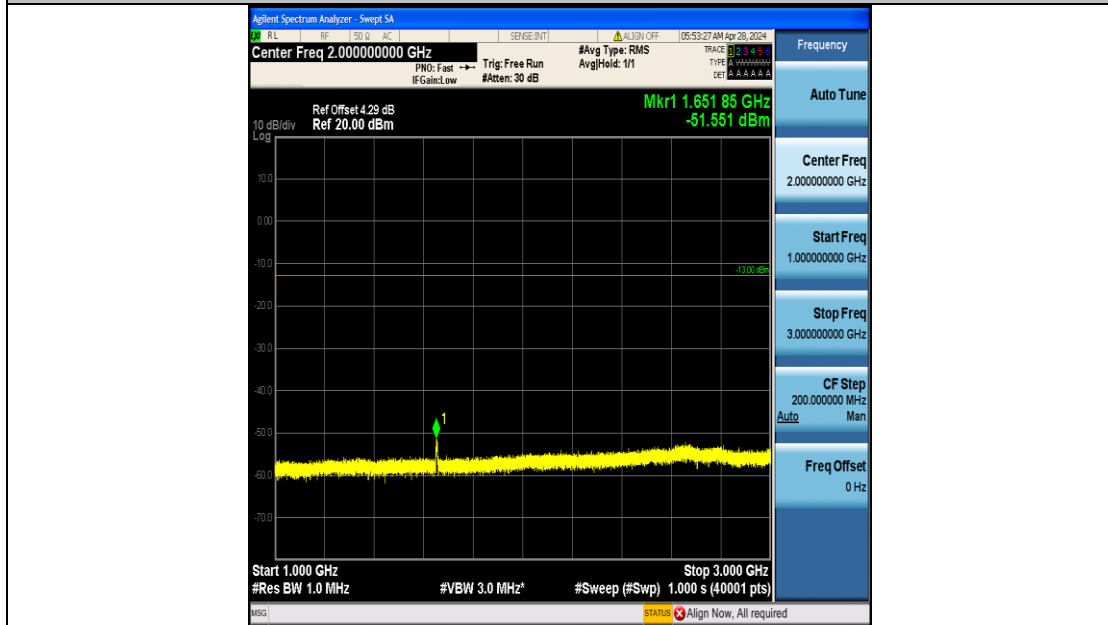

Band5_3MHz_16QAM_20635_15RB#0_3000~10000_3000~10000

Band5_5MHz_QPSK_20425_25RB#0_0.009~0.15_0.009~0.15

Band5_5MHz_QPSK_20425_25RB#0_0.15~30_0.15~30

Band5_5MHz_QPSK_20425_25RB#0_30~1000_30~1000

Band5_5MHz_QPSK_20425_25RB#0_1000~3000_1000~3000