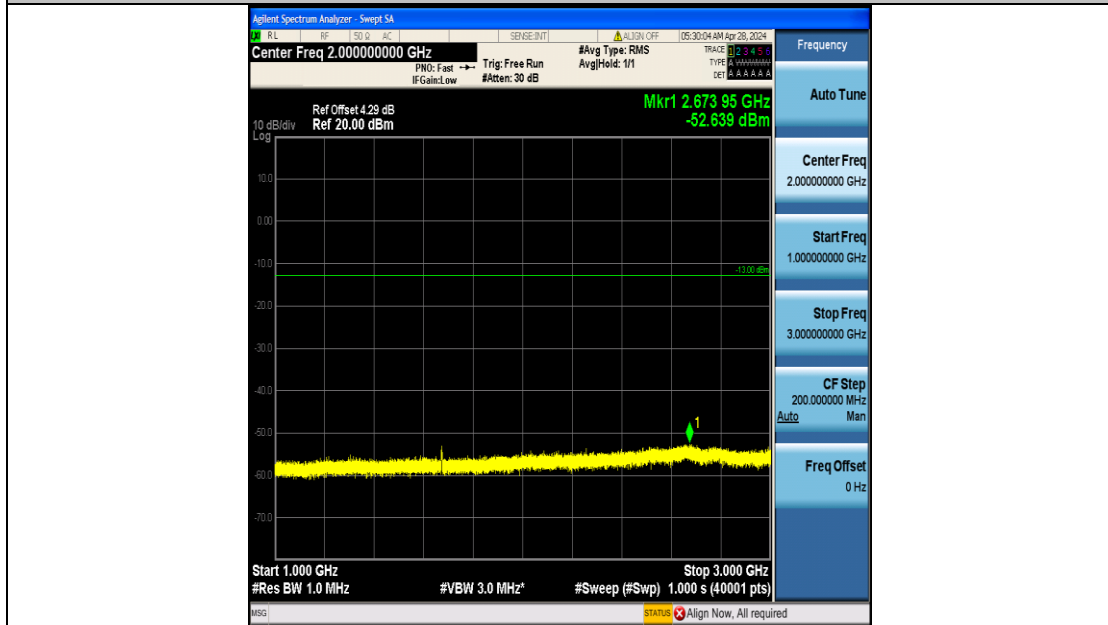

Band5_3MHz_16QAM_20415_15RB#0_3000~10000_3000~10000

Band5_3MHz_QPSK_20525_15RB#0_0.009~0.15_0.009~0.15

Band5_3MHz_QPSK_20525_15RB#0_0.15~30_0.15~30

Band5_3MHz_QPSK_20525_15RB#0_30~1000_30~1000

Band5_3MHz_QPSK_20525_15RB#0_1000~3000_1000~3000