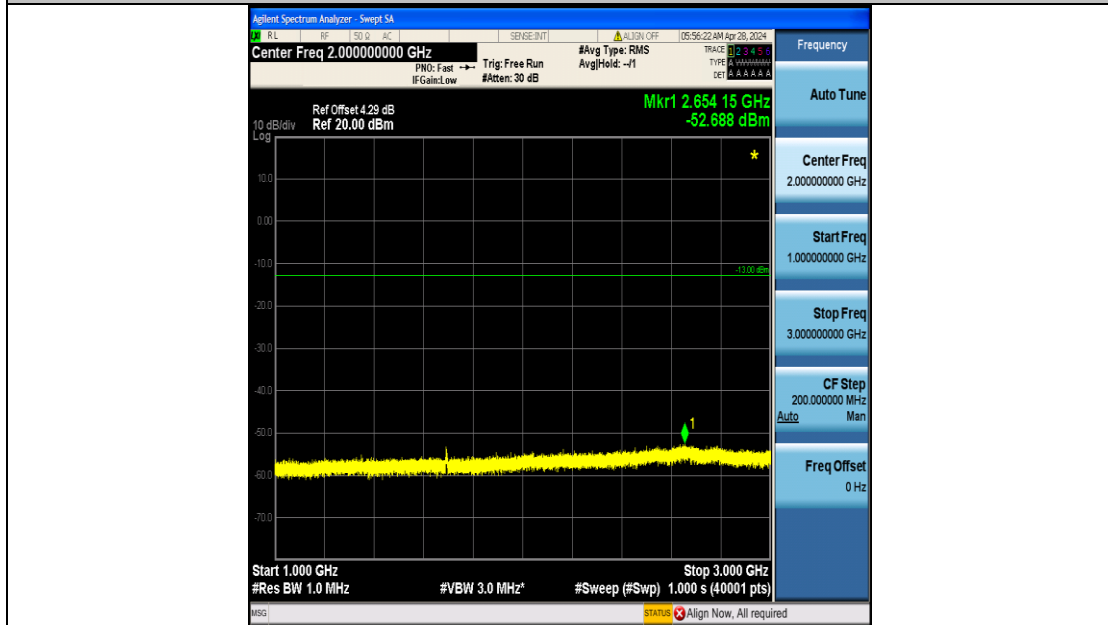

Band5_5MHz_16QAM_20525_25RB#0_3000~10000_3000~10000

Band5_5MHz_QPSK_20625_25RB#0_0.009~0.15_0.009~0.15

Band5_5MHz_QPSK_20625_25RB#0_0.15~30_0.15~30

Band5_5MHz_QPSK_20625_25RB#0_30~1000_30~1000

Band5_5MHz_QPSK_20625_25RB#0_1000~3000_1000~3000