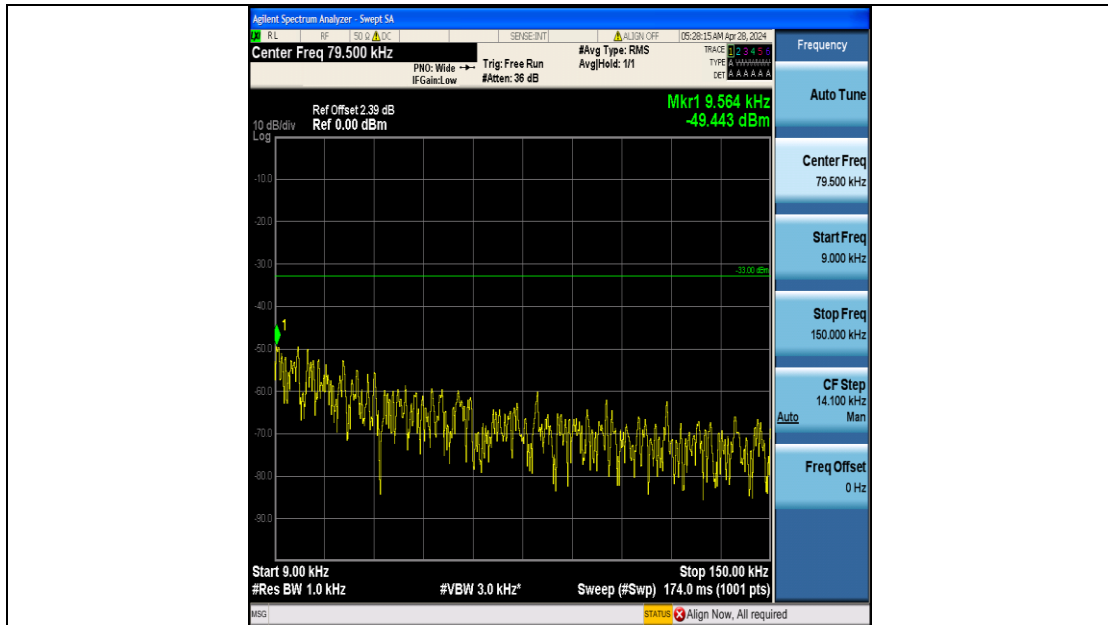

Band5_1.4MHz_16QAM_20643_6RB#0_3000~10000_3000~10000