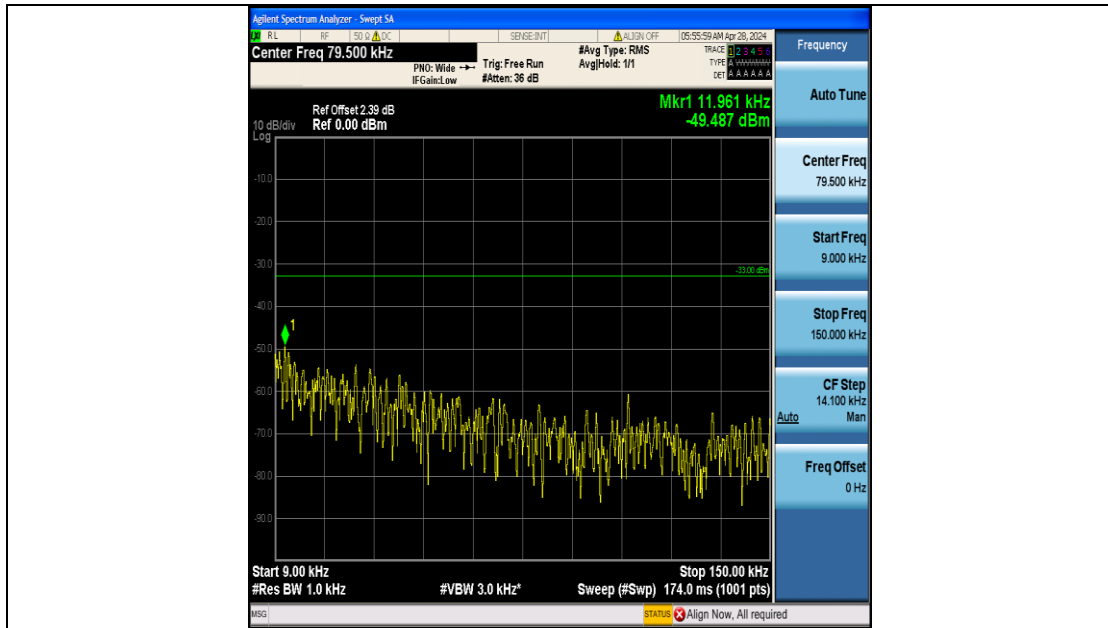

Band5_5MHz_16QAM_20525_25RB#0_3000~10000_3000~10000