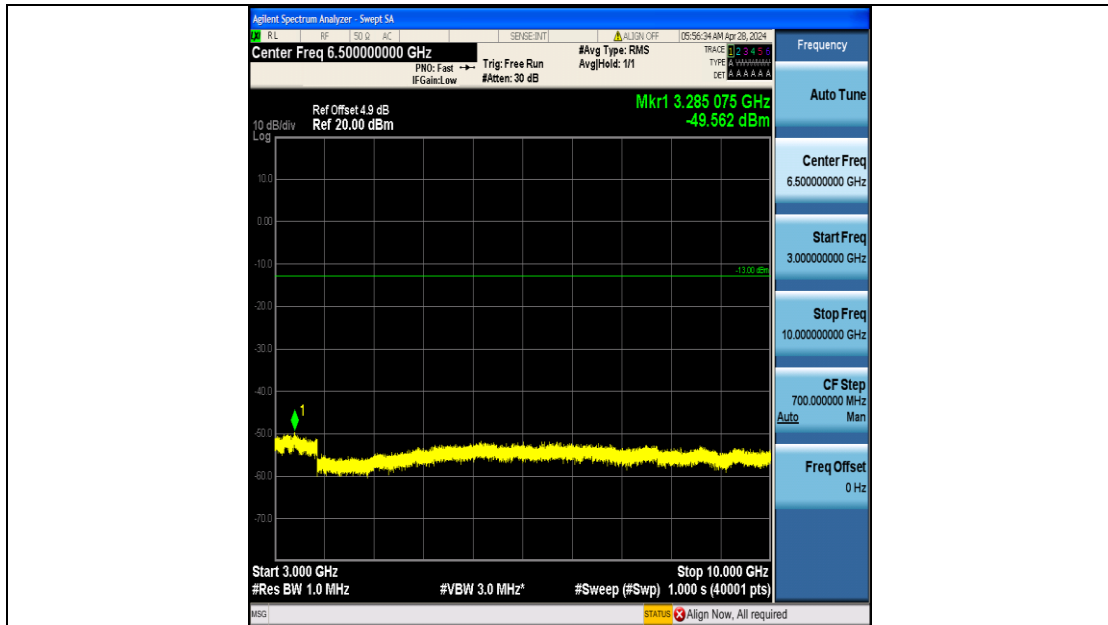

Band5_5MHz_16QAM_20525_25RB#0_3000~10000_3000~10000

Band5_5MHz_QPSK_20625_25RB#0_0.009~0.15_0.009~0.15

Band5_5MHz_QPSK_20625_25RB#0_0.15~30_0.15~30

Band5_5MHz_QPSK_20625_25RB#0_30~1000_30~1000

Band5_5MHz_QPSK_20625_25RB#0_1000~3000_1000~3000