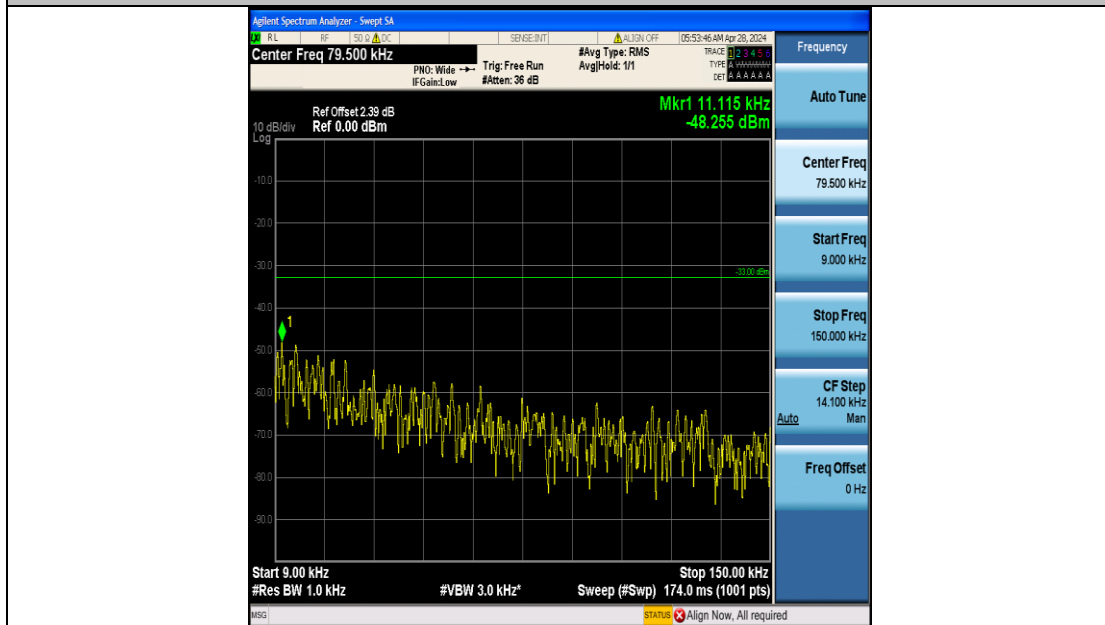

Band5_5MHz_QPSK_20425_25RB#0_3000~10000_3000~10000