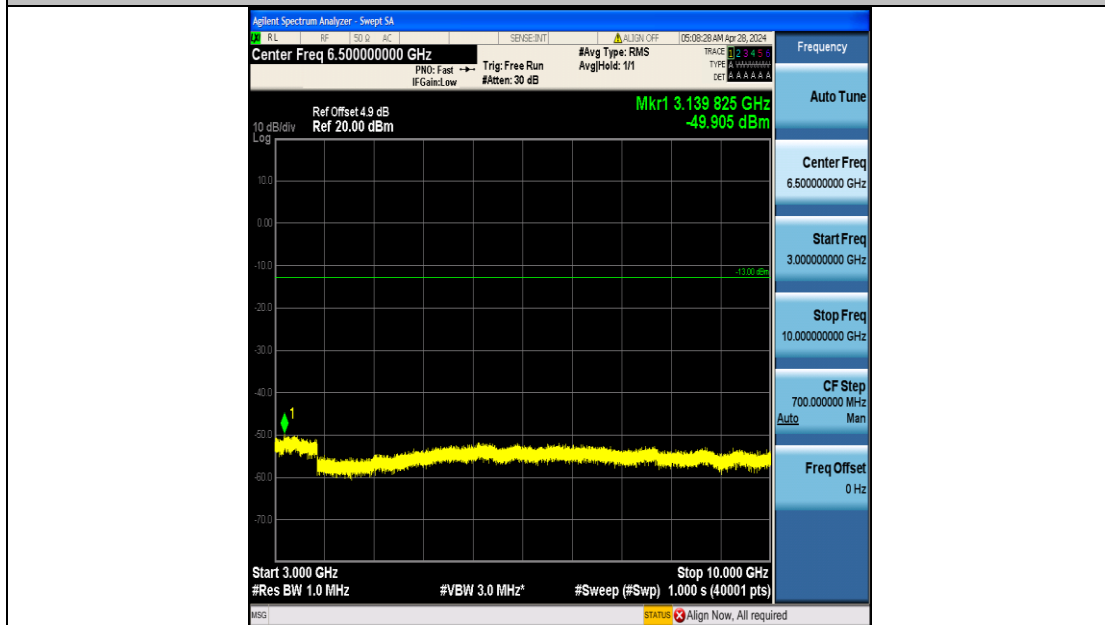

Band5_1.4MHz_QPSK_20643_6RB#0_3000~10000_3000~10000

Band5_1.4MHz_16QAM_20643_6RB#0_0.009~0.15_0.009~0.15

Band5_1.4MHz_16QAM_20643_6RB#0_0.15~30_0.15~30

Band5_1.4MHz_16QAM_20643_6RB#0_30~1000_30~1000

Band5_1.4MHz_16QAM_20643_6RB#0_1000~3000_1000~3000