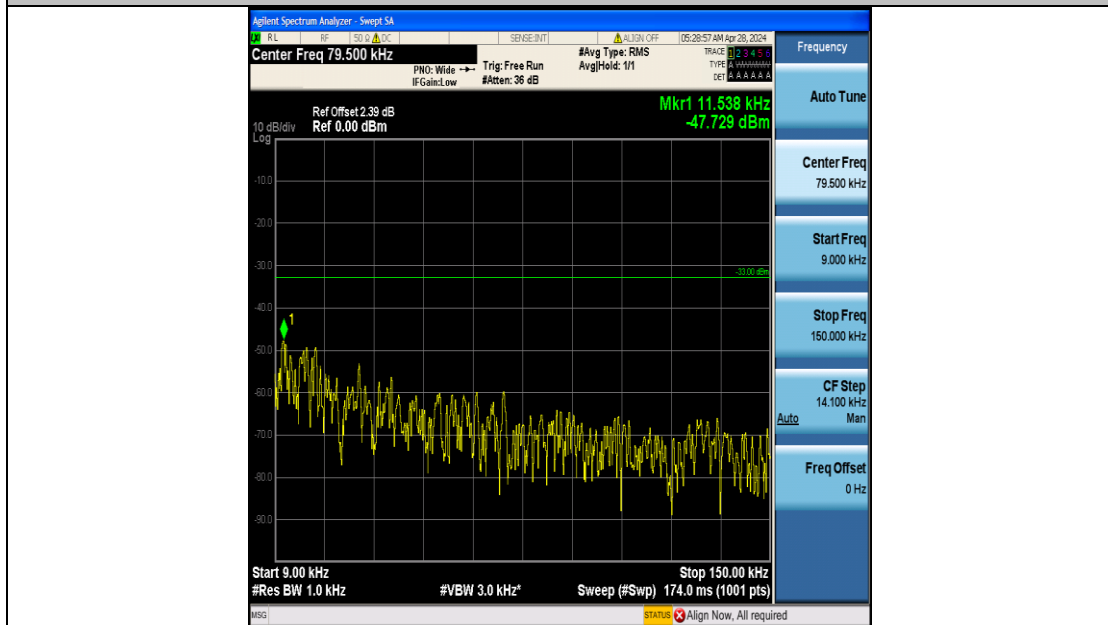

Band5_3MHz_QPSK_20415_15RB#0_3000~10000_3000~10000