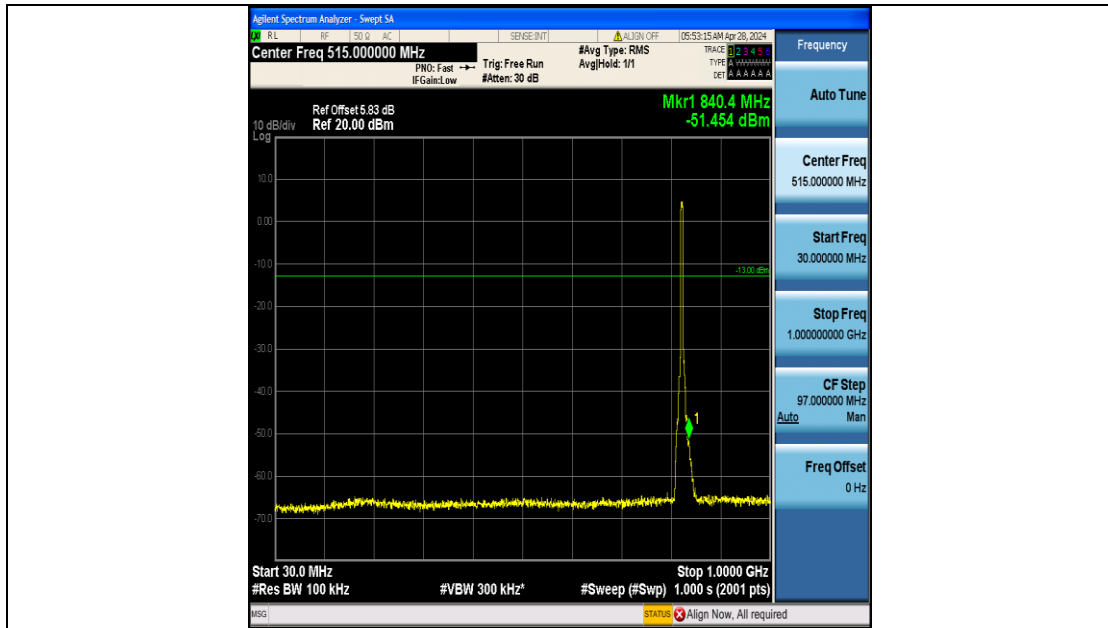

Band5_5MHz_QPSK_20425_25RB#0_0.15~30_0.15~30