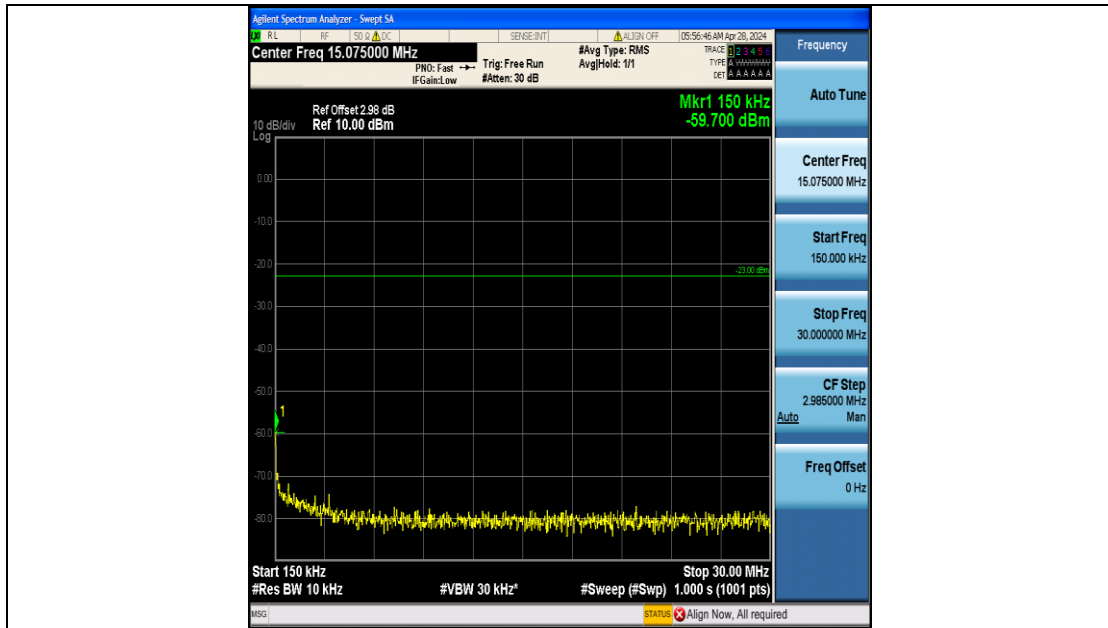

Band5_5MHz_16QAM_20625_25RB#0_0.009~0.15_0.009~0.15

Band5_5MHz_16QAM_20625_25RB#0_0.15~30_0.15~30