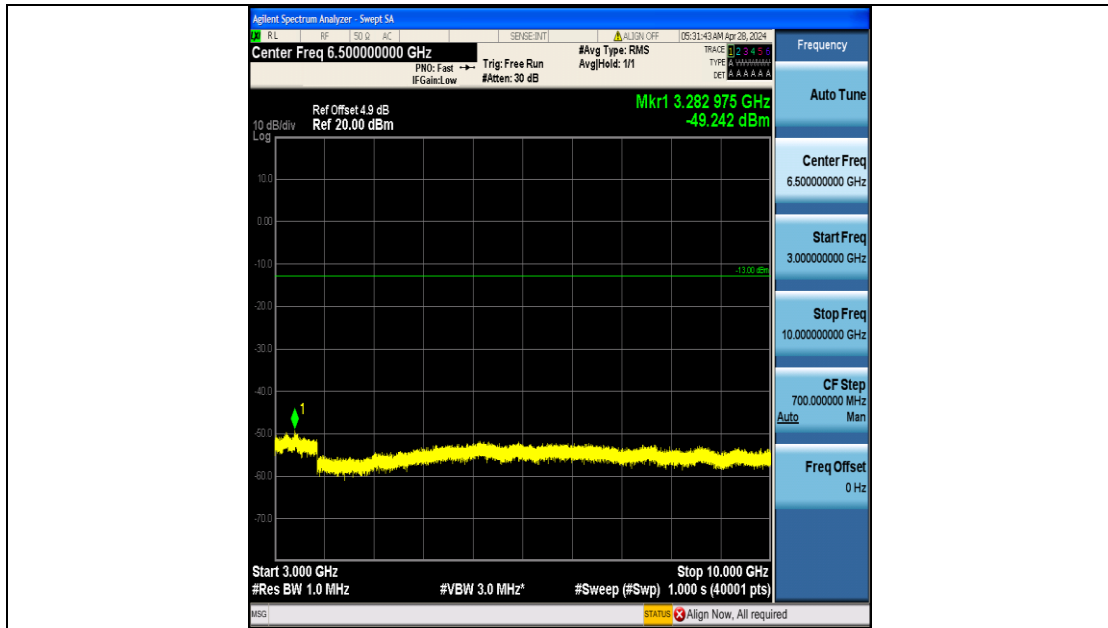

Band5_3MHz_16QAM_20525_15RB#0_3000~10000_3000~10000

Band5_3MHz_QPSK_20635_15RB#0_0.009~0.15_0.009~0.15

Band5_3MHz_QPSK_20635_15RB#0_0.15~30_0.15~30

Band5_3MHz_QPSK_20635_15RB#0_30~1000_30~1000

Band5_3MHz_QPSK_20635_15RB#0_1000~3000_1000~3000