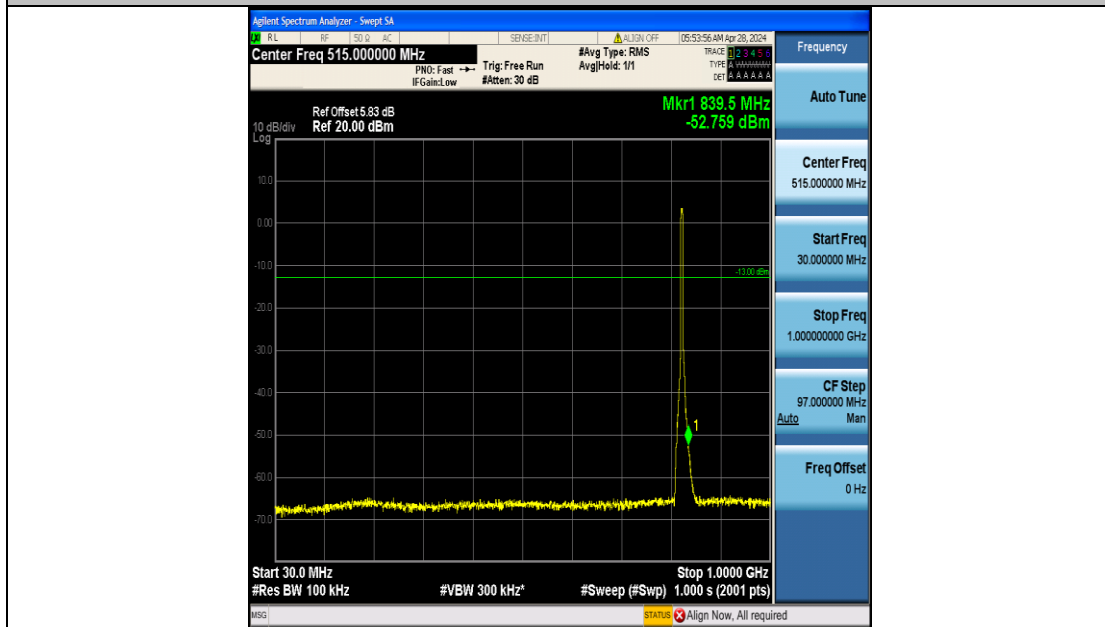

Band5_5MHz_16QAM_20425_25RB#0_0.15~30_0.15~30