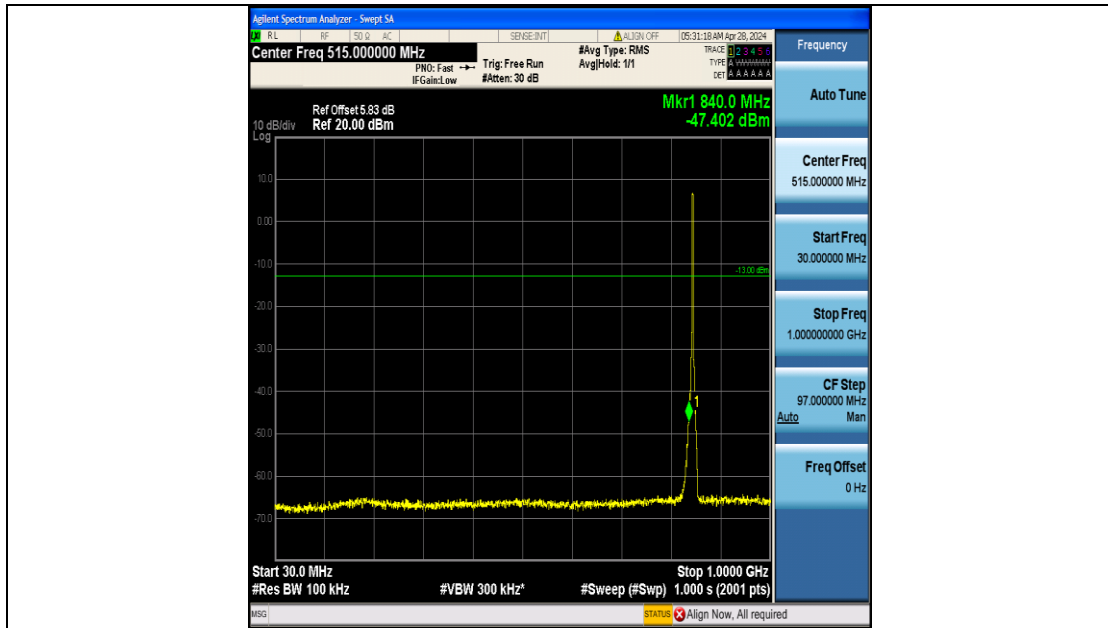

Band5_3MHz_QPSK_20635_15RB#0_0.15~30_0.15~30