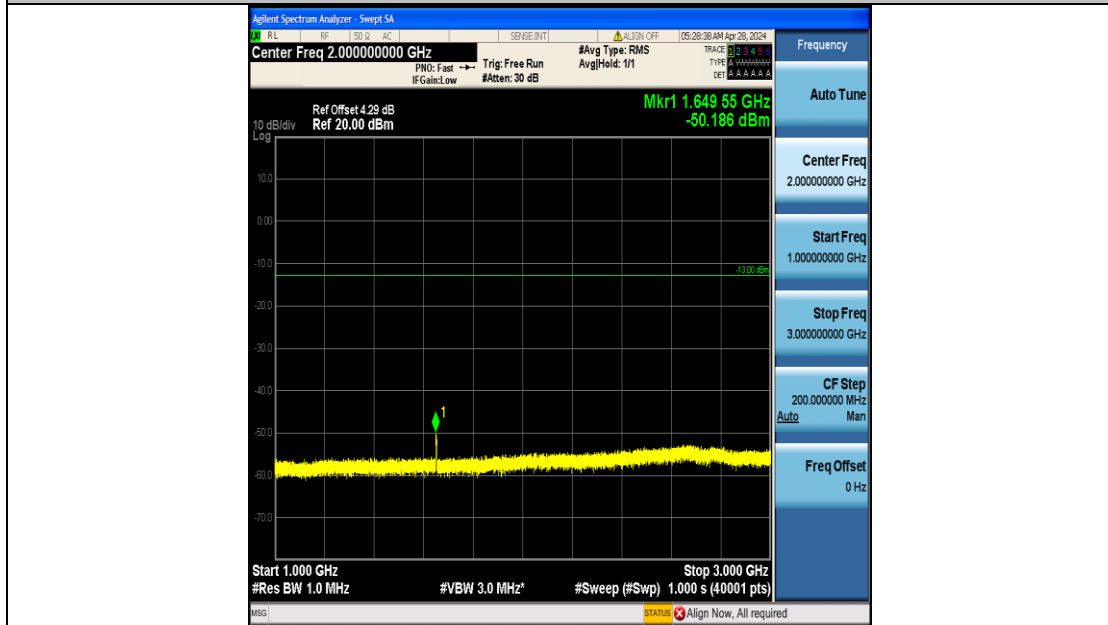

Band5_1.4MHz_16QAM_20643_6RB#0_3000~10000_3000~10000

Band5_3MHz_QPSK_20415_15RB#0_0.009~0.15_0.009~0.15

Band5_3MHz_QPSK_20415_15RB#0_0.15~30_0.15~30

Band5_3MHz_QPSK_20415_15RB#0_30~1000_30~1000

Band5_3MHz_QPSK_20415_15RB#0_1000~3000_1000~3000