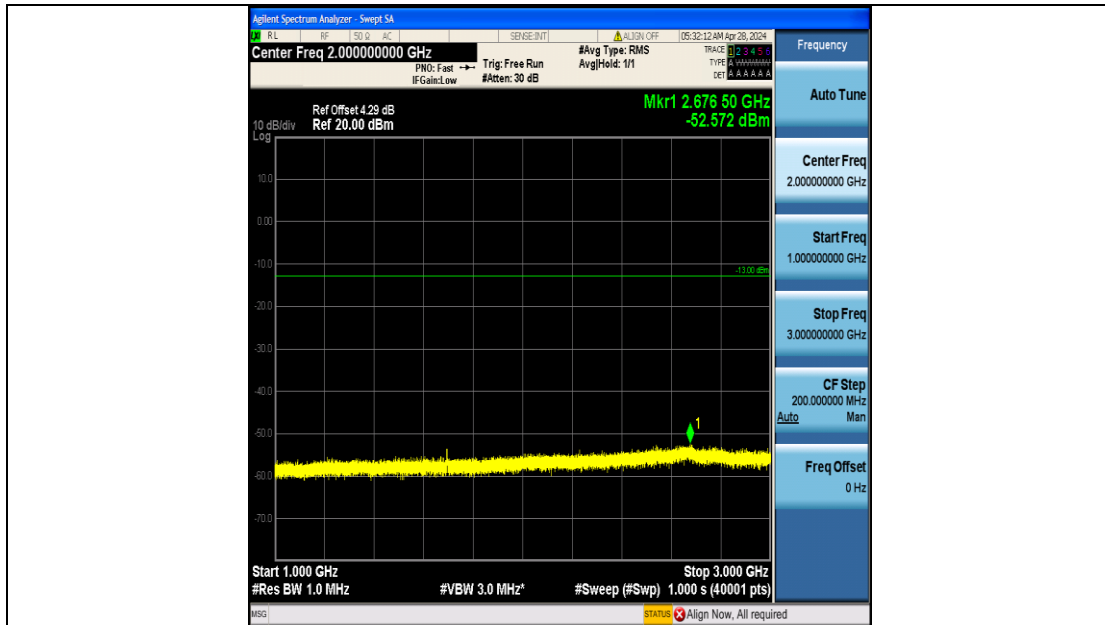

Band5_3MHz_QPSK_20635_15RB#0_3000~10000_3000~10000

Band5_3MHz_16QAM_20635_15RB#0_0.009~0.15_0.009~0.15

Band5_3MHz_16QAM_20635_15RB#0_0.15~30_0.15~30

Band5_3MHz_16QAM_20635_15RB#0_30~1000_30~1000

Band5_3MHz_16QAM_20635_15RB#0_1000~3000_1000~3000