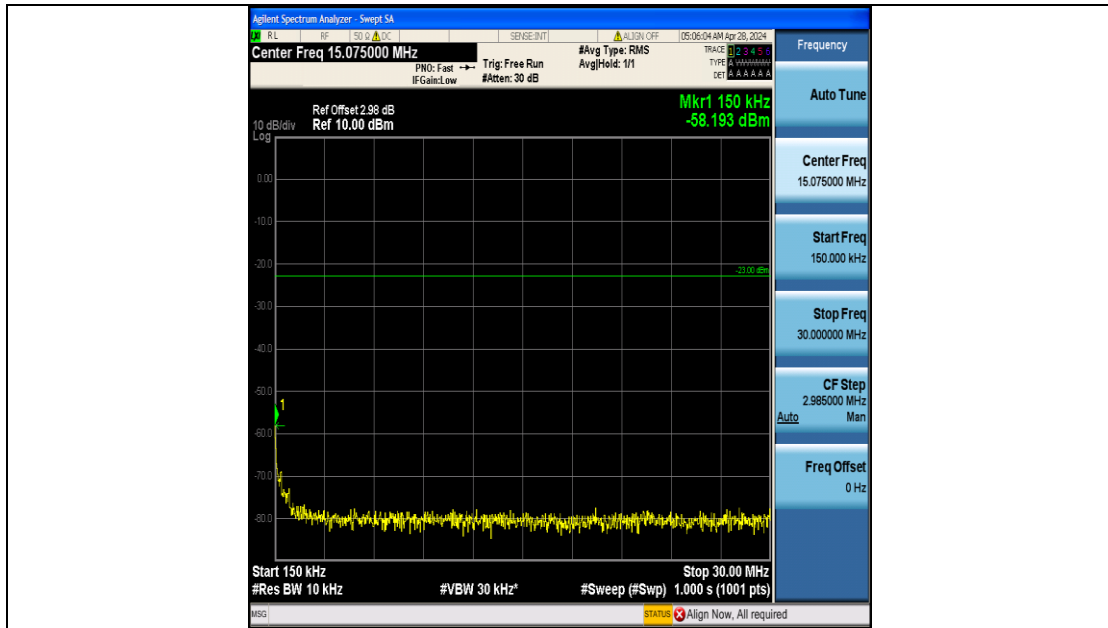

Band5_1.4MHz_QPSK_20525_6RB#0_3000~10000_3000~10000

Band5_1.4MHz_16QAM_20525_6RB#0_0.009~0.15_0.009~0.15

Band5_1.4MHz_16QAM_20525_6RB#0_0.15~30_0.15~30

Band5_1.4MHz_16QAM_20525_6RB#0_30~1000_30~1000

Band5_1.4MHz_16QAM_20525_6RB#0_1000~3000_1000~3000