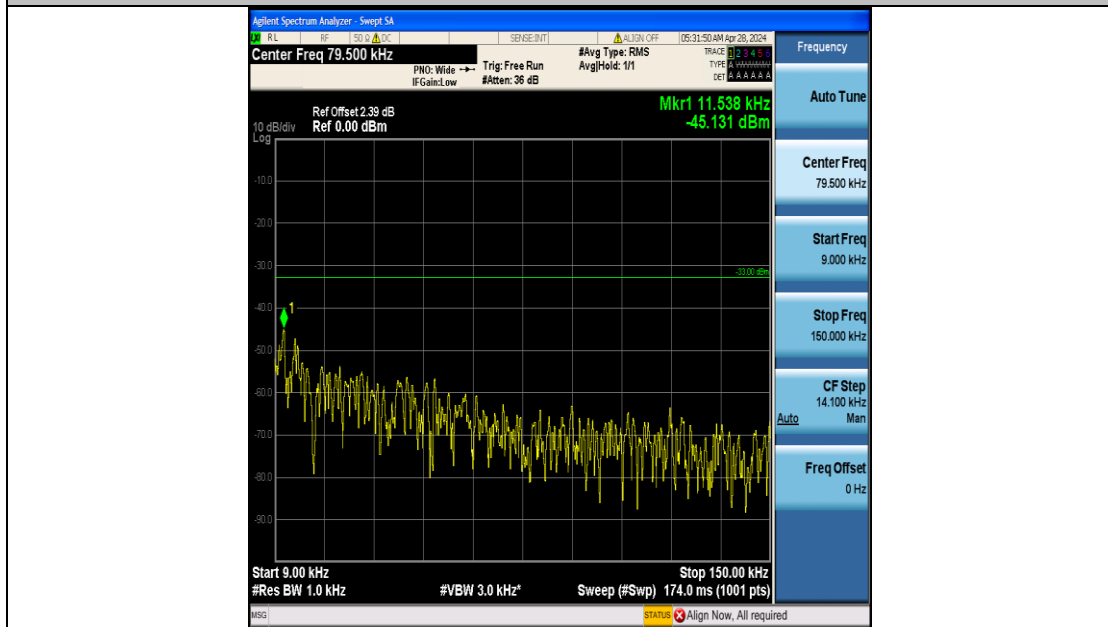

Band5_3MHz_QPSK_20635_15RB#0_3000~10000_3000~10000