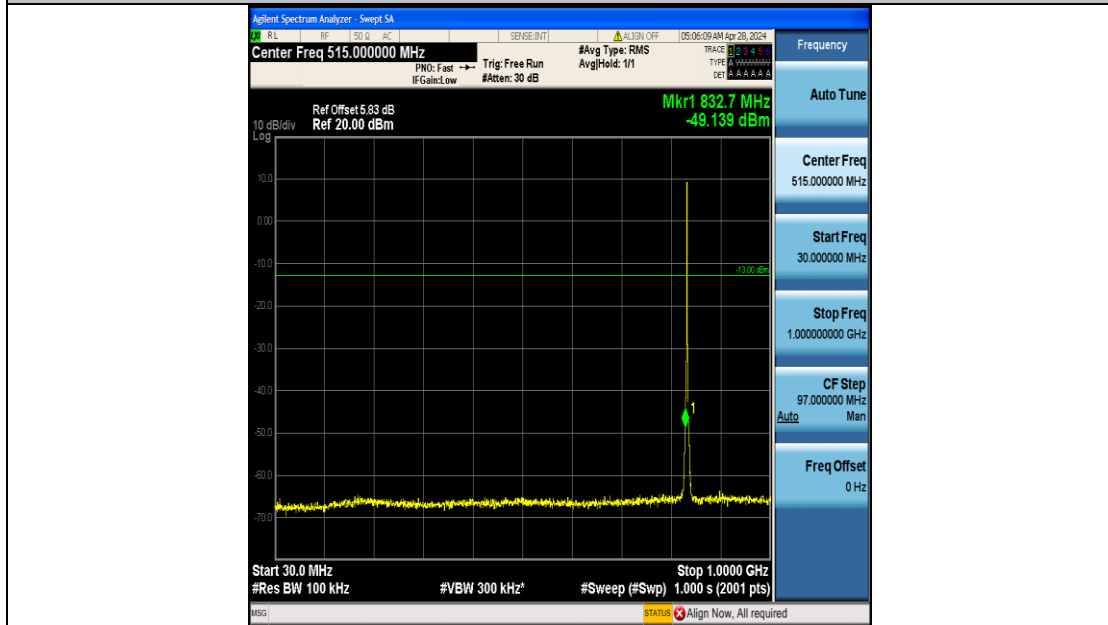

Band5_1.4MHz_QPSK_20525_6RB#0_3000~10000_3000~10000

Band5_1.4MHz_16QAM_20525_6RB#0_0.009~0.15_0.009~0.15

Band5_1.4MHz_16QAM_20525_6RB#0_0.15~30_0.15~30

Band5_1.4MHz_16QAM_20525_6RB#0_30~1000_30~1000

Band5_1.4MHz_16QAM_20525_6RB#0_1000~3000_1000~3000