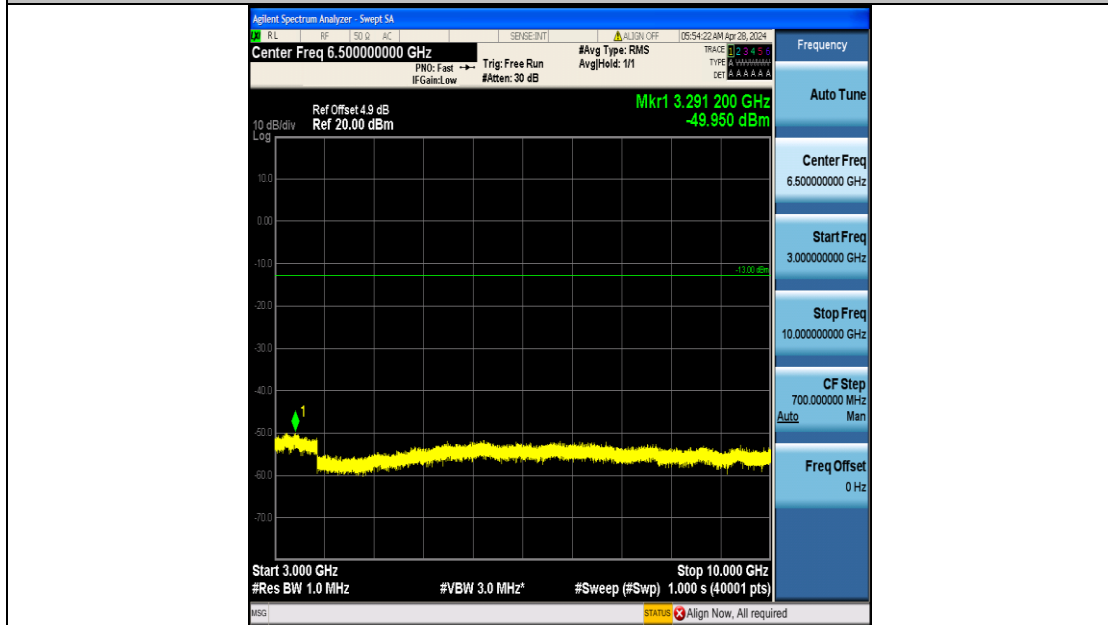

Band5_5MHz_QPSK_20425_25RB#0_3000~10000_3000~10000

Band5_5MHz_16QAM_20425_25RB#0_0.009~0.15_0.009~0.15

Band5_5MHz_16QAM_20425_25RB#0_0.15~30_0.15~30

Band5_5MHz_16QAM_20425_25RB#0_30~1000_30~1000

Band5_5MHz_16QAM_20425_25RB#0_1000~3000_1000~3000