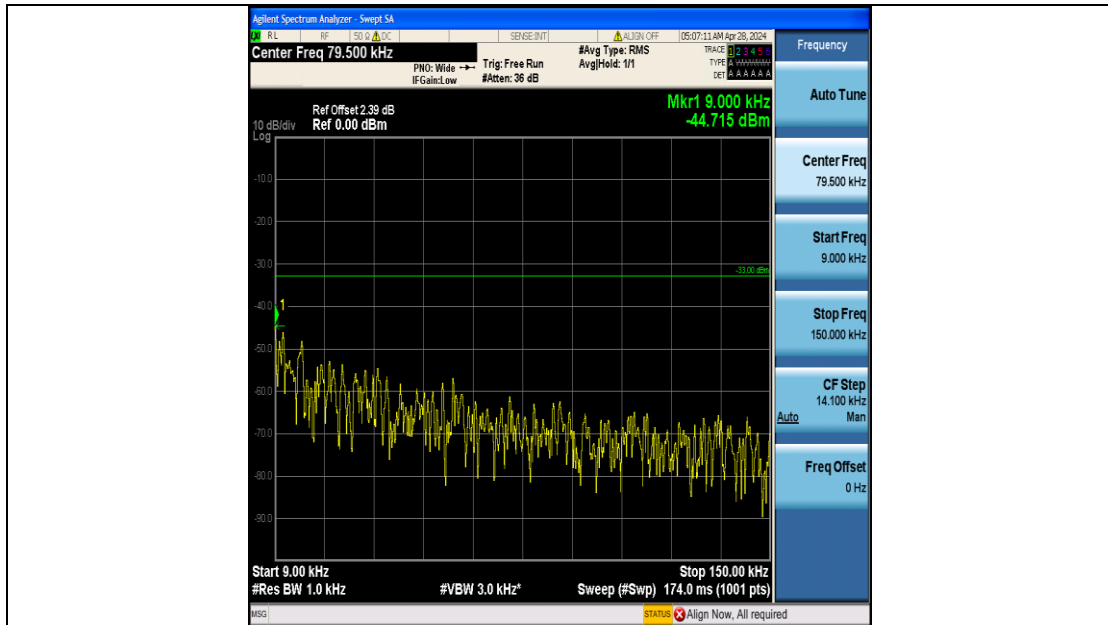

Band5_1.4MHz_16QAM_20525_6RB#0_3000~10000_3000~10000