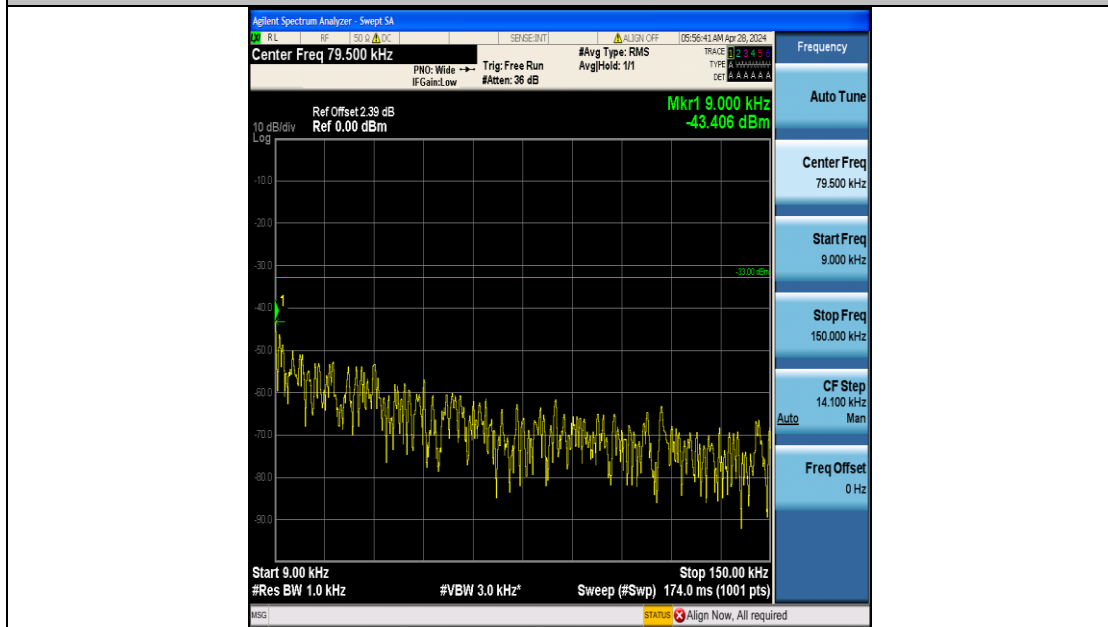

Band5_5MHz_QPSK_20625_25RB#0_3000~10000_3000~10000