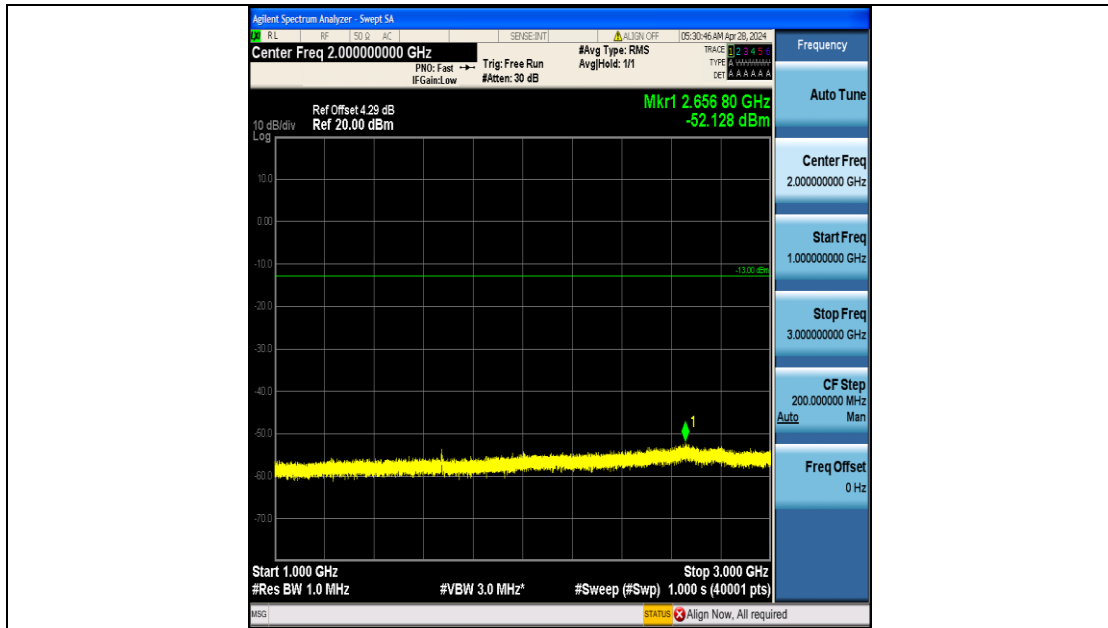

Band5_3MHz_QPSK_20525_15RB#0_3000~10000_3000~10000

Band5_3MHz_16QAM_20525_15RB#0_0.009~0.15_0.009~0.15

Band5_3MHz_16QAM_20525_15RB#0_0.15~30_0.15~30

Band5_3MHz_16QAM_20525_15RB#0_30~1000_30~1000

Band5_3MHz_16QAM_20525_15RB#0_1000~3000_1000~3000