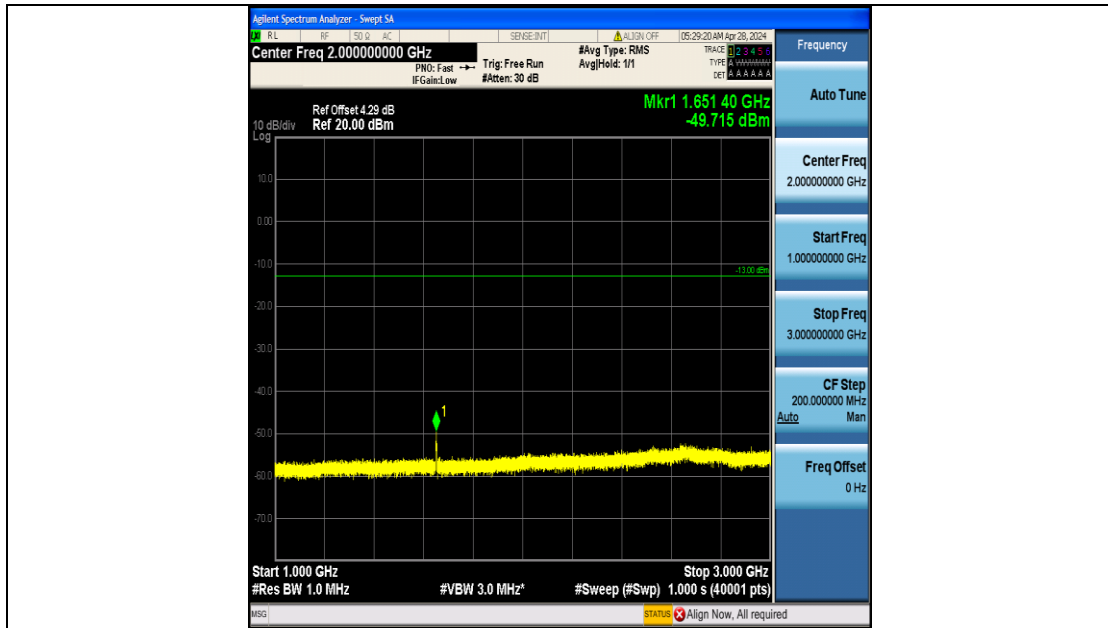

Band5_3MHz_QPSK_20415_15RB#0_3000~10000_3000~10000

Band5_3MHz_16QAM_20415_15RB#0_0.009~0.15_0.009~0.15

Band5_3MHz_16QAM_20415_15RB#0_0.15~30_0.15~30

Band5_3MHz_16QAM_20415_15RB#0_30~1000_30~1000

Band5_3MHz_16QAM_20415_15RB#0_1000~3000_1000~3000