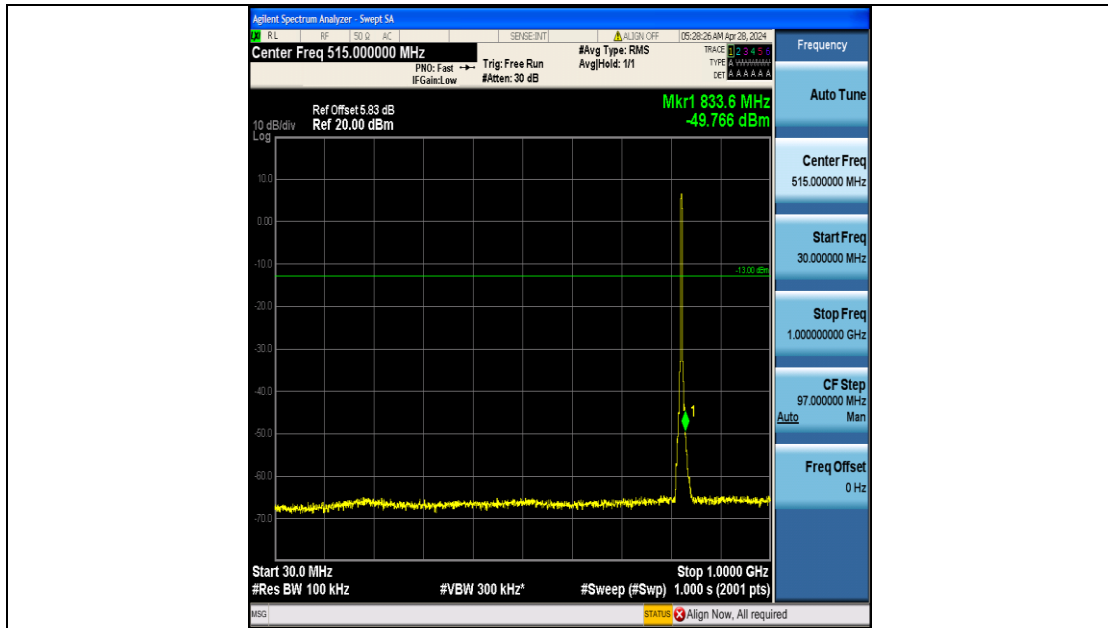

Band5_3MHz_QPSK_20415_15RB#0_0.15~30_0.15~30