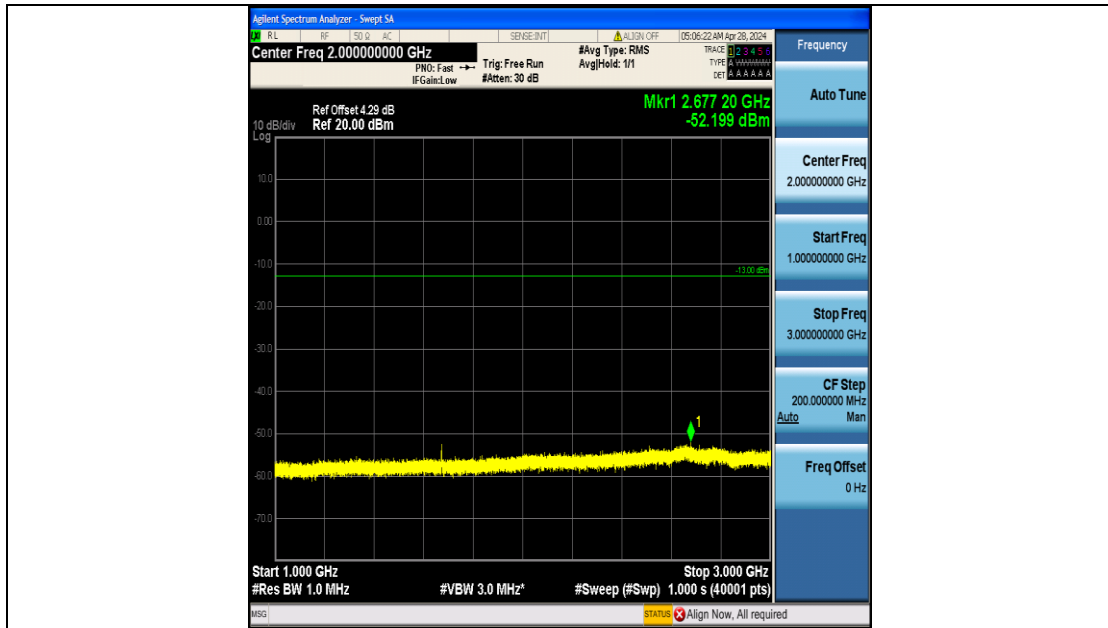

Band5_1.4MHz_QPSK_20525_6RB#0_3000~10000_3000~10000

Band5_1.4MHz_16QAM_20525_6RB#0_0.009~0.15_0.009~0.15

Band5_1.4MHz_16QAM_20525_6RB#0_0.15~30_0.15~30

Band5_1.4MHz_16QAM_20525_6RB#0_30~1000_30~1000

Band5_1.4MHz_16QAM_20525_6RB#0_1000~3000_1000~3000