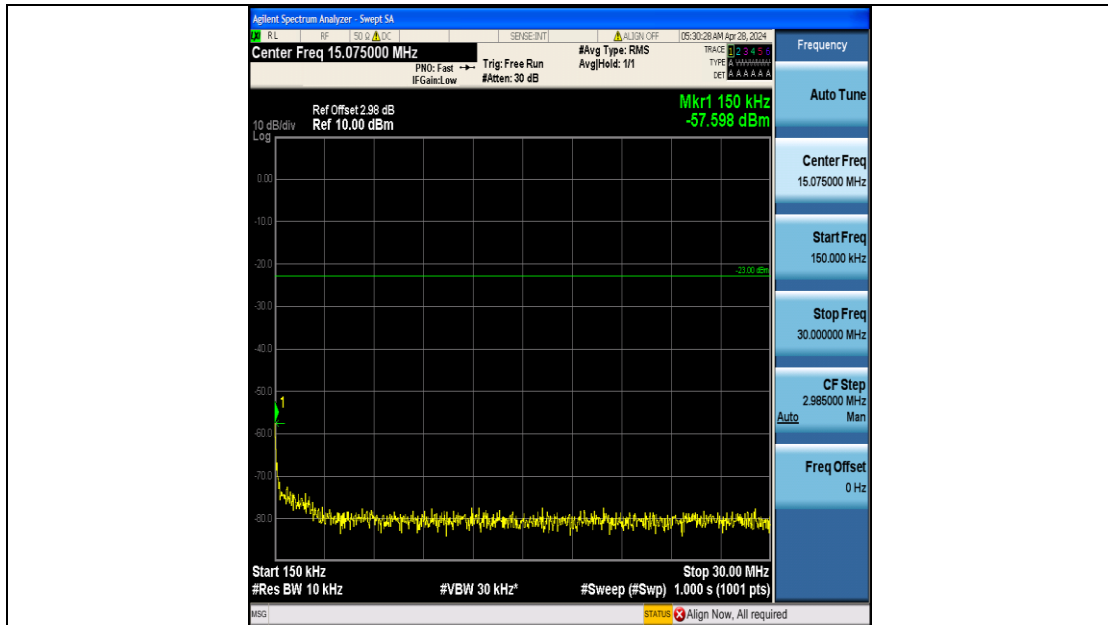

Band5_3MHz_16QAM_20525_15RB#0_0.009~0.15_0.009~0.15