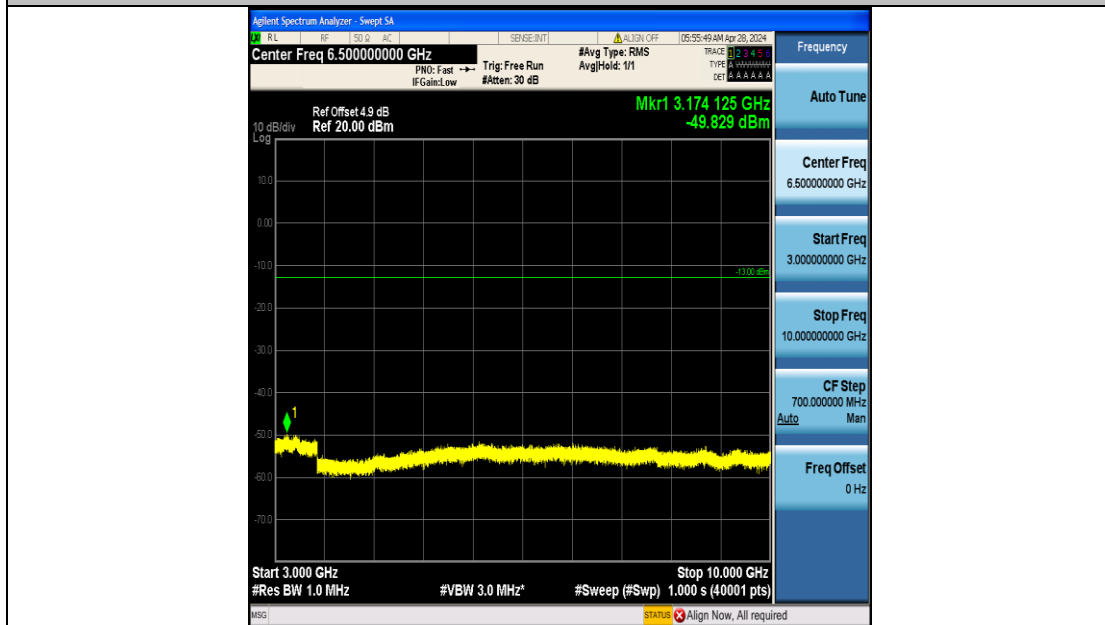

Band5_5MHz_QPSK_20525_25RB#0_3000~10000_3000~10000

Band5_5MHz_16QAM_20525_25RB#0_0.009~0.15_0.009~0.15

Band5_5MHz_16QAM_20525_25RB#0_0.15~30_0.15~30

Band5_5MHz_16QAM_20525_25RB#0_30~1000_30~1000

Band5_5MHz_16QAM_20525_25RB#0_1000~3000_1000~3000