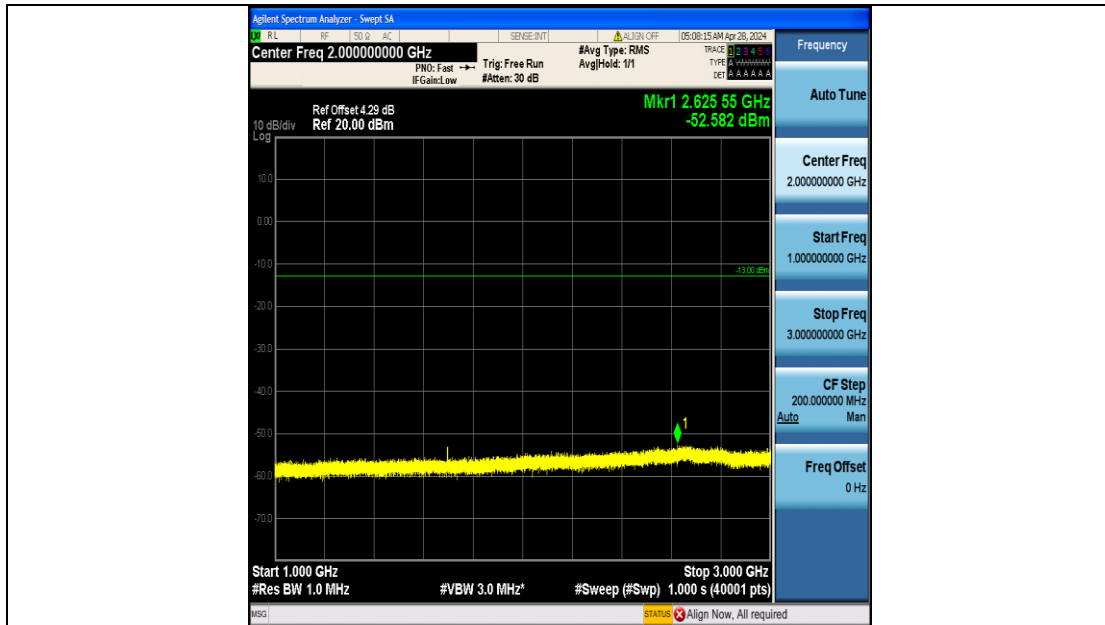

Band5_1.4MHz_QPSK_20643_6RB#0_3000~10000_3000~10000

Band5_1.4MHz_16QAM_20643_6RB#0_0.009~0.15_0.009~0.15

Band5_1.4MHz_16QAM_20643_6RB#0_0.15~30_0.15~30

Band5_1.4MHz_16QAM_20643_6RB#0_30~1000_30~1000

Band5_1.4MHz_16QAM_20643_6RB#0_1000~3000_1000~3000