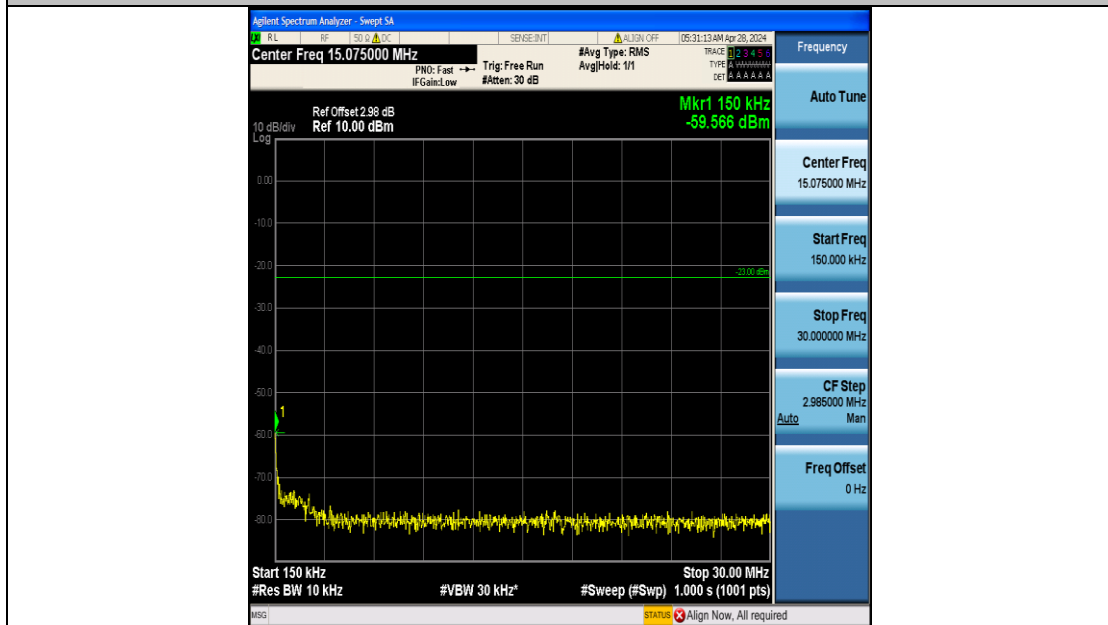

Band5_3MHz_QPSK_20635_15RB#0_0.009~0.15_0.009~0.15