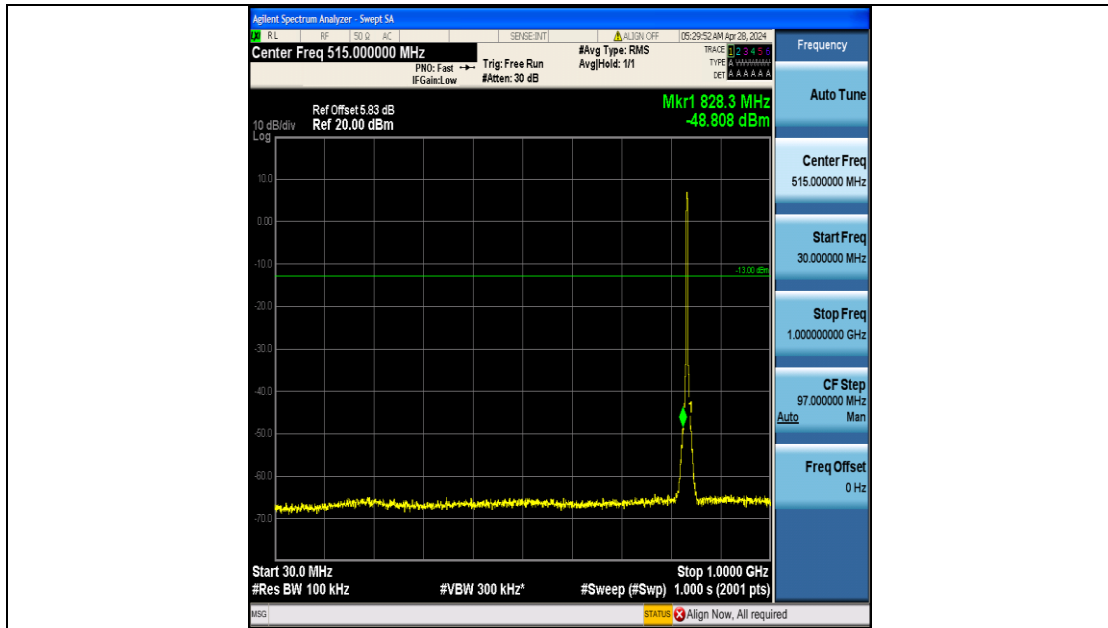

Band5_3MHz_QPSK_20525_15RB#0_0.15~30_0.15~30