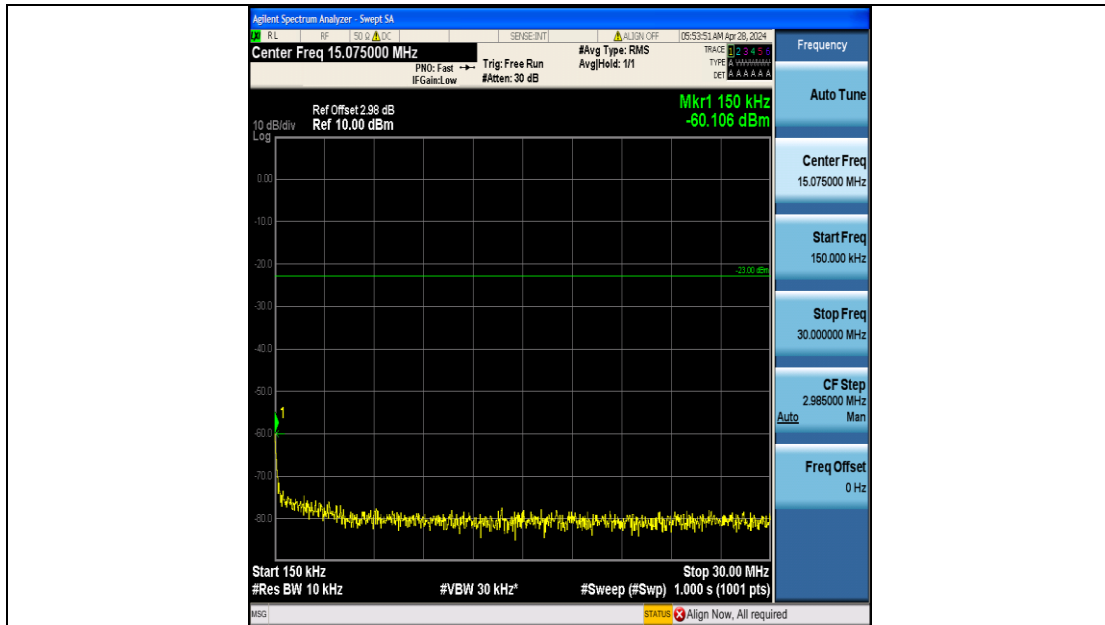

Band5_5MHz_16QAM_20425_25RB#0_0.009~0.15_0.009~0.15