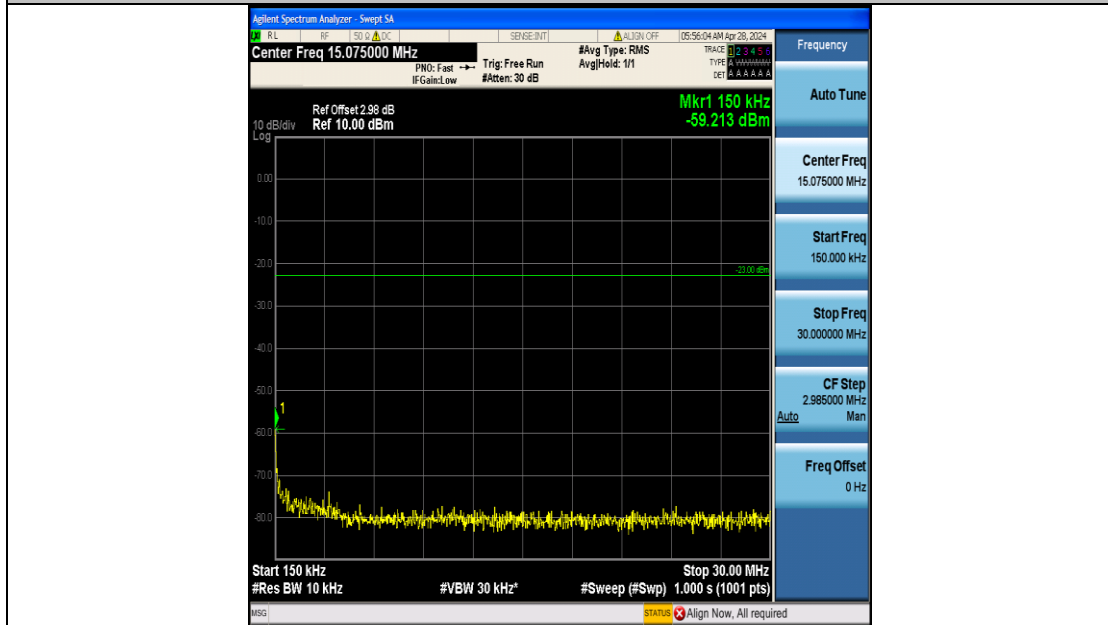

Band5_5MHz_QPSK_20625_25RB#0_0.009~0.15_0.009~0.15