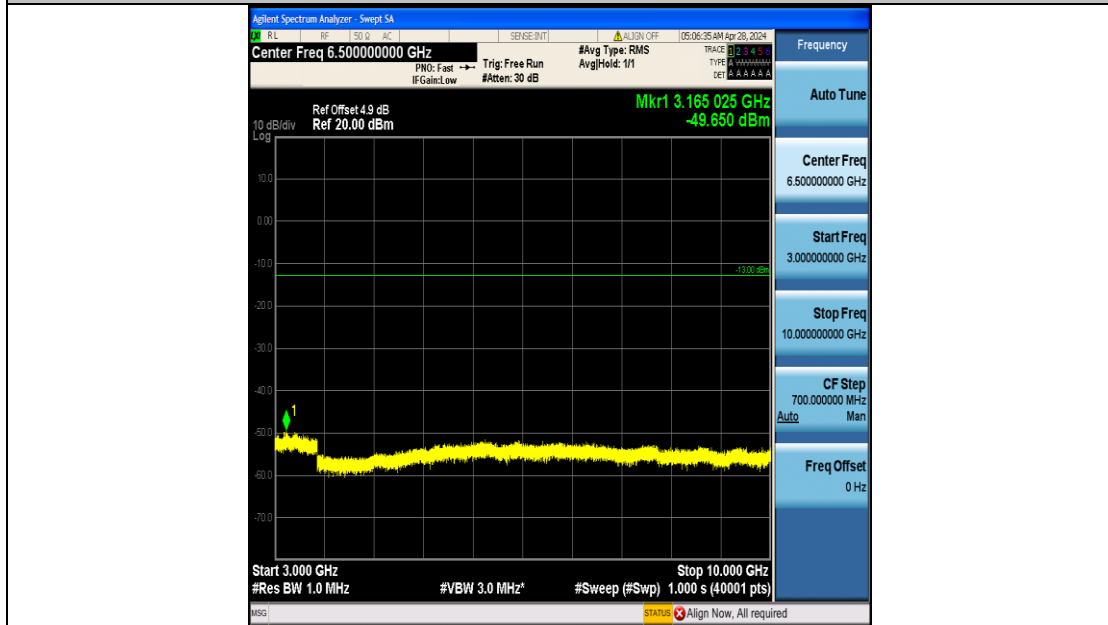

Band5_1.4MHz_QPSK_20525_6RB#0_3000~10000_3000~10000

Band5_1.4MHz_16QAM_20525_6RB#0_0.009~0.15_0.009~0.15

Band5_1.4MHz_16QAM_20525_6RB#0_0.15~30_0.15~30

Band5_1.4MHz_16QAM_20525_6RB#0_30~1000_30~1000

Band5_1.4MHz_16QAM_20525_6RB#0_1000~3000_1000~3000