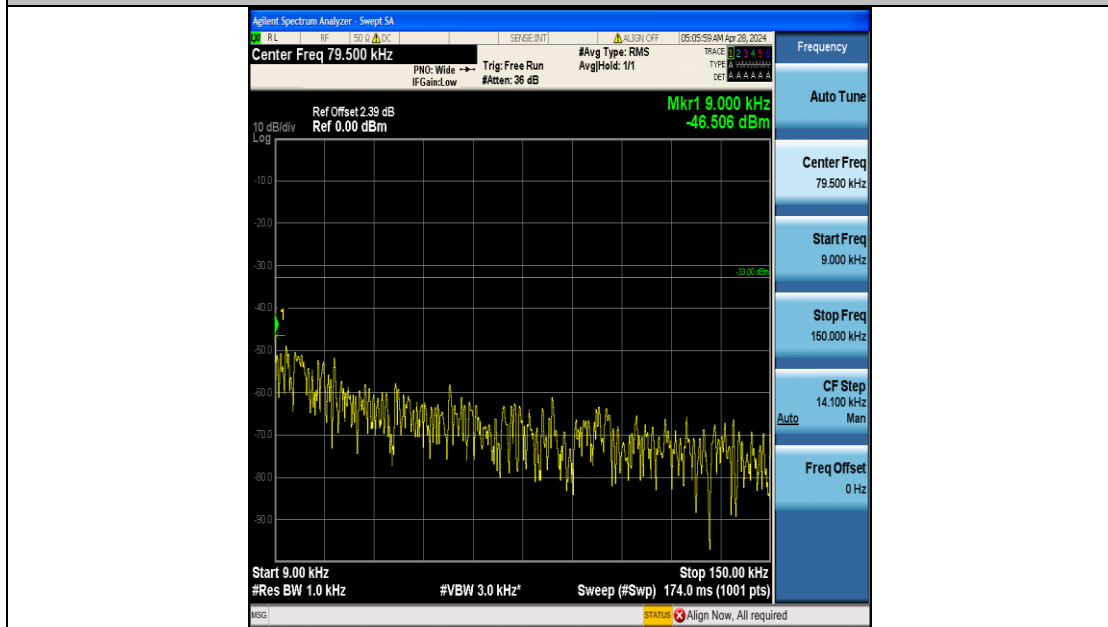

Band5_1.4MHz_QPSK_20525_6RB#0_3000~10000_3000~10000

Band5_1.4MHz_16QAM_20525_6RB#0_0.009~0.15_0.009~0.15

Band5_1.4MHz_16QAM_20525_6RB#0_0.15~30_0.15~30

Band5_1.4MHz_16QAM_20525_6RB#0_30~1000_30~1000

Band5_1.4MHz_16QAM_20525_6RB#0_1000~3000_1000~3000