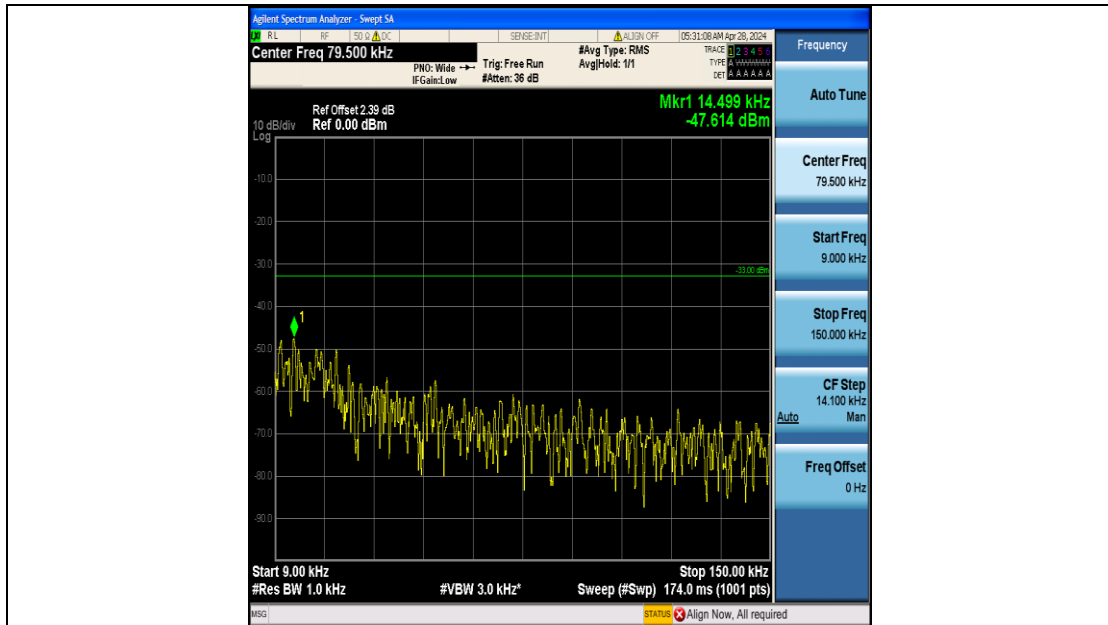

Band5_3MHz_16QAM_20525_15RB#0_3000~10000_3000~10000