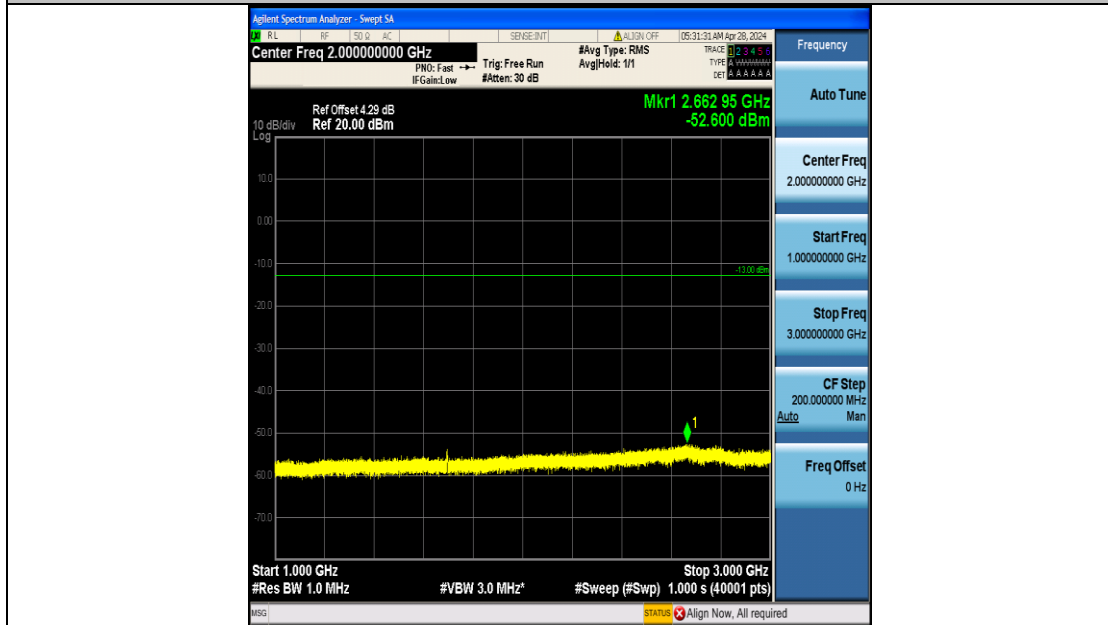

Band5_3MHz_16QAM_20525_15RB#0_3000~10000_3000~10000

Band5_3MHz_QPSK_20635_15RB#0_0.009~0.15_0.009~0.15

Band5_3MHz_QPSK_20635_15RB#0_0.15~30_0.15~30

Band5_3MHz_QPSK_20635_15RB#0_30~1000_30~1000

Band5_3MHz_QPSK_20635_15RB#0_1000~3000_1000~3000