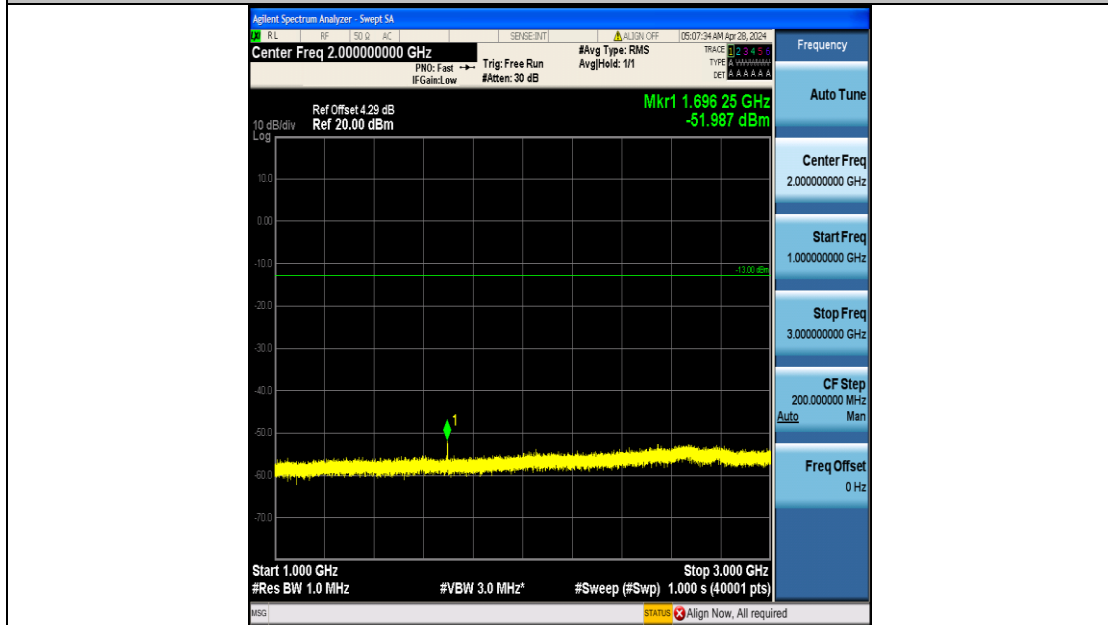

Band5_1.4MHz_16QAM_20525_6RB#0_3000~10000_3000~10000

Band5_1.4MHz_QPSK_20643_6RB#0_0.009~0.15_0.009~0.15

Band5_1.4MHz_QPSK_20643_6RB#0_0.15~30_0.15~30

Band5_1.4MHz_QPSK_20643_6RB#0_30~1000_30~1000

Band5_1.4MHz_QPSK_20643_6RB#0_1000~3000_1000~3000