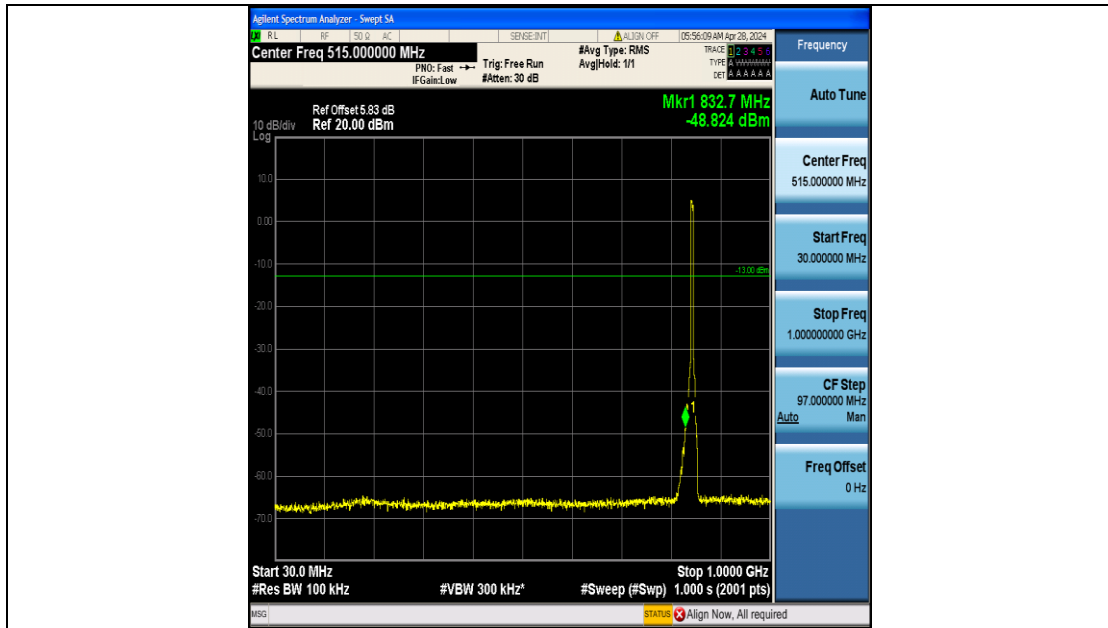

Band5_5MHz_QPSK_20625_25RB#0_0.15~30_0.15~30