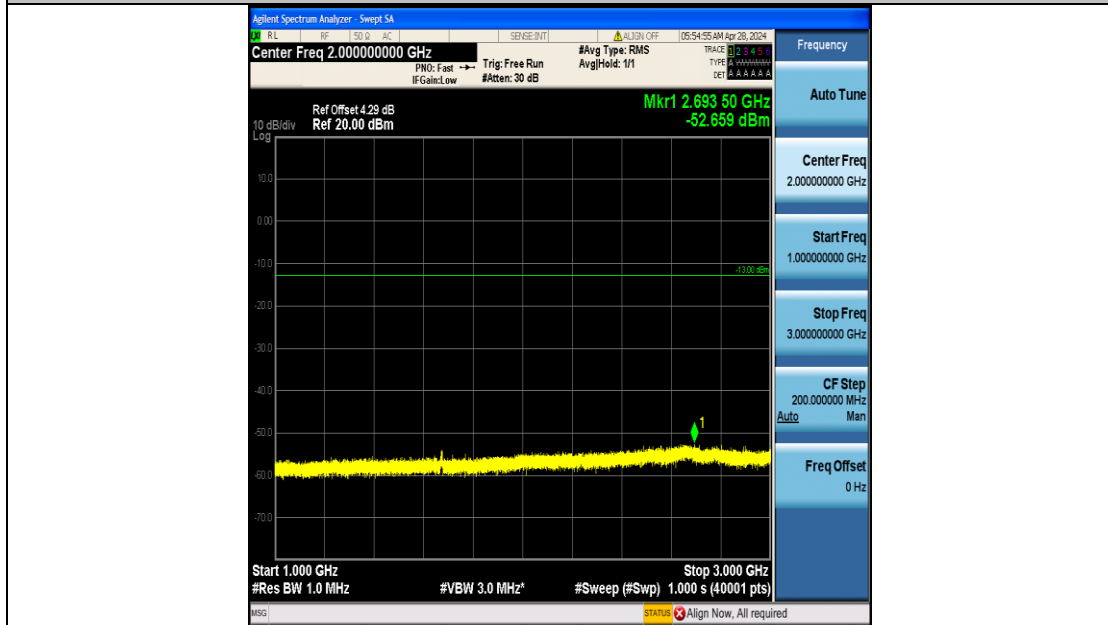

Band5_5MHz_16QAM_20425_25RB#0_3000~10000_3000~10000

Band5_5MHz_QPSK_20525_25RB#0_0.009~0.15_0.009~0.15

Band5_5MHz_QPSK_20525_25RB#0_0.15~30_0.15~30

Band5_5MHz_QPSK_20525_25RB#0_30~1000_30~1000

Band5_5MHz_QPSK_20525_25RB#0_1000~3000_1000~3000