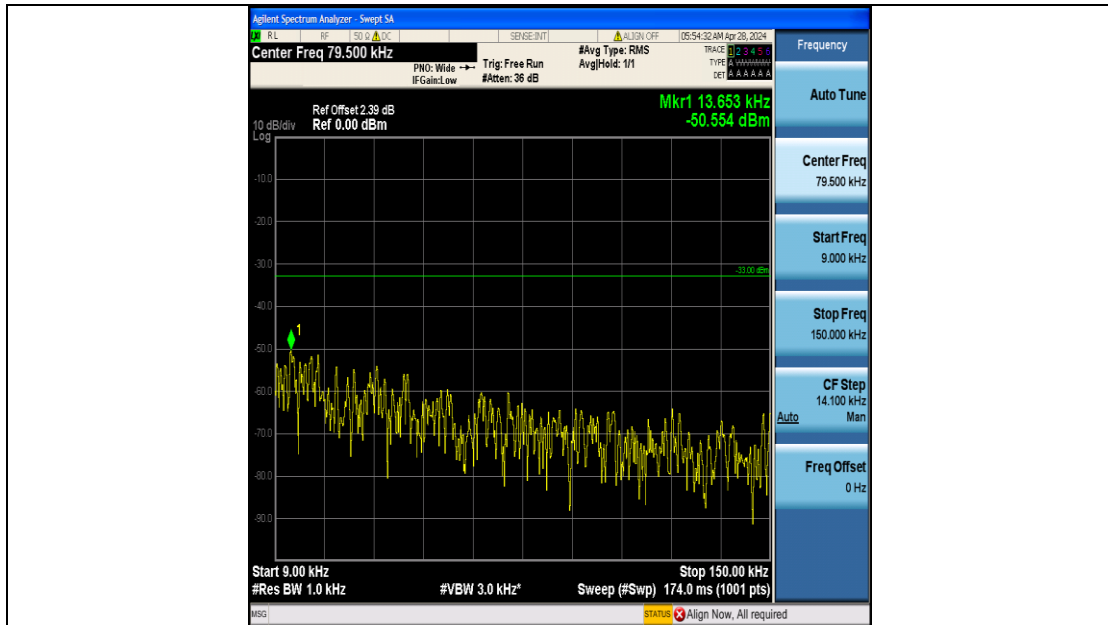

Band5_5MHz_16QAM_20425_25RB#0_3000~10000_3000~10000