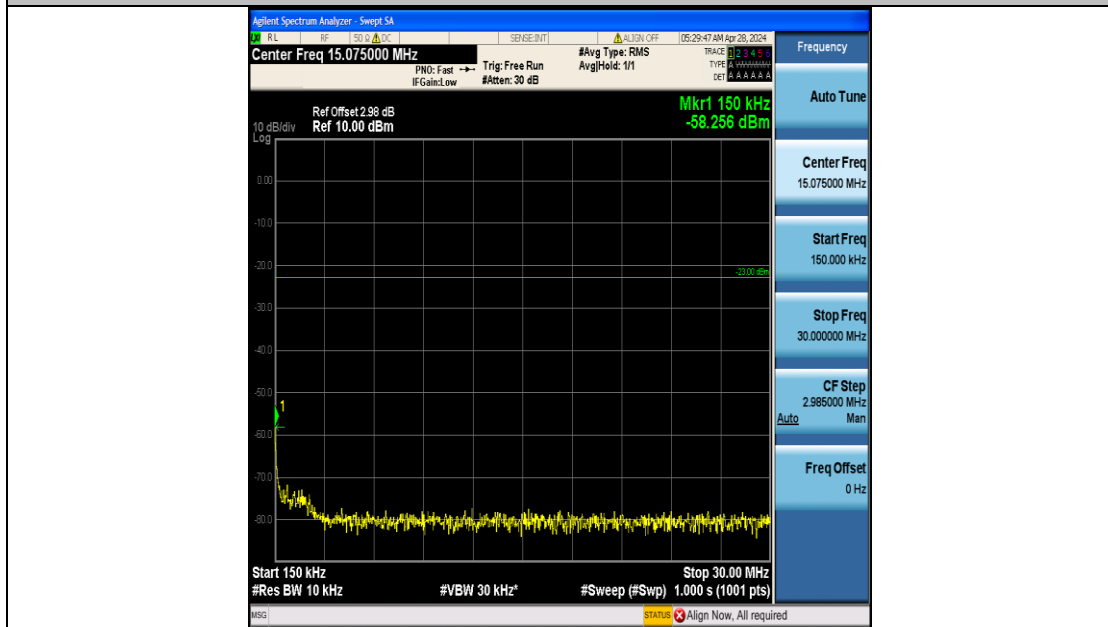

Band5_3MHz_QPSK_20525_15RB#0_0.009~0.15_0.009~0.15