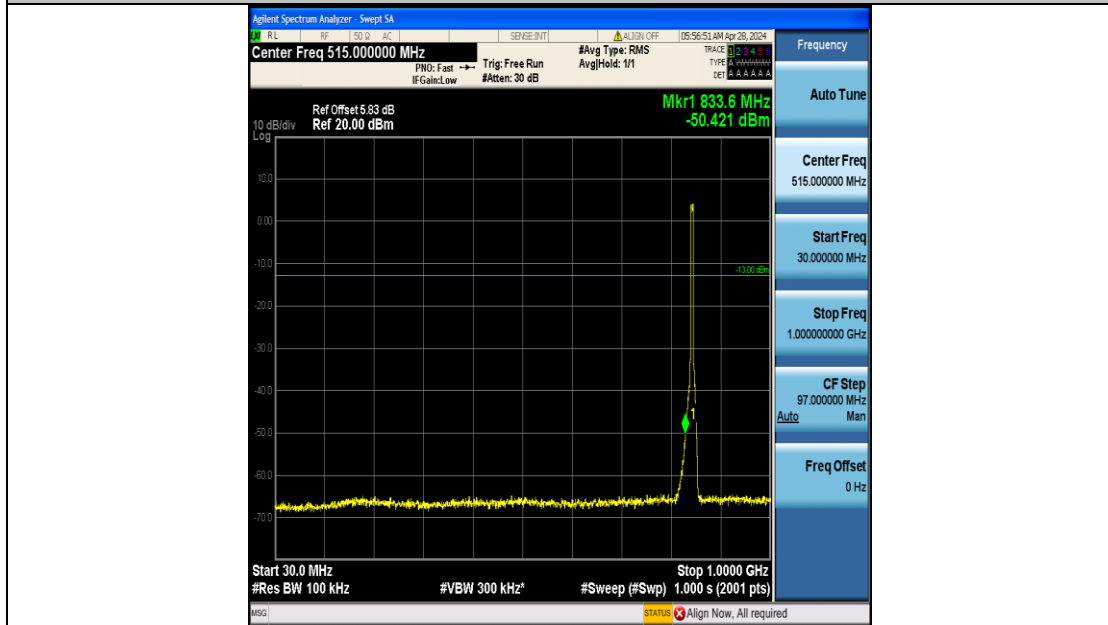

Band5_5MHz_16QAM_20625_25RB#0_30~1000_30~1000