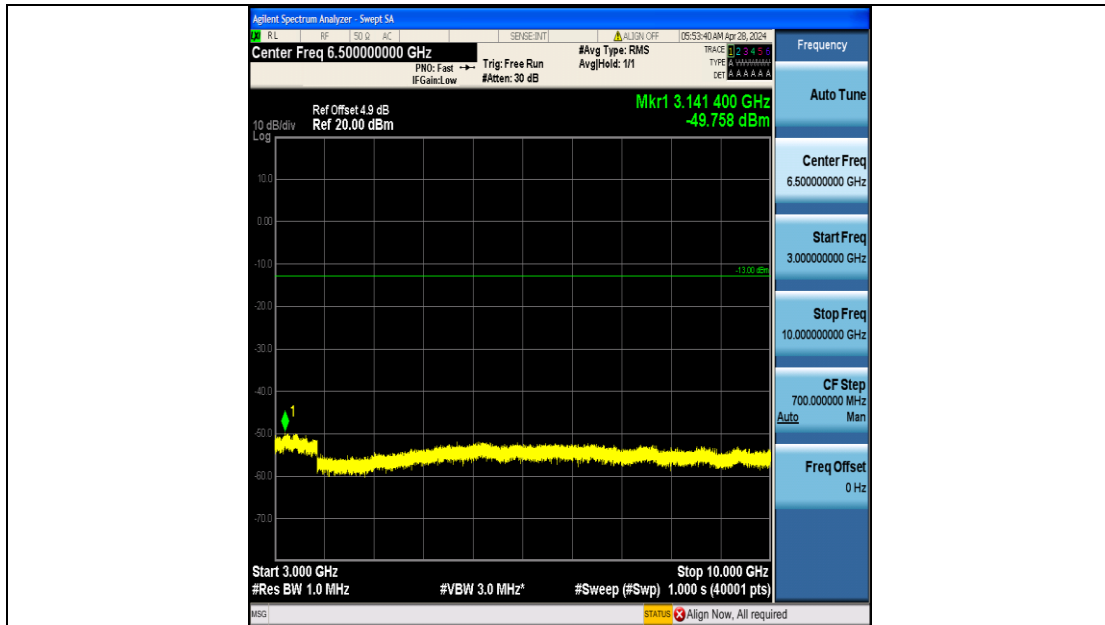

Band5_3MHz_16QAM_20635_15RB#0_3000~10000_3000~10000

Band5_5MHz_QPSK_20425_25RB#0_0.009~0.15_0.009~0.15

Band5_5MHz_QPSK_20425_25RB#0_0.15~30_0.15~30

Band5_5MHz_QPSK_20425_25RB#0_30~1000_30~1000

Band5_5MHz_QPSK_20425_25RB#0_1000~3000_1000~3000