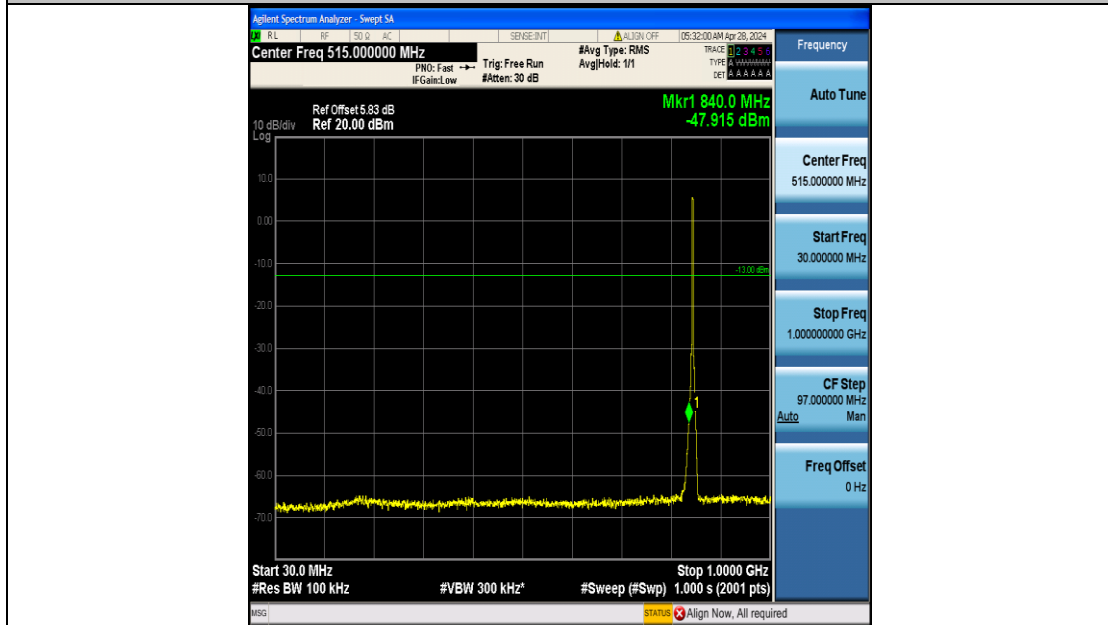

Band5_3MHz_16QAM_20635_15RB#0_0.15~30_0.15~30