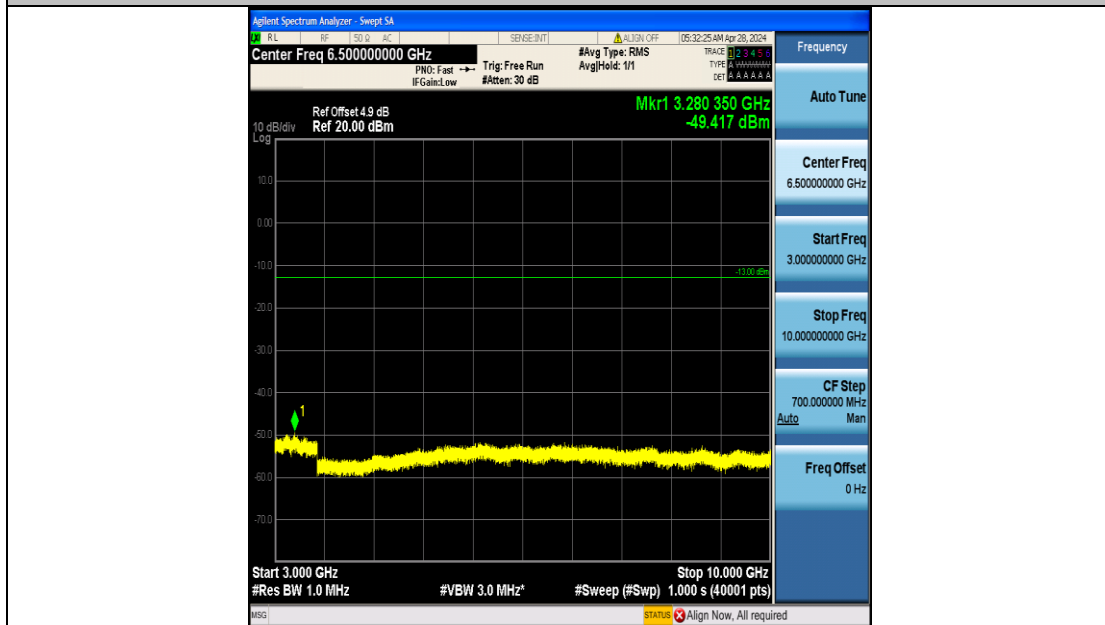

Band5_3MHz_QPSK_20635_15RB#0_3000~10000_3000~10000

Band5_3MHz_16QAM_20635_15RB#0_0.009~0.15_0.009~0.15

Band5_3MHz_16QAM_20635_15RB#0_0.15~30_0.15~30

Band5_3MHz_16QAM_20635_15RB#0_30~1000_30~1000

Band5_3MHz_16QAM_20635_15RB#0_1000~3000_1000~3000