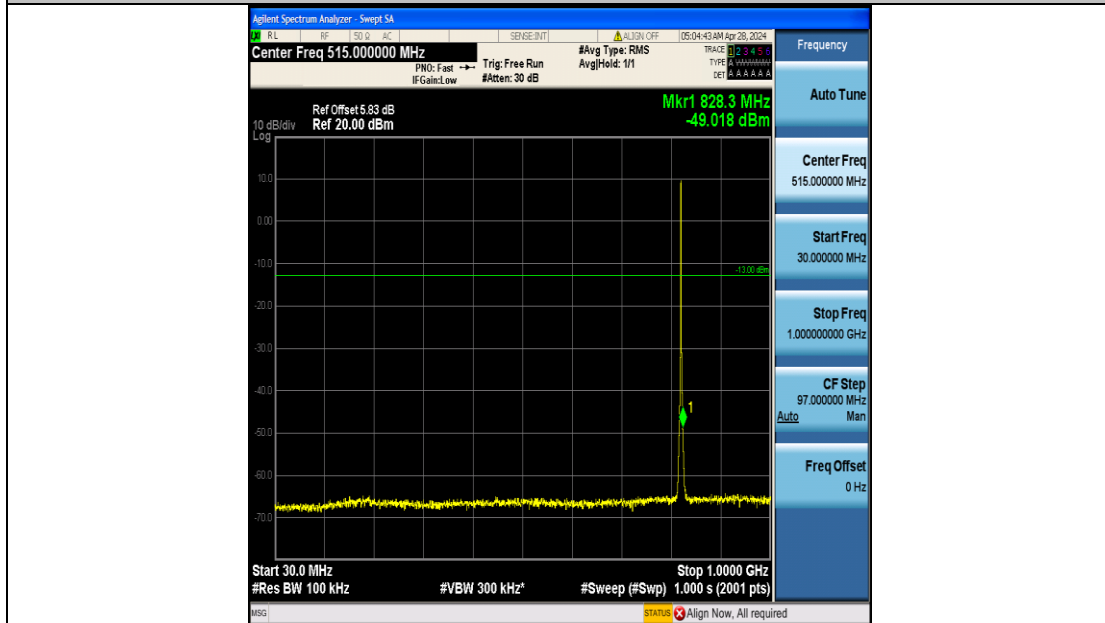

Band5_1.4MHz_16QAM_20407_6RB#0_30~1000_30~1000