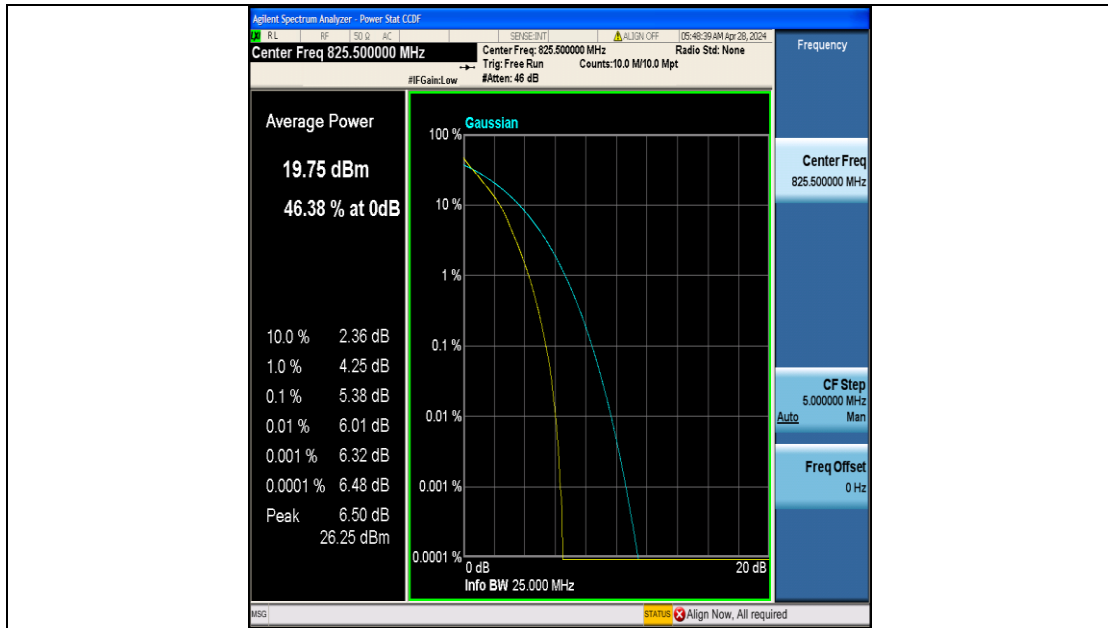

Band5-3MHz-QPSK-20415-15RB#0-PASS