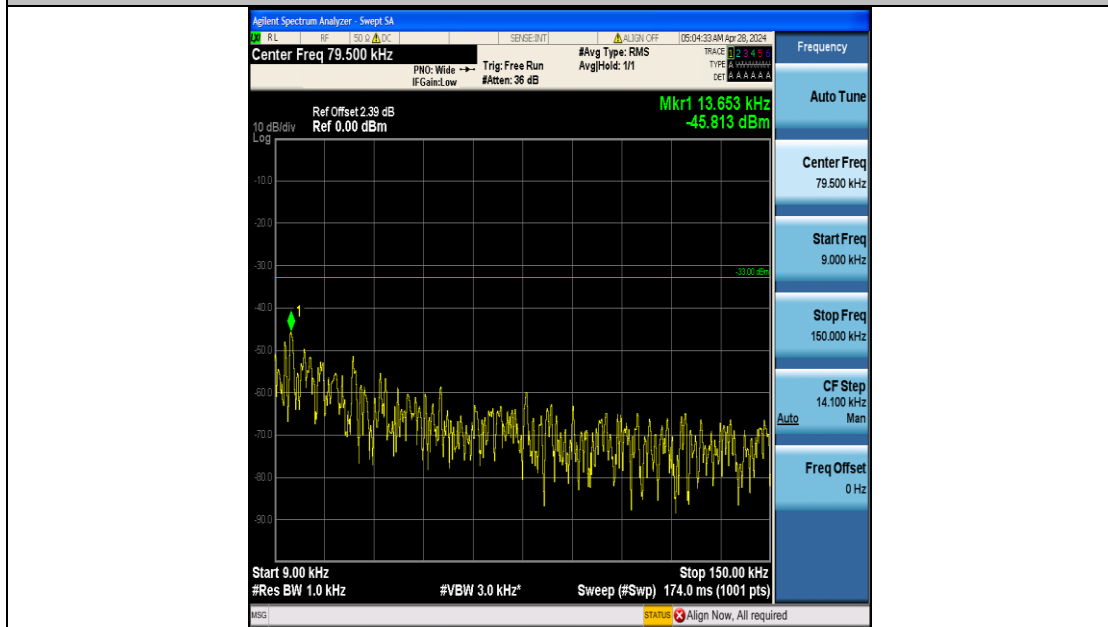

Band5_1.4MHz_16QAM_20407_6RB#0_0.009~0.15_0.009~0.15