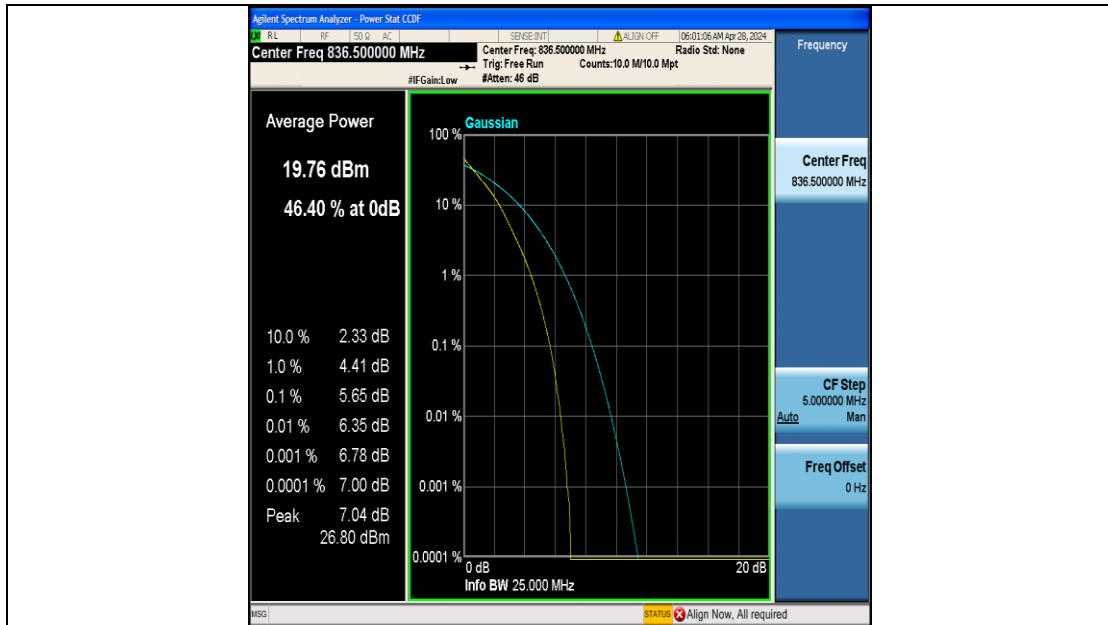

Band5-5MHz-QPSK-20525-25RB#0-PASS