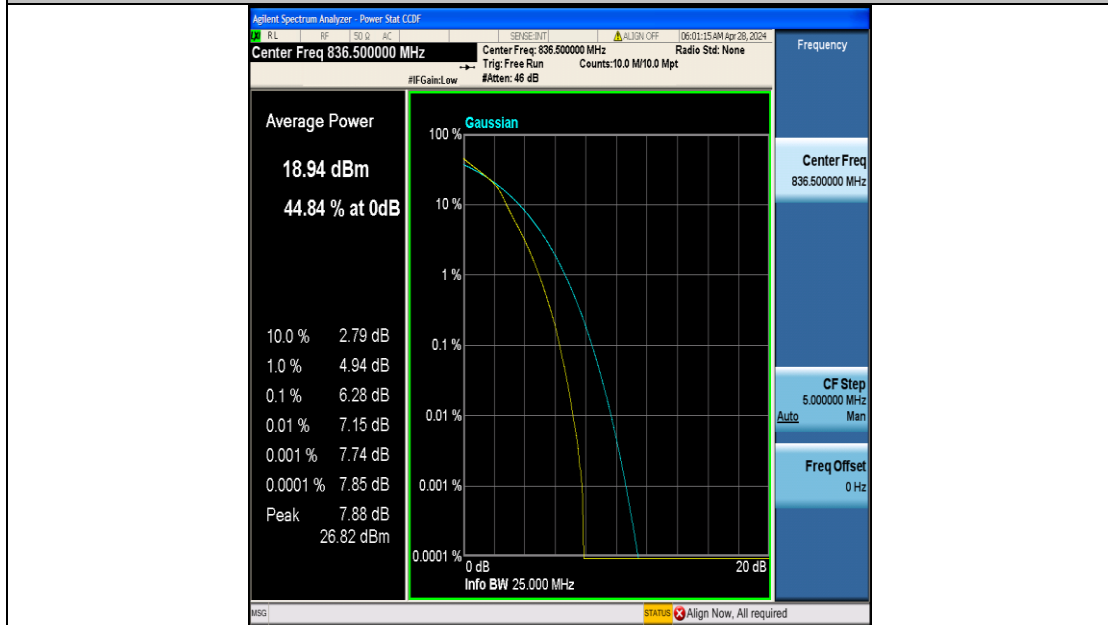

Band5-5MHz-16QAM-20525-25RB#0-PASS