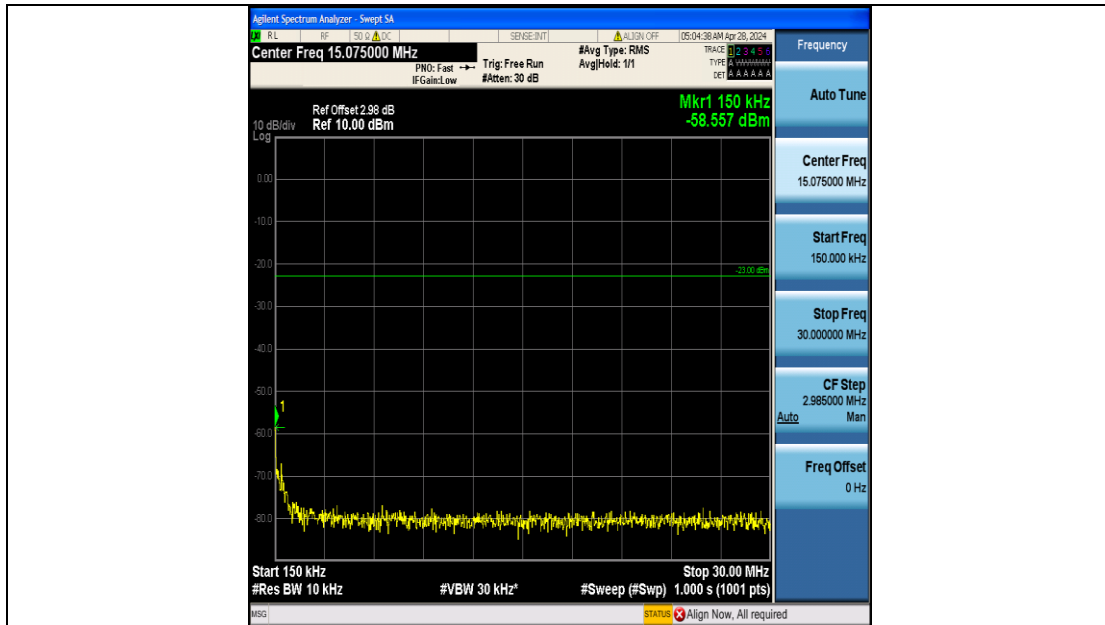

Band5_1.4MHz_16QAM_20407_6RB#0_0.15~30_0.15~30