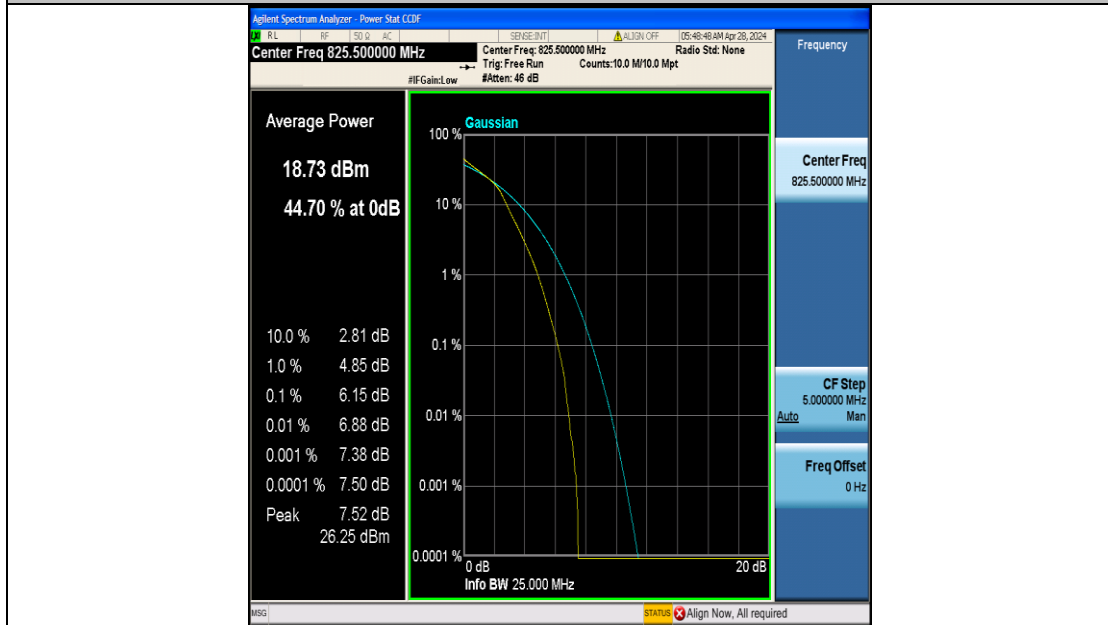

FCC LTE Band Test Data

FCC ID : 2A8ZB-G232

Company: : Shenzhen Weiwo Intelligent Electronics Co., Ltd

EUT : 4G smartwatch

Model Number : G232

Reviewed By : Eric Wang

Appendix B: Peak-to-Average Ratio(CCDF)

Test Result

Test Graphs

Band5-1.4MHz-QPSK-20525-6RB#0-PASS

Band5-1.4MHz-16QAM-20525-6RB#0-PASS

Band5-1.4MHz-QPSK-20643-6RB#0-PASS

Band5-1.4MHz-16QAM-20643-6RB#0-PASS

Band5-3MHz-QPSK-20415-15RB#0-PASS

Band5-3MHz-16QAM-20415-15RB#0-PASS