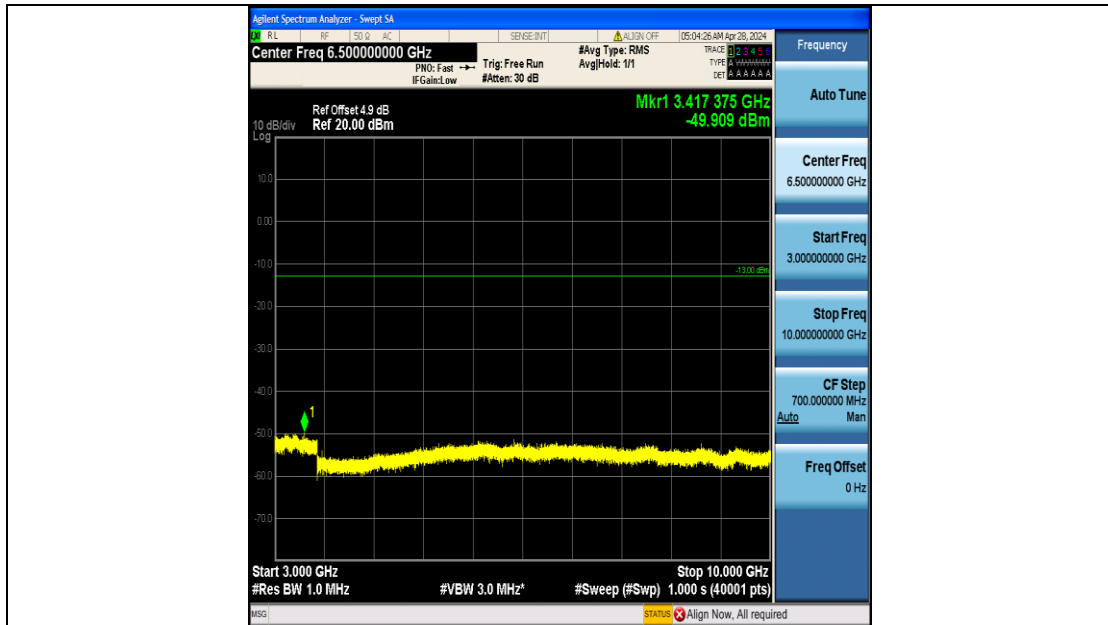

Test Graphs

Band5_1.4MHz_QPSK_20407_6RB#0_0.009~0.15_0.009~0.15

Band5_1.4MHz_QPSK_20407_6RB#0_0.15~30_0.15~30

Band5_1.4MHz_QPSK_20407_6RB#0_30~1000_30~1000

Band5_1.4MHz_QPSK_20407_6RB#0_1000~3000_1000~3000