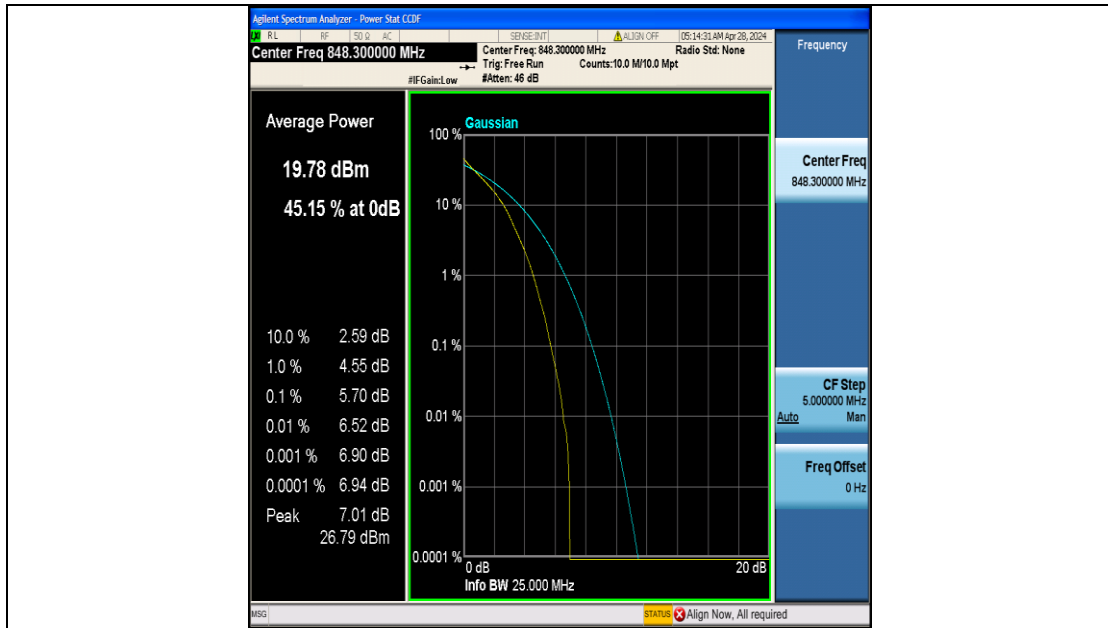

FCC LTE Band Test Data

FCC ID : 2A8ZB-G232

Company: : Shenzhen Weiwo Intelligent Electronics Co., Ltd

EUT : 4G smartwatch

Model Number : G232

Reviewed By : Eric Wang

Appendix B: Peak-to-Average Ratio(CCDF)

Test Result

Test Graphs

Band5-1.4MHz-QPSK-20525-6RB#0-PASS

Band5-1.4MHz-16QAM-20525-6RB#0-PASS

Band5-1.4MHz-QPSK-20643-6RB#0-PASS

Band5-1.4MHz-16QAM-20643-6RB#0-PASS

Band5-3MHz-QPSK-20415-15RB#0-PASS

Band5-3MHz-16QAM-20415-15RB#0-PASS