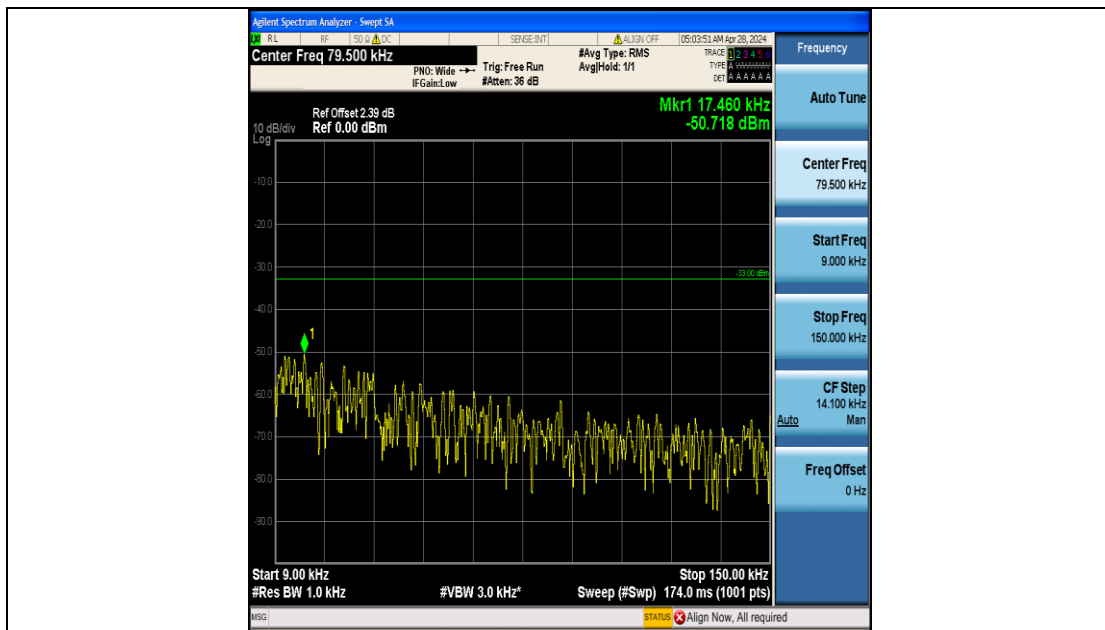

Test Graphs

Band5_1.4MHz_QPSK_20407_6RB#0_0.009~0.15_0.009~0.15