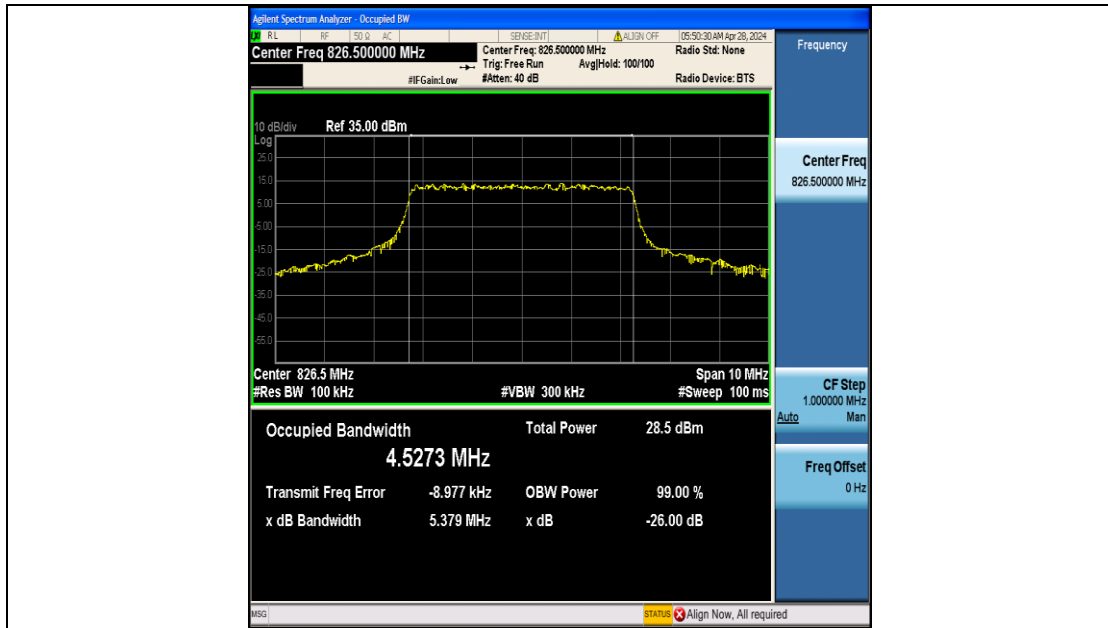

Band5-5MHz-QPSK-20425-25RB#0-PASS