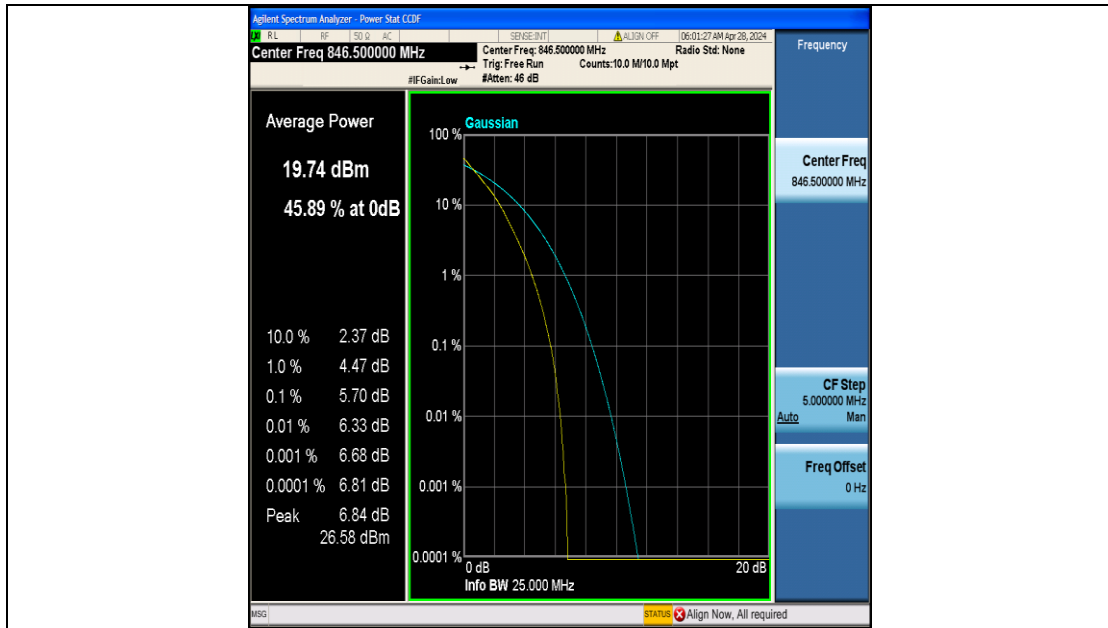

Band5-5MHz-QPSK-20625-25RB#0-PASS