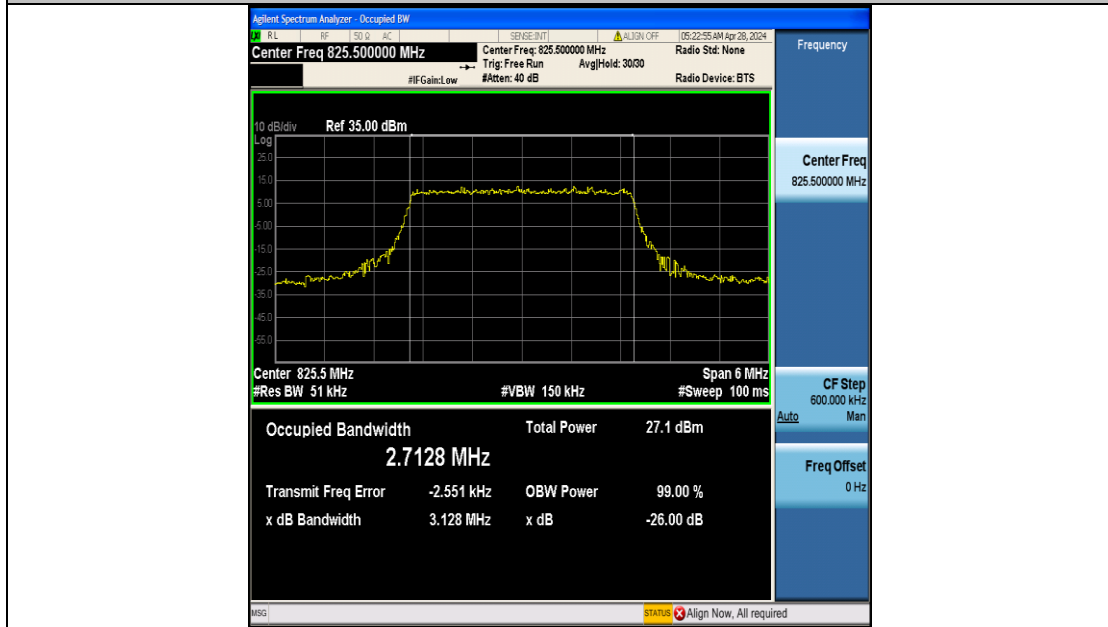

Band5-3MHz-16QAM-20415-15RB#0-PASS