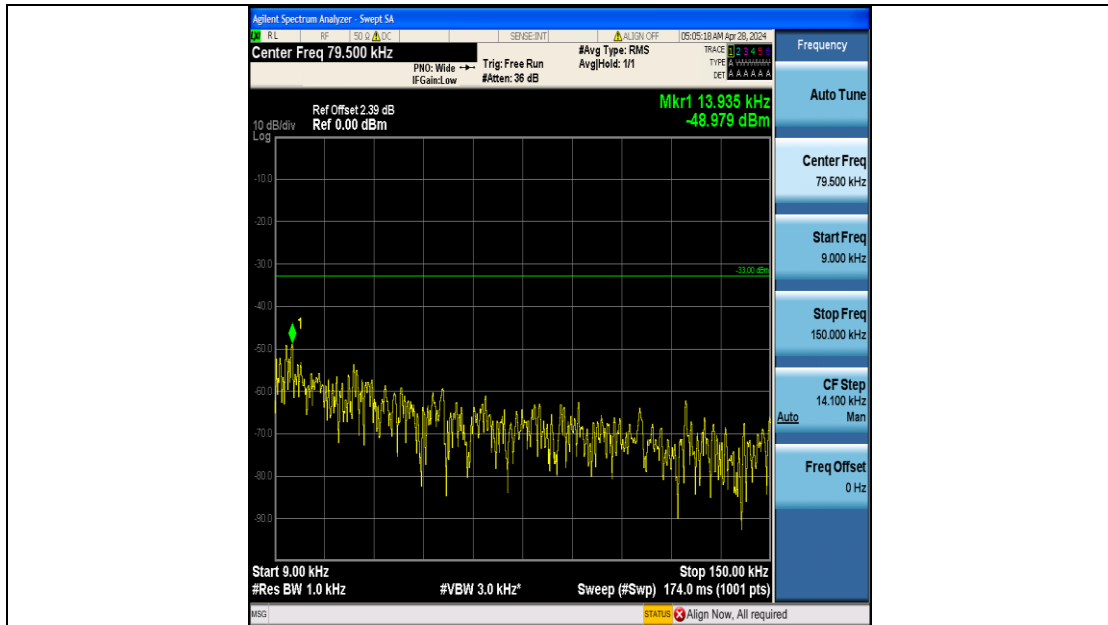

Band5_1.4MHz_QPSK_20525_6RB#0_0.009~0.15_0.009~0.15