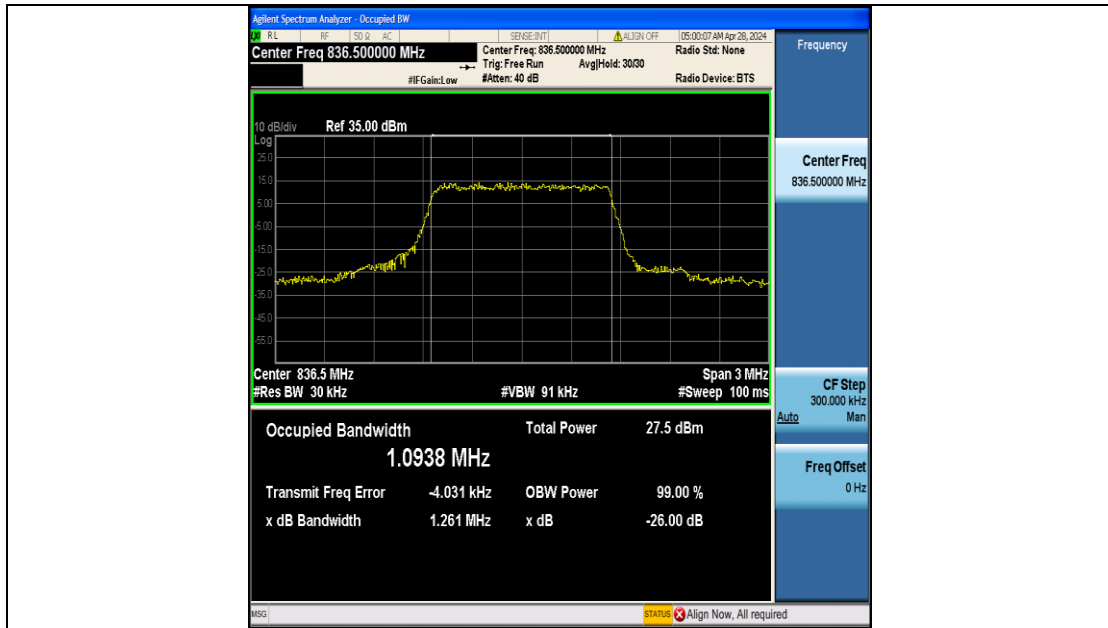

Band5-1.4MHz-QPSK-20525-6RB#0-PASS