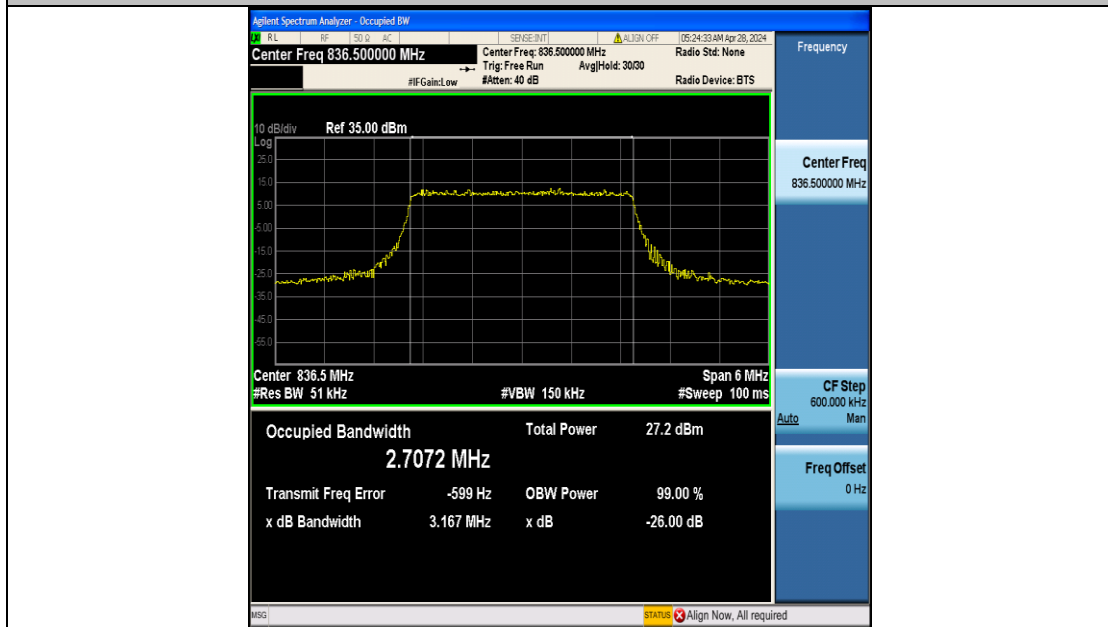

Band5-3MHz-16QAM-20525-15RB#0-PASS