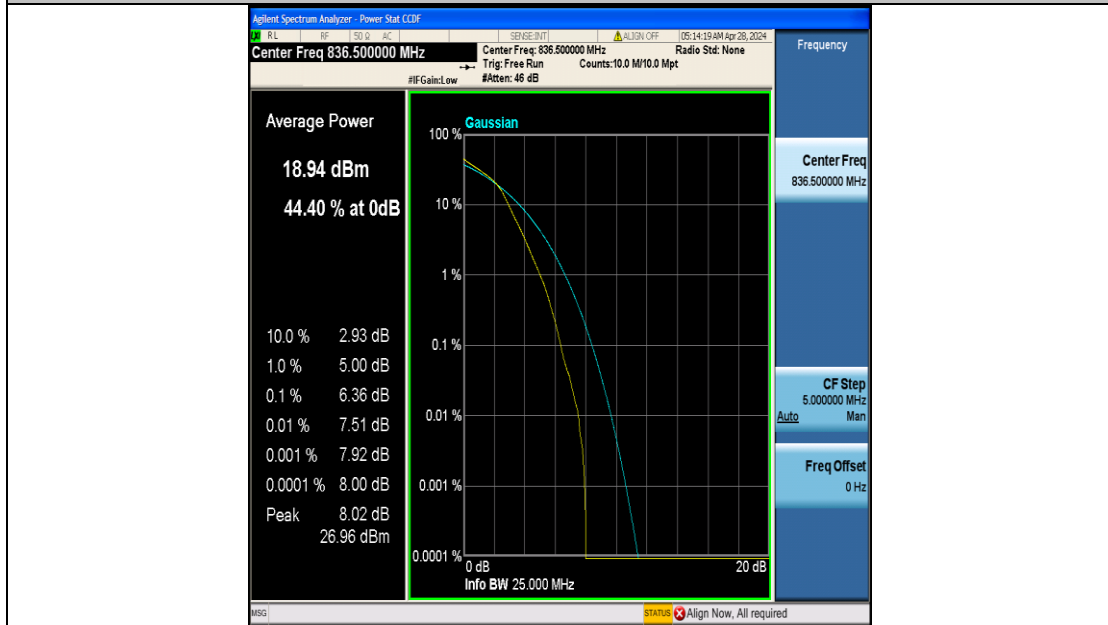

Band5-1.4MHz-16QAM-20525-6RB#0-PASS