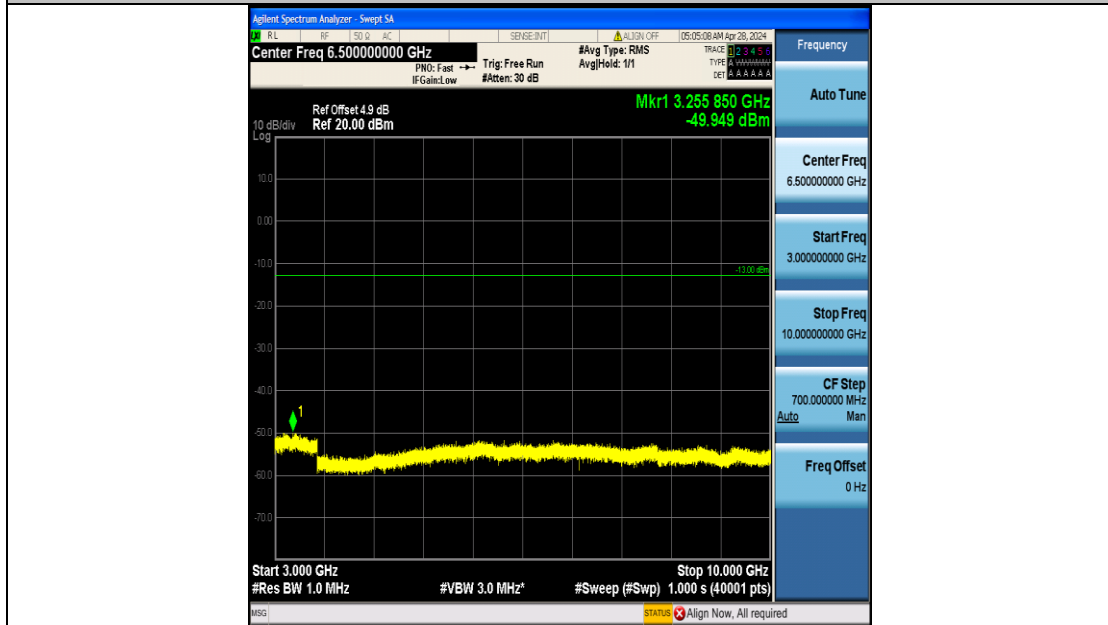

Band5_1.4MHz_QPSK_20407_6RB#0_3000~10000_3000~10000

Band5_1.4MHz_16QAM_20407_6RB#0_0.009~0.15_0.009~0.15

Band5_1.4MHz_16QAM_20407_6RB#0_0.15~30_0.15~30

Band5_1.4MHz_16QAM_20407_6RB#0_30~1000_30~1000

Band5_1.4MHz_16QAM_20407_6RB#0_1000~3000_1000~3000