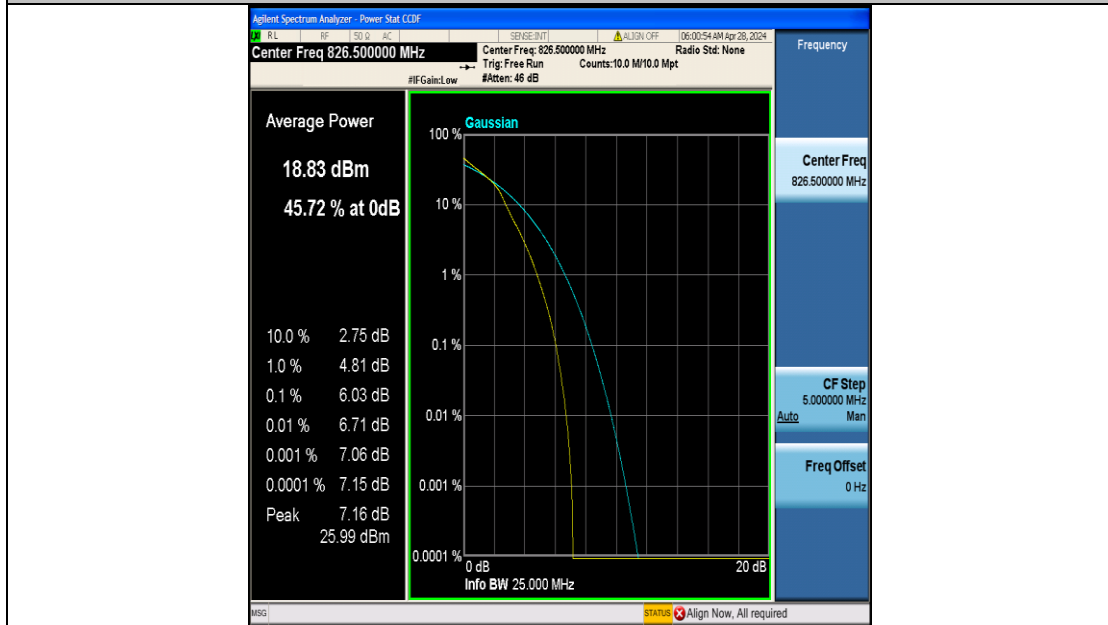

Band5-5MHz-16QAM-20425-25RB#0-PASS