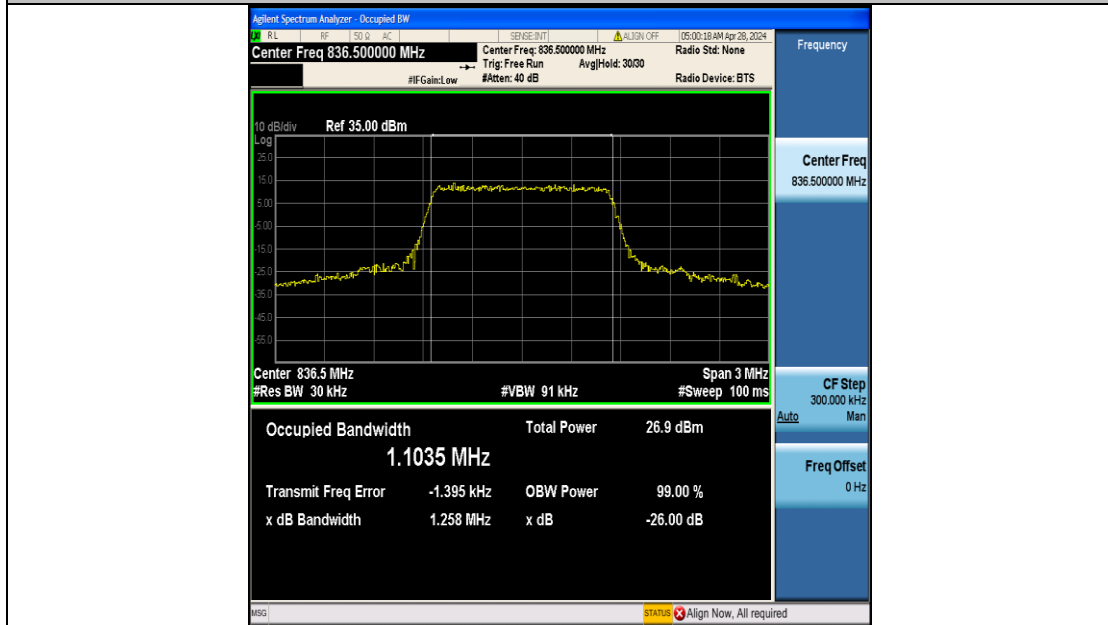

Test Graphs

Band5-1.4MHz-QPSK-20407-6RB#0-PASS

Band5-1.4MHz-16QAM-20407-6RB#0-PASS

Band5-1.4MHz-QPSK-20525-6RB#0-PASS

Band5-1.4MHz-16QAM-20525-6RB#0-PASS

Band5-1.4MHz-QPSK-20643-6RB#0-PASS

Band5-1.4MHz-16QAM-20643-6RB#0-PASS