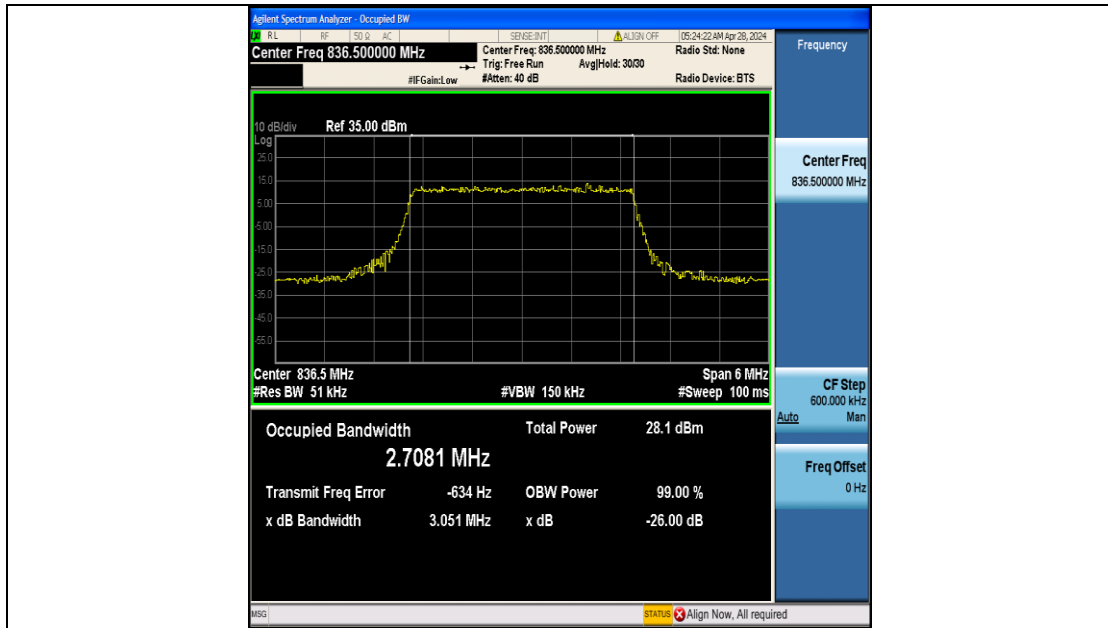

Band5-3MHz-QPSK-20525-15RB#0-PASS