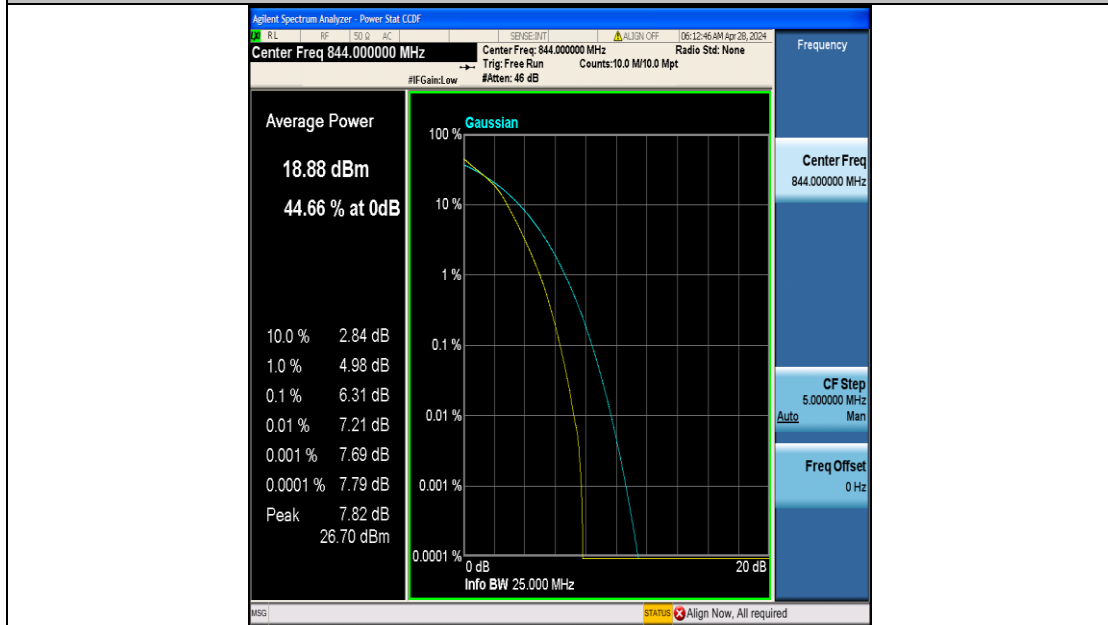

Band5-10MHz-16QAM-20600-50RB#0-PASS