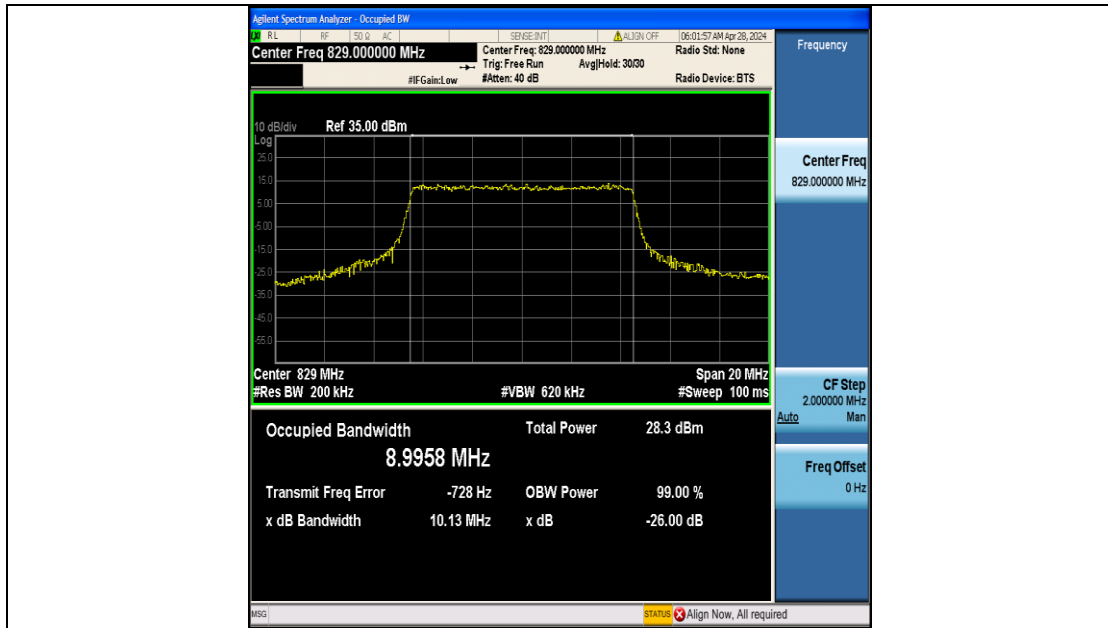

Band5-10MHz-QPSK-20450-50RB#0-PASS