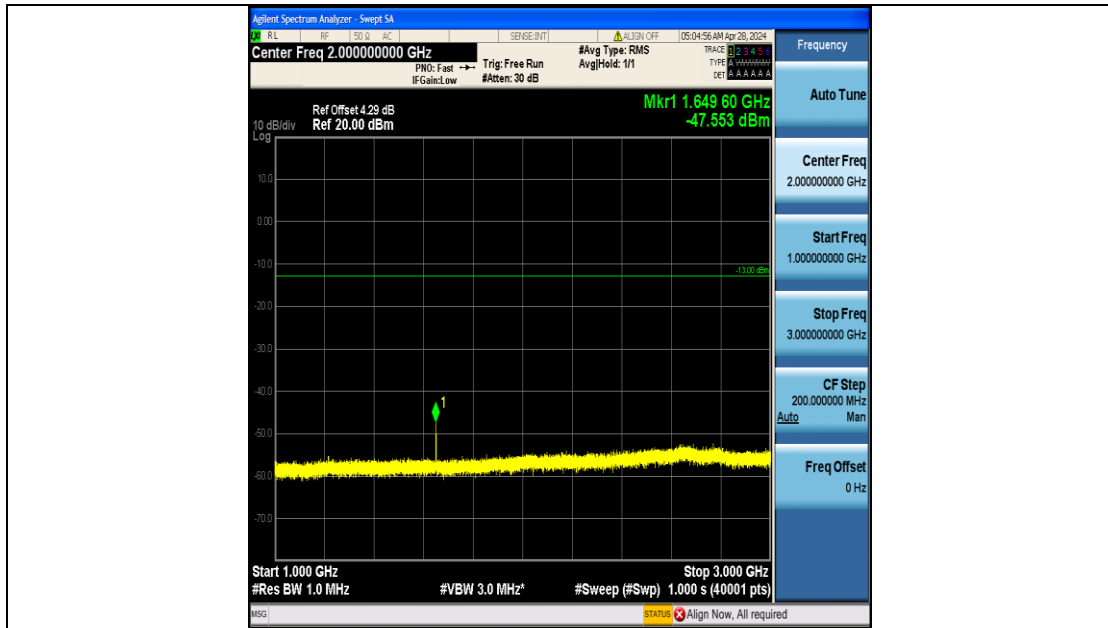

Band5_1.4MHz_QPSK_20407_6RB#0_3000~10000_3000~10000

Band5_1.4MHz_16QAM_20407_6RB#0_0.009~0.15_0.009~0.15

Band5_1.4MHz_16QAM_20407_6RB#0_0.15~30_0.15~30

Band5_1.4MHz_16QAM_20407_6RB#0_30~1000_30~1000

Band5_1.4MHz_16QAM_20407_6RB#0_1000~3000_1000~3000