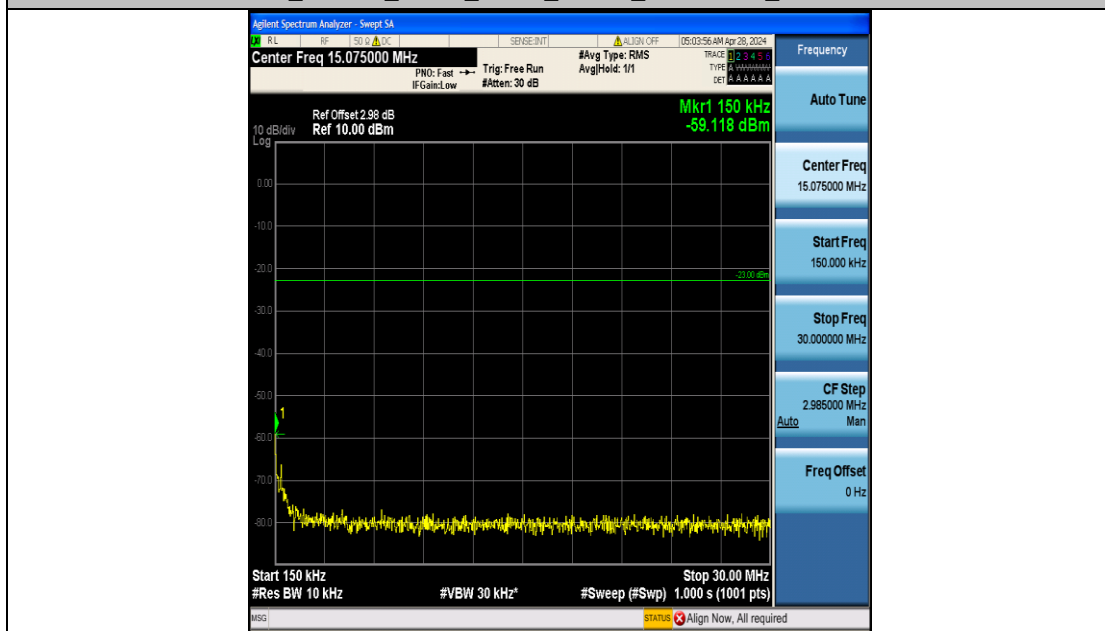

Band5_1.4MHz_QPSK_20407_6RB#0_0.15~30_0.15~30