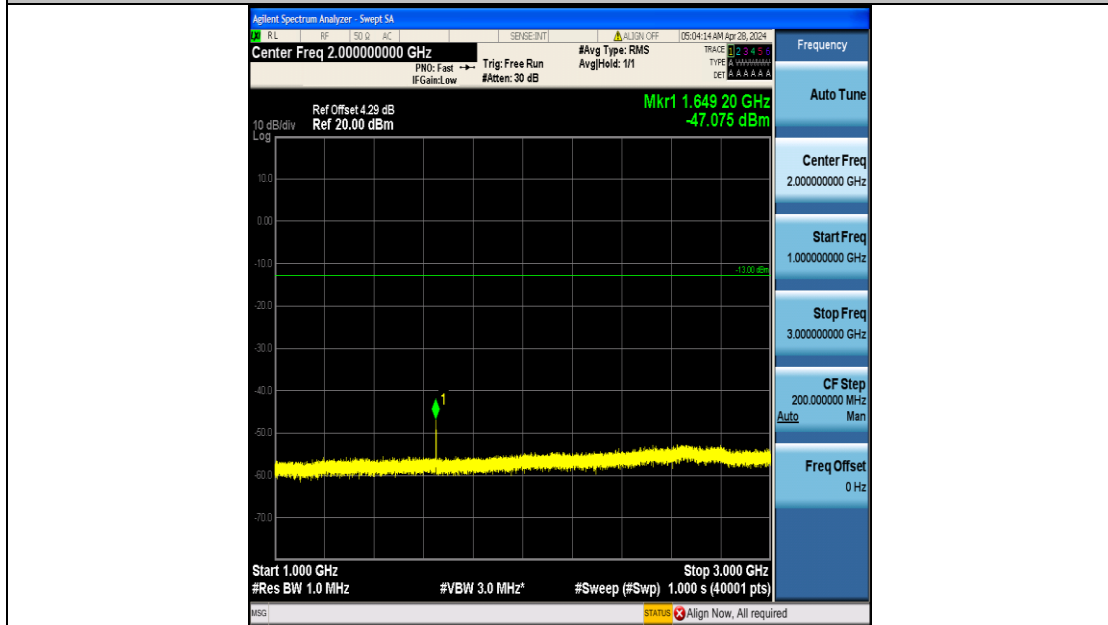

Test Graphs

Band5_1.4MHz_QPSK_20407_6RB#0_0.009~0.15_0.009~0.15

Band5_1.4MHz_QPSK_20407_6RB#0_0.15~30_0.15~30

Band5_1.4MHz_QPSK_20407_6RB#0_30~1000_30~1000

Band5_1.4MHz_QPSK_20407_6RB#0_1000~3000_1000~3000