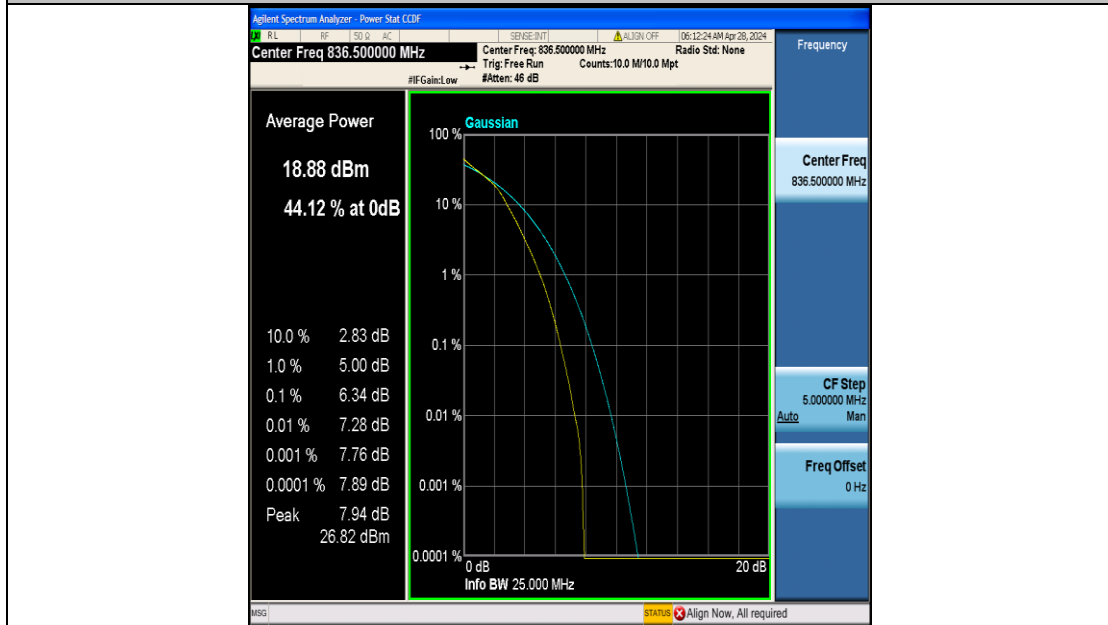

Band5-10MHz-16QAM-20525-50RB#0-PASS