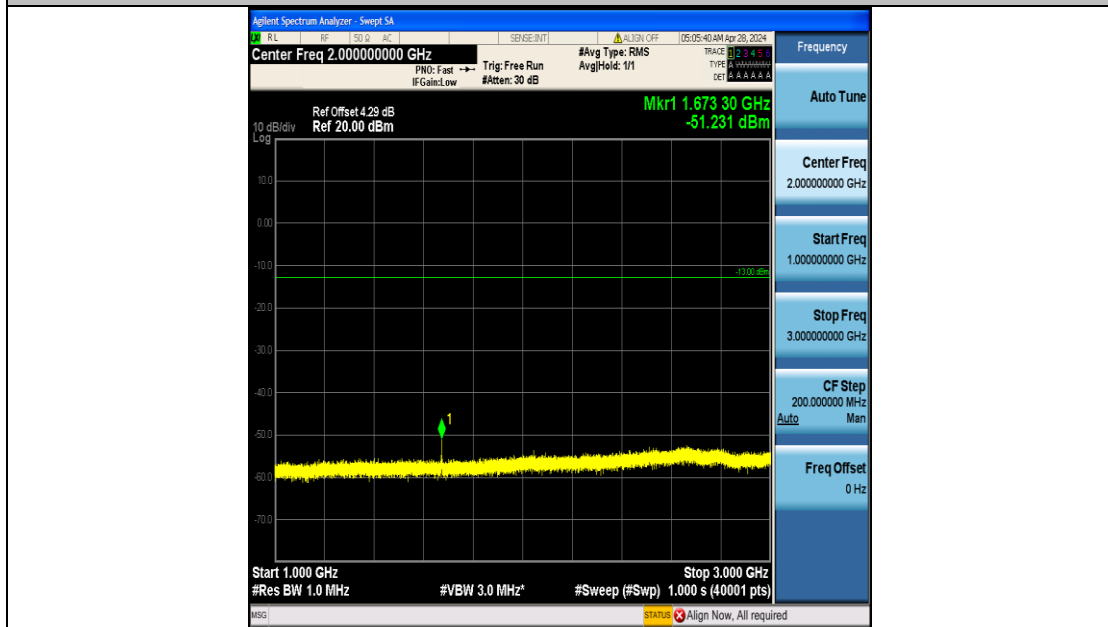

Band5_1.4MHz_16QAM_20407_6RB#0_3000~10000_3000~10000

Band5_1.4MHz_QPSK_20525_6RB#0_0.009~0.15_0.009~0.15

Band5_1.4MHz_QPSK_20525_6RB#0_0.15~30_0.15~30

Band5_1.4MHz_QPSK_20525_6RB#0_30~1000_30~1000

Band5_1.4MHz_QPSK_20525_6RB#0_1000~3000_1000~3000