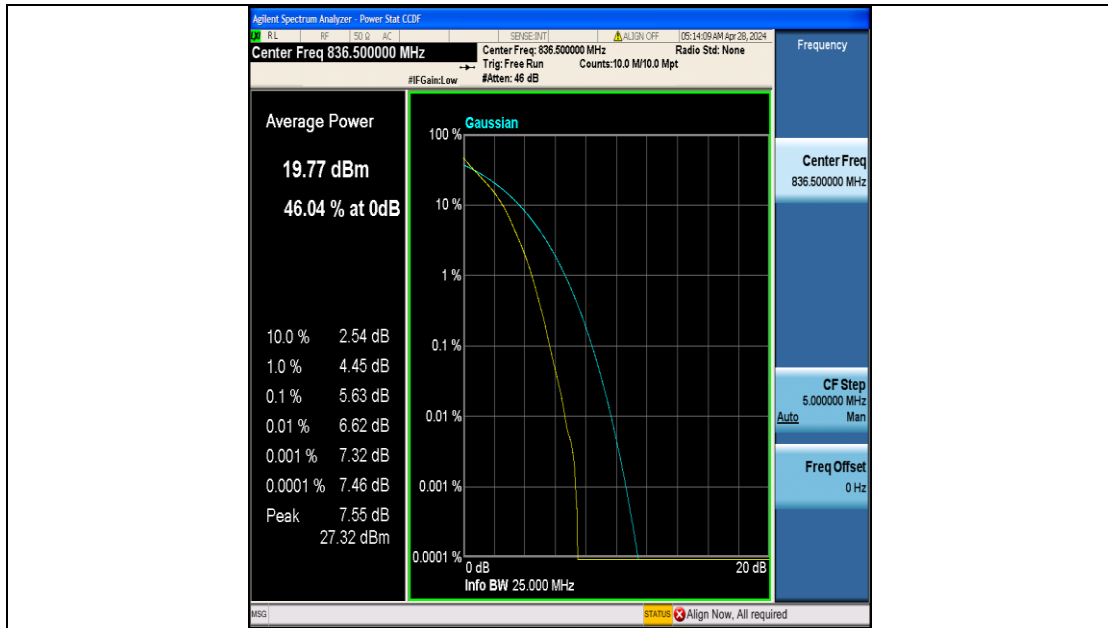

Band5-1.4MHz-QPSK-20525-6RB#0-PASS