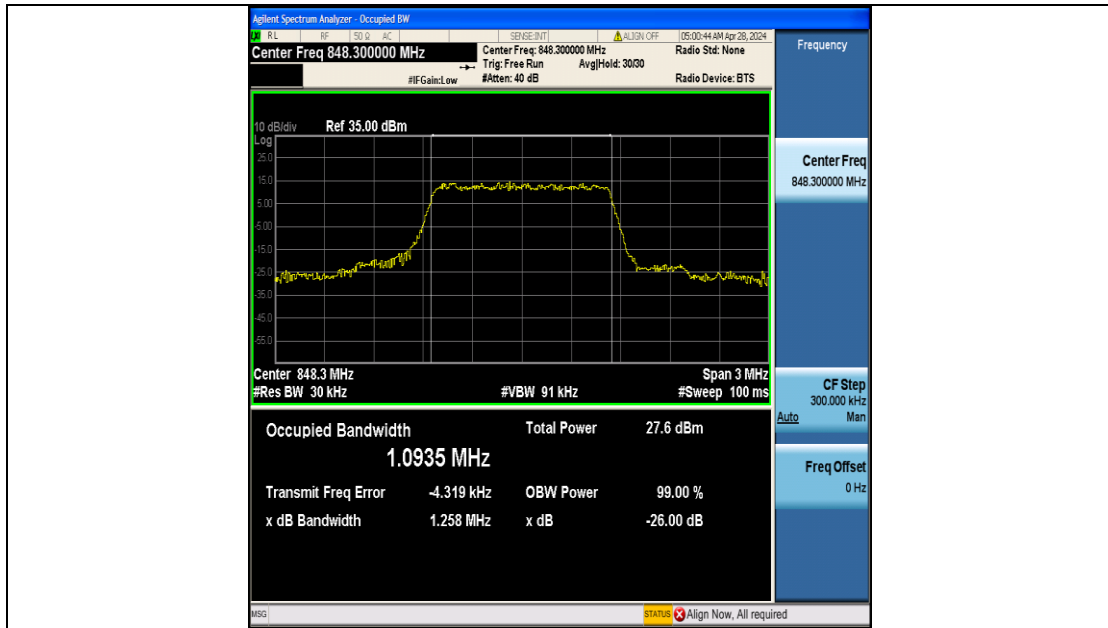

Test Graphs

Band5-1.4MHz-QPSK-20407-6RB#0-PASS

Band5-1.4MHz-16QAM-20407-6RB#0-PASS

Band5-1.4MHz-QPSK-20525-6RB#0-PASS

Band5-1.4MHz-16QAM-20525-6RB#0-PASS

Band5-1.4MHz-QPSK-20643-6RB#0-PASS

Band5-1.4MHz-16QAM-20643-6RB#0-PASS