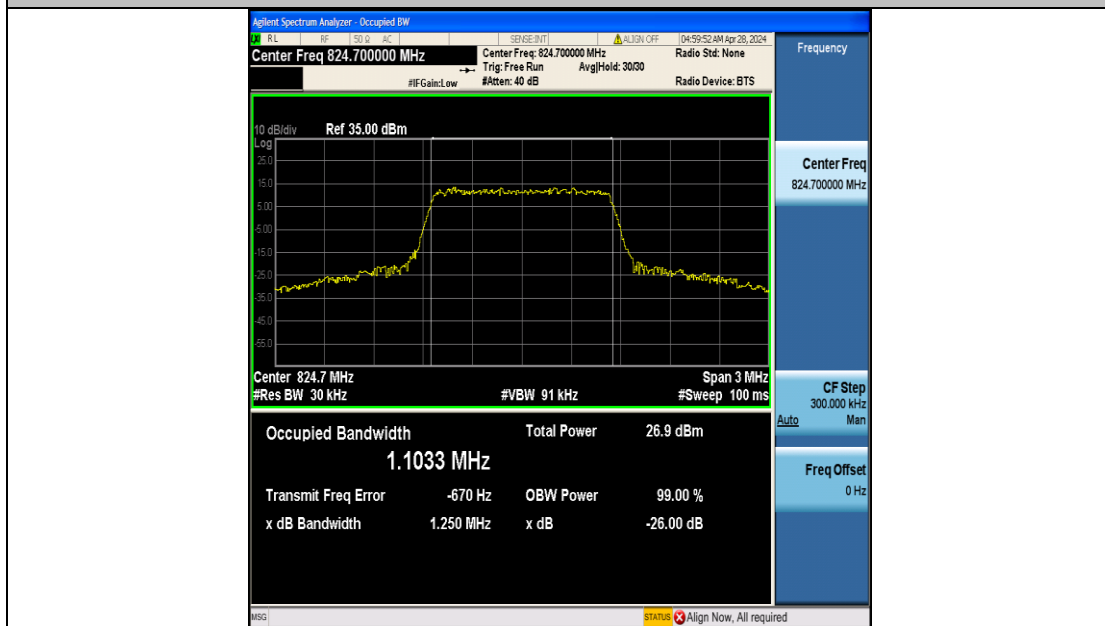

Band5-1.4MHz-16QAM-20407-6RB#0-PASS