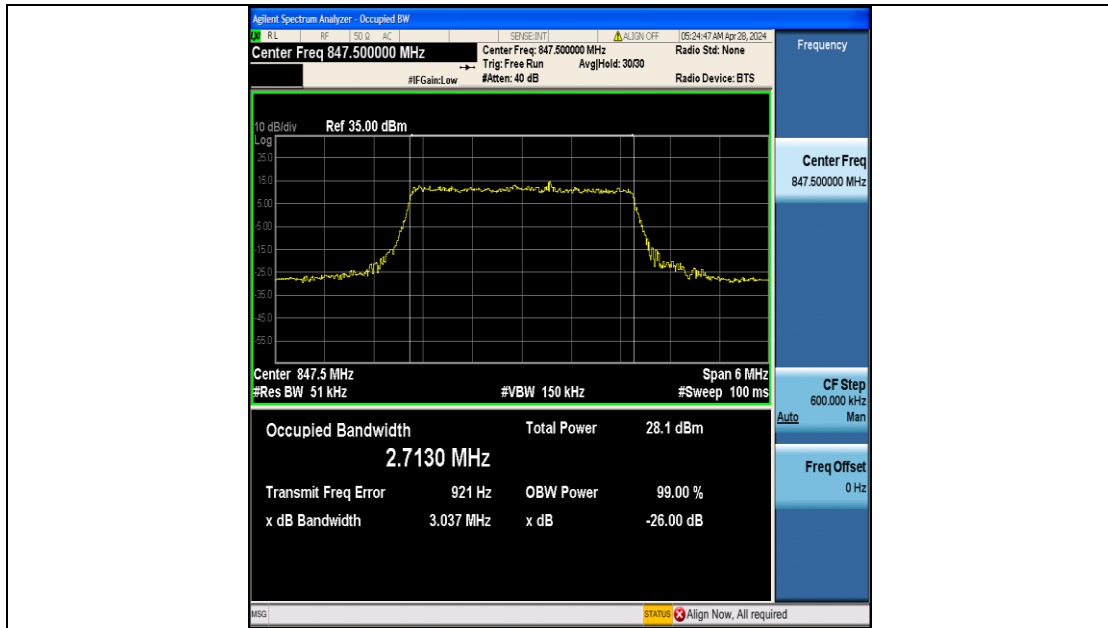

Band5-3MHz-QPSK-20635-15RB#0-PASS