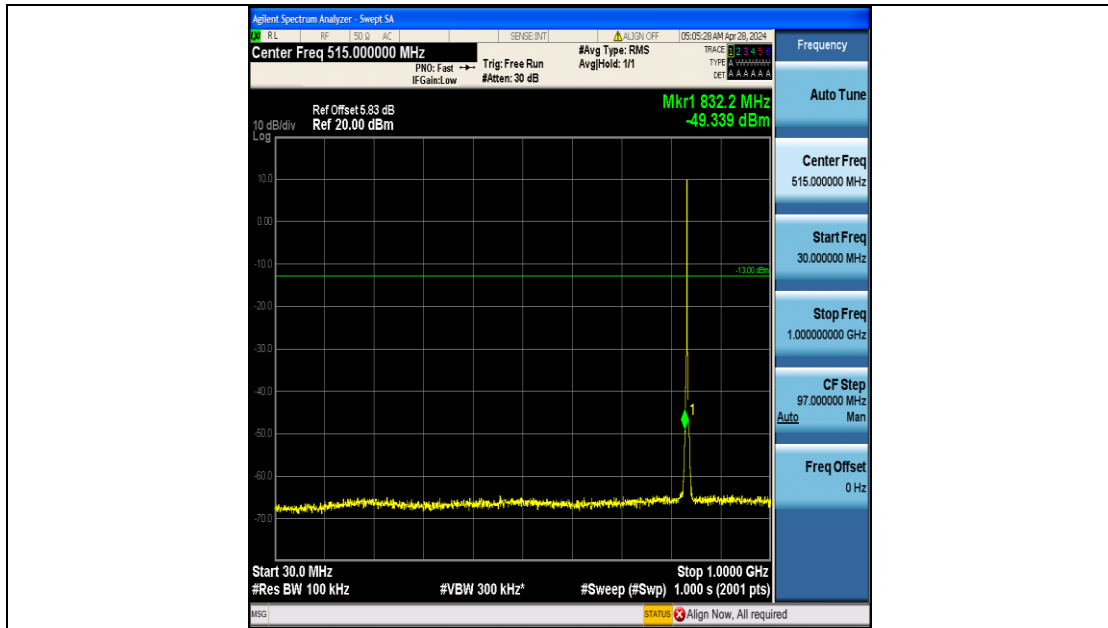

Band5_1.4MHz_QPSK_20525_6RB#0_30~1000_30~1000