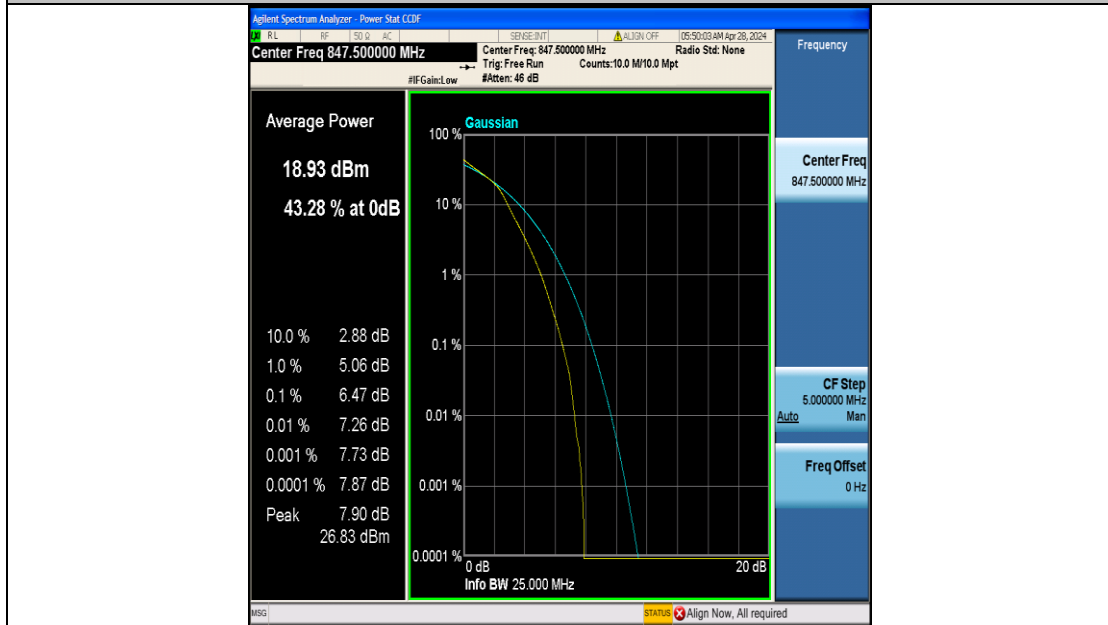

Band5-3MHz-16QAM-20635-15RB#0-PASS