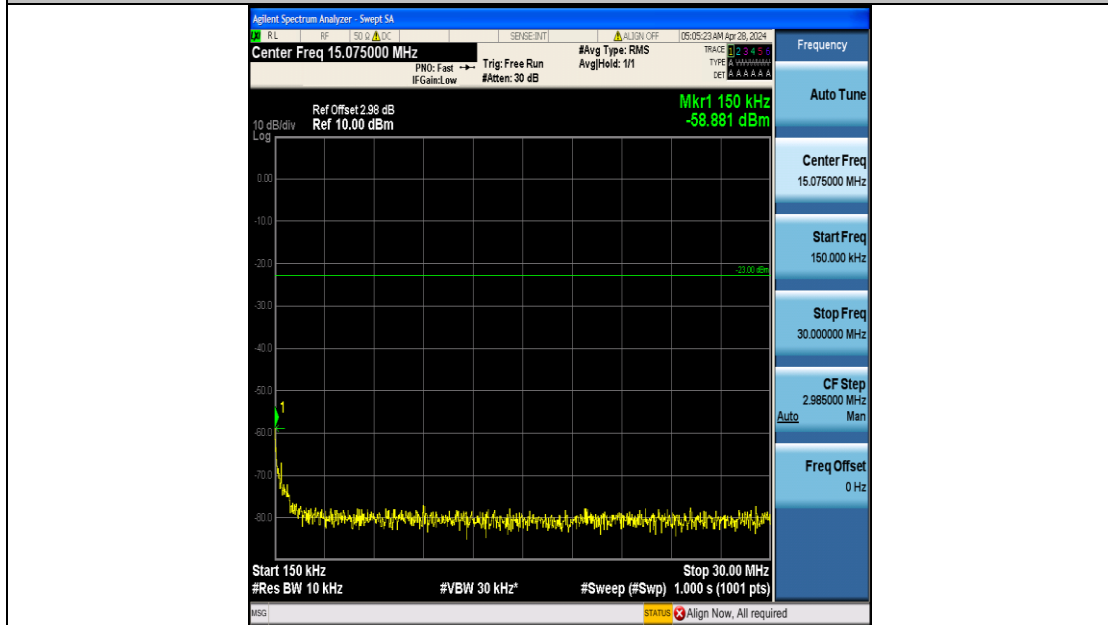

Band5_1.4MHz_QPSK_20525_6RB#0_0.15~30_0.15~30