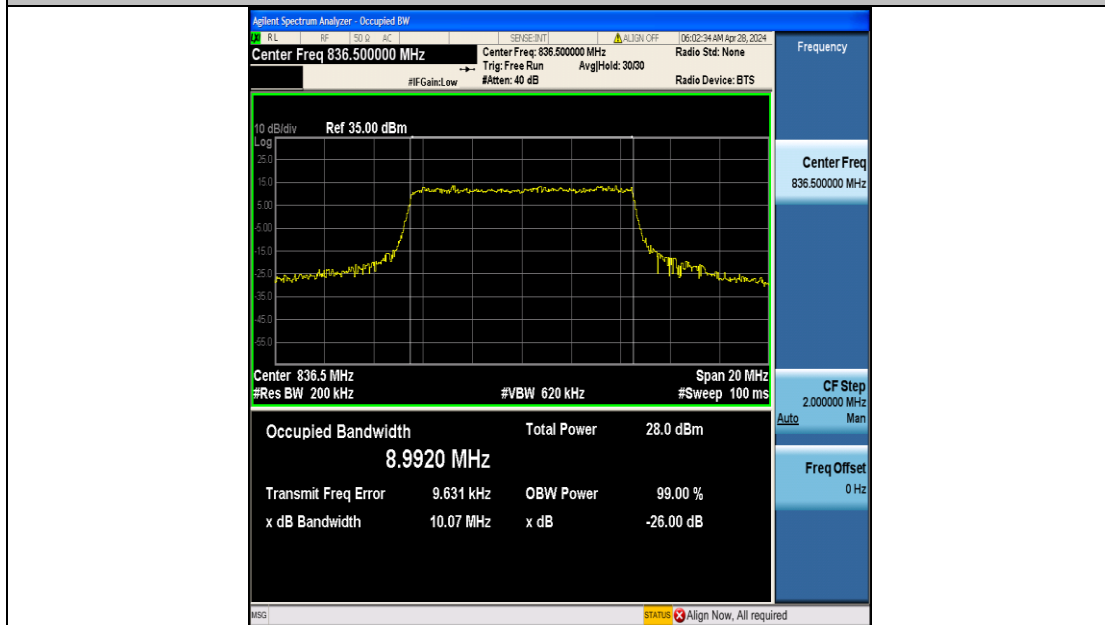

Band5-10MHz-16QAM-20525-50RB#0-PASS