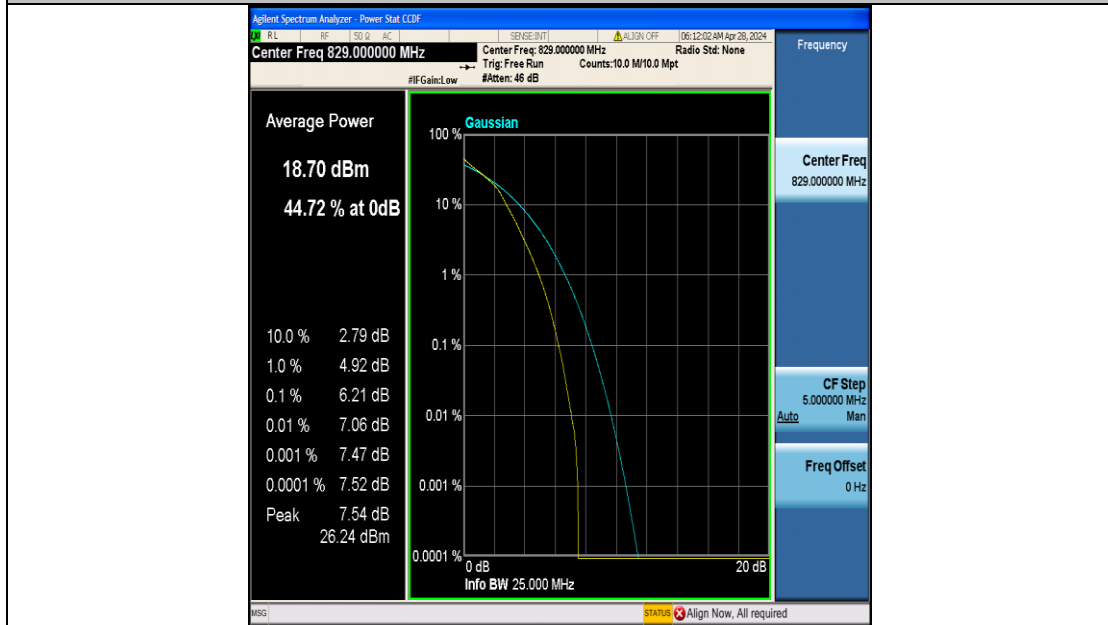

Band5-10MHz-16QAM-20450-50RB#0-PASS