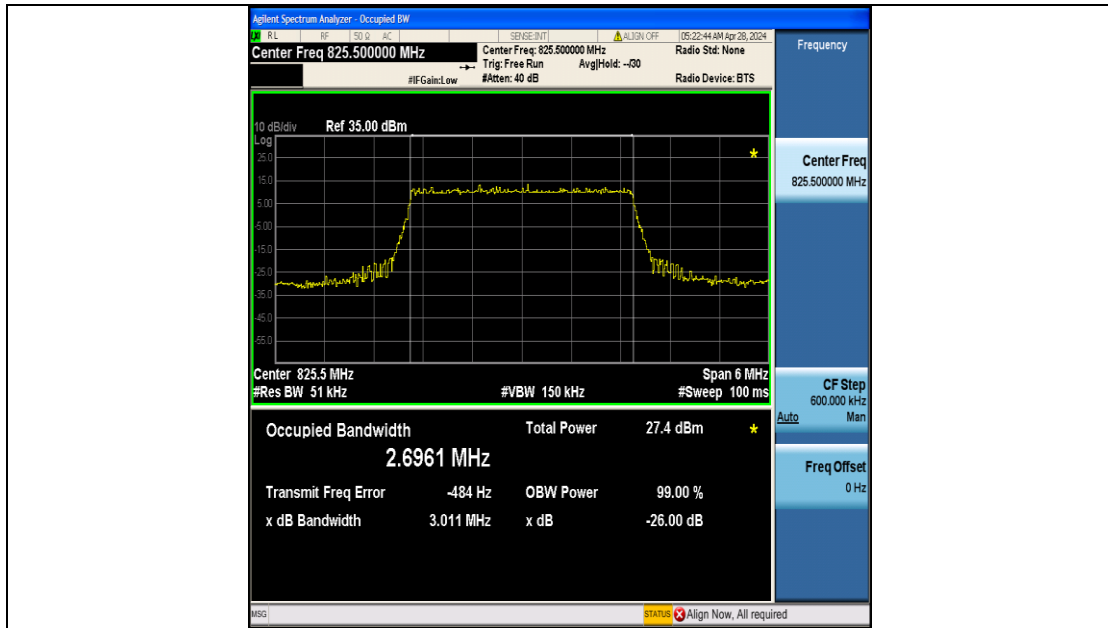

Test Graphs

Band5-1.4MHz-QPSK-20407-6RB#0-PASS

Band5-1.4MHz-16QAM-20407-6RB#0-PASS

Band5-1.4MHz-QPSK-20525-6RB#0-PASS

Band5-1.4MHz-16QAM-20525-6RB#0-PASS

Band5-1.4MHz-QPSK-20643-6RB#0-PASS

Band5-1.4MHz-16QAM-20643-6RB#0-PASS