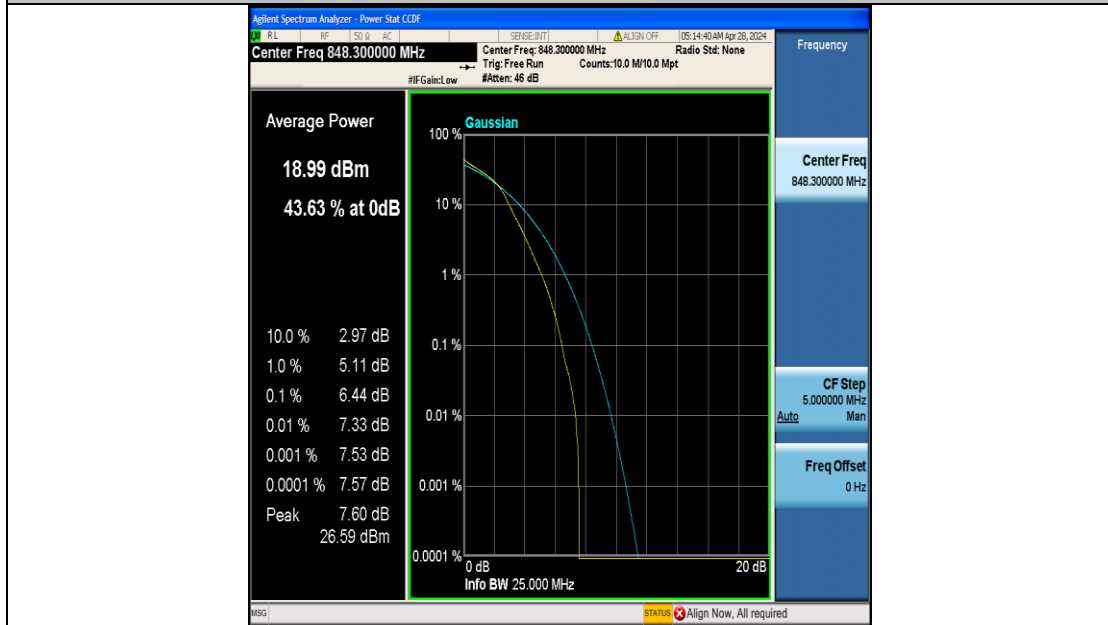

FCC LTE Band Test Data

FCC ID : 2A8ZB-G232

Company: : Shenzhen Weiwo Intelligent Electronics Co., Ltd

EUT : 4G smartwatch

Model Number : G232

Reviewed By : Eric Wang

Appendix B: Peak-to-Average Ratio(CCDF)

Test Result

Test Graphs

Band5-1.4MHz-QPSK-20525-6RB#0-PASS

Band5-1.4MHz-16QAM-20525-6RB#0-PASS

Band5-1.4MHz-QPSK-20643-6RB#0-PASS

Band5-1.4MHz-16QAM-20643-6RB#0-PASS

Band5-3MHz-QPSK-20415-15RB#0-PASS

Band5-3MHz-16QAM-20415-15RB#0-PASS