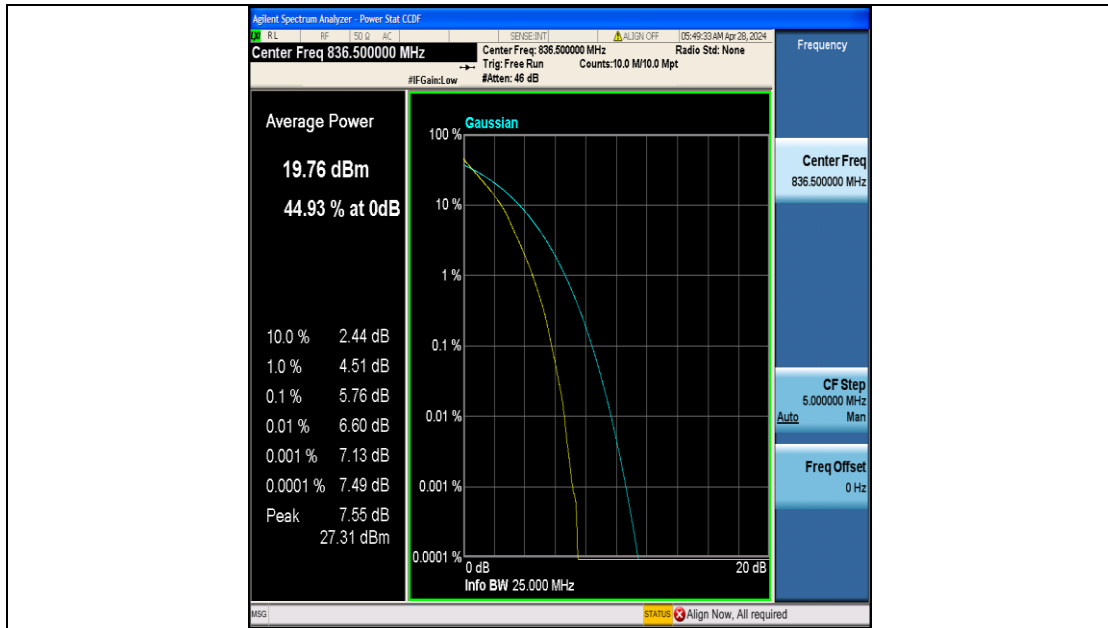

FCC LTE Band Test Data

FCC ID : 2A8ZB-G232

Company: : Shenzhen Weiwo Intelligent Electronics Co., Ltd

EUT : 4G smartwatch

Model Number : G232

Reviewed By : Eric Wang

Appendix B: Peak-to-Average Ratio(CCDF)

Test Result

Test Graphs

Band5-1.4MHz-QPSK-20525-6RB#0-PASS

Band5-1.4MHz-16QAM-20525-6RB#0-PASS

Band5-1.4MHz-QPSK-20643-6RB#0-PASS

Band5-1.4MHz-16QAM-20643-6RB#0-PASS

Band5-3MHz-QPSK-20415-15RB#0-PASS

Band5-3MHz-16QAM-20415-15RB#0-PASS