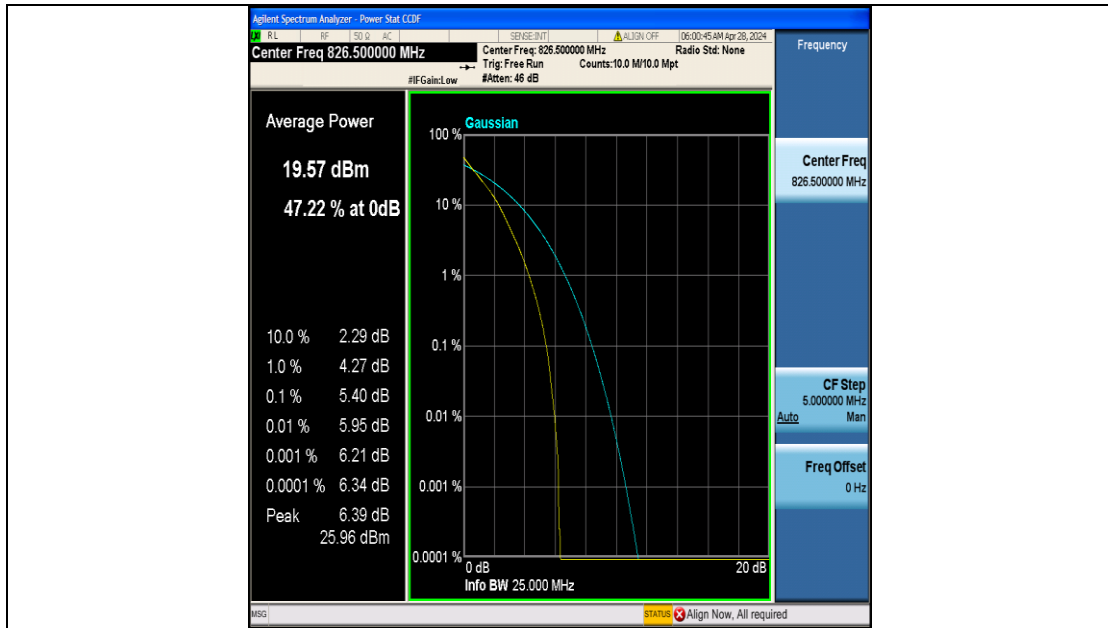

Band5-5MHz-QPSK-20425-25RB#0-PASS