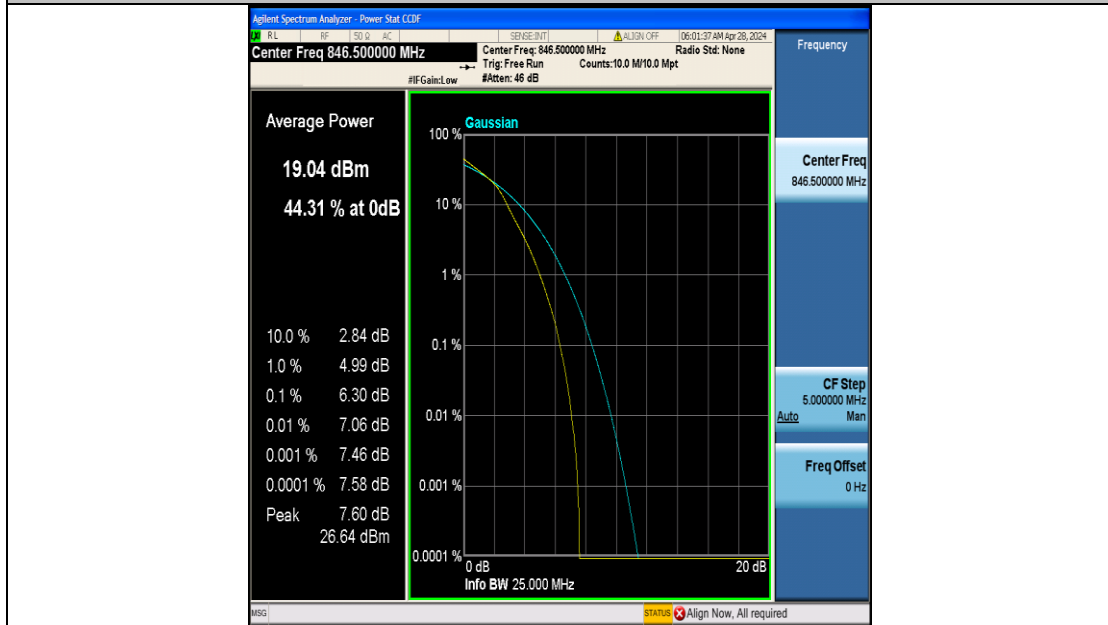

Band5-5MHz-16QAM-20625-25RB#0-PASS