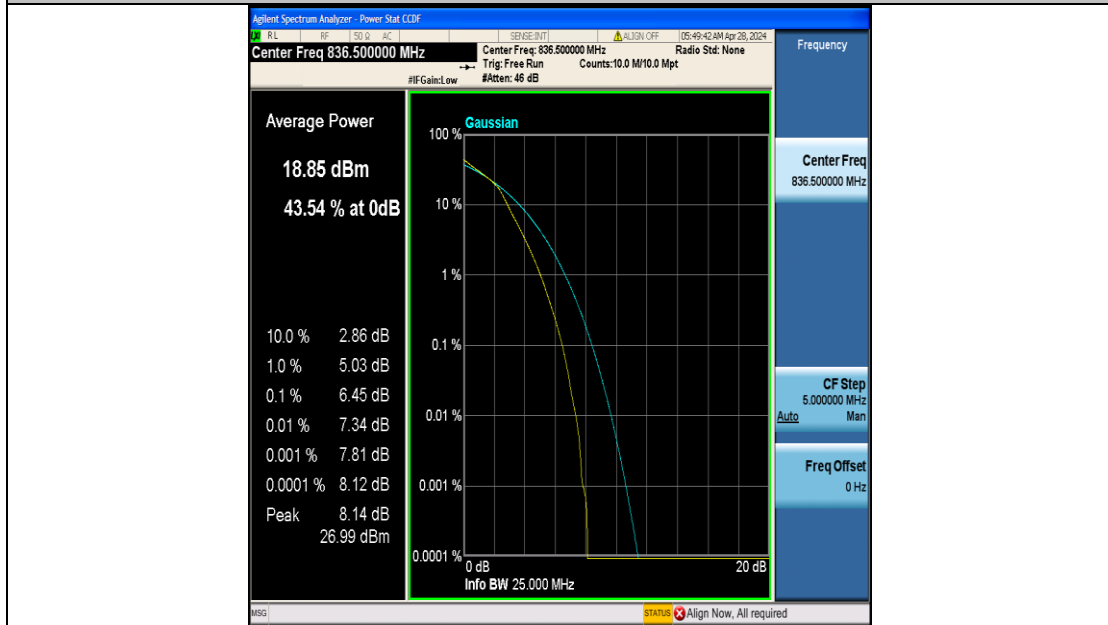

Band5-3MHz-16QAM-20525-15RB#0-PASS