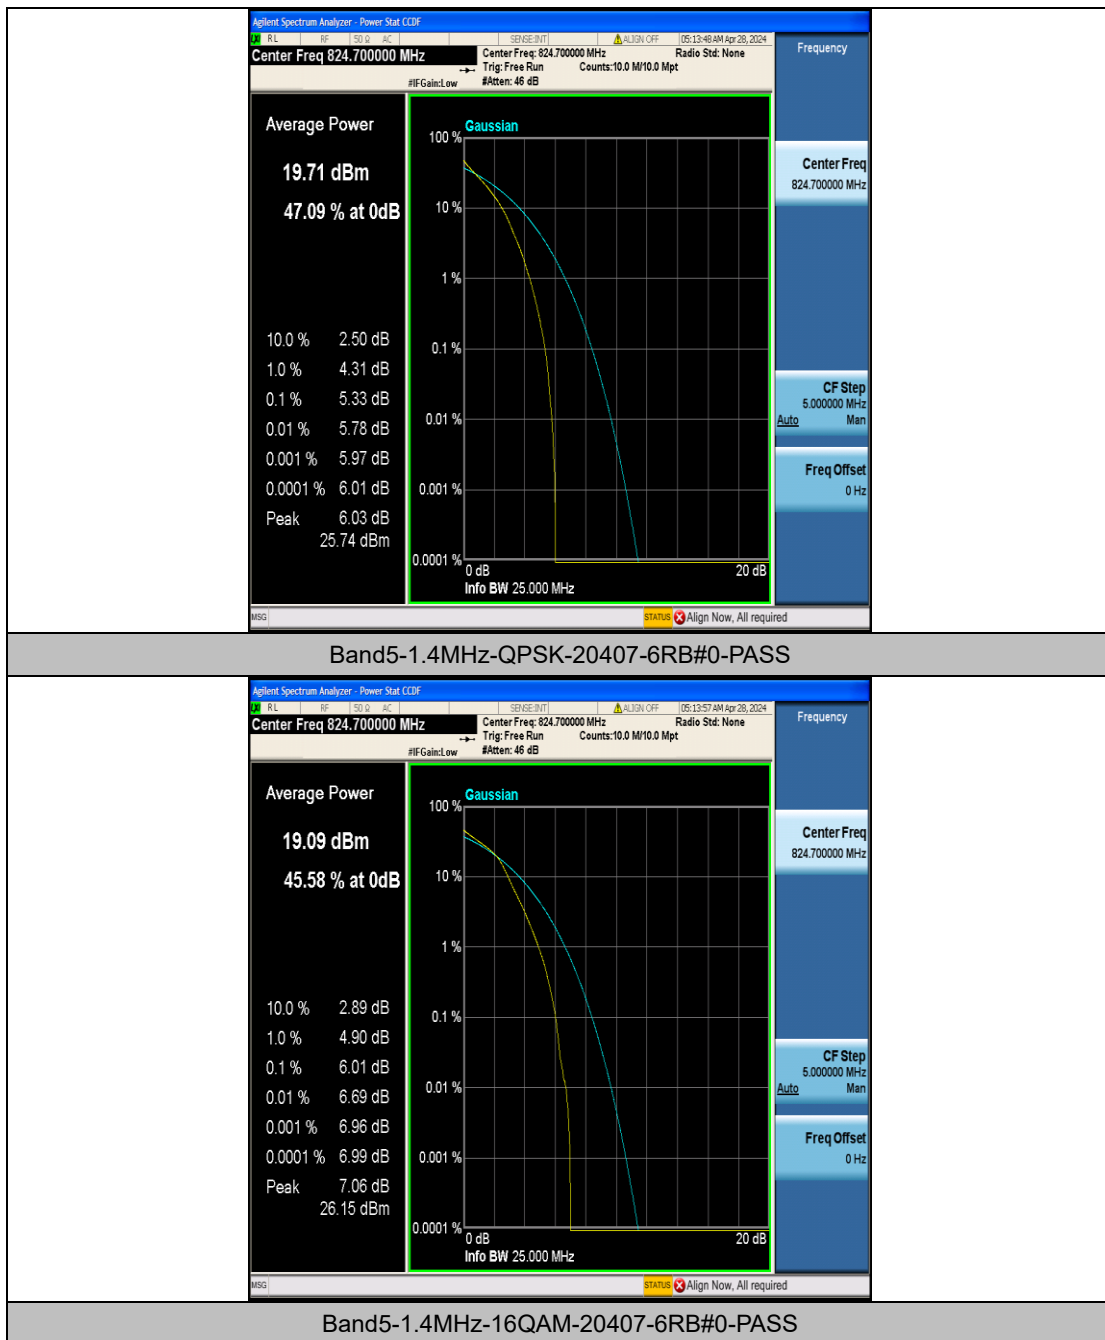

Test Graphs