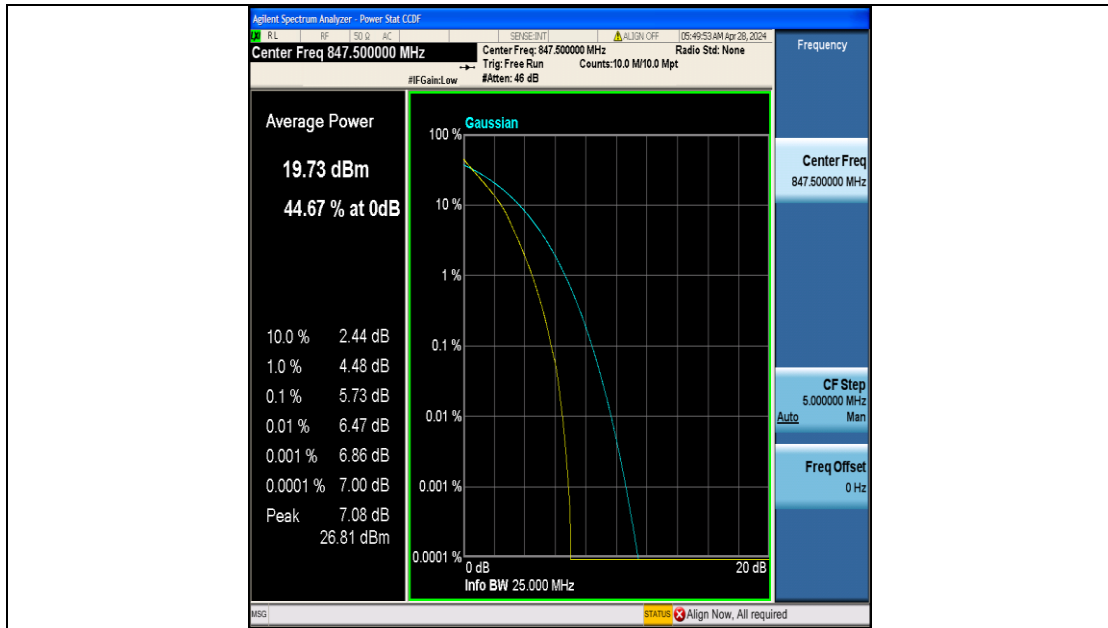

Band5-3MHz-QPSK-20635-15RB#0-PASS