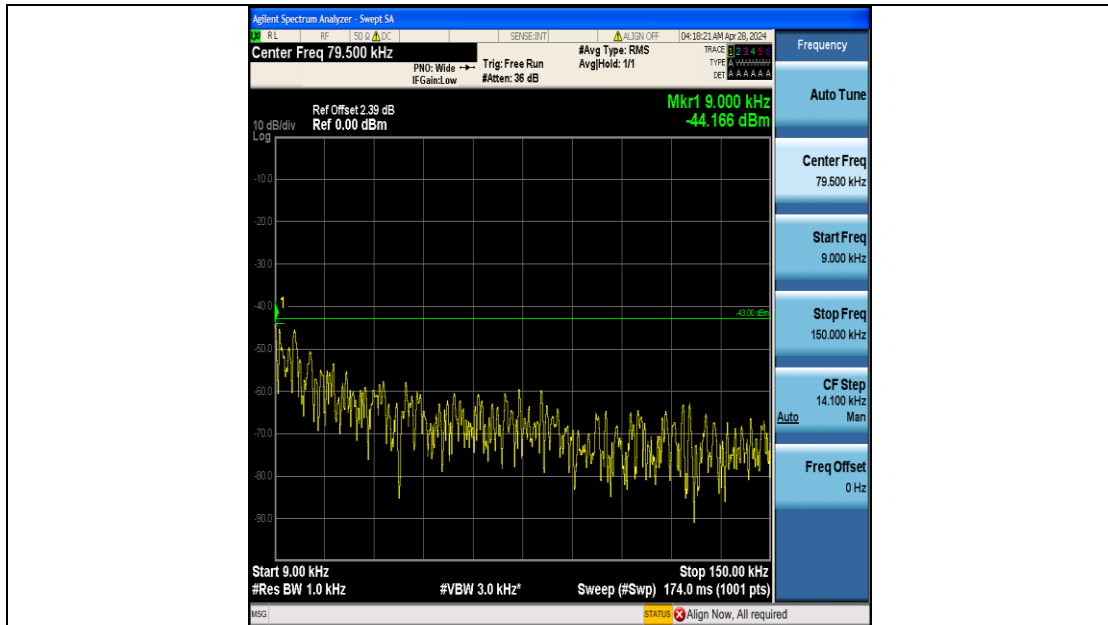

Band4\_15MHz\_QPSK\_20325\_75RB#0\_0.15~30\_0.15~30

Band4\_15MHz\_QPSK\_20325\_75RB#0\_30~1000\_30~1000

Band4\_15MHz\_QPSK\_20325\_75RB#0\_1000~3000\_1000~3000

Band4\_15MHz\_QPSK\_20325\_75RB#0\_3000~20000\_3000~20000