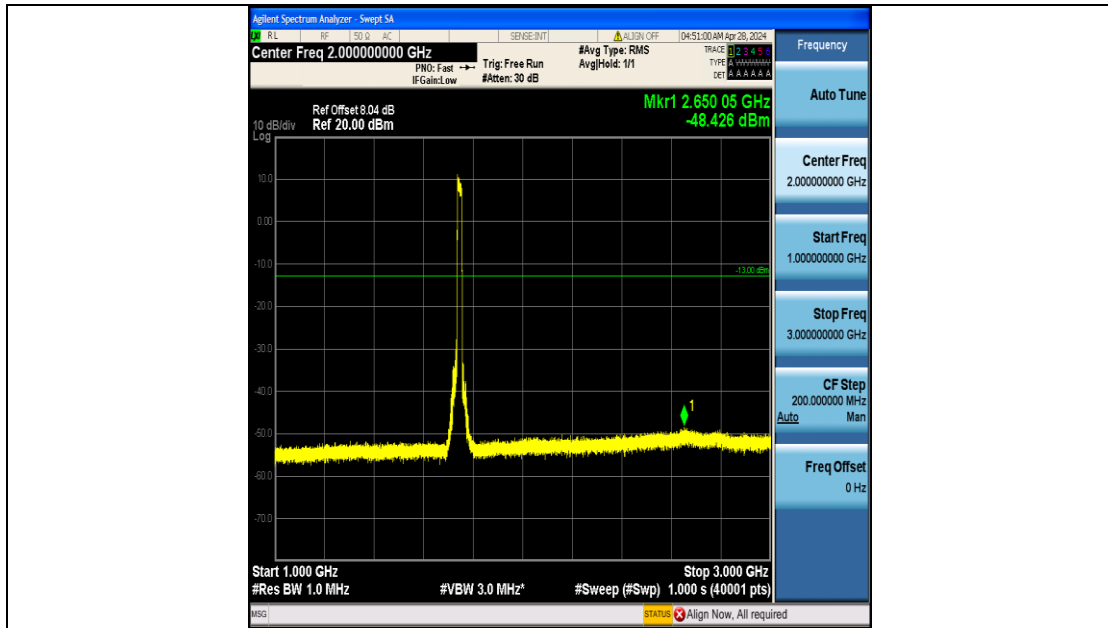

Band4\_20MHz\_16QAM\_20175\_100RB#0\_3000~20000\_3000~20000

Band4\_20MHz\_QPSK\_20300\_100RB#0\_0.009~0.15\_0.009~0.15

Band4\_20MHz\_QPSK\_20300\_100RB#0\_0.15~30\_0.15~30

Band4\_20MHz\_QPSK\_20300\_100RB#0\_30~1000\_30~1000