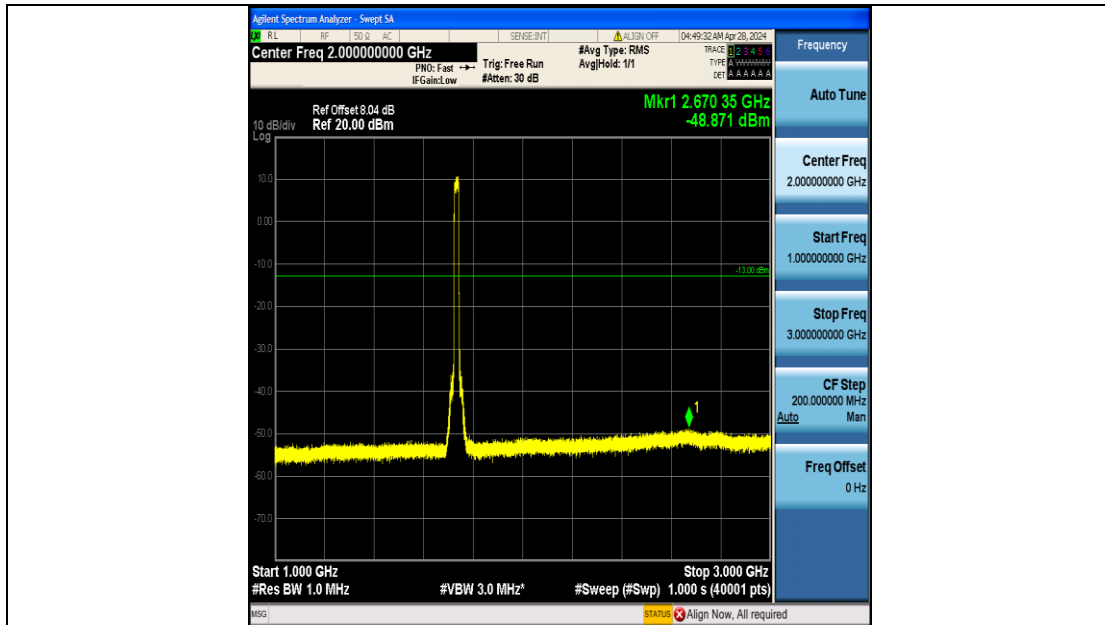

Band4_20MHz_QPSK_20175_100RB#0_1000~3000_1000~3000