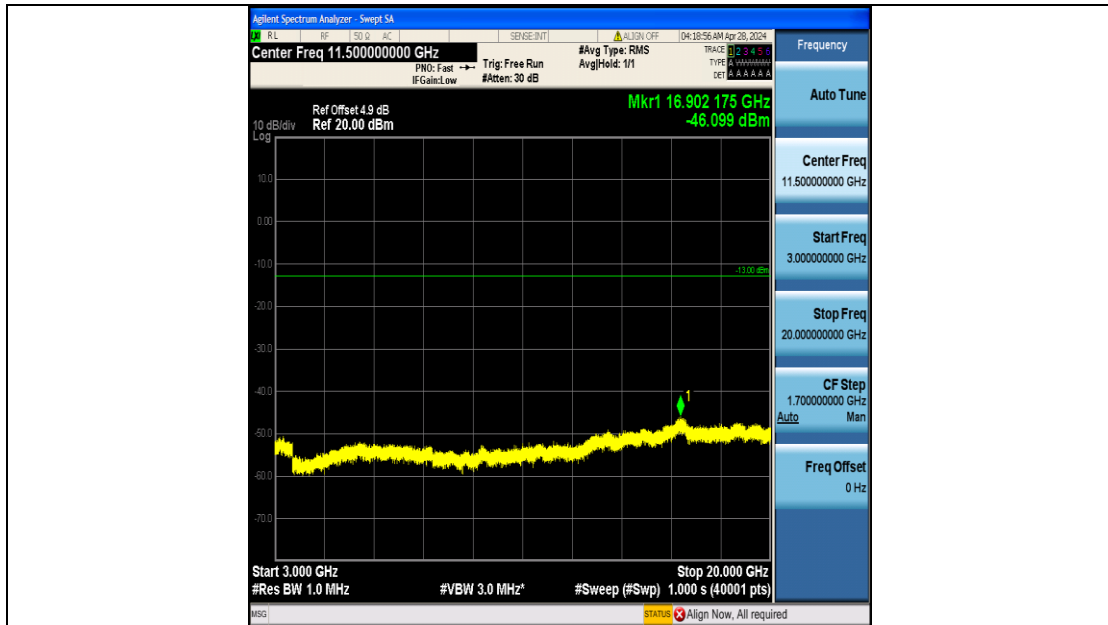

Band4\_15MHz\_16QAM\_20325\_75RB#0\_0.009~0.15\_0.009~0.15

Band4\_15MHz\_16QAM\_20325\_75RB#0\_0.15~30\_0.15~30

Band4\_15MHz\_16QAM\_20325\_75RB#0\_30~1000\_30~1000

Band4\_15MHz\_16QAM\_20325\_75RB#0\_1000~3000\_1000~3000