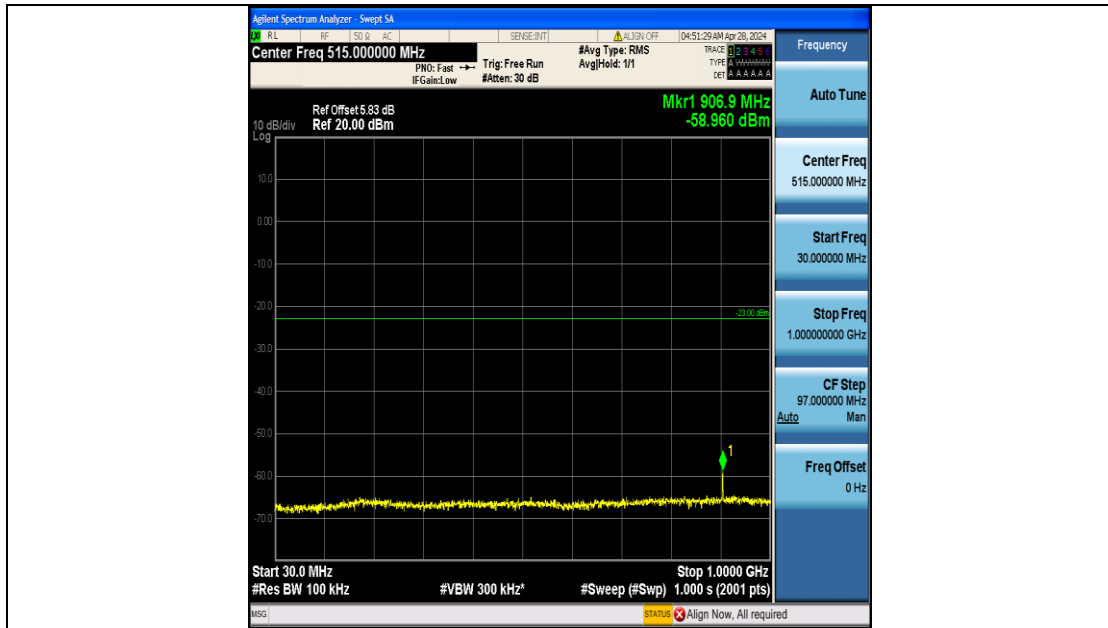

Band4\_20MHz\_QPSK\_20300\_100RB#0\_1000~3000\_1000~3000

Band4\_20MHz\_QPSK\_20300\_100RB#0\_3000~20000\_3000~20000

Band4\_20MHz\_16QAM\_20300\_100RB#0\_0.009~0.15\_0.009~0.15

Band4\_20MHz\_16QAM\_20300\_100RB#0\_0.15~30\_0.15~30