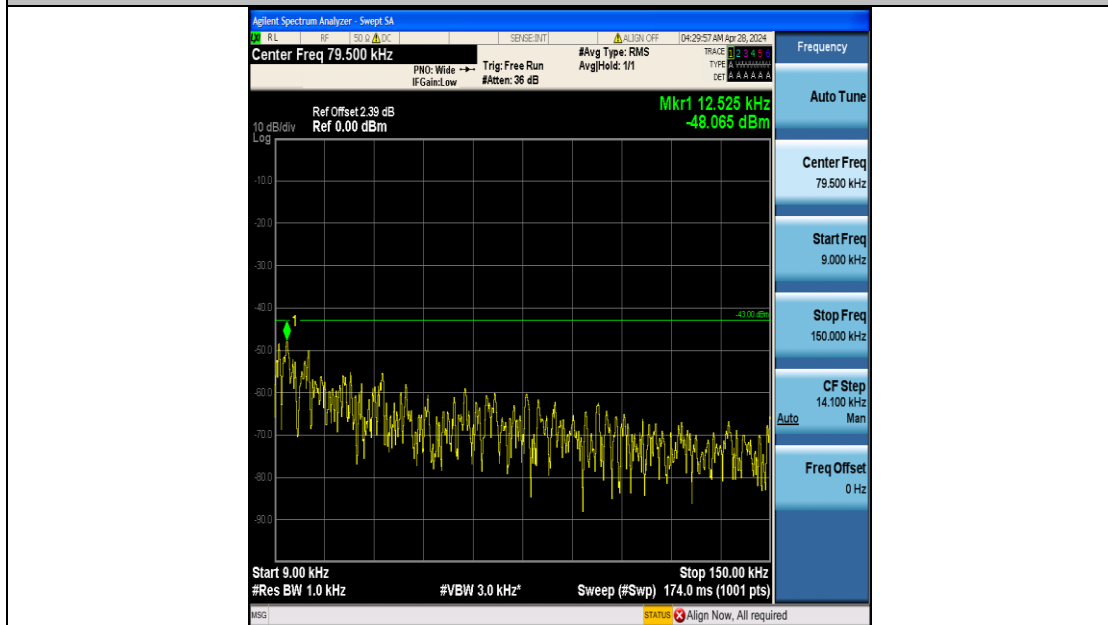

Band4_20MHz_QPSK_20050_100RB#0_0.009~0.15_0.009~0.15