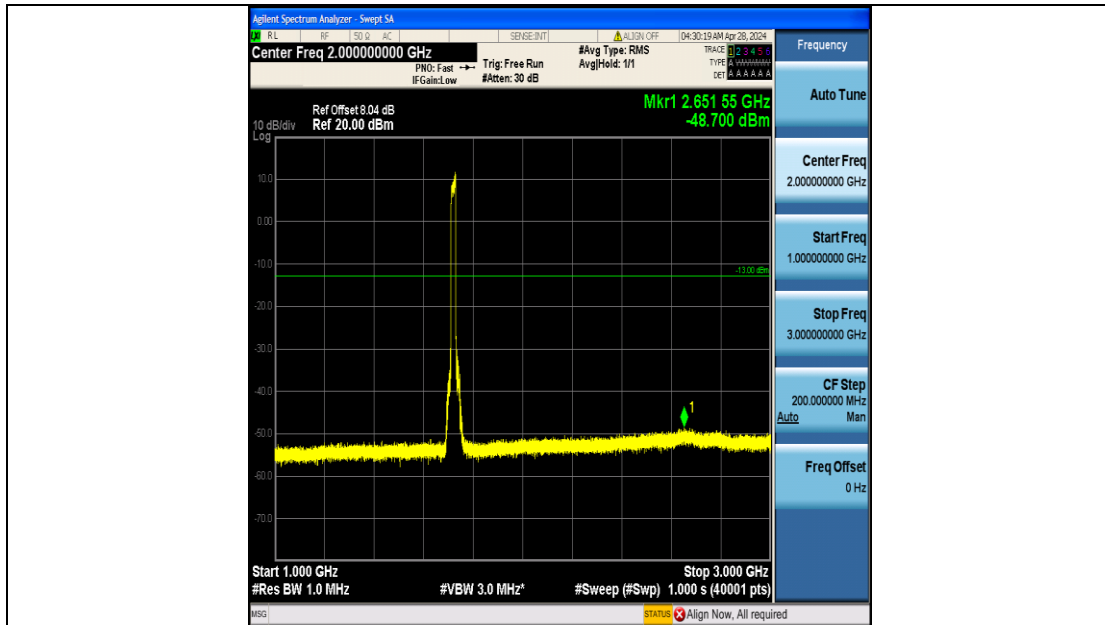

Band4\_15MHz\_16QAM\_20325\_75RB#0\_3000~20000\_3000~20000

Band4\_20MHz\_QPSK\_20050\_100RB#0\_0.009~0.15\_0.009~0.15

Band4\_20MHz\_QPSK\_20050\_100RB#0\_0.15~30\_0.15~30

Band4\_20MHz\_QPSK\_20050\_100RB#0\_30~1000\_30~1000