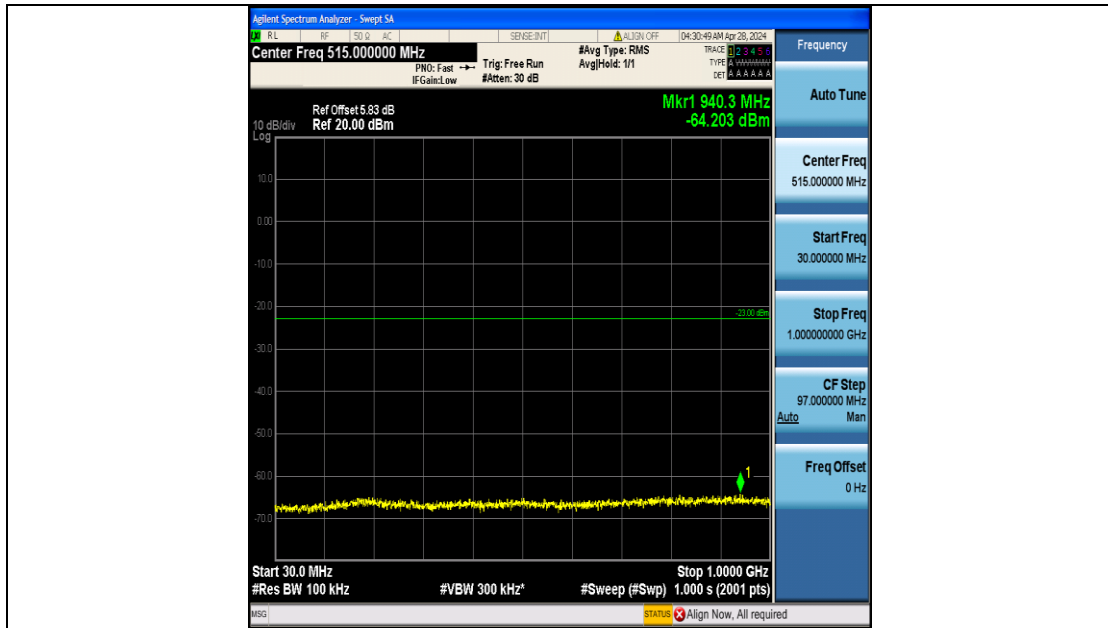

Band4\_20MHz\_QPSK\_20050\_100RB#0\_1000~3000\_1000~3000

Band4\_20MHz\_QPSK\_20050\_100RB#0\_3000~20000\_3000~20000

Band4\_20MHz\_16QAM\_20050\_100RB#0\_0.009~0.15\_0.009~0.15

Band4\_20MHz\_16QAM\_20050\_100RB#0\_0.15~30\_0.15~30