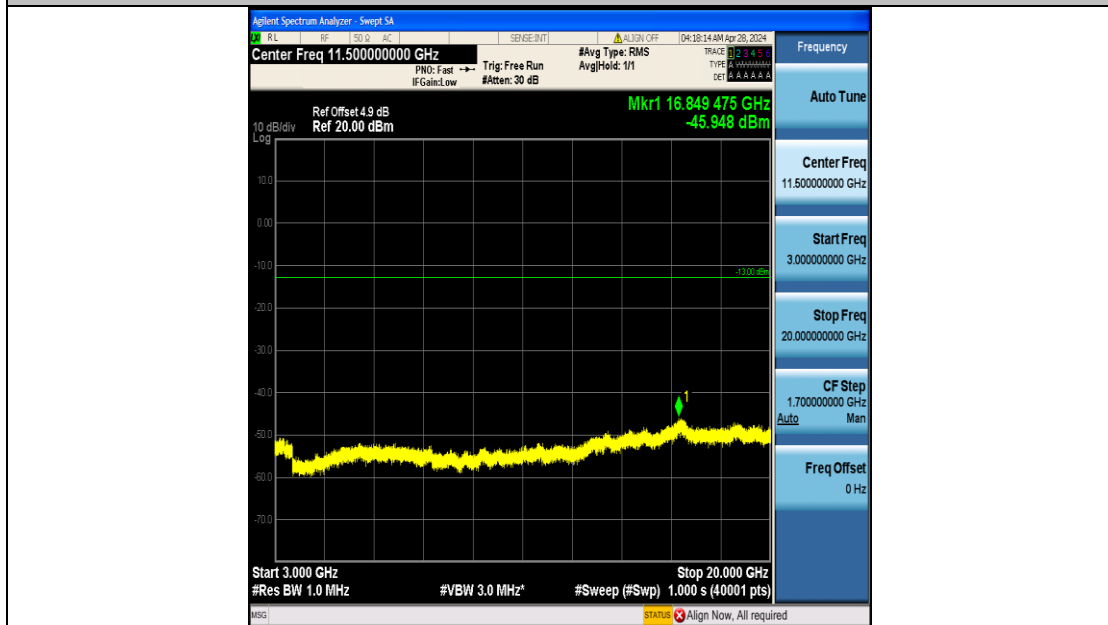

Band4_15MHz_QPSK_20325_75RB#0_3000~20000_3000~20000