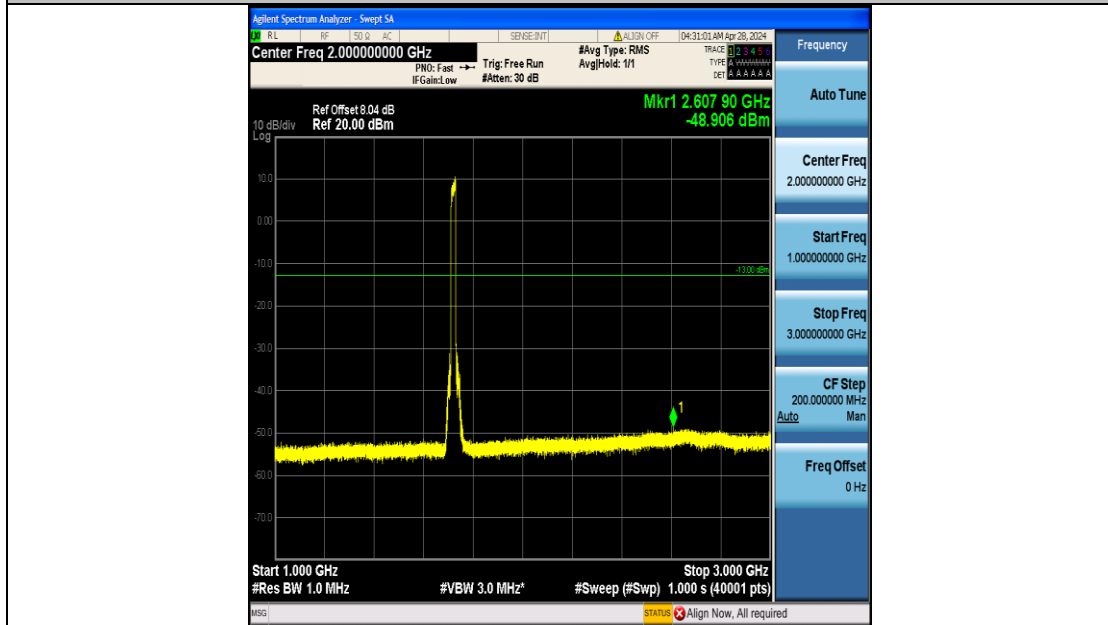

Band4_20MHz_16QAM_20050_100RB#0_1000~3000_1000~3000