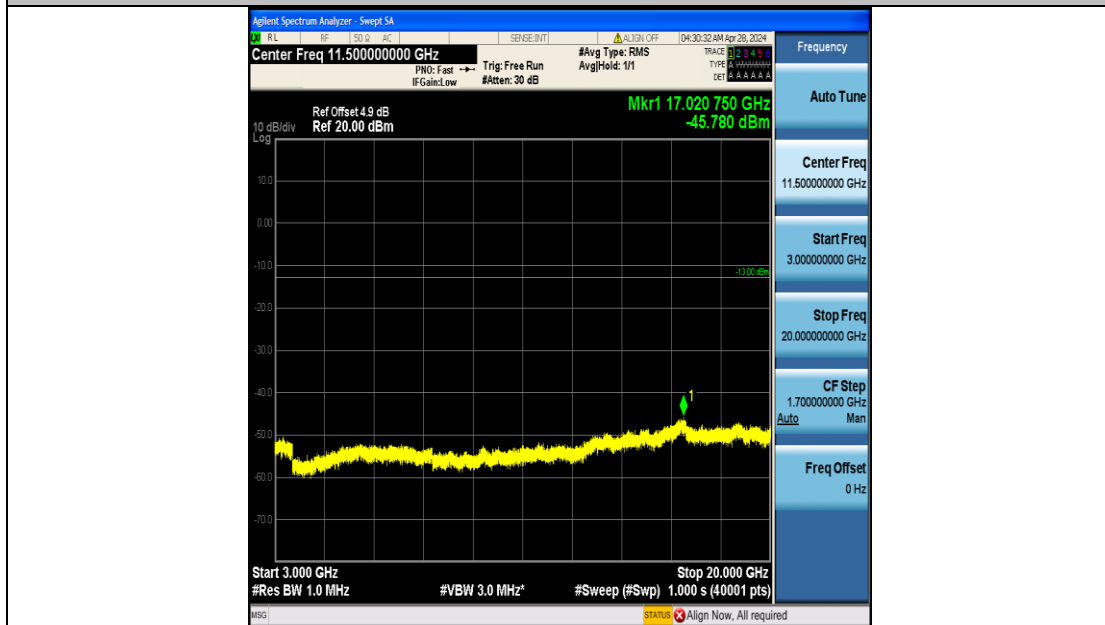

Band4_20MHz_QPSK_20050_100RB#0_3000~20000_3000~20000