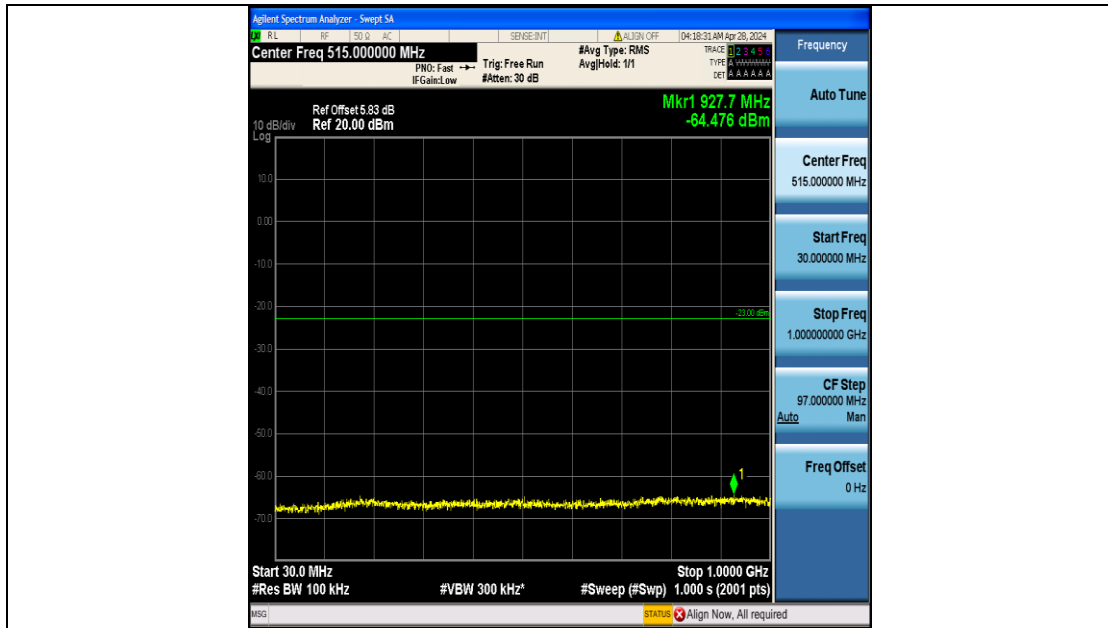

Band4_15MHz_16QAM_20325_75RB#0_30~1000_30~1000