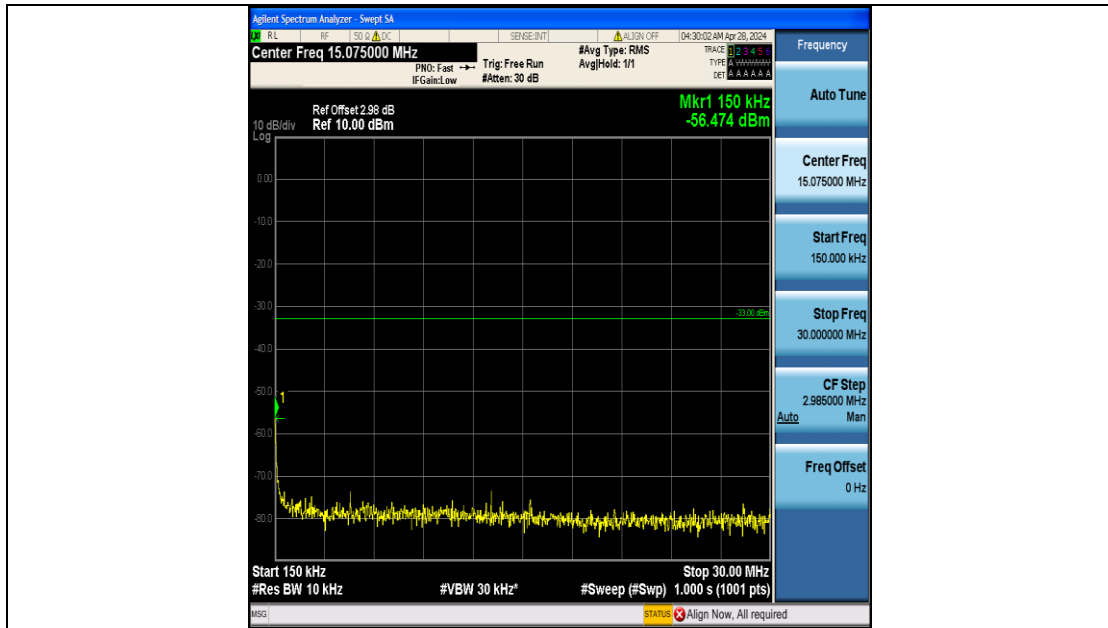

Band4_20MHz_QPSK_20050_100RB#0_0.15~30_0.15~30