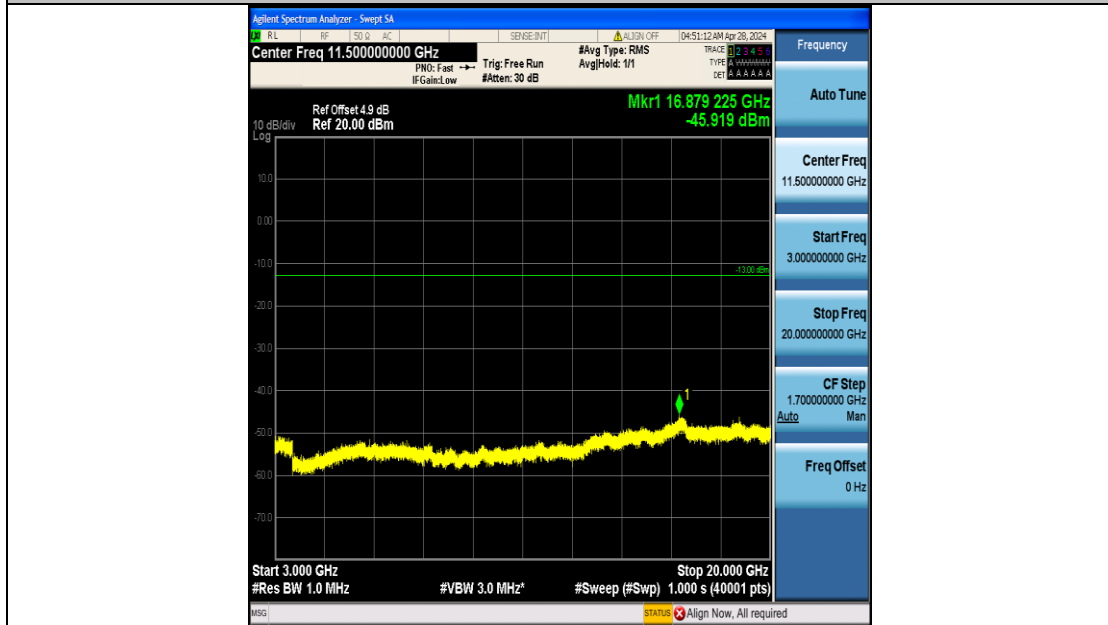

Band4_20MHz_QPSK_20300_100RB#0_3000~20000_3000~20000