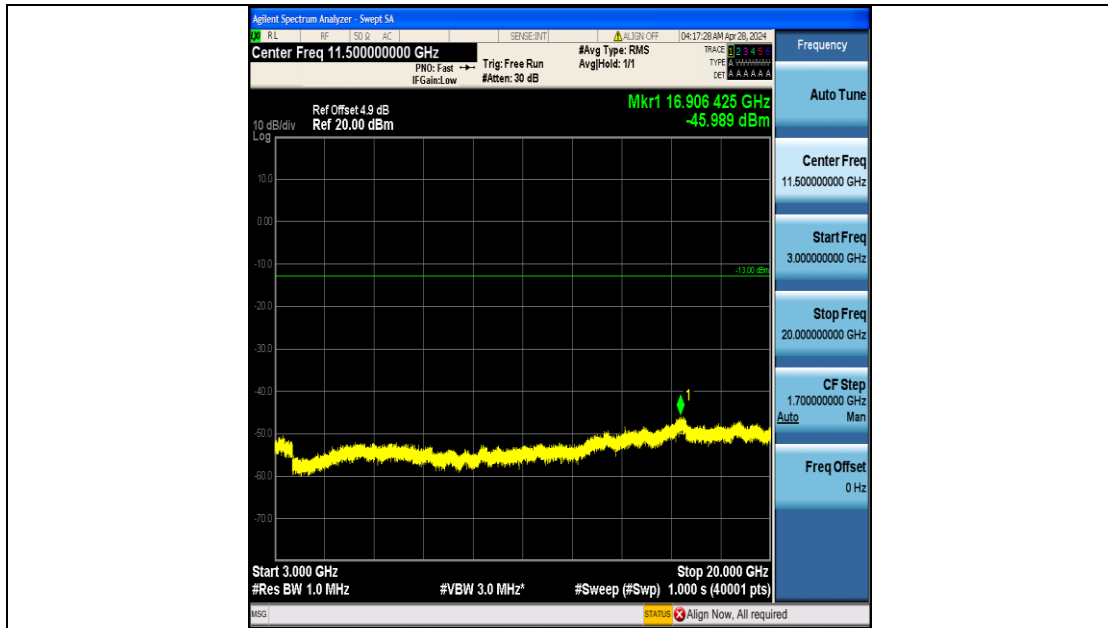

Band4_15MHz_16QAM_20175_75RB#0_3000~20000_3000~20000