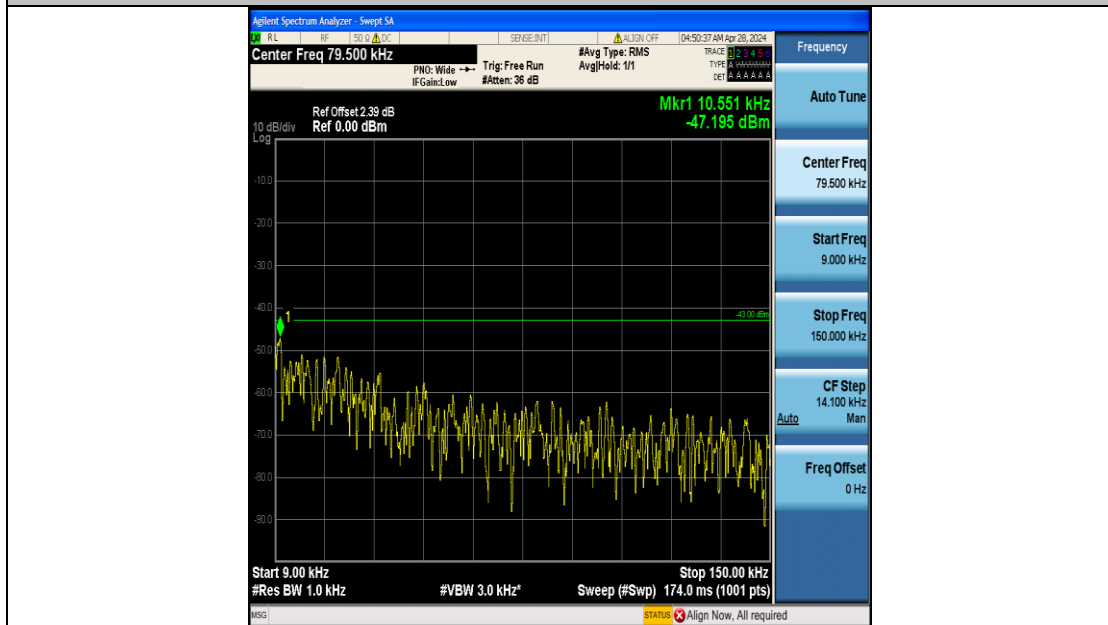

Band4_20MHz_QPSK_20300_100RB#0_0.009~0.15_0.009~0.15