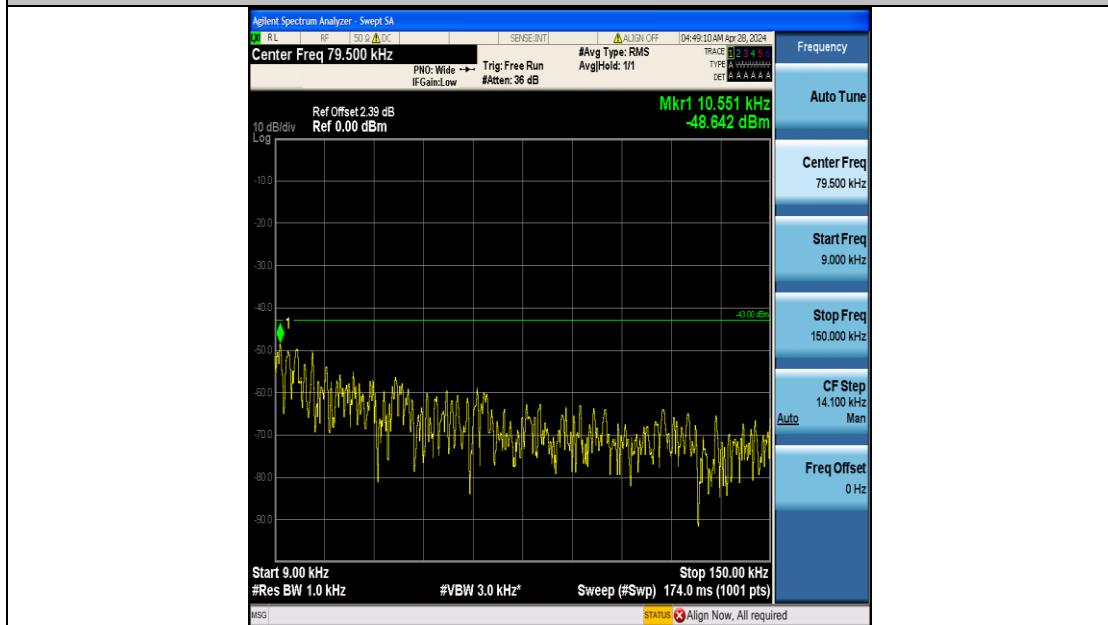

Band4_20MHz_QPSK_20175_100RB#0_0.009~0.15_0.009~0.15