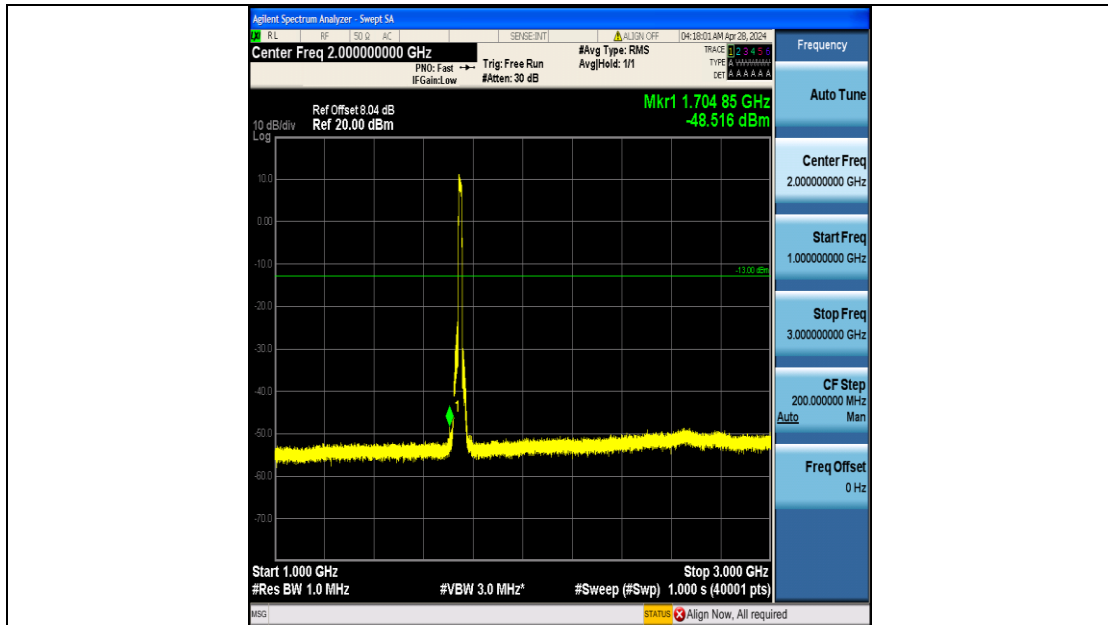

Band4_15MHz_QPSK_20325_75RB#0_1000~3000_1000~3000