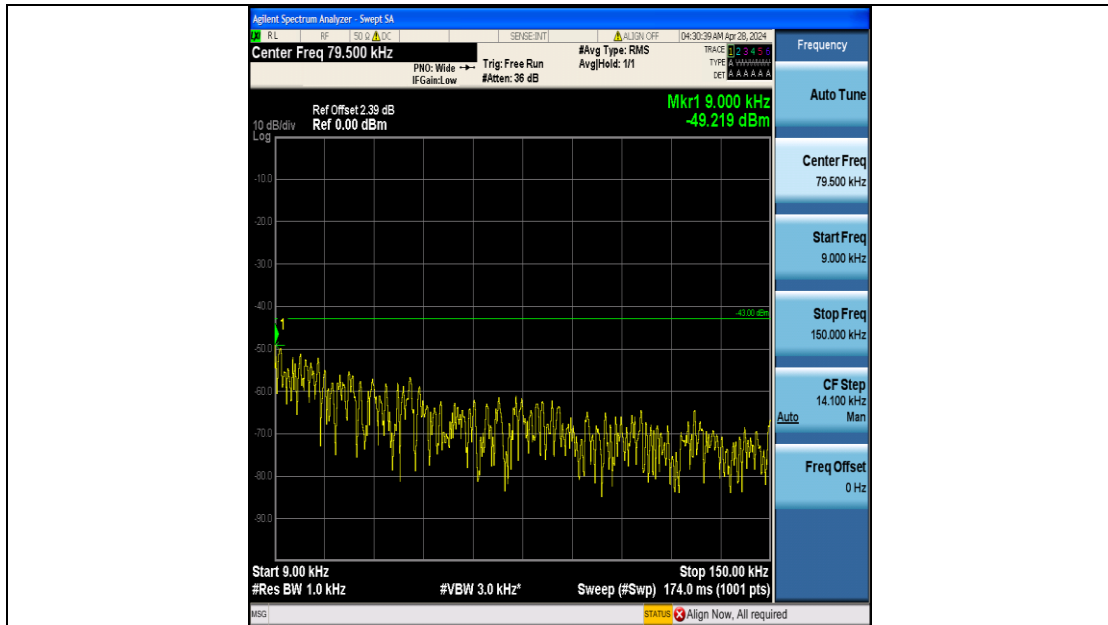

Band4_20MHz_16QAM_20050_100RB#0_0.009~0.15_0.009~0.15