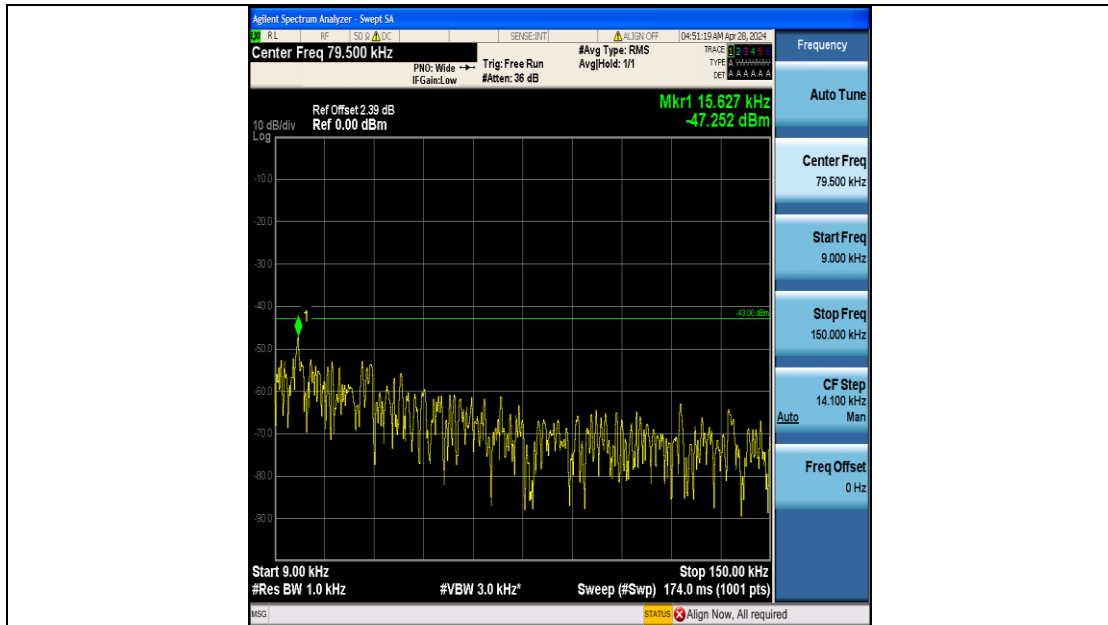

Band4_20MHz_16QAM_20300_100RB#0_0.009~0.15_0.009~0.15