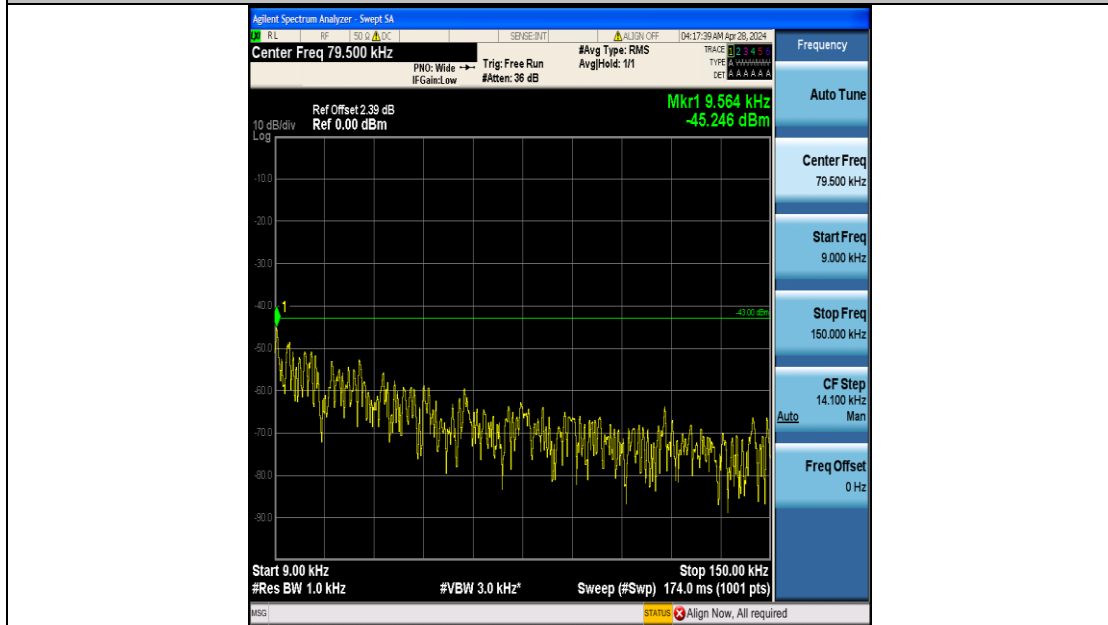

Band4_15MHz_QPSK_20325_75RB#0_0.009~0.15_0.009~0.15