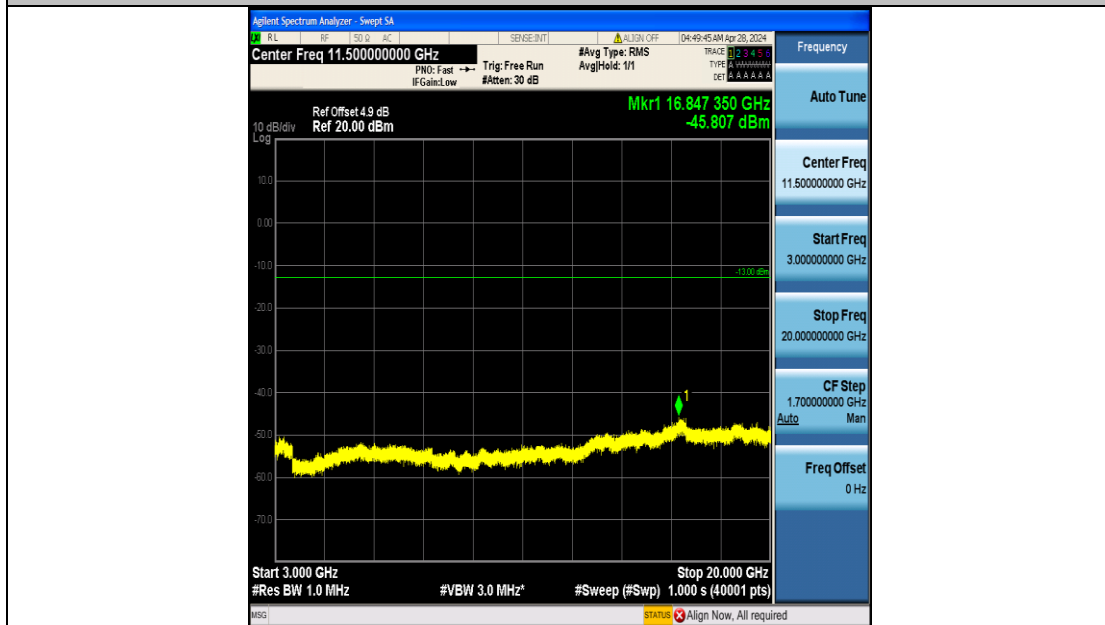

Band4_20MHz_QPSK_20175_100RB#0_3000~20000_3000~20000