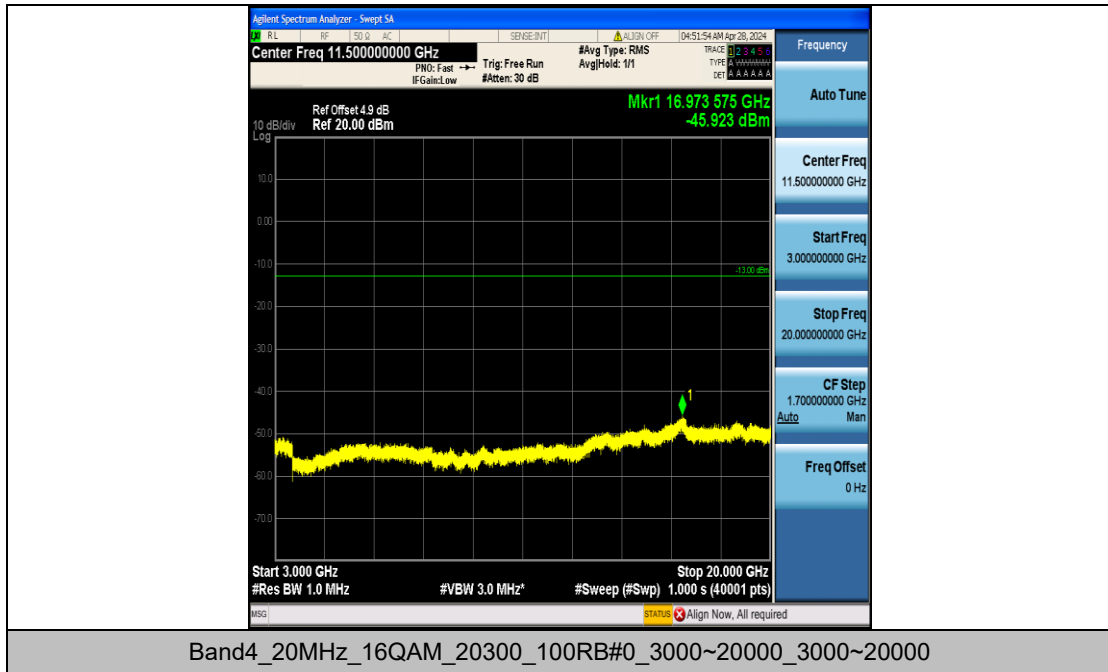

Band4_20MHz_16QAM_20300_100RB#0_3000~20000_3000~20000