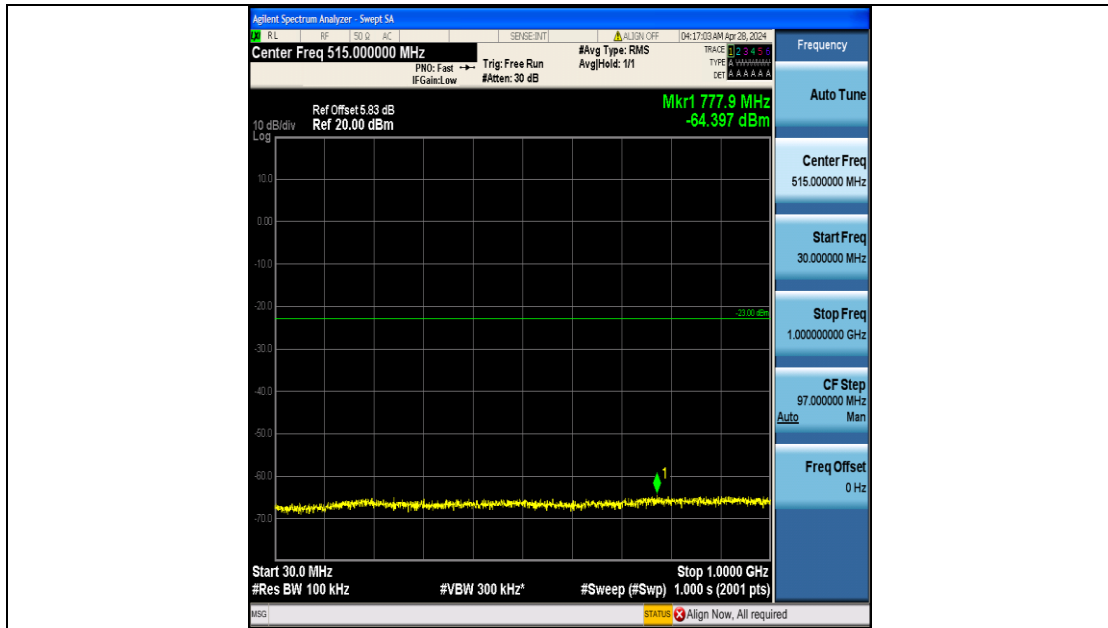

Band4\_15MHz\_QPSK\_20175\_75RB#0\_1000~3000\_1000~3000

Band4\_15MHz\_QPSK\_20175\_75RB#0\_3000~20000\_3000~20000

Band4\_15MHz\_16QAM\_20175\_75RB#0\_0.009~0.15\_0.009~0.15

Band4\_15MHz\_16QAM\_20175\_75RB#0\_0.15~30\_0.15~30

Band4\_15MHz\_16QAM\_20175\_75RB#0\_30~1000\_30~1000

Band4\_15MHz\_16QAM\_20175\_75RB#0\_1000~3000\_1000~3000

Band4\_15MHz\_16QAM\_20175\_75RB#0\_3000~20000\_3000~20000

Band4\_15MHz\_QPSK\_20325\_75RB#0\_0.009~0.15\_0.009~0.15