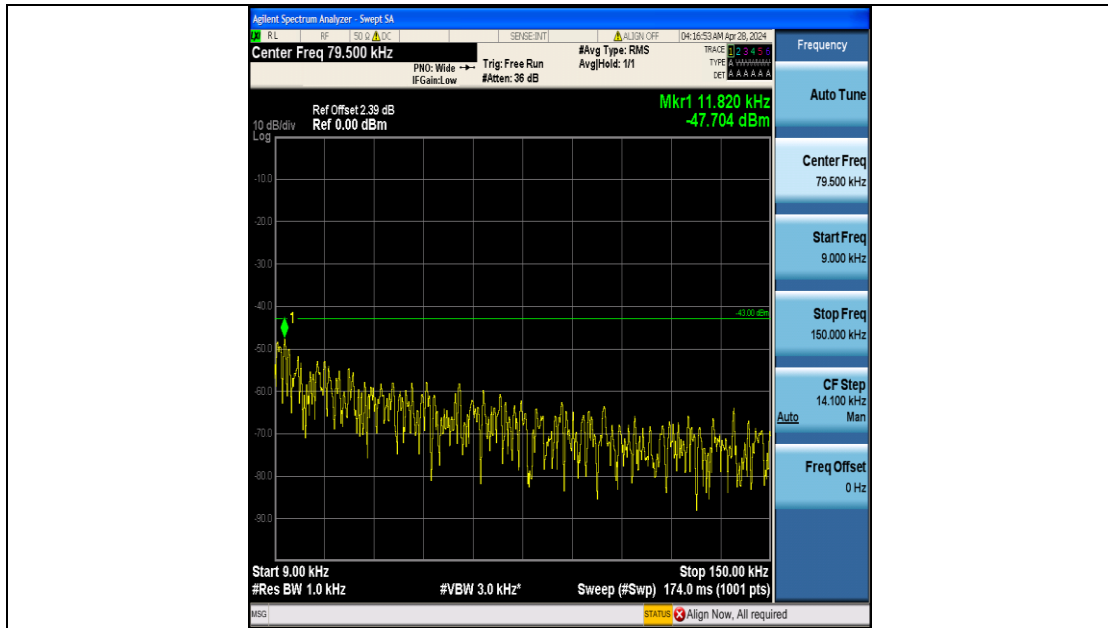

Band4\_15MHz\_QPSK\_20175\_75RB#0\_1000~3000\_1000~3000

Band4\_15MHz\_QPSK\_20175\_75RB#0\_3000~20000\_3000~20000

Band4\_15MHz\_16QAM\_20175\_75RB#0\_0.009~0.15\_0.009~0.15

Band4\_15MHz\_16QAM\_20175\_75RB#0\_0.15~30\_0.15~30