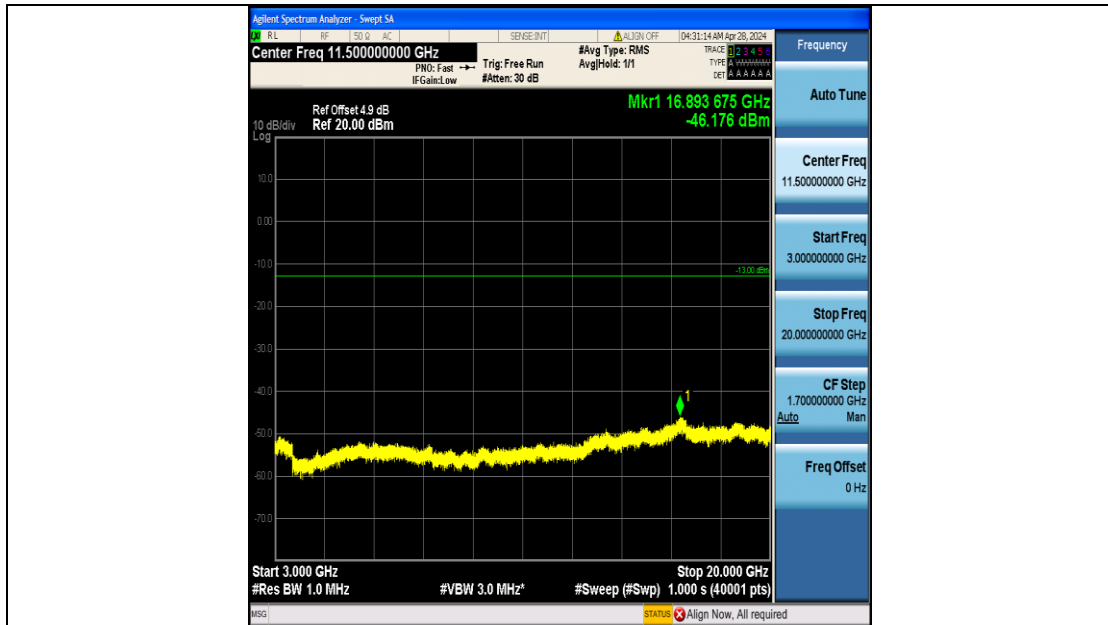

Band4_20MHz_16QAM_20050_100RB#0_3000~20000_3000~20000