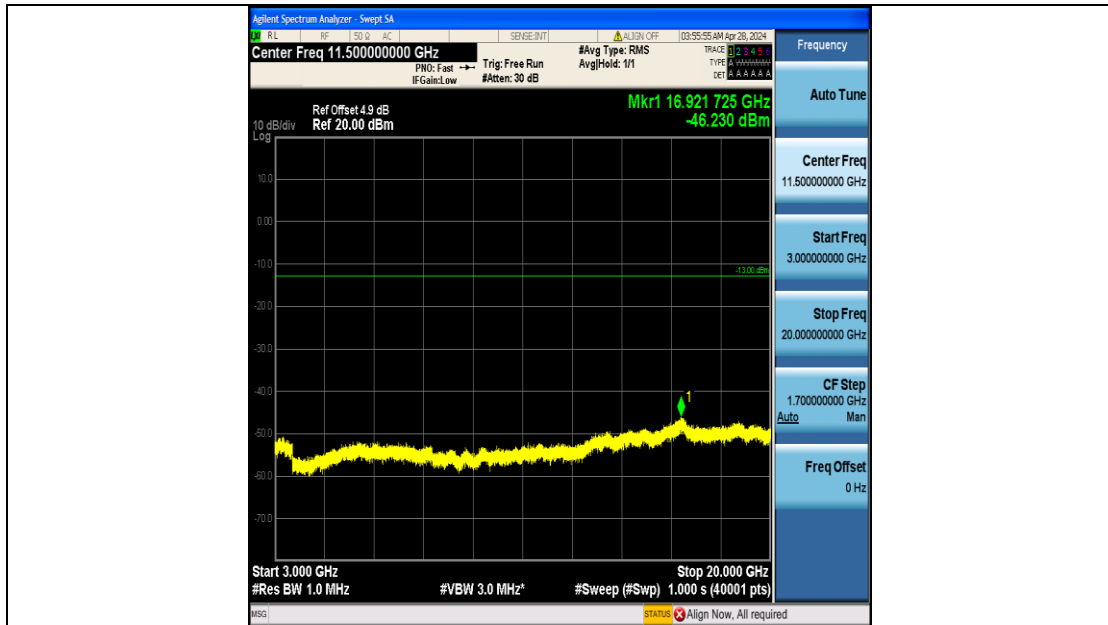

Band4\_5MHz\_16QAM\_20175\_25RB#0\_0.009~0.15\_0.009~0.15

Band4\_5MHz\_16QAM\_20175\_25RB#0\_0.15~30\_0.15~30

Band4\_5MHz\_16QAM\_20175\_25RB#0\_30~1000\_30~1000

Band4\_5MHz\_16QAM\_20175\_25RB#0\_1000~3000\_1000~3000