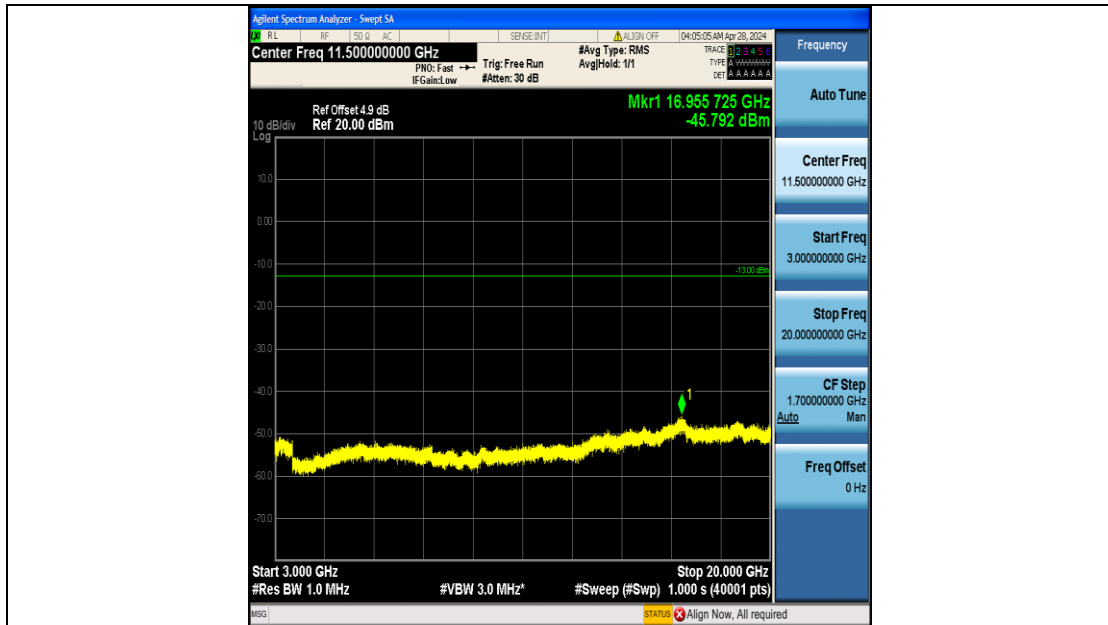

Band4\_10MHz\_16QAM\_20000\_50RB#0\_0.009~0.15\_0.009~0.15

Band4\_10MHz\_16QAM\_20000\_50RB#0\_0.15~30\_0.15~30

Band4\_10MHz\_16QAM\_20000\_50RB#0\_30~1000\_30~1000

Band4\_10MHz\_16QAM\_20000\_50RB#0\_1000~3000\_1000~3000