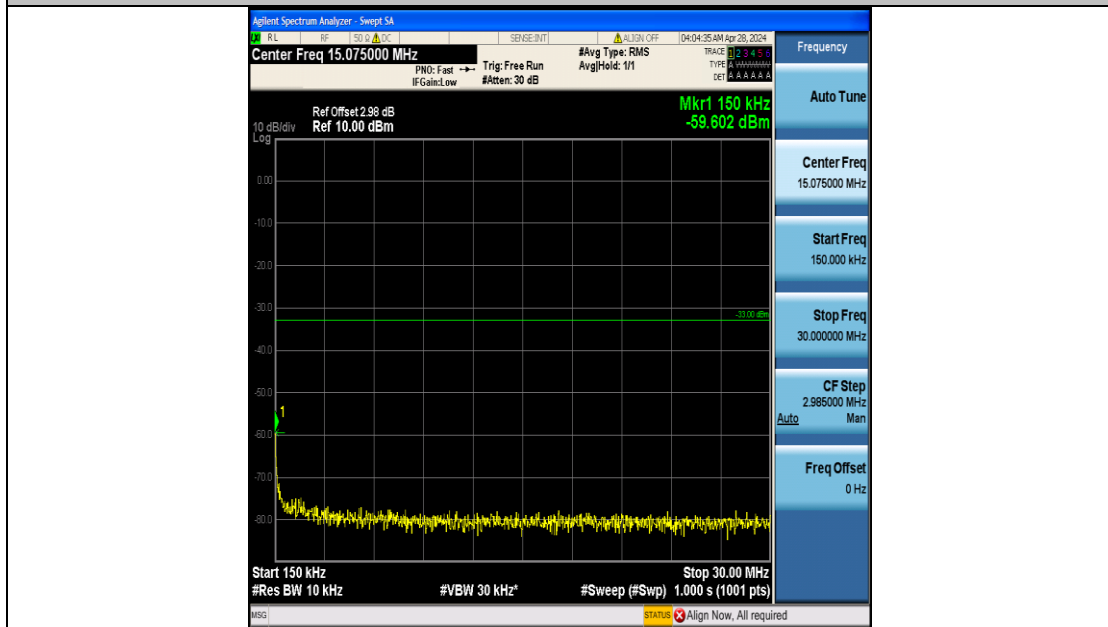

Band4_10MHz_16QAM_20000_50RB#0_0.15~30_0.15~30