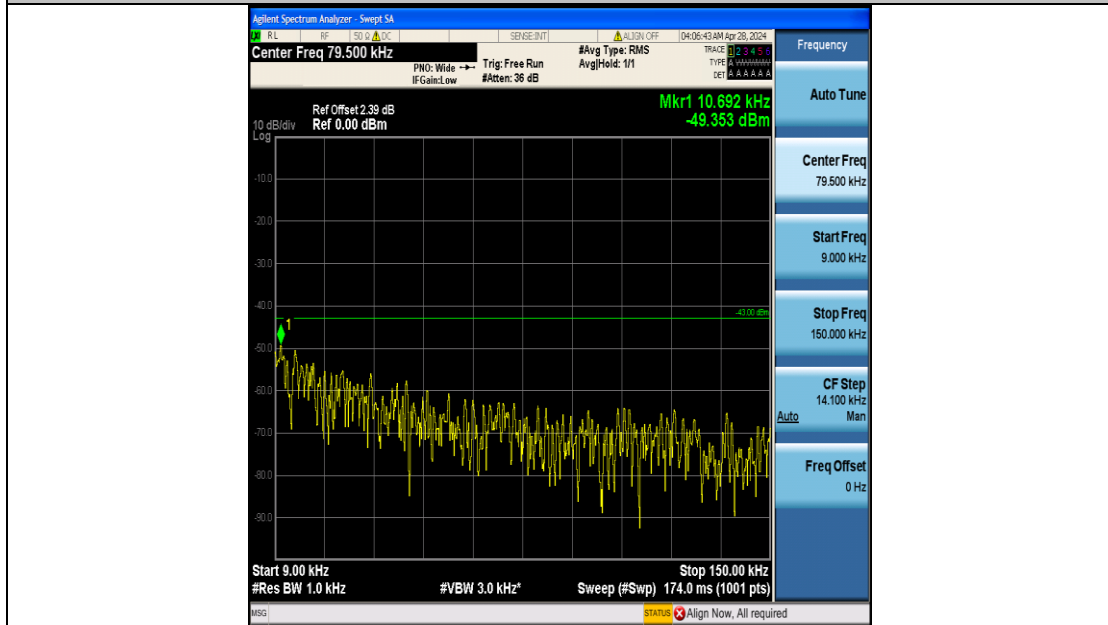

Band4_10MHz_QPSK_20350_50RB#0_0.009~0.15_0.009~0.15