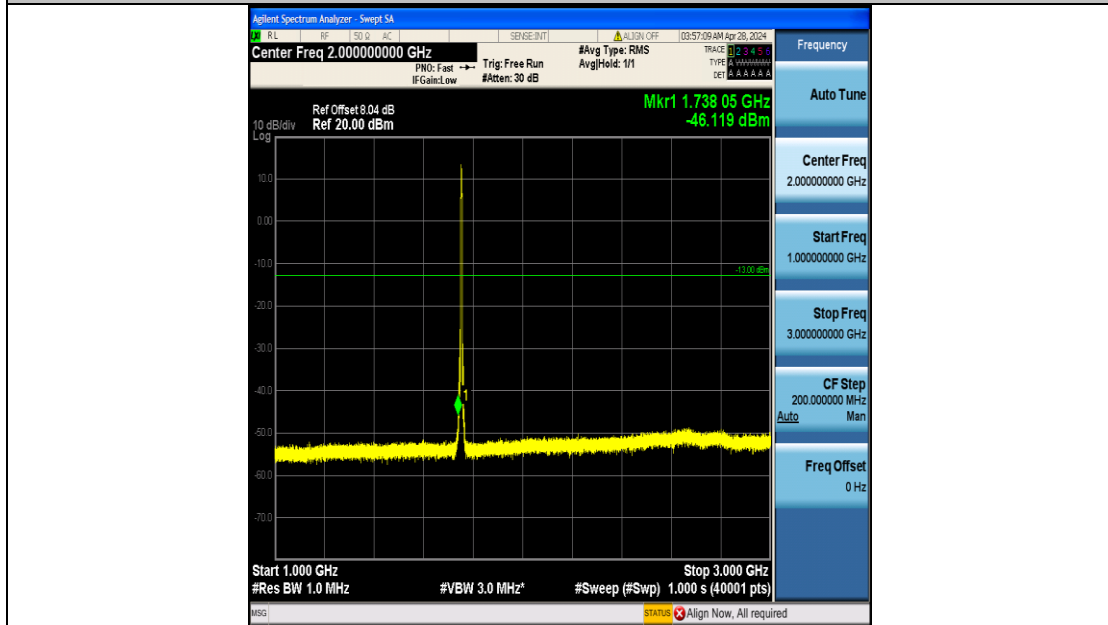

Band4_5MHz_16QAM_20375_25RB#0_1000~3000_1000~3000