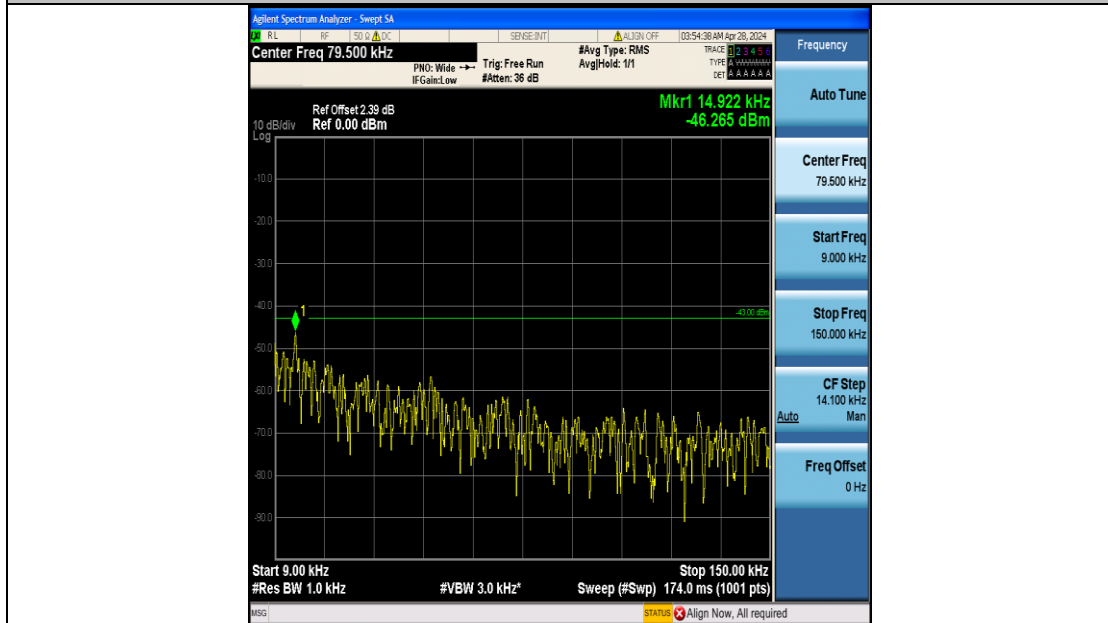

Band4_5MHz_16QAM_19975_25RB#0_3000~20000_3000~20000