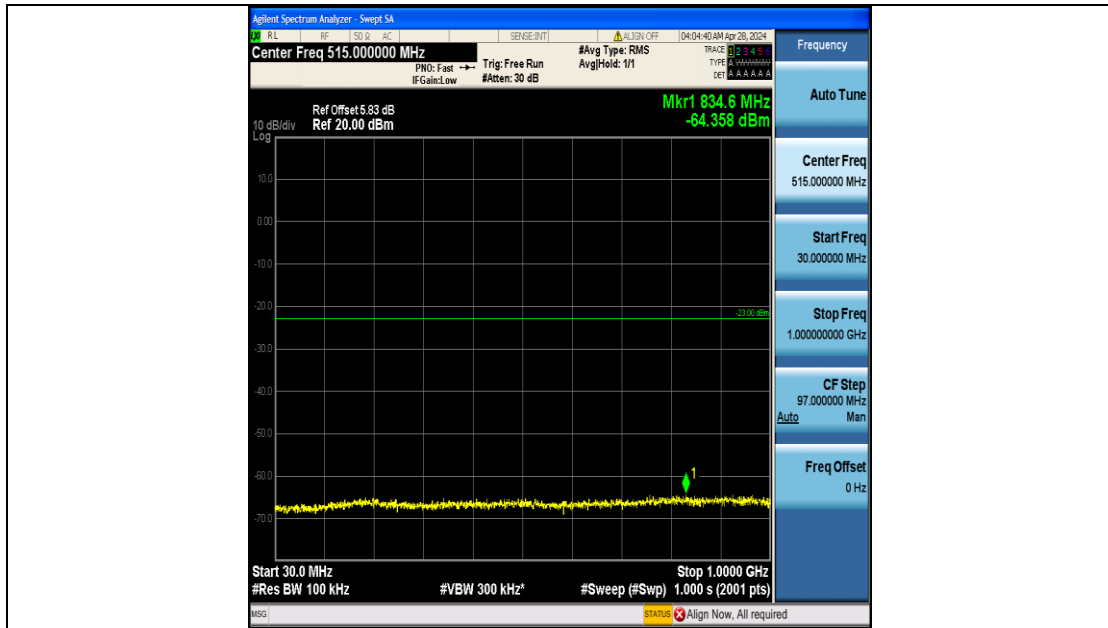

Band4_10MHz_16QAM_20000_50RB#0_30~1000_30~1000