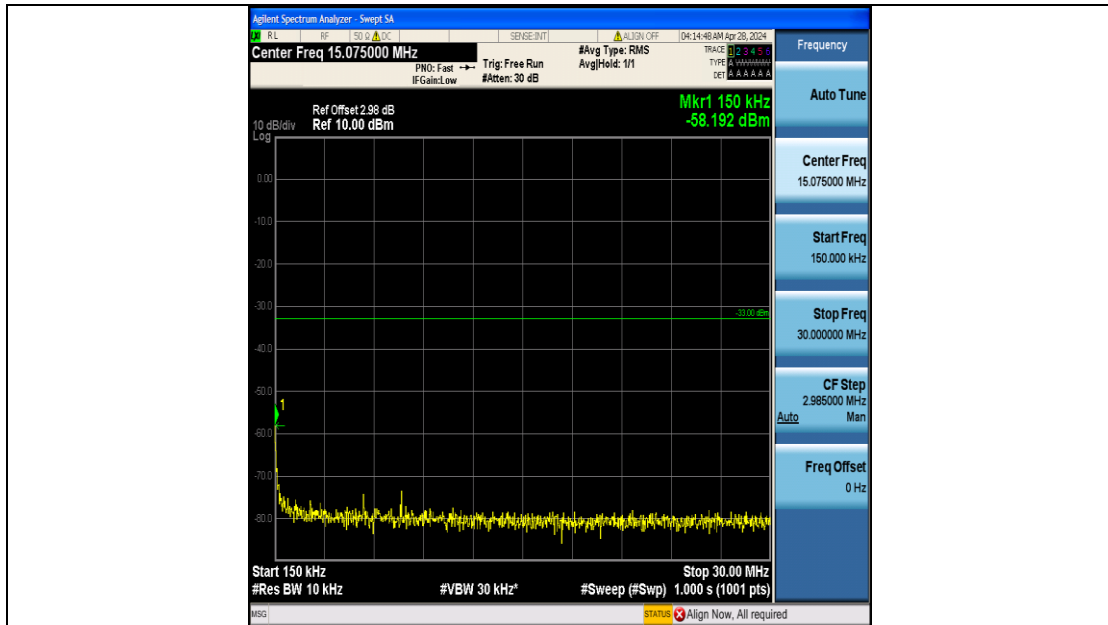

Band4_15MHz_QPSK_2025_75RB#0_0.15~30_0.15~30