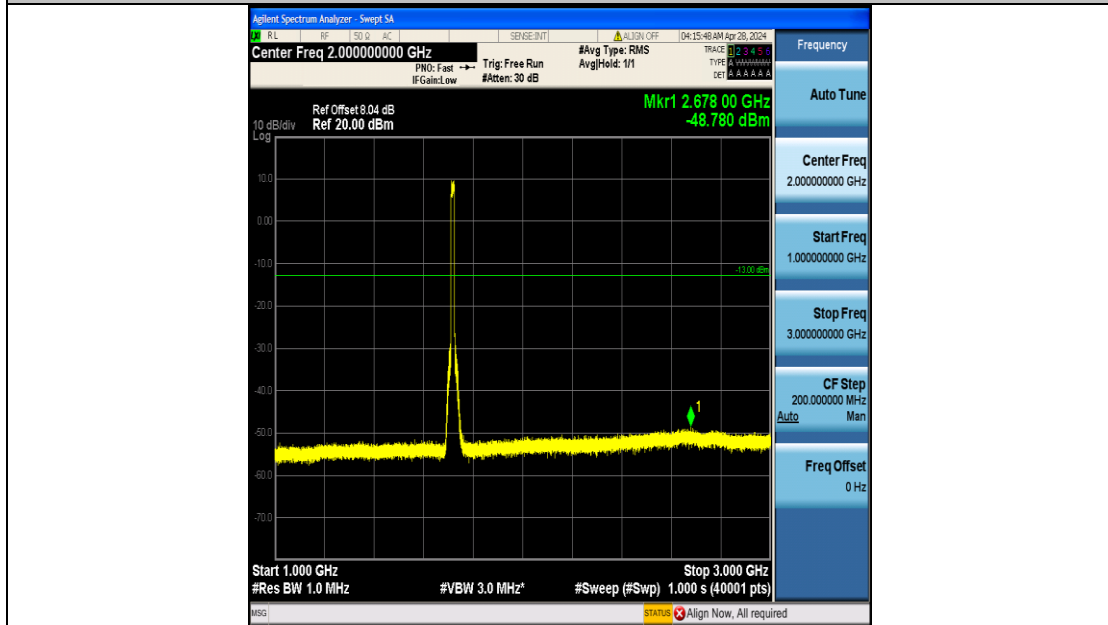

Band4_15MHz_16QAM_2025_75RB#0_1000~3000_1000~3000