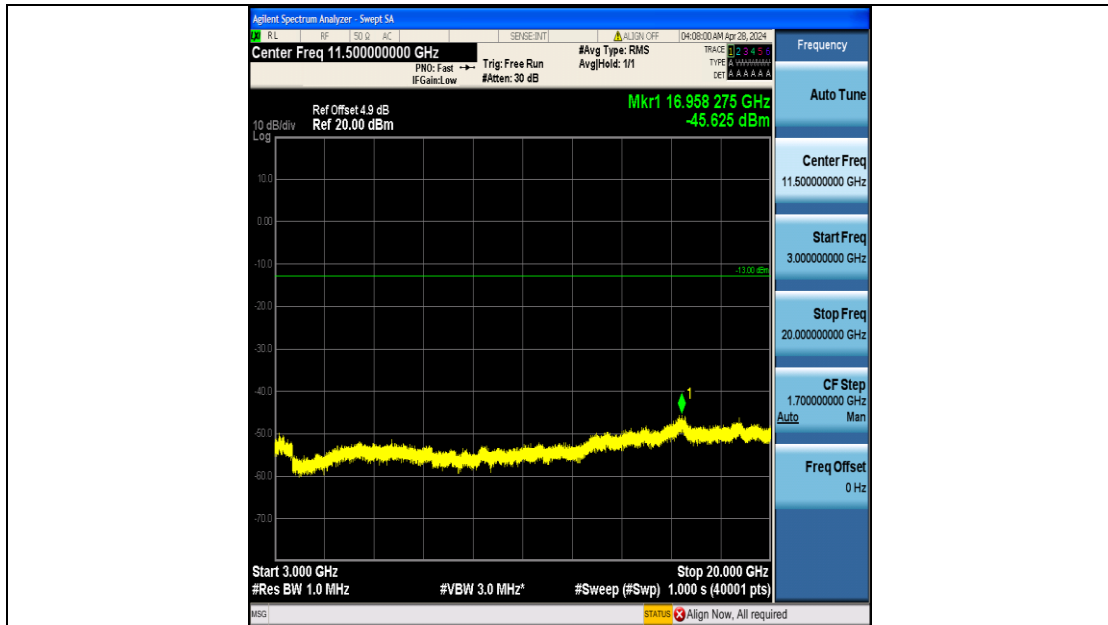

Band4\_10MHz\_16QAM\_20350\_50RB#0\_0.009~0.15\_0.009~0.15

Band4\_10MHz\_16QAM\_20350\_50RB#0\_0.15~30\_0.15~30

Band4\_10MHz\_16QAM\_20350\_50RB#0\_30~1000\_30~1000

Band4\_10MHz\_16QAM\_20350\_50RB#0\_1000~3000\_1000~3000