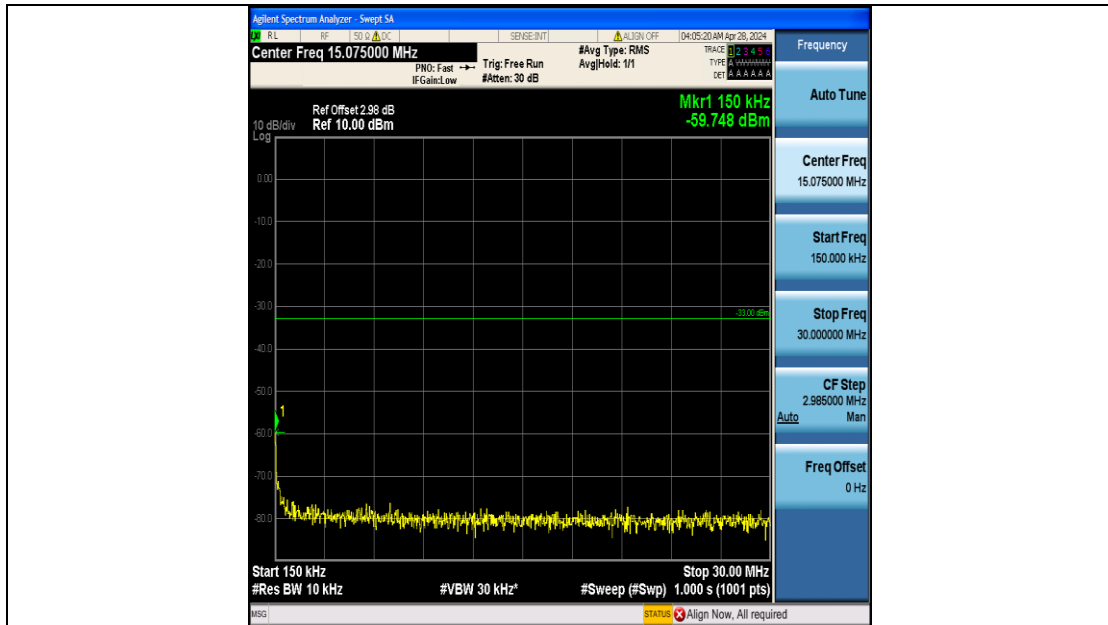

Band4_10MHz_QPSK_20175_50RB#0_0.15~30_0.15~30