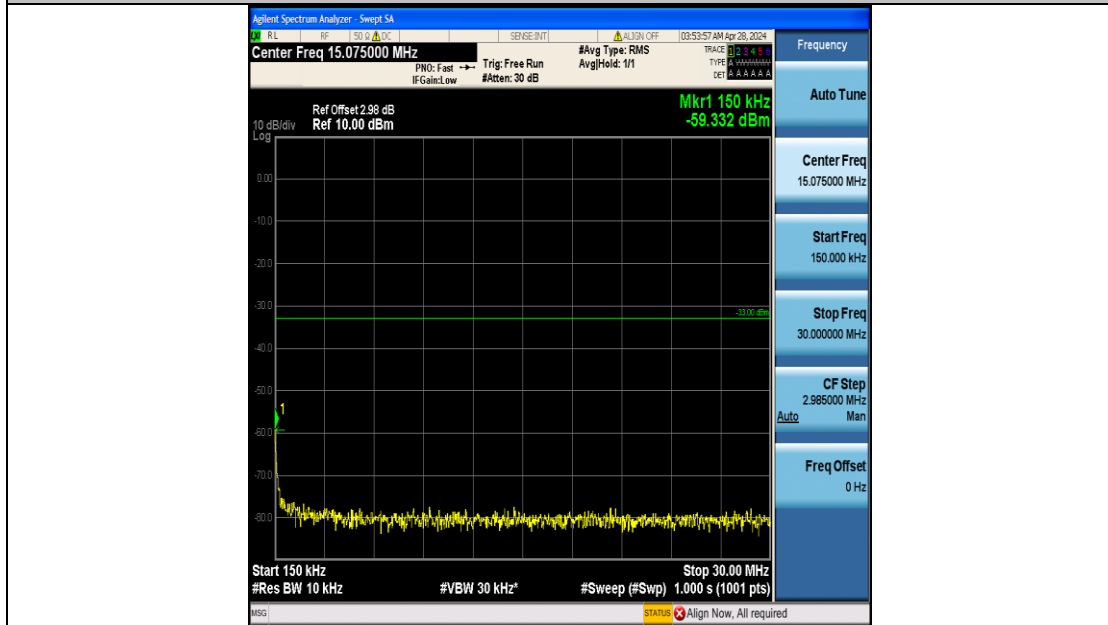

Band4_5MHz_16QAM_19975_25RB#0_0.009~0.15_0.009~0.15