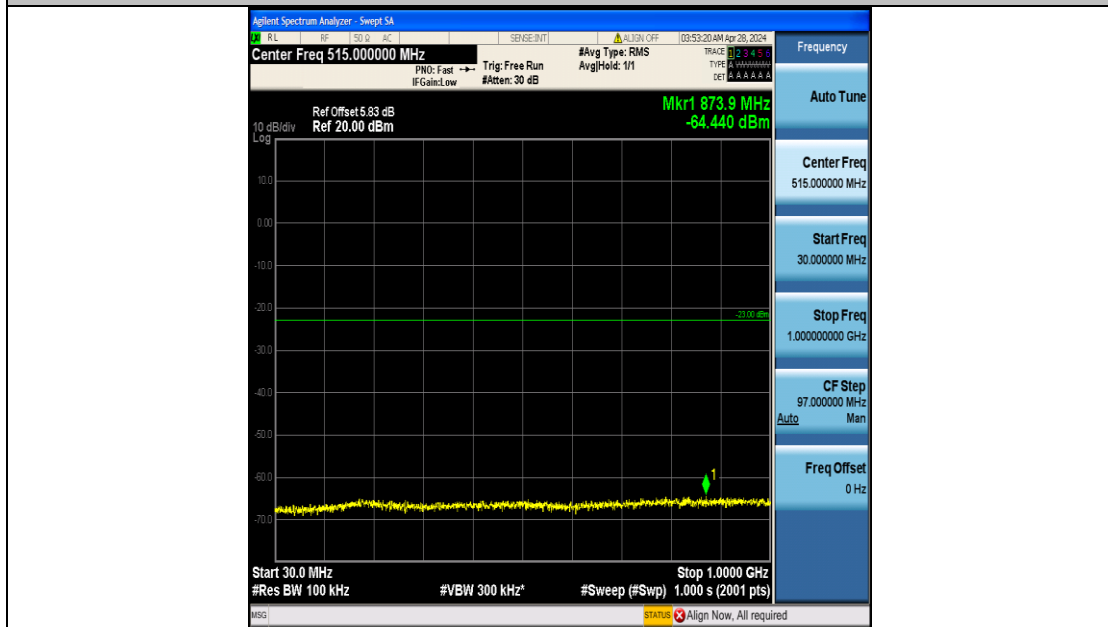

Band4\_3MHz\_16QAM\_20385\_15RB#0\_3000~20000\_3000~20000

Band4\_5MHz\_QPSK\_19975\_25RB#0\_0.009~0.15\_0.009~0.15

Band4\_5MHz\_QPSK\_19975\_25RB#0\_0.15~30\_0.15~30

Band4\_5MHz\_QPSK\_19975\_25RB#0\_30~1000\_30~1000

Band4\_5MHz\_QPSK\_19975\_25RB#0\_1000~3000\_1000~3000

Band4\_5MHz\_QPSK\_19975\_25RB#0\_3000~20000\_3000~20000

Band4\_5MHz\_16QAM\_19975\_25RB#0\_0.009~0.15\_0.009~0.15

Band4\_5MHz\_16QAM\_19975\_25RB#0\_0.15~30\_0.15~30