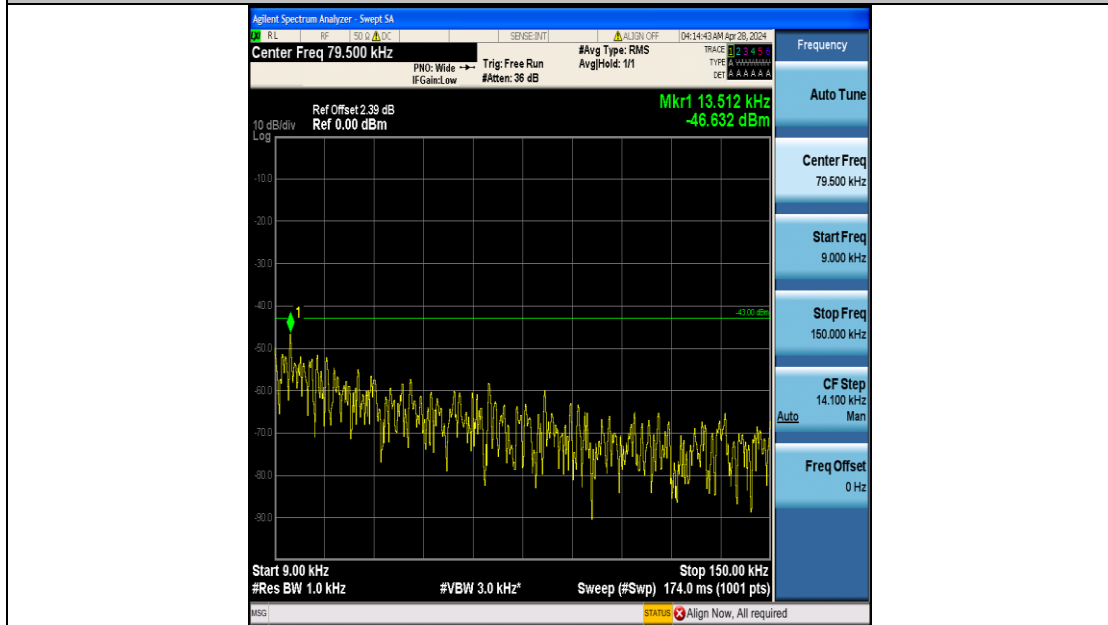

Band4_15MHz_QPSK_20025_75RB#0_0.009~0.15_0.009~0.15