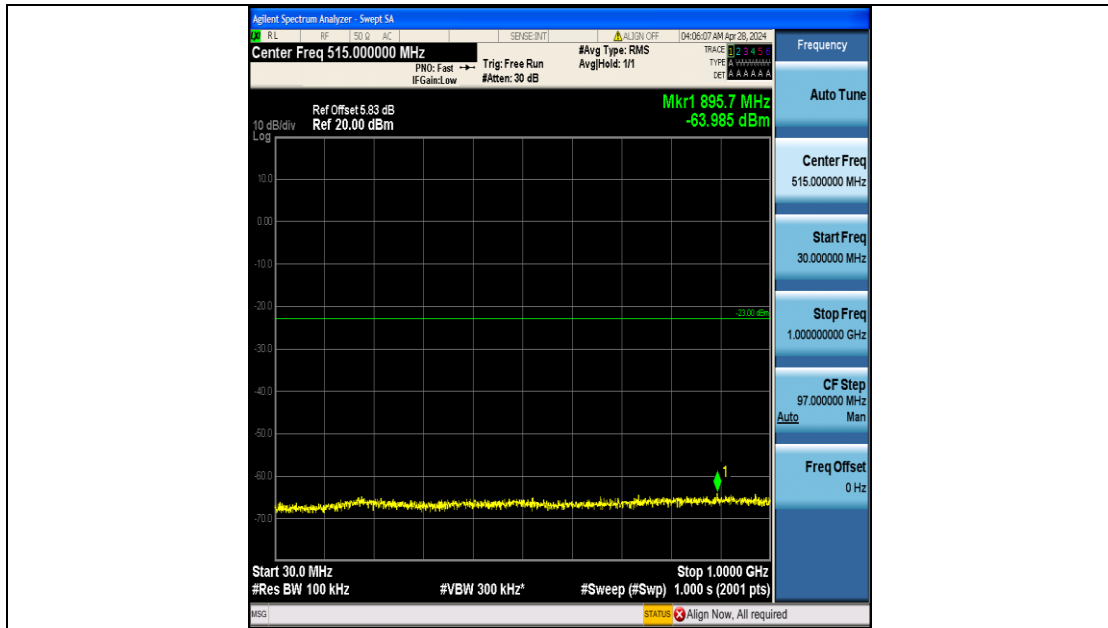

Band4\_10MHz\_QPSK\_20175\_50RB#0\_1000~3000\_1000~3000

Band4\_10MHz\_QPSK\_20175\_50RB#0\_3000~20000\_3000~20000

Band4\_10MHz\_16QAM\_20175\_50RB#0\_0.009~0.15\_0.009~0.15

Band4\_10MHz\_16QAM\_20175\_50RB#0\_0.15~30\_0.15~30