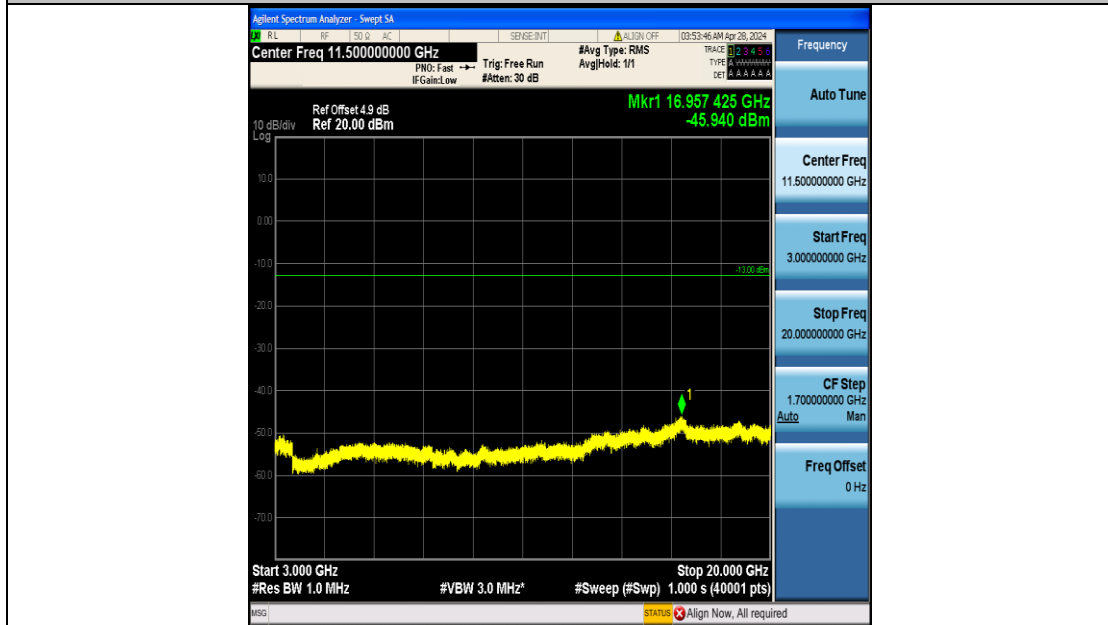

Band4\_3MHz\_16QAM\_20385\_15RB#0\_3000~20000\_3000~20000

Band4\_5MHz\_QPSK\_19975\_25RB#0\_0.009~0.15\_0.009~0.15

Band4\_5MHz\_QPSK\_19975\_25RB#0\_0.15~30\_0.15~30

Band4\_5MHz\_QPSK\_19975\_25RB#0\_30~1000\_30~1000

Band4\_5MHz\_QPSK\_19975\_25RB#0\_1000~3000\_1000~3000

Band4\_5MHz\_QPSK\_19975\_25RB#0\_3000~20000\_3000~20000

Band4\_5MHz\_16QAM\_19975\_25RB#0\_0.009~0.15\_0.009~0.15

Band4\_5MHz\_16QAM\_19975\_25RB#0\_0.15~30\_0.15~30