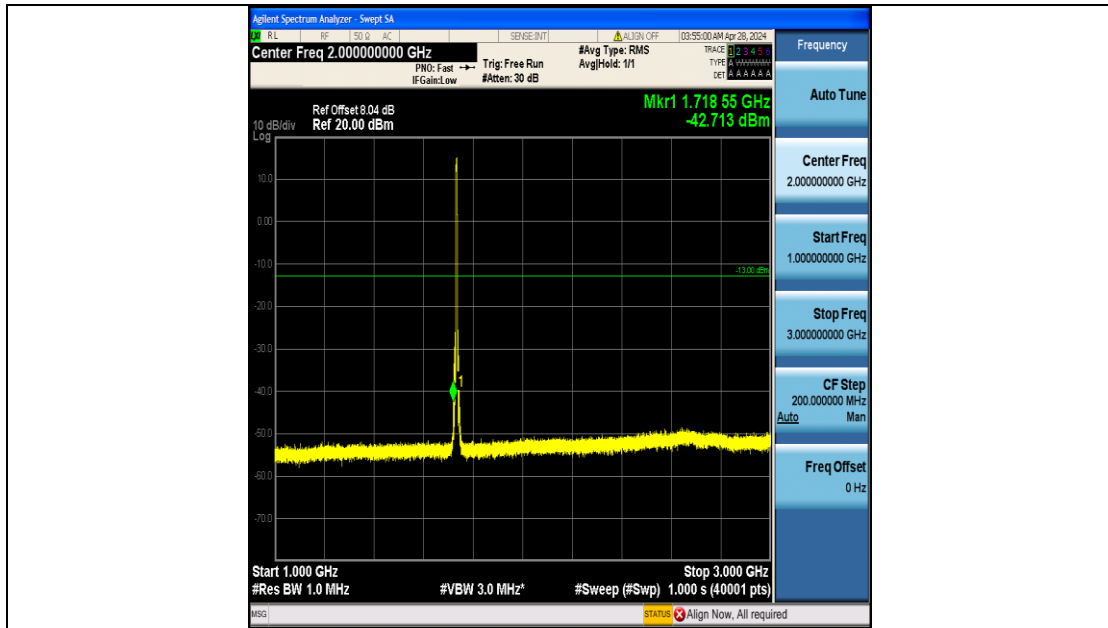

Band4_5MHz_QPSK_20175_25RB#0_30~1000_30~1000