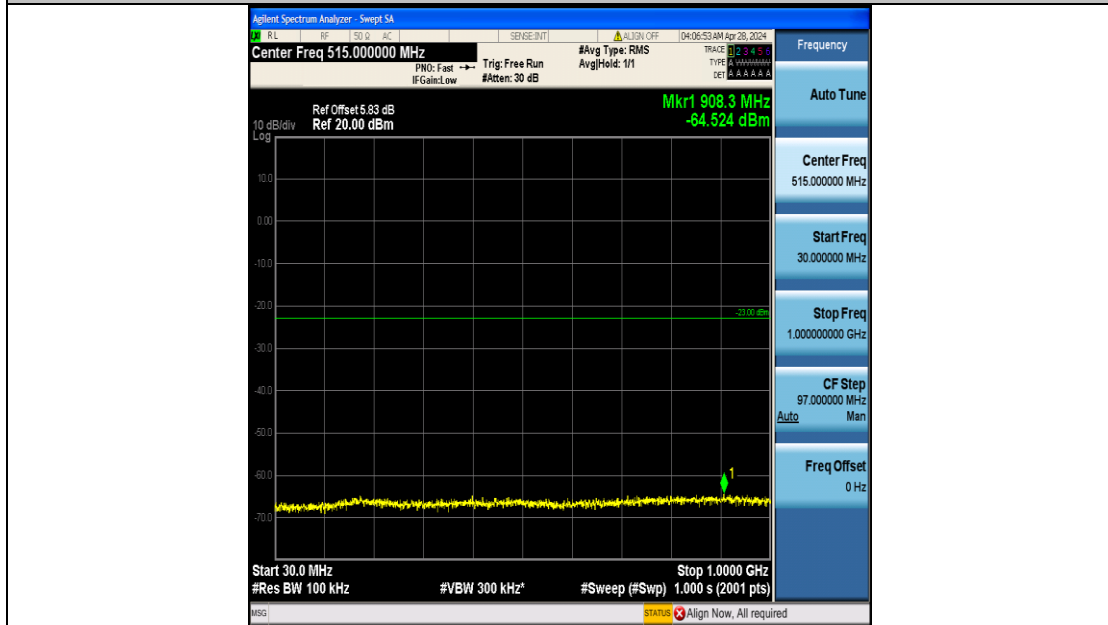

Band4_10MHz_QPSK_20350_50RB#0_30~1000_30~1000