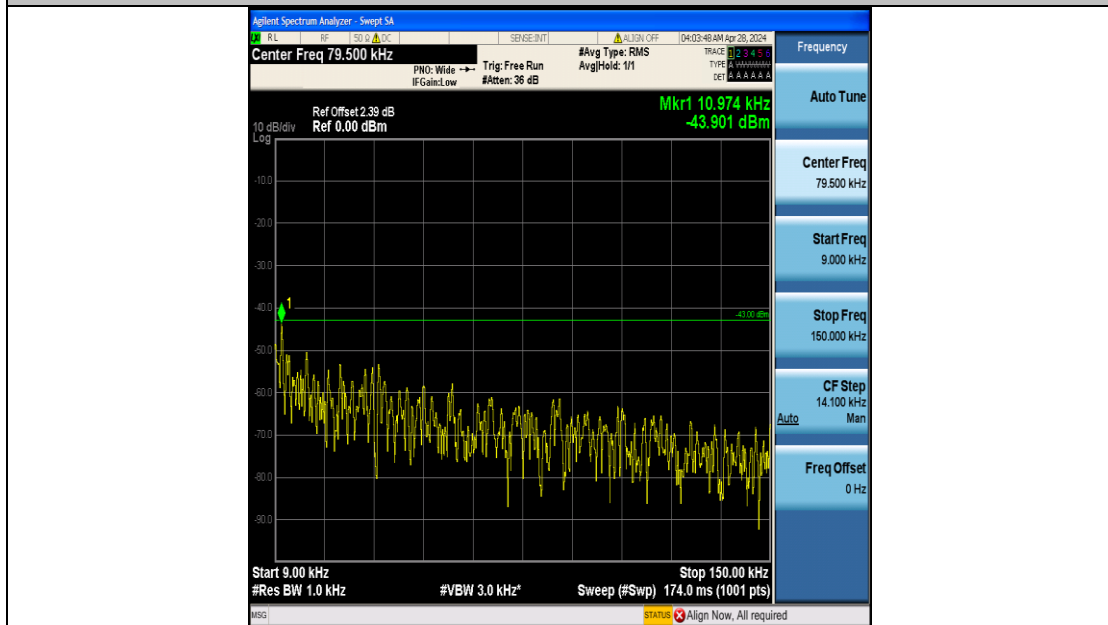

Band4_10MHz_QPSK_20000_50RB#0_0.009~0.15_0.009~0.15