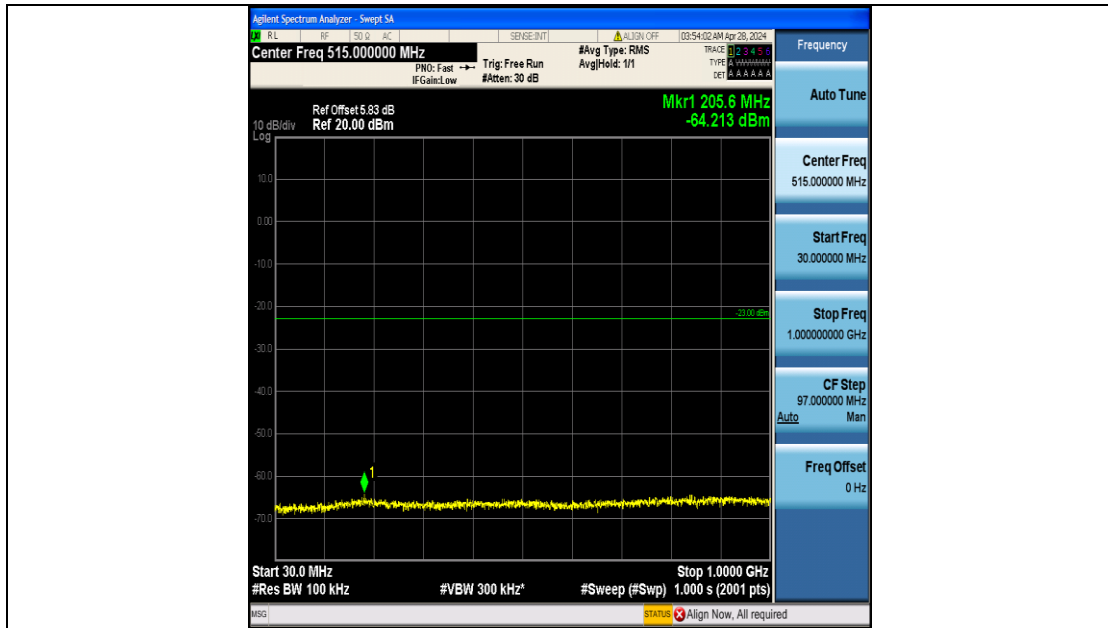

Band4\_5MHz\_QPSK\_19975\_25RB#0\_1000~3000\_1000~3000

Band4\_5MHz\_QPSK\_19975\_25RB#0\_3000~20000\_3000~20000

Band4\_5MHz\_16QAM\_19975\_25RB#0\_0.009~0.15\_0.009~0.15

Band4\_5MHz\_16QAM\_19975\_25RB#0\_0.15~30\_0.15~30

Band4\_5MHz\_16QAM\_19975\_25RB#0\_30~1000\_30~1000

Band4\_5MHz\_16QAM\_19975\_25RB#0\_1000~3000\_1000~3000

Band4\_5MHz\_16QAM\_19975\_25RB#0\_3000~20000\_3000~20000

Band4\_5MHz\_QPSK\_20175\_25RB#0\_0.009~0.15\_0.009~0.15