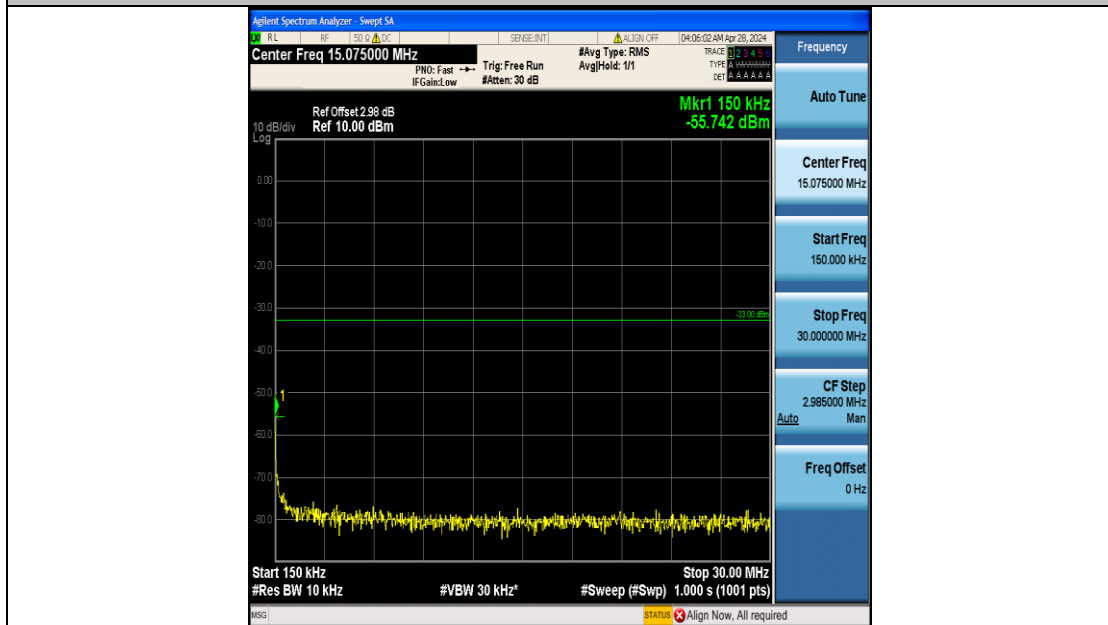

Band4_10MHz_16QAM_20175_50RB#0_0.15~30_0.15~30