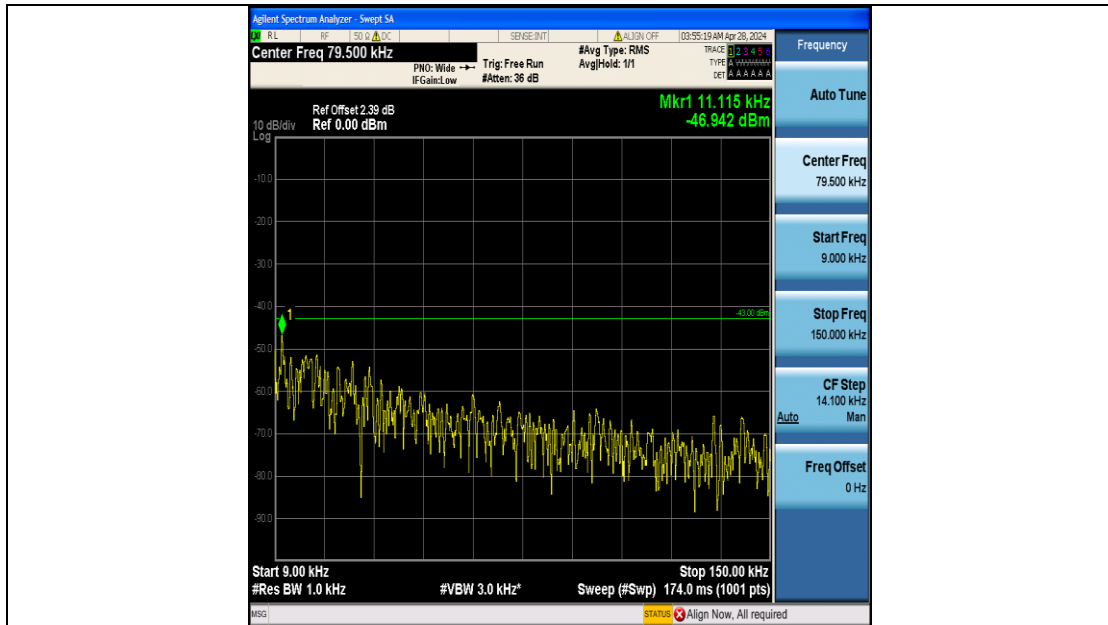

Band4\_5MHz\_QPSK\_20175\_25RB#0\_0.15~30\_0.15~30

Band4\_5MHz\_QPSK\_20175\_25RB#0\_30~1000\_30~1000

Band4\_5MHz\_QPSK\_20175\_25RB#0\_1000~3000\_1000~3000

Band4\_5MHz\_QPSK\_20175\_25RB#0\_3000~20000\_3000~20000