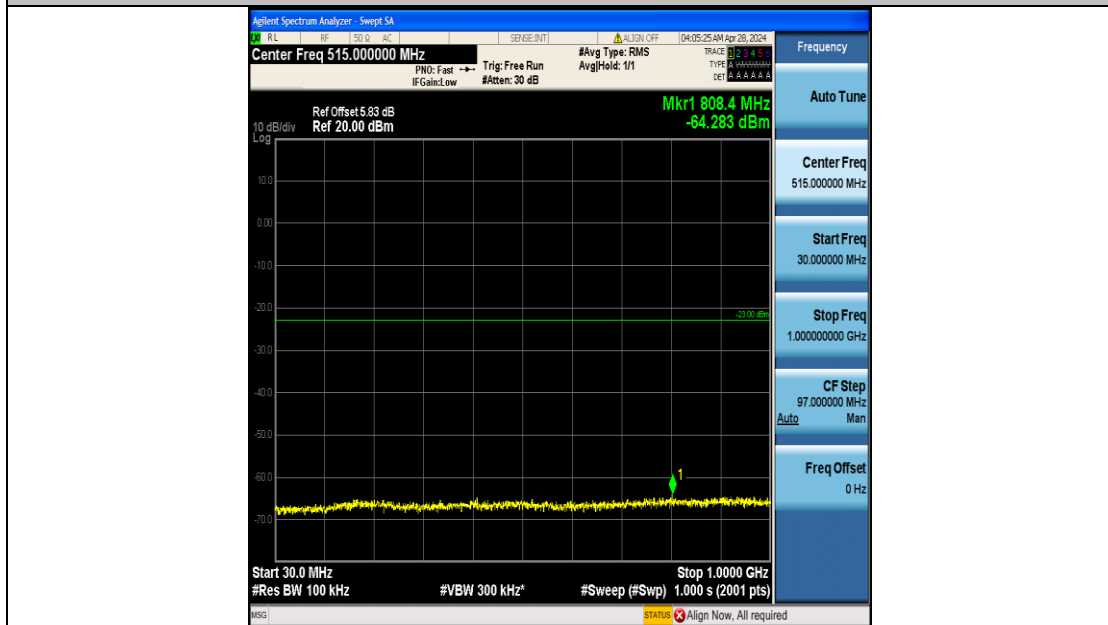

Band4_10MHz_QPSK_20175_50RB#0_30~1000_30~1000