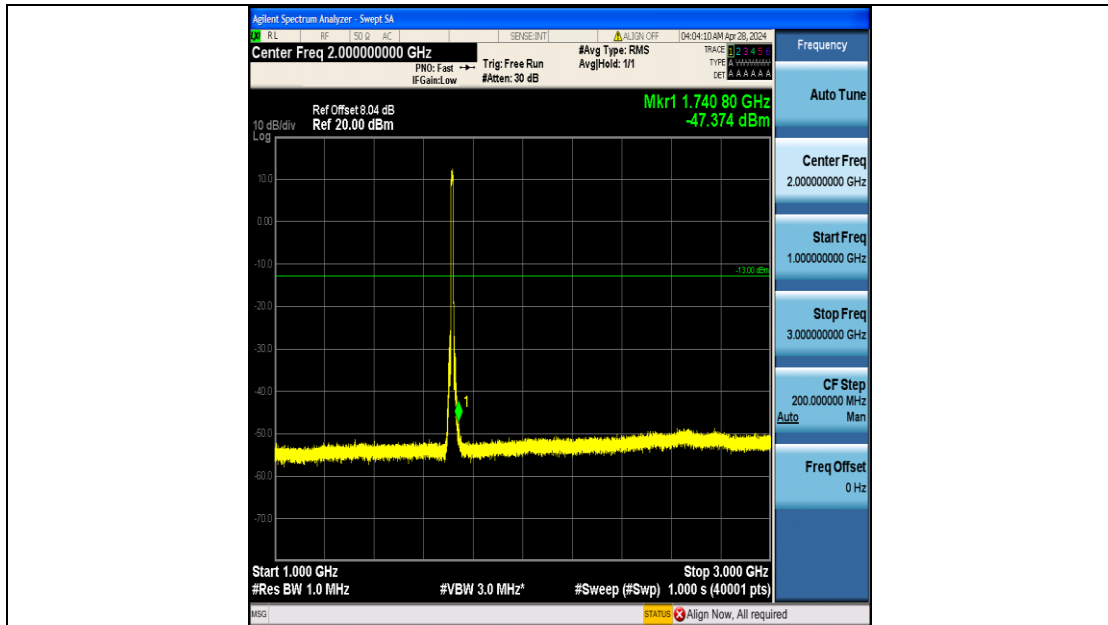

Band4_10MHz_QPSK_20000_50RB#0_1000~3000_1000~3000