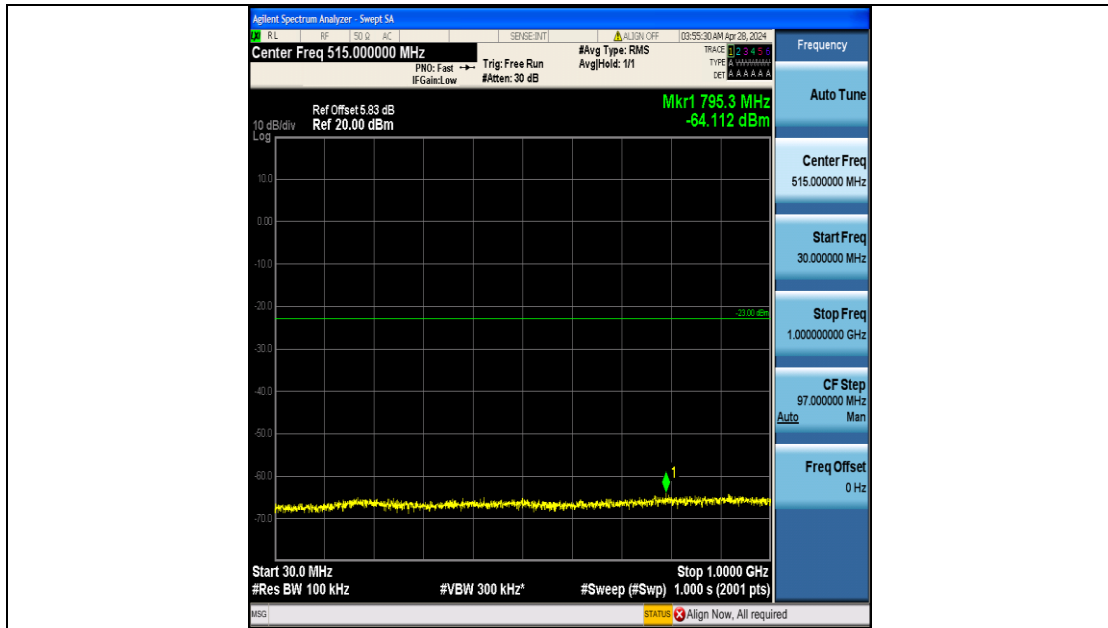

Band4_5MHz_16QAM_20175_25RB#0_0.15~30_0.15~30