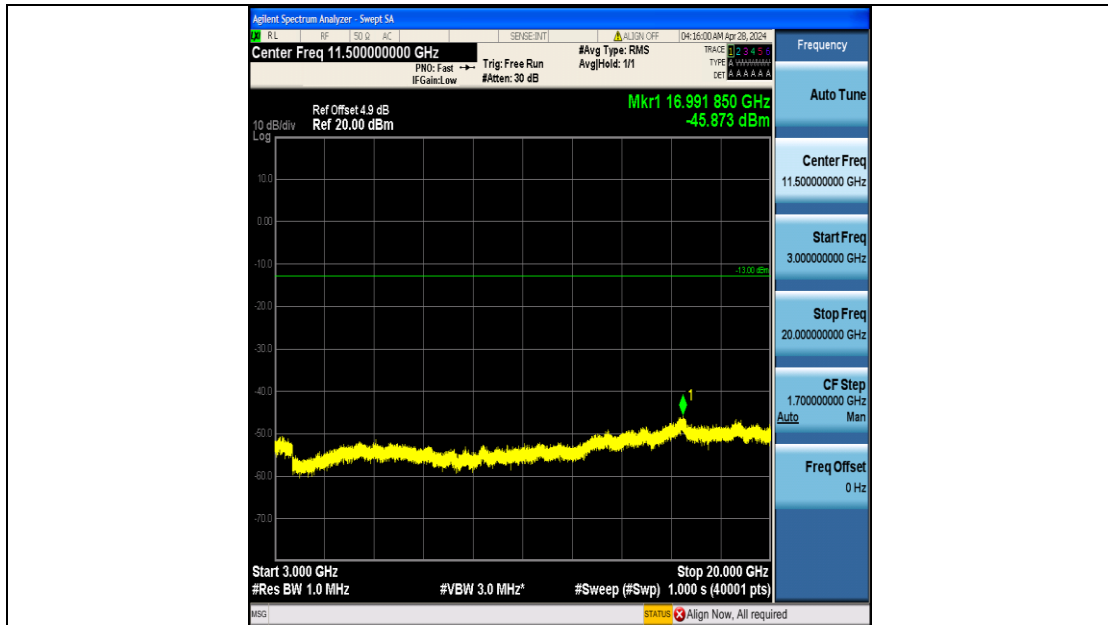

Band4_15MHz_16QAM_20025_75RB#0_3000~20000_3000~20000