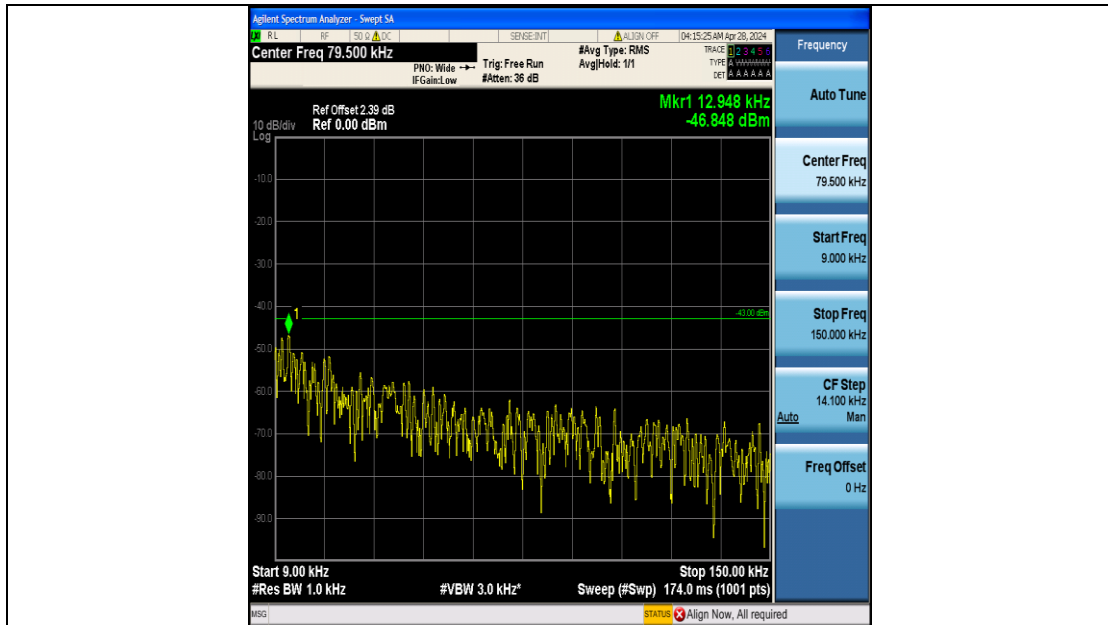

Band4_15MHz_16QAM_20025_75RB#0_0.009~0.15_0.009~0.15