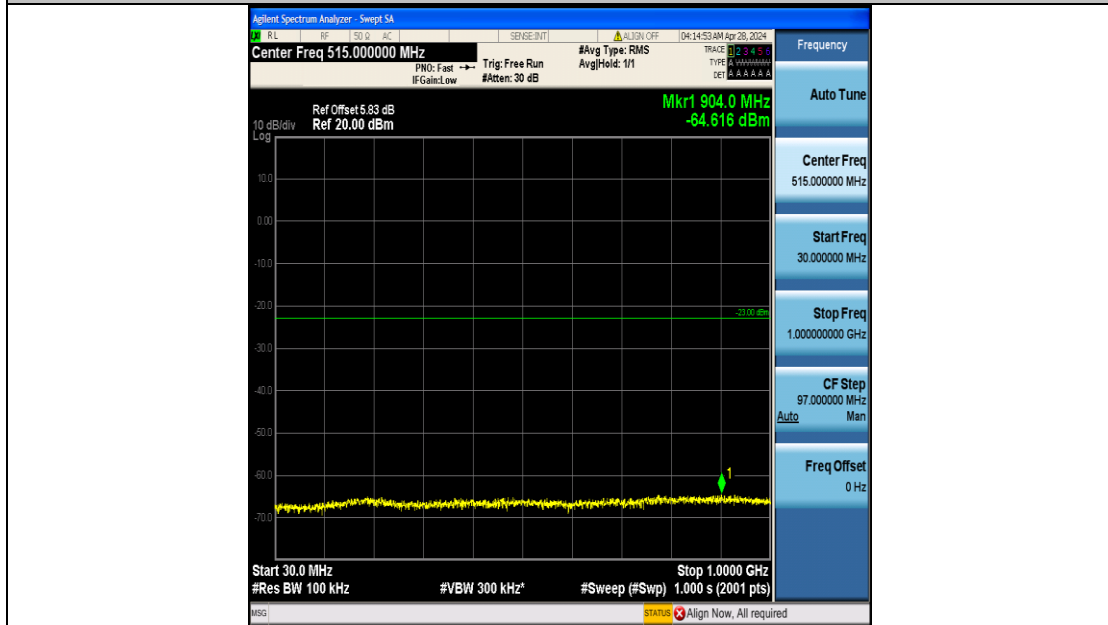

Band4_15MHz_QPSK_2025_75RB#0_30~1000_30~1000