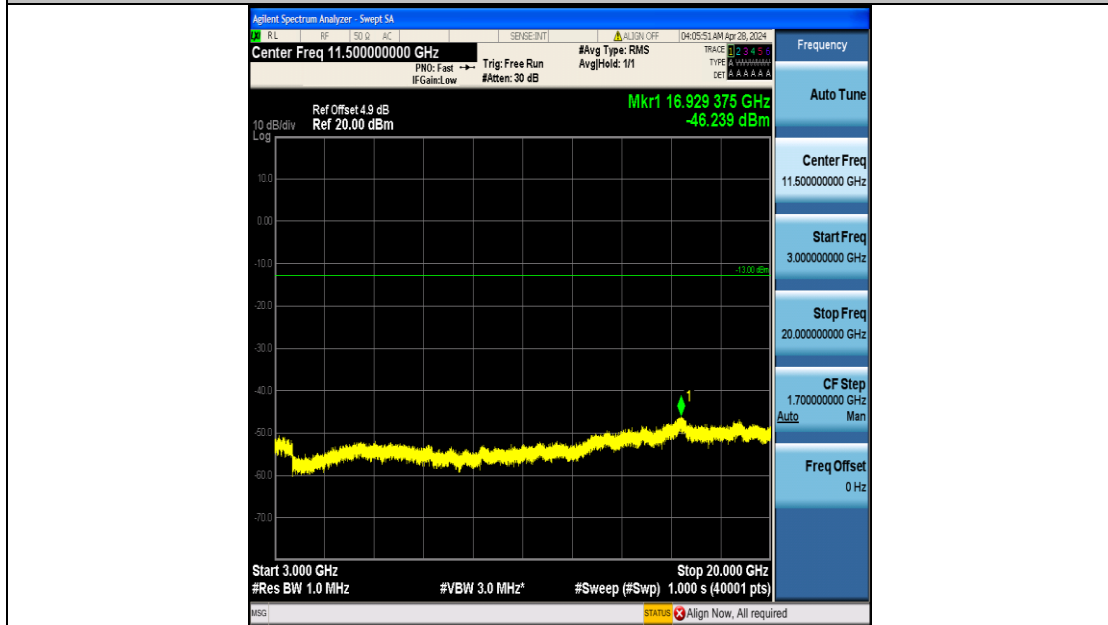

Band4_10MHz_QPSK_20175_50RB#0_3000~20000_3000~20000