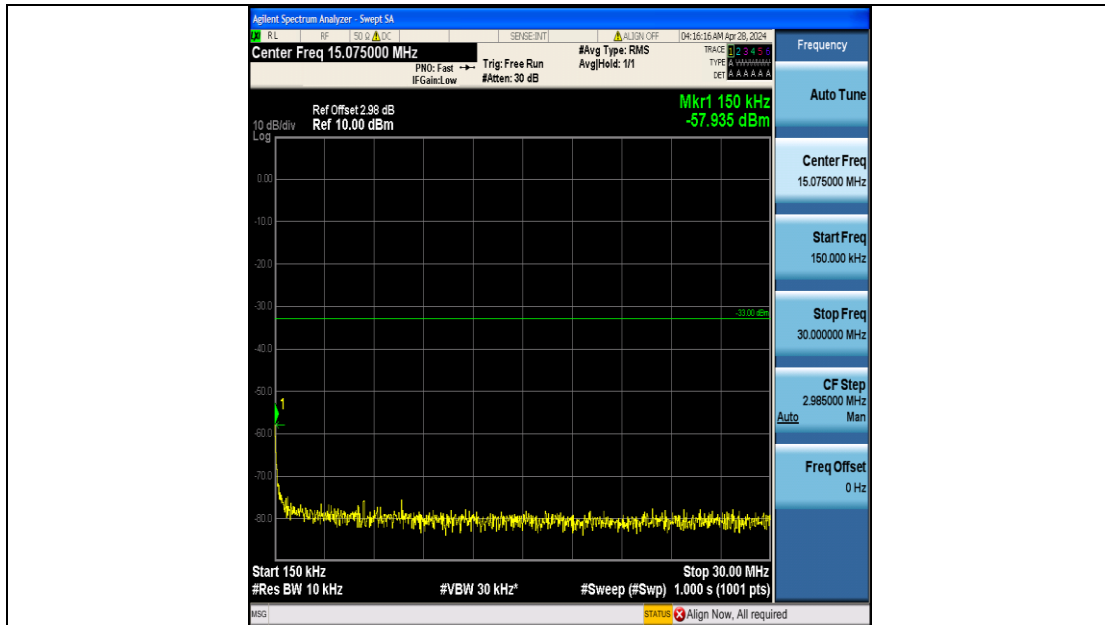

Band4\_15MHz\_16QAM\_2025\_75RB#0\_30~1000\_30~1000

Band4\_15MHz\_16QAM\_2025\_75RB#0\_1000~3000\_1000~3000

Band4\_15MHz\_16QAM\_20025\_75RB#0\_3000~20000\_3000~20000

Band4\_15MHz\_QPSK\_20175\_75RB#0\_0.009~0.15\_0.009~0.15