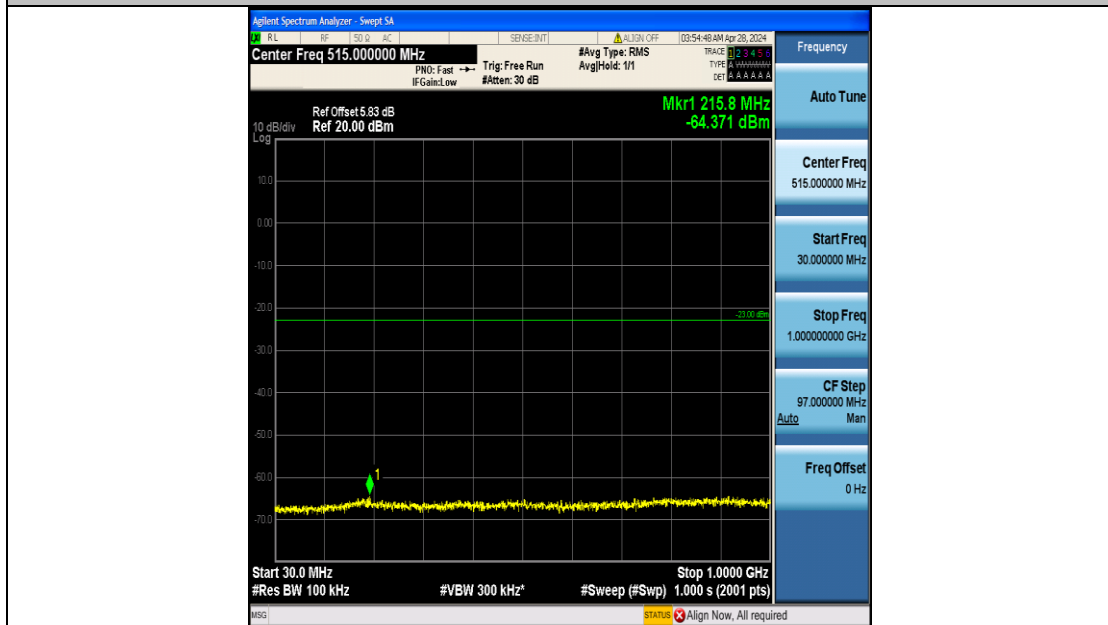

Band4_5MHz_QPSK_20175_25RB#0_0.15~30_0.15~30