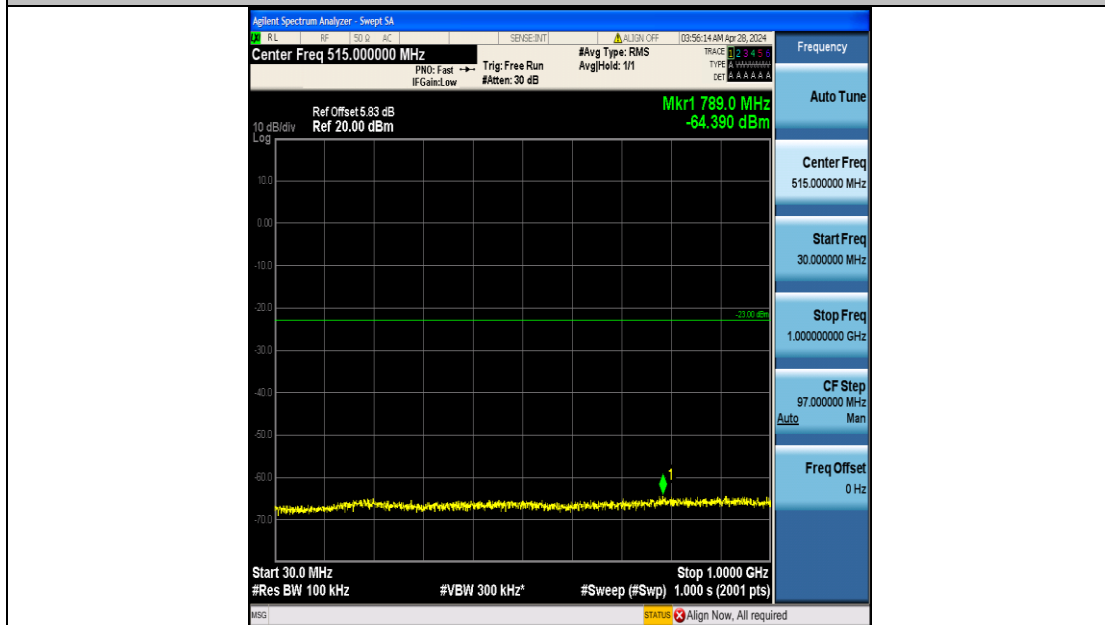

Band4_5MHz_QPSK_20375_25RB#0_30~1000_30~1000