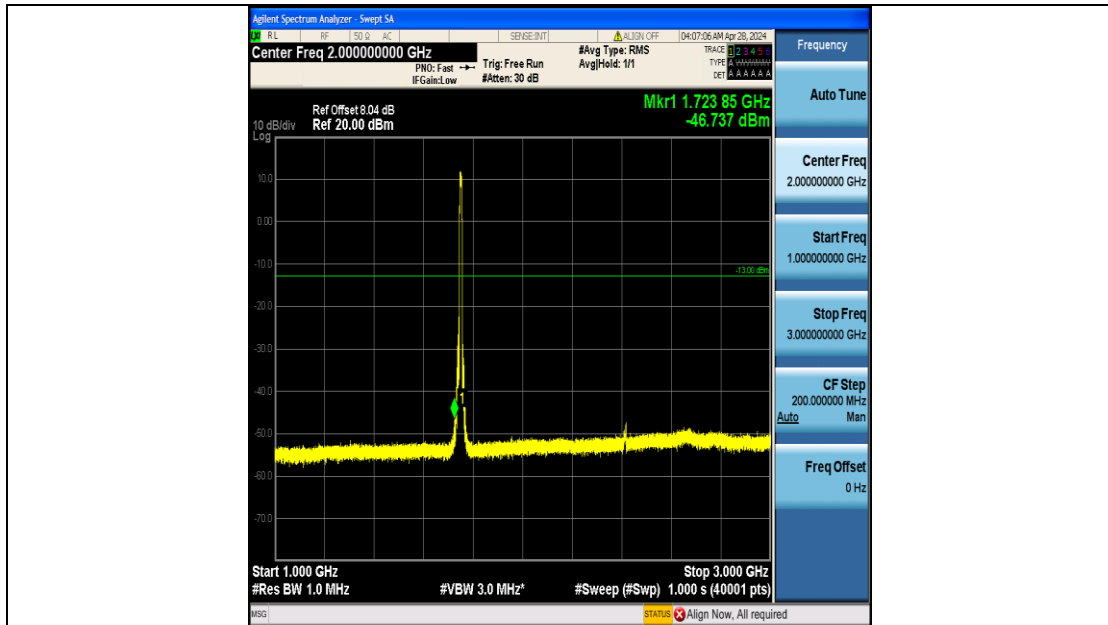

Band4_10MHz_QPSK_20350_50RB#0_1000~3000_1000~3000