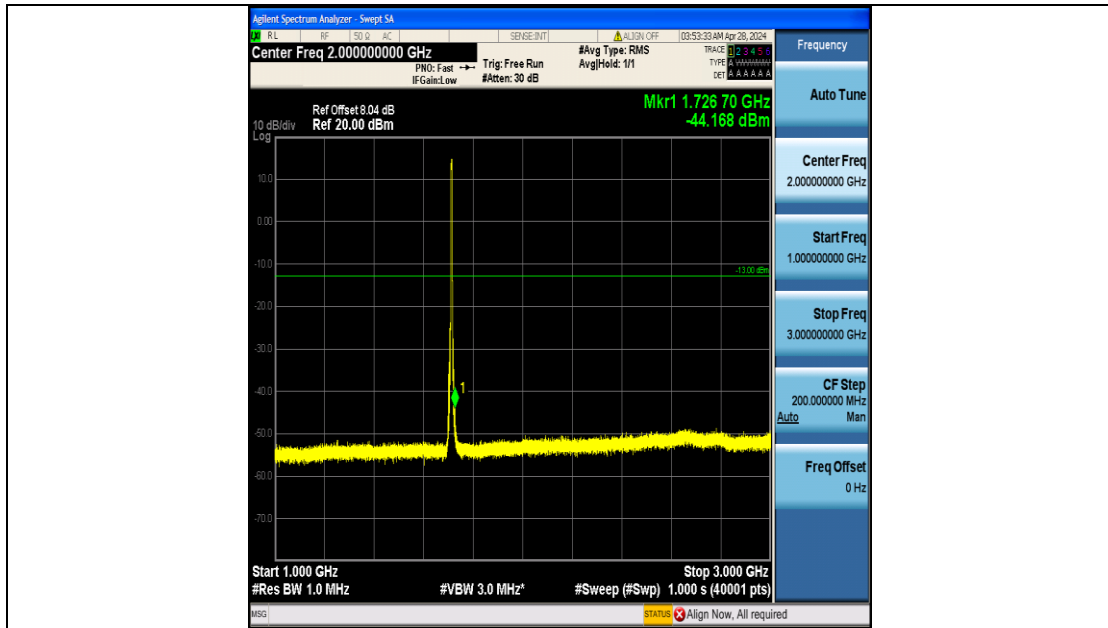

Band4\_3MHz\_16QAM\_20385\_15RB#0\_3000~20000\_3000~20000

Band4\_5MHz\_QPSK\_19975\_25RB#0\_0.009~0.15\_0.009~0.15

Band4\_5MHz\_QPSK\_19975\_25RB#0\_0.15~30\_0.15~30

Band4\_5MHz\_QPSK\_19975\_25RB#0\_30~1000\_30~1000