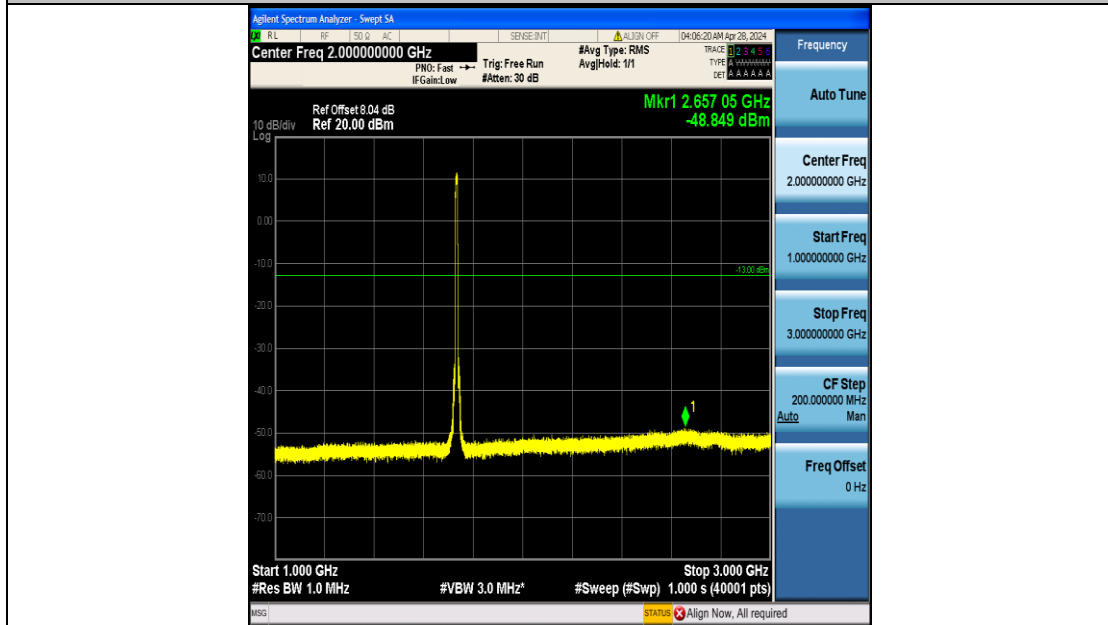

Band4_10MHz_16QAM_20175_50RB#0_1000~3000_1000~3000