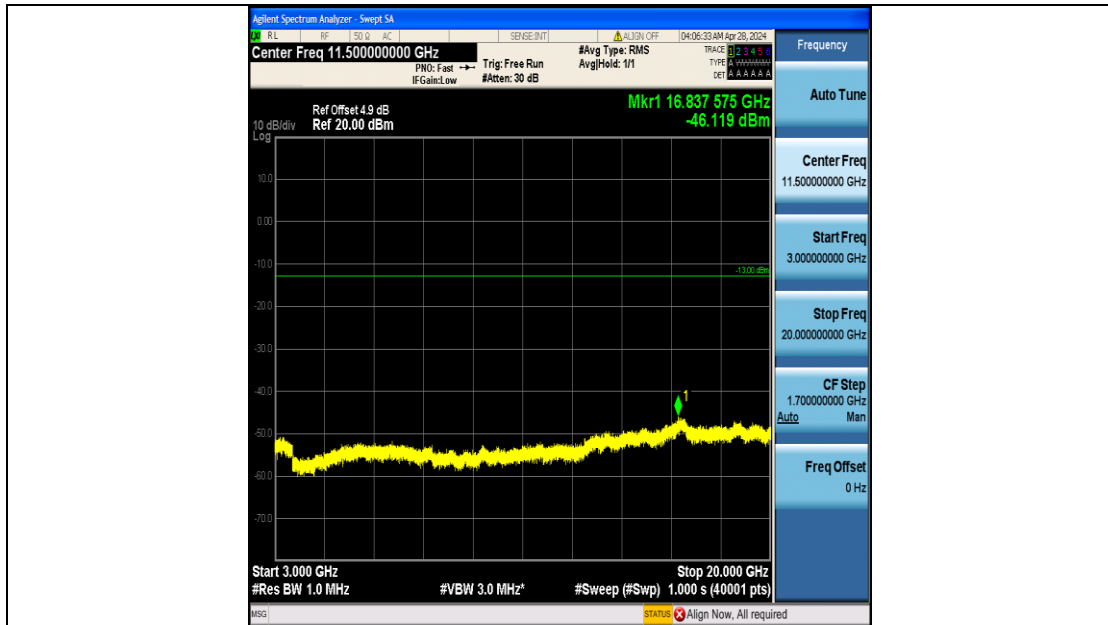

Band4_10MHz_16QAM_20175_50RB#0_3000~20000_3000~20000