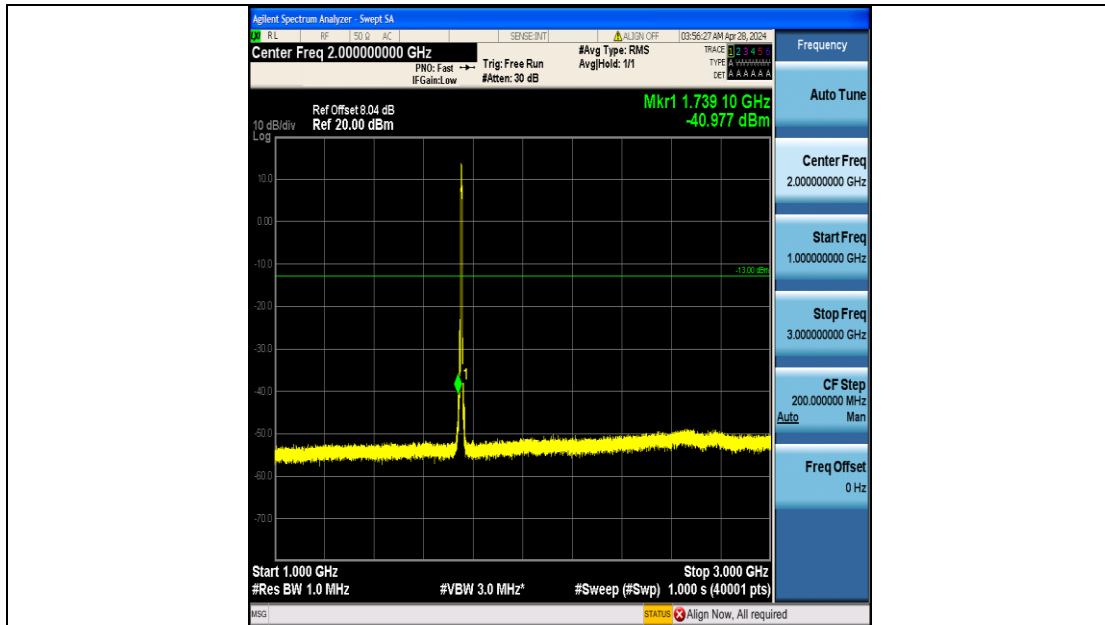

Band4\_5MHz\_16QAM\_20175\_25RB#0\_3000~20000\_3000~20000

Band4\_5MHz\_QPSK\_20375\_25RB#0\_0.009~0.15\_0.009~0.15

Band4\_5MHz\_QPSK\_20375\_25RB#0\_0.15~30\_0.15~30

Band4\_5MHz\_QPSK\_20375\_25RB#0\_30~1000\_30~1000