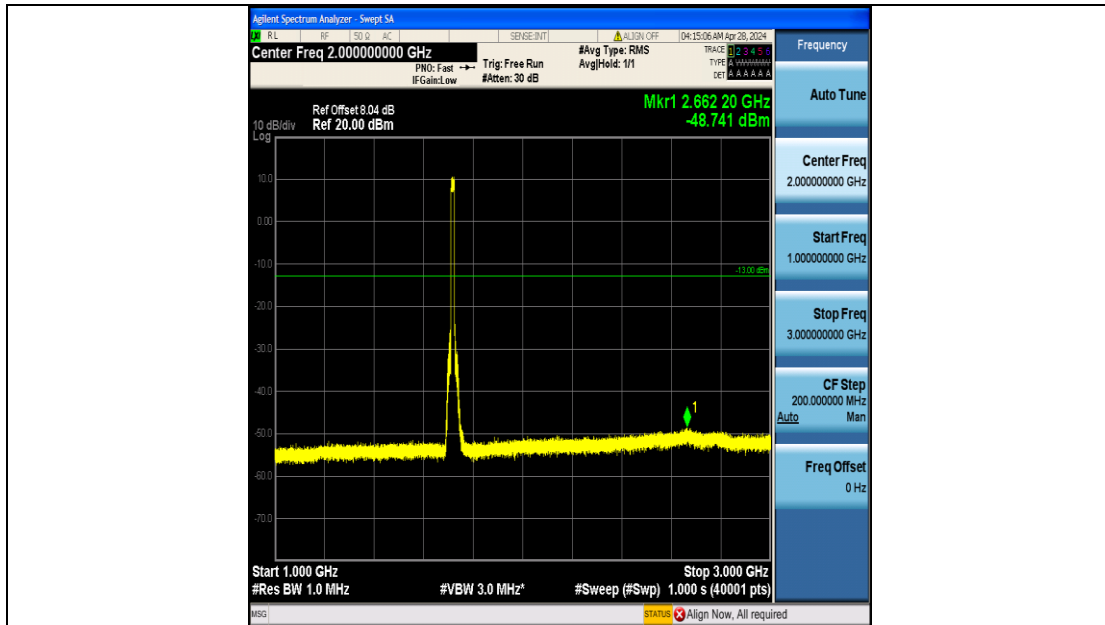

Band4\_10MHz\_16QAM\_20350\_50RB#0\_3000~20000\_3000~20000

Band4\_15MHz\_QPSK\_20025\_75RB#0\_0.009~0.15\_0.009~0.15

Band4\_15MHz\_QPSK\_2025\_75RB#0\_0.15~30\_0.15~30

Band4\_15MHz\_QPSK\_2025\_75RB#0\_30~1000\_30~1000