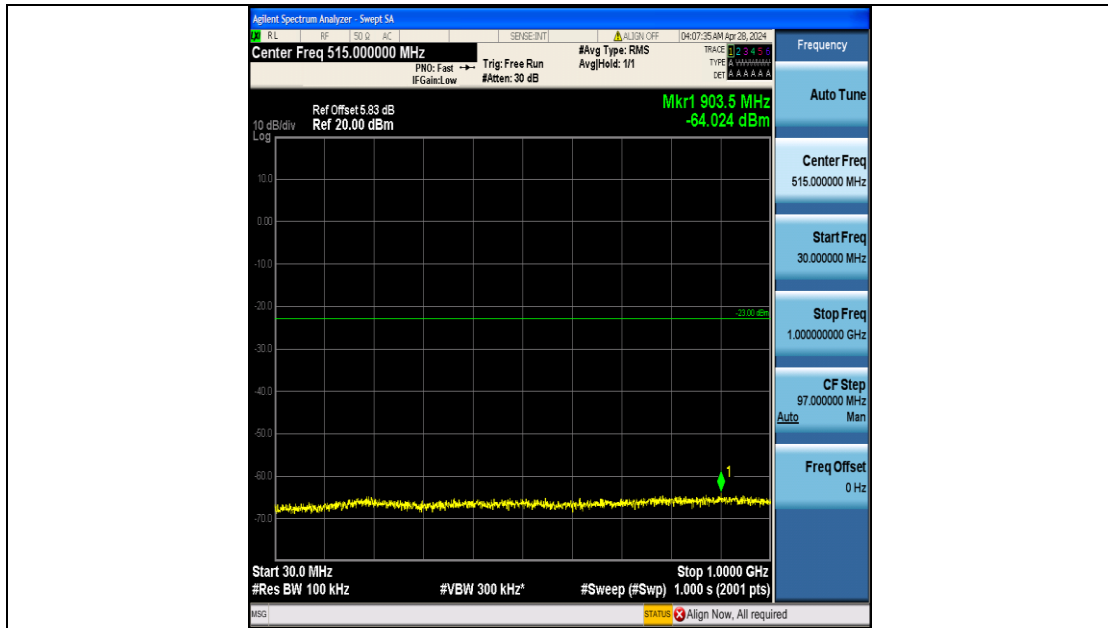

Band4_10MHz_16QAM_20350_50RB#0_30~1000_30~1000