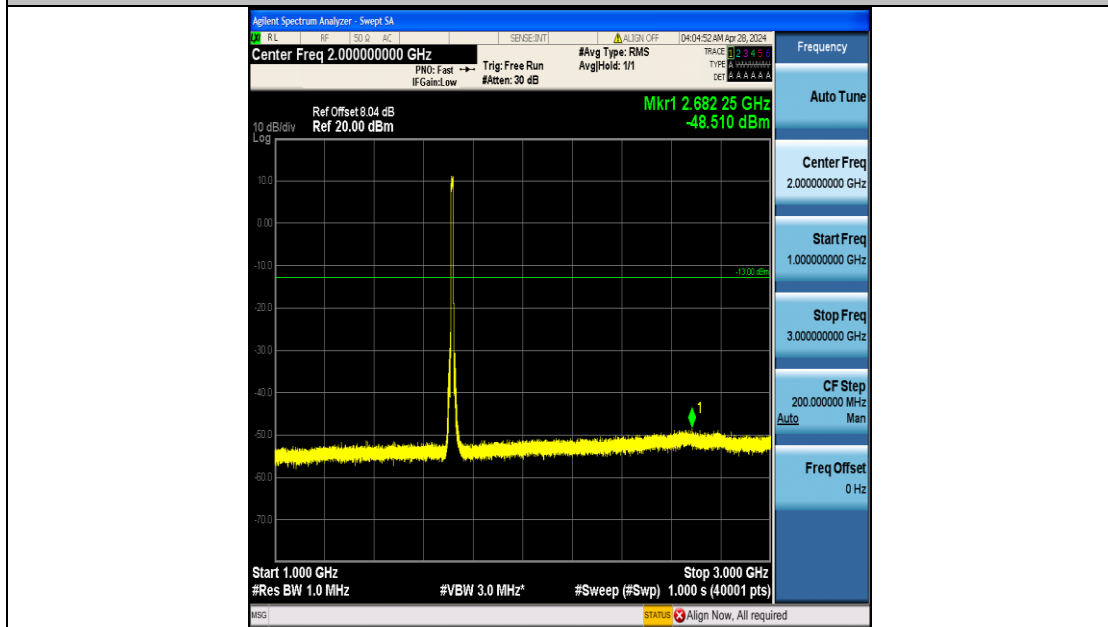

Band4_10MHz_16QAM_20000_50RB#0_1000~3000_1000~3000