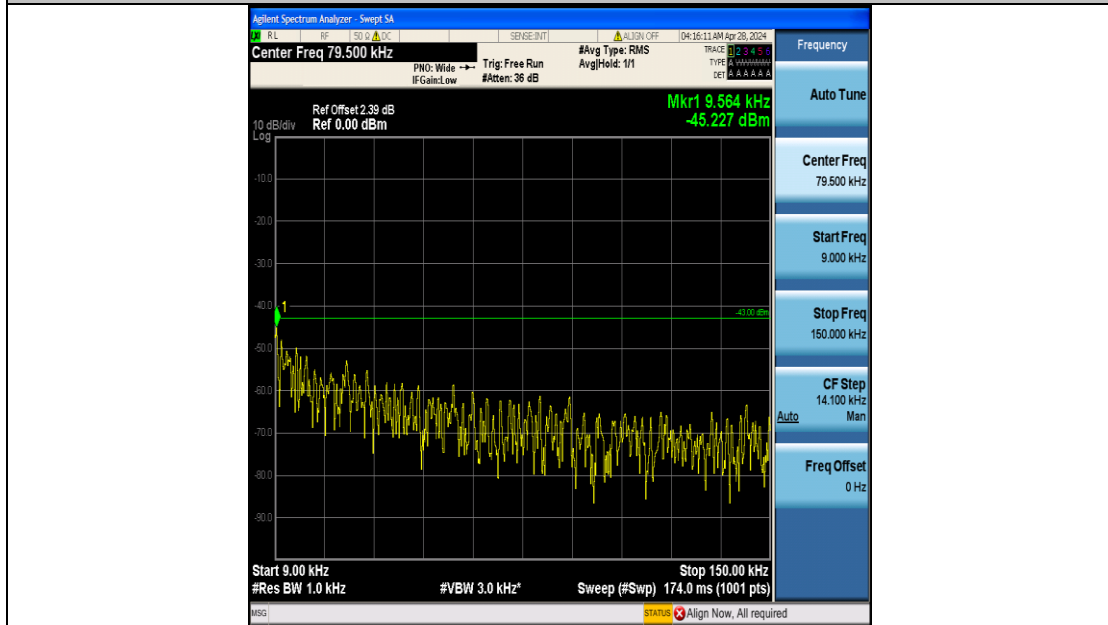

Band4_15MHz_QPSK_20175_75RB#0_0.009~0.15_0.009~0.15