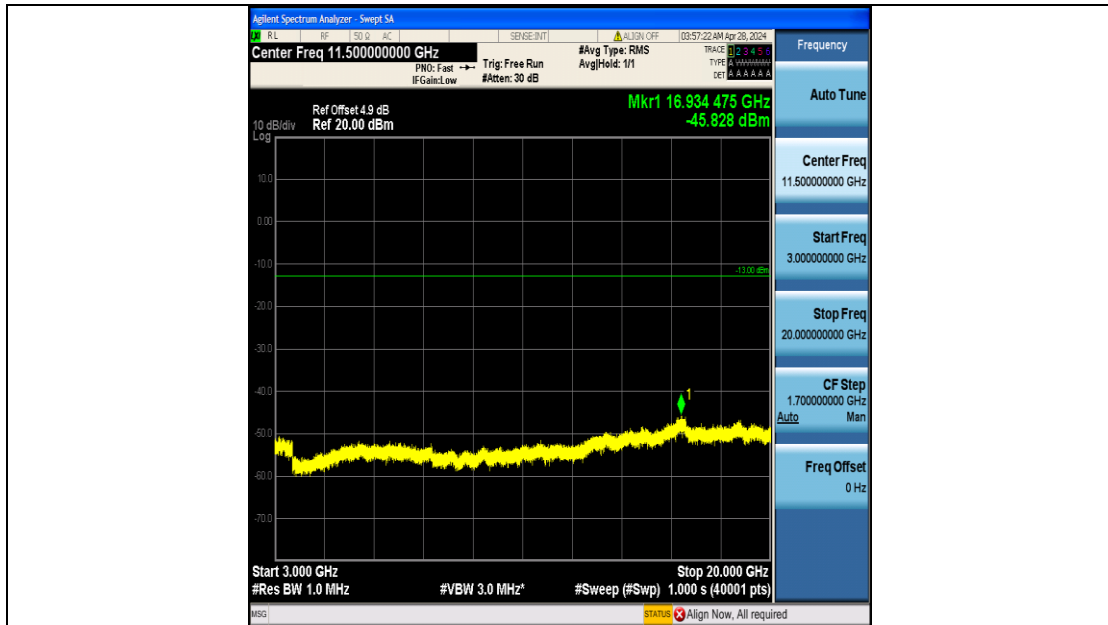

Band4_5MHz_16QAM_20375_25RB#0_3000~20000_3000~20000