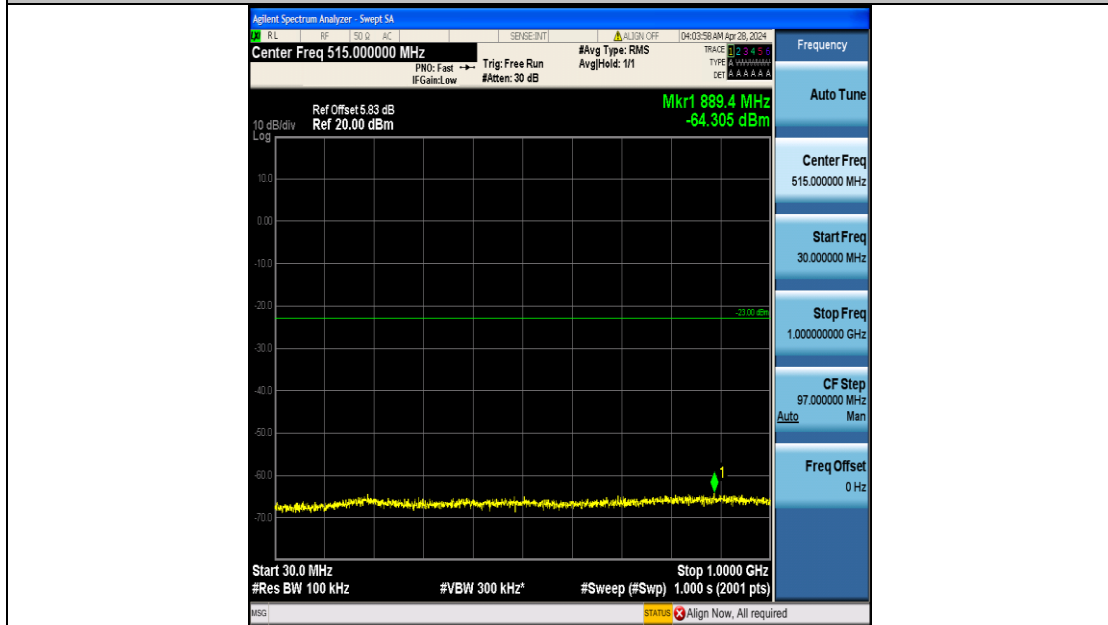

Band4_10MHz_QPSK_20000_50RB#0_30~1000_30~1000