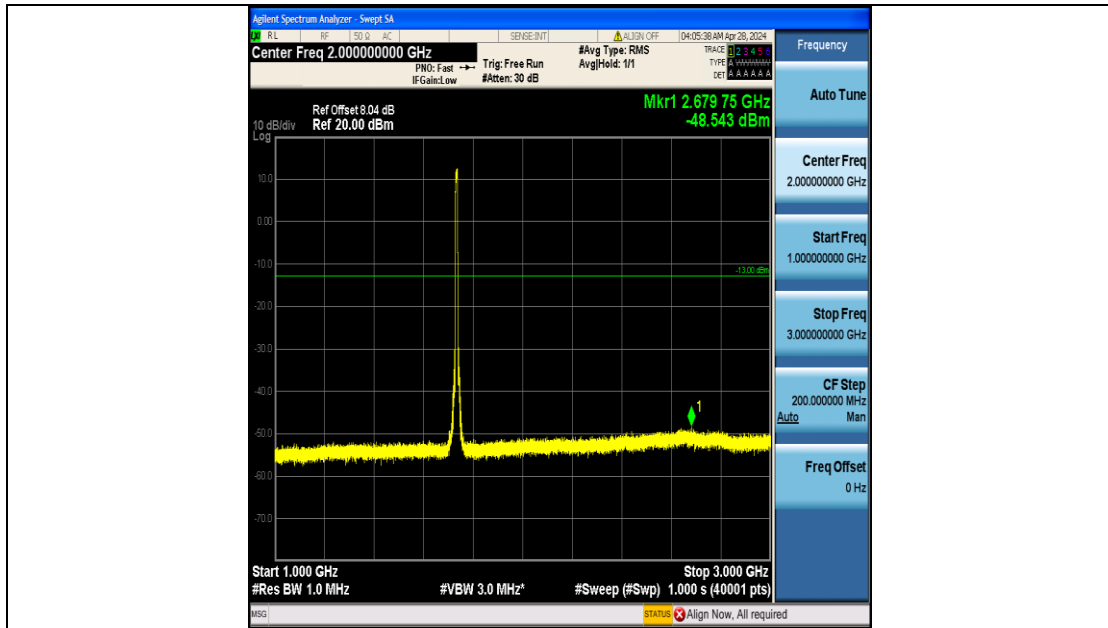

Band4\_10MHz\_16QAM\_20000\_50RB#0\_3000~20000\_3000~20000

Band4\_10MHz\_QPSK\_20175\_50RB#0\_0.009~0.15\_0.009~0.15

Band4\_10MHz\_QPSK\_20175\_50RB#0\_0.15~30\_0.15~30

Band4\_10MHz\_QPSK\_20175\_50RB#0\_30~1000\_30~1000