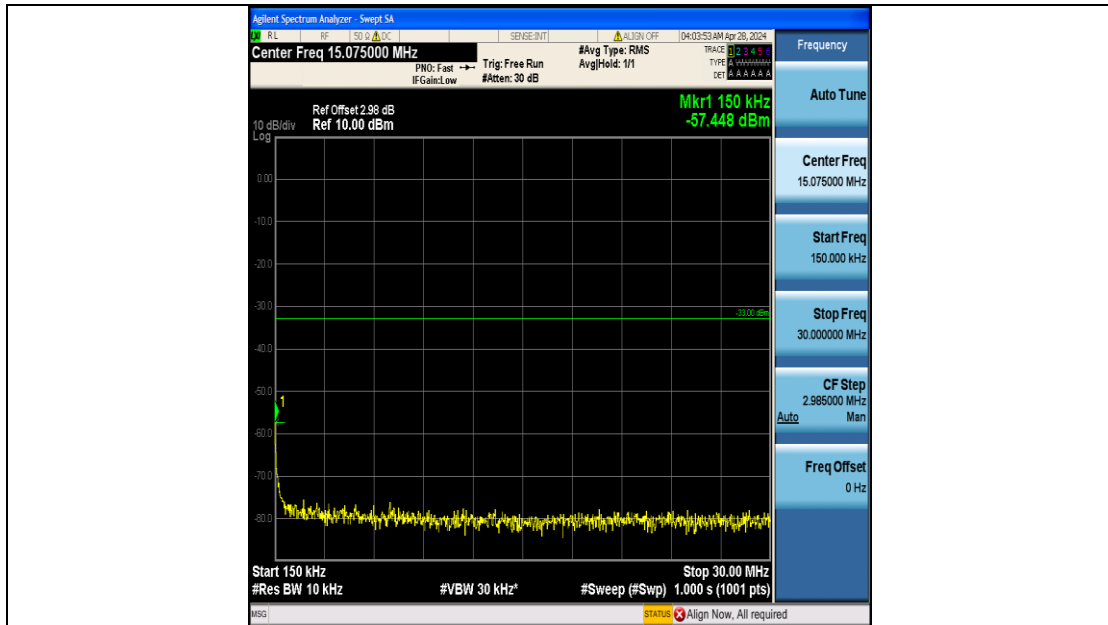

Band4\_5MHz\_16QAM\_20375\_25RB#0\_30~1000\_30~1000

Band4\_5MHz\_16QAM\_20375\_25RB#0\_1000~3000\_1000~3000

Band4\_5MHz\_16QAM\_20375\_25RB#0\_3000~20000\_3000~20000

Band4\_10MHz\_QPSK\_20000\_50RB#0\_0.009~0.15\_0.009~0.15