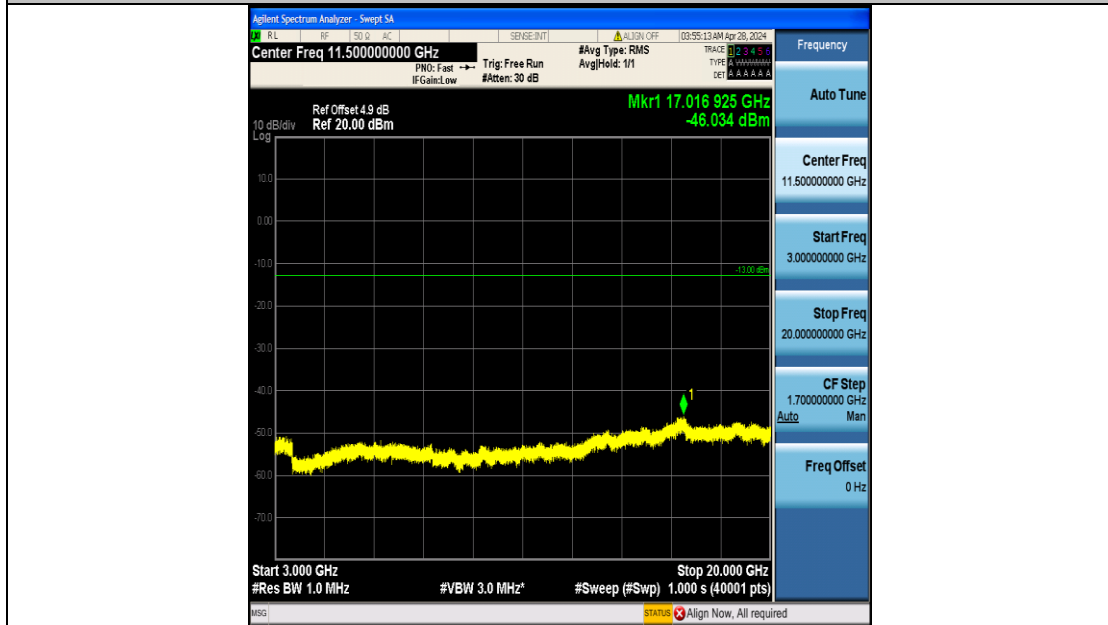

Band4_5MHz_QPSK_20175_25RB#0_1000~3000_1000~3000