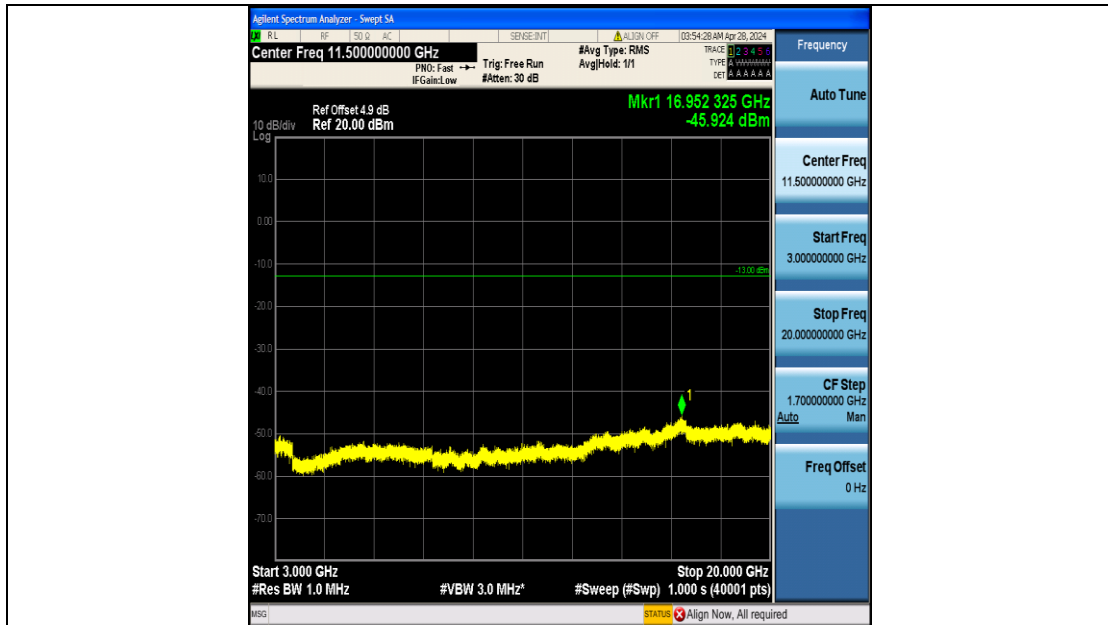

Band4\_5MHz\_QPSK\_19975\_25RB#0\_1000~3000\_1000~3000

Band4\_5MHz\_QPSK\_19975\_25RB#0\_3000~20000\_3000~20000

Band4\_5MHz\_16QAM\_19975\_25RB#0\_0.009~0.15\_0.009~0.15

Band4\_5MHz\_16QAM\_19975\_25RB#0\_0.15~30\_0.15~30

Band4\_5MHz\_16QAM\_19975\_25RB#0\_30~1000\_30~1000

Band4\_5MHz\_16QAM\_19975\_25RB#0\_1000~3000\_1000~3000

Band4\_5MHz\_16QAM\_19975\_25RB#0\_3000~20000\_3000~20000

Band4\_5MHz\_QPSK\_20175\_25RB#0\_0.009~0.15\_0.009~0.15