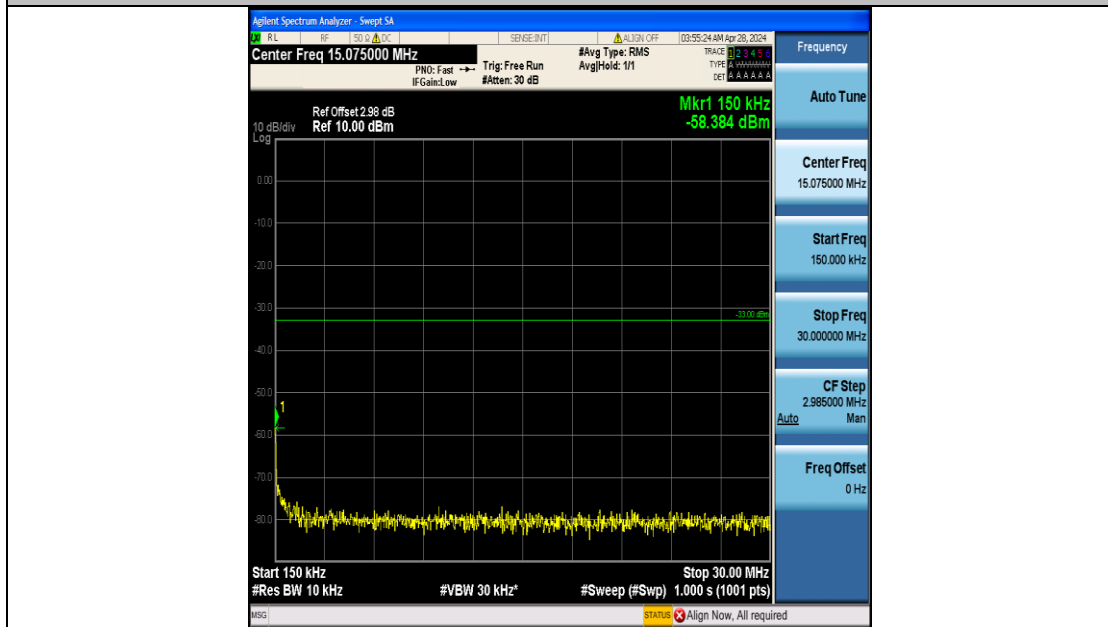

Band4_5MHz_16QAM_20175_25RB#0_0.009~0.15_0.009~0.15