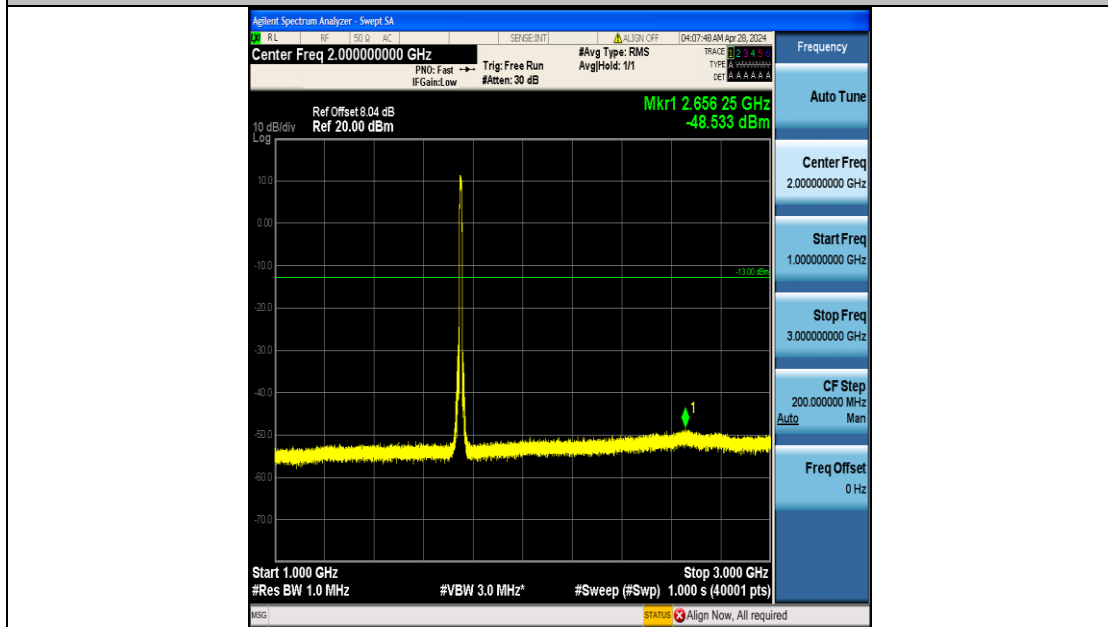

Band4_10MHz_16QAM_20350_50RB#0_1000~3000_1000~3000