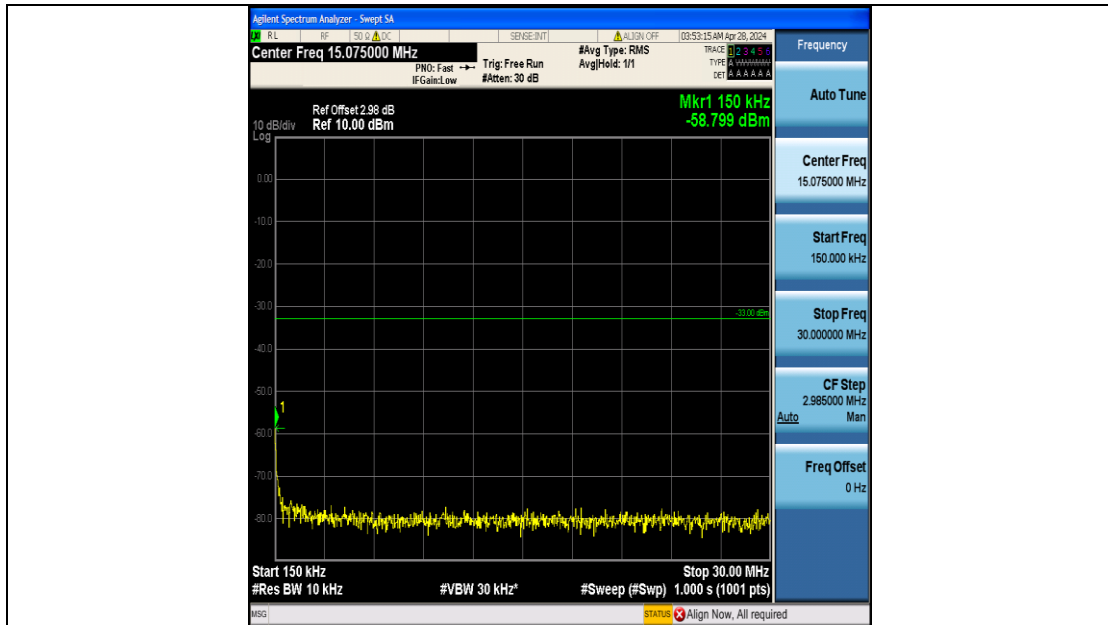

Band4\_3MHz\_16QAM\_20385\_15RB#0\_3000~20000\_3000~20000

Band4\_5MHz\_QPSK\_19975\_25RB#0\_0.009~0.15\_0.009~0.15

Band4\_5MHz\_QPSK\_19975\_25RB#0\_0.15~30\_0.15~30

Band4\_5MHz\_QPSK\_19975\_25RB#0\_30~1000\_30~1000