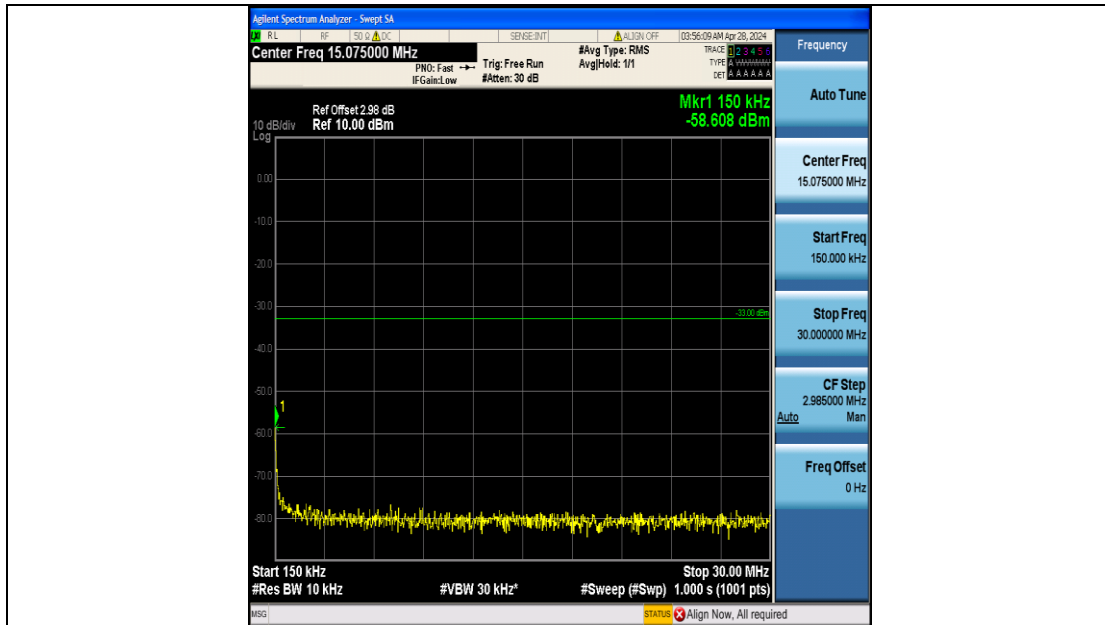

Band4_5MHz_QPSK_20375_25RB#0_0.009~0.15_0.009~0.15

Band4_5MHz_QPSK_20375_25RB#0_0.15~30_0.15~30