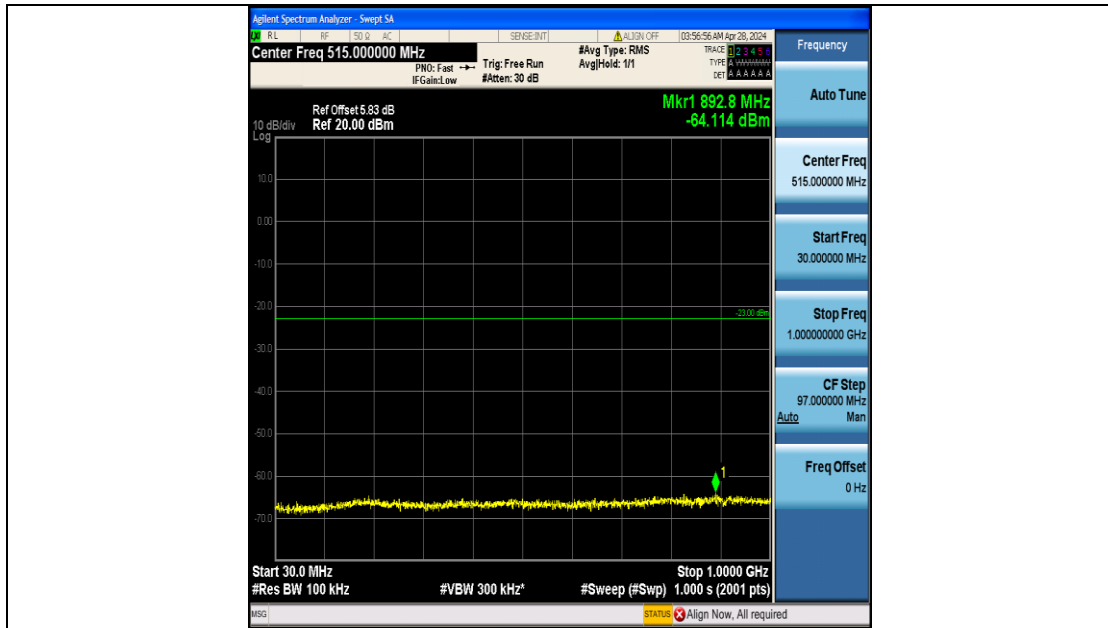

Band4\_5MHz\_QPSK\_20375\_25RB#0\_1000~3000\_1000~3000

Band4\_5MHz\_QPSK\_20375\_25RB#0\_3000~20000\_3000~20000

Band4\_5MHz\_16QAM\_20375\_25RB#0\_0.009~0.15\_0.009~0.15

Band4\_5MHz\_16QAM\_20375\_25RB#0\_0.15~30\_0.15~30