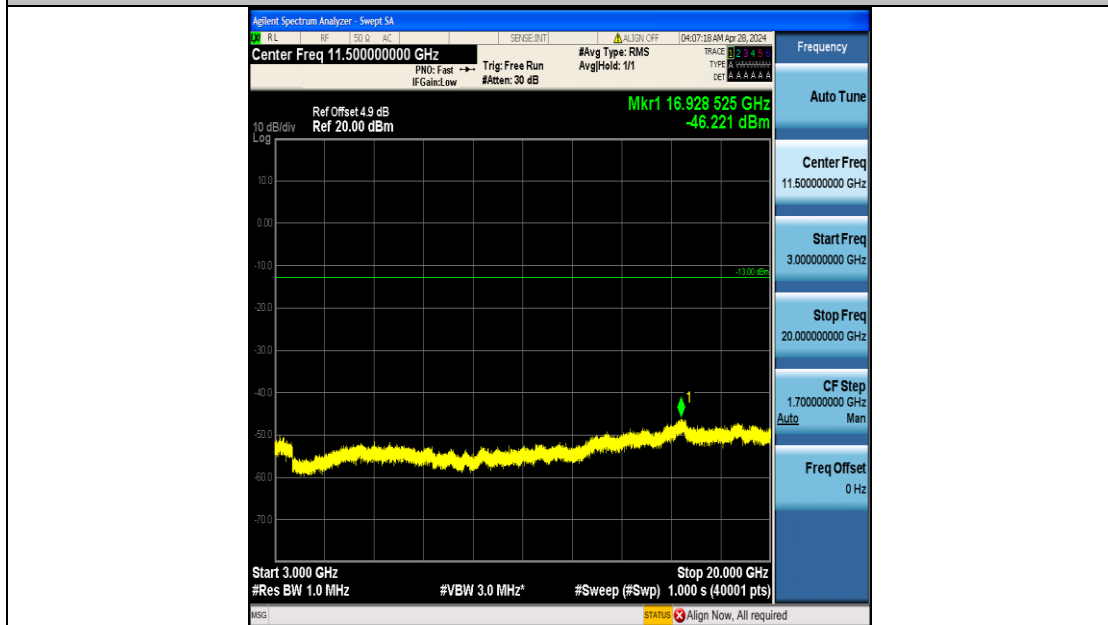

Band4_10MHz_QPSK_20350_50RB#0_3000~20000_3000~20000