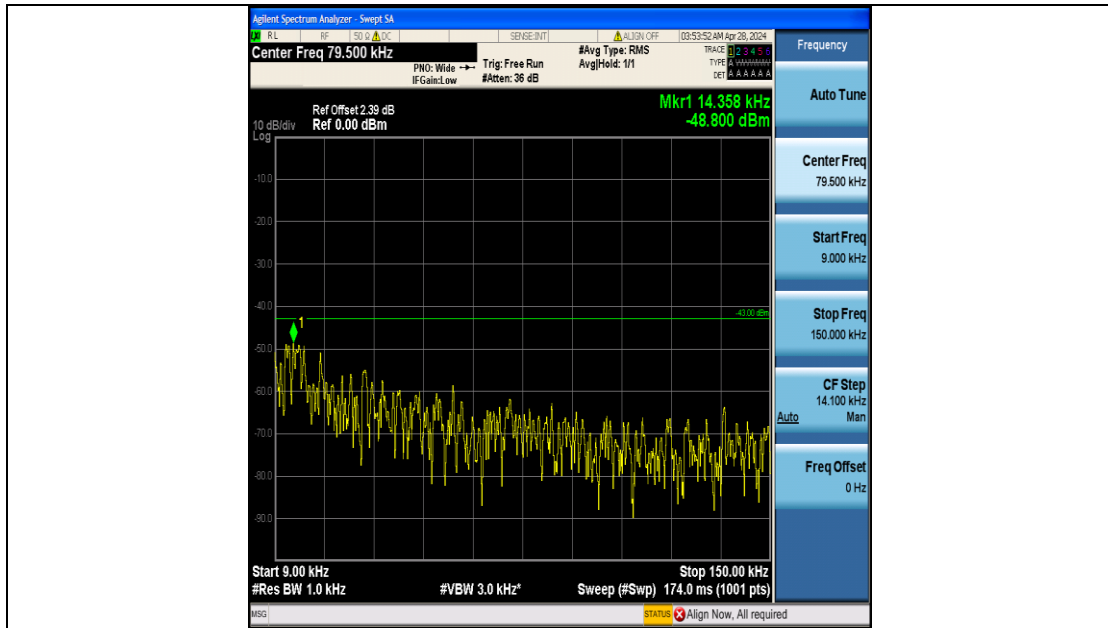

Band4_5MHz_QPSK_19975_25RB#0_3000~20000_3000~20000