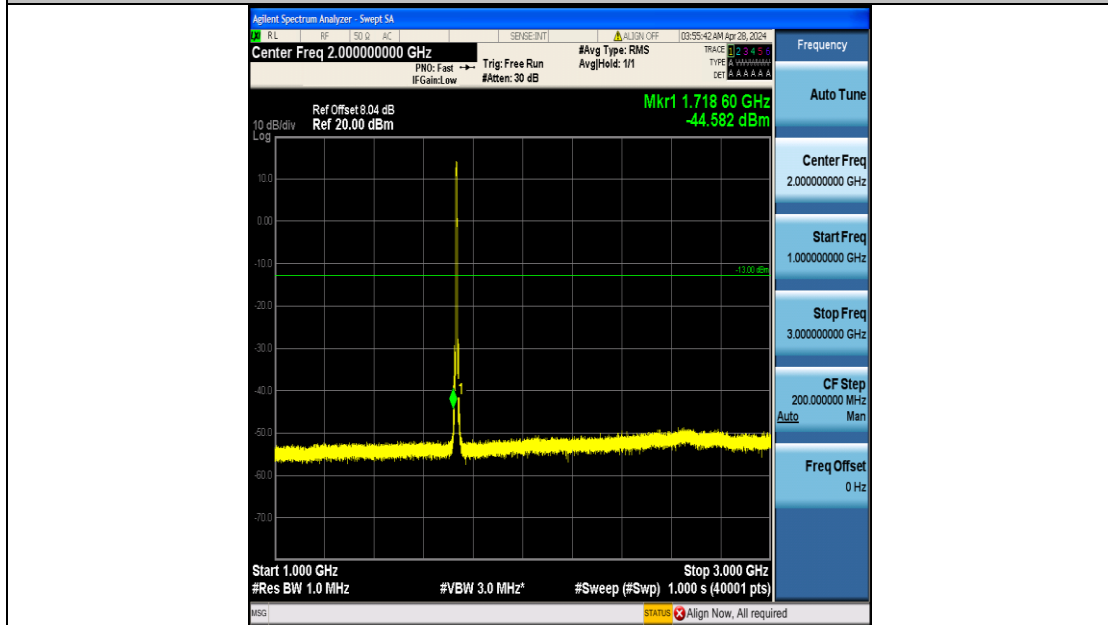

Band4_5MHz_16QAM_20175_25RB#0_30~1000_30~1000