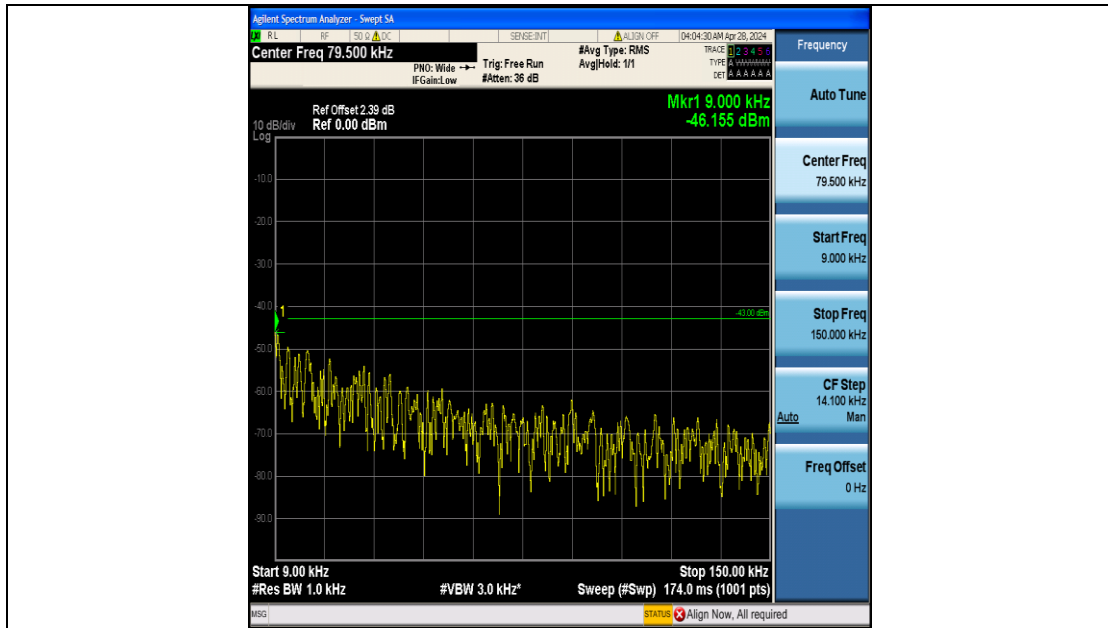

Band4\_10MHz\_QPSK\_20000\_50RB#0\_0.15~30\_0.15~30

Band4\_10MHz\_QPSK\_20000\_50RB#0\_30~1000\_30~1000

Band4\_10MHz\_QPSK\_20000\_50RB#0\_1000~3000\_1000~3000

Band4\_10MHz\_QPSK\_20000\_50RB#0\_3000~20000\_3000~20000