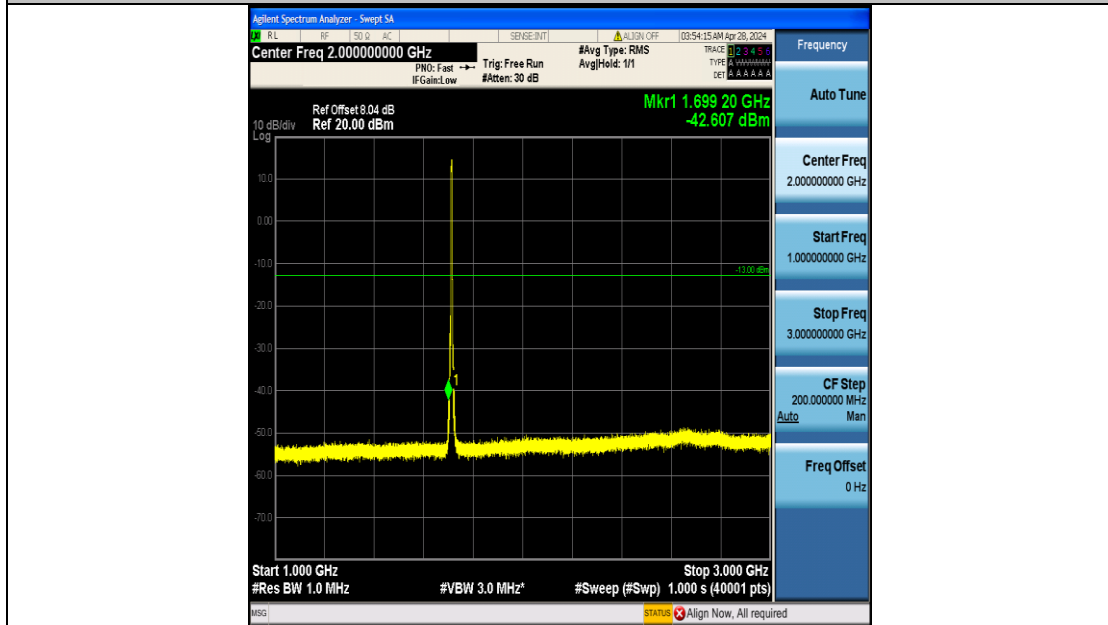

Band4_5MHz_16QAM_19975_25RB#0_30~1000_30~1000