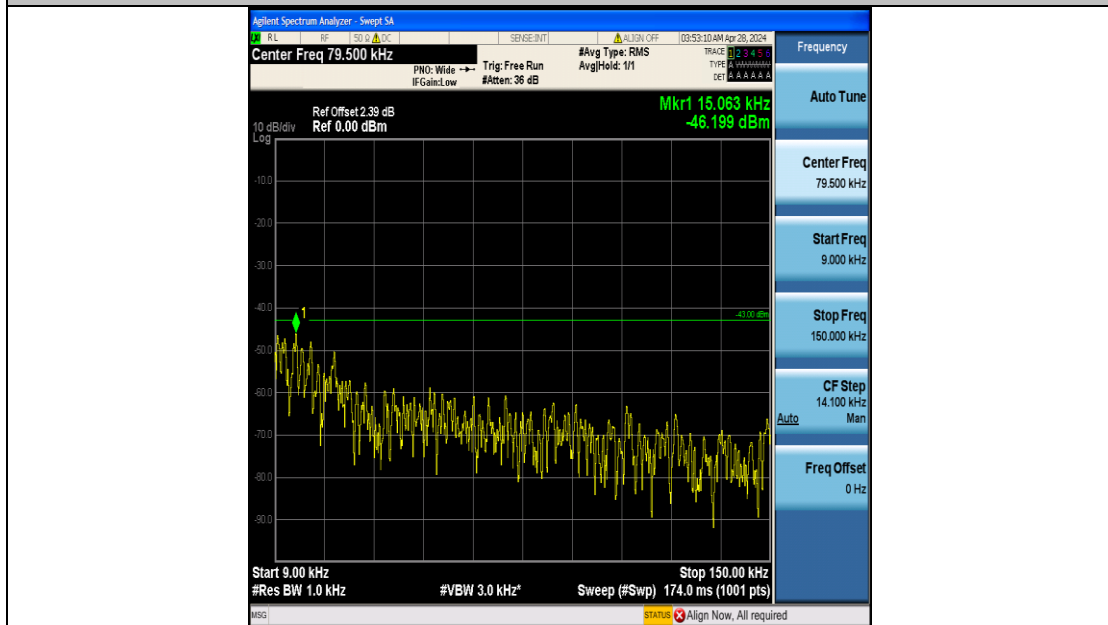

Band4\_3MHz\_16QAM\_20385\_15RB#0\_3000~20000\_3000~20000

Band4\_5MHz\_QPSK\_19975\_25RB#0\_0.009~0.15\_0.009~0.15

Band4\_5MHz\_QPSK\_19975\_25RB#0\_0.15~30\_0.15~30

Band4\_5MHz\_QPSK\_19975\_25RB#0\_30~1000\_30~1000