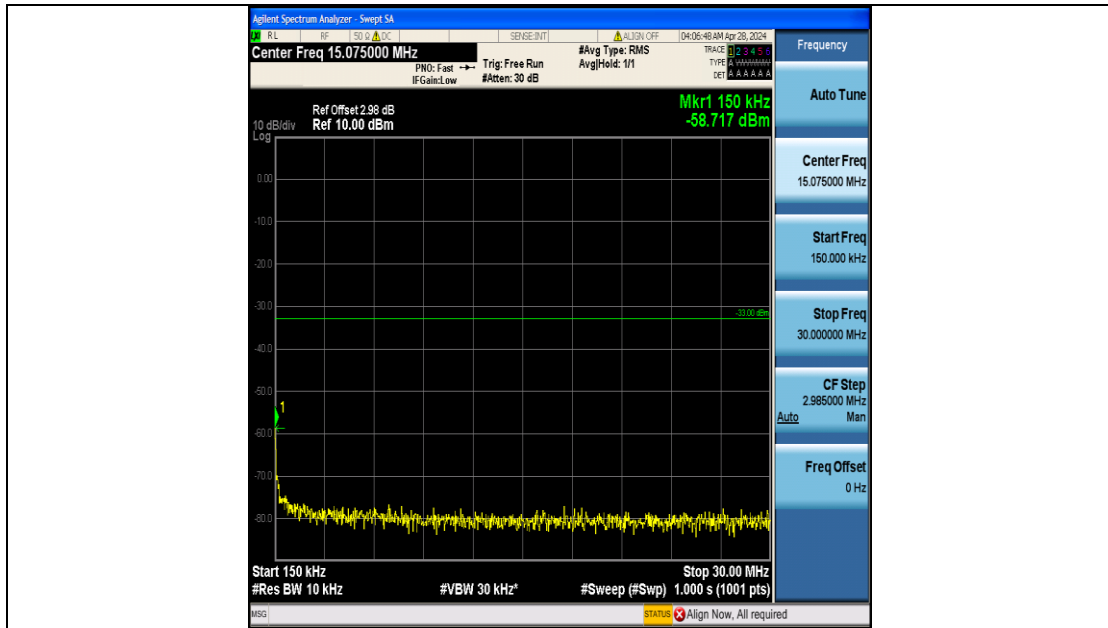

Band4\_10MHz\_16QAM\_20175\_50RB#0\_30~1000\_30~1000

Band4\_10MHz\_16QAM\_20175\_50RB#0\_1000~3000\_1000~3000

Band4\_10MHz\_16QAM\_20175\_50RB#0\_3000~20000\_3000~20000

Band4\_10MHz\_QPSK\_20350\_50RB#0\_0.009~0.15\_0.009~0.15