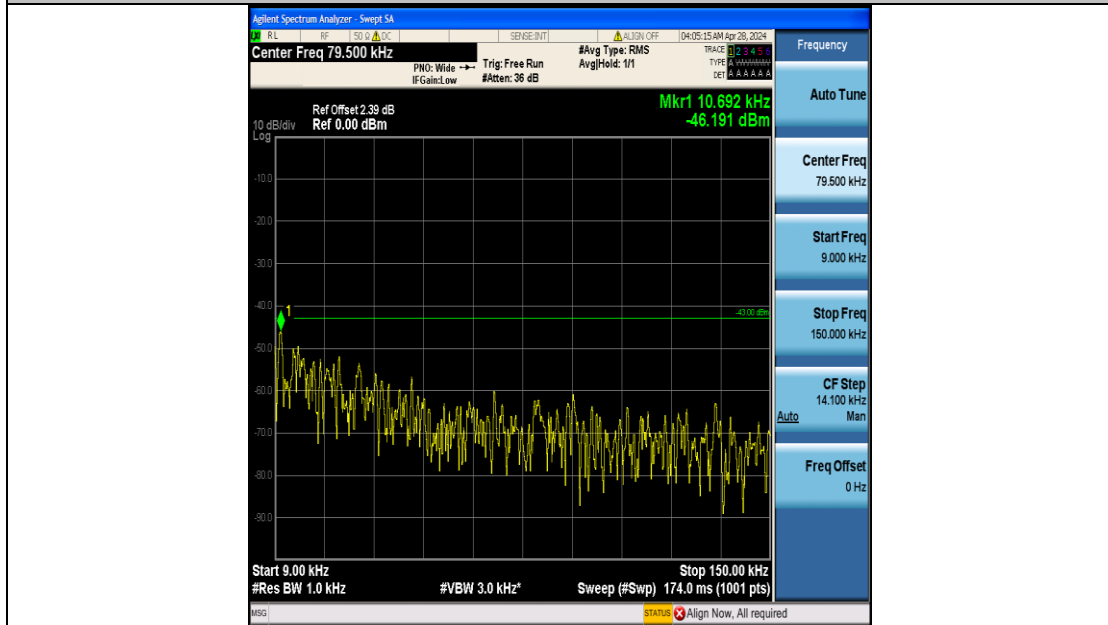

Band4_10MHz_QPSK_20175_50RB#0_0.009~0.15_0.009~0.15