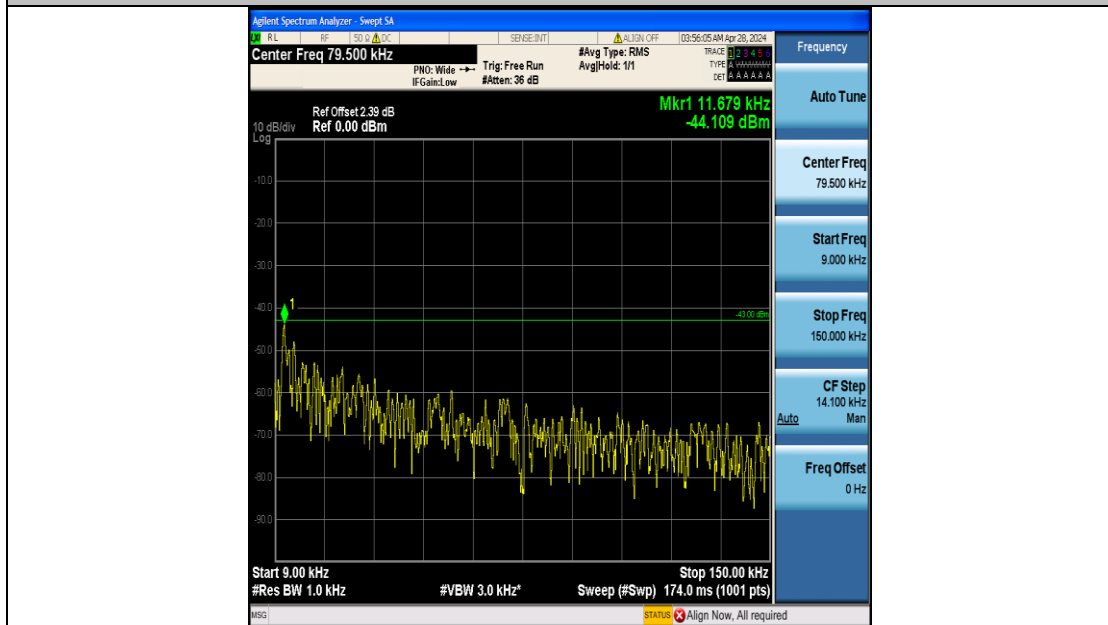

Band4_5MHz_16QAM_20175_25RB#0_3000~20000_3000~20000