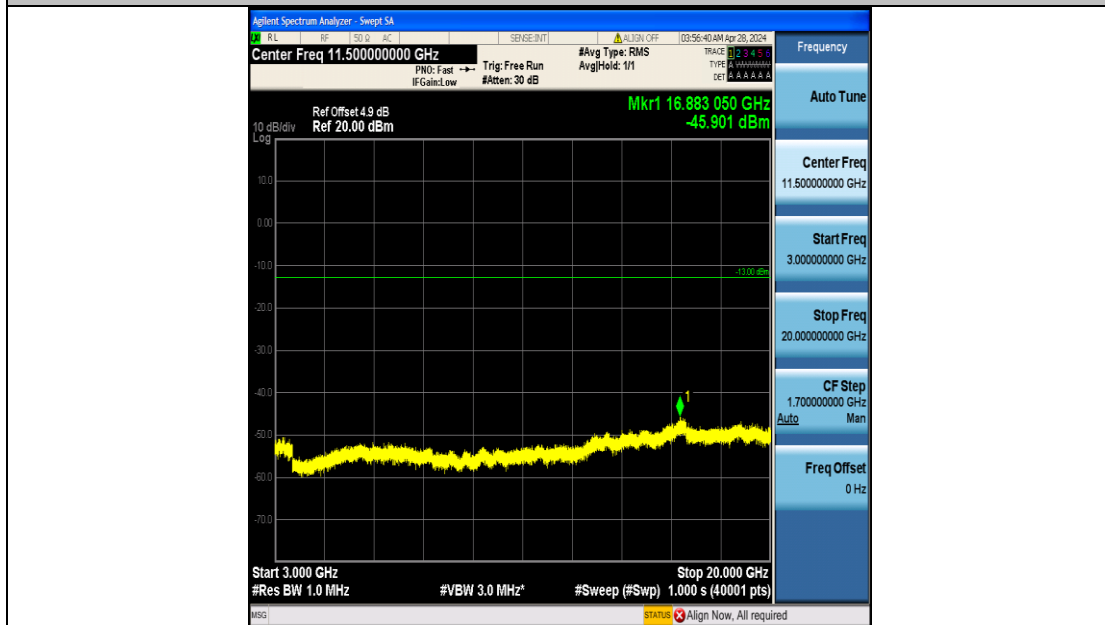

Band4_5MHz_QPSK_20375_25RB#0_3000~20000_3000~20000