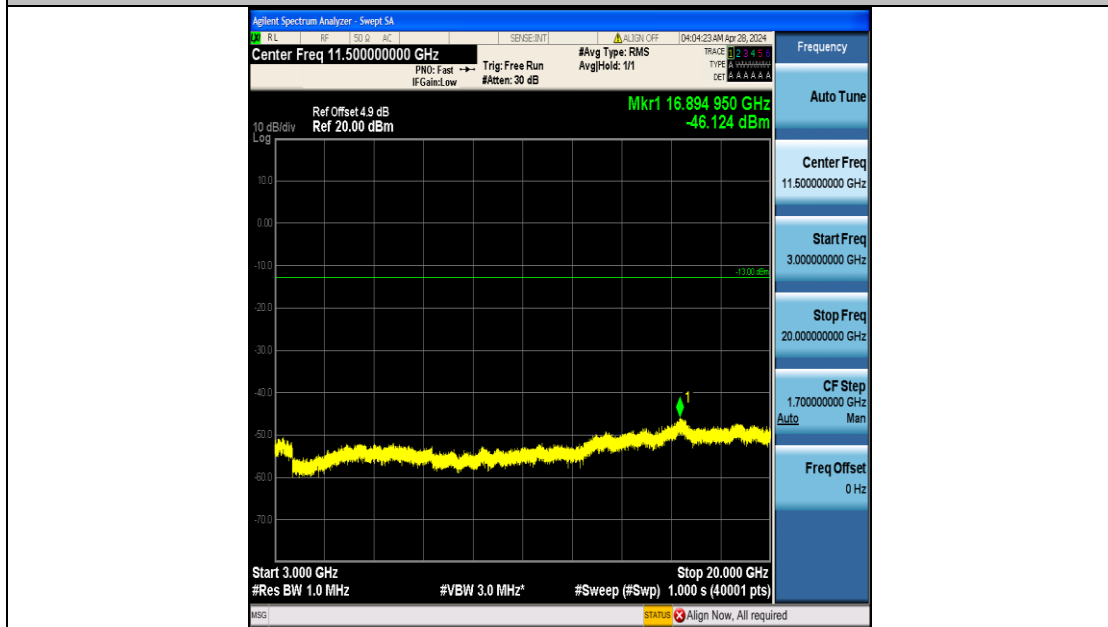

Band4_10MHz_QPSK_20000_50RB#0_3000~20000_3000~20000