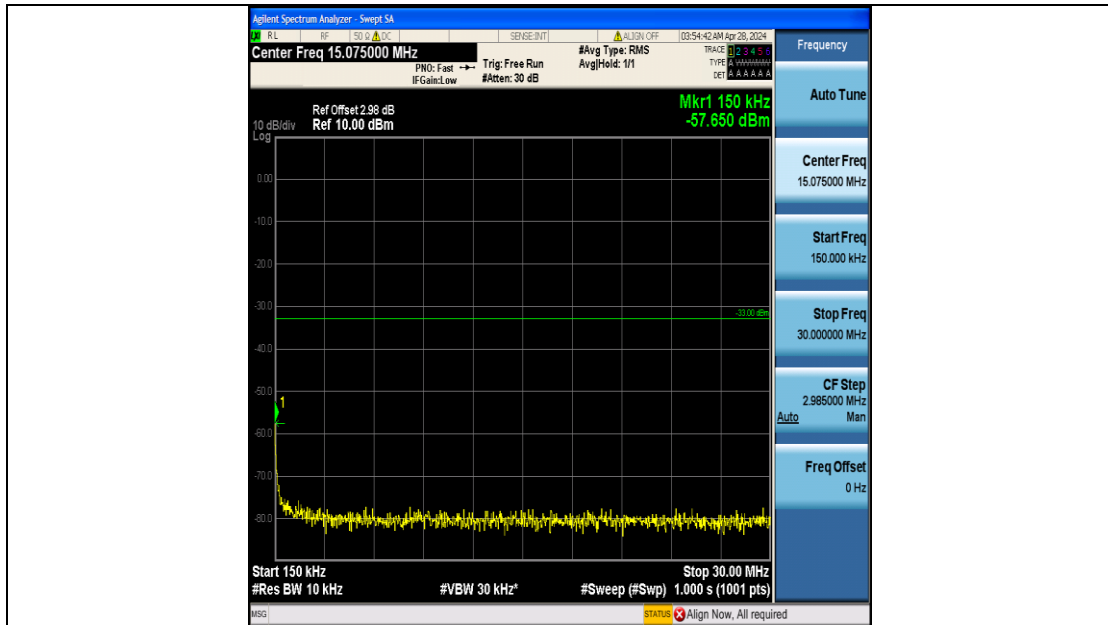

Band4\_5MHz\_16QAM\_19975\_25RB#0\_30~1000\_30~1000

Band4\_5MHz\_16QAM\_19975\_25RB#0\_1000~3000\_1000~3000

Band4\_5MHz\_16QAM\_19975\_25RB#0\_3000~20000\_3000~20000

Band4\_5MHz\_QPSK\_20175\_25RB#0\_0.009~0.15\_0.009~0.15