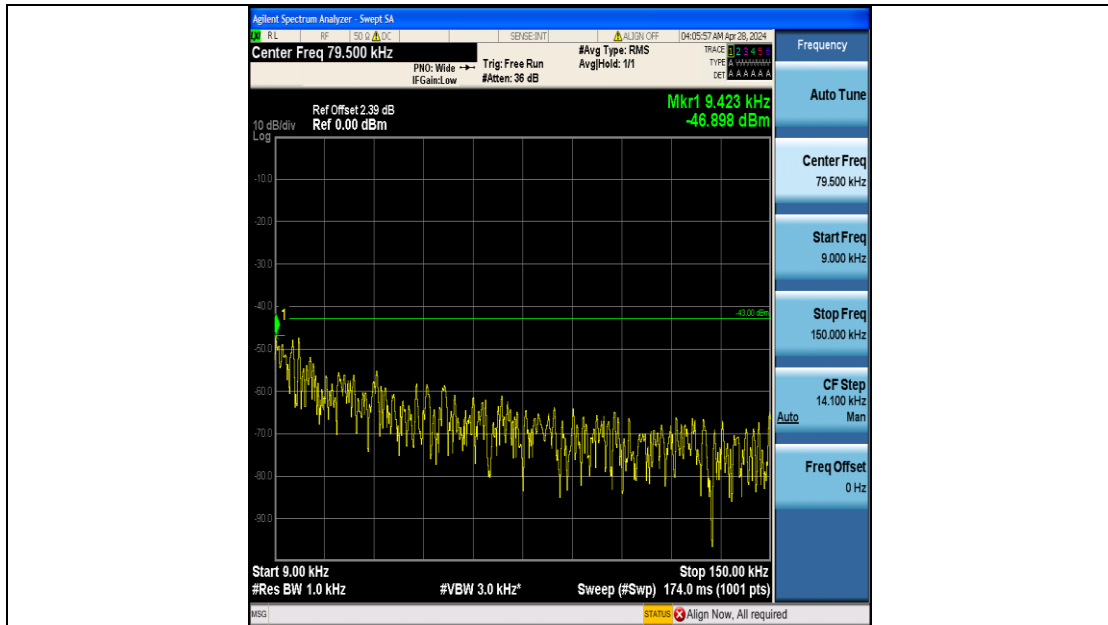

Band4_10MHz_16QAM_20175_50RB#0_0.009~0.15_0.009~0.15