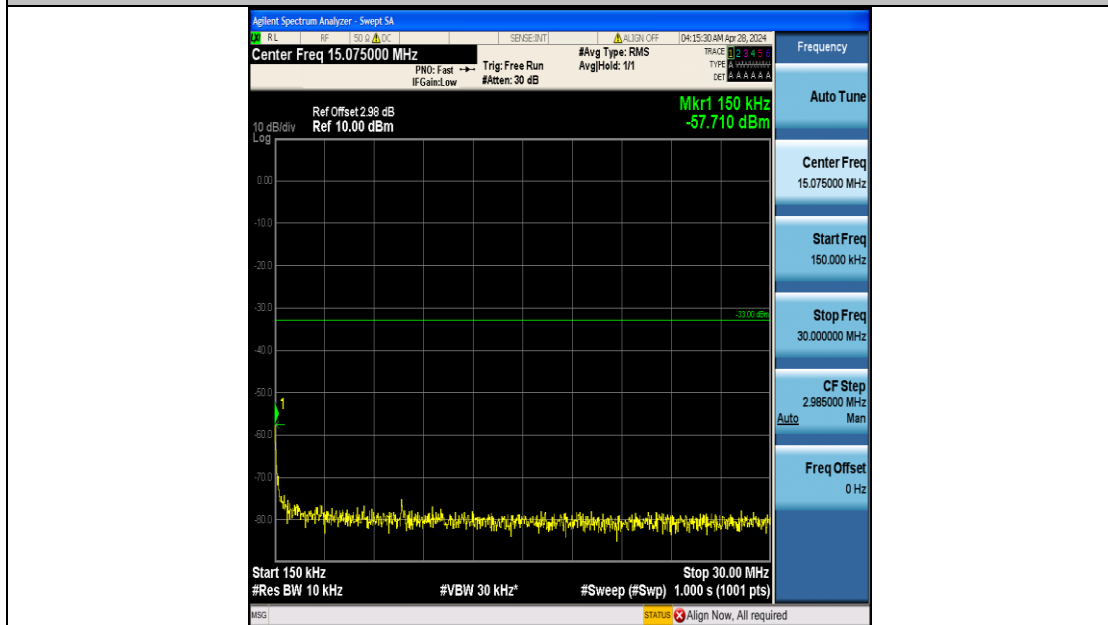

Band4_15MHz_16QAM_20025_75RB#0_0.15~30_0.15~30