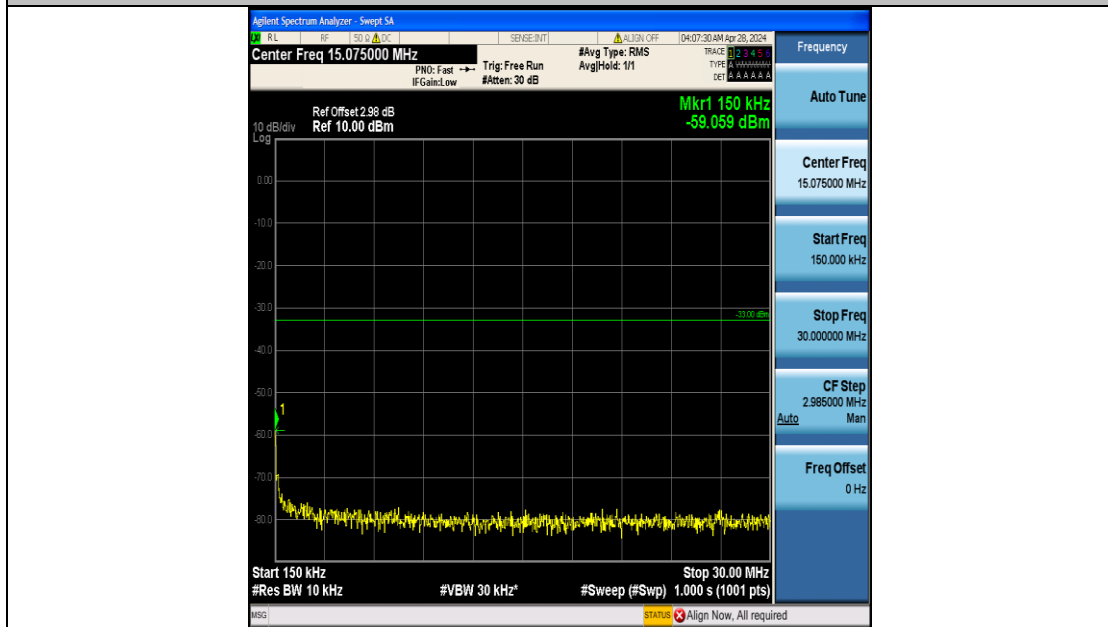

Band4_10MHz_16QAM_20350_50RB#0_0.15~30_0.15~30