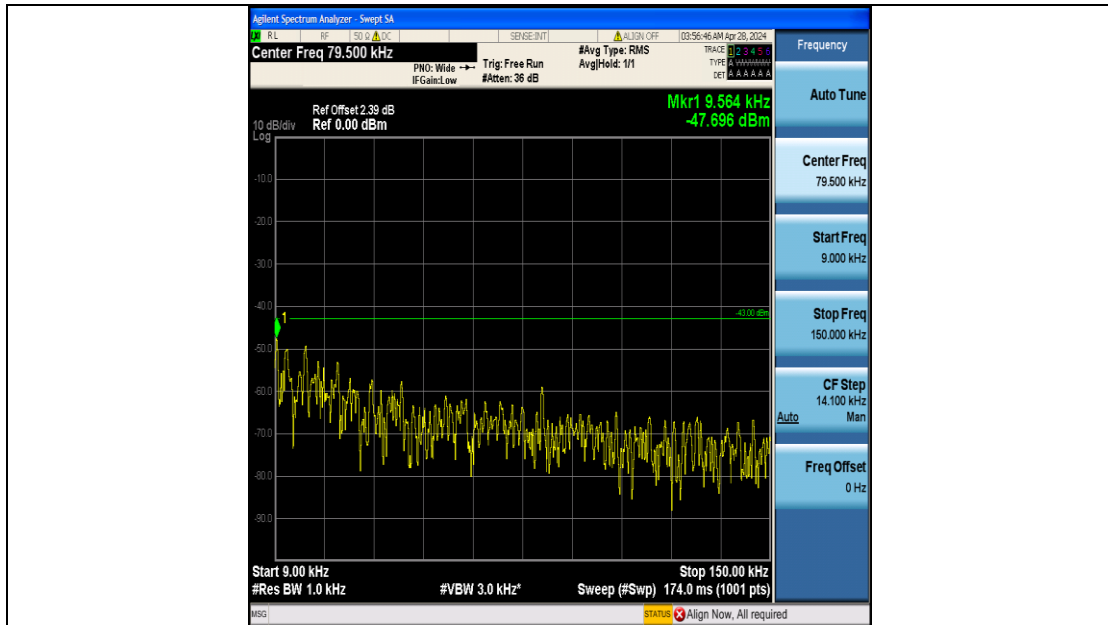

Band4_5MHz_16QAM_20375_25RB#0_0.009~0.15_0.009~0.15