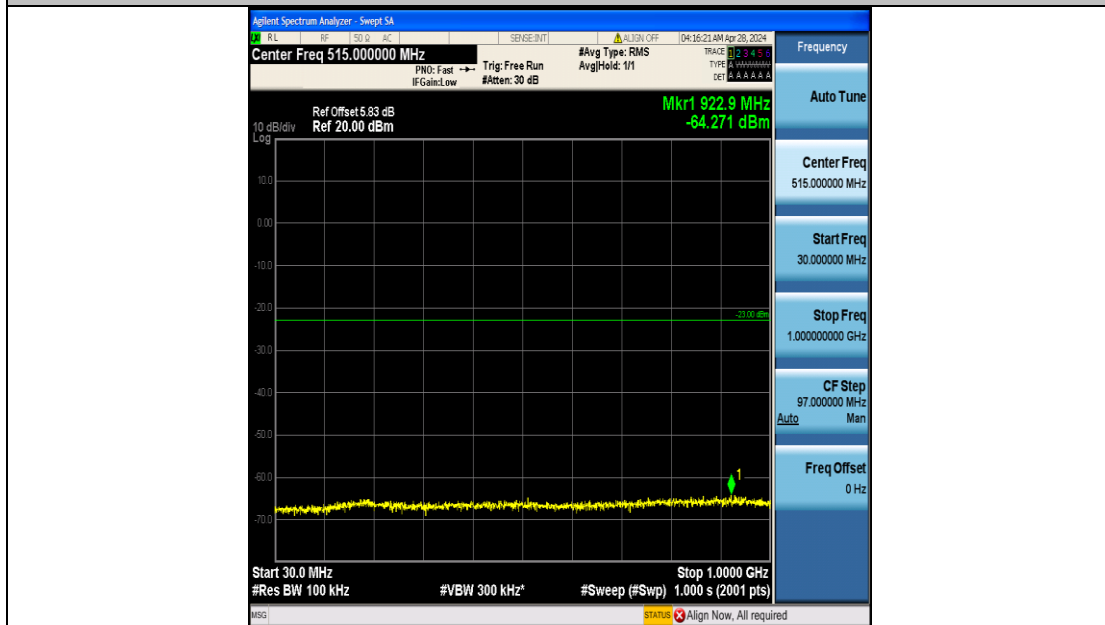

Band4_15MHz_QPSK_20175_75RB#0_30~1000_30~1000