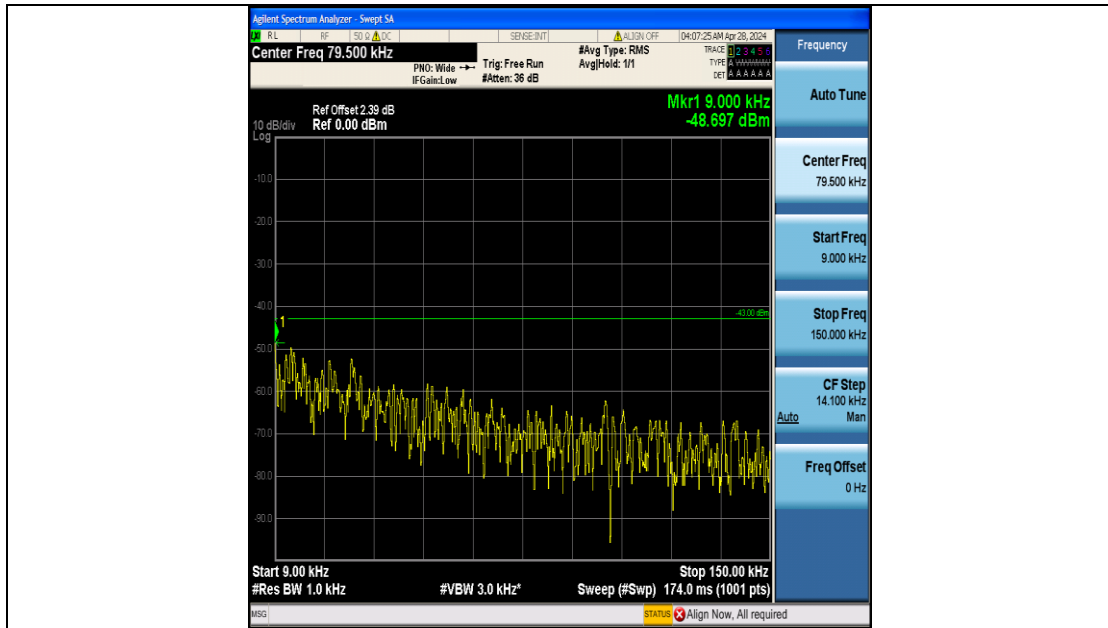

Band4\_10MHz\_QPSK\_20350\_50RB#0\_0.15~30\_0.15~30

Band4\_10MHz\_QPSK\_20350\_50RB#0\_30~1000\_30~1000

Band4\_10MHz\_QPSK\_20350\_50RB#0\_1000~3000\_1000~3000

Band4\_10MHz\_QPSK\_20350\_50RB#0\_3000~20000\_3000~20000