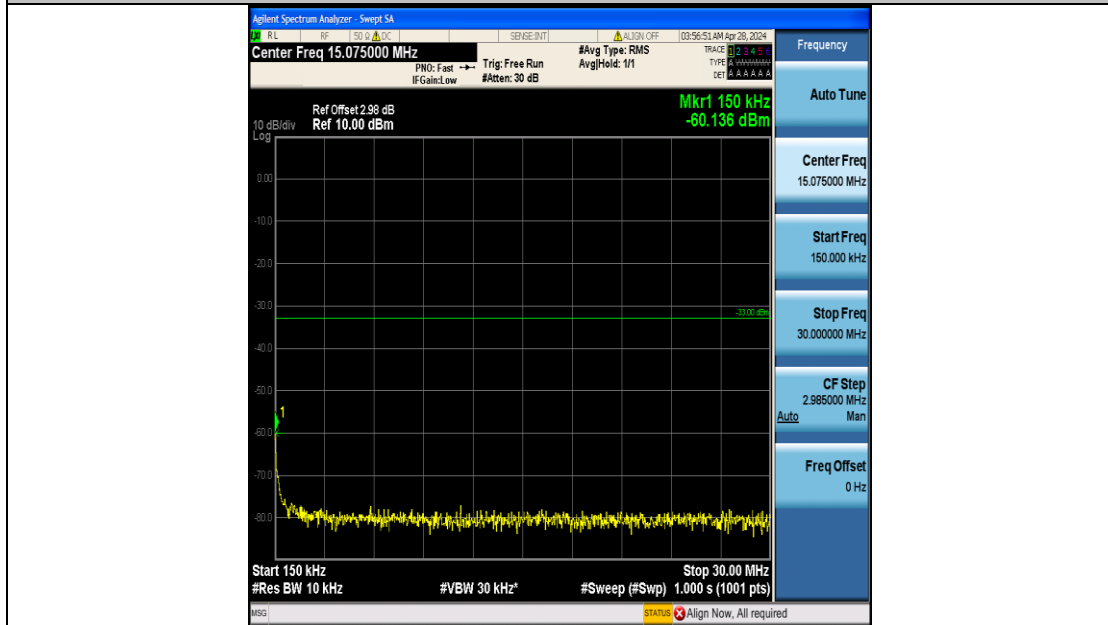

Band4_5MHz_16QAM_20375_25RB#0_0.15~30_0.15~30