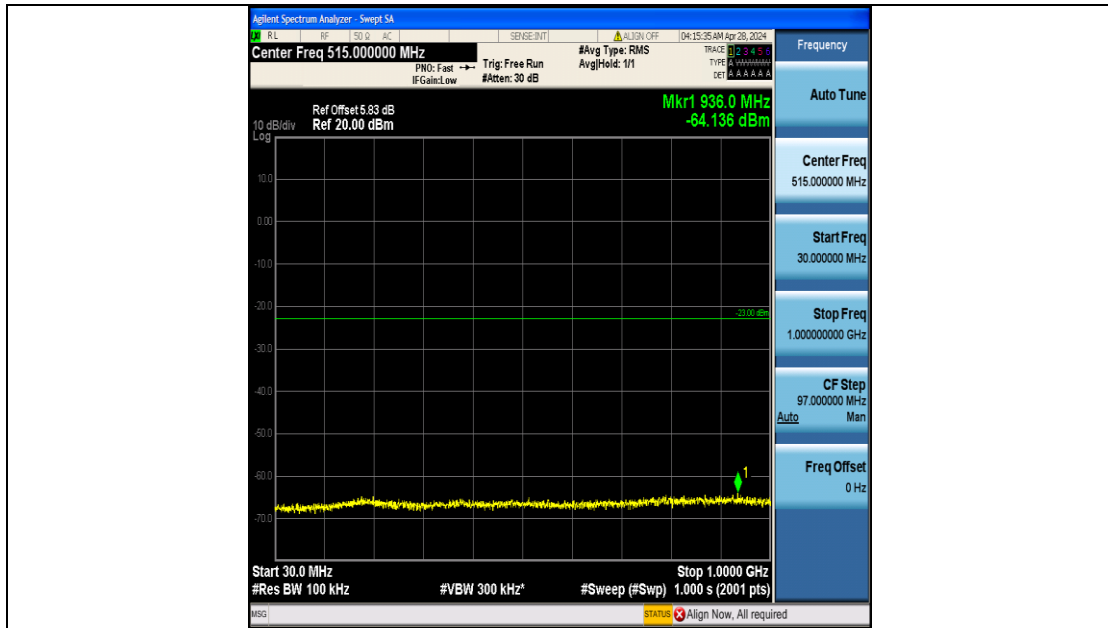

Band4\_15MHz\_QPSK\_20025\_75RB#0\_1000~3000\_1000~3000

Band4\_15MHz\_QPSK\_20025\_75RB#0\_3000~20000\_3000~20000

Band4\_15MHz\_16QAM\_20025\_75RB#0\_0.009~0.15\_0.009~0.15

Band4\_15MHz\_16QAM\_20025\_75RB#0\_0.15~30\_0.15~30