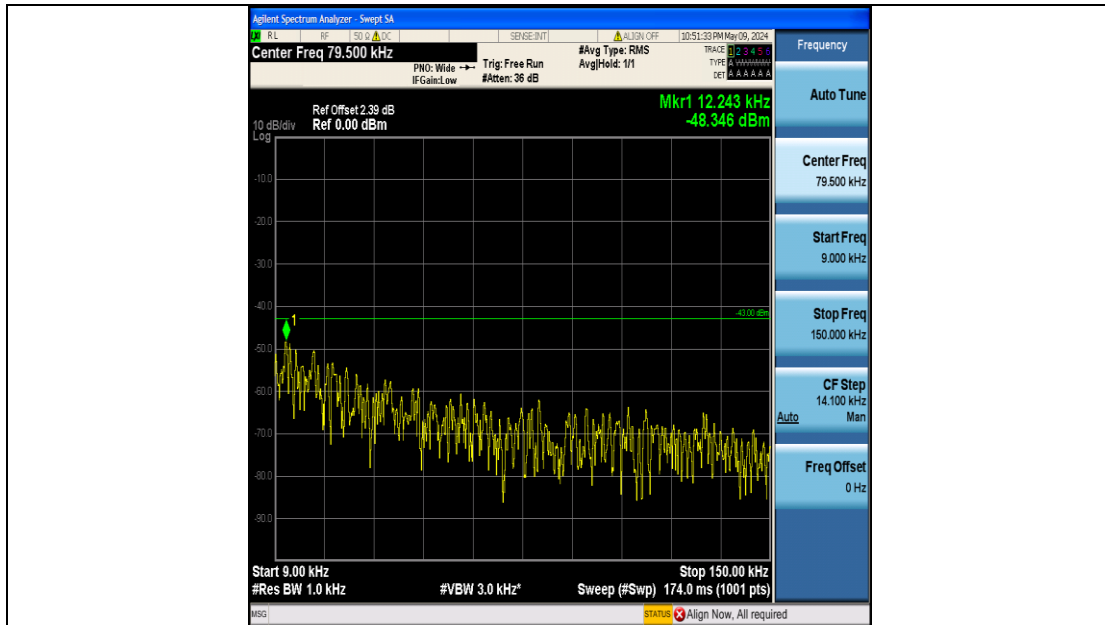

Band2_5MHz_16QAM_18625_25RB#0_0.009~0.15_0.009~0.15