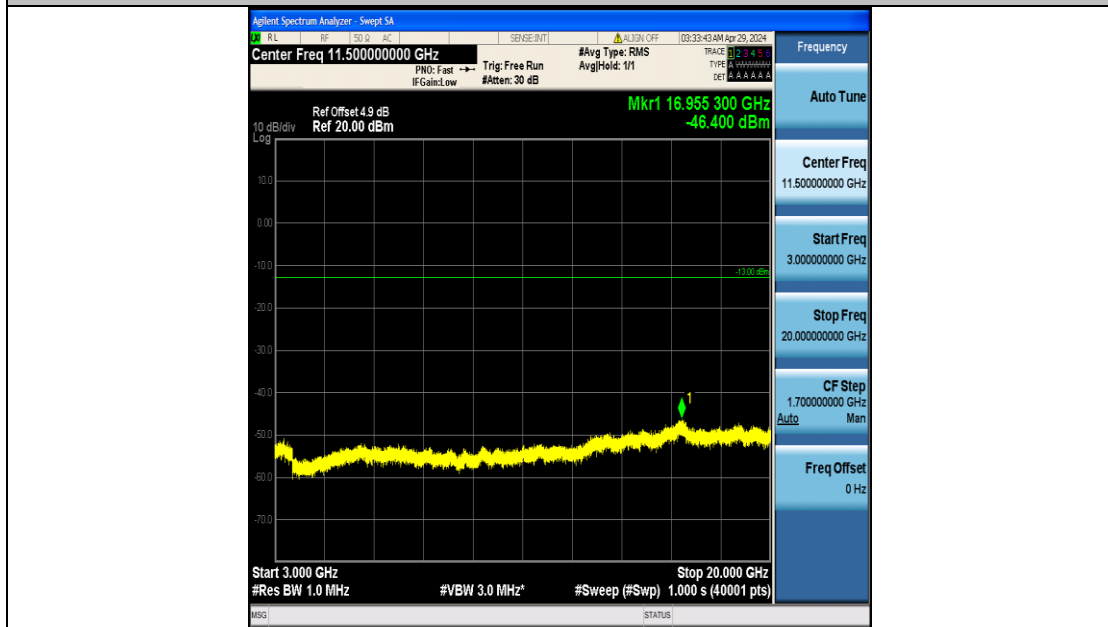

Band2_5MHz_16QAM_19175_25RB#0_3000~20000_3000~20000

Band2_10MHz_QPSK_18650_50RB#0_0.009~0.15_0.009~0.15

Band2_10MHz_QPSK_18650_50RB#0_0.15~30_0.15~30

Band2_10MHz_QPSK_18650_50RB#0_30~1000_30~1000

Band2_10MHz_QPSK_18650_50RB#0_1000~3000_1000~3000