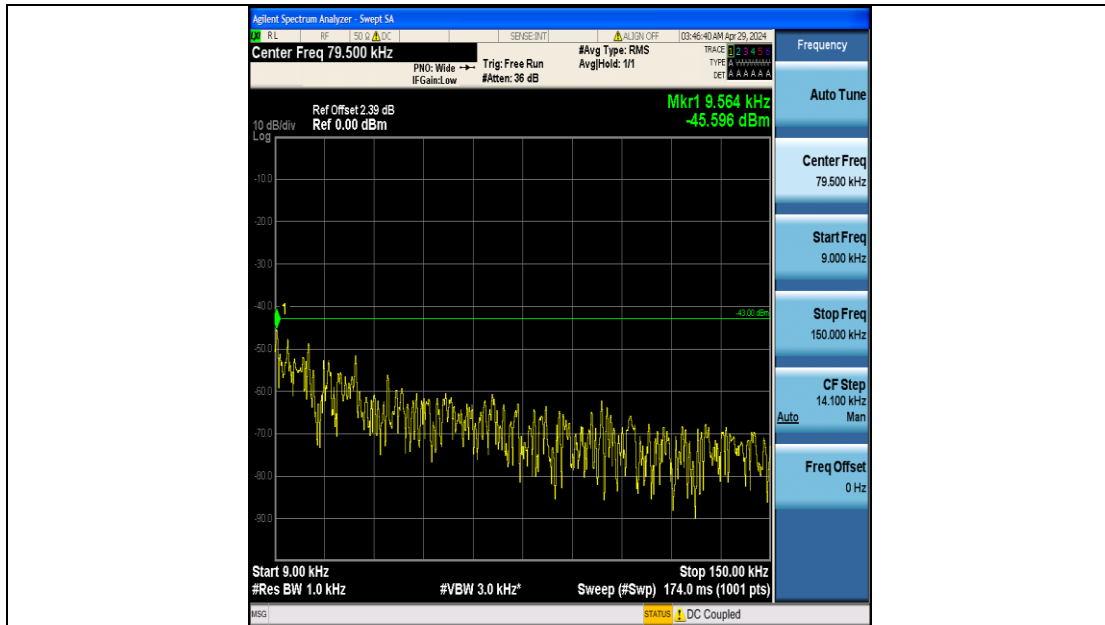

Band2_15MHz_QPSK_18900_75RB#0_0.009~0.15_0.009~0.15