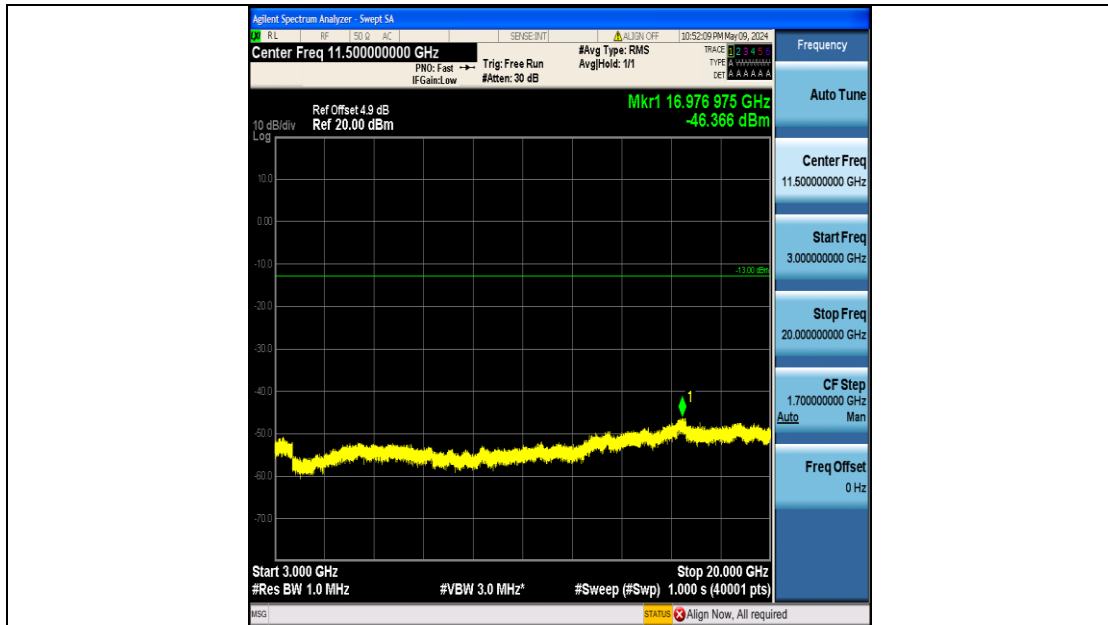

Band2_5MHz_QPSK_19175_25RB#0_3000~20000_3000~20000

Band2_5MHz_16QAM_18625_25RB#0_0.009~0.15_0.009~0.15

Band2_5MHz_16QAM_18625_25RB#0_0.15~30_0.15~30

Band2_5MHz_16QAM_18625_25RB#0_30~1000_30~1000

Band2_5MHz_16QAM_18625_25RB#0_1000~3000_1000~3000