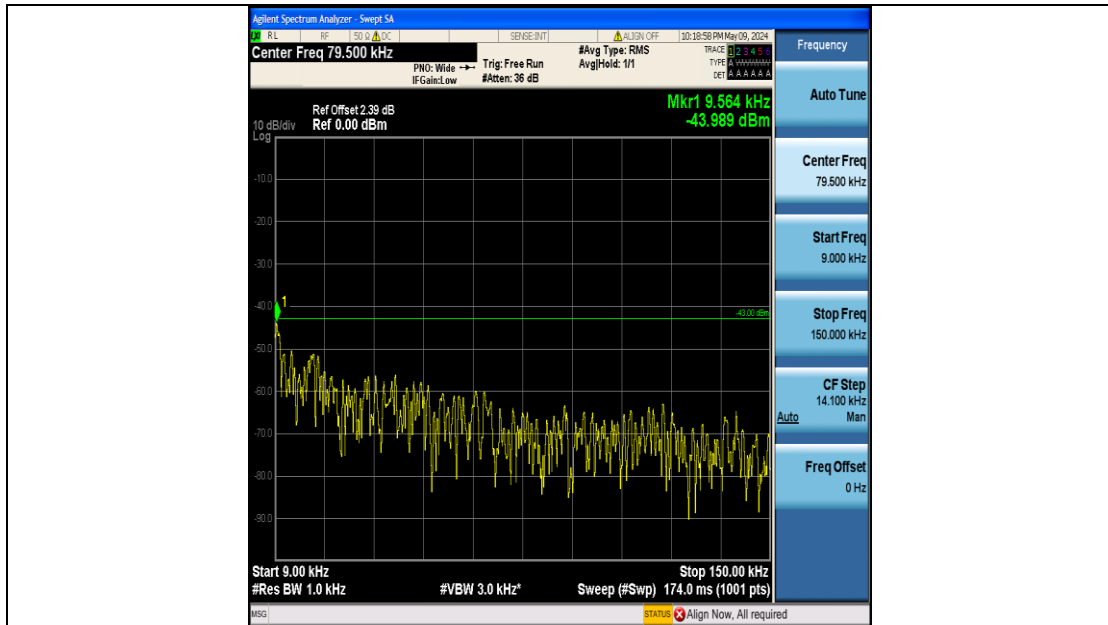

Band2_5MHz_16QAM_19175_25RB#0_0.009~0.15_0.009~0.15