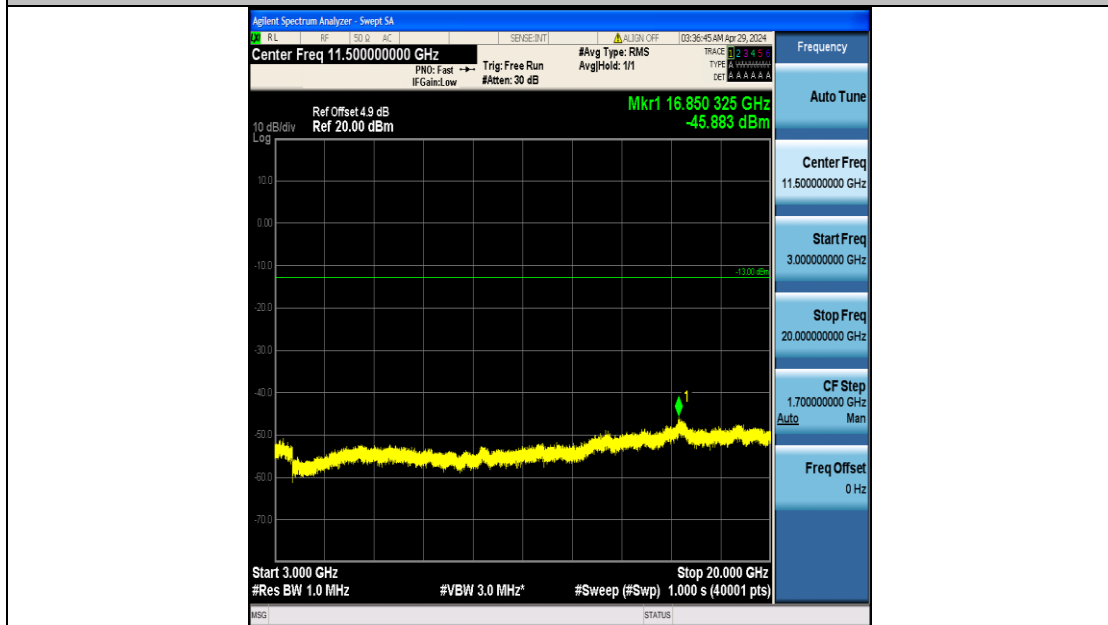

Band2_10MHz_QPSK_18900_50RB#0_3000~20000_3000~20000

Band2_10MHz_QPSK_19150_50RB#0_0.009~0.15_0.009~0.15

Band2_10MHz_QPSK_19150_50RB#0_0.15~30_0.15~30

Band2_10MHz_QPSK_19150_50RB#0_30~1000_30~1000

Band2_10MHz_QPSK_19150_50RB#0_1000~3000_1000~3000