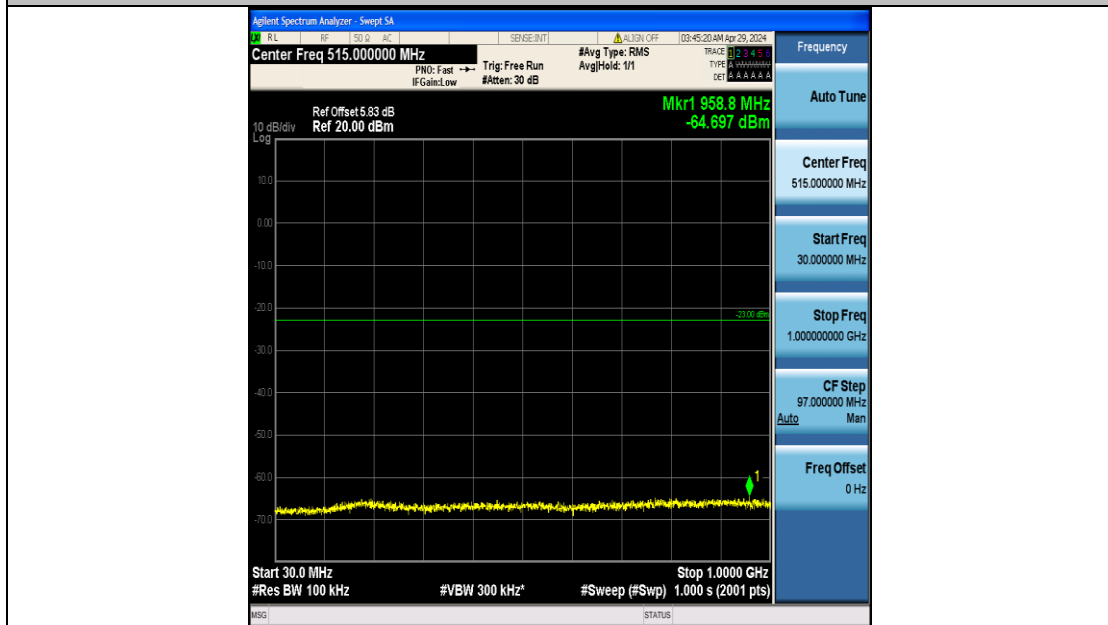

Band2_15MHz_QPSK_18675_75RB#0_30~1000_30~1000