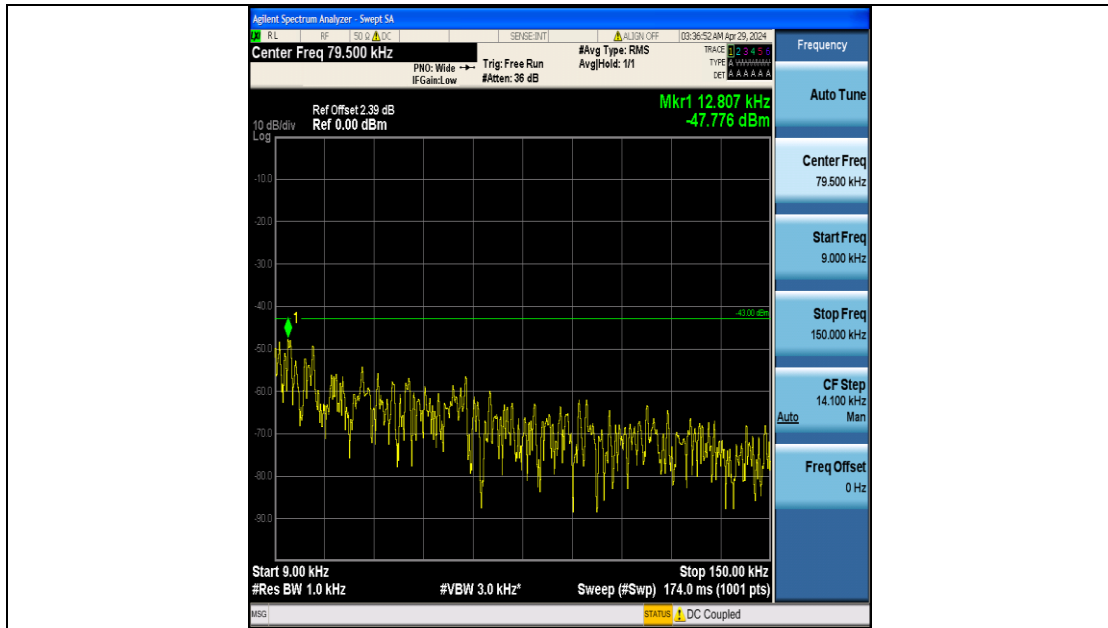

Band2_10MHz_16QAM_19150_50RB#0_0.009~0.15_0.009~0.15