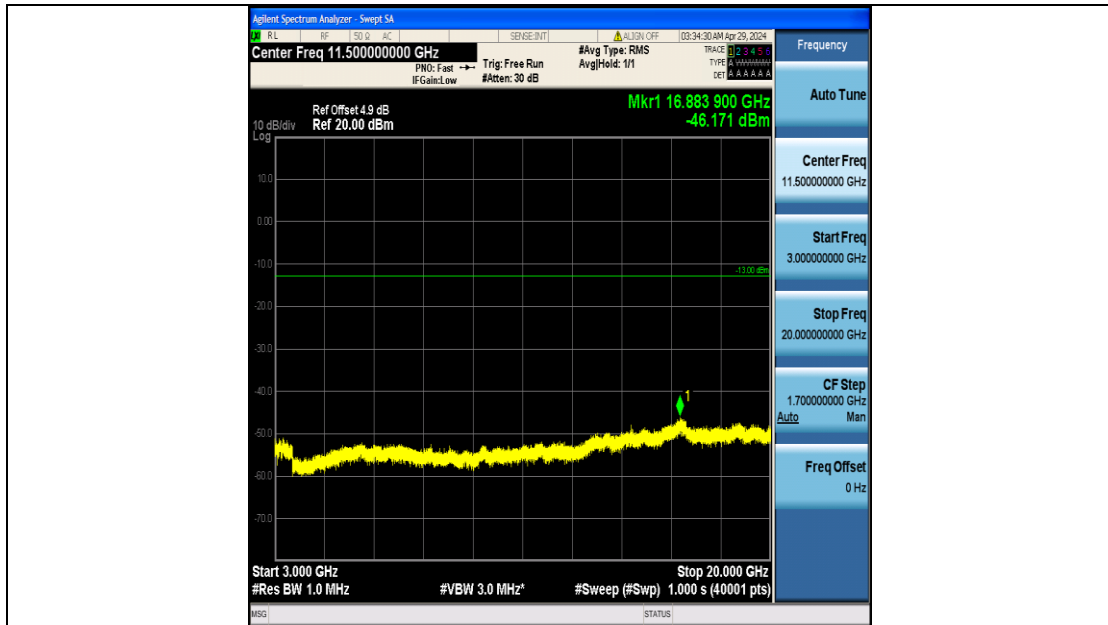

Band2_10MHz_QPSK_19150_50RB#0_3000~20000_3000~20000

Band2_10MHz_16QAM_18650_50RB#0_0.009~0.15_0.009~0.15

Band2_10MHz_16QAM_18650_50RB#0_0.15~30_0.15~30

Band2_10MHz_16QAM_18650_50RB#0_30~1000_30~1000

Band2_10MHz_16QAM_18650_50RB#0_1000~3000_1000~3000