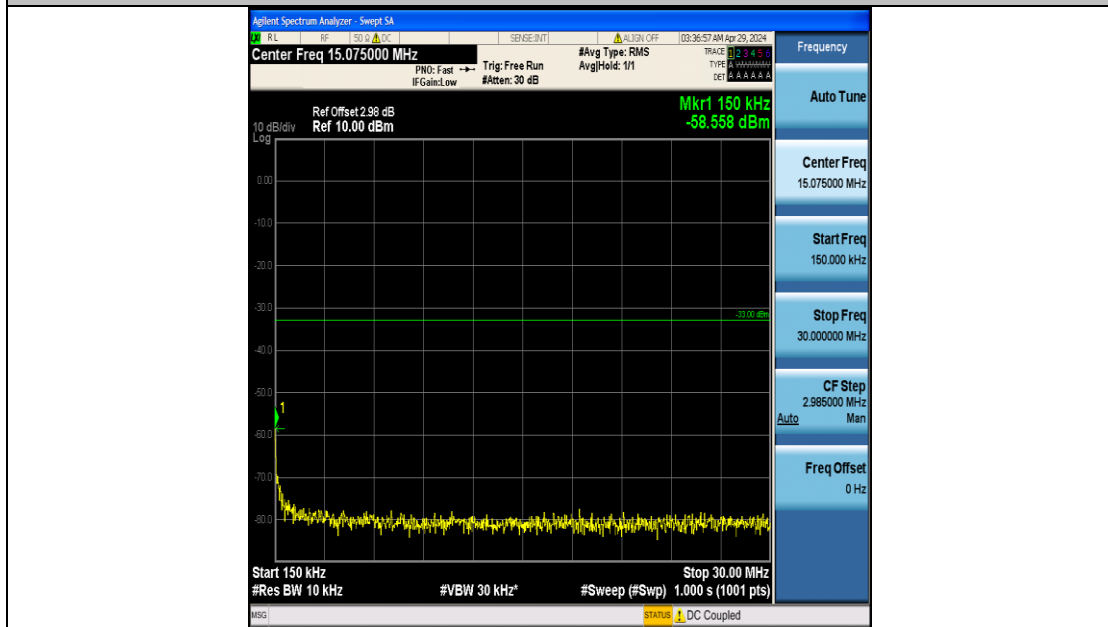

Band2_10MHz_16QAM_19150_50RB#0_0.15~30_0.15~30