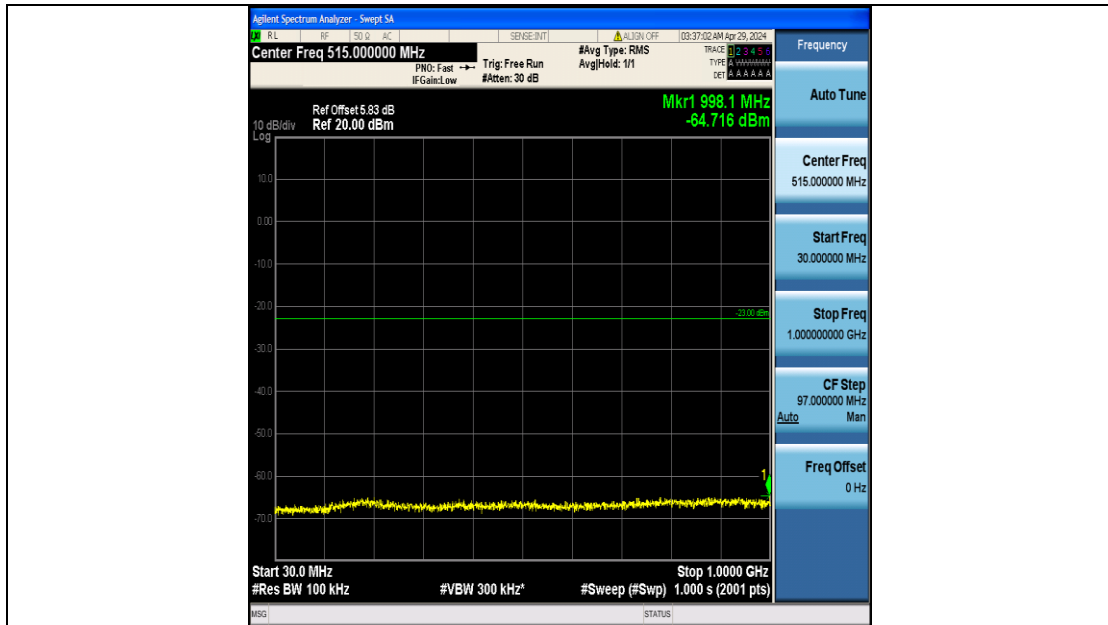

Band2_10MHz_16QAM_19150_50RB#0_30~1000_30~1000