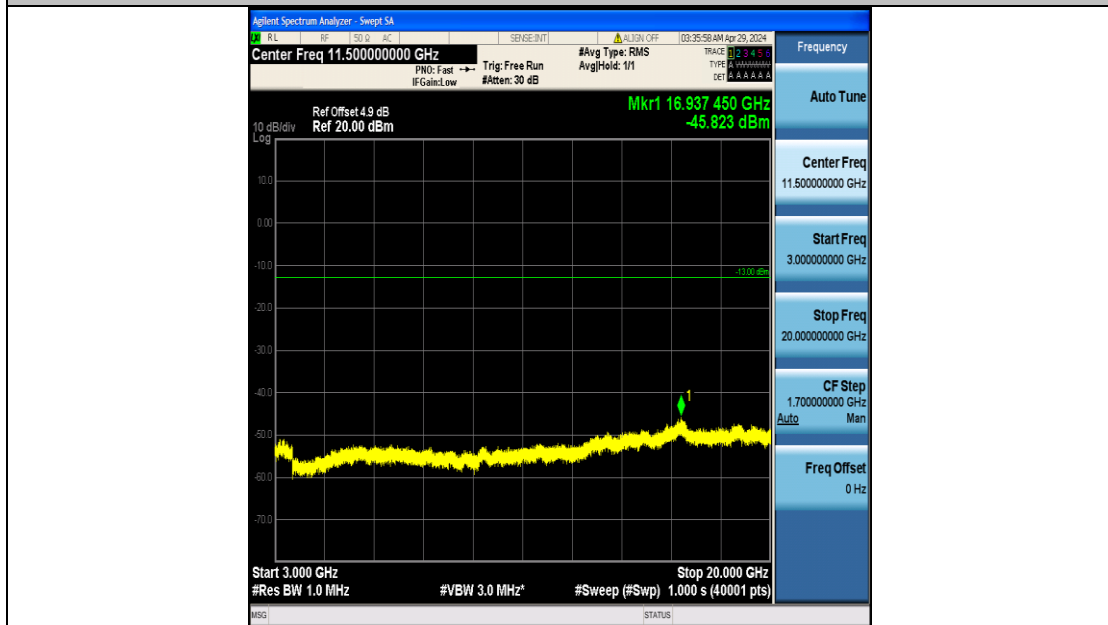

Band2_10MHz_16QAM_18650_50RB#0_3000~20000_3000~20000

Band2_10MHz_16QAM_18900_50RB#0_0.009~0.15_0.009~0.15

Band2_10MHz_16QAM_18900_50RB#0_0.15~30_0.15~30

Band2_10MHz_16QAM_18900_50RB#0_30~1000_30~1000

Band2_10MHz_16QAM_18900_50RB#0_1000~3000_1000~3000