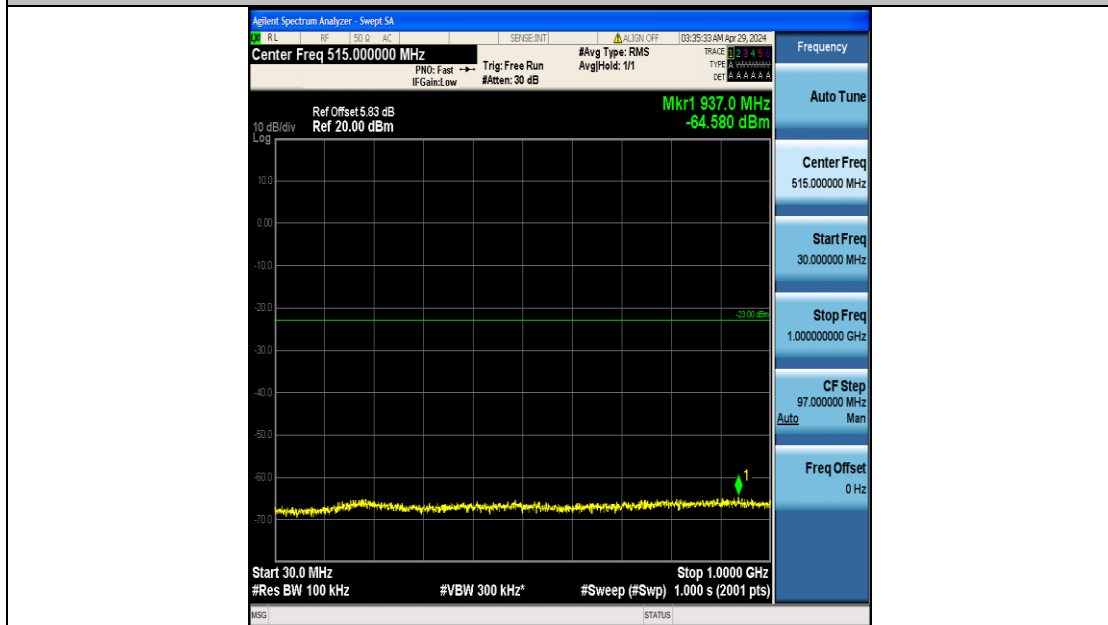

Band2_10MHz_16QAM_18900_50RB#0_30~1000_30~1000