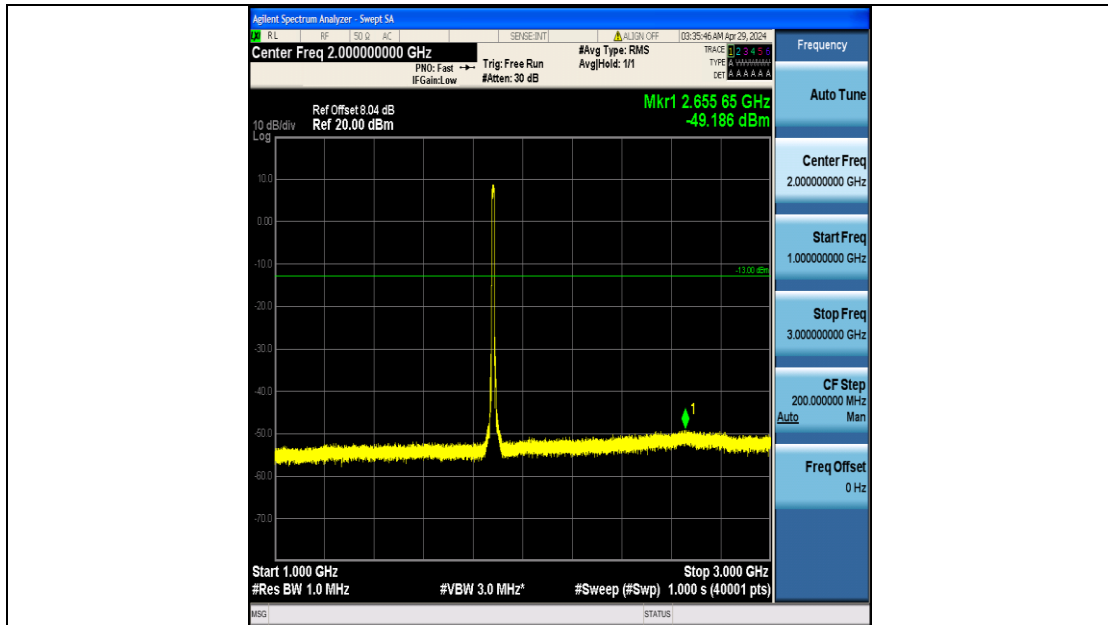

Band2_10MHz_16QAM_18650_50RB#0_3000~20000_3000~20000

Band2_10MHz_16QAM_18900_50RB#0_0.009~0.15_0.009~0.15

Band2_10MHz_16QAM_18900_50RB#0_0.15~30_0.15~30

Band2_10MHz_16QAM_18900_50RB#0_30~1000_30~1000

Band2_10MHz_16QAM_18900_50RB#0_1000~3000_1000~3000