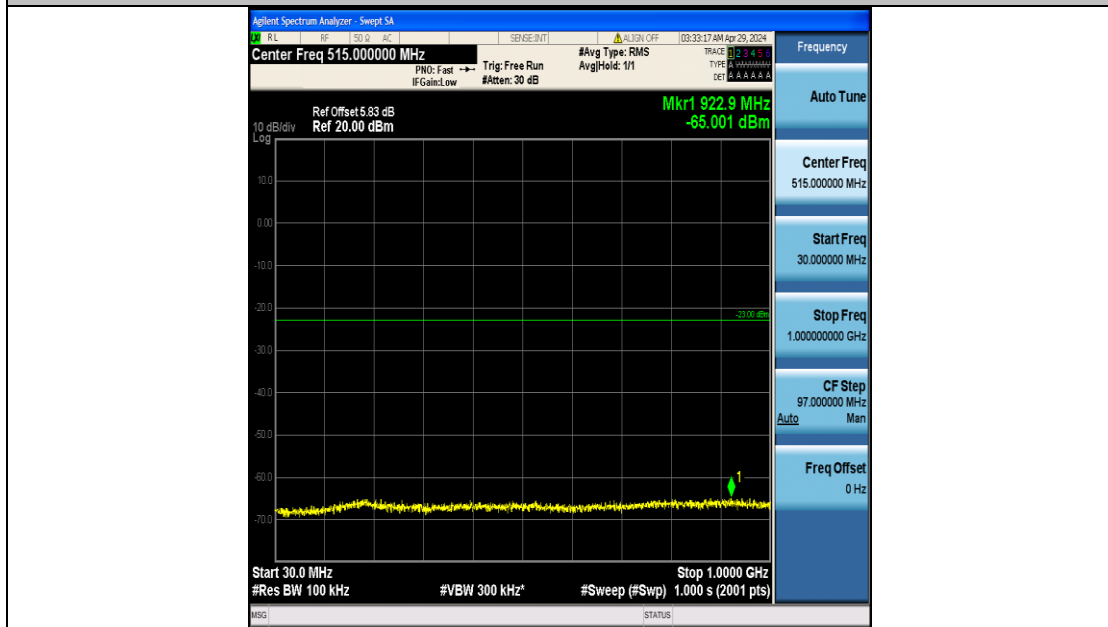

Band2_10MHz_QPSK_18650_50RB#0_30~1000_30~1000