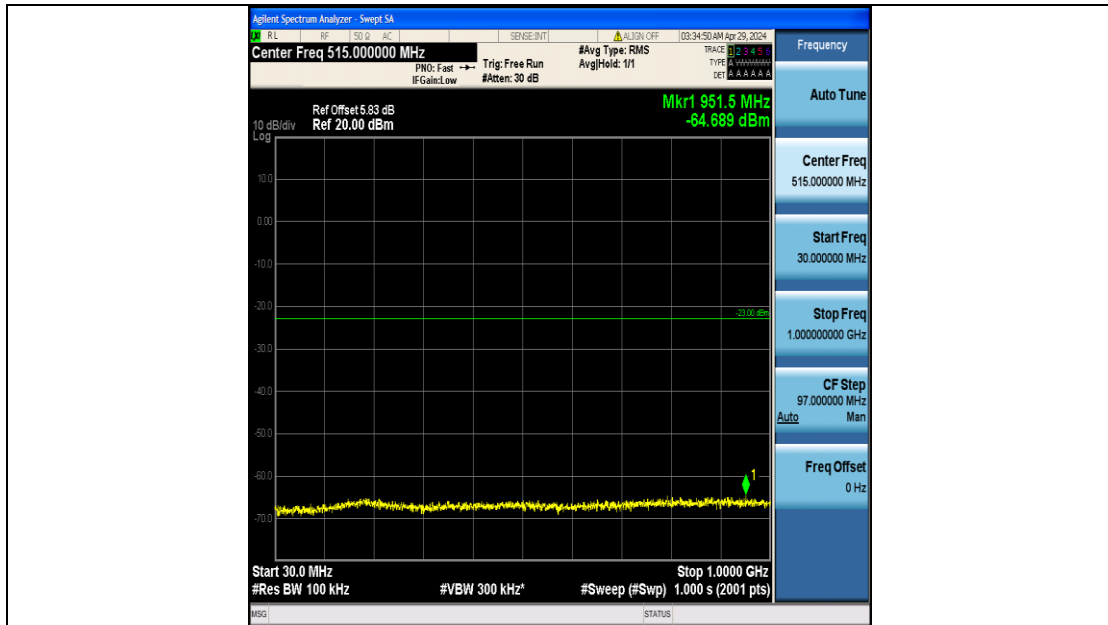

Band2_10MHz_QPSK_18900_50RB#0_30~1000_30~1000