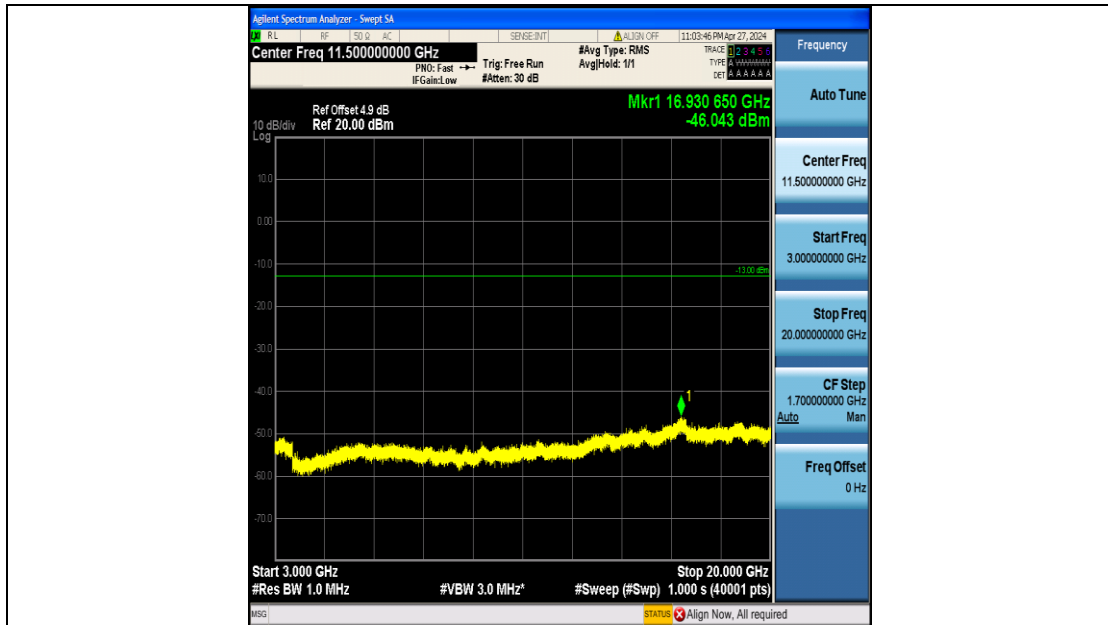

Band2_5MHz_QPSK_18625_25RB#0_3000~20000_3000~20000

Band2_5MHz_QPSK_18900_25RB#0_0.009~0.15_0.009~0.15

Band2_5MHz_QPSK_18900_25RB#0_0.15~30_0.15~30

Band2_5MHz_QPSK_18900_25RB#0_30~1000_30~1000

Band2_5MHz_QPSK_18900_25RB#0_1000~3000_1000~3000