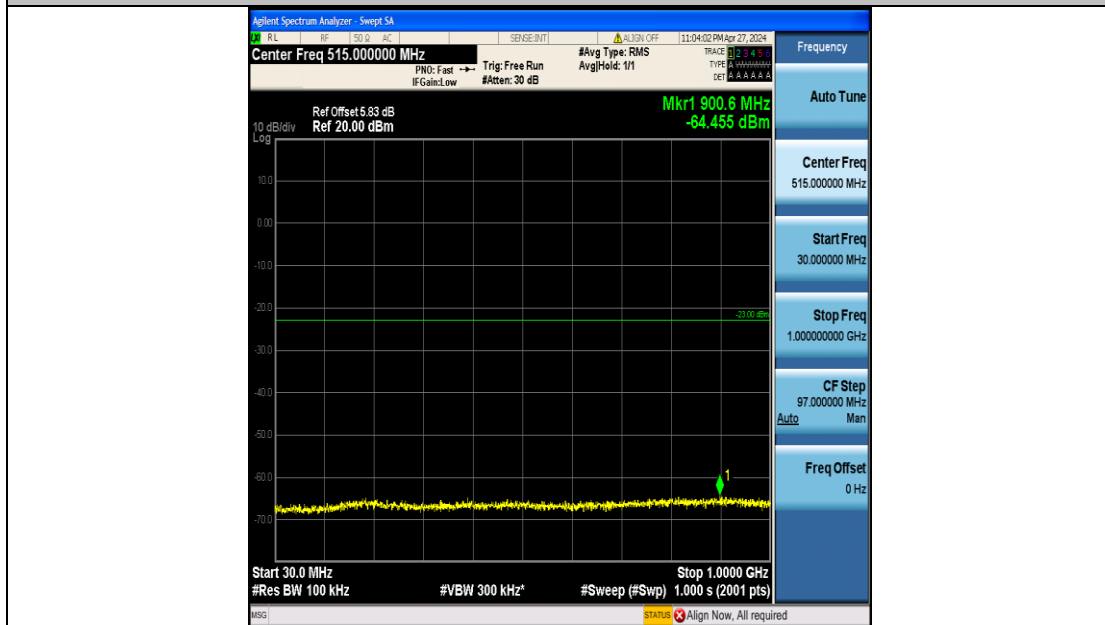

Band2_5MHz_16QAM_18900_25RB#0_30~1000_30~1000