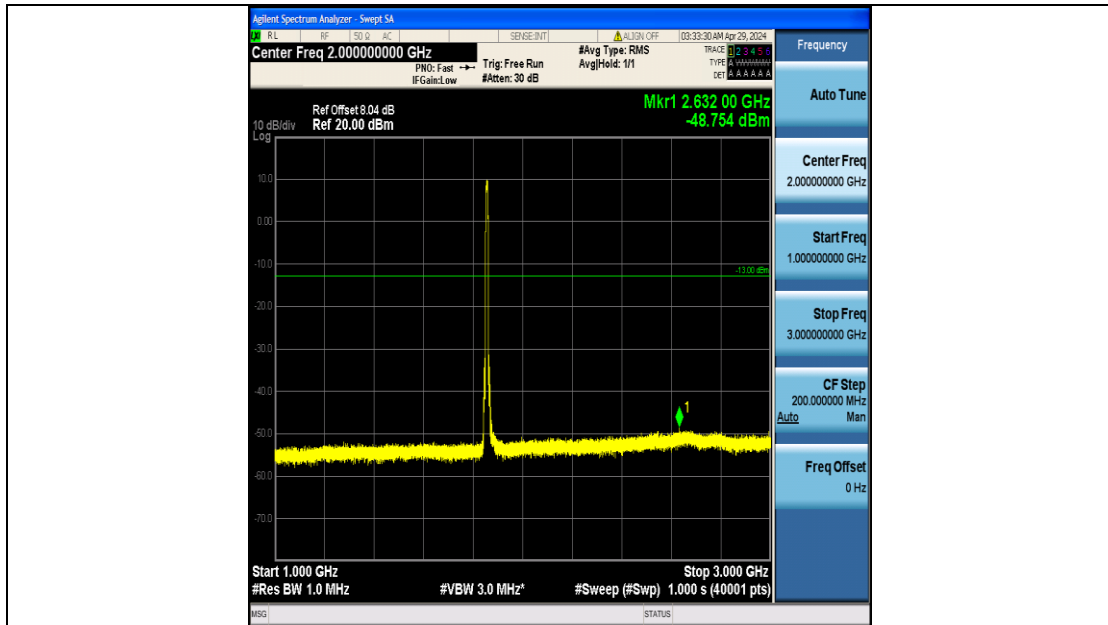

Band2_5MHz_16QAM_19175_25RB#0_3000~20000_3000~20000

Band2_10MHz_QPSK_18650_50RB#0_0.009~0.15_0.009~0.15

Band2_10MHz_QPSK_18650_50RB#0_0.15~30_0.15~30

Band2_10MHz_QPSK_18650_50RB#0_30~1000_30~1000

Band2_10MHz_QPSK_18650_50RB#0_1000~3000_1000~3000