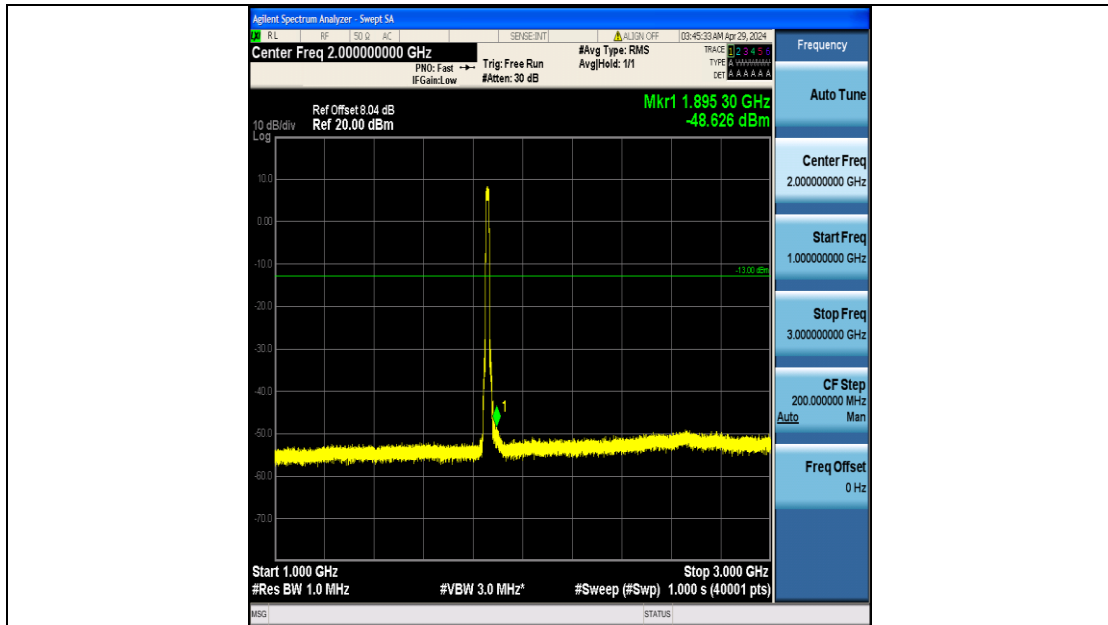

Band2_10MHz_16QAM_19150_50RB#0_3000~20000_3000~20000

Band2_15MHz_QPSK_18675_75RB#0_0.009~0.15_0.009~0.15

Band2_15MHz_QPSK_18675_75RB#0_0.15~30_0.15~30

Band2_15MHz_QPSK_18675_75RB#0_30~1000_30~1000

Band2_15MHz_QPSK_18675_75RB#0_1000~3000_1000~3000