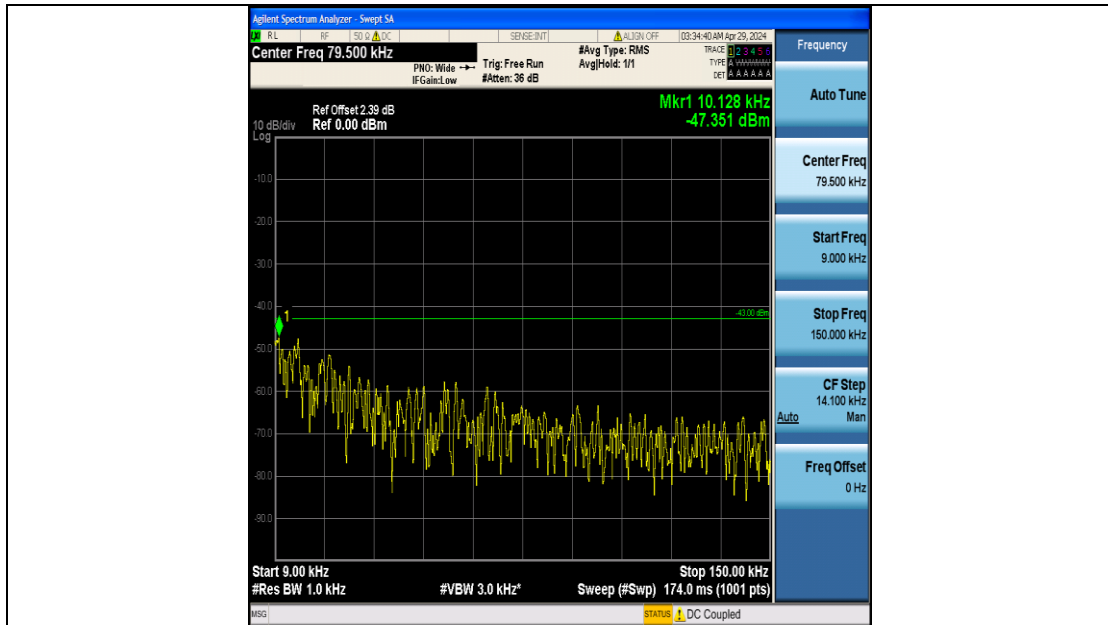

Band2_10MHz_QPSK_18900_50RB#0_0.009~0.15_0.009~0.15