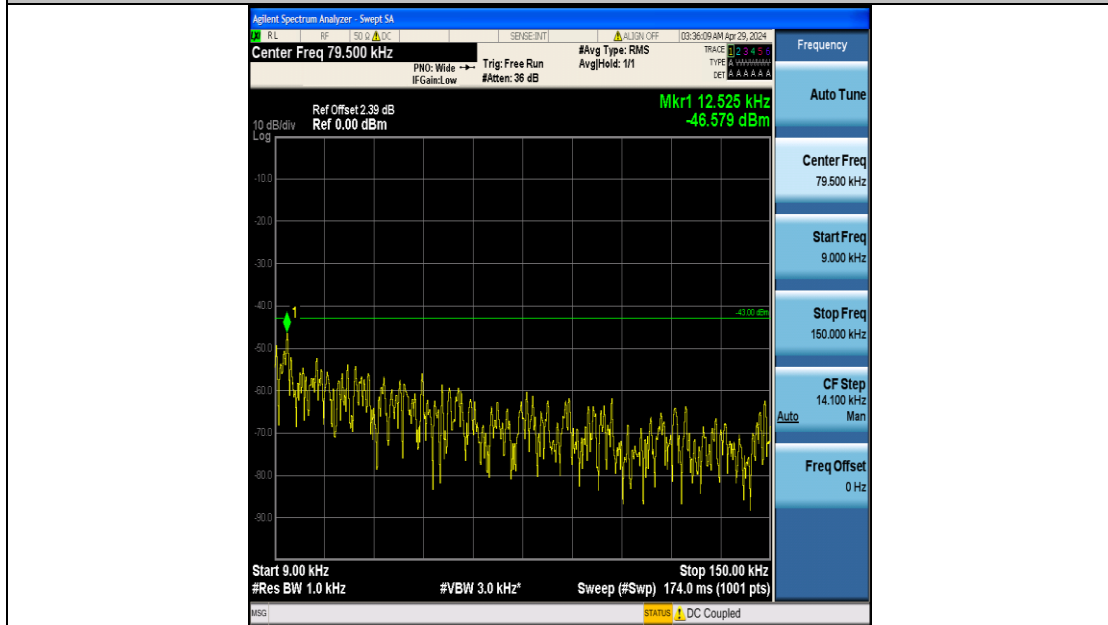

Band2_10MHz_QPSK_19150_50RB#0_0.009~0.15_0.009~0.15