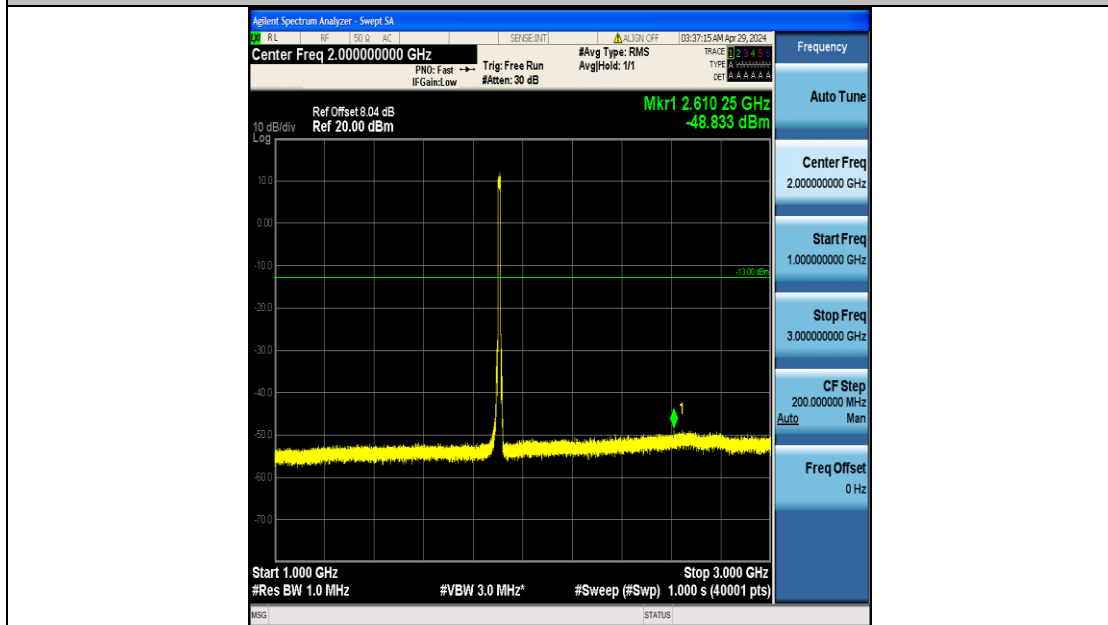

Band2_10MHz_16QAM_18900_50RB#0_3000~20000_3000~20000

Band2_10MHz_16QAM_19150_50RB#0_0.009~0.15_0.009~0.15

Band2_10MHz_16QAM_19150_50RB#0_0.15~30_0.15~30

Band2_10MHz_16QAM_19150_50RB#0_30~1000_30~1000

Band2_10MHz_16QAM_19150_50RB#0_1000~3000_1000~3000