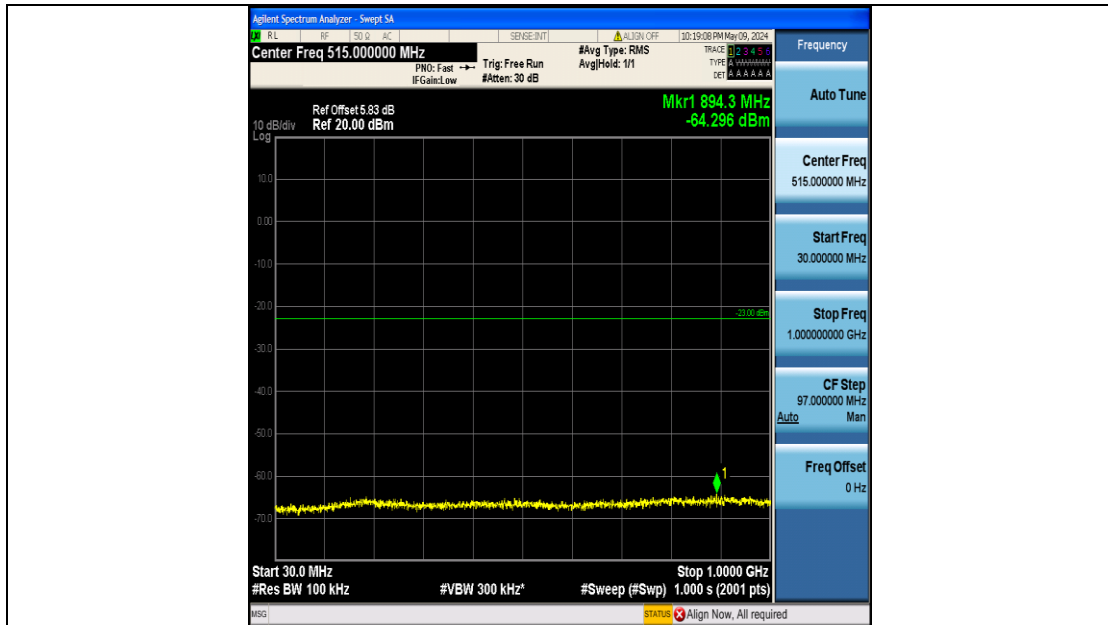

Band2_5MHz_16QAM_19175_25RB#0_30~1000_30~1000