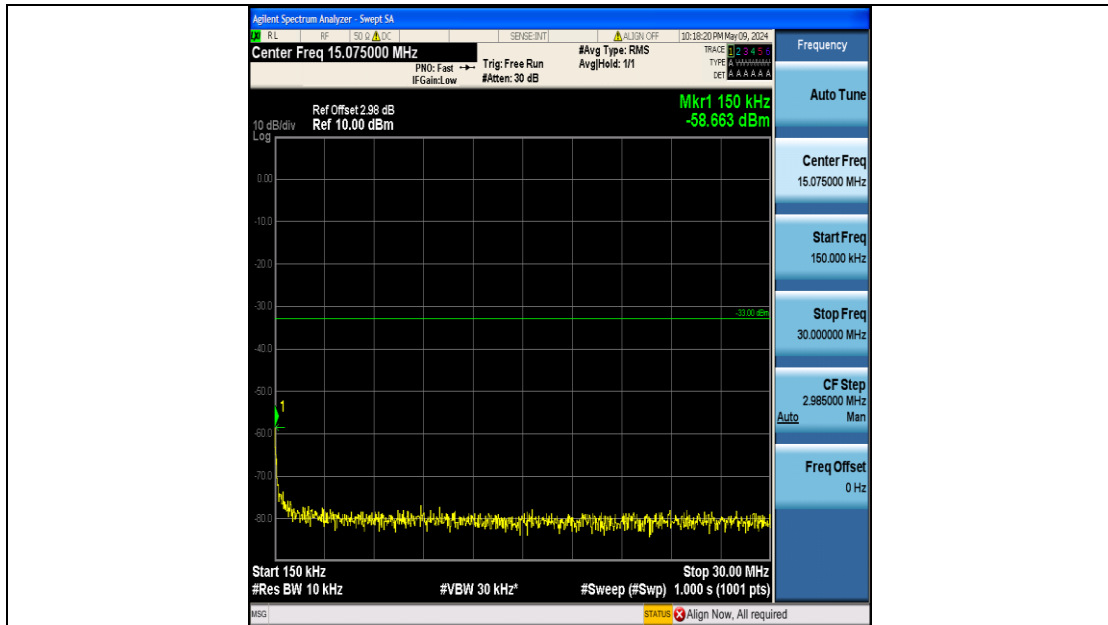

Band2_5MHz_QPSK_19175_25RB#0_0.009~0.15_0.009~0.15

Band2_5MHz_QPSK_19175_25RB#0_0.15~30_0.15~30