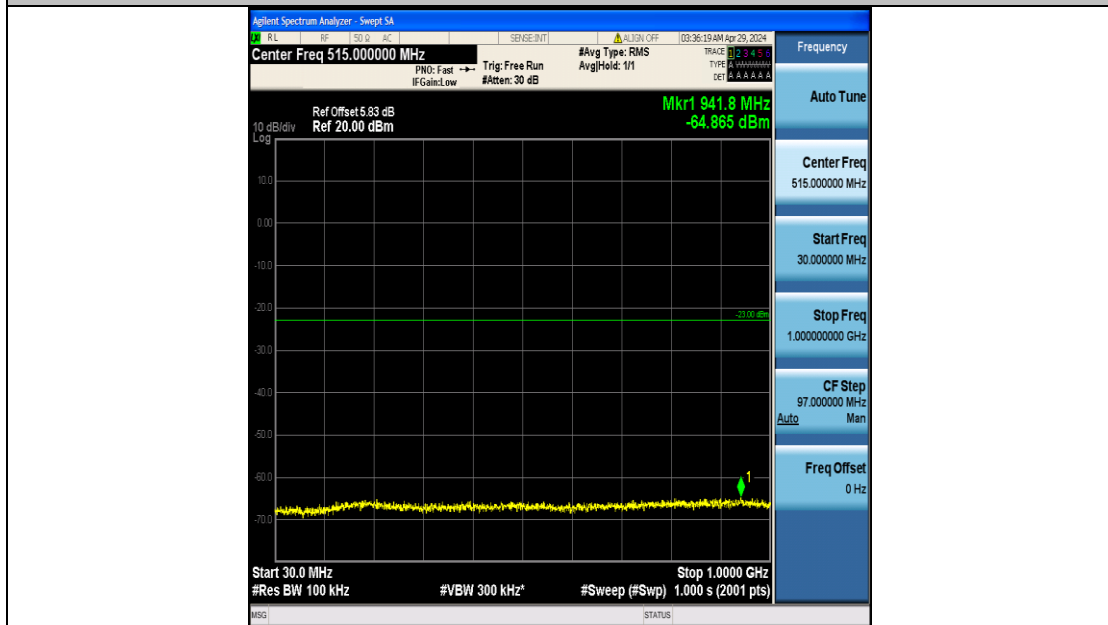

Band2_10MHz_QPSK_19150_50RB#0_30~1000_30~1000