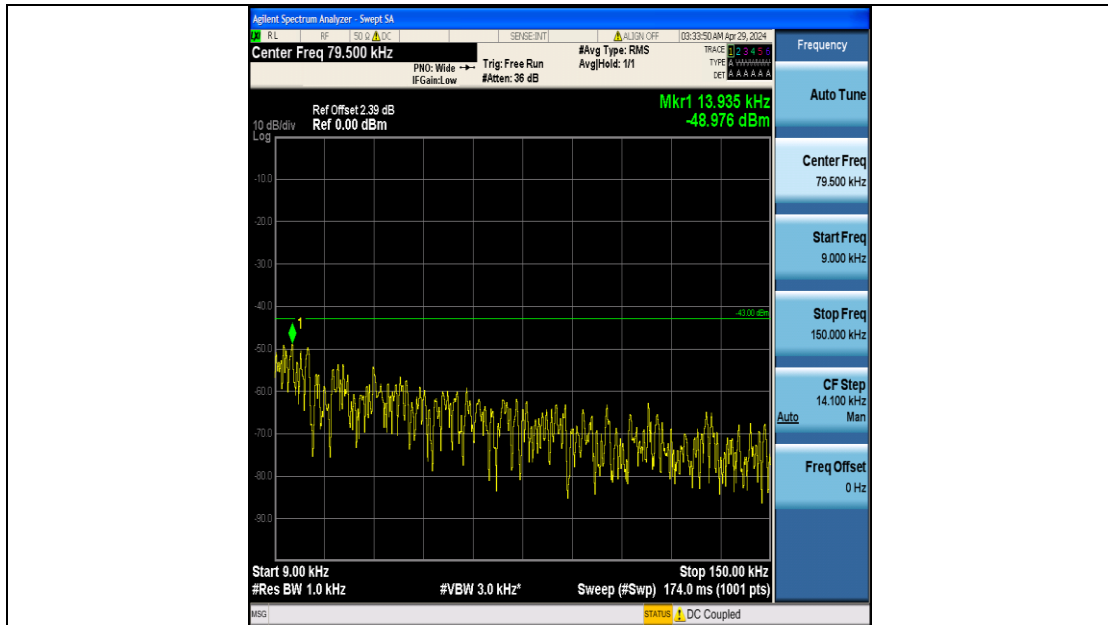

Band2_10MHz_16QAM_18650_50RB#0_0.009~0.15_0.009~0.15