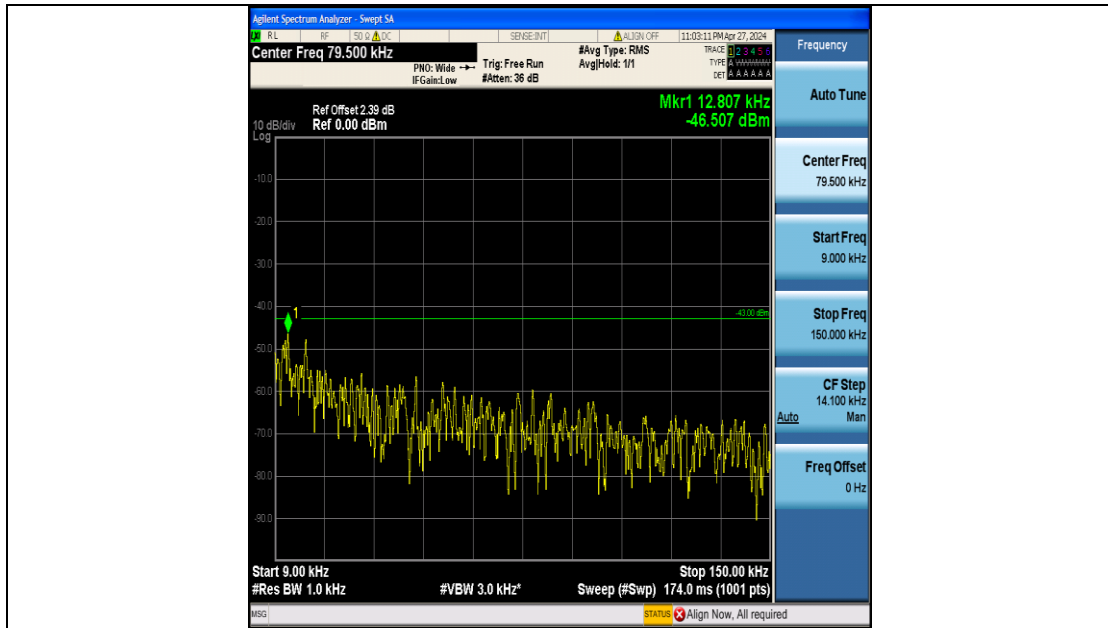

Band2_5MHz_QPSK_18625_25RB#0_3000~20000_3000~20000