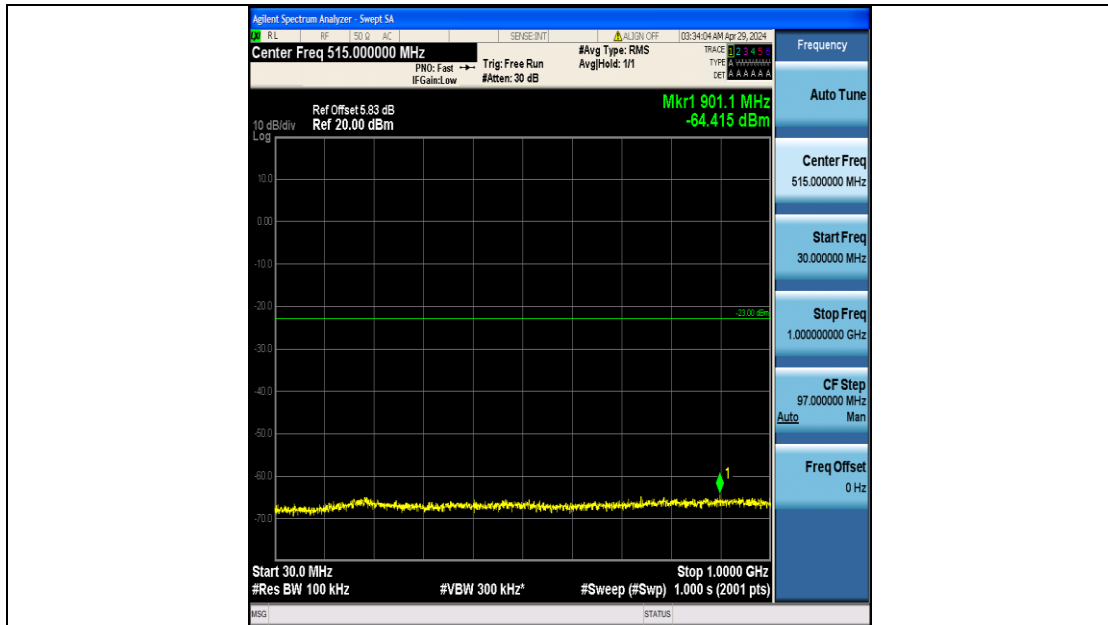

Band2_10MHz_16QAM_18650_50RB#0_30~1000_30~1000