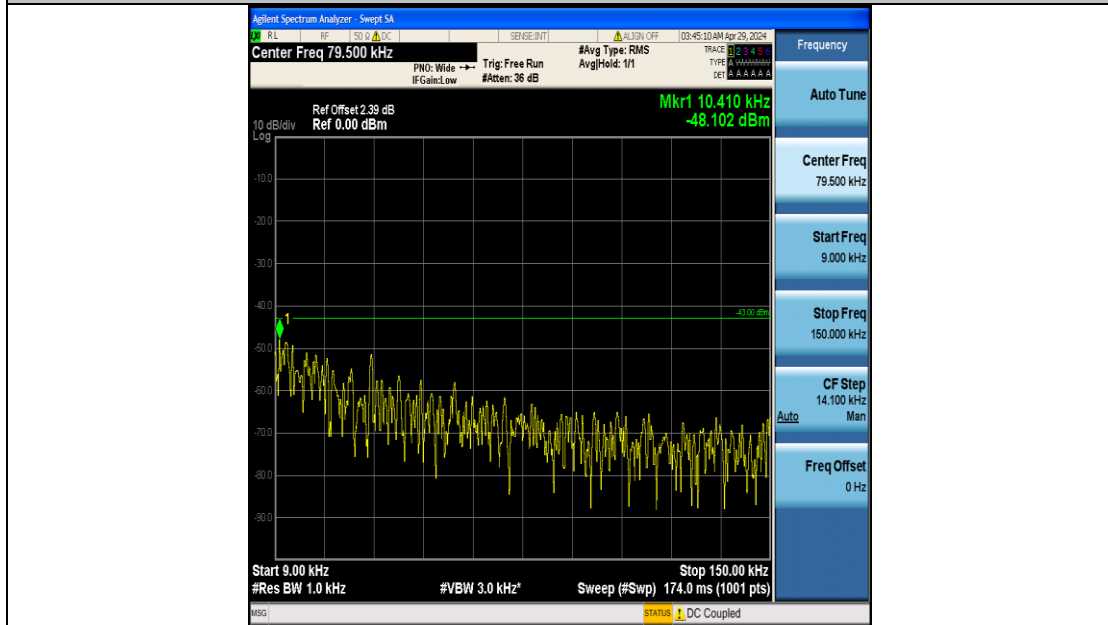

Band2_15MHz_QPSK_18675_75RB#0_0.009~0.15_0.009~0.15