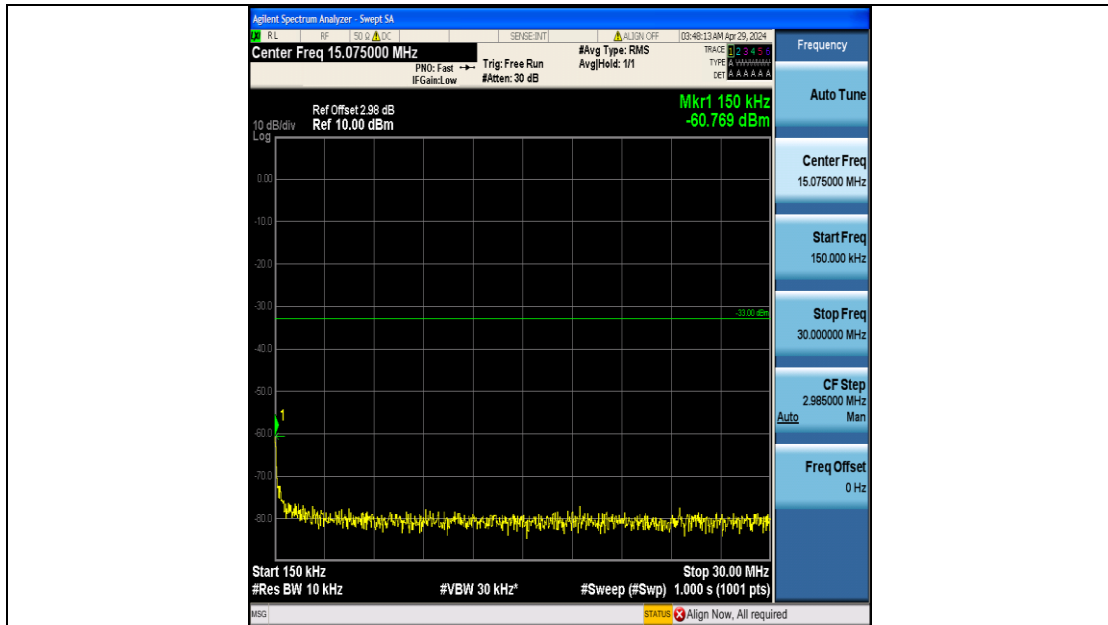

Band2_15MHz_QPSK_19125_75RB#0_0.15~30_0.15~30