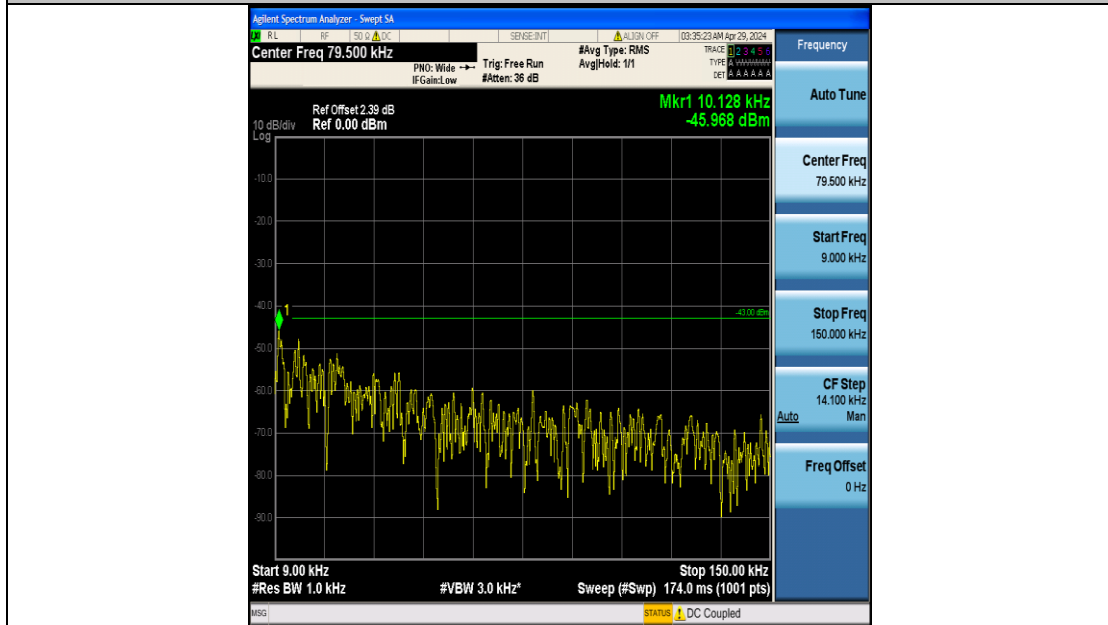

Band2_10MHz_16QAM_18900_50RB#0_0.009~0.15_0.009~0.15