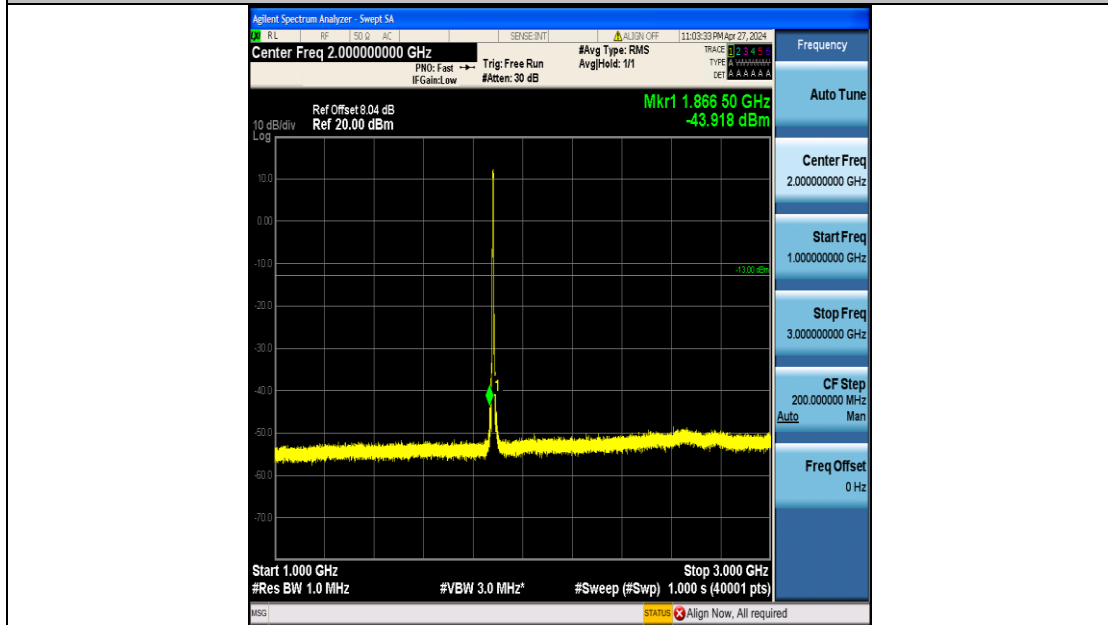

Band2_5MHz_QPSK_18625_25RB#0_3000~20000_3000~20000

Band2_5MHz_QPSK_18900_25RB#0_0.009~0.15_0.009~0.15

Band2_5MHz_QPSK_18900_25RB#0_0.15~30_0.15~30

Band2_5MHz_QPSK_18900_25RB#0_30~1000_30~1000

Band2_5MHz_QPSK_18900_25RB#0_1000~3000_1000~3000