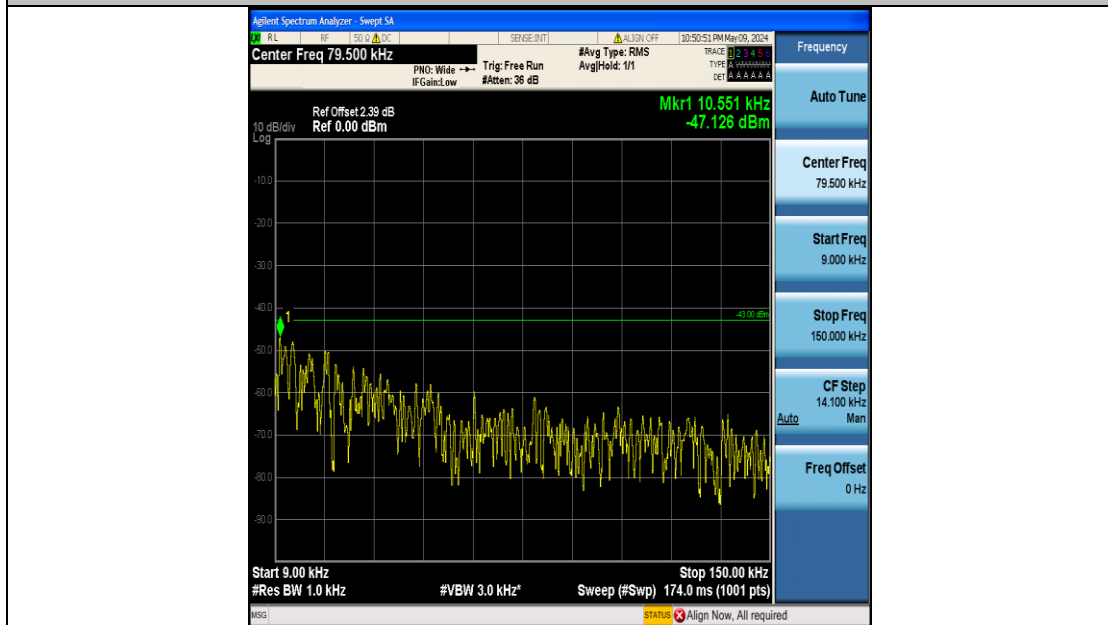

Band2_3MHz_16QAM_19185_15RB#0_3000~20000_3000~20000

Band2_5MHz_QPSK_18625_25RB#0_0.009~0.15_0.009~0.15

Band2_5MHz_QPSK_18625_25RB#0_0.15~30_0.15~30

Band2_5MHz_QPSK_18625_25RB#0_30~1000_30~1000

Band2_5MHz_QPSK_18625_25RB#0_1000~3000_1000~3000