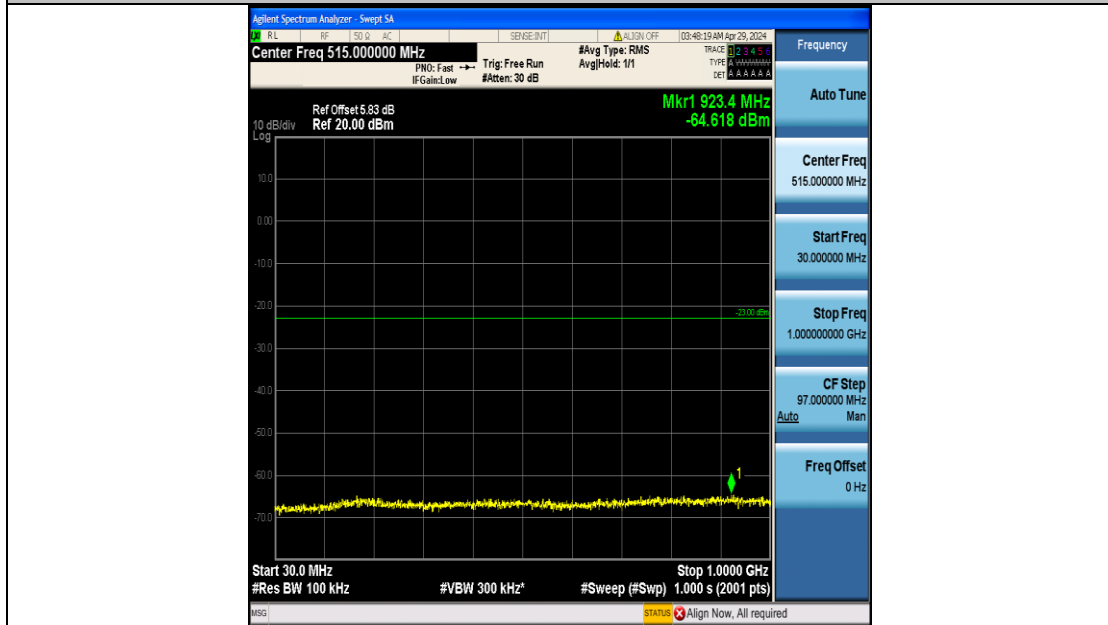

Band2_15MHz_QPSK_19125_75RB#0_30~1000_30~1000