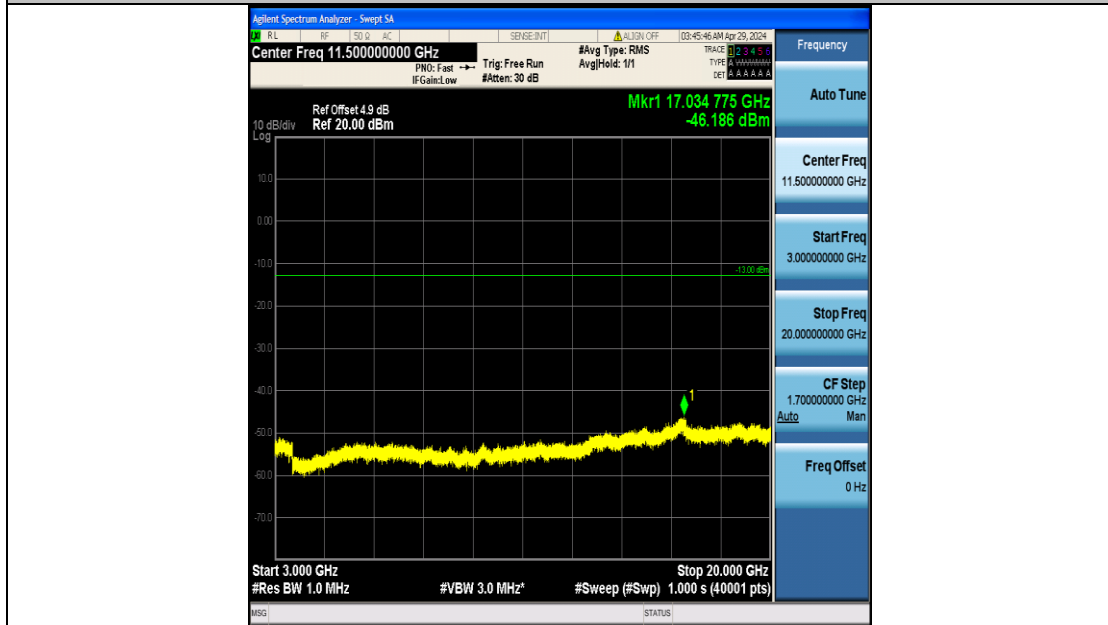

Band2_10MHz_16QAM_19150_50RB#0_3000~20000_3000~20000

Band2_15MHz_QPSK_18675_75RB#0_0.009~0.15_0.009~0.15

Band2_15MHz_QPSK_18675_75RB#0_0.15~30_0.15~30

Band2_15MHz_QPSK_18675_75RB#0_30~1000_30~1000

Band2_15MHz_QPSK_18675_75RB#0_1000~3000_1000~3000