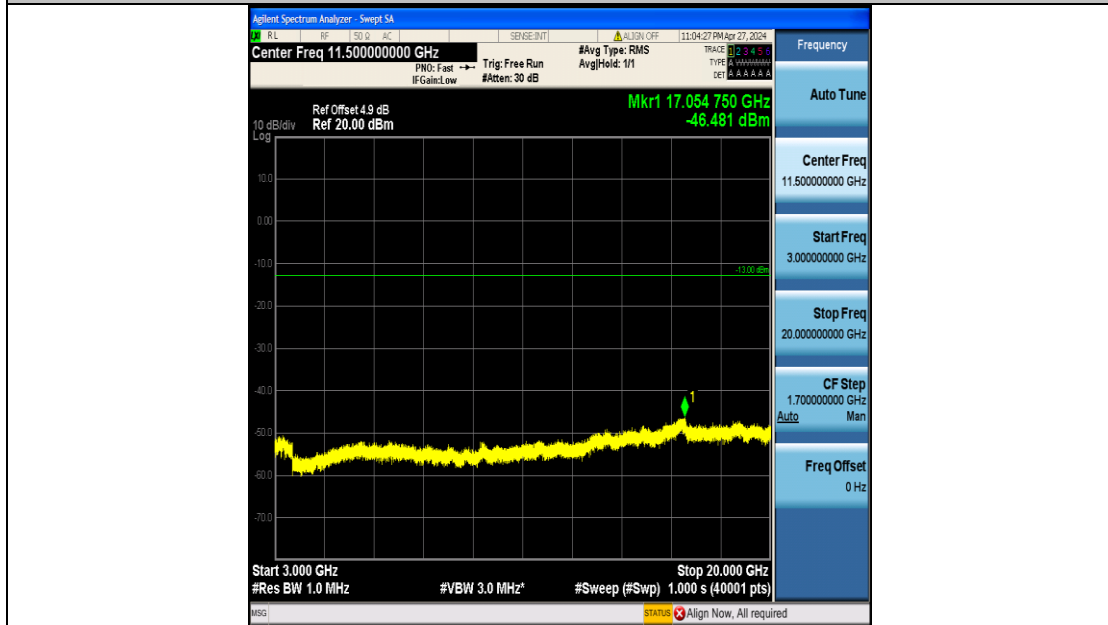

Band2_5MHz_16QAM_18625_25RB#0_3000~20000_3000~20000

Band2_5MHz_16QAM_18900_25RB#0_0.009~0.15_0.009~0.15

Band2_5MHz_16QAM_18900_25RB#0_0.15~30_0.15~30

Band2_5MHz_16QAM_18900_25RB#0_30~1000_30~1000

Band2_5MHz_16QAM_18900_25RB#0_1000~3000_1000~3000