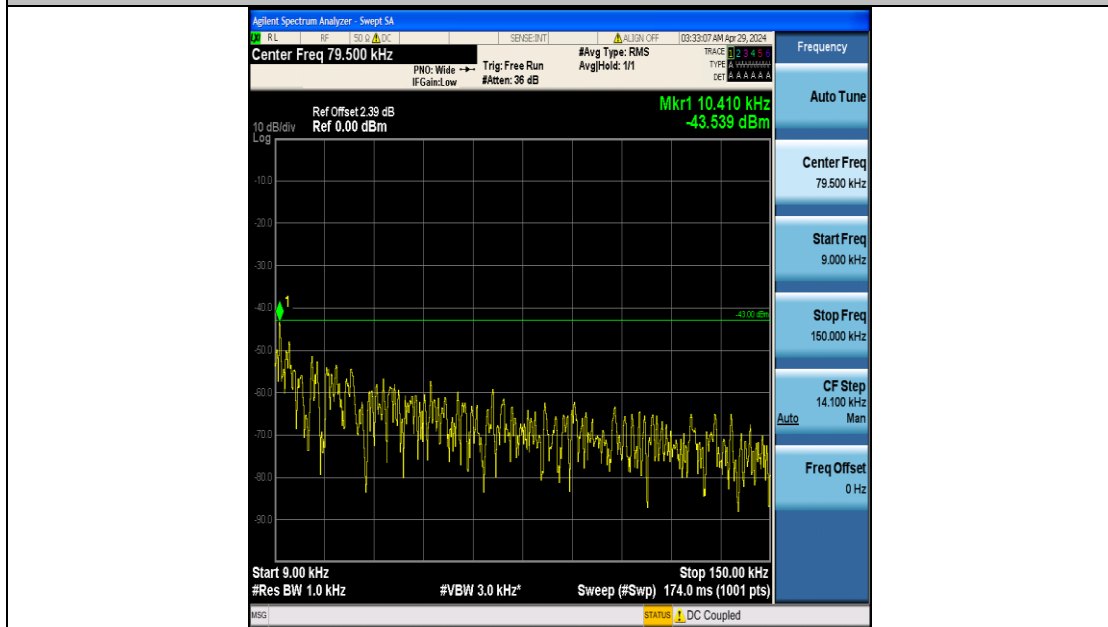

Band2_10MHz_QPSK_18650_50RB#0_0.009~0.15_0.009~0.15