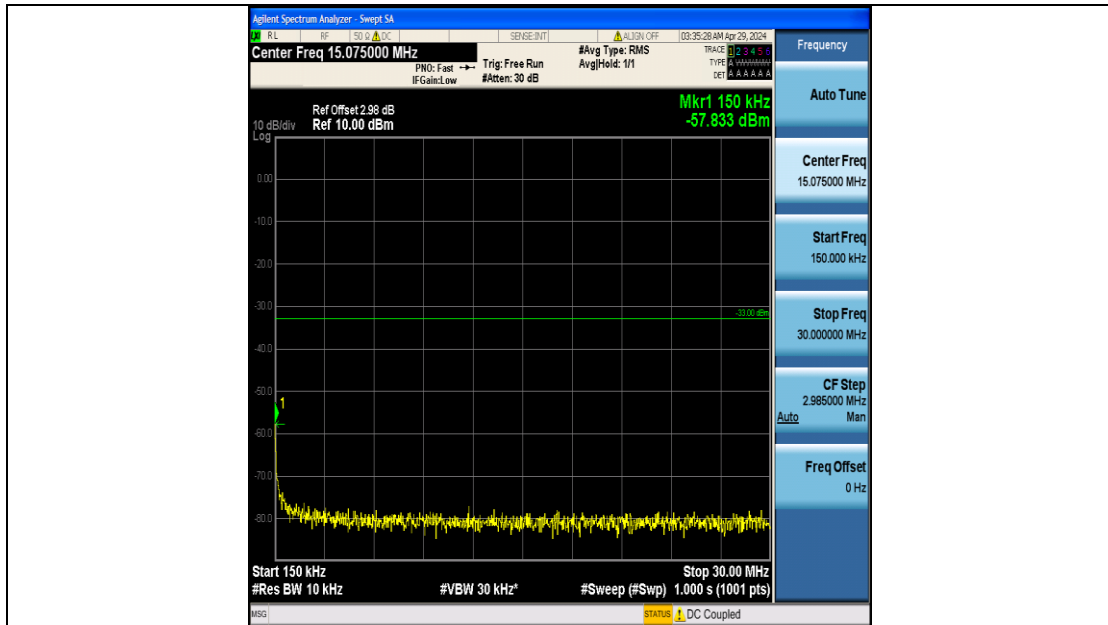

Band2_10MHz_16QAM_18900_50RB#0_0.15~30_0.15~30