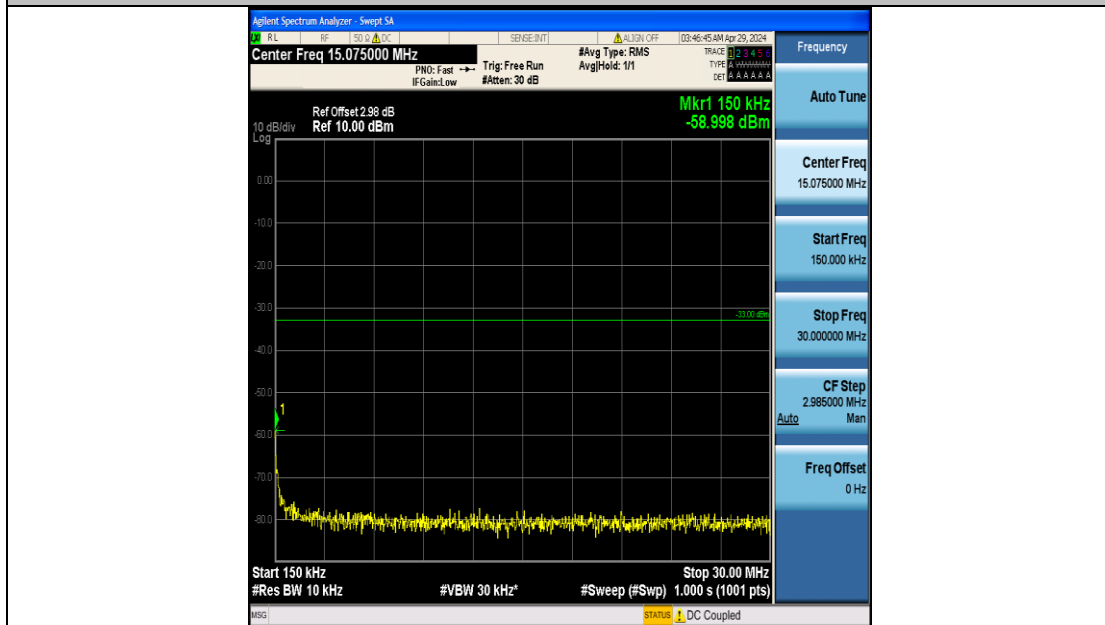

Band2_15MHz_QPSK_18900_75RB#0_0.15~30_0.15~30