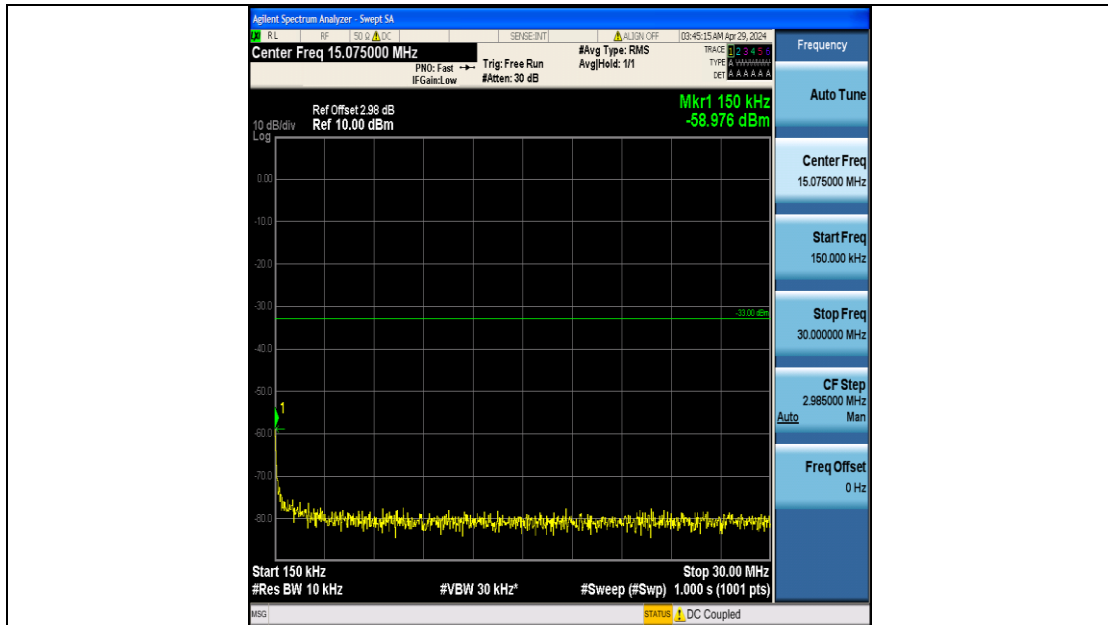

Band2_15MHz_QPSK_18675_75RB#0_0.15~30_0.15~30