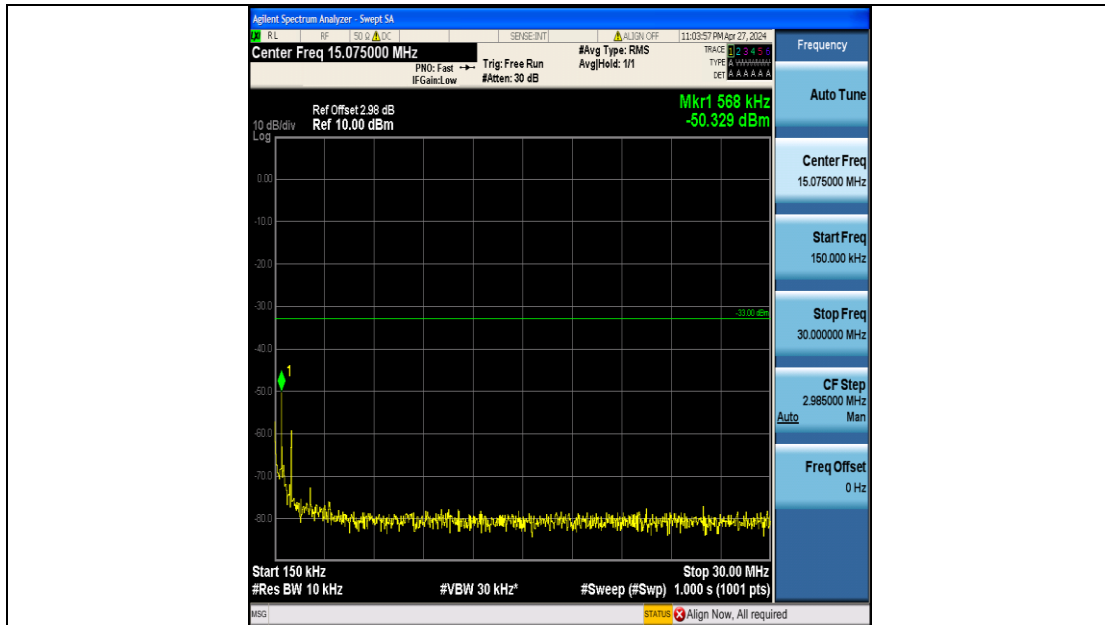

Band2_5MHz_16QAM_18900_25RB#0_0.15~30_0.15~30