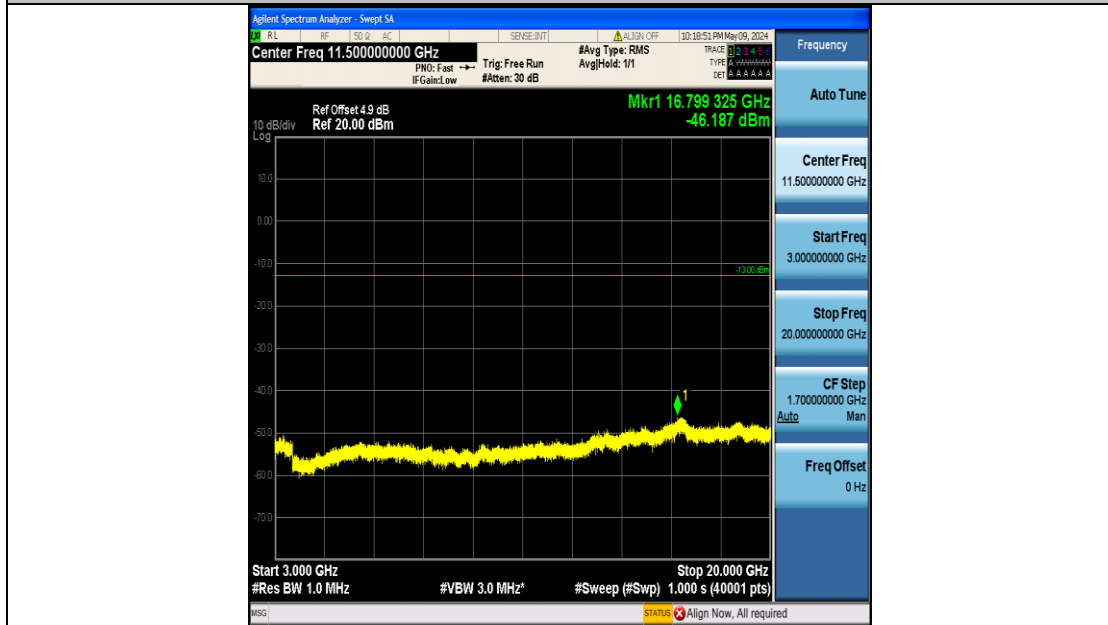

Band2_5MHz_QPSK_18900_25RB#0_3000~20000_3000~20000

Band2_5MHz_QPSK_19175_25RB#0_0.009~0.15_0.009~0.15

Band2_5MHz_QPSK_19175_25RB#0_0.15~30_0.15~30

Band2_5MHz_QPSK_19175_25RB#0_30~1000_30~1000

Band2_5MHz_QPSK_19175_25RB#0_1000~3000_1000~3000