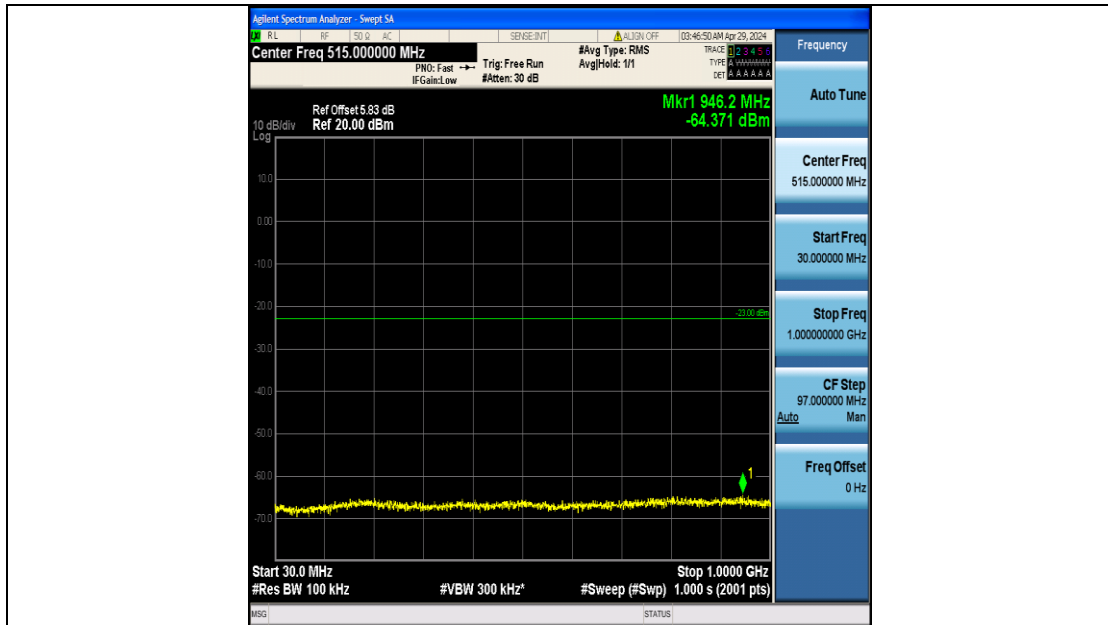

Band2_15MHz_QPSK_18900_75RB#0_30~1000_30~1000