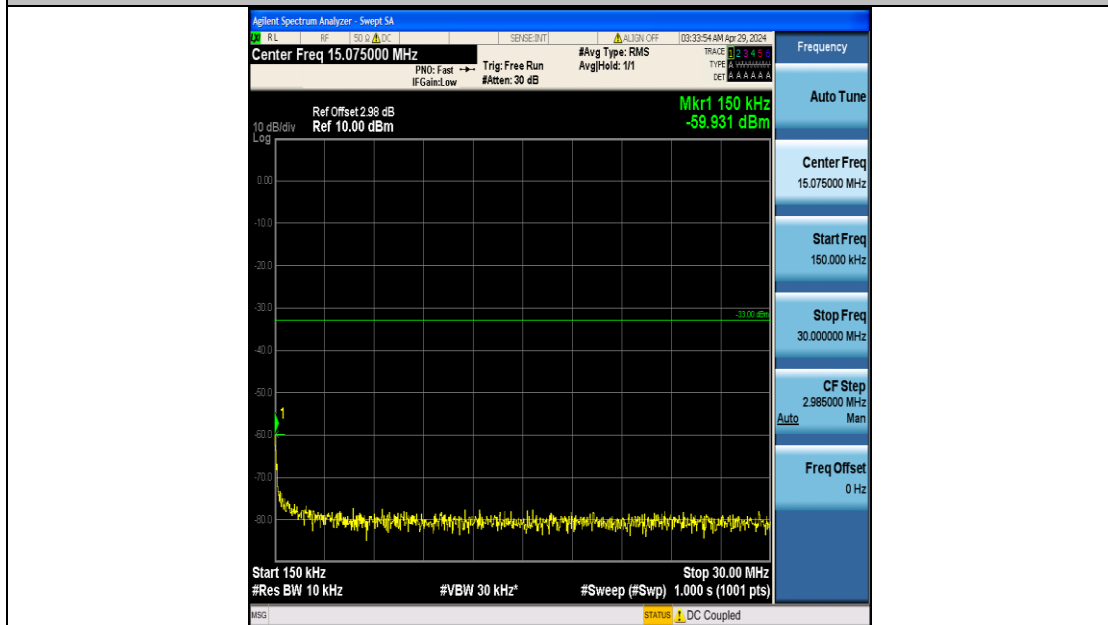

Band2_10MHz_16QAM_18650_50RB#0_0.15~30_0.15~30