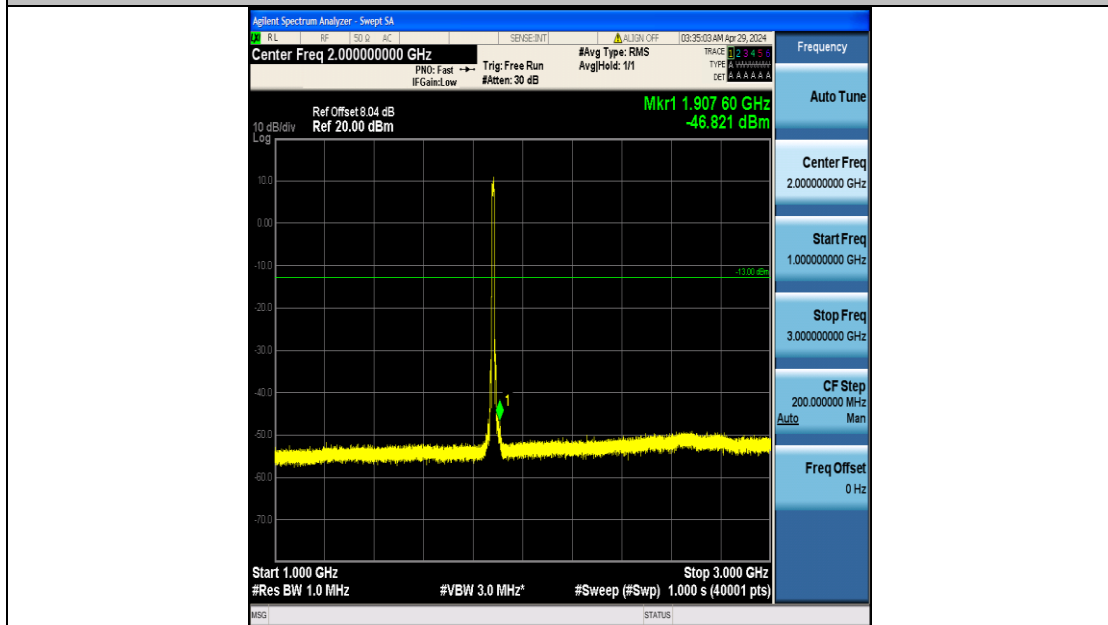

Band2_10MHz_QPSK_18650_50RB#0_3000~20000_3000~20000

Band2_10MHz_QPSK_18900_50RB#0_0.009~0.15_0.009~0.15

Band2_10MHz_QPSK_18900_50RB#0_0.15~30_0.15~30

Band2_10MHz_QPSK_18900_50RB#0_30~1000_30~1000

Band2_10MHz_QPSK_18900_50RB#0_1000~3000_1000~3000