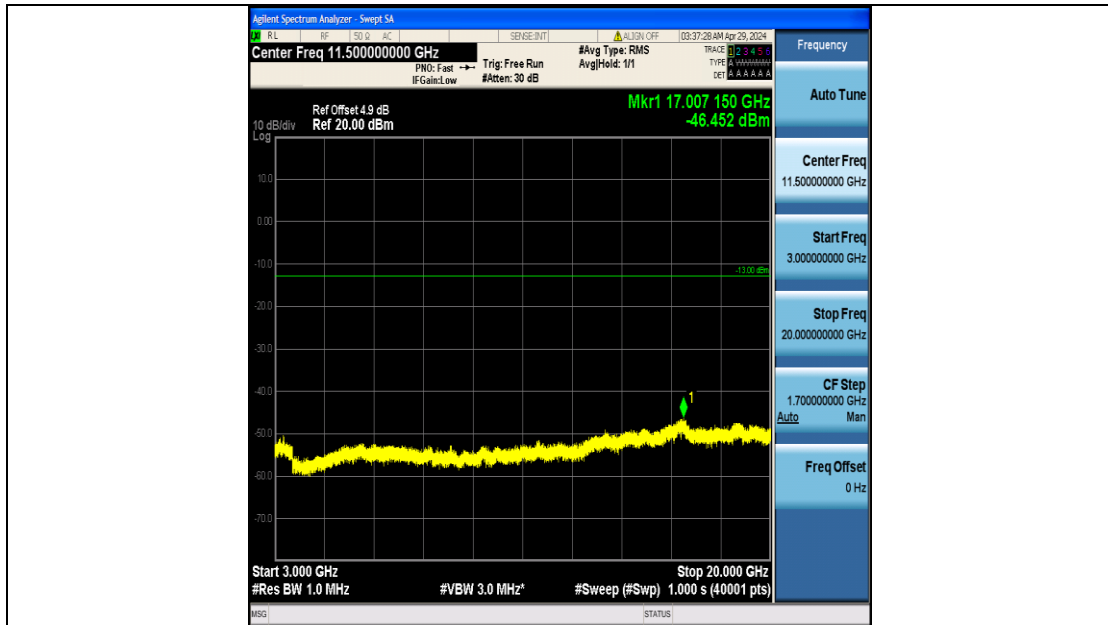

Band2_10MHz_16QAM_18900_50RB#0_3000~20000_3000~20000

Band2_10MHz_16QAM_19150_50RB#0_0.009~0.15_0.009~0.15

Band2_10MHz_16QAM_19150_50RB#0_0.15~30_0.15~30

Band2_10MHz_16QAM_19150_50RB#0_30~1000_30~1000

Band2_10MHz_16QAM_19150_50RB#0_1000~3000_1000~3000