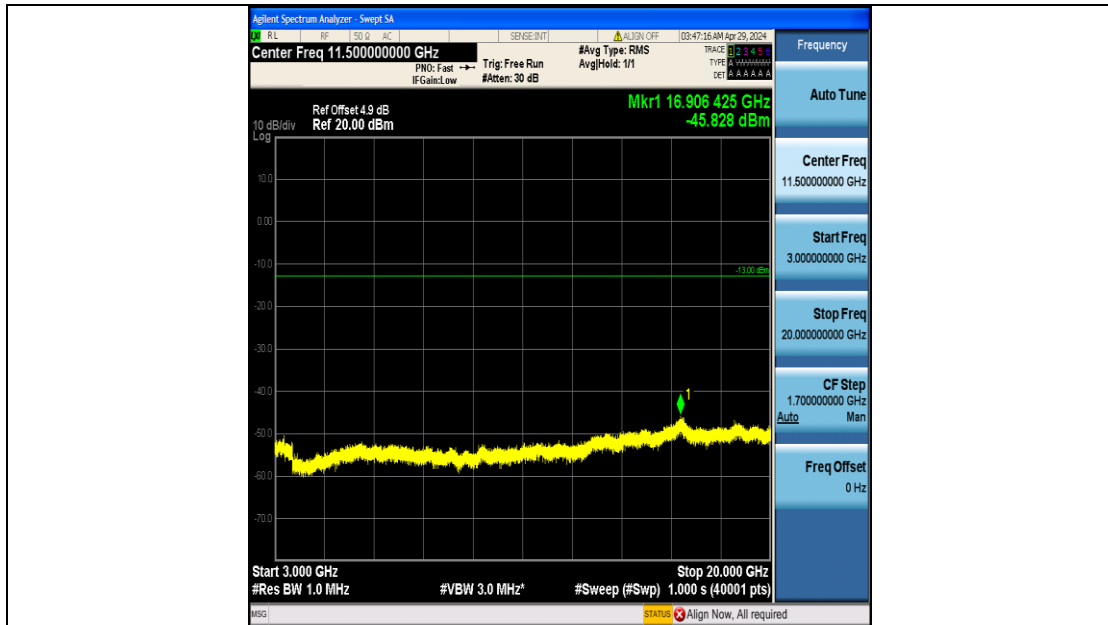

Band2_15MHz_QPSK_18675_75RB#0_3000~20000_3000~20000

Band2_15MHz_QPSK_18900_75RB#0_0.009~0.15_0.009~0.15

Band2_15MHz_QPSK_18900_75RB#0_0.15~30_0.15~30

Band2_15MHz_QPSK_18900_75RB#0_30~1000_30~1000

Band2_15MHz_QPSK_18900_75RB#0_1000~3000_1000~3000