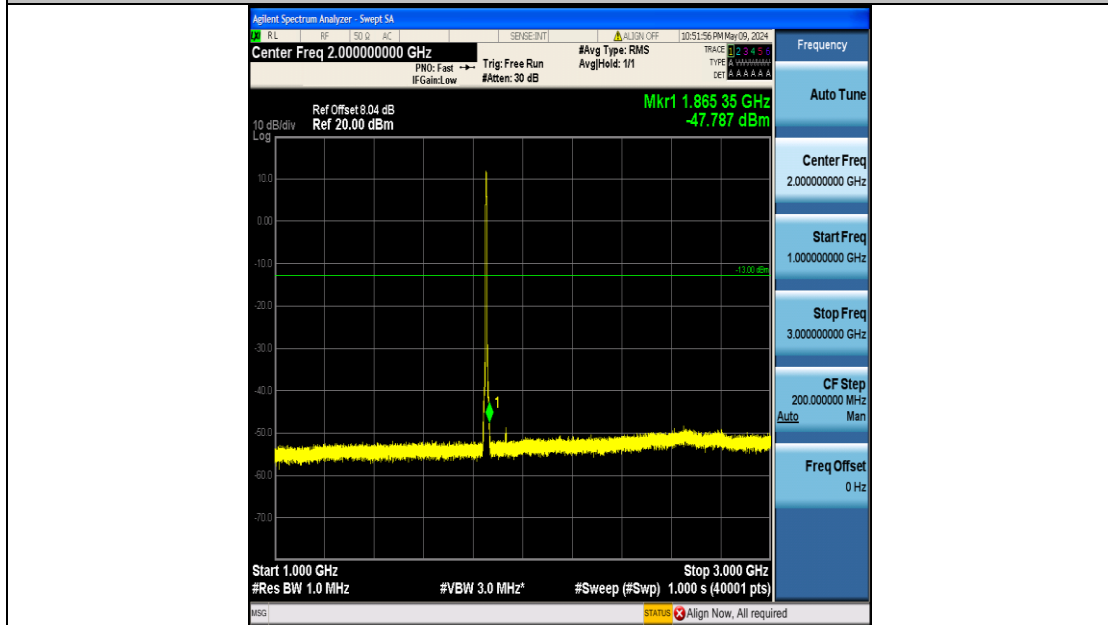

Band2_5MHz_QPSK_19175_25RB#0_3000~20000_3000~20000

Band2_5MHz_16QAM_18625_25RB#0_0.009~0.15_0.009~0.15

Band2_5MHz_16QAM_18625_25RB#0_0.15~30_0.15~30

Band2_5MHz_16QAM_18625_25RB#0_30~1000_30~1000

Band2_5MHz_16QAM_18625_25RB#0_1000~3000_1000~3000