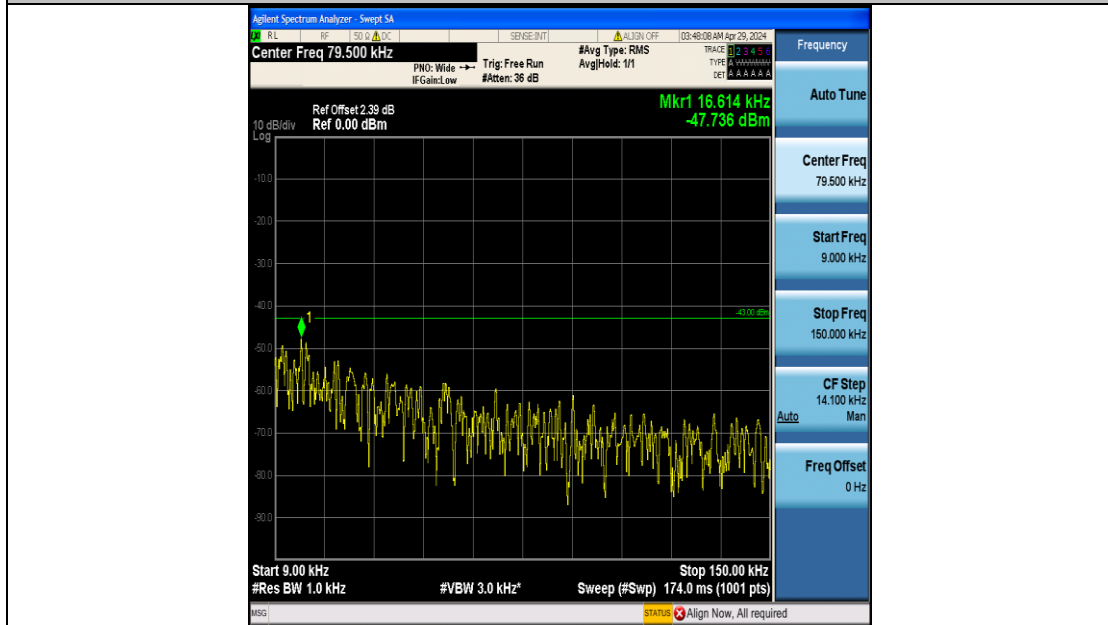

Band2_15MHz_QPSK_19125_75RB#0_0.009~0.15_0.009~0.15