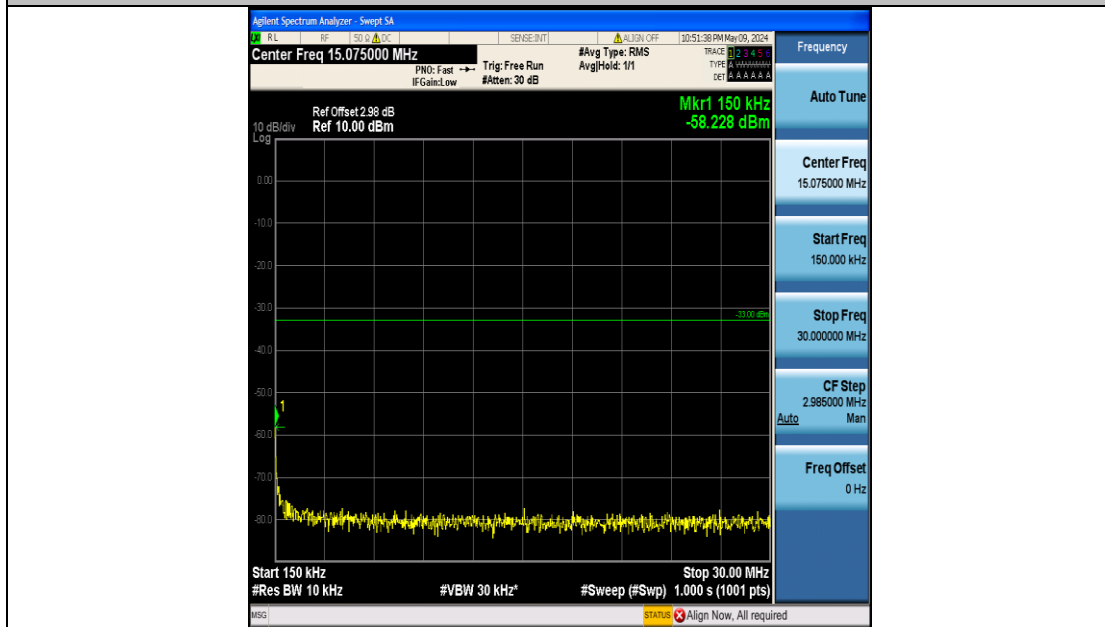

Band2_5MHz_16QAM_18625_25RB#0_0.15~30_0.15~30