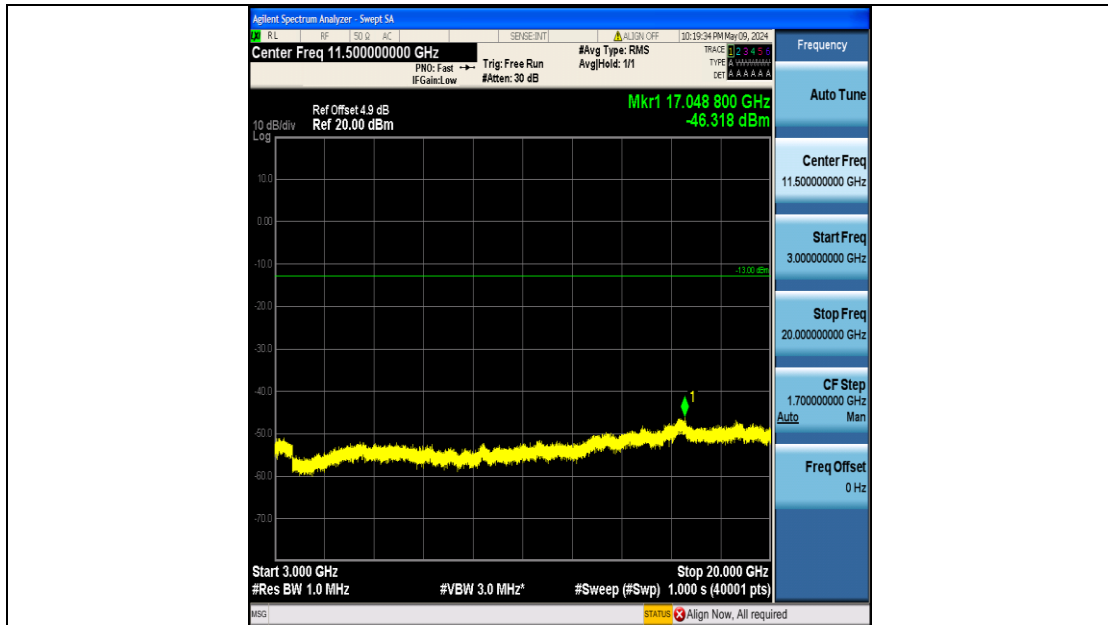

Band2_5MHz_16QAM_18900_25RB#0_3000~20000_3000~20000

Band2_5MHz_16QAM_19175_25RB#0_0.009~0.15_0.009~0.15

Band2_5MHz_16QAM_19175_25RB#0_0.15~30_0.15~30

Band2_5MHz_16QAM_19175_25RB#0_30~1000_30~1000

Band2_5MHz_16QAM_19175_25RB#0_1000~3000_1000~3000