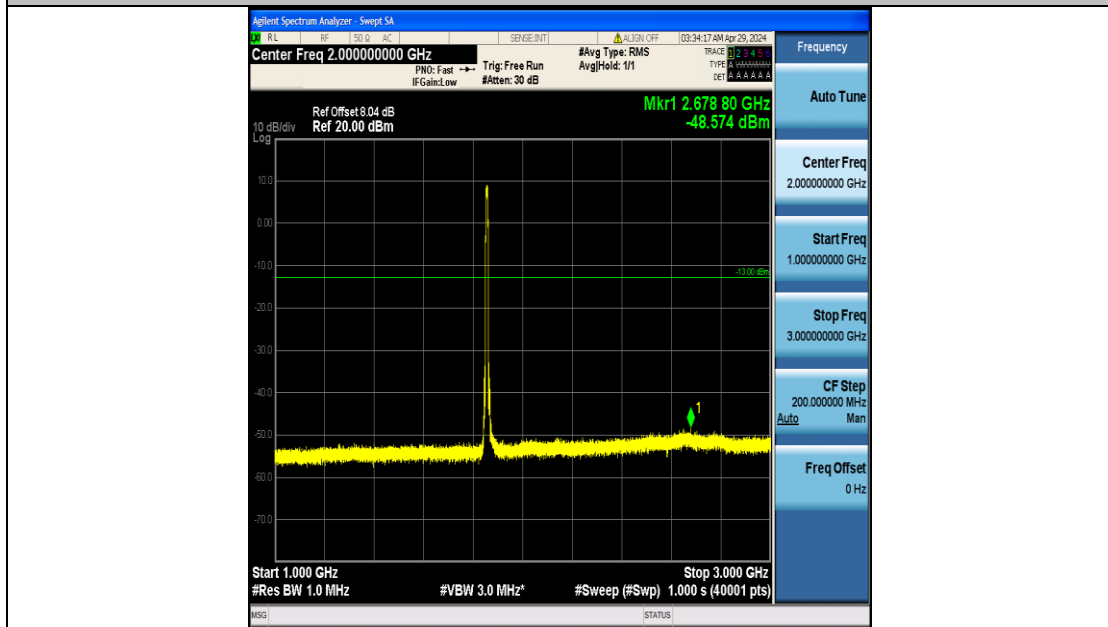

Band2_10MHz_QPSK_19150_50RB#0_3000~20000_3000~20000

Band2_10MHz_16QAM_18650_50RB#0_0.009~0.15_0.009~0.15

Band2_10MHz_16QAM_18650_50RB#0_0.15~30_0.15~30

Band2_10MHz_16QAM_18650_50RB#0_30~1000_30~1000

Band2_10MHz_16QAM_18650_50RB#0_1000~3000_1000~3000