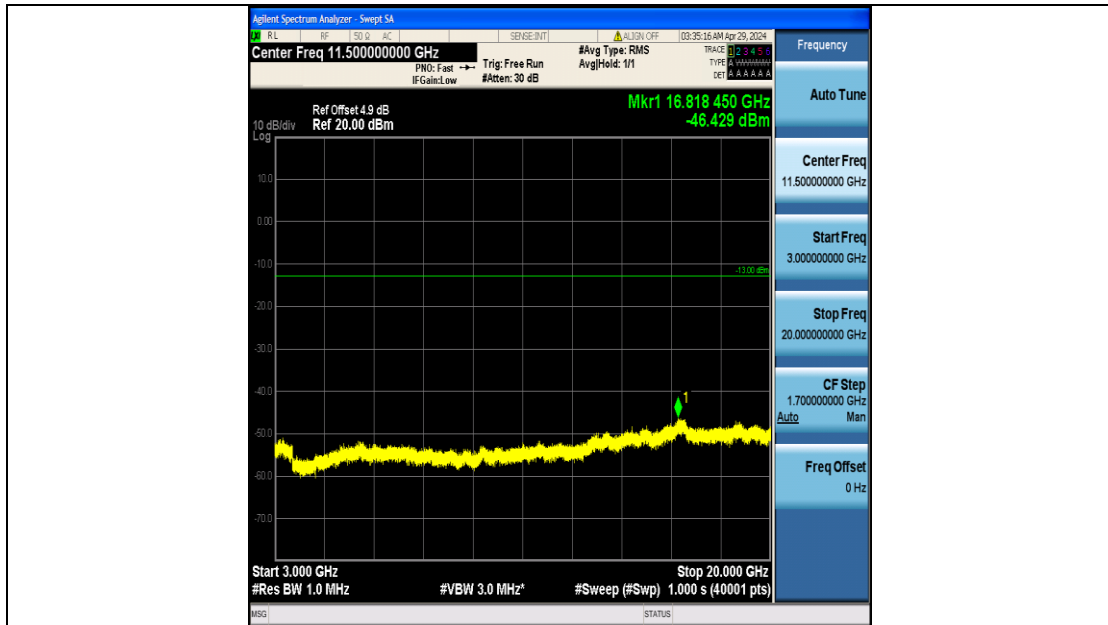

Band2_10MHz_QPSK_18650_50RB#0_3000~20000_3000~20000

Band2_10MHz_QPSK_18900_50RB#0_0.009~0.15_0.009~0.15

Band2_10MHz_QPSK_18900_50RB#0_0.15~30_0.15~30

Band2_10MHz_QPSK_18900_50RB#0_30~1000_30~1000

Band2_10MHz_QPSK_18900_50RB#0_1000~3000_1000~3000