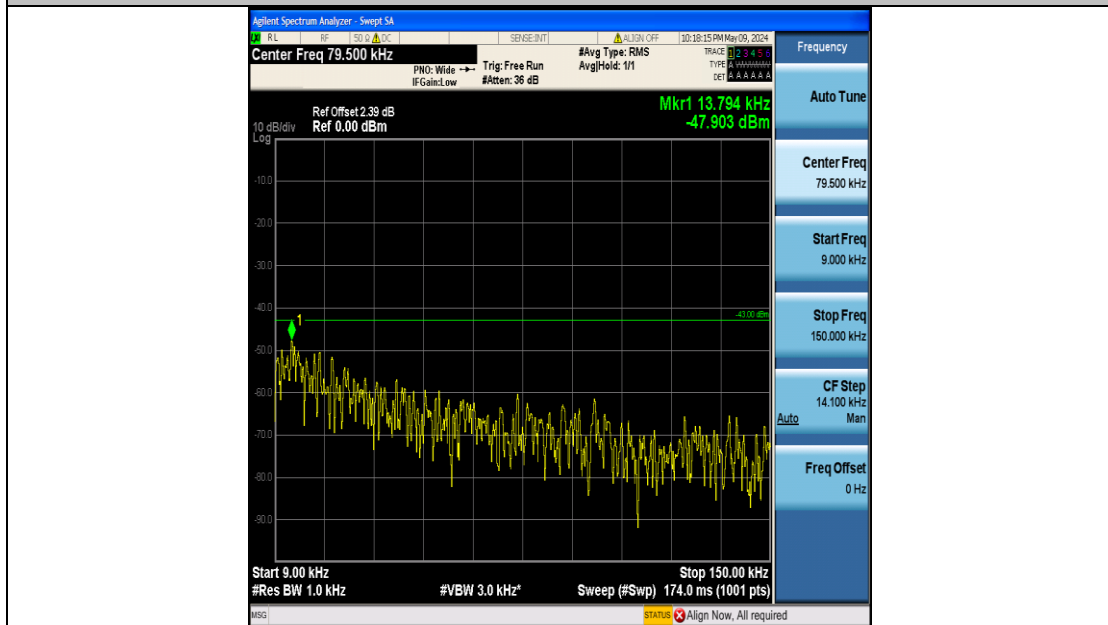

Band2_5MHz_QPSK_18900_25RB#0_3000~20000_3000~20000