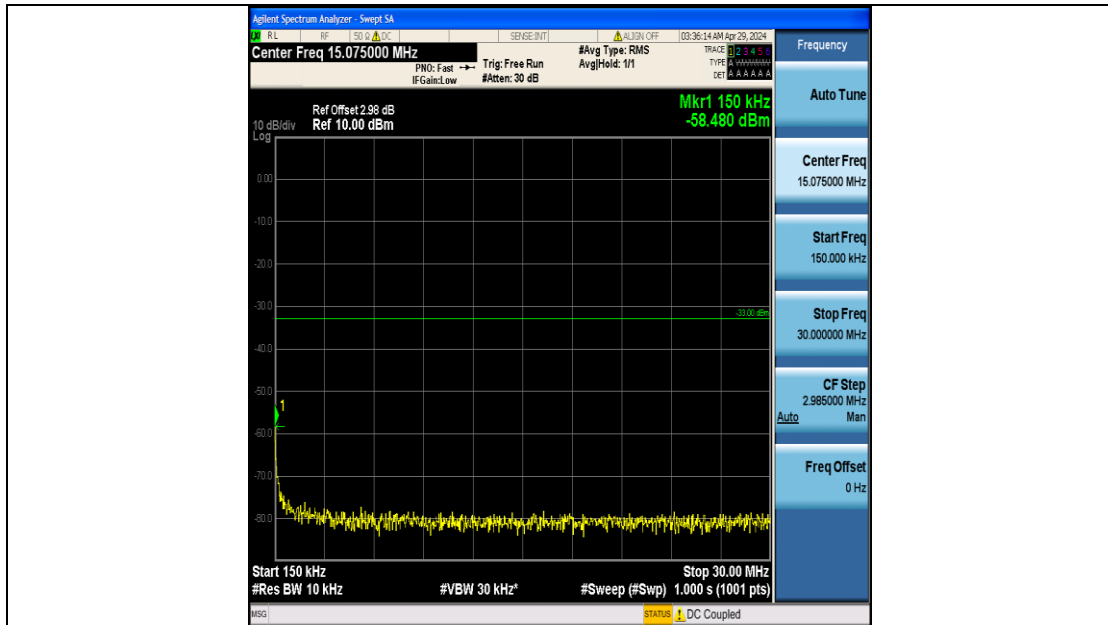

Band2_10MHz_QPSK_19150_50RB#0_0.15~30_0.15~30