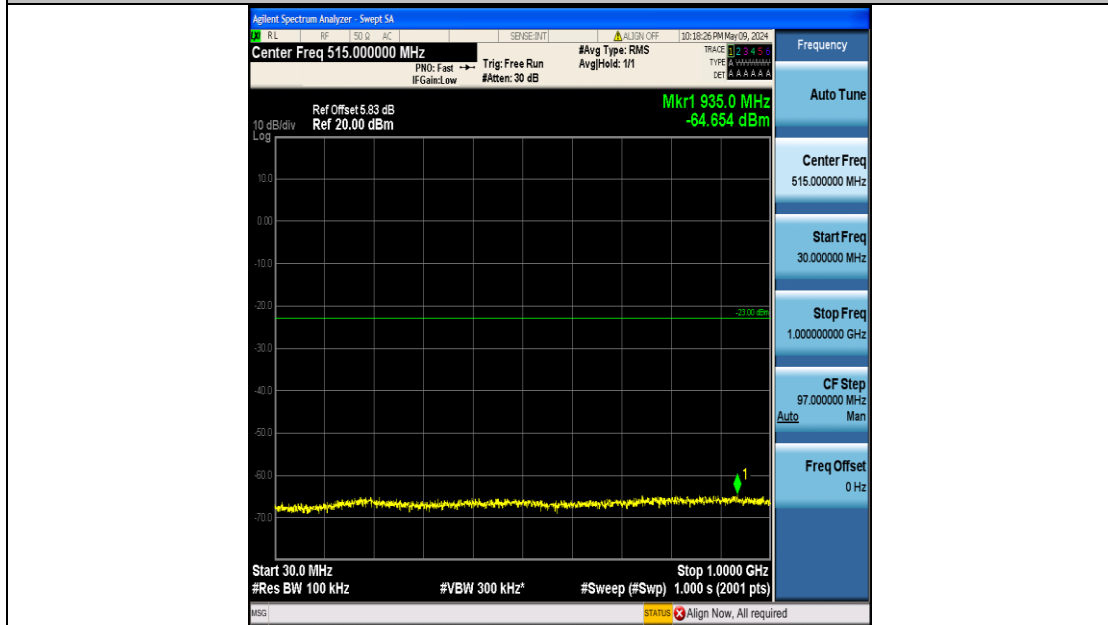

Band2_5MHz_QPSK_19175_25RB#0_30~1000_30~1000