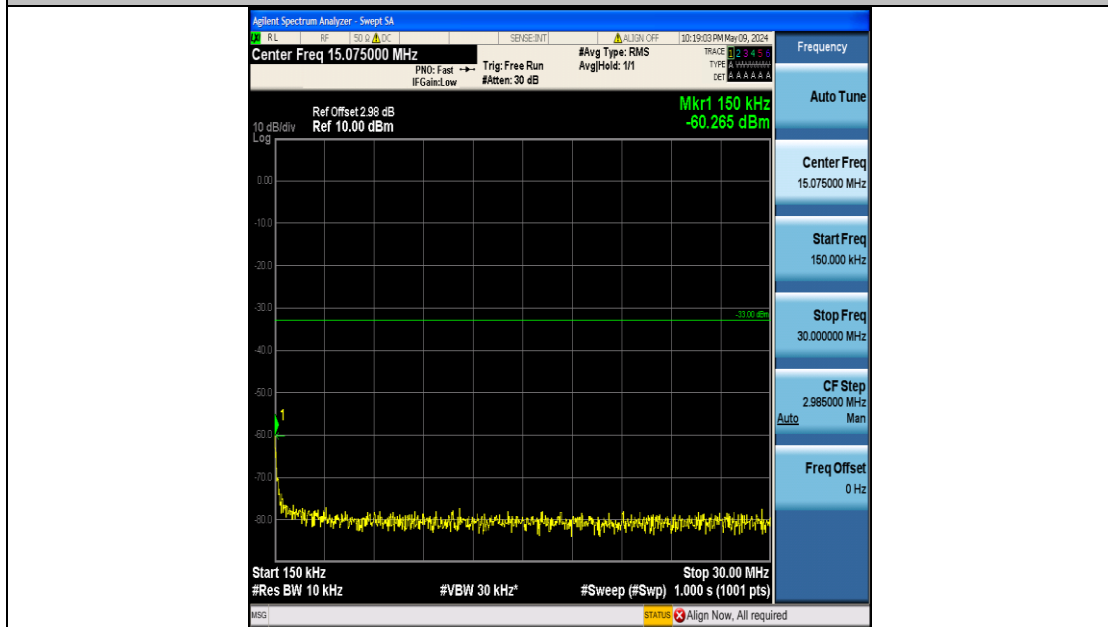

Band2_5MHz_16QAM_19175_25RB#0_0.15~30_0.15~30