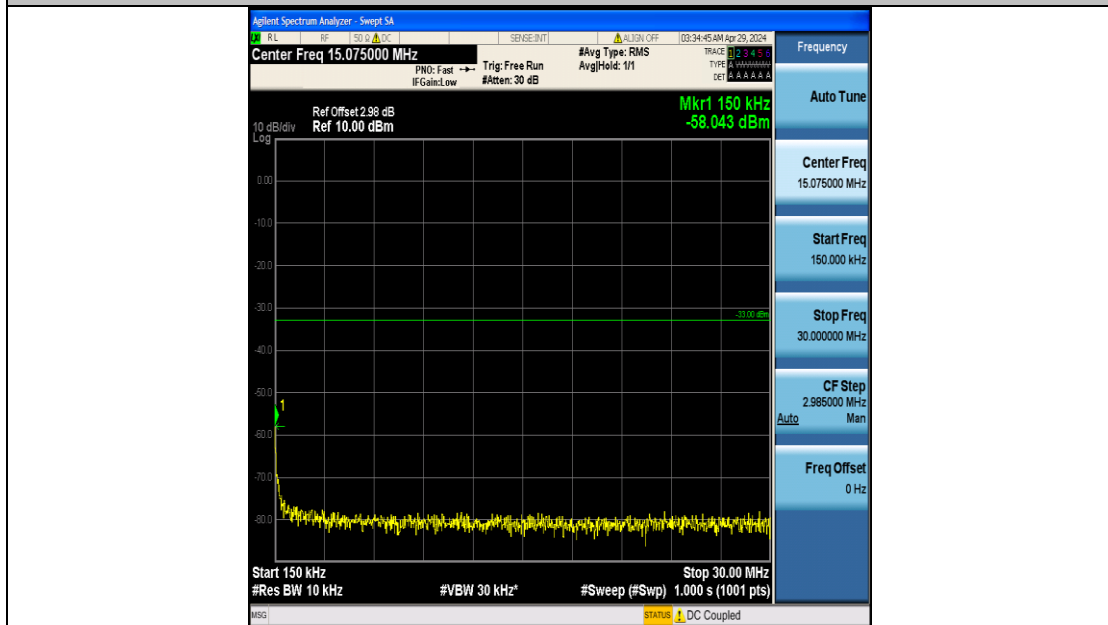

Band2_10MHz_QPSK_18900_50RB#0_0.15~30_0.15~30