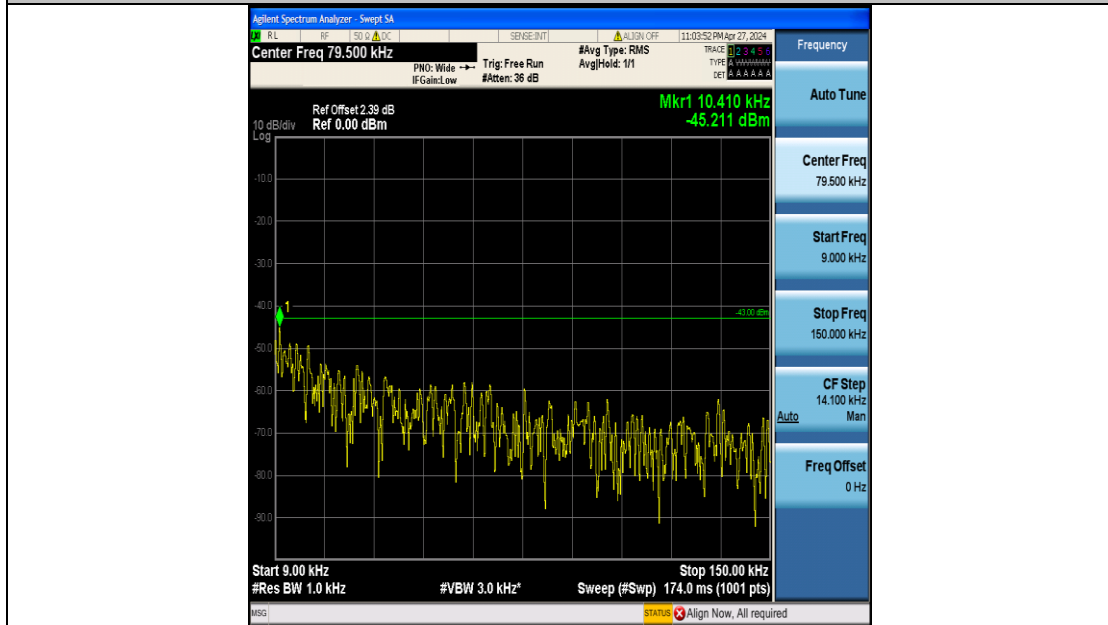

Band2_5MHz_16QAM_18900_25RB#0_0.009~0.15_0.009~0.15