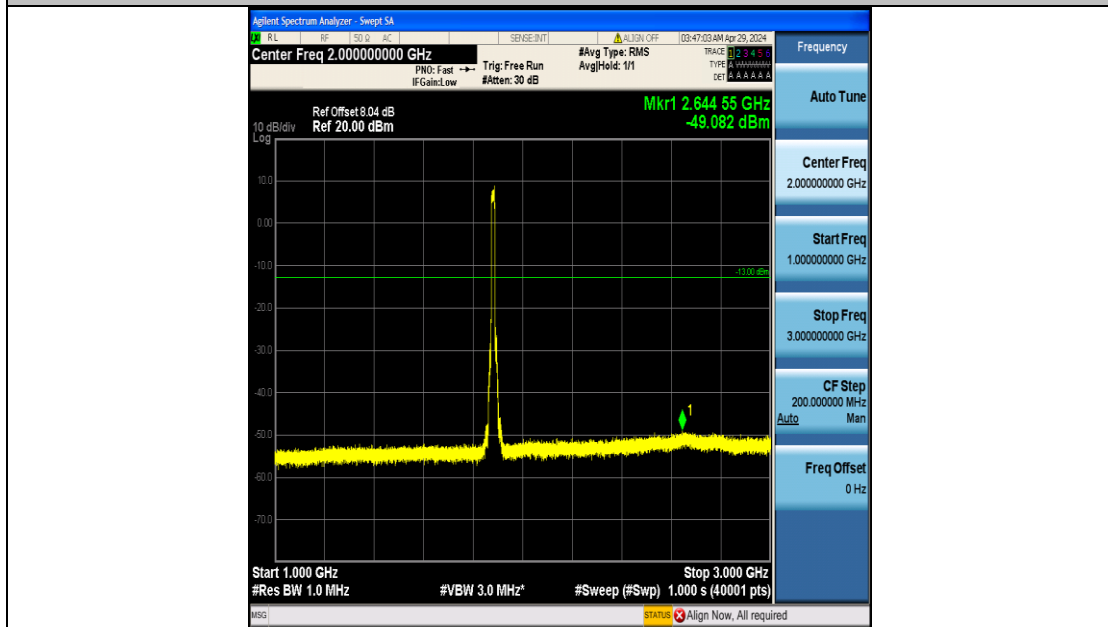

Band2_15MHz_QPSK_18675_75RB#0_3000~20000_3000~20000

Band2_15MHz_QPSK_18900_75RB#0_0.009~0.15_0.009~0.15

Band2_15MHz_QPSK_18900_75RB#0_0.15~30_0.15~30

Band2_15MHz_QPSK_18900_75RB#0_30~1000_30~1000

Band2_15MHz_QPSK_18900_75RB#0_1000~3000_1000~3000