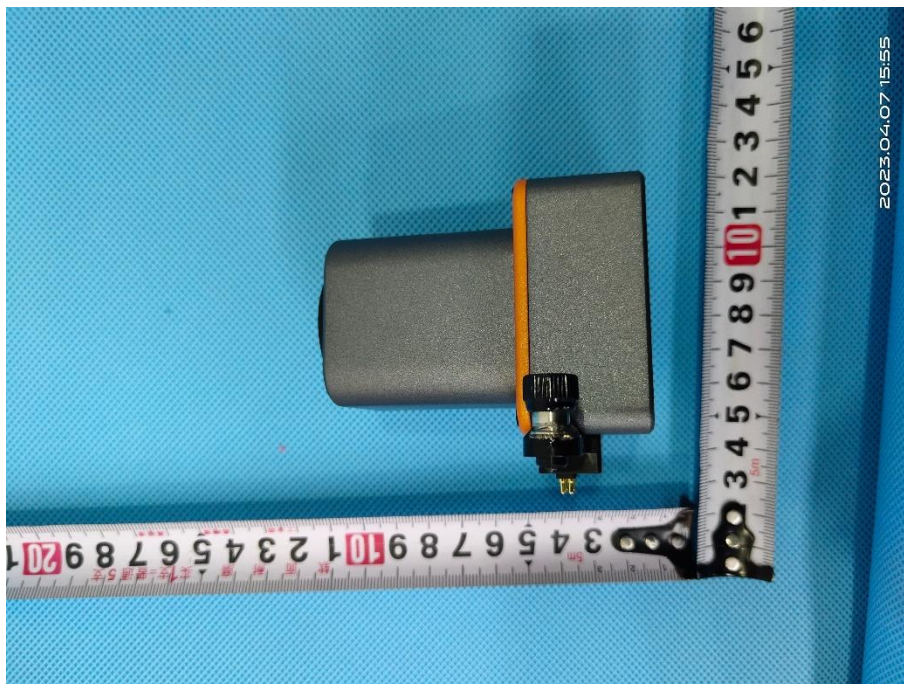

Appendix - External Photographs of EUT Constructional Details

FCC ID: 2A8YS-X10

Model: X10

Host

Photo 1

Photo 2

Photo 3

Photo 4

Photo 5

Photo 6

Photo 7

Host camera

Photo 8

Photo 9

Photo 10

Photo 11