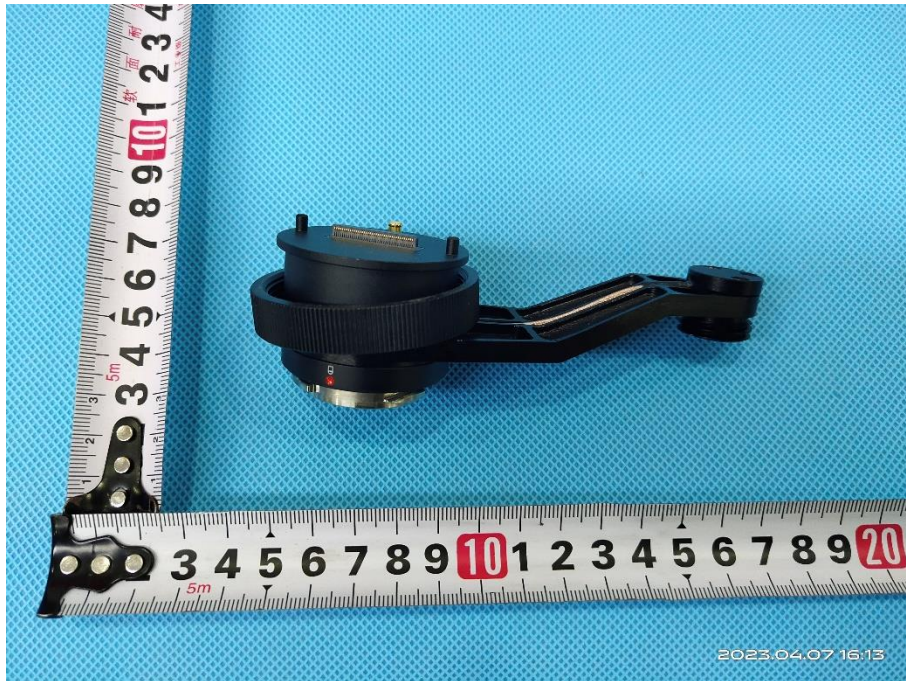

Appendix - External Photographs of EUT Constructional Details

FCC ID: 2A8YS-X10

Model: X10

Host

Photo 1

Photo 2

Photo 3

Photo 4

Photo 12

Photo 13

UAV rack

Photo 14

Photo 15

Photo 16

Photo 17

GNSS Antenna