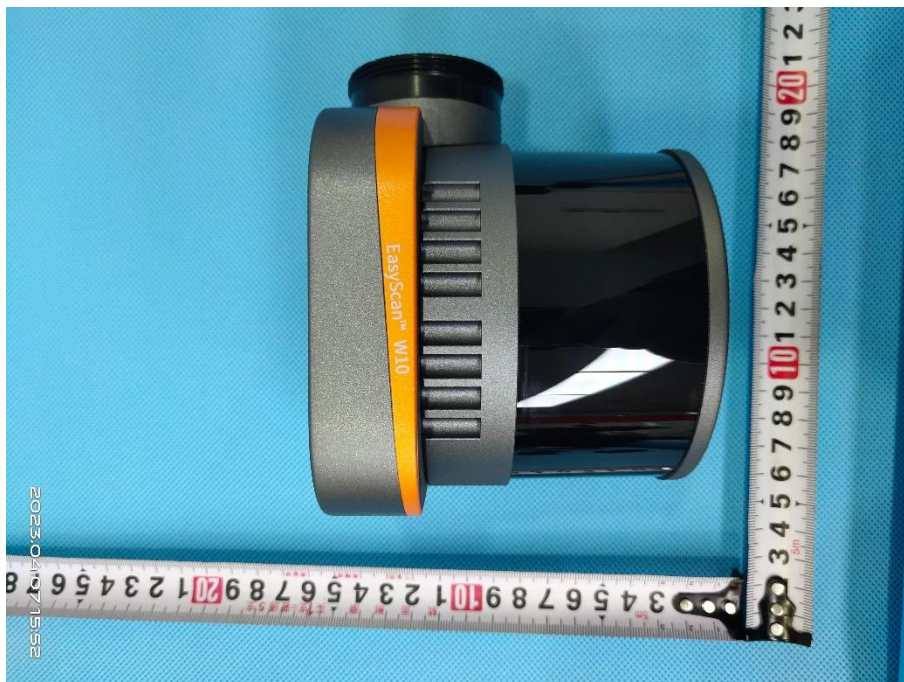

Appendix - External Photographs of EUT Constructional Details

FCC ID: 2A8YS-X10

Model: X10

Host

Photo 1

Photo 2

Photo 3

Photo 4

Photo 5

Photo 6

Photo 7

Host camera

Photo 8

Photo 9

Photo 10

Photo 11