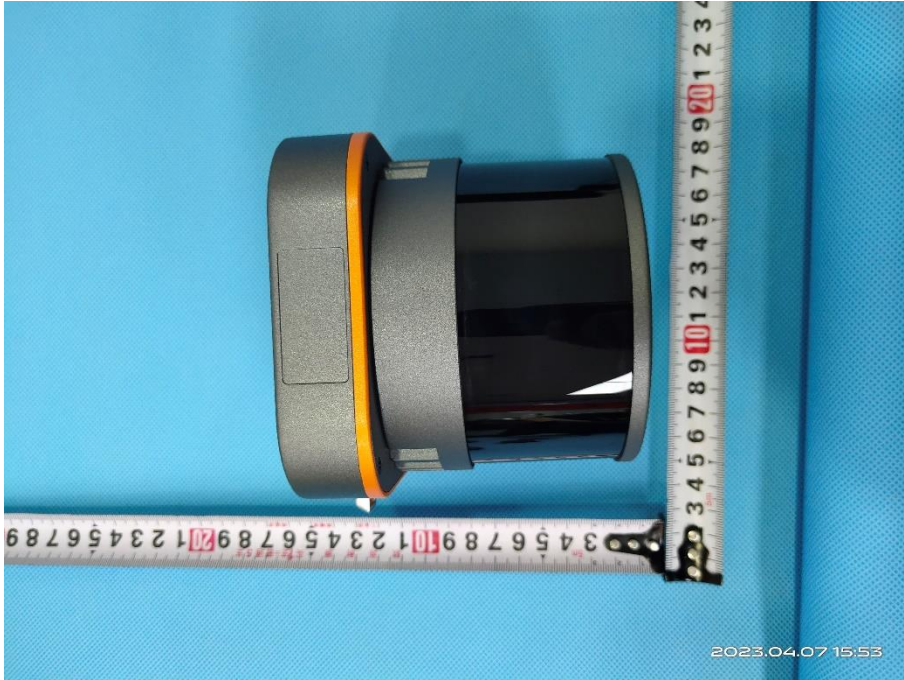

Appendix - External Photographs of EUT Constructional Details

FCC ID: 2A8YS-X10

Model: X10

Host

Photo 1

Photo 2

Photo 3

Photo 4

Photo 5

Photo 6

Photo 7

Host camera

Photo 8

Photo 9

Photo 10

Photo 11