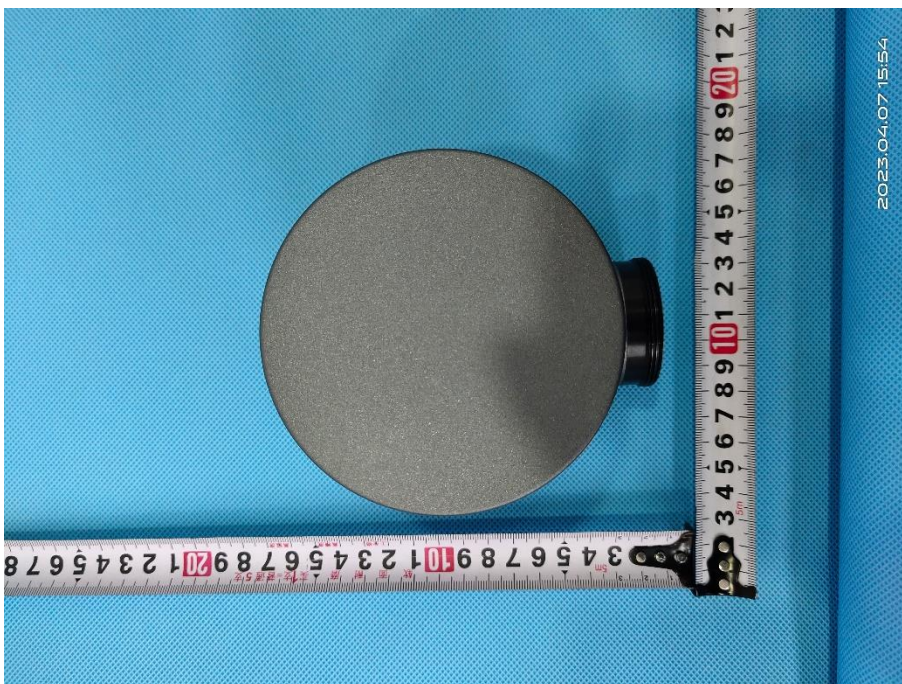

Appendix - External Photographs of EUT Constructional Details

FCC ID: 2A8YS-X10

Model: X10

Host

Photo 1

Photo 2

Photo 3

Photo 4